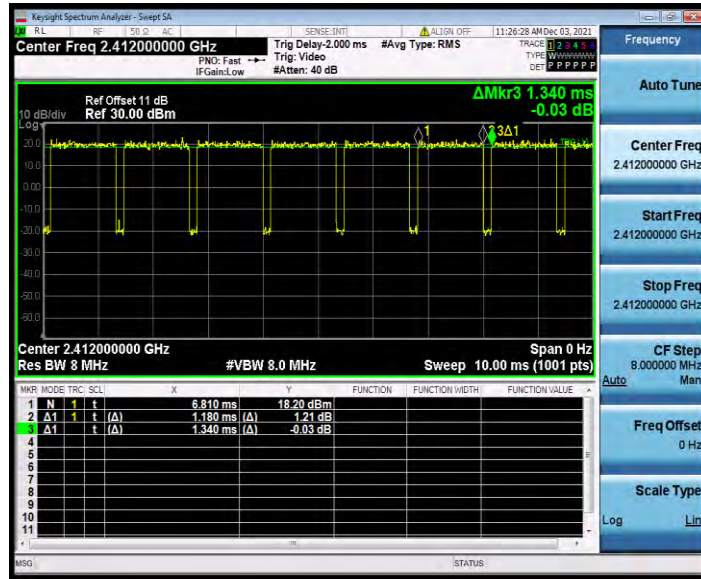

BUREAU VERITAS

Test Report No.: W7L-P22090015-4RF02

11N20SISO\_Ant1\_2437

11N20SISO\_Ant1\_2462

**BUREAU  
VERITAS**

**Test Report No.: W7L-P22090015-4RF02**

11N40SISO\_Ant1\_2422

11N40SISO\_Ant1\_2437

BUREAU VERITAS

Test Report No.: W7L-P22090015-4RF02

11N40SISO\_Ant1\_2452

---END---