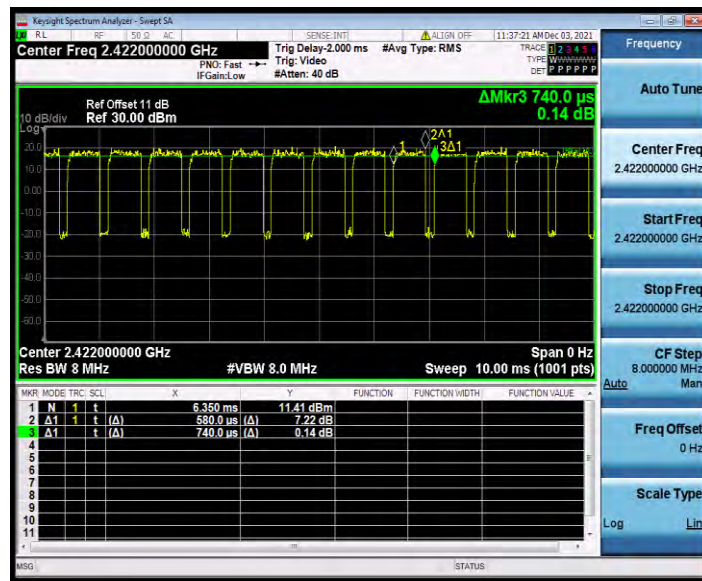

BUREAU VERITAS

Test Report No.: W7L-P22090015-4RF02

11N20SISO\_Ant1\_2437

11N20SISO\_Ant1\_2462

**BUREAU  
VERITAS**

**Test Report No.: W7L-P22090015-4RF02**

11N40SISO\_Ant1\_2422

11N40SISO\_Ant1\_2437

BUREAU VERITAS

Test Report No.: W7L-P22090015-4RF02

11N40SISO\_Ant1\_2452

---END---