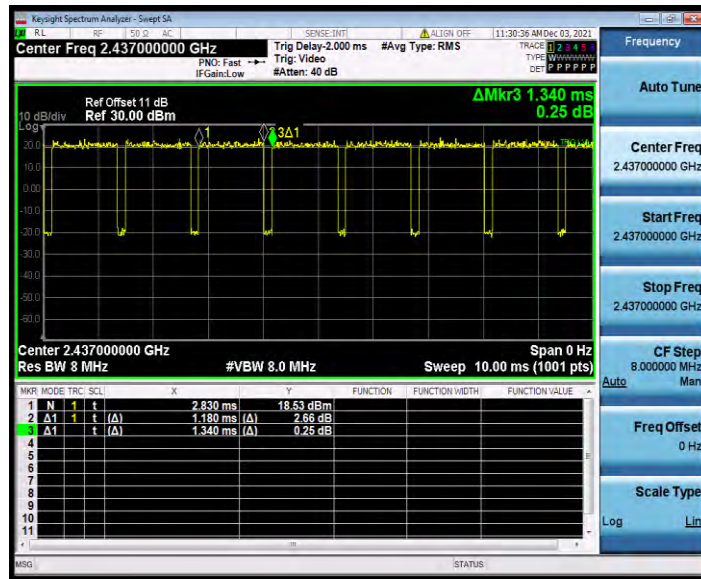

BUREAU VERITAS

Test Report No.: W7L-P22090015-4RF02

11N20SISO\_Ant1\_2437

11N20SISO\_Ant1\_2462

**BUREAU  
VERITAS**

**Test Report No.: W7L-P22090015-4RF02**

11N40SISO\_Ant1\_2422

11N40SISO\_Ant1\_2437

BUREAU VERITAS

Test Report No.: W7L-P22090015-4RF02

11N40SISO\_Ant1\_2452

---END---