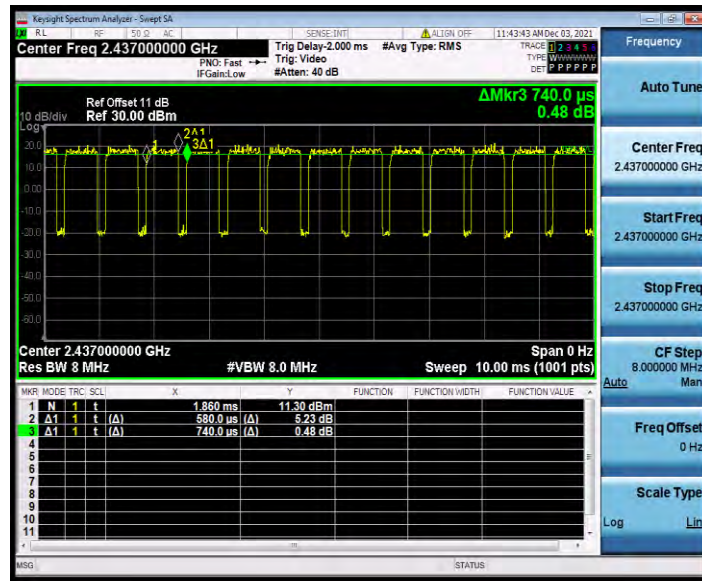

BUREAU VERITAS

Test Report No.: W7L-P22090015-4RF02

11N20SISO\_Ant1\_2437

11N20SISO\_Ant1\_2462

**BUREAU  
VERITAS**

**Test Report No.: W7L-P22090015-4RF02**

11N40SISO\_Ant1\_2422

11N40SISO\_Ant1\_2437

BUREAU VERITAS

Test Report No.: W7L-P22090015-4RF02

11N40SISO\_Ant1\_2452

---END---