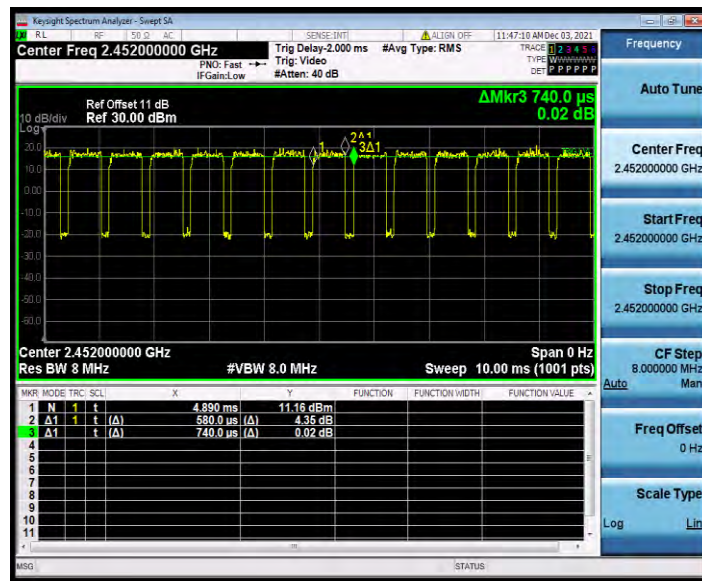

BUREAU VERITAS

Test Report No.: W7L-P22090015-4RF02

11N20SISO\_Ant1\_2437

11N20SISO\_Ant1\_2462

**BUREAU  
VERITAS**

**Test Report No.: W7L-P22090015-4RF02**

11N40SISO\_Ant1\_2422

11N40SISO\_Ant1\_2437

BUREAU VERITAS

Test Report No.: W7L-P22090015-4RF02

11N40SISO\_Ant1\_2452

---END---