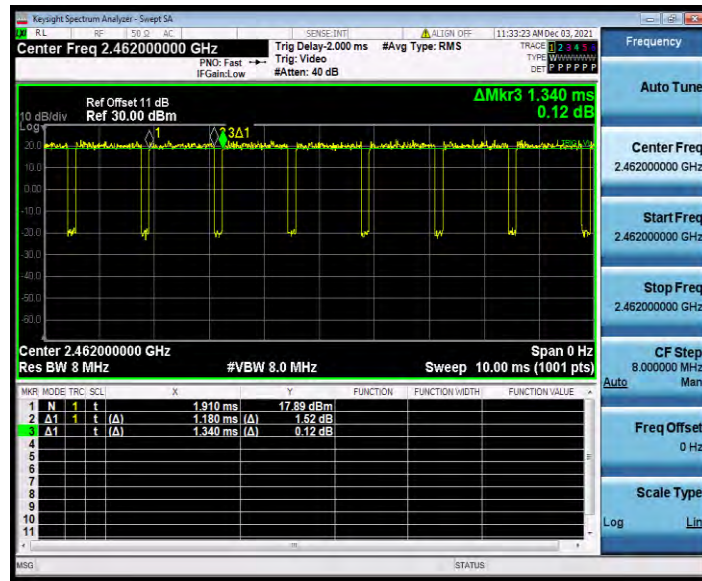

BUREAU VERITAS

Test Report No.: W7L-P22090015-4RF02

11N20SISO\_Ant1\_2437

11N20SISO\_Ant1\_2462

**BUREAU  
VERITAS**

**Test Report No.: W7L-P22090015-4RF02**

11N40SISO\_Ant1\_2422

11N40SISO\_Ant1\_2437

BUREAU VERITAS

Test Report No.: W7L-P22090015-4RF02

11N40SISO\_Ant1\_2452

---END---