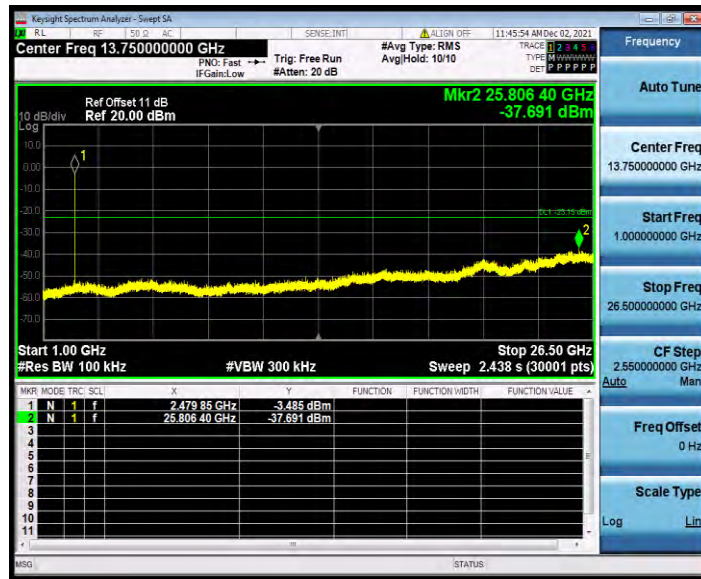

Test Report No.: W7L-P22090015-4RF02

BLE_125K_Ant1_2480_0~Reference

BLE_125K_Ant1_2480_30~1000

**BUREAU
VERITAS**

Test Report No.: W7L-P22090015-4RF02

BLE_125K_Ant1_2480_1000~26500

BLE_1M_Ant1_2402_0~Reference