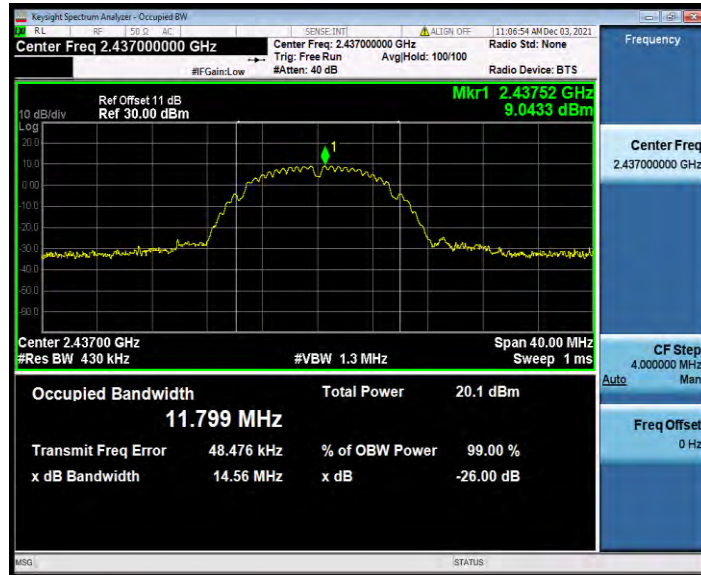

11B_Ant1_2437

11B_Ant1_2462