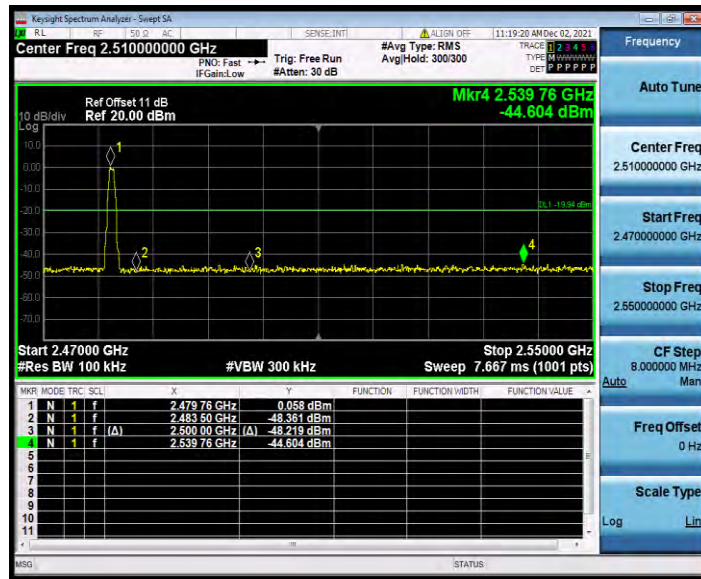

**BUREAU
VERITAS**

Test Report No.: W7L-P22090015-4RF02

BLE_500K_Ant1_2402

BLE_500K_Ant1_2440

BAND EDGE MEASUREMENTS

TEST RESULT

TestMode	Antenna	ChName	Channel	RefLevel[dBm]	Result[dBm]	Limit[dBm]	Verdict
BLE_125K	Ant1	Low	2402	-1.90	-44.74	≤-21.9	PASS
		High	2480	-0.74	-44.54	≤-20.74	PASS
BLE_1M	Ant1	Low	2402	1.19	-44.93	≤-18.81	PASS
		High	2480	0.06	-44.6	≤-19.94	PASS
BLE_2M	Ant1	Low	2402	0.99	-43.45	≤-19.02	PASS
		High	2480	0.10	-44.92	≤-19.9	PASS
BLE_500K	Ant1	Low	2402	1.24	-44.5	≤-18.76	PASS
		High	2480	0.05	-44.6	≤-19.95	PASS

TEST GRAPHS

BLE_125K_Ant1_Low_2402

BLE_125K_Ant1_High_2480

BLE_1M_Ant1_Low_2402

BUREAU VERITAS

Test Report No.: W7L-P22090015-4RF02

BLE_1M_Ant1_High_2480

BLE_2M_Ant1_Low_2402