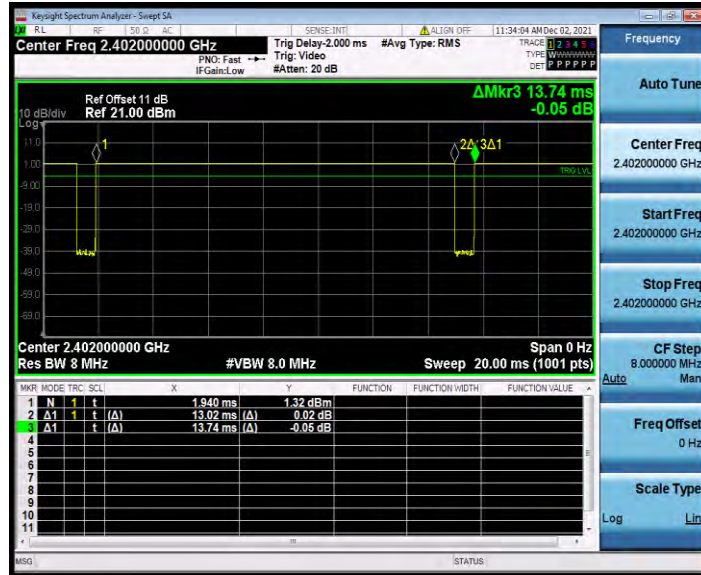

TEST GRAPHS

BLE_125K_Ant1_2402

BLE_125K_Ant1_2440