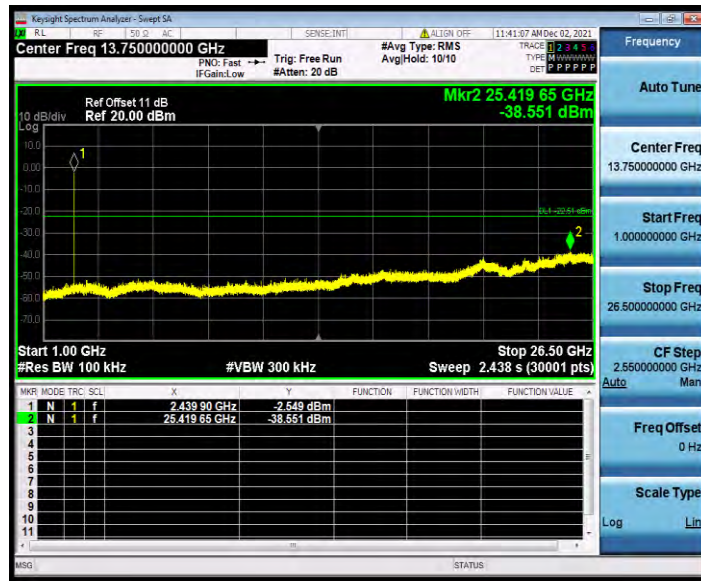

Test Report No.: W7L-P22090015-4RF02

BLE_125K_Ant1_2480_0~Reference

BLE_125K_Ant1_2480_30~1000

**BUREAU
VERITAS**

Test Report No.: W7L-P22090015-4RF02

BLE_125K_Ant1_2480_1000~26500

BLE_1M_Ant1_2402_0~Reference