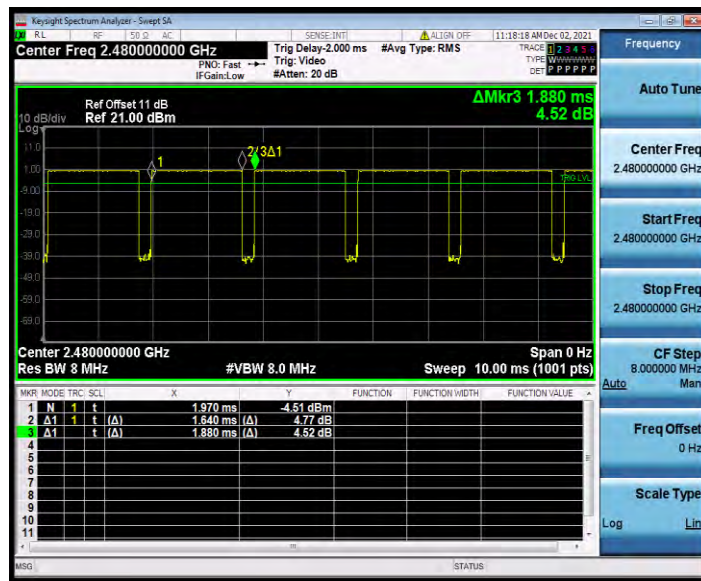

BLE_2M_Ant1_2402