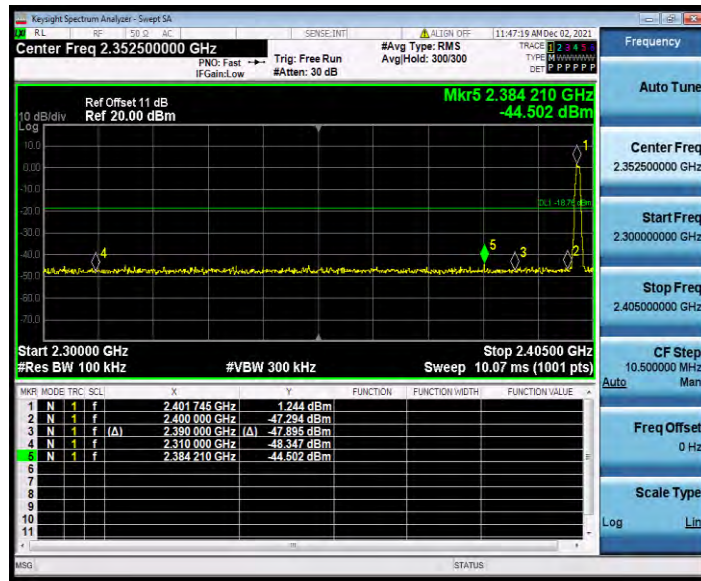

BUREAU VERITAS

Test Report No.: W7L-P22090015-4RF02

BLE_500K_Ant1_High_2480