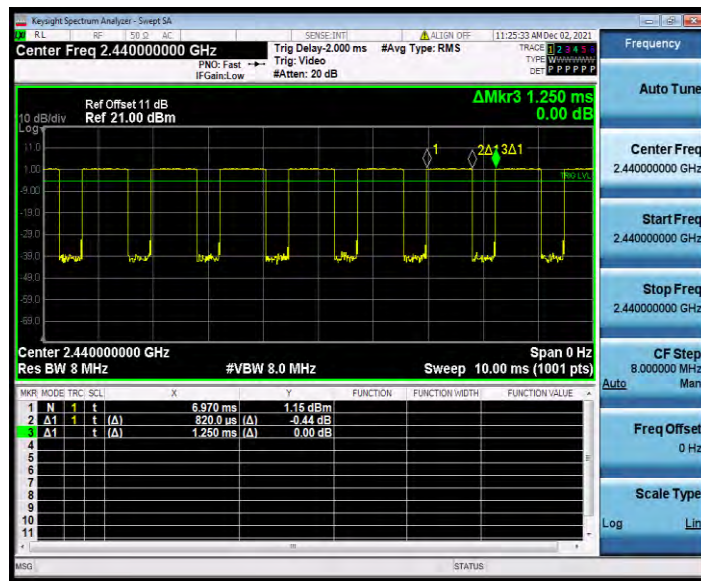

BUREAU VERITAS

Test Report No.: W7L-P22090015-4RF02

BLE_1M_Ant1_2480

BLE_2M_Ant1_2402

BUREAU VERITAS

Test Report No.: W7L-P22090015-4RF02

BLE_2M_Ant1_2440

BLE_2M_Ant1_2480