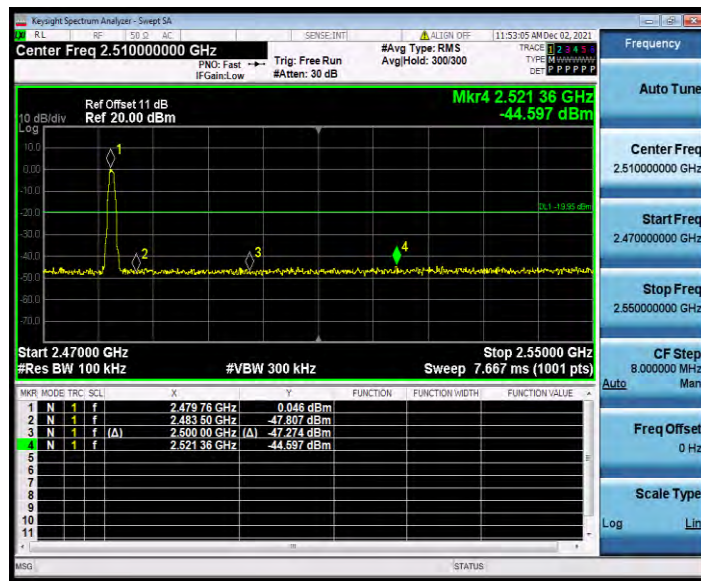

BV 7Layers Communications Technology (Shenzhen) Co., Ltd

No.B102, Dazu Chuangxin Mansion, North of Beihuan Avenue, North Area, Hi-Tech Industrial Park, Nanshan District, Shenzhen, Guangdong, China

Tel: +86 755 8869 6566
Fax: +86 755 8869 6577
Email: customerservice.sw@bureauveritas.com