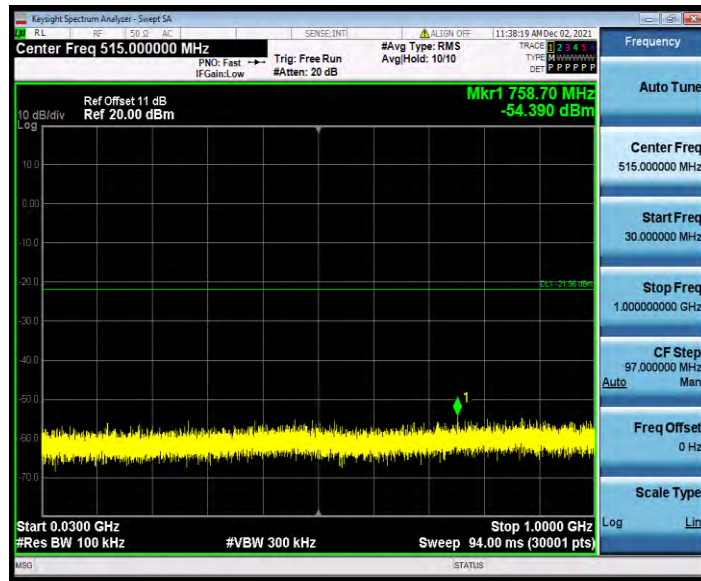

**BUREAU
VERITAS**

Test Report No.: W7L-P22090015-4RF02

BLE_125K_Ant1_2402_1000~26500