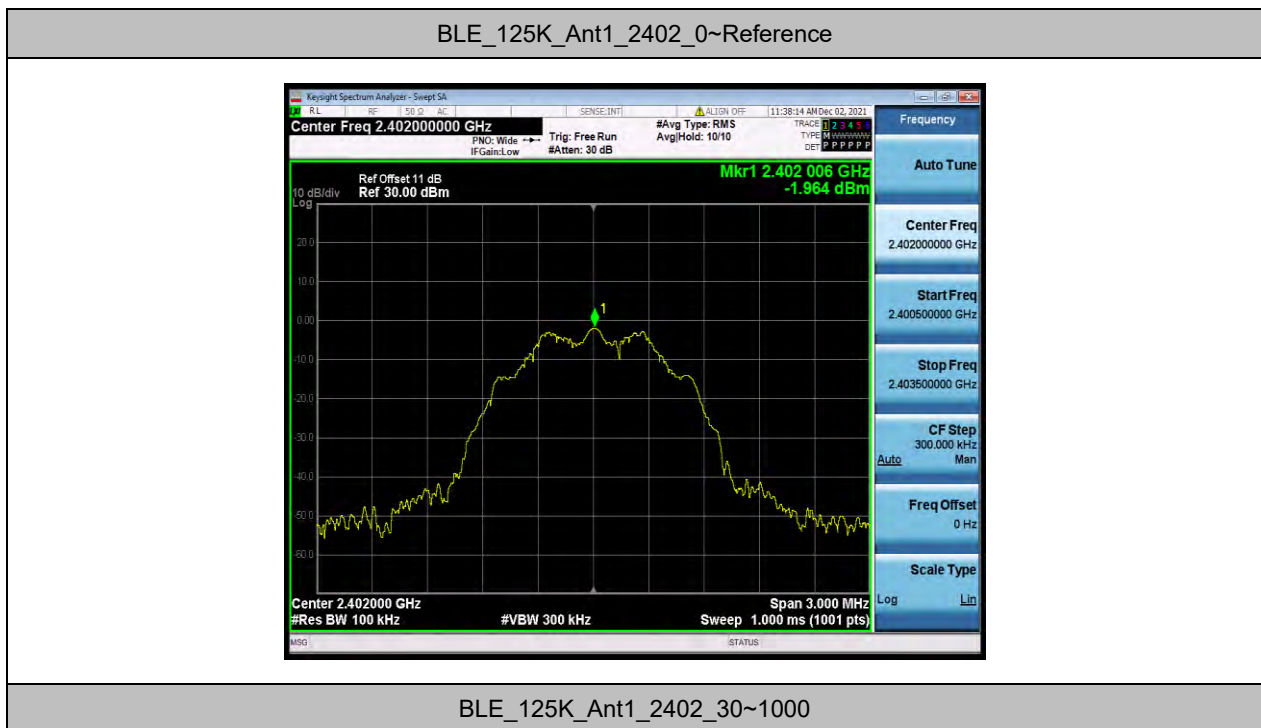

BUREAU VERITAS Test Report No.: W7L-P22090015-4RF02

		1000~26500	-0.05	-38.75	≤-20.05	PASS
	2440	Reference	-0.50	-0.50	---	PASS
		30~1000	-0.50	-54.51	≤-20.5	PASS
		1000~26500	-0.50	-38.81	≤-20.5	PASS
	2480	Reference	-1.89	-1.89	---	PASS
		30~1000	-1.89	-53.94	≤-21.89	PASS
		1000~26500	-1.89	-38.09	≤-21.89	PASS

TEST GRAPHS