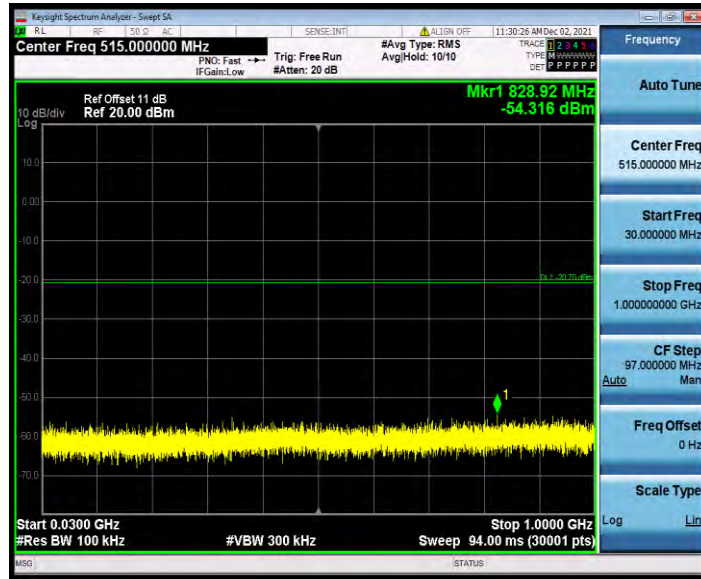

BLE_2M_Ant1_2440_30~1000

BLE_2M_Ant1_2440_1000~26500

BUREAU VERITAS

Test Report No.: W7L-P22090015-4RF02

BLE_2M_Ant1_2480_0~Reference

BLE_2M_Ant1_2480_30~1000

**BUREAU
VERITAS**

Test Report No.: W7L-P22090015-4RF02