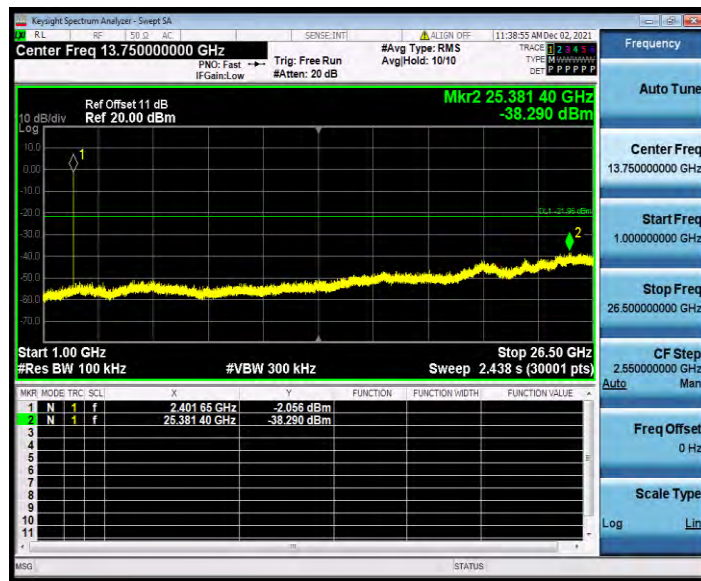

TEST GRAPHS

**BUREAU
VERITAS**

Test Report No.: W7L-P22090015-4RF02

BLE_125K_Ant1_2402_1000~26500

BLE_125K_Ant1_2440_0~Reference

BV 7Layers Communications Technology
(Shenzhen) Co., Ltd

No.B102, Dazu Chuangxin Mansion, North of Beihuan
Avenue, North Area, Hi-Tech Industrial Park, Nanshan
District, Shenzhen, Guangdong, China