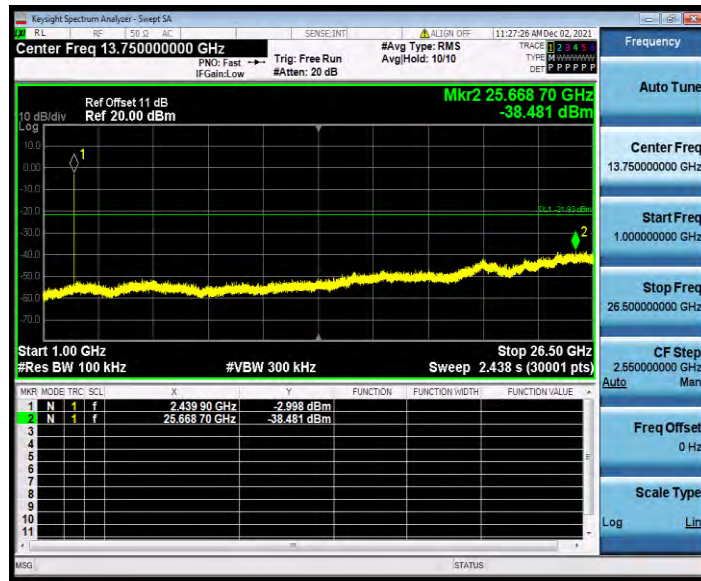

BLE_2M_Ant1_2440_30~1000

BLE_2M_Ant1_2440_1000~26500

BUREAU VERITAS

Test Report No.: W7L-P22090015-4RF02

BLE_2M_Ant1_2480_0~Reference

BLE_2M_Ant1_2480_30~1000

**BUREAU
VERITAS**

Test Report No.: W7L-P22090015-4RF02