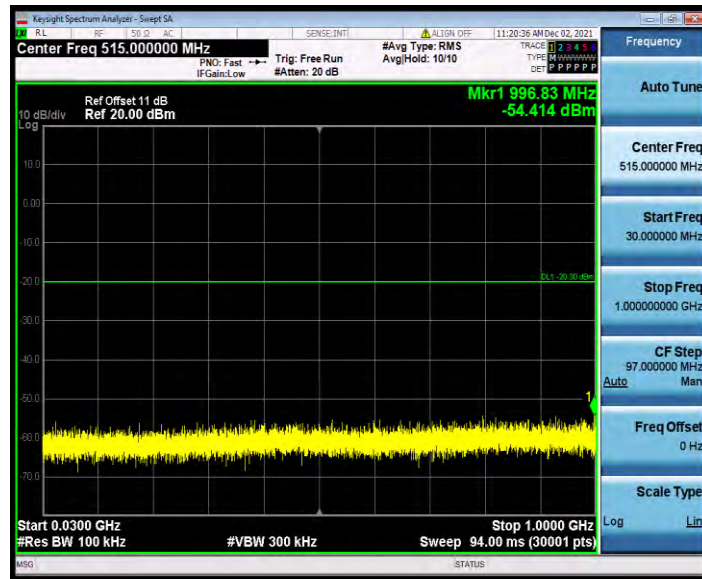

BUREAU VERITAS

Test Report No.: W7L-P22090015-4RF02

BLE_1M_Ant1_2440_1000~26500

BLE_1M_Ant1_2480_0~Reference

**BUREAU
VERITAS**

Test Report No.: W7L-P22090015-4RF02

BLE_1M_Ant1_2480_30~1000

BLE_1M_Ant1_2480_1000~26500