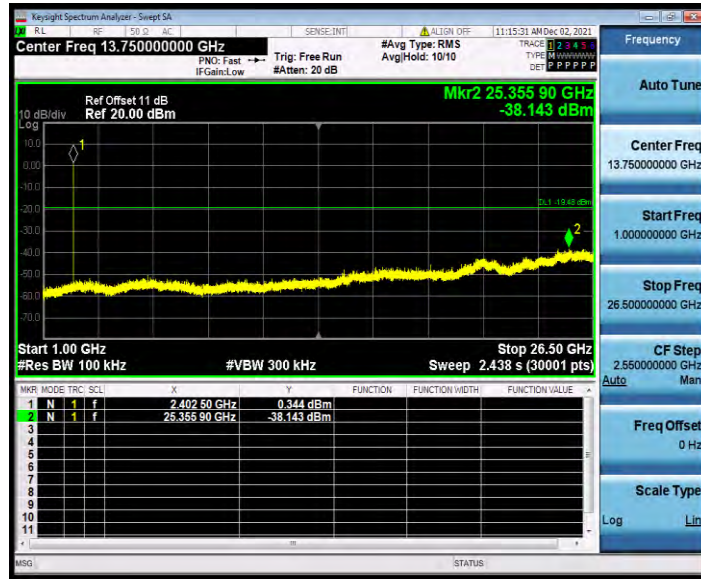

BUREAU
VERITAS

Test Report No.: W7L-P22090015-4RF02

BLE_1M_Ant1_2402_30~1000

BLE_1M_Ant1_2402_1000~26500

**BUREAU
VERITAS**

Test Report No.: W7L-P22090015-4RF02

BLE_1M_Ant1_2440_0~Reference

BLE_1M_Ant1_2440_30~1000