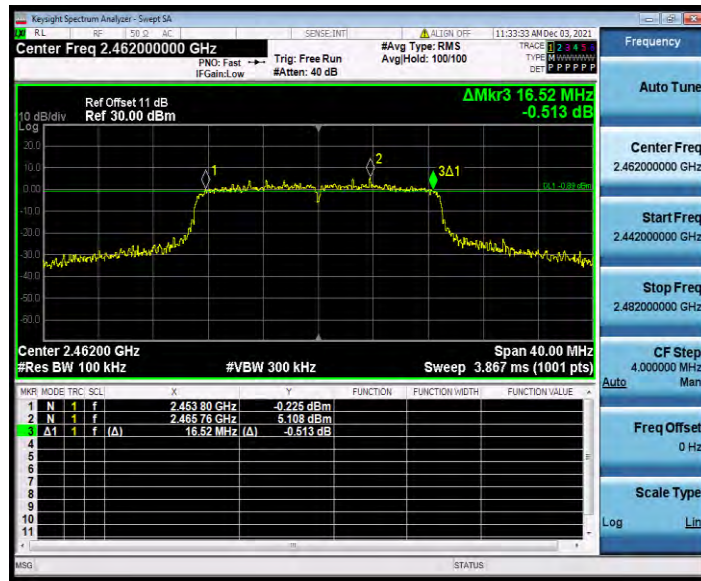

BUREAU VERITAS

Test Report No.: W7L-P22090015-4RF02

11N40SISO_Ant1_2422