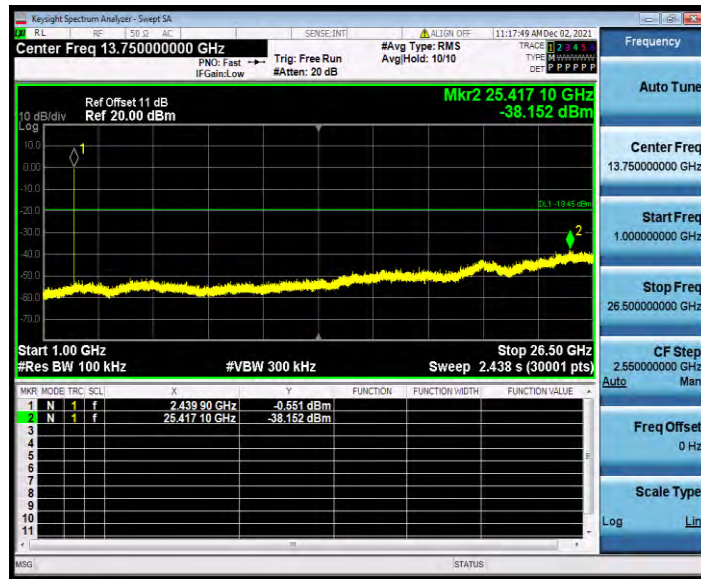

BLE_1M_Ant1_2480_0~Reference