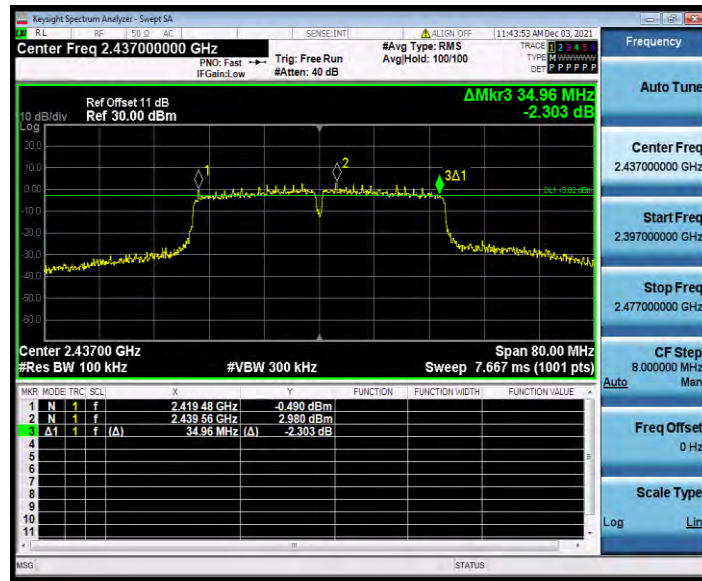

**BUREAU
VERITAS**

Test Report No.: W7L-P22090015-4RF02

11N40SISO_Ant1_2452

OCCUPIED CHANNEL BANDWIDTH

TEST RESULT

TestMode	Antenna	Channel	OCB [MHz]	FL[MHz]	FH[MHz]	Limit[MHz]	Verdict
11B	Ant1	2412	11.904	2406.094	2417.998	---	PASS
		2437	11.799	2431.149	2442.948	---	PASS
		2462	11.819	2456.153	2467.972	---	PASS
11G	Ant1	2412	16.814	2403.673	2420.487	---	PASS
		2437	16.986	2428.624	2445.610	---	PASS
		2462	16.865	2453.601	2470.466	---	PASS
11N20SISO	Ant1	2412	17.651	2403.262	2420.913	---	PASS
		2437	17.653	2428.232	2445.885	---	PASS
		2462	17.685	2453.193	2470.878	---	PASS
11N40SISO	Ant1	2422	36.414	2404.043	2440.457	---	PASS
		2437	36.128	2419.053	2455.181	---	PASS
		2452	36.328	2433.809	2470.137	---	PASS