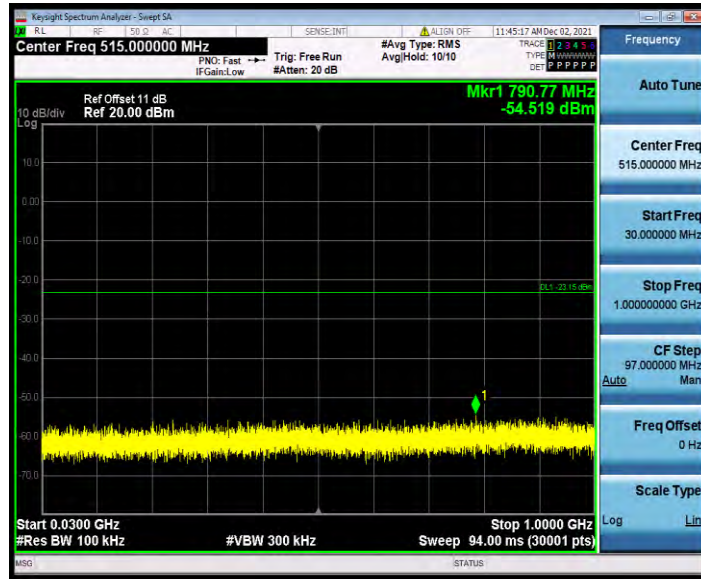

Test Report No.: W7L-P22090015-4RF02

BLE_125K_Ant1_2480_0~Reference

BLE_125K_Ant1_2480_30~1000

**BUREAU
VERITAS**

Test Report No.: W7L-P22090015-4RF02

BLE_125K_Ant1_2480_1000~26500

BLE_1M_Ant1_2402_0~Reference