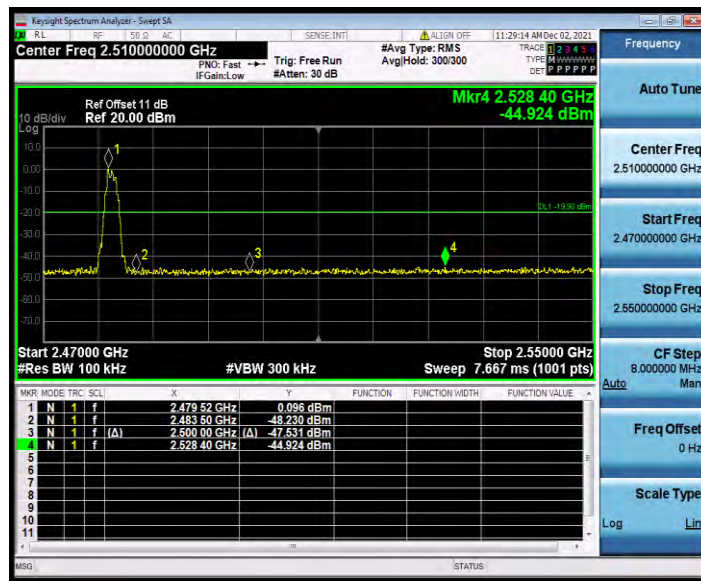

BLE_500K_Ant1_Low_2402

BV 7Layers Communications Technology (Shenzhen) Co., Ltd

No.B102, Dazu Chuangxin Mansion, North of Beihuan Avenue, North Area, Hi-Tech Industrial Park, Nanshan District, Shenzhen, Guangdong, China

Tel: +86 755 8869 6566
Fax: +86 755 8869 6577
Email: customerservice.sw@bureauveritas.com