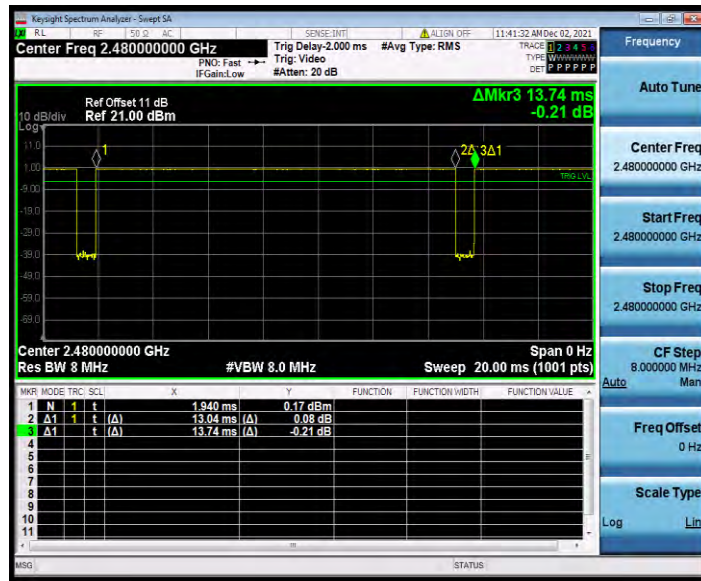

TEST GRAPHS

BLE_125K_Ant1_2402

BLE_125K_Ant1_2440

BLE_125K_Ant1_2480

**BUREAU
VERITAS**

Test Report No.: W7L-P22090015-4RF02

BLE_1M_Ant1_2402

BLE_1M_Ant1_2440