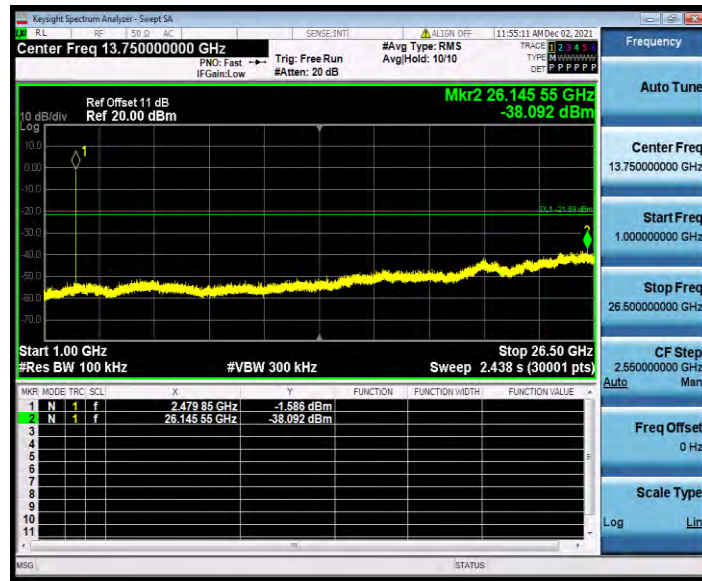

BUREAU VERITAS

Test Report No.: W7L-P22090015-4RF02

BLE_500K_Ant1_2480_30~1000

BLE_500K_Ant1_2480_1000~26500

**BUREAU
VERITAS**

Test Report No.: W7L-P22090015-4RF02

DUTY CYCLE TEST RESULT

TestMode	Antenna	Channel	ON Time [ms]	Period [ms]	X	DC [%]	xFactor	Limit	Verdict
BLE_125K	Ant1	2402	13.02	13.74	0.9476	94.76	0.23	---	PASS
		2440	13.04	13.76	0.9477	94.77	0.23	---	PASS
		2480	13.04	13.74	0.9491	94.91	0.23	---	PASS
BLE_1M	Ant1	2402	1.64	1.88	0.8723	87.23	0.59	---	PASS
		2440	1.64	1.88	0.8723	87.23	0.59	---	PASS
		2480	1.64	1.88	0.8723	87.23	0.59	---	PASS
BLE_2M	Ant1	2402	0.82	1.25	0.6560	65.60	1.83	---	PASS
		2440	0.82	1.25	0.6560	65.60	1.83	---	PASS
		2480	0.83	1.25	0.6640	66.40	1.78	---	PASS
BLE_500K	Ant1	2402	3.56	4.38	0.8128	81.28	0.90	---	PASS
		2440	3.56	4.38	0.8128	81.28	0.90	---	PASS
		2480	3.56	4.38	0.8128	81.28	0.90	---	PASS