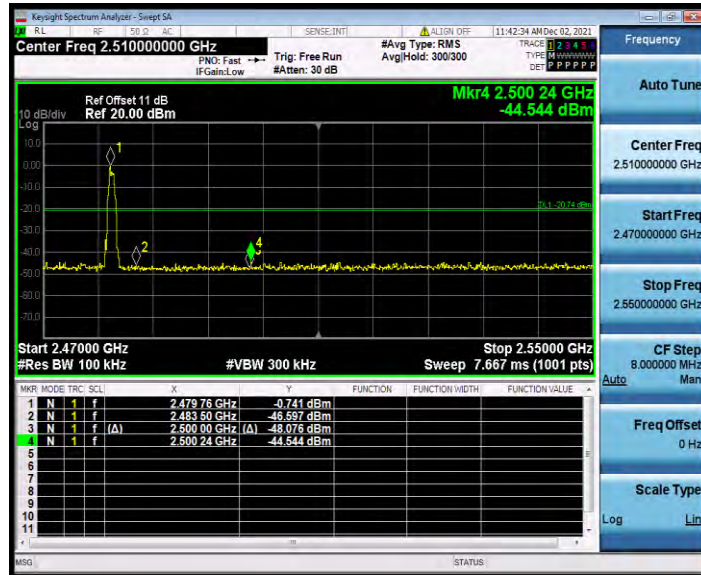

**BUREAU
VERITAS**

Test Report No.: W7L-P22090015-4RF02

BLE_500K_Ant1_2402

BLE_500K_Ant1_2440

BAND EDGE MEASUREMENTS

TEST RESULT

TestMode	Antenna	ChName	Channel	RefLevel[dBm]	Result[dBm]	Limit[dBm]	Verdict
BLE_125K	Ant1	Low	2402	-1.90	-44.74	≤-21.9	PASS
		High	2480	-0.74	-44.54	≤-20.74	PASS
BLE_1M	Ant1	Low	2402	1.19	-44.93	≤-18.81	PASS
		High	2480	0.06	-44.6	≤-19.94	PASS
BLE_2M	Ant1	Low	2402	0.99	-43.45	≤-19.02	PASS
		High	2480	0.10	-44.92	≤-19.9	PASS
BLE_500K	Ant1	Low	2402	1.24	-44.5	≤-18.76	PASS
		High	2480	0.05	-44.6	≤-19.95	PASS

TEST GRAPHS

BLE_125K_Ant1_Low_2402

BLE_125K_Ant1_High_2480

BLE_1M_Ant1_Low_2402

BUREAU VERITAS

Test Report No.: W7L-P22090015-4RF02

BLE_1M_Ant1_High_2480

BLE_2M_Ant1_Low_2402