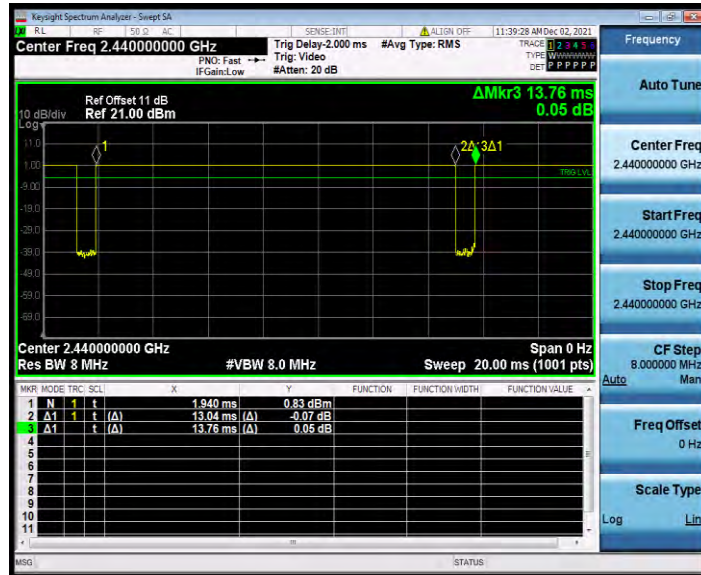

BLE_125K_Ant1_2480