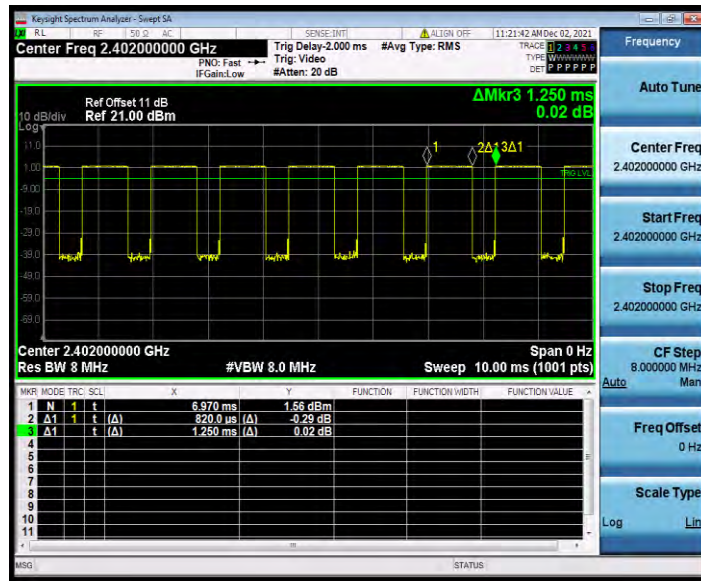

BUREAU VERITAS

Test Report No.: W7L-P22090015-4RF02

BLE_1M_Ant1_2480

BLE_2M_Ant1_2402

BUREAU VERITAS

Test Report No.: W7L-P22090015-4RF02

BLE_2M_Ant1_2440

BLE_2M_Ant1_2480