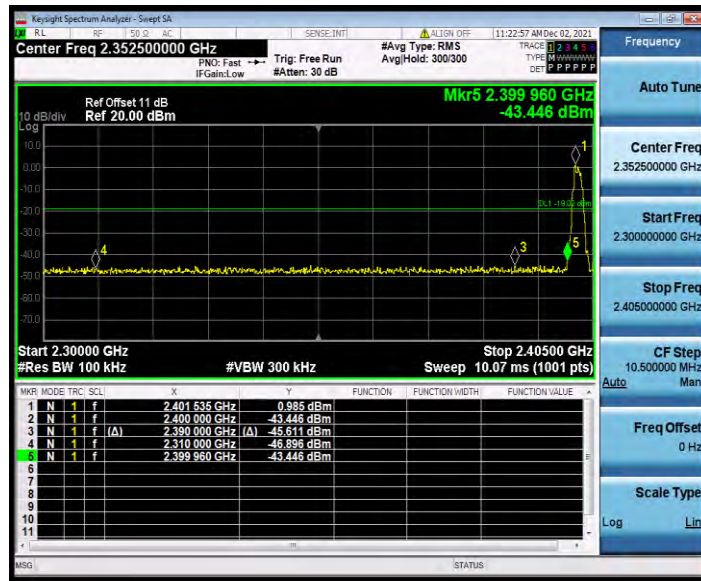

BUREAU VERITAS

Test Report No.: W7L-P22090015-4RF02

BLE_2M_Ant1_High_2480