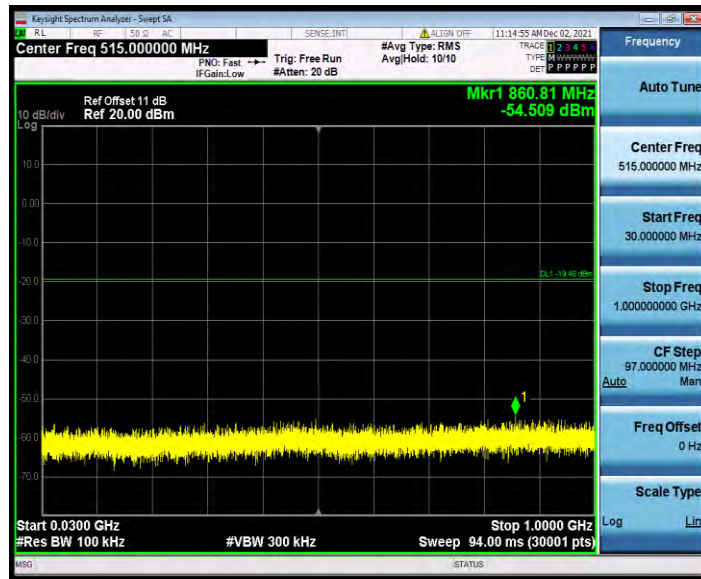

BUREAU
VERITAS

Test Report No.: W7L-P22090015-4RF02

BLE_1M_Ant1_2402_30~1000

BLE_1M_Ant1_2402_1000~26500

**BUREAU
VERITAS**

Test Report No.: W7L-P22090015-4RF02

BLE_1M_Ant1_2440_0~Reference

BLE_1M_Ant1_2440_30~1000