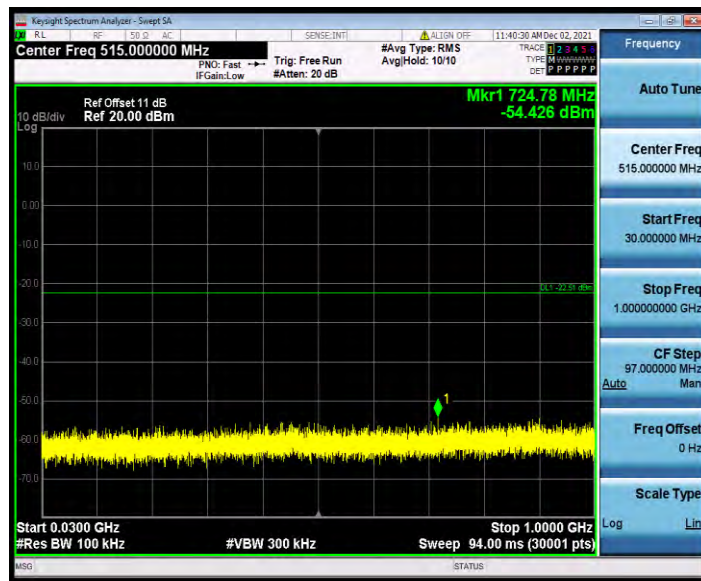

BLE_125K_Ant1_2440_1000~26500