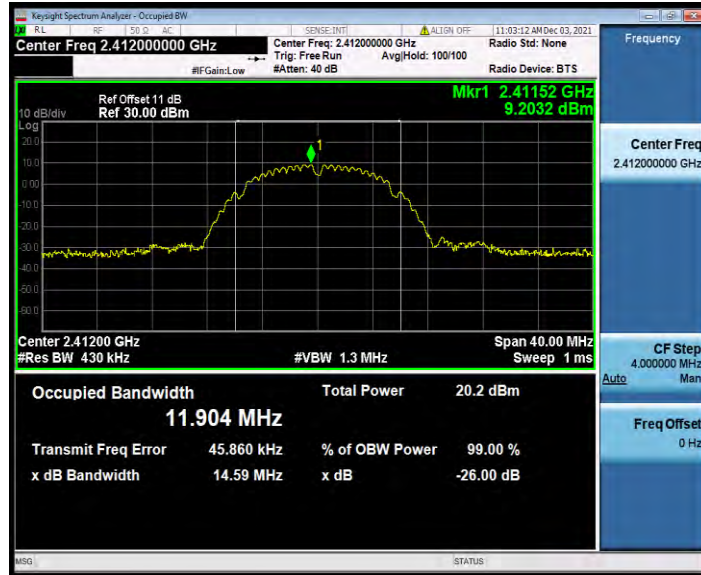

**BUREAU
VERITAS**

Test Report No.: W7L-P22090015-4RF02

TEST GRAPHS

11B_Ant1_2412