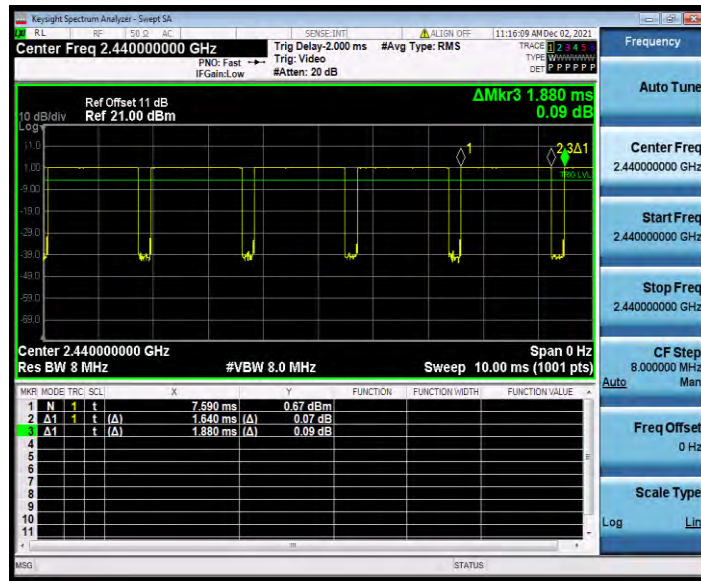

BUREAU VERITAS

Test Report No.: W7L-P22090015-4RF02

BLE_1M_Ant1_2480