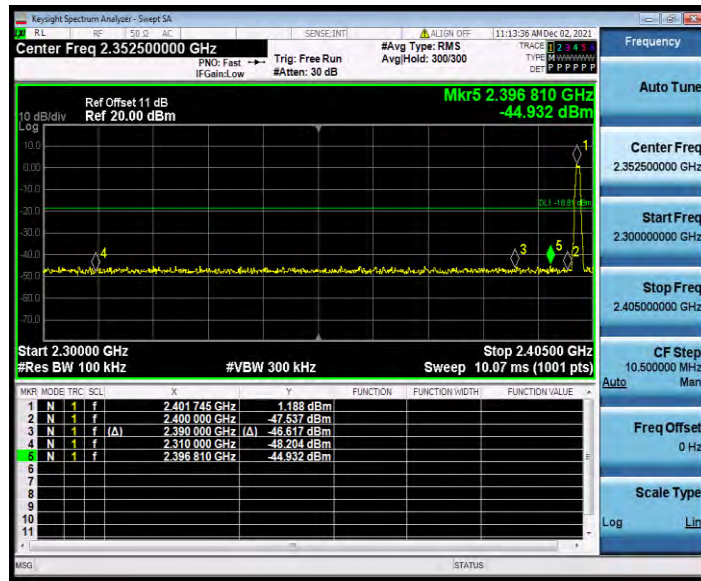

**BUREAU
VERITAS**

Test Report No.: W7L-P22090015-4RF02

BLE_500K_Ant1_2402

BLE_500K_Ant1_2440

BAND EDGE MEASUREMENTS

TEST RESULT

TestMode	Antenna	ChName	Channel	RefLevel[dBm]	Result[dBm]	Limit[dBm]	Verdict
BLE_125K	Ant1	Low	2402	-1.90	-44.74	≤-21.9	PASS
		High	2480	-0.74	-44.54	≤-20.74	PASS
BLE_1M	Ant1	Low	2402	1.19	-44.93	≤-18.81	PASS
		High	2480	0.06	-44.6	≤-19.94	PASS
BLE_2M	Ant1	Low	2402	0.99	-43.45	≤-19.02	PASS
		High	2480	0.10	-44.92	≤-19.9	PASS
BLE_500K	Ant1	Low	2402	1.24	-44.5	≤-18.76	PASS
		High	2480	0.05	-44.6	≤-19.95	PASS

TEST GRAPHS

BLE_125K_Ant1_Low_2402

BLE_125K_Ant1_High_2480

BLE_1M_Ant1_Low_2402

BUREAU VERITAS

Test Report No.: W7L-P22090015-4RF02

BLE_1M_Ant1_High_2480

BLE_2M_Ant1_Low_2402