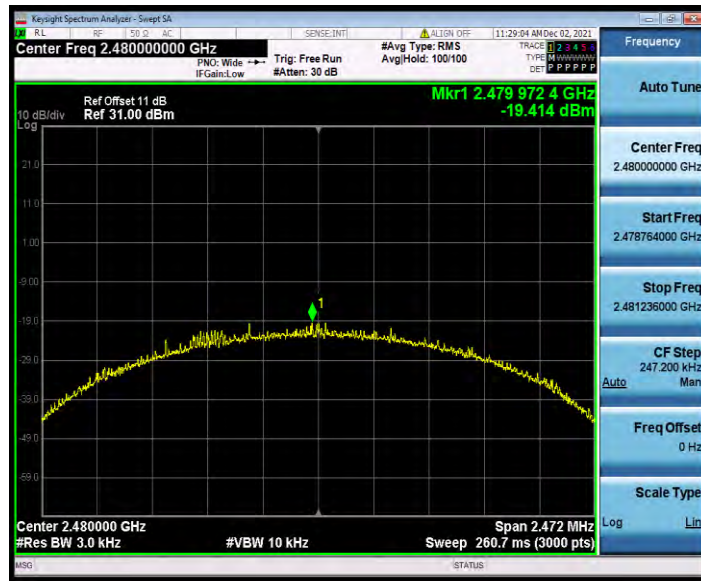

**BUREAU
VERITAS**

Test Report No.: W7L-P22090015-4RF02

BLE_500K_Ant1_2402

BLE_500K_Ant1_2440

BAND EDGE MEASUREMENTS

TEST RESULT

TestMode	Antenna	ChName	Channel	RefLevel[dBm]	Result[dBm]	Limit[dBm]	Verdict
BLE_125K	Ant1	Low	2402	-1.90	-44.74	≤-21.9	PASS
		High	2480	-0.74	-44.54	≤-20.74	PASS
BLE_1M	Ant1	Low	2402	1.19	-44.93	≤-18.81	PASS
		High	2480	0.06	-44.6	≤-19.94	PASS
BLE_2M	Ant1	Low	2402	0.99	-43.45	≤-19.02	PASS
		High	2480	0.10	-44.92	≤-19.9	PASS
BLE_500K	Ant1	Low	2402	1.24	-44.5	≤-18.76	PASS
		High	2480	0.05	-44.6	≤-19.95	PASS

TEST GRAPHS

BLE_125K_Ant1_Low_2402

BLE_125K_Ant1_High_2480

BLE_1M_Ant1_Low_2402

BUREAU VERITAS

Test Report No.: W7L-P22090015-4RF02

BLE_1M_Ant1_High_2480

BLE_2M_Ant1_Low_2402