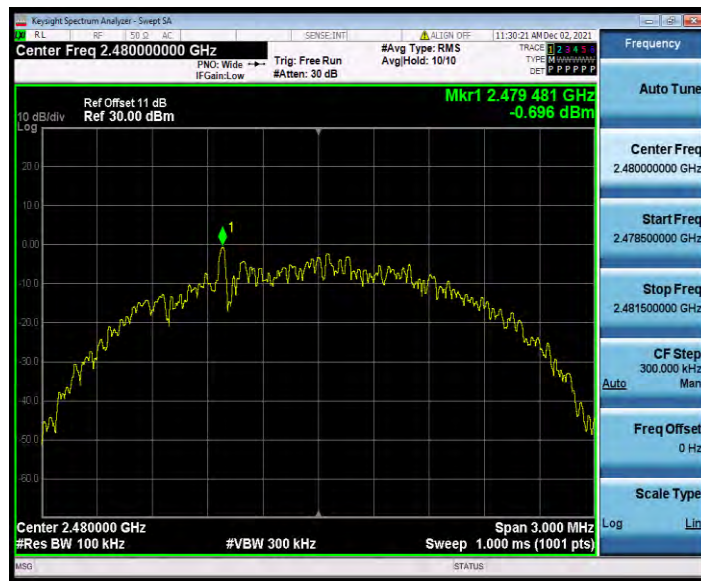

BLE_2M_Ant1_2440_30~1000

BLE_2M_Ant1_2440_1000~26500

BUREAU VERITAS

Test Report No.: W7L-P22090015-4RF02

BLE_2M_Ant1_2480_0~Reference

BLE_2M_Ant1_2480_30~1000

**BUREAU
VERITAS**

Test Report No.: W7L-P22090015-4RF02