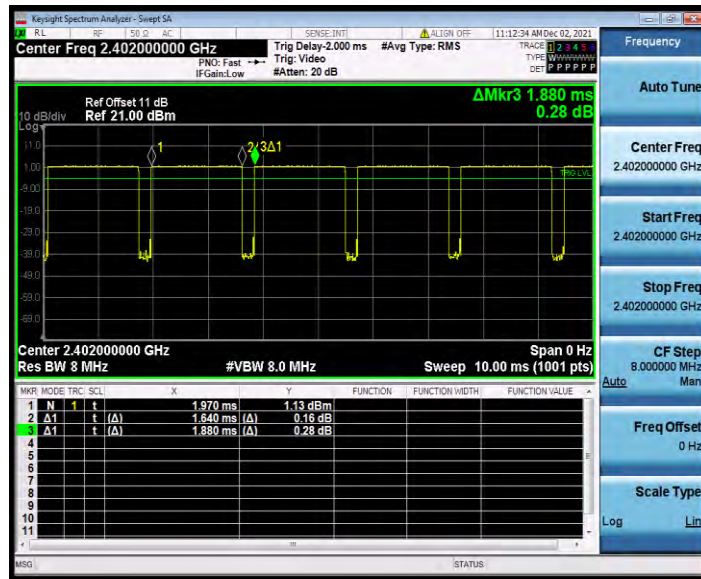

TEST GRAPHS

BLE_125K_Ant1_2402

BLE_125K_Ant1_2440

BLE_125K_Ant1_2480

**BUREAU
VERITAS**

Test Report No.: W7L-P22090015-4RF02

BLE_1M_Ant1_2402

BLE_1M_Ant1_2440