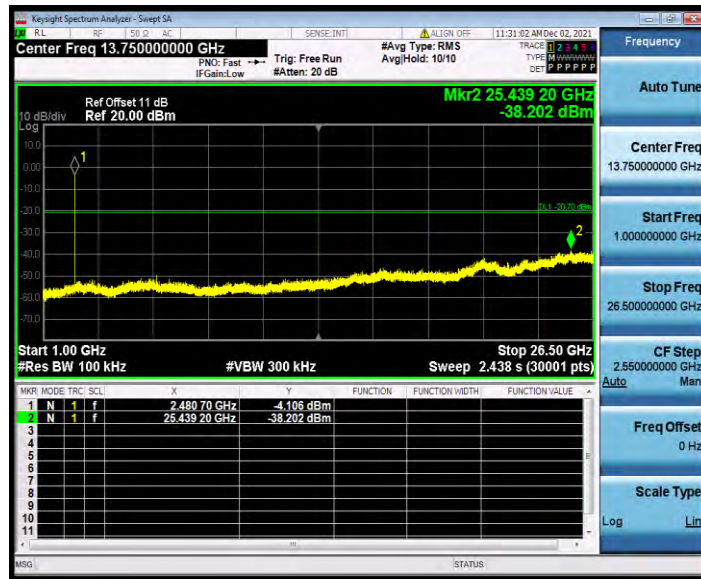

BLE_500K_Ant1_2402_0~Reference

BV 7Layers Communications Technology (Shenzhen) Co., Ltd

No.B102, Dazu Chuangxin Mansion, North of Beihuan Avenue, North Area, Hi-Tech Industrial Park, Nanshan District, Shenzhen, Guangdong, China

Tel: +86 755 8869 6566
Fax: +86 755 8869 6577
Email: customerservice.sw@bureauveritas.com