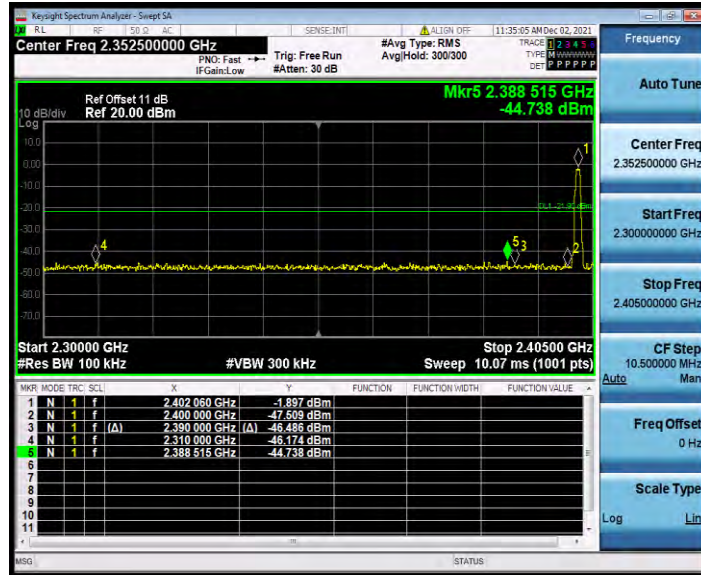

**BUREAU
VERITAS**

Test Report No.: W7L-P22090015-4RF02

BLE_500K_Ant1_2402

BLE_500K_Ant1_2440

BAND EDGE MEASUREMENTS

TEST RESULT

TestMode	Antenna	ChName	Channel	RefLevel[dBm]	Result[dBm]	Limit[dBm]	Verdict
BLE_125K	Ant1	Low	2402	-1.90	-44.74	≤-21.9	PASS
		High	2480	-0.74	-44.54	≤-20.74	PASS
BLE_1M	Ant1	Low	2402	1.19	-44.93	≤-18.81	PASS
		High	2480	0.06	-44.6	≤-19.94	PASS
BLE_2M	Ant1	Low	2402	0.99	-43.45	≤-19.02	PASS
		High	2480	0.10	-44.92	≤-19.9	PASS
BLE_500K	Ant1	Low	2402	1.24	-44.5	≤-18.76	PASS
		High	2480	0.05	-44.6	≤-19.95	PASS

TEST GRAPHS

BLE_125K_Ant1_Low_2402

BLE_125K_Ant1_High_2480

BLE_1M_Ant1_Low_2402

BUREAU VERITAS

Test Report No.: W7L-P22090015-4RF02

BLE_1M_Ant1_High_2480

BLE_2M_Ant1_Low_2402