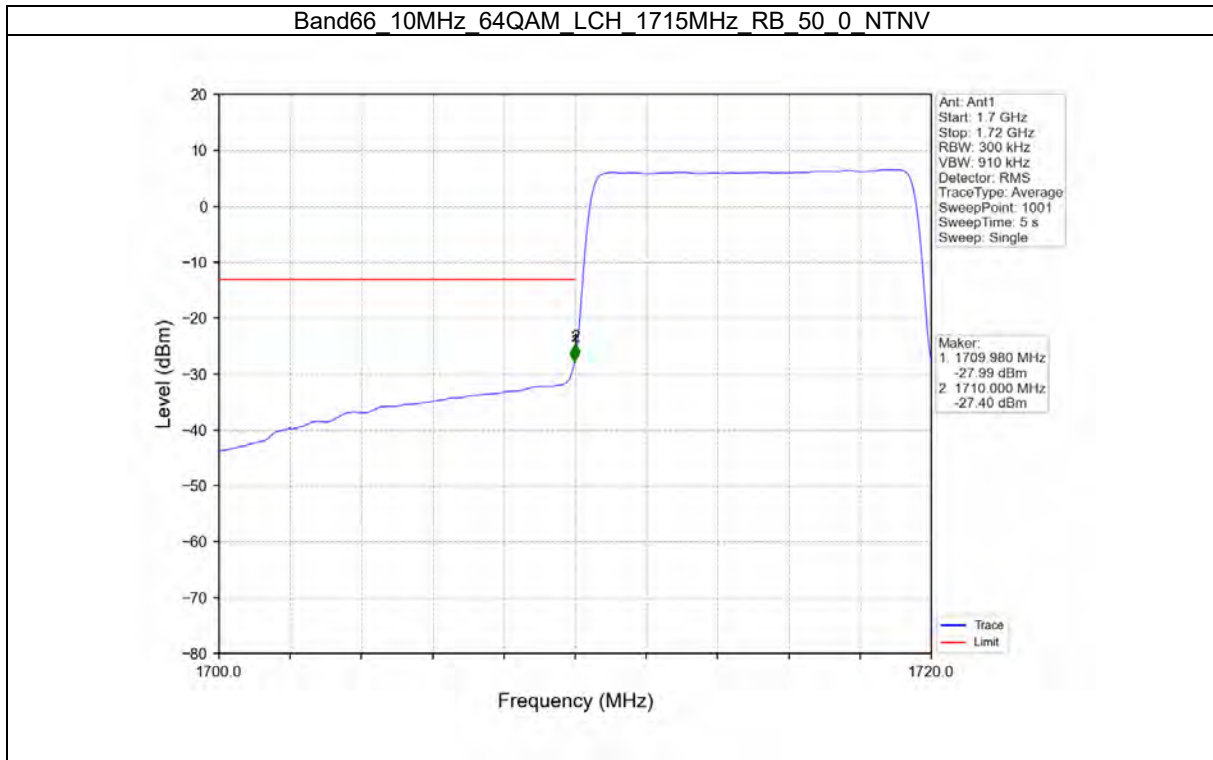

TEST GRAPH

Test Report No.: W7L-P21100018-1RF06

Test Report No.: W7L-P21100018-1RF06

B66_15MHZ TEST RESULT

Band: 66 / Bandwidth: 15MHz / NTN						
Modulation	Frequency (MHz)	RB Allocation		Spurious Emission		Verdict
		Size	Offset	Result	Limit	
QPSK	1717.5	1	0	Refer To Test Graph	Pass	
		75	0	Refer To Test Graph	Pass	
	1772.5	1	0	Refer To Test Graph	Pass	
			74	Refer To Test Graph	Pass	
		75	0	Refer To Test Graph	Pass	
16QAM	1717.5	1	0	Refer To Test Graph	Pass	
		75	0	Refer To Test Graph	Pass	
	1772.5	1	0	Refer To Test Graph	Pass	
			74	Refer To Test Graph	Pass	
		75	0	Refer To Test Graph	Pass	
64QAM	1717.5	1	0	Refer To Test Graph	Pass	
		75	0	Refer To Test Graph	Pass	
	1772.5	1	0	Refer To Test Graph	Pass	
			74	Refer To Test Graph	Pass	
		75	0	Refer To Test Graph	Pass	

TEST GRAPH

Test Report No.: W7L-P21100018-1RF06

B66_20MHZ TEST RESULT

Band: 66 / Bandwidth: 20MHz / NTN						
Modulation	Frequency (MHz)	RB Allocation		Spurious Emission		Verdict
		Size	Offset	Result	Limit	
QPSK	1720	1	0	Refer To Test Graph		Pass
		100	0	Refer To Test Graph		Pass
	1745	1	0	Refer To Test Graph		Pass
	1770	1	0	Refer To Test Graph		Pass
			99	Refer To Test Graph		Pass
		100	0	Refer To Test Graph		Pass
16QAM	1720	1	0	Refer To Test Graph		Pass
		100	0	Refer To Test Graph		Pass
	1745	1	0	Refer To Test Graph		Pass
	1770	1	0	Refer To Test Graph		Pass
			99	Refer To Test Graph		Pass
		100	0	Refer To Test Graph		Pass
64QAM	1720	1	0	Refer To Test Graph		Pass
		100	0	Refer To Test Graph		Pass
	1745	1	0	Refer To Test Graph		Pass
	1770	1	0	Refer To Test Graph		Pass
			99	Refer To Test Graph		Pass
		100	0	Refer To Test Graph		Pass