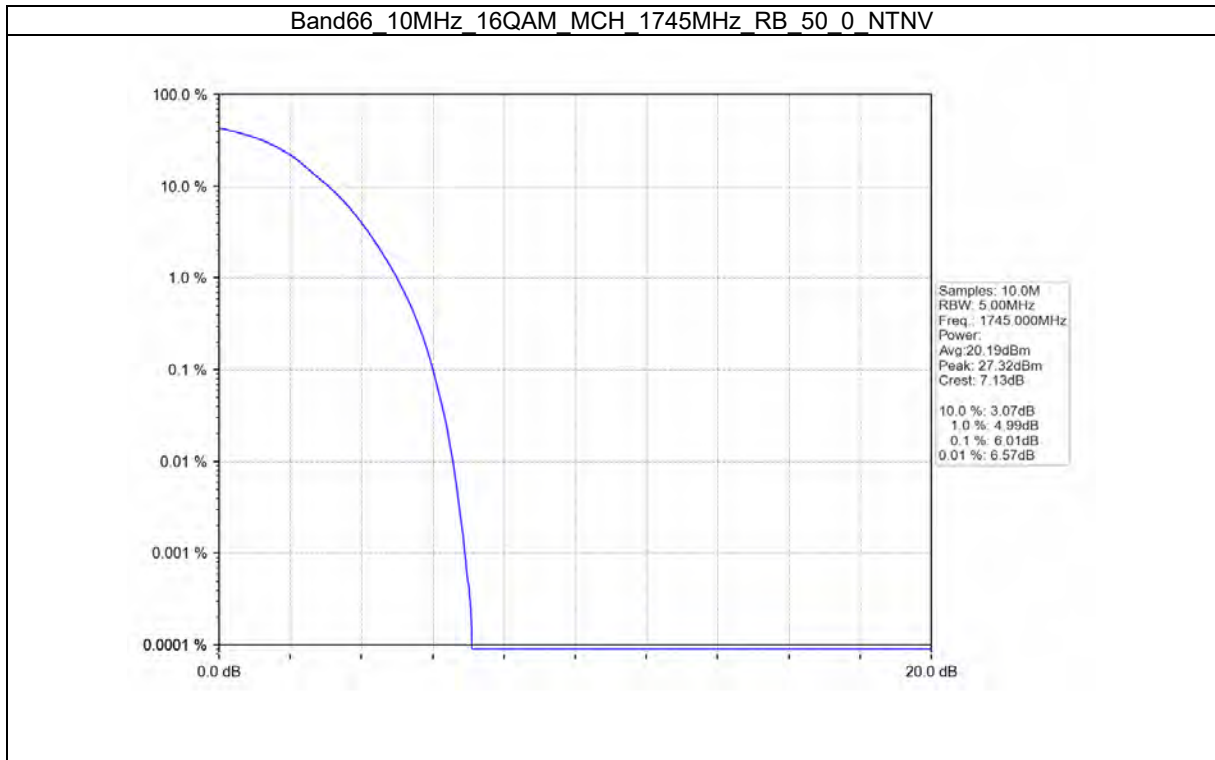

Test Report No.: W7L-P21100018-1RF06

Test Report No.: W7L-P21100018-1RF06

B66_10MHZ TEST RESULT

Band: 66 / Bandwidth: 10MHz / NTN						
Modulation	Frequency (MHz)	RB Allocation		Peak-Average Ratio (dB)		Verdict
		Size	Offset	Result	Limit	
QPSK	1715	50	0	4.63	<=13	Pass
	1745	50	0	4.64	<=13	Pass
	1775	50	0	4.58	<=13	Pass
16QAM	1715	50	0	6.06	<=13	Pass
	1745	50	0	6.01	<=13	Pass
	1775	50	0	6.05	<=13	Pass
64QAM	1715	50	0	6.42	<=13	Pass
	1745	50	0	6.41	<=13	Pass
	1775	50	0	6.38	<=13	Pass

Test Report No.: W7L-P21100018-1RF06

TEST GRAPH

Test Report No.: W7L-P21100018-1RF06

Test Report No.: W7L-P21100018-1RF06

Test Report No.: W7L-P21100018-1RF06

B66_15MHZ TEST RESULT

Band: 66 / Bandwidth: 15MHz / NTN						
Modulation	Frequency (MHz)	RB Allocation		Peak-Average Ratio (dB)		Verdict
		Size	Offset	Result	Limit	
QPSK	1717.5	75	0	5.75	<=13	Pass
	1745	75	0	5.74	<=13	Pass
	1772.5	75	0	5.76	<=13	Pass
16QAM	1717.5	75	0	6.76	<=13	Pass
	1745	75	0	6.81	<=13	Pass
	1772.5	75	0	6.82	<=13	Pass
64QAM	1717.5	75	0	7.04	<=13	Pass
	1745	75	0	6.98	<=13	Pass
	1772.5	75	0	6.94	<=13	Pass

TEST GRAPH

Test Report No.: W7L-P21100018-1RF06

Test Report No.: W7L-P21100018-1RF06

Test Report No.: W7L-P21100018-1RF06

B66_20MHZ TEST RESULT

Band: 66 / Bandwidth: 20MHz / NTN						
Modulation	Frequency (MHz)	RB Allocation		Peak-Average Ratio (dB)		Verdict
		Size	Offset	Result	Limit	
QPSK	1720	100	0	6.44	<=13	Pass
	1745	100	0	6.44	<=13	Pass
	1770	100	0	6.44	<=13	Pass
16QAM	1720	100	0	7.21	<=13	Pass
	1745	100	0	7.22	<=13	Pass
	1770	100	0	7.13	<=13	Pass
64QAM	1720	100	0	7.25	<=13	Pass
	1745	100	0	7.32	<=13	Pass
	1770	100	0	7.29	<=13	Pass