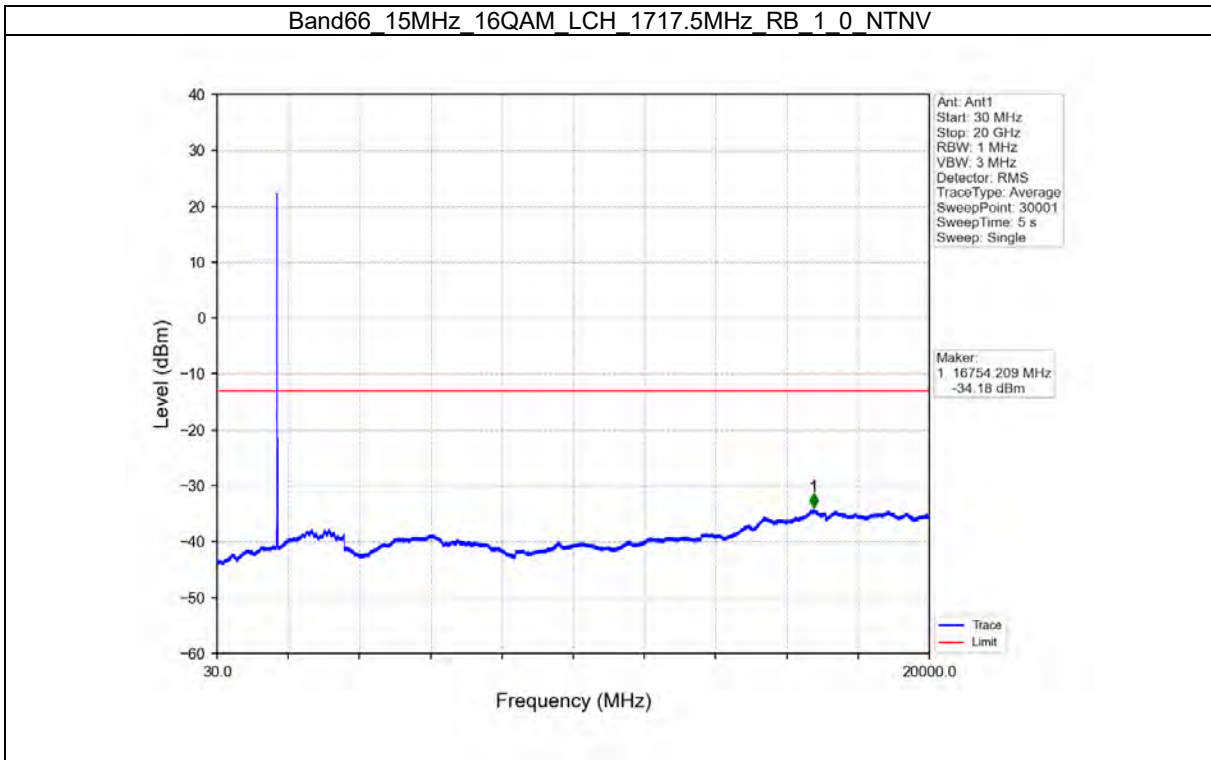

TEST GRAPH

Test Report No.: W7L-P21100018-1RF06

Test Report No.: W7L-P21100018-1RF06

B66_15MHZ TEST RESULT

Band: 66 / Bandwidth: 15MHz / NTN						
Modulation	Frequency (MHz)	RB Allocation		Spurious Emission		Verdict
		Size	Offset	Result	Limit	
QPSK	1717.5	1	0	Refer To Test Graph	Pass	
		75	0	Refer To Test Graph	Pass	
	1772.5	1	0	Refer To Test Graph	Pass	
			74	Refer To Test Graph	Pass	
		75	0	Refer To Test Graph	Pass	
16QAM	1717.5	1	0	Refer To Test Graph	Pass	
		75	0	Refer To Test Graph	Pass	
	1772.5	1	0	Refer To Test Graph	Pass	
			74	Refer To Test Graph	Pass	
		75	0	Refer To Test Graph	Pass	
64QAM	1717.5	1	0	Refer To Test Graph	Pass	
		75	0	Refer To Test Graph	Pass	
	1772.5	1	0	Refer To Test Graph	Pass	
			74	Refer To Test Graph	Pass	
		75	0	Refer To Test Graph	Pass	

TEST GRAPH

Test Report No.: W7L-P21100018-1RF06

B66_20MHZ TEST RESULT

Band: 66 / Bandwidth: 20MHz / NTN						
Modulation	Frequency (MHz)	RB Allocation		Spurious Emission		Verdict
		Size	Offset	Result	Limit	
QPSK	1720	1	0	Refer To Test Graph		Pass
		100	0	Refer To Test Graph		Pass
	1745	1	0	Refer To Test Graph		Pass
	1770	1	0	Refer To Test Graph		Pass
			99	Refer To Test Graph		Pass
		100	0	Refer To Test Graph		Pass
16QAM	1720	1	0	Refer To Test Graph		Pass
		100	0	Refer To Test Graph		Pass
	1745	1	0	Refer To Test Graph		Pass
	1770	1	0	Refer To Test Graph		Pass
			99	Refer To Test Graph		Pass
		100	0	Refer To Test Graph		Pass
64QAM	1720	1	0	Refer To Test Graph		Pass
		100	0	Refer To Test Graph		Pass
	1745	1	0	Refer To Test Graph		Pass
	1770	1	0	Refer To Test Graph		Pass
			99	Refer To Test Graph		Pass
		100	0	Refer To Test Graph		Pass