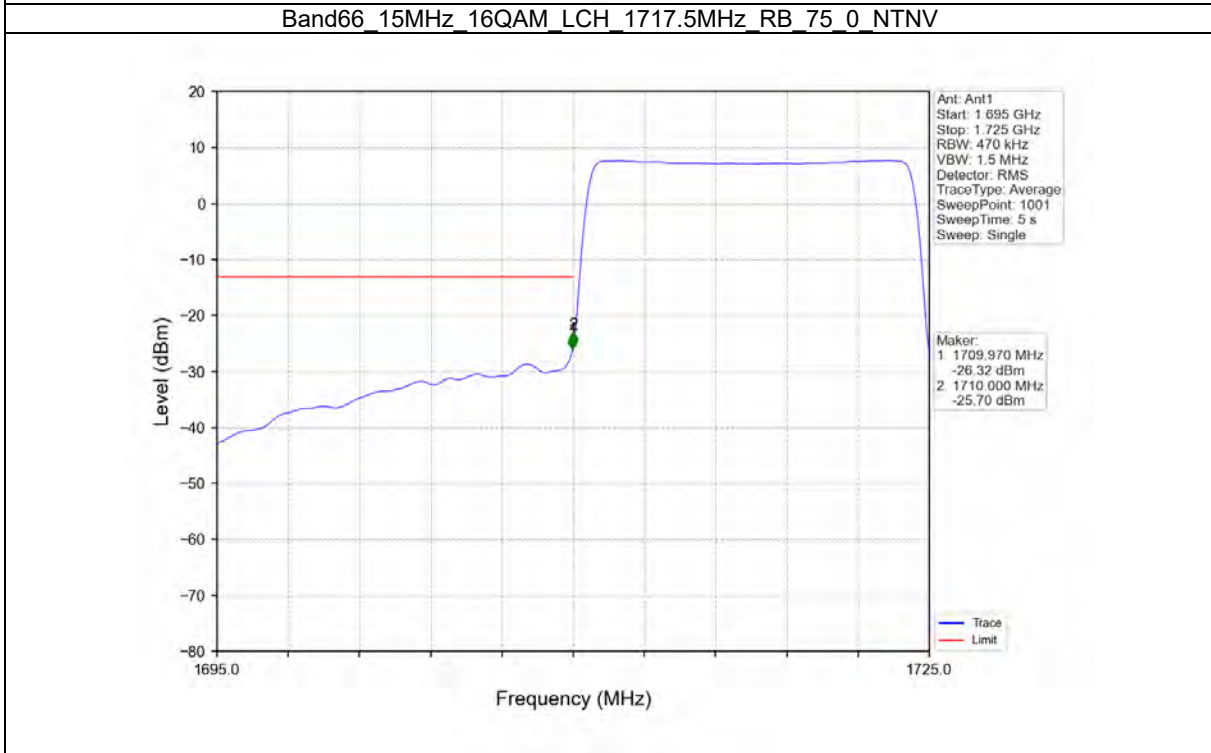

TEST GRAPH

Test Report No.: W7L-P21100018-1RF06

Test Report No.: W7L-P21100018-1RF06

B66_15MHZ TEST RESULT

Band: 66 / Bandwidth: 15MHz / NTN						
Modulation	Frequency (MHz)	RB Allocation		Spurious Emission		Verdict
		Size	Offset	Result	Limit	
QPSK	1717.5	1	0	Refer To Test Graph	Pass	
		75	0	Refer To Test Graph	Pass	
	1772.5	1	0	Refer To Test Graph	Pass	
			74	Refer To Test Graph	Pass	
		75	0	Refer To Test Graph	Pass	
16QAM	1717.5	1	0	Refer To Test Graph	Pass	
		75	0	Refer To Test Graph	Pass	
	1772.5	1	0	Refer To Test Graph	Pass	
			74	Refer To Test Graph	Pass	
		75	0	Refer To Test Graph	Pass	
64QAM	1717.5	1	0	Refer To Test Graph	Pass	
		75	0	Refer To Test Graph	Pass	
	1772.5	1	0	Refer To Test Graph	Pass	
			74	Refer To Test Graph	Pass	
		75	0	Refer To Test Graph	Pass	

TEST GRAPH

Test Report No.: W7L-P21100018-1RF06

B66_20MHZ TEST RESULT

Band: 66 / Bandwidth: 20MHz / NTN						
Modulation	Frequency (MHz)	RB Allocation		Spurious Emission		Verdict
		Size	Offset	Result	Limit	
QPSK	1720	1	0	Refer To Test Graph		Pass
		100	0	Refer To Test Graph		Pass
	1745	1	0	Refer To Test Graph		Pass
	1770	1	0	Refer To Test Graph		Pass
			99	Refer To Test Graph		Pass
		100	0	Refer To Test Graph		Pass
16QAM	1720	1	0	Refer To Test Graph		Pass
		100	0	Refer To Test Graph		Pass
	1745	1	0	Refer To Test Graph		Pass
	1770	1	0	Refer To Test Graph		Pass
			99	Refer To Test Graph		Pass
		100	0	Refer To Test Graph		Pass
64QAM	1720	1	0	Refer To Test Graph		Pass
		100	0	Refer To Test Graph		Pass
	1745	1	0	Refer To Test Graph		Pass
	1770	1	0	Refer To Test Graph		Pass
			99	Refer To Test Graph		Pass
		100	0	Refer To Test Graph		Pass