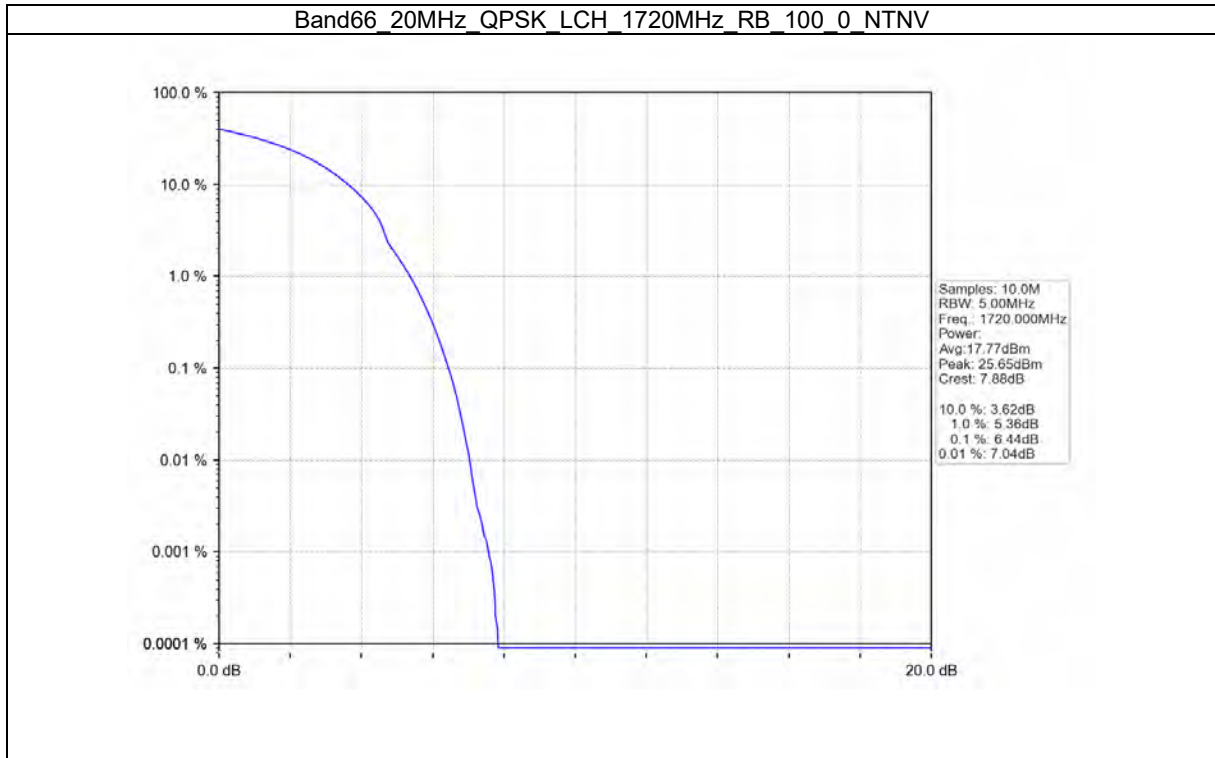

TEST GRAPH

Test Report No.: W7L-P21100018-1RF06

Test Report No.: W7L-P21100018-1RF06

Test Report No.: W7L-P21100018-1RF06

B66_20MHZ TEST RESULT

Band: 66 / Bandwidth: 20MHz / NTN						
Modulation	Frequency (MHz)	RB Allocation		Peak-Average Ratio (dB)		Verdict
		Size	Offset	Result	Limit	
QPSK	1720	100	0	6.44	<=13	Pass
	1745	100	0	6.44	<=13	Pass
	1770	100	0	6.44	<=13	Pass
16QAM	1720	100	0	7.21	<=13	Pass
	1745	100	0	7.22	<=13	Pass
	1770	100	0	7.13	<=13	Pass
64QAM	1720	100	0	7.25	<=13	Pass
	1745	100	0	7.32	<=13	Pass
	1770	100	0	7.29	<=13	Pass

Test Report No.: W7L-P21100018-1RF06

TEST GRAPH

Test Report No.: W7L-P21100018-1RF06

Test Report No.: W7L-P21100018-1RF06

SPURIOUS EMISSION B66_1.4MHZ TEST RESULT

Band: 66 / Bandwidth: 1.4MHz / NTNV						
Modulation	Frequency (MHz)	RB Allocation		Spurious Emission		Verdict
		Size	Offset	Result	Limit	
QPSK	1710.7	1	0	Refer To Test Graph		Pass
		6	0	Refer To Test Graph		Pass
	1779.3	1	0	Refer To Test Graph		Pass
			5	Refer To Test Graph		Pass
		6	0	Refer To Test Graph		Pass
16QAM	1710.7	1	0	Refer To Test Graph		Pass
		6	0	Refer To Test Graph		Pass
	1779.3	1	0	Refer To Test Graph		Pass
			5	Refer To Test Graph		Pass
		6	0	Refer To Test Graph		Pass
64QAM	1710.7	1	0	Refer To Test Graph		Pass
		6	0	Refer To Test Graph		Pass
	1779.3	1	0	Refer To Test Graph		Pass
			5	Refer To Test Graph		Pass
		6	0	Refer To Test Graph		Pass