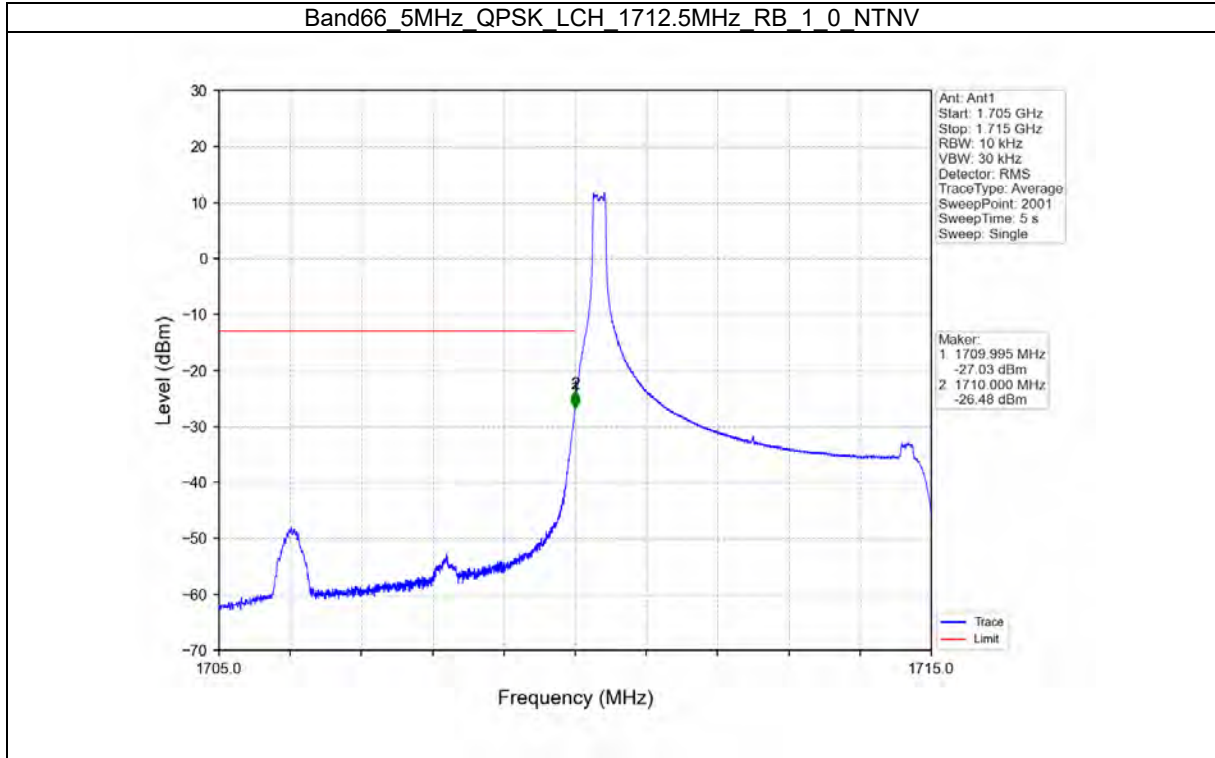

TEST GRAPH

Test Report No.: W7L-P21100018-1RF06

B66_5MHZ TEST RESULT

Band: 66 / Bandwidth: 5MHz / NTV						
Modulation	Frequency (MHz)	RB Allocation		Spurious Emission		Verdict
		Size	Offset	Result	Limit	
QPSK	1712.5	1	0	Refer To Test Graph		Pass
		25	0	Refer To Test Graph		Pass
	1745	1	0	Refer To Test Graph		Pass
	1777.5	1	0	Refer To Test Graph		Pass
			24	Refer To Test Graph		Pass
		25	0	Refer To Test Graph		Pass
16QAM	1712.5	1	0	Refer To Test Graph		Pass
		25	0	Refer To Test Graph		Pass
	1745	1	0	Refer To Test Graph		Pass
	1777.5	1	0	Refer To Test Graph		Pass
			24	Refer To Test Graph		Pass
		25	0	Refer To Test Graph		Pass
64QAM	1712.5	1	0	Refer To Test Graph		Pass
		25	0	Refer To Test Graph		Pass
	1745	1	0	Refer To Test Graph		Pass
	1777.5	1	0	Refer To Test Graph		Pass
			24	Refer To Test Graph		Pass
		25	0	Refer To Test Graph		Pass

TEST GRAPH

Test Report No.: W7L-P21100018-1RF06

B66_10MHZ TEST RESULT

Band: 66 / Bandwidth: 10MHz / NTN						
Modulation	Frequency (MHz)	RB Allocation		Spurious Emission		Verdict
		Size	Offset	Result	Limit	
QPSK	1715	1	0	Refer To Test Graph	Pass	
		50	0	Refer To Test Graph	Pass	
	1775	1	0	Refer To Test Graph	Pass	
			49	Refer To Test Graph	Pass	
		50	0	Refer To Test Graph	Pass	
16QAM	1715	1	0	Refer To Test Graph	Pass	
		50	0	Refer To Test Graph	Pass	
	1775	1	0	Refer To Test Graph	Pass	
			49	Refer To Test Graph	Pass	
		50	0	Refer To Test Graph	Pass	
64QAM	1715	1	0	Refer To Test Graph	Pass	
		50	0	Refer To Test Graph	Pass	
	1775	1	0	Refer To Test Graph	Pass	
			49	Refer To Test Graph	Pass	
		50	0	Refer To Test Graph	Pass	