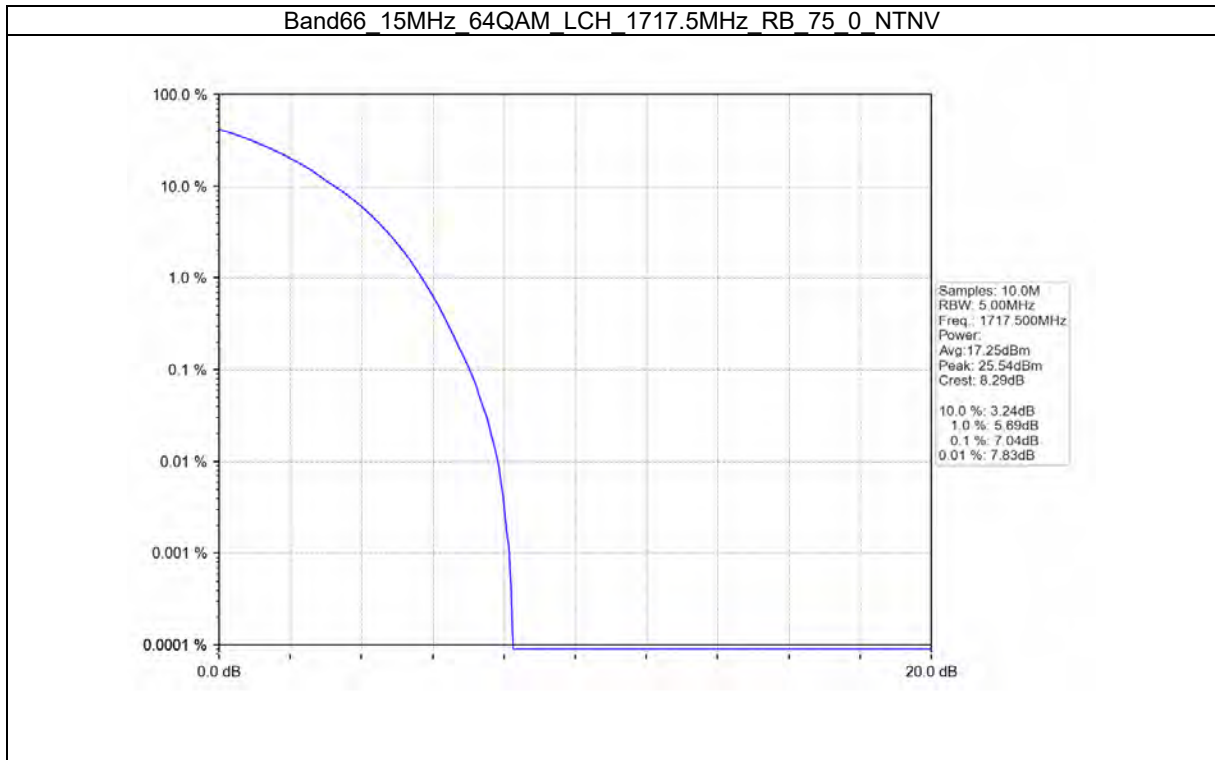

TEST GRAPH

Test Report No.: W7L-P21100018-1RF06

Test Report No.: W7L-P21100018-1RF06

Test Report No.: W7L-P21100018-1RF06

B66_20MHZ TEST RESULT

Band: 66 / Bandwidth: 20MHz / NTN						
Modulation	Frequency (MHz)	RB Allocation		Peak-Average Ratio (dB)		Verdict
		Size	Offset	Result	Limit	
QPSK	1720	100	0	6.44	<=13	Pass
	1745	100	0	6.44	<=13	Pass
	1770	100	0	6.44	<=13	Pass
16QAM	1720	100	0	7.21	<=13	Pass
	1745	100	0	7.22	<=13	Pass
	1770	100	0	7.13	<=13	Pass
64QAM	1720	100	0	7.25	<=13	Pass
	1745	100	0	7.32	<=13	Pass
	1770	100	0	7.29	<=13	Pass

Test Report No.: W7L-P21100018-1RF06

TEST GRAPH

Test Report No.: W7L-P21100018-1RF06

Test Report No.: W7L-P21100018-1RF06

SPURIOUS EMISSION B66_1.4MHZ TEST RESULT

Band: 66 / Bandwidth: 1.4MHz / NTNV						
Modulation	Frequency (MHz)	RB Allocation		Spurious Emission		Verdict
		Size	Offset	Result	Limit	
QPSK	1710.7	1	0	Refer To Test Graph		Pass
		6	0	Refer To Test Graph		Pass
	1779.3	1	0	Refer To Test Graph		Pass
			5	Refer To Test Graph		Pass
		6	0	Refer To Test Graph		Pass
16QAM	1710.7	1	0	Refer To Test Graph		Pass
		6	0	Refer To Test Graph		Pass
	1779.3	1	0	Refer To Test Graph		Pass
			5	Refer To Test Graph		Pass
		6	0	Refer To Test Graph		Pass
64QAM	1710.7	1	0	Refer To Test Graph		Pass
		6	0	Refer To Test Graph		Pass
	1779.3	1	0	Refer To Test Graph		Pass
			5	Refer To Test Graph		Pass
		6	0	Refer To Test Graph		Pass