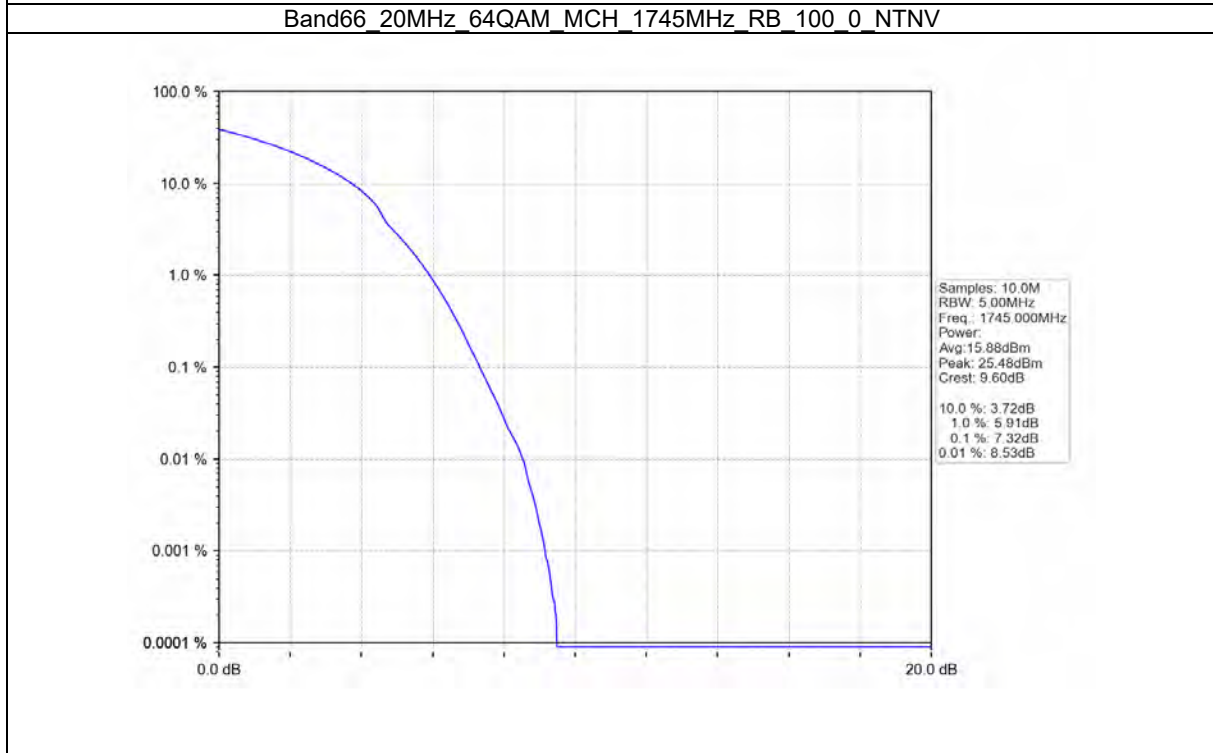

Test Report No.: W7L-P21100018-1RF06

Test Report No.: W7L-P21100018-1RF06

B66_10MHZ TEST RESULT

Band: 66 / Bandwidth: 10MHz / NTN						
Modulation	Frequency (MHz)	RB Allocation		Peak-Average Ratio (dB)		Verdict
		Size	Offset	Result	Limit	
QPSK	1715	50	0	4.63	<=13	Pass
	1745	50	0	4.64	<=13	Pass
	1775	50	0	4.58	<=13	Pass
16QAM	1715	50	0	6.06	<=13	Pass
	1745	50	0	6.01	<=13	Pass
	1775	50	0	6.05	<=13	Pass
64QAM	1715	50	0	6.42	<=13	Pass
	1745	50	0	6.41	<=13	Pass
	1775	50	0	6.38	<=13	Pass

TEST GRAPH

Test Report No.: W7L-P21100018-1RF06

Test Report No.: W7L-P21100018-1RF06

Test Report No.: W7L-P21100018-1RF06

B66_20MHZ TEST RESULT

Band: 66 / Bandwidth: 20MHz / NTN						
Modulation	Frequency (MHz)	RB Allocation		Peak-Average Ratio (dB)		Verdict
		Size	Offset	Result	Limit	
QPSK	1720	100	0	6.44	<=13	Pass
	1745	100	0	6.44	<=13	Pass
	1770	100	0	6.44	<=13	Pass
16QAM	1720	100	0	7.21	<=13	Pass
	1745	100	0	7.22	<=13	Pass
	1770	100	0	7.13	<=13	Pass
64QAM	1720	100	0	7.25	<=13	Pass
	1745	100	0	7.32	<=13	Pass
	1770	100	0	7.29	<=13	Pass

Test Report No.: W7L-P21100018-1RF06

TEST GRAPH

Test Report No.: W7L-P21100018-1RF06

Test Report No.: W7L-P21100018-1RF06

SPURIOUS EMISSION B66_1.4MHZ TEST RESULT

Band: 66 / Bandwidth: 1.4MHz / NTNV						
Modulation	Frequency (MHz)	RB Allocation		Spurious Emission		Verdict
		Size	Offset	Result	Limit	
QPSK	1710.7	1	0	Refer To Test Graph		Pass
		6	0	Refer To Test Graph		Pass
	1779.3	1	0	Refer To Test Graph		Pass
			5	Refer To Test Graph		Pass
		6	0	Refer To Test Graph		Pass
16QAM	1710.7	1	0	Refer To Test Graph		Pass
		6	0	Refer To Test Graph		Pass
	1779.3	1	0	Refer To Test Graph		Pass
			5	Refer To Test Graph		Pass
		6	0	Refer To Test Graph		Pass
64QAM	1710.7	1	0	Refer To Test Graph		Pass
		6	0	Refer To Test Graph		Pass
	1779.3	1	0	Refer To Test Graph		Pass
			5	Refer To Test Graph		Pass
		6	0	Refer To Test Graph		Pass