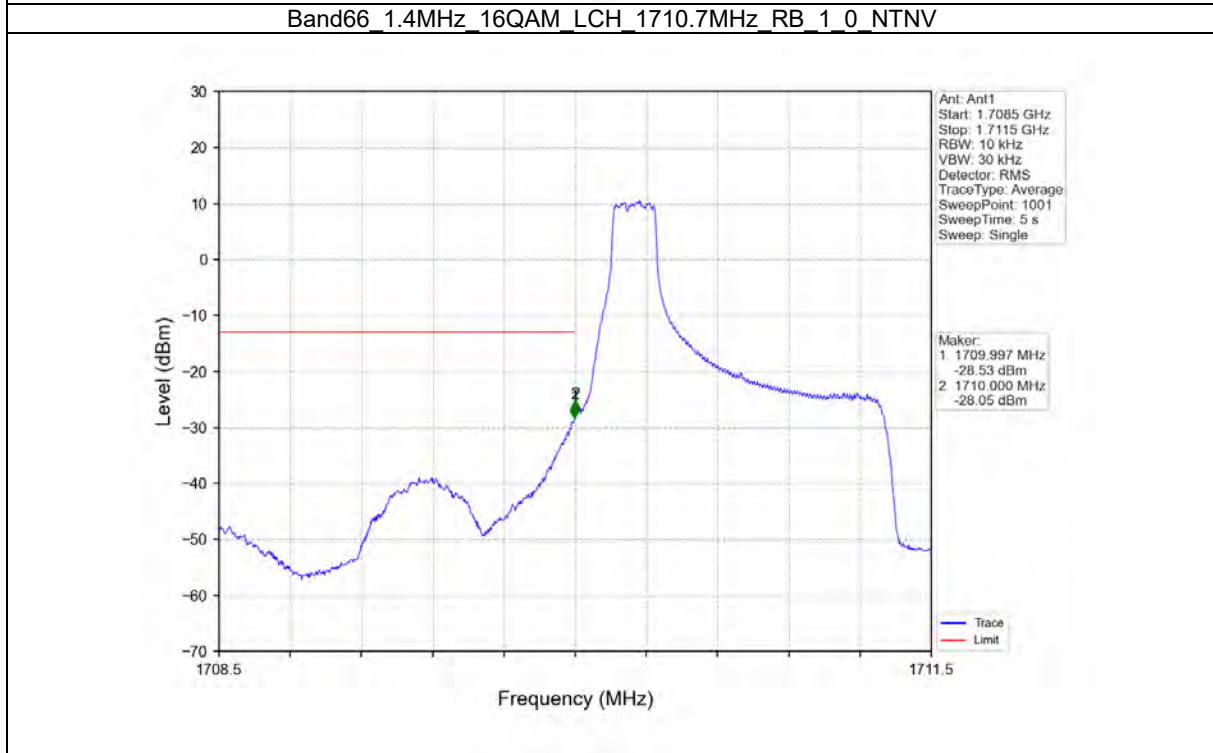

Test Report No.: W7L-P21100018-1RF06

TEST GRAPH

Test Report No.: W7L-P21100018-1RF06

Test Report No.: W7L-P21100018-1RF06

SPURIOUS EMISSION B66_1.4MHZ TEST RESULT

Band: 66 / Bandwidth: 1.4MHz / NTNV						
Modulation	Frequency (MHz)	RB Allocation		Spurious Emission		Verdict
		Size	Offset	Result	Limit	
QPSK	1710.7	1	0	Refer To Test Graph		Pass
		6	0	Refer To Test Graph		Pass
	1779.3	1	0	Refer To Test Graph		Pass
			5	Refer To Test Graph		Pass
		6	0	Refer To Test Graph		Pass
16QAM	1710.7	1	0	Refer To Test Graph		Pass
		6	0	Refer To Test Graph		Pass
	1779.3	1	0	Refer To Test Graph		Pass
			5	Refer To Test Graph		Pass
		6	0	Refer To Test Graph		Pass
64QAM	1710.7	1	0	Refer To Test Graph		Pass
		6	0	Refer To Test Graph		Pass
	1779.3	1	0	Refer To Test Graph		Pass
			5	Refer To Test Graph		Pass
		6	0	Refer To Test Graph		Pass

TEST GRAPH

Test Report No.: W7L-P21100018-1RF06

B66_3MHZ TEST RESULT

Band: 66 / Bandwidth: 3MHz / NTNV						
Modulation	Frequency (MHz)	RB Allocation		Spurious Emission		Verdict
		Size	Offset	Result	Limit	
QPSK	1711.5	1	0	Refer To Test Graph		Pass
		15	0	Refer To Test Graph		Pass
	1778.5	1	0	Refer To Test Graph		Pass
			14	Refer To Test Graph		Pass
		15	0	Refer To Test Graph		Pass
16QAM	1711.5	1	0	Refer To Test Graph		Pass
		15	0	Refer To Test Graph		Pass
	1778.5	1	0	Refer To Test Graph		Pass
			14	Refer To Test Graph		Pass
		15	0	Refer To Test Graph		Pass
64QAM	1711.5	1	0	Refer To Test Graph		Pass
		15	0	Refer To Test Graph		Pass
	1778.5	1	0	Refer To Test Graph		Pass
			14	Refer To Test Graph		Pass
		15	0	Refer To Test Graph		Pass