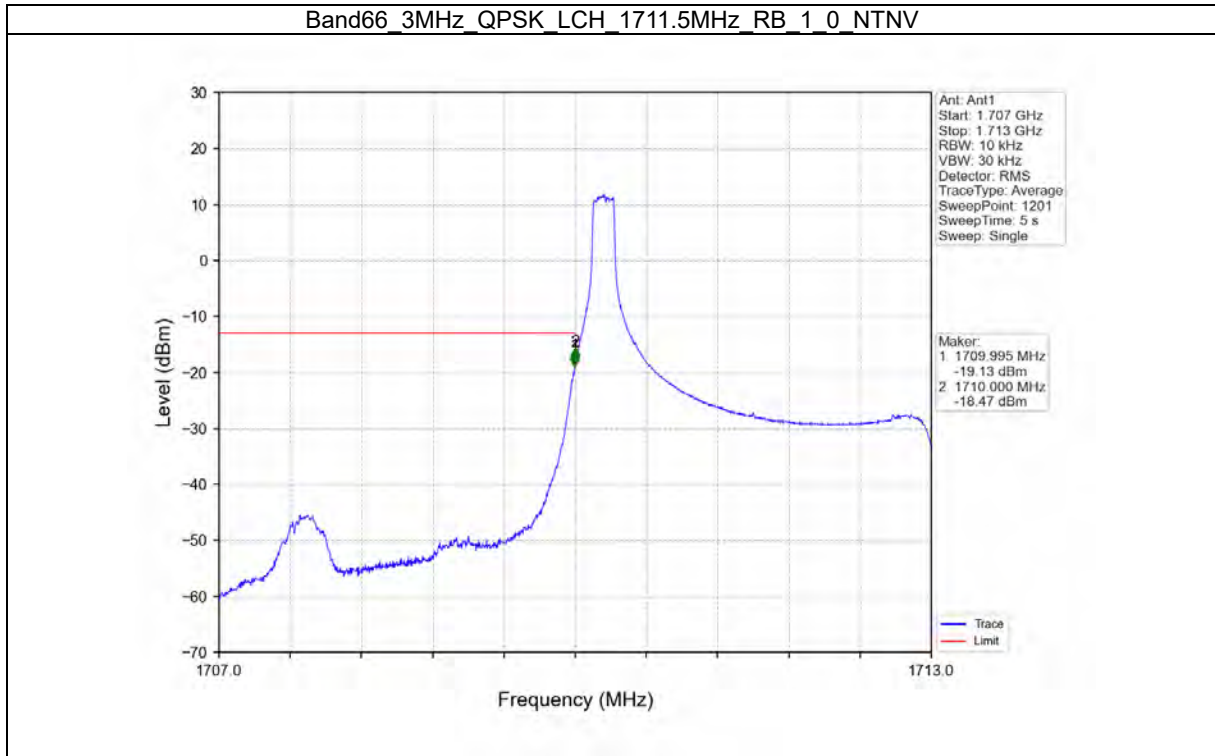

TEST GRAPH

Test Report No.: W7L-P21100018-1RF06

B66_3MHZ TEST RESULT

Band: 66 / Bandwidth: 3MHz / NTNV						
Modulation	Frequency (MHz)	RB Allocation		Spurious Emission		Verdict
		Size	Offset	Result	Limit	
QPSK	1711.5	1	0	Refer To Test Graph		Pass
		15	0	Refer To Test Graph		Pass
	1778.5	1	0	Refer To Test Graph		Pass
			14	Refer To Test Graph		Pass
		15	0	Refer To Test Graph		Pass
16QAM	1711.5	1	0	Refer To Test Graph		Pass
		15	0	Refer To Test Graph		Pass
	1778.5	1	0	Refer To Test Graph		Pass
			14	Refer To Test Graph		Pass
		15	0	Refer To Test Graph		Pass
64QAM	1711.5	1	0	Refer To Test Graph		Pass
		15	0	Refer To Test Graph		Pass
	1778.5	1	0	Refer To Test Graph		Pass
			14	Refer To Test Graph		Pass
		15	0	Refer To Test Graph		Pass

TEST GRAPH

Test Report No.: W7L-P21100018-1RF06

B66_5MHZ TEST RESULT

Band: 66 / Bandwidth: 5MHz / NTV						
Modulation	Frequency (MHz)	RB Allocation		Spurious Emission		Verdict
		Size	Offset	Result	Limit	
QPSK	1712.5	1	0	Refer To Test Graph		Pass
		25	0	Refer To Test Graph		Pass
	1745	1	0	Refer To Test Graph		Pass
	1777.5	1	0	Refer To Test Graph		Pass
			24	Refer To Test Graph		Pass
		25	0	Refer To Test Graph		Pass
16QAM	1712.5	1	0	Refer To Test Graph		Pass
		25	0	Refer To Test Graph		Pass
	1745	1	0	Refer To Test Graph		Pass
	1777.5	1	0	Refer To Test Graph		Pass
			24	Refer To Test Graph		Pass
		25	0	Refer To Test Graph		Pass
64QAM	1712.5	1	0	Refer To Test Graph		Pass
		25	0	Refer To Test Graph		Pass
	1745	1	0	Refer To Test Graph		Pass
	1777.5	1	0	Refer To Test Graph		Pass
			24	Refer To Test Graph		Pass
		25	0	Refer To Test Graph		Pass