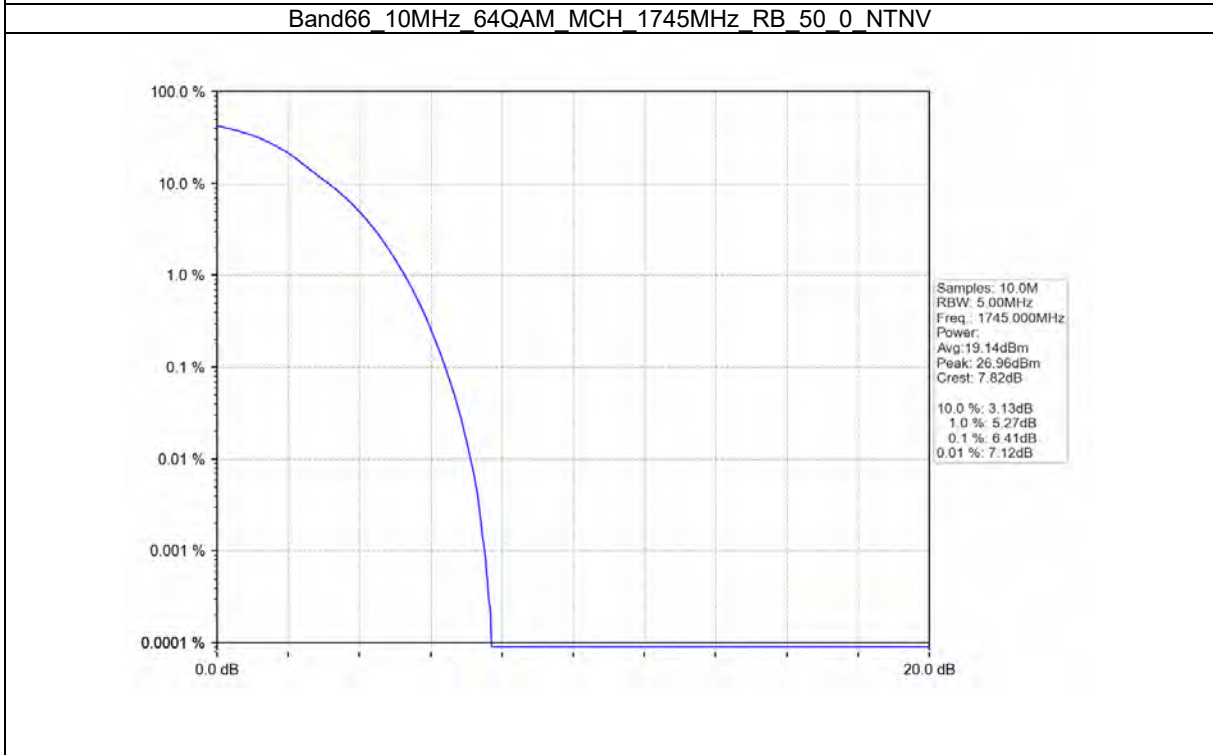

Test Report No.: W7L-P21100018-1RF06

Test Report No.: W7L-P21100018-1RF06

B66_10MHZ TEST RESULT

Band: 66 / Bandwidth: 10MHz / NTN						
Modulation	Frequency (MHz)	RB Allocation		Peak-Average Ratio (dB)		Verdict
		Size	Offset	Result	Limit	
QPSK	1715	50	0	4.63	<=13	Pass
	1745	50	0	4.64	<=13	Pass
	1775	50	0	4.58	<=13	Pass
16QAM	1715	50	0	6.06	<=13	Pass
	1745	50	0	6.01	<=13	Pass
	1775	50	0	6.05	<=13	Pass
64QAM	1715	50	0	6.42	<=13	Pass
	1745	50	0	6.41	<=13	Pass
	1775	50	0	6.38	<=13	Pass

Test Report No.: W7L-P21100018-1RF06

TEST GRAPH

Test Report No.: W7L-P21100018-1RF06

Test Report No.: W7L-P21100018-1RF06

Test Report No.: W7L-P21100018-1RF06

B66_15MHZ TEST RESULT

Band: 66 / Bandwidth: 15MHz / NTN						
Modulation	Frequency (MHz)	RB Allocation		Peak-Average Ratio (dB)		Verdict
		Size	Offset	Result	Limit	
QPSK	1717.5	75	0	5.75	<=13	Pass
	1745	75	0	5.74	<=13	Pass
	1772.5	75	0	5.76	<=13	Pass
16QAM	1717.5	75	0	6.76	<=13	Pass
	1745	75	0	6.81	<=13	Pass
	1772.5	75	0	6.82	<=13	Pass
64QAM	1717.5	75	0	7.04	<=13	Pass
	1745	75	0	6.98	<=13	Pass
	1772.5	75	0	6.94	<=13	Pass

TEST GRAPH

Test Report No.: W7L-P21100018-1RF06

Test Report No.: W7L-P21100018-1RF06

Test Report No.: W7L-P21100018-1RF06

B66_20MHZ TEST RESULT

Band: 66 / Bandwidth: 20MHz / NTN						
Modulation	Frequency (MHz)	RB Allocation		Peak-Average Ratio (dB)		Verdict
		Size	Offset	Result	Limit	
QPSK	1720	100	0	6.44	<=13	Pass
	1745	100	0	6.44	<=13	Pass
	1770	100	0	6.44	<=13	Pass
16QAM	1720	100	0	7.21	<=13	Pass
	1745	100	0	7.22	<=13	Pass
	1770	100	0	7.13	<=13	Pass
64QAM	1720	100	0	7.25	<=13	Pass
	1745	100	0	7.32	<=13	Pass
	1770	100	0	7.29	<=13	Pass