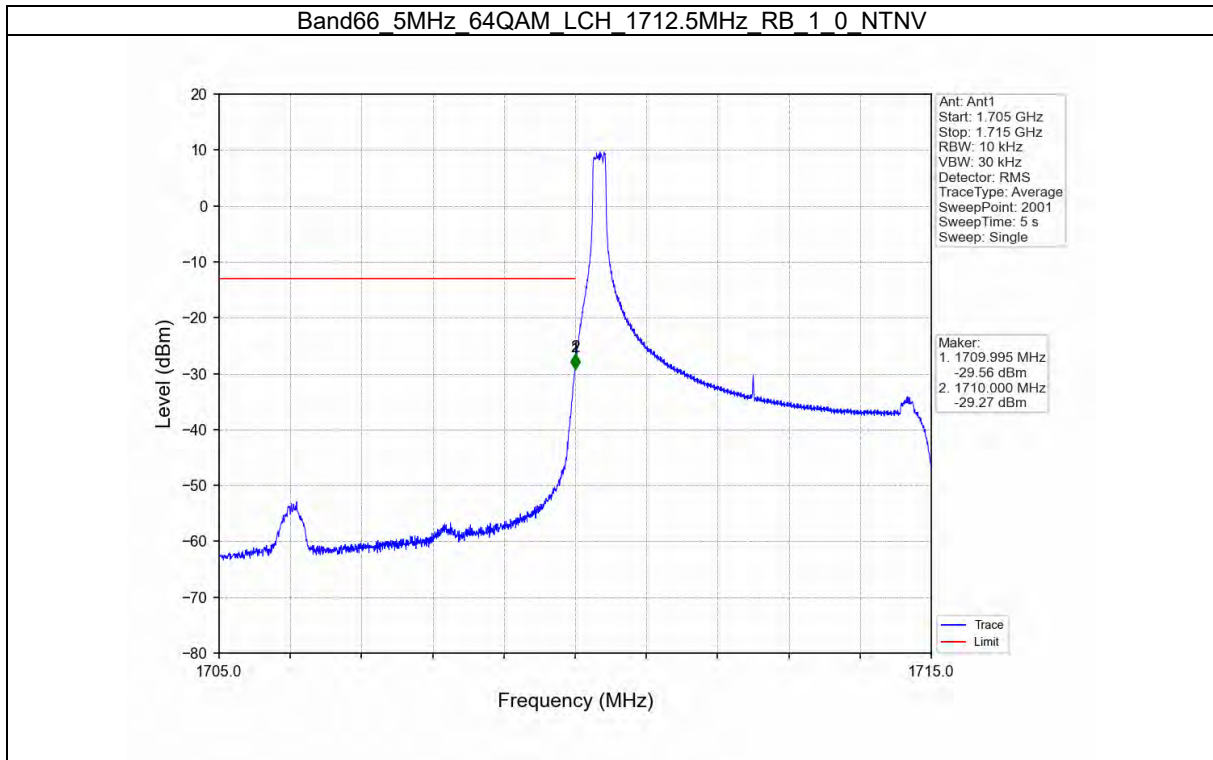

TEST GRAPH

Test Report No.: W7L-P21100018-1RF06

B66_5MHZ TEST RESULT

Band: 66 / Bandwidth: 5MHz / NTV						
Modulation	Frequency (MHz)	RB Allocation		Spurious Emission		Verdict
		Size	Offset	Result	Limit	
QPSK	1712.5	1	0	Refer To Test Graph		Pass
		25	0	Refer To Test Graph		Pass
	1745	1	0	Refer To Test Graph		Pass
	1777.5	1	0	Refer To Test Graph		Pass
			24	Refer To Test Graph		Pass
		25	0	Refer To Test Graph		Pass
16QAM	1712.5	1	0	Refer To Test Graph		Pass
		25	0	Refer To Test Graph		Pass
	1745	1	0	Refer To Test Graph		Pass
	1777.5	1	0	Refer To Test Graph		Pass
			24	Refer To Test Graph		Pass
		25	0	Refer To Test Graph		Pass
64QAM	1712.5	1	0	Refer To Test Graph		Pass
		25	0	Refer To Test Graph		Pass
	1745	1	0	Refer To Test Graph		Pass
	1777.5	1	0	Refer To Test Graph		Pass
			24	Refer To Test Graph		Pass
		25	0	Refer To Test Graph		Pass

TEST GRAPH

Test Report No.: W7L-P21100018-1RF06

B66_10MHZ TEST RESULT

Band: 66 / Bandwidth: 10MHz / NTN						
Modulation	Frequency (MHz)	RB Allocation		Spurious Emission		Verdict
		Size	Offset	Result	Limit	
QPSK	1715	1	0	Refer To Test Graph	Pass	
		50	0	Refer To Test Graph	Pass	
	1775	1	0	Refer To Test Graph	Pass	
			49	Refer To Test Graph	Pass	
		50	0	Refer To Test Graph	Pass	
16QAM	1715	1	0	Refer To Test Graph	Pass	
		50	0	Refer To Test Graph	Pass	
	1775	1	0	Refer To Test Graph	Pass	
			49	Refer To Test Graph	Pass	
		50	0	Refer To Test Graph	Pass	
64QAM	1715	1	0	Refer To Test Graph	Pass	
		50	0	Refer To Test Graph	Pass	
	1775	1	0	Refer To Test Graph	Pass	
			49	Refer To Test Graph	Pass	
		50	0	Refer To Test Graph	Pass	