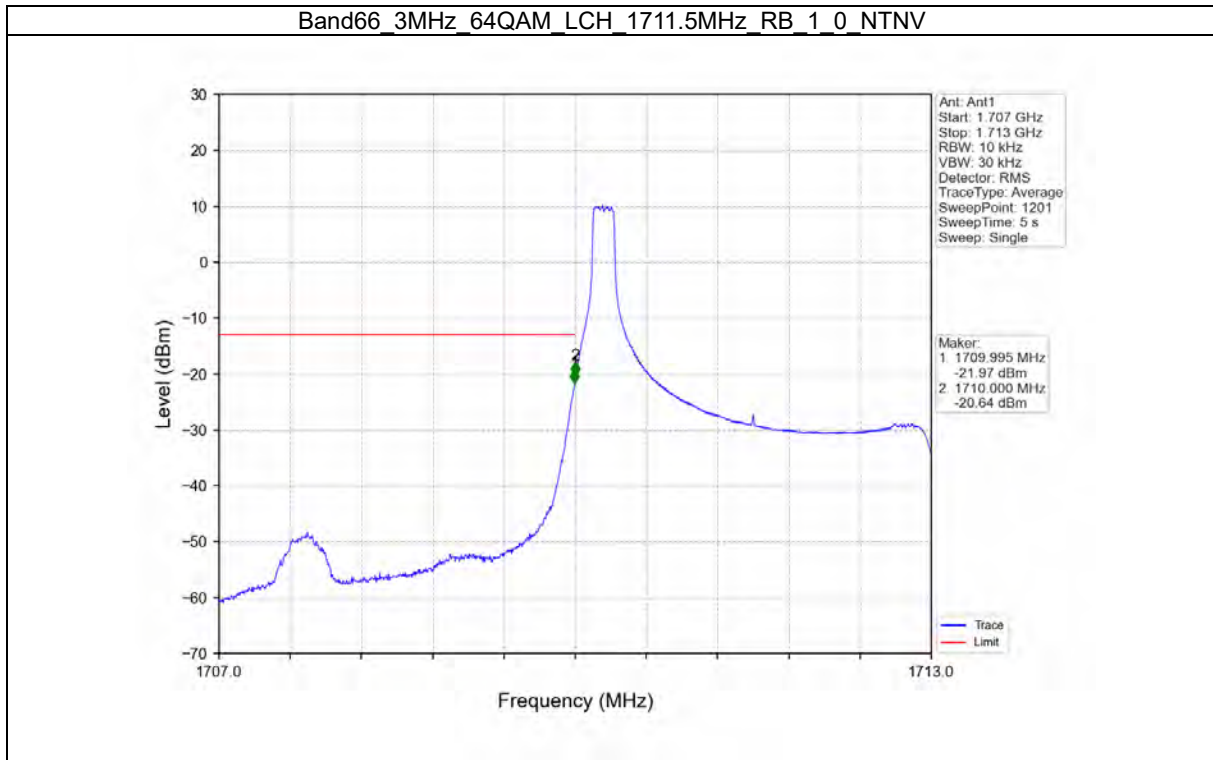

TEST GRAPH

Test Report No.: W7L-P21100018-1RF06

B66_5MHZ TEST RESULT

Band: 66 / Bandwidth: 5MHz / NTV						
Modulation	Frequency (MHz)	RB Allocation		Spurious Emission		Verdict
		Size	Offset	Result	Limit	
QPSK	1712.5	1	0	Refer To Test Graph		Pass
		25	0	Refer To Test Graph		Pass
	1745	1	0	Refer To Test Graph		Pass
	1777.5	1	0	Refer To Test Graph		Pass
			24	Refer To Test Graph		Pass
		25	0	Refer To Test Graph		Pass
16QAM	1712.5	1	0	Refer To Test Graph		Pass
		25	0	Refer To Test Graph		Pass
	1745	1	0	Refer To Test Graph		Pass
	1777.5	1	0	Refer To Test Graph		Pass
			24	Refer To Test Graph		Pass
		25	0	Refer To Test Graph		Pass
64QAM	1712.5	1	0	Refer To Test Graph		Pass
		25	0	Refer To Test Graph		Pass
	1745	1	0	Refer To Test Graph		Pass
	1777.5	1	0	Refer To Test Graph		Pass
			24	Refer To Test Graph		Pass
		25	0	Refer To Test Graph		Pass

TEST GRAPH

Test Report No.: W7L-P21100018-1RF06

B66_10MHZ TEST RESULT

Band: 66 / Bandwidth: 10MHz / NTN						
Modulation	Frequency (MHz)	RB Allocation		Spurious Emission		Verdict
		Size	Offset	Result	Limit	
QPSK	1715	1	0	Refer To Test Graph	Pass	
		50	0	Refer To Test Graph	Pass	
	1775	1	0	Refer To Test Graph	Pass	
			49	Refer To Test Graph	Pass	
		50	0	Refer To Test Graph	Pass	
16QAM	1715	1	0	Refer To Test Graph	Pass	
		50	0	Refer To Test Graph	Pass	
	1775	1	0	Refer To Test Graph	Pass	
			49	Refer To Test Graph	Pass	
		50	0	Refer To Test Graph	Pass	
64QAM	1715	1	0	Refer To Test Graph	Pass	
		50	0	Refer To Test Graph	Pass	
	1775	1	0	Refer To Test Graph	Pass	
			49	Refer To Test Graph	Pass	
		50	0	Refer To Test Graph	Pass	