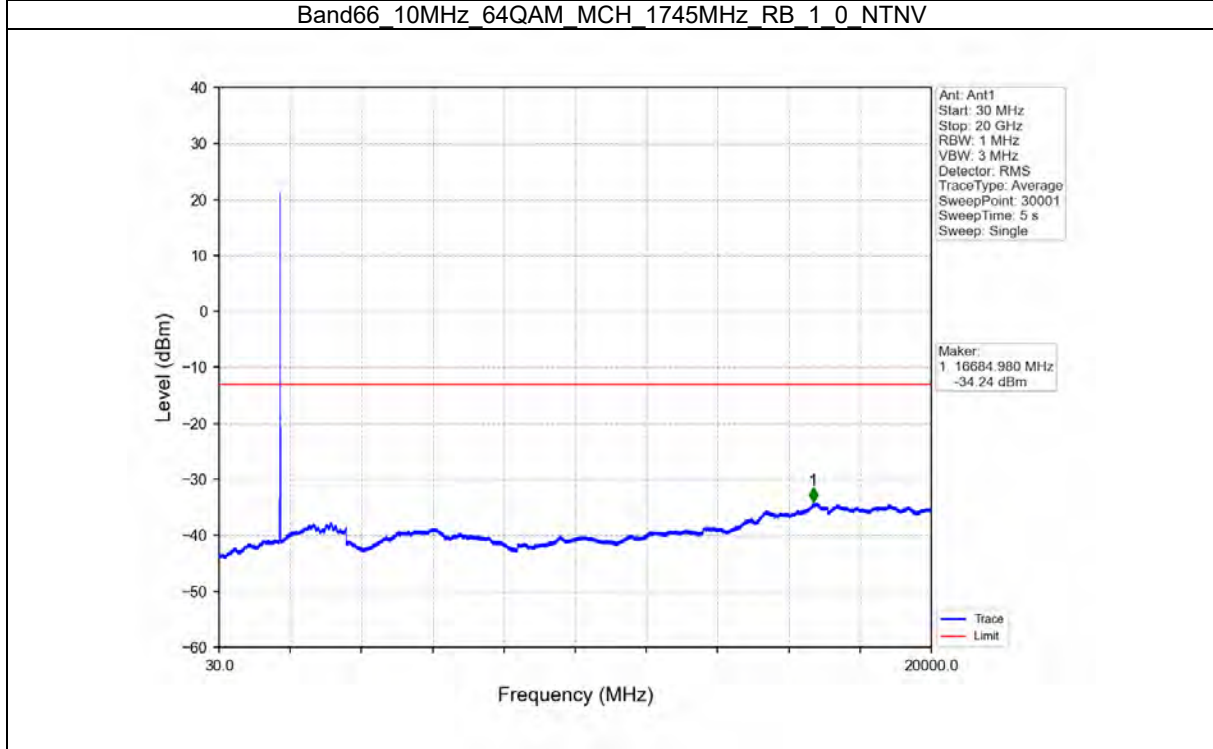

TEST GRAPH

Test Report No.: W7L-P21100018-1RF06

Test Report No.: W7L-P21100018-1RF06

B66_15MHZ TEST RESULT

Band: 66 / Bandwidth: 15MHz / NTN						
Modulation	Frequency (MHz)	RB Allocation		Spurious Emission		Verdict
		Size	Offset	Result	Limit	
QPSK	1717.5	1	0	Refer To Test Graph	Pass	
		75	0	Refer To Test Graph	Pass	
	1772.5	1	0	Refer To Test Graph	Pass	
			74	Refer To Test Graph	Pass	
		75	0	Refer To Test Graph	Pass	
16QAM	1717.5	1	0	Refer To Test Graph	Pass	
		75	0	Refer To Test Graph	Pass	
	1772.5	1	0	Refer To Test Graph	Pass	
			74	Refer To Test Graph	Pass	
		75	0	Refer To Test Graph	Pass	
64QAM	1717.5	1	0	Refer To Test Graph	Pass	
		75	0	Refer To Test Graph	Pass	
	1772.5	1	0	Refer To Test Graph	Pass	
			74	Refer To Test Graph	Pass	
		75	0	Refer To Test Graph	Pass	

TEST GRAPH

Test Report No.: W7L-P21100018-1RF06

B66_20MHZ TEST RESULT

Band: 66 / Bandwidth: 20MHz / NTN						
Modulation	Frequency (MHz)	RB Allocation		Spurious Emission		Verdict
		Size	Offset	Result	Limit	
QPSK	1720	1	0	Refer To Test Graph		Pass
		100	0	Refer To Test Graph		Pass
	1745	1	0	Refer To Test Graph		Pass
	1770	1	0	Refer To Test Graph		Pass
			99	Refer To Test Graph		Pass
		100	0	Refer To Test Graph		Pass
16QAM	1720	1	0	Refer To Test Graph		Pass
		100	0	Refer To Test Graph		Pass
	1745	1	0	Refer To Test Graph		Pass
	1770	1	0	Refer To Test Graph		Pass
			99	Refer To Test Graph		Pass
		100	0	Refer To Test Graph		Pass
64QAM	1720	1	0	Refer To Test Graph		Pass
		100	0	Refer To Test Graph		Pass
	1745	1	0	Refer To Test Graph		Pass
	1770	1	0	Refer To Test Graph		Pass
			99	Refer To Test Graph		Pass
		100	0	Refer To Test Graph		Pass