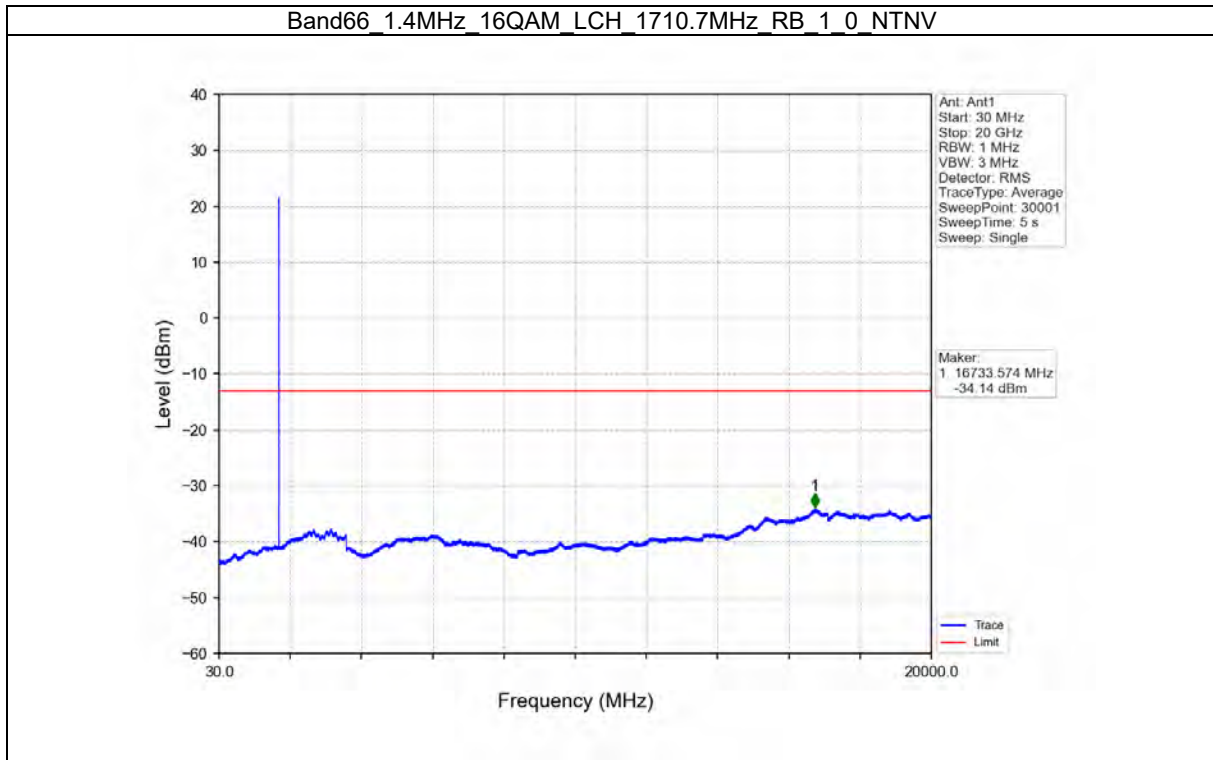

Test Report No.: W7L-P21100018-1RF06

TEST GRAPH

Test Report No.: W7L-P21100018-1RF06

Test Report No.: W7L-P21100018-1RF06

SPURIOUS EMISSION B66_1.4MHZ TEST RESULT

Band: 66 / Bandwidth: 1.4MHz / NTNV						
Modulation	Frequency (MHz)	RB Allocation		Spurious Emission		Verdict
		Size	Offset	Result	Limit	
QPSK	1710.7	1	0	Refer To Test Graph		Pass
		6	0	Refer To Test Graph		Pass
	1779.3	1	0	Refer To Test Graph		Pass
			5	Refer To Test Graph		Pass
		6	0	Refer To Test Graph		Pass
16QAM	1710.7	1	0	Refer To Test Graph		Pass
		6	0	Refer To Test Graph		Pass
	1779.3	1	0	Refer To Test Graph		Pass
			5	Refer To Test Graph		Pass
		6	0	Refer To Test Graph		Pass
64QAM	1710.7	1	0	Refer To Test Graph		Pass
		6	0	Refer To Test Graph		Pass
	1779.3	1	0	Refer To Test Graph		Pass
			5	Refer To Test Graph		Pass
		6	0	Refer To Test Graph		Pass

TEST GRAPH

Test Report No.: W7L-P21100018-1RF06

B66_3MHZ TEST RESULT

Band: 66 / Bandwidth: 3MHz / NTNV						
Modulation	Frequency (MHz)	RB Allocation		Spurious Emission		Verdict
		Size	Offset	Result	Limit	
QPSK	1711.5	1	0	Refer To Test Graph		Pass
		15	0	Refer To Test Graph		Pass
	1778.5	1	0	Refer To Test Graph		Pass
			14	Refer To Test Graph		Pass
		15	0	Refer To Test Graph		Pass
16QAM	1711.5	1	0	Refer To Test Graph		Pass
		15	0	Refer To Test Graph		Pass
	1778.5	1	0	Refer To Test Graph		Pass
			14	Refer To Test Graph		Pass
		15	0	Refer To Test Graph		Pass
64QAM	1711.5	1	0	Refer To Test Graph		Pass
		15	0	Refer To Test Graph		Pass
	1778.5	1	0	Refer To Test Graph		Pass
			14	Refer To Test Graph		Pass
		15	0	Refer To Test Graph		Pass