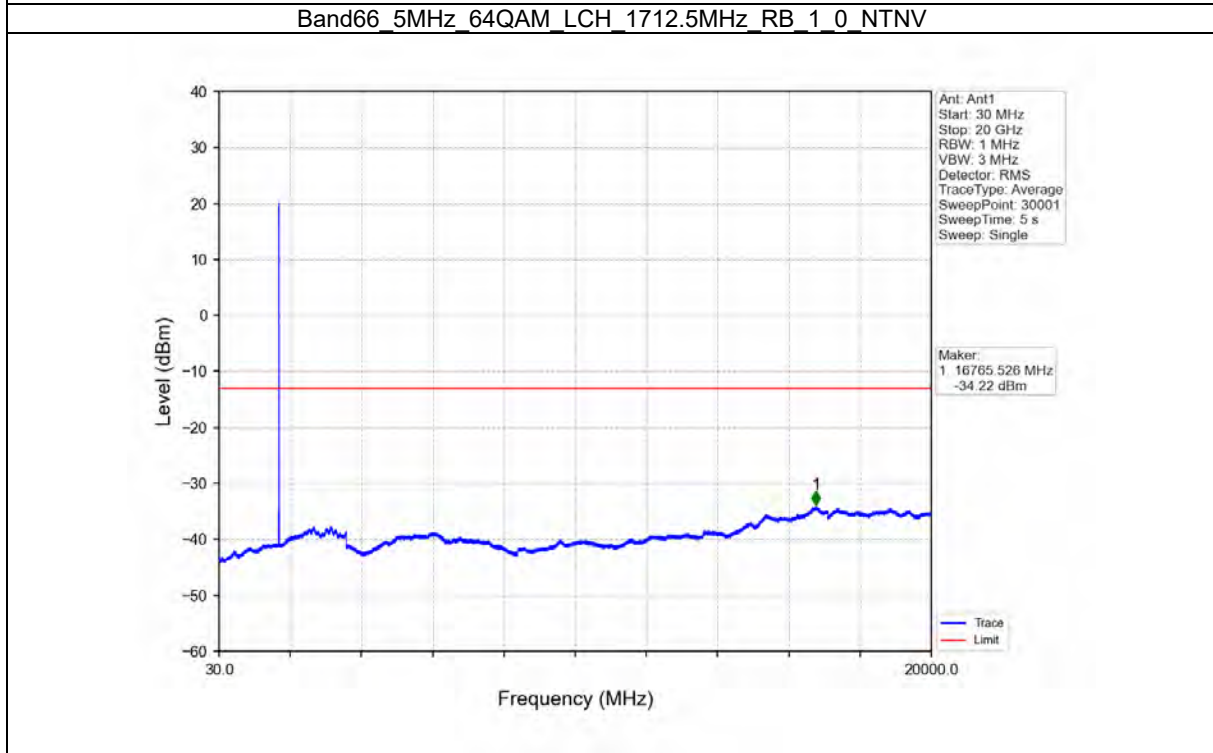

TEST GRAPH

Test Report No.: W7L-P21100018-1RF06

B66_10MHZ TEST RESULT

Band: 66 / Bandwidth: 10MHz / NTN						
Modulation	Frequency (MHz)	RB Allocation		Spurious Emission		Verdict
		Size	Offset	Result	Limit	
QPSK	1715	1	0	Refer To Test Graph	Pass	
		50	0	Refer To Test Graph	Pass	
	1775	1	0	Refer To Test Graph	Pass	
			49	Refer To Test Graph	Pass	
		50	0	Refer To Test Graph	Pass	
16QAM	1715	1	0	Refer To Test Graph	Pass	
		50	0	Refer To Test Graph	Pass	
	1775	1	0	Refer To Test Graph	Pass	
			49	Refer To Test Graph	Pass	
		50	0	Refer To Test Graph	Pass	
64QAM	1715	1	0	Refer To Test Graph	Pass	
		50	0	Refer To Test Graph	Pass	
	1775	1	0	Refer To Test Graph	Pass	
			49	Refer To Test Graph	Pass	
		50	0	Refer To Test Graph	Pass	

TEST GRAPH

Test Report No.: W7L-P21100018-1RF06

Test Report No.: W7L-P21100018-1RF06

B66_15MHZ TEST RESULT

Band: 66 / Bandwidth: 15MHz / NTN						
Modulation	Frequency (MHz)	RB Allocation		Spurious Emission		Verdict
		Size	Offset	Result	Limit	
QPSK	1717.5	1	0	Refer To Test Graph	Pass	
		75	0	Refer To Test Graph	Pass	
	1772.5	1	0	Refer To Test Graph	Pass	
			74	Refer To Test Graph	Pass	
		75	0	Refer To Test Graph	Pass	
16QAM	1717.5	1	0	Refer To Test Graph	Pass	
		75	0	Refer To Test Graph	Pass	
	1772.5	1	0	Refer To Test Graph	Pass	
			74	Refer To Test Graph	Pass	
		75	0	Refer To Test Graph	Pass	
64QAM	1717.5	1	0	Refer To Test Graph	Pass	
		75	0	Refer To Test Graph	Pass	
	1772.5	1	0	Refer To Test Graph	Pass	
			74	Refer To Test Graph	Pass	
		75	0	Refer To Test Graph	Pass	