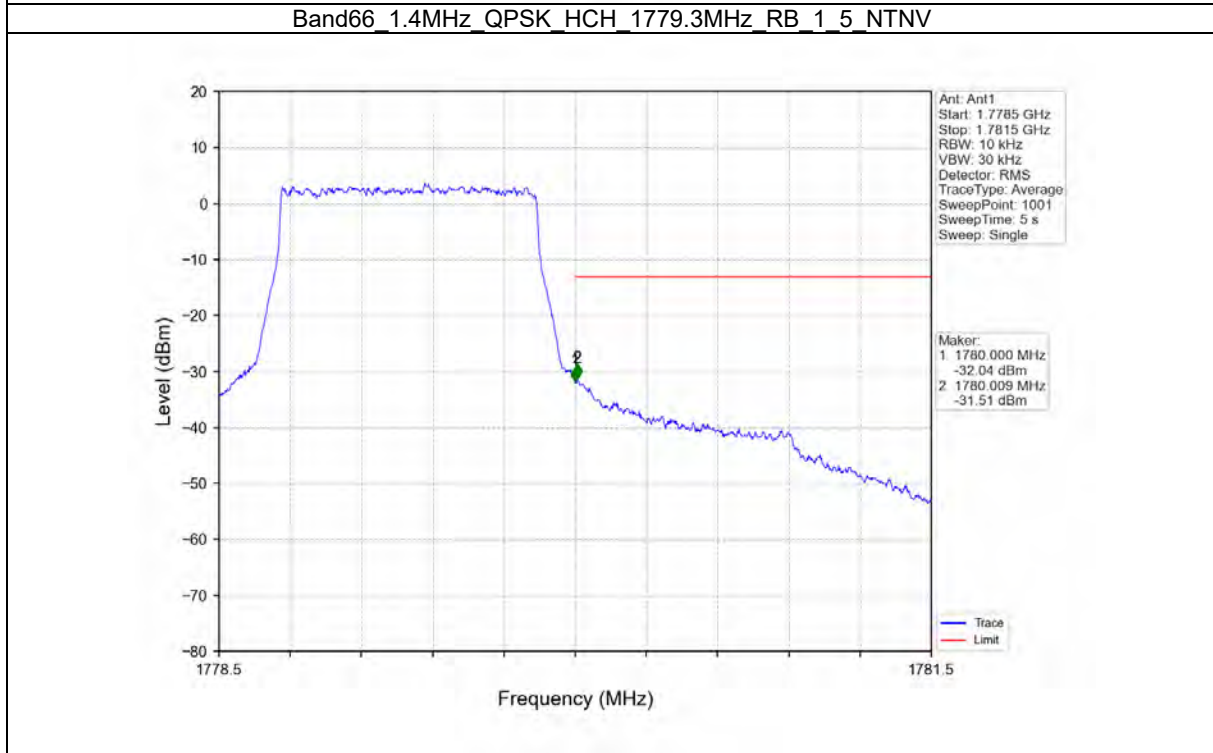

Test Report No.: W7L-P21100018-1RF06

TEST GRAPH

Test Report No.: W7L-P21100018-1RF06

Test Report No.: W7L-P21100018-1RF06

SPURIOUS EMISSION B66_1.4MHZ TEST RESULT

Band: 66 / Bandwidth: 1.4MHz / NTNV						
Modulation	Frequency (MHz)	RB Allocation		Spurious Emission		Verdict
		Size	Offset	Result	Limit	
QPSK	1710.7	1	0	Refer To Test Graph		Pass
		6	0	Refer To Test Graph		Pass
	1779.3	1	0	Refer To Test Graph		Pass
			5	Refer To Test Graph		Pass
		6	0	Refer To Test Graph		Pass
16QAM	1710.7	1	0	Refer To Test Graph		Pass
		6	0	Refer To Test Graph		Pass
	1779.3	1	0	Refer To Test Graph		Pass
			5	Refer To Test Graph		Pass
		6	0	Refer To Test Graph		Pass
64QAM	1710.7	1	0	Refer To Test Graph		Pass
		6	0	Refer To Test Graph		Pass
	1779.3	1	0	Refer To Test Graph		Pass
			5	Refer To Test Graph		Pass
		6	0	Refer To Test Graph		Pass

TEST GRAPH

Test Report No.: W7L-P21100018-1RF06

B66_3MHZ TEST RESULT

Band: 66 / Bandwidth: 3MHz / NTNV						
Modulation	Frequency (MHz)	RB Allocation		Spurious Emission		Verdict
		Size	Offset	Result	Limit	
QPSK	1711.5	1	0	Refer To Test Graph		Pass
		15	0	Refer To Test Graph		Pass
	1778.5	1	0	Refer To Test Graph		Pass
			14	Refer To Test Graph		Pass
		15	0	Refer To Test Graph		Pass
16QAM	1711.5	1	0	Refer To Test Graph		Pass
		15	0	Refer To Test Graph		Pass
	1778.5	1	0	Refer To Test Graph		Pass
			14	Refer To Test Graph		Pass
		15	0	Refer To Test Graph		Pass
64QAM	1711.5	1	0	Refer To Test Graph		Pass
		15	0	Refer To Test Graph		Pass
	1778.5	1	0	Refer To Test Graph		Pass
			14	Refer To Test Graph		Pass
		15	0	Refer To Test Graph		Pass