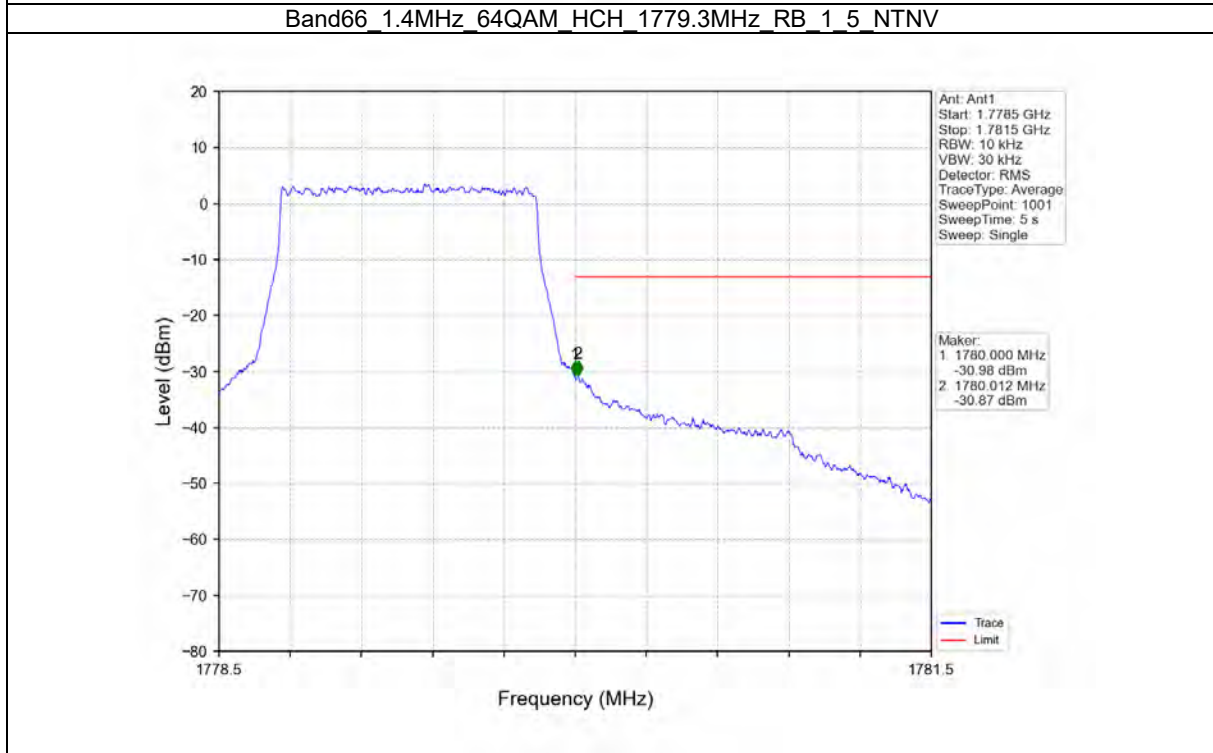

TEST GRAPH

Test Report No.: W7L-P21100018-1RF06

B66_3MHZ TEST RESULT

Band: 66 / Bandwidth: 3MHz / NTNV						
Modulation	Frequency (MHz)	RB Allocation		Spurious Emission		Verdict
		Size	Offset	Result	Limit	
QPSK	1711.5	1	0	Refer To Test Graph		Pass
		15	0	Refer To Test Graph		Pass
	1778.5	1	0	Refer To Test Graph		Pass
			14	Refer To Test Graph		Pass
		15	0	Refer To Test Graph		Pass
16QAM	1711.5	1	0	Refer To Test Graph		Pass
		15	0	Refer To Test Graph		Pass
	1778.5	1	0	Refer To Test Graph		Pass
			14	Refer To Test Graph		Pass
		15	0	Refer To Test Graph		Pass
64QAM	1711.5	1	0	Refer To Test Graph		Pass
		15	0	Refer To Test Graph		Pass
	1778.5	1	0	Refer To Test Graph		Pass
			14	Refer To Test Graph		Pass
		15	0	Refer To Test Graph		Pass

TEST GRAPH

Test Report No.: W7L-P21100018-1RF06

B66_5MHZ TEST RESULT

Band: 66 / Bandwidth: 5MHz / NTV						
Modulation	Frequency (MHz)	RB Allocation		Spurious Emission		Verdict
		Size	Offset	Result	Limit	
QPSK	1712.5	1	0	Refer To Test Graph		Pass
		25	0	Refer To Test Graph		Pass
	1745	1	0	Refer To Test Graph		Pass
	1777.5	1	0	Refer To Test Graph		Pass
			24	Refer To Test Graph		Pass
		25	0	Refer To Test Graph		Pass
16QAM	1712.5	1	0	Refer To Test Graph		Pass
		25	0	Refer To Test Graph		Pass
	1745	1	0	Refer To Test Graph		Pass
	1777.5	1	0	Refer To Test Graph		Pass
			24	Refer To Test Graph		Pass
		25	0	Refer To Test Graph		Pass
64QAM	1712.5	1	0	Refer To Test Graph		Pass
		25	0	Refer To Test Graph		Pass
	1745	1	0	Refer To Test Graph		Pass
	1777.5	1	0	Refer To Test Graph		Pass
			24	Refer To Test Graph		Pass
		25	0	Refer To Test Graph		Pass