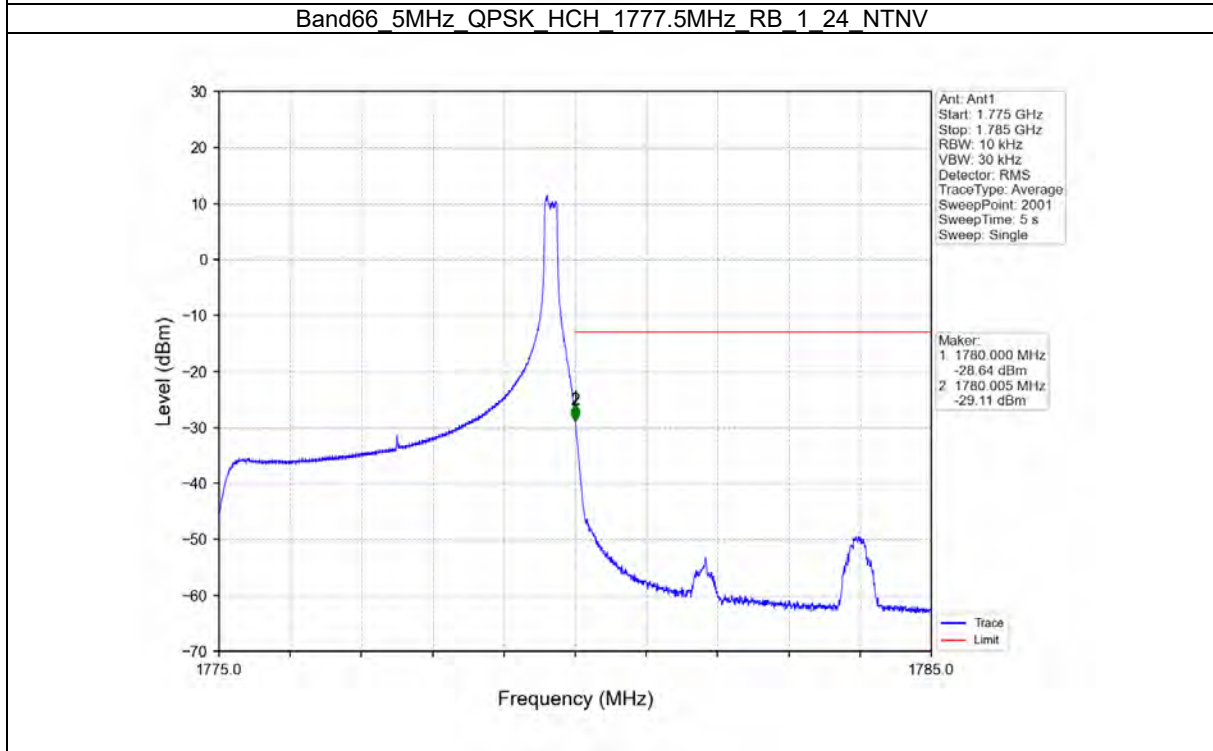

TEST GRAPH

Test Report No.: W7L-P21100018-1RF06

B66_5MHZ TEST RESULT

Band: 66 / Bandwidth: 5MHz / NTV						
Modulation	Frequency (MHz)	RB Allocation		Spurious Emission		Verdict
		Size	Offset	Result	Limit	
QPSK	1712.5	1	0	Refer To Test Graph		Pass
		25	0	Refer To Test Graph		Pass
	1745	1	0	Refer To Test Graph		Pass
	1777.5	1	0	Refer To Test Graph		Pass
			24	Refer To Test Graph		Pass
		25	0	Refer To Test Graph		Pass
16QAM	1712.5	1	0	Refer To Test Graph		Pass
		25	0	Refer To Test Graph		Pass
	1745	1	0	Refer To Test Graph		Pass
	1777.5	1	0	Refer To Test Graph		Pass
			24	Refer To Test Graph		Pass
		25	0	Refer To Test Graph		Pass
64QAM	1712.5	1	0	Refer To Test Graph		Pass
		25	0	Refer To Test Graph		Pass
	1745	1	0	Refer To Test Graph		Pass
	1777.5	1	0	Refer To Test Graph		Pass
			24	Refer To Test Graph		Pass
		25	0	Refer To Test Graph		Pass

TEST GRAPH

Test Report No.: W7L-P21100018-1RF06

B66_10MHZ TEST RESULT

Band: 66 / Bandwidth: 10MHz / NTN						
Modulation	Frequency (MHz)	RB Allocation		Spurious Emission		Verdict
		Size	Offset	Result	Limit	
QPSK	1715	1	0	Refer To Test Graph	Pass	
		50	0	Refer To Test Graph	Pass	
	1775	1	0	Refer To Test Graph	Pass	
			49	Refer To Test Graph	Pass	
		50	0	Refer To Test Graph	Pass	
16QAM	1715	1	0	Refer To Test Graph	Pass	
		50	0	Refer To Test Graph	Pass	
	1775	1	0	Refer To Test Graph	Pass	
			49	Refer To Test Graph	Pass	
		50	0	Refer To Test Graph	Pass	
64QAM	1715	1	0	Refer To Test Graph	Pass	
		50	0	Refer To Test Graph	Pass	
	1775	1	0	Refer To Test Graph	Pass	
			49	Refer To Test Graph	Pass	
		50	0	Refer To Test Graph	Pass	