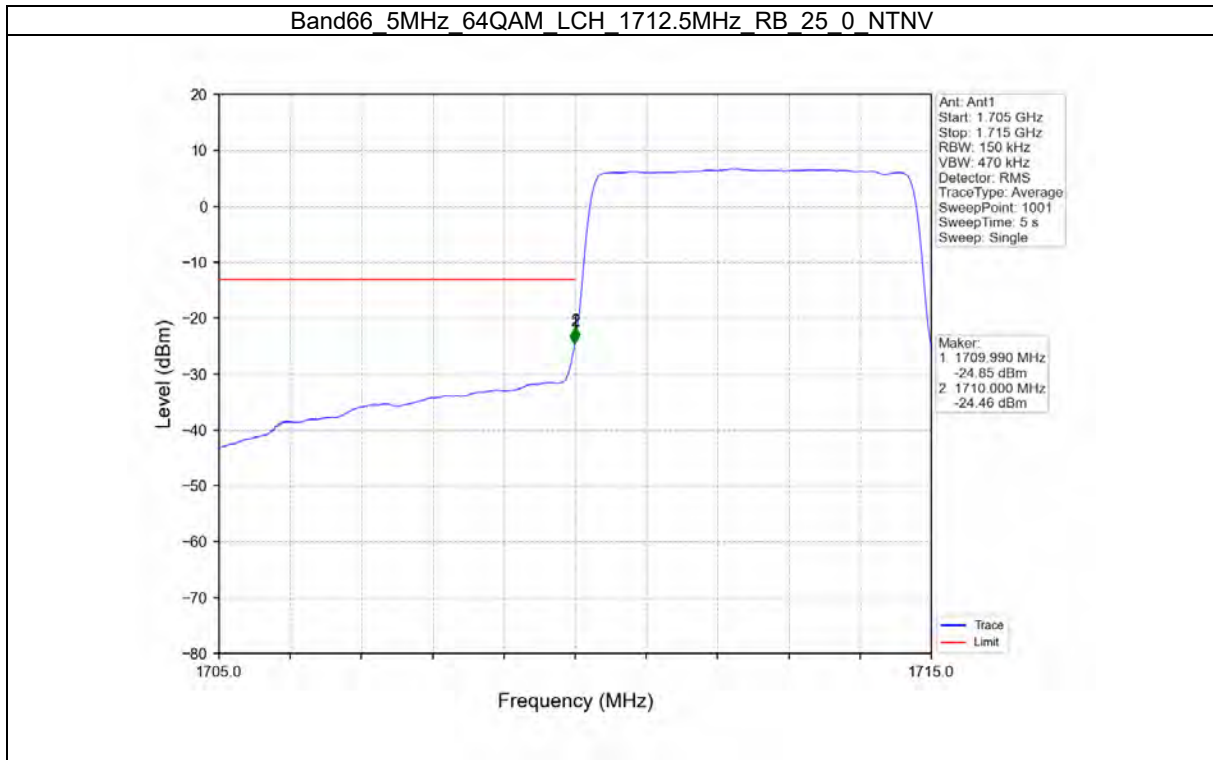

TEST GRAPH

Test Report No.: W7L-P21100018-1RF06

B66_10MHZ TEST RESULT

Band: 66 / Bandwidth: 10MHz / NTN						
Modulation	Frequency (MHz)	RB Allocation		Spurious Emission		Verdict
		Size	Offset	Result	Limit	
QPSK	1715	1	0	Refer To Test Graph	Pass	
		50	0	Refer To Test Graph	Pass	
	1775	1	0	Refer To Test Graph	Pass	
			49	Refer To Test Graph	Pass	
		50	0	Refer To Test Graph	Pass	
16QAM	1715	1	0	Refer To Test Graph	Pass	
		50	0	Refer To Test Graph	Pass	
	1775	1	0	Refer To Test Graph	Pass	
			49	Refer To Test Graph	Pass	
		50	0	Refer To Test Graph	Pass	
64QAM	1715	1	0	Refer To Test Graph	Pass	
		50	0	Refer To Test Graph	Pass	
	1775	1	0	Refer To Test Graph	Pass	
			49	Refer To Test Graph	Pass	
		50	0	Refer To Test Graph	Pass	

TEST GRAPH

Test Report No.: W7L-P21100018-1RF06

Test Report No.: W7L-P21100018-1RF06

B66_15MHZ TEST RESULT

Band: 66 / Bandwidth: 15MHz / NTN						
Modulation	Frequency (MHz)	RB Allocation		Spurious Emission		Verdict
		Size	Offset	Result	Limit	
QPSK	1717.5	1	0	Refer To Test Graph	Pass	
		75	0	Refer To Test Graph	Pass	
	1772.5	1	0	Refer To Test Graph	Pass	
			74	Refer To Test Graph	Pass	
		75	0	Refer To Test Graph	Pass	
16QAM	1717.5	1	0	Refer To Test Graph	Pass	
		75	0	Refer To Test Graph	Pass	
	1772.5	1	0	Refer To Test Graph	Pass	
			74	Refer To Test Graph	Pass	
		75	0	Refer To Test Graph	Pass	
64QAM	1717.5	1	0	Refer To Test Graph	Pass	
		75	0	Refer To Test Graph	Pass	
	1772.5	1	0	Refer To Test Graph	Pass	
			74	Refer To Test Graph	Pass	
		75	0	Refer To Test Graph	Pass	