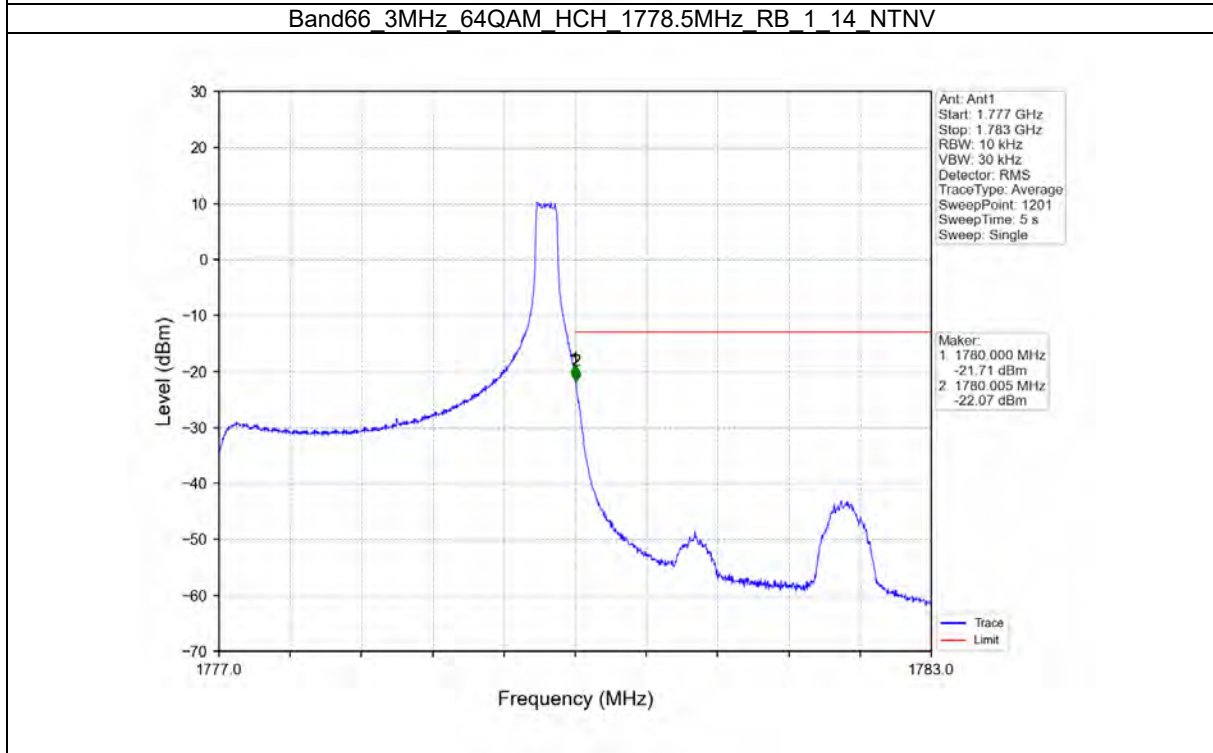

TEST GRAPH

Test Report No.: W7L-P21100018-1RF06

B66_5MHZ TEST RESULT

Band: 66 / Bandwidth: 5MHz / NTV						
Modulation	Frequency (MHz)	RB Allocation		Spurious Emission		Verdict
		Size	Offset	Result	Limit	
QPSK	1712.5	1	0	Refer To Test Graph		Pass
		25	0	Refer To Test Graph		Pass
	1745	1	0	Refer To Test Graph		Pass
	1777.5	1	0	Refer To Test Graph		Pass
			24	Refer To Test Graph		Pass
		25	0	Refer To Test Graph		Pass
16QAM	1712.5	1	0	Refer To Test Graph		Pass
		25	0	Refer To Test Graph		Pass
	1745	1	0	Refer To Test Graph		Pass
	1777.5	1	0	Refer To Test Graph		Pass
			24	Refer To Test Graph		Pass
		25	0	Refer To Test Graph		Pass
64QAM	1712.5	1	0	Refer To Test Graph		Pass
		25	0	Refer To Test Graph		Pass
	1745	1	0	Refer To Test Graph		Pass
	1777.5	1	0	Refer To Test Graph		Pass
			24	Refer To Test Graph		Pass
		25	0	Refer To Test Graph		Pass

TEST GRAPH

Test Report No.: W7L-P21100018-1RF06

B66_10MHZ TEST RESULT

Band: 66 / Bandwidth: 10MHz / NTN						
Modulation	Frequency (MHz)	RB Allocation		Spurious Emission		Verdict
		Size	Offset	Result	Limit	
QPSK	1715	1	0	Refer To Test Graph	Pass	
		50	0	Refer To Test Graph	Pass	
	1775	1	0	Refer To Test Graph	Pass	
			49	Refer To Test Graph	Pass	
		50	0	Refer To Test Graph	Pass	
16QAM	1715	1	0	Refer To Test Graph	Pass	
		50	0	Refer To Test Graph	Pass	
	1775	1	0	Refer To Test Graph	Pass	
			49	Refer To Test Graph	Pass	
		50	0	Refer To Test Graph	Pass	
64QAM	1715	1	0	Refer To Test Graph	Pass	
		50	0	Refer To Test Graph	Pass	
	1775	1	0	Refer To Test Graph	Pass	
			49	Refer To Test Graph	Pass	
		50	0	Refer To Test Graph	Pass	