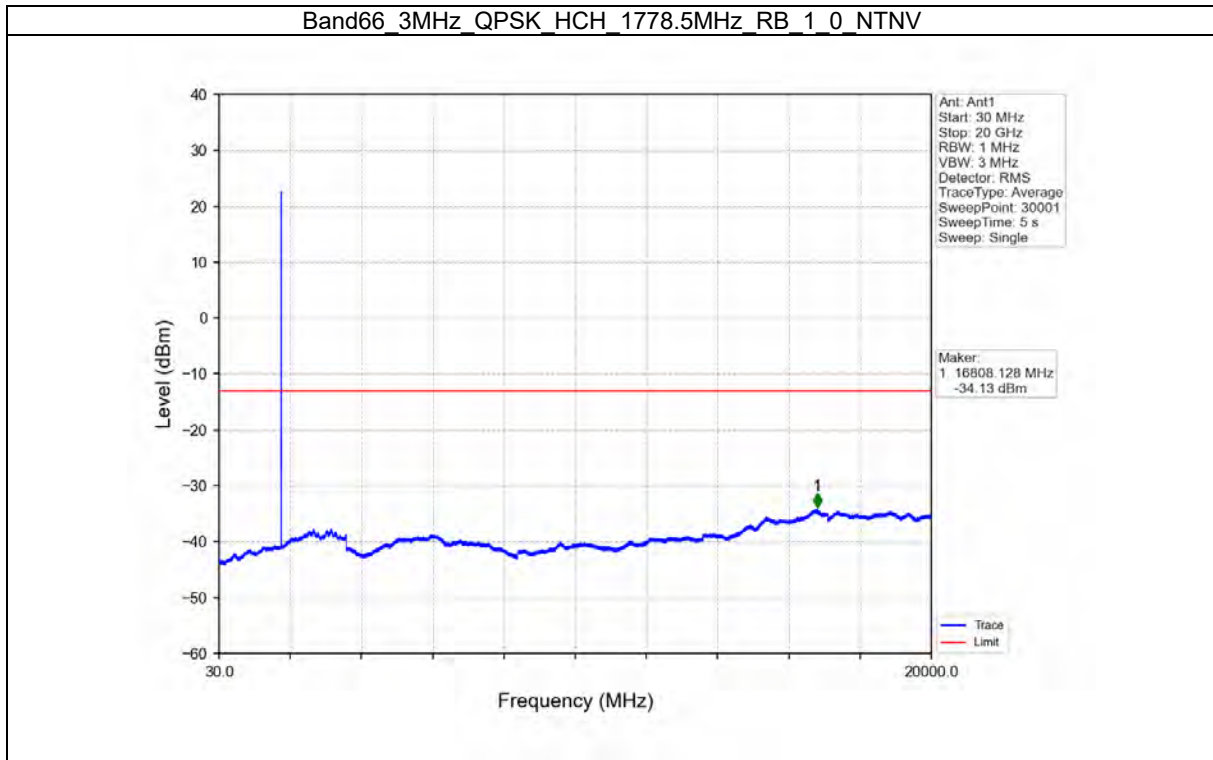

TEST GRAPH

Test Report No.: W7L-P21100018-1RF06

B66_3MHZ TEST RESULT

Band: 66 / Bandwidth: 3MHz / NTNV						
Modulation	Frequency (MHz)	RB Allocation		Spurious Emission		Verdict
		Size	Offset	Result	Limit	
QPSK	1711.5	1	0	Refer To Test Graph		Pass
		15	0	Refer To Test Graph		Pass
	1778.5	1	0	Refer To Test Graph		Pass
			14	Refer To Test Graph		Pass
		15	0	Refer To Test Graph		Pass
16QAM	1711.5	1	0	Refer To Test Graph		Pass
		15	0	Refer To Test Graph		Pass
	1778.5	1	0	Refer To Test Graph		Pass
			14	Refer To Test Graph		Pass
		15	0	Refer To Test Graph		Pass
64QAM	1711.5	1	0	Refer To Test Graph		Pass
		15	0	Refer To Test Graph		Pass
	1778.5	1	0	Refer To Test Graph		Pass
			14	Refer To Test Graph		Pass
		15	0	Refer To Test Graph		Pass

TEST GRAPH

Test Report No.: W7L-P21100018-1RF06

B66_5MHZ TEST RESULT

Band: 66 / Bandwidth: 5MHz / NTV						
Modulation	Frequency (MHz)	RB Allocation		Spurious Emission		Verdict
		Size	Offset	Result	Limit	
QPSK	1712.5	1	0	Refer To Test Graph		Pass
		25	0	Refer To Test Graph		Pass
	1745	1	0	Refer To Test Graph		Pass
	1777.5	1	0	Refer To Test Graph		Pass
			24	Refer To Test Graph		Pass
		25	0	Refer To Test Graph		Pass
16QAM	1712.5	1	0	Refer To Test Graph		Pass
		25	0	Refer To Test Graph		Pass
	1745	1	0	Refer To Test Graph		Pass
	1777.5	1	0	Refer To Test Graph		Pass
			24	Refer To Test Graph		Pass
		25	0	Refer To Test Graph		Pass
64QAM	1712.5	1	0	Refer To Test Graph		Pass
		25	0	Refer To Test Graph		Pass
	1745	1	0	Refer To Test Graph		Pass
	1777.5	1	0	Refer To Test Graph		Pass
			24	Refer To Test Graph		Pass
		25	0	Refer To Test Graph		Pass