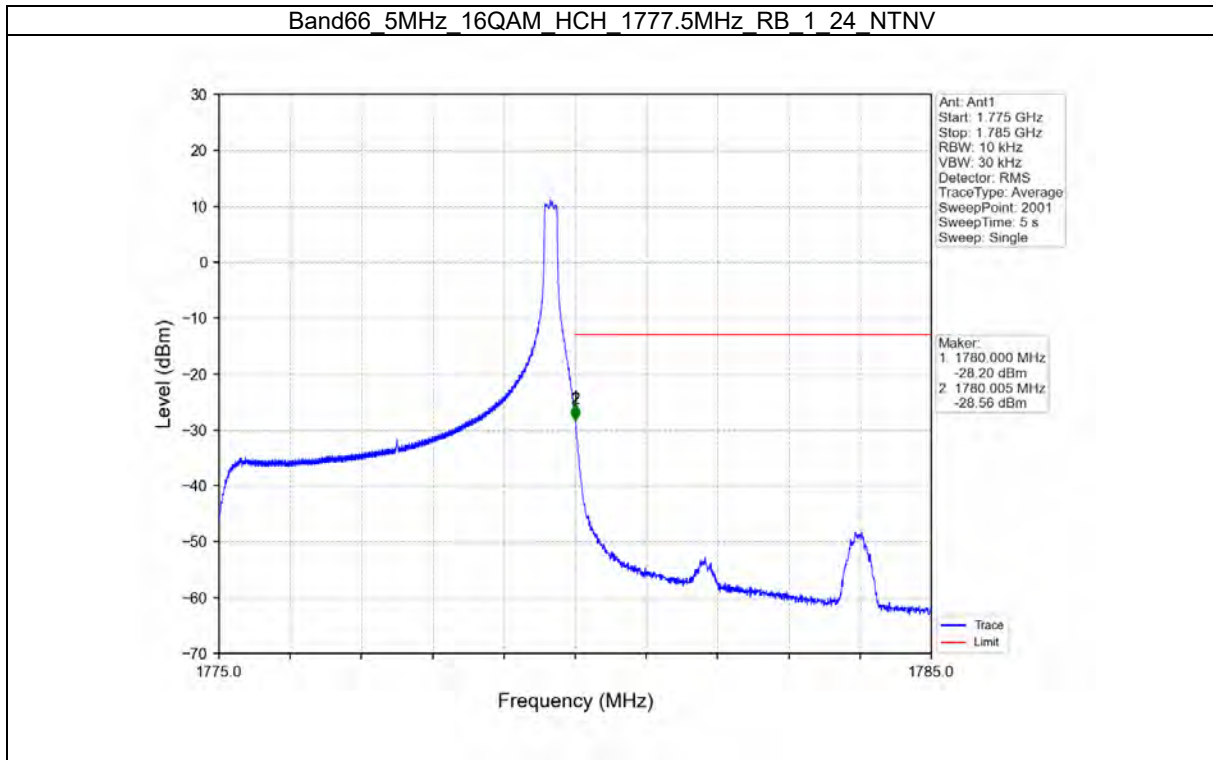

TEST GRAPH

Test Report No.: W7L-P21100018-1RF06

B66_10MHZ TEST RESULT

Band: 66 / Bandwidth: 10MHz / NTN						
Modulation	Frequency (MHz)	RB Allocation		Spurious Emission		Verdict
		Size	Offset	Result	Limit	
QPSK	1715	1	0	Refer To Test Graph	Pass	
		50	0	Refer To Test Graph	Pass	
	1775	1	0	Refer To Test Graph	Pass	
			49	Refer To Test Graph	Pass	
		50	0	Refer To Test Graph	Pass	
16QAM	1715	1	0	Refer To Test Graph	Pass	
		50	0	Refer To Test Graph	Pass	
	1775	1	0	Refer To Test Graph	Pass	
			49	Refer To Test Graph	Pass	
		50	0	Refer To Test Graph	Pass	
64QAM	1715	1	0	Refer To Test Graph	Pass	
		50	0	Refer To Test Graph	Pass	
	1775	1	0	Refer To Test Graph	Pass	
			49	Refer To Test Graph	Pass	
		50	0	Refer To Test Graph	Pass	

TEST GRAPH

Test Report No.: W7L-P21100018-1RF06

Test Report No.: W7L-P21100018-1RF06

B66_15MHZ TEST RESULT

Band: 66 / Bandwidth: 15MHz / NTN						
Modulation	Frequency (MHz)	RB Allocation		Spurious Emission		Verdict
		Size	Offset	Result	Limit	
QPSK	1717.5	1	0	Refer To Test Graph	Pass	
		75	0	Refer To Test Graph	Pass	
	1772.5	1	0	Refer To Test Graph	Pass	
			74	Refer To Test Graph	Pass	
		75	0	Refer To Test Graph	Pass	
16QAM	1717.5	1	0	Refer To Test Graph	Pass	
		75	0	Refer To Test Graph	Pass	
	1772.5	1	0	Refer To Test Graph	Pass	
			74	Refer To Test Graph	Pass	
		75	0	Refer To Test Graph	Pass	
64QAM	1717.5	1	0	Refer To Test Graph	Pass	
		75	0	Refer To Test Graph	Pass	
	1772.5	1	0	Refer To Test Graph	Pass	
			74	Refer To Test Graph	Pass	
		75	0	Refer To Test Graph	Pass	