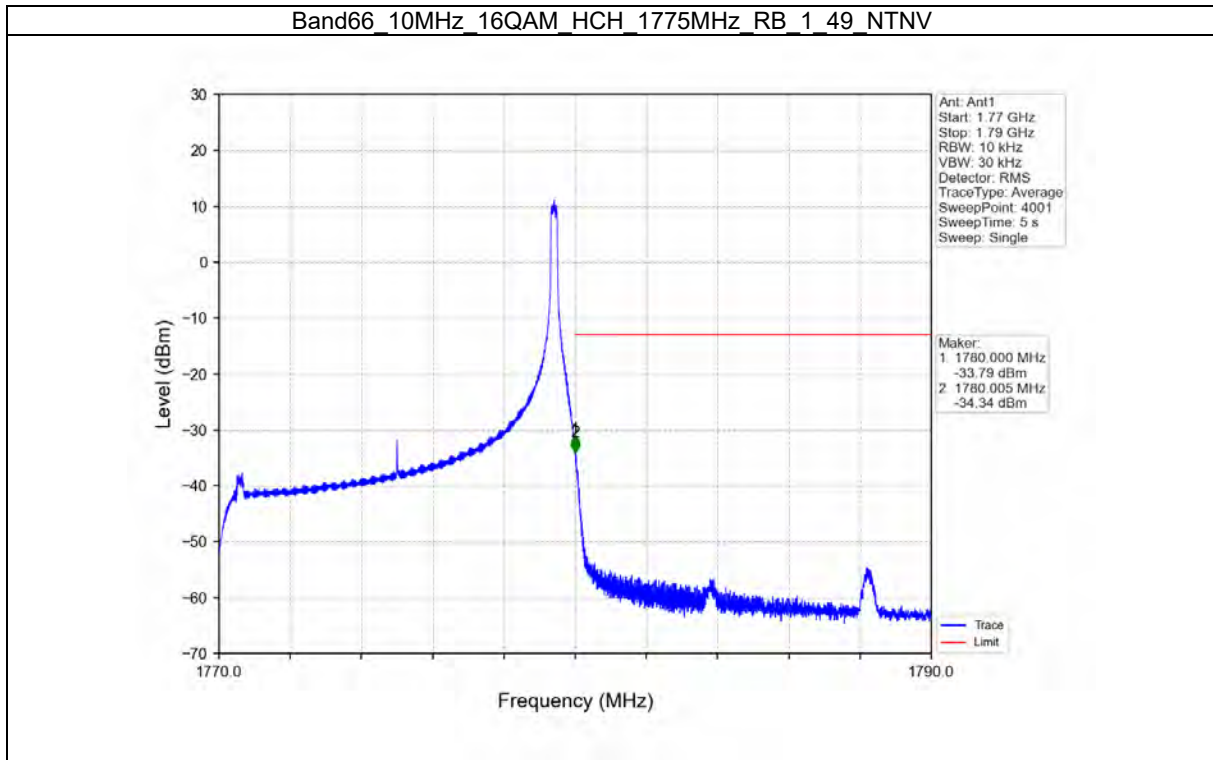

TEST GRAPH

Test Report No.: W7L-P21100018-1RF06

Test Report No.: W7L-P21100018-1RF06

B66_15MHZ TEST RESULT

Band: 66 / Bandwidth: 15MHz / NTN						
Modulation	Frequency (MHz)	RB Allocation		Spurious Emission		Verdict
		Size	Offset	Result	Limit	
QPSK	1717.5	1	0	Refer To Test Graph	Pass	
		75	0	Refer To Test Graph	Pass	
	1772.5	1	0	Refer To Test Graph	Pass	
			74	Refer To Test Graph	Pass	
		75	0	Refer To Test Graph	Pass	
16QAM	1717.5	1	0	Refer To Test Graph	Pass	
		75	0	Refer To Test Graph	Pass	
	1772.5	1	0	Refer To Test Graph	Pass	
			74	Refer To Test Graph	Pass	
		75	0	Refer To Test Graph	Pass	
64QAM	1717.5	1	0	Refer To Test Graph	Pass	
		75	0	Refer To Test Graph	Pass	
	1772.5	1	0	Refer To Test Graph	Pass	
			74	Refer To Test Graph	Pass	
		75	0	Refer To Test Graph	Pass	

TEST GRAPH

Test Report No.: W7L-P21100018-1RF06

B66_20MHZ TEST RESULT

Band: 66 / Bandwidth: 20MHz / NTN						
Modulation	Frequency (MHz)	RB Allocation		Spurious Emission		Verdict
		Size	Offset	Result	Limit	
QPSK	1720	1	0	Refer To Test Graph		Pass
		100	0	Refer To Test Graph		Pass
	1745	1	0	Refer To Test Graph		Pass
	1770	1	0	Refer To Test Graph		Pass
			99	Refer To Test Graph		Pass
		100	0	Refer To Test Graph		Pass
16QAM	1720	1	0	Refer To Test Graph		Pass
		100	0	Refer To Test Graph		Pass
	1745	1	0	Refer To Test Graph		Pass
	1770	1	0	Refer To Test Graph		Pass
			99	Refer To Test Graph		Pass
		100	0	Refer To Test Graph		Pass
64QAM	1720	1	0	Refer To Test Graph		Pass
		100	0	Refer To Test Graph		Pass
	1745	1	0	Refer To Test Graph		Pass
	1770	1	0	Refer To Test Graph		Pass
			99	Refer To Test Graph		Pass
		100	0	Refer To Test Graph		Pass