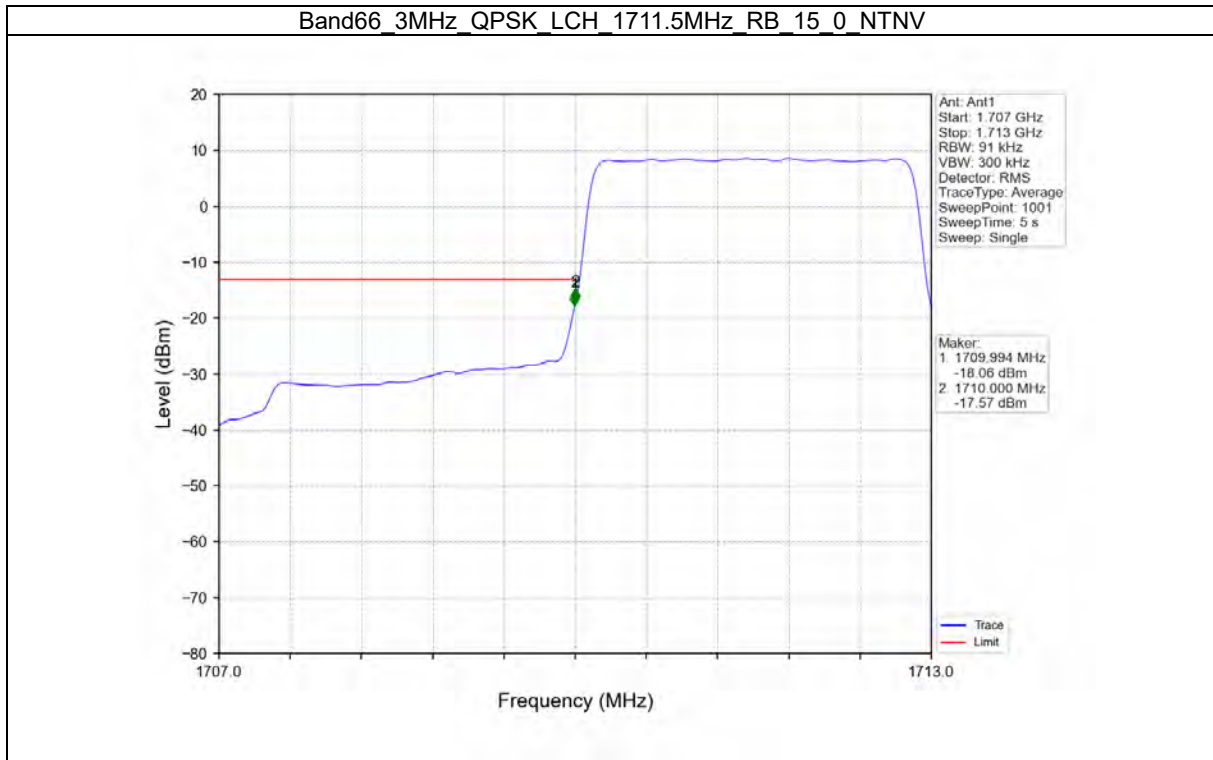

TEST GRAPH

Test Report No.: W7L-P21100018-1RF06

B66_3MHZ TEST RESULT

Band: 66 / Bandwidth: 3MHz / NTNV						
Modulation	Frequency (MHz)	RB Allocation		Spurious Emission		Verdict
		Size	Offset	Result	Limit	
QPSK	1711.5	1	0	Refer To Test Graph		Pass
		15	0	Refer To Test Graph		Pass
	1778.5	1	0	Refer To Test Graph		Pass
			14	Refer To Test Graph		Pass
		15	0	Refer To Test Graph		Pass
16QAM	1711.5	1	0	Refer To Test Graph		Pass
		15	0	Refer To Test Graph		Pass
	1778.5	1	0	Refer To Test Graph		Pass
			14	Refer To Test Graph		Pass
		15	0	Refer To Test Graph		Pass
64QAM	1711.5	1	0	Refer To Test Graph		Pass
		15	0	Refer To Test Graph		Pass
	1778.5	1	0	Refer To Test Graph		Pass
			14	Refer To Test Graph		Pass
		15	0	Refer To Test Graph		Pass

TEST GRAPH

Test Report No.: W7L-P21100018-1RF06

B66_5MHZ TEST RESULT

Band: 66 / Bandwidth: 5MHz / NTV						
Modulation	Frequency (MHz)	RB Allocation		Spurious Emission		Verdict
		Size	Offset	Result	Limit	
QPSK	1712.5	1	0	Refer To Test Graph		Pass
		25	0	Refer To Test Graph		Pass
	1745	1	0	Refer To Test Graph		Pass
	1777.5	1	0	Refer To Test Graph		Pass
			24	Refer To Test Graph		Pass
		25	0	Refer To Test Graph		Pass
16QAM	1712.5	1	0	Refer To Test Graph		Pass
		25	0	Refer To Test Graph		Pass
	1745	1	0	Refer To Test Graph		Pass
	1777.5	1	0	Refer To Test Graph		Pass
			24	Refer To Test Graph		Pass
		25	0	Refer To Test Graph		Pass
64QAM	1712.5	1	0	Refer To Test Graph		Pass
		25	0	Refer To Test Graph		Pass
	1745	1	0	Refer To Test Graph		Pass
	1777.5	1	0	Refer To Test Graph		Pass
			24	Refer To Test Graph		Pass
		25	0	Refer To Test Graph		Pass