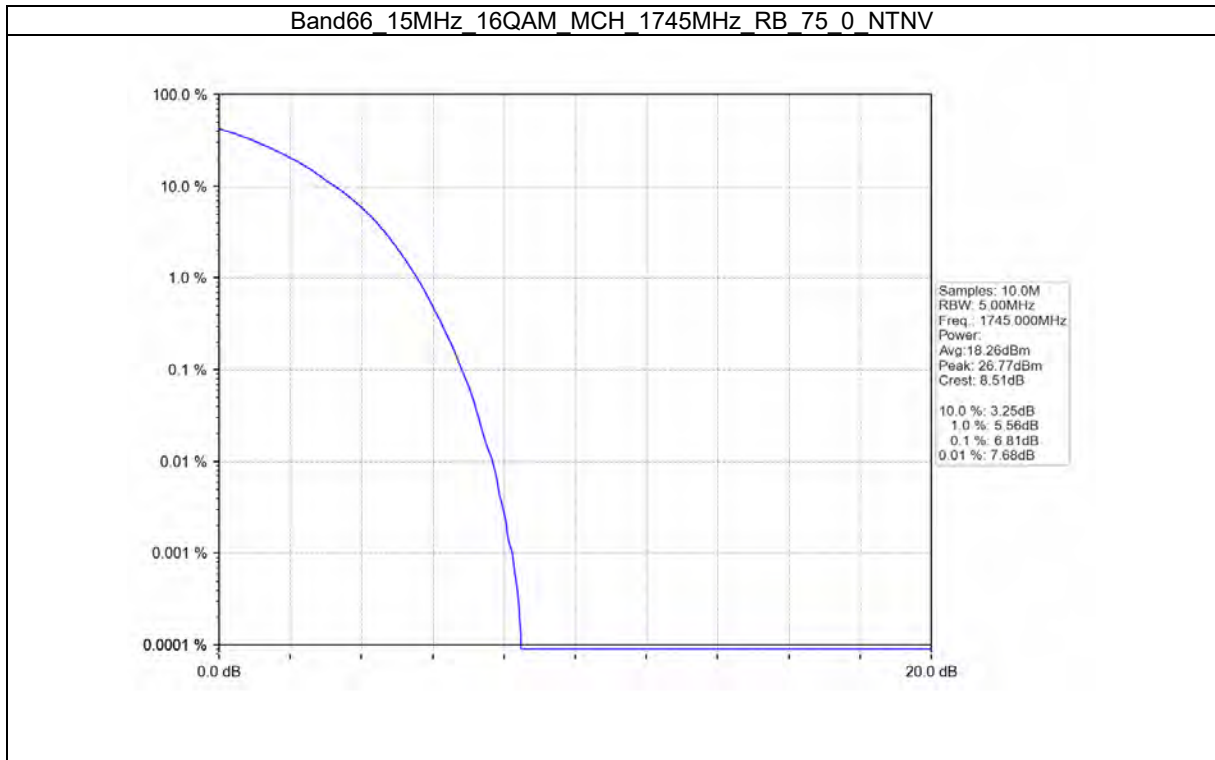

Test Report No.: W7L-P21100018-1RF06

TEST GRAPH

Test Report No.: W7L-P21100018-1RF06

Test Report No.: W7L-P21100018-1RF06

Test Report No.: W7L-P21100018-1RF06

B66_15MHZ TEST RESULT

Band: 66 / Bandwidth: 15MHz / NTN						
Modulation	Frequency (MHz)	RB Allocation		Peak-Average Ratio (dB)		Verdict
		Size	Offset	Result	Limit	
QPSK	1717.5	75	0	5.75	<=13	Pass
	1745	75	0	5.74	<=13	Pass
	1772.5	75	0	5.76	<=13	Pass
16QAM	1717.5	75	0	6.76	<=13	Pass
	1745	75	0	6.81	<=13	Pass
	1772.5	75	0	6.82	<=13	Pass
64QAM	1717.5	75	0	7.04	<=13	Pass
	1745	75	0	6.98	<=13	Pass
	1772.5	75	0	6.94	<=13	Pass

TEST GRAPH

Test Report No.: W7L-P21100018-1RF06

Test Report No.: W7L-P21100018-1RF06

Test Report No.: W7L-P21100018-1RF06

B66_20MHZ TEST RESULT

Band: 66 / Bandwidth: 20MHz / NTN						
Modulation	Frequency (MHz)	RB Allocation		Peak-Average Ratio (dB)		Verdict
		Size	Offset	Result	Limit	
QPSK	1720	100	0	6.44	<=13	Pass
	1745	100	0	6.44	<=13	Pass
	1770	100	0	6.44	<=13	Pass
16QAM	1720	100	0	7.21	<=13	Pass
	1745	100	0	7.22	<=13	Pass
	1770	100	0	7.13	<=13	Pass
64QAM	1720	100	0	7.25	<=13	Pass
	1745	100	0	7.32	<=13	Pass
	1770	100	0	7.29	<=13	Pass

Test Report No.: W7L-P21100018-1RF06

TEST GRAPH

Test Report No.: W7L-P21100018-1RF06

Test Report No.: W7L-P21100018-1RF06

SPURIOUS EMISSION B66_1.4MHZ TEST RESULT

Band: 66 / Bandwidth: 1.4MHz / NTNV						
Modulation	Frequency (MHz)	RB Allocation		Spurious Emission		Verdict
		Size	Offset	Result	Limit	
QPSK	1710.7	1	0	Refer To Test Graph		Pass
		6	0	Refer To Test Graph		Pass
	1779.3	1	0	Refer To Test Graph		Pass
			5	Refer To Test Graph		Pass
		6	0	Refer To Test Graph		Pass
16QAM	1710.7	1	0	Refer To Test Graph		Pass
		6	0	Refer To Test Graph		Pass
	1779.3	1	0	Refer To Test Graph		Pass
			5	Refer To Test Graph		Pass
		6	0	Refer To Test Graph		Pass
64QAM	1710.7	1	0	Refer To Test Graph		Pass
		6	0	Refer To Test Graph		Pass
	1779.3	1	0	Refer To Test Graph		Pass
			5	Refer To Test Graph		Pass
		6	0	Refer To Test Graph		Pass