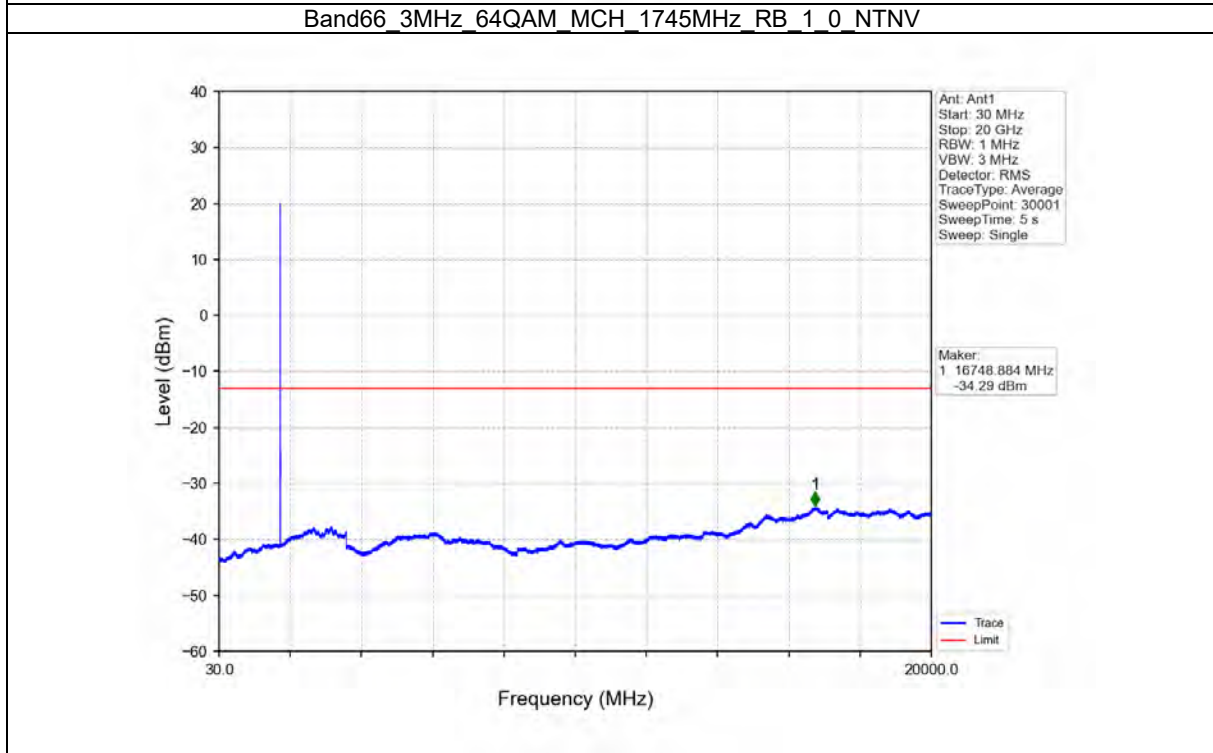

TEST GRAPH

Test Report No.: W7L-P21100018-1RF06

B66_5MHZ TEST RESULT

Band: 66 / Bandwidth: 5MHz / NTV						
Modulation	Frequency (MHz)	RB Allocation		Spurious Emission		Verdict
		Size	Offset	Result	Limit	
QPSK	1712.5	1	0	Refer To Test Graph		Pass
		25	0	Refer To Test Graph		Pass
	1745	1	0	Refer To Test Graph		Pass
	1777.5	1	0	Refer To Test Graph		Pass
			24	Refer To Test Graph		Pass
		25	0	Refer To Test Graph		Pass
16QAM	1712.5	1	0	Refer To Test Graph		Pass
		25	0	Refer To Test Graph		Pass
	1745	1	0	Refer To Test Graph		Pass
	1777.5	1	0	Refer To Test Graph		Pass
			24	Refer To Test Graph		Pass
		25	0	Refer To Test Graph		Pass
64QAM	1712.5	1	0	Refer To Test Graph		Pass
		25	0	Refer To Test Graph		Pass
	1745	1	0	Refer To Test Graph		Pass
	1777.5	1	0	Refer To Test Graph		Pass
			24	Refer To Test Graph		Pass
		25	0	Refer To Test Graph		Pass

TEST GRAPH

Test Report No.: W7L-P21100018-1RF06

B66_10MHZ TEST RESULT

Band: 66 / Bandwidth: 10MHz / NTN						
Modulation	Frequency (MHz)	RB Allocation		Spurious Emission		Verdict
		Size	Offset	Result	Limit	
QPSK	1715	1	0	Refer To Test Graph	Pass	
		50	0	Refer To Test Graph	Pass	
	1775	1	0	Refer To Test Graph	Pass	
			49	Refer To Test Graph	Pass	
		50	0	Refer To Test Graph	Pass	
16QAM	1715	1	0	Refer To Test Graph	Pass	
		50	0	Refer To Test Graph	Pass	
	1775	1	0	Refer To Test Graph	Pass	
			49	Refer To Test Graph	Pass	
		50	0	Refer To Test Graph	Pass	
64QAM	1715	1	0	Refer To Test Graph	Pass	
		50	0	Refer To Test Graph	Pass	
	1775	1	0	Refer To Test Graph	Pass	
			49	Refer To Test Graph	Pass	
		50	0	Refer To Test Graph	Pass	