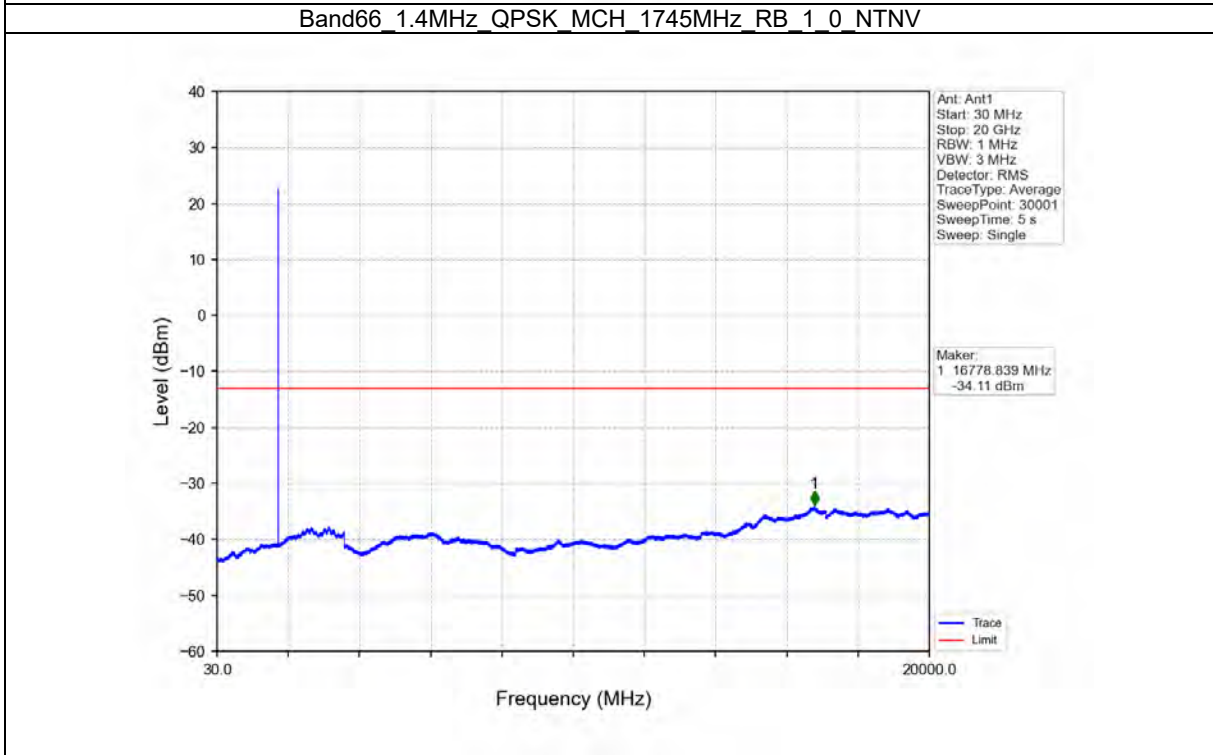

Test Report No.: W7L-P21100018-1RF06

TEST GRAPH

Test Report No.: W7L-P21100018-1RF06

Test Report No.: W7L-P21100018-1RF06

SPURIOUS EMISSION B66_1.4MHZ TEST RESULT

Band: 66 / Bandwidth: 1.4MHz / NTNV						
Modulation	Frequency (MHz)	RB Allocation		Spurious Emission		Verdict
		Size	Offset	Result	Limit	
QPSK	1710.7	1	0	Refer To Test Graph		Pass
		6	0	Refer To Test Graph		Pass
	1779.3	1	0	Refer To Test Graph		Pass
			5	Refer To Test Graph		Pass
		6	0	Refer To Test Graph		Pass
16QAM	1710.7	1	0	Refer To Test Graph		Pass
		6	0	Refer To Test Graph		Pass
	1779.3	1	0	Refer To Test Graph		Pass
			5	Refer To Test Graph		Pass
		6	0	Refer To Test Graph		Pass
64QAM	1710.7	1	0	Refer To Test Graph		Pass
		6	0	Refer To Test Graph		Pass
	1779.3	1	0	Refer To Test Graph		Pass
			5	Refer To Test Graph		Pass
		6	0	Refer To Test Graph		Pass

TEST GRAPH

Test Report No.: W7L-P21100018-1RF06

B66_3MHZ TEST RESULT

Band: 66 / Bandwidth: 3MHz / NTNV						
Modulation	Frequency (MHz)	RB Allocation		Spurious Emission		Verdict
		Size	Offset	Result	Limit	
QPSK	1711.5	1	0	Refer To Test Graph		Pass
		15	0	Refer To Test Graph		Pass
	1778.5	1	0	Refer To Test Graph		Pass
			14	Refer To Test Graph		Pass
		15	0	Refer To Test Graph		Pass
16QAM	1711.5	1	0	Refer To Test Graph		Pass
		15	0	Refer To Test Graph		Pass
	1778.5	1	0	Refer To Test Graph		Pass
			14	Refer To Test Graph		Pass
		15	0	Refer To Test Graph		Pass
64QAM	1711.5	1	0	Refer To Test Graph		Pass
		15	0	Refer To Test Graph		Pass
	1778.5	1	0	Refer To Test Graph		Pass
			14	Refer To Test Graph		Pass
		15	0	Refer To Test Graph		Pass