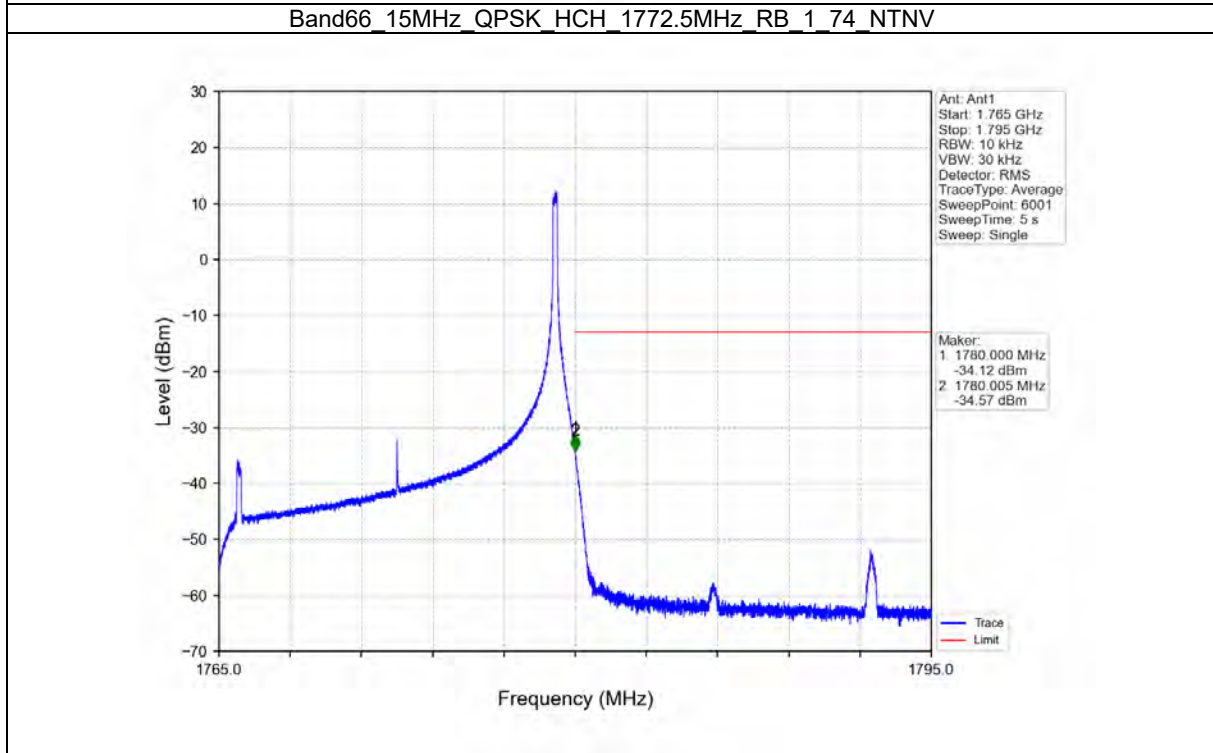

TEST GRAPH

Test Report No.: W7L-P21100018-1RF06

Test Report No.: W7L-P21100018-1RF06

B66_15MHZ TEST RESULT

Band: 66 / Bandwidth: 15MHz / NTN						
Modulation	Frequency (MHz)	RB Allocation		Spurious Emission		Verdict
		Size	Offset	Result	Limit	
QPSK	1717.5	1	0	Refer To Test Graph	Pass	
		75	0	Refer To Test Graph	Pass	
	1772.5	1	0	Refer To Test Graph	Pass	
			74	Refer To Test Graph	Pass	
		75	0	Refer To Test Graph	Pass	
16QAM	1717.5	1	0	Refer To Test Graph	Pass	
		75	0	Refer To Test Graph	Pass	
	1772.5	1	0	Refer To Test Graph	Pass	
			74	Refer To Test Graph	Pass	
		75	0	Refer To Test Graph	Pass	
64QAM	1717.5	1	0	Refer To Test Graph	Pass	
		75	0	Refer To Test Graph	Pass	
	1772.5	1	0	Refer To Test Graph	Pass	
			74	Refer To Test Graph	Pass	
		75	0	Refer To Test Graph	Pass	

TEST GRAPH

Test Report No.: W7L-P21100018-1RF06

B66_20MHZ TEST RESULT

Band: 66 / Bandwidth: 20MHz / NTN						
Modulation	Frequency (MHz)	RB Allocation		Spurious Emission		Verdict
		Size	Offset	Result	Limit	
QPSK	1720	1	0	Refer To Test Graph		Pass
		100	0	Refer To Test Graph		Pass
	1745	1	0	Refer To Test Graph		Pass
	1770	1	0	Refer To Test Graph		Pass
			99	Refer To Test Graph		Pass
		100	0	Refer To Test Graph		Pass
16QAM	1720	1	0	Refer To Test Graph		Pass
		100	0	Refer To Test Graph		Pass
	1745	1	0	Refer To Test Graph		Pass
	1770	1	0	Refer To Test Graph		Pass
			99	Refer To Test Graph		Pass
		100	0	Refer To Test Graph		Pass
64QAM	1720	1	0	Refer To Test Graph		Pass
		100	0	Refer To Test Graph		Pass
	1745	1	0	Refer To Test Graph		Pass
	1770	1	0	Refer To Test Graph		Pass
			99	Refer To Test Graph		Pass
		100	0	Refer To Test Graph		Pass