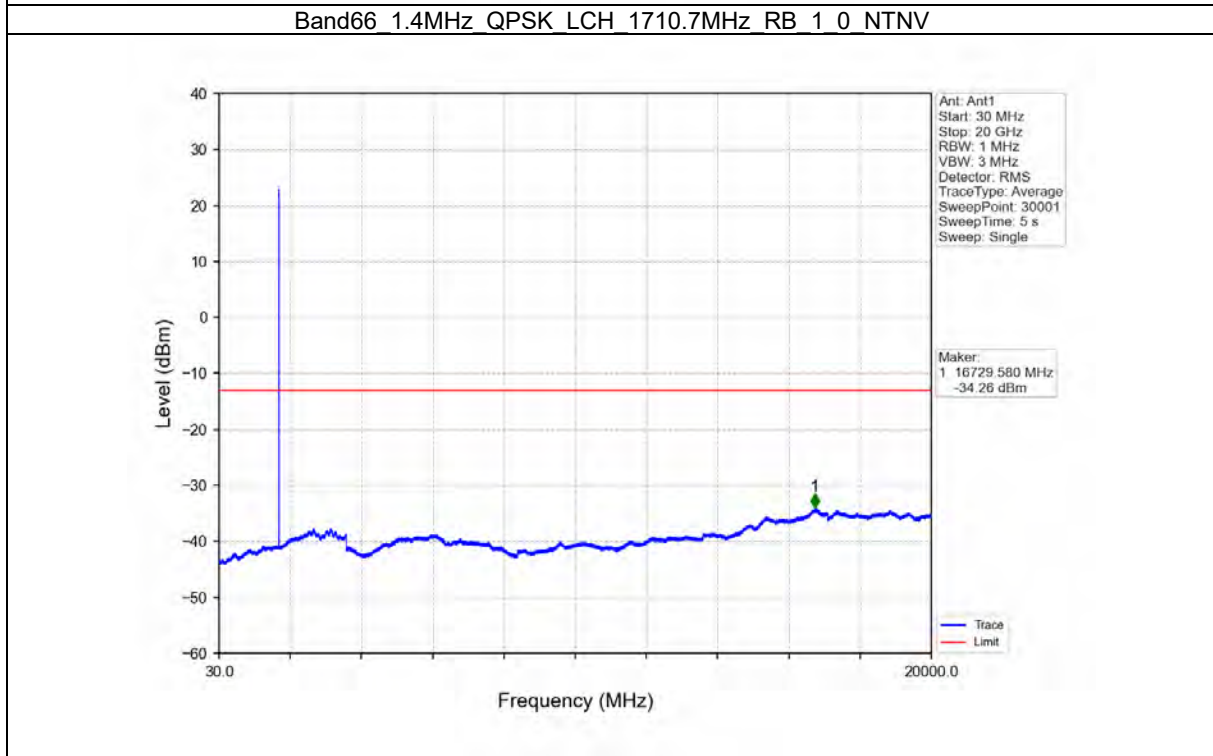

Test Report No.: W7L-P21100018-1RF06

TEST GRAPH

Test Report No.: W7L-P21100018-1RF06

Test Report No.: W7L-P21100018-1RF06

SPURIOUS EMISSION B66_1.4MHZ TEST RESULT

Band: 66 / Bandwidth: 1.4MHz / NTNV						
Modulation	Frequency (MHz)	RB Allocation		Spurious Emission		Verdict
		Size	Offset	Result	Limit	
QPSK	1710.7	1	0	Refer To Test Graph		Pass
		6	0	Refer To Test Graph		Pass
	1779.3	1	0	Refer To Test Graph		Pass
			5	Refer To Test Graph		Pass
		6	0	Refer To Test Graph		Pass
16QAM	1710.7	1	0	Refer To Test Graph		Pass
		6	0	Refer To Test Graph		Pass
	1779.3	1	0	Refer To Test Graph		Pass
			5	Refer To Test Graph		Pass
		6	0	Refer To Test Graph		Pass
64QAM	1710.7	1	0	Refer To Test Graph		Pass
		6	0	Refer To Test Graph		Pass
	1779.3	1	0	Refer To Test Graph		Pass
			5	Refer To Test Graph		Pass
		6	0	Refer To Test Graph		Pass

TEST GRAPH

Test Report No.: W7L-P21100018-1RF06

B66_3MHZ TEST RESULT

Band: 66 / Bandwidth: 3MHz / NTNV						
Modulation	Frequency (MHz)	RB Allocation		Spurious Emission		Verdict
		Size	Offset	Result	Limit	
QPSK	1711.5	1	0	Refer To Test Graph		Pass
		15	0	Refer To Test Graph		Pass
	1778.5	1	0	Refer To Test Graph		Pass
			14	Refer To Test Graph		Pass
		15	0	Refer To Test Graph		Pass
16QAM	1711.5	1	0	Refer To Test Graph		Pass
		15	0	Refer To Test Graph		Pass
	1778.5	1	0	Refer To Test Graph		Pass
			14	Refer To Test Graph		Pass
		15	0	Refer To Test Graph		Pass
64QAM	1711.5	1	0	Refer To Test Graph		Pass
		15	0	Refer To Test Graph		Pass
	1778.5	1	0	Refer To Test Graph		Pass
			14	Refer To Test Graph		Pass
		15	0	Refer To Test Graph		Pass