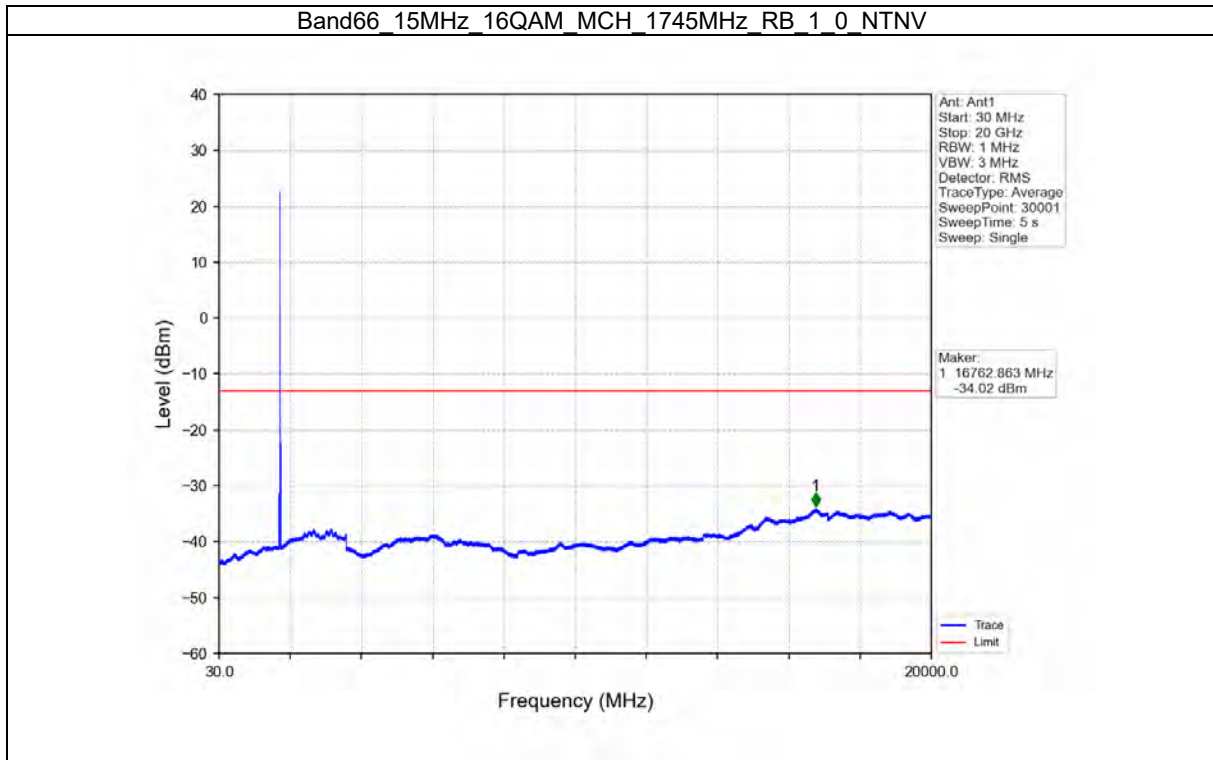

TEST GRAPH

Test Report No.: W7L-P21100018-1RF06

Test Report No.: W7L-P21100018-1RF06

B66_15MHZ TEST RESULT

Band: 66 / Bandwidth: 15MHz / NTN						
Modulation	Frequency (MHz)	RB Allocation		Spurious Emission		Verdict
		Size	Offset	Result	Limit	
QPSK	1717.5	1	0	Refer To Test Graph	Pass	
		75	0	Refer To Test Graph	Pass	
	1772.5	1	0	Refer To Test Graph	Pass	
			74	Refer To Test Graph	Pass	
		75	0	Refer To Test Graph	Pass	
16QAM	1717.5	1	0	Refer To Test Graph	Pass	
		75	0	Refer To Test Graph	Pass	
	1772.5	1	0	Refer To Test Graph	Pass	
			74	Refer To Test Graph	Pass	
		75	0	Refer To Test Graph	Pass	
64QAM	1717.5	1	0	Refer To Test Graph	Pass	
		75	0	Refer To Test Graph	Pass	
	1772.5	1	0	Refer To Test Graph	Pass	
			74	Refer To Test Graph	Pass	
		75	0	Refer To Test Graph	Pass	

TEST GRAPH

Test Report No.: W7L-P21100018-1RF06

B66_20MHZ TEST RESULT

Band: 66 / Bandwidth: 20MHz / NTN						
Modulation	Frequency (MHz)	RB Allocation		Spurious Emission		Verdict
		Size	Offset	Result	Limit	
QPSK	1720	1	0	Refer To Test Graph		Pass
		100	0	Refer To Test Graph		Pass
	1745	1	0	Refer To Test Graph		Pass
	1770	1	0	Refer To Test Graph		Pass
			99	Refer To Test Graph		Pass
		100	0	Refer To Test Graph		Pass
16QAM	1720	1	0	Refer To Test Graph		Pass
		100	0	Refer To Test Graph		Pass
	1745	1	0	Refer To Test Graph		Pass
	1770	1	0	Refer To Test Graph		Pass
			99	Refer To Test Graph		Pass
		100	0	Refer To Test Graph		Pass
64QAM	1720	1	0	Refer To Test Graph		Pass
		100	0	Refer To Test Graph		Pass
	1745	1	0	Refer To Test Graph		Pass
	1770	1	0	Refer To Test Graph		Pass
			99	Refer To Test Graph		Pass
		100	0	Refer To Test Graph		Pass

TEST GRAPH