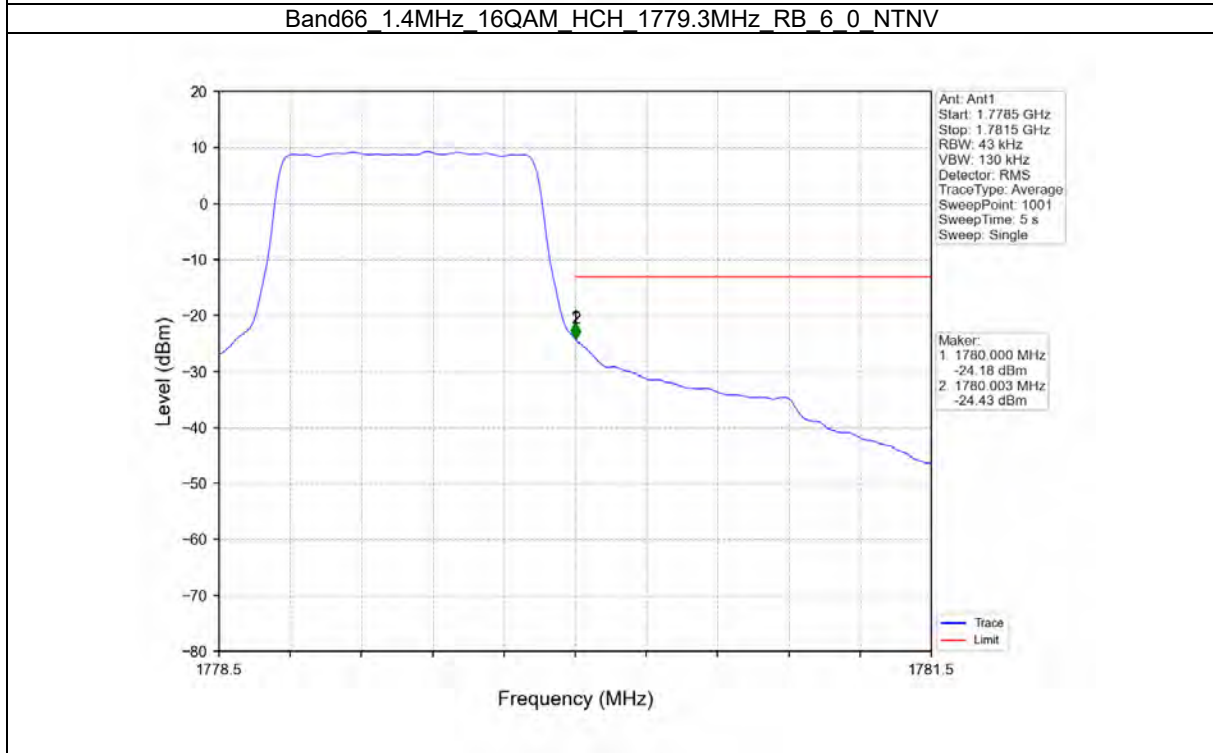

TEST GRAPH

Test Report No.: W7L-P21100018-1RF06

B66_3MHZ TEST RESULT

Band: 66 / Bandwidth: 3MHz / NTNV						
Modulation	Frequency (MHz)	RB Allocation		Spurious Emission		Verdict
		Size	Offset	Result	Limit	
QPSK	1711.5	1	0	Refer To Test Graph		Pass
		15	0	Refer To Test Graph		Pass
	1778.5	1	0	Refer To Test Graph		Pass
			14	Refer To Test Graph		Pass
		15	0	Refer To Test Graph		Pass
16QAM	1711.5	1	0	Refer To Test Graph		Pass
		15	0	Refer To Test Graph		Pass
	1778.5	1	0	Refer To Test Graph		Pass
			14	Refer To Test Graph		Pass
		15	0	Refer To Test Graph		Pass
64QAM	1711.5	1	0	Refer To Test Graph		Pass
		15	0	Refer To Test Graph		Pass
	1778.5	1	0	Refer To Test Graph		Pass
			14	Refer To Test Graph		Pass
		15	0	Refer To Test Graph		Pass

TEST GRAPH

Test Report No.: W7L-P21100018-1RF06

B66_5MHZ TEST RESULT

Band: 66 / Bandwidth: 5MHz / NTV						
Modulation	Frequency (MHz)	RB Allocation		Spurious Emission		Verdict
		Size	Offset	Result	Limit	
QPSK	1712.5	1	0	Refer To Test Graph		Pass
		25	0	Refer To Test Graph		Pass
	1745	1	0	Refer To Test Graph		Pass
	1777.5	1	0	Refer To Test Graph		Pass
			24	Refer To Test Graph		Pass
		25	0	Refer To Test Graph		Pass
16QAM	1712.5	1	0	Refer To Test Graph		Pass
		25	0	Refer To Test Graph		Pass
	1745	1	0	Refer To Test Graph		Pass
	1777.5	1	0	Refer To Test Graph		Pass
			24	Refer To Test Graph		Pass
		25	0	Refer To Test Graph		Pass
64QAM	1712.5	1	0	Refer To Test Graph		Pass
		25	0	Refer To Test Graph		Pass
	1745	1	0	Refer To Test Graph		Pass
	1777.5	1	0	Refer To Test Graph		Pass
			24	Refer To Test Graph		Pass
		25	0	Refer To Test Graph		Pass