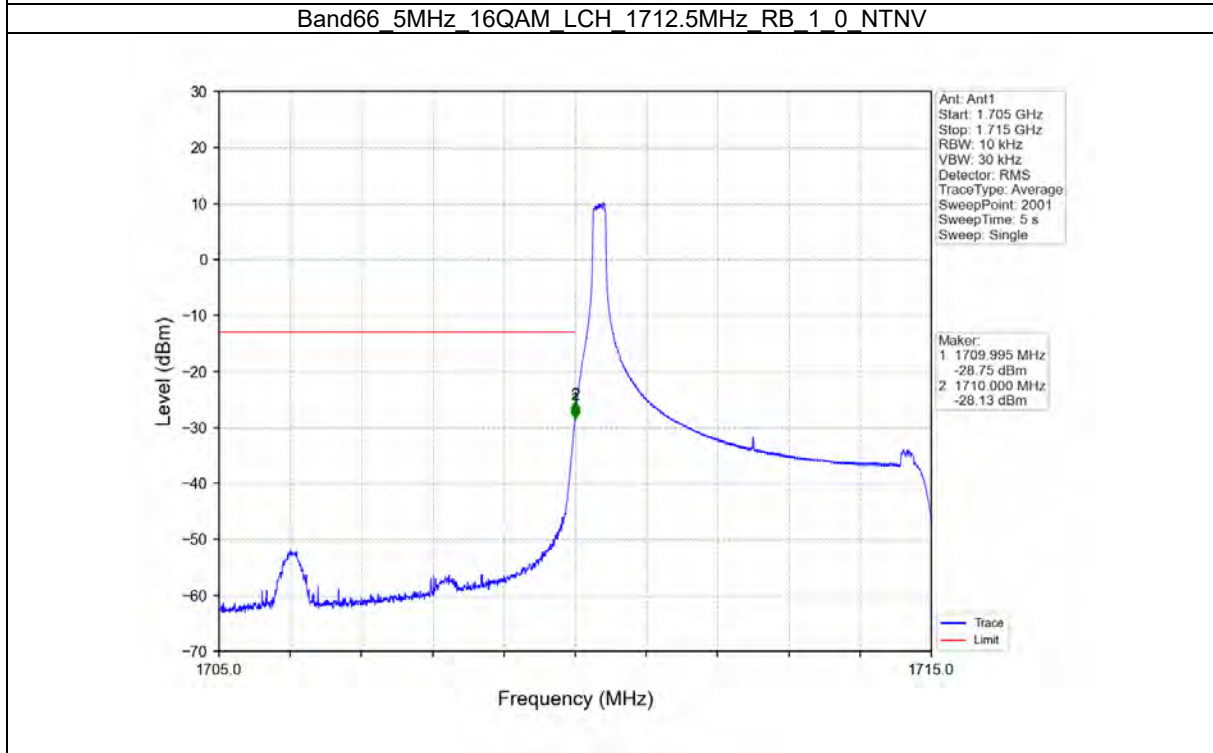

TEST GRAPH

Test Report No.: W7L-P21100018-1RF06

B66_5MHZ TEST RESULT

Band: 66 / Bandwidth: 5MHz / NTV						
Modulation	Frequency (MHz)	RB Allocation		Spurious Emission		Verdict
		Size	Offset	Result	Limit	
QPSK	1712.5	1	0	Refer To Test Graph		Pass
		25	0	Refer To Test Graph		Pass
	1745	1	0	Refer To Test Graph		Pass
	1777.5	1	0	Refer To Test Graph		Pass
			24	Refer To Test Graph		Pass
		25	0	Refer To Test Graph		Pass
16QAM	1712.5	1	0	Refer To Test Graph		Pass
		25	0	Refer To Test Graph		Pass
	1745	1	0	Refer To Test Graph		Pass
	1777.5	1	0	Refer To Test Graph		Pass
			24	Refer To Test Graph		Pass
		25	0	Refer To Test Graph		Pass
64QAM	1712.5	1	0	Refer To Test Graph		Pass
		25	0	Refer To Test Graph		Pass
	1745	1	0	Refer To Test Graph		Pass
	1777.5	1	0	Refer To Test Graph		Pass
			24	Refer To Test Graph		Pass
		25	0	Refer To Test Graph		Pass

TEST GRAPH

Test Report No.: W7L-P21100018-1RF06

B66_10MHZ TEST RESULT

Band: 66 / Bandwidth: 10MHz / NTN						
Modulation	Frequency (MHz)	RB Allocation		Spurious Emission		Verdict
		Size	Offset	Result	Limit	
QPSK	1715	1	0	Refer To Test Graph	Pass	
		50	0	Refer To Test Graph	Pass	
	1775	1	0	Refer To Test Graph	Pass	
			49	Refer To Test Graph	Pass	
		50	0	Refer To Test Graph	Pass	
16QAM	1715	1	0	Refer To Test Graph	Pass	
		50	0	Refer To Test Graph	Pass	
	1775	1	0	Refer To Test Graph	Pass	
			49	Refer To Test Graph	Pass	
		50	0	Refer To Test Graph	Pass	
64QAM	1715	1	0	Refer To Test Graph	Pass	
		50	0	Refer To Test Graph	Pass	
	1775	1	0	Refer To Test Graph	Pass	
			49	Refer To Test Graph	Pass	
		50	0	Refer To Test Graph	Pass	