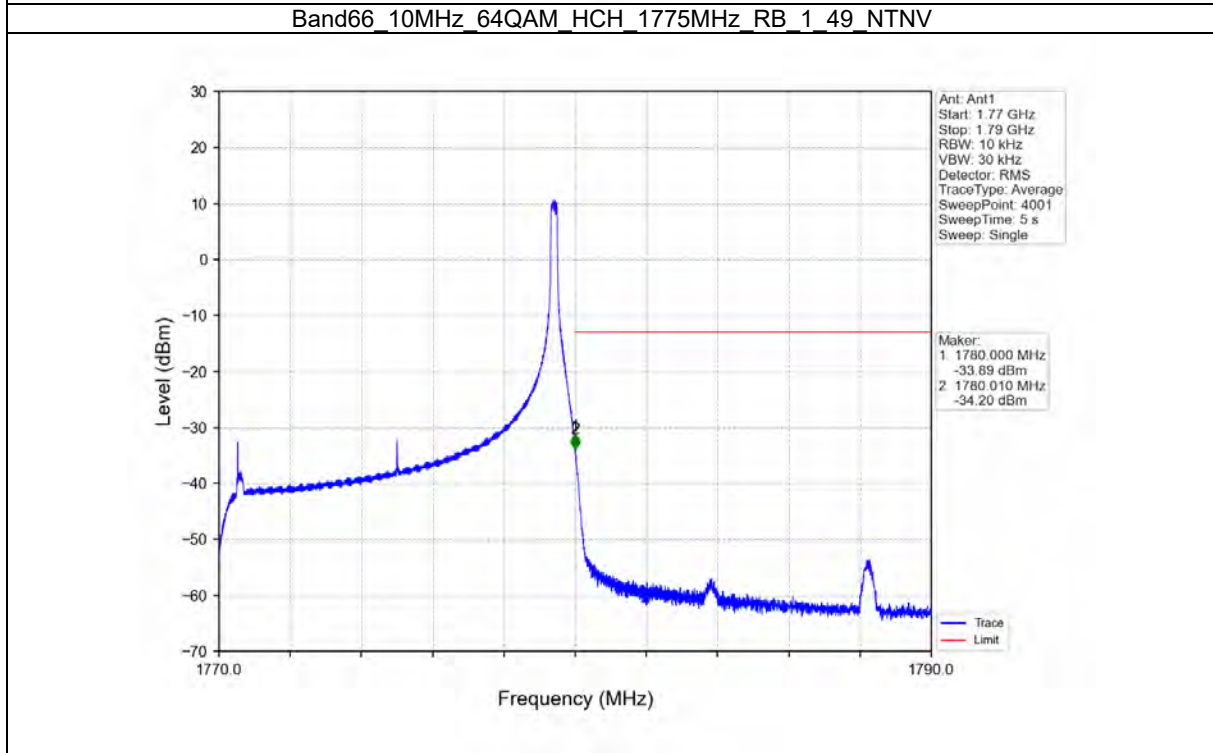

TEST GRAPH

Test Report No.: W7L-P21100018-1RF06

Test Report No.: W7L-P21100018-1RF06

B66_15MHZ TEST RESULT

Band: 66 / Bandwidth: 15MHz / NTN						
Modulation	Frequency (MHz)	RB Allocation		Spurious Emission		Verdict
		Size	Offset	Result	Limit	
QPSK	1717.5	1	0	Refer To Test Graph	Pass	
		75	0	Refer To Test Graph	Pass	
	1772.5	1	0	Refer To Test Graph	Pass	
			74	Refer To Test Graph	Pass	
		75	0	Refer To Test Graph	Pass	
16QAM	1717.5	1	0	Refer To Test Graph	Pass	
		75	0	Refer To Test Graph	Pass	
	1772.5	1	0	Refer To Test Graph	Pass	
			74	Refer To Test Graph	Pass	
		75	0	Refer To Test Graph	Pass	
64QAM	1717.5	1	0	Refer To Test Graph	Pass	
		75	0	Refer To Test Graph	Pass	
	1772.5	1	0	Refer To Test Graph	Pass	
			74	Refer To Test Graph	Pass	
		75	0	Refer To Test Graph	Pass	

TEST GRAPH

Test Report No.: W7L-P21100018-1RF06

B66_20MHZ TEST RESULT

Band: 66 / Bandwidth: 20MHz / NTN						
Modulation	Frequency (MHz)	RB Allocation		Spurious Emission		Verdict
		Size	Offset	Result	Limit	
QPSK	1720	1	0	Refer To Test Graph		Pass
		100	0	Refer To Test Graph		Pass
	1745	1	0	Refer To Test Graph		Pass
	1770	1	0	Refer To Test Graph		Pass
			99	Refer To Test Graph		Pass
		100	0	Refer To Test Graph		Pass
16QAM	1720	1	0	Refer To Test Graph		Pass
		100	0	Refer To Test Graph		Pass
	1745	1	0	Refer To Test Graph		Pass
	1770	1	0	Refer To Test Graph		Pass
			99	Refer To Test Graph		Pass
		100	0	Refer To Test Graph		Pass
64QAM	1720	1	0	Refer To Test Graph		Pass
		100	0	Refer To Test Graph		Pass
	1745	1	0	Refer To Test Graph		Pass
	1770	1	0	Refer To Test Graph		Pass
			99	Refer To Test Graph		Pass
		100	0	Refer To Test Graph		Pass