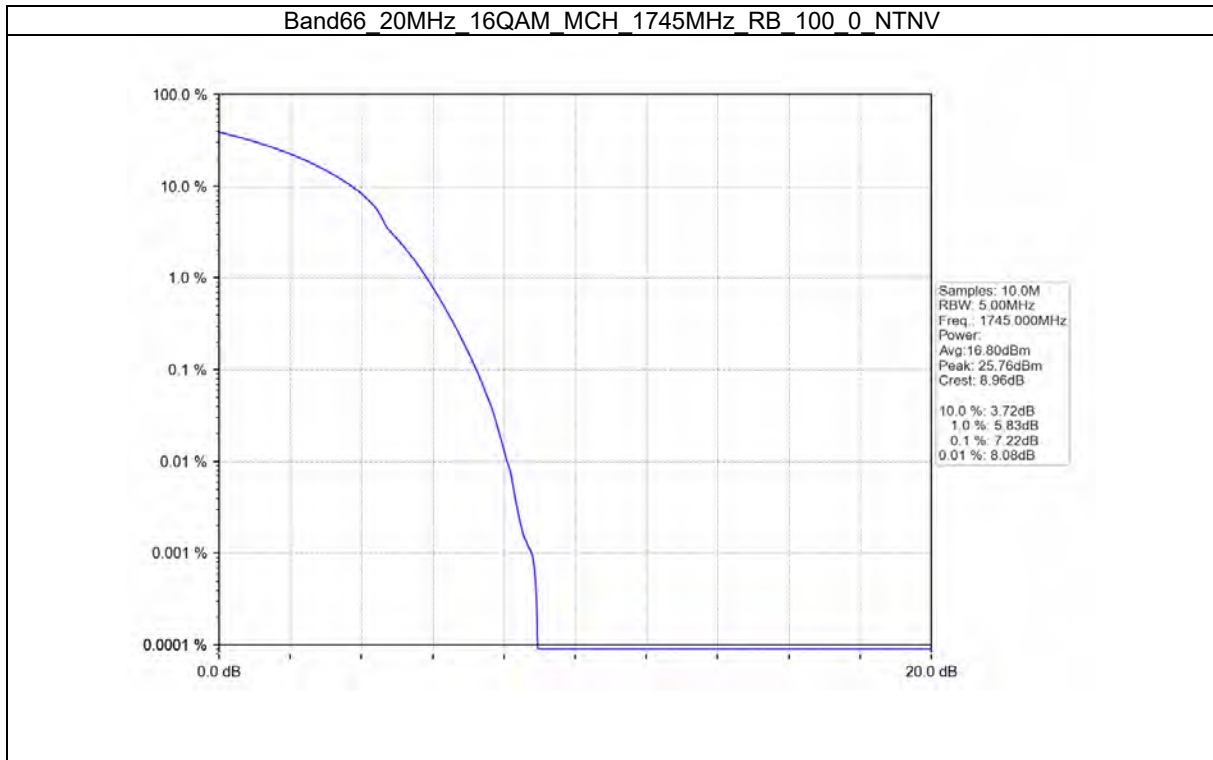

TEST GRAPH

Test Report No.: W7L-P21100018-1RF06

Test Report No.: W7L-P21100018-1RF06

Test Report No.: W7L-P21100018-1RF06

B66_20MHZ TEST RESULT

Band: 66 / Bandwidth: 20MHz / NTN						
Modulation	Frequency (MHz)	RB Allocation		Peak-Average Ratio (dB)		Verdict
		Size	Offset	Result	Limit	
QPSK	1720	100	0	6.44	<=13	Pass
	1745	100	0	6.44	<=13	Pass
	1770	100	0	6.44	<=13	Pass
16QAM	1720	100	0	7.21	<=13	Pass
	1745	100	0	7.22	<=13	Pass
	1770	100	0	7.13	<=13	Pass
64QAM	1720	100	0	7.25	<=13	Pass
	1745	100	0	7.32	<=13	Pass
	1770	100	0	7.29	<=13	Pass

Test Report No.: W7L-P21100018-1RF06

TEST GRAPH

Test Report No.: W7L-P21100018-1RF06

Test Report No.: W7L-P21100018-1RF06

SPURIOUS EMISSION B66_1.4MHZ TEST RESULT

Band: 66 / Bandwidth: 1.4MHz / NTNV						
Modulation	Frequency (MHz)	RB Allocation		Spurious Emission		Verdict
		Size	Offset	Result	Limit	
QPSK	1710.7	1	0	Refer To Test Graph		Pass
		6	0	Refer To Test Graph		Pass
	1779.3	1	0	Refer To Test Graph		Pass
			5	Refer To Test Graph		Pass
		6	0	Refer To Test Graph		Pass
16QAM	1710.7	1	0	Refer To Test Graph		Pass
		6	0	Refer To Test Graph		Pass
	1779.3	1	0	Refer To Test Graph		Pass
			5	Refer To Test Graph		Pass
		6	0	Refer To Test Graph		Pass
64QAM	1710.7	1	0	Refer To Test Graph		Pass
		6	0	Refer To Test Graph		Pass
	1779.3	1	0	Refer To Test Graph		Pass
			5	Refer To Test Graph		Pass
		6	0	Refer To Test Graph		Pass