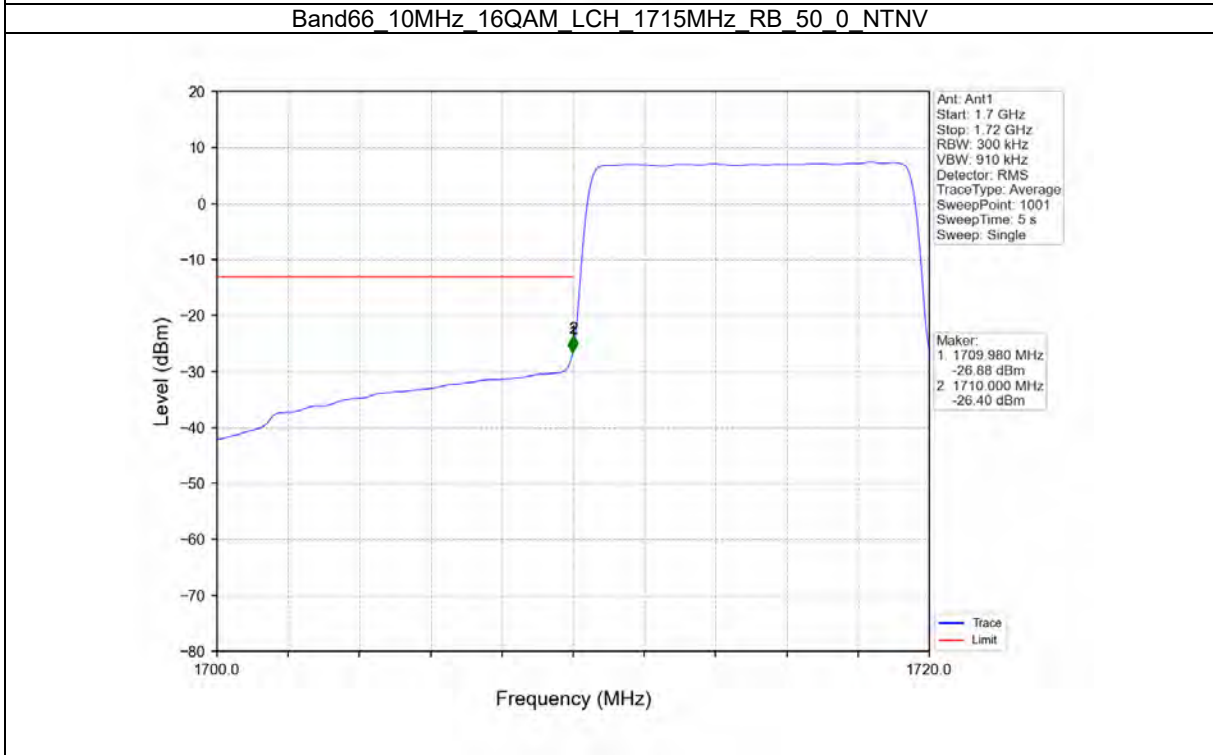

TEST GRAPH

Test Report No.: W7L-P21100018-1RF06

B66_10MHZ TEST RESULT

Band: 66 / Bandwidth: 10MHz / NTN						
Modulation	Frequency (MHz)	RB Allocation		Spurious Emission		Verdict
		Size	Offset	Result	Limit	
QPSK	1715	1	0	Refer To Test Graph	Pass	
		50	0	Refer To Test Graph	Pass	
	1775	1	0	Refer To Test Graph	Pass	
			49	Refer To Test Graph	Pass	
		50	0	Refer To Test Graph	Pass	
16QAM	1715	1	0	Refer To Test Graph	Pass	
		50	0	Refer To Test Graph	Pass	
	1775	1	0	Refer To Test Graph	Pass	
			49	Refer To Test Graph	Pass	
		50	0	Refer To Test Graph	Pass	
64QAM	1715	1	0	Refer To Test Graph	Pass	
		50	0	Refer To Test Graph	Pass	
	1775	1	0	Refer To Test Graph	Pass	
			49	Refer To Test Graph	Pass	
		50	0	Refer To Test Graph	Pass	

TEST GRAPH

Test Report No.: W7L-P21100018-1RF06

Test Report No.: W7L-P21100018-1RF06

B66_15MHZ TEST RESULT

Band: 66 / Bandwidth: 15MHz / NTN						
Modulation	Frequency (MHz)	RB Allocation		Spurious Emission		Verdict
		Size	Offset	Result	Limit	
QPSK	1717.5	1	0	Refer To Test Graph	Pass	
		75	0	Refer To Test Graph	Pass	
	1772.5	1	0	Refer To Test Graph	Pass	
			74	Refer To Test Graph	Pass	
		75	0	Refer To Test Graph	Pass	
16QAM	1717.5	1	0	Refer To Test Graph	Pass	
		75	0	Refer To Test Graph	Pass	
	1772.5	1	0	Refer To Test Graph	Pass	
			74	Refer To Test Graph	Pass	
		75	0	Refer To Test Graph	Pass	
64QAM	1717.5	1	0	Refer To Test Graph	Pass	
		75	0	Refer To Test Graph	Pass	
	1772.5	1	0	Refer To Test Graph	Pass	
			74	Refer To Test Graph	Pass	
		75	0	Refer To Test Graph	Pass	