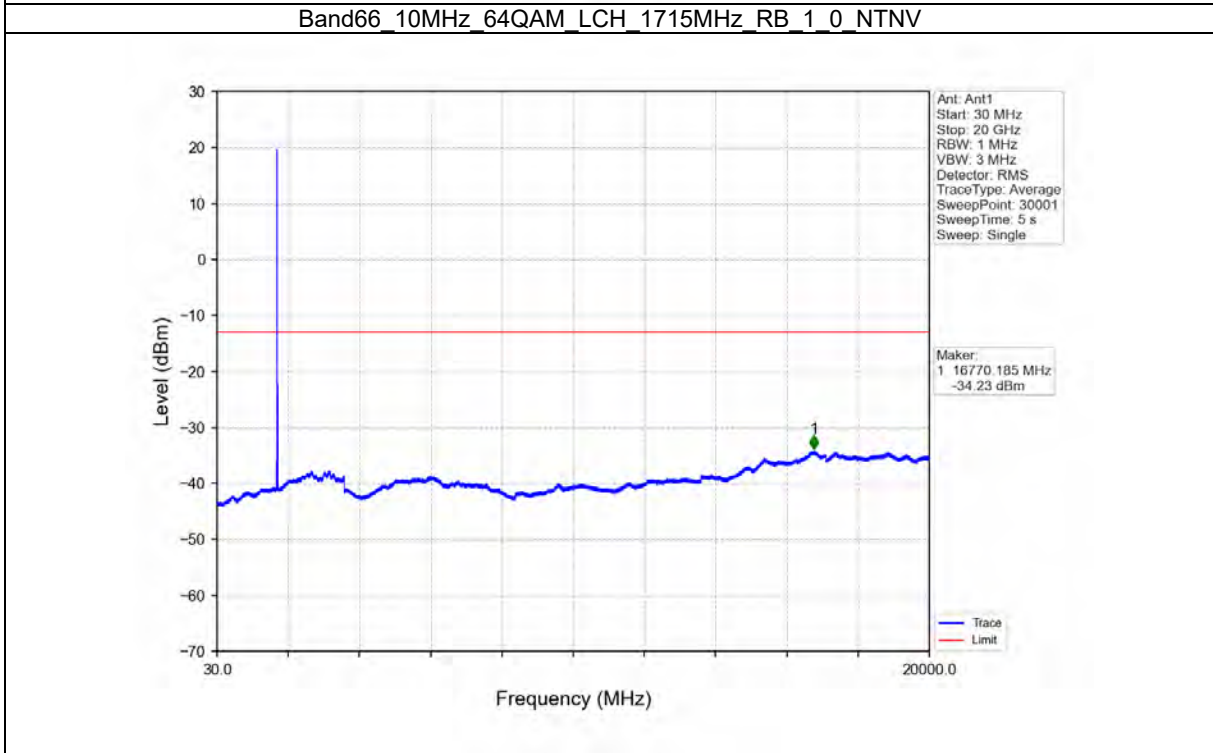

TEST GRAPH

Test Report No.: W7L-P21100018-1RF06

Test Report No.: W7L-P21100018-1RF06

B66_15MHZ TEST RESULT

Band: 66 / Bandwidth: 15MHz / NTN						
Modulation	Frequency (MHz)	RB Allocation		Spurious Emission		Verdict
		Size	Offset	Result	Limit	
QPSK	1717.5	1	0	Refer To Test Graph	Pass	
		75	0	Refer To Test Graph	Pass	
	1772.5	1	0	Refer To Test Graph	Pass	
			74	Refer To Test Graph	Pass	
		75	0	Refer To Test Graph	Pass	
16QAM	1717.5	1	0	Refer To Test Graph	Pass	
		75	0	Refer To Test Graph	Pass	
	1772.5	1	0	Refer To Test Graph	Pass	
			74	Refer To Test Graph	Pass	
		75	0	Refer To Test Graph	Pass	
64QAM	1717.5	1	0	Refer To Test Graph	Pass	
		75	0	Refer To Test Graph	Pass	
	1772.5	1	0	Refer To Test Graph	Pass	
			74	Refer To Test Graph	Pass	
		75	0	Refer To Test Graph	Pass	

TEST GRAPH

Test Report No.: W7L-P21100018-1RF06

B66_20MHZ TEST RESULT

Band: 66 / Bandwidth: 20MHz / NTN						
Modulation	Frequency (MHz)	RB Allocation		Spurious Emission		Verdict
		Size	Offset	Result	Limit	
QPSK	1720	1	0	Refer To Test Graph		Pass
		100	0	Refer To Test Graph		Pass
	1745	1	0	Refer To Test Graph		Pass
	1770	1	0	Refer To Test Graph		Pass
			99	Refer To Test Graph		Pass
		100	0	Refer To Test Graph		Pass
16QAM	1720	1	0	Refer To Test Graph		Pass
		100	0	Refer To Test Graph		Pass
	1745	1	0	Refer To Test Graph		Pass
	1770	1	0	Refer To Test Graph		Pass
			99	Refer To Test Graph		Pass
		100	0	Refer To Test Graph		Pass
64QAM	1720	1	0	Refer To Test Graph		Pass
		100	0	Refer To Test Graph		Pass
	1745	1	0	Refer To Test Graph		Pass
	1770	1	0	Refer To Test Graph		Pass
			99	Refer To Test Graph		Pass
		100	0	Refer To Test Graph		Pass