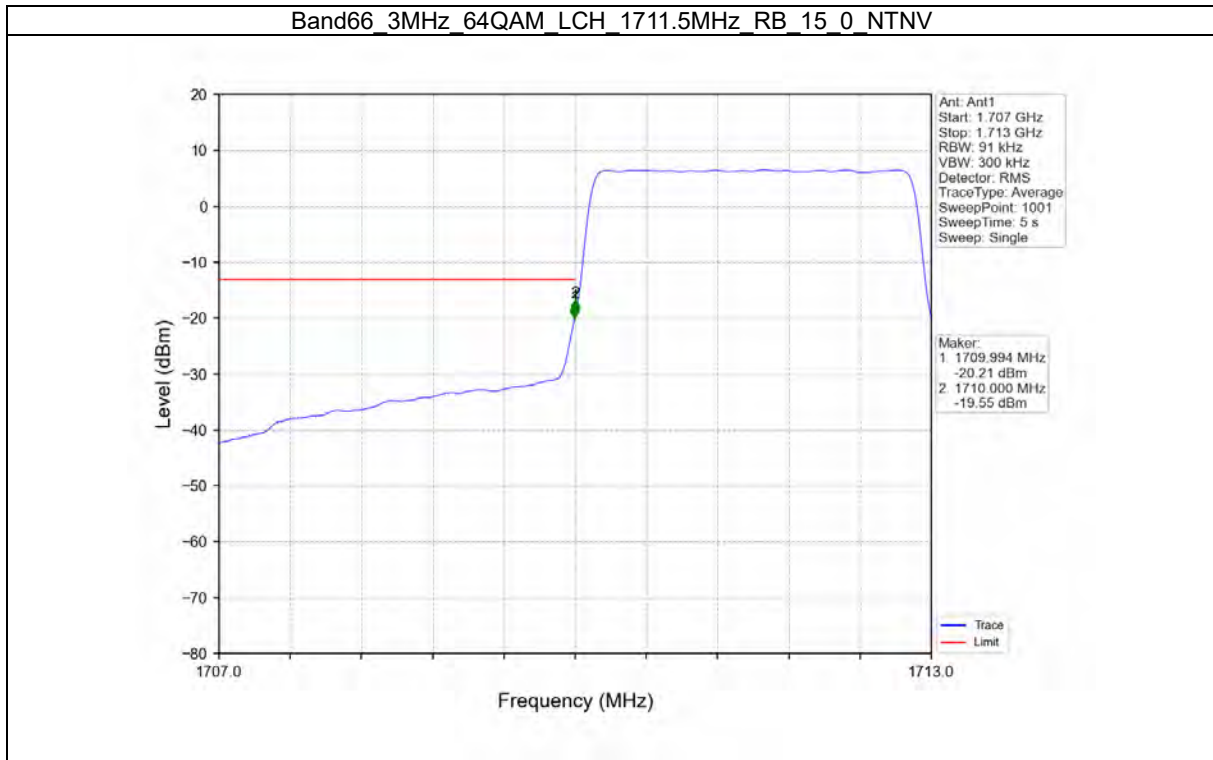

TEST GRAPH

Test Report No.: W7L-P21100018-1RF06

B66_5MHZ TEST RESULT

Band: 66 / Bandwidth: 5MHz / NTV						
Modulation	Frequency (MHz)	RB Allocation		Spurious Emission		Verdict
		Size	Offset	Result	Limit	
QPSK	1712.5	1	0	Refer To Test Graph		Pass
		25	0	Refer To Test Graph		Pass
	1745	1	0	Refer To Test Graph		Pass
	1777.5	1	0	Refer To Test Graph		Pass
			24	Refer To Test Graph		Pass
		25	0	Refer To Test Graph		Pass
16QAM	1712.5	1	0	Refer To Test Graph		Pass
		25	0	Refer To Test Graph		Pass
	1745	1	0	Refer To Test Graph		Pass
	1777.5	1	0	Refer To Test Graph		Pass
			24	Refer To Test Graph		Pass
		25	0	Refer To Test Graph		Pass
64QAM	1712.5	1	0	Refer To Test Graph		Pass
		25	0	Refer To Test Graph		Pass
	1745	1	0	Refer To Test Graph		Pass
	1777.5	1	0	Refer To Test Graph		Pass
			24	Refer To Test Graph		Pass
		25	0	Refer To Test Graph		Pass

TEST GRAPH

Test Report No.: W7L-P21100018-1RF06

B66_10MHZ TEST RESULT

Band: 66 / Bandwidth: 10MHz / NTN						
Modulation	Frequency (MHz)	RB Allocation		Spurious Emission		Verdict
		Size	Offset	Result	Limit	
QPSK	1715	1	0	Refer To Test Graph	Pass	
		50	0	Refer To Test Graph	Pass	
	1775	1	0	Refer To Test Graph	Pass	
			49	Refer To Test Graph	Pass	
		50	0	Refer To Test Graph	Pass	
16QAM	1715	1	0	Refer To Test Graph	Pass	
		50	0	Refer To Test Graph	Pass	
	1775	1	0	Refer To Test Graph	Pass	
			49	Refer To Test Graph	Pass	
		50	0	Refer To Test Graph	Pass	
64QAM	1715	1	0	Refer To Test Graph	Pass	
		50	0	Refer To Test Graph	Pass	
	1775	1	0	Refer To Test Graph	Pass	
			49	Refer To Test Graph	Pass	
		50	0	Refer To Test Graph	Pass	