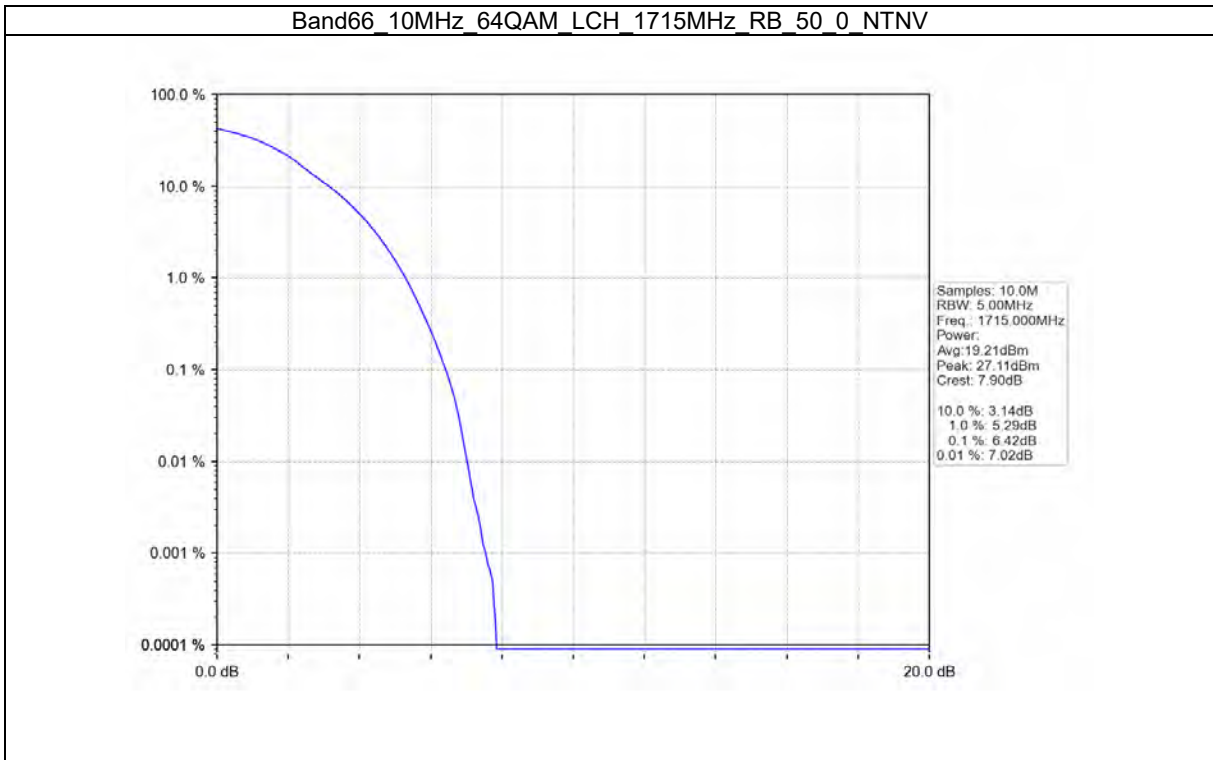

Test Report No.: W7L-P21100018-1RF06

TEST GRAPH

Test Report No.: W7L-P21100018-1RF06

Test Report No.: W7L-P21100018-1RF06

Test Report No.: W7L-P21100018-1RF06

B66_15MHZ TEST RESULT

Band: 66 / Bandwidth: 15MHz / NTN						
Modulation	Frequency (MHz)	RB Allocation		Peak-Average Ratio (dB)		Verdict
		Size	Offset	Result	Limit	
QPSK	1717.5	75	0	5.75	<=13	Pass
	1745	75	0	5.74	<=13	Pass
	1772.5	75	0	5.76	<=13	Pass
16QAM	1717.5	75	0	6.76	<=13	Pass
	1745	75	0	6.81	<=13	Pass
	1772.5	75	0	6.82	<=13	Pass
64QAM	1717.5	75	0	7.04	<=13	Pass
	1745	75	0	6.98	<=13	Pass
	1772.5	75	0	6.94	<=13	Pass

TEST GRAPH

Test Report No.: W7L-P21100018-1RF06

Test Report No.: W7L-P21100018-1RF06

Test Report No.: W7L-P21100018-1RF06

B66_20MHZ TEST RESULT

Band: 66 / Bandwidth: 20MHz / NTN						
Modulation	Frequency (MHz)	RB Allocation		Peak-Average Ratio (dB)		Verdict
		Size	Offset	Result	Limit	
QPSK	1720	100	0	6.44	<=13	Pass
	1745	100	0	6.44	<=13	Pass
	1770	100	0	6.44	<=13	Pass
16QAM	1720	100	0	7.21	<=13	Pass
	1745	100	0	7.22	<=13	Pass
	1770	100	0	7.13	<=13	Pass
64QAM	1720	100	0	7.25	<=13	Pass
	1745	100	0	7.32	<=13	Pass
	1770	100	0	7.29	<=13	Pass

Test Report No.: W7L-P21100018-1RF06

TEST GRAPH

Test Report No.: W7L-P21100018-1RF06

Test Report No.: W7L-P21100018-1RF06

SPURIOUS EMISSION B66_1.4MHZ TEST RESULT

Band: 66 / Bandwidth: 1.4MHz / NTNV						
Modulation	Frequency (MHz)	RB Allocation		Spurious Emission		Verdict
		Size	Offset	Result	Limit	
QPSK	1710.7	1	0	Refer To Test Graph		Pass
		6	0	Refer To Test Graph		Pass
	1779.3	1	0	Refer To Test Graph		Pass
			5	Refer To Test Graph		Pass
		6	0	Refer To Test Graph		Pass
16QAM	1710.7	1	0	Refer To Test Graph		Pass
		6	0	Refer To Test Graph		Pass
	1779.3	1	0	Refer To Test Graph		Pass
			5	Refer To Test Graph		Pass
		6	0	Refer To Test Graph		Pass
64QAM	1710.7	1	0	Refer To Test Graph		Pass
		6	0	Refer To Test Graph		Pass
	1779.3	1	0	Refer To Test Graph		Pass
			5	Refer To Test Graph		Pass
		6	0	Refer To Test Graph		Pass