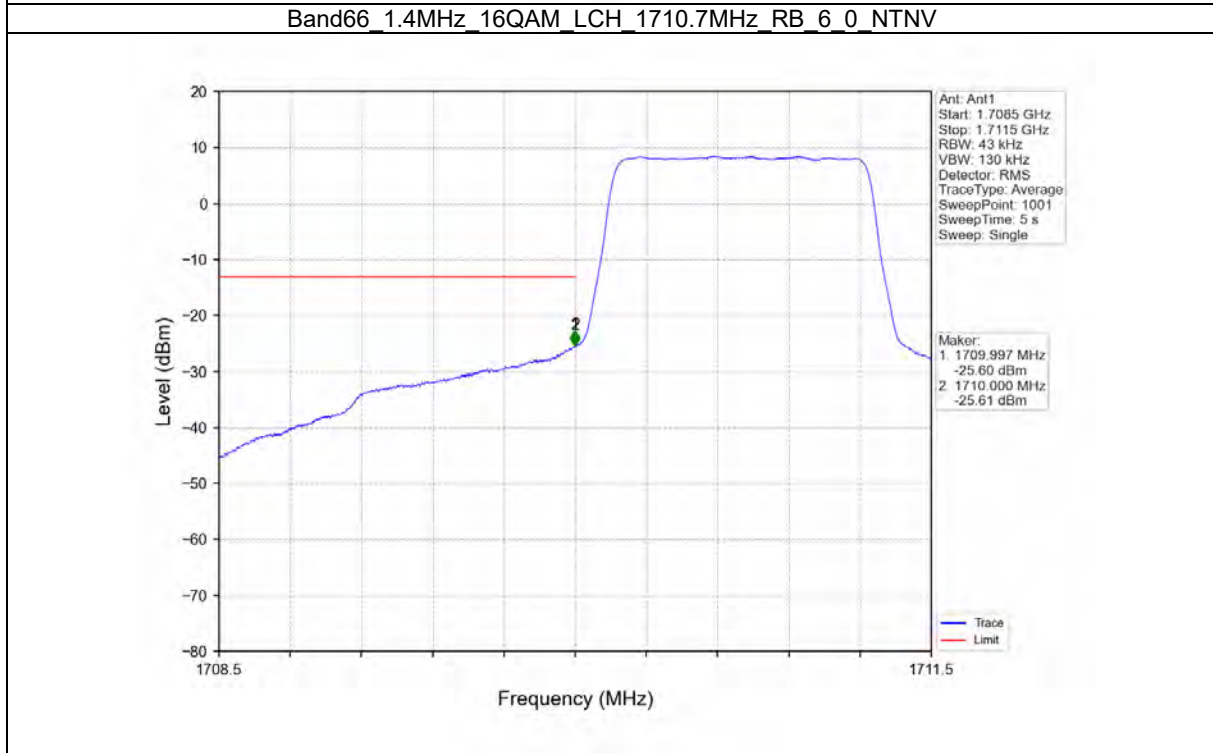

Test Report No.: W7L-P21100018-1RF06

TEST GRAPH

Test Report No.: W7L-P21100018-1RF06

Test Report No.: W7L-P21100018-1RF06

SPURIOUS EMISSION B66_1.4MHZ TEST RESULT

Band: 66 / Bandwidth: 1.4MHz / NTNV						
Modulation	Frequency (MHz)	RB Allocation		Spurious Emission		Verdict
		Size	Offset	Result	Limit	
QPSK	1710.7	1	0	Refer To Test Graph		Pass
		6	0	Refer To Test Graph		Pass
	1779.3	1	0	Refer To Test Graph		Pass
			5	Refer To Test Graph		Pass
		6	0	Refer To Test Graph		Pass
16QAM	1710.7	1	0	Refer To Test Graph		Pass
		6	0	Refer To Test Graph		Pass
	1779.3	1	0	Refer To Test Graph		Pass
			5	Refer To Test Graph		Pass
		6	0	Refer To Test Graph		Pass
64QAM	1710.7	1	0	Refer To Test Graph		Pass
		6	0	Refer To Test Graph		Pass
	1779.3	1	0	Refer To Test Graph		Pass
			5	Refer To Test Graph		Pass
		6	0	Refer To Test Graph		Pass

TEST GRAPH

Test Report No.: W7L-P21100018-1RF06

B66_3MHZ TEST RESULT

Band: 66 / Bandwidth: 3MHz / NTNV						
Modulation	Frequency (MHz)	RB Allocation		Spurious Emission		Verdict
		Size	Offset	Result	Limit	
QPSK	1711.5	1	0	Refer To Test Graph		Pass
		15	0	Refer To Test Graph		Pass
	1778.5	1	0	Refer To Test Graph		Pass
			14	Refer To Test Graph		Pass
		15	0	Refer To Test Graph		Pass
16QAM	1711.5	1	0	Refer To Test Graph		Pass
		15	0	Refer To Test Graph		Pass
	1778.5	1	0	Refer To Test Graph		Pass
			14	Refer To Test Graph		Pass
		15	0	Refer To Test Graph		Pass
64QAM	1711.5	1	0	Refer To Test Graph		Pass
		15	0	Refer To Test Graph		Pass
	1778.5	1	0	Refer To Test Graph		Pass
			14	Refer To Test Graph		Pass
		15	0	Refer To Test Graph		Pass