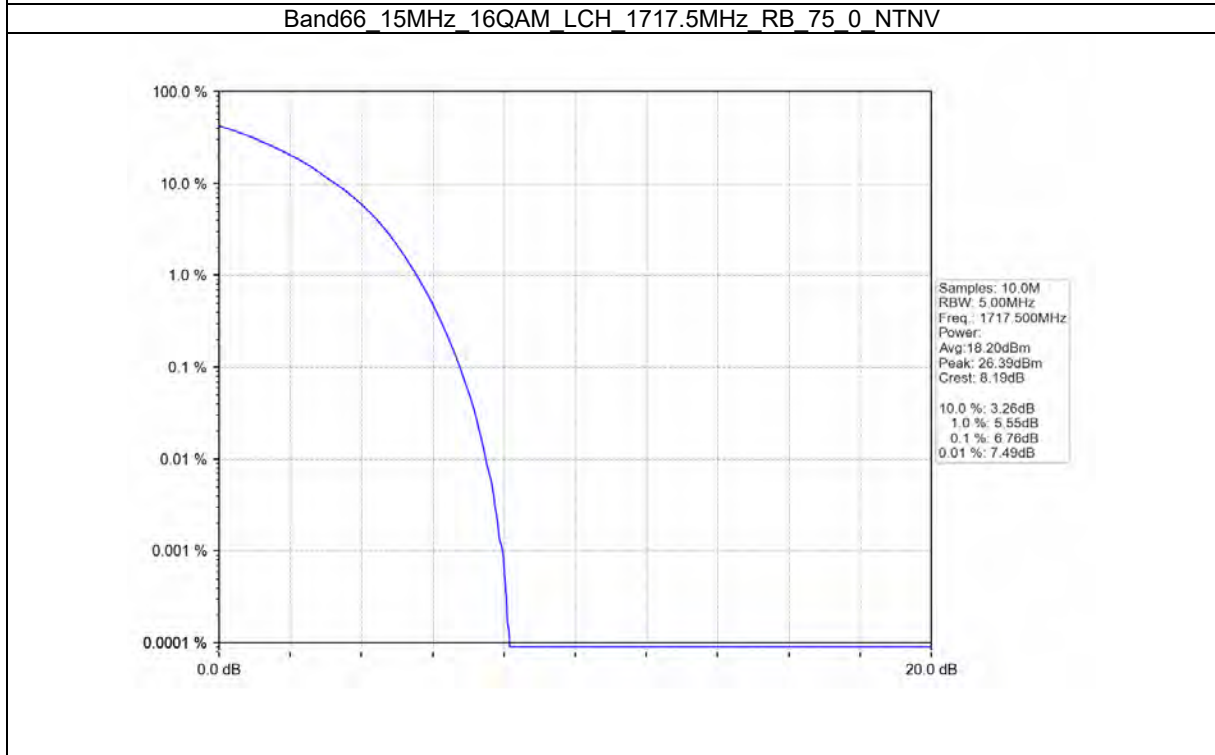

Test Report No.: W7L-P21100018-1RF06

TEST GRAPH

Test Report No.: W7L-P21100018-1RF06

Test Report No.: W7L-P21100018-1RF06

Test Report No.: W7L-P21100018-1RF06

B66_15MHZ TEST RESULT

Band: 66 / Bandwidth: 15MHz / NTN						
Modulation	Frequency (MHz)	RB Allocation		Peak-Average Ratio (dB)		Verdict
		Size	Offset	Result	Limit	
QPSK	1717.5	75	0	5.75	<=13	Pass
	1745	75	0	5.74	<=13	Pass
	1772.5	75	0	5.76	<=13	Pass
16QAM	1717.5	75	0	6.76	<=13	Pass
	1745	75	0	6.81	<=13	Pass
	1772.5	75	0	6.82	<=13	Pass
64QAM	1717.5	75	0	7.04	<=13	Pass
	1745	75	0	6.98	<=13	Pass
	1772.5	75	0	6.94	<=13	Pass

TEST GRAPH

Test Report No.: W7L-P21100018-1RF06

Test Report No.: W7L-P21100018-1RF06

Test Report No.: W7L-P21100018-1RF06

B66_20MHZ TEST RESULT

Band: 66 / Bandwidth: 20MHz / NTN						
Modulation	Frequency (MHz)	RB Allocation		Peak-Average Ratio (dB)		Verdict
		Size	Offset	Result	Limit	
QPSK	1720	100	0	6.44	<=13	Pass
	1745	100	0	6.44	<=13	Pass
	1770	100	0	6.44	<=13	Pass
16QAM	1720	100	0	7.21	<=13	Pass
	1745	100	0	7.22	<=13	Pass
	1770	100	0	7.13	<=13	Pass
64QAM	1720	100	0	7.25	<=13	Pass
	1745	100	0	7.32	<=13	Pass
	1770	100	0	7.29	<=13	Pass

Test Report No.: W7L-P21100018-1RF06

TEST GRAPH

Test Report No.: W7L-P21100018-1RF06

Test Report No.: W7L-P21100018-1RF06

SPURIOUS EMISSION B66_1.4MHZ TEST RESULT

Band: 66 / Bandwidth: 1.4MHz / NTNV						
Modulation	Frequency (MHz)	RB Allocation		Spurious Emission		Verdict
		Size	Offset	Result	Limit	
QPSK	1710.7	1	0	Refer To Test Graph		Pass
		6	0	Refer To Test Graph		Pass
	1779.3	1	0	Refer To Test Graph		Pass
			5	Refer To Test Graph		Pass
		6	0	Refer To Test Graph		Pass
16QAM	1710.7	1	0	Refer To Test Graph		Pass
		6	0	Refer To Test Graph		Pass
	1779.3	1	0	Refer To Test Graph		Pass
			5	Refer To Test Graph		Pass
		6	0	Refer To Test Graph		Pass
64QAM	1710.7	1	0	Refer To Test Graph		Pass
		6	0	Refer To Test Graph		Pass
	1779.3	1	0	Refer To Test Graph		Pass
			5	Refer To Test Graph		Pass
		6	0	Refer To Test Graph		Pass