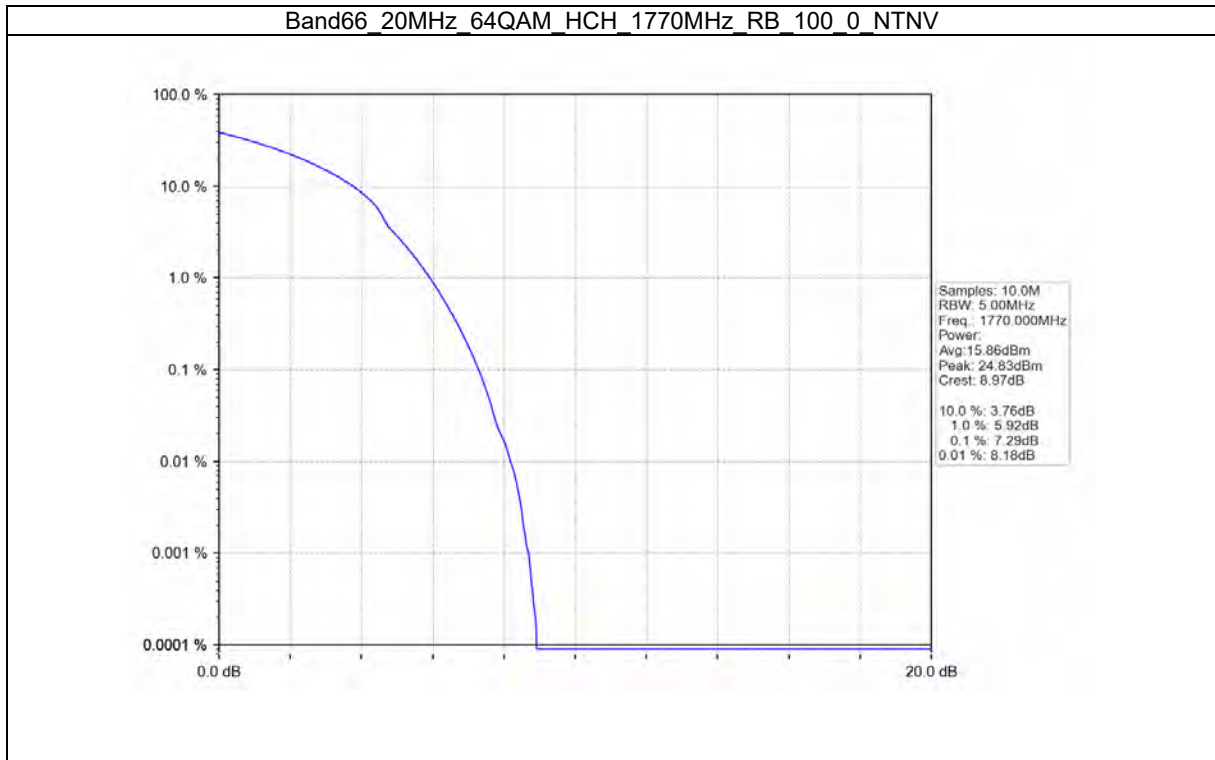

Test Report No.: W7L-P21100018-1RF06

TEST GRAPH

Test Report No.: W7L-P21100018-1RF06

Test Report No.: W7L-P21100018-1RF06

SPURIOUS EMISSION B66_1.4MHZ TEST RESULT

Band: 66 / Bandwidth: 1.4MHz / NTNV						
Modulation	Frequency (MHz)	RB Allocation		Spurious Emission		Verdict
		Size	Offset	Result	Limit	
QPSK	1710.7	1	0	Refer To Test Graph		Pass
		6	0	Refer To Test Graph		Pass
	1779.3	1	0	Refer To Test Graph		Pass
			5	Refer To Test Graph		Pass
		6	0	Refer To Test Graph		Pass
16QAM	1710.7	1	0	Refer To Test Graph		Pass
		6	0	Refer To Test Graph		Pass
	1779.3	1	0	Refer To Test Graph		Pass
			5	Refer To Test Graph		Pass
		6	0	Refer To Test Graph		Pass
64QAM	1710.7	1	0	Refer To Test Graph		Pass
		6	0	Refer To Test Graph		Pass
	1779.3	1	0	Refer To Test Graph		Pass
			5	Refer To Test Graph		Pass
		6	0	Refer To Test Graph		Pass

TEST GRAPH

Test Report No.: W7L-P21100018-1RF06

B66_3MHZ TEST RESULT

Band: 66 / Bandwidth: 3MHz / NTNV						
Modulation	Frequency (MHz)	RB Allocation		Spurious Emission		Verdict
		Size	Offset	Result	Limit	
QPSK	1711.5	1	0	Refer To Test Graph		Pass
		15	0	Refer To Test Graph		Pass
	1778.5	1	0	Refer To Test Graph		Pass
			14	Refer To Test Graph		Pass
		15	0	Refer To Test Graph		Pass
16QAM	1711.5	1	0	Refer To Test Graph		Pass
		15	0	Refer To Test Graph		Pass
	1778.5	1	0	Refer To Test Graph		Pass
			14	Refer To Test Graph		Pass
		15	0	Refer To Test Graph		Pass
64QAM	1711.5	1	0	Refer To Test Graph		Pass
		15	0	Refer To Test Graph		Pass
	1778.5	1	0	Refer To Test Graph		Pass
			14	Refer To Test Graph		Pass
		15	0	Refer To Test Graph		Pass