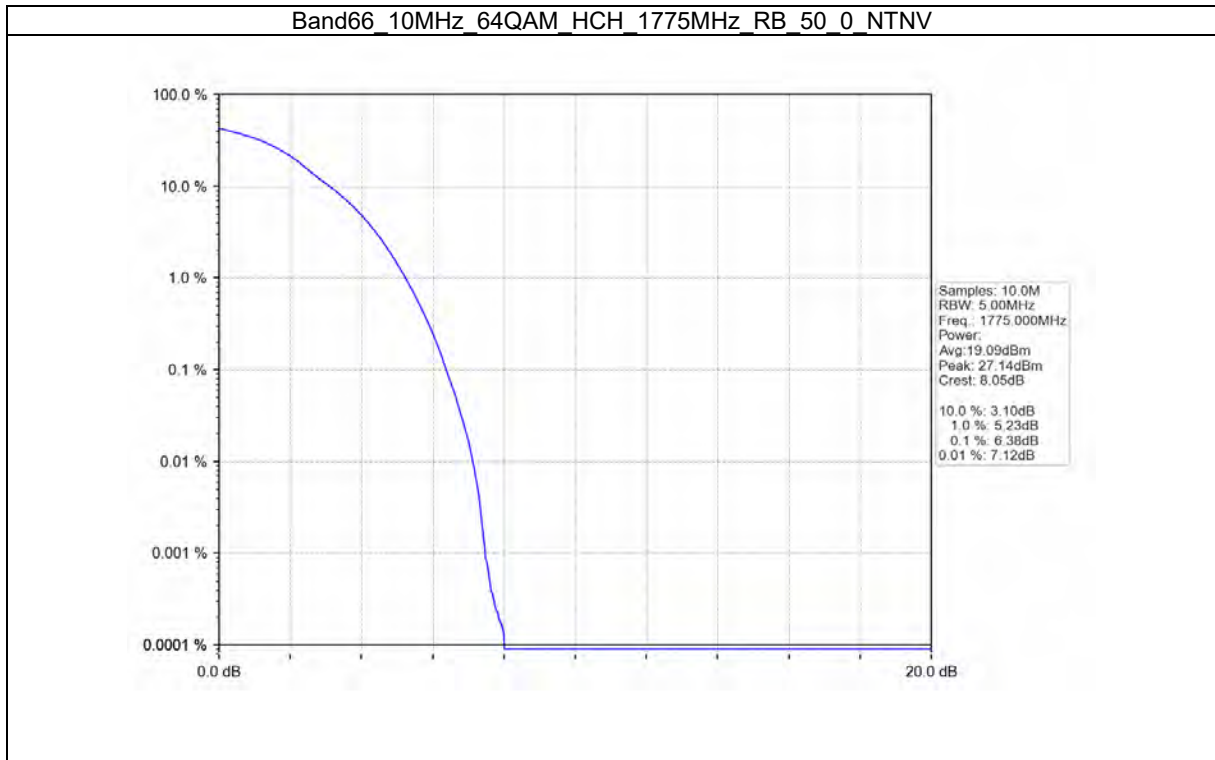

Test Report No.: W7L-P21100018-1RF06

Test Report No.: W7L-P21100018-1RF06

B66_10MHZ TEST RESULT

Band: 66 / Bandwidth: 10MHz / NTN						
Modulation	Frequency (MHz)	RB Allocation		Peak-Average Ratio (dB)		Verdict
		Size	Offset	Result	Limit	
QPSK	1715	50	0	4.63	<=13	Pass
	1745	50	0	4.64	<=13	Pass
	1775	50	0	4.58	<=13	Pass
16QAM	1715	50	0	6.06	<=13	Pass
	1745	50	0	6.01	<=13	Pass
	1775	50	0	6.05	<=13	Pass
64QAM	1715	50	0	6.42	<=13	Pass
	1745	50	0	6.41	<=13	Pass
	1775	50	0	6.38	<=13	Pass

Test Report No.: W7L-P21100018-1RF06

TEST GRAPH

Test Report No.: W7L-P21100018-1RF06

Test Report No.: W7L-P21100018-1RF06

Test Report No.: W7L-P21100018-1RF06

B66_15MHZ TEST RESULT

Band: 66 / Bandwidth: 15MHz / NTN						
Modulation	Frequency (MHz)	RB Allocation		Peak-Average Ratio (dB)		Verdict
		Size	Offset	Result	Limit	
QPSK	1717.5	75	0	5.75	<=13	Pass
	1745	75	0	5.74	<=13	Pass
	1772.5	75	0	5.76	<=13	Pass
16QAM	1717.5	75	0	6.76	<=13	Pass
	1745	75	0	6.81	<=13	Pass
	1772.5	75	0	6.82	<=13	Pass
64QAM	1717.5	75	0	7.04	<=13	Pass
	1745	75	0	6.98	<=13	Pass
	1772.5	75	0	6.94	<=13	Pass

TEST GRAPH

Test Report No.: W7L-P21100018-1RF06

Test Report No.: W7L-P21100018-1RF06

Test Report No.: W7L-P21100018-1RF06

B66_20MHZ TEST RESULT

Band: 66 / Bandwidth: 20MHz / NTN						
Modulation	Frequency (MHz)	RB Allocation		Peak-Average Ratio (dB)		Verdict
		Size	Offset	Result	Limit	
QPSK	1720	100	0	6.44	<=13	Pass
	1745	100	0	6.44	<=13	Pass
	1770	100	0	6.44	<=13	Pass
16QAM	1720	100	0	7.21	<=13	Pass
	1745	100	0	7.22	<=13	Pass
	1770	100	0	7.13	<=13	Pass
64QAM	1720	100	0	7.25	<=13	Pass
	1745	100	0	7.32	<=13	Pass
	1770	100	0	7.29	<=13	Pass