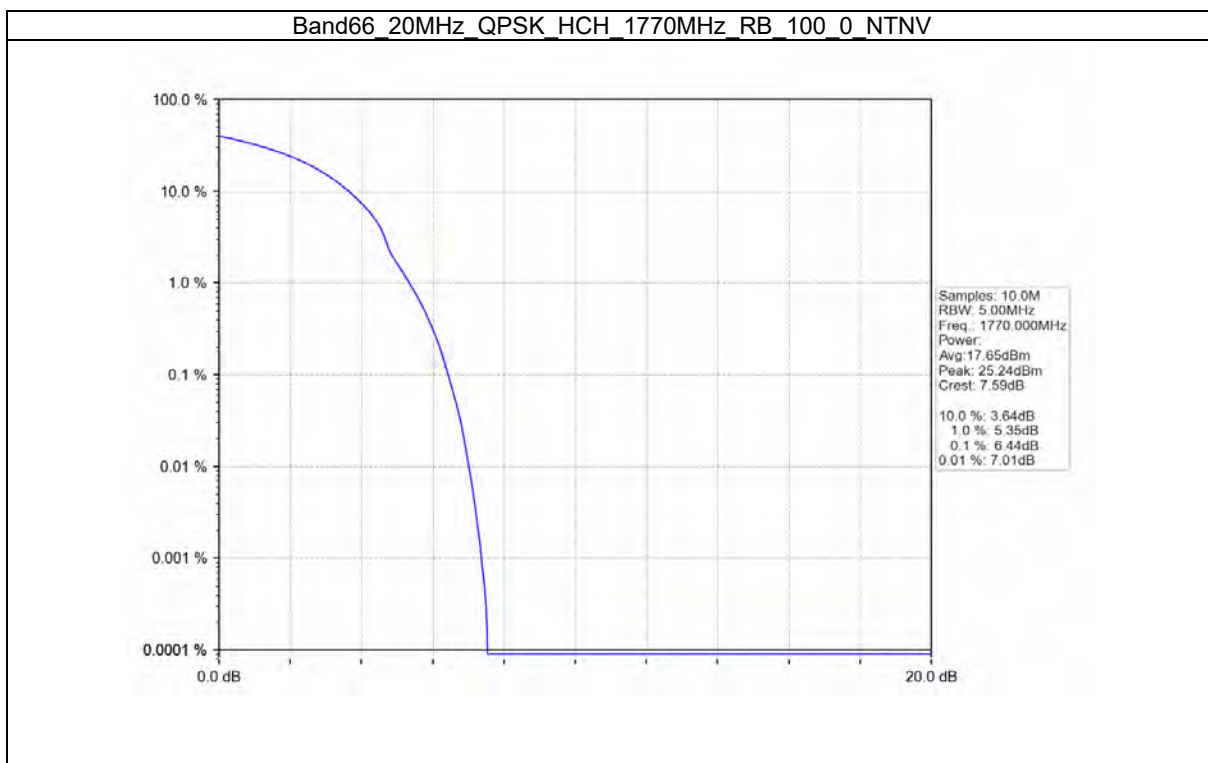

TEST GRAPH

Test Report No.: W7L-P21100018-1RF06

Test Report No.: W7L-P21100018-1RF06

Test Report No.: W7L-P21100018-1RF06

B66_20MHZ TEST RESULT

Band: 66 / Bandwidth: 20MHz / NTN						
Modulation	Frequency (MHz)	RB Allocation		Peak-Average Ratio (dB)		Verdict
		Size	Offset	Result	Limit	
QPSK	1720	100	0	6.44	<=13	Pass
	1745	100	0	6.44	<=13	Pass
	1770	100	0	6.44	<=13	Pass
16QAM	1720	100	0	7.21	<=13	Pass
	1745	100	0	7.22	<=13	Pass
	1770	100	0	7.13	<=13	Pass
64QAM	1720	100	0	7.25	<=13	Pass
	1745	100	0	7.32	<=13	Pass
	1770	100	0	7.29	<=13	Pass

Test Report No.: W7L-P21100018-1RF06

TEST GRAPH

Test Report No.: W7L-P21100018-1RF06

Test Report No.: W7L-P21100018-1RF06

SPURIOUS EMISSION B66_1.4MHZ TEST RESULT

Band: 66 / Bandwidth: 1.4MHz / NTNV						
Modulation	Frequency (MHz)	RB Allocation		Spurious Emission		Verdict
		Size	Offset	Result	Limit	
QPSK	1710.7	1	0	Refer To Test Graph		Pass
		6	0	Refer To Test Graph		Pass
	1779.3	1	0	Refer To Test Graph		Pass
			5	Refer To Test Graph		Pass
		6	0	Refer To Test Graph		Pass
16QAM	1710.7	1	0	Refer To Test Graph		Pass
		6	0	Refer To Test Graph		Pass
	1779.3	1	0	Refer To Test Graph		Pass
			5	Refer To Test Graph		Pass
		6	0	Refer To Test Graph		Pass
64QAM	1710.7	1	0	Refer To Test Graph		Pass
		6	0	Refer To Test Graph		Pass
	1779.3	1	0	Refer To Test Graph		Pass
			5	Refer To Test Graph		Pass
		6	0	Refer To Test Graph		Pass