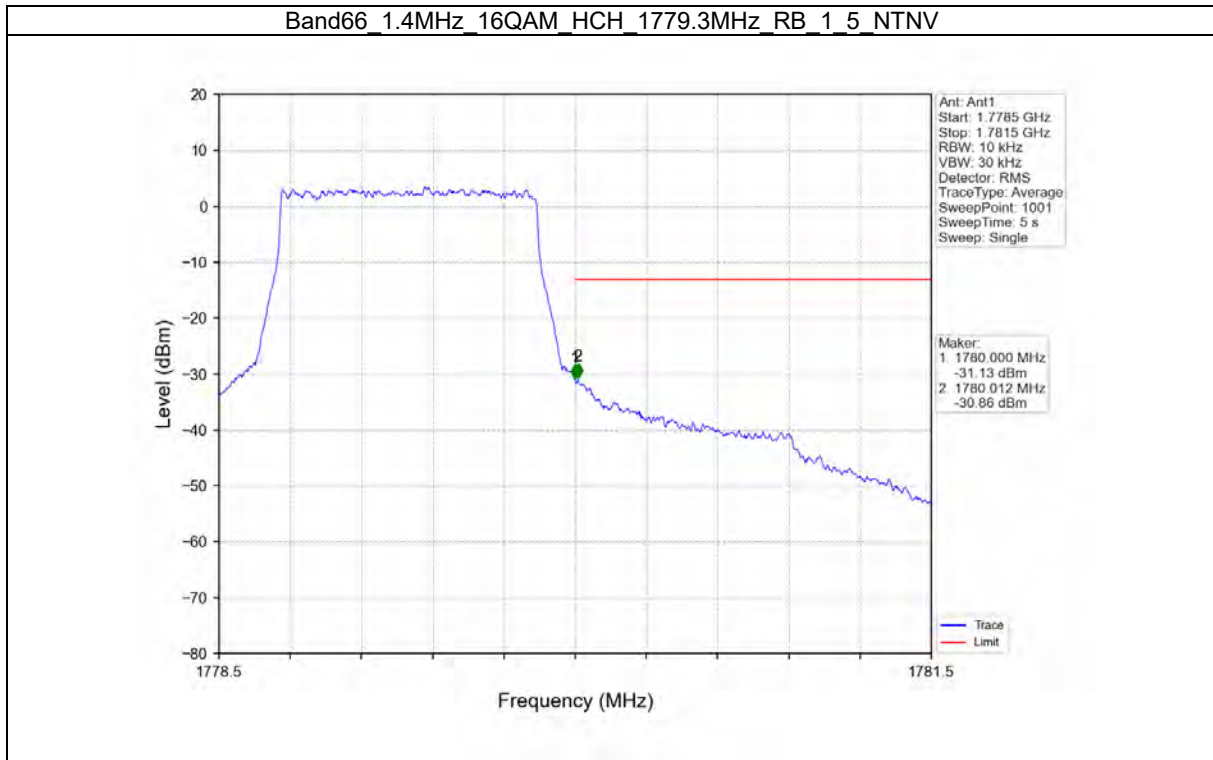

TEST GRAPH

Test Report No.: W7L-P21100018-1RF06

B66_3MHZ TEST RESULT

Band: 66 / Bandwidth: 3MHz / NTNV						
Modulation	Frequency (MHz)	RB Allocation		Spurious Emission		Verdict
		Size	Offset	Result	Limit	
QPSK	1711.5	1	0	Refer To Test Graph		Pass
		15	0	Refer To Test Graph		Pass
	1778.5	1	0	Refer To Test Graph		Pass
			14	Refer To Test Graph		Pass
		15	0	Refer To Test Graph		Pass
16QAM	1711.5	1	0	Refer To Test Graph		Pass
		15	0	Refer To Test Graph		Pass
	1778.5	1	0	Refer To Test Graph		Pass
			14	Refer To Test Graph		Pass
		15	0	Refer To Test Graph		Pass
64QAM	1711.5	1	0	Refer To Test Graph		Pass
		15	0	Refer To Test Graph		Pass
	1778.5	1	0	Refer To Test Graph		Pass
			14	Refer To Test Graph		Pass
		15	0	Refer To Test Graph		Pass

TEST GRAPH

Test Report No.: W7L-P21100018-1RF06

B66_5MHZ TEST RESULT

Band: 66 / Bandwidth: 5MHz / NTV						
Modulation	Frequency (MHz)	RB Allocation		Spurious Emission		Verdict
		Size	Offset	Result	Limit	
QPSK	1712.5	1	0	Refer To Test Graph		Pass
		25	0	Refer To Test Graph		Pass
	1745	1	0	Refer To Test Graph		Pass
	1777.5	1	0	Refer To Test Graph		Pass
			24	Refer To Test Graph		Pass
		25	0	Refer To Test Graph		Pass
16QAM	1712.5	1	0	Refer To Test Graph		Pass
		25	0	Refer To Test Graph		Pass
	1745	1	0	Refer To Test Graph		Pass
	1777.5	1	0	Refer To Test Graph		Pass
			24	Refer To Test Graph		Pass
		25	0	Refer To Test Graph		Pass
64QAM	1712.5	1	0	Refer To Test Graph		Pass
		25	0	Refer To Test Graph		Pass
	1745	1	0	Refer To Test Graph		Pass
	1777.5	1	0	Refer To Test Graph		Pass
			24	Refer To Test Graph		Pass
		25	0	Refer To Test Graph		Pass