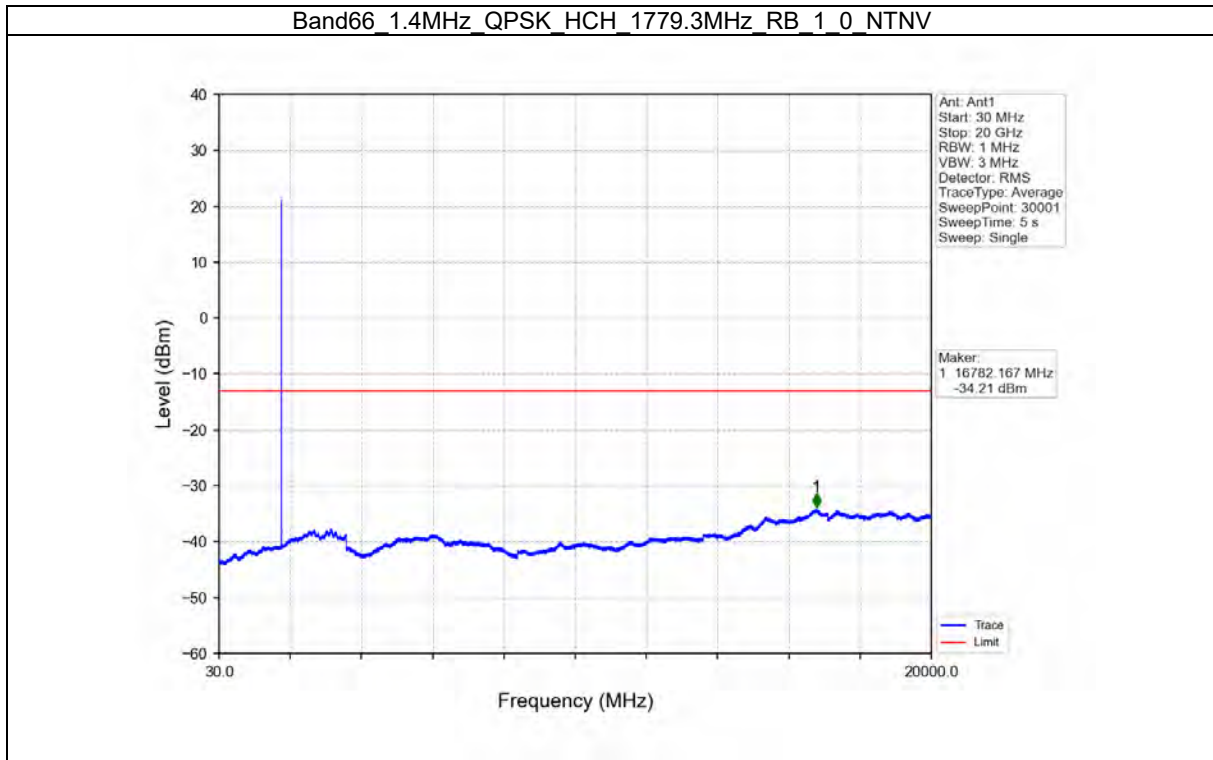

Test Report No.: W7L-P21100018-1RF06

TEST GRAPH

Test Report No.: W7L-P21100018-1RF06

Test Report No.: W7L-P21100018-1RF06

SPURIOUS EMISSION B66_1.4MHZ TEST RESULT

Band: 66 / Bandwidth: 1.4MHz / NTNV						
Modulation	Frequency (MHz)	RB Allocation		Spurious Emission		Verdict
		Size	Offset	Result	Limit	
QPSK	1710.7	1	0	Refer To Test Graph		Pass
		6	0	Refer To Test Graph		Pass
	1779.3	1	0	Refer To Test Graph		Pass
			5	Refer To Test Graph		Pass
		6	0	Refer To Test Graph		Pass
16QAM	1710.7	1	0	Refer To Test Graph		Pass
		6	0	Refer To Test Graph		Pass
	1779.3	1	0	Refer To Test Graph		Pass
			5	Refer To Test Graph		Pass
		6	0	Refer To Test Graph		Pass
64QAM	1710.7	1	0	Refer To Test Graph		Pass
		6	0	Refer To Test Graph		Pass
	1779.3	1	0	Refer To Test Graph		Pass
			5	Refer To Test Graph		Pass
		6	0	Refer To Test Graph		Pass

TEST GRAPH

Test Report No.: W7L-P21100018-1RF06

B66_3MHZ TEST RESULT

Band: 66 / Bandwidth: 3MHz / NTNV						
Modulation	Frequency (MHz)	RB Allocation		Spurious Emission		Verdict
		Size	Offset	Result	Limit	
QPSK	1711.5	1	0	Refer To Test Graph		Pass
		15	0	Refer To Test Graph		Pass
	1778.5	1	0	Refer To Test Graph		Pass
			14	Refer To Test Graph		Pass
		15	0	Refer To Test Graph		Pass
16QAM	1711.5	1	0	Refer To Test Graph		Pass
		15	0	Refer To Test Graph		Pass
	1778.5	1	0	Refer To Test Graph		Pass
			14	Refer To Test Graph		Pass
		15	0	Refer To Test Graph		Pass
64QAM	1711.5	1	0	Refer To Test Graph		Pass
		15	0	Refer To Test Graph		Pass
	1778.5	1	0	Refer To Test Graph		Pass
			14	Refer To Test Graph		Pass
		15	0	Refer To Test Graph		Pass