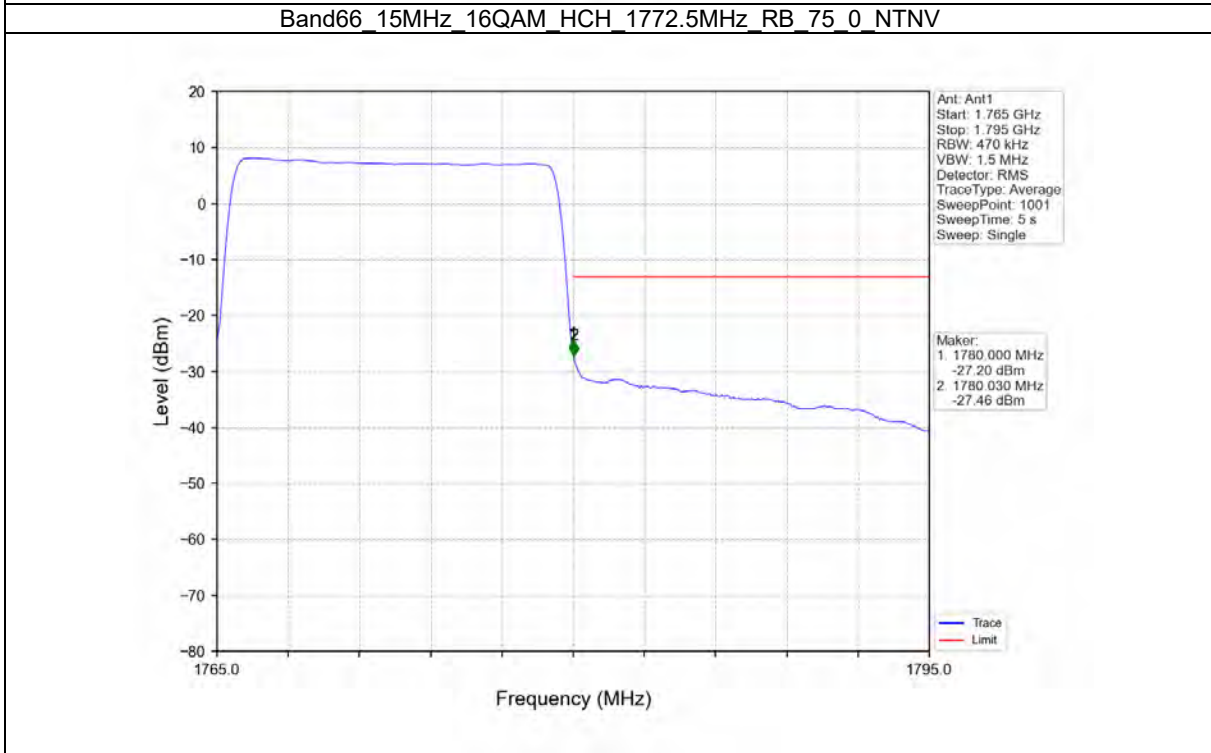

TEST GRAPH

Test Report No.: W7L-P21100018-1RF06

Test Report No.: W7L-P21100018-1RF06

B66_15MHZ TEST RESULT

Band: 66 / Bandwidth: 15MHz / NTN						
Modulation	Frequency (MHz)	RB Allocation		Spurious Emission		Verdict
		Size	Offset	Result	Limit	
QPSK	1717.5	1	0	Refer To Test Graph	Pass	
		75	0	Refer To Test Graph	Pass	
	1772.5	1	0	Refer To Test Graph	Pass	
			74	Refer To Test Graph	Pass	
		75	0	Refer To Test Graph	Pass	
16QAM	1717.5	1	0	Refer To Test Graph	Pass	
		75	0	Refer To Test Graph	Pass	
	1772.5	1	0	Refer To Test Graph	Pass	
			74	Refer To Test Graph	Pass	
		75	0	Refer To Test Graph	Pass	
64QAM	1717.5	1	0	Refer To Test Graph	Pass	
		75	0	Refer To Test Graph	Pass	
	1772.5	1	0	Refer To Test Graph	Pass	
			74	Refer To Test Graph	Pass	
		75	0	Refer To Test Graph	Pass	

TEST GRAPH

Test Report No.: W7L-P21100018-1RF06

B66_20MHZ TEST RESULT

Band: 66 / Bandwidth: 20MHz / NTN						
Modulation	Frequency (MHz)	RB Allocation		Spurious Emission		Verdict
		Size	Offset	Result	Limit	
QPSK	1720	1	0	Refer To Test Graph		Pass
		100	0	Refer To Test Graph		Pass
	1745	1	0	Refer To Test Graph		Pass
	1770	1	0	Refer To Test Graph		Pass
			99	Refer To Test Graph		Pass
		100	0	Refer To Test Graph		Pass
16QAM	1720	1	0	Refer To Test Graph		Pass
		100	0	Refer To Test Graph		Pass
	1745	1	0	Refer To Test Graph		Pass
	1770	1	0	Refer To Test Graph		Pass
			99	Refer To Test Graph		Pass
		100	0	Refer To Test Graph		Pass
64QAM	1720	1	0	Refer To Test Graph		Pass
		100	0	Refer To Test Graph		Pass
	1745	1	0	Refer To Test Graph		Pass
	1770	1	0	Refer To Test Graph		Pass
			99	Refer To Test Graph		Pass
		100	0	Refer To Test Graph		Pass

TEST GRAPH