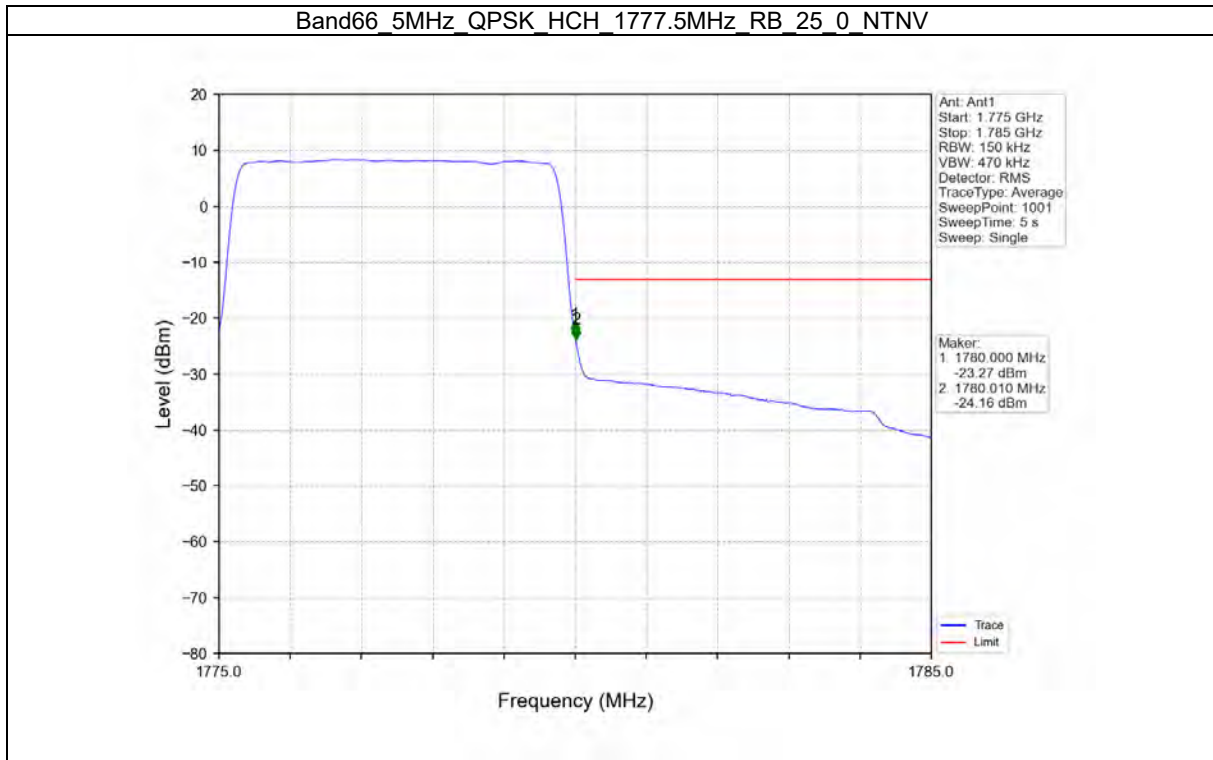

TEST GRAPH

Test Report No.: W7L-P21100018-1RF06

B66_5MHZ TEST RESULT

Band: 66 / Bandwidth: 5MHz / NTV						
Modulation	Frequency (MHz)	RB Allocation		Spurious Emission		Verdict
		Size	Offset	Result	Limit	
QPSK	1712.5	1	0	Refer To Test Graph		Pass
		25	0	Refer To Test Graph		Pass
	1745	1	0	Refer To Test Graph		Pass
	1777.5	1	0	Refer To Test Graph		Pass
			24	Refer To Test Graph		Pass
		25	0	Refer To Test Graph		Pass
16QAM	1712.5	1	0	Refer To Test Graph		Pass
		25	0	Refer To Test Graph		Pass
	1745	1	0	Refer To Test Graph		Pass
	1777.5	1	0	Refer To Test Graph		Pass
			24	Refer To Test Graph		Pass
		25	0	Refer To Test Graph		Pass
64QAM	1712.5	1	0	Refer To Test Graph		Pass
		25	0	Refer To Test Graph		Pass
	1745	1	0	Refer To Test Graph		Pass
	1777.5	1	0	Refer To Test Graph		Pass
			24	Refer To Test Graph		Pass
		25	0	Refer To Test Graph		Pass

TEST GRAPH

Test Report No.: W7L-P21100018-1RF06

B66_10MHZ TEST RESULT

Band: 66 / Bandwidth: 10MHz / NTN						
Modulation	Frequency (MHz)	RB Allocation		Spurious Emission		Verdict
		Size	Offset	Result	Limit	
QPSK	1715	1	0	Refer To Test Graph	Pass	
		50	0	Refer To Test Graph	Pass	
	1775	1	0	Refer To Test Graph	Pass	
			49	Refer To Test Graph	Pass	
		50	0	Refer To Test Graph	Pass	
16QAM	1715	1	0	Refer To Test Graph	Pass	
		50	0	Refer To Test Graph	Pass	
	1775	1	0	Refer To Test Graph	Pass	
			49	Refer To Test Graph	Pass	
		50	0	Refer To Test Graph	Pass	
64QAM	1715	1	0	Refer To Test Graph	Pass	
		50	0	Refer To Test Graph	Pass	
	1775	1	0	Refer To Test Graph	Pass	
			49	Refer To Test Graph	Pass	
		50	0	Refer To Test Graph	Pass	