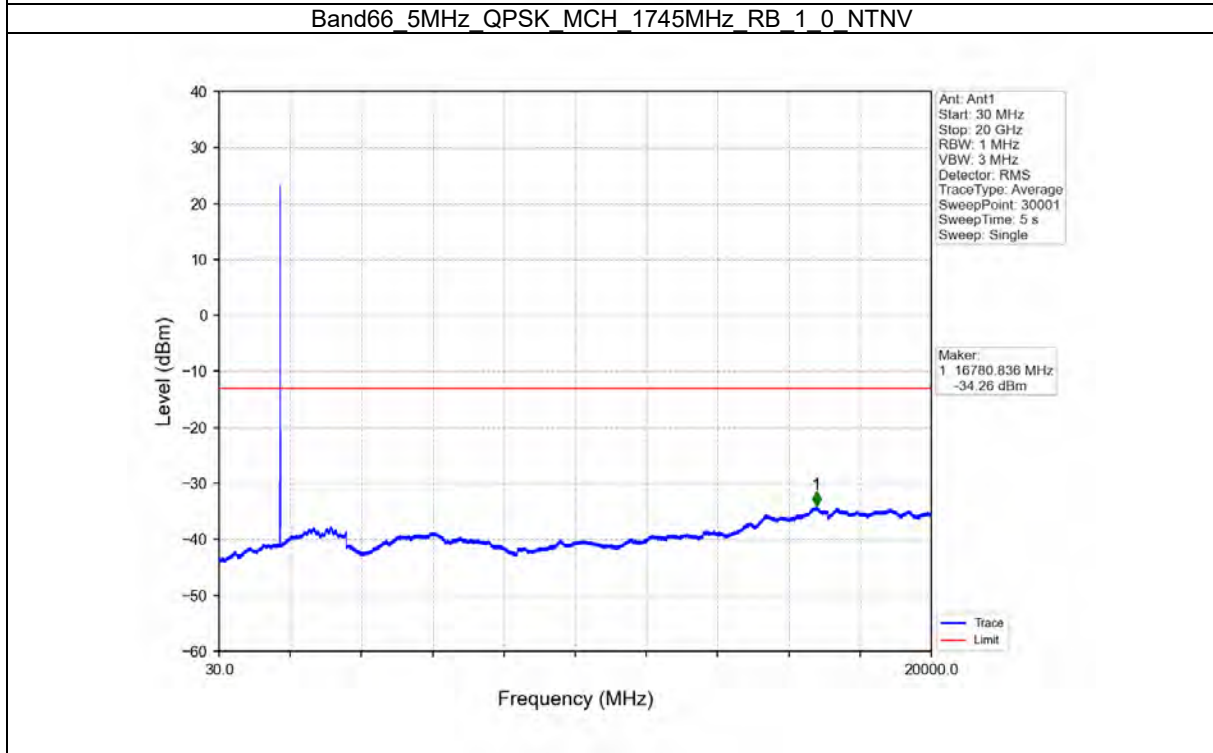

TEST GRAPH

Test Report No.: W7L-P21100018-1RF06

B66_5MHZ TEST RESULT

Band: 66 / Bandwidth: 5MHz / NTV						
Modulation	Frequency (MHz)	RB Allocation		Spurious Emission		Verdict
		Size	Offset	Result	Limit	
QPSK	1712.5	1	0	Refer To Test Graph		Pass
		25	0	Refer To Test Graph		Pass
	1745	1	0	Refer To Test Graph		Pass
	1777.5	1	0	Refer To Test Graph		Pass
			24	Refer To Test Graph		Pass
		25	0	Refer To Test Graph		Pass
16QAM	1712.5	1	0	Refer To Test Graph		Pass
		25	0	Refer To Test Graph		Pass
	1745	1	0	Refer To Test Graph		Pass
	1777.5	1	0	Refer To Test Graph		Pass
			24	Refer To Test Graph		Pass
		25	0	Refer To Test Graph		Pass
64QAM	1712.5	1	0	Refer To Test Graph		Pass
		25	0	Refer To Test Graph		Pass
	1745	1	0	Refer To Test Graph		Pass
	1777.5	1	0	Refer To Test Graph		Pass
			24	Refer To Test Graph		Pass
		25	0	Refer To Test Graph		Pass

TEST GRAPH

Test Report No.: W7L-P21100018-1RF06

B66_10MHZ TEST RESULT

Band: 66 / Bandwidth: 10MHz / NTN						
Modulation	Frequency (MHz)	RB Allocation		Spurious Emission		Verdict
		Size	Offset	Result	Limit	
QPSK	1715	1	0	Refer To Test Graph	Pass	
		50	0	Refer To Test Graph	Pass	
	1775	1	0	Refer To Test Graph	Pass	
			49	Refer To Test Graph	Pass	
		50	0	Refer To Test Graph	Pass	
16QAM	1715	1	0	Refer To Test Graph	Pass	
		50	0	Refer To Test Graph	Pass	
	1775	1	0	Refer To Test Graph	Pass	
			49	Refer To Test Graph	Pass	
		50	0	Refer To Test Graph	Pass	
64QAM	1715	1	0	Refer To Test Graph	Pass	
		50	0	Refer To Test Graph	Pass	
	1775	1	0	Refer To Test Graph	Pass	
			49	Refer To Test Graph	Pass	
		50	0	Refer To Test Graph	Pass	