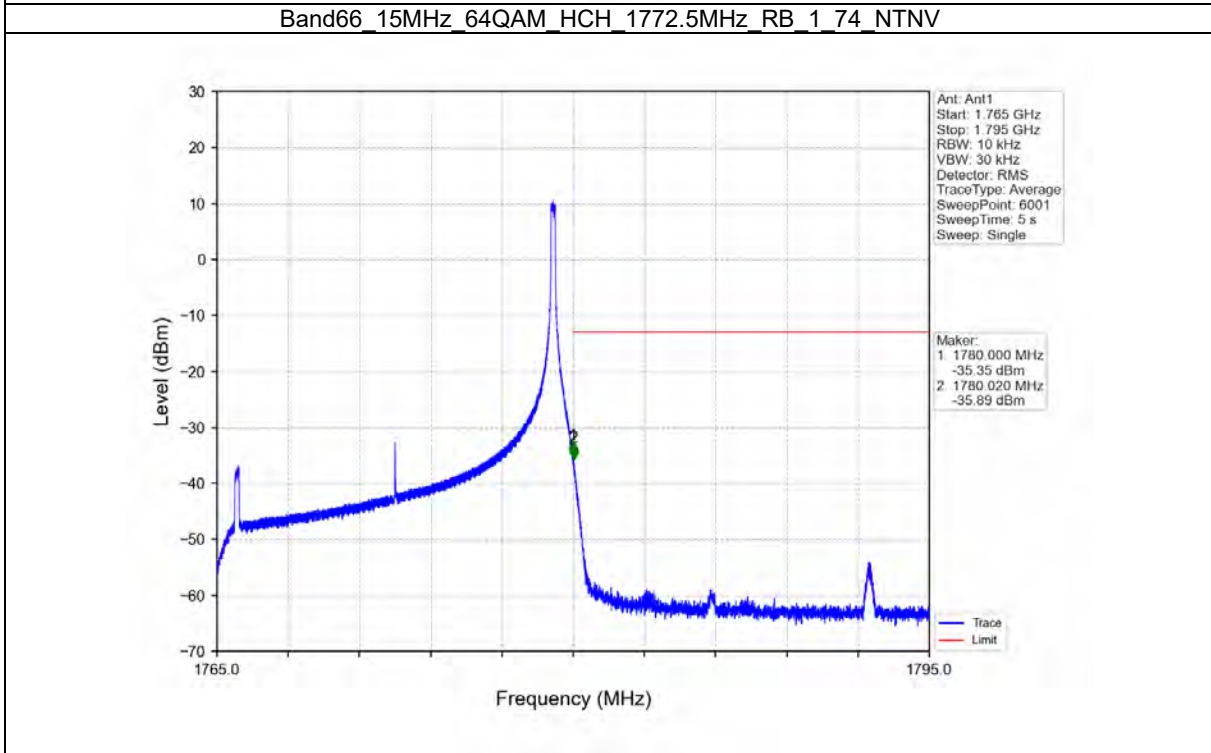

TEST GRAPH

Test Report No.: W7L-P21100018-1RF06

B66_20MHZ TEST RESULT

Band: 66 / Bandwidth: 20MHz / NTN						
Modulation	Frequency (MHz)	RB Allocation		Spurious Emission		Verdict
		Size	Offset	Result	Limit	
QPSK	1720	1	0	Refer To Test Graph		Pass
		100	0	Refer To Test Graph		Pass
	1745	1	0	Refer To Test Graph		Pass
	1770	1	0	Refer To Test Graph		Pass
			99	Refer To Test Graph		Pass
		100	0	Refer To Test Graph		Pass
16QAM	1720	1	0	Refer To Test Graph		Pass
		100	0	Refer To Test Graph		Pass
	1745	1	0	Refer To Test Graph		Pass
	1770	1	0	Refer To Test Graph		Pass
			99	Refer To Test Graph		Pass
		100	0	Refer To Test Graph		Pass
64QAM	1720	1	0	Refer To Test Graph		Pass
		100	0	Refer To Test Graph		Pass
	1745	1	0	Refer To Test Graph		Pass
	1770	1	0	Refer To Test Graph		Pass
			99	Refer To Test Graph		Pass
		100	0	Refer To Test Graph		Pass

TEST GRAPH