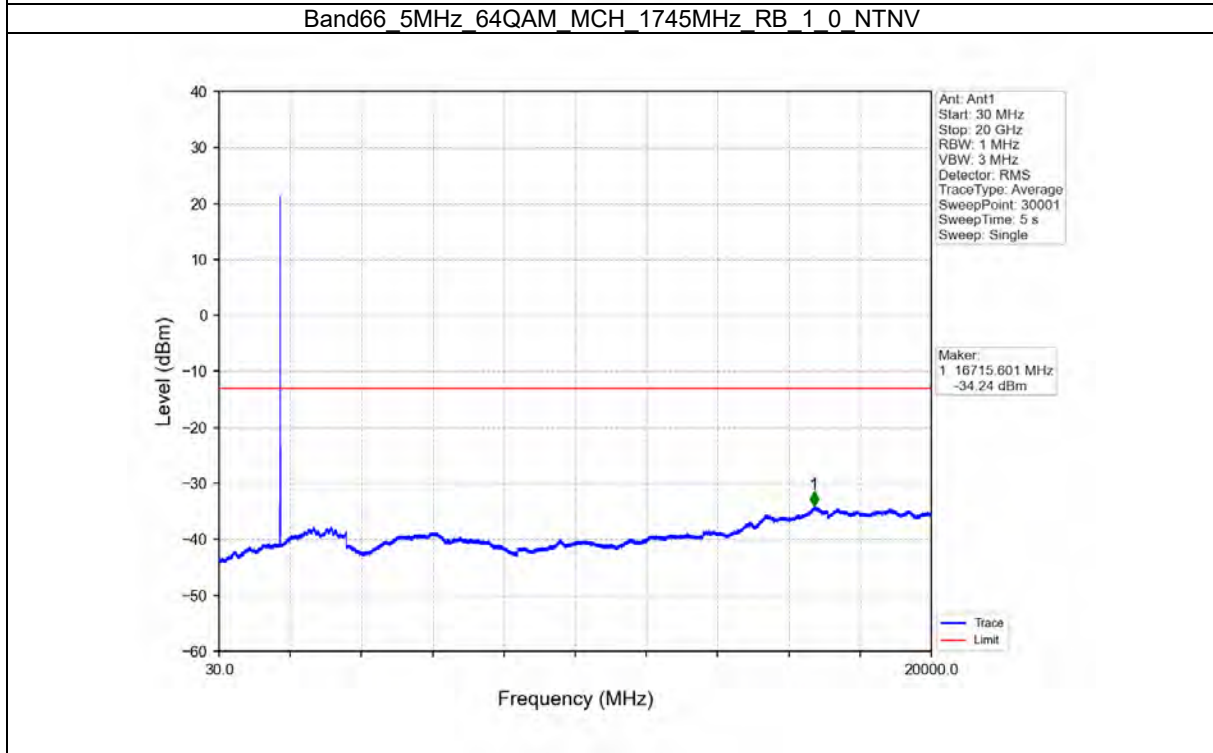

TEST GRAPH

Test Report No.: W7L-P21100018-1RF06

B66_10MHZ TEST RESULT

Band: 66 / Bandwidth: 10MHz / NTN						
Modulation	Frequency (MHz)	RB Allocation		Spurious Emission		Verdict
		Size	Offset	Result	Limit	
QPSK	1715	1	0	Refer To Test Graph	Pass	
		50	0	Refer To Test Graph	Pass	
	1775	1	0	Refer To Test Graph	Pass	
			49	Refer To Test Graph	Pass	
		50	0	Refer To Test Graph	Pass	
16QAM	1715	1	0	Refer To Test Graph	Pass	
		50	0	Refer To Test Graph	Pass	
	1775	1	0	Refer To Test Graph	Pass	
			49	Refer To Test Graph	Pass	
		50	0	Refer To Test Graph	Pass	
64QAM	1715	1	0	Refer To Test Graph	Pass	
		50	0	Refer To Test Graph	Pass	
	1775	1	0	Refer To Test Graph	Pass	
			49	Refer To Test Graph	Pass	
		50	0	Refer To Test Graph	Pass	

TEST GRAPH

Test Report No.: W7L-P21100018-1RF06

Test Report No.: W7L-P21100018-1RF06

B66_15MHZ TEST RESULT

Band: 66 / Bandwidth: 15MHz / NTN						
Modulation	Frequency (MHz)	RB Allocation		Spurious Emission		Verdict
		Size	Offset	Result	Limit	
QPSK	1717.5	1	0	Refer To Test Graph	Pass	
		75	0	Refer To Test Graph	Pass	
	1772.5	1	0	Refer To Test Graph	Pass	
			74	Refer To Test Graph	Pass	
		75	0	Refer To Test Graph	Pass	
16QAM	1717.5	1	0	Refer To Test Graph	Pass	
		75	0	Refer To Test Graph	Pass	
	1772.5	1	0	Refer To Test Graph	Pass	
			74	Refer To Test Graph	Pass	
		75	0	Refer To Test Graph	Pass	
64QAM	1717.5	1	0	Refer To Test Graph	Pass	
		75	0	Refer To Test Graph	Pass	
	1772.5	1	0	Refer To Test Graph	Pass	
			74	Refer To Test Graph	Pass	
		75	0	Refer To Test Graph	Pass	