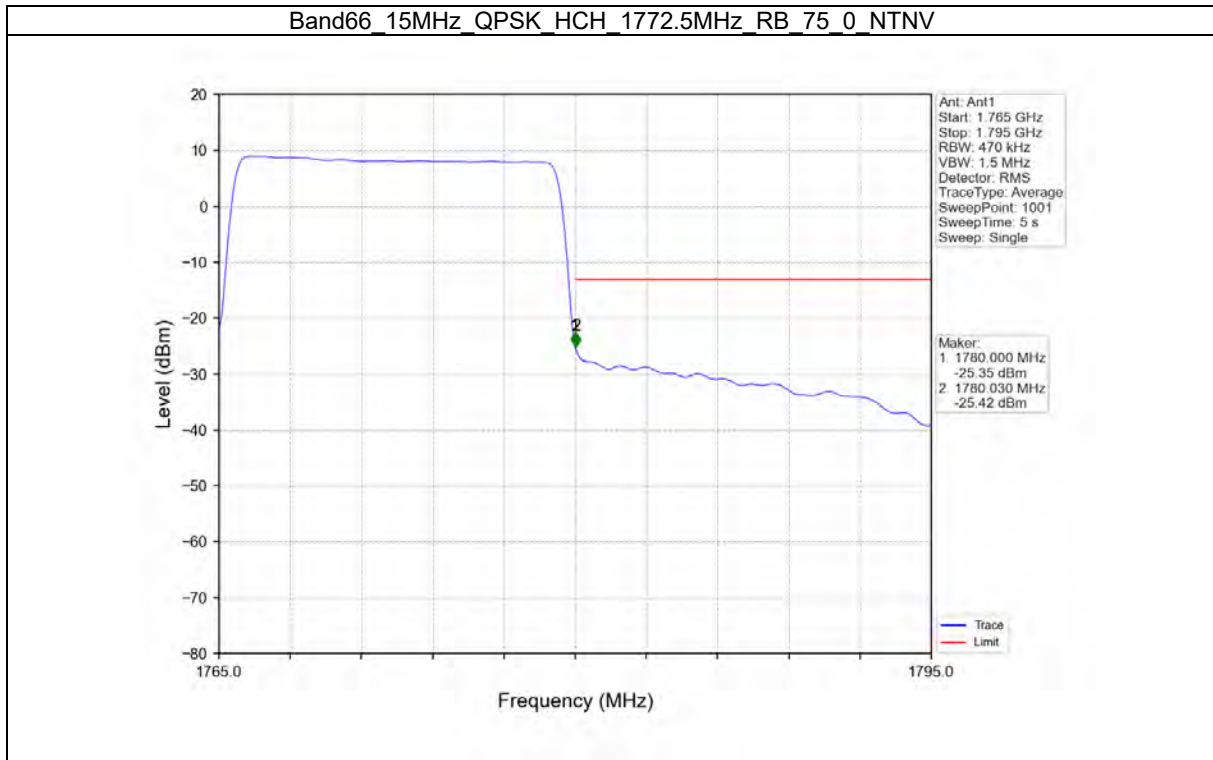

TEST GRAPH

Test Report No.: W7L-P21100018-1RF06

Test Report No.: W7L-P21100018-1RF06

B66_15MHZ TEST RESULT

Band: 66 / Bandwidth: 15MHz / NTN						
Modulation	Frequency (MHz)	RB Allocation		Spurious Emission		Verdict
		Size	Offset	Result	Limit	
QPSK	1717.5	1	0	Refer To Test Graph	Pass	
		75	0	Refer To Test Graph	Pass	
	1772.5	1	0	Refer To Test Graph	Pass	
			74	Refer To Test Graph	Pass	
		75	0	Refer To Test Graph	Pass	
16QAM	1717.5	1	0	Refer To Test Graph	Pass	
		75	0	Refer To Test Graph	Pass	
	1772.5	1	0	Refer To Test Graph	Pass	
			74	Refer To Test Graph	Pass	
		75	0	Refer To Test Graph	Pass	
64QAM	1717.5	1	0	Refer To Test Graph	Pass	
		75	0	Refer To Test Graph	Pass	
	1772.5	1	0	Refer To Test Graph	Pass	
			74	Refer To Test Graph	Pass	
		75	0	Refer To Test Graph	Pass	

TEST GRAPH

Test Report No.: W7L-P21100018-1RF06

B66_20MHZ TEST RESULT

Band: 66 / Bandwidth: 20MHz / NTN						
Modulation	Frequency (MHz)	RB Allocation		Spurious Emission		Verdict
		Size	Offset	Result	Limit	
QPSK	1720	1	0	Refer To Test Graph		Pass
		100	0	Refer To Test Graph		Pass
	1745	1	0	Refer To Test Graph		Pass
	1770	1	0	Refer To Test Graph		Pass
			99	Refer To Test Graph		Pass
		100	0	Refer To Test Graph		Pass
16QAM	1720	1	0	Refer To Test Graph		Pass
		100	0	Refer To Test Graph		Pass
	1745	1	0	Refer To Test Graph		Pass
	1770	1	0	Refer To Test Graph		Pass
			99	Refer To Test Graph		Pass
		100	0	Refer To Test Graph		Pass
64QAM	1720	1	0	Refer To Test Graph		Pass
		100	0	Refer To Test Graph		Pass
	1745	1	0	Refer To Test Graph		Pass
	1770	1	0	Refer To Test Graph		Pass
			99	Refer To Test Graph		Pass
		100	0	Refer To Test Graph		Pass