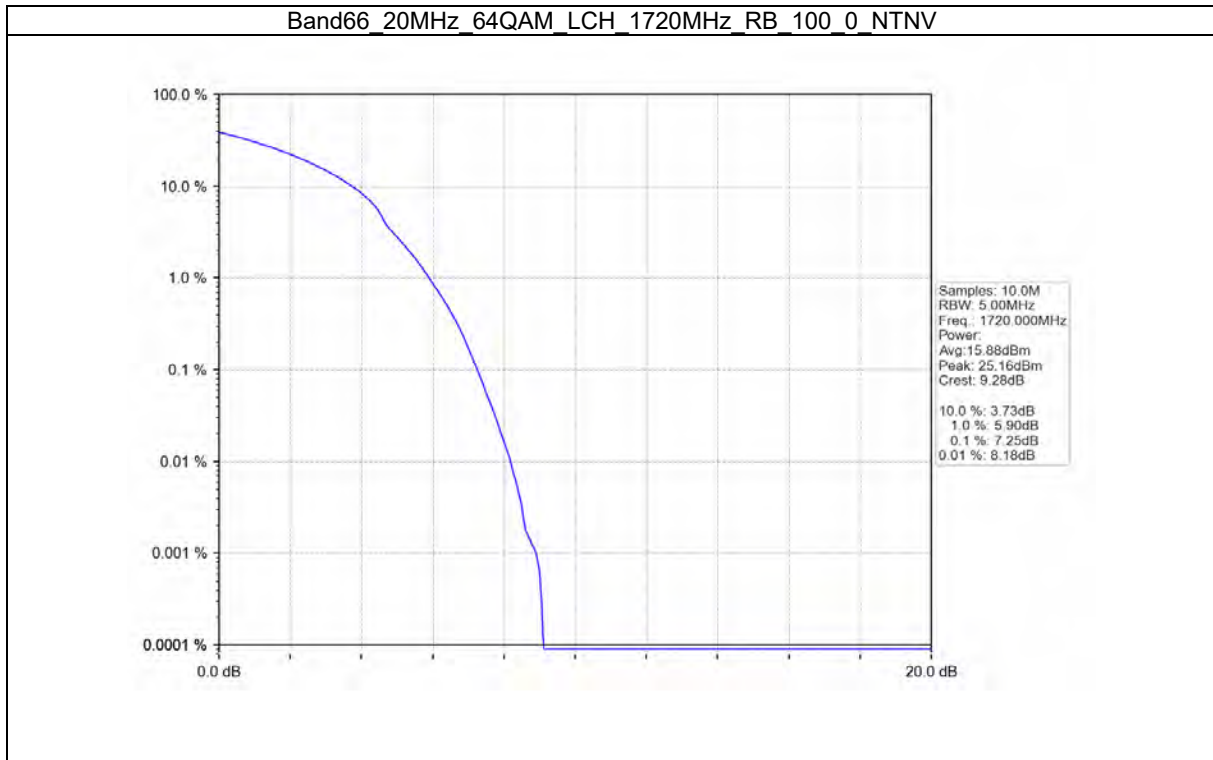

Test Report No.: W7L-P21100018-1RF06

Test Report No.: W7L-P21100018-1RF06

B66_10MHZ TEST RESULT

Band: 66 / Bandwidth: 10MHz / NTN						
Modulation	Frequency (MHz)	RB Allocation		Peak-Average Ratio (dB)		Verdict
		Size	Offset	Result	Limit	
QPSK	1715	50	0	4.63	<=13	Pass
	1745	50	0	4.64	<=13	Pass
	1775	50	0	4.58	<=13	Pass
16QAM	1715	50	0	6.06	<=13	Pass
	1745	50	0	6.01	<=13	Pass
	1775	50	0	6.05	<=13	Pass
64QAM	1715	50	0	6.42	<=13	Pass
	1745	50	0	6.41	<=13	Pass
	1775	50	0	6.38	<=13	Pass

TEST GRAPH

Test Report No.: W7L-P21100018-1RF06

Test Report No.: W7L-P21100018-1RF06

Test Report No.: W7L-P21100018-1RF06

B66_20MHZ TEST RESULT

Band: 66 / Bandwidth: 20MHz / NTN						
Modulation	Frequency (MHz)	RB Allocation		Peak-Average Ratio (dB)		Verdict
		Size	Offset	Result	Limit	
QPSK	1720	100	0	6.44	<=13	Pass
	1745	100	0	6.44	<=13	Pass
	1770	100	0	6.44	<=13	Pass
16QAM	1720	100	0	7.21	<=13	Pass
	1745	100	0	7.22	<=13	Pass
	1770	100	0	7.13	<=13	Pass
64QAM	1720	100	0	7.25	<=13	Pass
	1745	100	0	7.32	<=13	Pass
	1770	100	0	7.29	<=13	Pass

Test Report No.: W7L-P21100018-1RF06

TEST GRAPH

Test Report No.: W7L-P21100018-1RF06

Test Report No.: W7L-P21100018-1RF06

SPURIOUS EMISSION B66_1.4MHZ TEST RESULT

Band: 66 / Bandwidth: 1.4MHz / NTNV						
Modulation	Frequency (MHz)	RB Allocation		Spurious Emission		Verdict
		Size	Offset	Result	Limit	
QPSK	1710.7	1	0	Refer To Test Graph		Pass
		6	0	Refer To Test Graph		Pass
	1779.3	1	0	Refer To Test Graph		Pass
			5	Refer To Test Graph		Pass
		6	0	Refer To Test Graph		Pass
16QAM	1710.7	1	0	Refer To Test Graph		Pass
		6	0	Refer To Test Graph		Pass
	1779.3	1	0	Refer To Test Graph		Pass
			5	Refer To Test Graph		Pass
		6	0	Refer To Test Graph		Pass
64QAM	1710.7	1	0	Refer To Test Graph		Pass
		6	0	Refer To Test Graph		Pass
	1779.3	1	0	Refer To Test Graph		Pass
			5	Refer To Test Graph		Pass
		6	0	Refer To Test Graph		Pass