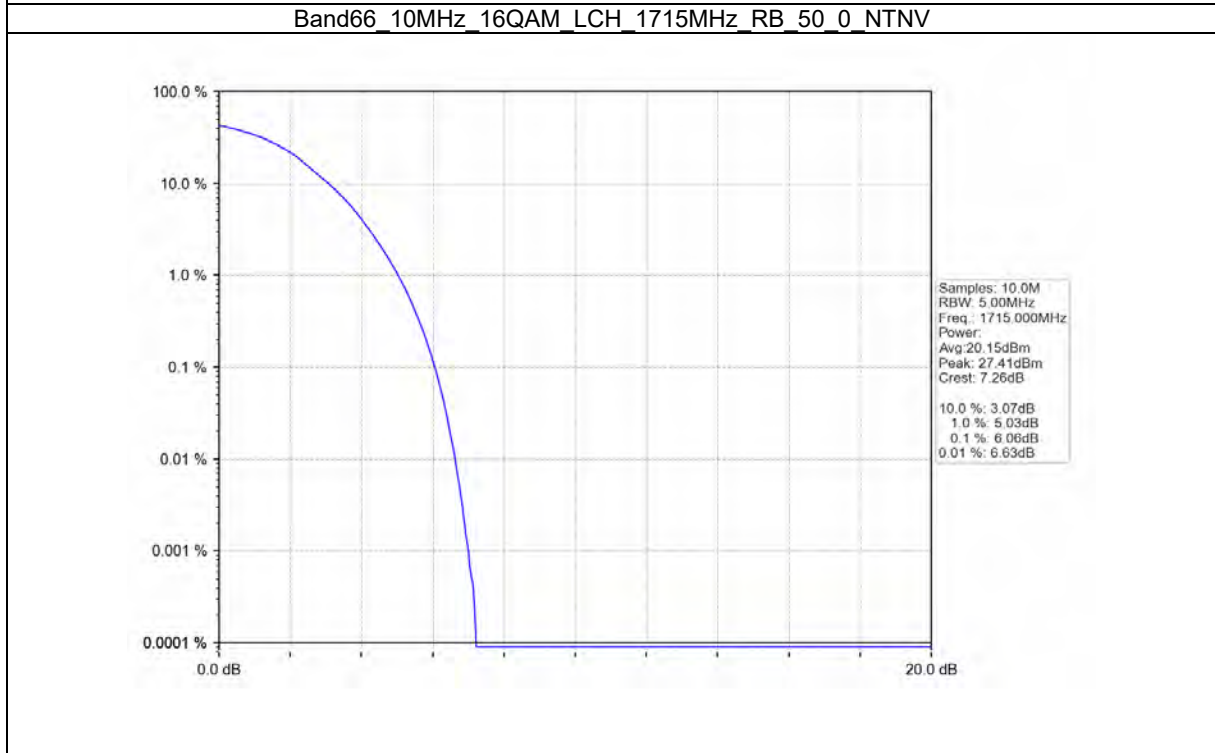

Test Report No.: W7L-P21100018-1RF06

Test Report No.: W7L-P21100018-1RF06

B66_10MHZ TEST RESULT

Band: 66 / Bandwidth: 10MHz / NTN						
Modulation	Frequency (MHz)	RB Allocation		Peak-Average Ratio (dB)		Verdict
		Size	Offset	Result	Limit	
QPSK	1715	50	0	4.63	<=13	Pass
	1745	50	0	4.64	<=13	Pass
	1775	50	0	4.58	<=13	Pass
16QAM	1715	50	0	6.06	<=13	Pass
	1745	50	0	6.01	<=13	Pass
	1775	50	0	6.05	<=13	Pass
64QAM	1715	50	0	6.42	<=13	Pass
	1745	50	0	6.41	<=13	Pass
	1775	50	0	6.38	<=13	Pass

Test Report No.: W7L-P21100018-1RF06

TEST GRAPH

Test Report No.: W7L-P21100018-1RF06

Test Report No.: W7L-P21100018-1RF06

Test Report No.: W7L-P21100018-1RF06

B66_15MHZ TEST RESULT

Band: 66 / Bandwidth: 15MHz / NTN						
Modulation	Frequency (MHz)	RB Allocation		Peak-Average Ratio (dB)		Verdict
		Size	Offset	Result	Limit	
QPSK	1717.5	75	0	5.75	<=13	Pass
	1745	75	0	5.74	<=13	Pass
	1772.5	75	0	5.76	<=13	Pass
16QAM	1717.5	75	0	6.76	<=13	Pass
	1745	75	0	6.81	<=13	Pass
	1772.5	75	0	6.82	<=13	Pass
64QAM	1717.5	75	0	7.04	<=13	Pass
	1745	75	0	6.98	<=13	Pass
	1772.5	75	0	6.94	<=13	Pass

TEST GRAPH

Test Report No.: W7L-P21100018-1RF06

Test Report No.: W7L-P21100018-1RF06

Test Report No.: W7L-P21100018-1RF06

B66_20MHZ TEST RESULT

Band: 66 / Bandwidth: 20MHz / NTN						
Modulation	Frequency (MHz)	RB Allocation		Peak-Average Ratio (dB)		Verdict
		Size	Offset	Result	Limit	
QPSK	1720	100	0	6.44	<=13	Pass
	1745	100	0	6.44	<=13	Pass
	1770	100	0	6.44	<=13	Pass
16QAM	1720	100	0	7.21	<=13	Pass
	1745	100	0	7.22	<=13	Pass
	1770	100	0	7.13	<=13	Pass
64QAM	1720	100	0	7.25	<=13	Pass
	1745	100	0	7.32	<=13	Pass
	1770	100	0	7.29	<=13	Pass