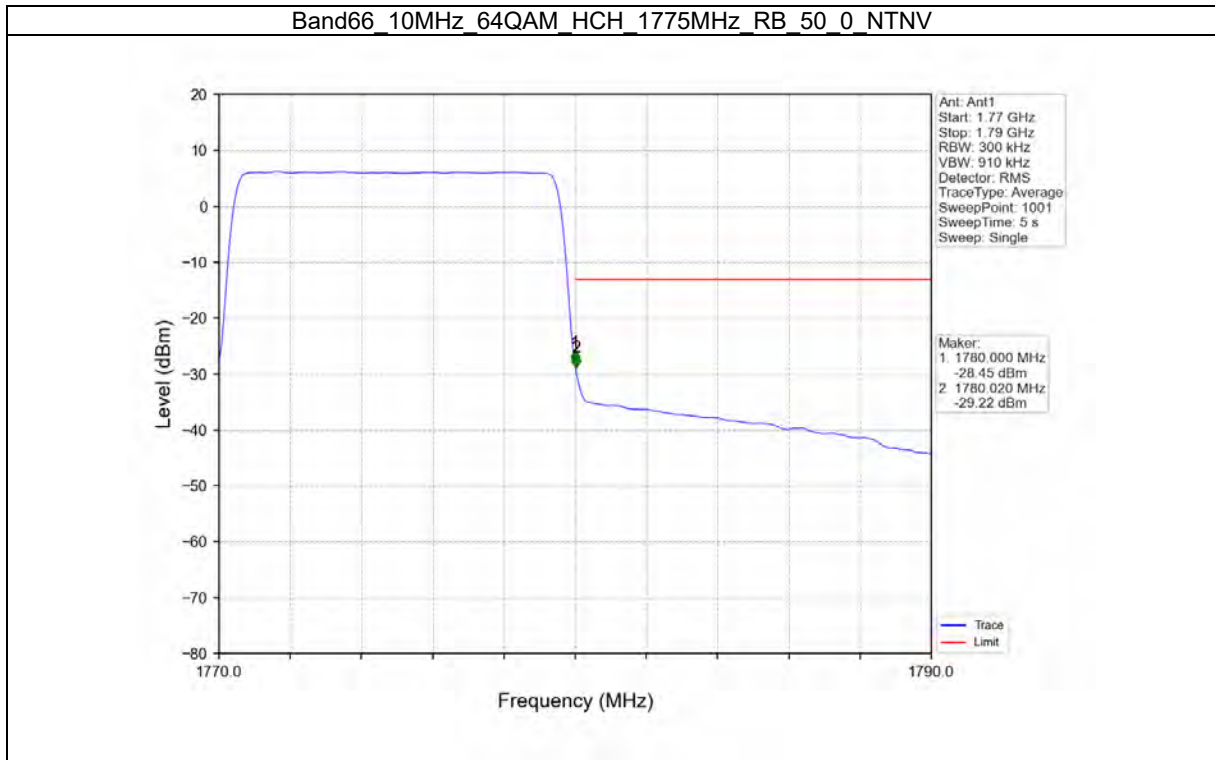

TEST GRAPH

Test Report No.: W7L-P21100018-1RF06

Test Report No.: W7L-P21100018-1RF06

B66_15MHZ TEST RESULT

Band: 66 / Bandwidth: 15MHz / NTN						
Modulation	Frequency (MHz)	RB Allocation		Spurious Emission		Verdict
		Size	Offset	Result	Limit	
QPSK	1717.5	1	0	Refer To Test Graph	Pass	
		75	0	Refer To Test Graph	Pass	
	1772.5	1	0	Refer To Test Graph	Pass	
			74	Refer To Test Graph	Pass	
		75	0	Refer To Test Graph	Pass	
16QAM	1717.5	1	0	Refer To Test Graph	Pass	
		75	0	Refer To Test Graph	Pass	
	1772.5	1	0	Refer To Test Graph	Pass	
			74	Refer To Test Graph	Pass	
		75	0	Refer To Test Graph	Pass	
64QAM	1717.5	1	0	Refer To Test Graph	Pass	
		75	0	Refer To Test Graph	Pass	
	1772.5	1	0	Refer To Test Graph	Pass	
			74	Refer To Test Graph	Pass	
		75	0	Refer To Test Graph	Pass	

TEST GRAPH

Test Report No.: W7L-P21100018-1RF06

B66_20MHZ TEST RESULT

Band: 66 / Bandwidth: 20MHz / NTN						
Modulation	Frequency (MHz)	RB Allocation		Spurious Emission		Verdict
		Size	Offset	Result	Limit	
QPSK	1720	1	0	Refer To Test Graph		Pass
		100	0	Refer To Test Graph		Pass
	1745	1	0	Refer To Test Graph		Pass
	1770	1	0	Refer To Test Graph		Pass
			99	Refer To Test Graph		Pass
		100	0	Refer To Test Graph		Pass
16QAM	1720	1	0	Refer To Test Graph		Pass
		100	0	Refer To Test Graph		Pass
	1745	1	0	Refer To Test Graph		Pass
	1770	1	0	Refer To Test Graph		Pass
			99	Refer To Test Graph		Pass
		100	0	Refer To Test Graph		Pass
64QAM	1720	1	0	Refer To Test Graph		Pass
		100	0	Refer To Test Graph		Pass
	1745	1	0	Refer To Test Graph		Pass
	1770	1	0	Refer To Test Graph		Pass
			99	Refer To Test Graph		Pass
		100	0	Refer To Test Graph		Pass