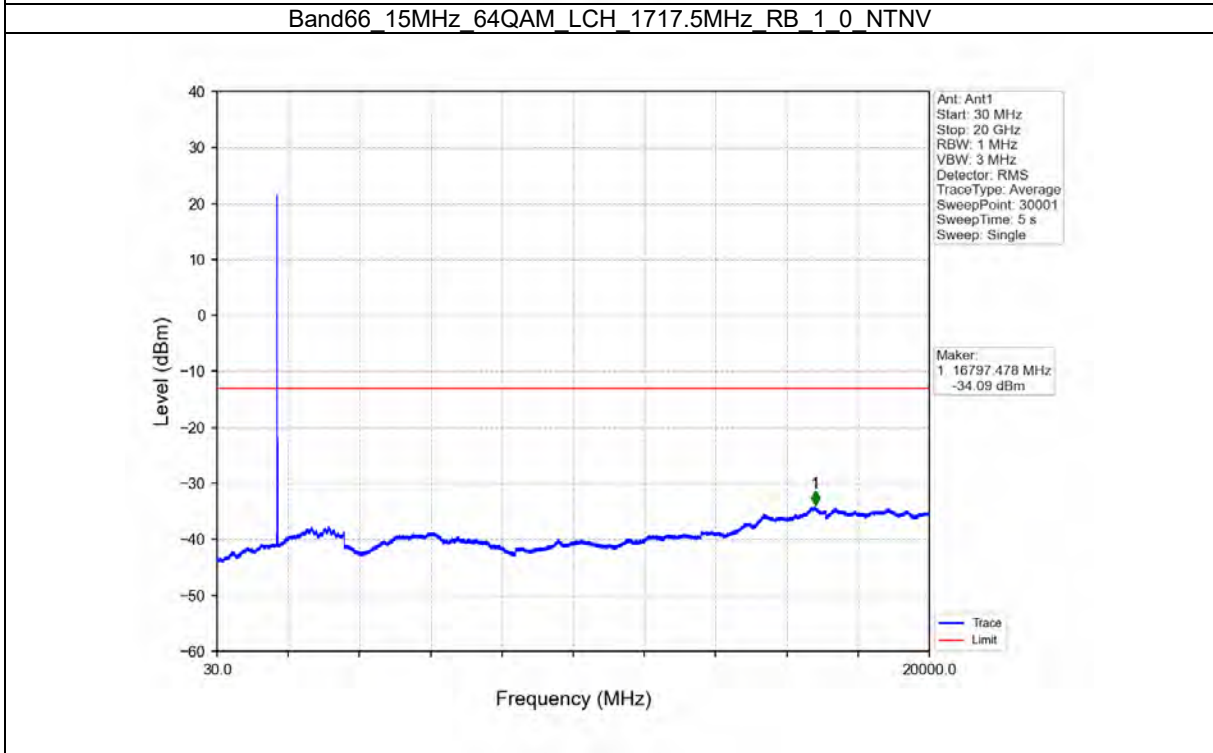

TEST GRAPH

Test Report No.: W7L-P21100018-1RF06

Test Report No.: W7L-P21100018-1RF06

B66_15MHZ TEST RESULT

Band: 66 / Bandwidth: 15MHz / NTN						
Modulation	Frequency (MHz)	RB Allocation		Spurious Emission		Verdict
		Size	Offset	Result	Limit	
QPSK	1717.5	1	0	Refer To Test Graph	Pass	
		75	0	Refer To Test Graph	Pass	
	1772.5	1	0	Refer To Test Graph	Pass	
			74	Refer To Test Graph	Pass	
		75	0	Refer To Test Graph	Pass	
16QAM	1717.5	1	0	Refer To Test Graph	Pass	
		75	0	Refer To Test Graph	Pass	
	1772.5	1	0	Refer To Test Graph	Pass	
			74	Refer To Test Graph	Pass	
		75	0	Refer To Test Graph	Pass	
64QAM	1717.5	1	0	Refer To Test Graph	Pass	
		75	0	Refer To Test Graph	Pass	
	1772.5	1	0	Refer To Test Graph	Pass	
			74	Refer To Test Graph	Pass	
		75	0	Refer To Test Graph	Pass	

TEST GRAPH

Test Report No.: W7L-P21100018-1RF06

B66_20MHZ TEST RESULT

Band: 66 / Bandwidth: 20MHz / NTN						
Modulation	Frequency (MHz)	RB Allocation		Spurious Emission		Verdict
		Size	Offset	Result	Limit	
QPSK	1720	1	0	Refer To Test Graph		Pass
		100	0	Refer To Test Graph		Pass
	1745	1	0	Refer To Test Graph		Pass
	1770	1	0	Refer To Test Graph		Pass
			99	Refer To Test Graph		Pass
		100	0	Refer To Test Graph		Pass
16QAM	1720	1	0	Refer To Test Graph		Pass
		100	0	Refer To Test Graph		Pass
	1745	1	0	Refer To Test Graph		Pass
	1770	1	0	Refer To Test Graph		Pass
			99	Refer To Test Graph		Pass
		100	0	Refer To Test Graph		Pass
64QAM	1720	1	0	Refer To Test Graph		Pass
		100	0	Refer To Test Graph		Pass
	1745	1	0	Refer To Test Graph		Pass
	1770	1	0	Refer To Test Graph		Pass
			99	Refer To Test Graph		Pass
		100	0	Refer To Test Graph		Pass

TEST GRAPH