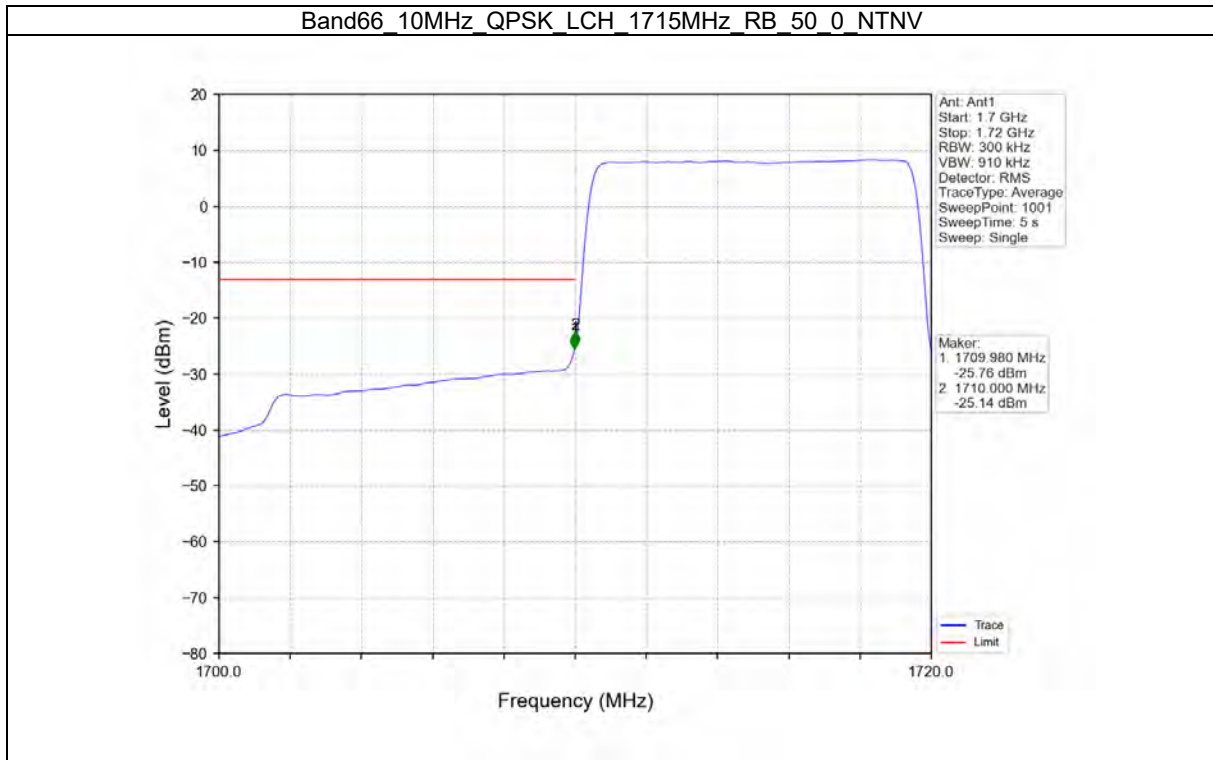

TEST GRAPH

Test Report No.: W7L-P21100018-1RF06

B66_10MHZ TEST RESULT

Band: 66 / Bandwidth: 10MHz / NTN						
Modulation	Frequency (MHz)	RB Allocation		Spurious Emission		Verdict
		Size	Offset	Result	Limit	
QPSK	1715	1	0	Refer To Test Graph	Pass	
		50	0	Refer To Test Graph	Pass	
	1775	1	0	Refer To Test Graph	Pass	
			49	Refer To Test Graph	Pass	
		50	0	Refer To Test Graph	Pass	
16QAM	1715	1	0	Refer To Test Graph	Pass	
		50	0	Refer To Test Graph	Pass	
	1775	1	0	Refer To Test Graph	Pass	
			49	Refer To Test Graph	Pass	
		50	0	Refer To Test Graph	Pass	
64QAM	1715	1	0	Refer To Test Graph	Pass	
		50	0	Refer To Test Graph	Pass	
	1775	1	0	Refer To Test Graph	Pass	
			49	Refer To Test Graph	Pass	
		50	0	Refer To Test Graph	Pass	

TEST GRAPH

Test Report No.: W7L-P21100018-1RF06

Test Report No.: W7L-P21100018-1RF06

B66_15MHZ TEST RESULT

Band: 66 / Bandwidth: 15MHz / NTN						
Modulation	Frequency (MHz)	RB Allocation		Spurious Emission		Verdict
		Size	Offset	Result	Limit	
QPSK	1717.5	1	0	Refer To Test Graph	Pass	
		75	0	Refer To Test Graph	Pass	
	1772.5	1	0	Refer To Test Graph	Pass	
			74	Refer To Test Graph	Pass	
		75	0	Refer To Test Graph	Pass	
16QAM	1717.5	1	0	Refer To Test Graph	Pass	
		75	0	Refer To Test Graph	Pass	
	1772.5	1	0	Refer To Test Graph	Pass	
			74	Refer To Test Graph	Pass	
		75	0	Refer To Test Graph	Pass	
64QAM	1717.5	1	0	Refer To Test Graph	Pass	
		75	0	Refer To Test Graph	Pass	
	1772.5	1	0	Refer To Test Graph	Pass	
			74	Refer To Test Graph	Pass	
		75	0	Refer To Test Graph	Pass	