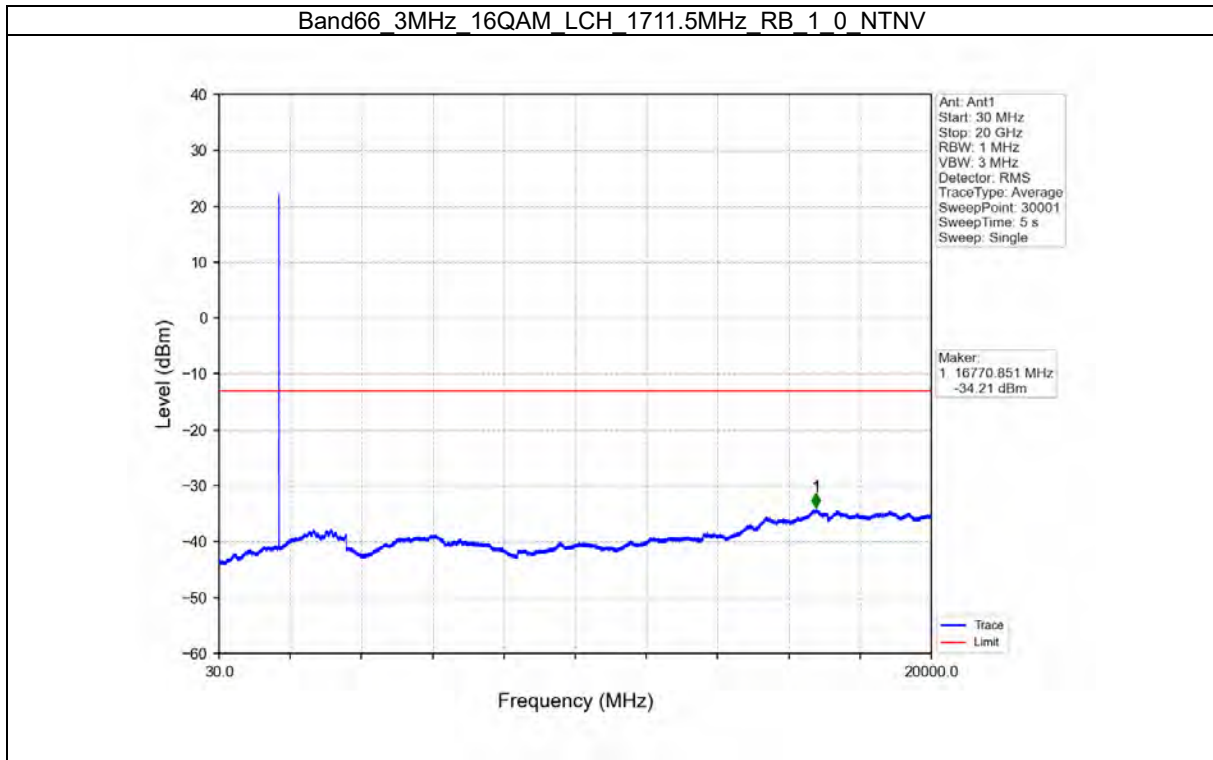

TEST GRAPH

Test Report No.: W7L-P21100018-1RF06

B66_3MHZ TEST RESULT

Band: 66 / Bandwidth: 3MHz / NTNV						
Modulation	Frequency (MHz)	RB Allocation		Spurious Emission		Verdict
		Size	Offset	Result	Limit	
QPSK	1711.5	1	0	Refer To Test Graph		Pass
		15	0	Refer To Test Graph		Pass
	1778.5	1	0	Refer To Test Graph		Pass
			14	Refer To Test Graph		Pass
		15	0	Refer To Test Graph		Pass
16QAM	1711.5	1	0	Refer To Test Graph		Pass
		15	0	Refer To Test Graph		Pass
	1778.5	1	0	Refer To Test Graph		Pass
			14	Refer To Test Graph		Pass
		15	0	Refer To Test Graph		Pass
64QAM	1711.5	1	0	Refer To Test Graph		Pass
		15	0	Refer To Test Graph		Pass
	1778.5	1	0	Refer To Test Graph		Pass
			14	Refer To Test Graph		Pass
		15	0	Refer To Test Graph		Pass

TEST GRAPH

Test Report No.: W7L-P21100018-1RF06

B66_5MHZ TEST RESULT

Band: 66 / Bandwidth: 5MHz / NTV						
Modulation	Frequency (MHz)	RB Allocation		Spurious Emission		Verdict
		Size	Offset	Result	Limit	
QPSK	1712.5	1	0	Refer To Test Graph		Pass
		25	0	Refer To Test Graph		Pass
	1745	1	0	Refer To Test Graph		Pass
	1777.5	1	0	Refer To Test Graph		Pass
			24	Refer To Test Graph		Pass
		25	0	Refer To Test Graph		Pass
16QAM	1712.5	1	0	Refer To Test Graph		Pass
		25	0	Refer To Test Graph		Pass
	1745	1	0	Refer To Test Graph		Pass
	1777.5	1	0	Refer To Test Graph		Pass
			24	Refer To Test Graph		Pass
		25	0	Refer To Test Graph		Pass
64QAM	1712.5	1	0	Refer To Test Graph		Pass
		25	0	Refer To Test Graph		Pass
	1745	1	0	Refer To Test Graph		Pass
	1777.5	1	0	Refer To Test Graph		Pass
			24	Refer To Test Graph		Pass
		25	0	Refer To Test Graph		Pass