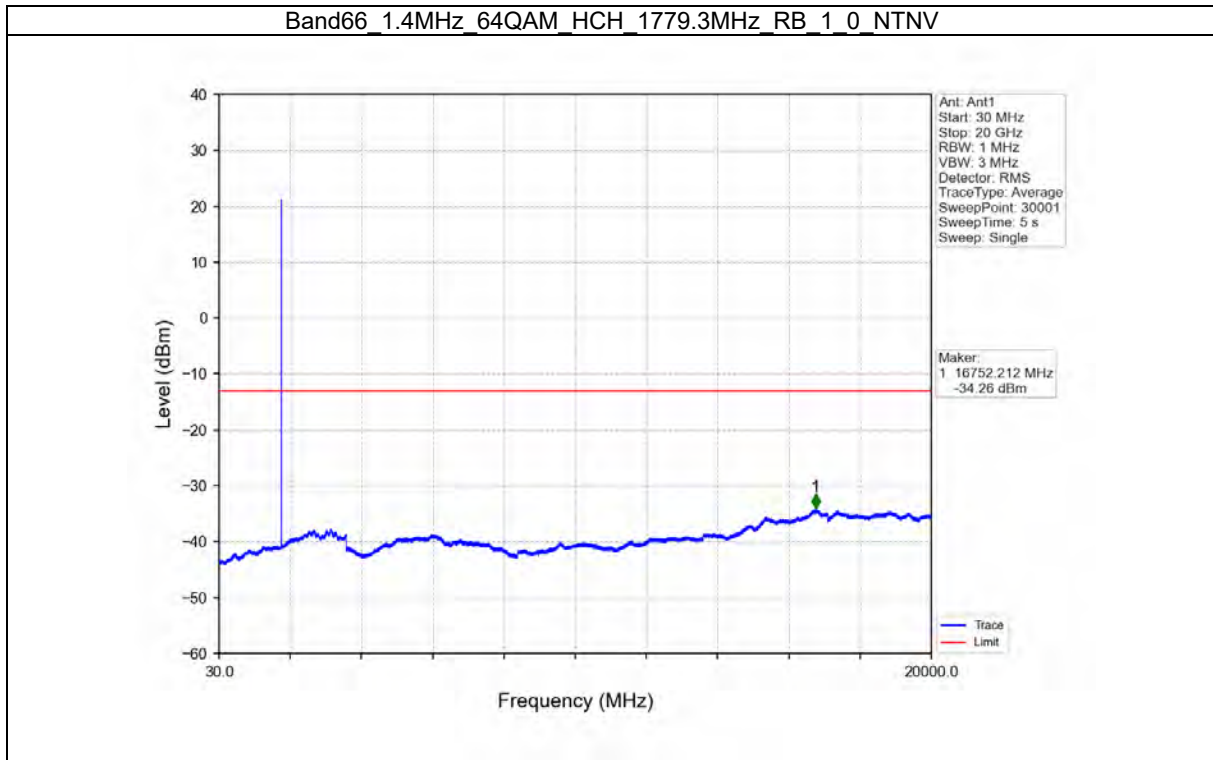

TEST GRAPH

Test Report No.: W7L-P21100018-1RF06

B66_3MHZ TEST RESULT

Band: 66 / Bandwidth: 3MHz / NTNV						
Modulation	Frequency (MHz)	RB Allocation		Spurious Emission		Verdict
		Size	Offset	Result	Limit	
QPSK	1711.5	1	0	Refer To Test Graph		Pass
		15	0	Refer To Test Graph		Pass
	1778.5	1	0	Refer To Test Graph		Pass
			14	Refer To Test Graph		Pass
		15	0	Refer To Test Graph		Pass
16QAM	1711.5	1	0	Refer To Test Graph		Pass
		15	0	Refer To Test Graph		Pass
	1778.5	1	0	Refer To Test Graph		Pass
			14	Refer To Test Graph		Pass
		15	0	Refer To Test Graph		Pass
64QAM	1711.5	1	0	Refer To Test Graph		Pass
		15	0	Refer To Test Graph		Pass
	1778.5	1	0	Refer To Test Graph		Pass
			14	Refer To Test Graph		Pass
		15	0	Refer To Test Graph		Pass

TEST GRAPH

Test Report No.: W7L-P21100018-1RF06

B66_5MHZ TEST RESULT

Band: 66 / Bandwidth: 5MHz / NTV						
Modulation	Frequency (MHz)	RB Allocation		Spurious Emission		Verdict
		Size	Offset	Result	Limit	
QPSK	1712.5	1	0	Refer To Test Graph		Pass
		25	0	Refer To Test Graph		Pass
	1745	1	0	Refer To Test Graph		Pass
	1777.5	1	0	Refer To Test Graph		Pass
			24	Refer To Test Graph		Pass
		25	0	Refer To Test Graph		Pass
16QAM	1712.5	1	0	Refer To Test Graph		Pass
		25	0	Refer To Test Graph		Pass
	1745	1	0	Refer To Test Graph		Pass
	1777.5	1	0	Refer To Test Graph		Pass
			24	Refer To Test Graph		Pass
		25	0	Refer To Test Graph		Pass
64QAM	1712.5	1	0	Refer To Test Graph		Pass
		25	0	Refer To Test Graph		Pass
	1745	1	0	Refer To Test Graph		Pass
	1777.5	1	0	Refer To Test Graph		Pass
			24	Refer To Test Graph		Pass
		25	0	Refer To Test Graph		Pass