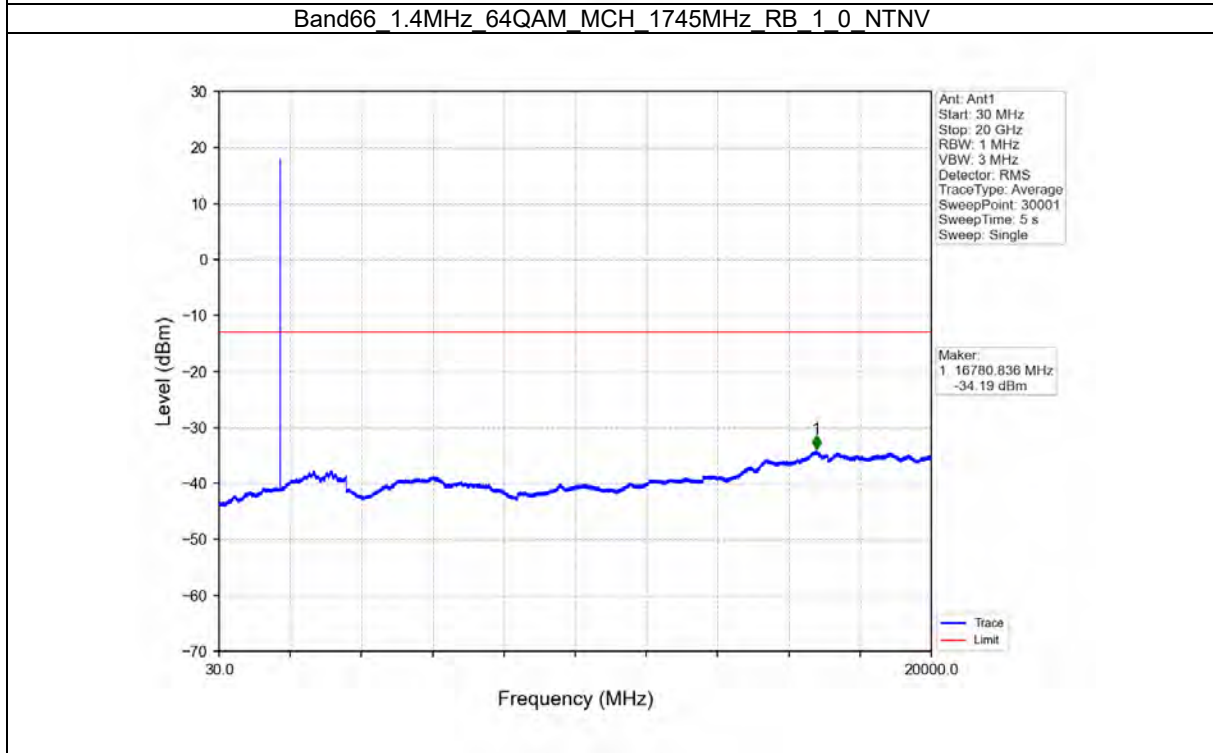

TEST GRAPH

Test Report No.: W7L-P21100018-1RF06

B66_3MHZ TEST RESULT

Band: 66 / Bandwidth: 3MHz / NTNV						
Modulation	Frequency (MHz)	RB Allocation		Spurious Emission		Verdict
		Size	Offset	Result	Limit	
QPSK	1711.5	1	0	Refer To Test Graph		Pass
		15	0	Refer To Test Graph		Pass
	1778.5	1	0	Refer To Test Graph		Pass
			14	Refer To Test Graph		Pass
		15	0	Refer To Test Graph		Pass
16QAM	1711.5	1	0	Refer To Test Graph		Pass
		15	0	Refer To Test Graph		Pass
	1778.5	1	0	Refer To Test Graph		Pass
			14	Refer To Test Graph		Pass
		15	0	Refer To Test Graph		Pass
64QAM	1711.5	1	0	Refer To Test Graph		Pass
		15	0	Refer To Test Graph		Pass
	1778.5	1	0	Refer To Test Graph		Pass
			14	Refer To Test Graph		Pass
		15	0	Refer To Test Graph		Pass

TEST GRAPH

Test Report No.: W7L-P21100018-1RF06

B66_5MHZ TEST RESULT

Band: 66 / Bandwidth: 5MHz / NTV						
Modulation	Frequency (MHz)	RB Allocation		Spurious Emission		Verdict
		Size	Offset	Result	Limit	
QPSK	1712.5	1	0	Refer To Test Graph		Pass
		25	0	Refer To Test Graph		Pass
	1745	1	0	Refer To Test Graph		Pass
	1777.5	1	0	Refer To Test Graph		Pass
			24	Refer To Test Graph		Pass
		25	0	Refer To Test Graph		Pass
16QAM	1712.5	1	0	Refer To Test Graph		Pass
		25	0	Refer To Test Graph		Pass
	1745	1	0	Refer To Test Graph		Pass
	1777.5	1	0	Refer To Test Graph		Pass
			24	Refer To Test Graph		Pass
		25	0	Refer To Test Graph		Pass
64QAM	1712.5	1	0	Refer To Test Graph		Pass
		25	0	Refer To Test Graph		Pass
	1745	1	0	Refer To Test Graph		Pass
	1777.5	1	0	Refer To Test Graph		Pass
			24	Refer To Test Graph		Pass
		25	0	Refer To Test Graph		Pass