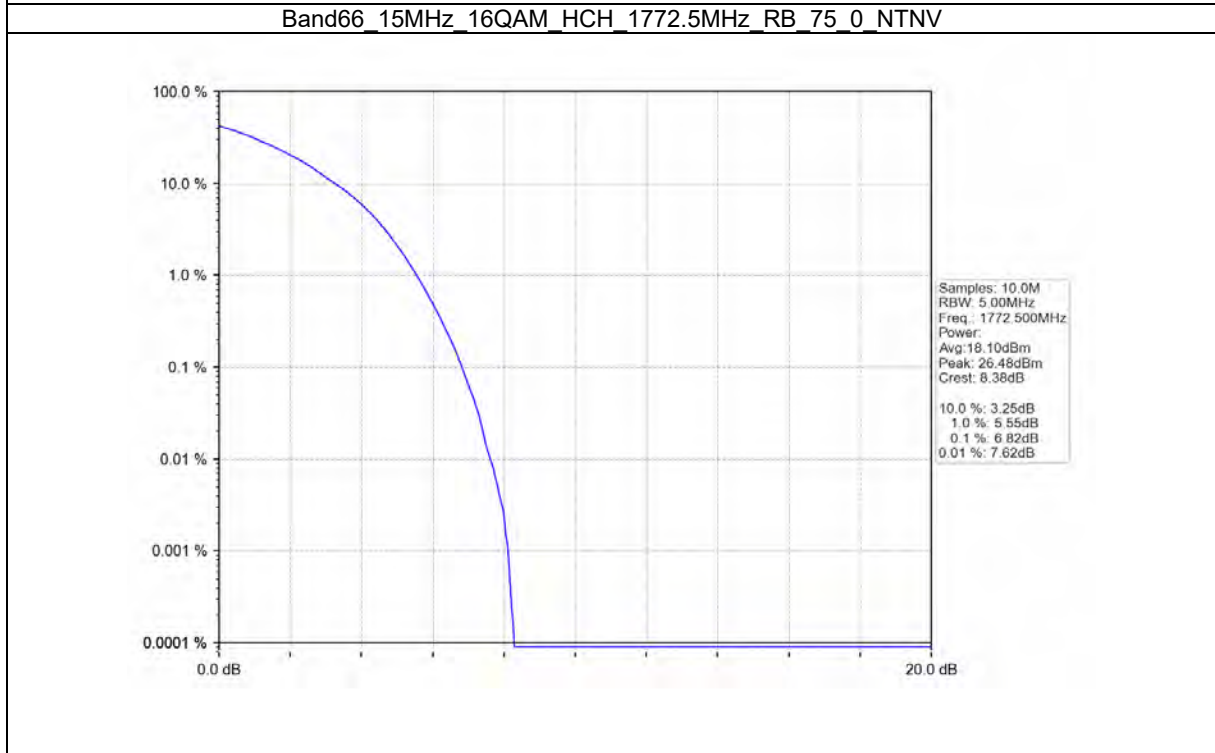

Test Report No.: W7L-P21100018-1RF06

Test Report No.: W7L-P21100018-1RF06

B66_10MHZ TEST RESULT

Band: 66 / Bandwidth: 10MHz / NTN						
Modulation	Frequency (MHz)	RB Allocation		Peak-Average Ratio (dB)		Verdict
		Size	Offset	Result	Limit	
QPSK	1715	50	0	4.63	<=13	Pass
	1745	50	0	4.64	<=13	Pass
	1775	50	0	4.58	<=13	Pass
16QAM	1715	50	0	6.06	<=13	Pass
	1745	50	0	6.01	<=13	Pass
	1775	50	0	6.05	<=13	Pass
64QAM	1715	50	0	6.42	<=13	Pass
	1745	50	0	6.41	<=13	Pass
	1775	50	0	6.38	<=13	Pass

Test Report No.: W7L-P21100018-1RF06

TEST GRAPH

Test Report No.: W7L-P21100018-1RF06

Test Report No.: W7L-P21100018-1RF06

Test Report No.: W7L-P21100018-1RF06

B66_15MHZ TEST RESULT

Band: 66 / Bandwidth: 15MHz / NTN						
Modulation	Frequency (MHz)	RB Allocation		Peak-Average Ratio (dB)		Verdict
		Size	Offset	Result	Limit	
QPSK	1717.5	75	0	5.75	<=13	Pass
	1745	75	0	5.74	<=13	Pass
	1772.5	75	0	5.76	<=13	Pass
16QAM	1717.5	75	0	6.76	<=13	Pass
	1745	75	0	6.81	<=13	Pass
	1772.5	75	0	6.82	<=13	Pass
64QAM	1717.5	75	0	7.04	<=13	Pass
	1745	75	0	6.98	<=13	Pass
	1772.5	75	0	6.94	<=13	Pass

TEST GRAPH

Test Report No.: W7L-P21100018-1RF06

Test Report No.: W7L-P21100018-1RF06

Test Report No.: W7L-P21100018-1RF06

B66_20MHZ TEST RESULT

Band: 66 / Bandwidth: 20MHz / NTN						
Modulation	Frequency (MHz)	RB Allocation		Peak-Average Ratio (dB)		Verdict
		Size	Offset	Result	Limit	
QPSK	1720	100	0	6.44	<=13	Pass
	1745	100	0	6.44	<=13	Pass
	1770	100	0	6.44	<=13	Pass
16QAM	1720	100	0	7.21	<=13	Pass
	1745	100	0	7.22	<=13	Pass
	1770	100	0	7.13	<=13	Pass
64QAM	1720	100	0	7.25	<=13	Pass
	1745	100	0	7.32	<=13	Pass
	1770	100	0	7.29	<=13	Pass