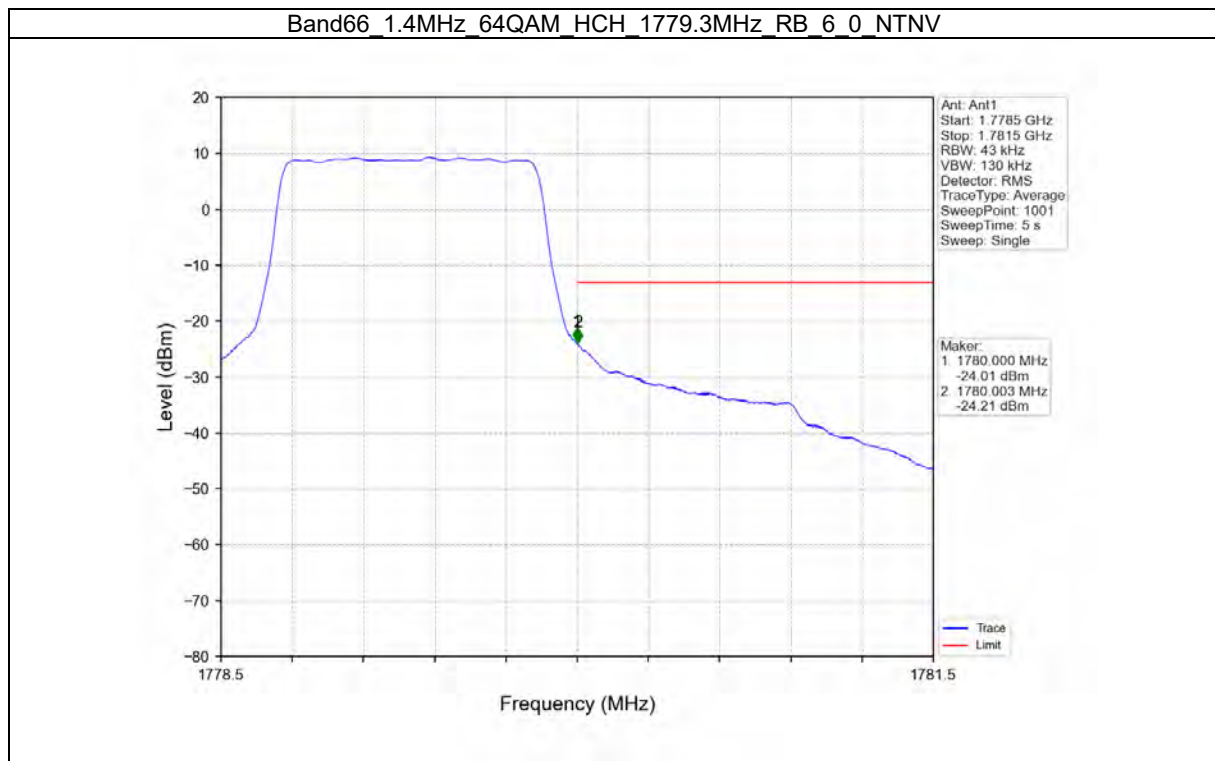

TEST GRAPH

Test Report No.: W7L-P21100018-1RF06

B66_3MHZ TEST RESULT

Band: 66 / Bandwidth: 3MHz / NTNV						
Modulation	Frequency (MHz)	RB Allocation		Spurious Emission		Verdict
		Size	Offset	Result	Limit	
QPSK	1711.5	1	0	Refer To Test Graph		Pass
		15	0	Refer To Test Graph		Pass
	1778.5	1	0	Refer To Test Graph		Pass
			14	Refer To Test Graph		Pass
		15	0	Refer To Test Graph		Pass
16QAM	1711.5	1	0	Refer To Test Graph		Pass
		15	0	Refer To Test Graph		Pass
	1778.5	1	0	Refer To Test Graph		Pass
			14	Refer To Test Graph		Pass
		15	0	Refer To Test Graph		Pass
64QAM	1711.5	1	0	Refer To Test Graph		Pass
		15	0	Refer To Test Graph		Pass
	1778.5	1	0	Refer To Test Graph		Pass
			14	Refer To Test Graph		Pass
		15	0	Refer To Test Graph		Pass

TEST GRAPH

Test Report No.: W7L-P21100018-1RF06

B66_5MHZ TEST RESULT

Band: 66 / Bandwidth: 5MHz / NTV						
Modulation	Frequency (MHz)	RB Allocation		Spurious Emission		Verdict
		Size	Offset	Result	Limit	
QPSK	1712.5	1	0	Refer To Test Graph		Pass
		25	0	Refer To Test Graph		Pass
	1745	1	0	Refer To Test Graph		Pass
	1777.5	1	0	Refer To Test Graph		Pass
			24	Refer To Test Graph		Pass
		25	0	Refer To Test Graph		Pass
16QAM	1712.5	1	0	Refer To Test Graph		Pass
		25	0	Refer To Test Graph		Pass
	1745	1	0	Refer To Test Graph		Pass
	1777.5	1	0	Refer To Test Graph		Pass
			24	Refer To Test Graph		Pass
		25	0	Refer To Test Graph		Pass
64QAM	1712.5	1	0	Refer To Test Graph		Pass
		25	0	Refer To Test Graph		Pass
	1745	1	0	Refer To Test Graph		Pass
	1777.5	1	0	Refer To Test Graph		Pass
			24	Refer To Test Graph		Pass
		25	0	Refer To Test Graph		Pass