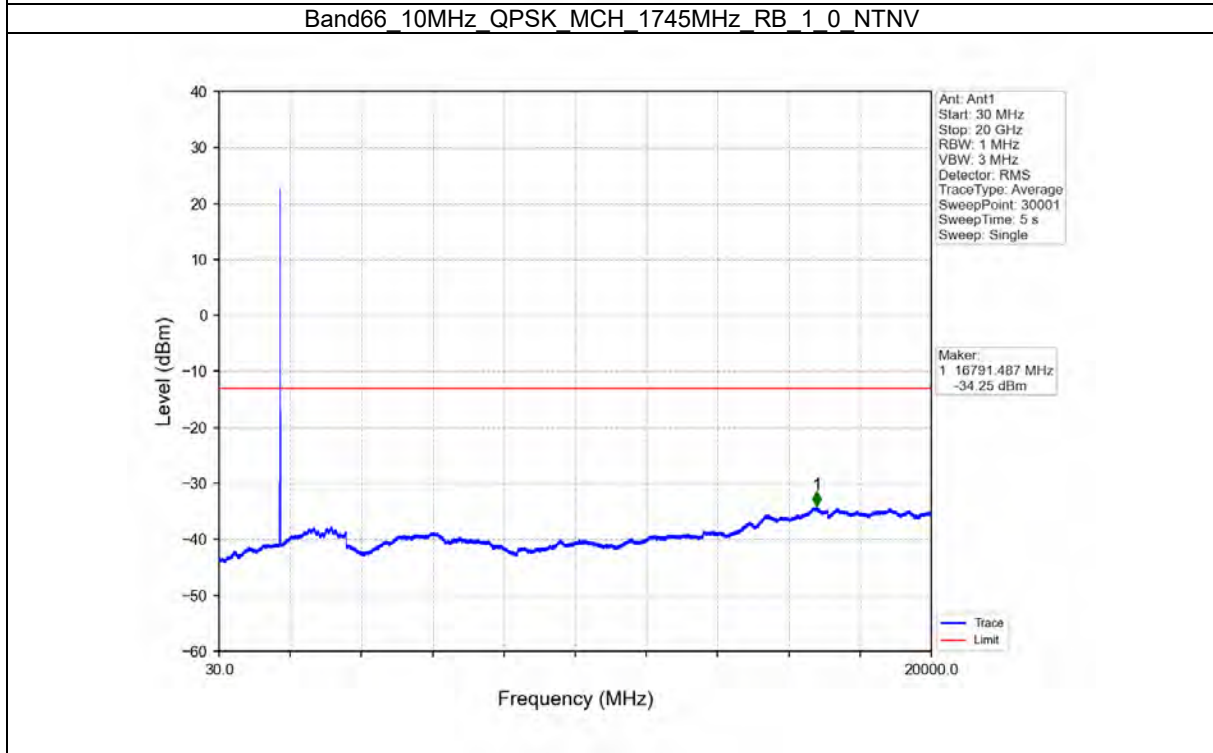

TEST GRAPH

Test Report No.: W7L-P21100018-1RF06

B66_10MHZ TEST RESULT

Band: 66 / Bandwidth: 10MHz / NTN						
Modulation	Frequency (MHz)	RB Allocation		Spurious Emission		Verdict
		Size	Offset	Result	Limit	
QPSK	1715	1	0	Refer To Test Graph	Pass	
		50	0	Refer To Test Graph	Pass	
	1775	1	0	Refer To Test Graph	Pass	
			49	Refer To Test Graph	Pass	
		50	0	Refer To Test Graph	Pass	
16QAM	1715	1	0	Refer To Test Graph	Pass	
		50	0	Refer To Test Graph	Pass	
	1775	1	0	Refer To Test Graph	Pass	
			49	Refer To Test Graph	Pass	
		50	0	Refer To Test Graph	Pass	
64QAM	1715	1	0	Refer To Test Graph	Pass	
		50	0	Refer To Test Graph	Pass	
	1775	1	0	Refer To Test Graph	Pass	
			49	Refer To Test Graph	Pass	
		50	0	Refer To Test Graph	Pass	

TEST GRAPH

Test Report No.: W7L-P21100018-1RF06

Test Report No.: W7L-P21100018-1RF06

B66_15MHZ TEST RESULT

Band: 66 / Bandwidth: 15MHz / NTN						
Modulation	Frequency (MHz)	RB Allocation		Spurious Emission		Verdict
		Size	Offset	Result	Limit	
QPSK	1717.5	1	0	Refer To Test Graph	Pass	
		75	0	Refer To Test Graph	Pass	
	1772.5	1	0	Refer To Test Graph	Pass	
			74	Refer To Test Graph	Pass	
		75	0	Refer To Test Graph	Pass	
16QAM	1717.5	1	0	Refer To Test Graph	Pass	
		75	0	Refer To Test Graph	Pass	
	1772.5	1	0	Refer To Test Graph	Pass	
			74	Refer To Test Graph	Pass	
		75	0	Refer To Test Graph	Pass	
64QAM	1717.5	1	0	Refer To Test Graph	Pass	
		75	0	Refer To Test Graph	Pass	
	1772.5	1	0	Refer To Test Graph	Pass	
			74	Refer To Test Graph	Pass	
		75	0	Refer To Test Graph	Pass	