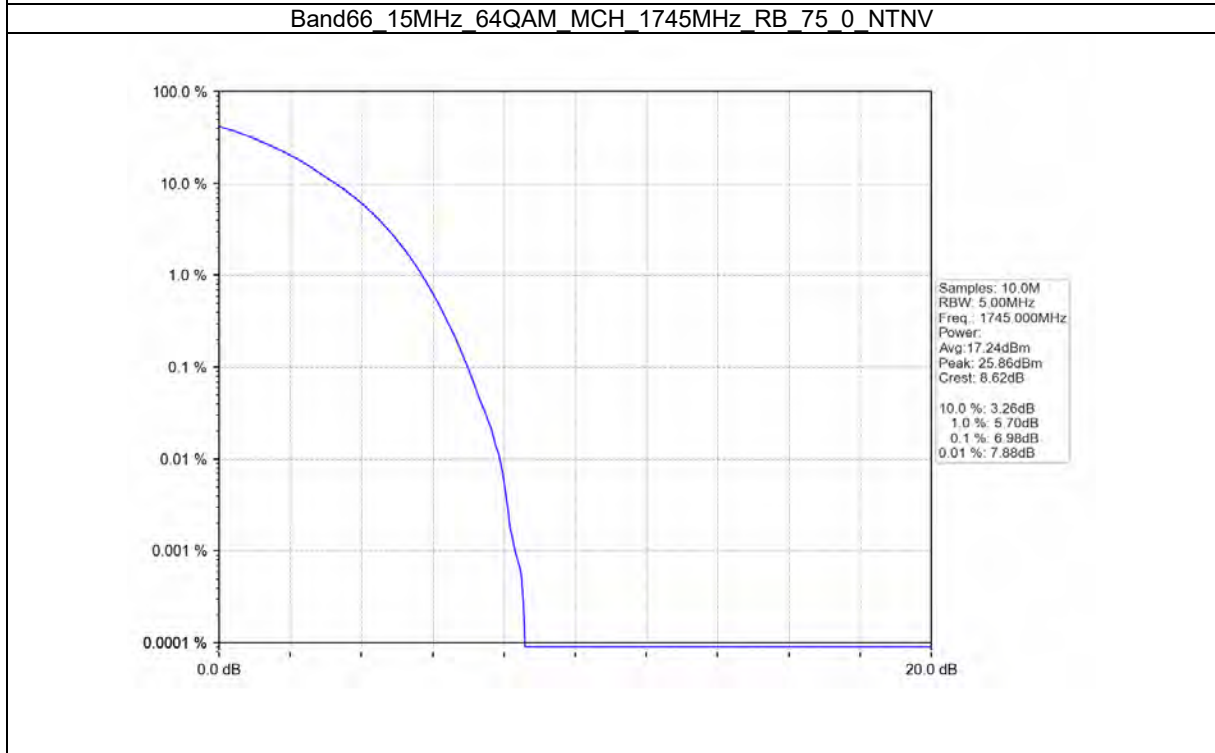

TEST GRAPH

Test Report No.: W7L-P21100018-1RF06

Test Report No.: W7L-P21100018-1RF06

Test Report No.: W7L-P21100018-1RF06

B66_20MHZ TEST RESULT

Band: 66 / Bandwidth: 20MHz / NTN						
Modulation	Frequency (MHz)	RB Allocation		Peak-Average Ratio (dB)		Verdict
		Size	Offset	Result	Limit	
QPSK	1720	100	0	6.44	<=13	Pass
	1745	100	0	6.44	<=13	Pass
	1770	100	0	6.44	<=13	Pass
16QAM	1720	100	0	7.21	<=13	Pass
	1745	100	0	7.22	<=13	Pass
	1770	100	0	7.13	<=13	Pass
64QAM	1720	100	0	7.25	<=13	Pass
	1745	100	0	7.32	<=13	Pass
	1770	100	0	7.29	<=13	Pass

Test Report No.: W7L-P21100018-1RF06

TEST GRAPH

Test Report No.: W7L-P21100018-1RF06

Test Report No.: W7L-P21100018-1RF06

SPURIOUS EMISSION B66_1.4MHZ TEST RESULT

Band: 66 / Bandwidth: 1.4MHz / NTNV						
Modulation	Frequency (MHz)	RB Allocation		Spurious Emission		Verdict
		Size	Offset	Result	Limit	
QPSK	1710.7	1	0	Refer To Test Graph		Pass
		6	0	Refer To Test Graph		Pass
	1779.3	1	0	Refer To Test Graph		Pass
			5	Refer To Test Graph		Pass
		6	0	Refer To Test Graph		Pass
16QAM	1710.7	1	0	Refer To Test Graph		Pass
		6	0	Refer To Test Graph		Pass
	1779.3	1	0	Refer To Test Graph		Pass
			5	Refer To Test Graph		Pass
		6	0	Refer To Test Graph		Pass
64QAM	1710.7	1	0	Refer To Test Graph		Pass
		6	0	Refer To Test Graph		Pass
	1779.3	1	0	Refer To Test Graph		Pass
			5	Refer To Test Graph		Pass
		6	0	Refer To Test Graph		Pass