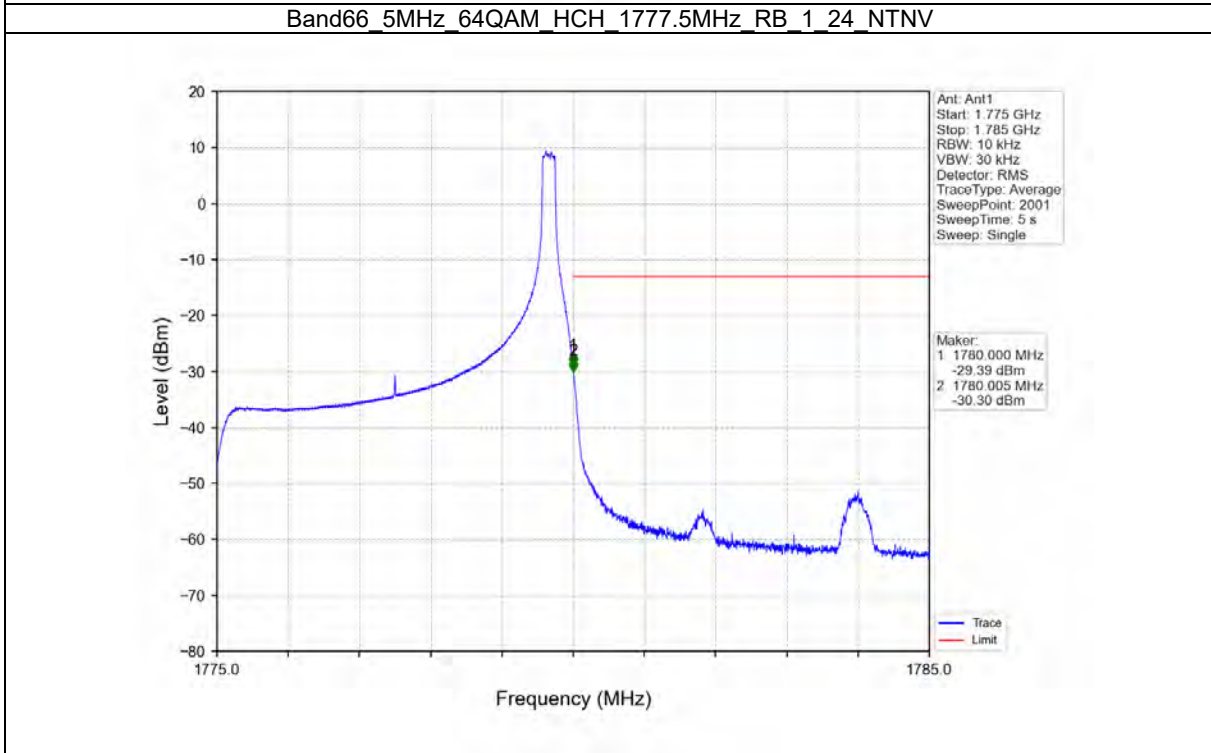

TEST GRAPH

Test Report No.: W7L-P21100018-1RF06

B66_10MHZ TEST RESULT

Band: 66 / Bandwidth: 10MHz / NTN						
Modulation	Frequency (MHz)	RB Allocation		Spurious Emission		Verdict
		Size	Offset	Result	Limit	
QPSK	1715	1	0	Refer To Test Graph	Pass	
		50	0	Refer To Test Graph	Pass	
	1775	1	0	Refer To Test Graph	Pass	
			49	Refer To Test Graph	Pass	
		50	0	Refer To Test Graph	Pass	
16QAM	1715	1	0	Refer To Test Graph	Pass	
		50	0	Refer To Test Graph	Pass	
	1775	1	0	Refer To Test Graph	Pass	
			49	Refer To Test Graph	Pass	
		50	0	Refer To Test Graph	Pass	
64QAM	1715	1	0	Refer To Test Graph	Pass	
		50	0	Refer To Test Graph	Pass	
	1775	1	0	Refer To Test Graph	Pass	
			49	Refer To Test Graph	Pass	
		50	0	Refer To Test Graph	Pass	

TEST GRAPH

Test Report No.: W7L-P21100018-1RF06

Test Report No.: W7L-P21100018-1RF06

B66_15MHZ TEST RESULT

Band: 66 / Bandwidth: 15MHz / NTN						
Modulation	Frequency (MHz)	RB Allocation		Spurious Emission		Verdict
		Size	Offset	Result	Limit	
QPSK	1717.5	1	0	Refer To Test Graph	Pass	
		75	0	Refer To Test Graph	Pass	
	1772.5	1	0	Refer To Test Graph	Pass	
			74	Refer To Test Graph	Pass	
		75	0	Refer To Test Graph	Pass	
16QAM	1717.5	1	0	Refer To Test Graph	Pass	
		75	0	Refer To Test Graph	Pass	
	1772.5	1	0	Refer To Test Graph	Pass	
			74	Refer To Test Graph	Pass	
		75	0	Refer To Test Graph	Pass	
64QAM	1717.5	1	0	Refer To Test Graph	Pass	
		75	0	Refer To Test Graph	Pass	
	1772.5	1	0	Refer To Test Graph	Pass	
			74	Refer To Test Graph	Pass	
		75	0	Refer To Test Graph	Pass	