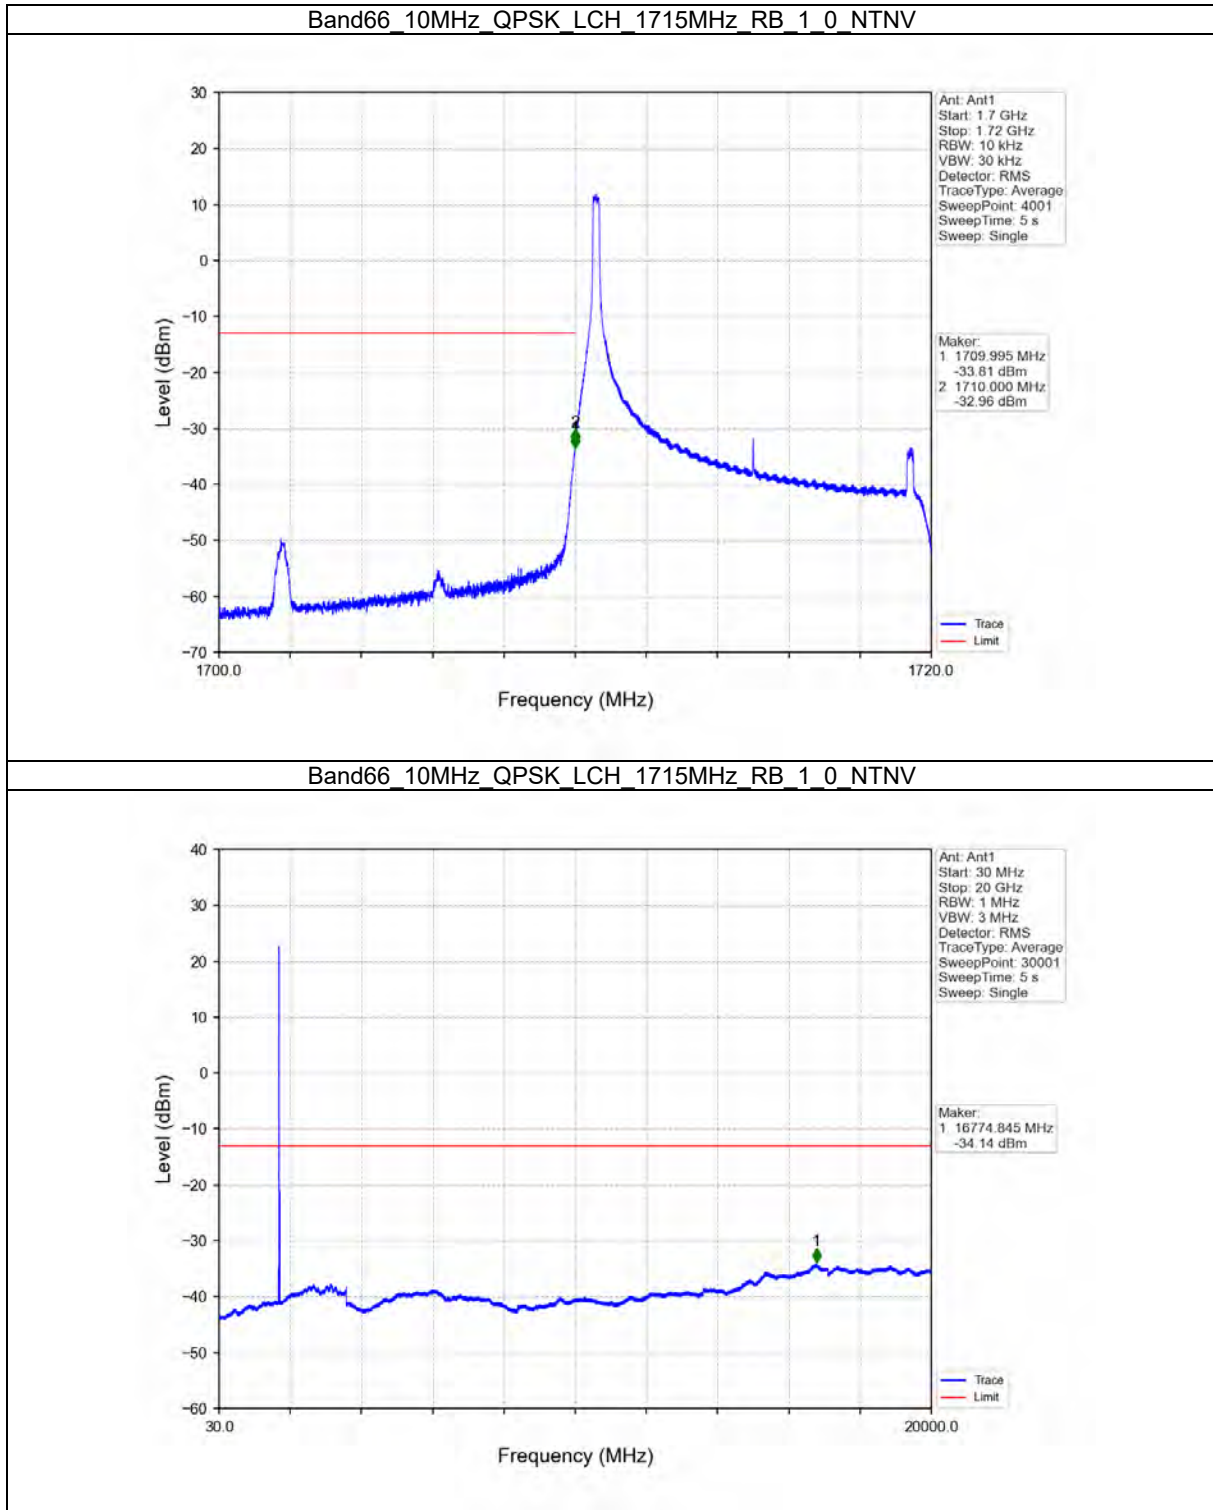

TEST GRAPH

Test Report No.: W7L-P21100018-1RF06

B66_10MHZ TEST RESULT

Band: 66 / Bandwidth: 10MHz / NTN						
Modulation	Frequency (MHz)	RB Allocation		Spurious Emission		Verdict
		Size	Offset	Result	Limit	
QPSK	1715	1	0	Refer To Test Graph	Pass	
		50	0	Refer To Test Graph	Pass	
	1775	1	0	Refer To Test Graph	Pass	
			49	Refer To Test Graph	Pass	
		50	0	Refer To Test Graph	Pass	
16QAM	1715	1	0	Refer To Test Graph	Pass	
		50	0	Refer To Test Graph	Pass	
	1775	1	0	Refer To Test Graph	Pass	
			49	Refer To Test Graph	Pass	
		50	0	Refer To Test Graph	Pass	
64QAM	1715	1	0	Refer To Test Graph	Pass	
		50	0	Refer To Test Graph	Pass	
	1775	1	0	Refer To Test Graph	Pass	
			49	Refer To Test Graph	Pass	
		50	0	Refer To Test Graph	Pass	

TEST GRAPH

Test Report No.: W7L-P21100018-1RF06

Test Report No.: W7L-P21100018-1RF06

B66_15MHZ TEST RESULT

Band: 66 / Bandwidth: 15MHz / NTN						
Modulation	Frequency (MHz)	RB Allocation		Spurious Emission		Verdict
		Size	Offset	Result	Limit	
QPSK	1717.5	1	0	Refer To Test Graph	Pass	
		75	0	Refer To Test Graph	Pass	
	1772.5	1	0	Refer To Test Graph	Pass	
			74	Refer To Test Graph	Pass	
		75	0	Refer To Test Graph	Pass	
16QAM	1717.5	1	0	Refer To Test Graph	Pass	
		75	0	Refer To Test Graph	Pass	
	1772.5	1	0	Refer To Test Graph	Pass	
			74	Refer To Test Graph	Pass	
		75	0	Refer To Test Graph	Pass	
64QAM	1717.5	1	0	Refer To Test Graph	Pass	
		75	0	Refer To Test Graph	Pass	
	1772.5	1	0	Refer To Test Graph	Pass	
			74	Refer To Test Graph	Pass	
		75	0	Refer To Test Graph	Pass	