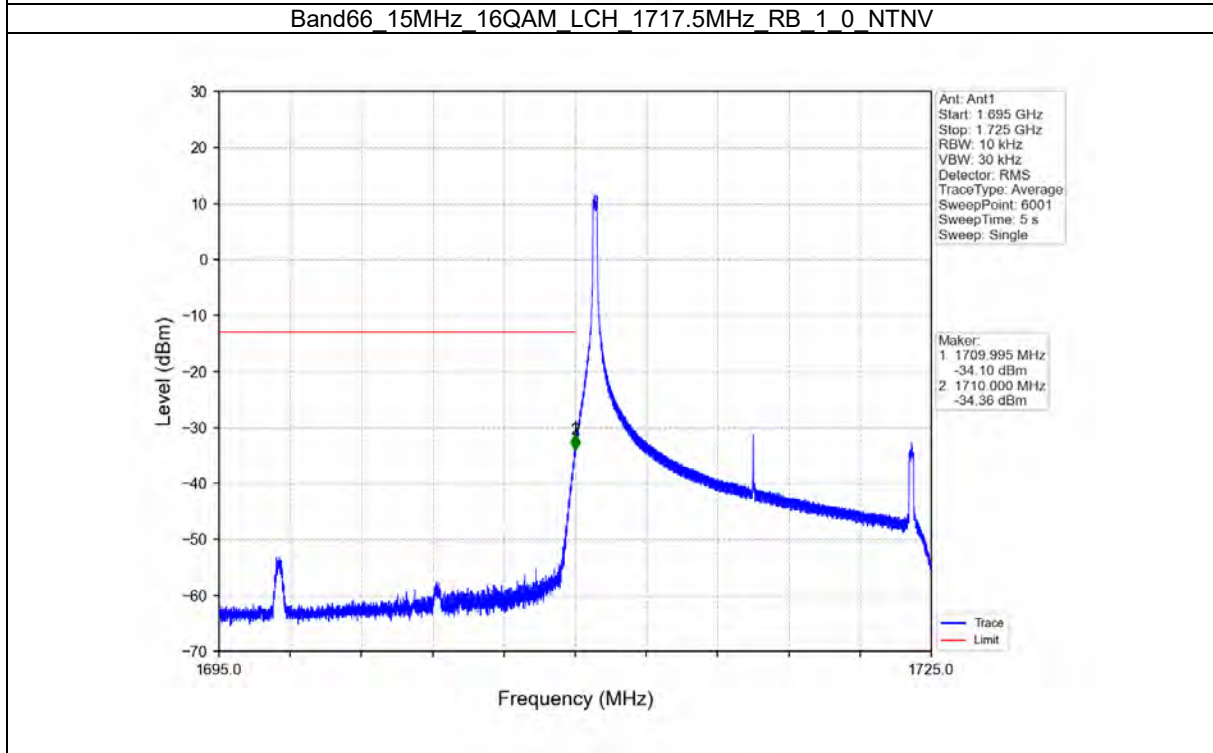

TEST GRAPH

Test Report No.: W7L-P21100018-1RF06

Test Report No.: W7L-P21100018-1RF06

B66_15MHZ TEST RESULT

Band: 66 / Bandwidth: 15MHz / NTN						
Modulation	Frequency (MHz)	RB Allocation		Spurious Emission		Verdict
		Size	Offset	Result	Limit	
QPSK	1717.5	1	0	Refer To Test Graph	Pass	
		75	0	Refer To Test Graph	Pass	
	1772.5	1	0	Refer To Test Graph	Pass	
			74	Refer To Test Graph	Pass	
		75	0	Refer To Test Graph	Pass	
16QAM	1717.5	1	0	Refer To Test Graph	Pass	
		75	0	Refer To Test Graph	Pass	
	1772.5	1	0	Refer To Test Graph	Pass	
			74	Refer To Test Graph	Pass	
		75	0	Refer To Test Graph	Pass	
64QAM	1717.5	1	0	Refer To Test Graph	Pass	
		75	0	Refer To Test Graph	Pass	
	1772.5	1	0	Refer To Test Graph	Pass	
			74	Refer To Test Graph	Pass	
		75	0	Refer To Test Graph	Pass	

TEST GRAPH

Test Report No.: W7L-P21100018-1RF06

B66_20MHZ TEST RESULT

Band: 66 / Bandwidth: 20MHz / NTN						
Modulation	Frequency (MHz)	RB Allocation		Spurious Emission		Verdict
		Size	Offset	Result	Limit	
QPSK	1720	1	0	Refer To Test Graph		Pass
		100	0	Refer To Test Graph		Pass
	1745	1	0	Refer To Test Graph		Pass
	1770	1	0	Refer To Test Graph		Pass
			99	Refer To Test Graph		Pass
		100	0	Refer To Test Graph		Pass
16QAM	1720	1	0	Refer To Test Graph		Pass
		100	0	Refer To Test Graph		Pass
	1745	1	0	Refer To Test Graph		Pass
	1770	1	0	Refer To Test Graph		Pass
			99	Refer To Test Graph		Pass
		100	0	Refer To Test Graph		Pass
64QAM	1720	1	0	Refer To Test Graph		Pass
		100	0	Refer To Test Graph		Pass
	1745	1	0	Refer To Test Graph		Pass
	1770	1	0	Refer To Test Graph		Pass
			99	Refer To Test Graph		Pass
		100	0	Refer To Test Graph		Pass