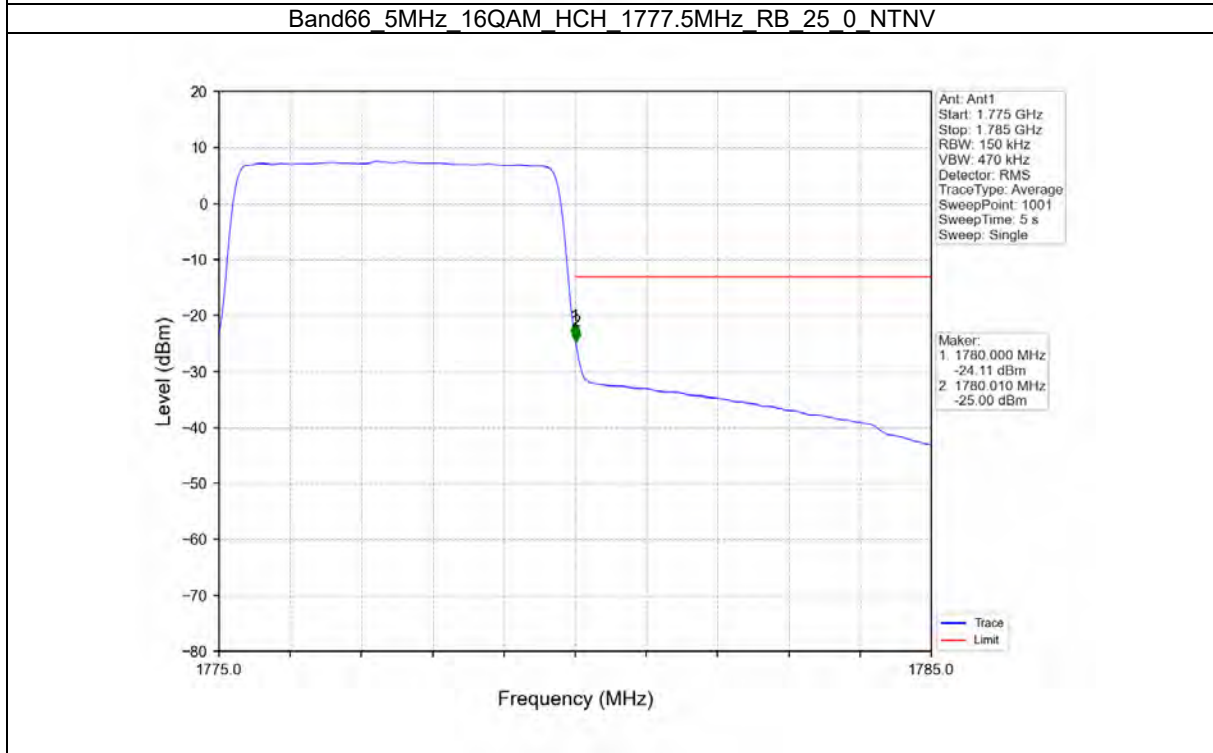

TEST GRAPH

Test Report No.: W7L-P21100018-1RF06

B66_10MHZ TEST RESULT

Band: 66 / Bandwidth: 10MHz / NTN						
Modulation	Frequency (MHz)	RB Allocation		Spurious Emission		Verdict
		Size	Offset	Result	Limit	
QPSK	1715	1	0	Refer To Test Graph	Pass	
		50	0	Refer To Test Graph	Pass	
	1775	1	0	Refer To Test Graph	Pass	
			49	Refer To Test Graph	Pass	
		50	0	Refer To Test Graph	Pass	
16QAM	1715	1	0	Refer To Test Graph	Pass	
		50	0	Refer To Test Graph	Pass	
	1775	1	0	Refer To Test Graph	Pass	
			49	Refer To Test Graph	Pass	
		50	0	Refer To Test Graph	Pass	
64QAM	1715	1	0	Refer To Test Graph	Pass	
		50	0	Refer To Test Graph	Pass	
	1775	1	0	Refer To Test Graph	Pass	
			49	Refer To Test Graph	Pass	
		50	0	Refer To Test Graph	Pass	

TEST GRAPH

Test Report No.: W7L-P21100018-1RF06

Test Report No.: W7L-P21100018-1RF06

B66_15MHZ TEST RESULT

Band: 66 / Bandwidth: 15MHz / NTN						
Modulation	Frequency (MHz)	RB Allocation		Spurious Emission		Verdict
		Size	Offset	Result	Limit	
QPSK	1717.5	1	0	Refer To Test Graph	Pass	
		75	0	Refer To Test Graph	Pass	
	1772.5	1	0	Refer To Test Graph	Pass	
			74	Refer To Test Graph	Pass	
		75	0	Refer To Test Graph	Pass	
16QAM	1717.5	1	0	Refer To Test Graph	Pass	
		75	0	Refer To Test Graph	Pass	
	1772.5	1	0	Refer To Test Graph	Pass	
			74	Refer To Test Graph	Pass	
		75	0	Refer To Test Graph	Pass	
64QAM	1717.5	1	0	Refer To Test Graph	Pass	
		75	0	Refer To Test Graph	Pass	
	1772.5	1	0	Refer To Test Graph	Pass	
			74	Refer To Test Graph	Pass	
		75	0	Refer To Test Graph	Pass	