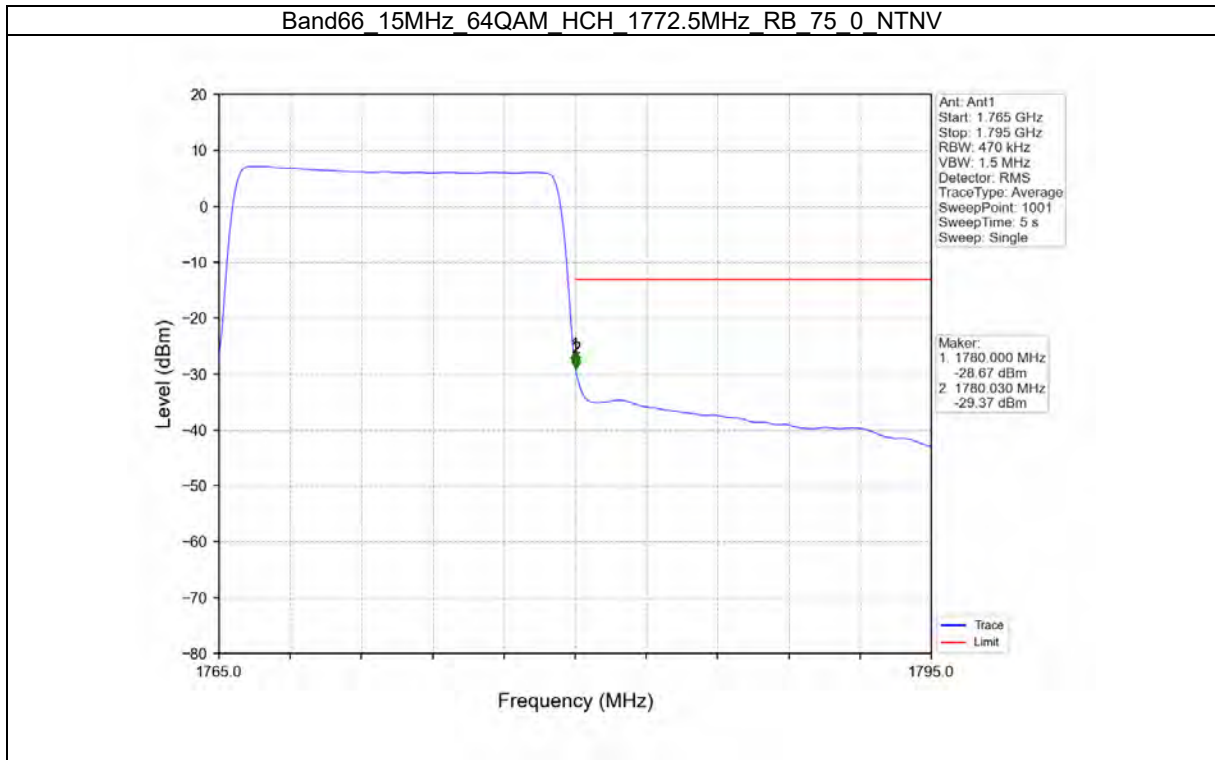

TEST GRAPH

Test Report No.: W7L-P21100018-1RF06

Test Report No.: W7L-P21100018-1RF06

B66_15MHZ TEST RESULT

Band: 66 / Bandwidth: 15MHz / NTN						
Modulation	Frequency (MHz)	RB Allocation		Spurious Emission		Verdict
		Size	Offset	Result	Limit	
QPSK	1717.5	1	0	Refer To Test Graph	Pass	
		75	0	Refer To Test Graph	Pass	
	1772.5	1	0	Refer To Test Graph	Pass	
			74	Refer To Test Graph	Pass	
		75	0	Refer To Test Graph	Pass	
16QAM	1717.5	1	0	Refer To Test Graph	Pass	
		75	0	Refer To Test Graph	Pass	
	1772.5	1	0	Refer To Test Graph	Pass	
			74	Refer To Test Graph	Pass	
		75	0	Refer To Test Graph	Pass	
64QAM	1717.5	1	0	Refer To Test Graph	Pass	
		75	0	Refer To Test Graph	Pass	
	1772.5	1	0	Refer To Test Graph	Pass	
			74	Refer To Test Graph	Pass	
		75	0	Refer To Test Graph	Pass	

TEST GRAPH

Test Report No.: W7L-P21100018-1RF06

B66_20MHZ TEST RESULT

Band: 66 / Bandwidth: 20MHz / NTN						
Modulation	Frequency (MHz)	RB Allocation		Spurious Emission		Verdict
		Size	Offset	Result	Limit	
QPSK	1720	1	0	Refer To Test Graph		Pass
		100	0	Refer To Test Graph		Pass
	1745	1	0	Refer To Test Graph		Pass
	1770	1	0	Refer To Test Graph		Pass
			99	Refer To Test Graph		Pass
		100	0	Refer To Test Graph		Pass
16QAM	1720	1	0	Refer To Test Graph		Pass
		100	0	Refer To Test Graph		Pass
	1745	1	0	Refer To Test Graph		Pass
	1770	1	0	Refer To Test Graph		Pass
			99	Refer To Test Graph		Pass
		100	0	Refer To Test Graph		Pass
64QAM	1720	1	0	Refer To Test Graph		Pass
		100	0	Refer To Test Graph		Pass
	1745	1	0	Refer To Test Graph		Pass
	1770	1	0	Refer To Test Graph		Pass
			99	Refer To Test Graph		Pass
		100	0	Refer To Test Graph		Pass

TEST GRAPH