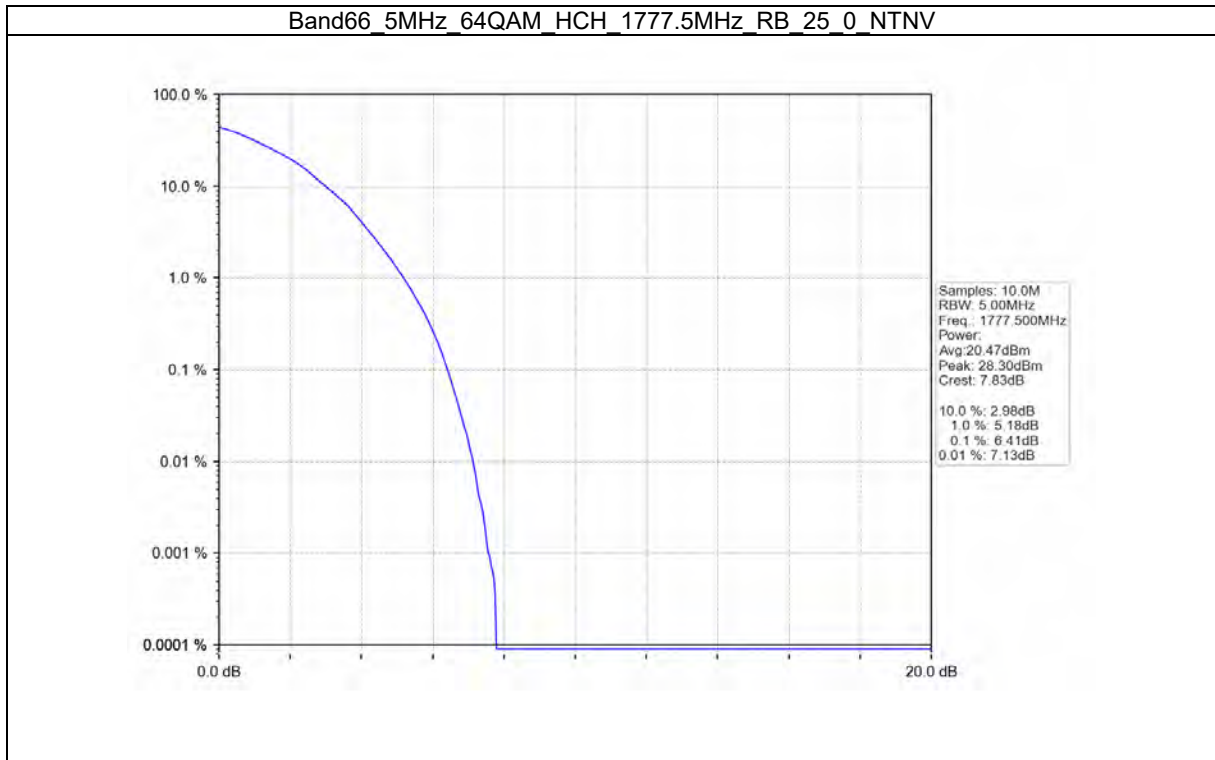

Test Report No.: W7L-P21100018-1RF06

Test Report No.: W7L-P21100018-1RF06

B66_10MHZ TEST RESULT

Band: 66 / Bandwidth: 10MHz / NTN						
Modulation	Frequency (MHz)	RB Allocation		Peak-Average Ratio (dB)		Verdict
		Size	Offset	Result	Limit	
QPSK	1715	50	0	4.63	<=13	Pass
	1745	50	0	4.64	<=13	Pass
	1775	50	0	4.58	<=13	Pass
16QAM	1715	50	0	6.06	<=13	Pass
	1745	50	0	6.01	<=13	Pass
	1775	50	0	6.05	<=13	Pass
64QAM	1715	50	0	6.42	<=13	Pass
	1745	50	0	6.41	<=13	Pass
	1775	50	0	6.38	<=13	Pass

Test Report No.: W7L-P21100018-1RF06

TEST GRAPH

Test Report No.: W7L-P21100018-1RF06

Test Report No.: W7L-P21100018-1RF06

Test Report No.: W7L-P21100018-1RF06

B66_15MHZ TEST RESULT

Band: 66 / Bandwidth: 15MHz / NTN						
Modulation	Frequency (MHz)	RB Allocation		Peak-Average Ratio (dB)		Verdict
		Size	Offset	Result	Limit	
QPSK	1717.5	75	0	5.75	<=13	Pass
	1745	75	0	5.74	<=13	Pass
	1772.5	75	0	5.76	<=13	Pass
16QAM	1717.5	75	0	6.76	<=13	Pass
	1745	75	0	6.81	<=13	Pass
	1772.5	75	0	6.82	<=13	Pass
64QAM	1717.5	75	0	7.04	<=13	Pass
	1745	75	0	6.98	<=13	Pass
	1772.5	75	0	6.94	<=13	Pass

TEST GRAPH

Test Report No.: W7L-P21100018-1RF06

Test Report No.: W7L-P21100018-1RF06

Test Report No.: W7L-P21100018-1RF06

B66_20MHZ TEST RESULT

Band: 66 / Bandwidth: 20MHz / NTN						
Modulation	Frequency (MHz)	RB Allocation		Peak-Average Ratio (dB)		Verdict
		Size	Offset	Result	Limit	
QPSK	1720	100	0	6.44	<=13	Pass
	1745	100	0	6.44	<=13	Pass
	1770	100	0	6.44	<=13	Pass
16QAM	1720	100	0	7.21	<=13	Pass
	1745	100	0	7.22	<=13	Pass
	1770	100	0	7.13	<=13	Pass
64QAM	1720	100	0	7.25	<=13	Pass
	1745	100	0	7.32	<=13	Pass
	1770	100	0	7.29	<=13	Pass