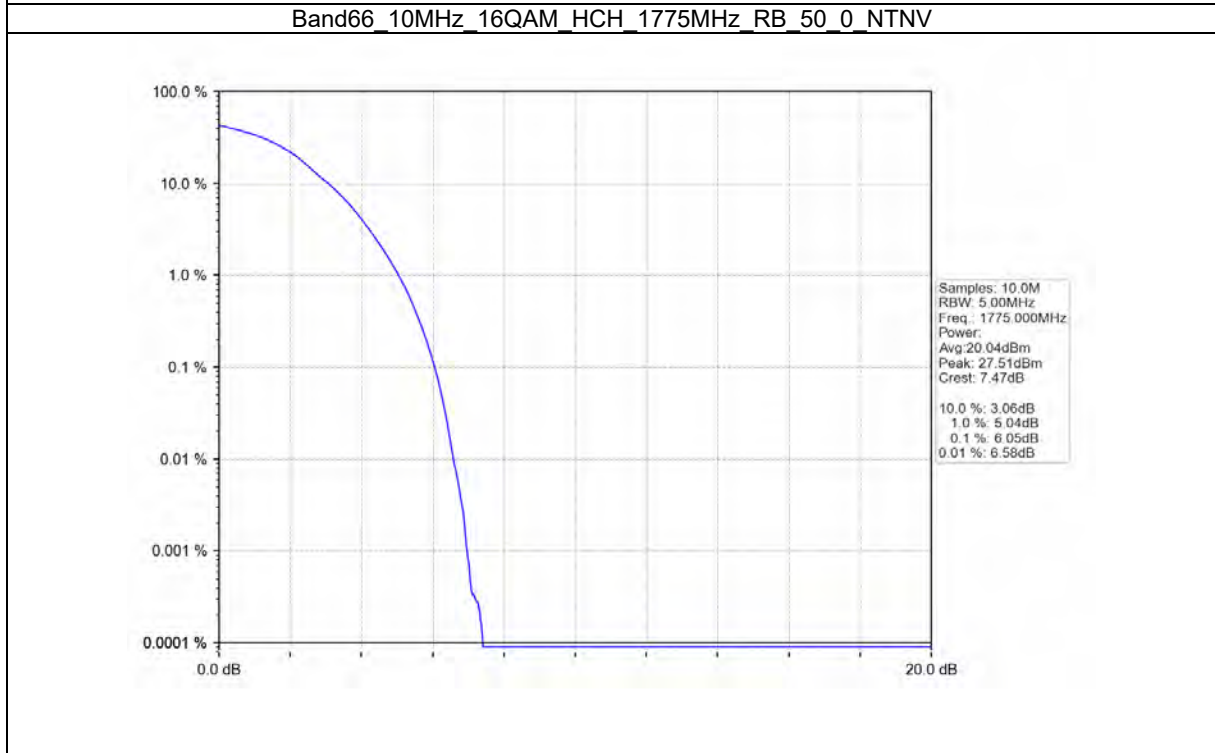

Test Report No.: W7L-P21100018-1RF06

Test Report No.: W7L-P21100018-1RF06

B66_10MHZ TEST RESULT

Band: 66 / Bandwidth: 10MHz / NTN						
Modulation	Frequency (MHz)	RB Allocation		Peak-Average Ratio (dB)		Verdict
		Size	Offset	Result	Limit	
QPSK	1715	50	0	4.63	<=13	Pass
	1745	50	0	4.64	<=13	Pass
	1775	50	0	4.58	<=13	Pass
16QAM	1715	50	0	6.06	<=13	Pass
	1745	50	0	6.01	<=13	Pass
	1775	50	0	6.05	<=13	Pass
64QAM	1715	50	0	6.42	<=13	Pass
	1745	50	0	6.41	<=13	Pass
	1775	50	0	6.38	<=13	Pass

Test Report No.: W7L-P21100018-1RF06

TEST GRAPH

Test Report No.: W7L-P21100018-1RF06

Test Report No.: W7L-P21100018-1RF06

Test Report No.: W7L-P21100018-1RF06

B66_15MHZ TEST RESULT

Band: 66 / Bandwidth: 15MHz / NTN						
Modulation	Frequency (MHz)	RB Allocation		Peak-Average Ratio (dB)		Verdict
		Size	Offset	Result	Limit	
QPSK	1717.5	75	0	5.75	<=13	Pass
	1745	75	0	5.74	<=13	Pass
	1772.5	75	0	5.76	<=13	Pass
16QAM	1717.5	75	0	6.76	<=13	Pass
	1745	75	0	6.81	<=13	Pass
	1772.5	75	0	6.82	<=13	Pass
64QAM	1717.5	75	0	7.04	<=13	Pass
	1745	75	0	6.98	<=13	Pass
	1772.5	75	0	6.94	<=13	Pass

TEST GRAPH

Test Report No.: W7L-P21100018-1RF06

Test Report No.: W7L-P21100018-1RF06

Test Report No.: W7L-P21100018-1RF06

B66_20MHZ TEST RESULT

Band: 66 / Bandwidth: 20MHz / NTN						
Modulation	Frequency (MHz)	RB Allocation		Peak-Average Ratio (dB)		Verdict
		Size	Offset	Result	Limit	
QPSK	1720	100	0	6.44	<=13	Pass
	1745	100	0	6.44	<=13	Pass
	1770	100	0	6.44	<=13	Pass
16QAM	1720	100	0	7.21	<=13	Pass
	1745	100	0	7.22	<=13	Pass
	1770	100	0	7.13	<=13	Pass
64QAM	1720	100	0	7.25	<=13	Pass
	1745	100	0	7.32	<=13	Pass
	1770	100	0	7.29	<=13	Pass