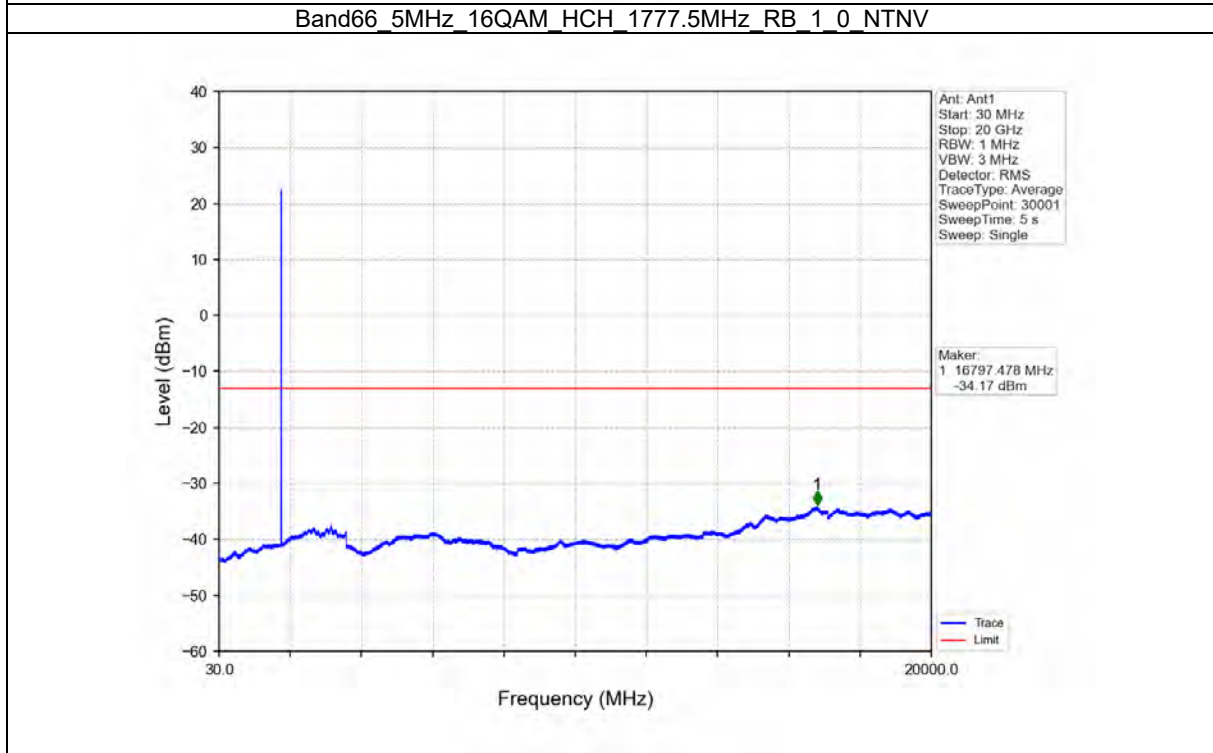

TEST GRAPH

Test Report No.: W7L-P21100018-1RF06

B66_10MHZ TEST RESULT

Band: 66 / Bandwidth: 10MHz / NTN						
Modulation	Frequency (MHz)	RB Allocation		Spurious Emission		Verdict
		Size	Offset	Result	Limit	
QPSK	1715	1	0	Refer To Test Graph	Pass	
		50	0	Refer To Test Graph	Pass	
	1775	1	0	Refer To Test Graph	Pass	
			49	Refer To Test Graph	Pass	
		50	0	Refer To Test Graph	Pass	
16QAM	1715	1	0	Refer To Test Graph	Pass	
		50	0	Refer To Test Graph	Pass	
	1775	1	0	Refer To Test Graph	Pass	
			49	Refer To Test Graph	Pass	
		50	0	Refer To Test Graph	Pass	
64QAM	1715	1	0	Refer To Test Graph	Pass	
		50	0	Refer To Test Graph	Pass	
	1775	1	0	Refer To Test Graph	Pass	
			49	Refer To Test Graph	Pass	
		50	0	Refer To Test Graph	Pass	

TEST GRAPH

Test Report No.: W7L-P21100018-1RF06

Test Report No.: W7L-P21100018-1RF06

B66_15MHZ TEST RESULT

Band: 66 / Bandwidth: 15MHz / NTN						
Modulation	Frequency (MHz)	RB Allocation		Spurious Emission		Verdict
		Size	Offset	Result	Limit	
QPSK	1717.5	1	0	Refer To Test Graph	Pass	
		75	0	Refer To Test Graph	Pass	
	1772.5	1	0	Refer To Test Graph	Pass	
			74	Refer To Test Graph	Pass	
		75	0	Refer To Test Graph	Pass	
16QAM	1717.5	1	0	Refer To Test Graph	Pass	
		75	0	Refer To Test Graph	Pass	
	1772.5	1	0	Refer To Test Graph	Pass	
			74	Refer To Test Graph	Pass	
		75	0	Refer To Test Graph	Pass	
64QAM	1717.5	1	0	Refer To Test Graph	Pass	
		75	0	Refer To Test Graph	Pass	
	1772.5	1	0	Refer To Test Graph	Pass	
			74	Refer To Test Graph	Pass	
		75	0	Refer To Test Graph	Pass	