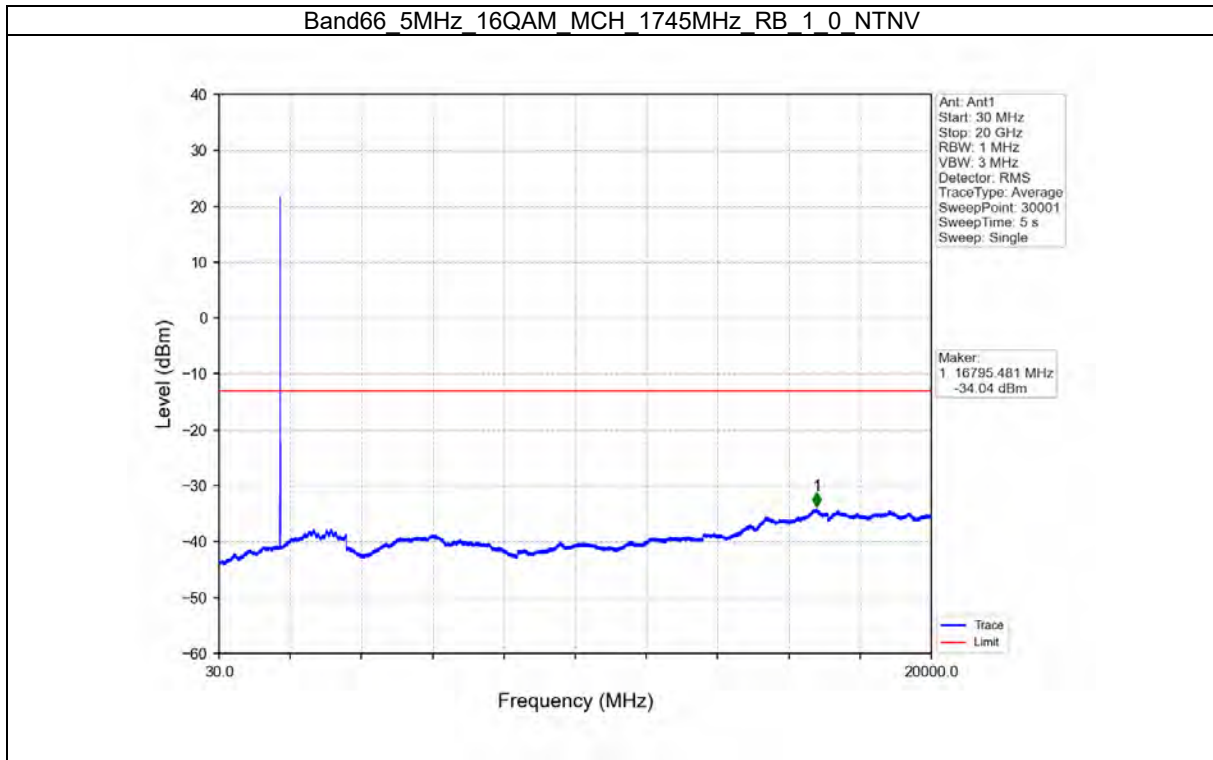

TEST GRAPH

Test Report No.: W7L-P21100018-1RF06

B66_10MHZ TEST RESULT

Band: 66 / Bandwidth: 10MHz / NTN						
Modulation	Frequency (MHz)	RB Allocation		Spurious Emission		Verdict
		Size	Offset	Result	Limit	
QPSK	1715	1	0	Refer To Test Graph	Pass	
		50	0	Refer To Test Graph	Pass	
	1775	1	0	Refer To Test Graph	Pass	
			49	Refer To Test Graph	Pass	
		50	0	Refer To Test Graph	Pass	
16QAM	1715	1	0	Refer To Test Graph	Pass	
		50	0	Refer To Test Graph	Pass	
	1775	1	0	Refer To Test Graph	Pass	
			49	Refer To Test Graph	Pass	
		50	0	Refer To Test Graph	Pass	
64QAM	1715	1	0	Refer To Test Graph	Pass	
		50	0	Refer To Test Graph	Pass	
	1775	1	0	Refer To Test Graph	Pass	
			49	Refer To Test Graph	Pass	
		50	0	Refer To Test Graph	Pass	

TEST GRAPH

Test Report No.: W7L-P21100018-1RF06

Test Report No.: W7L-P21100018-1RF06

B66_15MHZ TEST RESULT

Band: 66 / Bandwidth: 15MHz / NTN						
Modulation	Frequency (MHz)	RB Allocation		Spurious Emission		Verdict
		Size	Offset	Result	Limit	
QPSK	1717.5	1	0	Refer To Test Graph	Pass	
		75	0	Refer To Test Graph	Pass	
	1772.5	1	0	Refer To Test Graph	Pass	
			74	Refer To Test Graph	Pass	
		75	0	Refer To Test Graph	Pass	
16QAM	1717.5	1	0	Refer To Test Graph	Pass	
		75	0	Refer To Test Graph	Pass	
	1772.5	1	0	Refer To Test Graph	Pass	
			74	Refer To Test Graph	Pass	
		75	0	Refer To Test Graph	Pass	
64QAM	1717.5	1	0	Refer To Test Graph	Pass	
		75	0	Refer To Test Graph	Pass	
	1772.5	1	0	Refer To Test Graph	Pass	
			74	Refer To Test Graph	Pass	
		75	0	Refer To Test Graph	Pass	