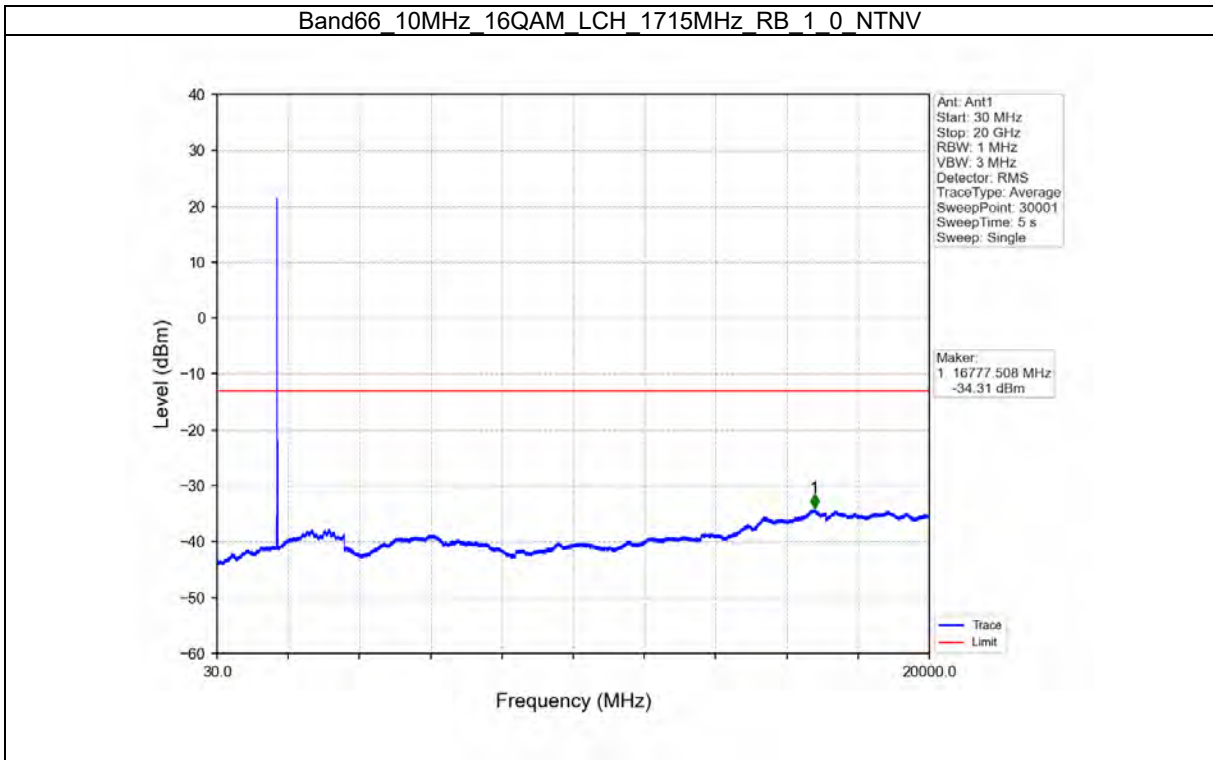

TEST GRAPH

Test Report No.: W7L-P21100018-1RF06

B66_10MHZ TEST RESULT

Band: 66 / Bandwidth: 10MHz / NTN						
Modulation	Frequency (MHz)	RB Allocation		Spurious Emission		Verdict
		Size	Offset	Result	Limit	
QPSK	1715	1	0	Refer To Test Graph	Pass	
		50	0	Refer To Test Graph	Pass	
	1775	1	0	Refer To Test Graph	Pass	
			49	Refer To Test Graph	Pass	
		50	0	Refer To Test Graph	Pass	
16QAM	1715	1	0	Refer To Test Graph	Pass	
		50	0	Refer To Test Graph	Pass	
	1775	1	0	Refer To Test Graph	Pass	
			49	Refer To Test Graph	Pass	
		50	0	Refer To Test Graph	Pass	
64QAM	1715	1	0	Refer To Test Graph	Pass	
		50	0	Refer To Test Graph	Pass	
	1775	1	0	Refer To Test Graph	Pass	
			49	Refer To Test Graph	Pass	
		50	0	Refer To Test Graph	Pass	

TEST GRAPH

Test Report No.: W7L-P21100018-1RF06

Test Report No.: W7L-P21100018-1RF06

B66_15MHZ TEST RESULT

Band: 66 / Bandwidth: 15MHz / NTN						
Modulation	Frequency (MHz)	RB Allocation		Spurious Emission		Verdict
		Size	Offset	Result	Limit	
QPSK	1717.5	1	0	Refer To Test Graph	Pass	
		75	0	Refer To Test Graph	Pass	
	1772.5	1	0	Refer To Test Graph	Pass	
			74	Refer To Test Graph	Pass	
		75	0	Refer To Test Graph	Pass	
16QAM	1717.5	1	0	Refer To Test Graph	Pass	
		75	0	Refer To Test Graph	Pass	
	1772.5	1	0	Refer To Test Graph	Pass	
			74	Refer To Test Graph	Pass	
		75	0	Refer To Test Graph	Pass	
64QAM	1717.5	1	0	Refer To Test Graph	Pass	
		75	0	Refer To Test Graph	Pass	
	1772.5	1	0	Refer To Test Graph	Pass	
			74	Refer To Test Graph	Pass	
		75	0	Refer To Test Graph	Pass	