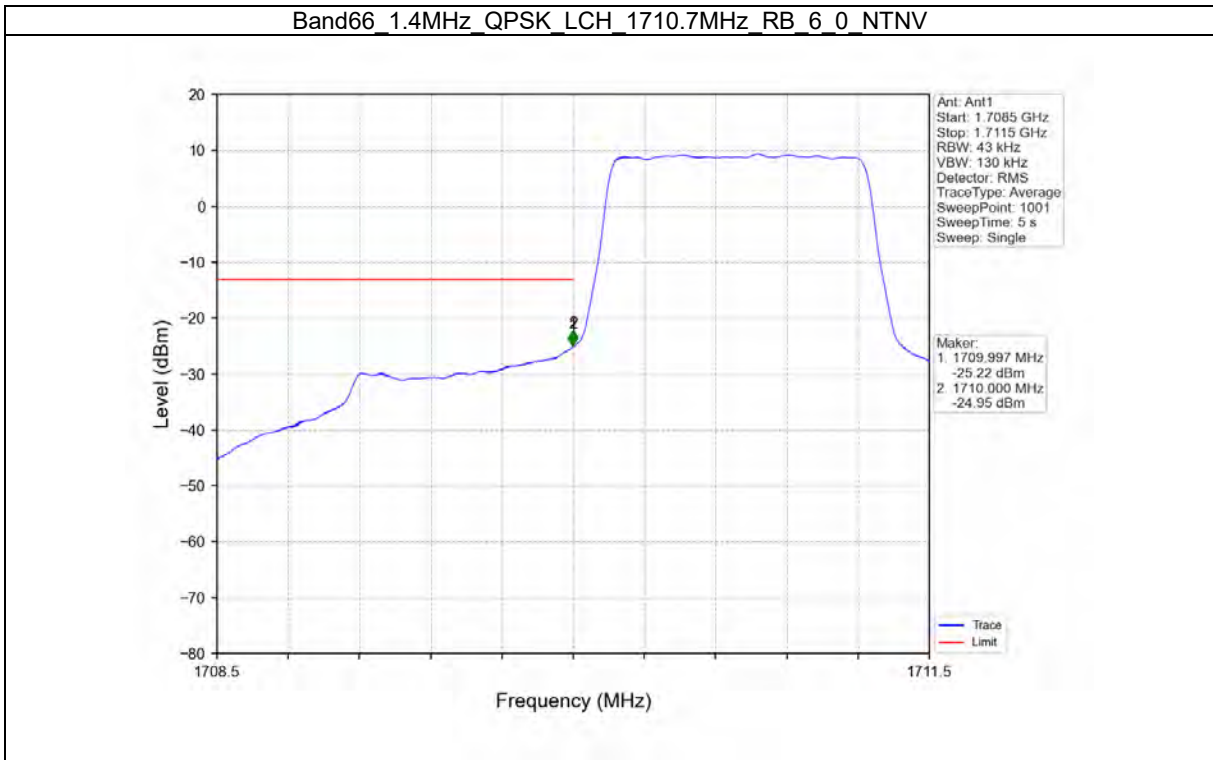

Test Report No.: W7L-P21100018-1RF06

TEST GRAPH

Test Report No.: W7L-P21100018-1RF06

Test Report No.: W7L-P21100018-1RF06

SPURIOUS EMISSION B66_1.4MHZ TEST RESULT

Band: 66 / Bandwidth: 1.4MHz / NTNV						
Modulation	Frequency (MHz)	RB Allocation		Spurious Emission		Verdict
		Size	Offset	Result	Limit	
QPSK	1710.7	1	0	Refer To Test Graph		Pass
		6	0	Refer To Test Graph		Pass
	1779.3	1	0	Refer To Test Graph		Pass
			5	Refer To Test Graph		Pass
		6	0	Refer To Test Graph		Pass
16QAM	1710.7	1	0	Refer To Test Graph		Pass
		6	0	Refer To Test Graph		Pass
	1779.3	1	0	Refer To Test Graph		Pass
			5	Refer To Test Graph		Pass
		6	0	Refer To Test Graph		Pass
64QAM	1710.7	1	0	Refer To Test Graph		Pass
		6	0	Refer To Test Graph		Pass
	1779.3	1	0	Refer To Test Graph		Pass
			5	Refer To Test Graph		Pass
		6	0	Refer To Test Graph		Pass

TEST GRAPH

Test Report No.: W7L-P21100018-1RF06

B66_3MHZ TEST RESULT

Band: 66 / Bandwidth: 3MHz / NTNV						
Modulation	Frequency (MHz)	RB Allocation		Spurious Emission		Verdict
		Size	Offset	Result	Limit	
QPSK	1711.5	1	0	Refer To Test Graph		Pass
		15	0	Refer To Test Graph		Pass
	1778.5	1	0	Refer To Test Graph		Pass
			14	Refer To Test Graph		Pass
		15	0	Refer To Test Graph		Pass
16QAM	1711.5	1	0	Refer To Test Graph		Pass
		15	0	Refer To Test Graph		Pass
	1778.5	1	0	Refer To Test Graph		Pass
			14	Refer To Test Graph		Pass
		15	0	Refer To Test Graph		Pass
64QAM	1711.5	1	0	Refer To Test Graph		Pass
		15	0	Refer To Test Graph		Pass
	1778.5	1	0	Refer To Test Graph		Pass
			14	Refer To Test Graph		Pass
		15	0	Refer To Test Graph		Pass