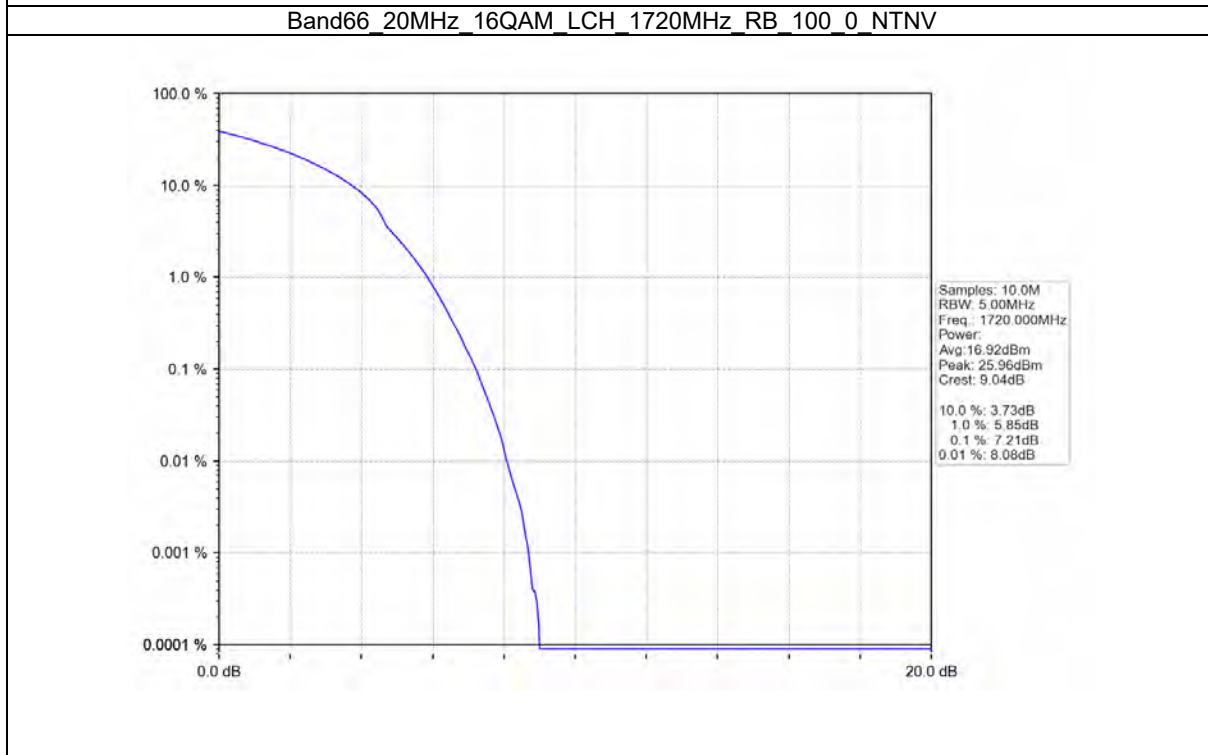

Test Report No.: W7L-P21100018-1RF06

Test Report No.: W7L-P21100018-1RF06

B66_10MHZ TEST RESULT

Band: 66 / Bandwidth: 10MHz / NTN						
Modulation	Frequency (MHz)	RB Allocation		Peak-Average Ratio (dB)		Verdict
		Size	Offset	Result	Limit	
QPSK	1715	50	0	4.63	<=13	Pass
	1745	50	0	4.64	<=13	Pass
	1775	50	0	4.58	<=13	Pass
16QAM	1715	50	0	6.06	<=13	Pass
	1745	50	0	6.01	<=13	Pass
	1775	50	0	6.05	<=13	Pass
64QAM	1715	50	0	6.42	<=13	Pass
	1745	50	0	6.41	<=13	Pass
	1775	50	0	6.38	<=13	Pass

TEST GRAPH

Test Report No.: W7L-P21100018-1RF06

Test Report No.: W7L-P21100018-1RF06

Test Report No.: W7L-P21100018-1RF06

B66_20MHZ TEST RESULT

Band: 66 / Bandwidth: 20MHz / NTN						
Modulation	Frequency (MHz)	RB Allocation		Peak-Average Ratio (dB)		Verdict
		Size	Offset	Result	Limit	
QPSK	1720	100	0	6.44	<=13	Pass
	1745	100	0	6.44	<=13	Pass
	1770	100	0	6.44	<=13	Pass
16QAM	1720	100	0	7.21	<=13	Pass
	1745	100	0	7.22	<=13	Pass
	1770	100	0	7.13	<=13	Pass
64QAM	1720	100	0	7.25	<=13	Pass
	1745	100	0	7.32	<=13	Pass
	1770	100	0	7.29	<=13	Pass

Test Report No.: W7L-P21100018-1RF06

TEST GRAPH

Test Report No.: W7L-P21100018-1RF06

Test Report No.: W7L-P21100018-1RF06

SPURIOUS EMISSION B66_1.4MHZ TEST RESULT

Band: 66 / Bandwidth: 1.4MHz / NTNV						
Modulation	Frequency (MHz)	RB Allocation		Spurious Emission		Verdict
		Size	Offset	Result	Limit	
QPSK	1710.7	1	0	Refer To Test Graph		Pass
		6	0	Refer To Test Graph		Pass
	1779.3	1	0	Refer To Test Graph		Pass
			5	Refer To Test Graph		Pass
		6	0	Refer To Test Graph		Pass
16QAM	1710.7	1	0	Refer To Test Graph		Pass
		6	0	Refer To Test Graph		Pass
	1779.3	1	0	Refer To Test Graph		Pass
			5	Refer To Test Graph		Pass
		6	0	Refer To Test Graph		Pass
64QAM	1710.7	1	0	Refer To Test Graph		Pass
		6	0	Refer To Test Graph		Pass
	1779.3	1	0	Refer To Test Graph		Pass
			5	Refer To Test Graph		Pass
		6	0	Refer To Test Graph		Pass