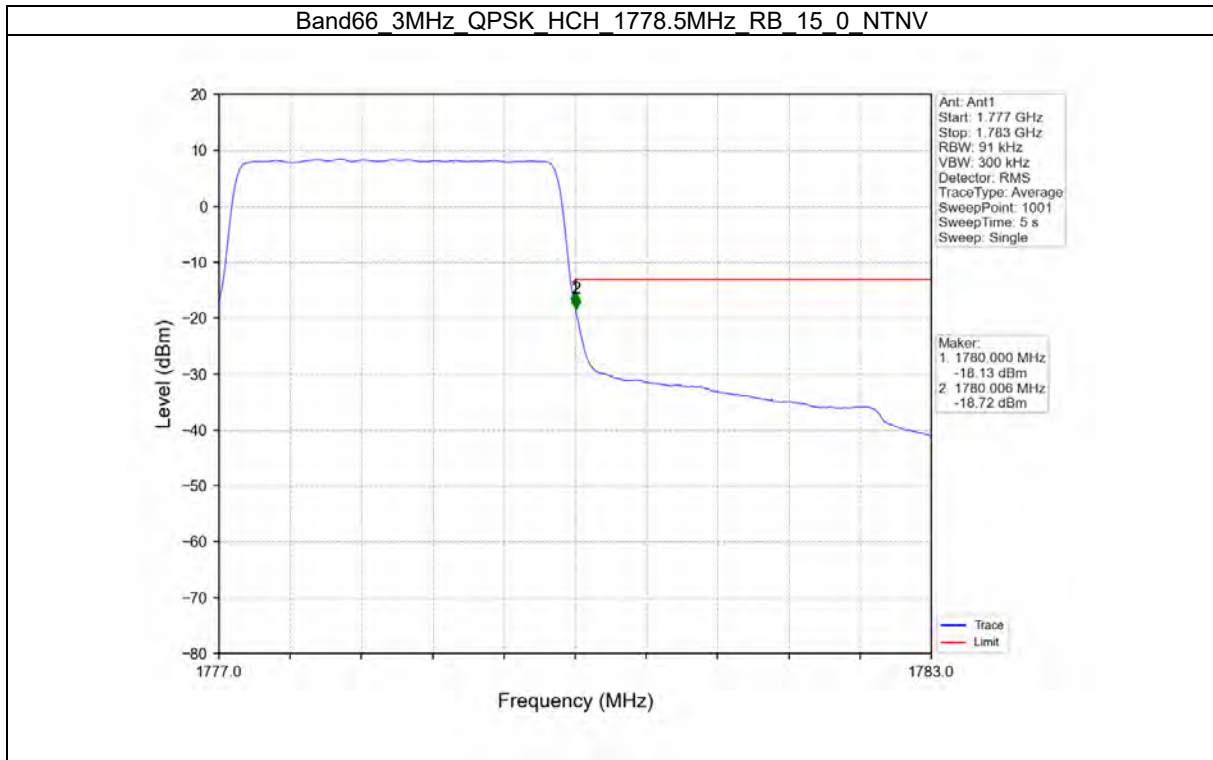

TEST GRAPH

Test Report No.: W7L-P21100018-1RF06

B66_3MHZ TEST RESULT

Band: 66 / Bandwidth: 3MHz / NTNV						
Modulation	Frequency (MHz)	RB Allocation		Spurious Emission		Verdict
		Size	Offset	Result	Limit	
QPSK	1711.5	1	0	Refer To Test Graph		Pass
		15	0	Refer To Test Graph		Pass
	1778.5	1	0	Refer To Test Graph		Pass
			14	Refer To Test Graph		Pass
		15	0	Refer To Test Graph		Pass
16QAM	1711.5	1	0	Refer To Test Graph		Pass
		15	0	Refer To Test Graph		Pass
	1778.5	1	0	Refer To Test Graph		Pass
			14	Refer To Test Graph		Pass
		15	0	Refer To Test Graph		Pass
64QAM	1711.5	1	0	Refer To Test Graph		Pass
		15	0	Refer To Test Graph		Pass
	1778.5	1	0	Refer To Test Graph		Pass
			14	Refer To Test Graph		Pass
		15	0	Refer To Test Graph		Pass

TEST GRAPH

Test Report No.: W7L-P21100018-1RF06

B66_5MHZ TEST RESULT

Band: 66 / Bandwidth: 5MHz / NTV						
Modulation	Frequency (MHz)	RB Allocation		Spurious Emission		Verdict
		Size	Offset	Result	Limit	
QPSK	1712.5	1	0	Refer To Test Graph		Pass
		25	0	Refer To Test Graph		Pass
	1745	1	0	Refer To Test Graph		Pass
	1777.5	1	0	Refer To Test Graph		Pass
			24	Refer To Test Graph		Pass
		25	0	Refer To Test Graph		Pass
16QAM	1712.5	1	0	Refer To Test Graph		Pass
		25	0	Refer To Test Graph		Pass
	1745	1	0	Refer To Test Graph		Pass
	1777.5	1	0	Refer To Test Graph		Pass
			24	Refer To Test Graph		Pass
		25	0	Refer To Test Graph		Pass
64QAM	1712.5	1	0	Refer To Test Graph		Pass
		25	0	Refer To Test Graph		Pass
	1745	1	0	Refer To Test Graph		Pass
	1777.5	1	0	Refer To Test Graph		Pass
			24	Refer To Test Graph		Pass
		25	0	Refer To Test Graph		Pass