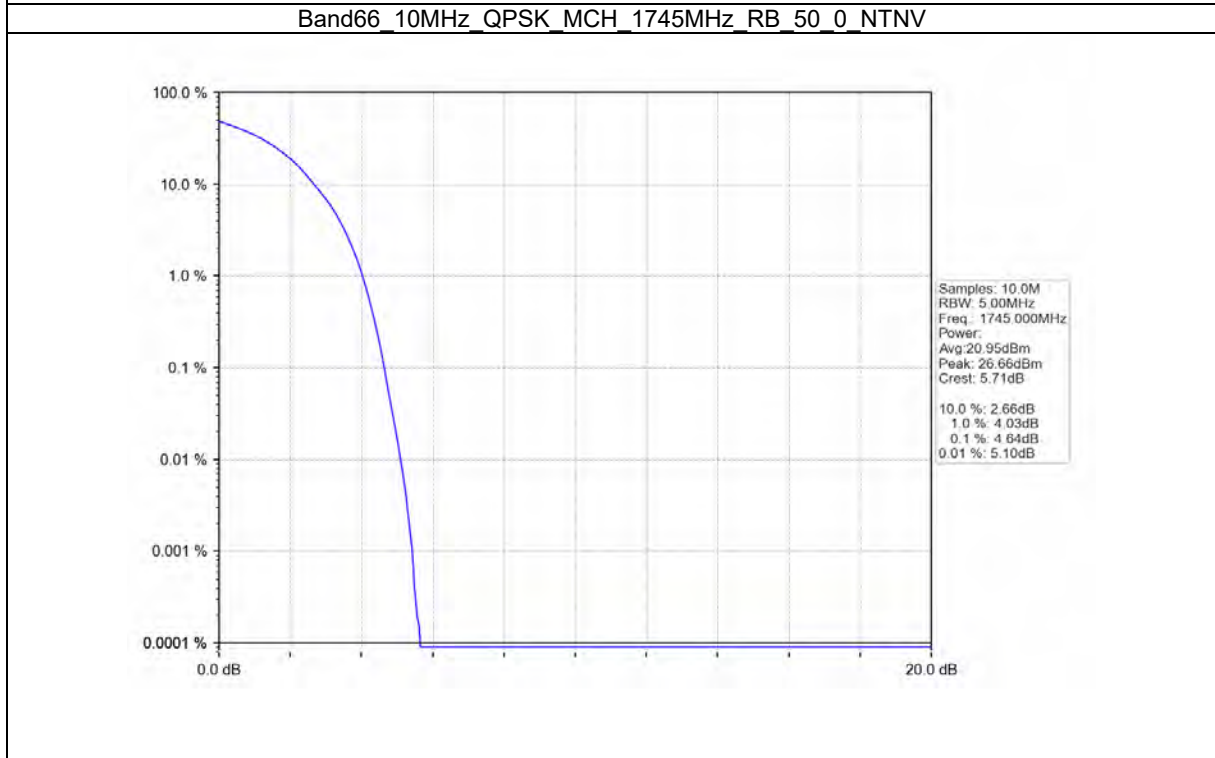

Test Report No.: W7L-P21100018-1RF06

Test Report No.: W7L-P21100018-1RF06

B66_10MHZ TEST RESULT

Band: 66 / Bandwidth: 10MHz / NTN						
Modulation	Frequency (MHz)	RB Allocation		Peak-Average Ratio (dB)		Verdict
		Size	Offset	Result	Limit	
QPSK	1715	50	0	4.63	<=13	Pass
	1745	50	0	4.64	<=13	Pass
	1775	50	0	4.58	<=13	Pass
16QAM	1715	50	0	6.06	<=13	Pass
	1745	50	0	6.01	<=13	Pass
	1775	50	0	6.05	<=13	Pass
64QAM	1715	50	0	6.42	<=13	Pass
	1745	50	0	6.41	<=13	Pass
	1775	50	0	6.38	<=13	Pass

Test Report No.: W7L-P21100018-1RF06

TEST GRAPH

Test Report No.: W7L-P21100018-1RF06

Test Report No.: W7L-P21100018-1RF06

Test Report No.: W7L-P21100018-1RF06

B66_15MHZ TEST RESULT

Band: 66 / Bandwidth: 15MHz / NTN						
Modulation	Frequency (MHz)	RB Allocation		Peak-Average Ratio (dB)		Verdict
		Size	Offset	Result	Limit	
QPSK	1717.5	75	0	5.75	<=13	Pass
	1745	75	0	5.74	<=13	Pass
	1772.5	75	0	5.76	<=13	Pass
16QAM	1717.5	75	0	6.76	<=13	Pass
	1745	75	0	6.81	<=13	Pass
	1772.5	75	0	6.82	<=13	Pass
64QAM	1717.5	75	0	7.04	<=13	Pass
	1745	75	0	6.98	<=13	Pass
	1772.5	75	0	6.94	<=13	Pass

TEST GRAPH

Test Report No.: W7L-P21100018-1RF06

Test Report No.: W7L-P21100018-1RF06

Test Report No.: W7L-P21100018-1RF06

B66_20MHZ TEST RESULT

Band: 66 / Bandwidth: 20MHz / NTN						
Modulation	Frequency (MHz)	RB Allocation		Peak-Average Ratio (dB)		Verdict
		Size	Offset	Result	Limit	
QPSK	1720	100	0	6.44	<=13	Pass
	1745	100	0	6.44	<=13	Pass
	1770	100	0	6.44	<=13	Pass
16QAM	1720	100	0	7.21	<=13	Pass
	1745	100	0	7.22	<=13	Pass
	1770	100	0	7.13	<=13	Pass
64QAM	1720	100	0	7.25	<=13	Pass
	1745	100	0	7.32	<=13	Pass
	1770	100	0	7.29	<=13	Pass