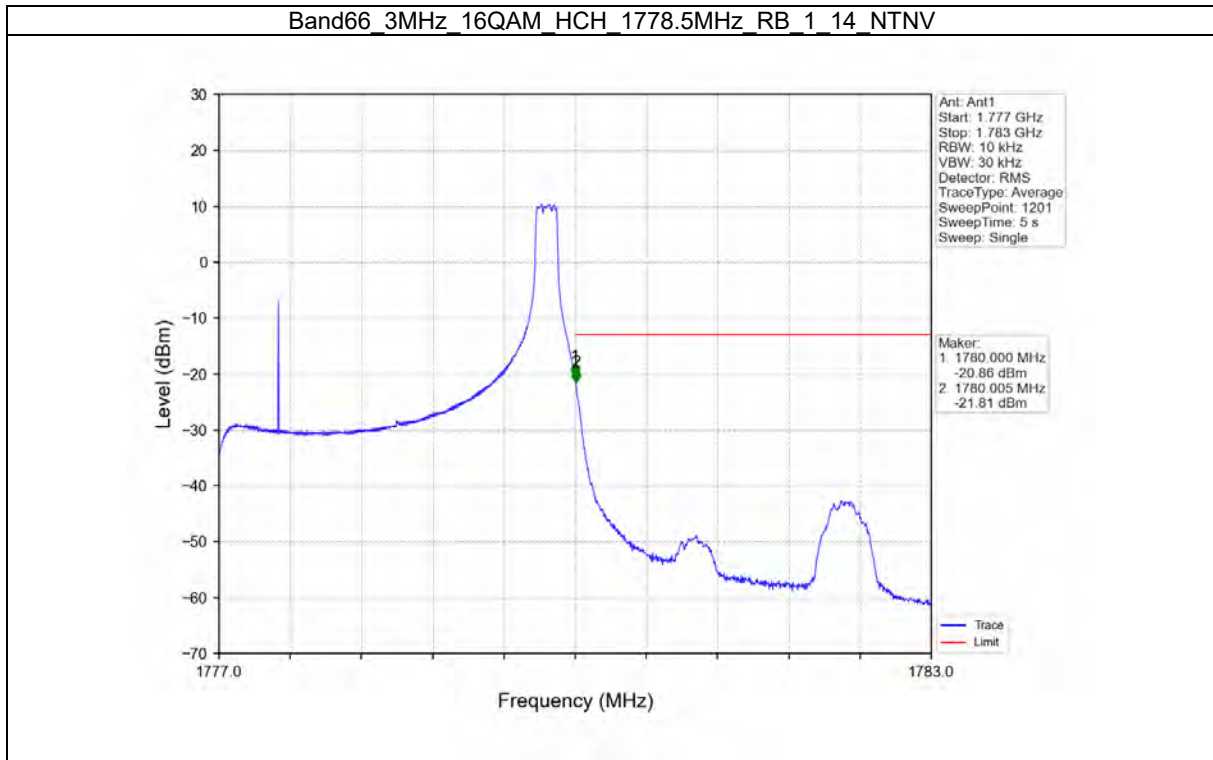

TEST GRAPH

Test Report No.: W7L-P21100018-1RF06

B66_5MHZ TEST RESULT

Band: 66 / Bandwidth: 5MHz / NTV						
Modulation	Frequency (MHz)	RB Allocation		Spurious Emission		Verdict
		Size	Offset	Result	Limit	
QPSK	1712.5	1	0	Refer To Test Graph		Pass
		25	0	Refer To Test Graph		Pass
	1745	1	0	Refer To Test Graph		Pass
	1777.5	1	0	Refer To Test Graph		Pass
			24	Refer To Test Graph		Pass
		25	0	Refer To Test Graph		Pass
16QAM	1712.5	1	0	Refer To Test Graph		Pass
		25	0	Refer To Test Graph		Pass
	1745	1	0	Refer To Test Graph		Pass
	1777.5	1	0	Refer To Test Graph		Pass
			24	Refer To Test Graph		Pass
		25	0	Refer To Test Graph		Pass
64QAM	1712.5	1	0	Refer To Test Graph		Pass
		25	0	Refer To Test Graph		Pass
	1745	1	0	Refer To Test Graph		Pass
	1777.5	1	0	Refer To Test Graph		Pass
			24	Refer To Test Graph		Pass
		25	0	Refer To Test Graph		Pass

TEST GRAPH

Test Report No.: W7L-P21100018-1RF06

B66_10MHZ TEST RESULT

Band: 66 / Bandwidth: 10MHz / NTN						
Modulation	Frequency (MHz)	RB Allocation		Spurious Emission		Verdict
		Size	Offset	Result	Limit	
QPSK	1715	1	0	Refer To Test Graph	Pass	
		50	0	Refer To Test Graph	Pass	
	1775	1	0	Refer To Test Graph	Pass	
			49	Refer To Test Graph	Pass	
		50	0	Refer To Test Graph	Pass	
16QAM	1715	1	0	Refer To Test Graph	Pass	
		50	0	Refer To Test Graph	Pass	
	1775	1	0	Refer To Test Graph	Pass	
			49	Refer To Test Graph	Pass	
		50	0	Refer To Test Graph	Pass	
64QAM	1715	1	0	Refer To Test Graph	Pass	
		50	0	Refer To Test Graph	Pass	
	1775	1	0	Refer To Test Graph	Pass	
			49	Refer To Test Graph	Pass	
		50	0	Refer To Test Graph	Pass	