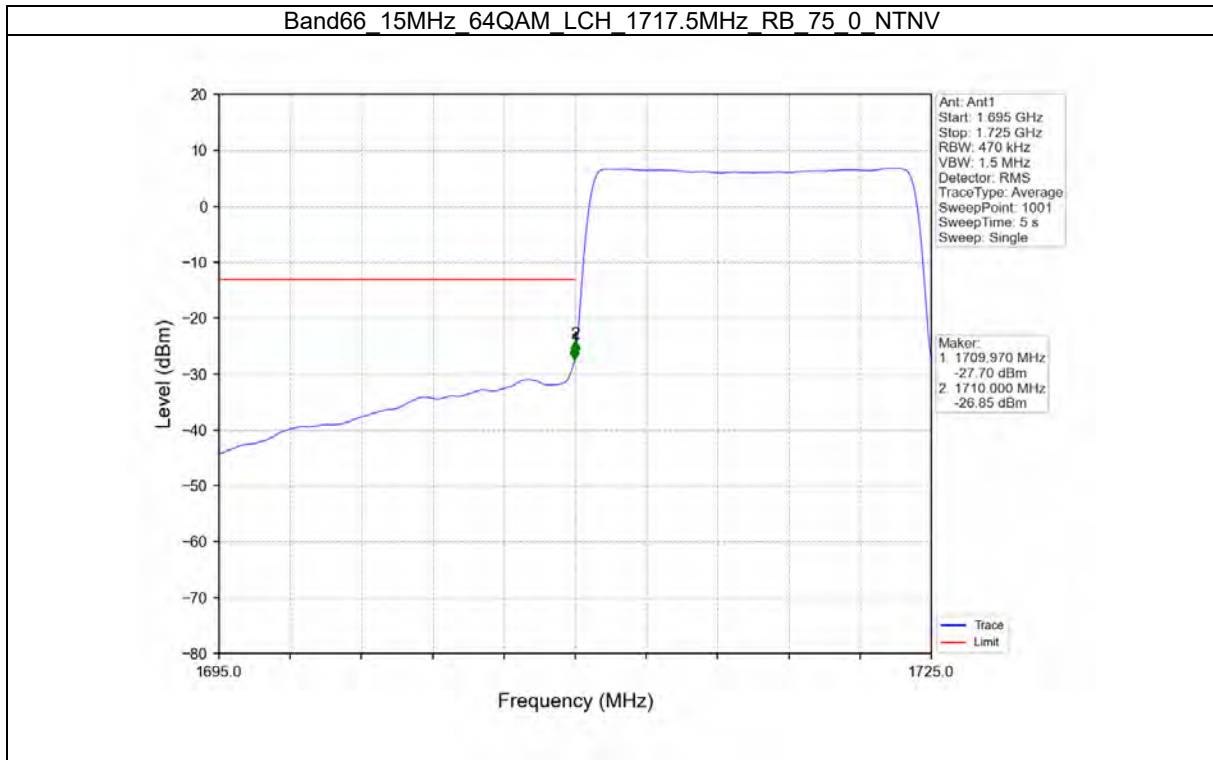

TEST GRAPH

Test Report No.: W7L-P21100018-1RF06

Test Report No.: W7L-P21100018-1RF06

B66_15MHZ TEST RESULT

Band: 66 / Bandwidth: 15MHz / NTN						
Modulation	Frequency (MHz)	RB Allocation		Spurious Emission		Verdict
		Size	Offset	Result	Limit	
QPSK	1717.5	1	0	Refer To Test Graph	Pass	
		75	0	Refer To Test Graph	Pass	
	1772.5	1	0	Refer To Test Graph	Pass	
			74	Refer To Test Graph	Pass	
		75	0	Refer To Test Graph	Pass	
16QAM	1717.5	1	0	Refer To Test Graph	Pass	
		75	0	Refer To Test Graph	Pass	
	1772.5	1	0	Refer To Test Graph	Pass	
			74	Refer To Test Graph	Pass	
		75	0	Refer To Test Graph	Pass	
64QAM	1717.5	1	0	Refer To Test Graph	Pass	
		75	0	Refer To Test Graph	Pass	
	1772.5	1	0	Refer To Test Graph	Pass	
			74	Refer To Test Graph	Pass	
		75	0	Refer To Test Graph	Pass	

TEST GRAPH

Test Report No.: W7L-P21100018-1RF06

B66_20MHZ TEST RESULT

Band: 66 / Bandwidth: 20MHz / NTN						
Modulation	Frequency (MHz)	RB Allocation		Spurious Emission		Verdict
		Size	Offset	Result	Limit	
QPSK	1720	1	0	Refer To Test Graph		Pass
		100	0	Refer To Test Graph		Pass
	1745	1	0	Refer To Test Graph		Pass
	1770	1	0	Refer To Test Graph		Pass
			99	Refer To Test Graph		Pass
		100	0	Refer To Test Graph		Pass
16QAM	1720	1	0	Refer To Test Graph		Pass
		100	0	Refer To Test Graph		Pass
	1745	1	0	Refer To Test Graph		Pass
	1770	1	0	Refer To Test Graph		Pass
			99	Refer To Test Graph		Pass
		100	0	Refer To Test Graph		Pass
64QAM	1720	1	0	Refer To Test Graph		Pass
		100	0	Refer To Test Graph		Pass
	1745	1	0	Refer To Test Graph		Pass
	1770	1	0	Refer To Test Graph		Pass
			99	Refer To Test Graph		Pass
		100	0	Refer To Test Graph		Pass

TEST GRAPH