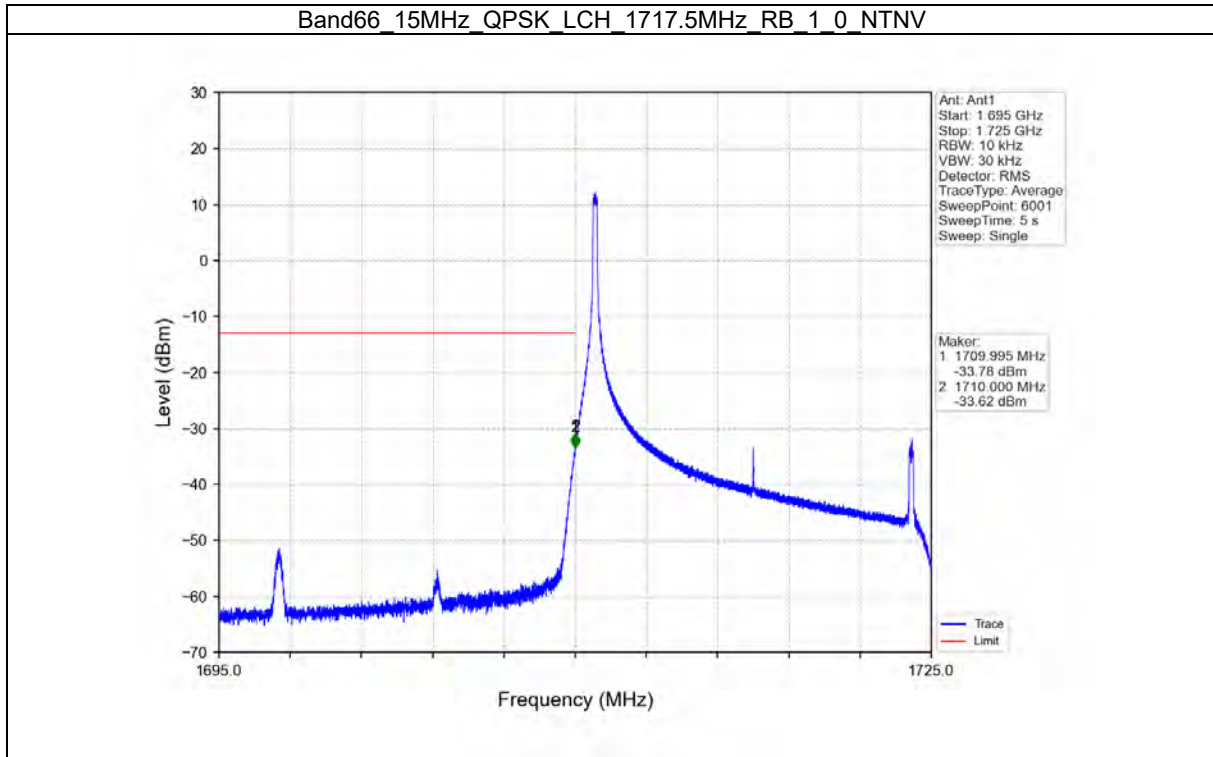

TEST GRAPH

Test Report No.: W7L-P21100018-1RF06

Test Report No.: W7L-P21100018-1RF06

B66_15MHZ TEST RESULT

Band: 66 / Bandwidth: 15MHz / NTN						
Modulation	Frequency (MHz)	RB Allocation		Spurious Emission		Verdict
		Size	Offset	Result	Limit	
QPSK	1717.5	1	0	Refer To Test Graph	Pass	
		75	0	Refer To Test Graph	Pass	
	1772.5	1	0	Refer To Test Graph	Pass	
			74	Refer To Test Graph	Pass	
		75	0	Refer To Test Graph	Pass	
16QAM	1717.5	1	0	Refer To Test Graph	Pass	
		75	0	Refer To Test Graph	Pass	
	1772.5	1	0	Refer To Test Graph	Pass	
			74	Refer To Test Graph	Pass	
		75	0	Refer To Test Graph	Pass	
64QAM	1717.5	1	0	Refer To Test Graph	Pass	
		75	0	Refer To Test Graph	Pass	
	1772.5	1	0	Refer To Test Graph	Pass	
			74	Refer To Test Graph	Pass	
		75	0	Refer To Test Graph	Pass	

TEST GRAPH

Test Report No.: W7L-P21100018-1RF06

B66_20MHZ TEST RESULT

Band: 66 / Bandwidth: 20MHz / NTN						
Modulation	Frequency (MHz)	RB Allocation		Spurious Emission		Verdict
		Size	Offset	Result	Limit	
QPSK	1720	1	0	Refer To Test Graph		Pass
		100	0	Refer To Test Graph		Pass
	1745	1	0	Refer To Test Graph		Pass
	1770	1	0	Refer To Test Graph		Pass
			99	Refer To Test Graph		Pass
		100	0	Refer To Test Graph		Pass
16QAM	1720	1	0	Refer To Test Graph		Pass
		100	0	Refer To Test Graph		Pass
	1745	1	0	Refer To Test Graph		Pass
	1770	1	0	Refer To Test Graph		Pass
			99	Refer To Test Graph		Pass
		100	0	Refer To Test Graph		Pass
64QAM	1720	1	0	Refer To Test Graph		Pass
		100	0	Refer To Test Graph		Pass
	1745	1	0	Refer To Test Graph		Pass
	1770	1	0	Refer To Test Graph		Pass
			99	Refer To Test Graph		Pass
		100	0	Refer To Test Graph		Pass