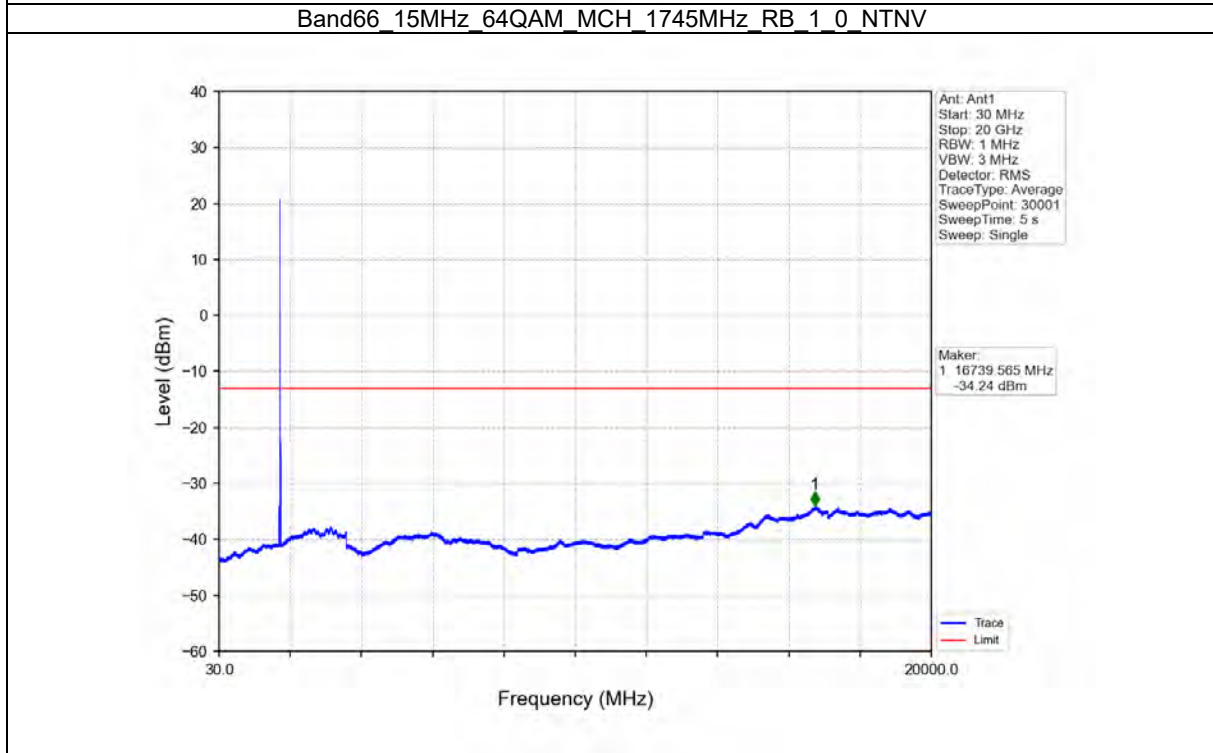

TEST GRAPH

Test Report No.: W7L-P21100018-1RF06

Test Report No.: W7L-P21100018-1RF06

B66_15MHZ TEST RESULT

Band: 66 / Bandwidth: 15MHz / NTN						
Modulation	Frequency (MHz)	RB Allocation		Spurious Emission		Verdict
		Size	Offset	Result	Limit	
QPSK	1717.5	1	0	Refer To Test Graph	Pass	
		75	0	Refer To Test Graph	Pass	
	1772.5	1	0	Refer To Test Graph	Pass	
			74	Refer To Test Graph	Pass	
		75	0	Refer To Test Graph	Pass	
16QAM	1717.5	1	0	Refer To Test Graph	Pass	
		75	0	Refer To Test Graph	Pass	
	1772.5	1	0	Refer To Test Graph	Pass	
			74	Refer To Test Graph	Pass	
		75	0	Refer To Test Graph	Pass	
64QAM	1717.5	1	0	Refer To Test Graph	Pass	
		75	0	Refer To Test Graph	Pass	
	1772.5	1	0	Refer To Test Graph	Pass	
			74	Refer To Test Graph	Pass	
		75	0	Refer To Test Graph	Pass	

TEST GRAPH

Test Report No.: W7L-P21100018-1RF06

B66_20MHZ TEST RESULT

Band: 66 / Bandwidth: 20MHz / NTN						
Modulation	Frequency (MHz)	RB Allocation		Spurious Emission		Verdict
		Size	Offset	Result	Limit	
QPSK	1720	1	0	Refer To Test Graph		Pass
		100	0	Refer To Test Graph		Pass
	1745	1	0	Refer To Test Graph		Pass
	1770	1	0	Refer To Test Graph		Pass
			99	Refer To Test Graph		Pass
		100	0	Refer To Test Graph		Pass
16QAM	1720	1	0	Refer To Test Graph		Pass
		100	0	Refer To Test Graph		Pass
	1745	1	0	Refer To Test Graph		Pass
	1770	1	0	Refer To Test Graph		Pass
			99	Refer To Test Graph		Pass
		100	0	Refer To Test Graph		Pass
64QAM	1720	1	0	Refer To Test Graph		Pass
		100	0	Refer To Test Graph		Pass
	1745	1	0	Refer To Test Graph		Pass
	1770	1	0	Refer To Test Graph		Pass
			99	Refer To Test Graph		Pass
		100	0	Refer To Test Graph		Pass

TEST GRAPH