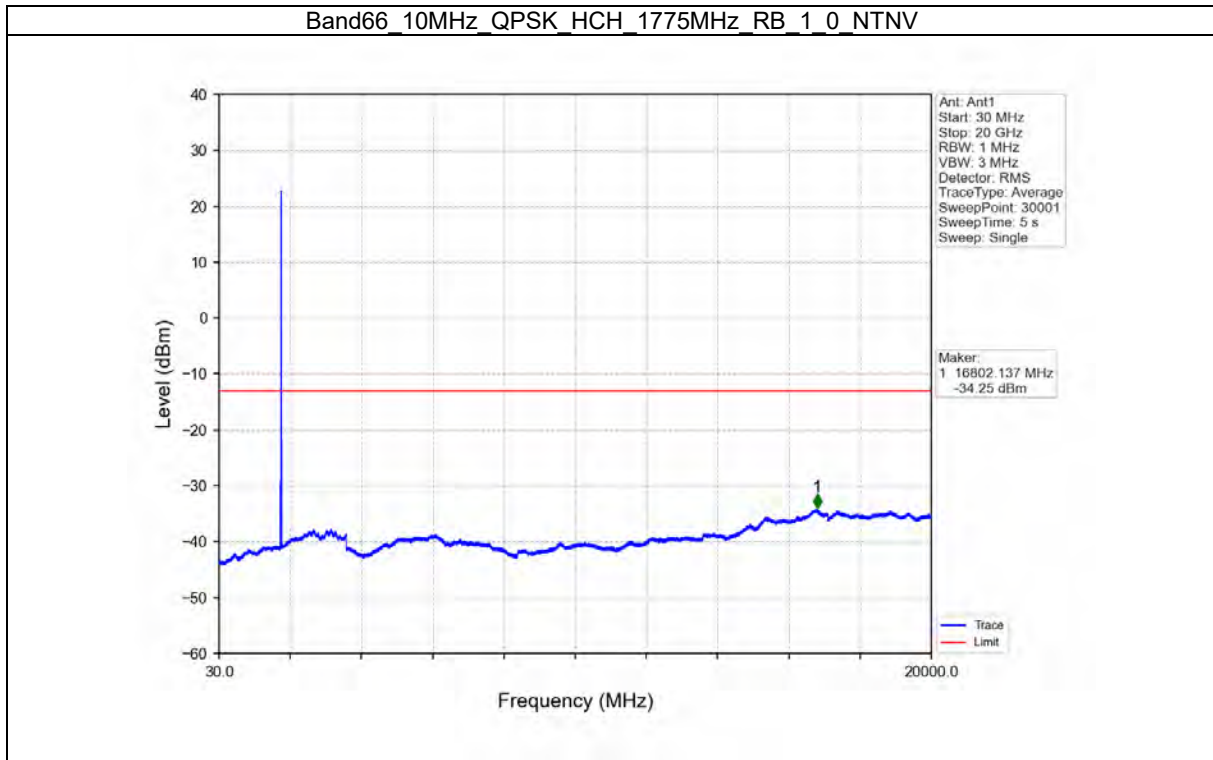

TEST GRAPH

Test Report No.: W7L-P21100018-1RF06

B66_10MHZ TEST RESULT

Band: 66 / Bandwidth: 10MHz / NTN						
Modulation	Frequency (MHz)	RB Allocation		Spurious Emission		Verdict
		Size	Offset	Result	Limit	
QPSK	1715	1	0	Refer To Test Graph	Pass	
		50	0	Refer To Test Graph	Pass	
	1775	1	0	Refer To Test Graph	Pass	
			49	Refer To Test Graph	Pass	
		50	0	Refer To Test Graph	Pass	
16QAM	1715	1	0	Refer To Test Graph	Pass	
		50	0	Refer To Test Graph	Pass	
	1775	1	0	Refer To Test Graph	Pass	
			49	Refer To Test Graph	Pass	
		50	0	Refer To Test Graph	Pass	
64QAM	1715	1	0	Refer To Test Graph	Pass	
		50	0	Refer To Test Graph	Pass	
	1775	1	0	Refer To Test Graph	Pass	
			49	Refer To Test Graph	Pass	
		50	0	Refer To Test Graph	Pass	

TEST GRAPH

Test Report No.: W7L-P21100018-1RF06

Test Report No.: W7L-P21100018-1RF06

B66_15MHZ TEST RESULT

Band: 66 / Bandwidth: 15MHz / NTN						
Modulation	Frequency (MHz)	RB Allocation		Spurious Emission		Verdict
		Size	Offset	Result	Limit	
QPSK	1717.5	1	0	Refer To Test Graph	Pass	
		75	0	Refer To Test Graph	Pass	
	1772.5	1	0	Refer To Test Graph	Pass	
			74	Refer To Test Graph	Pass	
		75	0	Refer To Test Graph	Pass	
16QAM	1717.5	1	0	Refer To Test Graph	Pass	
		75	0	Refer To Test Graph	Pass	
	1772.5	1	0	Refer To Test Graph	Pass	
			74	Refer To Test Graph	Pass	
		75	0	Refer To Test Graph	Pass	
64QAM	1717.5	1	0	Refer To Test Graph	Pass	
		75	0	Refer To Test Graph	Pass	
	1772.5	1	0	Refer To Test Graph	Pass	
			74	Refer To Test Graph	Pass	
		75	0	Refer To Test Graph	Pass	