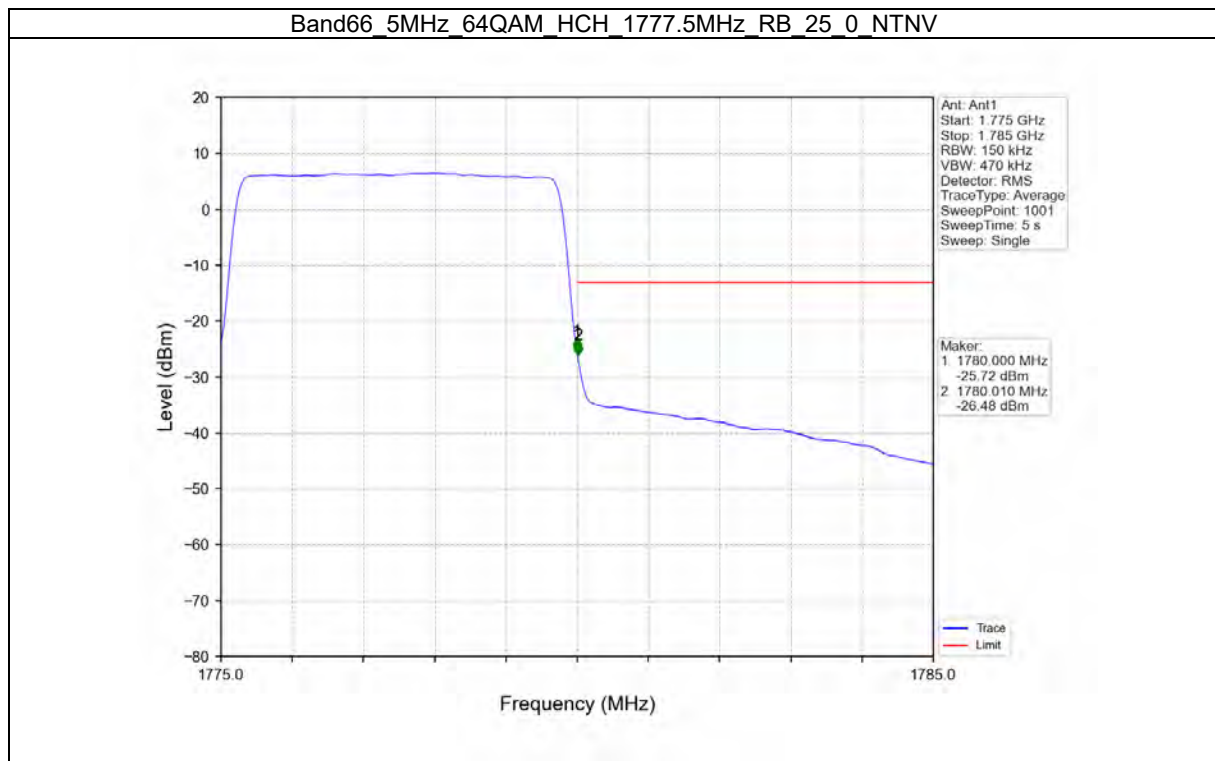

TEST GRAPH

Test Report No.: W7L-P21100018-1RF06

B66_10MHZ TEST RESULT

Band: 66 / Bandwidth: 10MHz / NTN						
Modulation	Frequency (MHz)	RB Allocation		Spurious Emission		Verdict
		Size	Offset	Result	Limit	
QPSK	1715	1	0	Refer To Test Graph	Pass	
		50	0	Refer To Test Graph	Pass	
	1775	1	0	Refer To Test Graph	Pass	
			49	Refer To Test Graph	Pass	
		50	0	Refer To Test Graph	Pass	
16QAM	1715	1	0	Refer To Test Graph	Pass	
		50	0	Refer To Test Graph	Pass	
	1775	1	0	Refer To Test Graph	Pass	
			49	Refer To Test Graph	Pass	
		50	0	Refer To Test Graph	Pass	
64QAM	1715	1	0	Refer To Test Graph	Pass	
		50	0	Refer To Test Graph	Pass	
	1775	1	0	Refer To Test Graph	Pass	
			49	Refer To Test Graph	Pass	
		50	0	Refer To Test Graph	Pass	

TEST GRAPH

Test Report No.: W7L-P21100018-1RF06

Test Report No.: W7L-P21100018-1RF06

B66_15MHZ TEST RESULT

Band: 66 / Bandwidth: 15MHz / NTN						
Modulation	Frequency (MHz)	RB Allocation		Spurious Emission		Verdict
		Size	Offset	Result	Limit	
QPSK	1717.5	1	0	Refer To Test Graph	Pass	
		75	0	Refer To Test Graph	Pass	
	1772.5	1	0	Refer To Test Graph	Pass	
			74	Refer To Test Graph	Pass	
		75	0	Refer To Test Graph	Pass	
16QAM	1717.5	1	0	Refer To Test Graph	Pass	
		75	0	Refer To Test Graph	Pass	
	1772.5	1	0	Refer To Test Graph	Pass	
			74	Refer To Test Graph	Pass	
		75	0	Refer To Test Graph	Pass	
64QAM	1717.5	1	0	Refer To Test Graph	Pass	
		75	0	Refer To Test Graph	Pass	
	1772.5	1	0	Refer To Test Graph	Pass	
			74	Refer To Test Graph	Pass	
		75	0	Refer To Test Graph	Pass	