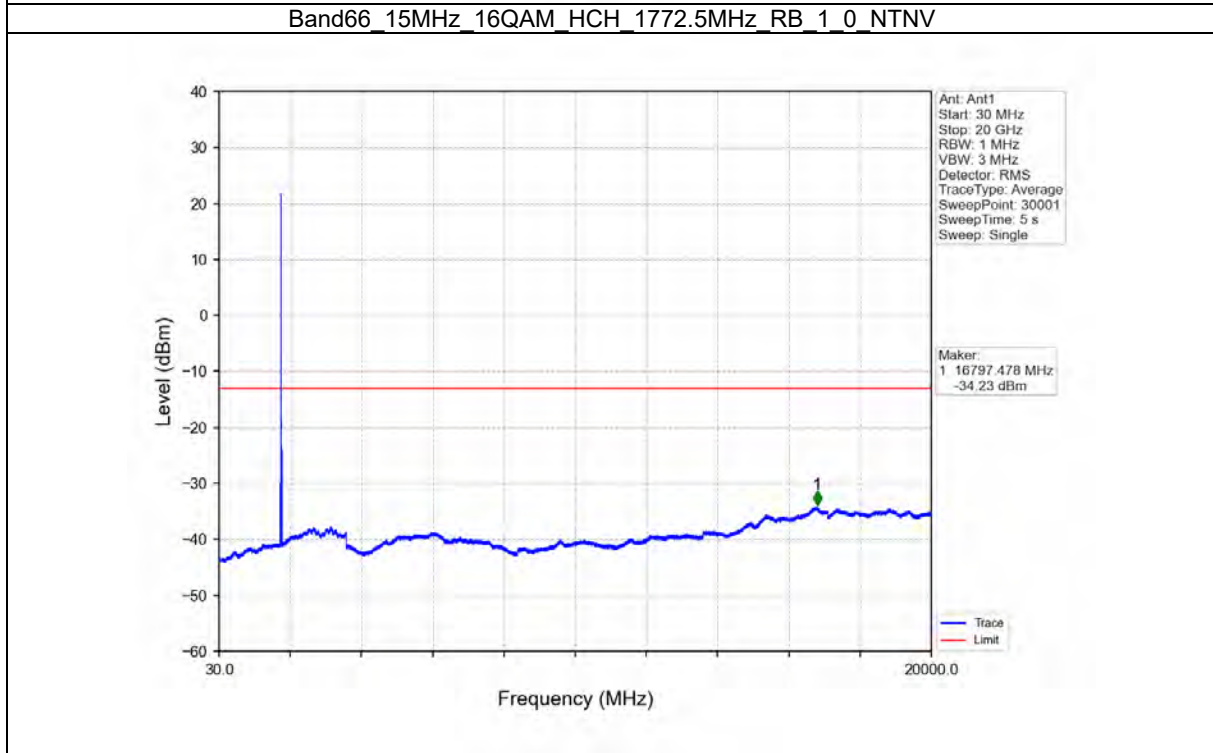

TEST GRAPH

Test Report No.: W7L-P21100018-1RF06

Test Report No.: W7L-P21100018-1RF06

B66_15MHZ TEST RESULT

Band: 66 / Bandwidth: 15MHz / NTN						
Modulation	Frequency (MHz)	RB Allocation		Spurious Emission		Verdict
		Size	Offset	Result	Limit	
QPSK	1717.5	1	0	Refer To Test Graph	Pass	
		75	0	Refer To Test Graph	Pass	
	1772.5	1	0	Refer To Test Graph	Pass	
			74	Refer To Test Graph	Pass	
		75	0	Refer To Test Graph	Pass	
16QAM	1717.5	1	0	Refer To Test Graph	Pass	
		75	0	Refer To Test Graph	Pass	
	1772.5	1	0	Refer To Test Graph	Pass	
			74	Refer To Test Graph	Pass	
		75	0	Refer To Test Graph	Pass	
64QAM	1717.5	1	0	Refer To Test Graph	Pass	
		75	0	Refer To Test Graph	Pass	
	1772.5	1	0	Refer To Test Graph	Pass	
			74	Refer To Test Graph	Pass	
		75	0	Refer To Test Graph	Pass	

TEST GRAPH

Test Report No.: W7L-P21100018-1RF06

B66_20MHZ TEST RESULT

Band: 66 / Bandwidth: 20MHz / NTN						
Modulation	Frequency (MHz)	RB Allocation		Spurious Emission		Verdict
		Size	Offset	Result	Limit	
QPSK	1720	1	0	Refer To Test Graph		Pass
		100	0	Refer To Test Graph		Pass
	1745	1	0	Refer To Test Graph		Pass
	1770	1	0	Refer To Test Graph		Pass
			99	Refer To Test Graph		Pass
		100	0	Refer To Test Graph		Pass
16QAM	1720	1	0	Refer To Test Graph		Pass
		100	0	Refer To Test Graph		Pass
	1745	1	0	Refer To Test Graph		Pass
	1770	1	0	Refer To Test Graph		Pass
			99	Refer To Test Graph		Pass
		100	0	Refer To Test Graph		Pass
64QAM	1720	1	0	Refer To Test Graph		Pass
		100	0	Refer To Test Graph		Pass
	1745	1	0	Refer To Test Graph		Pass
	1770	1	0	Refer To Test Graph		Pass
			99	Refer To Test Graph		Pass
		100	0	Refer To Test Graph		Pass

TEST GRAPH