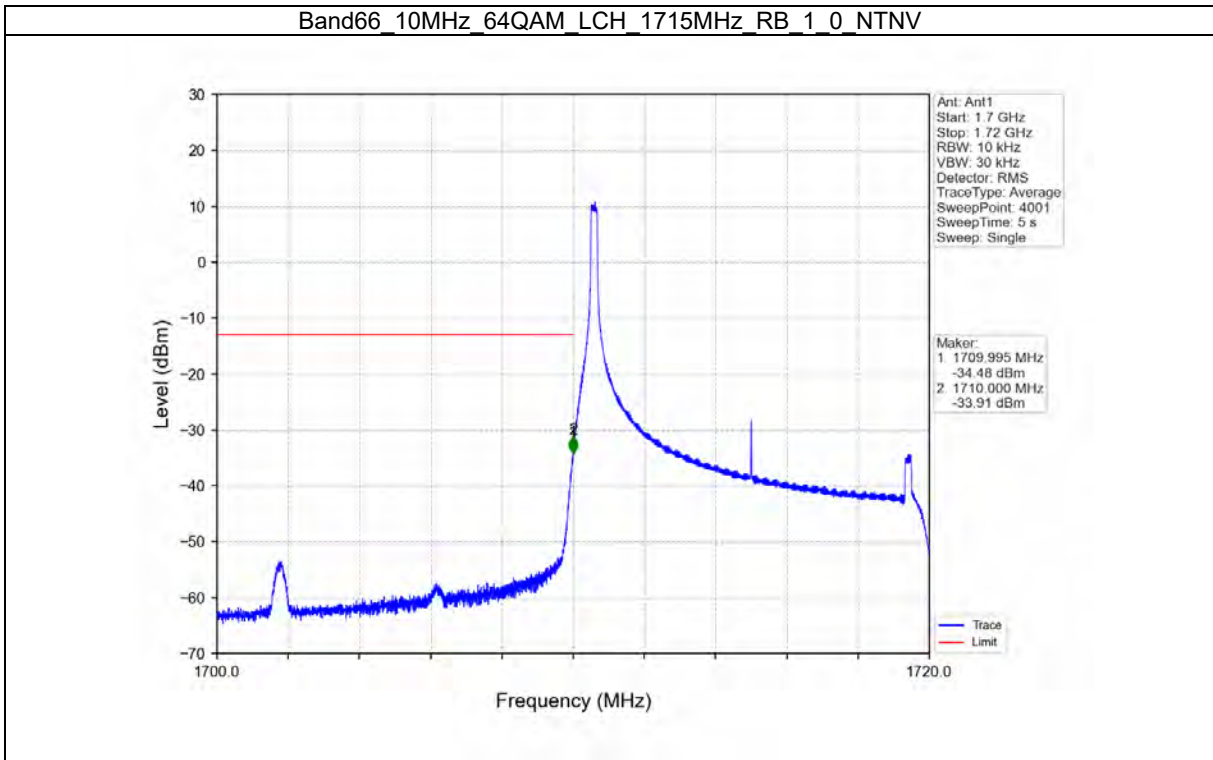

TEST GRAPH

Test Report No.: W7L-P21100018-1RF06

Test Report No.: W7L-P21100018-1RF06

B66_15MHZ TEST RESULT

Band: 66 / Bandwidth: 15MHz / NTN						
Modulation	Frequency (MHz)	RB Allocation		Spurious Emission		Verdict
		Size	Offset	Result	Limit	
QPSK	1717.5	1	0	Refer To Test Graph	Pass	
		75	0	Refer To Test Graph	Pass	
	1772.5	1	0	Refer To Test Graph	Pass	
			74	Refer To Test Graph	Pass	
		75	0	Refer To Test Graph	Pass	
16QAM	1717.5	1	0	Refer To Test Graph	Pass	
		75	0	Refer To Test Graph	Pass	
	1772.5	1	0	Refer To Test Graph	Pass	
			74	Refer To Test Graph	Pass	
		75	0	Refer To Test Graph	Pass	
64QAM	1717.5	1	0	Refer To Test Graph	Pass	
		75	0	Refer To Test Graph	Pass	
	1772.5	1	0	Refer To Test Graph	Pass	
			74	Refer To Test Graph	Pass	
		75	0	Refer To Test Graph	Pass	

TEST GRAPH

Test Report No.: W7L-P21100018-1RF06

B66_20MHZ TEST RESULT

Band: 66 / Bandwidth: 20MHz / NTN						
Modulation	Frequency (MHz)	RB Allocation		Spurious Emission		Verdict
		Size	Offset	Result	Limit	
QPSK	1720	1	0	Refer To Test Graph		Pass
		100	0	Refer To Test Graph		Pass
	1745	1	0	Refer To Test Graph		Pass
	1770	1	0	Refer To Test Graph		Pass
			99	Refer To Test Graph		Pass
		100	0	Refer To Test Graph		Pass
16QAM	1720	1	0	Refer To Test Graph		Pass
		100	0	Refer To Test Graph		Pass
	1745	1	0	Refer To Test Graph		Pass
	1770	1	0	Refer To Test Graph		Pass
			99	Refer To Test Graph		Pass
		100	0	Refer To Test Graph		Pass
64QAM	1720	1	0	Refer To Test Graph		Pass
		100	0	Refer To Test Graph		Pass
	1745	1	0	Refer To Test Graph		Pass
	1770	1	0	Refer To Test Graph		Pass
			99	Refer To Test Graph		Pass
		100	0	Refer To Test Graph		Pass