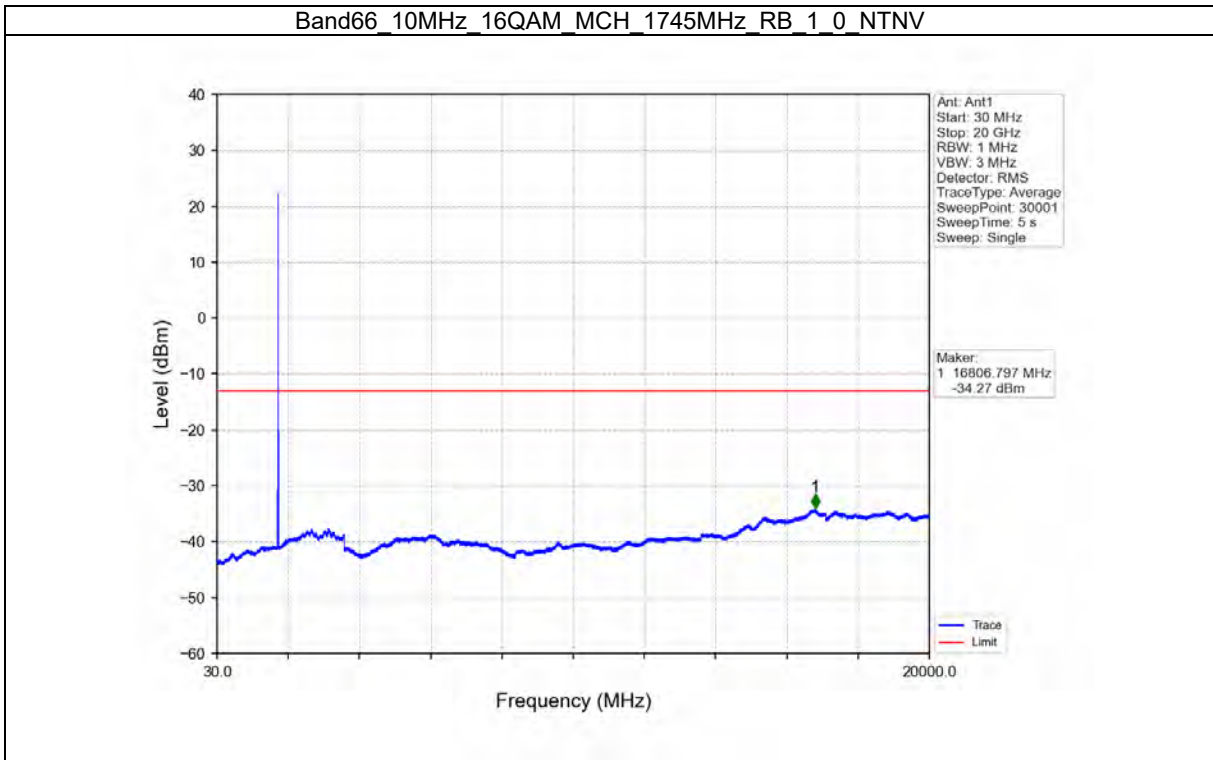

TEST GRAPH

Test Report No.: W7L-P21100018-1RF06

Test Report No.: W7L-P21100018-1RF06

B66_15MHZ TEST RESULT

Band: 66 / Bandwidth: 15MHz / NTN						
Modulation	Frequency (MHz)	RB Allocation		Spurious Emission		Verdict
		Size	Offset	Result	Limit	
QPSK	1717.5	1	0	Refer To Test Graph	Pass	
		75	0	Refer To Test Graph	Pass	
	1772.5	1	0	Refer To Test Graph	Pass	
			74	Refer To Test Graph	Pass	
		75	0	Refer To Test Graph	Pass	
16QAM	1717.5	1	0	Refer To Test Graph	Pass	
		75	0	Refer To Test Graph	Pass	
	1772.5	1	0	Refer To Test Graph	Pass	
			74	Refer To Test Graph	Pass	
		75	0	Refer To Test Graph	Pass	
64QAM	1717.5	1	0	Refer To Test Graph	Pass	
		75	0	Refer To Test Graph	Pass	
	1772.5	1	0	Refer To Test Graph	Pass	
			74	Refer To Test Graph	Pass	
		75	0	Refer To Test Graph	Pass	

TEST GRAPH

Test Report No.: W7L-P21100018-1RF06

B66_20MHZ TEST RESULT

Band: 66 / Bandwidth: 20MHz / NTN						
Modulation	Frequency (MHz)	RB Allocation		Spurious Emission		Verdict
		Size	Offset	Result	Limit	
QPSK	1720	1	0	Refer To Test Graph		Pass
		100	0	Refer To Test Graph		Pass
	1745	1	0	Refer To Test Graph		Pass
	1770	1	0	Refer To Test Graph		Pass
			99	Refer To Test Graph		Pass
		100	0	Refer To Test Graph		Pass
16QAM	1720	1	0	Refer To Test Graph		Pass
		100	0	Refer To Test Graph		Pass
	1745	1	0	Refer To Test Graph		Pass
	1770	1	0	Refer To Test Graph		Pass
			99	Refer To Test Graph		Pass
		100	0	Refer To Test Graph		Pass
64QAM	1720	1	0	Refer To Test Graph		Pass
		100	0	Refer To Test Graph		Pass
	1745	1	0	Refer To Test Graph		Pass
	1770	1	0	Refer To Test Graph		Pass
			99	Refer To Test Graph		Pass
		100	0	Refer To Test Graph		Pass