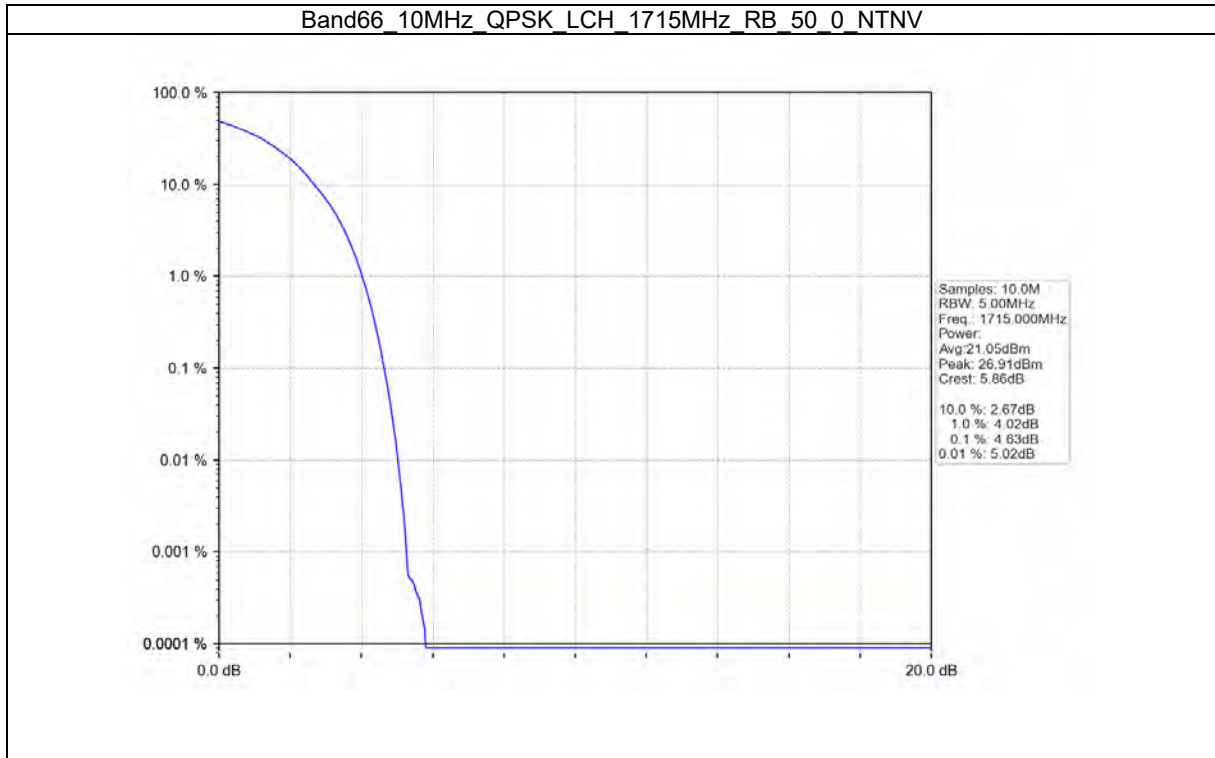

Test Report No.: W7L-P21100018-1RF06

Test Report No.: W7L-P21100018-1RF06

B66_10MHZ TEST RESULT

Band: 66 / Bandwidth: 10MHz / NTN						
Modulation	Frequency (MHz)	RB Allocation		Peak-Average Ratio (dB)		Verdict
		Size	Offset	Result	Limit	
QPSK	1715	50	0	4.63	<=13	Pass
	1745	50	0	4.64	<=13	Pass
	1775	50	0	4.58	<=13	Pass
16QAM	1715	50	0	6.06	<=13	Pass
	1745	50	0	6.01	<=13	Pass
	1775	50	0	6.05	<=13	Pass
64QAM	1715	50	0	6.42	<=13	Pass
	1745	50	0	6.41	<=13	Pass
	1775	50	0	6.38	<=13	Pass

Test Report No.: W7L-P21100018-1RF06

TEST GRAPH

Test Report No.: W7L-P21100018-1RF06

Test Report No.: W7L-P21100018-1RF06

Test Report No.: W7L-P21100018-1RF06

B66_15MHZ TEST RESULT

Band: 66 / Bandwidth: 15MHz / NTN						
Modulation	Frequency (MHz)	RB Allocation		Peak-Average Ratio (dB)		Verdict
		Size	Offset	Result	Limit	
QPSK	1717.5	75	0	5.75	<=13	Pass
	1745	75	0	5.74	<=13	Pass
	1772.5	75	0	5.76	<=13	Pass
16QAM	1717.5	75	0	6.76	<=13	Pass
	1745	75	0	6.81	<=13	Pass
	1772.5	75	0	6.82	<=13	Pass
64QAM	1717.5	75	0	7.04	<=13	Pass
	1745	75	0	6.98	<=13	Pass
	1772.5	75	0	6.94	<=13	Pass

TEST GRAPH

Test Report No.: W7L-P21100018-1RF06

Test Report No.: W7L-P21100018-1RF06

Test Report No.: W7L-P21100018-1RF06

B66_20MHZ TEST RESULT

Band: 66 / Bandwidth: 20MHz / NTN						
Modulation	Frequency (MHz)	RB Allocation		Peak-Average Ratio (dB)		Verdict
		Size	Offset	Result	Limit	
QPSK	1720	100	0	6.44	<=13	Pass
	1745	100	0	6.44	<=13	Pass
	1770	100	0	6.44	<=13	Pass
16QAM	1720	100	0	7.21	<=13	Pass
	1745	100	0	7.22	<=13	Pass
	1770	100	0	7.13	<=13	Pass
64QAM	1720	100	0	7.25	<=13	Pass
	1745	100	0	7.32	<=13	Pass
	1770	100	0	7.29	<=13	Pass