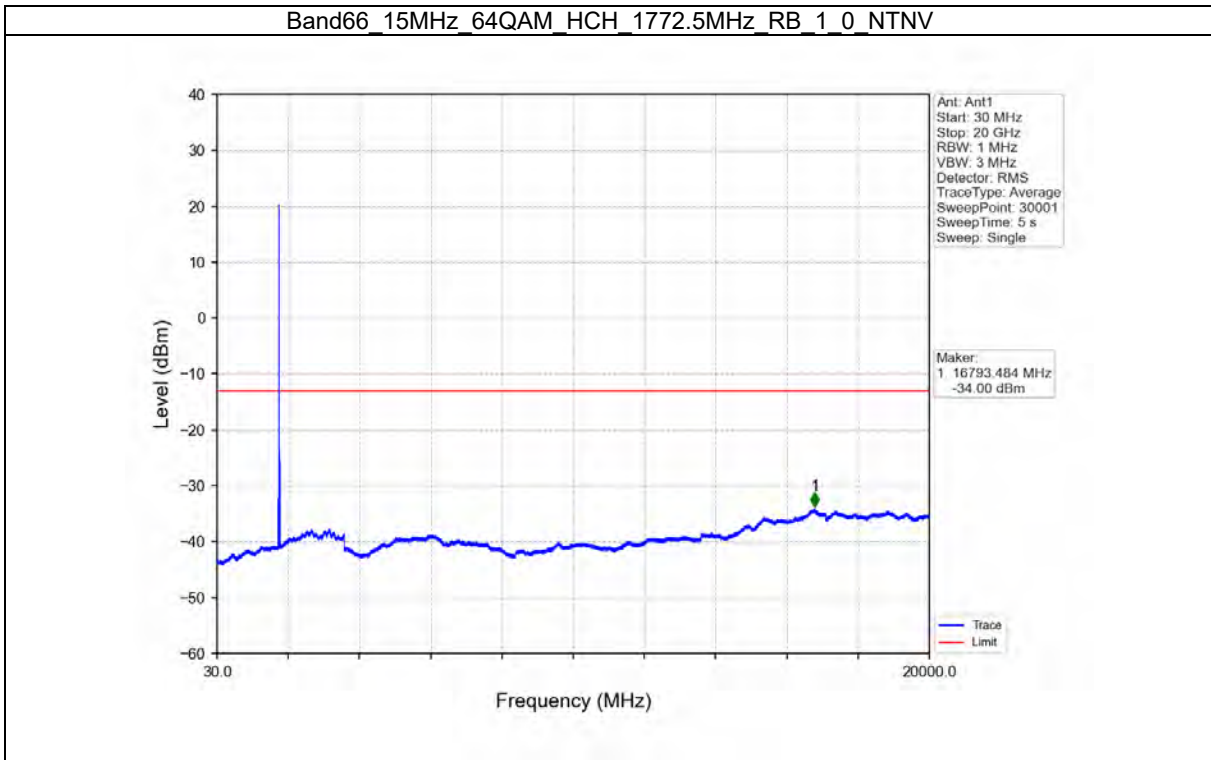

TEST GRAPH

Test Report No.: W7L-P21100018-1RF06

Test Report No.: W7L-P21100018-1RF06

B66_15MHZ TEST RESULT

Band: 66 / Bandwidth: 15MHz / NTN						
Modulation	Frequency (MHz)	RB Allocation		Spurious Emission		Verdict
		Size	Offset	Result	Limit	
QPSK	1717.5	1	0	Refer To Test Graph	Pass	
		75	0	Refer To Test Graph	Pass	
	1772.5	1	0	Refer To Test Graph	Pass	
			74	Refer To Test Graph	Pass	
		75	0	Refer To Test Graph	Pass	
16QAM	1717.5	1	0	Refer To Test Graph	Pass	
		75	0	Refer To Test Graph	Pass	
	1772.5	1	0	Refer To Test Graph	Pass	
			74	Refer To Test Graph	Pass	
		75	0	Refer To Test Graph	Pass	
64QAM	1717.5	1	0	Refer To Test Graph	Pass	
		75	0	Refer To Test Graph	Pass	
	1772.5	1	0	Refer To Test Graph	Pass	
			74	Refer To Test Graph	Pass	
		75	0	Refer To Test Graph	Pass	

TEST GRAPH

Test Report No.: W7L-P21100018-1RF06

B66_20MHZ TEST RESULT

Band: 66 / Bandwidth: 20MHz / NTN						
Modulation	Frequency (MHz)	RB Allocation		Spurious Emission		Verdict
		Size	Offset	Result	Limit	
QPSK	1720	1	0	Refer To Test Graph		Pass
		100	0	Refer To Test Graph		Pass
	1745	1	0	Refer To Test Graph		Pass
	1770	1	0	Refer To Test Graph		Pass
			99	Refer To Test Graph		Pass
		100	0	Refer To Test Graph		Pass
16QAM	1720	1	0	Refer To Test Graph		Pass
		100	0	Refer To Test Graph		Pass
	1745	1	0	Refer To Test Graph		Pass
	1770	1	0	Refer To Test Graph		Pass
			99	Refer To Test Graph		Pass
		100	0	Refer To Test Graph		Pass
64QAM	1720	1	0	Refer To Test Graph		Pass
		100	0	Refer To Test Graph		Pass
	1745	1	0	Refer To Test Graph		Pass
	1770	1	0	Refer To Test Graph		Pass
			99	Refer To Test Graph		Pass
		100	0	Refer To Test Graph		Pass

TEST GRAPH