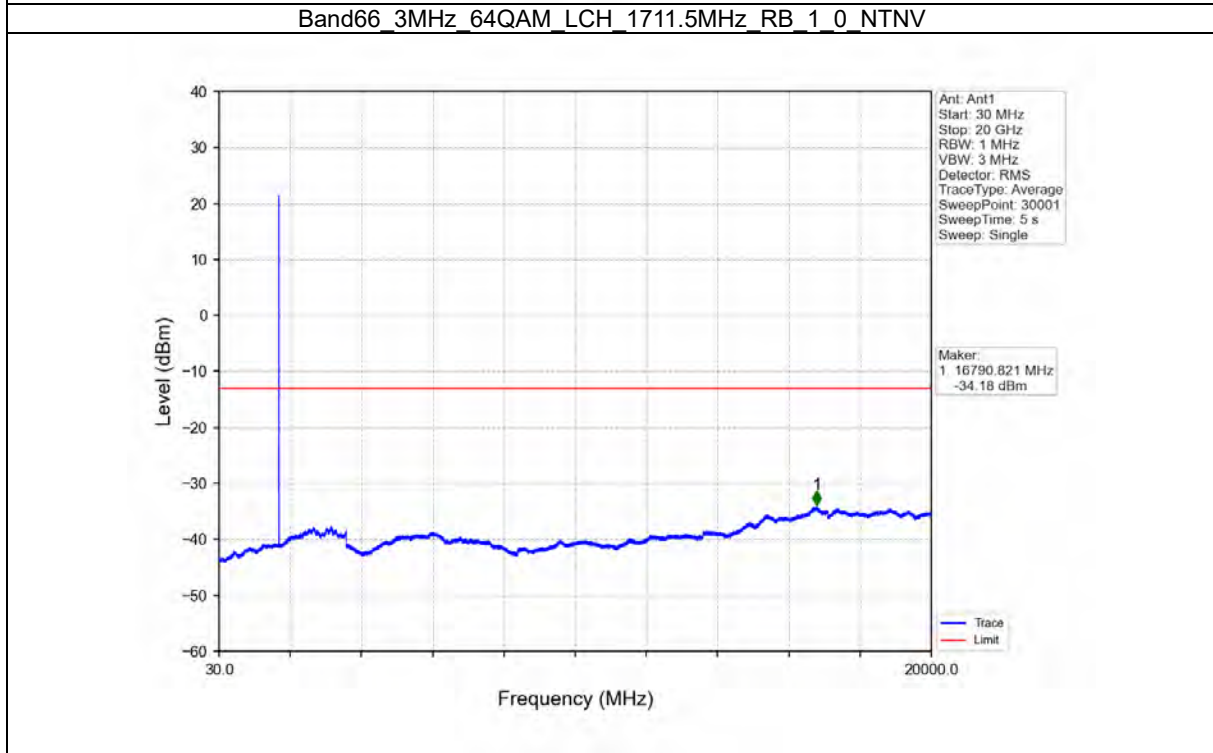

TEST GRAPH

Test Report No.: W7L-P21100018-1RF06

B66_5MHZ TEST RESULT

Band: 66 / Bandwidth: 5MHz / NTV						
Modulation	Frequency (MHz)	RB Allocation		Spurious Emission		Verdict
		Size	Offset	Result	Limit	
QPSK	1712.5	1	0	Refer To Test Graph		Pass
		25	0	Refer To Test Graph		Pass
	1745	1	0	Refer To Test Graph		Pass
	1777.5	1	0	Refer To Test Graph		Pass
			24	Refer To Test Graph		Pass
		25	0	Refer To Test Graph		Pass
16QAM	1712.5	1	0	Refer To Test Graph		Pass
		25	0	Refer To Test Graph		Pass
	1745	1	0	Refer To Test Graph		Pass
	1777.5	1	0	Refer To Test Graph		Pass
			24	Refer To Test Graph		Pass
		25	0	Refer To Test Graph		Pass
64QAM	1712.5	1	0	Refer To Test Graph		Pass
		25	0	Refer To Test Graph		Pass
	1745	1	0	Refer To Test Graph		Pass
	1777.5	1	0	Refer To Test Graph		Pass
			24	Refer To Test Graph		Pass
		25	0	Refer To Test Graph		Pass

TEST GRAPH

Test Report No.: W7L-P21100018-1RF06

B66_10MHZ TEST RESULT

Band: 66 / Bandwidth: 10MHz / NTN						
Modulation	Frequency (MHz)	RB Allocation		Spurious Emission		Verdict
		Size	Offset	Result	Limit	
QPSK	1715	1	0	Refer To Test Graph	Pass	
		50	0	Refer To Test Graph	Pass	
	1775	1	0	Refer To Test Graph	Pass	
			49	Refer To Test Graph	Pass	
		50	0	Refer To Test Graph	Pass	
16QAM	1715	1	0	Refer To Test Graph	Pass	
		50	0	Refer To Test Graph	Pass	
	1775	1	0	Refer To Test Graph	Pass	
			49	Refer To Test Graph	Pass	
		50	0	Refer To Test Graph	Pass	
64QAM	1715	1	0	Refer To Test Graph	Pass	
		50	0	Refer To Test Graph	Pass	
	1775	1	0	Refer To Test Graph	Pass	
			49	Refer To Test Graph	Pass	
		50	0	Refer To Test Graph	Pass	