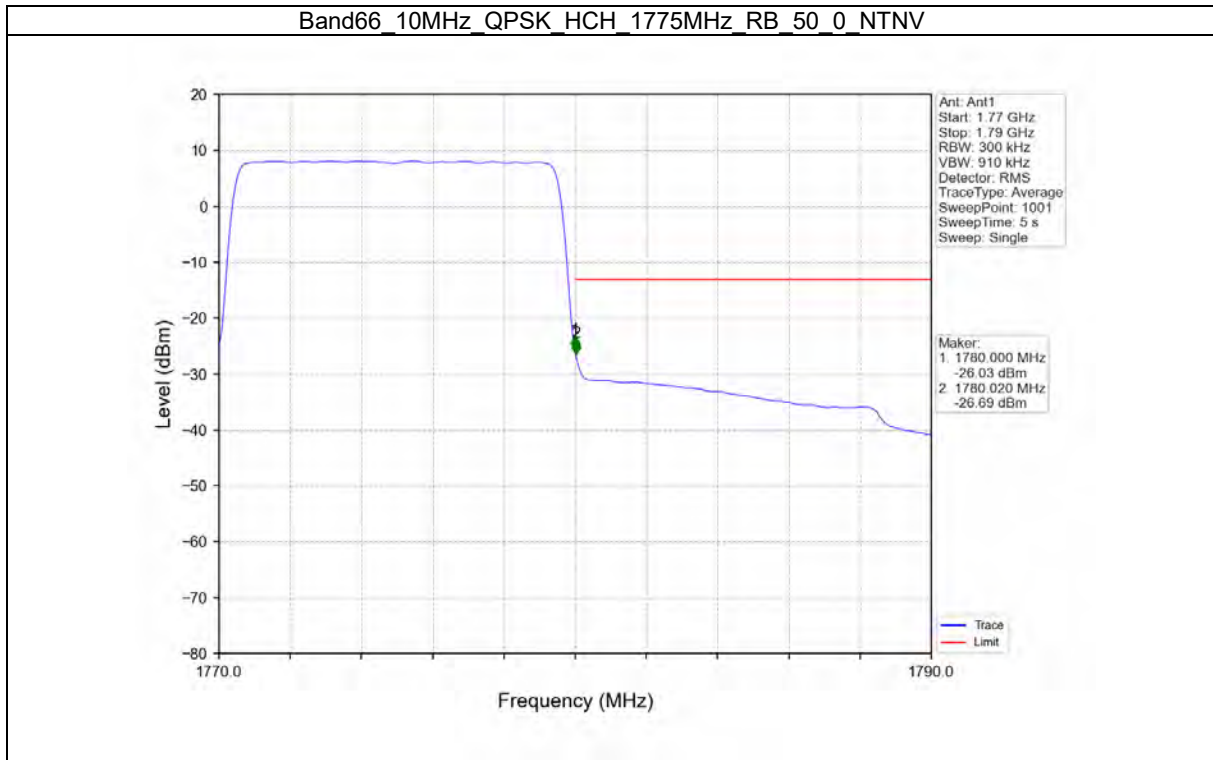

TEST GRAPH

Test Report No.: W7L-P21100018-1RF06

B66_10MHZ TEST RESULT

Band: 66 / Bandwidth: 10MHz / NTN						
Modulation	Frequency (MHz)	RB Allocation		Spurious Emission		Verdict
		Size	Offset	Result	Limit	
QPSK	1715	1	0	Refer To Test Graph	Pass	
		50	0	Refer To Test Graph	Pass	
	1775	1	0	Refer To Test Graph	Pass	
			49	Refer To Test Graph	Pass	
		50	0	Refer To Test Graph	Pass	
16QAM	1715	1	0	Refer To Test Graph	Pass	
		50	0	Refer To Test Graph	Pass	
	1775	1	0	Refer To Test Graph	Pass	
			49	Refer To Test Graph	Pass	
		50	0	Refer To Test Graph	Pass	
64QAM	1715	1	0	Refer To Test Graph	Pass	
		50	0	Refer To Test Graph	Pass	
	1775	1	0	Refer To Test Graph	Pass	
			49	Refer To Test Graph	Pass	
		50	0	Refer To Test Graph	Pass	

TEST GRAPH

Test Report No.: W7L-P21100018-1RF06

Test Report No.: W7L-P21100018-1RF06

B66_15MHZ TEST RESULT

Band: 66 / Bandwidth: 15MHz / NTN						
Modulation	Frequency (MHz)	RB Allocation		Spurious Emission		Verdict
		Size	Offset	Result	Limit	
QPSK	1717.5	1	0	Refer To Test Graph	Pass	
		75	0	Refer To Test Graph	Pass	
	1772.5	1	0	Refer To Test Graph	Pass	
			74	Refer To Test Graph	Pass	
		75	0	Refer To Test Graph	Pass	
16QAM	1717.5	1	0	Refer To Test Graph	Pass	
		75	0	Refer To Test Graph	Pass	
	1772.5	1	0	Refer To Test Graph	Pass	
			74	Refer To Test Graph	Pass	
		75	0	Refer To Test Graph	Pass	
64QAM	1717.5	1	0	Refer To Test Graph	Pass	
		75	0	Refer To Test Graph	Pass	
	1772.5	1	0	Refer To Test Graph	Pass	
			74	Refer To Test Graph	Pass	
		75	0	Refer To Test Graph	Pass	