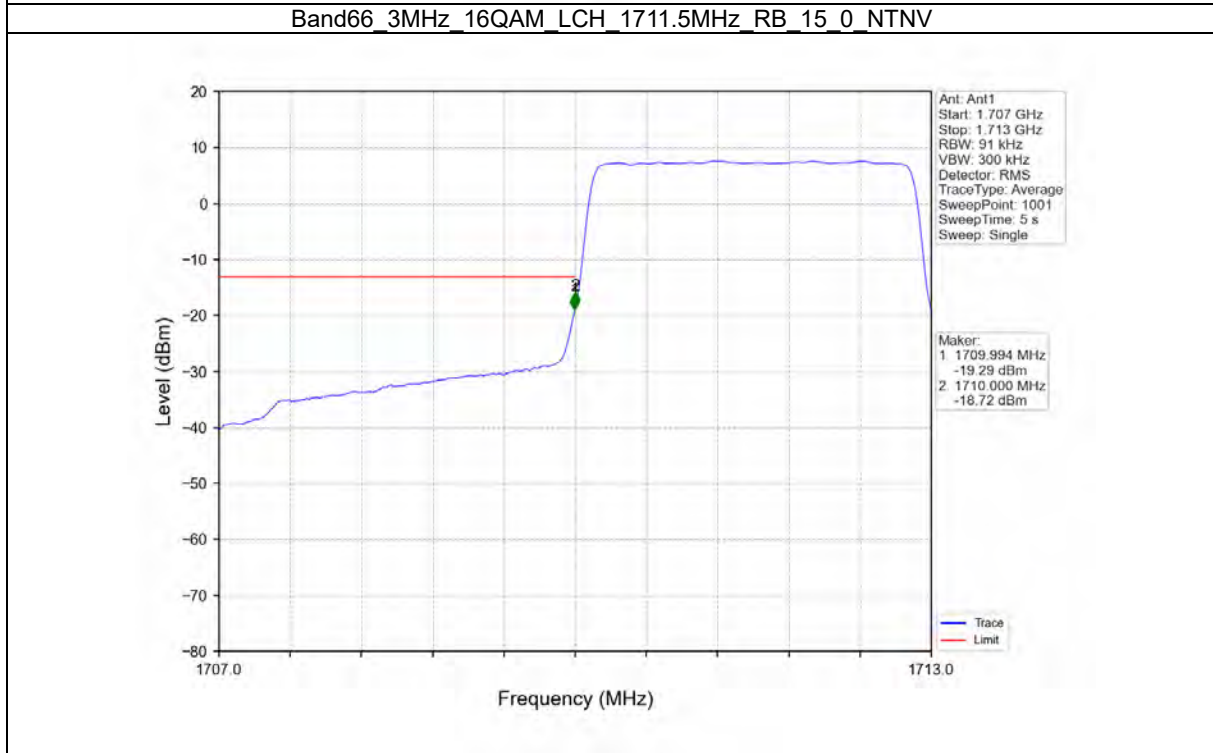

TEST GRAPH

Test Report No.: W7L-P21100018-1RF06

B66_3MHZ TEST RESULT

Band: 66 / Bandwidth: 3MHz / NTNV						
Modulation	Frequency (MHz)	RB Allocation		Spurious Emission		Verdict
		Size	Offset	Result	Limit	
QPSK	1711.5	1	0	Refer To Test Graph		Pass
		15	0	Refer To Test Graph		Pass
	1778.5	1	0	Refer To Test Graph		Pass
			14	Refer To Test Graph		Pass
		15	0	Refer To Test Graph		Pass
16QAM	1711.5	1	0	Refer To Test Graph		Pass
		15	0	Refer To Test Graph		Pass
	1778.5	1	0	Refer To Test Graph		Pass
			14	Refer To Test Graph		Pass
		15	0	Refer To Test Graph		Pass
64QAM	1711.5	1	0	Refer To Test Graph		Pass
		15	0	Refer To Test Graph		Pass
	1778.5	1	0	Refer To Test Graph		Pass
			14	Refer To Test Graph		Pass
		15	0	Refer To Test Graph		Pass

TEST GRAPH

Test Report No.: W7L-P21100018-1RF06

B66_5MHZ TEST RESULT

Band: 66 / Bandwidth: 5MHz / NTV						
Modulation	Frequency (MHz)	RB Allocation		Spurious Emission		Verdict
		Size	Offset	Result	Limit	
QPSK	1712.5	1	0	Refer To Test Graph		Pass
		25	0	Refer To Test Graph		Pass
	1745	1	0	Refer To Test Graph		Pass
	1777.5	1	0	Refer To Test Graph		Pass
			24	Refer To Test Graph		Pass
		25	0	Refer To Test Graph		Pass
16QAM	1712.5	1	0	Refer To Test Graph		Pass
		25	0	Refer To Test Graph		Pass
	1745	1	0	Refer To Test Graph		Pass
	1777.5	1	0	Refer To Test Graph		Pass
			24	Refer To Test Graph		Pass
		25	0	Refer To Test Graph		Pass
64QAM	1712.5	1	0	Refer To Test Graph		Pass
		25	0	Refer To Test Graph		Pass
	1745	1	0	Refer To Test Graph		Pass
	1777.5	1	0	Refer To Test Graph		Pass
			24	Refer To Test Graph		Pass
		25	0	Refer To Test Graph		Pass