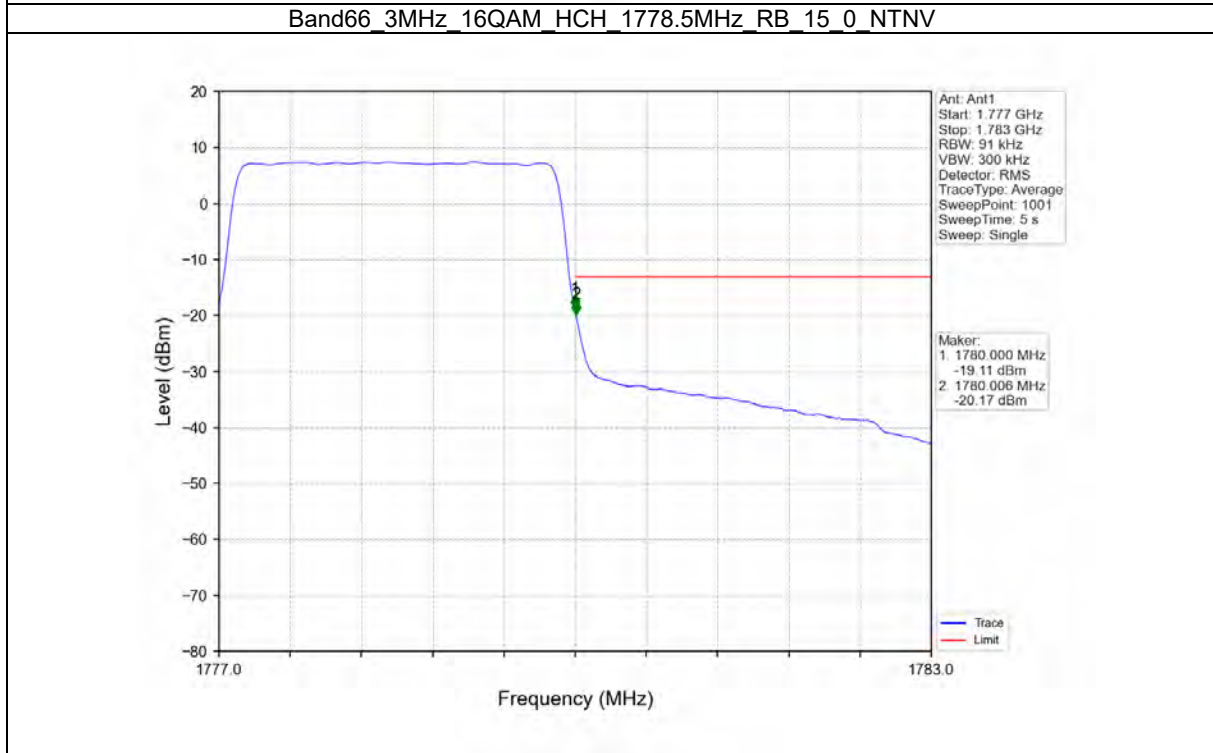

TEST GRAPH

Test Report No.: W7L-P21100018-1RF06

B66_5MHZ TEST RESULT

Band: 66 / Bandwidth: 5MHz / NTV						
Modulation	Frequency (MHz)	RB Allocation		Spurious Emission		Verdict
		Size	Offset	Result	Limit	
QPSK	1712.5	1	0	Refer To Test Graph		Pass
		25	0	Refer To Test Graph		Pass
	1745	1	0	Refer To Test Graph		Pass
	1777.5	1	0	Refer To Test Graph		Pass
			24	Refer To Test Graph		Pass
		25	0	Refer To Test Graph		Pass
16QAM	1712.5	1	0	Refer To Test Graph		Pass
		25	0	Refer To Test Graph		Pass
	1745	1	0	Refer To Test Graph		Pass
	1777.5	1	0	Refer To Test Graph		Pass
			24	Refer To Test Graph		Pass
		25	0	Refer To Test Graph		Pass
64QAM	1712.5	1	0	Refer To Test Graph		Pass
		25	0	Refer To Test Graph		Pass
	1745	1	0	Refer To Test Graph		Pass
	1777.5	1	0	Refer To Test Graph		Pass
			24	Refer To Test Graph		Pass
		25	0	Refer To Test Graph		Pass

TEST GRAPH

Test Report No.: W7L-P21100018-1RF06

B66_10MHZ TEST RESULT

Band: 66 / Bandwidth: 10MHz / NTN						
Modulation	Frequency (MHz)	RB Allocation		Spurious Emission		Verdict
		Size	Offset	Result	Limit	
QPSK	1715	1	0	Refer To Test Graph	Pass	
		50	0	Refer To Test Graph	Pass	
	1775	1	0	Refer To Test Graph	Pass	
			49	Refer To Test Graph	Pass	
		50	0	Refer To Test Graph	Pass	
16QAM	1715	1	0	Refer To Test Graph	Pass	
		50	0	Refer To Test Graph	Pass	
	1775	1	0	Refer To Test Graph	Pass	
			49	Refer To Test Graph	Pass	
		50	0	Refer To Test Graph	Pass	
64QAM	1715	1	0	Refer To Test Graph	Pass	
		50	0	Refer To Test Graph	Pass	
	1775	1	0	Refer To Test Graph	Pass	
			49	Refer To Test Graph	Pass	
		50	0	Refer To Test Graph	Pass	