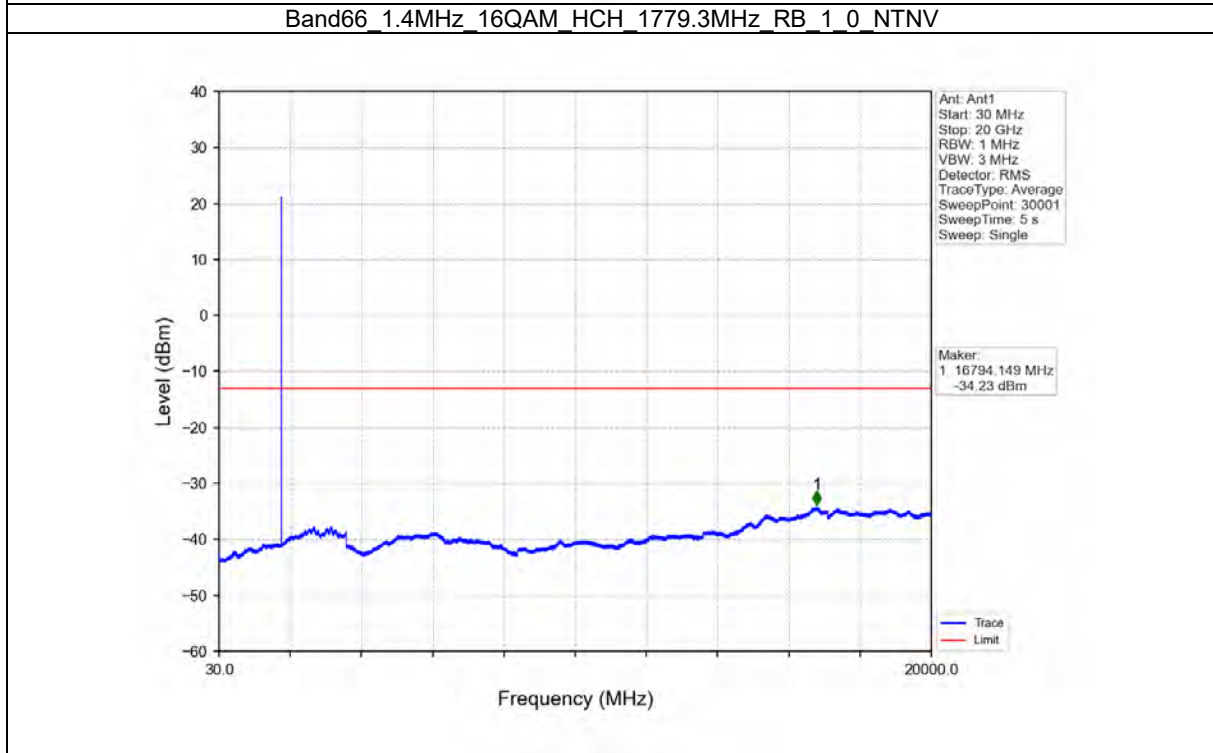

TEST GRAPH

Test Report No.: W7L-P21100018-1RF06

B66_3MHZ TEST RESULT

Band: 66 / Bandwidth: 3MHz / NTNV						
Modulation	Frequency (MHz)	RB Allocation		Spurious Emission		Verdict
		Size	Offset	Result	Limit	
QPSK	1711.5	1	0	Refer To Test Graph		Pass
		15	0	Refer To Test Graph		Pass
	1778.5	1	0	Refer To Test Graph		Pass
			14	Refer To Test Graph		Pass
		15	0	Refer To Test Graph		Pass
16QAM	1711.5	1	0	Refer To Test Graph		Pass
		15	0	Refer To Test Graph		Pass
	1778.5	1	0	Refer To Test Graph		Pass
			14	Refer To Test Graph		Pass
		15	0	Refer To Test Graph		Pass
64QAM	1711.5	1	0	Refer To Test Graph		Pass
		15	0	Refer To Test Graph		Pass
	1778.5	1	0	Refer To Test Graph		Pass
			14	Refer To Test Graph		Pass
		15	0	Refer To Test Graph		Pass

TEST GRAPH

Test Report No.: W7L-P21100018-1RF06

B66_5MHZ TEST RESULT

Band: 66 / Bandwidth: 5MHz / NTV						
Modulation	Frequency (MHz)	RB Allocation		Spurious Emission		Verdict
		Size	Offset	Result	Limit	
QPSK	1712.5	1	0	Refer To Test Graph		Pass
		25	0	Refer To Test Graph		Pass
	1745	1	0	Refer To Test Graph		Pass
	1777.5	1	0	Refer To Test Graph		Pass
			24	Refer To Test Graph		Pass
		25	0	Refer To Test Graph		Pass
16QAM	1712.5	1	0	Refer To Test Graph		Pass
		25	0	Refer To Test Graph		Pass
	1745	1	0	Refer To Test Graph		Pass
	1777.5	1	0	Refer To Test Graph		Pass
			24	Refer To Test Graph		Pass
		25	0	Refer To Test Graph		Pass
64QAM	1712.5	1	0	Refer To Test Graph		Pass
		25	0	Refer To Test Graph		Pass
	1745	1	0	Refer To Test Graph		Pass
	1777.5	1	0	Refer To Test Graph		Pass
			24	Refer To Test Graph		Pass
		25	0	Refer To Test Graph		Pass