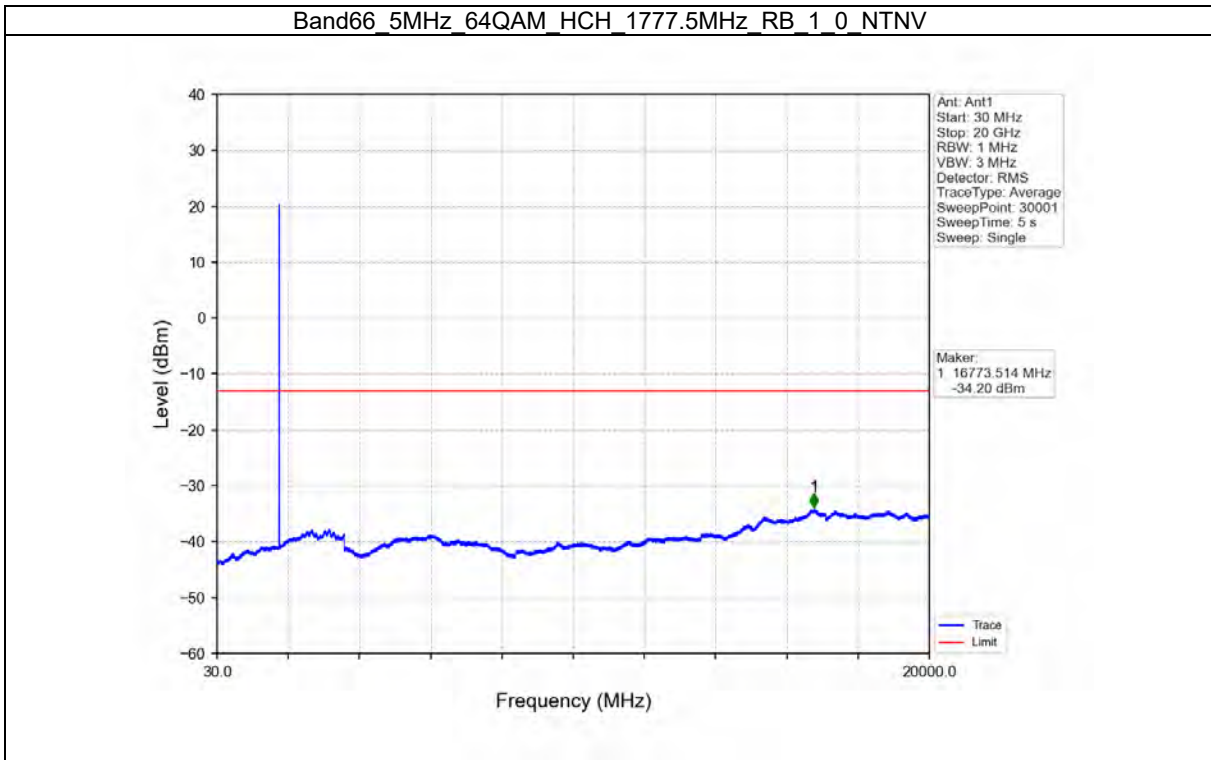

TEST GRAPH

Test Report No.: W7L-P21100018-1RF06

B66_10MHZ TEST RESULT

Band: 66 / Bandwidth: 10MHz / NTN						
Modulation	Frequency (MHz)	RB Allocation		Spurious Emission		Verdict
		Size	Offset	Result	Limit	
QPSK	1715	1	0	Refer To Test Graph	Pass	
		50	0	Refer To Test Graph	Pass	
	1775	1	0	Refer To Test Graph	Pass	
			49	Refer To Test Graph	Pass	
		50	0	Refer To Test Graph	Pass	
16QAM	1715	1	0	Refer To Test Graph	Pass	
		50	0	Refer To Test Graph	Pass	
	1775	1	0	Refer To Test Graph	Pass	
			49	Refer To Test Graph	Pass	
		50	0	Refer To Test Graph	Pass	
64QAM	1715	1	0	Refer To Test Graph	Pass	
		50	0	Refer To Test Graph	Pass	
	1775	1	0	Refer To Test Graph	Pass	
			49	Refer To Test Graph	Pass	
		50	0	Refer To Test Graph	Pass	

TEST GRAPH

Test Report No.: W7L-P21100018-1RF06

Test Report No.: W7L-P21100018-1RF06

B66_15MHZ TEST RESULT

Band: 66 / Bandwidth: 15MHz / NTN						
Modulation	Frequency (MHz)	RB Allocation		Spurious Emission		Verdict
		Size	Offset	Result	Limit	
QPSK	1717.5	1	0	Refer To Test Graph	Pass	
		75	0	Refer To Test Graph	Pass	
	1772.5	1	0	Refer To Test Graph	Pass	
			74	Refer To Test Graph	Pass	
		75	0	Refer To Test Graph	Pass	
16QAM	1717.5	1	0	Refer To Test Graph	Pass	
		75	0	Refer To Test Graph	Pass	
	1772.5	1	0	Refer To Test Graph	Pass	
			74	Refer To Test Graph	Pass	
		75	0	Refer To Test Graph	Pass	
64QAM	1717.5	1	0	Refer To Test Graph	Pass	
		75	0	Refer To Test Graph	Pass	
	1772.5	1	0	Refer To Test Graph	Pass	
			74	Refer To Test Graph	Pass	
		75	0	Refer To Test Graph	Pass	