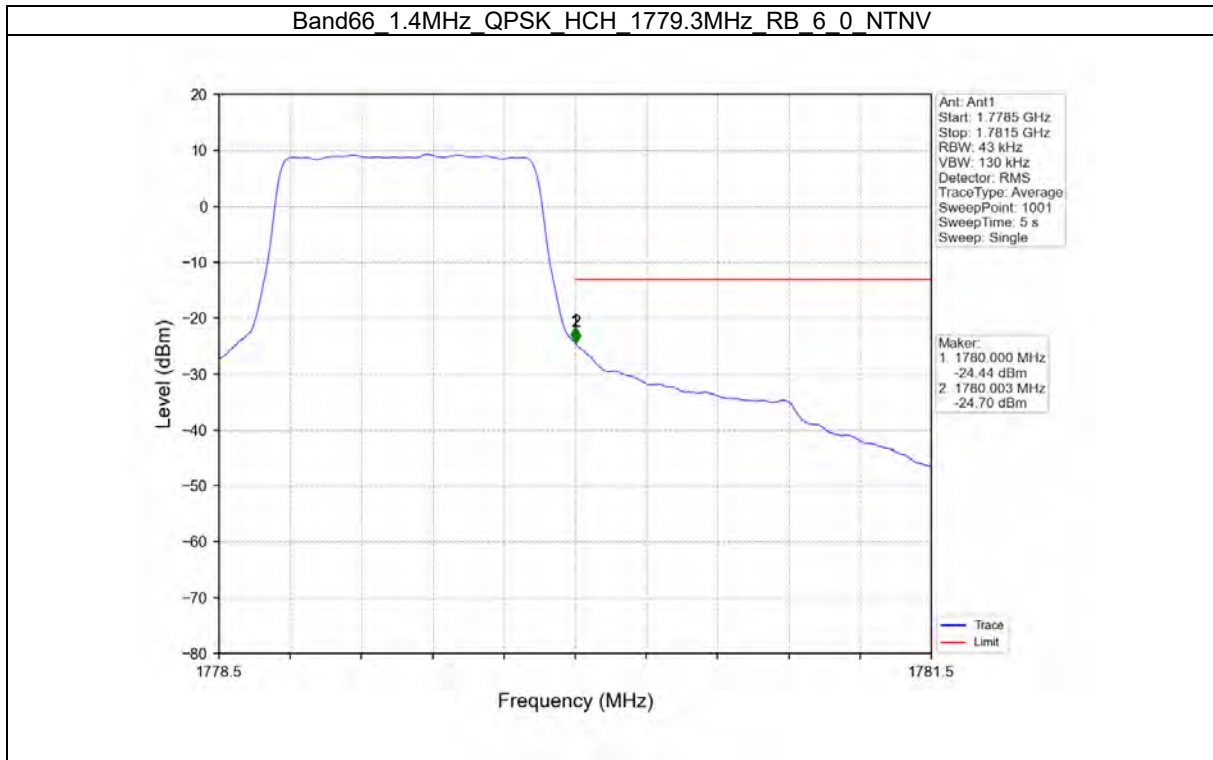

Test Report No.: W7L-P21100018-1RF06

TEST GRAPH

Test Report No.: W7L-P21100018-1RF06

Test Report No.: W7L-P21100018-1RF06

SPURIOUS EMISSION B66_1.4MHZ TEST RESULT

Band: 66 / Bandwidth: 1.4MHz / NTNV						
Modulation	Frequency (MHz)	RB Allocation		Spurious Emission		Verdict
		Size	Offset	Result	Limit	
QPSK	1710.7	1	0	Refer To Test Graph		Pass
		6	0	Refer To Test Graph		Pass
	1779.3	1	0	Refer To Test Graph		Pass
			5	Refer To Test Graph		Pass
		6	0	Refer To Test Graph		Pass
16QAM	1710.7	1	0	Refer To Test Graph		Pass
		6	0	Refer To Test Graph		Pass
	1779.3	1	0	Refer To Test Graph		Pass
			5	Refer To Test Graph		Pass
		6	0	Refer To Test Graph		Pass
64QAM	1710.7	1	0	Refer To Test Graph		Pass
		6	0	Refer To Test Graph		Pass
	1779.3	1	0	Refer To Test Graph		Pass
			5	Refer To Test Graph		Pass
		6	0	Refer To Test Graph		Pass

TEST GRAPH

Test Report No.: W7L-P21100018-1RF06

B66_3MHZ TEST RESULT

Band: 66 / Bandwidth: 3MHz / NTNV						
Modulation	Frequency (MHz)	RB Allocation		Spurious Emission		Verdict
		Size	Offset	Result	Limit	
QPSK	1711.5	1	0	Refer To Test Graph		Pass
		15	0	Refer To Test Graph		Pass
	1778.5	1	0	Refer To Test Graph		Pass
			14	Refer To Test Graph		Pass
		15	0	Refer To Test Graph		Pass
16QAM	1711.5	1	0	Refer To Test Graph		Pass
		15	0	Refer To Test Graph		Pass
	1778.5	1	0	Refer To Test Graph		Pass
			14	Refer To Test Graph		Pass
		15	0	Refer To Test Graph		Pass
64QAM	1711.5	1	0	Refer To Test Graph		Pass
		15	0	Refer To Test Graph		Pass
	1778.5	1	0	Refer To Test Graph		Pass
			14	Refer To Test Graph		Pass
		15	0	Refer To Test Graph		Pass