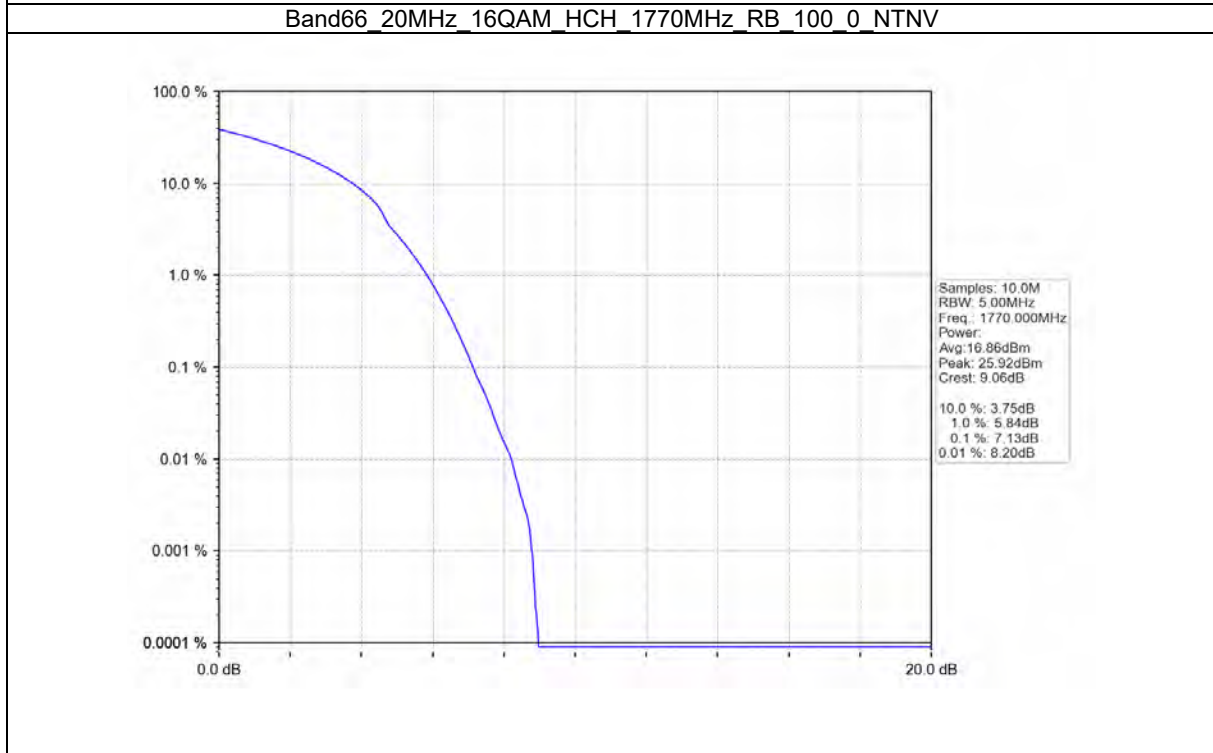

TEST GRAPH

Test Report No.: W7L-P21100018-1RF06

Test Report No.: W7L-P21100018-1RF06

Test Report No.: W7L-P21100018-1RF06

B66_20MHZ TEST RESULT

Band: 66 / Bandwidth: 20MHz / NTN						
Modulation	Frequency (MHz)	RB Allocation		Peak-Average Ratio (dB)		Verdict
		Size	Offset	Result	Limit	
QPSK	1720	100	0	6.44	<=13	Pass
	1745	100	0	6.44	<=13	Pass
	1770	100	0	6.44	<=13	Pass
16QAM	1720	100	0	7.21	<=13	Pass
	1745	100	0	7.22	<=13	Pass
	1770	100	0	7.13	<=13	Pass
64QAM	1720	100	0	7.25	<=13	Pass
	1745	100	0	7.32	<=13	Pass
	1770	100	0	7.29	<=13	Pass

Test Report No.: W7L-P21100018-1RF06

TEST GRAPH

Test Report No.: W7L-P21100018-1RF06

Test Report No.: W7L-P21100018-1RF06

SPURIOUS EMISSION B66_1.4MHZ TEST RESULT

Band: 66 / Bandwidth: 1.4MHz / NTNV						
Modulation	Frequency (MHz)	RB Allocation		Spurious Emission		Verdict
		Size	Offset	Result	Limit	
QPSK	1710.7	1	0	Refer To Test Graph		Pass
		6	0	Refer To Test Graph		Pass
	1779.3	1	0	Refer To Test Graph		Pass
			5	Refer To Test Graph		Pass
		6	0	Refer To Test Graph		Pass
16QAM	1710.7	1	0	Refer To Test Graph		Pass
		6	0	Refer To Test Graph		Pass
	1779.3	1	0	Refer To Test Graph		Pass
			5	Refer To Test Graph		Pass
		6	0	Refer To Test Graph		Pass
64QAM	1710.7	1	0	Refer To Test Graph		Pass
		6	0	Refer To Test Graph		Pass
	1779.3	1	0	Refer To Test Graph		Pass
			5	Refer To Test Graph		Pass
		6	0	Refer To Test Graph		Pass