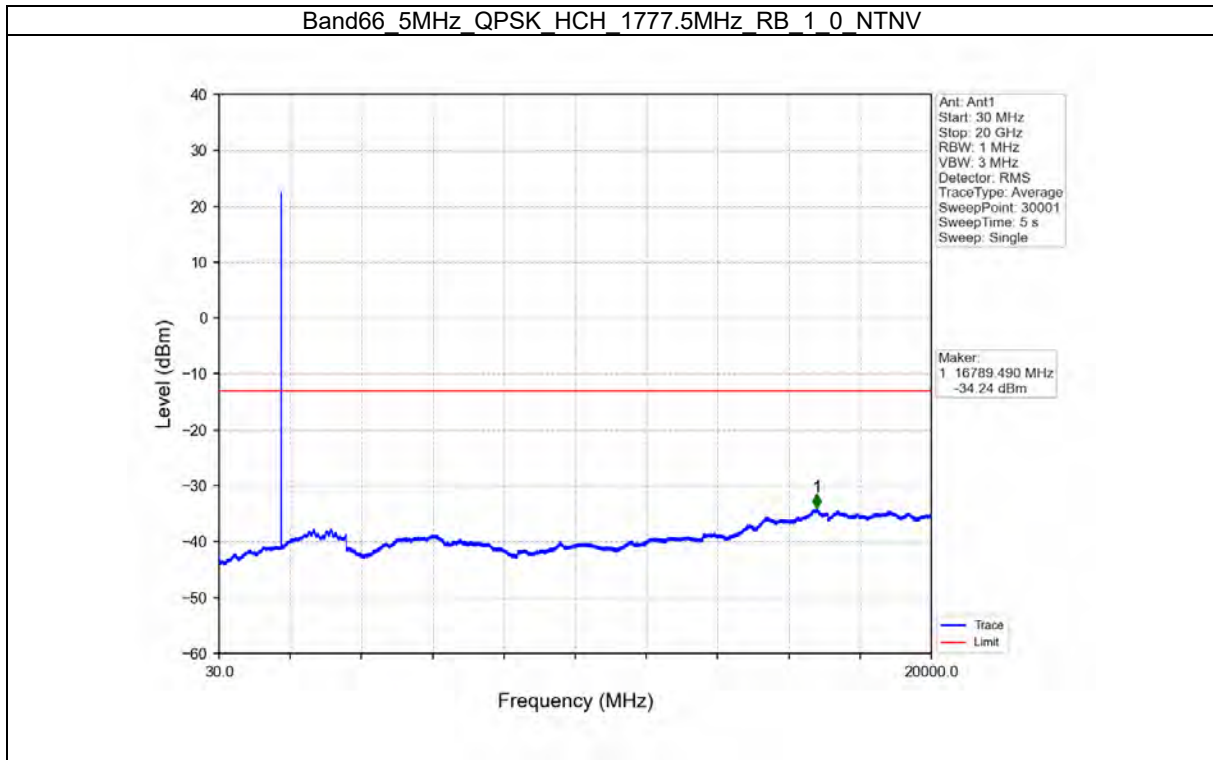

TEST GRAPH

Test Report No.: W7L-P21100018-1RF06

B66_5MHZ TEST RESULT

Band: 66 / Bandwidth: 5MHz / NTV						
Modulation	Frequency (MHz)	RB Allocation		Spurious Emission		Verdict
		Size	Offset	Result	Limit	
QPSK	1712.5	1	0	Refer To Test Graph		Pass
		25	0	Refer To Test Graph		Pass
	1745	1	0	Refer To Test Graph		Pass
	1777.5	1	0	Refer To Test Graph		Pass
			24	Refer To Test Graph		Pass
		25	0	Refer To Test Graph		Pass
16QAM	1712.5	1	0	Refer To Test Graph		Pass
		25	0	Refer To Test Graph		Pass
	1745	1	0	Refer To Test Graph		Pass
	1777.5	1	0	Refer To Test Graph		Pass
			24	Refer To Test Graph		Pass
		25	0	Refer To Test Graph		Pass
64QAM	1712.5	1	0	Refer To Test Graph		Pass
		25	0	Refer To Test Graph		Pass
	1745	1	0	Refer To Test Graph		Pass
	1777.5	1	0	Refer To Test Graph		Pass
			24	Refer To Test Graph		Pass
		25	0	Refer To Test Graph		Pass

TEST GRAPH

Test Report No.: W7L-P21100018-1RF06

B66_10MHZ TEST RESULT

Band: 66 / Bandwidth: 10MHz / NTN						
Modulation	Frequency (MHz)	RB Allocation		Spurious Emission		Verdict
		Size	Offset	Result	Limit	
QPSK	1715	1	0	Refer To Test Graph	Pass	
		50	0	Refer To Test Graph	Pass	
	1775	1	0	Refer To Test Graph	Pass	
			49	Refer To Test Graph	Pass	
		50	0	Refer To Test Graph	Pass	
16QAM	1715	1	0	Refer To Test Graph	Pass	
		50	0	Refer To Test Graph	Pass	
	1775	1	0	Refer To Test Graph	Pass	
			49	Refer To Test Graph	Pass	
		50	0	Refer To Test Graph	Pass	
64QAM	1715	1	0	Refer To Test Graph	Pass	
		50	0	Refer To Test Graph	Pass	
	1775	1	0	Refer To Test Graph	Pass	
			49	Refer To Test Graph	Pass	
		50	0	Refer To Test Graph	Pass	