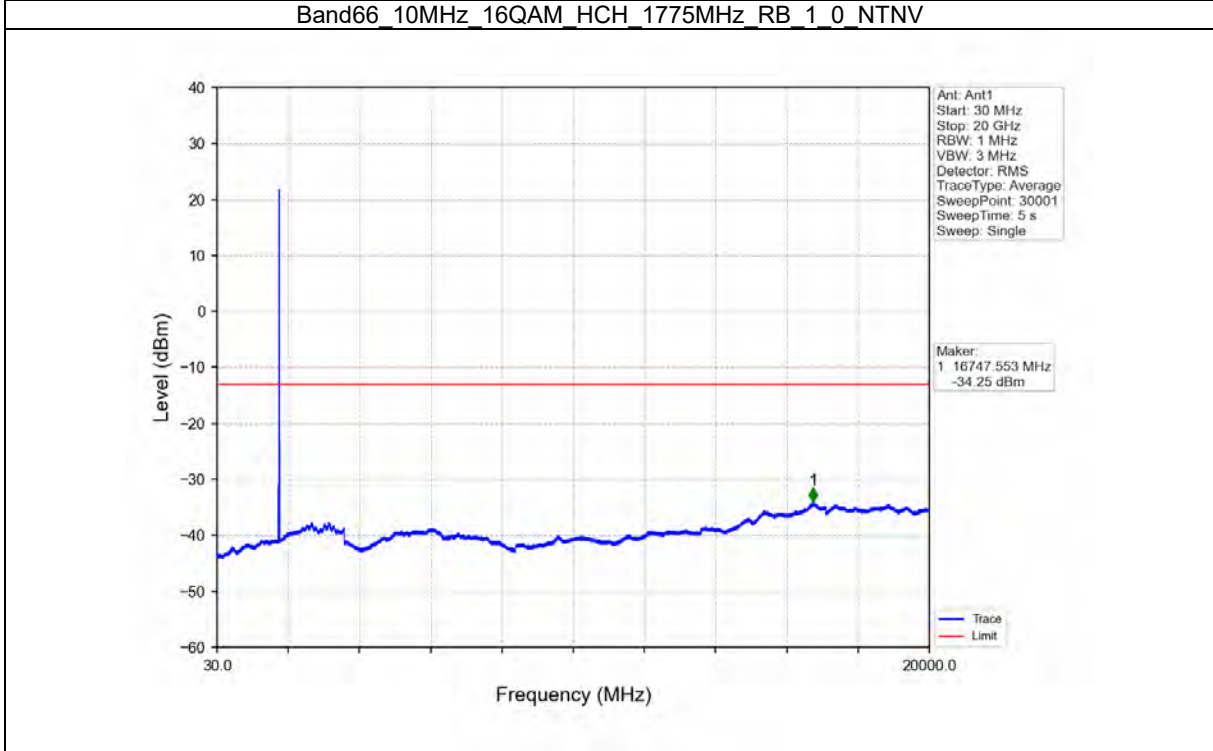

TEST GRAPH

Test Report No.: W7L-P21100018-1RF06

Test Report No.: W7L-P21100018-1RF06

B66_15MHZ TEST RESULT

Band: 66 / Bandwidth: 15MHz / NTN						
Modulation	Frequency (MHz)	RB Allocation		Spurious Emission		Verdict
		Size	Offset	Result	Limit	
QPSK	1717.5	1	0	Refer To Test Graph	Pass	
		75	0	Refer To Test Graph	Pass	
	1772.5	1	0	Refer To Test Graph	Pass	
			74	Refer To Test Graph	Pass	
		75	0	Refer To Test Graph	Pass	
16QAM	1717.5	1	0	Refer To Test Graph	Pass	
		75	0	Refer To Test Graph	Pass	
	1772.5	1	0	Refer To Test Graph	Pass	
			74	Refer To Test Graph	Pass	
		75	0	Refer To Test Graph	Pass	
64QAM	1717.5	1	0	Refer To Test Graph	Pass	
		75	0	Refer To Test Graph	Pass	
	1772.5	1	0	Refer To Test Graph	Pass	
			74	Refer To Test Graph	Pass	
		75	0	Refer To Test Graph	Pass	

TEST GRAPH

Test Report No.: W7L-P21100018-1RF06

B66_20MHZ TEST RESULT

Band: 66 / Bandwidth: 20MHz / NTN						
Modulation	Frequency (MHz)	RB Allocation		Spurious Emission		Verdict
		Size	Offset	Result	Limit	
QPSK	1720	1	0	Refer To Test Graph		Pass
		100	0	Refer To Test Graph		Pass
	1745	1	0	Refer To Test Graph		Pass
	1770	1	0	Refer To Test Graph		Pass
			99	Refer To Test Graph		Pass
		100	0	Refer To Test Graph		Pass
16QAM	1720	1	0	Refer To Test Graph		Pass
		100	0	Refer To Test Graph		Pass
	1745	1	0	Refer To Test Graph		Pass
	1770	1	0	Refer To Test Graph		Pass
			99	Refer To Test Graph		Pass
		100	0	Refer To Test Graph		Pass
64QAM	1720	1	0	Refer To Test Graph		Pass
		100	0	Refer To Test Graph		Pass
	1745	1	0	Refer To Test Graph		Pass
	1770	1	0	Refer To Test Graph		Pass
			99	Refer To Test Graph		Pass
		100	0	Refer To Test Graph		Pass