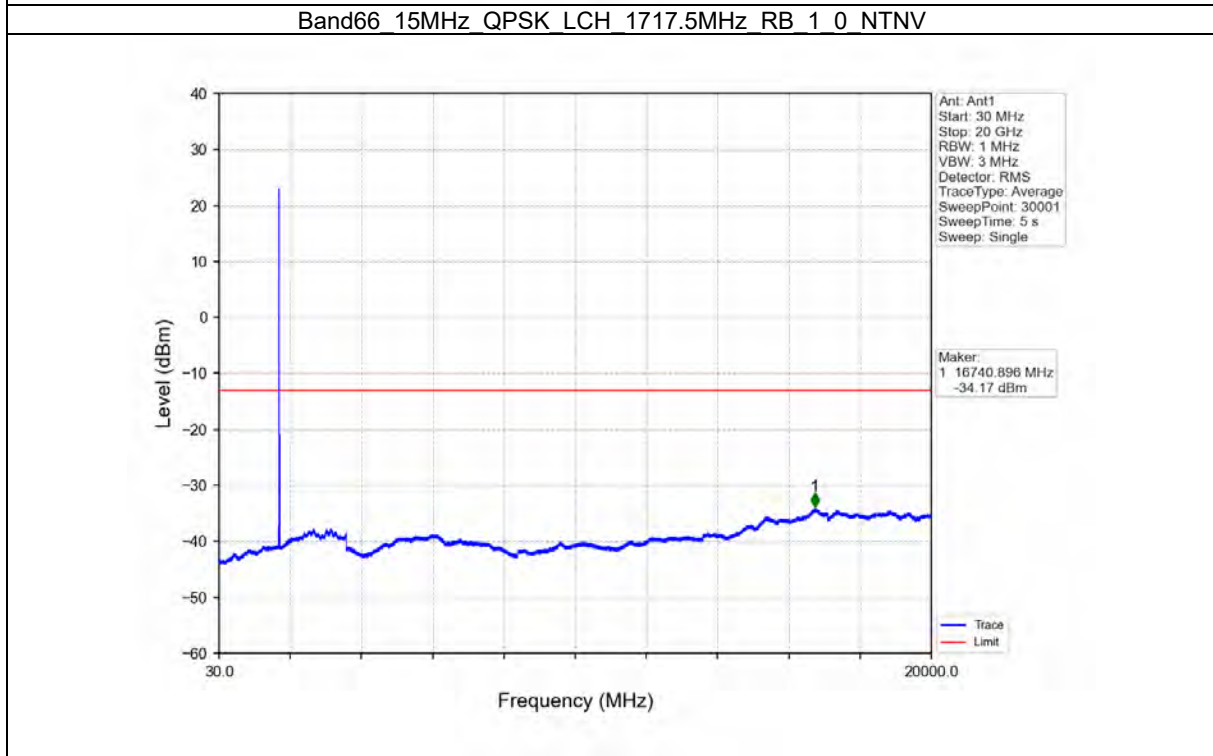

TEST GRAPH

Test Report No.: W7L-P21100018-1RF06

Test Report No.: W7L-P21100018-1RF06

B66_15MHZ TEST RESULT

Band: 66 / Bandwidth: 15MHz / NTN						
Modulation	Frequency (MHz)	RB Allocation		Spurious Emission		Verdict
		Size	Offset	Result	Limit	
QPSK	1717.5	1	0	Refer To Test Graph	Pass	
		75	0	Refer To Test Graph	Pass	
	1772.5	1	0	Refer To Test Graph	Pass	
			74	Refer To Test Graph	Pass	
		75	0	Refer To Test Graph	Pass	
16QAM	1717.5	1	0	Refer To Test Graph	Pass	
		75	0	Refer To Test Graph	Pass	
	1772.5	1	0	Refer To Test Graph	Pass	
			74	Refer To Test Graph	Pass	
		75	0	Refer To Test Graph	Pass	
64QAM	1717.5	1	0	Refer To Test Graph	Pass	
		75	0	Refer To Test Graph	Pass	
	1772.5	1	0	Refer To Test Graph	Pass	
			74	Refer To Test Graph	Pass	
		75	0	Refer To Test Graph	Pass	

TEST GRAPH

Test Report No.: W7L-P21100018-1RF06

B66_20MHZ TEST RESULT

Band: 66 / Bandwidth: 20MHz / NTN						
Modulation	Frequency (MHz)	RB Allocation		Spurious Emission		Verdict
		Size	Offset	Result	Limit	
QPSK	1720	1	0	Refer To Test Graph		Pass
		100	0	Refer To Test Graph		Pass
	1745	1	0	Refer To Test Graph		Pass
	1770	1	0	Refer To Test Graph		Pass
			99	Refer To Test Graph		Pass
		100	0	Refer To Test Graph		Pass
16QAM	1720	1	0	Refer To Test Graph		Pass
		100	0	Refer To Test Graph		Pass
	1745	1	0	Refer To Test Graph		Pass
	1770	1	0	Refer To Test Graph		Pass
			99	Refer To Test Graph		Pass
		100	0	Refer To Test Graph		Pass
64QAM	1720	1	0	Refer To Test Graph		Pass
		100	0	Refer To Test Graph		Pass
	1745	1	0	Refer To Test Graph		Pass
	1770	1	0	Refer To Test Graph		Pass
			99	Refer To Test Graph		Pass
		100	0	Refer To Test Graph		Pass