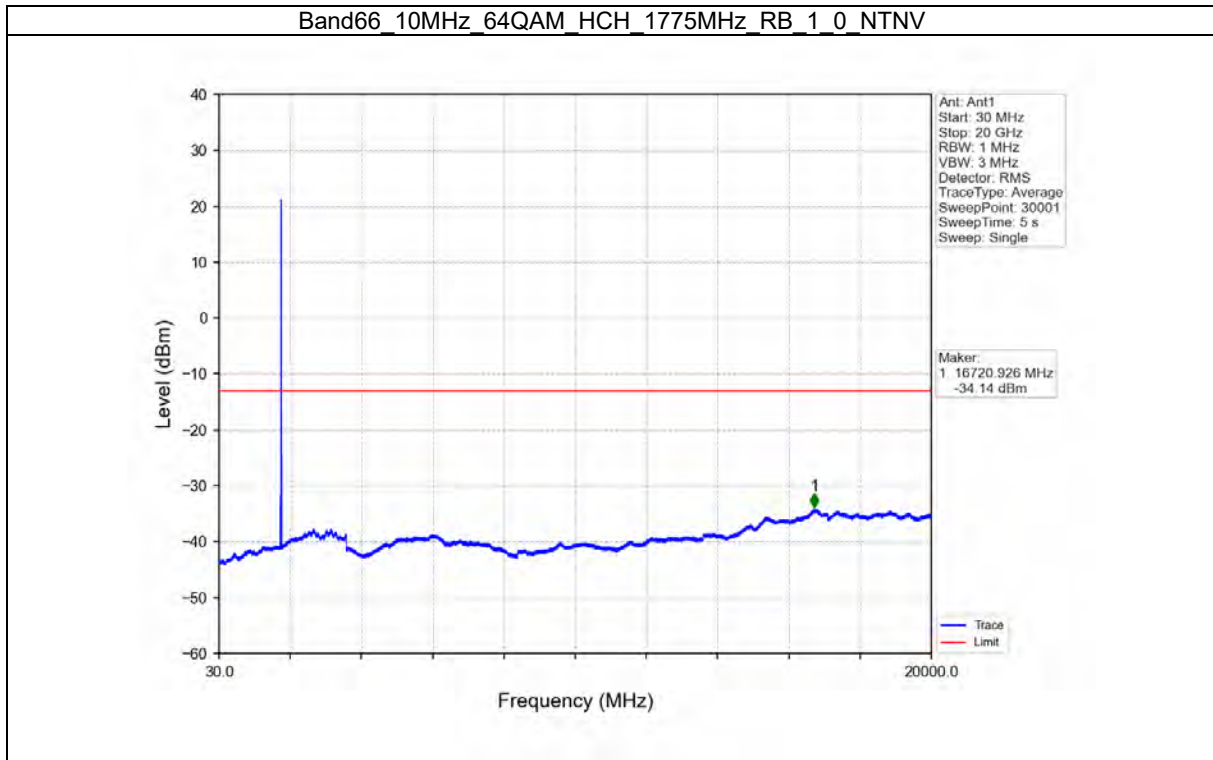

TEST GRAPH

Test Report No.: W7L-P21100018-1RF06

Test Report No.: W7L-P21100018-1RF06

B66_15MHZ TEST RESULT

Band: 66 / Bandwidth: 15MHz / NTN						
Modulation	Frequency (MHz)	RB Allocation		Spurious Emission		Verdict
		Size	Offset	Result	Limit	
QPSK	1717.5	1	0	Refer To Test Graph	Pass	
		75	0	Refer To Test Graph	Pass	
	1772.5	1	0	Refer To Test Graph	Pass	
			74	Refer To Test Graph	Pass	
		75	0	Refer To Test Graph	Pass	
16QAM	1717.5	1	0	Refer To Test Graph	Pass	
		75	0	Refer To Test Graph	Pass	
	1772.5	1	0	Refer To Test Graph	Pass	
			74	Refer To Test Graph	Pass	
		75	0	Refer To Test Graph	Pass	
64QAM	1717.5	1	0	Refer To Test Graph	Pass	
		75	0	Refer To Test Graph	Pass	
	1772.5	1	0	Refer To Test Graph	Pass	
			74	Refer To Test Graph	Pass	
		75	0	Refer To Test Graph	Pass	

TEST GRAPH

Test Report No.: W7L-P21100018-1RF06

B66_20MHZ TEST RESULT

Band: 66 / Bandwidth: 20MHz / NTN						
Modulation	Frequency (MHz)	RB Allocation		Spurious Emission		Verdict
		Size	Offset	Result	Limit	
QPSK	1720	1	0	Refer To Test Graph		Pass
		100	0	Refer To Test Graph		Pass
	1745	1	0	Refer To Test Graph		Pass
	1770	1	0	Refer To Test Graph		Pass
			99	Refer To Test Graph		Pass
		100	0	Refer To Test Graph		Pass
16QAM	1720	1	0	Refer To Test Graph		Pass
		100	0	Refer To Test Graph		Pass
	1745	1	0	Refer To Test Graph		Pass
	1770	1	0	Refer To Test Graph		Pass
			99	Refer To Test Graph		Pass
		100	0	Refer To Test Graph		Pass
64QAM	1720	1	0	Refer To Test Graph		Pass
		100	0	Refer To Test Graph		Pass
	1745	1	0	Refer To Test Graph		Pass
	1770	1	0	Refer To Test Graph		Pass
			99	Refer To Test Graph		Pass
		100	0	Refer To Test Graph		Pass