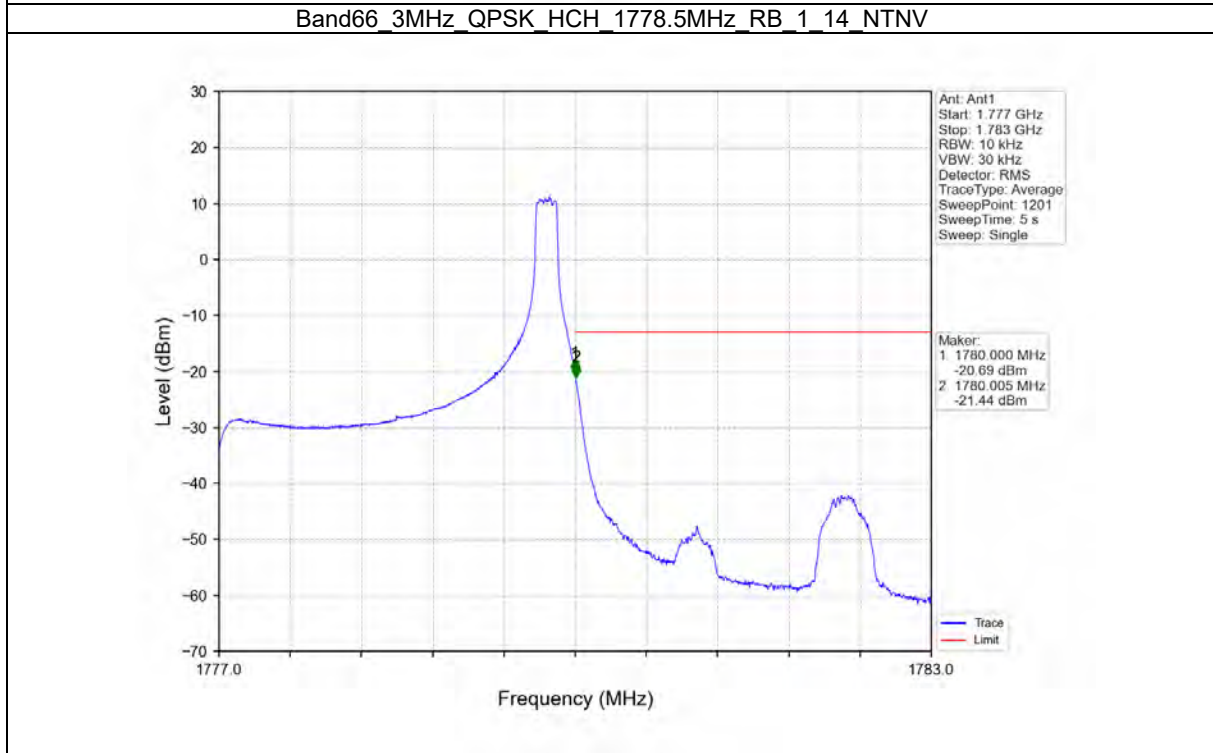

TEST GRAPH

Test Report No.: W7L-P21100018-1RF06

B66_3MHZ TEST RESULT

Band: 66 / Bandwidth: 3MHz / NTNV						
Modulation	Frequency (MHz)	RB Allocation		Spurious Emission		Verdict
		Size	Offset	Result	Limit	
QPSK	1711.5	1	0	Refer To Test Graph		Pass
		15	0	Refer To Test Graph		Pass
	1778.5	1	0	Refer To Test Graph		Pass
			14	Refer To Test Graph		Pass
		15	0	Refer To Test Graph		Pass
16QAM	1711.5	1	0	Refer To Test Graph		Pass
		15	0	Refer To Test Graph		Pass
	1778.5	1	0	Refer To Test Graph		Pass
			14	Refer To Test Graph		Pass
		15	0	Refer To Test Graph		Pass
64QAM	1711.5	1	0	Refer To Test Graph		Pass
		15	0	Refer To Test Graph		Pass
	1778.5	1	0	Refer To Test Graph		Pass
			14	Refer To Test Graph		Pass
		15	0	Refer To Test Graph		Pass

TEST GRAPH

Test Report No.: W7L-P21100018-1RF06

B66_5MHZ TEST RESULT

Band: 66 / Bandwidth: 5MHz / NTV						
Modulation	Frequency (MHz)	RB Allocation		Spurious Emission		Verdict
		Size	Offset	Result	Limit	
QPSK	1712.5	1	0	Refer To Test Graph		Pass
		25	0	Refer To Test Graph		Pass
	1745	1	0	Refer To Test Graph		Pass
	1777.5	1	0	Refer To Test Graph		Pass
			24	Refer To Test Graph		Pass
		25	0	Refer To Test Graph		Pass
16QAM	1712.5	1	0	Refer To Test Graph		Pass
		25	0	Refer To Test Graph		Pass
	1745	1	0	Refer To Test Graph		Pass
	1777.5	1	0	Refer To Test Graph		Pass
			24	Refer To Test Graph		Pass
		25	0	Refer To Test Graph		Pass
64QAM	1712.5	1	0	Refer To Test Graph		Pass
		25	0	Refer To Test Graph		Pass
	1745	1	0	Refer To Test Graph		Pass
	1777.5	1	0	Refer To Test Graph		Pass
			24	Refer To Test Graph		Pass
		25	0	Refer To Test Graph		Pass