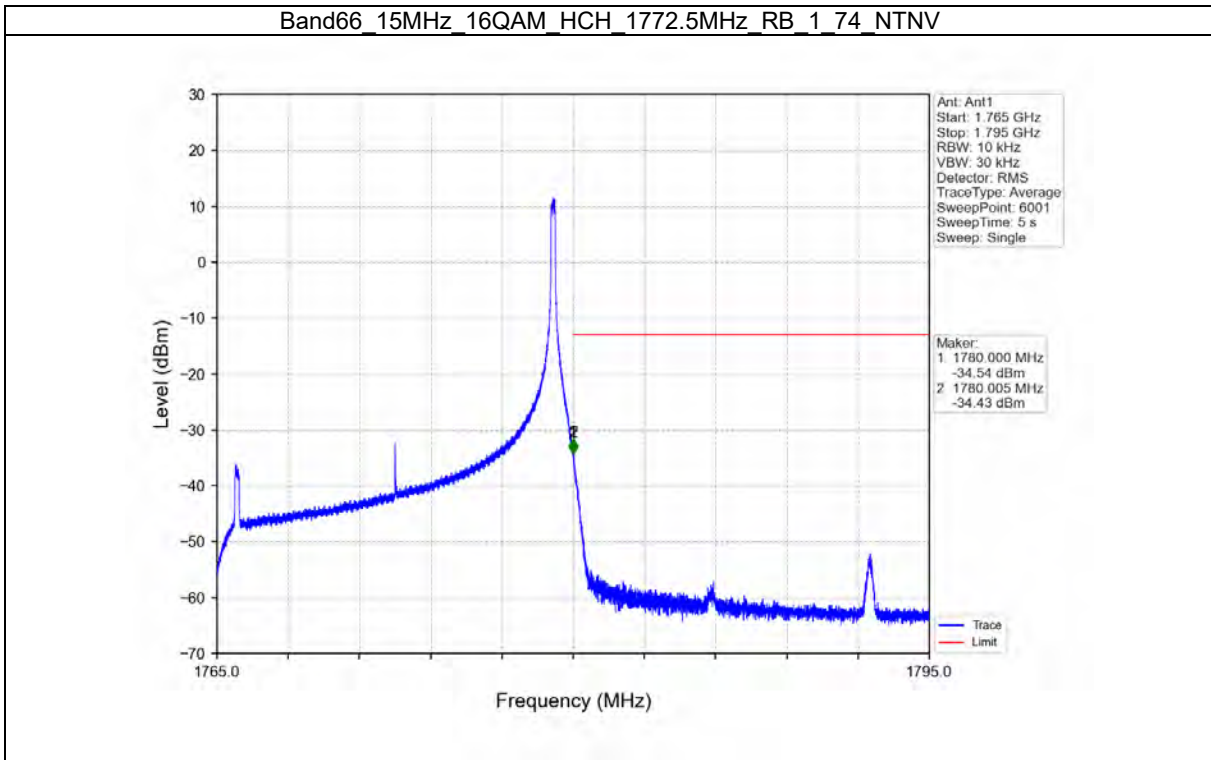

TEST GRAPH

Test Report No.: W7L-P21100018-1RF06

B66_20MHZ TEST RESULT

Band: 66 / Bandwidth: 20MHz / NTN						
Modulation	Frequency (MHz)	RB Allocation		Spurious Emission		Verdict
		Size	Offset	Result	Limit	
QPSK	1720	1	0	Refer To Test Graph		Pass
		100	0	Refer To Test Graph		Pass
	1745	1	0	Refer To Test Graph		Pass
	1770	1	0	Refer To Test Graph		Pass
			99	Refer To Test Graph		Pass
		100	0	Refer To Test Graph		Pass
16QAM	1720	1	0	Refer To Test Graph		Pass
		100	0	Refer To Test Graph		Pass
	1745	1	0	Refer To Test Graph		Pass
	1770	1	0	Refer To Test Graph		Pass
			99	Refer To Test Graph		Pass
		100	0	Refer To Test Graph		Pass
64QAM	1720	1	0	Refer To Test Graph		Pass
		100	0	Refer To Test Graph		Pass
	1745	1	0	Refer To Test Graph		Pass
	1770	1	0	Refer To Test Graph		Pass
			99	Refer To Test Graph		Pass
		100	0	Refer To Test Graph		Pass

TEST GRAPH