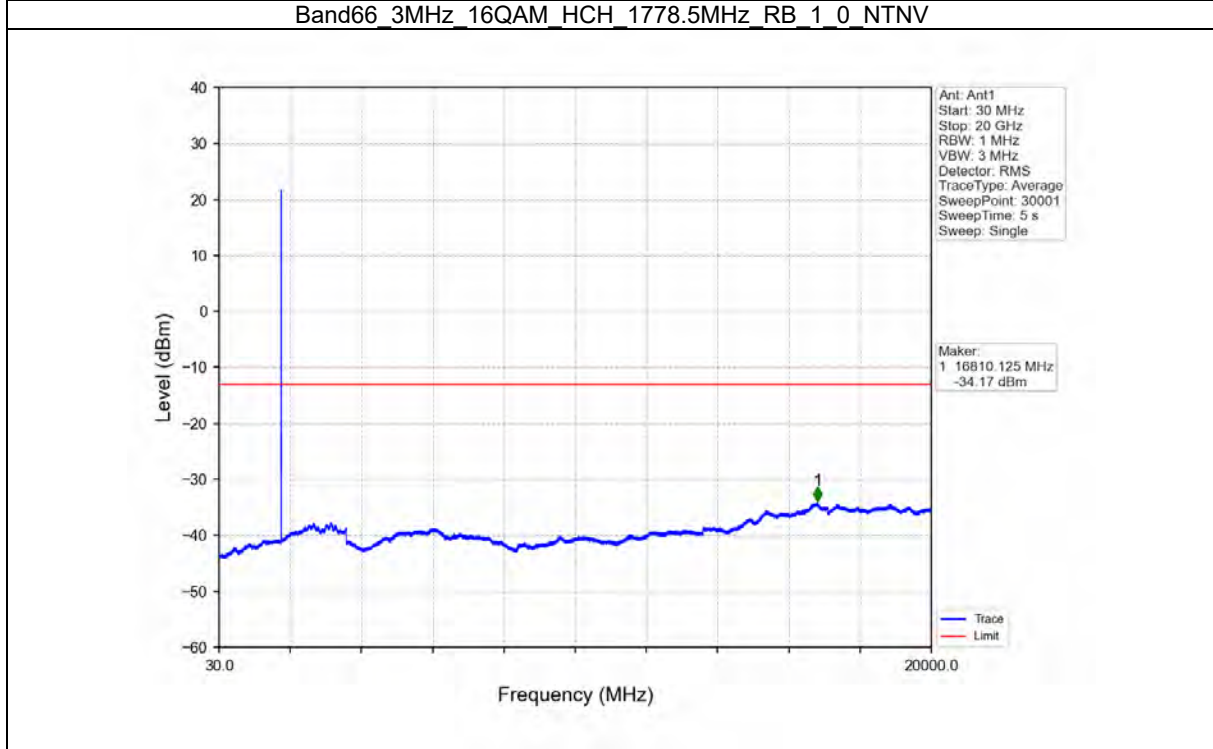

TEST GRAPH

Test Report No.: W7L-P21100018-1RF06

B66_5MHZ TEST RESULT

Band: 66 / Bandwidth: 5MHz / NTV						
Modulation	Frequency (MHz)	RB Allocation		Spurious Emission		Verdict
		Size	Offset	Result	Limit	
QPSK	1712.5	1	0	Refer To Test Graph		Pass
		25	0	Refer To Test Graph		Pass
	1745	1	0	Refer To Test Graph		Pass
	1777.5	1	0	Refer To Test Graph		Pass
			24	Refer To Test Graph		Pass
		25	0	Refer To Test Graph		Pass
16QAM	1712.5	1	0	Refer To Test Graph		Pass
		25	0	Refer To Test Graph		Pass
	1745	1	0	Refer To Test Graph		Pass
	1777.5	1	0	Refer To Test Graph		Pass
			24	Refer To Test Graph		Pass
		25	0	Refer To Test Graph		Pass
64QAM	1712.5	1	0	Refer To Test Graph		Pass
		25	0	Refer To Test Graph		Pass
	1745	1	0	Refer To Test Graph		Pass
	1777.5	1	0	Refer To Test Graph		Pass
			24	Refer To Test Graph		Pass
		25	0	Refer To Test Graph		Pass

TEST GRAPH

Test Report No.: W7L-P21100018-1RF06

B66_10MHZ TEST RESULT

Band: 66 / Bandwidth: 10MHz / NTN						
Modulation	Frequency (MHz)	RB Allocation		Spurious Emission		Verdict
		Size	Offset	Result	Limit	
QPSK	1715	1	0	Refer To Test Graph	Pass	
		50	0	Refer To Test Graph	Pass	
	1775	1	0	Refer To Test Graph	Pass	
			49	Refer To Test Graph	Pass	
		50	0	Refer To Test Graph	Pass	
16QAM	1715	1	0	Refer To Test Graph	Pass	
		50	0	Refer To Test Graph	Pass	
	1775	1	0	Refer To Test Graph	Pass	
			49	Refer To Test Graph	Pass	
		50	0	Refer To Test Graph	Pass	
64QAM	1715	1	0	Refer To Test Graph	Pass	
		50	0	Refer To Test Graph	Pass	
	1775	1	0	Refer To Test Graph	Pass	
			49	Refer To Test Graph	Pass	
		50	0	Refer To Test Graph	Pass	