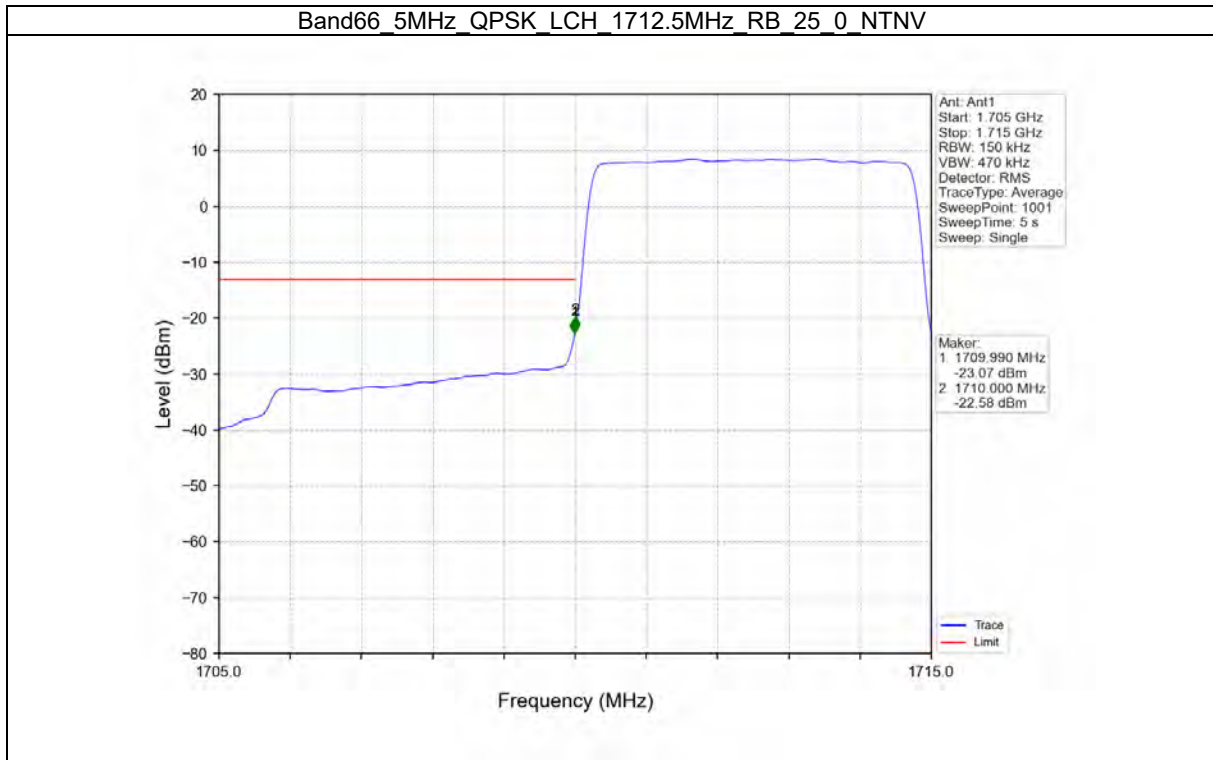

TEST GRAPH

Test Report No.: W7L-P21100018-1RF06

B66_5MHZ TEST RESULT

Band: 66 / Bandwidth: 5MHz / NTV						
Modulation	Frequency (MHz)	RB Allocation		Spurious Emission		Verdict
		Size	Offset	Result	Limit	
QPSK	1712.5	1	0	Refer To Test Graph		Pass
		25	0	Refer To Test Graph		Pass
	1745	1	0	Refer To Test Graph		Pass
	1777.5	1	0	Refer To Test Graph		Pass
			24	Refer To Test Graph		Pass
		25	0	Refer To Test Graph		Pass
16QAM	1712.5	1	0	Refer To Test Graph		Pass
		25	0	Refer To Test Graph		Pass
	1745	1	0	Refer To Test Graph		Pass
	1777.5	1	0	Refer To Test Graph		Pass
			24	Refer To Test Graph		Pass
		25	0	Refer To Test Graph		Pass
64QAM	1712.5	1	0	Refer To Test Graph		Pass
		25	0	Refer To Test Graph		Pass
	1745	1	0	Refer To Test Graph		Pass
	1777.5	1	0	Refer To Test Graph		Pass
			24	Refer To Test Graph		Pass
		25	0	Refer To Test Graph		Pass

TEST GRAPH

Test Report No.: W7L-P21100018-1RF06

B66_10MHZ TEST RESULT

Band: 66 / Bandwidth: 10MHz / NTN						
Modulation	Frequency (MHz)	RB Allocation		Spurious Emission		Verdict
		Size	Offset	Result	Limit	
QPSK	1715	1	0	Refer To Test Graph	Pass	
		50	0	Refer To Test Graph	Pass	
	1775	1	0	Refer To Test Graph	Pass	
			49	Refer To Test Graph	Pass	
		50	0	Refer To Test Graph	Pass	
16QAM	1715	1	0	Refer To Test Graph	Pass	
		50	0	Refer To Test Graph	Pass	
	1775	1	0	Refer To Test Graph	Pass	
			49	Refer To Test Graph	Pass	
		50	0	Refer To Test Graph	Pass	
64QAM	1715	1	0	Refer To Test Graph	Pass	
		50	0	Refer To Test Graph	Pass	
	1775	1	0	Refer To Test Graph	Pass	
			49	Refer To Test Graph	Pass	
		50	0	Refer To Test Graph	Pass	