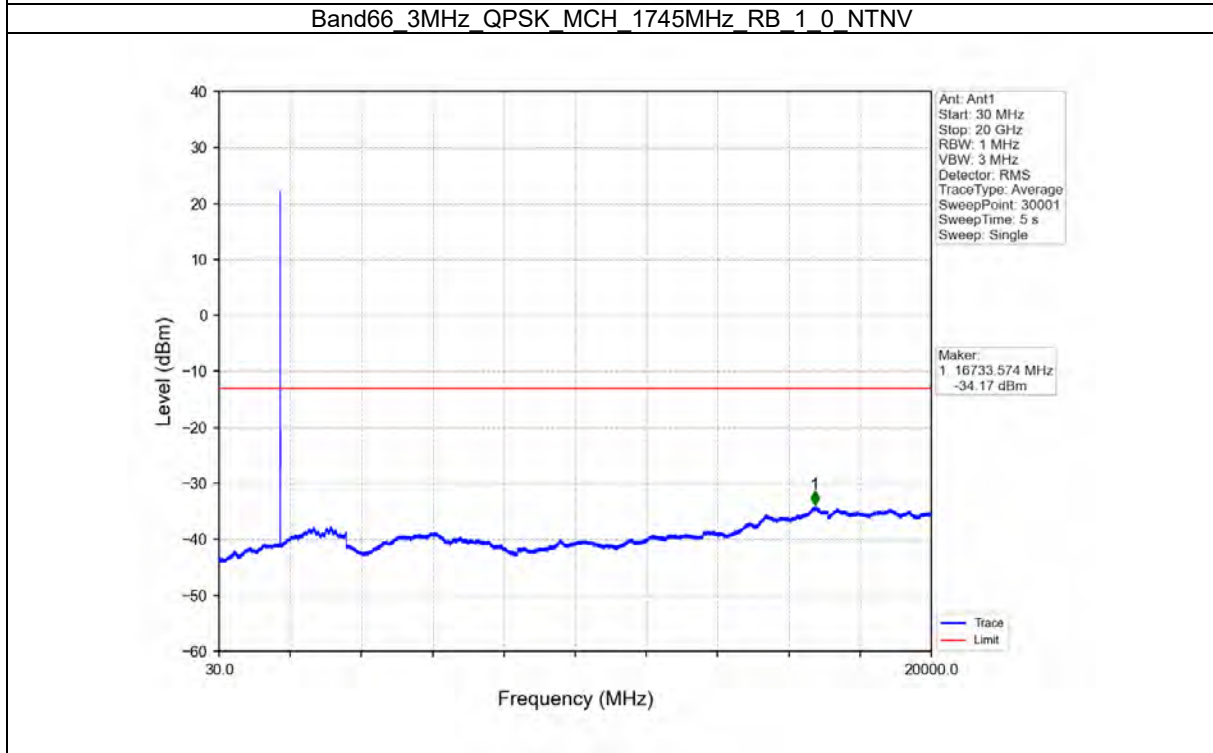

TEST GRAPH

Test Report No.: W7L-P21100018-1RF06

B66_3MHZ TEST RESULT

Band: 66 / Bandwidth: 3MHz / NTNV						
Modulation	Frequency (MHz)	RB Allocation		Spurious Emission		Verdict
		Size	Offset	Result	Limit	
QPSK	1711.5	1	0	Refer To Test Graph		Pass
		15	0	Refer To Test Graph		Pass
	1778.5	1	0	Refer To Test Graph		Pass
			14	Refer To Test Graph		Pass
		15	0	Refer To Test Graph		Pass
16QAM	1711.5	1	0	Refer To Test Graph		Pass
		15	0	Refer To Test Graph		Pass
	1778.5	1	0	Refer To Test Graph		Pass
			14	Refer To Test Graph		Pass
		15	0	Refer To Test Graph		Pass
64QAM	1711.5	1	0	Refer To Test Graph		Pass
		15	0	Refer To Test Graph		Pass
	1778.5	1	0	Refer To Test Graph		Pass
			14	Refer To Test Graph		Pass
		15	0	Refer To Test Graph		Pass

TEST GRAPH

Test Report No.: W7L-P21100018-1RF06

B66_5MHZ TEST RESULT

Band: 66 / Bandwidth: 5MHz / NTV						
Modulation	Frequency (MHz)	RB Allocation		Spurious Emission		Verdict
		Size	Offset	Result	Limit	
QPSK	1712.5	1	0	Refer To Test Graph		Pass
		25	0	Refer To Test Graph		Pass
	1745	1	0	Refer To Test Graph		Pass
	1777.5	1	0	Refer To Test Graph		Pass
			24	Refer To Test Graph		Pass
		25	0	Refer To Test Graph		Pass
16QAM	1712.5	1	0	Refer To Test Graph		Pass
		25	0	Refer To Test Graph		Pass
	1745	1	0	Refer To Test Graph		Pass
	1777.5	1	0	Refer To Test Graph		Pass
			24	Refer To Test Graph		Pass
		25	0	Refer To Test Graph		Pass
64QAM	1712.5	1	0	Refer To Test Graph		Pass
		25	0	Refer To Test Graph		Pass
	1745	1	0	Refer To Test Graph		Pass
	1777.5	1	0	Refer To Test Graph		Pass
			24	Refer To Test Graph		Pass
		25	0	Refer To Test Graph		Pass