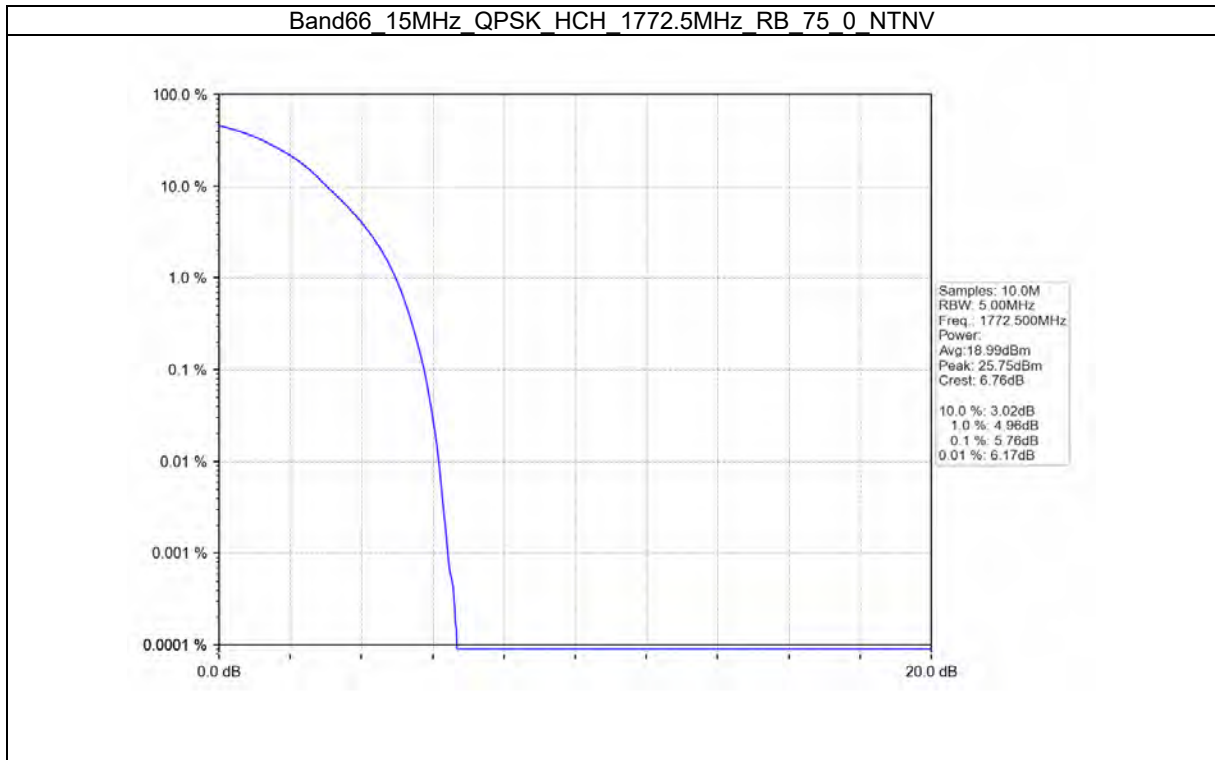

Test Report No.: W7L-P21100018-1RF06

TEST GRAPH

Test Report No.: W7L-P21100018-1RF06

Test Report No.: W7L-P21100018-1RF06

Test Report No.: W7L-P21100018-1RF06

B66_15MHZ TEST RESULT

Band: 66 / Bandwidth: 15MHz / NTN						
Modulation	Frequency (MHz)	RB Allocation		Peak-Average Ratio (dB)		Verdict
		Size	Offset	Result	Limit	
QPSK	1717.5	75	0	5.75	<=13	Pass
	1745	75	0	5.74	<=13	Pass
	1772.5	75	0	5.76	<=13	Pass
16QAM	1717.5	75	0	6.76	<=13	Pass
	1745	75	0	6.81	<=13	Pass
	1772.5	75	0	6.82	<=13	Pass
64QAM	1717.5	75	0	7.04	<=13	Pass
	1745	75	0	6.98	<=13	Pass
	1772.5	75	0	6.94	<=13	Pass

TEST GRAPH

Test Report No.: W7L-P21100018-1RF06

Test Report No.: W7L-P21100018-1RF06

Test Report No.: W7L-P21100018-1RF06

B66_20MHZ TEST RESULT

Band: 66 / Bandwidth: 20MHz / NTN						
Modulation	Frequency (MHz)	RB Allocation		Peak-Average Ratio (dB)		Verdict
		Size	Offset	Result	Limit	
QPSK	1720	100	0	6.44	<=13	Pass
	1745	100	0	6.44	<=13	Pass
	1770	100	0	6.44	<=13	Pass
16QAM	1720	100	0	7.21	<=13	Pass
	1745	100	0	7.22	<=13	Pass
	1770	100	0	7.13	<=13	Pass
64QAM	1720	100	0	7.25	<=13	Pass
	1745	100	0	7.32	<=13	Pass
	1770	100	0	7.29	<=13	Pass

Test Report No.: W7L-P21100018-1RF06

TEST GRAPH

Test Report No.: W7L-P21100018-1RF06

Test Report No.: W7L-P21100018-1RF06

SPURIOUS EMISSION B66_1.4MHZ TEST RESULT

Band: 66 / Bandwidth: 1.4MHz / NTNV						
Modulation	Frequency (MHz)	RB Allocation		Spurious Emission		Verdict
		Size	Offset	Result	Limit	
QPSK	1710.7	1	0	Refer To Test Graph		Pass
		6	0	Refer To Test Graph		Pass
	1779.3	1	0	Refer To Test Graph		Pass
			5	Refer To Test Graph		Pass
		6	0	Refer To Test Graph		Pass
16QAM	1710.7	1	0	Refer To Test Graph		Pass
		6	0	Refer To Test Graph		Pass
	1779.3	1	0	Refer To Test Graph		Pass
			5	Refer To Test Graph		Pass
		6	0	Refer To Test Graph		Pass
64QAM	1710.7	1	0	Refer To Test Graph		Pass
		6	0	Refer To Test Graph		Pass
	1779.3	1	0	Refer To Test Graph		Pass
			5	Refer To Test Graph		Pass
		6	0	Refer To Test Graph		Pass