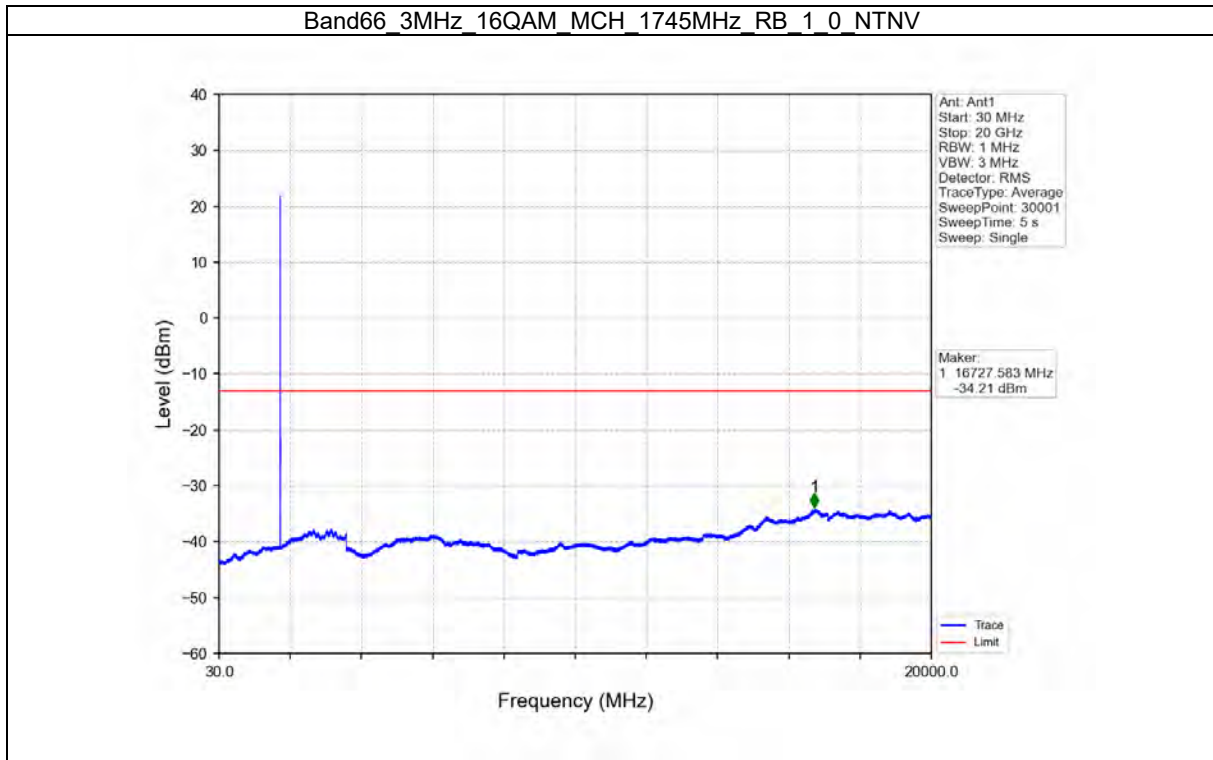

TEST GRAPH

Test Report No.: W7L-P21100018-1RF06

B66_5MHZ TEST RESULT

Band: 66 / Bandwidth: 5MHz / NTV						
Modulation	Frequency (MHz)	RB Allocation		Spurious Emission		Verdict
		Size	Offset	Result	Limit	
QPSK	1712.5	1	0	Refer To Test Graph		Pass
		25	0	Refer To Test Graph		Pass
	1745	1	0	Refer To Test Graph		Pass
	1777.5	1	0	Refer To Test Graph		Pass
			24	Refer To Test Graph		Pass
		25	0	Refer To Test Graph		Pass
16QAM	1712.5	1	0	Refer To Test Graph		Pass
		25	0	Refer To Test Graph		Pass
	1745	1	0	Refer To Test Graph		Pass
	1777.5	1	0	Refer To Test Graph		Pass
			24	Refer To Test Graph		Pass
		25	0	Refer To Test Graph		Pass
64QAM	1712.5	1	0	Refer To Test Graph		Pass
		25	0	Refer To Test Graph		Pass
	1745	1	0	Refer To Test Graph		Pass
	1777.5	1	0	Refer To Test Graph		Pass
			24	Refer To Test Graph		Pass
		25	0	Refer To Test Graph		Pass

TEST GRAPH

Test Report No.: W7L-P21100018-1RF06

B66_10MHZ TEST RESULT

Band: 66 / Bandwidth: 10MHz / NTN						
Modulation	Frequency (MHz)	RB Allocation		Spurious Emission		Verdict
		Size	Offset	Result	Limit	
QPSK	1715	1	0	Refer To Test Graph	Pass	
		50	0	Refer To Test Graph	Pass	
	1775	1	0	Refer To Test Graph	Pass	
			49	Refer To Test Graph	Pass	
		50	0	Refer To Test Graph	Pass	
16QAM	1715	1	0	Refer To Test Graph	Pass	
		50	0	Refer To Test Graph	Pass	
	1775	1	0	Refer To Test Graph	Pass	
			49	Refer To Test Graph	Pass	
		50	0	Refer To Test Graph	Pass	
64QAM	1715	1	0	Refer To Test Graph	Pass	
		50	0	Refer To Test Graph	Pass	
	1775	1	0	Refer To Test Graph	Pass	
			49	Refer To Test Graph	Pass	
		50	0	Refer To Test Graph	Pass	