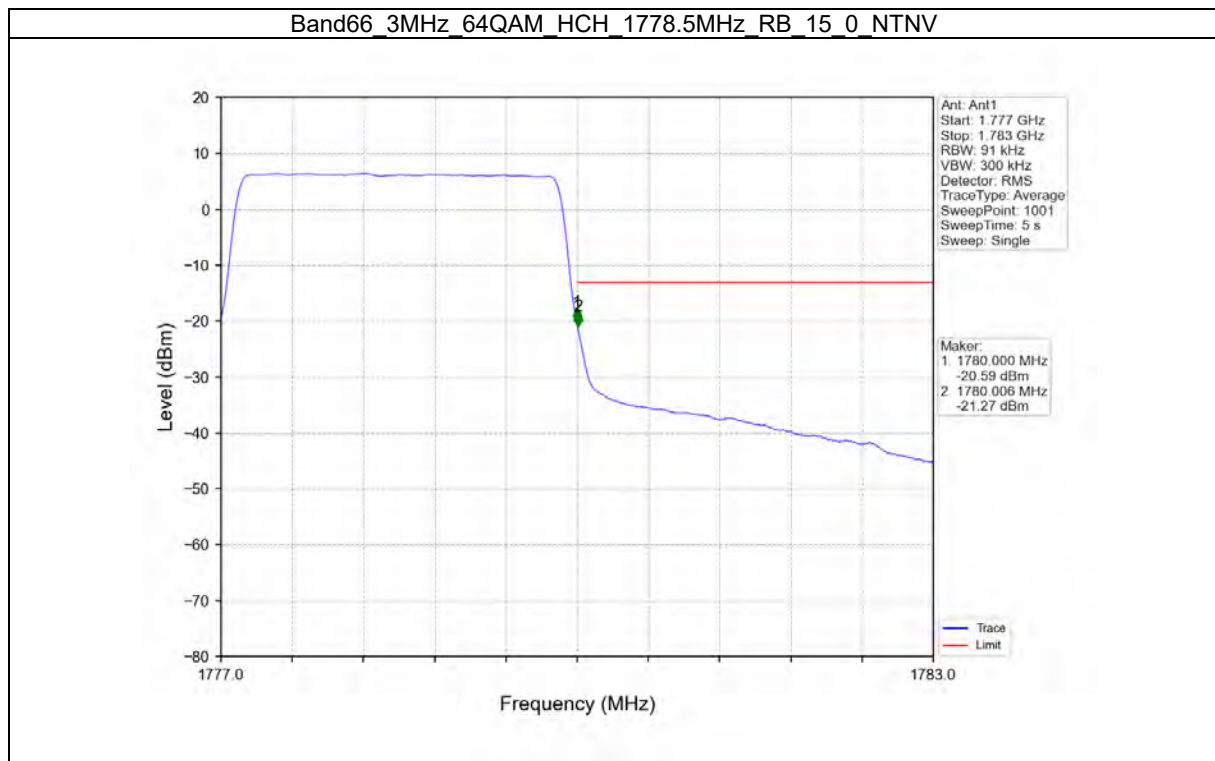

TEST GRAPH

Test Report No.: W7L-P21100018-1RF06

B66_5MHZ TEST RESULT

Band: 66 / Bandwidth: 5MHz / NTV						
Modulation	Frequency (MHz)	RB Allocation		Spurious Emission		Verdict
		Size	Offset	Result	Limit	
QPSK	1712.5	1	0	Refer To Test Graph		Pass
		25	0	Refer To Test Graph		Pass
	1745	1	0	Refer To Test Graph		Pass
	1777.5	1	0	Refer To Test Graph		Pass
			24	Refer To Test Graph		Pass
		25	0	Refer To Test Graph		Pass
16QAM	1712.5	1	0	Refer To Test Graph		Pass
		25	0	Refer To Test Graph		Pass
	1745	1	0	Refer To Test Graph		Pass
	1777.5	1	0	Refer To Test Graph		Pass
			24	Refer To Test Graph		Pass
		25	0	Refer To Test Graph		Pass
64QAM	1712.5	1	0	Refer To Test Graph		Pass
		25	0	Refer To Test Graph		Pass
	1745	1	0	Refer To Test Graph		Pass
	1777.5	1	0	Refer To Test Graph		Pass
			24	Refer To Test Graph		Pass
		25	0	Refer To Test Graph		Pass

TEST GRAPH

Test Report No.: W7L-P21100018-1RF06

B66_10MHZ TEST RESULT

Band: 66 / Bandwidth: 10MHz / NTN						
Modulation	Frequency (MHz)	RB Allocation		Spurious Emission		Verdict
		Size	Offset	Result	Limit	
QPSK	1715	1	0	Refer To Test Graph	Pass	
		50	0	Refer To Test Graph	Pass	
	1775	1	0	Refer To Test Graph	Pass	
			49	Refer To Test Graph	Pass	
		50	0	Refer To Test Graph	Pass	
16QAM	1715	1	0	Refer To Test Graph	Pass	
		50	0	Refer To Test Graph	Pass	
	1775	1	0	Refer To Test Graph	Pass	
			49	Refer To Test Graph	Pass	
		50	0	Refer To Test Graph	Pass	
64QAM	1715	1	0	Refer To Test Graph	Pass	
		50	0	Refer To Test Graph	Pass	
	1775	1	0	Refer To Test Graph	Pass	
			49	Refer To Test Graph	Pass	
		50	0	Refer To Test Graph	Pass	