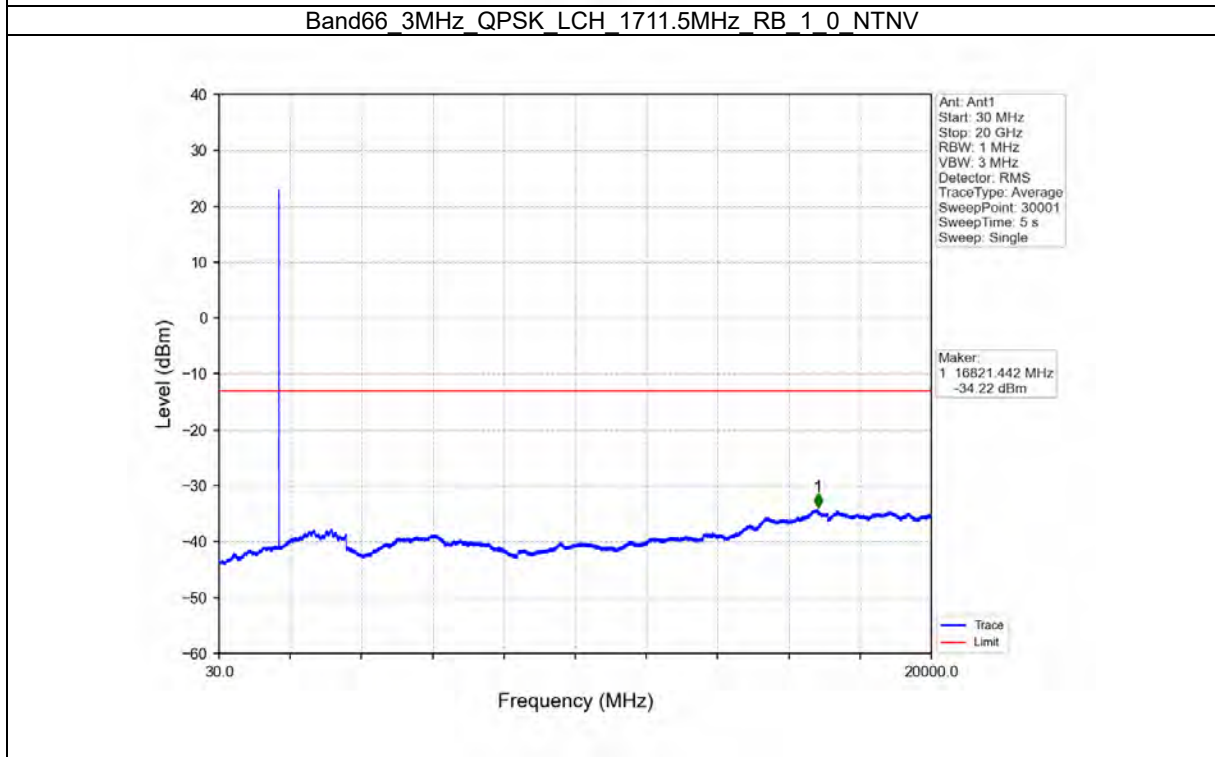

TEST GRAPH

Test Report No.: W7L-P21100018-1RF06

B66_3MHZ TEST RESULT

Band: 66 / Bandwidth: 3MHz / NTNV						
Modulation	Frequency (MHz)	RB Allocation		Spurious Emission		Verdict
		Size	Offset	Result	Limit	
QPSK	1711.5	1	0	Refer To Test Graph		Pass
		15	0	Refer To Test Graph		Pass
	1778.5	1	0	Refer To Test Graph		Pass
			14	Refer To Test Graph		Pass
		15	0	Refer To Test Graph		Pass
16QAM	1711.5	1	0	Refer To Test Graph		Pass
		15	0	Refer To Test Graph		Pass
	1778.5	1	0	Refer To Test Graph		Pass
			14	Refer To Test Graph		Pass
		15	0	Refer To Test Graph		Pass
64QAM	1711.5	1	0	Refer To Test Graph		Pass
		15	0	Refer To Test Graph		Pass
	1778.5	1	0	Refer To Test Graph		Pass
			14	Refer To Test Graph		Pass
		15	0	Refer To Test Graph		Pass

TEST GRAPH

Test Report No.: W7L-P21100018-1RF06

B66_5MHZ TEST RESULT

Band: 66 / Bandwidth: 5MHz / NTV						
Modulation	Frequency (MHz)	RB Allocation		Spurious Emission		Verdict
		Size	Offset	Result	Limit	
QPSK	1712.5	1	0	Refer To Test Graph		Pass
		25	0	Refer To Test Graph		Pass
	1745	1	0	Refer To Test Graph		Pass
	1777.5	1	0	Refer To Test Graph		Pass
			24	Refer To Test Graph		Pass
		25	0	Refer To Test Graph		Pass
16QAM	1712.5	1	0	Refer To Test Graph		Pass
		25	0	Refer To Test Graph		Pass
	1745	1	0	Refer To Test Graph		Pass
	1777.5	1	0	Refer To Test Graph		Pass
			24	Refer To Test Graph		Pass
		25	0	Refer To Test Graph		Pass
64QAM	1712.5	1	0	Refer To Test Graph		Pass
		25	0	Refer To Test Graph		Pass
	1745	1	0	Refer To Test Graph		Pass
	1777.5	1	0	Refer To Test Graph		Pass
			24	Refer To Test Graph		Pass
		25	0	Refer To Test Graph		Pass