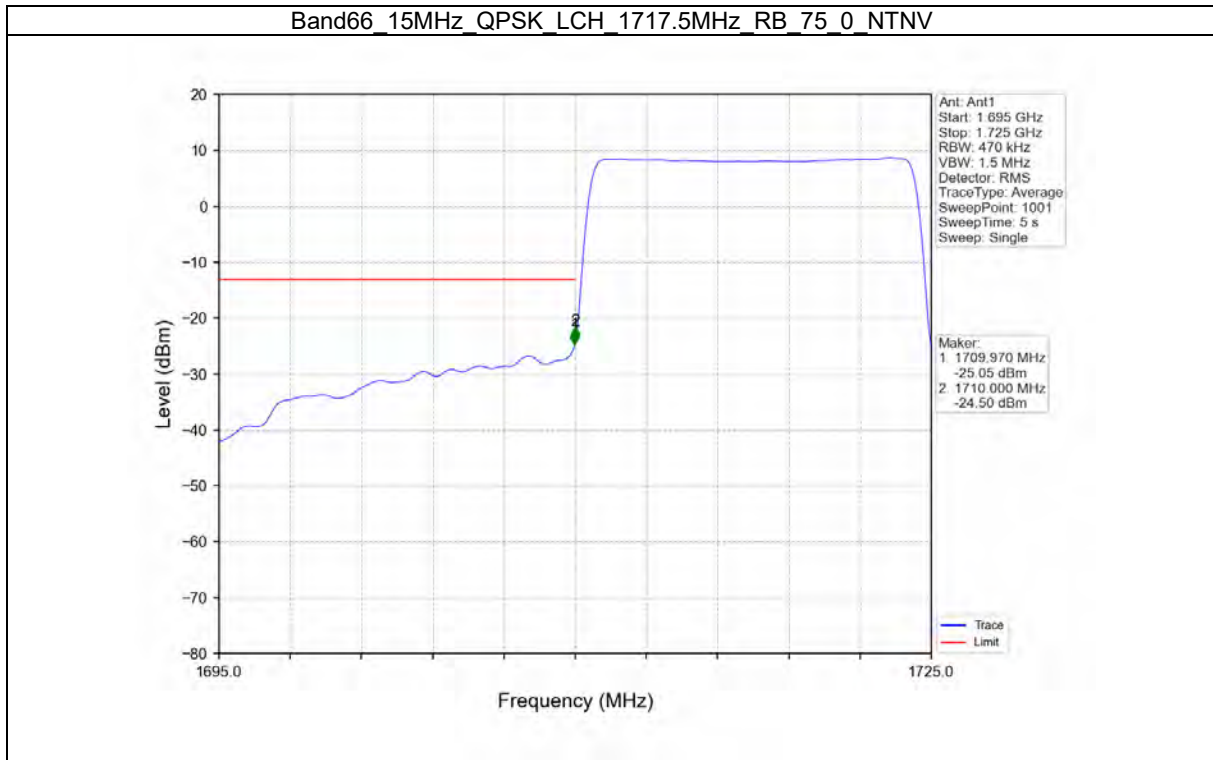

TEST GRAPH

Test Report No.: W7L-P21100018-1RF06

Test Report No.: W7L-P21100018-1RF06

B66_15MHZ TEST RESULT

Band: 66 / Bandwidth: 15MHz / NTN						
Modulation	Frequency (MHz)	RB Allocation		Spurious Emission		Verdict
		Size	Offset	Result	Limit	
QPSK	1717.5	1	0	Refer To Test Graph	Pass	
		75	0	Refer To Test Graph	Pass	
	1772.5	1	0	Refer To Test Graph	Pass	
			74	Refer To Test Graph	Pass	
		75	0	Refer To Test Graph	Pass	
16QAM	1717.5	1	0	Refer To Test Graph	Pass	
		75	0	Refer To Test Graph	Pass	
	1772.5	1	0	Refer To Test Graph	Pass	
			74	Refer To Test Graph	Pass	
		75	0	Refer To Test Graph	Pass	
64QAM	1717.5	1	0	Refer To Test Graph	Pass	
		75	0	Refer To Test Graph	Pass	
	1772.5	1	0	Refer To Test Graph	Pass	
			74	Refer To Test Graph	Pass	
		75	0	Refer To Test Graph	Pass	

TEST GRAPH

Test Report No.: W7L-P21100018-1RF06

B66_20MHZ TEST RESULT

Band: 66 / Bandwidth: 20MHz / NTN						
Modulation	Frequency (MHz)	RB Allocation		Spurious Emission		Verdict
		Size	Offset	Result	Limit	
QPSK	1720	1	0	Refer To Test Graph		Pass
		100	0	Refer To Test Graph		Pass
	1745	1	0	Refer To Test Graph		Pass
	1770	1	0	Refer To Test Graph		Pass
			99	Refer To Test Graph		Pass
		100	0	Refer To Test Graph		Pass
16QAM	1720	1	0	Refer To Test Graph		Pass
		100	0	Refer To Test Graph		Pass
	1745	1	0	Refer To Test Graph		Pass
	1770	1	0	Refer To Test Graph		Pass
			99	Refer To Test Graph		Pass
		100	0	Refer To Test Graph		Pass
64QAM	1720	1	0	Refer To Test Graph		Pass
		100	0	Refer To Test Graph		Pass
	1745	1	0	Refer To Test Graph		Pass
	1770	1	0	Refer To Test Graph		Pass
			99	Refer To Test Graph		Pass
		100	0	Refer To Test Graph		Pass