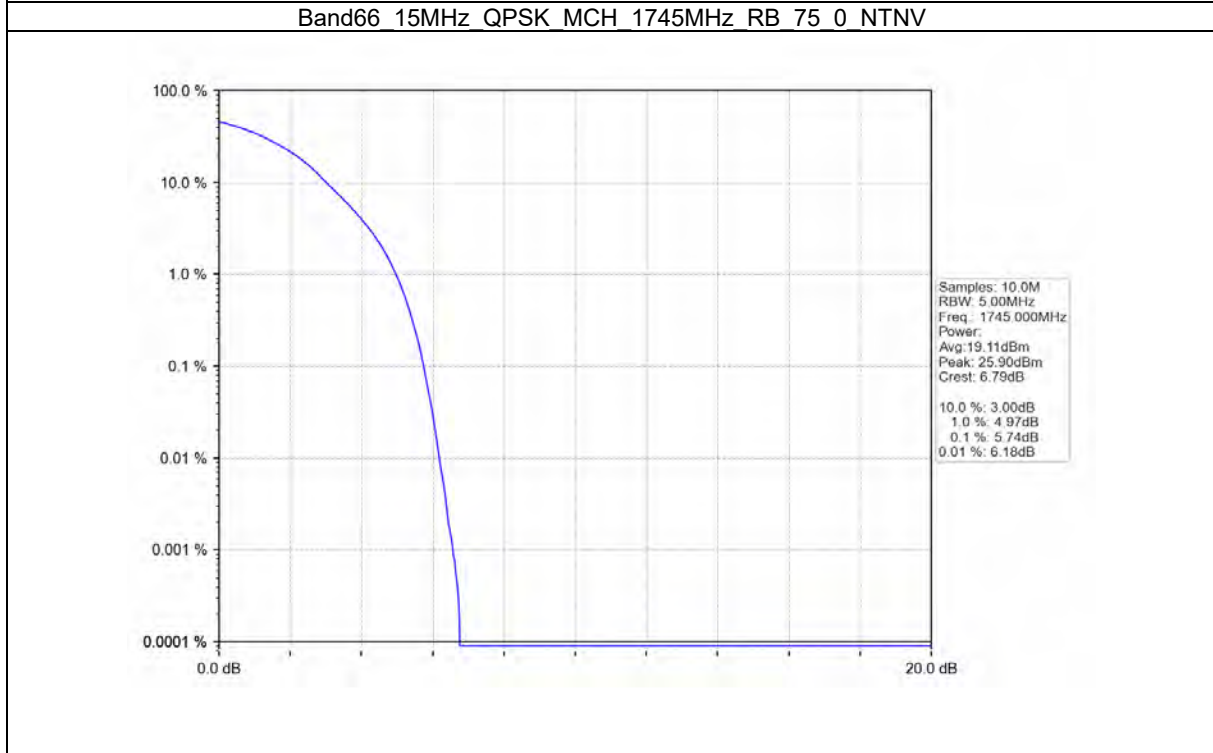

Test Report No.: W7L-P21100018-1RF06

Test Report No.: W7L-P21100018-1RF06

B66_10MHZ TEST RESULT

Band: 66 / Bandwidth: 10MHz / NTN						
Modulation	Frequency (MHz)	RB Allocation		Peak-Average Ratio (dB)		Verdict
		Size	Offset	Result	Limit	
QPSK	1715	50	0	4.63	<=13	Pass
	1745	50	0	4.64	<=13	Pass
	1775	50	0	4.58	<=13	Pass
16QAM	1715	50	0	6.06	<=13	Pass
	1745	50	0	6.01	<=13	Pass
	1775	50	0	6.05	<=13	Pass
64QAM	1715	50	0	6.42	<=13	Pass
	1745	50	0	6.41	<=13	Pass
	1775	50	0	6.38	<=13	Pass

Test Report No.: W7L-P21100018-1RF06

TEST GRAPH

Test Report No.: W7L-P21100018-1RF06

Test Report No.: W7L-P21100018-1RF06

Test Report No.: W7L-P21100018-1RF06

B66_15MHZ TEST RESULT

Band: 66 / Bandwidth: 15MHz / NTN						
Modulation	Frequency (MHz)	RB Allocation		Peak-Average Ratio (dB)		Verdict
		Size	Offset	Result	Limit	
QPSK	1717.5	75	0	5.75	<=13	Pass
	1745	75	0	5.74	<=13	Pass
	1772.5	75	0	5.76	<=13	Pass
16QAM	1717.5	75	0	6.76	<=13	Pass
	1745	75	0	6.81	<=13	Pass
	1772.5	75	0	6.82	<=13	Pass
64QAM	1717.5	75	0	7.04	<=13	Pass
	1745	75	0	6.98	<=13	Pass
	1772.5	75	0	6.94	<=13	Pass

TEST GRAPH

Test Report No.: W7L-P21100018-1RF06

Test Report No.: W7L-P21100018-1RF06

Test Report No.: W7L-P21100018-1RF06

B66_20MHZ TEST RESULT

Band: 66 / Bandwidth: 20MHz / NTN						
Modulation	Frequency (MHz)	RB Allocation		Peak-Average Ratio (dB)		Verdict
		Size	Offset	Result	Limit	
QPSK	1720	100	0	6.44	<=13	Pass
	1745	100	0	6.44	<=13	Pass
	1770	100	0	6.44	<=13	Pass
16QAM	1720	100	0	7.21	<=13	Pass
	1745	100	0	7.22	<=13	Pass
	1770	100	0	7.13	<=13	Pass
64QAM	1720	100	0	7.25	<=13	Pass
	1745	100	0	7.32	<=13	Pass
	1770	100	0	7.29	<=13	Pass