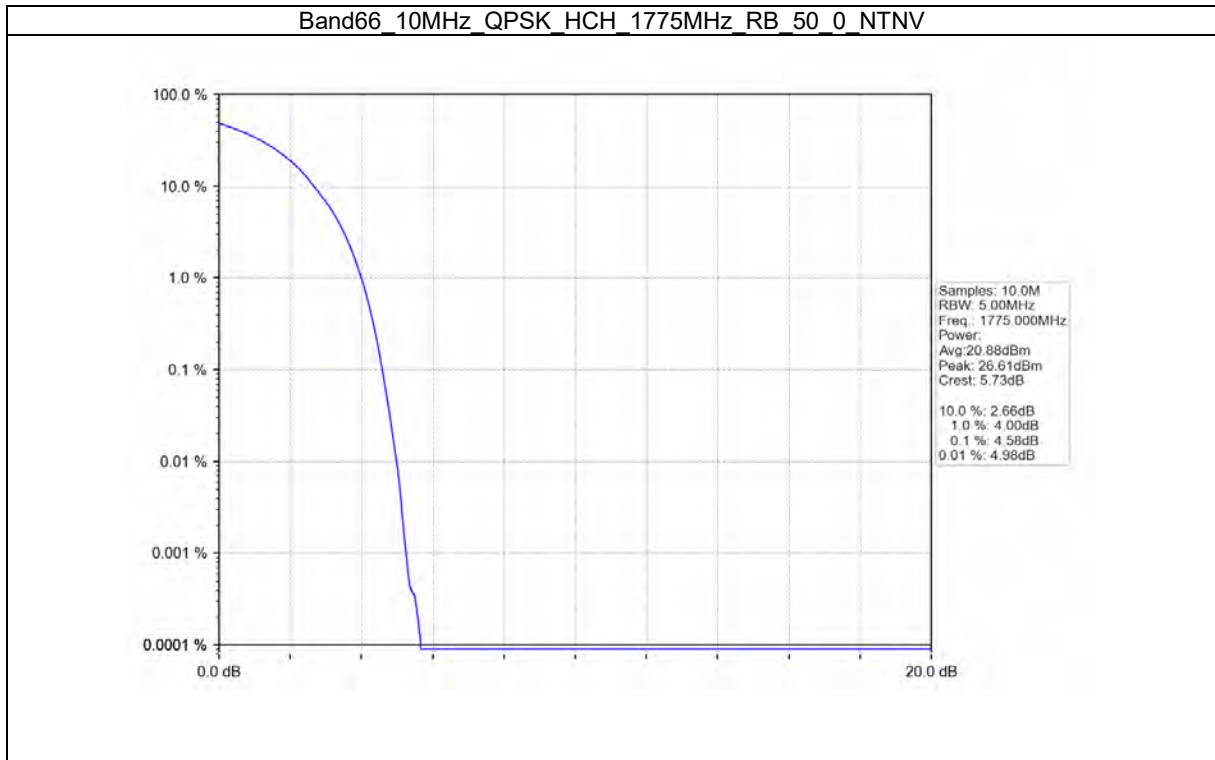

Test Report No.: W7L-P21100018-1RF06

Test Report No.: W7L-P21100018-1RF06

B66_10MHZ TEST RESULT

Band: 66 / Bandwidth: 10MHz / NTN						
Modulation	Frequency (MHz)	RB Allocation		Peak-Average Ratio (dB)		Verdict
		Size	Offset	Result	Limit	
QPSK	1715	50	0	4.63	<=13	Pass
	1745	50	0	4.64	<=13	Pass
	1775	50	0	4.58	<=13	Pass
16QAM	1715	50	0	6.06	<=13	Pass
	1745	50	0	6.01	<=13	Pass
	1775	50	0	6.05	<=13	Pass
64QAM	1715	50	0	6.42	<=13	Pass
	1745	50	0	6.41	<=13	Pass
	1775	50	0	6.38	<=13	Pass

Test Report No.: W7L-P21100018-1RF06

TEST GRAPH

Test Report No.: W7L-P21100018-1RF06

Test Report No.: W7L-P21100018-1RF06

Test Report No.: W7L-P21100018-1RF06

B66_15MHZ TEST RESULT

Band: 66 / Bandwidth: 15MHz / NTN						
Modulation	Frequency (MHz)	RB Allocation		Peak-Average Ratio (dB)		Verdict
		Size	Offset	Result	Limit	
QPSK	1717.5	75	0	5.75	<=13	Pass
	1745	75	0	5.74	<=13	Pass
	1772.5	75	0	5.76	<=13	Pass
16QAM	1717.5	75	0	6.76	<=13	Pass
	1745	75	0	6.81	<=13	Pass
	1772.5	75	0	6.82	<=13	Pass
64QAM	1717.5	75	0	7.04	<=13	Pass
	1745	75	0	6.98	<=13	Pass
	1772.5	75	0	6.94	<=13	Pass

TEST GRAPH

Test Report No.: W7L-P21100018-1RF06

Test Report No.: W7L-P21100018-1RF06

Test Report No.: W7L-P21100018-1RF06

B66_20MHZ TEST RESULT

Band: 66 / Bandwidth: 20MHz / NTN						
Modulation	Frequency (MHz)	RB Allocation		Peak-Average Ratio (dB)		Verdict
		Size	Offset	Result	Limit	
QPSK	1720	100	0	6.44	<=13	Pass
	1745	100	0	6.44	<=13	Pass
	1770	100	0	6.44	<=13	Pass
16QAM	1720	100	0	7.21	<=13	Pass
	1745	100	0	7.22	<=13	Pass
	1770	100	0	7.13	<=13	Pass
64QAM	1720	100	0	7.25	<=13	Pass
	1745	100	0	7.32	<=13	Pass
	1770	100	0	7.29	<=13	Pass