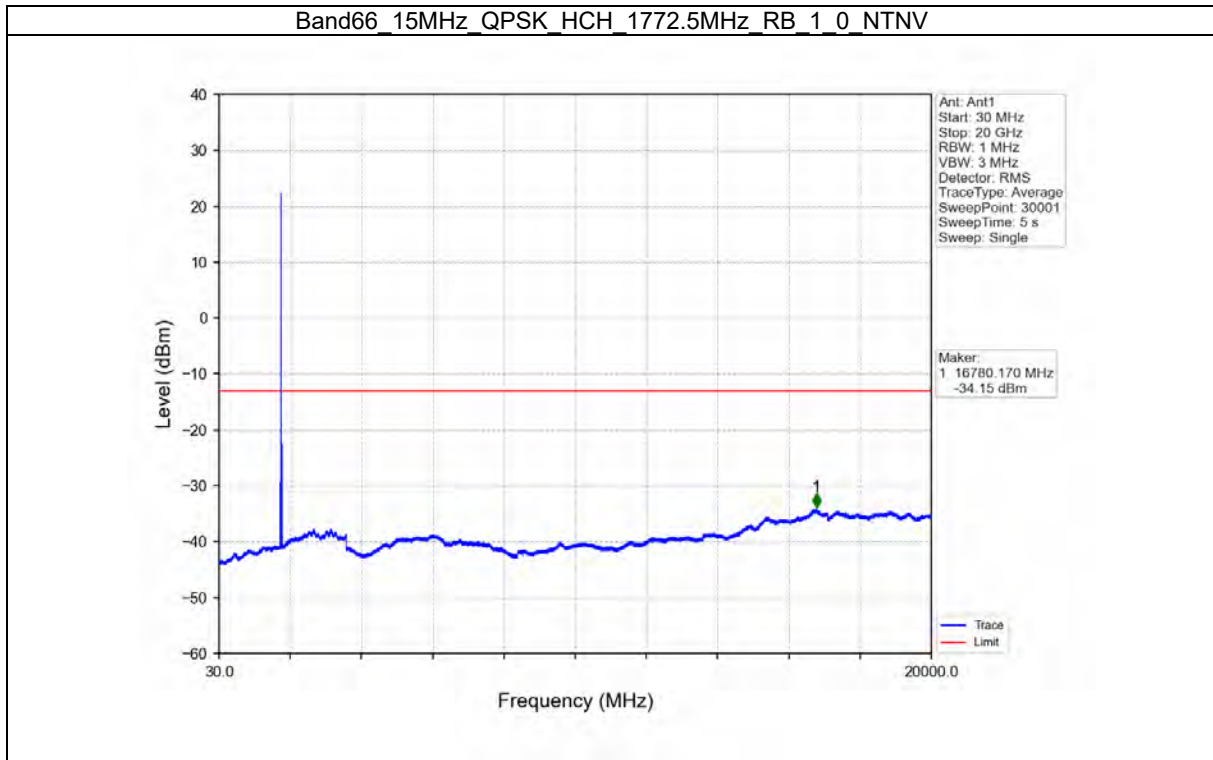

TEST GRAPH

Test Report No.: W7L-P21100018-1RF06

Test Report No.: W7L-P21100018-1RF06

B66_15MHZ TEST RESULT

Band: 66 / Bandwidth: 15MHz / NTN						
Modulation	Frequency (MHz)	RB Allocation		Spurious Emission		Verdict
		Size	Offset	Result	Limit	
QPSK	1717.5	1	0	Refer To Test Graph	Pass	
		75	0	Refer To Test Graph	Pass	
	1772.5	1	0	Refer To Test Graph	Pass	
			74	Refer To Test Graph	Pass	
		75	0	Refer To Test Graph	Pass	
16QAM	1717.5	1	0	Refer To Test Graph	Pass	
		75	0	Refer To Test Graph	Pass	
	1772.5	1	0	Refer To Test Graph	Pass	
			74	Refer To Test Graph	Pass	
		75	0	Refer To Test Graph	Pass	
64QAM	1717.5	1	0	Refer To Test Graph	Pass	
		75	0	Refer To Test Graph	Pass	
	1772.5	1	0	Refer To Test Graph	Pass	
			74	Refer To Test Graph	Pass	
		75	0	Refer To Test Graph	Pass	

TEST GRAPH

Test Report No.: W7L-P21100018-1RF06

B66_20MHZ TEST RESULT

Band: 66 / Bandwidth: 20MHz / NTN						
Modulation	Frequency (MHz)	RB Allocation		Spurious Emission		Verdict
		Size	Offset	Result	Limit	
QPSK	1720	1	0	Refer To Test Graph		Pass
		100	0	Refer To Test Graph		Pass
	1745	1	0	Refer To Test Graph		Pass
	1770	1	0	Refer To Test Graph		Pass
			99	Refer To Test Graph		Pass
		100	0	Refer To Test Graph		Pass
16QAM	1720	1	0	Refer To Test Graph		Pass
		100	0	Refer To Test Graph		Pass
	1745	1	0	Refer To Test Graph		Pass
	1770	1	0	Refer To Test Graph		Pass
			99	Refer To Test Graph		Pass
		100	0	Refer To Test Graph		Pass
64QAM	1720	1	0	Refer To Test Graph		Pass
		100	0	Refer To Test Graph		Pass
	1745	1	0	Refer To Test Graph		Pass
	1770	1	0	Refer To Test Graph		Pass
			99	Refer To Test Graph		Pass
		100	0	Refer To Test Graph		Pass