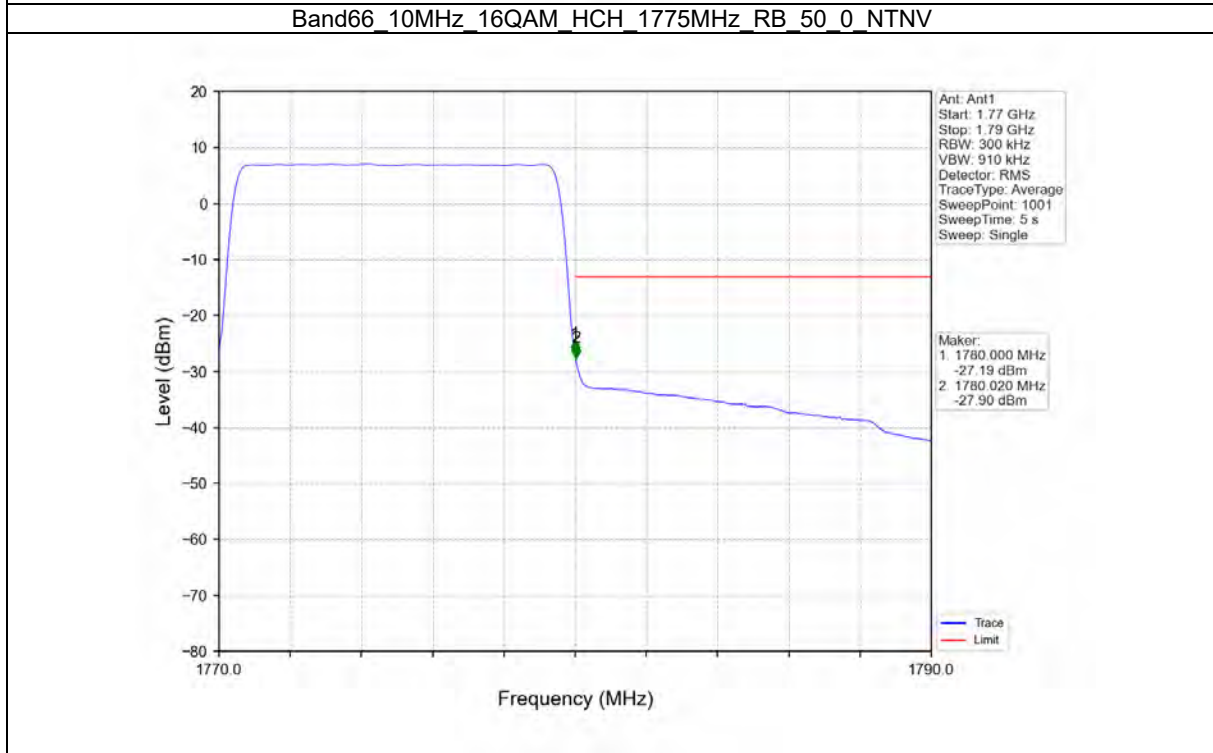

TEST GRAPH

Test Report No.: W7L-P21100018-1RF06

Test Report No.: W7L-P21100018-1RF06

B66_15MHZ TEST RESULT

Band: 66 / Bandwidth: 15MHz / NTN						
Modulation	Frequency (MHz)	RB Allocation		Spurious Emission		Verdict
		Size	Offset	Result	Limit	
QPSK	1717.5	1	0	Refer To Test Graph	Pass	
		75	0	Refer To Test Graph	Pass	
	1772.5	1	0	Refer To Test Graph	Pass	
			74	Refer To Test Graph	Pass	
		75	0	Refer To Test Graph	Pass	
16QAM	1717.5	1	0	Refer To Test Graph	Pass	
		75	0	Refer To Test Graph	Pass	
	1772.5	1	0	Refer To Test Graph	Pass	
			74	Refer To Test Graph	Pass	
		75	0	Refer To Test Graph	Pass	
64QAM	1717.5	1	0	Refer To Test Graph	Pass	
		75	0	Refer To Test Graph	Pass	
	1772.5	1	0	Refer To Test Graph	Pass	
			74	Refer To Test Graph	Pass	
		75	0	Refer To Test Graph	Pass	

TEST GRAPH

Test Report No.: W7L-P21100018-1RF06

B66_20MHZ TEST RESULT

Band: 66 / Bandwidth: 20MHz / NTN						
Modulation	Frequency (MHz)	RB Allocation		Spurious Emission		Verdict
		Size	Offset	Result	Limit	
QPSK	1720	1	0	Refer To Test Graph		Pass
		100	0	Refer To Test Graph		Pass
	1745	1	0	Refer To Test Graph		Pass
	1770	1	0	Refer To Test Graph		Pass
			99	Refer To Test Graph		Pass
		100	0	Refer To Test Graph		Pass
16QAM	1720	1	0	Refer To Test Graph		Pass
		100	0	Refer To Test Graph		Pass
	1745	1	0	Refer To Test Graph		Pass
	1770	1	0	Refer To Test Graph		Pass
			99	Refer To Test Graph		Pass
		100	0	Refer To Test Graph		Pass
64QAM	1720	1	0	Refer To Test Graph		Pass
		100	0	Refer To Test Graph		Pass
	1745	1	0	Refer To Test Graph		Pass
	1770	1	0	Refer To Test Graph		Pass
			99	Refer To Test Graph		Pass
		100	0	Refer To Test Graph		Pass