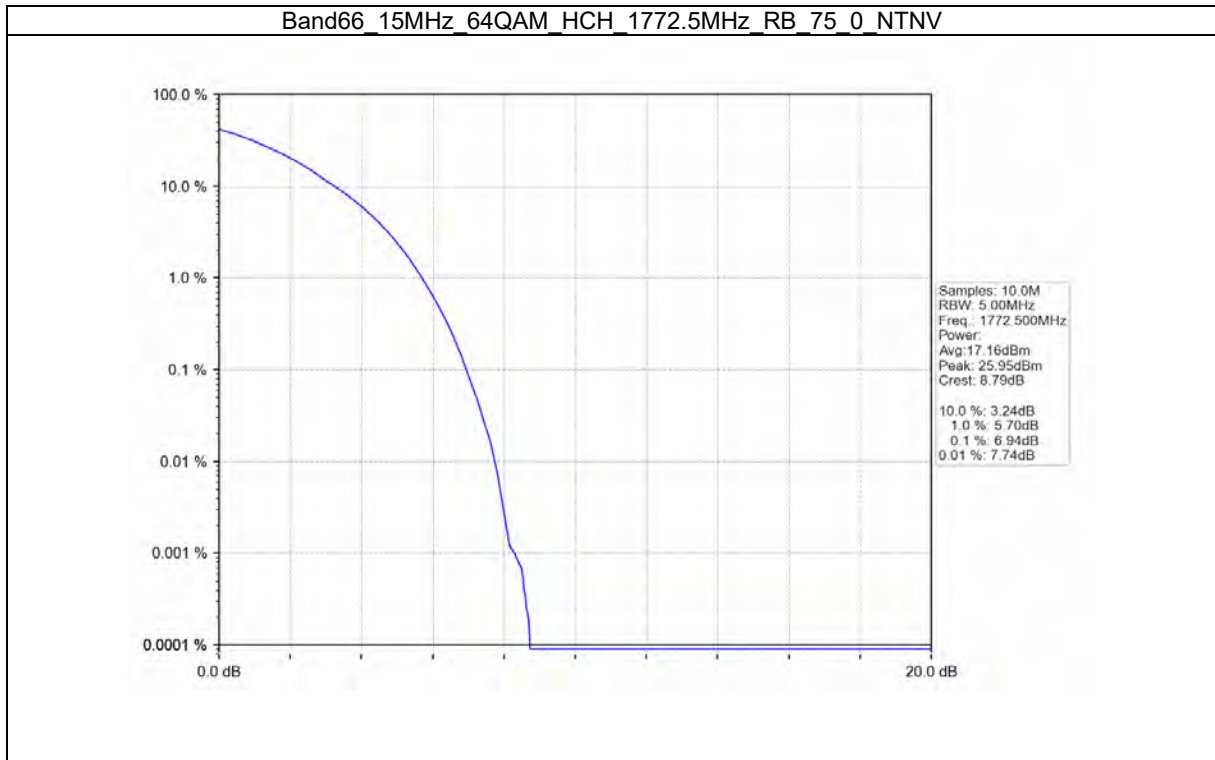

TEST GRAPH

Test Report No.: W7L-P21100018-1RF06

Test Report No.: W7L-P21100018-1RF06

Test Report No.: W7L-P21100018-1RF06

B66_20MHZ TEST RESULT

Band: 66 / Bandwidth: 20MHz / NTN						
Modulation	Frequency (MHz)	RB Allocation		Peak-Average Ratio (dB)		Verdict
		Size	Offset	Result	Limit	
QPSK	1720	100	0	6.44	<=13	Pass
	1745	100	0	6.44	<=13	Pass
	1770	100	0	6.44	<=13	Pass
16QAM	1720	100	0	7.21	<=13	Pass
	1745	100	0	7.22	<=13	Pass
	1770	100	0	7.13	<=13	Pass
64QAM	1720	100	0	7.25	<=13	Pass
	1745	100	0	7.32	<=13	Pass
	1770	100	0	7.29	<=13	Pass

Test Report No.: W7L-P21100018-1RF06

TEST GRAPH

Test Report No.: W7L-P21100018-1RF06

Test Report No.: W7L-P21100018-1RF06

SPURIOUS EMISSION B66_1.4MHZ TEST RESULT

Band: 66 / Bandwidth: 1.4MHz / NTNV						
Modulation	Frequency (MHz)	RB Allocation		Spurious Emission		Verdict
		Size	Offset	Result	Limit	
QPSK	1710.7	1	0	Refer To Test Graph		Pass
		6	0	Refer To Test Graph		Pass
	1779.3	1	0	Refer To Test Graph		Pass
			5	Refer To Test Graph		Pass
		6	0	Refer To Test Graph		Pass
16QAM	1710.7	1	0	Refer To Test Graph		Pass
		6	0	Refer To Test Graph		Pass
	1779.3	1	0	Refer To Test Graph		Pass
			5	Refer To Test Graph		Pass
		6	0	Refer To Test Graph		Pass
64QAM	1710.7	1	0	Refer To Test Graph		Pass
		6	0	Refer To Test Graph		Pass
	1779.3	1	0	Refer To Test Graph		Pass
			5	Refer To Test Graph		Pass
		6	0	Refer To Test Graph		Pass