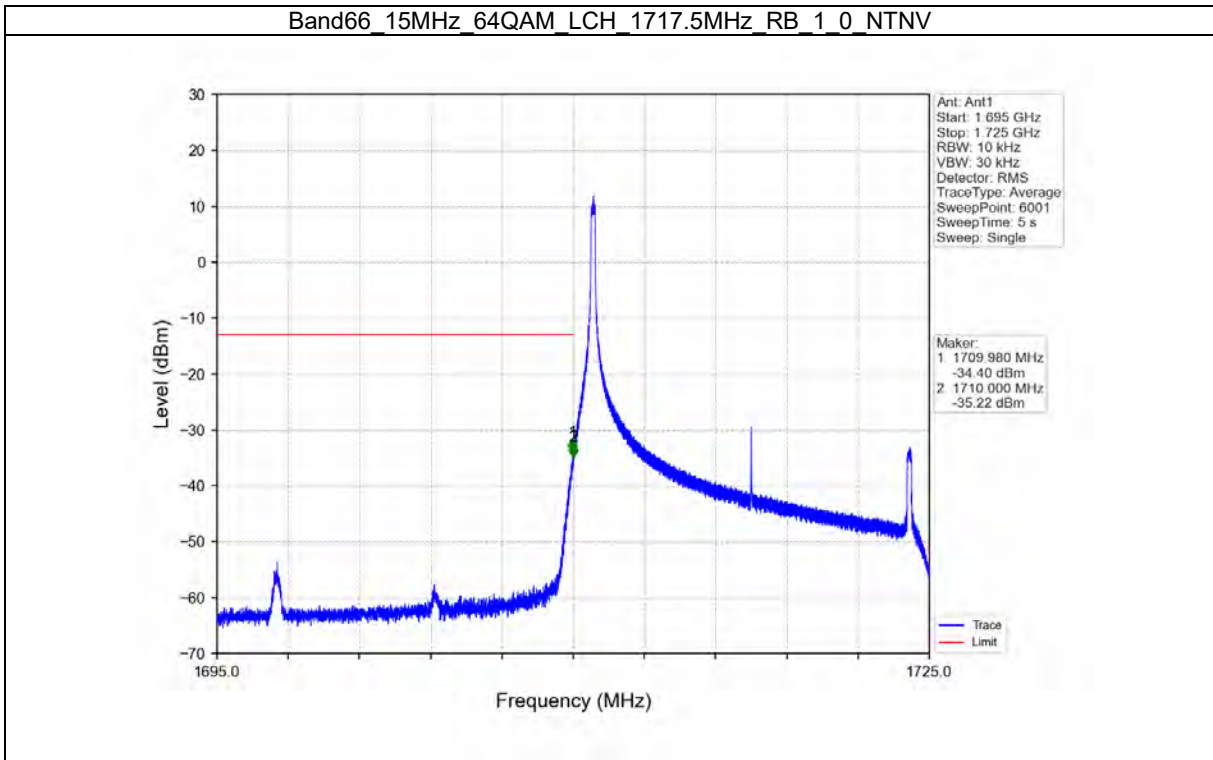

TEST GRAPH

Test Report No.: W7L-P21100018-1RF06

B66_20MHZ TEST RESULT

Band: 66 / Bandwidth: 20MHz / NTN						
Modulation	Frequency (MHz)	RB Allocation		Spurious Emission		Verdict
		Size	Offset	Result	Limit	
QPSK	1720	1	0	Refer To Test Graph		Pass
		100	0	Refer To Test Graph		Pass
	1745	1	0	Refer To Test Graph		Pass
	1770	1	0	Refer To Test Graph		Pass
			99	Refer To Test Graph		Pass
		100	0	Refer To Test Graph		Pass
16QAM	1720	1	0	Refer To Test Graph		Pass
		100	0	Refer To Test Graph		Pass
	1745	1	0	Refer To Test Graph		Pass
	1770	1	0	Refer To Test Graph		Pass
			99	Refer To Test Graph		Pass
		100	0	Refer To Test Graph		Pass
64QAM	1720	1	0	Refer To Test Graph		Pass
		100	0	Refer To Test Graph		Pass
	1745	1	0	Refer To Test Graph		Pass
	1770	1	0	Refer To Test Graph		Pass
			99	Refer To Test Graph		Pass
		100	0	Refer To Test Graph		Pass

TEST GRAPH