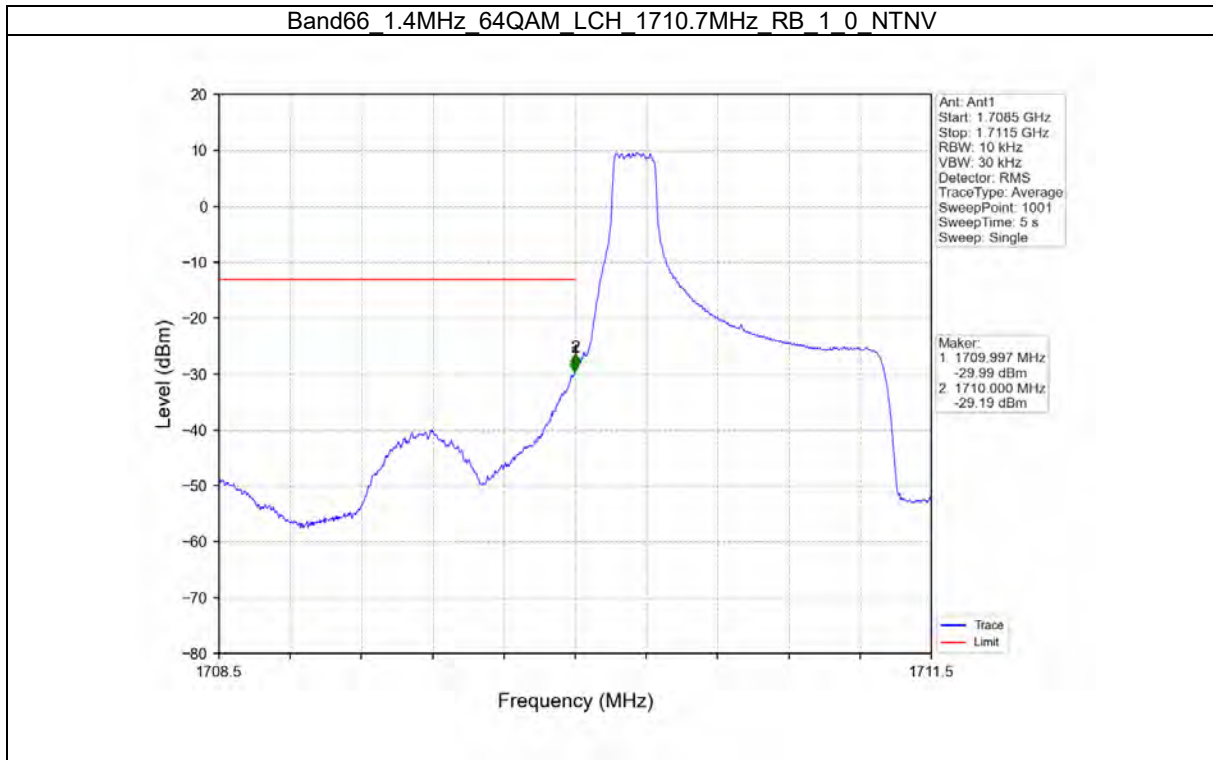

TEST GRAPH

Test Report No.: W7L-P21100018-1RF06

B66_3MHZ TEST RESULT

Band: 66 / Bandwidth: 3MHz / NTNV						
Modulation	Frequency (MHz)	RB Allocation		Spurious Emission		Verdict
		Size	Offset	Result	Limit	
QPSK	1711.5	1	0	Refer To Test Graph		Pass
		15	0	Refer To Test Graph		Pass
	1778.5	1	0	Refer To Test Graph		Pass
			14	Refer To Test Graph		Pass
		15	0	Refer To Test Graph		Pass
16QAM	1711.5	1	0	Refer To Test Graph		Pass
		15	0	Refer To Test Graph		Pass
	1778.5	1	0	Refer To Test Graph		Pass
			14	Refer To Test Graph		Pass
		15	0	Refer To Test Graph		Pass
64QAM	1711.5	1	0	Refer To Test Graph		Pass
		15	0	Refer To Test Graph		Pass
	1778.5	1	0	Refer To Test Graph		Pass
			14	Refer To Test Graph		Pass
		15	0	Refer To Test Graph		Pass

TEST GRAPH

Test Report No.: W7L-P21100018-1RF06

B66_5MHZ TEST RESULT

Band: 66 / Bandwidth: 5MHz / NTV						
Modulation	Frequency (MHz)	RB Allocation		Spurious Emission		Verdict
		Size	Offset	Result	Limit	
QPSK	1712.5	1	0	Refer To Test Graph		Pass
		25	0	Refer To Test Graph		Pass
	1745	1	0	Refer To Test Graph		Pass
	1777.5	1	0	Refer To Test Graph		Pass
			24	Refer To Test Graph		Pass
		25	0	Refer To Test Graph		Pass
16QAM	1712.5	1	0	Refer To Test Graph		Pass
		25	0	Refer To Test Graph		Pass
	1745	1	0	Refer To Test Graph		Pass
	1777.5	1	0	Refer To Test Graph		Pass
			24	Refer To Test Graph		Pass
		25	0	Refer To Test Graph		Pass
64QAM	1712.5	1	0	Refer To Test Graph		Pass
		25	0	Refer To Test Graph		Pass
	1745	1	0	Refer To Test Graph		Pass
	1777.5	1	0	Refer To Test Graph		Pass
			24	Refer To Test Graph		Pass
		25	0	Refer To Test Graph		Pass