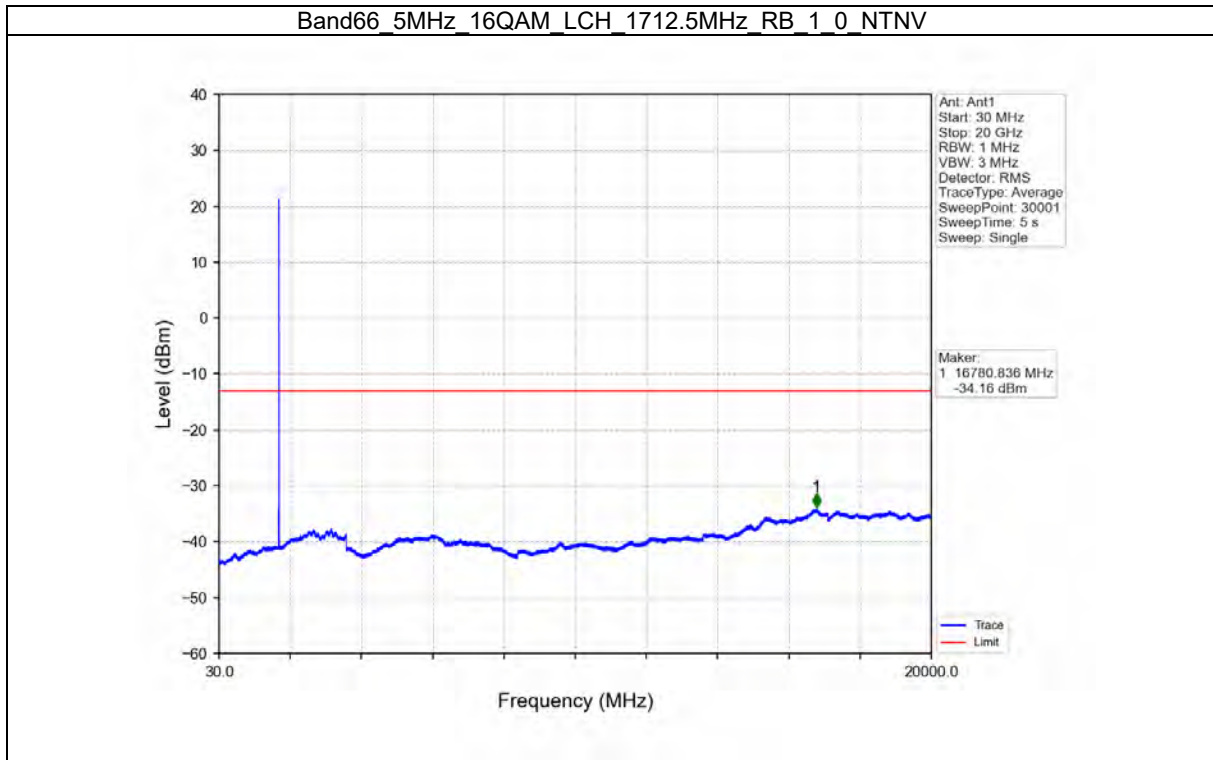

TEST GRAPH

Test Report No.: W7L-P21100018-1RF06

B66_5MHZ TEST RESULT

Band: 66 / Bandwidth: 5MHz / NTV						
Modulation	Frequency (MHz)	RB Allocation		Spurious Emission		Verdict
		Size	Offset	Result	Limit	
QPSK	1712.5	1	0	Refer To Test Graph		Pass
		25	0	Refer To Test Graph		Pass
	1745	1	0	Refer To Test Graph		Pass
	1777.5	1	0	Refer To Test Graph		Pass
			24	Refer To Test Graph		Pass
		25	0	Refer To Test Graph		Pass
16QAM	1712.5	1	0	Refer To Test Graph		Pass
		25	0	Refer To Test Graph		Pass
	1745	1	0	Refer To Test Graph		Pass
	1777.5	1	0	Refer To Test Graph		Pass
			24	Refer To Test Graph		Pass
		25	0	Refer To Test Graph		Pass
64QAM	1712.5	1	0	Refer To Test Graph		Pass
		25	0	Refer To Test Graph		Pass
	1745	1	0	Refer To Test Graph		Pass
	1777.5	1	0	Refer To Test Graph		Pass
			24	Refer To Test Graph		Pass
		25	0	Refer To Test Graph		Pass

TEST GRAPH

Test Report No.: W7L-P21100018-1RF06

B66_10MHZ TEST RESULT

Band: 66 / Bandwidth: 10MHz / NTN						
Modulation	Frequency (MHz)	RB Allocation		Spurious Emission		Verdict
		Size	Offset	Result	Limit	
QPSK	1715	1	0	Refer To Test Graph	Pass	
		50	0	Refer To Test Graph	Pass	
	1775	1	0	Refer To Test Graph	Pass	
			49	Refer To Test Graph	Pass	
		50	0	Refer To Test Graph	Pass	
16QAM	1715	1	0	Refer To Test Graph	Pass	
		50	0	Refer To Test Graph	Pass	
	1775	1	0	Refer To Test Graph	Pass	
			49	Refer To Test Graph	Pass	
		50	0	Refer To Test Graph	Pass	
64QAM	1715	1	0	Refer To Test Graph	Pass	
		50	0	Refer To Test Graph	Pass	
	1775	1	0	Refer To Test Graph	Pass	
			49	Refer To Test Graph	Pass	
		50	0	Refer To Test Graph	Pass	