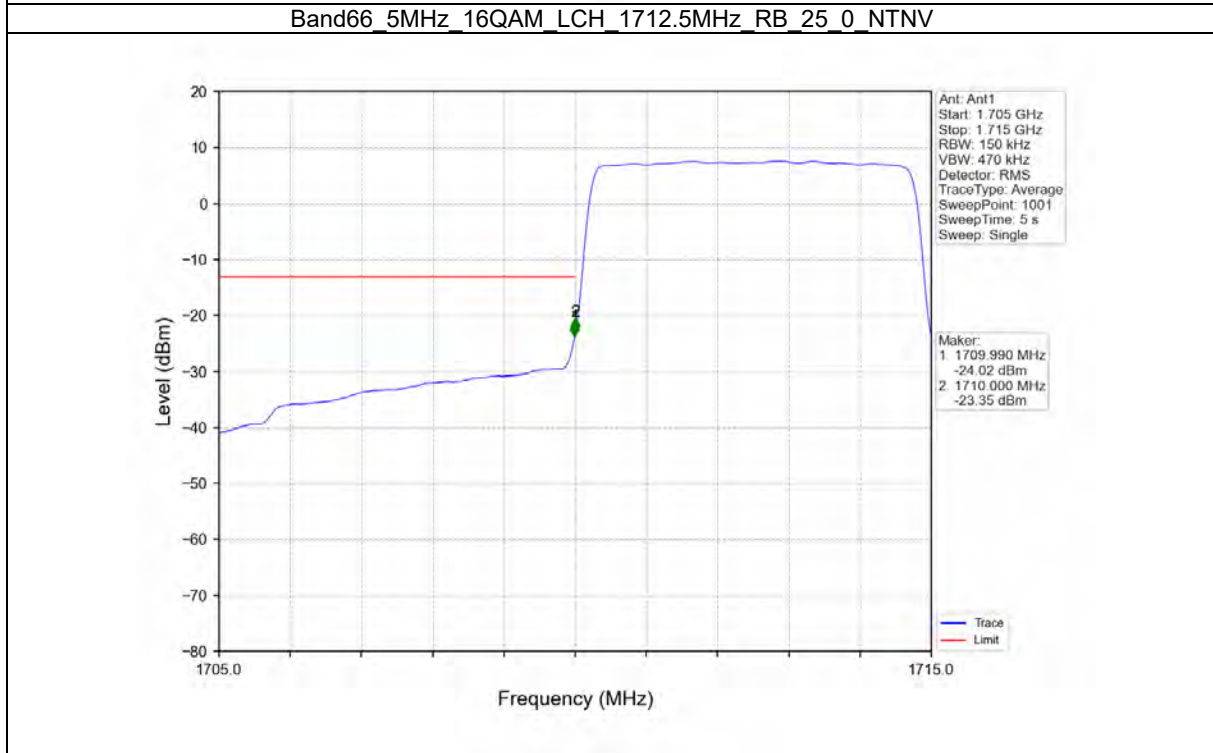

TEST GRAPH

Test Report No.: W7L-P21100018-1RF06

B66_5MHZ TEST RESULT

Band: 66 / Bandwidth: 5MHz / NTV						
Modulation	Frequency (MHz)	RB Allocation		Spurious Emission		Verdict
		Size	Offset	Result	Limit	
QPSK	1712.5	1	0	Refer To Test Graph		Pass
		25	0	Refer To Test Graph		Pass
	1745	1	0	Refer To Test Graph		Pass
	1777.5	1	0	Refer To Test Graph		Pass
			24	Refer To Test Graph		Pass
		25	0	Refer To Test Graph		Pass
16QAM	1712.5	1	0	Refer To Test Graph		Pass
		25	0	Refer To Test Graph		Pass
	1745	1	0	Refer To Test Graph		Pass
	1777.5	1	0	Refer To Test Graph		Pass
			24	Refer To Test Graph		Pass
		25	0	Refer To Test Graph		Pass
64QAM	1712.5	1	0	Refer To Test Graph		Pass
		25	0	Refer To Test Graph		Pass
	1745	1	0	Refer To Test Graph		Pass
	1777.5	1	0	Refer To Test Graph		Pass
			24	Refer To Test Graph		Pass
		25	0	Refer To Test Graph		Pass

TEST GRAPH

Test Report No.: W7L-P21100018-1RF06

B66_10MHZ TEST RESULT

Band: 66 / Bandwidth: 10MHz / NTN						
Modulation	Frequency (MHz)	RB Allocation		Spurious Emission		Verdict
		Size	Offset	Result	Limit	
QPSK	1715	1	0	Refer To Test Graph	Pass	
		50	0	Refer To Test Graph	Pass	
	1775	1	0	Refer To Test Graph	Pass	
			49	Refer To Test Graph	Pass	
		50	0	Refer To Test Graph	Pass	
16QAM	1715	1	0	Refer To Test Graph	Pass	
		50	0	Refer To Test Graph	Pass	
	1775	1	0	Refer To Test Graph	Pass	
			49	Refer To Test Graph	Pass	
		50	0	Refer To Test Graph	Pass	
64QAM	1715	1	0	Refer To Test Graph	Pass	
		50	0	Refer To Test Graph	Pass	
	1775	1	0	Refer To Test Graph	Pass	
			49	Refer To Test Graph	Pass	
		50	0	Refer To Test Graph	Pass	