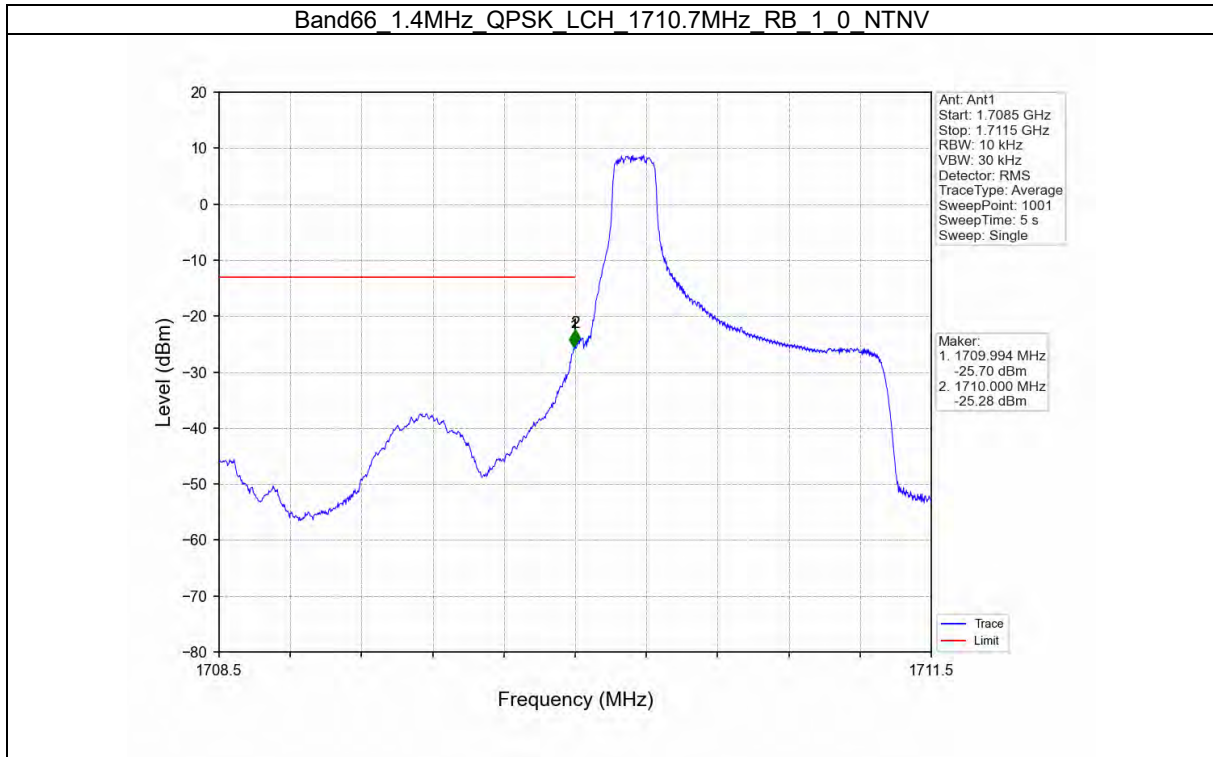

Test Report No.: W7L-P21100018-1RF06

TEST GRAPH

Test Report No.: W7L-P21100018-1RF06

Test Report No.: W7L-P21100018-1RF06

SPURIOUS EMISSION B66_1.4MHZ TEST RESULT

Band: 66 / Bandwidth: 1.4MHz / NTNV						
Modulation	Frequency (MHz)	RB Allocation		Spurious Emission		Verdict
		Size	Offset	Result	Limit	
QPSK	1710.7	1	0	Refer To Test Graph		Pass
		6	0	Refer To Test Graph		Pass
	1779.3	1	0	Refer To Test Graph		Pass
			5	Refer To Test Graph		Pass
		6	0	Refer To Test Graph		Pass
16QAM	1710.7	1	0	Refer To Test Graph		Pass
		6	0	Refer To Test Graph		Pass
	1779.3	1	0	Refer To Test Graph		Pass
			5	Refer To Test Graph		Pass
		6	0	Refer To Test Graph		Pass
64QAM	1710.7	1	0	Refer To Test Graph		Pass
		6	0	Refer To Test Graph		Pass
	1779.3	1	0	Refer To Test Graph		Pass
			5	Refer To Test Graph		Pass
		6	0	Refer To Test Graph		Pass

TEST GRAPH

Test Report No.: W7L-P21100018-1RF06

B66_3MHZ TEST RESULT

Band: 66 / Bandwidth: 3MHz / NTNV						
Modulation	Frequency (MHz)	RB Allocation		Spurious Emission		Verdict
		Size	Offset	Result	Limit	
QPSK	1711.5	1	0	Refer To Test Graph		Pass
		15	0	Refer To Test Graph		Pass
	1778.5	1	0	Refer To Test Graph		Pass
			14	Refer To Test Graph		Pass
		15	0	Refer To Test Graph		Pass
16QAM	1711.5	1	0	Refer To Test Graph		Pass
		15	0	Refer To Test Graph		Pass
	1778.5	1	0	Refer To Test Graph		Pass
			14	Refer To Test Graph		Pass
		15	0	Refer To Test Graph		Pass
64QAM	1711.5	1	0	Refer To Test Graph		Pass
		15	0	Refer To Test Graph		Pass
	1778.5	1	0	Refer To Test Graph		Pass
			14	Refer To Test Graph		Pass
		15	0	Refer To Test Graph		Pass