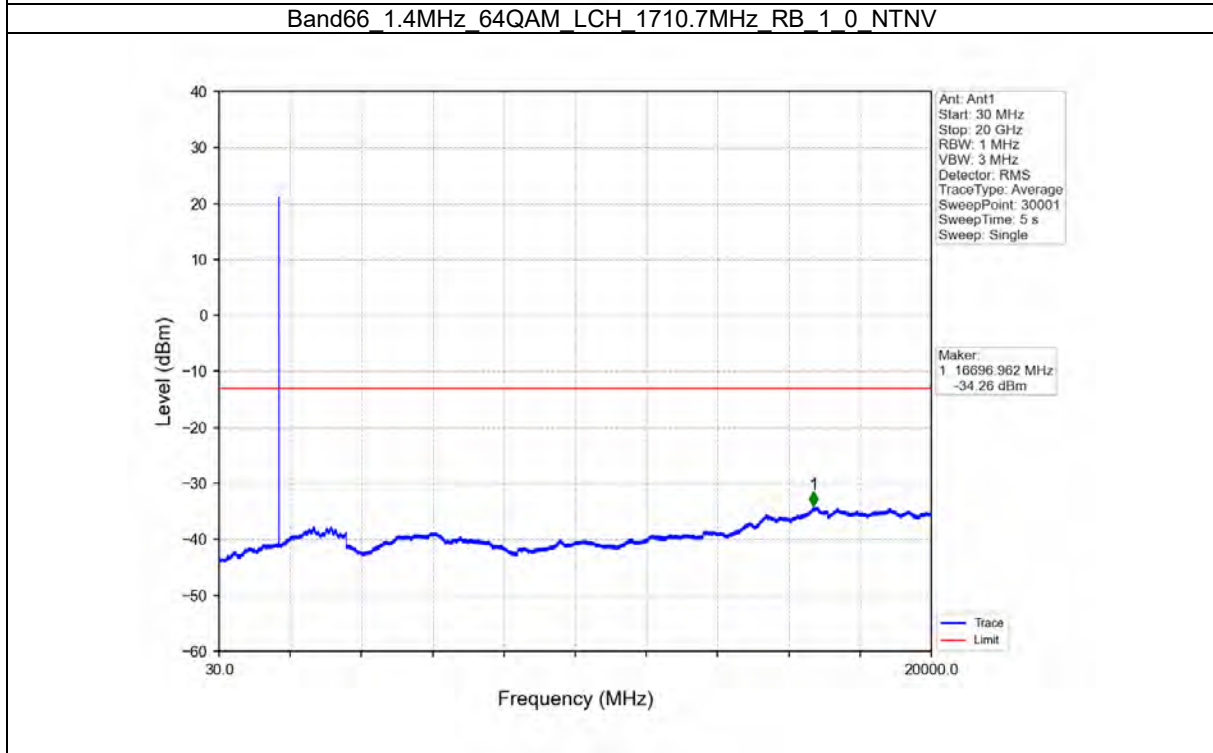

TEST GRAPH

Test Report No.: W7L-P21100018-1RF06

B66_3MHZ TEST RESULT

Band: 66 / Bandwidth: 3MHz / NTNV						
Modulation	Frequency (MHz)	RB Allocation		Spurious Emission		Verdict
		Size	Offset	Result	Limit	
QPSK	1711.5	1	0	Refer To Test Graph		Pass
		15	0	Refer To Test Graph		Pass
	1778.5	1	0	Refer To Test Graph		Pass
			14	Refer To Test Graph		Pass
		15	0	Refer To Test Graph		Pass
16QAM	1711.5	1	0	Refer To Test Graph		Pass
		15	0	Refer To Test Graph		Pass
	1778.5	1	0	Refer To Test Graph		Pass
			14	Refer To Test Graph		Pass
		15	0	Refer To Test Graph		Pass
64QAM	1711.5	1	0	Refer To Test Graph		Pass
		15	0	Refer To Test Graph		Pass
	1778.5	1	0	Refer To Test Graph		Pass
			14	Refer To Test Graph		Pass
		15	0	Refer To Test Graph		Pass

TEST GRAPH

Test Report No.: W7L-P21100018-1RF06

B66_5MHZ TEST RESULT

Band: 66 / Bandwidth: 5MHz / NTV						
Modulation	Frequency (MHz)	RB Allocation		Spurious Emission		Verdict
		Size	Offset	Result	Limit	
QPSK	1712.5	1	0	Refer To Test Graph		Pass
		25	0	Refer To Test Graph		Pass
	1745	1	0	Refer To Test Graph		Pass
	1777.5	1	0	Refer To Test Graph		Pass
			24	Refer To Test Graph		Pass
		25	0	Refer To Test Graph		Pass
16QAM	1712.5	1	0	Refer To Test Graph		Pass
		25	0	Refer To Test Graph		Pass
	1745	1	0	Refer To Test Graph		Pass
	1777.5	1	0	Refer To Test Graph		Pass
			24	Refer To Test Graph		Pass
		25	0	Refer To Test Graph		Pass
64QAM	1712.5	1	0	Refer To Test Graph		Pass
		25	0	Refer To Test Graph		Pass
	1745	1	0	Refer To Test Graph		Pass
	1777.5	1	0	Refer To Test Graph		Pass
			24	Refer To Test Graph		Pass
		25	0	Refer To Test Graph		Pass