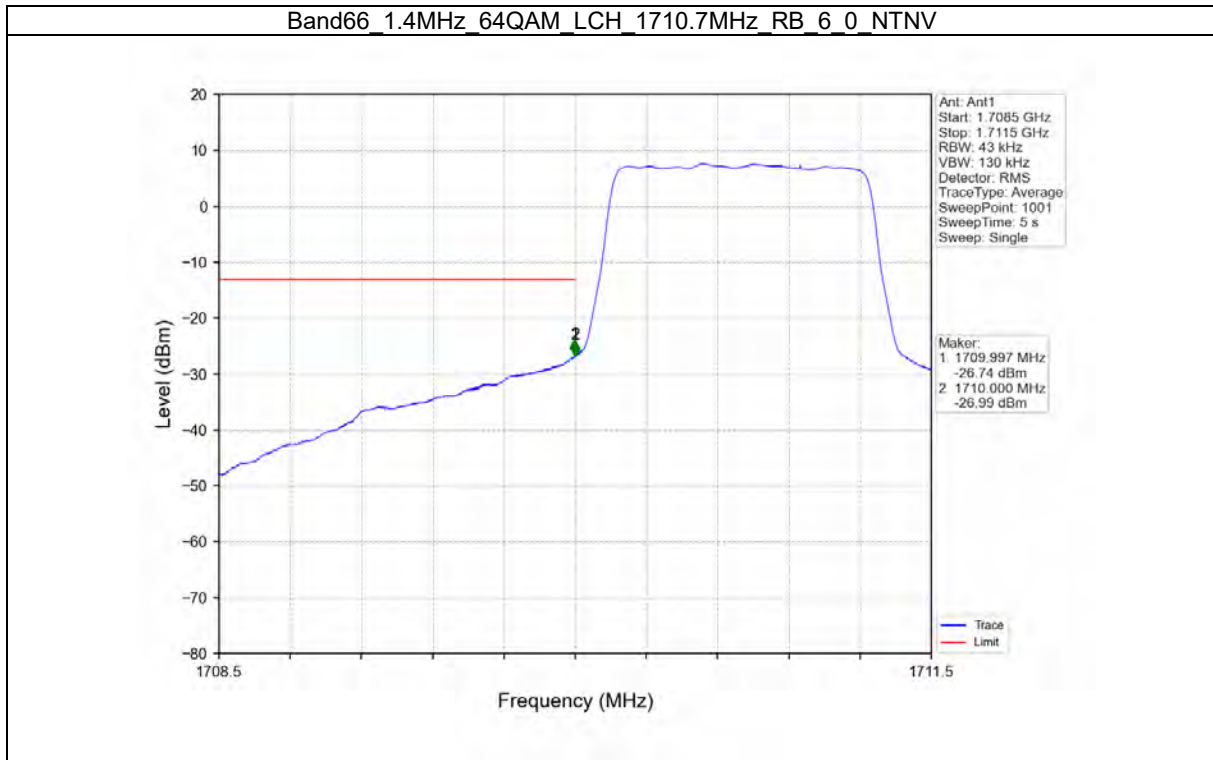

TEST GRAPH

Test Report No.: W7L-P21100018-1RF06

B66_3MHZ TEST RESULT

Band: 66 / Bandwidth: 3MHz / NTNV						
Modulation	Frequency (MHz)	RB Allocation		Spurious Emission		Verdict
		Size	Offset	Result	Limit	
QPSK	1711.5	1	0	Refer To Test Graph		Pass
		15	0	Refer To Test Graph		Pass
	1778.5	1	0	Refer To Test Graph		Pass
			14	Refer To Test Graph		Pass
		15	0	Refer To Test Graph		Pass
16QAM	1711.5	1	0	Refer To Test Graph		Pass
		15	0	Refer To Test Graph		Pass
	1778.5	1	0	Refer To Test Graph		Pass
			14	Refer To Test Graph		Pass
		15	0	Refer To Test Graph		Pass
64QAM	1711.5	1	0	Refer To Test Graph		Pass
		15	0	Refer To Test Graph		Pass
	1778.5	1	0	Refer To Test Graph		Pass
			14	Refer To Test Graph		Pass
		15	0	Refer To Test Graph		Pass

TEST GRAPH

Test Report No.: W7L-P21100018-1RF06

B66_5MHZ TEST RESULT

Band: 66 / Bandwidth: 5MHz / NTV						
Modulation	Frequency (MHz)	RB Allocation		Spurious Emission		Verdict
		Size	Offset	Result	Limit	
QPSK	1712.5	1	0	Refer To Test Graph		Pass
		25	0	Refer To Test Graph		Pass
	1745	1	0	Refer To Test Graph		Pass
	1777.5	1	0	Refer To Test Graph		Pass
			24	Refer To Test Graph		Pass
		25	0	Refer To Test Graph		Pass
16QAM	1712.5	1	0	Refer To Test Graph		Pass
		25	0	Refer To Test Graph		Pass
	1745	1	0	Refer To Test Graph		Pass
	1777.5	1	0	Refer To Test Graph		Pass
			24	Refer To Test Graph		Pass
		25	0	Refer To Test Graph		Pass
64QAM	1712.5	1	0	Refer To Test Graph		Pass
		25	0	Refer To Test Graph		Pass
	1745	1	0	Refer To Test Graph		Pass
	1777.5	1	0	Refer To Test Graph		Pass
			24	Refer To Test Graph		Pass
		25	0	Refer To Test Graph		Pass