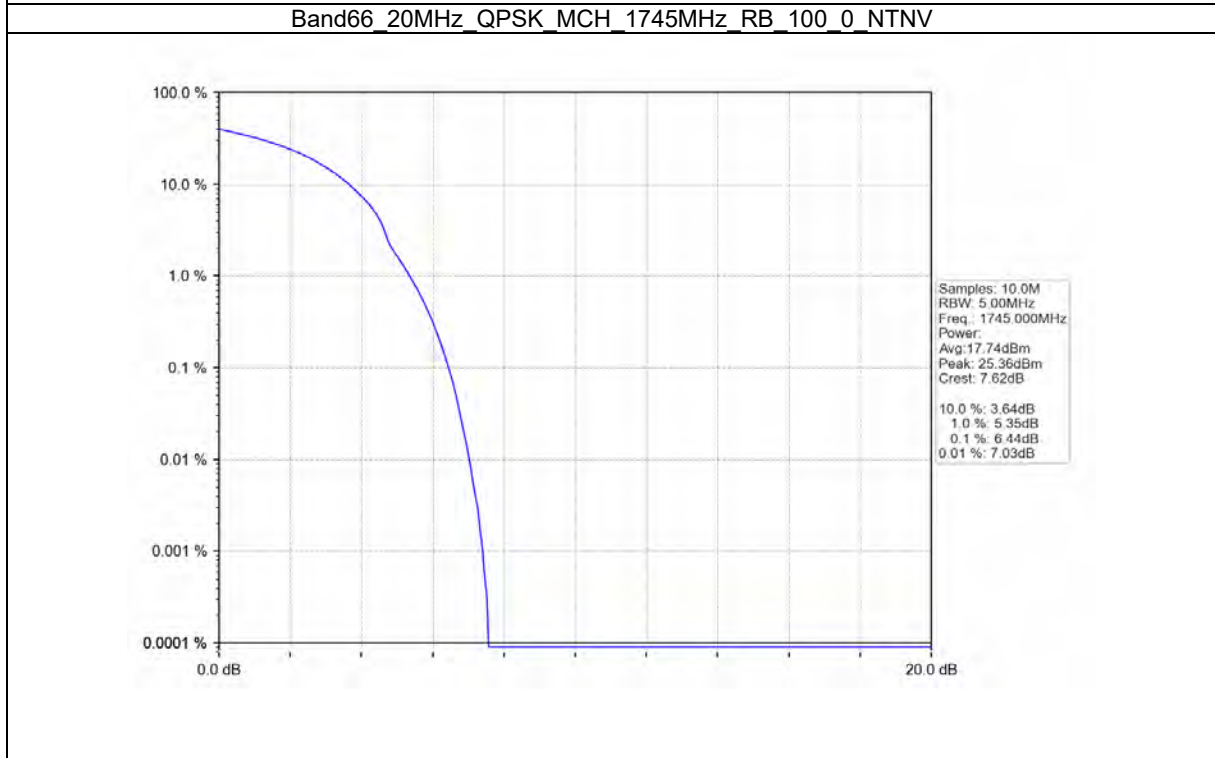

TEST GRAPH

Test Report No.: W7L-P21100018-1RF06

Test Report No.: W7L-P21100018-1RF06

Test Report No.: W7L-P21100018-1RF06

B66_20MHZ TEST RESULT

Band: 66 / Bandwidth: 20MHz / NTN						
Modulation	Frequency (MHz)	RB Allocation		Peak-Average Ratio (dB)		Verdict
		Size	Offset	Result	Limit	
QPSK	1720	100	0	6.44	<=13	Pass
	1745	100	0	6.44	<=13	Pass
	1770	100	0	6.44	<=13	Pass
16QAM	1720	100	0	7.21	<=13	Pass
	1745	100	0	7.22	<=13	Pass
	1770	100	0	7.13	<=13	Pass
64QAM	1720	100	0	7.25	<=13	Pass
	1745	100	0	7.32	<=13	Pass
	1770	100	0	7.29	<=13	Pass

Test Report No.: W7L-P21100018-1RF06

TEST GRAPH

Test Report No.: W7L-P21100018-1RF06

Test Report No.: W7L-P21100018-1RF06

SPURIOUS EMISSION B66_1.4MHZ TEST RESULT

Band: 66 / Bandwidth: 1.4MHz / NTNV						
Modulation	Frequency (MHz)	RB Allocation		Spurious Emission		Verdict
		Size	Offset	Result	Limit	
QPSK	1710.7	1	0	Refer To Test Graph		Pass
		6	0	Refer To Test Graph		Pass
	1779.3	1	0	Refer To Test Graph		Pass
			5	Refer To Test Graph		Pass
		6	0	Refer To Test Graph		Pass
16QAM	1710.7	1	0	Refer To Test Graph		Pass
		6	0	Refer To Test Graph		Pass
	1779.3	1	0	Refer To Test Graph		Pass
			5	Refer To Test Graph		Pass
		6	0	Refer To Test Graph		Pass
64QAM	1710.7	1	0	Refer To Test Graph		Pass
		6	0	Refer To Test Graph		Pass
	1779.3	1	0	Refer To Test Graph		Pass
			5	Refer To Test Graph		Pass
		6	0	Refer To Test Graph		Pass