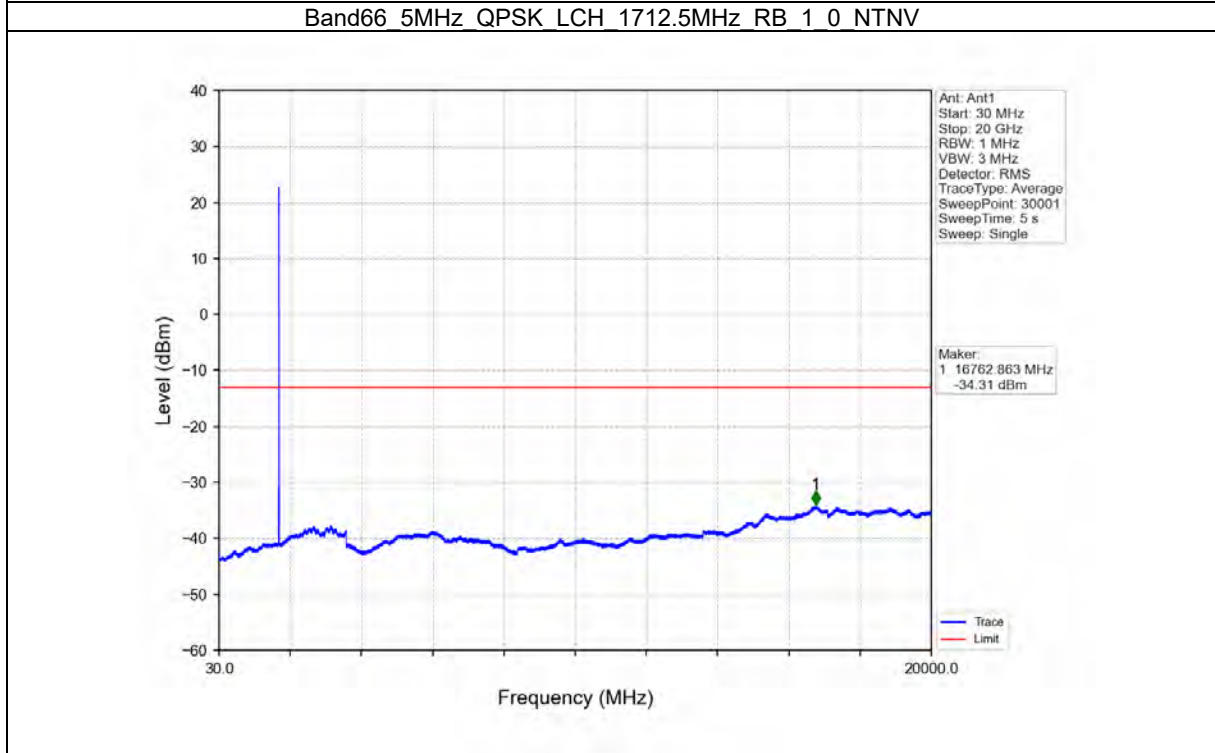

TEST GRAPH

Test Report No.: W7L-P21100018-1RF06

B66_5MHZ TEST RESULT

Band: 66 / Bandwidth: 5MHz / NTV						
Modulation	Frequency (MHz)	RB Allocation		Spurious Emission		Verdict
		Size	Offset	Result	Limit	
QPSK	1712.5	1	0	Refer To Test Graph		Pass
		25	0	Refer To Test Graph		Pass
	1745	1	0	Refer To Test Graph		Pass
	1777.5	1	0	Refer To Test Graph		Pass
			24	Refer To Test Graph		Pass
		25	0	Refer To Test Graph		Pass
16QAM	1712.5	1	0	Refer To Test Graph		Pass
		25	0	Refer To Test Graph		Pass
	1745	1	0	Refer To Test Graph		Pass
	1777.5	1	0	Refer To Test Graph		Pass
			24	Refer To Test Graph		Pass
		25	0	Refer To Test Graph		Pass
64QAM	1712.5	1	0	Refer To Test Graph		Pass
		25	0	Refer To Test Graph		Pass
	1745	1	0	Refer To Test Graph		Pass
	1777.5	1	0	Refer To Test Graph		Pass
			24	Refer To Test Graph		Pass
		25	0	Refer To Test Graph		Pass

TEST GRAPH

Test Report No.: W7L-P21100018-1RF06

B66_10MHZ TEST RESULT

Band: 66 / Bandwidth: 10MHz / NTN						
Modulation	Frequency (MHz)	RB Allocation		Spurious Emission		Verdict
		Size	Offset	Result	Limit	
QPSK	1715	1	0	Refer To Test Graph	Pass	
		50	0	Refer To Test Graph	Pass	
	1775	1	0	Refer To Test Graph	Pass	
			49	Refer To Test Graph	Pass	
		50	0	Refer To Test Graph	Pass	
16QAM	1715	1	0	Refer To Test Graph	Pass	
		50	0	Refer To Test Graph	Pass	
	1775	1	0	Refer To Test Graph	Pass	
			49	Refer To Test Graph	Pass	
		50	0	Refer To Test Graph	Pass	
64QAM	1715	1	0	Refer To Test Graph	Pass	
		50	0	Refer To Test Graph	Pass	
	1775	1	0	Refer To Test Graph	Pass	
			49	Refer To Test Graph	Pass	
		50	0	Refer To Test Graph	Pass	