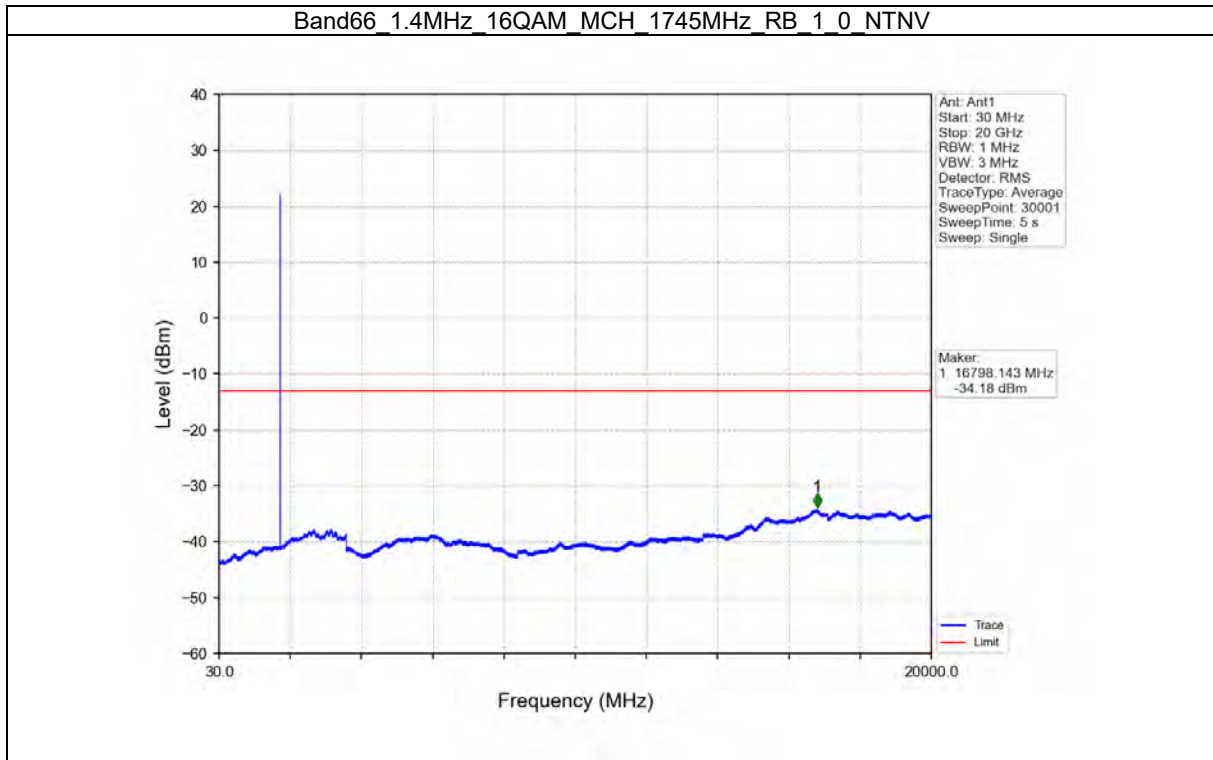

TEST GRAPH

Test Report No.: W7L-P21100018-1RF06

B66_3MHZ TEST RESULT

Band: 66 / Bandwidth: 3MHz / NTNV						
Modulation	Frequency (MHz)	RB Allocation		Spurious Emission		Verdict
		Size	Offset	Result	Limit	
QPSK	1711.5	1	0	Refer To Test Graph		Pass
		15	0	Refer To Test Graph		Pass
	1778.5	1	0	Refer To Test Graph		Pass
			14	Refer To Test Graph		Pass
		15	0	Refer To Test Graph		Pass
16QAM	1711.5	1	0	Refer To Test Graph		Pass
		15	0	Refer To Test Graph		Pass
	1778.5	1	0	Refer To Test Graph		Pass
			14	Refer To Test Graph		Pass
		15	0	Refer To Test Graph		Pass
64QAM	1711.5	1	0	Refer To Test Graph		Pass
		15	0	Refer To Test Graph		Pass
	1778.5	1	0	Refer To Test Graph		Pass
			14	Refer To Test Graph		Pass
		15	0	Refer To Test Graph		Pass

TEST GRAPH

Test Report No.: W7L-P21100018-1RF06

B66_5MHZ TEST RESULT

Band: 66 / Bandwidth: 5MHz / NTV						
Modulation	Frequency (MHz)	RB Allocation		Spurious Emission		Verdict
		Size	Offset	Result	Limit	
QPSK	1712.5	1	0	Refer To Test Graph		Pass
		25	0	Refer To Test Graph		Pass
	1745	1	0	Refer To Test Graph		Pass
	1777.5	1	0	Refer To Test Graph		Pass
			24	Refer To Test Graph		Pass
		25	0	Refer To Test Graph		Pass
16QAM	1712.5	1	0	Refer To Test Graph		Pass
		25	0	Refer To Test Graph		Pass
	1745	1	0	Refer To Test Graph		Pass
	1777.5	1	0	Refer To Test Graph		Pass
			24	Refer To Test Graph		Pass
		25	0	Refer To Test Graph		Pass
64QAM	1712.5	1	0	Refer To Test Graph		Pass
		25	0	Refer To Test Graph		Pass
	1745	1	0	Refer To Test Graph		Pass
	1777.5	1	0	Refer To Test Graph		Pass
			24	Refer To Test Graph		Pass
		25	0	Refer To Test Graph		Pass