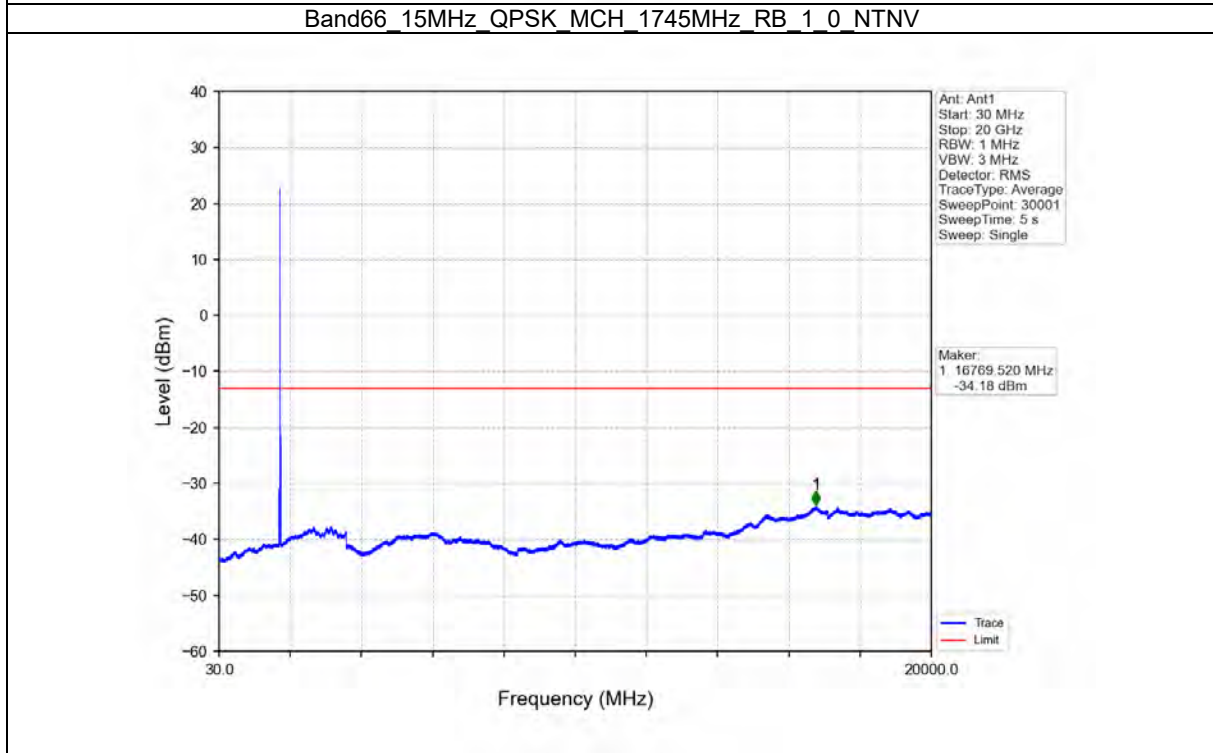

TEST GRAPH

Test Report No.: W7L-P21100018-1RF06

Test Report No.: W7L-P21100018-1RF06

B66_15MHZ TEST RESULT

Band: 66 / Bandwidth: 15MHz / NTN						
Modulation	Frequency (MHz)	RB Allocation		Spurious Emission		Verdict
		Size	Offset	Result	Limit	
QPSK	1717.5	1	0	Refer To Test Graph	Pass	
		75	0	Refer To Test Graph	Pass	
	1772.5	1	0	Refer To Test Graph	Pass	
			74	Refer To Test Graph	Pass	
		75	0	Refer To Test Graph	Pass	
16QAM	1717.5	1	0	Refer To Test Graph	Pass	
		75	0	Refer To Test Graph	Pass	
	1772.5	1	0	Refer To Test Graph	Pass	
			74	Refer To Test Graph	Pass	
		75	0	Refer To Test Graph	Pass	
64QAM	1717.5	1	0	Refer To Test Graph	Pass	
		75	0	Refer To Test Graph	Pass	
	1772.5	1	0	Refer To Test Graph	Pass	
			74	Refer To Test Graph	Pass	
		75	0	Refer To Test Graph	Pass	

TEST GRAPH

Test Report No.: W7L-P21100018-1RF06

B66_20MHZ TEST RESULT

Band: 66 / Bandwidth: 20MHz / NTN						
Modulation	Frequency (MHz)	RB Allocation		Spurious Emission		Verdict
		Size	Offset	Result	Limit	
QPSK	1720	1	0	Refer To Test Graph		Pass
		100	0	Refer To Test Graph		Pass
	1745	1	0	Refer To Test Graph		Pass
	1770	1	0	Refer To Test Graph		Pass
			99	Refer To Test Graph		Pass
		100	0	Refer To Test Graph		Pass
16QAM	1720	1	0	Refer To Test Graph		Pass
		100	0	Refer To Test Graph		Pass
	1745	1	0	Refer To Test Graph		Pass
	1770	1	0	Refer To Test Graph		Pass
			99	Refer To Test Graph		Pass
		100	0	Refer To Test Graph		Pass
64QAM	1720	1	0	Refer To Test Graph		Pass
		100	0	Refer To Test Graph		Pass
	1745	1	0	Refer To Test Graph		Pass
	1770	1	0	Refer To Test Graph		Pass
			99	Refer To Test Graph		Pass
		100	0	Refer To Test Graph		Pass