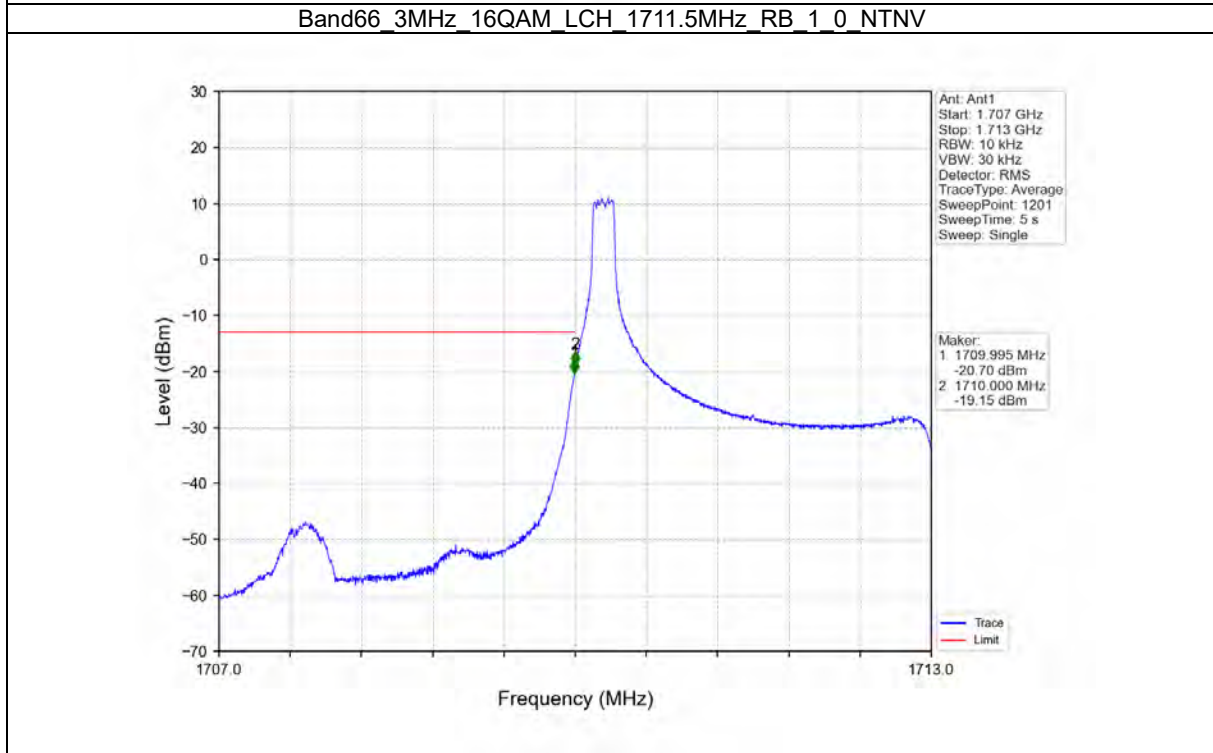

TEST GRAPH

Test Report No.: W7L-P21100018-1RF06

B66_3MHZ TEST RESULT

Band: 66 / Bandwidth: 3MHz / NTNV						
Modulation	Frequency (MHz)	RB Allocation		Spurious Emission		Verdict
		Size	Offset	Result	Limit	
QPSK	1711.5	1	0	Refer To Test Graph		Pass
		15	0	Refer To Test Graph		Pass
	1778.5	1	0	Refer To Test Graph		Pass
			14	Refer To Test Graph		Pass
		15	0	Refer To Test Graph		Pass
16QAM	1711.5	1	0	Refer To Test Graph		Pass
		15	0	Refer To Test Graph		Pass
	1778.5	1	0	Refer To Test Graph		Pass
			14	Refer To Test Graph		Pass
		15	0	Refer To Test Graph		Pass
64QAM	1711.5	1	0	Refer To Test Graph		Pass
		15	0	Refer To Test Graph		Pass
	1778.5	1	0	Refer To Test Graph		Pass
			14	Refer To Test Graph		Pass
		15	0	Refer To Test Graph		Pass

TEST GRAPH

Test Report No.: W7L-P21100018-1RF06

B66_5MHZ TEST RESULT

Band: 66 / Bandwidth: 5MHz / NTV						
Modulation	Frequency (MHz)	RB Allocation		Spurious Emission		Verdict
		Size	Offset	Result	Limit	
QPSK	1712.5	1	0	Refer To Test Graph		Pass
		25	0	Refer To Test Graph		Pass
	1745	1	0	Refer To Test Graph		Pass
	1777.5	1	0	Refer To Test Graph		Pass
			24	Refer To Test Graph		Pass
		25	0	Refer To Test Graph		Pass
16QAM	1712.5	1	0	Refer To Test Graph		Pass
		25	0	Refer To Test Graph		Pass
	1745	1	0	Refer To Test Graph		Pass
	1777.5	1	0	Refer To Test Graph		Pass
			24	Refer To Test Graph		Pass
		25	0	Refer To Test Graph		Pass
64QAM	1712.5	1	0	Refer To Test Graph		Pass
		25	0	Refer To Test Graph		Pass
	1745	1	0	Refer To Test Graph		Pass
	1777.5	1	0	Refer To Test Graph		Pass
			24	Refer To Test Graph		Pass
		25	0	Refer To Test Graph		Pass