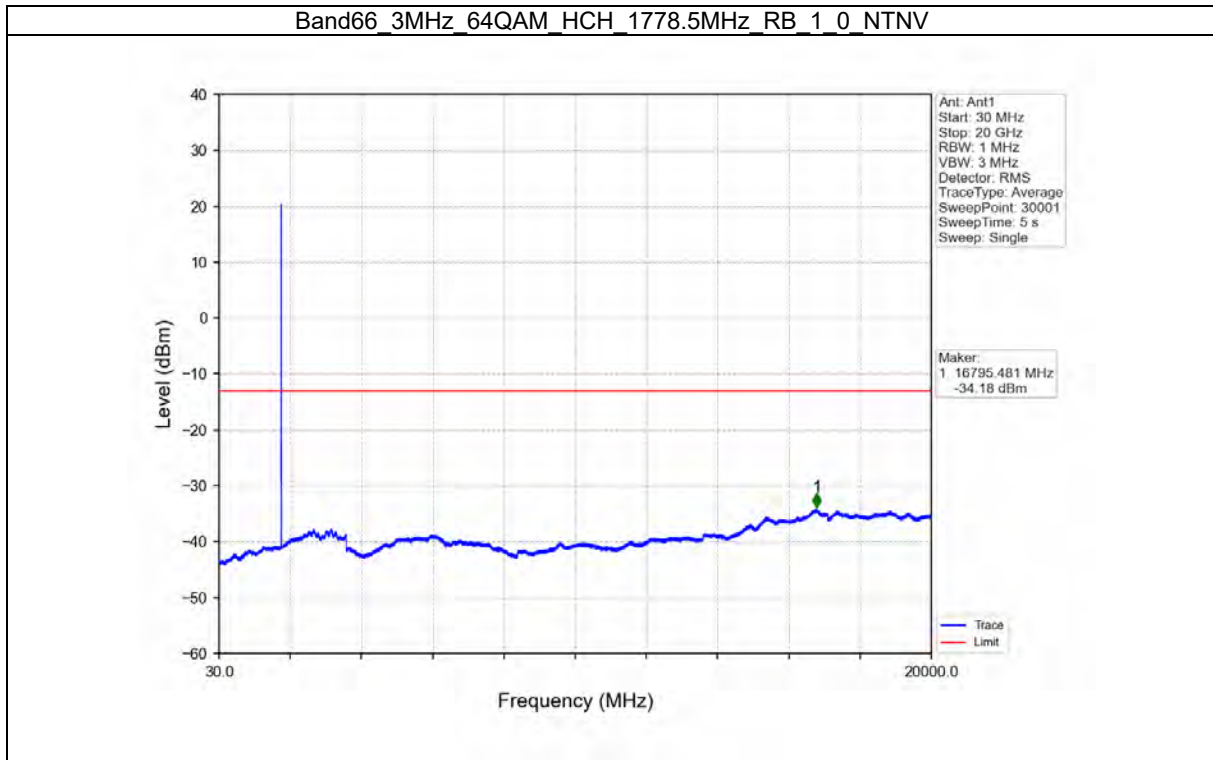

TEST GRAPH

Test Report No.: W7L-P21100018-1RF06

B66_5MHZ TEST RESULT

Band: 66 / Bandwidth: 5MHz / NTV						
Modulation	Frequency (MHz)	RB Allocation		Spurious Emission		Verdict
		Size	Offset	Result	Limit	
QPSK	1712.5	1	0	Refer To Test Graph		Pass
		25	0	Refer To Test Graph		Pass
	1745	1	0	Refer To Test Graph		Pass
	1777.5	1	0	Refer To Test Graph		Pass
			24	Refer To Test Graph		Pass
		25	0	Refer To Test Graph		Pass
16QAM	1712.5	1	0	Refer To Test Graph		Pass
		25	0	Refer To Test Graph		Pass
	1745	1	0	Refer To Test Graph		Pass
	1777.5	1	0	Refer To Test Graph		Pass
			24	Refer To Test Graph		Pass
		25	0	Refer To Test Graph		Pass
64QAM	1712.5	1	0	Refer To Test Graph		Pass
		25	0	Refer To Test Graph		Pass
	1745	1	0	Refer To Test Graph		Pass
	1777.5	1	0	Refer To Test Graph		Pass
			24	Refer To Test Graph		Pass
		25	0	Refer To Test Graph		Pass

TEST GRAPH

Test Report No.: W7L-P21100018-1RF06

B66_10MHZ TEST RESULT

Band: 66 / Bandwidth: 10MHz / NTN						
Modulation	Frequency (MHz)	RB Allocation		Spurious Emission		Verdict
		Size	Offset	Result	Limit	
QPSK	1715	1	0	Refer To Test Graph	Pass	
		50	0	Refer To Test Graph	Pass	
	1775	1	0	Refer To Test Graph	Pass	
			49	Refer To Test Graph	Pass	
		50	0	Refer To Test Graph	Pass	
16QAM	1715	1	0	Refer To Test Graph	Pass	
		50	0	Refer To Test Graph	Pass	
	1775	1	0	Refer To Test Graph	Pass	
			49	Refer To Test Graph	Pass	
		50	0	Refer To Test Graph	Pass	
64QAM	1715	1	0	Refer To Test Graph	Pass	
		50	0	Refer To Test Graph	Pass	
	1775	1	0	Refer To Test Graph	Pass	
			49	Refer To Test Graph	Pass	
		50	0	Refer To Test Graph	Pass	