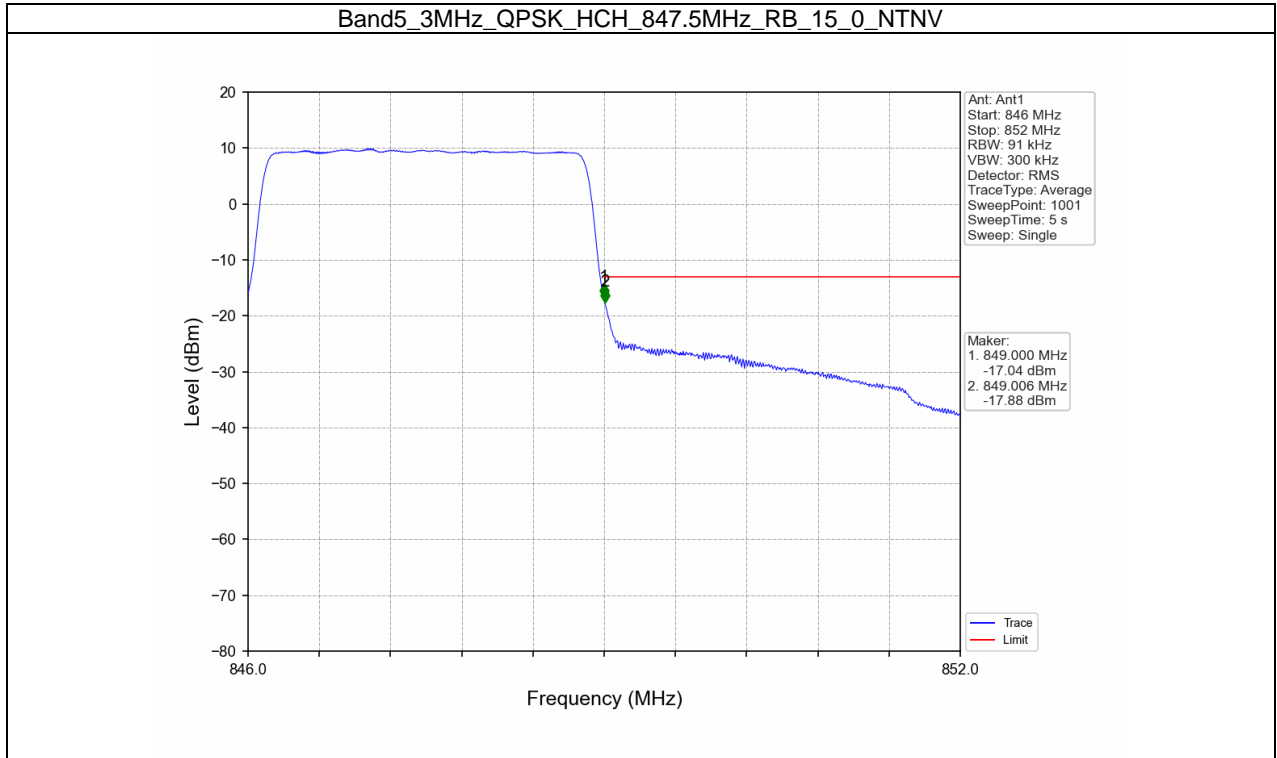

BUREAU
VERITAS

Test Report No.: W7L-P21100018-1RF04

B5_3MHz Test Result

Band: 5 / Bandwidth: 3MHz / NTNV						
Modulation	Frequency (MHz)	RB Allocation		Spurious Emission		Verdict
		Size	Offset	Result	Limit	
QPSK	825.5	1	0	Refer To Test Graph		Pass
		15	0	Refer To Test Graph		Pass
	847.5	1	0	Refer To Test Graph		Pass
			14	Refer To Test Graph		Pass
		15	0	Refer To Test Graph		Pass
16QAM	825.5	1	0	Refer To Test Graph		Pass
		15	0	Refer To Test Graph		Pass
	847.5	1	0	Refer To Test Graph		Pass
			14	Refer To Test Graph		Pass
		15	0	Refer To Test Graph		Pass
64QAM	825.5	1	0	Refer To Test Graph		Pass
		15	0	Refer To Test Graph		Pass
	847.5	1	0	Refer To Test Graph		Pass
			14	Refer To Test Graph		Pass
		15	0	Refer To Test Graph		Pass

Test Graph

BUREAU
VERITAS

Test Report No.: W7L-P21100018-1RF04

BUREAU
VERITAS

Test Report No.: W7L-P21100018-1RF04

BUREAU
VERITAS

Test Report No.: W7L-P21100018-1RF04

BUREAU
VERITAS

Test Report No.: W7L-P21100018-1RF04

BUREAU
VERITAS

Test Report No.: W7L-P21100018-1RF04

Band5_3MHz_16QAM_MCH_836.5MHz_RB_1_0_NTNV

Band5_3MHz_16QAM_HCH_847.5MHz_RB_1_0_NTNV

BUREAU
VERITAS

Test Report No.: W7L-P21100018-1RF04