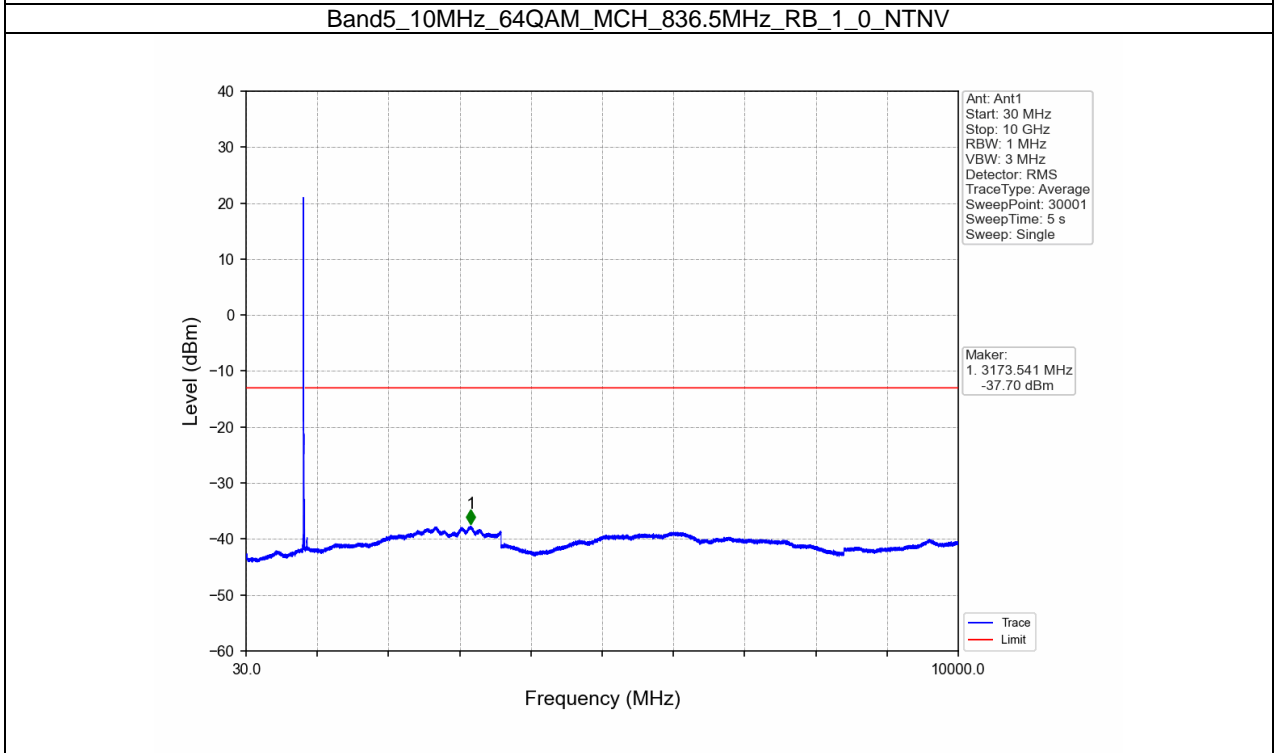

BUREAU
VERITAS

Test Report No.: W7L-P21100018-1RF04