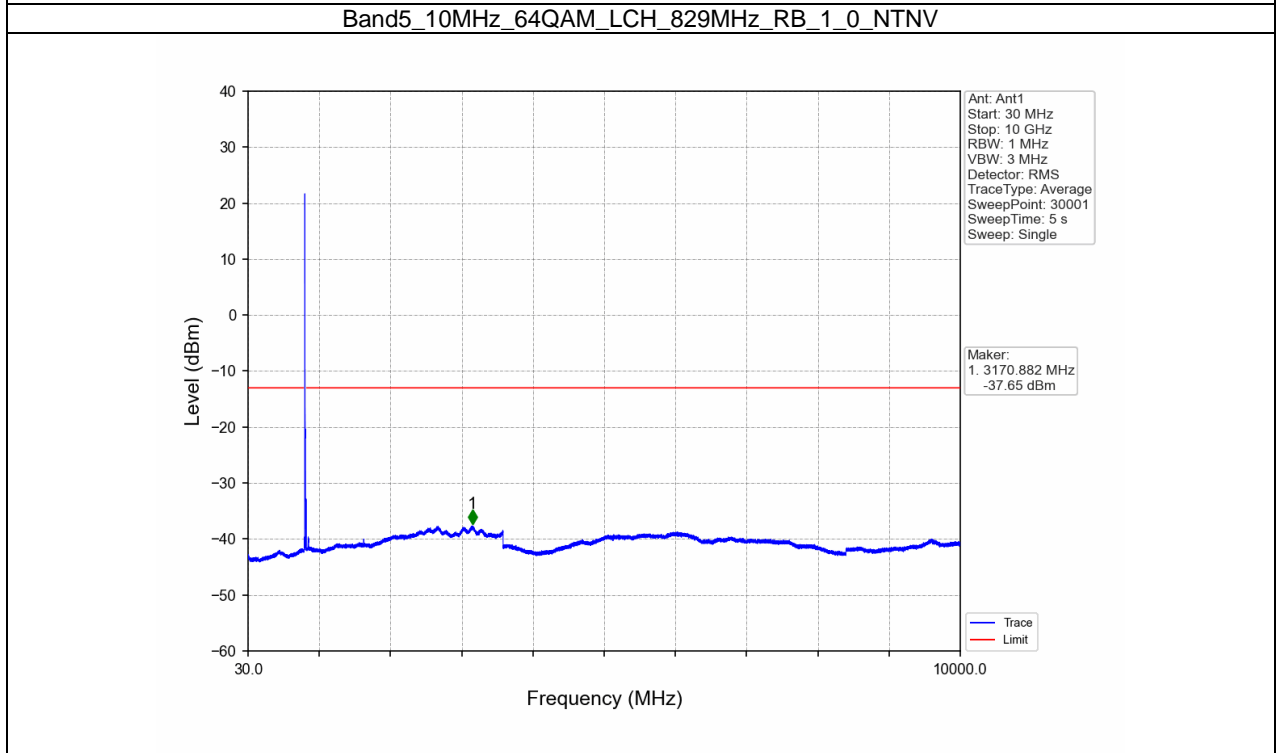

BUREAU
VERITAS

Test Report No.: W7L-P21100018-1RF04