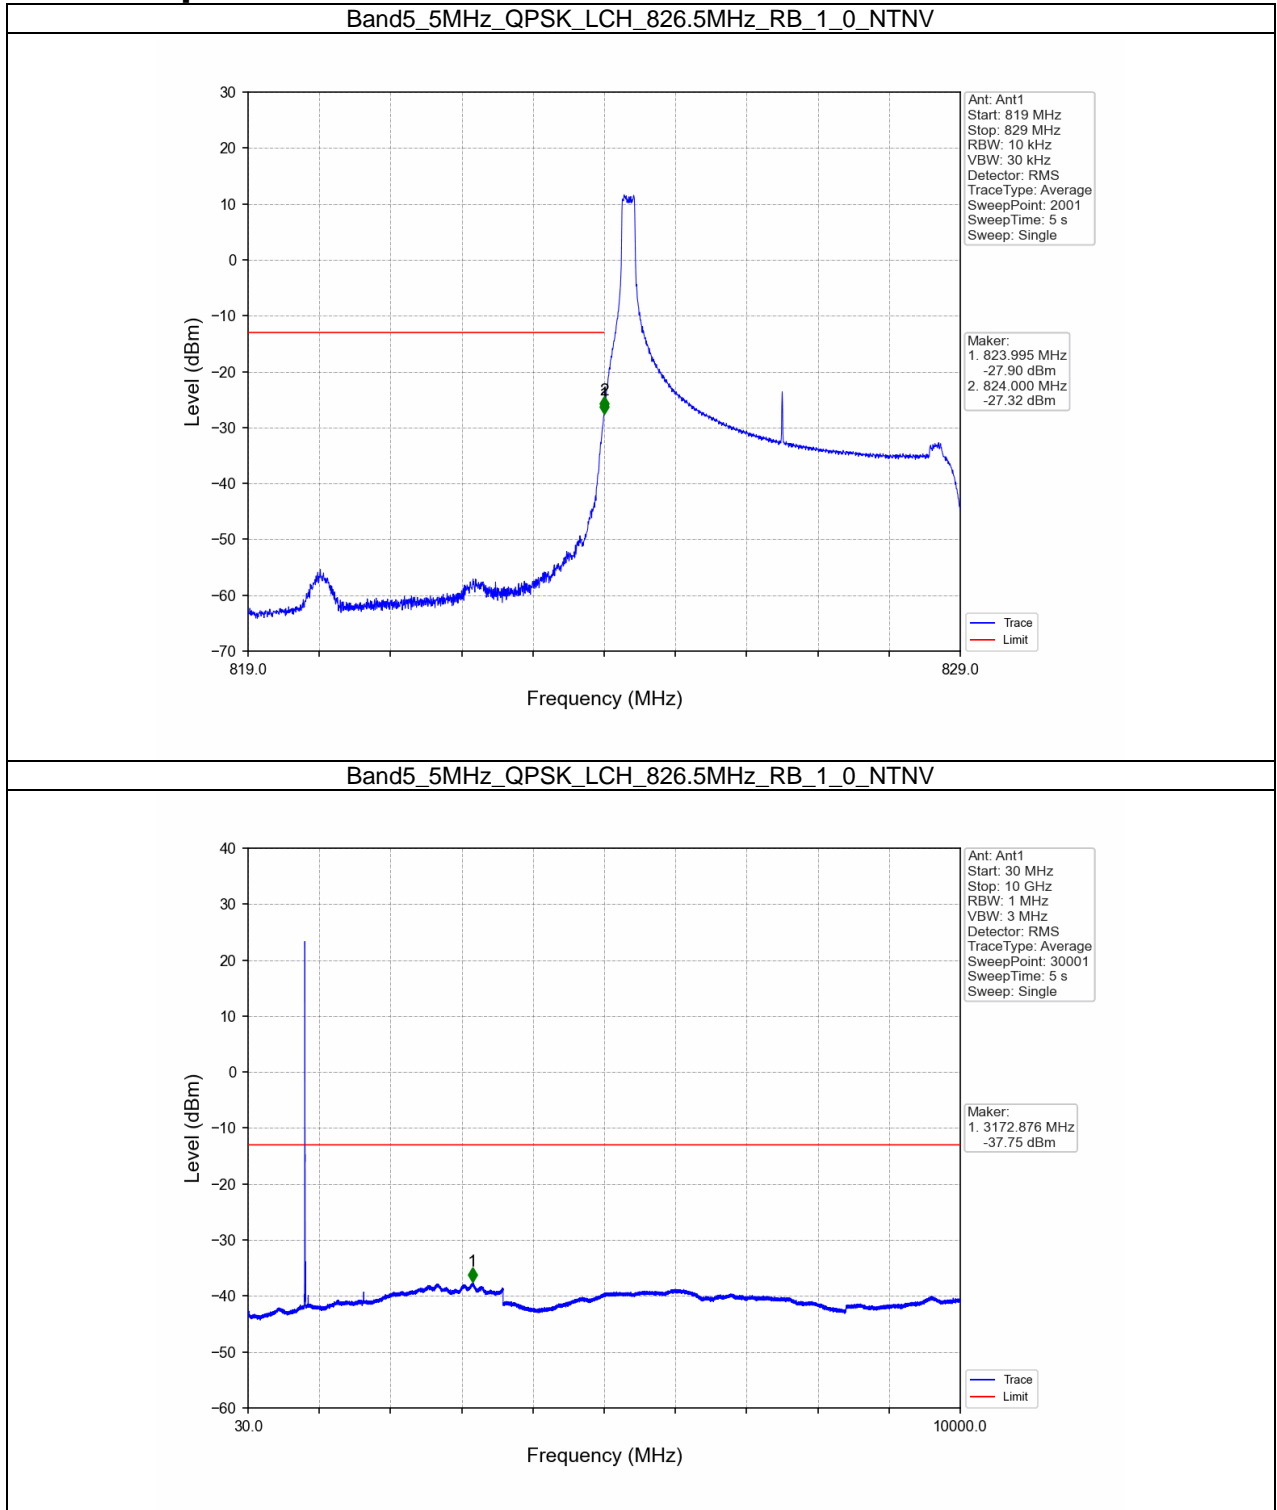

B5_5MHz Test Result

Band: 5 / Bandwidth: 5MHz / NTNV						
Modulation	Frequency (MHz)	RB Allocation		Spurious Emission		Verdict
		Size	Offset	Result	Limit	
QPSK	826.5	1	0	Refer To Test Graph		Pass
		25	0	Refer To Test Graph		Pass
	846.5	1	0	Refer To Test Graph		Pass
			24	Refer To Test Graph		Pass
		25	0	Refer To Test Graph		Pass
			0	Refer To Test Graph		Pass
16QAM	826.5	1	0	Refer To Test Graph		Pass
		25	0	Refer To Test Graph		Pass
	846.5	1	0	Refer To Test Graph		Pass
			24	Refer To Test Graph		Pass
		25	0	Refer To Test Graph		Pass
			0	Refer To Test Graph		Pass
64QAM	826.5	1	0	Refer To Test Graph		Pass
		25	0	Refer To Test Graph		Pass
	846.5	1	0	Refer To Test Graph		Pass
			24	Refer To Test Graph		Pass
		25	0	Refer To Test Graph		Pass
			0	Refer To Test Graph		Pass

BUREAU
VERITAS

Test Report No.: W7L-P21100018-1RF04

Test Graph