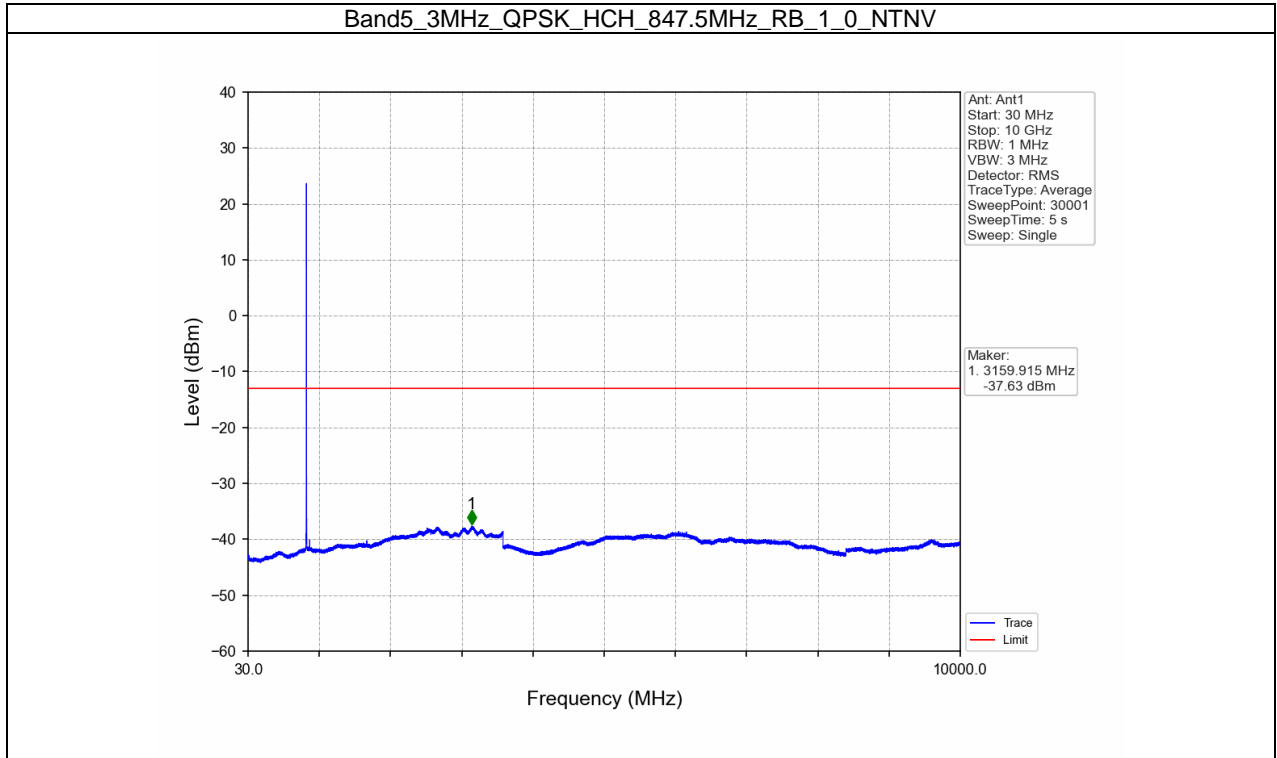

BUREAU
VERITAS

Test Report No.: W7L-P21100018-1RF04

B5_3MHz Test Result

Band: 5 / Bandwidth: 3MHz / NTNV						
Modulation	Frequency (MHz)	RB Allocation		Spurious Emission		Verdict
		Size	Offset	Result	Limit	
QPSK	825.5	1	0	Refer To Test Graph		Pass
		15	0	Refer To Test Graph		Pass
	847.5	1	0	Refer To Test Graph		Pass
			14	Refer To Test Graph		Pass
		15	0	Refer To Test Graph		Pass
16QAM	825.5	1	0	Refer To Test Graph		Pass
		15	0	Refer To Test Graph		Pass
	847.5	1	0	Refer To Test Graph		Pass
			14	Refer To Test Graph		Pass
		15	0	Refer To Test Graph		Pass
64QAM	825.5	1	0	Refer To Test Graph		Pass
		15	0	Refer To Test Graph		Pass
	847.5	1	0	Refer To Test Graph		Pass
			14	Refer To Test Graph		Pass
		15	0	Refer To Test Graph		Pass

Test Graph

BUREAU
VERITAS

Test Report No.: W7L-P21100018-1RF04

BUREAU
VERITAS

Test Report No.: W7L-P21100018-1RF04

BUREAU
VERITAS

Test Report No.: W7L-P21100018-1RF04

BUREAU
VERITAS

Test Report No.: W7L-P21100018-1RF04

BUREAU
VERITAS

Test Report No.: W7L-P21100018-1RF04

Band5_3MHz_16QAM_MCH_836.5MHz_RB_1_0_NTNV

Band5_3MHz_16QAM_HCH_847.5MHz_RB_1_0_NTNV

BUREAU
VERITAS

Test Report No.: W7L-P21100018-1RF04