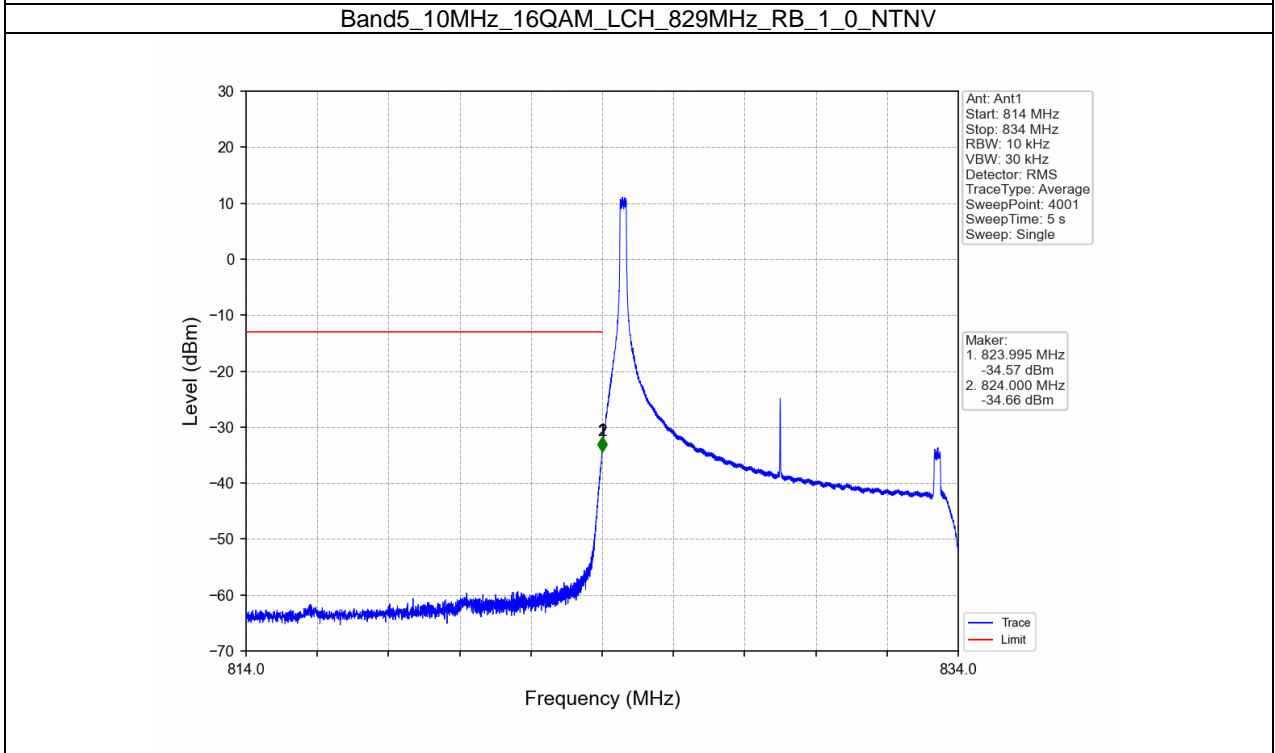

BUREAU
VERITAS

Test Report No.: W7L-P21100018-1RF04