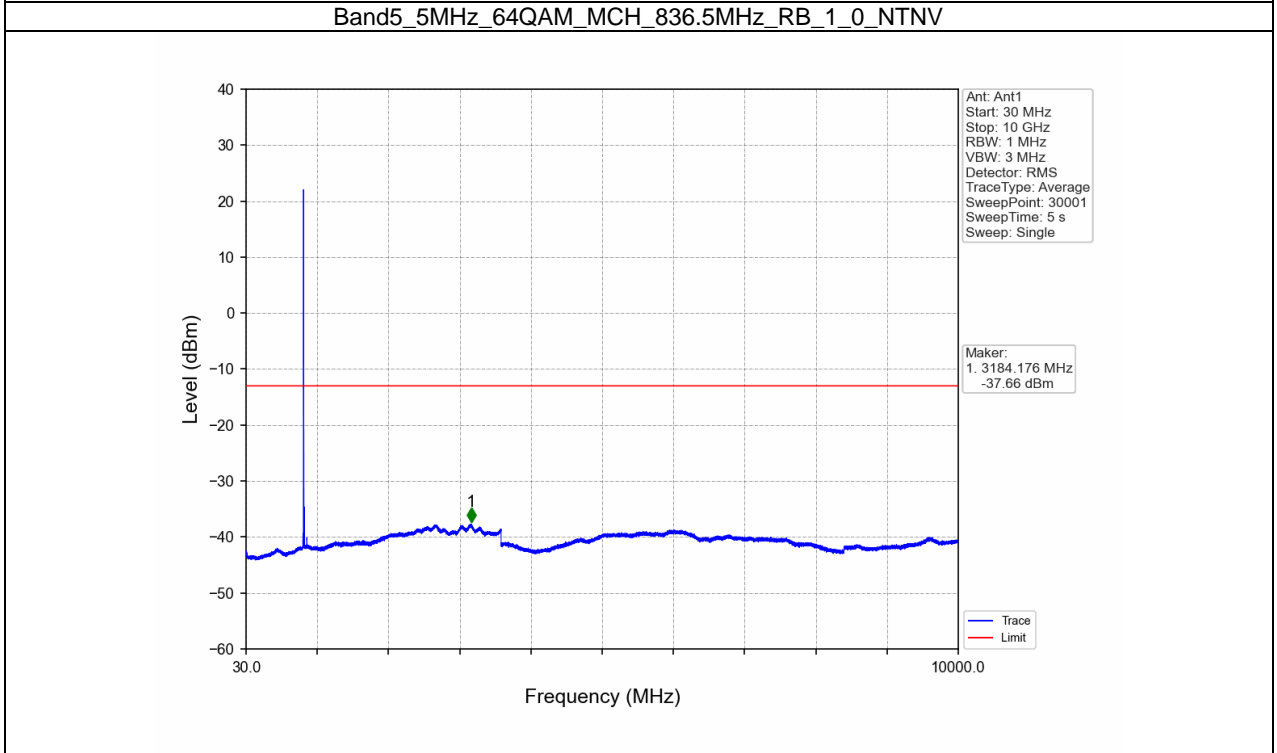

Band5_5MHz_16QAM_HCH_846.5MHz_RB_25_0_NTNV

BUREAU
VERITAS

Test Report No.: W7L-P21100018-1RF04

BUREAU
VERITAS

Test Report No.: W7L-P21100018-1RF04

BUREAU
VERITAS

Test Report No.: W7L-P21100018-1RF04

Band5_5MHz_64QAM_HCH_846.5MHz_RB_1_0_NTNV

Band5_5MHz_64QAM_HCH_846.5MHz_RB_1_24_NTNV

BUREAU
VERITAS

Test Report No.: W7L-P21100018-1RF04

B5_10MHz Test Result

Band: 5 / Bandwidth: 10MHz / NTN						
Modulation	Frequency (MHz)	RB Allocation		Spurious Emission		Verdict
		Size	Offset	Result	Limit	
QPSK	829	1	0	Refer To Test Graph		Pass
		50	0	Refer To Test Graph		Pass
	836.5	1	0	Refer To Test Graph		Pass
		1	0	Refer To Test Graph		Pass
			49	Refer To Test Graph		Pass
		50	0	Refer To Test Graph		Pass
16QAM	829	1	0	Refer To Test Graph		Pass
		50	0	Refer To Test Graph		Pass
	836.5	1	0	Refer To Test Graph		Pass
		1	0	Refer To Test Graph		Pass
			49	Refer To Test Graph		Pass
		50	0	Refer To Test Graph		Pass
64QAM	829	1	0	Refer To Test Graph		Pass
		50	0	Refer To Test Graph		Pass
	836.5	1	0	Refer To Test Graph		Pass
		1	0	Refer To Test Graph		Pass
			49	Refer To Test Graph		Pass
		50	0	Refer To Test Graph		Pass