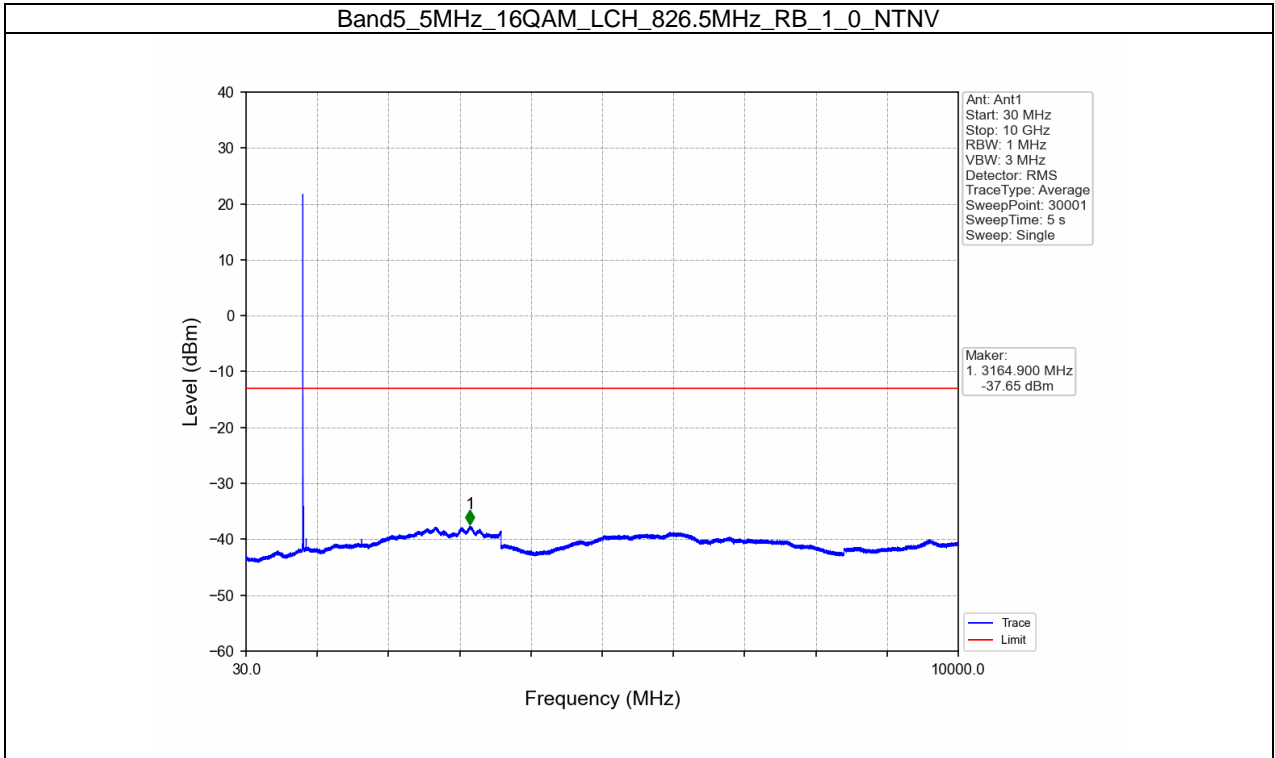

BUREAU
VERITAS

Test Report No.: W7L-P21100018-1RF04