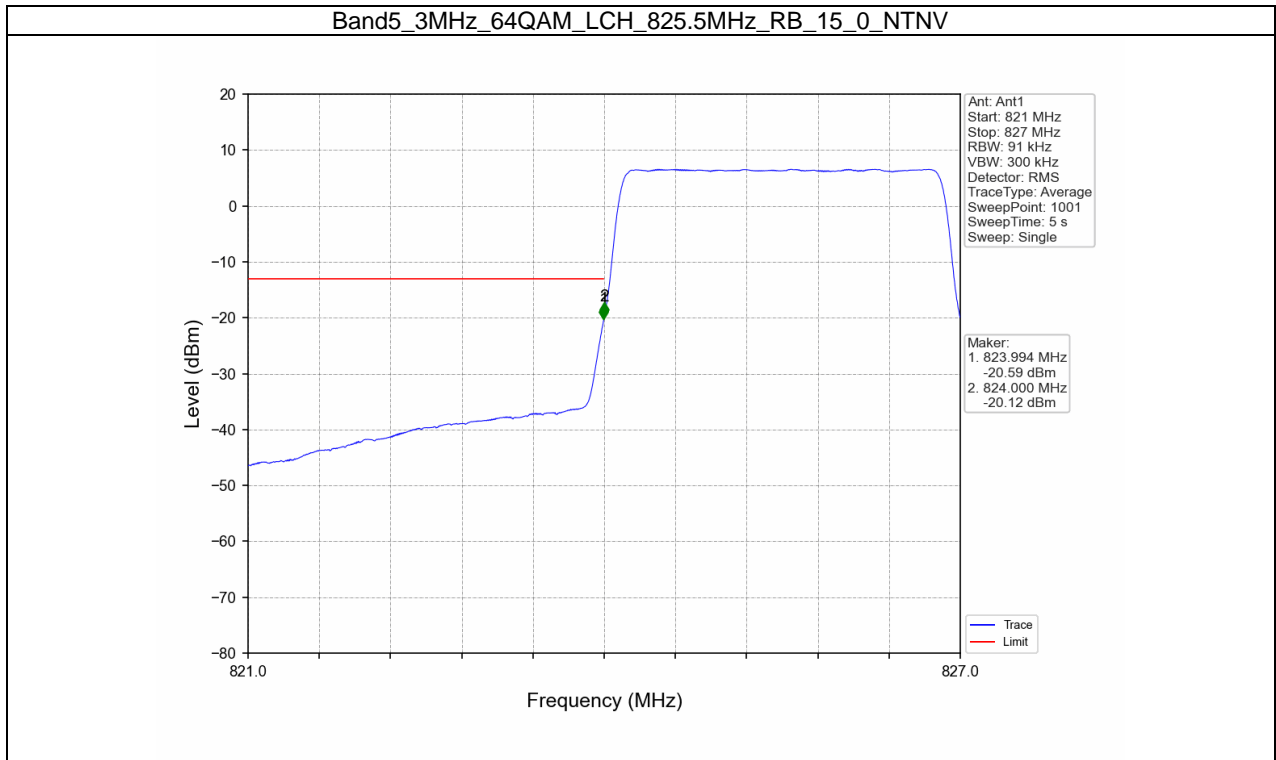

BUREAU
VERITAS

Test Report No.: W7L-P21100018-1RF04