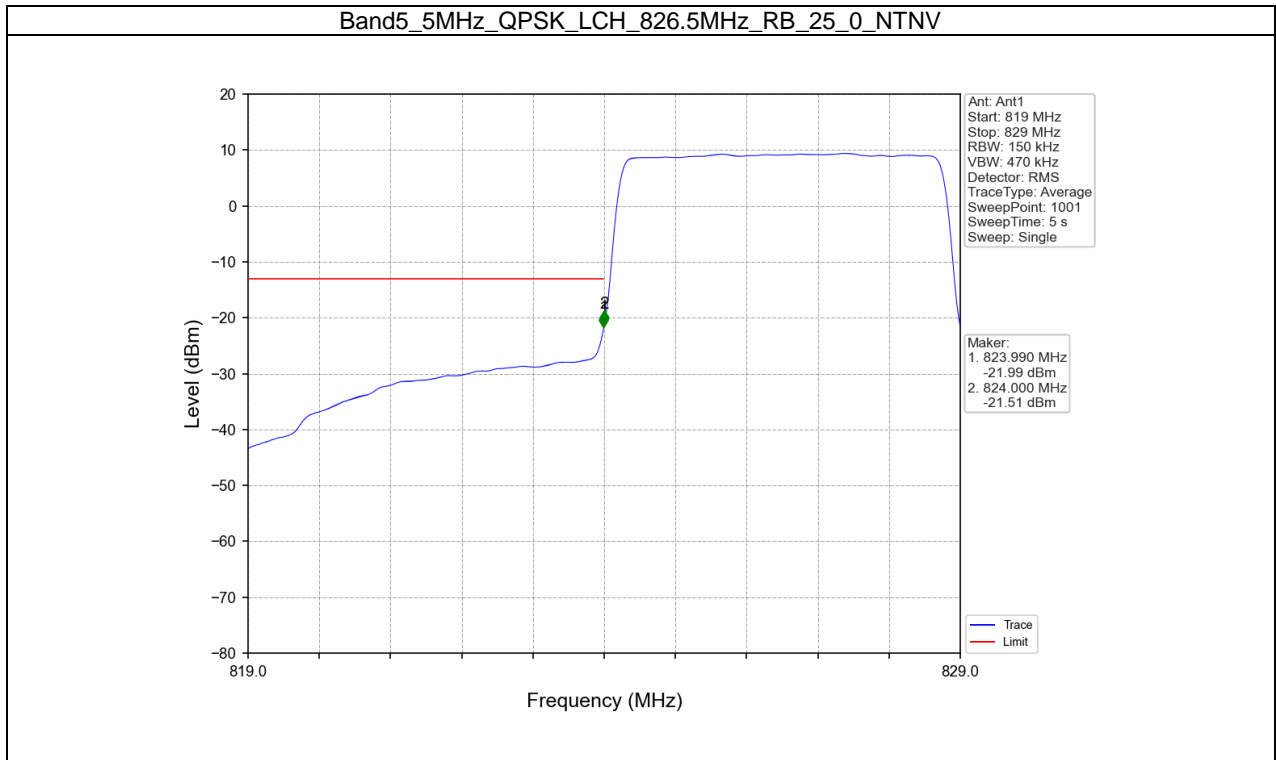

BUREAU
VERITAS

Test Report No.: W7L-P21100018-1RF04