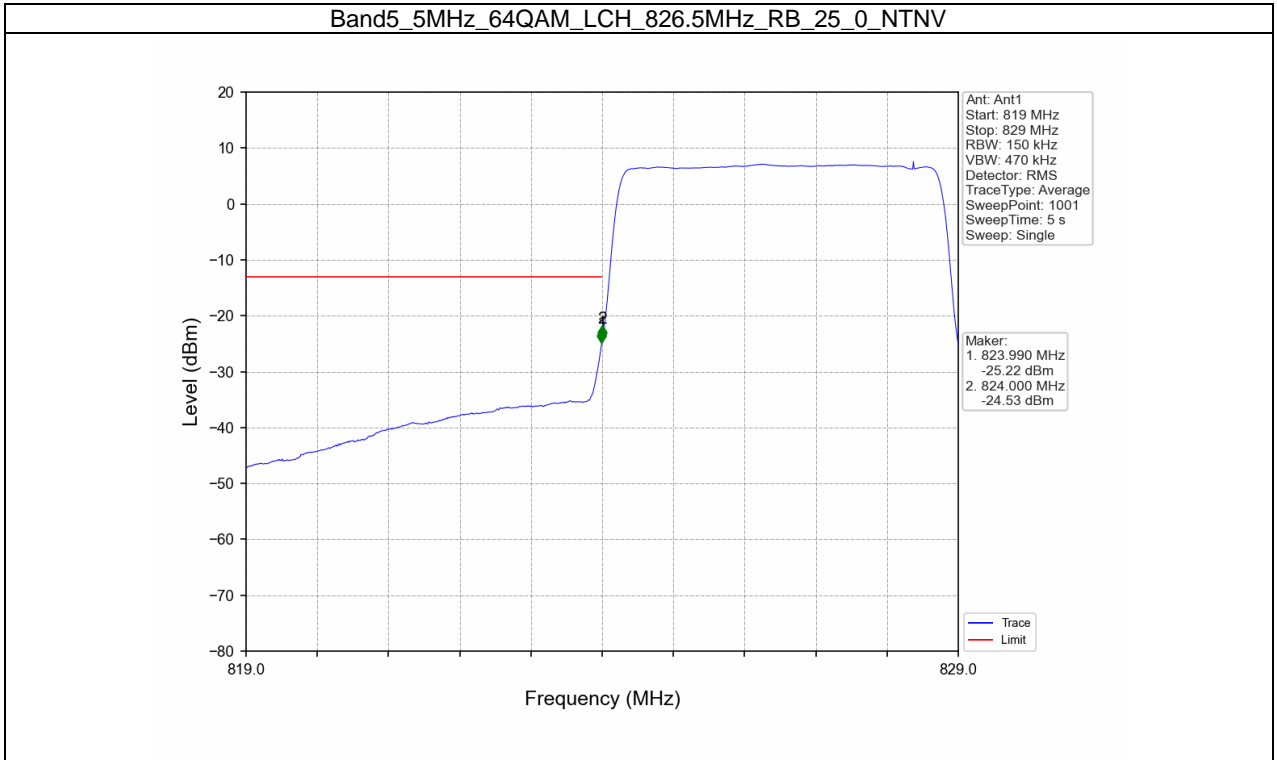

Band5_5MHz_16QAM_HCH_846.5MHz_RB_25_0_NTNV

BUREAU
VERITAS

Test Report No.: W7L-P21100018-1RF04

BUREAU
VERITAS

Test Report No.: W7L-P21100018-1RF04

BUREAU
VERITAS

Test Report No.: W7L-P21100018-1RF04

Band5_5MHz_64QAM_HCH_846.5MHz_RB_1_0_NTNV

Band5_5MHz_64QAM_HCH_846.5MHz_RB_1_24_NTNV

BUREAU
VERITAS

Test Report No.: W7L-P21100018-1RF04

B5_10MHz Test Result

Band: 5 / Bandwidth: 10MHz / NTN						
Modulation	Frequency (MHz)	RB Allocation		Spurious Emission		Verdict
		Size	Offset	Result	Limit	
QPSK	829	1	0	Refer To Test Graph		Pass
		50	0	Refer To Test Graph		Pass
	836.5	1	0	Refer To Test Graph		Pass
		1	0	Refer To Test Graph		Pass
			49	Refer To Test Graph		Pass
		50	0	Refer To Test Graph		Pass
16QAM	829	1	0	Refer To Test Graph		Pass
		50	0	Refer To Test Graph		Pass
	836.5	1	0	Refer To Test Graph		Pass
		1	0	Refer To Test Graph		Pass
			49	Refer To Test Graph		Pass
		50	0	Refer To Test Graph		Pass
64QAM	829	1	0	Refer To Test Graph		Pass
		50	0	Refer To Test Graph		Pass
	836.5	1	0	Refer To Test Graph		Pass
		1	0	Refer To Test Graph		Pass
			49	Refer To Test Graph		Pass
		50	0	Refer To Test Graph		Pass