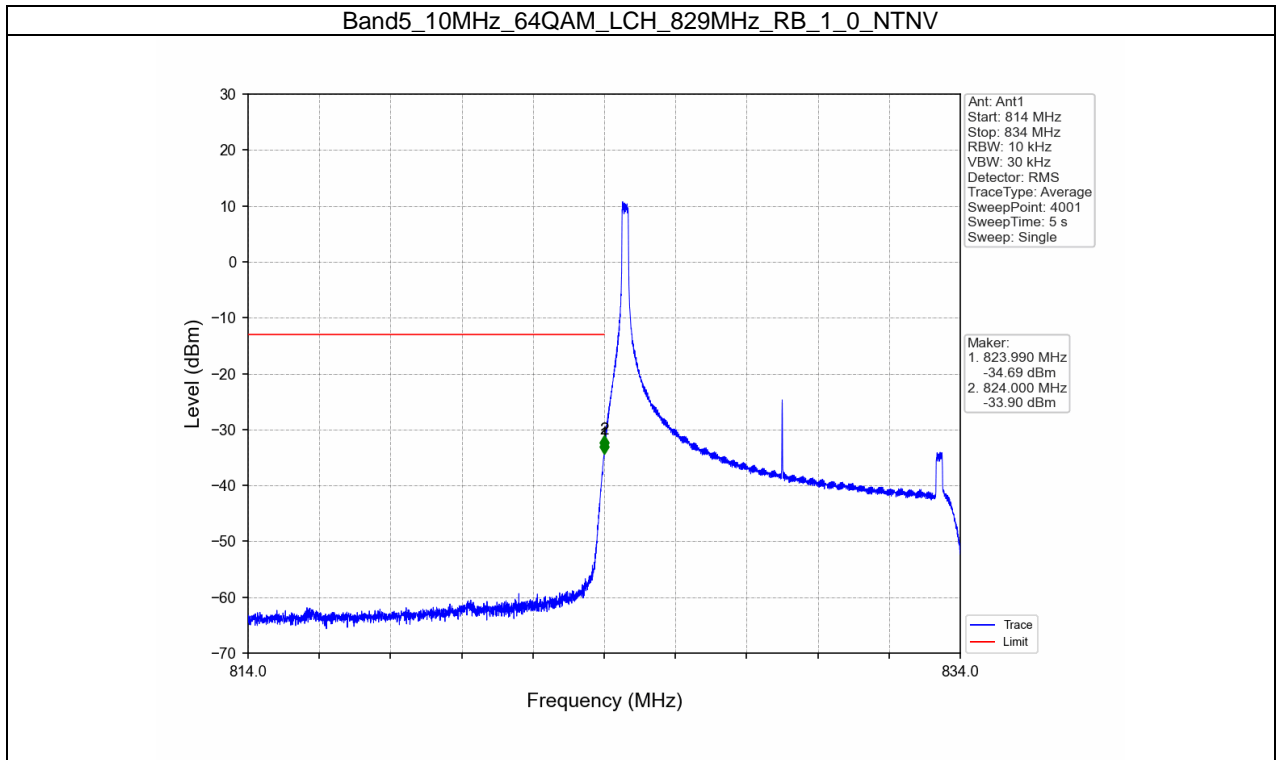

BUREAU
VERITAS

Test Report No.: W7L-P21100018-1RF04