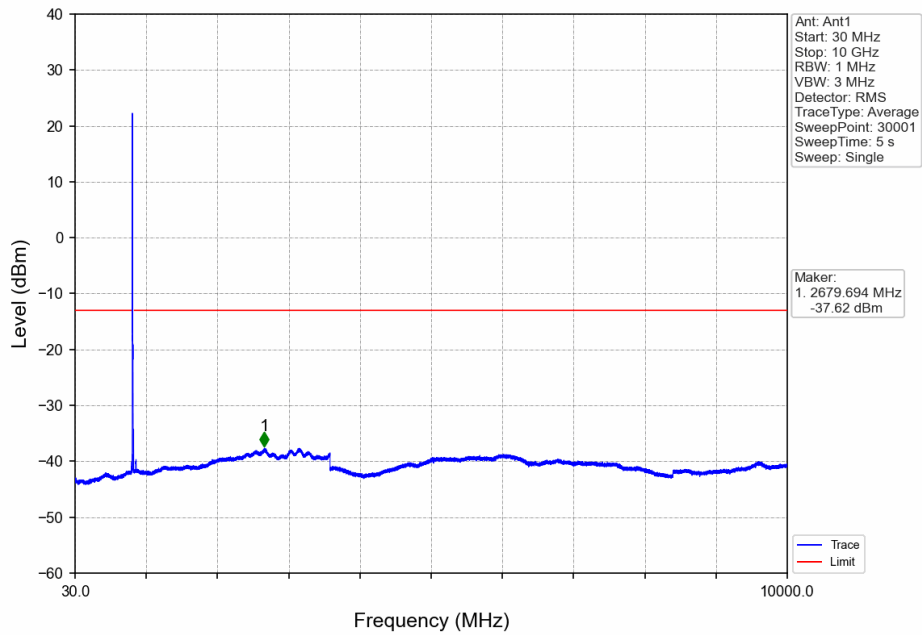

Test Report No.: W7L-P21100018-1RF04

BUREAU
VERITAS

Test Report No.: W7L-P21100018-1RF04

Band5_10MHz_16QAM_MCH_836.5MHz_RB_1_0_NTNV

Band5_10MHz_16QAM_HCH_844MHz_RB_1_0_NTNV

BUREAU
VERITAS

Test Report No.: W7L-P21100018-1RF04