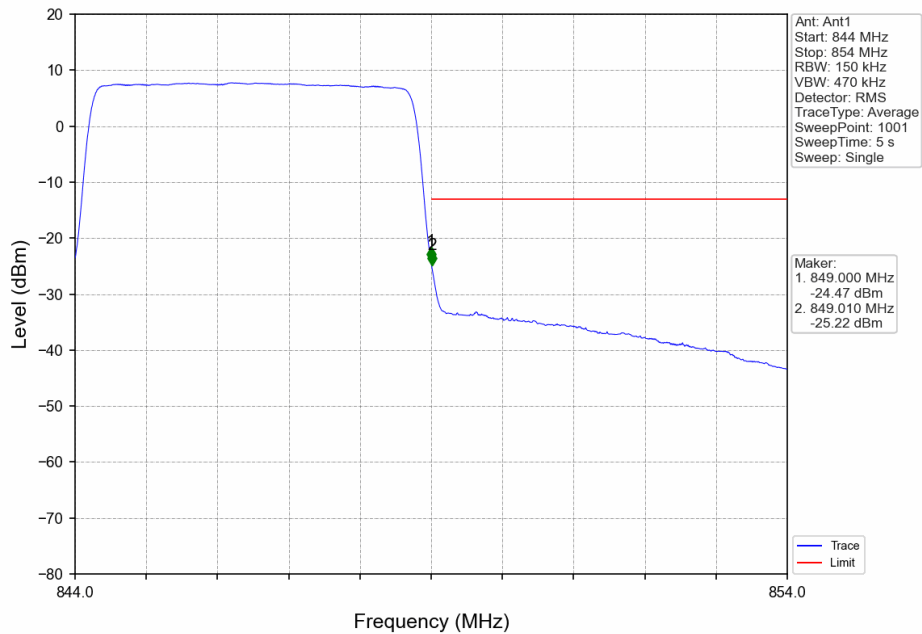

Band5_5MHz_16QAM_HCH_846.5MHz_RB_25_0_NTNV