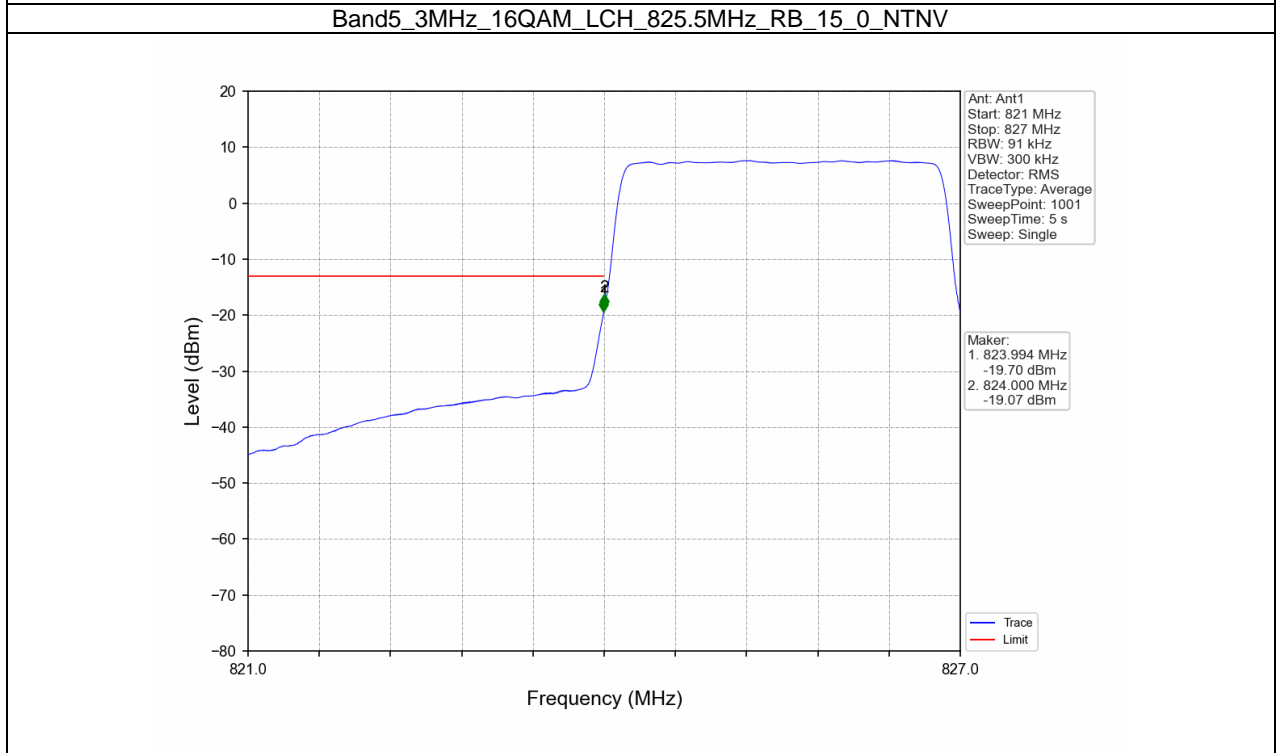

BUREAU
VERITAS

Test Report No.: W7L-P21100018-1RF04

B5_3MHz Test Result

Band: 5 / Bandwidth: 3MHz / NTNV						
Modulation	Frequency (MHz)	RB Allocation		Spurious Emission		Verdict
		Size	Offset	Result	Limit	
QPSK	825.5	1	0	Refer To Test Graph		Pass
		15	0	Refer To Test Graph		Pass
	847.5	1	0	Refer To Test Graph		Pass
			14	Refer To Test Graph		Pass
		15	0	Refer To Test Graph		Pass
16QAM	825.5	1	0	Refer To Test Graph		Pass
		15	0	Refer To Test Graph		Pass
	847.5	1	0	Refer To Test Graph		Pass
			14	Refer To Test Graph		Pass
		15	0	Refer To Test Graph		Pass
64QAM	825.5	1	0	Refer To Test Graph		Pass
		15	0	Refer To Test Graph		Pass
	847.5	1	0	Refer To Test Graph		Pass
			14	Refer To Test Graph		Pass
		15	0	Refer To Test Graph		Pass

Test Graph

BUREAU
VERITAS

Test Report No.: W7L-P21100018-1RF04

BUREAU
VERITAS

Test Report No.: W7L-P21100018-1RF04

BUREAU
VERITAS

Test Report No.: W7L-P21100018-1RF04

BUREAU
VERITAS

Test Report No.: W7L-P21100018-1RF04

BUREAU
VERITAS

Test Report No.: W7L-P21100018-1RF04

Band5_3MHz_16QAM_MCH_836.5MHz_RB_1_0_NTNV

Band5_3MHz_16QAM_HCH_847.5MHz_RB_1_0_NTNV

BUREAU
VERITAS

Test Report No.: W7L-P21100018-1RF04