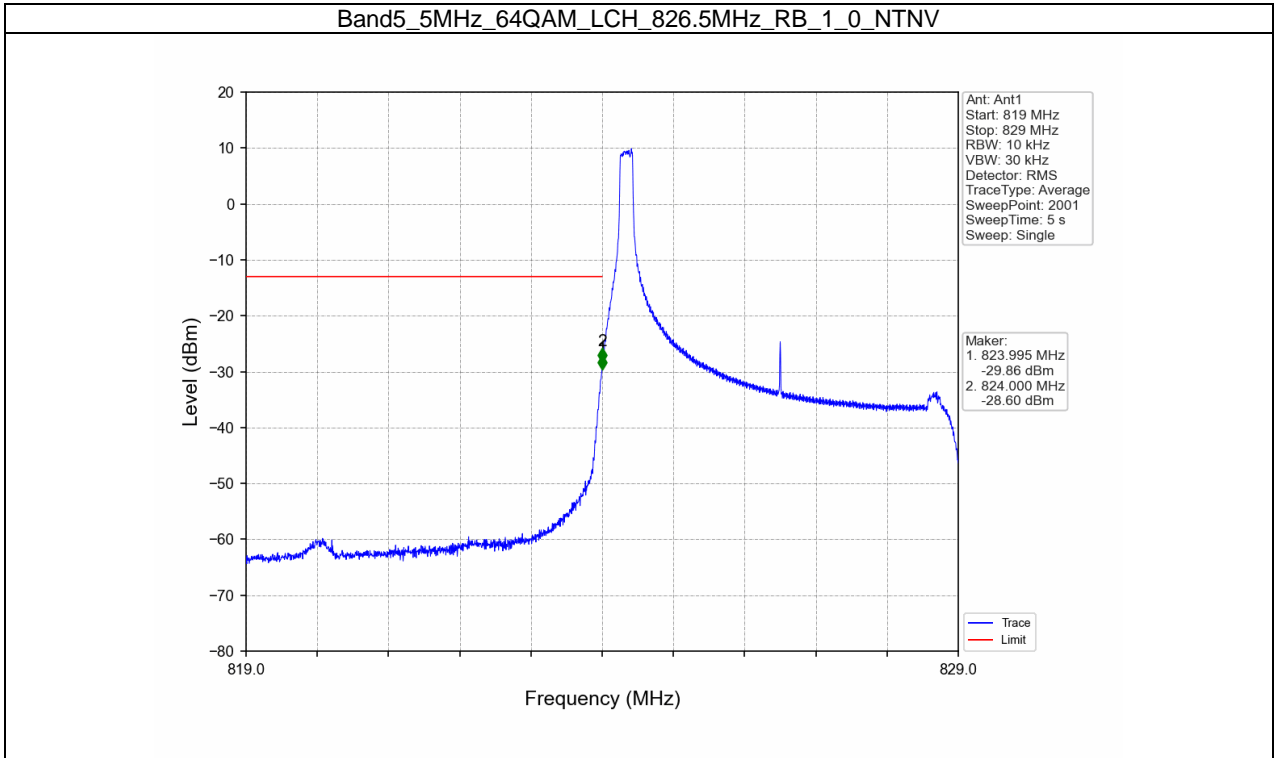

BUREAU
VERITAS

Test Report No.: W7L-P21100018-1RF04