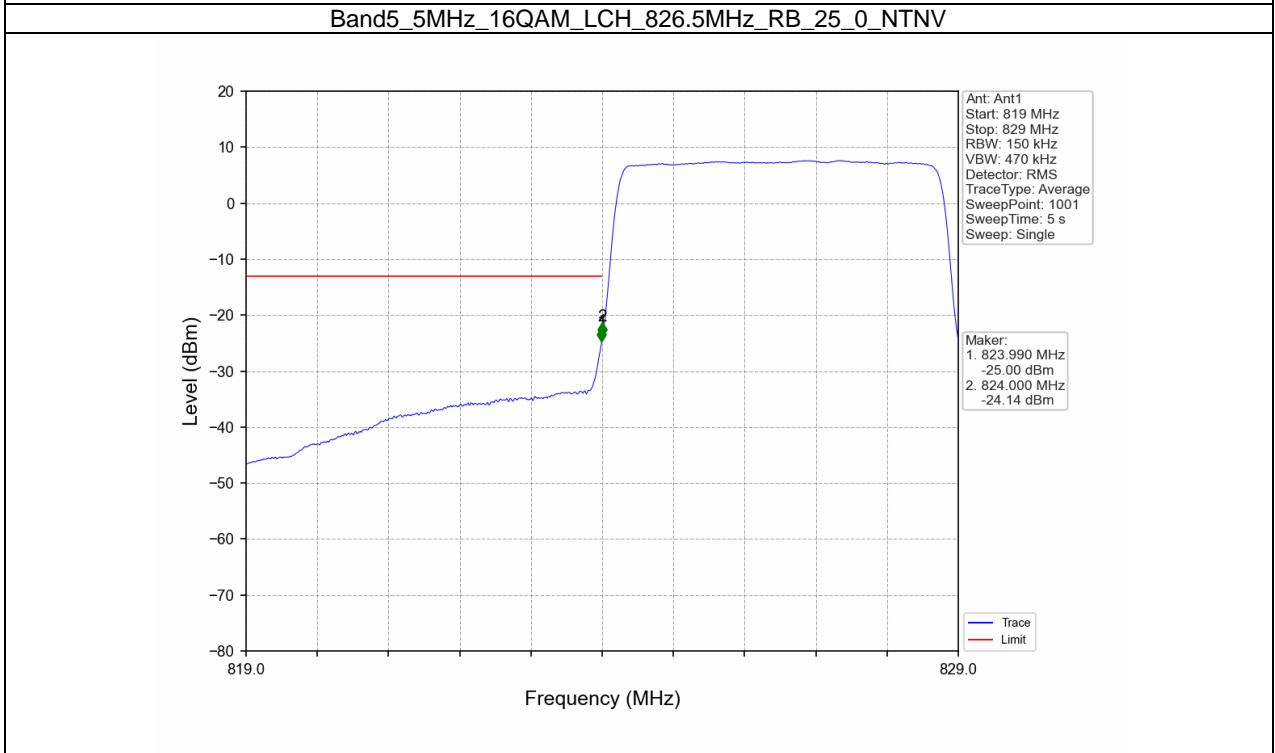

BUREAU
VERITAS

Test Report No.: W7L-P21100018-1RF04