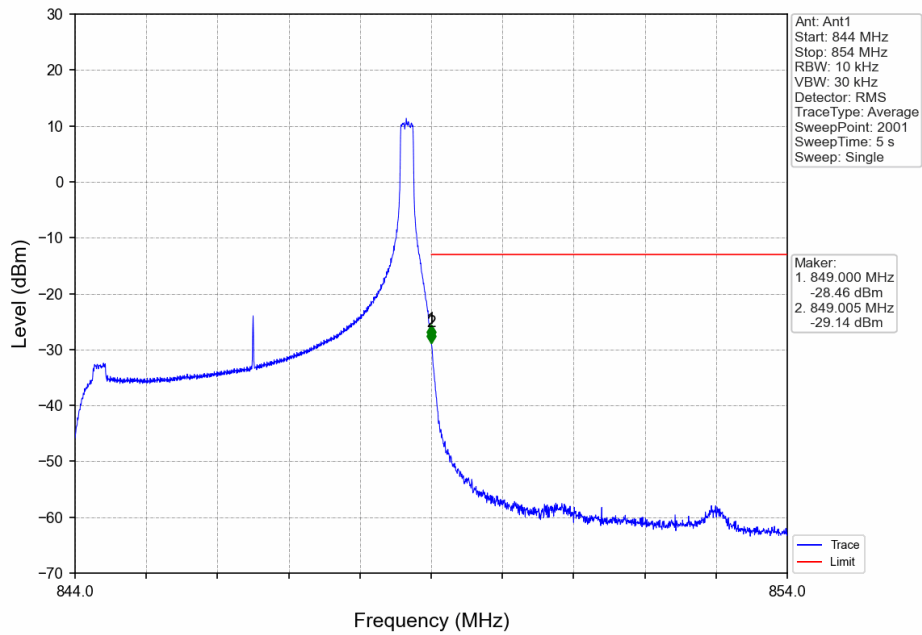

Band5_5MHz_16QAM_HCH_846.5MHz_RB_25_0_NTNV

BUREAU
VERITAS

Test Report No.: W7L-P21100018-1RF04

Band5_5MHz_16QAM_HCH_846.5MHz_RB_1_24_NTNV