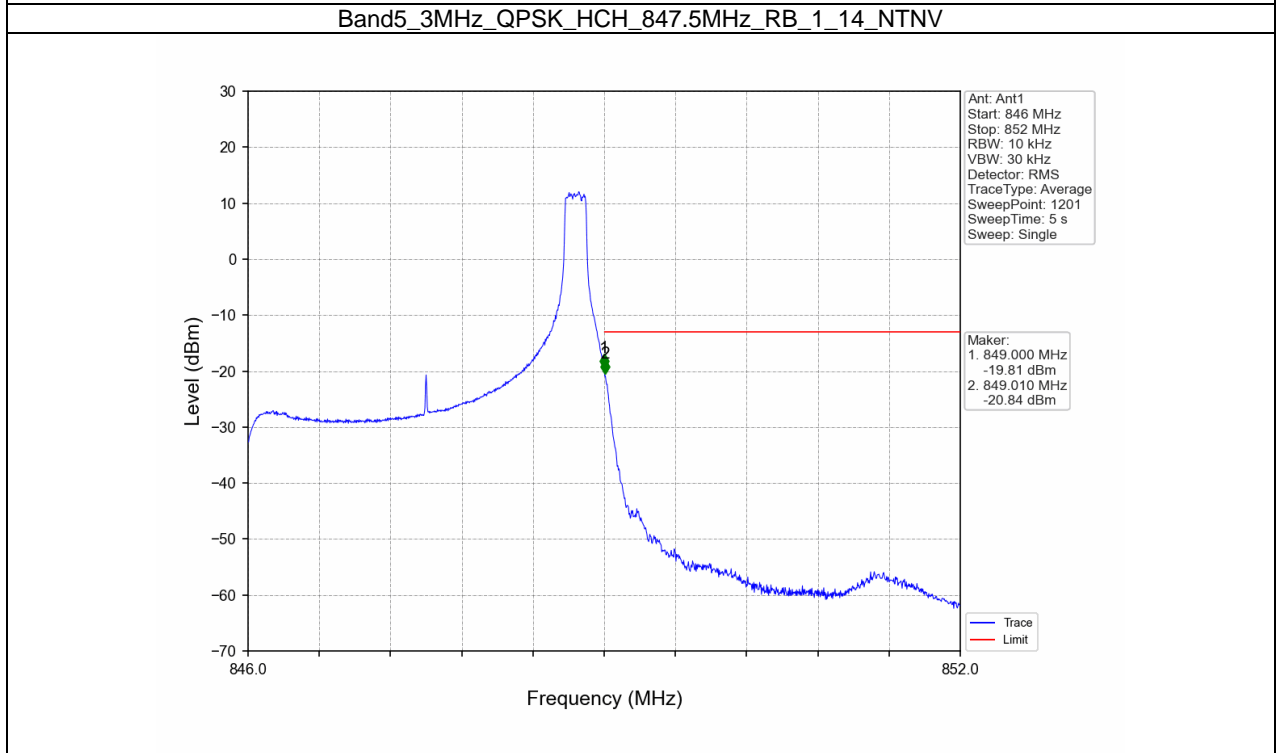

BUREAU
VERITAS

Test Report No.: W7L-P21100018-1RF04

B5_3MHz Test Result

Band: 5 / Bandwidth: 3MHz / NTNV						
Modulation	Frequency (MHz)	RB Allocation		Spurious Emission		Verdict
		Size	Offset	Result	Limit	
QPSK	825.5	1	0	Refer To Test Graph		Pass
		15	0	Refer To Test Graph		Pass
	847.5	1	0	Refer To Test Graph		Pass
			14	Refer To Test Graph		Pass
		15	0	Refer To Test Graph		Pass
16QAM	825.5	1	0	Refer To Test Graph		Pass
		15	0	Refer To Test Graph		Pass
	847.5	1	0	Refer To Test Graph		Pass
			14	Refer To Test Graph		Pass
		15	0	Refer To Test Graph		Pass
64QAM	825.5	1	0	Refer To Test Graph		Pass
		15	0	Refer To Test Graph		Pass
	847.5	1	0	Refer To Test Graph		Pass
			14	Refer To Test Graph		Pass
		15	0	Refer To Test Graph		Pass

Test Graph

BUREAU
VERITAS

Test Report No.: W7L-P21100018-1RF04

BUREAU
VERITAS

Test Report No.: W7L-P21100018-1RF04

BUREAU
VERITAS

Test Report No.: W7L-P21100018-1RF04

BUREAU
VERITAS

Test Report No.: W7L-P21100018-1RF04

BUREAU
VERITAS

Test Report No.: W7L-P21100018-1RF04

Band5_3MHz_16QAM_MCH_836.5MHz_RB_1_0_NTNV

Band5_3MHz_16QAM_HCH_847.5MHz_RB_1_0_NTNV

BUREAU
VERITAS

Test Report No.: W7L-P21100018-1RF04