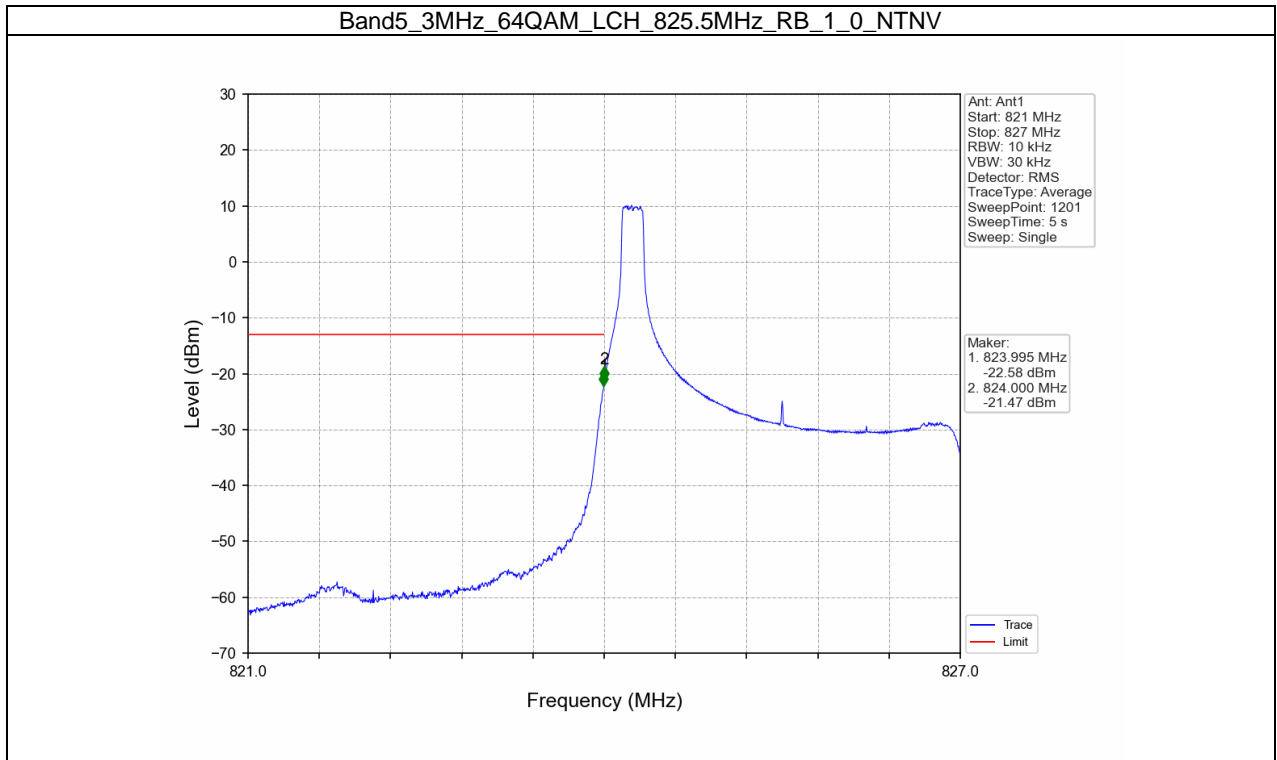

BUREAU
VERITAS

Test Report No.: W7L-P21100018-1RF04