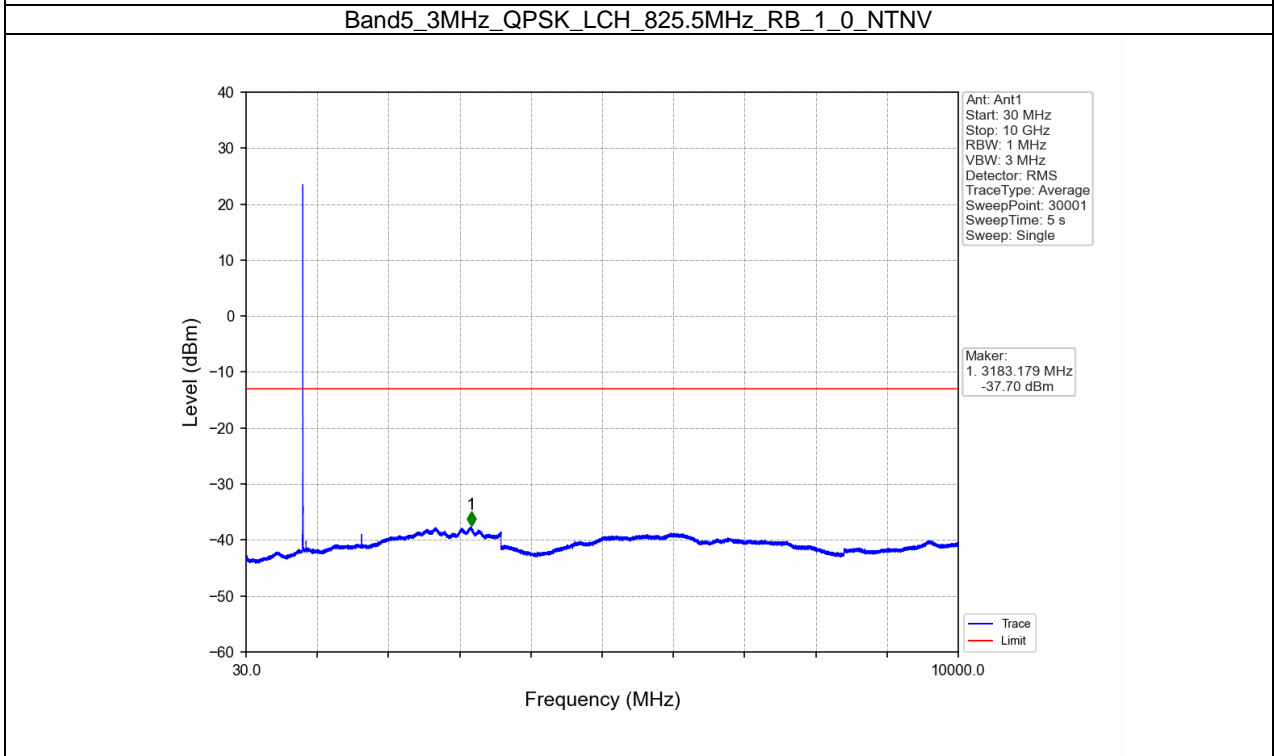

BUREAU
VERITAS

Test Report No.: W7L-P21100018-1RF04

B5_3MHz Test Result

Band: 5 / Bandwidth: 3MHz / NTNV						
Modulation	Frequency (MHz)	RB Allocation		Spurious Emission		Verdict
		Size	Offset	Result	Limit	
QPSK	825.5	1	0	Refer To Test Graph		Pass
		15	0	Refer To Test Graph		Pass
	847.5	1	0	Refer To Test Graph		Pass
			14	Refer To Test Graph		Pass
		15	0	Refer To Test Graph		Pass
16QAM	825.5	1	0	Refer To Test Graph		Pass
		15	0	Refer To Test Graph		Pass
	847.5	1	0	Refer To Test Graph		Pass
			14	Refer To Test Graph		Pass
		15	0	Refer To Test Graph		Pass
64QAM	825.5	1	0	Refer To Test Graph		Pass
		15	0	Refer To Test Graph		Pass
	847.5	1	0	Refer To Test Graph		Pass
			14	Refer To Test Graph		Pass
		15	0	Refer To Test Graph		Pass

Test Graph

BUREAU
VERITAS

Test Report No.: W7L-P21100018-1RF04

BUREAU
VERITAS

Test Report No.: W7L-P21100018-1RF04

BUREAU
VERITAS

Test Report No.: W7L-P21100018-1RF04

BUREAU
VERITAS

Test Report No.: W7L-P21100018-1RF04

BUREAU
VERITAS

Test Report No.: W7L-P21100018-1RF04

Band5_3MHz_16QAM_MCH_836.5MHz_RB_1_0_NTNV

Band5_3MHz_16QAM_HCH_847.5MHz_RB_1_0_NTNV

BUREAU
VERITAS

Test Report No.: W7L-P21100018-1RF04