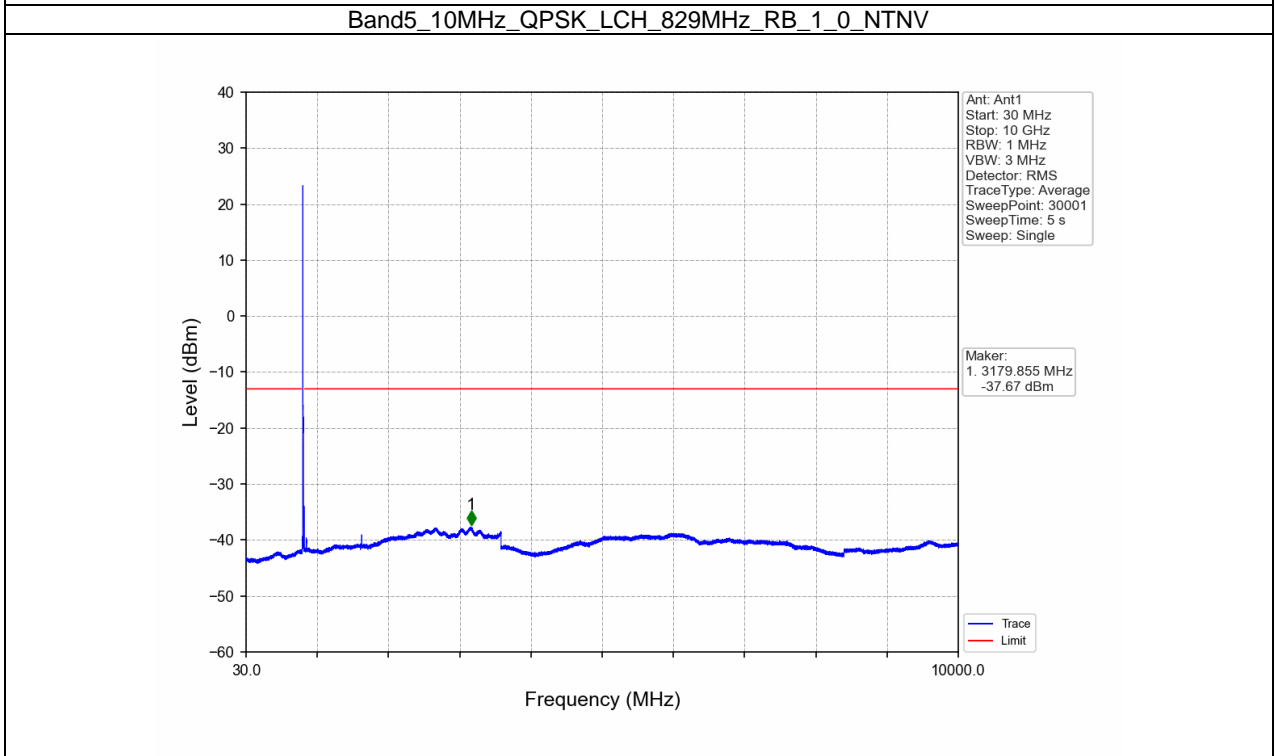

B5_10MHz Test Result

Band: 5 / Bandwidth: 10MHz / NTN						
Modulation	Frequency (MHz)	RB Allocation		Spurious Emission		Verdict
		Size	Offset	Result	Limit	
QPSK	829	1	0	Refer To Test Graph		Pass
		50	0	Refer To Test Graph		Pass
	836.5	1	0	Refer To Test Graph		Pass
		1	0	Refer To Test Graph		Pass
			49	Refer To Test Graph		Pass
		50	0	Refer To Test Graph		Pass
16QAM	829	1	0	Refer To Test Graph		Pass
		50	0	Refer To Test Graph		Pass
	836.5	1	0	Refer To Test Graph		Pass
		1	0	Refer To Test Graph		Pass
			49	Refer To Test Graph		Pass
		50	0	Refer To Test Graph		Pass
64QAM	829	1	0	Refer To Test Graph		Pass
		50	0	Refer To Test Graph		Pass
	836.5	1	0	Refer To Test Graph		Pass
		1	0	Refer To Test Graph		Pass
			49	Refer To Test Graph		Pass
		50	0	Refer To Test Graph		Pass

Test Graph