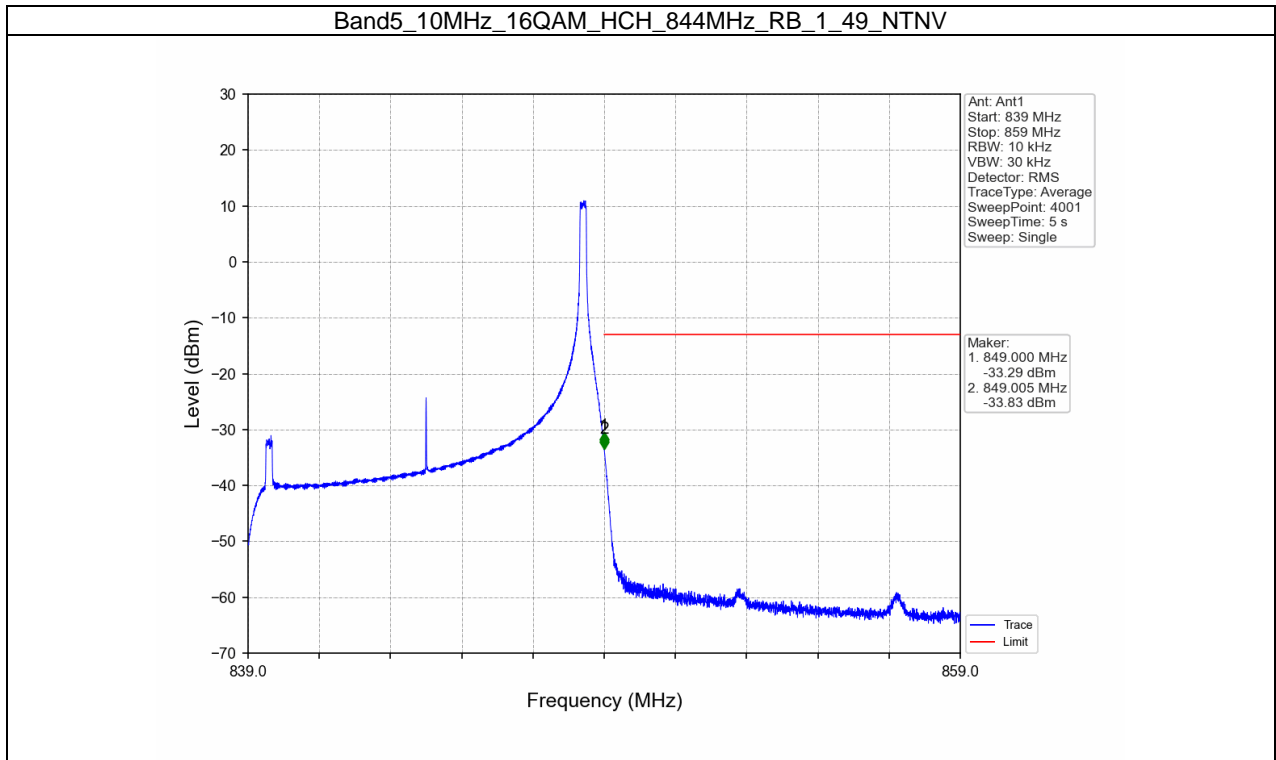

Test Report No.: W7L-P21100018-1RF04

BUREAU
VERITAS

Test Report No.: W7L-P21100018-1RF04

Band5_10MHz_16QAM_MCH_836.5MHz_RB_1_0_NTNV

Band5_10MHz_16QAM_HCH_844MHz_RB_1_0_NTNV

BUREAU
VERITAS

Test Report No.: W7L-P21100018-1RF04