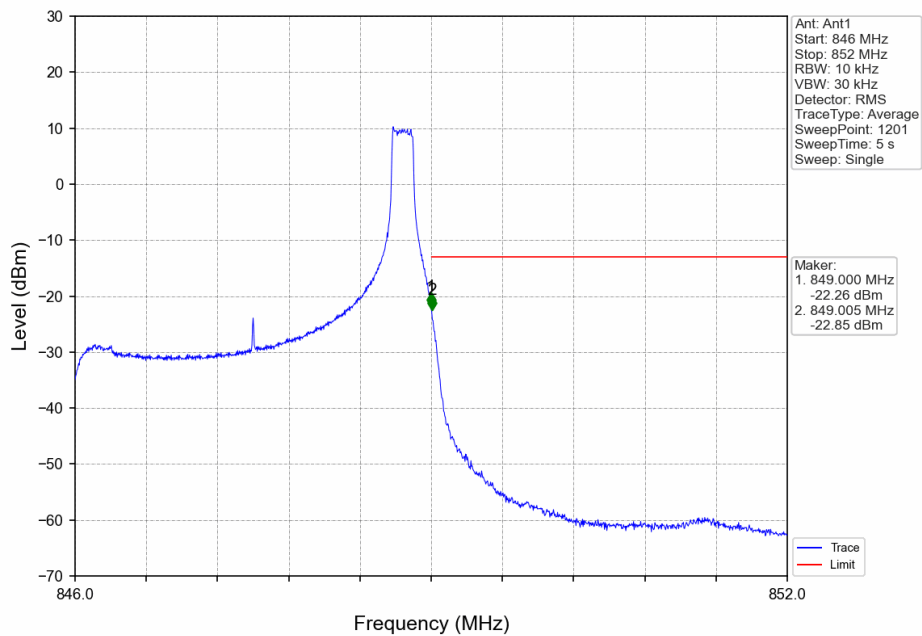

Band5_3MHz_64QAM_HCH_847.5MHz_RB_1_0_NTNV

Band5_3MHz_64QAM_HCH_847.5MHz_RB_1_14_NTNV

BUREAU
VERITAS

Test Report No.: W7L-P21100018-1RF04

B5_5MHz Test Result

Band: 5 / Bandwidth: 5MHz / NTNV						
Modulation	Frequency (MHz)	RB Allocation		Spurious Emission		Verdict
		Size	Offset	Result	Limit	
QPSK	826.5	1	0	Refer To Test Graph		Pass
		25	0	Refer To Test Graph		Pass
	846.5	1	0	Refer To Test Graph		Pass
			24	Refer To Test Graph		Pass
		25	0	Refer To Test Graph		Pass
			0	Refer To Test Graph		Pass
16QAM	826.5	1	0	Refer To Test Graph		Pass
		25	0	Refer To Test Graph		Pass
	846.5	1	0	Refer To Test Graph		Pass
			24	Refer To Test Graph		Pass
		25	0	Refer To Test Graph		Pass
			0	Refer To Test Graph		Pass
64QAM	826.5	1	0	Refer To Test Graph		Pass
		25	0	Refer To Test Graph		Pass
	846.5	1	0	Refer To Test Graph		Pass
			24	Refer To Test Graph		Pass
		25	0	Refer To Test Graph		Pass
			0	Refer To Test Graph		Pass