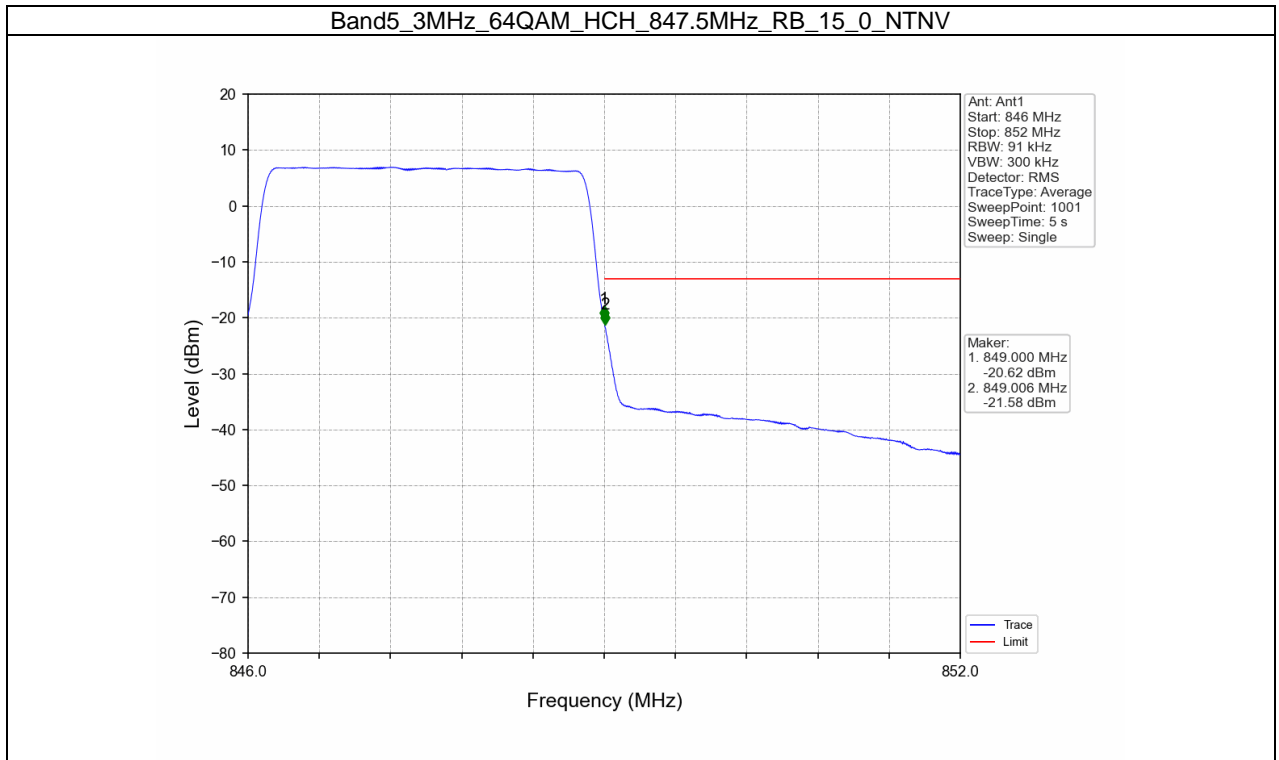

Band5_3MHz_64QAM_HCH_847.5MHz_RB_1_0_NTNV

Band5_3MHz_64QAM_HCH_847.5MHz_RB_1_14_NTNV

BUREAU
VERITAS

Test Report No.: W7L-P21100018-1RF04

B5_5MHz Test Result

Band: 5 / Bandwidth: 5MHz / NTNV						
Modulation	Frequency (MHz)	RB Allocation		Spurious Emission		Verdict
		Size	Offset	Result	Limit	
QPSK	826.5	1	0	Refer To Test Graph		Pass
		25	0	Refer To Test Graph		Pass
	846.5	1	0	Refer To Test Graph		Pass
			24	Refer To Test Graph		Pass
		25	0	Refer To Test Graph		Pass
			0	Refer To Test Graph		Pass
16QAM	826.5	1	0	Refer To Test Graph		Pass
		25	0	Refer To Test Graph		Pass
	846.5	1	0	Refer To Test Graph		Pass
			24	Refer To Test Graph		Pass
		25	0	Refer To Test Graph		Pass
			0	Refer To Test Graph		Pass
64QAM	826.5	1	0	Refer To Test Graph		Pass
		25	0	Refer To Test Graph		Pass
	846.5	1	0	Refer To Test Graph		Pass
			24	Refer To Test Graph		Pass
		25	0	Refer To Test Graph		Pass
			0	Refer To Test Graph		Pass