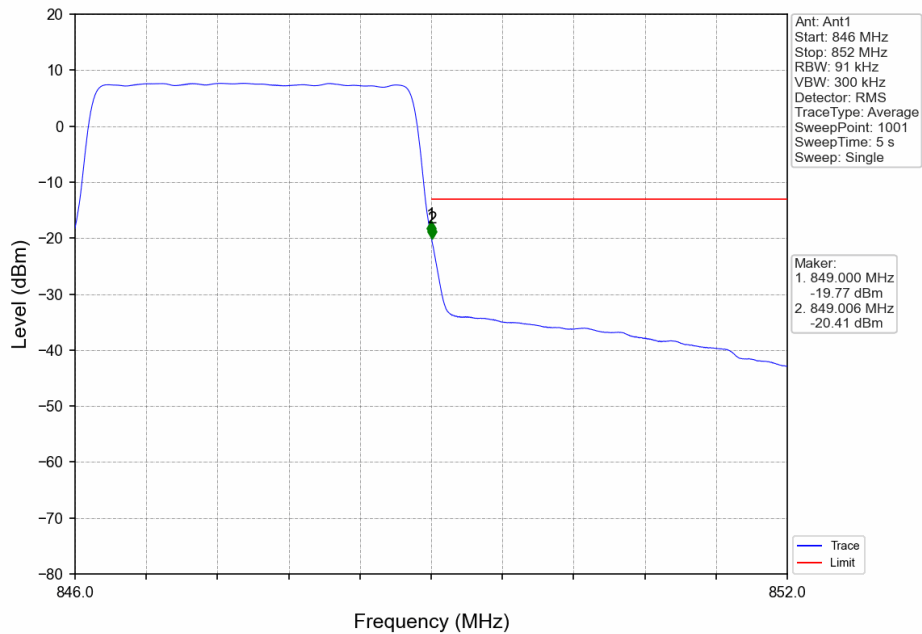

Band5_3MHz_16QAM_HCH_847.5MHz_RB_15_0_NTNV