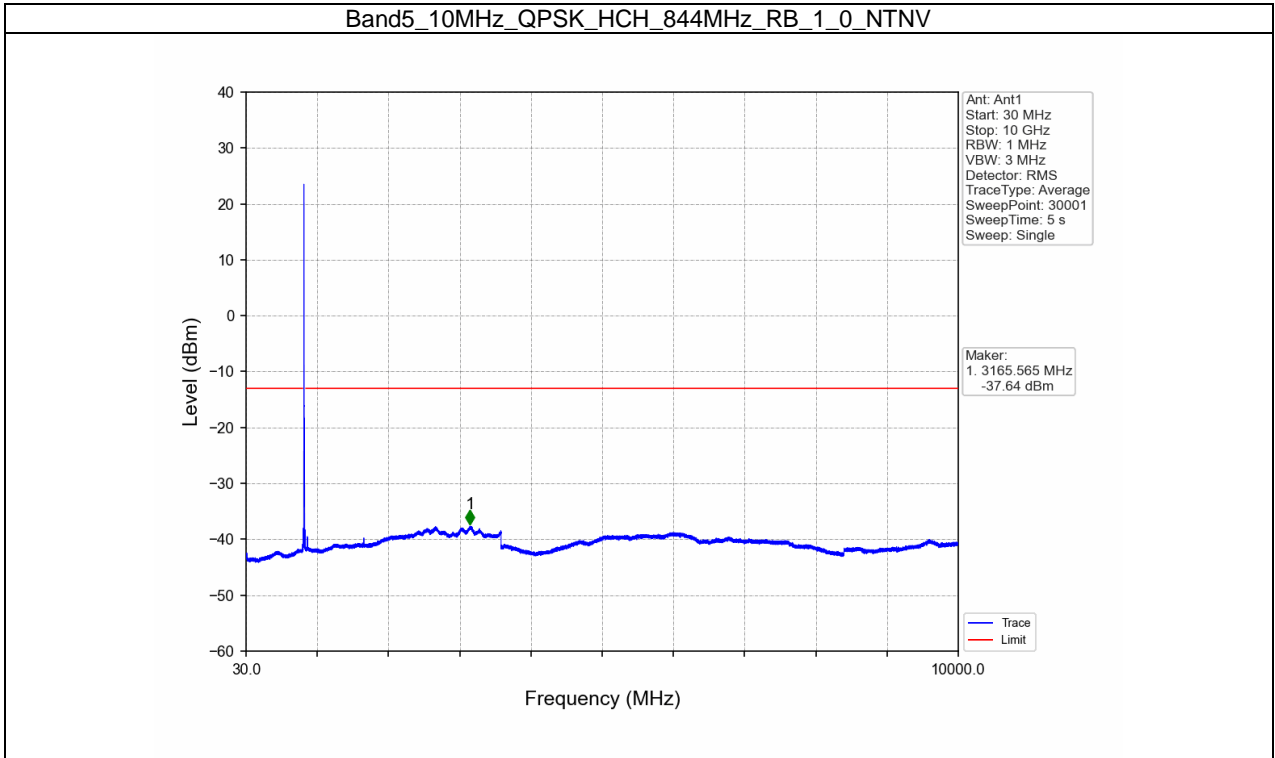

Band5_5MHz_64QAM_HCH_846.5MHz_RB_1_24_NTNV

BUREAU
VERITAS

Test Report No.: W7L-P21100018-1RF04

B5_10MHz Test Result

Band: 5 / Bandwidth: 10MHz / NTN						
Modulation	Frequency (MHz)	RB Allocation		Spurious Emission		Verdict
		Size	Offset	Result	Limit	
QPSK	829	1	0	Refer To Test Graph		Pass
		50	0	Refer To Test Graph		Pass
	836.5	1	0	Refer To Test Graph		Pass
		1	0	Refer To Test Graph		Pass
			49	Refer To Test Graph		Pass
		50	0	Refer To Test Graph		Pass
16QAM	829	1	0	Refer To Test Graph		Pass
		50	0	Refer To Test Graph		Pass
	836.5	1	0	Refer To Test Graph		Pass
		1	0	Refer To Test Graph		Pass
			49	Refer To Test Graph		Pass
		50	0	Refer To Test Graph		Pass
64QAM	829	1	0	Refer To Test Graph		Pass
		50	0	Refer To Test Graph		Pass
	836.5	1	0	Refer To Test Graph		Pass
		1	0	Refer To Test Graph		Pass
			49	Refer To Test Graph		Pass
		50	0	Refer To Test Graph		Pass

Test Graph

BUREAU
VERITAS

Test Report No.: W7L-P21100018-1RF04

BUREAU
VERITAS

Test Report No.: W7L-P21100018-1RF04

BUREAU
VERITAS

Test Report No.: W7L-P21100018-1RF04

BUREAU
VERITAS