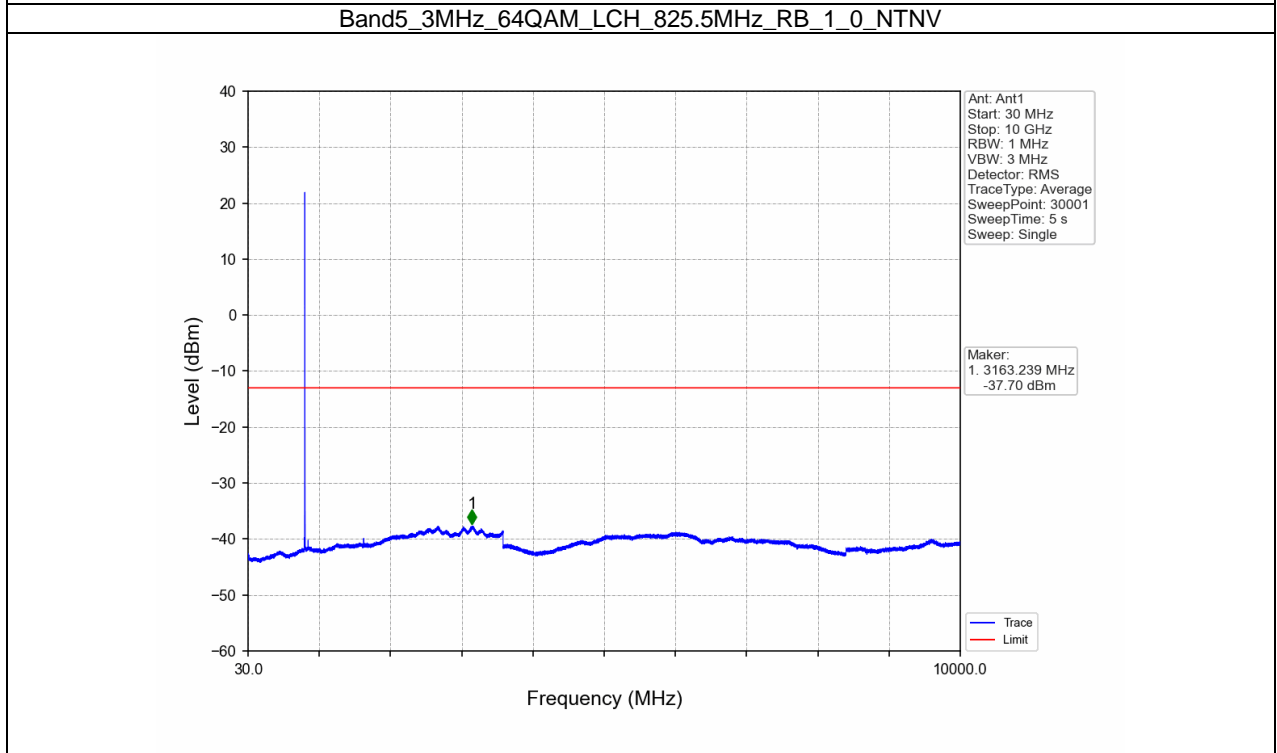

Band5_3MHz_16QAM_HCH_847.5MHz_RB_1_14_NTNV

Band5_3MHz_16QAM_HCH_847.5MHz_RB_15_0_NTNV

BUREAU
VERITAS

Test Report No.: W7L-P21100018-1RF04

BUREAU
VERITAS

Test Report No.: W7L-P21100018-1RF04

BUREAU
VERITAS

Test Report No.: W7L-P21100018-1RF04

Band5_3MHz_64QAM_HCH_847.5MHz_RB_1_0_NTNV

Band5_3MHz_64QAM_HCH_847.5MHz_RB_1_14_NTNV

BUREAU
VERITAS

Test Report No.: W7L-P21100018-1RF04

B5_5MHz Test Result

Band: 5 / Bandwidth: 5MHz / NTNV						
Modulation	Frequency (MHz)	RB Allocation		Spurious Emission		Verdict
		Size	Offset	Result	Limit	
QPSK	826.5	1	0	Refer To Test Graph		Pass
		25	0	Refer To Test Graph		Pass
	846.5	1	0	Refer To Test Graph		Pass
			24	Refer To Test Graph		Pass
		25	0	Refer To Test Graph		Pass
			0	Refer To Test Graph		Pass
16QAM	826.5	1	0	Refer To Test Graph		Pass
		25	0	Refer To Test Graph		Pass
	846.5	1	0	Refer To Test Graph		Pass
			24	Refer To Test Graph		Pass
		25	0	Refer To Test Graph		Pass
			0	Refer To Test Graph		Pass
64QAM	826.5	1	0	Refer To Test Graph		Pass
		25	0	Refer To Test Graph		Pass
	846.5	1	0	Refer To Test Graph		Pass
			24	Refer To Test Graph		Pass
		25	0	Refer To Test Graph		Pass
			0	Refer To Test Graph		Pass