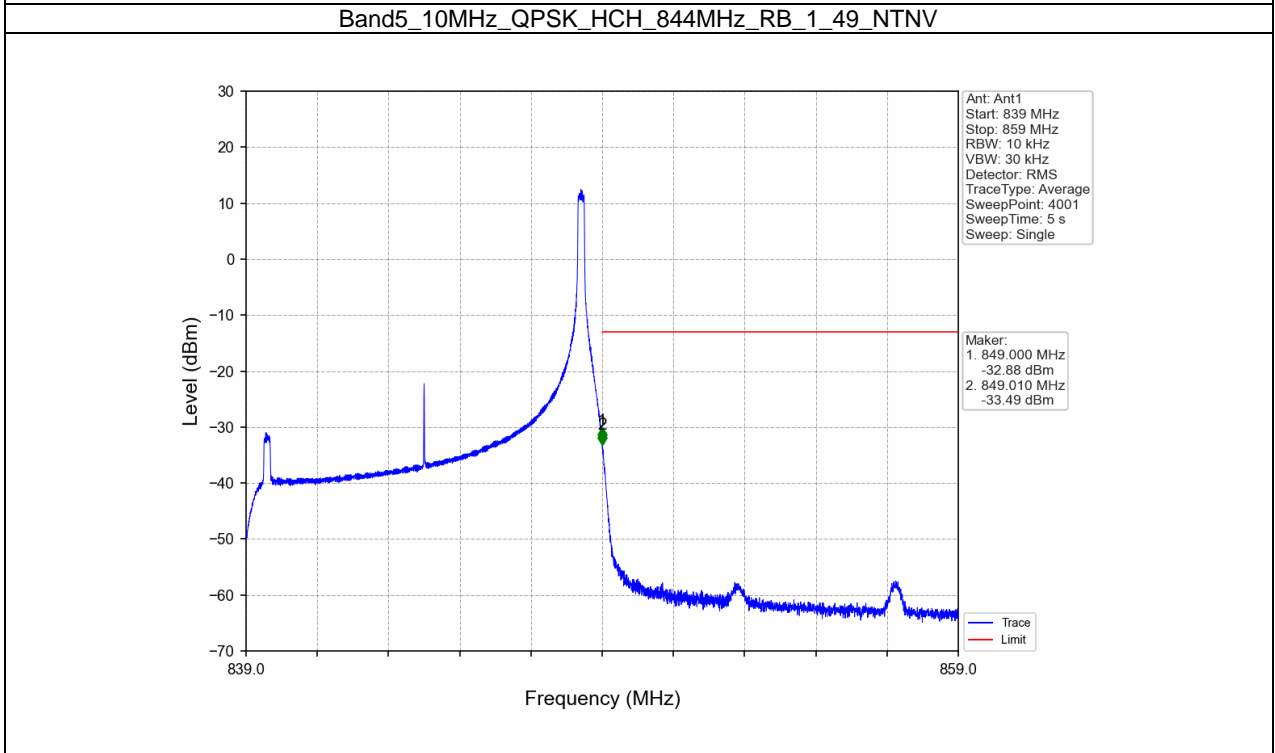

BUREAU
VERITAS

Test Report No.: W7L-P21100018-1RF04