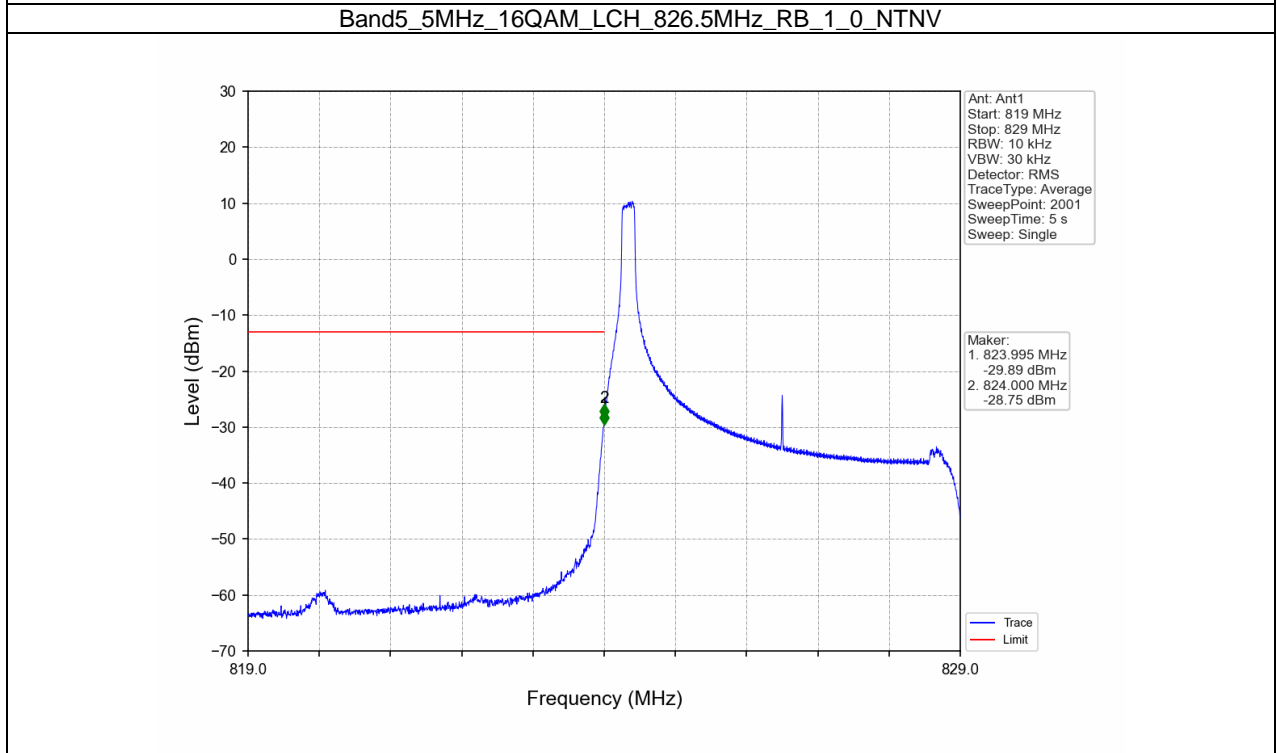

BUREAU
VERITAS

Test Report No.: W7L-P21100018-1RF04