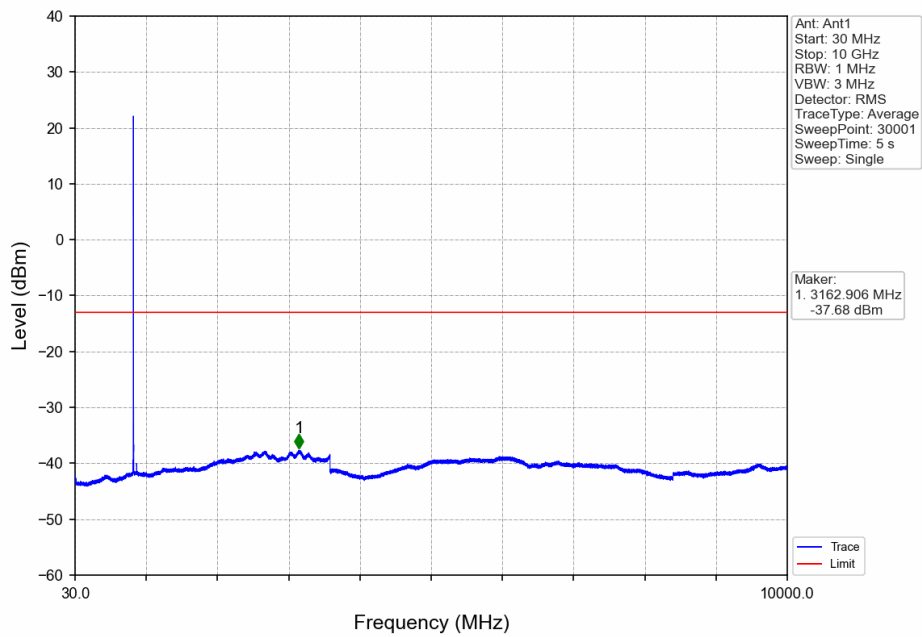

Band5_3MHz_64QAM_HCH_847.5MHz_RB_1_0_NTNV

Band5_3MHz_64QAM_HCH_847.5MHz_RB_1_14_NTNV

BUREAU
VERITAS

Test Report No.: W7L-P21100018-1RF04

B5_5MHz Test Result

Band: 5 / Bandwidth: 5MHz / NTNV						
Modulation	Frequency (MHz)	RB Allocation		Spurious Emission		Verdict
		Size	Offset	Result	Limit	
QPSK	826.5	1	0	Refer To Test Graph		Pass
		25	0	Refer To Test Graph		Pass
	846.5	1	0	Refer To Test Graph		Pass
			24	Refer To Test Graph		Pass
		25	0	Refer To Test Graph		Pass
			0	Refer To Test Graph		Pass
16QAM	826.5	1	0	Refer To Test Graph		Pass
		25	0	Refer To Test Graph		Pass
	846.5	1	0	Refer To Test Graph		Pass
			24	Refer To Test Graph		Pass
		25	0	Refer To Test Graph		Pass
			0	Refer To Test Graph		Pass
64QAM	826.5	1	0	Refer To Test Graph		Pass
		25	0	Refer To Test Graph		Pass
	846.5	1	0	Refer To Test Graph		Pass
			24	Refer To Test Graph		Pass
		25	0	Refer To Test Graph		Pass
			0	Refer To Test Graph		Pass