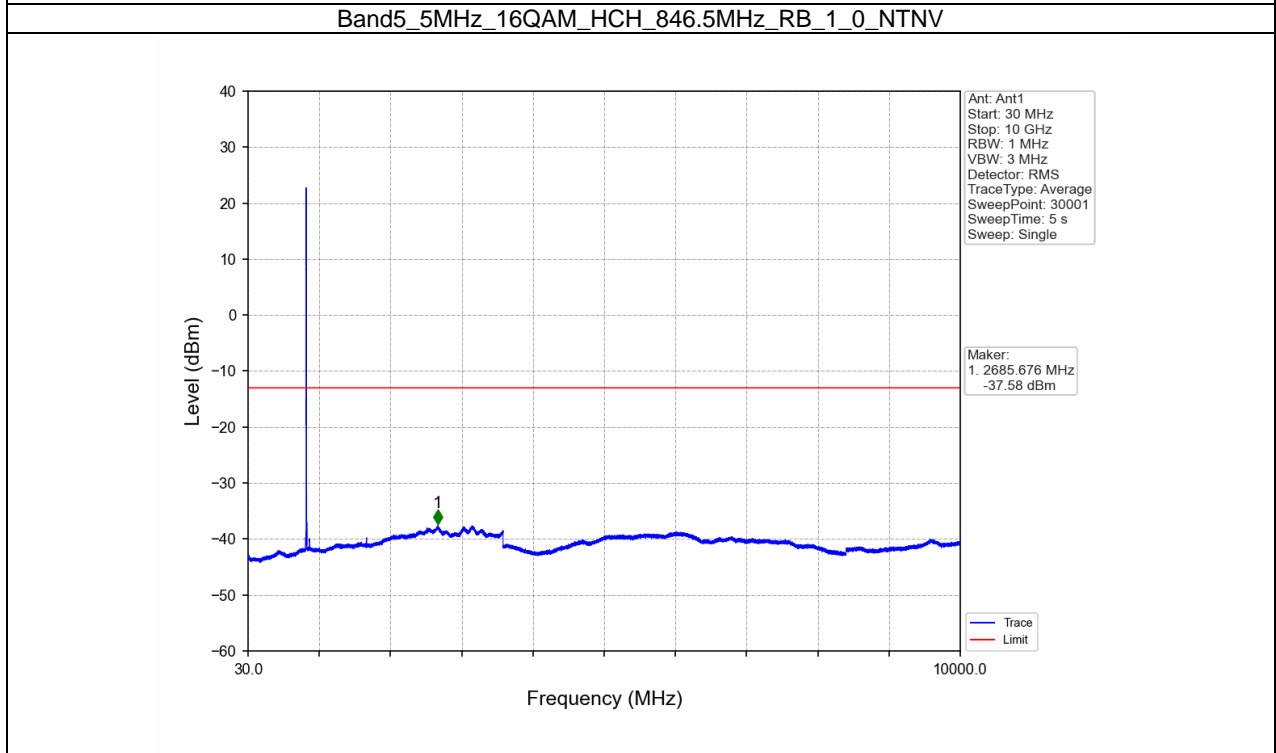

Band5_5MHz_16QAM_HCH_846.5MHz_RB_1_24_NTNV

BUREAU
VERITAS

Test Report No.: W7L-P21100018-1RF04