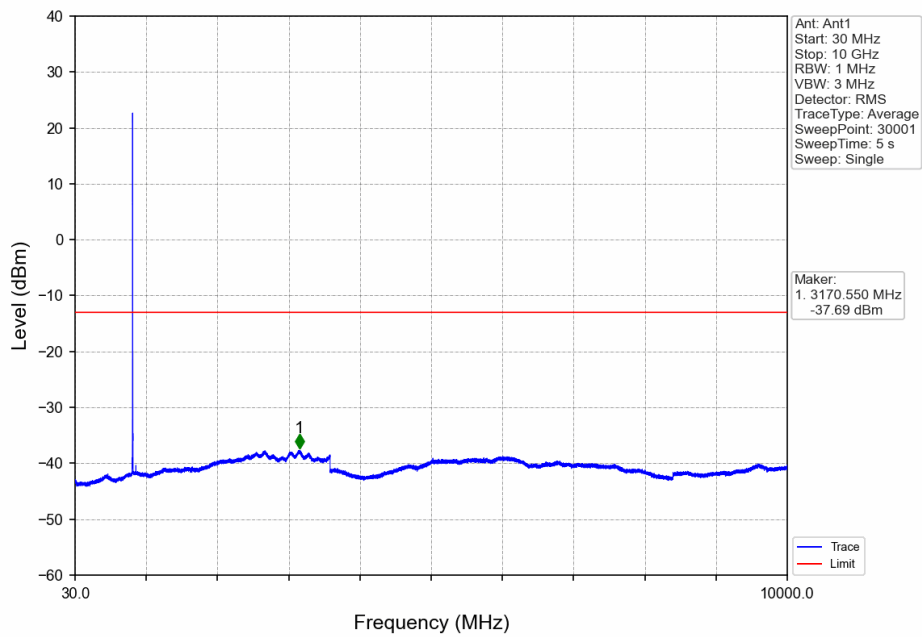

BUREAU
VERITAS

Test Report No.: W7L-P21100018-1RF04

B5_3MHz Test Result

Band: 5 / Bandwidth: 3MHz / NTNV						
Modulation	Frequency (MHz)	RB Allocation		Spurious Emission		Verdict
		Size	Offset	Result	Limit	
QPSK	825.5	1	0	Refer To Test Graph		Pass
		15	0	Refer To Test Graph		Pass
	847.5	1	0	Refer To Test Graph		Pass
			14	Refer To Test Graph		Pass
		15	0	Refer To Test Graph		Pass
16QAM	825.5	1	0	Refer To Test Graph		Pass
		15	0	Refer To Test Graph		Pass
	847.5	1	0	Refer To Test Graph		Pass
			14	Refer To Test Graph		Pass
		15	0	Refer To Test Graph		Pass
64QAM	825.5	1	0	Refer To Test Graph		Pass
		15	0	Refer To Test Graph		Pass
	847.5	1	0	Refer To Test Graph		Pass
			14	Refer To Test Graph		Pass
		15	0	Refer To Test Graph		Pass

Test Report No.: W7L-P21100018-1RF04

BUREAU
VERITAS

Test Report No.: W7L-P21100018-1RF04

Band5_3MHz_16QAM_MCH_836.5MHz_RB_1_0_NTNV

Band5_3MHz_16QAM_HCH_847.5MHz_RB_1_0_NTNV

BUREAU
VERITAS

Test Report No.: W7L-P21100018-1RF04

Band5_3MHz_64QAM_HCH_847.5MHz_RB_1_0_NTNV

Band5_3MHz_64QAM_HCH_847.5MHz_RB_1_14_NTNV

BUREAU
VERITAS

Test Report No.: W7L-P21100018-1RF04

B5_5MHz Test Result

Band: 5 / Bandwidth: 5MHz / NTNV						
Modulation	Frequency (MHz)	RB Allocation		Spurious Emission		Verdict
		Size	Offset	Result	Limit	
QPSK	826.5	1	0	Refer To Test Graph		Pass
		25	0	Refer To Test Graph		Pass
	846.5	1	0	Refer To Test Graph		Pass
			24	Refer To Test Graph		Pass
		25	0	Refer To Test Graph		Pass
			0	Refer To Test Graph		Pass
16QAM	826.5	1	0	Refer To Test Graph		Pass
		25	0	Refer To Test Graph		Pass
	846.5	1	0	Refer To Test Graph		Pass
			24	Refer To Test Graph		Pass
		25	0	Refer To Test Graph		Pass
			0	Refer To Test Graph		Pass
64QAM	826.5	1	0	Refer To Test Graph		Pass
		25	0	Refer To Test Graph		Pass
	846.5	1	0	Refer To Test Graph		Pass
			24	Refer To Test Graph		Pass
		25	0	Refer To Test Graph		Pass
			0	Refer To Test Graph		Pass