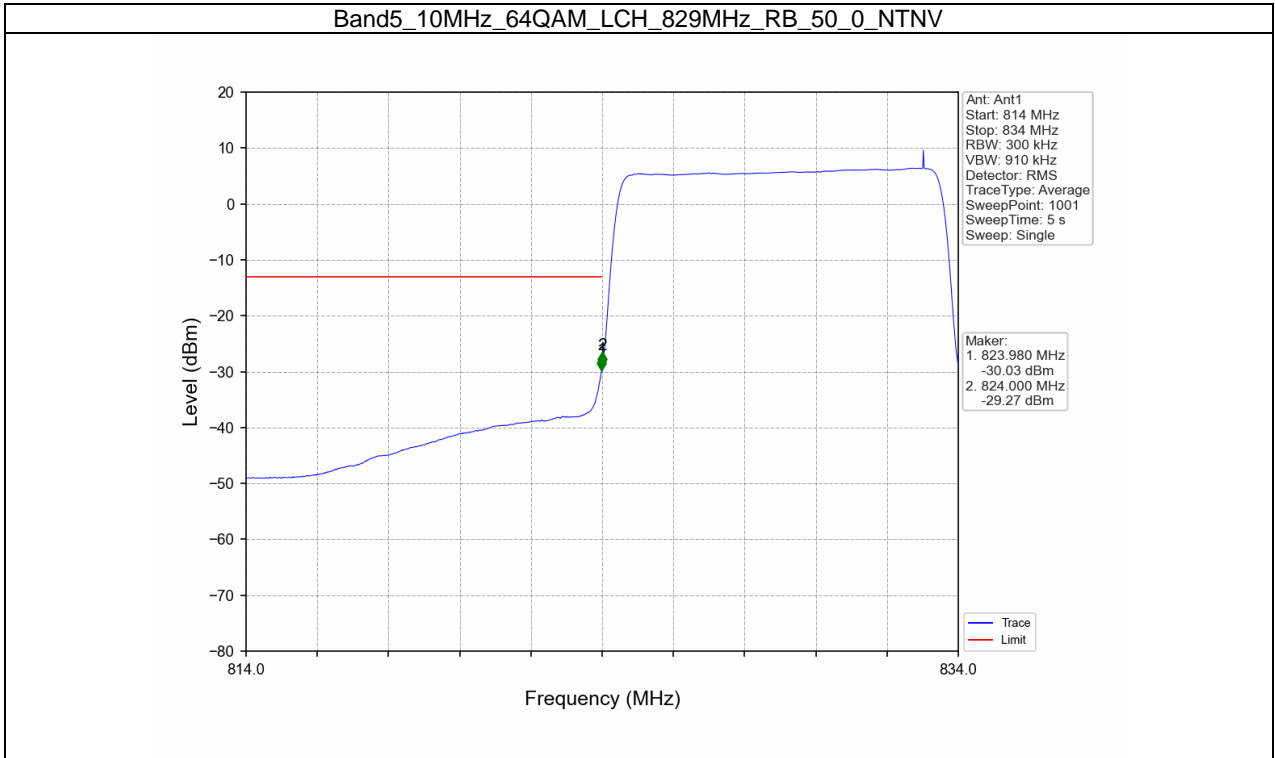

BUREAU
VERITAS

Test Report No.: W7L-P21100018-1RF04