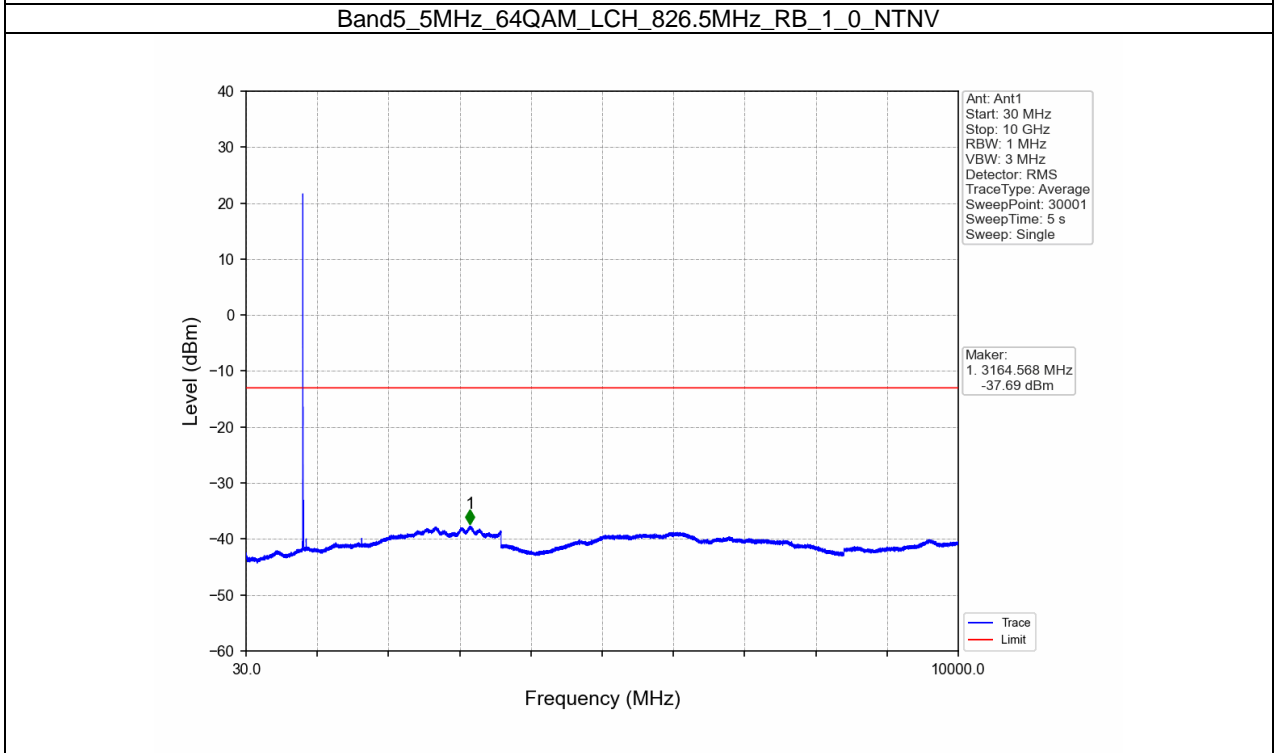

BUREAU
VERITAS

Test Report No.: W7L-P21100018-1RF04