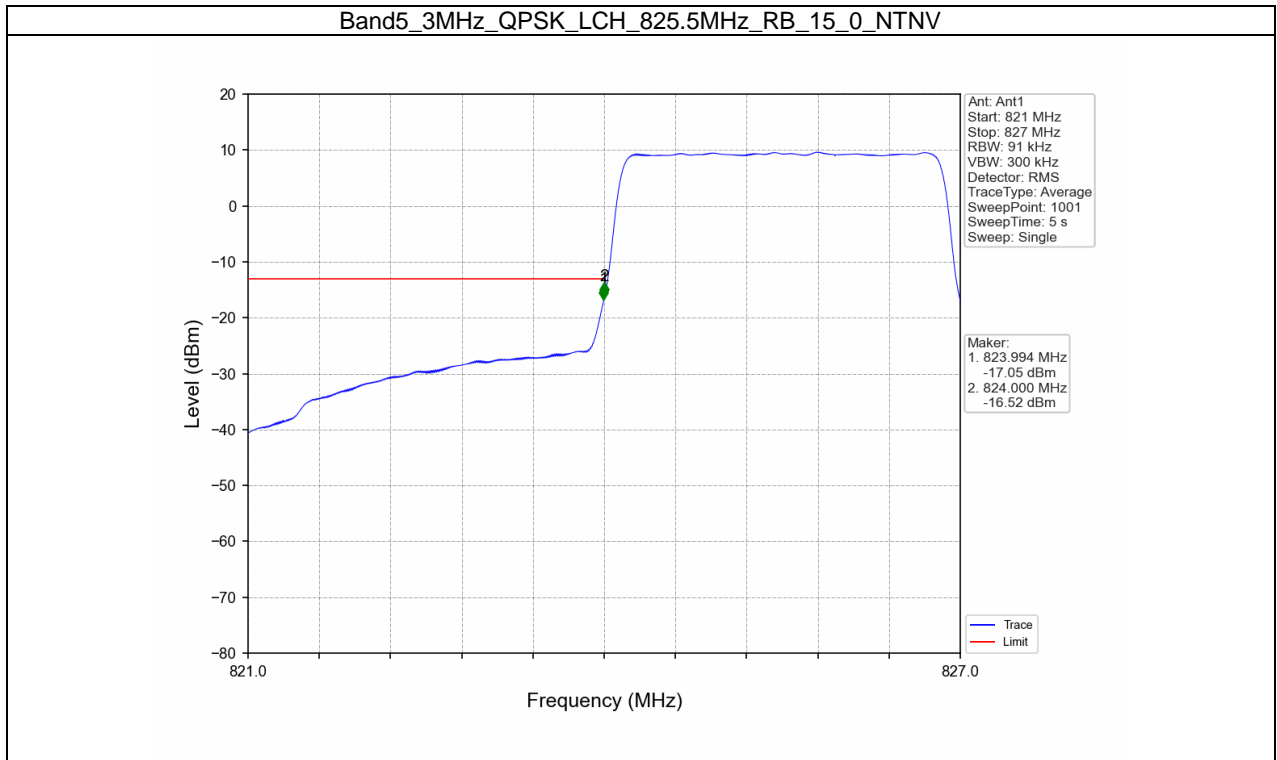

BUREAU
VERITAS

Test Report No.: W7L-P21100018-1RF04

B5_3MHz Test Result

Band: 5 / Bandwidth: 3MHz / NTNV						
Modulation	Frequency (MHz)	RB Allocation		Spurious Emission		Verdict
		Size	Offset	Result	Limit	
QPSK	825.5	1	0	Refer To Test Graph		Pass
		15	0	Refer To Test Graph		Pass
	847.5	1	0	Refer To Test Graph		Pass
			14	Refer To Test Graph		Pass
		15	0	Refer To Test Graph		Pass
16QAM	825.5	1	0	Refer To Test Graph		Pass
		15	0	Refer To Test Graph		Pass
	847.5	1	0	Refer To Test Graph		Pass
			14	Refer To Test Graph		Pass
		15	0	Refer To Test Graph		Pass
64QAM	825.5	1	0	Refer To Test Graph		Pass
		15	0	Refer To Test Graph		Pass
	847.5	1	0	Refer To Test Graph		Pass
			14	Refer To Test Graph		Pass
		15	0	Refer To Test Graph		Pass

Test Graph

BUREAU
VERITAS

Test Report No.: W7L-P21100018-1RF04

BUREAU
VERITAS

Test Report No.: W7L-P21100018-1RF04

BUREAU
VERITAS

Test Report No.: W7L-P21100018-1RF04

BUREAU
VERITAS

Test Report No.: W7L-P21100018-1RF04

BUREAU
VERITAS

Test Report No.: W7L-P21100018-1RF04

Band5_3MHz_16QAM_MCH_836.5MHz_RB_1_0_NTNV

Band5_3MHz_16QAM_HCH_847.5MHz_RB_1_0_NTNV

BUREAU
VERITAS

Test Report No.: W7L-P21100018-1RF04