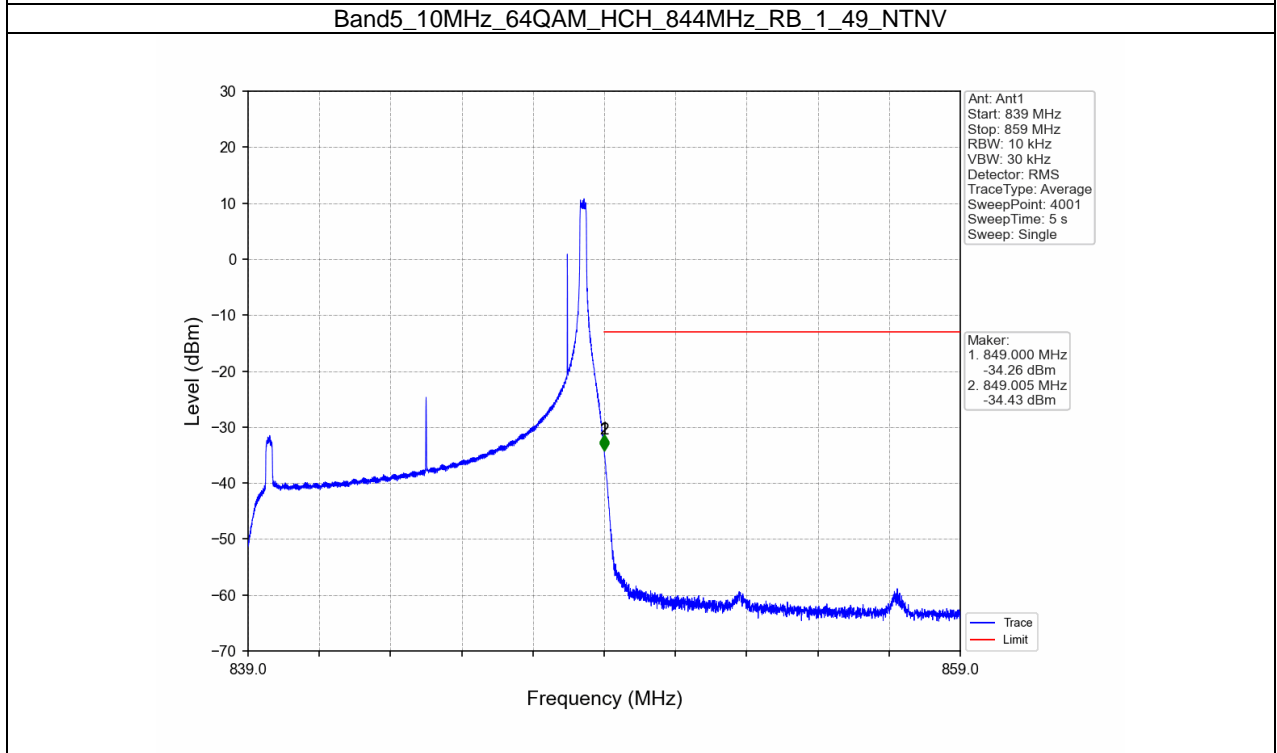

BUREAU
VERITAS

Test Report No.: W7L-P21100018-1RF04