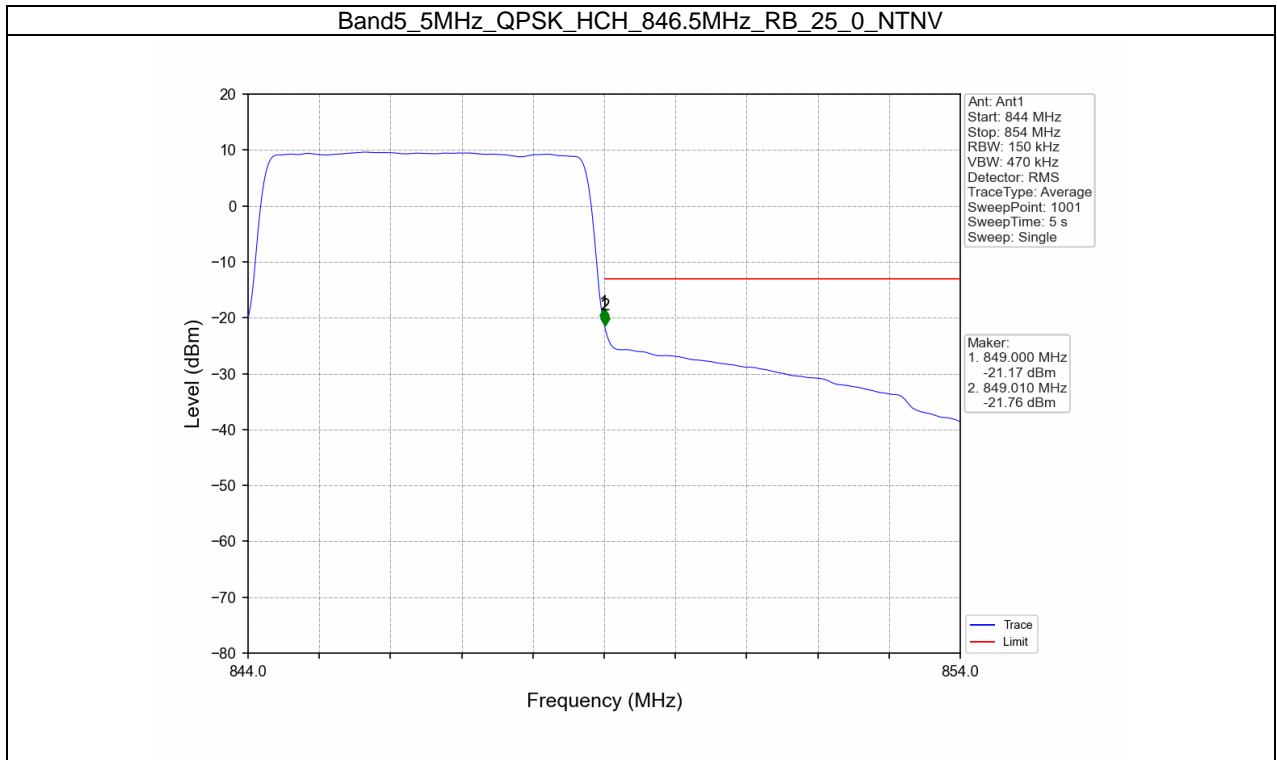

BUREAU
VERITAS

Test Report No.: W7L-P21100018-1RF04