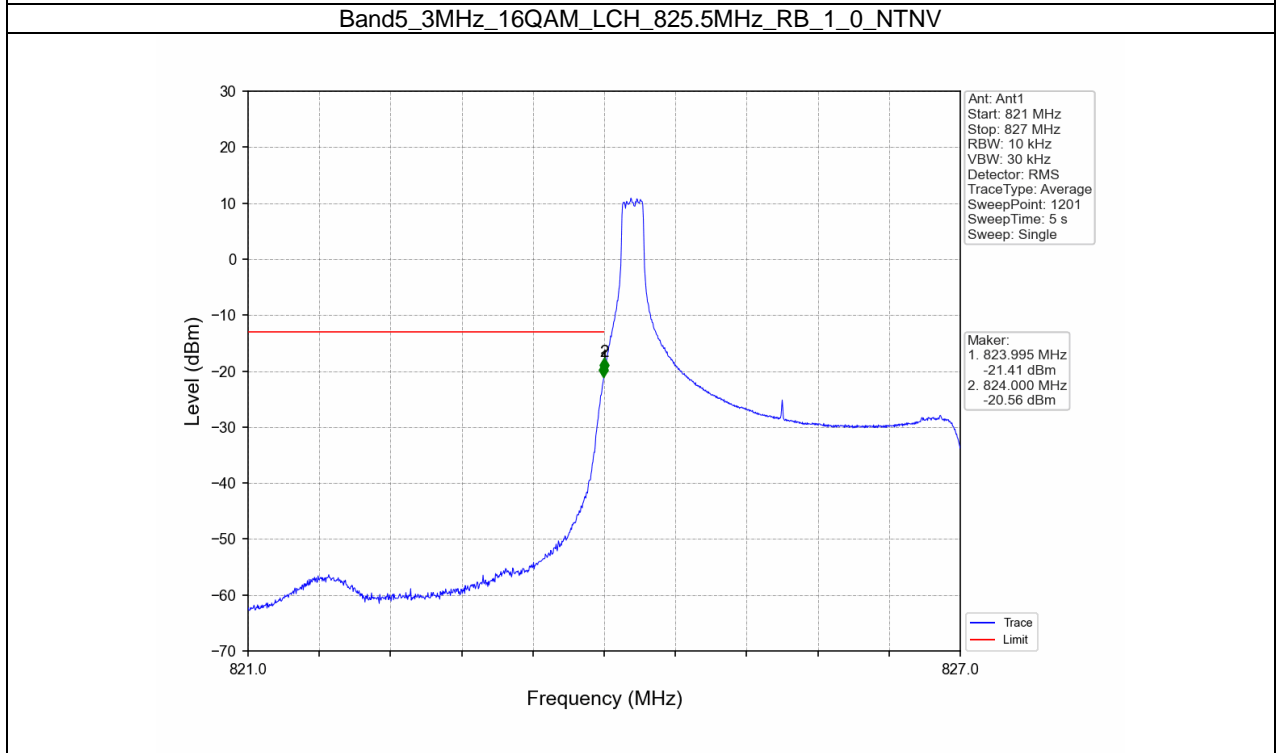

BUREAU
VERITAS

Test Report No.: W7L-P21100018-1RF04

B5_3MHz Test Result

Band: 5 / Bandwidth: 3MHz / NTNV						
Modulation	Frequency (MHz)	RB Allocation		Spurious Emission		Verdict
		Size	Offset	Result	Limit	
QPSK	825.5	1	0	Refer To Test Graph		Pass
		15	0	Refer To Test Graph		Pass
	847.5	1	0	Refer To Test Graph		Pass
			14	Refer To Test Graph		Pass
		15	0	Refer To Test Graph		Pass
16QAM	825.5	1	0	Refer To Test Graph		Pass
		15	0	Refer To Test Graph		Pass
	847.5	1	0	Refer To Test Graph		Pass
			14	Refer To Test Graph		Pass
		15	0	Refer To Test Graph		Pass
64QAM	825.5	1	0	Refer To Test Graph		Pass
		15	0	Refer To Test Graph		Pass
	847.5	1	0	Refer To Test Graph		Pass
			14	Refer To Test Graph		Pass
		15	0	Refer To Test Graph		Pass

Test Graph

BUREAU
VERITAS

Test Report No.: W7L-P21100018-1RF04

BUREAU
VERITAS

Test Report No.: W7L-P21100018-1RF04

BUREAU
VERITAS

Test Report No.: W7L-P21100018-1RF04

BUREAU
VERITAS

Test Report No.: W7L-P21100018-1RF04

BUREAU
VERITAS

Test Report No.: W7L-P21100018-1RF04

Band5_3MHz_16QAM_MCH_836.5MHz_RB_1_0_NTNV

Band5_3MHz_16QAM_HCH_847.5MHz_RB_1_0_NTNV

BUREAU
VERITAS

Test Report No.: W7L-P21100018-1RF04