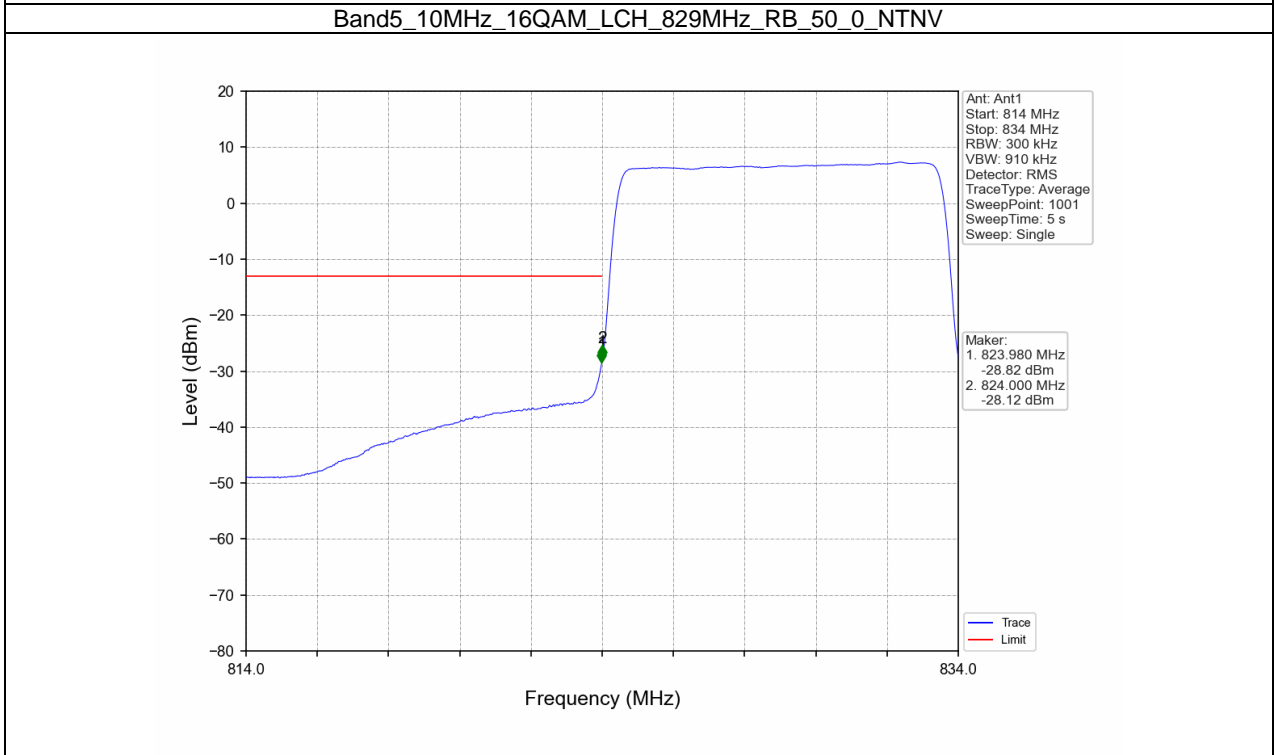

Band5_10MHz_16QAM_MCH_836.5MHz_RB_1_0_NTNV

BUREAU
VERITAS

Test Report No.: W7L-P21100018-1RF04