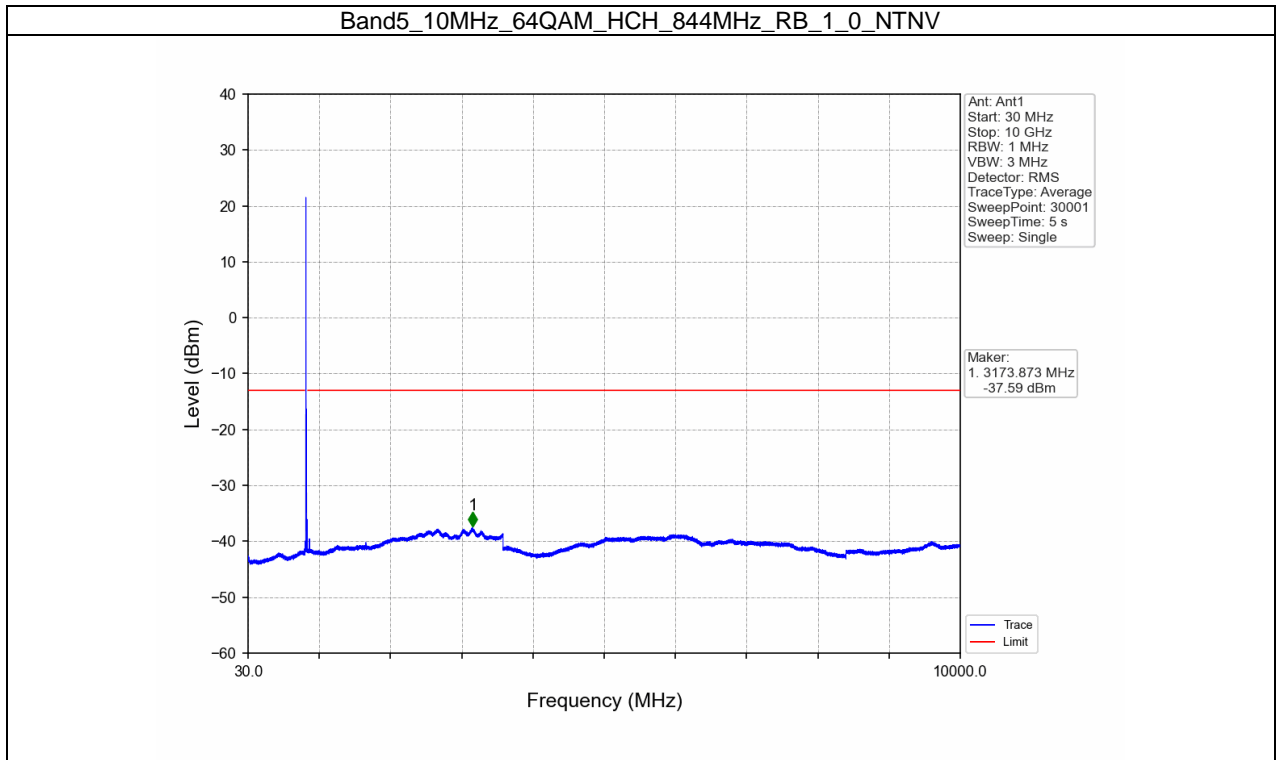

BUREAU
VERITAS

Test Report No.: W7L-P21100018-1RF04