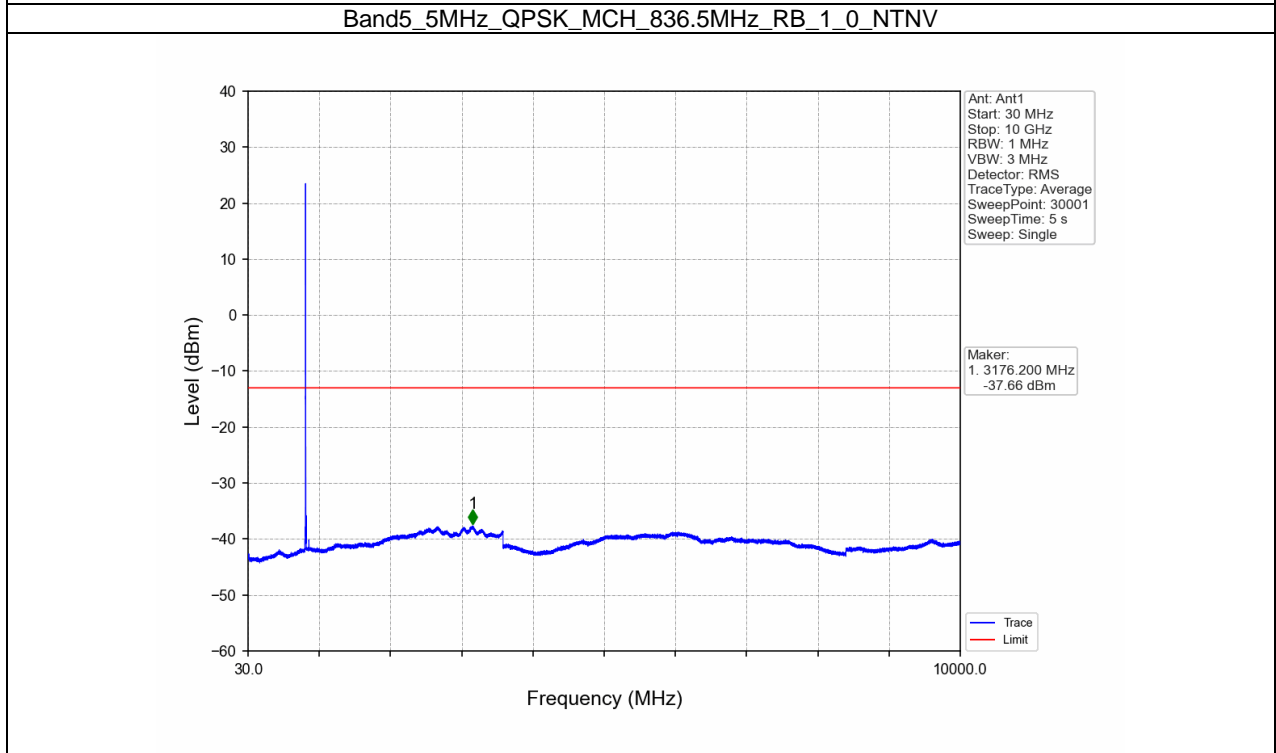

Band5_3MHz_64QAM_HCH_847.5MHz_RB_1_0_NTNV

Band5_3MHz_64QAM_HCH_847.5MHz_RB_1_14_NTNV

BUREAU
VERITAS

Test Report No.: W7L-P21100018-1RF04

B5_5MHz Test Result

Band: 5 / Bandwidth: 5MHz / NTNV						
Modulation	Frequency (MHz)	RB Allocation		Spurious Emission		Verdict
		Size	Offset	Result	Limit	
QPSK	826.5	1	0	Refer To Test Graph		Pass
		25	0	Refer To Test Graph		Pass
	846.5	1	0	Refer To Test Graph		Pass
			24	Refer To Test Graph		Pass
		25	0	Refer To Test Graph		Pass
			0	Refer To Test Graph		Pass
16QAM	826.5	1	0	Refer To Test Graph		Pass
		25	0	Refer To Test Graph		Pass
	846.5	1	0	Refer To Test Graph		Pass
			24	Refer To Test Graph		Pass
		25	0	Refer To Test Graph		Pass
			0	Refer To Test Graph		Pass
64QAM	826.5	1	0	Refer To Test Graph		Pass
		25	0	Refer To Test Graph		Pass
	846.5	1	0	Refer To Test Graph		Pass
			24	Refer To Test Graph		Pass
		25	0	Refer To Test Graph		Pass
			0	Refer To Test Graph		Pass

BUREAU
VERITAS

Test Report No.: W7L-P21100018-1RF04

Test Graph

BUREAU
VERITAS

Test Report No.: W7L-P21100018-1RF04

BUREAU
VERITAS

Test Report No.: W7L-P21100018-1RF04

BUREAU
VERITAS