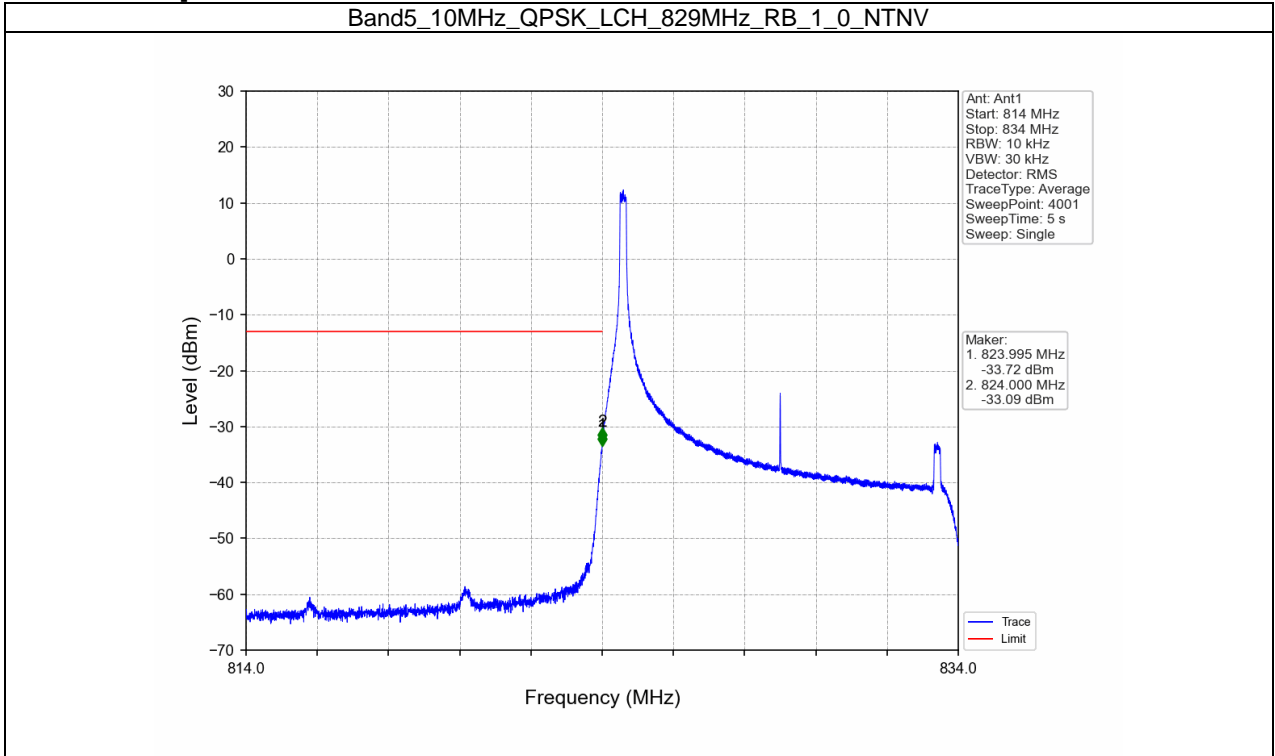

B5_10MHz Test Result

Band: 5 / Bandwidth: 10MHz / NTN						
Modulation	Frequency (MHz)	RB Allocation		Spurious Emission		Verdict
		Size	Offset	Result	Limit	
QPSK	829	1	0	Refer To Test Graph		Pass
		50	0	Refer To Test Graph		Pass
	836.5	1	0	Refer To Test Graph		Pass
		1	0	Refer To Test Graph		Pass
			49	Refer To Test Graph		Pass
		50	0	Refer To Test Graph		Pass
16QAM	829	1	0	Refer To Test Graph		Pass
		50	0	Refer To Test Graph		Pass
	836.5	1	0	Refer To Test Graph		Pass
		1	0	Refer To Test Graph		Pass
			49	Refer To Test Graph		Pass
		50	0	Refer To Test Graph		Pass
64QAM	829	1	0	Refer To Test Graph		Pass
		50	0	Refer To Test Graph		Pass
	836.5	1	0	Refer To Test Graph		Pass
		1	0	Refer To Test Graph		Pass
			49	Refer To Test Graph		Pass
		50	0	Refer To Test Graph		Pass

Test Graph