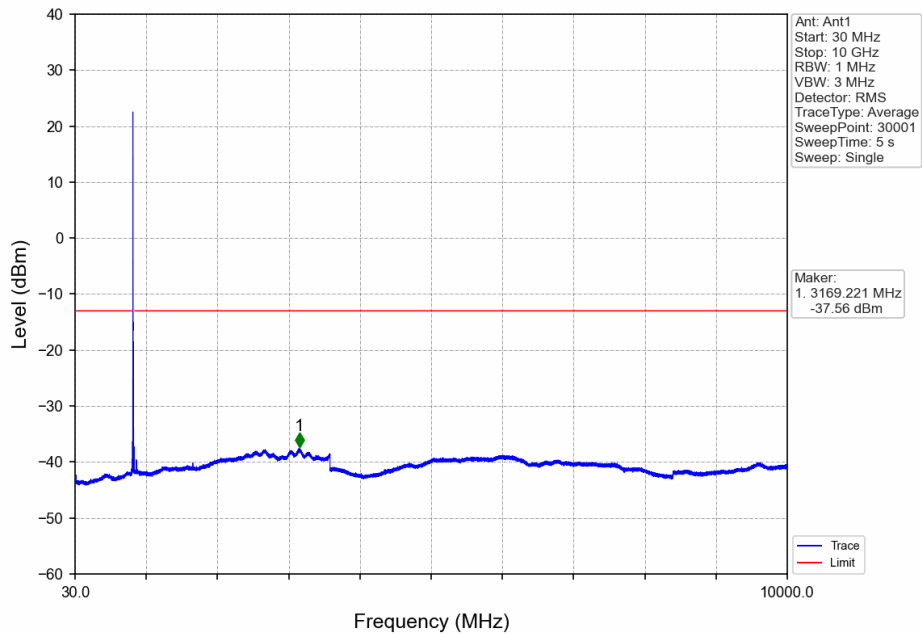

Test Report No.: W7L-P21100018-1RF04

BUREAU
VERITAS

Test Report No.: W7L-P21100018-1RF04

Band5_10MHz_16QAM_MCH_836.5MHz_RB_1_0_NTNV

Band5_10MHz_16QAM_HCH_844MHz_RB_1_0_NTNV

BUREAU
VERITAS

Test Report No.: W7L-P21100018-1RF04