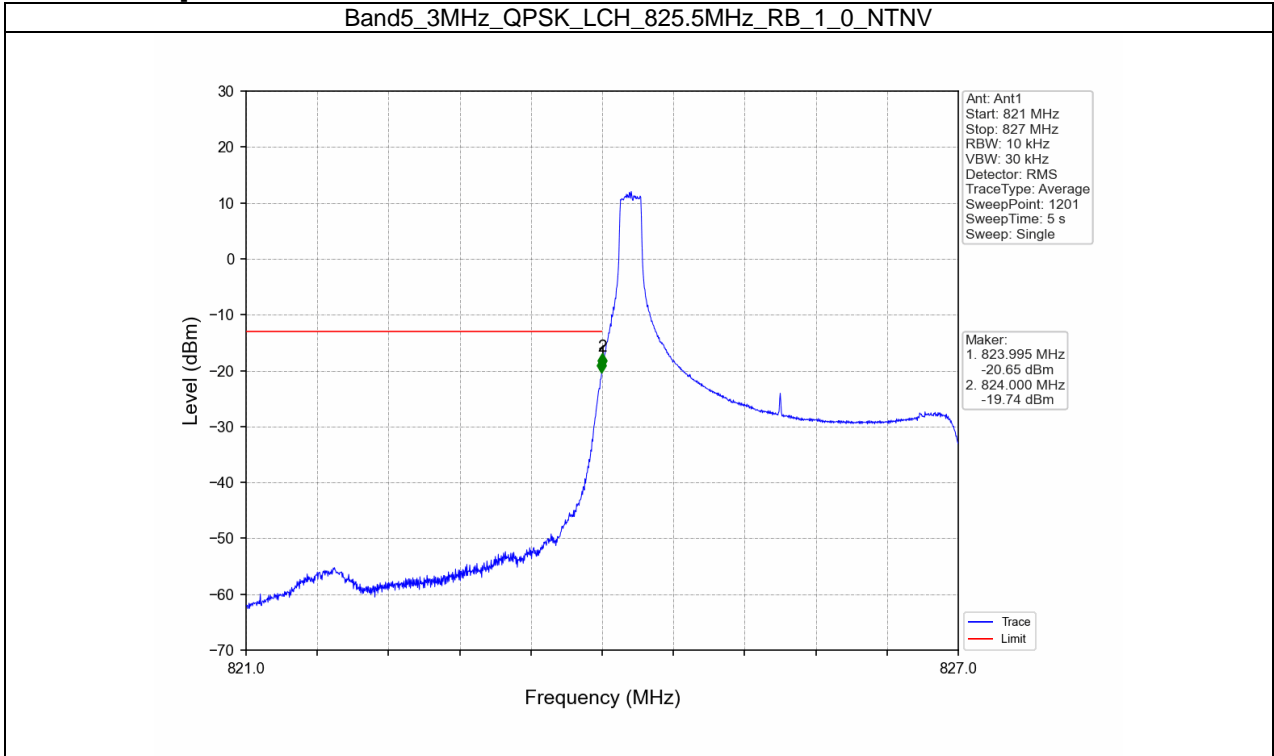

B5_3MHz Test Result

Band: 5 / Bandwidth: 3MHz / NTNV							
Modulation	Frequency (MHz)	RB Allocation		Spurious Emission		Verdict	
		Size	Offset	Result	Limit		
QPSK	825.5	1	0	Refer To Test Graph		Pass	
		15	0	Refer To Test Graph		Pass	
	847.5	1	0	Refer To Test Graph		Pass	
			14	Refer To Test Graph		Pass	
		15	0	Refer To Test Graph		Pass	
16QAM	825.5	1	0	Refer To Test Graph		Pass	
		15	0	Refer To Test Graph		Pass	
	847.5	1	0	Refer To Test Graph		Pass	
			14	Refer To Test Graph		Pass	
		15	0	Refer To Test Graph		Pass	
64QAM	825.5	1	0	Refer To Test Graph		Pass	
		15	0	Refer To Test Graph		Pass	
	847.5	1	0	Refer To Test Graph		Pass	
			14	Refer To Test Graph		Pass	
		15	0	Refer To Test Graph		Pass	

Test Graph