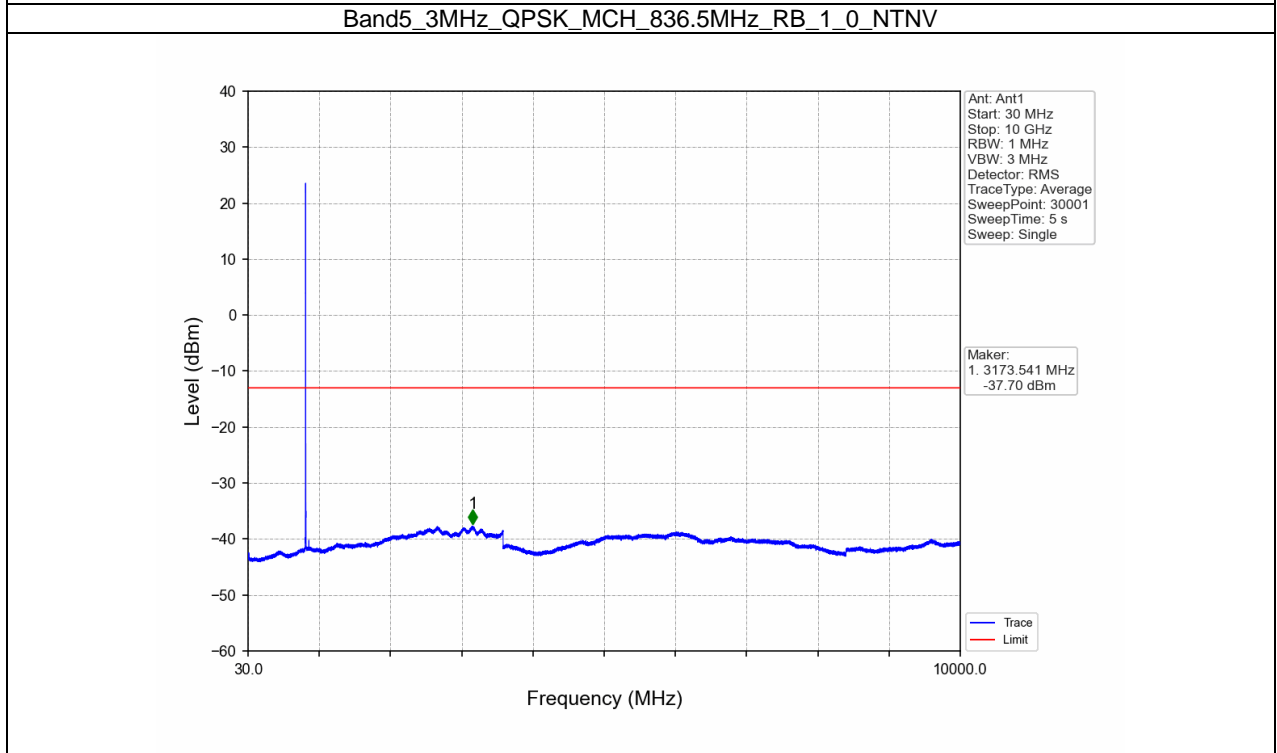

BUREAU
VERITAS

Test Report No.: W7L-P21100018-1RF04

B5_3MHz Test Result

Band: 5 / Bandwidth: 3MHz / NTNV						
Modulation	Frequency (MHz)	RB Allocation		Spurious Emission		Verdict
		Size	Offset	Result	Limit	
QPSK	825.5	1	0	Refer To Test Graph		Pass
		15	0	Refer To Test Graph		Pass
	847.5	1	0	Refer To Test Graph		Pass
			14	Refer To Test Graph		Pass
		15	0	Refer To Test Graph		Pass
16QAM	825.5	1	0	Refer To Test Graph		Pass
		15	0	Refer To Test Graph		Pass
	847.5	1	0	Refer To Test Graph		Pass
			14	Refer To Test Graph		Pass
		15	0	Refer To Test Graph		Pass
64QAM	825.5	1	0	Refer To Test Graph		Pass
		15	0	Refer To Test Graph		Pass
	847.5	1	0	Refer To Test Graph		Pass
			14	Refer To Test Graph		Pass
		15	0	Refer To Test Graph		Pass

Test Graph

BUREAU
VERITAS

Test Report No.: W7L-P21100018-1RF04

BUREAU
VERITAS

Test Report No.: W7L-P21100018-1RF04

BUREAU
VERITAS

Test Report No.: W7L-P21100018-1RF04

BUREAU
VERITAS

Test Report No.: W7L-P21100018-1RF04

BUREAU
VERITAS

Test Report No.: W7L-P21100018-1RF04

Band5_3MHz_16QAM_MCH_836.5MHz_RB_1_0_NTNV

Band5_3MHz_16QAM_HCH_847.5MHz_RB_1_0_NTNV

BUREAU
VERITAS

Test Report No.: W7L-P21100018-1RF04