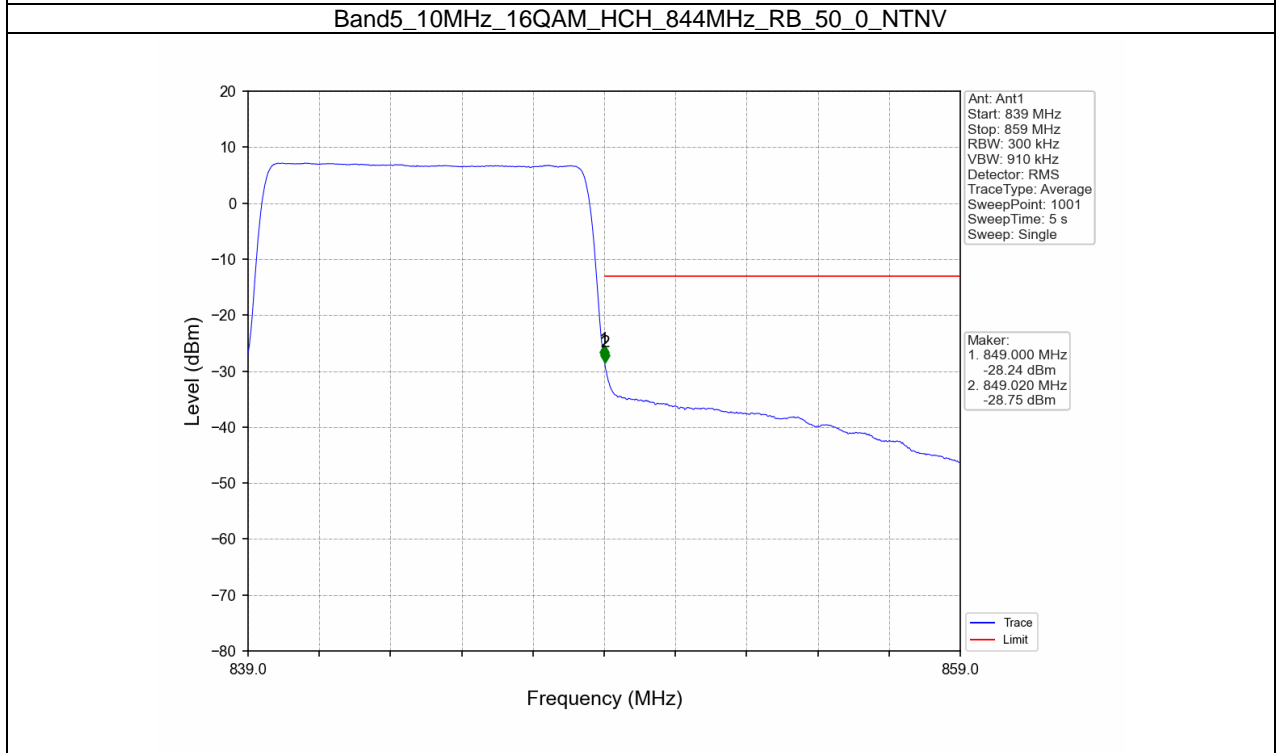

Test Report No.: W7L-P21100018-1RF04

BUREAU
VERITAS

Test Report No.: W7L-P21100018-1RF04

Band5_10MHz_16QAM_MCH_836.5MHz_RB_1_0_NTNV

Band5_10MHz_16QAM_HCH_844MHz_RB_1_0_NTNV

BUREAU
VERITAS

Test Report No.: W7L-P21100018-1RF04