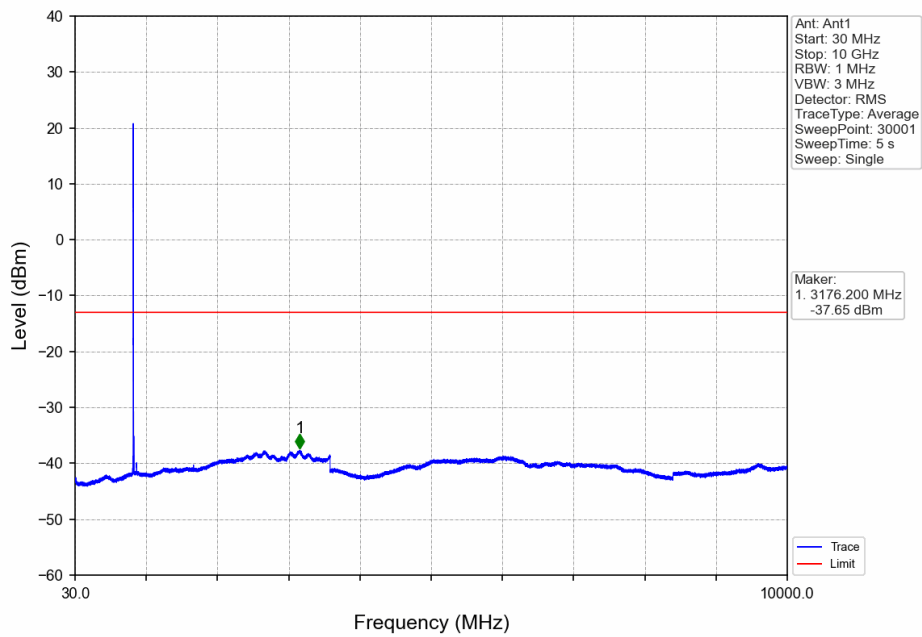

Band5_5MHz_64QAM_HCH_846.5MHz_RB_1_24_NTNV

BUREAU
VERITAS

Test Report No.: W7L-P21100018-1RF04

B5_10MHz Test Result

Band: 5 / Bandwidth: 10MHz / NTN						
Modulation	Frequency (MHz)	RB Allocation		Spurious Emission		Verdict
		Size	Offset	Result	Limit	
QPSK	829	1	0	Refer To Test Graph		Pass
		50	0	Refer To Test Graph		Pass
	836.5	1	0	Refer To Test Graph		Pass
		1	0	Refer To Test Graph		Pass
			49	Refer To Test Graph		Pass
		50	0	Refer To Test Graph		Pass
16QAM	829	1	0	Refer To Test Graph		Pass
		50	0	Refer To Test Graph		Pass
	836.5	1	0	Refer To Test Graph		Pass
		1	0	Refer To Test Graph		Pass
			49	Refer To Test Graph		Pass
		50	0	Refer To Test Graph		Pass
64QAM	829	1	0	Refer To Test Graph		Pass
		50	0	Refer To Test Graph		Pass
	836.5	1	0	Refer To Test Graph		Pass
		1	0	Refer To Test Graph		Pass
			49	Refer To Test Graph		Pass
		50	0	Refer To Test Graph		Pass