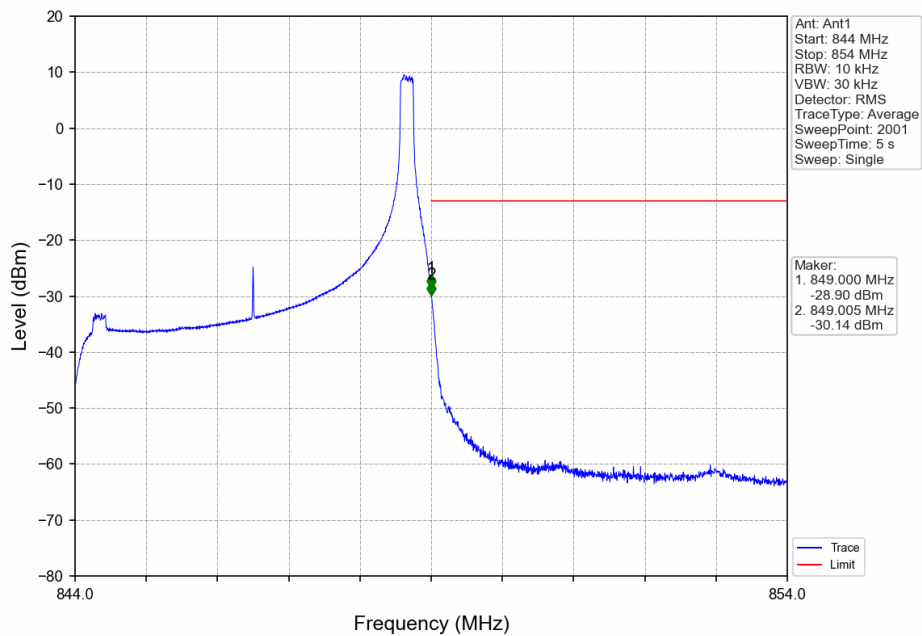

Band5_5MHz_64QAM_HCH_846.5MHz_RB_1_24_NTNV

BUREAU
VERITAS

Test Report No.: W7L-P21100018-1RF04

B5_10MHz Test Result

Band: 5 / Bandwidth: 10MHz / NTN						
Modulation	Frequency (MHz)	RB Allocation		Spurious Emission		Verdict
		Size	Offset	Result	Limit	
QPSK	829	1	0	Refer To Test Graph		Pass
		50	0	Refer To Test Graph		Pass
	836.5	1	0	Refer To Test Graph		Pass
		1	0	Refer To Test Graph		Pass
			49	Refer To Test Graph		Pass
		50	0	Refer To Test Graph		Pass
16QAM	829	1	0	Refer To Test Graph		Pass
		50	0	Refer To Test Graph		Pass
	836.5	1	0	Refer To Test Graph		Pass
		1	0	Refer To Test Graph		Pass
			49	Refer To Test Graph		Pass
		50	0	Refer To Test Graph		Pass
64QAM	829	1	0	Refer To Test Graph		Pass
		50	0	Refer To Test Graph		Pass
	836.5	1	0	Refer To Test Graph		Pass
		1	0	Refer To Test Graph		Pass
			49	Refer To Test Graph		Pass
		50	0	Refer To Test Graph		Pass