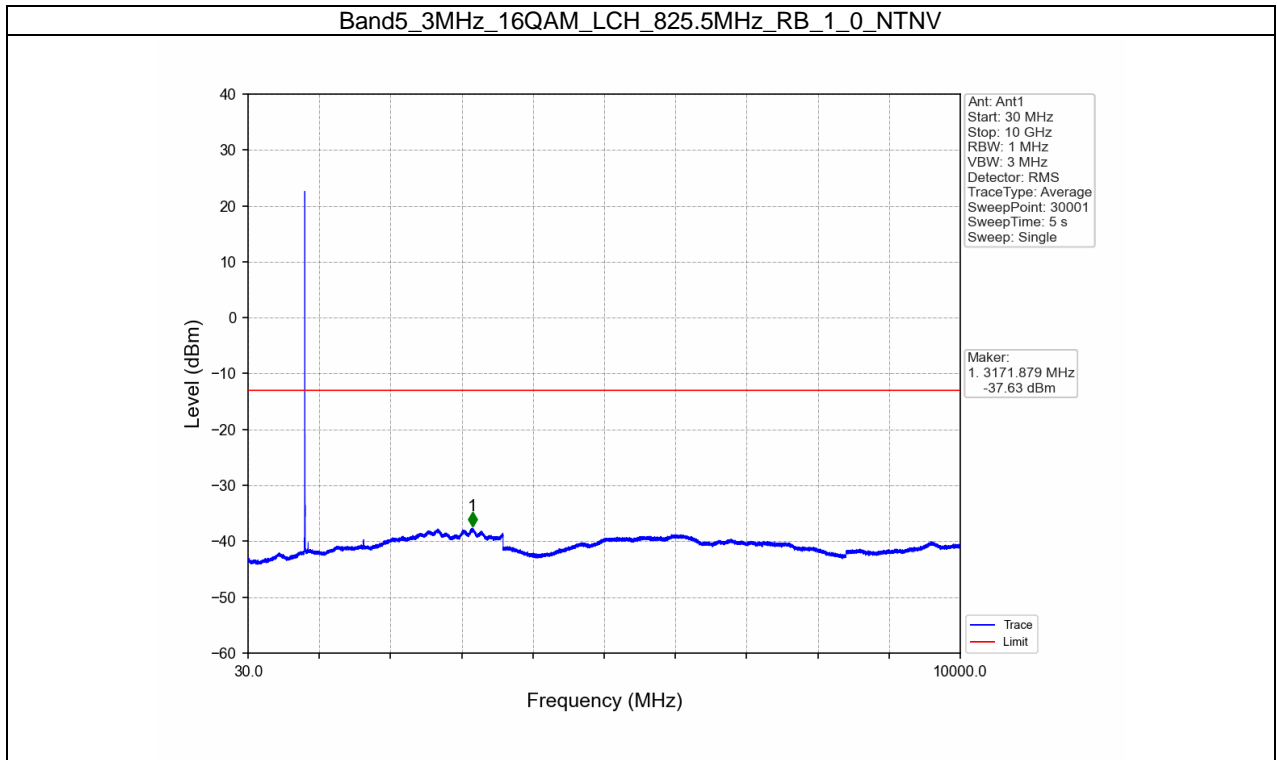

BUREAU
VERITAS

Test Report No.: W7L-P21100018-1RF04

B5_3MHz Test Result

Band: 5 / Bandwidth: 3MHz / NTNV						
Modulation	Frequency (MHz)	RB Allocation		Spurious Emission		Verdict
		Size	Offset	Result	Limit	
QPSK	825.5	1	0	Refer To Test Graph		Pass
		15	0	Refer To Test Graph		Pass
	847.5	1	0	Refer To Test Graph		Pass
			14	Refer To Test Graph		Pass
		15	0	Refer To Test Graph		Pass
16QAM	825.5	1	0	Refer To Test Graph		Pass
		15	0	Refer To Test Graph		Pass
	847.5	1	0	Refer To Test Graph		Pass
			14	Refer To Test Graph		Pass
		15	0	Refer To Test Graph		Pass
64QAM	825.5	1	0	Refer To Test Graph		Pass
		15	0	Refer To Test Graph		Pass
	847.5	1	0	Refer To Test Graph		Pass
			14	Refer To Test Graph		Pass
		15	0	Refer To Test Graph		Pass

Test Graph

BUREAU
VERITAS

Test Report No.: W7L-P21100018-1RF04

BUREAU
VERITAS

Test Report No.: W7L-P21100018-1RF04

BUREAU
VERITAS

Test Report No.: W7L-P21100018-1RF04

BUREAU
VERITAS

Test Report No.: W7L-P21100018-1RF04

BUREAU
VERITAS

Test Report No.: W7L-P21100018-1RF04

Band5_3MHz_16QAM_MCH_836.5MHz_RB_1_0_NTNV

Band5_3MHz_16QAM_HCH_847.5MHz_RB_1_0_NTNV

BUREAU
VERITAS

Test Report No.: W7L-P21100018-1RF04