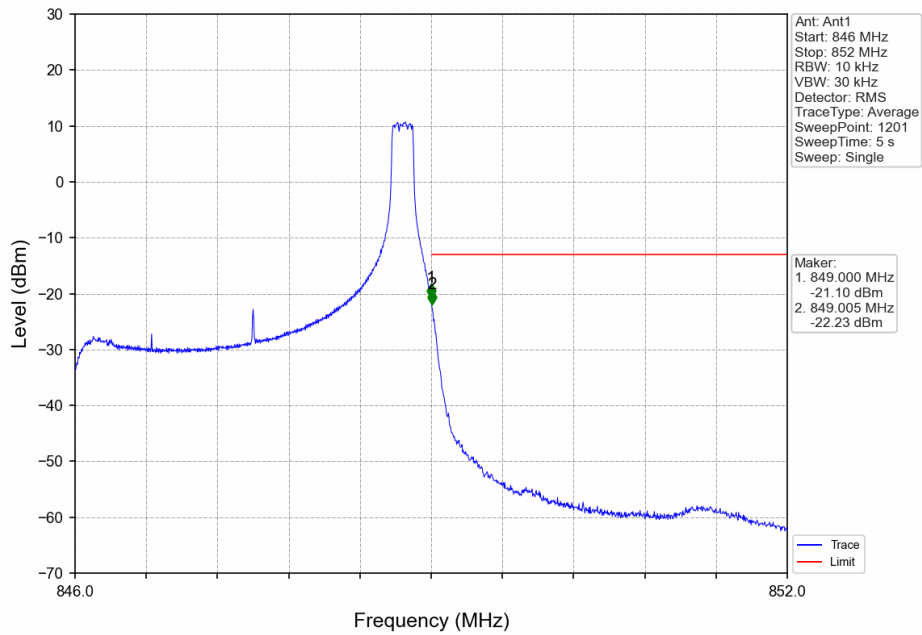

Band5_3MHz_16QAM_HCH_847.5MHz_RB_15_0_NTNV

BUREAU
VERITAS

Test Report No.: W7L-P21100018-1RF04

Band5_3MHz_16QAM_HCH_847.5MHz_RB_1_14_NTNV