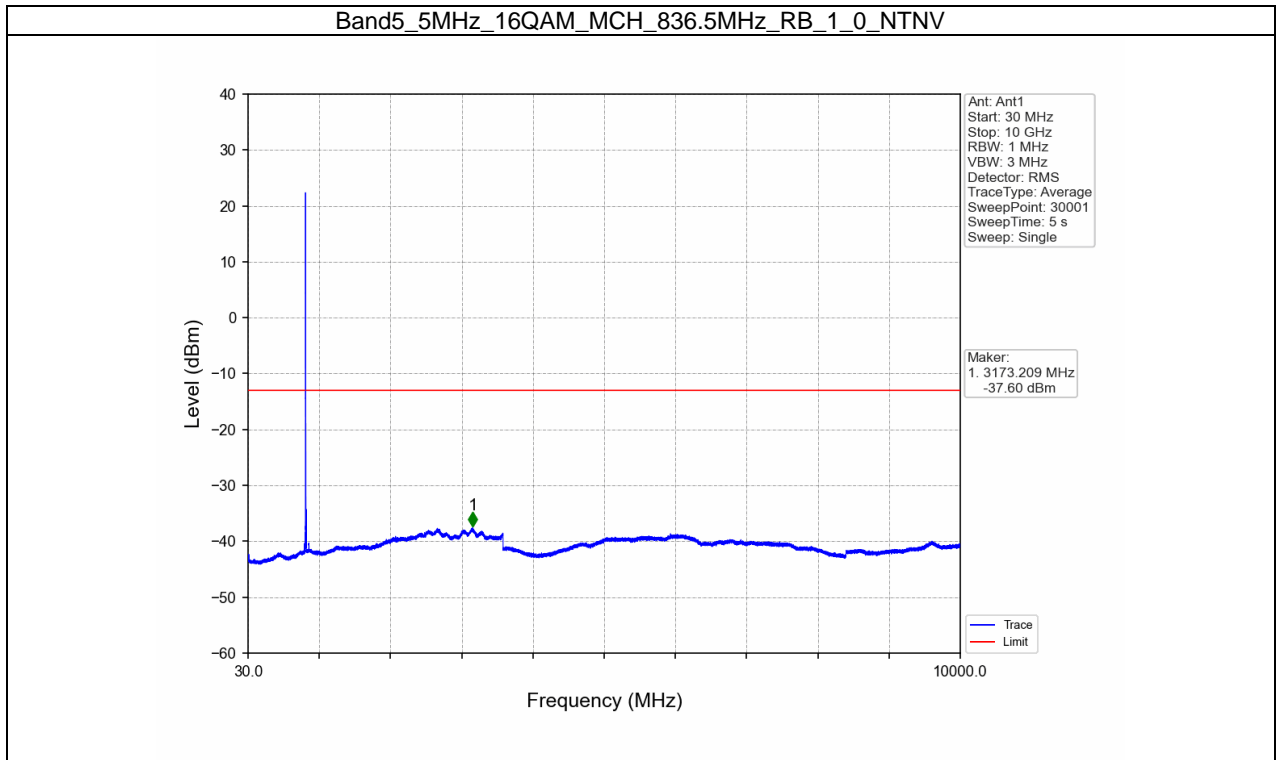

BUREAU
VERITAS

Test Report No.: W7L-P21100018-1RF04