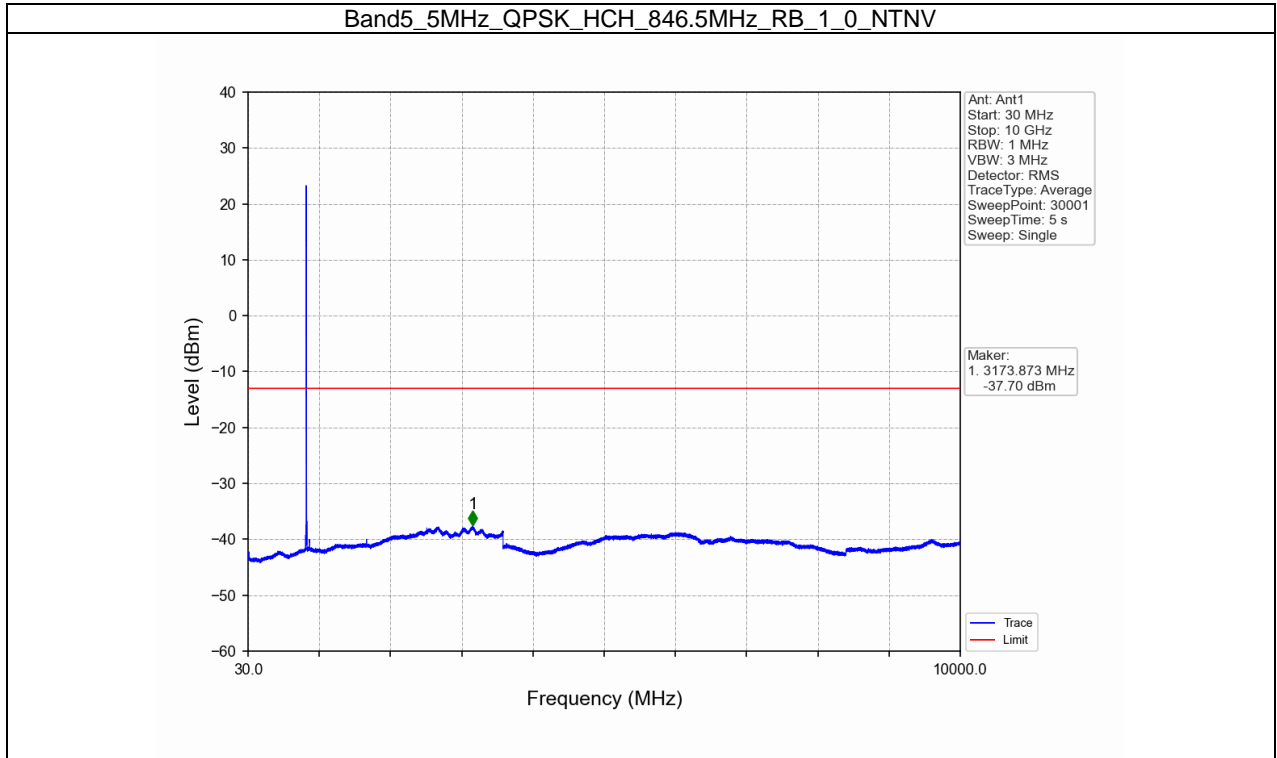

Band5_3MHz_64QAM_HCH_847.5MHz_RB_1_0_NTNV

Band5_3MHz_64QAM_HCH_847.5MHz_RB_1_14_NTNV

BUREAU
VERITAS

Test Report No.: W7L-P21100018-1RF04

B5_5MHz Test Result

Band: 5 / Bandwidth: 5MHz / NTNV						
Modulation	Frequency (MHz)	RB Allocation		Spurious Emission		Verdict
		Size	Offset	Result	Limit	
QPSK	826.5	1	0	Refer To Test Graph		Pass
		25	0	Refer To Test Graph		Pass
	846.5	1	0	Refer To Test Graph		Pass
			24	Refer To Test Graph		Pass
		25	0	Refer To Test Graph		Pass
			0	Refer To Test Graph		Pass
16QAM	826.5	1	0	Refer To Test Graph		Pass
		25	0	Refer To Test Graph		Pass
	846.5	1	0	Refer To Test Graph		Pass
			24	Refer To Test Graph		Pass
		25	0	Refer To Test Graph		Pass
			0	Refer To Test Graph		Pass
64QAM	826.5	1	0	Refer To Test Graph		Pass
		25	0	Refer To Test Graph		Pass
	846.5	1	0	Refer To Test Graph		Pass
			24	Refer To Test Graph		Pass
		25	0	Refer To Test Graph		Pass
			0	Refer To Test Graph		Pass

BUREAU
VERITAS

Test Report No.: W7L-P21100018-1RF04

Test Graph

BUREAU
VERITAS

Test Report No.: W7L-P21100018-1RF04

BUREAU
VERITAS

Test Report No.: W7L-P21100018-1RF04

BUREAU
VERITAS