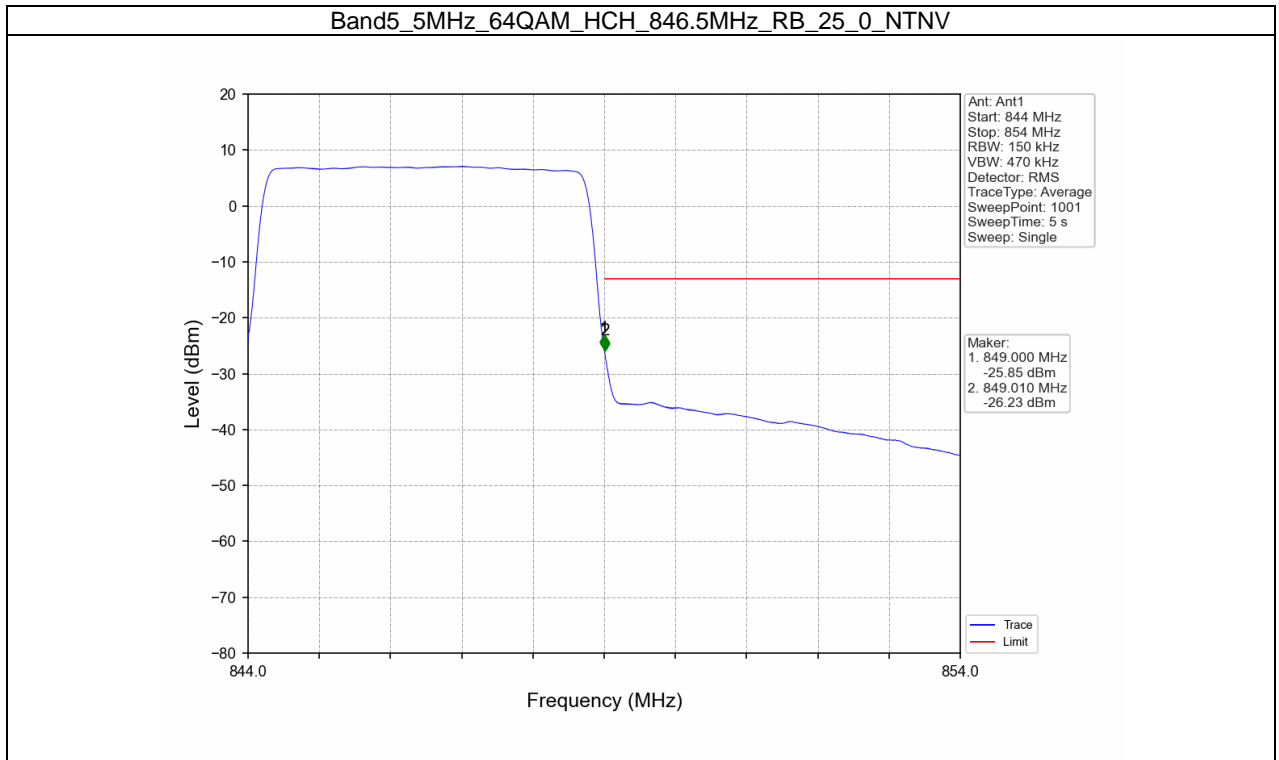

Band5_5MHz_16QAM_HCH_846.5MHz_RB_25_0_NTNV

BUREAU
VERITAS

Test Report No.: W7L-P21100018-1RF04

BUREAU
VERITAS

Test Report No.: W7L-P21100018-1RF04

BUREAU
VERITAS

Test Report No.: W7L-P21100018-1RF04

Band5_5MHz_64QAM_HCH_846.5MHz_RB_1_0_NTNV

Band5_5MHz_64QAM_HCH_846.5MHz_RB_1_24_NTNV

BUREAU
VERITAS

Test Report No.: W7L-P21100018-1RF04

B5_10MHz Test Result

Band: 5 / Bandwidth: 10MHz / NTN						
Modulation	Frequency (MHz)	RB Allocation		Spurious Emission		Verdict
		Size	Offset	Result	Limit	
QPSK	829	1	0	Refer To Test Graph		Pass
		50	0	Refer To Test Graph		Pass
	836.5	1	0	Refer To Test Graph		Pass
		1	0	Refer To Test Graph		Pass
			49	Refer To Test Graph		Pass
		50	0	Refer To Test Graph		Pass
16QAM	829	1	0	Refer To Test Graph		Pass
		50	0	Refer To Test Graph		Pass
	836.5	1	0	Refer To Test Graph		Pass
		1	0	Refer To Test Graph		Pass
			49	Refer To Test Graph		Pass
		50	0	Refer To Test Graph		Pass
64QAM	829	1	0	Refer To Test Graph		Pass
		50	0	Refer To Test Graph		Pass
	836.5	1	0	Refer To Test Graph		Pass
		1	0	Refer To Test Graph		Pass
			49	Refer To Test Graph		Pass
		50	0	Refer To Test Graph		Pass