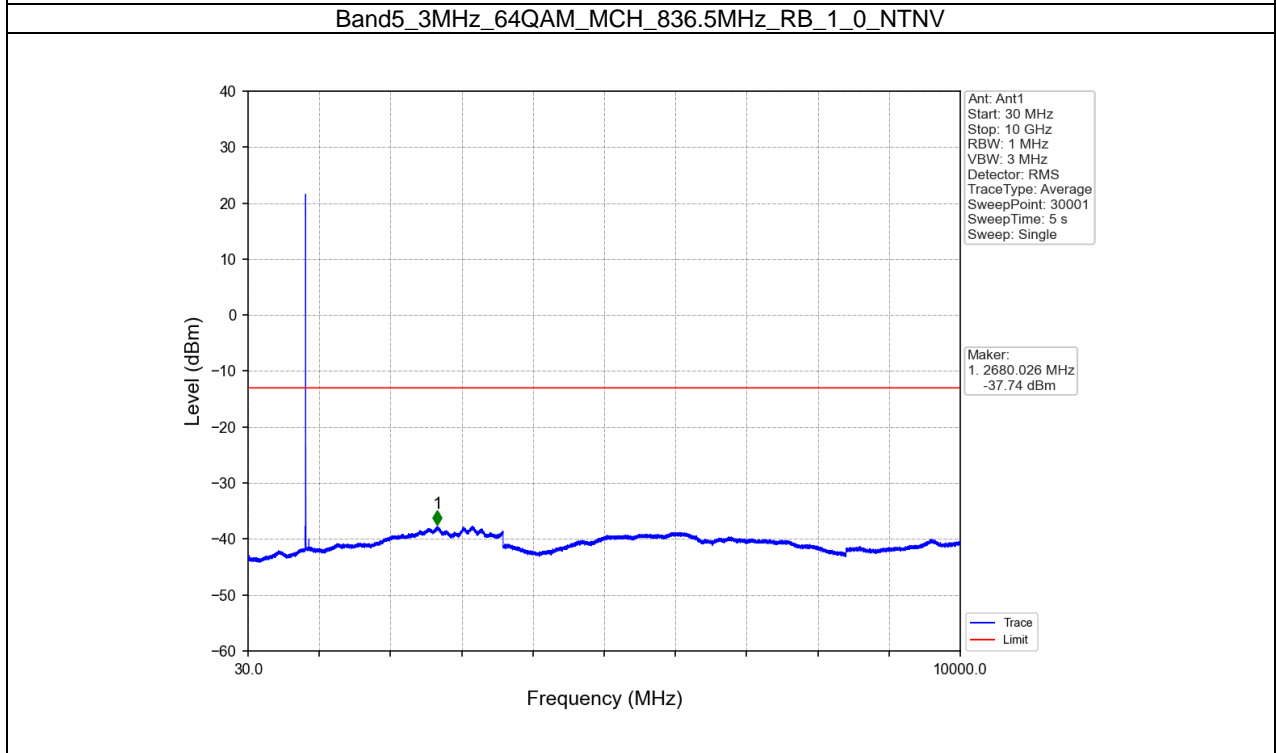

Band5_3MHz_16QAM_HCH_847.5MHz_RB_1_14_NTNV

Band5_3MHz_16QAM_HCH_847.5MHz_RB_15_0_NTNV

BUREAU
VERITAS

Test Report No.: W7L-P21100018-1RF04

BUREAU
VERITAS

Test Report No.: W7L-P21100018-1RF04

BUREAU
VERITAS

Test Report No.: W7L-P21100018-1RF04

Band5_3MHz_64QAM_HCH_847.5MHz_RB_1_0_NTNV

Band5_3MHz_64QAM_HCH_847.5MHz_RB_1_14_NTNV

BUREAU
VERITAS

Test Report No.: W7L-P21100018-1RF04

B5_5MHz Test Result

Band: 5 / Bandwidth: 5MHz / NTNV						
Modulation	Frequency (MHz)	RB Allocation		Spurious Emission		Verdict
		Size	Offset	Result	Limit	
QPSK	826.5	1	0	Refer To Test Graph		Pass
		25	0	Refer To Test Graph		Pass
	846.5	1	0	Refer To Test Graph		Pass
			24	Refer To Test Graph		Pass
		25	0	Refer To Test Graph		Pass
			0	Refer To Test Graph		Pass
16QAM	826.5	1	0	Refer To Test Graph		Pass
		25	0	Refer To Test Graph		Pass
	846.5	1	0	Refer To Test Graph		Pass
			24	Refer To Test Graph		Pass
		25	0	Refer To Test Graph		Pass
			0	Refer To Test Graph		Pass
64QAM	826.5	1	0	Refer To Test Graph		Pass
		25	0	Refer To Test Graph		Pass
	846.5	1	0	Refer To Test Graph		Pass
			24	Refer To Test Graph		Pass
		25	0	Refer To Test Graph		Pass
			0	Refer To Test Graph		Pass