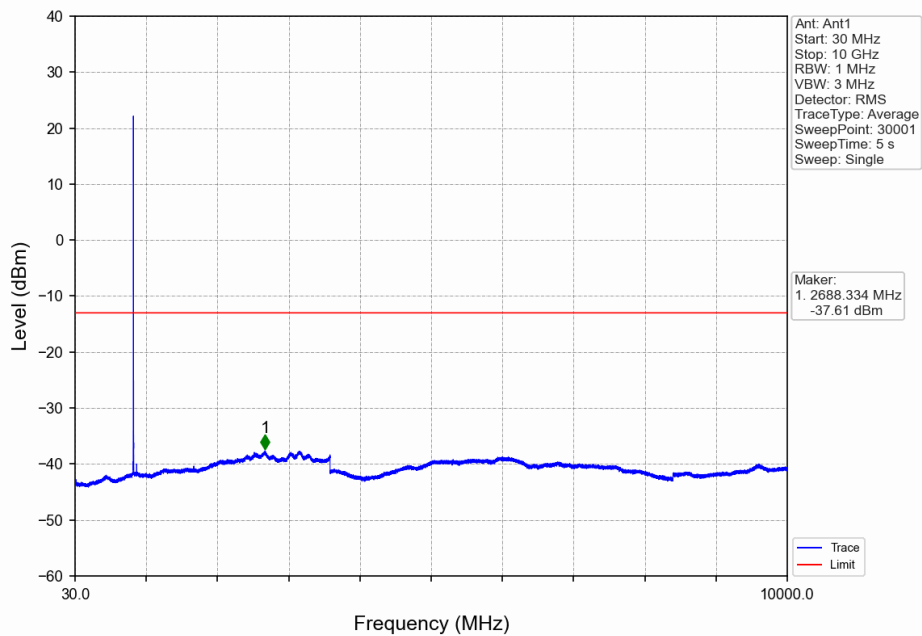

BUREAU
VERITAS

Test Report No.: W7L-P21100018-1RF04

B5_3MHz Test Result

Band: 5 / Bandwidth: 3MHz / NTNV						
Modulation	Frequency (MHz)	RB Allocation		Spurious Emission		Verdict
		Size	Offset	Result	Limit	
QPSK	825.5	1	0	Refer To Test Graph		Pass
		15	0	Refer To Test Graph		Pass
	847.5	1	0	Refer To Test Graph		Pass
			14	Refer To Test Graph		Pass
		15	0	Refer To Test Graph		Pass
16QAM	825.5	1	0	Refer To Test Graph		Pass
		15	0	Refer To Test Graph		Pass
	847.5	1	0	Refer To Test Graph		Pass
			14	Refer To Test Graph		Pass
		15	0	Refer To Test Graph		Pass
64QAM	825.5	1	0	Refer To Test Graph		Pass
		15	0	Refer To Test Graph		Pass
	847.5	1	0	Refer To Test Graph		Pass
			14	Refer To Test Graph		Pass
		15	0	Refer To Test Graph		Pass

Test Report No.: W7L-P21100018-1RF04

BUREAU
VERITAS

Test Report No.: W7L-P21100018-1RF04

Band5_3MHz_16QAM_MCH_836.5MHz_RB_1_0_NTNV

Band5_3MHz_16QAM_HCH_847.5MHz_RB_1_0_NTNV

BUREAU
VERITAS

Test Report No.: W7L-P21100018-1RF04

Band5_3MHz_64QAM_HCH_847.5MHz_RB_1_0_NTNV

Band5_3MHz_64QAM_HCH_847.5MHz_RB_1_14_NTNV

BUREAU
VERITAS

Test Report No.: W7L-P21100018-1RF04

B5_5MHz Test Result

Band: 5 / Bandwidth: 5MHz / NTNV						
Modulation	Frequency (MHz)	RB Allocation		Spurious Emission		Verdict
		Size	Offset	Result	Limit	
QPSK	826.5	1	0	Refer To Test Graph		Pass
		25	0	Refer To Test Graph		Pass
	846.5	1	0	Refer To Test Graph		Pass
			24	Refer To Test Graph		Pass
		25	0	Refer To Test Graph		Pass
			0	Refer To Test Graph		Pass
16QAM	826.5	1	0	Refer To Test Graph		Pass
		25	0	Refer To Test Graph		Pass
	846.5	1	0	Refer To Test Graph		Pass
			24	Refer To Test Graph		Pass
		25	0	Refer To Test Graph		Pass
			0	Refer To Test Graph		Pass
64QAM	826.5	1	0	Refer To Test Graph		Pass
		25	0	Refer To Test Graph		Pass
	846.5	1	0	Refer To Test Graph		Pass
			24	Refer To Test Graph		Pass
		25	0	Refer To Test Graph		Pass
			0	Refer To Test Graph		Pass