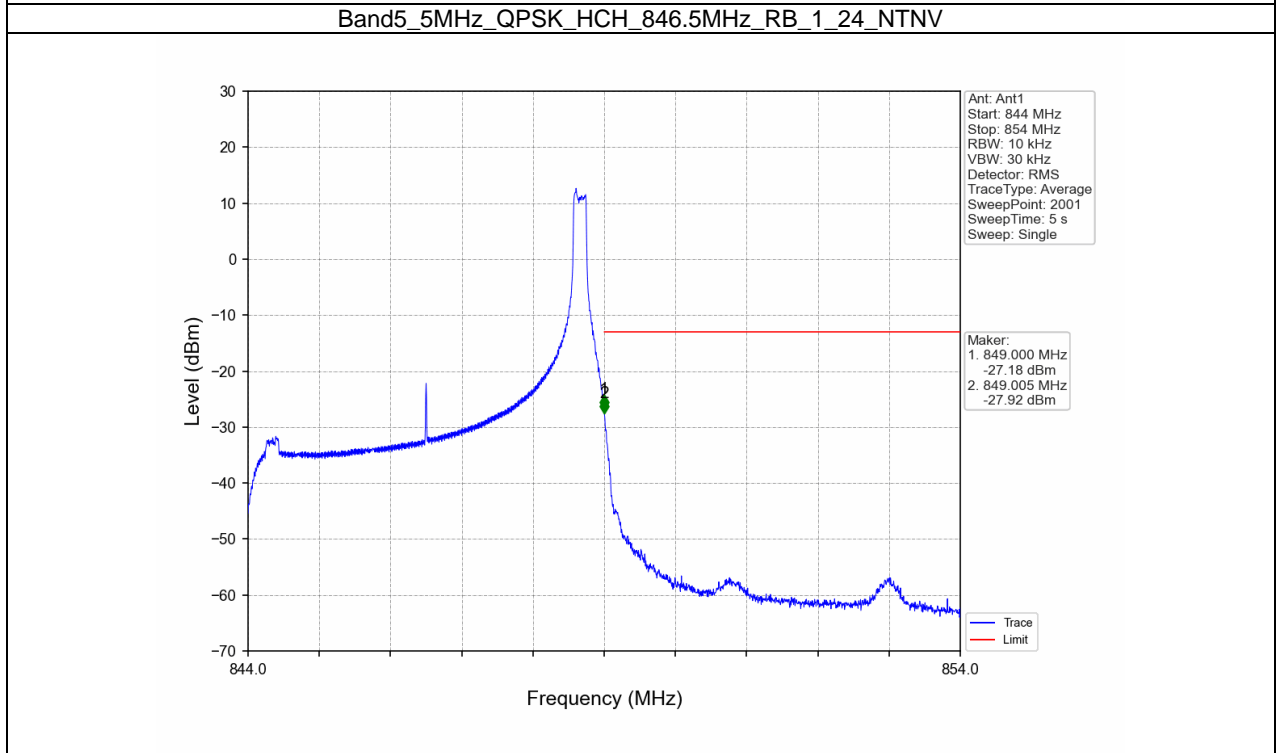

BUREAU
VERITAS

Test Report No.: W7L-P21100018-1RF04