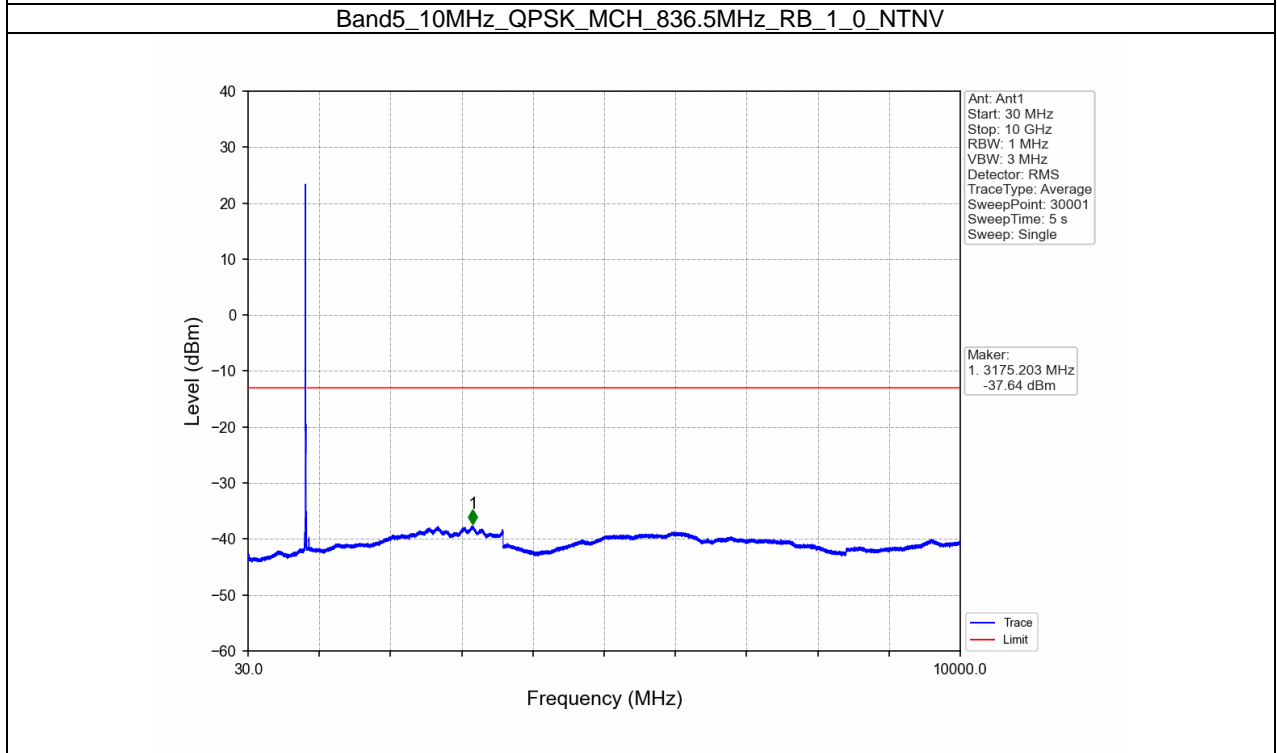

BUREAU
VERITAS

Test Report No.: W7L-P21100018-1RF04