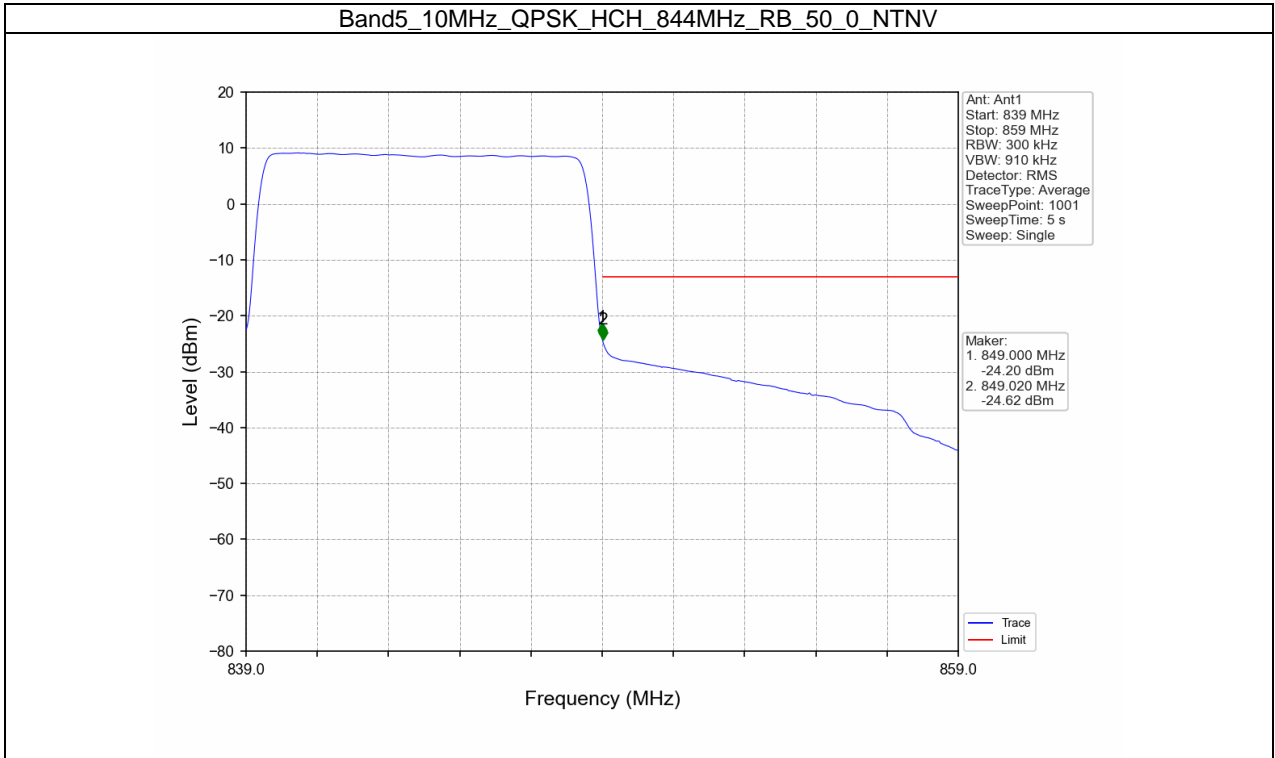

BUREAU
VERITAS

Test Report No.: W7L-P21100018-1RF04