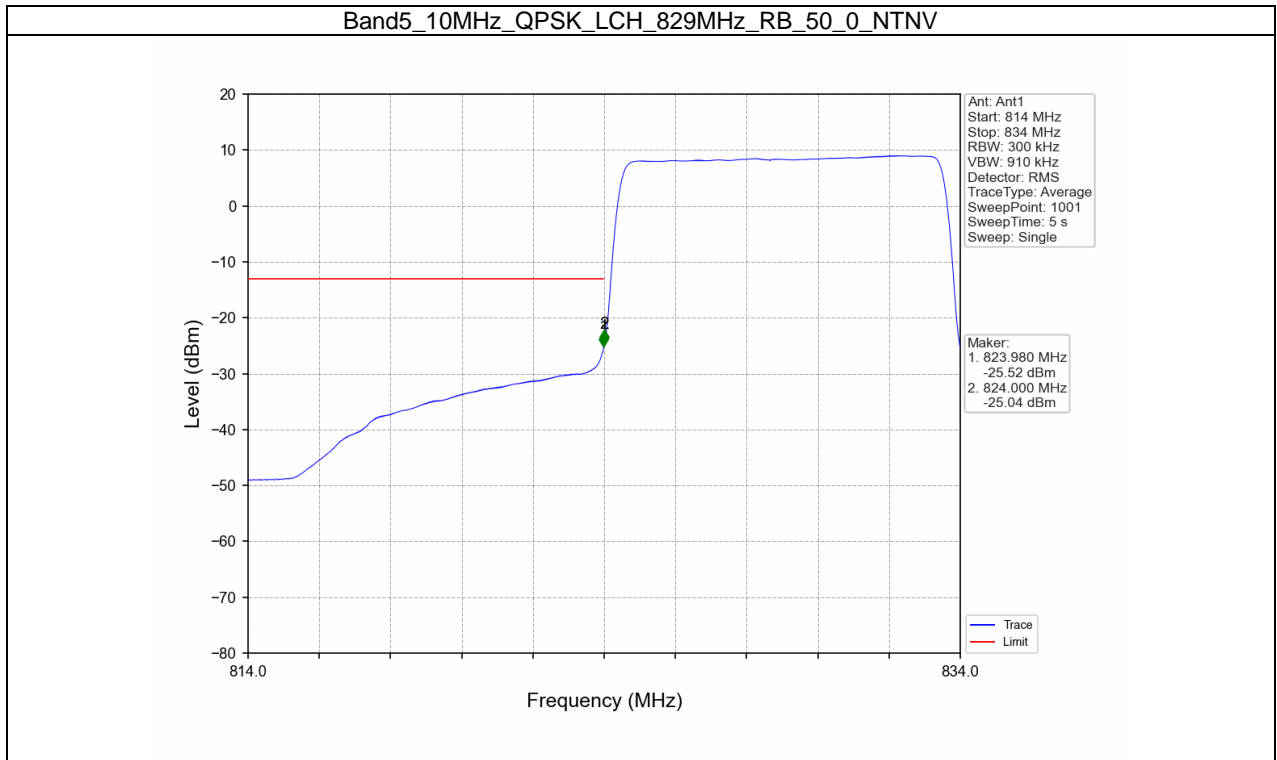

BUREAU
VERITAS

Test Report No.: W7L-P21100018-1RF04