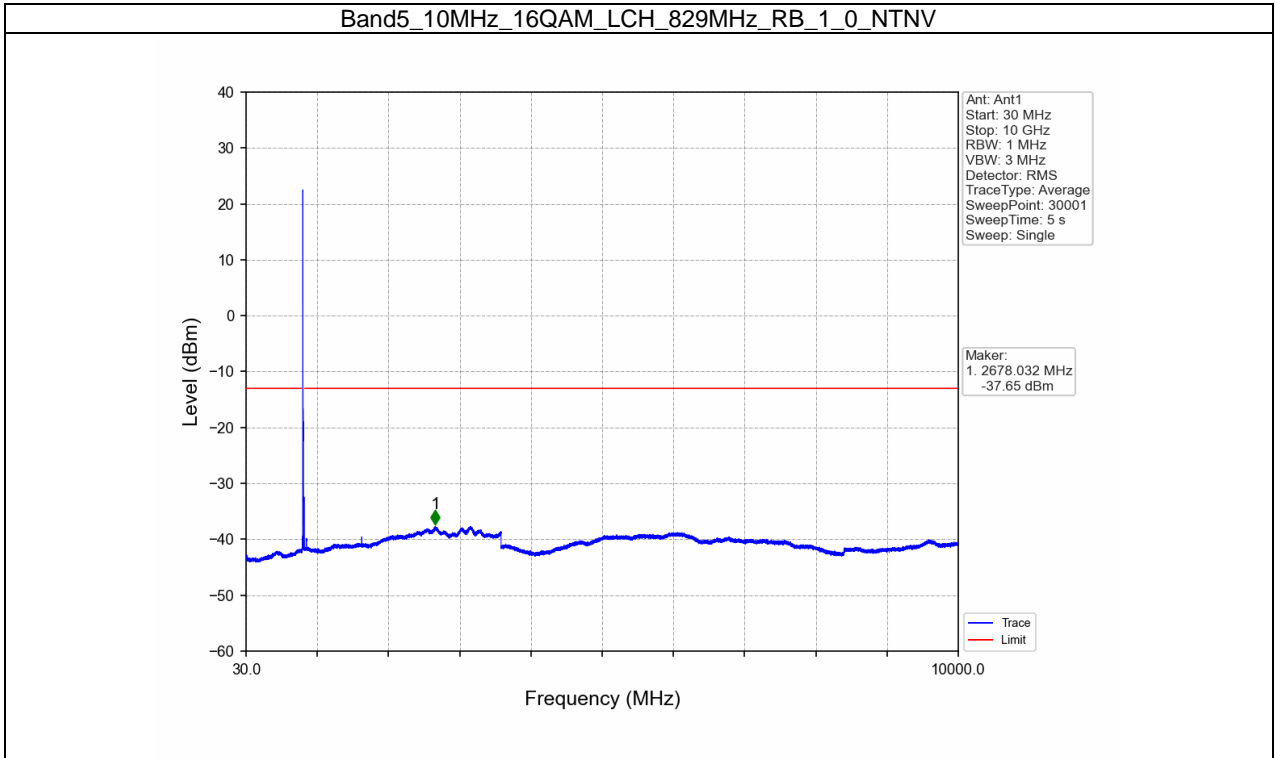

BUREAU
VERITAS

Test Report No.: W7L-P21100018-1RF04