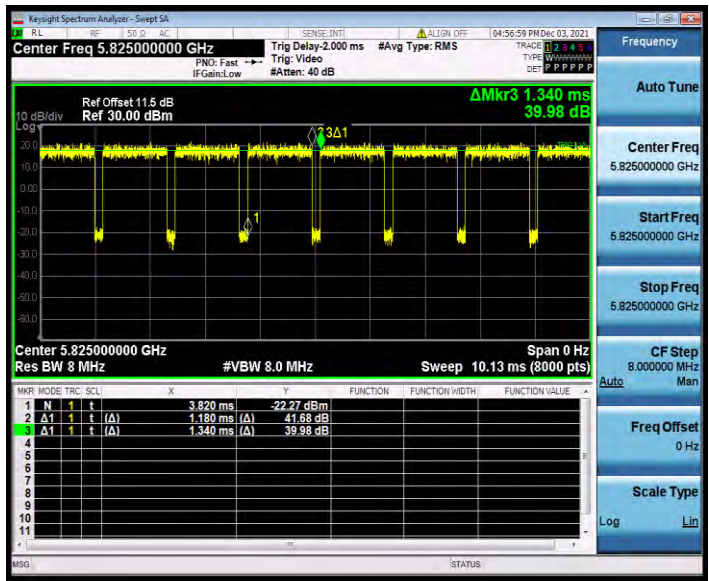

BUREAU VERITAS

Test Report No.: W7L-P21100018-1RF03

11N20SISO_Ant1_5745

11N20SISO_Ant1_5785

BUREAU VERITAS

Test Report No.: W7L-P21100018-1RF03

11N20SISO_Ant1_5825

11N40SISO_Ant1_5190