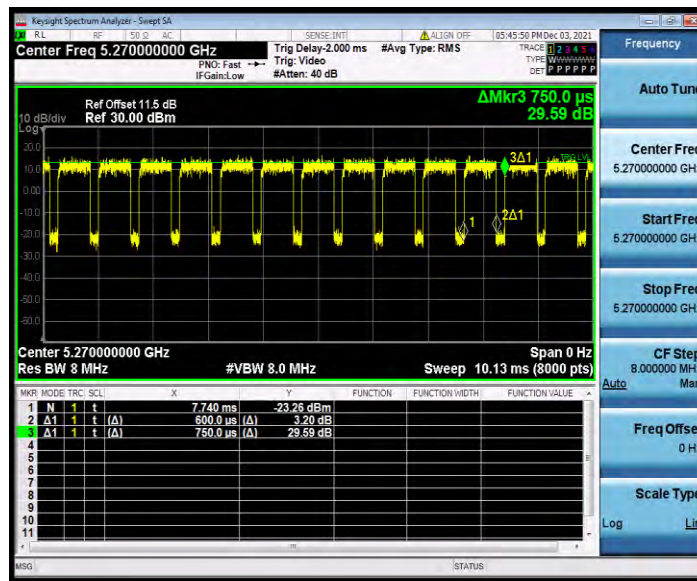

BUREAU VERITAS

Test Report No.: W7L-P21100018-1RF03

11AC40SISO_Ant1_5190

11AC40SISO_Ant1_5230

BUREAU VERITAS

Test Report No.: W7L-P21100018-1RF03

11AC40SISO_Ant1_5270

11AC40SISO_Ant1_5310