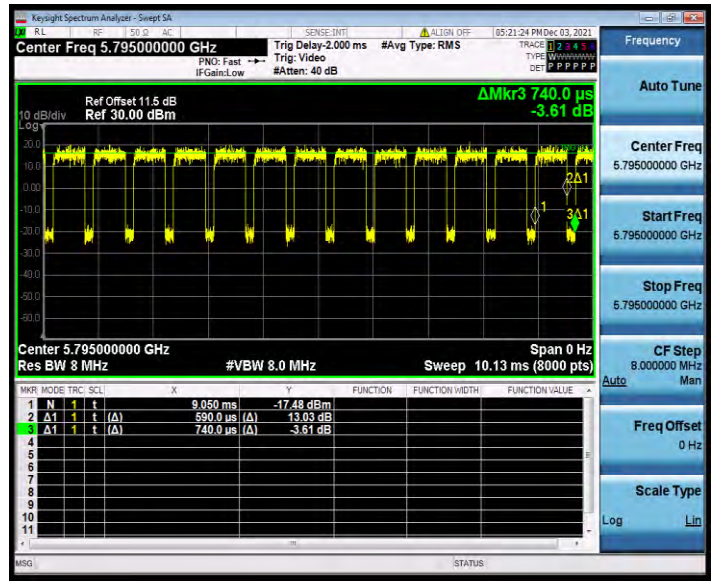

11N40SISO_Ant1_5795

BUREAU VERITAS

Test Report No.: W7L-P21100018-1RF03

11AC20SISO_Ant1_5180