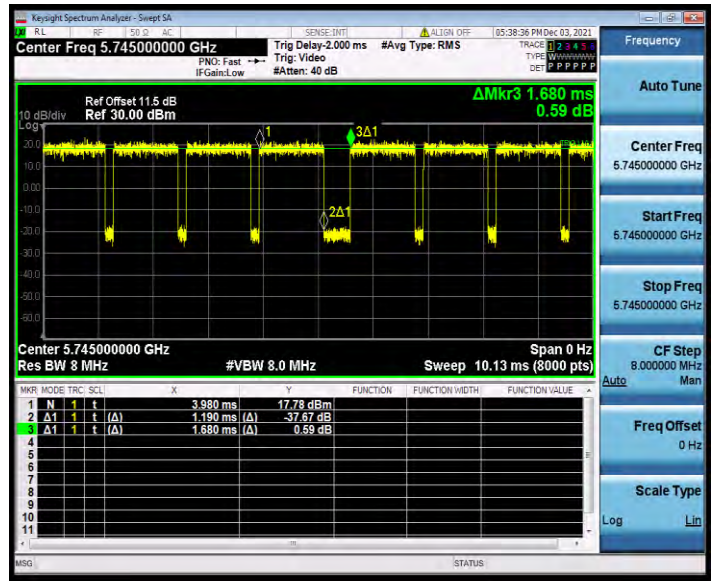

BUREAU VERITAS

Test Report No.: W7L-P21100018-1RF03

11AC20SISO_Ant1_5700

11AC20SISO_Ant1_5745

BUREAU VERITAS

Test Report No.: W7L-P21100018-1RF03

11AC20SISO_Ant1_5785

11AC20SISO_Ant1_5825