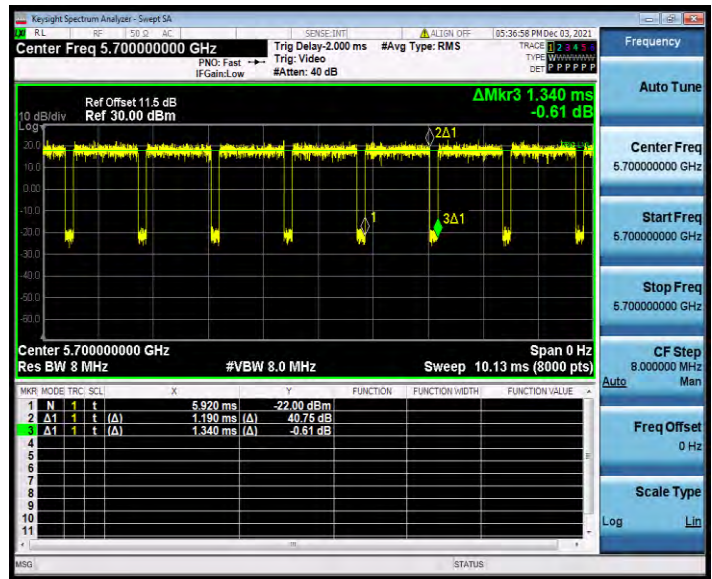

11AC20SISO_Ant1_5700

11AC20SISO_Ant1_5745