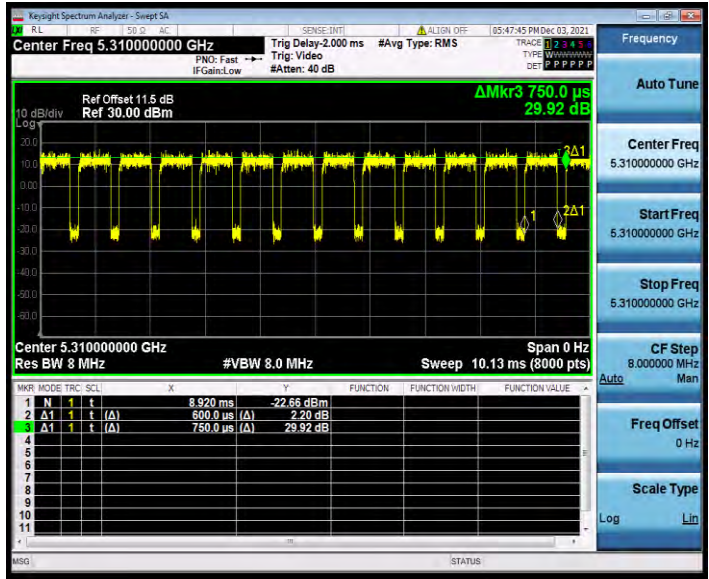

11AC40SISO_Ant1_5310

BUREAU VERITAS

Test Report No.: W7L-P21100018-1RF03

11AC40SISO_Ant1_5510