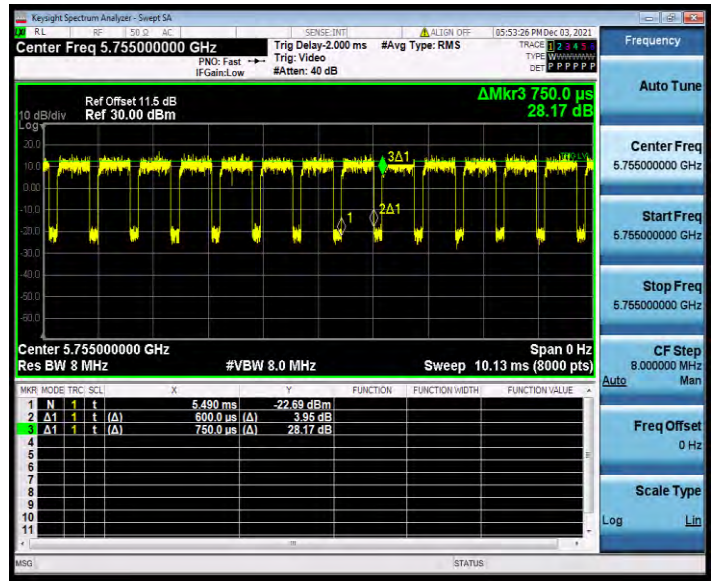

11AC40SISO_Ant1_5755

BUREAU VERITAS

Test Report No.: W7L-P21100018-1RF03

11AC40SISO_Ant1_5795