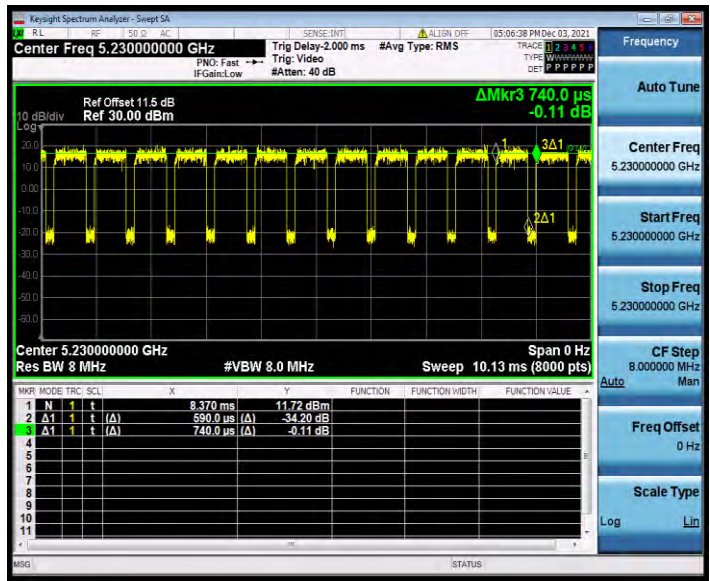

11N40SISO_Ant1_5230

11N40SISO_Ant1_5270