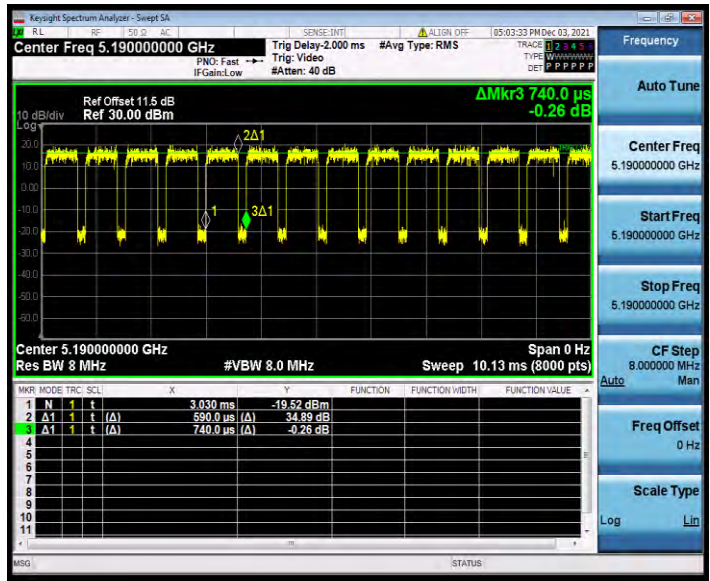

11N40SISO_Ant1_5190

BUREAU VERITAS

Test Report No.: W7L-P21100018-1RF03

11N40SISO_Ant1_5230