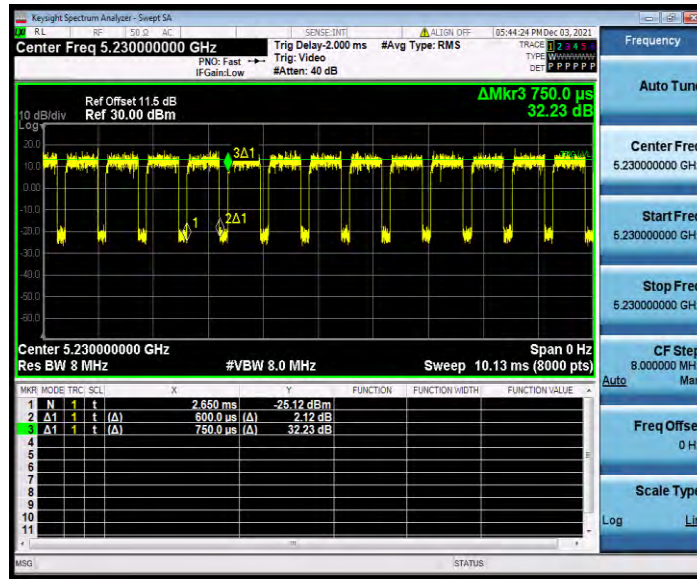

BUREAU VERITAS

Test Report No.: W7L-P21100018-1RF03

11AC40SISO_Ant1_5190

11AC40SISO_Ant1_5230

BUREAU VERITAS

Test Report No.: W7L-P21100018-1RF03

11AC40SISO_Ant1_5270

11AC40SISO_Ant1_5310