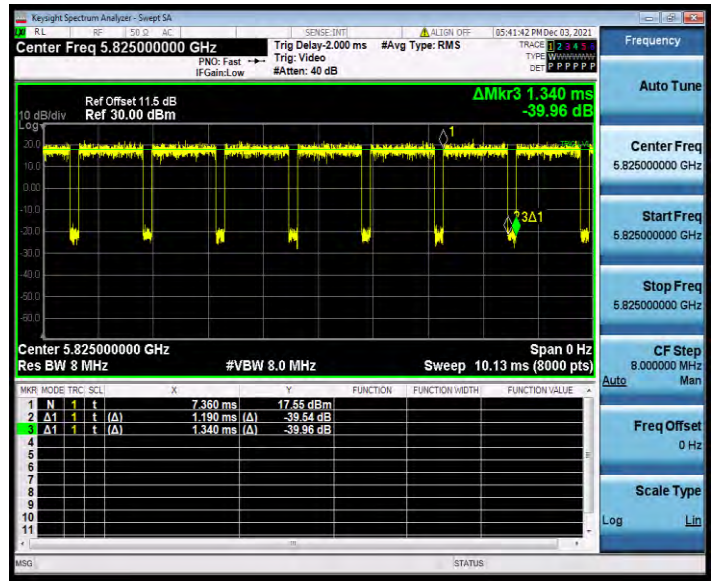

11AC20SISO_Ant1_5825

BUREAU VERITAS

Test Report No.: W7L-P21100018-1RF03

11AC40SISO_Ant1_5190