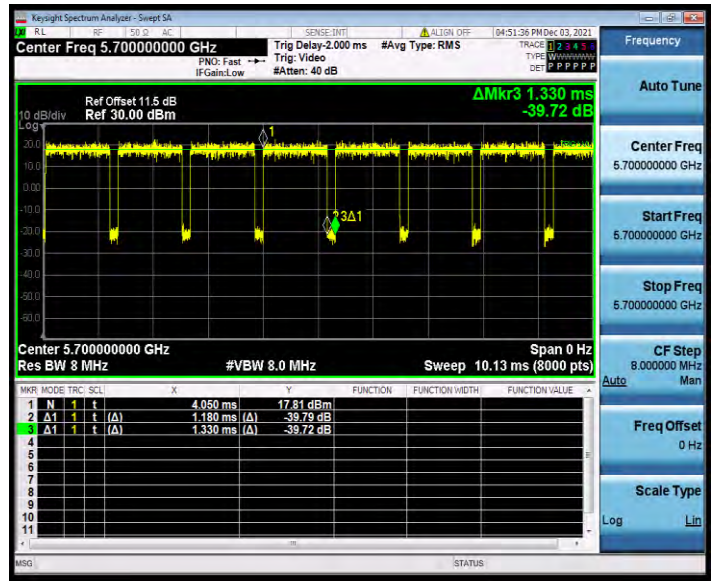

BUREAU VERITAS

Test Report No.: W7L-P21100018-1RF03

11N20SISO_Ant1_5745

11N20SISO_Ant1_5785

BUREAU VERITAS

Test Report No.: W7L-P21100018-1RF03

11N20SISO_Ant1_5825

11N40SISO_Ant1_5190