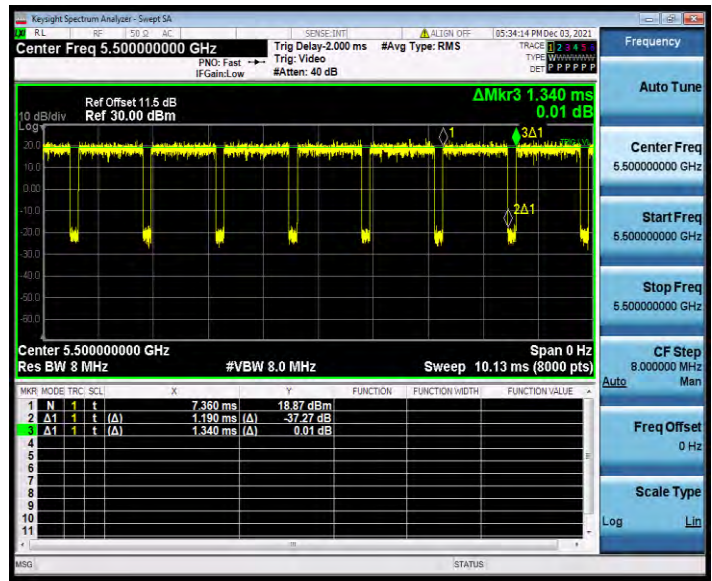

BUREAU VERITAS

Test Report No.: W7L-P21100018-1RF03

11AC20SISO_Ant1_5300

11AC20SISO_Ant1_5320

BUREAU VERITAS

Test Report No.: W7L-P21100018-1RF03

11AC20SISO_Ant1_5500

11AC20SISO_Ant1_5580