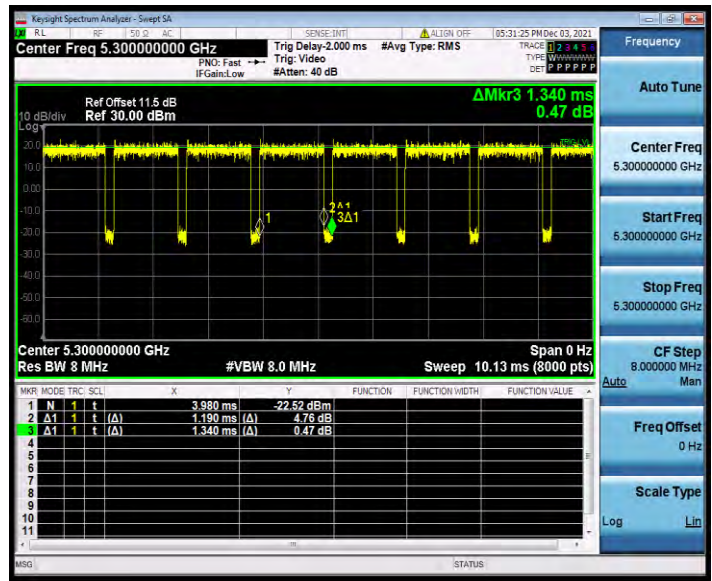

11AC20SISO_Ant1_5300

11AC20SISO_Ant1_5320