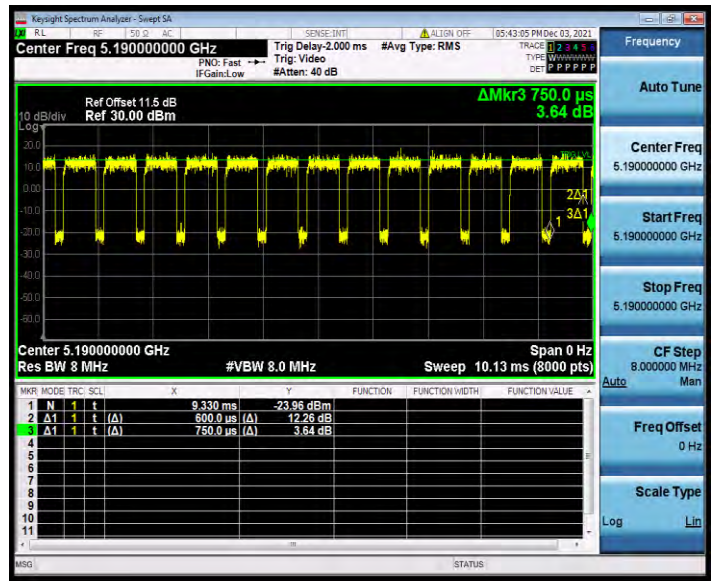

11AC40SISO_Ant1_5190

11AC40SISO_Ant1_5230