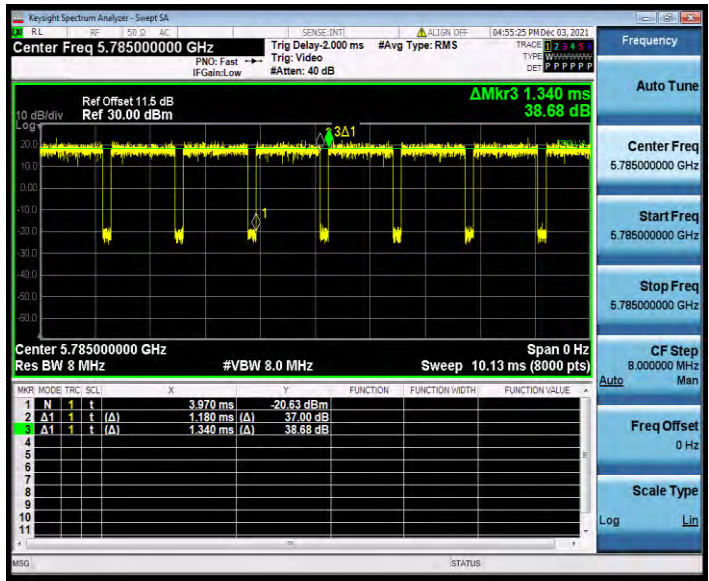

BUREAU VERITAS

Test Report No.: W7L-P21100018-1RF03

11N20SISO_Ant1_5745

11N20SISO_Ant1_5785

BUREAU VERITAS

Test Report No.: W7L-P21100018-1RF03

11N20SISO_Ant1_5825

11N40SISO_Ant1_5190