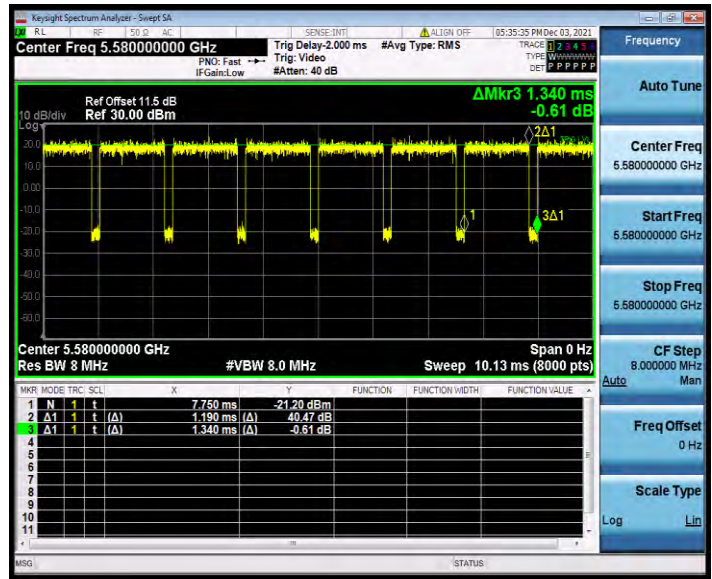

11AC20SISO_Ant1_5580

BUREAU VERITAS

Test Report No.: W7L-P21100018-1RF03

11AC20SISO_Ant1_5700