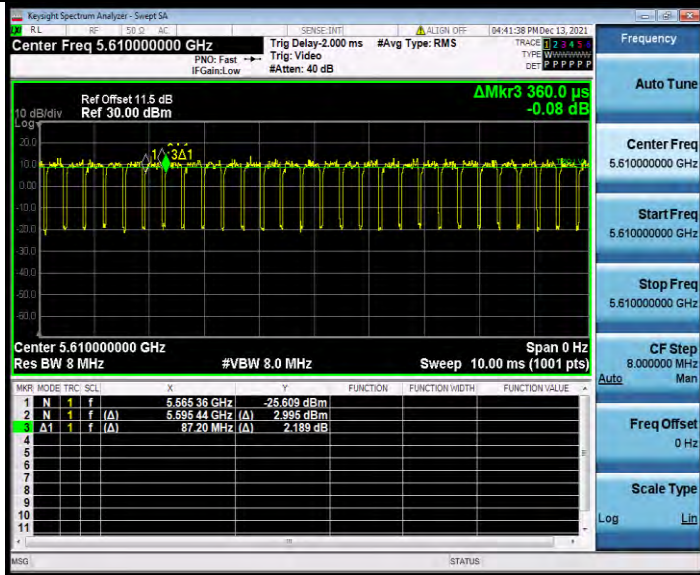

BUREAU VERITAS

Test Report No.: W7L-P22090015-1RF03

11AC80SISO\_Ant1\_5210

11AC80SISO\_Ant1\_5290

BUREAU VERITAS

Test Report No.: W7L-P22090015-1RF03

11AC80SISO\_Ant1\_5530

11AC80SISO\_Ant1\_5610

BUREAU VERITAS

Test Report No.: W7L-P22090015-1RF03

11AC80SISO\_Ant1\_5775

---END---