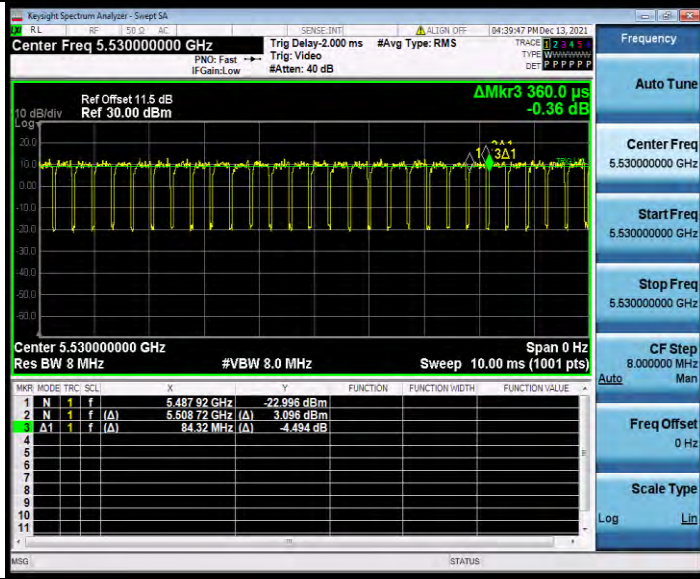

BUREAU VERITAS

Test Report No.: W7L-P22090015-1RF03

11AC80SISO\_Ant1\_5210

11AC80SISO\_Ant1\_5290

BUREAU VERITAS

Test Report No.: W7L-P22090015-1RF03

11AC80SISO\_Ant1\_5530

11AC80SISO\_Ant1\_5610

BUREAU VERITAS

Test Report No.: W7L-P22090015-1RF03

11AC80SISO\_Ant1\_5775

---END---