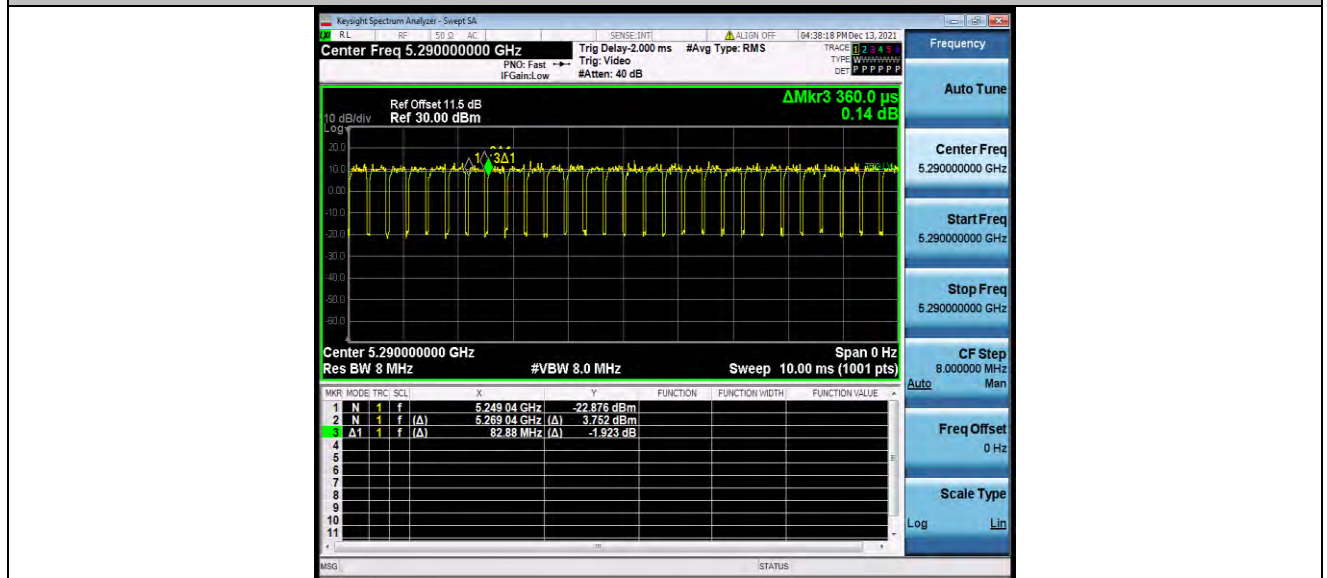

BUREAU VERITAS

Test Report No.: W7L-P22090015-1RF03

11AC80SISO\_Ant1\_5210

11AC80SISO\_Ant1\_5290

BUREAU VERITAS

Test Report No.: W7L-P22090015-1RF03

11AC80SISO\_Ant1\_5530

11AC80SISO\_Ant1\_5610

BUREAU VERITAS

Test Report No.: W7L-P22090015-1RF03

11AC80SISO\_Ant1\_5775

---END---