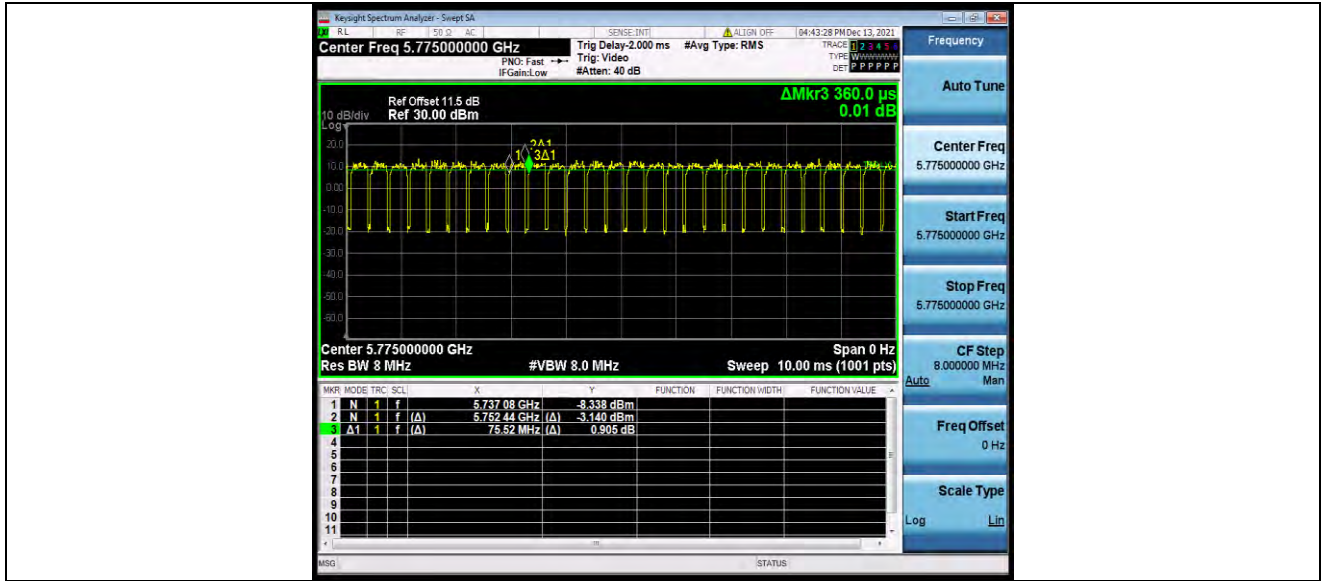

BUREAU VERITAS

Test Report No.: W7L-P22090015-1RF03

11AC80SISO\_Ant1\_5210

11AC80SISO\_Ant1\_5290

BUREAU VERITAS

Test Report No.: W7L-P22090015-1RF03

11AC80SISO\_Ant1\_5530

11AC80SISO\_Ant1\_5610

BUREAU VERITAS

Test Report No.: W7L-P22090015-1RF03

11AC80SISO\_Ant1\_5775

---END---