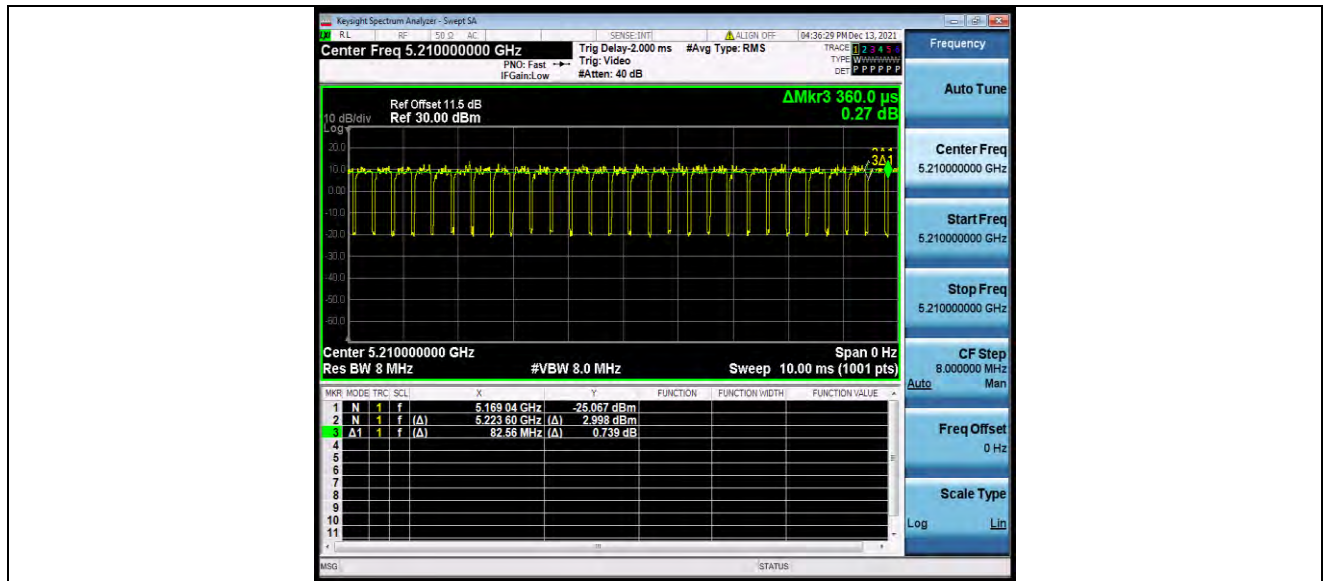

BUREAU VERITAS

Test Report No.: W7L-P22090015-1RF03

11AC80SISO\_Ant1\_5210

11AC80SISO\_Ant1\_5290

BUREAU VERITAS

Test Report No.: W7L-P22090015-1RF03

11AC80SISO\_Ant1\_5530

11AC80SISO\_Ant1\_5610

BUREAU VERITAS

Test Report No.: W7L-P22090015-1RF03

11AC80SISO\_Ant1\_5775

---END---