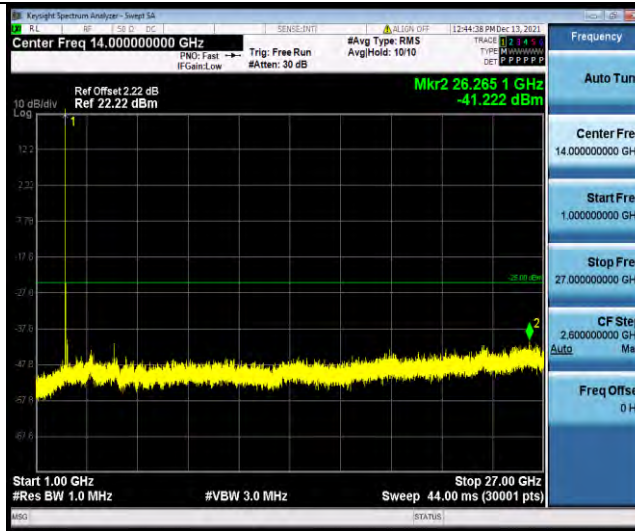

BUREAU VERITAS

Test Report No.: W7L-P22090015-1RF06

Band41-15MHz-64QAM-40620-1RB#0-Range1:30~1000MHz