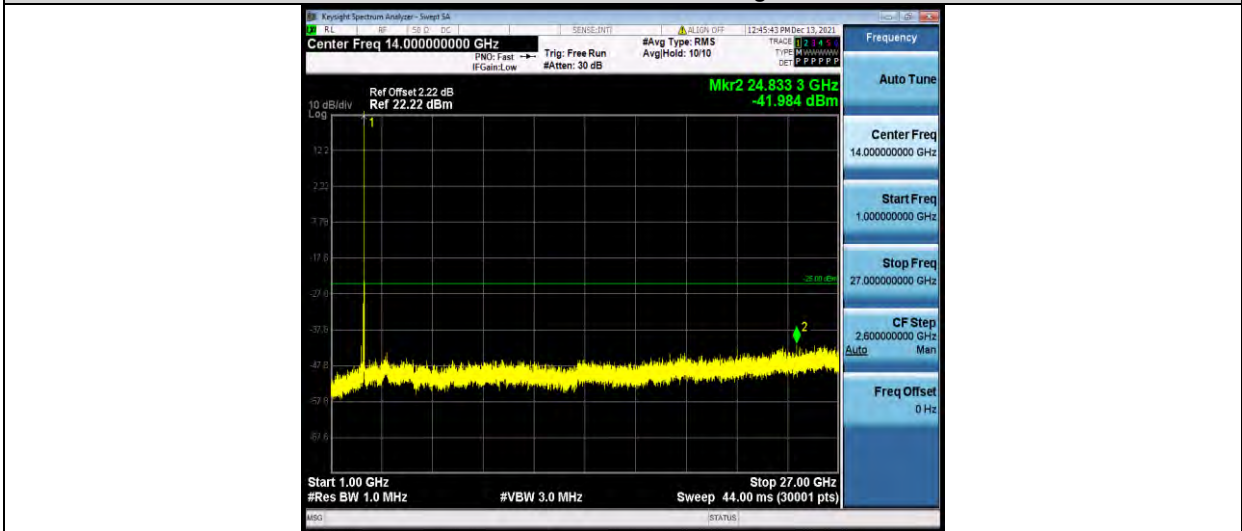

Band41-20MHz-QPSK-39750-1RB#0-Range1:30~1000MHz