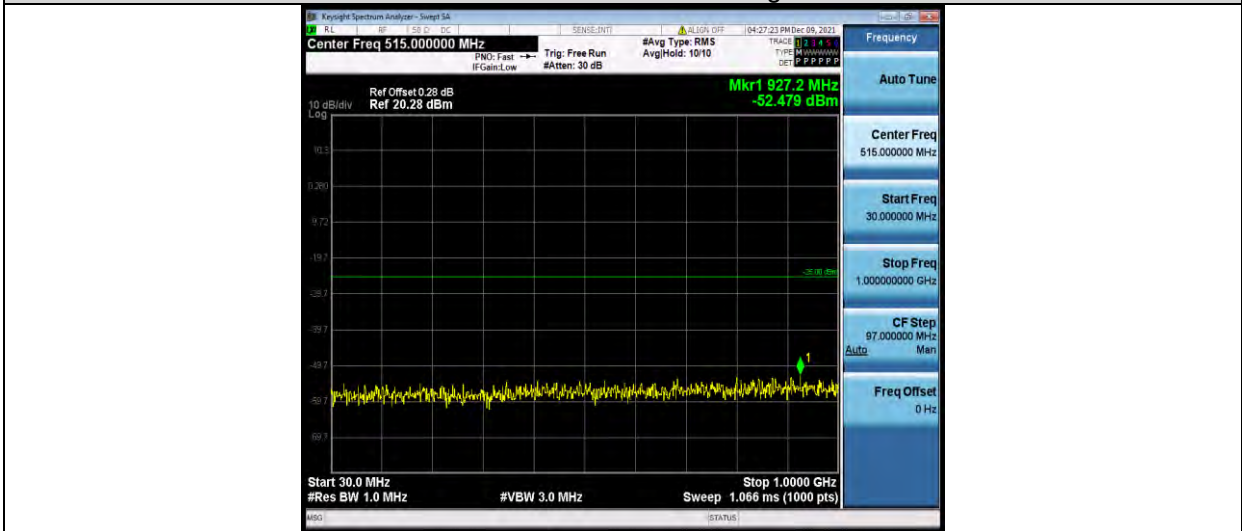

Band41-20MHz-QPSK-39750-1RB#0-Range2:1000~27000MHz