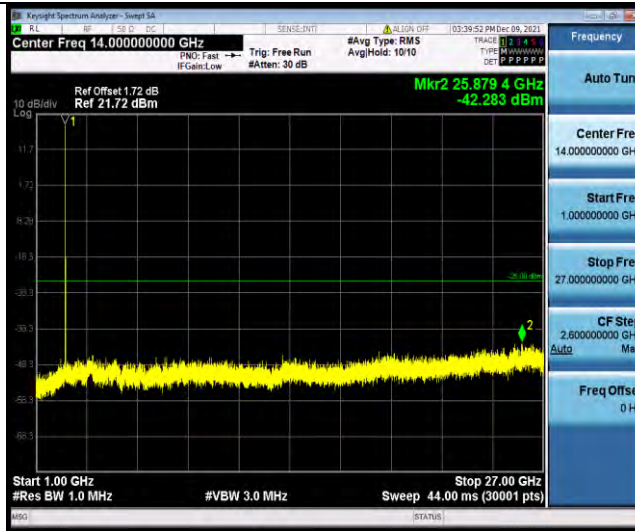

BUREAU VERITAS

Test Report No.: W7L-P22090015-1RF06

Band41-10MHz-16QAM-40620-1RB#0-Range1:30~1000MHz