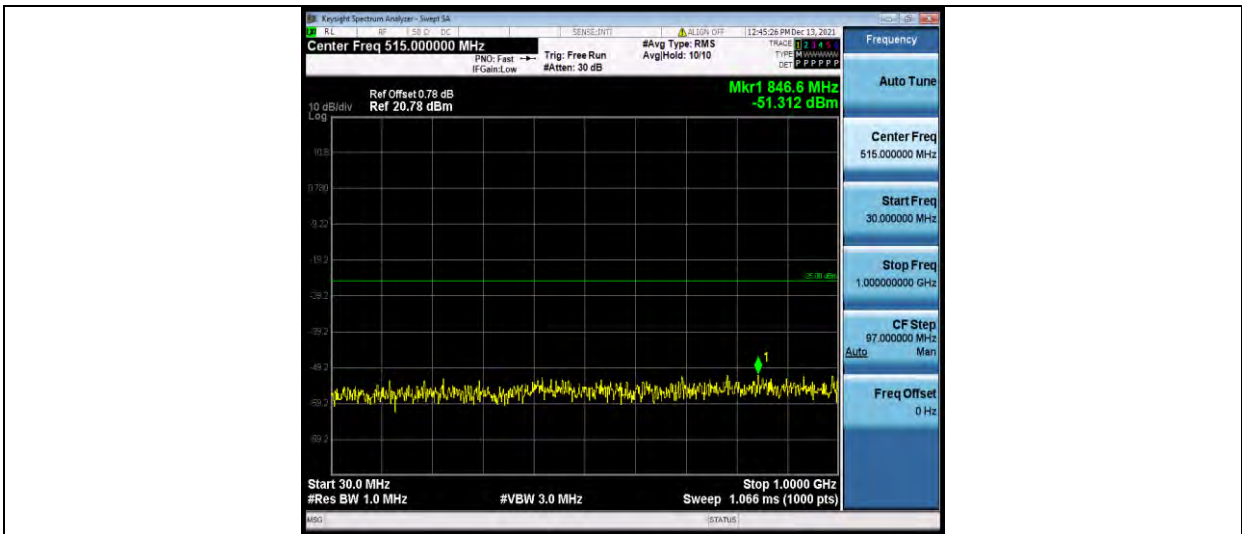

BUREAU VERITAS

Test Report No.: W7L-P22090015-1RF06

Band41-15MHz-64QAM-41515-1RB#0-Range2: 1000~27000MHz