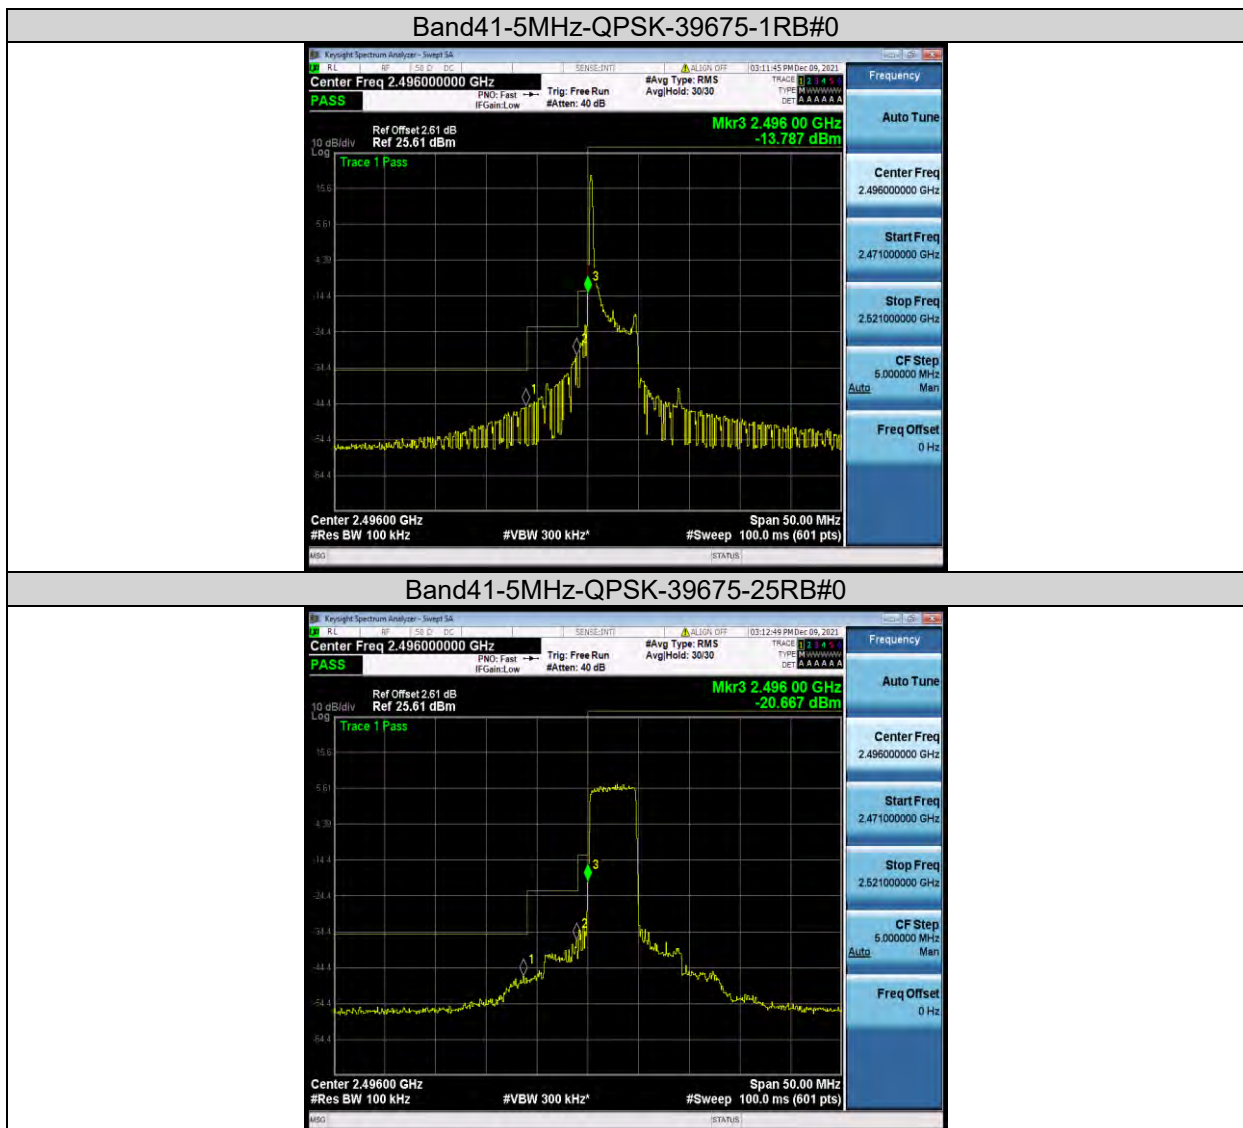

**BUREAU
VERITAS**

Test Report No.: W7L-P22090015-1RF06

Band41	20MHz	QPSK	39750	1RB#0	-48.26,-24.92,-18.16	PASS
Band41	20MHz	QPSK	39750	100RB#0	-49.73,-34.82,-33.06	PASS
Band41	20MHz	QPSK	41490	1RB#99	-19.72,-25.11,-34.76,-45.11	PASS
Band41	20MHz	QPSK	41490	100RB#0	-32.37,-36.24,-37.89,-45.20	PASS
Band41	20MHz	16QAM	39750	1RB#0	-47.44,-24.89,-17.94	PASS
Band41	20MHz	16QAM	39750	100RB#0	-49.70,-35.56,-32.15	PASS
Band41	20MHz	16QAM	41490	1RB#99	-18.63,-24.52,-33.56,-44.49	PASS
Band41	20MHz	16QAM	41490	100RB#0	-31.72,-35.08,-37.31,-45.35	PASS
Band41	20MHz	64QAM	39750	1RB#0	-47.96,-24.47,-18.08	PASS
Band41	20MHz	64QAM	39750	100RB#0	-48.80,-34.88,-33.25	PASS
Band41	20MHz	64QAM	41490	1RB#99	-18.40,-24.06,-33.69,-44.70	PASS
Band41	20MHz	64QAM	41490	100RB#0	-31.25,-33.52,-35.18,-43.71	PASS

Test Graphs