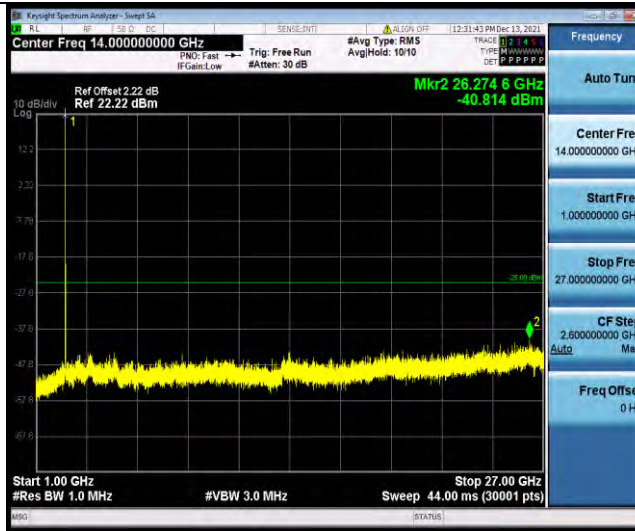

BUREAU VERITAS

Test Report No.: W7L-P22090015-1RF06

Band41-10MHz-64QAM-40620-1RB#0-Range1:30~1000MHz