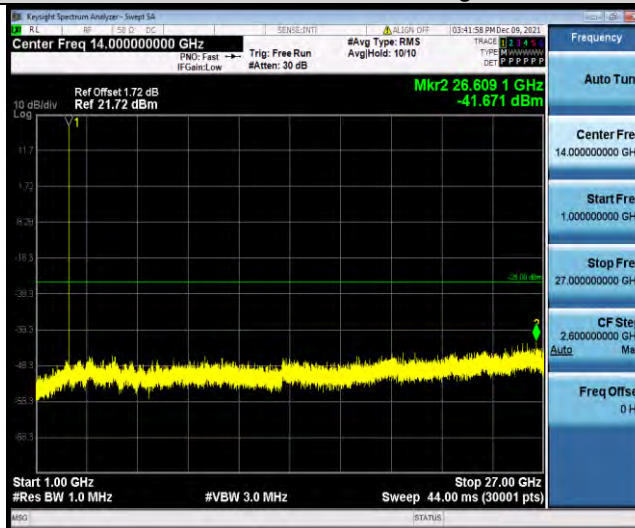

Band41-10MHz-64QAM-39700-1RB#0-Range1: 30~1000MHz