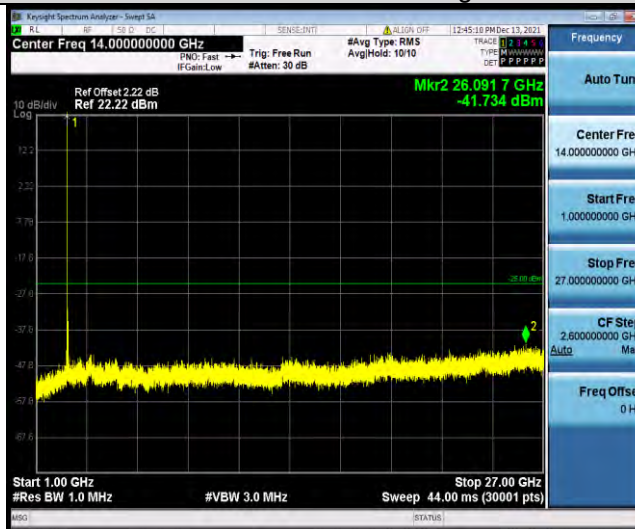

BUREAU VERITAS

Test Report No.: W7L-P22090015-1RF06

Band41-15MHz-64QAM-40620-1RB#0-Range1:30~1000MHz

Band41-15MHz-64QAM-40620-1RB#0-Range2:1000~27000MHz

Band41-15MHz-64QAM-41515-1RB#0-Range1:30~1000MHz

BUREAU VERITAS