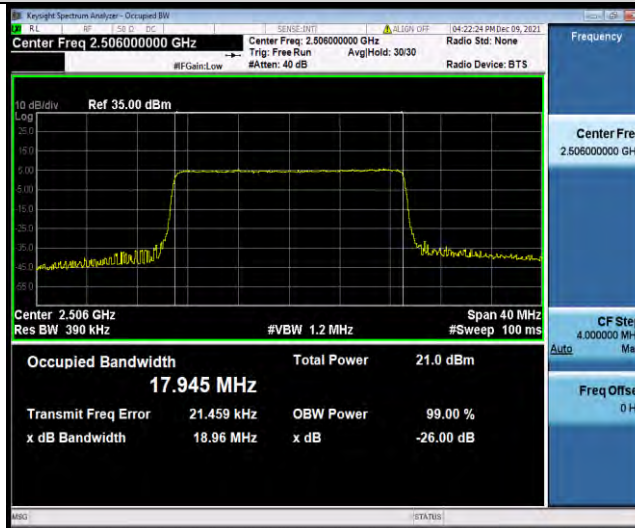

Band41-15MHz-64QAM-39725-75RB#0

Band41-15MHz-64QAM-40620-75RB#0

Band41-15MHz-64QAM-41515-75RB#0

BUREAU VERITAS

Test Report No.: W7L-P22090015-1RF06

Band41-20MHz-QPSK-39750-100RB#0

Band41-20MHz-QPSK-40620-100RB#0