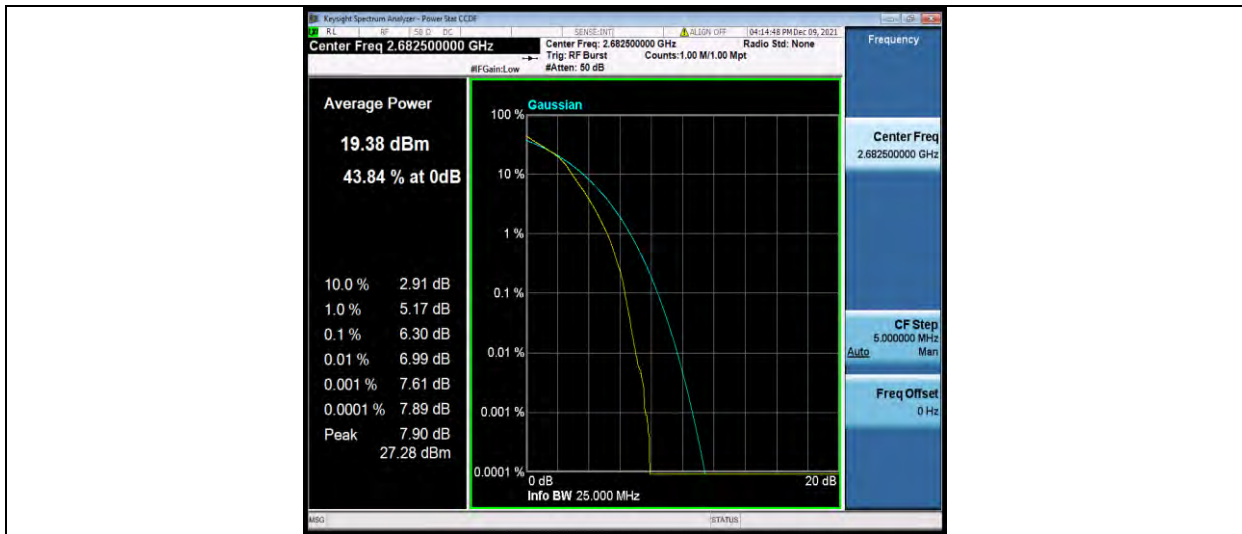

BUREAU VERITAS

Test Report No.: W7L-P22090015-1RF06

Band41-15MHz-64QAM-39725-1RB#0