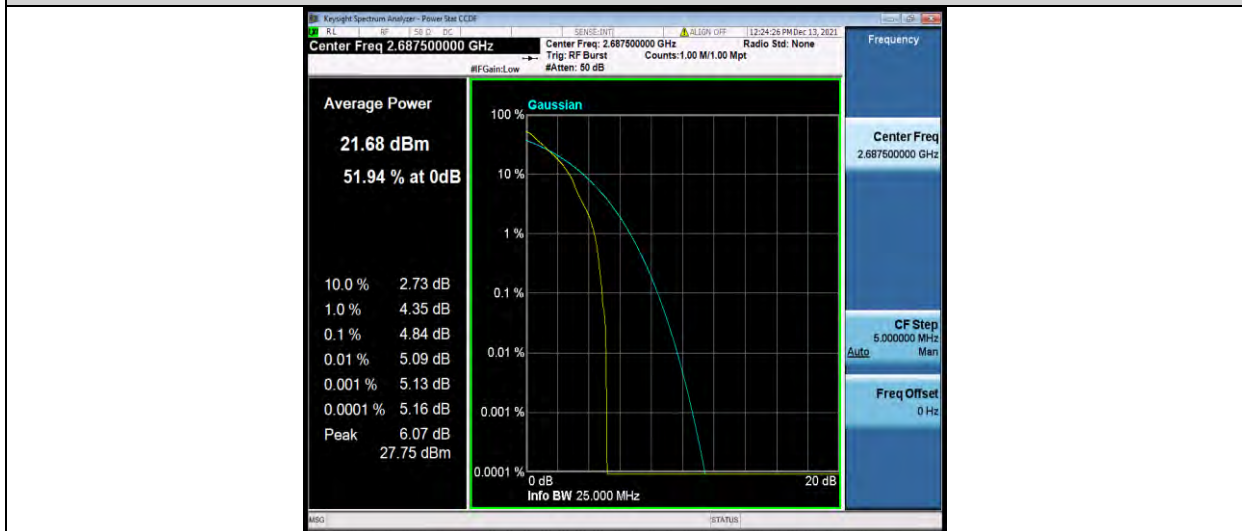

Band41-5MHz-64QAM-41565-25RB#0