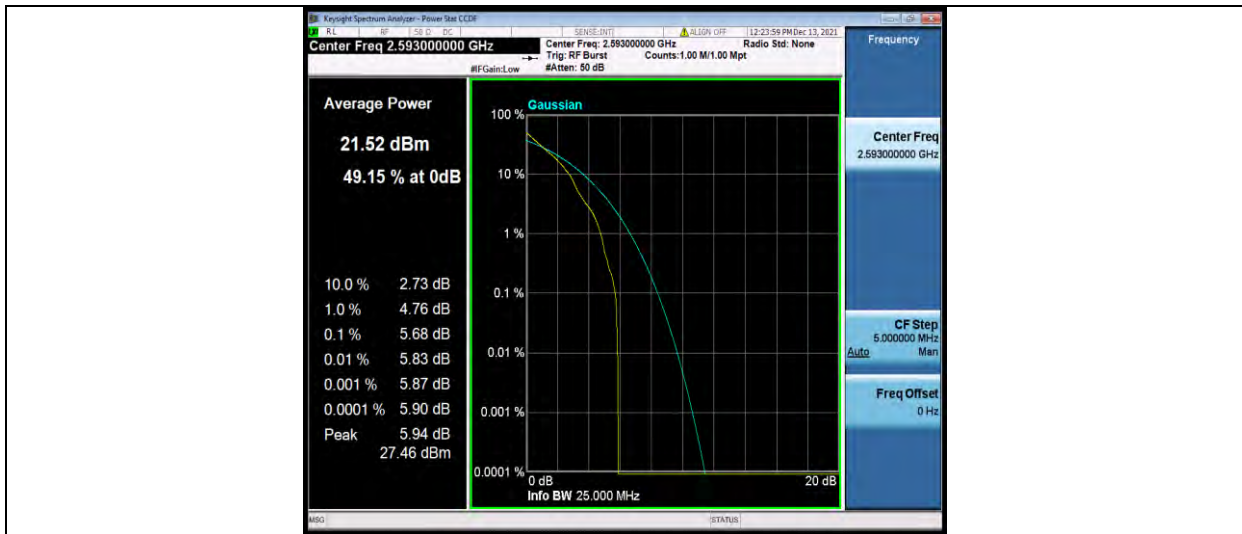

BUREAU VERITAS

Test Report No.: W7L-P22090015-1RF06

Band41-5MHz-64QAM-39675-1RB#0

Band41-5MHz-64QAM-39675-25RB#0

Band41-5MHz-64QAM-40620-1RB#0

BUREAU VERITAS

Test Report No.: W7L-P22090015-1RF06

Band41-5MHz-64QAM-40620-25RB#0