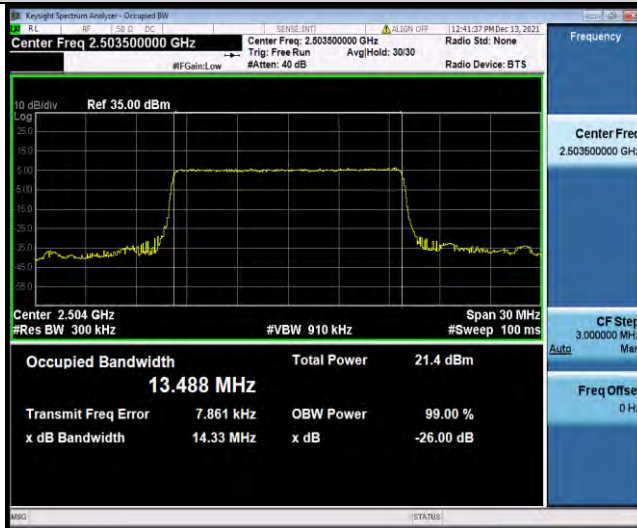

Band41-15MHz-64QAM-40620-75RB#0