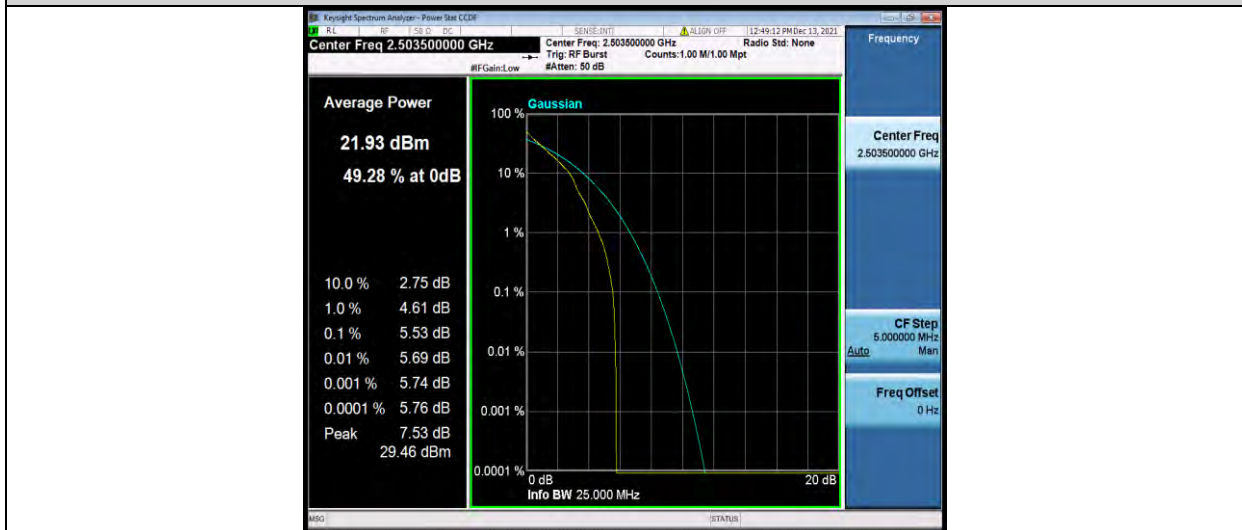

Band41-15MHz-64QAM-39725-75RB#0