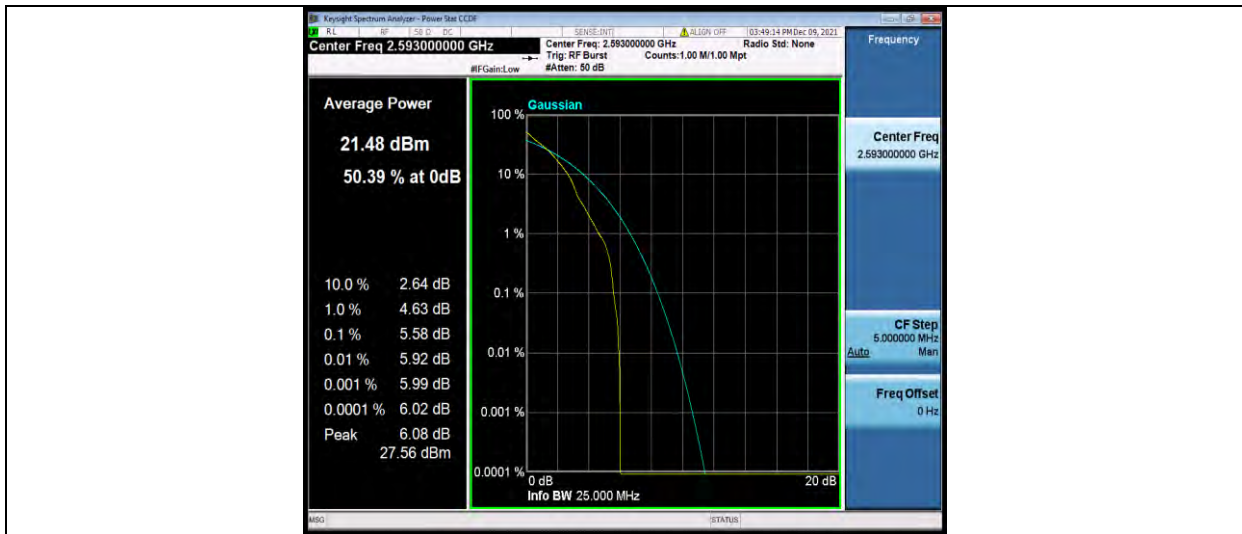

BUREAU VERITAS

Test Report No.: W7L-P22090015-1RF06

Band41-10MHz-QPSK-40620-50RB#0