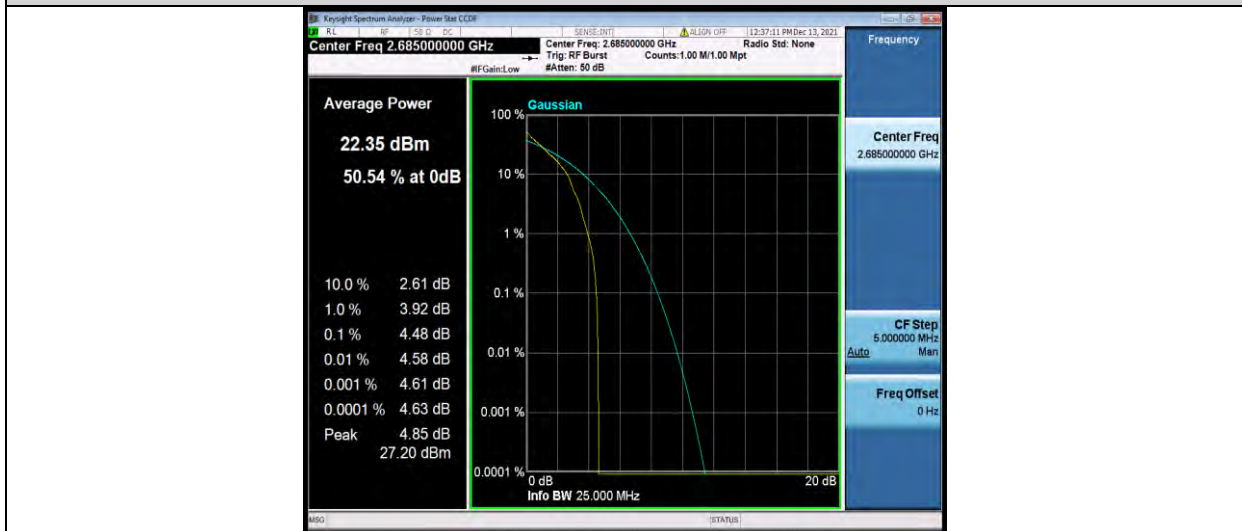

Band41-10MHz-64QAM-41540-50RB#0