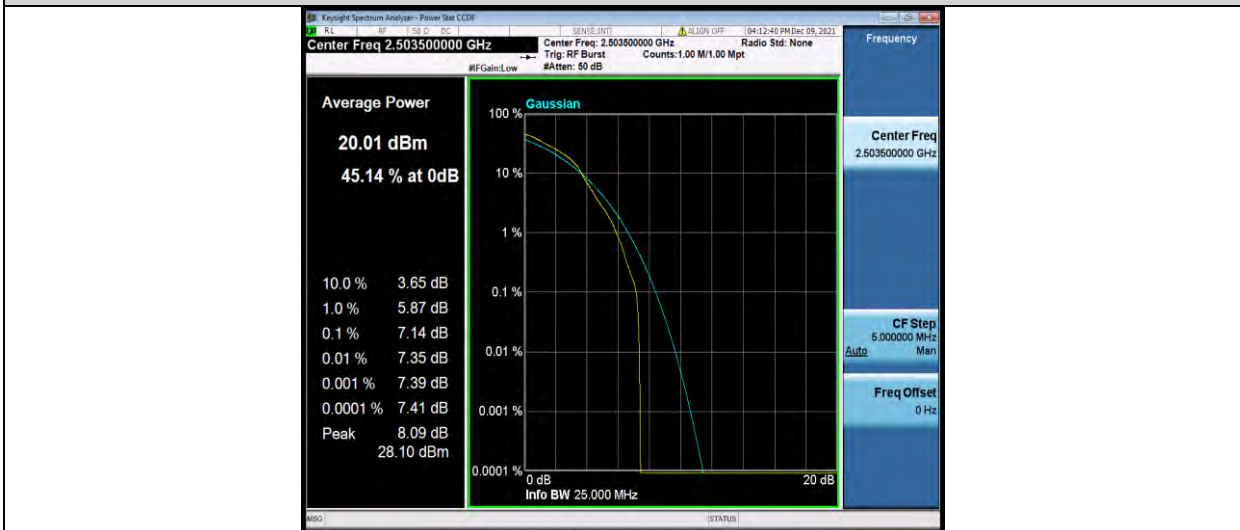

Test Report No.: W7L-P22090015-1RF06

Band41-15MHz-QPSK-40620-75RB#0

Band41-15MHz-QPSK-41515-1RB#0

Band41-15MHz-QPSK-41515-75RB#0

BUREAU VERITAS

Test Report No.: W7L-P22090015-1RF06

Band41-15MHz-16QAM-39725-1RB#0