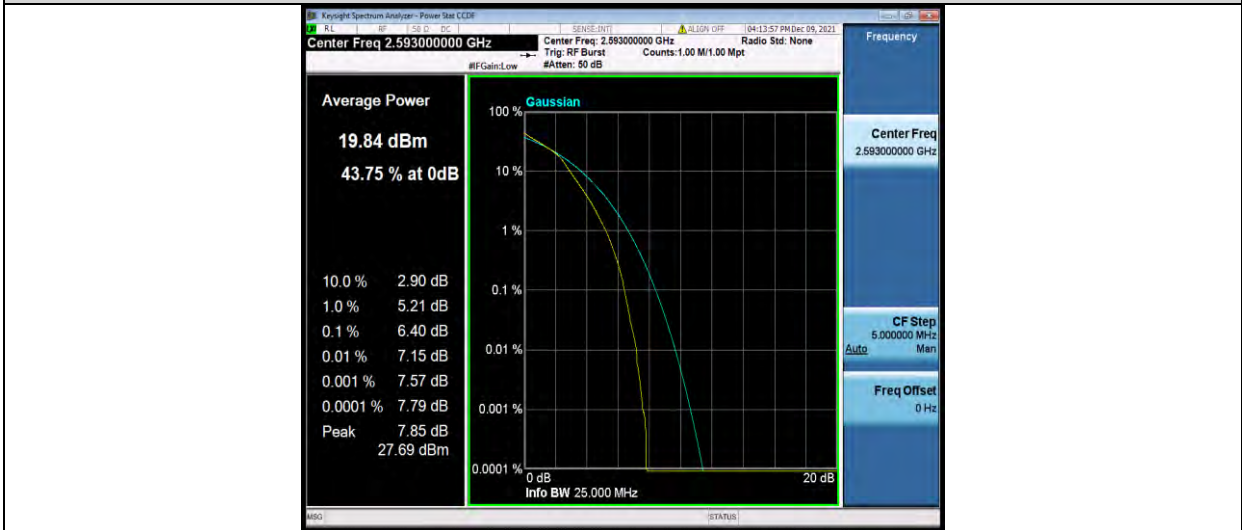

Band41-15MHz-16QAM-39725-75RB#0

Band41-15MHz-16QAM-40620-1RB#0

BUREAU VERITAS

Test Report No.: W7L-P22090015-1RF06

Band41-15MHz-16QAM-40620-75RB#0

Band41-15MHz-16QAM-41515-1RB#0

Band41-15MHz-16QAM-41515-75RB#0