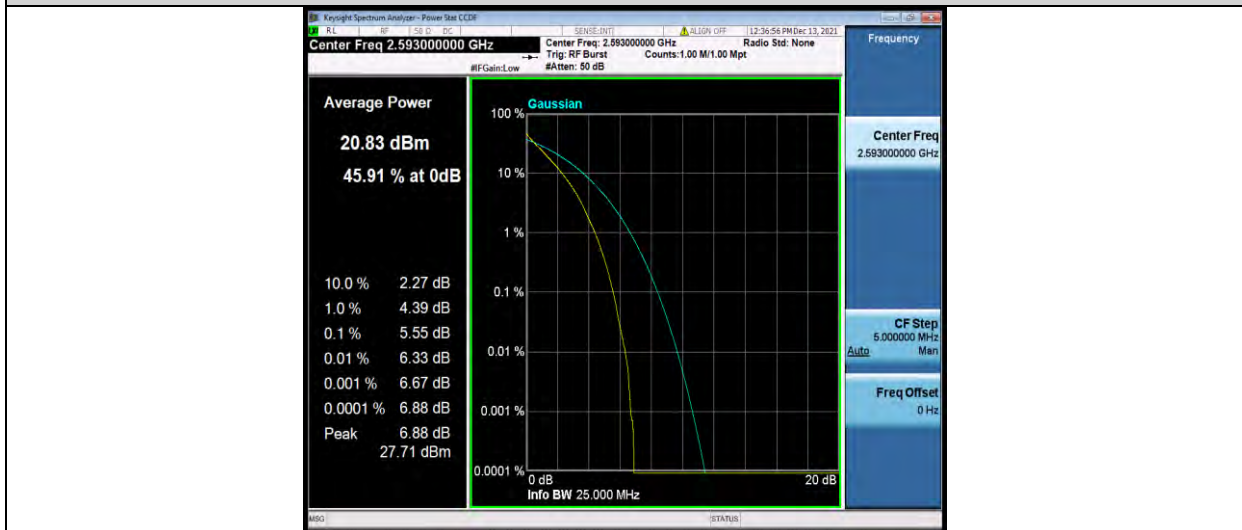

BUREAU VERITAS

Test Report No.: W7L-P22090015-1RF06

Band41-10MHz-64QAM-39700-1RB#0

Band41-10MHz-64QAM-39700-50RB#0

Band41-10MHz-64QAM-40620-1RB#0

BUREAU VERITAS

Test Report No.: W7L-P22090015-1RF06

Band41-10MHz-64QAM-40620-50RB#0