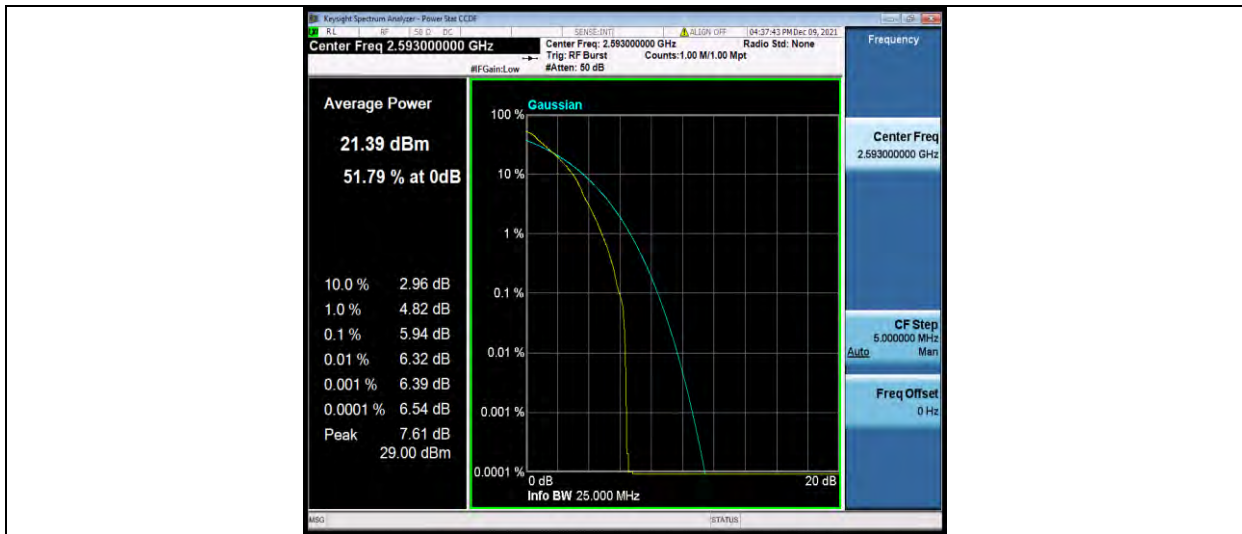

BUREAU VERITAS

Test Report No.: W7L-P22090015-1RF06

Band41-20MHz-QPSK-40620-100RB#0