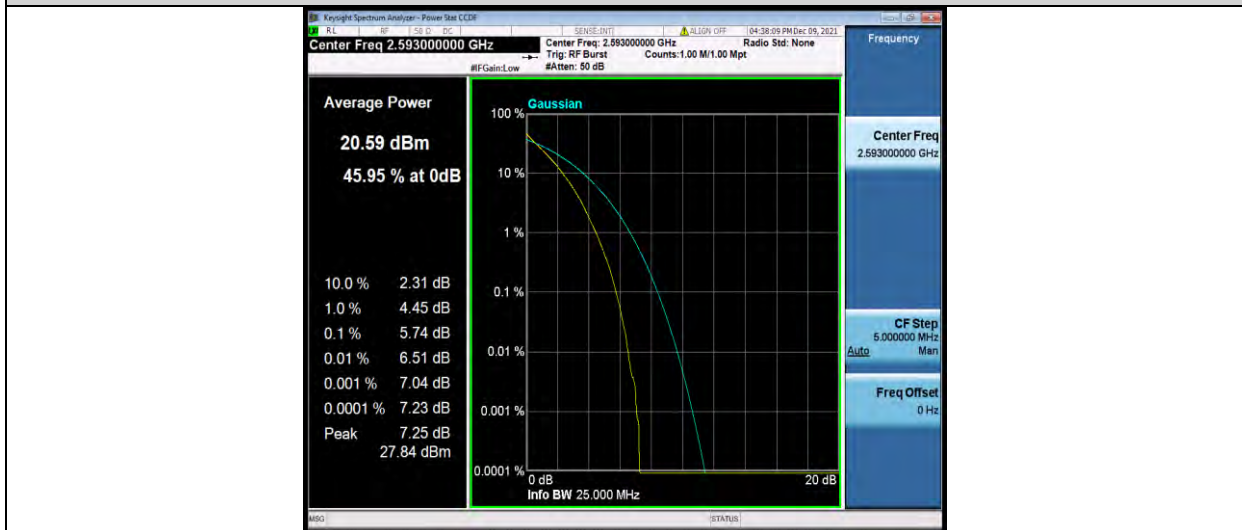

Band41-20MHz-QPSK-41490-1RB#0