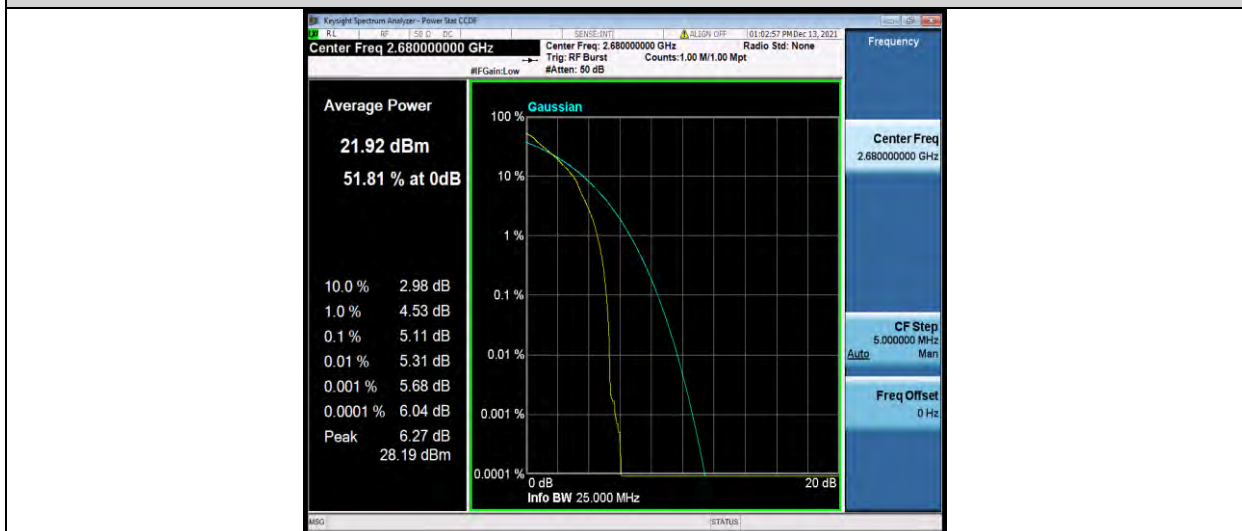

Band41-20MHz-64QAM-41490-100RB#0