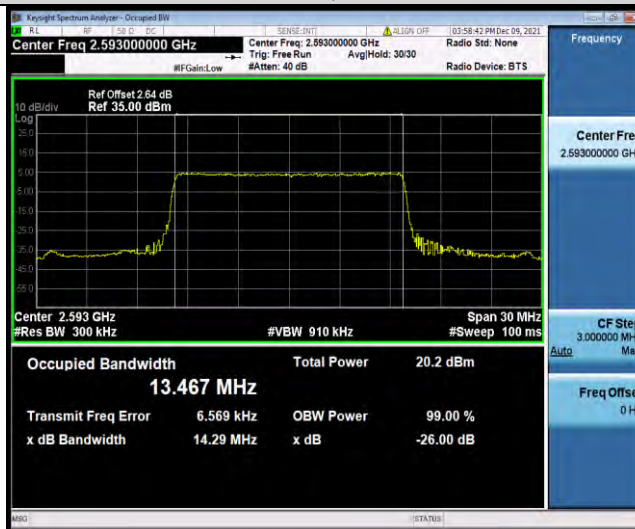

Band41-15MHz-QPSK-41515-75RB#0

BUREAU VERITAS

Test Report No.: W7L-P22090015-1RF06

Band41-15MHz-16QAM-39725-75RB#0

Band41-15MHz-16QAM-40620-75RB#0

Band41-15MHz-16QAM-41515-75RB#0

BUREAU VERITAS

Test Report No.: W7L-P22090015-1RF06