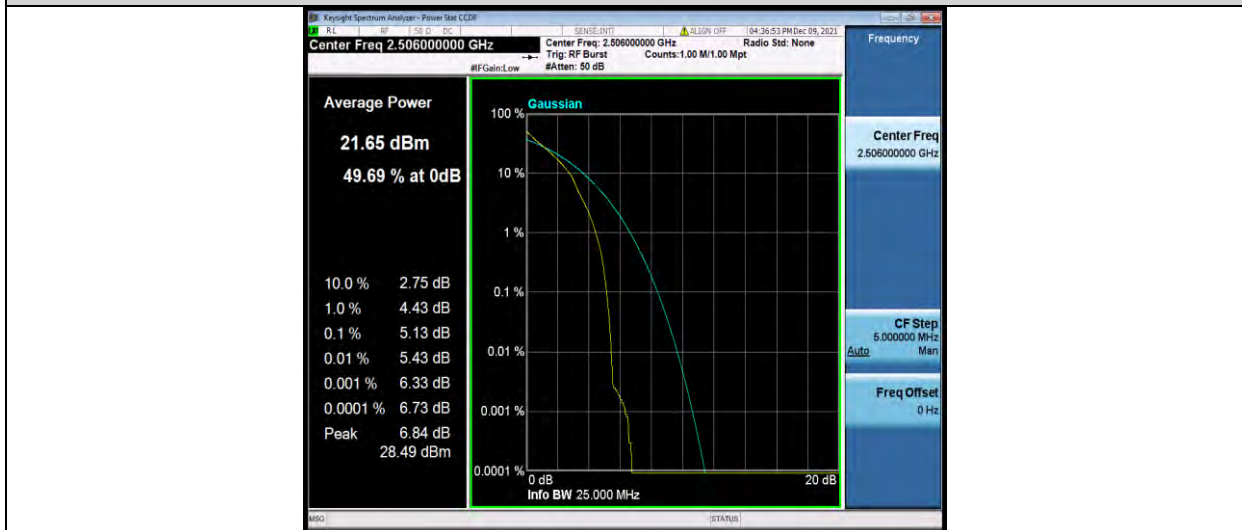

Band41-15MHz-64QAM-41515-1RB#0

Band41-15MHz-64QAM-41515-75RB#0

BUREAU VERITAS

Test Report No.: W7L-P22090015-1RF06

Band41-20MHz-QPSK-39750-1RB#0

Band41-20MHz-QPSK-39750-100RB#0

Band41-20MHz-QPSK-40620-1RB#0