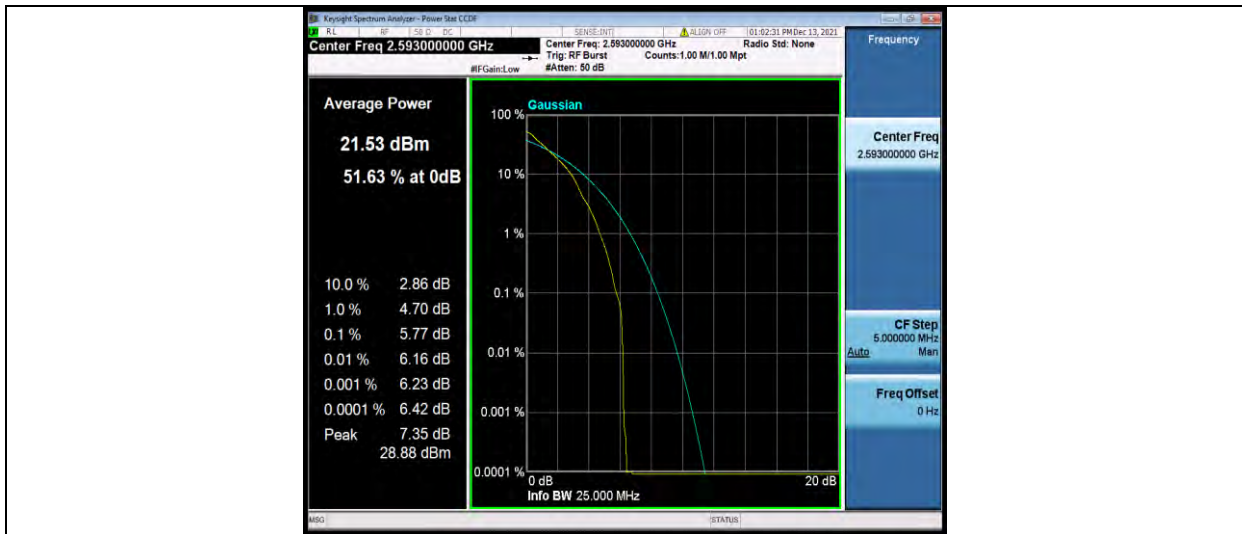

BUREAU VERITAS

Test Report No.: W7L-P22090015-1RF06

Band41-20MHz-64QAM-39750-1RB#0

Band41-20MHz-64QAM-39750-100RB#0

Band41-20MHz-64QAM-40620-1RB#0

BUREAU VERITAS

Test Report No.: W7L-P22090015-1RF06

Band41-20MHz-64QAM-40620-100RB#0