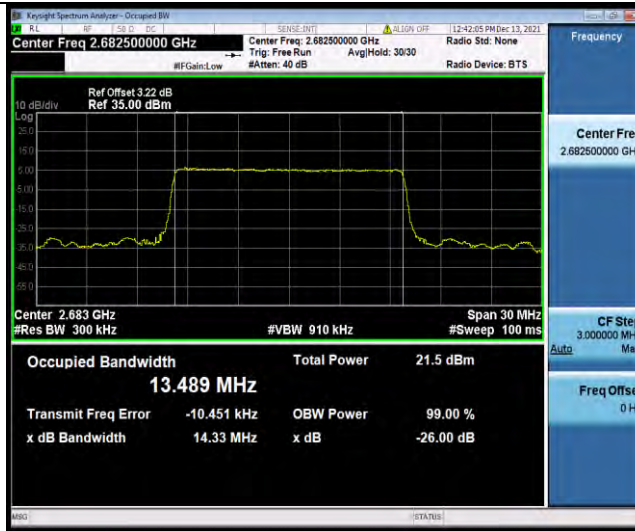

Band41-15MHz-64QAM-39725-75RB#0

Band41-15MHz-64QAM-40620-75RB#0

Band41-15MHz-64QAM-41515-75RB#0

BUREAU VERITAS

Test Report No.: W7L-P22090015-1RF06

Band41-20MHz-QPSK-39750-100RB#0

Band41-20MHz-QPSK-40620-100RB#0