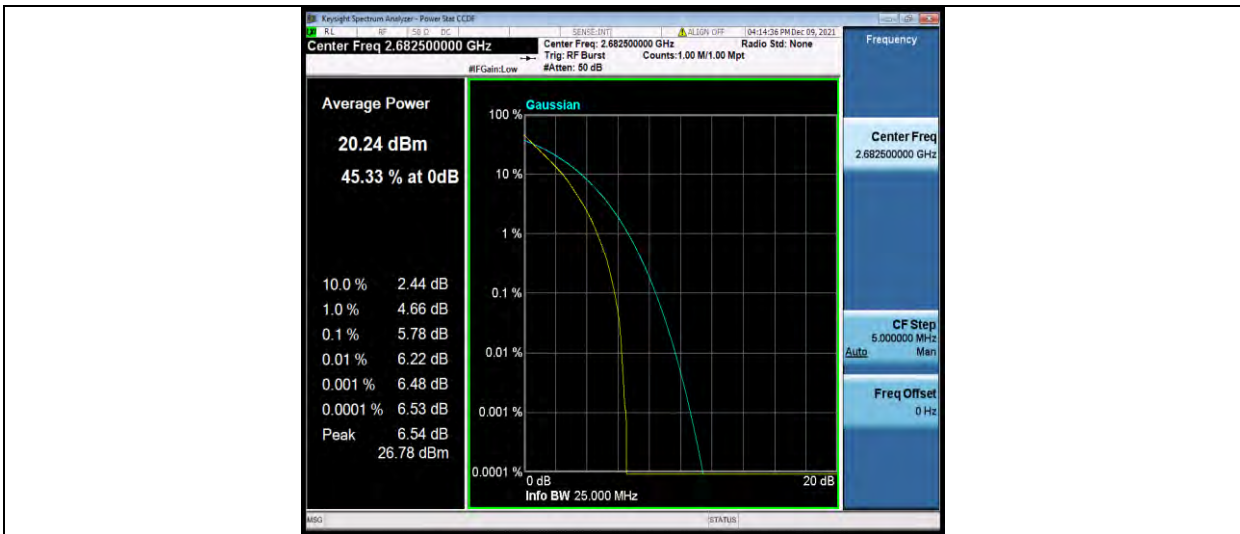

Test Report No.: W7L-P22090015-1RF06

Band41-15MHz-QPSK-40620-75RB#0

Band41-15MHz-QPSK-41515-1RB#0

Band41-15MHz-QPSK-41515-75RB#0

BUREAU VERITAS

Test Report No.: W7L-P22090015-1RF06

Band41-15MHz-16QAM-39725-1RB#0