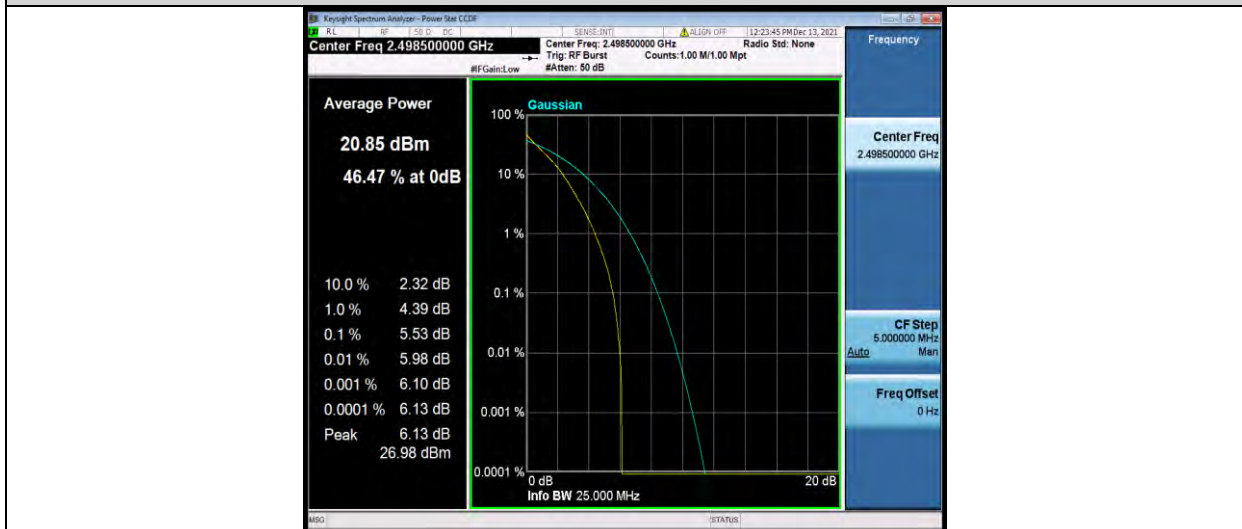

BUREAU VERITAS

Test Report No.: W7L-P22090015-1RF06

Band41-5MHz-64QAM-39675-1RB#0

Band41-5MHz-64QAM-39675-25RB#0

Band41-5MHz-64QAM-40620-1RB#0

BUREAU VERITAS

Test Report No.: W7L-P22090015-1RF06

Band41-5MHz-64QAM-40620-25RB#0