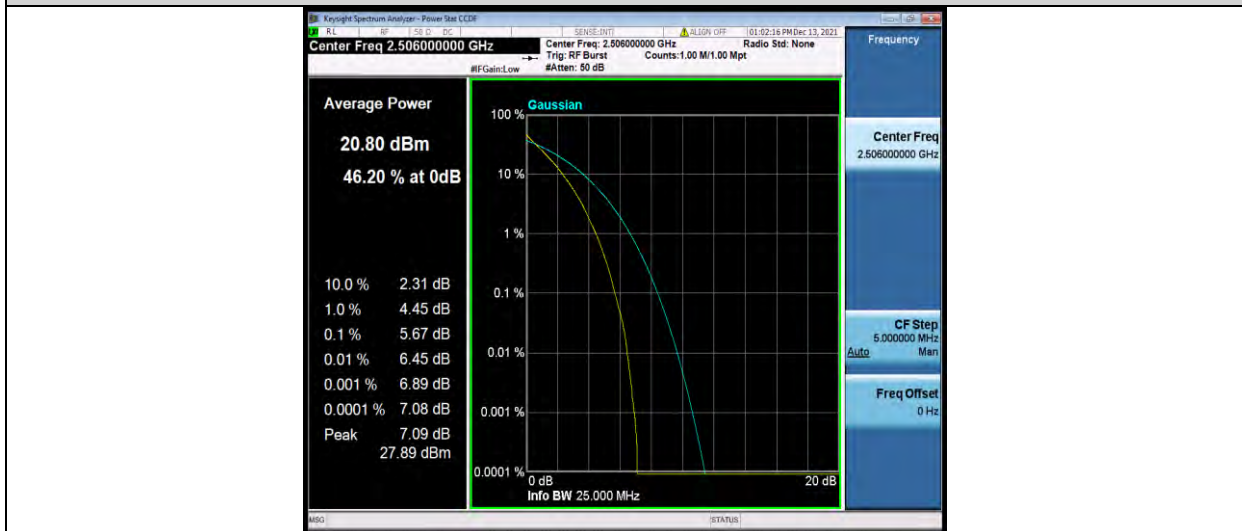

BUREAU VERITAS

Test Report No.: W7L-P22090015-1RF06

Band41-20MHz-64QAM-39750-1RB#0

Band41-20MHz-64QAM-39750-100RB#0

Band41-20MHz-64QAM-40620-1RB#0

BUREAU VERITAS

Test Report No.: W7L-P22090015-1RF06

Band41-20MHz-64QAM-40620-100RB#0