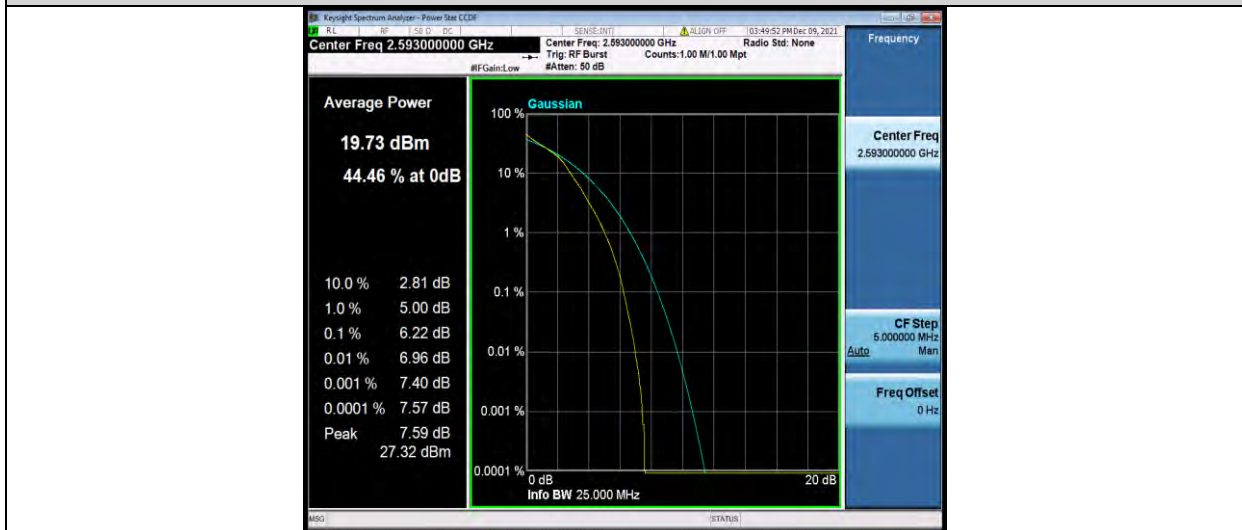

Band41-10MHz-16QAM-39700-50RB#0

Band41-10MHz-16QAM-40620-1RB#0

BUREAU VERITAS

Test Report No.: W7L-P22090015-1RF06

Band41-10MHz-16QAM-40620-50RB#0

Band41-10MHz-16QAM-41540-1RB#0

Band41-10MHz-16QAM-41540-50RB#0