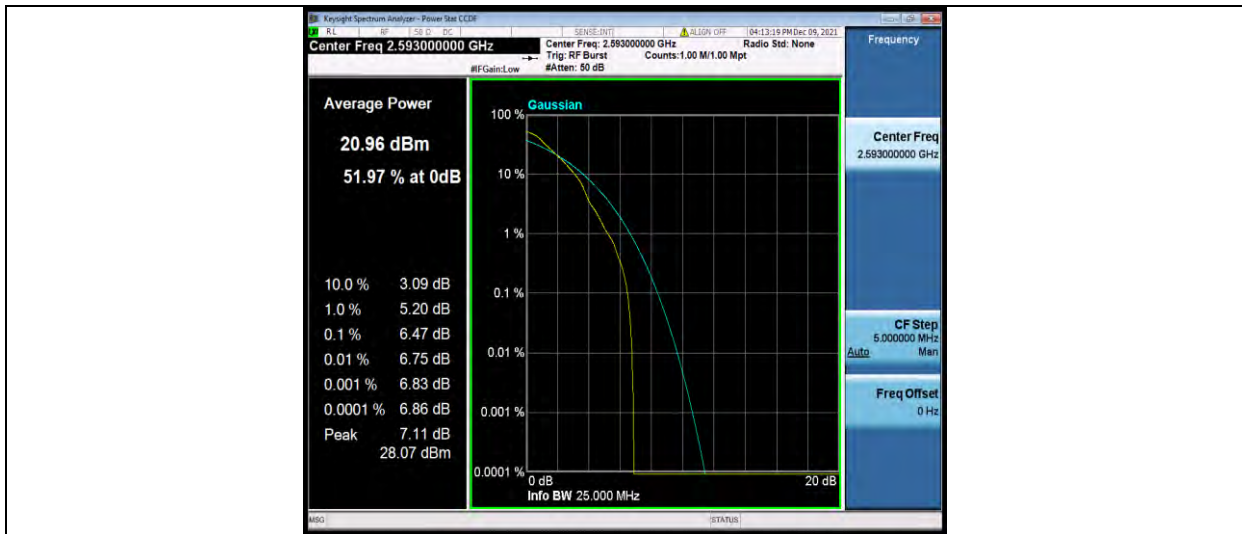

BUREAU VERITAS

Test Report No.: W7L-P22090015-1RF06

Band41-15MHz-QPSK-40620-75RB#0