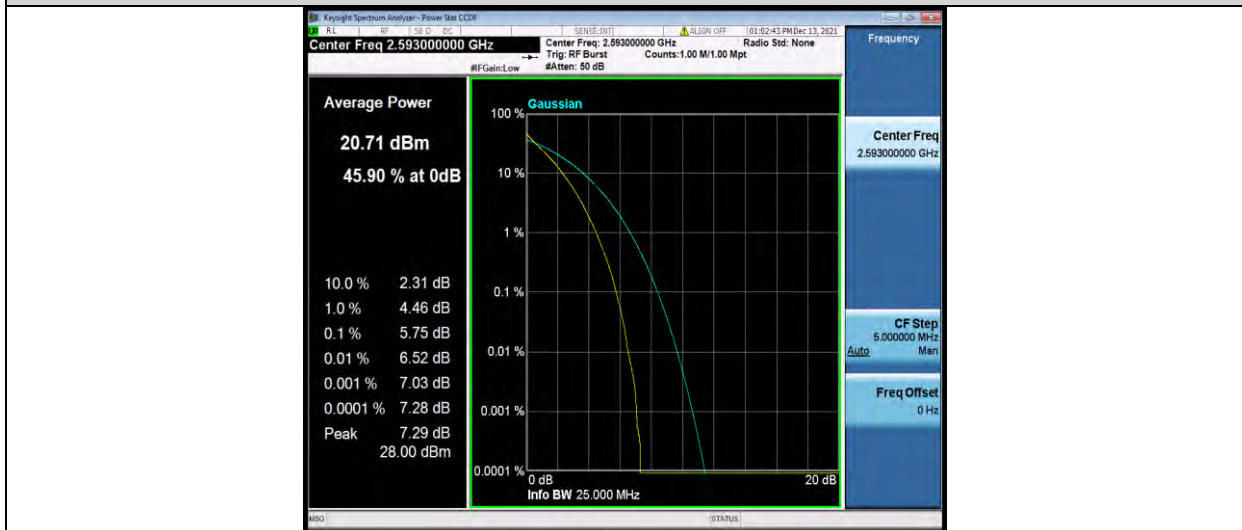

BUREAU VERITAS

Test Report No.: W7L-P22090015-1RF06

Band41-20MHz-64QAM-39750-1RB#0

Band41-20MHz-64QAM-39750-100RB#0

Band41-20MHz-64QAM-40620-1RB#0

BUREAU VERITAS

Test Report No.: W7L-P22090015-1RF06

Band41-20MHz-64QAM-40620-100RB#0