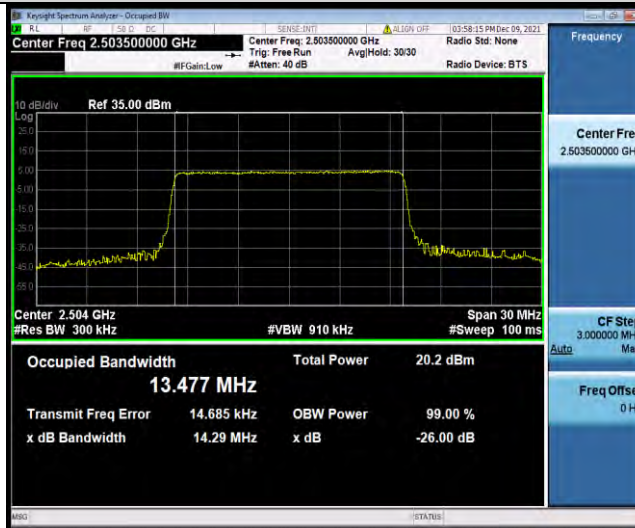

Band41-15MHz-QPSK-41515-75RB#0

BUREAU VERITAS

Test Report No.: W7L-P22090015-1RF06

Band41-15MHz-16QAM-39725-75RB#0

Band41-15MHz-16QAM-40620-75RB#0

Band41-15MHz-16QAM-41515-75RB#0

BUREAU VERITAS

Test Report No.: W7L-P22090015-1RF06