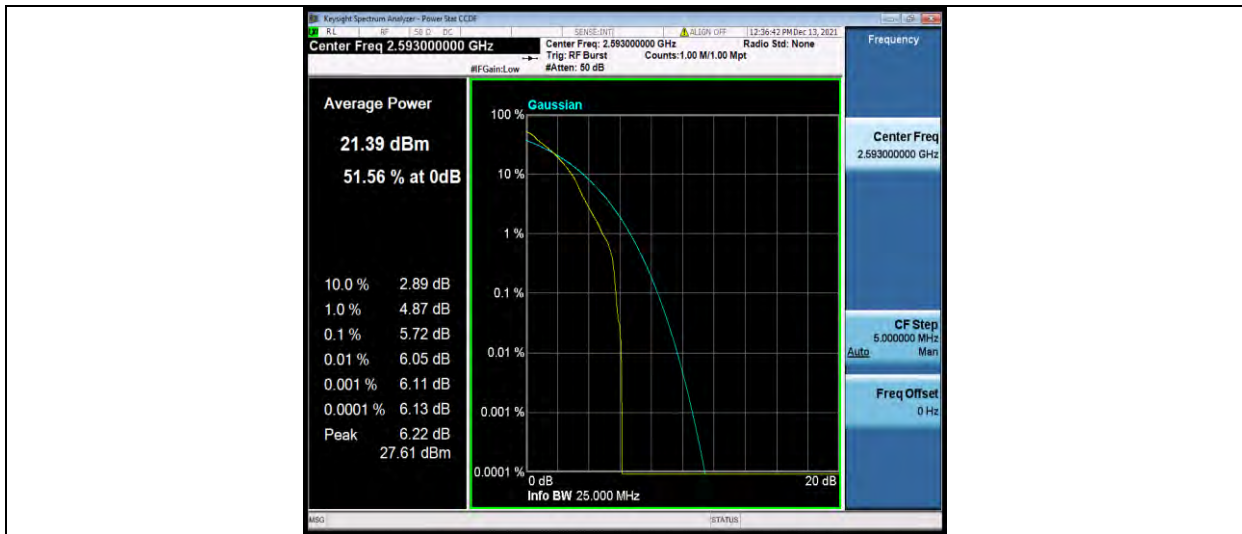

BUREAU VERITAS

Test Report No.: W7L-P22090015-1RF06

Band41-10MHz-64QAM-39700-1RB#0

Band41-10MHz-64QAM-39700-50RB#0

Band41-10MHz-64QAM-40620-1RB#0

BUREAU VERITAS

Test Report No.: W7L-P22090015-1RF06

Band41-10MHz-64QAM-40620-50RB#0