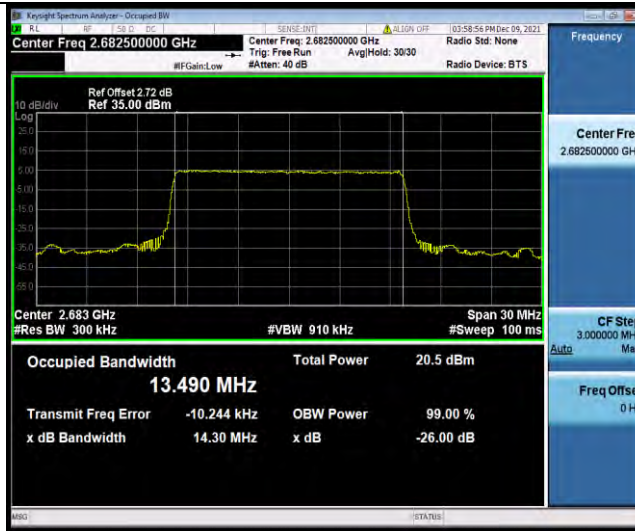

BUREAU VERITAS

Test Report No.: W7L-P22090015-1RF06

Band41-15MHz-16QAM-39725-75RB#0