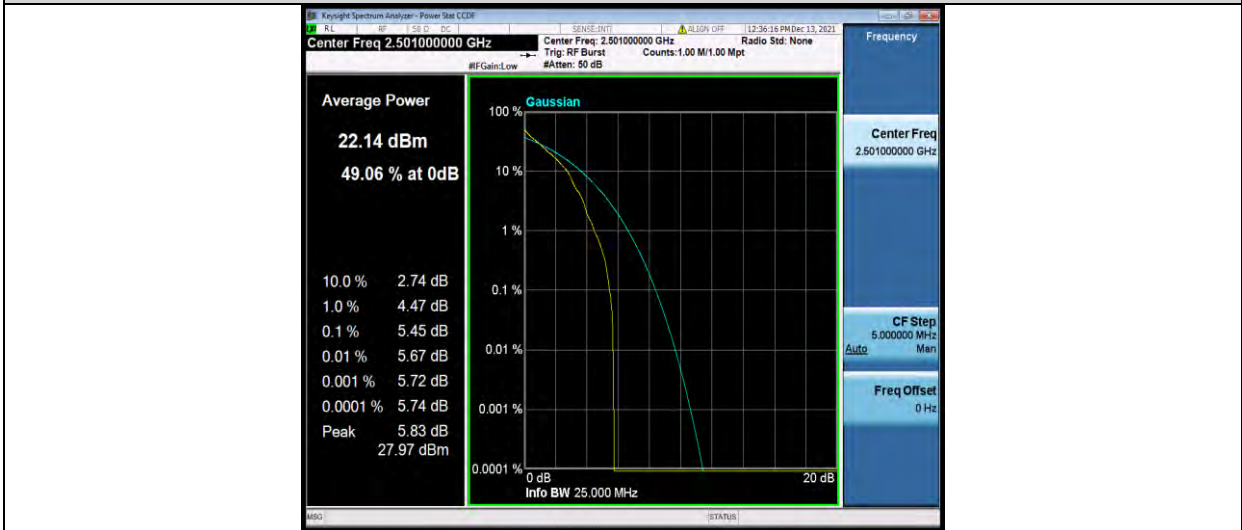

Band41-10MHz-64QAM-39700-50RB#0