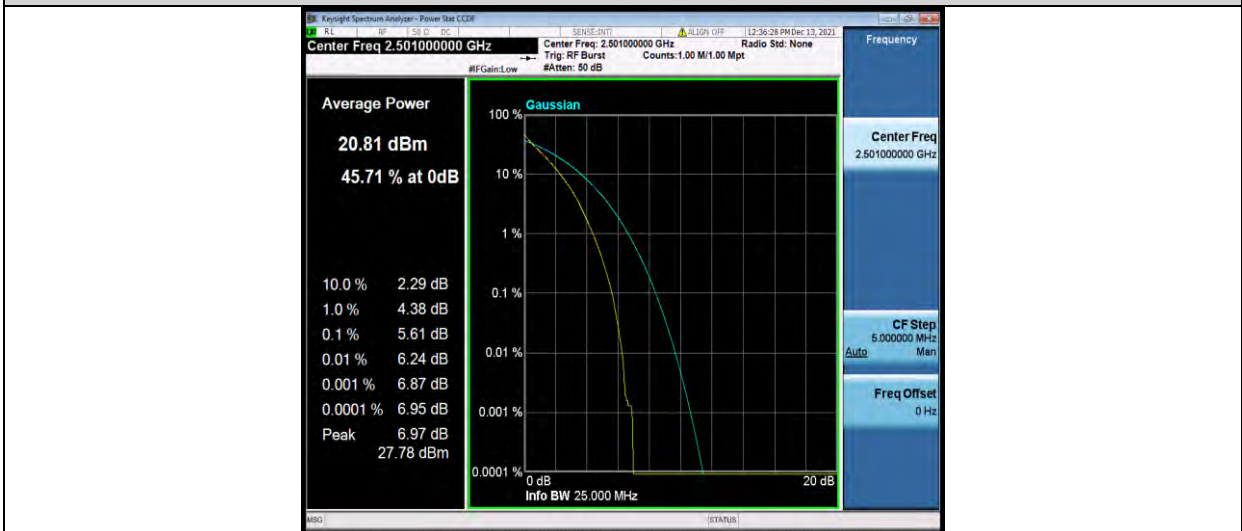

BUREAU VERITAS

Test Report No.: W7L-P22090015-1RF06

Band41-10MHz-64QAM-39700-1RB#0

Band41-10MHz-64QAM-39700-50RB#0

Band41-10MHz-64QAM-40620-1RB#0

BUREAU VERITAS

Test Report No.: W7L-P22090015-1RF06

Band41-10MHz-64QAM-40620-50RB#0