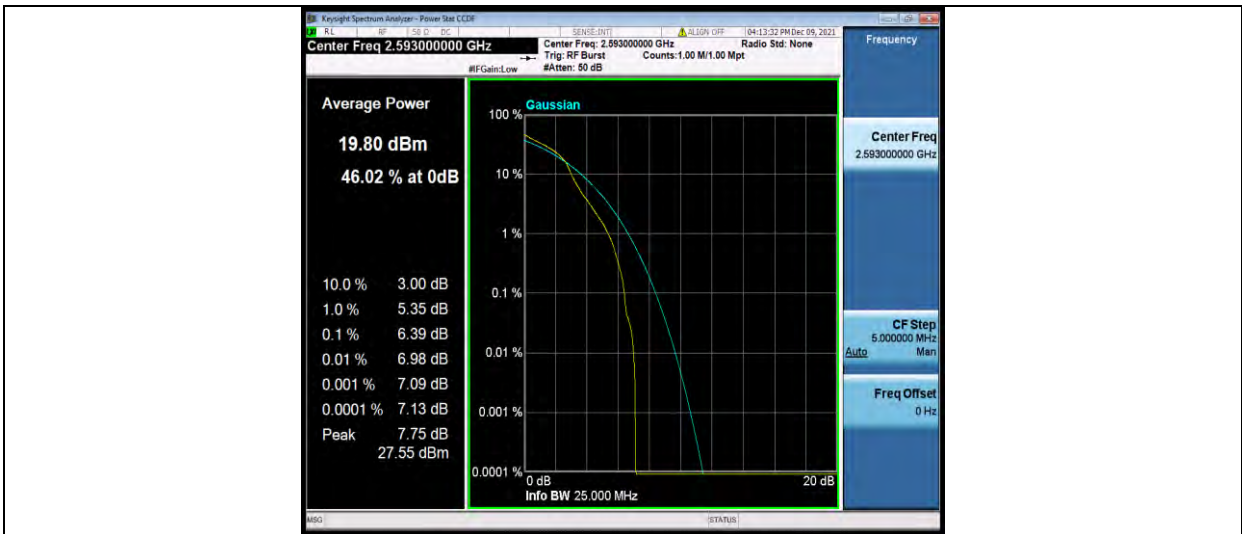

Band41-15MHz-16QAM-39725-75RB#0

Band41-15MHz-16QAM-40620-1RB#0

BUREAU VERITAS

Test Report No.: W7L-P22090015-1RF06

Band41-15MHz-16QAM-40620-75RB#0

Band41-15MHz-16QAM-41515-1RB#0

Band41-15MHz-16QAM-41515-75RB#0