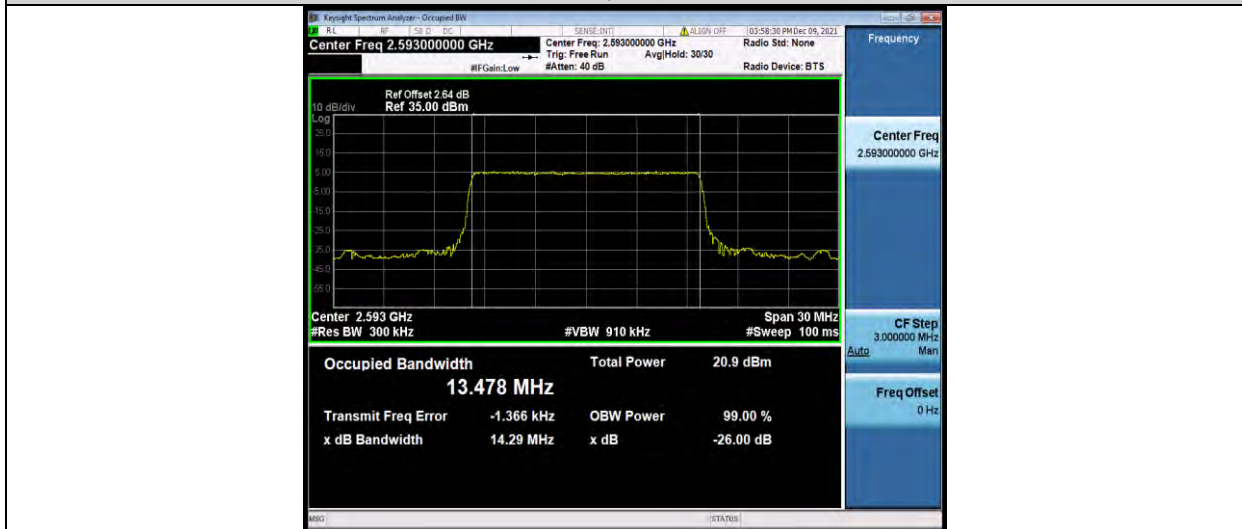

Band41-10MHz-64QAM-39700-50RB#0

Band41-10MHz-64QAM-40620-50RB#0

Band41-10MHz-64QAM-41540-50RB#0

BUREAU VERITAS

Test Report No.: W7L-P22090015-1RF06

Band41-15MHz-QPSK-39725-75RB#0

Band41-15MHz-QPSK-40620-75RB#0