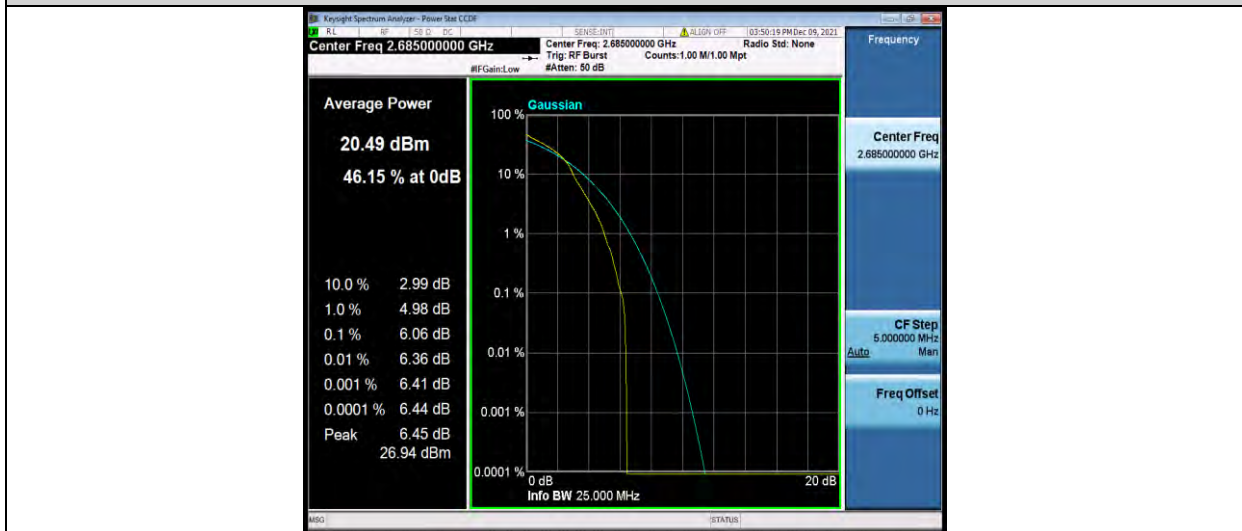

Band41-10MHz-16QAM-39700-50RB#0

Band41-10MHz-16QAM-40620-1RB#0

BUREAU VERITAS

Test Report No.: W7L-P22090015-1RF06

Band41-10MHz-16QAM-40620-50RB#0

Band41-10MHz-16QAM-41540-1RB#0

Band41-10MHz-16QAM-41540-50RB#0