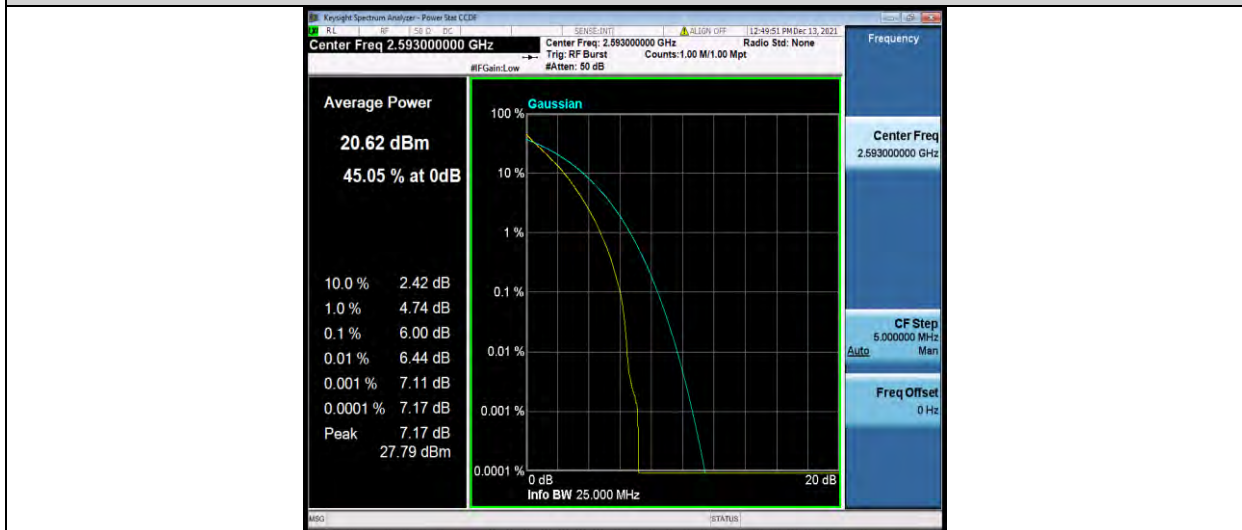

BUREAU VERITAS

Test Report No.: W7L-P22090015-1RF06

Band41-15MHz-64QAM-39725-1RB#0

Band41-15MHz-64QAM-39725-75RB#0

Band41-15MHz-64QAM-40620-1RB#0

BUREAU VERITAS

Test Report No.: W7L-P22090015-1RF06

Band41-15MHz-64QAM-40620-75RB#0