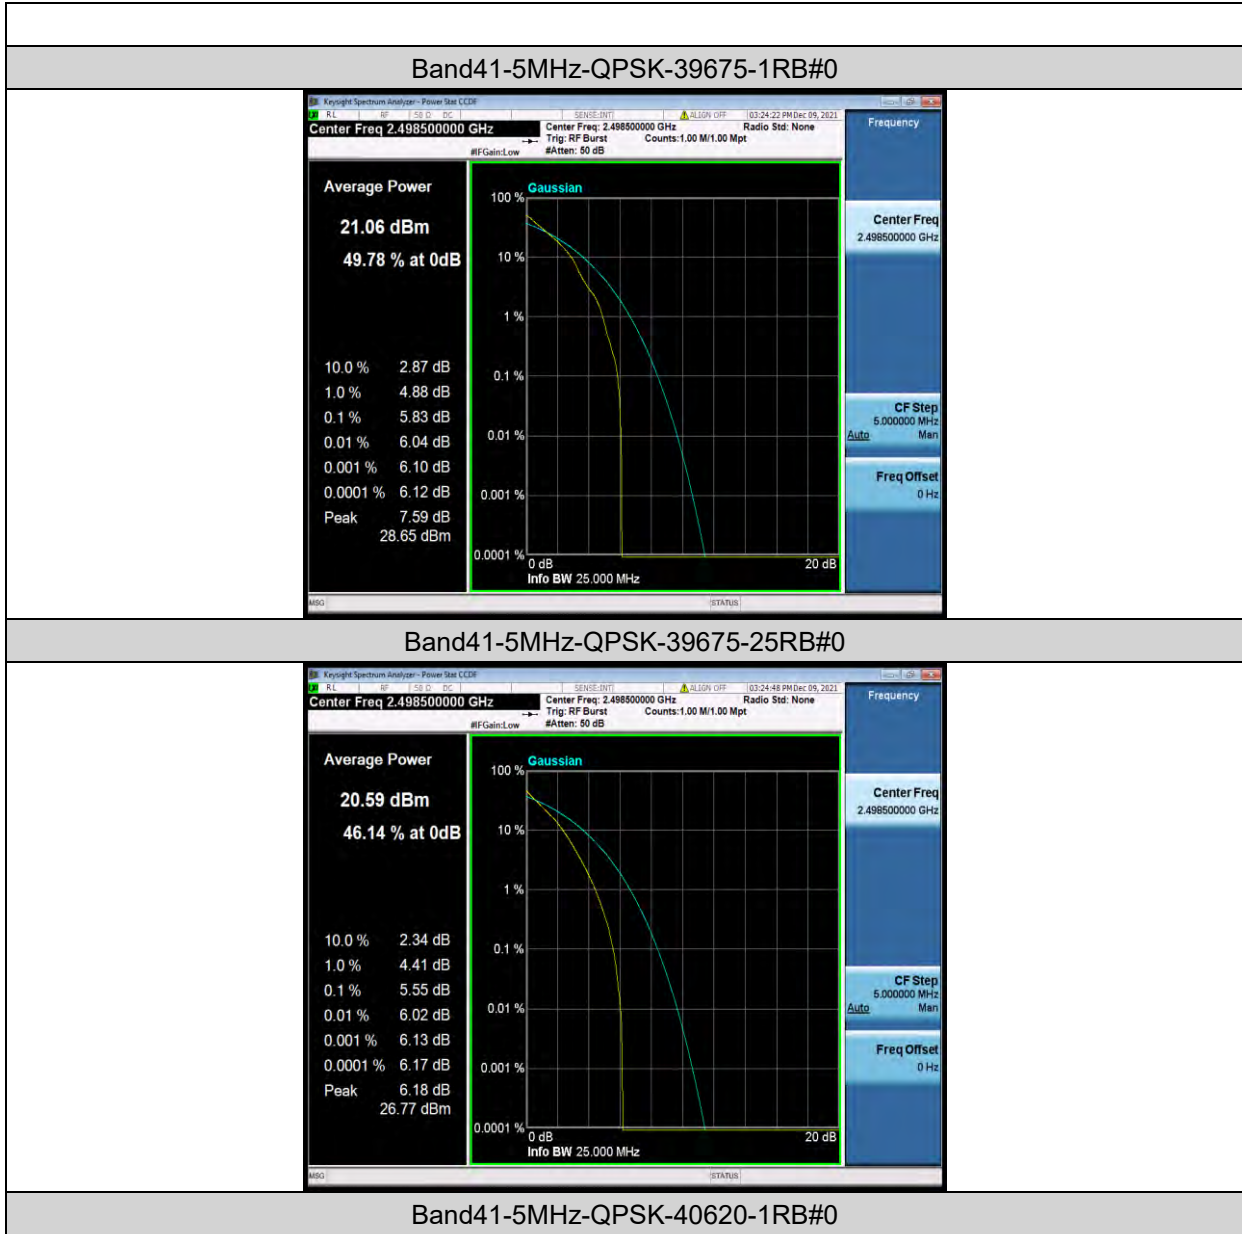

Test Graphs