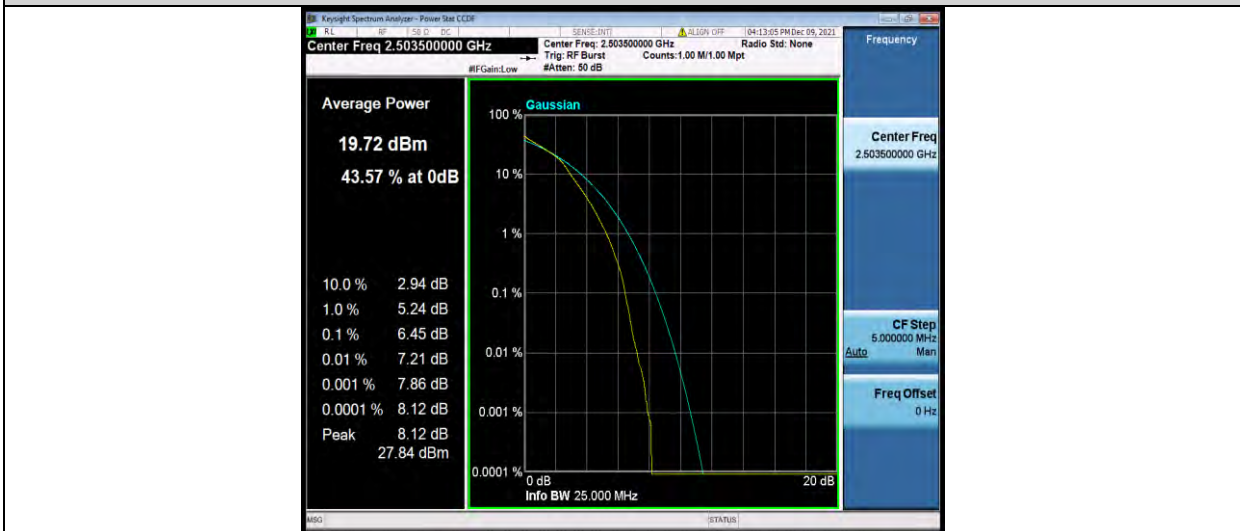

Band41-15MHz-16QAM-40620-1RB#0