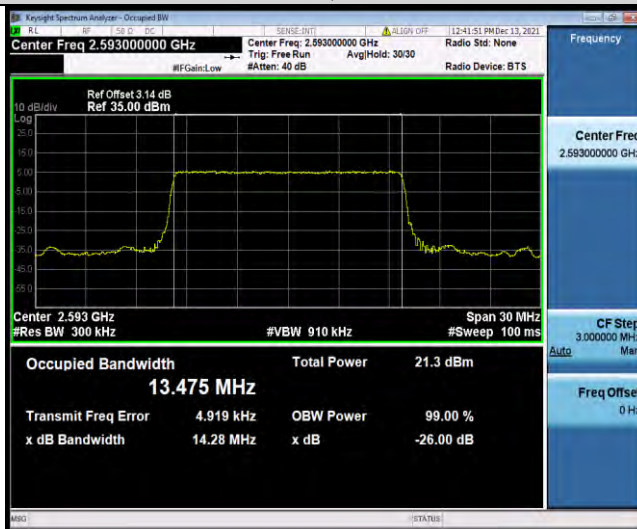

Band41-15MHz-64QAM-41515-75RB#0