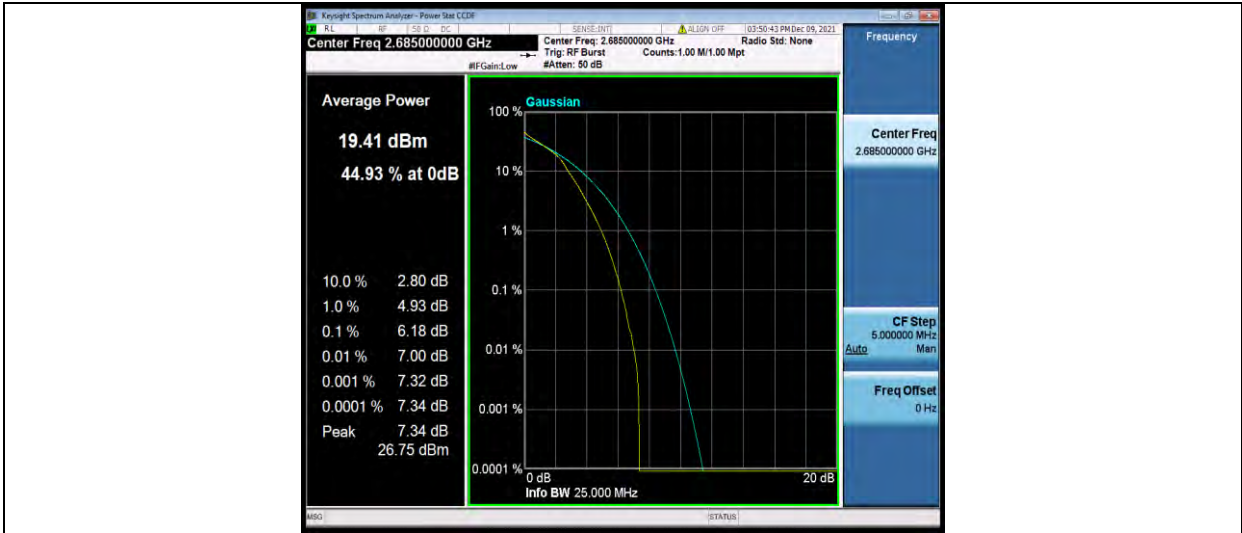

BUREAU VERITAS

Test Report No.: W7L-P22090015-1RF06

Band41-10MHz-64QAM-39700-1RB#0