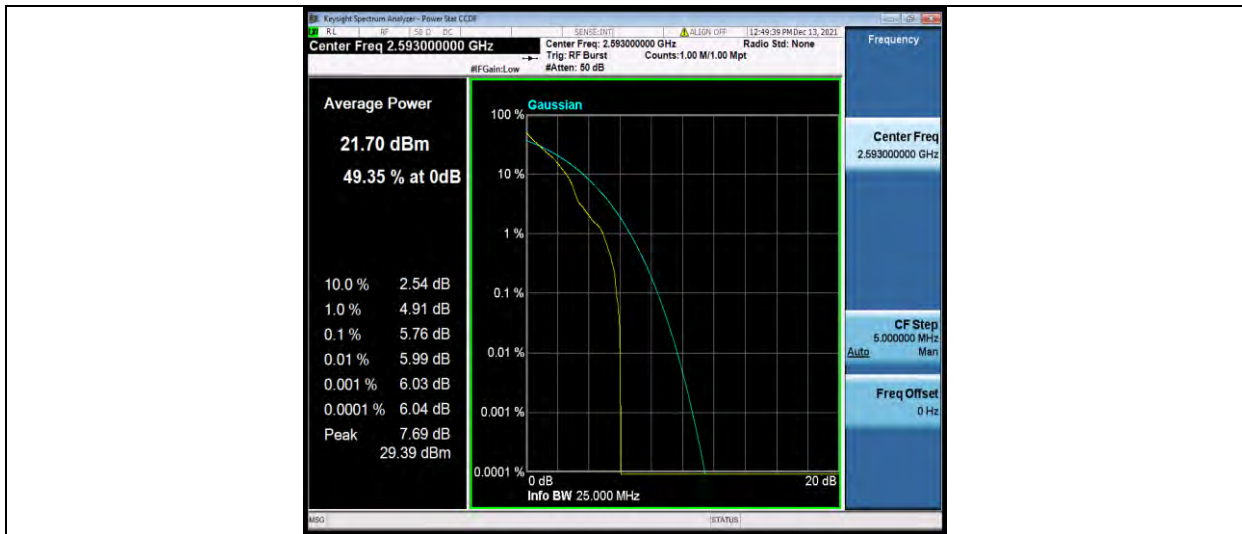

BUREAU VERITAS

Test Report No.: W7L-P22090015-1RF06

Band41-15MHz-64QAM-39725-1RB#0

Band41-15MHz-64QAM-39725-75RB#0

Band41-15MHz-64QAM-40620-1RB#0

BUREAU VERITAS

Test Report No.: W7L-P22090015-1RF06

Band41-15MHz-64QAM-40620-75RB#0