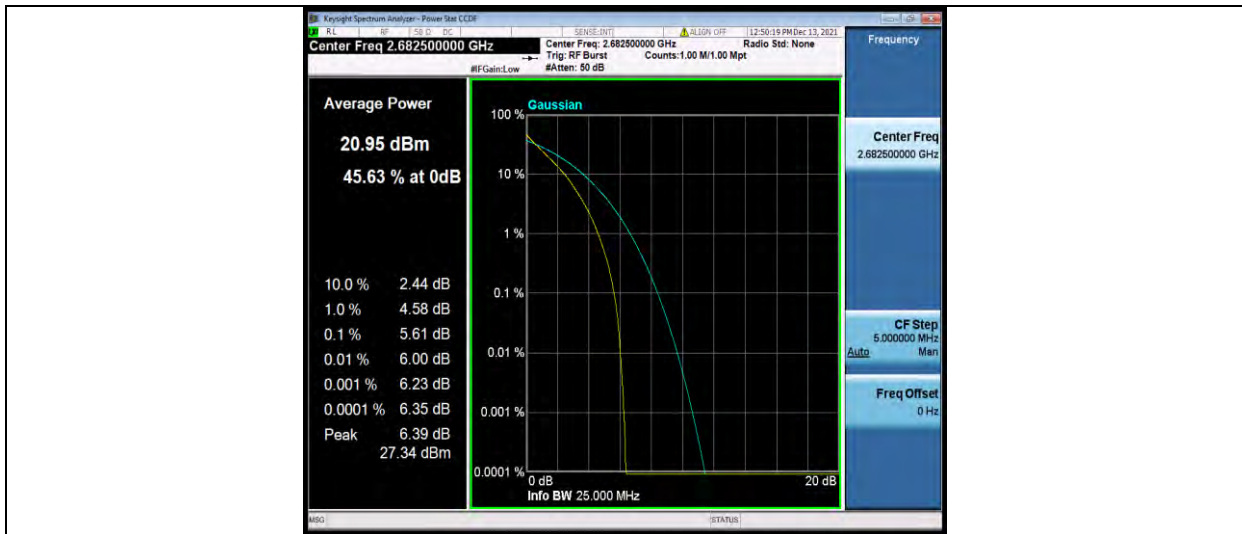

Band41-15MHz-64QAM-41515-1RB#0

Band41-15MHz-64QAM-41515-75RB#0

BUREAU VERITAS

Test Report No.: W7L-P22090015-1RF06

Band41-20MHz-QPSK-39750-1RB#0

Band41-20MHz-QPSK-39750-100RB#0

Band41-20MHz-QPSK-40620-1RB#0