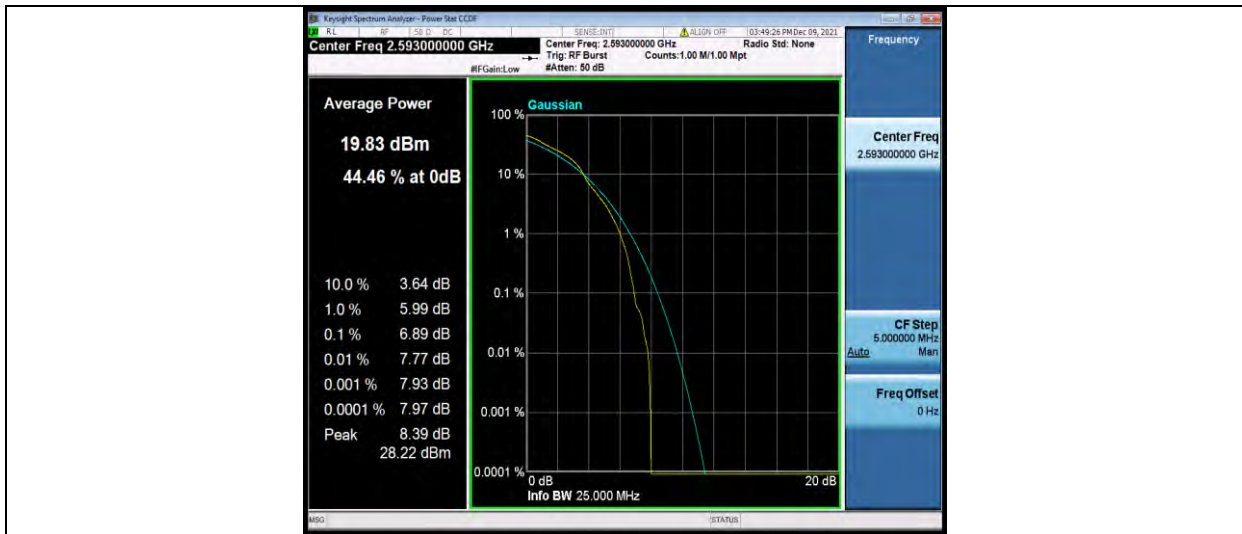

Band41-10MHz-16QAM-39700-50RB#0

Band41-10MHz-16QAM-40620-1RB#0

BUREAU VERITAS

Test Report No.: W7L-P22090015-1RF06

Band41-10MHz-16QAM-40620-50RB#0

Band41-10MHz-16QAM-41540-1RB#0

Band41-10MHz-16QAM-41540-50RB#0