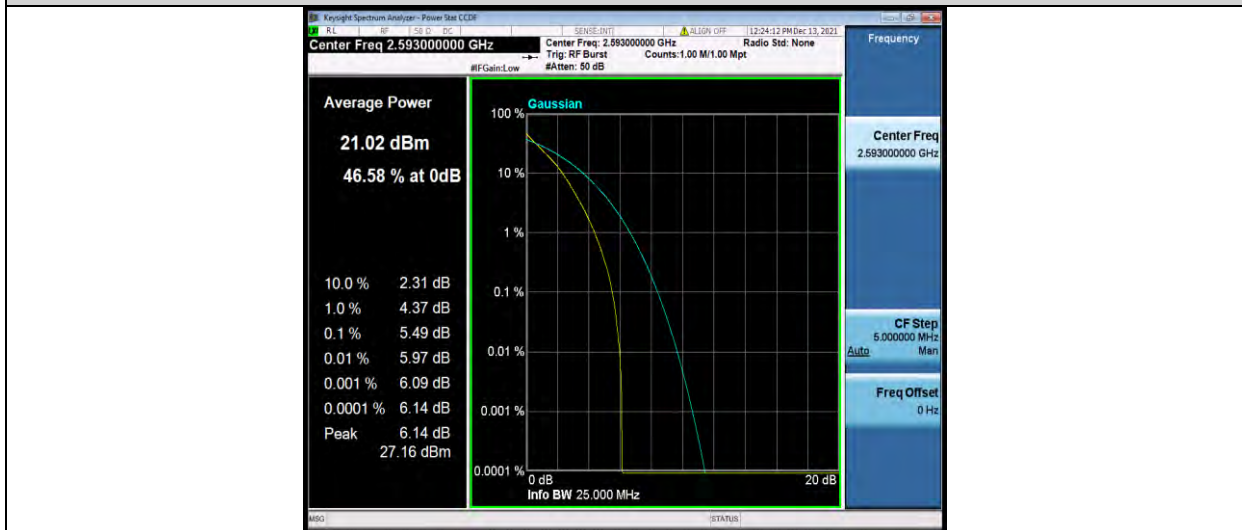

BUREAU VERITAS

Test Report No.: W7L-P22090015-1RF06

Band41-5MHz-64QAM-39675-1RB#0

Band41-5MHz-64QAM-39675-25RB#0

Band41-5MHz-64QAM-40620-1RB#0

BUREAU VERITAS

Test Report No.: W7L-P22090015-1RF06

Band41-5MHz-64QAM-40620-25RB#0