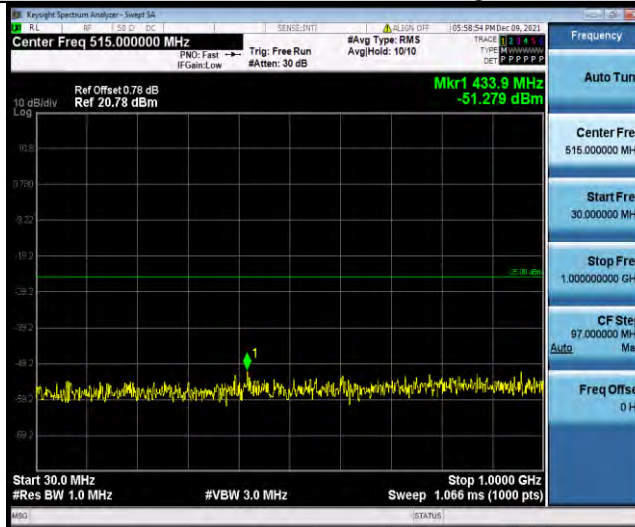

Band38-15MHz-QPSK-37825-1RB#0-Range2:1000~27000MHz