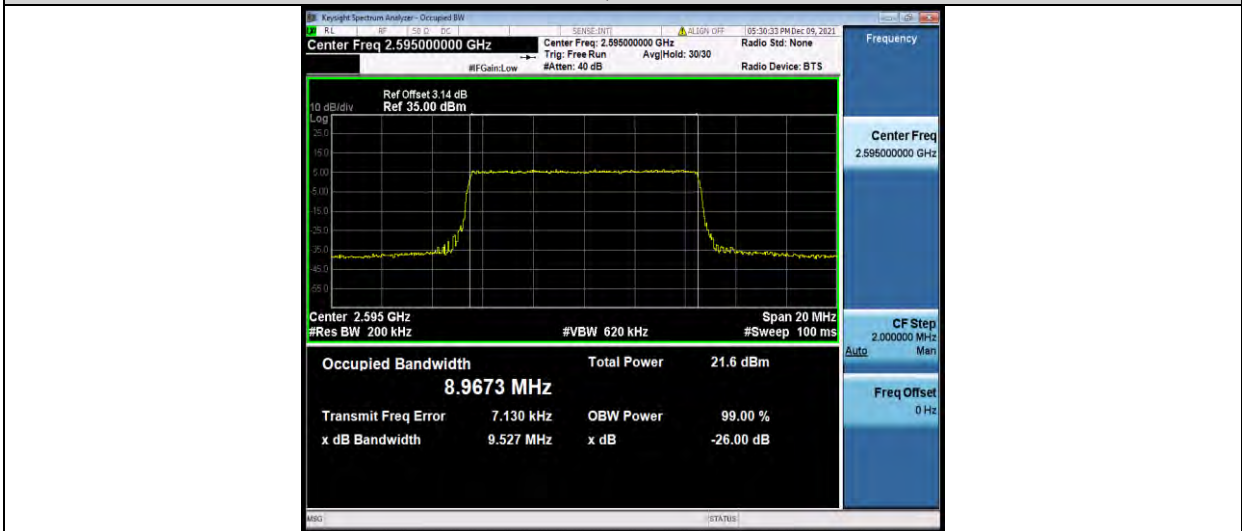

Band38-5MHz-64QAM-37775-25RB#0

Band38-5MHz-64QAM-38000-25RB#0

Band38-5MHz-64QAM-38225-25RB#0

BUREAU VERITAS

Test Report No.: W7L-P22090015-1RF06

Band38-10MHz-QPSK-37800-50RB#0

Band38-10MHz-QPSK-38000-50RB#0