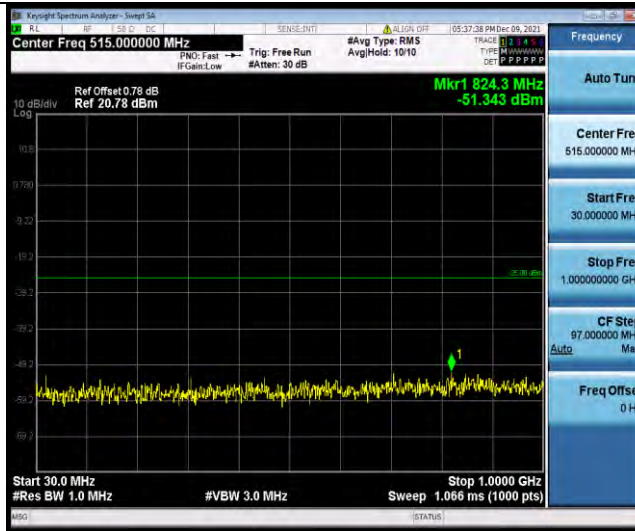

Test Report No.: W7L-P22090015-1RF06

Band38-10MHz-16QAM-38000-1RB#0-Range1:30~1000MHz

Band38-10MHz-16QAM-38000-1RB#0-Range2: 1000~27000MHz

Band38-10MHz-16QAM-38200-1RB#0-Range1:30~1000MHz

BUREAU VERITAS

Test Report No.: W7L-P22090015-1RF06