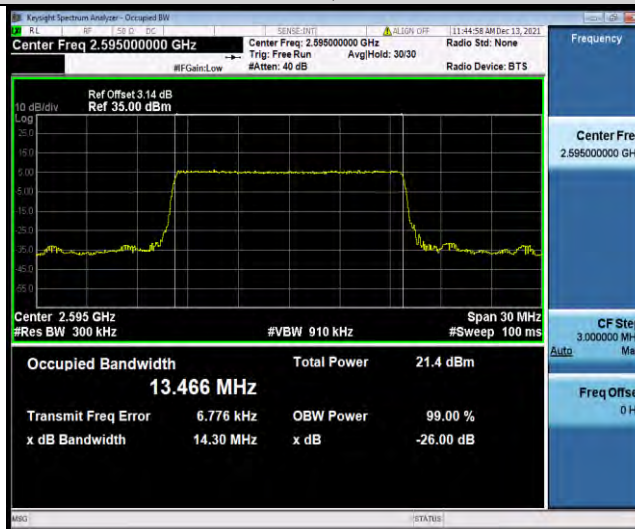

Band38-15MHz-64QAM-38175-75RB#0