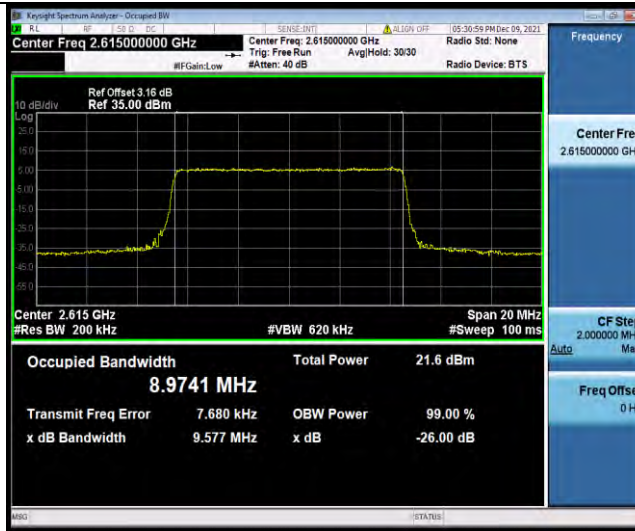

BUREAU VERITAS

Test Report No.: W7L-P22090015-1RF06

Band38-10MHz-16QAM-37800-50RB#0