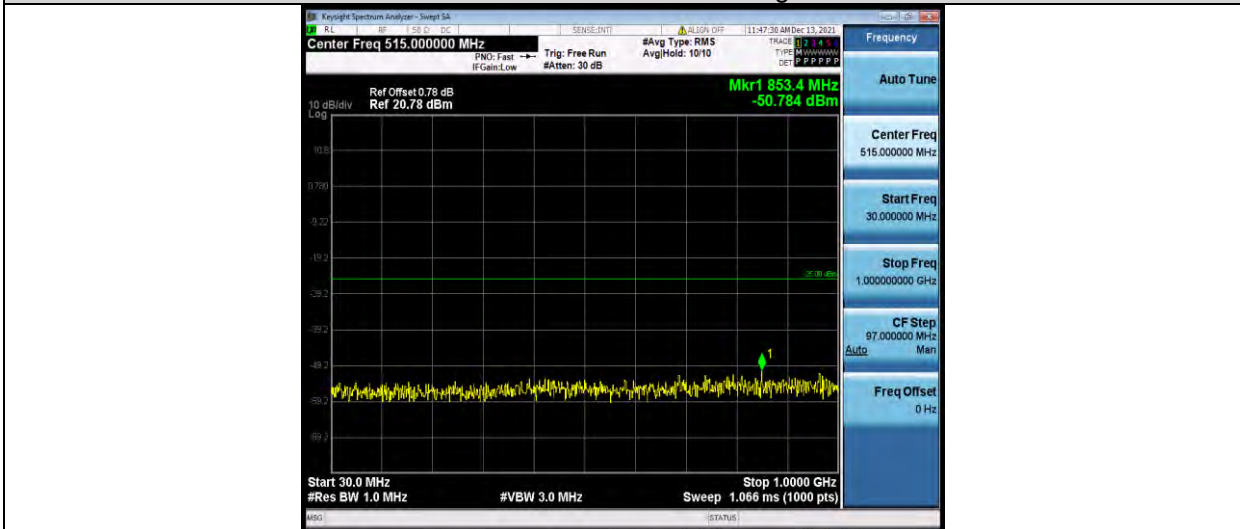

Band38-15MHz-64QAM-37825-1RB#0-Range2: 1000~27000MHz