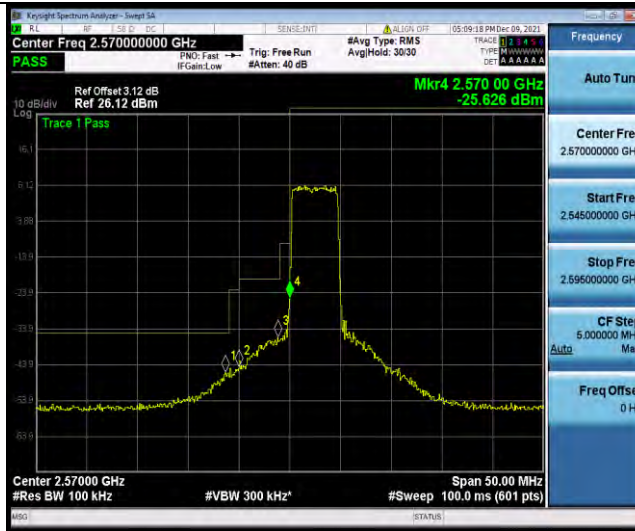

BUREAU VERITAS

Test Report No.: W7L-P22090015-1RF06

Band38-5MHz-16QAM-38225-1RB#24