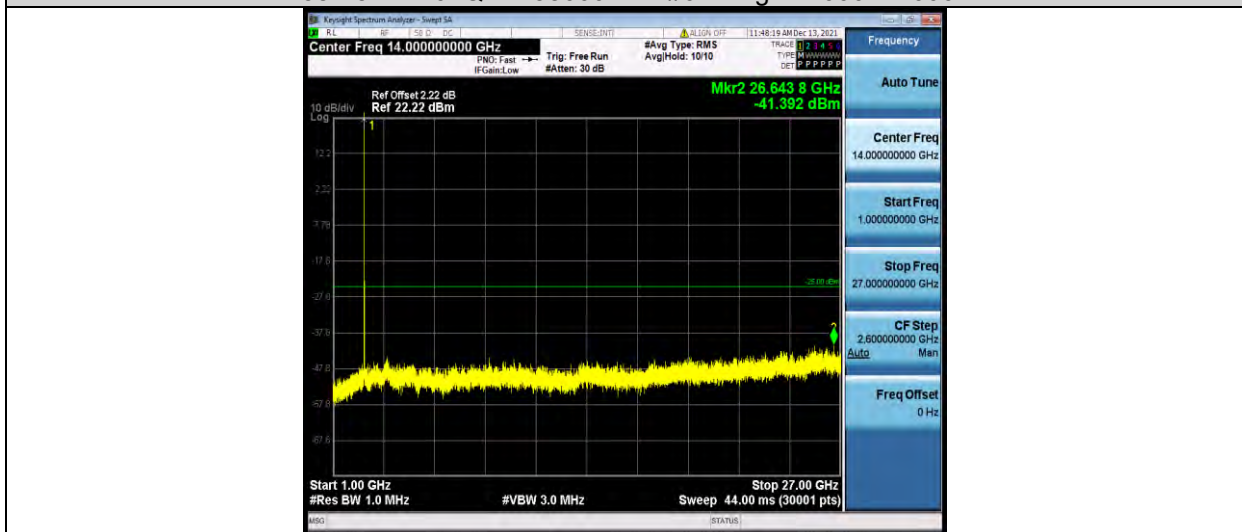

Band38-15MHz-64QAM-38175-1RB#0-Range1:30~1000MHz