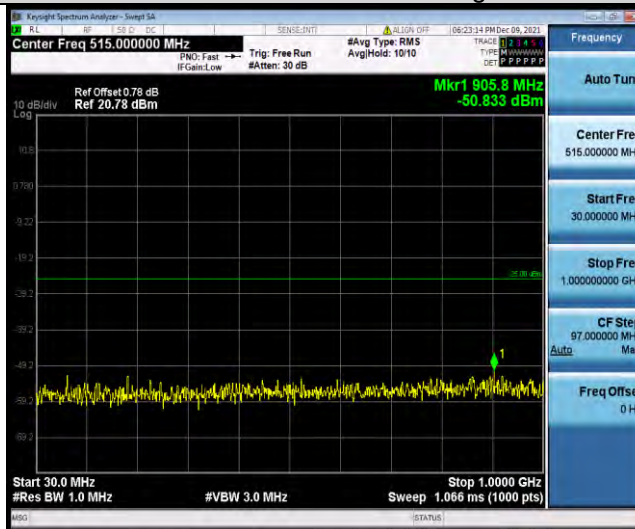

Band38-20MHz-QPSK-37850-1RB#0-Range2:1000~27000MHz