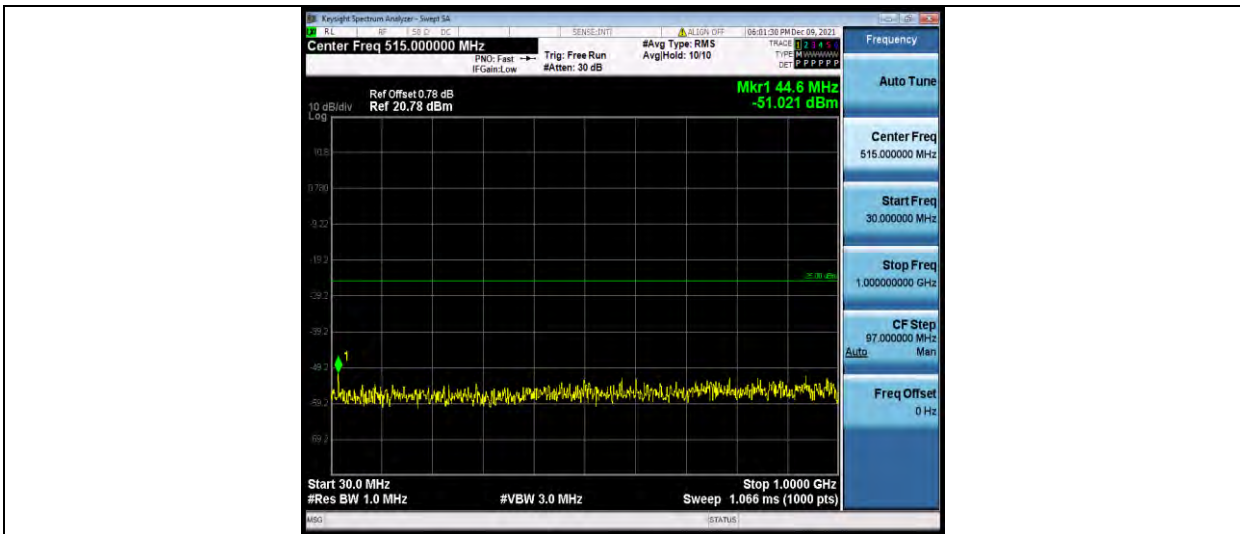

BUREAU VERITAS

Test Report No.: W7L-P22090015-1RF06

Band38-15MHz-16QAM-38175-1RB#0-Range2: 1000~27000MHz