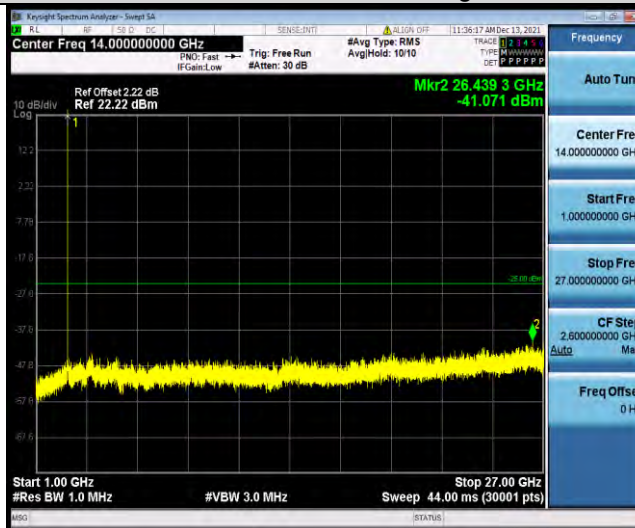

Band38-10MHz-64QAM-38000-1RB#0-Range1:30~1000MHz

Band38-10MHz-64QAM-38000-1RB#0-Range2:1000~27000MHz

Band38-10MHz-64QAM-38200-1RB#0-Range1:30~1000MHz

BUREAU VERITAS

Test Report No.: W7L-P22090015-1RF06

Band38-10MHz-64QAM-38200-1RB#0-Range2: 1000~27000MHz