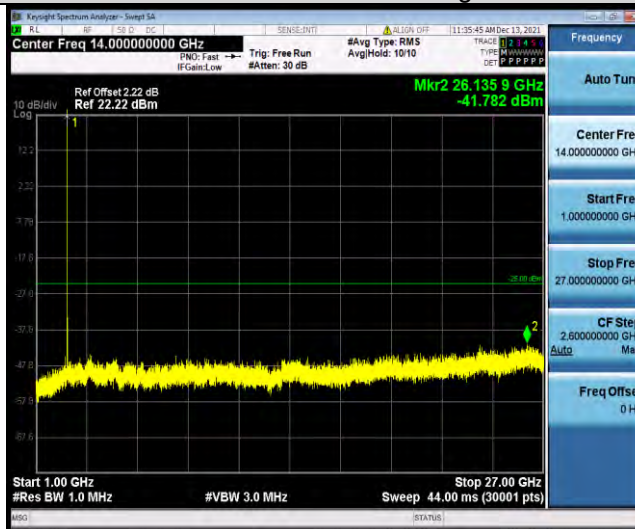

Band38-10MHz-64QAM-38200-1RB#0-Range1:30~1000MHz