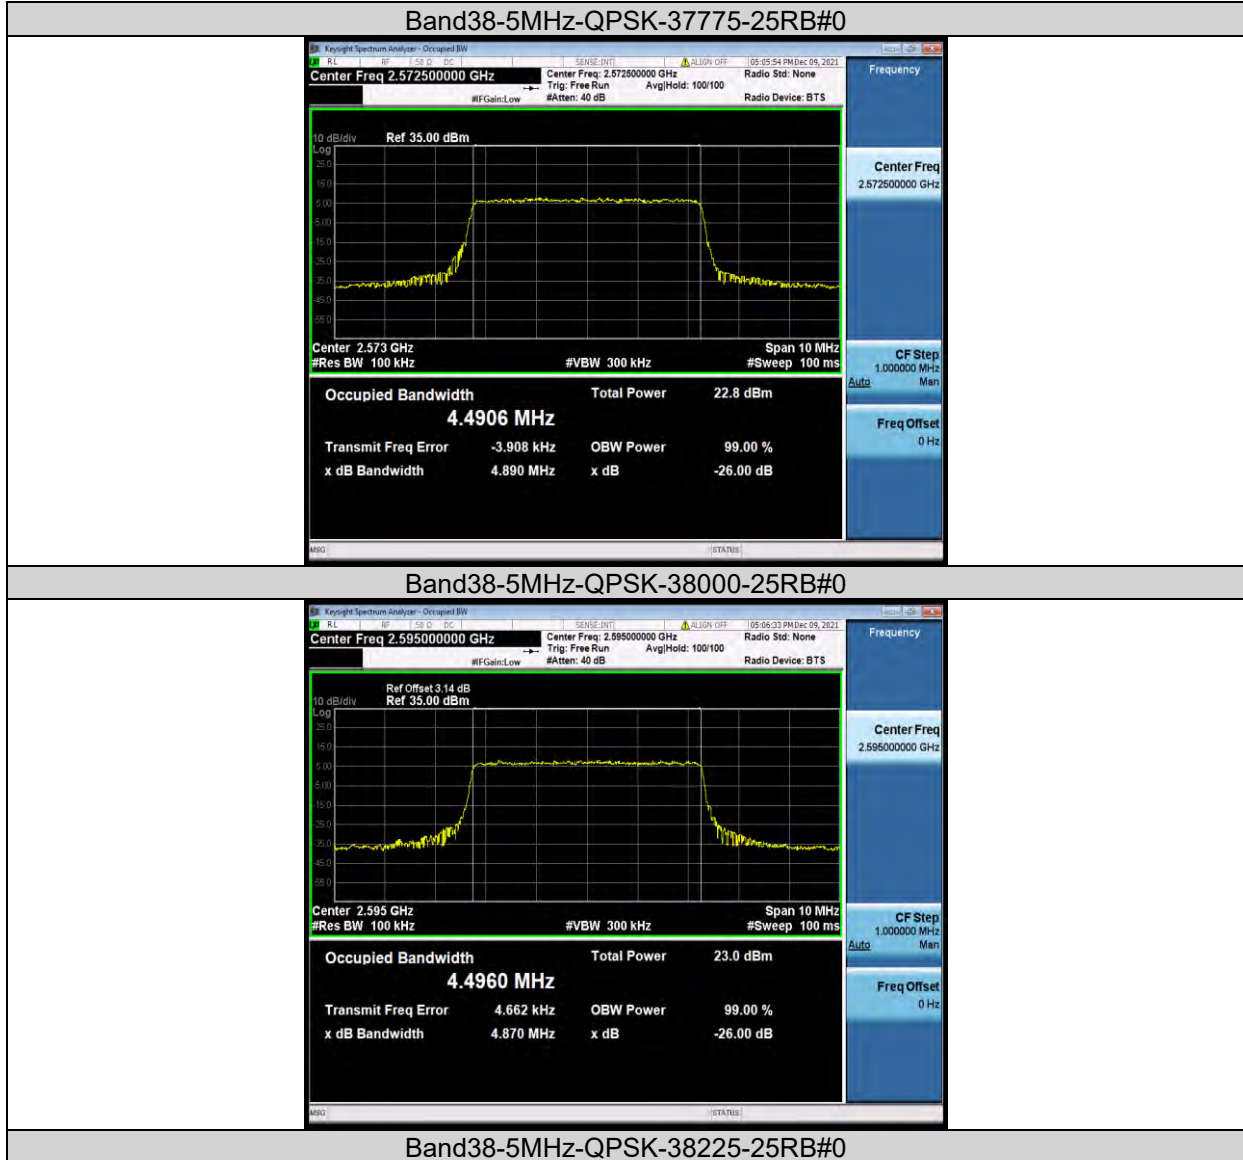

Test Graphs

BUREAU VERITAS

Test Report No.: W7L-P22090015-1RF06

Band38-5MHz-16QAM-37775-25RB#0

Band38-5MHz-16QAM-38000-25RB#0

Band38-5MHz-16QAM-38225-25RB#0

BUREAU VERITAS

Test Report No.: W7L-P22090015-1RF06