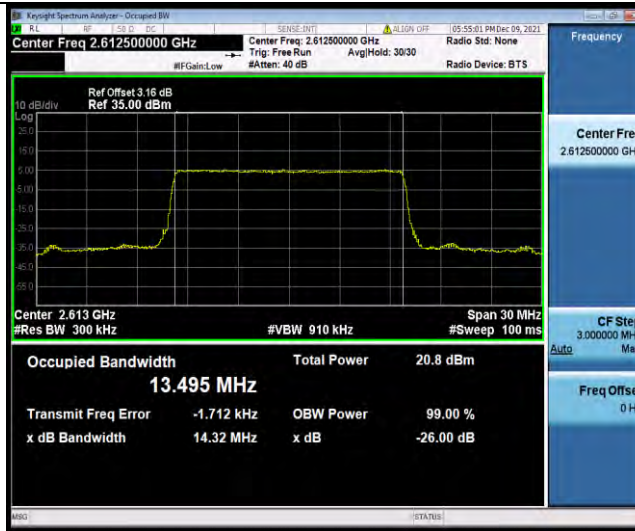

Band38-15MHz-QPSK-38175-75RB#0

BUREAU VERITAS

Test Report No.: W7L-P22090015-1RF06

Band38-15MHz-16QAM-37825-75RB#0

Band38-15MHz-16QAM-38000-75RB#0

Band38-15MHz-16QAM-38175-75RB#0

BUREAU VERITAS

Test Report No.: W7L-P22090015-1RF06