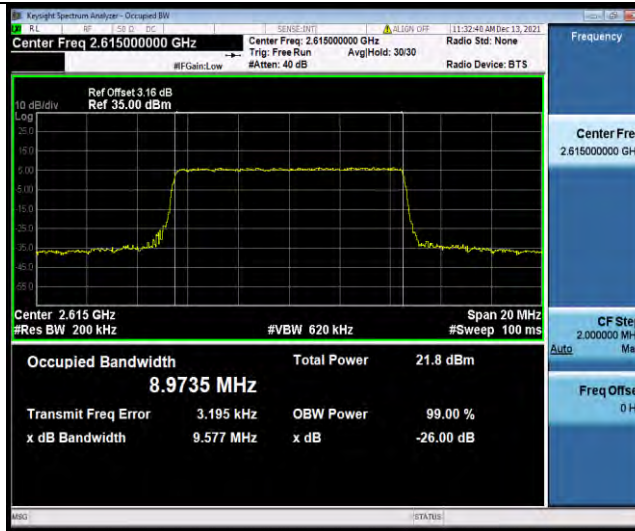

Band38-10MHz-64QAM-37800-50RB#0

Band38-10MHz-64QAM-38000-50RB#0

Band38-10MHz-64QAM-38200-50RB#0

BUREAU VERITAS

Test Report No.: W7L-P22090015-1RF06

Band38-15MHz-QPSK-37825-75RB#0

Band38-15MHz-QPSK-38000-75RB#0