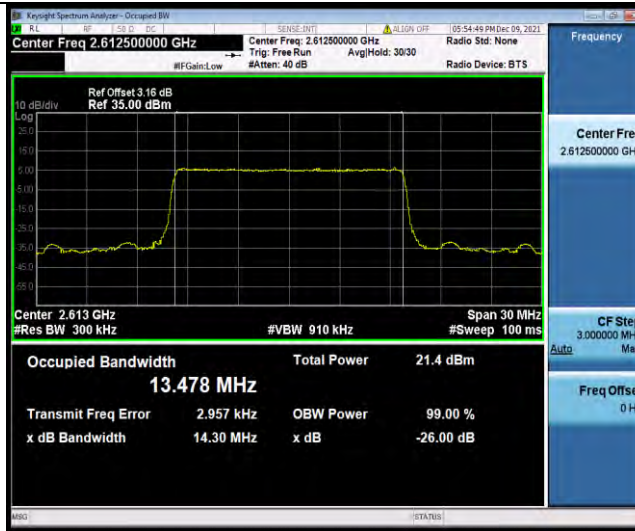

BUREAU VERITAS

Test Report No.: W7L-P22090015-1RF06

Band38-15MHz-16QAM-37825-75RB#0