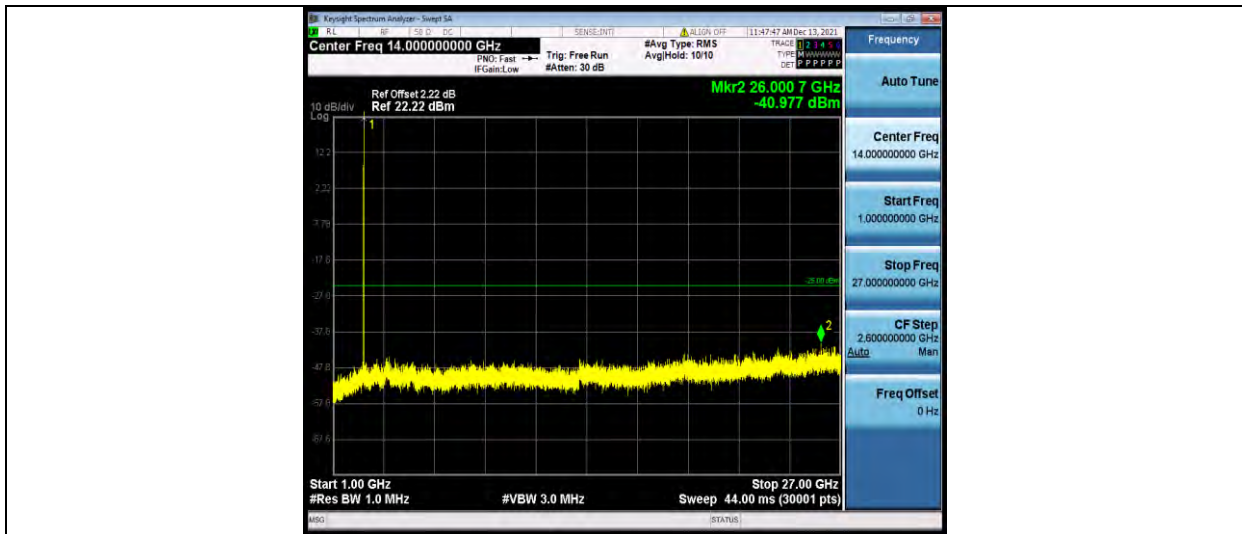

BUREAU VERITAS

Test Report No.: W7L-P22090015-1RF06

Band38-15MHz-64QAM-38000-1RB#0-Range1:30~1000MHz