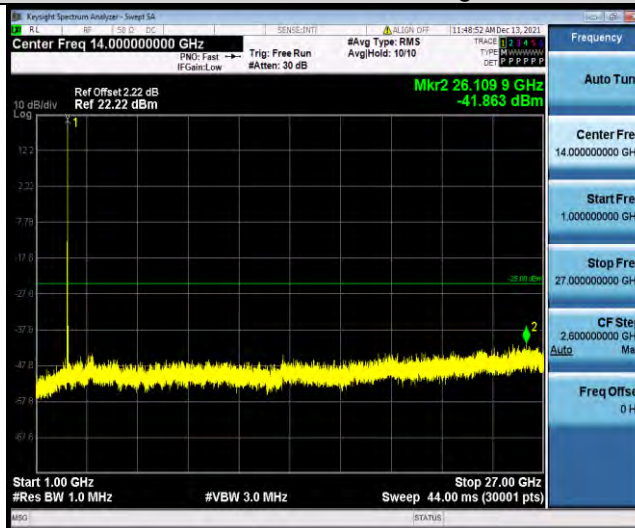

Band38-20MHz-QPSK-37850-1RB#0-Range1:30~1000MHz