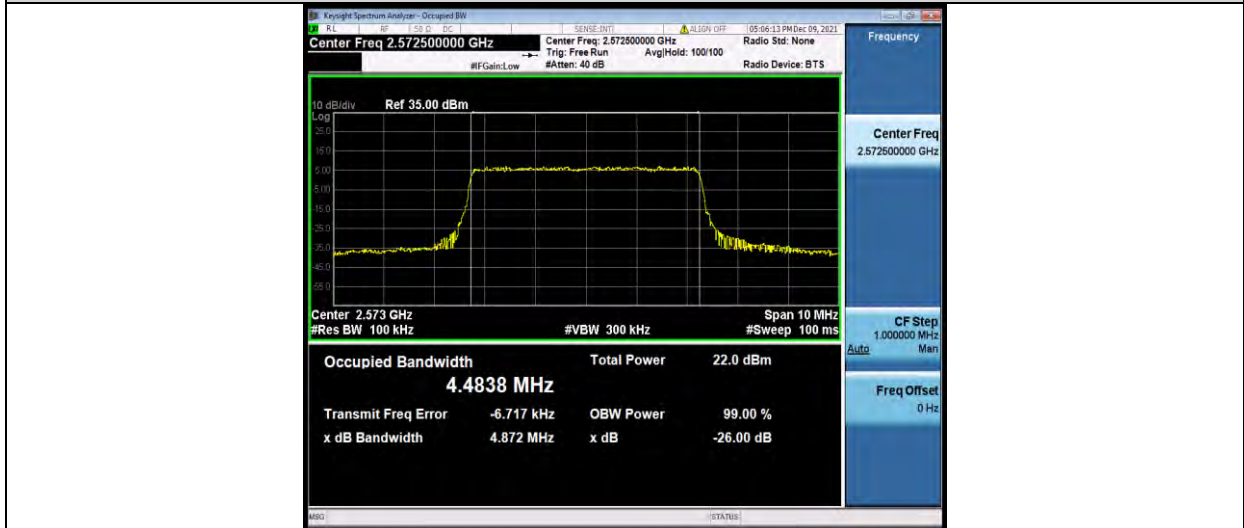

Test Graphs

BUREAU VERITAS

Test Report No.: W7L-P22090015-1RF06

Band38-5MHz-16QAM-37775-25RB#0

Band38-5MHz-16QAM-38000-25RB#0

Band38-5MHz-16QAM-38225-25RB#0

BUREAU VERITAS

Test Report No.: W7L-P22090015-1RF06