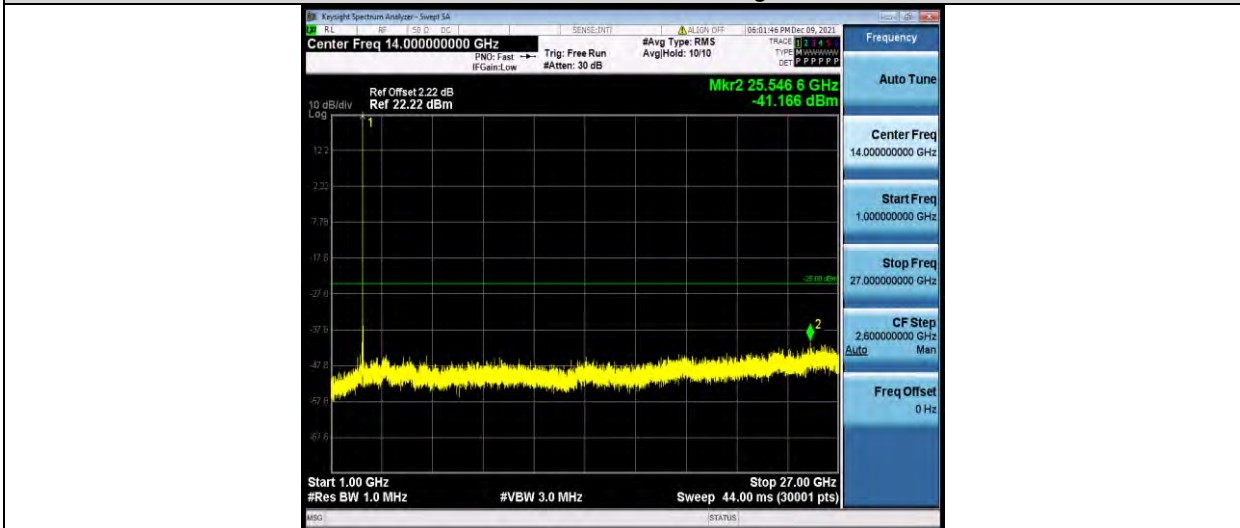

Band38-15MHz-64QAM-37825-1RB#0-Range1: 30~1000MHz