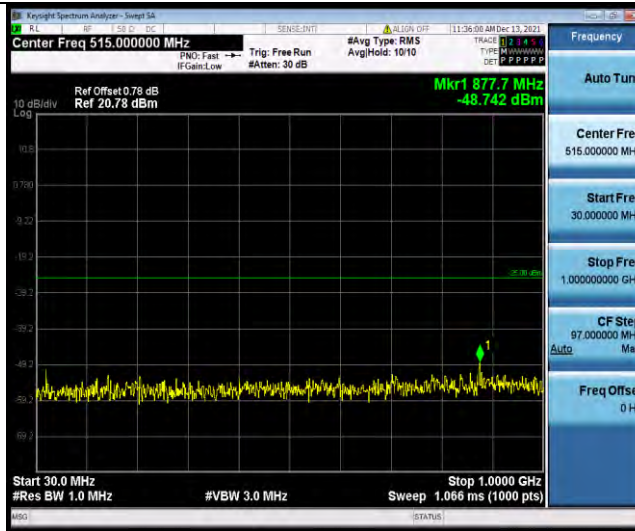

Band38-10MHz-64QAM-38000-1RB#0-Range1:30~1000MHz

Band38-10MHz-64QAM-38000-1RB#0-Range2:1000~27000MHz

Band38-10MHz-64QAM-38200-1RB#0-Range1:30~1000MHz

BUREAU VERITAS

Test Report No.: W7L-P22090015-1RF06

Band38-10MHz-64QAM-38200-1RB#0-Range2: 1000~27000MHz