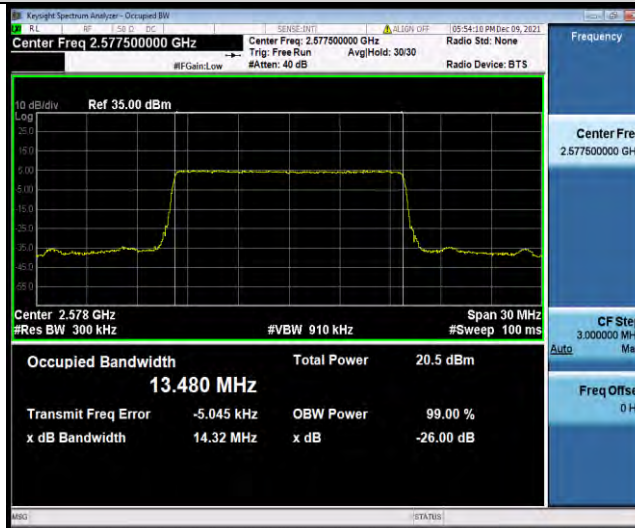

Band38-15MHz-QPSK-38175-75RB#0

BUREAU VERITAS

Test Report No.: W7L-P22090015-1RF06

Band38-15MHz-16QAM-37825-75RB#0

Band38-15MHz-16QAM-38000-75RB#0

Band38-15MHz-16QAM-38175-75RB#0

BUREAU VERITAS

Test Report No.: W7L-P22090015-1RF06