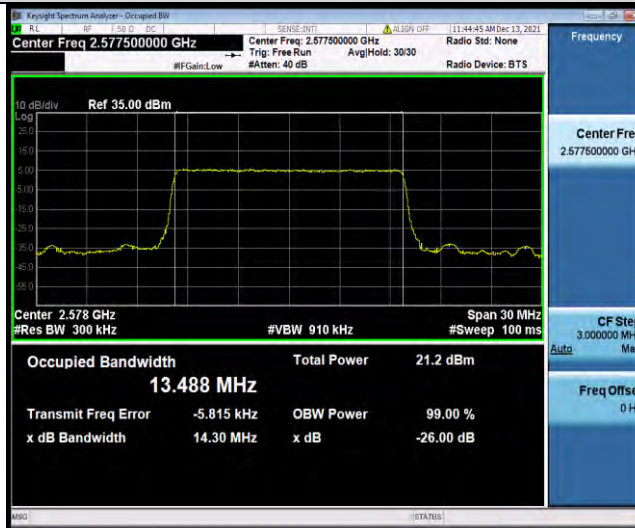

Band38-15MHz-64QAM-38000-75RB#0