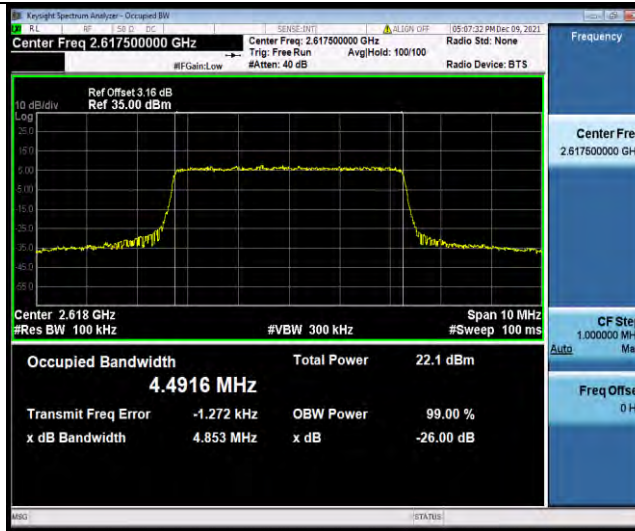

Test Graphs

BUREAU VERITAS

Test Report No.: W7L-P22090015-1RF06

Band38-5MHz-16QAM-37775-25RB#0

Band38-5MHz-16QAM-38000-25RB#0

Band38-5MHz-16QAM-38225-25RB#0

BUREAU VERITAS

Test Report No.: W7L-P22090015-1RF06