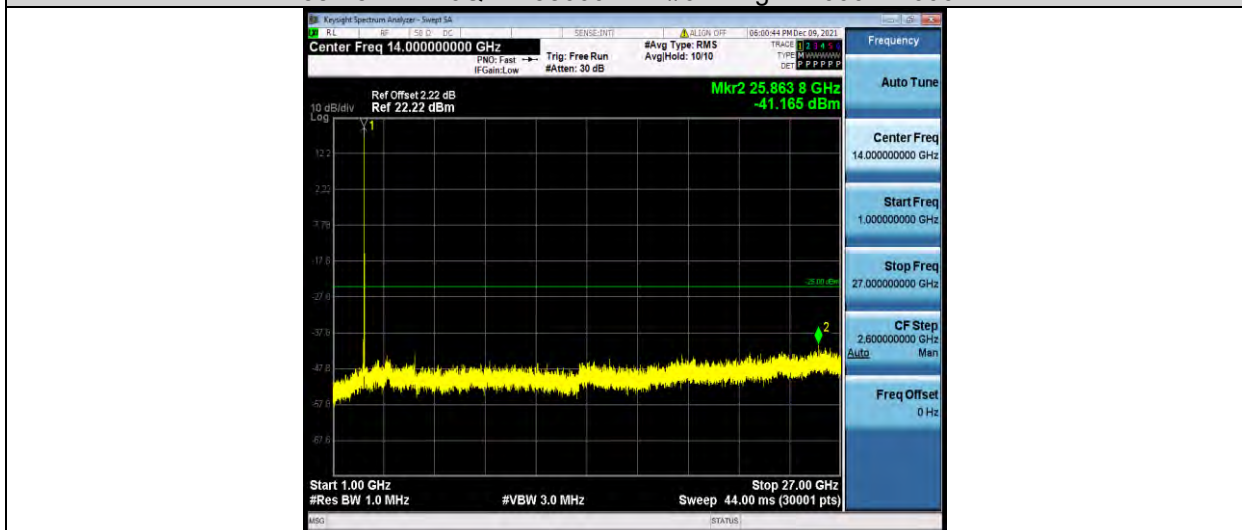

BUREAU VERITAS

Test Report No.: W7L-P22090015-1RF06

Band38-15MHz-16QAM-38000-1RB#0-Range1:30~1000MHz

Band38-15MHz-16QAM-38000-1RB#0-Range2:1000~27000MHz

Band38-15MHz-16QAM-38175-1RB#0-Range1:30~1000MHz

BUREAU VERITAS