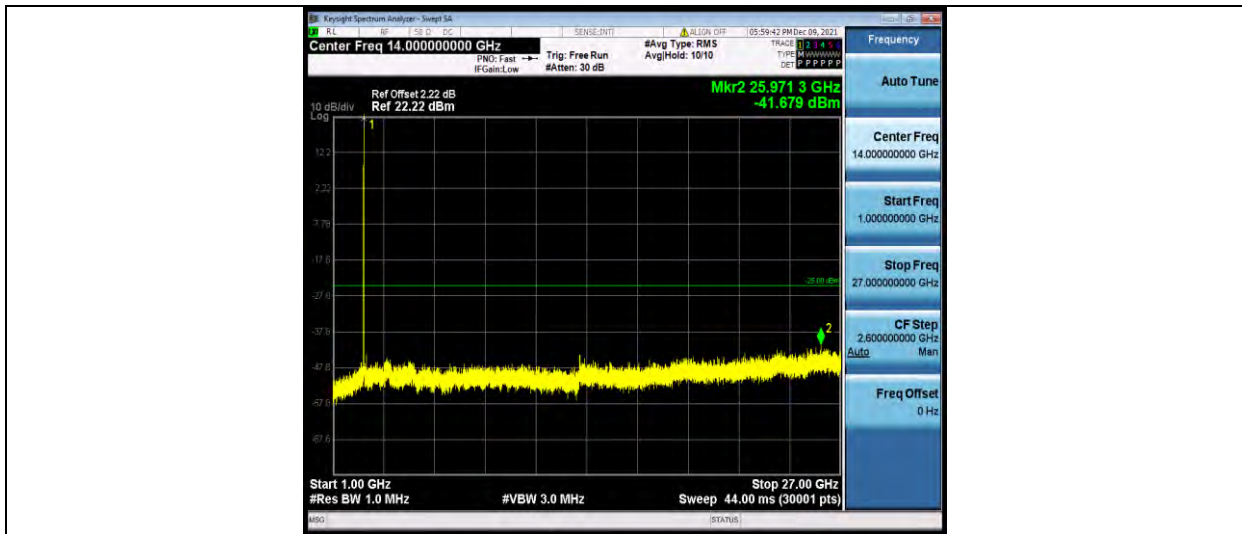

BUREAU VERITAS

Test Report No.: W7L-P22090015-1RF06

Band38-15MHz-16QAM-38000-1RB#0-Range1:30~1000MHz