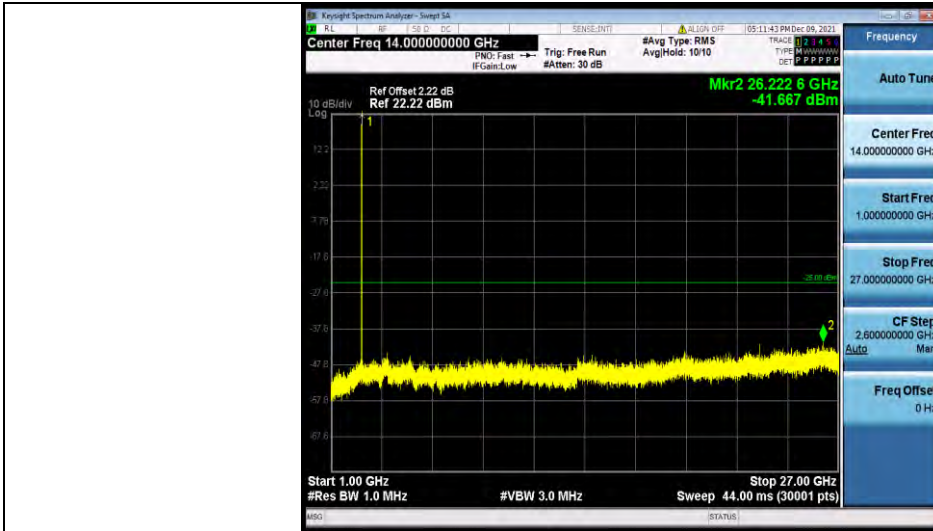

Test Report No.: W7L-P22090015-1RF06

Band38-5MHz-QPSK-38000-1RB#0-Range1:30~1000MHz