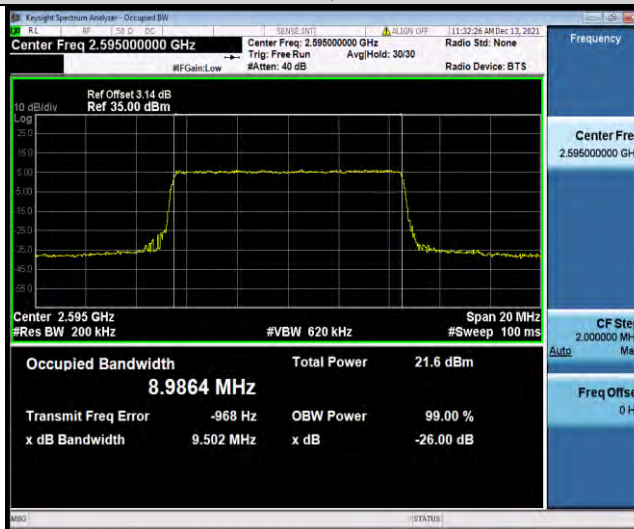

Band38-10MHz-64QAM-38200-50RB#0