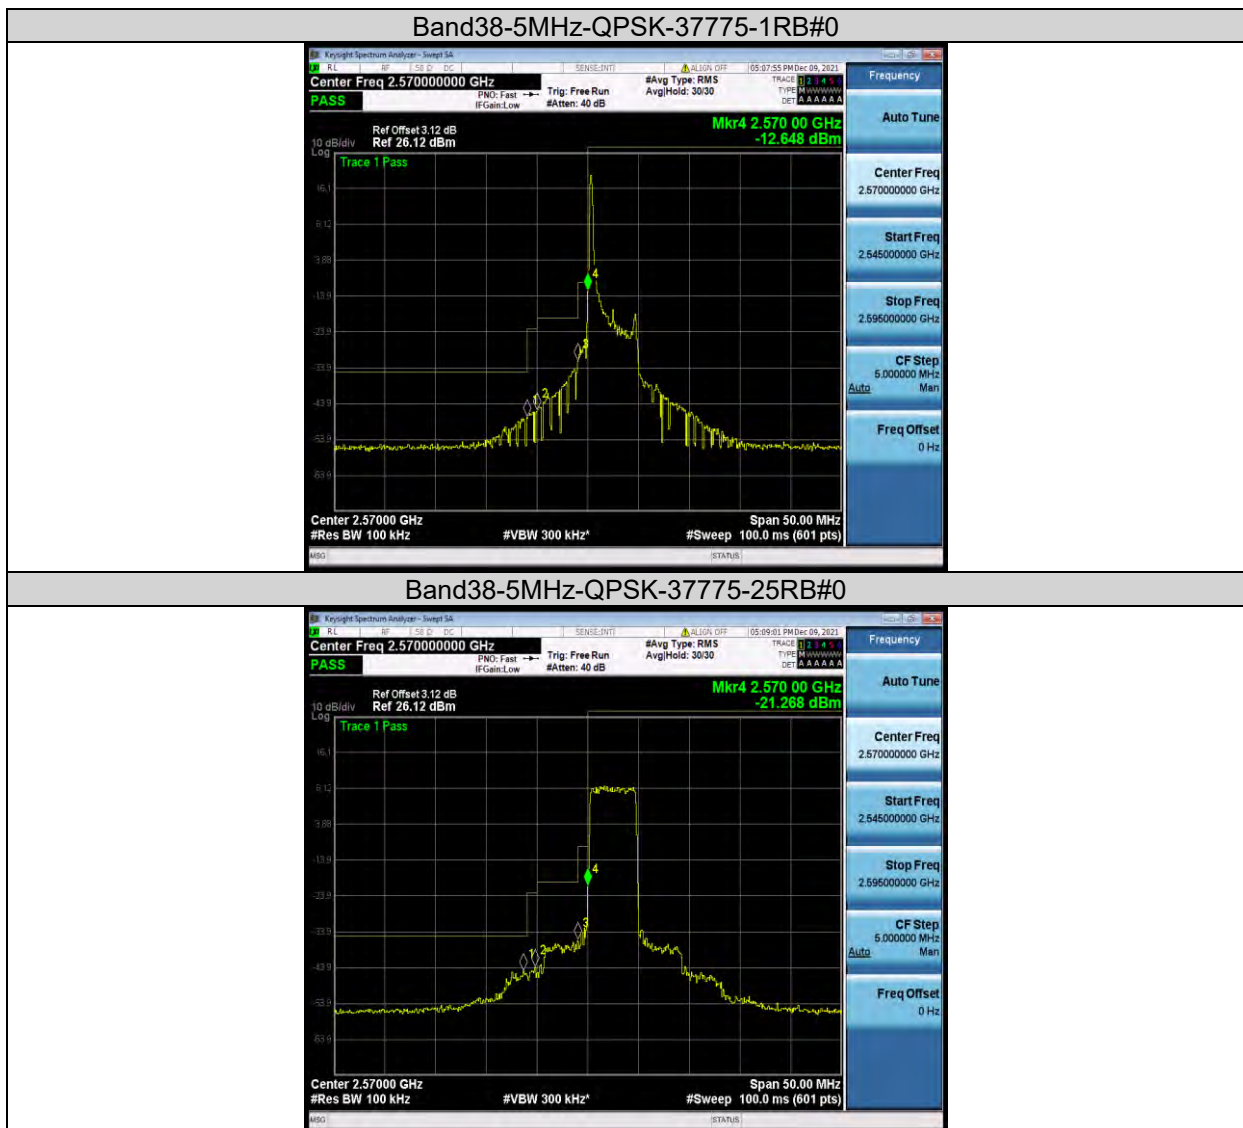

**BUREAU
VERITAS**

Test Report No.: W7L-P22090015-1RF06

Band38	20MHz	QPSK	37850	1RB#0	-49.24,-40.19,-30.37,-19.23	PASS
Band38	20MHz	QPSK	37850	100RB#0	-45.62,-37.17,-34.80,-31.17	PASS
Band38	20MHz	QPSK	38150	1RB#99	-18.16,-32.65,-41.03,-50.16	PASS
Band38	20MHz	QPSK	38150	100RB#0	-30.60,-34.33,-35.49,-44.25	PASS
Band38	20MHz	16QAM	37850	1RB#0	-49.34,-40.24,-30.91,-19.29	PASS
Band38	20MHz	16QAM	37850	100RB#0	-44.65,-36.78,-34.90,-31.01	PASS
Band38	20MHz	16QAM	38150	1RB#99	-17.26,-31.55,-37.98,-50.17	PASS
Band38	20MHz	16QAM	38150	100RB#0	-31.93,-34.47,-35.12,-43.64	PASS
Band38	20MHz	64QAM	37850	1RB#0	-49.38,-38.57,-30.95,-19.46	PASS
Band38	20MHz	64QAM	37850	100RB#0	-45.16,-36.14,-34.31,-31.92	PASS
Band38	20MHz	64QAM	38150	1RB#99	-19.81,-33.02,-38.43,-50.09	PASS
Band38	20MHz	64QAM	38150	100RB#0	-30.38,-33.51,-34.70,-44.30	PASS

Test Graphs