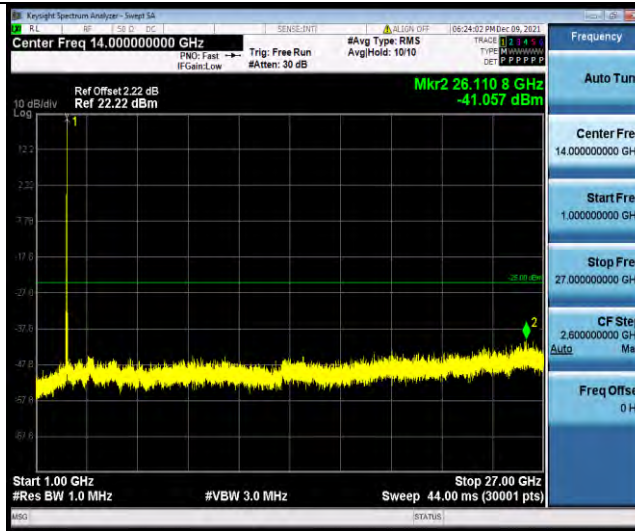

BUREAU VERITAS

Test Report No.: W7L-P22090015-1RF06

Band38-20MHz-16QAM-38000-1RB#0-Range1:30~1000MHz