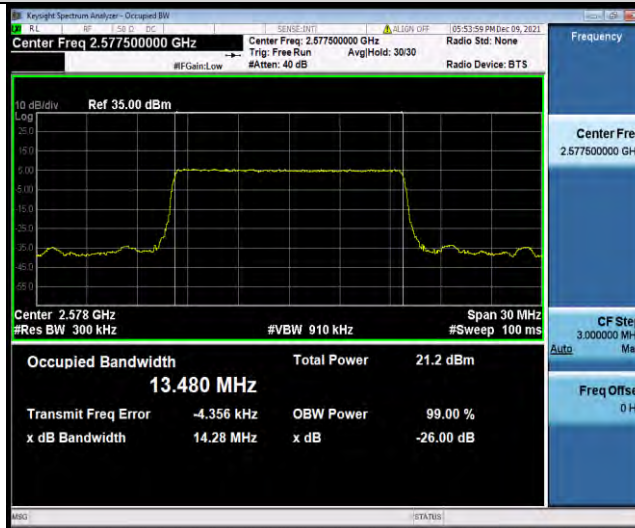

Band38-10MHz-64QAM-37800-50RB#0

Band38-10MHz-64QAM-38000-50RB#0

Band38-10MHz-64QAM-38200-50RB#0

BUREAU VERITAS

Test Report No.: W7L-P22090015-1RF06

Band38-15MHz-QPSK-37825-75RB#0

Band38-15MHz-QPSK-38000-75RB#0