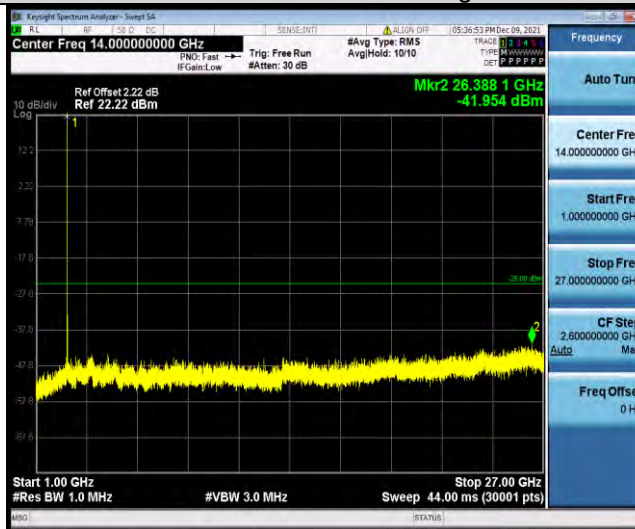

Band38-10MHz-16QAM-38200-1RB#0-Range1:30~1000MHz