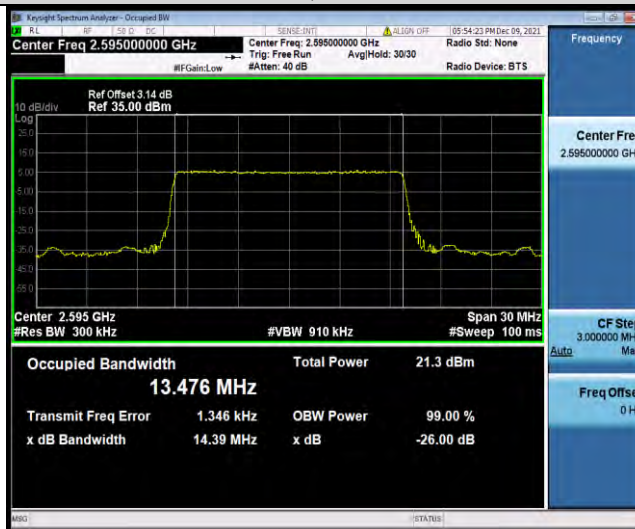

Band38-10MHz-64QAM-37800-50RB#0

Band38-10MHz-64QAM-38000-50RB#0

Band38-10MHz-64QAM-38200-50RB#0

BUREAU VERITAS

Test Report No.: W7L-P22090015-1RF06

Band38-15MHz-QPSK-37825-75RB#0

Band38-15MHz-QPSK-38000-75RB#0