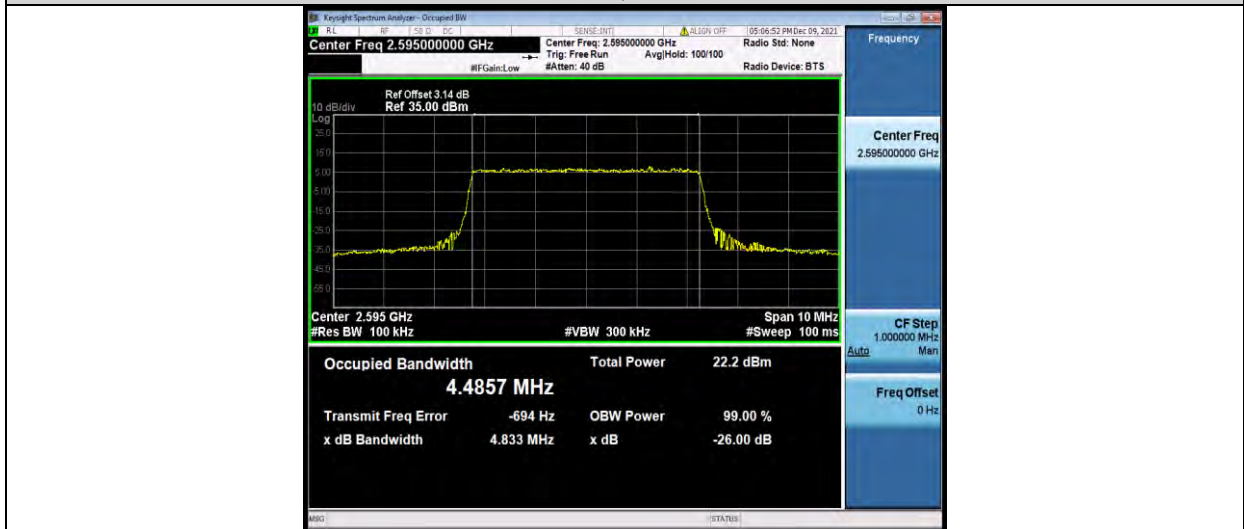

Test Graphs

BUREAU VERITAS

Test Report No.: W7L-P22090015-1RF06

Band38-5MHz-16QAM-37775-25RB#0

Band38-5MHz-16QAM-38000-25RB#0

Band38-5MHz-16QAM-38225-25RB#0

BUREAU VERITAS

Test Report No.: W7L-P22090015-1RF06