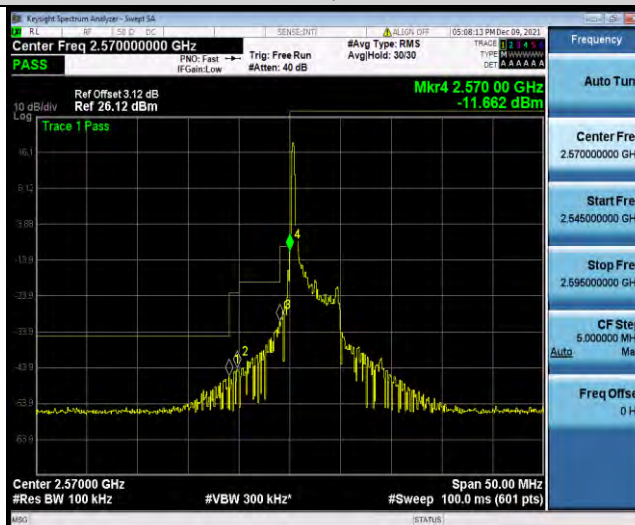

Test Graphs

BUREAU VERITAS

Test Report No.: W7L-P22090015-1RF06

Band38-5MHz-QPSK-38225-1RB#24

Band38-5MHz-QPSK-38225-25RB#0

Band38-5MHz-16QAM-37775-1RB#0

Band38-5MHz-16QAM-37775-25RB#0

BUREAU VERITAS