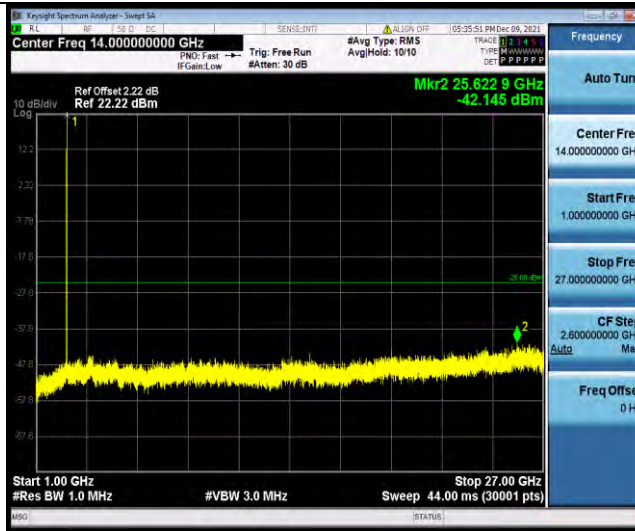

BUREAU VERITAS

Test Report No.: W7L-P22090015-1RF06

Band38-10MHz-16QAM-38000-1RB#0-Range1:30~1000MHz