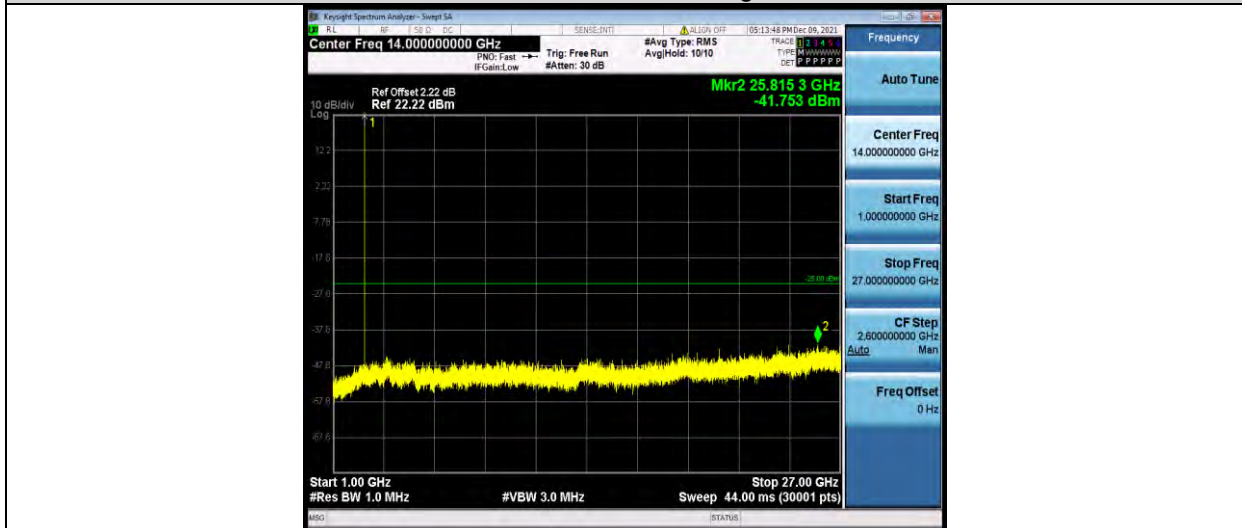

Band38-5MHz-16QAM-37775-1RB#0-Range1:30~1000MHz