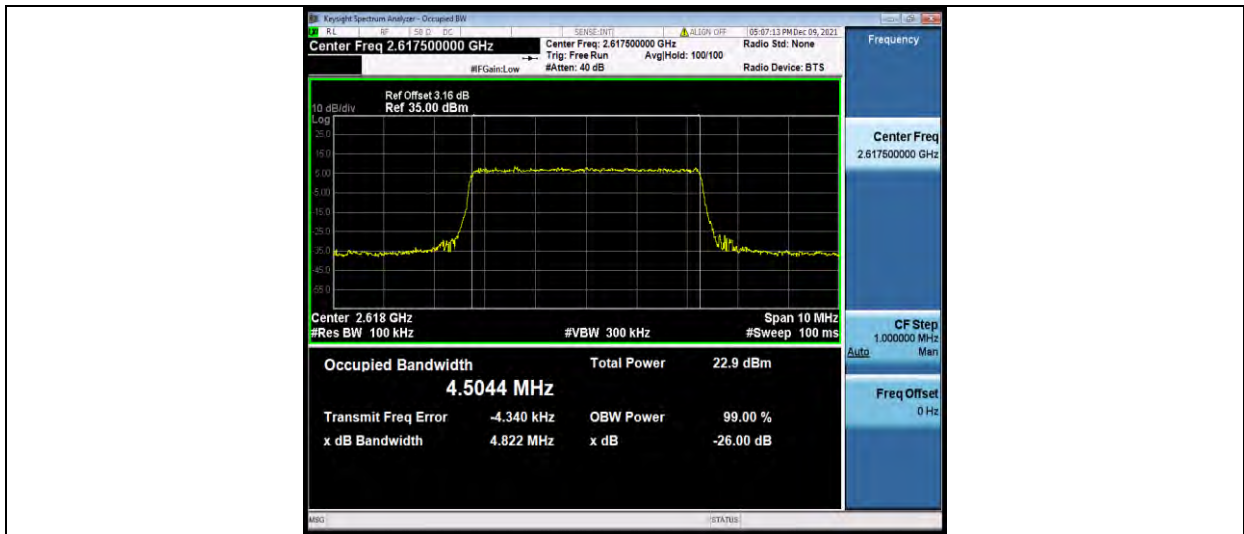

Test Graphs

BUREAU VERITAS

Test Report No.: W7L-P22090015-1RF06

Band38-5MHz-16QAM-37775-25RB#0

Band38-5MHz-16QAM-38000-25RB#0

Band38-5MHz-16QAM-38225-25RB#0

BUREAU VERITAS

Test Report No.: W7L-P22090015-1RF06