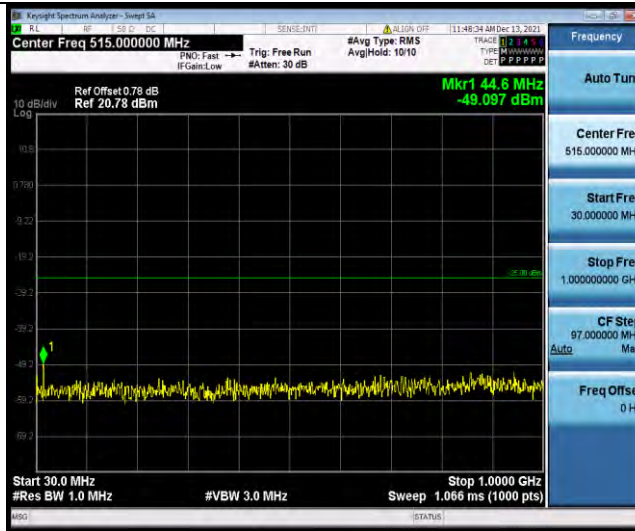

Test Report No.: W7L-P22090015-1RF06

Band38-15MHz-64QAM-38000-1RB#0-Range1:30~1000MHz

Band38-15MHz-64QAM-38000-1RB#0-Range2:1000~27000MHz

Band38-15MHz-64QAM-38175-1RB#0-Range1:30~1000MHz

BUREAU VERITAS

Test Report No.: W7L-P22090015-1RF06