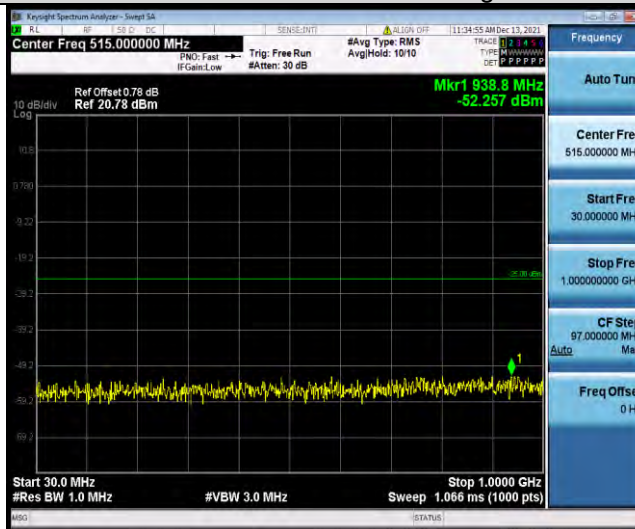

Band38-10MHz-64QAM-37800-1RB#0-Range2: 1000~27000MHz