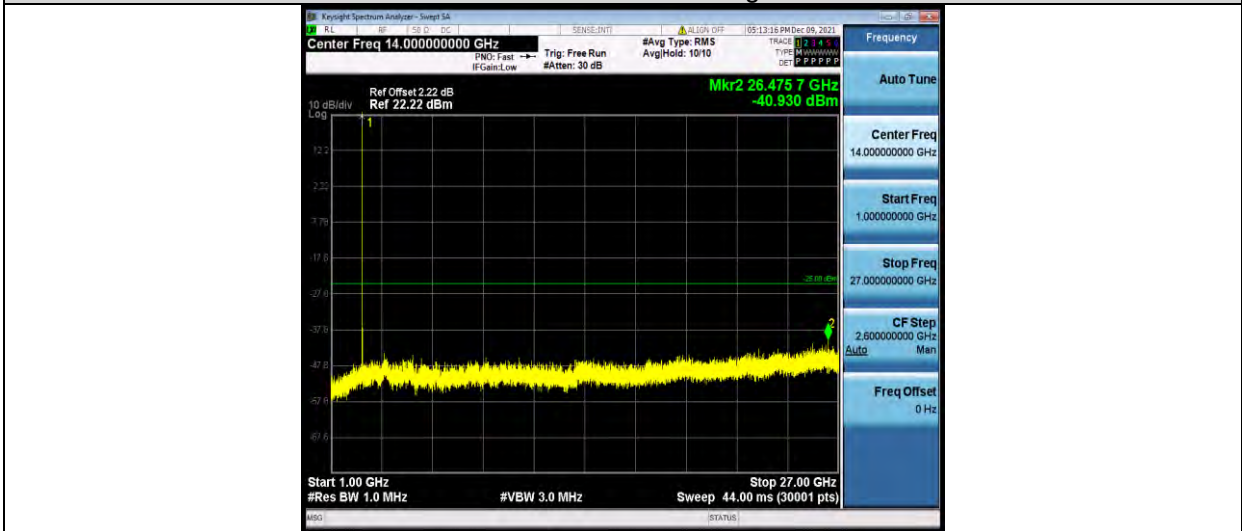

Band38-5MHz-16QAM-38225-1RB#0-Range1:30~1000MHz