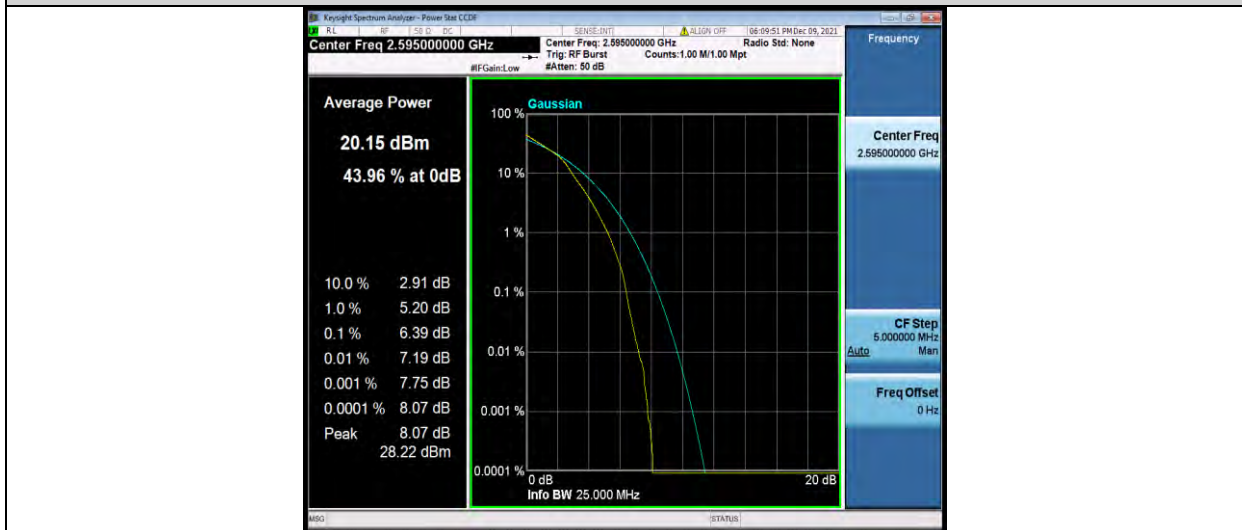

Band38-15MHz-16QAM-37825-75RB#0

Band38-15MHz-16QAM-38000-1RB#0

BUREAU VERITAS

Test Report No.: W7L-P22090015-1RF06

Band38-15MHz-16QAM-38000-75RB#0

Band38-15MHz-16QAM-38175-1RB#0

Band38-15MHz-16QAM-38175-75RB#0