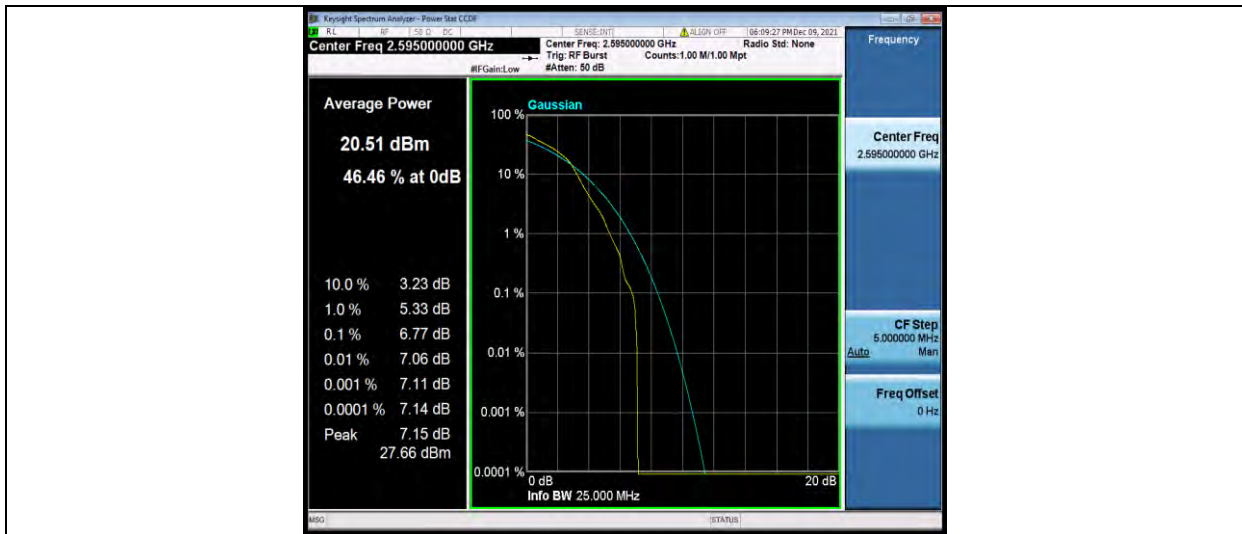

Band38-15MHz-16QAM-37825-75RB#0

Band38-15MHz-16QAM-38000-1RB#0

BUREAU VERITAS

Test Report No.: W7L-P22090015-1RF06

Band38-15MHz-16QAM-38000-75RB#0

Band38-15MHz-16QAM-38175-1RB#0

Band38-15MHz-16QAM-38175-75RB#0