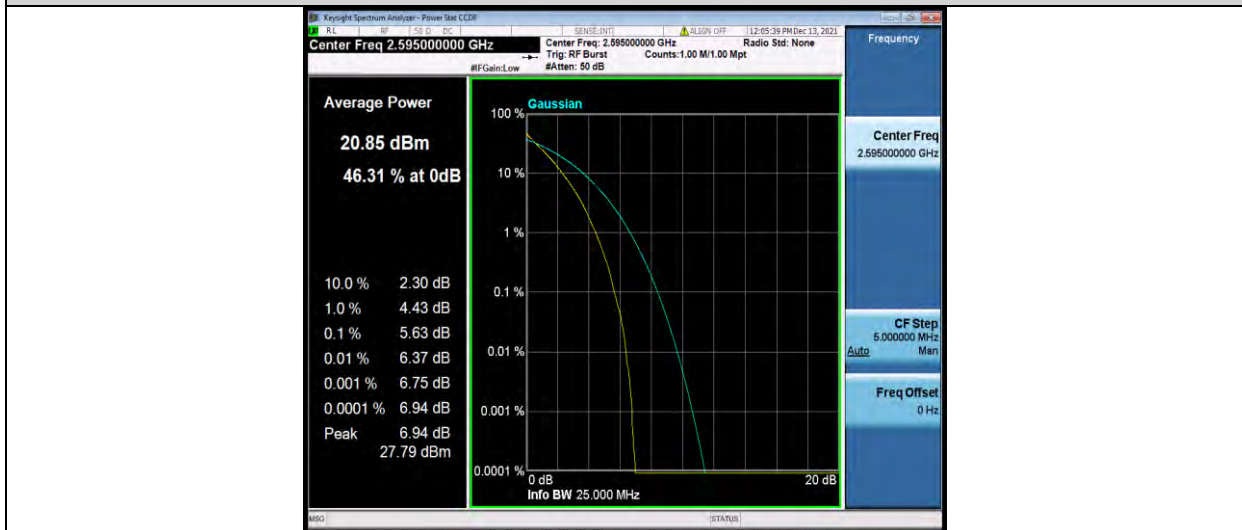

Band38-20MHz-64QAM-38150-1RB#0