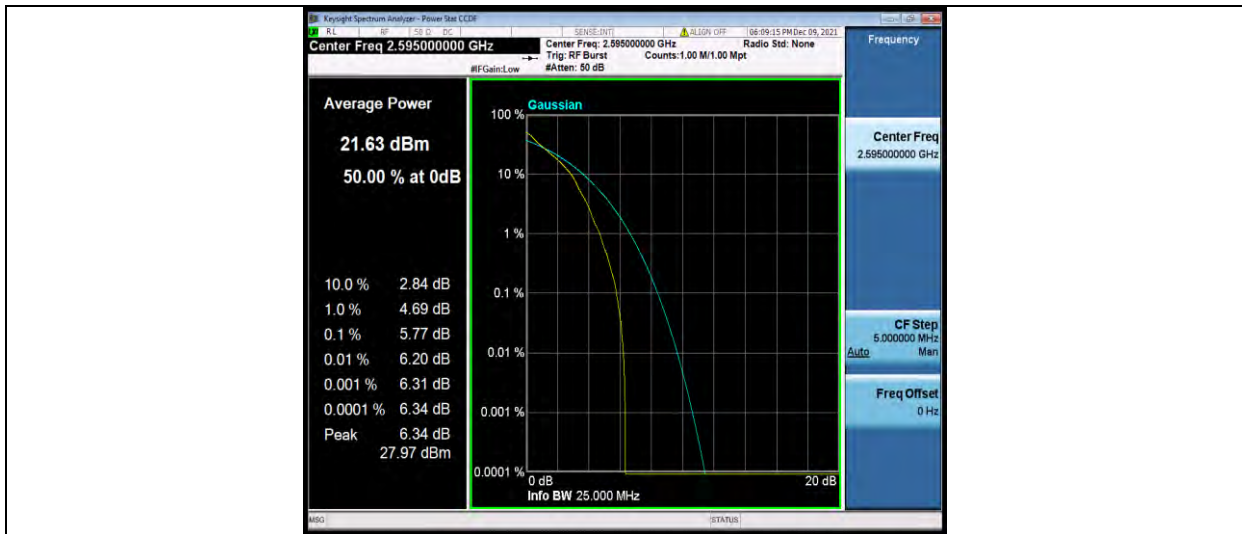

BUREAU VERITAS

Test Report No.: W7L-P22090015-1RF06

Band38-15MHz-QPSK-38000-75RB#0