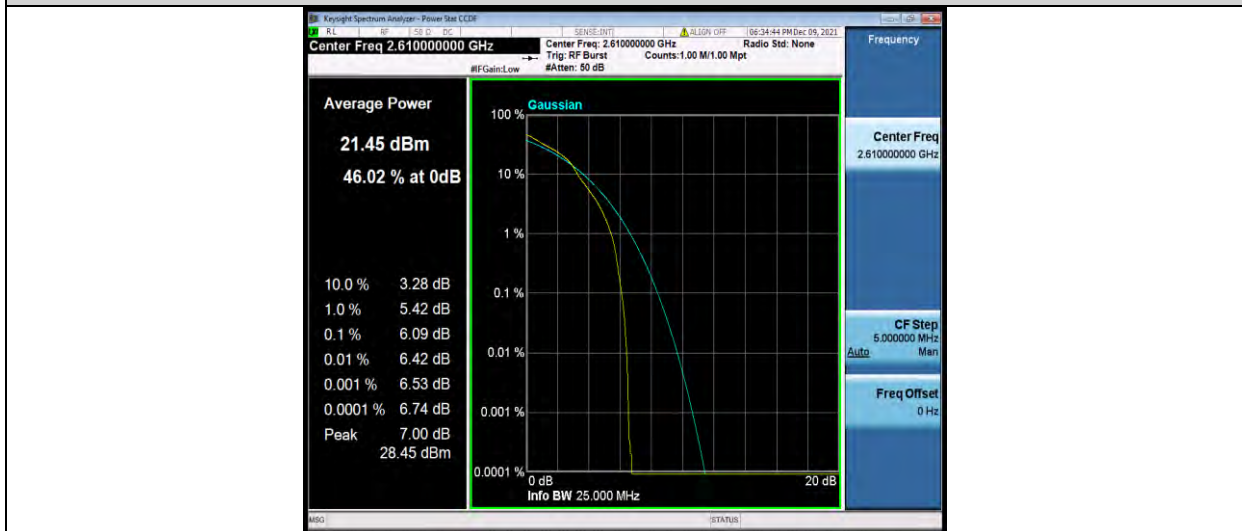

Band38-20MHz-16QAM-37850-100RB#0

Band38-20MHz-16QAM-38000-1RB#0

BUREAU VERITAS

Test Report No.: W7L-P22090015-1RF06

Band38-20MHz-16QAM-38000-100RB#0

Band38-20MHz-16QAM-38150-1RB#0

Band38-20MHz-16QAM-38150-100RB#0