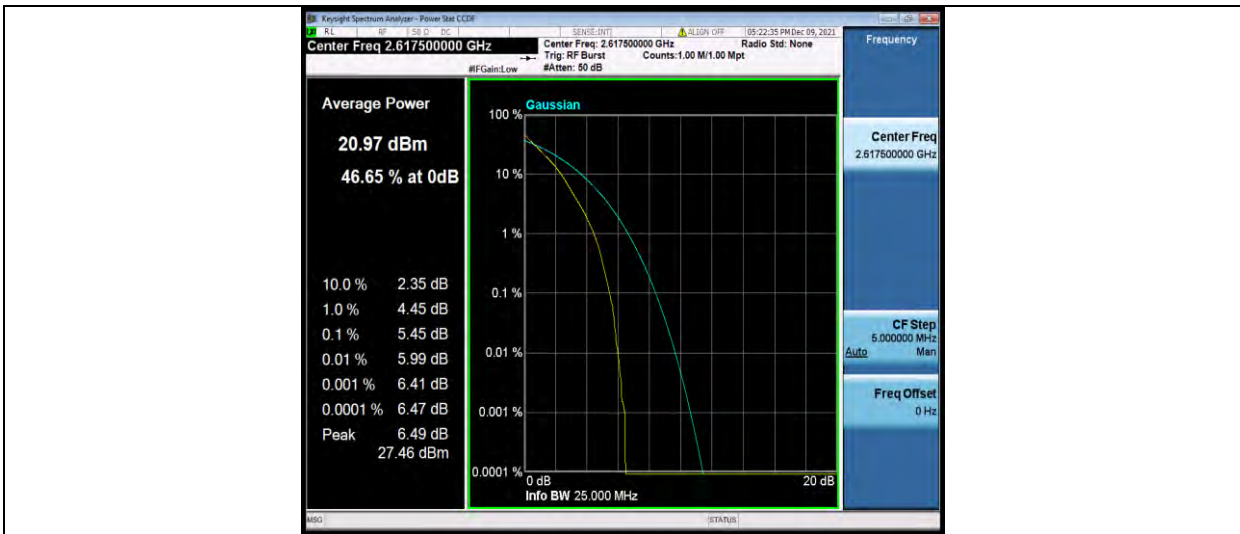

BUREAU VERITAS

Test Report No.: W7L-P22090015-1RF06

Band38-5MHz-16QAM-37775-1RB#0