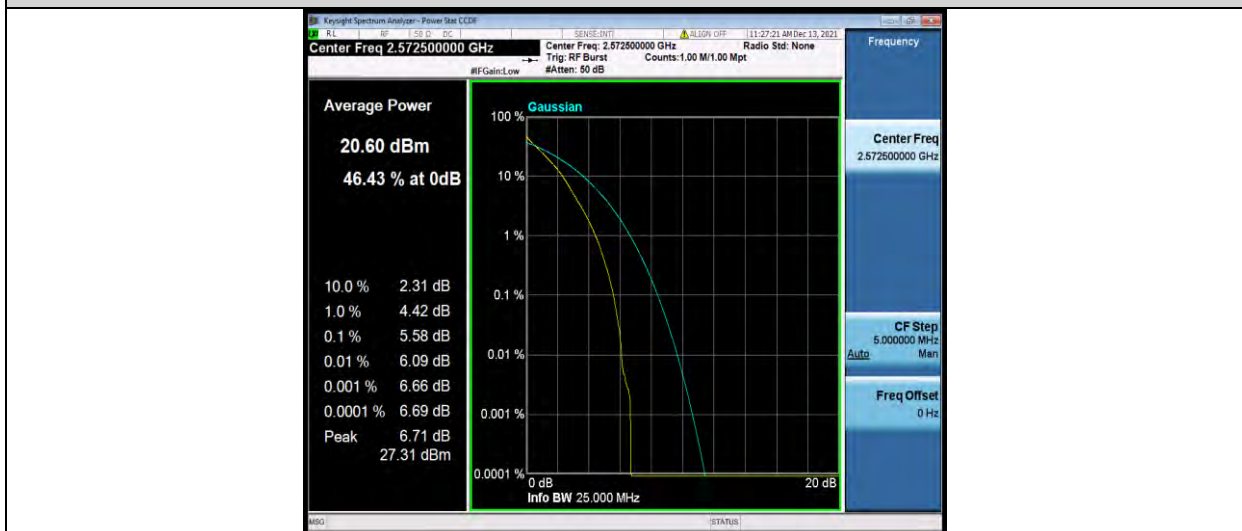

Band38-5MHz-64QAM-38000-1RB#0