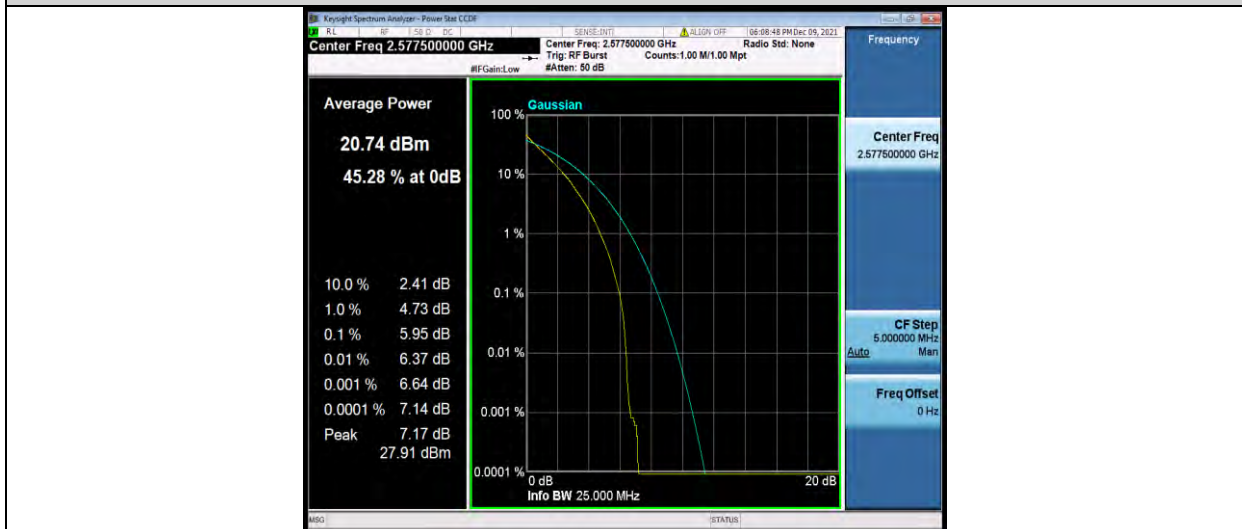

Band38-15MHz-QPSK-38000-1RB#0