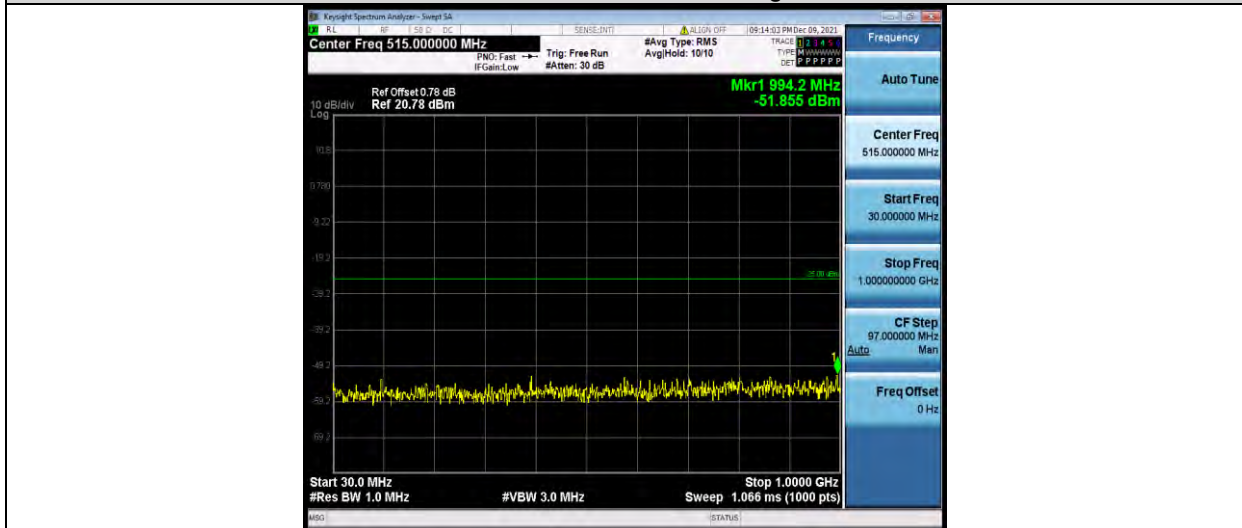

Band7-15MHz-16QAM-21100-1RB#0-Range1:30~1000MHz