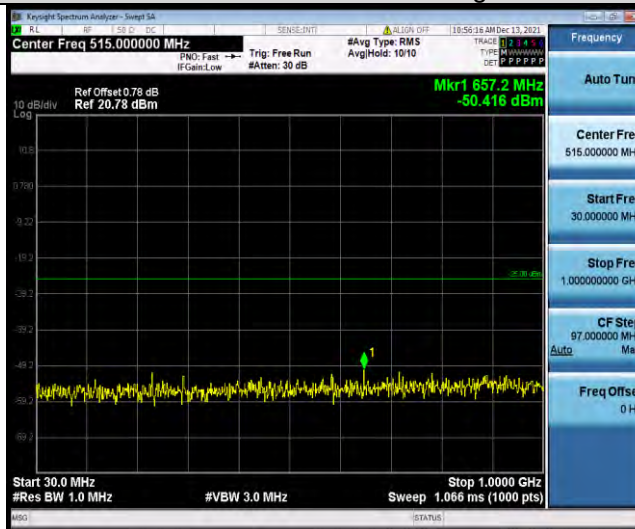

Band7-15MHz-64QAM-20825-1RB#0-Range1:30~1000MHz