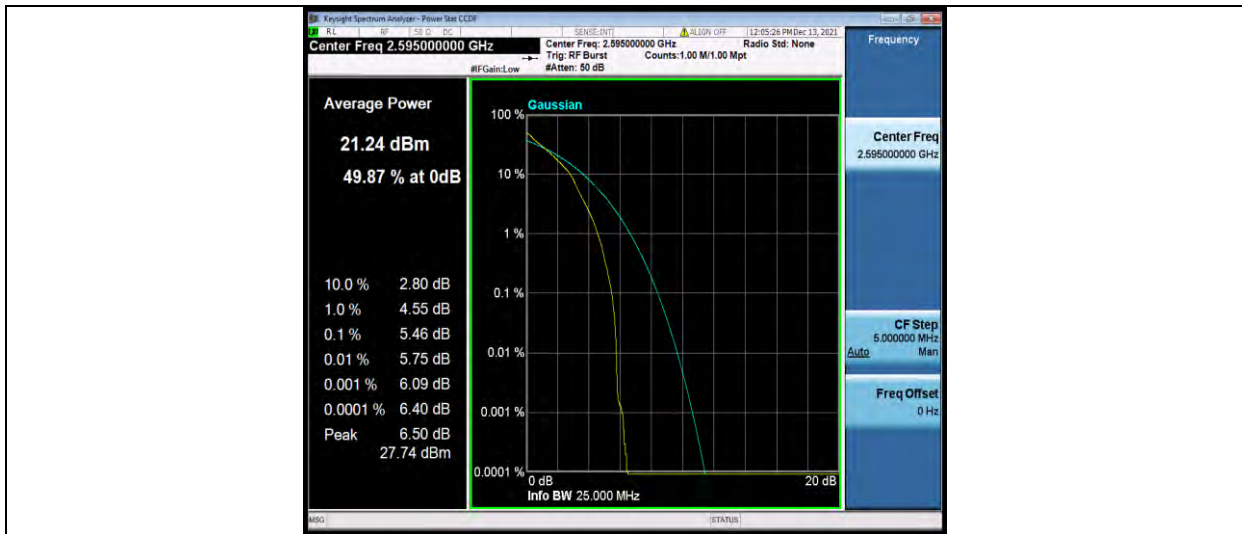

BUREAU VERITAS

Test Report No.: W7L-P22090015-1RF06

Band38-20MHz-64QAM-38000-100RB#0