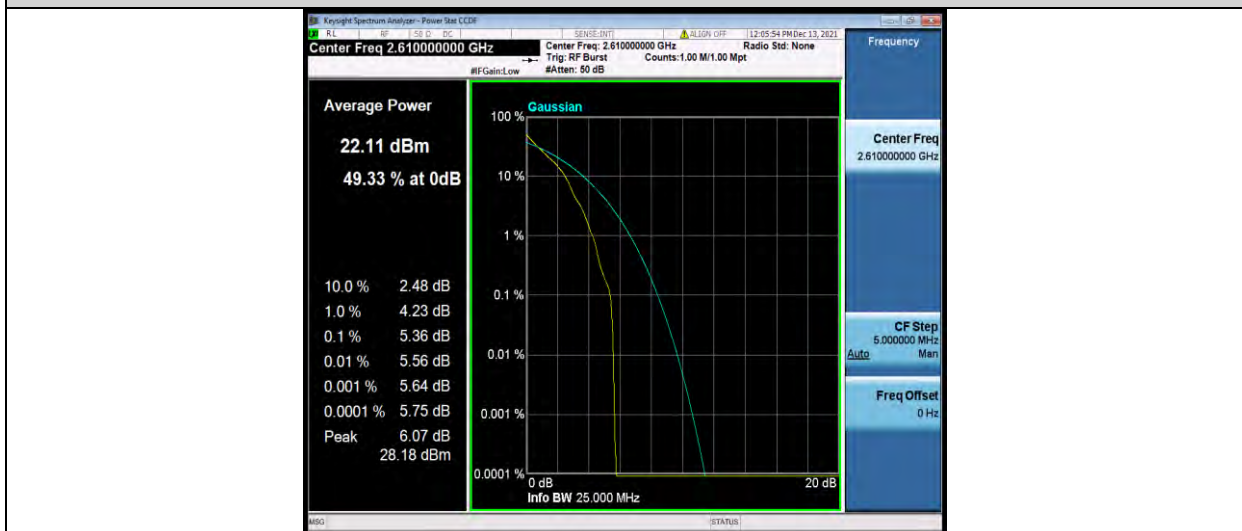

Band38-20MHz-64QAM-38150-100RB#0