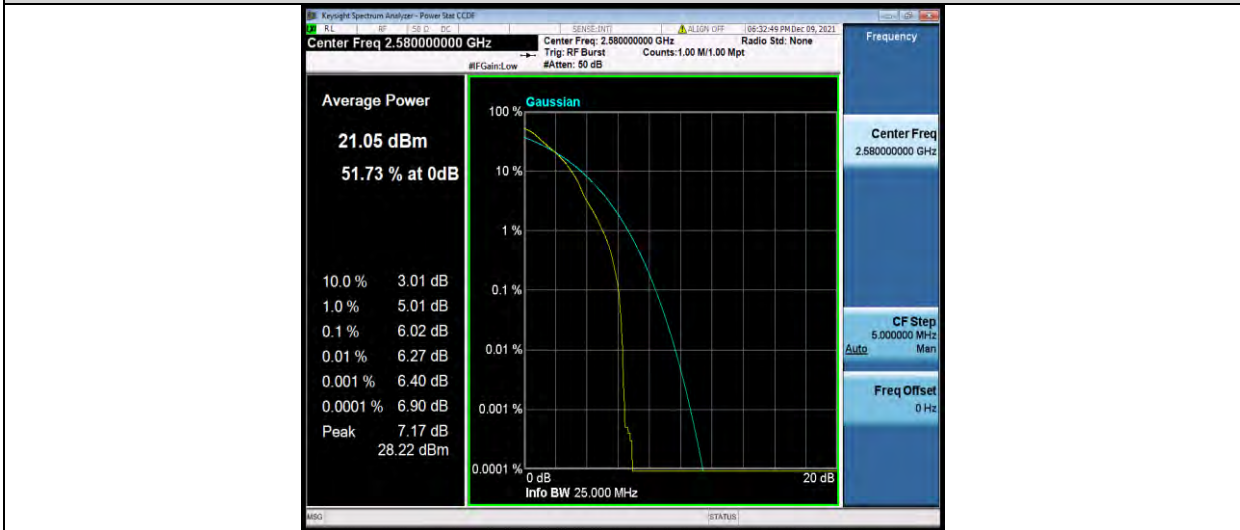

Band38-20MHz-QPSK-37850-100RB#0