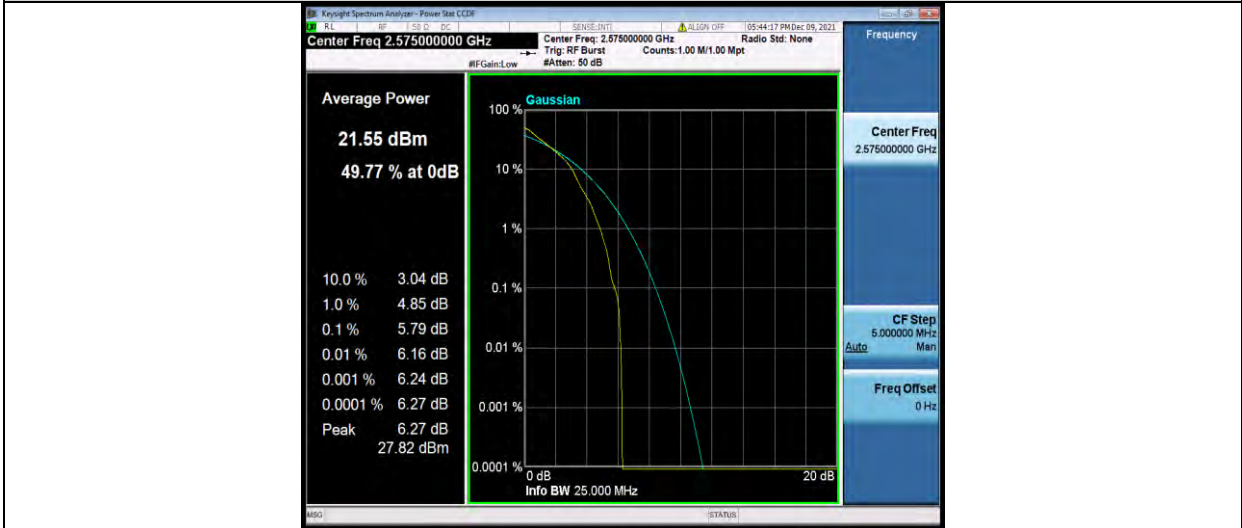

Band38-10MHz-QPSK-37800-50RB#0