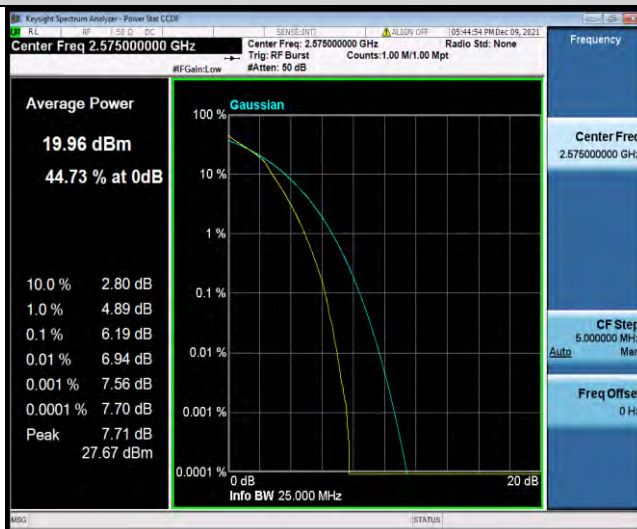

Band38-10MHz-QPSK-38200-1RB#0

Band38-10MHz-QPSK-38200-50RB#0

BUREAU VERITAS

Test Report No.: W7L-P22090015-1RF06

Band38-10MHz-16QAM-37800-1RB#0

Band38-10MHz-16QAM-37800-50RB#0

Band38-10MHz-16QAM-38000-1RB#0