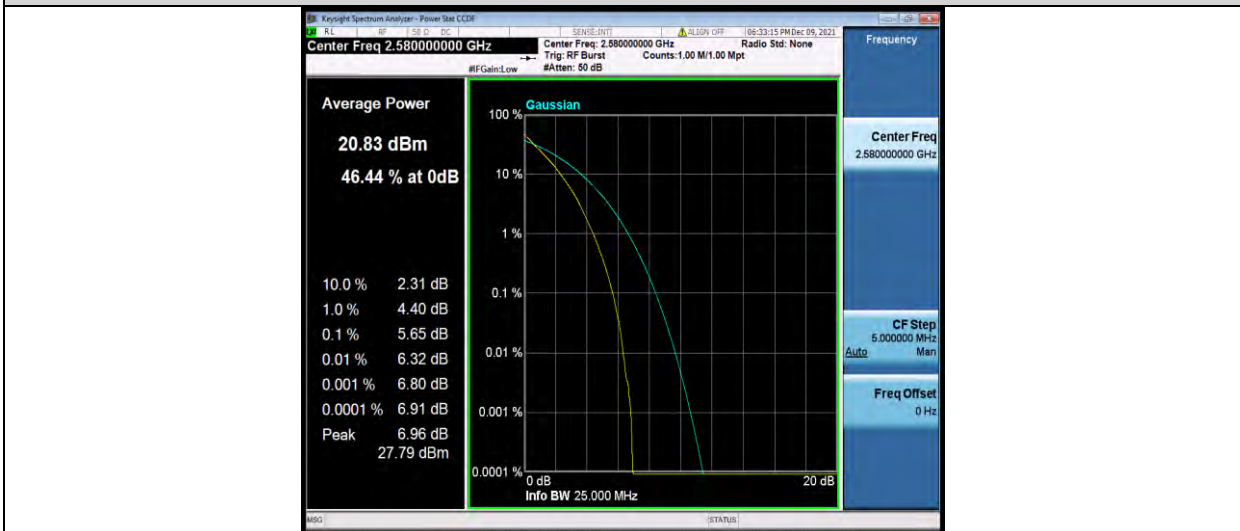

Band38-20MHz-QPSK-38000-1RB#0