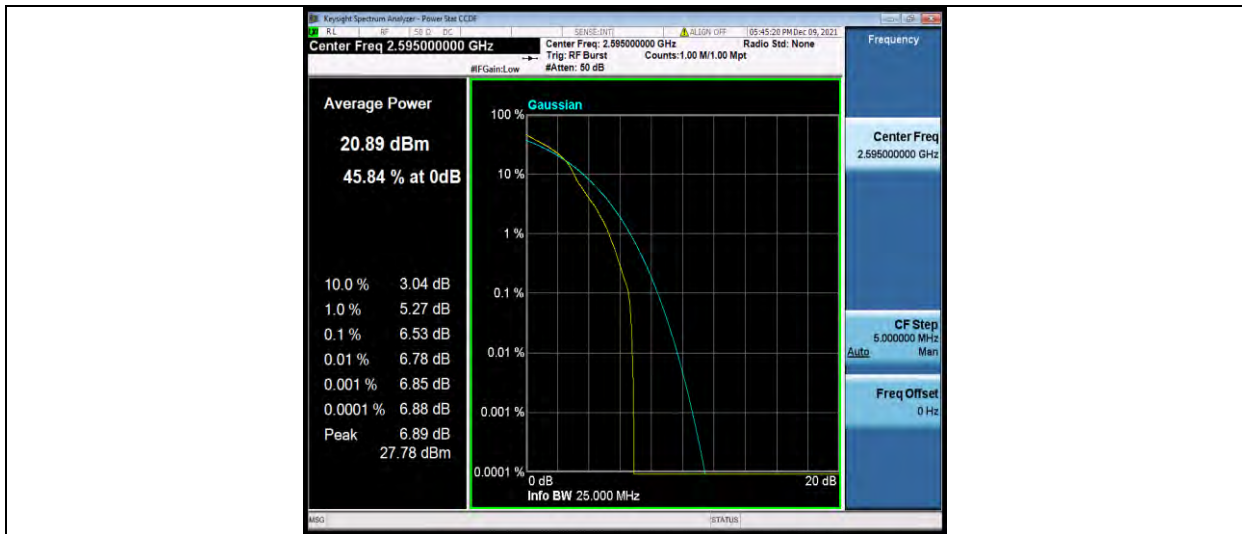

BUREAU
VERITAS

Test Report No.: W7L-P22090015-1RF06

Band38-10MHz-16QAM-38000-50RB#0