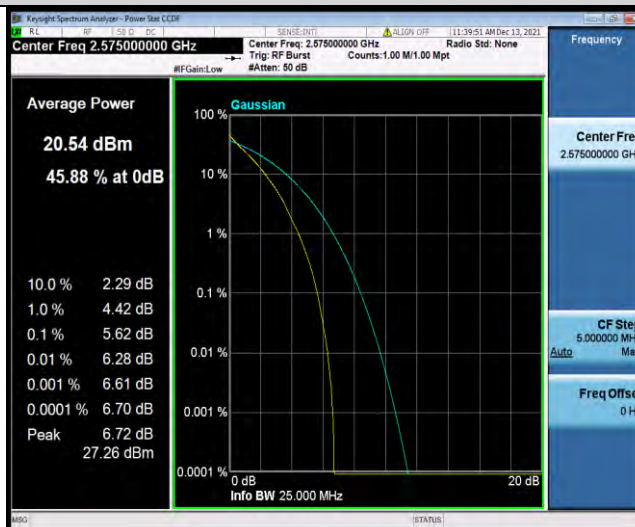

Band38-10MHz-64QAM-38000-1RB#0