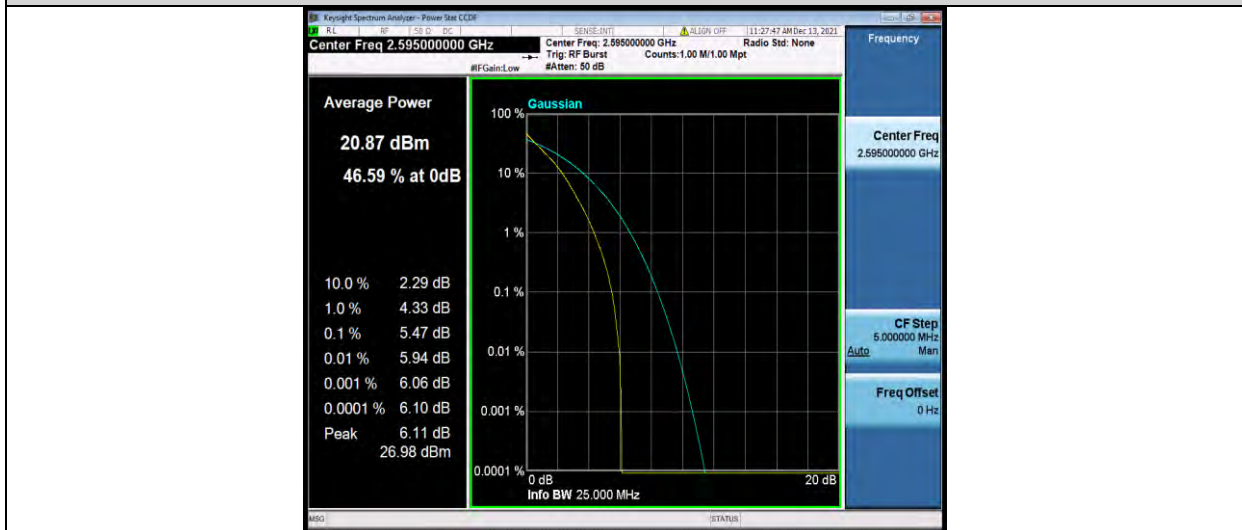

Band38-5MHz-64QAM-38225-1RB#0