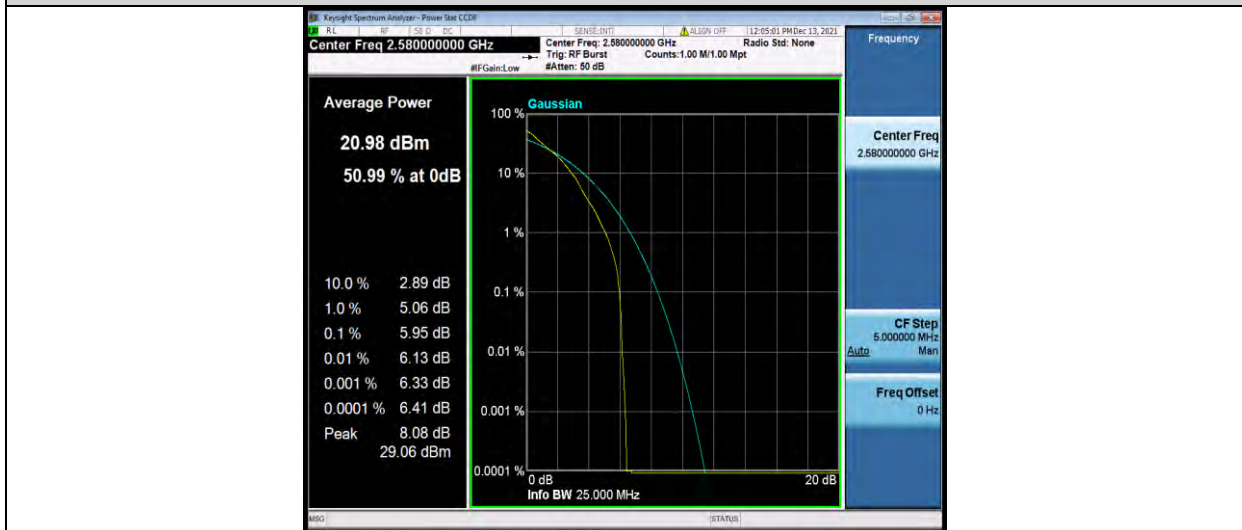

Band38-20MHz-64QAM-37850-100RB#0