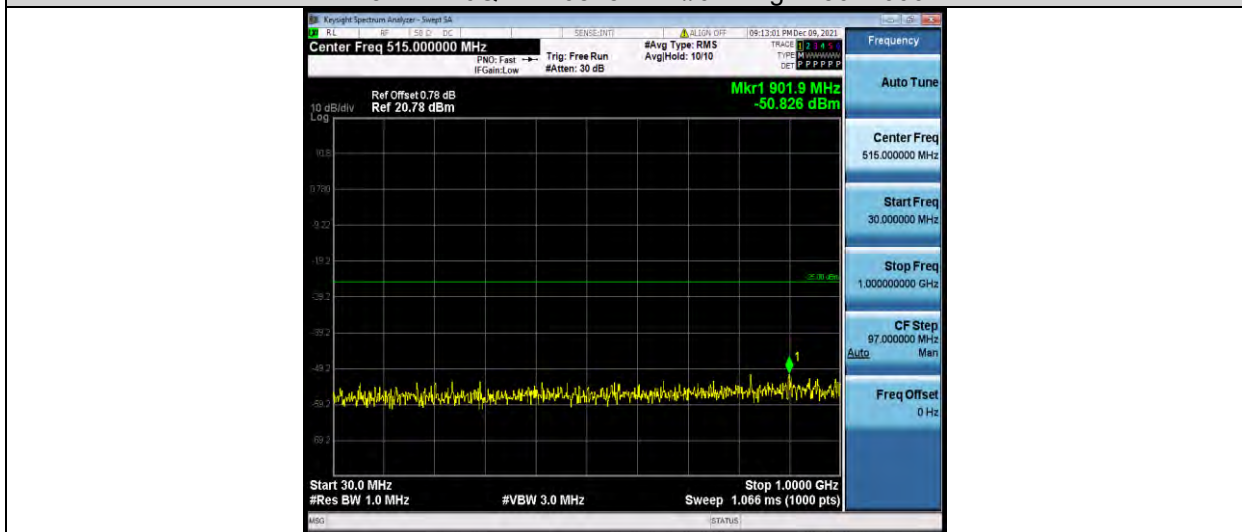

Band7-15MHz-16QAM-20825-1RB#0-Range1:30~1000MHz