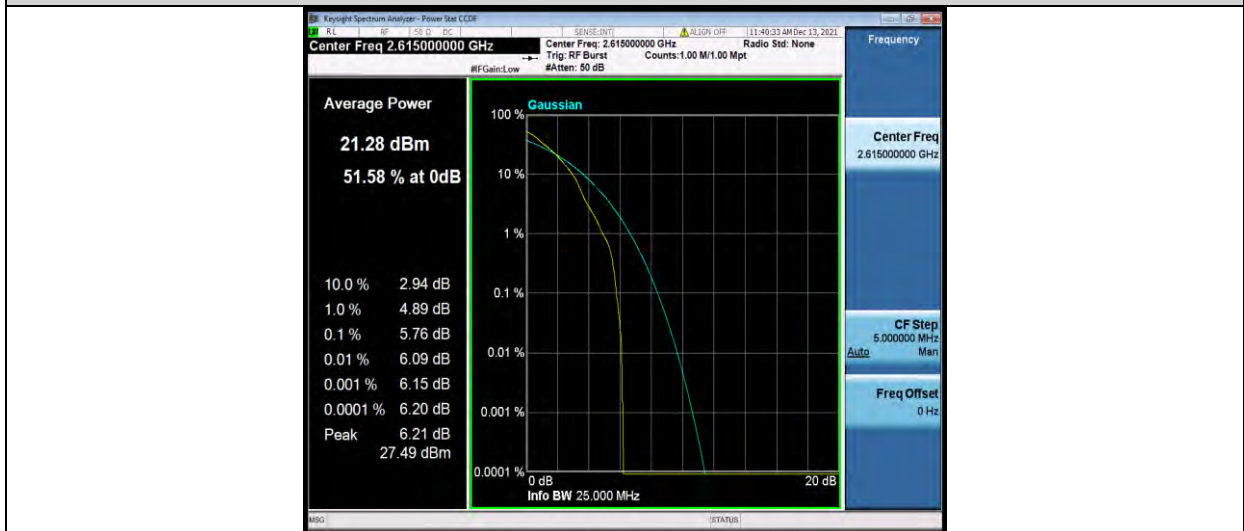

Band38-10MHz-64QAM-38200-50RB#0