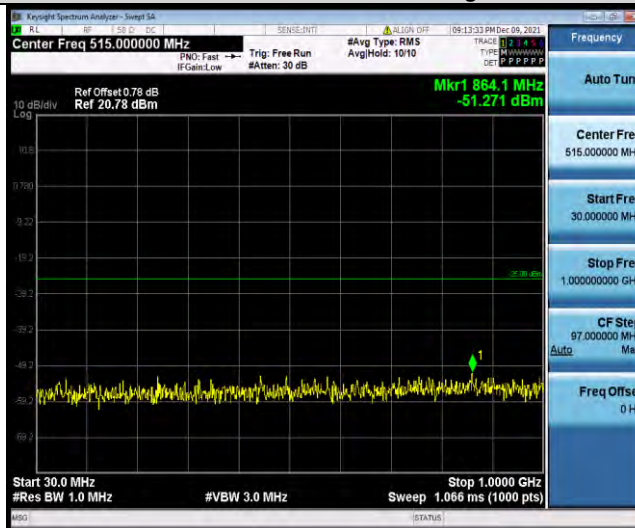

Band7-15MHz-QPSK-21100-1RB#0-Range1:30~1000MHz