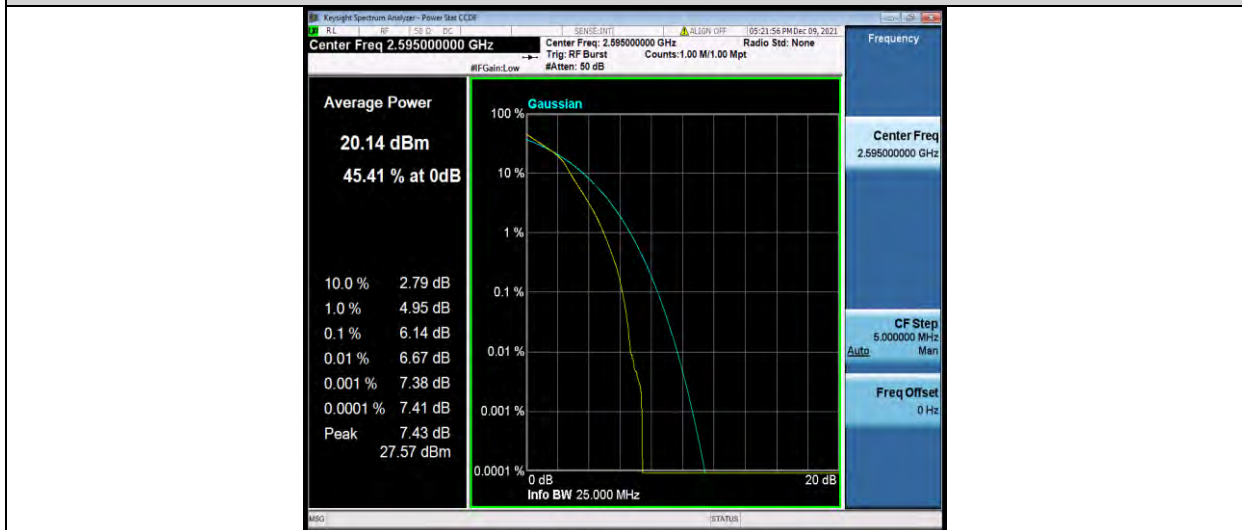

### Test Report No.: W7L-P22090015-1RF06

Band38-5MHz-16QAM-37775-1RB#0

Band38-5MHz-16QAM-37775-25RB#0

Band38-5MHz-16QAM-38000-1RB#0

BUREAU VERITAS

Test Report No.: W7L-P22090015-1RF06

Band38-5MHz-16QAM-38000-25RB#0