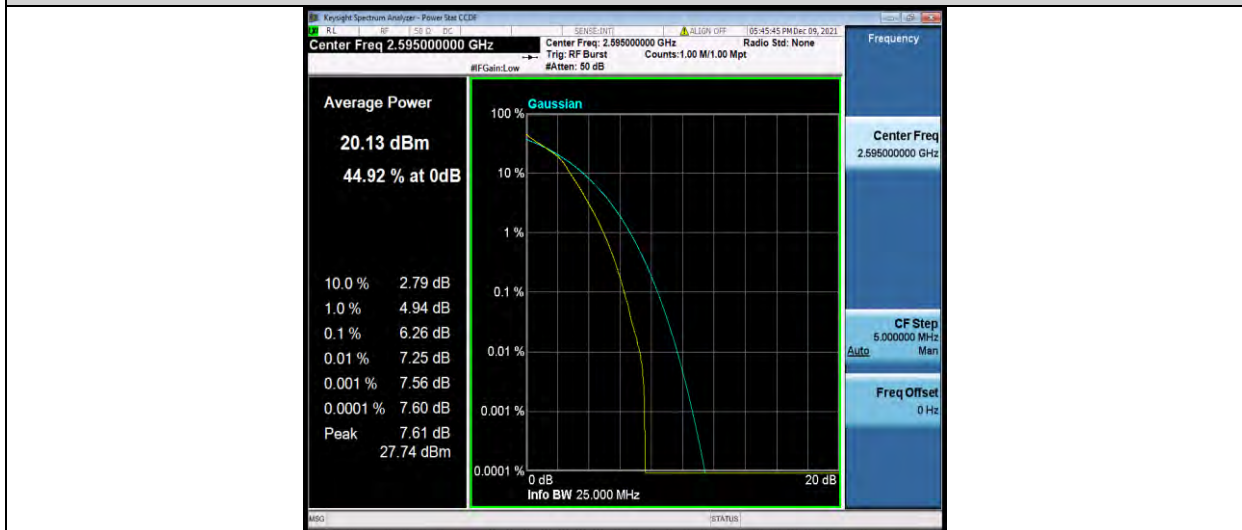

Band38-10MHz-16QAM-38200-1RB#0