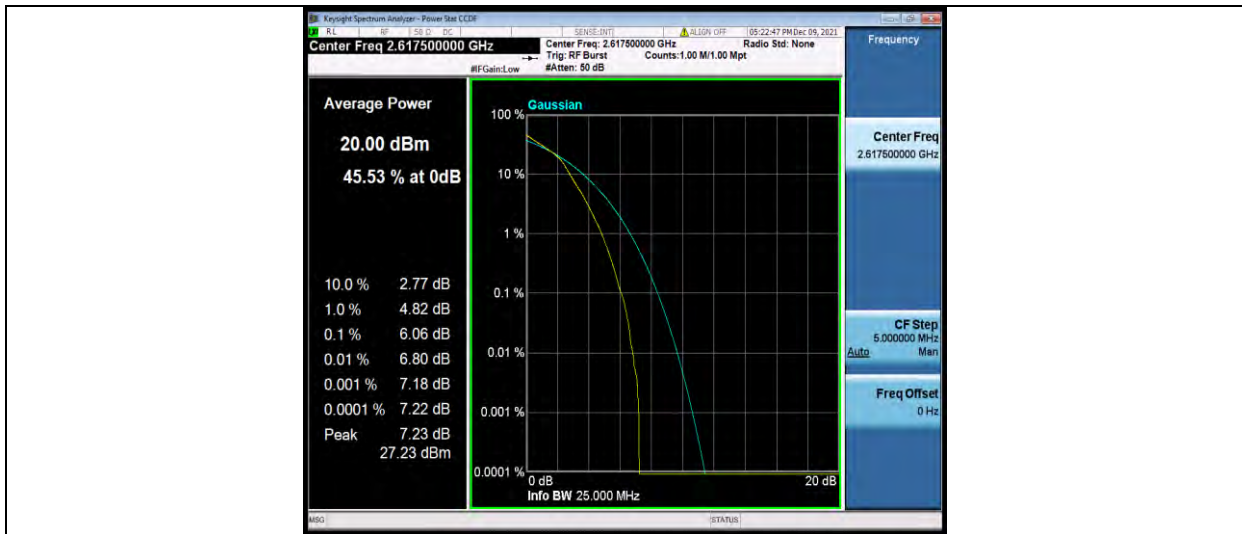

BUREAU VERITAS

Test Report No.: W7L-P22090015-1RF06

Band38-5MHz-64QAM-37775-1RB#0