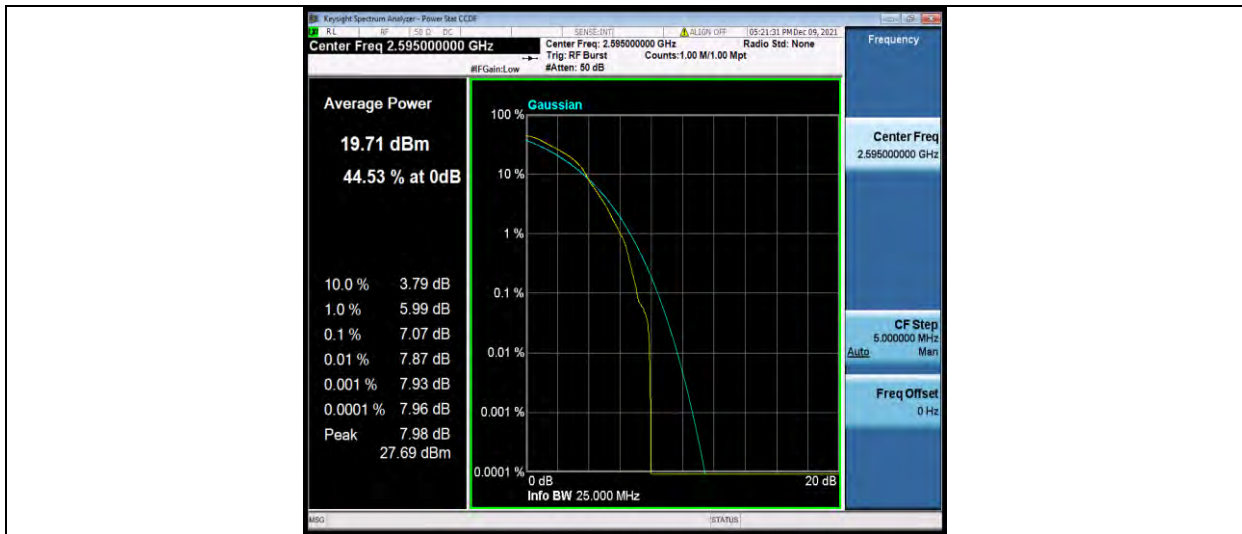

### Test Report No.: W7L-P22090015-1RF06

Band38-5MHz-16QAM-37775-1RB#0

Band38-5MHz-16QAM-37775-25RB#0

Band38-5MHz-16QAM-38000-1RB#0

BUREAU VERITAS

Test Report No.: W7L-P22090015-1RF06

Band38-5MHz-16QAM-38000-25RB#0