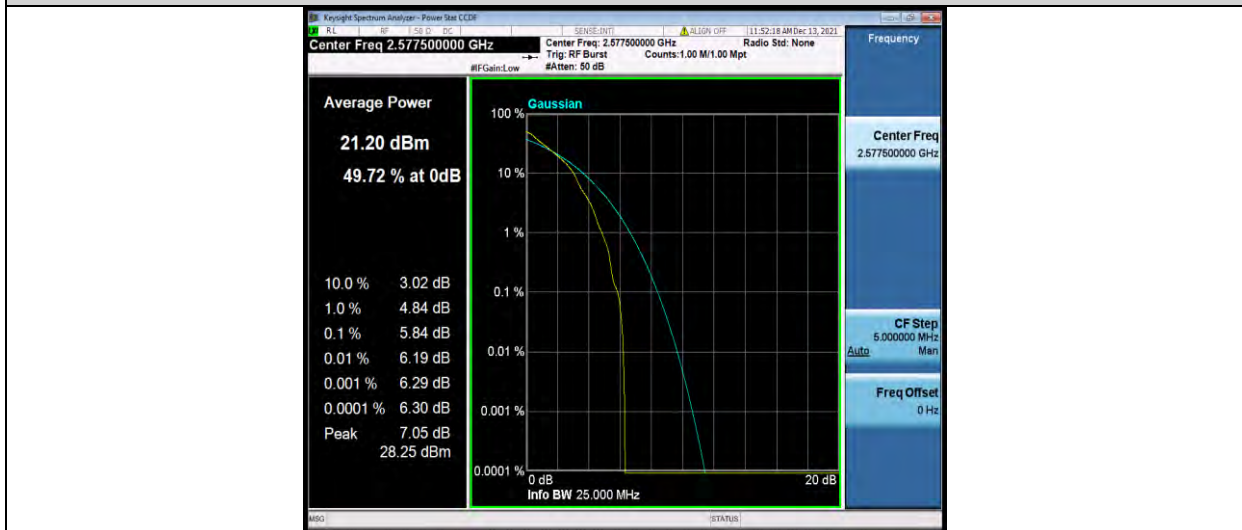

Band38-15MHz-64QAM-37825-75RB#0