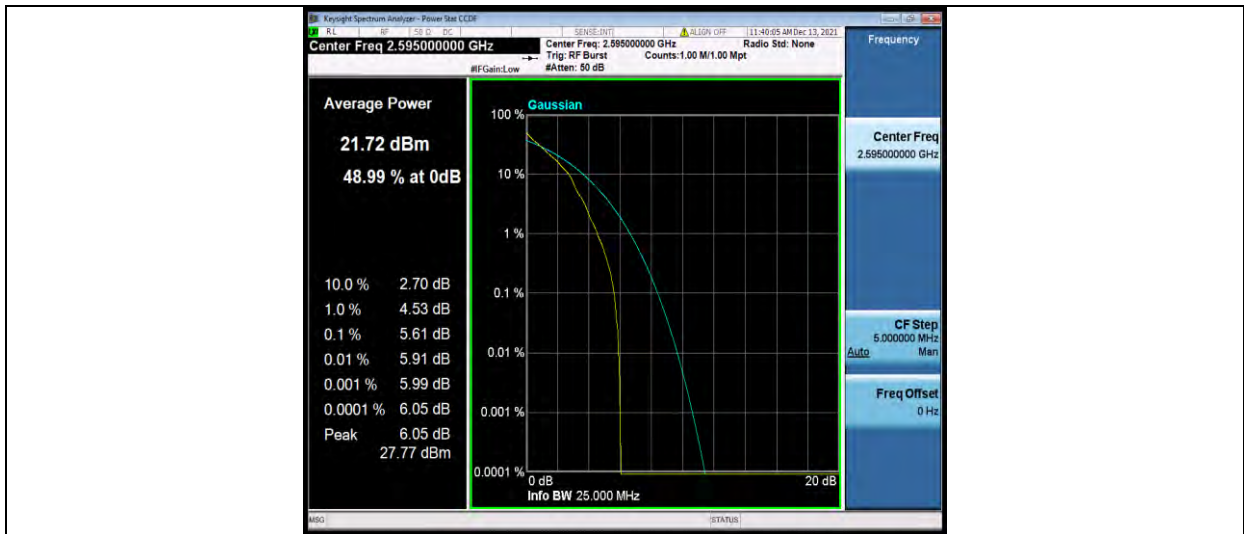

BUREAU
VERITAS

Test Report No.: W7L-P22090015-1RF06

Band38-10MHz-64QAM-38000-50RB#0