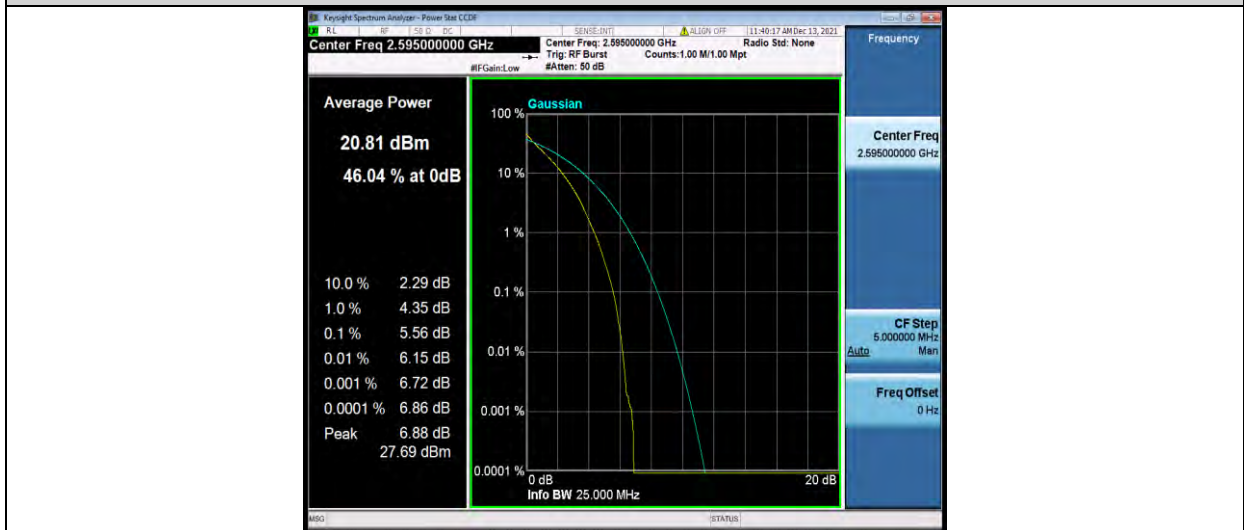

Band38-10MHz-64QAM-38200-1RB#0