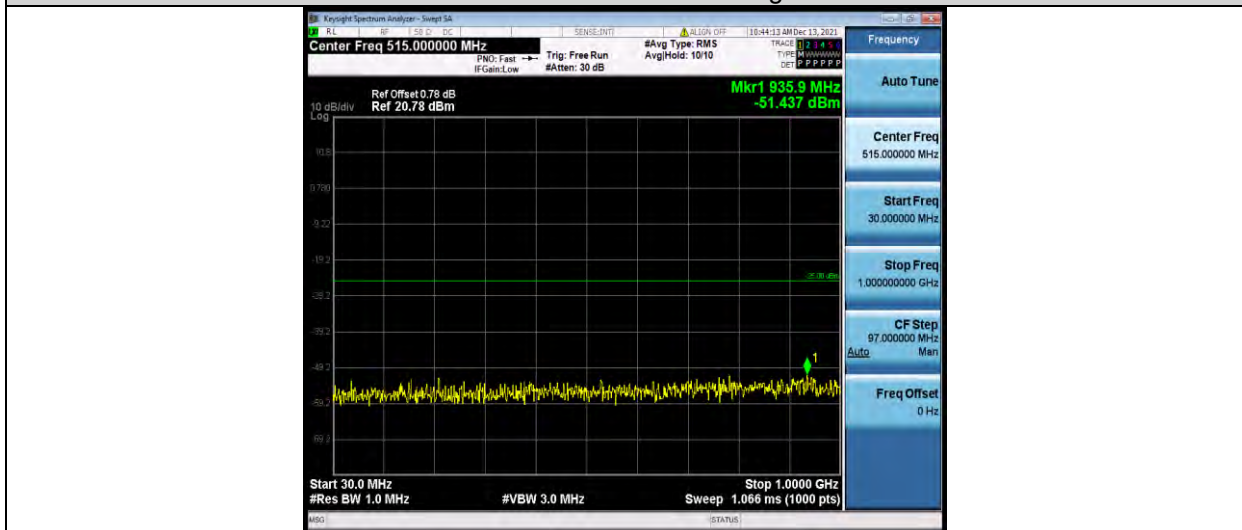

Band7-10MHz-64QAM-21100-1RB#0-Range1:30~1000MHz