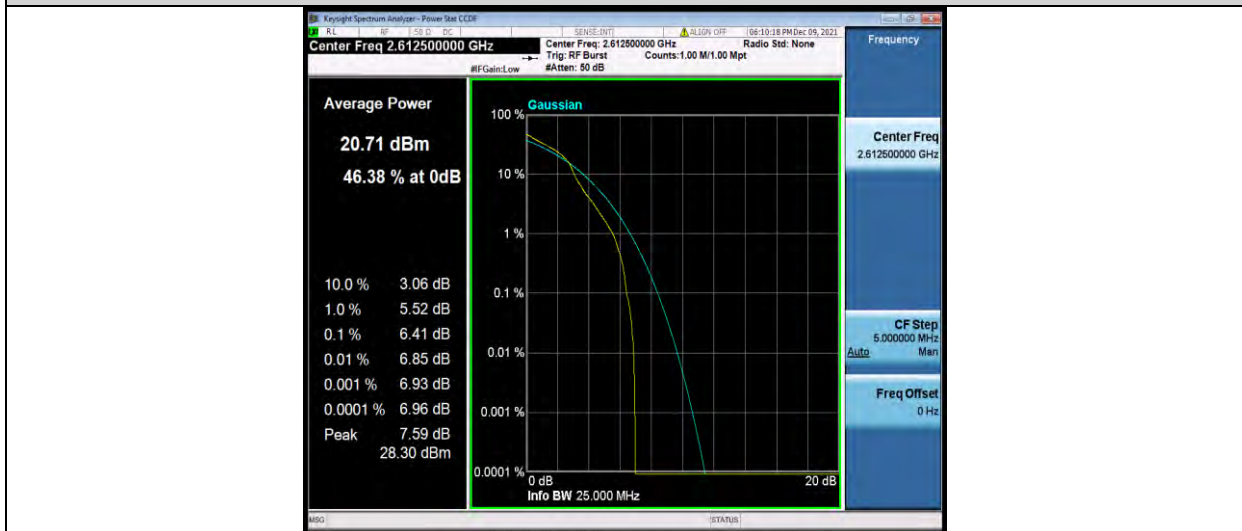

Band38-15MHz-16QAM-37825-75RB#0

Band38-15MHz-16QAM-38000-1RB#0

BUREAU VERITAS

Test Report No.: W7L-P22090015-1RF06

Band38-15MHz-16QAM-38000-75RB#0

Band38-15MHz-16QAM-38175-1RB#0

Band38-15MHz-16QAM-38175-75RB#0