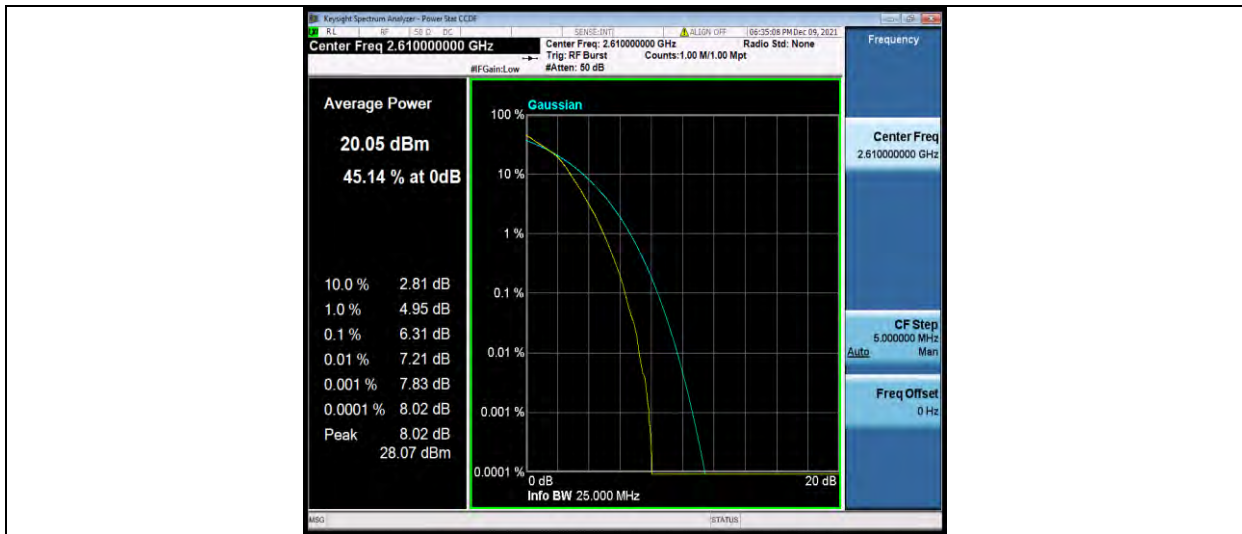

BUREAU VERITAS

Test Report No.: W7L-P22090015-1RF06

Band38-20MHz-64QAM-37850-1RB#0