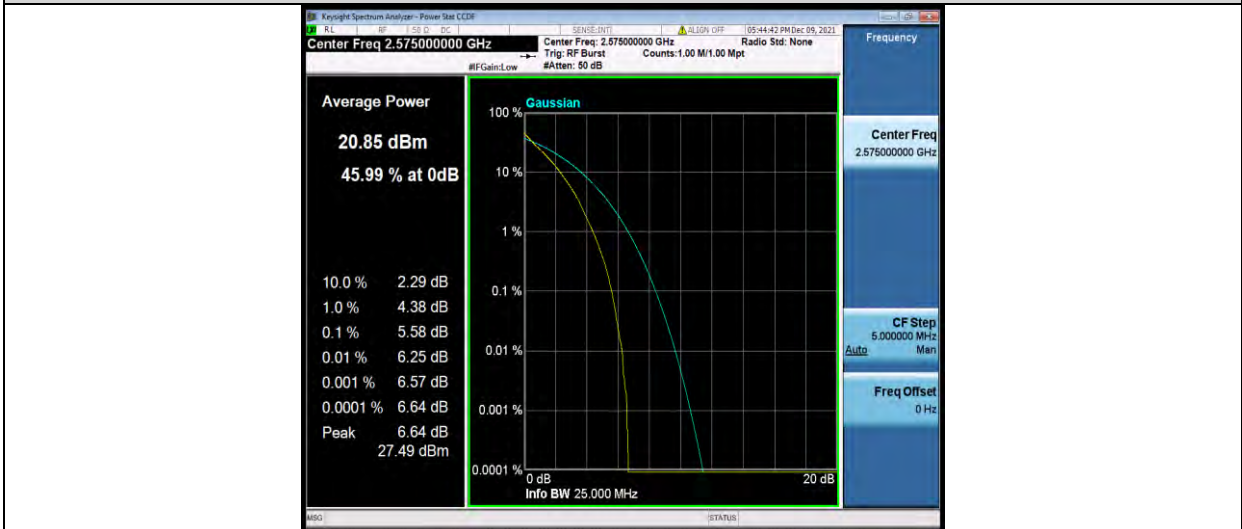

Band38-10MHz-QPSK-38000-1RB#0