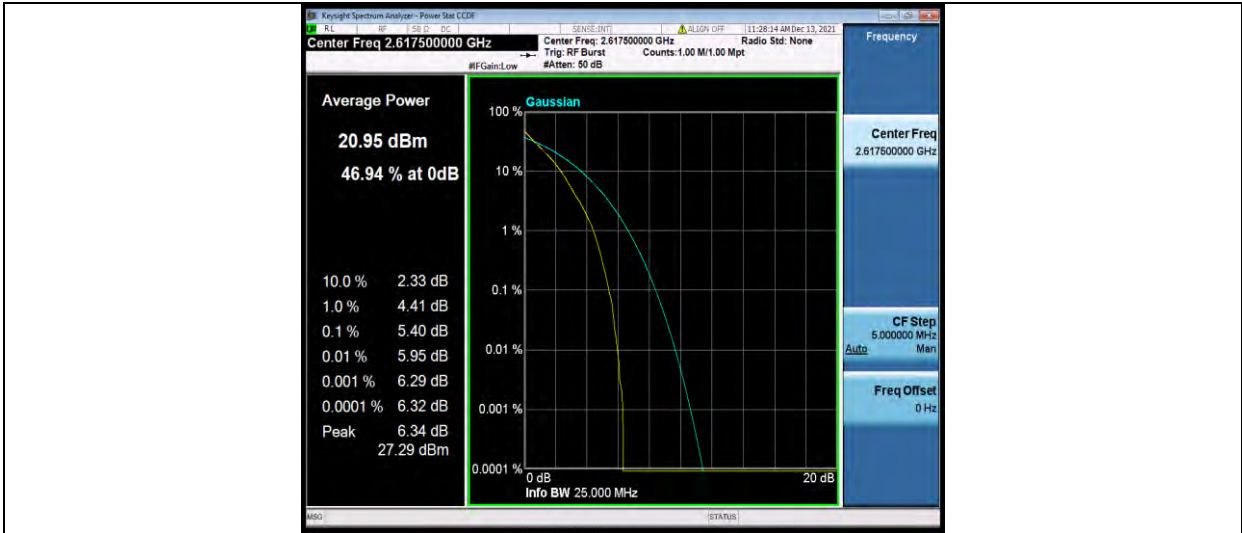

BUREAU VERITAS

Test Report No.: W7L-P22090015-1RF06

Band38-10MHz-QPSK-37800-1RB#0