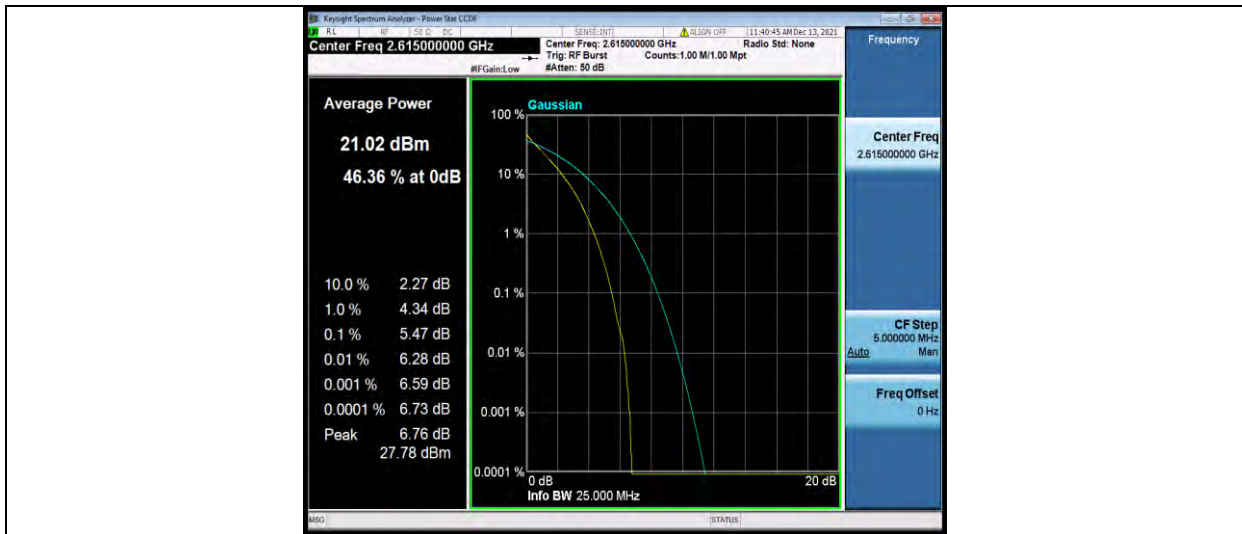

BUREAU VERITAS

Test Report No.: W7L-P22090015-1RF06

Band38-15MHz-QPSK-37825-1RB#0