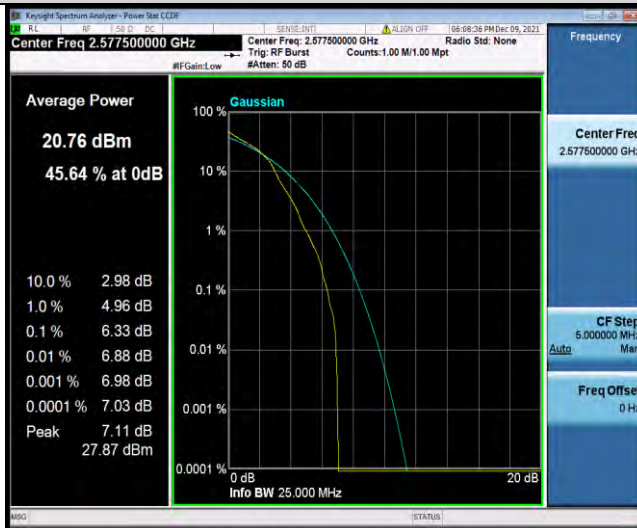

### Test Report No.: W7L-P22090015-1RF06

Band38-15MHz-QPSK-38000-75RB#0

Band38-15MHz-QPSK-38175-1RB#0

Band38-15MHz-QPSK-38175-75RB#0

BUREAU VERITAS

Test Report No.: W7L-P22090015-1RF06

Band38-15MHz-16QAM-37825-1RB#0