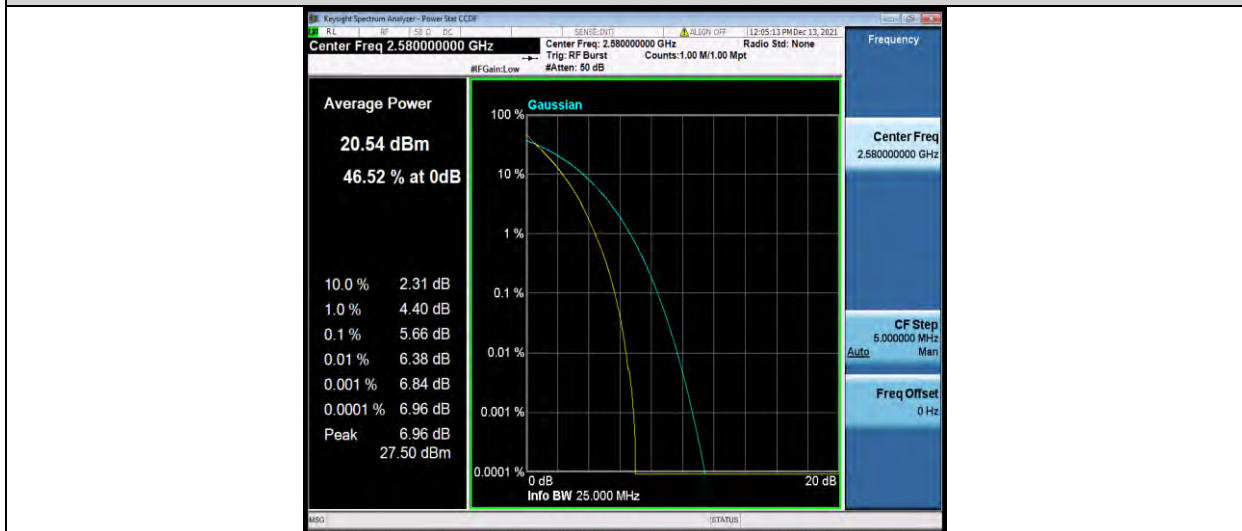

Band38-20MHz-64QAM-38000-1RB#0