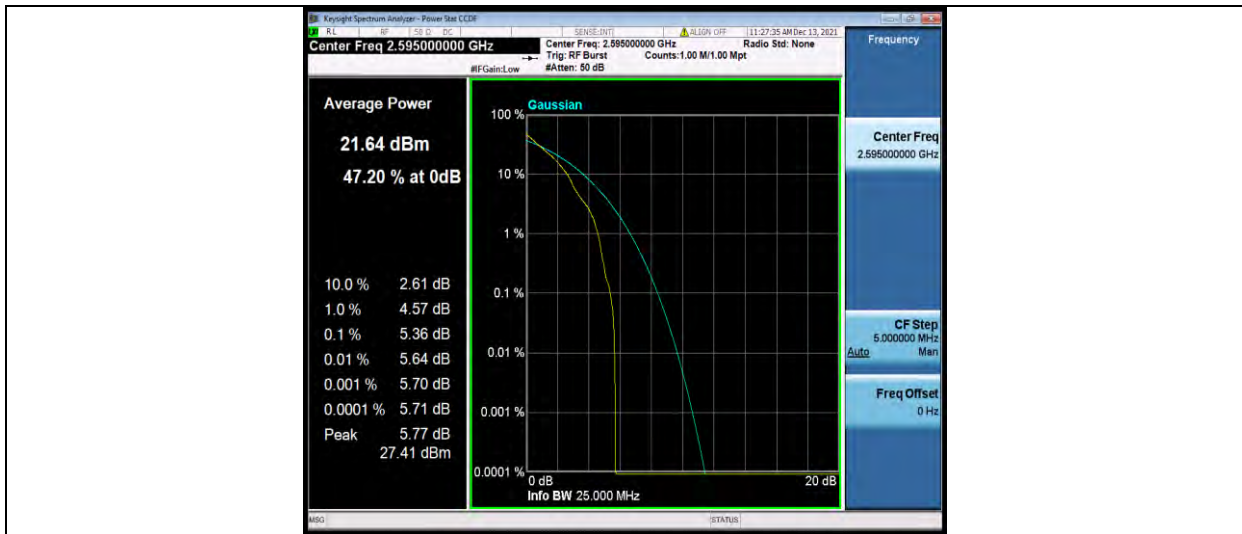

BUREAU VERITAS

Test Report No.: W7L-P22090015-1RF06

Band38-5MHz-64QAM-38000-25RB#0