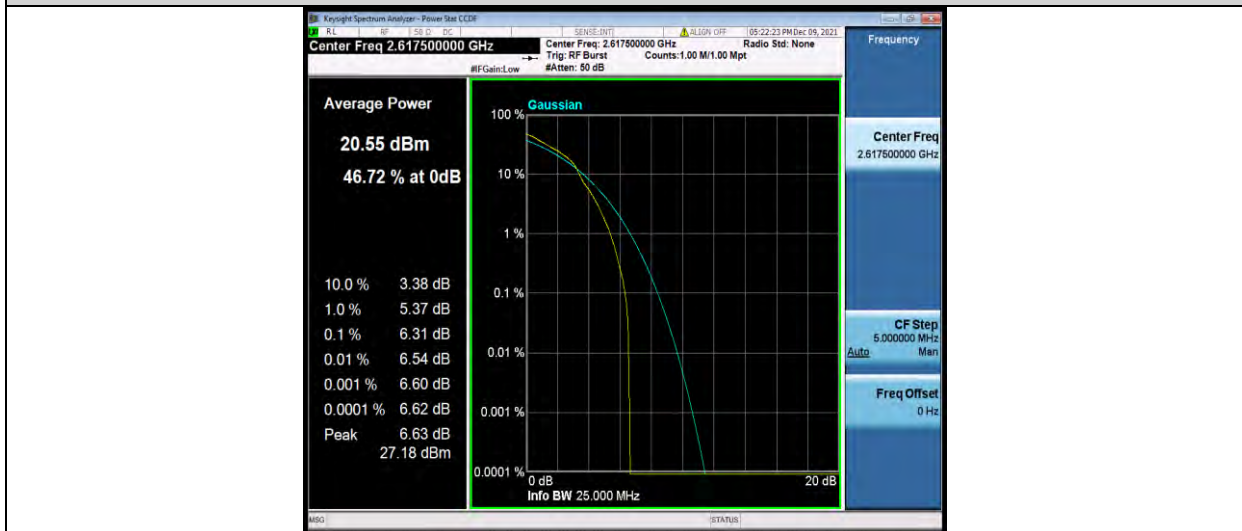

Band38-5MHz-16QAM-38225-25RB#0