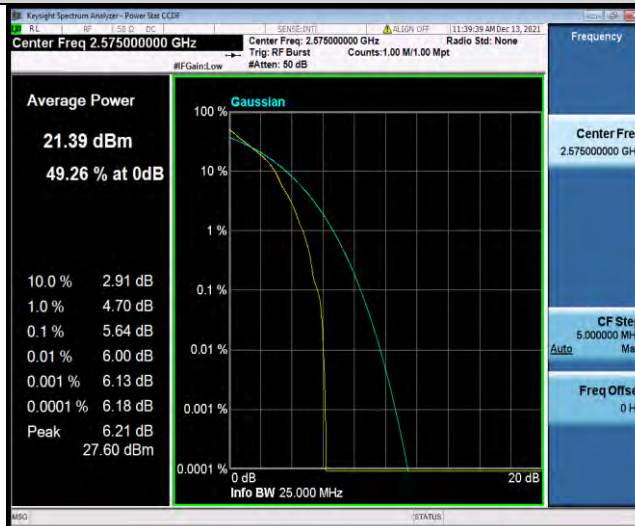

### Test Report No.: W7L-P22090015-1RF06

Band38-10MHz-16QAM-38000-50RB#0

Band38-10MHz-16QAM-38200-1RB#0

Band38-10MHz-16QAM-38200-50RB#0

BUREAU VERITAS

Test Report No.: W7L-P22090015-1RF06

Band38-10MHz-64QAM-37800-1RB#0