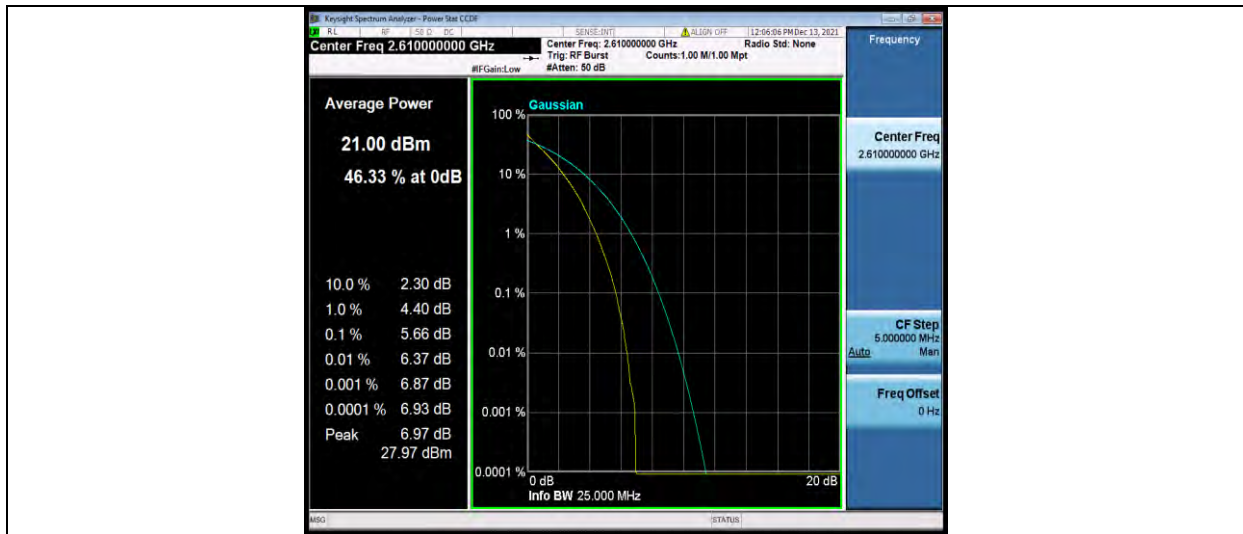

**BUREAU
VERITAS**

Test Report No.: W7L-P22090015-1RF06