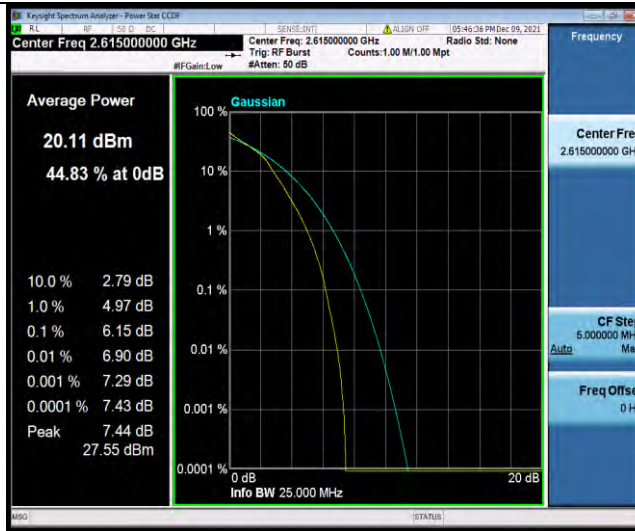

### Test Report No.: W7L-P22090015-1RF06

Band38-10MHz-16QAM-38000-50RB#0

Band38-10MHz-16QAM-38200-1RB#0

Band38-10MHz-16QAM-38200-50RB#0

BUREAU VERITAS

Test Report No.: W7L-P22090015-1RF06

Band38-10MHz-64QAM-37800-1RB#0