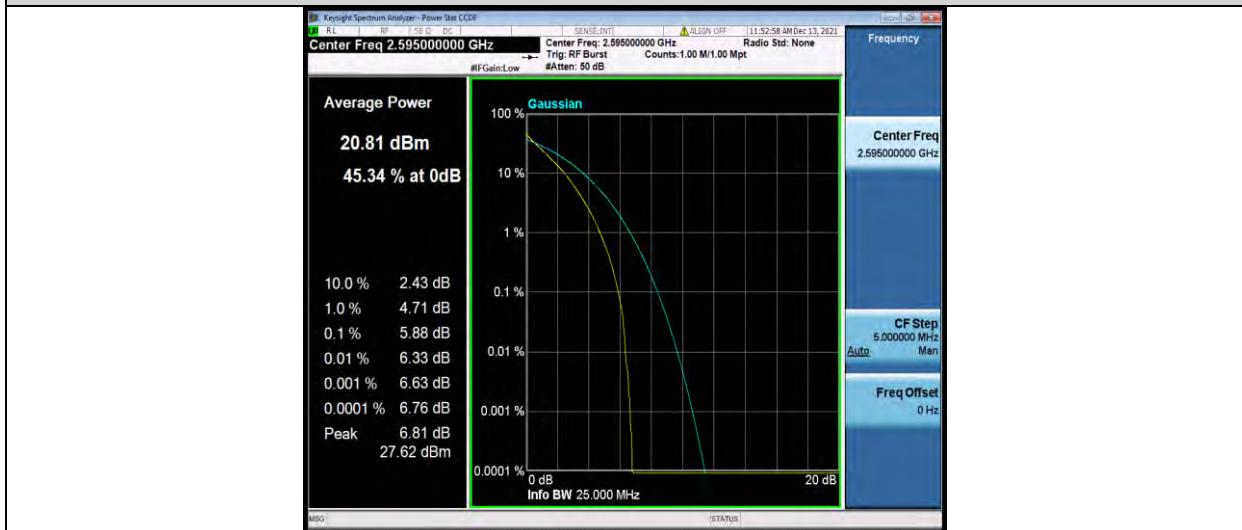

Band38-15MHz-64QAM-38175-1RB#0