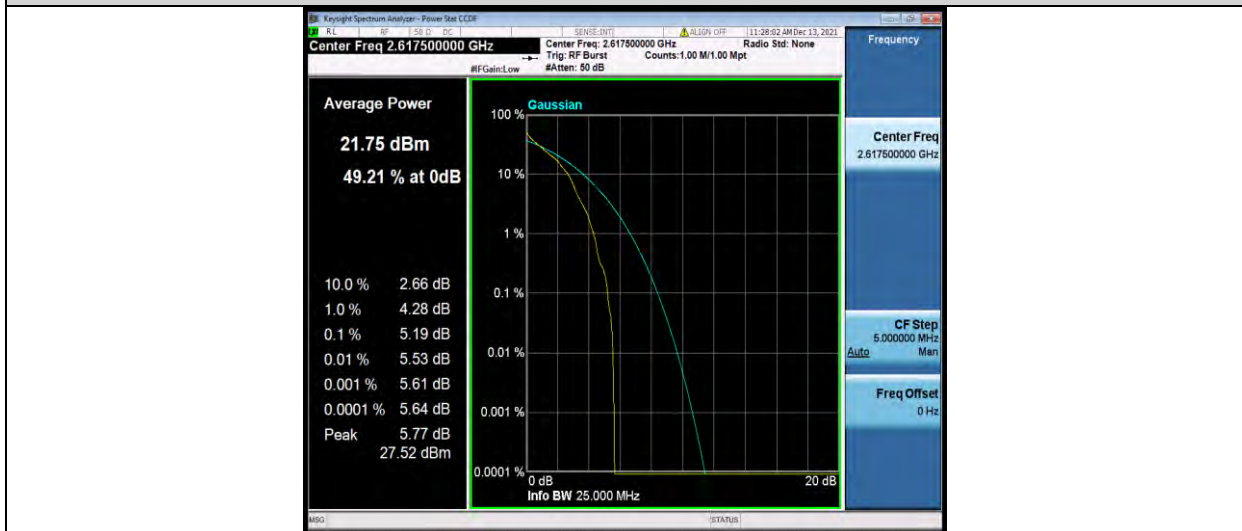

Band38-5MHz-64QAM-38225-25RB#0