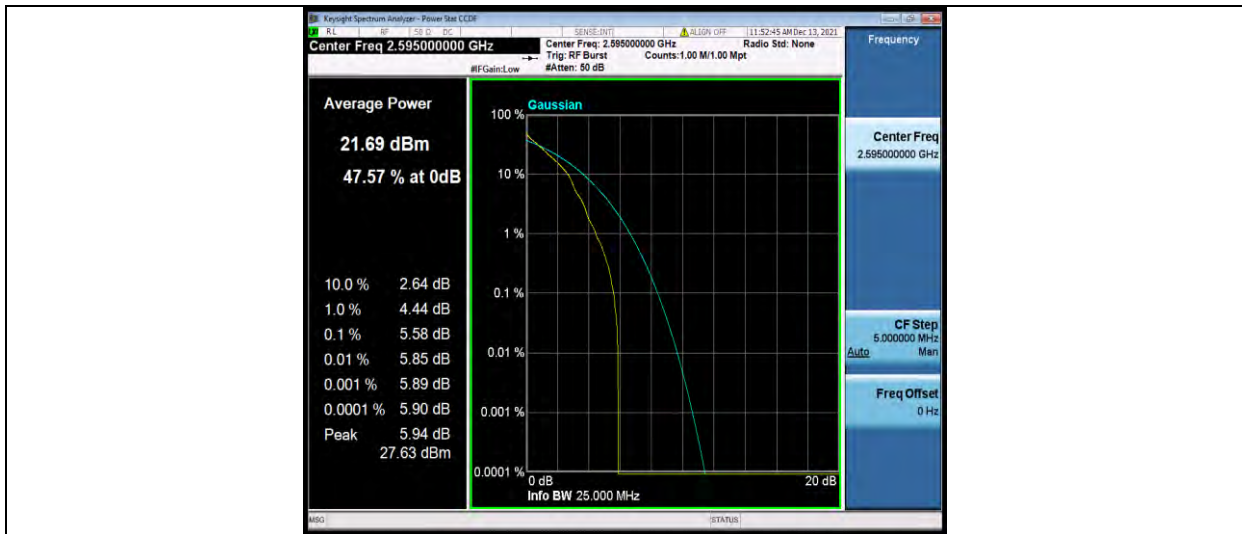

BUREAU VERITAS

Test Report No.: W7L-P22090015-1RF06

Band38-15MHz-64QAM-38000-75RB#0