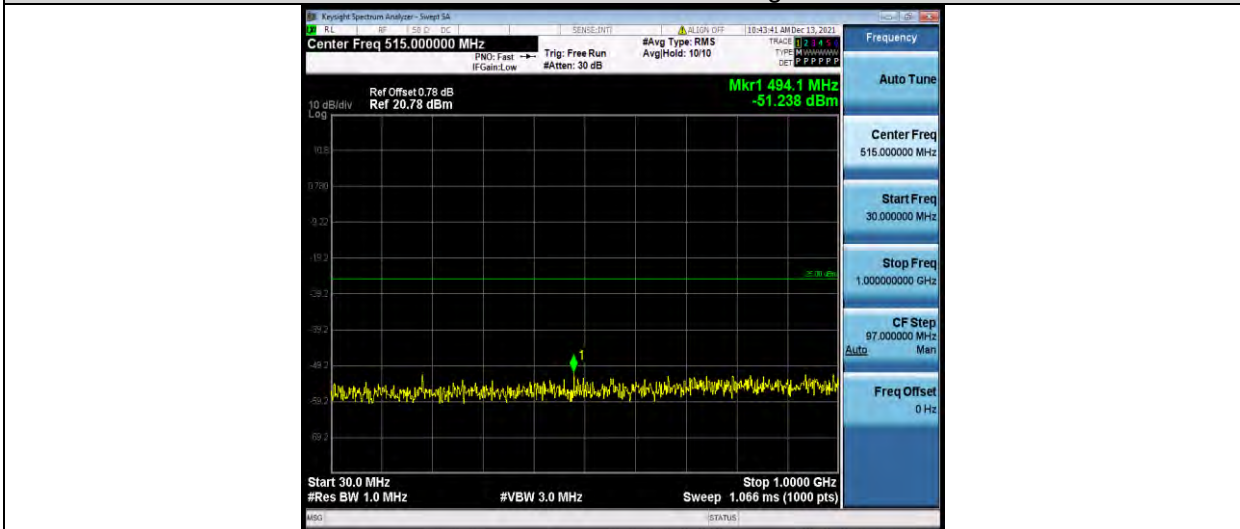

Band7-10MHz-64QAM-20800-1RB#0-Range1:30~1000MHz