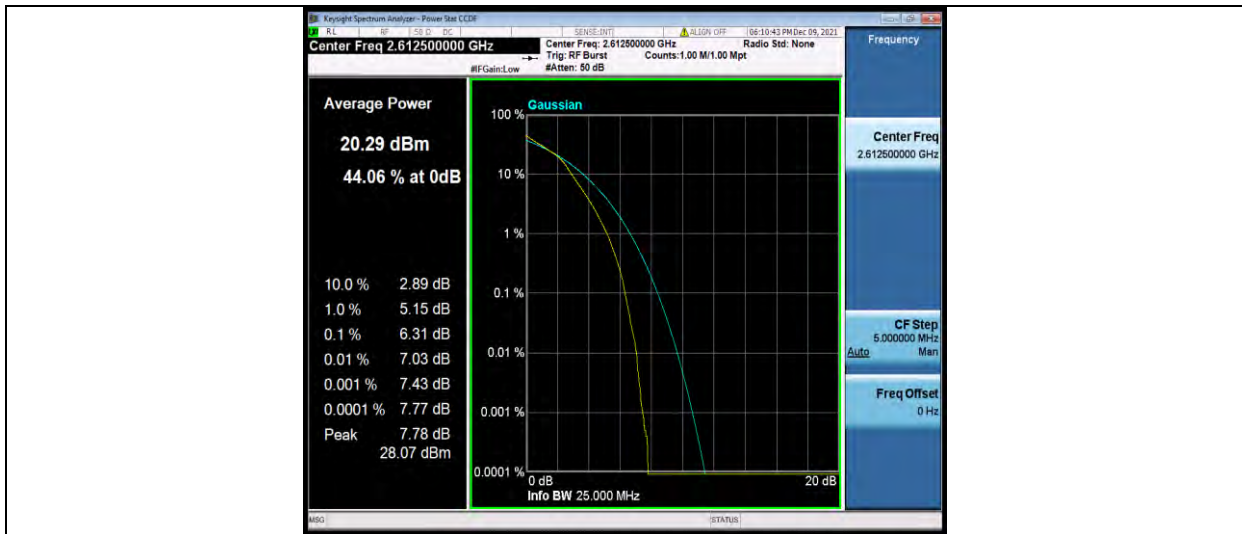

BUREAU VERITAS

Test Report No.: W7L-P22090015-1RF06

Band38-15MHz-64QAM-37825-1RB#0