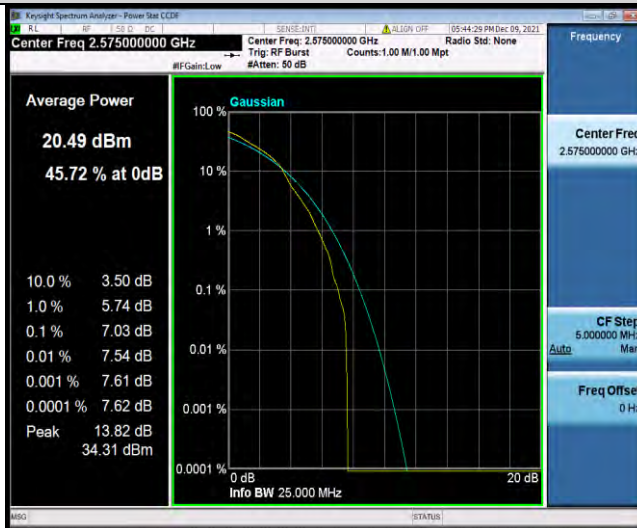

Band38-10MHz-QPSK-38200-1RB#0

Band38-10MHz-QPSK-38200-50RB#0

BUREAU VERITAS

Test Report No.: W7L-P22090015-1RF06

Band38-10MHz-16QAM-37800-1RB#0

Band38-10MHz-16QAM-37800-50RB#0

Band38-10MHz-16QAM-38000-1RB#0