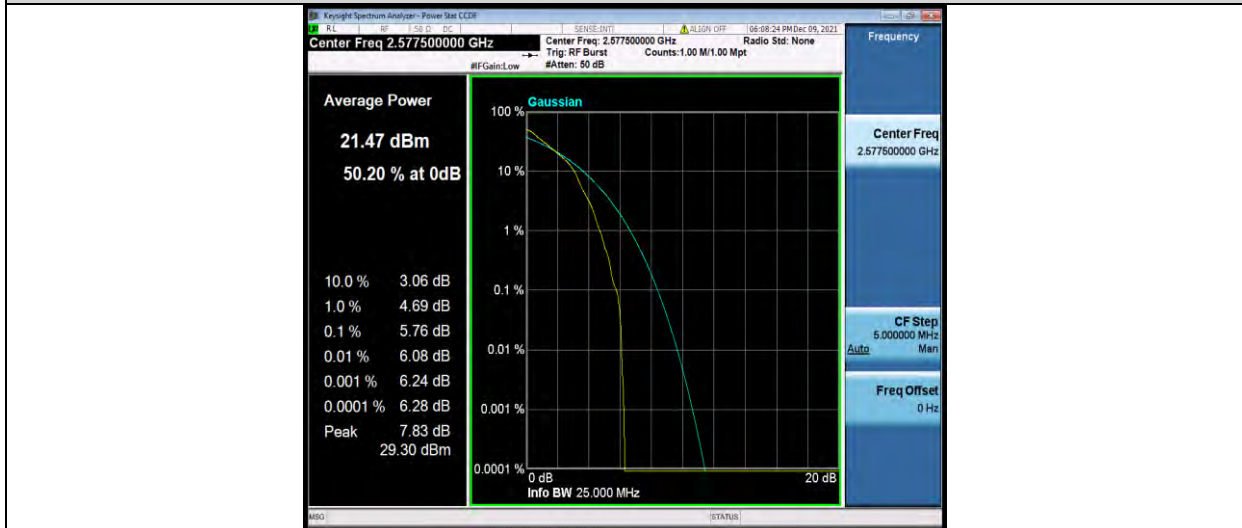

Band38-15MHz-QPSK-37825-75RB#0