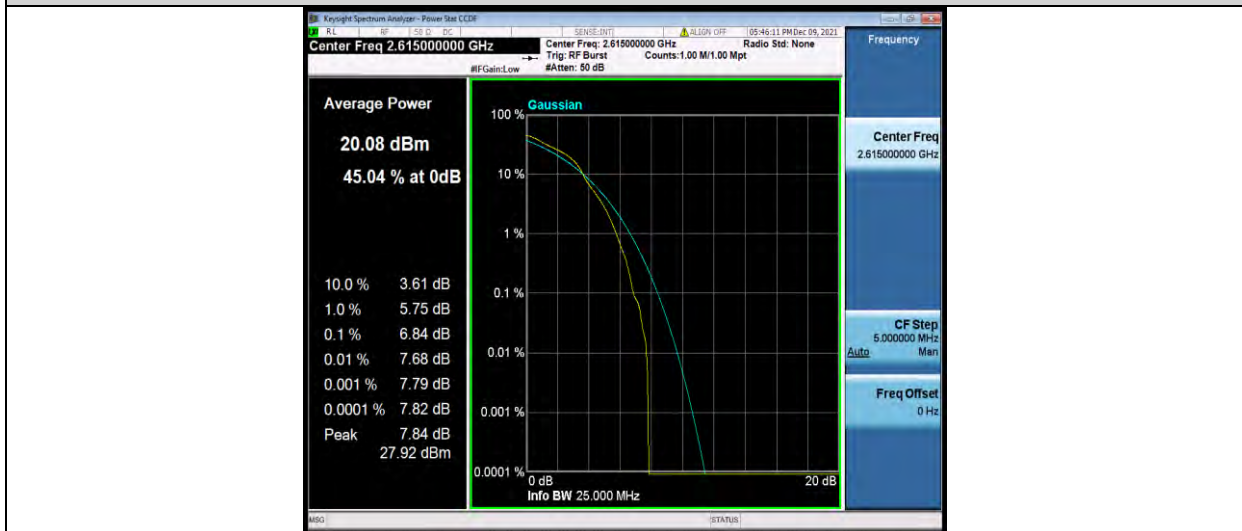

### Test Report No.: W7L-P22090015-1RF06

Band38-10MHz-16QAM-38000-50RB#0

Band38-10MHz-16QAM-38200-1RB#0

Band38-10MHz-16QAM-38200-50RB#0

BUREAU VERITAS

Test Report No.: W7L-P22090015-1RF06

Band38-10MHz-64QAM-37800-1RB#0