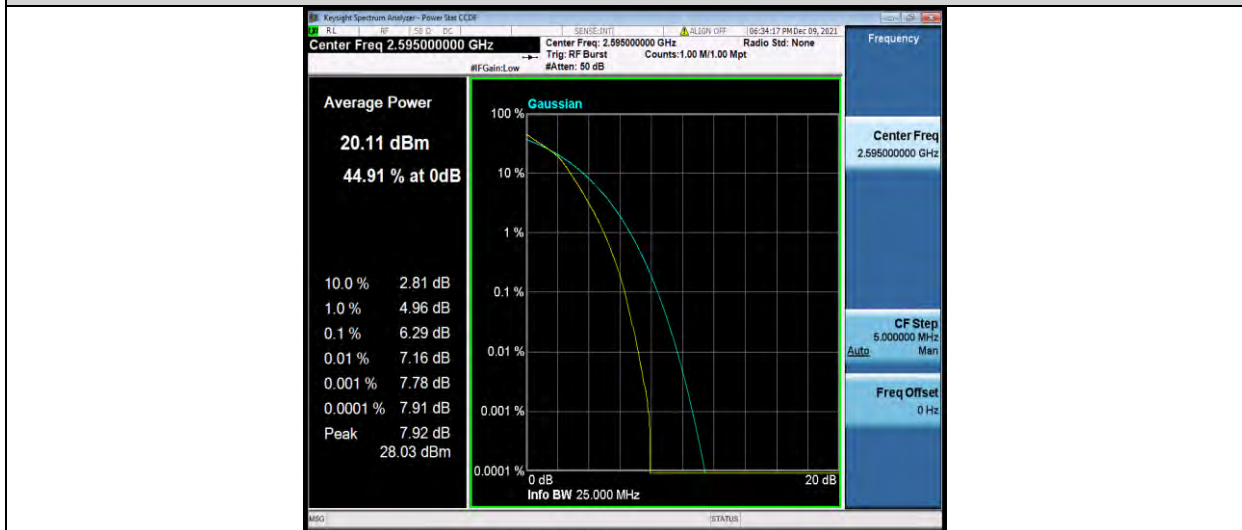

Band38-20MHz-16QAM-37850-100RB#0

Band38-20MHz-16QAM-38000-1RB#0

BUREAU VERITAS

Test Report No.: W7L-P22090015-1RF06

Band38-20MHz-16QAM-38000-100RB#0

Band38-20MHz-16QAM-38150-1RB#0

Band38-20MHz-16QAM-38150-100RB#0