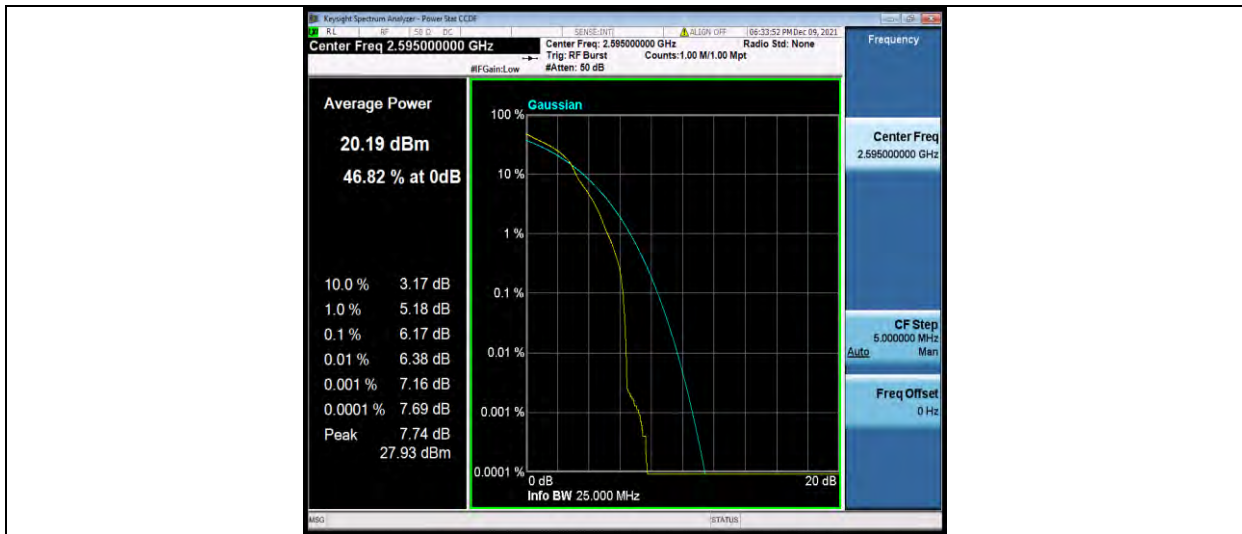

Band38-20MHz-16QAM-37850-100RB#0

Band38-20MHz-16QAM-38000-1RB#0

BUREAU VERITAS

Test Report No.: W7L-P22090015-1RF06

Band38-20MHz-16QAM-38000-100RB#0

Band38-20MHz-16QAM-38150-1RB#0

Band38-20MHz-16QAM-38150-100RB#0