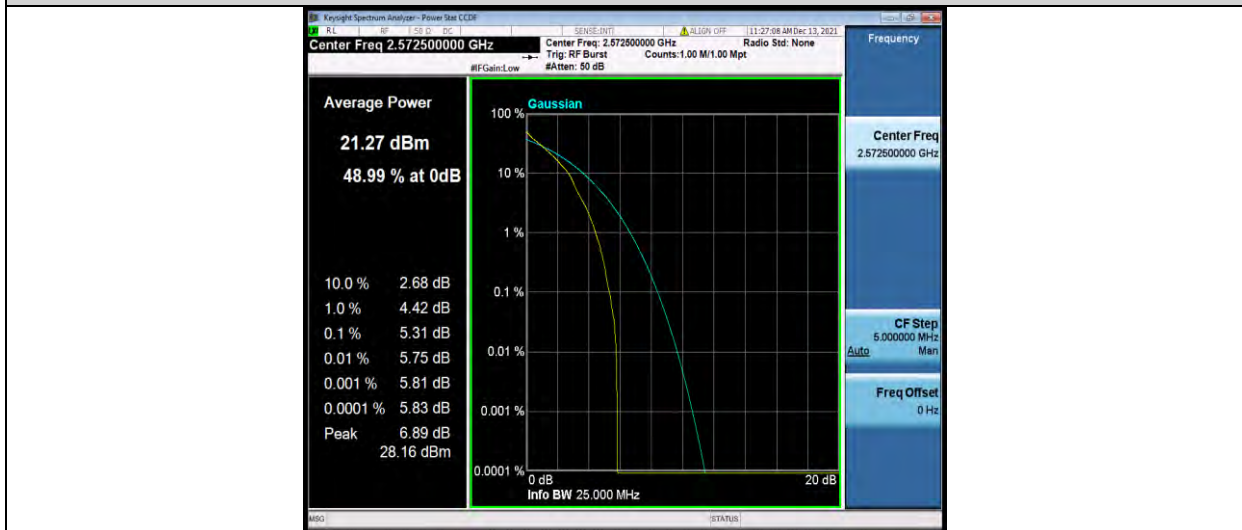

Band38-5MHz-64QAM-37775-25RB#0