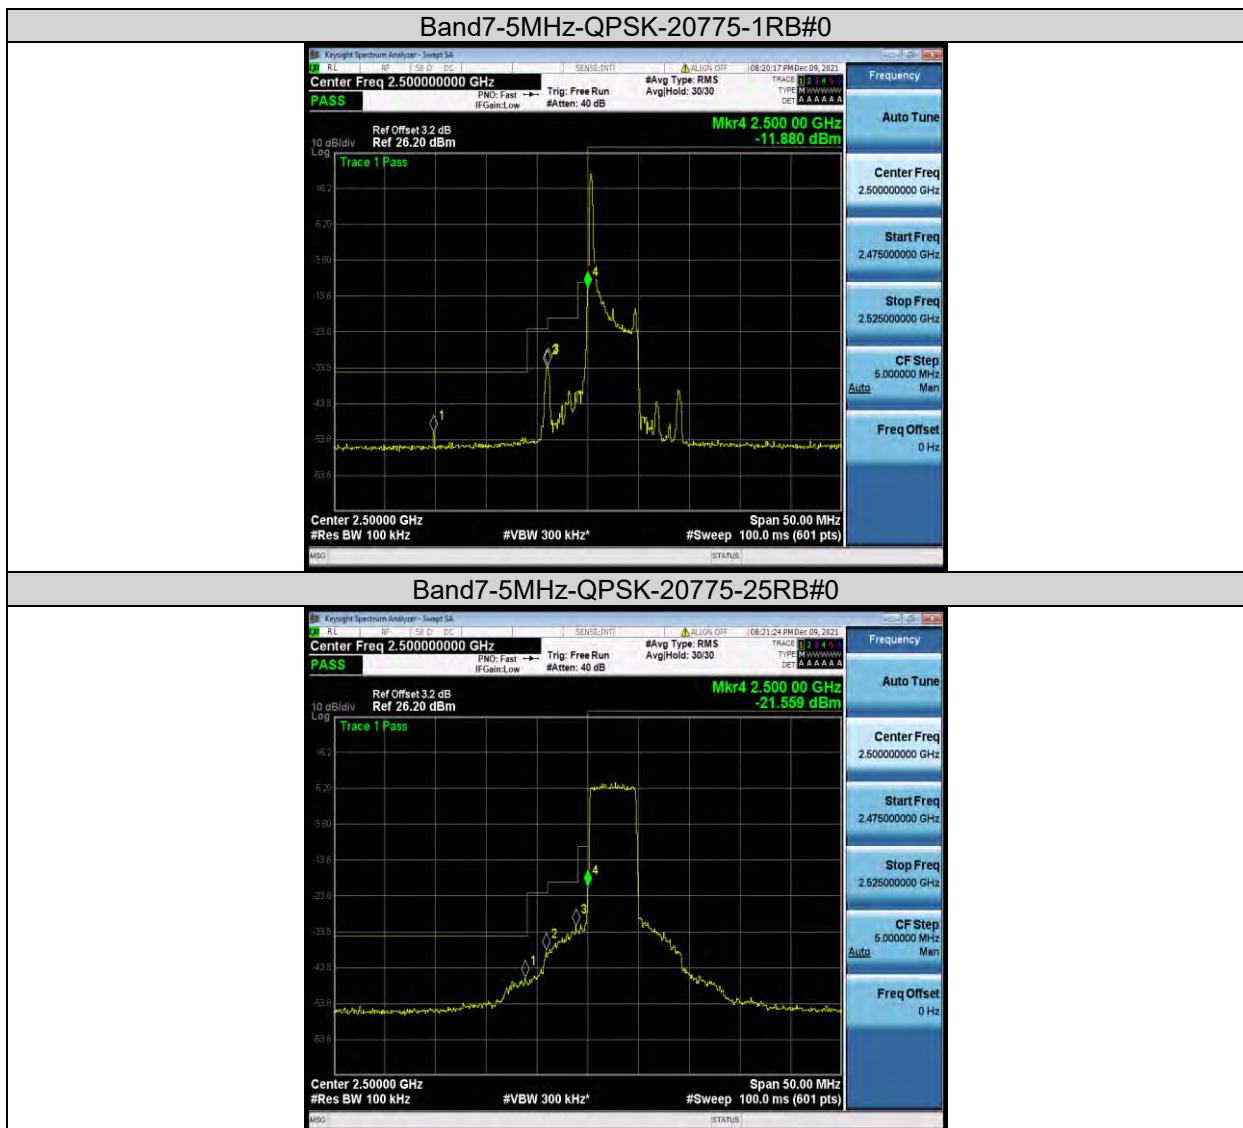

**BUREAU
VERITAS**

Test Report No.: W7L-P22090015-1RF06

Band7	20MHz	QPSK	20850	1RB#0	-40.30,-39.22,-39.45,-17.53	PASS
Band7	20MHz	QPSK	20850	100RB#0	-38.46,-35.55,-34.09,-29.84	PASS
Band7	20MHz	QPSK	21350	1RB#99	-16.77,-37.84,-35.80,-49.98	PASS
Band7	20MHz	QPSK	21350	100RB#0	-28.93,-31.78,-33.23,-46.34	PASS
Band7	20MHz	16QAM	20850	1RB#0	-42.70,-39.35,-39.28,-19.38	PASS
Band7	20MHz	16QAM	20850	100RB#0	-39.51,-36.35,-34.73,-30.75	PASS
Band7	20MHz	16QAM	21350	1RB#99	-19.15,-36.57,-35.45,-50.10	PASS
Band7	20MHz	16QAM	21350	100RB#0	-29.81,-32.73,-34.07,-46.64	PASS
Band7	20MHz	64QAM	20850	1RB#0	-42.93,-36.76,-39.31,-19.23	PASS
Band7	20MHz	64QAM	20850	100RB#0	-36.31,-34.56,-33.26,-30.59	PASS
Band7	20MHz	64QAM	21350	1RB#99	-17.12,-35.89,-37.96,-50.21	PASS
Band7	20MHz	64QAM	21350	100RB#0	-29.28,-30.54,-32.29,-48.24	PASS

Test Graphs