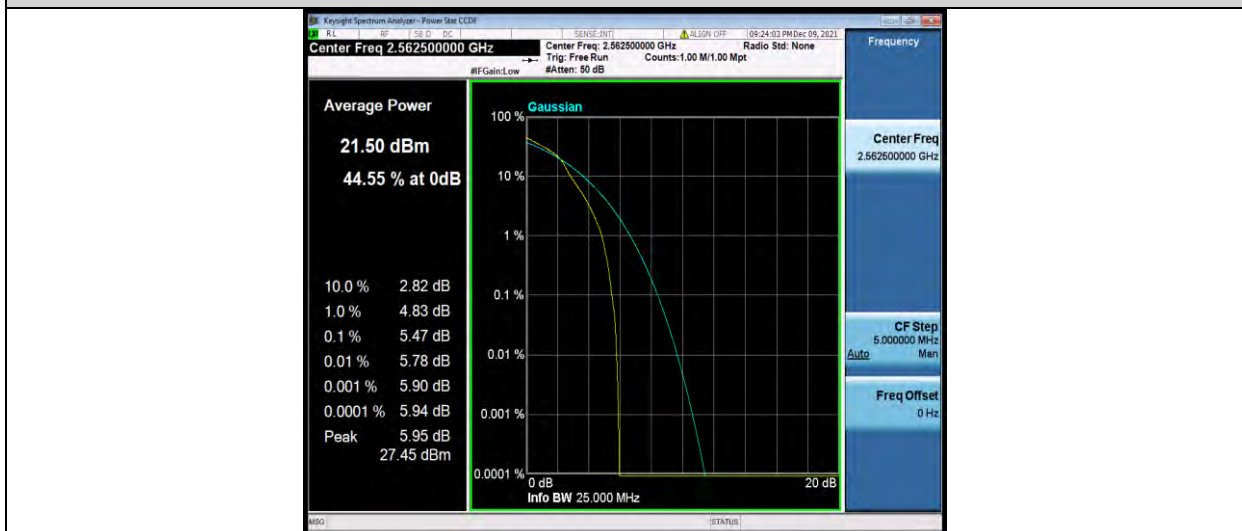

Band7-15MHz-16QAM-21375-75RB#0