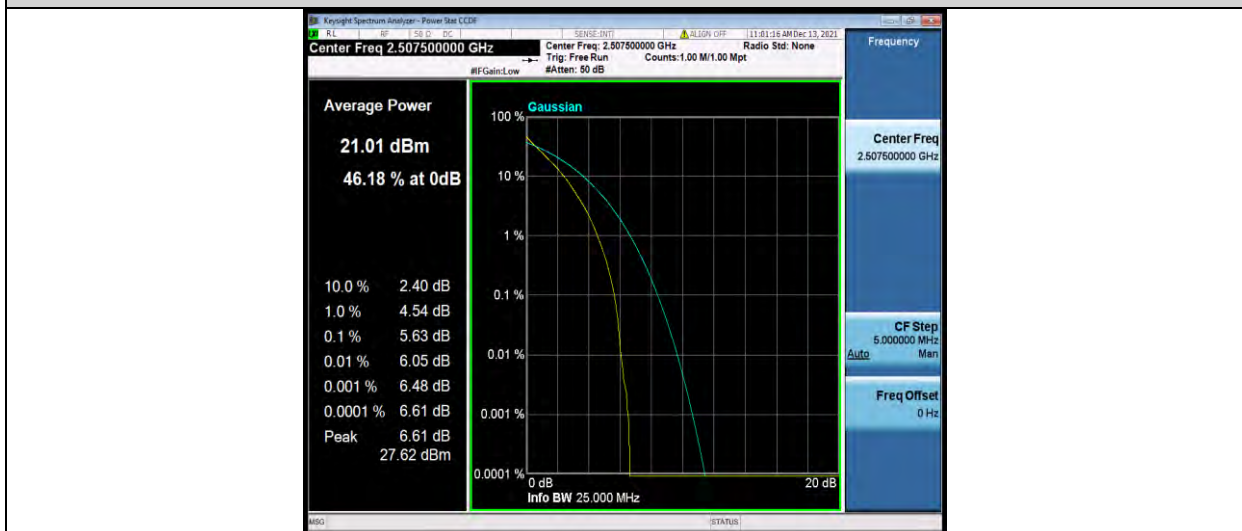

Band7-15MHz-16QAM-21375-1RB#0

Band7-15MHz-16QAM-21375-75RB#0

BUREAU VERITAS

Test Report No.: W7L-P22090015-1RF06

Band7-15MHz-64QAM-20825-1RB#0

Band7-15MHz-64QAM-20825-75RB#0

Band7-15MHz-64QAM-21100-1RB#0

BUREAU VERITAS