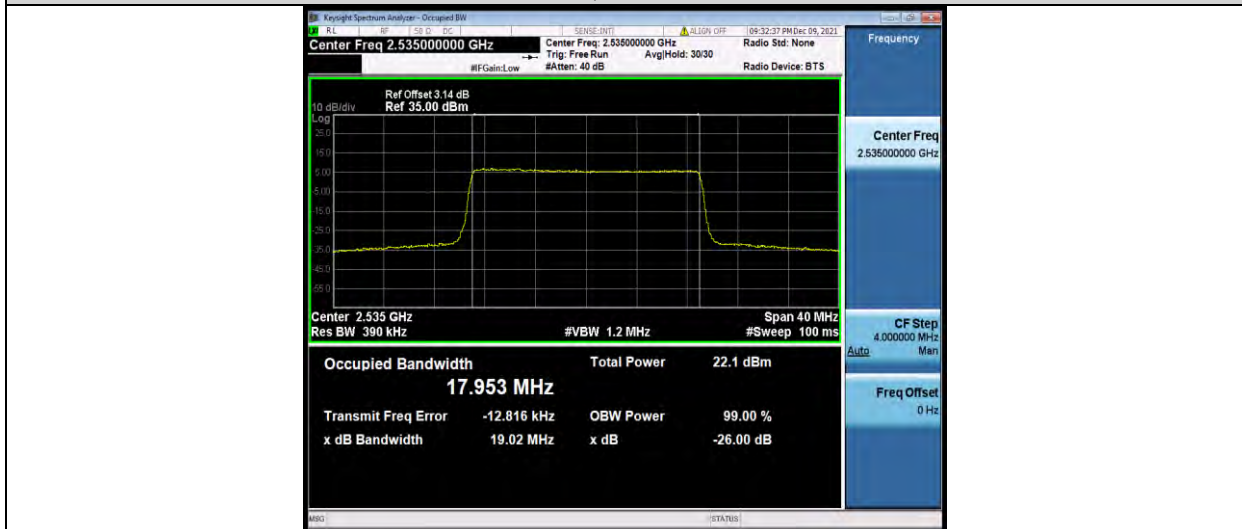

Band7-20MHz-QPSK-21350-100RB#0