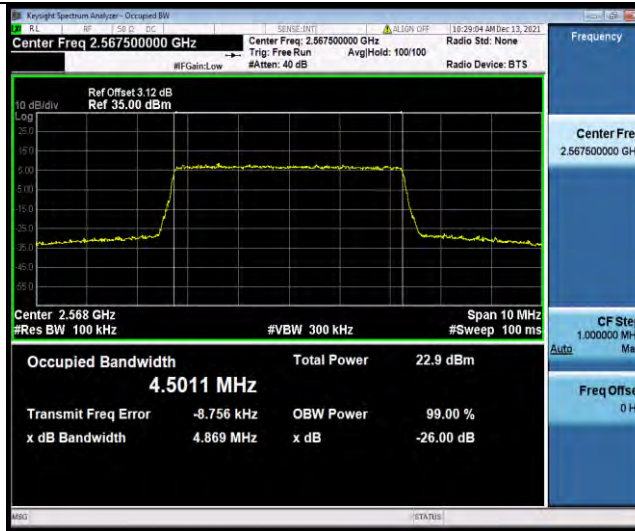

Test Report No.: W7L-P22090015-1RF06

Band7-5MHz-64QAM-20775-25RB#0

Band7-5MHz-64QAM-21100-25RB#0

Band7-5MHz-64QAM-21425-25RB#0

BUREAU VERITAS

Test Report No.: W7L-P22090015-1RF06

Band7-10MHz-QPSK-20800-50RB#0