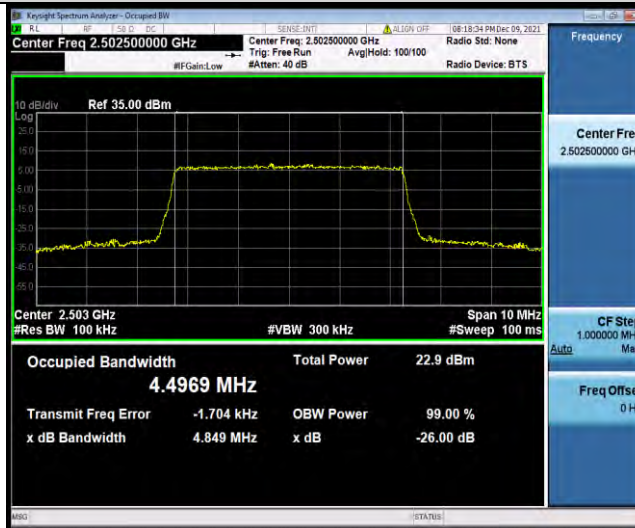

Test Report No.: W7L-P22090015-1RF06

Test Graphs

BUREAU VERITAS

Test Report No.: W7L-P22090015-1RF06

Band7-5MHz-16QAM-20775-25RB#0

Band7-5MHz-16QAM-21100-25RB#0

Band7-5MHz-16QAM-21425-25RB#0

BUREAU VERITAS