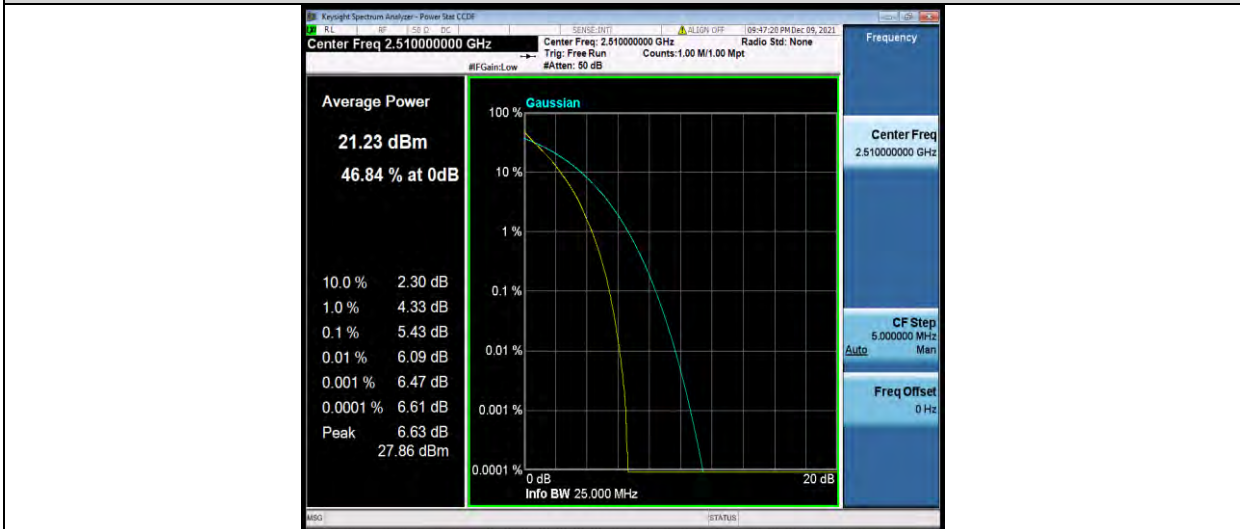

Band7-20MHz-QPSK-21100-1RB#0