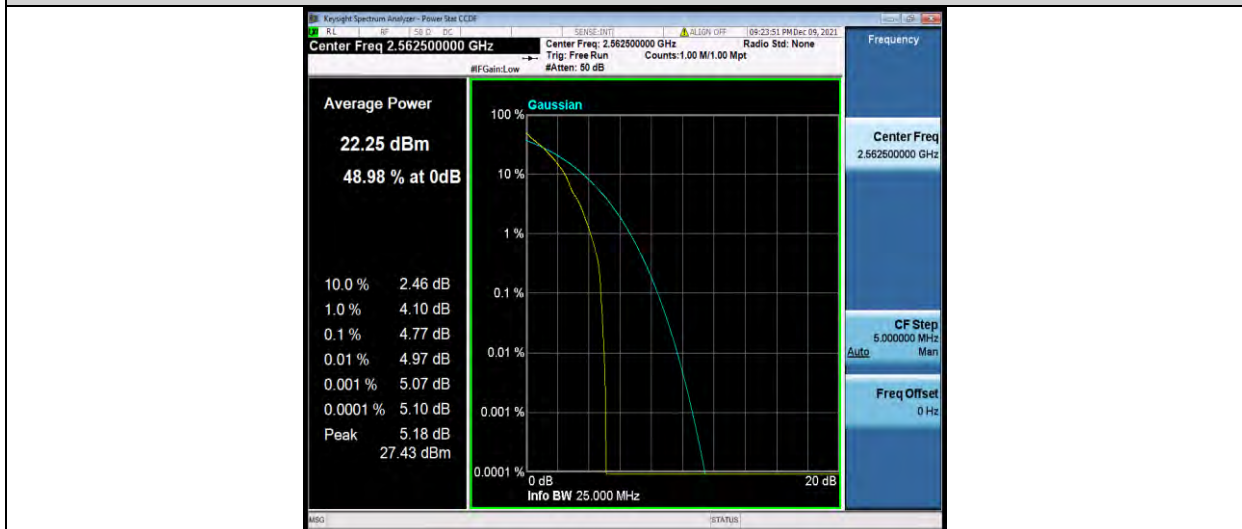

Band7-15MHz-QPSK-20825-75RB#0

Band7-15MHz-QPSK-21100-1RB#0

BUREAU VERITAS

Test Report No.: W7L-P22090015-1RF06

Band7-15MHz-QPSK-21100-75RB#0

Band7-15MHz-QPSK-21375-1RB#0

Band7-15MHz-QPSK-21375-75RB#0

BUREAU VERITAS