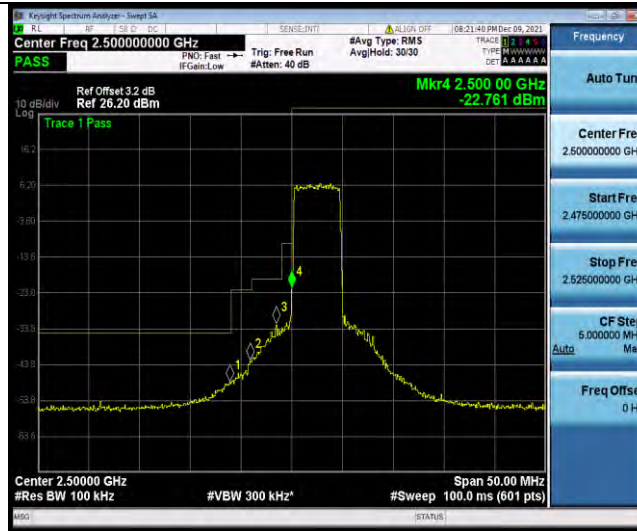

BUREAU VERITAS

Test Report No.: W7L-P22090015-1RF06

Band7-5MHz-16QAM-21425-1RB#24