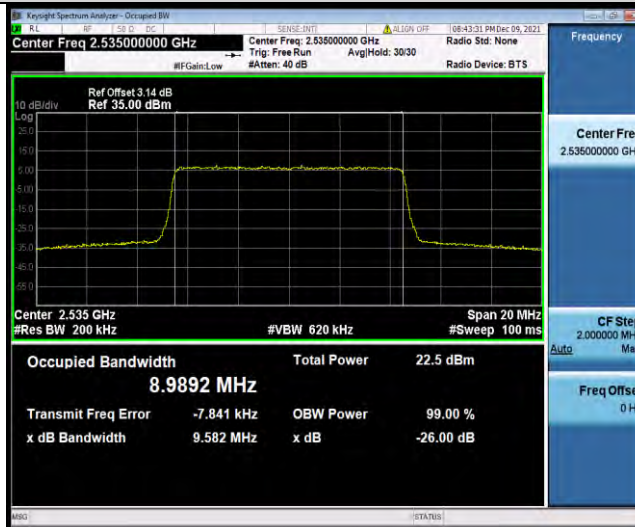

Band7-10MHz-QPSK-21400-50RB#0