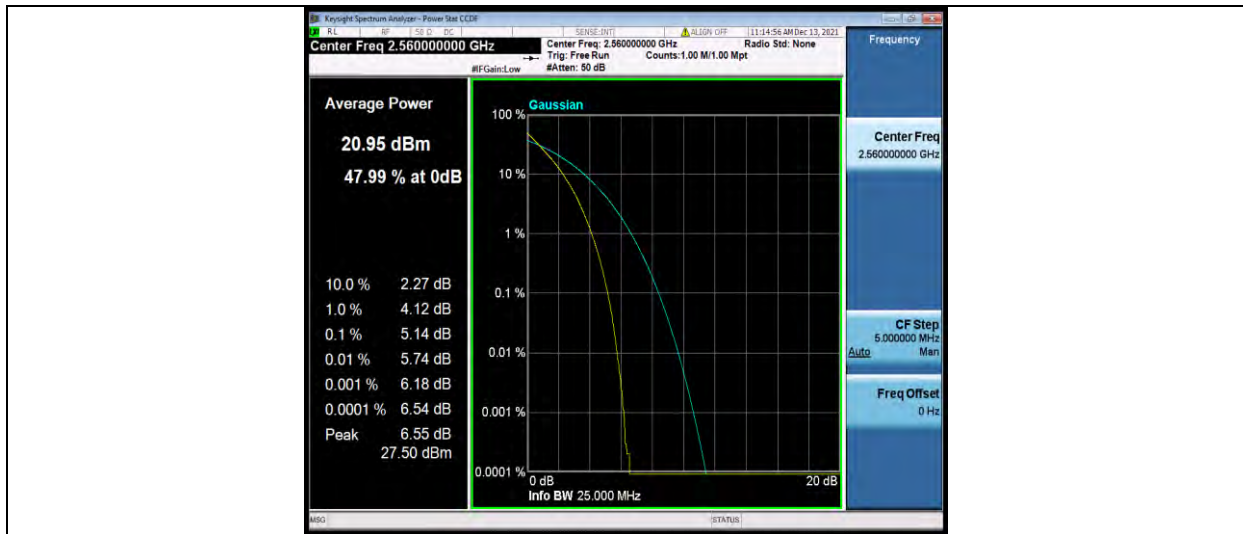

BUREAU
VERITAS

Test Report No.: W7L-P22090015-1RF06