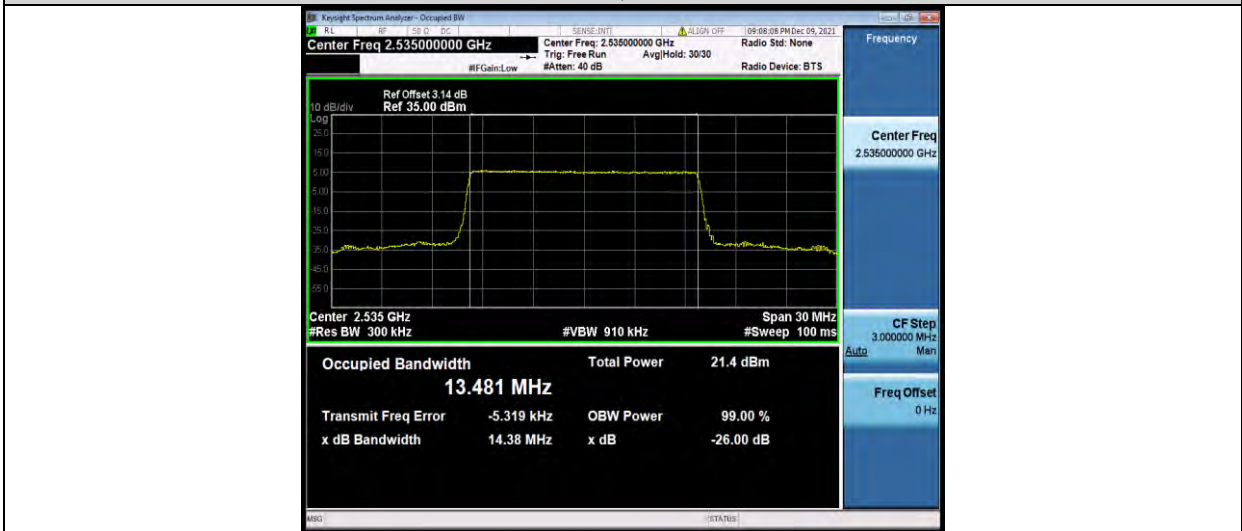

Band7-15MHz-QPSK-21100-75RB#0

Band7-15MHz-QPSK-21375-75RB#0

BUREAU VERITAS

Test Report No.: W7L-P22090015-1RF06

Band7-15MHz-16QAM-20825-75RB#0

Band7-15MHz-16QAM-21100-75RB#0

Band7-15MHz-16QAM-21375-75RB#0

BUREAU VERITAS