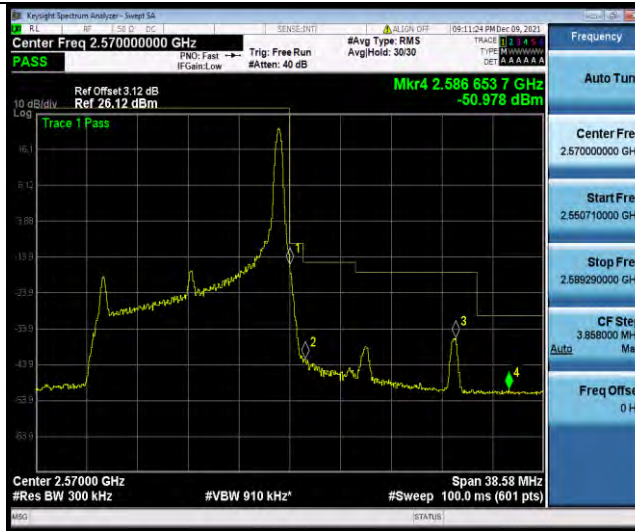

Test Report No.: W7L-P22090015-1RF06

Band7-15MHz-QPSK-20825-1RB#0

Band7-15MHz-QPSK-20825-75RB#0

Band7-15MHz-QPSK-21375-1RB#74

BUREAU VERITAS

Test Report No.: W7L-P22090015-1RF06

Band7-15MHz-QPSK-21375-75RB#0