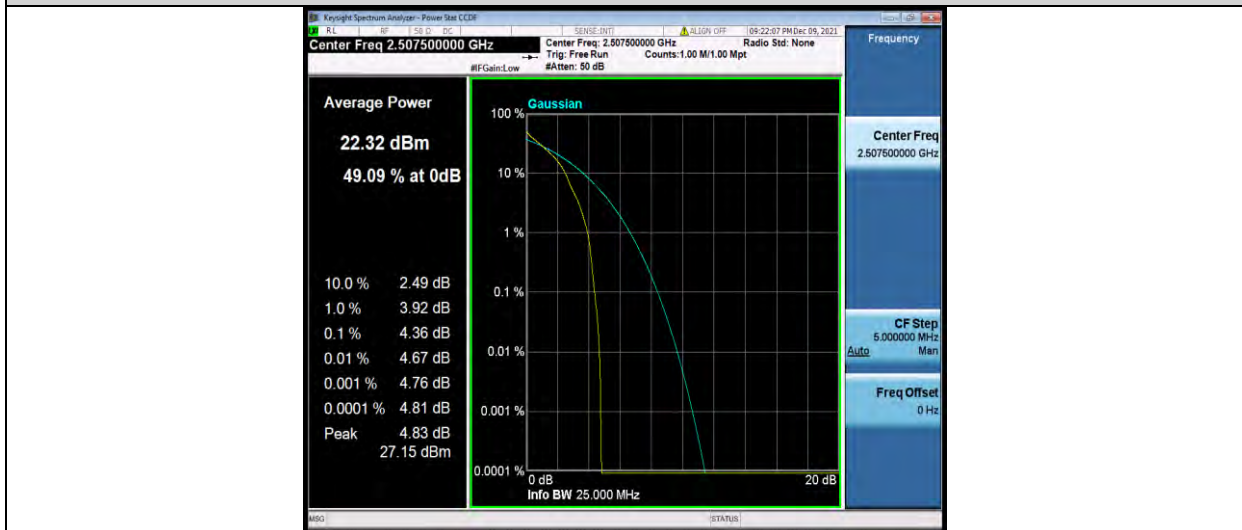

Test Report No.: W7L-P22090015-1RF06

Band7-10MHz-64QAM-21100-50RB#0

Band7-10MHz-64QAM-21400-1RB#0

Band7-10MHz-64QAM-21400-50RB#0

BUREAU VERITAS

Test Report No.: W7L-P22090015-1RF06

Band7-15MHz-QPSK-20825-1RB#0