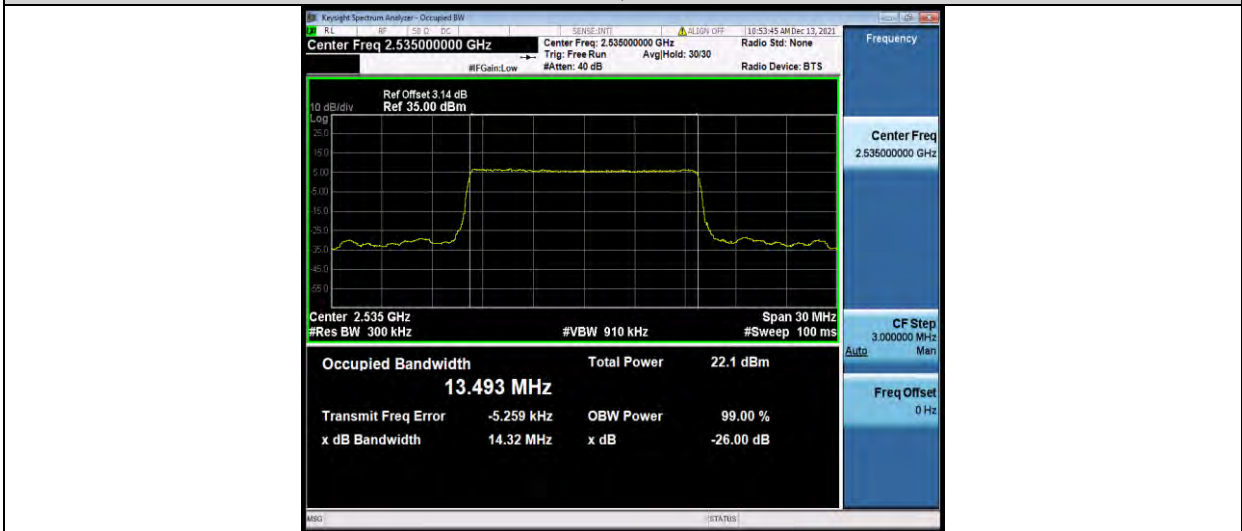

Band7-15MHz-64QAM-21375-75RB#0