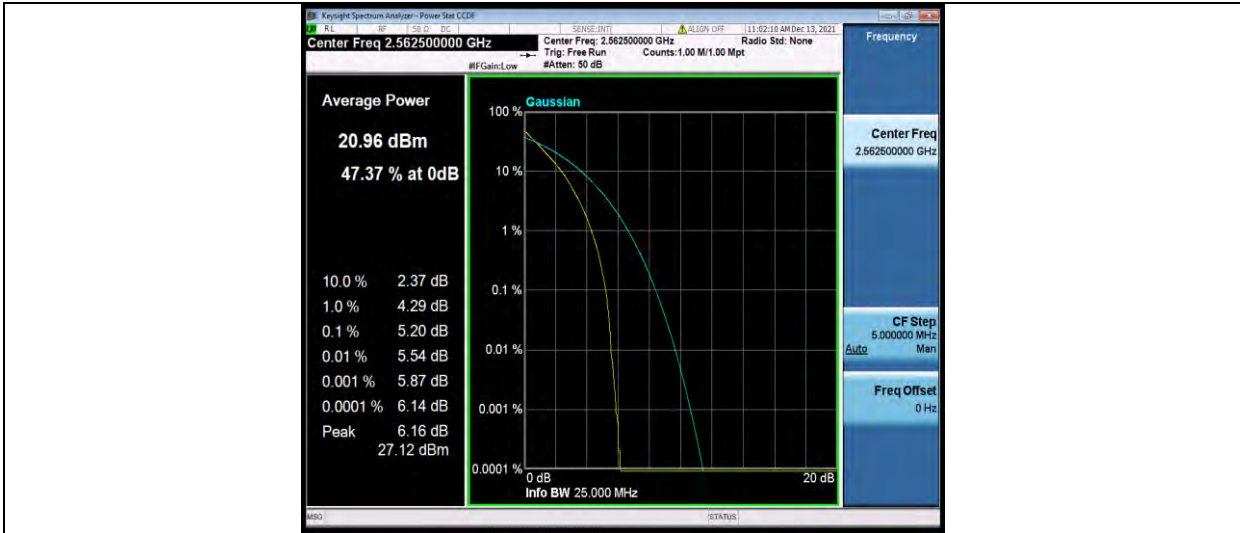

Test Report No.: W7L-P22090015-1RF06

Band7-15MHz-64QAM-21100-75RB#0

Band7-15MHz-64QAM-21375-1RB#0

Band7-15MHz-64QAM-21375-75RB#0

BUREAU VERITAS

Test Report No.: W7L-P22090015-1RF06

Band7-20MHz-QPSK-20850-1RB#0