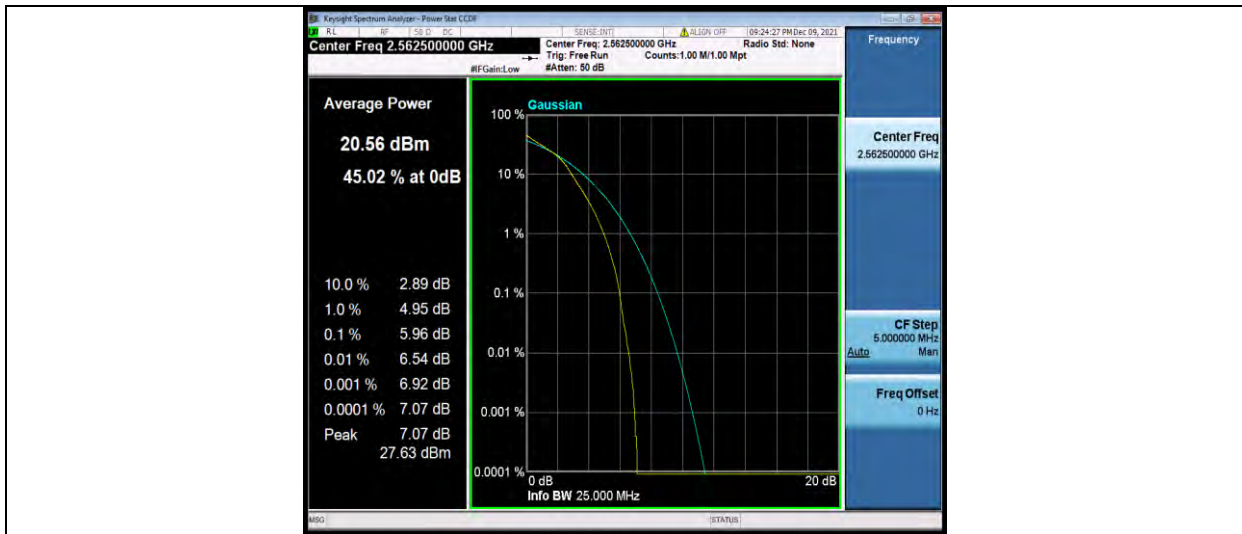

Band7-15MHz-16QAM-21375-1RB#0

Band7-15MHz-16QAM-21375-75RB#0

BUREAU VERITAS

Test Report No.: W7L-P22090015-1RF06

Band7-15MHz-64QAM-20825-1RB#0

Band7-15MHz-64QAM-20825-75RB#0

Band7-15MHz-64QAM-21100-1RB#0

BUREAU VERITAS