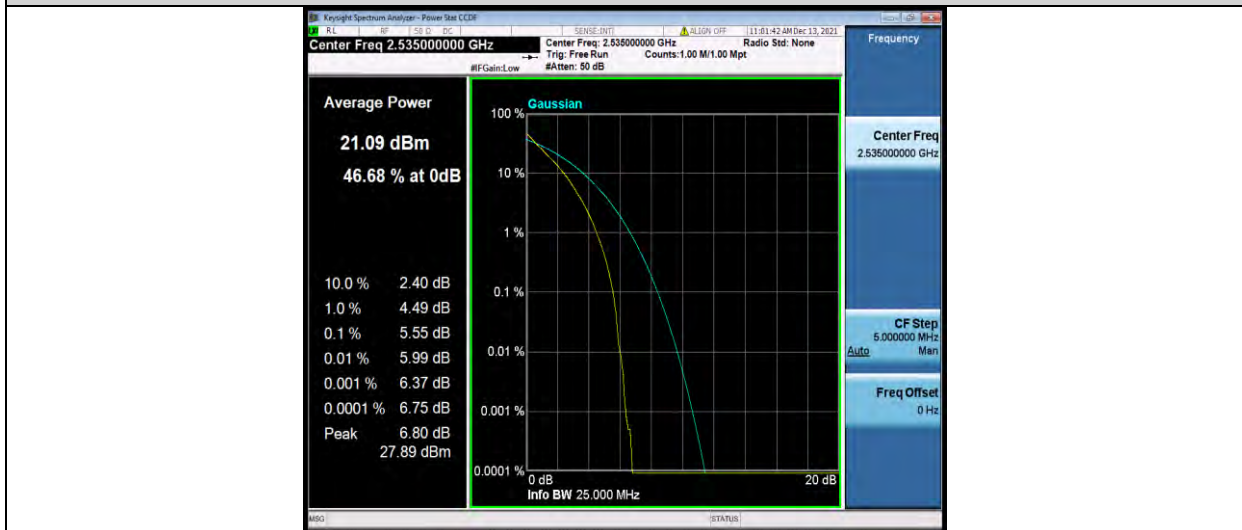

Band7-15MHz-64QAM-21375-1RB#0