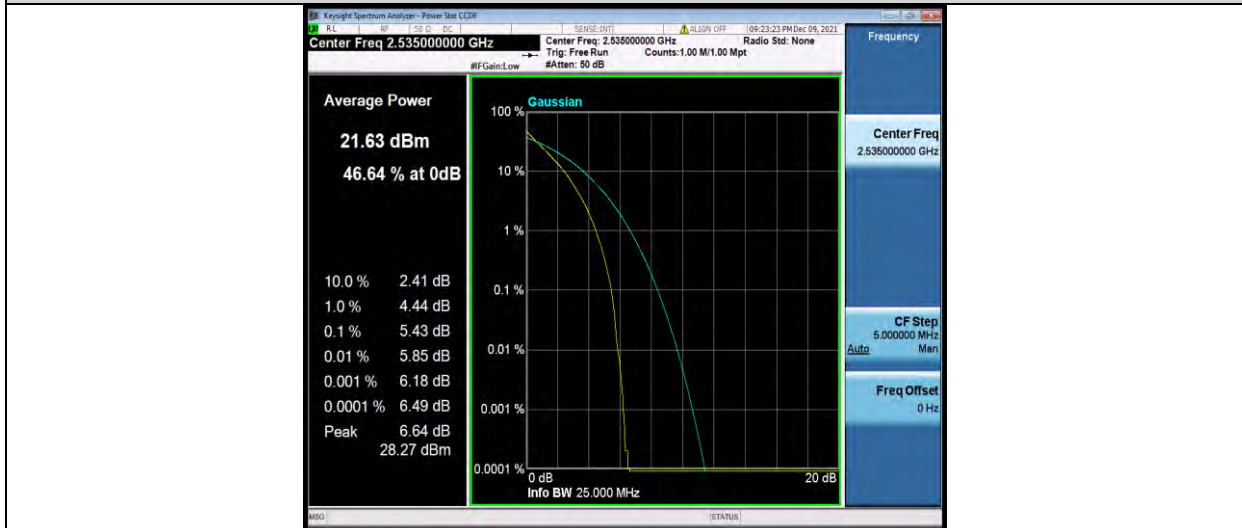

Band7-15MHz-QPSK-20825-75RB#0

Band7-15MHz-QPSK-21100-1RB#0

BUREAU VERITAS

Test Report No.: W7L-P22090015-1RF06

Band7-15MHz-QPSK-21100-75RB#0

Band7-15MHz-QPSK-21375-1RB#0

Band7-15MHz-QPSK-21375-75RB#0

BUREAU VERITAS