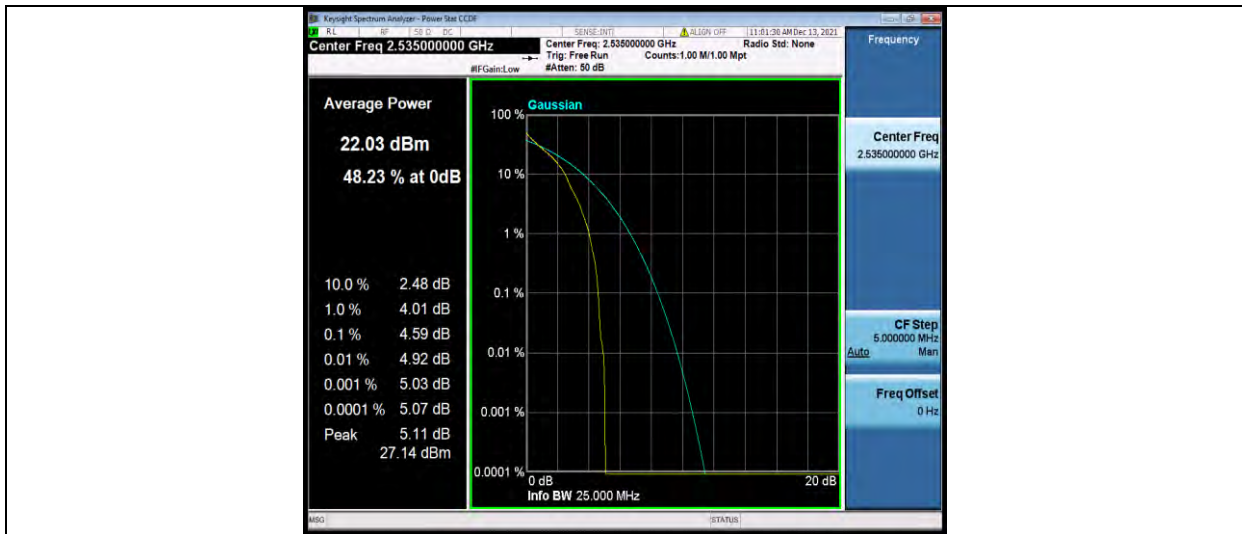

BUREAU VERITAS

Test Report No.: W7L-P22090015-1RF06

Band7-15MHz-64QAM-21100-75RB#0