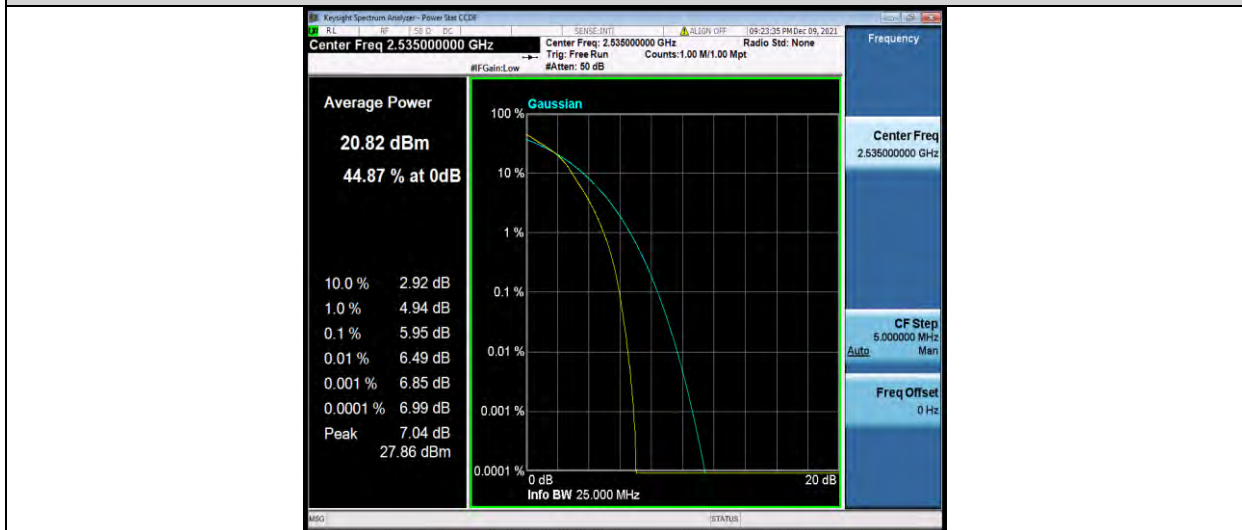

Test Report No.: W7L-P22090015-1RF06

Band7-15MHz-16QAM-20825-1RB#0

Band7-15MHz-16QAM-20825-75RB#0

Band7-15MHz-16QAM-21100-1RB#0

BUREAU VERITAS

Test Report No.: W7L-P22090015-1RF06

Band7-15MHz-16QAM-21100-75RB#0