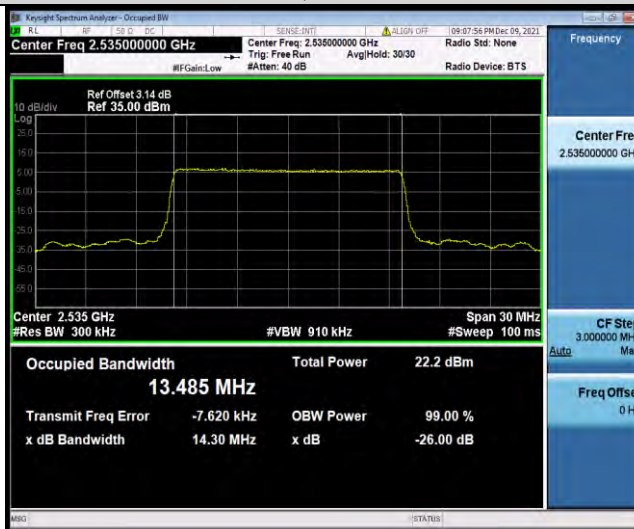

Band7-15MHz-QPSK-21375-75RB#0