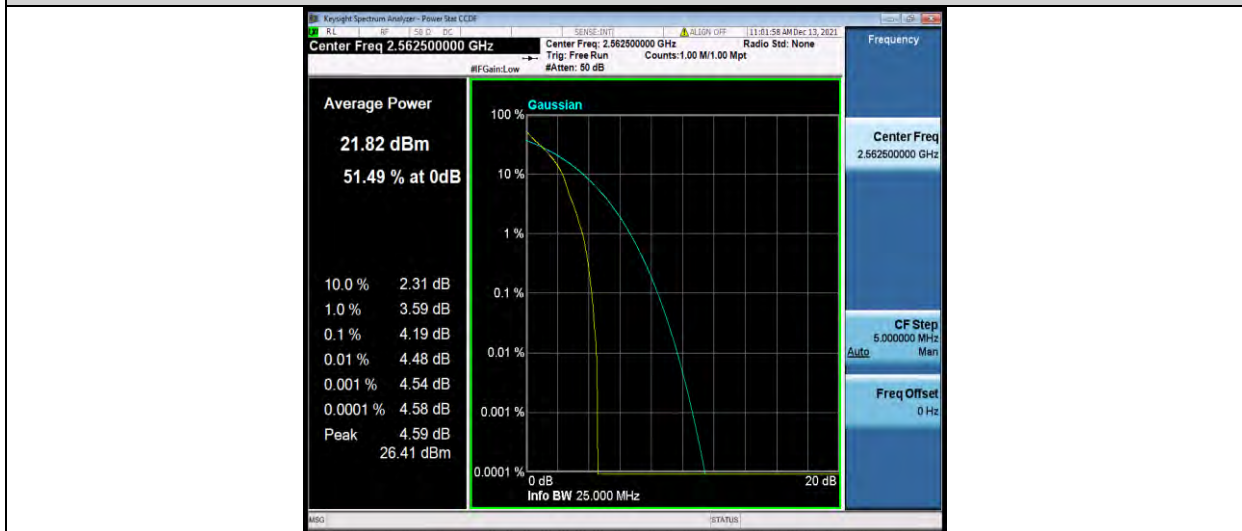

Band7-15MHz-64QAM-21375-75RB#0