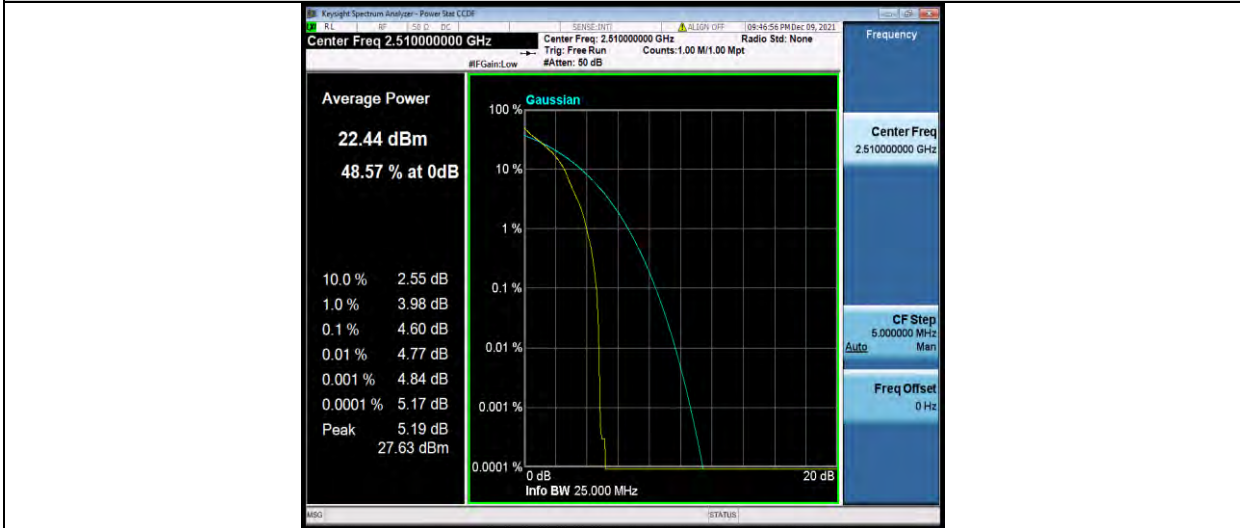

Test Report No.: W7L-P22090015-1RF06

Band7-15MHz-64QAM-21100-75RB#0

Band7-15MHz-64QAM-21375-1RB#0

Band7-15MHz-64QAM-21375-75RB#0

BUREAU VERITAS

Test Report No.: W7L-P22090015-1RF06

Band7-20MHz-QPSK-20850-1RB#0