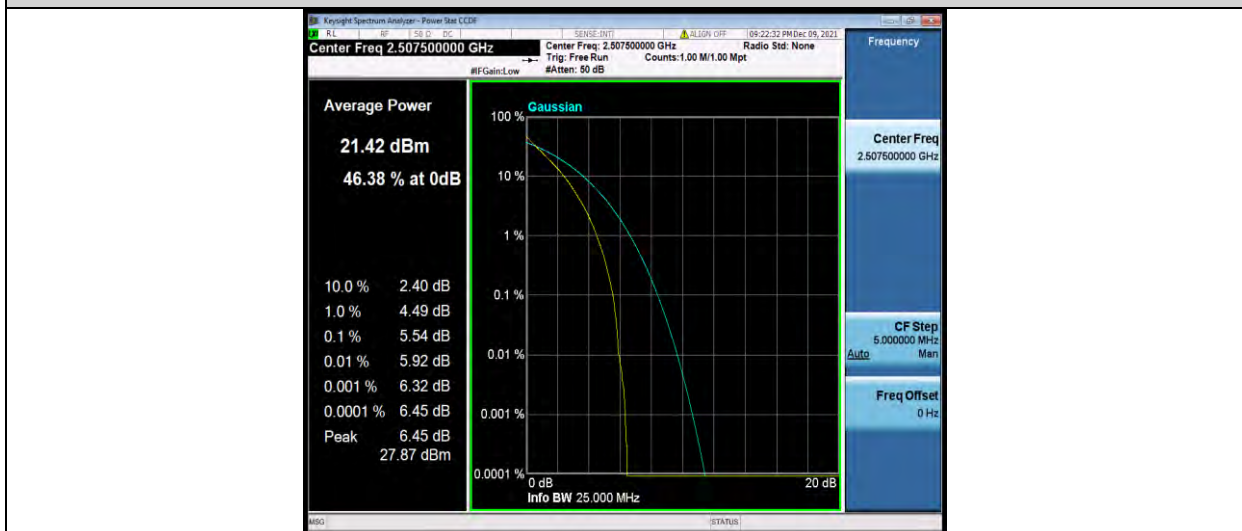

Band7-15MHz-QPSK-21100-1RB#0