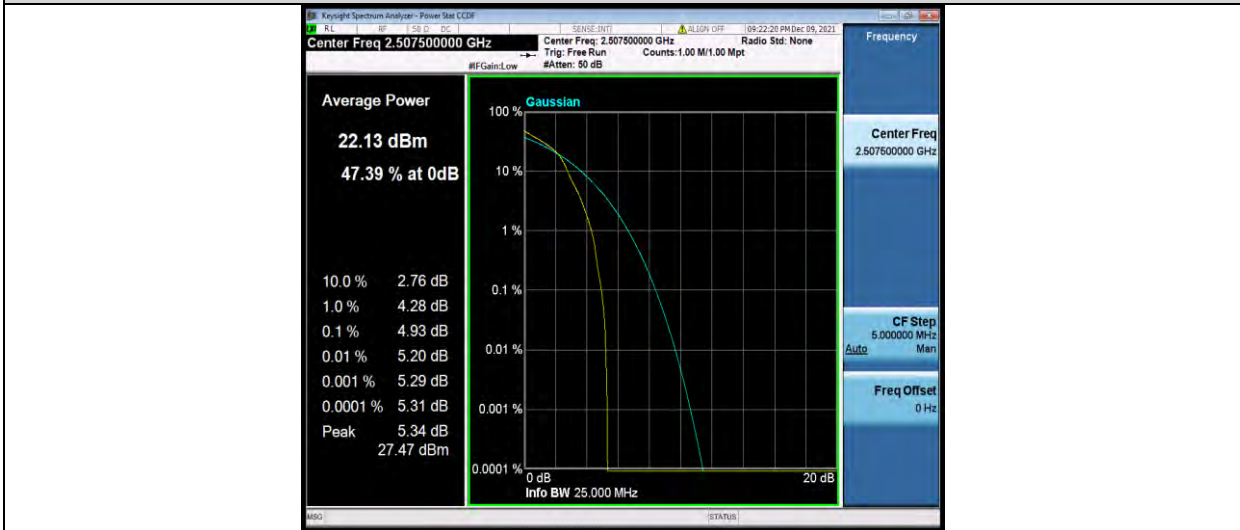

Band7-15MHz-16QAM-20825-75RB#0