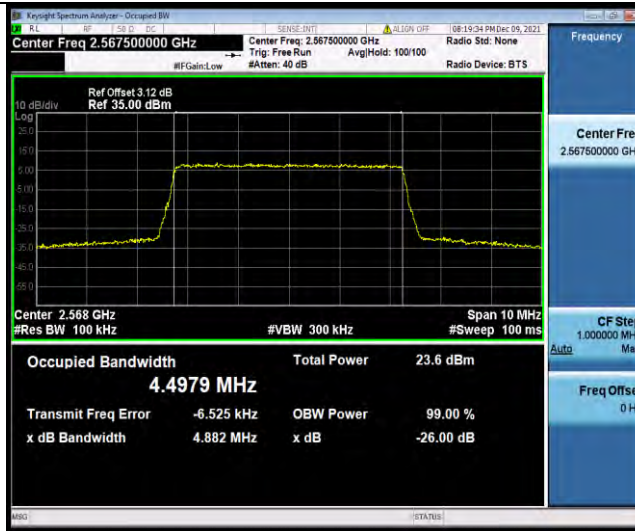

Test Report No.: W7L-P22090015-1RF06

Test Graphs

BUREAU VERITAS

Test Report No.: W7L-P22090015-1RF06

Band7-5MHz-16QAM-20775-25RB#0

Band7-5MHz-16QAM-21100-25RB#0

Band7-5MHz-16QAM-21425-25RB#0

BUREAU VERITAS