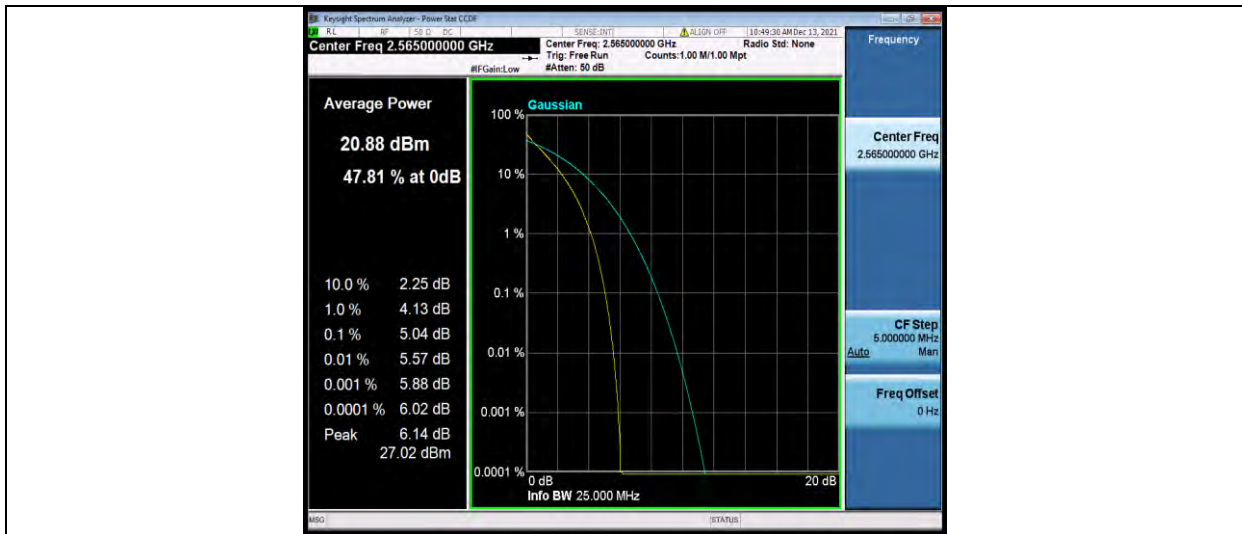

Test Report No.: W7L-P22090015-1RF06

Band7-10MHz-64QAM-21100-50RB#0

Band7-10MHz-64QAM-21400-1RB#0

Band7-10MHz-64QAM-21400-50RB#0

BUREAU VERITAS

Test Report No.: W7L-P22090015-1RF06

Band7-15MHz-QPSK-20825-1RB#0