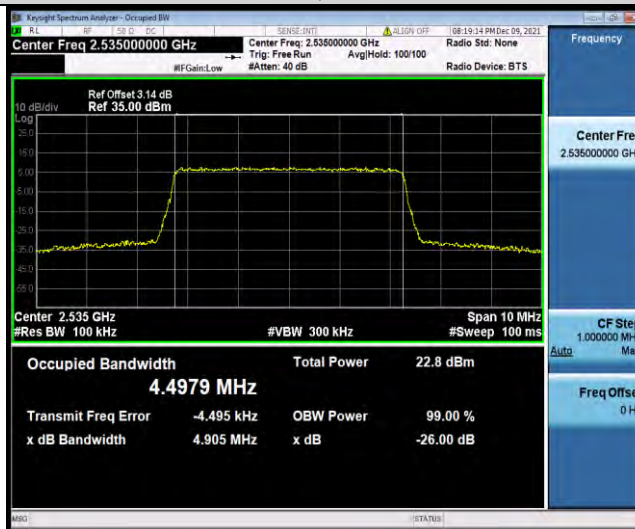

Test Report No.: W7L-P22090015-1RF06

Test Graphs

BUREAU VERITAS

Test Report No.: W7L-P22090015-1RF06

Band7-5MHz-16QAM-20775-25RB#0

Band7-5MHz-16QAM-21100-25RB#0

Band7-5MHz-16QAM-21425-25RB#0

BUREAU VERITAS