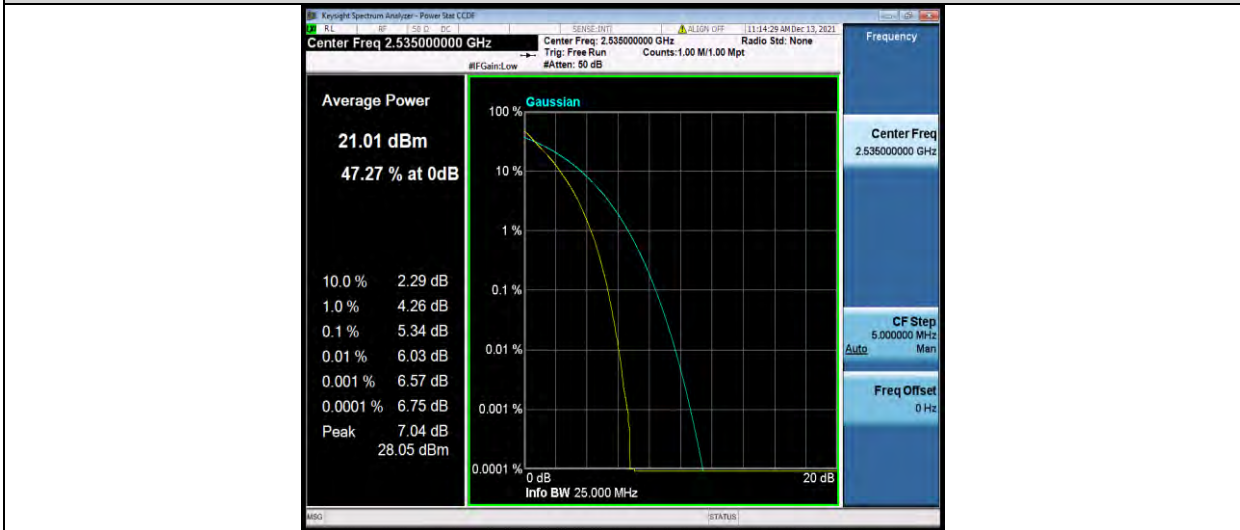

Band7-20MHz-64QAM-20850-1RB#0

Band7-20MHz-64QAM-20850-100RB#0

Band7-20MHz-64QAM-21100-1RB#0

BUREAU VERITAS

Test Report No.: W7L-P22090015-1RF06

Band7-20MHz-64QAM-21100-100RB#0

Band7-20MHz-64QAM-21350-1RB#0

Band7-20MHz-64QAM-21350-100RB#0