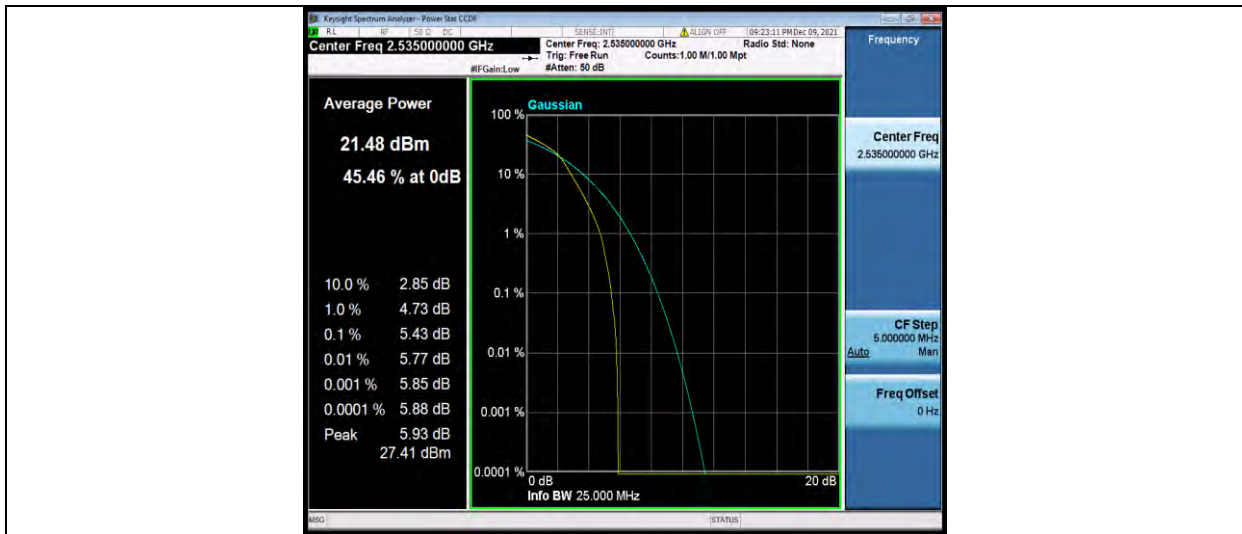

Test Report No.: W7L-P22090015-1RF06

Band7-15MHz-16QAM-20825-1RB#0

Band7-15MHz-16QAM-20825-75RB#0

Band7-15MHz-16QAM-21100-1RB#0

BUREAU VERITAS

Test Report No.: W7L-P22090015-1RF06

Band7-15MHz-16QAM-21100-75RB#0