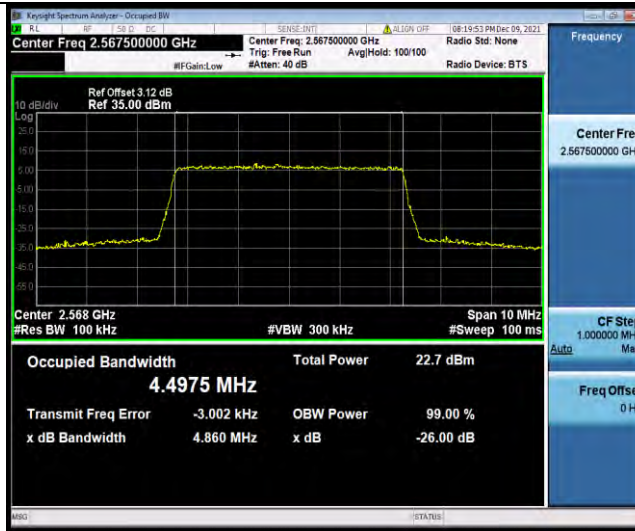

BUREAU VERITAS

Test Report No.: W7L-P22090015-1RF06

Band7-5MHz-64QAM-20775-25RB#0