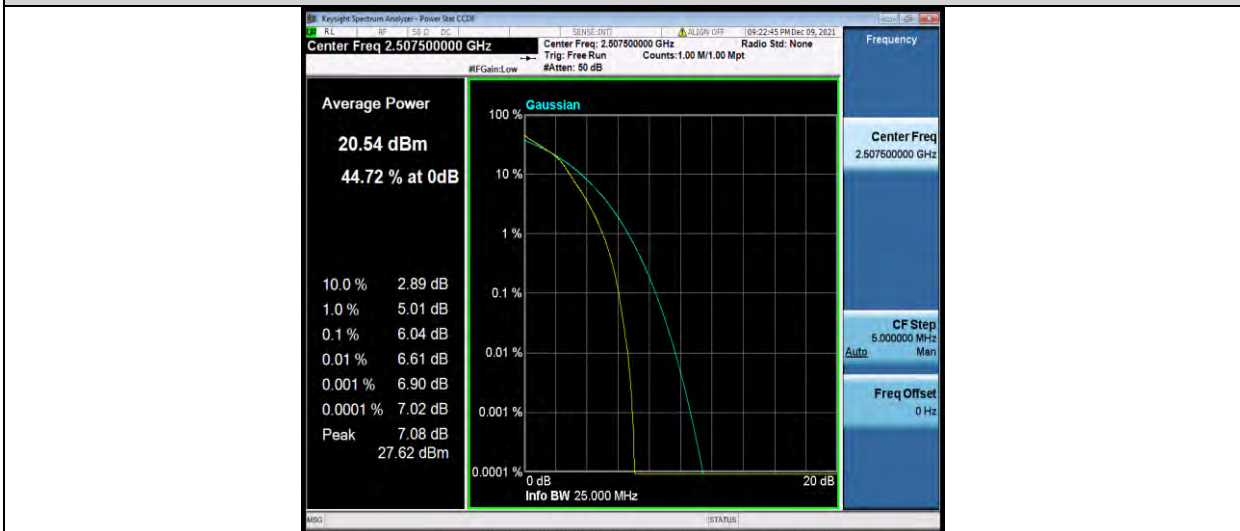

Band7-15MHz-16QAM-21100-1RB#0