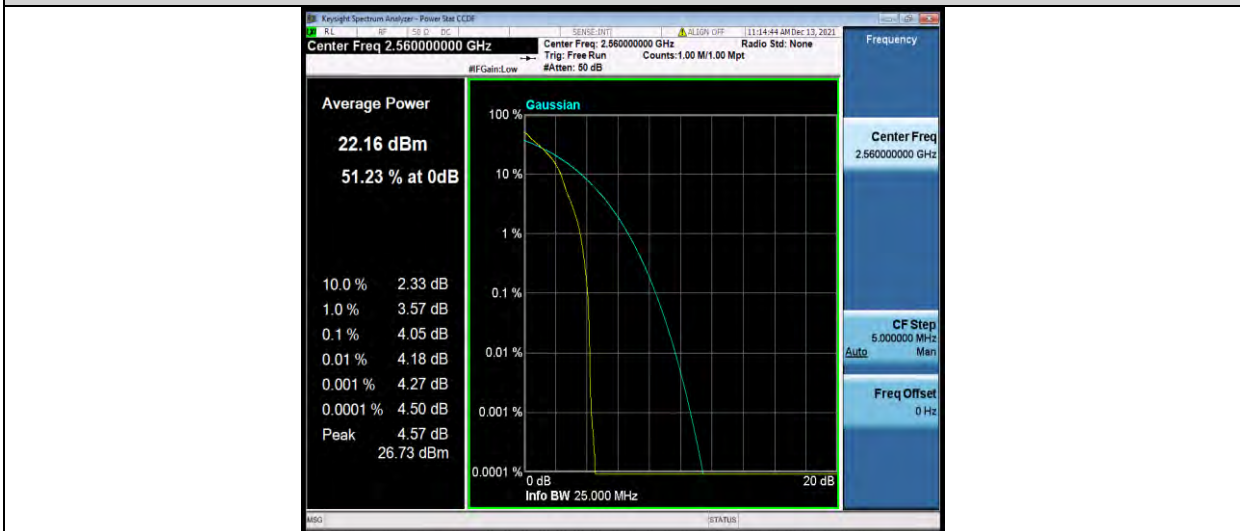

Band7-20MHz-64QAM-21350-100RB#0