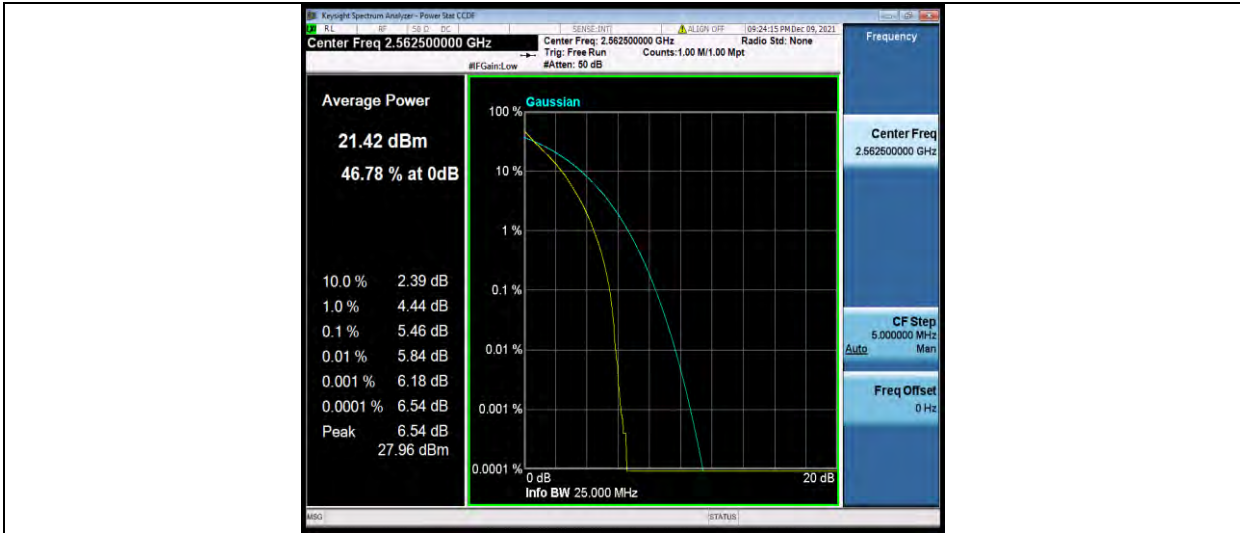

BUREAU VERITAS

Test Report No.: W7L-P22090015-1RF06

Band7-15MHz-16QAM-20825-1RB#0