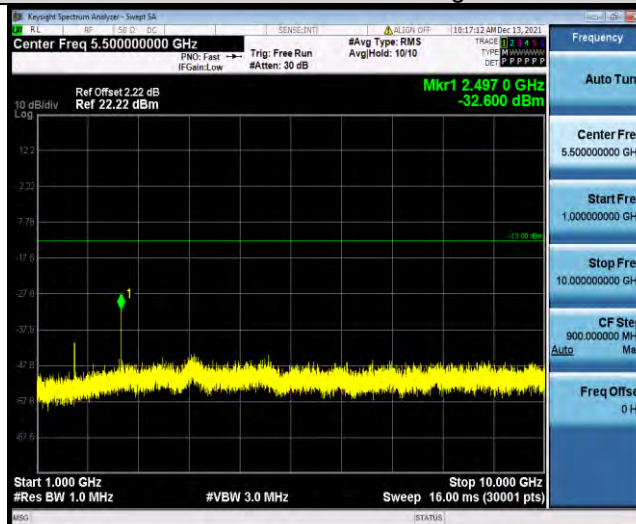

Band5-10MHz-64QAM-20600-1RB#0-Range1:30~1000MHz