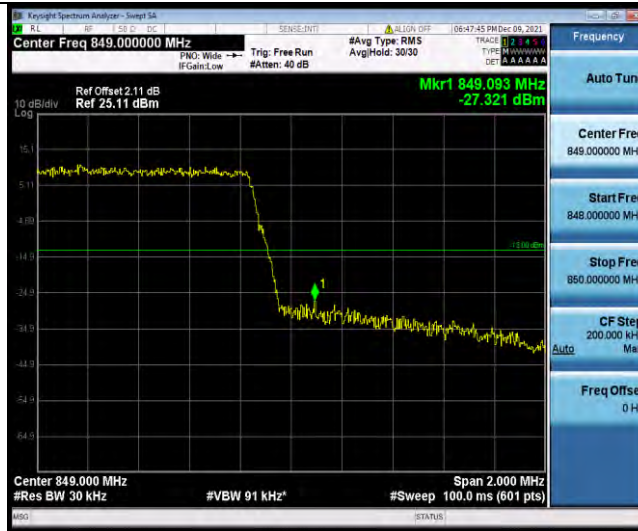

Test Report No.: W7L-P22090015-1RF04

Band5-1.4MHz-16QAM-20407-6RB#0

Band5-1.4MHz-16QAM-20643-1RB#5

Band5-1.4MHz-16QAM-20643-6RB#0

BUREAU VERITAS

Test Report No.: W7L-P22090015-1RF04

Band5-1.4MHz-64QAM-20407-1RB#0