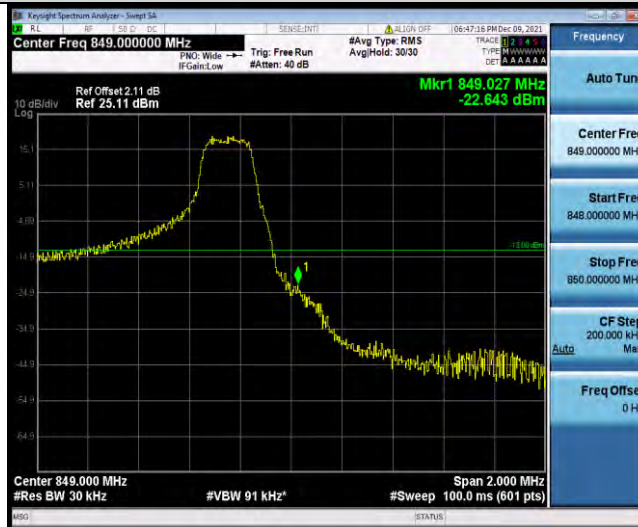

Band5-1.4MHz-16QAM-20643-6RB#0