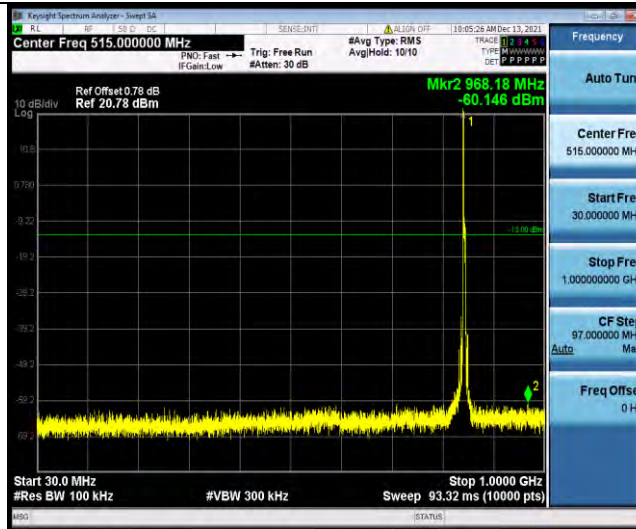

Test Report No.: W7L-P22090015-1RF04

Band5-5MHz-64QAM-20525-1RB#0-Range1:30~1000MHz

Band5-5MHz-64QAM-20525-1RB#0-Range2:1000~10000MHz

Band5-5MHz-64QAM-20625-1RB#0-Range1:30~1000MHz

BUREAU VERITAS

Test Report No.: W7L-P22090015-1RF04