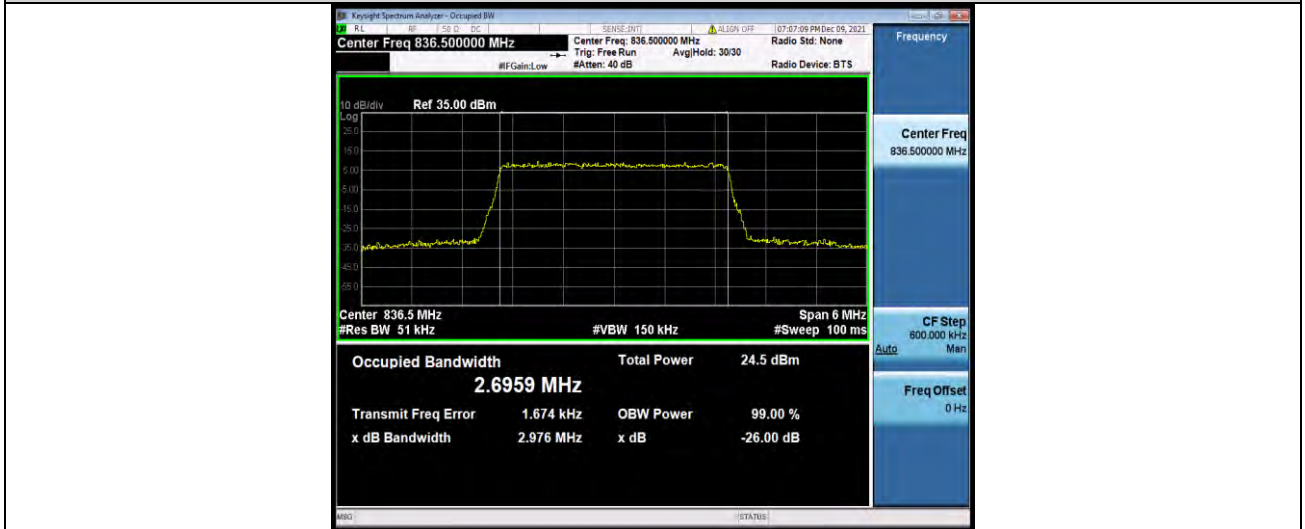

Band5-3MHz-QPSK-20635-15RB#0