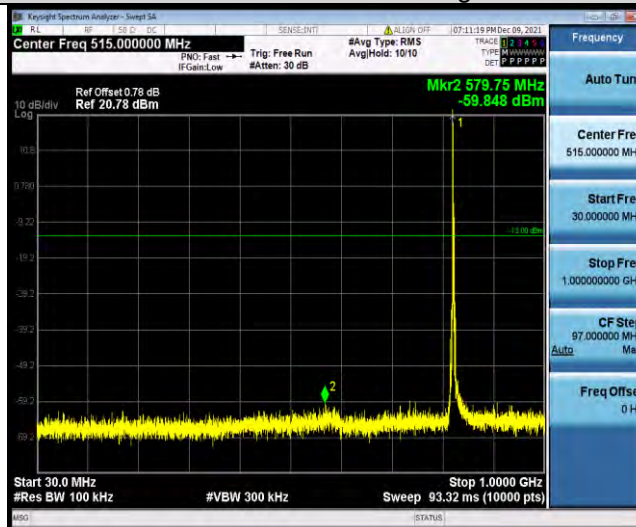

Band5-3MHz-QPSK-20415-1RB#0-Range2: 1000~10000MHz