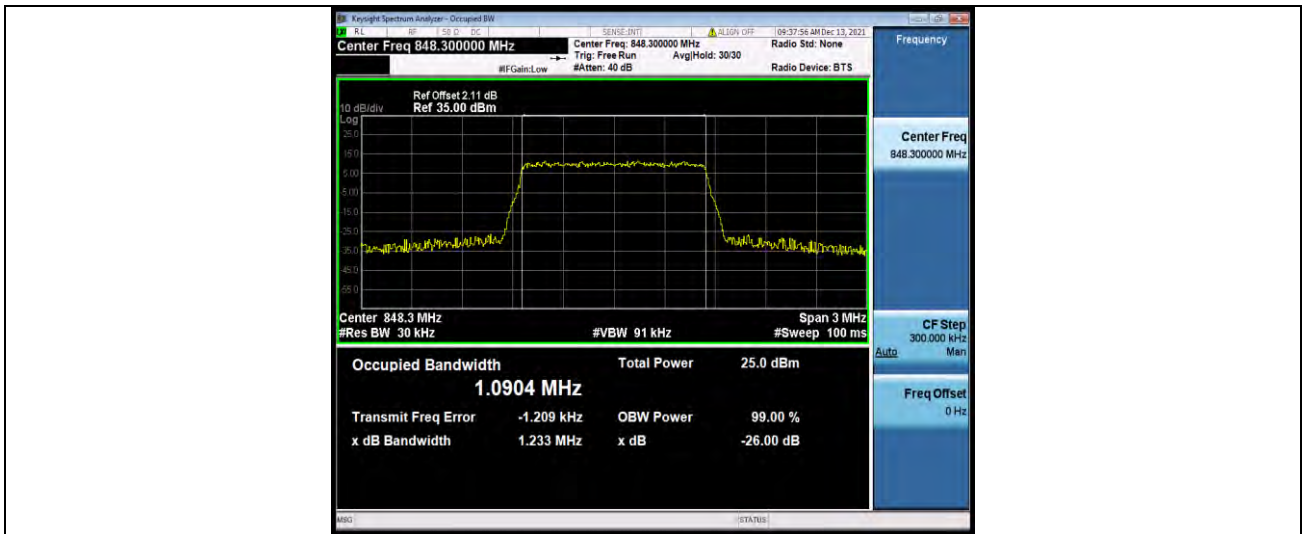

BUREAU VERITAS

Test Report No.: W7L-P22090015-1RF04

Band5-1.4MHz-64QAM-20407-6RB#0

Band5-1.4MHz-64QAM-20525-6RB#0

Band5-1.4MHz-64QAM-20643-6RB#0

BUREAU VERITAS

Test Report No.: W7L-P22090015-1RF04

Band5-3MHz-QPSK-20415-15RB#0