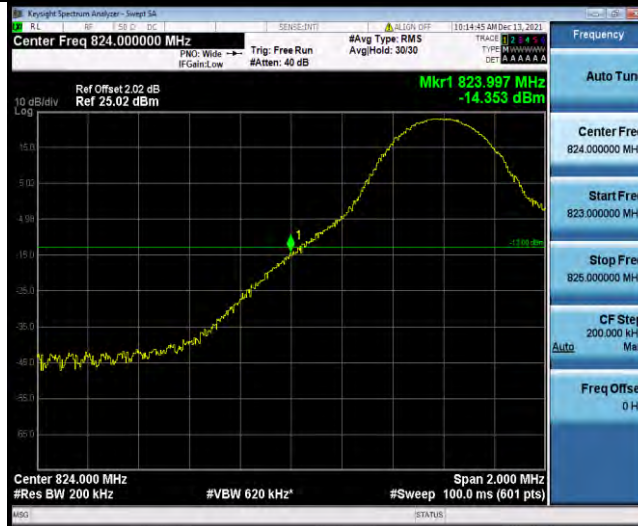

Band5-10MHz-16QAM-20600-1RB#49

Band5-10MHz-16QAM-20600-50RB#0

BUREAU VERITAS

Test Report No.: W7L-P22090015-1RF04

Band5-10MHz-64QAM-20450-1RB#0

Band5-10MHz-64QAM-20450-50RB#0

Band5-10MHz-64QAM-20600-1RB#49

BUREAU VERITAS