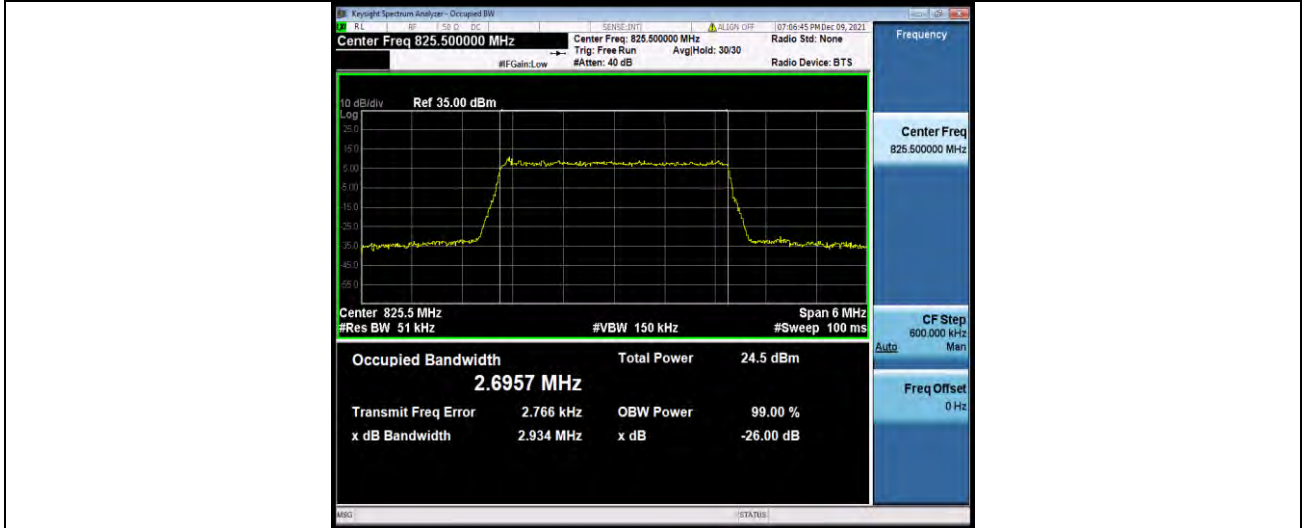

BUREAU VERITAS

Test Report No.: W7L-P22090015-1RF04

Band5-1.4MHz-64QAM-20407-6RB#0

Band5-1.4MHz-64QAM-20525-6RB#0

Band5-1.4MHz-64QAM-20643-6RB#0

BUREAU VERITAS

Test Report No.: W7L-P22090015-1RF04

Band5-3MHz-QPSK-20415-15RB#0