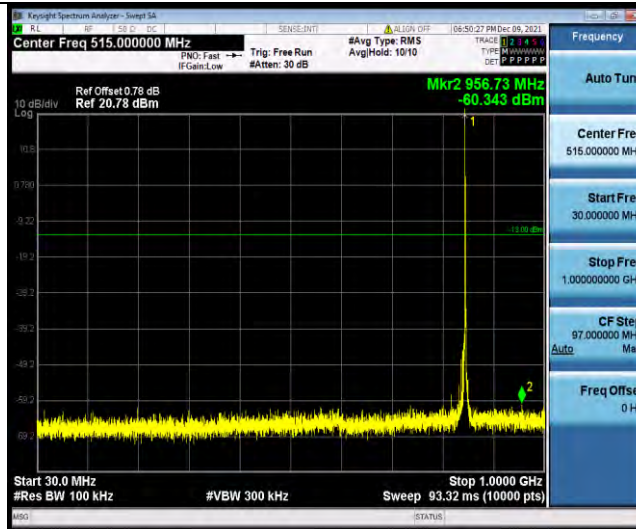

BUREAU VERITAS

Test Report No.: W7L-P22090015-1RF04

Band5-1.4MHz-16QAM-20643-1RB#0-Range2: 1000~10000MHz