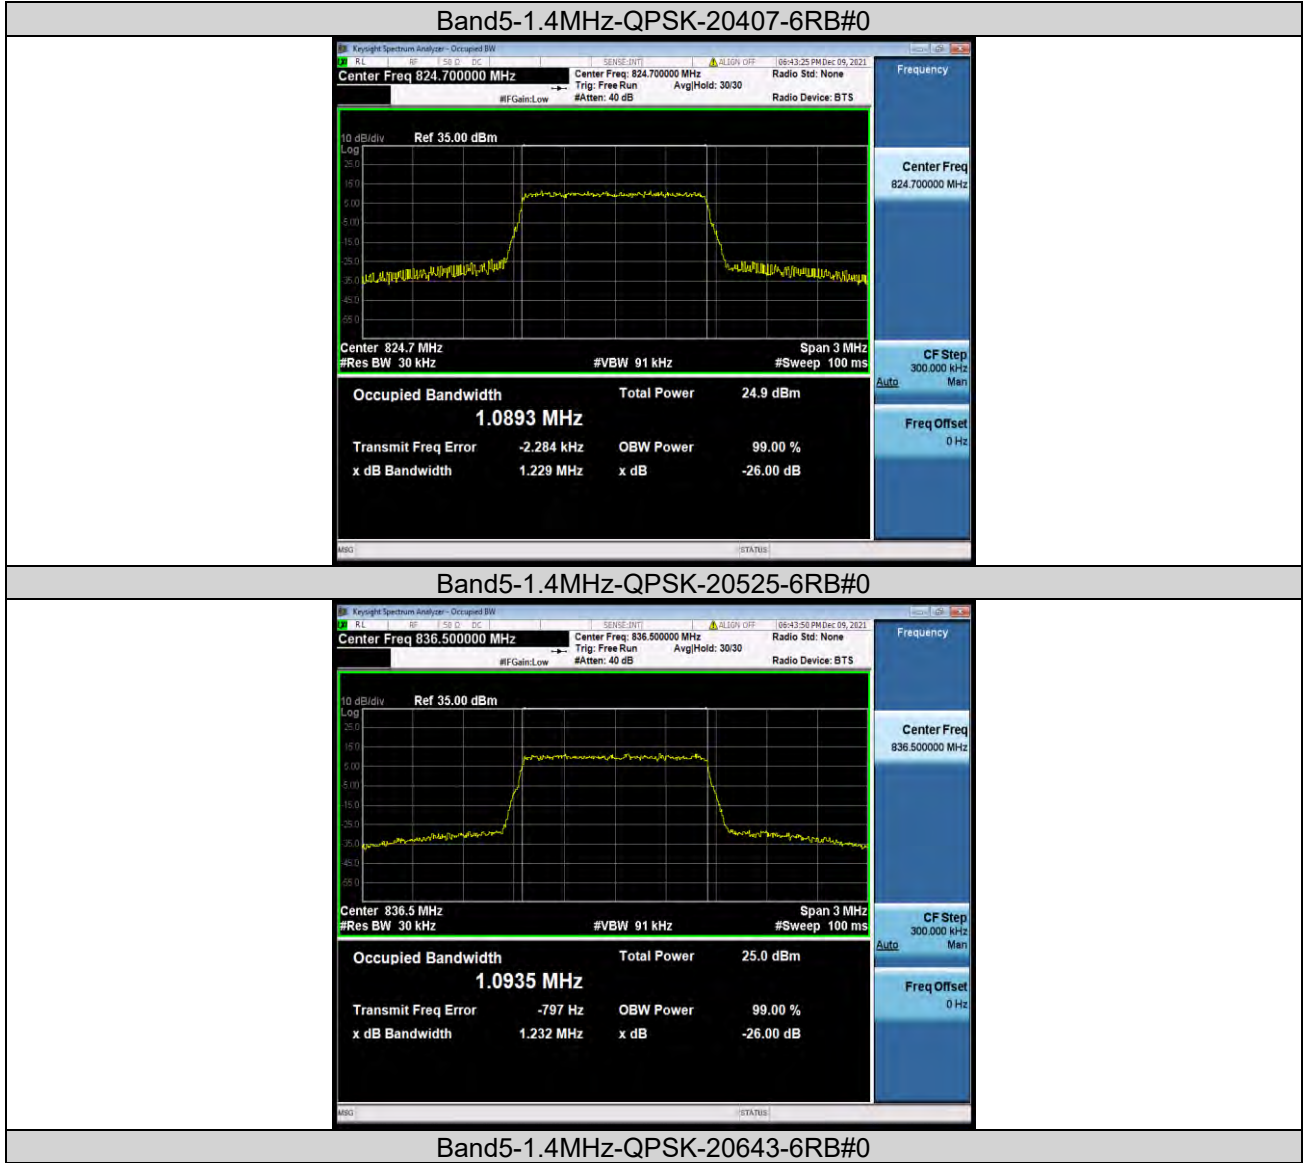

BUREAU VERITAS

Test Report No.: W7L-P22090015-1RF04

Test Graphs