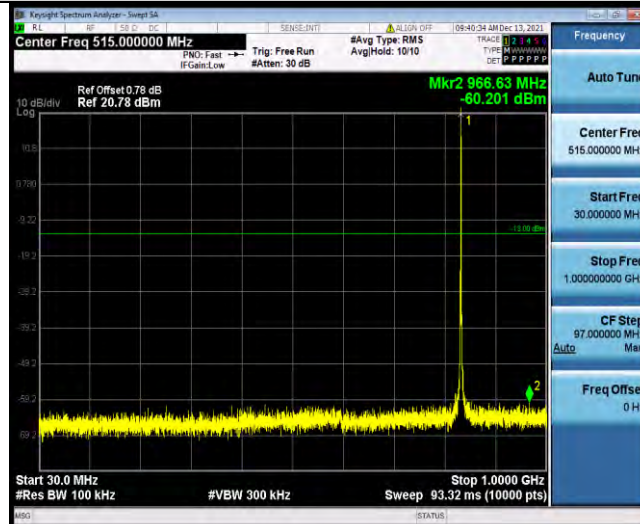

Band5-1.4MHz-64QAM-20525-1RB#0-Range2:1000~10000MHz