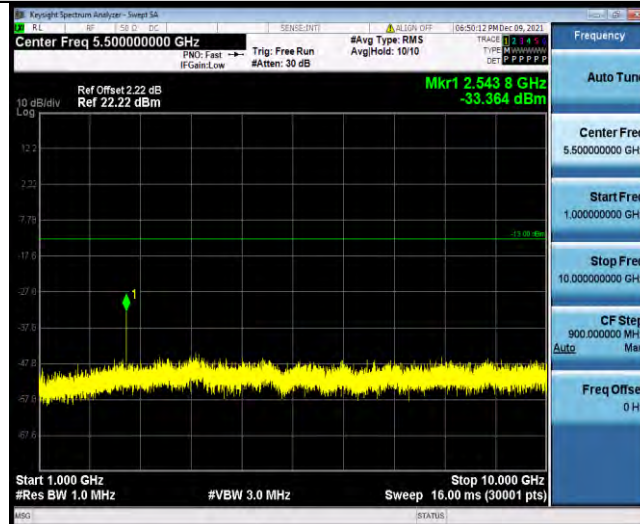

Band5-1.4MHz-16QAM-20407-1RB#0-Range1:30~1000MHz