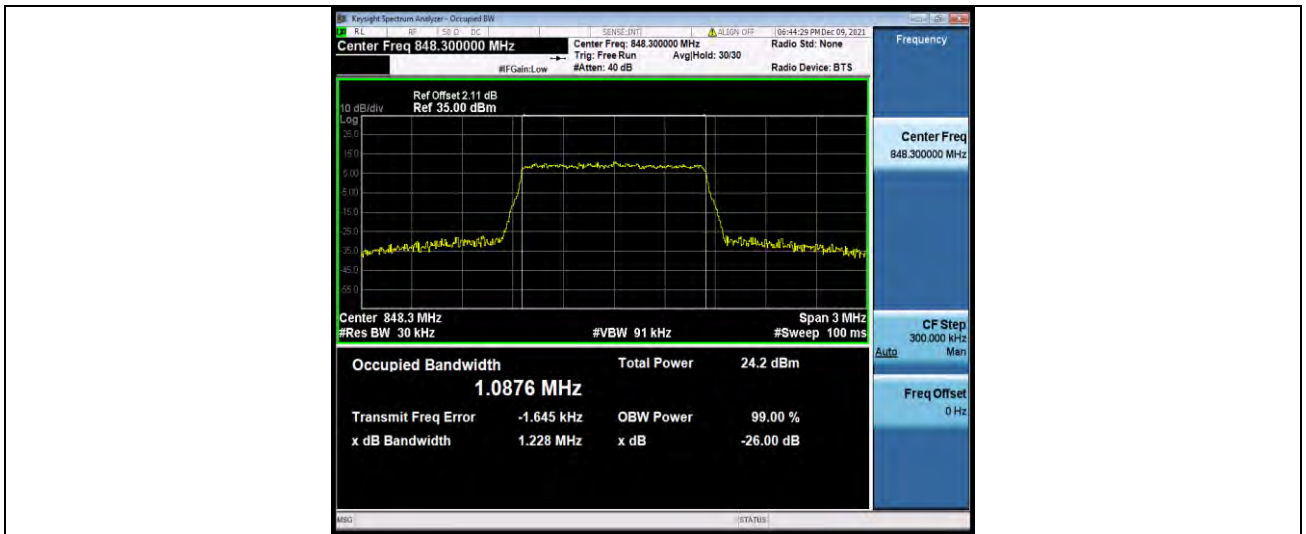

BUREAU VERITAS

Test Report No.: W7L-P22090015-1RF04

Band5-1.4MHz-64QAM-20407-6RB#0