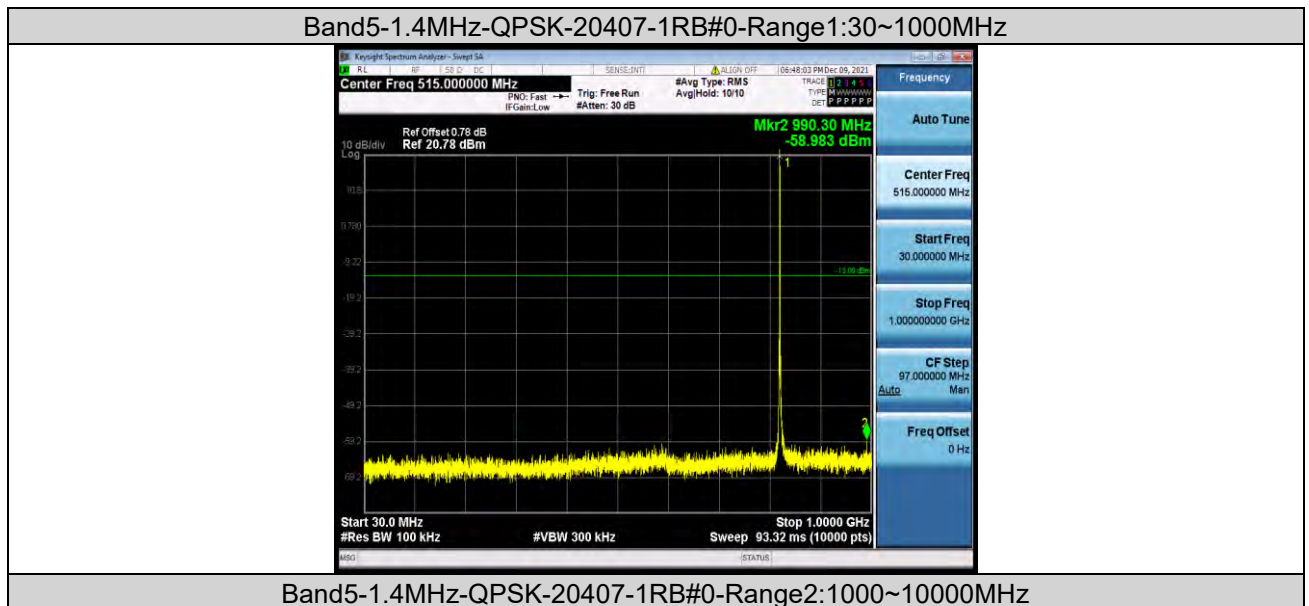

Test Graphs