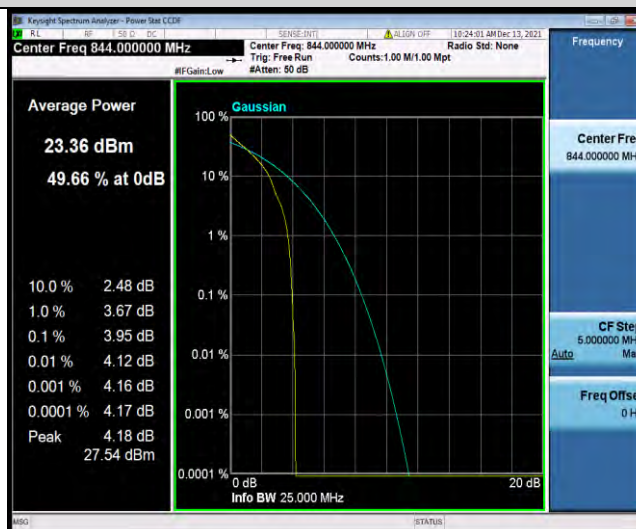

Band5-10MHz-64QAM-20600-1RB#0

Band5-10MHz-64QAM-20600-50RB#0

BUREAU
VERITAS

Test Report No.: W7L-P22090015-1RF04

26DB BANDWIDTH AND OCCUPIED BANDWIDTH

Test Result

Band	Bandwidth	Modulation	Channel	RB Configuration	Occupied Bandwidth (MHz)	26dB Bandwidth (MHz)	Verdict
Band5	1.4MHz	QPSK	20407	6RB#0	1.0893	1.229	PASS
Band5	1.4MHz	QPSK	20525	6RB#0	1.0935	1.232	PASS
Band5	1.4MHz	QPSK	20643	6RB#0	1.0899	1.231	PASS
Band5	1.4MHz	16QAM	20407	6RB#0	1.0919	1.237	PASS
Band5	1.4MHz	16QAM	20525	6RB#0	1.0881	1.198	PASS
Band5	1.4MHz	16QAM	20643	6RB#0	1.0876	1.228	PASS
Band5	1.4MHz	64QAM	20407	6RB#0	1.0874	1.233	PASS
Band5	1.4MHz	64QAM	20525	6RB#0	1.0929	1.235	PASS
Band5	1.4MHz	64QAM	20643	6RB#0	1.0904	1.233	PASS
Band5	3MHz	QPSK	20415	15RB#0	2.6957	2.934	PASS
Band5	3MHz	QPSK	20525	15RB#0	2.6959	2.976	PASS
Band5	3MHz	QPSK	20635	15RB#0	2.6970	2.973	PASS
Band5	3MHz	16QAM	20415	15RB#0	2.6922	2.949	PASS
Band5	3MHz	16QAM	20525	15RB#0	2.6947	2.972	PASS
Band5	3MHz	16QAM	20635	15RB#0	2.6956	2.984	PASS
Band5	3MHz	64QAM	20415	15RB#0	2.6900	2.951	PASS
Band5	3MHz	64QAM	20525	15RB#0	2.7002	2.948	PASS
Band5	3MHz	64QAM	20635	15RB#0	2.6994	2.976	PASS
Band5	5MHz	QPSK	20425	25RB#0	4.4981	4.869	PASS
Band5	5MHz	QPSK	20525	25RB#0	4.4960	4.887	PASS
Band5	5MHz	QPSK	20625	25RB#0	4.5055	4.887	PASS
Band5	5MHz	16QAM	20425	25RB#0	4.5018	4.861	PASS
Band5	5MHz	16QAM	20525	25RB#0	4.4963	4.878	PASS
Band5	5MHz	16QAM	20625	25RB#0	4.5074	4.872	PASS
Band5	5MHz	64QAM	20425	25RB#0	4.4948	4.891	PASS
Band5	5MHz	64QAM	20525	25RB#0	4.4915	4.898	PASS
Band5	5MHz	64QAM	20625	25RB#0	4.4978	4.870	PASS
Band5	10MHz	QPSK	20450	50RB#0	8.9905	9.556	PASS
Band5	10MHz	QPSK	20525	50RB#0	8.9848	9.539	PASS
Band5	10MHz	QPSK	20600	50RB#0	8.9733	9.592	PASS
Band5	10MHz	16QAM	20450	50RB#0	8.9743	9.574	PASS
Band5	10MHz	16QAM	20525	50RB#0	8.9746	9.549	PASS
Band5	10MHz	16QAM	20600	50RB#0	8.9757	9.563	PASS
Band5	10MHz	64QAM	20450	50RB#0	8.9815	9.577	PASS
Band5	10MHz	64QAM	20525	50RB#0	8.9811	9.581	PASS
Band5	10MHz	64QAM	20600	50RB#0	8.9754	9.524	PASS