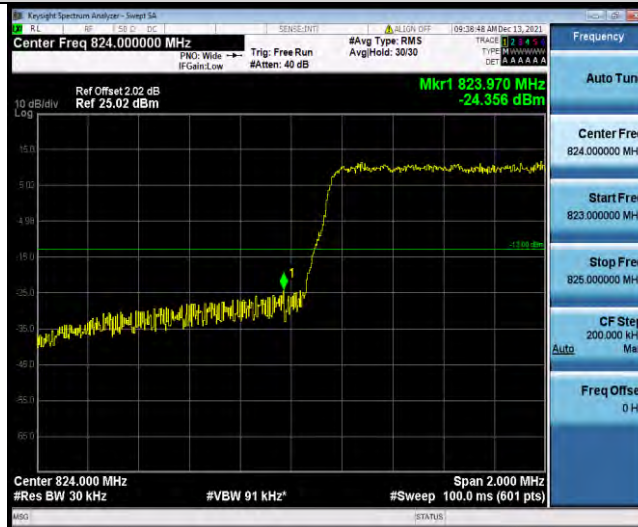

Band5-1.4MHz-64QAM-20643-1RB#5