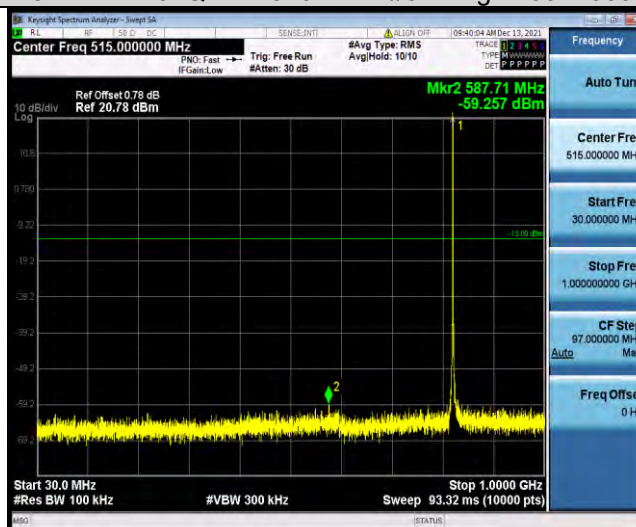

Band5-1.4MHz-64QAM-20407-1RB#0-Range2:1000~10000MHz