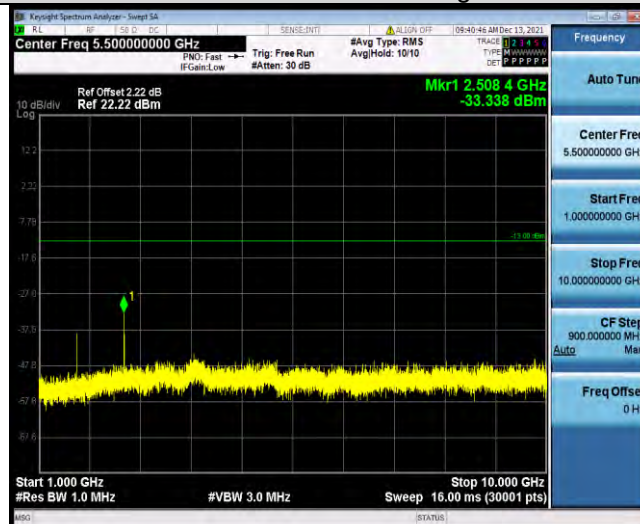

Band5-1.4MHz-64QAM-20643-1RB#0-Range1:30~1000MHz