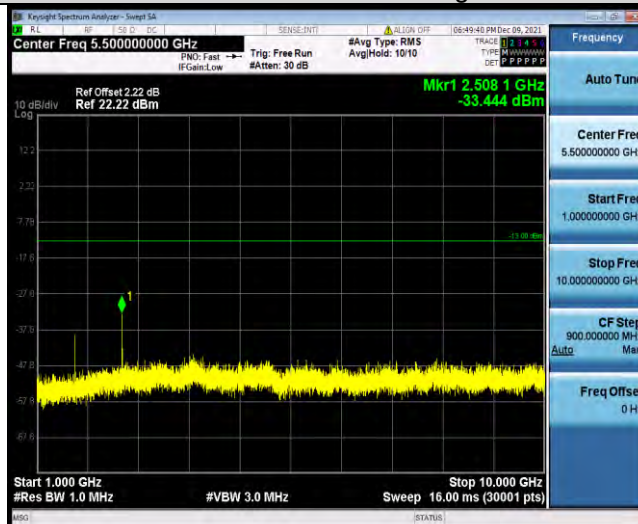

BUREAU VERITAS

Test Report No.: W7L-P22090015-1RF04

Band5-1.4MHz-16QAM-20525-1RB#0-Range1:30~1000MHz

Band5-1.4MHz-16QAM-20525-1RB#0-Range2:1000~10000MHz

Band5-1.4MHz-16QAM-20643-1RB#0-Range1:30~1000MHz

BUREAU VERITAS