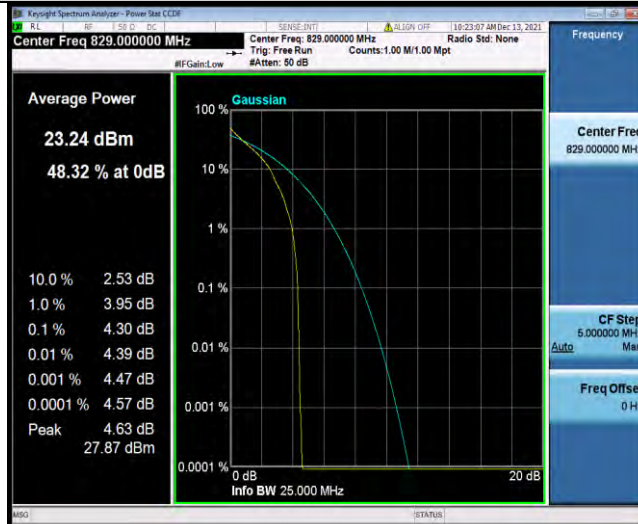

Band5-10MHz-64QAM-20450-50RB#0