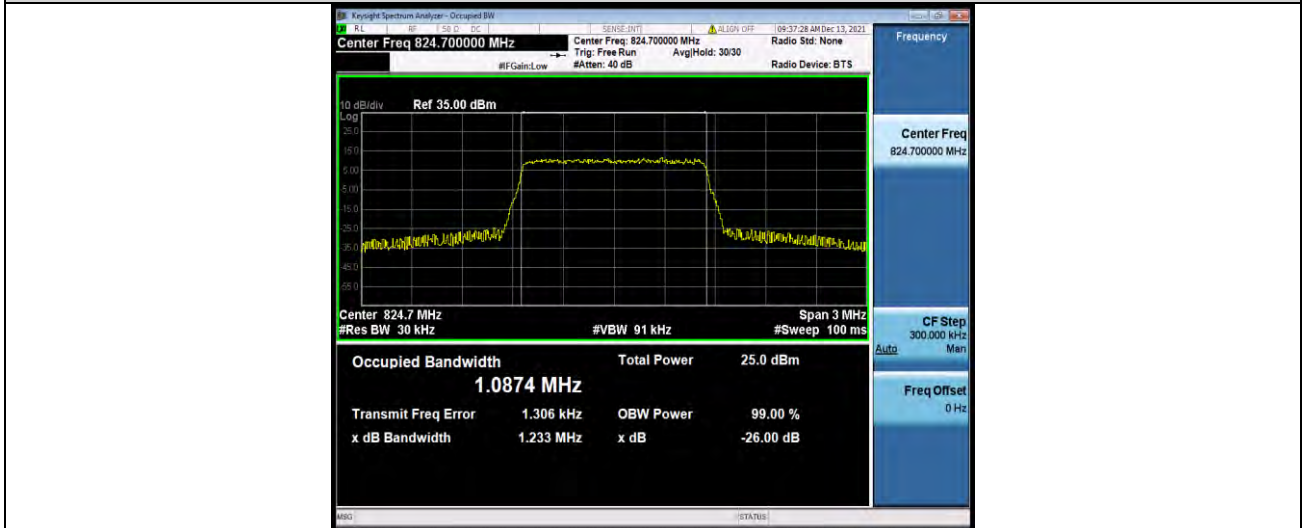

Band5-1.4MHz-64QAM-20525-6RB#0