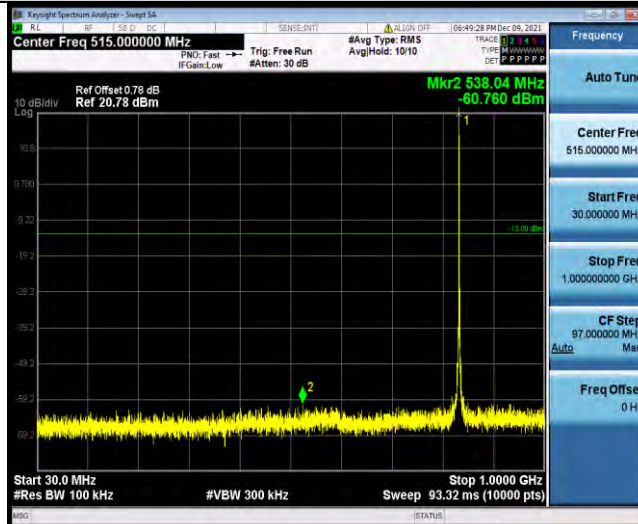

Band5-1.4MHz-16QAM-20525-1RB#0-Range2:1000~10000MHz