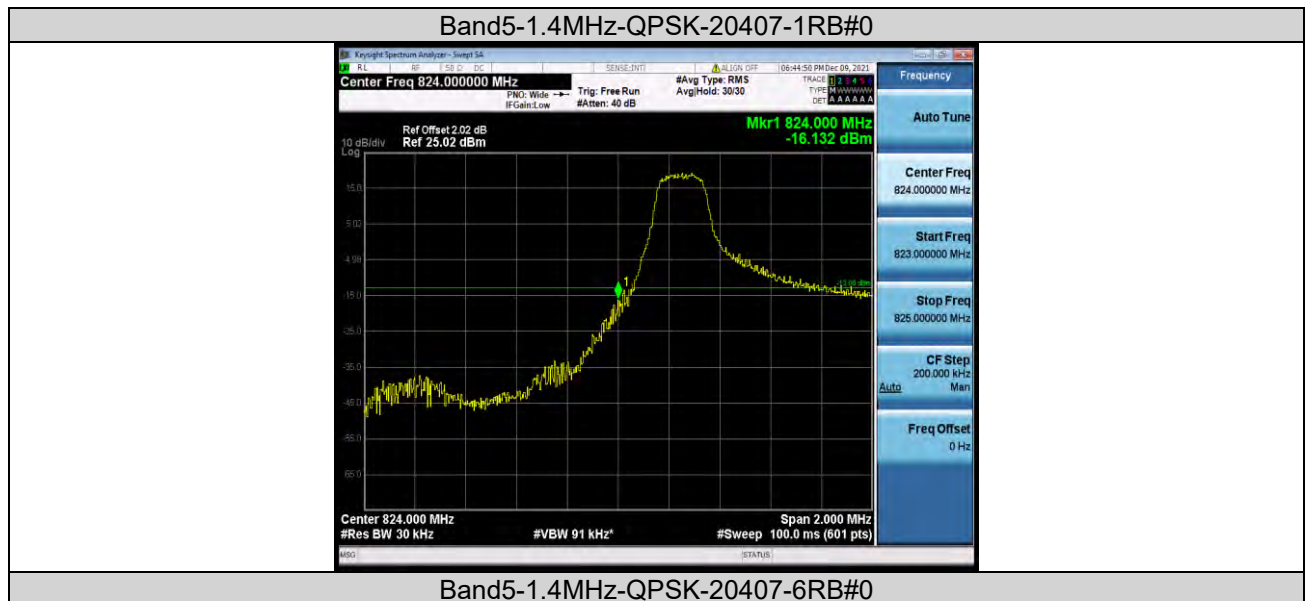

**BUREAU
VERITAS**

Test Report No.: W7L-P22090015-1RF04

Band5	5MHz	64QAM	20625	25RB#0	-23.05	PASS
Band5	10MHz	QPSK	20450	1RB#0	-14.29	PASS
Band5	10MHz	QPSK	20450	50RB#0	-26.63	PASS
Band5	10MHz	QPSK	20600	1RB#49	-14.43	PASS
Band5	10MHz	QPSK	20600	50RB#0	-26.5	PASS
Band5	10MHz	16QAM	20450	1RB#0	-15.64	PASS
Band5	10MHz	16QAM	20450	50RB#0	-27.9	PASS
Band5	10MHz	16QAM	20600	1RB#49	-14.61	PASS
Band5	10MHz	16QAM	20600	50RB#0	-25.94	PASS
Band5	10MHz	64QAM	20450	1RB#0	-14.35	PASS
Band5	10MHz	64QAM	20450	50RB#0	-26.2	PASS
Band5	10MHz	64QAM	20600	1RB#49	-14.52	PASS
Band5	10MHz	64QAM	20600	50RB#0	-25.33	PASS

Test Graphs

Band5-1.4MHz-QPSK-20407-6RB#0