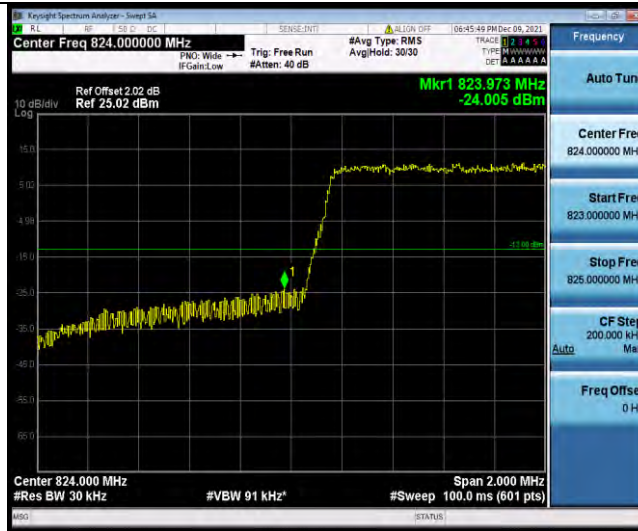

Test Graphs

Band5-1.4MHz-QPSK-20407-6RB#0

BUREAU VERITAS

Test Report No.: W7L-P22090015-1RF04

Band5-1.4MHz-QPSK-20643-1RB#5

Band5-1.4MHz-QPSK-20643-6RB#0

Band5-1.4MHz-16QAM-20407-1RB#0

BUREAU VERITAS