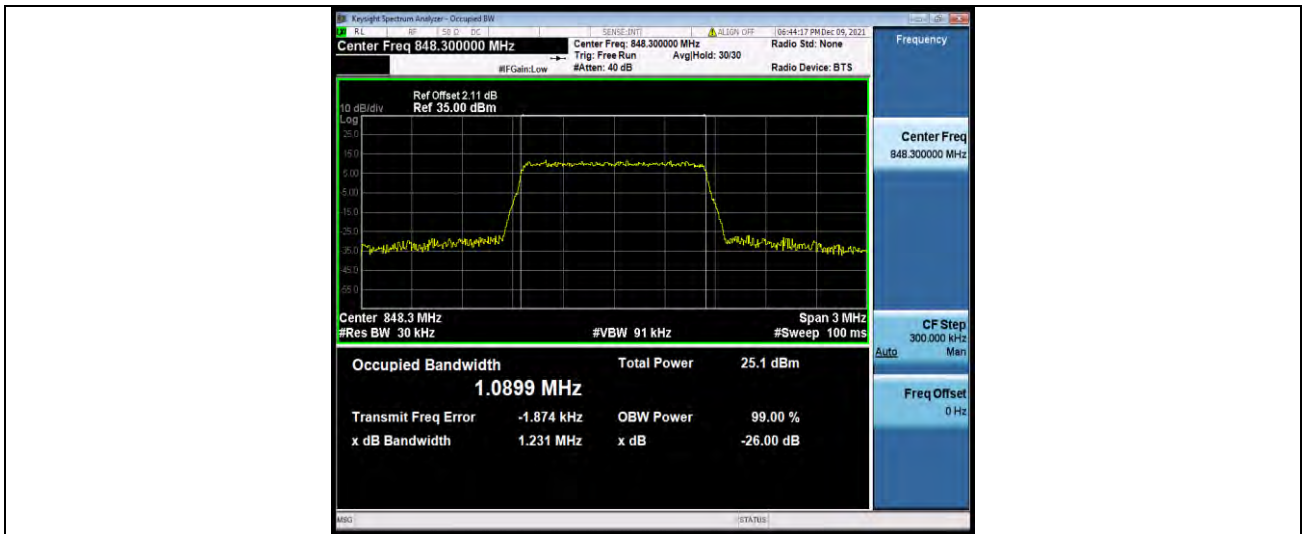

BUREAU VERITAS

Test Report No.: W7L-P22090015-1RF04

Band5-1.4MHz-16QAM-20407-6RB#0