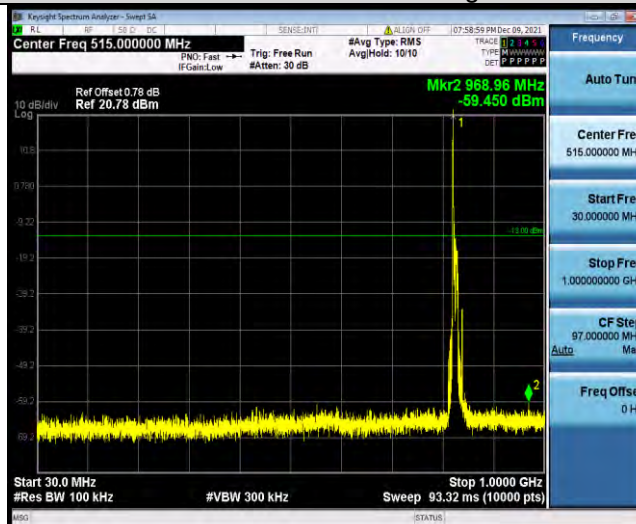

Band5-10MHz-QPSK-20450-1RB#0-Range2:1000~10000MHz