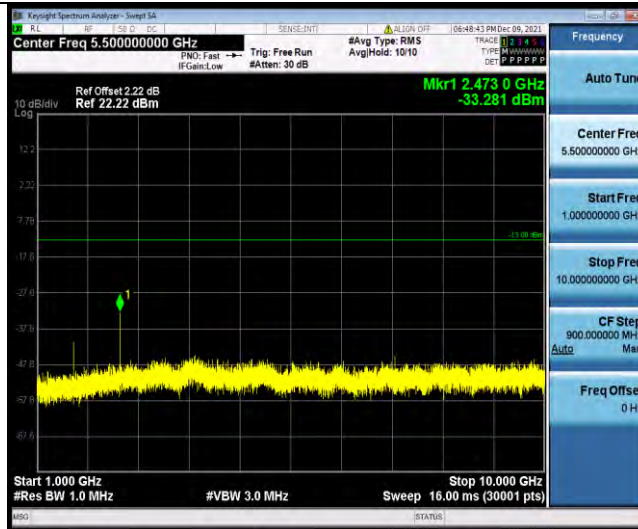

BUREAU VERITAS

Test Report No.: W7L-P22090015-1RF04

Band5-1.4MHz-16QAM-20525-1RB#0-Range1:30~1000MHz