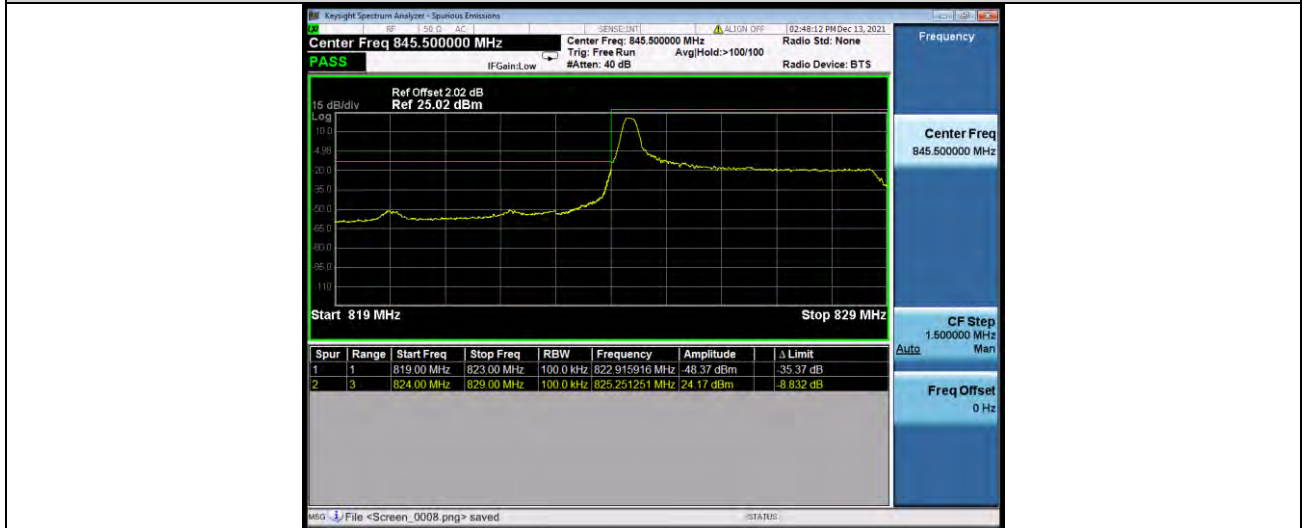

BUREAU VERITAS

Test Report No.: W7L-P22090015-1RF04

Band5-5MHz-16QAM-20425-25RB#0

Band5-5MHz-16QAM-20625-1RB#24

Band5-5MHz-16QAM-20625-25RB#0

BUREAU VERITAS

Test Report No.: W7L-P22090015-1RF04

Band5-5MHz-64QAM-20425-1RB#0