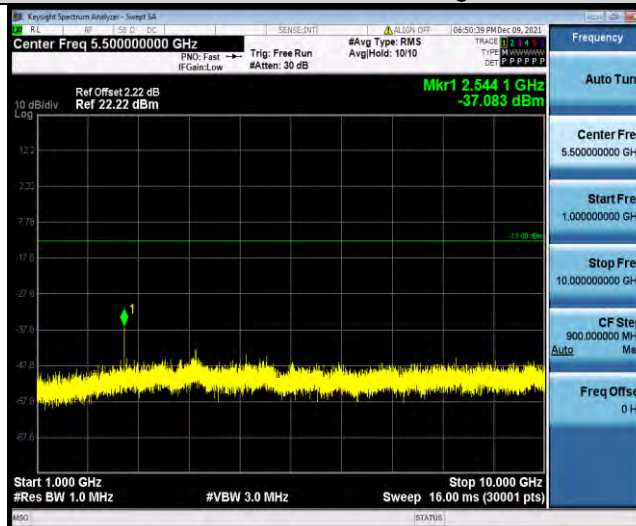

Band5-1.4MHz-64QAM-20407-1RB#0-Range1:30~1000MHz