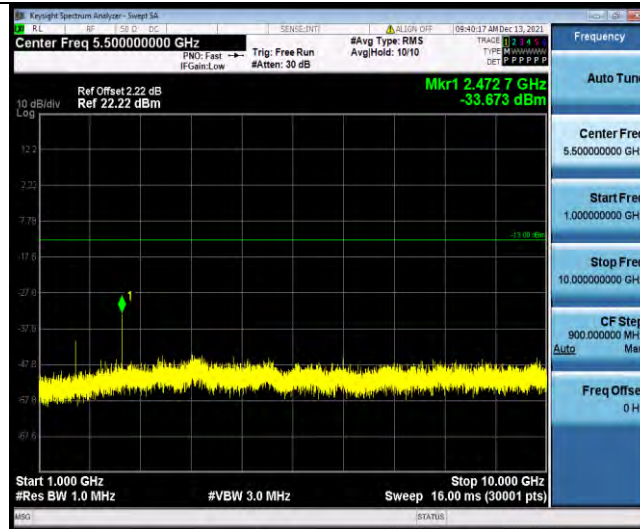

BUREAU VERITAS

Test Report No.: W7L-P22090015-1RF04

Band5-1.4MHz-64QAM-20525-1RB#0-Range1:30~1000MHz