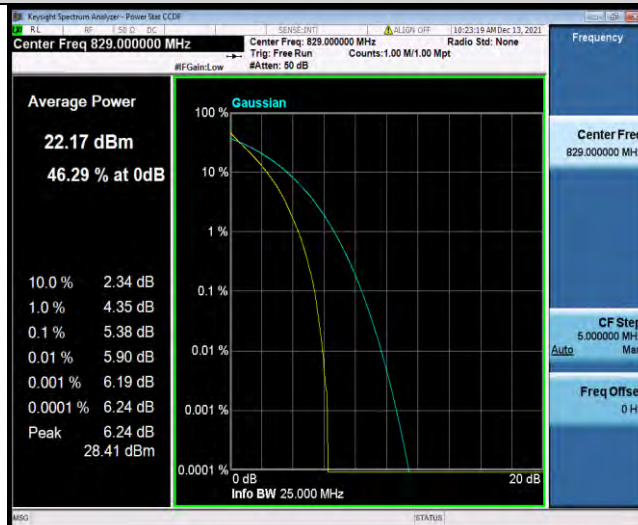

BUREAU VERITAS

Test Report No.: W7L-P22090015-1RF04

Band5-10MHz-64QAM-20450-1RB#0

Band5-10MHz-64QAM-20450-50RB#0

Band5-10MHz-64QAM-20525-1RB#0

BUREAU VERITAS

Test Report No.: W7L-P22090015-1RF04

Band5-10MHz-64QAM-20525-50RB#0