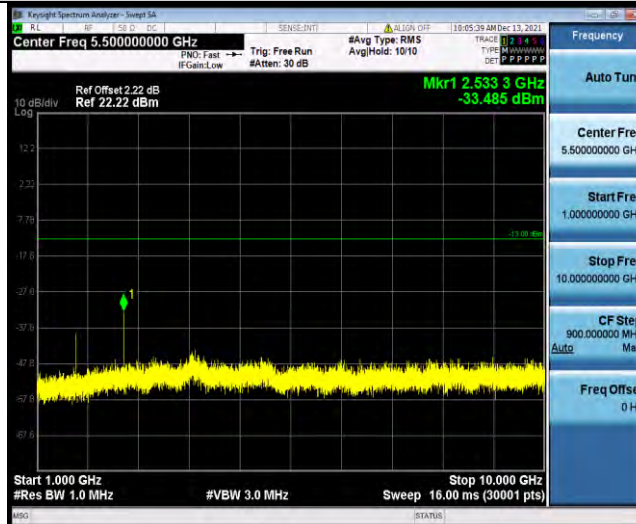

Band5-10MHz-QPSK-20450-1RB#0-Range1:30~1000MHz