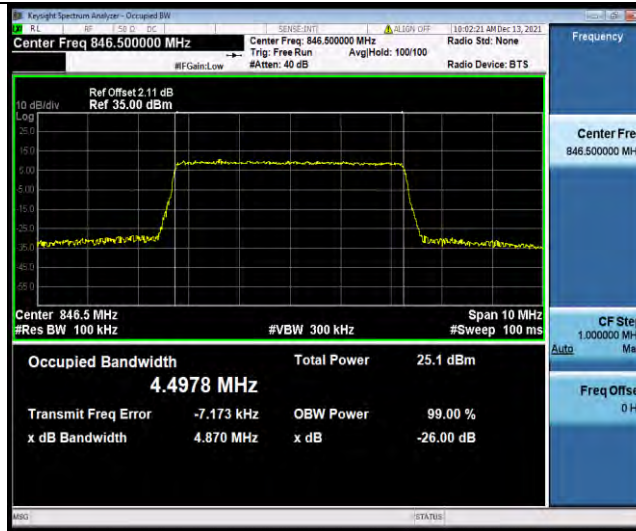

Test Report No.: W7L-P22090015-1RF04

Band5-5MHz-64QAM-20425-25RB#0

Band5-5MHz-64QAM-20525-25RB#0

Band5-5MHz-64QAM-20625-25RB#0

BUREAU VERITAS

Test Report No.: W7L-P22090015-1RF04

Band5-10MHz-QPSK-20450-50RB#0