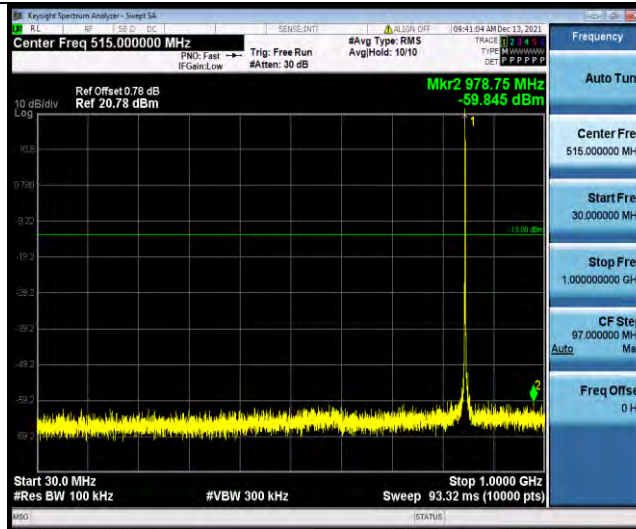

Test Report No.: W7L-P22090015-1RF04

Band5-1.4MHz-64QAM-20525-1RB#0-Range1:30~1000MHz

Band5-1.4MHz-64QAM-20525-1RB#0-Range2:1000~10000MHz

Band5-1.4MHz-64QAM-20643-1RB#0-Range1:30~1000MHz

BUREAU VERITAS

Test Report No.: W7L-P22090015-1RF04