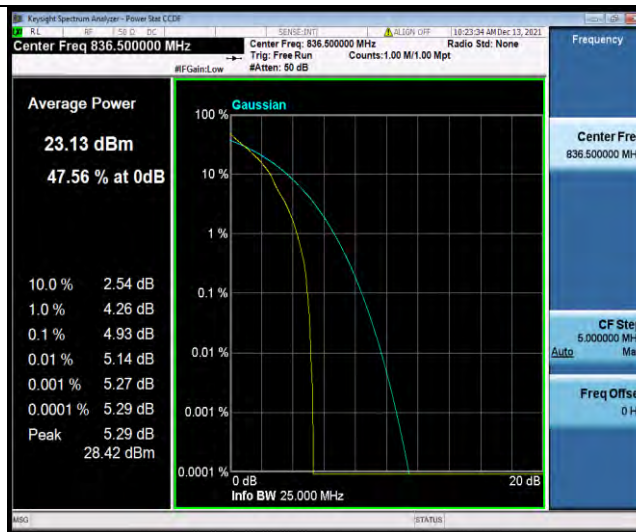

BUREAU VERITAS

Test Report No.: W7L-P22090015-1RF04

Band5-10MHz-64QAM-20525-50RB#0