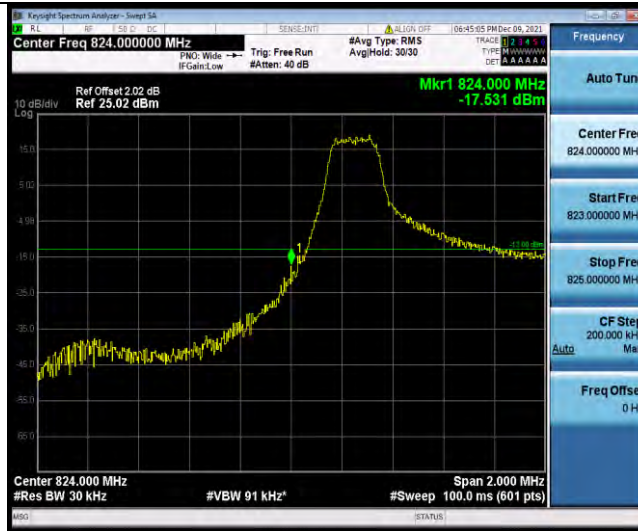

BUREAU VERITAS

Test Report No.: W7L-P22090015-1RF04

Band5-1.4MHz-16QAM-20407-6RB#0