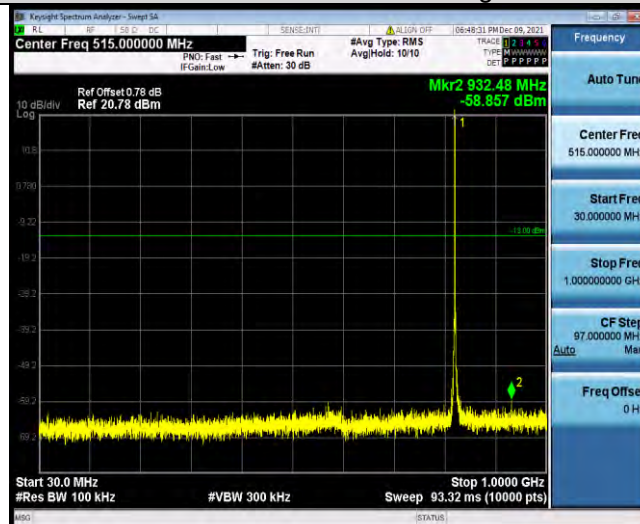

BUREAU VERITAS

Test Report No.: W7L-P22090015-1RF04

Band5-1.4MHz-QPSK-20643-1RB#0-Range2: 1000~10000MHz

Band5-1.4MHz-16QAM-20407-1RB#0-Range1:30~1000MHz

Band5-1.4MHz-16QAM-20407-1RB#0-Range2:1000~10000MHz