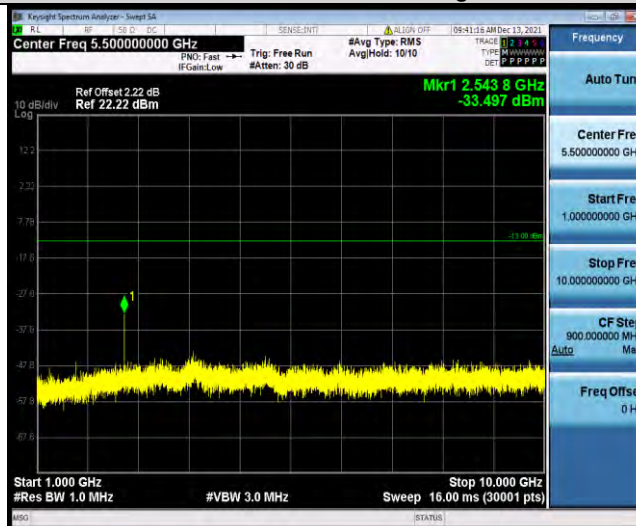

Band5-3MHz-QPSK-20415-1RB#0-Range1: 30~1000MHz