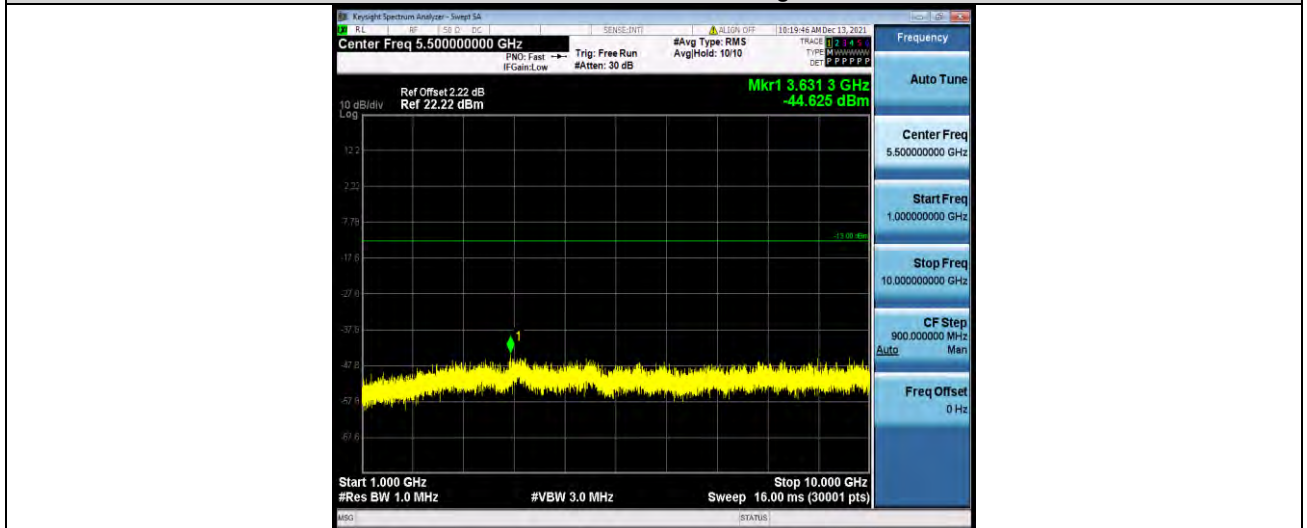

FREQUENCY STABILITY

Test Result

Band	Bandwidth	Modulation	Channel	RB Configure	Voltage					
					Voltage [Vdc]	Temperature (°C)	Deviation (Hz)	Deviation (ppm)	Limit (ppm)	Verdict
Band5	1.4MHz	QPSK	20407	6RB#0	VL	NT	31.46	0.038147	±2.5	PASS
Band5	1.4MHz	QPSK	20407	6RB#0	VN	NT	11.01	0.013350	±2.5	PASS
Band5	1.4MHz	QPSK	20407	6RB#0	VH	NT	37.18	0.045083	±2.5	PASS
Band5	1.4MHz	QPSK	20525	6RB#0	VL	NT	4.41	0.005272	±2.5	PASS
Band5	1.4MHz	QPSK	20525	6RB#0	VN	NT	7.44	0.008894	±2.5	PASS
Band5	1.4MHz	QPSK	20525	6RB#0	VH	NT	-16.77	-0.020048	±2.5	PASS
Band5	1.4MHz	QPSK	20643	6RB#0	VL	NT	-16.05	-0.018920	±2.5	PASS

BV 7Layers Communications Technology (Shenzhen) Co., Ltd

No.B102, Dazu Chuangxin Mansion, North of Beihuan Avenue, North Area, Hi-Tech Industrial Park, Nanshan District, Shenzhen, Guangdong, China

Tel: +86 755 8869 6566

Fax: +86 755 8869 6577

Email: customerservice.sw@bureauveritas.com