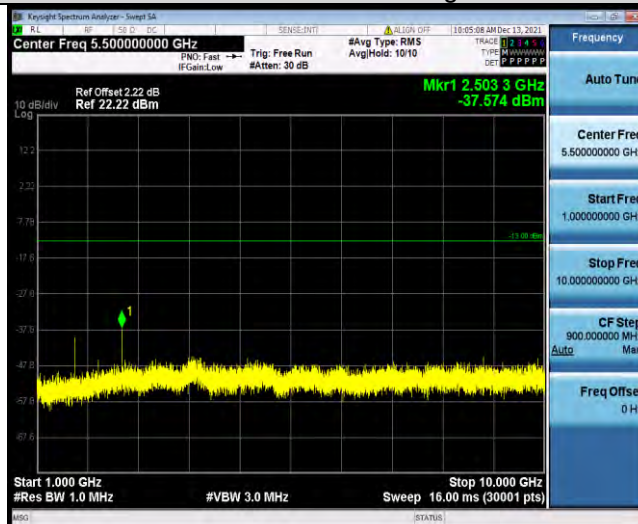

Band5-5MHz-64QAM-20625-1RB#0-Range1:30~1000MHz