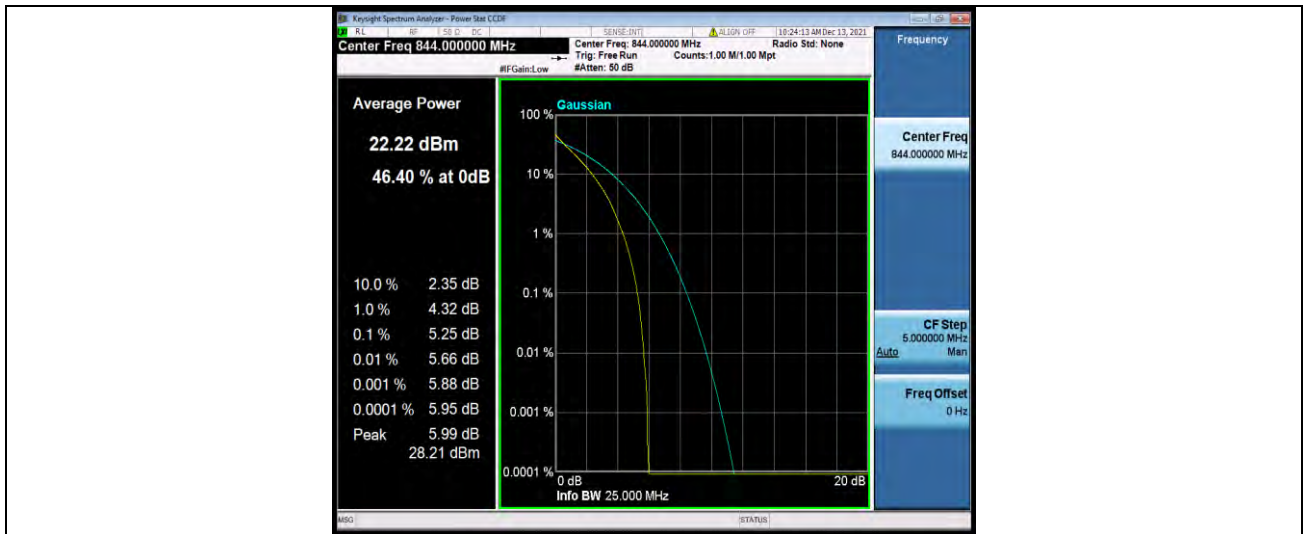

Band5-10MHz-64QAM-20600-1RB#0

Band5-10MHz-64QAM-20600-50RB#0

BUREAU
VERITAS

Test Report No.: W7L-P22090015-1RF04

26DB BANDWIDTH AND OCCUPIED BANDWIDTH

Test Result

Band	Bandwidth	Modulation	Channel	RB Configuration	Occupied Bandwidth (MHz)	26dB Bandwidth (MHz)	Verdict
Band5	1.4MHz	QPSK	20407	6RB#0	1.0893	1.229	PASS
Band5	1.4MHz	QPSK	20525	6RB#0	1.0935	1.232	PASS
Band5	1.4MHz	QPSK	20643	6RB#0	1.0899	1.231	PASS
Band5	1.4MHz	16QAM	20407	6RB#0	1.0919	1.237	PASS
Band5	1.4MHz	16QAM	20525	6RB#0	1.0881	1.198	PASS
Band5	1.4MHz	16QAM	20643	6RB#0	1.0876	1.228	PASS
Band5	1.4MHz	64QAM	20407	6RB#0	1.0874	1.233	PASS
Band5	1.4MHz	64QAM	20525	6RB#0	1.0929	1.235	PASS
Band5	1.4MHz	64QAM	20643	6RB#0	1.0904	1.233	PASS
Band5	3MHz	QPSK	20415	15RB#0	2.6957	2.934	PASS
Band5	3MHz	QPSK	20525	15RB#0	2.6959	2.976	PASS
Band5	3MHz	QPSK	20635	15RB#0	2.6970	2.973	PASS
Band5	3MHz	16QAM	20415	15RB#0	2.6922	2.949	PASS
Band5	3MHz	16QAM	20525	15RB#0	2.6947	2.972	PASS
Band5	3MHz	16QAM	20635	15RB#0	2.6956	2.984	PASS
Band5	3MHz	64QAM	20415	15RB#0	2.6900	2.951	PASS
Band5	3MHz	64QAM	20525	15RB#0	2.7002	2.948	PASS
Band5	3MHz	64QAM	20635	15RB#0	2.6994	2.976	PASS
Band5	5MHz	QPSK	20425	25RB#0	4.4981	4.869	PASS
Band5	5MHz	QPSK	20525	25RB#0	4.4960	4.887	PASS
Band5	5MHz	QPSK	20625	25RB#0	4.5055	4.887	PASS
Band5	5MHz	16QAM	20425	25RB#0	4.5018	4.861	PASS
Band5	5MHz	16QAM	20525	25RB#0	4.4963	4.878	PASS
Band5	5MHz	16QAM	20625	25RB#0	4.5074	4.872	PASS
Band5	5MHz	64QAM	20425	25RB#0	4.4948	4.891	PASS
Band5	5MHz	64QAM	20525	25RB#0	4.4915	4.898	PASS
Band5	5MHz	64QAM	20625	25RB#0	4.4978	4.870	PASS
Band5	10MHz	QPSK	20450	50RB#0	8.9905	9.556	PASS
Band5	10MHz	QPSK	20525	50RB#0	8.9848	9.539	PASS
Band5	10MHz	QPSK	20600	50RB#0	8.9733	9.592	PASS
Band5	10MHz	16QAM	20450	50RB#0	8.9743	9.574	PASS
Band5	10MHz	16QAM	20525	50RB#0	8.9746	9.549	PASS
Band5	10MHz	16QAM	20600	50RB#0	8.9757	9.563	PASS
Band5	10MHz	64QAM	20450	50RB#0	8.9815	9.577	PASS
Band5	10MHz	64QAM	20525	50RB#0	8.9811	9.581	PASS
Band5	10MHz	64QAM	20600	50RB#0	8.9754	9.524	PASS