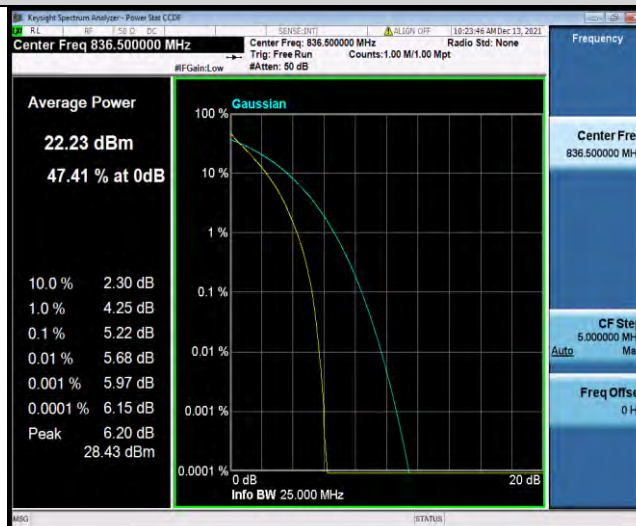

Band5-10MHz-64QAM-20600-1RB#0

Band5-10MHz-64QAM-20600-50RB#0

BUREAU
VERITAS

Test Report No.: W7L-P22090015-1RF04

26DB BANDWIDTH AND OCCUPIED BANDWIDTH

Test Result

Band	Bandwidth	Modulation	Channel	RB Configuration	Occupied Bandwidth (MHz)	26dB Bandwidth (MHz)	Verdict
Band5	1.4MHz	QPSK	20407	6RB#0	1.0893	1.229	PASS
Band5	1.4MHz	QPSK	20525	6RB#0	1.0935	1.232	PASS
Band5	1.4MHz	QPSK	20643	6RB#0	1.0899	1.231	PASS
Band5	1.4MHz	16QAM	20407	6RB#0	1.0919	1.237	PASS
Band5	1.4MHz	16QAM	20525	6RB#0	1.0881	1.198	PASS
Band5	1.4MHz	16QAM	20643	6RB#0	1.0876	1.228	PASS
Band5	1.4MHz	64QAM	20407	6RB#0	1.0874	1.233	PASS
Band5	1.4MHz	64QAM	20525	6RB#0	1.0929	1.235	PASS
Band5	1.4MHz	64QAM	20643	6RB#0	1.0904	1.233	PASS
Band5	3MHz	QPSK	20415	15RB#0	2.6957	2.934	PASS
Band5	3MHz	QPSK	20525	15RB#0	2.6959	2.976	PASS
Band5	3MHz	QPSK	20635	15RB#0	2.6970	2.973	PASS
Band5	3MHz	16QAM	20415	15RB#0	2.6922	2.949	PASS
Band5	3MHz	16QAM	20525	15RB#0	2.6947	2.972	PASS
Band5	3MHz	16QAM	20635	15RB#0	2.6956	2.984	PASS
Band5	3MHz	64QAM	20415	15RB#0	2.6900	2.951	PASS
Band5	3MHz	64QAM	20525	15RB#0	2.7002	2.948	PASS
Band5	3MHz	64QAM	20635	15RB#0	2.6994	2.976	PASS
Band5	5MHz	QPSK	20425	25RB#0	4.4981	4.869	PASS
Band5	5MHz	QPSK	20525	25RB#0	4.4960	4.887	PASS
Band5	5MHz	QPSK	20625	25RB#0	4.5055	4.887	PASS
Band5	5MHz	16QAM	20425	25RB#0	4.5018	4.861	PASS
Band5	5MHz	16QAM	20525	25RB#0	4.4963	4.878	PASS
Band5	5MHz	16QAM	20625	25RB#0	4.5074	4.872	PASS
Band5	5MHz	64QAM	20425	25RB#0	4.4948	4.891	PASS
Band5	5MHz	64QAM	20525	25RB#0	4.4915	4.898	PASS
Band5	5MHz	64QAM	20625	25RB#0	4.4978	4.870	PASS
Band5	10MHz	QPSK	20450	50RB#0	8.9905	9.556	PASS
Band5	10MHz	QPSK	20525	50RB#0	8.9848	9.539	PASS
Band5	10MHz	QPSK	20600	50RB#0	8.9733	9.592	PASS
Band5	10MHz	16QAM	20450	50RB#0	8.9743	9.574	PASS
Band5	10MHz	16QAM	20525	50RB#0	8.9746	9.549	PASS
Band5	10MHz	16QAM	20600	50RB#0	8.9757	9.563	PASS
Band5	10MHz	64QAM	20450	50RB#0	8.9815	9.577	PASS
Band5	10MHz	64QAM	20525	50RB#0	8.9811	9.581	PASS
Band5	10MHz	64QAM	20600	50RB#0	8.9754	9.524	PASS