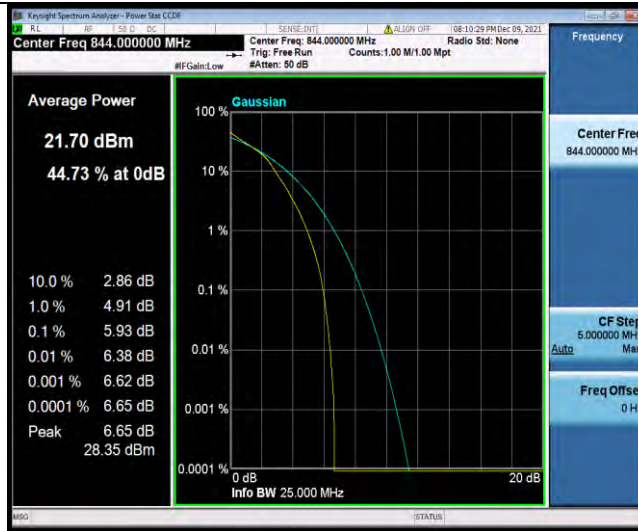

BUREAU VERITAS

Test Report No.: W7L-P22090015-1RF04

Band5-10MHz-64QAM-20450-1RB#0