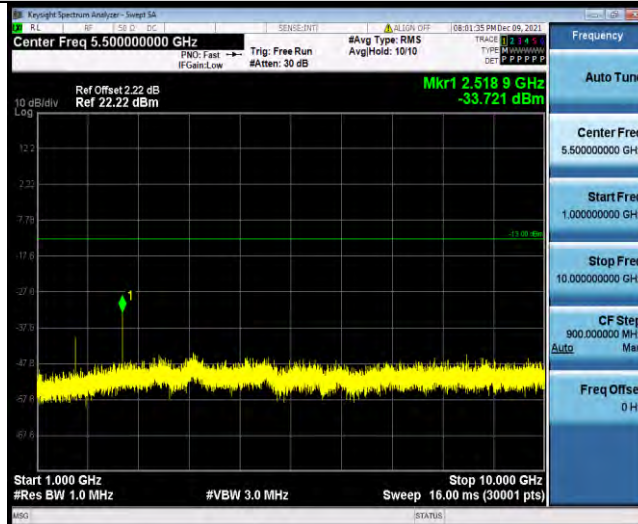

Band5-10MHz-64QAM-20450-1RB#0-Range1:30~1000MHz