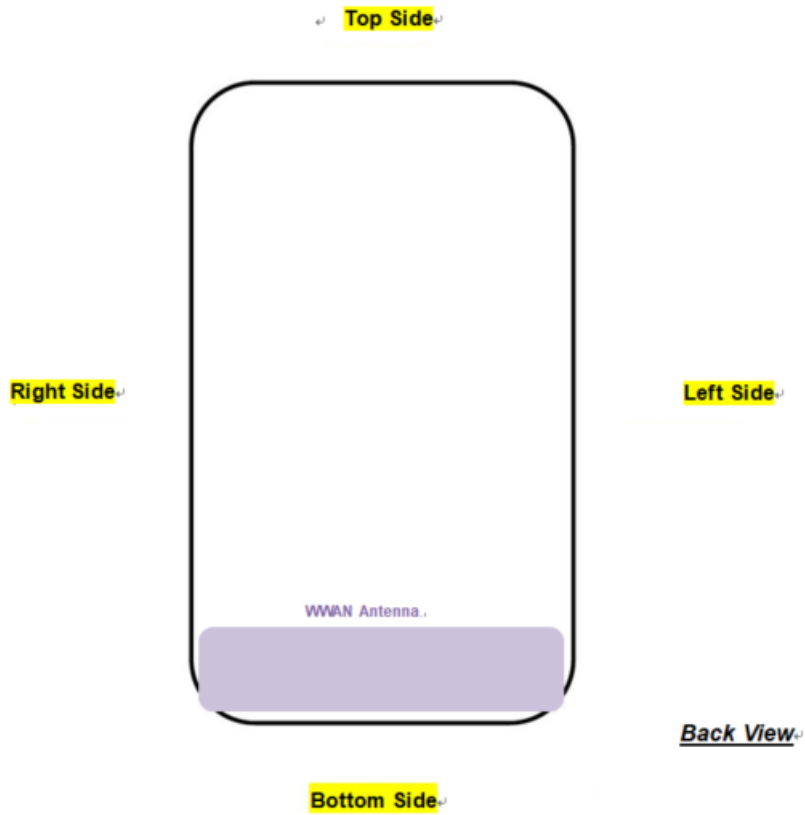

**Appendix D. SAR Test Setup Photos**

**Right Cheek**

**Right Tilted**

**Left Cheek**

**Left Tilted**

**Front, Test Separation 15 mm**

**Back, Test Separation 15 mm**

**Back with headset, Test Separation 15 mm**

Antenna Location

Length: 122 mm

Width: 50 mm