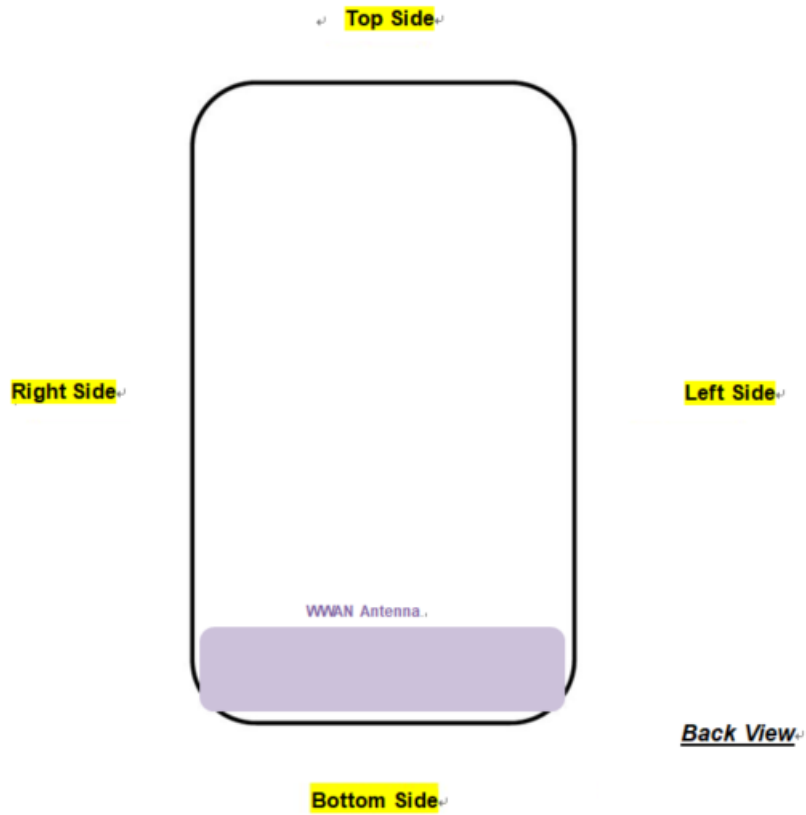

Appendix D. SAR Test Setup Photos

Right Cheek

Right Tilted

Left Cheek

Left Tilted

Front, Test Separation 15 mm

Back, Test Separation 15 mm

Back with headset, Test Separation 15 mm

Antenna Location

Length: 122 mm

Width: 50 mm