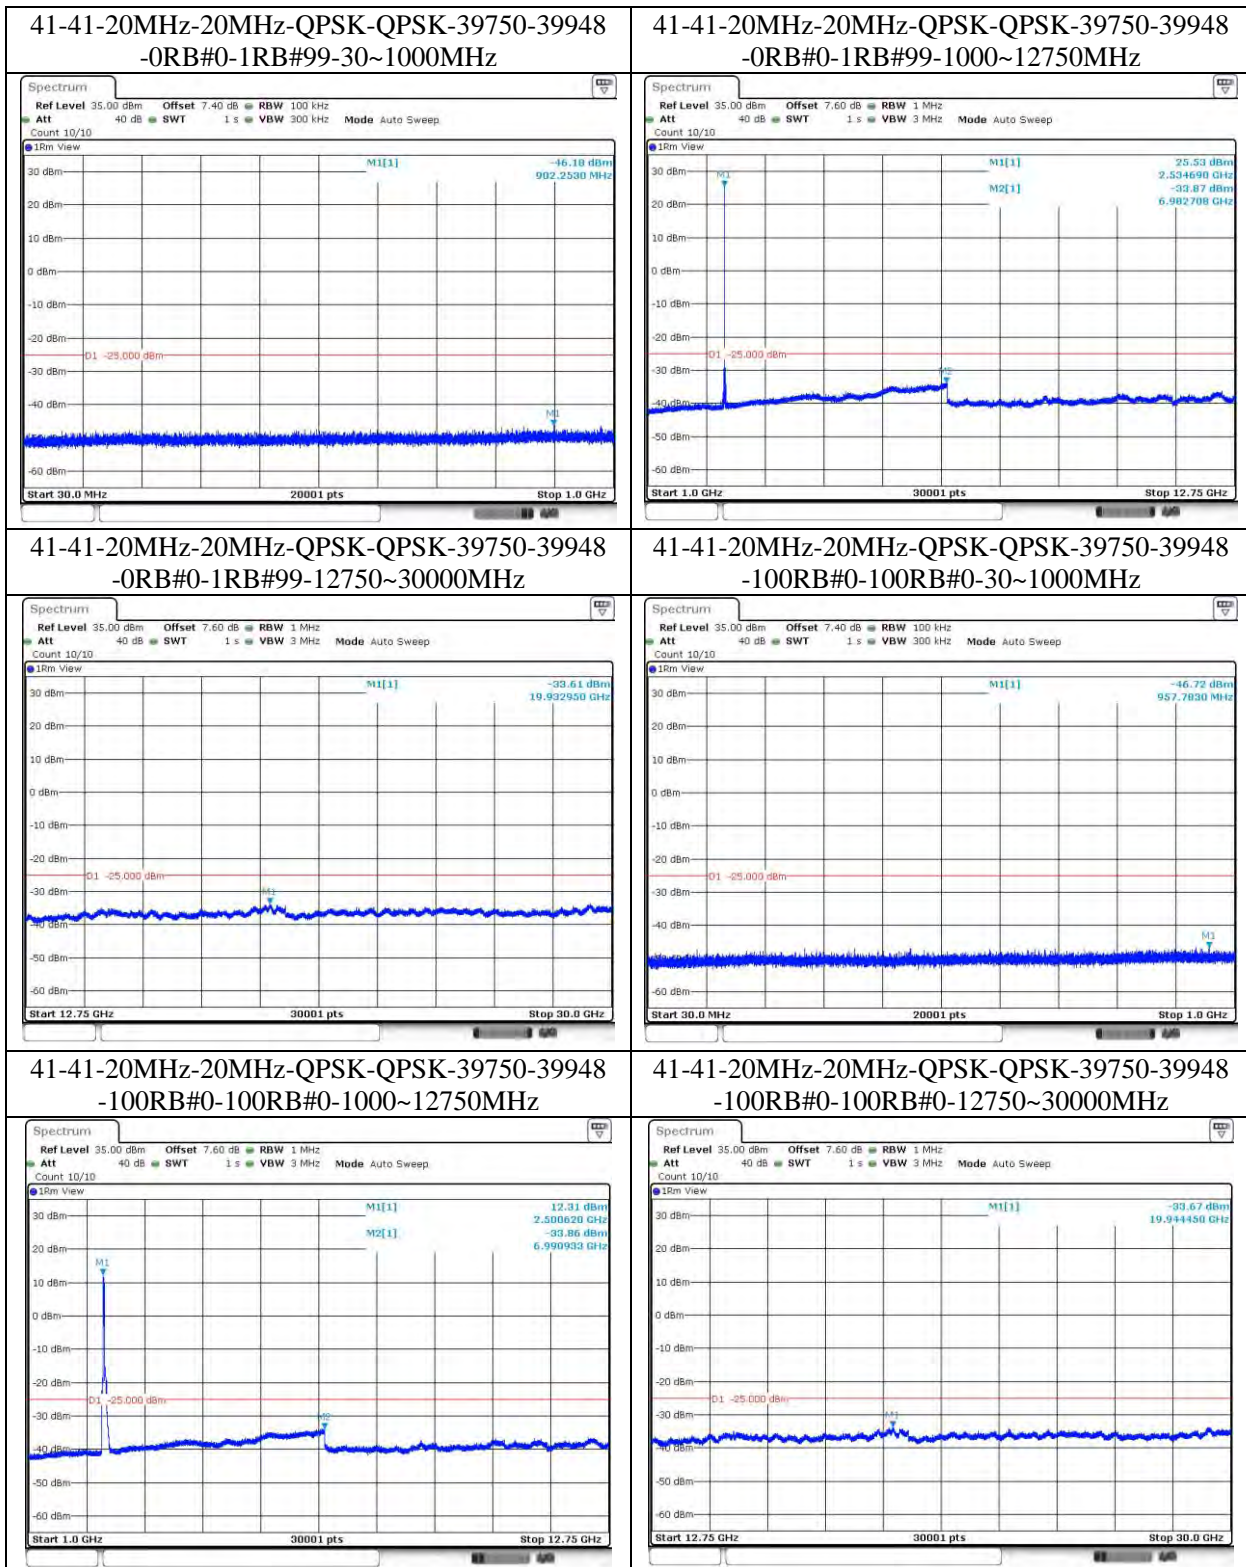

4 Spurious Emissions at antenna terminal