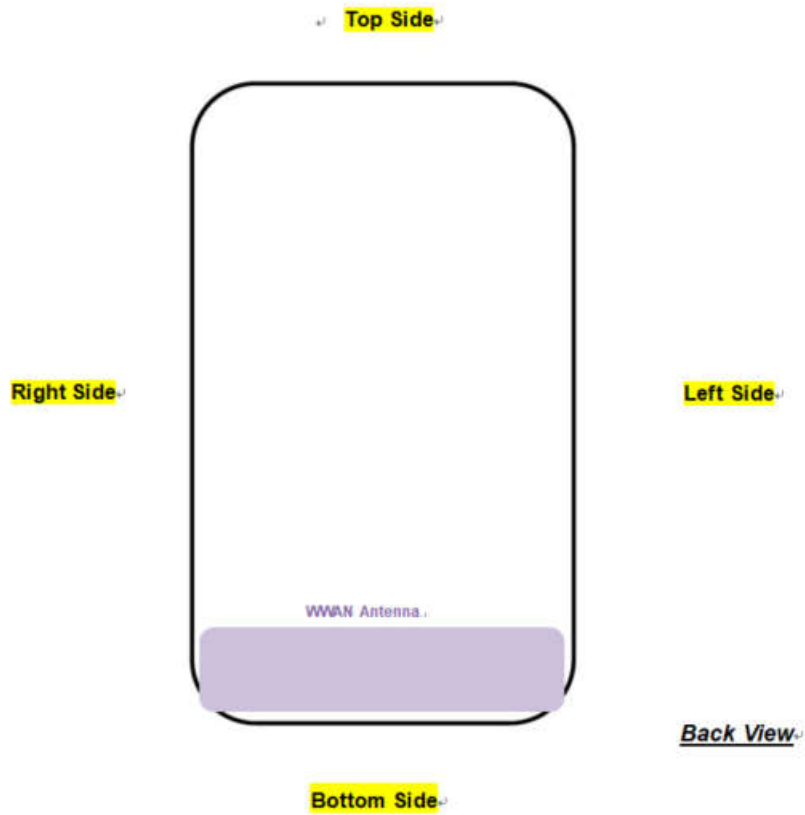

Appendix D. SAR Test Setup Photos

Head Exposure Condition

Right Cheek, Test Separation 0 mm

Right Tilted, Test Separation 0 mm

Left Cheek, Test Separation 0 mm

Left Tilted, Test Separation 0 mm

Body Exposure Condition

Front, Test Separation 15 mm

Back, Test Separation 15 mm

Antenna Location

Length: 121mm

Width: 50mm

Diagonal: 125mm