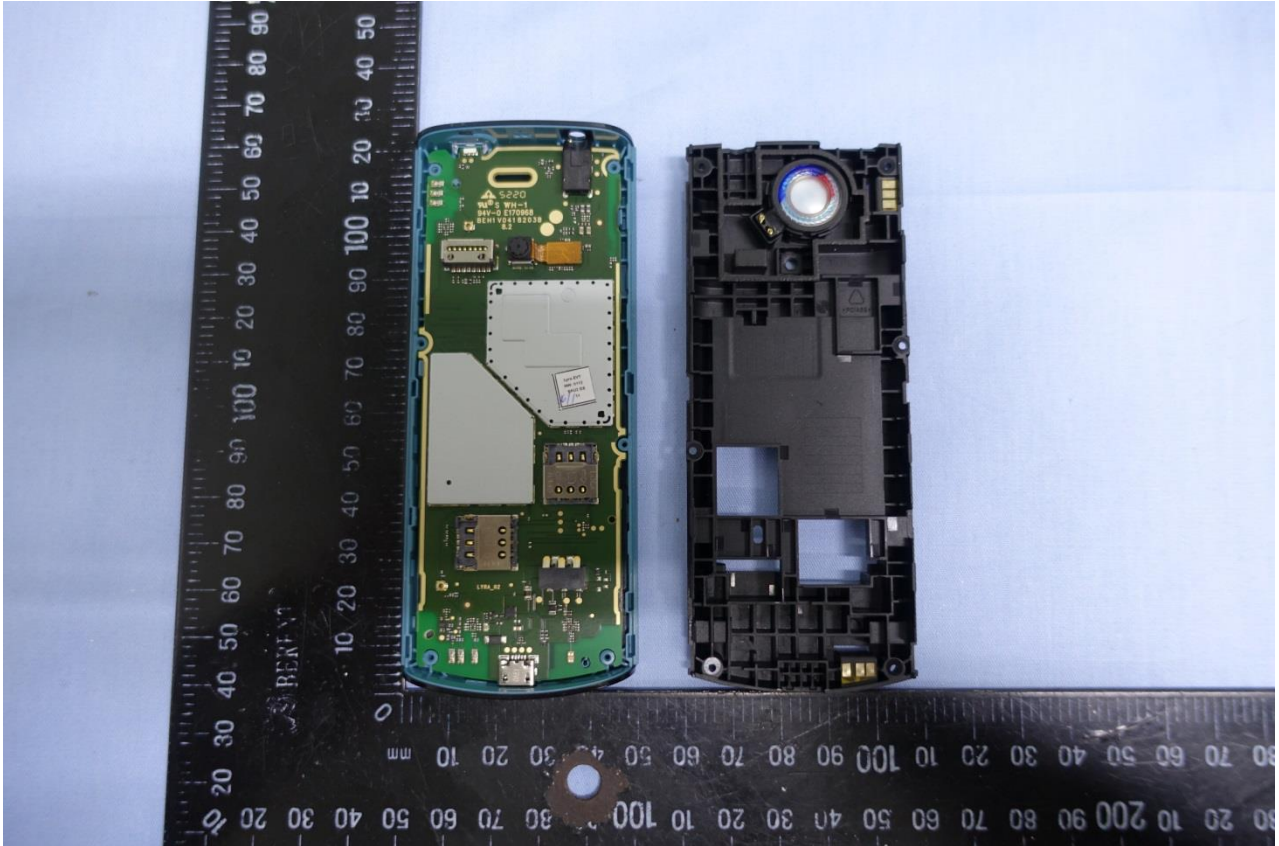

3. Internal Photograph of EUT

Brand Name: NOKIA / Model Name: TA-1386

Brand Name: NOKIA / Model Name: TA-1386

Brand Name: NOKIA / Model Name: TA-1386

Brand Name: NOKIA / Model Name: TA-1386

Brand Name: NOKIA / Model Name: TA-1386

Brand Name: NOKIA / Model Name: TA-1386

Brand Name: NOKIA / Model Name: TA-1386

Brand Name: NOKIA / Model Name: TA-1386

Brand Name: NOKIA / Model Name: TA-1386

Brand Name: NOKIA / Model Name: TA-1386

Brand Name: NOKIA / Model Name: TA-1386