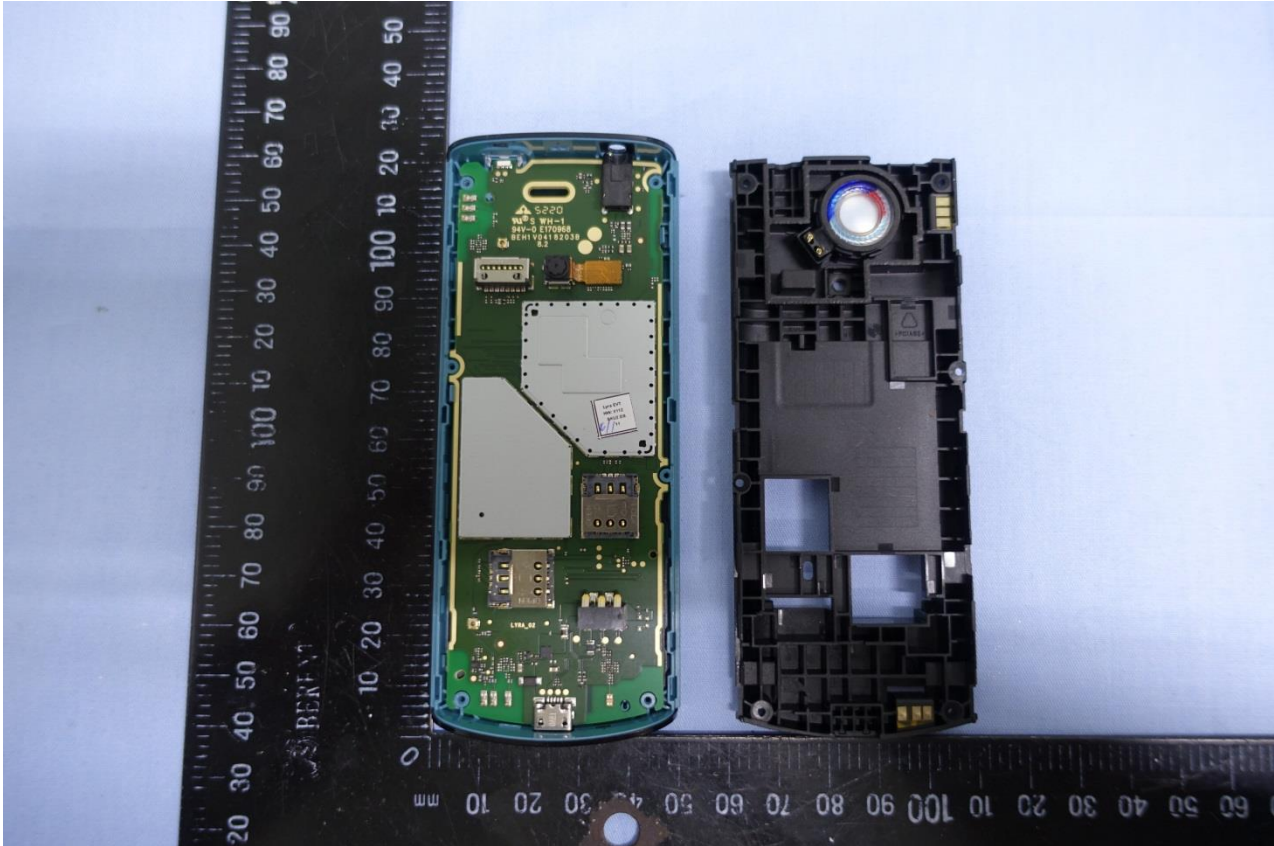

3. Internal Photograph of EUT

Brand Name: NOKIA / Model Name: TA-1386

Brand Name: NOKIA / Model Name: TA-1386

Brand Name: NOKIA / Model Name: TA-1386

Brand Name: NOKIA / Model Name: TA-1386

Brand Name: NOKIA / Model Name: TA-1386

Brand Name: NOKIA / Model Name: TA-1386

Brand Name: NOKIA / Model Name: TA-1386

Brand Name: NOKIA / Model Name: TA-1386

Brand Name: NOKIA / Model Name: TA-1386

Brand Name: NOKIA / Model Name: TA-1386

Brand Name: NOKIA / Model Name: TA-1386