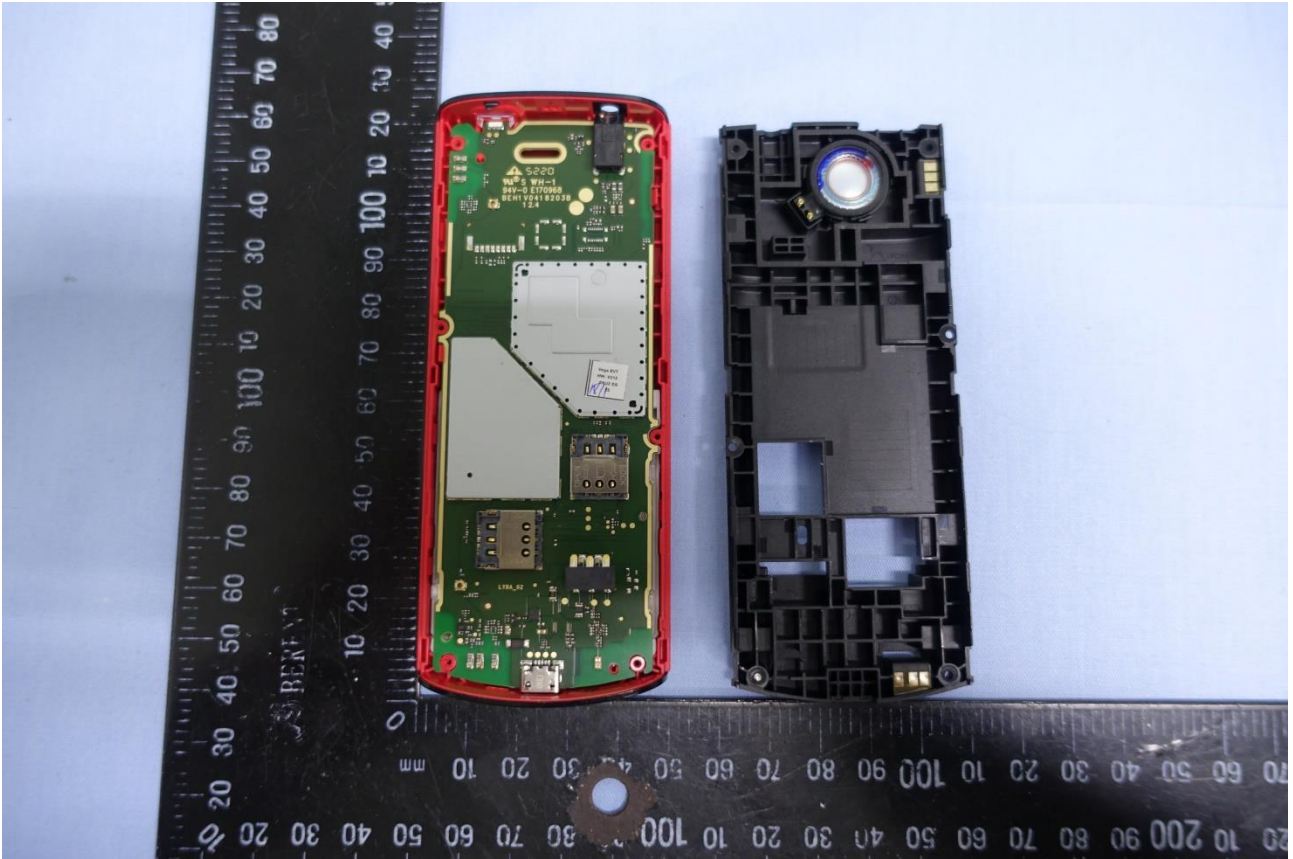

3. Internal Photograph of EUT

Brand Name: NOKIA / Model Name: TA-1378

Brand Name: NOKIA / Model Name: TA-1378

Brand Name: NOKIA / Model Name: TA-1378

Brand Name: NOKIA / Model Name: TA-1378

Brand Name: NOKIA / Model Name: TA-1378

Brand Name: NOKIA / Model Name: TA-1378

Brand Name: NOKIA / Model Name: TA-1378

Brand Name: NOKIA / Model Name: TA-1378

Brand Name: NOKIA / Model Name: TA-1378

Brand Name: NOKIA / Model Name: TA-1378

Brand Name: NOKIA / Model Name: TA-1378