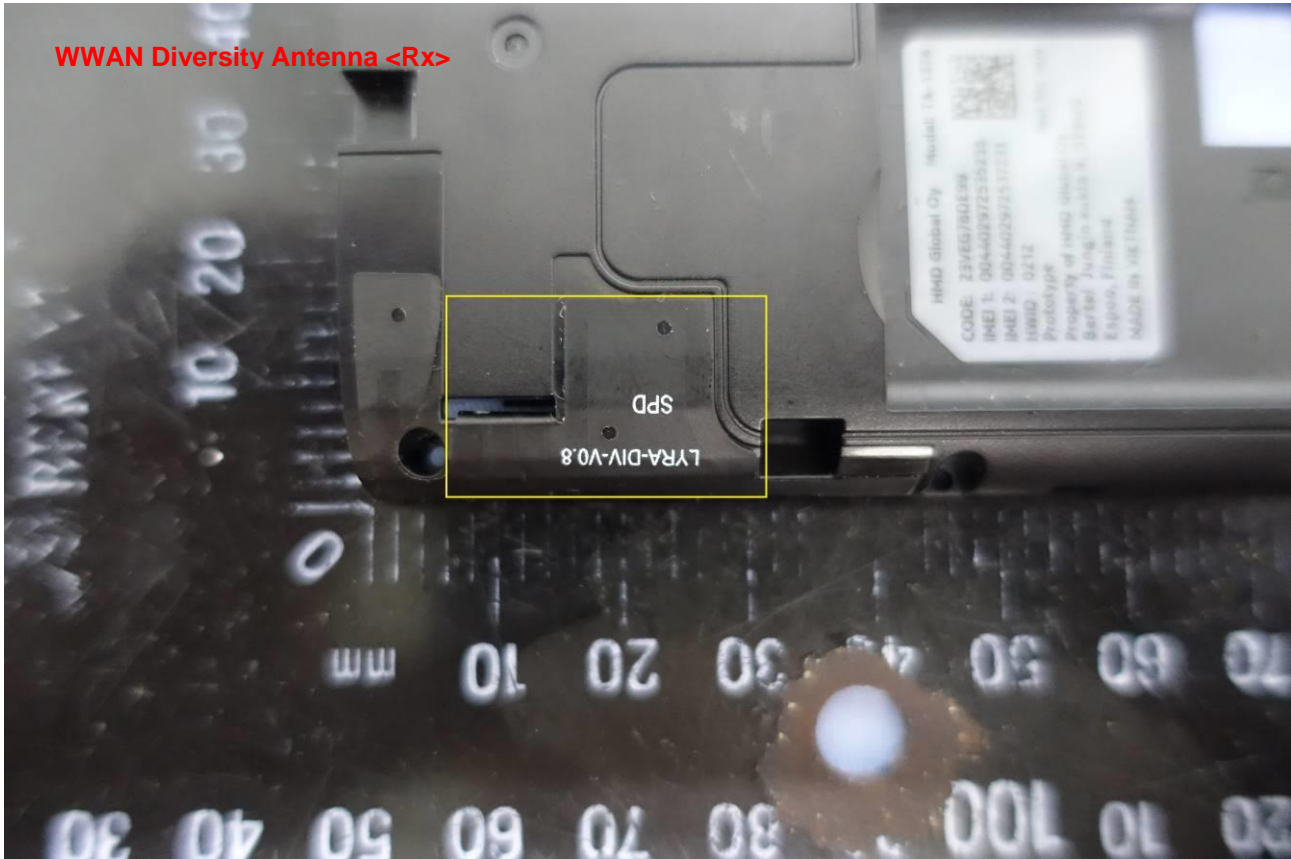

3. Internal Photograph of EUT

Brand Name: NOKIA / Model Name: TA-1378

Brand Name: NOKIA / Model Name: TA-1378

Brand Name: NOKIA / Model Name: TA-1378

Brand Name: NOKIA / Model Name: TA-1378

Brand Name: NOKIA / Model Name: TA-1378

Brand Name: NOKIA / Model Name: TA-1378

Brand Name: NOKIA / Model Name: TA-1378

Brand Name: NOKIA / Model Name: TA-1378

Brand Name: NOKIA / Model Name: TA-1378

Brand Name: NOKIA / Model Name: TA-1378

Brand Name: NOKIA / Model Name: TA-1378