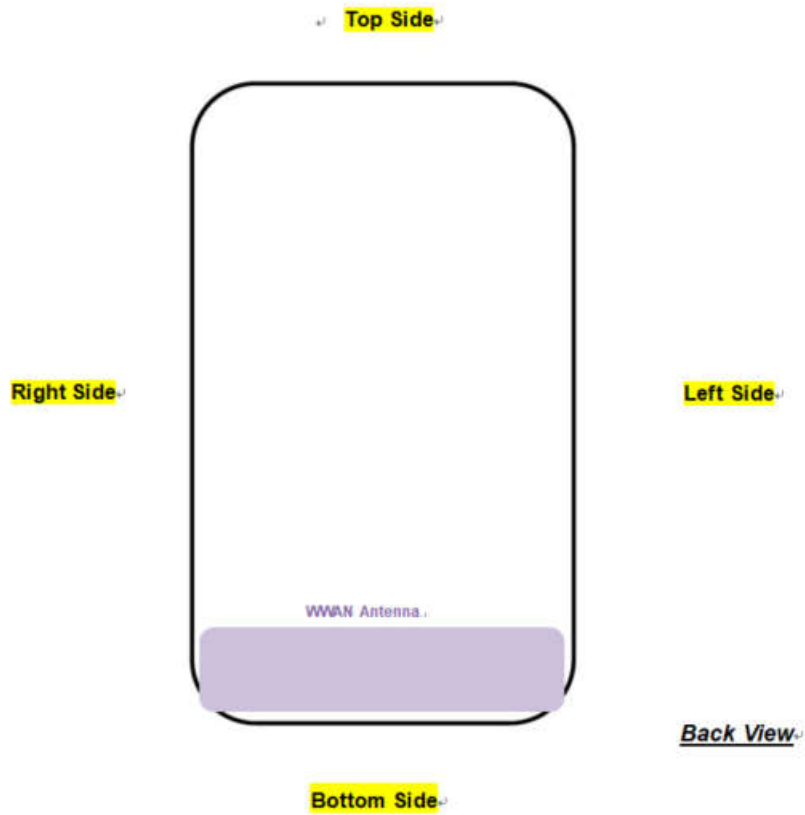

Appendix D. SAR Test Setup Photos

Head Exposure Condition

Right Cheek, Test Separation 0 mm

Right Tilted, Test Separation 0 mm

Left Cheek, Test Separation 0 mm

Left Tilted, Test Separation 0 mm

Body Exposure Condition

Front, Test Separation 15 mm

Back, Test Separation 15 mm

Antenna Location

Length: 121 mm

Width: 50 mm

Diagonal: 125