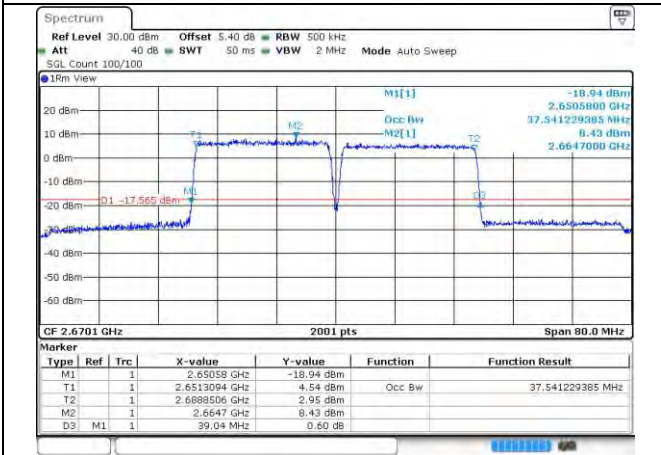

41-41-20MHz-20MHz-64QAM-64QAM-41292-41490-100RB#0-100RB#0