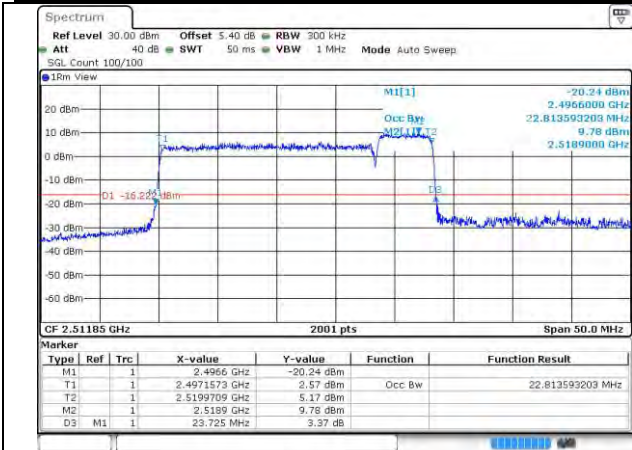

41-41-20MHz-5MHz-64QAM-64QAM-39750-39867-1
OORB#0-25RB#0