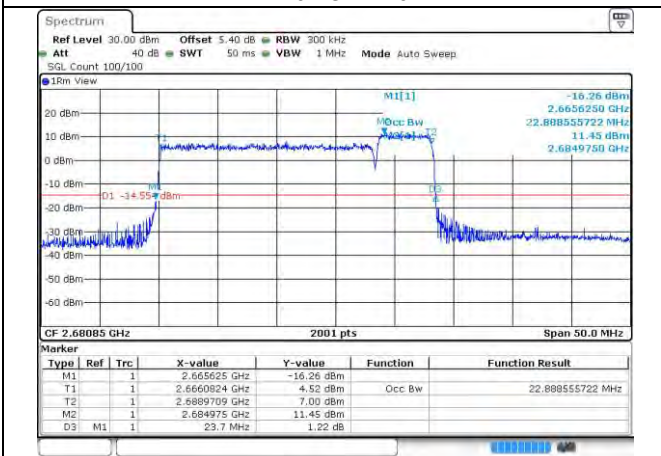

41-41-20MHz-5MHz-QPSK-QPSK-41440-41557-100R
B#0-25RB#0