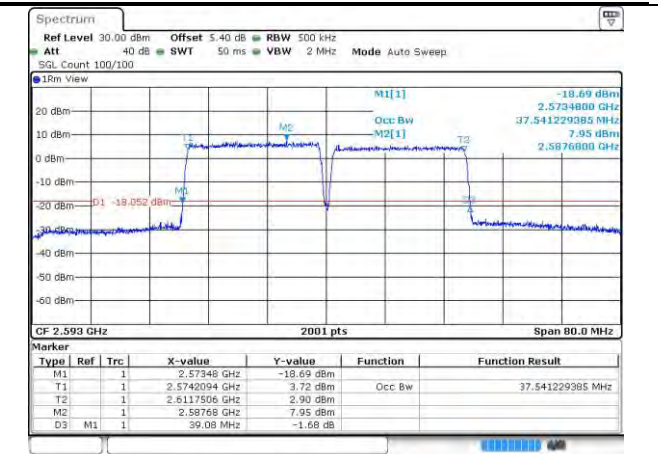

41-41-20MHz-20MHz-64QAM-64QAM-40521-40719-100RB#0-100RB#0