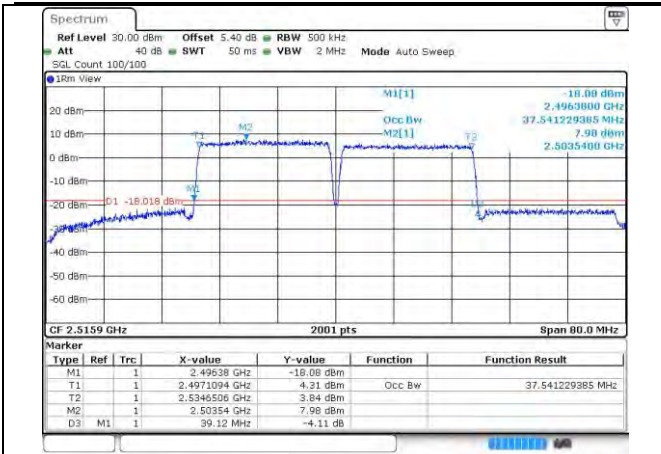

41-41-20MHz-20MHz-64QAM-64QAM-39750-39948-100RB#0-100RB#0