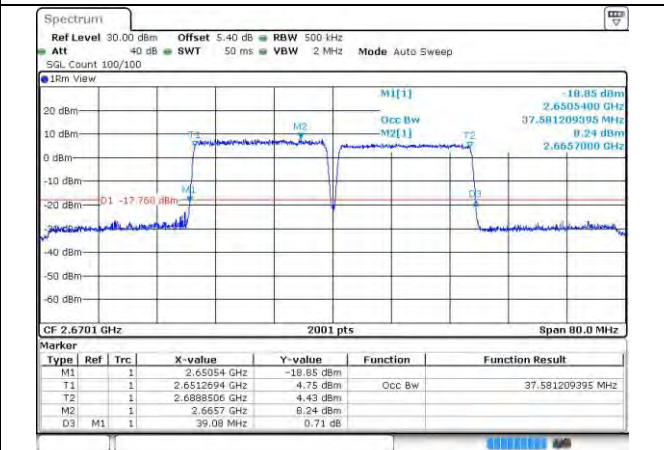

41-41-20MHz-20MHz-16QAM-16QAM-41292-41490-
100RB#0-100RB#0