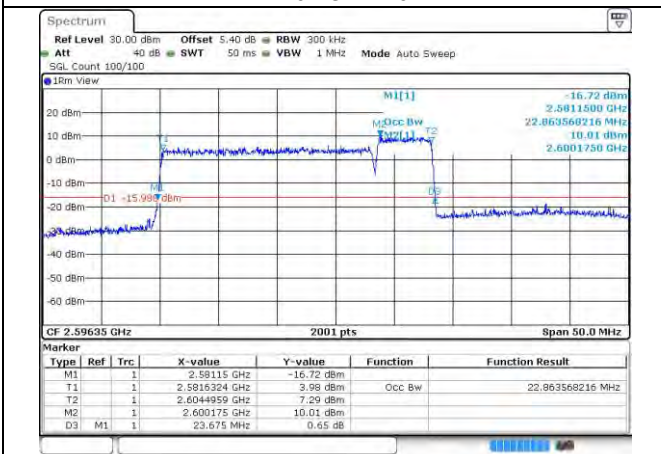

41-41-20MHz-5MHz-16QAM-16QAM-40595-40712-100RB#0-25RB#0