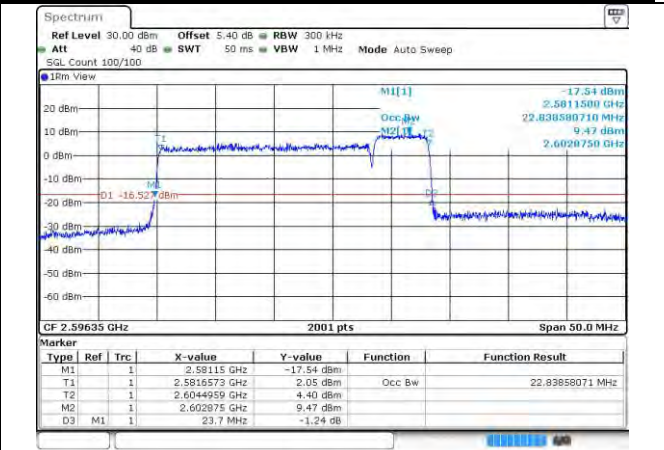

41-41-20MHz-5MHz-64QAM-64QAM-40595-40712-1
OORB#0-25RB#0