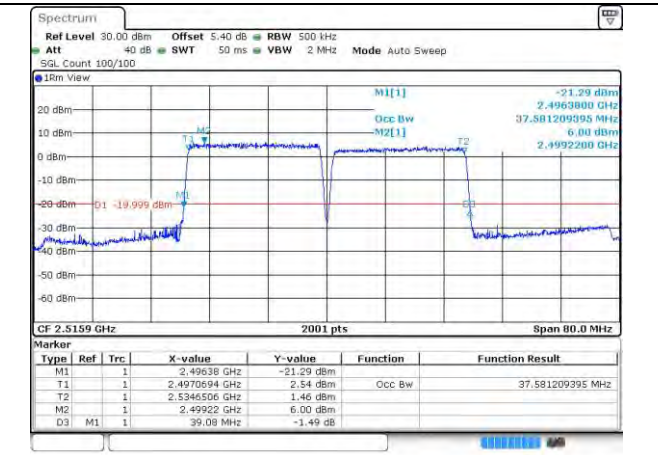

41-41-20MHz-20MHz-256QAM-256QAM-39750-39948-100RB#0-100RB#0