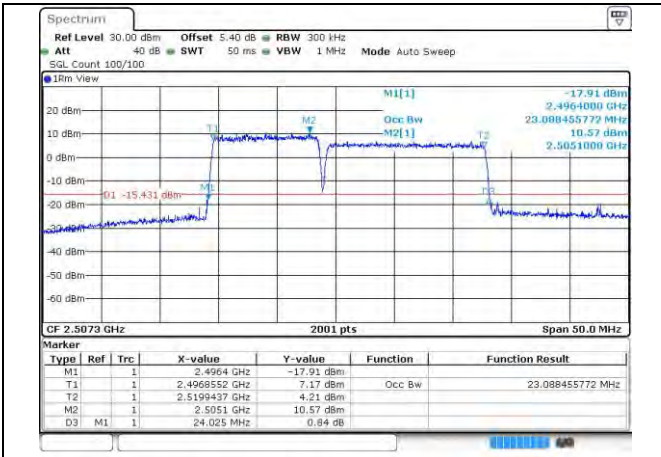

41-41-10MHz-15MHz-QPSK-QPSK-39703-39823-50R B#0-75RB#0