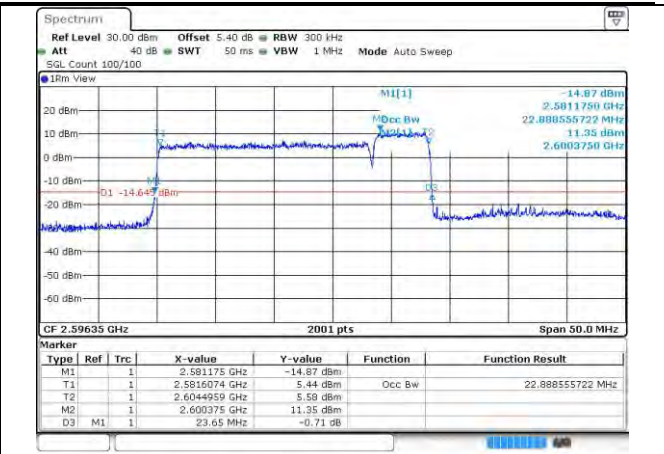

41-41-20MHz-5MHz-QPSK-QPSK-40595-40712-100R
B#0-25RB#0