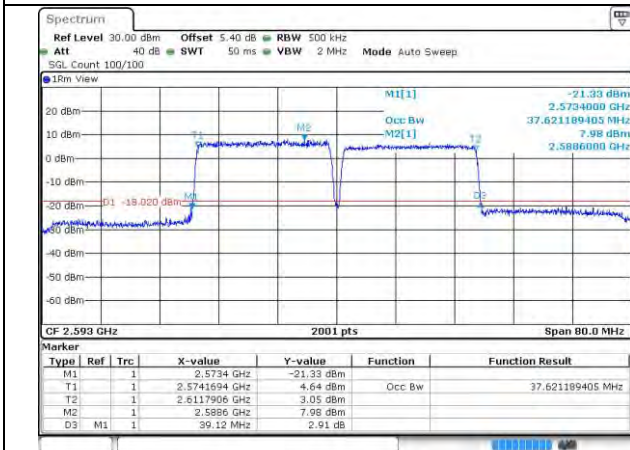

41-41-20MHz-20MHz-16QAM-16QAM-40521-40719-
100RB#0-100RB#0