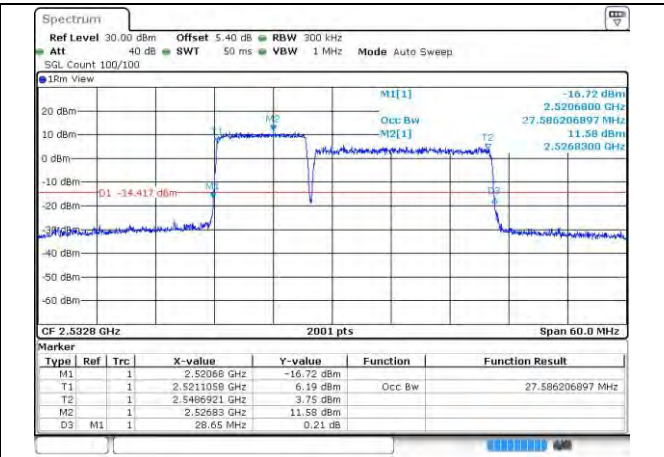

7-7-10MHz-20MHz-QPSK-QPSK-21006-21150-50RB# 0-100RB#0