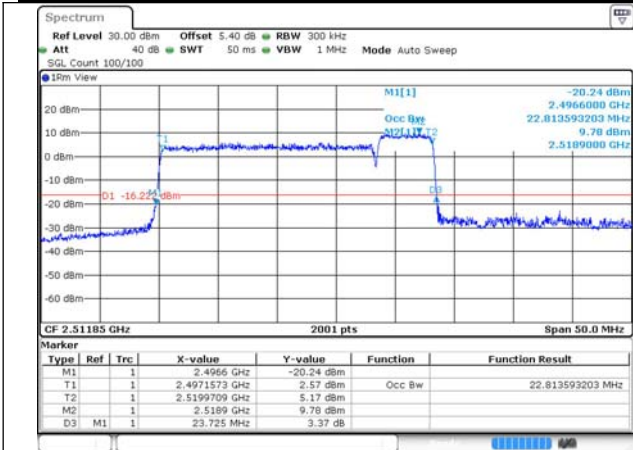

41-41-20MHz-5MHz-64QAM-64QAM-39750-39867-1
00RB#0-25RB#0