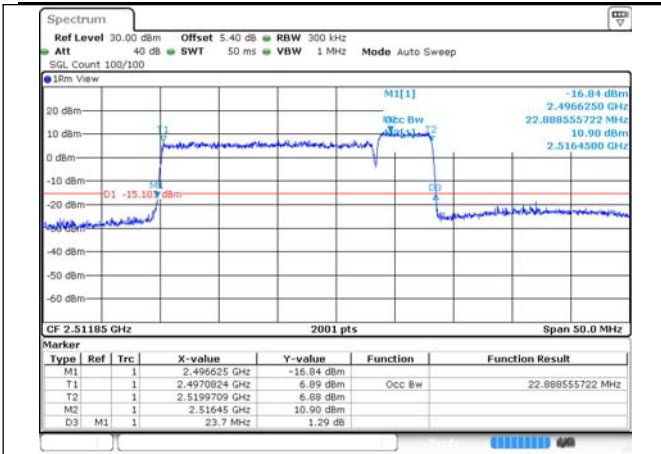

41-41-20MHz-5MHz-QPSK-QPSK-39750-39867-100R B#0-25RB#0