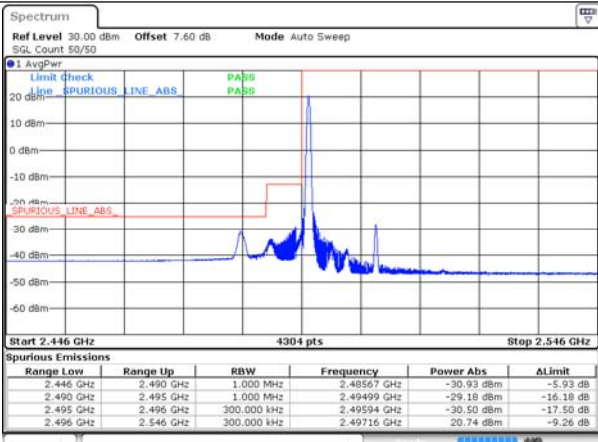

CA_41C_25RB+100RB_QPSK_41373+41490_0RB
#0+1RB#99

5 Band Edges Compliance

CA_41C_25RB+100RB_QPSK_39683+39800_1RB
#0+0RB#0