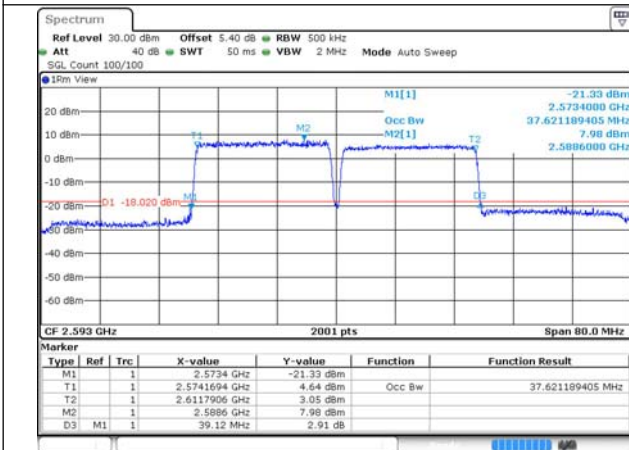

41-41-20MHz-20MHz-16QAM-16QAM-40521-40719-100RB#0-100RB#0