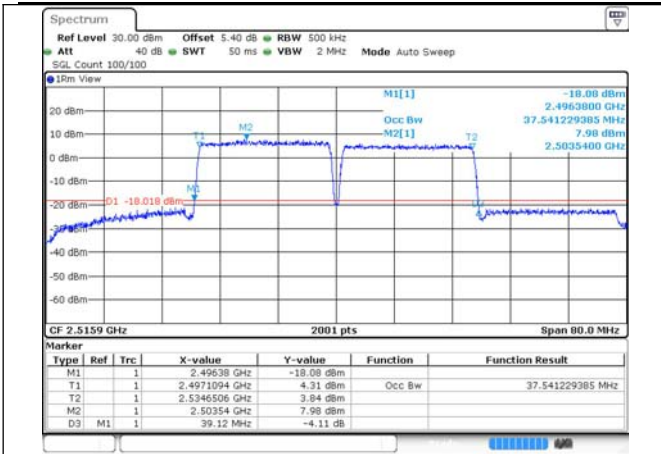

41-41-20MHz-20MHz-64QAM-64QAM-39750-39948-100RB#0-100RB#0