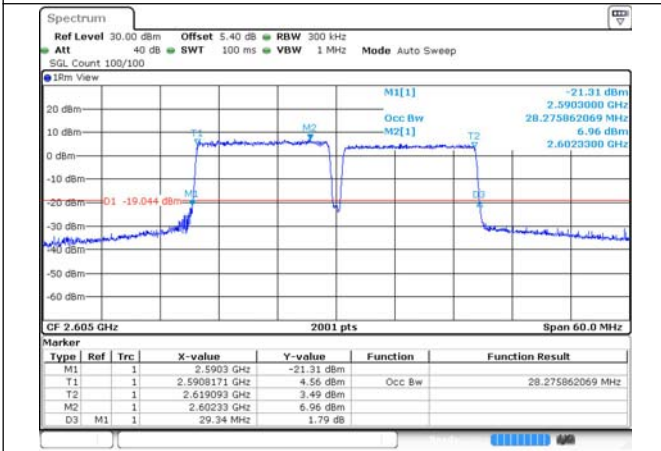

38-38-15MHz-15MHz-16QAM-16QAM-37925-38075-  
75RB#0-75RB#0

38-38-15MHz-15MHz-16QAM-16QAM-38025-38175-  
75RB#0-75RB#0

38-38-15MHz-15MHz-64QAM-64QAM-37825-37975-75RB#0-75RB#0

38-38-15MHz-15MHz-64QAM-64QAM-37925-38075-75RB#0-75RB#0