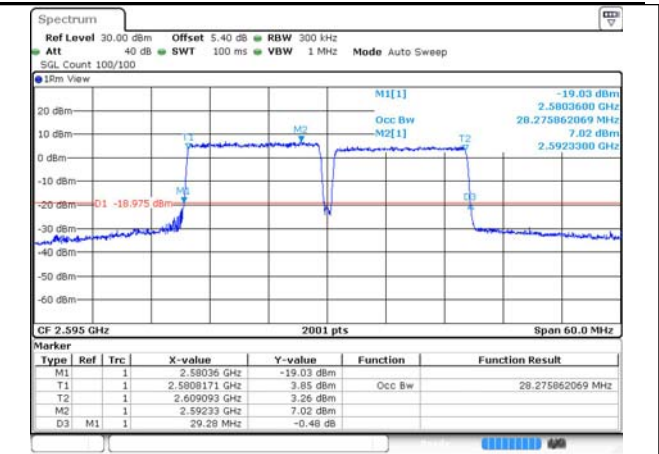

38-38-15MHz-15MHz-64QAM-64QAM-37925-38075-75RB#0-75RB#0