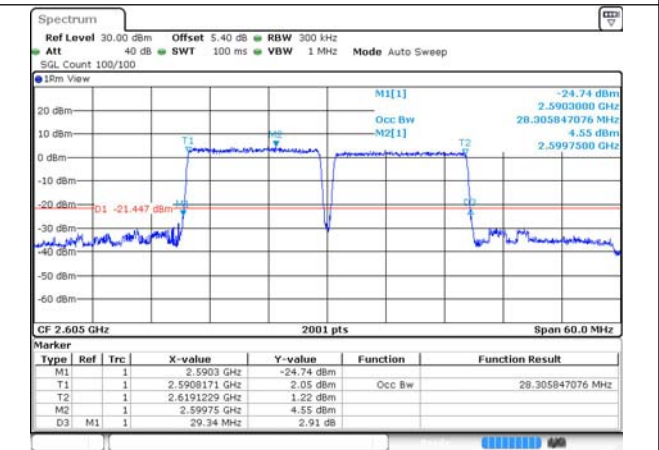

38-38-15MHz-15MHz-256QAM-256QAM-38025-38175-5-75RB#0-75RB#0