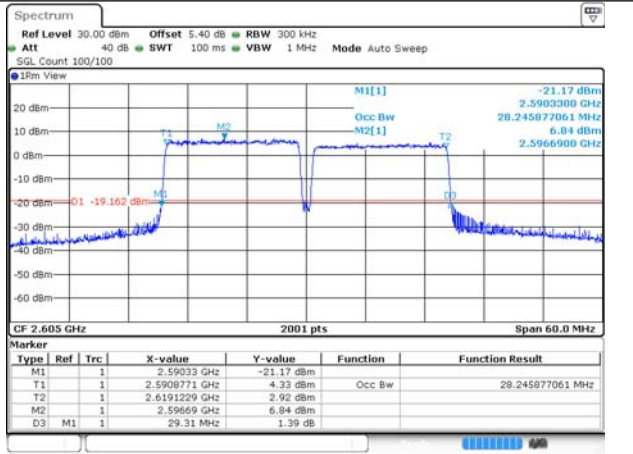

38-38-15MHz-15MHz-16QAM-16QAM-38025-38175-
75RB#0-75RB#0