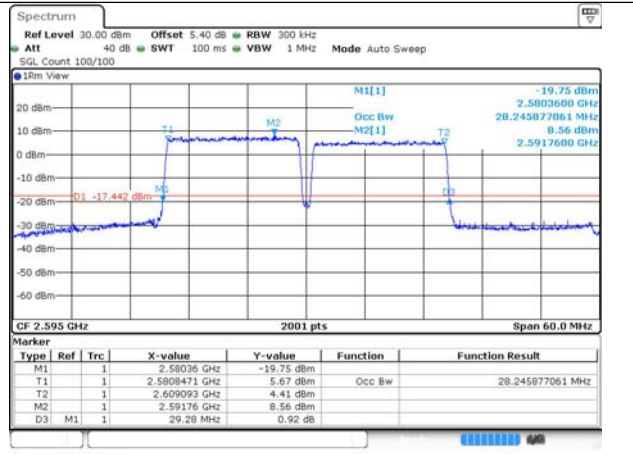

38-38-15MHz-15MHz-QPSK-QPSK-37925-38075-75R
B#0-75RB#0