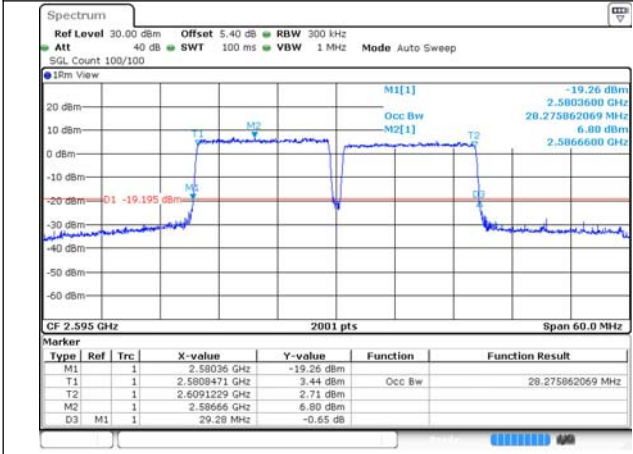

38-38-15MHz-15MHz-16QAM-16QAM-37925-38075-
75RB#0-75RB#0