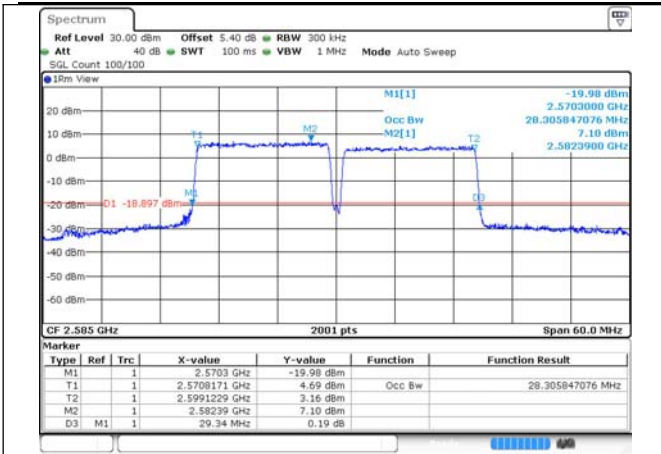

38-38-15MHz-15MHz-64QAM-64QAM-37825-37975-75RB#0-75RB#0