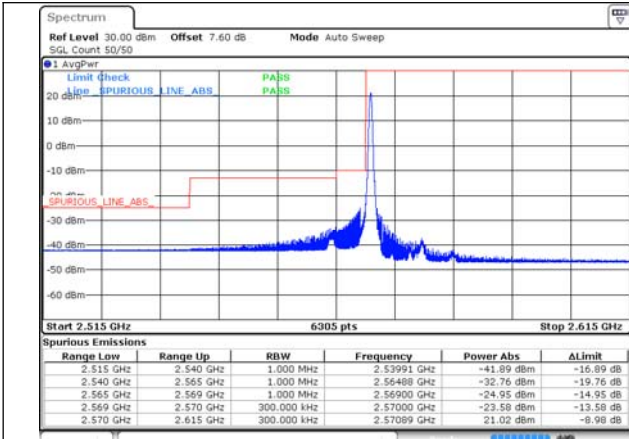

5 Band Edges Compliance

CA_38C_75RB+75RB_QPSK_37825+37975_1RB#0+0RB#0