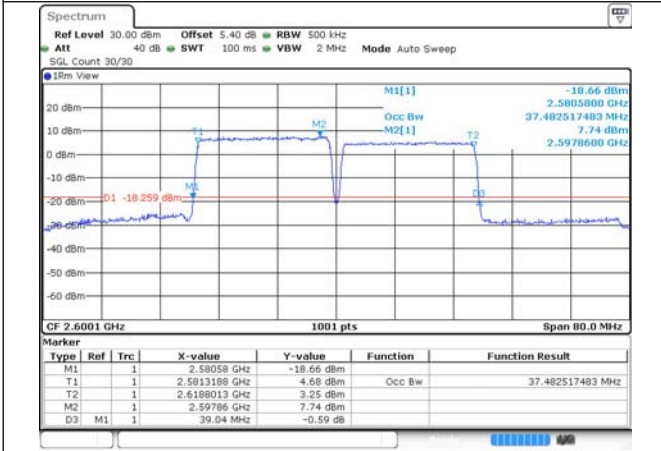

38-38-20MHz-20MHz-QPSK-QPSK-37952-38150-100 RB#0-100RB#0