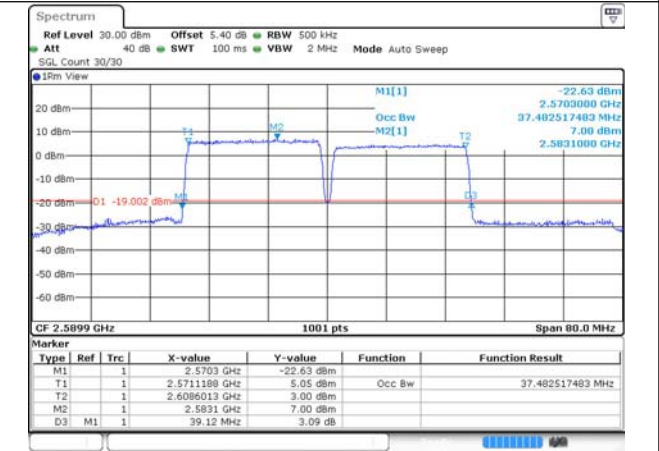

38-38-20MHz-20MHz-16QAM-16QAM-37850-38048-100RB#0-100RB#0