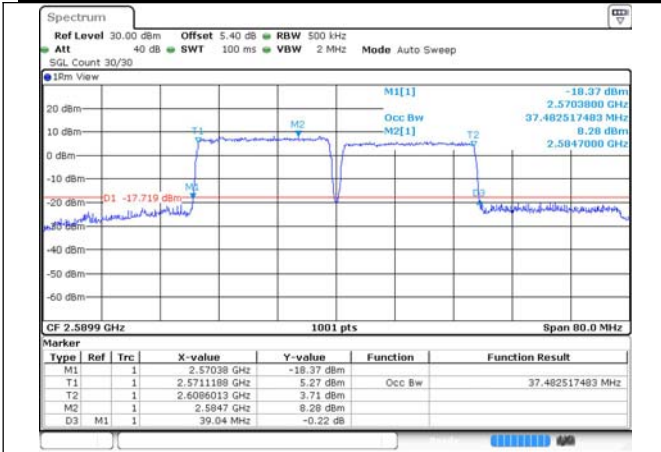

38-38-15MHz-15MHz-64QAM-64QAM-38025-38175-75RB#0-75RB#0

38-38-15MHz-15MHz-256QAM-256QAM-37825-37975-5-75RB#0-75RB#0

38-38-15MHz-15MHz-256QAM-256QAM-37925-38075-5-75RB#0-75RB#0

38-38-15MHz-15MHz-256QAM-256QAM-38025-38175-5-75RB#0-75RB#0