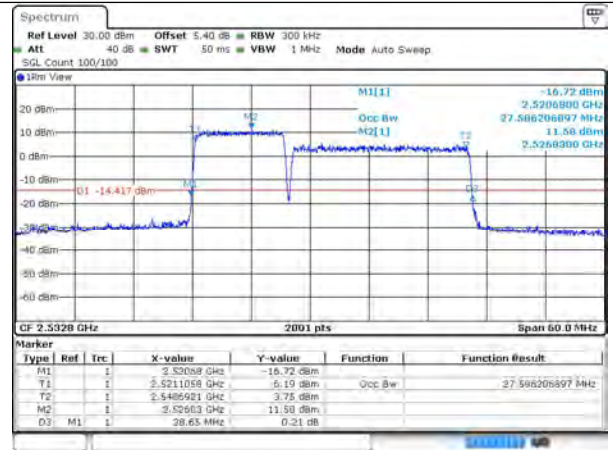

7-7-10MHz-20MHz-QPSK-QPSK-21006-21150-50RB#0-100RB#0