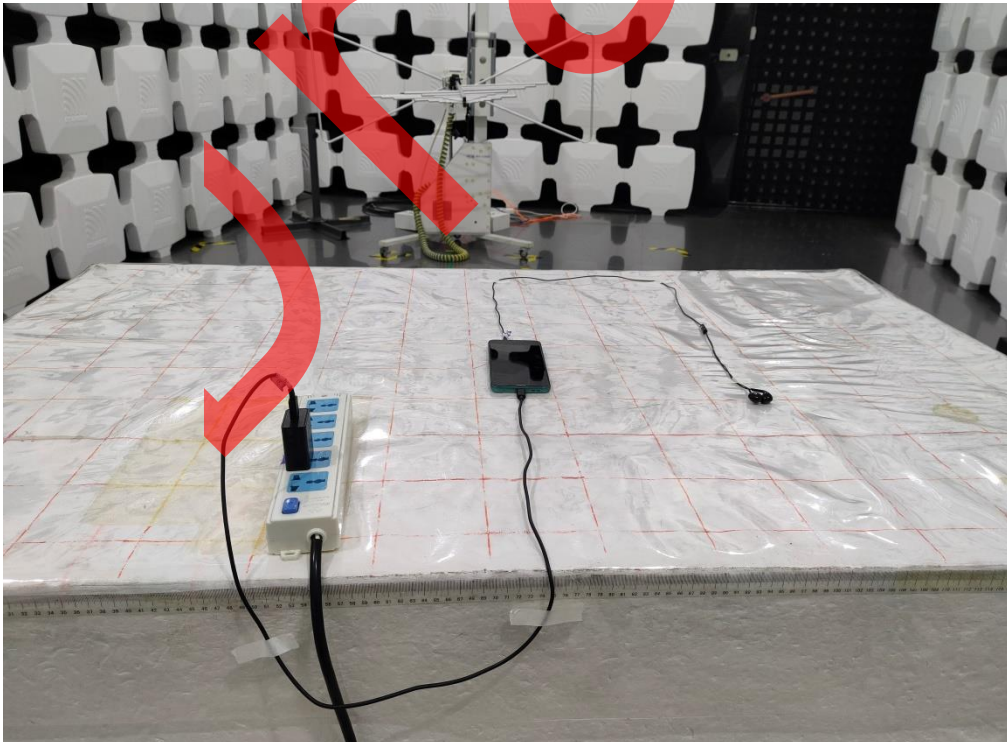

1 Test Setup Photo

Radiated Emission
9KHz~30MHz

30MHz~1GHz

Conducted Emission

Water