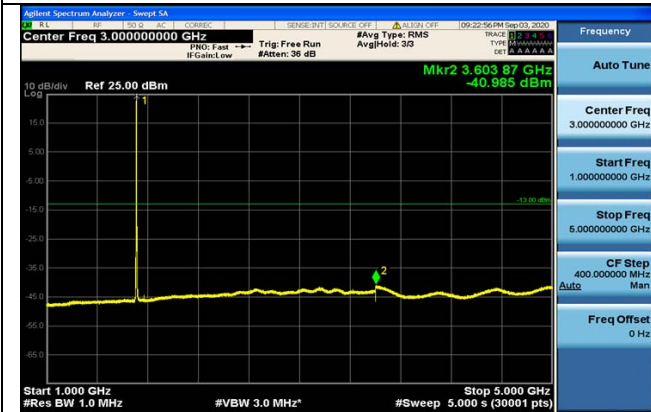

LTE FDD Band 4-1.4MHz Channel Bandwidth High Channel

LTE FDD Band 4-3MHz Channel Bandwidth
Low Channel

QPSK

16QAM

30MHz~1GHz

30MHz~1GHz

1GHz~5GHz

1GHz~5GHz

5GHz~12GHz

5GHz~12GHz

12GHz~26.5GHz

12GHz~26.5GHz

1RB#0

1RB#0

LTE FDD Band 4-3MHz Channel Bandwidth
Middle Channel

QPSK