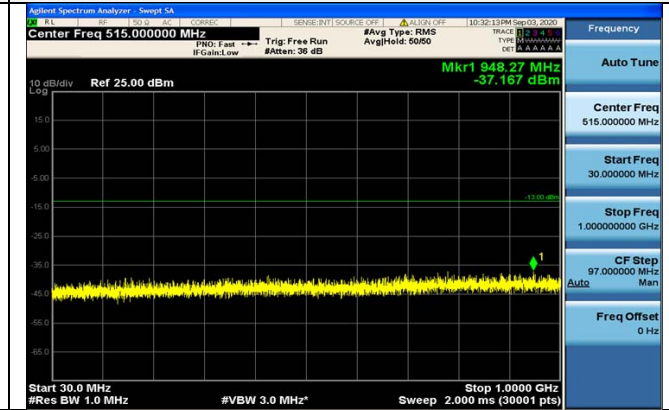

1RB#0

LTE FDD Band 4-10MHz Channel Bandwidth
High Channel

QPSK

16QAM

30MHz~1GHz

30MHz~1GHz

1GHz~5GHz

1GHz~5GHz