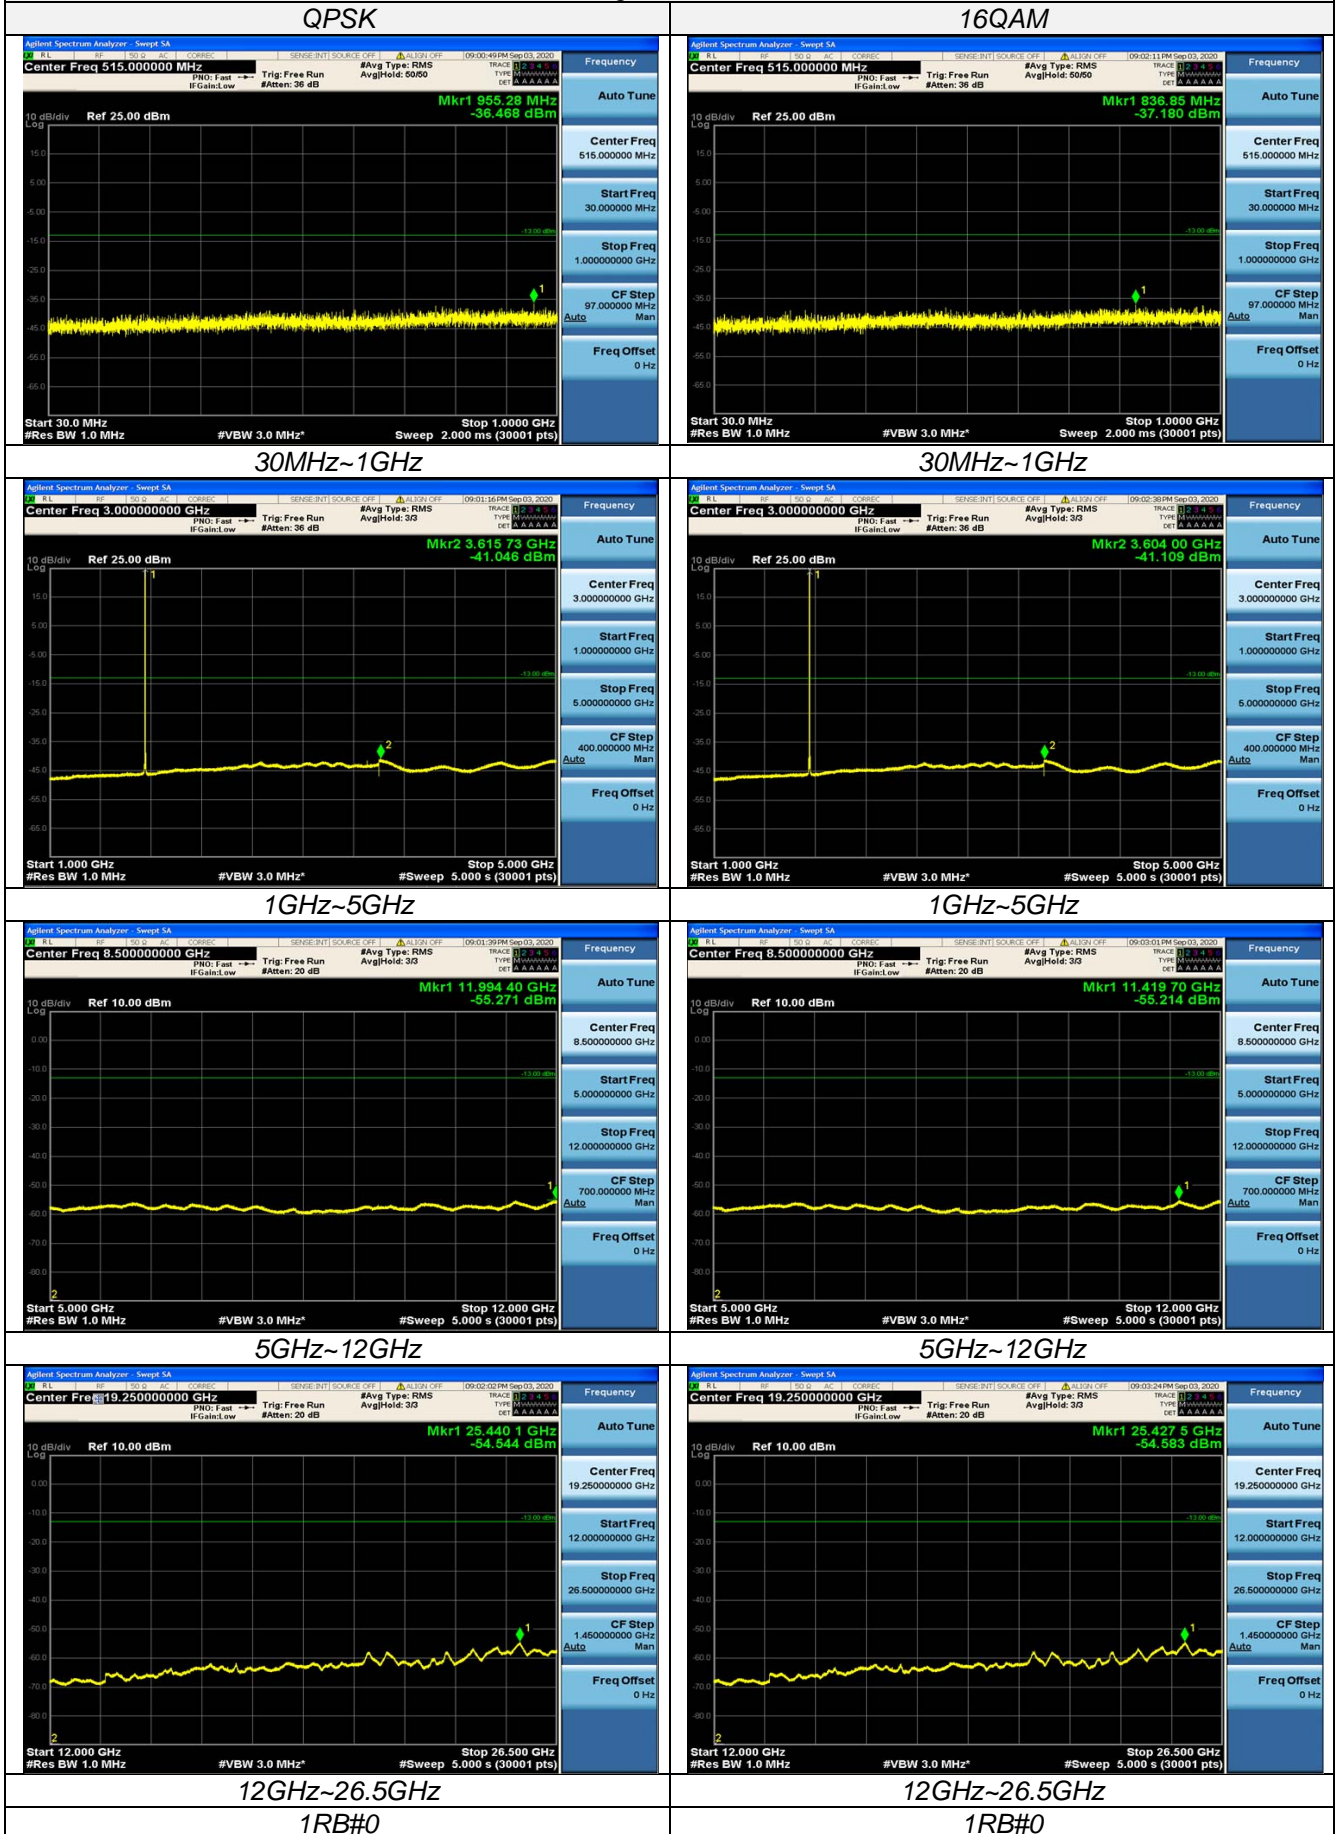

LTE FDD Band 4-1.4MHz Channel Bandwidth High Channel

LTE FDD Band 4-3MHz Channel Bandwidth
Low Channel

QPSK

16QAM

30MHz~1GHz

30MHz~1GHz

1GHz~5GHz

1GHz~5GHz

5GHz~12GHz

5GHz~12GHz

12GHz~26.5GHz

12GHz~26.5GHz

1RB#0

1RB#0

LTE FDD Band 4-3MHz Channel Bandwidth
Middle Channel

QPSK