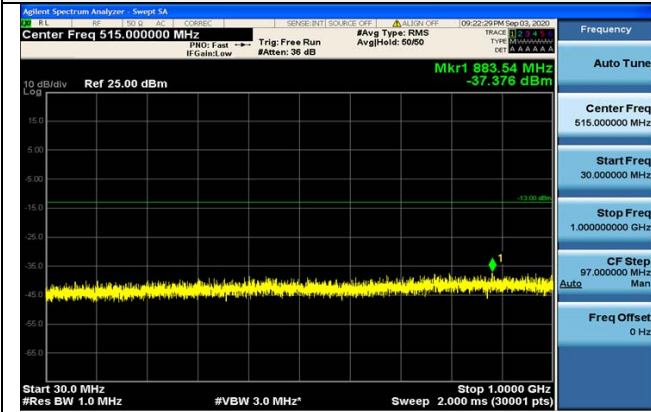

LTE FDD Band 4-1.4MHz Channel Bandwidth High Channel

LTE FDD Band 4-3MHz Channel Bandwidth
Low Channel

QPSK

16QAM

30MHz~1GHz

30MHz~1GHz

1GHz~5GHz

1GHz~5GHz

5GHz~12GHz

5GHz~12GHz

12GHz~26.5GHz

12GHz~26.5GHz

1RB#0

1RB#0

LTE FDD Band 4-3MHz Channel Bandwidth
Middle Channel

QPSK