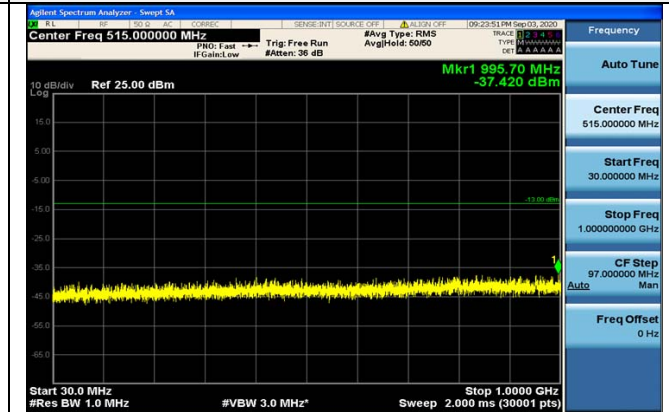

LTE FDD Band 4-1.4MHz Channel Bandwidth High Channel

LTE FDD Band 4-3MHz Channel Bandwidth
Low Channel

QPSK

16QAM

30MHz~1GHz

30MHz~1GHz

1GHz~5GHz

1GHz~5GHz