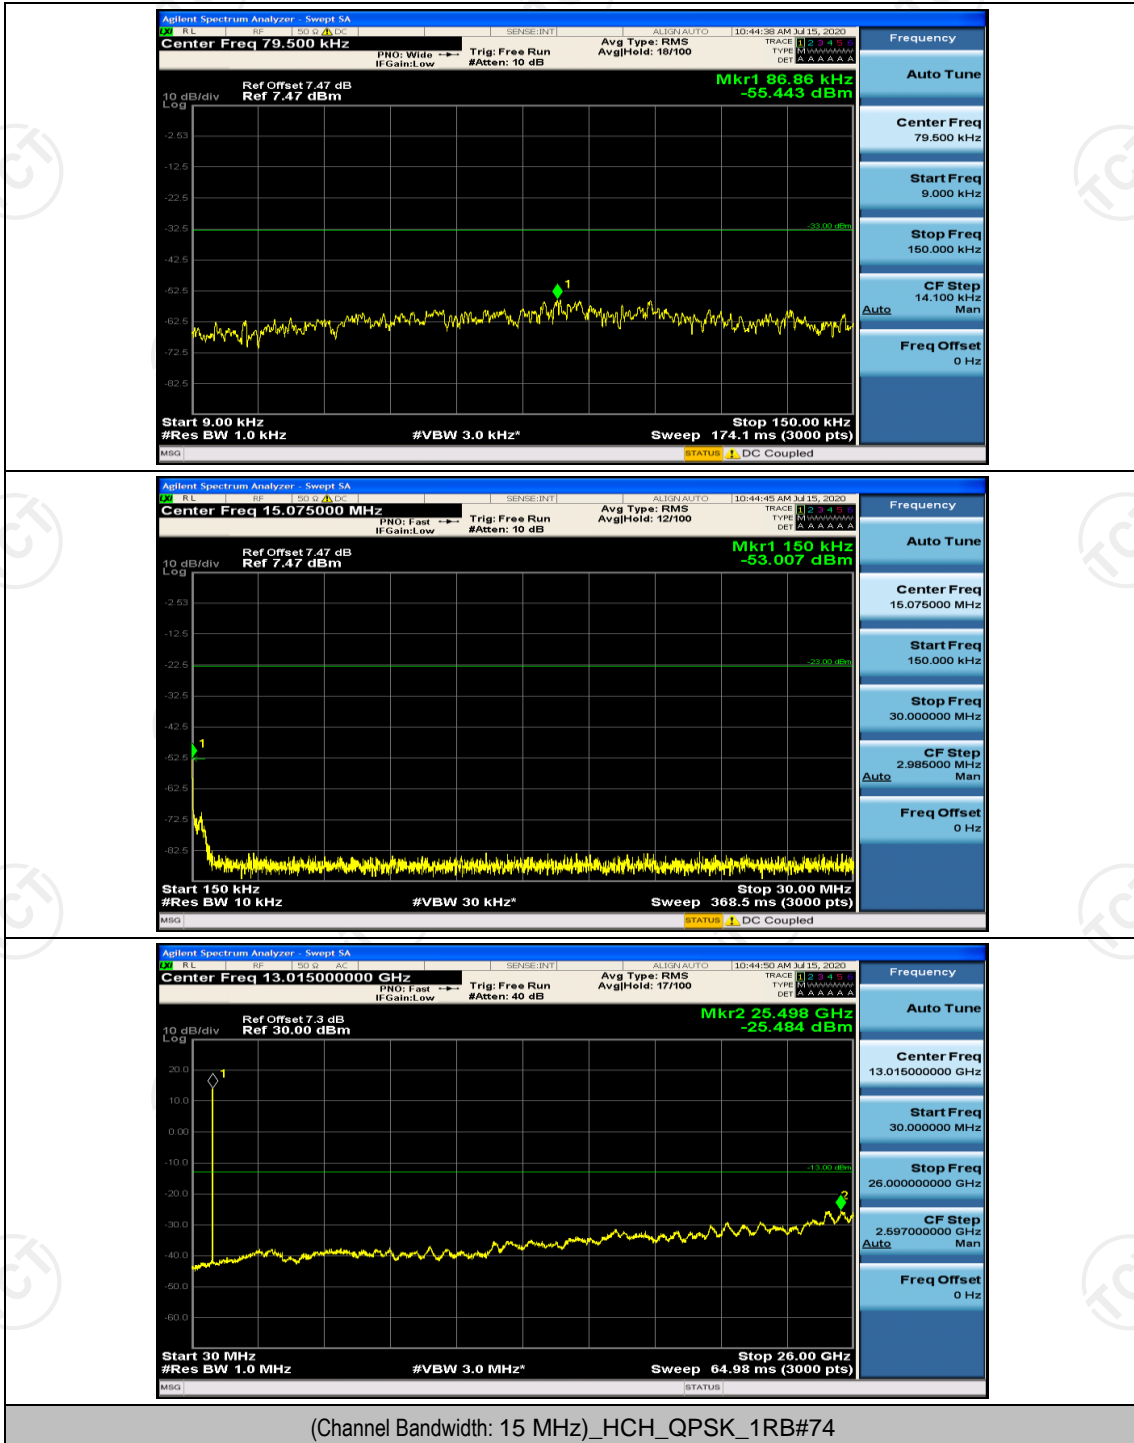

**Channel Bandwidth: 15 MHz**

(Channel Bandwidth: 15 MHz)\_LCH\_QPSK\_1RB#0

(Channel Bandwidth: 15 MHz)\_MCH\_QPSK\_1RB#0

(Channel Bandwidth: 15 MHz)\_HCH\_QPSK\_1RB#0

(Channel Bandwidth: 15 MHz)\_LCH\_16QAM\_1RB#0