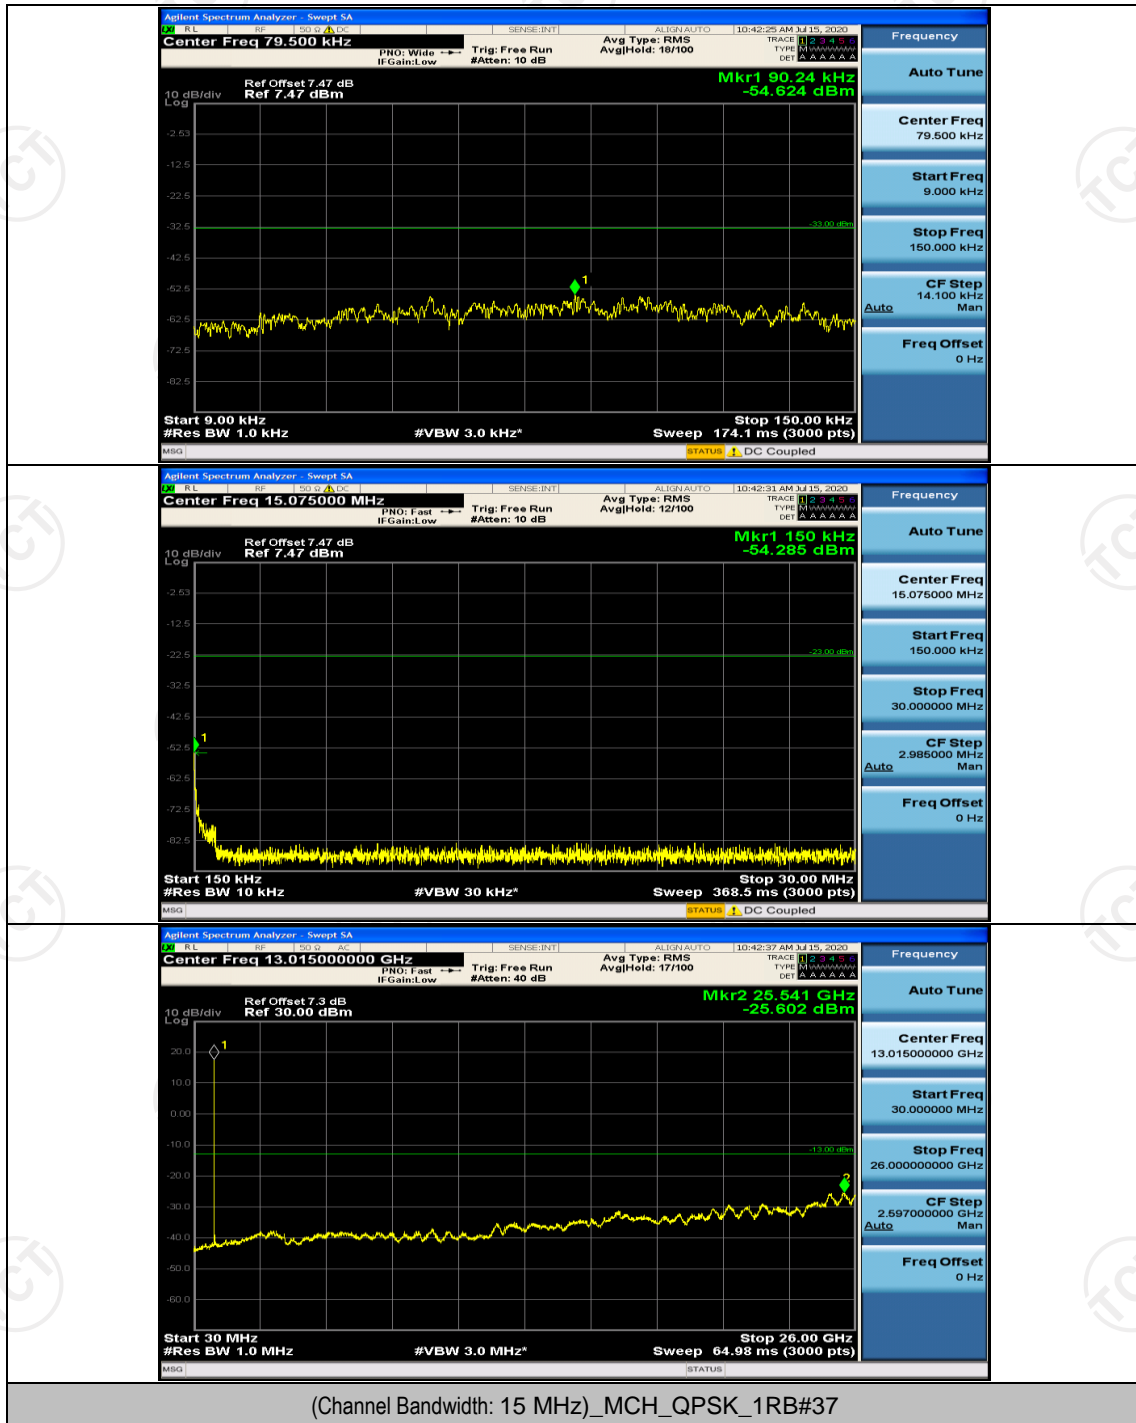

**Channel Bandwidth: 15 MHz**

(Channel Bandwidth: 15 MHz)\_LCH\_QPSK\_1RB#0

(Channel Bandwidth: 15 MHz)\_MCH\_QPSK\_1RB#0

(Channel Bandwidth: 15 MHz)\_HCH\_QPSK\_1RB#0

(Channel Bandwidth: 15 MHz)\_LCH\_16QAM\_1RB#0