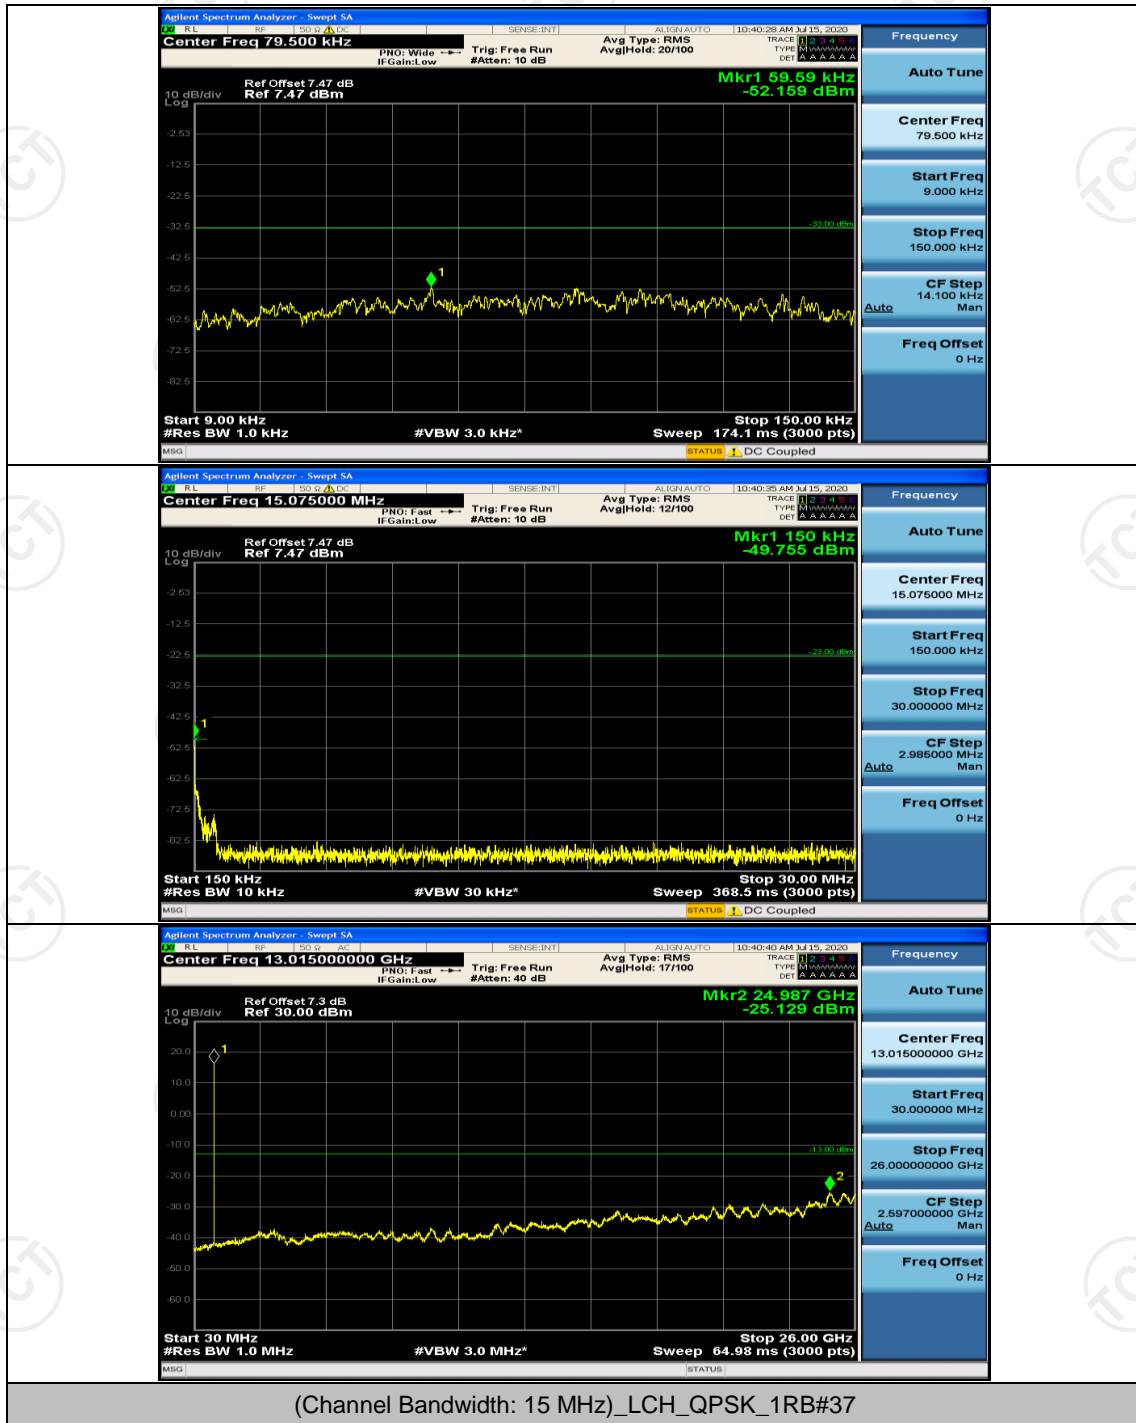

**Channel Bandwidth: 15 MHz**

(Channel Bandwidth: 15 MHz)\_LCH\_QPSK\_1RB#0

(Channel Bandwidth: 15 MHz)\_MCH\_QPSK\_1RB#0

(Channel Bandwidth: 15 MHz)\_HCH\_QPSK\_1RB#0

(Channel Bandwidth: 15 MHz)\_LCH\_16QAM\_1RB#0