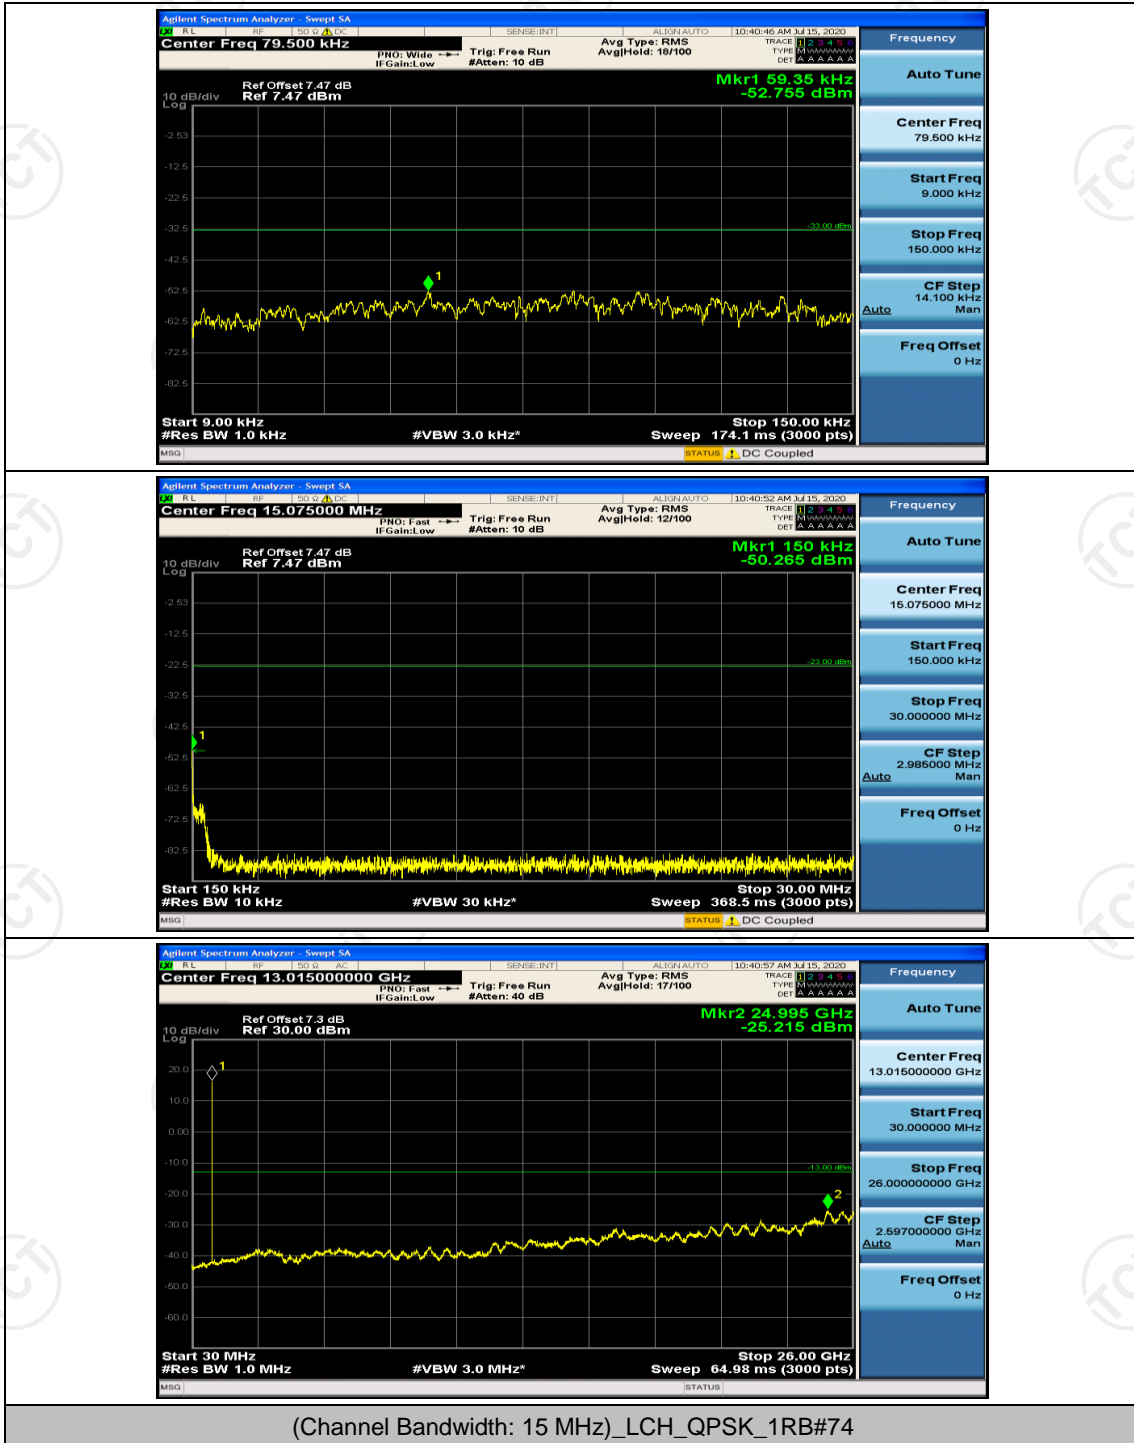

**Channel Bandwidth: 15 MHz**

(Channel Bandwidth: 15 MHz)\_LCH\_QPSK\_1RB#0

(Channel Bandwidth: 15 MHz)\_MCH\_QPSK\_1RB#0

(Channel Bandwidth: 15 MHz)\_HCH\_QPSK\_1RB#0

(Channel Bandwidth: 15 MHz)\_LCH\_16QAM\_1RB#0