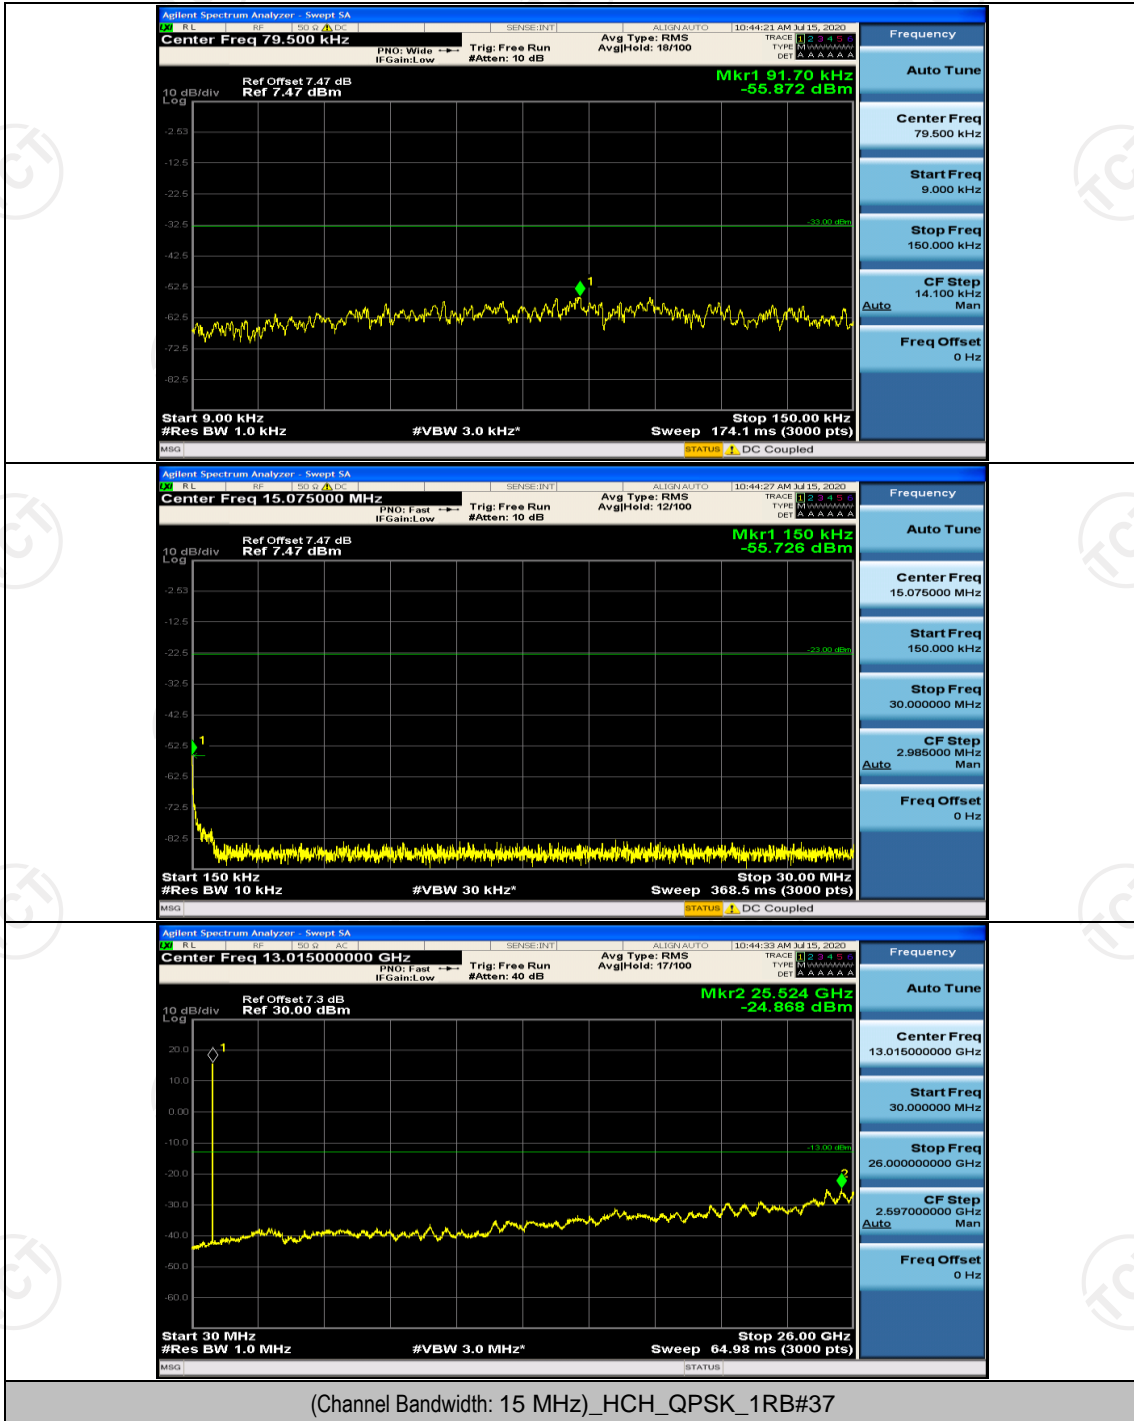

**Channel Bandwidth: 15 MHz**

(Channel Bandwidth: 15 MHz)\_LCH\_QPSK\_1RB#0

(Channel Bandwidth: 15 MHz)\_MCH\_QPSK\_1RB#0

(Channel Bandwidth: 15 MHz)\_HCH\_QPSK\_1RB#0

(Channel Bandwidth: 15 MHz)\_LCH\_16QAM\_1RB#0