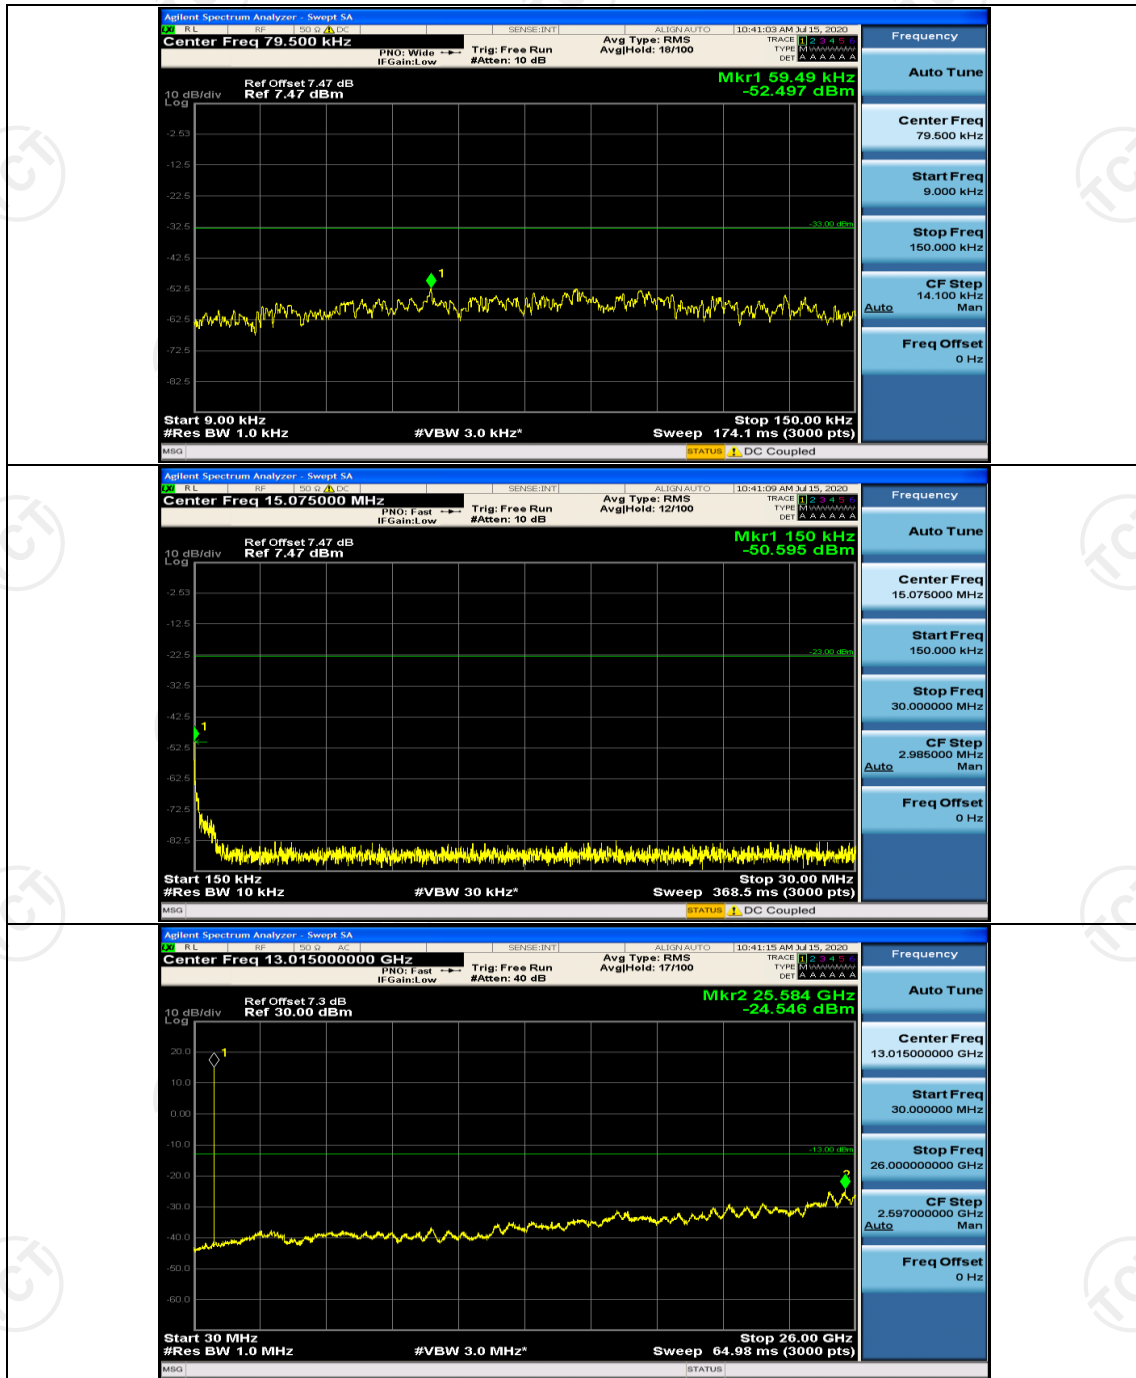

**Channel Bandwidth: 15 MHz**

(Channel Bandwidth: 15 MHz)\_LCH\_QPSK\_1RB#0

(Channel Bandwidth: 15 MHz)\_MCH\_QPSK\_1RB#0

(Channel Bandwidth: 15 MHz)\_HCH\_QPSK\_1RB#0

(Channel Bandwidth: 15 MHz)\_LCH\_16QAM\_1RB#0