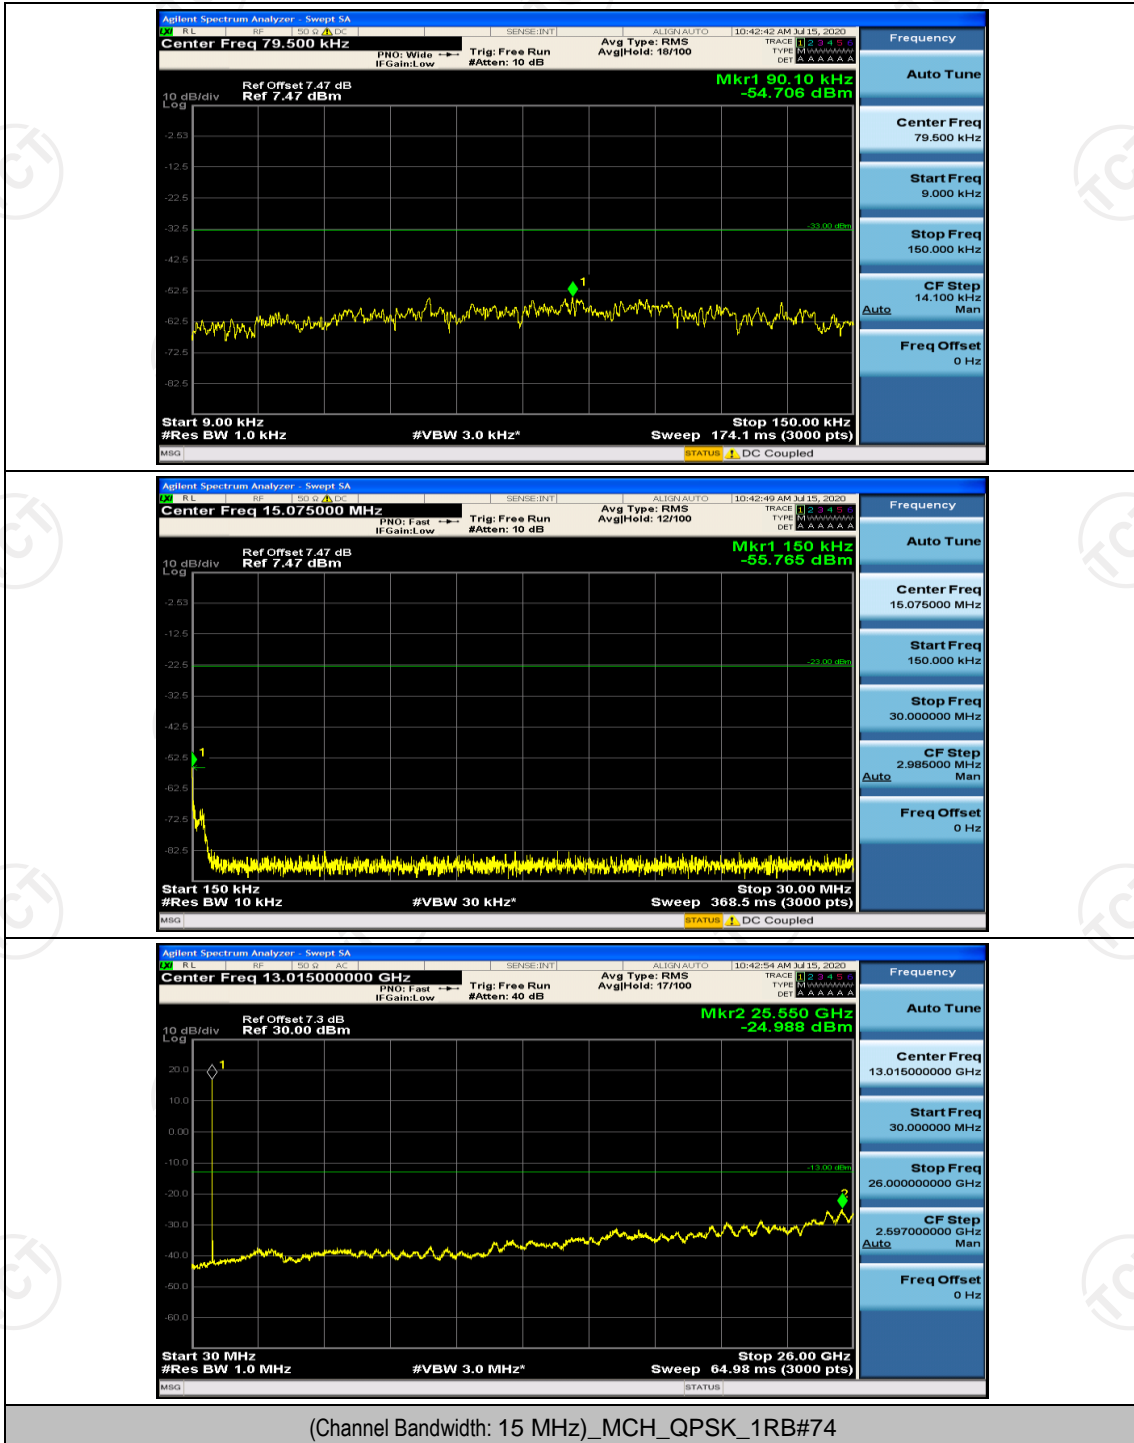

**Channel Bandwidth: 15 MHz**

(Channel Bandwidth: 15 MHz)\_LCH\_QPSK\_1RB#0

(Channel Bandwidth: 15 MHz)\_MCH\_QPSK\_1RB#0

(Channel Bandwidth: 15 MHz)\_HCH\_QPSK\_1RB#0

(Channel Bandwidth: 15 MHz)\_LCH\_16QAM\_1RB#0