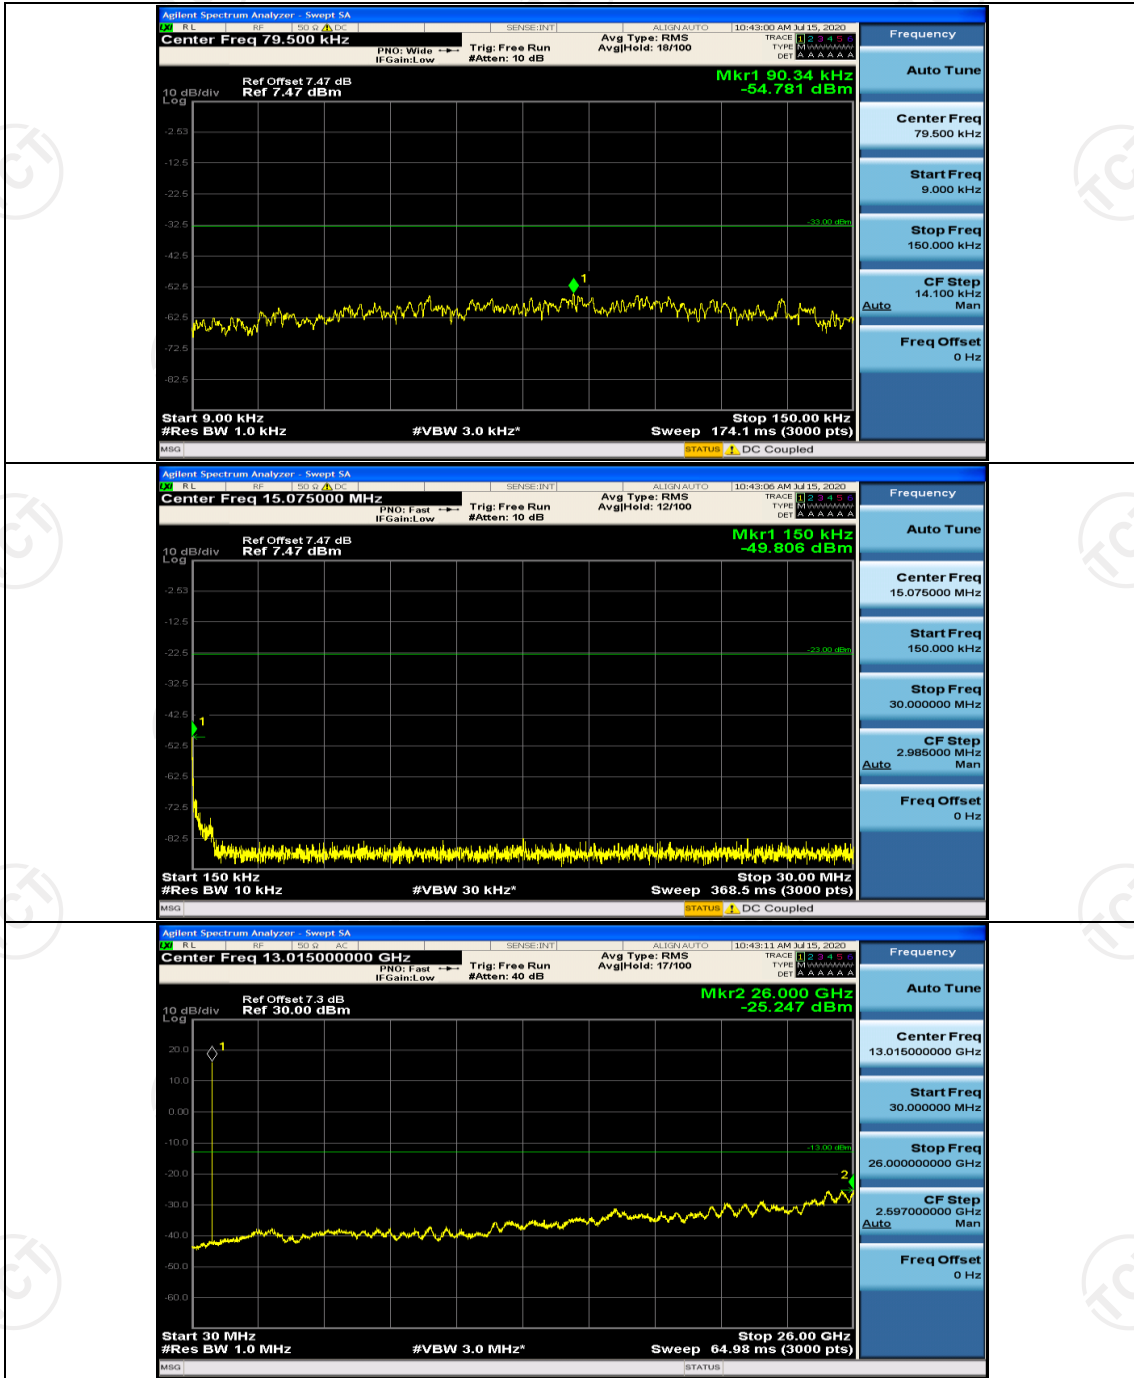

**Channel Bandwidth: 15 MHz**

(Channel Bandwidth: 15 MHz)\_LCH\_QPSK\_1RB#0

(Channel Bandwidth: 15 MHz)\_MCH\_QPSK\_1RB#0

(Channel Bandwidth: 15 MHz)\_HCH\_QPSK\_1RB#0

(Channel Bandwidth: 15 MHz)\_LCH\_16QAM\_1RB#0