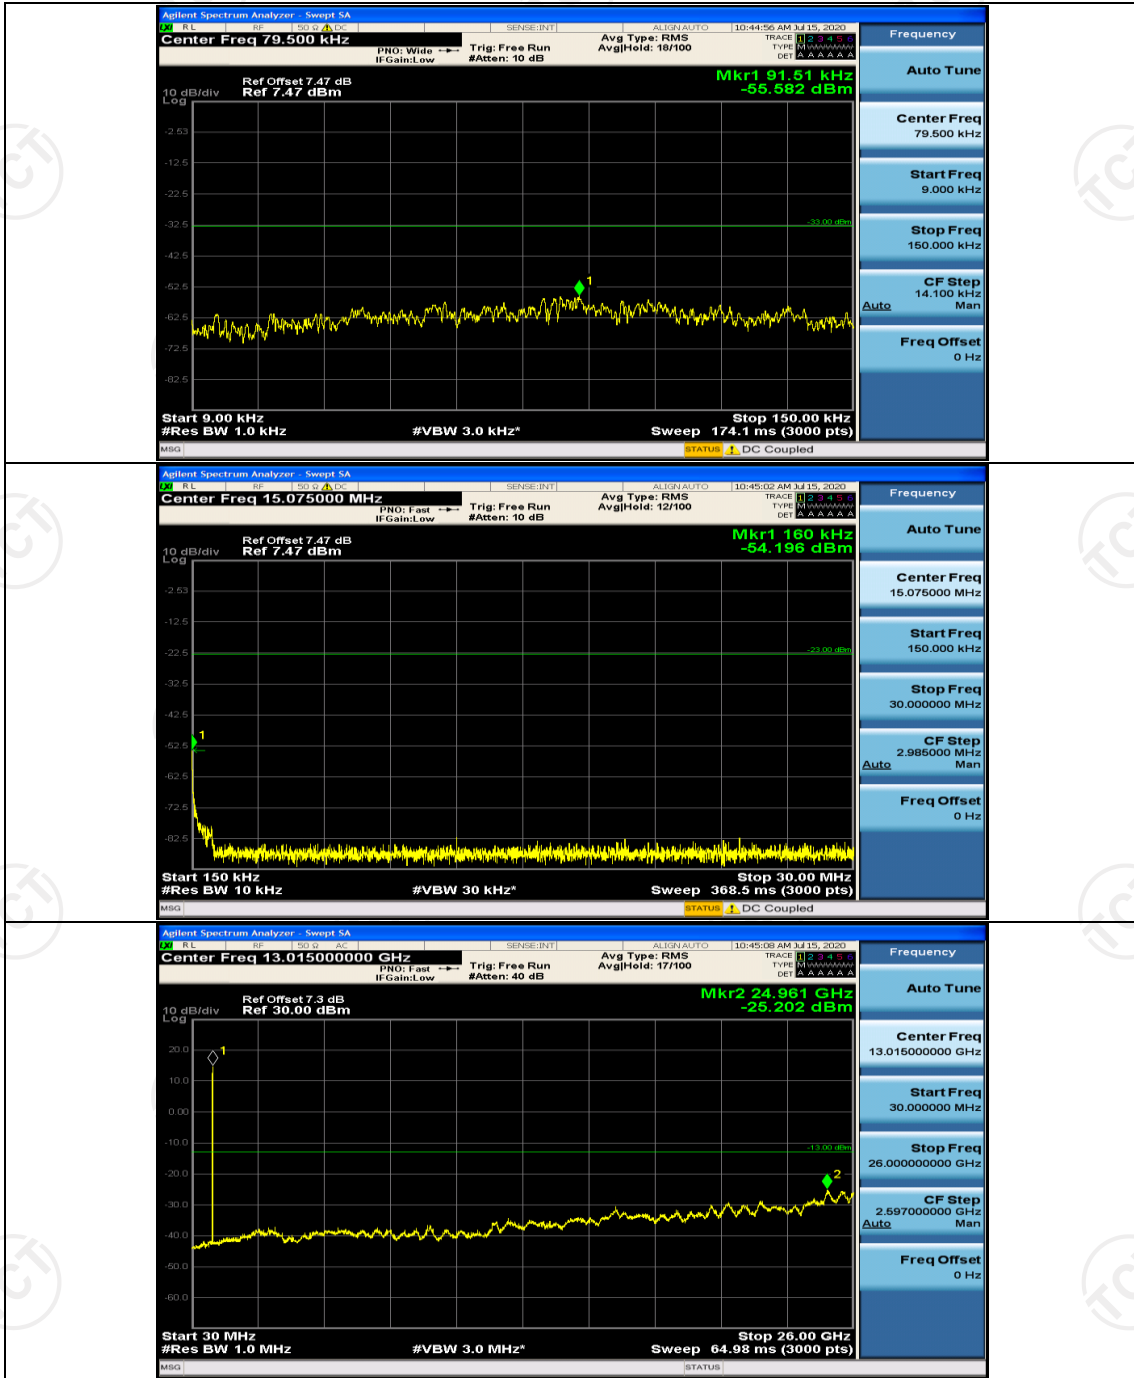

**Channel Bandwidth: 15 MHz**

(Channel Bandwidth: 15 MHz)\_LCH\_QPSK\_1RB#0

(Channel Bandwidth: 15 MHz)\_MCH\_QPSK\_1RB#0

(Channel Bandwidth: 15 MHz)\_HCH\_QPSK\_1RB#0

(Channel Bandwidth: 15 MHz)\_LCH\_16QAM\_1RB#0