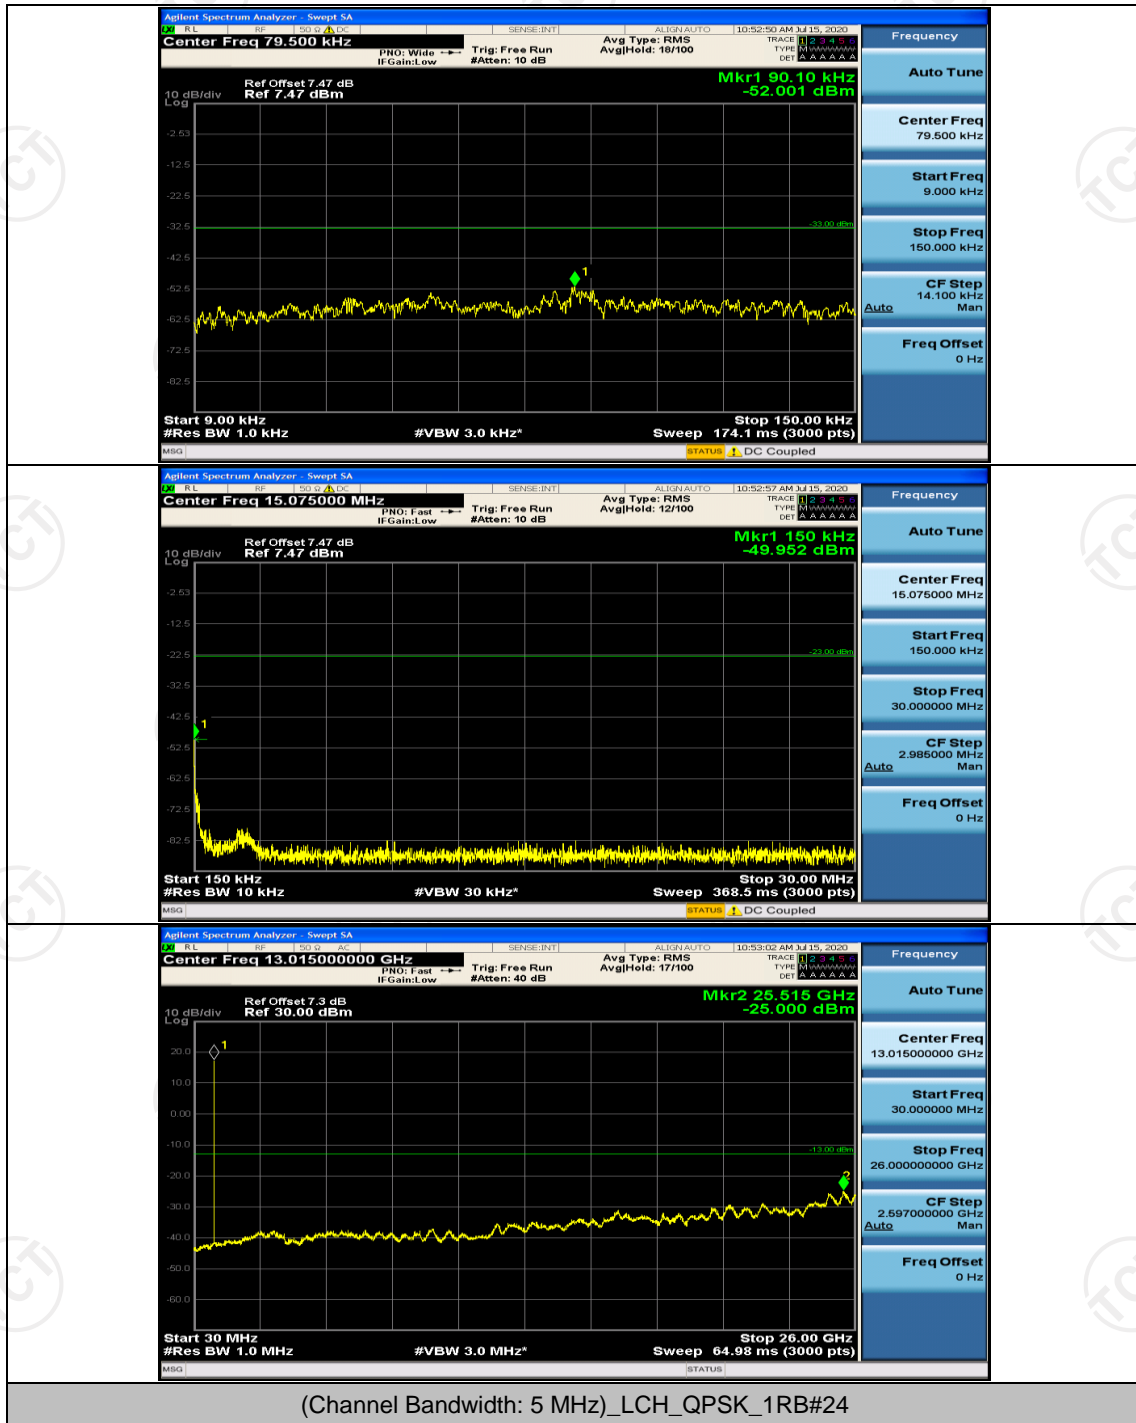

Channel Bandwidth: 5 MHz

(Channel Bandwidth: 5 MHz)_LCH_QPSK_1RB#0

Channel Bandwidth: 10 MHz

Channel Bandwidth: 10 MHz_LCH_QPSK_1RB#0