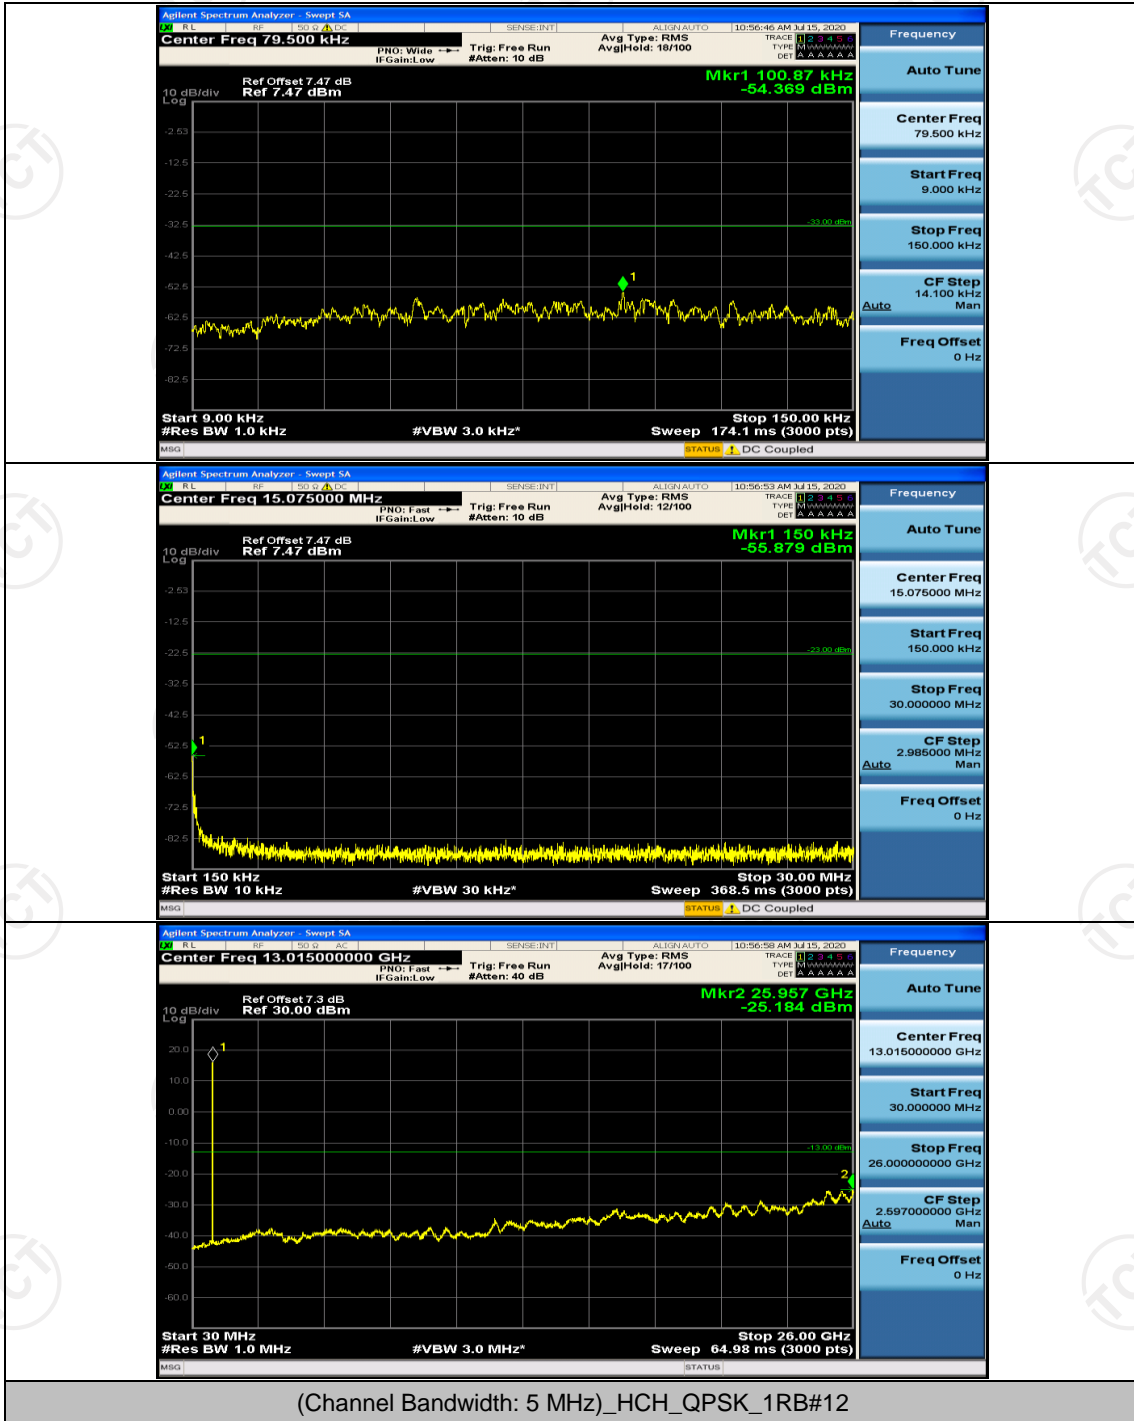

Channel Bandwidth: 5 MHz

(Channel Bandwidth: 5 MHz)_LCH_QPSK_1RB#0

Channel Bandwidth: 10 MHz

Channel Bandwidth: 10 MHz_LCH_QPSK_1RB#0