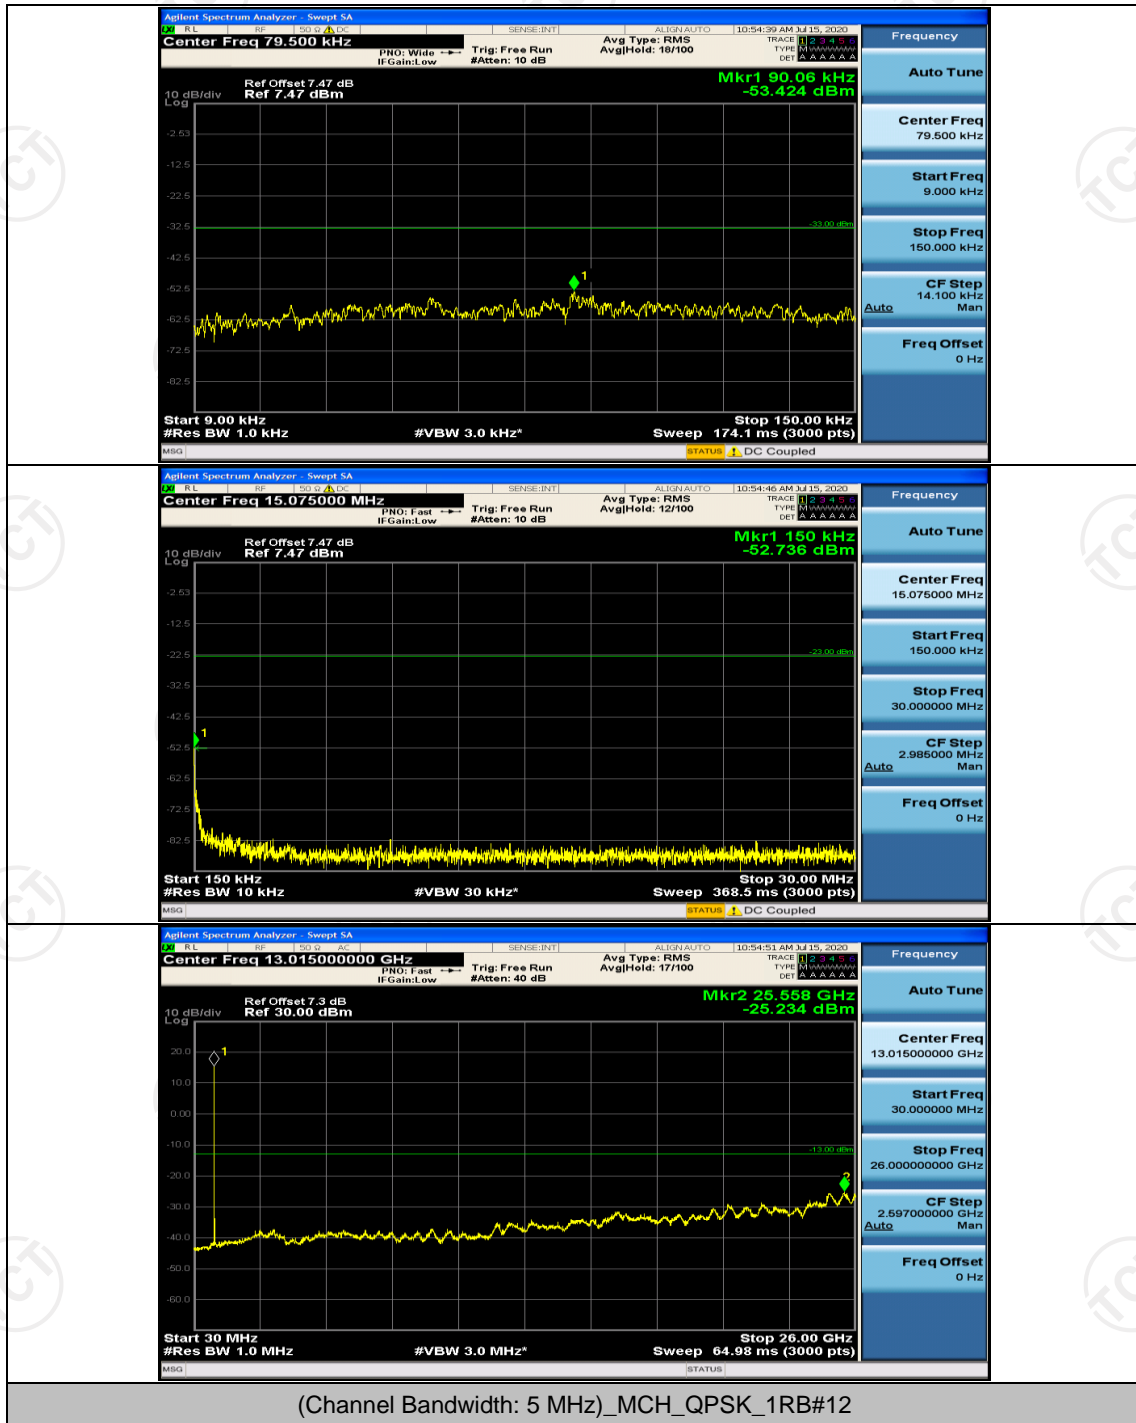

Channel Bandwidth: 5 MHz

(Channel Bandwidth: 5 MHz)_LCH_QPSK_1RB#0

Channel Bandwidth: 10 MHz

Channel Bandwidth: 10 MHz_LCH_QPSK_1RB#0