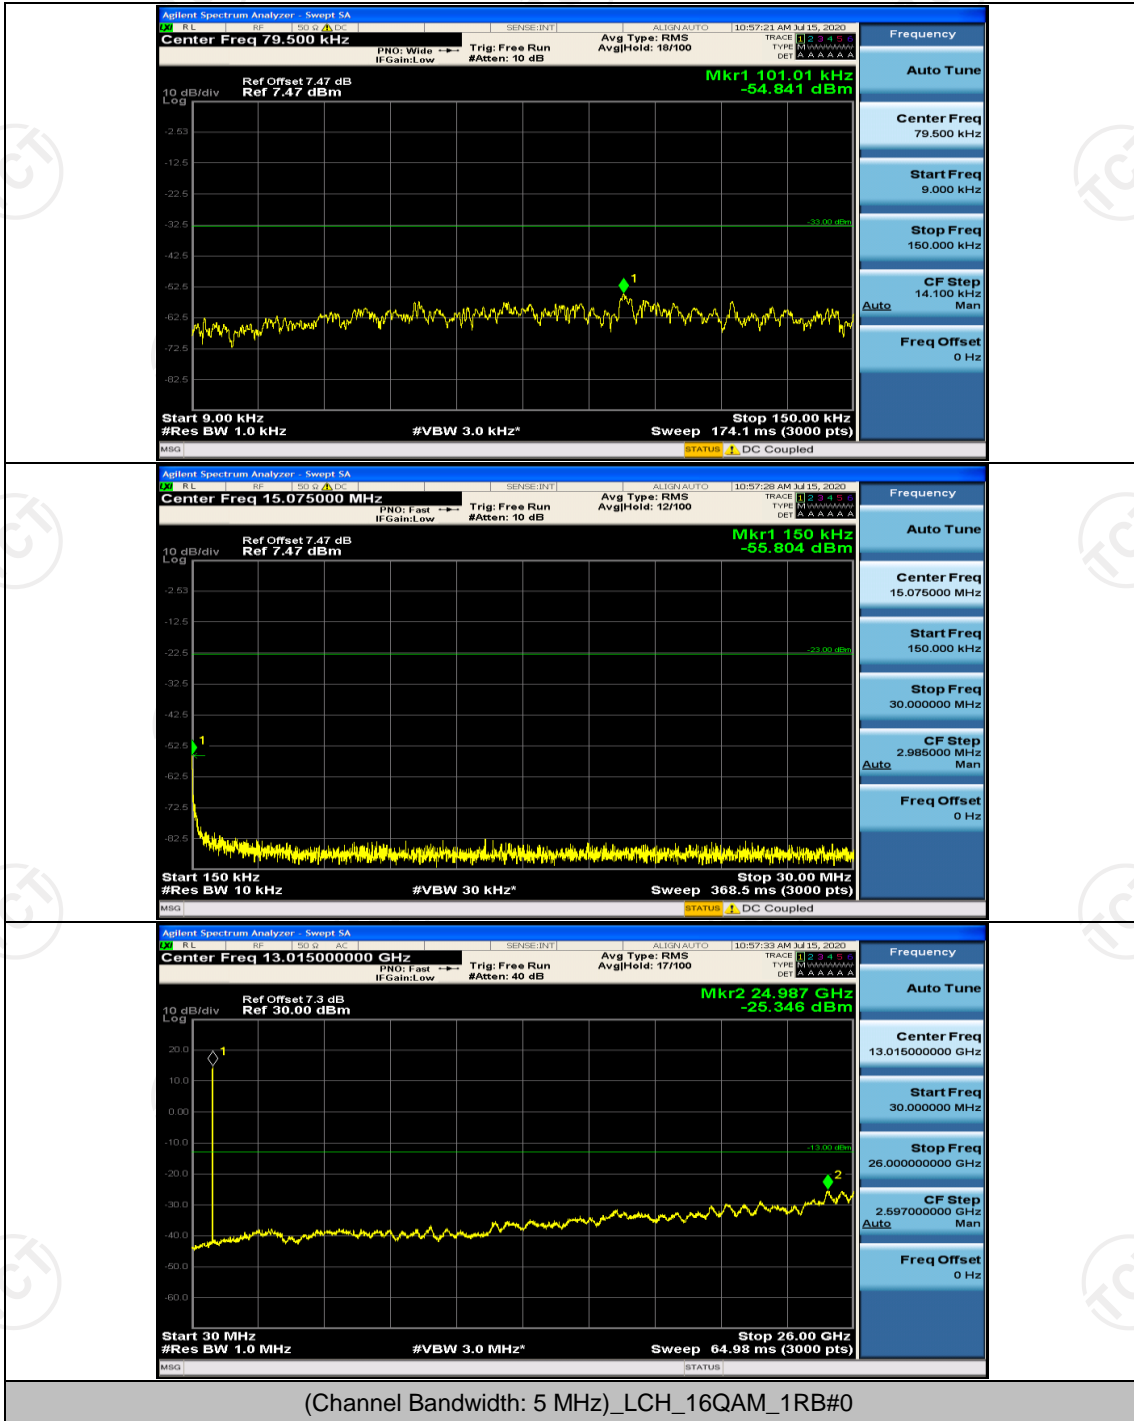

Channel Bandwidth: 5 MHz

(Channel Bandwidth: 5 MHz)_LCH_QPSK_1RB#0

Channel Bandwidth: 10 MHz

Channel Bandwidth: 10 MHz_LCH_QPSK_1RB#0