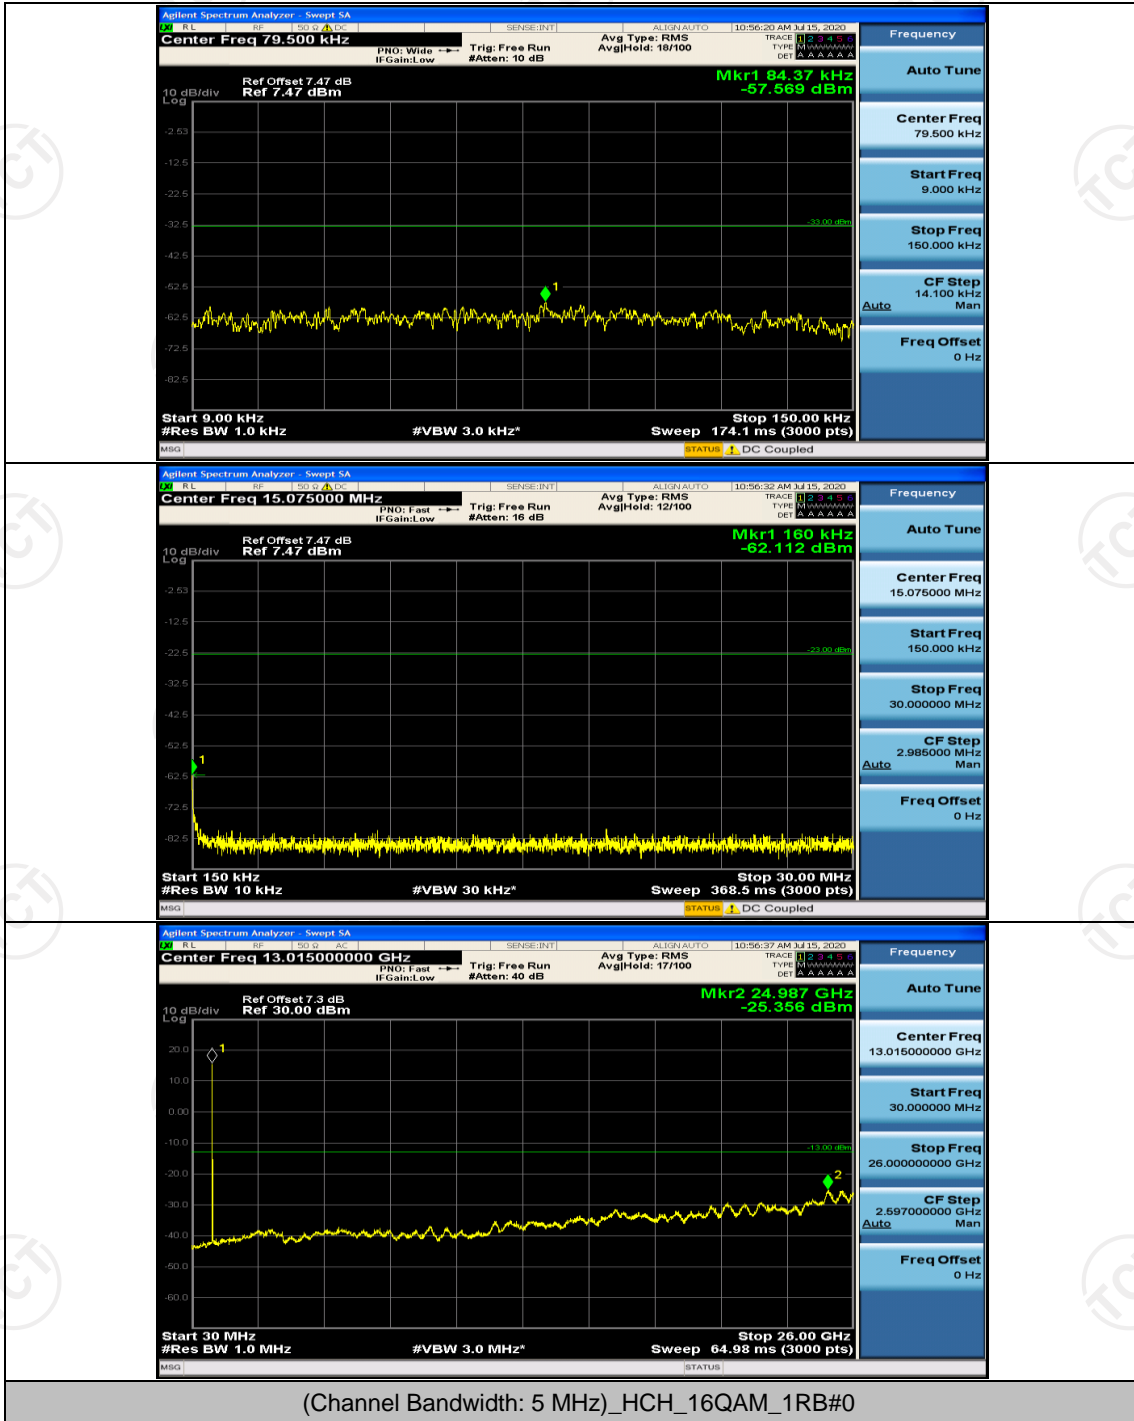

Channel Bandwidth: 5 MHz

(Channel Bandwidth: 5 MHz)_LCH_QPSK_1RB#0

Channel Bandwidth: 10 MHz

Channel Bandwidth: 10 MHz_LCH_QPSK_1RB#0