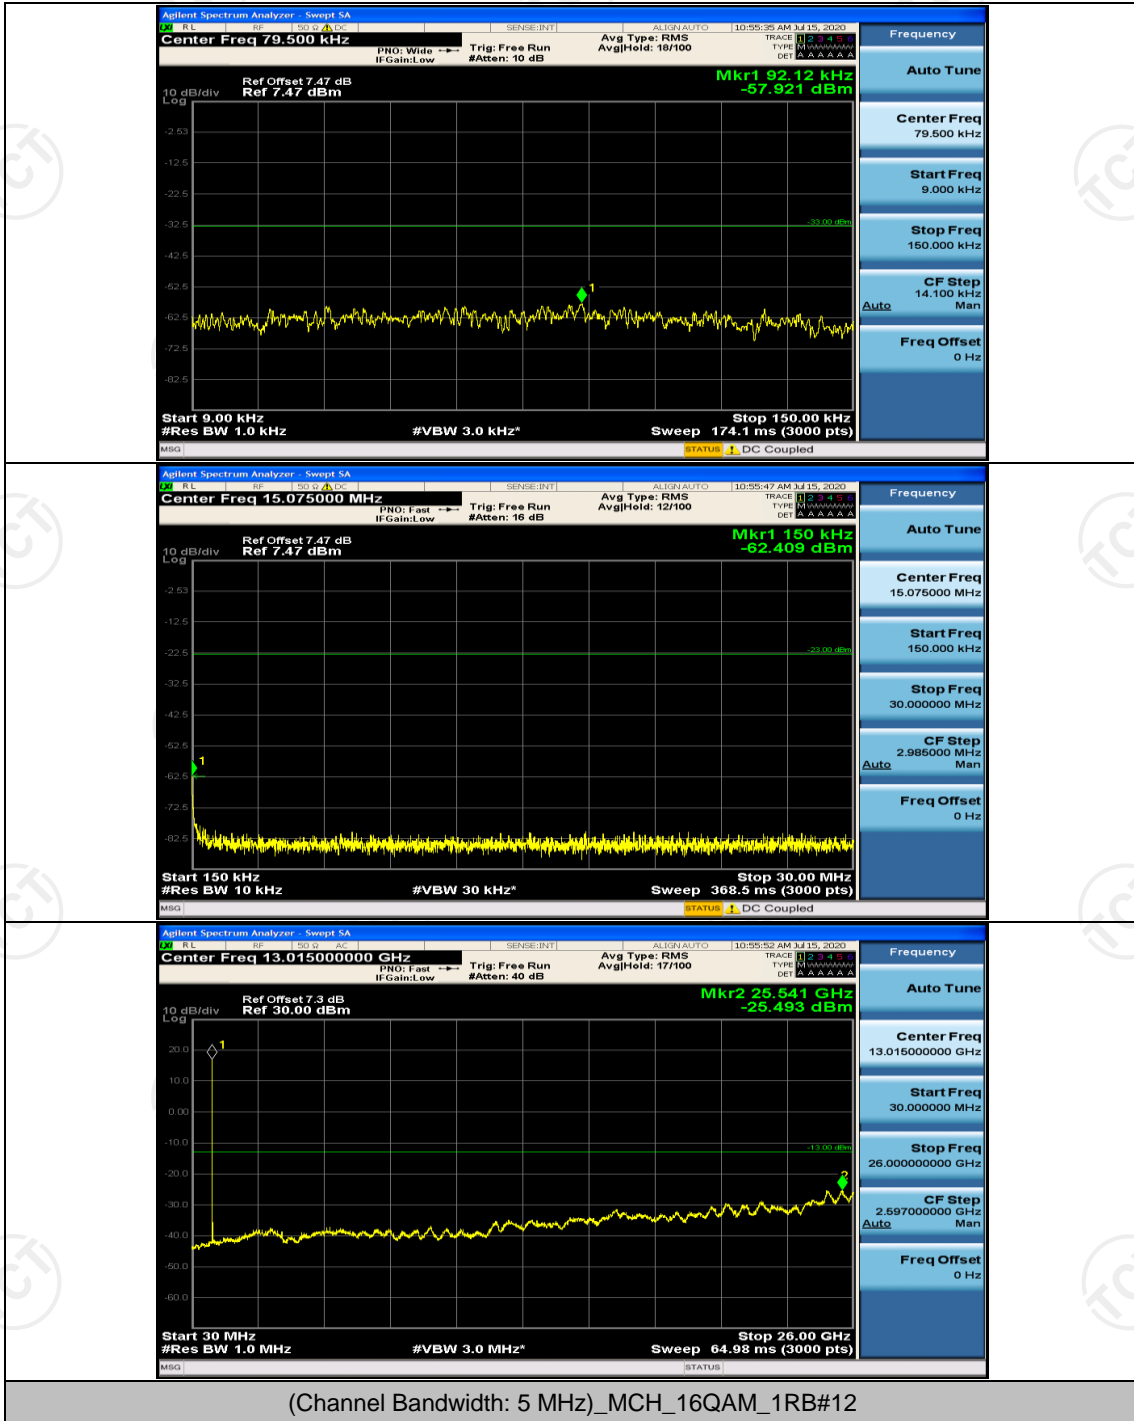

Channel Bandwidth: 5 MHz

(Channel Bandwidth: 5 MHz)_LCH_QPSK_1RB#0

Channel Bandwidth: 10 MHz

Channel Bandwidth: 10 MHz_LCH_QPSK_1RB#0