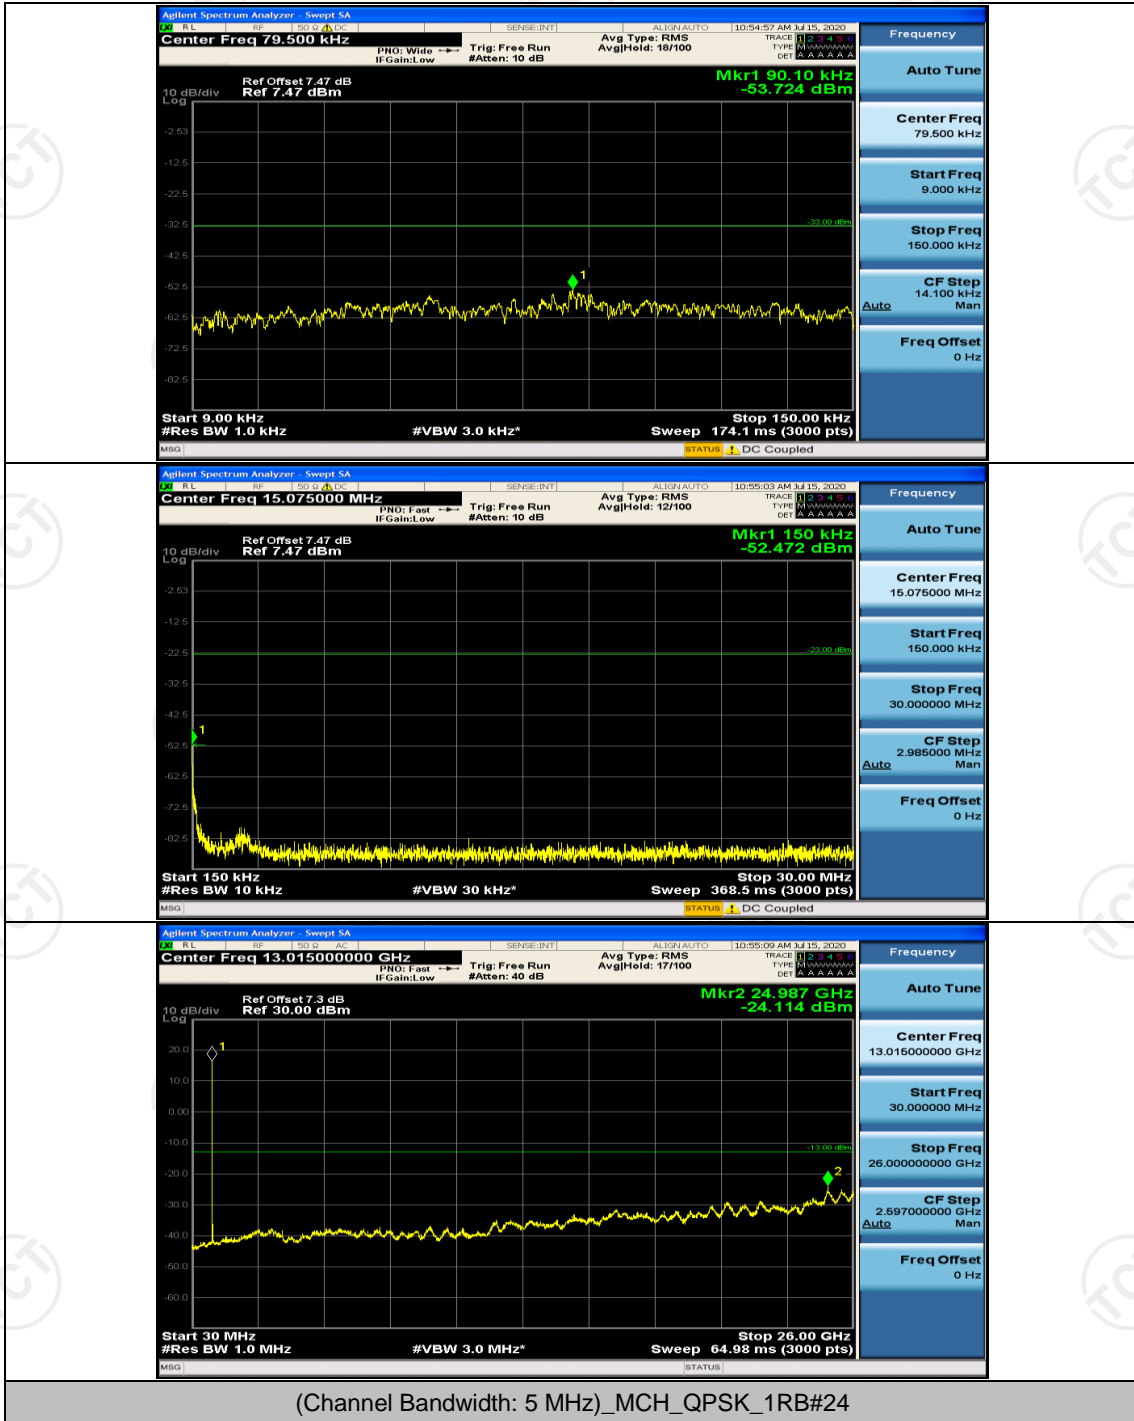

Channel Bandwidth: 5 MHz

(Channel Bandwidth: 5 MHz)_LCH_QPSK_1RB#0

Channel Bandwidth: 10 MHz

Channel Bandwidth: 10 MHz_LCH_QPSK_1RB#0