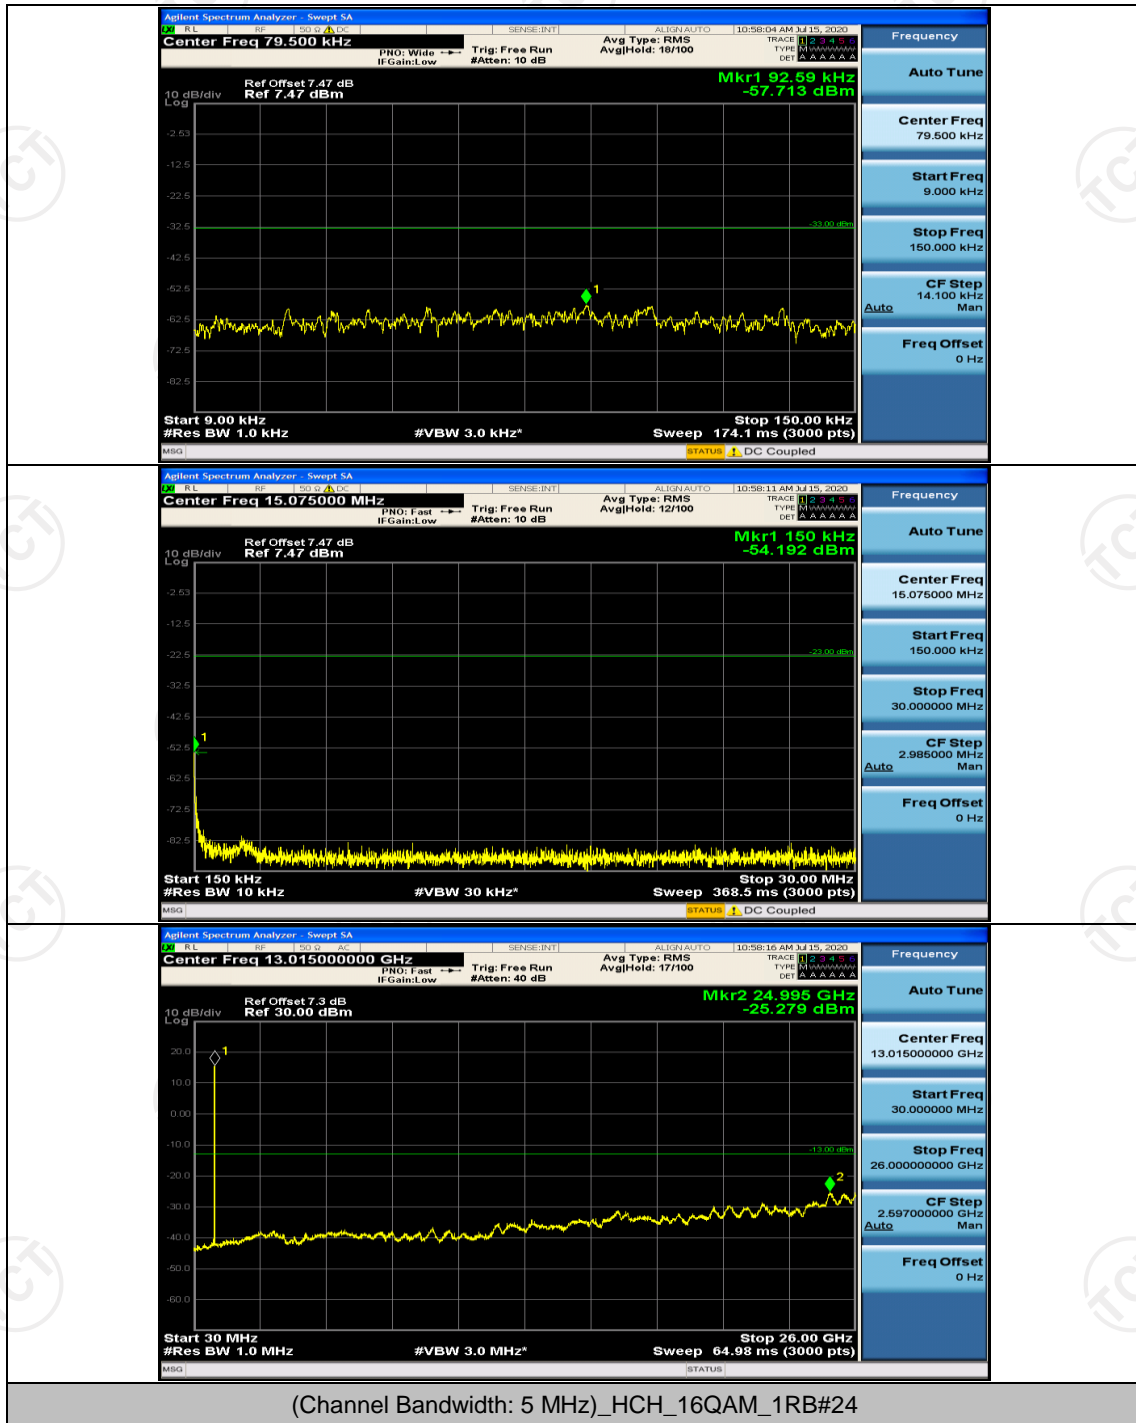

Channel Bandwidth: 5 MHz

(Channel Bandwidth: 5 MHz)_LCH_QPSK_1RB#0

Channel Bandwidth: 10 MHz

Channel Bandwidth: 10 MHz_LCH_QPSK_1RB#0