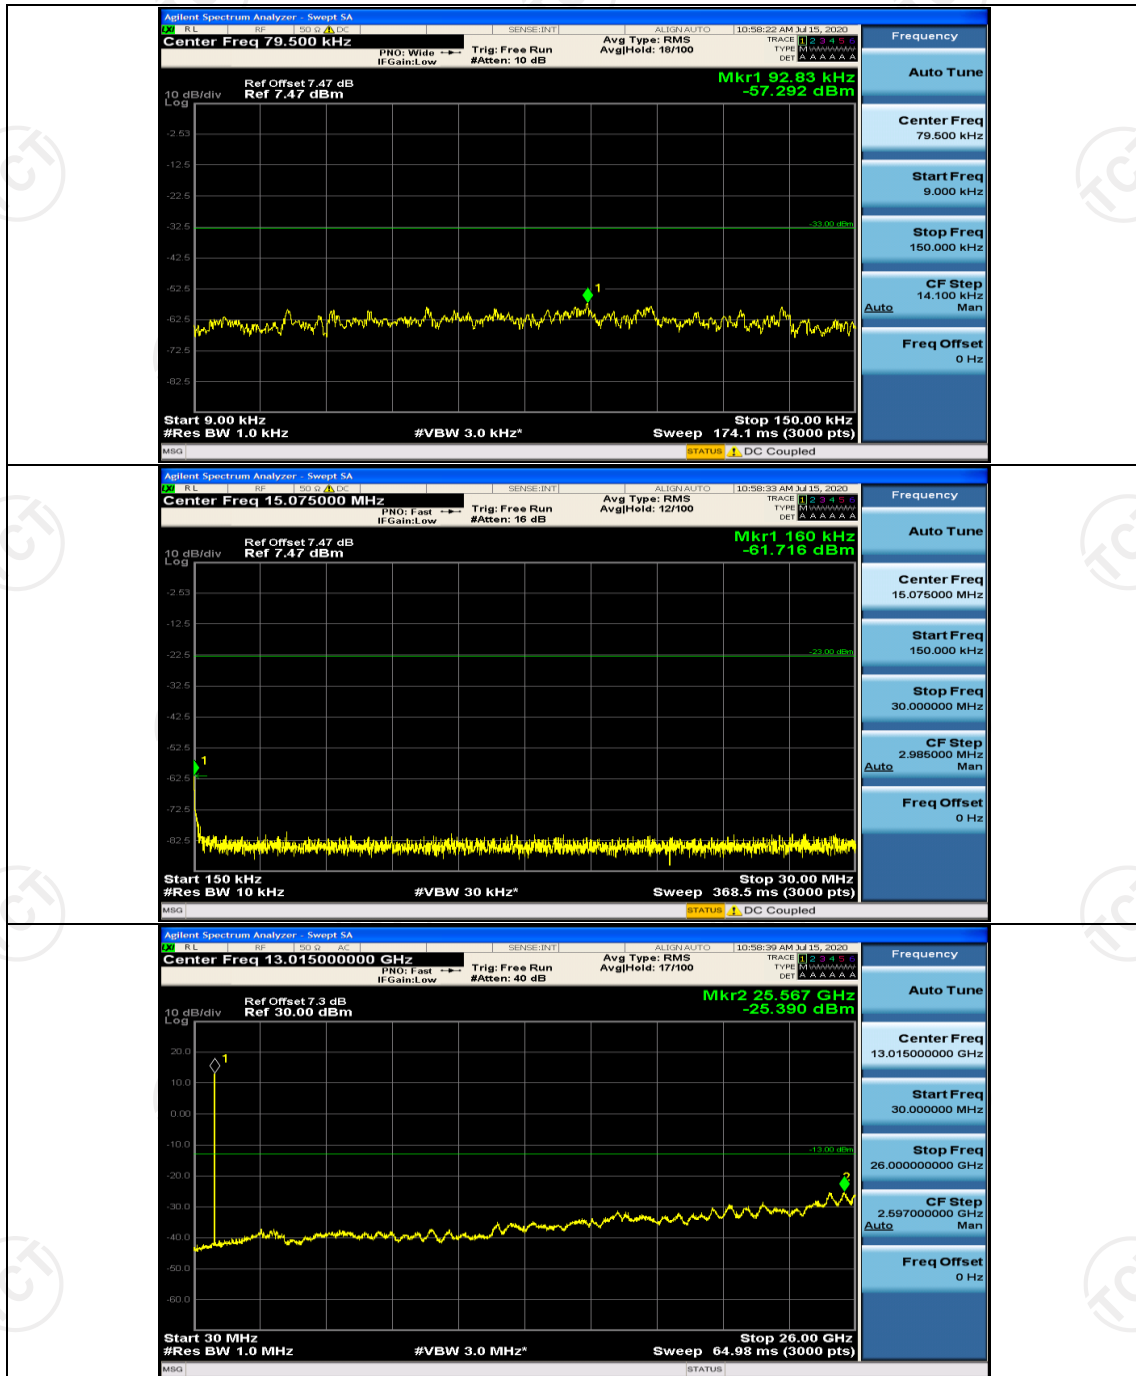

Channel Bandwidth: 5 MHz

(Channel Bandwidth: 5 MHz)_LCH_QPSK_1RB#0

Channel Bandwidth: 10 MHz

Channel Bandwidth: 10 MHz_LCH_QPSK_1RB#0