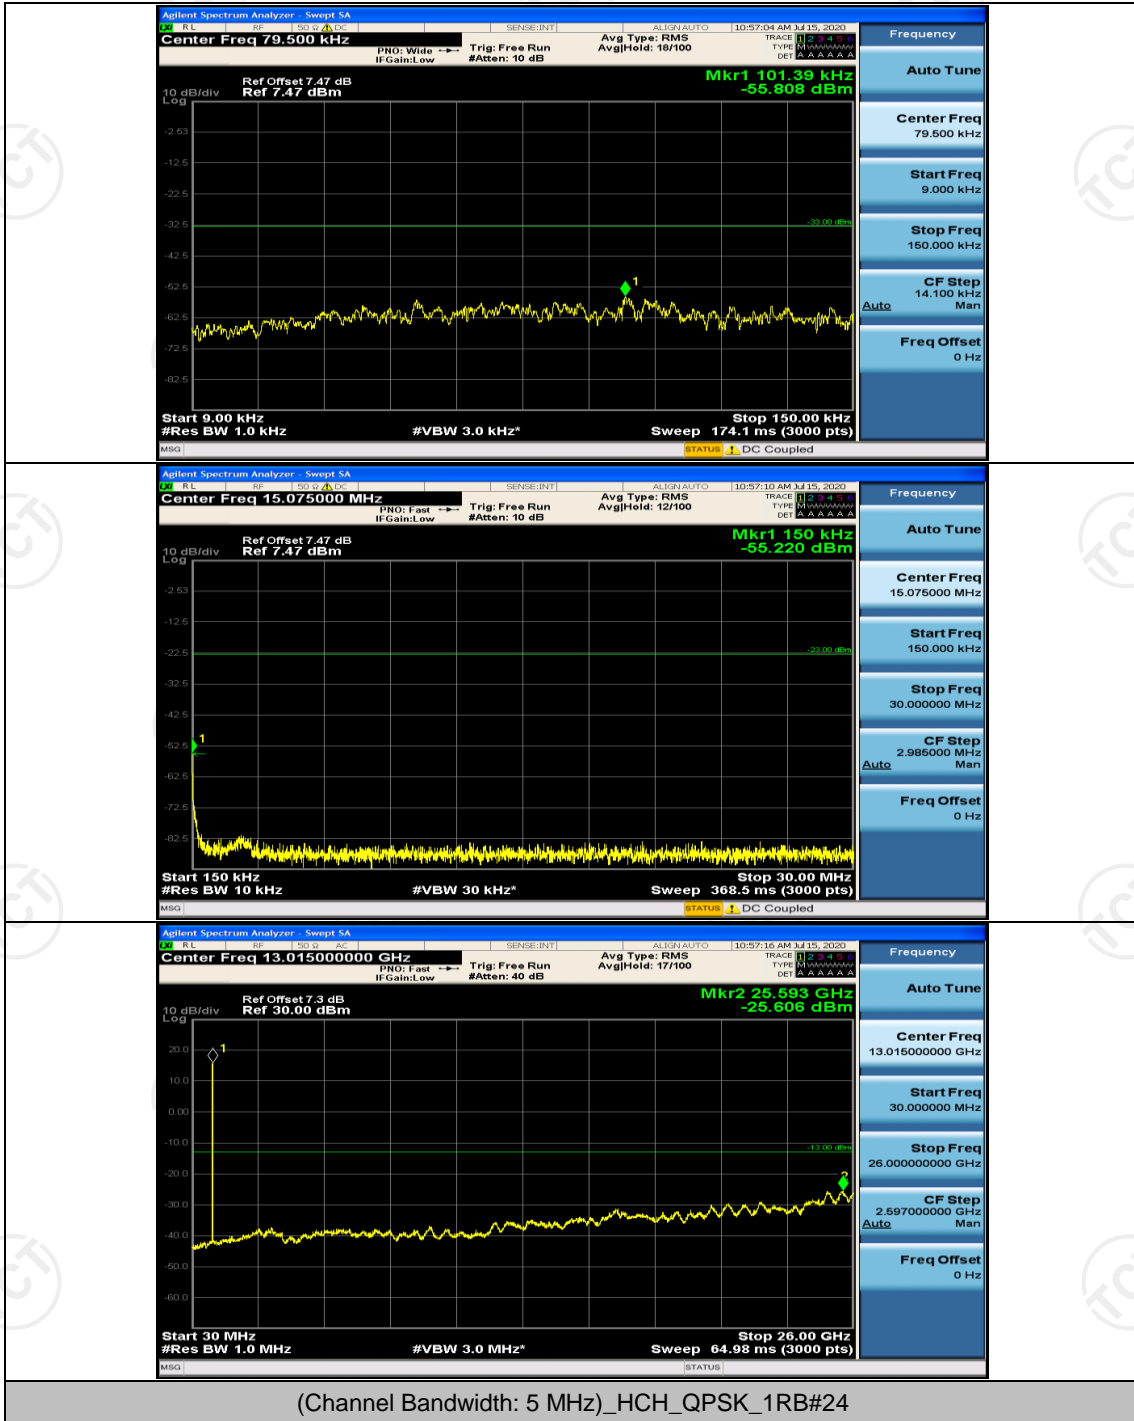

Channel Bandwidth: 5 MHz

(Channel Bandwidth: 5 MHz)_LCH_QPSK_1RB#0

Channel Bandwidth: 10 MHz

Channel Bandwidth: 10 MHz_LCH_QPSK_1RB#0