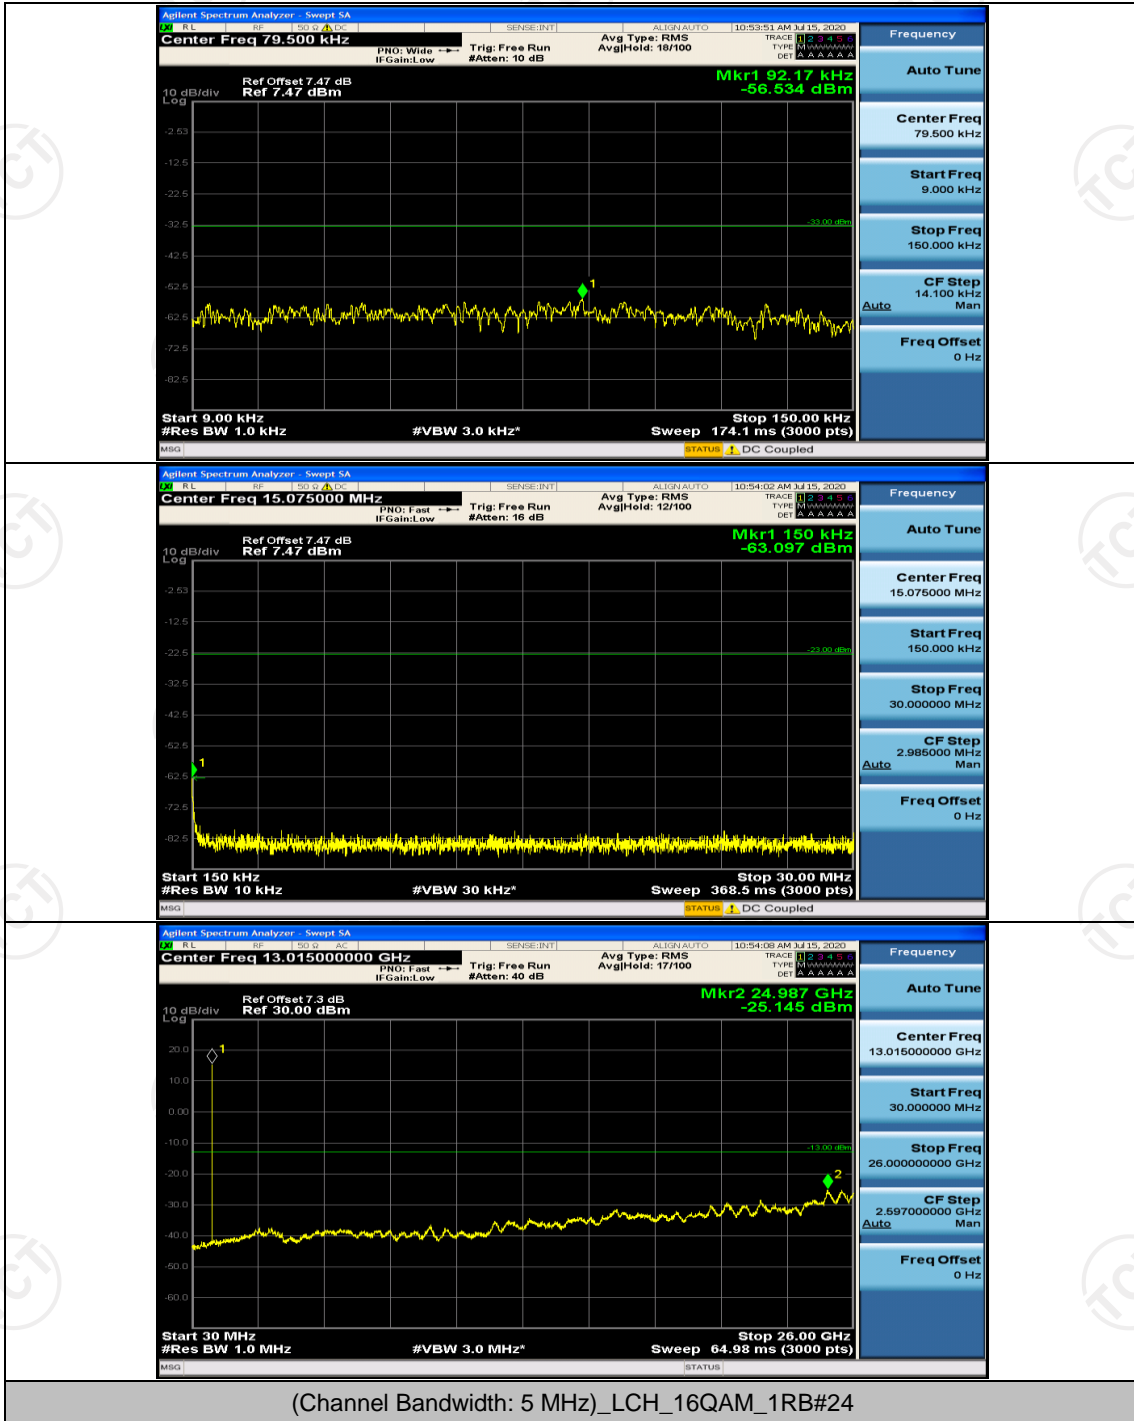

Channel Bandwidth: 5 MHz

(Channel Bandwidth: 5 MHz)_LCH_QPSK_1RB#0

Channel Bandwidth: 10 MHz

Channel Bandwidth: 10 MHz_LCH_QPSK_1RB#0