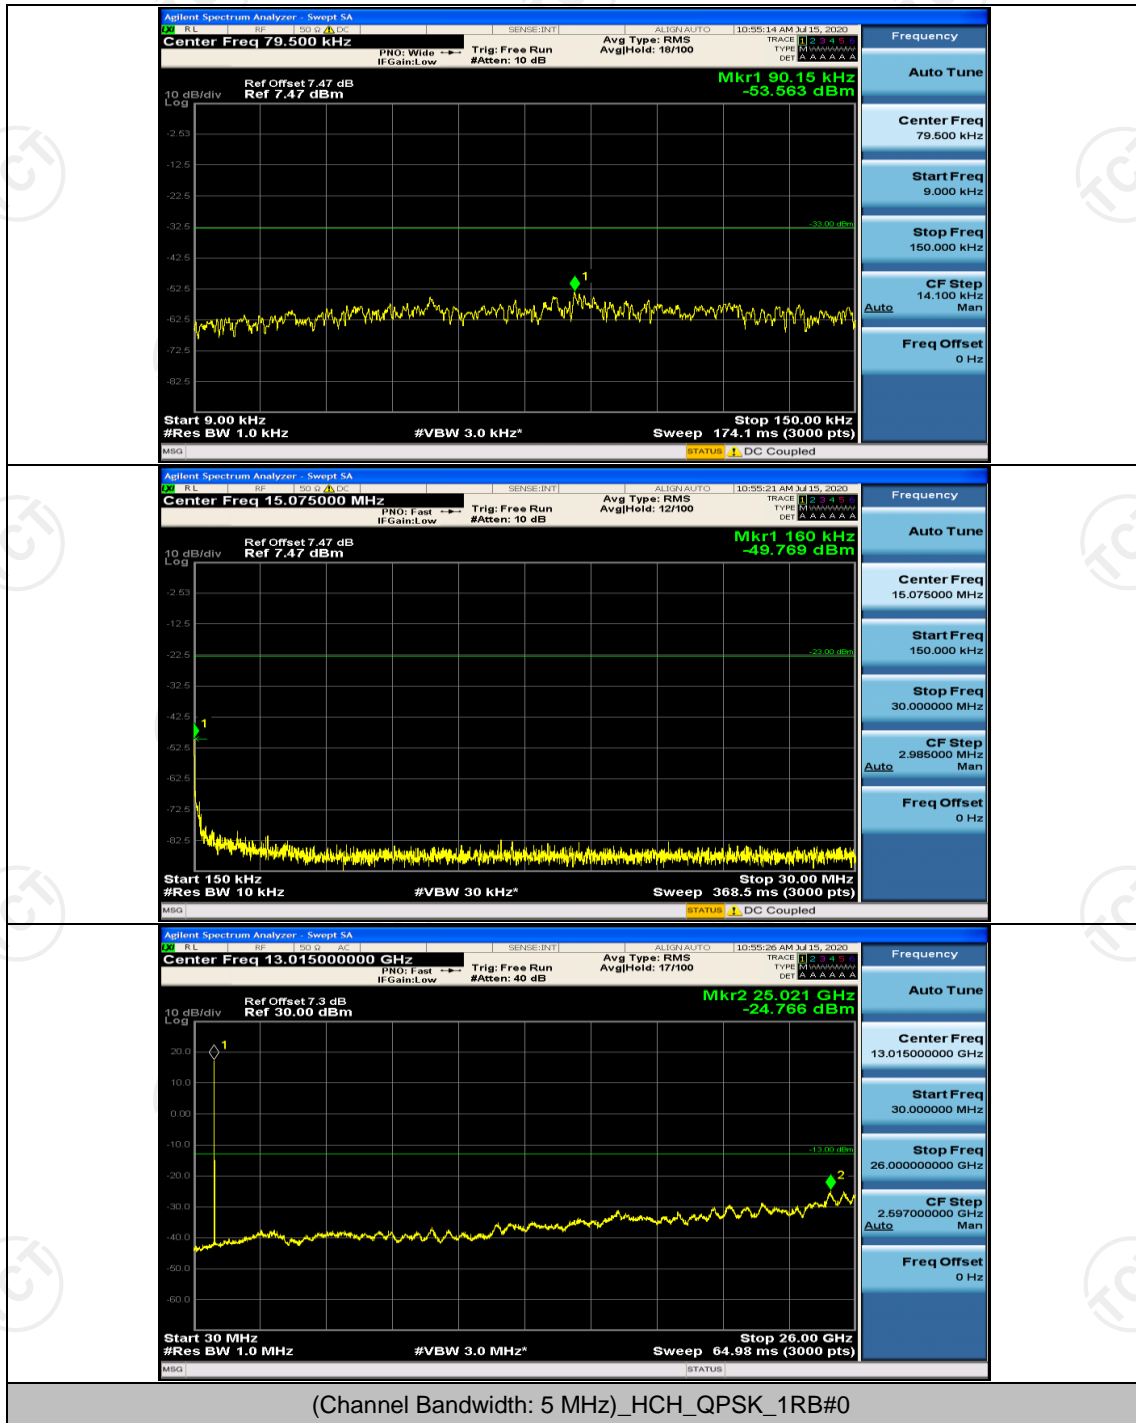

Channel Bandwidth: 5 MHz

(Channel Bandwidth: 5 MHz)_LCH_QPSK_1RB#0

Channel Bandwidth: 10 MHz

Channel Bandwidth: 10 MHz_LCH_QPSK_1RB#0