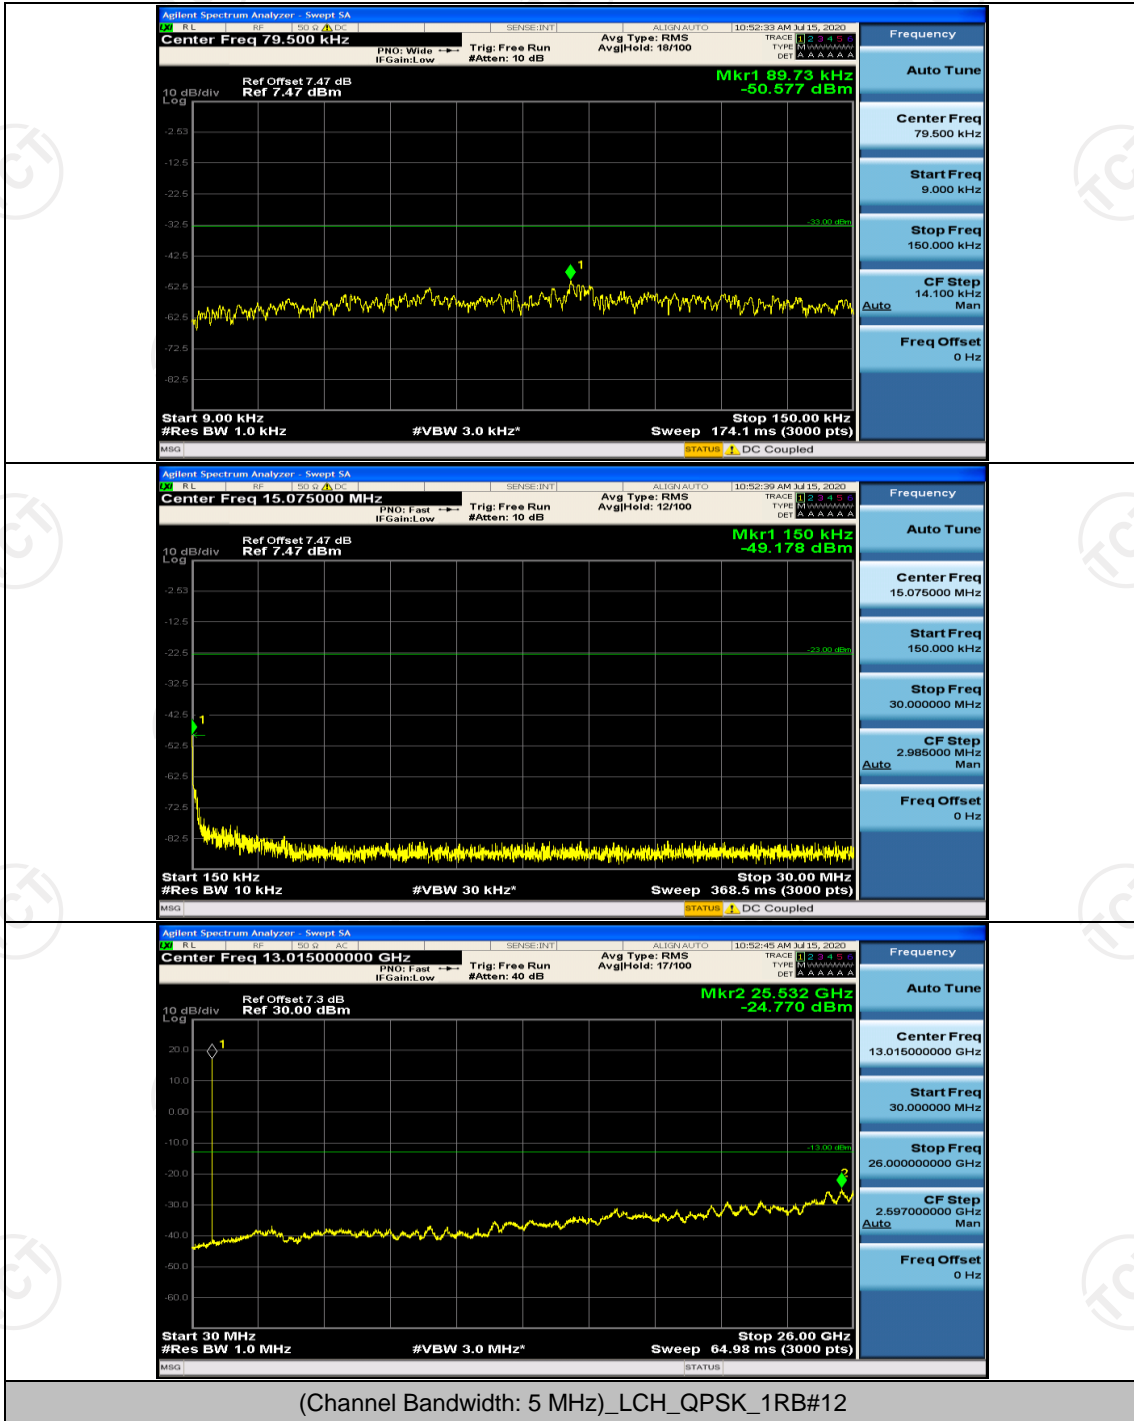

Channel Bandwidth: 5 MHz

(Channel Bandwidth: 5 MHz)_LCH_QPSK_1RB#0

Channel Bandwidth: 10 MHz

Channel Bandwidth: 10 MHz_LCH_QPSK_1RB#0