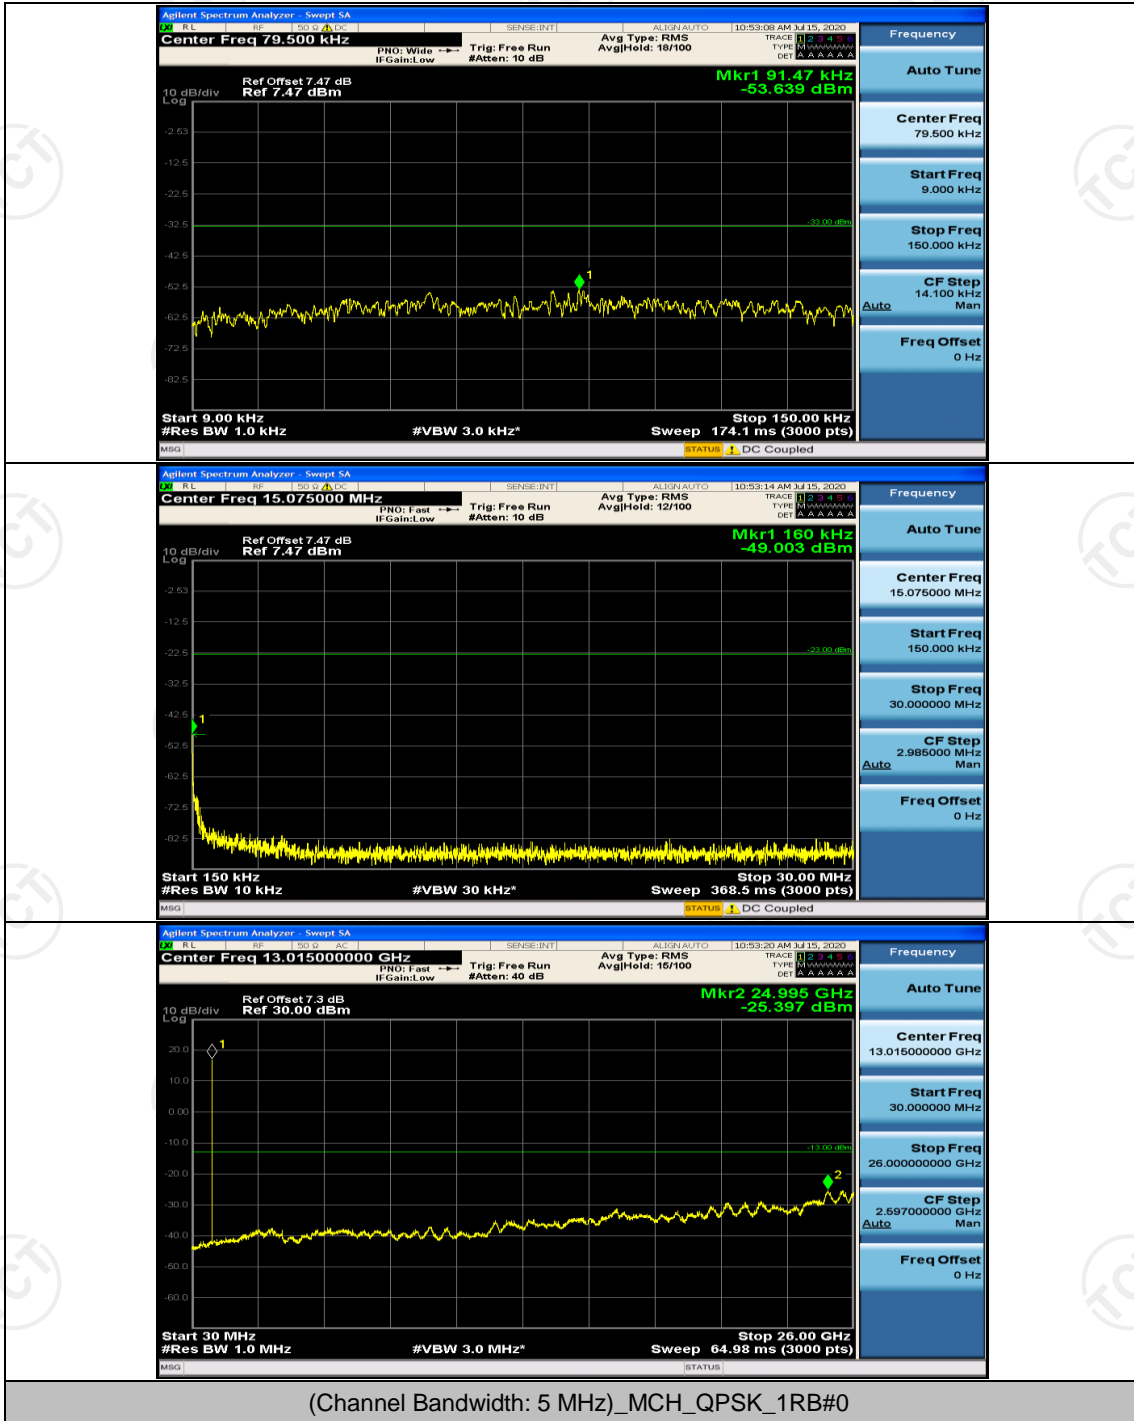

Channel Bandwidth: 5 MHz

(Channel Bandwidth: 5 MHz)_LCH_QPSK_1RB#0

Channel Bandwidth: 10 MHz

Channel Bandwidth: 10 MHz_LCH_QPSK_1RB#0