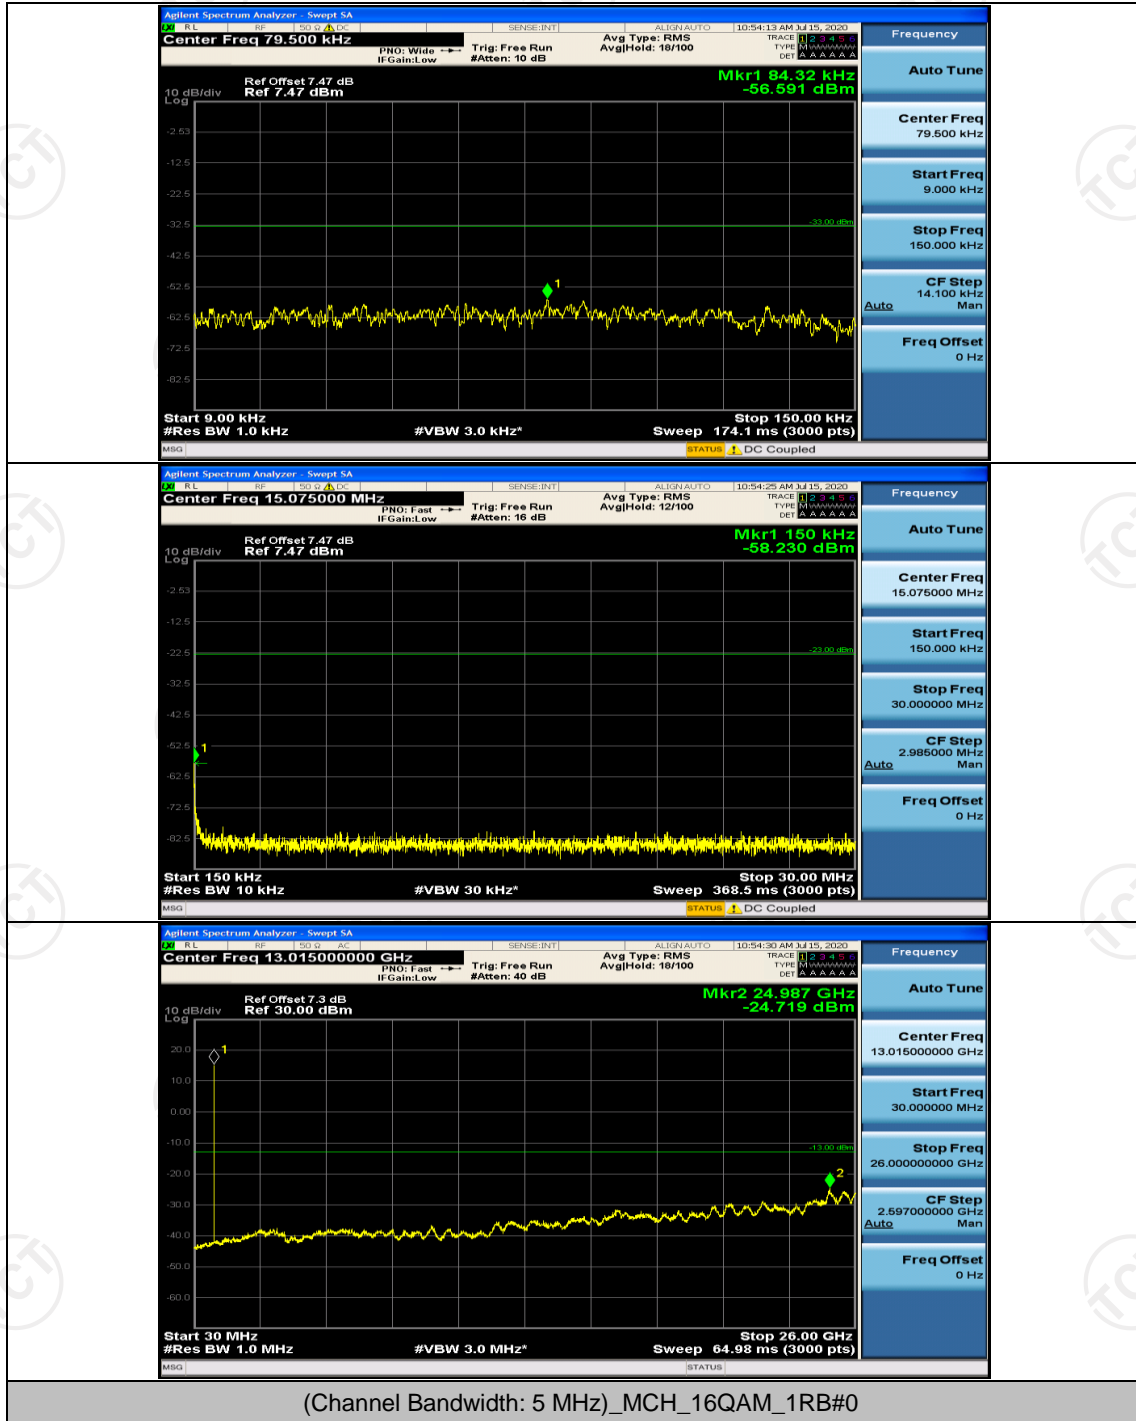

Channel Bandwidth: 5 MHz

(Channel Bandwidth: 5 MHz)_LCH_QPSK_1RB#0

Channel Bandwidth: 10 MHz

Channel Bandwidth: 10 MHz_LCH_QPSK_1RB#0