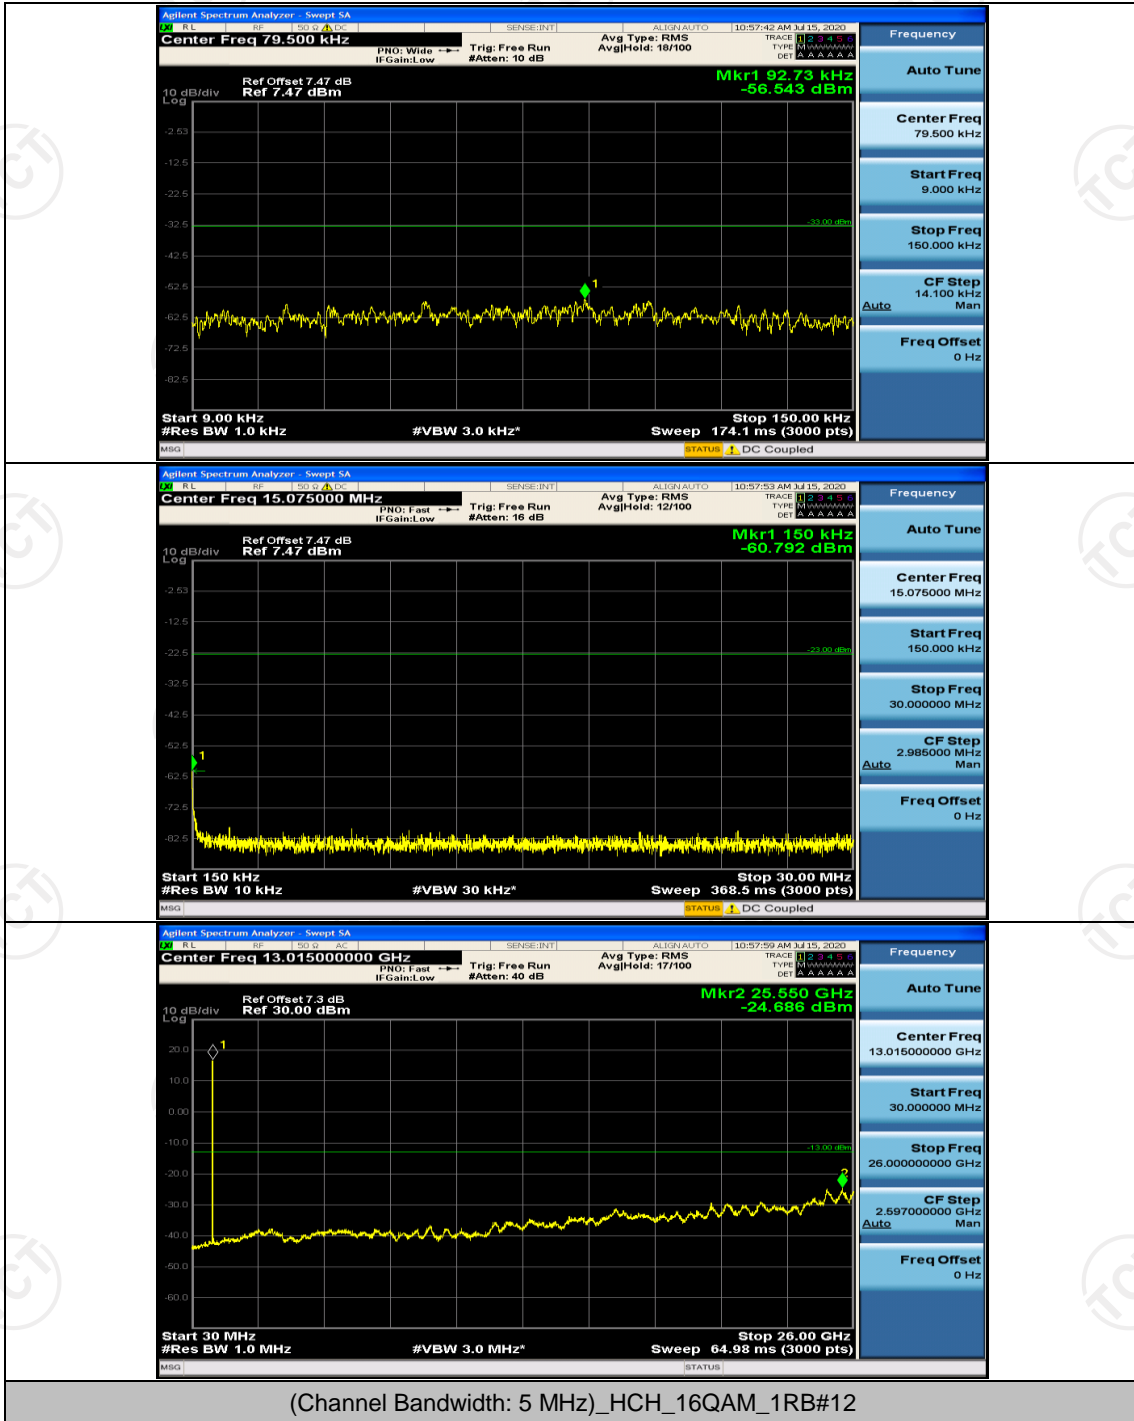

Channel Bandwidth: 5 MHz

(Channel Bandwidth: 5 MHz)_LCH_QPSK_1RB#0

Channel Bandwidth: 10 MHz

Channel Bandwidth: 10 MHz_LCH_QPSK_1RB#0