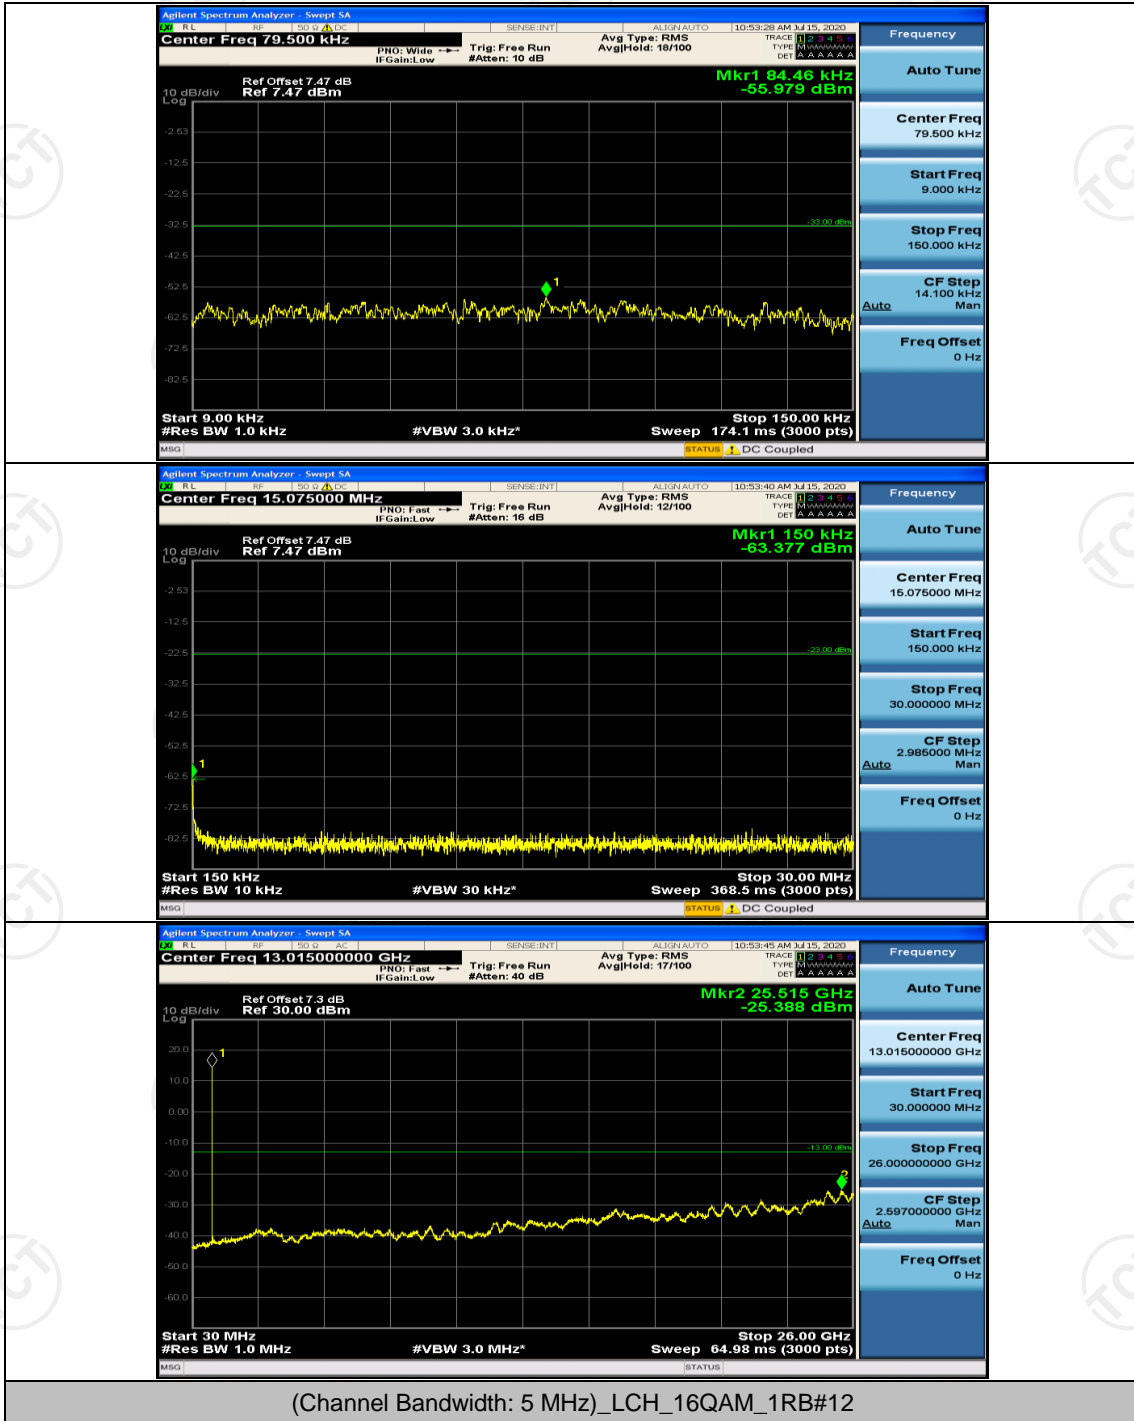

Channel Bandwidth: 5 MHz

(Channel Bandwidth: 5 MHz)_LCH_QPSK_1RB#0

Channel Bandwidth: 10 MHz

Channel Bandwidth: 10 MHz_LCH_QPSK_1RB#0