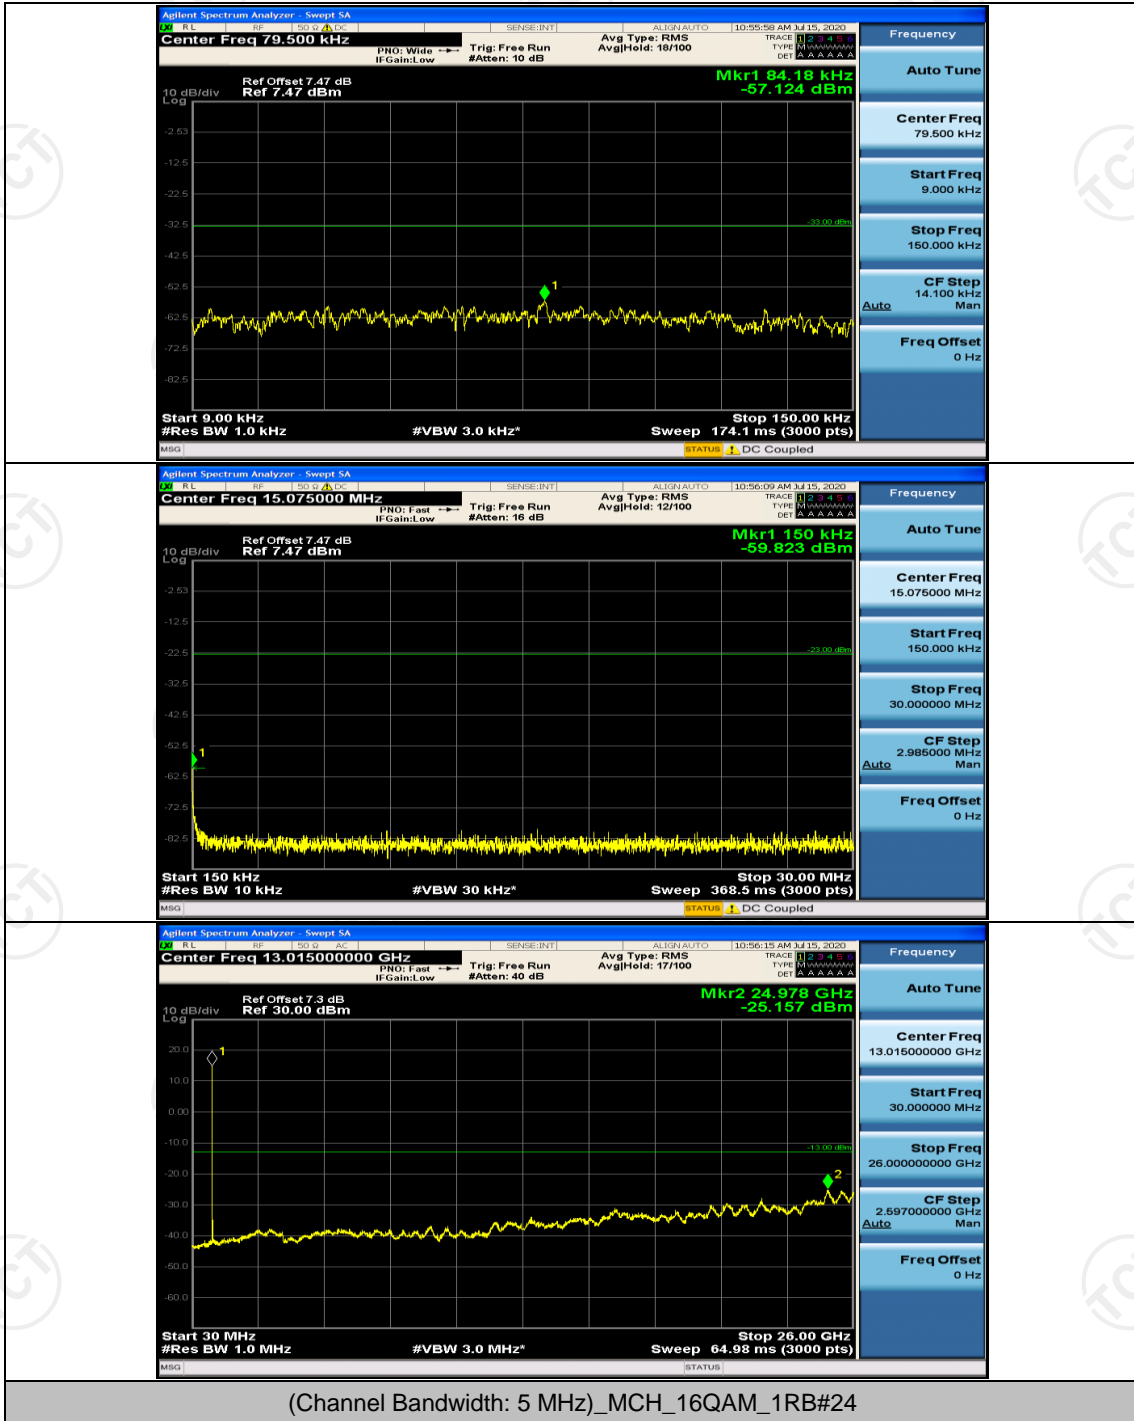

Channel Bandwidth: 5 MHz

(Channel Bandwidth: 5 MHz)_LCH_QPSK_1RB#0

Channel Bandwidth: 10 MHz

Channel Bandwidth: 10 MHz_LCH_QPSK_1RB#0