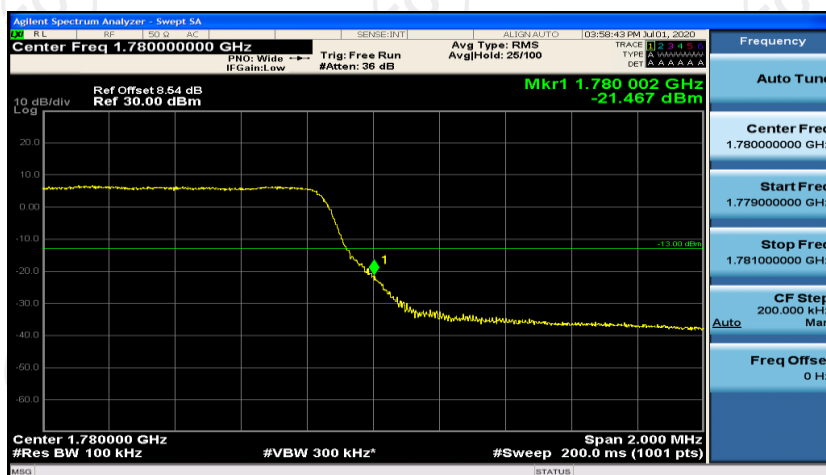

Channel Bandwidth: 3 MHz

(Channel Bandwidth: 3 MHz)_LCH_QPSK_15RB#0

(Channel Bandwidth: 3 MHz)_HCH_QPSK_15RB#0

(Channel Bandwidth: 3 MHz)_LCH_16QAM_15RB#0

(Channel Bandwidth: 3 MHz)_HCH_16QAM_15RB#0

Channel Bandwidth: 5 MHz