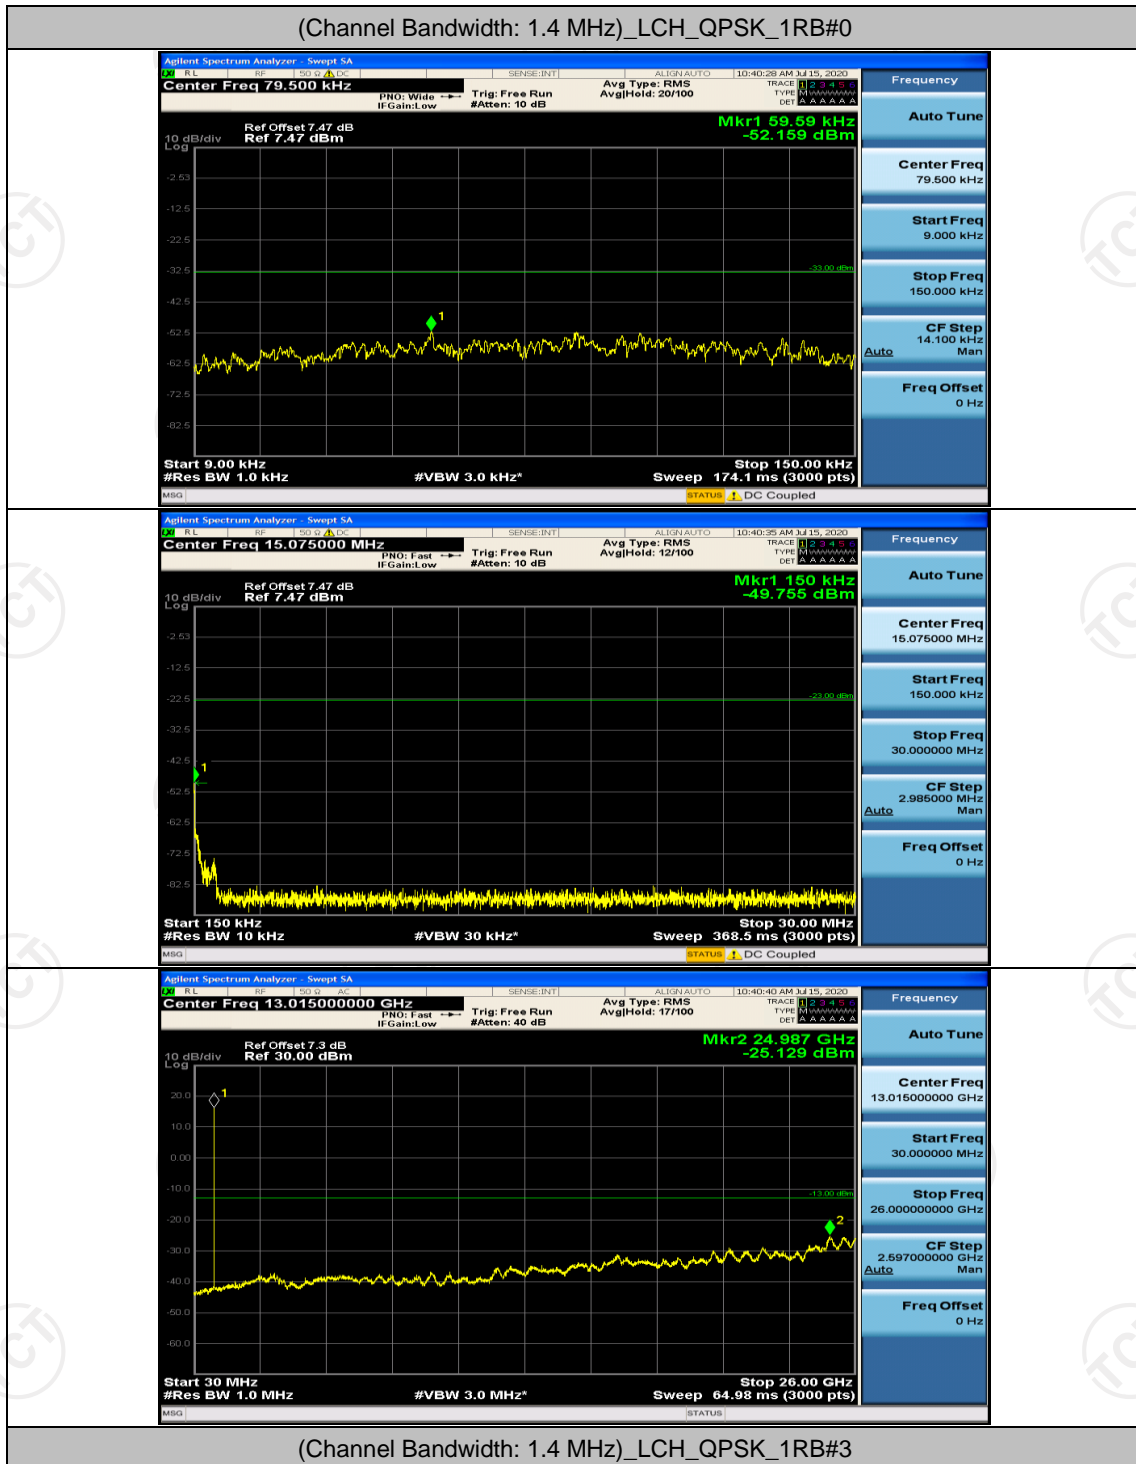

(Channel Bandwidth:15 MHz)_HCH_16QAM_75RB#0

Channel Bandwidth: 20 MHz

(Channel Bandwidth:20 MHz)_LCH_QPSK_100RB#0

(Channel Bandwidth:20 MHz)_HCH_QPSK_100RB#0

(Channel Bandwidth:20 MHz)_LCH_16QAM_100RB#0

(Channel Bandwidth:20 MHz)_HCH_16QAM_100RB#0

Appendix E: Conducted Spurious Emission

Test Graphs

Channel Bandwidth: 1.4 MHz

(Channel Bandwidth: 1.4 MHz)_MCH_QPSK_1RB#0

(Channel Bandwidth: 1.4 MHz)_HCH_QPSK_1RB#0

(Channel Bandwidth: 1.4 MHz)_LCH_16QAM_1RB#0