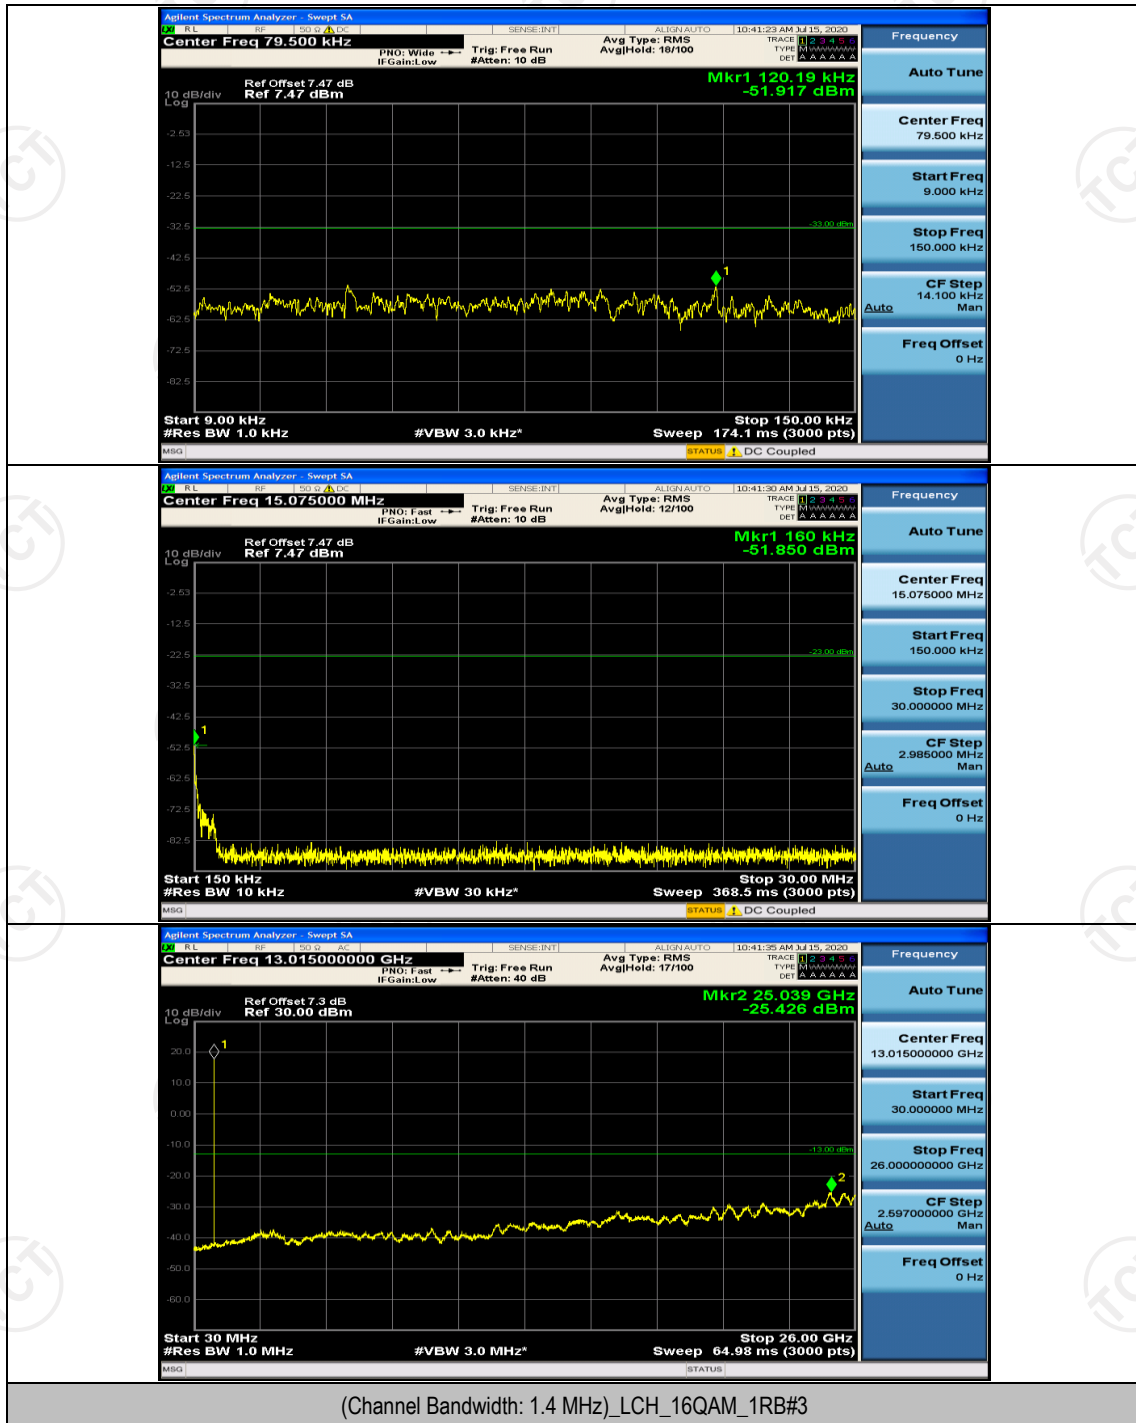

Appendix E: Conducted Spurious Emission

Test Graphs

Channel Bandwidth: 1.4 MHz

(Channel Bandwidth: 1.4 MHz)_MCH_QPSK_1RB#0

(Channel Bandwidth: 1.4 MHz)_HCH_QPSK_1RB#0

(Channel Bandwidth: 1.4 MHz)_LCH_16QAM_1RB#0

(Channel Bandwidth: 1.4 MHz)_MCH_16QAM_1RB#0

(Channel Bandwidth: 1.4 MHz)_HCH_16QAM_1RB#0

Channel Bandwidth: 3 MHz

(Channel Bandwidth: 3 MHz)_LCH_QPSK_1RB#0