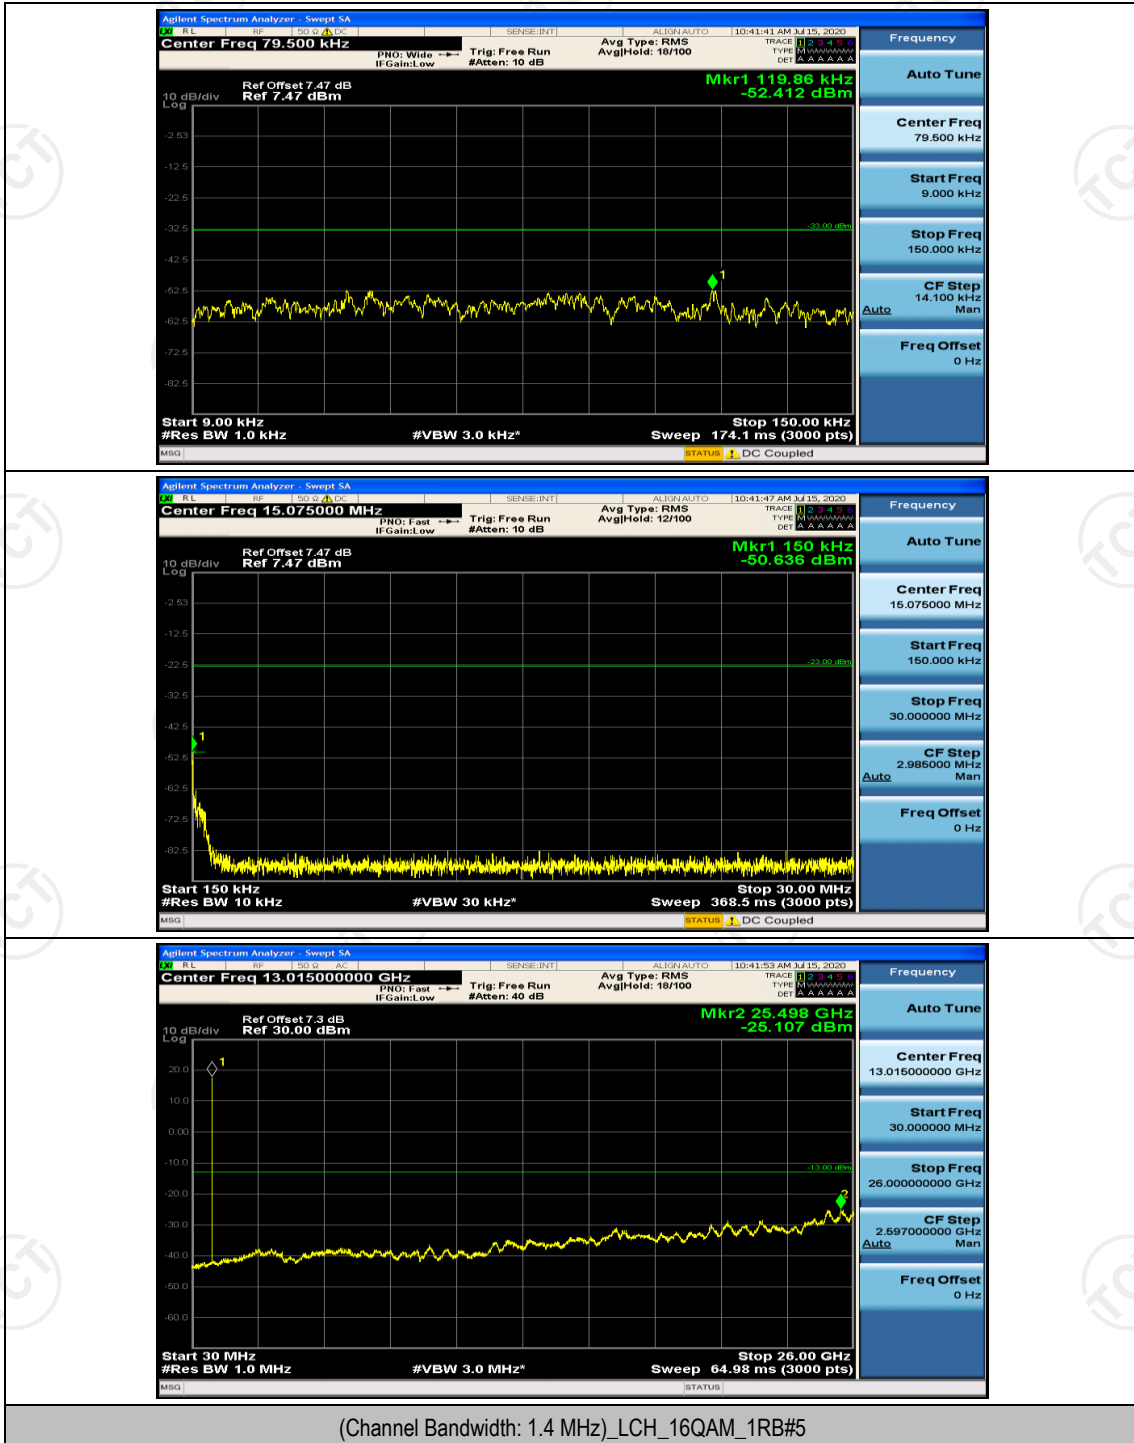

Appendix E: Conducted Spurious Emission

Test Graphs

Channel Bandwidth: 1.4 MHz

(Channel Bandwidth: 1.4 MHz)_MCH_QPSK_1RB#0

(Channel Bandwidth: 1.4 MHz)_HCH_QPSK_1RB#0

(Channel Bandwidth: 1.4 MHz)_LCH_16QAM_1RB#0

(Channel Bandwidth: 1.4 MHz)_MCH_16QAM_1RB#0

(Channel Bandwidth: 1.4 MHz)_HCH_16QAM_1RB#0

Channel Bandwidth: 3 MHz

(Channel Bandwidth: 3 MHz)_LCH_QPSK_1RB#0