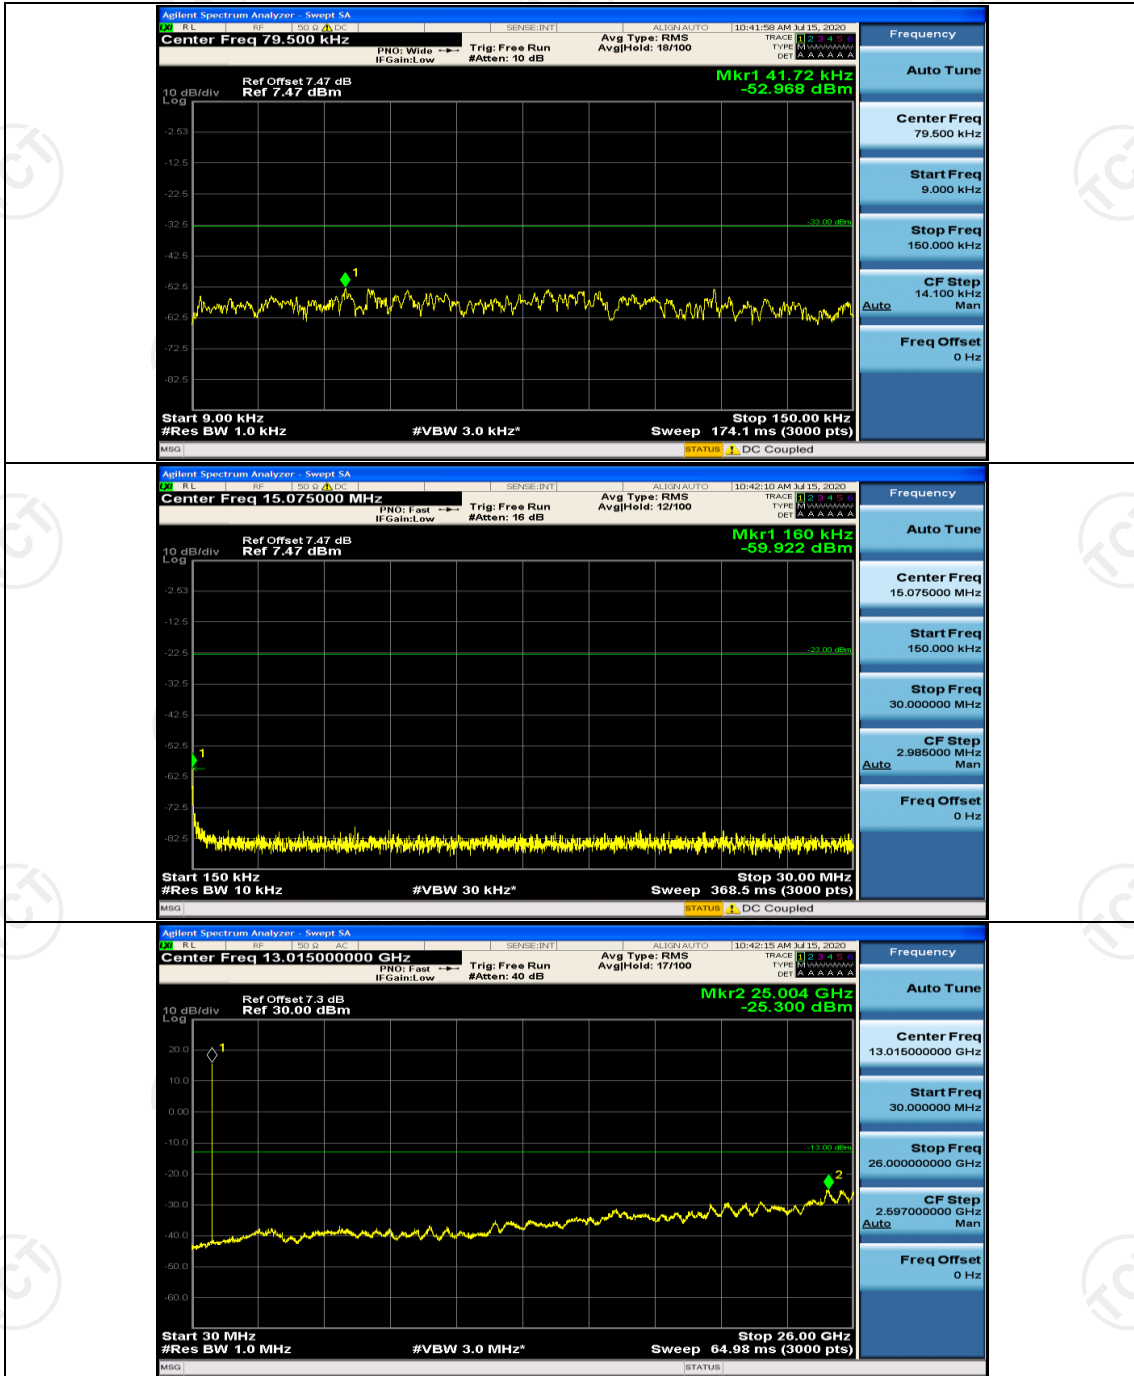

Appendix E: Conducted Spurious Emission

Test Graphs

Channel Bandwidth: 1.4 MHz

(Channel Bandwidth: 1.4 MHz)_MCH_QPSK_1RB#0

(Channel Bandwidth: 1.4 MHz)_HCH_QPSK_1RB#0

(Channel Bandwidth: 1.4 MHz)_LCH_16QAM_1RB#0

(Channel Bandwidth: 1.4 MHz)_MCH_16QAM_1RB#0

(Channel Bandwidth: 1.4 MHz)_HCH_16QAM_1RB#0

Channel Bandwidth: 3 MHz

(Channel Bandwidth: 3 MHz)_LCH_QPSK_1RB#0