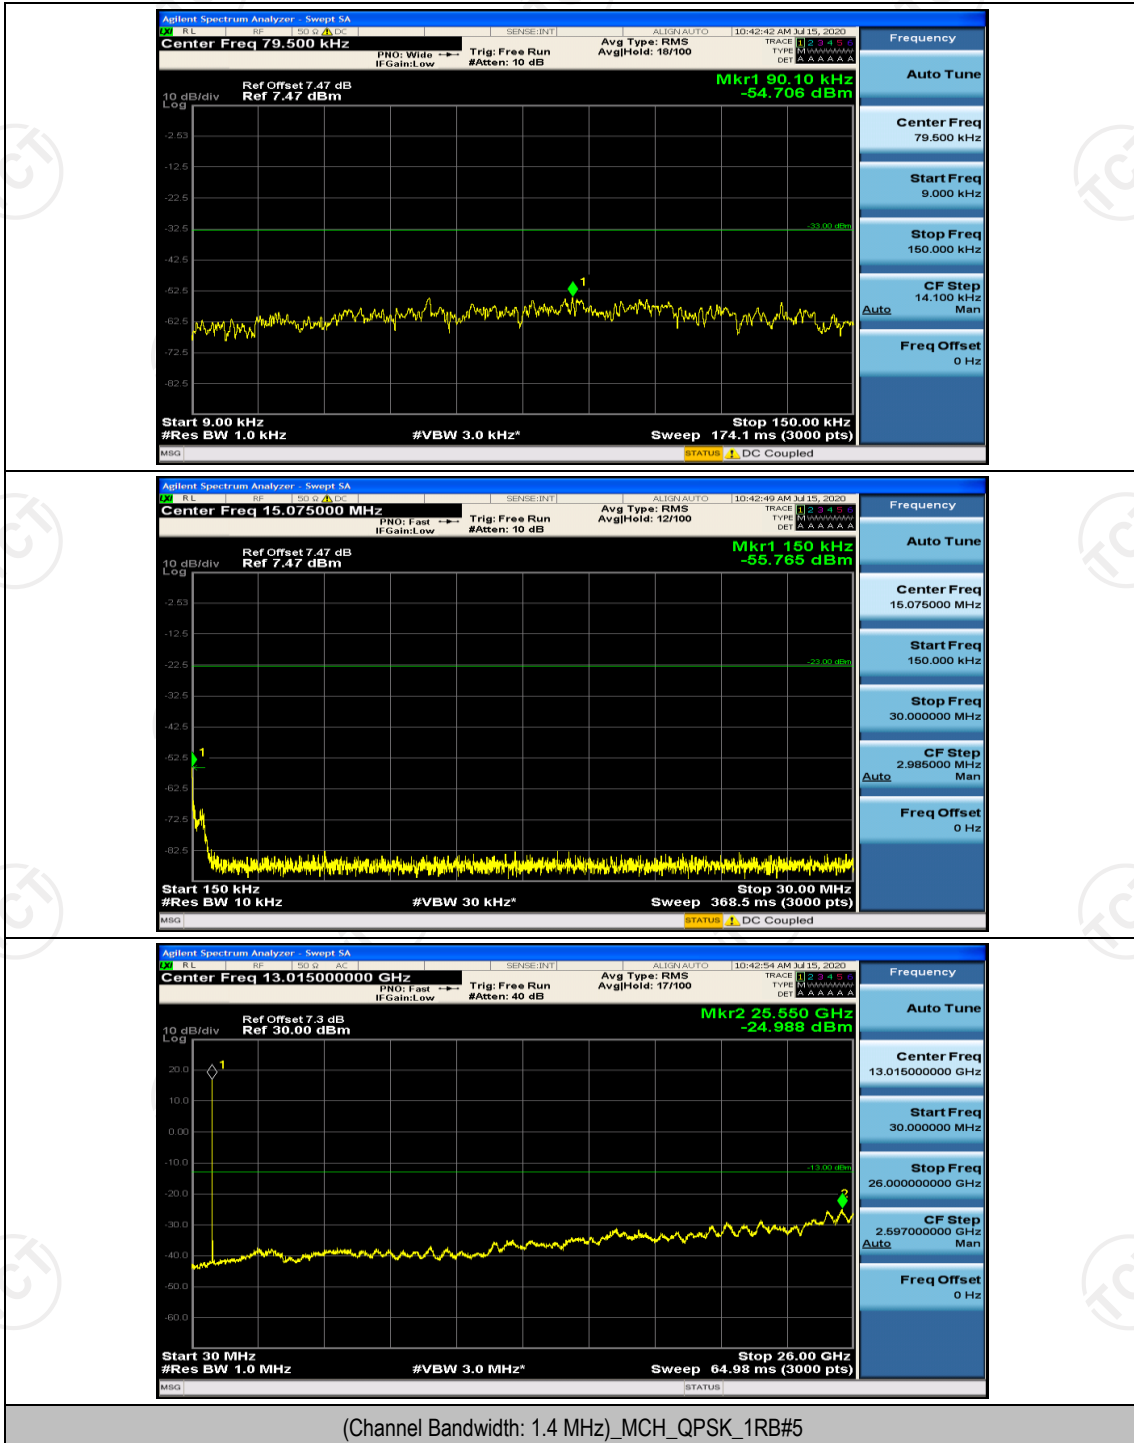

Appendix E: Conducted Spurious Emission

Test Graphs

Channel Bandwidth: 1.4 MHz

(Channel Bandwidth: 1.4 MHz)_MCH_QPSK_1RB#0

(Channel Bandwidth: 1.4 MHz)_HCH_QPSK_1RB#0

(Channel Bandwidth: 1.4 MHz)_LCH_16QAM_1RB#0

(Channel Bandwidth: 1.4 MHz)_MCH_16QAM_1RB#0

(Channel Bandwidth: 1.4 MHz)_HCH_16QAM_1RB#0

Channel Bandwidth: 3 MHz

(Channel Bandwidth: 3 MHz)_LCH_QPSK_1RB#0