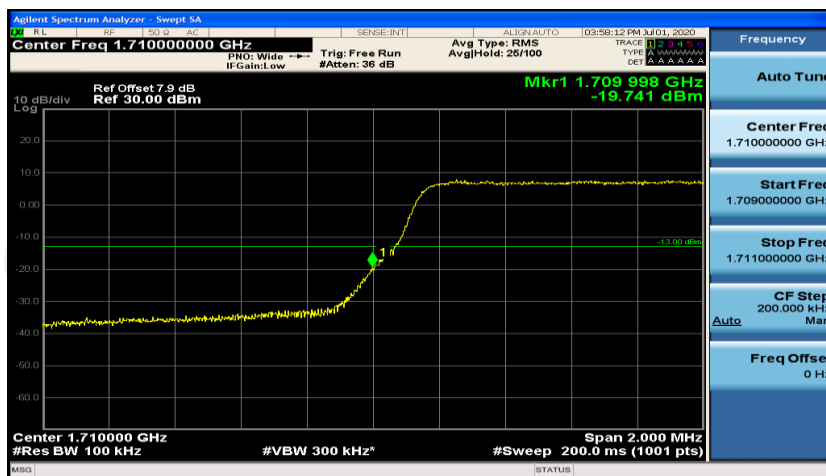

Appendix D: Band Edge

Test Graphs

Channel Bandwidth: 1.4 MHz

(Channel Bandwidth: 1.4 MHz)_LCH_QPSK_6RB#0

(Channel Bandwidth: 1.4 MHz)_HCH_QPSK_6RB#0

(Channel Bandwidth: 1.4 MHz)_LCH_16QAM_6RB#0

(Channel Bandwidth: 1.4 MHz)_HCH_16QAM_6RB#0

Channel Bandwidth: 3 MHz

(Channel Bandwidth: 3 MHz)_LCH_QPSK_15RB#0

(Channel Bandwidth: 3 MHz)_HCH_QPSK_15RB#0

(Channel Bandwidth: 3 MHz)_LCH_16QAM_15RB#0

(Channel Bandwidth: 3 MHz)_HCH_16QAM_15RB#0

Channel Bandwidth: 5 MHz