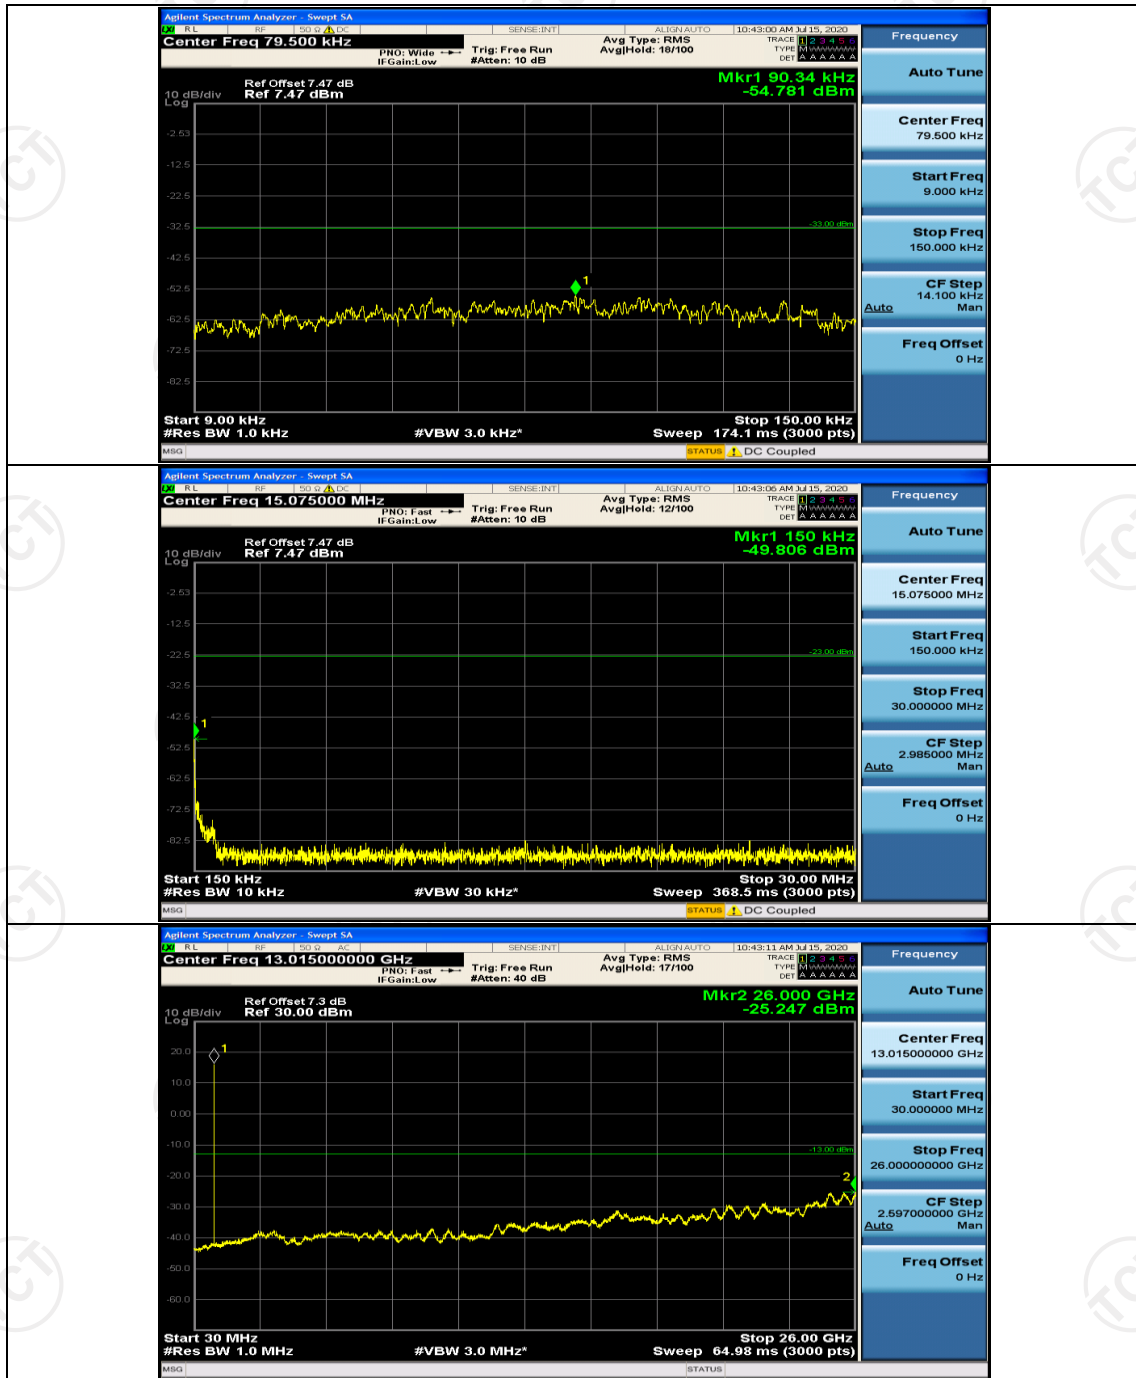

Appendix E: Conducted Spurious Emission

Test Graphs

Channel Bandwidth: 1.4 MHz

(Channel Bandwidth: 1.4 MHz)_MCH_QPSK_1RB#0

(Channel Bandwidth: 1.4 MHz)_HCH_QPSK_1RB#0

(Channel Bandwidth: 1.4 MHz)_LCH_16QAM_1RB#0

(Channel Bandwidth: 1.4 MHz)_MCH_16QAM_1RB#0

(Channel Bandwidth: 1.4 MHz)_HCH_16QAM_1RB#0

Channel Bandwidth: 3 MHz

(Channel Bandwidth: 3 MHz)_LCH_QPSK_1RB#0