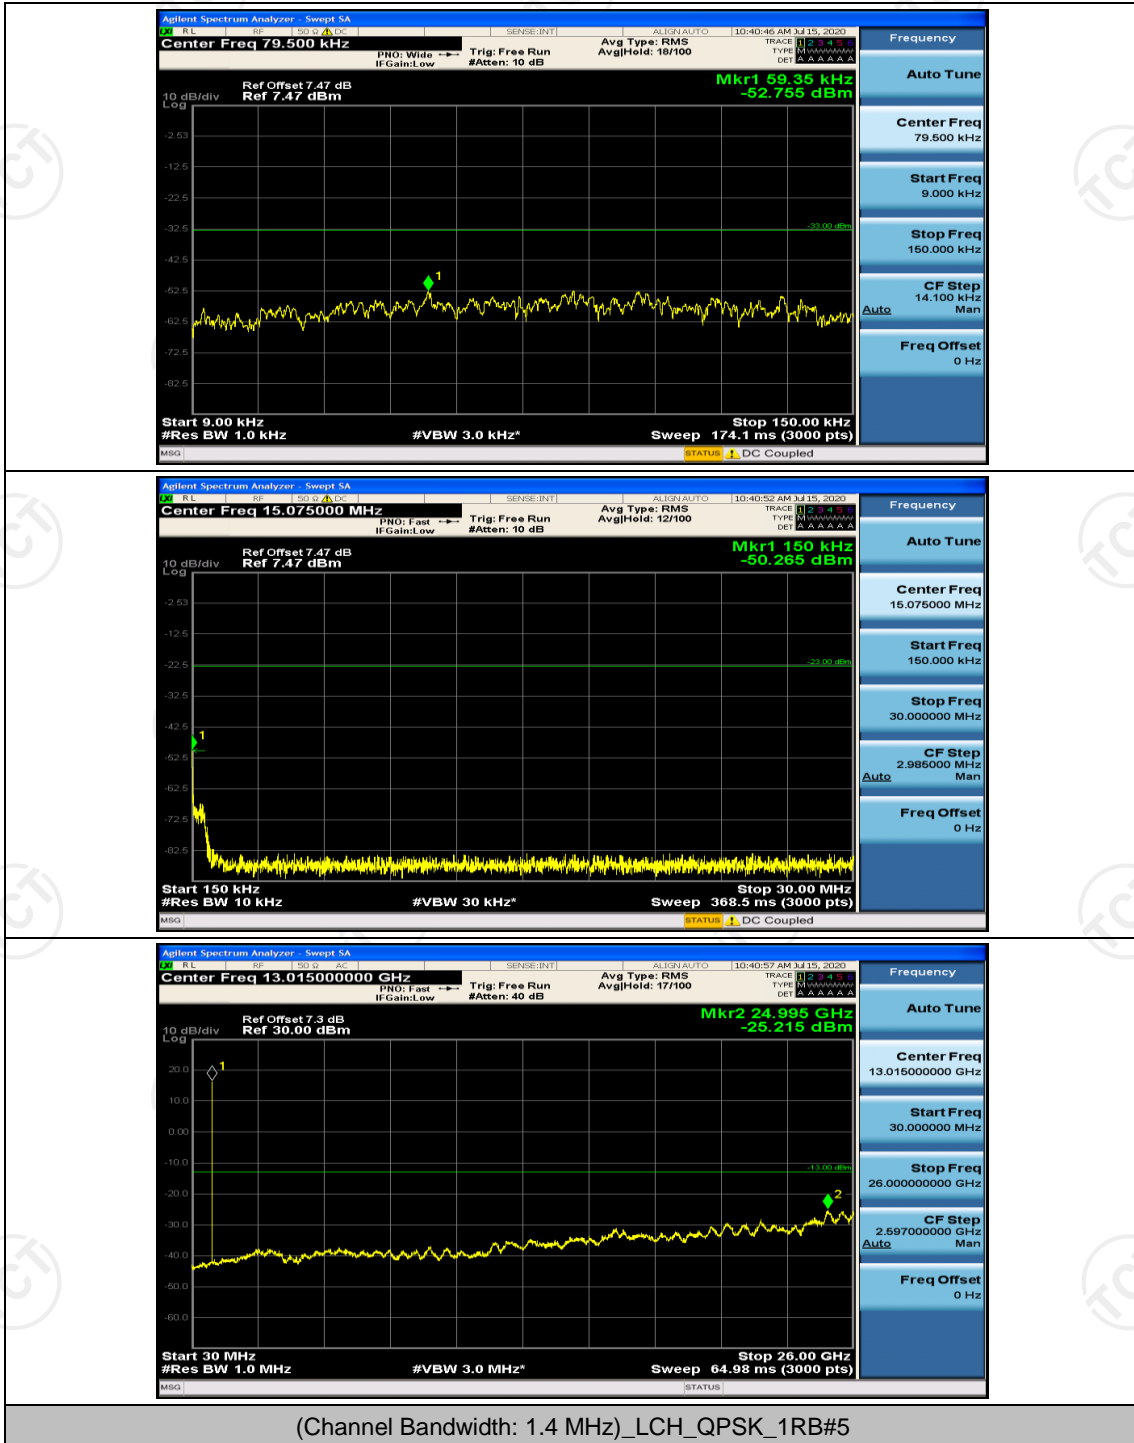

(Channel Bandwidth:15 MHz)_HCH_16QAM_75RB#0

Channel Bandwidth: 20 MHz

(Channel Bandwidth:20 MHz)_LCH_QPSK_100RB#0

(Channel Bandwidth:20 MHz)_HCH_QPSK_100RB#0

(Channel Bandwidth:20 MHz)_LCH_16QAM_100RB#0

(Channel Bandwidth:20 MHz)_HCH_16QAM_100RB#0

Appendix E: Conducted Spurious Emission

Test Graphs

Channel Bandwidth: 1.4 MHz

(Channel Bandwidth: 1.4 MHz)_MCH_QPSK_1RB#0

(Channel Bandwidth: 1.4 MHz)_HCH_QPSK_1RB#0

(Channel Bandwidth: 1.4 MHz)_LCH_16QAM_1RB#0