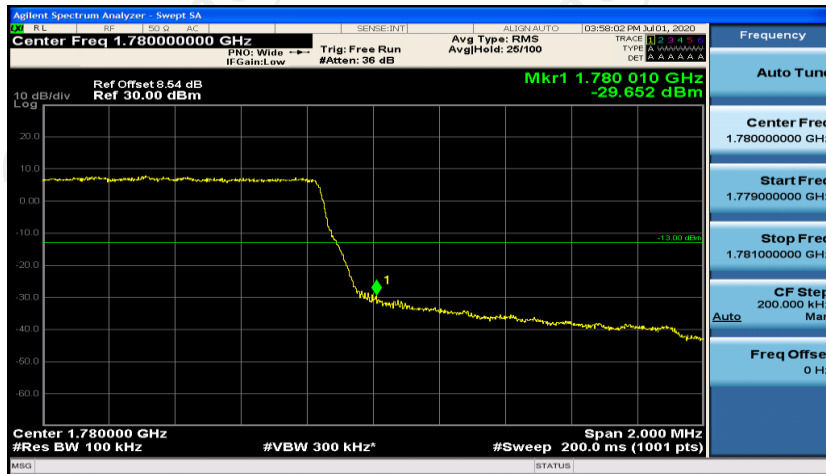

Appendix D: Band Edge

Test Graphs

Channel Bandwidth: 1.4 MHz

(Channel Bandwidth: 1.4 MHz)_LCH_QPSK_6RB#0

(Channel Bandwidth: 1.4 MHz)_HCH_QPSK_6RB#0

(Channel Bandwidth: 1.4 MHz)_LCH_16QAM_6RB#0

(Channel Bandwidth: 1.4 MHz)_HCH_16QAM_6RB#0

Channel Bandwidth: 3 MHz

(Channel Bandwidth: 3 MHz)_LCH_QPSK_15RB#0

(Channel Bandwidth: 3 MHz)_HCH_QPSK_15RB#0

(Channel Bandwidth: 3 MHz)_LCH_16QAM_15RB#0

(Channel Bandwidth: 3 MHz)_HCH_16QAM_15RB#0

Channel Bandwidth: 5 MHz