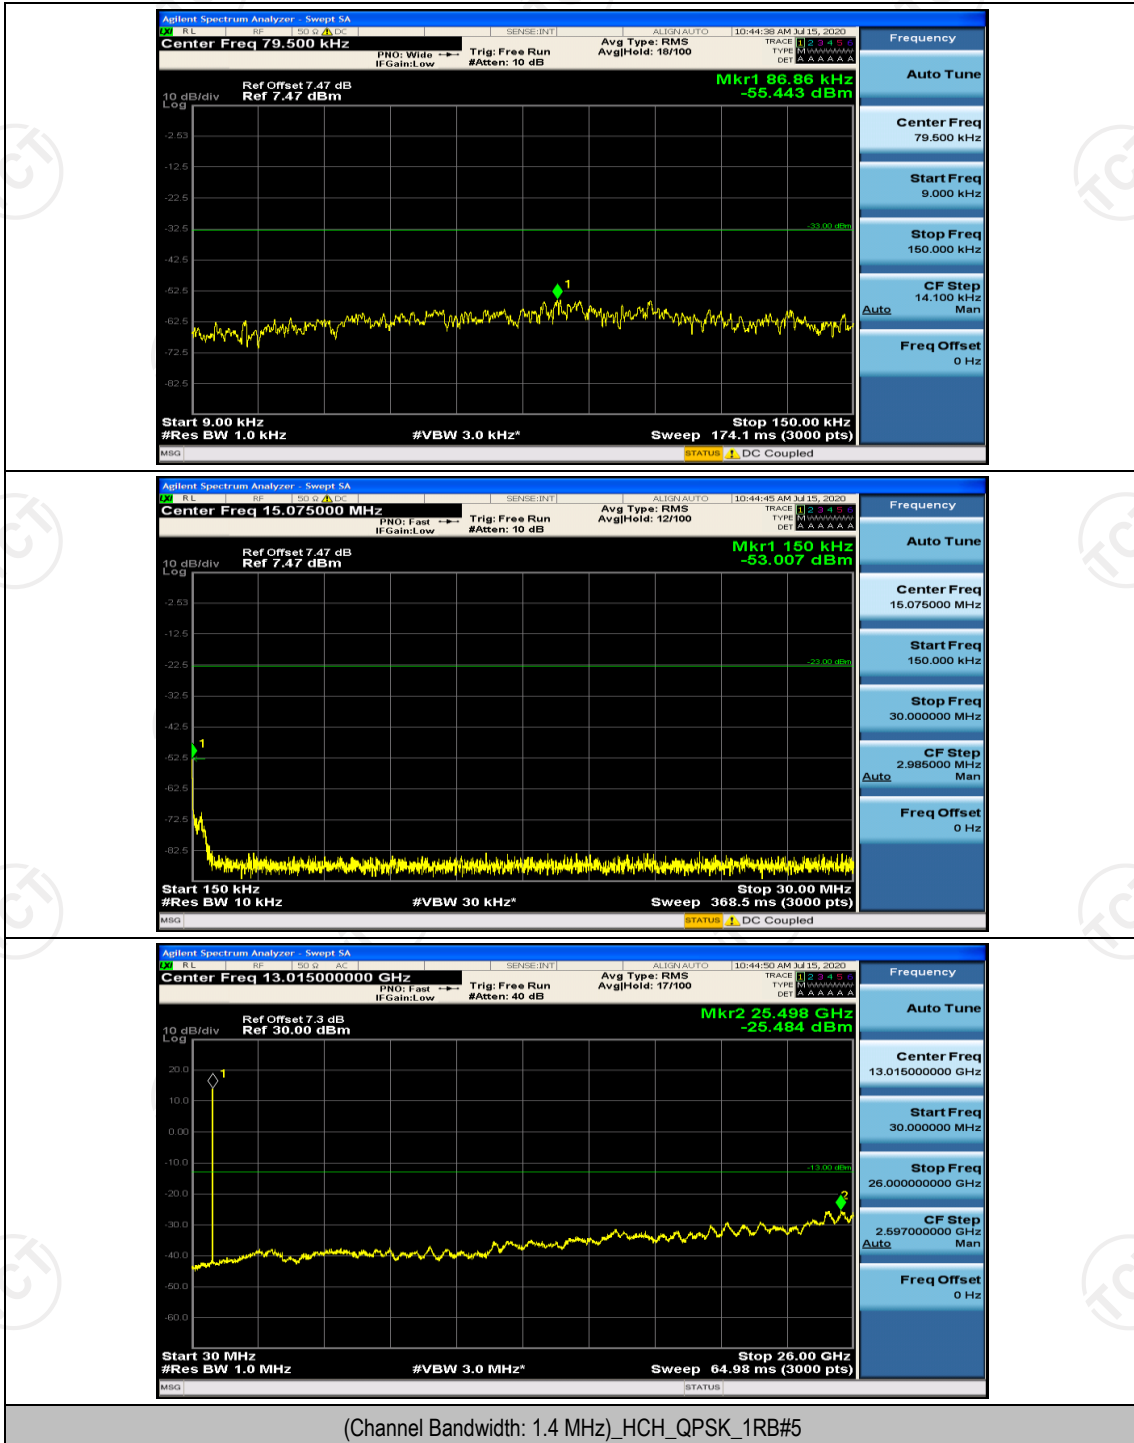

Appendix E: Conducted Spurious Emission

Test Graphs

Channel Bandwidth: 1.4 MHz

(Channel Bandwidth: 1.4 MHz)_MCH_QPSK_1RB#0

(Channel Bandwidth: 1.4 MHz)_HCH_QPSK_1RB#0

(Channel Bandwidth: 1.4 MHz)_LCH_16QAM_1RB#0

(Channel Bandwidth: 1.4 MHz)_MCH_16QAM_1RB#0

(Channel Bandwidth: 1.4 MHz)_HCH_16QAM_1RB#0

Channel Bandwidth: 3 MHz

(Channel Bandwidth: 3 MHz)_LCH_QPSK_1RB#0