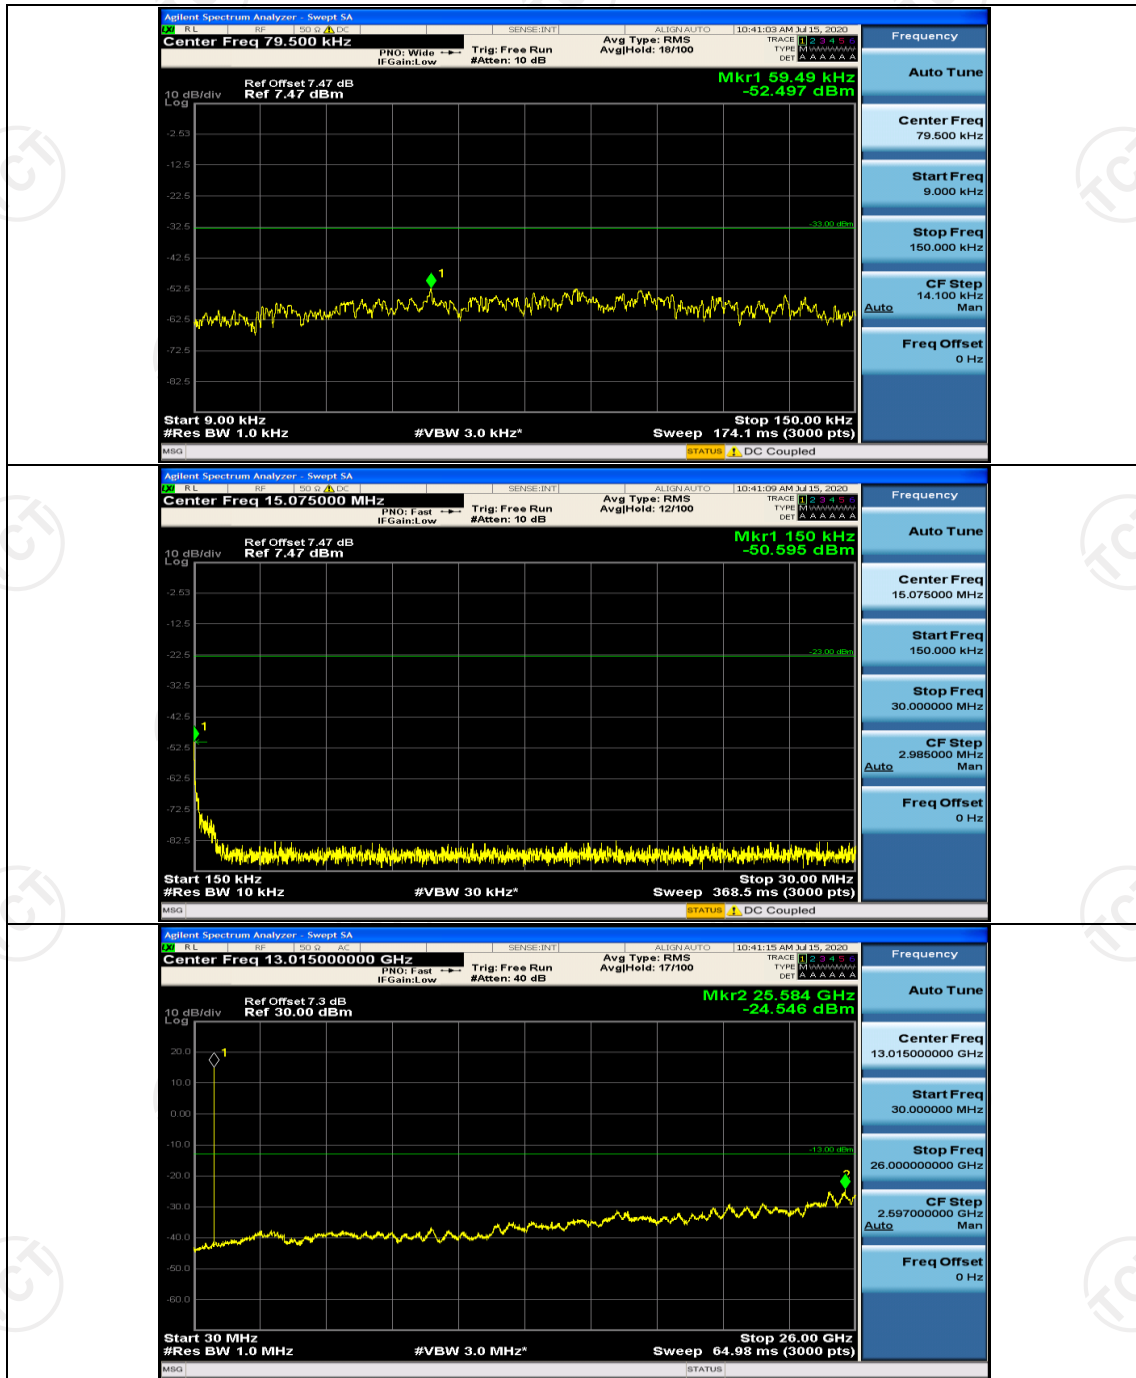

Channel Bandwidth: 10 MHz_LCH_16QAM_50RB#0

Channel Bandwidth: 10 MHz_HCH_16QAM_50RB#0

Channel Bandwidth: 15 MHz

(Channel Bandwidth:15 MHz)_LCH_QPSK_75RB#0

(Channel Bandwidth:15 MHz)_HCH_QPSK_75RB#0

(Channel Bandwidth:15 MHz)_LCH_16QAM_75RB#0

(Channel Bandwidth:15 MHz)_HCH_16QAM_75RB#0

Channel Bandwidth: 20 MHz

(Channel Bandwidth:20 MHz)_LCH_QPSK_100RB#0

(Channel Bandwidth:20 MHz)_HCH_QPSK_100RB#0

(Channel Bandwidth:20 MHz)_LCH_16QAM_100RB#0

(Channel Bandwidth:20 MHz)_HCH_16QAM_100RB#0

Appendix E: Conducted Spurious Emission

Test Graphs

Channel Bandwidth: 1.4 MHz

(Channel Bandwidth: 1.4 MHz)_MCH_QPSK_1RB#0

(Channel Bandwidth: 1.4 MHz)_HCH_QPSK_1RB#0

(Channel Bandwidth: 1.4 MHz)_LCH_16QAM_1RB#0