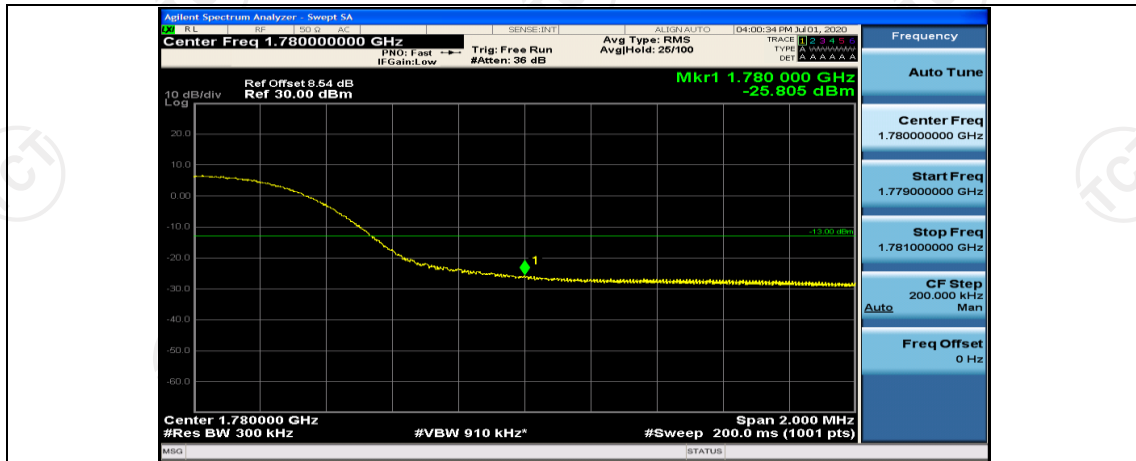

Channel Bandwidth: 10 MHz_LCH_16QAM_50RB#0

Channel Bandwidth: 10 MHz_HCH_16QAM_50RB#0

Channel Bandwidth: 15 MHz

(Channel Bandwidth:15 MHz)_LCH_QPSK_75RB#0

(Channel Bandwidth:15 MHz)_HCH_QPSK_75RB#0

(Channel Bandwidth:15 MHz)_LCH_16QAM_75RB#0