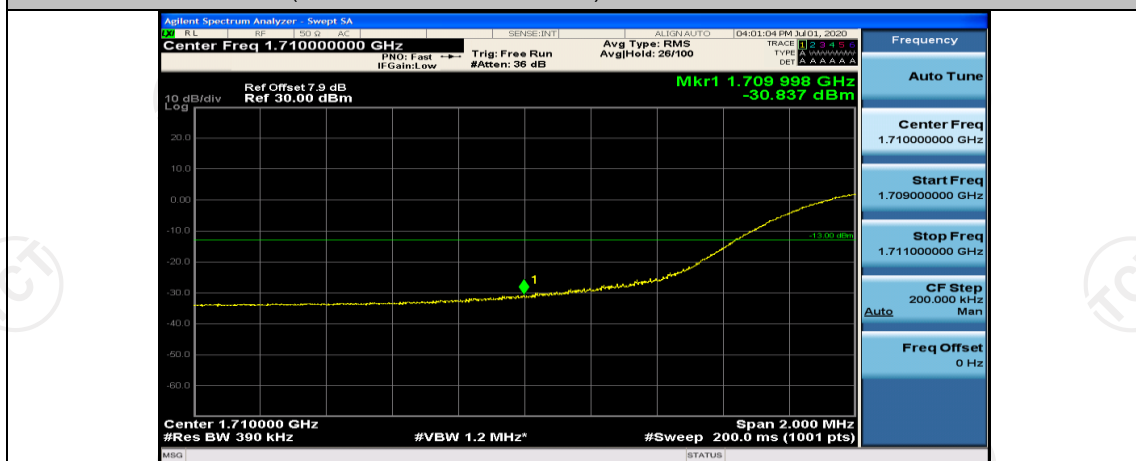

(Channel Bandwidth:15 MHz)_HCH_16QAM_75RB#0

Channel Bandwidth: 20 MHz

(Channel Bandwidth:20 MHz)_LCH_QPSK_100RB#0

(Channel Bandwidth:20 MHz)_HCH_QPSK_100RB#0

(Channel Bandwidth:20 MHz)_LCH_16QAM_100RB#0

(Channel Bandwidth:20 MHz)_HCH_16QAM_100RB#0