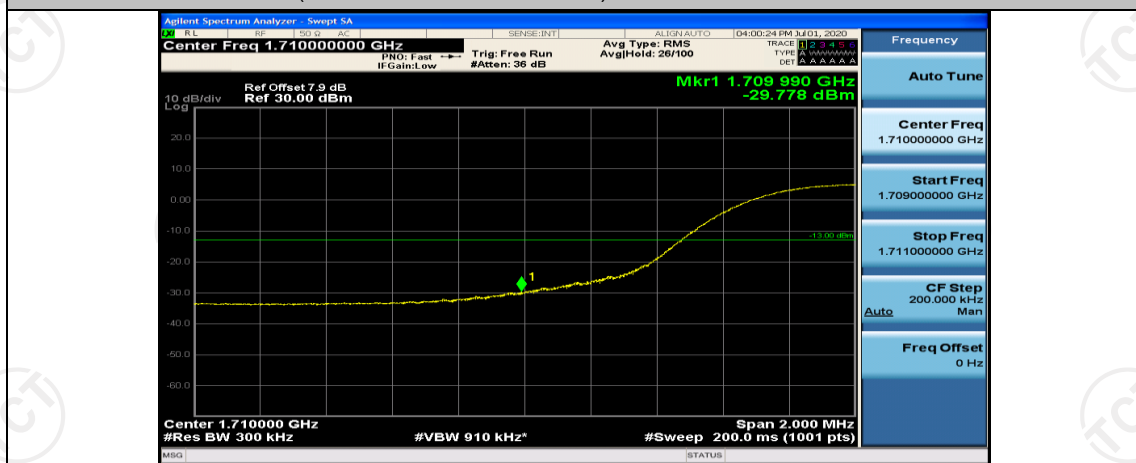

Channel Bandwidth: 10 MHz_LCH_16QAM_50RB#0

Channel Bandwidth: 10 MHz_HCH_16QAM_50RB#0

Channel Bandwidth: 15 MHz

(Channel Bandwidth:15 MHz)_LCH_QPSK_75RB#0

(Channel Bandwidth:15 MHz)_HCH_QPSK_75RB#0

(Channel Bandwidth:15 MHz)_LCH_16QAM_75RB#0