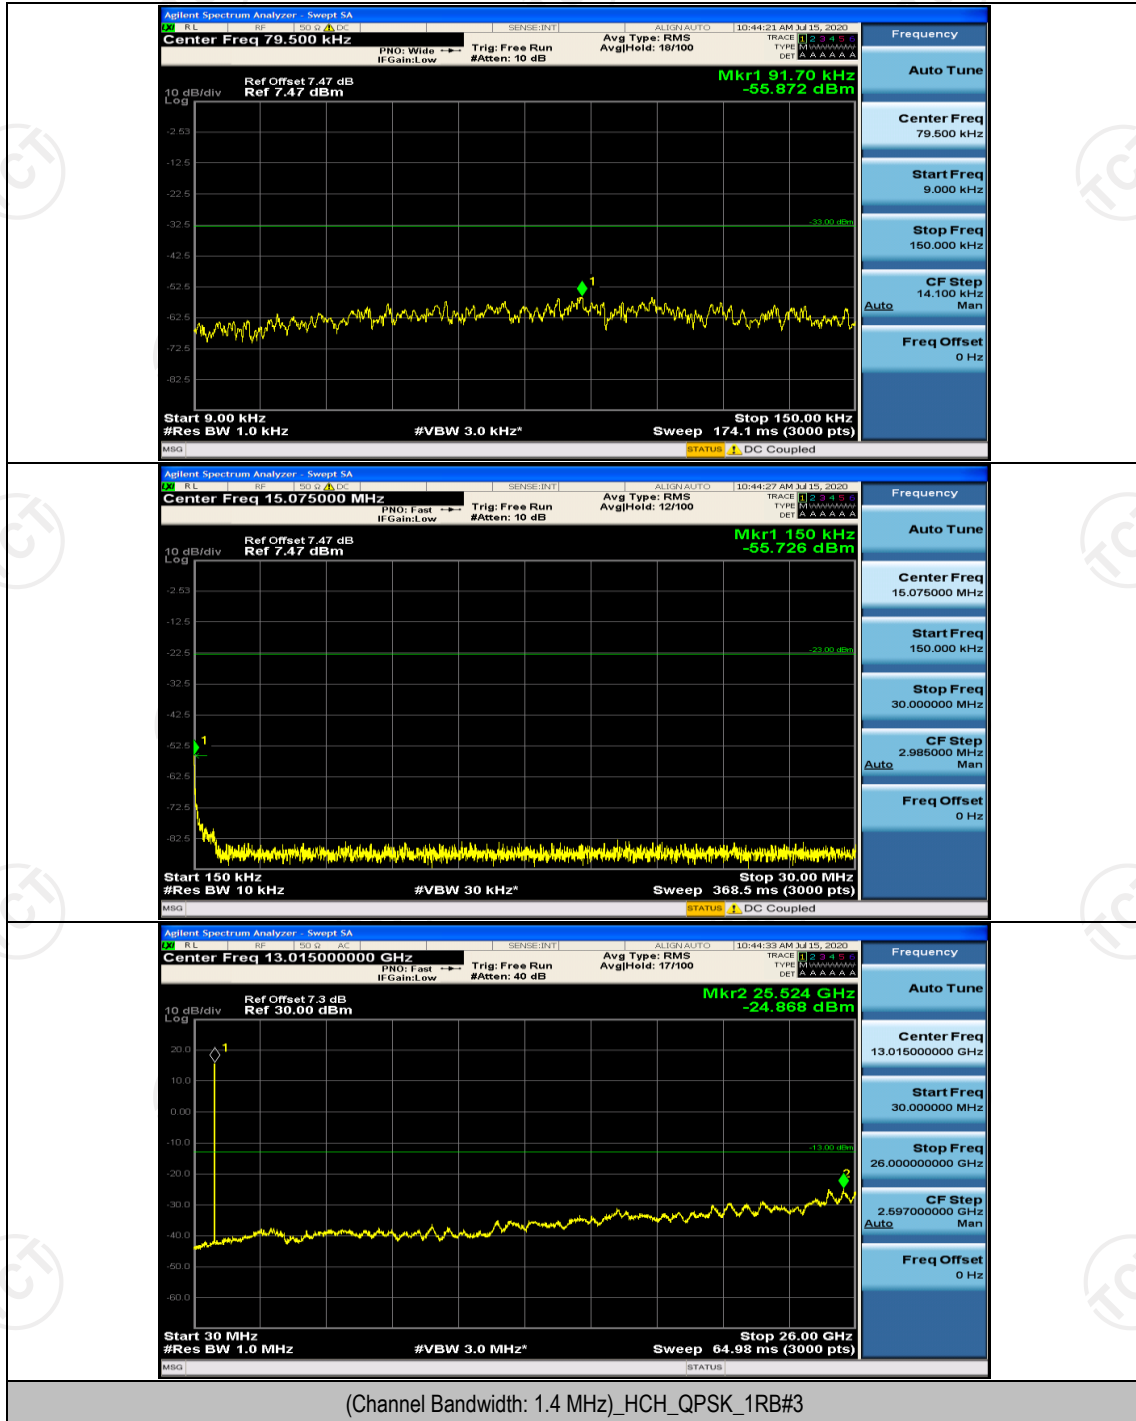

Appendix E: Conducted Spurious Emission

Test Graphs

Channel Bandwidth: 1.4 MHz

(Channel Bandwidth: 1.4 MHz)_MCH_QPSK_1RB#0

(Channel Bandwidth: 1.4 MHz)_HCH_QPSK_1RB#0

(Channel Bandwidth: 1.4 MHz)_LCH_16QAM_1RB#0