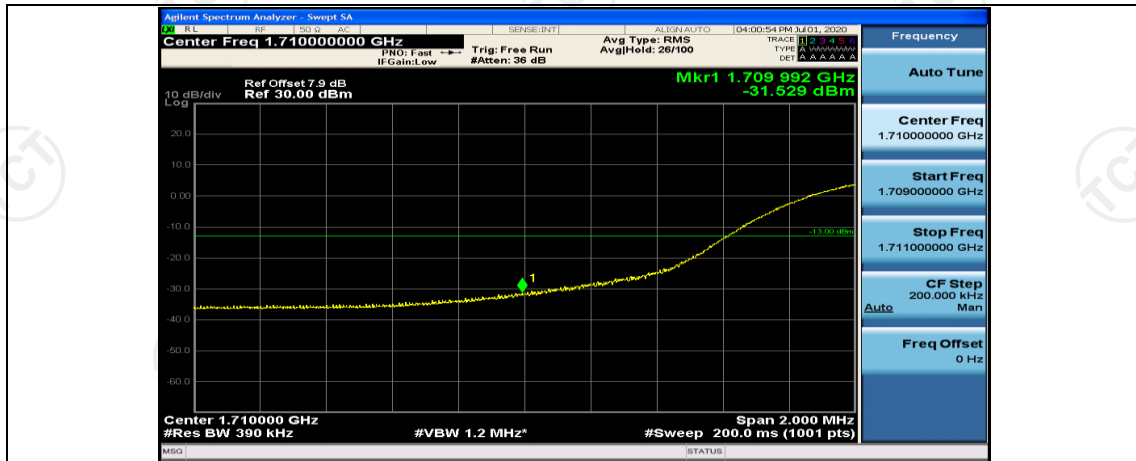

(Channel Bandwidth:20 MHz)_LCH_QPSK_100RB#0