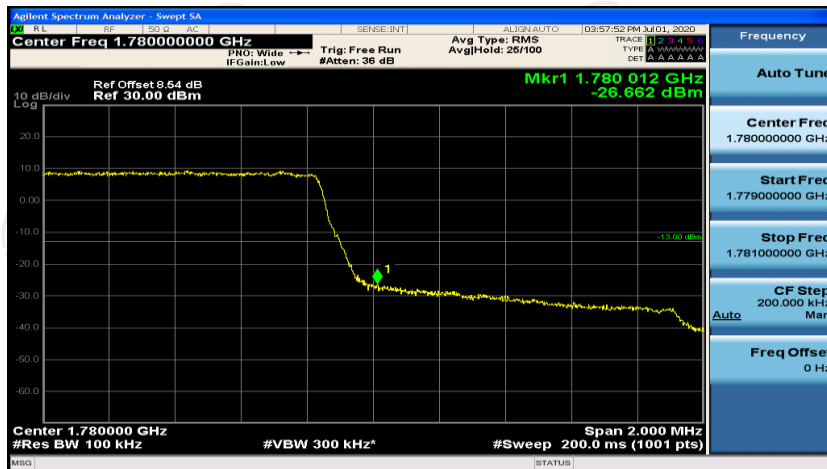

Appendix D: Band Edge

Test Graphs

Channel Bandwidth: 1.4 MHz

(Channel Bandwidth: 1.4 MHz)_LCH_QPSK_6RB#0

(Channel Bandwidth: 1.4 MHz)_HCH_QPSK_6RB#0

(Channel Bandwidth: 1.4 MHz)_LCH_16QAM_6RB#0

(Channel Bandwidth: 1.4 MHz)_HCH_16QAM_6RB#0

Channel Bandwidth: 3 MHz

(Channel Bandwidth: 3 MHz)_LCH_QPSK_15RB#0

(Channel Bandwidth: 3 MHz)_HCH_QPSK_15RB#0

(Channel Bandwidth: 3 MHz)_LCH_16QAM_15RB#0

(Channel Bandwidth: 3 MHz)_HCH_16QAM_15RB#0

Channel Bandwidth: 5 MHz