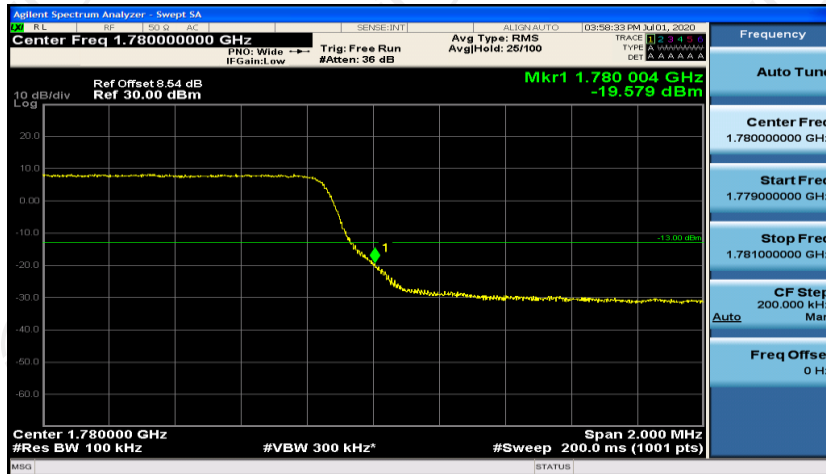

Appendix D: Band Edge

Test Graphs

Channel Bandwidth: 1.4 MHz

(Channel Bandwidth: 1.4 MHz)_LCH_QPSK_6RB#0

(Channel Bandwidth: 1.4 MHz)_HCH_QPSK_6RB#0

(Channel Bandwidth: 1.4 MHz)_LCH_16QAM_6RB#0

(Channel Bandwidth: 1.4 MHz)_HCH_16QAM_6RB#0

Channel Bandwidth: 3 MHz

(Channel Bandwidth: 3 MHz)_LCH_QPSK_15RB#0

(Channel Bandwidth: 3 MHz)_HCH_QPSK_15RB#0

(Channel Bandwidth: 3 MHz)_LCH_16QAM_15RB#0

(Channel Bandwidth: 3 MHz)_HCH_16QAM_15RB#0

Channel Bandwidth: 5 MHz