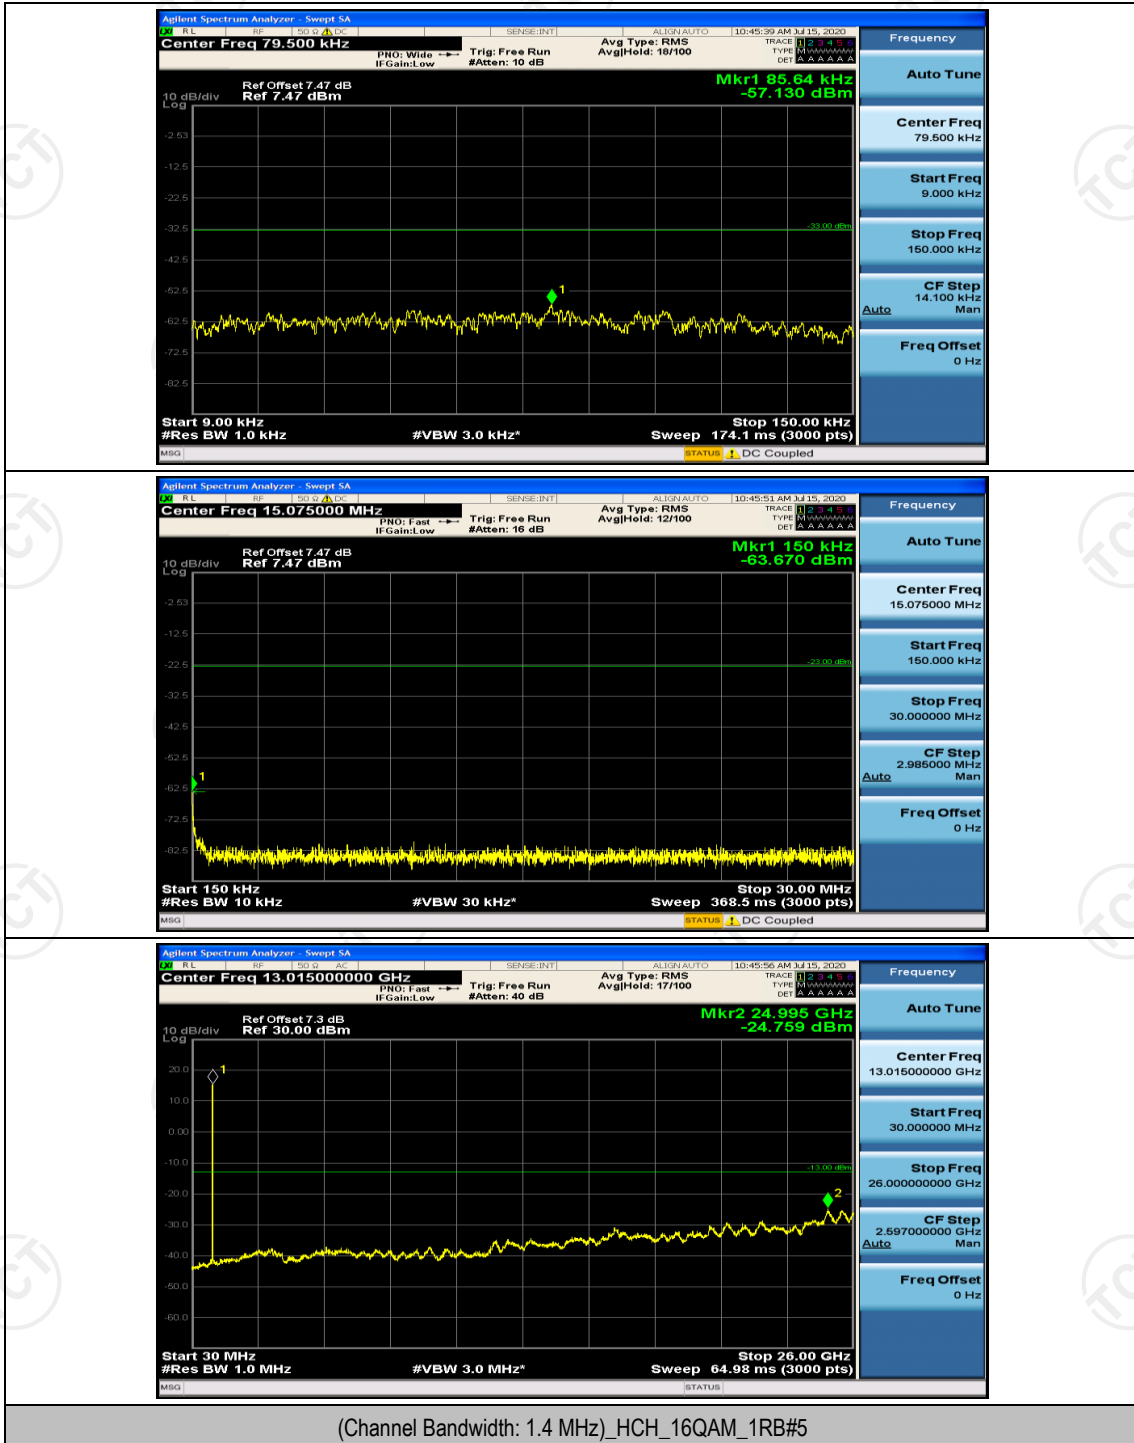

Appendix E: Conducted Spurious Emission

Test Graphs

Channel Bandwidth: 1.4 MHz

(Channel Bandwidth: 1.4 MHz)_MCH_QPSK_1RB#0

(Channel Bandwidth: 1.4 MHz)_HCH_QPSK_1RB#0

(Channel Bandwidth: 1.4 MHz)_LCH_16QAM_1RB#0

(Channel Bandwidth: 1.4 MHz)_MCH_16QAM_1RB#0

(Channel Bandwidth: 1.4 MHz)_HCH_16QAM_1RB#0

Channel Bandwidth: 3 MHz

(Channel Bandwidth: 3 MHz)_LCH_QPSK_1RB#0