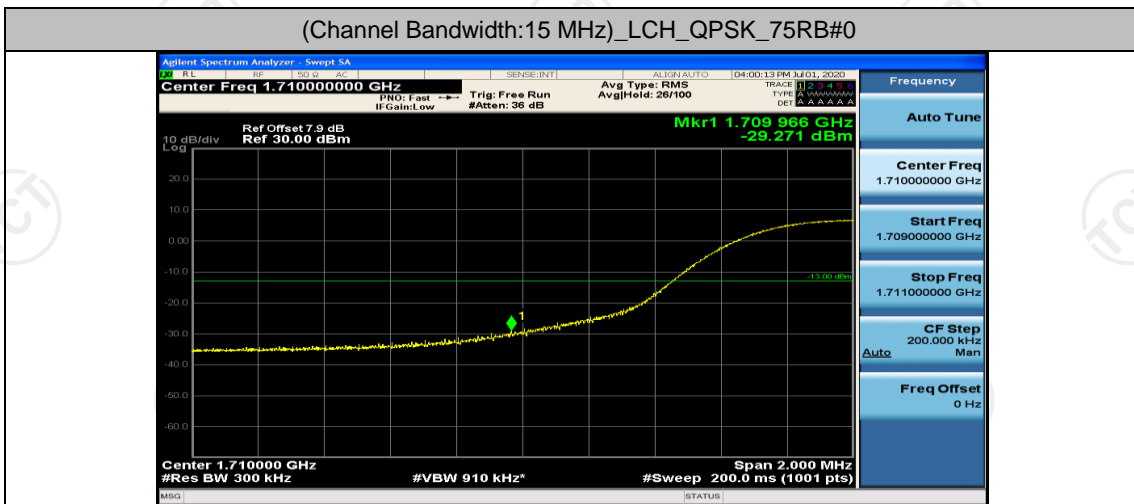

Channel Bandwidth: 10 MHz_LCH_16QAM_50RB#0

Channel Bandwidth: 10 MHz_HCH_16QAM_50RB#0

Channel Bandwidth: 15 MHz

(Channel Bandwidth:15 MHz)_LCH_QPSK_75RB#0

(Channel Bandwidth:15 MHz)_HCH_QPSK_75RB#0

(Channel Bandwidth:15 MHz)_LCH_16QAM_75RB#0