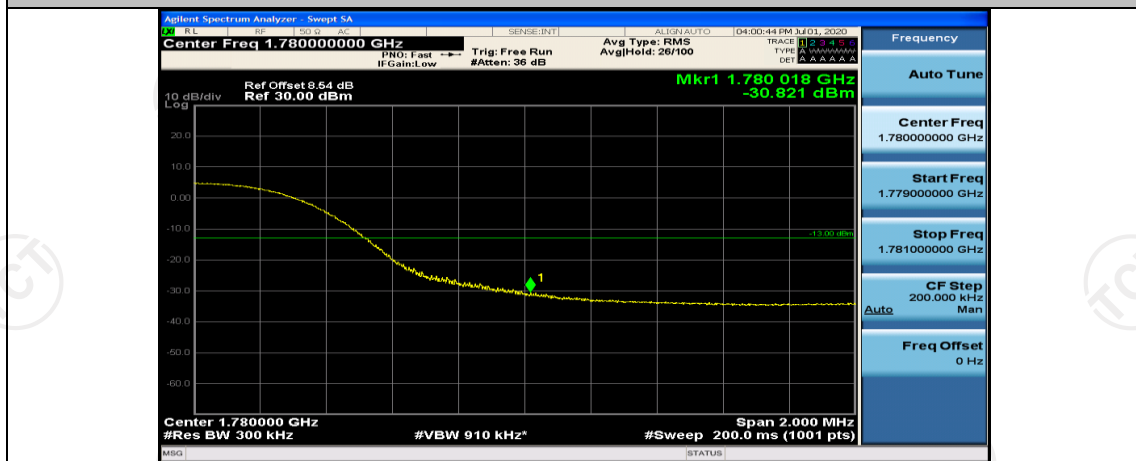

(Channel Bandwidth:15 MHz)_HCH_16QAM_75RB#0

Channel Bandwidth: 20 MHz