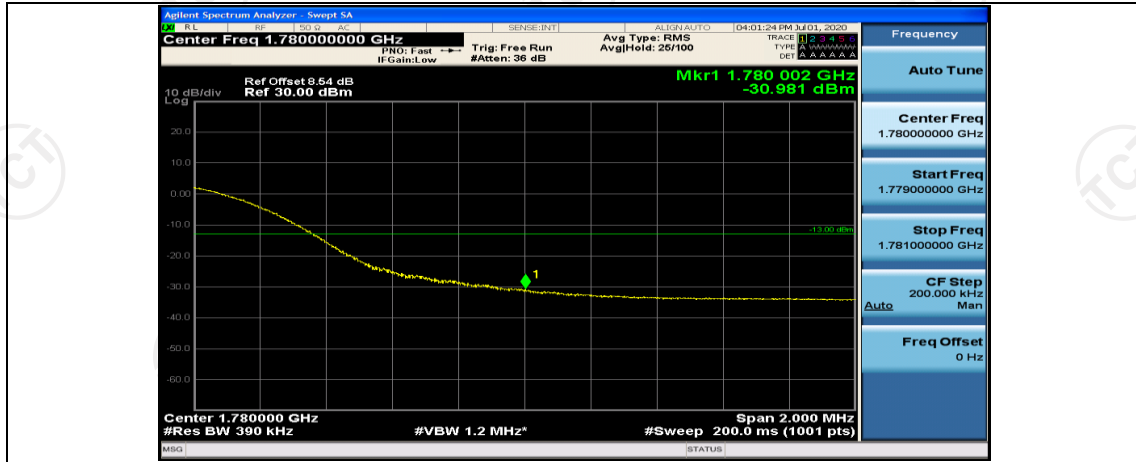

(Channel Bandwidth:15 MHz)_HCH_16QAM_75RB#0

Channel Bandwidth: 20 MHz

(Channel Bandwidth:20 MHz)_LCH_QPSK_100RB#0

(Channel Bandwidth:20 MHz)_HCH_QPSK_100RB#0

(Channel Bandwidth:20 MHz)_LCH_16QAM_100RB#0

(Channel Bandwidth:20 MHz)_HCH_16QAM_100RB#0