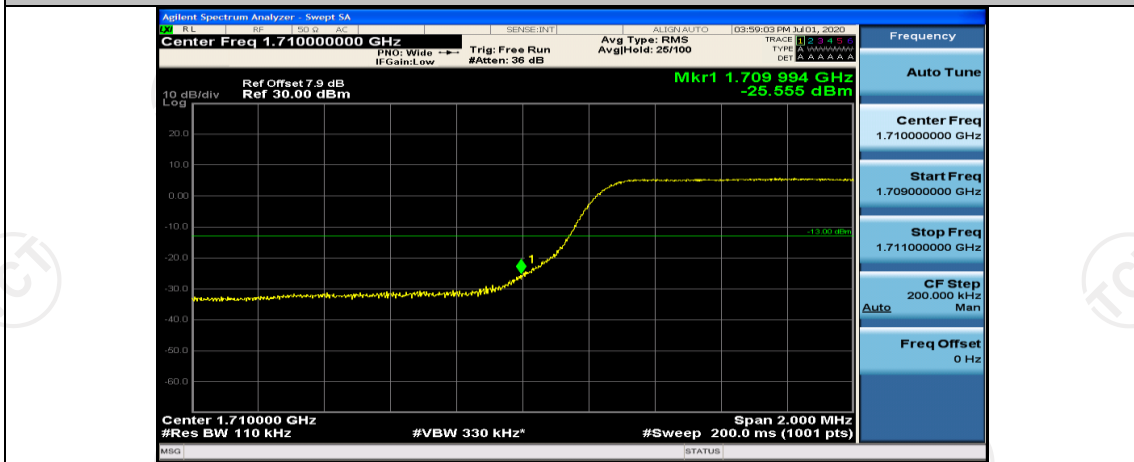

Channel Bandwidth: 3 MHz

(Channel Bandwidth: 3 MHz)_LCH_QPSK_15RB#0

(Channel Bandwidth: 3 MHz)_HCH_QPSK_15RB#0

(Channel Bandwidth: 3 MHz)_LCH_16QAM_15RB#0

(Channel Bandwidth: 3 MHz)_HCH_16QAM_15RB#0

Channel Bandwidth: 5 MHz

(Channel Bandwidth: 5 MHz)_LCH_QPSK_25RB#0

(Channel Bandwidth: 5 MHz)_HCH_QPSK_25RB#0

(Channel Bandwidth: 5 MHz)_LCH_16QAM_25RB#0

(Channel Bandwidth: 5 MHz)_HCH_16QAM_25RB#0

Channel Bandwidth: 10 MHz

Channel Bandwidth: 10 MHz_HCH_QPSK_50RB#0