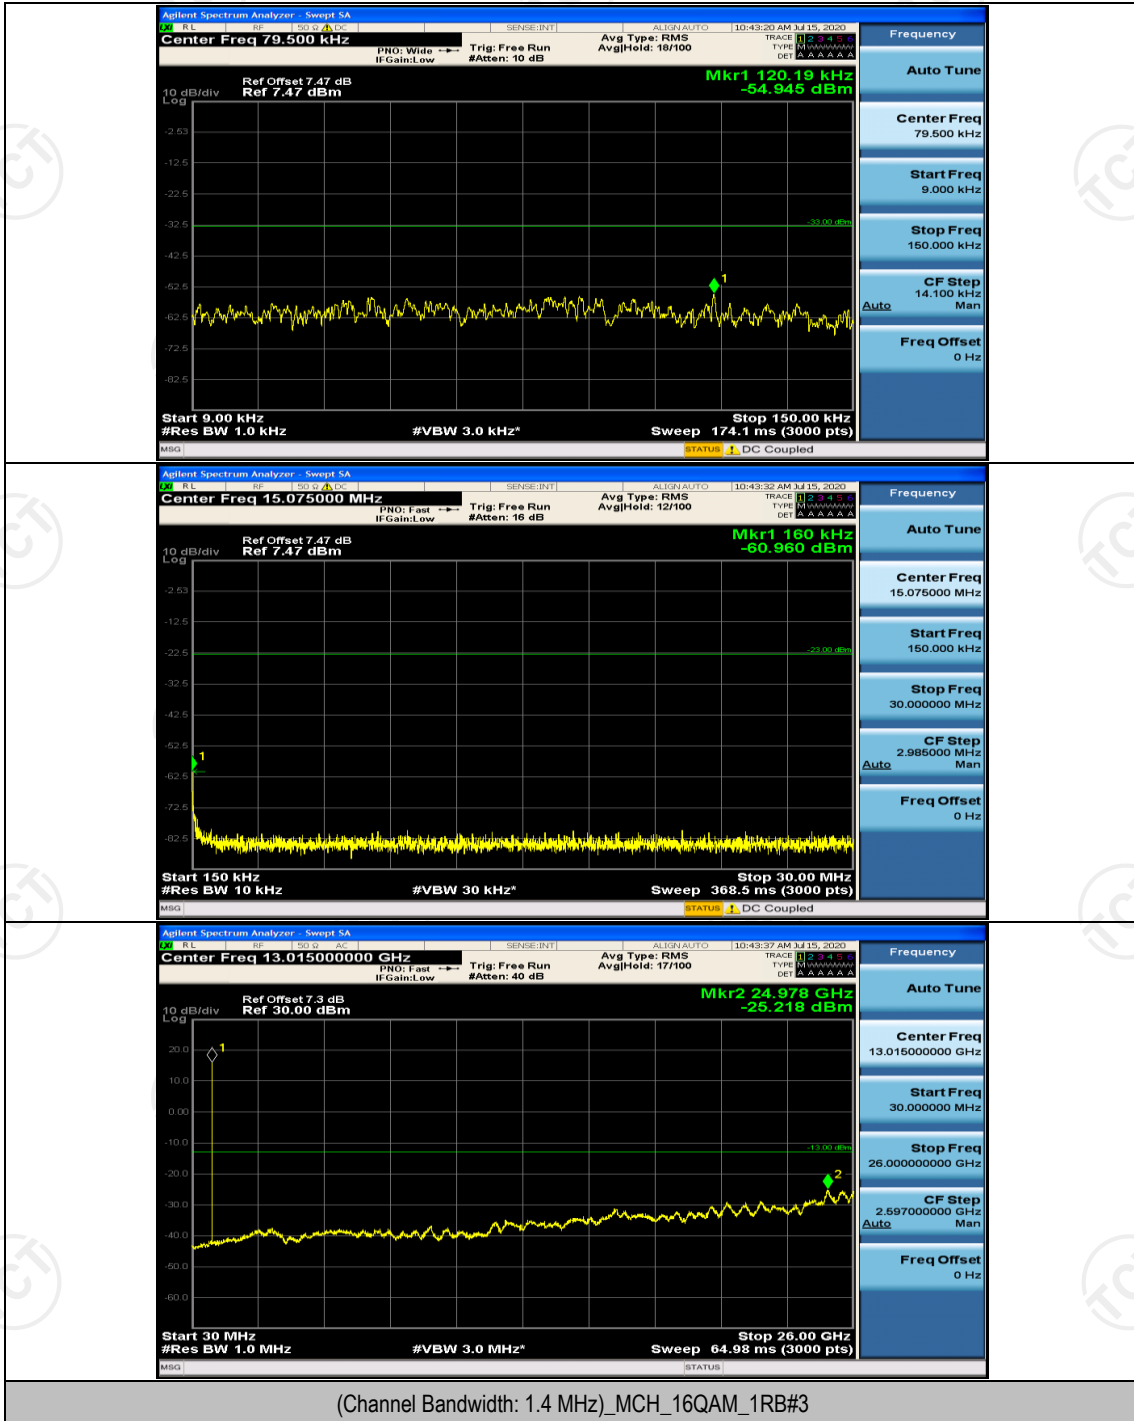

Appendix E: Conducted Spurious Emission

Test Graphs

Channel Bandwidth: 1.4 MHz

(Channel Bandwidth: 1.4 MHz)_MCH_QPSK_1RB#0

(Channel Bandwidth: 1.4 MHz)_HCH_QPSK_1RB#0

(Channel Bandwidth: 1.4 MHz)_LCH_16QAM_1RB#0

(Channel Bandwidth: 1.4 MHz)_MCH_16QAM_1RB#0

(Channel Bandwidth: 1.4 MHz)_HCH_16QAM_1RB#0

Channel Bandwidth: 3 MHz

(Channel Bandwidth: 3 MHz)_LCH_QPSK_1RB#0