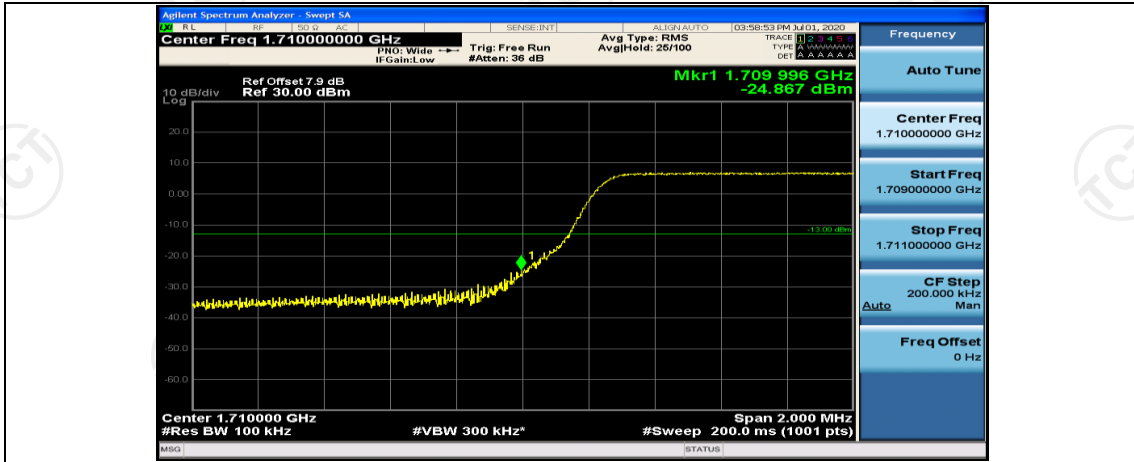

(Channel Bandwidth: 5 MHz)_LCH_QPSK_25RB#0