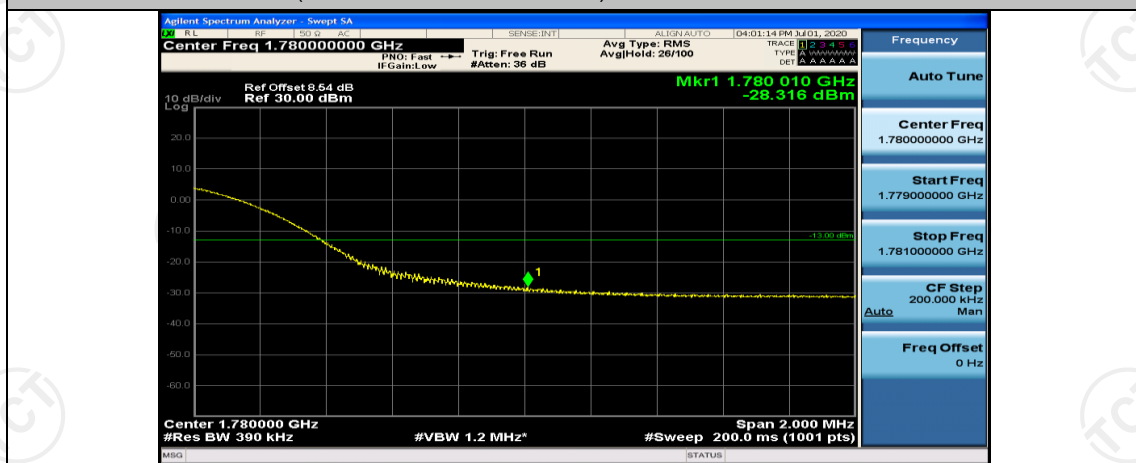

(Channel Bandwidth:15 MHz)_HCH_16QAM_75RB#0

Channel Bandwidth: 20 MHz

(Channel Bandwidth:20 MHz)_LCH_QPSK_100RB#0

(Channel Bandwidth:20 MHz)_HCH_QPSK_100RB#0

(Channel Bandwidth:20 MHz)_LCH_16QAM_100RB#0

(Channel Bandwidth:20 MHz)_HCH_16QAM_100RB#0