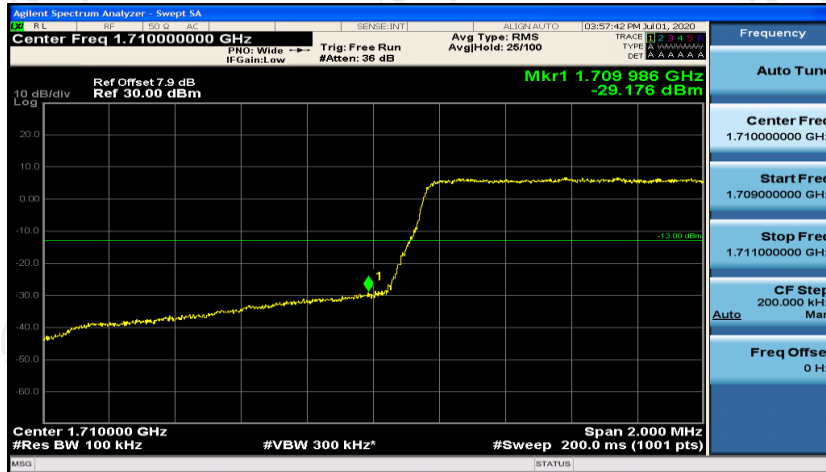

Appendix D: Band Edge

Test Graphs

Channel Bandwidth: 1.4 MHz

(Channel Bandwidth: 1.4 MHz)_LCH_QPSK_6RB#0

(Channel Bandwidth: 1.4 MHz)_HCH_QPSK_6RB#0

(Channel Bandwidth: 1.4 MHz)_LCH_16QAM_6RB#0

(Channel Bandwidth: 1.4 MHz)_HCH_16QAM_6RB#0

Channel Bandwidth: 3 MHz

(Channel Bandwidth: 3 MHz)_LCH_QPSK_15RB#0

(Channel Bandwidth: 3 MHz)_HCH_QPSK_15RB#0

(Channel Bandwidth: 3 MHz)_LCH_16QAM_15RB#0

(Channel Bandwidth: 3 MHz)_HCH_16QAM_15RB#0

Channel Bandwidth: 5 MHz