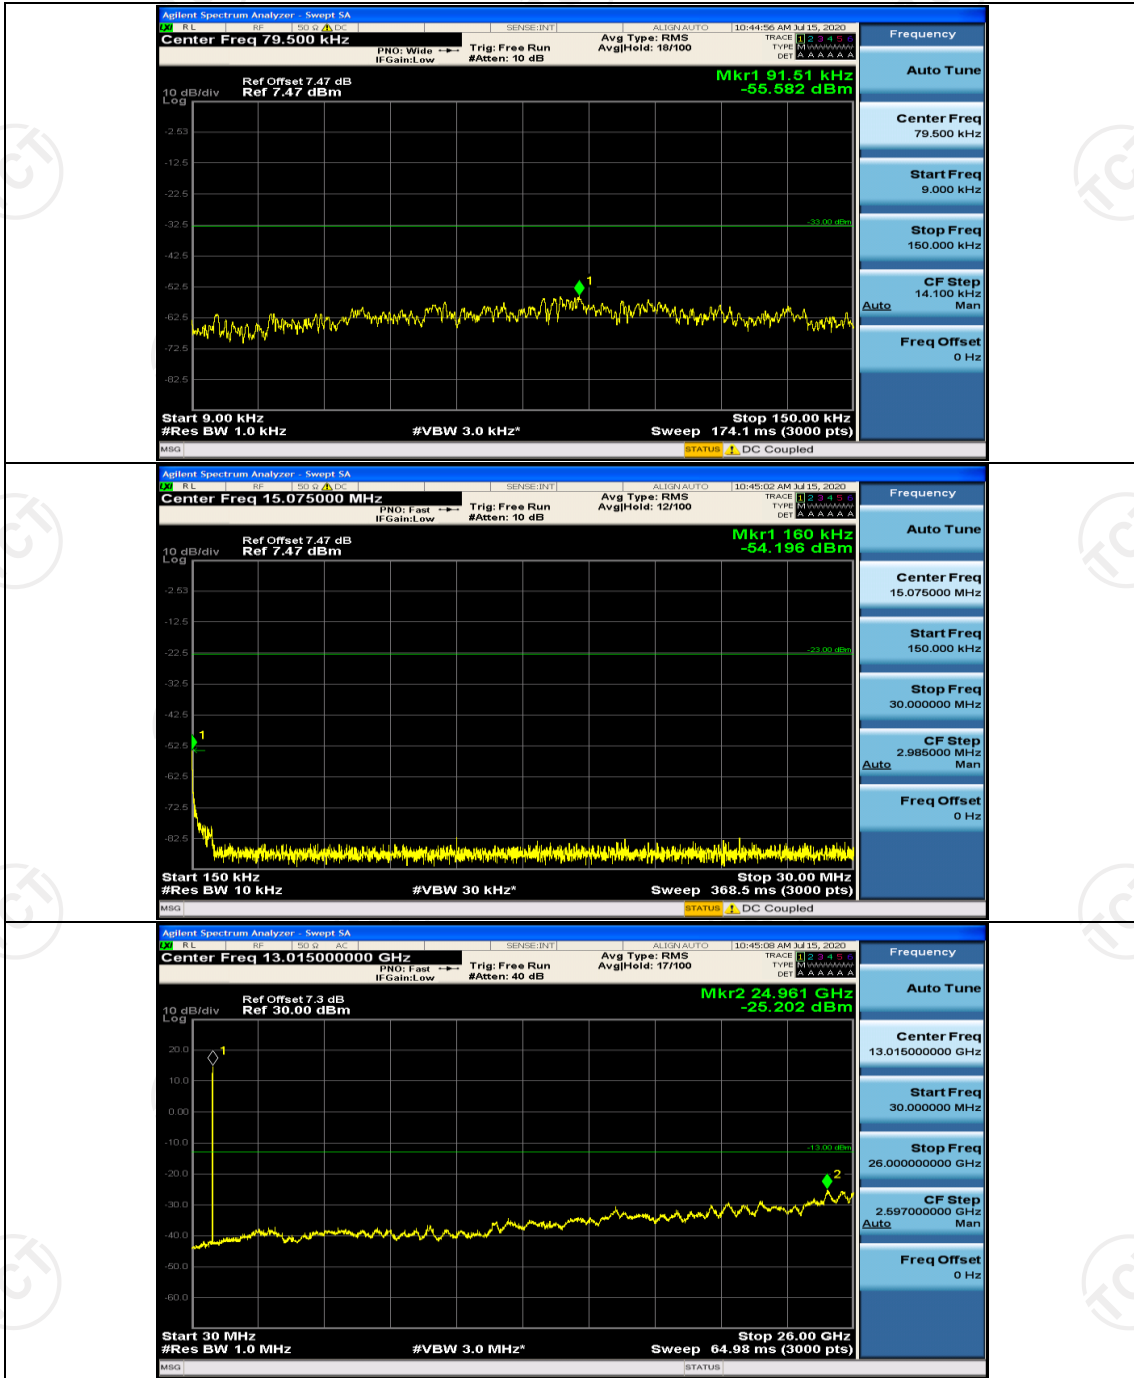

Appendix E: Conducted Spurious Emission

Test Graphs

Channel Bandwidth: 1.4 MHz

(Channel Bandwidth: 1.4 MHz)_MCH_QPSK_1RB#0

(Channel Bandwidth: 1.4 MHz)_HCH_QPSK_1RB#0

(Channel Bandwidth: 1.4 MHz)_LCH_16QAM_1RB#0

(Channel Bandwidth: 1.4 MHz)_MCH_16QAM_1RB#0

(Channel Bandwidth: 1.4 MHz)_HCH_16QAM_1RB#0

Channel Bandwidth: 3 MHz

(Channel Bandwidth: 3 MHz)_LCH_QPSK_1RB#0