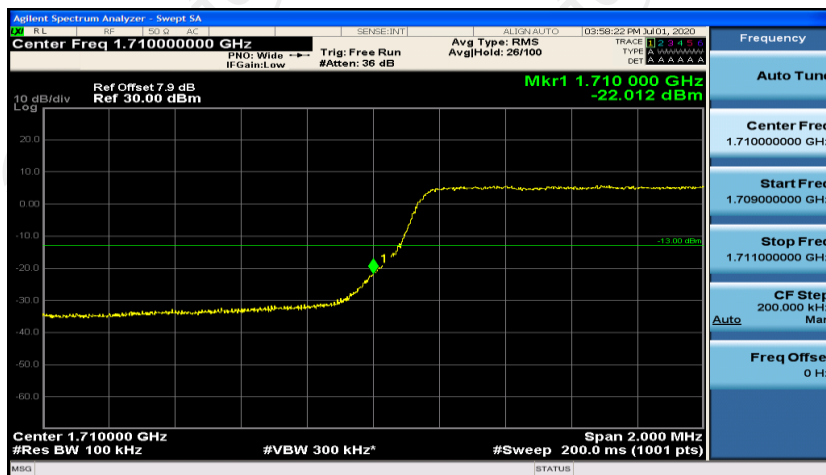

Channel Bandwidth: 3 MHz

(Channel Bandwidth: 3 MHz)_LCH_QPSK_15RB#0

(Channel Bandwidth: 3 MHz)_HCH_QPSK_15RB#0

(Channel Bandwidth: 3 MHz)_LCH_16QAM_15RB#0

(Channel Bandwidth: 3 MHz)_HCH_16QAM_15RB#0

Channel Bandwidth: 5 MHz