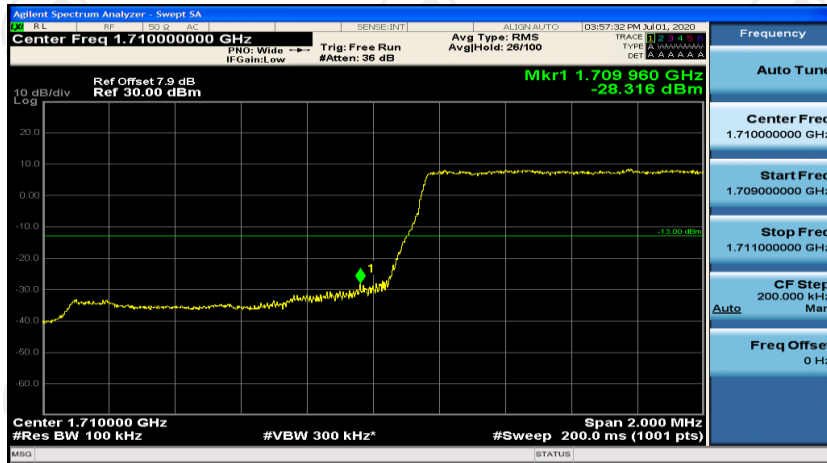

Appendix D: Band Edge

Test Graphs

Channel Bandwidth: 1.4 MHz

(Channel Bandwidth: 1.4 MHz)_LCH_QPSK_6RB#0

(Channel Bandwidth: 1.4 MHz)_HCH_QPSK_6RB#0

(Channel Bandwidth: 1.4 MHz)_LCH_16QAM_6RB#0

(Channel Bandwidth: 1.4 MHz)_HCH_16QAM_6RB#0

Channel Bandwidth: 3 MHz

(Channel Bandwidth: 3 MHz)_LCH_QPSK_15RB#0

(Channel Bandwidth: 3 MHz)_HCH_QPSK_15RB#0

(Channel Bandwidth: 3 MHz)_LCH_16QAM_15RB#0

(Channel Bandwidth: 3 MHz)_HCH_16QAM_15RB#0

Channel Bandwidth: 5 MHz