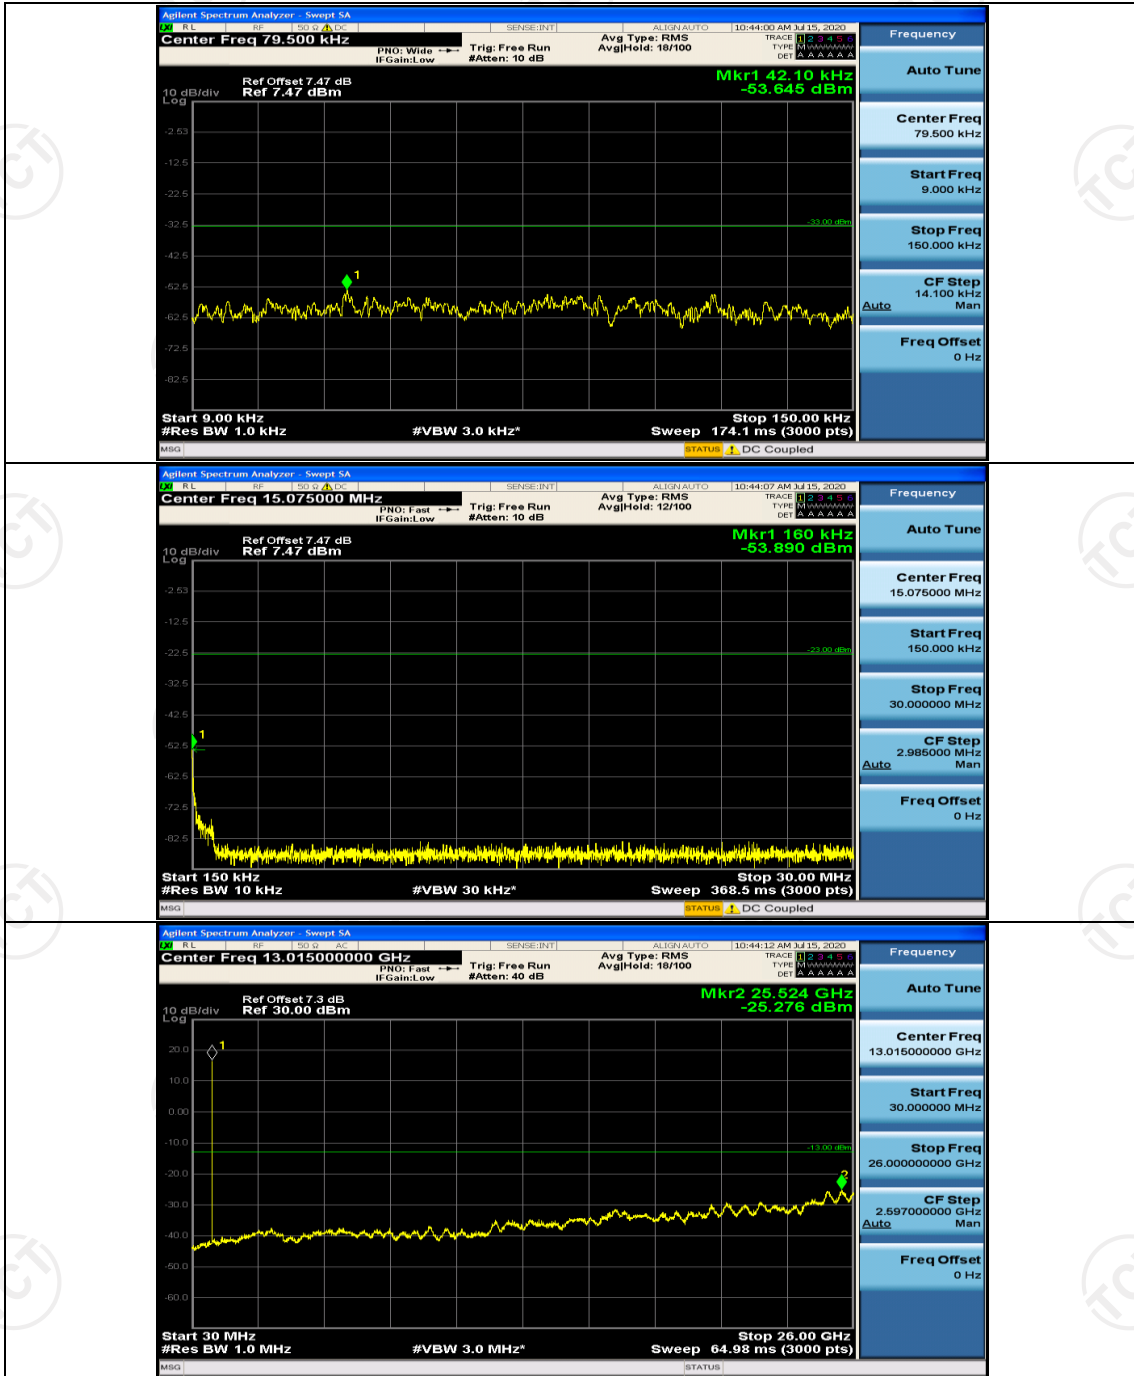

Appendix E: Conducted Spurious Emission

Test Graphs

Channel Bandwidth: 1.4 MHz

(Channel Bandwidth: 1.4 MHz)_MCH_QPSK_1RB#0

(Channel Bandwidth: 1.4 MHz)_HCH_QPSK_1RB#0

(Channel Bandwidth: 1.4 MHz)_LCH_16QAM_1RB#0

(Channel Bandwidth: 1.4 MHz)_MCH_16QAM_1RB#0

(Channel Bandwidth: 1.4 MHz)_HCH_16QAM_1RB#0

Channel Bandwidth: 3 MHz

(Channel Bandwidth: 3 MHz)_LCH_QPSK_1RB#0