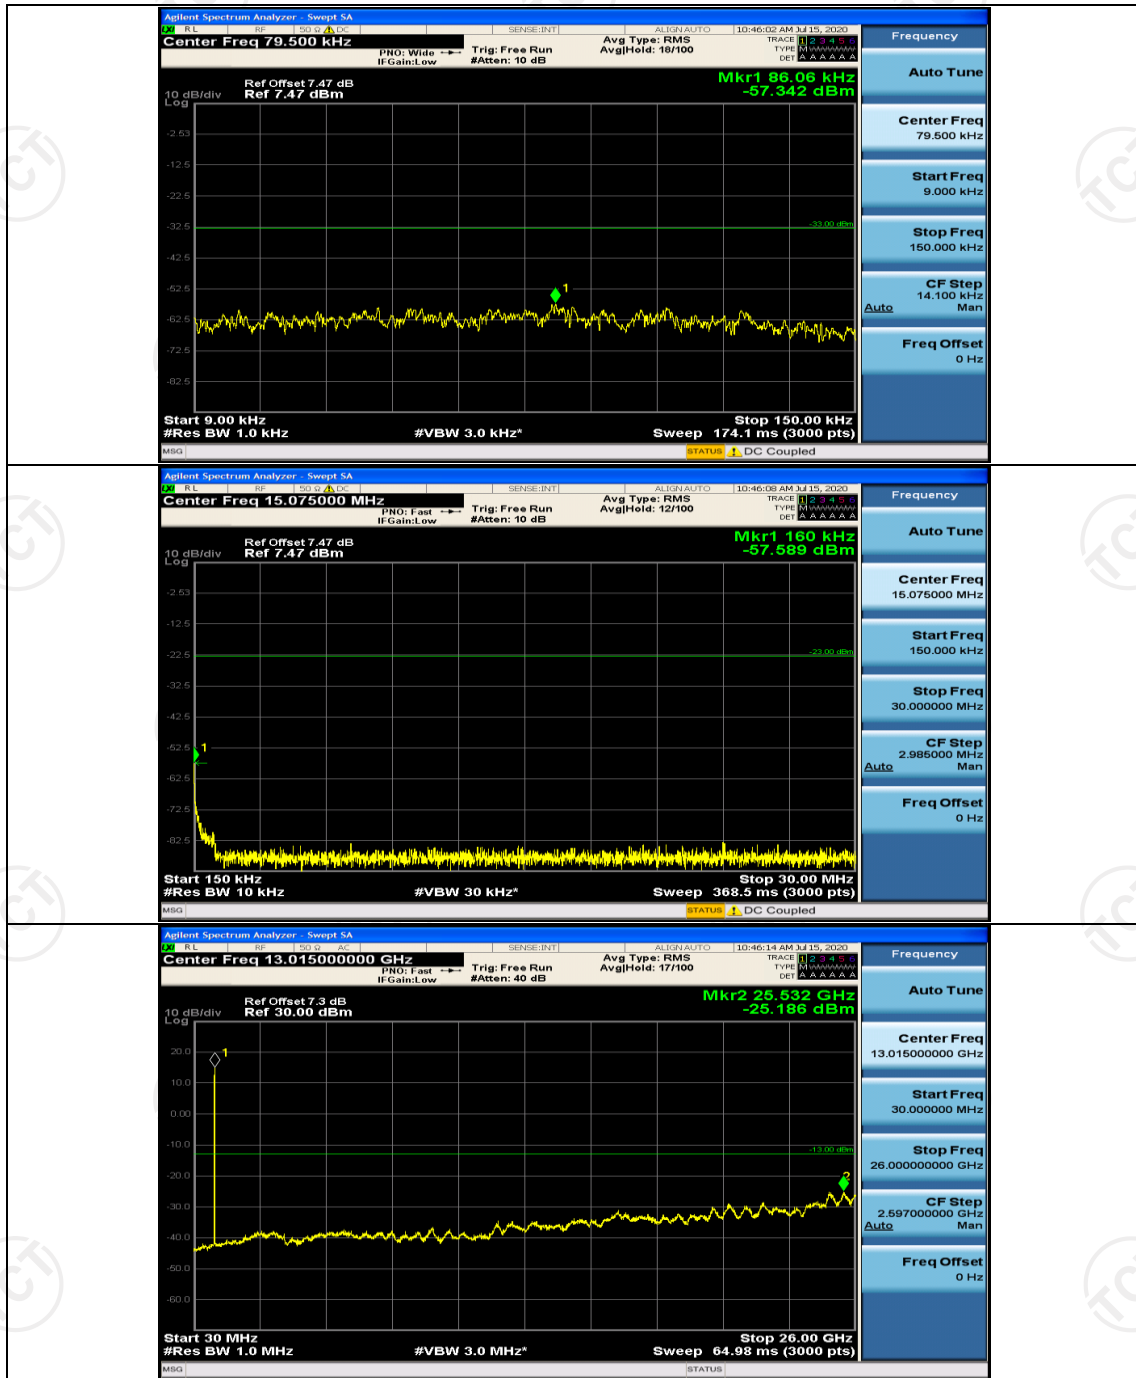

Appendix E: Conducted Spurious Emission

Test Graphs

Channel Bandwidth: 1.4 MHz

(Channel Bandwidth: 1.4 MHz)_MCH_QPSK_1RB#0

(Channel Bandwidth: 1.4 MHz)_HCH_QPSK_1RB#0

(Channel Bandwidth: 1.4 MHz)_LCH_16QAM_1RB#0

(Channel Bandwidth: 1.4 MHz)_MCH_16QAM_1RB#0

(Channel Bandwidth: 1.4 MHz)_HCH_16QAM_1RB#0

Channel Bandwidth: 3 MHz

(Channel Bandwidth: 3 MHz)_LCH_QPSK_1RB#0