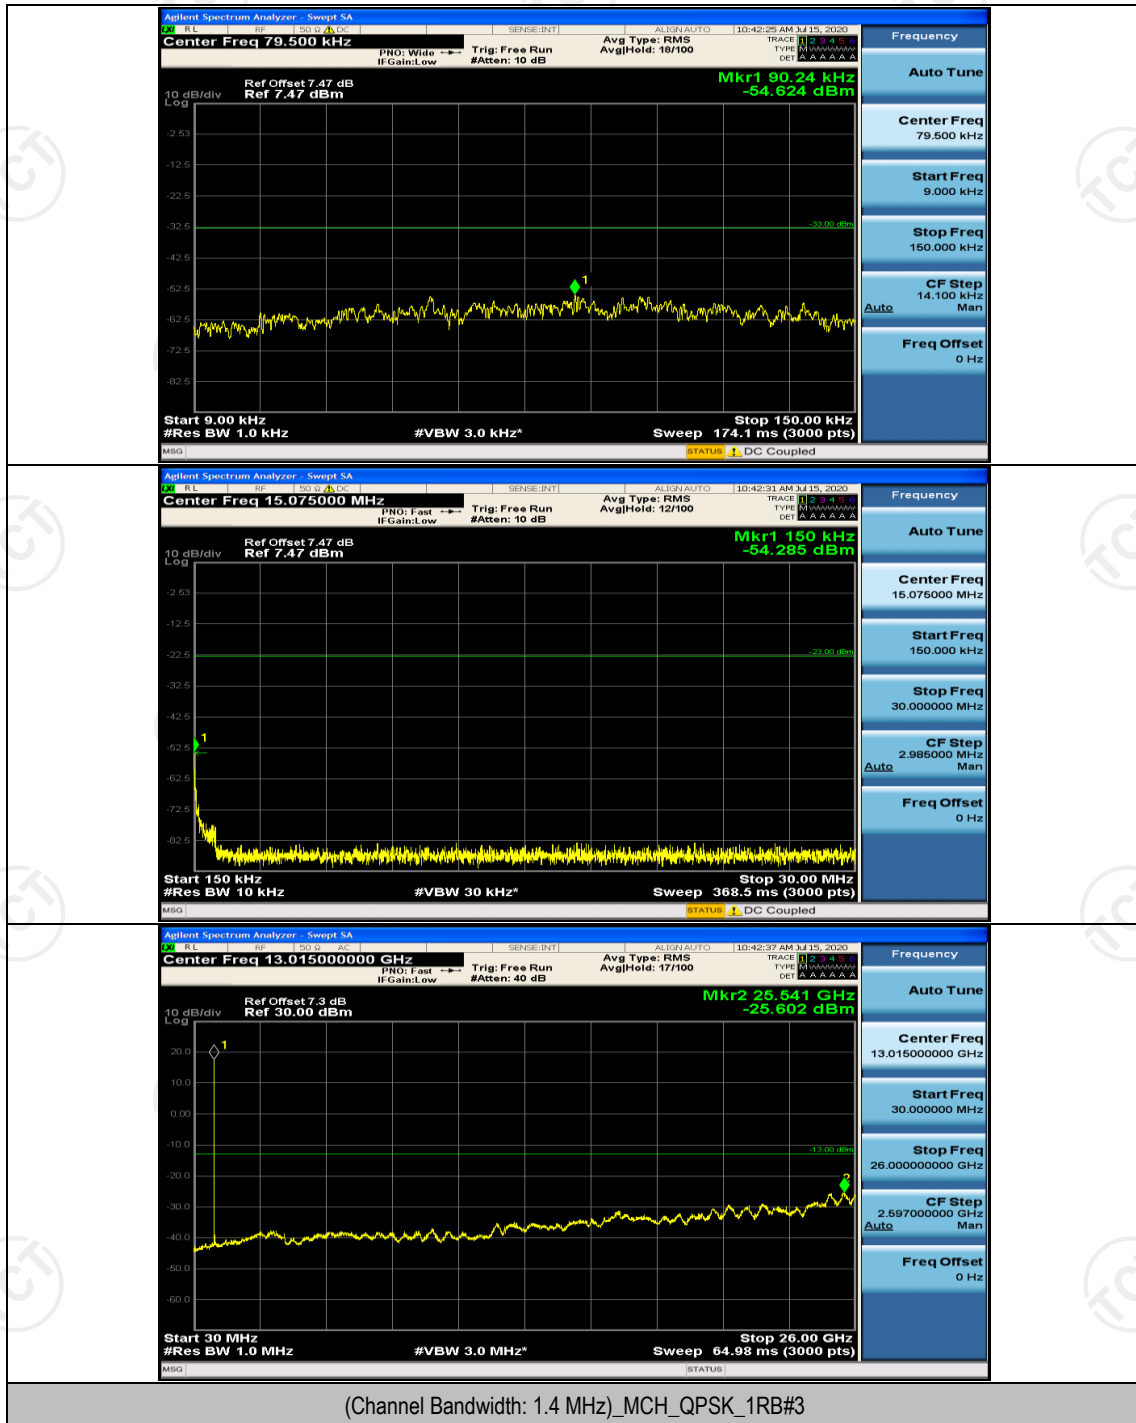

Appendix E: Conducted Spurious Emission

Test Graphs

Channel Bandwidth: 1.4 MHz

(Channel Bandwidth: 1.4 MHz)_MCH_QPSK_1RB#0

(Channel Bandwidth: 1.4 MHz)_HCH_QPSK_1RB#0

(Channel Bandwidth: 1.4 MHz)_LCH_16QAM_1RB#0

(Channel Bandwidth: 1.4 MHz)_MCH_16QAM_1RB#0

(Channel Bandwidth: 1.4 MHz)_HCH_16QAM_1RB#0

Channel Bandwidth: 3 MHz

(Channel Bandwidth: 3 MHz)_LCH_QPSK_1RB#0