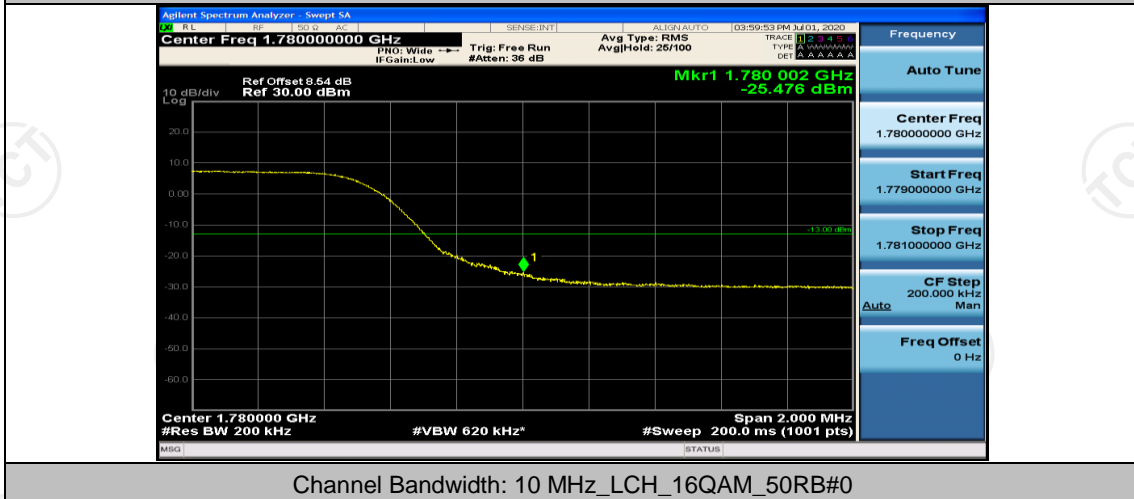

(Channel Bandwidth: 5 MHz)_LCH_QPSK_25RB#0

(Channel Bandwidth: 5 MHz)_HCH_QPSK_25RB#0

(Channel Bandwidth: 5 MHz)_LCH_16QAM_25RB#0

(Channel Bandwidth: 5 MHz)_HCH_16QAM_25RB#0

Channel Bandwidth: 10 MHz

Channel Bandwidth: 10 MHz_HCH_QPSK_50RB#0