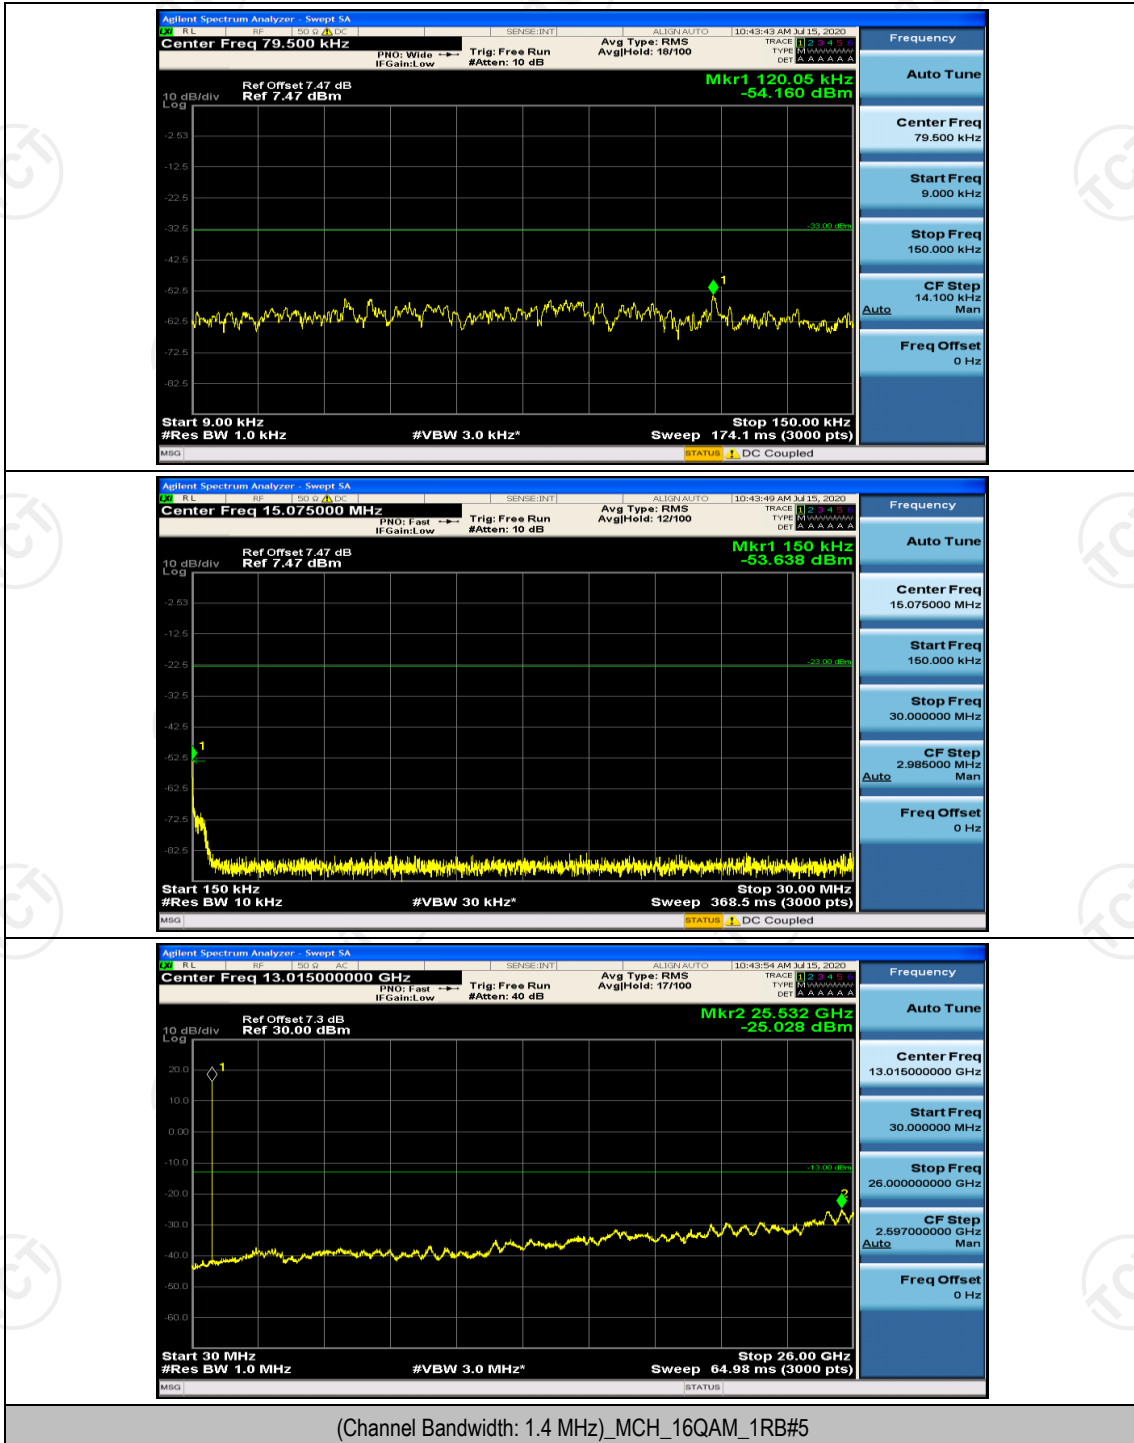

Appendix E: Conducted Spurious Emission

Test Graphs

Channel Bandwidth: 1.4 MHz

(Channel Bandwidth: 1.4 MHz)_MCH_QPSK_1RB#0

(Channel Bandwidth: 1.4 MHz)_HCH_QPSK_1RB#0

(Channel Bandwidth: 1.4 MHz)_LCH_16QAM_1RB#0

(Channel Bandwidth: 1.4 MHz)_MCH_16QAM_1RB#0

(Channel Bandwidth: 1.4 MHz)_HCH_16QAM_1RB#0

Channel Bandwidth: 3 MHz

(Channel Bandwidth: 3 MHz)_LCH_QPSK_1RB#0