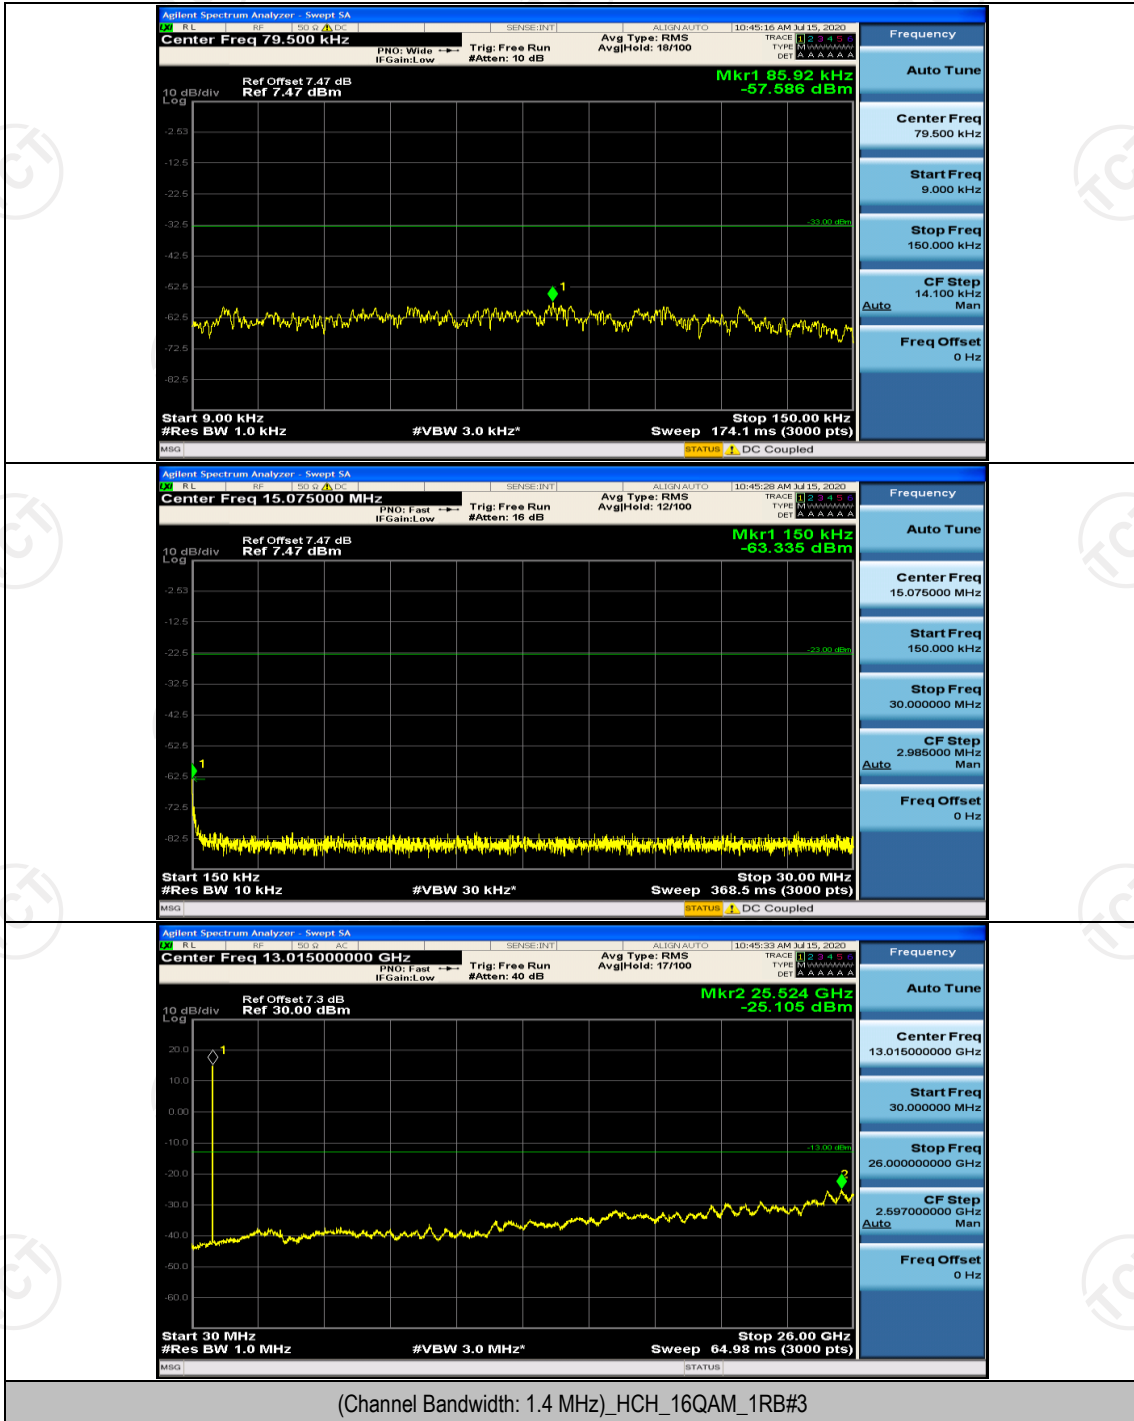

Appendix E: Conducted Spurious Emission

Test Graphs

Channel Bandwidth: 1.4 MHz

(Channel Bandwidth: 1.4 MHz)_MCH_QPSK_1RB#0

(Channel Bandwidth: 1.4 MHz)_HCH_QPSK_1RB#0

(Channel Bandwidth: 1.4 MHz)_LCH_16QAM_1RB#0

(Channel Bandwidth: 1.4 MHz)_MCH_16QAM_1RB#0

(Channel Bandwidth: 1.4 MHz)_HCH_16QAM_1RB#0

Channel Bandwidth: 3 MHz

(Channel Bandwidth: 3 MHz)_LCH_QPSK_1RB#0