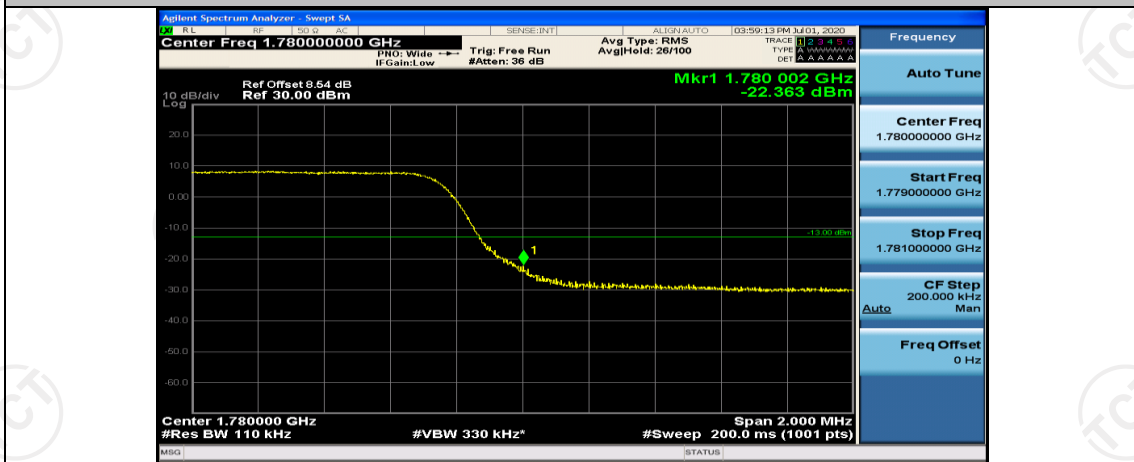

(Channel Bandwidth: 5 MHz)_HCH_QPSK_25RB#0