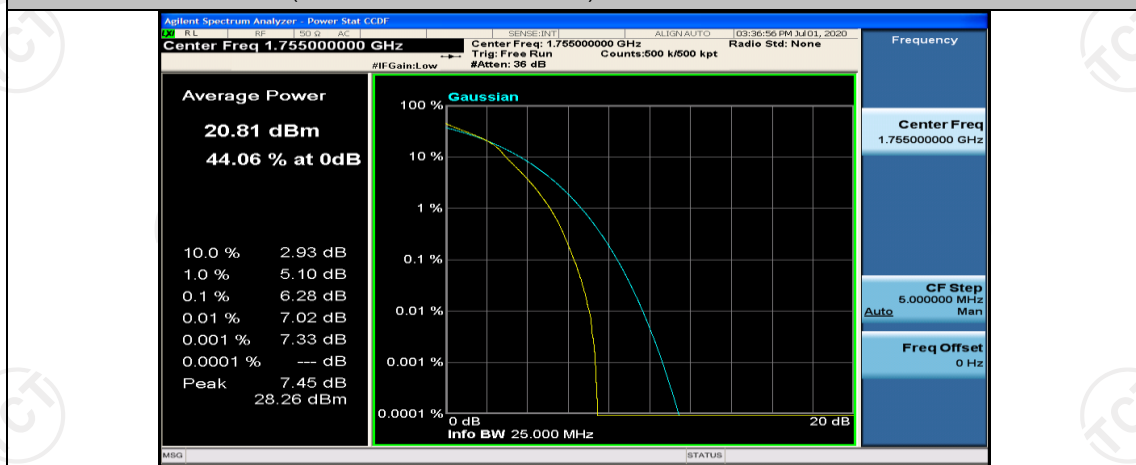

(Channel Bandwidth: 5 MHz)\_LCH\_16QAM\_25RB#0

(Channel Bandwidth: 5 MHz)\_MCH\_16QAM\_1RB#0

(Channel Bandwidth: 5 MHz)\_MCH\_16QAM\_1RB#12

(Channel Bandwidth: 5 MHz)\_MCH\_16QAM\_1RB#24

(Channel Bandwidth: 5 MHz)\_MCH\_16QAM\_25RB#0