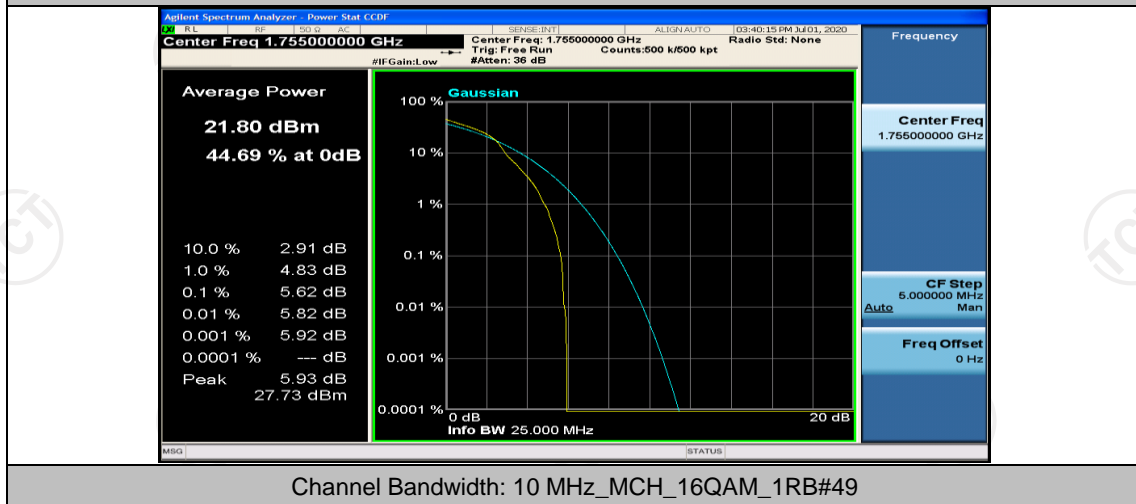

Channel Bandwidth: 10 MHz\_LCH\_16QAM\_25RB#12

Channel Bandwidth: 10 MHz\_LCH\_16QAM\_25RB#25

Channel Bandwidth: 10 MHz\_LCH\_16QAM\_50RB#0

Channel Bandwidth: 10 MHz\_MCH\_16QAM\_1RB#0

Channel Bandwidth: 10 MHz\_MCH\_16QAM\_1RB#24