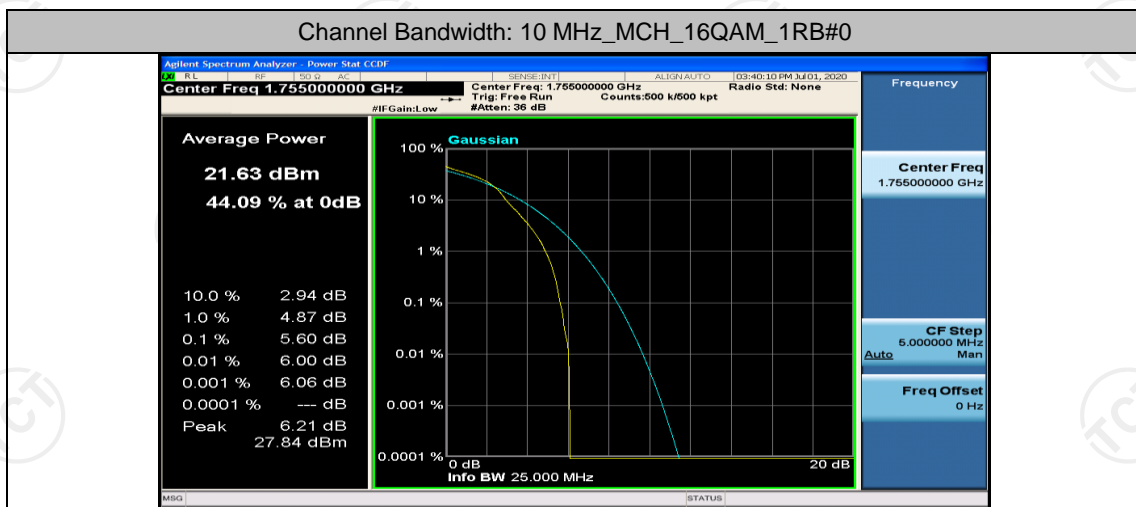

Channel Bandwidth: 10 MHz\_LCH\_16QAM\_25RB#12

Channel Bandwidth: 10 MHz\_LCH\_16QAM\_25RB#25

Channel Bandwidth: 10 MHz\_LCH\_16QAM\_50RB#0

Channel Bandwidth: 10 MHz\_MCH\_16QAM\_1RB#0

Channel Bandwidth: 10 MHz\_MCH\_16QAM\_1RB#24