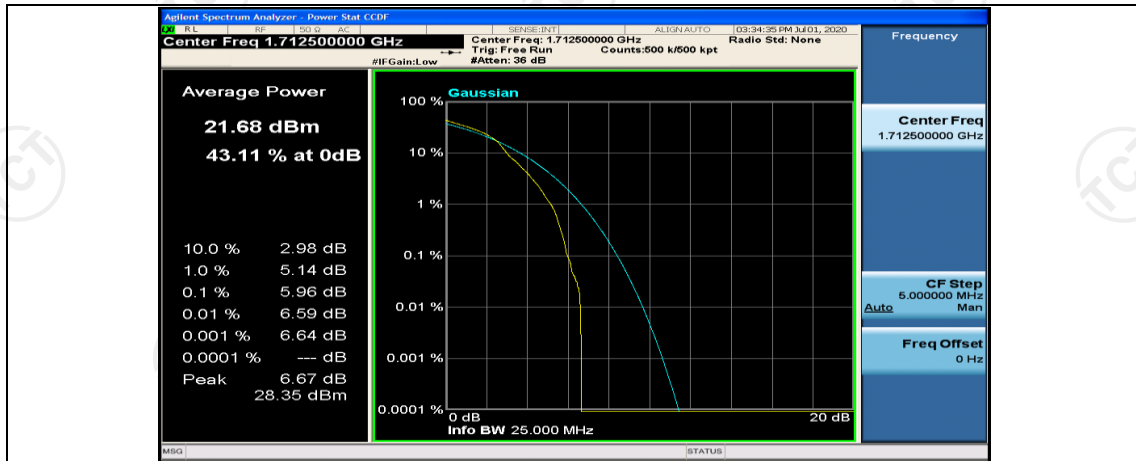

(Channel Bandwidth: 5 MHz)\_HCH\_QPSK\_12RB#0

(Channel Bandwidth: 5 MHz)\_HCH\_QPSK\_12RB#6

(Channel Bandwidth: 5 MHz)\_HCH\_QPSK\_12RB#13

(Channel Bandwidth: 5 MHz)\_HCH\_QPSK\_25RB#0

(Channel Bandwidth: 5 MHz)\_LCH\_16QAM\_1RB#0

(Channel Bandwidth: 5 MHz)\_LCH\_16QAM\_1RB#12

(Channel Bandwidth: 5 MHz)\_LCH\_16QAM\_1RB#24

(Channel Bandwidth: 5 MHz)\_LCH\_16QAM\_12RB#0

(Channel Bandwidth: 5 MHz)\_LCH\_16QAM\_12RB#6

(Channel Bandwidth: 5 MHz)\_LCH\_16QAM\_12RB#13