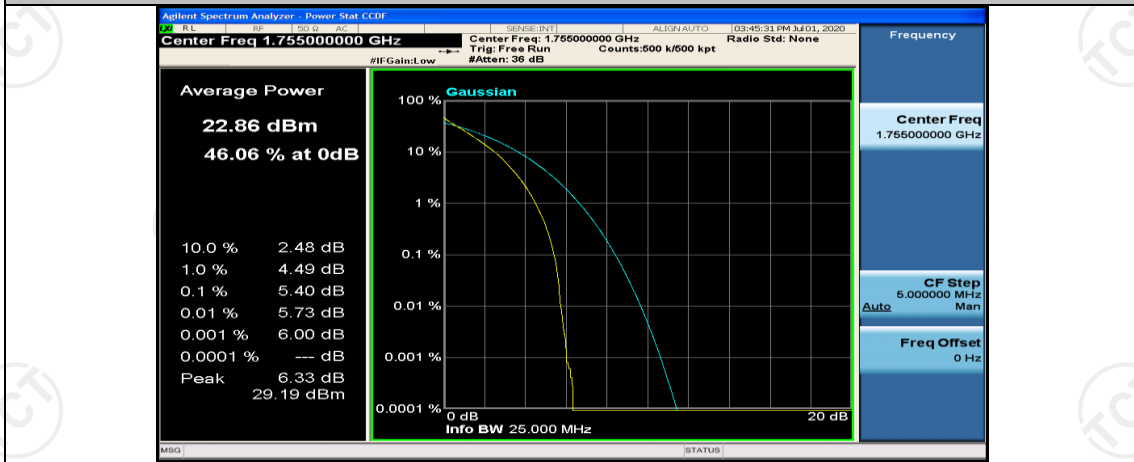

(Channel Bandwidth:15 MHz)\_MCH\_QPSK\_1RB#0

(Channel Bandwidth:15 MHz)\_MCH\_QPSK\_1RB#37

(Channel Bandwidth:15 MHz)\_MCH\_QPSK\_1RB#74

(Channel Bandwidth:15 MHz)\_MCH\_QPSK\_75RB#0

(Channel Bandwidth:15 MHz)\_HCH\_QPSK\_1RB#0