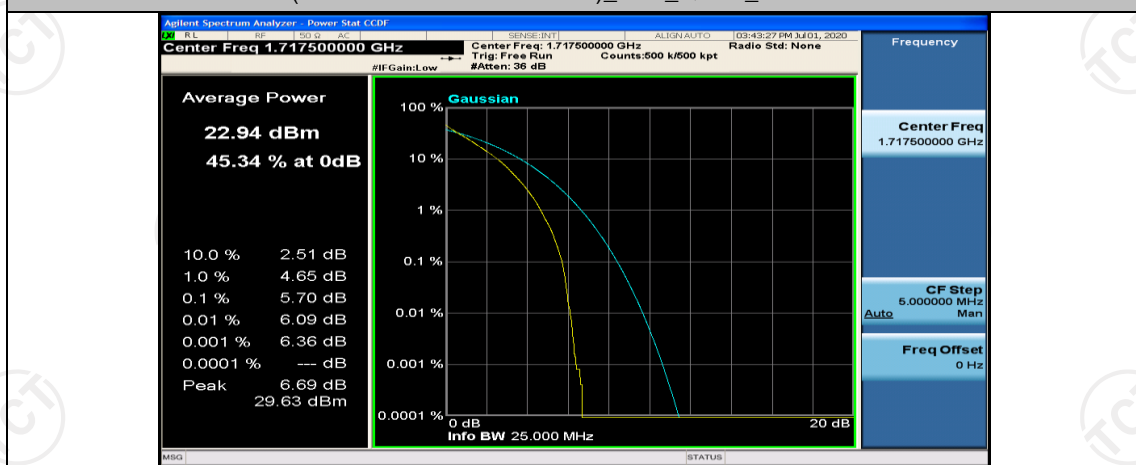

Channel Bandwidth: 10 MHz\_MCH\_16QAM\_1RB#49

(Channel Bandwidth:15 MHz)\_LCH\_QPSK\_1RB#0

(Channel Bandwidth:15 MHz)\_LCH\_QPSK\_1RB#37

(Channel Bandwidth:15 MHz)\_LCH\_QPSK\_1RB#74

(Channel Bandwidth:15 MHz)\_LCH\_QPSK\_37RB#0