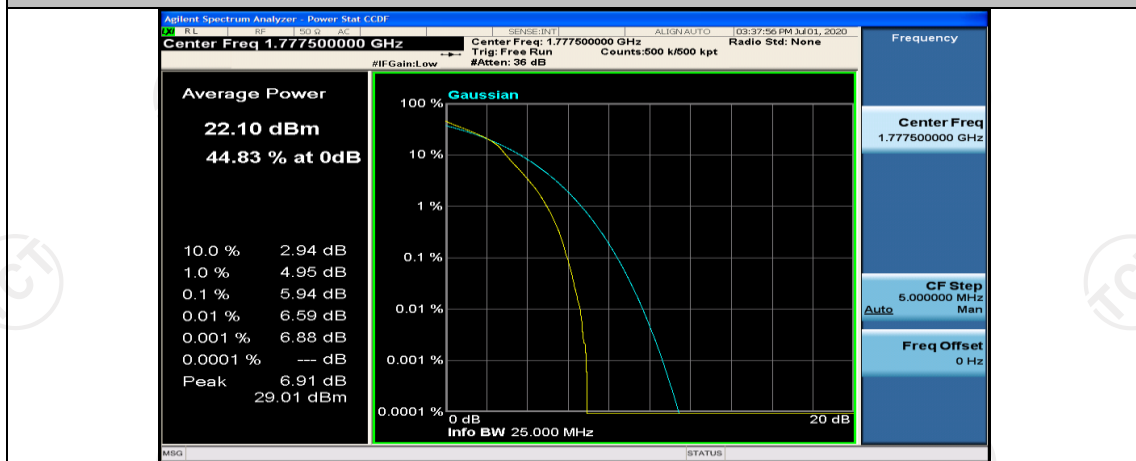

(Channel Bandwidth: 5 MHz)\_HCH\_16QAM\_1RB#0

(Channel Bandwidth: 5 MHz)\_HCH\_16QAM\_1RB#12

(Channel Bandwidth: 5 MHz)\_HCH\_16QAM\_1RB#24

(Channel Bandwidth: 5 MHz)\_HCH\_16QAM\_12RB#0

(Channel Bandwidth: 5 MHz)\_HCH\_16QAM\_12RB#6