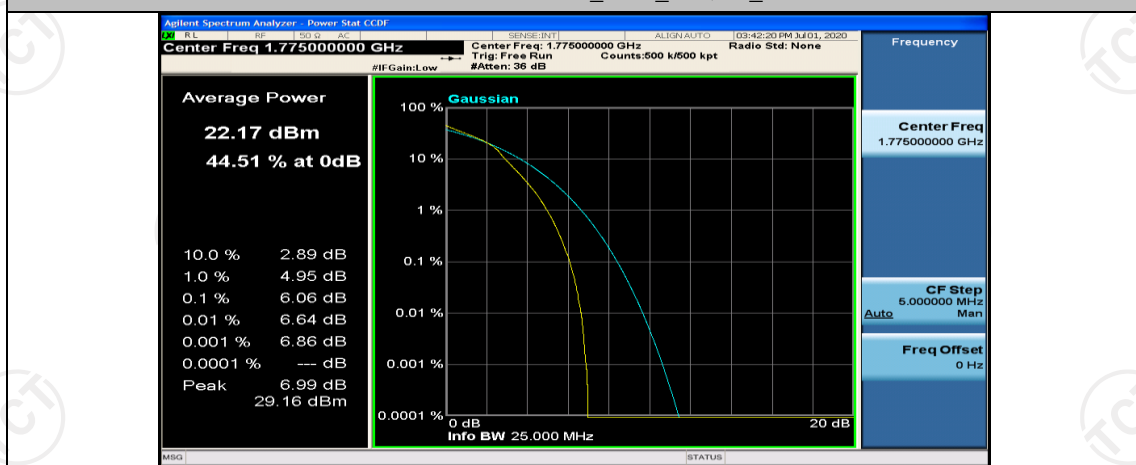

(Channel Bandwidth:15 MHz)_LCH_QPSK_1RB#0