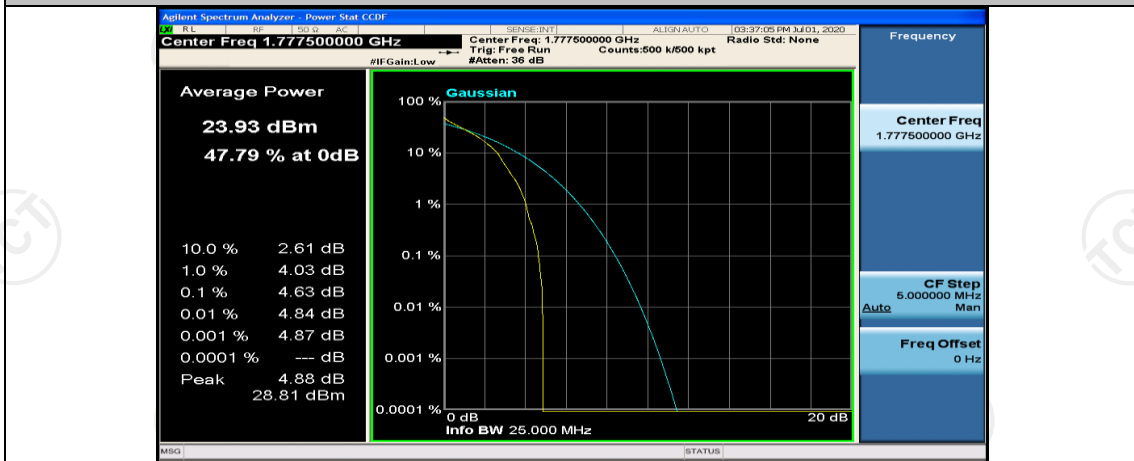

(Channel Bandwidth: 5 MHz)\_MCH\_QPSK\_1RB#0

(Channel Bandwidth: 5 MHz)\_MCH\_QPSK\_1RB#12

(Channel Bandwidth: 5 MHz)\_MCH\_QPSK\_1RB#24

(Channel Bandwidth: 5 MHz)\_MCH\_QPSK\_12RB#0

(Channel Bandwidth: 5 MHz)\_MCH\_QPSK\_12RB#6

(Channel Bandwidth: 5 MHz)\_MCH\_QPSK\_12RB#13

(Channel Bandwidth: 5 MHz)\_MCH\_QPSK\_25RB#0

(Channel Bandwidth: 5 MHz)\_HCH\_QPSK\_1RB#0

(Channel Bandwidth: 5 MHz)\_HCH\_QPSK\_1RB#12

(Channel Bandwidth: 5 MHz)\_HCH\_QPSK\_1RB#24