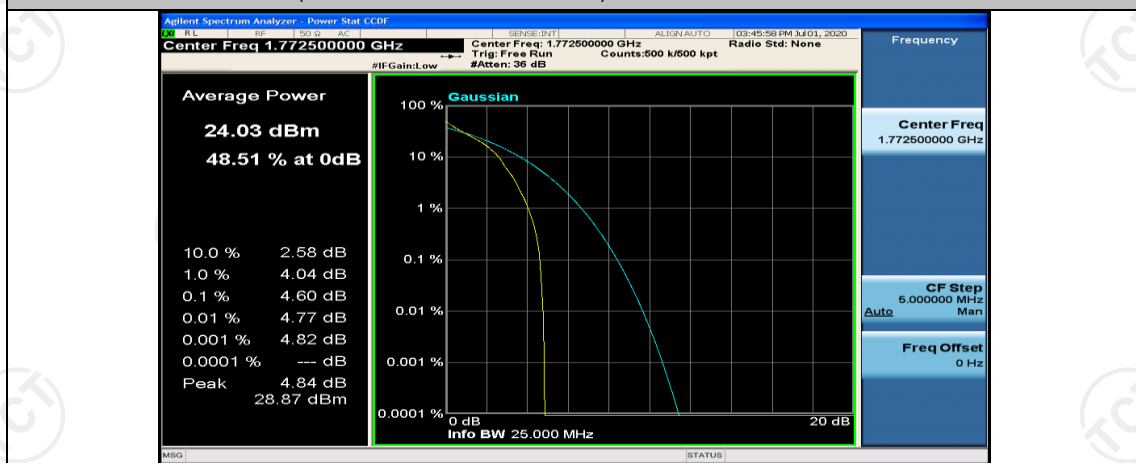

(Channel Bandwidth:15 MHz)_HCH_QPSK_37RB#0