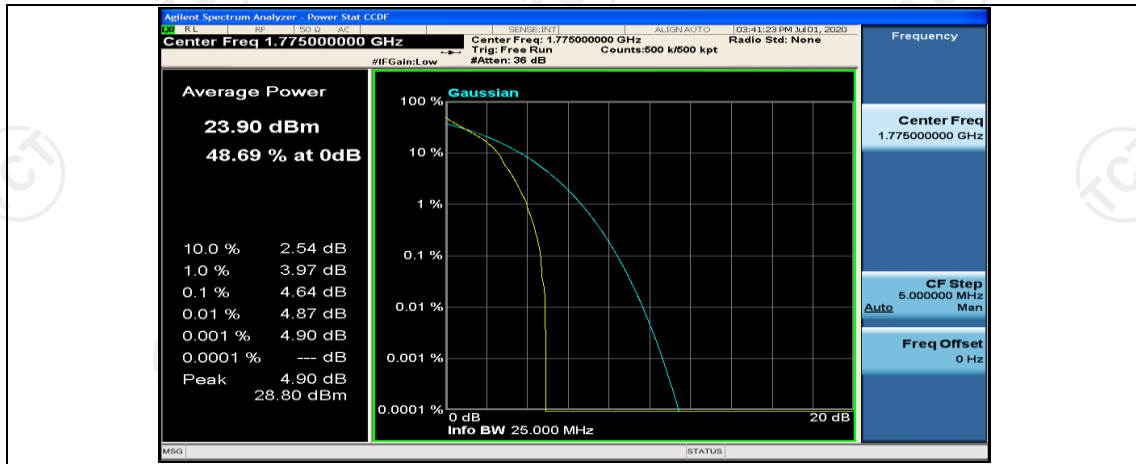

## Channel Bandwidth: 10 MHz

Channel Bandwidth: 10 MHz\_LCH\_QPSK\_1RB#0

Channel Bandwidth: 10 MHz\_MCH\_QPSK\_1RB#0

Channel Bandwidth: 10 MHz\_MCH\_QPSK\_1RB#24

Channel Bandwidth: 10 MHz\_MCH\_QPSK\_1RB#49