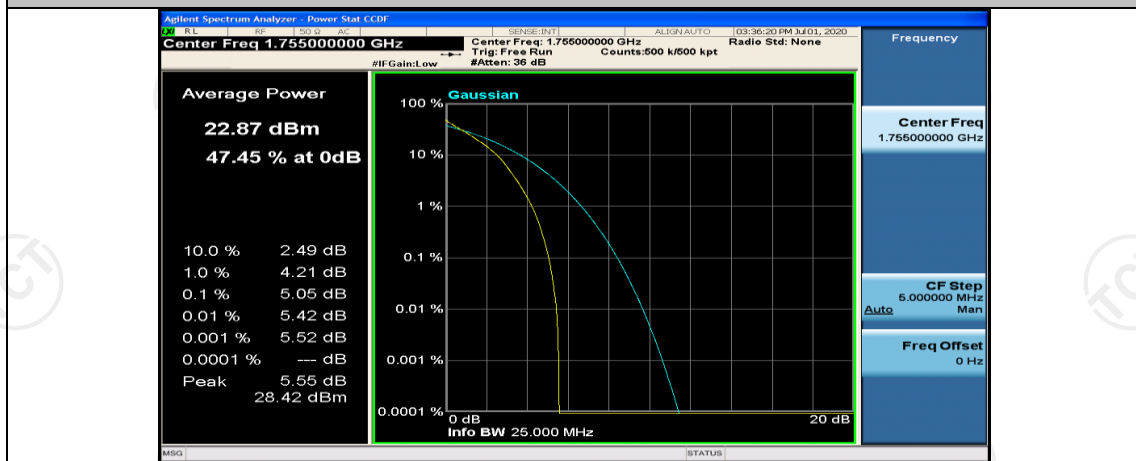

(Channel Bandwidth: 5 MHz)\_MCH\_QPSK\_1RB#0

(Channel Bandwidth: 5 MHz)\_MCH\_QPSK\_1RB#12

(Channel Bandwidth: 5 MHz)\_MCH\_QPSK\_1RB#24

(Channel Bandwidth: 5 MHz)\_MCH\_QPSK\_12RB#0

(Channel Bandwidth: 5 MHz)\_MCH\_QPSK\_12RB#6

(Channel Bandwidth: 5 MHz)\_MCH\_QPSK\_12RB#13

(Channel Bandwidth: 5 MHz)\_MCH\_QPSK\_25RB#0

(Channel Bandwidth: 5 MHz)\_HCH\_QPSK\_1RB#0

(Channel Bandwidth: 5 MHz)\_HCH\_QPSK\_1RB#12

(Channel Bandwidth: 5 MHz)\_HCH\_QPSK\_1RB#24