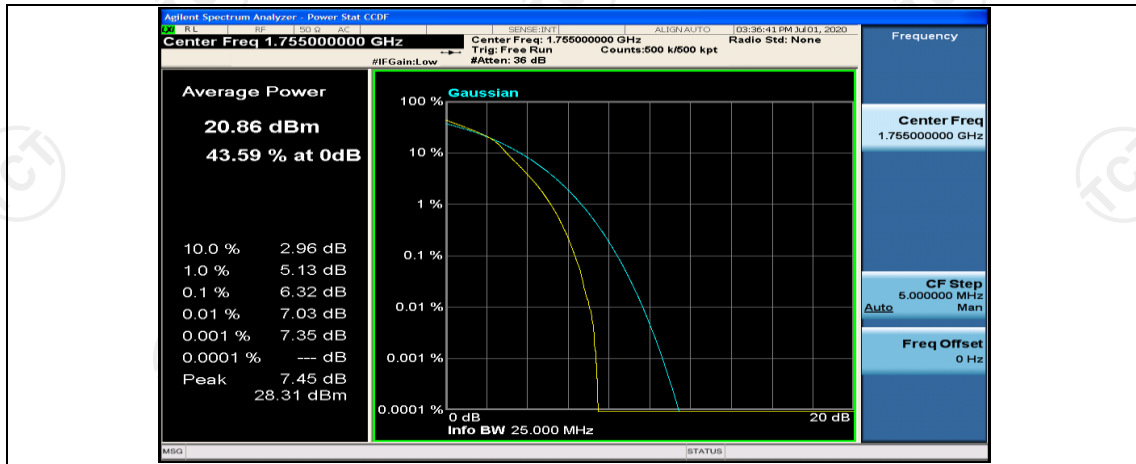

(Channel Bandwidth: 5 MHz)\_LCH\_16QAM\_25RB#0

(Channel Bandwidth: 5 MHz)\_MCH\_16QAM\_1RB#0

(Channel Bandwidth: 5 MHz)\_MCH\_16QAM\_1RB#12

(Channel Bandwidth: 5 MHz)\_MCH\_16QAM\_1RB#24

(Channel Bandwidth: 5 MHz)\_MCH\_16QAM\_25RB#0