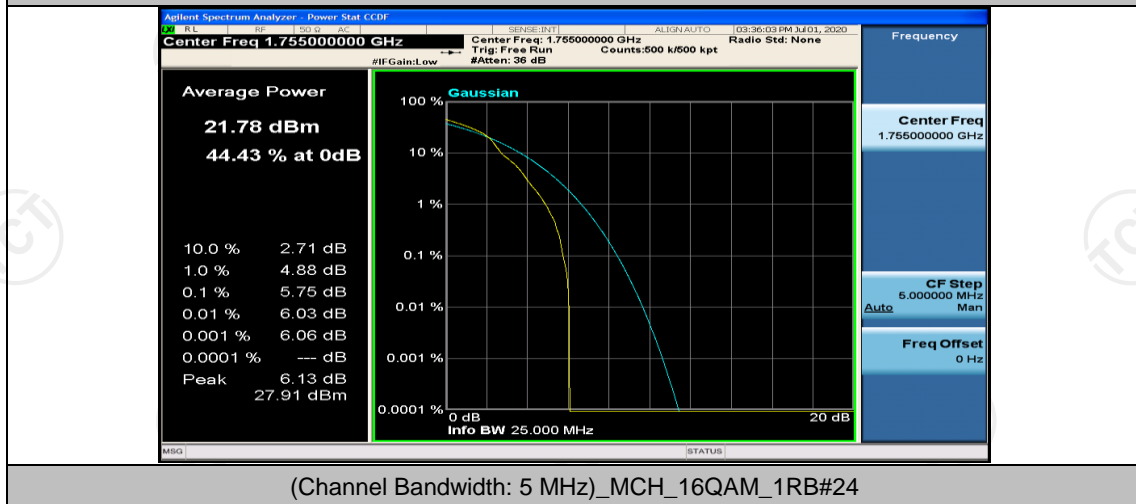

(Channel Bandwidth: 5 MHz)\_LCH\_16QAM\_25RB#0

(Channel Bandwidth: 5 MHz)\_MCH\_16QAM\_1RB#0

(Channel Bandwidth: 5 MHz)\_MCH\_16QAM\_1RB#12

(Channel Bandwidth: 5 MHz)\_MCH\_16QAM\_1RB#24

(Channel Bandwidth: 5 MHz)\_MCH\_16QAM\_25RB#0