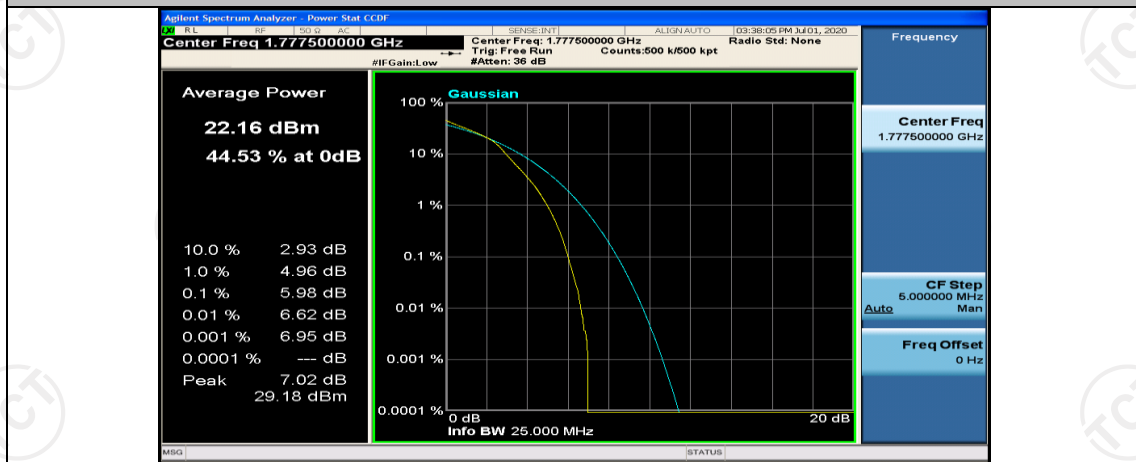

(Channel Bandwidth: 5 MHz)_HCH_16QAM_12RB#13