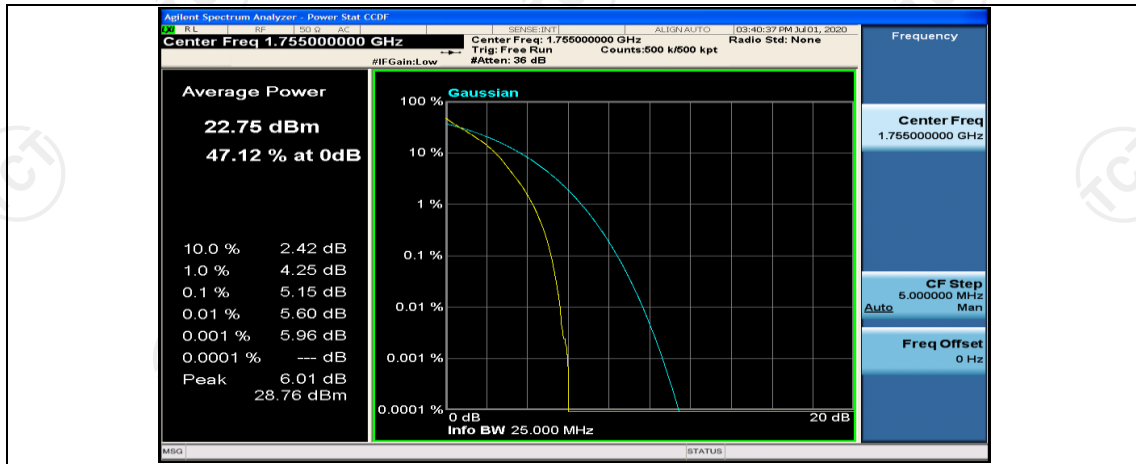

## Channel Bandwidth: 10 MHz

Channel Bandwidth: 10 MHz\_LCH\_QPSK\_1RB#0

Channel Bandwidth: 10 MHz\_MCH\_QPSK\_1RB#0

Channel Bandwidth: 10 MHz\_MCH\_QPSK\_1RB#24

Channel Bandwidth: 10 MHz\_MCH\_QPSK\_1RB#49