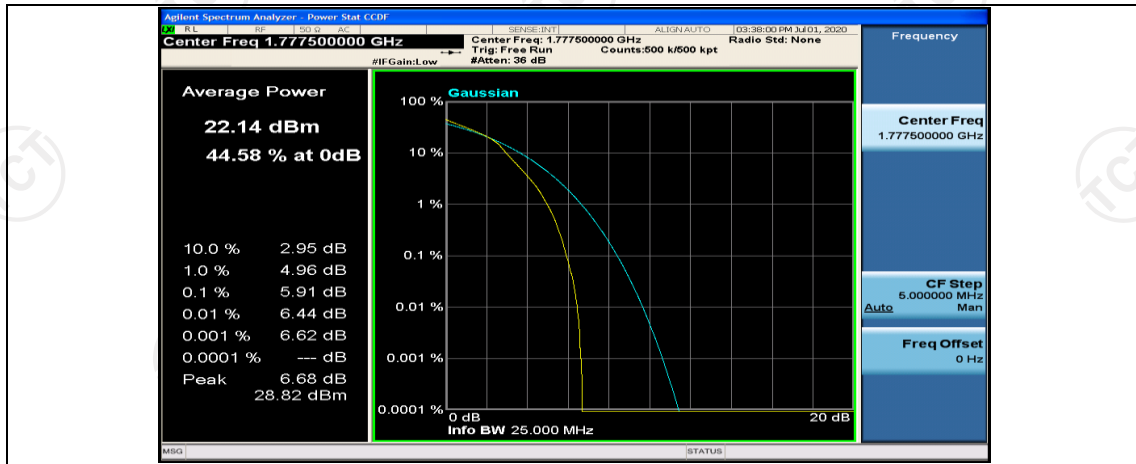

(Channel Bandwidth: 5 MHz)\_HCH\_16QAM\_1RB#0

(Channel Bandwidth: 5 MHz)\_HCH\_16QAM\_1RB#12

(Channel Bandwidth: 5 MHz)\_HCH\_16QAM\_1RB#24

(Channel Bandwidth: 5 MHz)\_HCH\_16QAM\_12RB#0

(Channel Bandwidth: 5 MHz)\_HCH\_16QAM\_12RB#6