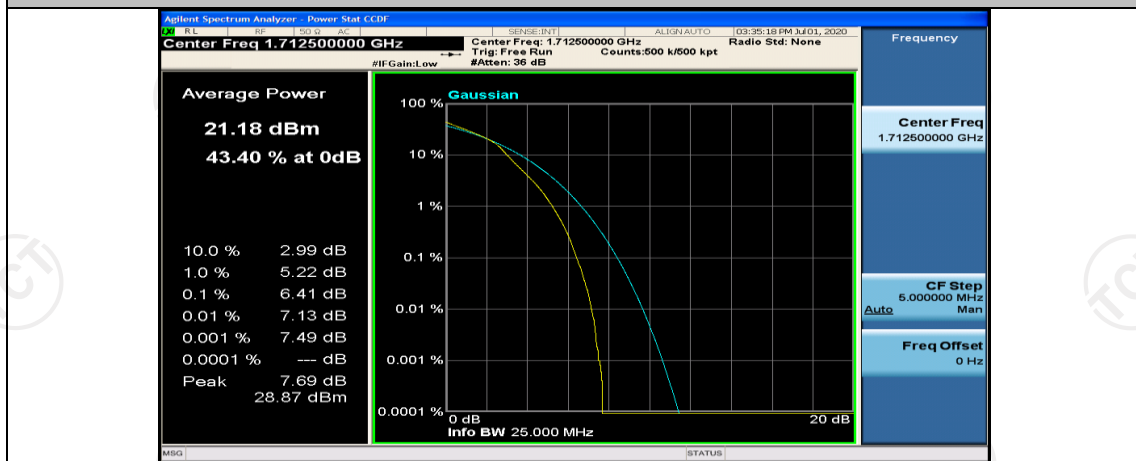

(Channel Bandwidth: 5 MHz)\_LCH\_16QAM\_1RB#12

(Channel Bandwidth: 5 MHz)\_LCH\_16QAM\_1RB#24

(Channel Bandwidth: 5 MHz)\_LCH\_16QAM\_12RB#0

(Channel Bandwidth: 5 MHz)\_LCH\_16QAM\_12RB#6

(Channel Bandwidth: 5 MHz)\_LCH\_16QAM\_12RB#13

(Channel Bandwidth: 5 MHz)\_LCH\_16QAM\_25RB#0

(Channel Bandwidth: 5 MHz)\_MCH\_16QAM\_1RB#0

(Channel Bandwidth: 5 MHz)\_MCH\_16QAM\_1RB#12

(Channel Bandwidth: 5 MHz)\_MCH\_16QAM\_1RB#24

(Channel Bandwidth: 5 MHz)\_MCH\_16QAM\_25RB#0