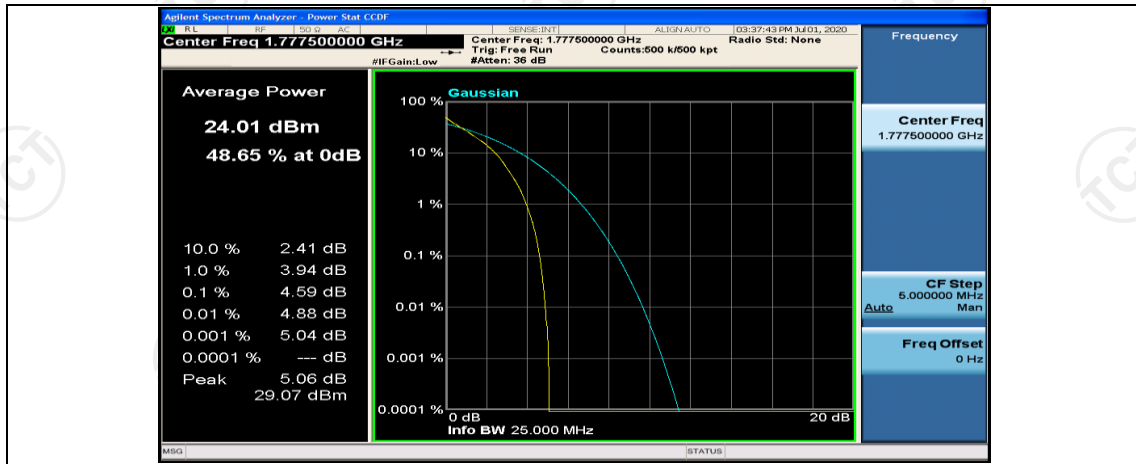

(Channel Bandwidth: 5 MHz)\_MCH\_QPSK\_12RB#13

(Channel Bandwidth: 5 MHz)\_MCH\_QPSK\_25RB#0

(Channel Bandwidth: 5 MHz)\_HCH\_QPSK\_1RB#0

(Channel Bandwidth: 5 MHz)\_HCH\_QPSK\_1RB#12

(Channel Bandwidth: 5 MHz)\_HCH\_QPSK\_1RB#24

(Channel Bandwidth: 5 MHz)\_HCH\_QPSK\_12RB#0

(Channel Bandwidth: 5 MHz)\_HCH\_QPSK\_12RB#6

(Channel Bandwidth: 5 MHz)\_HCH\_QPSK\_12RB#13

(Channel Bandwidth: 5 MHz)\_HCH\_QPSK\_25RB#0

(Channel Bandwidth: 5 MHz)\_LCH\_16QAM\_1RB#0