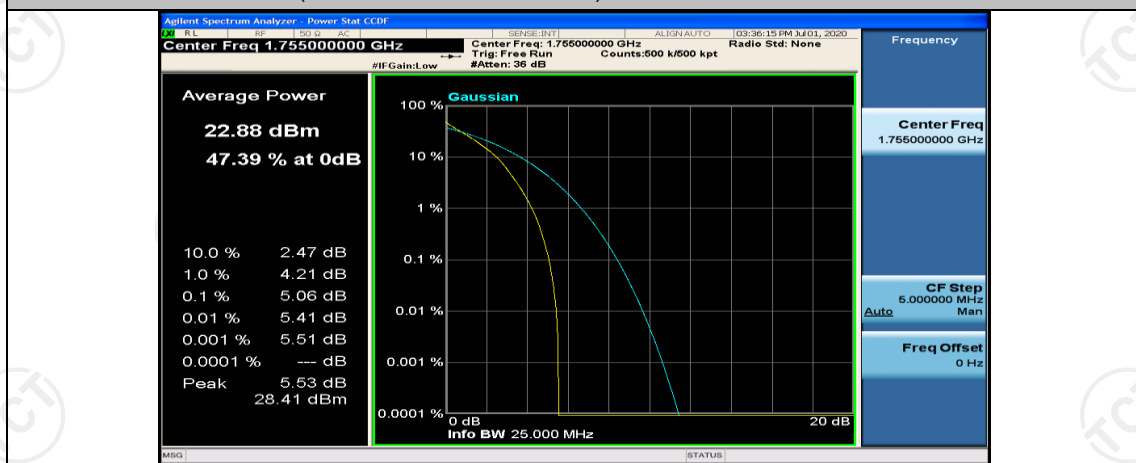

(Channel Bandwidth: 5 MHz)\_MCH\_QPSK\_1RB#0

(Channel Bandwidth: 5 MHz)\_MCH\_QPSK\_1RB#12

(Channel Bandwidth: 5 MHz)\_MCH\_QPSK\_1RB#24

(Channel Bandwidth: 5 MHz)\_MCH\_QPSK\_12RB#0

(Channel Bandwidth: 5 MHz)\_MCH\_QPSK\_12RB#6

(Channel Bandwidth: 5 MHz)\_MCH\_QPSK\_12RB#13

(Channel Bandwidth: 5 MHz)\_MCH\_QPSK\_25RB#0

(Channel Bandwidth: 5 MHz)\_HCH\_QPSK\_1RB#0

(Channel Bandwidth: 5 MHz)\_HCH\_QPSK\_1RB#12

(Channel Bandwidth: 5 MHz)\_HCH\_QPSK\_1RB#24