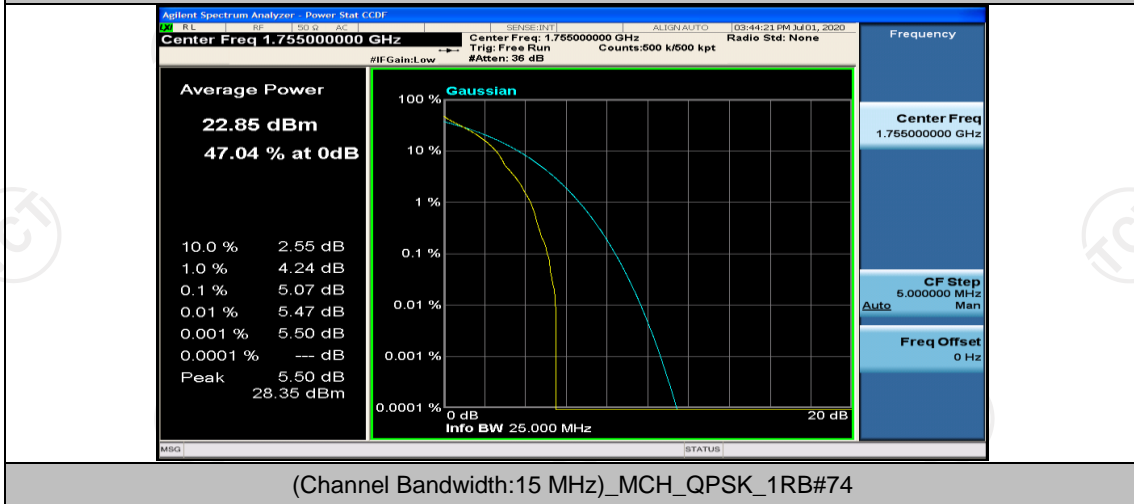

(Channel Bandwidth:15 MHz)_MCH_QPSK_1RB#74