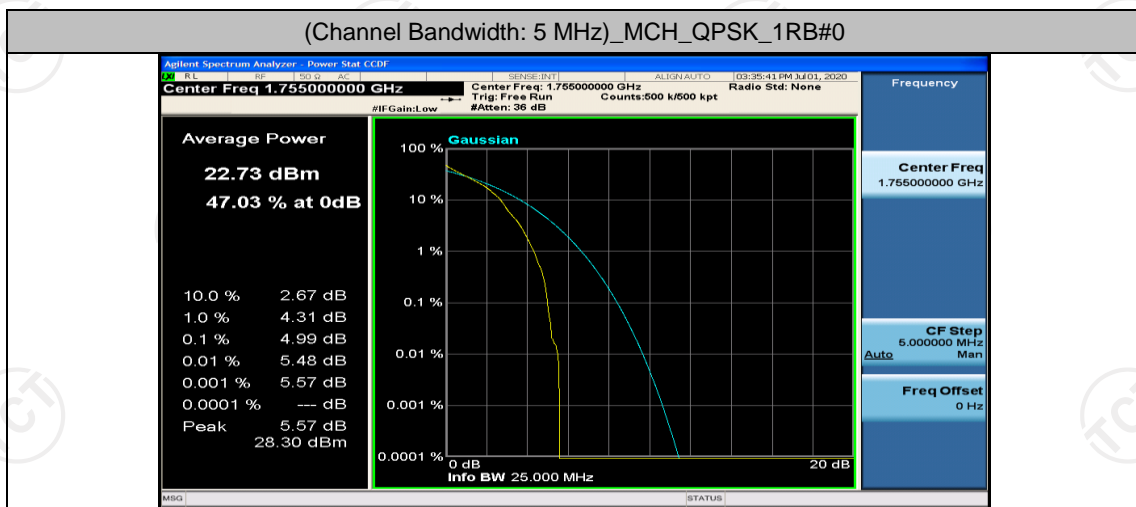

(Channel Bandwidth: 5 MHz)\_MCH\_QPSK\_1RB#0

(Channel Bandwidth: 5 MHz)\_MCH\_QPSK\_1RB#12

(Channel Bandwidth: 5 MHz)\_MCH\_QPSK\_1RB#24

(Channel Bandwidth: 5 MHz)\_MCH\_QPSK\_12RB#0

(Channel Bandwidth: 5 MHz)\_MCH\_QPSK\_12RB#6

(Channel Bandwidth: 5 MHz)\_MCH\_QPSK\_12RB#13

(Channel Bandwidth: 5 MHz)\_MCH\_QPSK\_25RB#0

(Channel Bandwidth: 5 MHz)\_HCH\_QPSK\_1RB#0

(Channel Bandwidth: 5 MHz)\_HCH\_QPSK\_1RB#12

(Channel Bandwidth: 5 MHz)\_HCH\_QPSK\_1RB#24