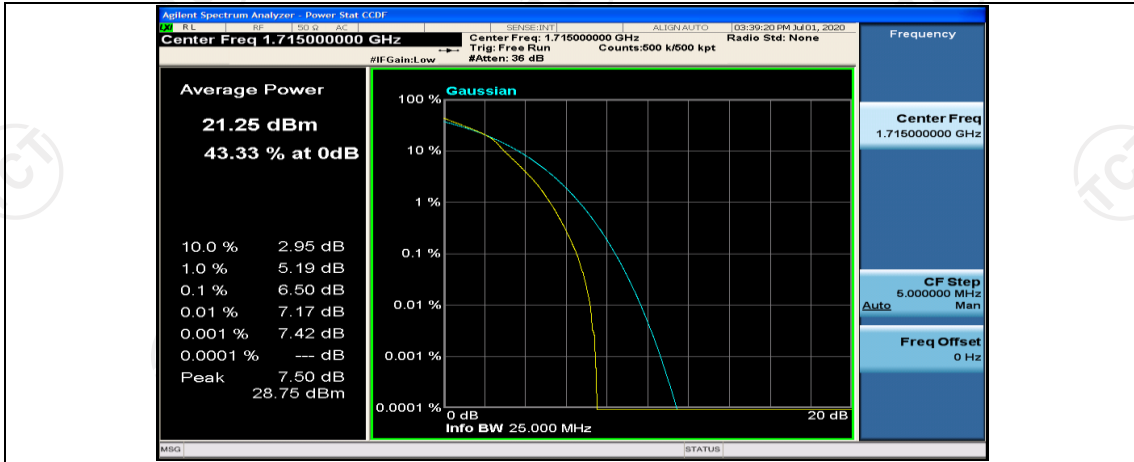

## Channel Bandwidth: 10 MHz

Channel Bandwidth: 10 MHz\_LCH\_QPSK\_1RB#0

Channel Bandwidth: 10 MHz\_MCH\_QPSK\_1RB#0

Channel Bandwidth: 10 MHz\_MCH\_QPSK\_1RB#24

Channel Bandwidth: 10 MHz\_MCH\_QPSK\_1RB#49