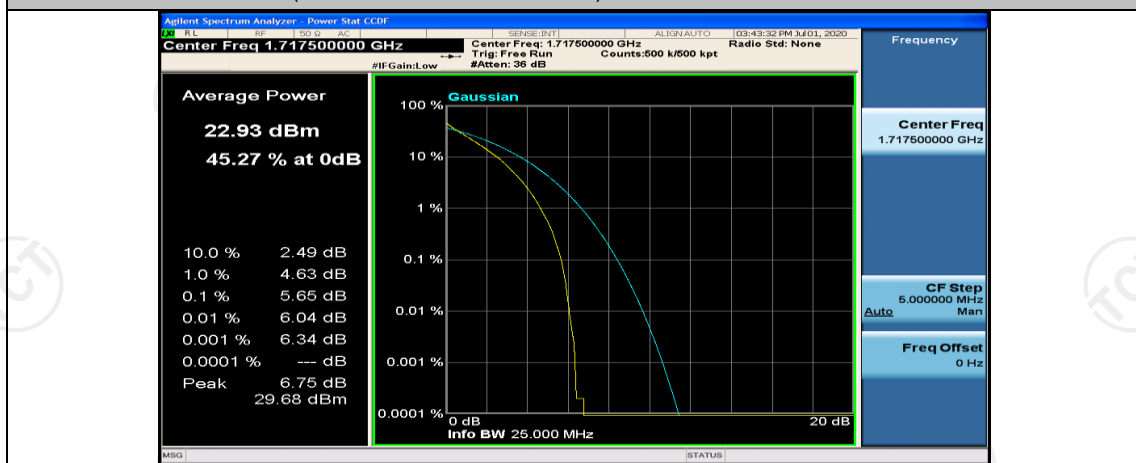

Channel Bandwidth: 10 MHz\_MCH\_16QAM\_1RB#49

(Channel Bandwidth:15 MHz)\_LCH\_QPSK\_1RB#0

(Channel Bandwidth:15 MHz)\_LCH\_QPSK\_1RB#37

(Channel Bandwidth:15 MHz)\_LCH\_QPSK\_1RB#74

(Channel Bandwidth:15 MHz)\_LCH\_QPSK\_37RB#0