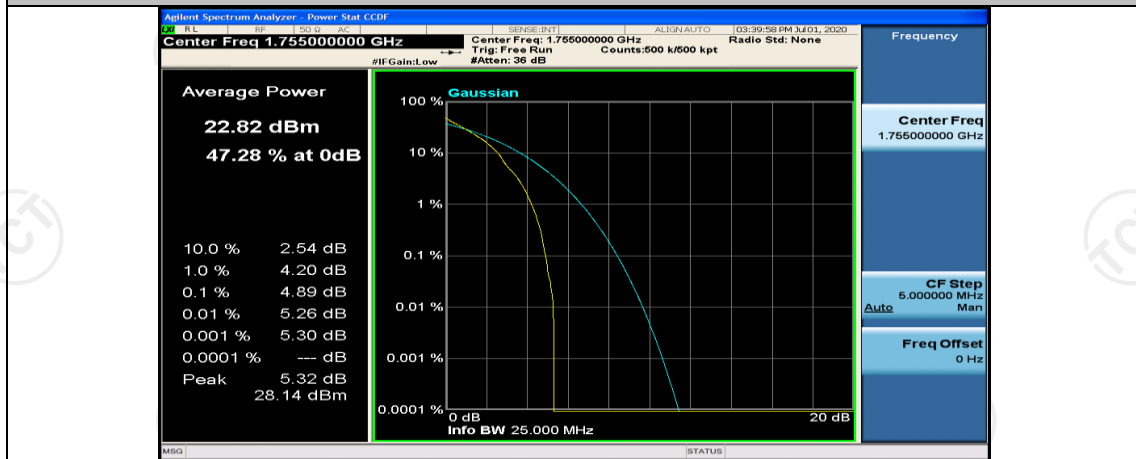

## Channel Bandwidth: 10 MHz

Channel Bandwidth: 10 MHz\_LCH\_QPSK\_1RB#0

Channel Bandwidth: 10 MHz\_MCH\_QPSK\_1RB#0

Channel Bandwidth: 10 MHz\_MCH\_QPSK\_1RB#24

Channel Bandwidth: 10 MHz\_MCH\_QPSK\_1RB#49