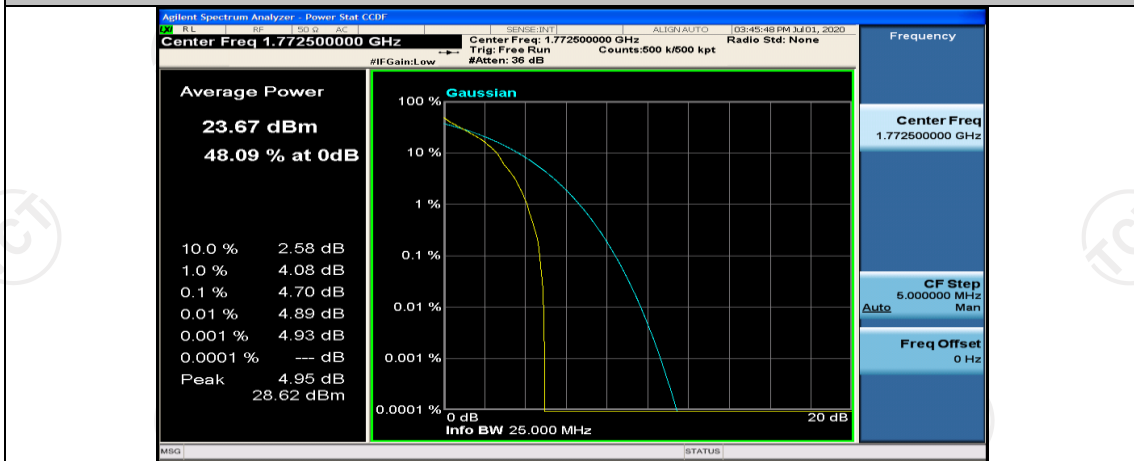

(Channel Bandwidth:15 MHz)\_MCH\_QPSK\_1RB#0

(Channel Bandwidth:15 MHz)\_MCH\_QPSK\_1RB#37

(Channel Bandwidth:15 MHz)\_MCH\_QPSK\_1RB#74

(Channel Bandwidth:15 MHz)\_MCH\_QPSK\_75RB#0

(Channel Bandwidth:15 MHz)\_HCH\_QPSK\_1RB#0