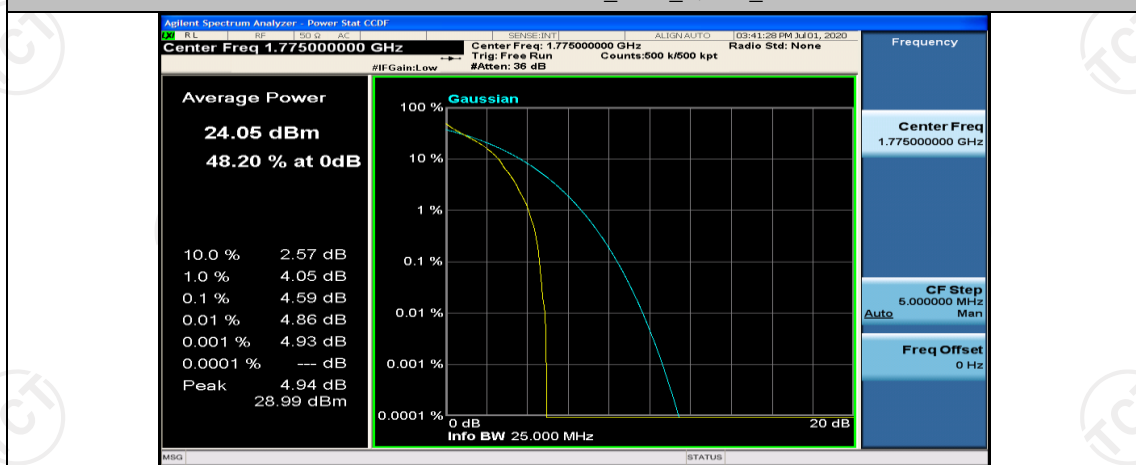

## Channel Bandwidth: 10 MHz

Channel Bandwidth: 10 MHz\_LCH\_QPSK\_1RB#0

Channel Bandwidth: 10 MHz\_MCH\_QPSK\_1RB#0

Channel Bandwidth: 10 MHz\_MCH\_QPSK\_1RB#24

Channel Bandwidth: 10 MHz\_MCH\_QPSK\_1RB#49