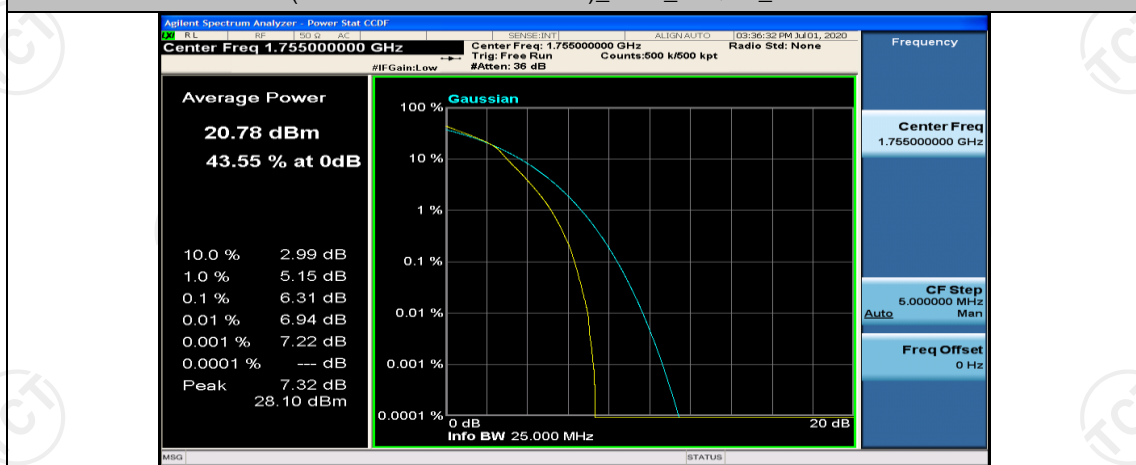

(Channel Bandwidth: 5 MHz)\_LCH\_16QAM\_25RB#0

(Channel Bandwidth: 5 MHz)\_MCH\_16QAM\_1RB#0

(Channel Bandwidth: 5 MHz)\_MCH\_16QAM\_1RB#12

(Channel Bandwidth: 5 MHz)\_MCH\_16QAM\_1RB#24

(Channel Bandwidth: 5 MHz)\_MCH\_16QAM\_25RB#0