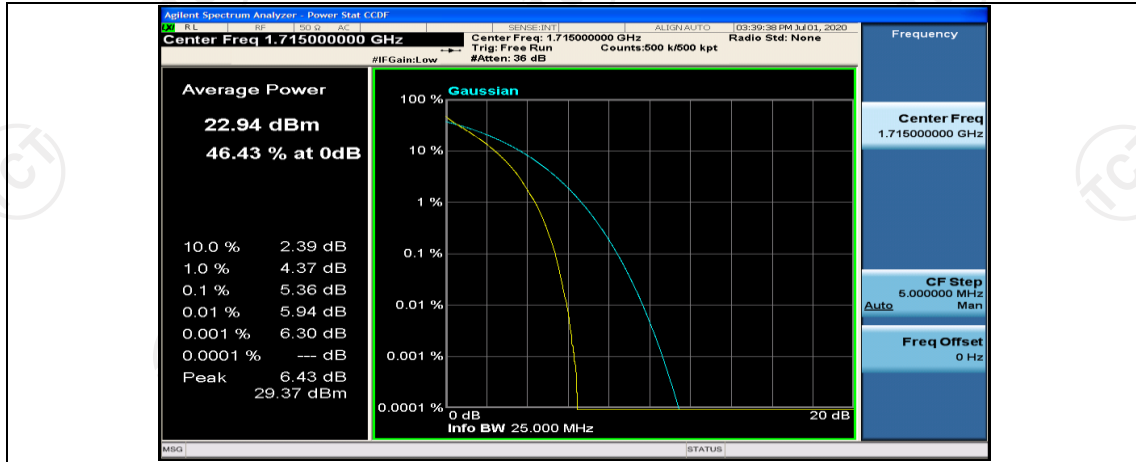

Channel Bandwidth: 10 MHz_MCH_QPSK_1RB#0