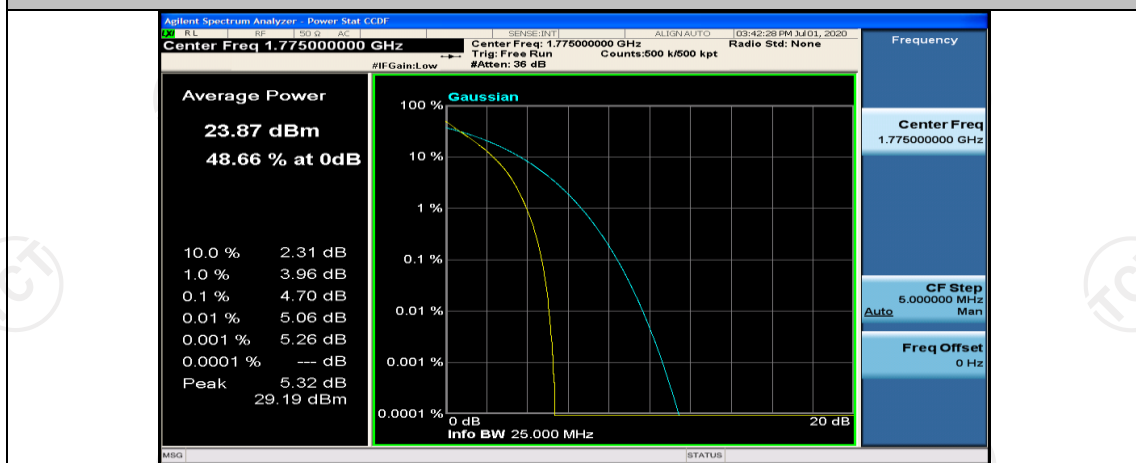

## Channel Bandwidth: 10 MHz

Channel Bandwidth: 10 MHz\_LCH\_QPSK\_1RB#0

Channel Bandwidth: 10 MHz\_MCH\_QPSK\_1RB#0

Channel Bandwidth: 10 MHz\_MCH\_QPSK\_1RB#24

Channel Bandwidth: 10 MHz\_MCH\_QPSK\_1RB#49