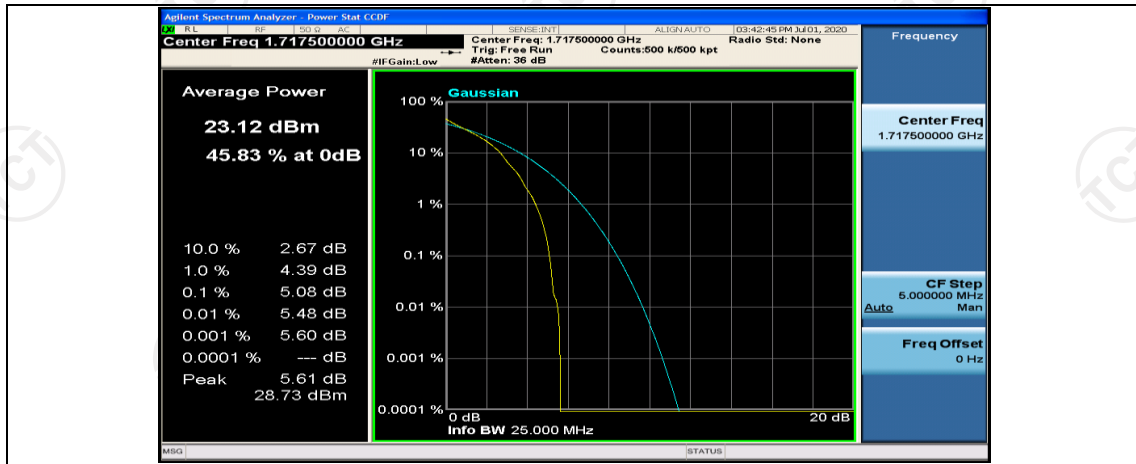

Channel Bandwidth: 10 MHz\_MCH\_16QAM\_1RB#49

(Channel Bandwidth:15 MHz)\_LCH\_QPSK\_1RB#0

(Channel Bandwidth:15 MHz)\_LCH\_QPSK\_1RB#37

(Channel Bandwidth:15 MHz)\_LCH\_QPSK\_1RB#74

(Channel Bandwidth:15 MHz)\_LCH\_QPSK\_37RB#0