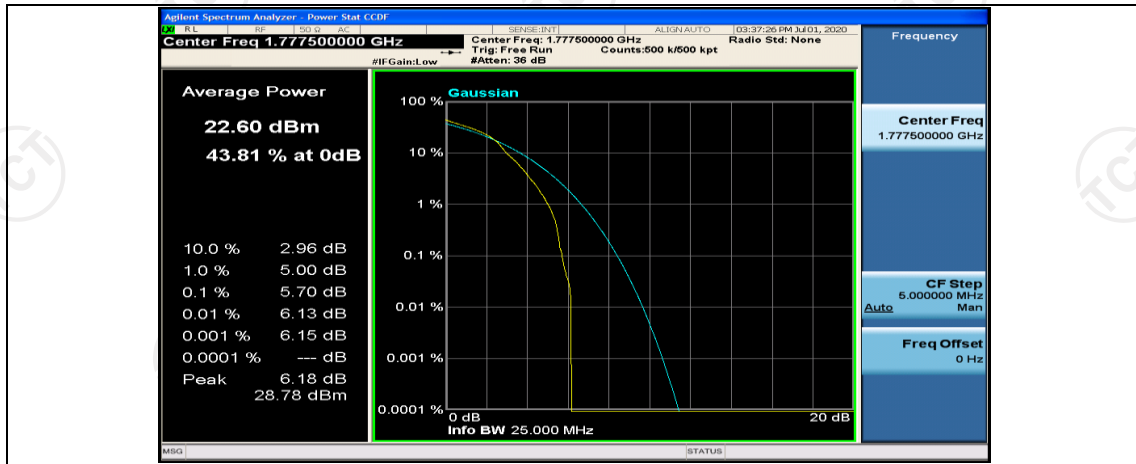

(Channel Bandwidth: 5 MHz)_HCH_16QAM_1RB#0

(Channel Bandwidth: 5 MHz)_HCH_16QAM_1RB#12