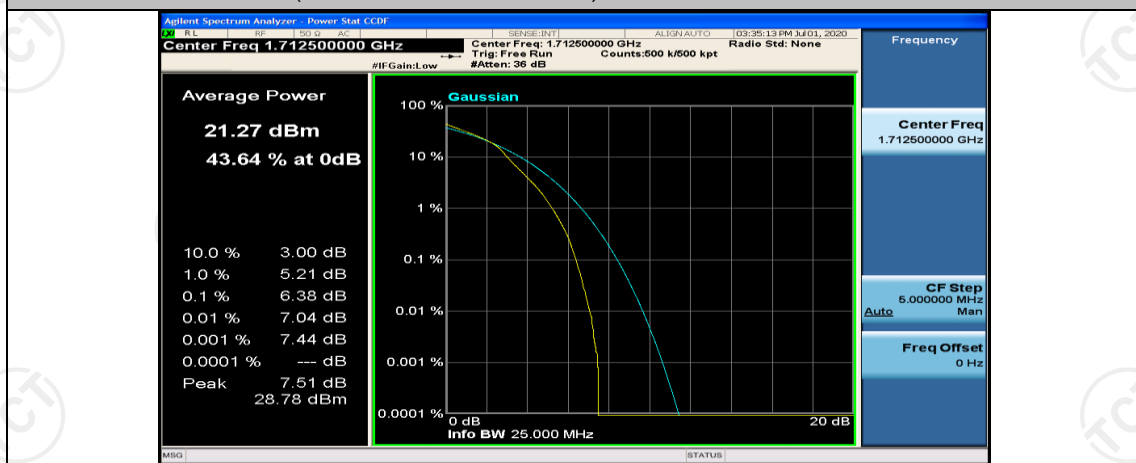

(Channel Bandwidth: 5 MHz)\_LCH\_16QAM\_1RB#12

(Channel Bandwidth: 5 MHz)\_LCH\_16QAM\_1RB#24

(Channel Bandwidth: 5 MHz)\_LCH\_16QAM\_12RB#0

(Channel Bandwidth: 5 MHz)\_LCH\_16QAM\_12RB#6

(Channel Bandwidth: 5 MHz)\_LCH\_16QAM\_12RB#13

(Channel Bandwidth: 5 MHz)\_LCH\_16QAM\_25RB#0

(Channel Bandwidth: 5 MHz)\_MCH\_16QAM\_1RB#0

(Channel Bandwidth: 5 MHz)\_MCH\_16QAM\_1RB#12

(Channel Bandwidth: 5 MHz)\_MCH\_16QAM\_1RB#24

(Channel Bandwidth: 5 MHz)\_MCH\_16QAM\_25RB#0