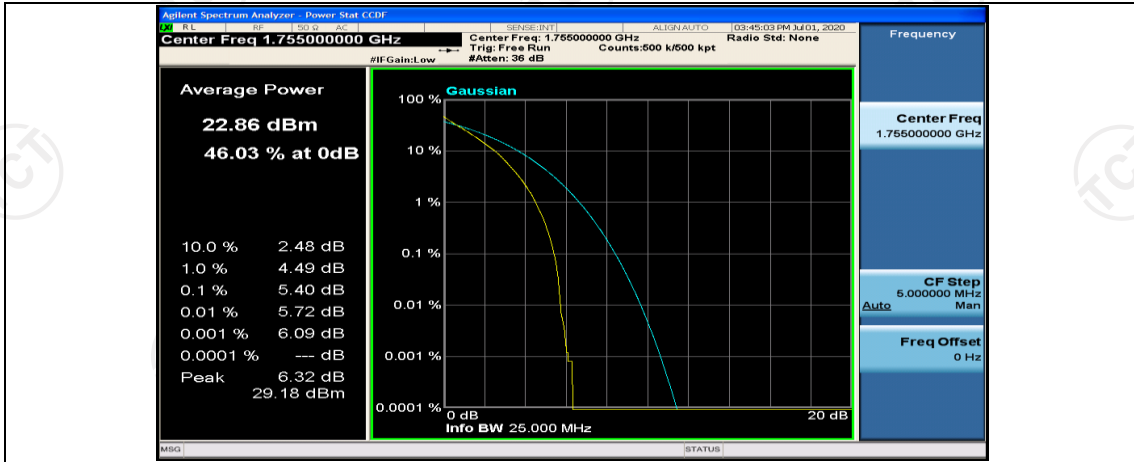

(Channel Bandwidth:15 MHz)\_MCH\_QPSK\_1RB#0

(Channel Bandwidth:15 MHz)\_MCH\_QPSK\_1RB#37

(Channel Bandwidth:15 MHz)\_MCH\_QPSK\_1RB#74

(Channel Bandwidth:15 MHz)\_MCH\_QPSK\_75RB#0

(Channel Bandwidth:15 MHz)\_HCH\_QPSK\_1RB#0