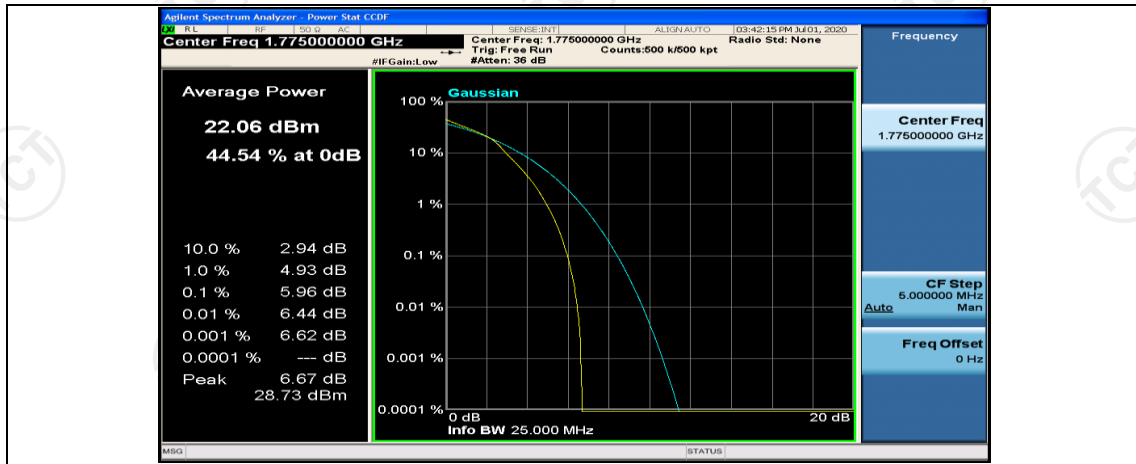

(Channel Bandwidth:15 MHz)_LCH_QPSK_1RB#0