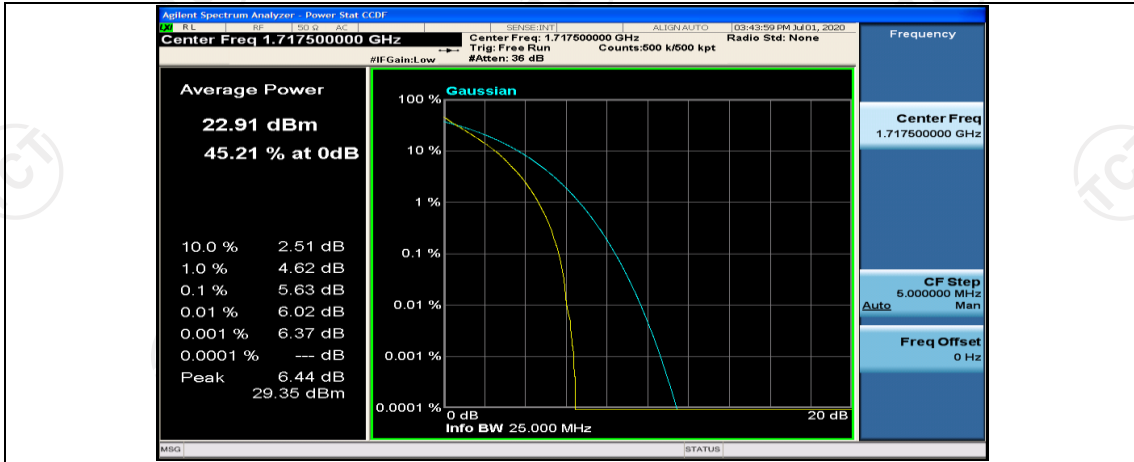

Channel Bandwidth: 10 MHz\_MCH\_16QAM\_1RB#49

(Channel Bandwidth:15 MHz)\_LCH\_QPSK\_1RB#0

(Channel Bandwidth:15 MHz)\_LCH\_QPSK\_1RB#37

(Channel Bandwidth:15 MHz)\_LCH\_QPSK\_1RB#74

(Channel Bandwidth:15 MHz)\_LCH\_QPSK\_37RB#0