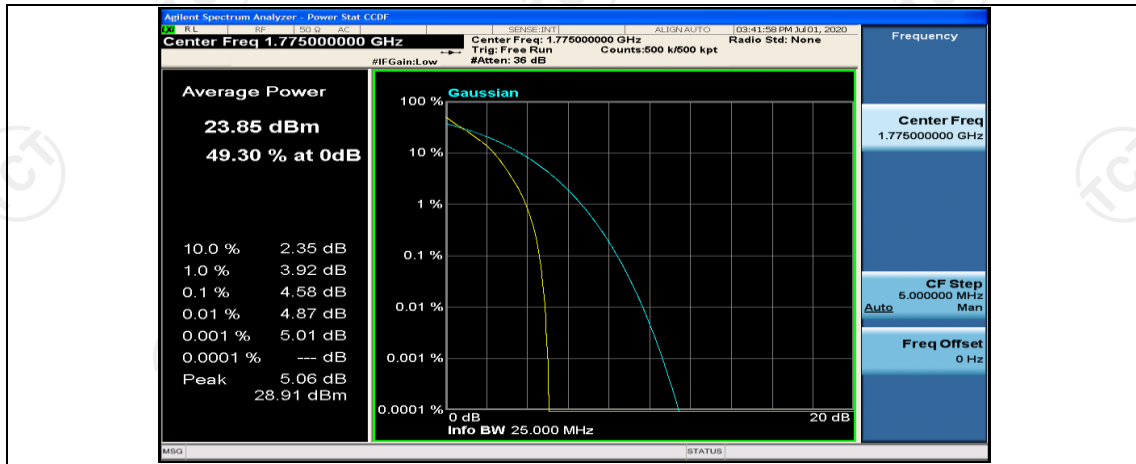

## Channel Bandwidth: 10 MHz

Channel Bandwidth: 10 MHz\_LCH\_QPSK\_1RB#0

Channel Bandwidth: 10 MHz\_MCH\_QPSK\_1RB#0

Channel Bandwidth: 10 MHz\_MCH\_QPSK\_1RB#24

Channel Bandwidth: 10 MHz\_MCH\_QPSK\_1RB#49