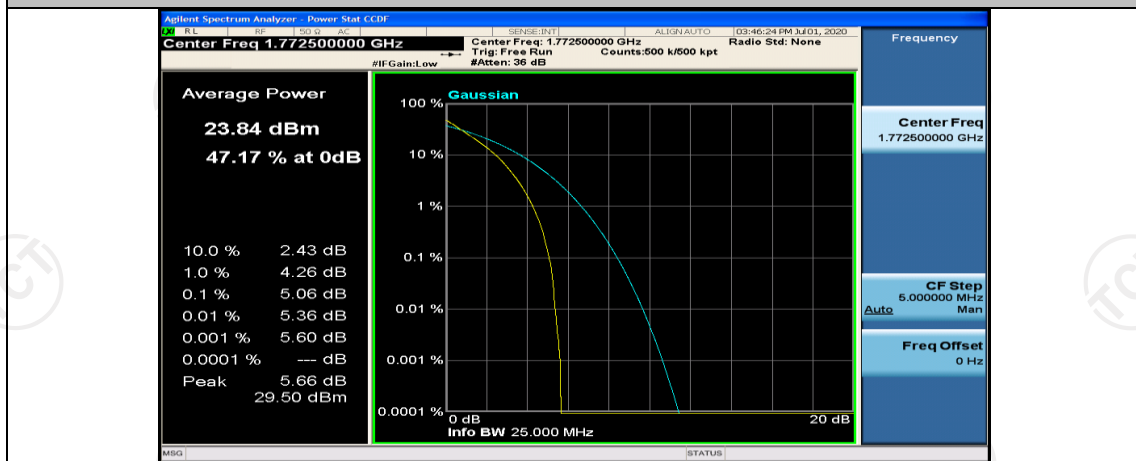

(Channel Bandwidth:15 MHz)\_HCH\_QPSK\_1RB#37

(Channel Bandwidth:15 MHz)\_HCH\_QPSK\_1RB#74

(Channel Bandwidth:15 MHz)\_HCH\_QPSK\_37RB#0

(Channel Bandwidth:15 MHz)\_HCH\_QPSK\_37RB#18