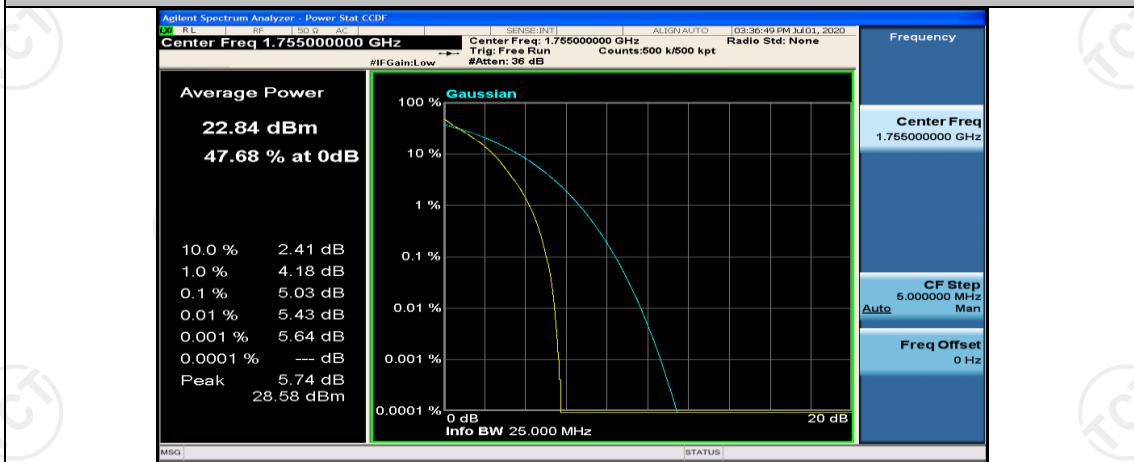

(Channel Bandwidth: 5 MHz)\_MCH\_QPSK\_1RB#0

(Channel Bandwidth: 5 MHz)\_MCH\_QPSK\_1RB#12

(Channel Bandwidth: 5 MHz)\_MCH\_QPSK\_1RB#24

(Channel Bandwidth: 5 MHz)\_MCH\_QPSK\_12RB#0

(Channel Bandwidth: 5 MHz)\_MCH\_QPSK\_12RB#6

(Channel Bandwidth: 5 MHz)\_MCH\_QPSK\_12RB#13

(Channel Bandwidth: 5 MHz)\_MCH\_QPSK\_25RB#0

(Channel Bandwidth: 5 MHz)\_HCH\_QPSK\_1RB#0

(Channel Bandwidth: 5 MHz)\_HCH\_QPSK\_1RB#12

(Channel Bandwidth: 5 MHz)\_HCH\_QPSK\_1RB#24