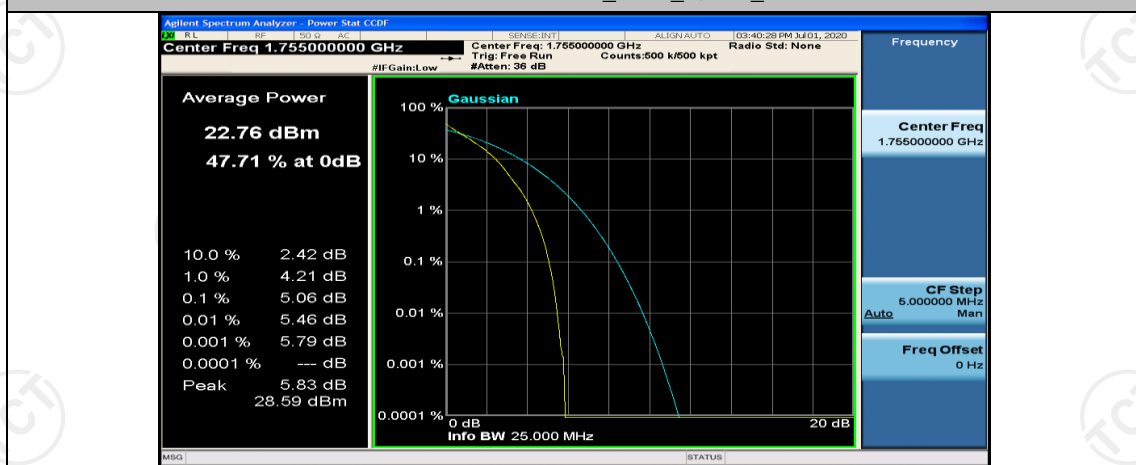

## Channel Bandwidth: 10 MHz

Channel Bandwidth: 10 MHz\_LCH\_QPSK\_1RB#0

Channel Bandwidth: 10 MHz\_MCH\_QPSK\_1RB#0

Channel Bandwidth: 10 MHz\_MCH\_QPSK\_1RB#24

Channel Bandwidth: 10 MHz\_MCH\_QPSK\_1RB#49