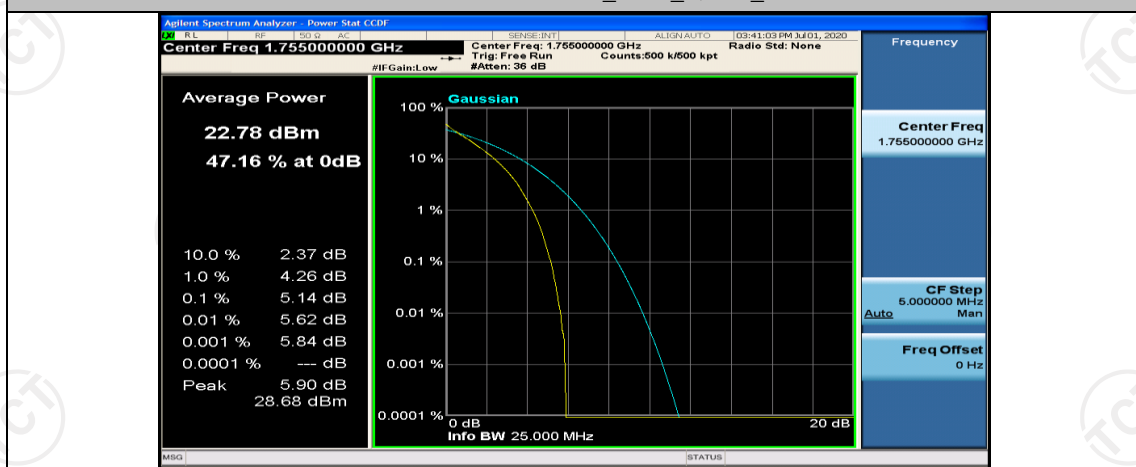

## Channel Bandwidth: 10 MHz

Channel Bandwidth: 10 MHz\_LCH\_QPSK\_1RB#0

Channel Bandwidth: 10 MHz\_MCH\_QPSK\_1RB#0

Channel Bandwidth: 10 MHz\_MCH\_QPSK\_1RB#24

Channel Bandwidth: 10 MHz\_MCH\_QPSK\_1RB#49