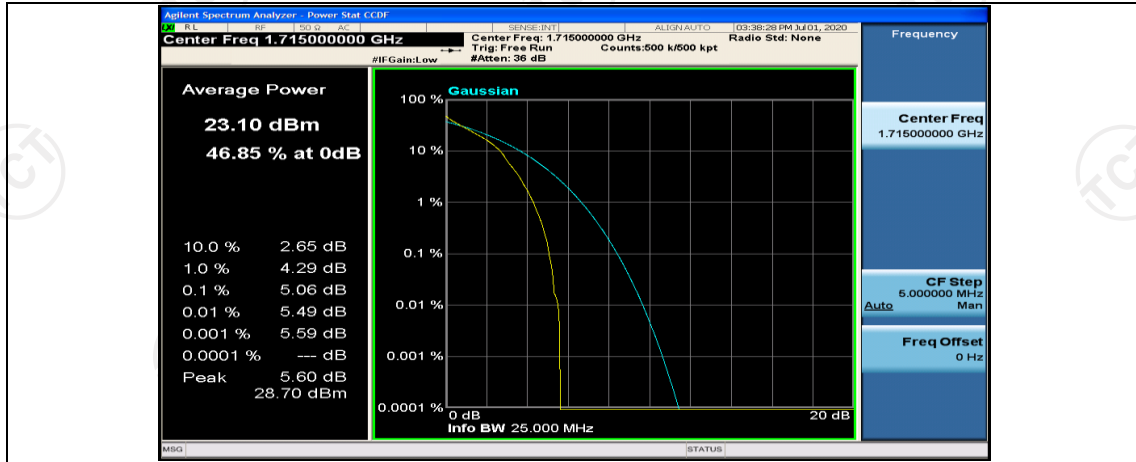

Channel Bandwidth: 10 MHz_LCH_QPSK_1RB#0