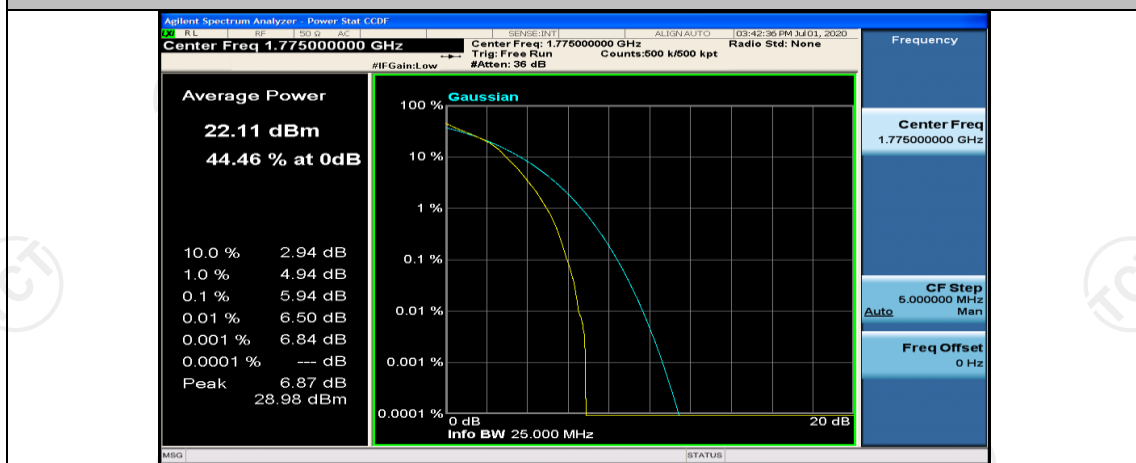

(Channel Bandwidth:15 MHz)_LCH_QPSK_1RB#0