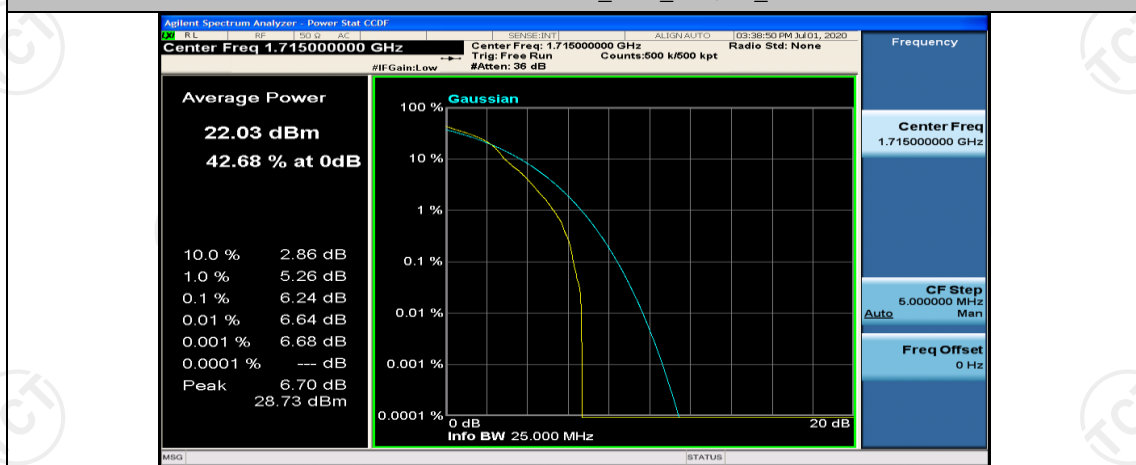

## Channel Bandwidth: 10 MHz

Channel Bandwidth: 10 MHz\_LCH\_QPSK\_1RB#0

Channel Bandwidth: 10 MHz\_MCH\_QPSK\_1RB#0

Channel Bandwidth: 10 MHz\_MCH\_QPSK\_1RB#24

Channel Bandwidth: 10 MHz\_MCH\_QPSK\_1RB#49