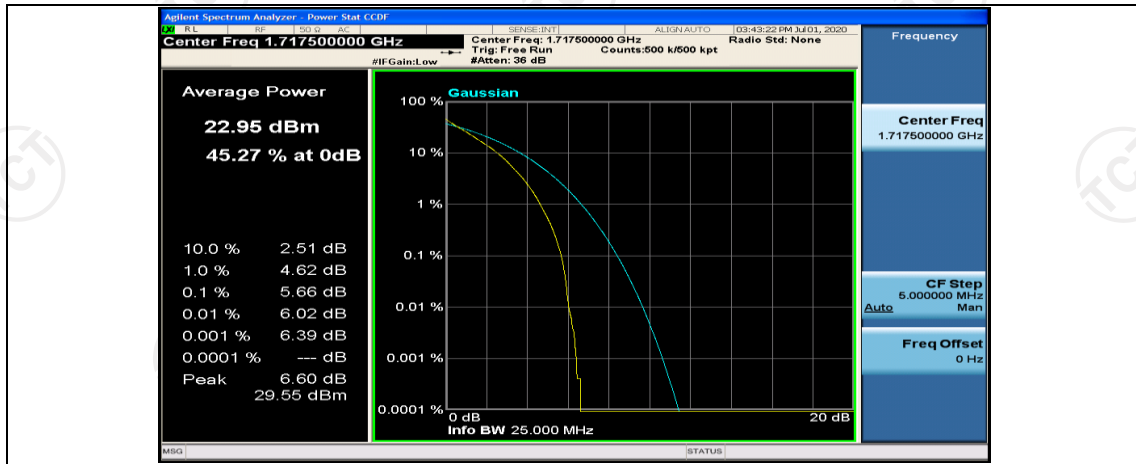

Channel Bandwidth: 10 MHz\_MCH\_16QAM\_1RB#49

(Channel Bandwidth:15 MHz)\_LCH\_QPSK\_1RB#0

(Channel Bandwidth:15 MHz)\_LCH\_QPSK\_1RB#37

(Channel Bandwidth:15 MHz)\_LCH\_QPSK\_1RB#74

(Channel Bandwidth:15 MHz)\_LCH\_QPSK\_37RB#0