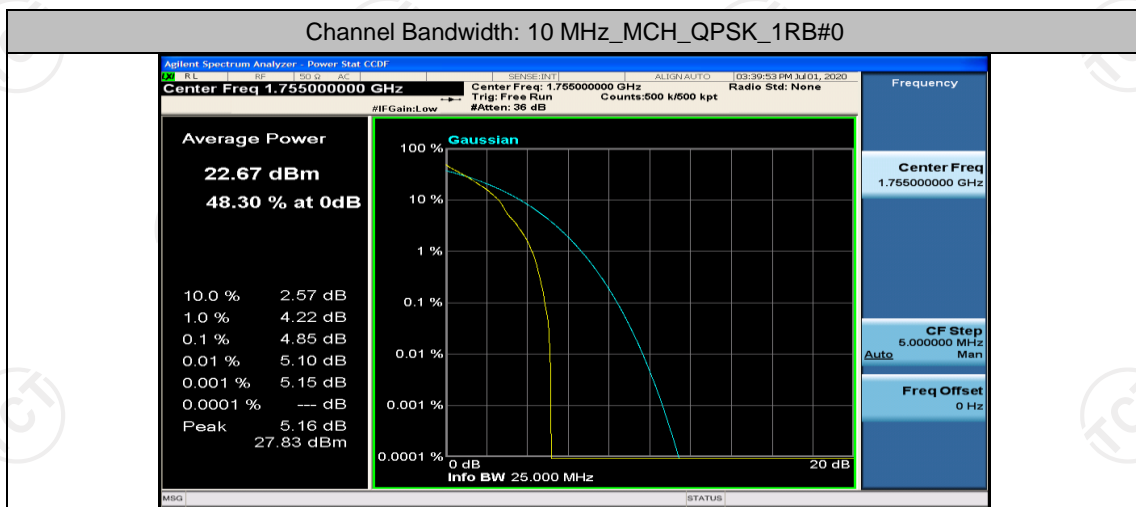

## Channel Bandwidth: 10 MHz

Channel Bandwidth: 10 MHz\_LCH\_QPSK\_1RB#0

Channel Bandwidth: 10 MHz\_MCH\_QPSK\_1RB#0

Channel Bandwidth: 10 MHz\_MCH\_QPSK\_1RB#24

Channel Bandwidth: 10 MHz\_MCH\_QPSK\_1RB#49