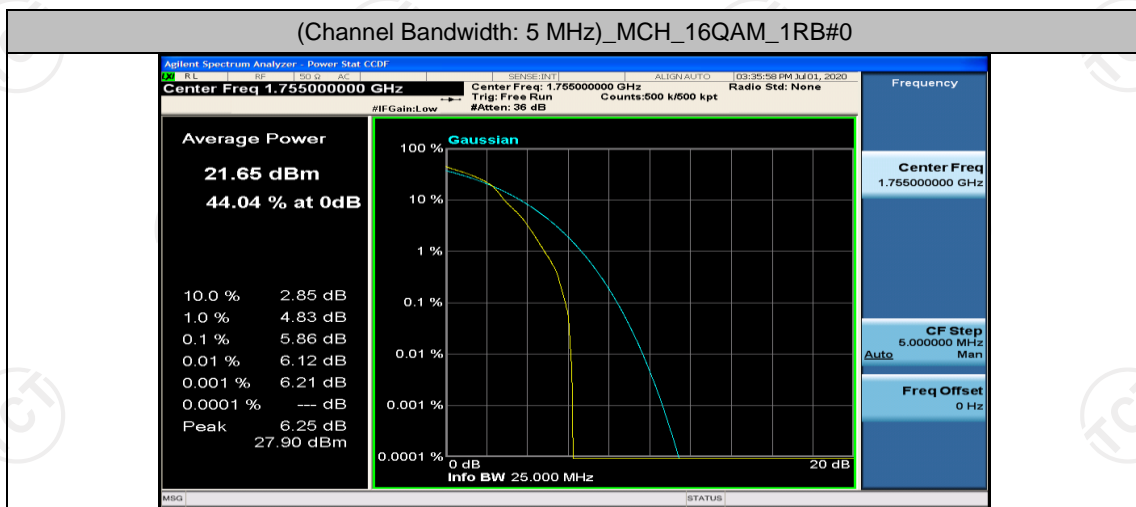

(Channel Bandwidth: 5 MHz)\_LCH\_16QAM\_1RB#12

(Channel Bandwidth: 5 MHz)\_LCH\_16QAM\_1RB#24

(Channel Bandwidth: 5 MHz)\_LCH\_16QAM\_12RB#0

(Channel Bandwidth: 5 MHz)\_LCH\_16QAM\_12RB#6

(Channel Bandwidth: 5 MHz)\_LCH\_16QAM\_12RB#13

(Channel Bandwidth: 5 MHz)\_LCH\_16QAM\_25RB#0

(Channel Bandwidth: 5 MHz)\_MCH\_16QAM\_1RB#0

(Channel Bandwidth: 5 MHz)\_MCH\_16QAM\_1RB#12

(Channel Bandwidth: 5 MHz)\_MCH\_16QAM\_1RB#24

(Channel Bandwidth: 5 MHz)\_MCH\_16QAM\_25RB#0