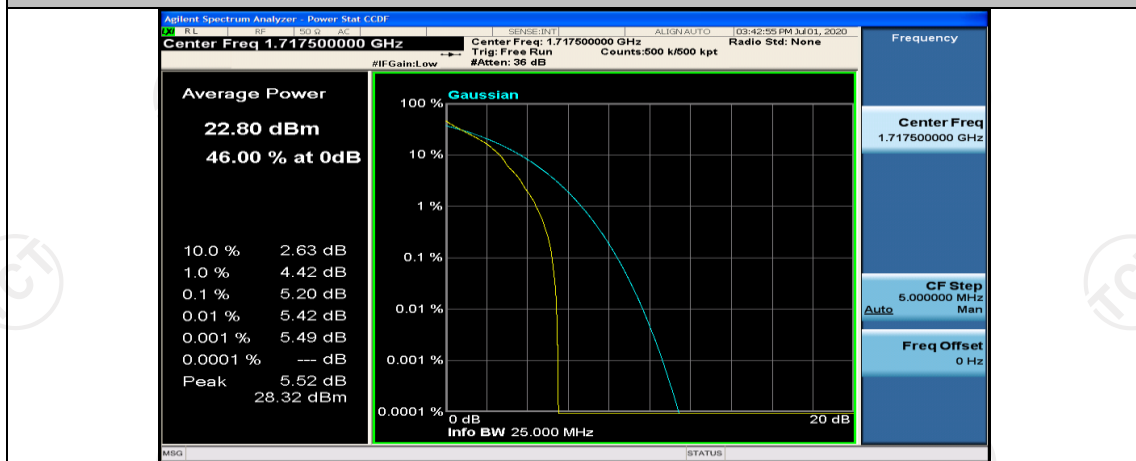

Channel Bandwidth: 10 MHz\_MCH\_16QAM\_1RB#49

(Channel Bandwidth:15 MHz)\_LCH\_QPSK\_1RB#0

(Channel Bandwidth:15 MHz)\_LCH\_QPSK\_1RB#37

(Channel Bandwidth:15 MHz)\_LCH\_QPSK\_1RB#74

(Channel Bandwidth:15 MHz)\_LCH\_QPSK\_37RB#0