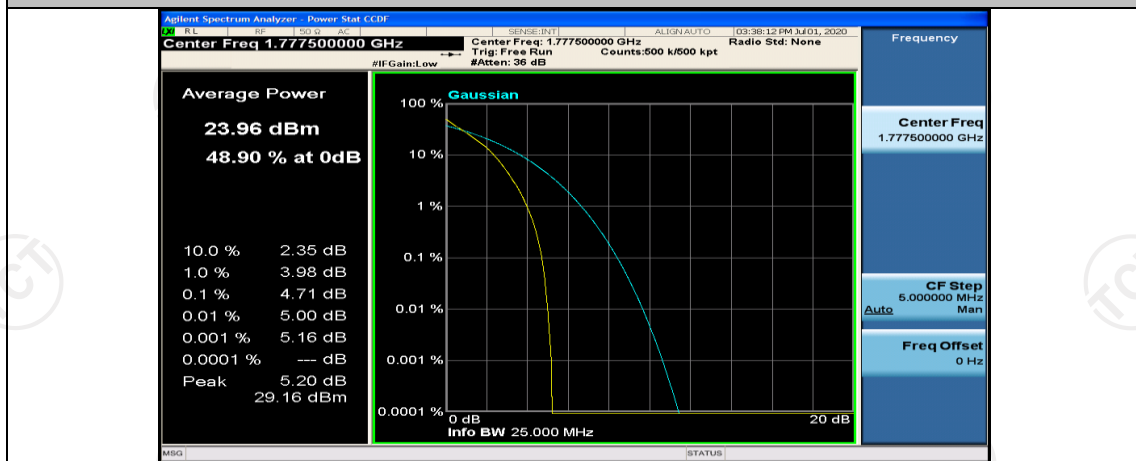

(Channel Bandwidth: 5 MHz)\_HCH\_QPSK\_12RB#0

(Channel Bandwidth: 5 MHz)\_HCH\_QPSK\_12RB#6

(Channel Bandwidth: 5 MHz)\_HCH\_QPSK\_12RB#13

(Channel Bandwidth: 5 MHz)\_HCH\_QPSK\_25RB#0

(Channel Bandwidth: 5 MHz)\_LCH\_16QAM\_1RB#0

(Channel Bandwidth: 5 MHz)\_LCH\_16QAM\_1RB#12

(Channel Bandwidth: 5 MHz)\_LCH\_16QAM\_1RB#24

(Channel Bandwidth: 5 MHz)\_LCH\_16QAM\_12RB#0

(Channel Bandwidth: 5 MHz)\_LCH\_16QAM\_12RB#6

(Channel Bandwidth: 5 MHz)\_LCH\_16QAM\_12RB#13