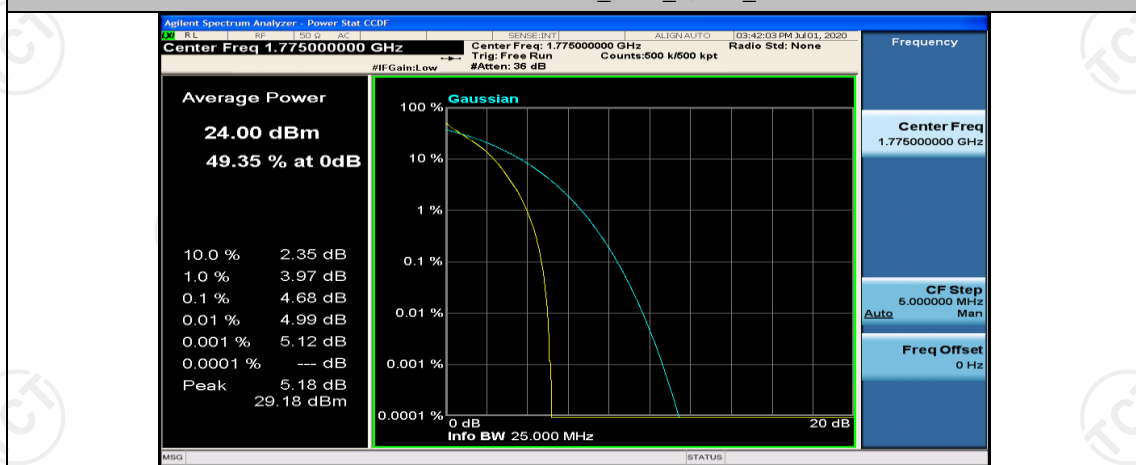

## Channel Bandwidth: 10 MHz

Channel Bandwidth: 10 MHz\_LCH\_QPSK\_1RB#0

Channel Bandwidth: 10 MHz\_MCH\_QPSK\_1RB#0

Channel Bandwidth: 10 MHz\_MCH\_QPSK\_1RB#24

Channel Bandwidth: 10 MHz\_MCH\_QPSK\_1RB#49