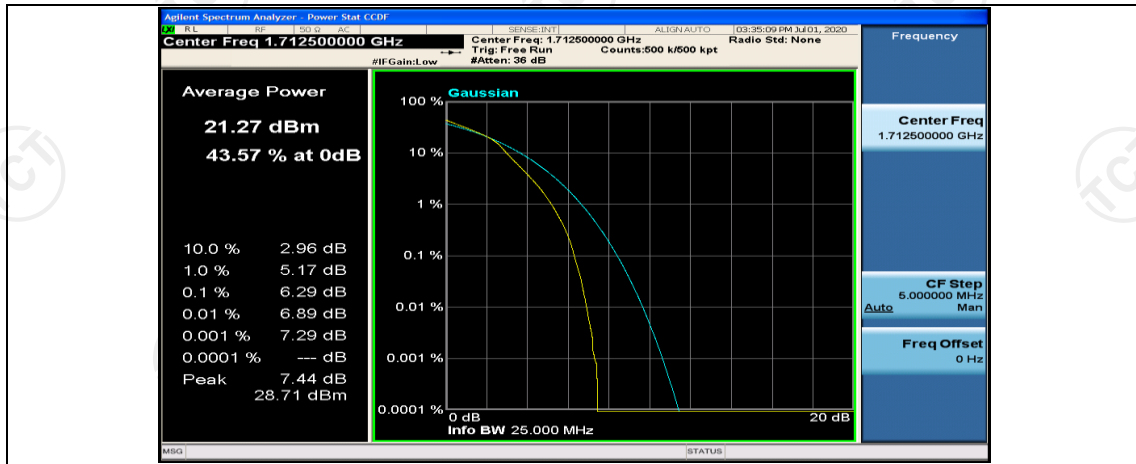

(Channel Bandwidth: 5 MHz)\_HCH\_QPSK\_12RB#0

(Channel Bandwidth: 5 MHz)\_HCH\_QPSK\_12RB#6

(Channel Bandwidth: 5 MHz)\_HCH\_QPSK\_12RB#13

(Channel Bandwidth: 5 MHz)\_HCH\_QPSK\_25RB#0

(Channel Bandwidth: 5 MHz)\_LCH\_16QAM\_1RB#0

(Channel Bandwidth: 5 MHz)\_LCH\_16QAM\_1RB#12

(Channel Bandwidth: 5 MHz)\_LCH\_16QAM\_1RB#24

(Channel Bandwidth: 5 MHz)\_LCH\_16QAM\_12RB#0

(Channel Bandwidth: 5 MHz)\_LCH\_16QAM\_12RB#6

(Channel Bandwidth: 5 MHz)\_LCH\_16QAM\_12RB#13