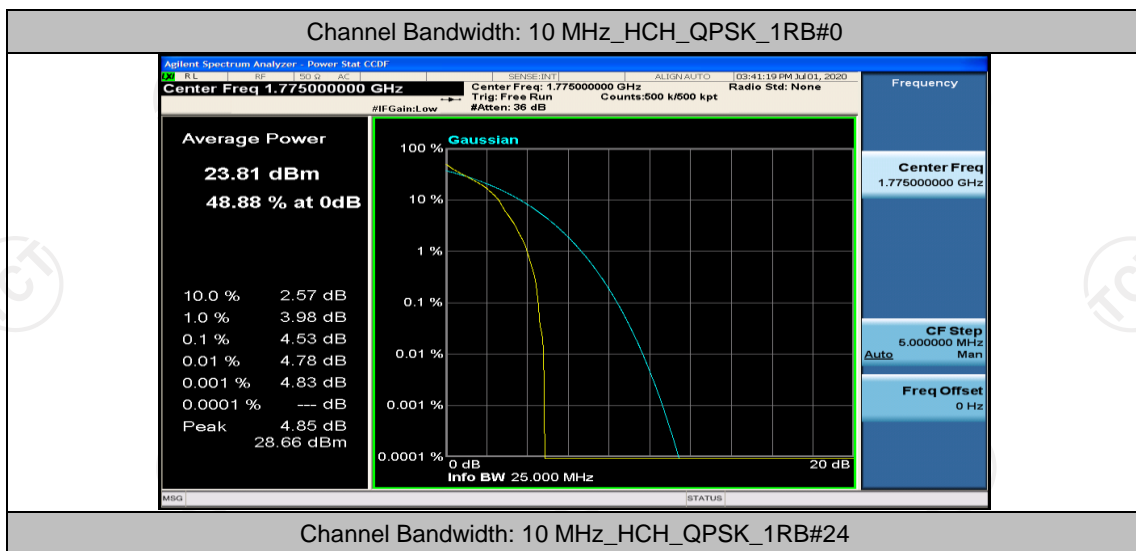

## Channel Bandwidth: 10 MHz

Channel Bandwidth: 10 MHz\_LCH\_QPSK\_1RB#0

Channel Bandwidth: 10 MHz\_MCH\_QPSK\_1RB#0

Channel Bandwidth: 10 MHz\_MCH\_QPSK\_1RB#24

Channel Bandwidth: 10 MHz\_MCH\_QPSK\_1RB#49