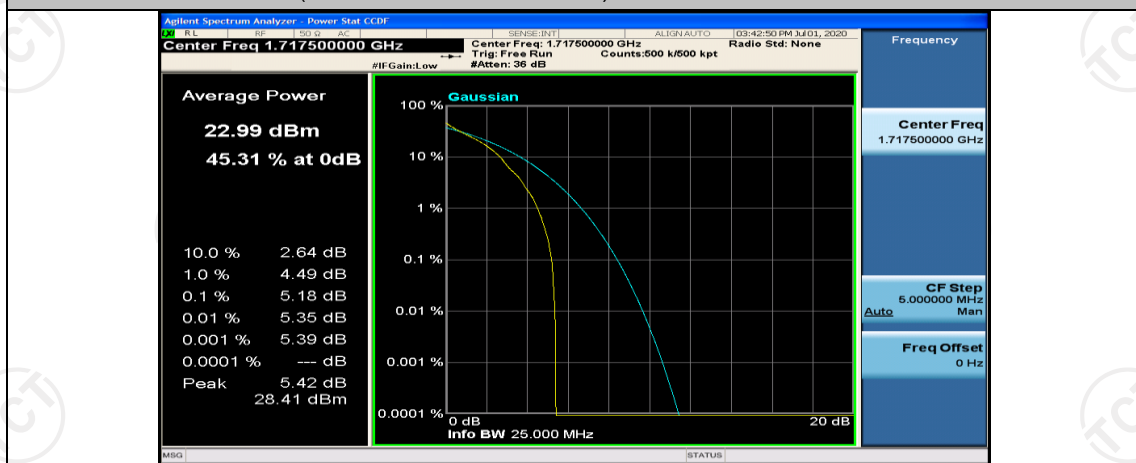

Channel Bandwidth: 10 MHz\_MCH\_16QAM\_1RB#49

(Channel Bandwidth:15 MHz)\_LCH\_QPSK\_1RB#0

(Channel Bandwidth:15 MHz)\_LCH\_QPSK\_1RB#37

(Channel Bandwidth:15 MHz)\_LCH\_QPSK\_1RB#74

(Channel Bandwidth:15 MHz)\_LCH\_QPSK\_37RB#0