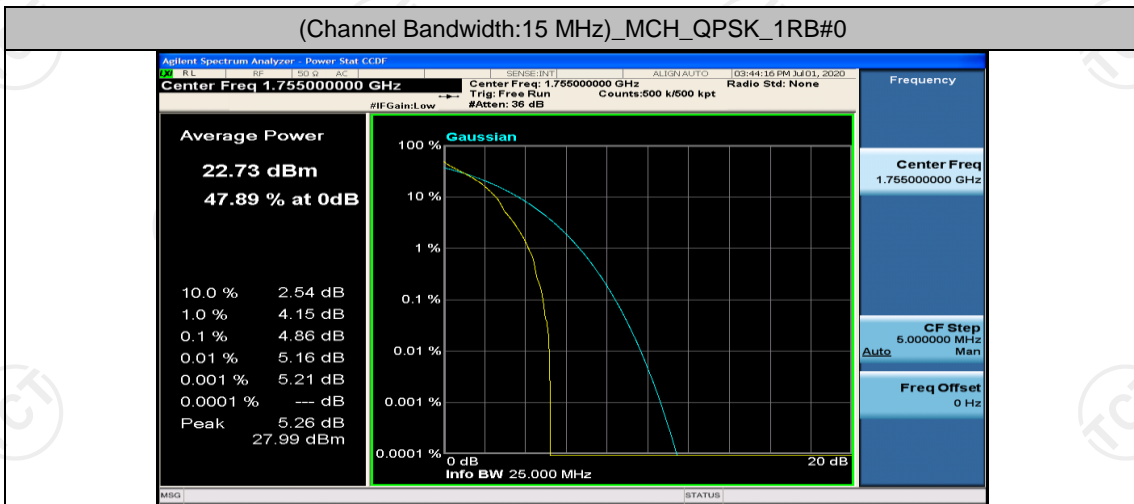

(Channel Bandwidth:15 MHz)_MCH_QPSK_1RB#37