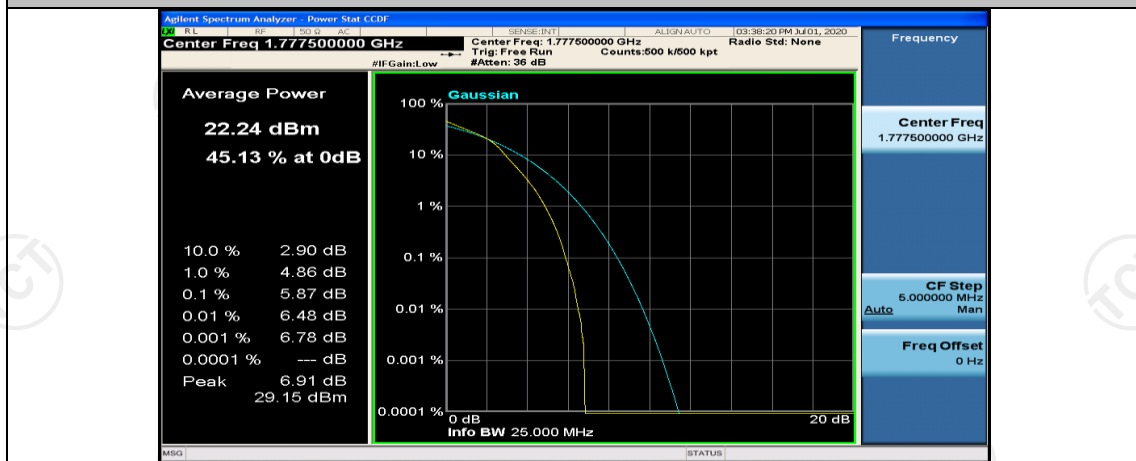

(Channel Bandwidth: 5 MHz)_HCH_16QAM_25RB#0

Channel Bandwidth: 10 MHz