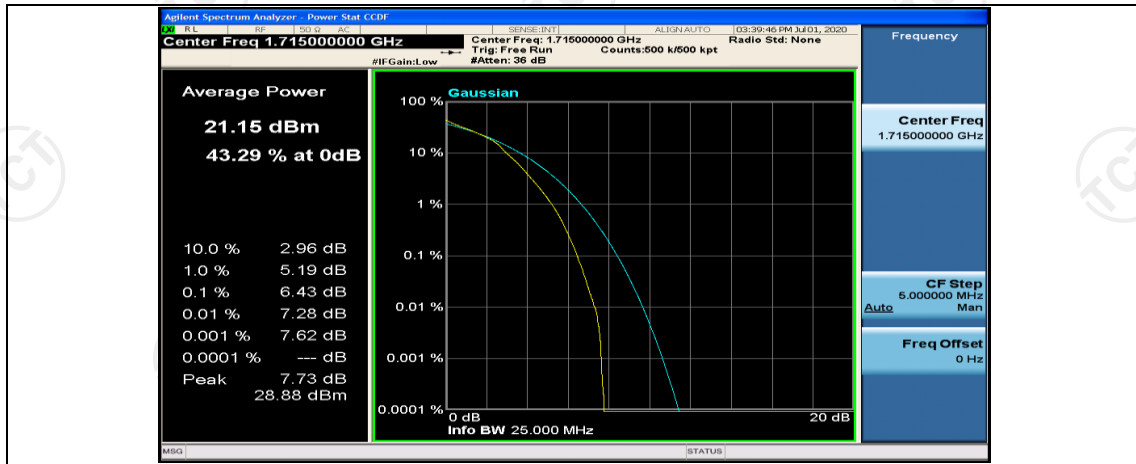

Channel Bandwidth: 10 MHz_LCH_16QAM_50RB#0

Channel Bandwidth: 10 MHz_MCH_16QAM_1RB#0