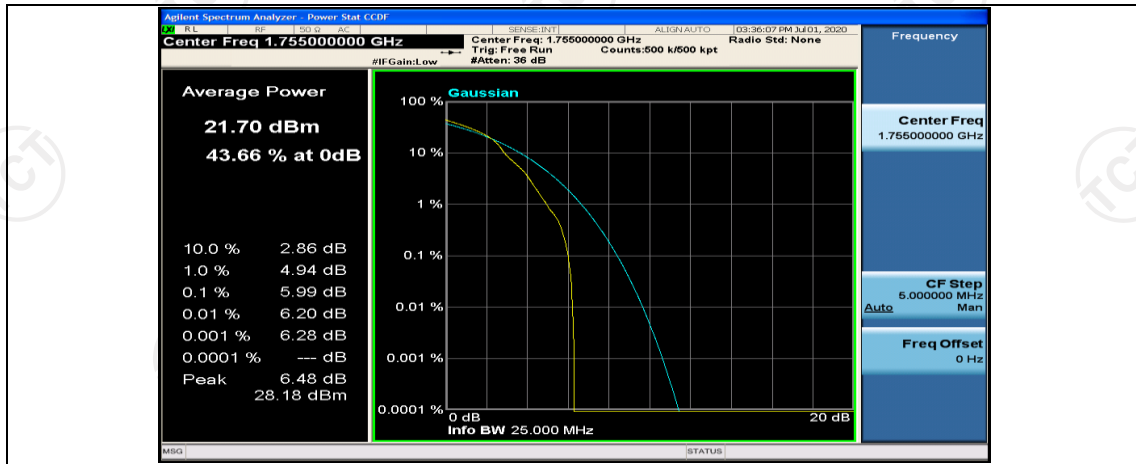

(Channel Bandwidth: 5 MHz)\_LCH\_16QAM\_25RB#0

(Channel Bandwidth: 5 MHz)\_MCH\_16QAM\_1RB#0

(Channel Bandwidth: 5 MHz)\_MCH\_16QAM\_1RB#12

(Channel Bandwidth: 5 MHz)\_MCH\_16QAM\_1RB#24

(Channel Bandwidth: 5 MHz)\_MCH\_16QAM\_25RB#0