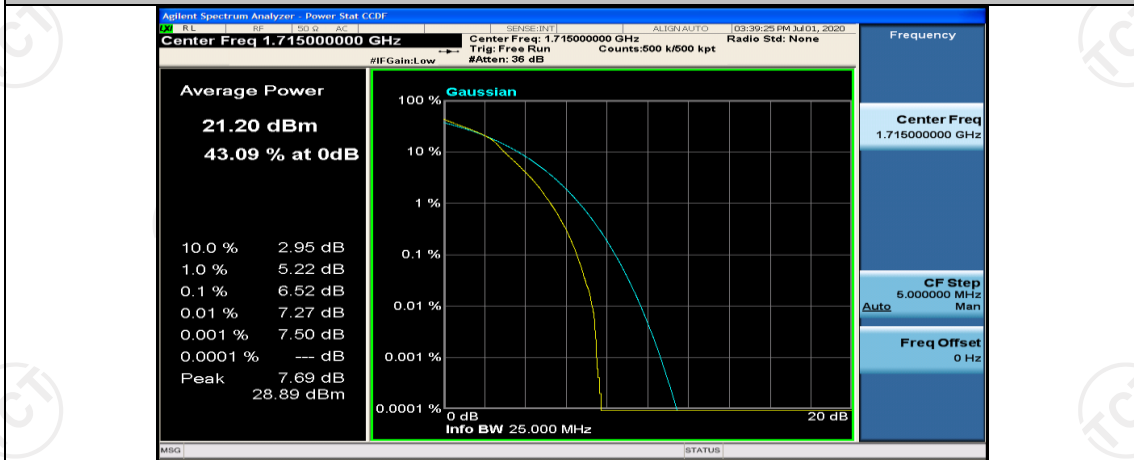

Channel Bandwidth: 10 MHz_LCH_16QAM_25RB#12