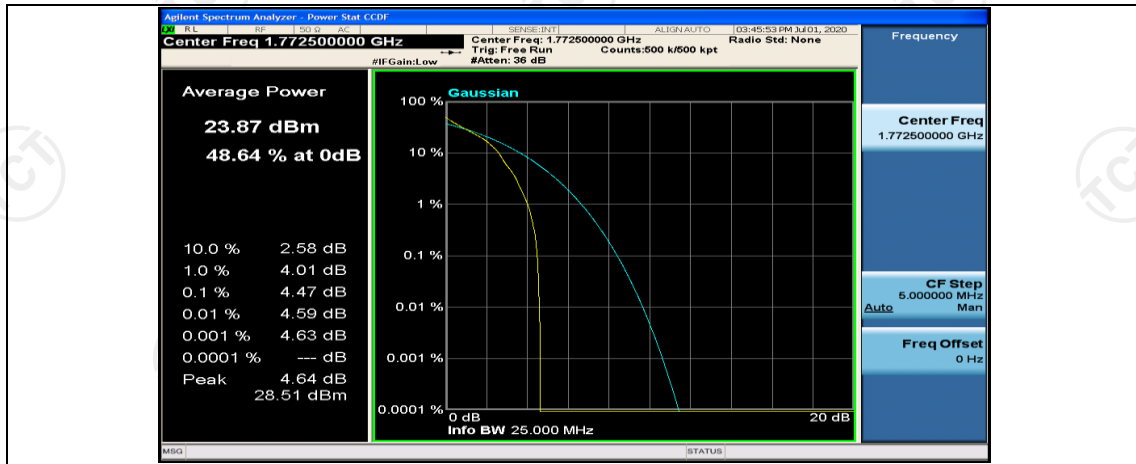

(Channel Bandwidth:15 MHz)_HCH_QPSK_1RB#74