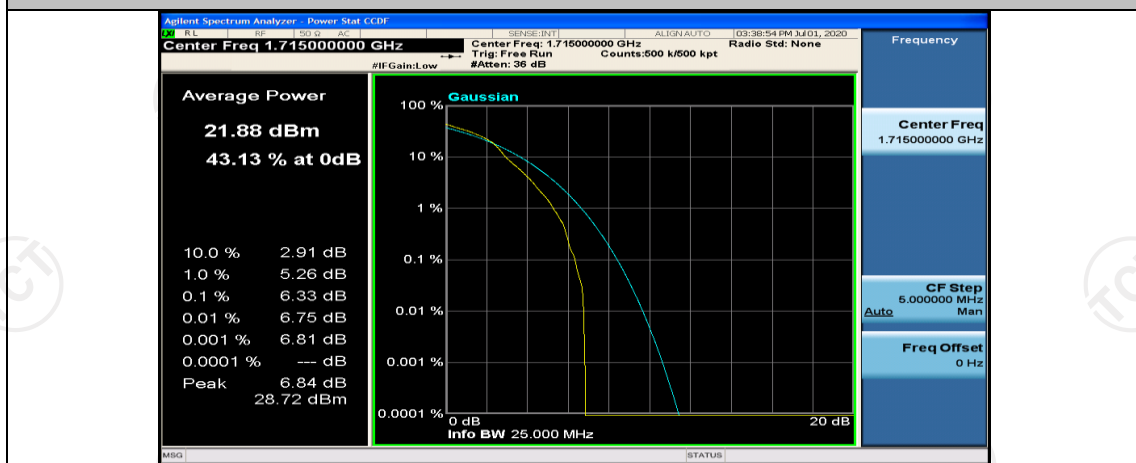

## Channel Bandwidth: 10 MHz

Channel Bandwidth: 10 MHz\_LCH\_QPSK\_1RB#0

Channel Bandwidth: 10 MHz\_MCH\_QPSK\_1RB#0

Channel Bandwidth: 10 MHz\_MCH\_QPSK\_1RB#24

Channel Bandwidth: 10 MHz\_MCH\_QPSK\_1RB#49