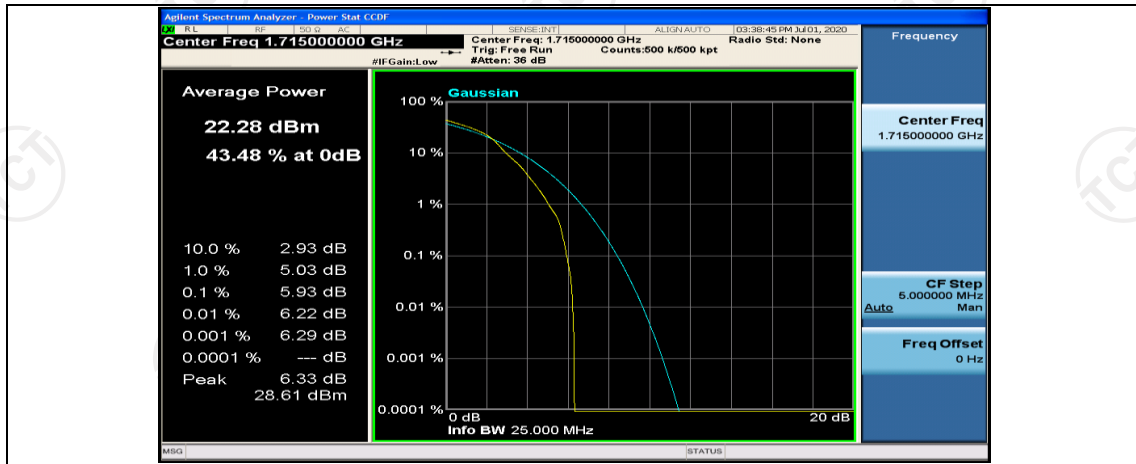

## Channel Bandwidth: 10 MHz

Channel Bandwidth: 10 MHz\_LCH\_QPSK\_1RB#0

Channel Bandwidth: 10 MHz\_MCH\_QPSK\_1RB#0

Channel Bandwidth: 10 MHz\_MCH\_QPSK\_1RB#24

Channel Bandwidth: 10 MHz\_MCH\_QPSK\_1RB#49