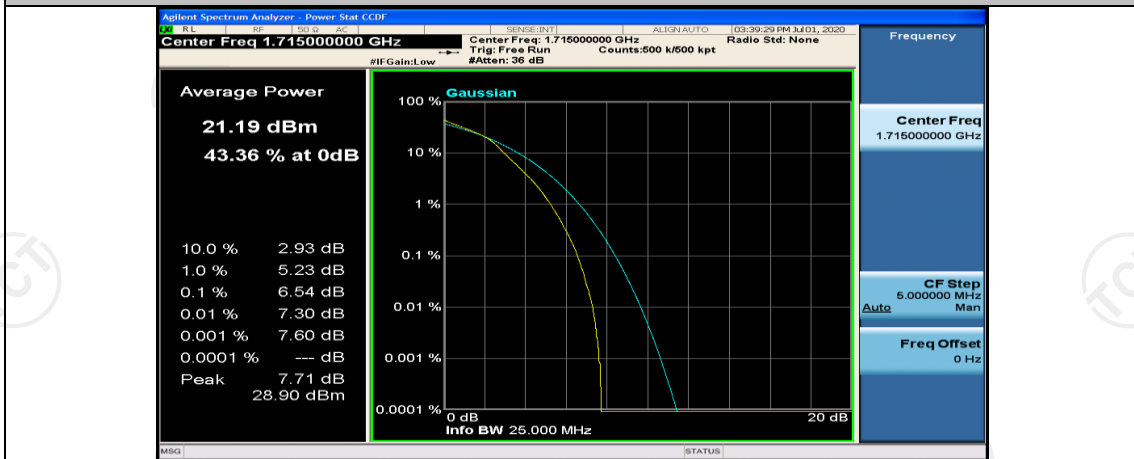

Channel Bandwidth: 10 MHz_LCH_16QAM_25RB#25