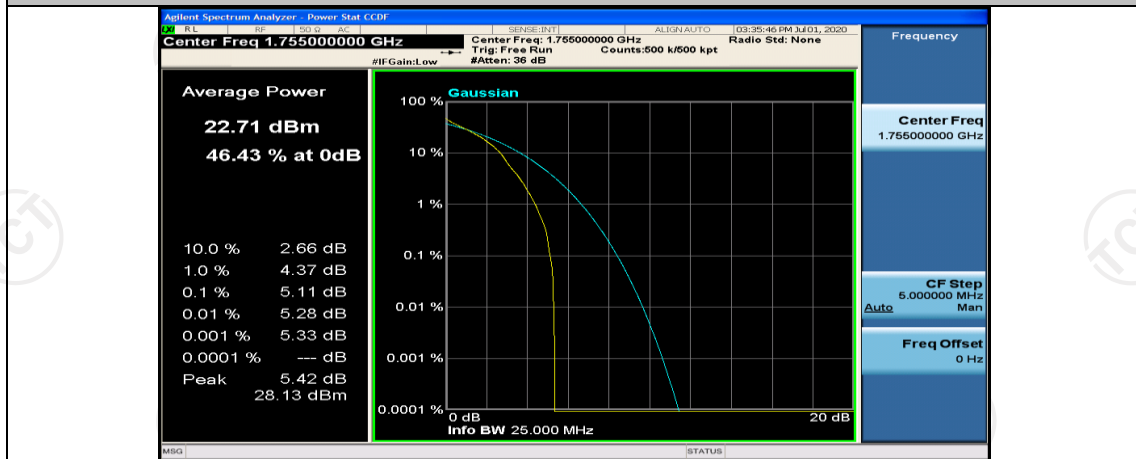

(Channel Bandwidth: 5 MHz)\_MCH\_QPSK\_1RB#0

(Channel Bandwidth: 5 MHz)\_MCH\_QPSK\_1RB#12

(Channel Bandwidth: 5 MHz)\_MCH\_QPSK\_1RB#24

(Channel Bandwidth: 5 MHz)\_MCH\_QPSK\_12RB#0

(Channel Bandwidth: 5 MHz)\_MCH\_QPSK\_12RB#6

(Channel Bandwidth: 5 MHz)\_MCH\_QPSK\_12RB#13

(Channel Bandwidth: 5 MHz)\_MCH\_QPSK\_25RB#0

(Channel Bandwidth: 5 MHz)\_HCH\_QPSK\_1RB#0

(Channel Bandwidth: 5 MHz)\_HCH\_QPSK\_1RB#12

(Channel Bandwidth: 5 MHz)\_HCH\_QPSK\_1RB#24