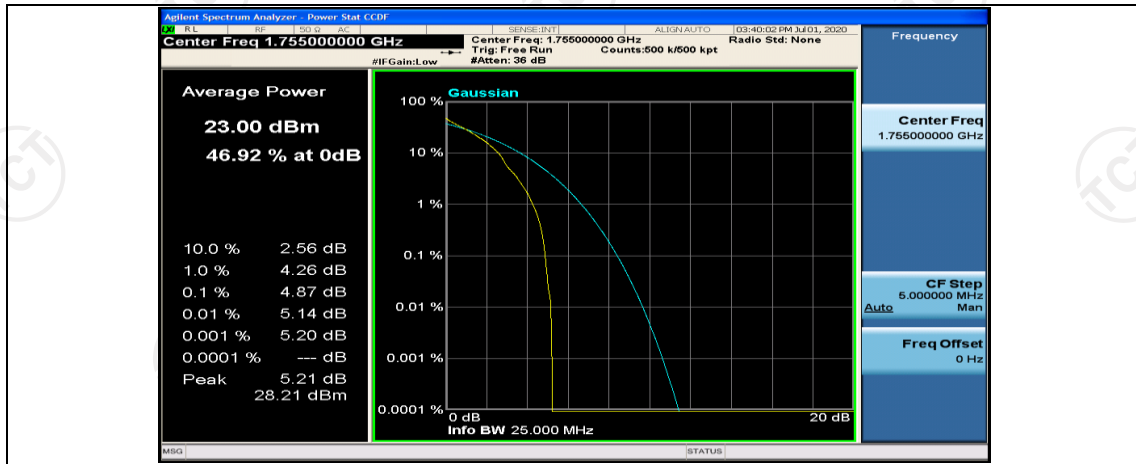

## Channel Bandwidth: 10 MHz

Channel Bandwidth: 10 MHz\_LCH\_QPSK\_1RB#0

Channel Bandwidth: 10 MHz\_MCH\_QPSK\_1RB#0

Channel Bandwidth: 10 MHz\_MCH\_QPSK\_1RB#24

Channel Bandwidth: 10 MHz\_MCH\_QPSK\_1RB#49