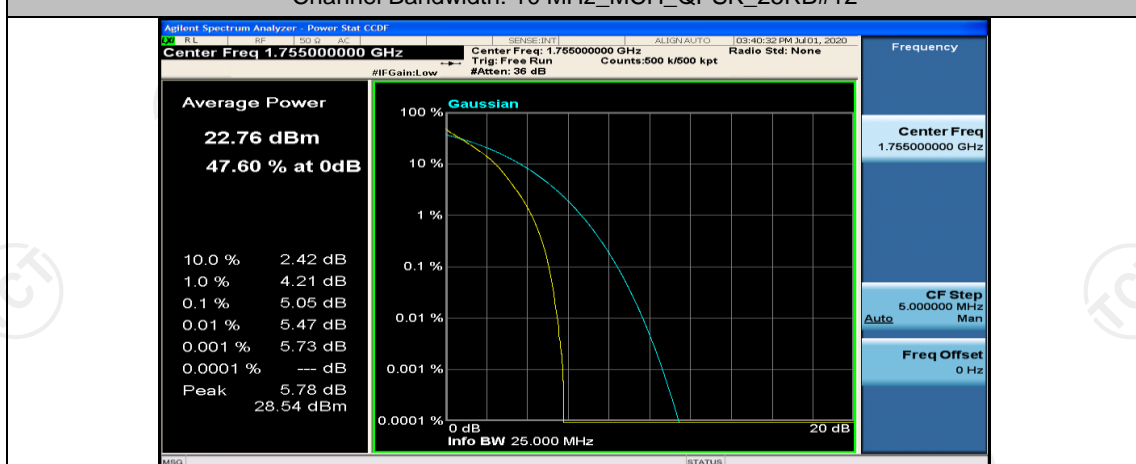

## Channel Bandwidth: 10 MHz

Channel Bandwidth: 10 MHz\_LCH\_QPSK\_1RB#0

Channel Bandwidth: 10 MHz\_MCH\_QPSK\_1RB#0

Channel Bandwidth: 10 MHz\_MCH\_QPSK\_1RB#24

Channel Bandwidth: 10 MHz\_MCH\_QPSK\_1RB#49