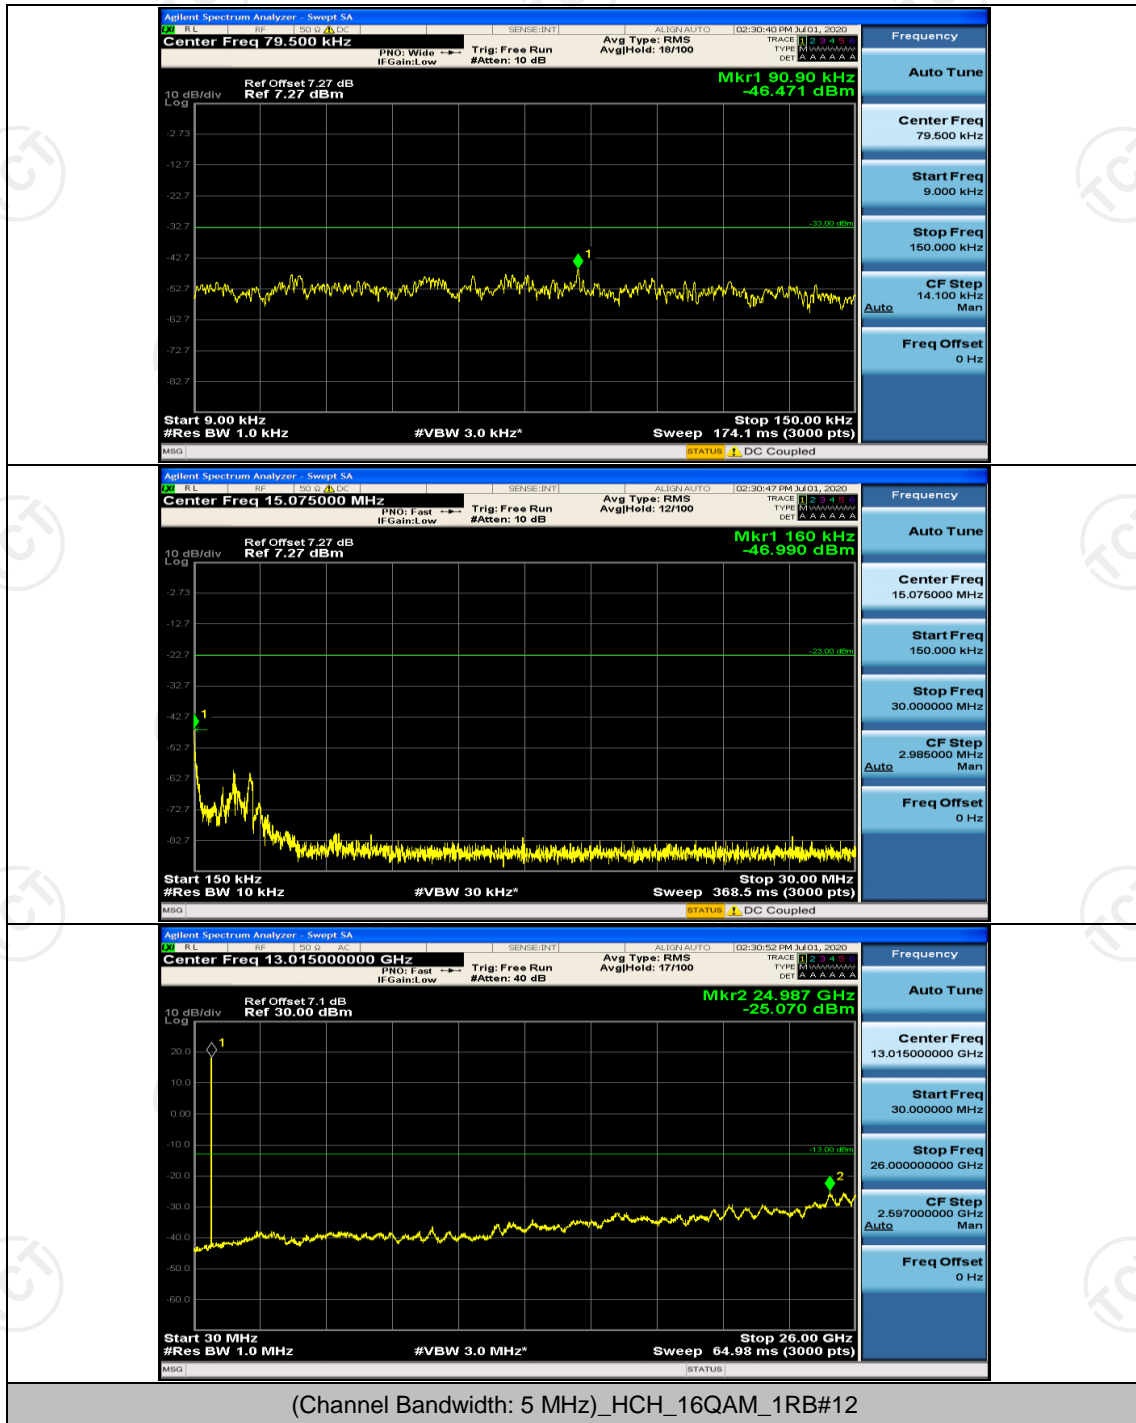

Channel Bandwidth: 5 MHz

(Channel Bandwidth: 5 MHz)_LCH_QPSK_1RB#0

Channel Bandwidth: 10 MHz

Channel Bandwidth: 10 MHz_LCH_QPSK_1RB#0