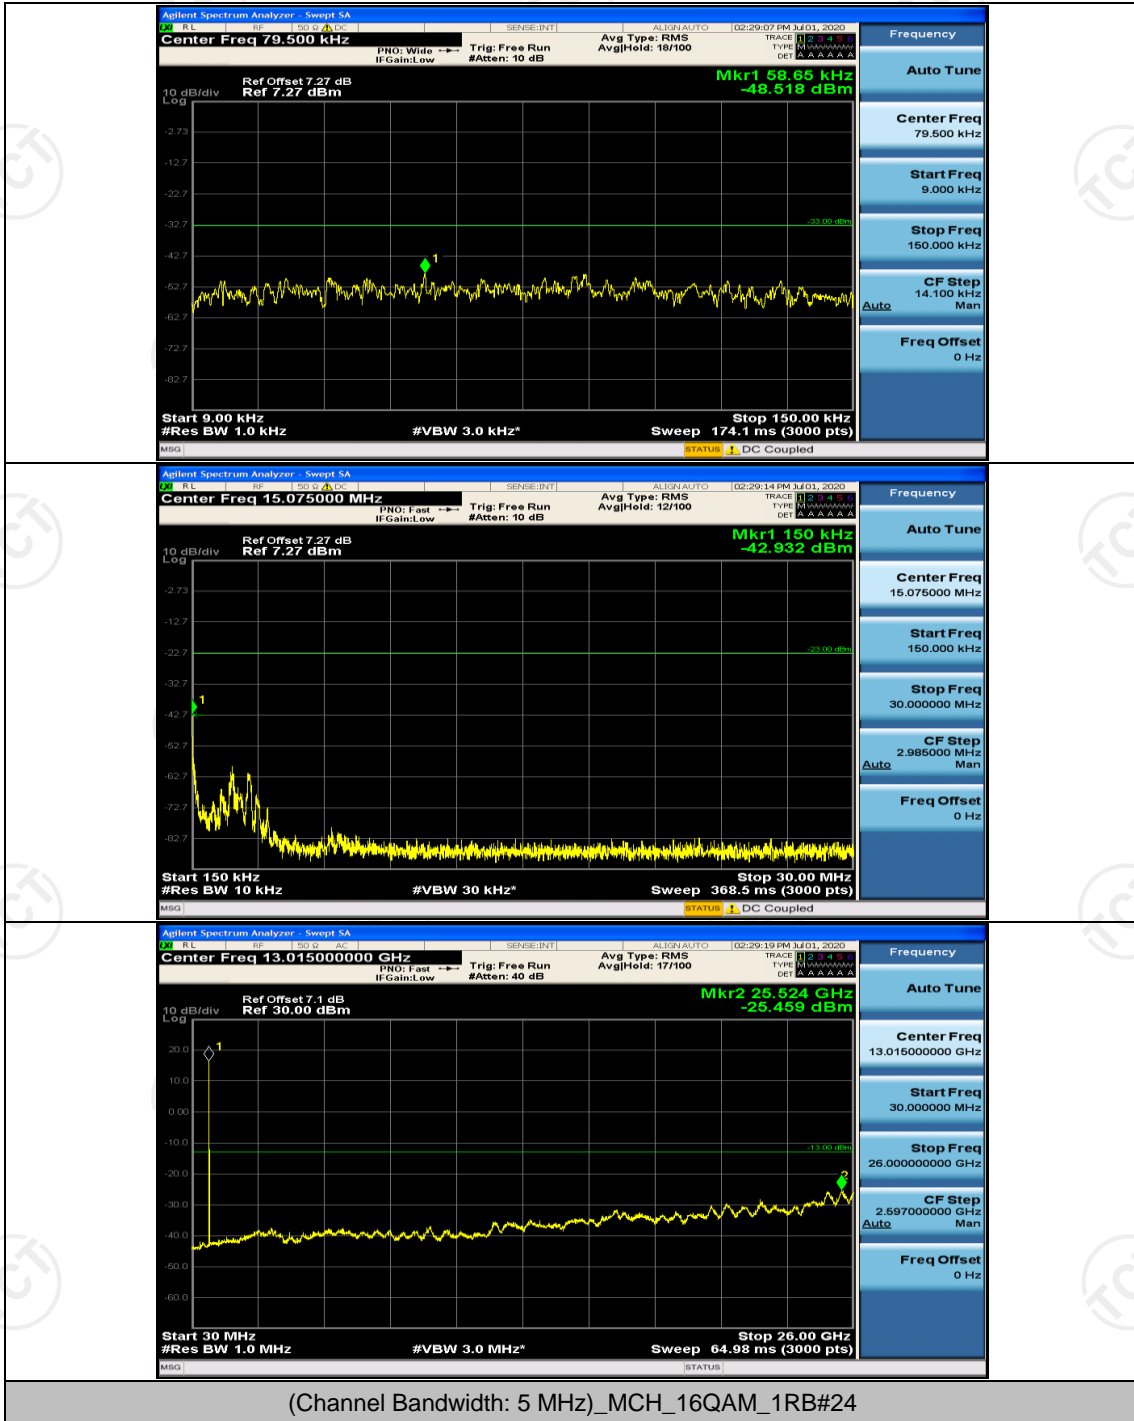

Channel Bandwidth: 5 MHz

(Channel Bandwidth: 5 MHz)_LCH_QPSK_1RB#0

Channel Bandwidth: 10 MHz

Channel Bandwidth: 10 MHz_LCH_QPSK_1RB#0