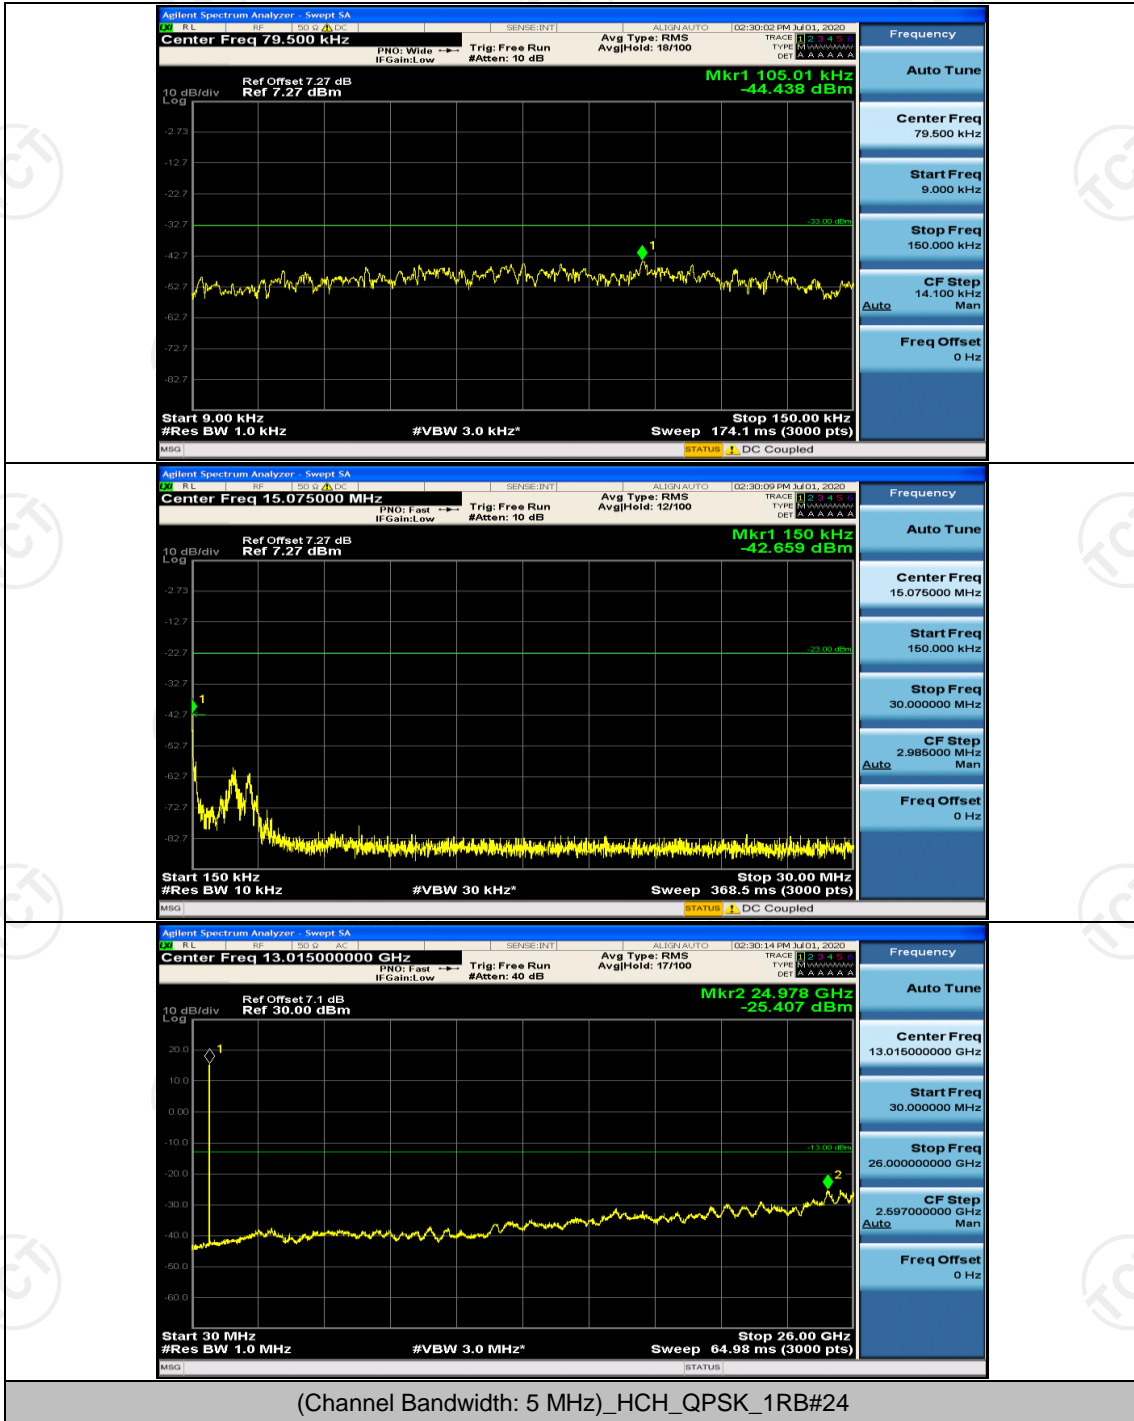

Channel Bandwidth: 5 MHz

(Channel Bandwidth: 5 MHz)_LCH_QPSK_1RB#0

Channel Bandwidth: 10 MHz

Channel Bandwidth: 10 MHz_LCH_QPSK_1RB#0