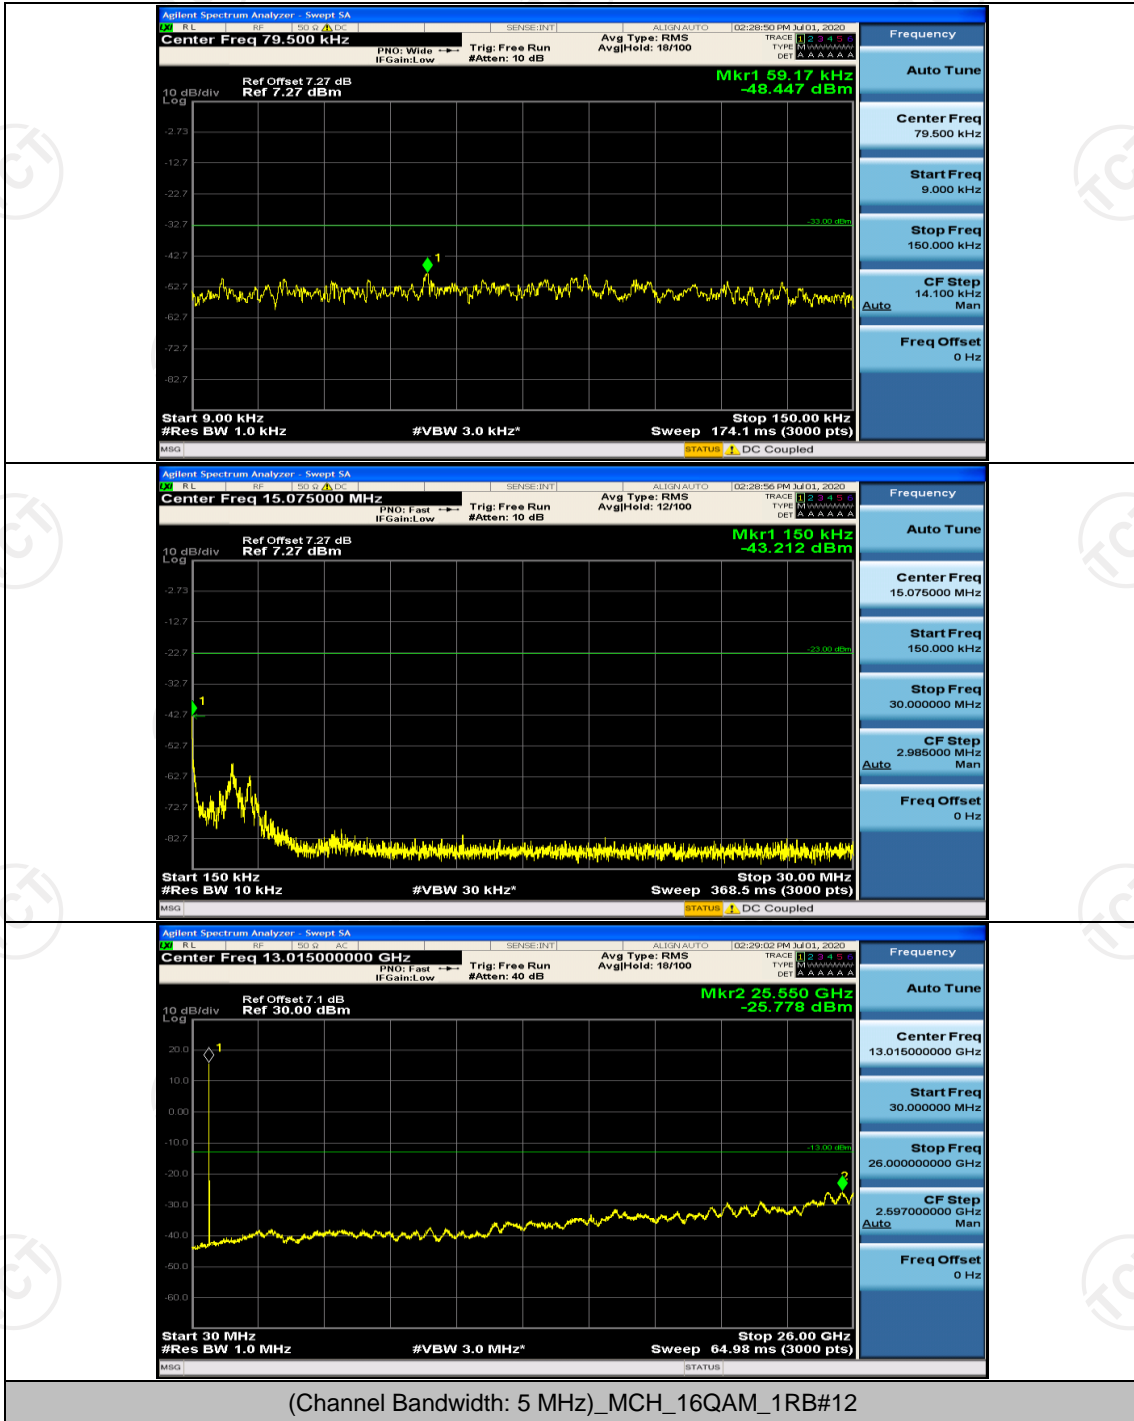

Channel Bandwidth: 5 MHz

(Channel Bandwidth: 5 MHz)_LCH_QPSK_1RB#0

Channel Bandwidth: 10 MHz

Channel Bandwidth: 10 MHz_LCH_QPSK_1RB#0