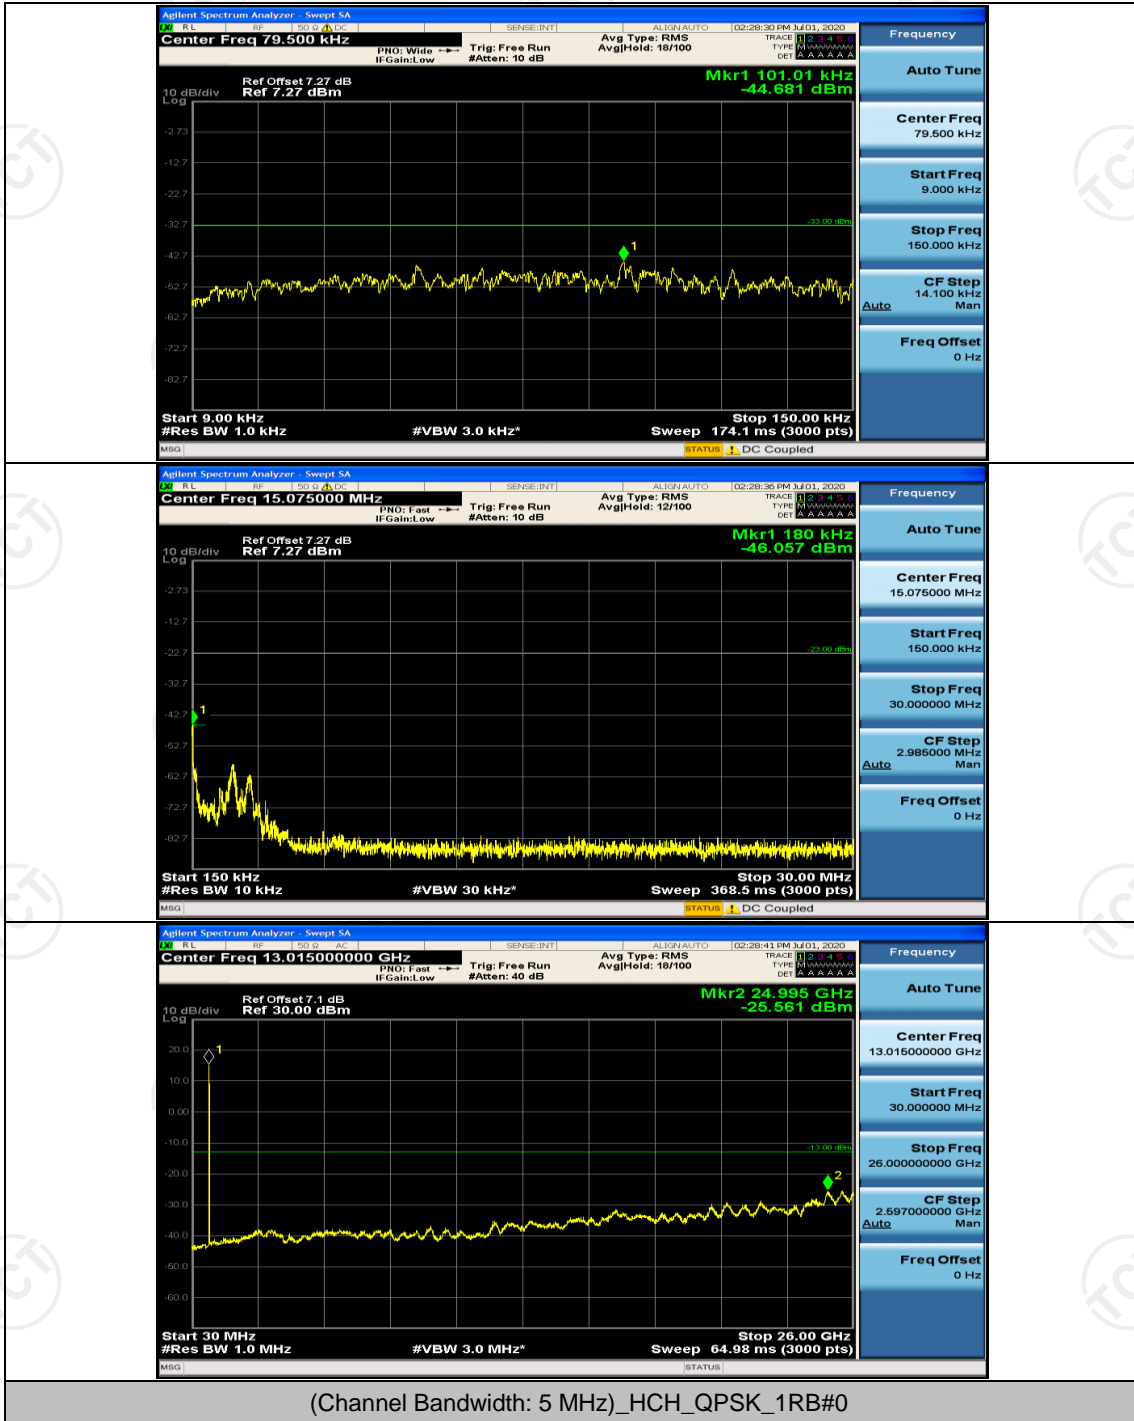

Channel Bandwidth: 5 MHz

(Channel Bandwidth: 5 MHz)_LCH_QPSK_1RB#0

Channel Bandwidth: 10 MHz

Channel Bandwidth: 10 MHz_LCH_QPSK_1RB#0