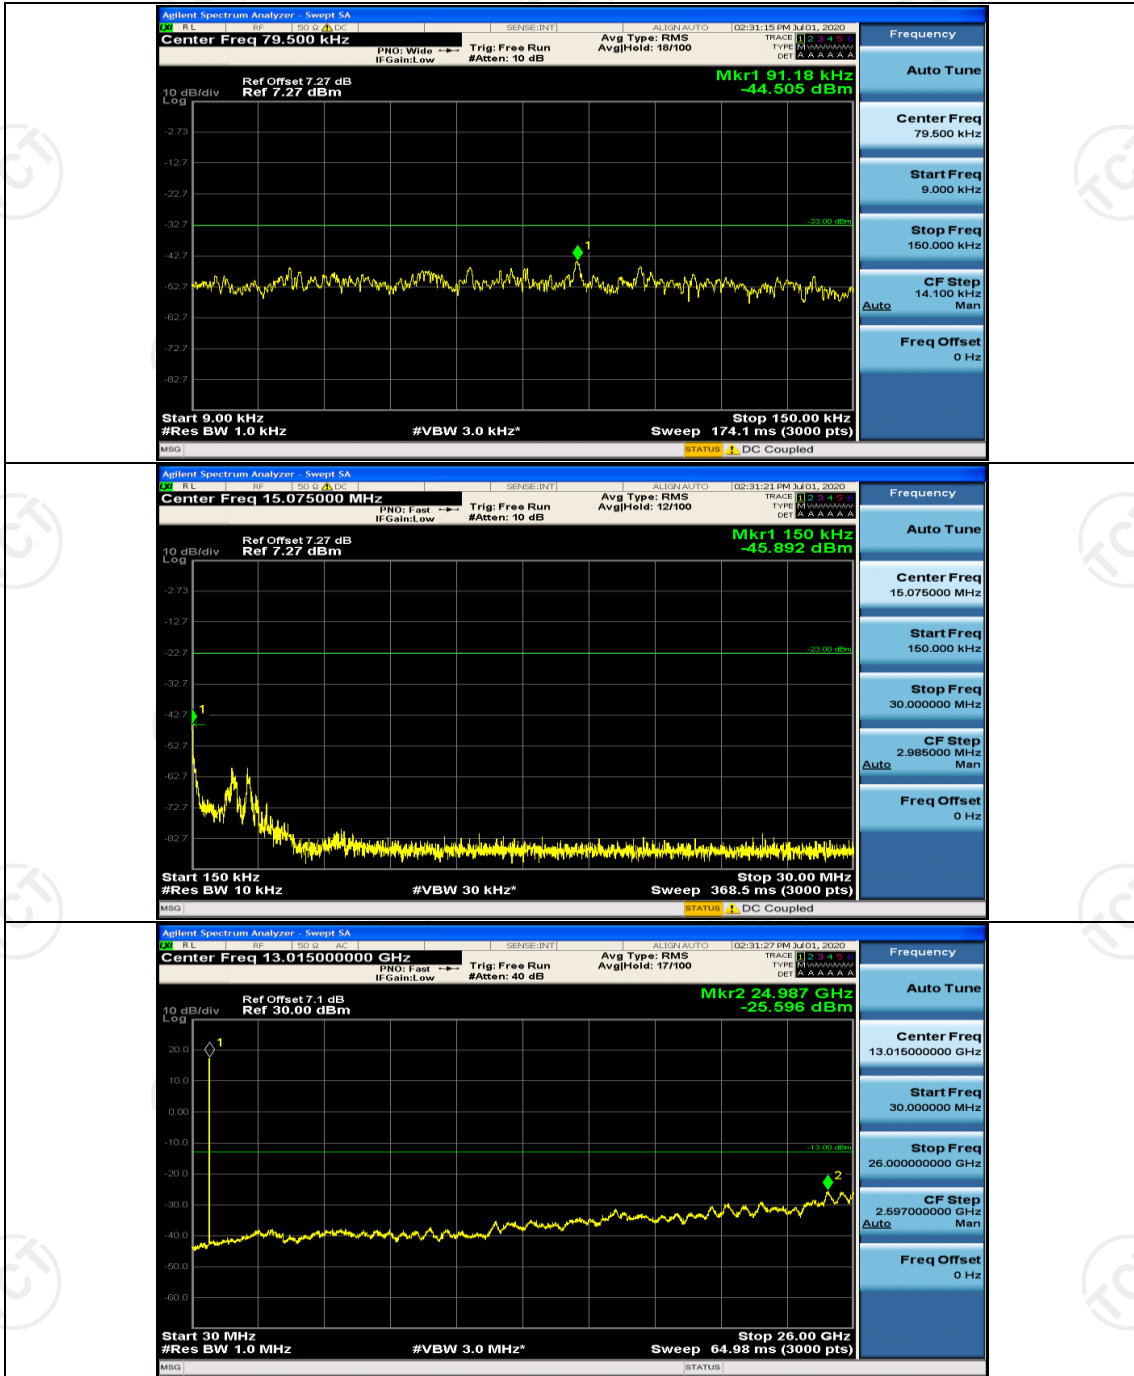

Channel Bandwidth: 5 MHz

(Channel Bandwidth: 5 MHz)_LCH_QPSK_1RB#0

Channel Bandwidth: 10 MHz

Channel Bandwidth: 10 MHz_LCH_QPSK_1RB#0