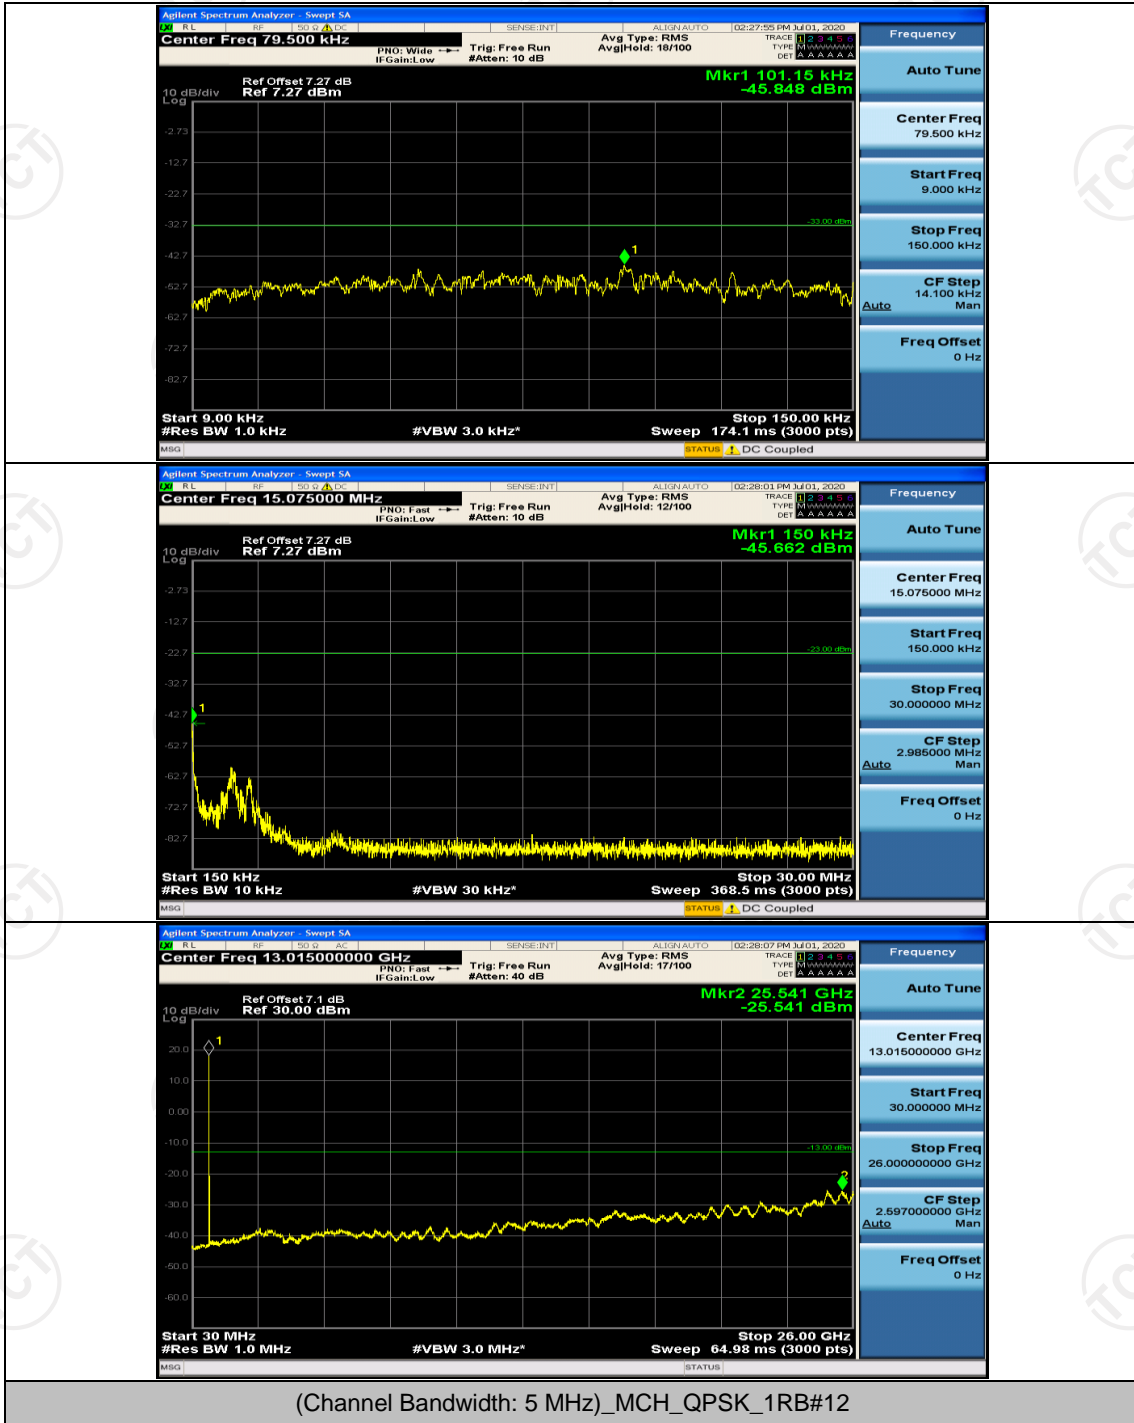

Channel Bandwidth: 5 MHz

(Channel Bandwidth: 5 MHz)_LCH_QPSK_1RB#0

Channel Bandwidth: 10 MHz

Channel Bandwidth: 10 MHz_LCH_QPSK_1RB#0