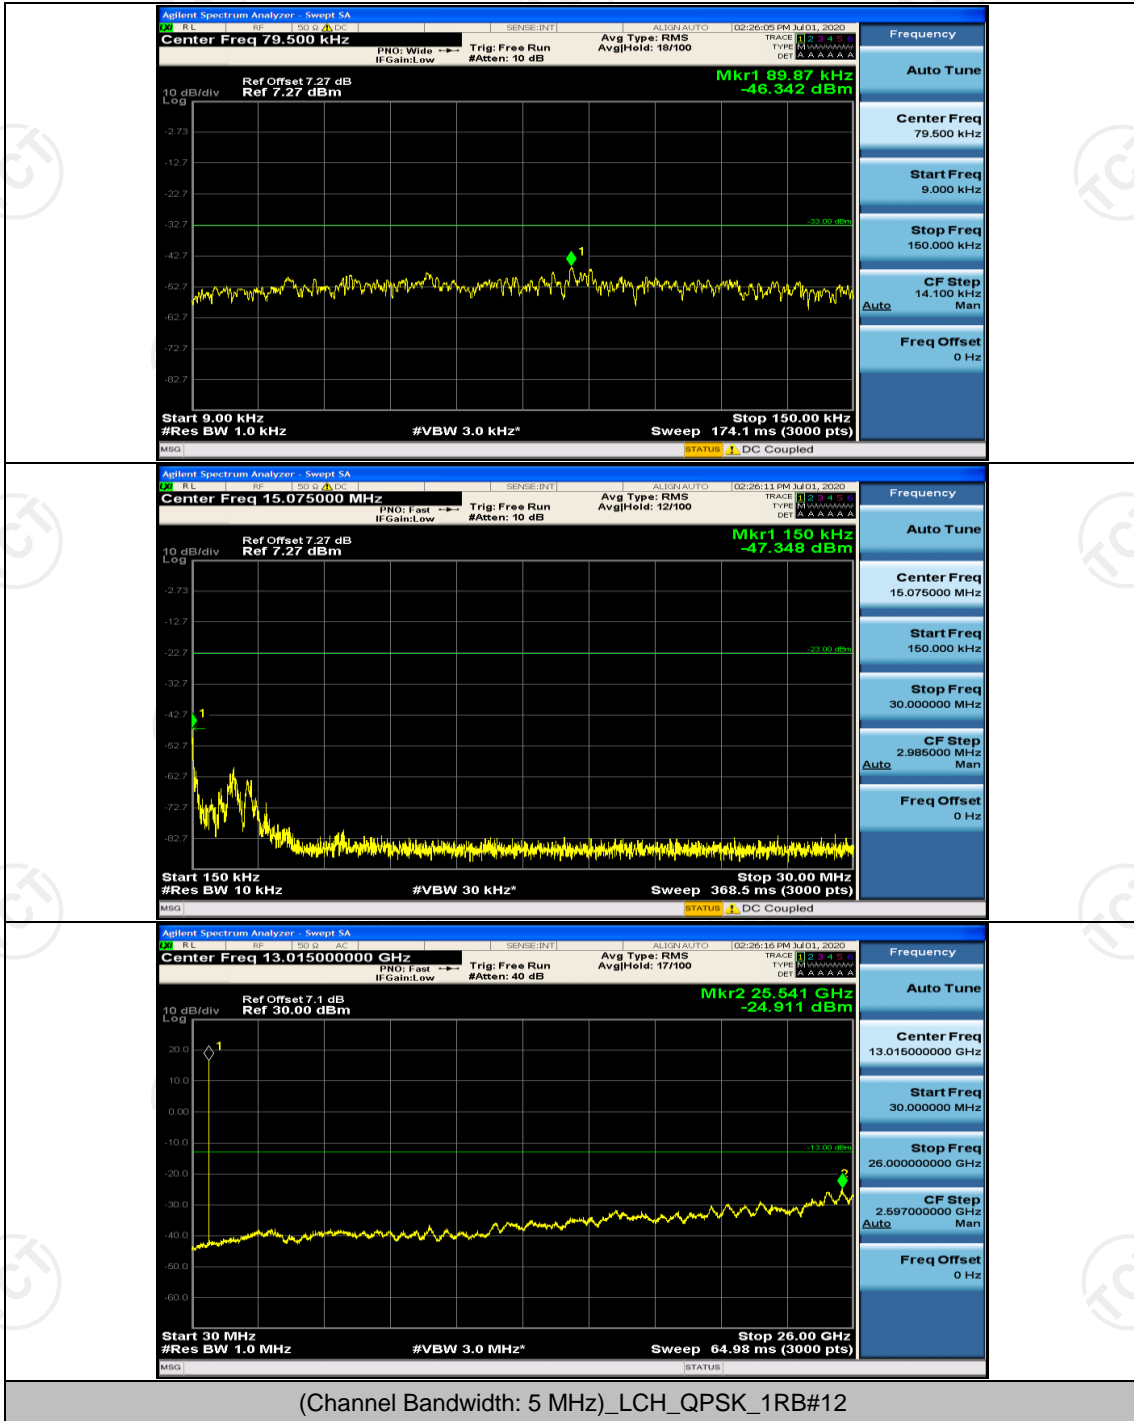

Channel Bandwidth: 5 MHz

(Channel Bandwidth: 5 MHz)_LCH_QPSK_1RB#0

Channel Bandwidth: 10 MHz

Channel Bandwidth: 10 MHz_LCH_QPSK_1RB#0