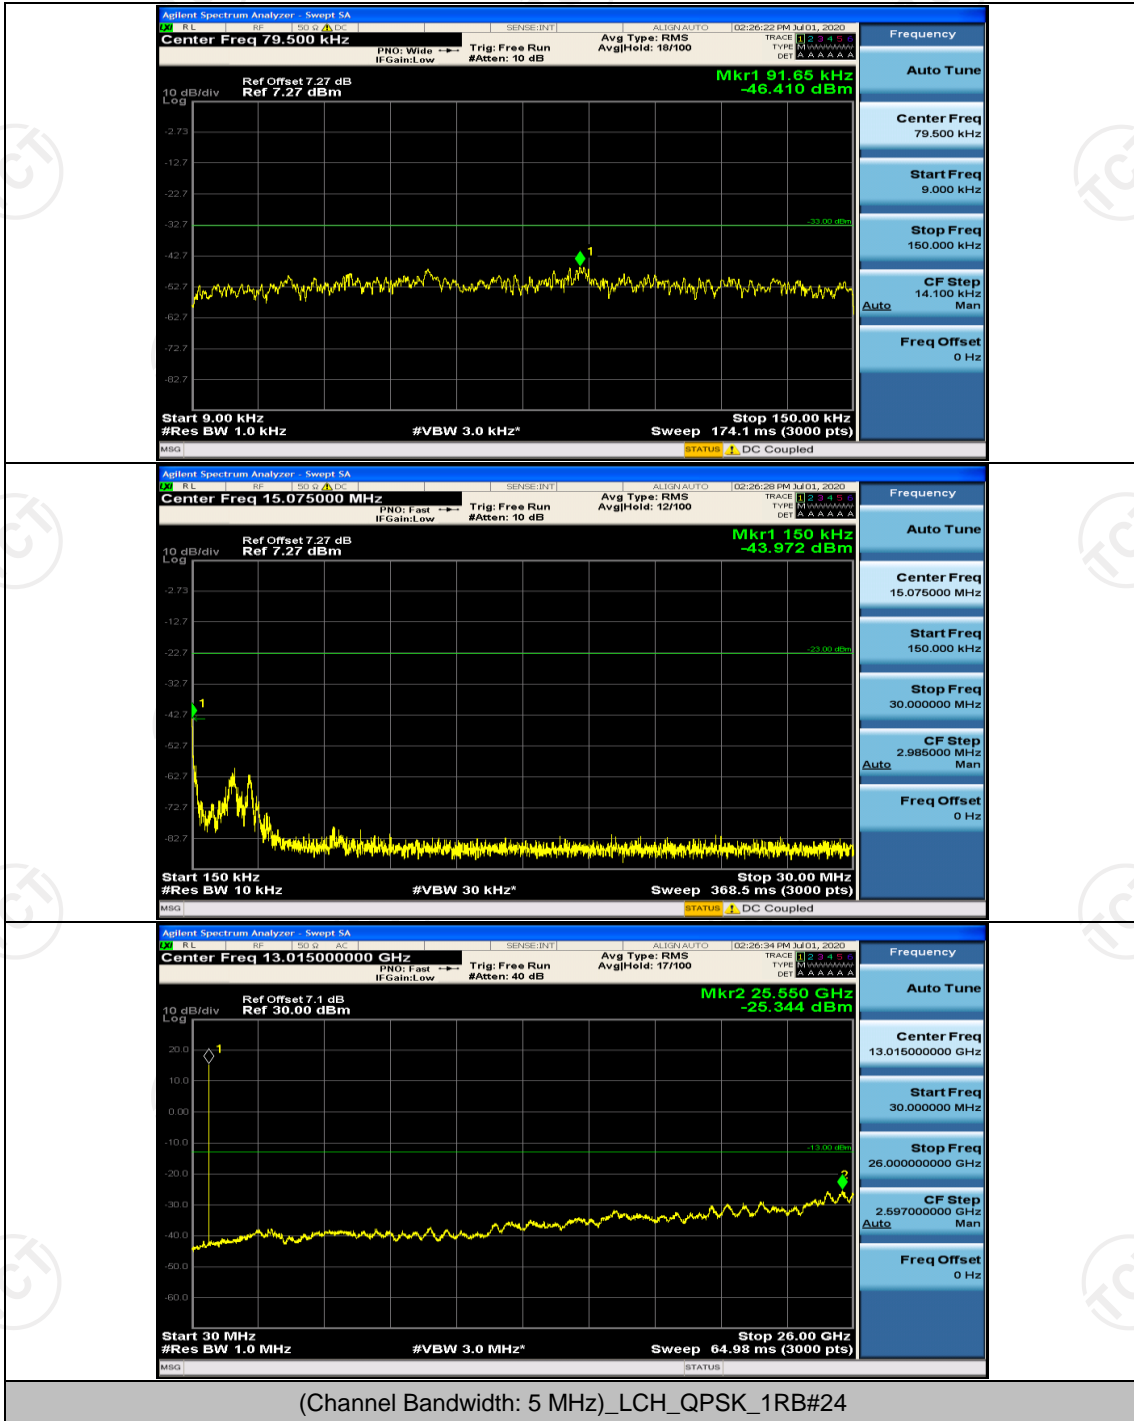

Channel Bandwidth: 5 MHz

(Channel Bandwidth: 5 MHz)_LCH_QPSK_1RB#0

Channel Bandwidth: 10 MHz

Channel Bandwidth: 10 MHz_LCH_QPSK_1RB#0