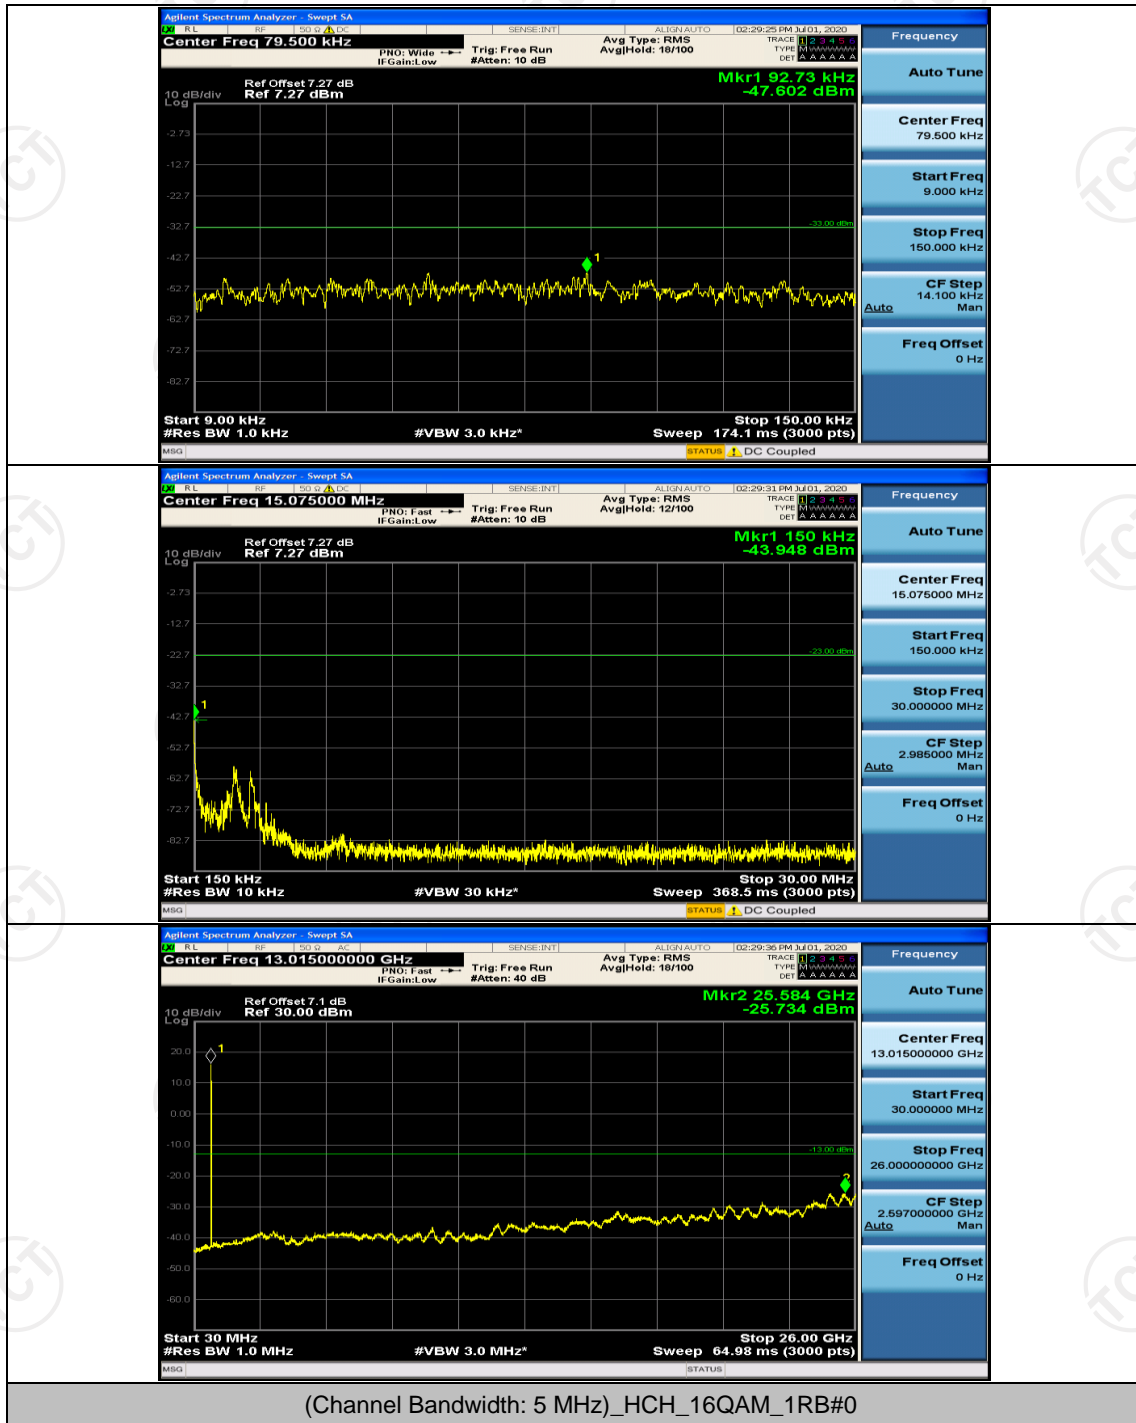

Channel Bandwidth: 5 MHz

(Channel Bandwidth: 5 MHz)_LCH_QPSK_1RB#0

Channel Bandwidth: 10 MHz

Channel Bandwidth: 10 MHz_LCH_QPSK_1RB#0