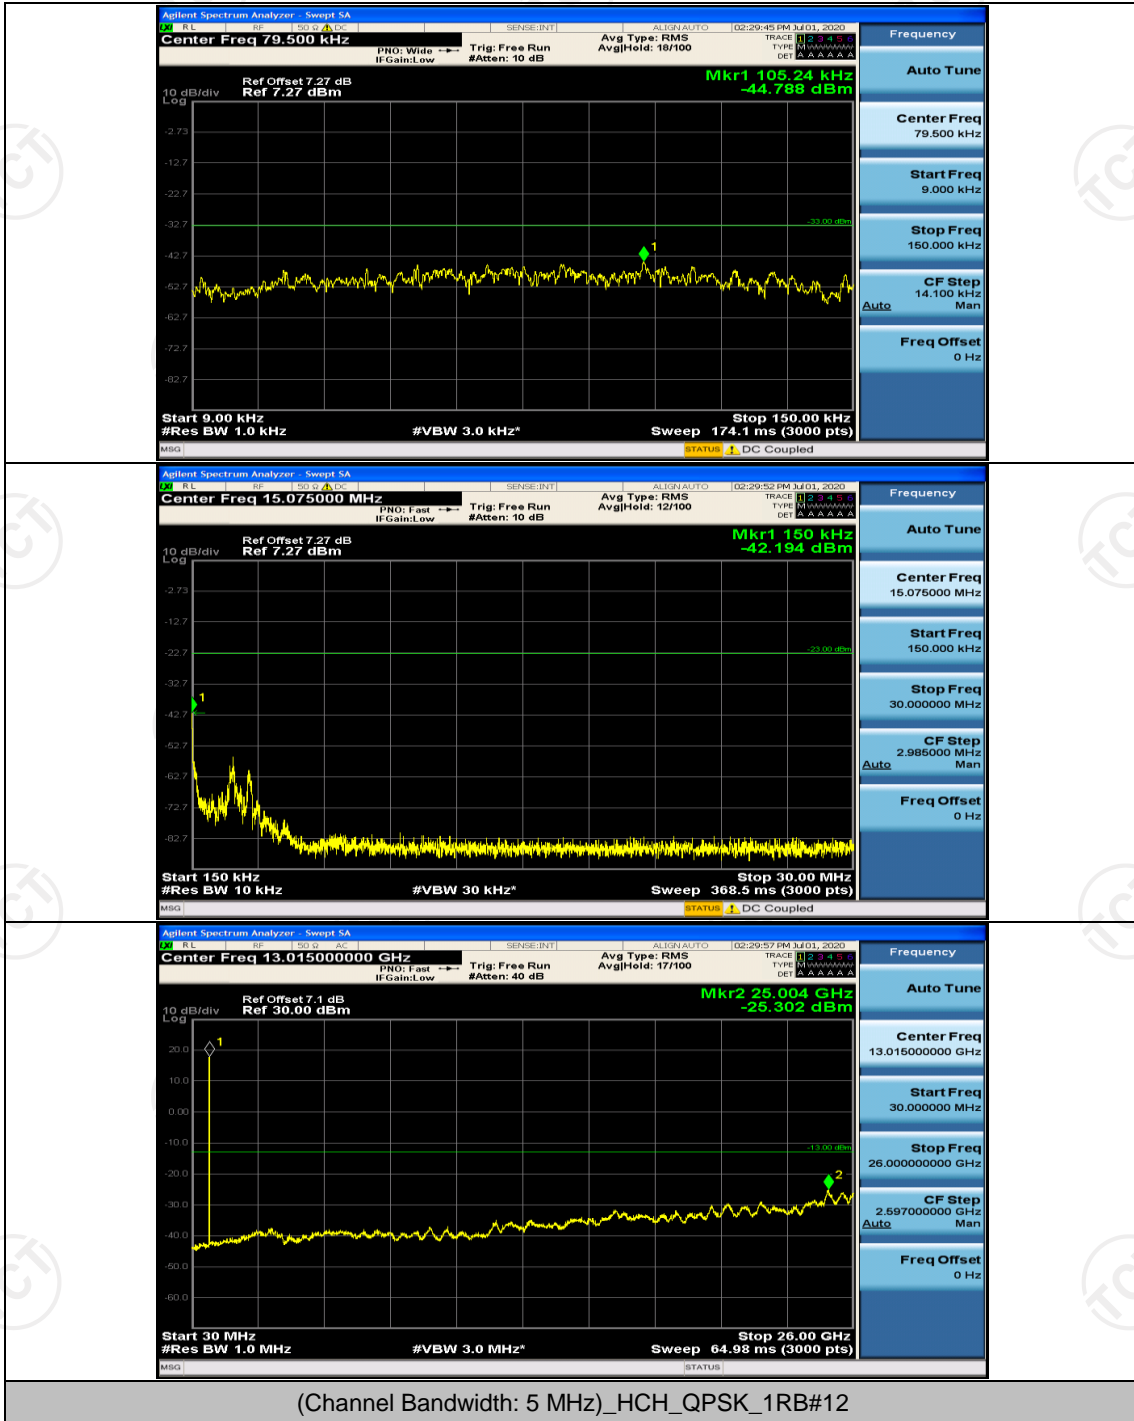

Channel Bandwidth: 5 MHz

(Channel Bandwidth: 5 MHz)_LCH_QPSK_1RB#0

Channel Bandwidth: 10 MHz

Channel Bandwidth: 10 MHz_LCH_QPSK_1RB#0