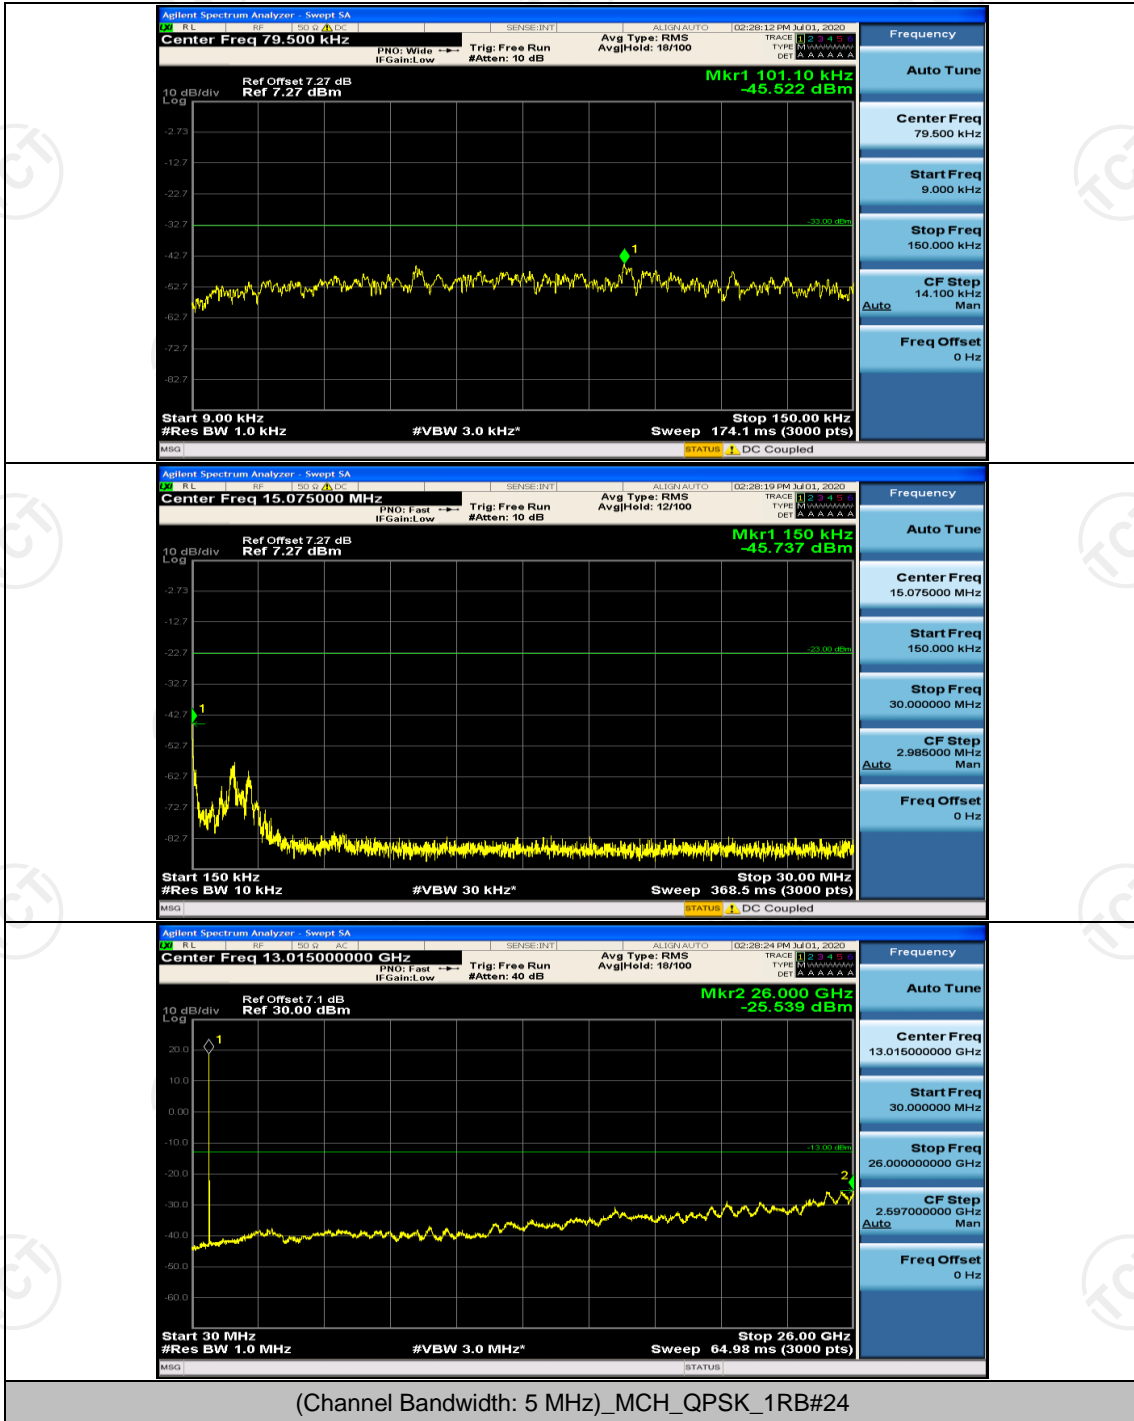

Channel Bandwidth: 5 MHz

(Channel Bandwidth: 5 MHz)_LCH_QPSK_1RB#0

Channel Bandwidth: 10 MHz

Channel Bandwidth: 10 MHz_LCH_QPSK_1RB#0