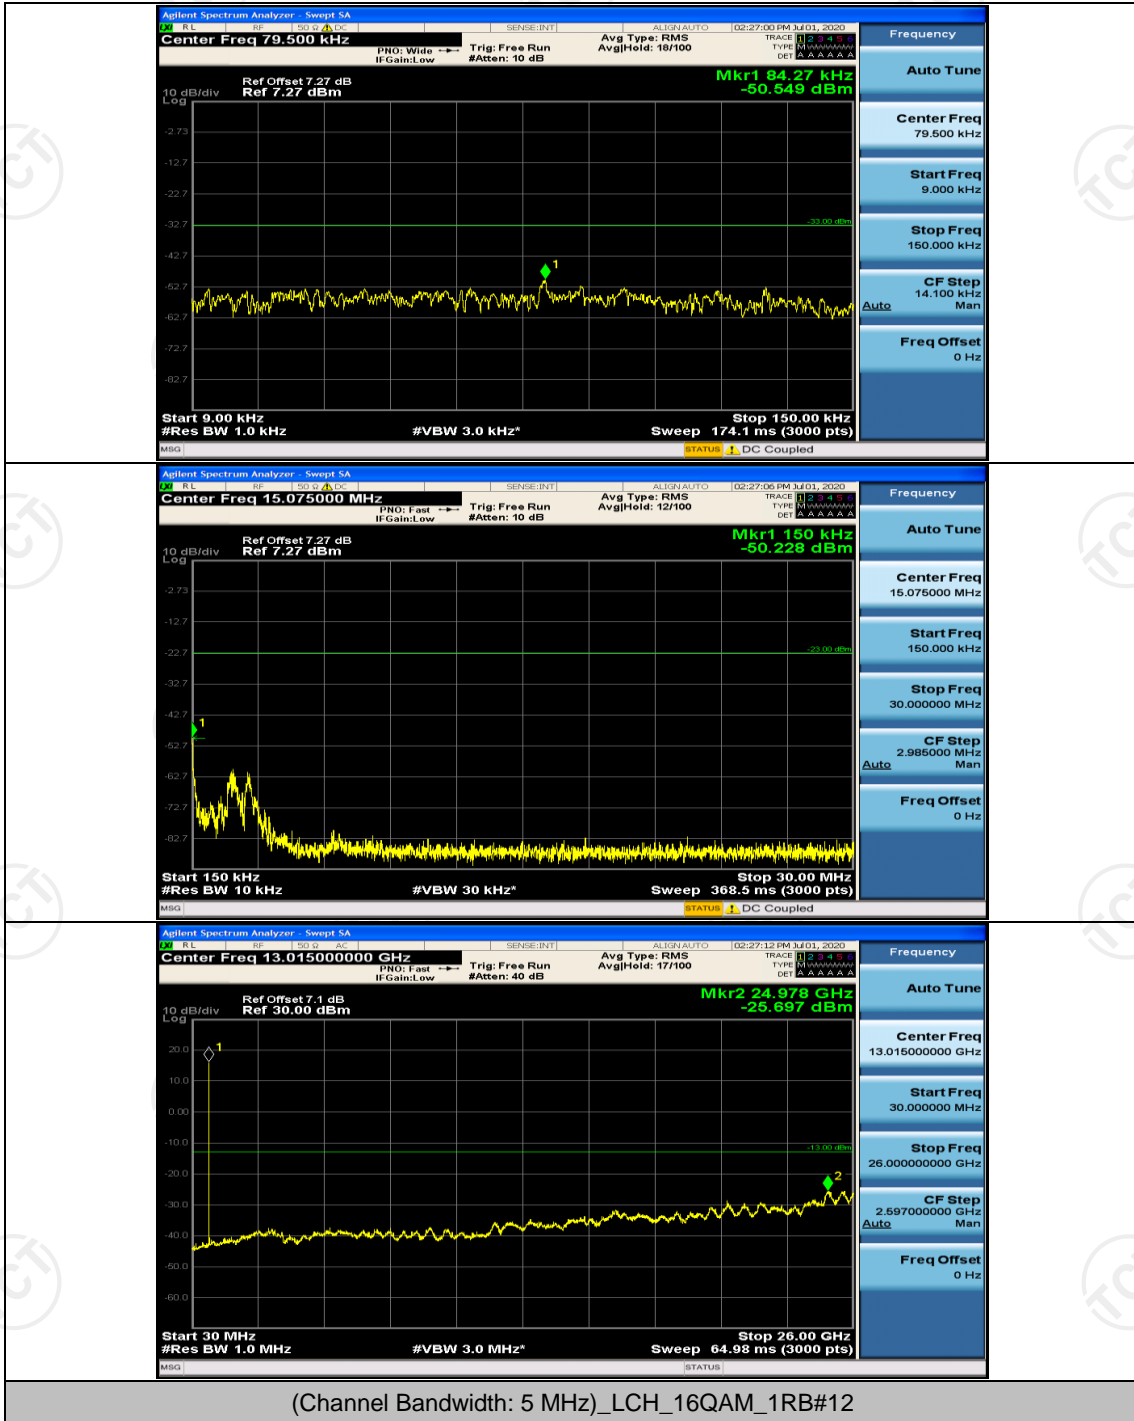

Channel Bandwidth: 5 MHz

(Channel Bandwidth: 5 MHz)_LCH_QPSK_1RB#0

Channel Bandwidth: 10 MHz

Channel Bandwidth: 10 MHz_LCH_QPSK_1RB#0