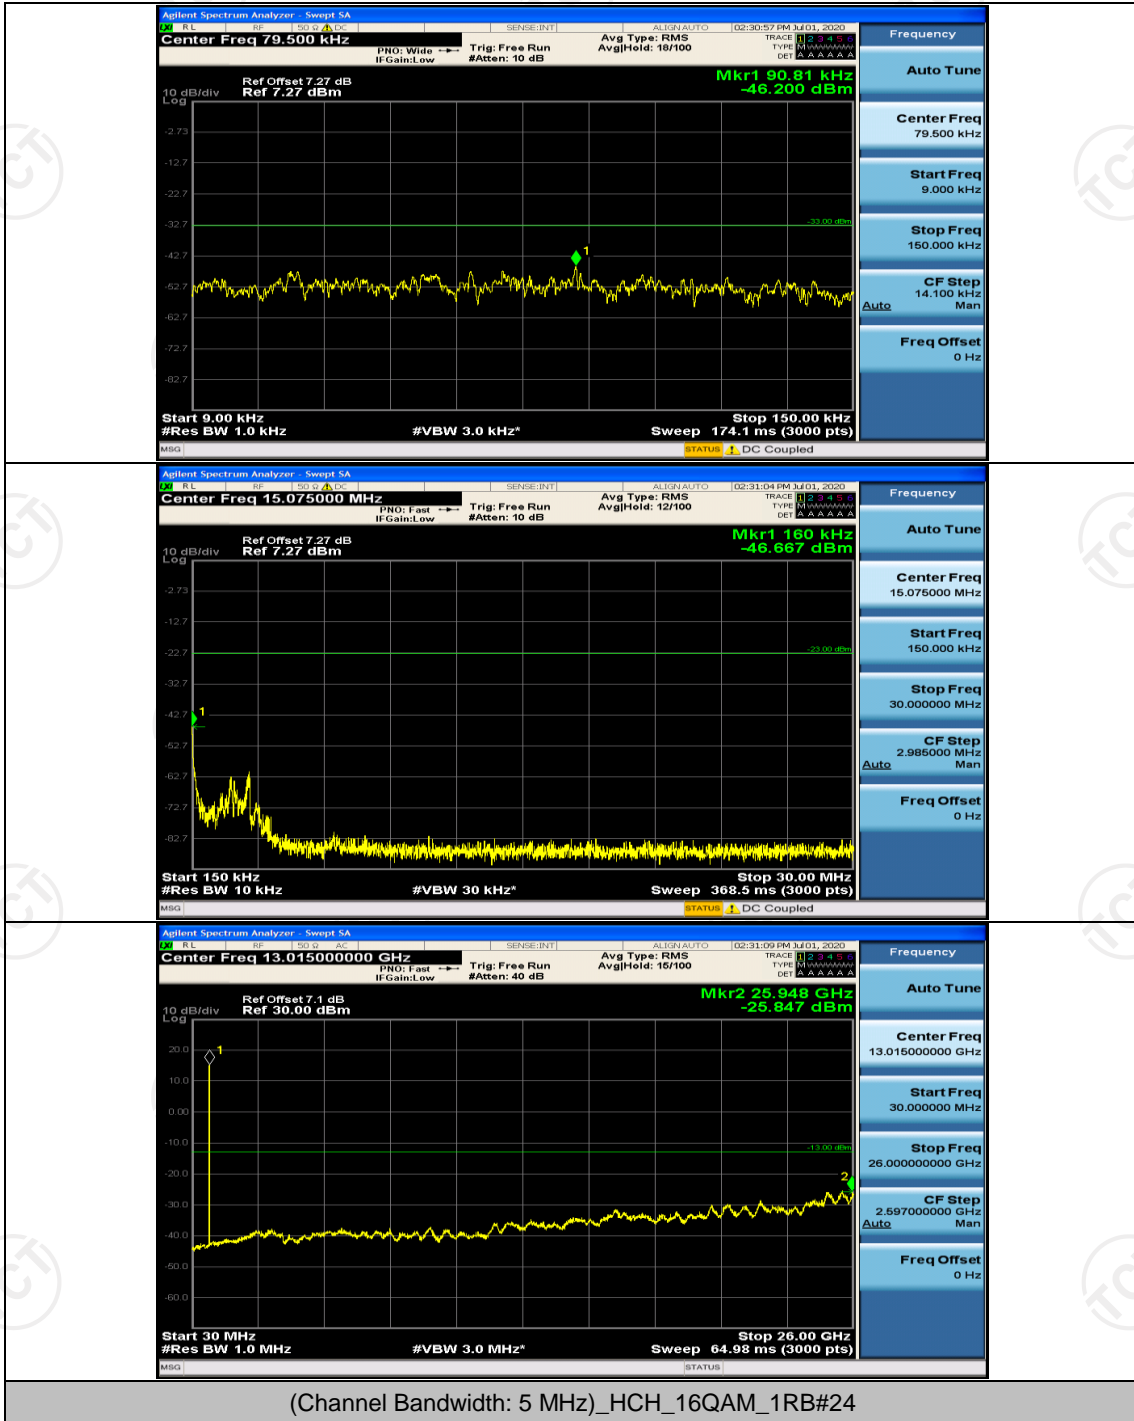

Channel Bandwidth: 5 MHz

(Channel Bandwidth: 5 MHz)_LCH_QPSK_1RB#0

Channel Bandwidth: 10 MHz

Channel Bandwidth: 10 MHz_LCH_QPSK_1RB#0