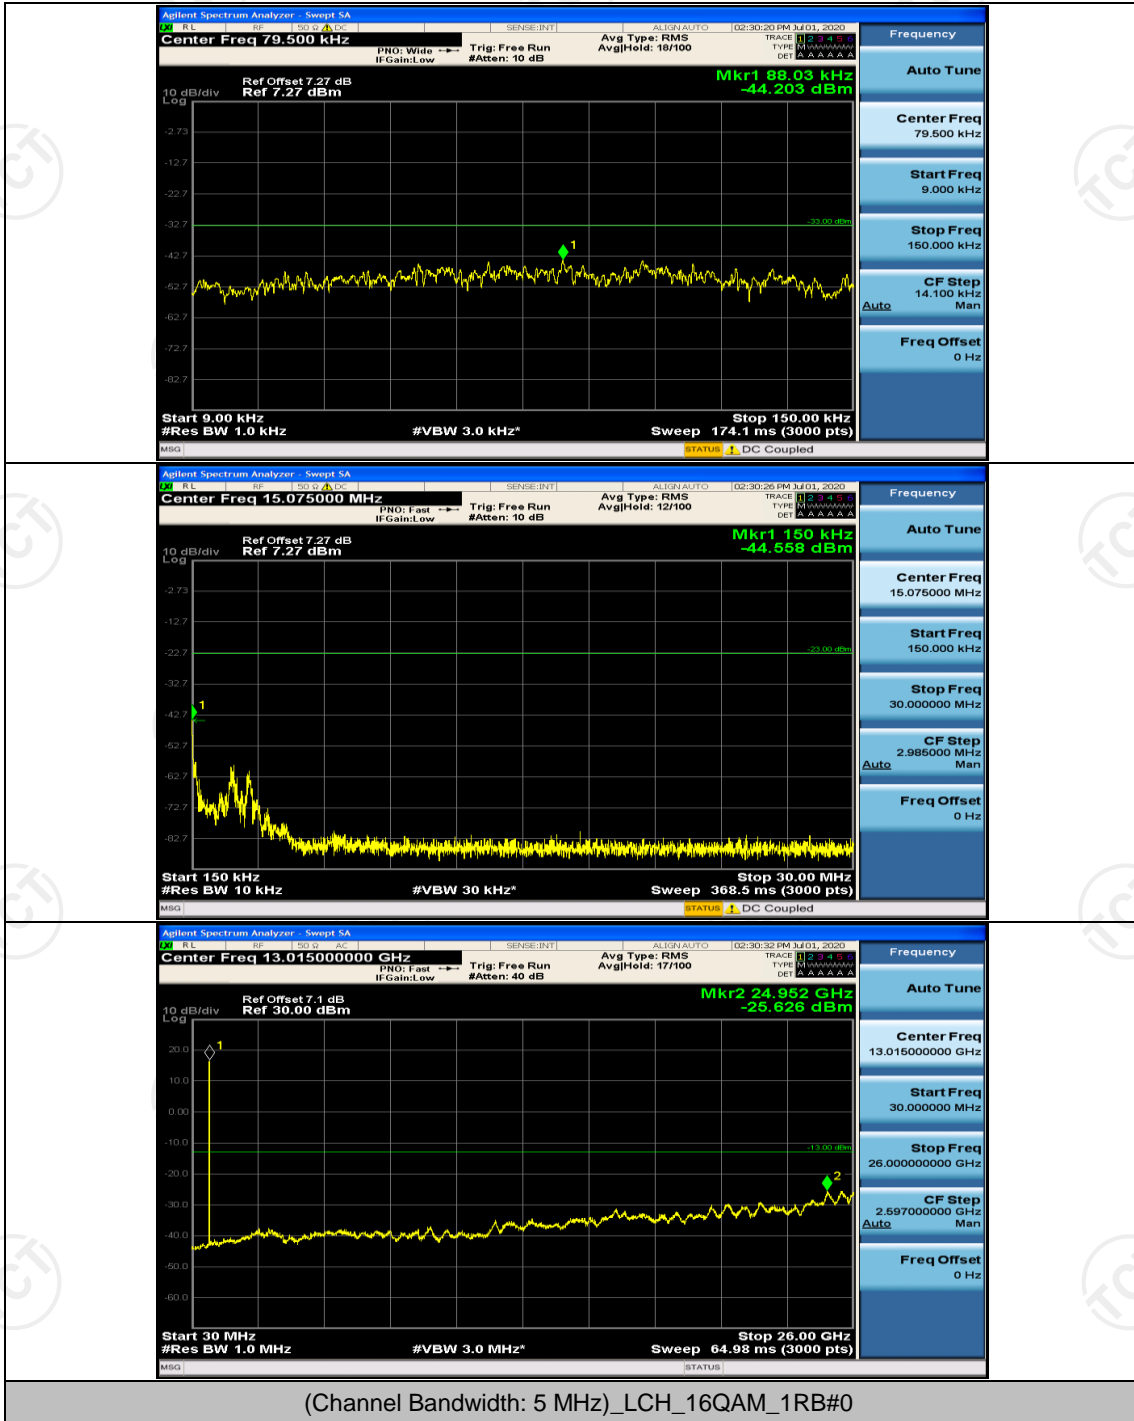

Channel Bandwidth: 5 MHz

(Channel Bandwidth: 5 MHz)_LCH_QPSK_1RB#0

Channel Bandwidth: 10 MHz

Channel Bandwidth: 10 MHz_LCH_QPSK_1RB#0