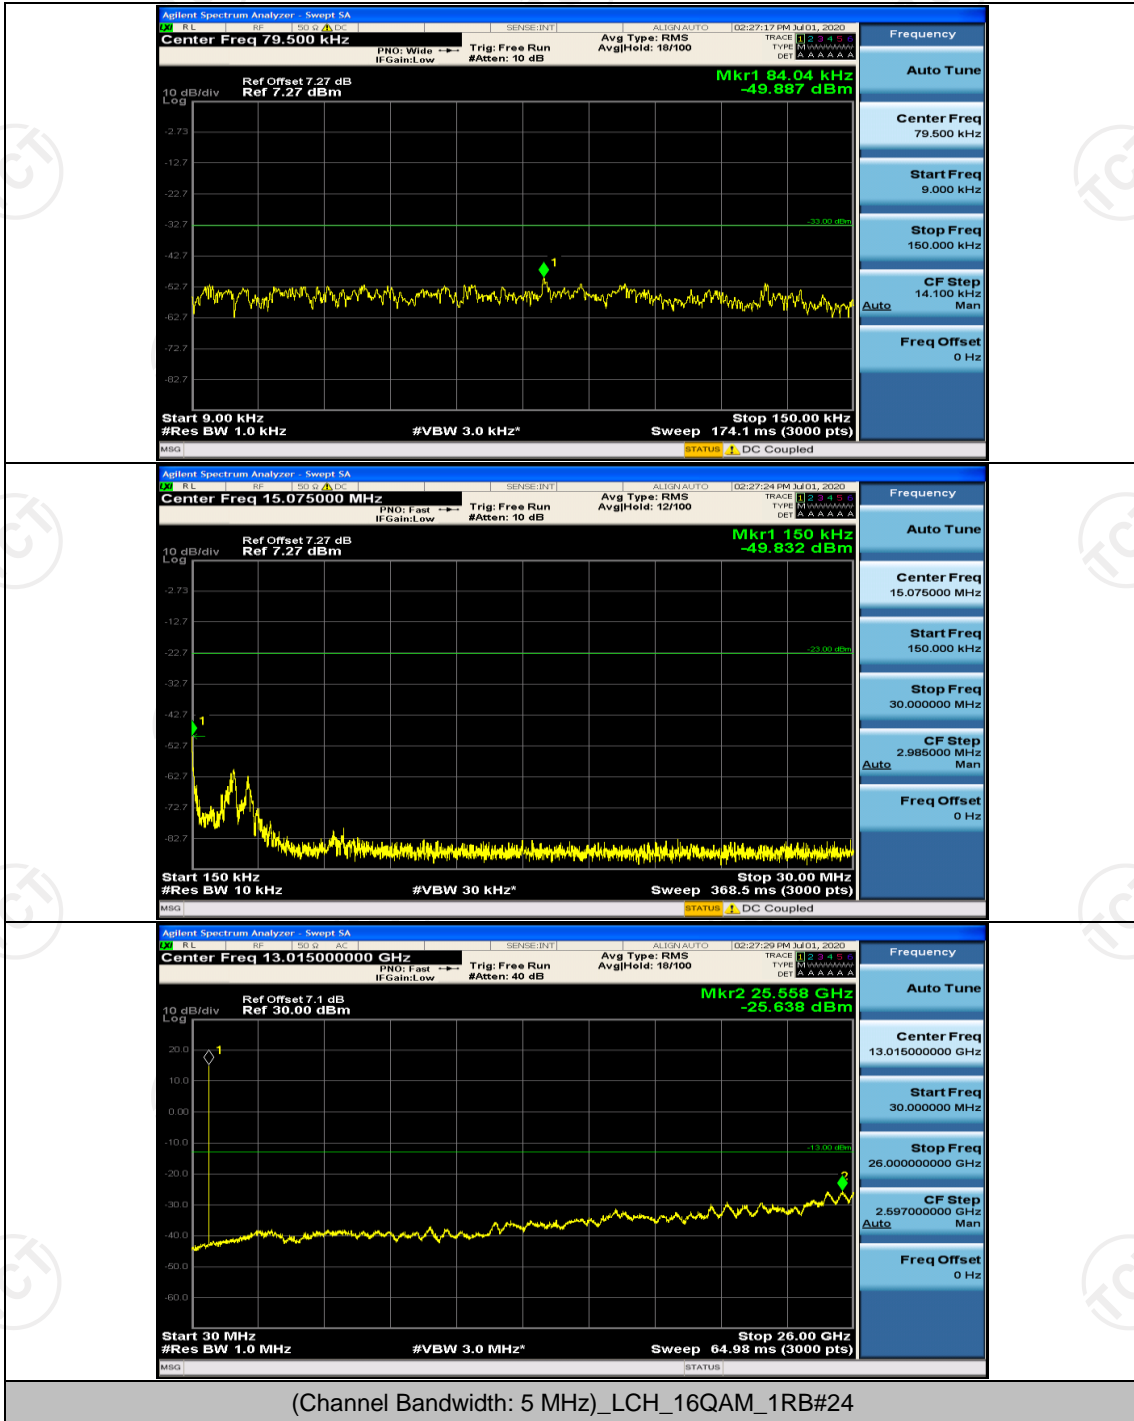

Channel Bandwidth: 5 MHz

(Channel Bandwidth: 5 MHz)_LCH_QPSK_1RB#0

Channel Bandwidth: 10 MHz

Channel Bandwidth: 10 MHz_LCH_QPSK_1RB#0