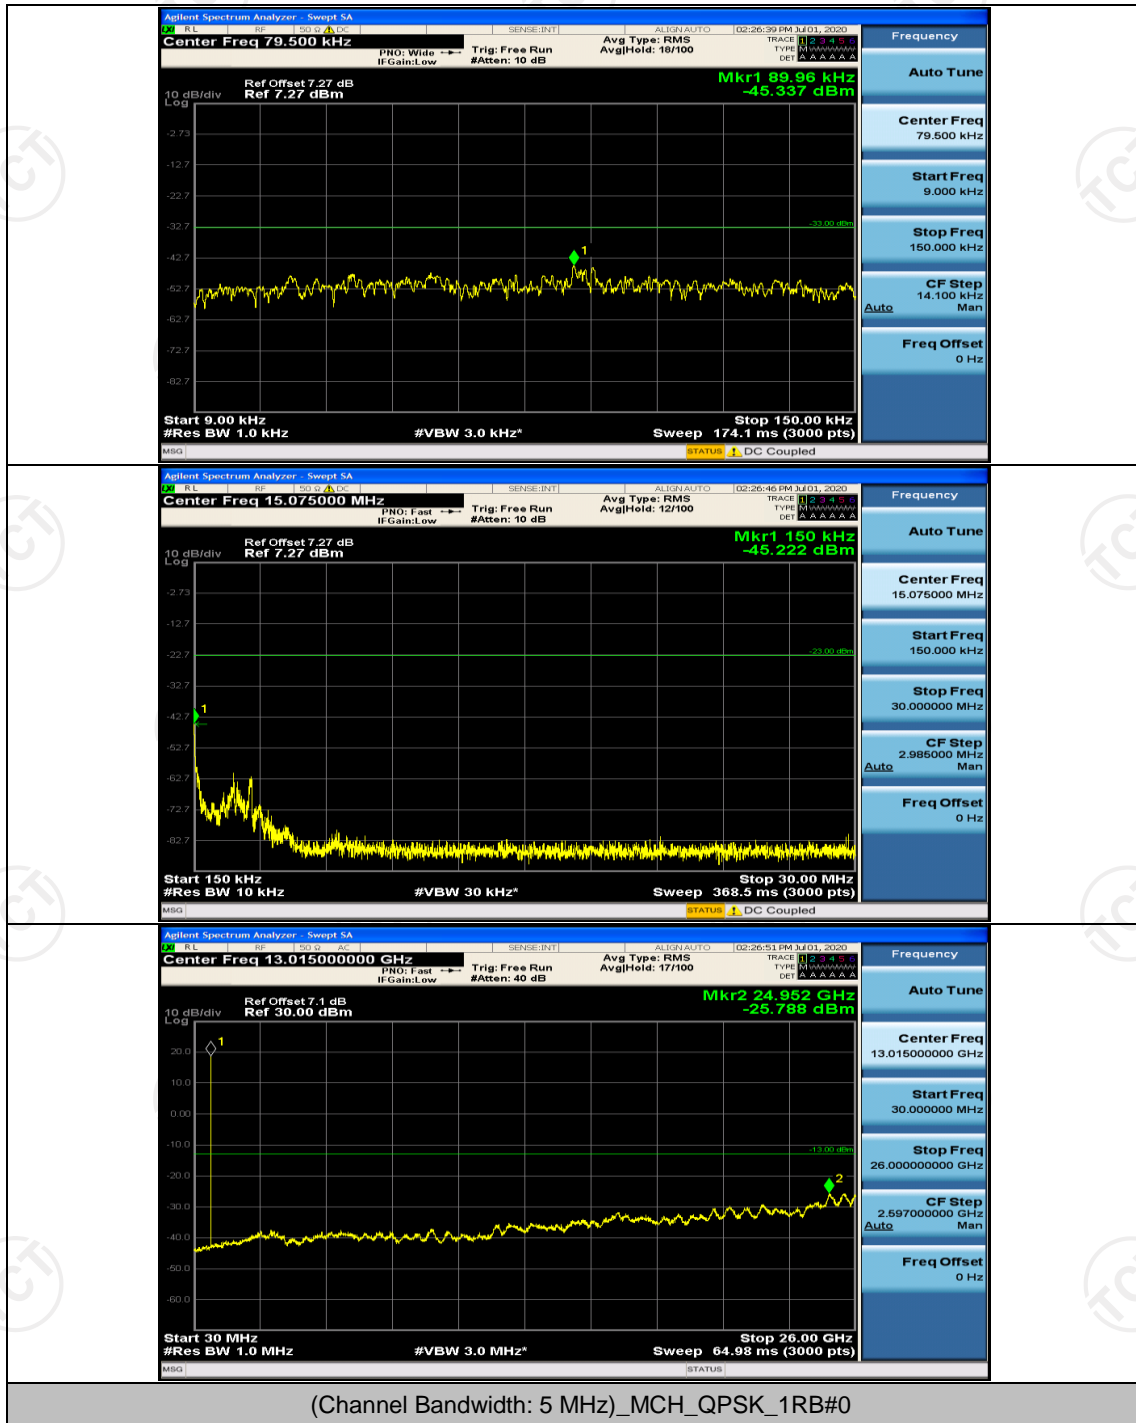

Channel Bandwidth: 5 MHz

(Channel Bandwidth: 5 MHz)_LCH_QPSK_1RB#0

Channel Bandwidth: 10 MHz

Channel Bandwidth: 10 MHz_LCH_QPSK_1RB#0