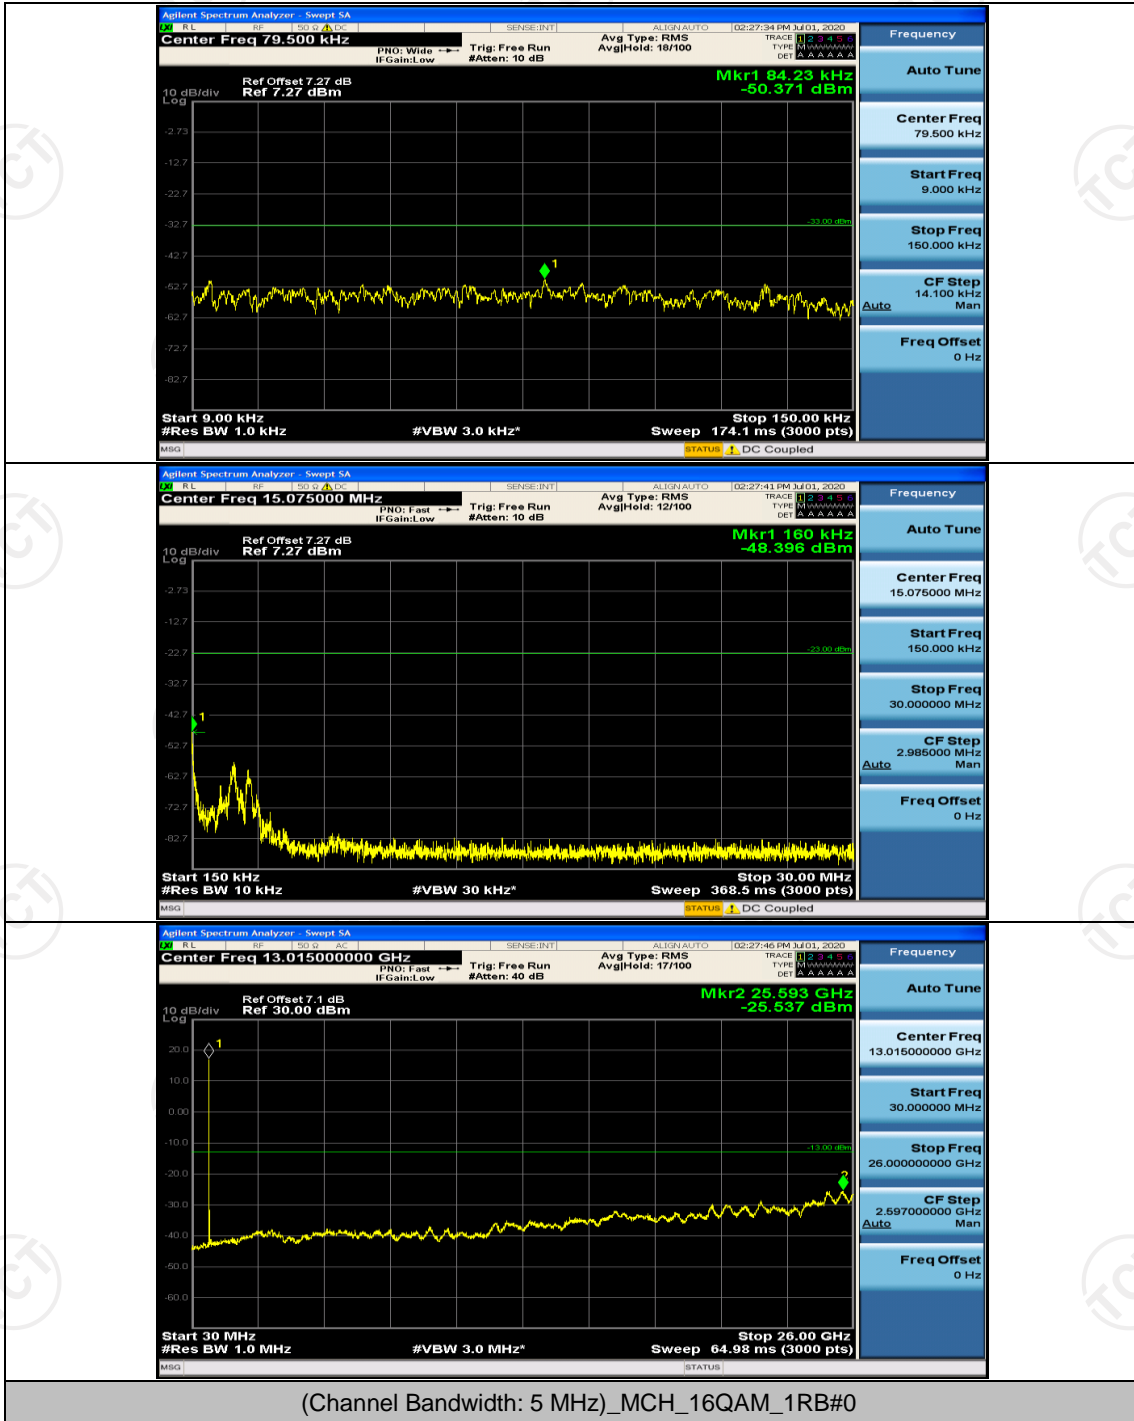

Channel Bandwidth: 5 MHz

(Channel Bandwidth: 5 MHz)_LCH_QPSK_1RB#0

Channel Bandwidth: 10 MHz

Channel Bandwidth: 10 MHz_LCH_QPSK_1RB#0