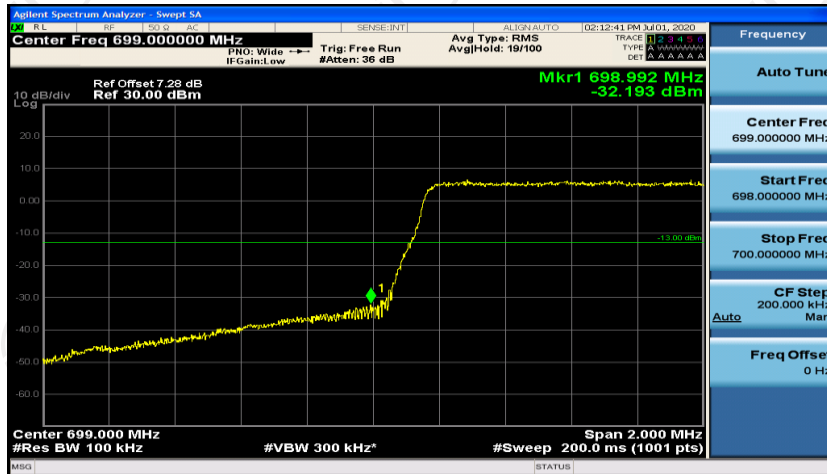

Appendix D: Band Edge

Test Graphs

Channel Bandwidth: 1.4 MHz

(Channel Bandwidth: 1.4 MHz)_HCH_16QAM_6RB#0

Channel Bandwidth: 3 MHz

(Channel Bandwidth: 3 MHz)_LCH_QPSK_15RB#0

(Channel Bandwidth: 3 MHz)_HCH_QPSK_15RB#0

(Channel Bandwidth: 3 MHz)_LCH_16QAM_15RB#0

(Channel Bandwidth: 3 MHz)_HCH_16QAM_15RB#0

Channel Bandwidth: 5 MHz

(Channel Bandwidth: 5 MHz)_LCH_QPSK_25RB#0

(Channel Bandwidth: 5 MHz)_HCH_QPSK_25RB#0

(Channel Bandwidth: 5 MHz)_LCH_16QAM_25RB#0