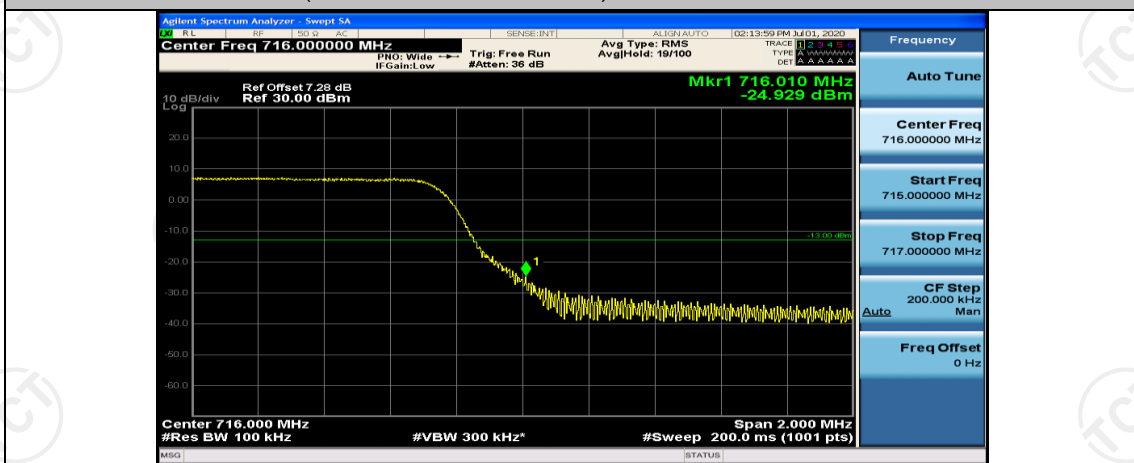

(Channel Bandwidth: 3 MHz)_LCH_16QAM_15RB#0

(Channel Bandwidth: 3 MHz)_HCH_16QAM_15RB#0

Channel Bandwidth: 5 MHz

(Channel Bandwidth: 5 MHz)_LCH_QPSK_25RB#0

(Channel Bandwidth: 5 MHz)_HCH_QPSK_25RB#0

(Channel Bandwidth: 5 MHz)_LCH_16QAM_25RB#0