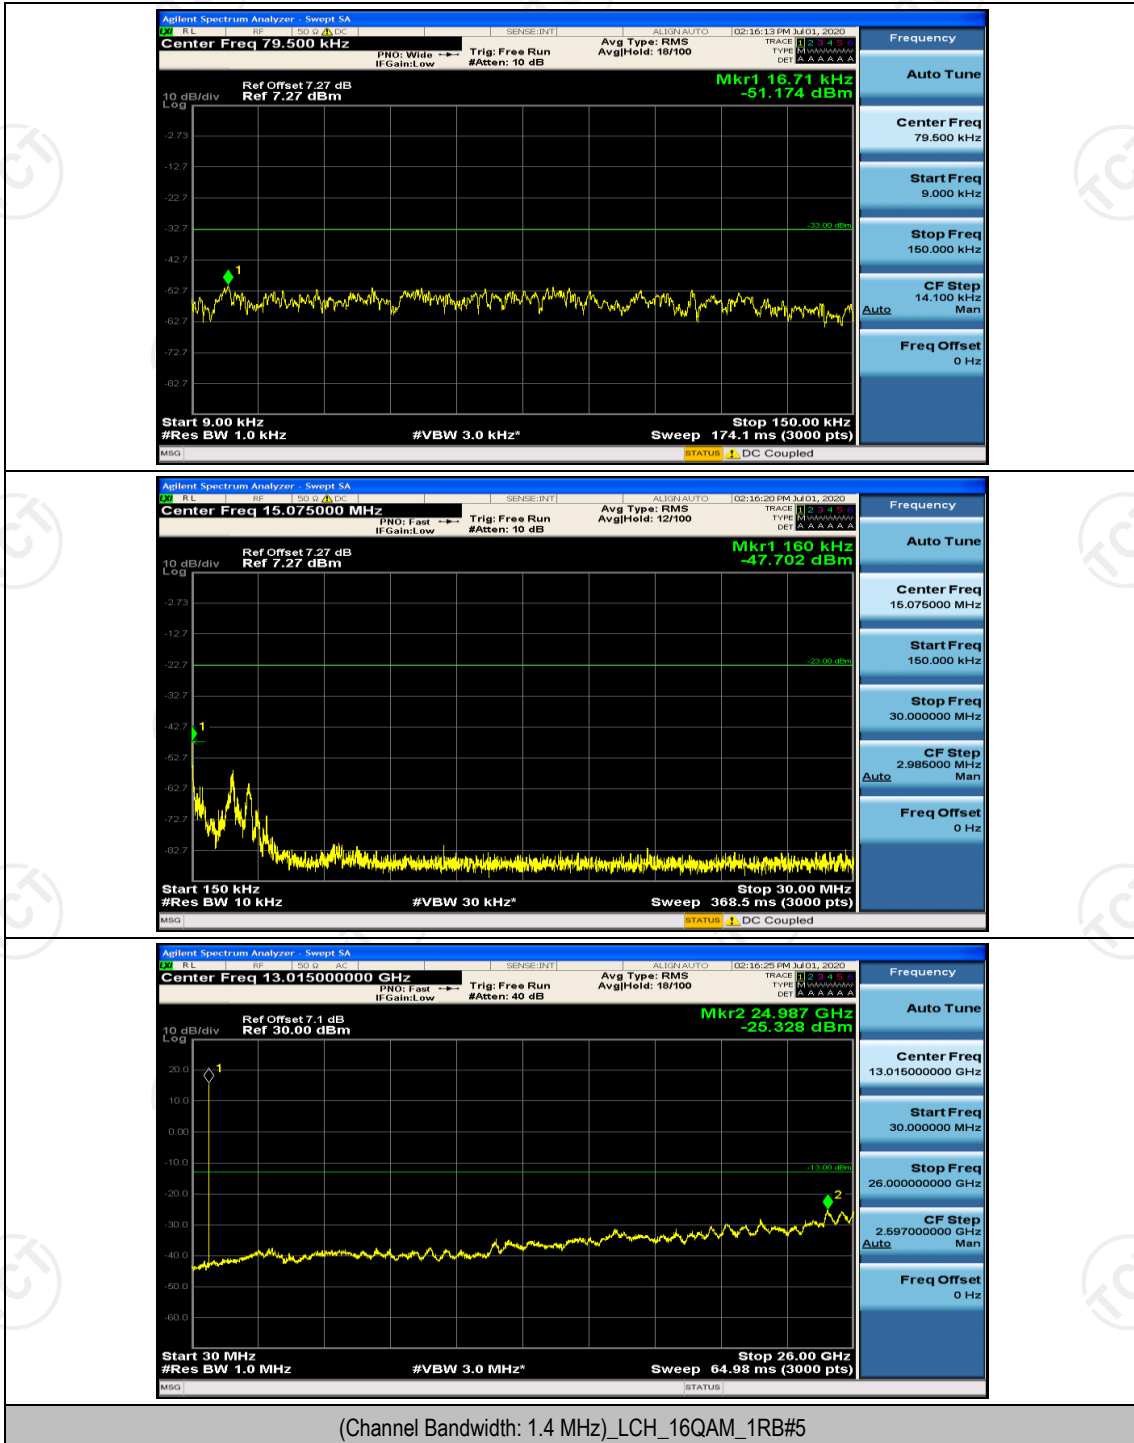

Appendix D: Band Edge

Test Graphs

Channel Bandwidth: 1.4 MHz

(Channel Bandwidth: 1.4 MHz)_HCH_16QAM_6RB#0

Channel Bandwidth: 3 MHz

(Channel Bandwidth: 3 MHz)_LCH_QPSK_15RB#0

(Channel Bandwidth: 3 MHz)_HCH_QPSK_15RB#0

(Channel Bandwidth: 3 MHz)_LCH_16QAM_15RB#0

(Channel Bandwidth: 3 MHz)_HCH_16QAM_15RB#0

Channel Bandwidth: 5 MHz

(Channel Bandwidth: 5 MHz)_LCH_QPSK_25RB#0

(Channel Bandwidth: 5 MHz)_HCH_QPSK_25RB#0

(Channel Bandwidth: 5 MHz)_LCH_16QAM_25RB#0

(Channel Bandwidth: 5 MHz)_HCH_16QAM_25RB#0

Channel Bandwidth: 10 MHz

Channel Bandwidth: 10 MHz_HCH_QPSK_50RB#0

Channel Bandwidth: 10 MHz_LCH_16QAM_50RB#0

Appendix E: Conducted Spurious Emission

Test Graphs

Channel Bandwidth: 1.4 MHz

(Channel Bandwidth: 1.4 MHz)_LCH_16QAM_1RB#0

Channel Bandwidth: 3 MHz

(Channel Bandwidth: 3 MHz)_LCH_QPSK_1RB#0