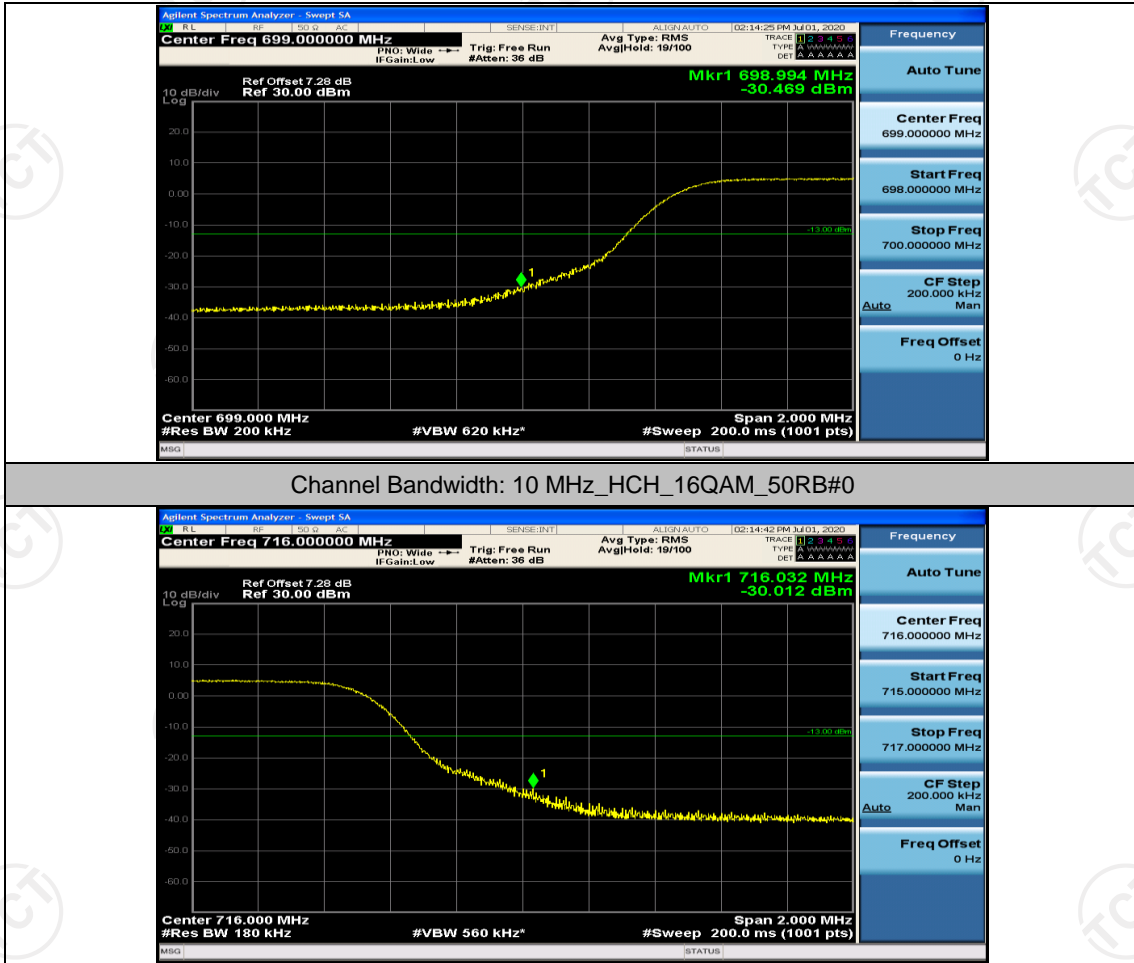

(Channel Bandwidth: 3 MHz)_LCH_16QAM_15RB#0

(Channel Bandwidth: 3 MHz)_HCH_16QAM_15RB#0

Channel Bandwidth: 5 MHz

(Channel Bandwidth: 5 MHz)_LCH_QPSK_25RB#0

(Channel Bandwidth: 5 MHz)_HCH_QPSK_25RB#0

(Channel Bandwidth: 5 MHz)_LCH_16QAM_25RB#0

(Channel Bandwidth: 5 MHz)_HCH_16QAM_25RB#0

Channel Bandwidth: 10 MHz

Channel Bandwidth: 10 MHz_HCH_QPSK_50RB#0

Channel Bandwidth: 10 MHz_LCH_16QAM_50RB#0

Appendix E: Conducted Spurious Emission

Test Graphs

Channel Bandwidth: 1.4 MHz

(Channel Bandwidth: 1.4 MHz)_LCH_16QAM_1RB#0

Channel Bandwidth: 3 MHz

(Channel Bandwidth: 3 MHz)_LCH_QPSK_1RB#0