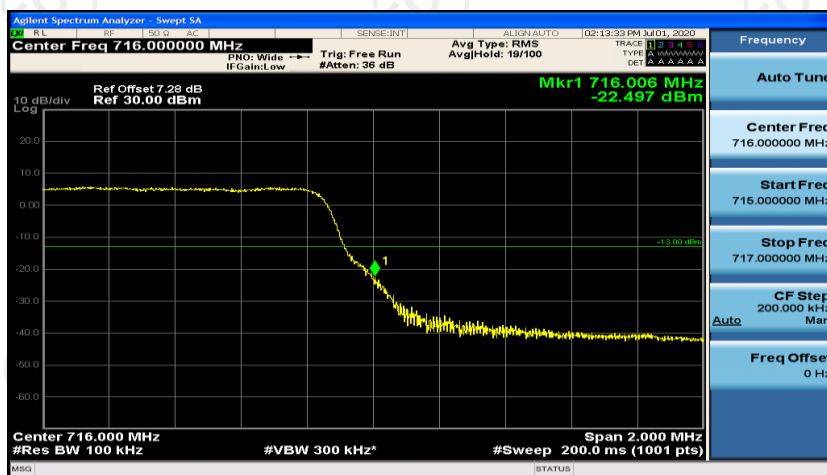

Appendix D: Band Edge

Test Graphs

Channel Bandwidth: 1.4 MHz

(Channel Bandwidth: 1.4 MHz)_HCH_16QAM_6RB#0

Channel Bandwidth: 3 MHz

(Channel Bandwidth: 3 MHz)_LCH_QPSK_15RB#0

(Channel Bandwidth: 3 MHz)_HCH_QPSK_15RB#0

(Channel Bandwidth: 3 MHz)_LCH_16QAM_15RB#0

(Channel Bandwidth: 3 MHz)_HCH_16QAM_15RB#0

Channel Bandwidth: 5 MHz

(Channel Bandwidth: 5 MHz)_LCH_QPSK_25RB#0

(Channel Bandwidth: 5 MHz)_HCH_QPSK_25RB#0

(Channel Bandwidth: 5 MHz)_LCH_16QAM_25RB#0