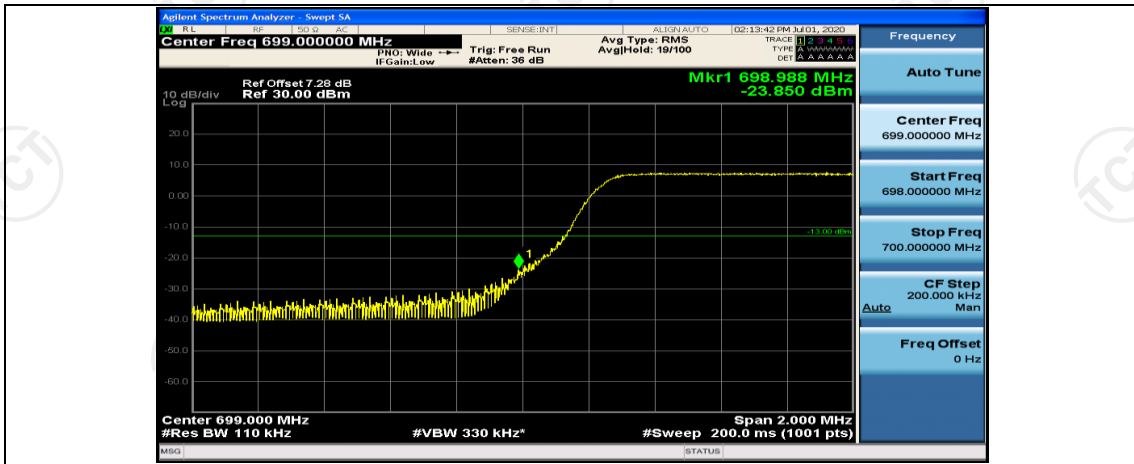

(Channel Bandwidth: 3 MHz)_LCH_16QAM_15RB#0

(Channel Bandwidth: 3 MHz)_HCH_16QAM_15RB#0

Channel Bandwidth: 5 MHz

(Channel Bandwidth: 5 MHz)_LCH_QPSK_25RB#0

(Channel Bandwidth: 5 MHz)_HCH_QPSK_25RB#0

(Channel Bandwidth: 5 MHz)_LCH_16QAM_25RB#0