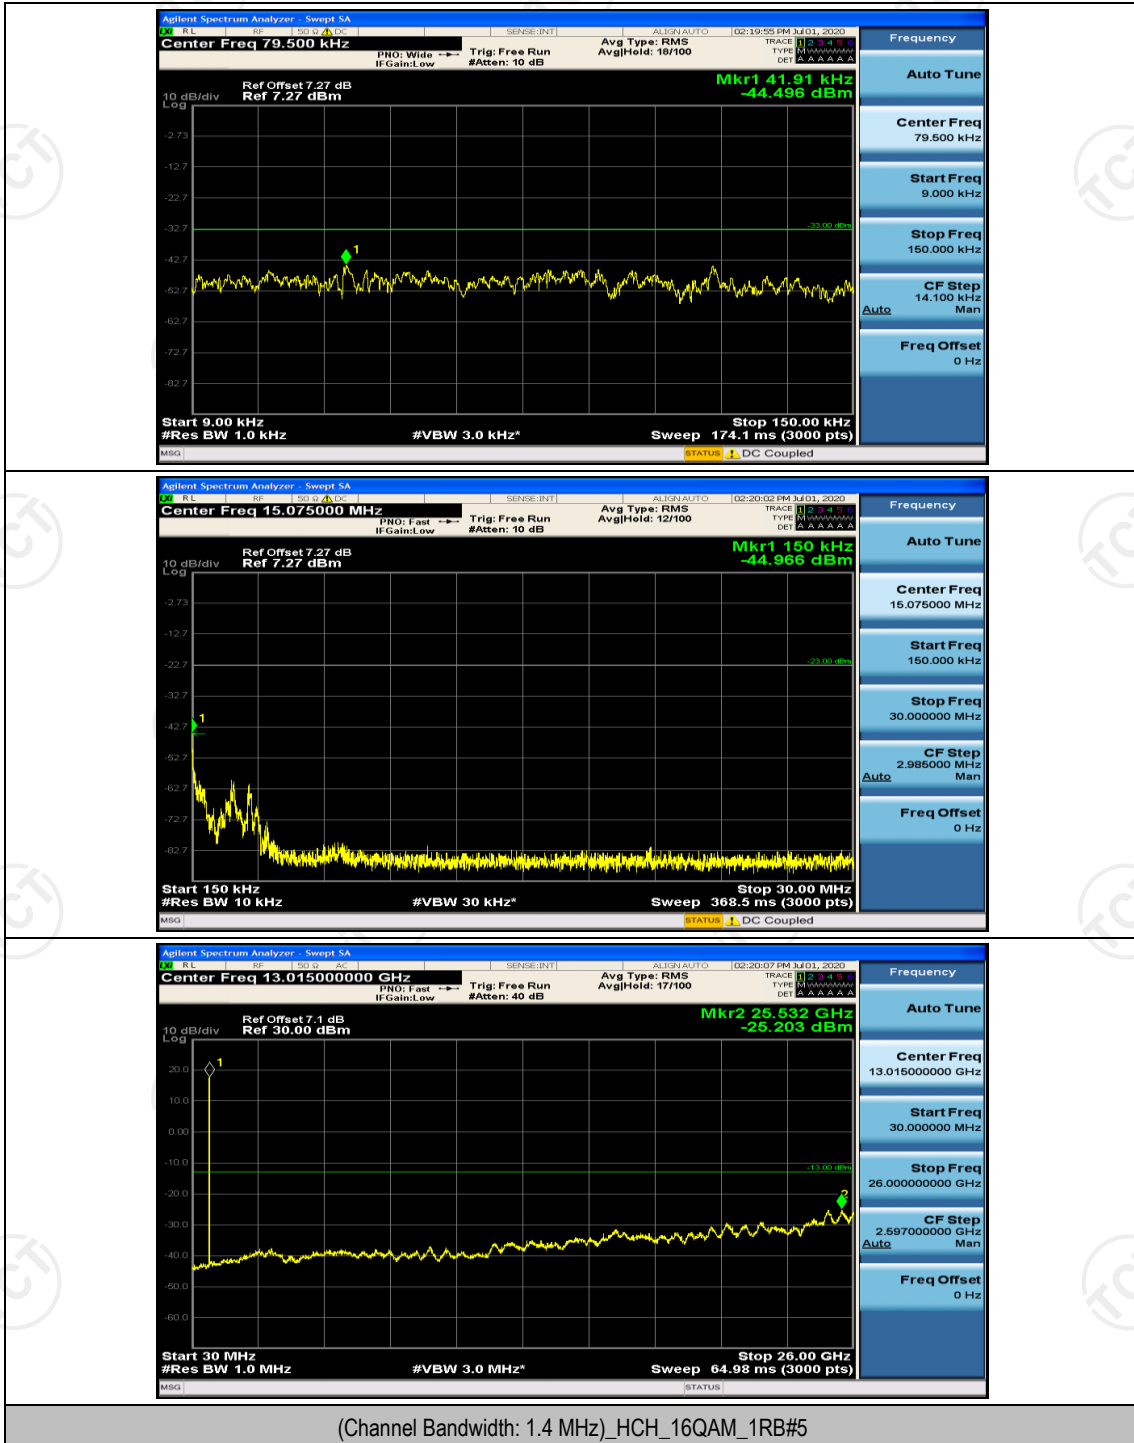

(Channel Bandwidth: 3 MHz)_LCH_16QAM_15RB#0

(Channel Bandwidth: 3 MHz)_HCH_16QAM_15RB#0

Channel Bandwidth: 5 MHz

(Channel Bandwidth: 5 MHz)_LCH_QPSK_25RB#0

(Channel Bandwidth: 5 MHz)_HCH_QPSK_25RB#0

(Channel Bandwidth: 5 MHz)_LCH_16QAM_25RB#0

(Channel Bandwidth: 5 MHz)_HCH_16QAM_25RB#0

Channel Bandwidth: 10 MHz

Channel Bandwidth: 10 MHz_HCH_QPSK_50RB#0

Channel Bandwidth: 10 MHz_LCH_16QAM_50RB#0

Appendix E: Conducted Spurious Emission

Test Graphs

Channel Bandwidth: 1.4 MHz

(Channel Bandwidth: 1.4 MHz)_LCH_16QAM_1RB#0

Channel Bandwidth: 3 MHz

(Channel Bandwidth: 3 MHz)_LCH_QPSK_1RB#0