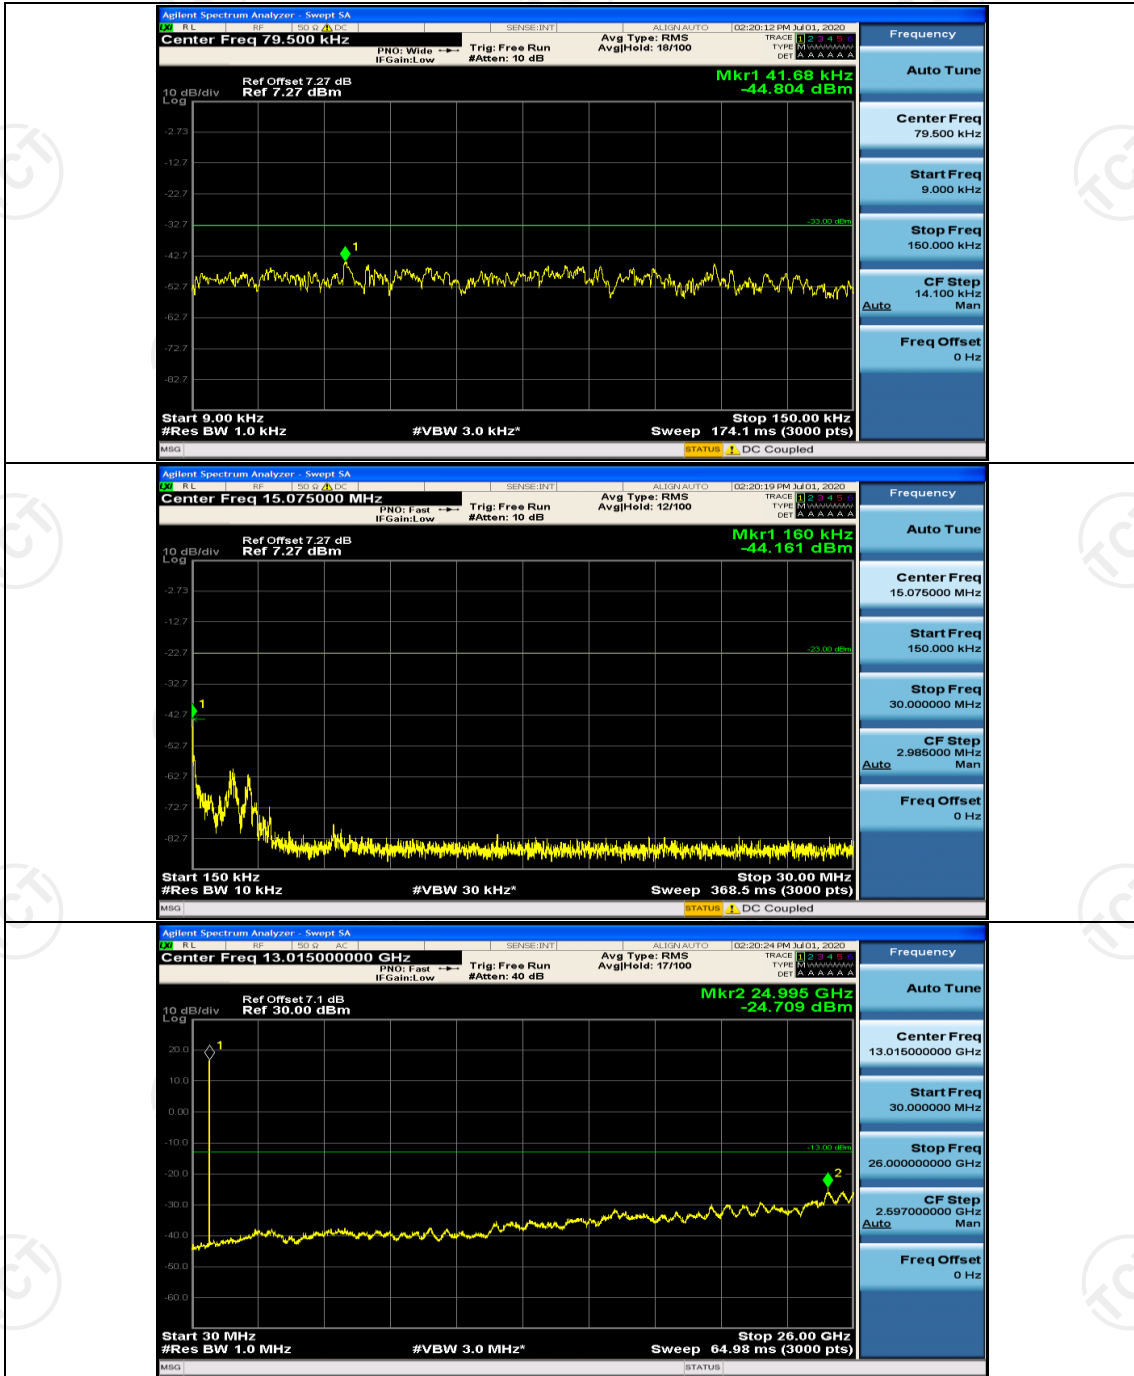

(Channel Bandwidth: 3 MHz)_LCH_16QAM_15RB#0

(Channel Bandwidth: 3 MHz)_HCH_16QAM_15RB#0

Channel Bandwidth: 5 MHz

(Channel Bandwidth: 5 MHz)_LCH_QPSK_25RB#0

(Channel Bandwidth: 5 MHz)_HCH_QPSK_25RB#0

(Channel Bandwidth: 5 MHz)_LCH_16QAM_25RB#0

(Channel Bandwidth: 5 MHz)_HCH_16QAM_25RB#0

Channel Bandwidth: 10 MHz

Channel Bandwidth: 10 MHz_HCH_QPSK_50RB#0

Channel Bandwidth: 10 MHz_LCH_16QAM_50RB#0

Appendix E: Conducted Spurious Emission

Test Graphs

Channel Bandwidth: 1.4 MHz

(Channel Bandwidth: 1.4 MHz)_LCH_16QAM_1RB#0

Channel Bandwidth: 3 MHz

(Channel Bandwidth: 3 MHz)_LCH_QPSK_1RB#0