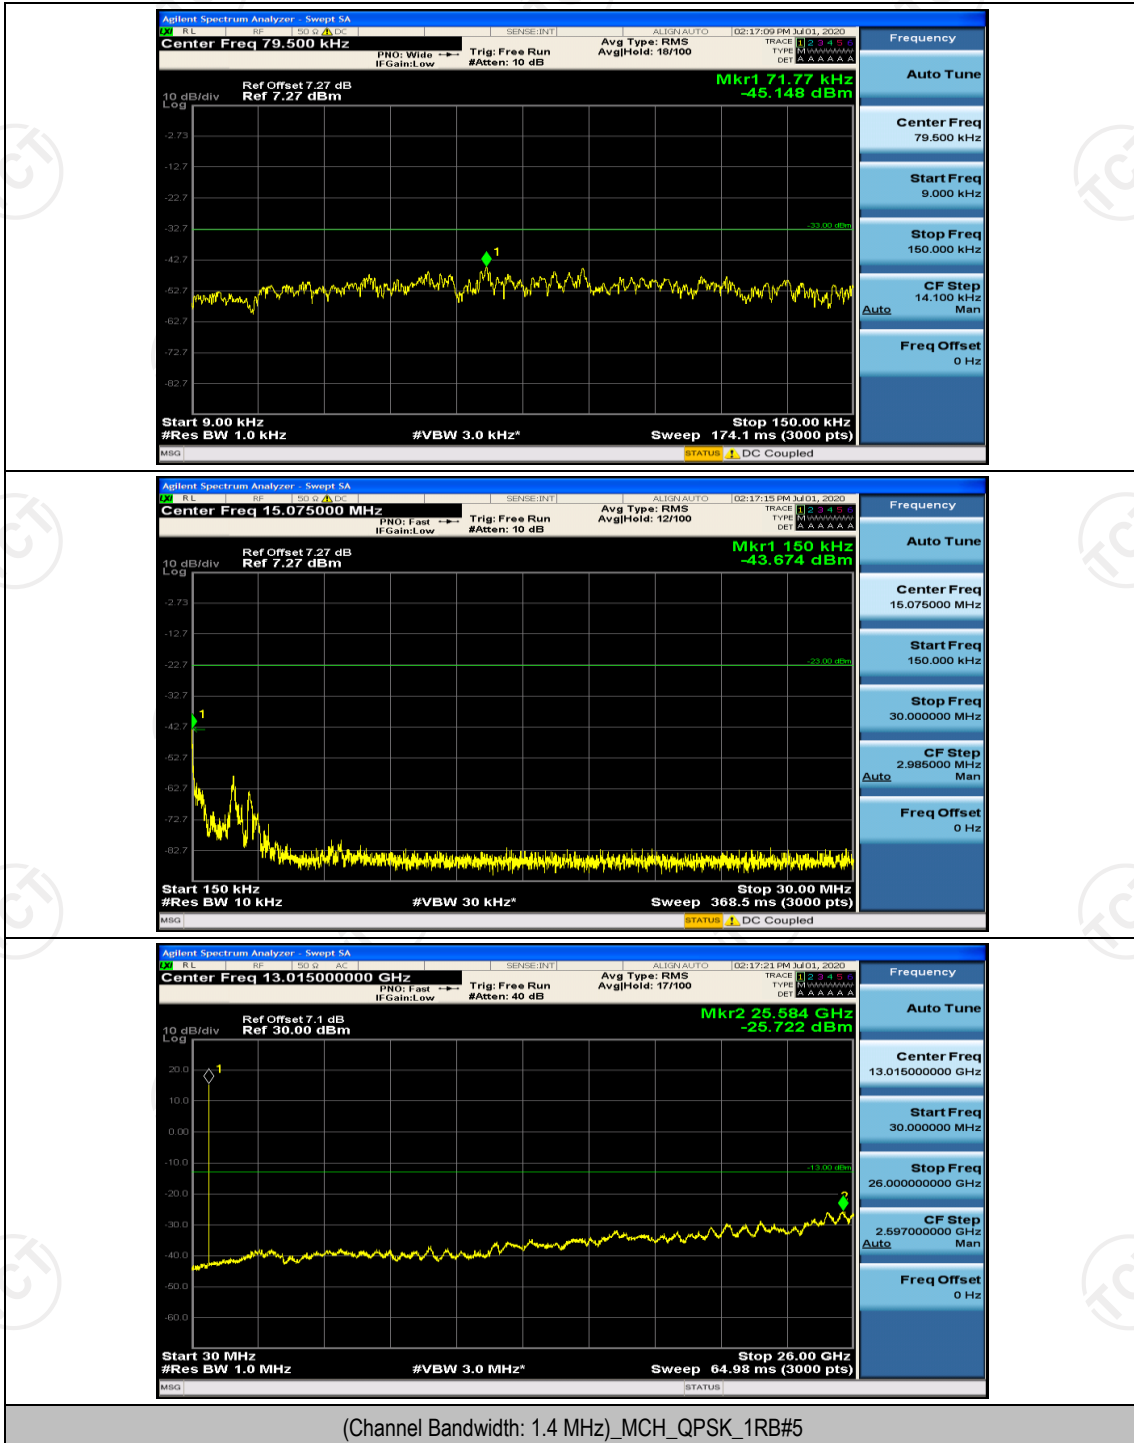

(Channel Bandwidth: 3 MHz)_LCH_16QAM_15RB#0

(Channel Bandwidth: 3 MHz)_HCH_16QAM_15RB#0

Channel Bandwidth: 5 MHz

(Channel Bandwidth: 5 MHz)_LCH_QPSK_25RB#0

(Channel Bandwidth: 5 MHz)_HCH_QPSK_25RB#0

(Channel Bandwidth: 5 MHz)_LCH_16QAM_25RB#0

(Channel Bandwidth: 5 MHz)_HCH_16QAM_25RB#0

Channel Bandwidth: 10 MHz

Channel Bandwidth: 10 MHz_HCH_QPSK_50RB#0

Channel Bandwidth: 10 MHz_LCH_16QAM_50RB#0

Appendix E: Conducted Spurious Emission

Test Graphs

Channel Bandwidth: 1.4 MHz

(Channel Bandwidth: 1.4 MHz)_LCH_16QAM_1RB#0

Channel Bandwidth: 3 MHz

(Channel Bandwidth: 3 MHz)_LCH_QPSK_1RB#0