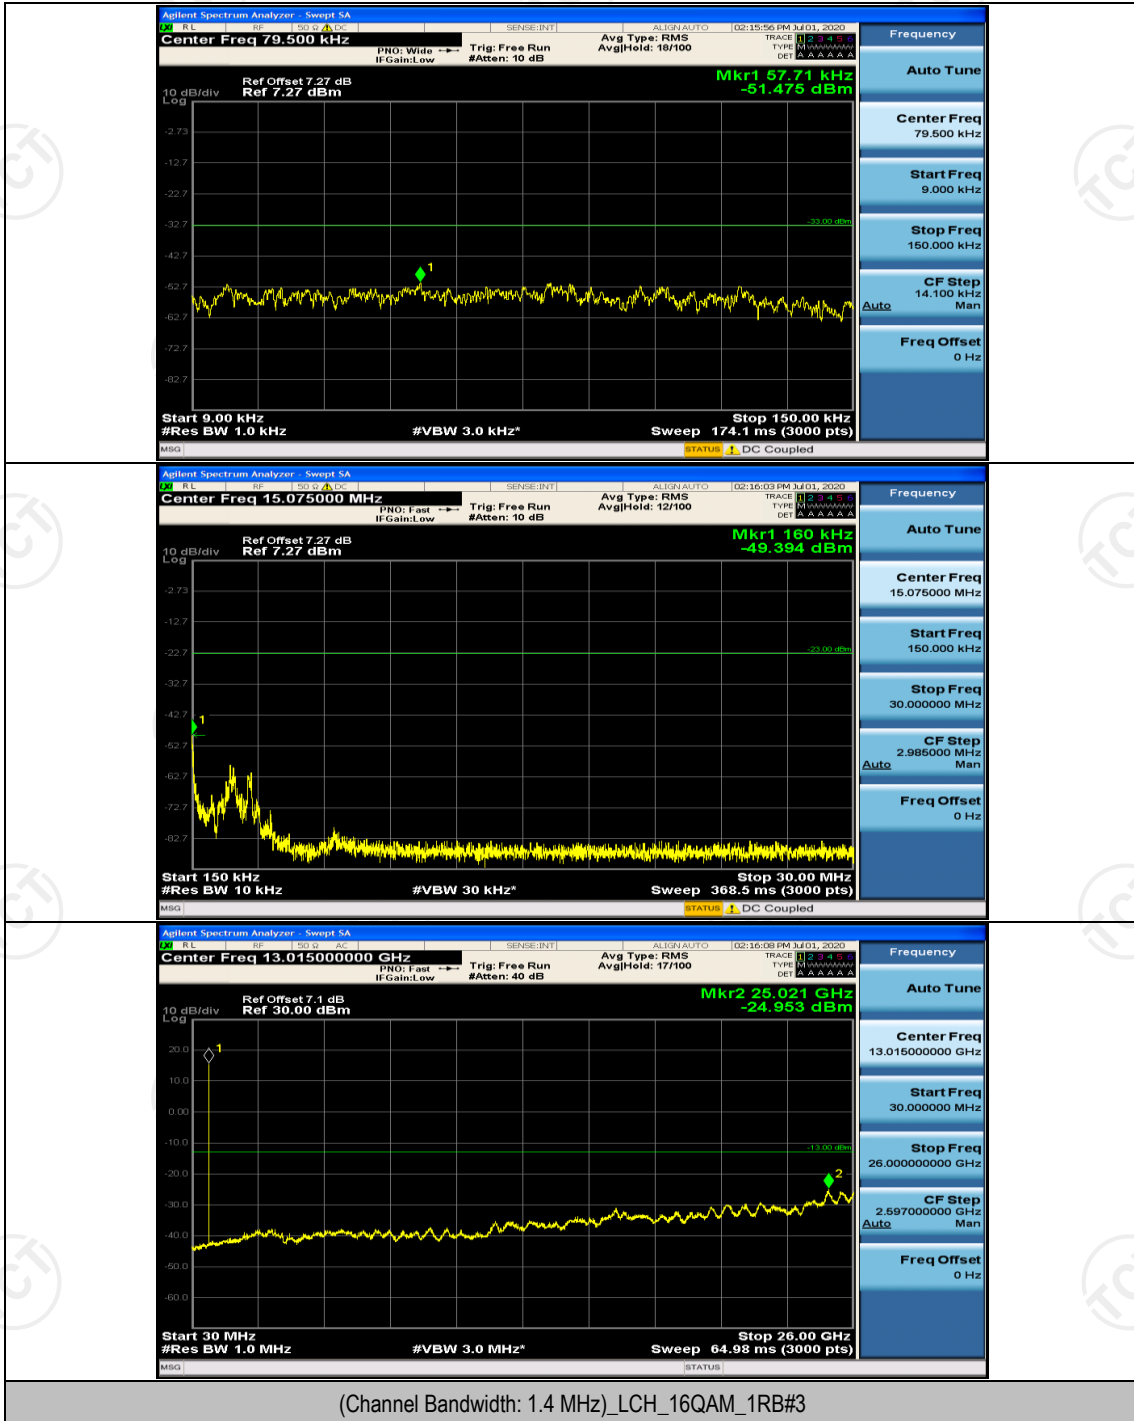

Appendix D: Band Edge

Test Graphs

Channel Bandwidth: 1.4 MHz

(Channel Bandwidth: 1.4 MHz)_HCH_16QAM_6RB#0

Channel Bandwidth: 3 MHz

(Channel Bandwidth: 3 MHz)_LCH_QPSK_15RB#0

(Channel Bandwidth: 3 MHz)_HCH_QPSK_15RB#0

(Channel Bandwidth: 3 MHz)_LCH_16QAM_15RB#0

(Channel Bandwidth: 3 MHz)_HCH_16QAM_15RB#0

Channel Bandwidth: 5 MHz

(Channel Bandwidth: 5 MHz)_LCH_QPSK_25RB#0

(Channel Bandwidth: 5 MHz)_HCH_QPSK_25RB#0

(Channel Bandwidth: 5 MHz)_LCH_16QAM_25RB#0

(Channel Bandwidth: 5 MHz)_HCH_16QAM_25RB#0

Channel Bandwidth: 10 MHz

Channel Bandwidth: 10 MHz_HCH_QPSK_50RB#0

Channel Bandwidth: 10 MHz_LCH_16QAM_50RB#0

Appendix E: Conducted Spurious Emission

Test Graphs

Channel Bandwidth: 1.4 MHz

(Channel Bandwidth: 1.4 MHz)_LCH_16QAM_1RB#0

Channel Bandwidth: 3 MHz

(Channel Bandwidth: 3 MHz)_LCH_QPSK_1RB#0