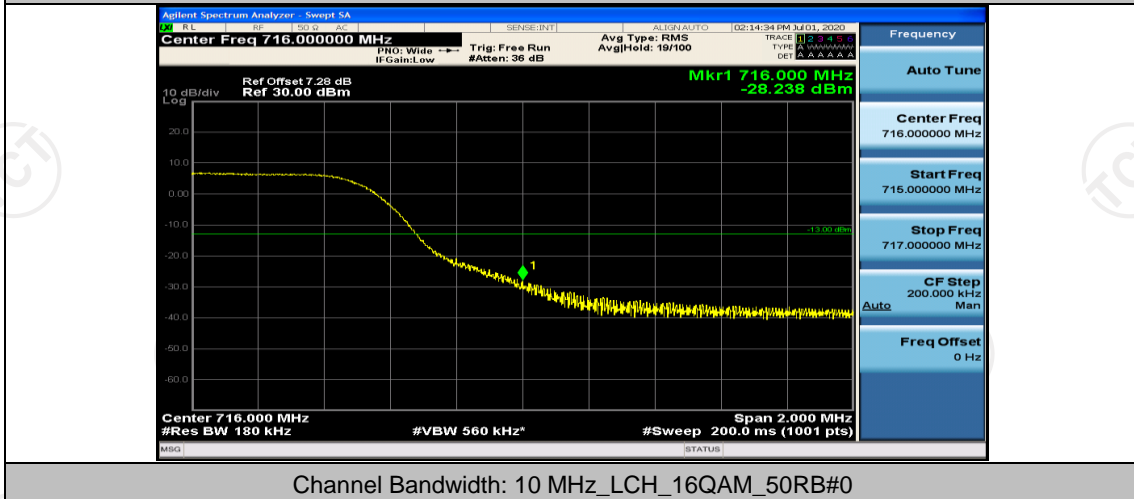

(Channel Bandwidth: 3 MHz)_LCH_16QAM_15RB#0

(Channel Bandwidth: 3 MHz)_HCH_16QAM_15RB#0

Channel Bandwidth: 5 MHz

(Channel Bandwidth: 5 MHz)_LCH_QPSK_25RB#0

(Channel Bandwidth: 5 MHz)_HCH_QPSK_25RB#0

(Channel Bandwidth: 5 MHz)_LCH_16QAM_25RB#0

(Channel Bandwidth: 5 MHz)_HCH_16QAM_25RB#0

Channel Bandwidth: 10 MHz

Channel Bandwidth: 10 MHz_HCH_QPSK_50RB#0

Channel Bandwidth: 10 MHz_LCH_16QAM_50RB#0

Appendix E: Conducted Spurious Emission

Test Graphs