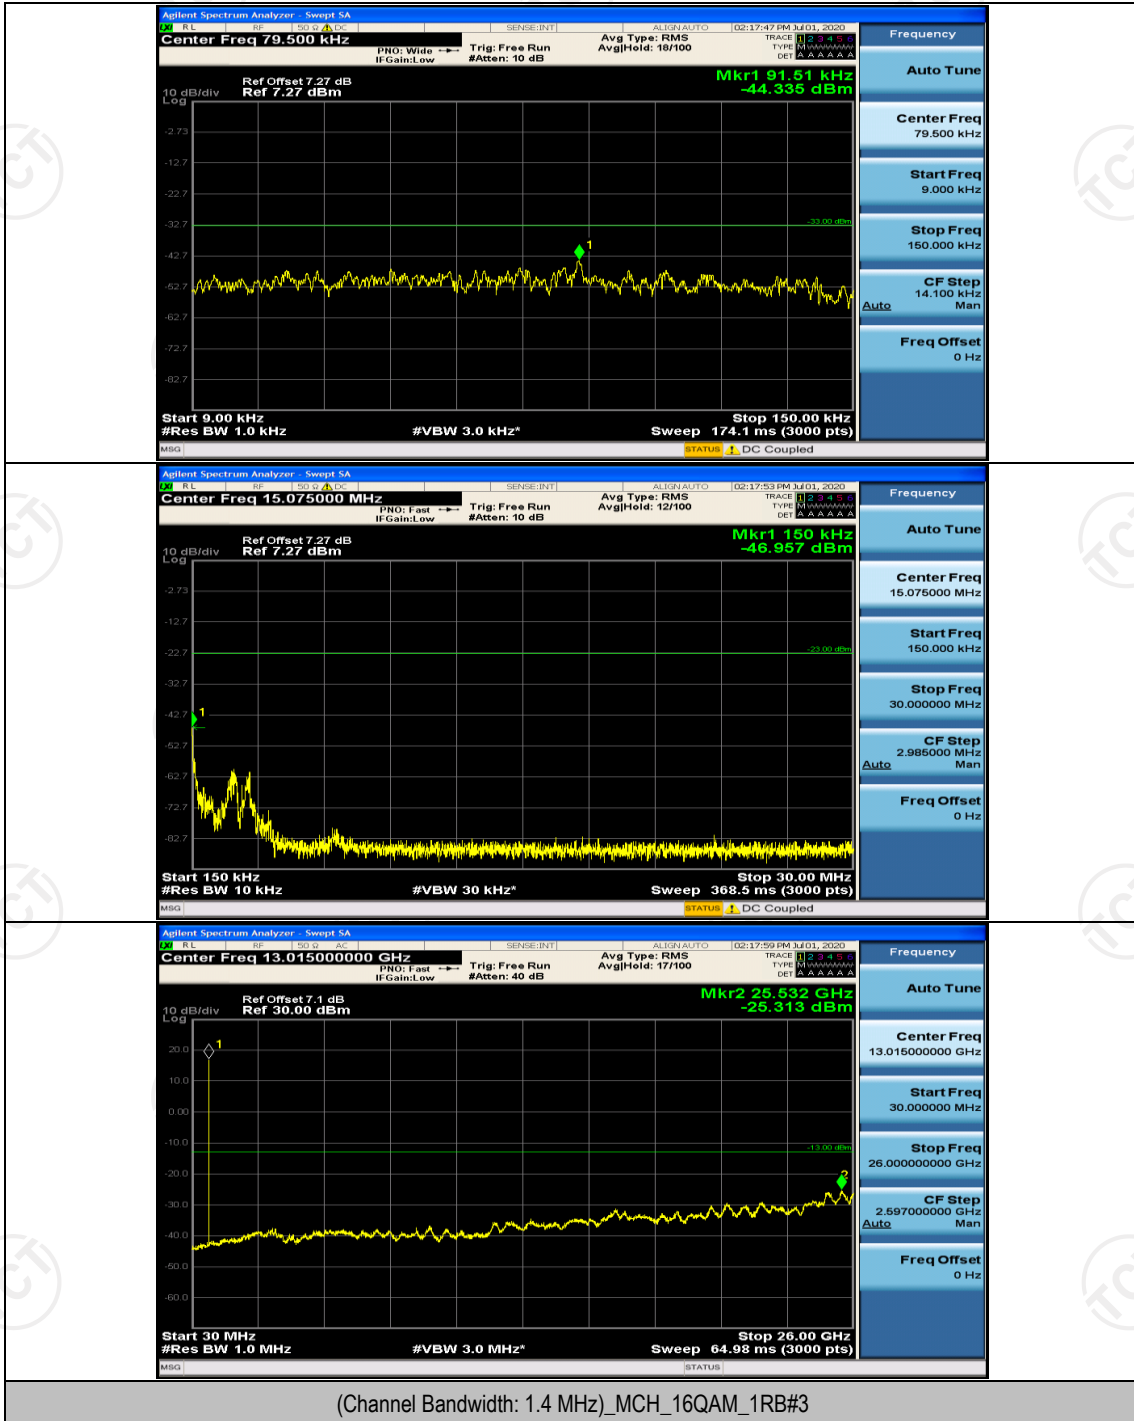

Appendix D: Band Edge

Test Graphs

Channel Bandwidth: 1.4 MHz

(Channel Bandwidth: 1.4 MHz)_HCH_16QAM_6RB#0

Channel Bandwidth: 3 MHz

(Channel Bandwidth: 3 MHz)_LCH_QPSK_15RB#0

(Channel Bandwidth: 3 MHz)_HCH_QPSK_15RB#0

(Channel Bandwidth: 3 MHz)_LCH_16QAM_15RB#0

(Channel Bandwidth: 3 MHz)_HCH_16QAM_15RB#0

Channel Bandwidth: 5 MHz

(Channel Bandwidth: 5 MHz)_LCH_QPSK_25RB#0

(Channel Bandwidth: 5 MHz)_HCH_QPSK_25RB#0

(Channel Bandwidth: 5 MHz)_LCH_16QAM_25RB#0

(Channel Bandwidth: 5 MHz)_HCH_16QAM_25RB#0

Channel Bandwidth: 10 MHz

Channel Bandwidth: 10 MHz_HCH_QPSK_50RB#0

Channel Bandwidth: 10 MHz_LCH_16QAM_50RB#0

Appendix E: Conducted Spurious Emission

Test Graphs

Channel Bandwidth: 1.4 MHz

(Channel Bandwidth: 1.4 MHz)_LCH_16QAM_1RB#0

Channel Bandwidth: 3 MHz

(Channel Bandwidth: 3 MHz)_LCH_QPSK_1RB#0