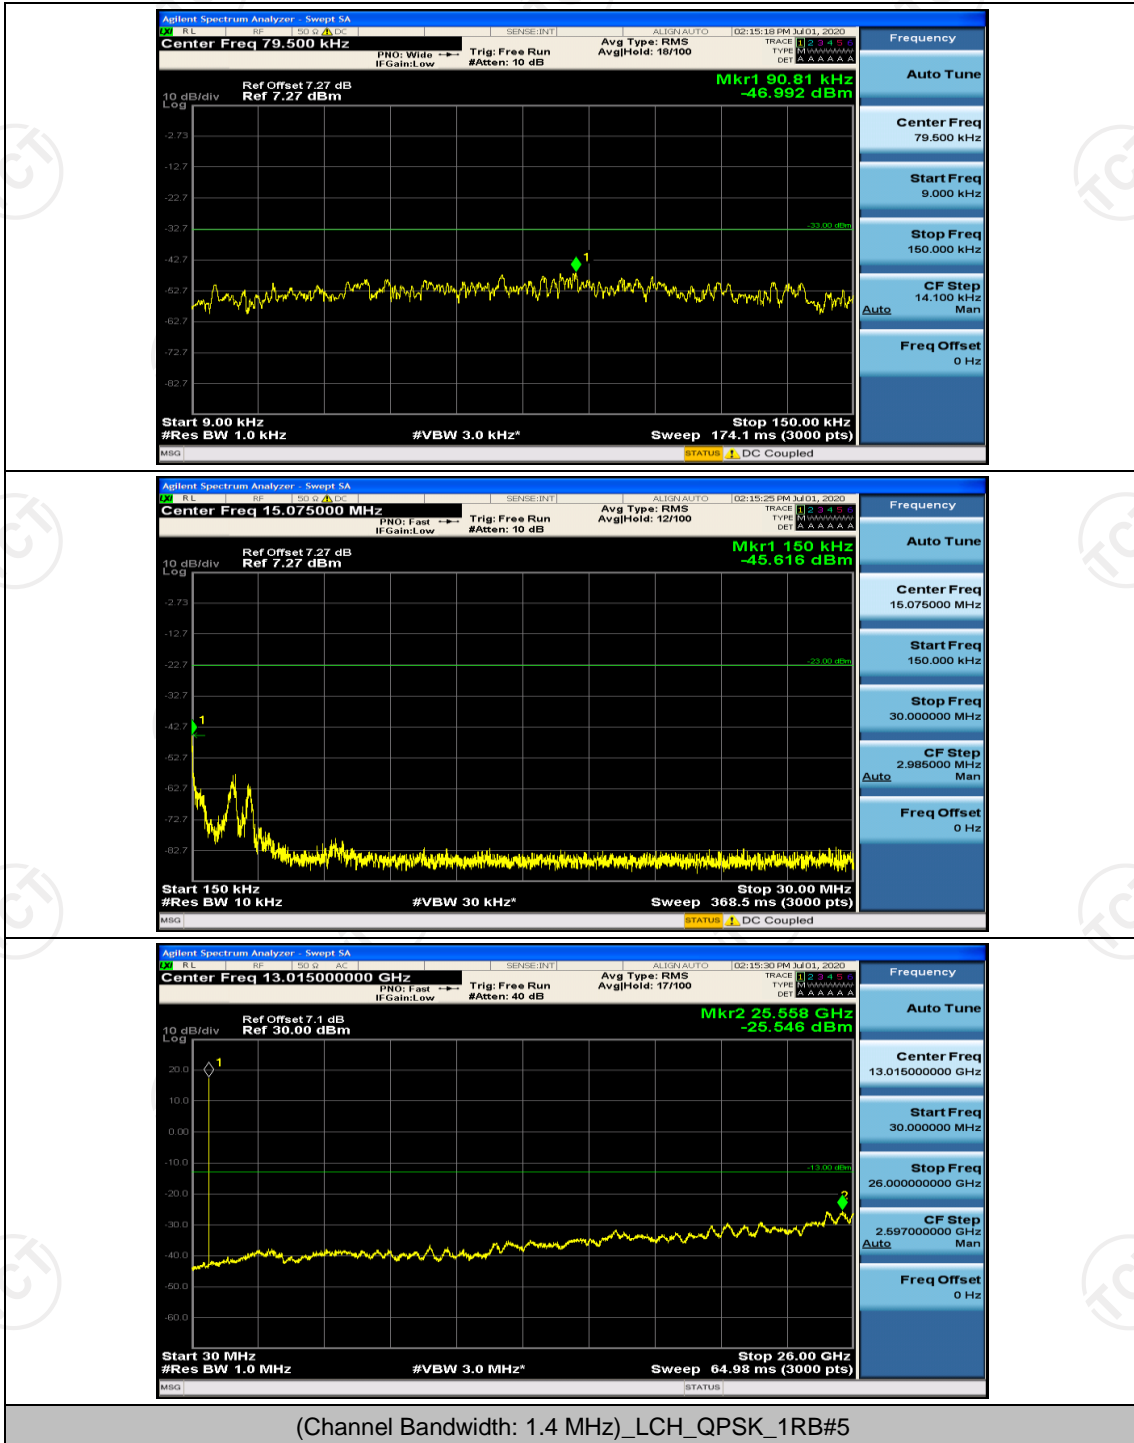

(Channel Bandwidth: 3 MHz)_LCH_16QAM_15RB#0

(Channel Bandwidth: 3 MHz)_HCH_16QAM_15RB#0

Channel Bandwidth: 5 MHz

(Channel Bandwidth: 5 MHz)_LCH_QPSK_25RB#0

(Channel Bandwidth: 5 MHz)_HCH_QPSK_25RB#0

(Channel Bandwidth: 5 MHz)_LCH_16QAM_25RB#0

(Channel Bandwidth: 5 MHz)_HCH_16QAM_25RB#0

Channel Bandwidth: 10 MHz

Channel Bandwidth: 10 MHz_HCH_QPSK_50RB#0

Channel Bandwidth: 10 MHz_LCH_16QAM_50RB#0

Appendix E: Conducted Spurious Emission

Test Graphs

Channel Bandwidth: 1.4 MHz

(Channel Bandwidth: 1.4 MHz)_LCH_16QAM_1RB#0

Channel Bandwidth: 3 MHz

(Channel Bandwidth: 3 MHz)_LCH_QPSK_1RB#0