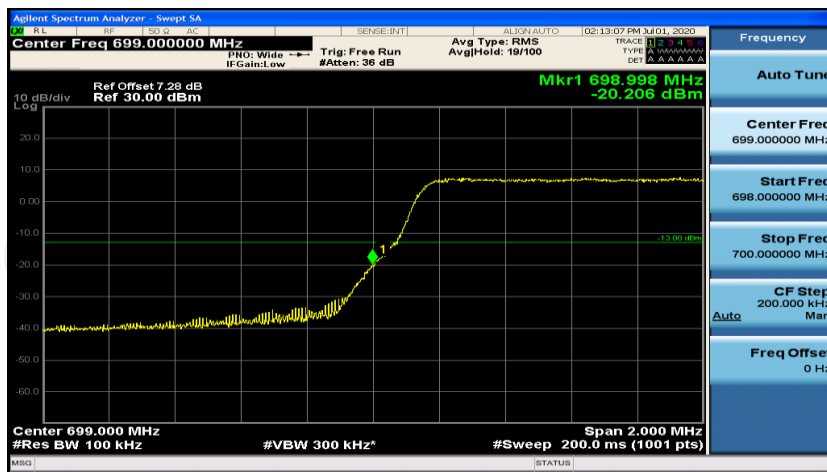

Appendix D: Band Edge

Test Graphs

Channel Bandwidth: 1.4 MHz

(Channel Bandwidth: 1.4 MHz)_HCH_16QAM_6RB#0

Channel Bandwidth: 3 MHz

(Channel Bandwidth: 3 MHz)_LCH_QPSK_15RB#0

(Channel Bandwidth: 3 MHz)_HCH_QPSK_15RB#0

(Channel Bandwidth: 3 MHz)_LCH_16QAM_15RB#0

(Channel Bandwidth: 3 MHz)_HCH_16QAM_15RB#0

Channel Bandwidth: 5 MHz

(Channel Bandwidth: 5 MHz)_LCH_QPSK_25RB#0

(Channel Bandwidth: 5 MHz)_HCH_QPSK_25RB#0

(Channel Bandwidth: 5 MHz)_LCH_16QAM_25RB#0