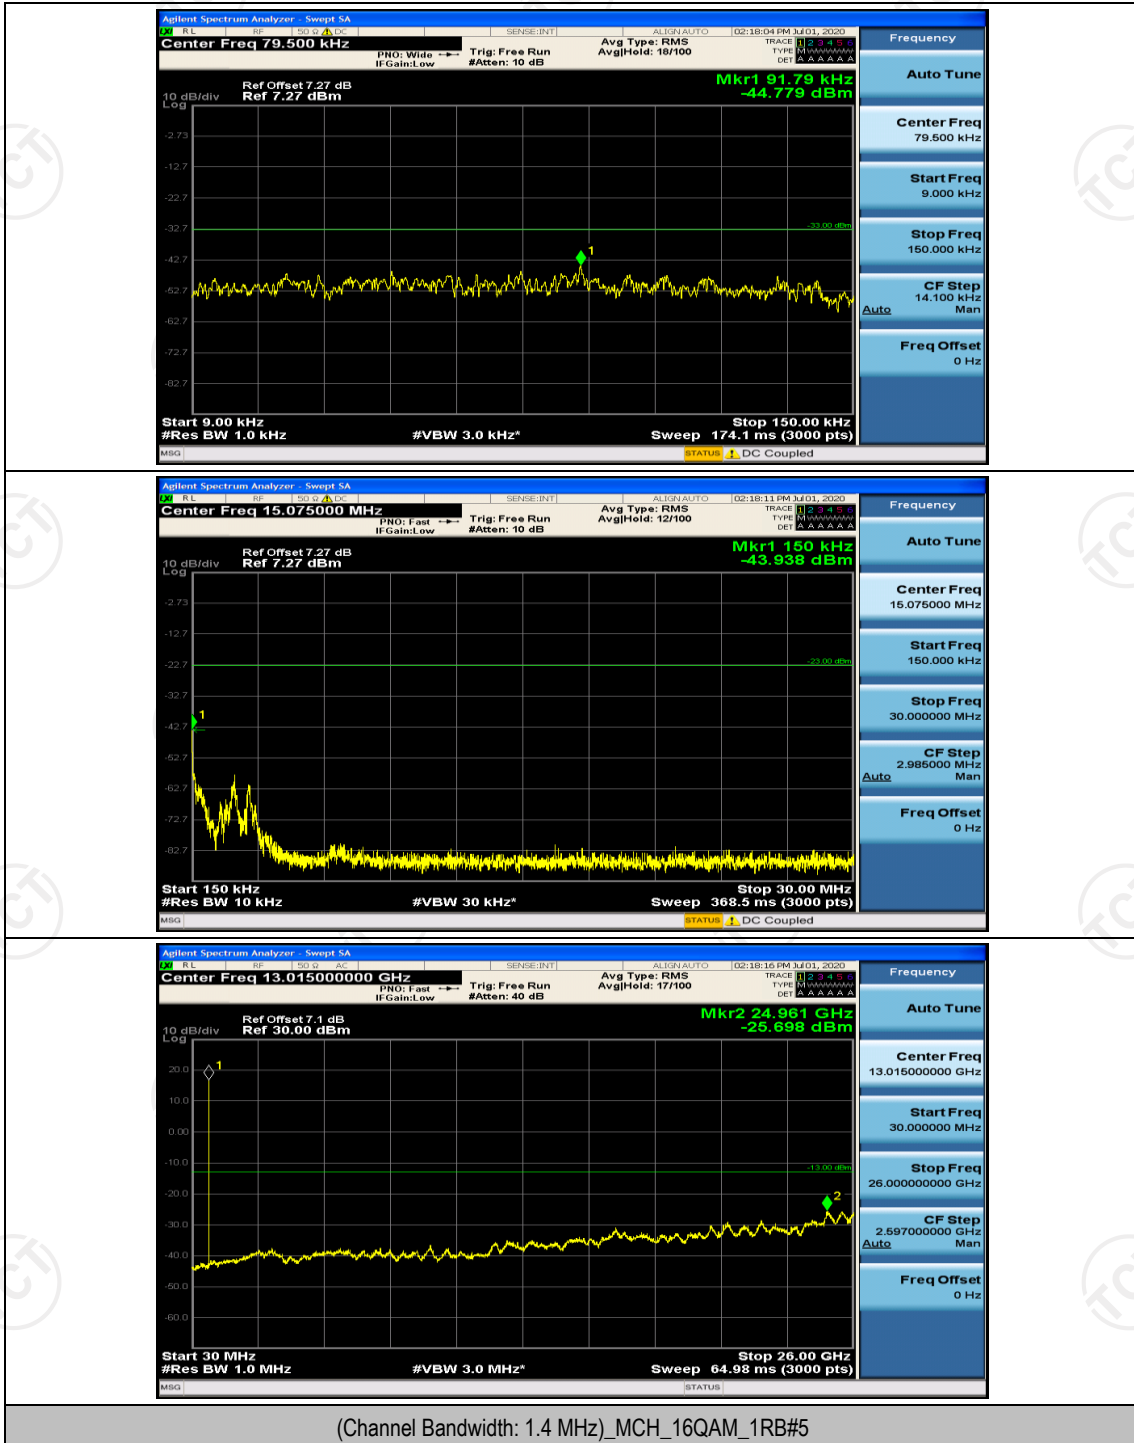

(Channel Bandwidth: 3 MHz)_LCH_16QAM_15RB#0

(Channel Bandwidth: 3 MHz)_HCH_16QAM_15RB#0

Channel Bandwidth: 5 MHz

(Channel Bandwidth: 5 MHz)_LCH_QPSK_25RB#0

(Channel Bandwidth: 5 MHz)_HCH_QPSK_25RB#0

(Channel Bandwidth: 5 MHz)_LCH_16QAM_25RB#0

(Channel Bandwidth: 5 MHz)_HCH_16QAM_25RB#0

Channel Bandwidth: 10 MHz

Channel Bandwidth: 10 MHz_HCH_QPSK_50RB#0

Channel Bandwidth: 10 MHz_LCH_16QAM_50RB#0

Appendix E: Conducted Spurious Emission

Test Graphs

Channel Bandwidth: 1.4 MHz

(Channel Bandwidth: 1.4 MHz)_LCH_16QAM_1RB#0

Channel Bandwidth: 3 MHz

(Channel Bandwidth: 3 MHz)_LCH_QPSK_1RB#0