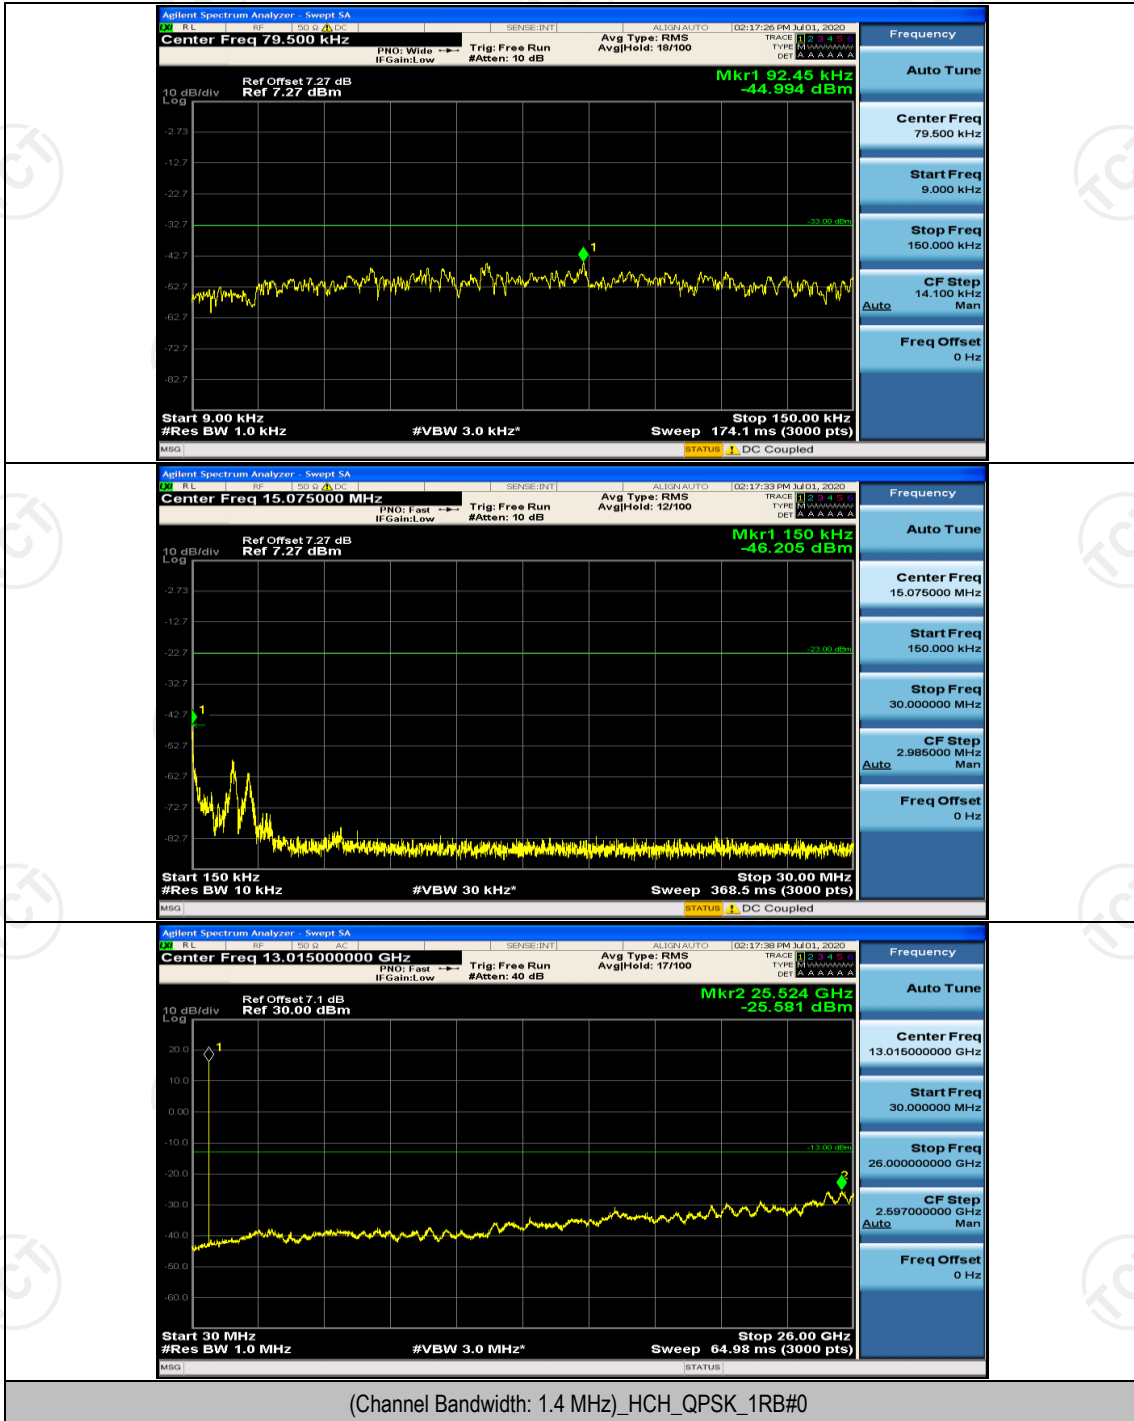

(Channel Bandwidth: 3 MHz)_LCH_16QAM_15RB#0

(Channel Bandwidth: 3 MHz)_HCH_16QAM_15RB#0

Channel Bandwidth: 5 MHz

(Channel Bandwidth: 5 MHz)_LCH_QPSK_25RB#0

(Channel Bandwidth: 5 MHz)_HCH_QPSK_25RB#0

(Channel Bandwidth: 5 MHz)_LCH_16QAM_25RB#0

(Channel Bandwidth: 5 MHz)_HCH_16QAM_25RB#0

Channel Bandwidth: 10 MHz

Channel Bandwidth: 10 MHz_HCH_QPSK_50RB#0

Channel Bandwidth: 10 MHz_LCH_16QAM_50RB#0

Appendix E: Conducted Spurious Emission

Test Graphs

Channel Bandwidth: 1.4 MHz

(Channel Bandwidth: 1.4 MHz)_LCH_16QAM_1RB#0

Channel Bandwidth: 3 MHz

(Channel Bandwidth: 3 MHz)_LCH_QPSK_1RB#0