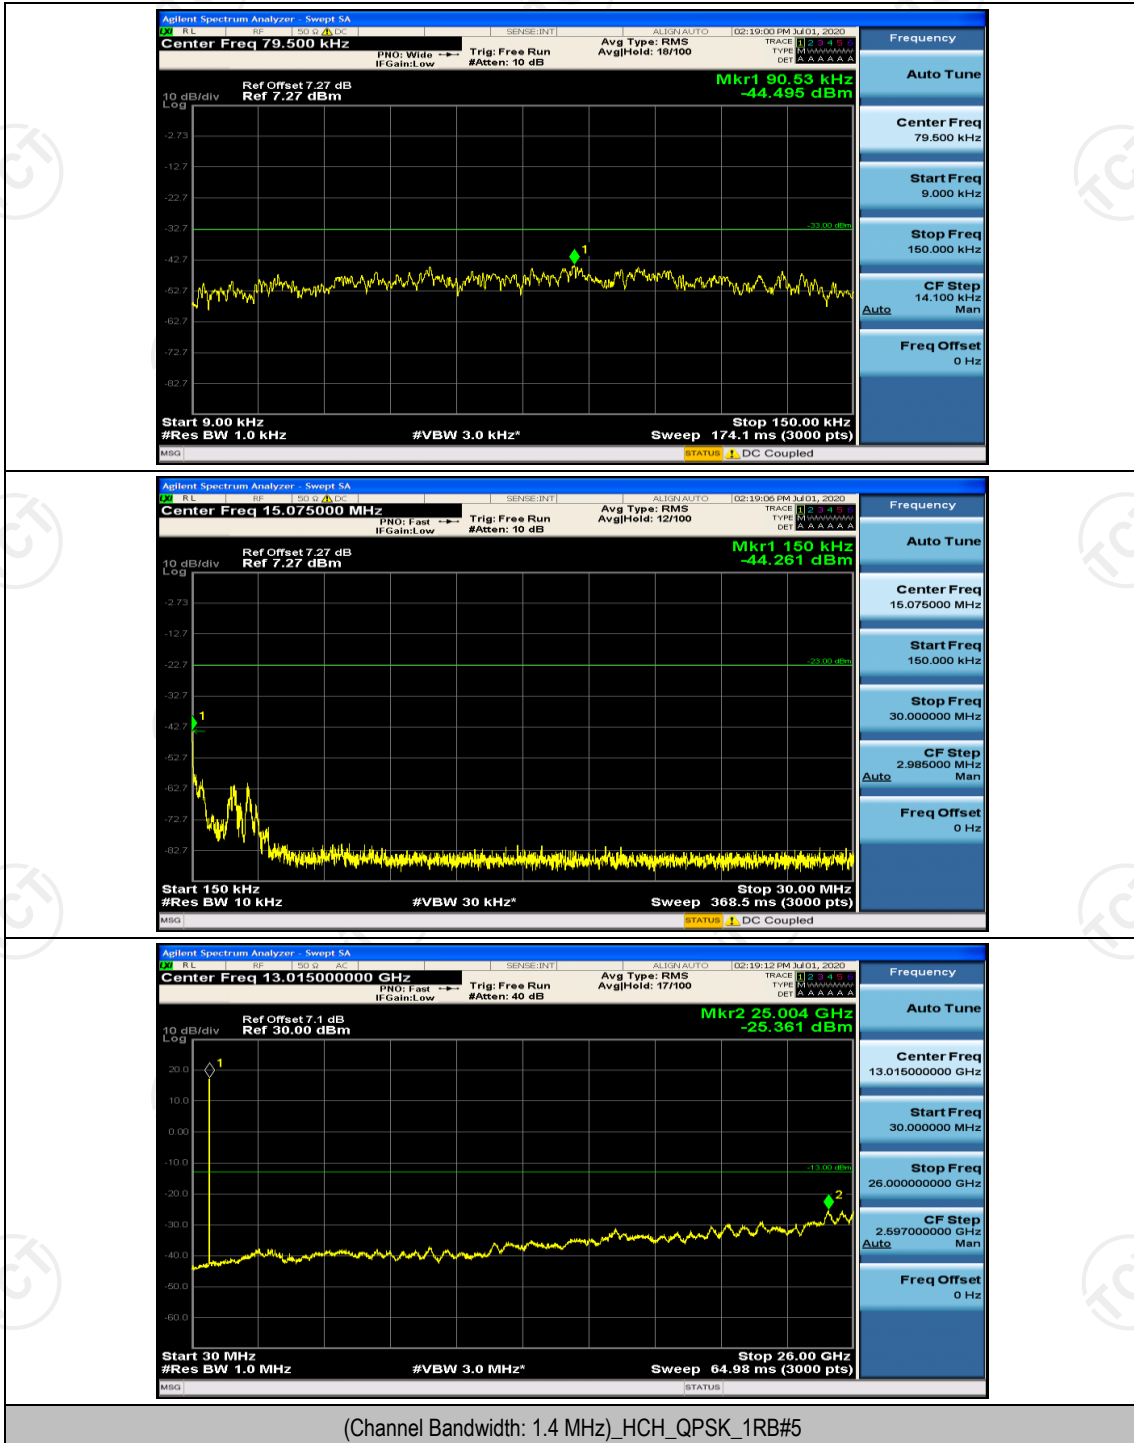

(Channel Bandwidth: 3 MHz)_LCH_16QAM_15RB#0

(Channel Bandwidth: 3 MHz)_HCH_16QAM_15RB#0

Channel Bandwidth: 5 MHz

(Channel Bandwidth: 5 MHz)_LCH_QPSK_25RB#0

(Channel Bandwidth: 5 MHz)_HCH_QPSK_25RB#0

(Channel Bandwidth: 5 MHz)_LCH_16QAM_25RB#0

(Channel Bandwidth: 5 MHz)_HCH_16QAM_25RB#0

Channel Bandwidth: 10 MHz

Channel Bandwidth: 10 MHz_HCH_QPSK_50RB#0

Channel Bandwidth: 10 MHz_LCH_16QAM_50RB#0

Appendix E: Conducted Spurious Emission

Test Graphs

Channel Bandwidth: 1.4 MHz

(Channel Bandwidth: 1.4 MHz)_LCH_16QAM_1RB#0

Channel Bandwidth: 3 MHz

(Channel Bandwidth: 3 MHz)_LCH_QPSK_1RB#0