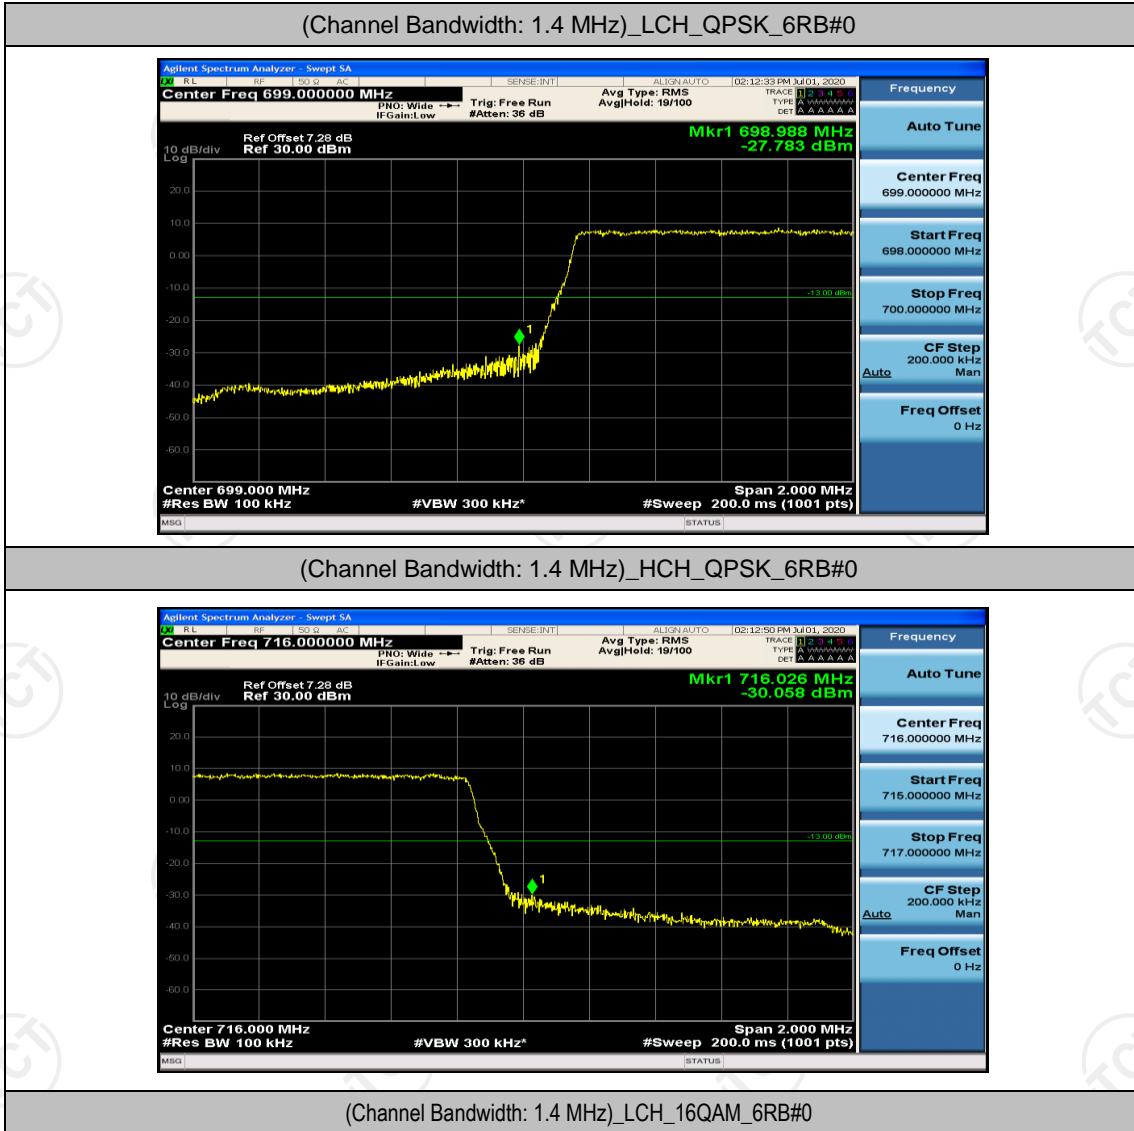

Appendix D: Band Edge

Test Graphs

Channel Bandwidth: 1.4 MHz

(Channel Bandwidth: 1.4 MHz)_HCH_16QAM_6RB#0

Channel Bandwidth: 3 MHz

(Channel Bandwidth: 3 MHz)_LCH_QPSK_15RB#0

(Channel Bandwidth: 3 MHz)_HCH_QPSK_15RB#0

(Channel Bandwidth: 3 MHz)_LCH_16QAM_15RB#0

(Channel Bandwidth: 3 MHz)_HCH_16QAM_15RB#0

Channel Bandwidth: 5 MHz

(Channel Bandwidth: 5 MHz)_LCH_QPSK_25RB#0

(Channel Bandwidth: 5 MHz)_HCH_QPSK_25RB#0

(Channel Bandwidth: 5 MHz)_LCH_16QAM_25RB#0