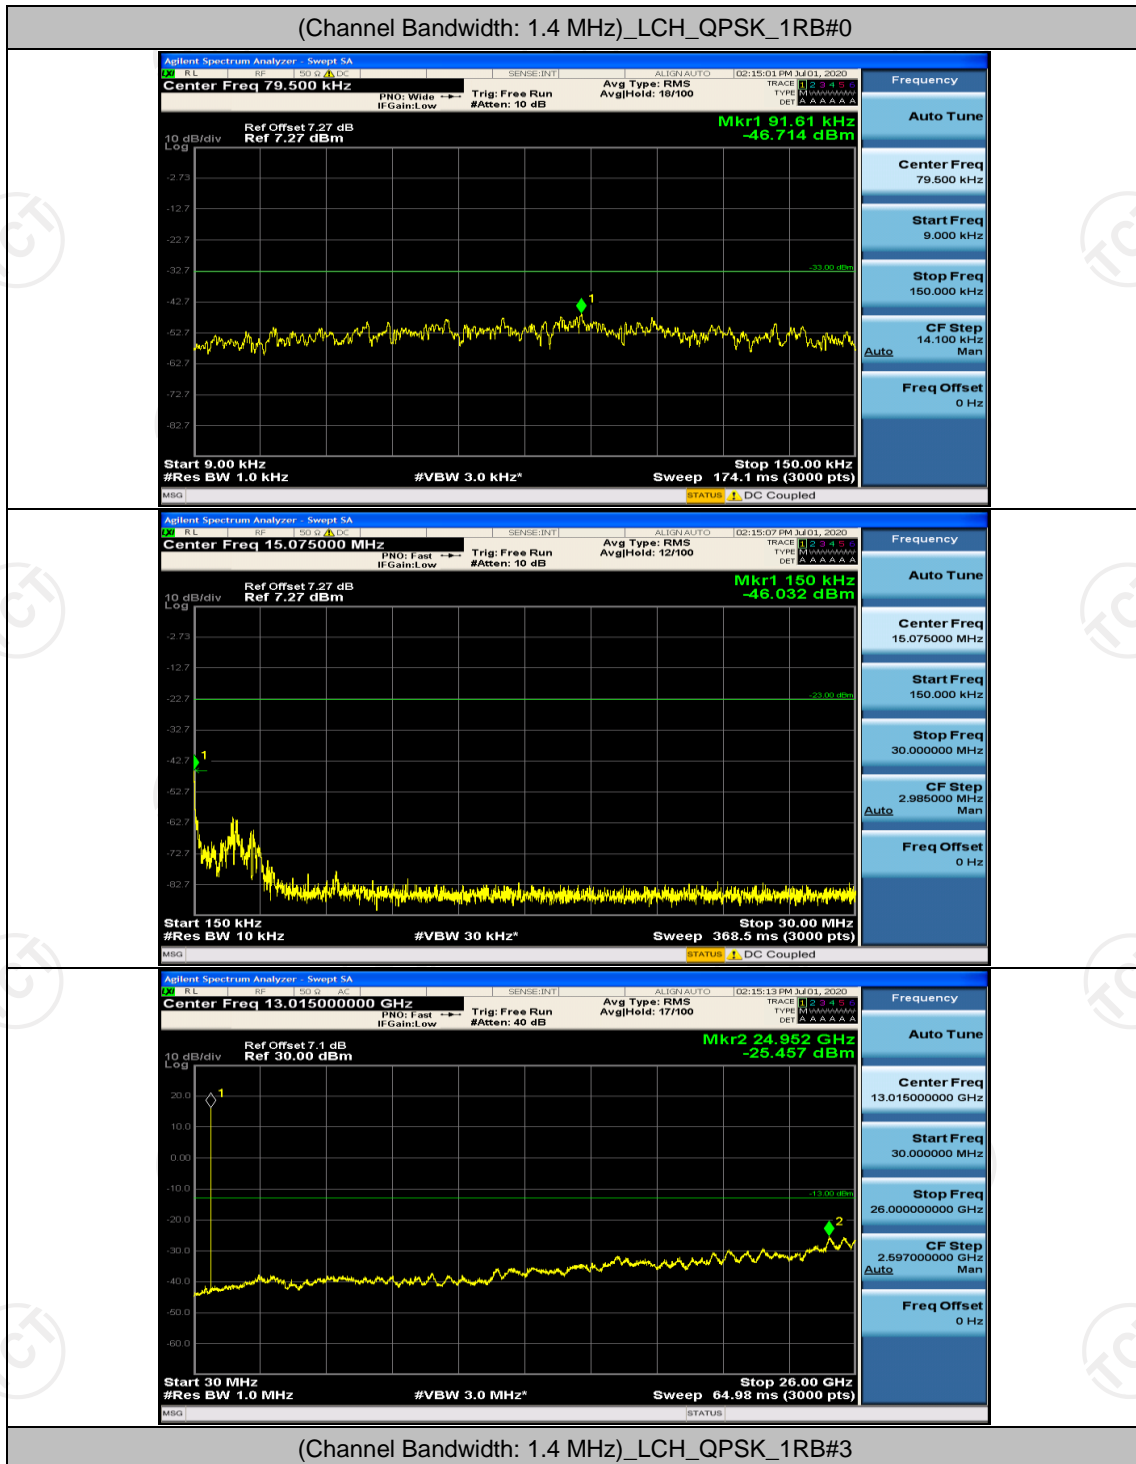

(Channel Bandwidth: 3 MHz)_LCH_16QAM_15RB#0

(Channel Bandwidth: 3 MHz)_HCH_16QAM_15RB#0

Channel Bandwidth: 5 MHz

(Channel Bandwidth: 5 MHz)_LCH_QPSK_25RB#0

(Channel Bandwidth: 5 MHz)_HCH_QPSK_25RB#0

(Channel Bandwidth: 5 MHz)_LCH_16QAM_25RB#0

(Channel Bandwidth: 5 MHz)_HCH_16QAM_25RB#0

Channel Bandwidth: 10 MHz

Channel Bandwidth: 10 MHz_HCH_QPSK_50RB#0

Channel Bandwidth: 10 MHz_LCH_16QAM_50RB#0

Appendix E: Conducted Spurious Emission

Test Graphs

Channel Bandwidth: 1.4 MHz

(Channel Bandwidth: 1.4 MHz)_LCH_16QAM_1RB#0

Channel Bandwidth: 3 MHz

(Channel Bandwidth: 3 MHz)_LCH_QPSK_1RB#0