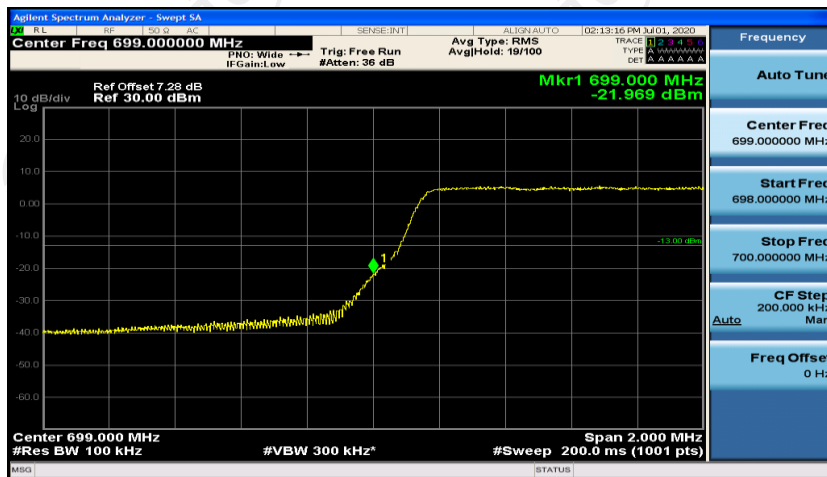

Appendix D: Band Edge

Test Graphs

Channel Bandwidth: 1.4 MHz

(Channel Bandwidth: 1.4 MHz)_HCH_16QAM_6RB#0

Channel Bandwidth: 3 MHz

(Channel Bandwidth: 3 MHz)_LCH_QPSK_15RB#0

(Channel Bandwidth: 3 MHz)_HCH_QPSK_15RB#0

(Channel Bandwidth: 3 MHz)_LCH_16QAM_15RB#0

(Channel Bandwidth: 3 MHz)_HCH_16QAM_15RB#0

Channel Bandwidth: 5 MHz

(Channel Bandwidth: 5 MHz)_LCH_QPSK_25RB#0

(Channel Bandwidth: 5 MHz)_HCH_QPSK_25RB#0

(Channel Bandwidth: 5 MHz)_LCH_16QAM_25RB#0