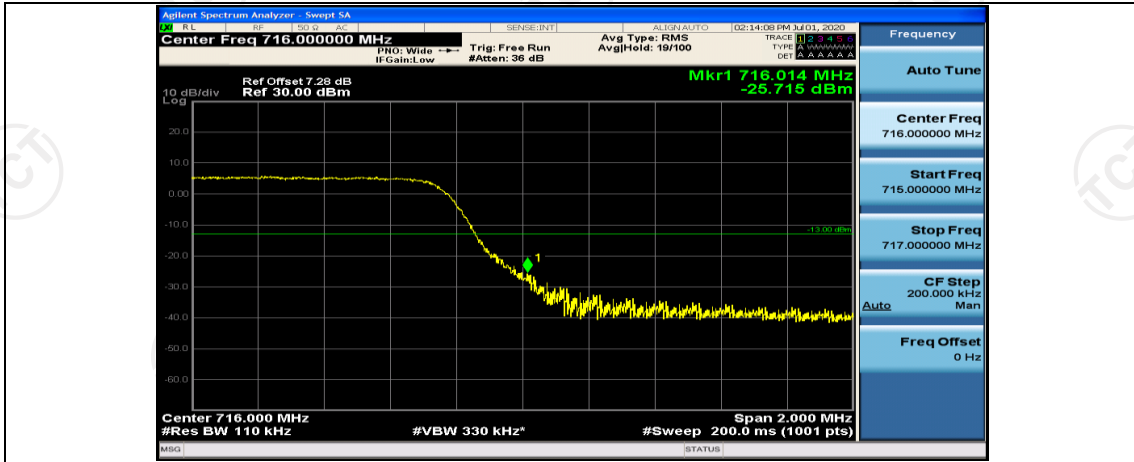

(Channel Bandwidth: 5 MHz)_HCH_16QAM_25RB#0