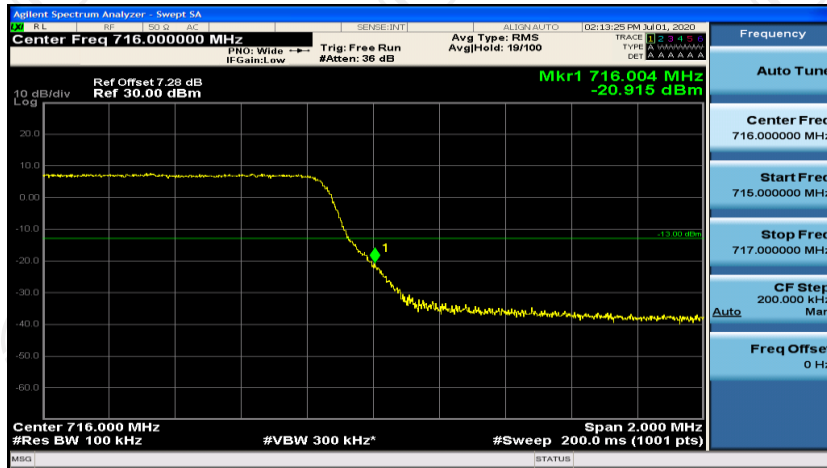

Appendix D: Band Edge

Test Graphs

Channel Bandwidth: 1.4 MHz

(Channel Bandwidth: 1.4 MHz)_HCH_16QAM_6RB#0

Channel Bandwidth: 3 MHz

(Channel Bandwidth: 3 MHz)_LCH_QPSK_15RB#0

(Channel Bandwidth: 3 MHz)_HCH_QPSK_15RB#0

(Channel Bandwidth: 3 MHz)_LCH_16QAM_15RB#0

(Channel Bandwidth: 3 MHz)_HCH_16QAM_15RB#0

Channel Bandwidth: 5 MHz

(Channel Bandwidth: 5 MHz)_LCH_QPSK_25RB#0

(Channel Bandwidth: 5 MHz)_HCH_QPSK_25RB#0

(Channel Bandwidth: 5 MHz)_LCH_16QAM_25RB#0