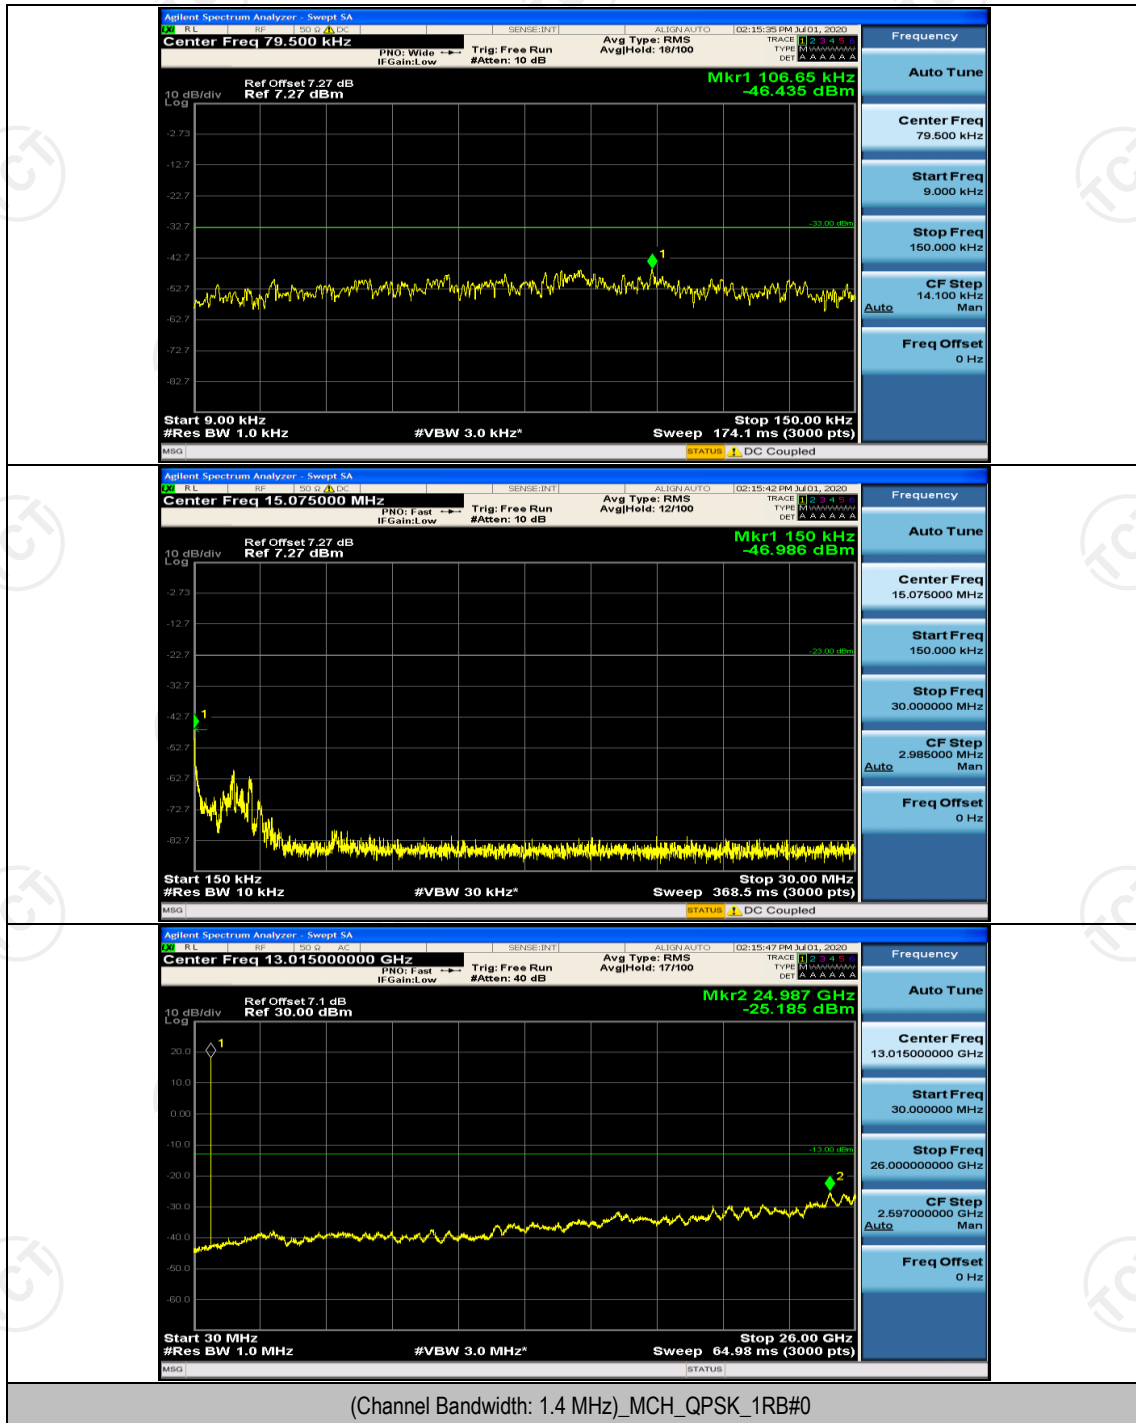

(Channel Bandwidth: 3 MHz)_LCH_16QAM_15RB#0

(Channel Bandwidth: 3 MHz)_HCH_16QAM_15RB#0

Channel Bandwidth: 5 MHz

(Channel Bandwidth: 5 MHz)_LCH_QPSK_25RB#0

(Channel Bandwidth: 5 MHz)_HCH_QPSK_25RB#0

(Channel Bandwidth: 5 MHz)_LCH_16QAM_25RB#0

(Channel Bandwidth: 5 MHz)_HCH_16QAM_25RB#0

Channel Bandwidth: 10 MHz

Channel Bandwidth: 10 MHz_HCH_QPSK_50RB#0

Channel Bandwidth: 10 MHz_LCH_16QAM_50RB#0

Appendix E: Conducted Spurious Emission

Test Graphs

Channel Bandwidth: 1.4 MHz

(Channel Bandwidth: 1.4 MHz)_LCH_16QAM_1RB#0

Channel Bandwidth: 3 MHz

(Channel Bandwidth: 3 MHz)_LCH_QPSK_1RB#0