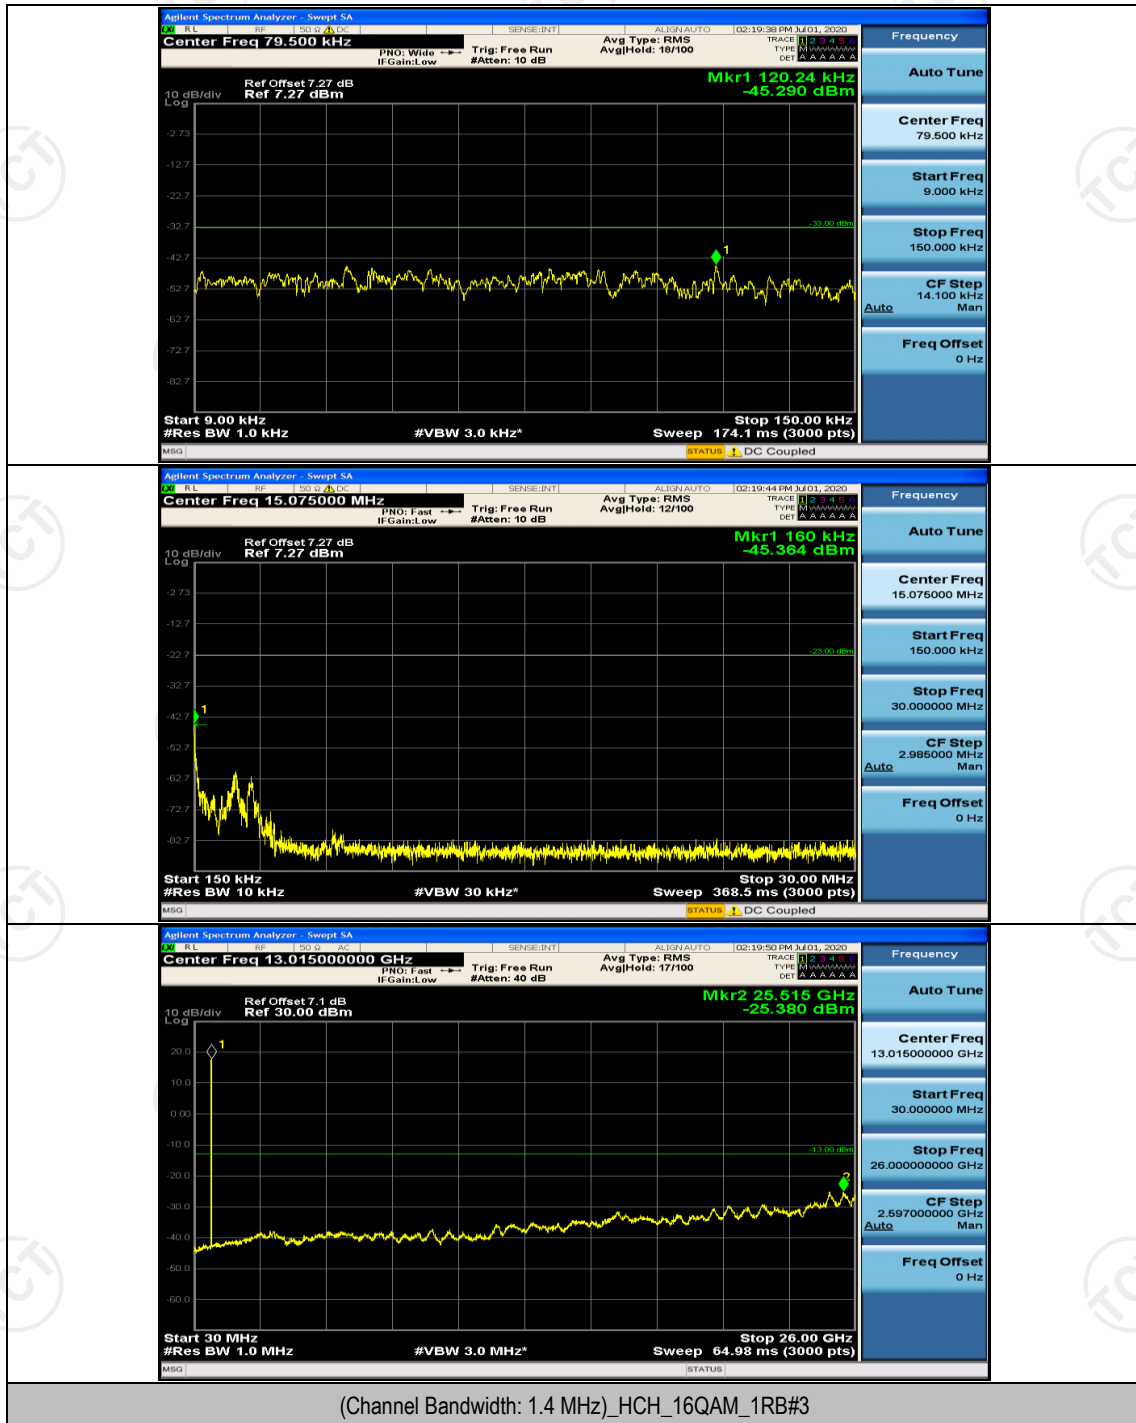

Appendix D: Band Edge

Test Graphs

Channel Bandwidth: 1.4 MHz

(Channel Bandwidth: 1.4 MHz)_HCH_16QAM_6RB#0

Channel Bandwidth: 3 MHz

(Channel Bandwidth: 3 MHz)_LCH_QPSK_15RB#0

(Channel Bandwidth: 3 MHz)_HCH_QPSK_15RB#0

(Channel Bandwidth: 3 MHz)_LCH_16QAM_15RB#0

(Channel Bandwidth: 3 MHz)_HCH_16QAM_15RB#0

Channel Bandwidth: 5 MHz

(Channel Bandwidth: 5 MHz)_LCH_QPSK_25RB#0

(Channel Bandwidth: 5 MHz)_HCH_QPSK_25RB#0

(Channel Bandwidth: 5 MHz)_LCH_16QAM_25RB#0

(Channel Bandwidth: 5 MHz)_HCH_16QAM_25RB#0

Channel Bandwidth: 10 MHz

Channel Bandwidth: 10 MHz_HCH_QPSK_50RB#0

Channel Bandwidth: 10 MHz_LCH_16QAM_50RB#0

Appendix E: Conducted Spurious Emission

Test Graphs

Channel Bandwidth: 1.4 MHz

(Channel Bandwidth: 1.4 MHz)_LCH_16QAM_1RB#0

Channel Bandwidth: 3 MHz

(Channel Bandwidth: 3 MHz)_LCH_QPSK_1RB#0