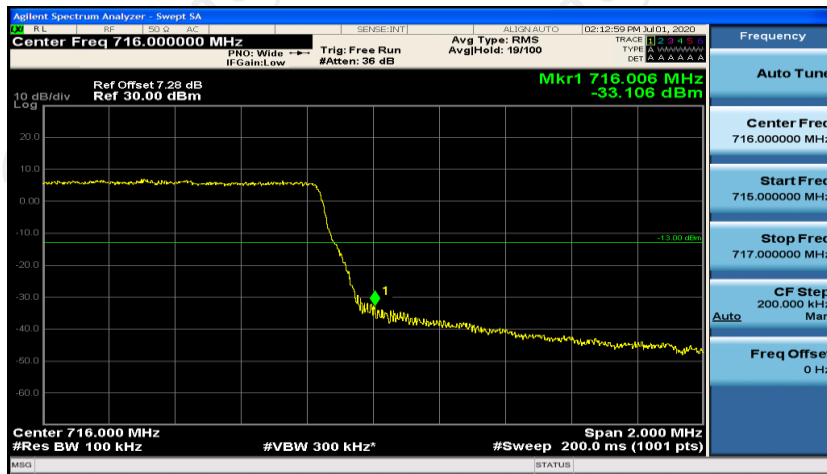

Appendix D: Band Edge

Test Graphs

Channel Bandwidth: 1.4 MHz

(Channel Bandwidth: 1.4 MHz)_HCH_16QAM_6RB#0

Channel Bandwidth: 3 MHz

(Channel Bandwidth: 3 MHz)_LCH_QPSK_15RB#0

(Channel Bandwidth: 3 MHz)_HCH_QPSK_15RB#0

(Channel Bandwidth: 3 MHz)_LCH_16QAM_15RB#0

(Channel Bandwidth: 3 MHz)_HCH_16QAM_15RB#0

Channel Bandwidth: 5 MHz

(Channel Bandwidth: 5 MHz)_LCH_QPSK_25RB#0

(Channel Bandwidth: 5 MHz)_HCH_QPSK_25RB#0

(Channel Bandwidth: 5 MHz)_LCH_16QAM_25RB#0