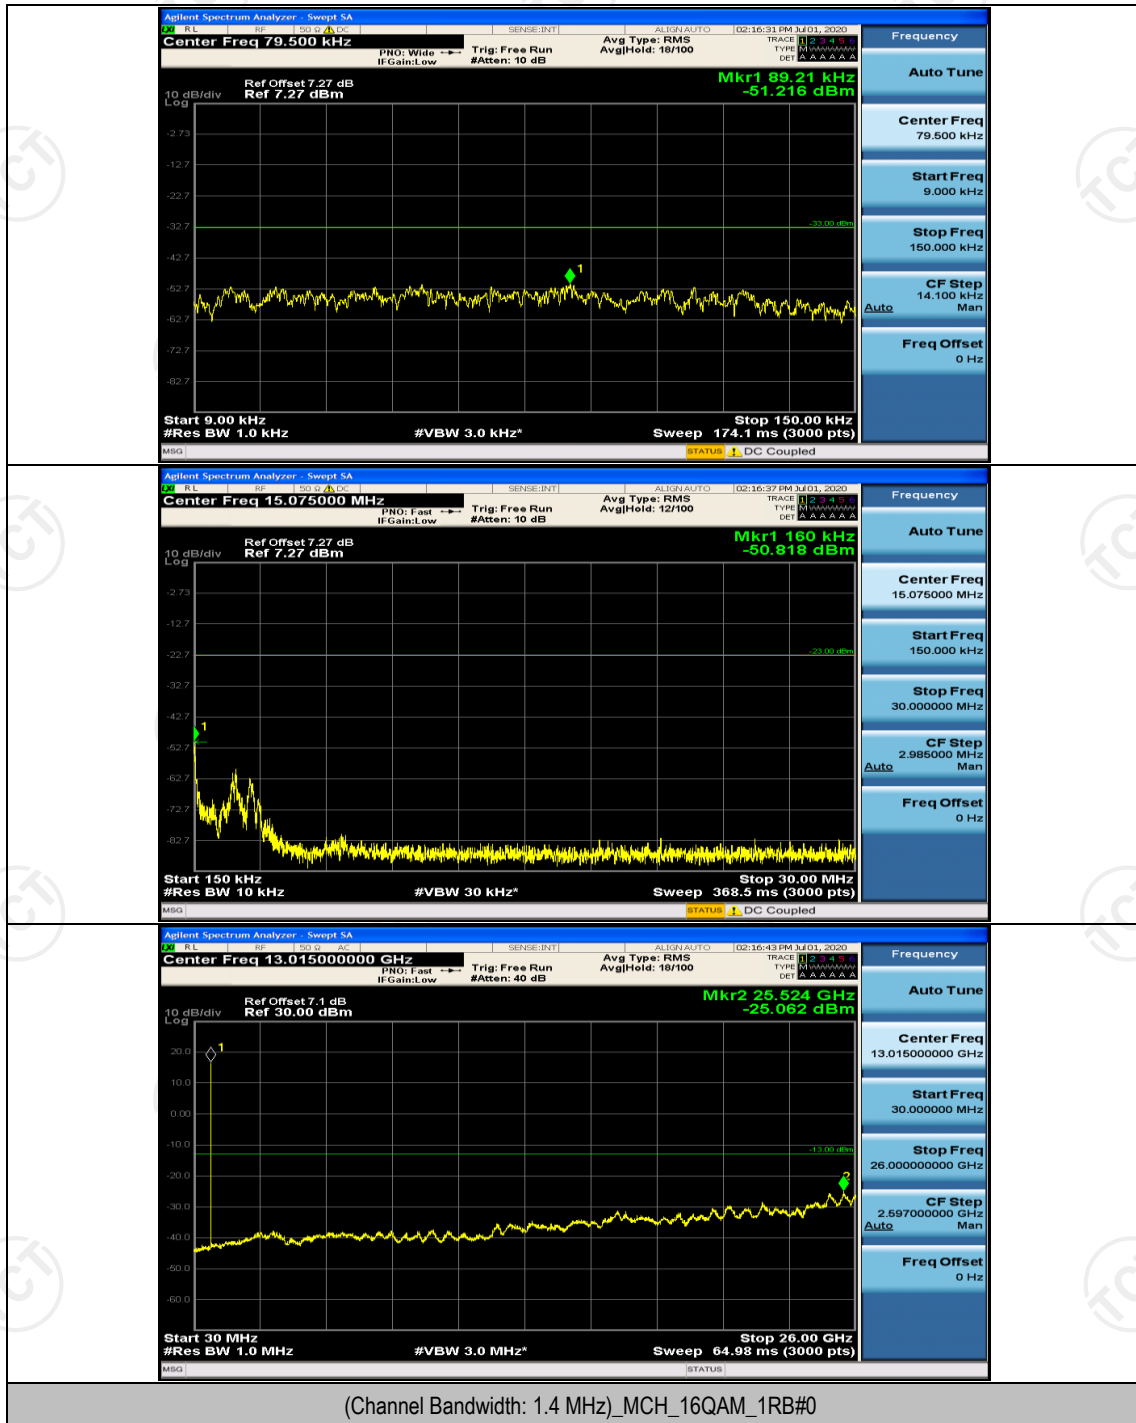

(Channel Bandwidth: 3 MHz)_LCH_16QAM_15RB#0

(Channel Bandwidth: 3 MHz)_HCH_16QAM_15RB#0

Channel Bandwidth: 5 MHz

(Channel Bandwidth: 5 MHz)_LCH_QPSK_25RB#0

(Channel Bandwidth: 5 MHz)_HCH_QPSK_25RB#0

(Channel Bandwidth: 5 MHz)_LCH_16QAM_25RB#0

(Channel Bandwidth: 5 MHz)_HCH_16QAM_25RB#0

Channel Bandwidth: 10 MHz

Channel Bandwidth: 10 MHz_HCH_QPSK_50RB#0

Channel Bandwidth: 10 MHz_LCH_16QAM_50RB#0

Appendix E: Conducted Spurious Emission

Test Graphs

Channel Bandwidth: 1.4 MHz

(Channel Bandwidth: 1.4 MHz)_LCH_16QAM_1RB#0

Channel Bandwidth: 3 MHz

(Channel Bandwidth: 3 MHz)_LCH_QPSK_1RB#0