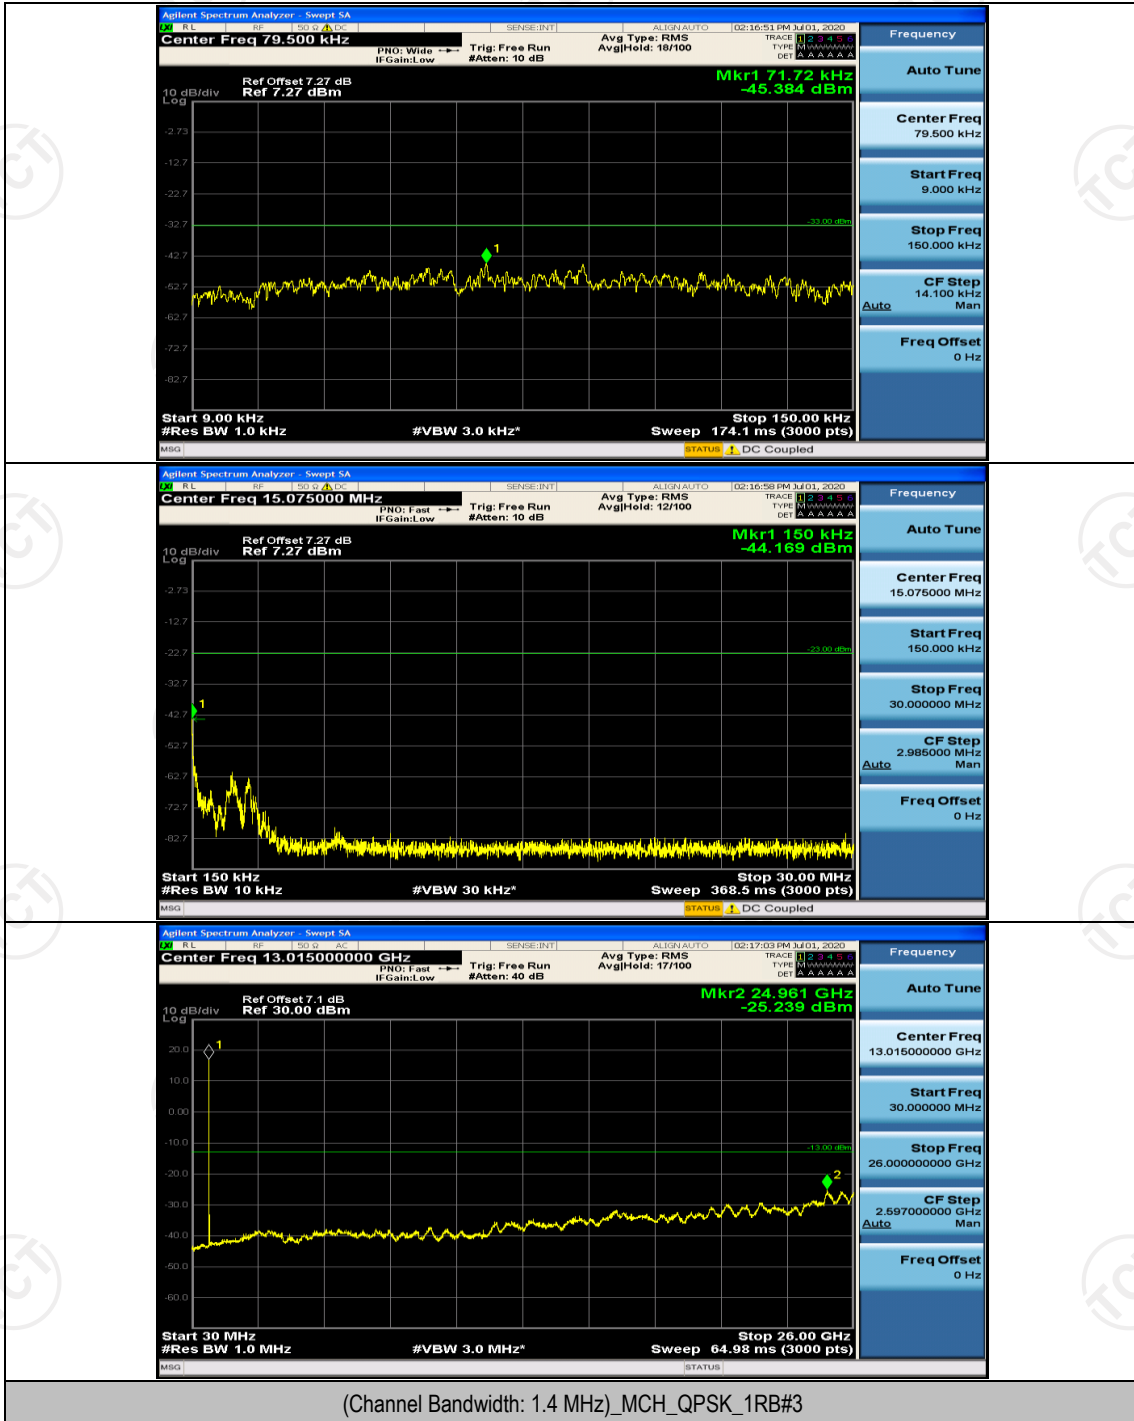

(Channel Bandwidth: 3 MHz)_LCH_16QAM_15RB#0

(Channel Bandwidth: 3 MHz)_HCH_16QAM_15RB#0

Channel Bandwidth: 5 MHz

(Channel Bandwidth: 5 MHz)_LCH_QPSK_25RB#0

(Channel Bandwidth: 5 MHz)_HCH_QPSK_25RB#0

(Channel Bandwidth: 5 MHz)_LCH_16QAM_25RB#0

(Channel Bandwidth: 5 MHz)_HCH_16QAM_25RB#0

Channel Bandwidth: 10 MHz

Channel Bandwidth: 10 MHz_HCH_QPSK_50RB#0

Channel Bandwidth: 10 MHz_LCH_16QAM_50RB#0

Appendix E: Conducted Spurious Emission

Test Graphs

Channel Bandwidth: 1.4 MHz

(Channel Bandwidth: 1.4 MHz)_LCH_16QAM_1RB#0

Channel Bandwidth: 3 MHz

(Channel Bandwidth: 3 MHz)_LCH_QPSK_1RB#0