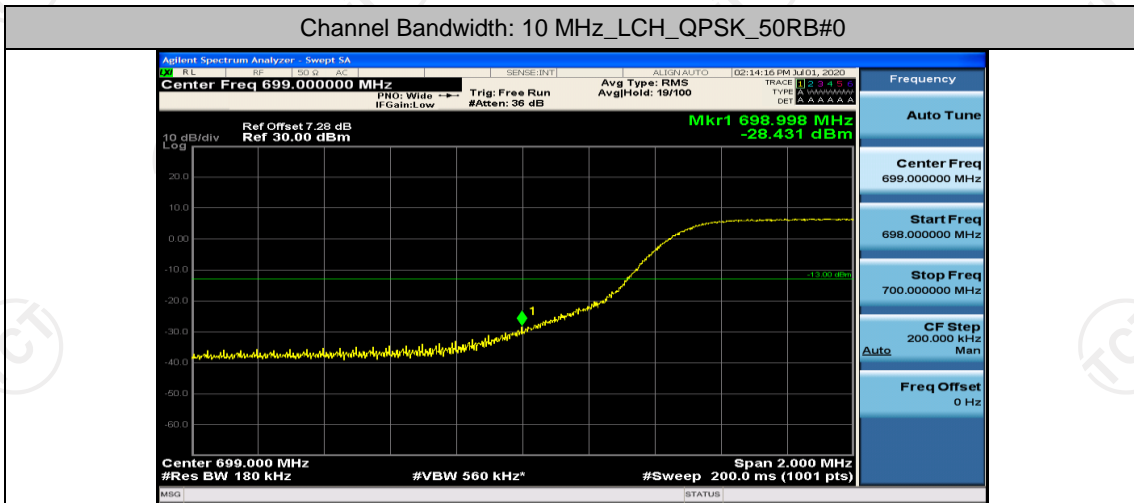

Channel Bandwidth: 10 MHz