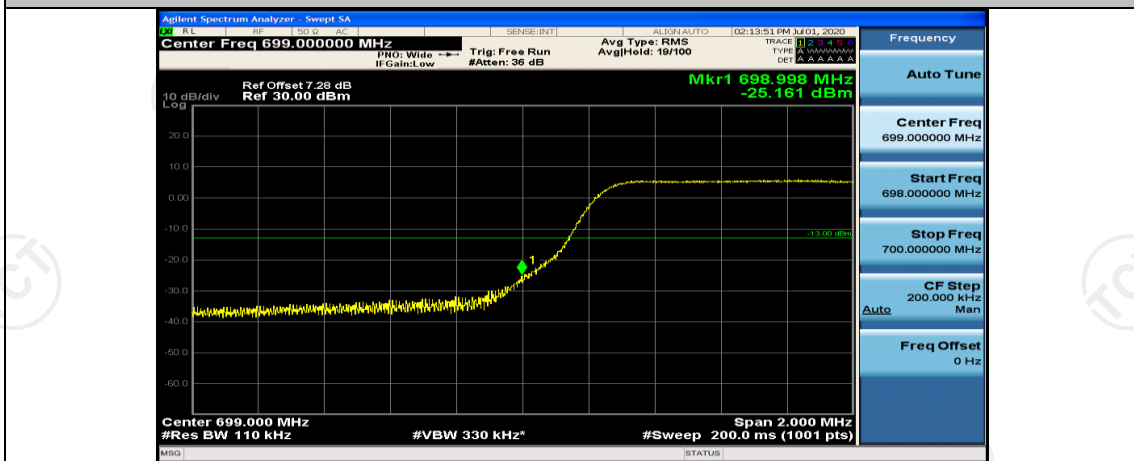

(Channel Bandwidth: 3 MHz)_LCH_16QAM_15RB#0

(Channel Bandwidth: 3 MHz)_HCH_16QAM_15RB#0

Channel Bandwidth: 5 MHz

(Channel Bandwidth: 5 MHz)_LCH_QPSK_25RB#0

(Channel Bandwidth: 5 MHz)_HCH_QPSK_25RB#0

(Channel Bandwidth: 5 MHz)_LCH_16QAM_25RB#0