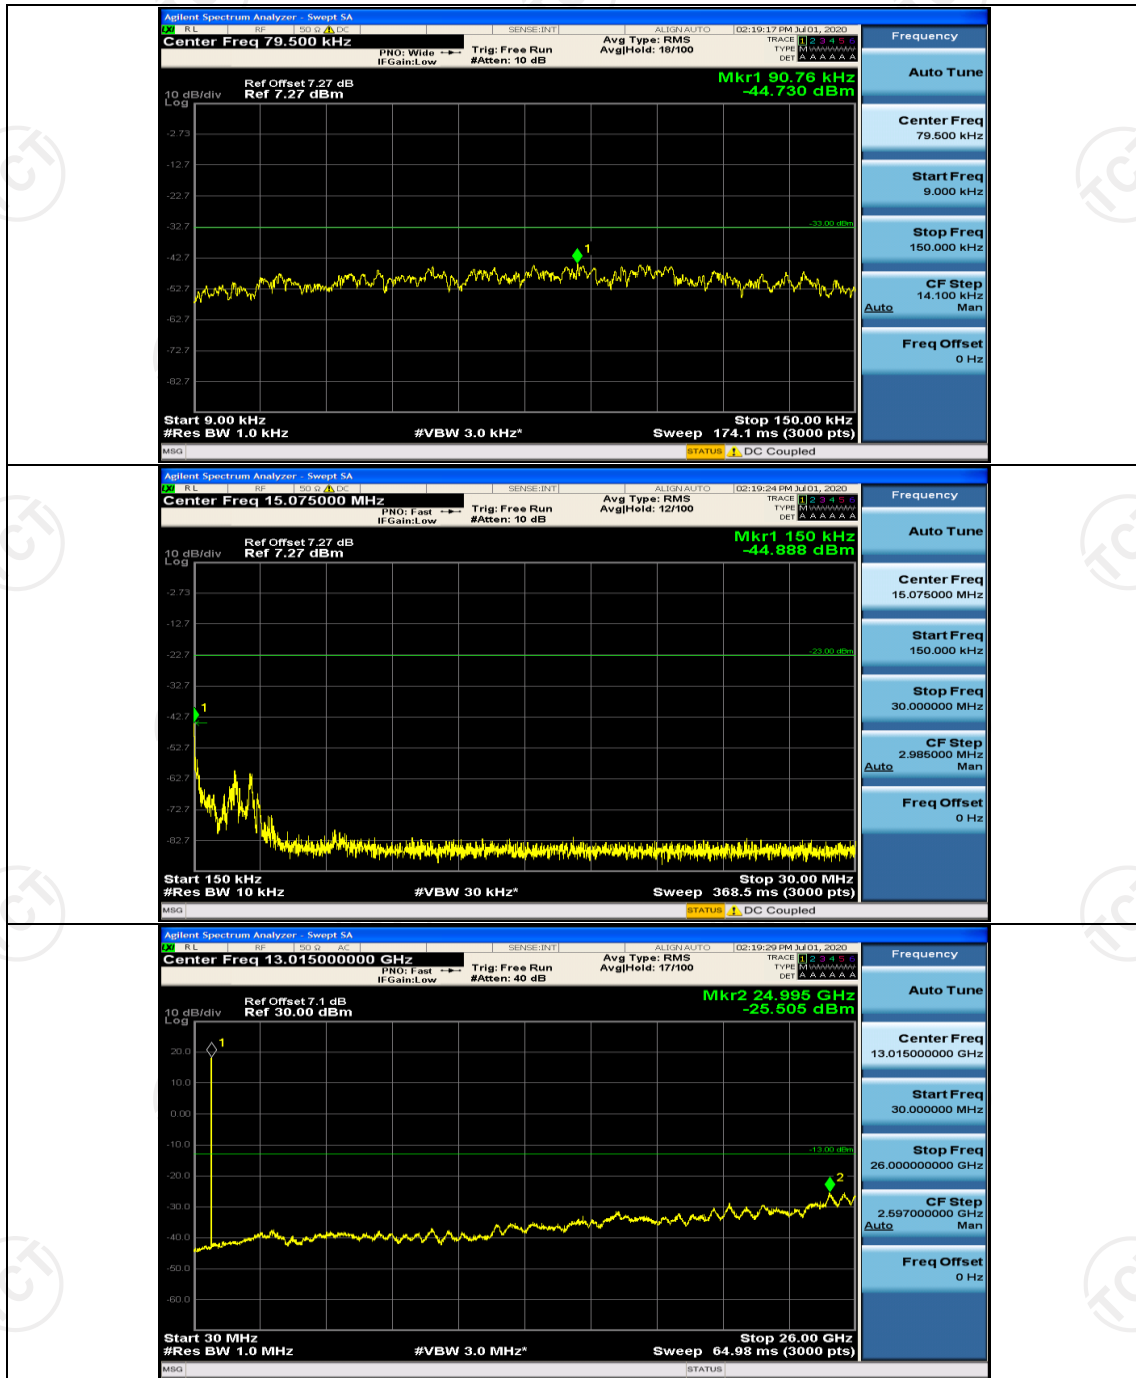

(Channel Bandwidth: 3 MHz)_LCH_16QAM_15RB#0

(Channel Bandwidth: 3 MHz)_HCH_16QAM_15RB#0

Channel Bandwidth: 5 MHz

(Channel Bandwidth: 5 MHz)_LCH_QPSK_25RB#0

(Channel Bandwidth: 5 MHz)_HCH_QPSK_25RB#0

(Channel Bandwidth: 5 MHz)_LCH_16QAM_25RB#0

(Channel Bandwidth: 5 MHz)_HCH_16QAM_25RB#0

Channel Bandwidth: 10 MHz

Channel Bandwidth: 10 MHz_HCH_QPSK_50RB#0

Channel Bandwidth: 10 MHz_LCH_16QAM_50RB#0

Appendix E: Conducted Spurious Emission

Test Graphs

Channel Bandwidth: 1.4 MHz

(Channel Bandwidth: 1.4 MHz)_LCH_16QAM_1RB#0

Channel Bandwidth: 3 MHz

(Channel Bandwidth: 3 MHz)_LCH_QPSK_1RB#0