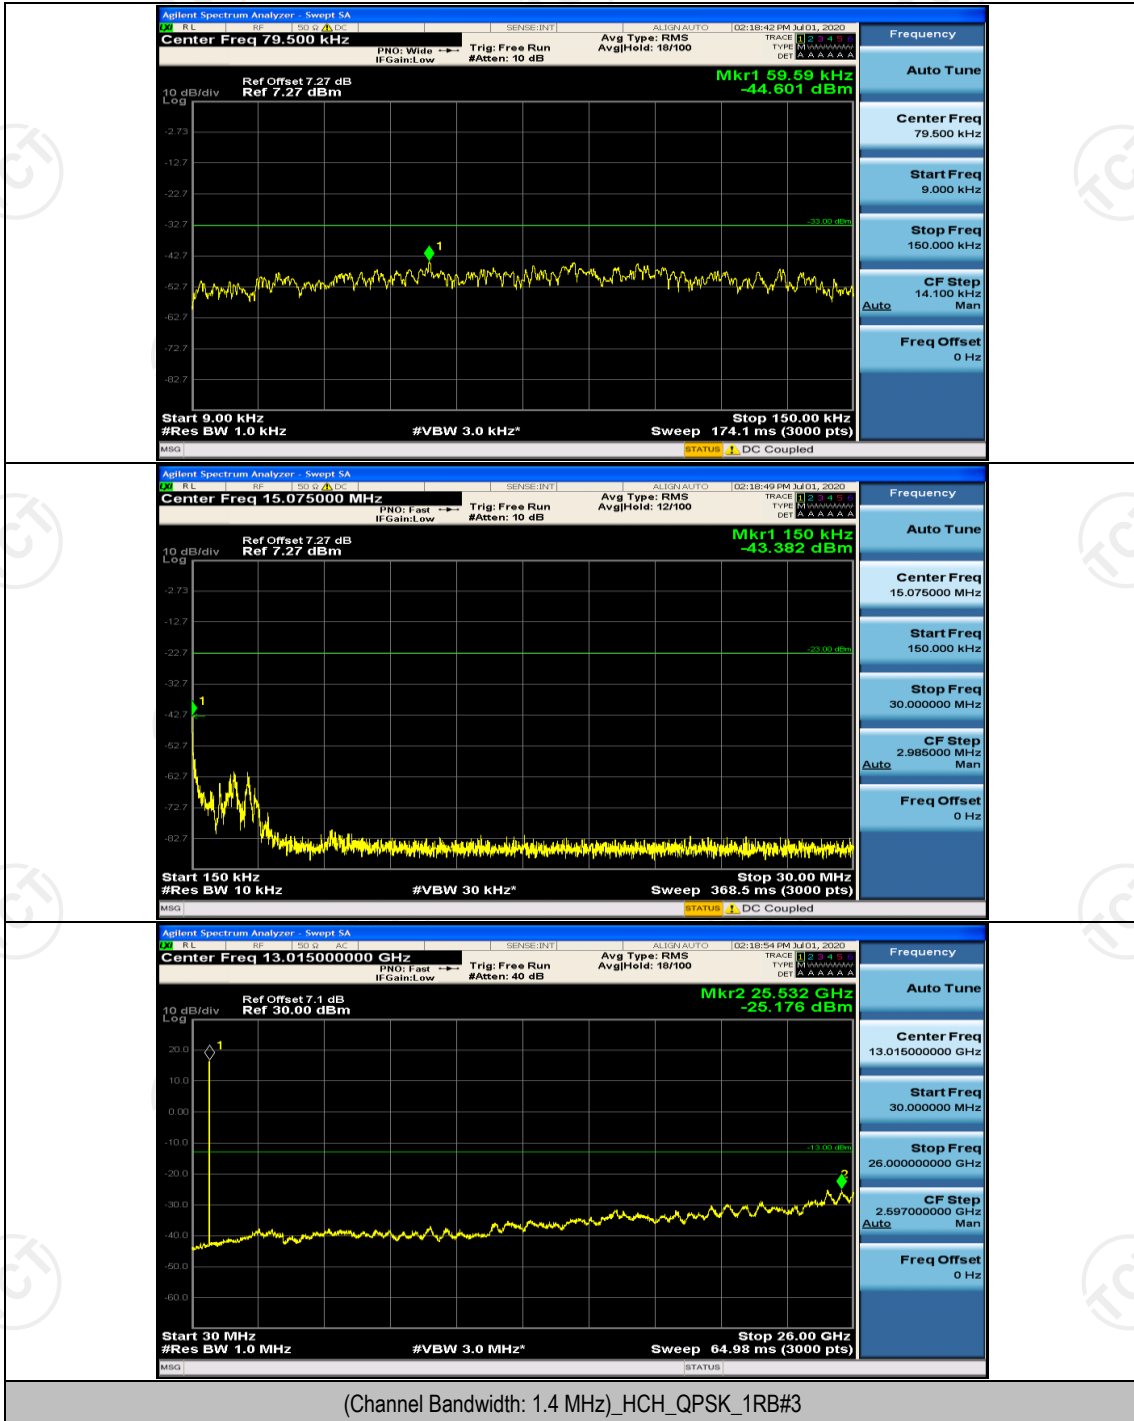

(Channel Bandwidth: 3 MHz)_LCH_16QAM_15RB#0

(Channel Bandwidth: 3 MHz)_HCH_16QAM_15RB#0

Channel Bandwidth: 5 MHz

(Channel Bandwidth: 5 MHz)_LCH_QPSK_25RB#0

(Channel Bandwidth: 5 MHz)_HCH_QPSK_25RB#0

(Channel Bandwidth: 5 MHz)_LCH_16QAM_25RB#0

(Channel Bandwidth: 5 MHz)_HCH_16QAM_25RB#0

Channel Bandwidth: 10 MHz

Channel Bandwidth: 10 MHz_HCH_QPSK_50RB#0

Channel Bandwidth: 10 MHz_LCH_16QAM_50RB#0

Appendix E: Conducted Spurious Emission

Test Graphs

Channel Bandwidth: 1.4 MHz

(Channel Bandwidth: 1.4 MHz)_LCH_16QAM_1RB#0

Channel Bandwidth: 3 MHz

(Channel Bandwidth: 3 MHz)_LCH_QPSK_1RB#0