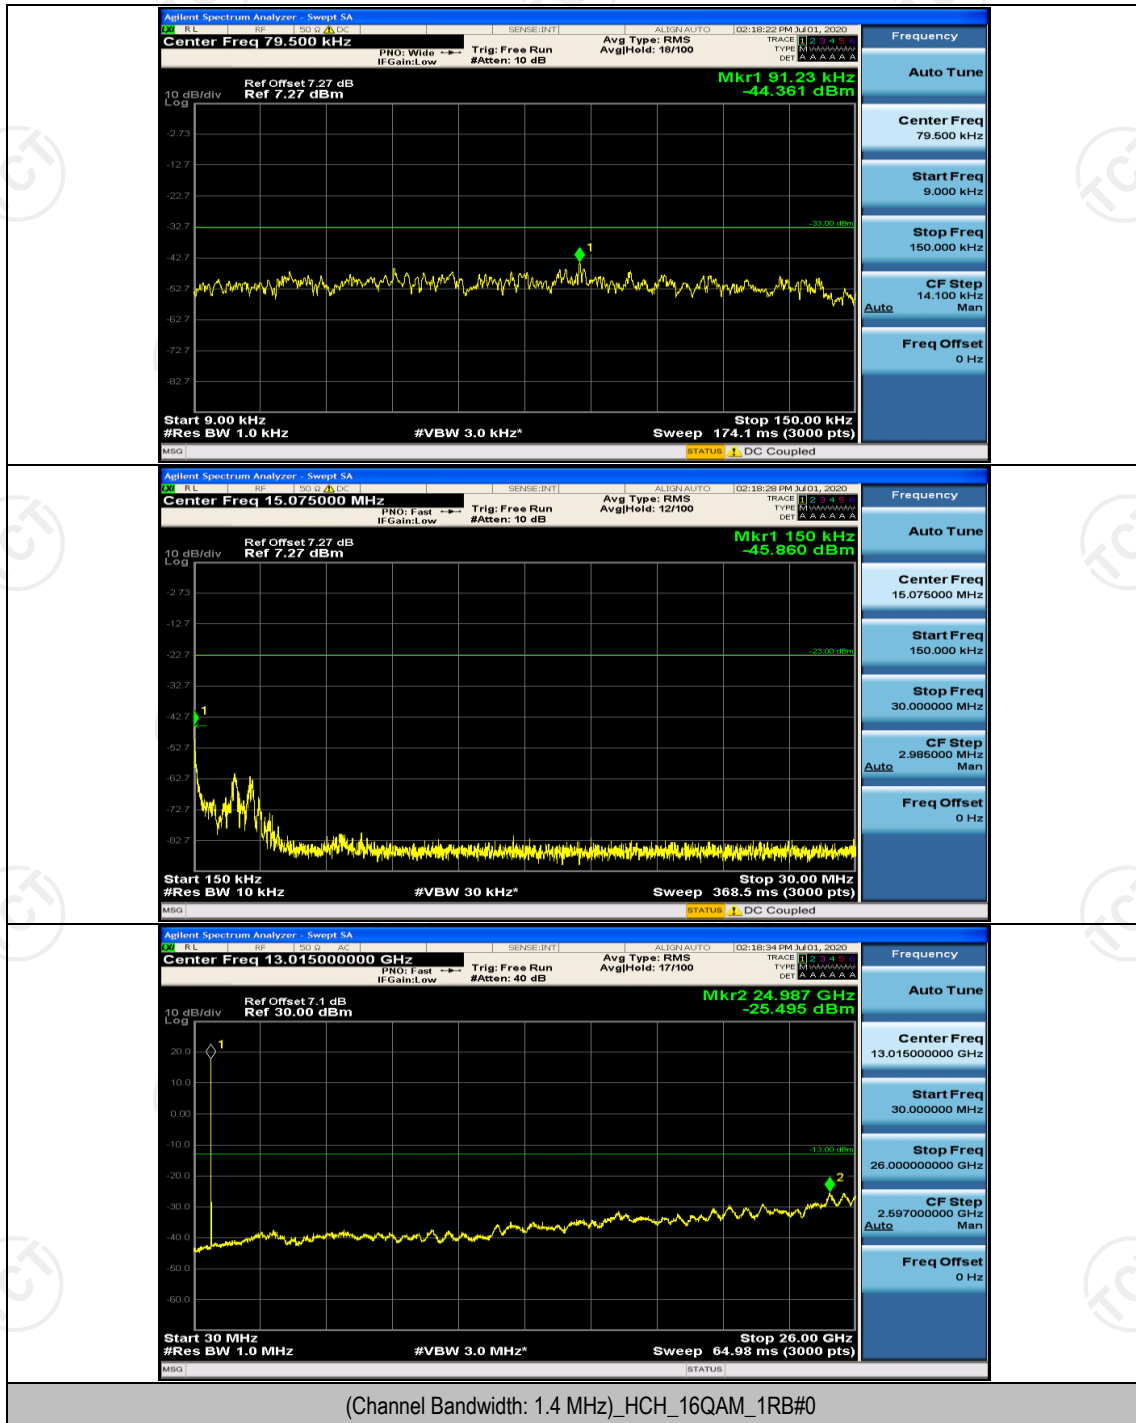

(Channel Bandwidth: 3 MHz)_LCH_16QAM_15RB#0

(Channel Bandwidth: 3 MHz)_HCH_16QAM_15RB#0

Channel Bandwidth: 5 MHz

(Channel Bandwidth: 5 MHz)_LCH_QPSK_25RB#0

(Channel Bandwidth: 5 MHz)_HCH_QPSK_25RB#0

(Channel Bandwidth: 5 MHz)_LCH_16QAM_25RB#0

(Channel Bandwidth: 5 MHz)_HCH_16QAM_25RB#0

Channel Bandwidth: 10 MHz

Channel Bandwidth: 10 MHz_HCH_QPSK_50RB#0

Channel Bandwidth: 10 MHz_LCH_16QAM_50RB#0

Appendix E: Conducted Spurious Emission

Test Graphs

Channel Bandwidth: 1.4 MHz

(Channel Bandwidth: 1.4 MHz)_LCH_16QAM_1RB#0

Channel Bandwidth: 3 MHz

(Channel Bandwidth: 3 MHz)_LCH_QPSK_1RB#0