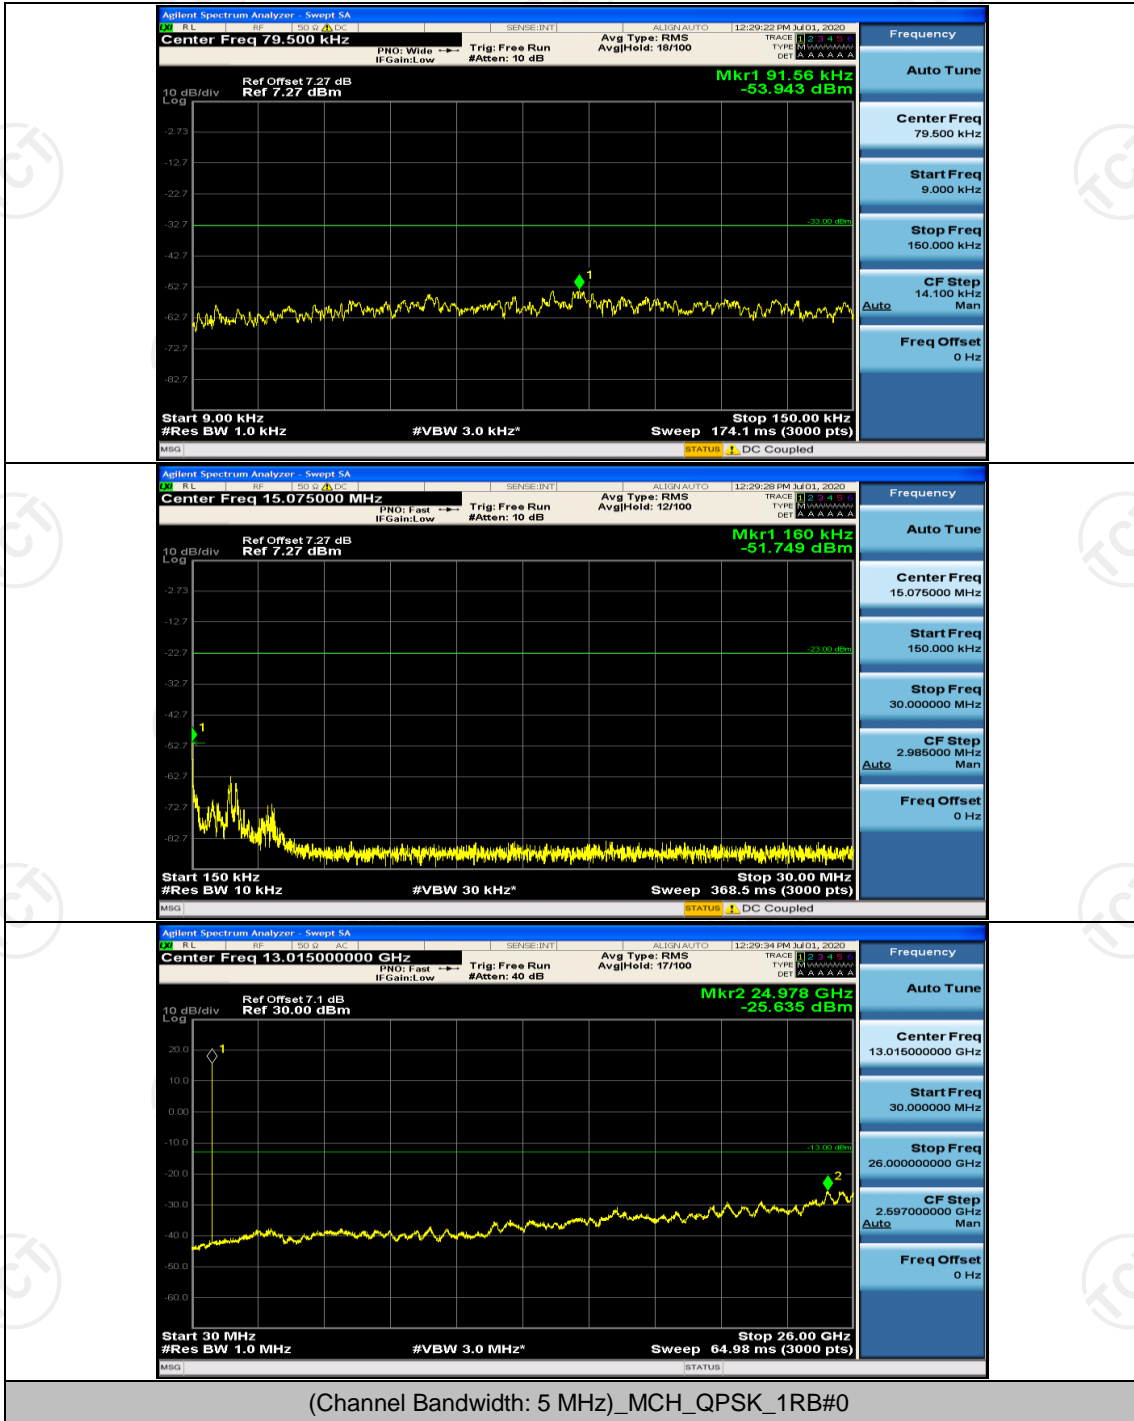

Channel Bandwidth: 5 MHz

(Channel Bandwidth: 5 MHz)_LCH_QPSK_1RB#0

(Channel Bandwidth: 5 MHz)_HCH_QPSK_1RB#0