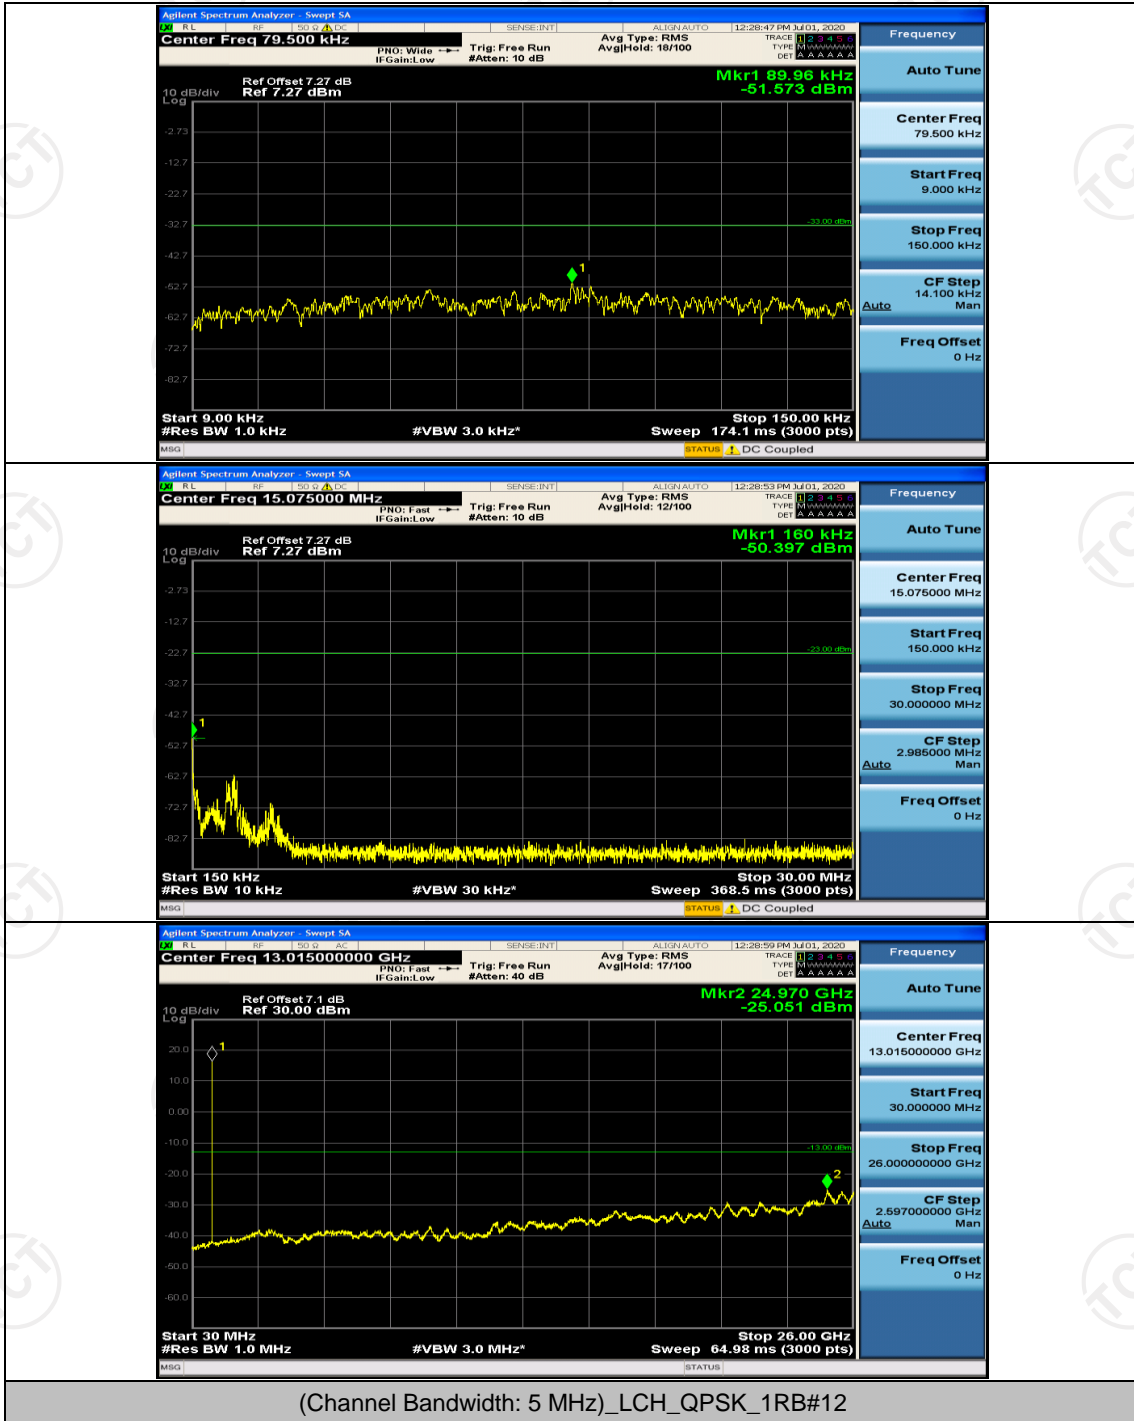

Channel Bandwidth: 5 MHz

(Channel Bandwidth: 5 MHz)_LCH_QPSK_1RB#0

(Channel Bandwidth: 5 MHz)_HCH_QPSK_1RB#0