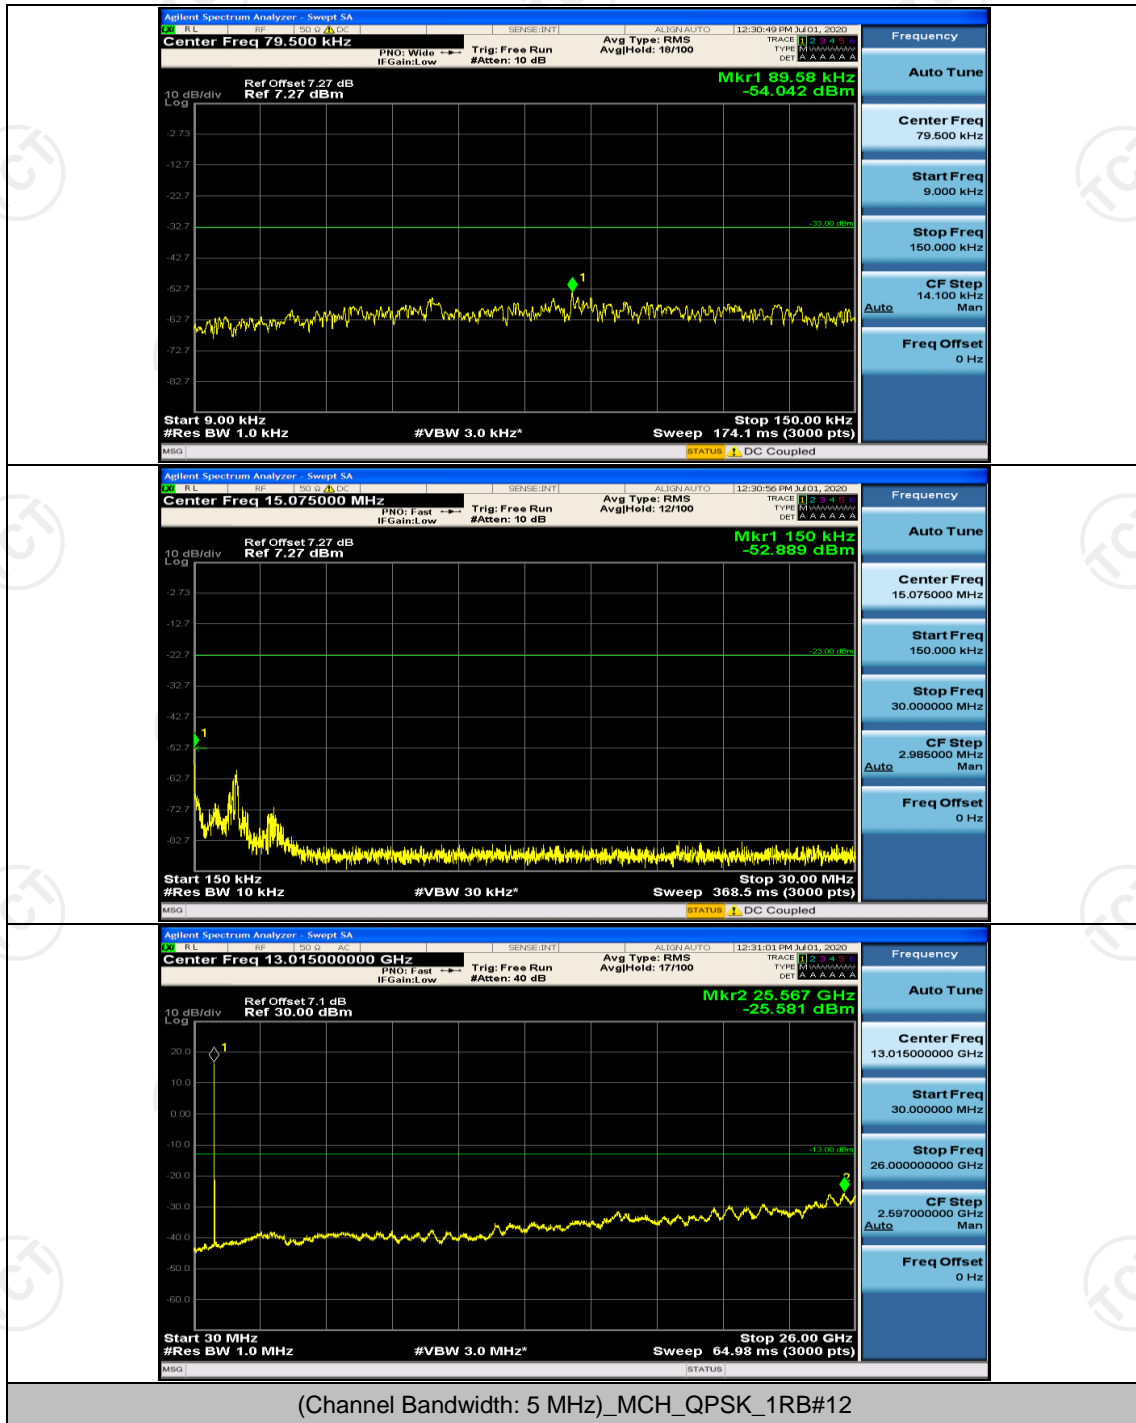

Channel Bandwidth: 5 MHz

(Channel Bandwidth: 5 MHz)_LCH_QPSK_1RB#0

(Channel Bandwidth: 5 MHz)_HCH_QPSK_1RB#0