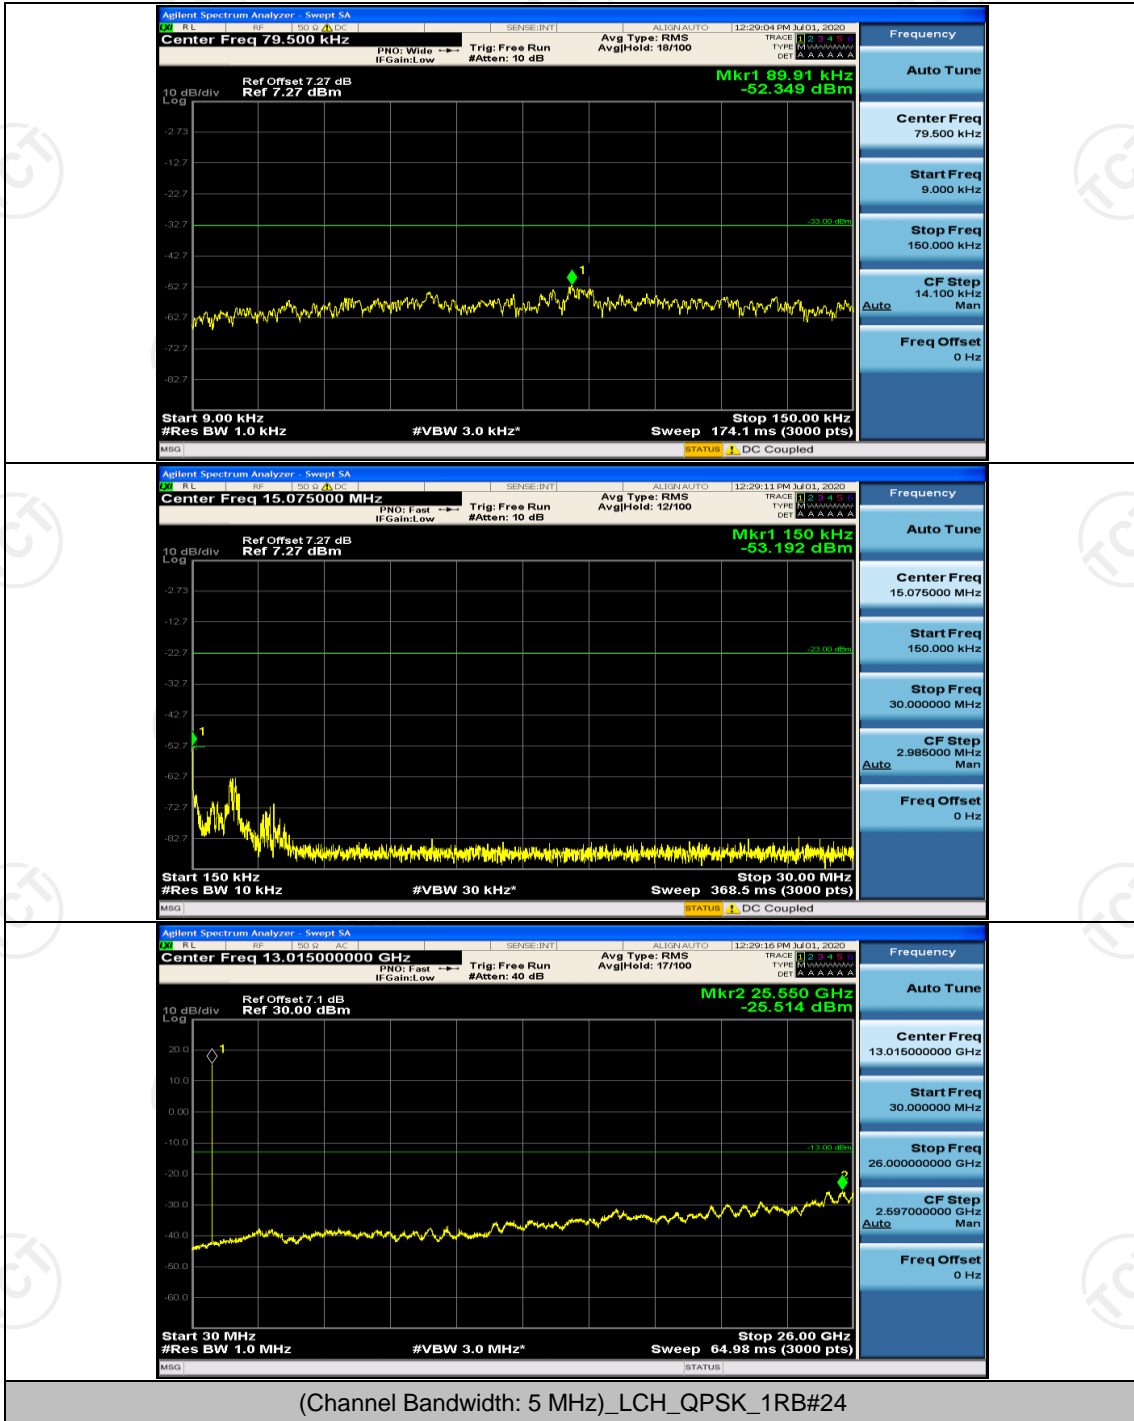

Channel Bandwidth: 5 MHz

(Channel Bandwidth: 5 MHz)_LCH_QPSK_1RB#0

(Channel Bandwidth: 5 MHz)_HCH_QPSK_1RB#0