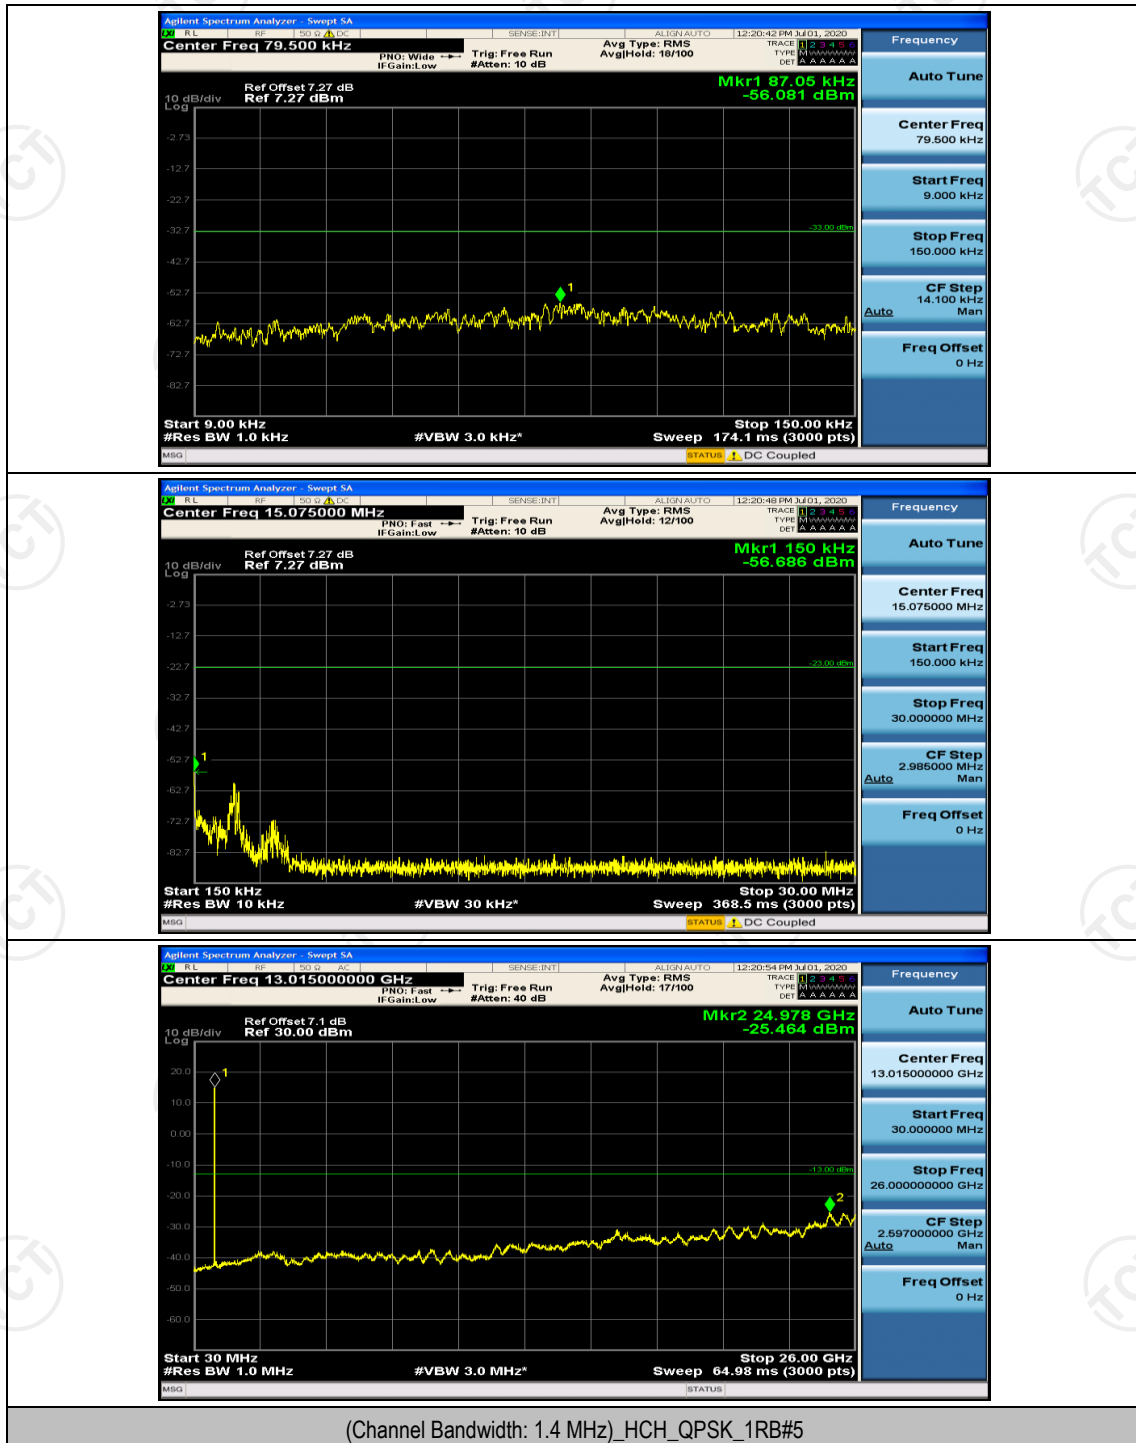

Channel Bandwidth: 3 MHz

(Channel Bandwidth: 3 MHz)_HCH_16QAM_15RB#0

Channel Bandwidth: 5 MHz

(Channel Bandwidth: 5 MHz)_HCH_QPSK_25RB#0

(Channel Bandwidth: 5 MHz)_LCH_16QAM_25RB#0

(Channel Bandwidth: 5 MHz)_HCH_16QAM_25RB#0

Channel Bandwidth: 10 MHz

Channel Bandwidth: 10 MHz_LCH_QPSK_50RB#0

Channel Bandwidth: 10 MHz_HCH_16QAM_50RB#0

Appendix E: Conducted Spurious Emission

Test Graphs

Channel Bandwidth: 1.4 MHz

Channel Bandwidth: 3 MHz

(Channel Bandwidth: 3 MHz)_LCH_QPSK_1RB#0