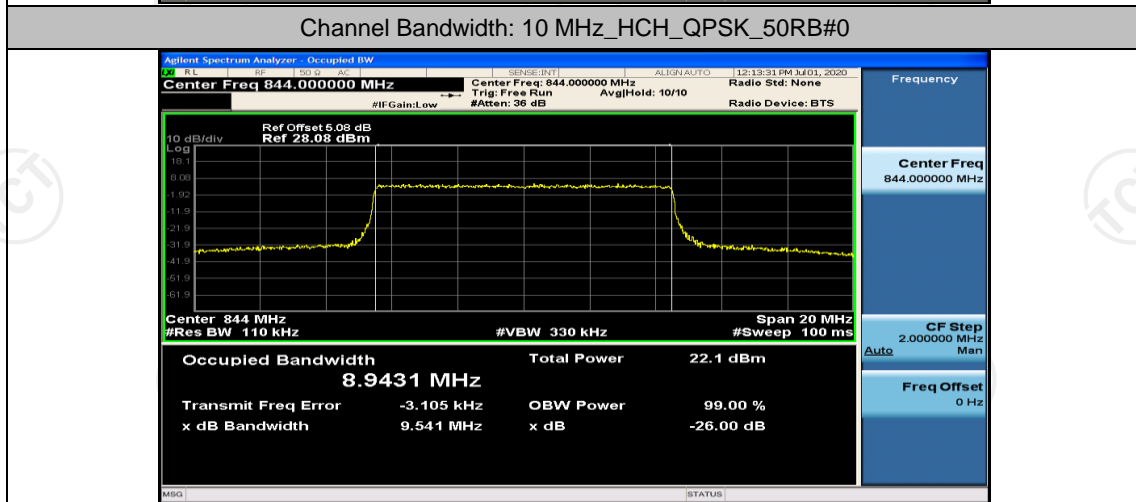

Channel Bandwidth: 10 MHz

Appendix D: Band Edge

Test Graphs

Channel Bandwidth: 1.4 MHz (Channel Bandwidth: 1.4 MHz)_LCH_QPSK_6RB#0

(Channel Bandwidth: 1.4 MHz)_HCH_QPSK_6RB#0

(Channel Bandwidth: 1.4 MHz)_LCH_16QAM_6RB#0

Channel Bandwidth: 3 MHz

(Channel Bandwidth: 3 MHz)_HCH_16QAM_15RB#0

Channel Bandwidth: 5 MHz

(Channel Bandwidth: 5 MHz)_HCH_QPSK_25RB#0

(Channel Bandwidth: 5 MHz)_LCH_16QAM_25RB#0

(Channel Bandwidth: 5 MHz)_HCH_16QAM_25RB#0