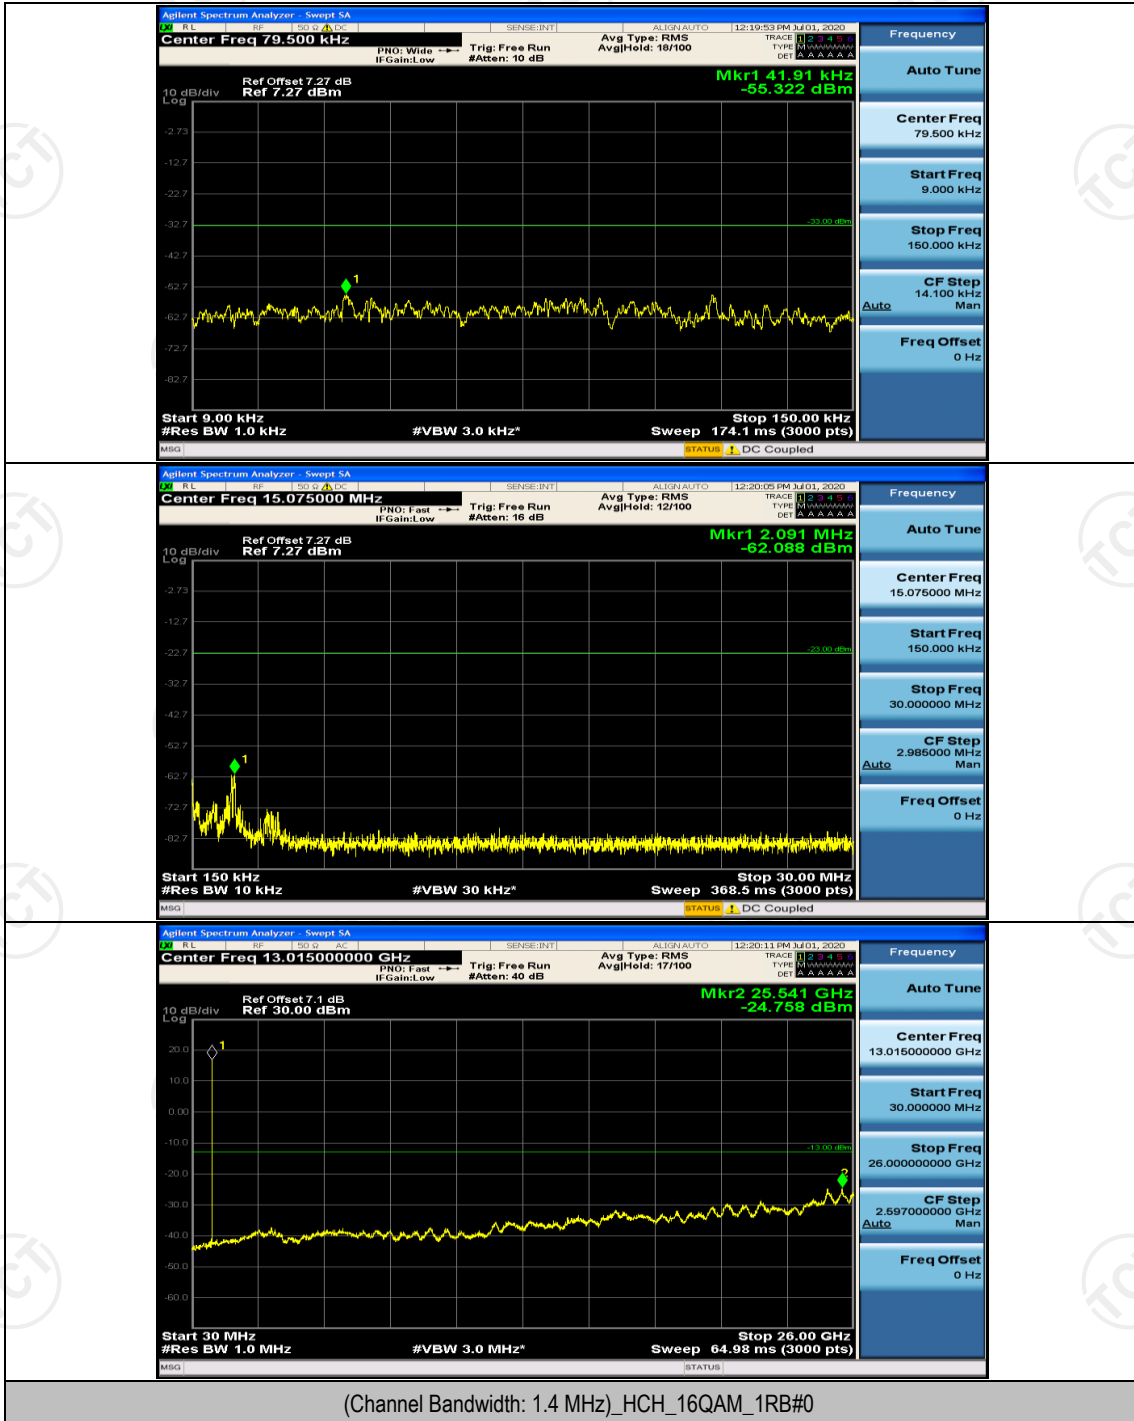

Channel Bandwidth: 3 MHz

(Channel Bandwidth: 3 MHz)_HCH_16QAM_15RB#0

Channel Bandwidth: 5 MHz

(Channel Bandwidth: 5 MHz)_HCH_QPSK_25RB#0

(Channel Bandwidth: 5 MHz)_LCH_16QAM_25RB#0

(Channel Bandwidth: 5 MHz)_HCH_16QAM_25RB#0

Channel Bandwidth: 10 MHz

Channel Bandwidth: 10 MHz_LCH_QPSK_50RB#0

Channel Bandwidth: 10 MHz_HCH_16QAM_50RB#0

Appendix E: Conducted Spurious Emission

Test Graphs

Channel Bandwidth: 1.4 MHz

Channel Bandwidth: 3 MHz

(Channel Bandwidth: 3 MHz)_LCH_QPSK_1RB#0