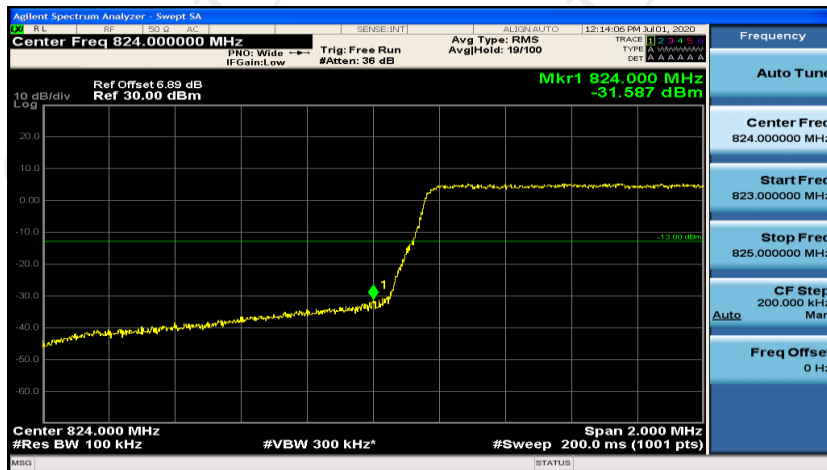

Channel Bandwidth: 10 MHz

Appendix D: Band Edge

Test Graphs

Channel Bandwidth: 1.4 MHz (Channel Bandwidth: 1.4 MHz)_LCH_QPSK_6RB#0

(Channel Bandwidth: 1.4 MHz)_HCH_QPSK_6RB#0

(Channel Bandwidth: 1.4 MHz)_LCH_16QAM_6RB#0

Channel Bandwidth: 3 MHz

(Channel Bandwidth: 3 MHz)_HCH_16QAM_15RB#0

Channel Bandwidth: 5 MHz

(Channel Bandwidth: 5 MHz)_HCH_QPSK_25RB#0

(Channel Bandwidth: 5 MHz)_LCH_16QAM_25RB#0

(Channel Bandwidth: 5 MHz)_HCH_16QAM_25RB#0