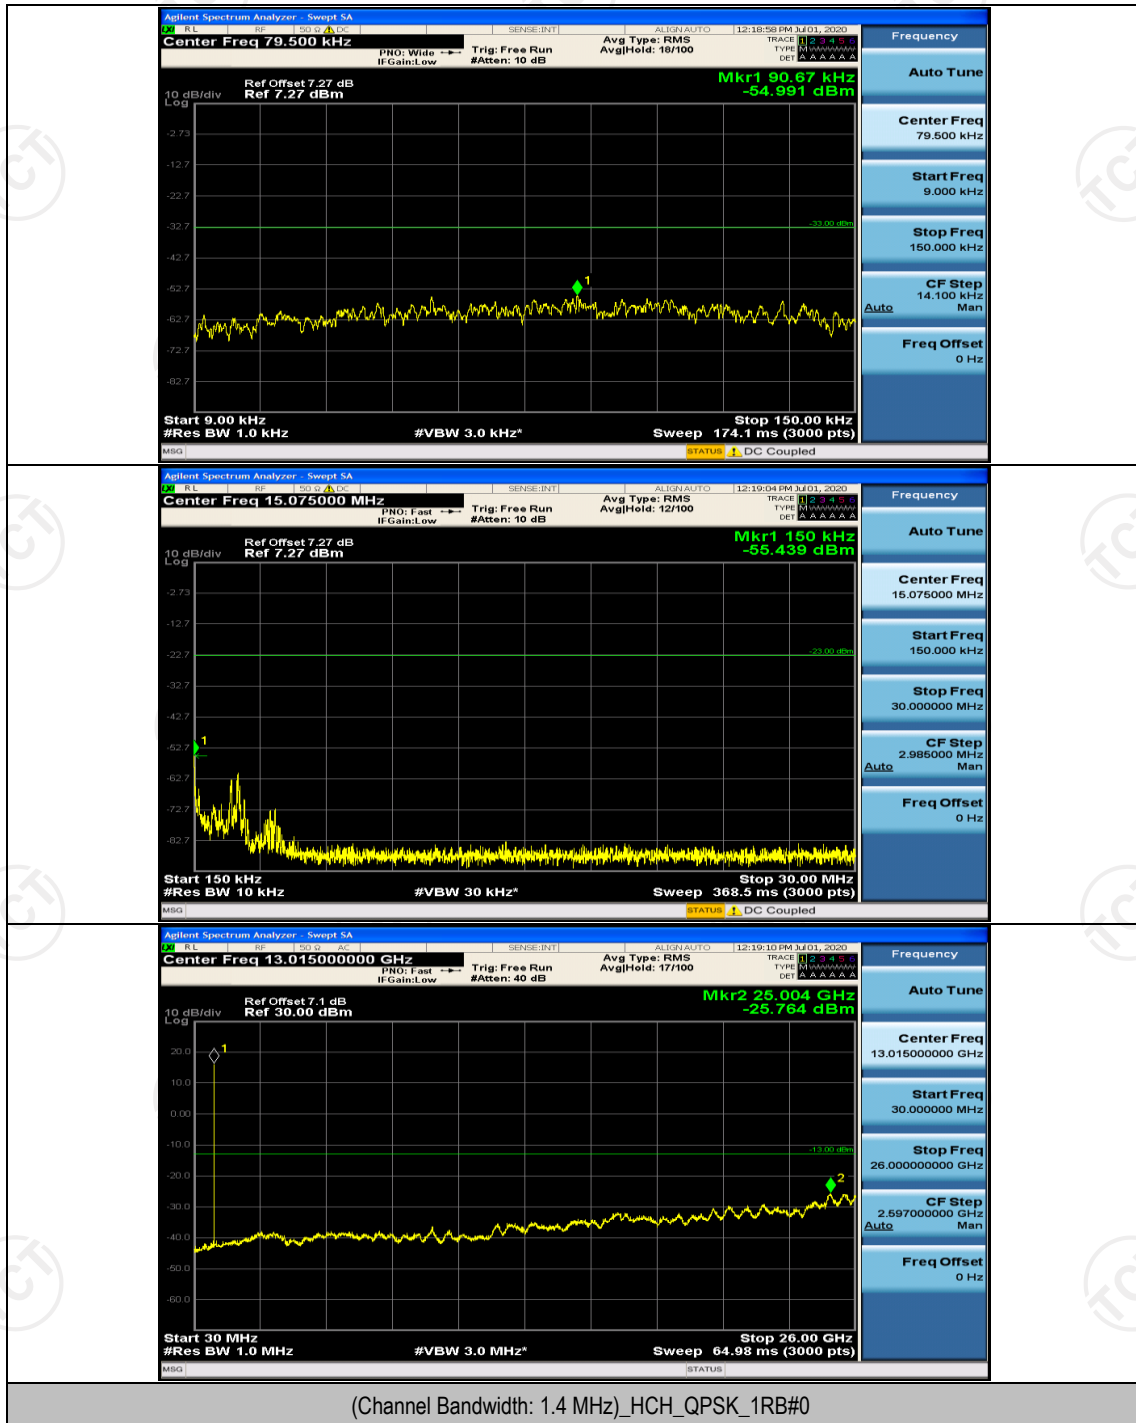

Channel Bandwidth: 3 MHz

(Channel Bandwidth: 3 MHz)_HCH_16QAM_15RB#0

Channel Bandwidth: 5 MHz

(Channel Bandwidth: 5 MHz)_HCH_QPSK_25RB#0

(Channel Bandwidth: 5 MHz)_LCH_16QAM_25RB#0

(Channel Bandwidth: 5 MHz)_HCH_16QAM_25RB#0

Channel Bandwidth: 10 MHz

Channel Bandwidth: 10 MHz_LCH_QPSK_50RB#0

Channel Bandwidth: 10 MHz_HCH_16QAM_50RB#0

Appendix E: Conducted Spurious Emission

Test Graphs

Channel Bandwidth: 1.4 MHz

Channel Bandwidth: 3 MHz

(Channel Bandwidth: 3 MHz)_LCH_QPSK_1RB#0