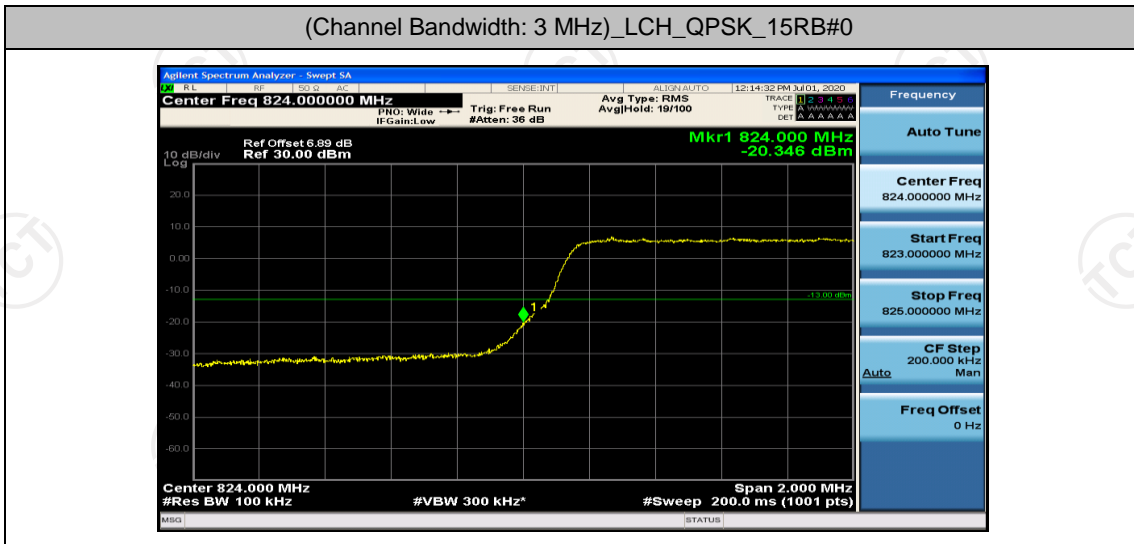

Channel Bandwidth: 10 MHz

Appendix D: Band Edge

Test Graphs

Channel Bandwidth: 1.4 MHz (Channel Bandwidth: 1.4 MHz)_LCH_QPSK_6RB#0

(Channel Bandwidth: 1.4 MHz)_HCH_QPSK_6RB#0

(Channel Bandwidth: 1.4 MHz)_LCH_16QAM_6RB#0

Channel Bandwidth: 3 MHz

(Channel Bandwidth: 3 MHz)_HCH_16QAM_15RB#0

Channel Bandwidth: 5 MHz

(Channel Bandwidth: 5 MHz)_HCH_QPSK_25RB#0

(Channel Bandwidth: 5 MHz)_LCH_16QAM_25RB#0

(Channel Bandwidth: 5 MHz)_HCH_16QAM_25RB#0