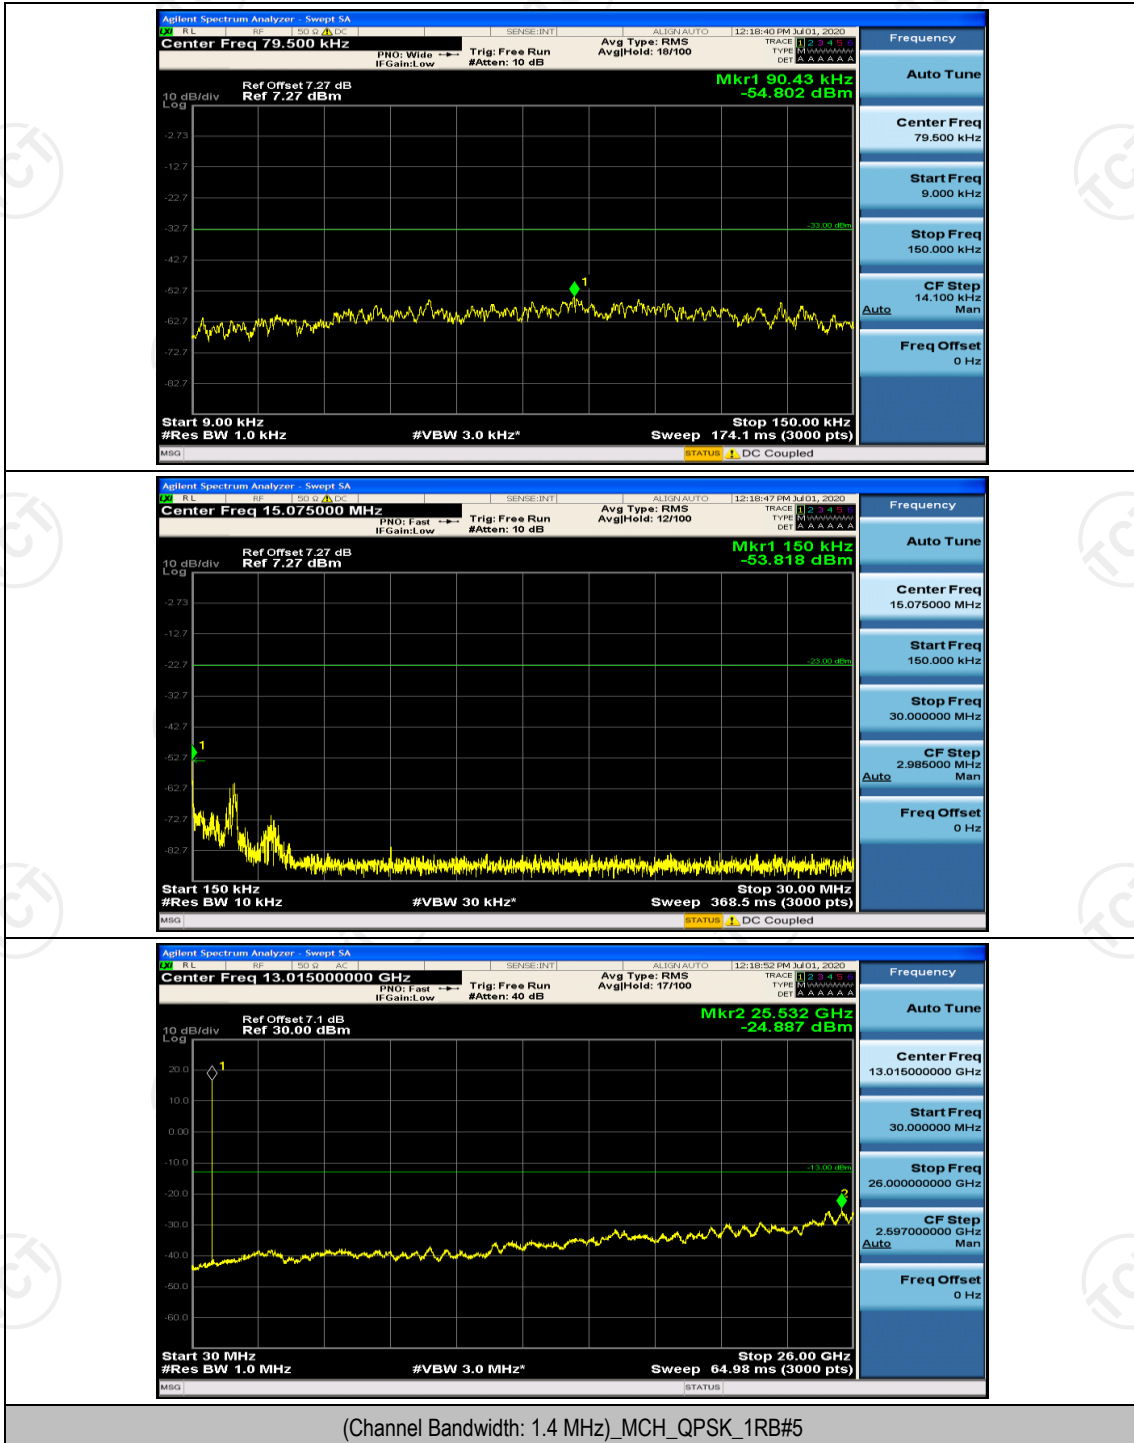

Channel Bandwidth: 3 MHz

(Channel Bandwidth: 3 MHz)_HCH_16QAM_15RB#0

Channel Bandwidth: 5 MHz

(Channel Bandwidth: 5 MHz)_HCH_QPSK_25RB#0

(Channel Bandwidth: 5 MHz)_LCH_16QAM_25RB#0

(Channel Bandwidth: 5 MHz)_HCH_16QAM_25RB#0

Channel Bandwidth: 10 MHz

Channel Bandwidth: 10 MHz_LCH_QPSK_50RB#0

Channel Bandwidth: 10 MHz_HCH_16QAM_50RB#0

Appendix E: Conducted Spurious Emission

Test Graphs

Channel Bandwidth: 1.4 MHz

Channel Bandwidth: 3 MHz

(Channel Bandwidth: 3 MHz)_LCH_QPSK_1RB#0