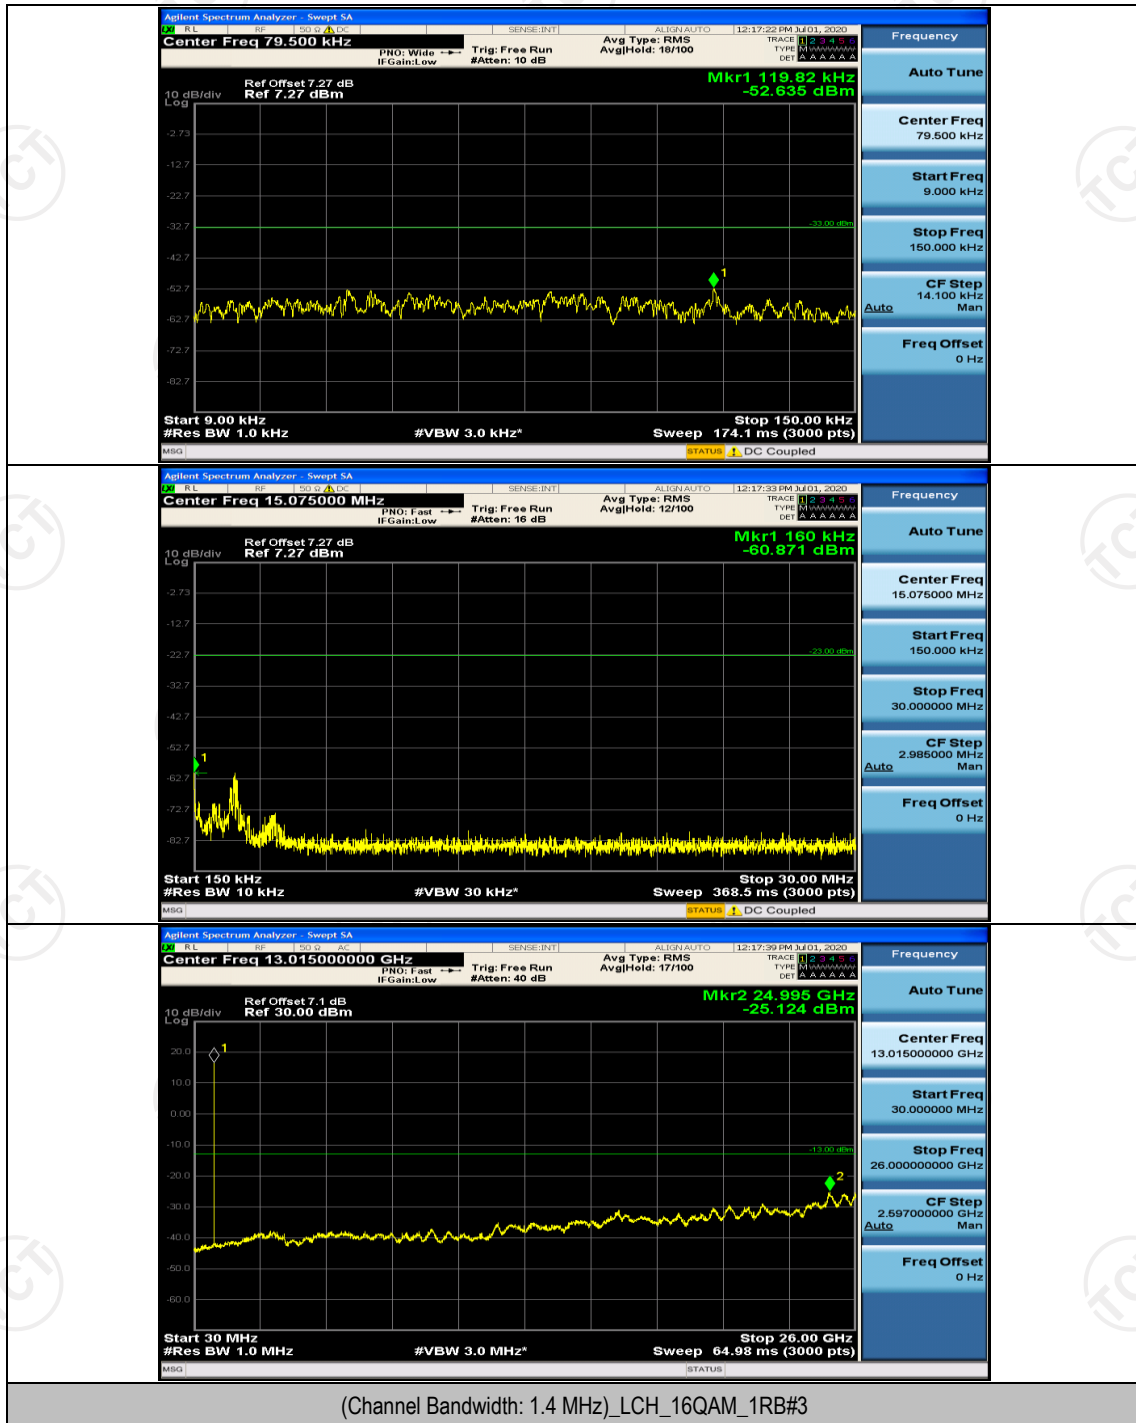

Channel Bandwidth: 3 MHz

(Channel Bandwidth: 3 MHz)_HCH_16QAM_15RB#0

Channel Bandwidth: 5 MHz

(Channel Bandwidth: 5 MHz)_HCH_QPSK_25RB#0

(Channel Bandwidth: 5 MHz)_LCH_16QAM_25RB#0

(Channel Bandwidth: 5 MHz)_HCH_16QAM_25RB#0

Channel Bandwidth: 10 MHz

Channel Bandwidth: 10 MHz_LCH_QPSK_50RB#0

Channel Bandwidth: 10 MHz_HCH_16QAM_50RB#0

Appendix E: Conducted Spurious Emission

Test Graphs

Channel Bandwidth: 1.4 MHz

Channel Bandwidth: 3 MHz

(Channel Bandwidth: 3 MHz)_LCH_QPSK_1RB#0