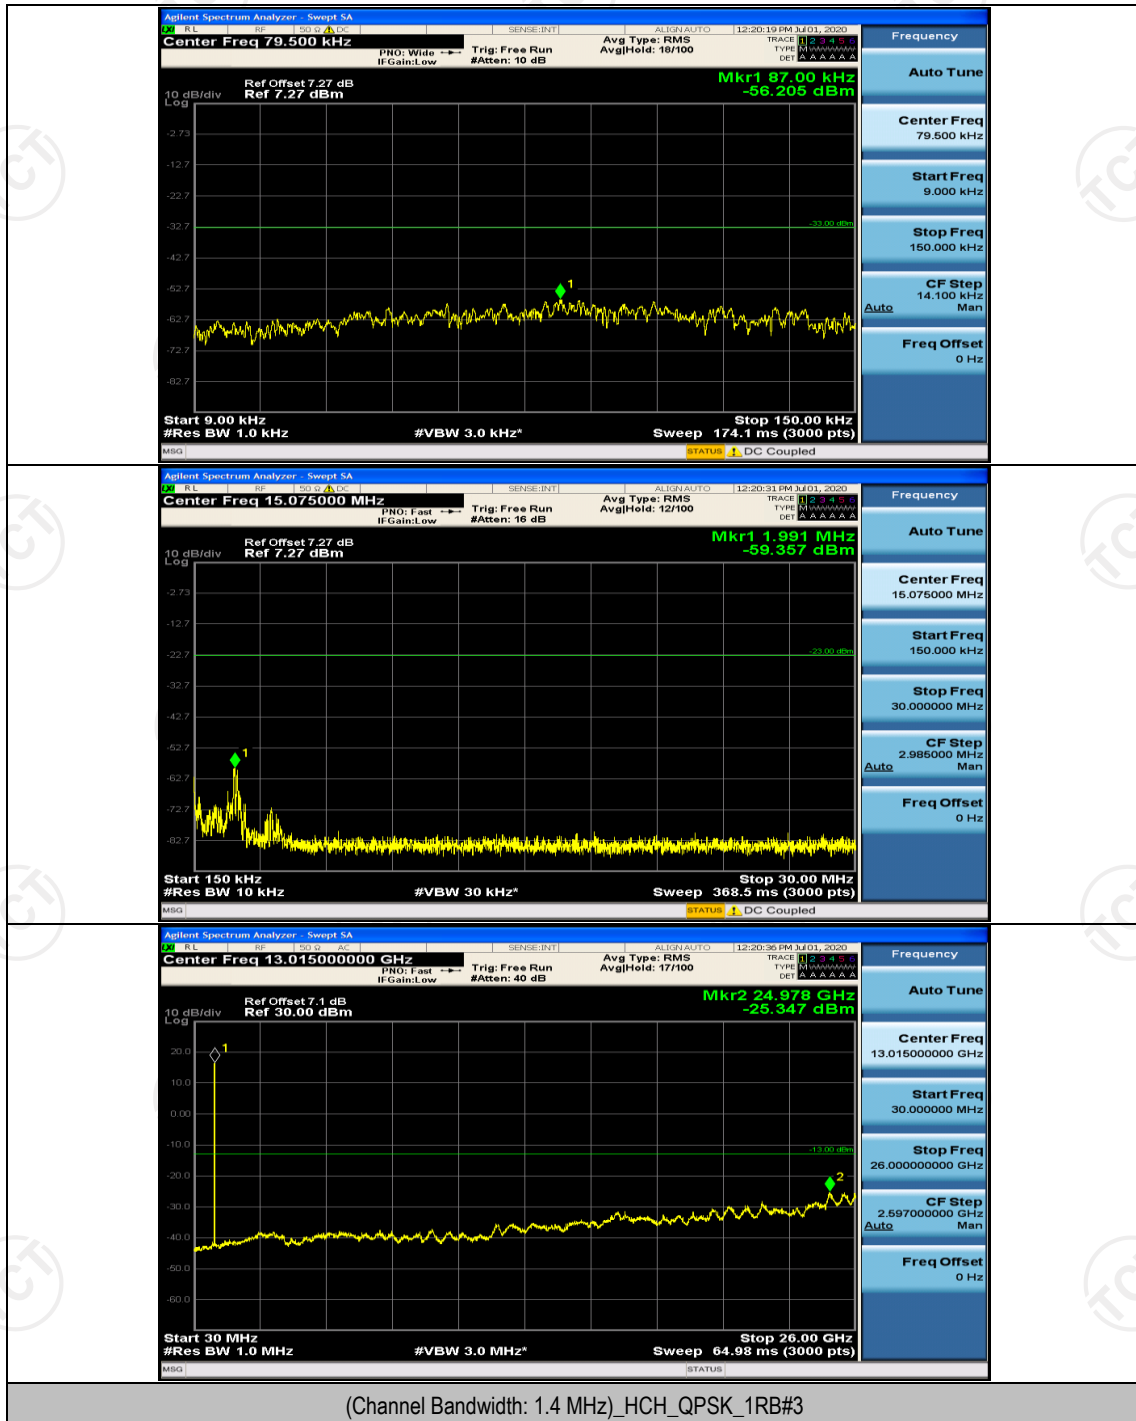

Channel Bandwidth: 3 MHz

(Channel Bandwidth: 3 MHz)_HCH_16QAM_15RB#0

Channel Bandwidth: 5 MHz

(Channel Bandwidth: 5 MHz)_HCH_QPSK_25RB#0

(Channel Bandwidth: 5 MHz)_LCH_16QAM_25RB#0

(Channel Bandwidth: 5 MHz)_HCH_16QAM_25RB#0

Channel Bandwidth: 10 MHz

Channel Bandwidth: 10 MHz_LCH_QPSK_50RB#0

Channel Bandwidth: 10 MHz_HCH_16QAM_50RB#0

Appendix E: Conducted Spurious Emission

Test Graphs

Channel Bandwidth: 1.4 MHz

Channel Bandwidth: 3 MHz

(Channel Bandwidth: 3 MHz)_LCH_QPSK_1RB#0