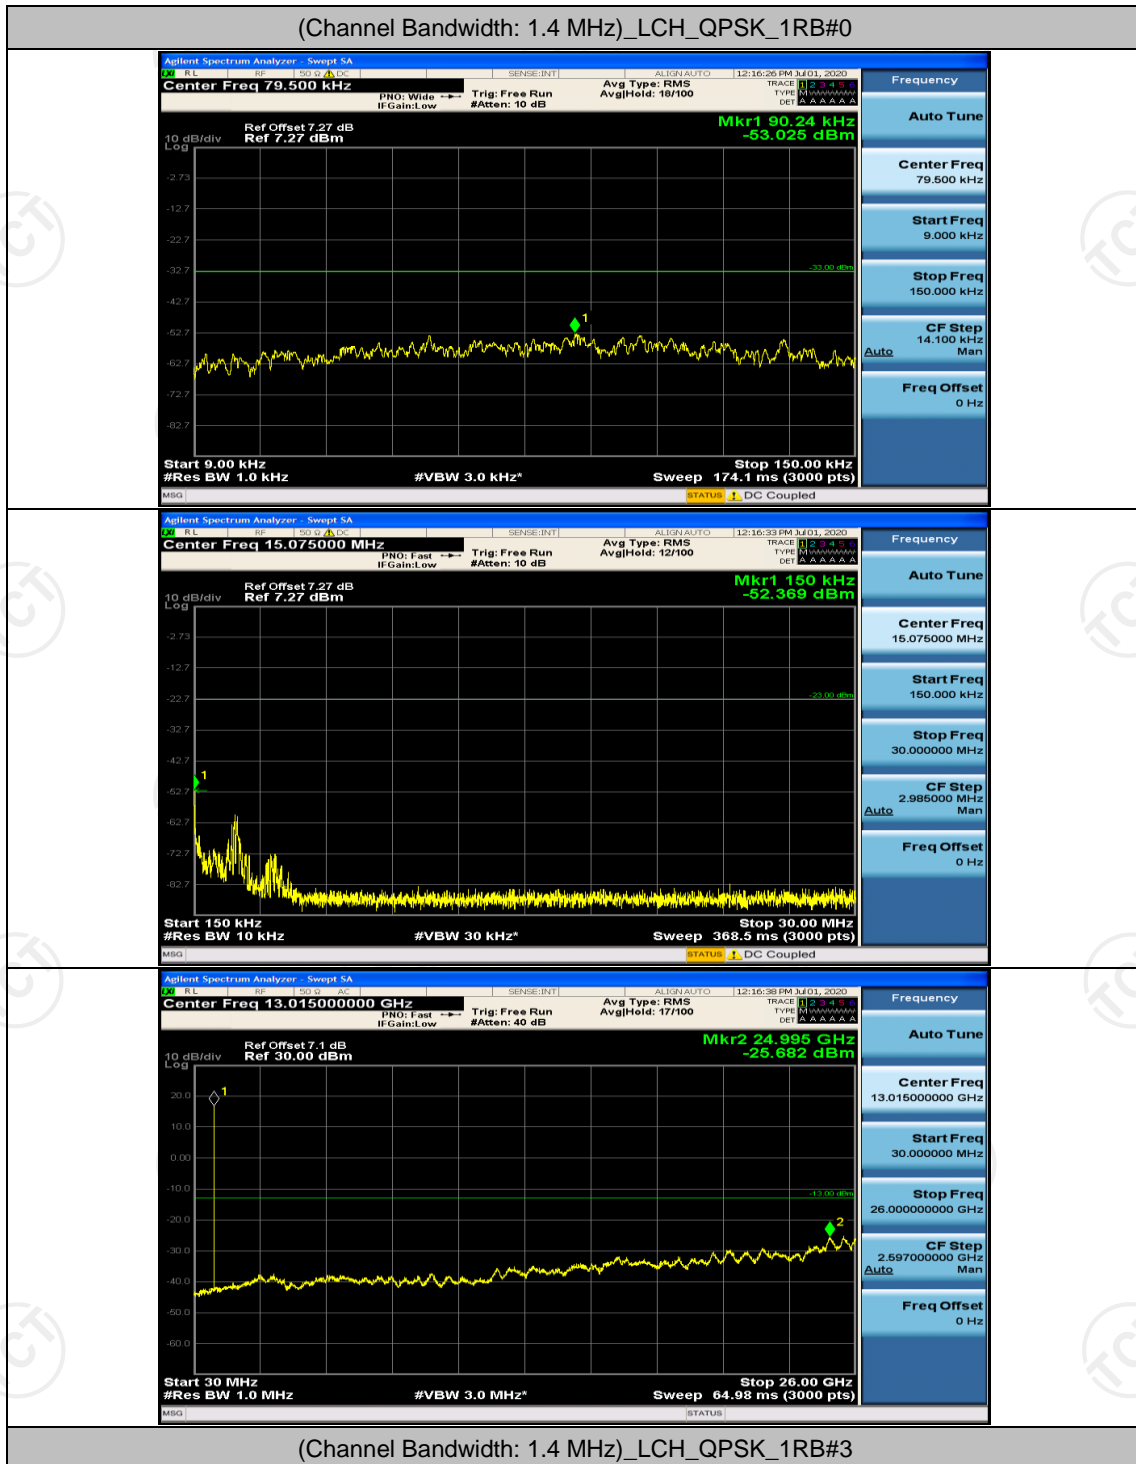

Channel Bandwidth: 3 MHz

(Channel Bandwidth: 3 MHz)_HCH_16QAM_15RB#0

Channel Bandwidth: 5 MHz

(Channel Bandwidth: 5 MHz)_HCH_QPSK_25RB#0

(Channel Bandwidth: 5 MHz)_LCH_16QAM_25RB#0

(Channel Bandwidth: 5 MHz)_HCH_16QAM_25RB#0

Channel Bandwidth: 10 MHz

Channel Bandwidth: 10 MHz_LCH_QPSK_50RB#0

Channel Bandwidth: 10 MHz_HCH_16QAM_50RB#0

Appendix E: Conducted Spurious Emission

Test Graphs

Channel Bandwidth: 1.4 MHz

Channel Bandwidth: 3 MHz

(Channel Bandwidth: 3 MHz)_LCH_QPSK_1RB#0