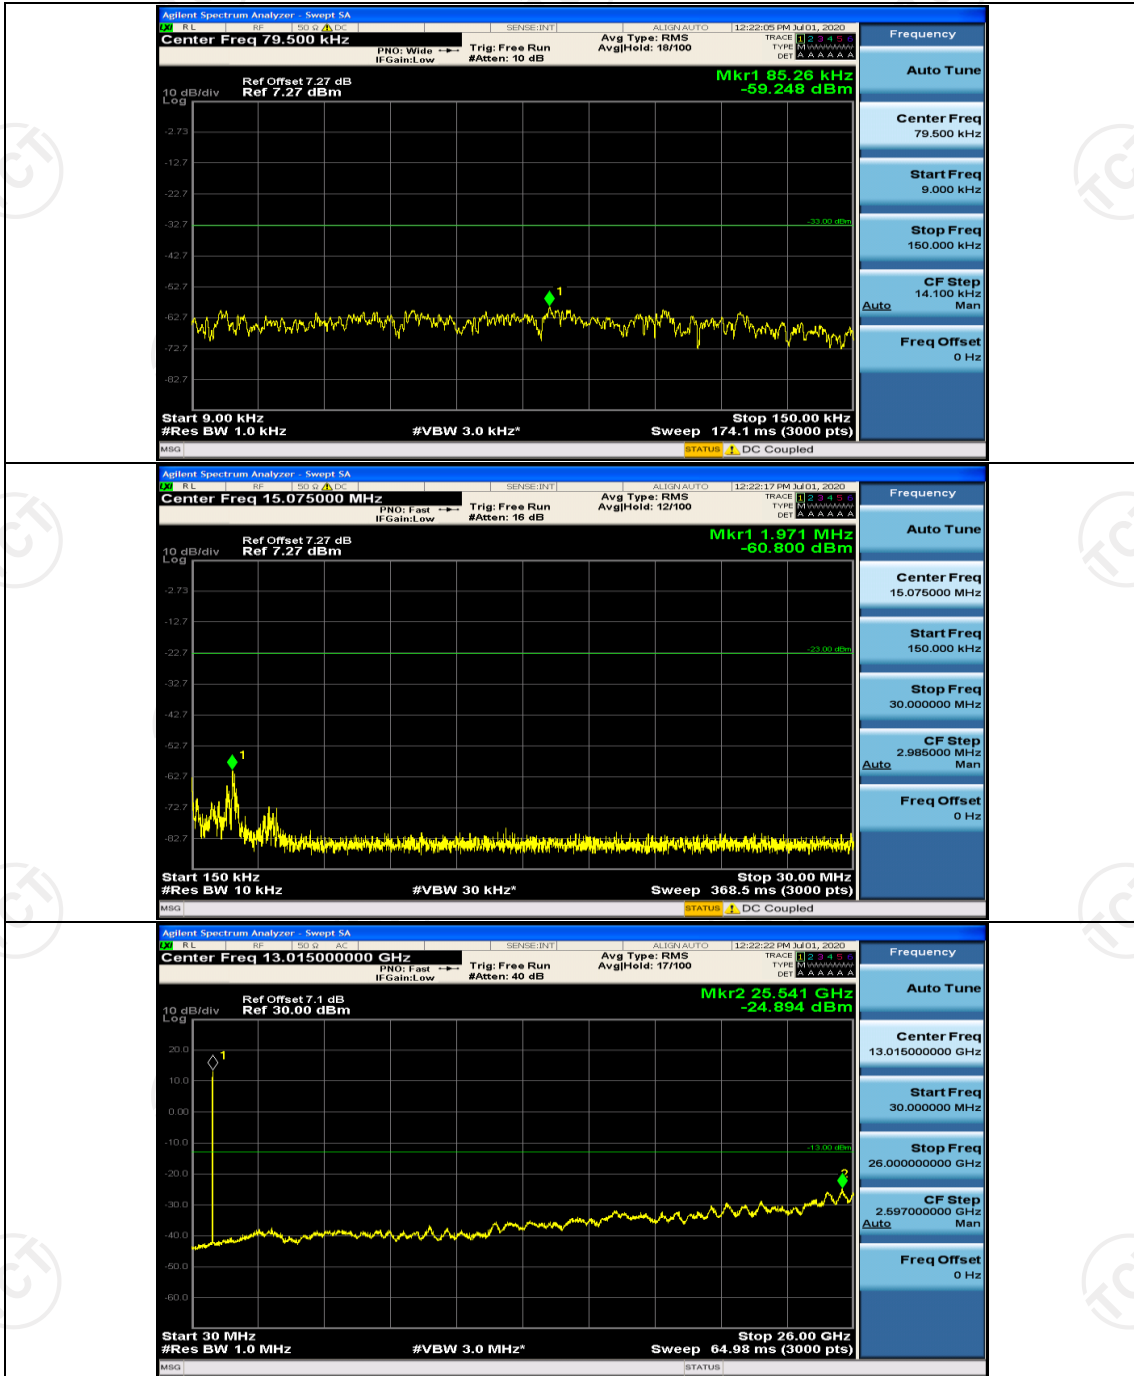

Channel Bandwidth: 3 MHz

(Channel Bandwidth: 3 MHz)_HCH_16QAM_15RB#0

Channel Bandwidth: 5 MHz

(Channel Bandwidth: 5 MHz)_HCH_QPSK_25RB#0

(Channel Bandwidth: 5 MHz)_LCH_16QAM_25RB#0

(Channel Bandwidth: 5 MHz)_HCH_16QAM_25RB#0

Channel Bandwidth: 10 MHz

Channel Bandwidth: 10 MHz_LCH_QPSK_50RB#0

Channel Bandwidth: 10 MHz_HCH_16QAM_50RB#0

Appendix E: Conducted Spurious Emission

Test Graphs

Channel Bandwidth: 1.4 MHz

Channel Bandwidth: 3 MHz

(Channel Bandwidth: 3 MHz)_LCH_QPSK_1RB#0