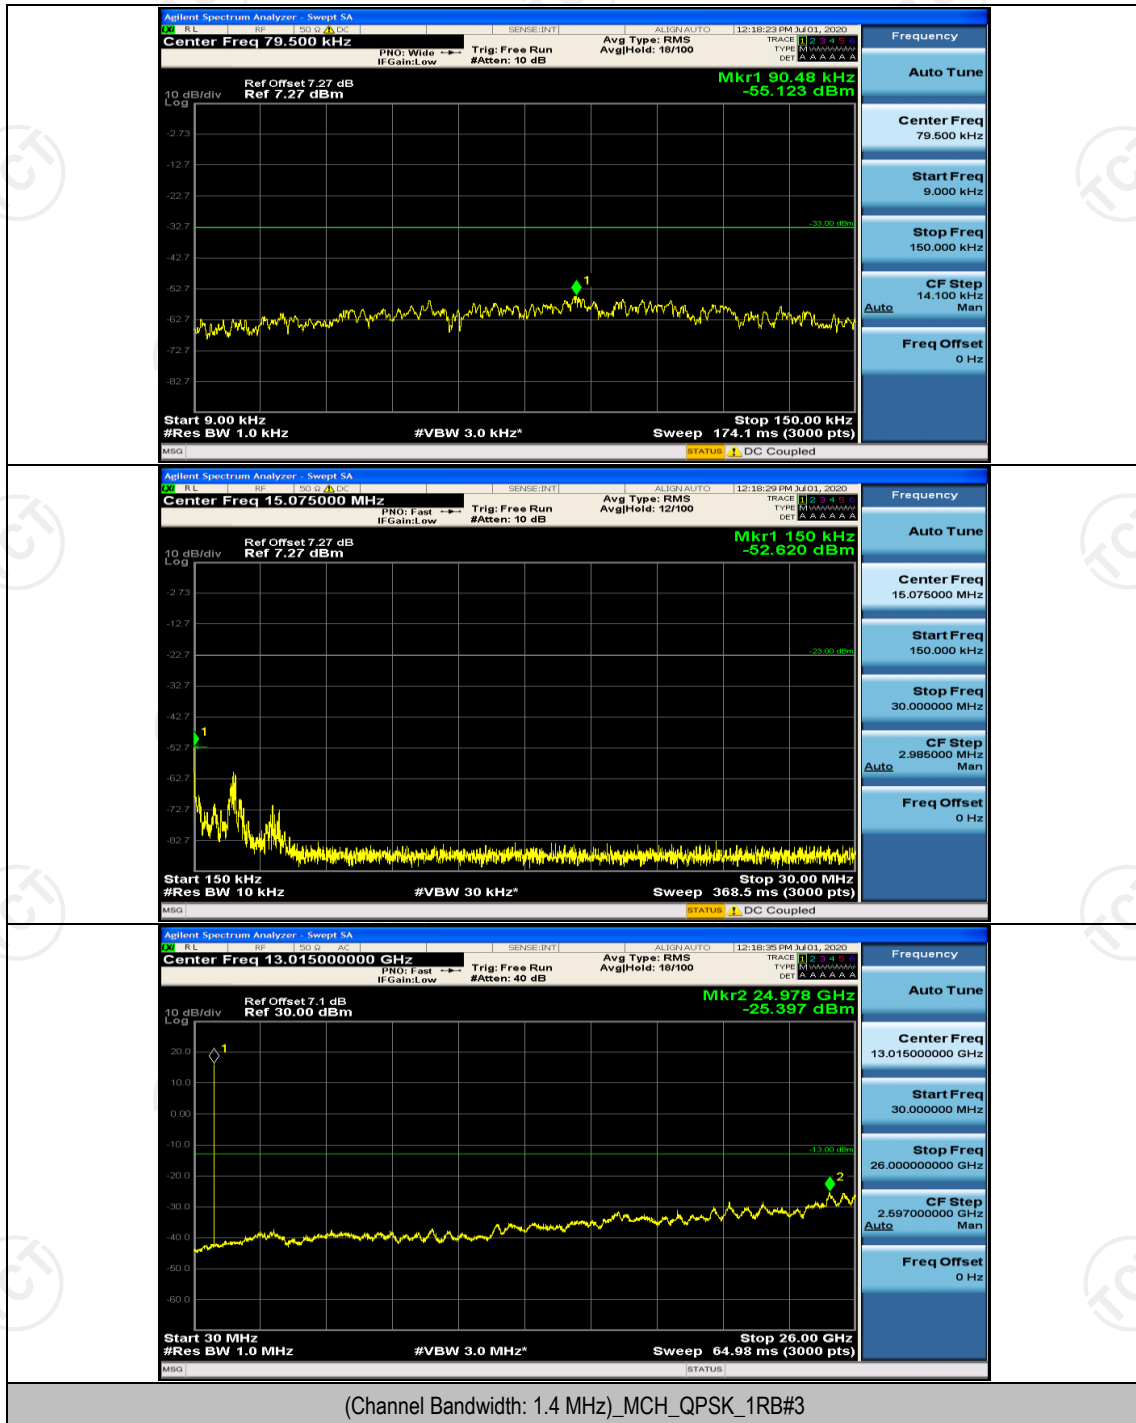

Channel Bandwidth: 3 MHz

(Channel Bandwidth: 3 MHz)_HCH_16QAM_15RB#0

Channel Bandwidth: 5 MHz

(Channel Bandwidth: 5 MHz)_HCH_QPSK_25RB#0

(Channel Bandwidth: 5 MHz)_LCH_16QAM_25RB#0

(Channel Bandwidth: 5 MHz)_HCH_16QAM_25RB#0

Channel Bandwidth: 10 MHz

Channel Bandwidth: 10 MHz_LCH_QPSK_50RB#0

Channel Bandwidth: 10 MHz_HCH_16QAM_50RB#0

Appendix E: Conducted Spurious Emission

Test Graphs

Channel Bandwidth: 1.4 MHz

Channel Bandwidth: 3 MHz

(Channel Bandwidth: 3 MHz)_LCH_QPSK_1RB#0