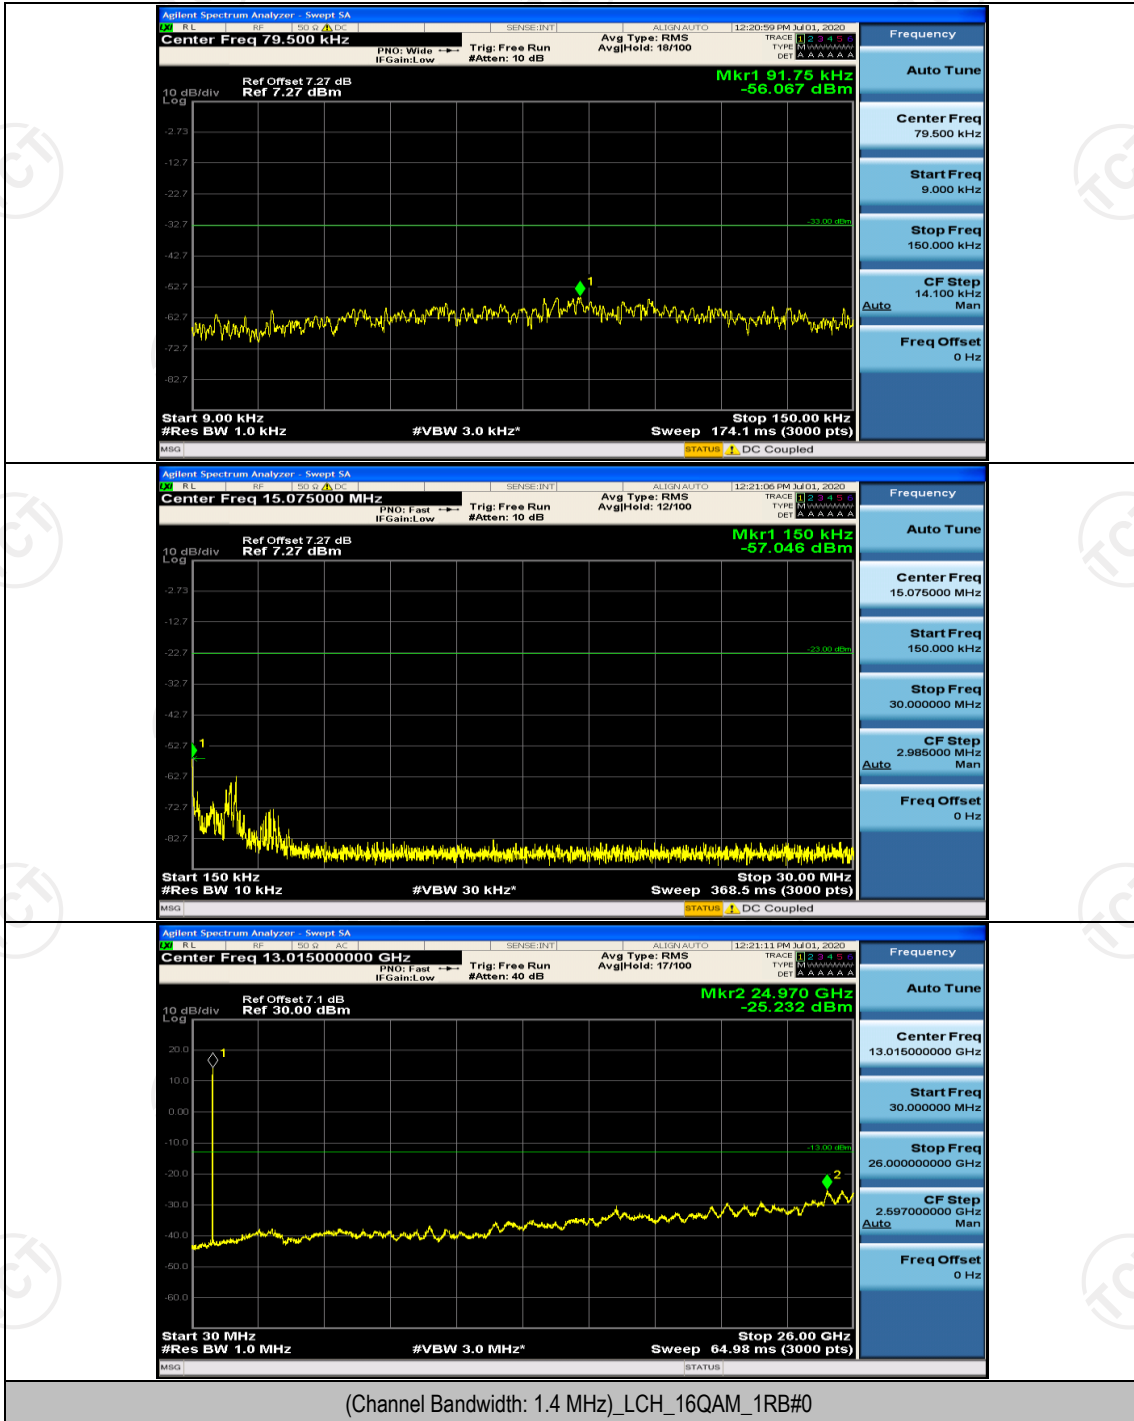

Channel Bandwidth: 10 MHz

Appendix D: Band Edge

Test Graphs

Channel Bandwidth: 1.4 MHz (Channel Bandwidth: 1.4 MHz)_LCH_QPSK_6RB#0

(Channel Bandwidth: 1.4 MHz)_HCH_QPSK_6RB#0

(Channel Bandwidth: 1.4 MHz)_LCH_16QAM_6RB#0

Channel Bandwidth: 3 MHz

(Channel Bandwidth: 3 MHz)_HCH_16QAM_15RB#0

Channel Bandwidth: 5 MHz

(Channel Bandwidth: 5 MHz)_HCH_QPSK_25RB#0

(Channel Bandwidth: 5 MHz)_LCH_16QAM_25RB#0

(Channel Bandwidth: 5 MHz)_HCH_16QAM_25RB#0

Channel Bandwidth: 10 MHz

Channel Bandwidth: 10 MHz_LCH_QPSK_50RB#0

Channel Bandwidth: 10 MHz_HCH_16QAM_50RB#0

Appendix E: Conducted Spurious Emission

Test Graphs

Channel Bandwidth: 1.4 MHz

Channel Bandwidth: 3 MHz

(Channel Bandwidth: 3 MHz)_LCH_QPSK_1RB#0