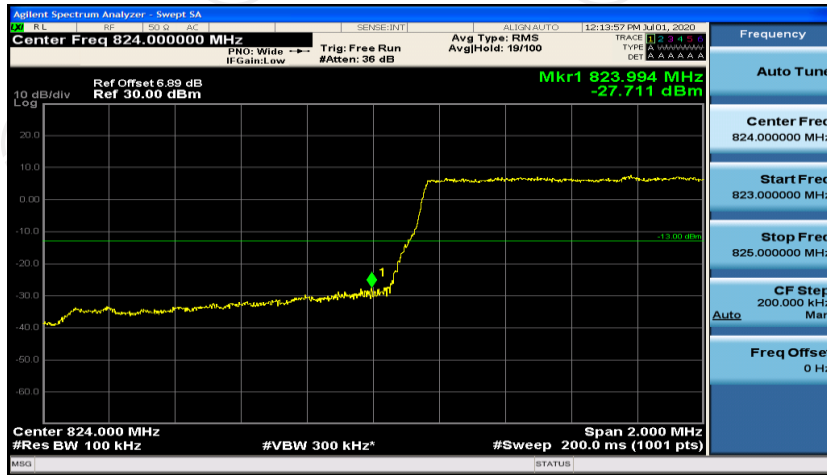

Channel Bandwidth: 10 MHz

Appendix D: Band Edge

Test Graphs

Channel Bandwidth: 1.4 MHz (Channel Bandwidth: 1.4 MHz)_LCH_QPSK_6RB#0

(Channel Bandwidth: 1.4 MHz)_HCH_QPSK_6RB#0

(Channel Bandwidth: 1.4 MHz)_LCH_16QAM_6RB#0

Channel Bandwidth: 3 MHz

(Channel Bandwidth: 3 MHz)_HCH_16QAM_15RB#0

Channel Bandwidth: 5 MHz

(Channel Bandwidth: 5 MHz)_HCH_QPSK_25RB#0

(Channel Bandwidth: 5 MHz)_LCH_16QAM_25RB#0

(Channel Bandwidth: 5 MHz)_HCH_16QAM_25RB#0