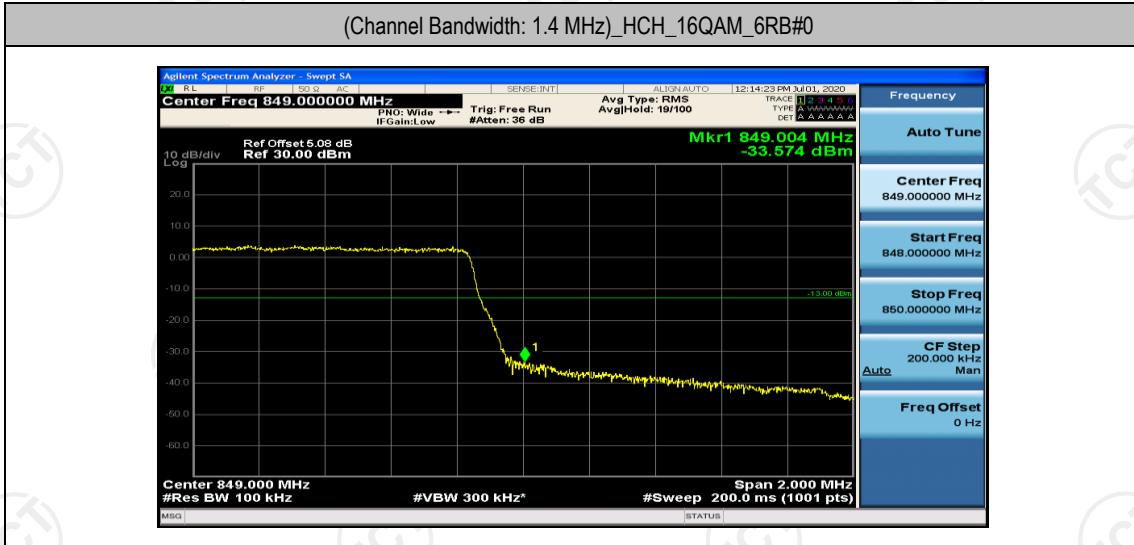

Channel Bandwidth: 10 MHz

Appendix D: Band Edge

Test Graphs

Channel Bandwidth: 1.4 MHz (Channel Bandwidth: 1.4 MHz)_LCH_QPSK_6RB#0

(Channel Bandwidth: 1.4 MHz)_HCH_QPSK_6RB#0

(Channel Bandwidth: 1.4 MHz)_LCH_16QAM_6RB#0

Channel Bandwidth: 3 MHz

(Channel Bandwidth: 3 MHz)_HCH_16QAM_15RB#0

Channel Bandwidth: 5 MHz

(Channel Bandwidth: 5 MHz)_HCH_QPSK_25RB#0

(Channel Bandwidth: 5 MHz)_LCH_16QAM_25RB#0

(Channel Bandwidth: 5 MHz)_HCH_16QAM_25RB#0