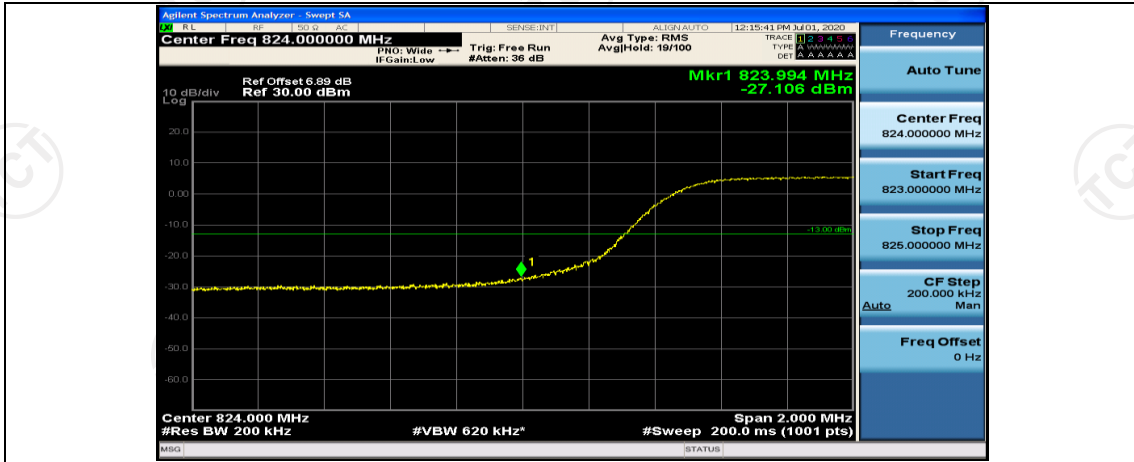

Channel Bandwidth: 10 MHz_LCH_QPSK_50RB#0