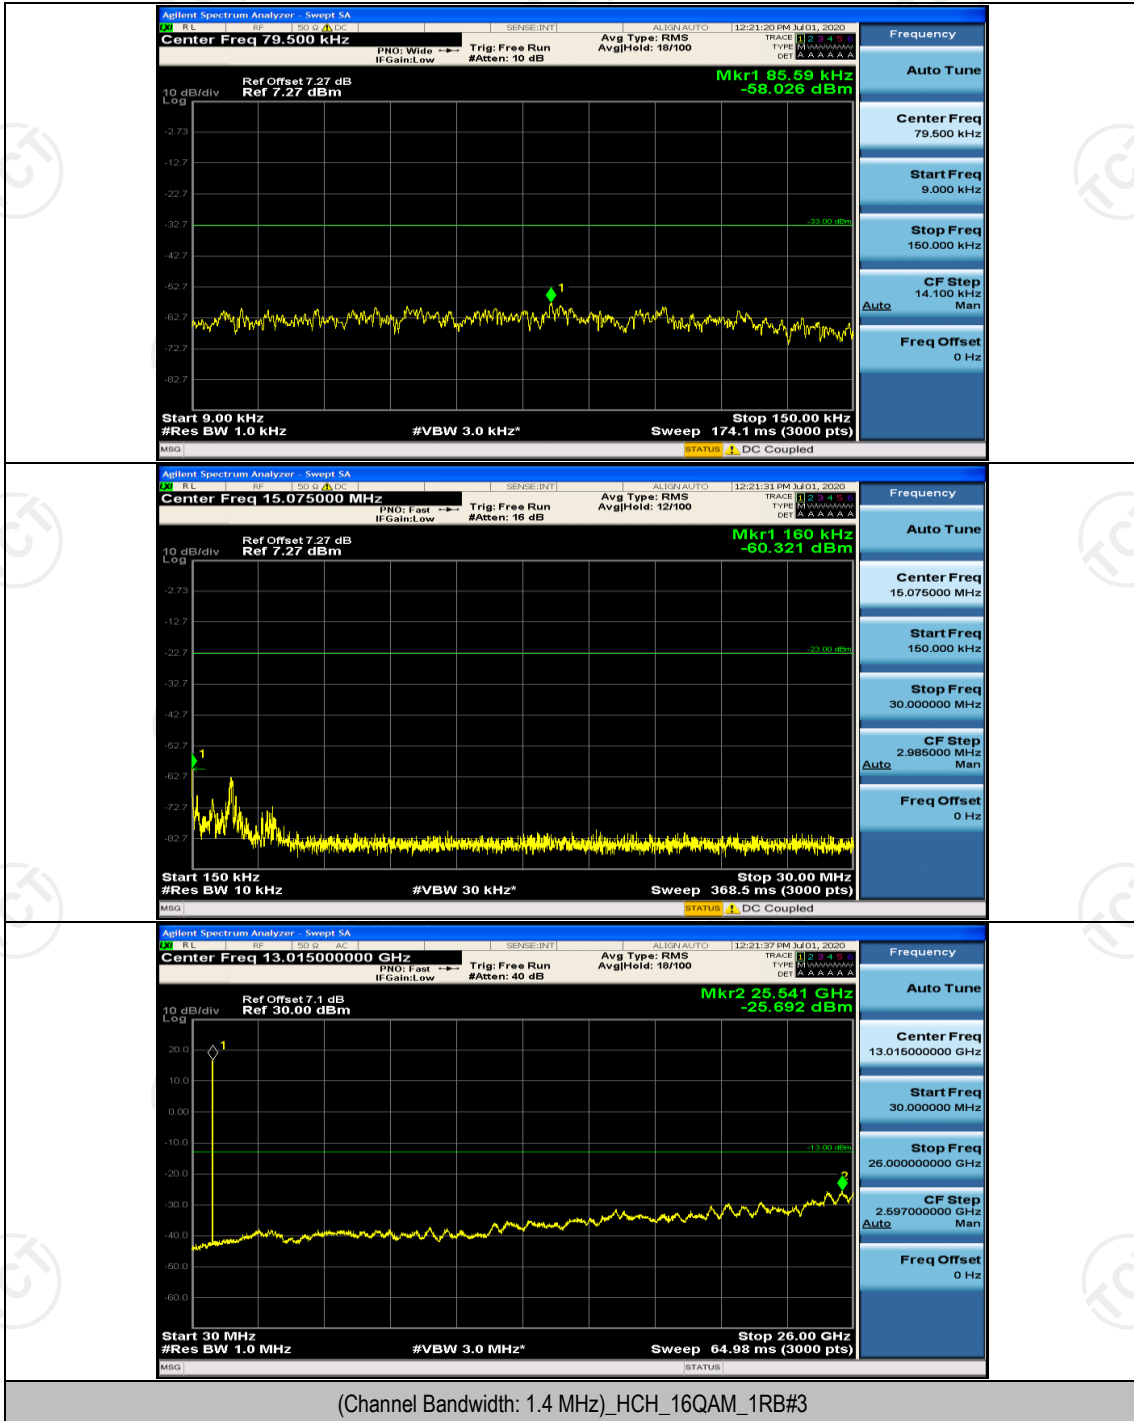

Channel Bandwidth: 3 MHz

(Channel Bandwidth: 3 MHz)_HCH_16QAM_15RB#0

Channel Bandwidth: 5 MHz

(Channel Bandwidth: 5 MHz)_HCH_QPSK_25RB#0

(Channel Bandwidth: 5 MHz)_LCH_16QAM_25RB#0

(Channel Bandwidth: 5 MHz)_HCH_16QAM_25RB#0

Channel Bandwidth: 10 MHz

Channel Bandwidth: 10 MHz_LCH_QPSK_50RB#0

Channel Bandwidth: 10 MHz_HCH_16QAM_50RB#0

Appendix E: Conducted Spurious Emission

Test Graphs

Channel Bandwidth: 1.4 MHz

Channel Bandwidth: 3 MHz

(Channel Bandwidth: 3 MHz)_LCH_QPSK_1RB#0