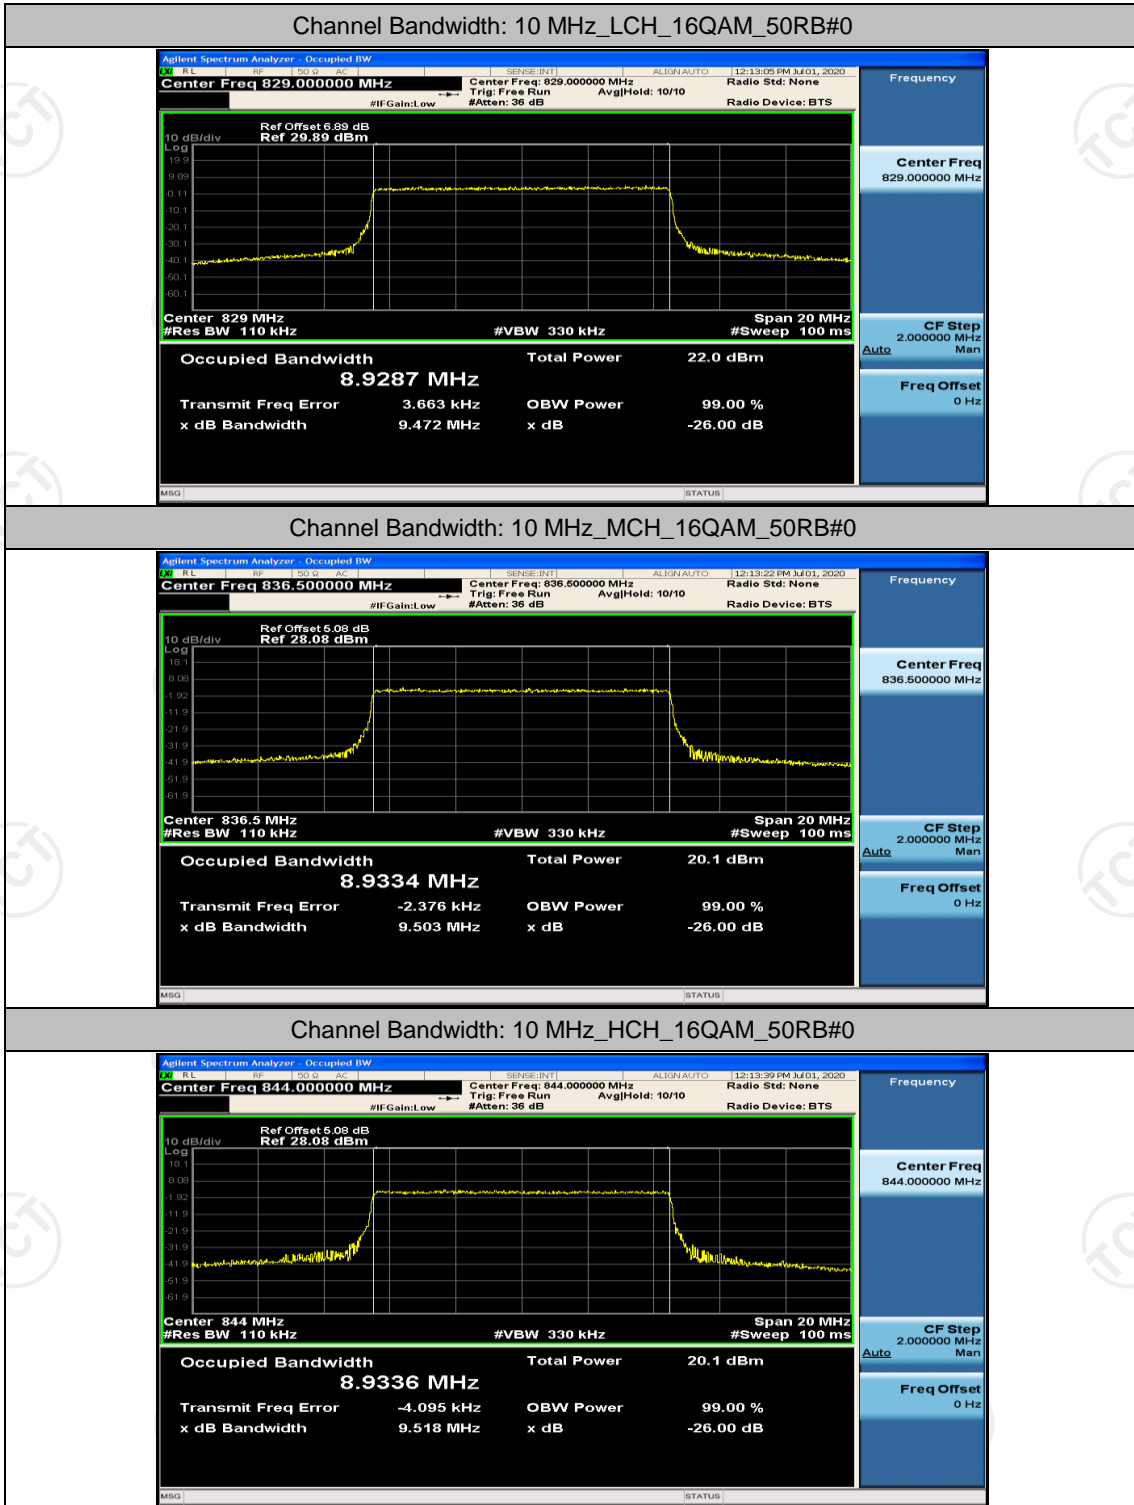

Channel Bandwidth: 10 MHz

Appendix D: Band Edge

Test Graphs

Channel Bandwidth: 1.4 MHz (Channel Bandwidth: 1.4 MHz)_LCH_QPSK_6RB#0

(Channel Bandwidth: 1.4 MHz)_HCH_QPSK_6RB#0

(Channel Bandwidth: 1.4 MHz)_LCH_16QAM_6RB#0

Channel Bandwidth: 3 MHz

(Channel Bandwidth: 3 MHz)_HCH_16QAM_15RB#0

Channel Bandwidth: 5 MHz

(Channel Bandwidth: 5 MHz)_HCH_QPSK_25RB#0

(Channel Bandwidth: 5 MHz)_LCH_16QAM_25RB#0

(Channel Bandwidth: 5 MHz)_HCH_16QAM_25RB#0

Channel Bandwidth: 10 MHz

Channel Bandwidth: 10 MHz_LCH_QPSK_50RB#0

Channel Bandwidth: 10 MHz_HCH_16QAM_50RB#0

Appendix E: Conducted Spurious Emission

Test Graphs

Channel Bandwidth: 1.4 MHz

Channel Bandwidth: 3 MHz