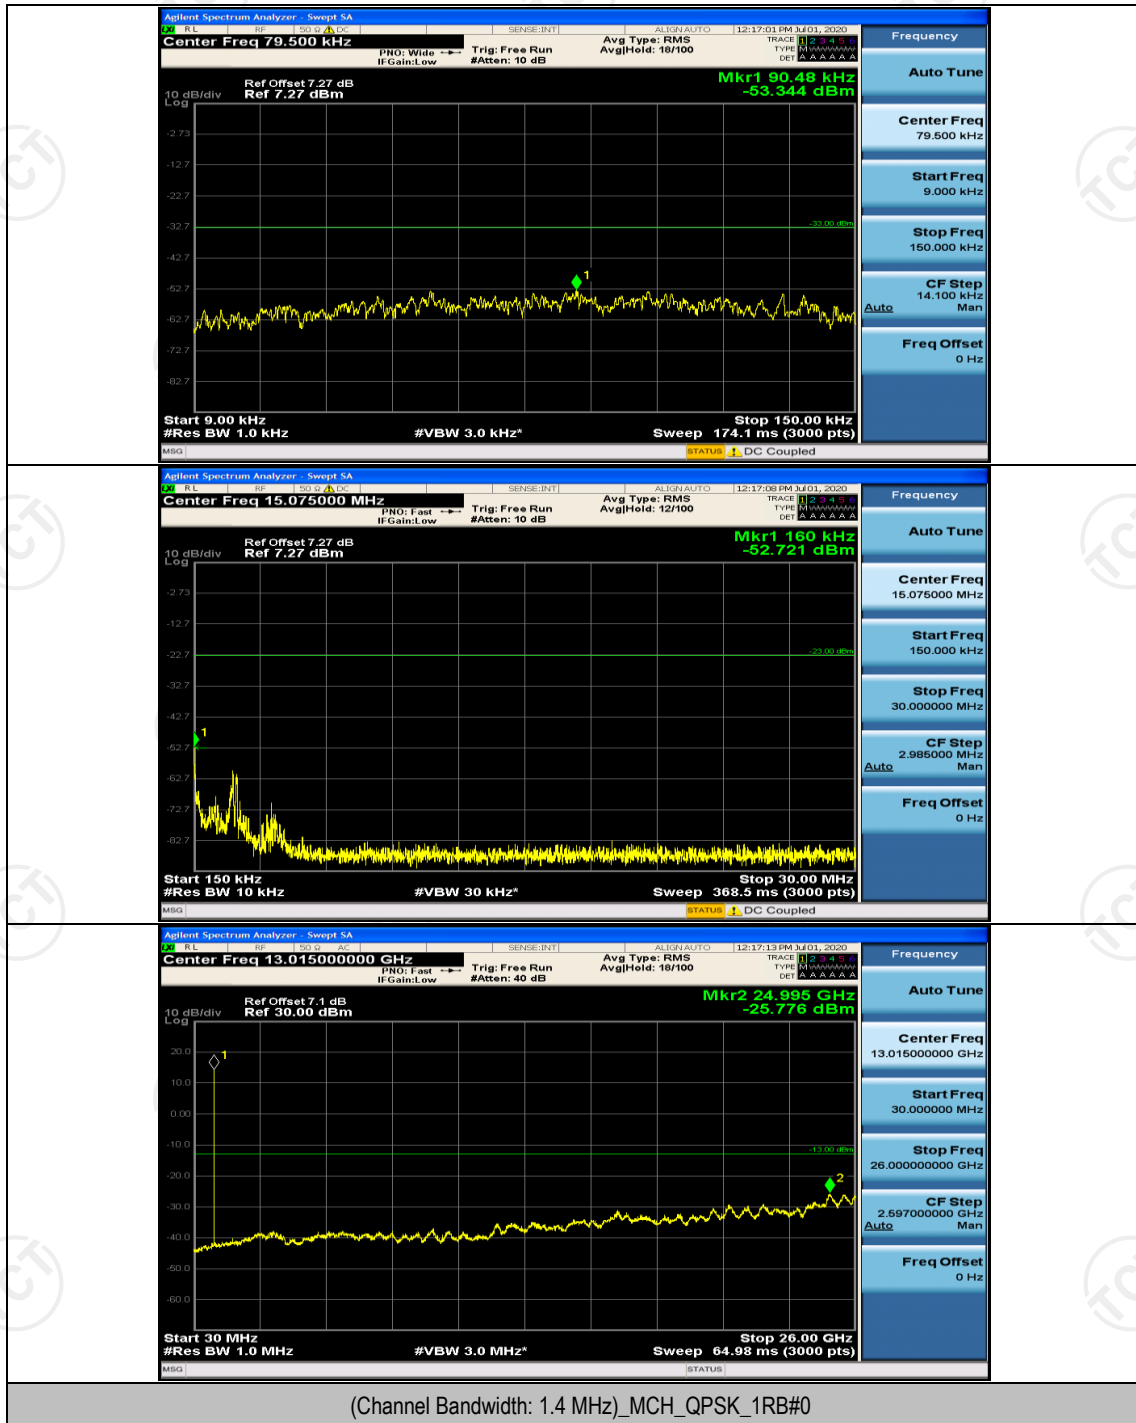

Channel Bandwidth: 3 MHz

(Channel Bandwidth: 3 MHz)_HCH_16QAM_15RB#0

Channel Bandwidth: 5 MHz

(Channel Bandwidth: 5 MHz)_HCH_QPSK_25RB#0

(Channel Bandwidth: 5 MHz)_LCH_16QAM_25RB#0

(Channel Bandwidth: 5 MHz)_HCH_16QAM_25RB#0

Channel Bandwidth: 10 MHz

Channel Bandwidth: 10 MHz_LCH_QPSK_50RB#0

Channel Bandwidth: 10 MHz_HCH_16QAM_50RB#0

Appendix E: Conducted Spurious Emission

Test Graphs

Channel Bandwidth: 1.4 MHz

Channel Bandwidth: 3 MHz

(Channel Bandwidth: 3 MHz)_LCH_QPSK_1RB#0