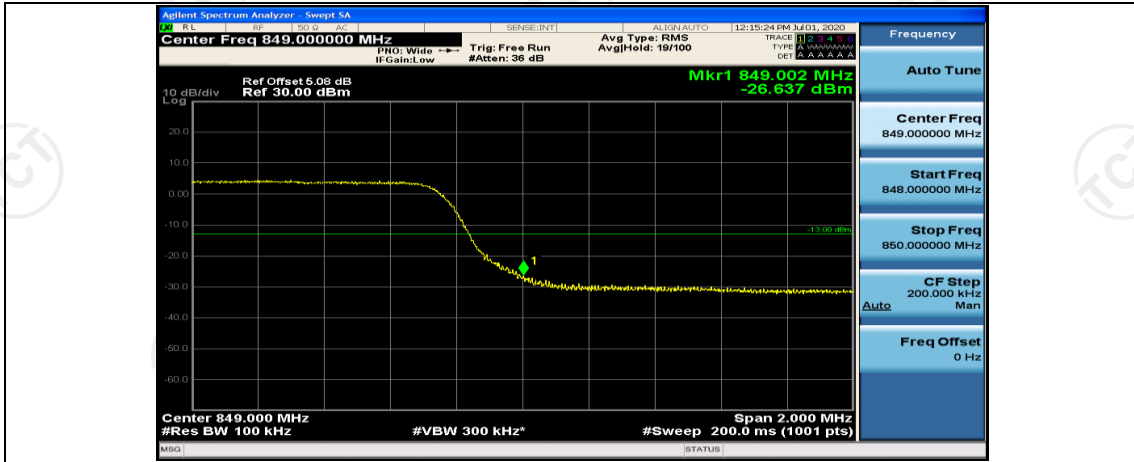

Channel Bandwidth: 3 MHz

(Channel Bandwidth: 3 MHz)_HCH_16QAM_15RB#0

Channel Bandwidth: 5 MHz

(Channel Bandwidth: 5 MHz)_HCH_QPSK_25RB#0

(Channel Bandwidth: 5 MHz)_LCH_16QAM_25RB#0

(Channel Bandwidth: 5 MHz)_HCH_16QAM_25RB#0