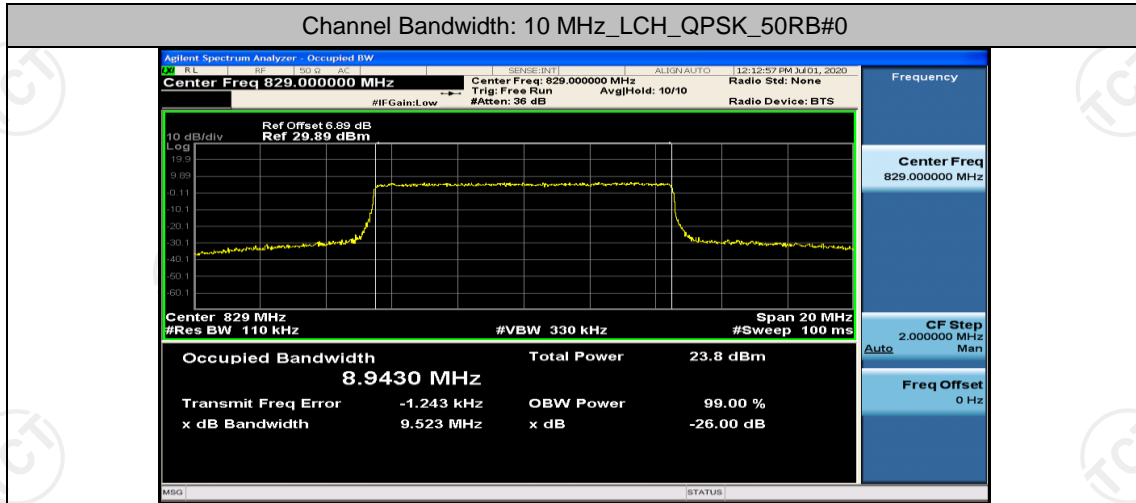

Channel Bandwidth: 10 MHz

Appendix D: Band Edge

Test Graphs

Channel Bandwidth: 1.4 MHz (Channel Bandwidth: 1.4 MHz)_LCH_QPSK_6RB#0

(Channel Bandwidth: 1.4 MHz)_HCH_QPSK_6RB#0

(Channel Bandwidth: 1.4 MHz)_LCH_16QAM_6RB#0

Channel Bandwidth: 3 MHz

(Channel Bandwidth: 3 MHz)_HCH_16QAM_15RB#0

Channel Bandwidth: 5 MHz

(Channel Bandwidth: 5 MHz)_HCH_QPSK_25RB#0

(Channel Bandwidth: 5 MHz)_LCH_16QAM_25RB#0

(Channel Bandwidth: 5 MHz)_HCH_16QAM_25RB#0