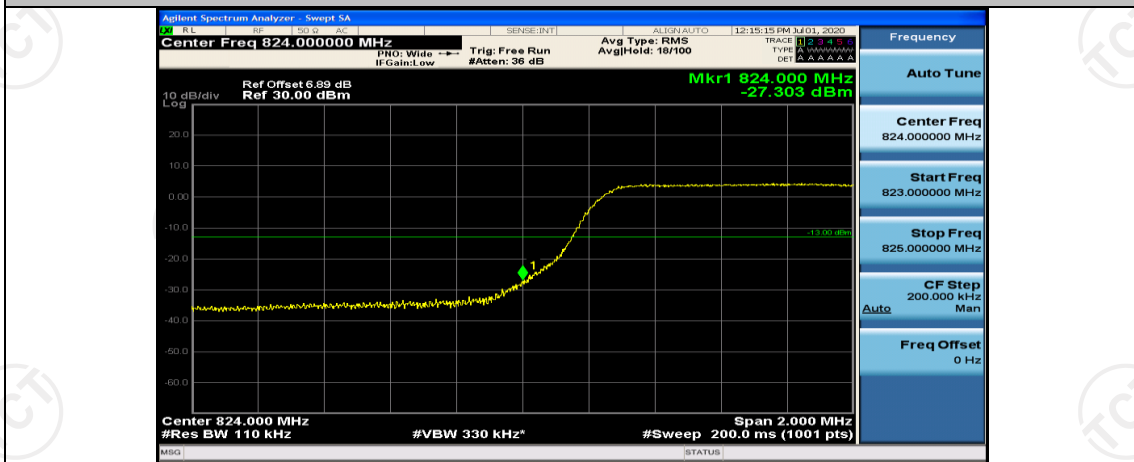

Channel Bandwidth: 3 MHz

(Channel Bandwidth: 3 MHz)_HCH_16QAM_15RB#0

Channel Bandwidth: 5 MHz

(Channel Bandwidth: 5 MHz)_HCH_QPSK_25RB#0

(Channel Bandwidth: 5 MHz)_LCH_16QAM_25RB#0

(Channel Bandwidth: 5 MHz)_HCH_16QAM_25RB#0