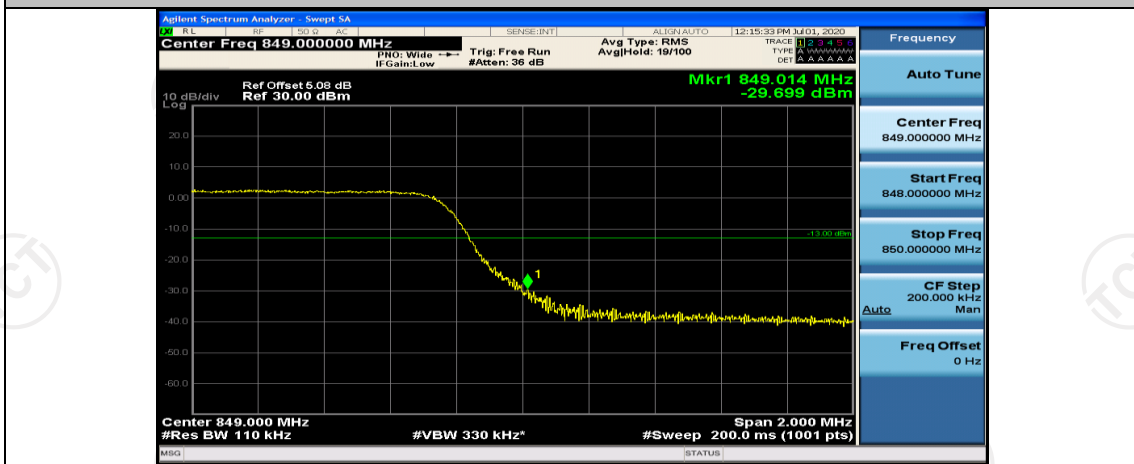

Channel Bandwidth: 3 MHz

(Channel Bandwidth: 3 MHz)_HCH_16QAM_15RB#0

Channel Bandwidth: 5 MHz

(Channel Bandwidth: 5 MHz)_HCH_QPSK_25RB#0

(Channel Bandwidth: 5 MHz)_LCH_16QAM_25RB#0

(Channel Bandwidth: 5 MHz)_HCH_16QAM_25RB#0