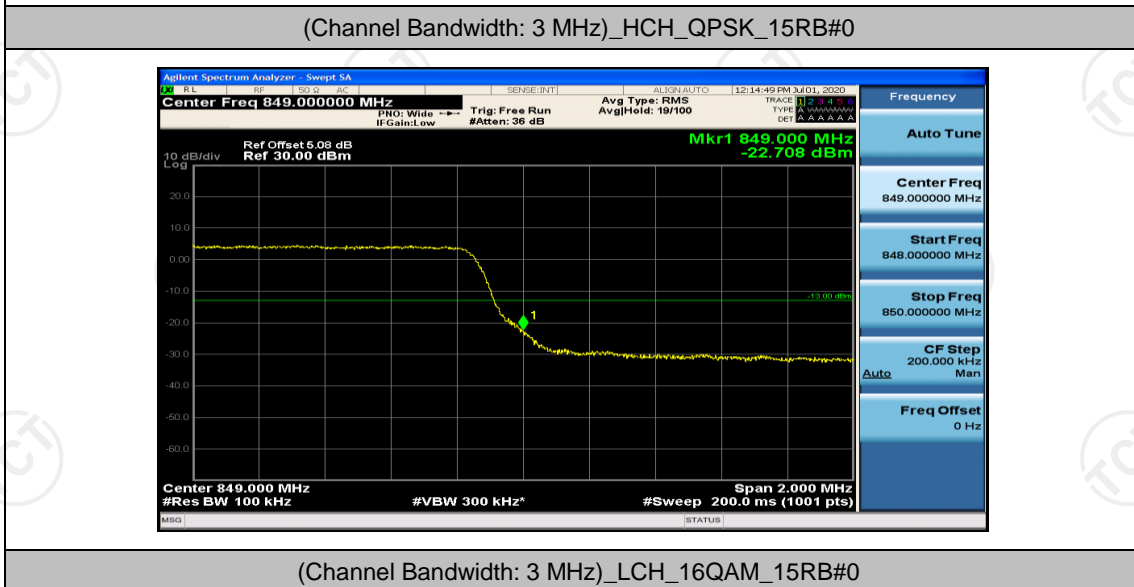

Channel Bandwidth: 10 MHz

Appendix D: Band Edge

Test Graphs

Channel Bandwidth: 1.4 MHz (Channel Bandwidth: 1.4 MHz)_LCH_QPSK_6RB#0

(Channel Bandwidth: 1.4 MHz)_HCH_QPSK_6RB#0

(Channel Bandwidth: 1.4 MHz)_LCH_16QAM_6RB#0

Channel Bandwidth: 3 MHz

(Channel Bandwidth: 3 MHz)_HCH_16QAM_15RB#0

Channel Bandwidth: 5 MHz

(Channel Bandwidth: 5 MHz)_HCH_QPSK_25RB#0

(Channel Bandwidth: 5 MHz)_LCH_16QAM_25RB#0

(Channel Bandwidth: 5 MHz)_HCH_16QAM_25RB#0

Channel Bandwidth: 10 MHz

Channel Bandwidth: 10 MHz_LCH_QPSK_50RB#0

Channel Bandwidth: 10 MHz_HCH_16QAM_50RB#0

Appendix E: Conducted Spurious Emission

Test Graphs

Channel Bandwidth: 1.4 MHz

Channel Bandwidth: 3 MHz