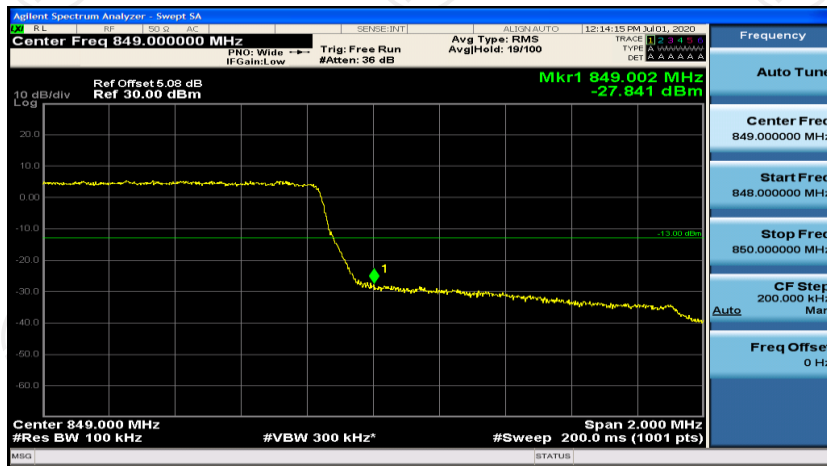

Channel Bandwidth: 10 MHz

Appendix D: Band Edge

Test Graphs

Channel Bandwidth: 1.4 MHz (Channel Bandwidth: 1.4 MHz)_LCH_QPSK_6RB#0

(Channel Bandwidth: 1.4 MHz)_HCH_QPSK_6RB#0

(Channel Bandwidth: 1.4 MHz)_LCH_16QAM_6RB#0

Channel Bandwidth: 3 MHz

(Channel Bandwidth: 3 MHz)_HCH_16QAM_15RB#0

Channel Bandwidth: 5 MHz

(Channel Bandwidth: 5 MHz)_HCH_QPSK_25RB#0

(Channel Bandwidth: 5 MHz)_LCH_16QAM_25RB#0

(Channel Bandwidth: 5 MHz)_HCH_16QAM_25RB#0