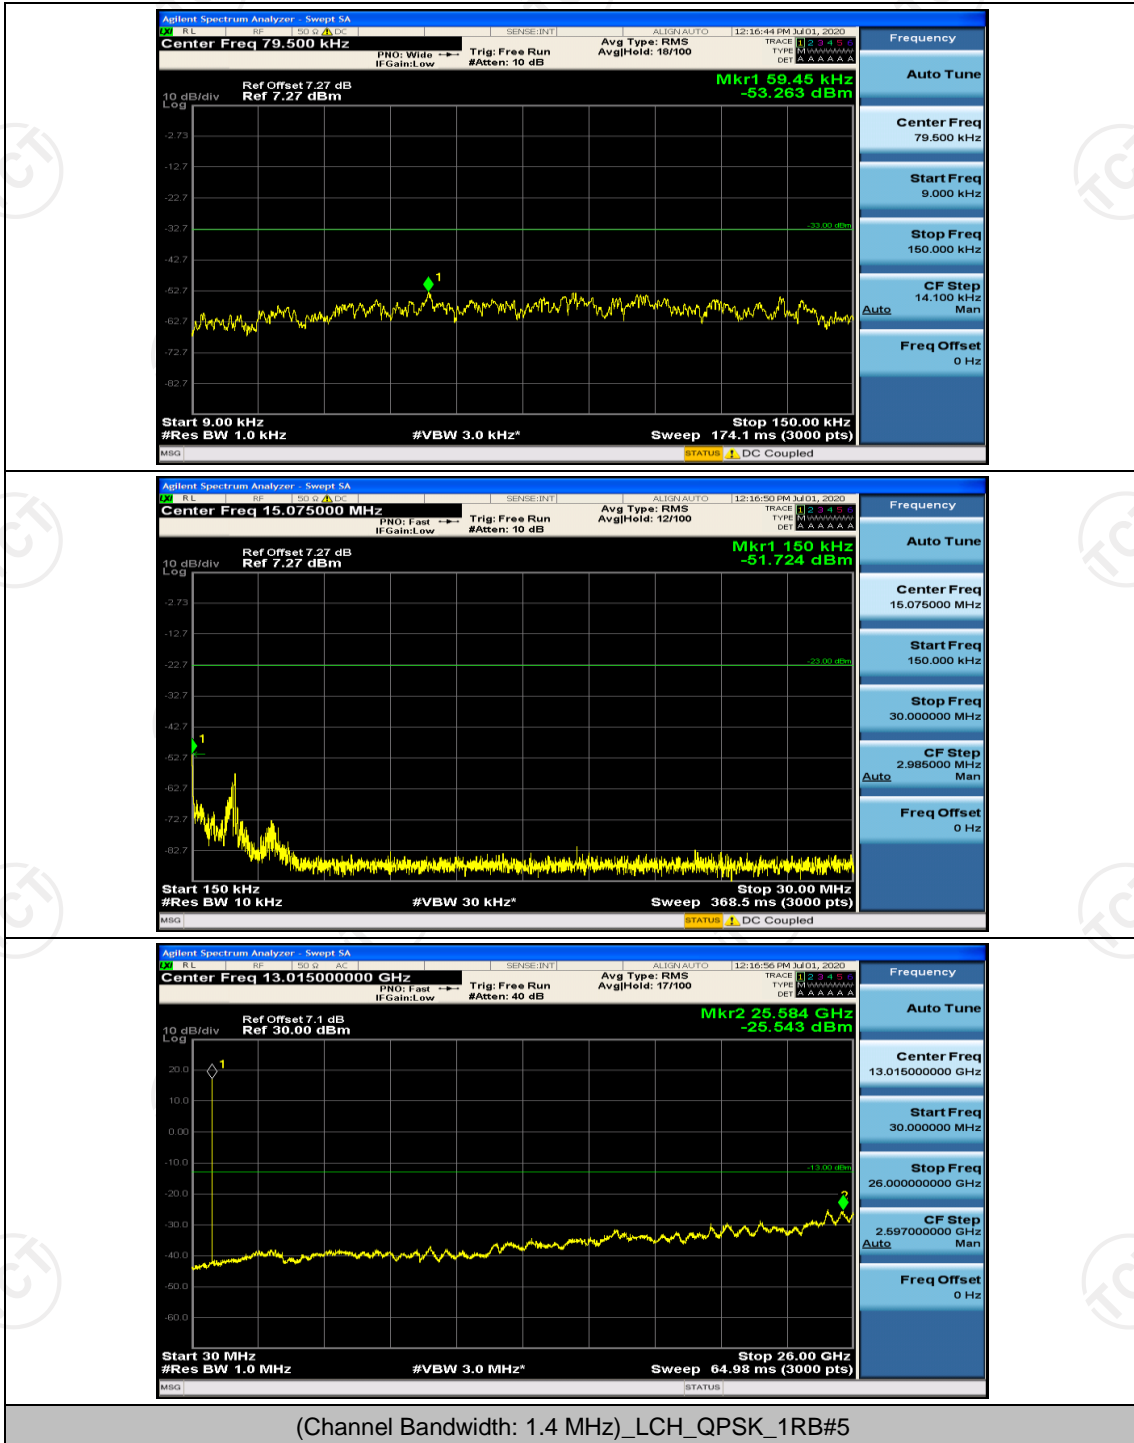

Channel Bandwidth: 3 MHz

(Channel Bandwidth: 3 MHz)_HCH_16QAM_15RB#0

Channel Bandwidth: 5 MHz

(Channel Bandwidth: 5 MHz)_HCH_QPSK_25RB#0

(Channel Bandwidth: 5 MHz)_LCH_16QAM_25RB#0

(Channel Bandwidth: 5 MHz)_HCH_16QAM_25RB#0

Channel Bandwidth: 10 MHz

Channel Bandwidth: 10 MHz_LCH_QPSK_50RB#0

Channel Bandwidth: 10 MHz_HCH_16QAM_50RB#0

Appendix E: Conducted Spurious Emission

Test Graphs

Channel Bandwidth: 1.4 MHz

Channel Bandwidth: 3 MHz

(Channel Bandwidth: 3 MHz)_LCH_QPSK_1RB#0