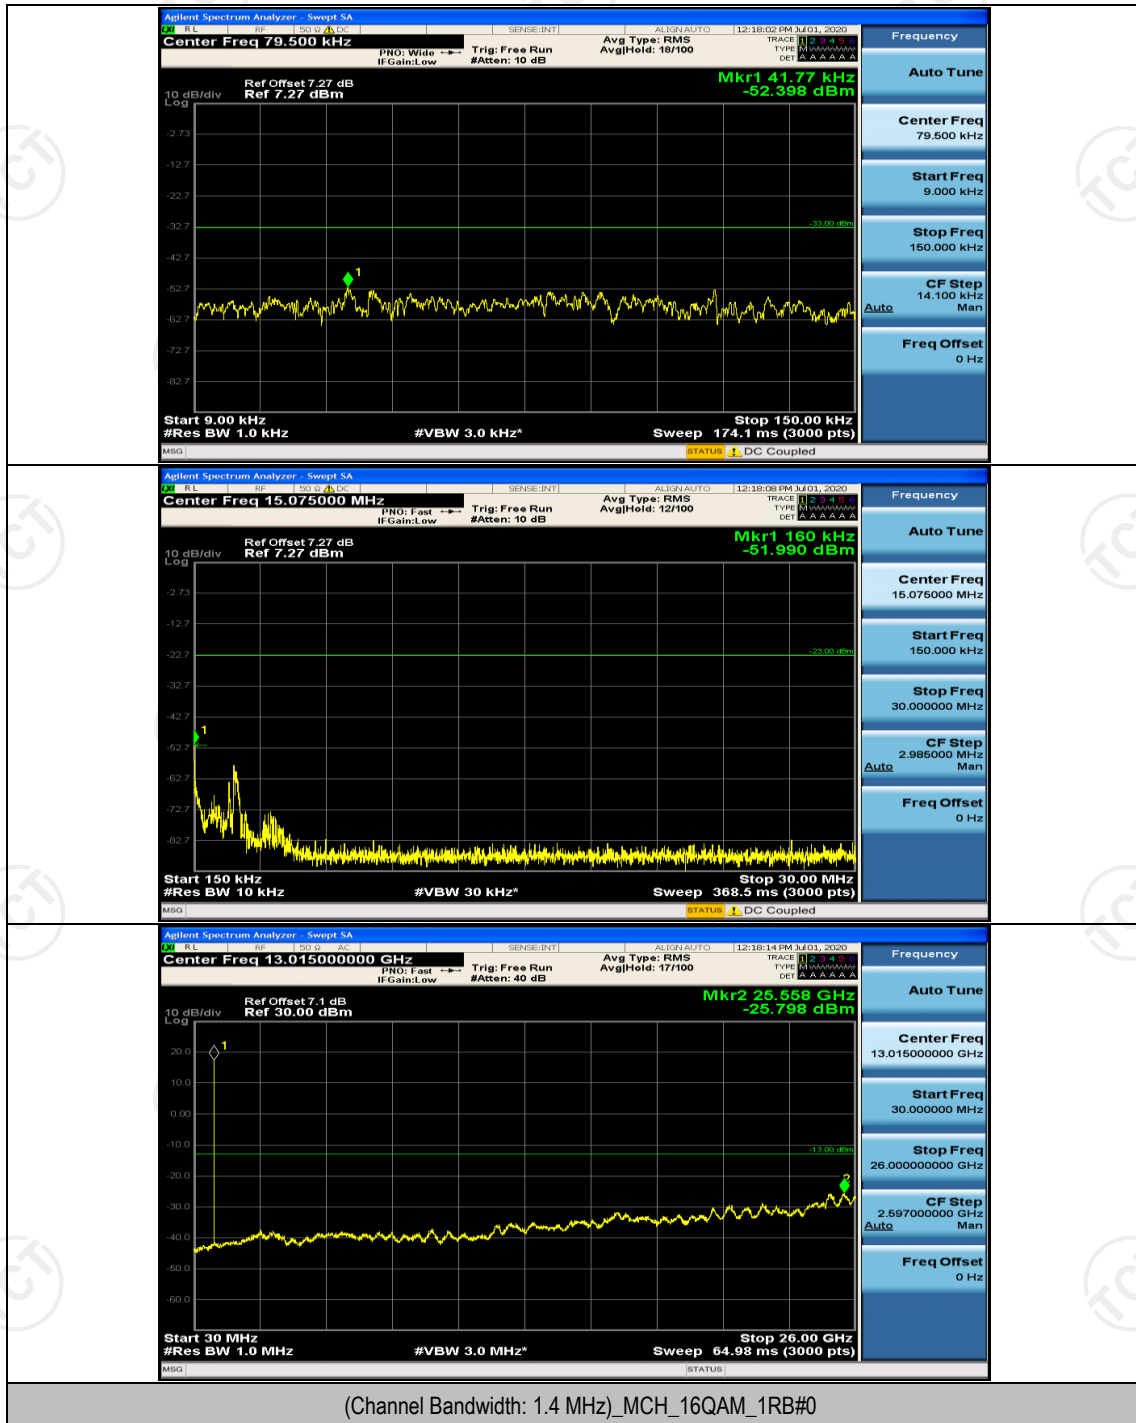

Channel Bandwidth: 10 MHz

Appendix D: Band Edge

Test Graphs

Channel Bandwidth: 1.4 MHz (Channel Bandwidth: 1.4 MHz)_LCH_QPSK_6RB#0

(Channel Bandwidth: 1.4 MHz)_HCH_QPSK_6RB#0

(Channel Bandwidth: 1.4 MHz)_LCH_16QAM_6RB#0

Channel Bandwidth: 3 MHz

(Channel Bandwidth: 3 MHz)_HCH_16QAM_15RB#0

Channel Bandwidth: 5 MHz

(Channel Bandwidth: 5 MHz)_HCH_QPSK_25RB#0

(Channel Bandwidth: 5 MHz)_LCH_16QAM_25RB#0

(Channel Bandwidth: 5 MHz)_HCH_16QAM_25RB#0

Channel Bandwidth: 10 MHz

Channel Bandwidth: 10 MHz_LCH_QPSK_50RB#0

Channel Bandwidth: 10 MHz_HCH_16QAM_50RB#0

Appendix E: Conducted Spurious Emission

Test Graphs

Channel Bandwidth: 1.4 MHz

Channel Bandwidth: 3 MHz

(Channel Bandwidth: 3 MHz)_LCH_QPSK_1RB#0