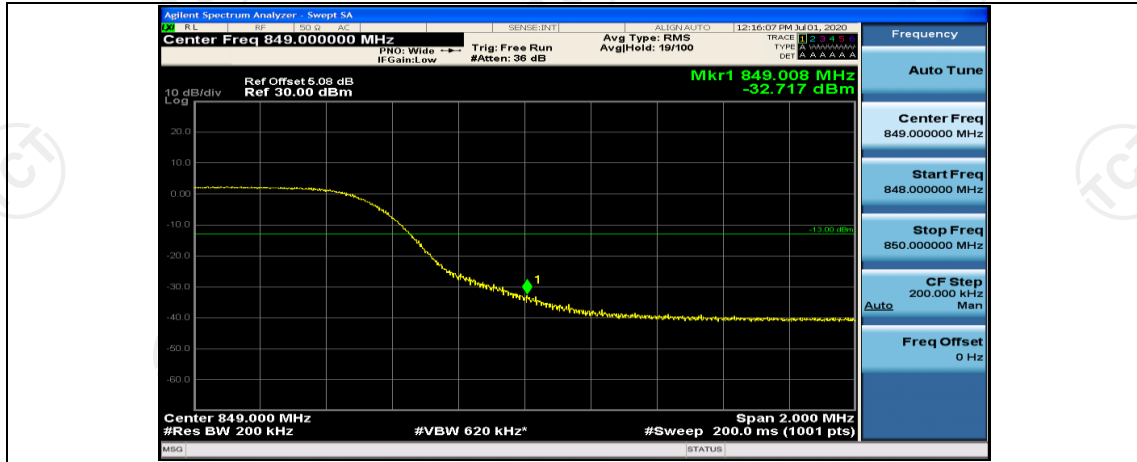

Channel Bandwidth: 10 MHz_HCH_16QAM_50RB#0