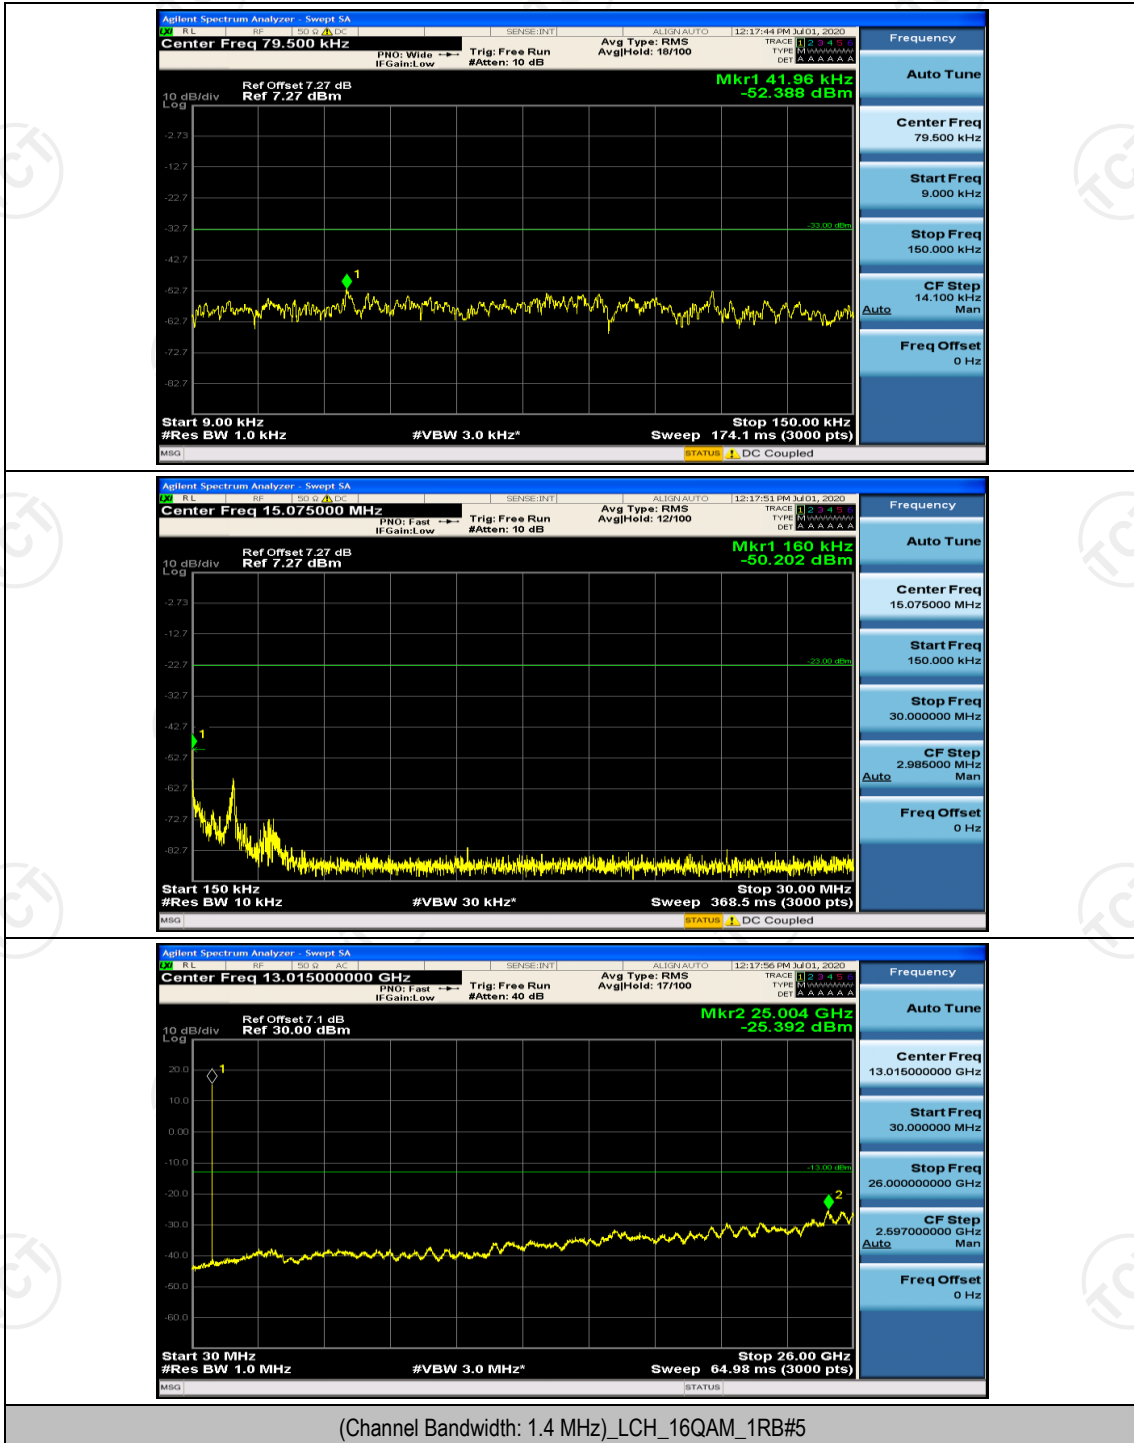

Channel Bandwidth: 3 MHz

(Channel Bandwidth: 3 MHz)_HCH_16QAM_15RB#0

Channel Bandwidth: 5 MHz

(Channel Bandwidth: 5 MHz)_HCH_QPSK_25RB#0

(Channel Bandwidth: 5 MHz)_LCH_16QAM_25RB#0

(Channel Bandwidth: 5 MHz)_HCH_16QAM_25RB#0

Channel Bandwidth: 10 MHz

Channel Bandwidth: 10 MHz_LCH_QPSK_50RB#0

Channel Bandwidth: 10 MHz_HCH_16QAM_50RB#0

Appendix E: Conducted Spurious Emission

Test Graphs

Channel Bandwidth: 1.4 MHz

Channel Bandwidth: 3 MHz

(Channel Bandwidth: 3 MHz)_LCH_QPSK_1RB#0