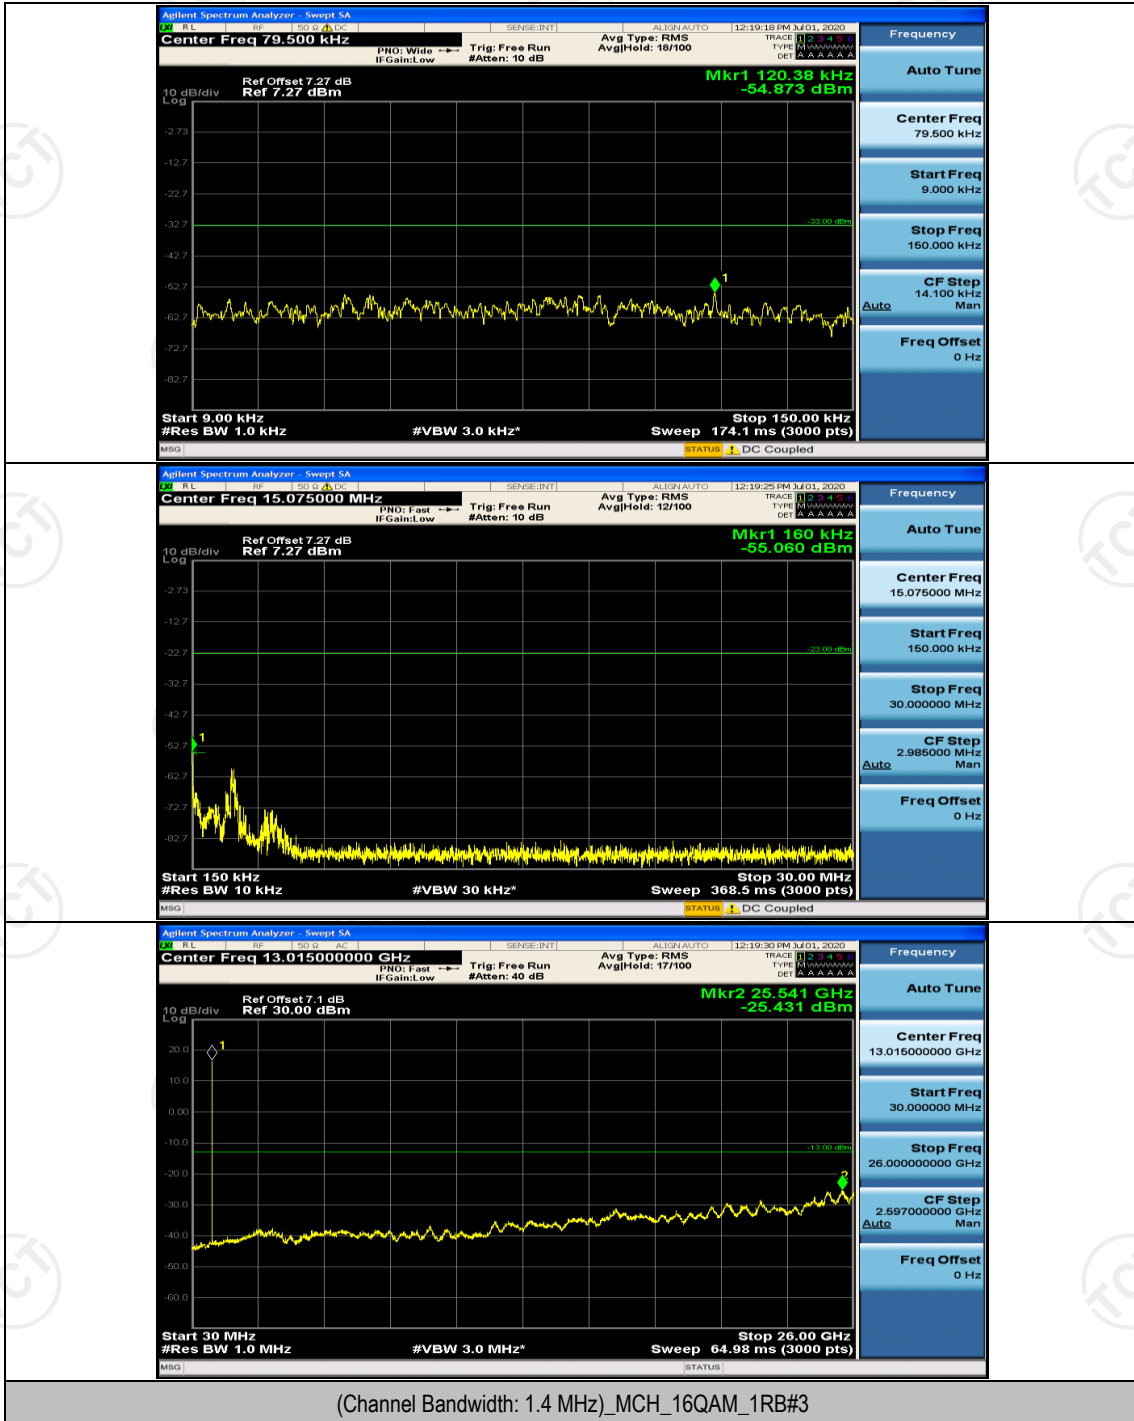

Channel Bandwidth: 3 MHz

(Channel Bandwidth: 3 MHz)_HCH_16QAM_15RB#0

Channel Bandwidth: 5 MHz

(Channel Bandwidth: 5 MHz)_HCH_QPSK_25RB#0

(Channel Bandwidth: 5 MHz)_LCH_16QAM_25RB#0

(Channel Bandwidth: 5 MHz)_HCH_16QAM_25RB#0

Channel Bandwidth: 10 MHz

Channel Bandwidth: 10 MHz_LCH_QPSK_50RB#0

Channel Bandwidth: 10 MHz_HCH_16QAM_50RB#0

Appendix E: Conducted Spurious Emission

Test Graphs

Channel Bandwidth: 1.4 MHz

Channel Bandwidth: 3 MHz

(Channel Bandwidth: 3 MHz)_LCH_QPSK_1RB#0