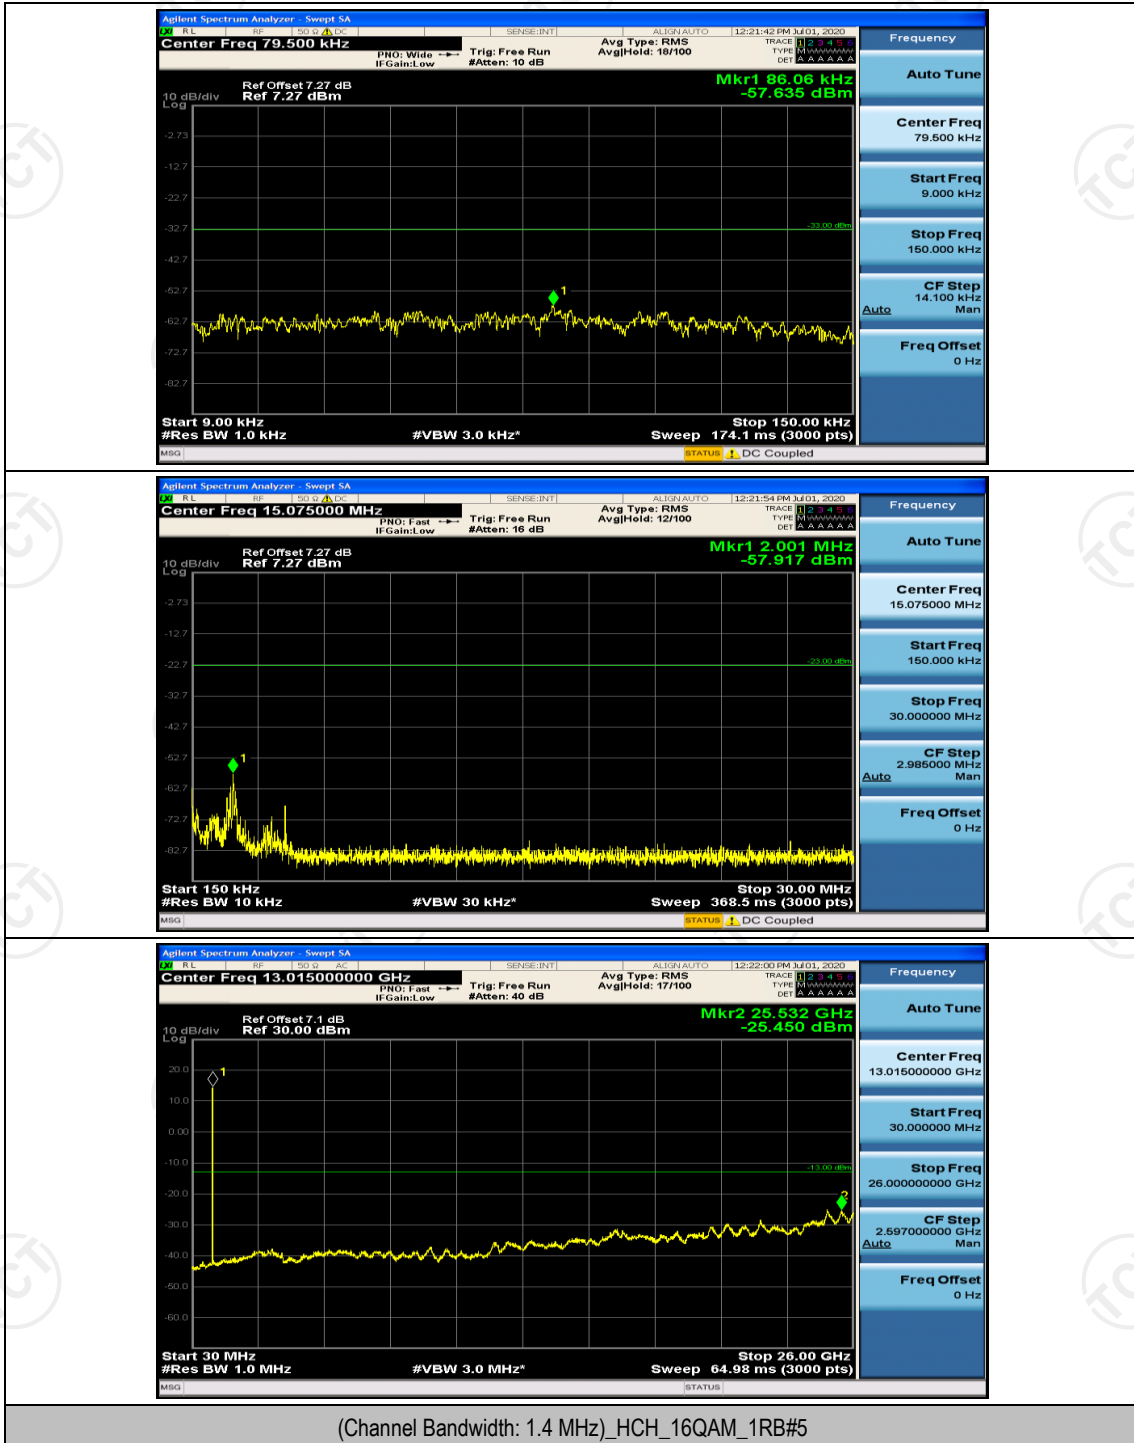

Channel Bandwidth: 3 MHz

(Channel Bandwidth: 3 MHz)_HCH_16QAM_15RB#0

Channel Bandwidth: 5 MHz

(Channel Bandwidth: 5 MHz)_HCH_QPSK_25RB#0

(Channel Bandwidth: 5 MHz)_LCH_16QAM_25RB#0

(Channel Bandwidth: 5 MHz)_HCH_16QAM_25RB#0

Channel Bandwidth: 10 MHz

Channel Bandwidth: 10 MHz_LCH_QPSK_50RB#0

Channel Bandwidth: 10 MHz_HCH_16QAM_50RB#0

Appendix E: Conducted Spurious Emission

Test Graphs

Channel Bandwidth: 1.4 MHz

Channel Bandwidth: 3 MHz

(Channel Bandwidth: 3 MHz)_LCH_QPSK_1RB#0