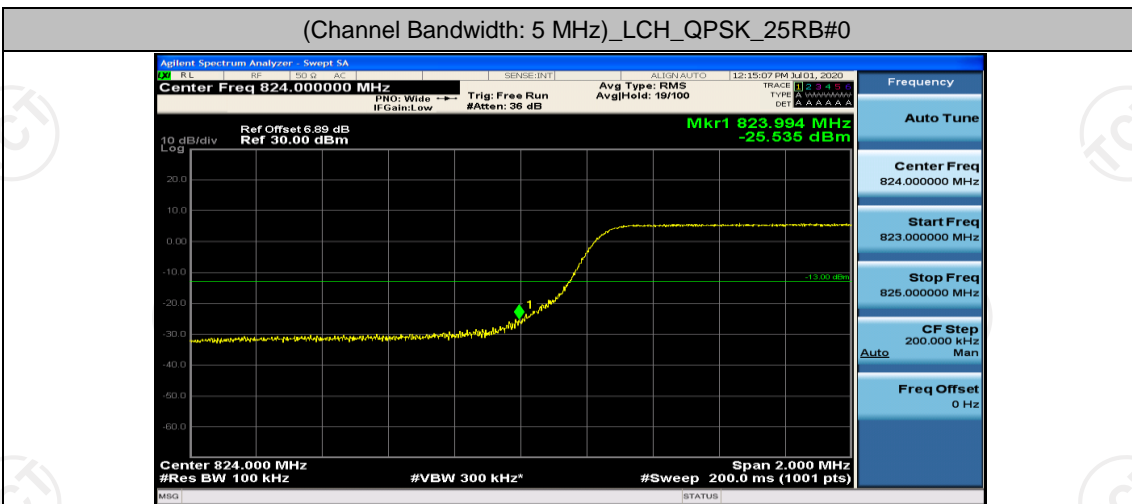

Channel Bandwidth: 3 MHz

(Channel Bandwidth: 3 MHz)_HCH_16QAM_15RB#0

Channel Bandwidth: 5 MHz

(Channel Bandwidth: 5 MHz)_HCH_QPSK_25RB#0

(Channel Bandwidth: 5 MHz)_LCH_16QAM_25RB#0

(Channel Bandwidth: 5 MHz)_HCH_16QAM_25RB#0