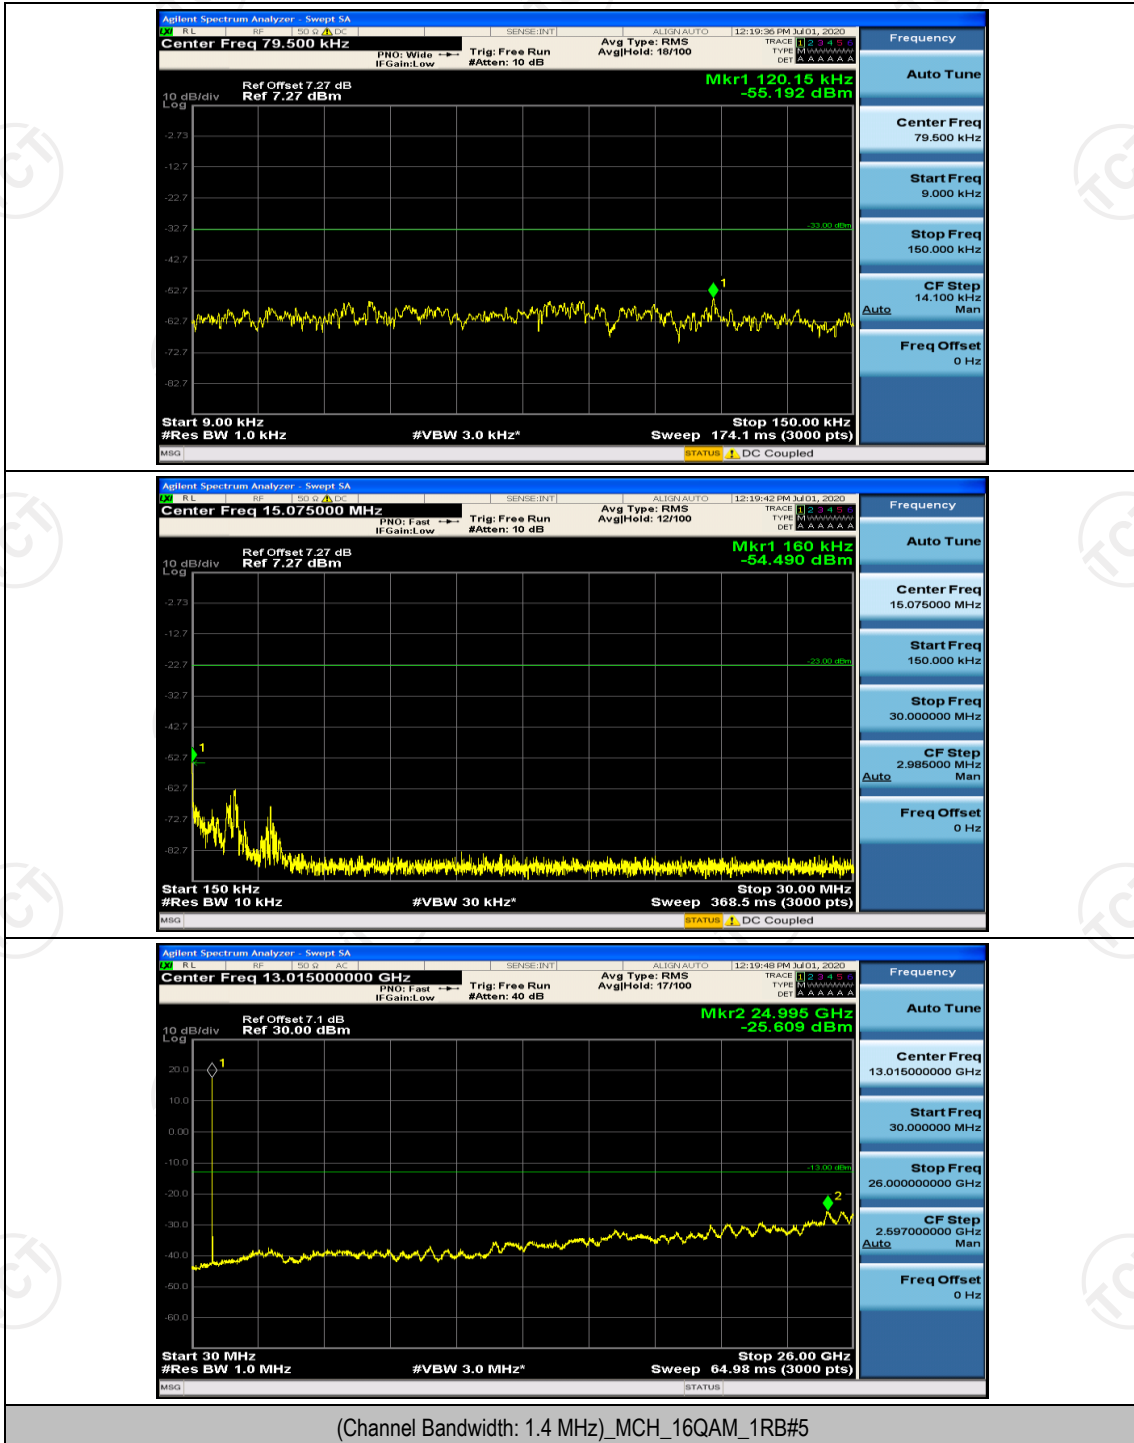

Channel Bandwidth: 3 MHz

(Channel Bandwidth: 3 MHz)_HCH_16QAM_15RB#0

Channel Bandwidth: 5 MHz

(Channel Bandwidth: 5 MHz)_HCH_QPSK_25RB#0

(Channel Bandwidth: 5 MHz)_LCH_16QAM_25RB#0

(Channel Bandwidth: 5 MHz)_HCH_16QAM_25RB#0

Channel Bandwidth: 10 MHz

Channel Bandwidth: 10 MHz_LCH_QPSK_50RB#0

Channel Bandwidth: 10 MHz_HCH_16QAM_50RB#0

Appendix E: Conducted Spurious Emission

Test Graphs

Channel Bandwidth: 1.4 MHz

Channel Bandwidth: 3 MHz

(Channel Bandwidth: 3 MHz)_LCH_QPSK_1RB#0