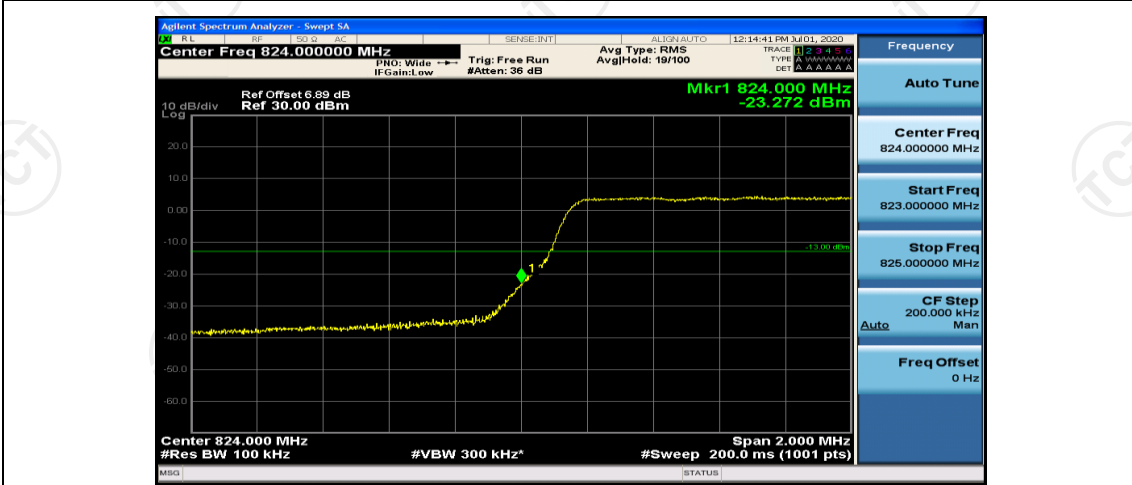

Channel Bandwidth: 10 MHz

Appendix D: Band Edge

Test Graphs

Channel Bandwidth: 1.4 MHz (Channel Bandwidth: 1.4 MHz)_LCH_QPSK_6RB#0

(Channel Bandwidth: 1.4 MHz)_HCH_QPSK_6RB#0

(Channel Bandwidth: 1.4 MHz)_LCH_16QAM_6RB#0

Channel Bandwidth: 3 MHz

(Channel Bandwidth: 3 MHz)_HCH_16QAM_15RB#0

Channel Bandwidth: 5 MHz

(Channel Bandwidth: 5 MHz)_HCH_QPSK_25RB#0

(Channel Bandwidth: 5 MHz)_LCH_16QAM_25RB#0

(Channel Bandwidth: 5 MHz)_HCH_16QAM_25RB#0