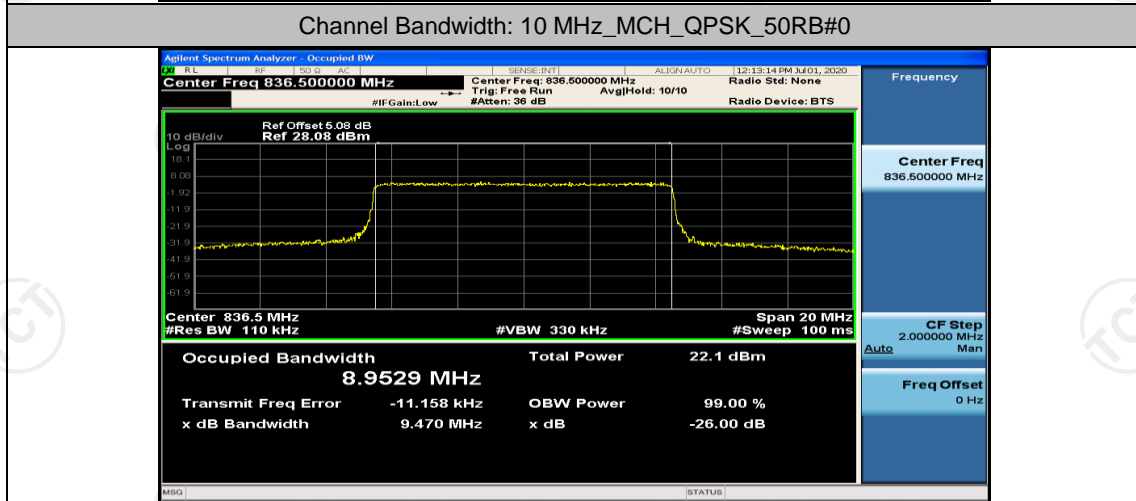

Channel Bandwidth: 10 MHz

Appendix D: Band Edge

Test Graphs

Channel Bandwidth: 1.4 MHz (Channel Bandwidth: 1.4 MHz)_LCH_QPSK_6RB#0

(Channel Bandwidth: 1.4 MHz)_HCH_QPSK_6RB#0

(Channel Bandwidth: 1.4 MHz)_LCH_16QAM_6RB#0

Channel Bandwidth: 3 MHz

(Channel Bandwidth: 3 MHz)_HCH_16QAM_15RB#0

Channel Bandwidth: 5 MHz

(Channel Bandwidth: 5 MHz)_HCH_QPSK_25RB#0

(Channel Bandwidth: 5 MHz)_LCH_16QAM_25RB#0

(Channel Bandwidth: 5 MHz)_HCH_16QAM_25RB#0