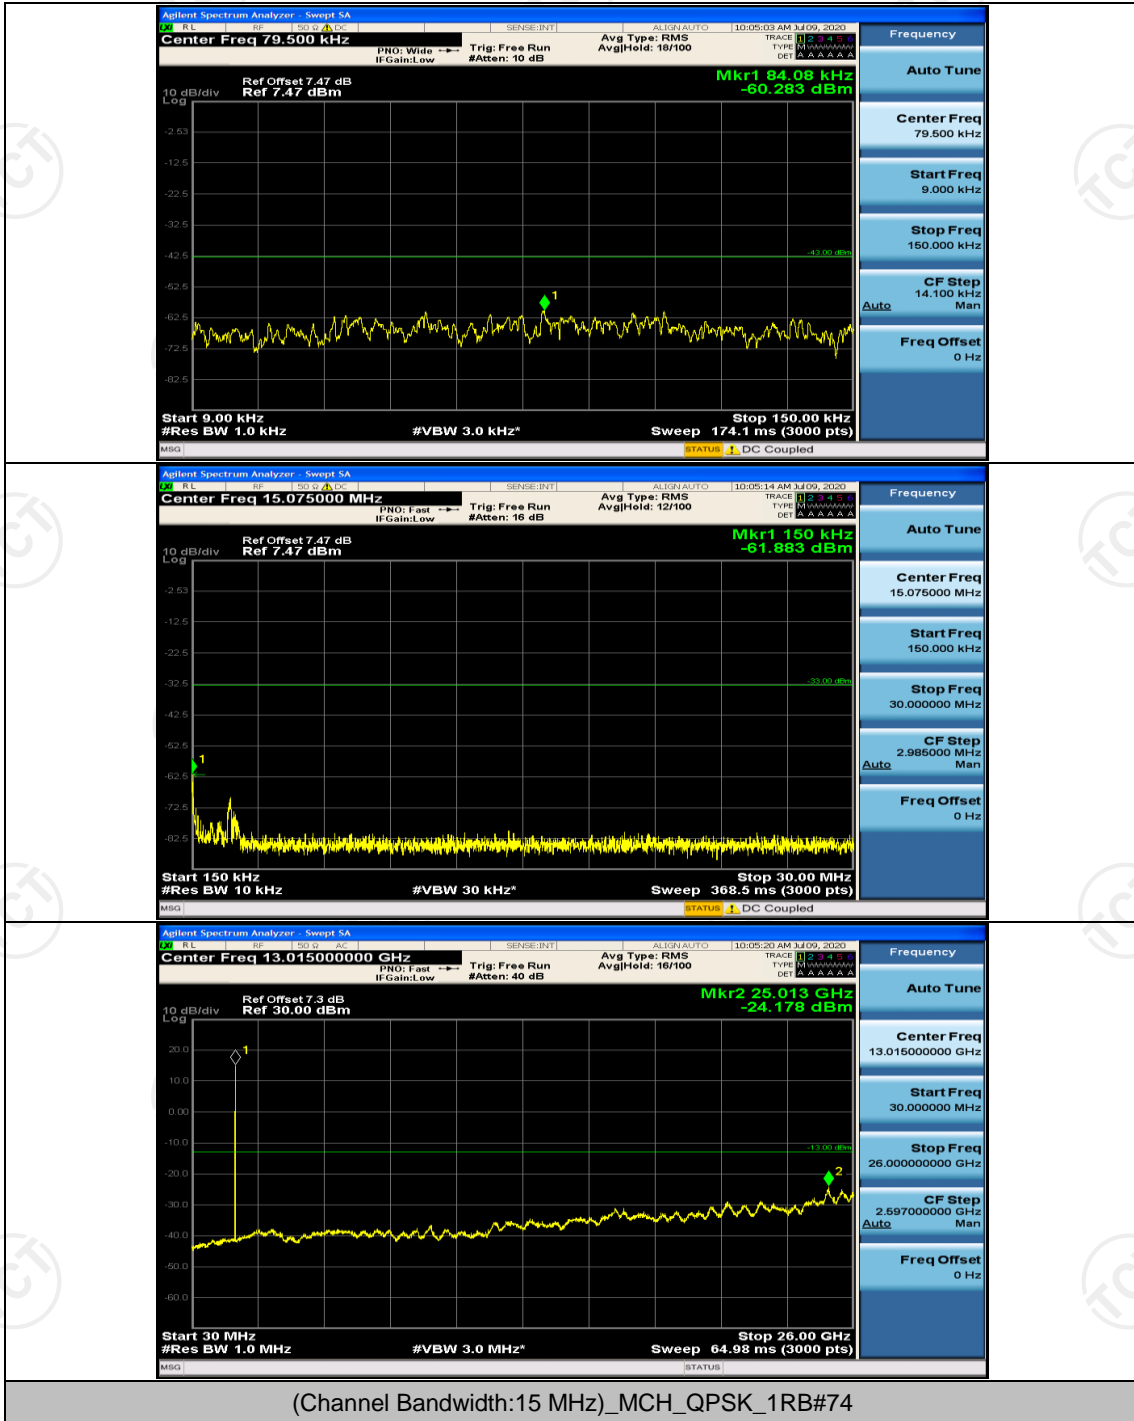

Channel Bandwidth: 15 MHz

(Channel Bandwidth:15 MHz)_LCH_QPSK_1RB#0

(Channel Bandwidth:15 MHz)_HCH_16QAM_1RB#74

Channel Bandwidth: 20 MHz

(Channel Bandwidth:20 MHz)_LCH_QPSK_1RB#0