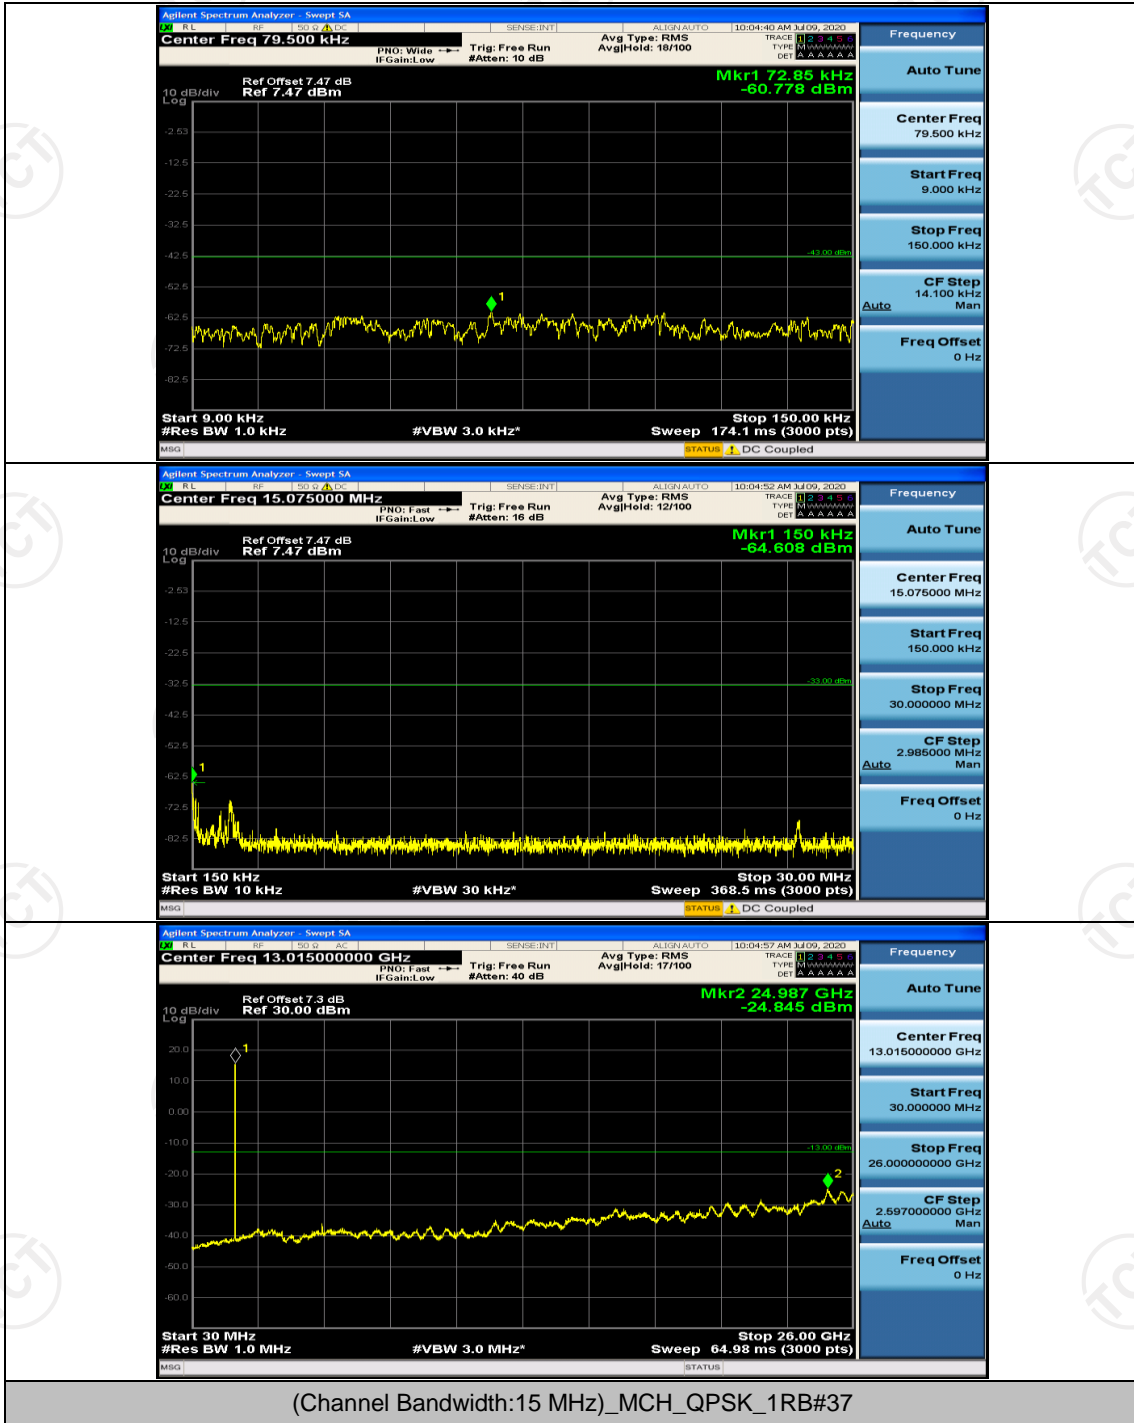

Channel Bandwidth: 15 MHz

(Channel Bandwidth:15 MHz)_LCH_QPSK_1RB#0

(Channel Bandwidth:15 MHz)_HCH_16QAM_1RB#74

Channel Bandwidth: 20 MHz

(Channel Bandwidth:20 MHz)_LCH_QPSK_1RB#0