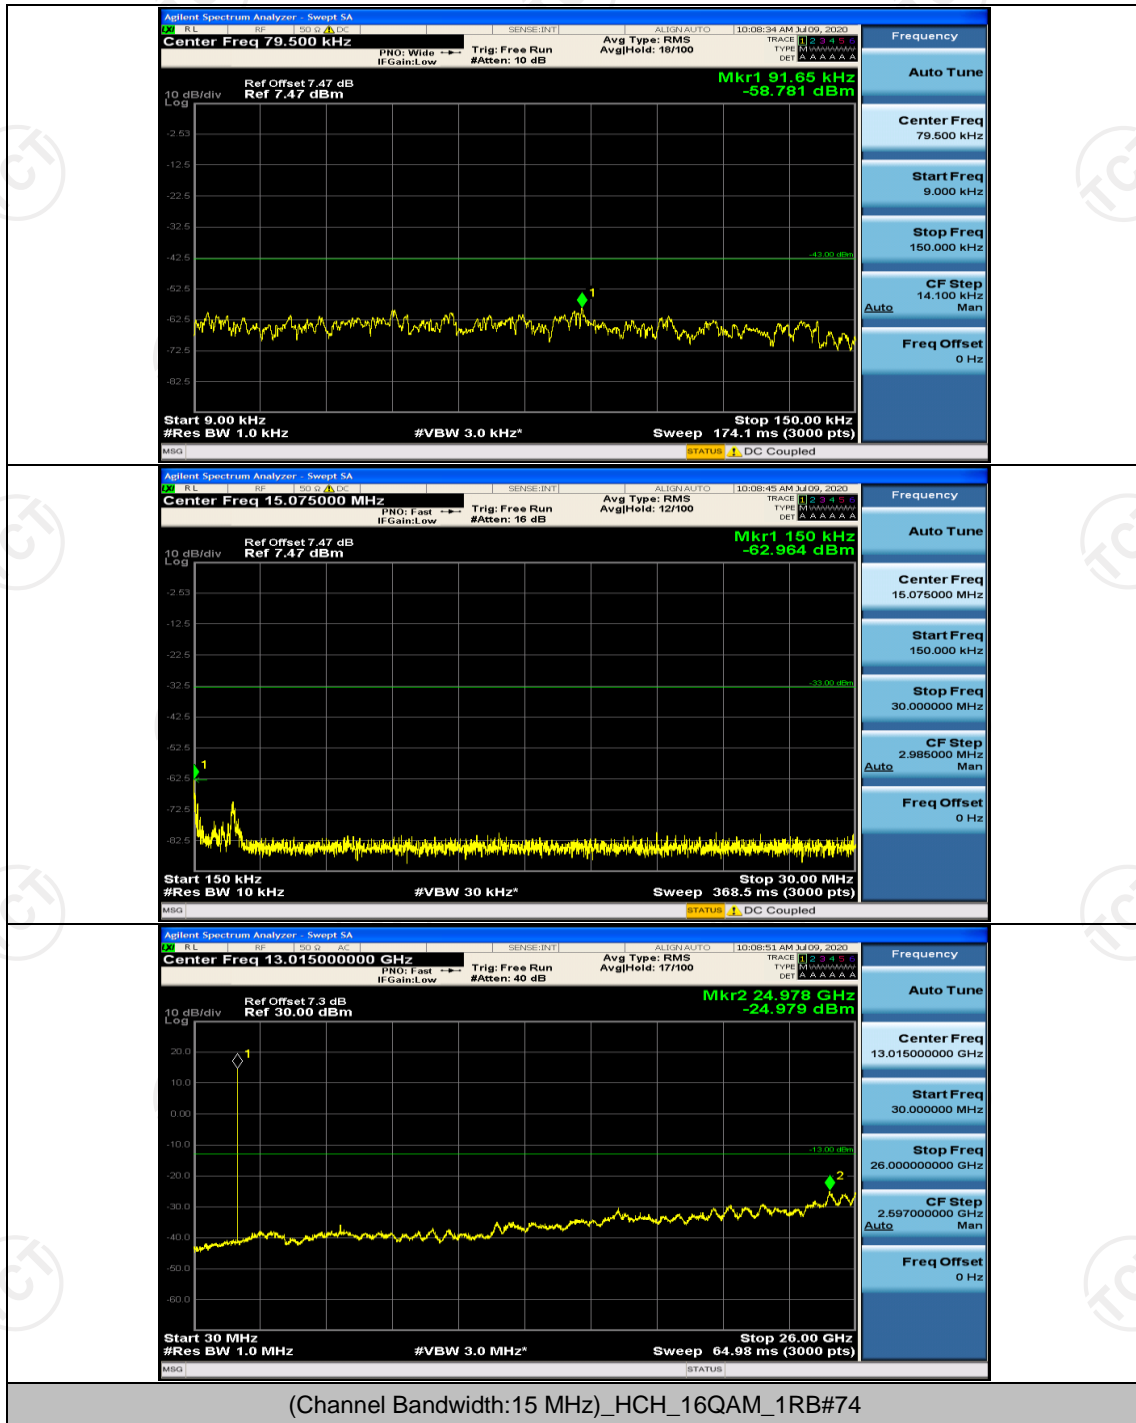

Channel Bandwidth: 15 MHz

(Channel Bandwidth:15 MHz)_LCH_QPSK_1RB#0

(Channel Bandwidth:15 MHz)_HCH_16QAM_1RB#74

Channel Bandwidth: 20 MHz

(Channel Bandwidth:20 MHz)_LCH_QPSK_1RB#0