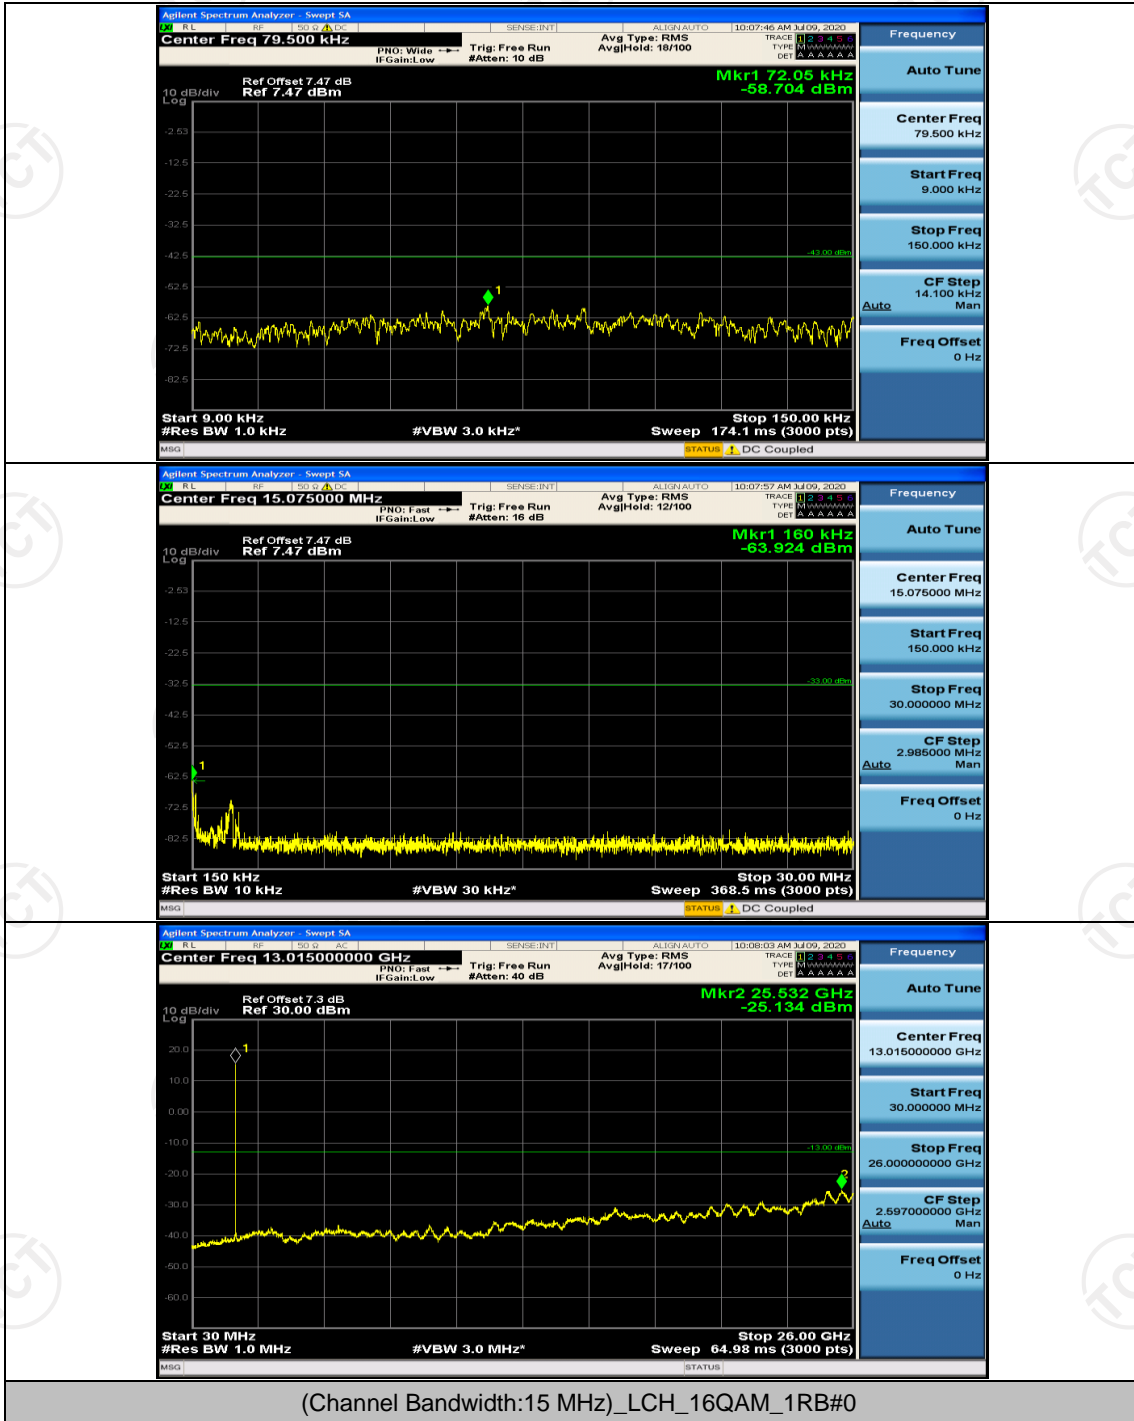

Channel Bandwidth: 15 MHz

(Channel Bandwidth:15 MHz)_LCH_QPSK_1RB#0

(Channel Bandwidth:15 MHz)_HCH_16QAM_1RB#74

Channel Bandwidth: 20 MHz

(Channel Bandwidth:20 MHz)_LCH_QPSK_1RB#0