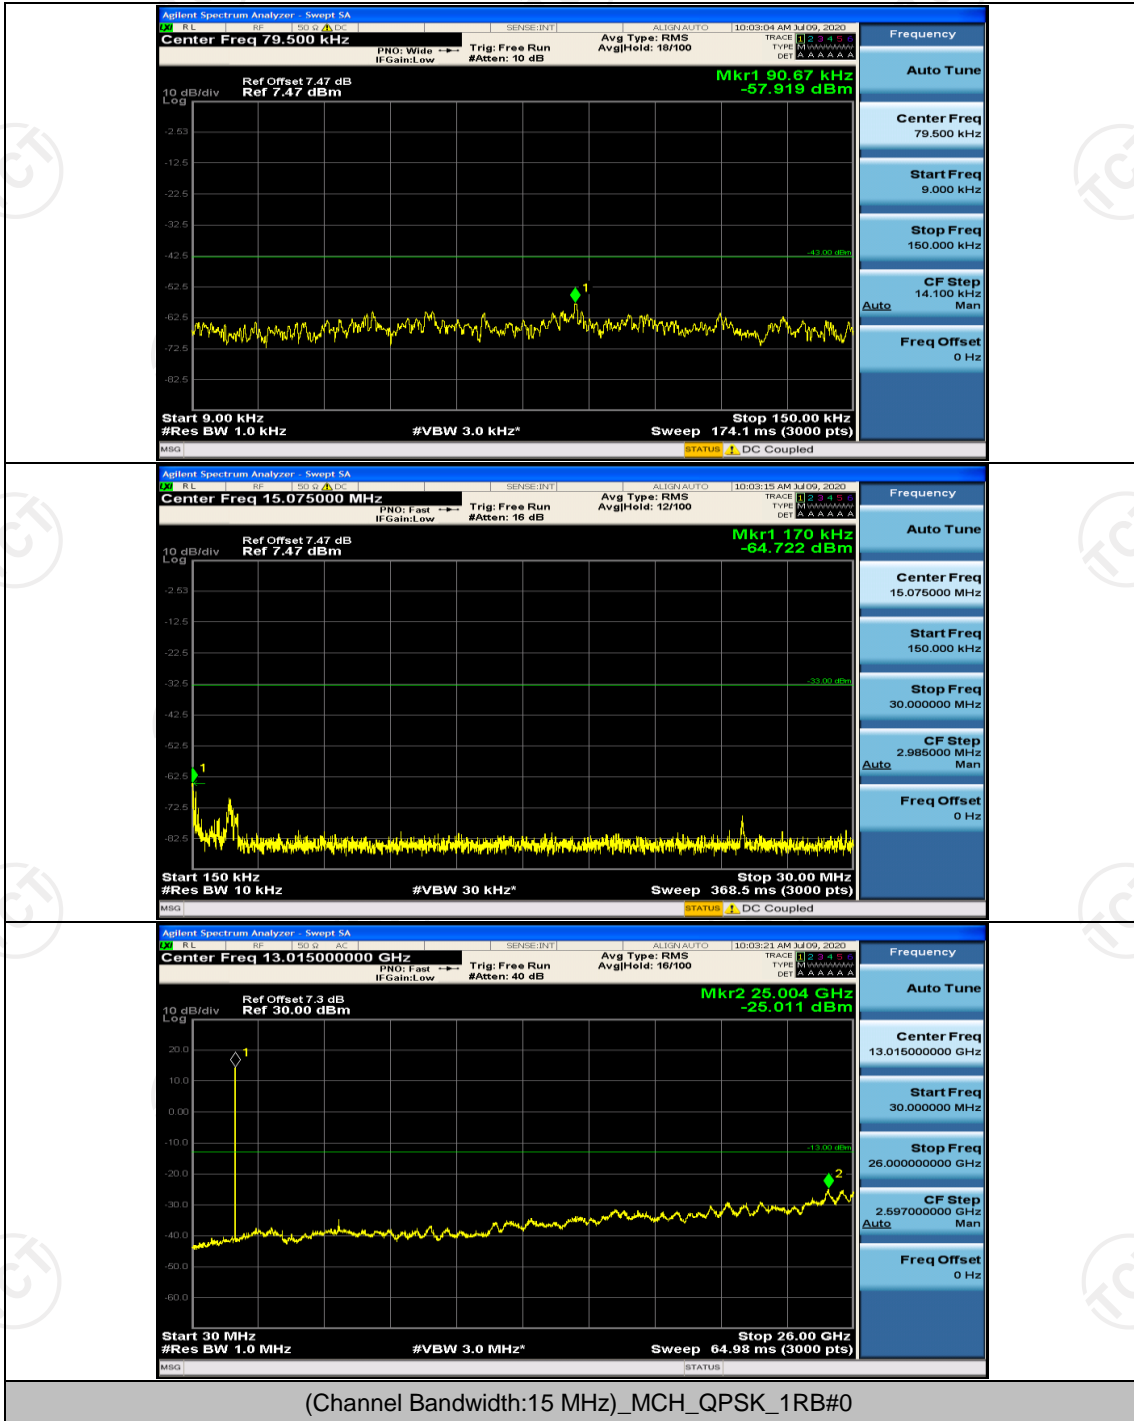

Channel Bandwidth: 15 MHz

(Channel Bandwidth:15 MHz)_LCH_QPSK_1RB#0

(Channel Bandwidth:15 MHz)_HCH_16QAM_1RB#74

Channel Bandwidth: 20 MHz

(Channel Bandwidth:20 MHz)_LCH_QPSK_1RB#0