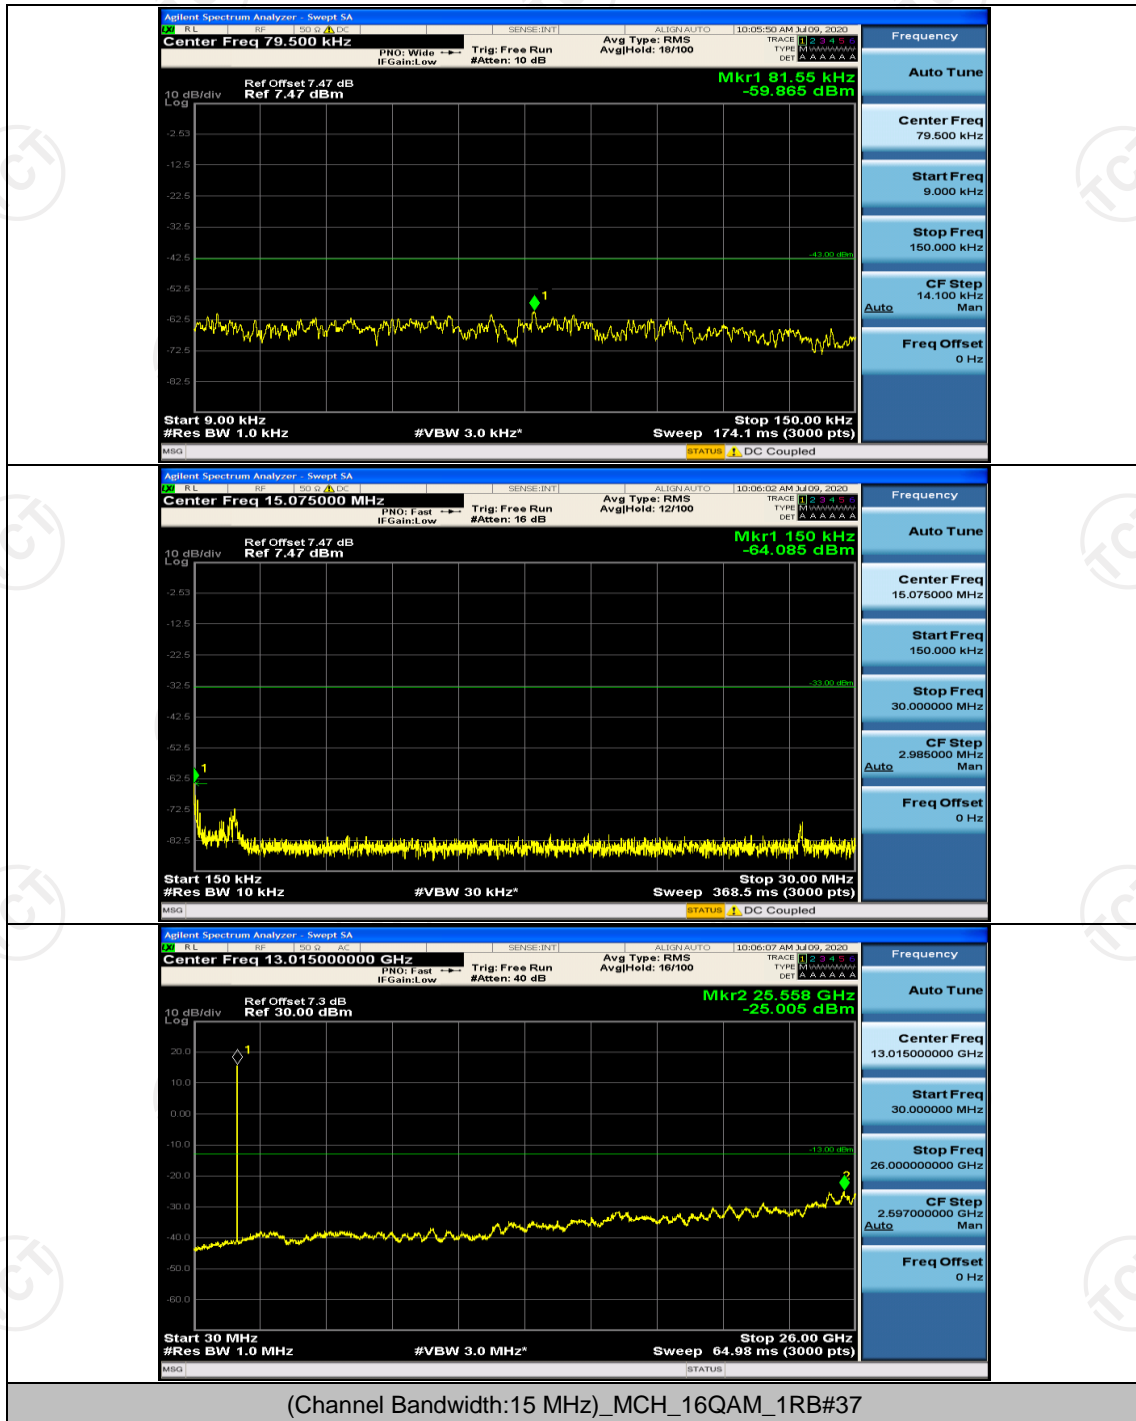

Channel Bandwidth: 15 MHz

(Channel Bandwidth:15 MHz)_LCH_QPSK_1RB#0

(Channel Bandwidth:15 MHz)_HCH_16QAM_1RB#74

Channel Bandwidth: 20 MHz

(Channel Bandwidth:20 MHz)_LCH_QPSK_1RB#0