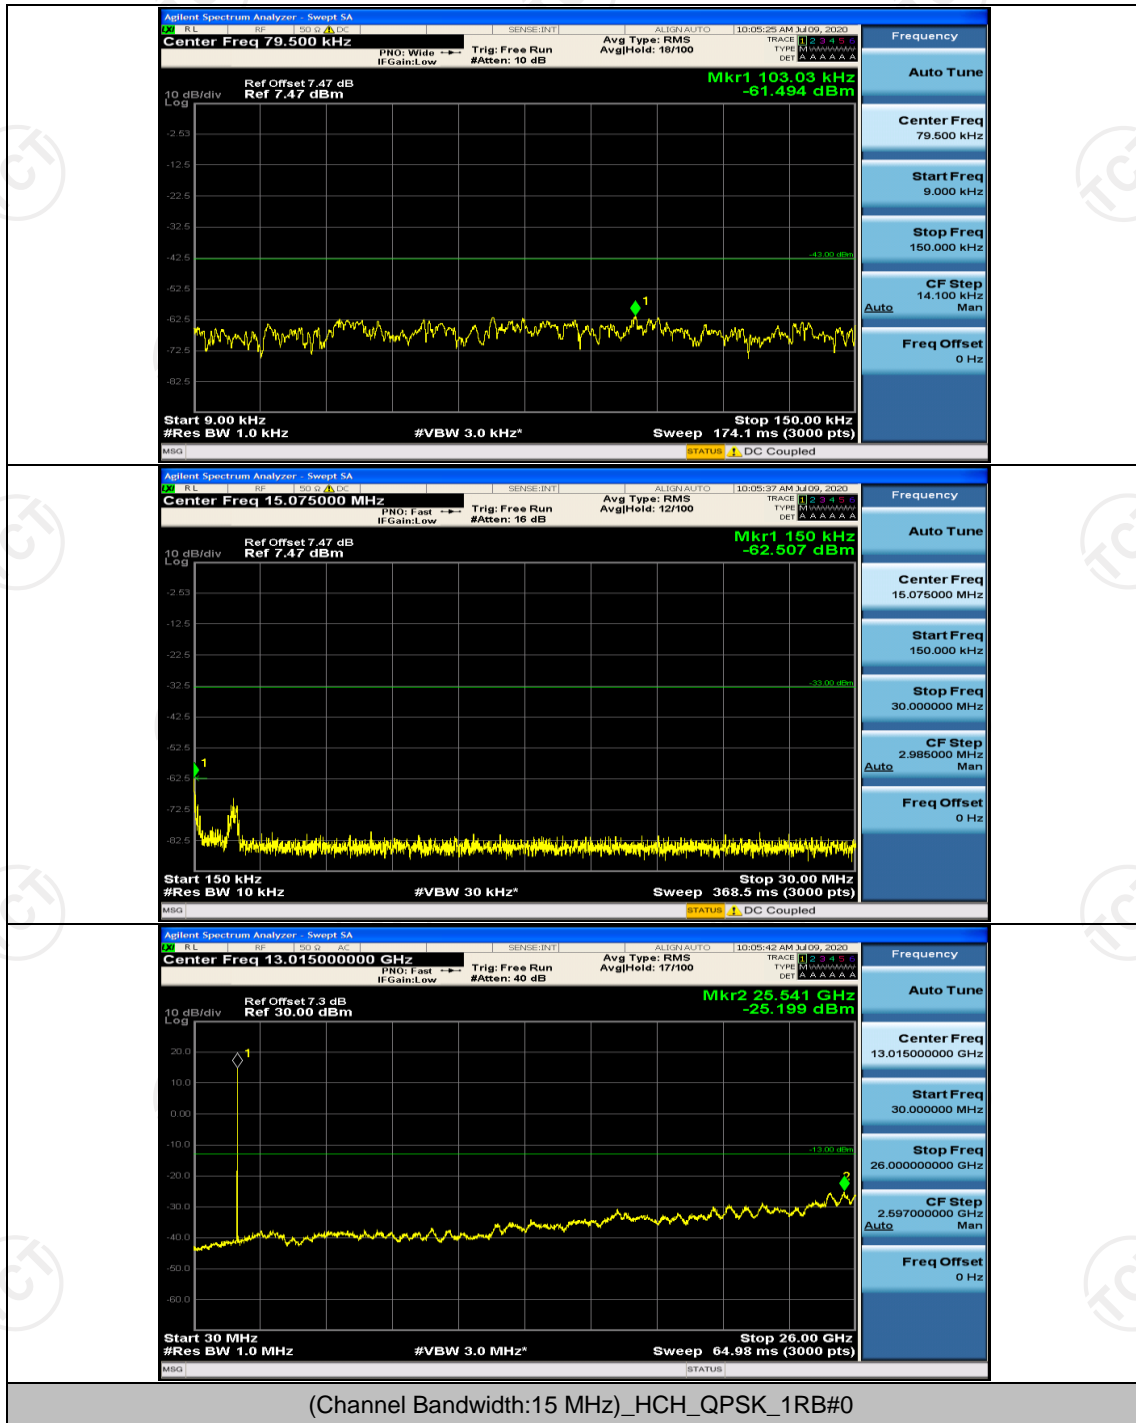

Channel Bandwidth: 15 MHz

(Channel Bandwidth:15 MHz)_LCH_QPSK_1RB#0

(Channel Bandwidth:15 MHz)_HCH_16QAM_1RB#74

Channel Bandwidth: 20 MHz

(Channel Bandwidth:20 MHz)_LCH_QPSK_1RB#0