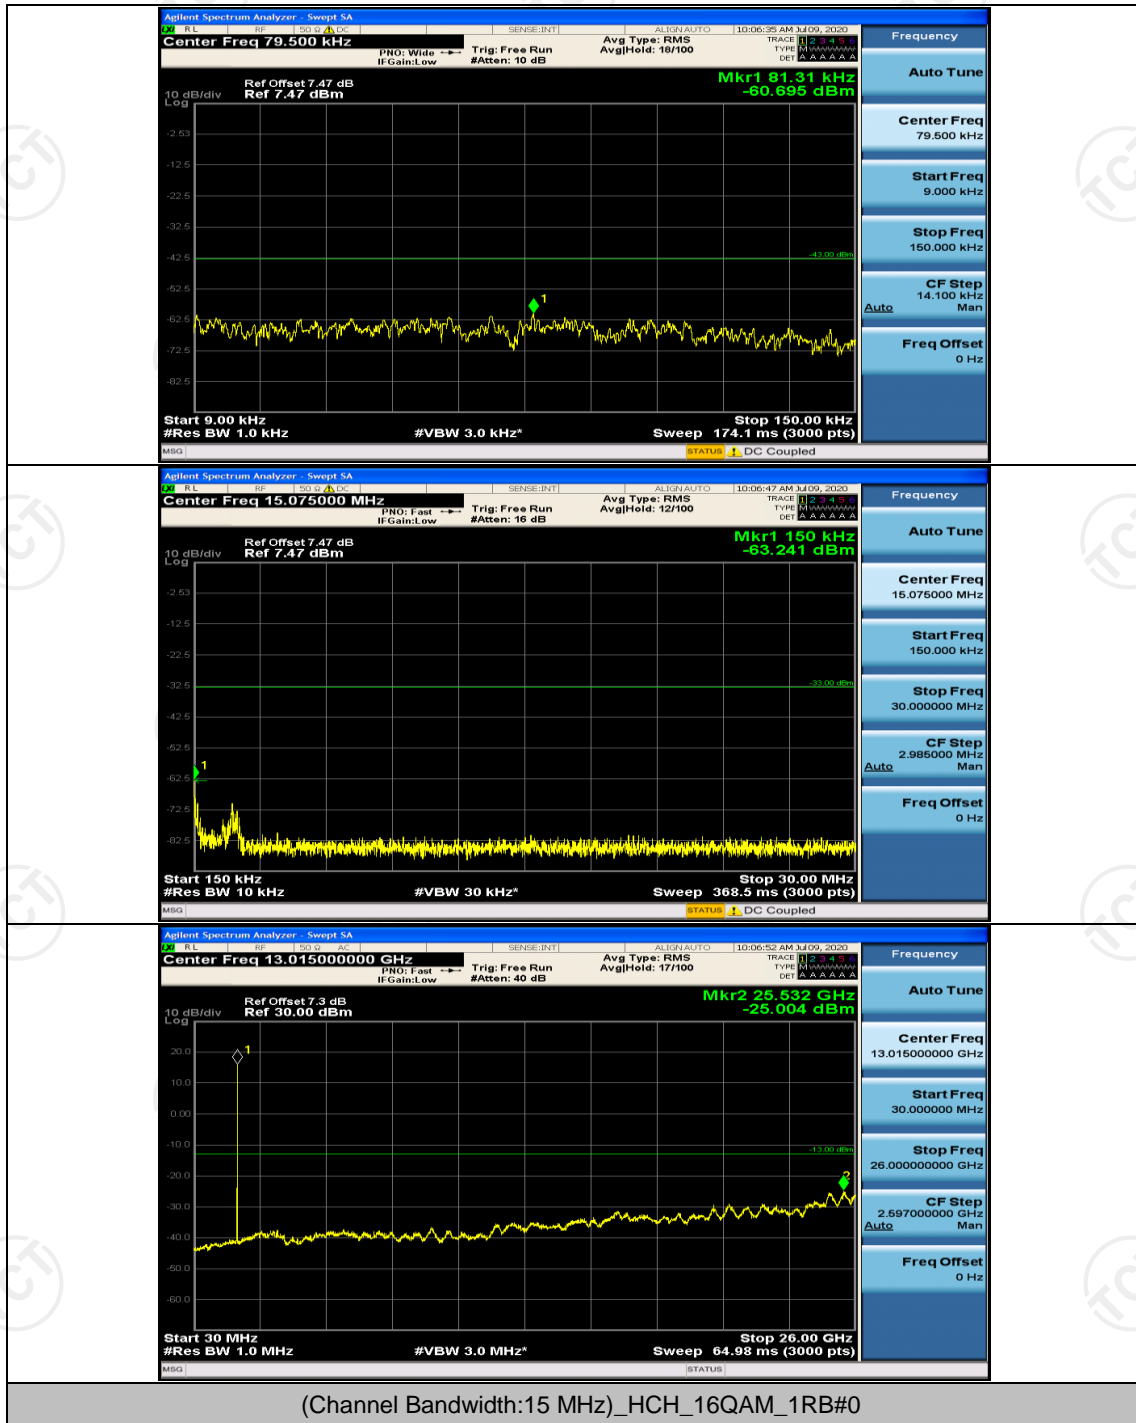

Channel Bandwidth: 15 MHz

(Channel Bandwidth:15 MHz)_LCH_QPSK_1RB#0

(Channel Bandwidth:15 MHz)_HCH_16QAM_1RB#74

Channel Bandwidth: 20 MHz

(Channel Bandwidth:20 MHz)_LCH_QPSK_1RB#0