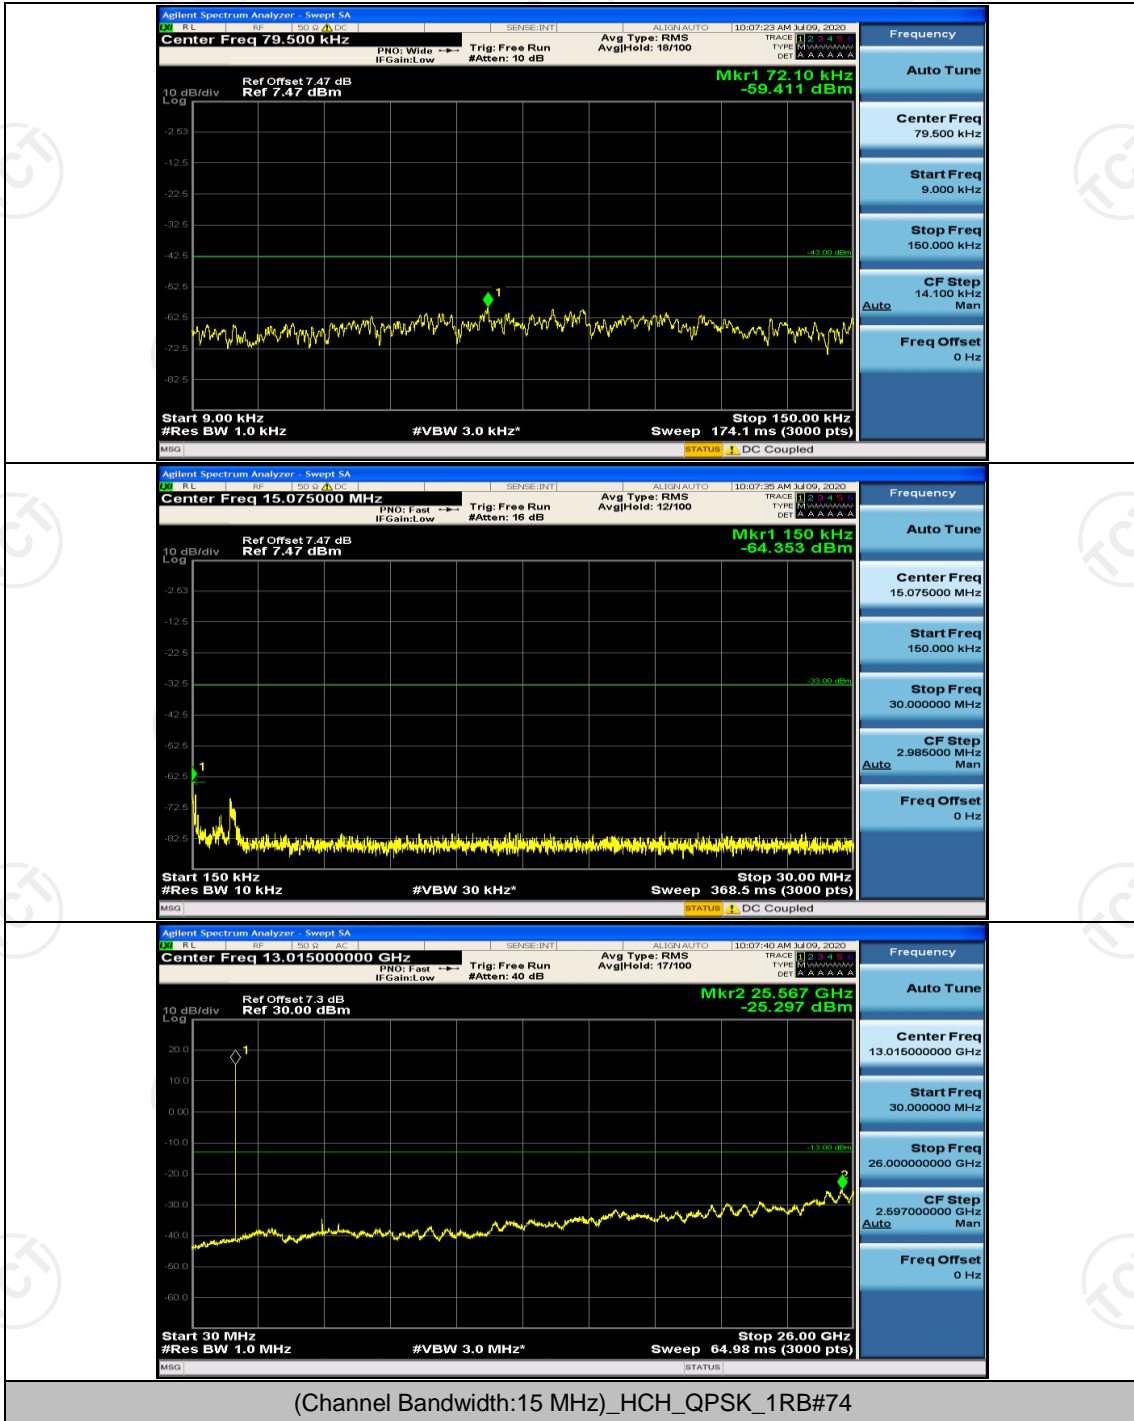

Channel Bandwidth: 15 MHz

(Channel Bandwidth:15 MHz)_LCH_QPSK_1RB#0

(Channel Bandwidth:15 MHz)_HCH_16QAM_1RB#74

Channel Bandwidth: 20 MHz

(Channel Bandwidth:20 MHz)_LCH_QPSK_1RB#0