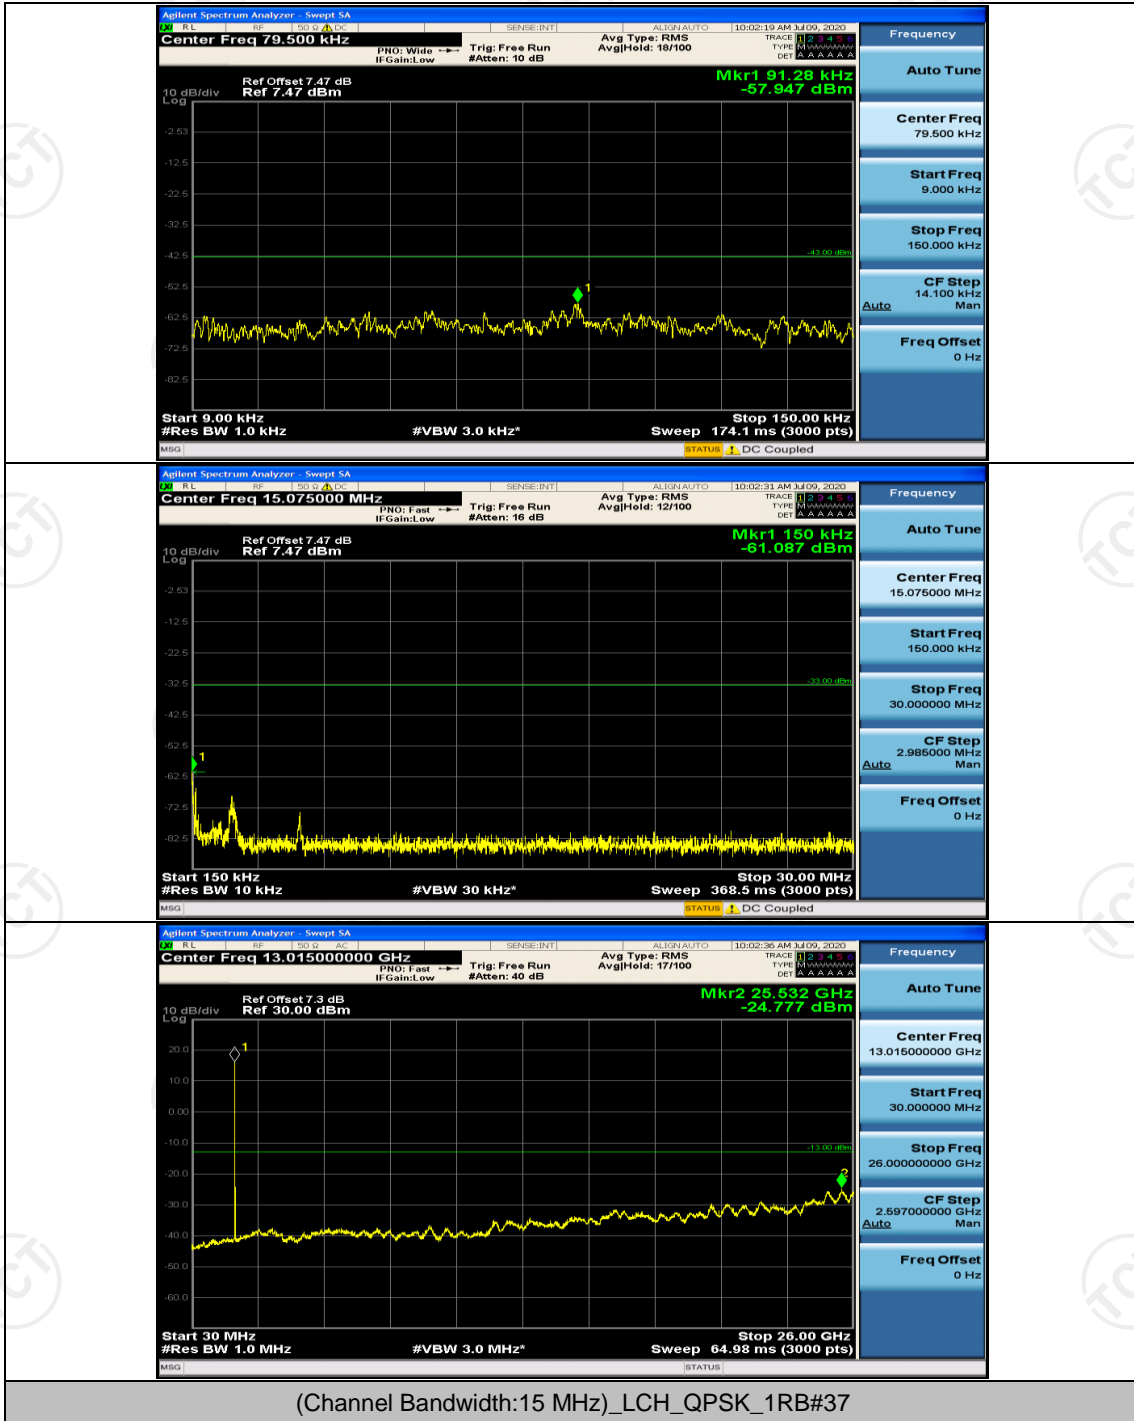

Channel Bandwidth: 15 MHz

(Channel Bandwidth:15 MHz)_LCH_QPSK_1RB#0

(Channel Bandwidth:15 MHz)_HCH_16QAM_1RB#74

Channel Bandwidth: 20 MHz

(Channel Bandwidth:20 MHz)_LCH_QPSK_1RB#0