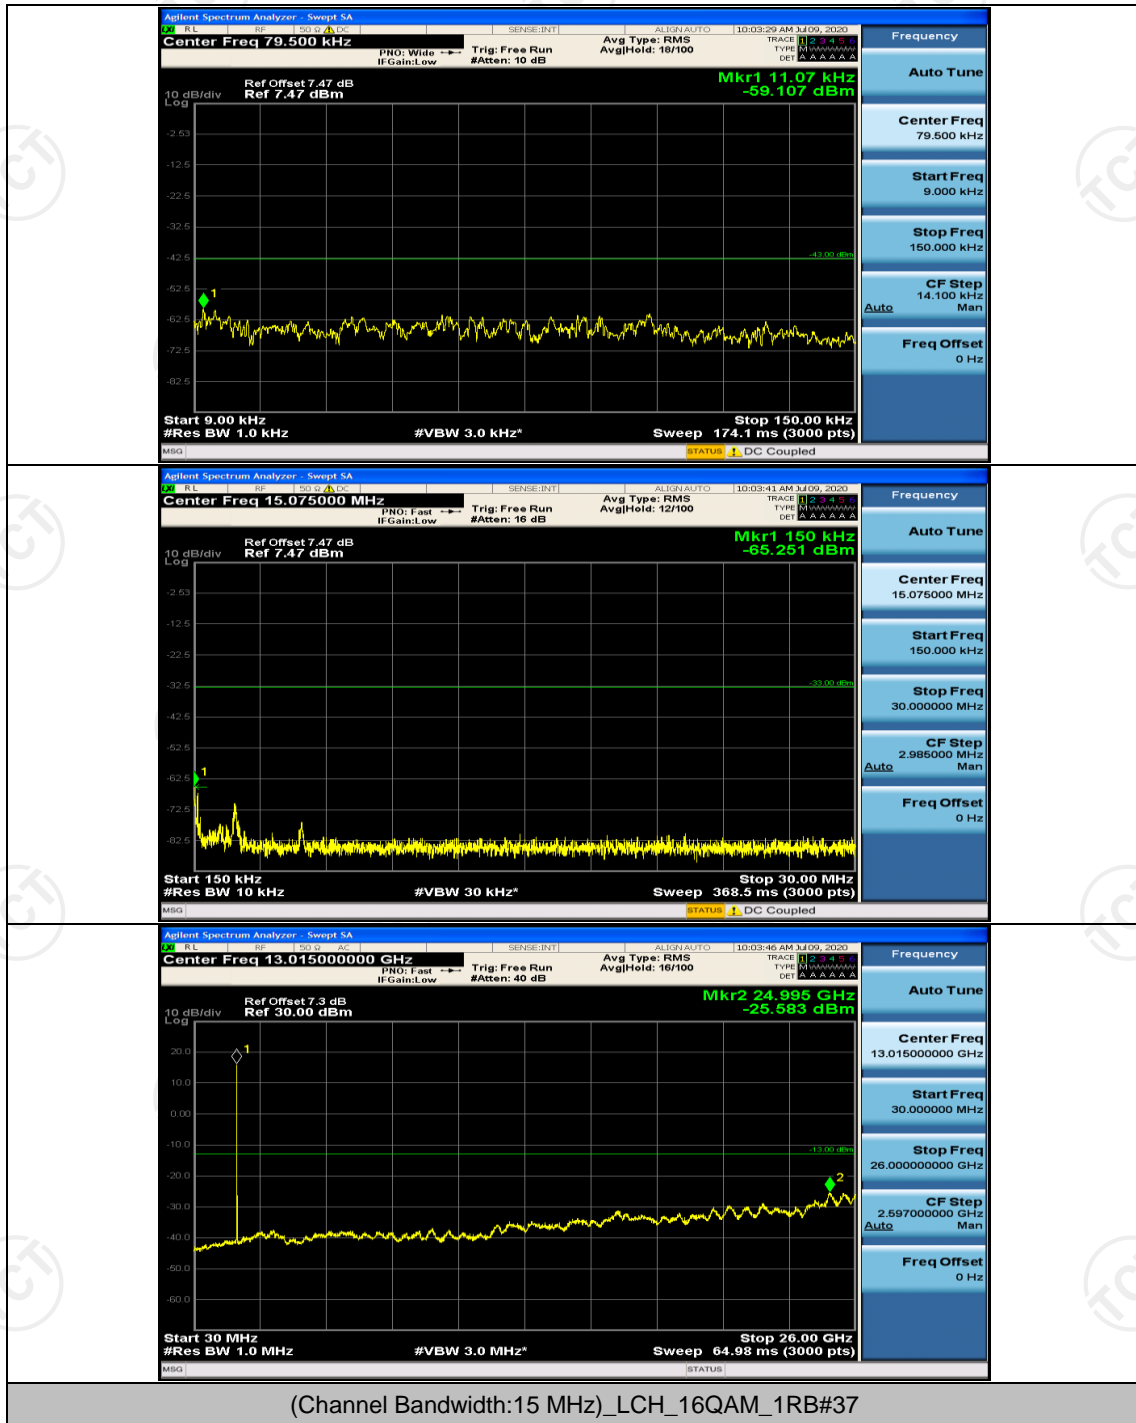

Channel Bandwidth: 15 MHz

(Channel Bandwidth:15 MHz)_LCH_QPSK_1RB#0

(Channel Bandwidth:15 MHz)_HCH_16QAM_1RB#74

Channel Bandwidth: 20 MHz

(Channel Bandwidth:20 MHz)_LCH_QPSK_1RB#0