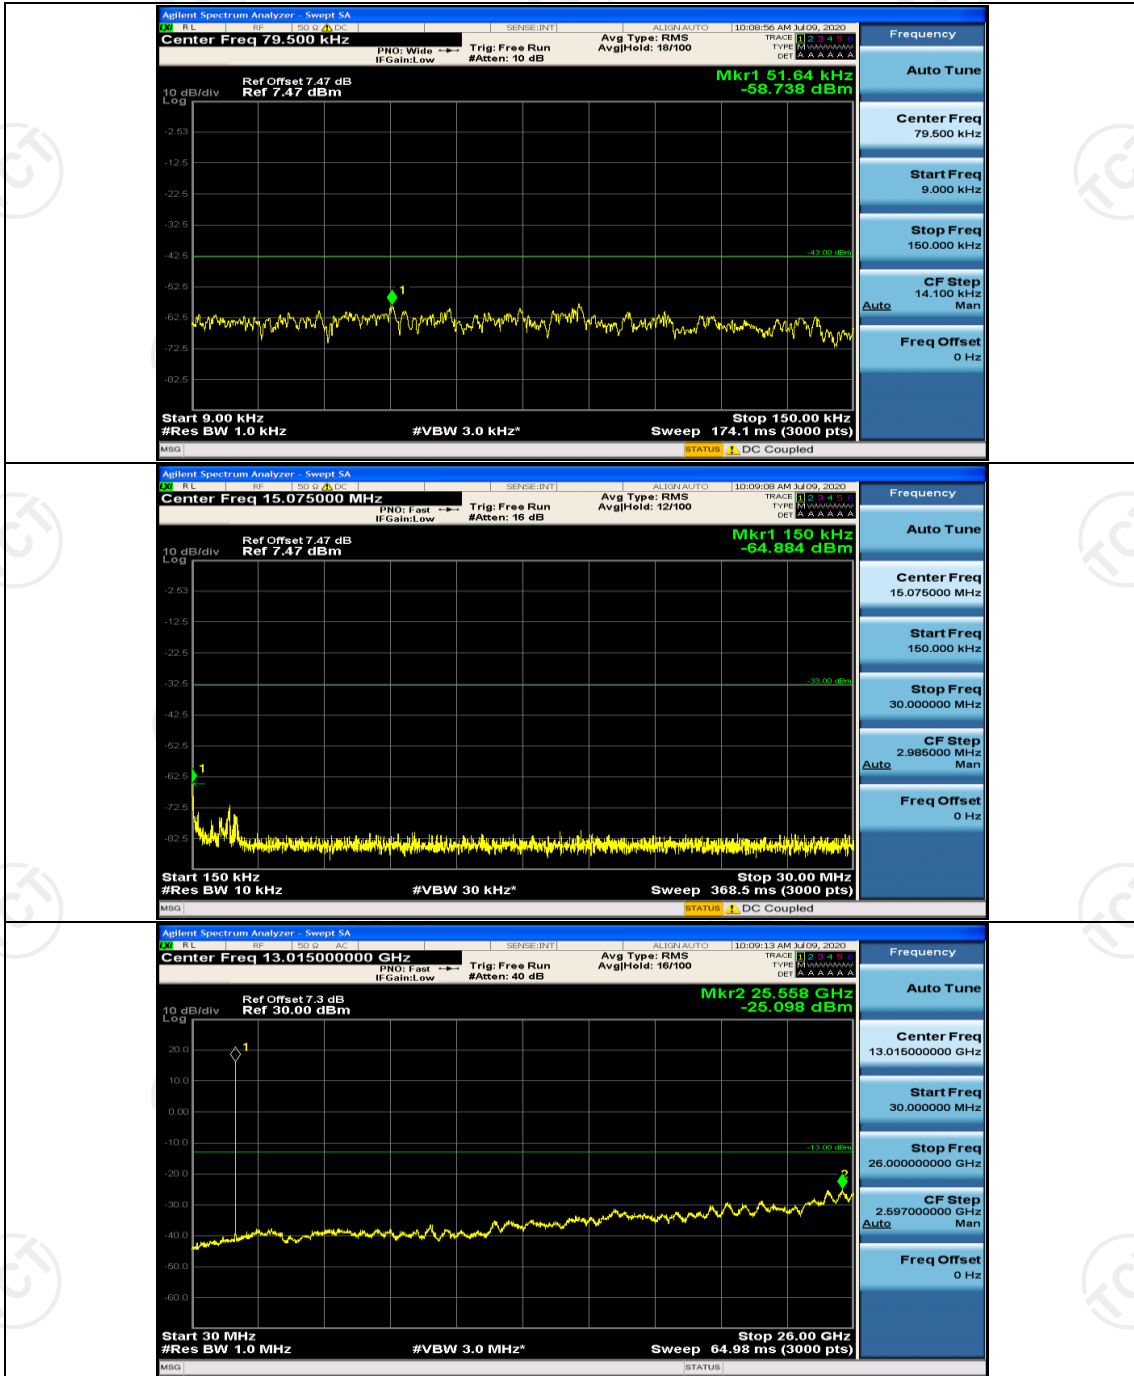

Channel Bandwidth: 15 MHz

(Channel Bandwidth:15 MHz)_LCH_QPSK_1RB#0

(Channel Bandwidth:15 MHz)_HCH_16QAM_1RB#74

Channel Bandwidth: 20 MHz

(Channel Bandwidth:20 MHz)_LCH_QPSK_1RB#0