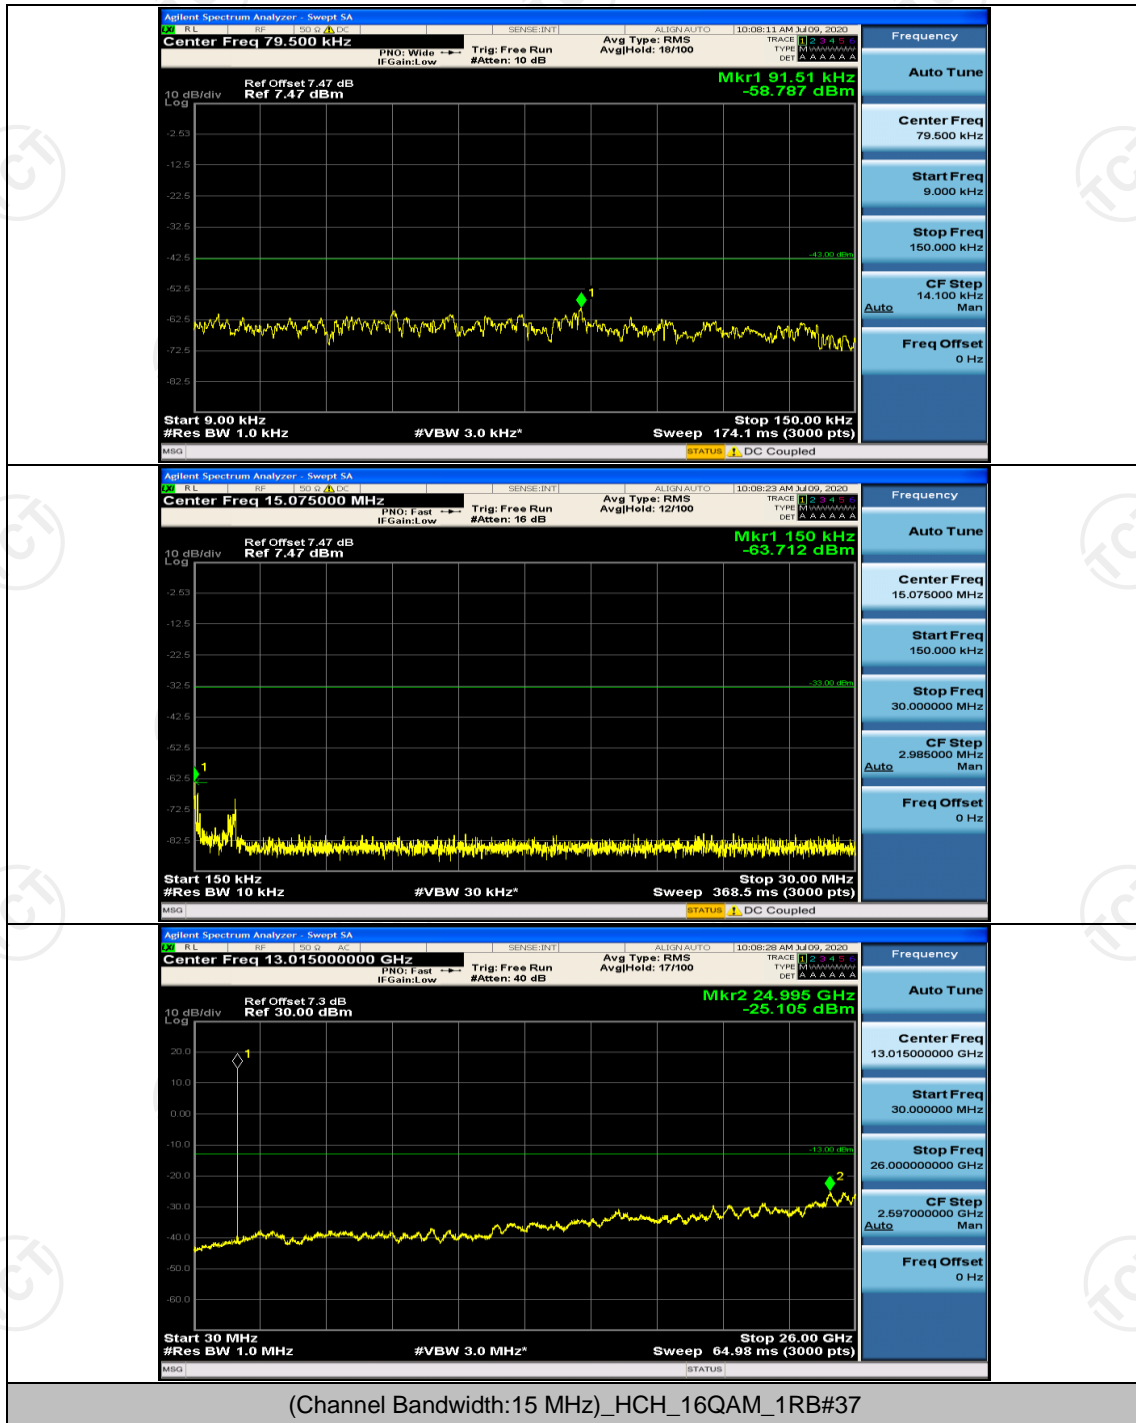

Channel Bandwidth: 15 MHz

(Channel Bandwidth:15 MHz)_LCH_QPSK_1RB#0

(Channel Bandwidth:15 MHz)_HCH_16QAM_1RB#74

Channel Bandwidth: 20 MHz

(Channel Bandwidth:20 MHz)_LCH_QPSK_1RB#0