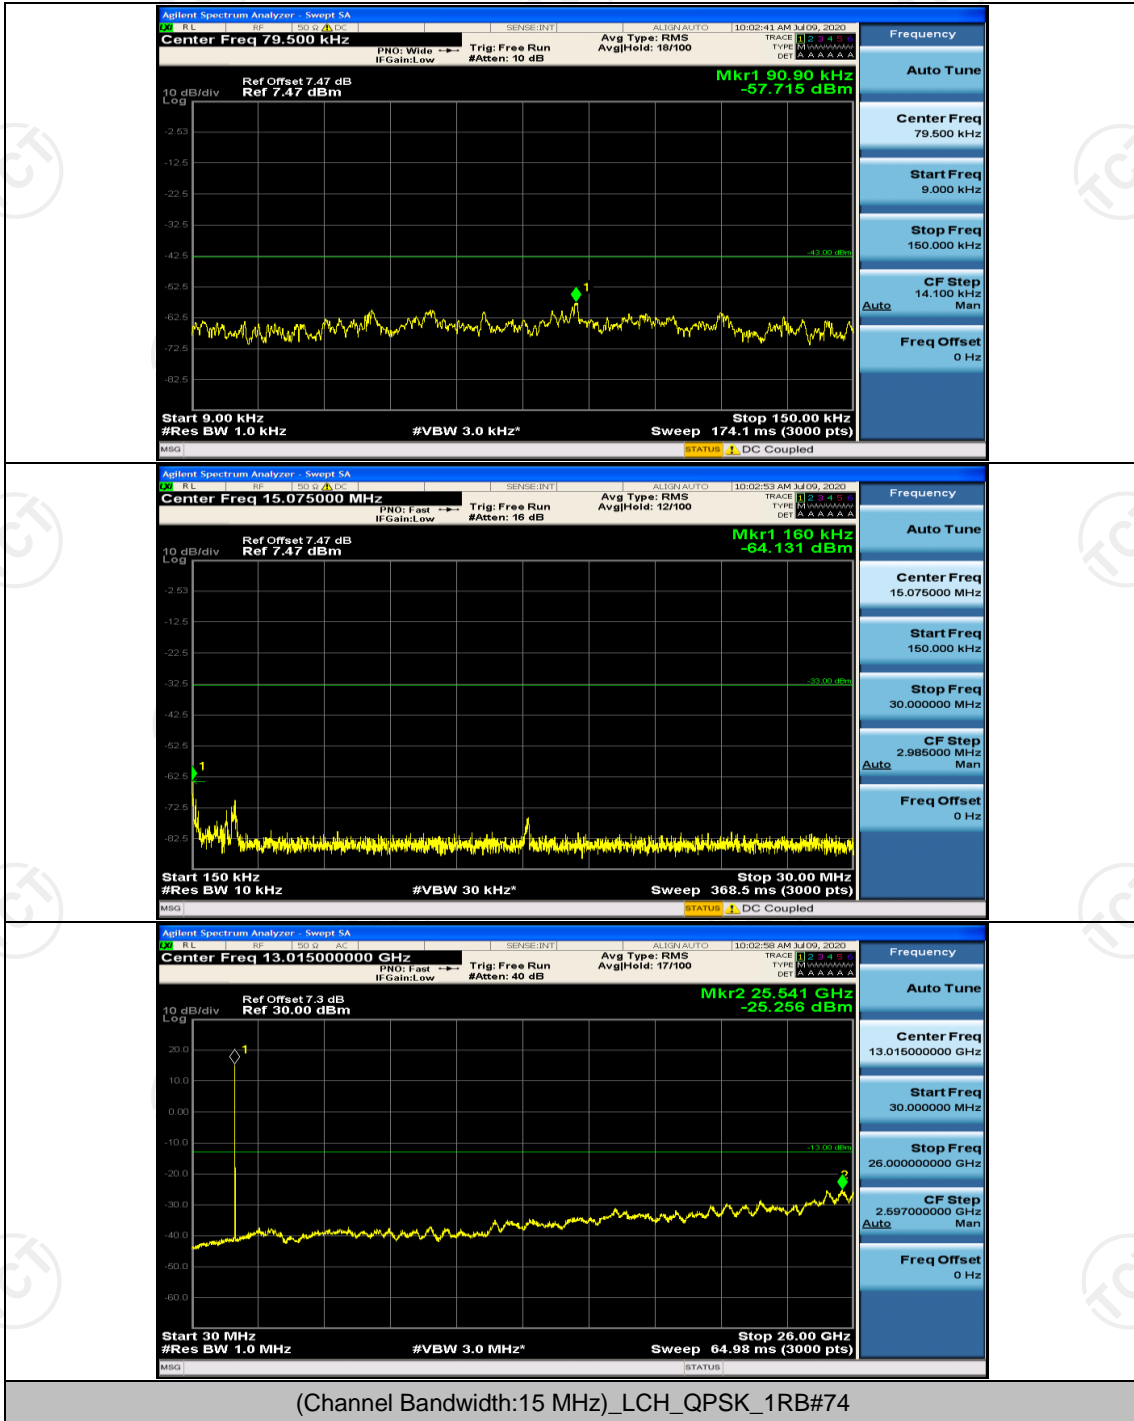

Channel Bandwidth: 15 MHz

(Channel Bandwidth:15 MHz)_LCH_QPSK_1RB#0

(Channel Bandwidth:15 MHz)_HCH_16QAM_1RB#74

Channel Bandwidth: 20 MHz

(Channel Bandwidth:20 MHz)_LCH_QPSK_1RB#0