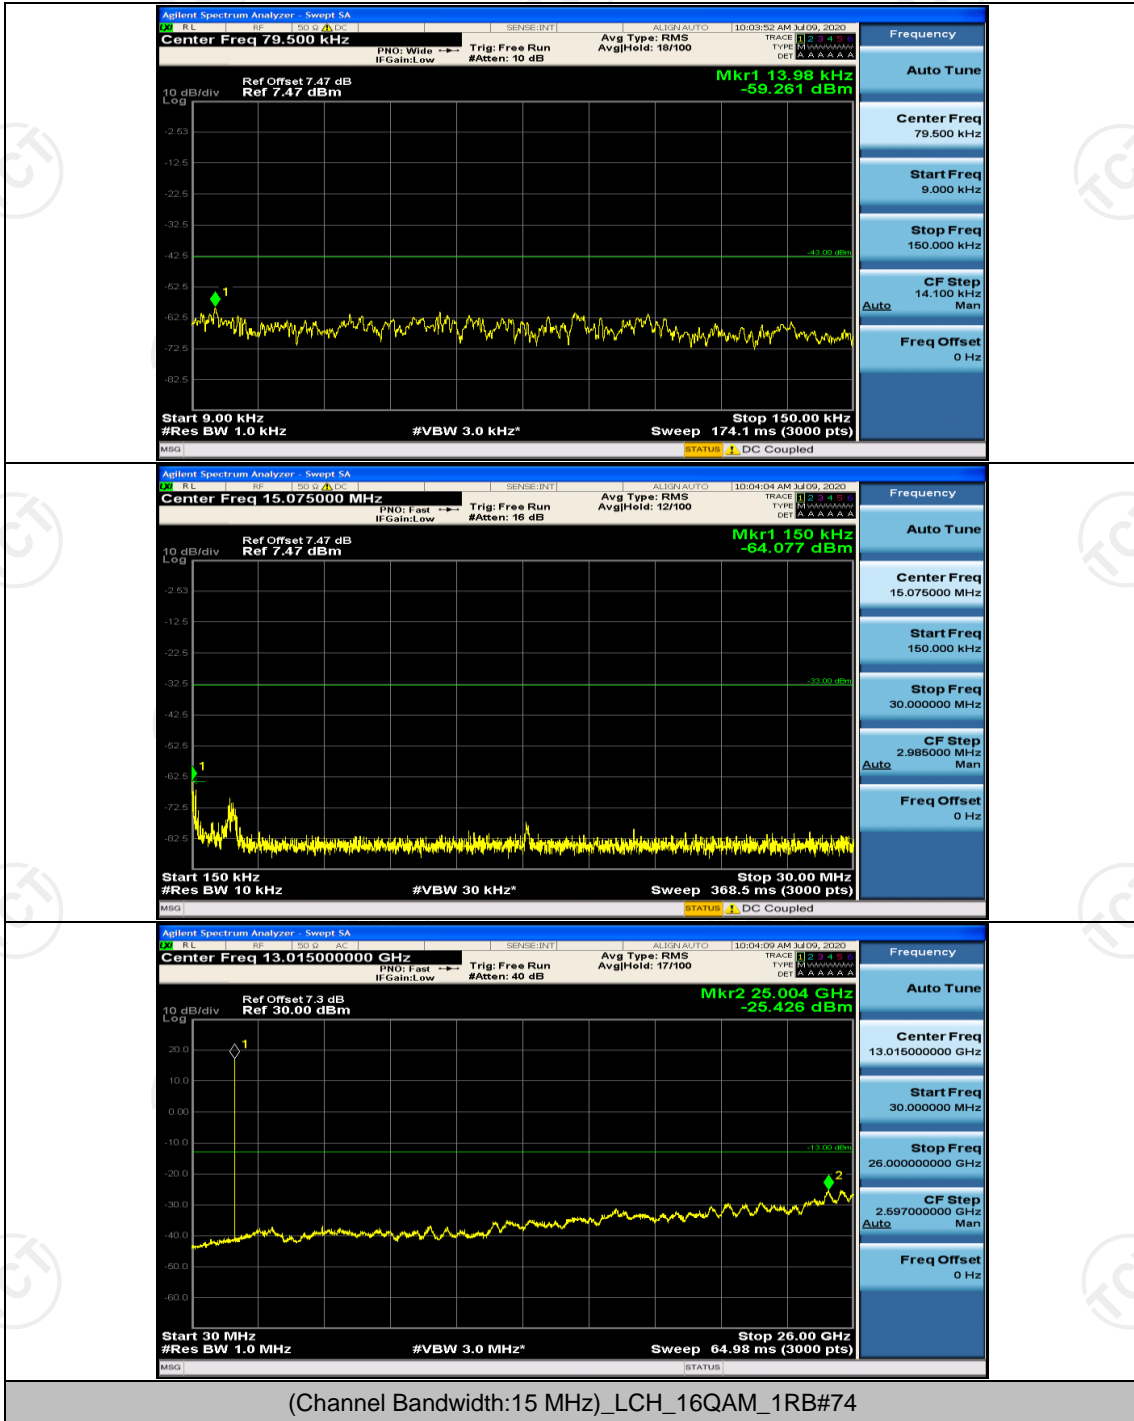

Channel Bandwidth: 15 MHz

(Channel Bandwidth:15 MHz)_LCH_QPSK_1RB#0

(Channel Bandwidth:15 MHz)_HCH_16QAM_1RB#74

Channel Bandwidth: 20 MHz

(Channel Bandwidth:20 MHz)_LCH_QPSK_1RB#0