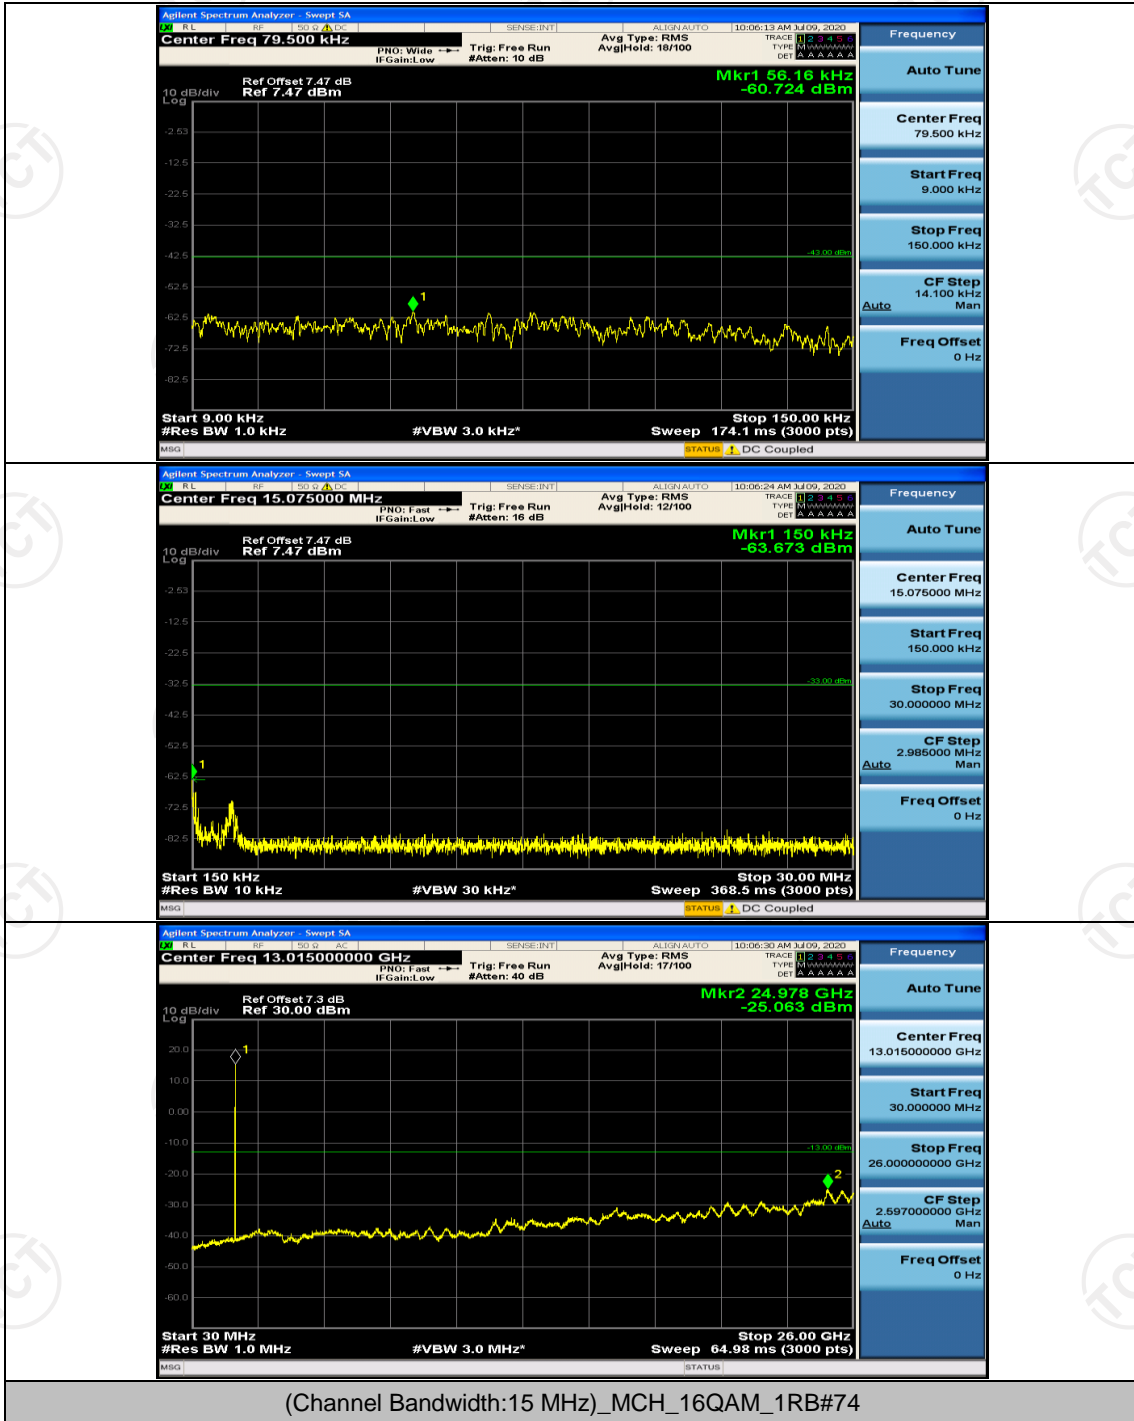

Channel Bandwidth: 15 MHz

(Channel Bandwidth:15 MHz)_LCH_QPSK_1RB#0

(Channel Bandwidth:15 MHz)_HCH_16QAM_1RB#74

Channel Bandwidth: 20 MHz

(Channel Bandwidth:20 MHz)_LCH_QPSK_1RB#0