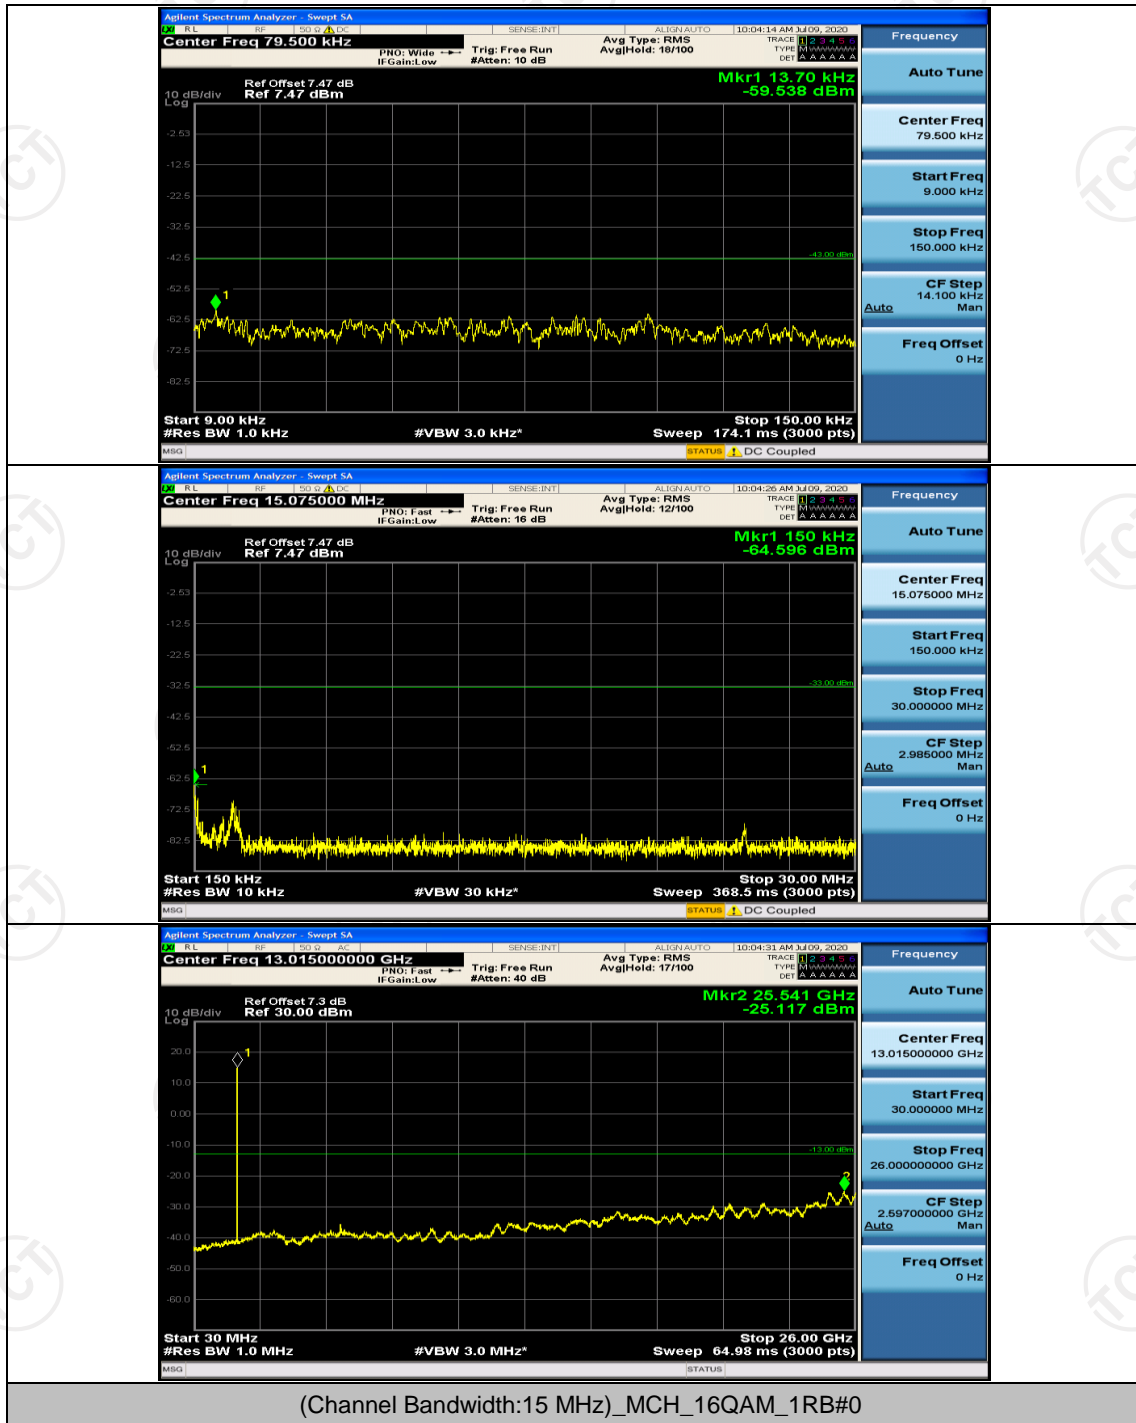

Channel Bandwidth: 15 MHz

(Channel Bandwidth:15 MHz)_LCH_QPSK_1RB#0

(Channel Bandwidth:15 MHz)_HCH_16QAM_1RB#74

Channel Bandwidth: 20 MHz

(Channel Bandwidth:20 MHz)_LCH_QPSK_1RB#0