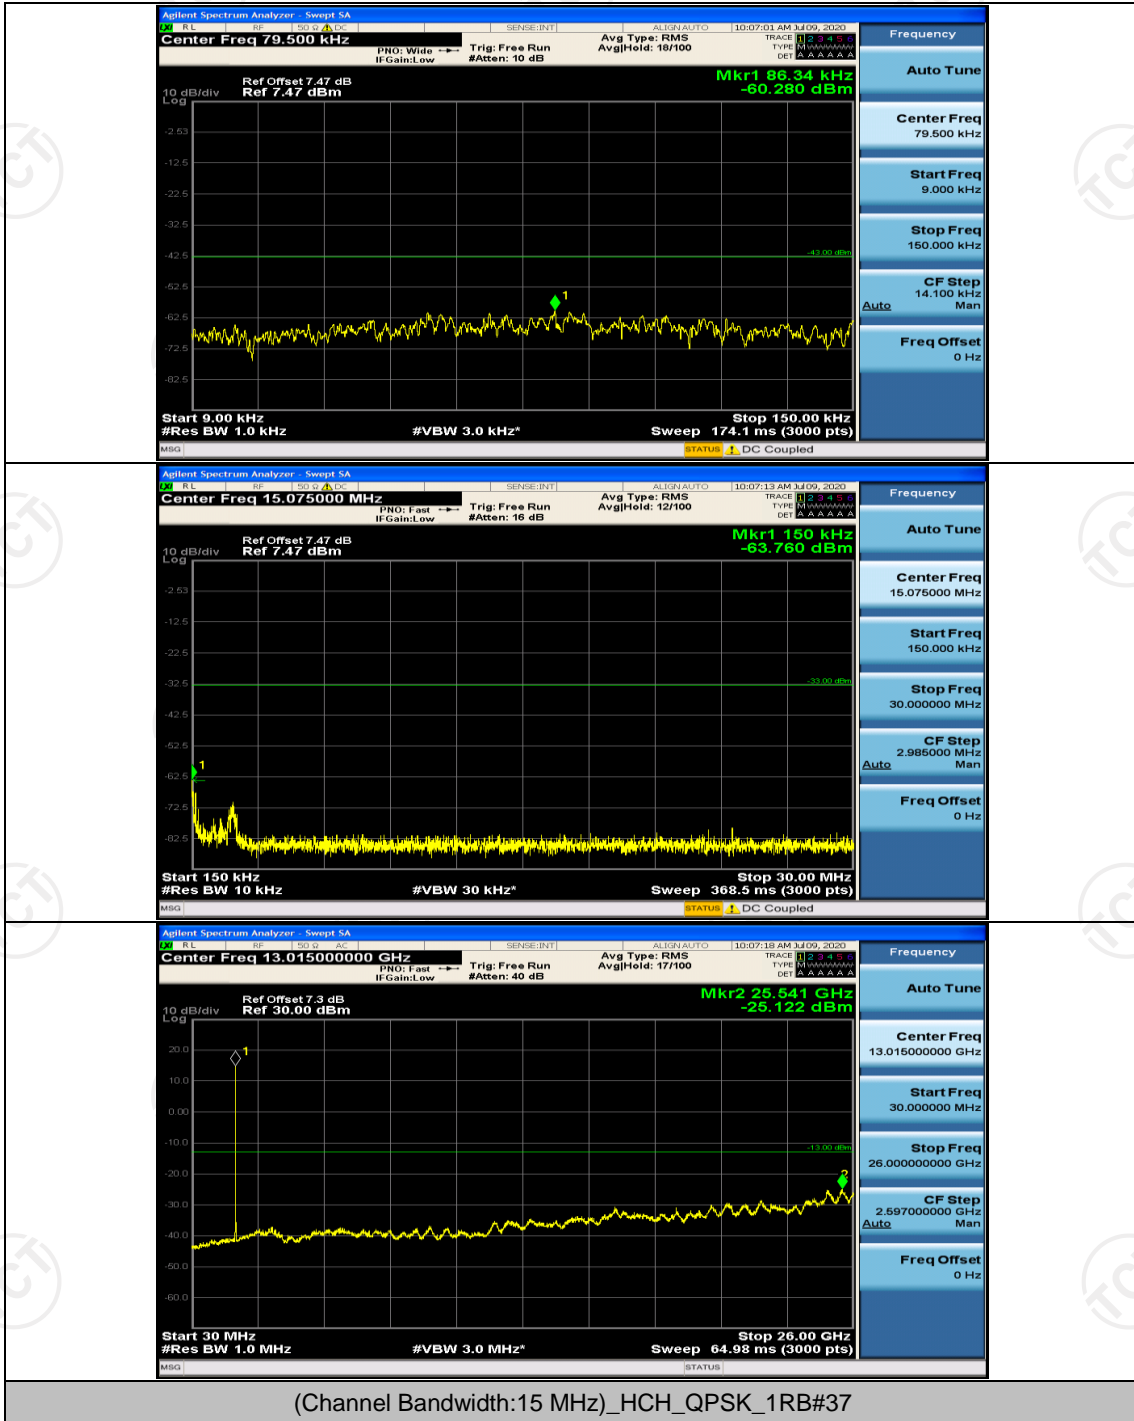

Channel Bandwidth: 15 MHz

(Channel Bandwidth:15 MHz)_LCH_QPSK_1RB#0

(Channel Bandwidth:15 MHz)_HCH_16QAM_1RB#74

Channel Bandwidth: 20 MHz

(Channel Bandwidth:20 MHz)_LCH_QPSK_1RB#0