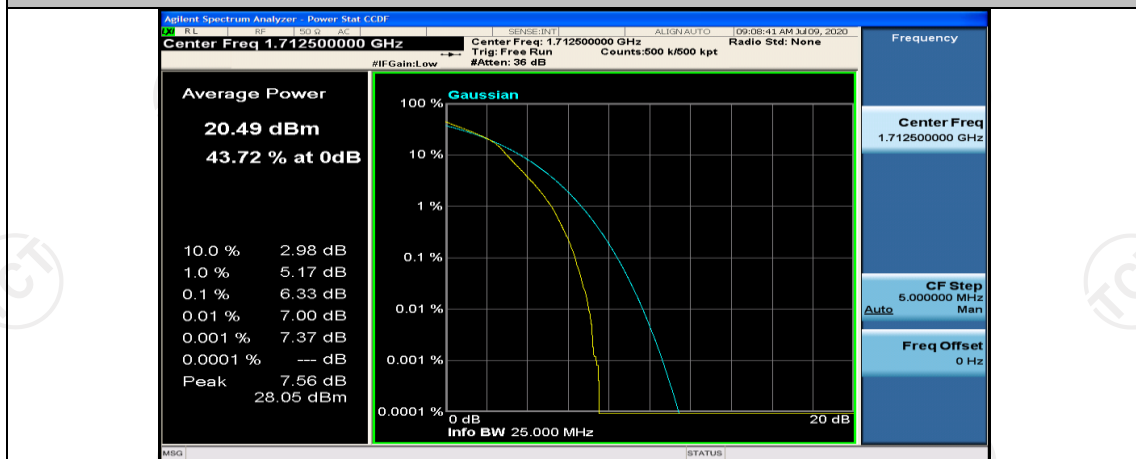

(Channel Bandwidth: 5 MHz)_LCH_16QAM_1RB#12

(Channel Bandwidth: 5 MHz)_LCH_16QAM_1RB#24

(Channel Bandwidth: 5 MHz)_LCH_16QAM_12RB#0

(Channel Bandwidth: 5 MHz)_LCH_16QAM_12RB#6

(Channel Bandwidth: 5 MHz)_LCH_16QAM_12RB#13