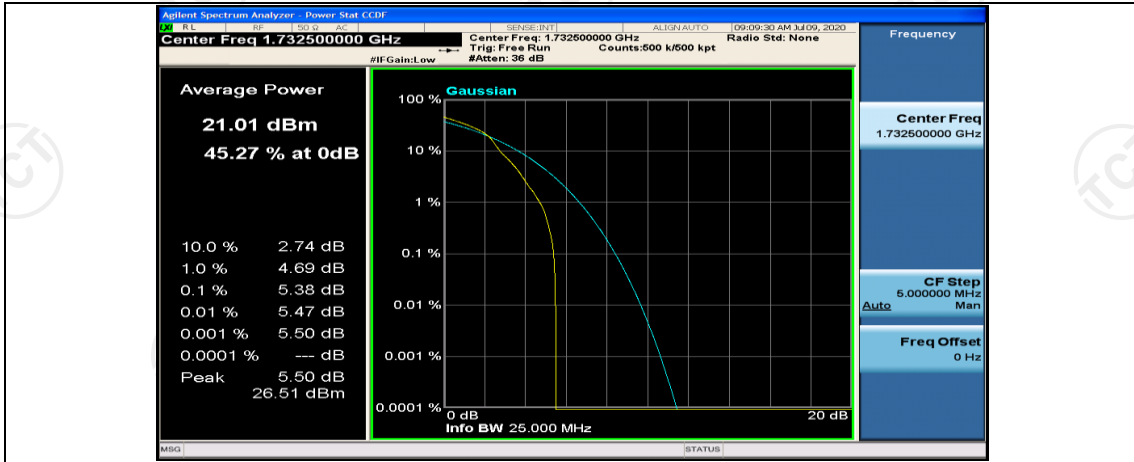

(Channel Bandwidth: 5 MHz)_LCH_16QAM_25RB#0

(Channel Bandwidth: 5 MHz)_MCH_16QAM_1RB#0

(Channel Bandwidth: 5 MHz)_MCH_16QAM_1RB#12

(Channel Bandwidth: 5 MHz)_MCH_16QAM_1RB#24

(Channel Bandwidth: 5 MHz)_MCH_16QAM_12RB#0