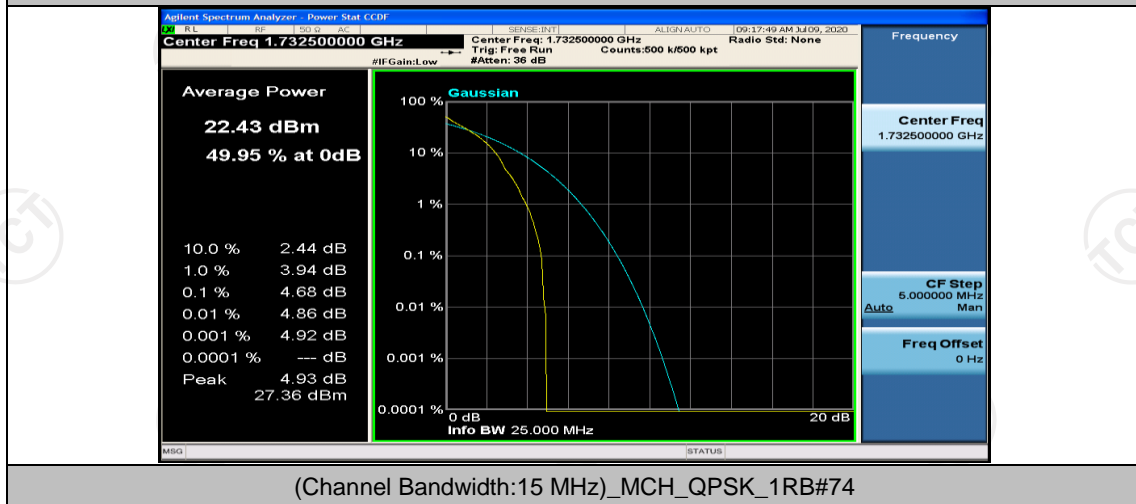

(Channel Bandwidth:15 MHz)_LCH_QPSK_1RB#37

(Channel Bandwidth:15 MHz)_LCH_QPSK_1RB#74

(Channel Bandwidth:15 MHz)_LCH_QPSK_37RB#0

(Channel Bandwidth:15 MHz)_MCH_QPSK_1RB#0

(Channel Bandwidth:15 MHz)_MCH_QPSK_1RB#37