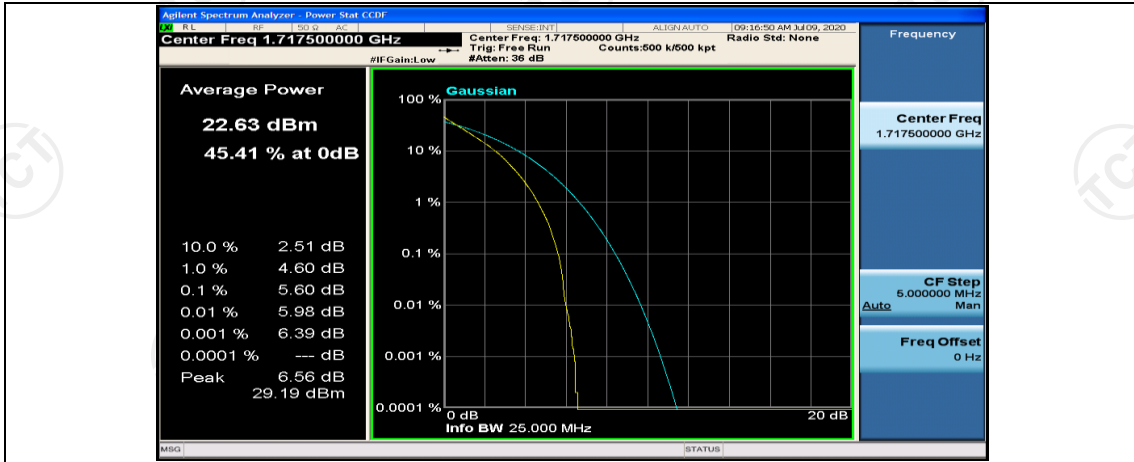

(Channel Bandwidth:15 MHz)_LCH_QPSK_37RB#0