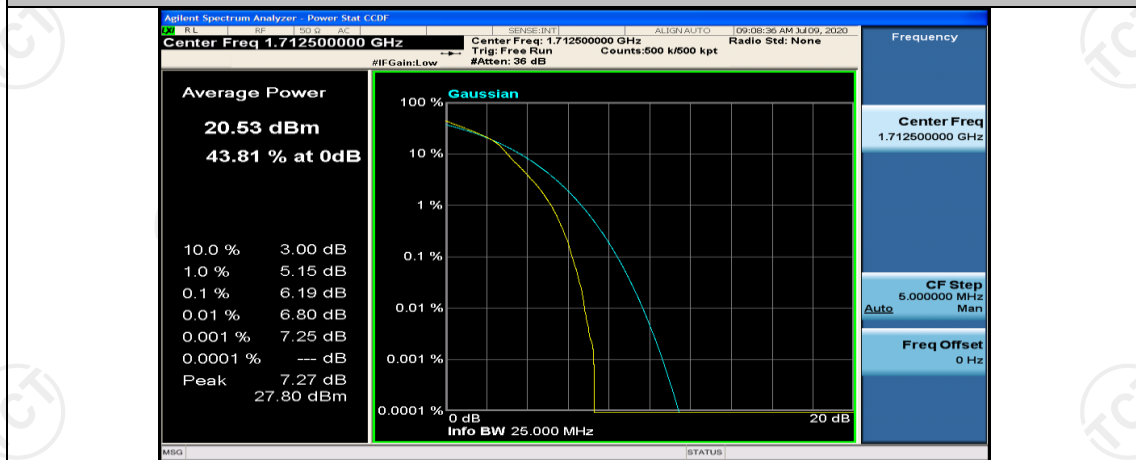

(Channel Bandwidth: 5 MHz)_LCH_16QAM_1RB#12

(Channel Bandwidth: 5 MHz)_LCH_16QAM_1RB#24

(Channel Bandwidth: 5 MHz)_LCH_16QAM_12RB#0

(Channel Bandwidth: 5 MHz)_LCH_16QAM_12RB#6

(Channel Bandwidth: 5 MHz)_LCH_16QAM_12RB#13