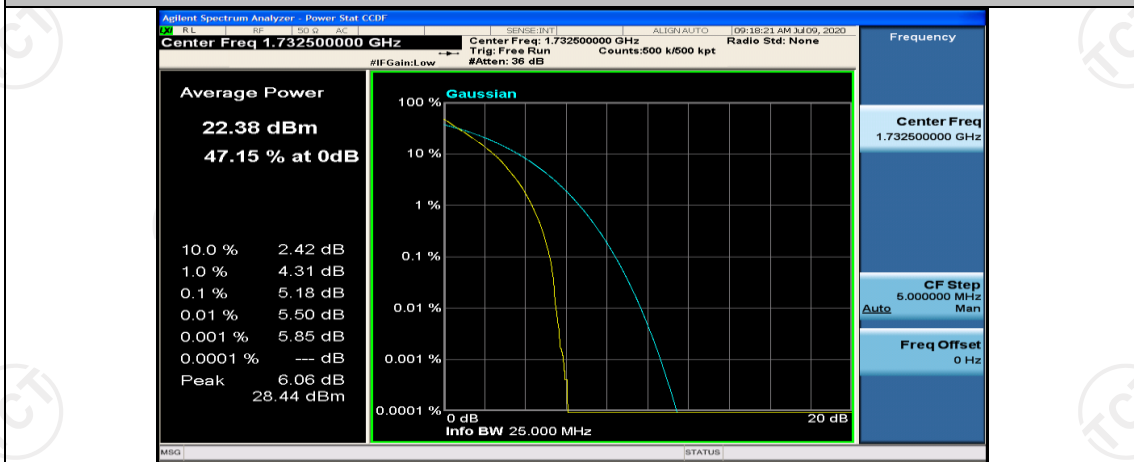

(Channel Bandwidth:15 MHz)_MCH_QPSK_37RB#0