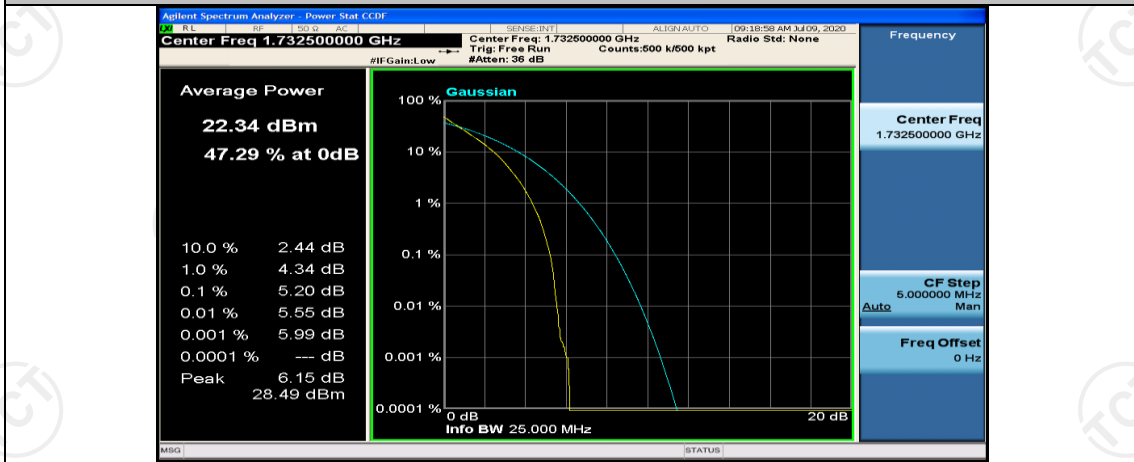

(Channel Bandwidth:15 MHz)_MCH_QPSK_1RB#74

(Channel Bandwidth:15 MHz)_MCH_QPSK_37RB#0

(Channel Bandwidth:15 MHz)_MCH_QPSK_37RB#18

(Channel Bandwidth:15 MHz)_MCH_QPSK_37RB#38

(Channel Bandwidth:15 MHz)_MCH_QPSK_75RB#0