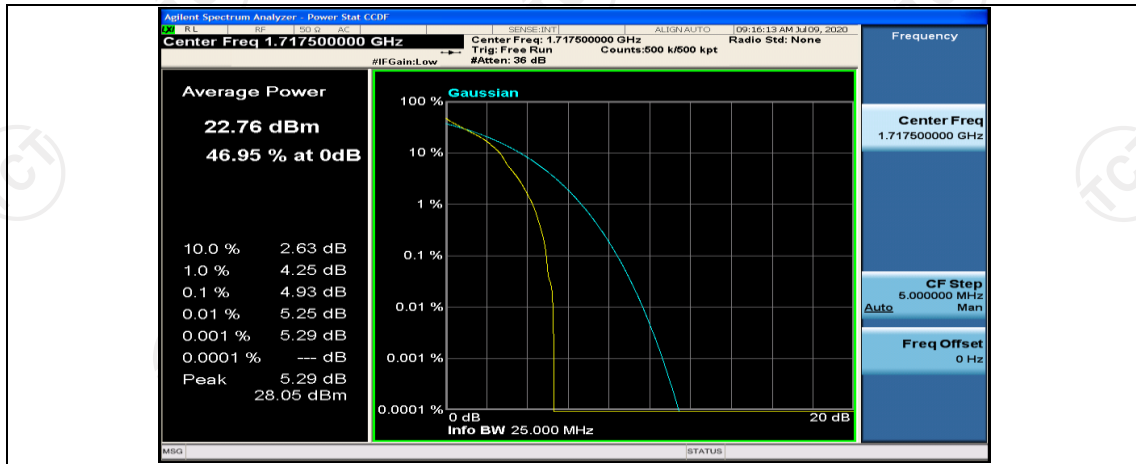

Channel Bandwidth: 10 MHz_HCH_16QAM_1RB#0

Channel Bandwidth: 10 MHz_HCH_16QAM_1RB#24

Channel Bandwidth: 10 MHz_HCH_16QAM_25RB#25

Channel Bandwidth: 10 MHz_HCH_16QAM_50RB#0

Channel Bandwidth: 15 MHz

(Channel Bandwidth:15 MHz)_LCH_QPSK_1RB#0