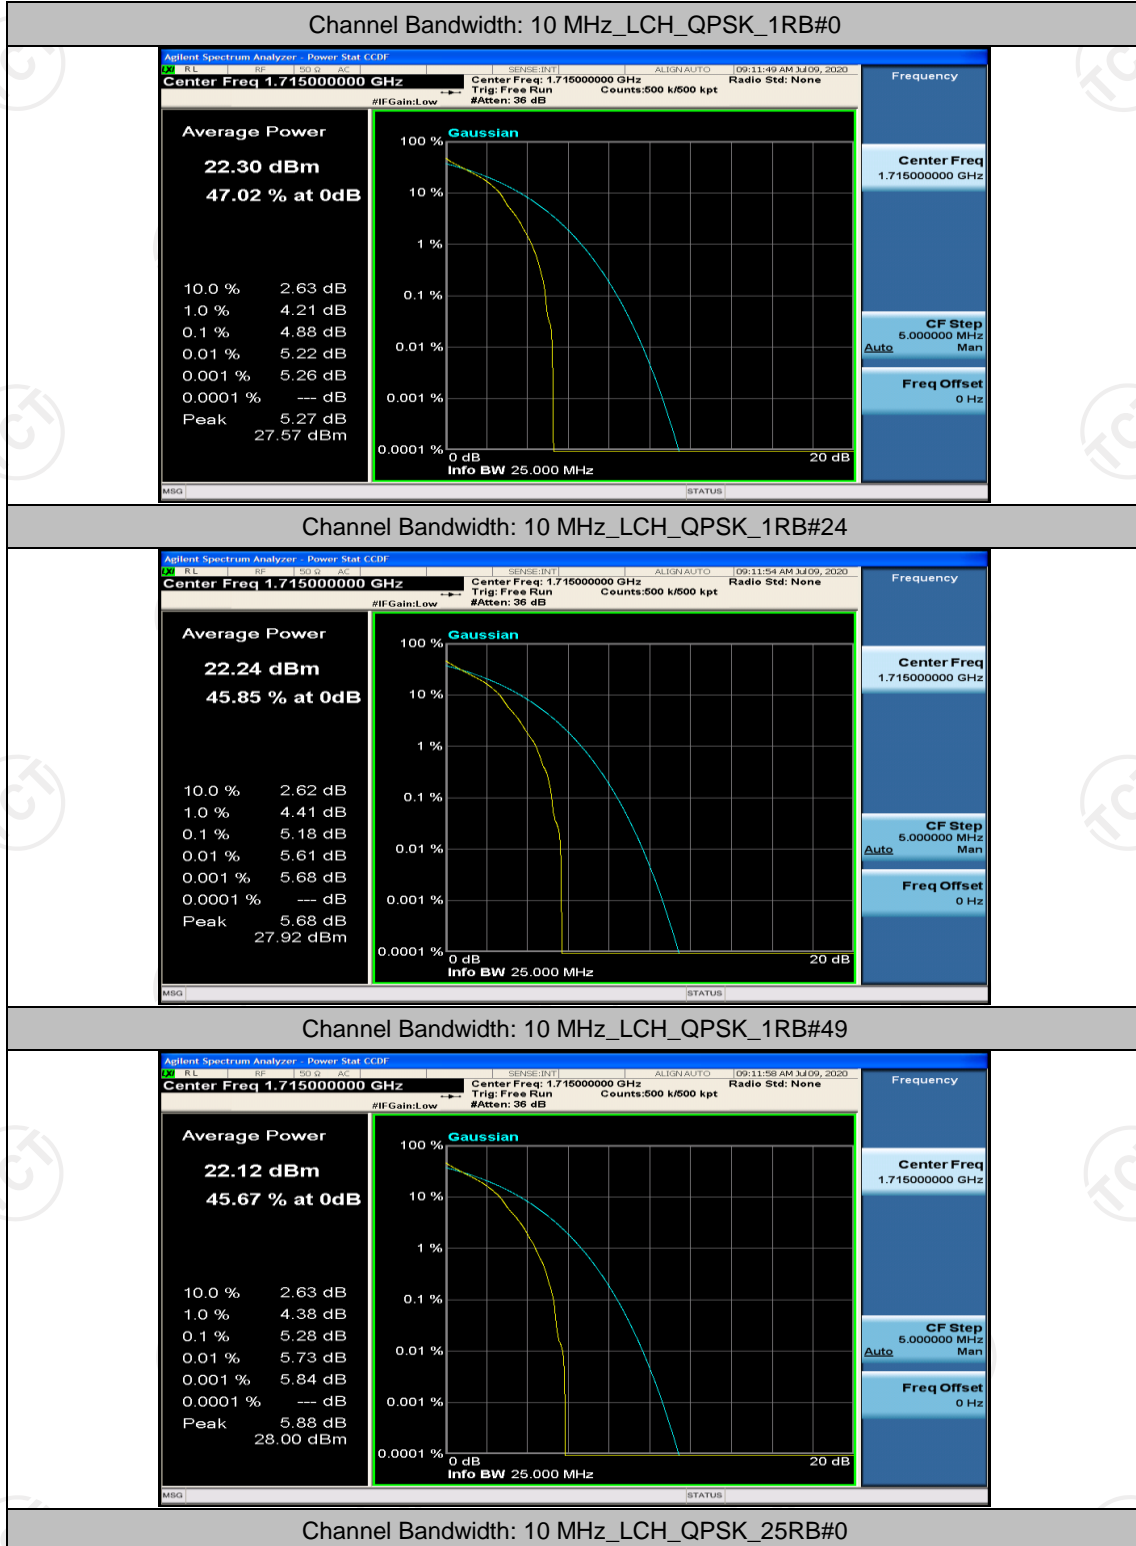

(Channel Bandwidth: 5 MHz)_HCH_16QAM_1RB#24

(Channel Bandwidth: 5 MHz)_HCH_16QAM_12RB#0

(Channel Bandwidth: 5 MHz)_HCH_16QAM_12RB#6

(Channel Bandwidth: 5 MHz)_HCH_16QAM_12RB#13

(Channel Bandwidth: 5 MHz)_HCH_16QAM_25RB#0

Channel Bandwidth: 10 MHz

Channel Bandwidth: 10 MHz_MCH_QPSK_1RB#0

Channel Bandwidth: 10 MHz_MCH_QPSK_1RB#24

Channel Bandwidth: 10 MHz_MCH_QPSK_1RB#49

Channel Bandwidth: 10 MHz_HCH_QPSK_25RB#25

Channel Bandwidth: 10 MHz_HCH_QPSK_50RB#0