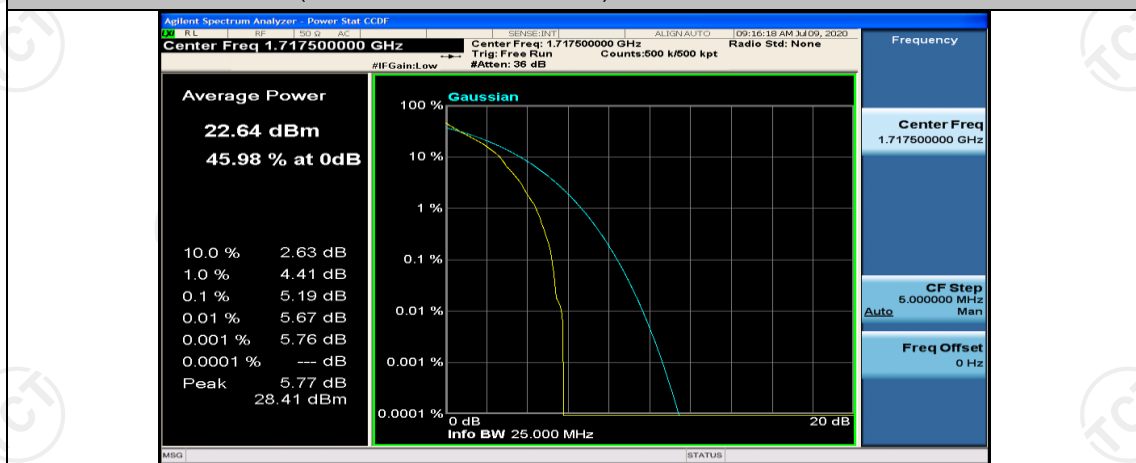

(Channel Bandwidth:15 MHz)_LCH_QPSK_1RB#37