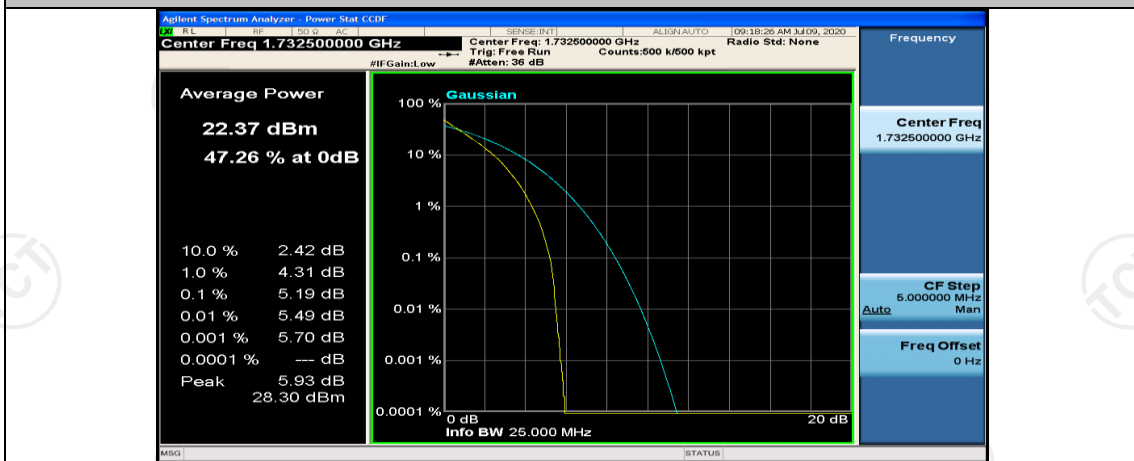

(Channel Bandwidth:15 MHz)_MCH_QPSK_37RB#18