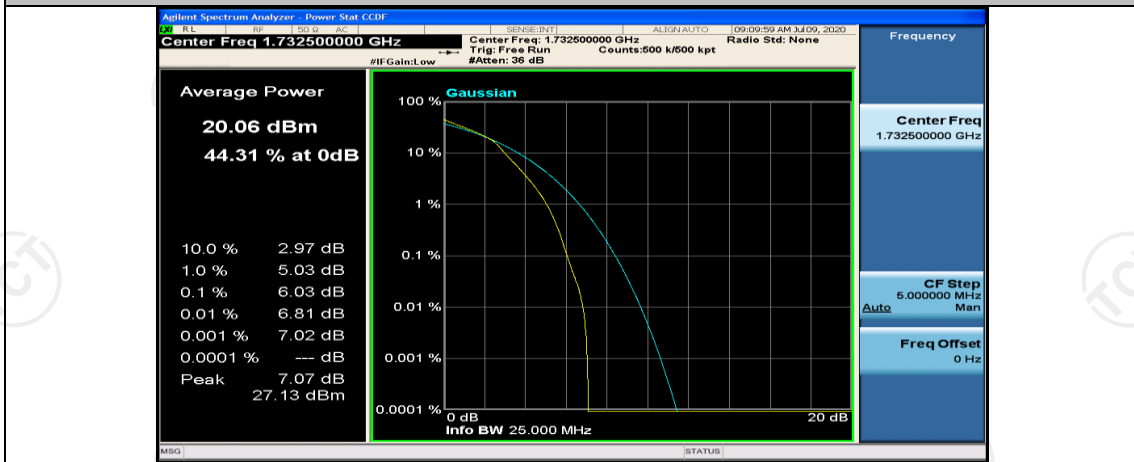

(Channel Bandwidth: 5 MHz)_MCH_16QAM_12RB#6