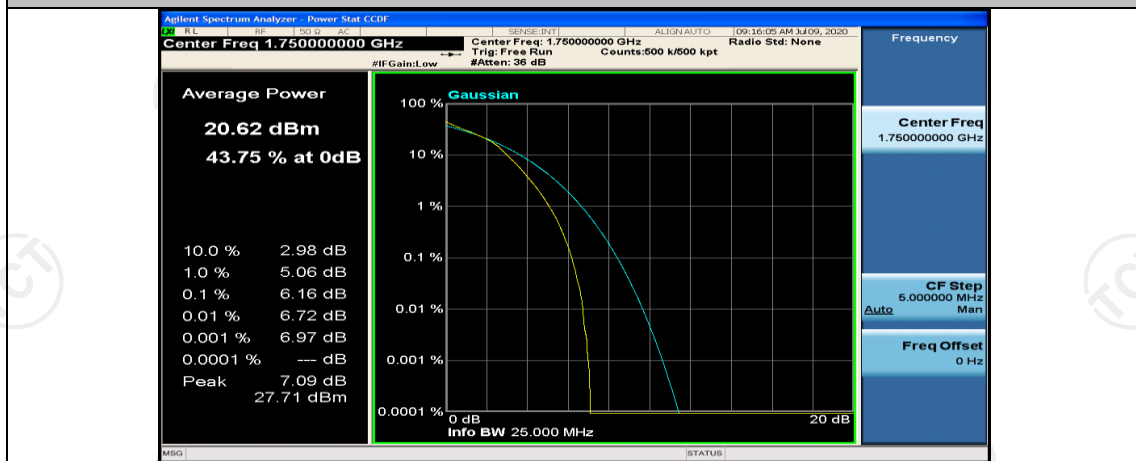

Channel Bandwidth: 10 MHz_HCH_16QAM_1RB#0

Channel Bandwidth: 10 MHz_HCH_16QAM_1RB#24

Channel Bandwidth: 10 MHz_HCH_16QAM_25RB#25

Channel Bandwidth: 10 MHz_HCH_16QAM_50RB#0

Channel Bandwidth: 15 MHz

(Channel Bandwidth:15 MHz)_LCH_QPSK_1RB#0