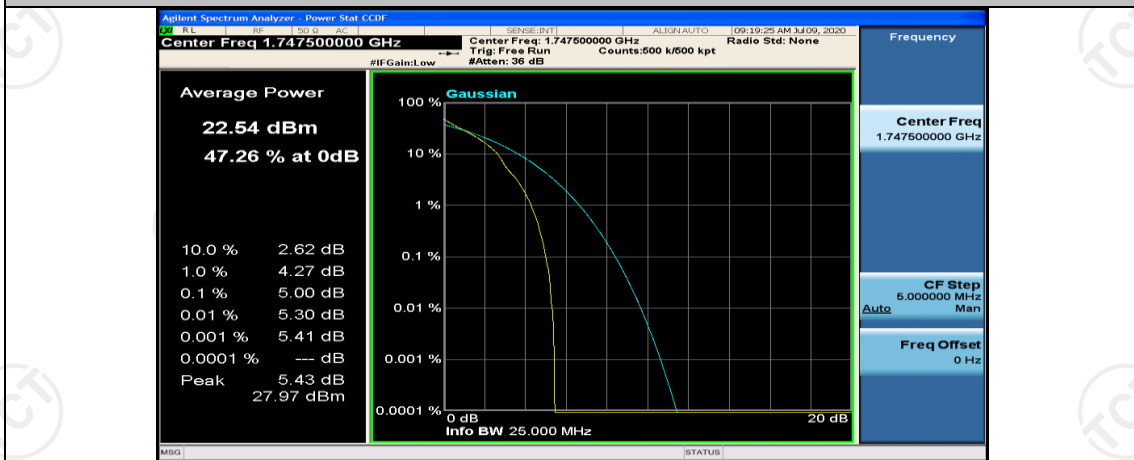

(Channel Bandwidth:15 MHz)_HCH_QPSK_1RB#74