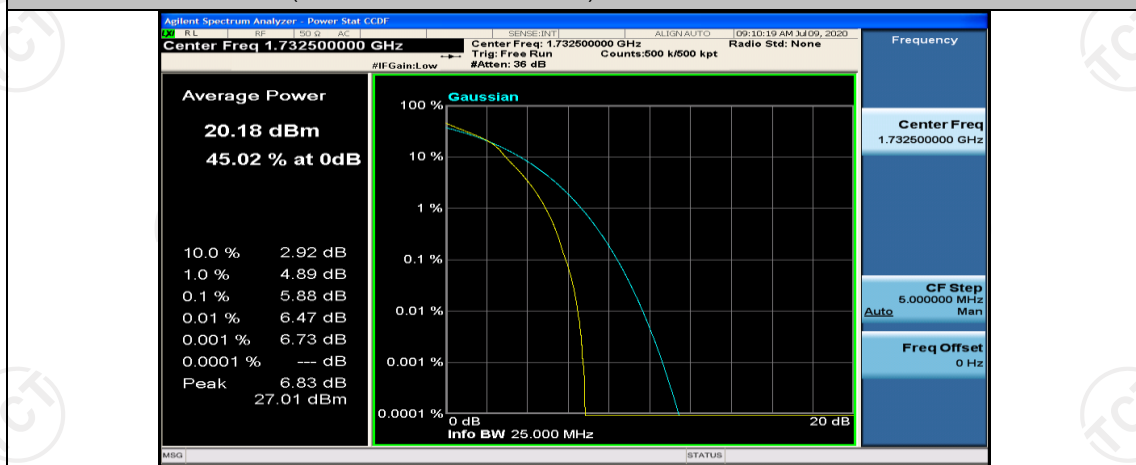

(Channel Bandwidth: 5 MHz)_MCH_16QAM_25RB#0