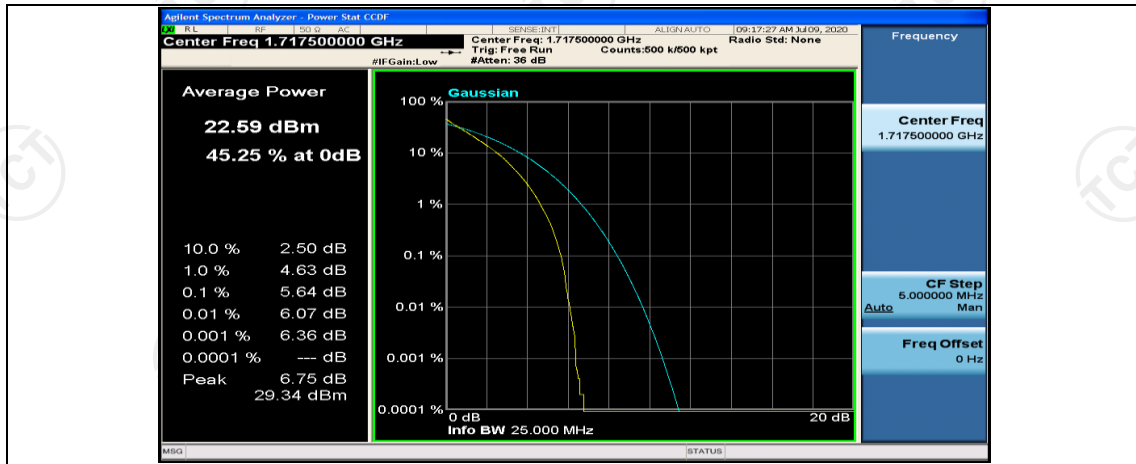

(Channel Bandwidth:15 MHz)_LCH_QPSK_1RB#37

(Channel Bandwidth:15 MHz)_LCH_QPSK_1RB#74

(Channel Bandwidth:15 MHz)_LCH_QPSK_37RB#0

(Channel Bandwidth:15 MHz)_MCH_QPSK_1RB#0

(Channel Bandwidth:15 MHz)_MCH_QPSK_1RB#37