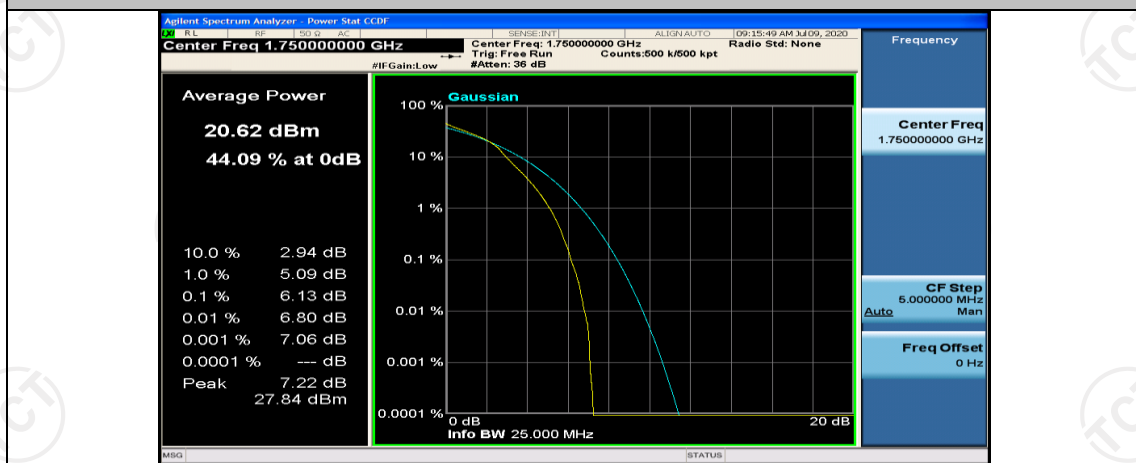

Channel Bandwidth: 10 MHz_HCH_16QAM_1RB#0

Channel Bandwidth: 10 MHz_HCH_16QAM_1RB#24

Channel Bandwidth: 10 MHz_HCH_16QAM_25RB#25

Channel Bandwidth: 10 MHz_HCH_16QAM_50RB#0

Channel Bandwidth: 15 MHz

(Channel Bandwidth:15 MHz)_LCH_QPSK_1RB#0