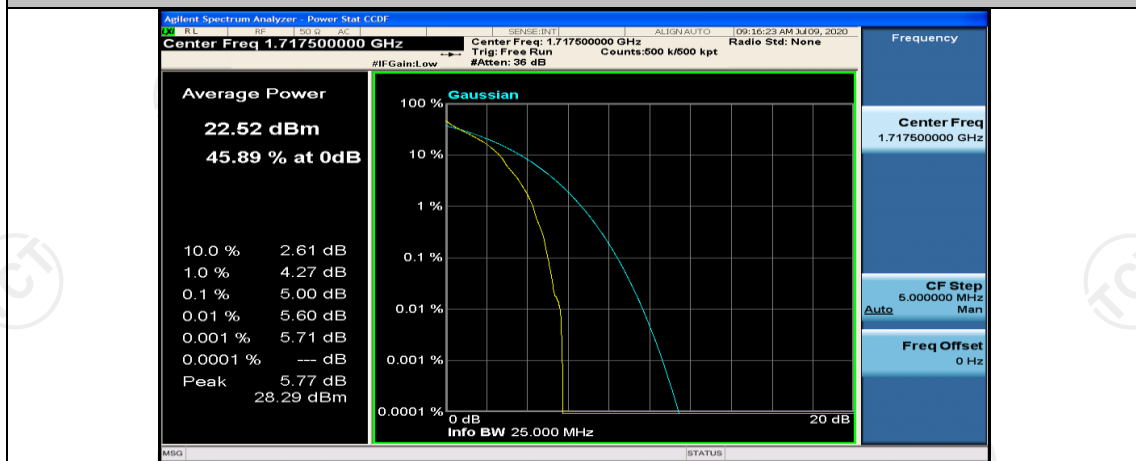

(Channel Bandwidth:15 MHz)_LCH_QPSK_1RB#74