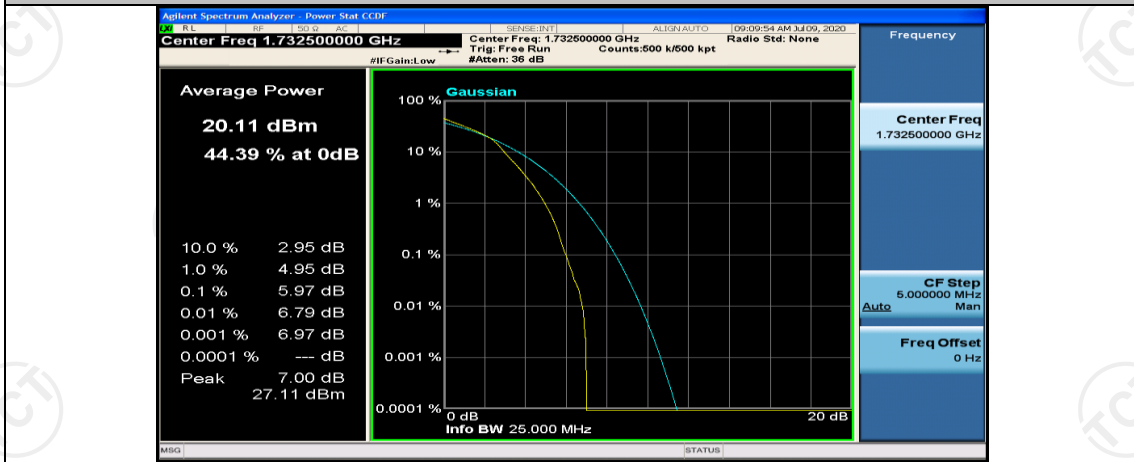

(Channel Bandwidth: 5 MHz)_LCH_16QAM_25RB#0

(Channel Bandwidth: 5 MHz)_MCH_16QAM_1RB#0

(Channel Bandwidth: 5 MHz)_MCH_16QAM_1RB#12

(Channel Bandwidth: 5 MHz)_MCH_16QAM_1RB#24

(Channel Bandwidth: 5 MHz)_MCH_16QAM_12RB#0