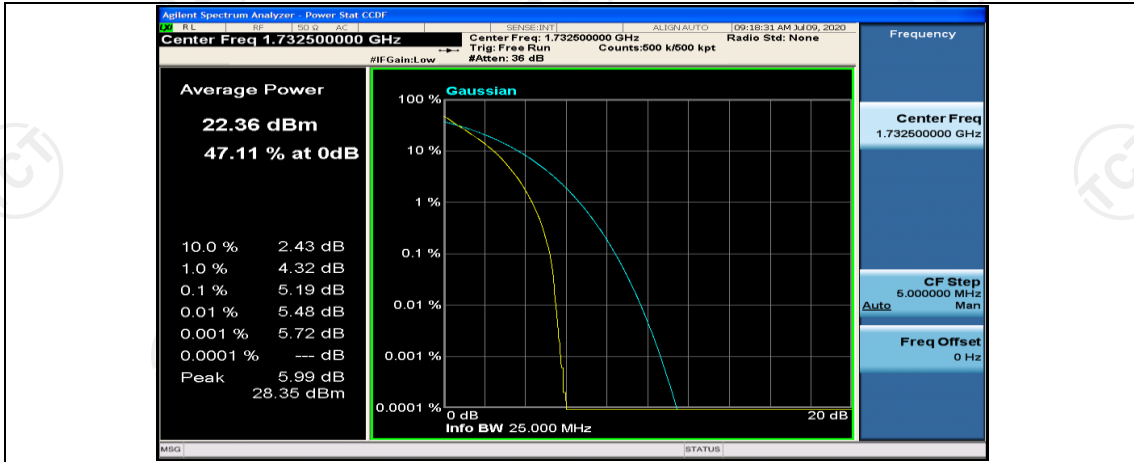

(Channel Bandwidth:15 MHz)_MCH_QPSK_1RB#74

(Channel Bandwidth:15 MHz)_MCH_QPSK_37RB#0

(Channel Bandwidth:15 MHz)_MCH_QPSK_37RB#18

(Channel Bandwidth:15 MHz)_MCH_QPSK_37RB#38

(Channel Bandwidth:15 MHz)_MCH_QPSK_75RB#0