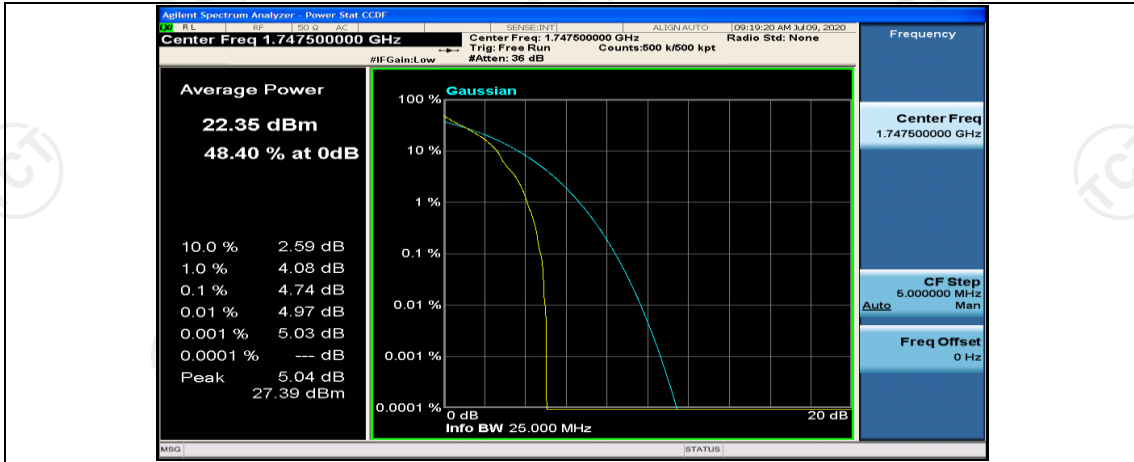

(Channel Bandwidth:15 MHz)_HCH_QPSK_1RB#37