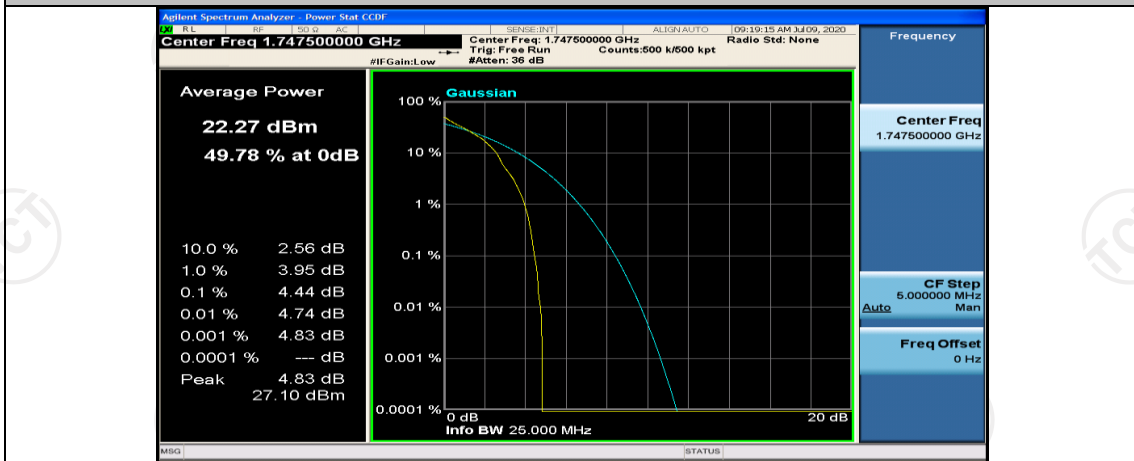

(Channel Bandwidth:15 MHz)_HCH_QPSK_1RB#0