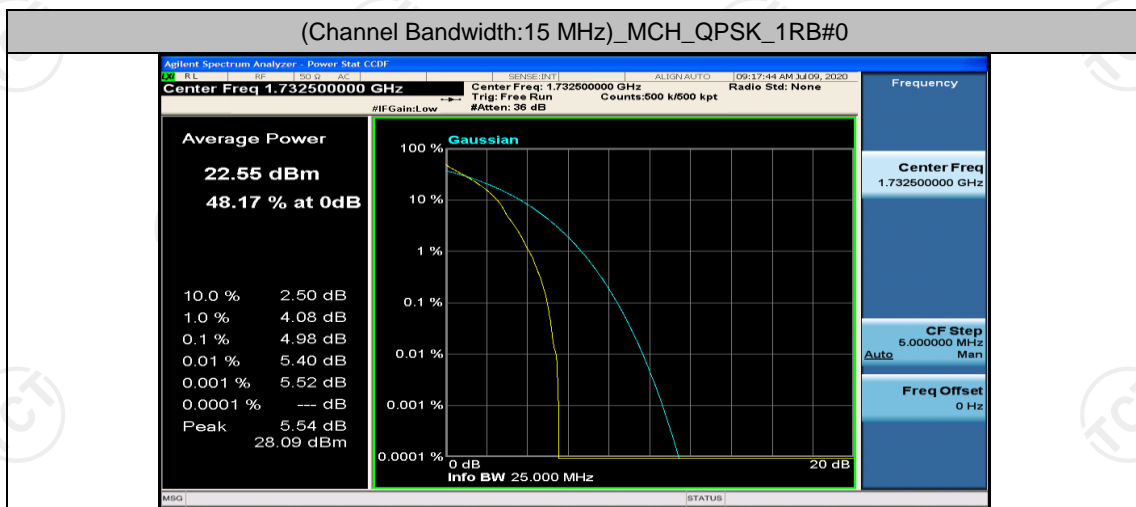

(Channel Bandwidth:15 MHz)_LCH_QPSK_1RB#37

(Channel Bandwidth:15 MHz)_LCH_QPSK_1RB#74

(Channel Bandwidth:15 MHz)_LCH_QPSK_37RB#0

(Channel Bandwidth:15 MHz)_MCH_QPSK_1RB#0

(Channel Bandwidth:15 MHz)_MCH_QPSK_1RB#37