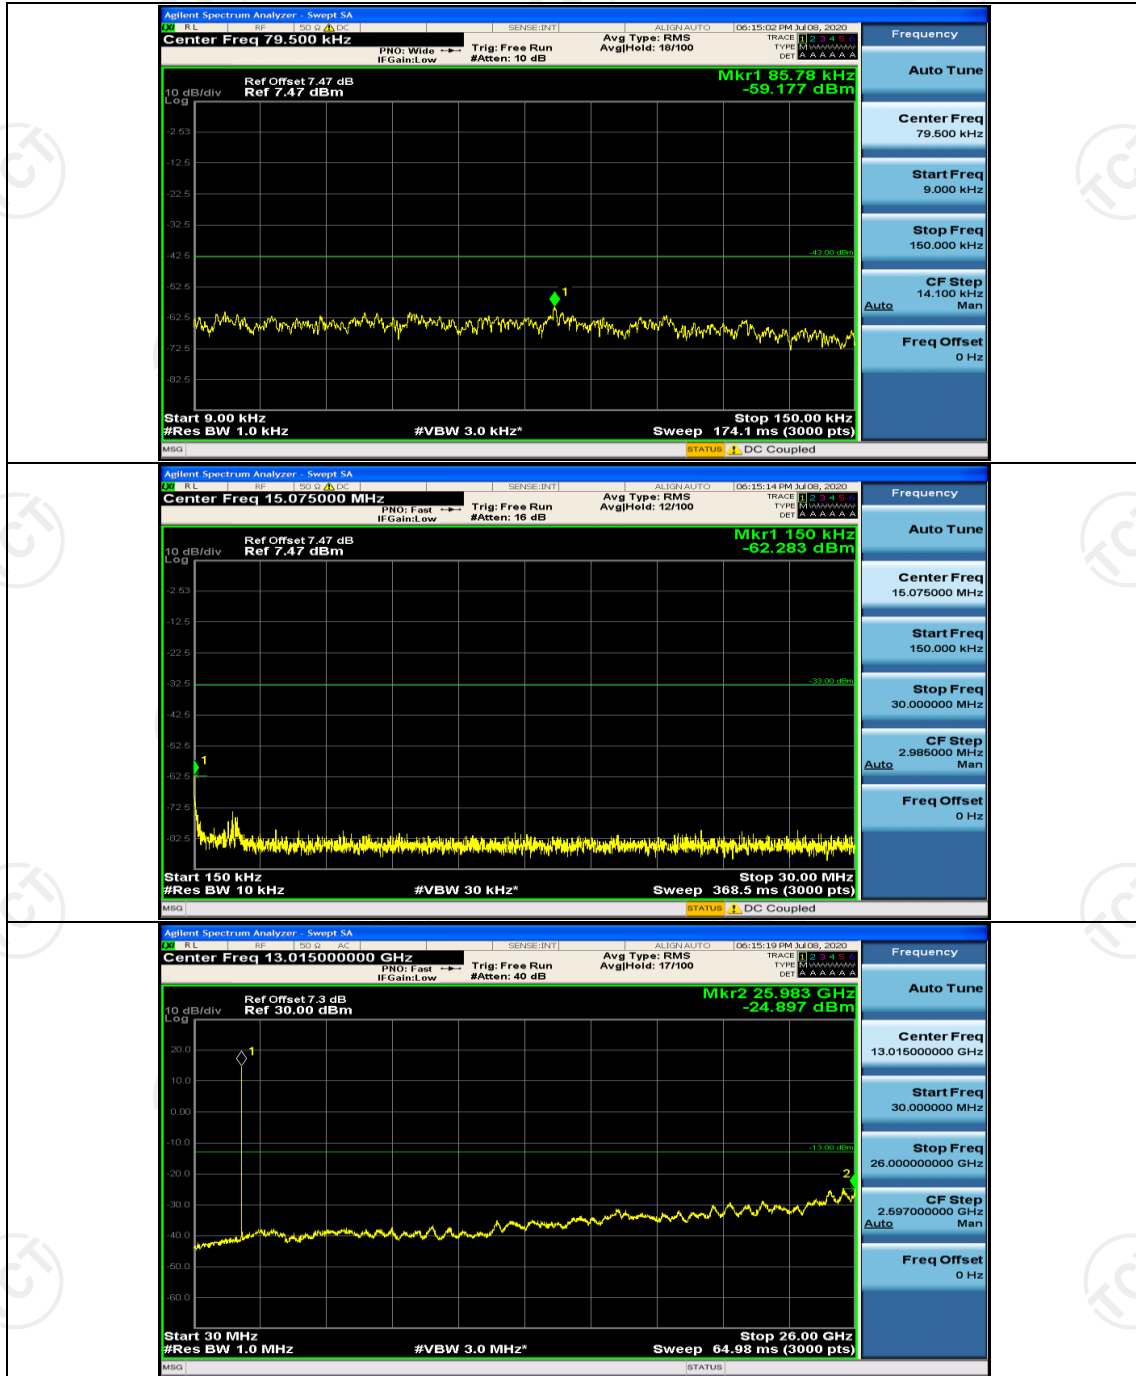

Channel Bandwidth: 10 MHz_HCH_16QAM_1RB#0

Channel Bandwidth: 15 MHz

(Channel Bandwidth:15 MHz)_LCH_QPSK_1RB#0