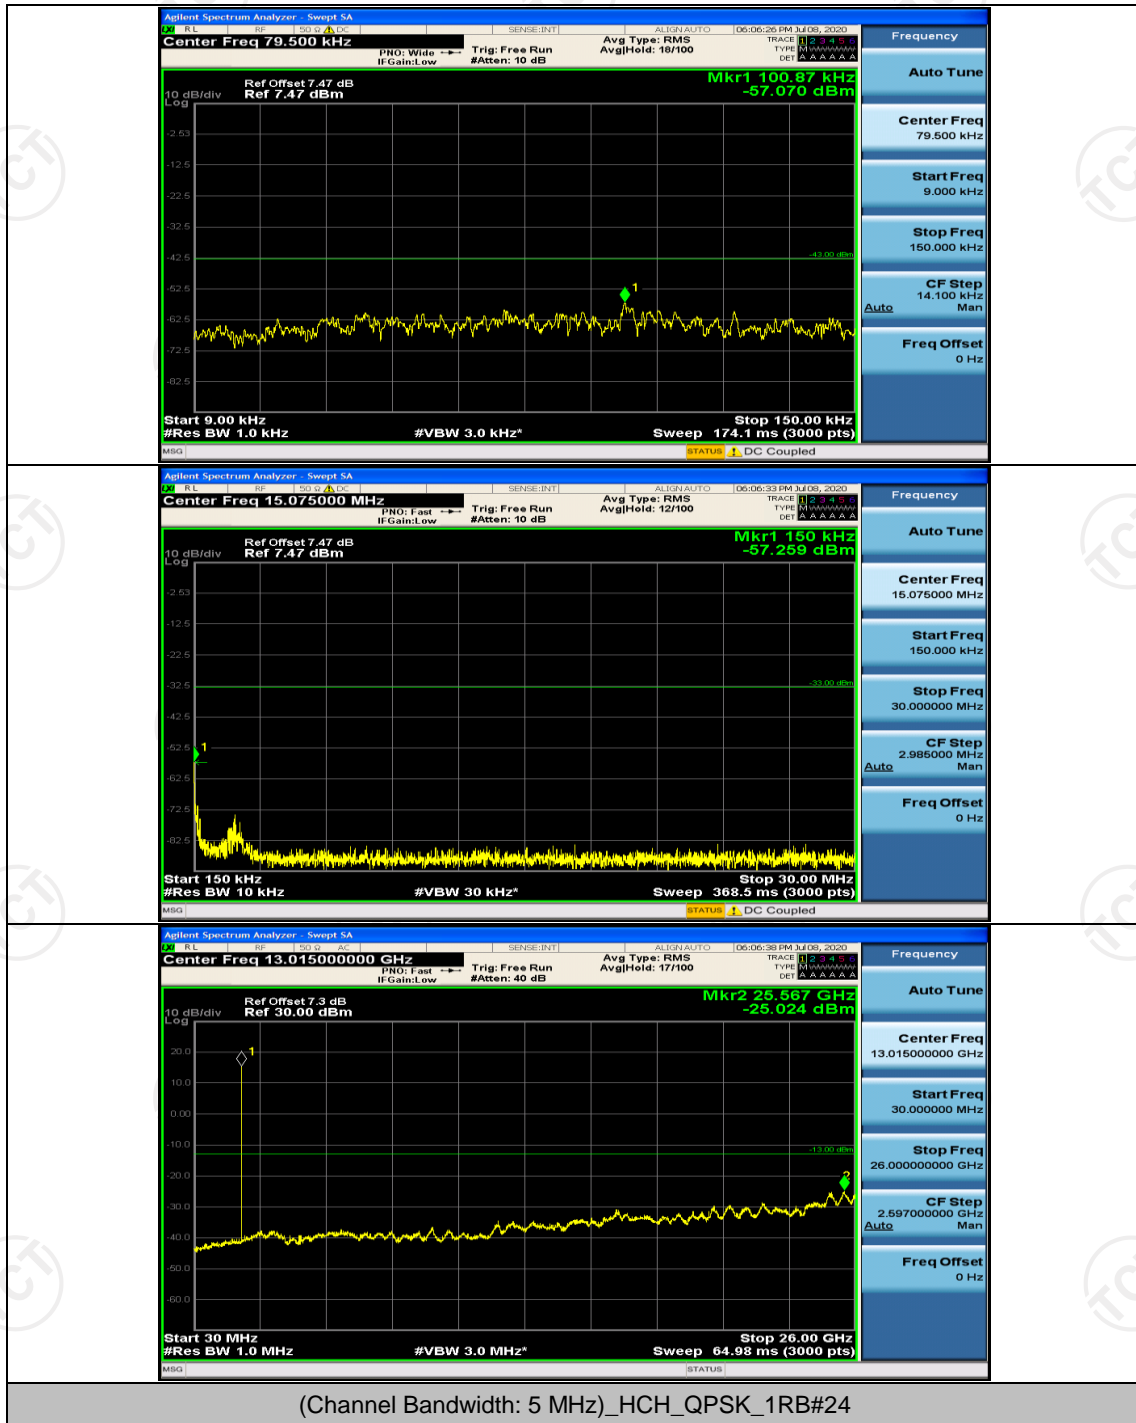

Channel Bandwidth: 5 MHz

Channel Bandwidth: 10 MHz

Channel Bandwidth: 10 MHz_LCH_QPSK_1RB#0