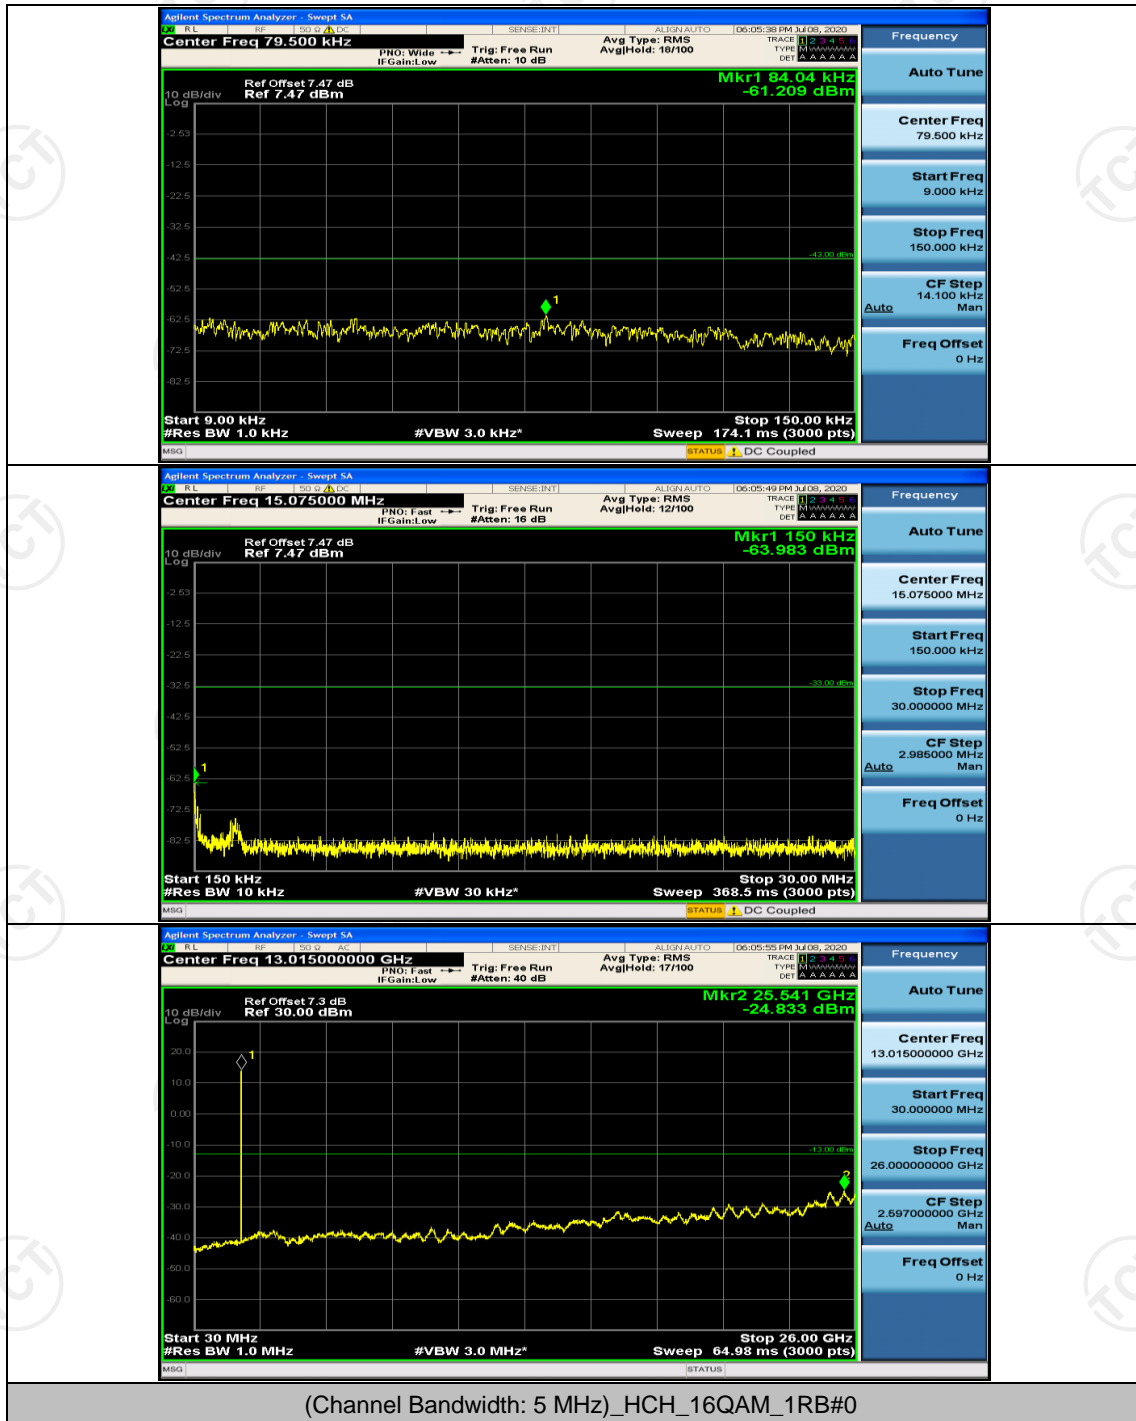

Channel Bandwidth: 5 MHz

Channel Bandwidth: 10 MHz

Channel Bandwidth: 10 MHz_LCH_QPSK_1RB#0