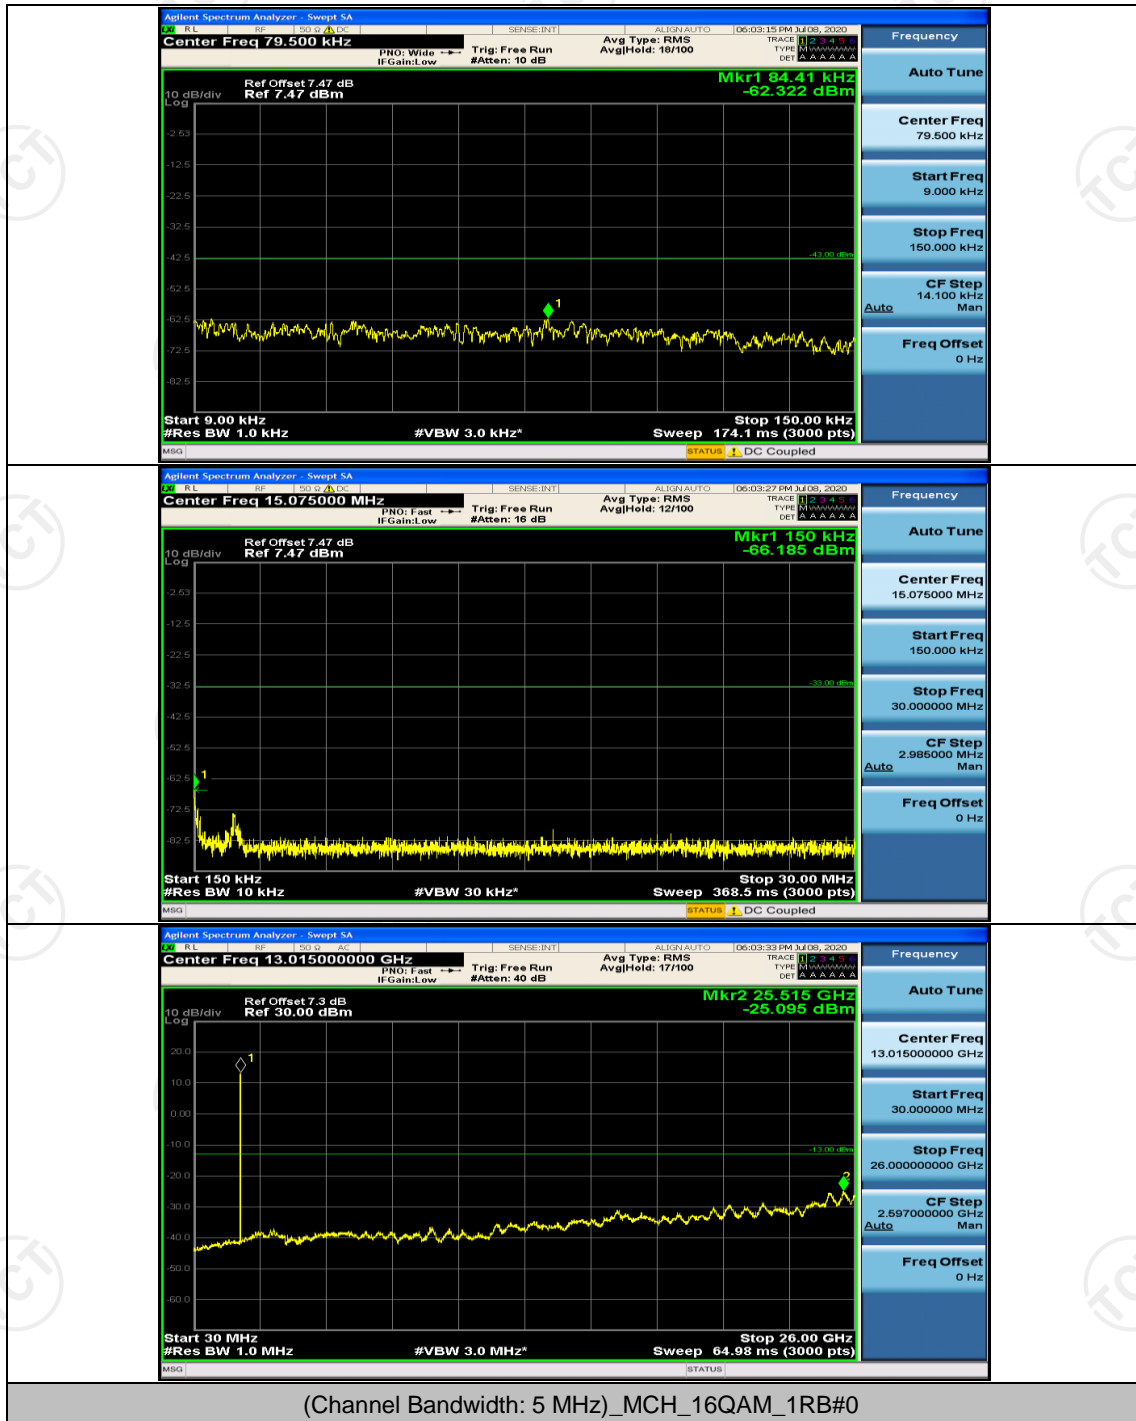

Channel Bandwidth: 5 MHz

Channel Bandwidth: 10 MHz

Channel Bandwidth: 10 MHz_LCH_QPSK_1RB#0