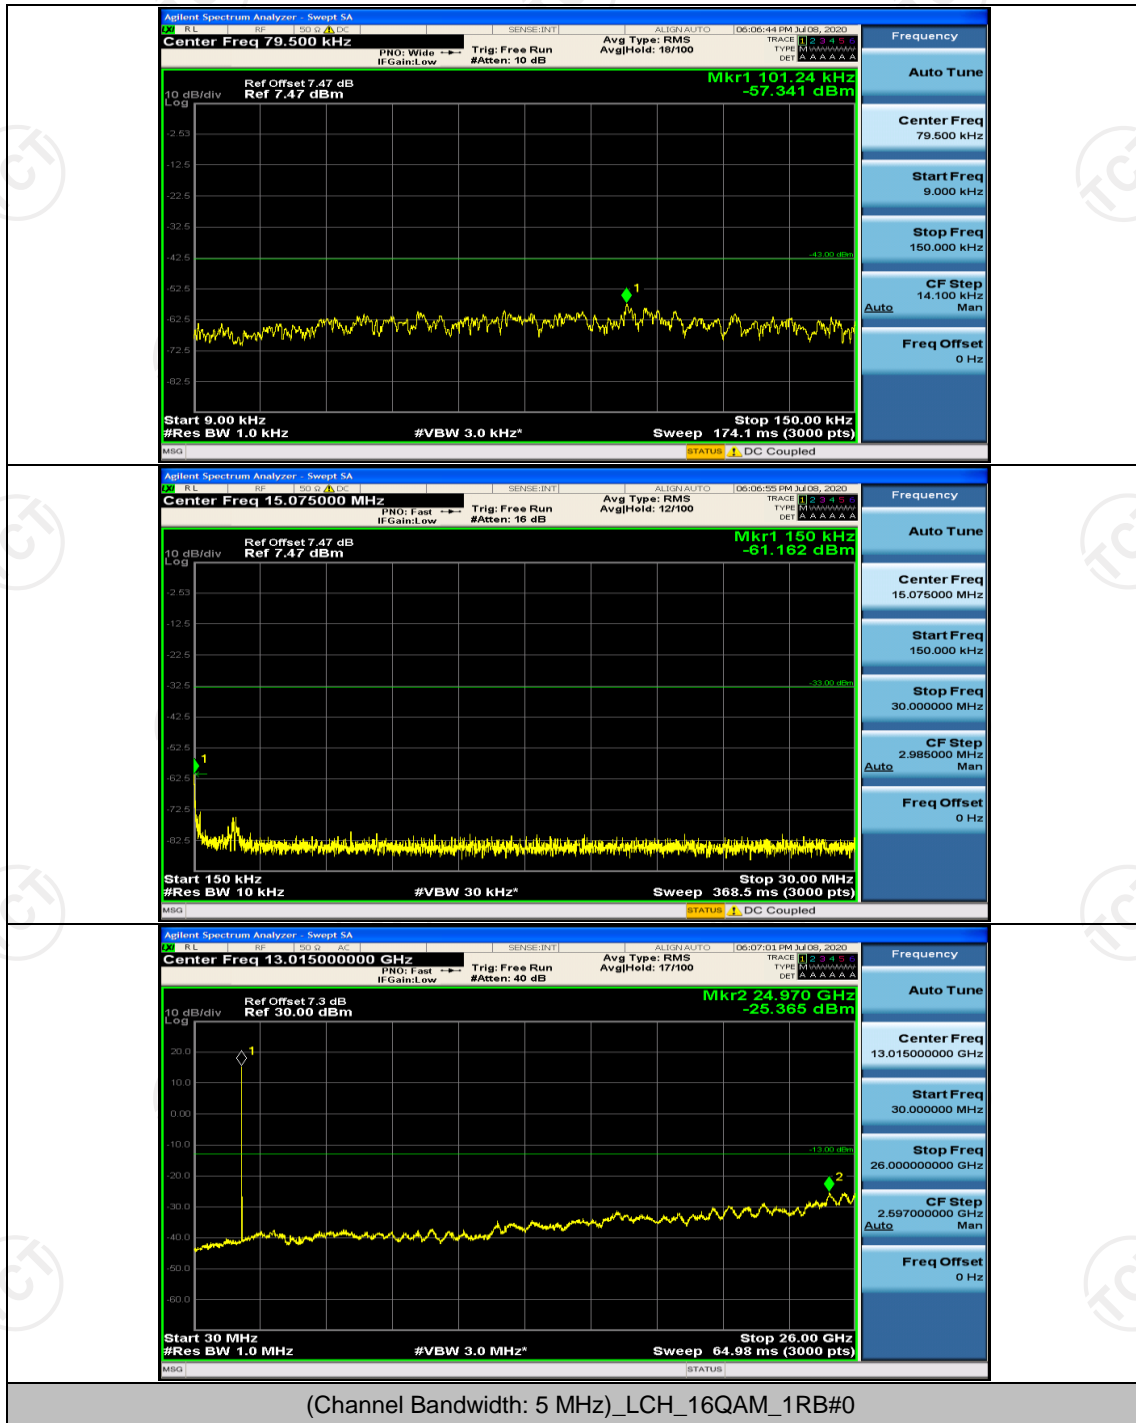

Channel Bandwidth: 5 MHz

Channel Bandwidth: 10 MHz

Channel Bandwidth: 10 MHz_LCH_QPSK_1RB#0