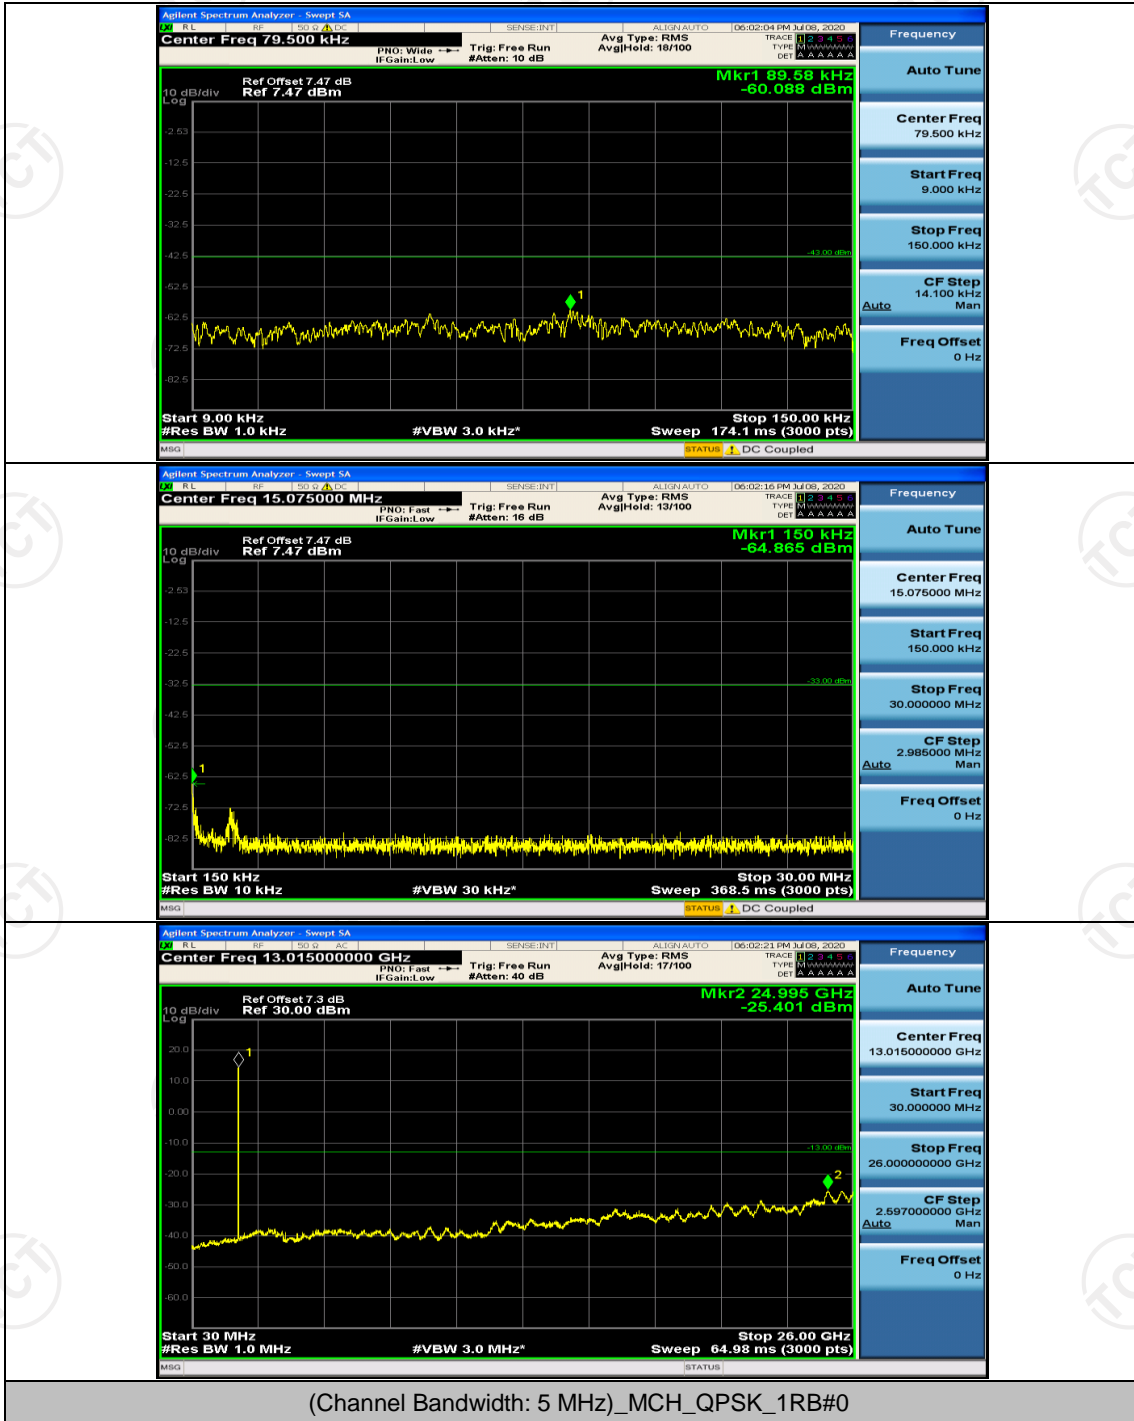

Channel Bandwidth: 5 MHz

Channel Bandwidth: 10 MHz

Channel Bandwidth: 10 MHz_LCH_QPSK_1RB#0