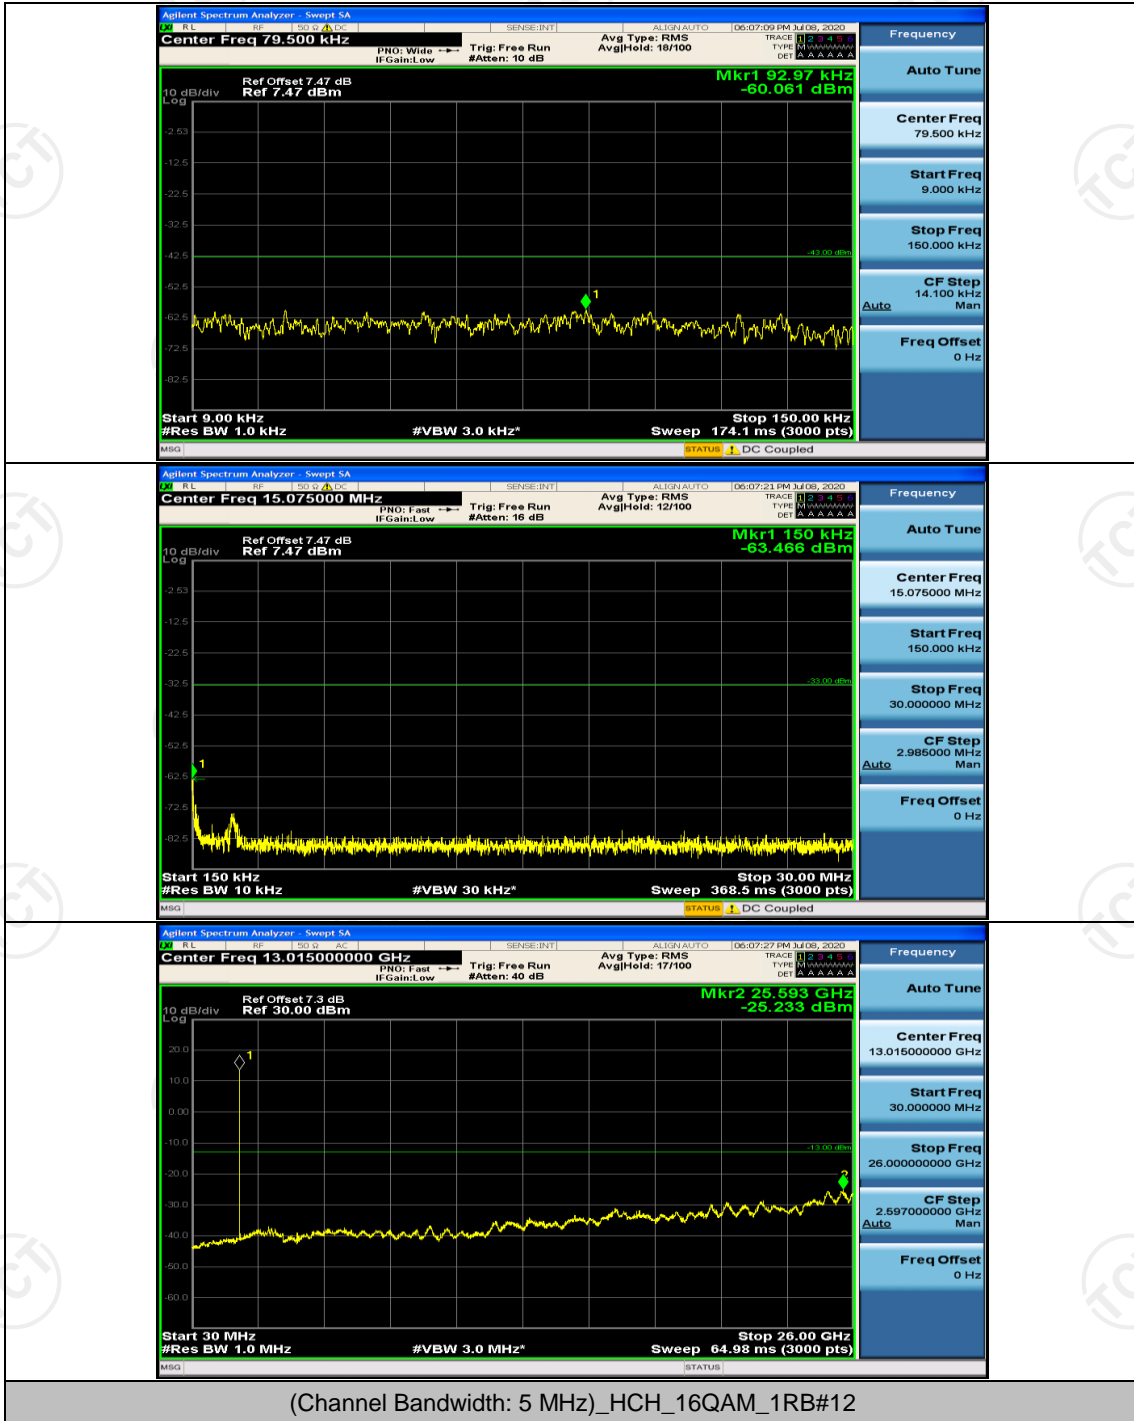

Channel Bandwidth: 5 MHz

Channel Bandwidth: 10 MHz

Channel Bandwidth: 10 MHz_LCH_QPSK_1RB#0