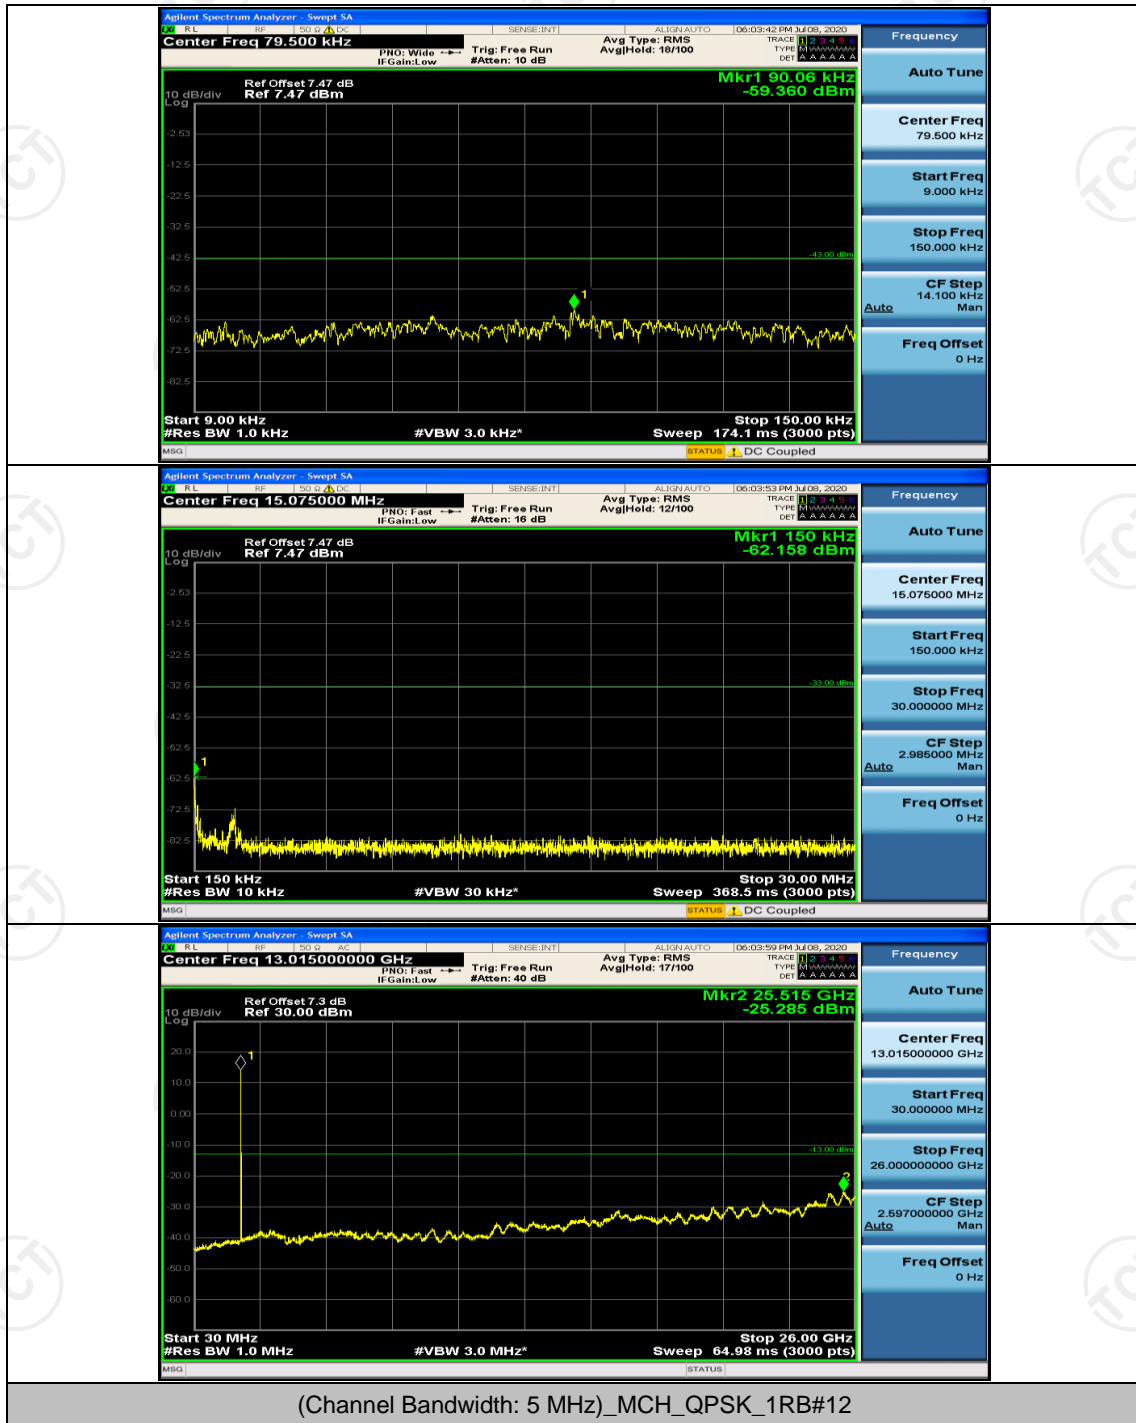

Channel Bandwidth: 5 MHz

Channel Bandwidth: 10 MHz

Channel Bandwidth: 10 MHz_LCH_QPSK_1RB#0