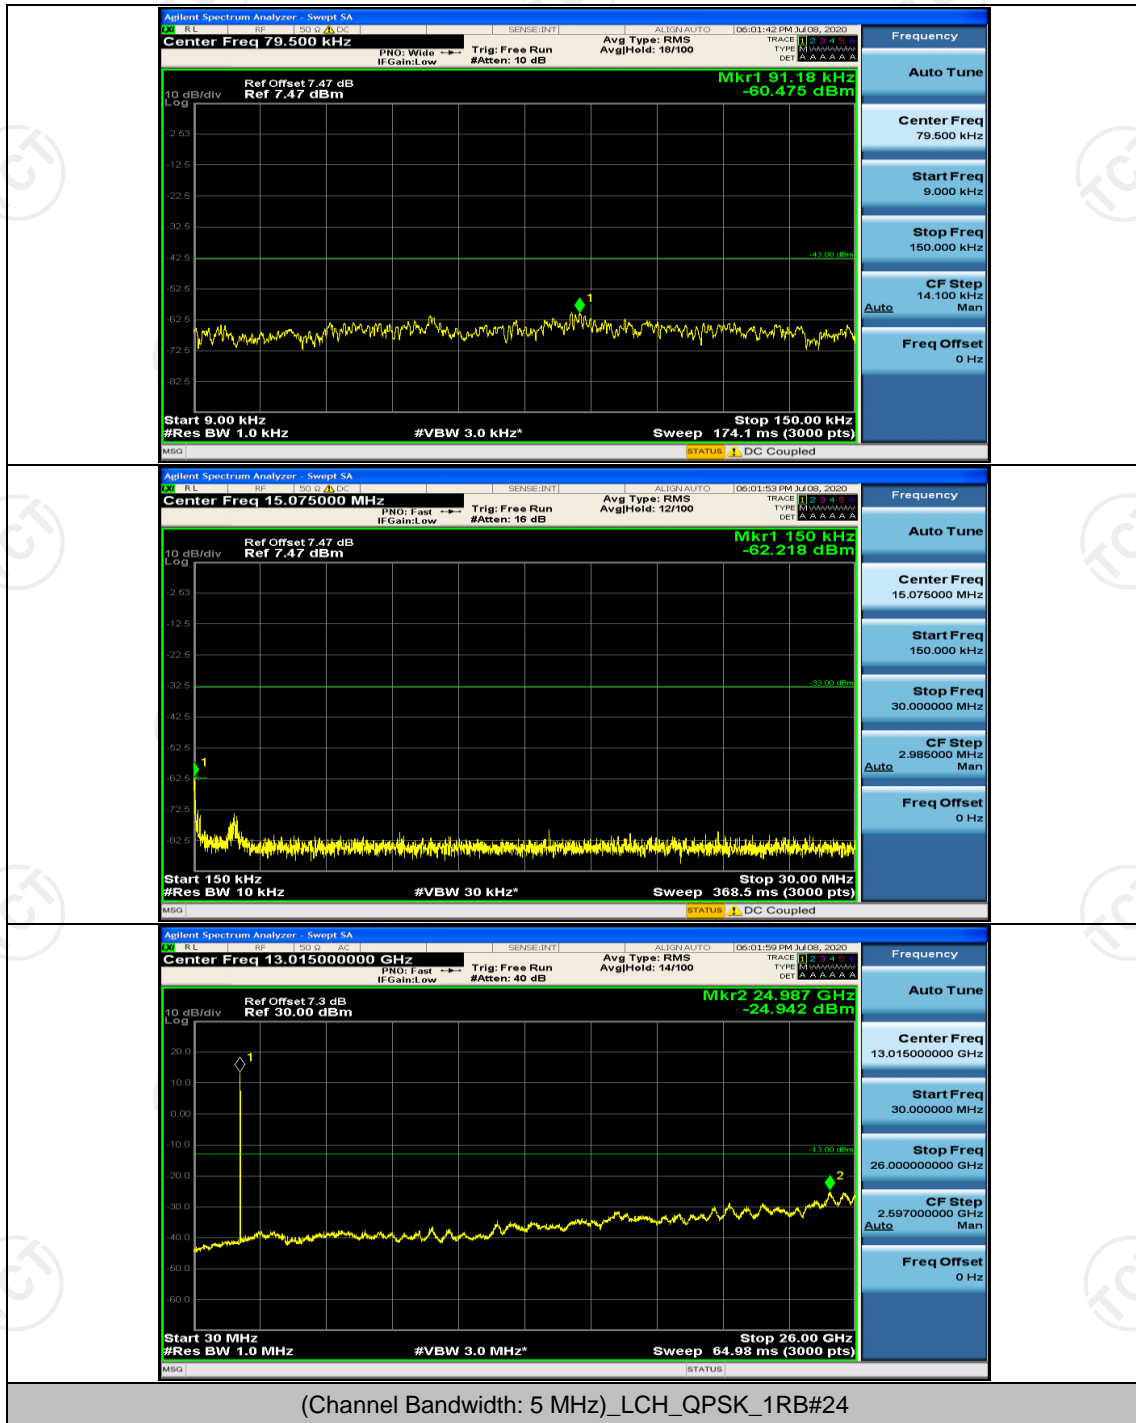

Channel Bandwidth: 5 MHz

Channel Bandwidth: 10 MHz

Channel Bandwidth: 10 MHz_LCH_QPSK_1RB#0