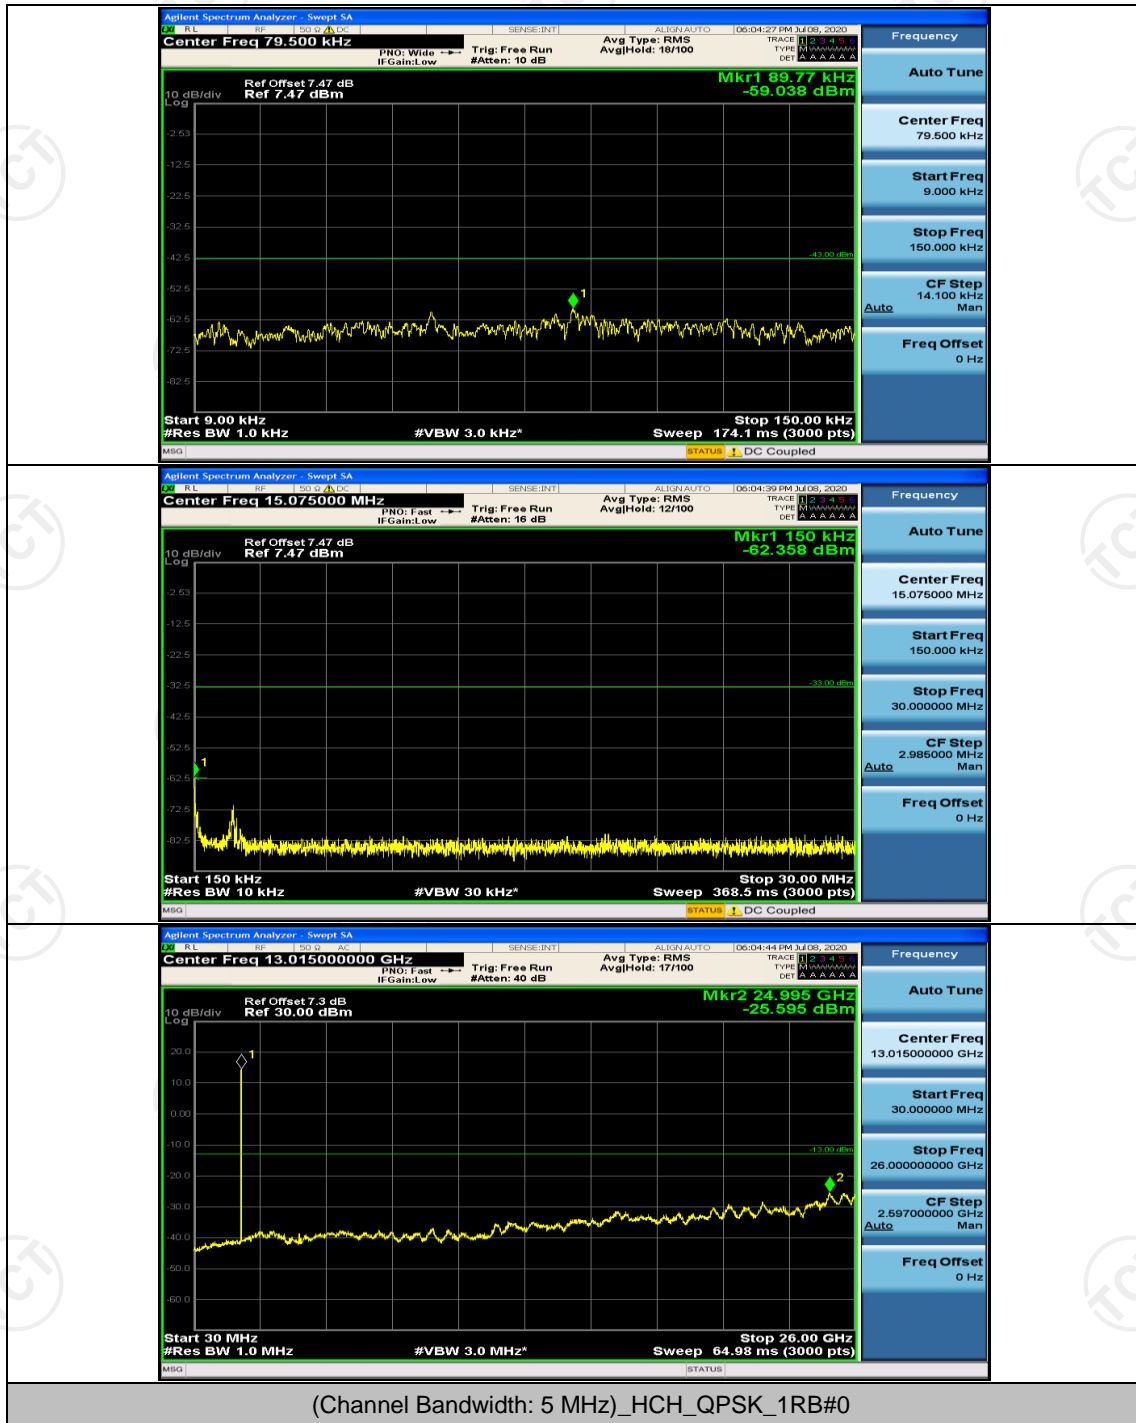

Channel Bandwidth: 5 MHz

Channel Bandwidth: 10 MHz

Channel Bandwidth: 10 MHz_LCH_QPSK_1RB#0