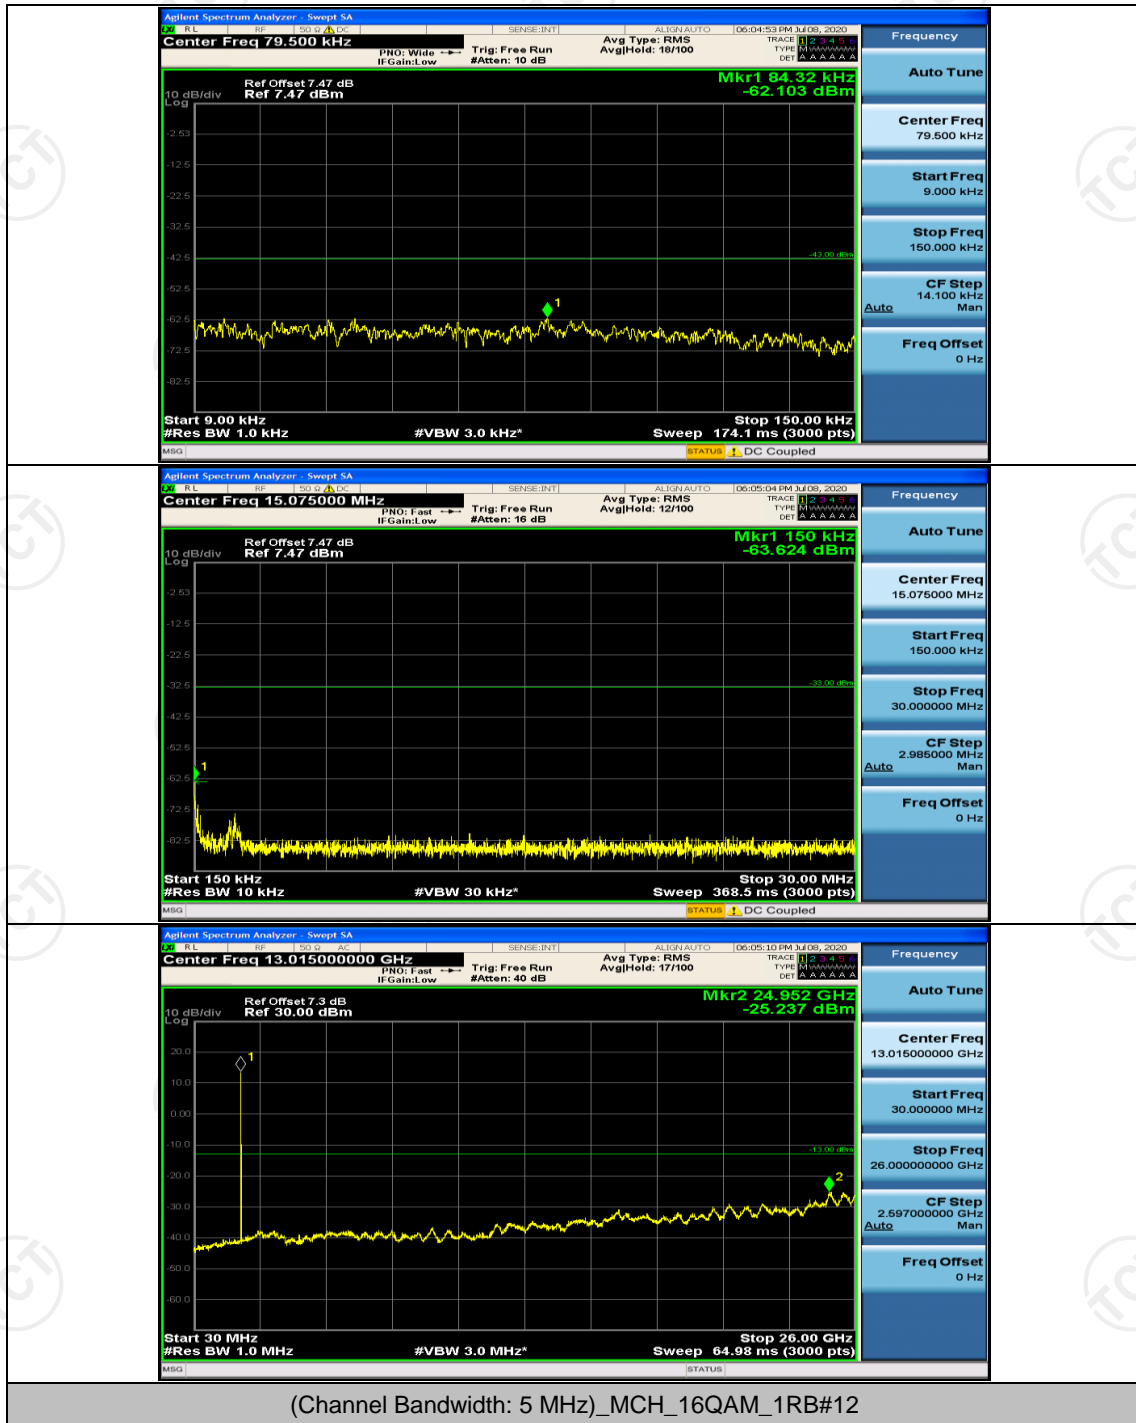

Channel Bandwidth: 5 MHz

Channel Bandwidth: 10 MHz

Channel Bandwidth: 10 MHz_LCH_QPSK_1RB#0