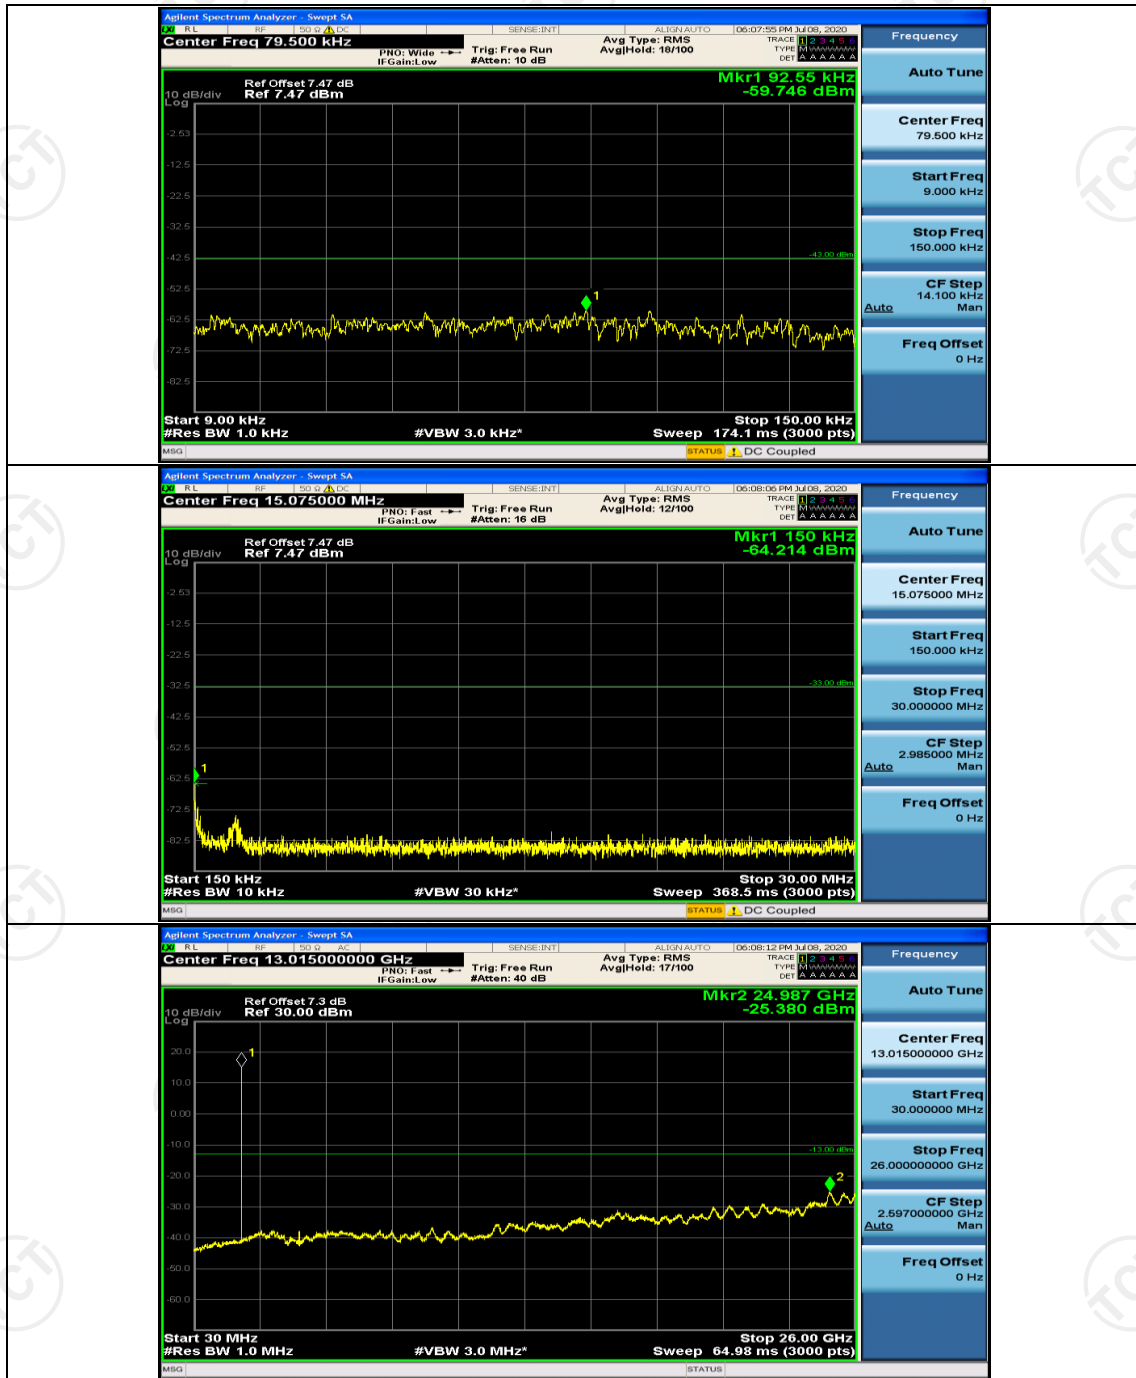

Channel Bandwidth: 5 MHz

Channel Bandwidth: 10 MHz

Channel Bandwidth: 10 MHz_LCH_QPSK_1RB#0