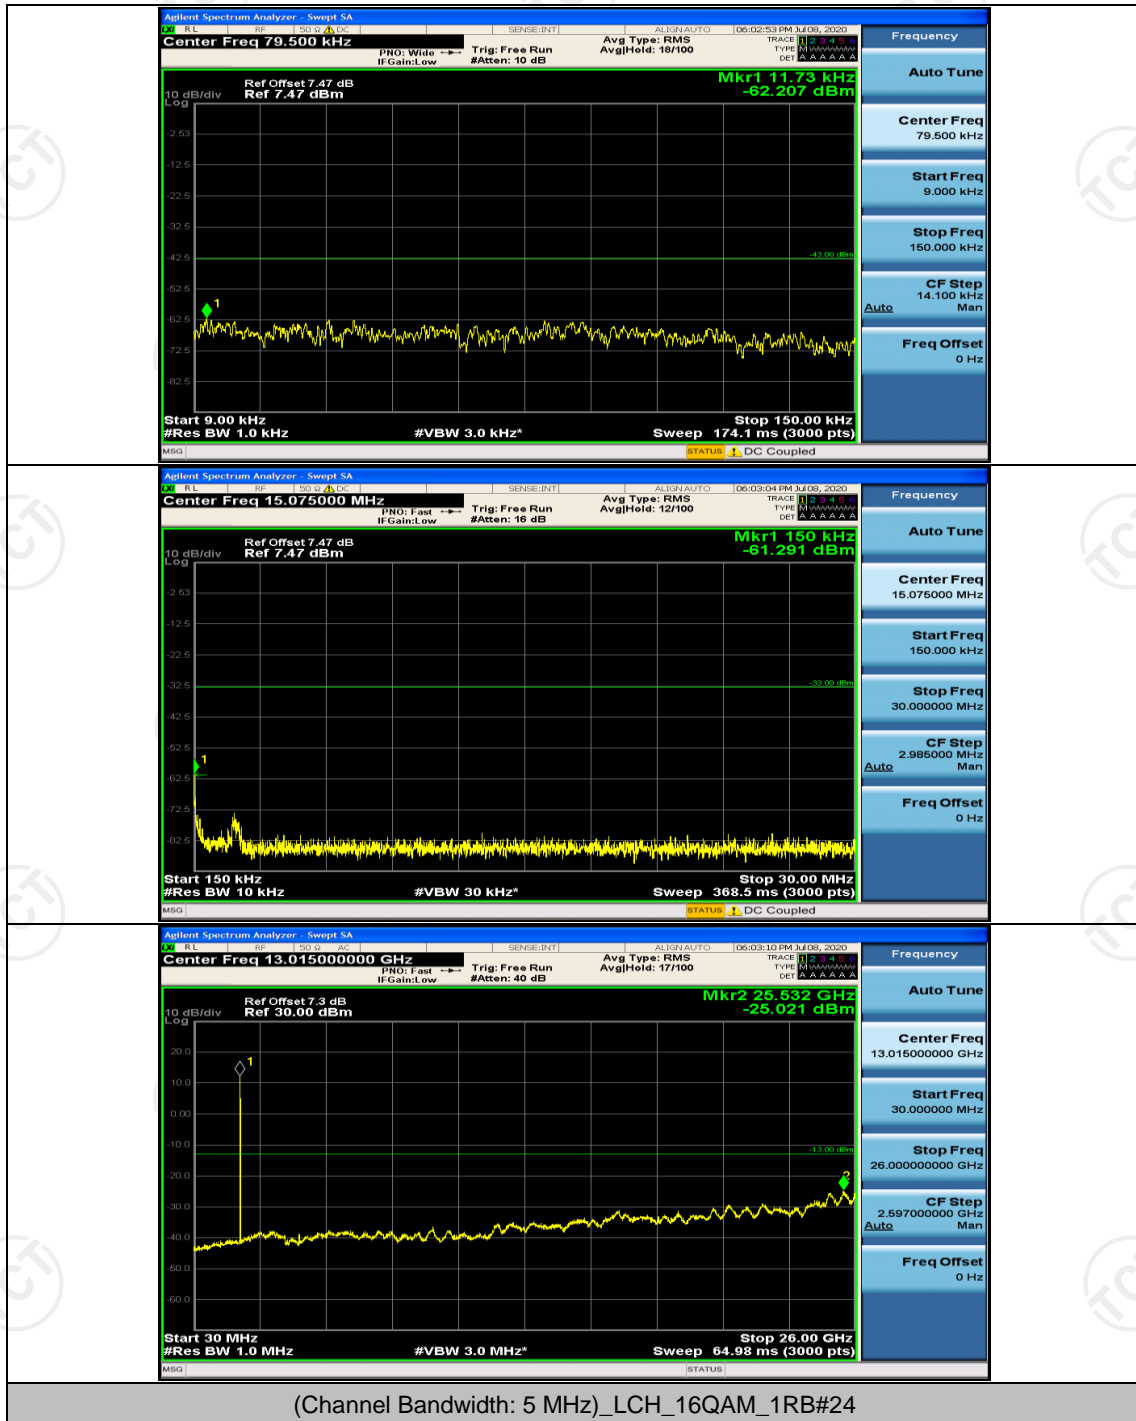

Channel Bandwidth: 5 MHz

Channel Bandwidth: 10 MHz

Channel Bandwidth: 10 MHz_LCH_QPSK_1RB#0