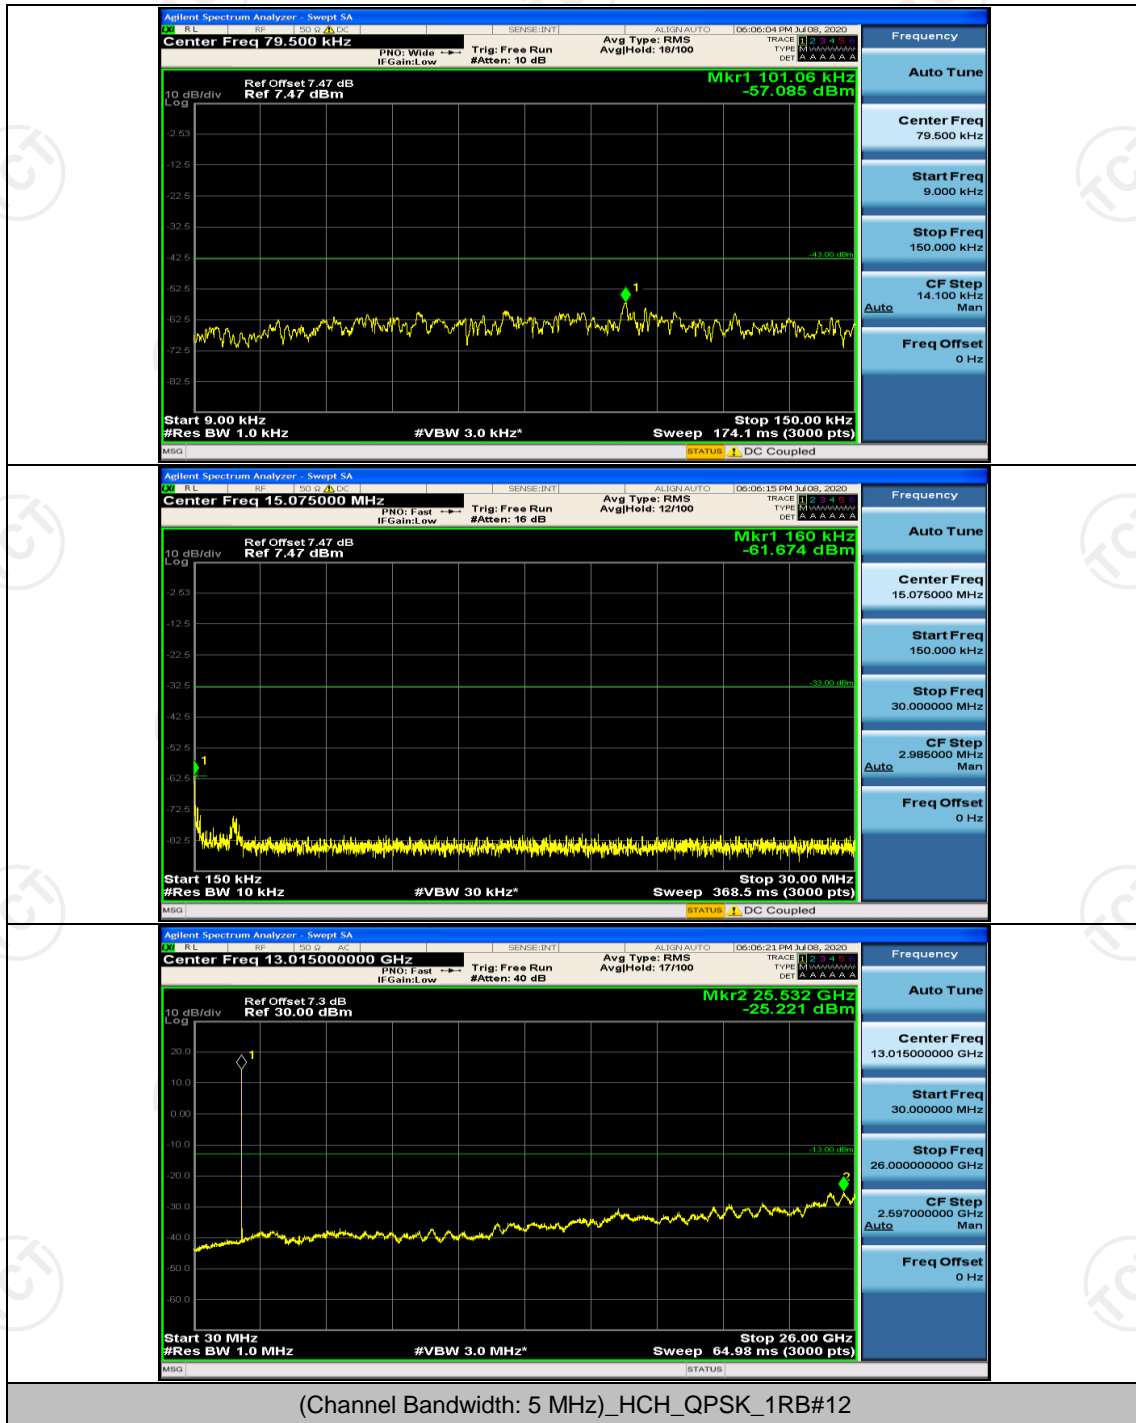

Channel Bandwidth: 5 MHz

Channel Bandwidth: 10 MHz

Channel Bandwidth: 10 MHz_LCH_QPSK_1RB#0