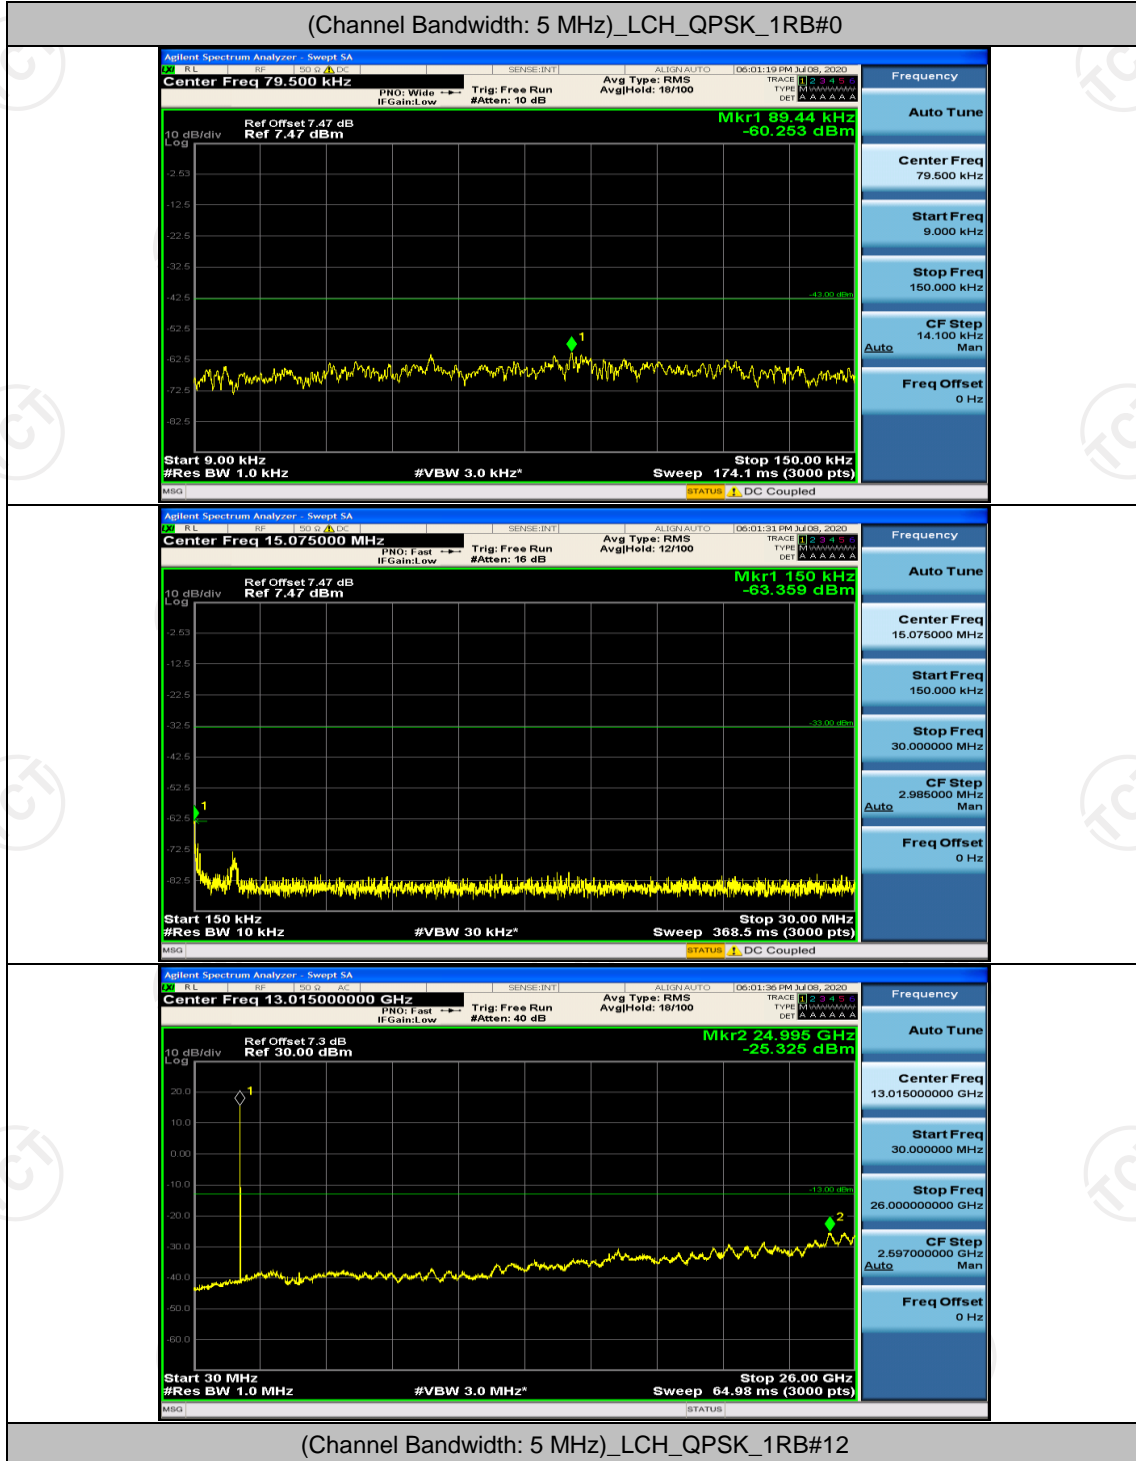

Channel Bandwidth: 5 MHz

Channel Bandwidth: 10 MHz

Channel Bandwidth: 10 MHz_LCH_QPSK_1RB#0