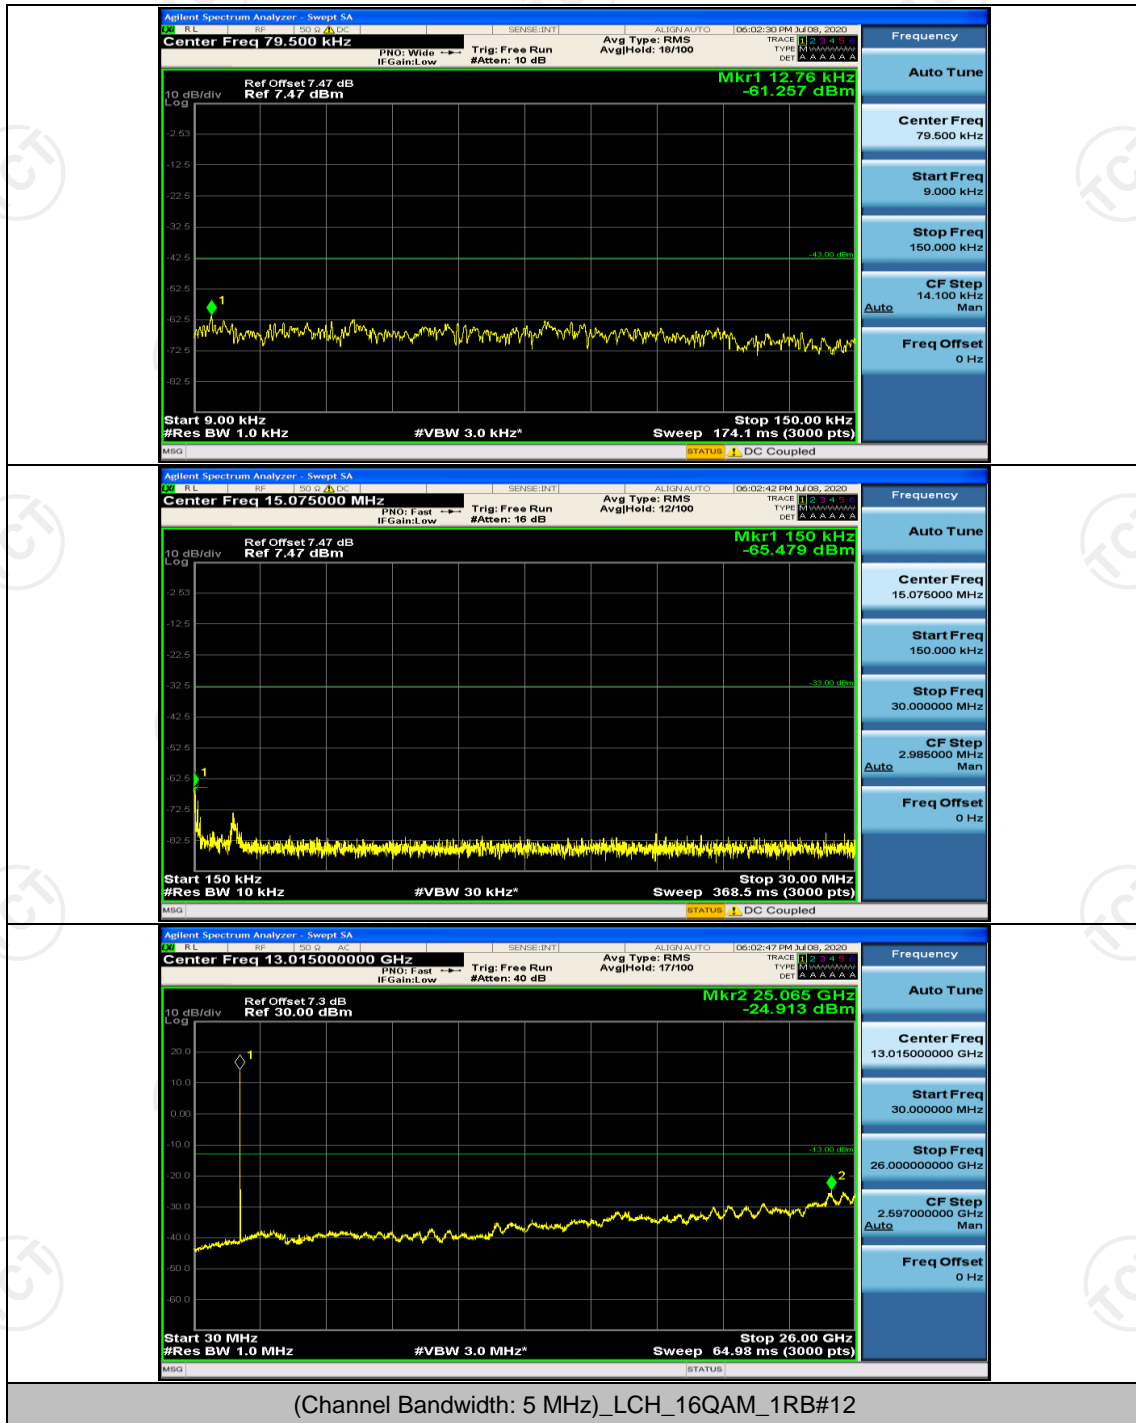

Channel Bandwidth: 5 MHz

Channel Bandwidth: 10 MHz

Channel Bandwidth: 10 MHz_LCH_QPSK_1RB#0