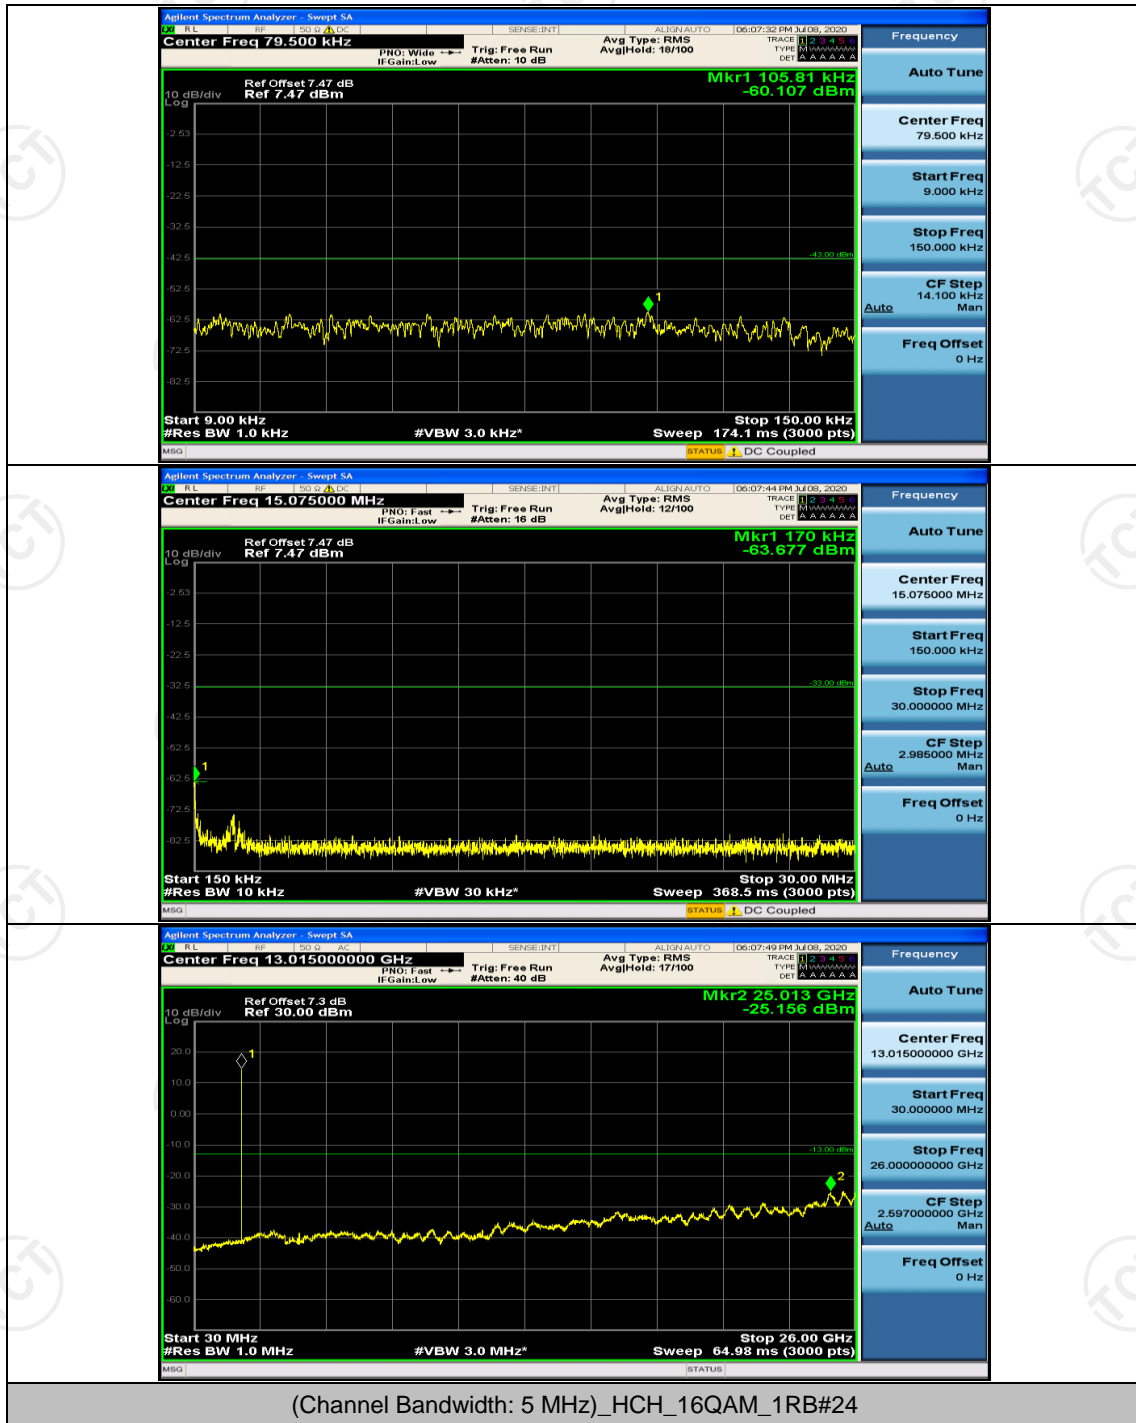

Channel Bandwidth: 5 MHz

Channel Bandwidth: 10 MHz

Channel Bandwidth: 10 MHz_LCH_QPSK_1RB#0