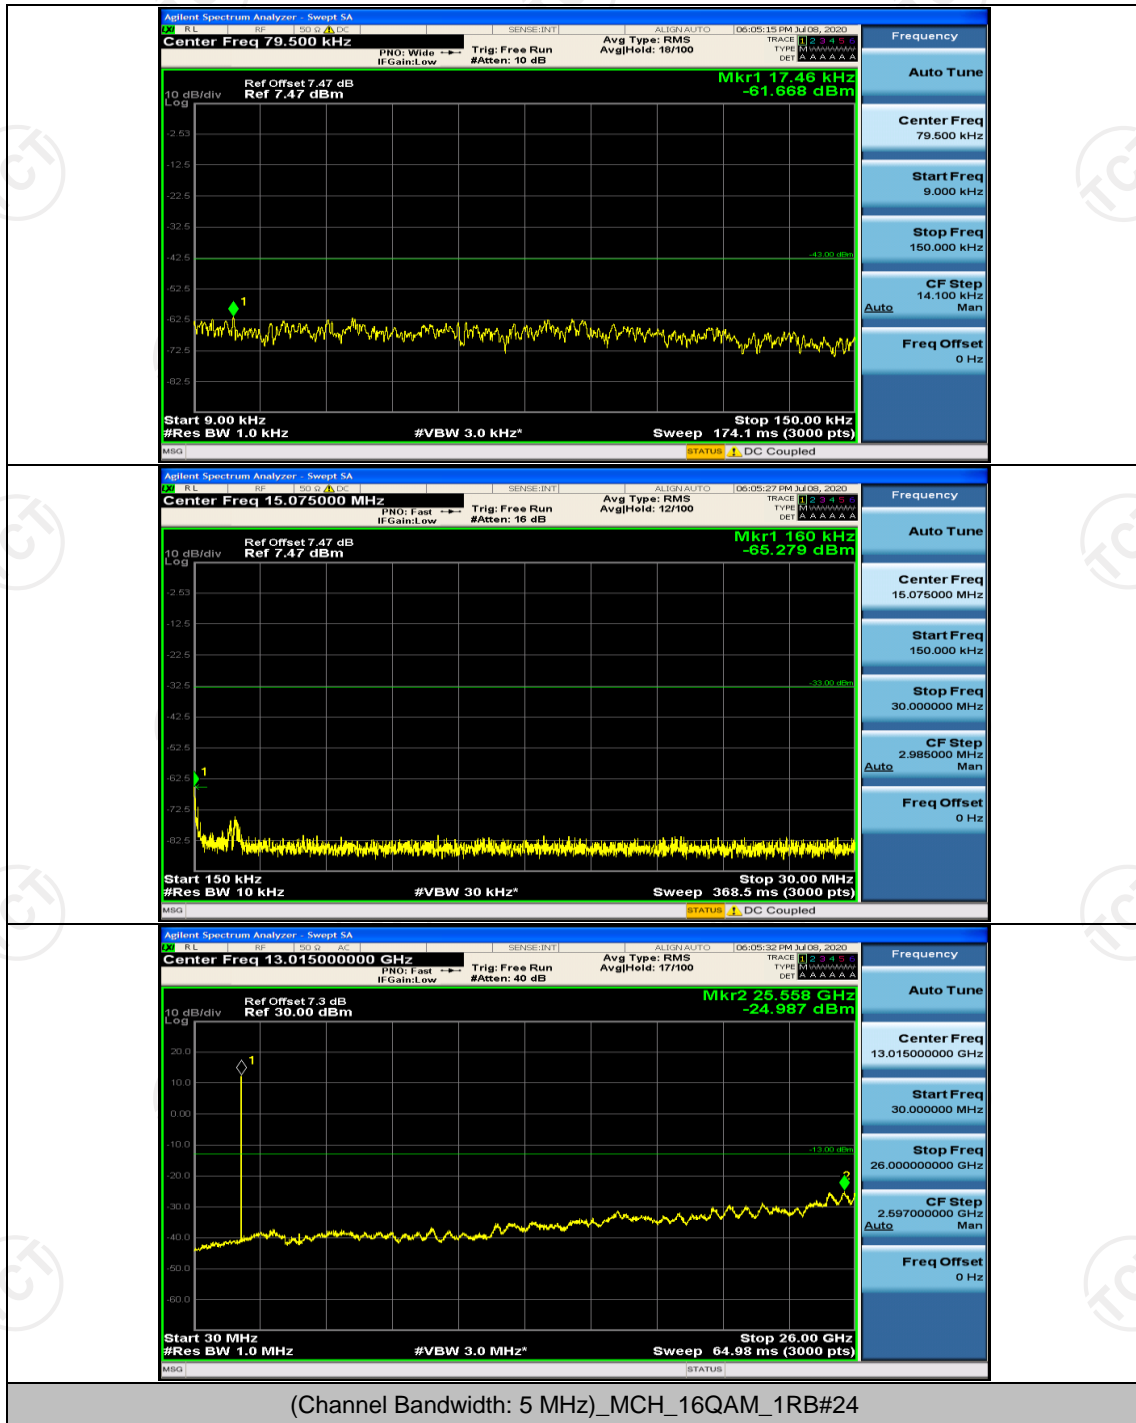

Channel Bandwidth: 5 MHz

Channel Bandwidth: 10 MHz

Channel Bandwidth: 10 MHz_LCH_QPSK_1RB#0