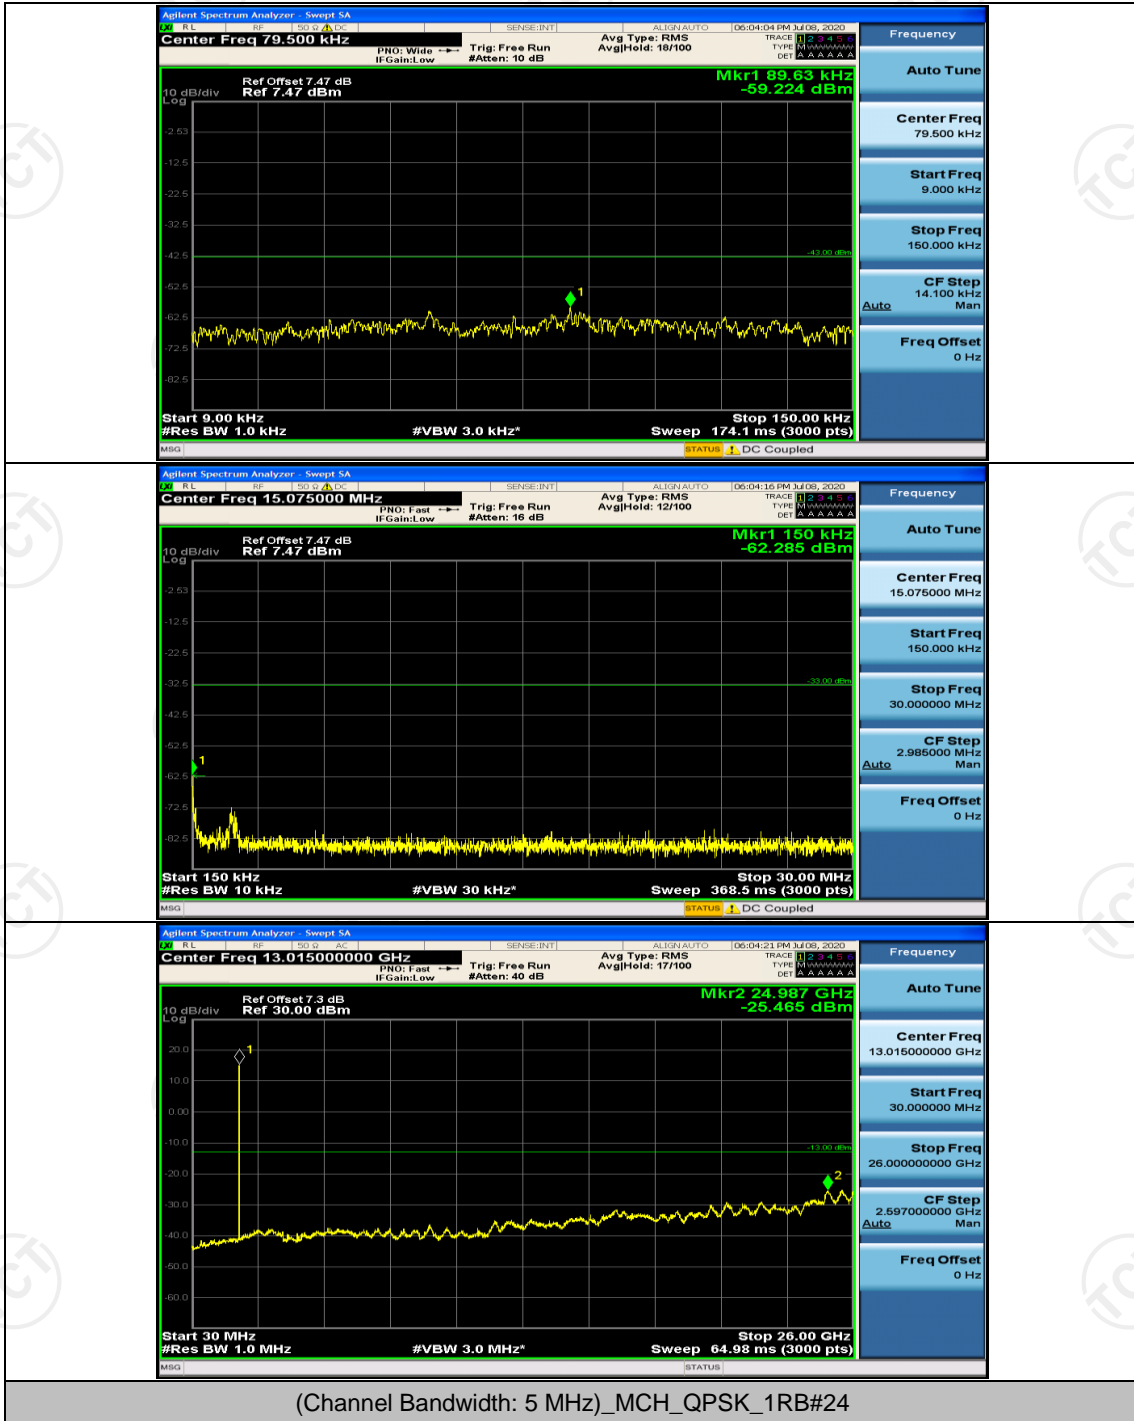

Channel Bandwidth: 5 MHz

Channel Bandwidth: 10 MHz

Channel Bandwidth: 10 MHz_LCH_QPSK_1RB#0