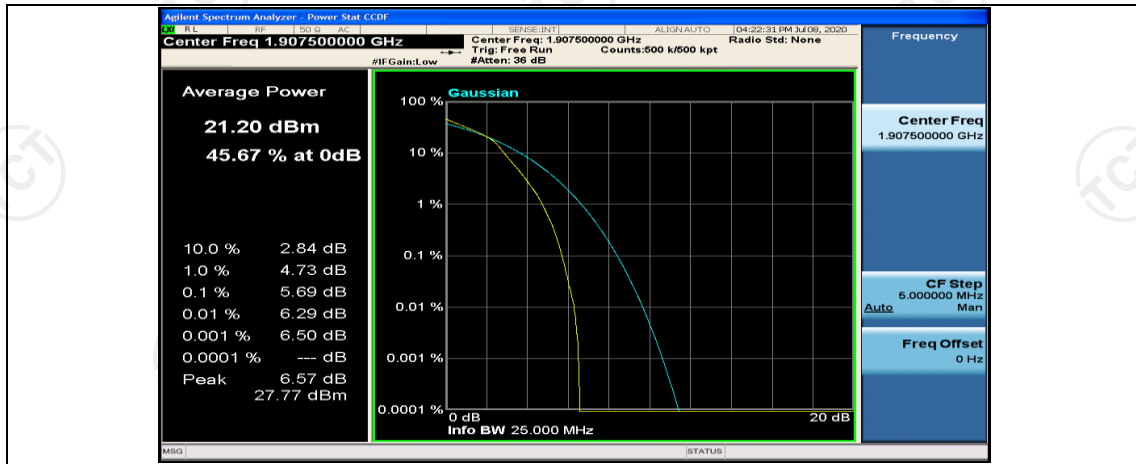

(Channel Bandwidth: 5 MHz)\_MCH\_16QAM\_25RB#0

(Channel Bandwidth: 5 MHz)\_HCH\_16QAM\_1RB#0

(Channel Bandwidth: 5 MHz)\_HCH\_16QAM\_1RB#12

(Channel Bandwidth: 5 MHz)\_HCH\_16QAM\_12RB#13

(Channel Bandwidth: 5 MHz)\_HCH\_16QAM\_25RB#0