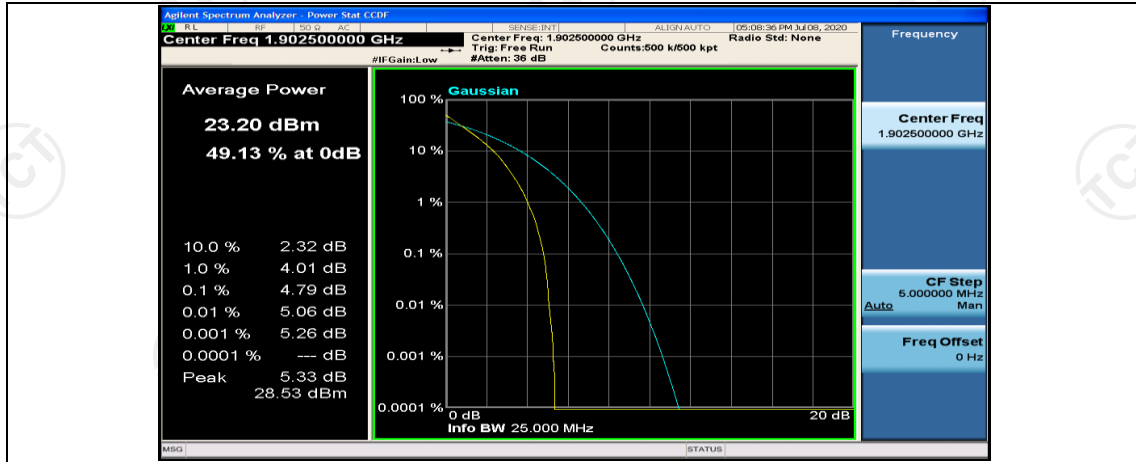

(Channel Bandwidth:15 MHz)_HCH_QPSK_37RB#18