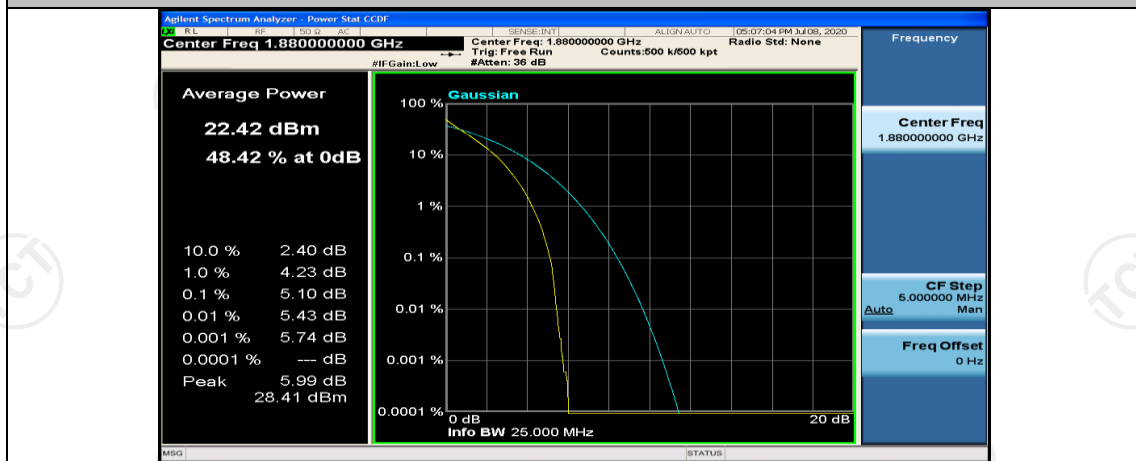

(Channel Bandwidth:15 MHz)\_MCH\_QPSK\_1RB#0

(Channel Bandwidth:15 MHz)\_MCH\_QPSK\_1RB#37

(Channel Bandwidth:15 MHz)\_MCH\_QPSK\_1RB#74

(Channel Bandwidth:15 MHz)\_MCH\_QPSK\_37RB#0

(Channel Bandwidth:15 MHz)\_MCH\_QPSK\_37RB#18