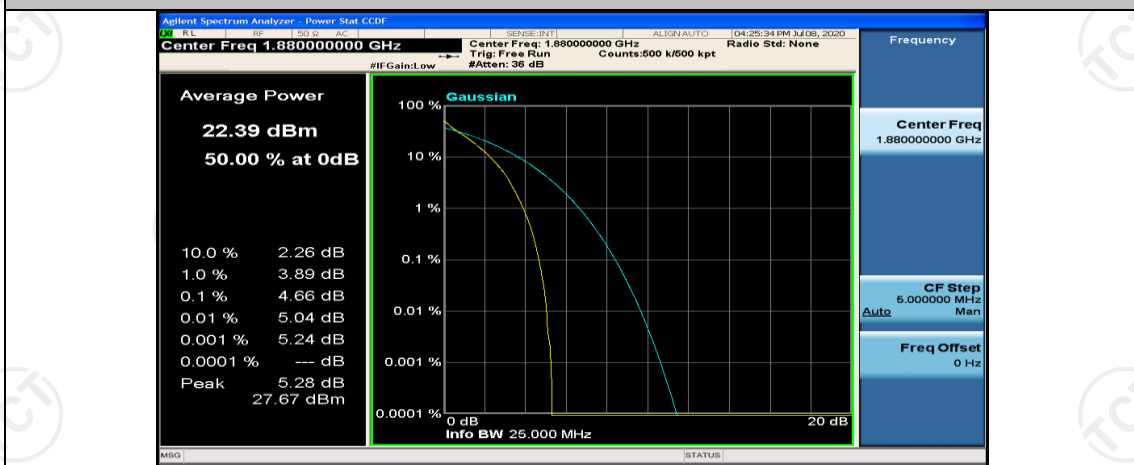

## Channel Bandwidth: 10 MHz

Channel Bandwidth: 10 MHz\_LCH\_QPSK\_1RB#0

Channel Bandwidth: 10 MHz\_MCH\_QPSK\_1RB#0

Channel Bandwidth: 10 MHz\_MCH\_QPSK\_1RB#24

Channel Bandwidth: 10 MHz\_MCH\_QPSK\_1RB#49