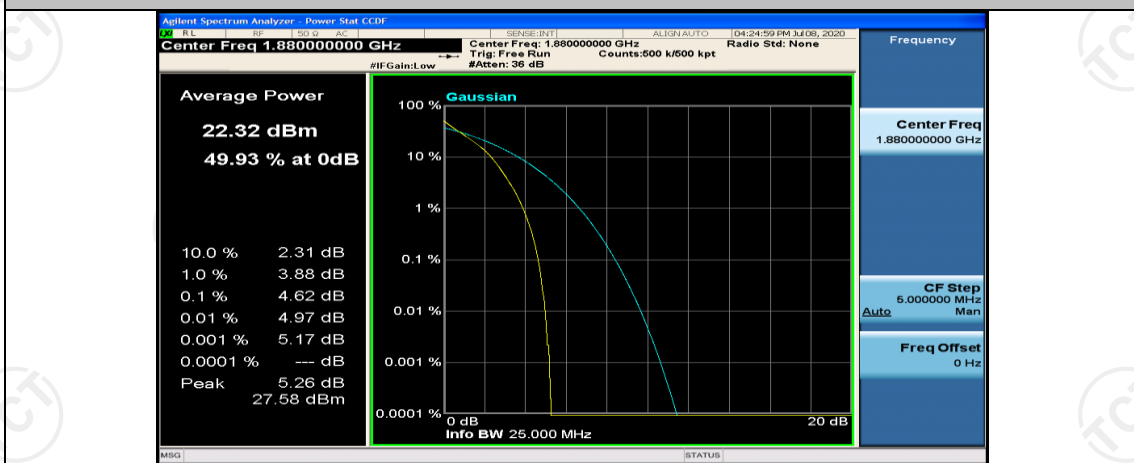

## Channel Bandwidth: 10 MHz

Channel Bandwidth: 10 MHz\_LCH\_QPSK\_1RB#0

Channel Bandwidth: 10 MHz\_MCH\_QPSK\_1RB#0

Channel Bandwidth: 10 MHz\_MCH\_QPSK\_1RB#24

Channel Bandwidth: 10 MHz\_MCH\_QPSK\_1RB#49