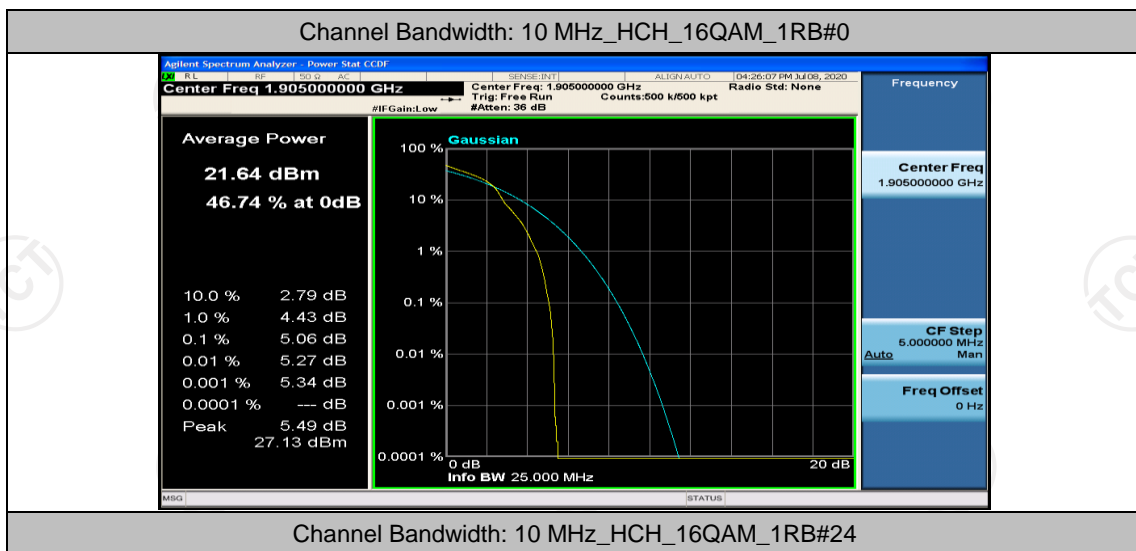

Channel Bandwidth: 10 MHz\_MCH\_16QAM\_1RB#0

Channel Bandwidth: 10 MHz\_MCH\_16QAM\_1RB#24

Channel Bandwidth: 10 MHz\_MCH\_16QAM\_1RB#49

Channel Bandwidth: 15 MHz

(Channel Bandwidth:15 MHz)\_LCH\_QPSK\_1RB#0