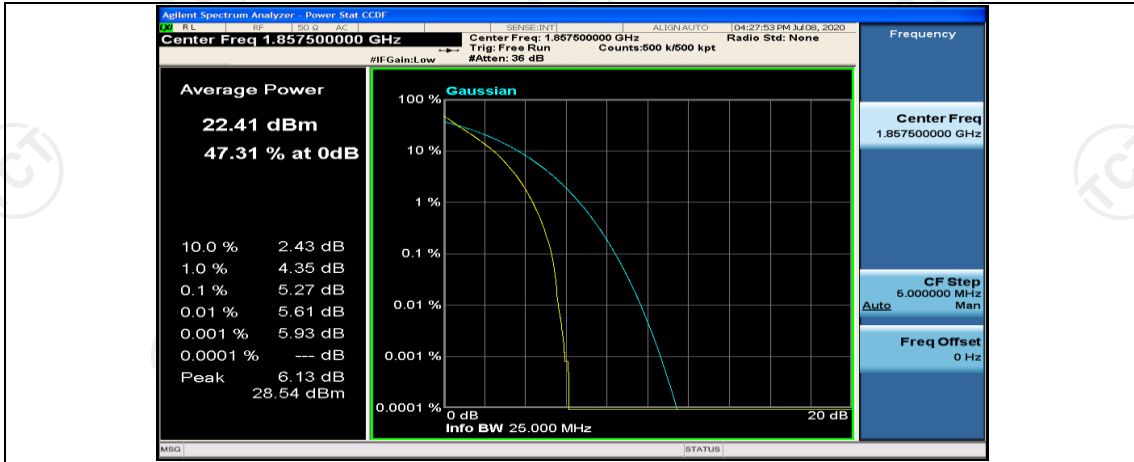

Channel Bandwidth: 10 MHz\_MCH\_16QAM\_1RB#0

Channel Bandwidth: 10 MHz\_MCH\_16QAM\_1RB#24

Channel Bandwidth: 10 MHz\_MCH\_16QAM\_1RB#49

Channel Bandwidth: 15 MHz

(Channel Bandwidth:15 MHz)\_LCH\_QPSK\_1RB#0