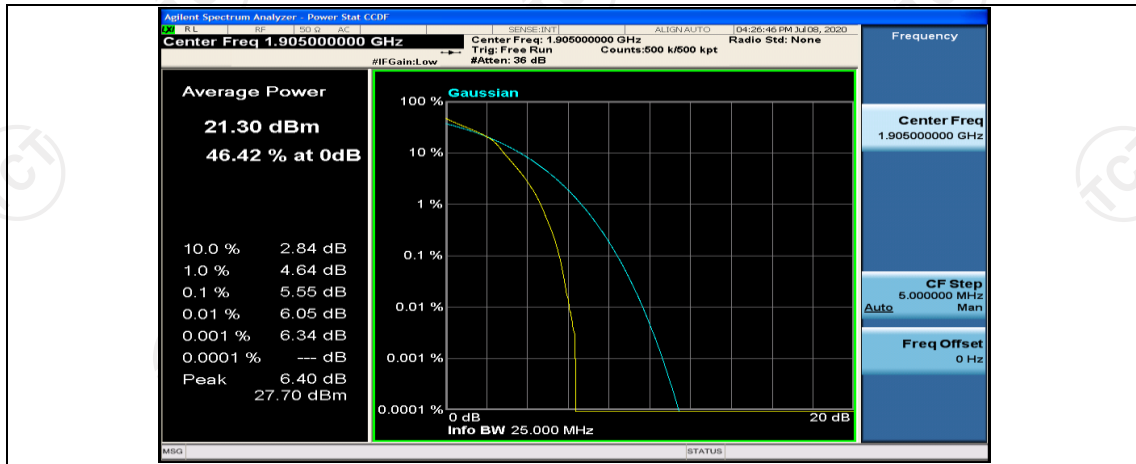

Channel Bandwidth: 10 MHz\_MCH\_16QAM\_1RB#0

Channel Bandwidth: 10 MHz\_MCH\_16QAM\_1RB#24

Channel Bandwidth: 10 MHz\_MCH\_16QAM\_1RB#49

Channel Bandwidth: 15 MHz

(Channel Bandwidth:15 MHz)\_LCH\_QPSK\_1RB#0