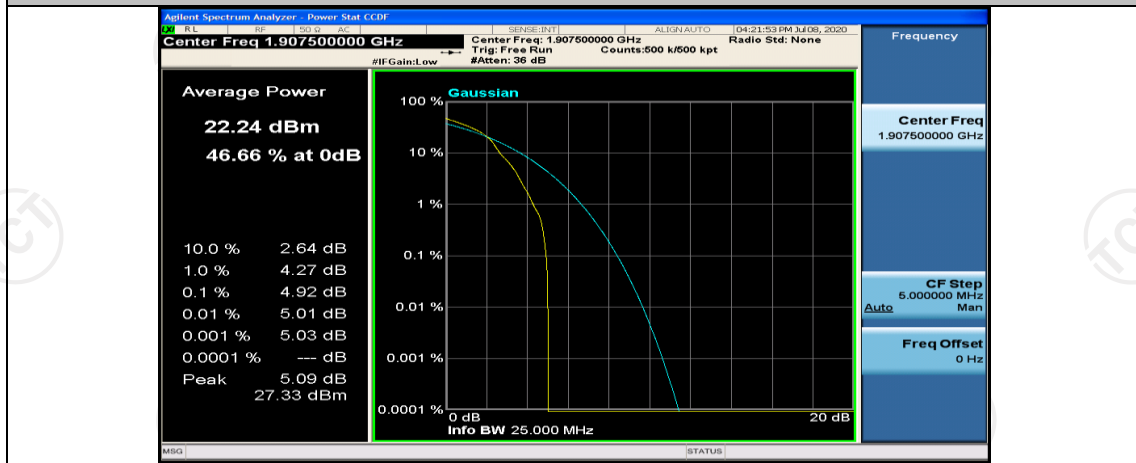

(Channel Bandwidth: 5 MHz)\_HCH\_QPSK\_25RB#0

(Channel Bandwidth: 5 MHz)\_LCH\_16QAM\_1RB#0

(Channel Bandwidth: 5 MHz)\_MCH\_16QAM\_1RB#0

(Channel Bandwidth: 5 MHz)\_MCH\_16QAM\_1RB#12

(Channel Bandwidth: 5 MHz)\_MCH\_16QAM\_1RB#24

(Channel Bandwidth: 5 MHz)\_MCH\_16QAM\_25RB#0

(Channel Bandwidth: 5 MHz)\_HCH\_16QAM\_1RB#0

(Channel Bandwidth: 5 MHz)\_HCH\_16QAM\_1RB#12

(Channel Bandwidth: 5 MHz)\_HCH\_16QAM\_12RB#13

(Channel Bandwidth: 5 MHz)\_HCH\_16QAM\_25RB#0