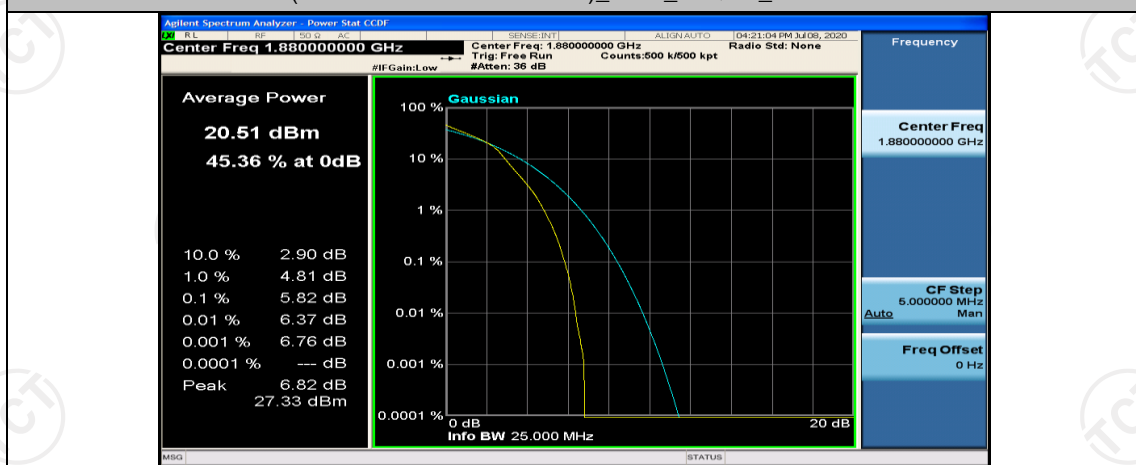

(Channel Bandwidth: 5 MHz)\_HCH\_QPSK\_25RB#0

(Channel Bandwidth: 5 MHz)\_LCH\_16QAM\_1RB#0

(Channel Bandwidth: 5 MHz)\_MCH\_16QAM\_1RB#0

(Channel Bandwidth: 5 MHz)\_MCH\_16QAM\_1RB#12

(Channel Bandwidth: 5 MHz)\_MCH\_16QAM\_1RB#24

(Channel Bandwidth: 5 MHz)\_MCH\_16QAM\_25RB#0

(Channel Bandwidth: 5 MHz)\_HCH\_16QAM\_1RB#0

(Channel Bandwidth: 5 MHz)\_HCH\_16QAM\_1RB#12

(Channel Bandwidth: 5 MHz)\_HCH\_16QAM\_12RB#13

(Channel Bandwidth: 5 MHz)\_HCH\_16QAM\_25RB#0