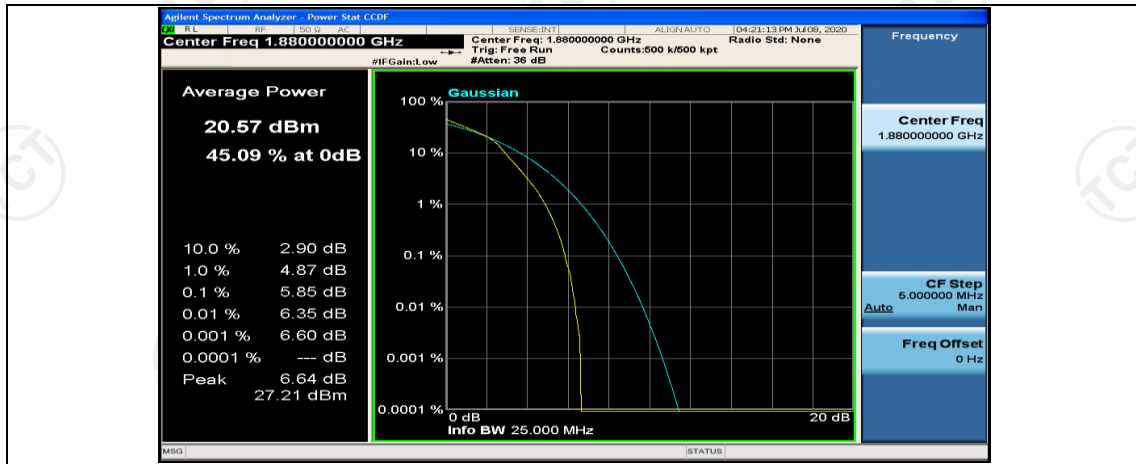

(Channel Bandwidth: 5 MHz)\_HCH\_QPSK\_25RB#0

(Channel Bandwidth: 5 MHz)\_LCH\_16QAM\_1RB#0

(Channel Bandwidth: 5 MHz)\_MCH\_16QAM\_1RB#0

(Channel Bandwidth: 5 MHz)\_MCH\_16QAM\_1RB#12

(Channel Bandwidth: 5 MHz)\_MCH\_16QAM\_1RB#24

(Channel Bandwidth: 5 MHz)\_MCH\_16QAM\_25RB#0

(Channel Bandwidth: 5 MHz)\_HCH\_16QAM\_1RB#0

(Channel Bandwidth: 5 MHz)\_HCH\_16QAM\_1RB#12

(Channel Bandwidth: 5 MHz)\_HCH\_16QAM\_12RB#13

(Channel Bandwidth: 5 MHz)\_HCH\_16QAM\_25RB#0