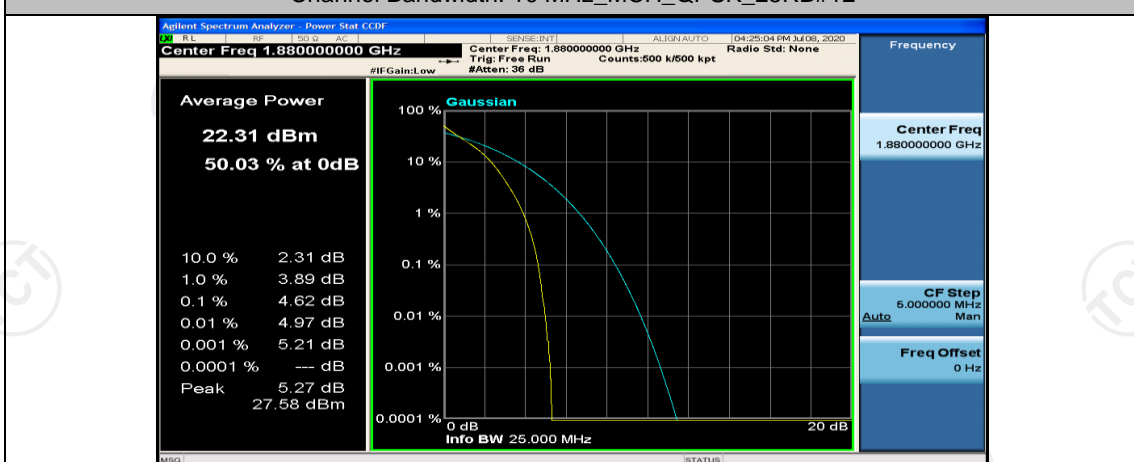

## Channel Bandwidth: 10 MHz

Channel Bandwidth: 10 MHz\_LCH\_QPSK\_1RB#0

Channel Bandwidth: 10 MHz\_MCH\_QPSK\_1RB#0

Channel Bandwidth: 10 MHz\_MCH\_QPSK\_1RB#24

Channel Bandwidth: 10 MHz\_MCH\_QPSK\_1RB#49