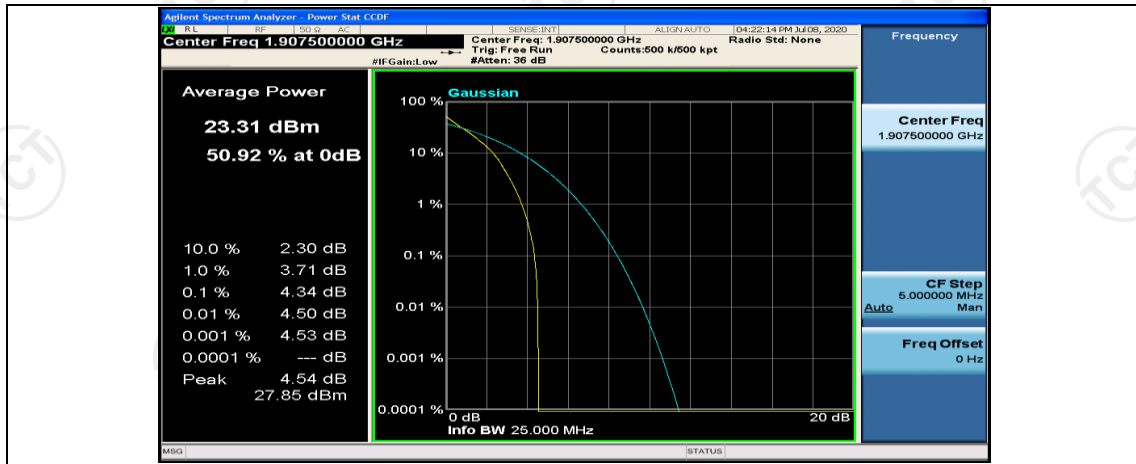

(Channel Bandwidth: 5 MHz)\_MCH\_QPSK\_12RB#13

(Channel Bandwidth: 5 MHz)\_MCH\_QPSK\_25RB#0

(Channel Bandwidth: 5 MHz)\_HCH\_QPSK\_1RB#0

(Channel Bandwidth: 5 MHz)\_HCH\_QPSK\_1RB#12

(Channel Bandwidth: 5 MHz)\_HCH\_QPSK\_12RB#13

(Channel Bandwidth: 5 MHz)\_HCH\_QPSK\_25RB#0

(Channel Bandwidth: 5 MHz)\_LCH\_16QAM\_1RB#0

(Channel Bandwidth: 5 MHz)\_MCH\_16QAM\_1RB#0

(Channel Bandwidth: 5 MHz)\_MCH\_16QAM\_1RB#12

(Channel Bandwidth: 5 MHz)\_MCH\_16QAM\_1RB#24