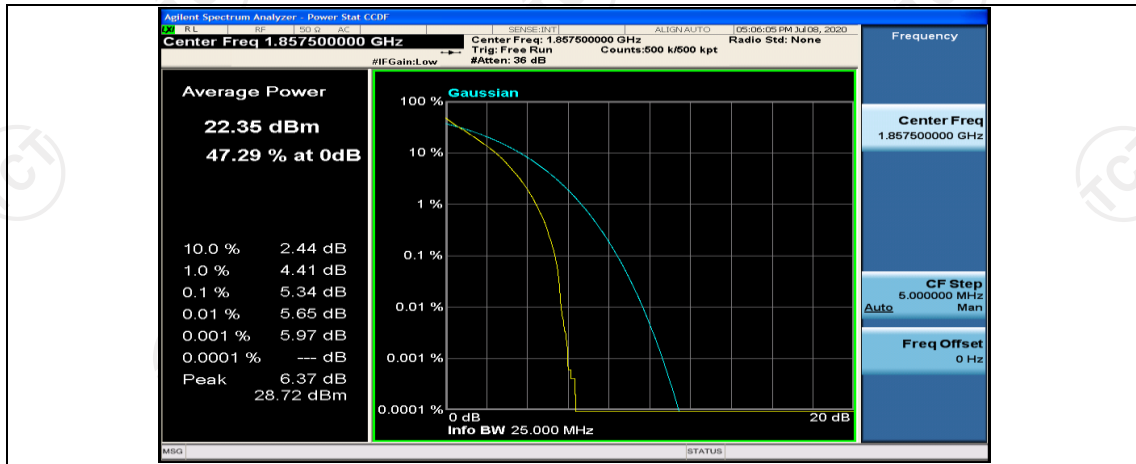

Channel Bandwidth: 10 MHz\_MCH\_16QAM\_1RB#0

Channel Bandwidth: 10 MHz\_MCH\_16QAM\_1RB#24

Channel Bandwidth: 10 MHz\_MCH\_16QAM\_1RB#49

Channel Bandwidth: 15 MHz

(Channel Bandwidth:15 MHz)\_LCH\_QPSK\_1RB#0