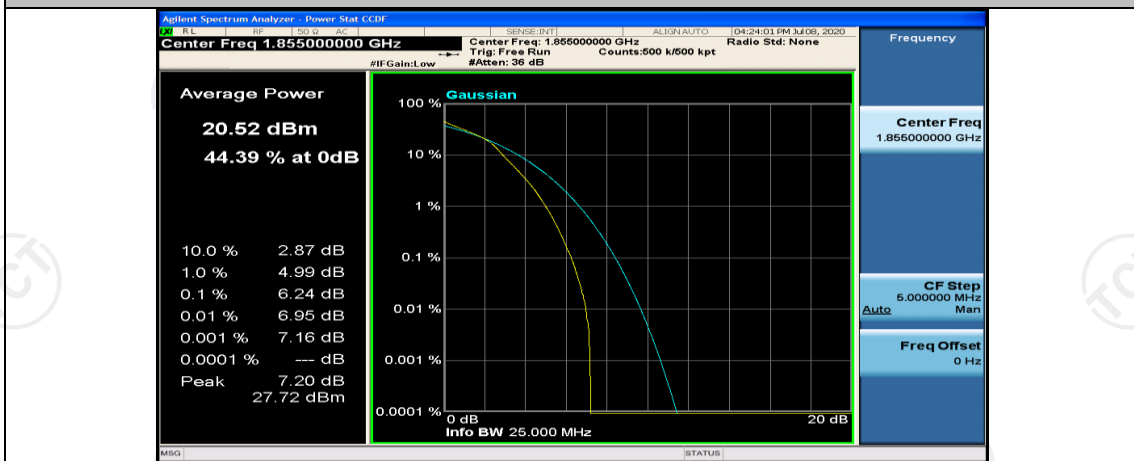

## Channel Bandwidth: 10 MHz

Channel Bandwidth: 10 MHz\_LCH\_QPSK\_1RB#0

Channel Bandwidth: 10 MHz\_MCH\_QPSK\_1RB#0

Channel Bandwidth: 10 MHz\_MCH\_QPSK\_1RB#24

Channel Bandwidth: 10 MHz\_MCH\_QPSK\_1RB#49