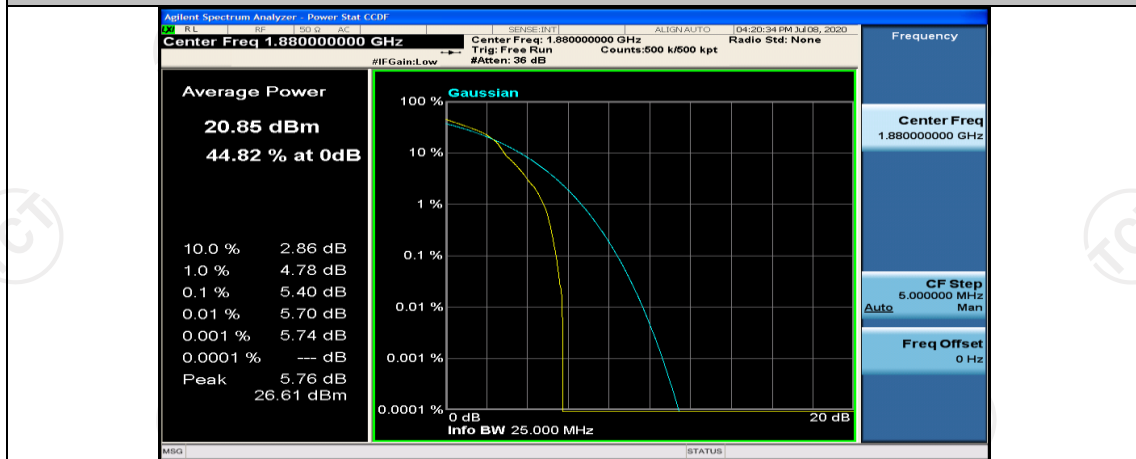

(Channel Bandwidth: 5 MHz)\_HCH\_QPSK\_25RB#0

(Channel Bandwidth: 5 MHz)\_LCH\_16QAM\_1RB#0

(Channel Bandwidth: 5 MHz)\_MCH\_16QAM\_1RB#0

(Channel Bandwidth: 5 MHz)\_MCH\_16QAM\_1RB#12

(Channel Bandwidth: 5 MHz)\_MCH\_16QAM\_1RB#24

(Channel Bandwidth: 5 MHz)\_MCH\_16QAM\_25RB#0

(Channel Bandwidth: 5 MHz)\_HCH\_16QAM\_1RB#0

(Channel Bandwidth: 5 MHz)\_HCH\_16QAM\_1RB#12

(Channel Bandwidth: 5 MHz)\_HCH\_16QAM\_12RB#13

(Channel Bandwidth: 5 MHz)\_HCH\_16QAM\_25RB#0