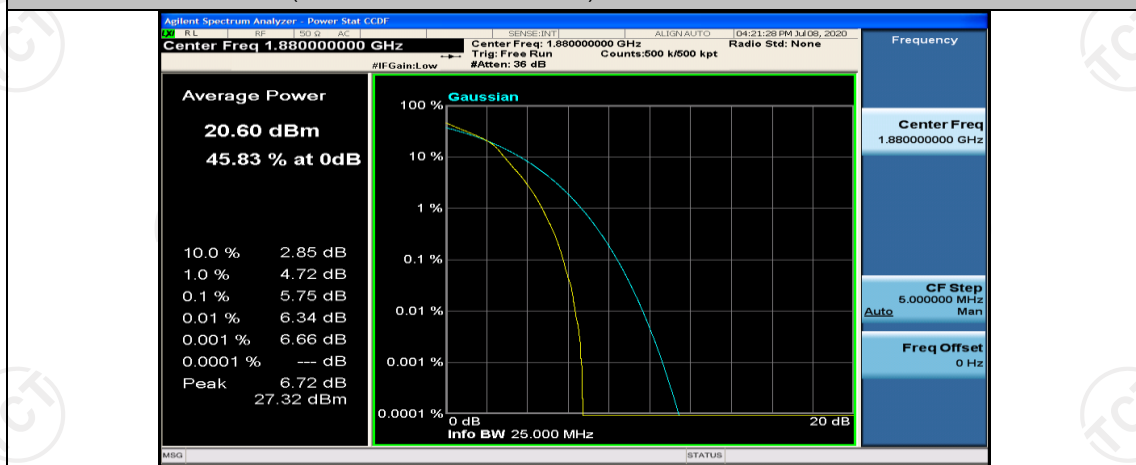

(Channel Bandwidth: 5 MHz)\_HCH\_QPSK\_25RB#0

(Channel Bandwidth: 5 MHz)\_LCH\_16QAM\_1RB#0

(Channel Bandwidth: 5 MHz)\_MCH\_16QAM\_1RB#0

(Channel Bandwidth: 5 MHz)\_MCH\_16QAM\_1RB#12

(Channel Bandwidth: 5 MHz)\_MCH\_16QAM\_1RB#24

(Channel Bandwidth: 5 MHz)\_MCH\_16QAM\_25RB#0

(Channel Bandwidth: 5 MHz)\_HCH\_16QAM\_1RB#0

(Channel Bandwidth: 5 MHz)\_HCH\_16QAM\_1RB#12

(Channel Bandwidth: 5 MHz)\_HCH\_16QAM\_12RB#13

(Channel Bandwidth: 5 MHz)\_HCH\_16QAM\_25RB#0