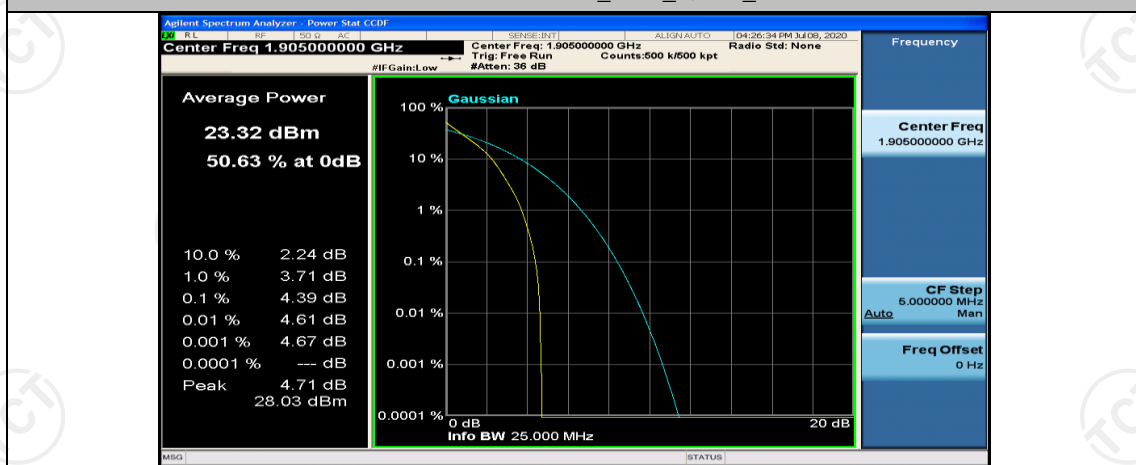

## Channel Bandwidth: 10 MHz

Channel Bandwidth: 10 MHz\_LCH\_QPSK\_1RB#0

Channel Bandwidth: 10 MHz\_MCH\_QPSK\_1RB#0

Channel Bandwidth: 10 MHz\_MCH\_QPSK\_1RB#24

Channel Bandwidth: 10 MHz\_MCH\_QPSK\_1RB#49