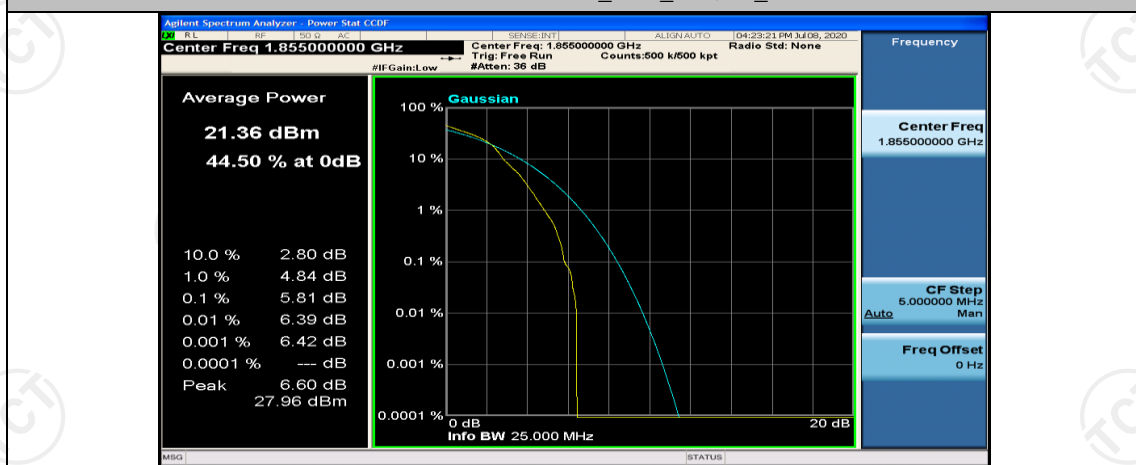

## Channel Bandwidth: 10 MHz

Channel Bandwidth: 10 MHz\_LCH\_QPSK\_1RB#0

Channel Bandwidth: 10 MHz\_MCH\_QPSK\_1RB#0

Channel Bandwidth: 10 MHz\_MCH\_QPSK\_1RB#24

Channel Bandwidth: 10 MHz\_MCH\_QPSK\_1RB#49