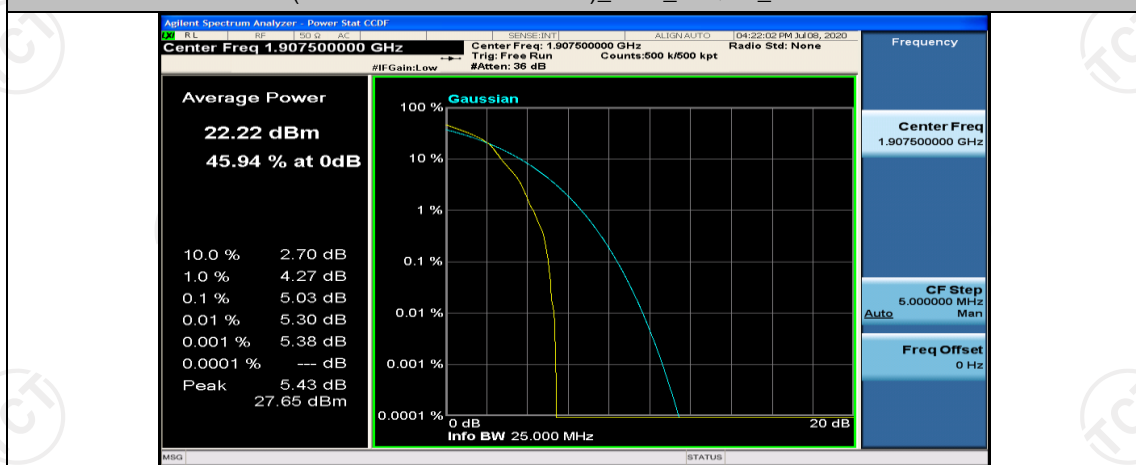

(Channel Bandwidth: 5 MHz)\_HCH\_QPSK\_25RB#0

(Channel Bandwidth: 5 MHz)\_LCH\_16QAM\_1RB#0

(Channel Bandwidth: 5 MHz)\_MCH\_16QAM\_1RB#0

(Channel Bandwidth: 5 MHz)\_MCH\_16QAM\_1RB#12

(Channel Bandwidth: 5 MHz)\_MCH\_16QAM\_1RB#24

(Channel Bandwidth: 5 MHz)\_MCH\_16QAM\_25RB#0

(Channel Bandwidth: 5 MHz)\_HCH\_16QAM\_1RB#0

(Channel Bandwidth: 5 MHz)\_HCH\_16QAM\_1RB#12

(Channel Bandwidth: 5 MHz)\_HCH\_16QAM\_12RB#13

(Channel Bandwidth: 5 MHz)\_HCH\_16QAM\_25RB#0