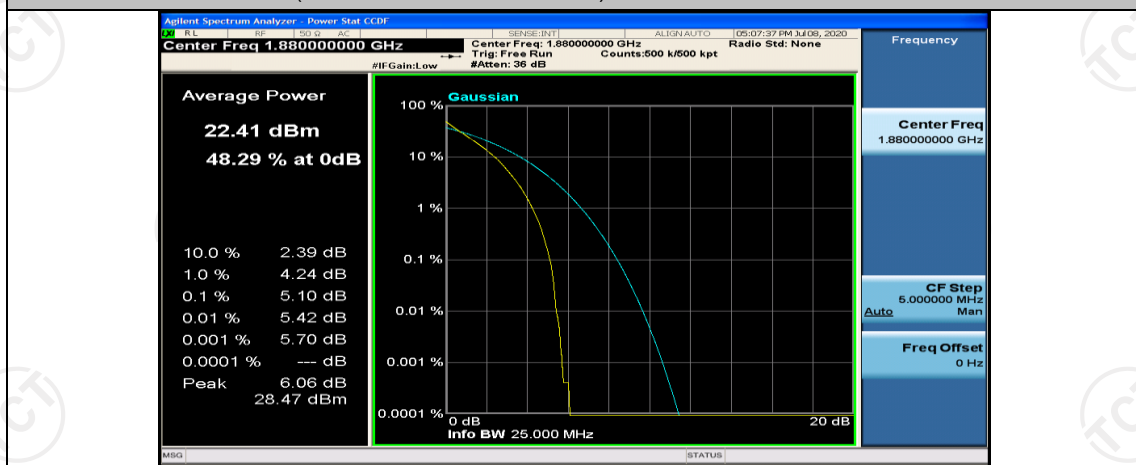

(Channel Bandwidth:15 MHz)_MCH_QPSK_75RB#0