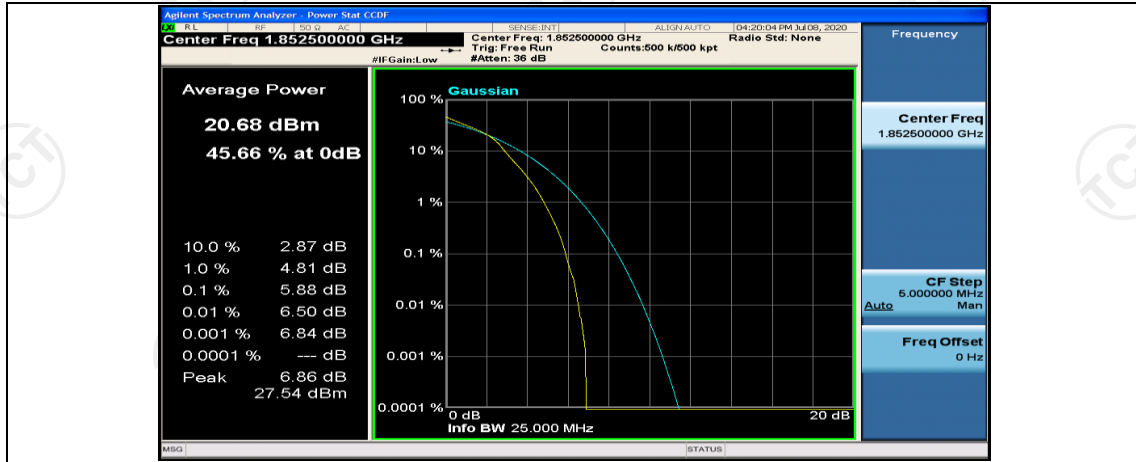

(Channel Bandwidth: 5 MHz)\_HCH\_QPSK\_25RB#0

(Channel Bandwidth: 5 MHz)\_LCH\_16QAM\_1RB#0

(Channel Bandwidth: 5 MHz)\_MCH\_16QAM\_1RB#0

(Channel Bandwidth: 5 MHz)\_MCH\_16QAM\_1RB#12

(Channel Bandwidth: 5 MHz)\_MCH\_16QAM\_1RB#24

(Channel Bandwidth: 5 MHz)\_MCH\_16QAM\_25RB#0

(Channel Bandwidth: 5 MHz)\_HCH\_16QAM\_1RB#0

(Channel Bandwidth: 5 MHz)\_HCH\_16QAM\_1RB#12

(Channel Bandwidth: 5 MHz)\_HCH\_16QAM\_12RB#13

(Channel Bandwidth: 5 MHz)\_HCH\_16QAM\_25RB#0