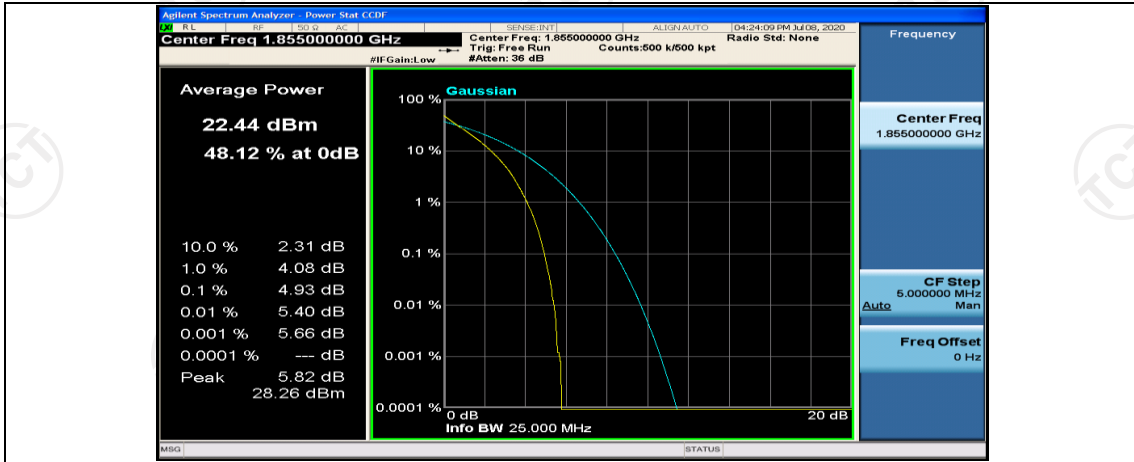

Channel Bandwidth: 10 MHz_MCH_QPSK_1RB#0