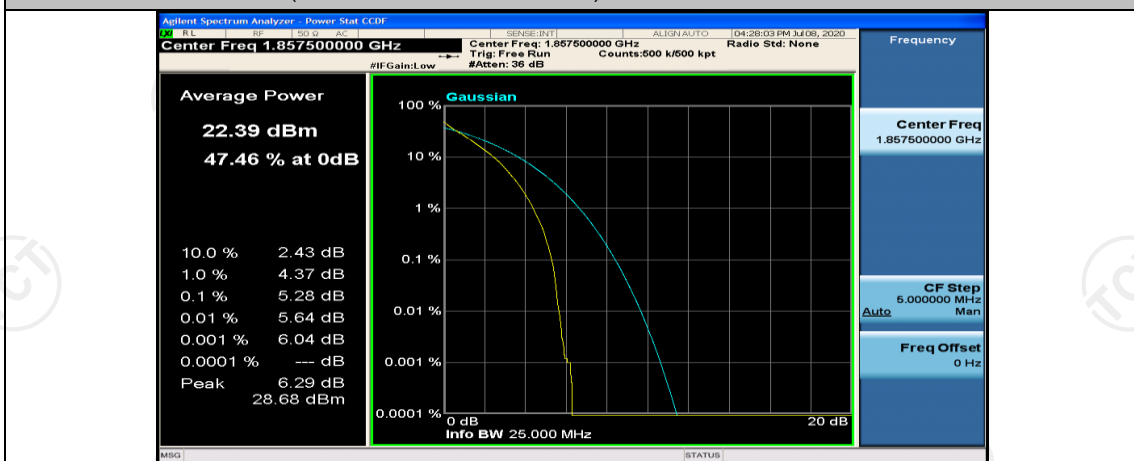

Channel Bandwidth: 10 MHz\_MCH\_16QAM\_1RB#0

Channel Bandwidth: 10 MHz\_MCH\_16QAM\_1RB#24

Channel Bandwidth: 10 MHz\_MCH\_16QAM\_1RB#49

Channel Bandwidth: 15 MHz

(Channel Bandwidth:15 MHz)\_LCH\_QPSK\_1RB#0