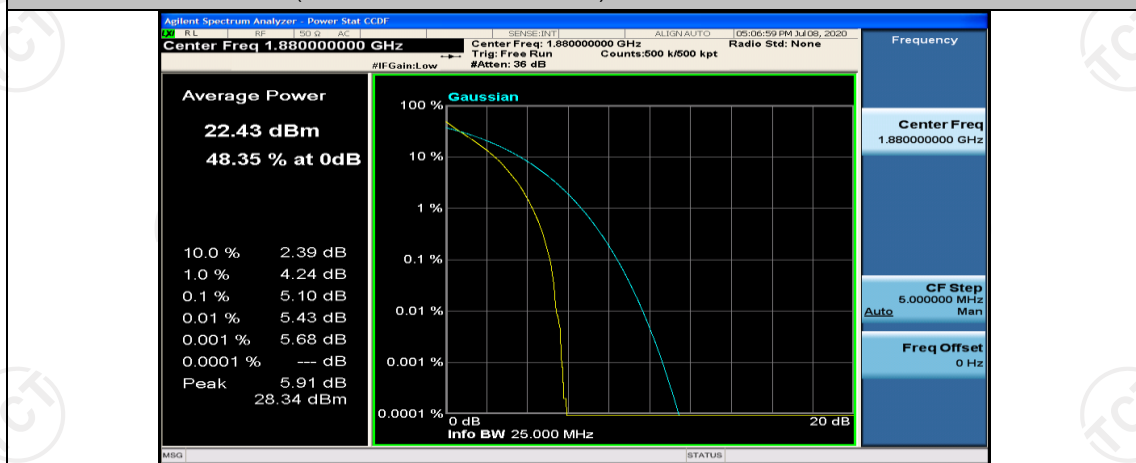

(Channel Bandwidth:15 MHz)\_MCH\_QPSK\_1RB#0

(Channel Bandwidth:15 MHz)\_MCH\_QPSK\_1RB#37

(Channel Bandwidth:15 MHz)\_MCH\_QPSK\_1RB#74

(Channel Bandwidth:15 MHz)\_MCH\_QPSK\_37RB#0

(Channel Bandwidth:15 MHz)\_MCH\_QPSK\_37RB#18