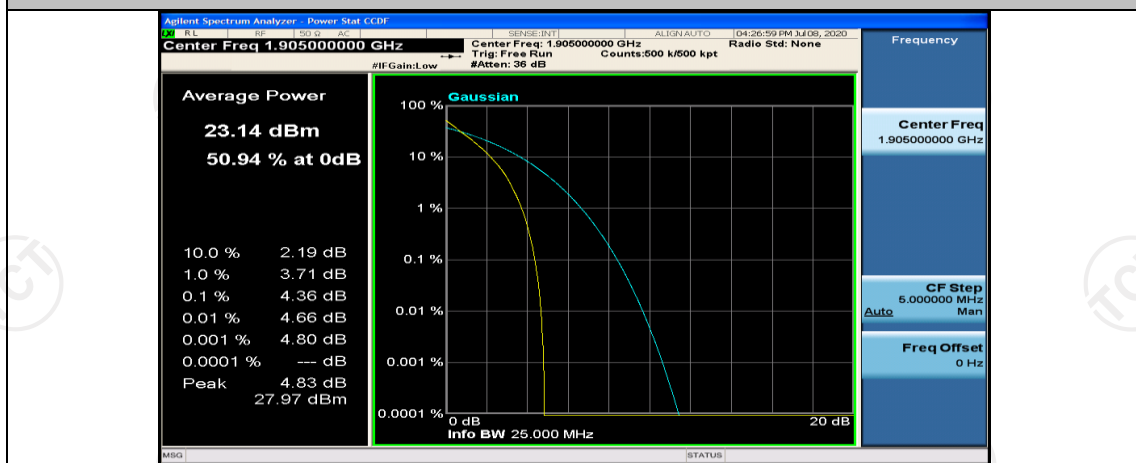

## Channel Bandwidth: 10 MHz

Channel Bandwidth: 10 MHz\_LCH\_QPSK\_1RB#0

Channel Bandwidth: 10 MHz\_MCH\_QPSK\_1RB#0

Channel Bandwidth: 10 MHz\_MCH\_QPSK\_1RB#24

Channel Bandwidth: 10 MHz\_MCH\_QPSK\_1RB#49