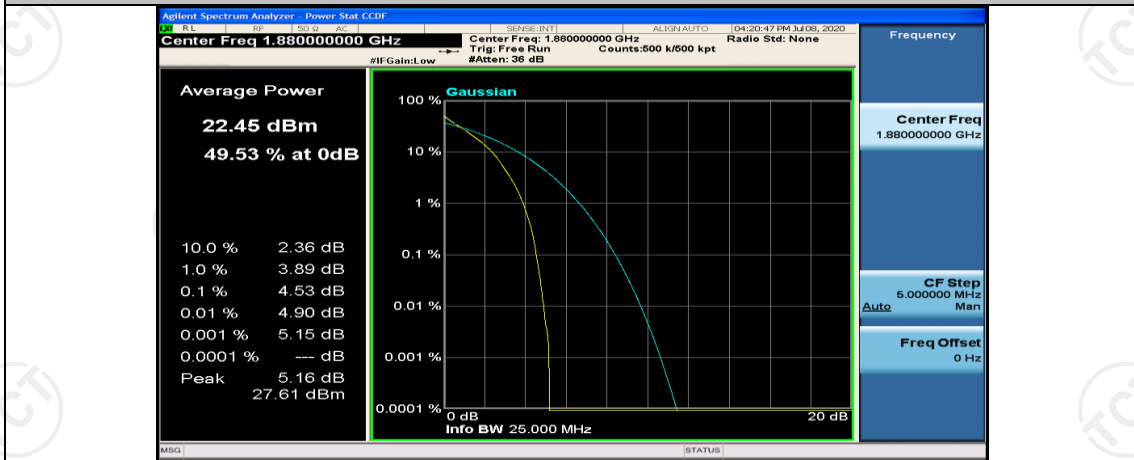

(Channel Bandwidth: 5 MHz)\_MCH\_QPSK\_1RB#0

(Channel Bandwidth: 5 MHz)\_MCH\_QPSK\_1RB#12

(Channel Bandwidth: 5 MHz)\_MCH\_QPSK\_1RB#24

(Channel Bandwidth: 5 MHz)\_MCH\_QPSK\_12RB#0

(Channel Bandwidth: 5 MHz)\_MCH\_QPSK\_12RB#6

(Channel Bandwidth: 5 MHz)\_MCH\_QPSK\_12RB#13

(Channel Bandwidth: 5 MHz)\_MCH\_QPSK\_25RB#0

(Channel Bandwidth: 5 MHz)\_HCH\_QPSK\_1RB#0

(Channel Bandwidth: 5 MHz)\_HCH\_QPSK\_1RB#12

(Channel Bandwidth: 5 MHz)\_HCH\_QPSK\_12RB#13