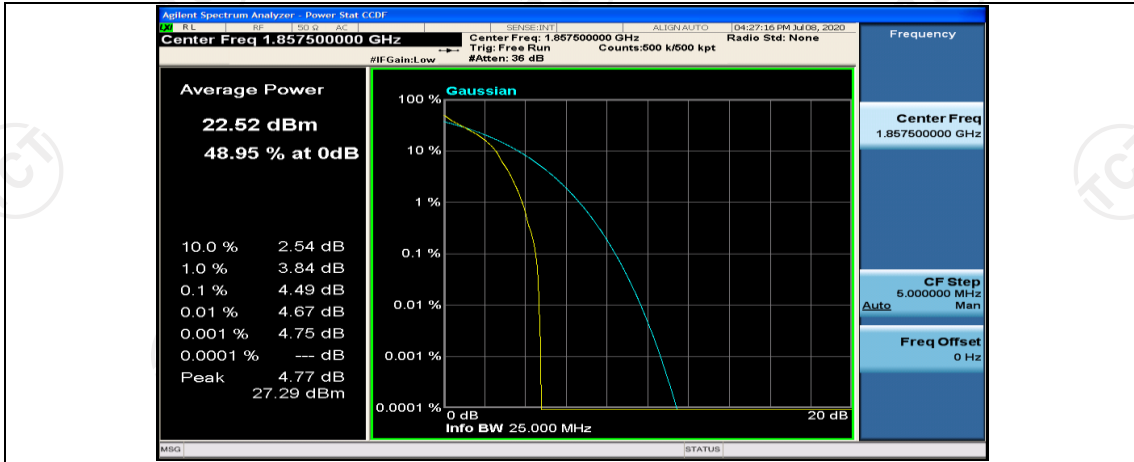

Channel Bandwidth: 10 MHz\_MCH\_16QAM\_1RB#0

Channel Bandwidth: 10 MHz\_MCH\_16QAM\_1RB#24

Channel Bandwidth: 10 MHz\_MCH\_16QAM\_1RB#49

Channel Bandwidth: 15 MHz

(Channel Bandwidth:15 MHz)\_LCH\_QPSK\_1RB#0