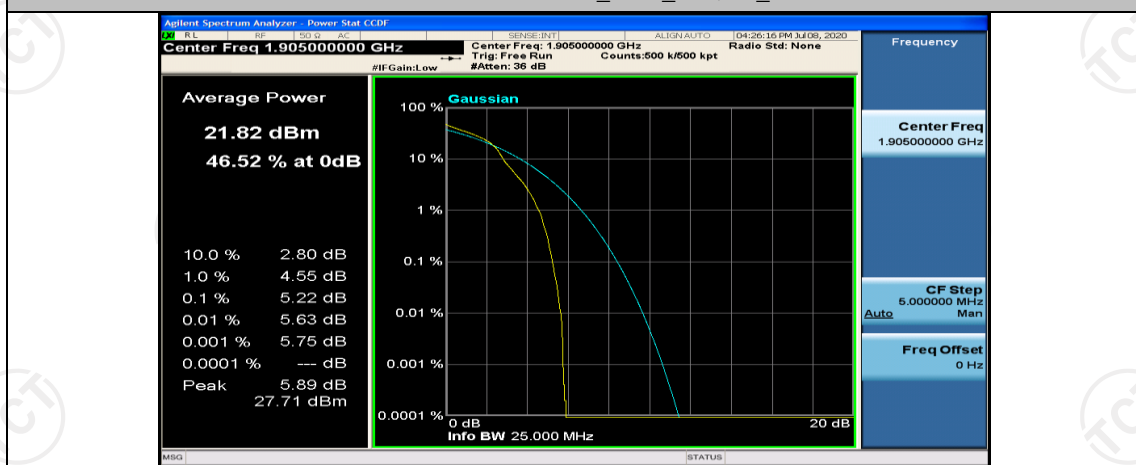

Channel Bandwidth: 10 MHz\_MCH\_16QAM\_1RB#0

Channel Bandwidth: 10 MHz\_MCH\_16QAM\_1RB#24

Channel Bandwidth: 10 MHz\_MCH\_16QAM\_1RB#49

Channel Bandwidth: 15 MHz

(Channel Bandwidth:15 MHz)\_LCH\_QPSK\_1RB#0