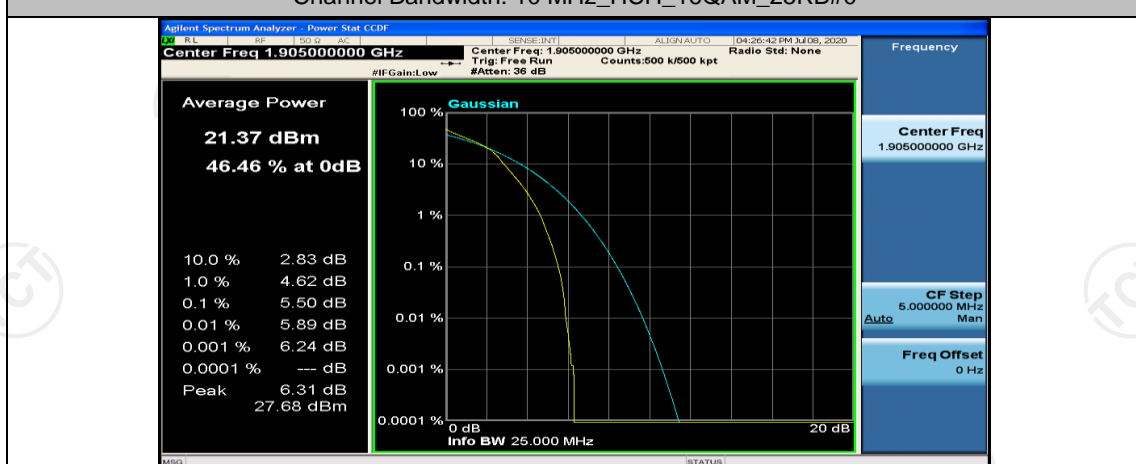

Channel Bandwidth: 10 MHz\_MCH\_16QAM\_1RB#0

Channel Bandwidth: 10 MHz\_MCH\_16QAM\_1RB#24

Channel Bandwidth: 10 MHz\_MCH\_16QAM\_1RB#49

Channel Bandwidth: 15 MHz

(Channel Bandwidth:15 MHz)\_LCH\_QPSK\_1RB#0