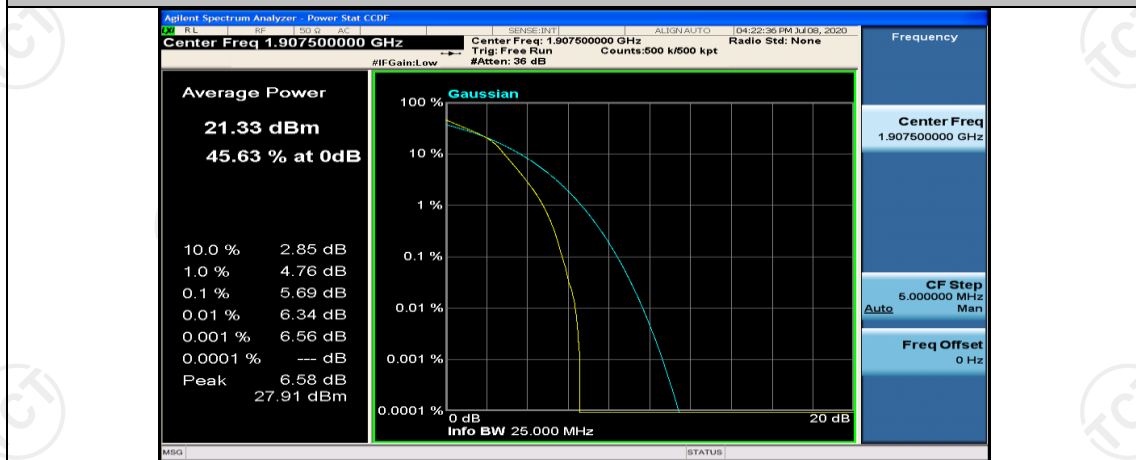

(Channel Bandwidth: 5 MHz)\_MCH\_16QAM\_25RB#0

(Channel Bandwidth: 5 MHz)\_HCH\_16QAM\_1RB#0

(Channel Bandwidth: 5 MHz)\_HCH\_16QAM\_1RB#12

(Channel Bandwidth: 5 MHz)\_HCH\_16QAM\_12RB#13

(Channel Bandwidth: 5 MHz)\_HCH\_16QAM\_25RB#0