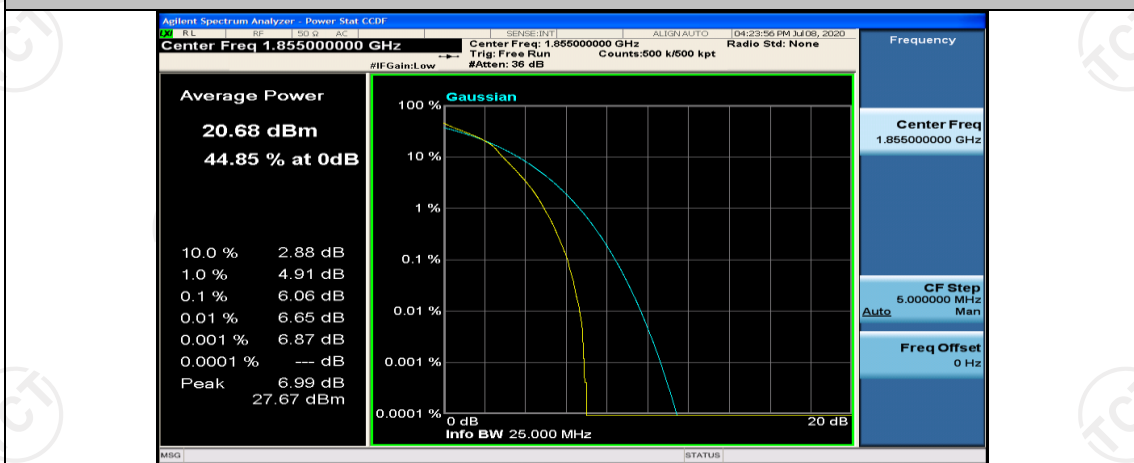

## Channel Bandwidth: 10 MHz

Channel Bandwidth: 10 MHz\_LCH\_QPSK\_1RB#0

Channel Bandwidth: 10 MHz\_MCH\_QPSK\_1RB#0

Channel Bandwidth: 10 MHz\_MCH\_QPSK\_1RB#24

Channel Bandwidth: 10 MHz\_MCH\_QPSK\_1RB#49