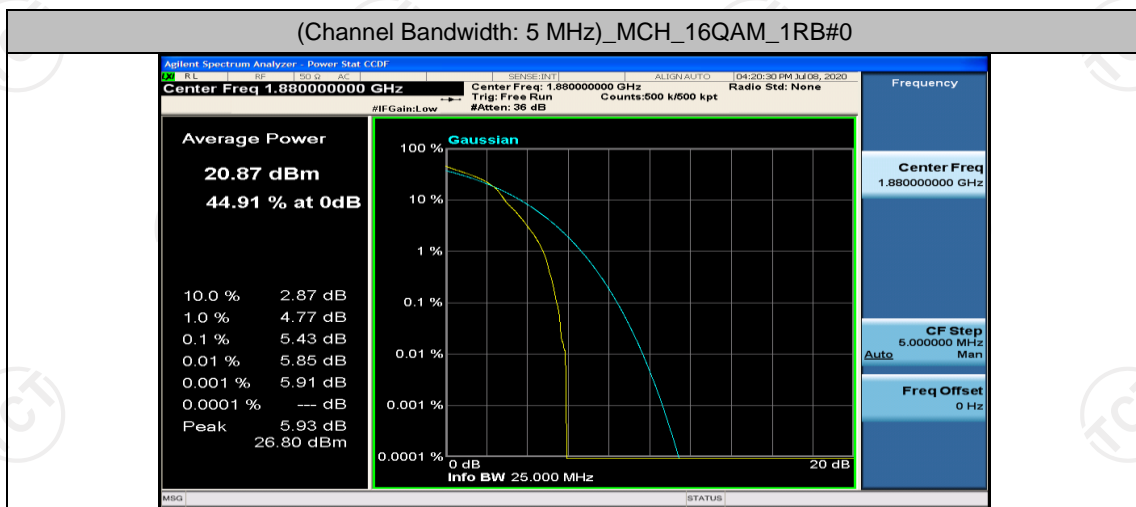

(Channel Bandwidth: 5 MHz)\_HCH\_QPSK\_25RB#0

(Channel Bandwidth: 5 MHz)\_LCH\_16QAM\_1RB#0

(Channel Bandwidth: 5 MHz)\_MCH\_16QAM\_1RB#0

(Channel Bandwidth: 5 MHz)\_MCH\_16QAM\_1RB#12

(Channel Bandwidth: 5 MHz)\_MCH\_16QAM\_1RB#24

(Channel Bandwidth: 5 MHz)\_MCH\_16QAM\_25RB#0

(Channel Bandwidth: 5 MHz)\_HCH\_16QAM\_1RB#0

(Channel Bandwidth: 5 MHz)\_HCH\_16QAM\_1RB#12

(Channel Bandwidth: 5 MHz)\_HCH\_16QAM\_12RB#13

(Channel Bandwidth: 5 MHz)\_HCH\_16QAM\_25RB#0