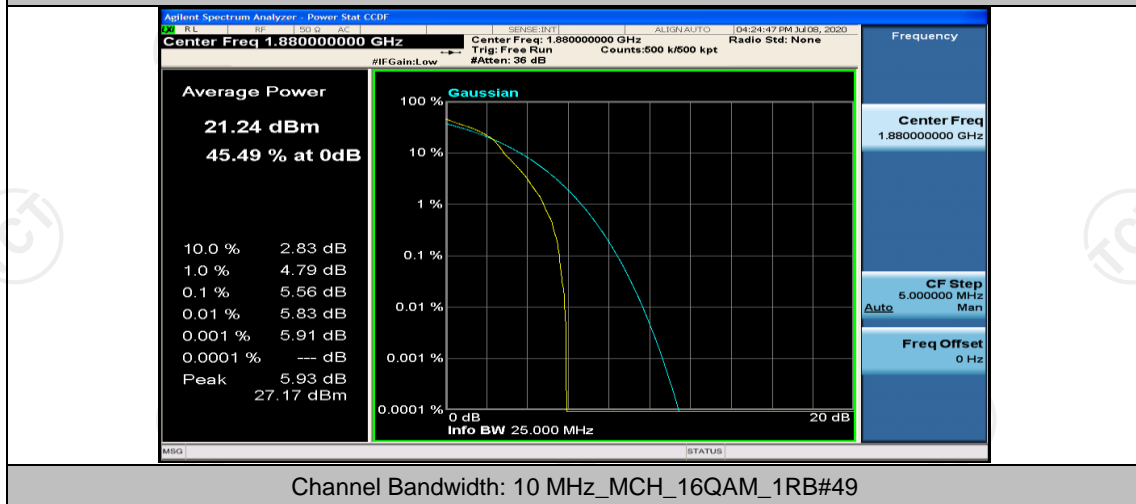

Channel Bandwidth: 10 MHz_MCH_16QAM_1RB#24

Channel Bandwidth: 10 MHz_MCH_16QAM_1RB#49