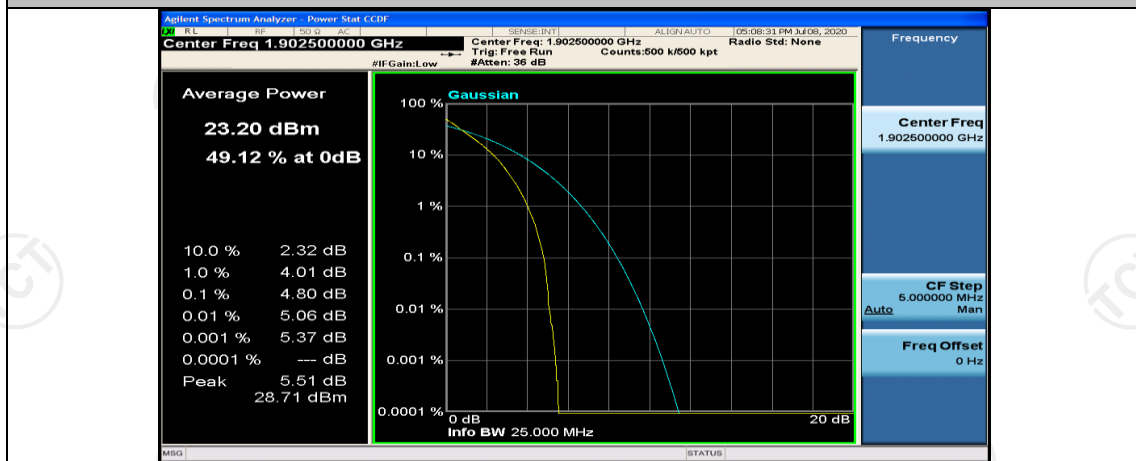

(Channel Bandwidth:15 MHz)_HCH_QPSK_37RB#0