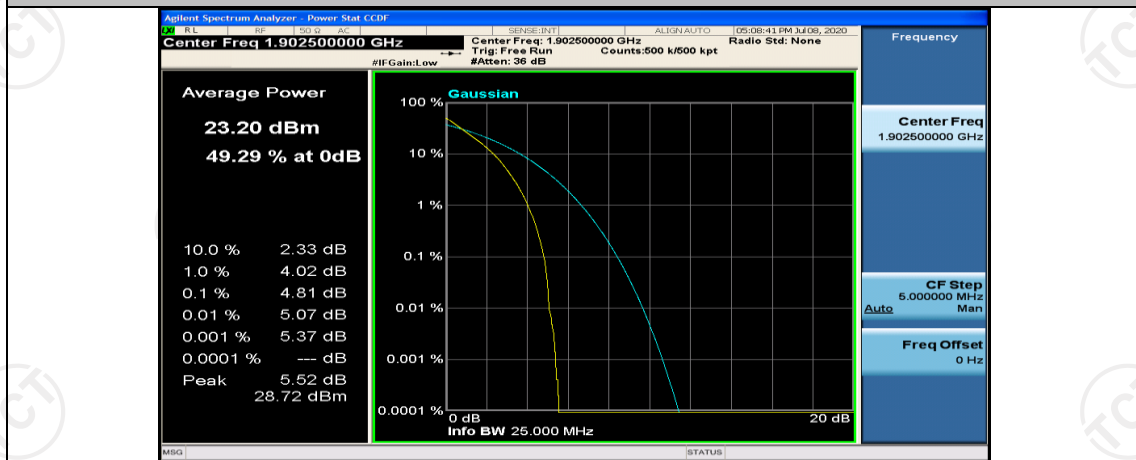

(Channel Bandwidth:15 MHz)_HCH_QPSK_37RB#38