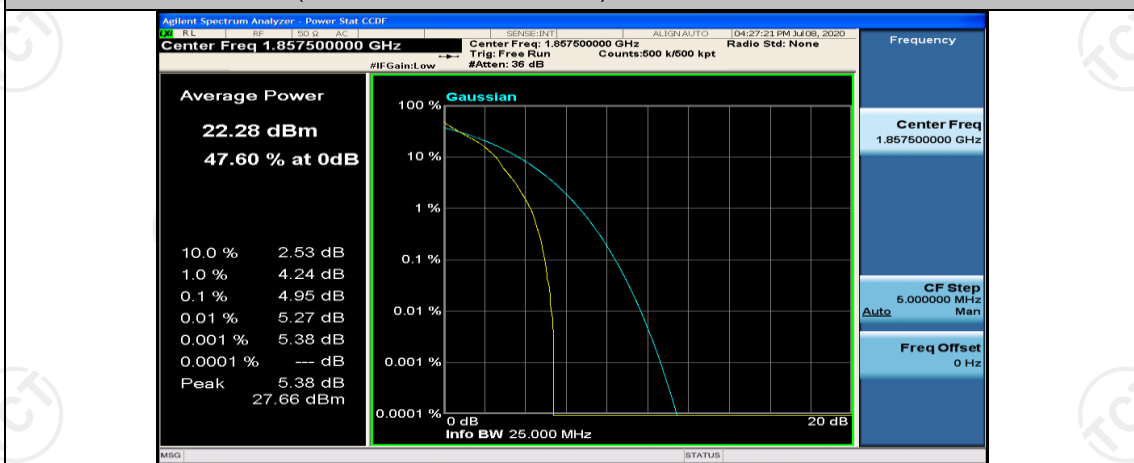

Channel Bandwidth: 10 MHz\_MCH\_16QAM\_1RB#0

Channel Bandwidth: 10 MHz\_MCH\_16QAM\_1RB#24

Channel Bandwidth: 10 MHz\_MCH\_16QAM\_1RB#49

Channel Bandwidth: 15 MHz

(Channel Bandwidth:15 MHz)\_LCH\_QPSK\_1RB#0