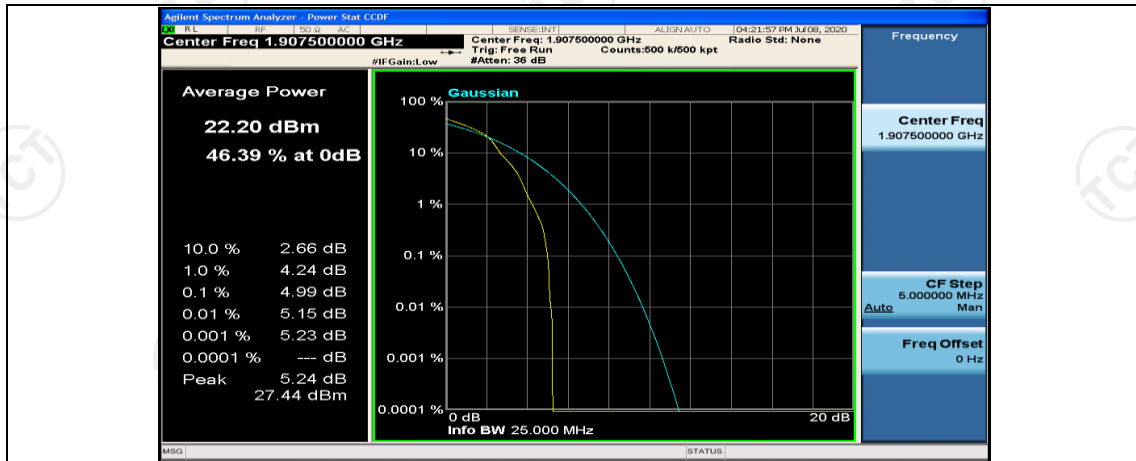

(Channel Bandwidth: 5 MHz)\_HCH\_QPSK\_25RB#0

(Channel Bandwidth: 5 MHz)\_LCH\_16QAM\_1RB#0

(Channel Bandwidth: 5 MHz)\_MCH\_16QAM\_1RB#0

(Channel Bandwidth: 5 MHz)\_MCH\_16QAM\_1RB#12

(Channel Bandwidth: 5 MHz)\_MCH\_16QAM\_1RB#24

(Channel Bandwidth: 5 MHz)\_MCH\_16QAM\_25RB#0

(Channel Bandwidth: 5 MHz)\_HCH\_16QAM\_1RB#0

(Channel Bandwidth: 5 MHz)\_HCH\_16QAM\_1RB#12

(Channel Bandwidth: 5 MHz)\_HCH\_16QAM\_12RB#13

(Channel Bandwidth: 5 MHz)\_HCH\_16QAM\_25RB#0