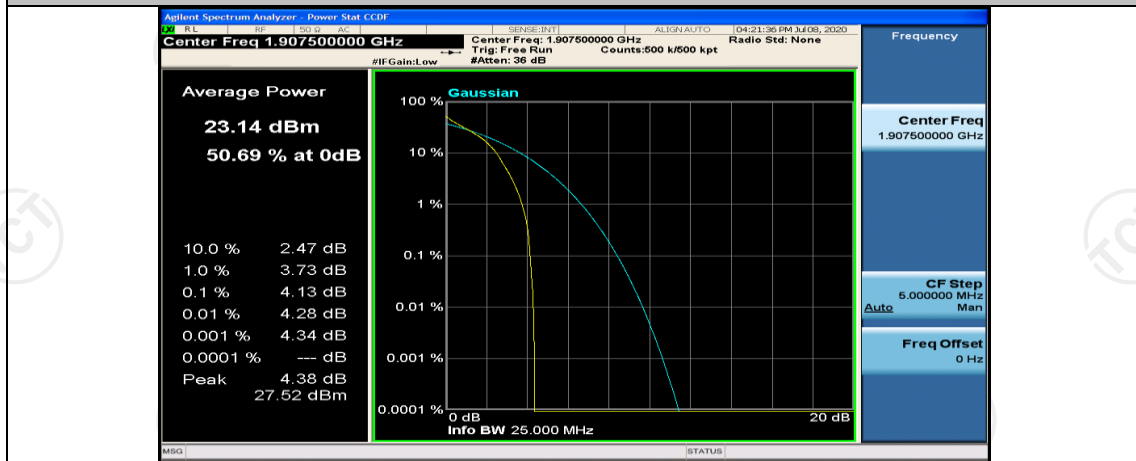

(Channel Bandwidth: 5 MHz)\_MCH\_QPSK\_1RB#0

(Channel Bandwidth: 5 MHz)\_MCH\_QPSK\_1RB#12

(Channel Bandwidth: 5 MHz)\_MCH\_QPSK\_1RB#24

(Channel Bandwidth: 5 MHz)\_MCH\_QPSK\_12RB#0

(Channel Bandwidth: 5 MHz)\_MCH\_QPSK\_12RB#6

(Channel Bandwidth: 5 MHz)\_MCH\_QPSK\_12RB#13

(Channel Bandwidth: 5 MHz)\_MCH\_QPSK\_25RB#0

(Channel Bandwidth: 5 MHz)\_HCH\_QPSK\_1RB#0

(Channel Bandwidth: 5 MHz)\_HCH\_QPSK\_1RB#12

(Channel Bandwidth: 5 MHz)\_HCH\_QPSK\_12RB#13