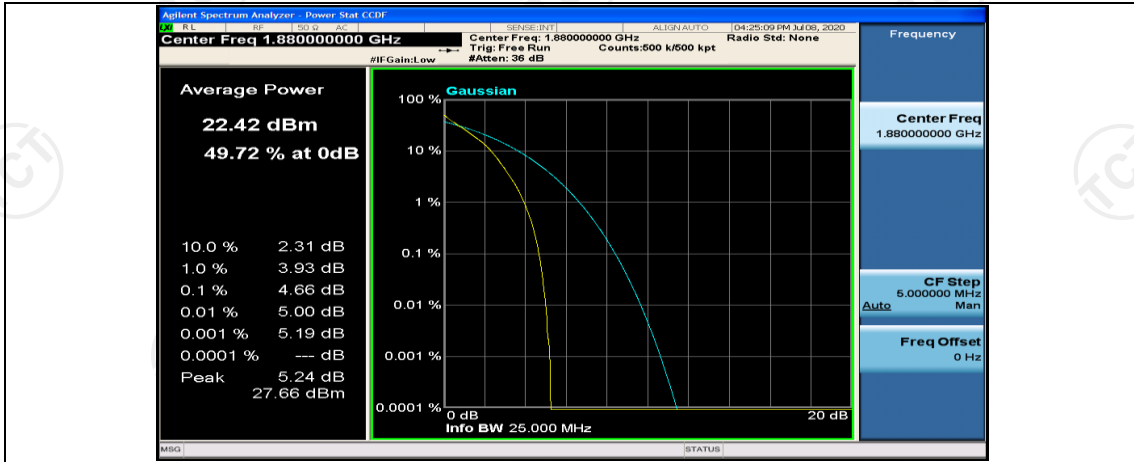

## Channel Bandwidth: 10 MHz

Channel Bandwidth: 10 MHz\_LCH\_QPSK\_1RB#0

Channel Bandwidth: 10 MHz\_MCH\_QPSK\_1RB#0

Channel Bandwidth: 10 MHz\_MCH\_QPSK\_1RB#24

Channel Bandwidth: 10 MHz\_MCH\_QPSK\_1RB#49