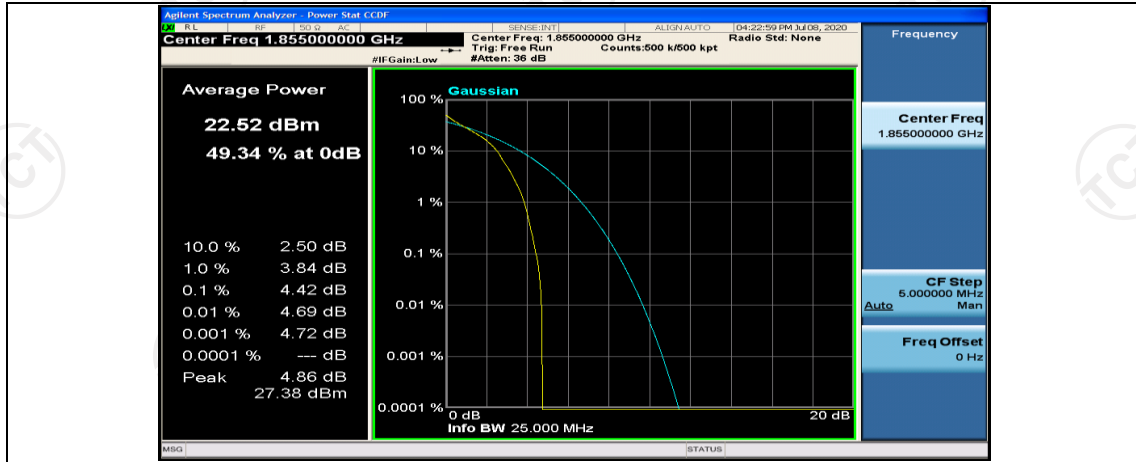

Channel Bandwidth: 10 MHz_LCH_QPSK_1RB#0