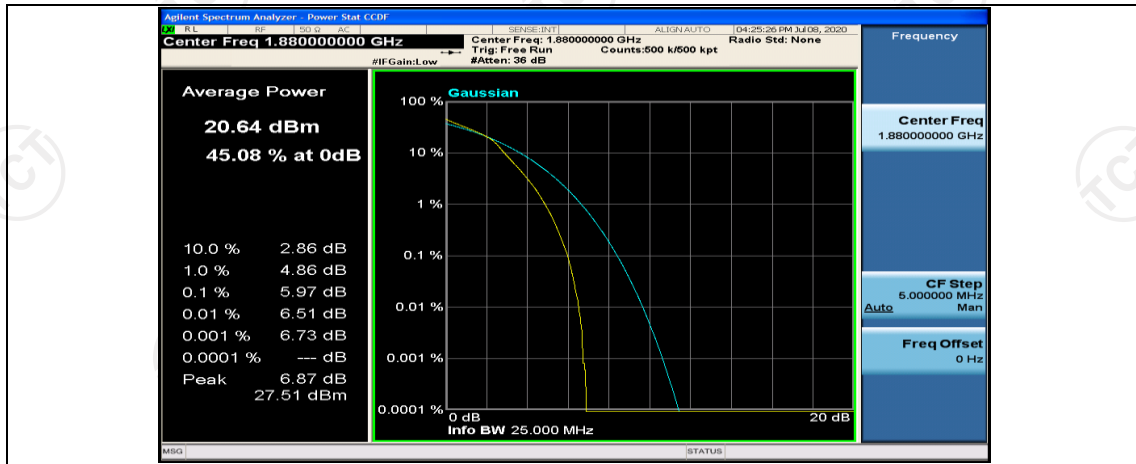

Channel Bandwidth: 10 MHz\_MCH\_16QAM\_1RB#0

Channel Bandwidth: 10 MHz\_MCH\_16QAM\_1RB#24

Channel Bandwidth: 10 MHz\_MCH\_16QAM\_1RB#49

Channel Bandwidth: 15 MHz

(Channel Bandwidth:15 MHz)\_LCH\_QPSK\_1RB#0