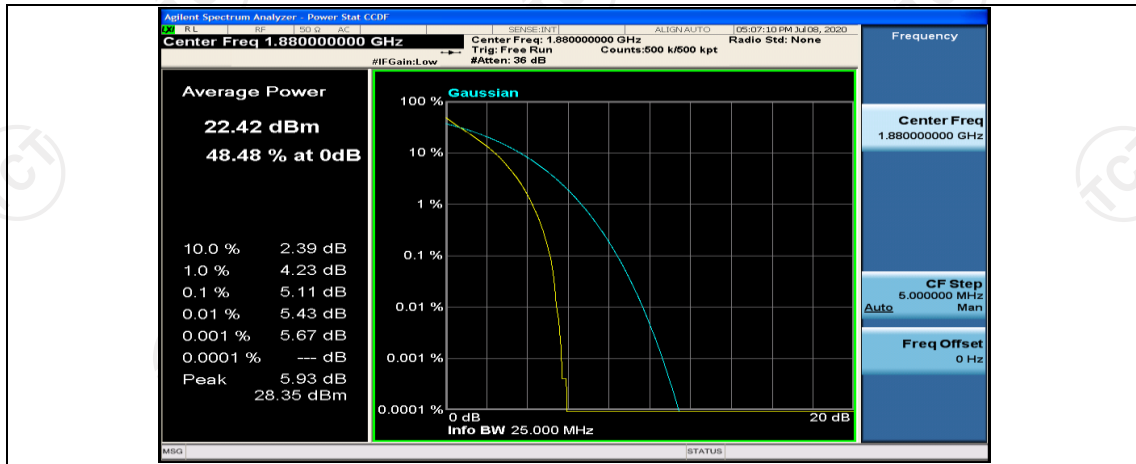

(Channel Bandwidth:15 MHz)_MCH_QPSK_37RB#38