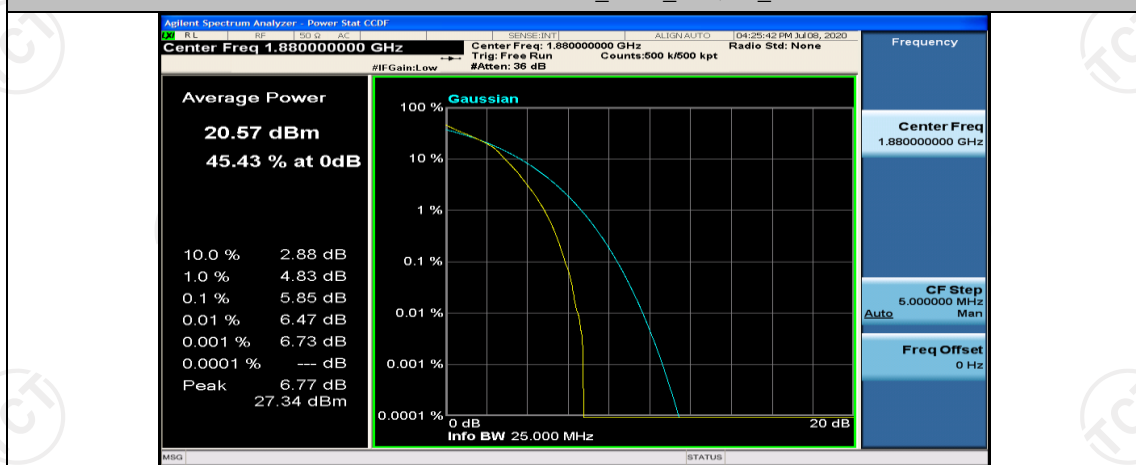

Channel Bandwidth: 10 MHz\_MCH\_16QAM\_1RB#0

Channel Bandwidth: 10 MHz\_MCH\_16QAM\_1RB#24

Channel Bandwidth: 10 MHz\_MCH\_16QAM\_1RB#49

Channel Bandwidth: 15 MHz

(Channel Bandwidth:15 MHz)\_LCH\_QPSK\_1RB#0