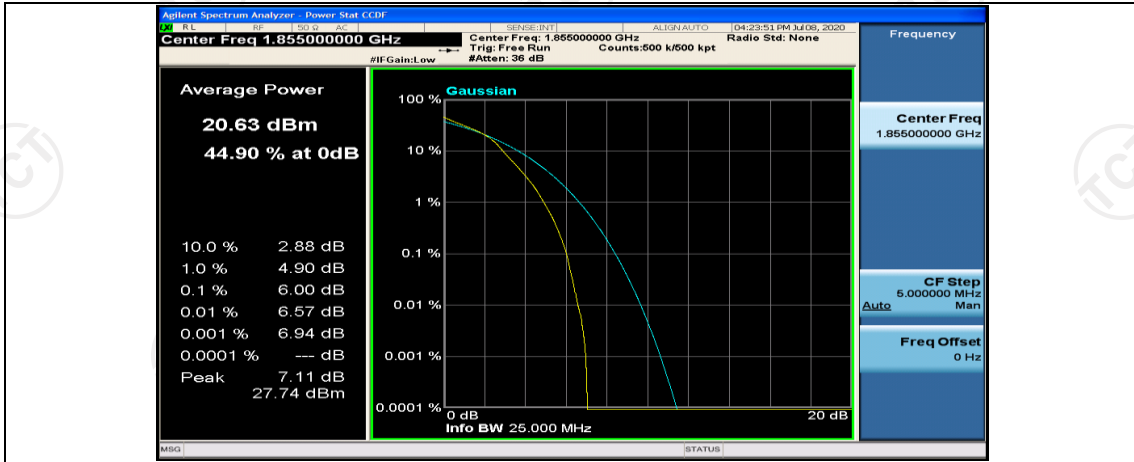

## Channel Bandwidth: 10 MHz

Channel Bandwidth: 10 MHz\_LCH\_QPSK\_1RB#0

Channel Bandwidth: 10 MHz\_MCH\_QPSK\_1RB#0

Channel Bandwidth: 10 MHz\_MCH\_QPSK\_1RB#24

Channel Bandwidth: 10 MHz\_MCH\_QPSK\_1RB#49