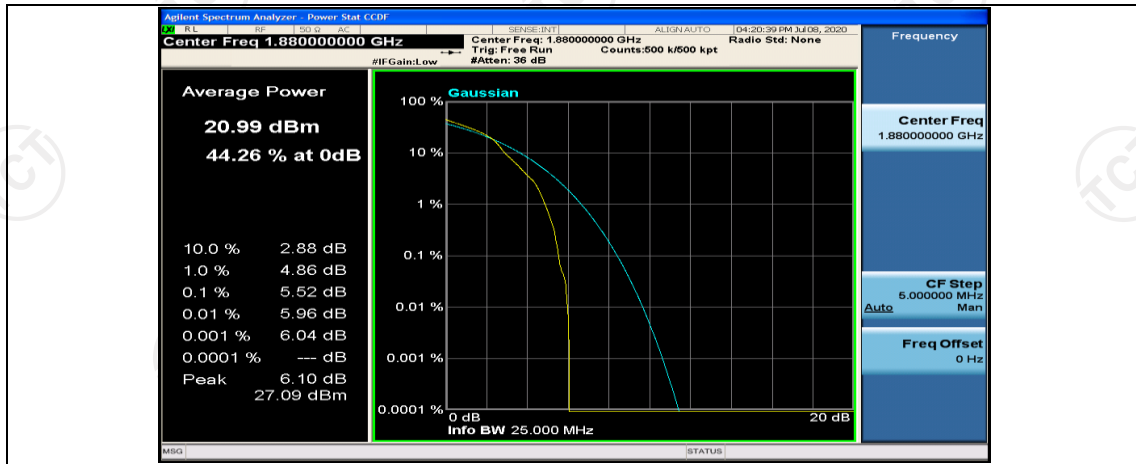

(Channel Bandwidth: 5 MHz)\_HCH\_QPSK\_25RB#0

(Channel Bandwidth: 5 MHz)\_LCH\_16QAM\_1RB#0

(Channel Bandwidth: 5 MHz)\_MCH\_16QAM\_1RB#0

(Channel Bandwidth: 5 MHz)\_MCH\_16QAM\_1RB#12

(Channel Bandwidth: 5 MHz)\_MCH\_16QAM\_1RB#24

(Channel Bandwidth: 5 MHz)\_MCH\_16QAM\_25RB#0

(Channel Bandwidth: 5 MHz)\_HCH\_16QAM\_1RB#0

(Channel Bandwidth: 5 MHz)\_HCH\_16QAM\_1RB#12

(Channel Bandwidth: 5 MHz)\_HCH\_16QAM\_12RB#13

(Channel Bandwidth: 5 MHz)\_HCH\_16QAM\_25RB#0