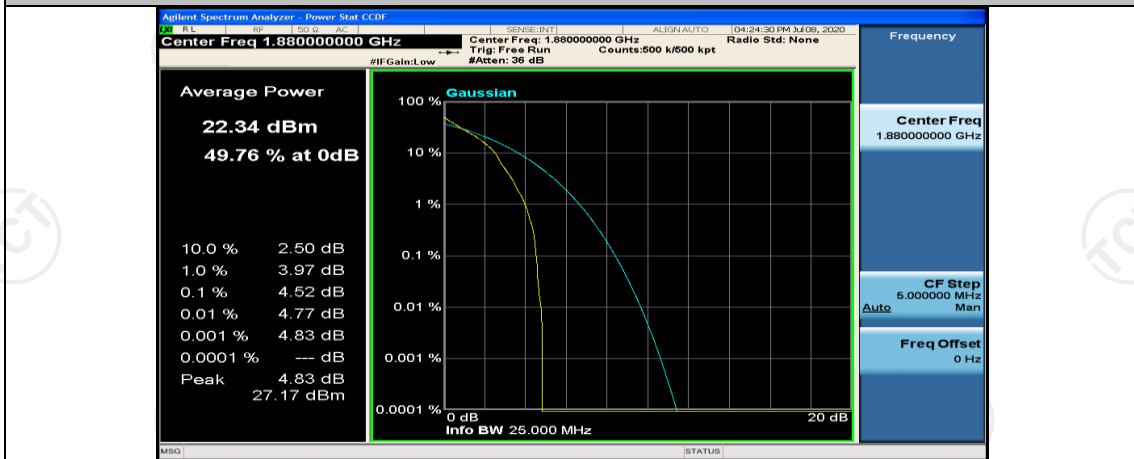

## Channel Bandwidth: 10 MHz

Channel Bandwidth: 10 MHz\_LCH\_QPSK\_1RB#0

Channel Bandwidth: 10 MHz\_MCH\_QPSK\_1RB#0

Channel Bandwidth: 10 MHz\_MCH\_QPSK\_1RB#24

Channel Bandwidth: 10 MHz\_MCH\_QPSK\_1RB#49