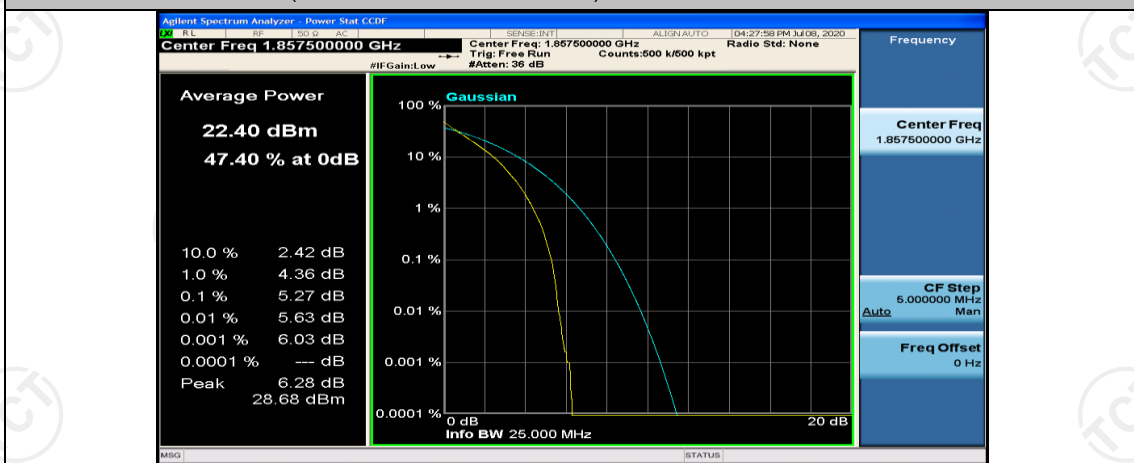

Channel Bandwidth: 10 MHz\_MCH\_16QAM\_1RB#0

Channel Bandwidth: 10 MHz\_MCH\_16QAM\_1RB#24

Channel Bandwidth: 10 MHz\_MCH\_16QAM\_1RB#49

Channel Bandwidth: 15 MHz

(Channel Bandwidth:15 MHz)\_LCH\_QPSK\_1RB#0