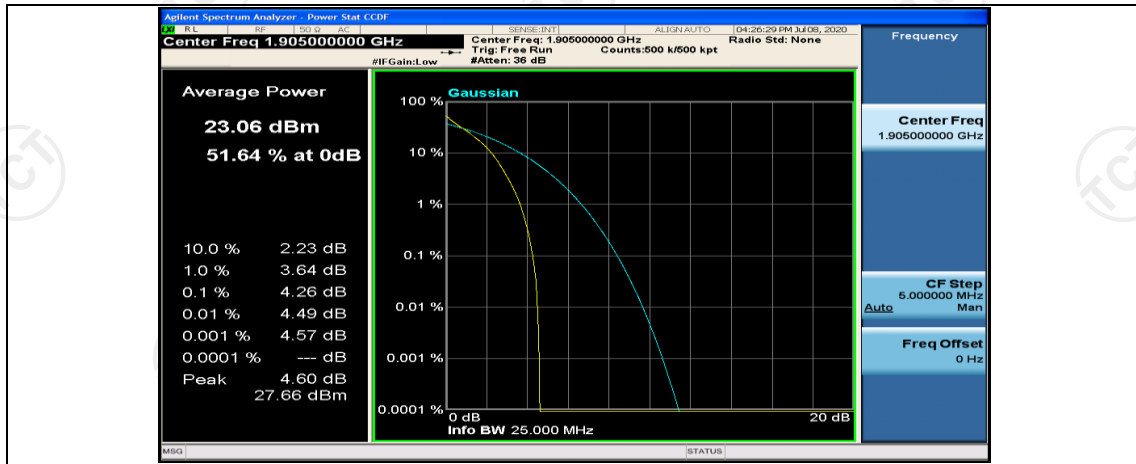

## Channel Bandwidth: 10 MHz

Channel Bandwidth: 10 MHz\_LCH\_QPSK\_1RB#0

Channel Bandwidth: 10 MHz\_MCH\_QPSK\_1RB#0

Channel Bandwidth: 10 MHz\_MCH\_QPSK\_1RB#24

Channel Bandwidth: 10 MHz\_MCH\_QPSK\_1RB#49