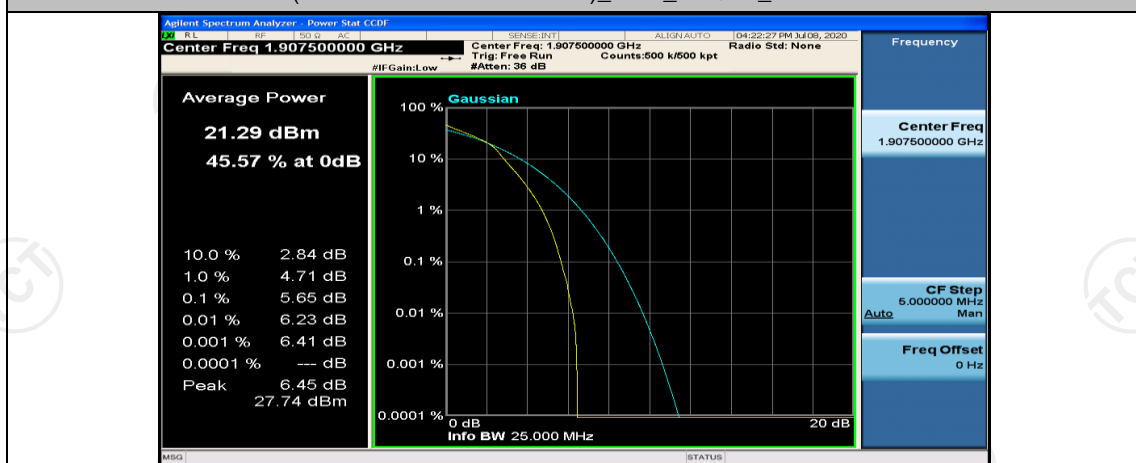

(Channel Bandwidth: 5 MHz)\_HCH\_QPSK\_25RB#0

(Channel Bandwidth: 5 MHz)\_LCH\_16QAM\_1RB#0

(Channel Bandwidth: 5 MHz)\_MCH\_16QAM\_1RB#0

(Channel Bandwidth: 5 MHz)\_MCH\_16QAM\_1RB#12

(Channel Bandwidth: 5 MHz)\_MCH\_16QAM\_1RB#24

(Channel Bandwidth: 5 MHz)\_MCH\_16QAM\_25RB#0

(Channel Bandwidth: 5 MHz)\_HCH\_16QAM\_1RB#0

(Channel Bandwidth: 5 MHz)\_HCH\_16QAM\_1RB#12

(Channel Bandwidth: 5 MHz)\_HCH\_16QAM\_12RB#13

(Channel Bandwidth: 5 MHz)\_HCH\_16QAM\_25RB#0