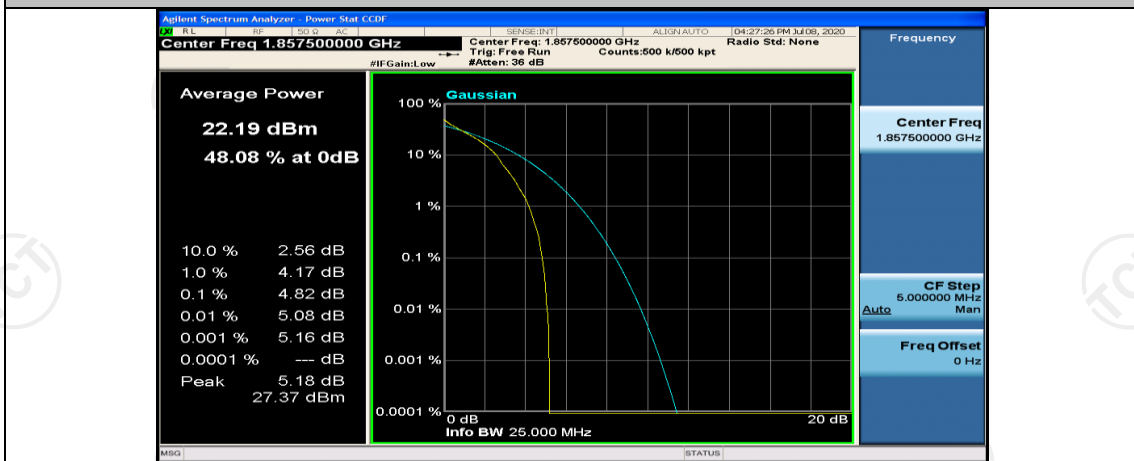

Channel Bandwidth: 10 MHz\_MCH\_16QAM\_1RB#0

Channel Bandwidth: 10 MHz\_MCH\_16QAM\_1RB#24

Channel Bandwidth: 10 MHz\_MCH\_16QAM\_1RB#49

Channel Bandwidth: 15 MHz

(Channel Bandwidth:15 MHz)\_LCH\_QPSK\_1RB#0