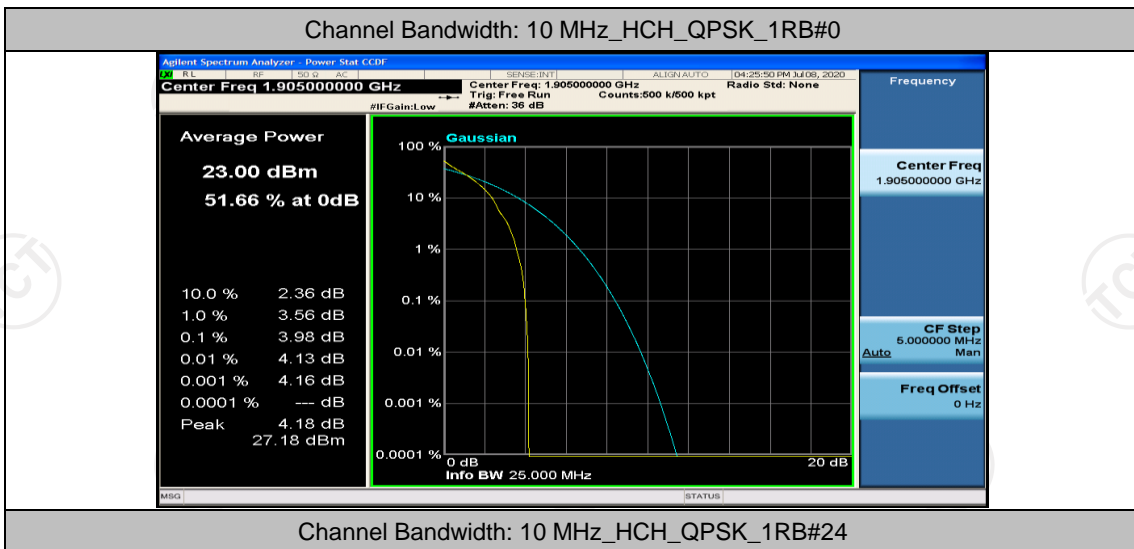

## Channel Bandwidth: 10 MHz

Channel Bandwidth: 10 MHz\_LCH\_QPSK\_1RB#0

Channel Bandwidth: 10 MHz\_MCH\_QPSK\_1RB#0

Channel Bandwidth: 10 MHz\_MCH\_QPSK\_1RB#24

Channel Bandwidth: 10 MHz\_MCH\_QPSK\_1RB#49