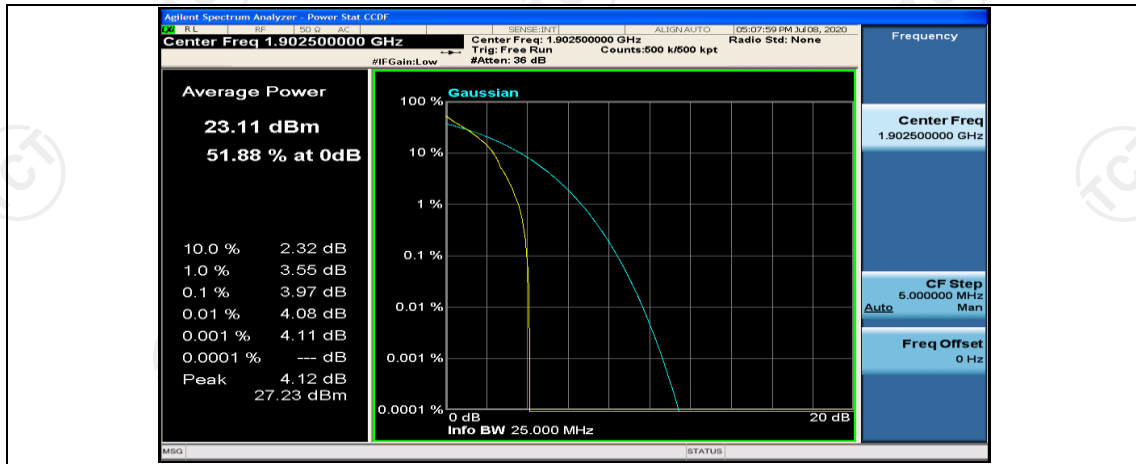

(Channel Bandwidth:15 MHz)\_MCH\_QPSK\_37RB#38

(Channel Bandwidth:15 MHz)\_MCH\_QPSK\_75RB#0

(Channel Bandwidth:15 MHz)\_HCH\_QPSK\_1RB#0

(Channel Bandwidth:15 MHz)\_HCH\_QPSK\_1RB#37

(Channel Bandwidth:15 MHz)\_HCH\_QPSK\_1RB#74