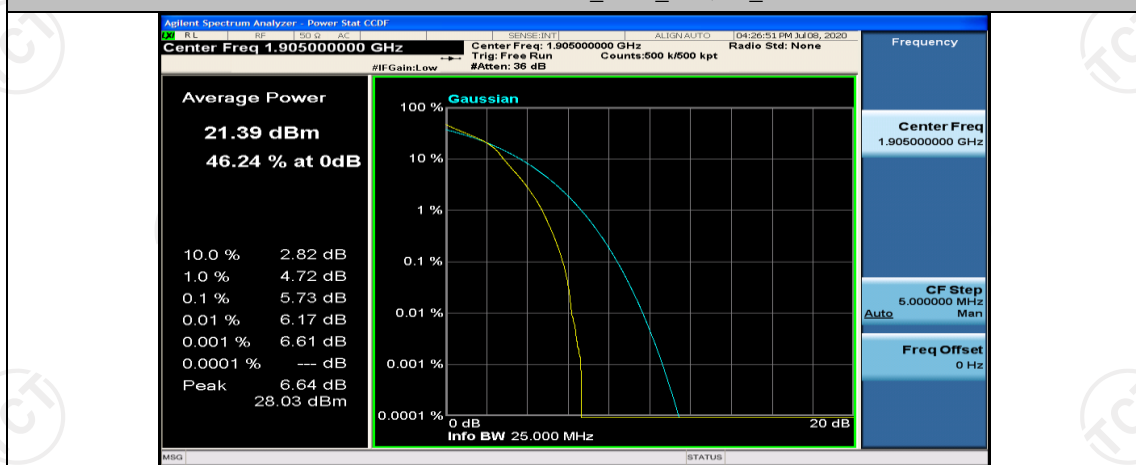

Channel Bandwidth: 10 MHz\_MCH\_16QAM\_1RB#0

Channel Bandwidth: 10 MHz\_MCH\_16QAM\_1RB#24

Channel Bandwidth: 10 MHz\_MCH\_16QAM\_1RB#49

Channel Bandwidth: 15 MHz

(Channel Bandwidth:15 MHz)\_LCH\_QPSK\_1RB#0