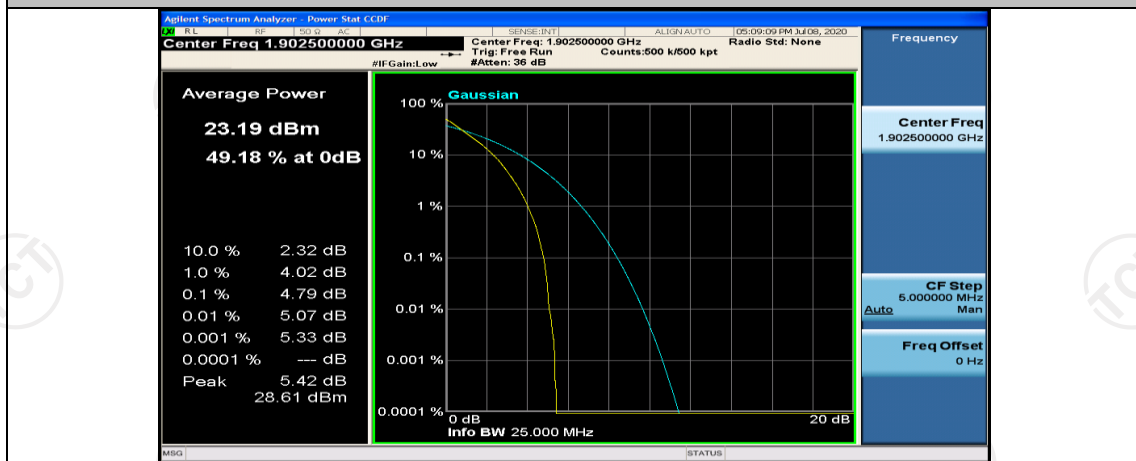

(Channel Bandwidth:15 MHz)\_HCH\_QPSK\_37RB#0

(Channel Bandwidth:15 MHz)\_HCH\_QPSK\_37RB#18

(Channel Bandwidth:15 MHz)\_HCH\_QPSK\_37RB#38

(Channel Bandwidth:15 MHz)\_HCH\_QPSK\_75RB#0

(Channel Bandwidth:15 MHz)\_LCH\_16QAM\_1RB#0