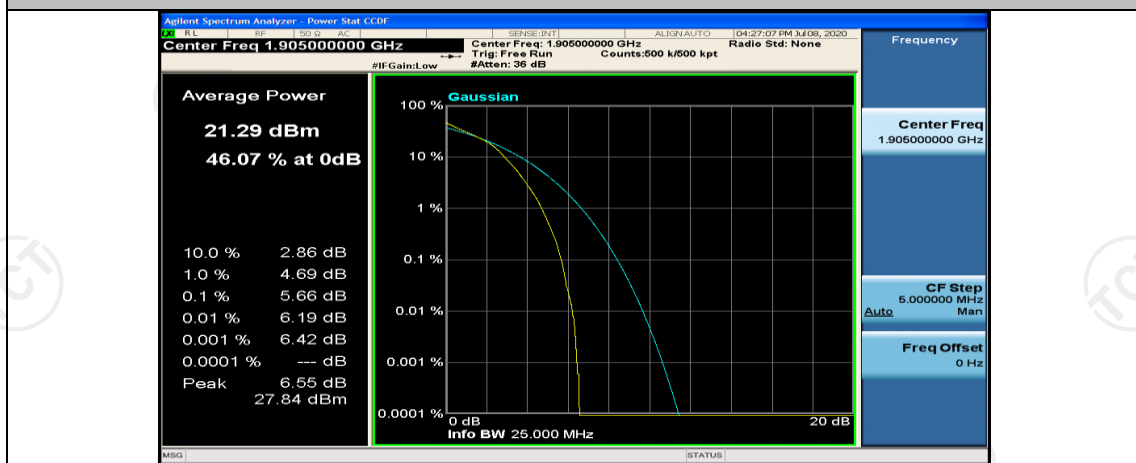

Channel Bandwidth: 10 MHz\_MCH\_16QAM\_1RB#0

Channel Bandwidth: 10 MHz\_MCH\_16QAM\_1RB#24

Channel Bandwidth: 10 MHz\_MCH\_16QAM\_1RB#49

Channel Bandwidth: 15 MHz

(Channel Bandwidth:15 MHz)\_LCH\_QPSK\_1RB#0