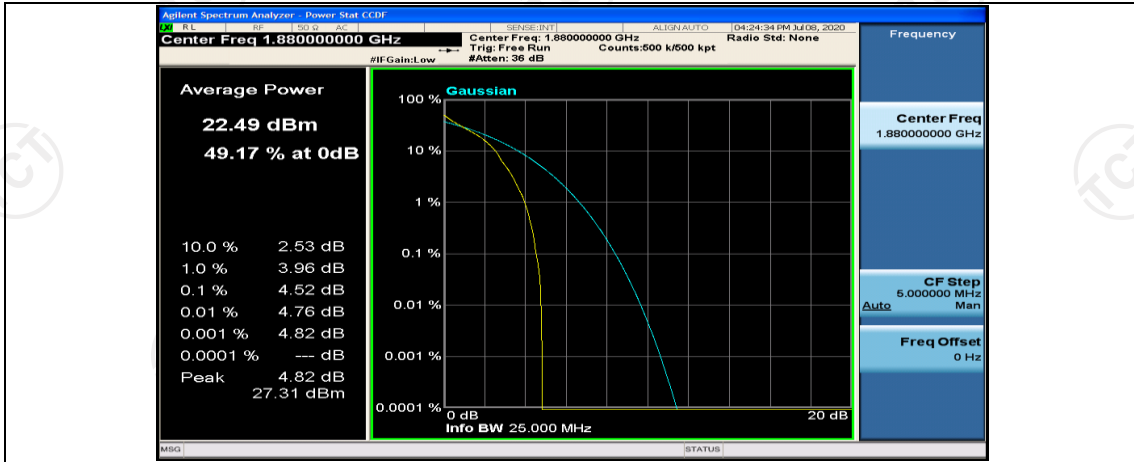

## Channel Bandwidth: 10 MHz

Channel Bandwidth: 10 MHz\_LCH\_QPSK\_1RB#0

Channel Bandwidth: 10 MHz\_MCH\_QPSK\_1RB#0

Channel Bandwidth: 10 MHz\_MCH\_QPSK\_1RB#24

Channel Bandwidth: 10 MHz\_MCH\_QPSK\_1RB#49