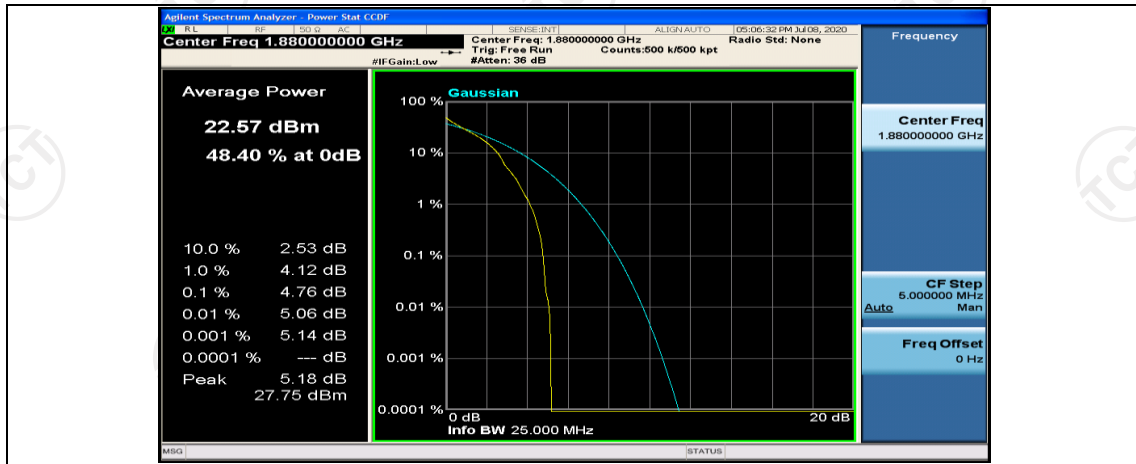

(Channel Bandwidth:15 MHz)_MCH_QPSK_1RB#37

(Channel Bandwidth:15 MHz)_MCH_QPSK_1RB#74