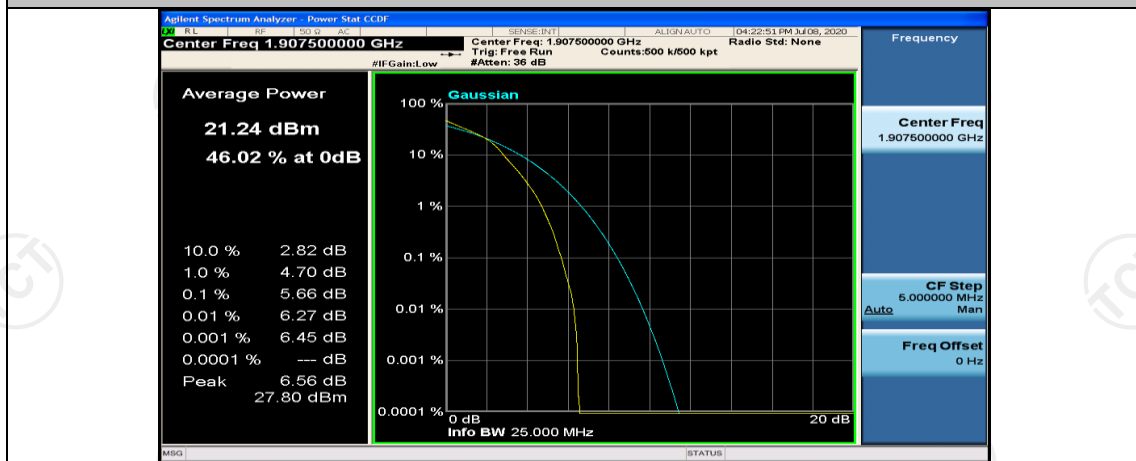

(Channel Bandwidth: 5 MHz)\_MCH\_16QAM\_25RB#0

(Channel Bandwidth: 5 MHz)\_HCH\_16QAM\_1RB#0

(Channel Bandwidth: 5 MHz)\_HCH\_16QAM\_1RB#12

(Channel Bandwidth: 5 MHz)\_HCH\_16QAM\_12RB#13

(Channel Bandwidth: 5 MHz)\_HCH\_16QAM\_25RB#0