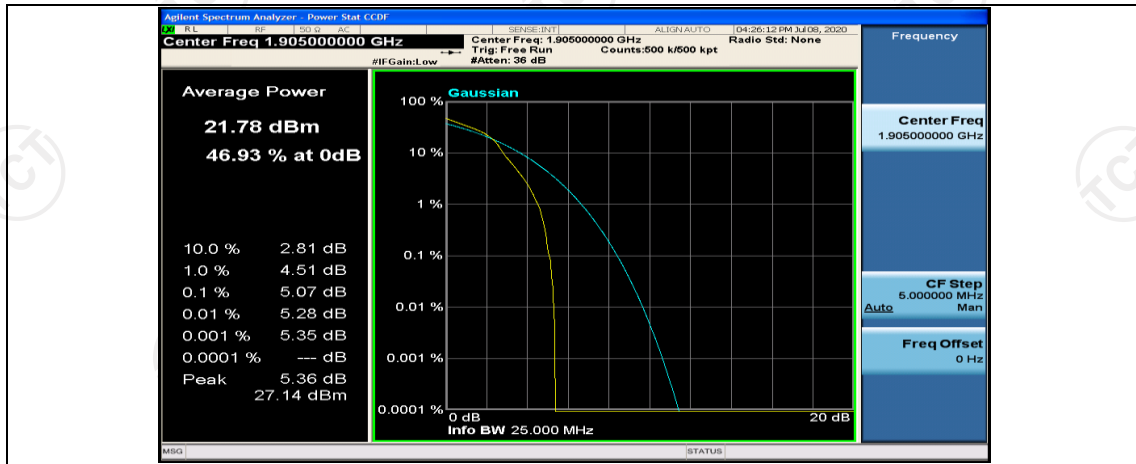

Channel Bandwidth: 10 MHz\_MCH\_16QAM\_1RB#0

Channel Bandwidth: 10 MHz\_MCH\_16QAM\_1RB#24

Channel Bandwidth: 10 MHz\_MCH\_16QAM\_1RB#49

Channel Bandwidth: 15 MHz

(Channel Bandwidth:15 MHz)\_LCH\_QPSK\_1RB#0