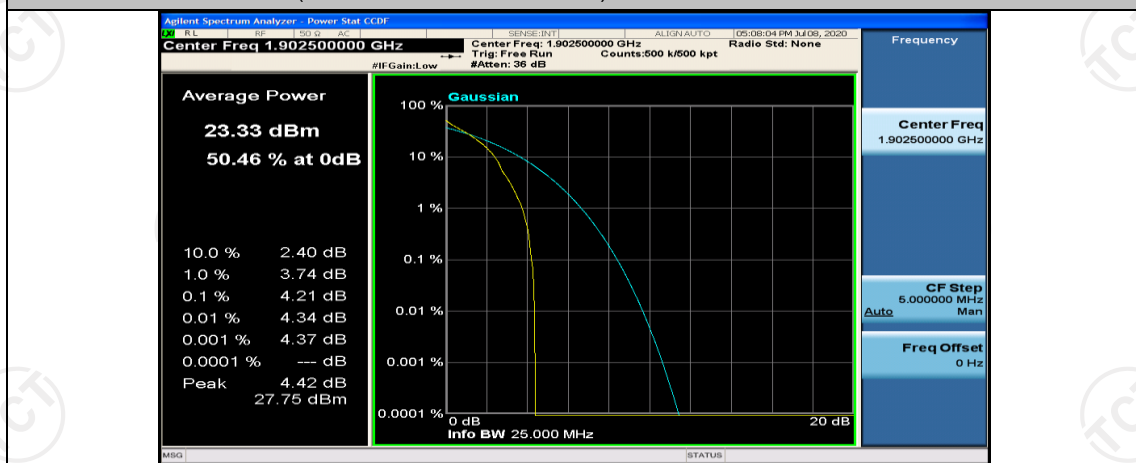

(Channel Bandwidth:15 MHz)\_MCH\_QPSK\_37RB#38

(Channel Bandwidth:15 MHz)\_MCH\_QPSK\_75RB#0

(Channel Bandwidth:15 MHz)\_HCH\_QPSK\_1RB#0

(Channel Bandwidth:15 MHz)\_HCH\_QPSK\_1RB#37

(Channel Bandwidth:15 MHz)\_HCH\_QPSK\_1RB#74