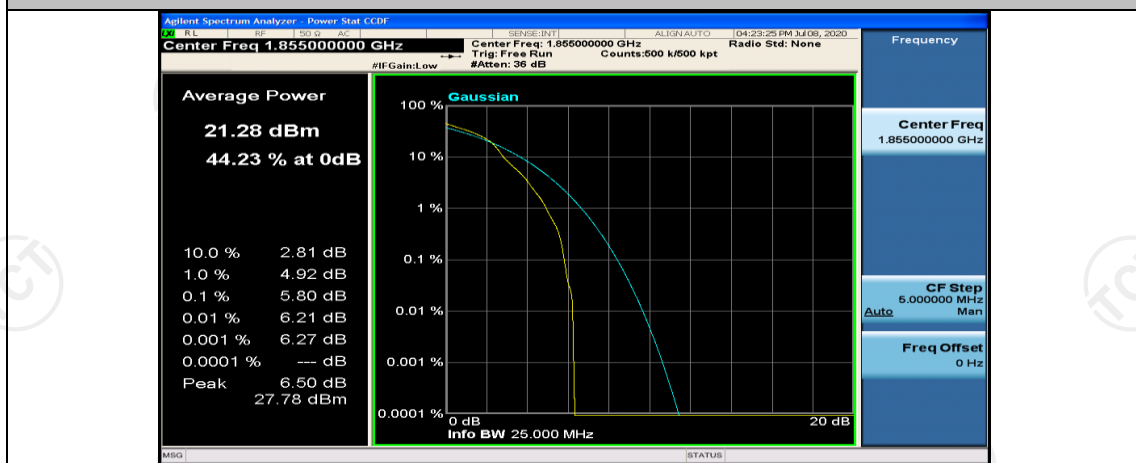

## Channel Bandwidth: 10 MHz

Channel Bandwidth: 10 MHz\_LCH\_QPSK\_1RB#0

Channel Bandwidth: 10 MHz\_MCH\_QPSK\_1RB#0

Channel Bandwidth: 10 MHz\_MCH\_QPSK\_1RB#24

Channel Bandwidth: 10 MHz\_MCH\_QPSK\_1RB#49