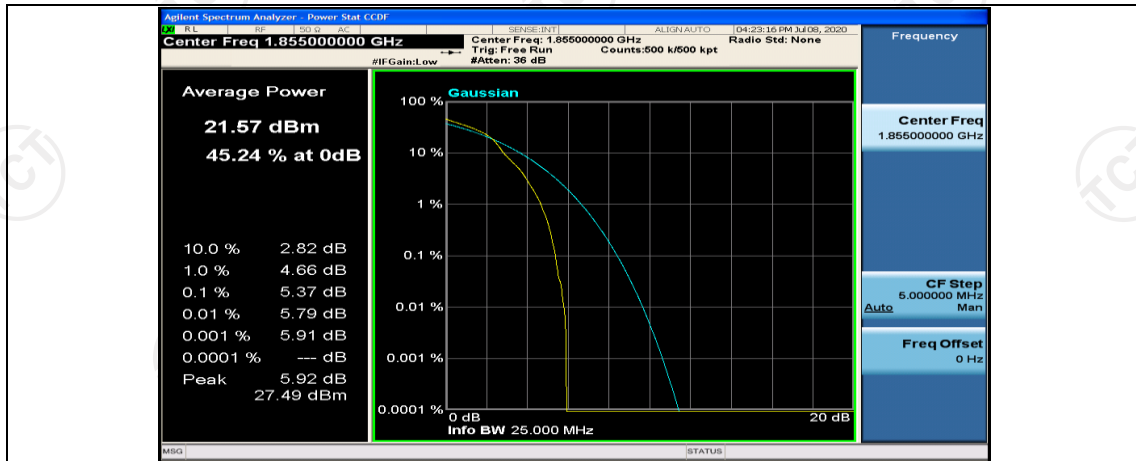

## Channel Bandwidth: 10 MHz

Channel Bandwidth: 10 MHz\_LCH\_QPSK\_1RB#0

Channel Bandwidth: 10 MHz\_MCH\_QPSK\_1RB#0

Channel Bandwidth: 10 MHz\_MCH\_QPSK\_1RB#24

Channel Bandwidth: 10 MHz\_MCH\_QPSK\_1RB#49