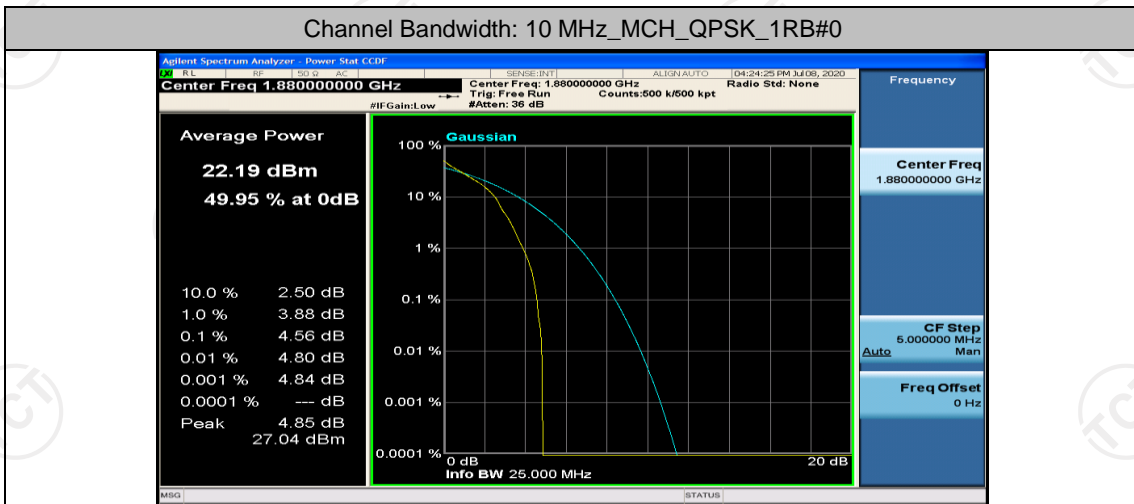

## Channel Bandwidth: 10 MHz

Channel Bandwidth: 10 MHz\_LCH\_QPSK\_1RB#0

Channel Bandwidth: 10 MHz\_MCH\_QPSK\_1RB#0

Channel Bandwidth: 10 MHz\_MCH\_QPSK\_1RB#24

Channel Bandwidth: 10 MHz\_MCH\_QPSK\_1RB#49