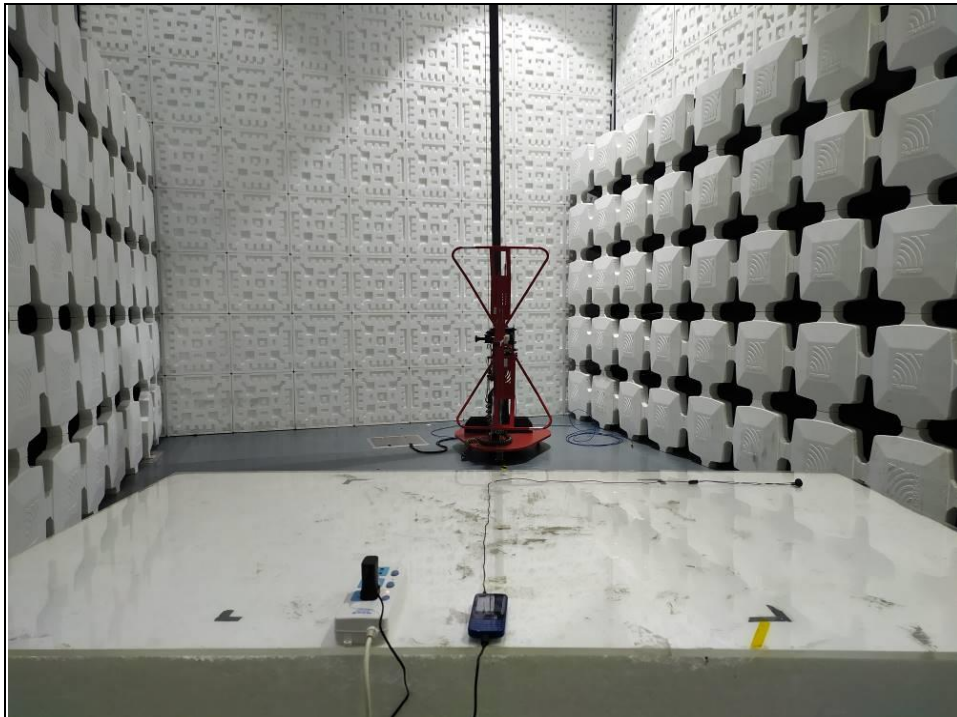

SET-UP FOR CONDUCTED EMISSION TEST

SET-UP FOR RADIATED EMISSION TEST

Frequency Range < 30MHz ~1GHz >

Frequency Range < Above 1GHz >