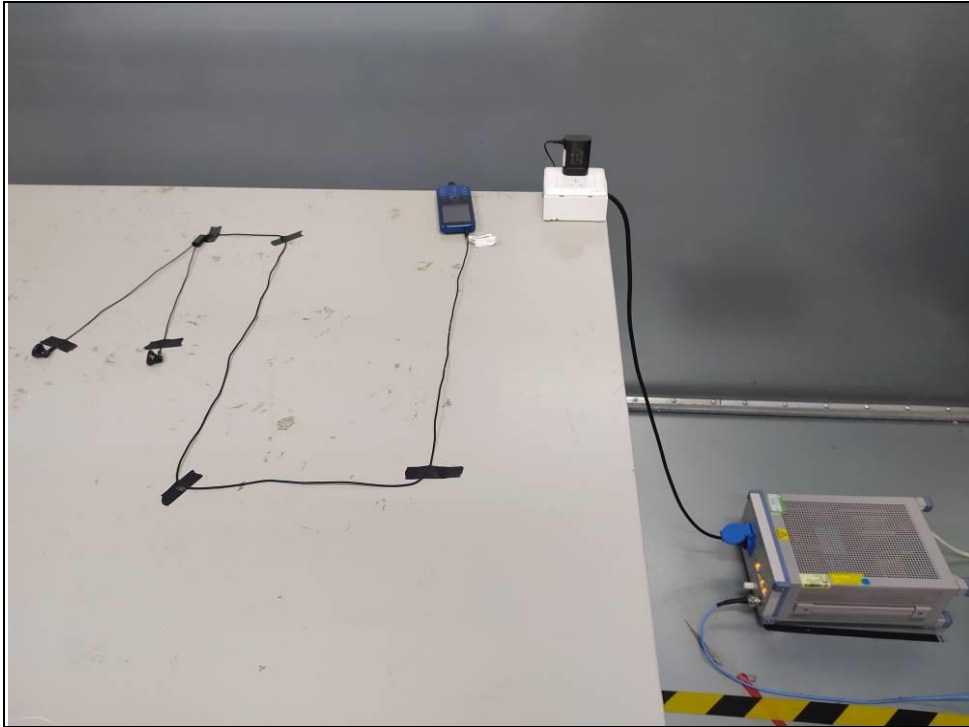

SET-UP FOR CONDUCTED EMISSION TEST

SET-UP FOR RADIATED EMISSION TEST

Frequency Range < 30MHz ~1GHz >

Frequency Range < Above 1GHz >