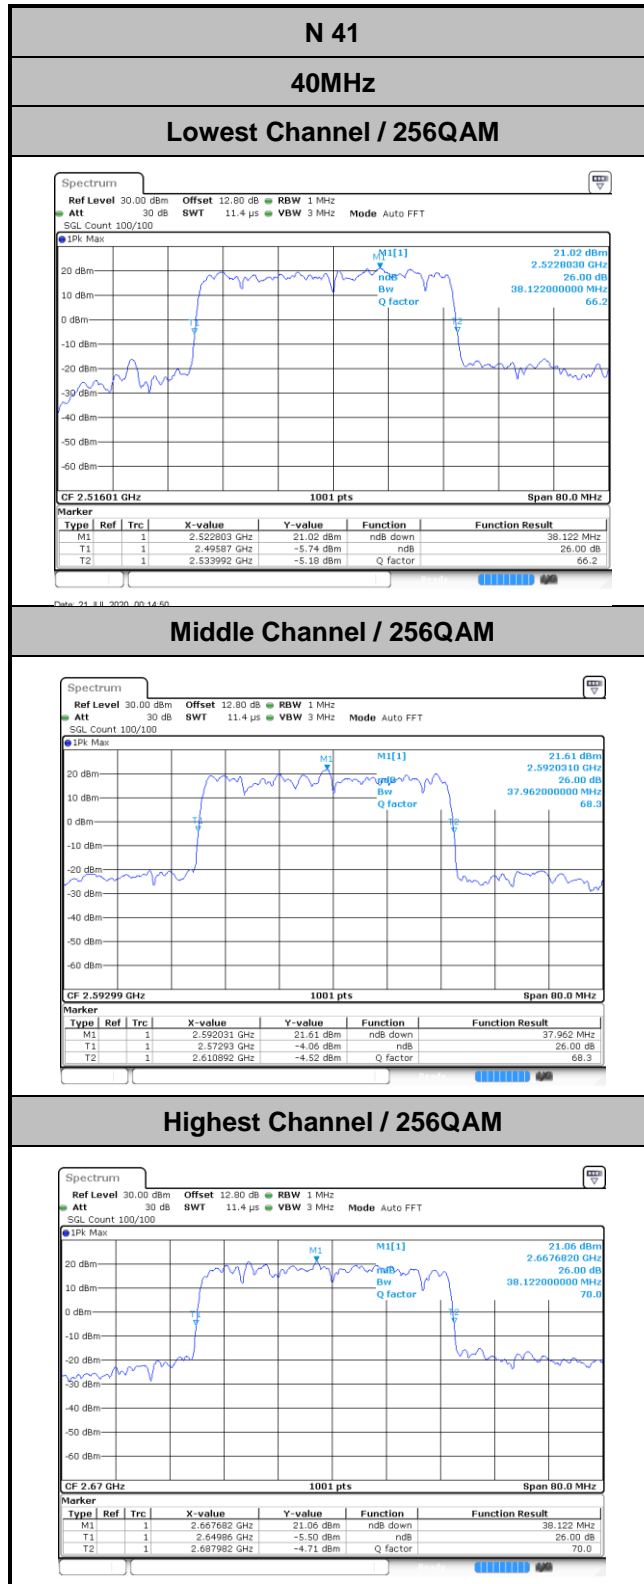

N 41

40MHz

Lowest Channel / 16QAM

Lowest Channel / 64QAM

Middle Channel / 16QAM

Middle Channel / 64QAM

Highest Channel / 16QAM

Highest Channel / 64QAM