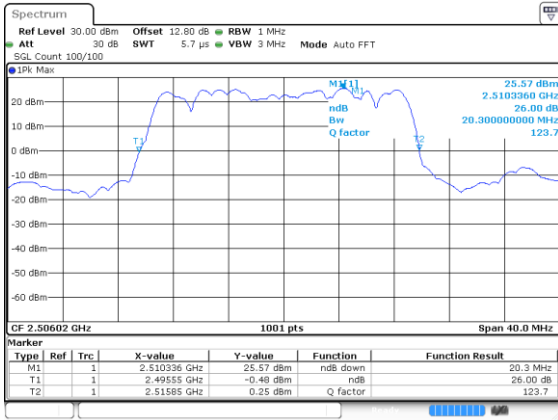

N 41

20MHz

Lowest Channel / BPSK