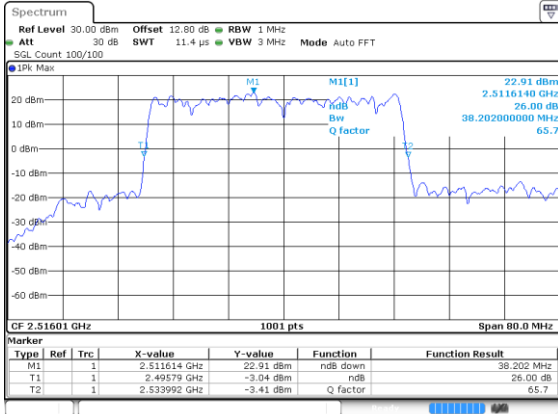

N 41

40MHz

Lowest Channel / 16QAM