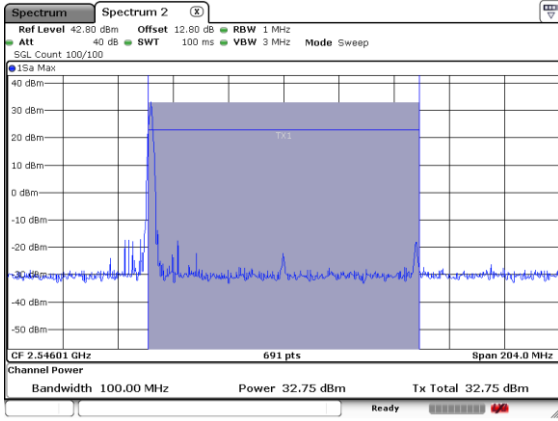

N 41

1RB0-P

Lowest Channel / BPSK

Lowest Channel / QPSK

Middle Channel / BPSK

Middle Channel / QPSK

Highest Channel / BPSK

Highest Channel / QPSK