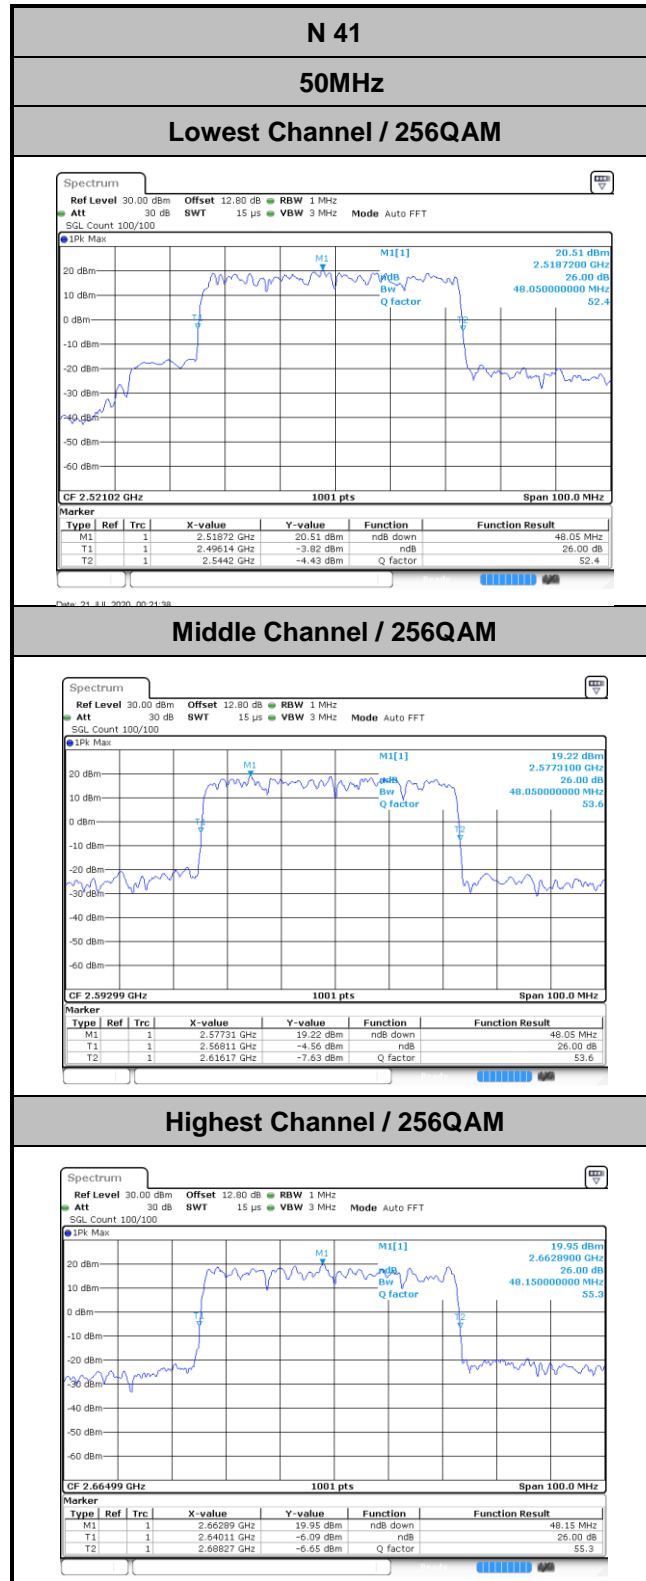

N 41

50MHz

Lowest Channel / 16QAM

Lowest Channel / 64QAM

Middle Channel / 16QAM

Middle Channel / 64QAM

Highest Channel / 16QAM

Highest Channel / 64QAM