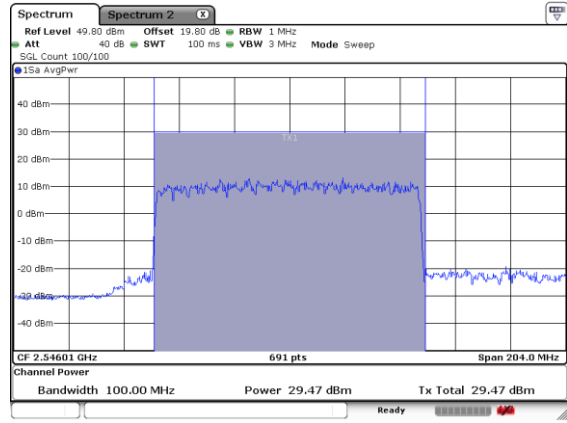

Lowest Channel / 64QAM