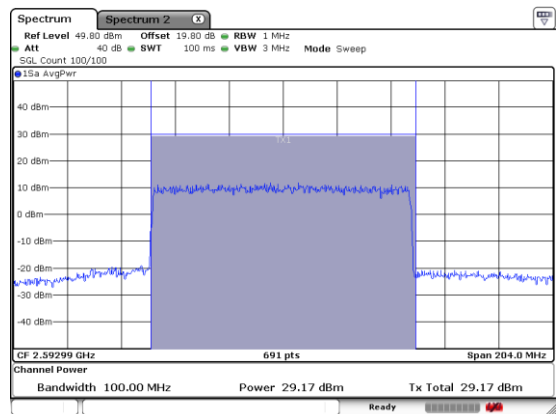

N 41

FULLRB-A

Lowest Channel / 16QAM

Lowest Channel / 64QAM

Middle Channel / 16QAM

Middle Channel / 64QAM

Highest Channel / 16QAM

Highest Channel / 64QAM