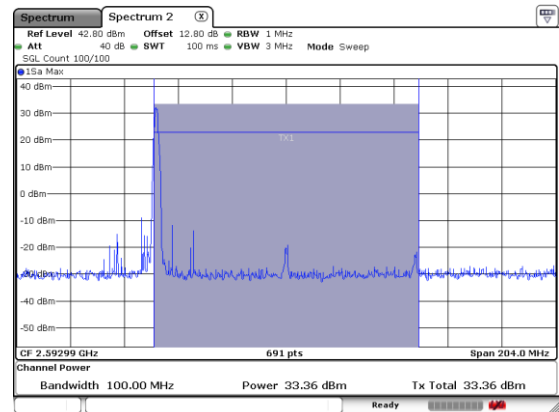

N 41

1RB0-P

Lowest Channel /16QAM

Lowest Channel / 64QAM

Middle Channel /16QAM

Middle Channel / 64QAM

Highest Channel / 16QAM

Highest Channel / 64QAM