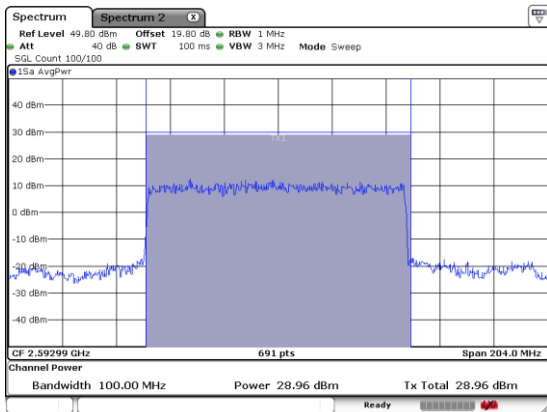

N 41

FULLRB-A

Lowest Channel / BPSK

Lowest Channel / QPSK

Middle Channel / BPSK

Middle Channel / QPSK

Highest Channel / BPSK

Highest Channel / QPSK