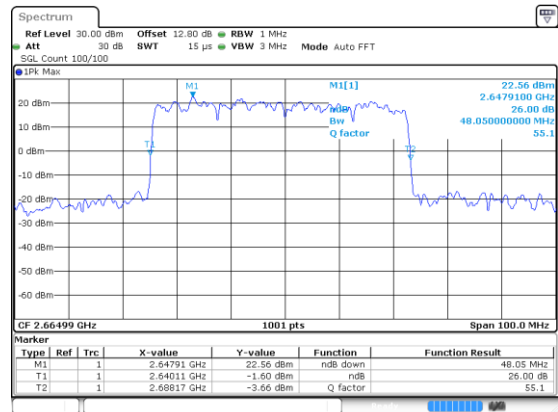

N 41

50MHz

Lowest Channel / BPSK

Lowest Channel / QPSK

Middle Channel / BPSK

Middle Channel / QPSK

Highest Channel / BPSK

Highest Channel / QPSK