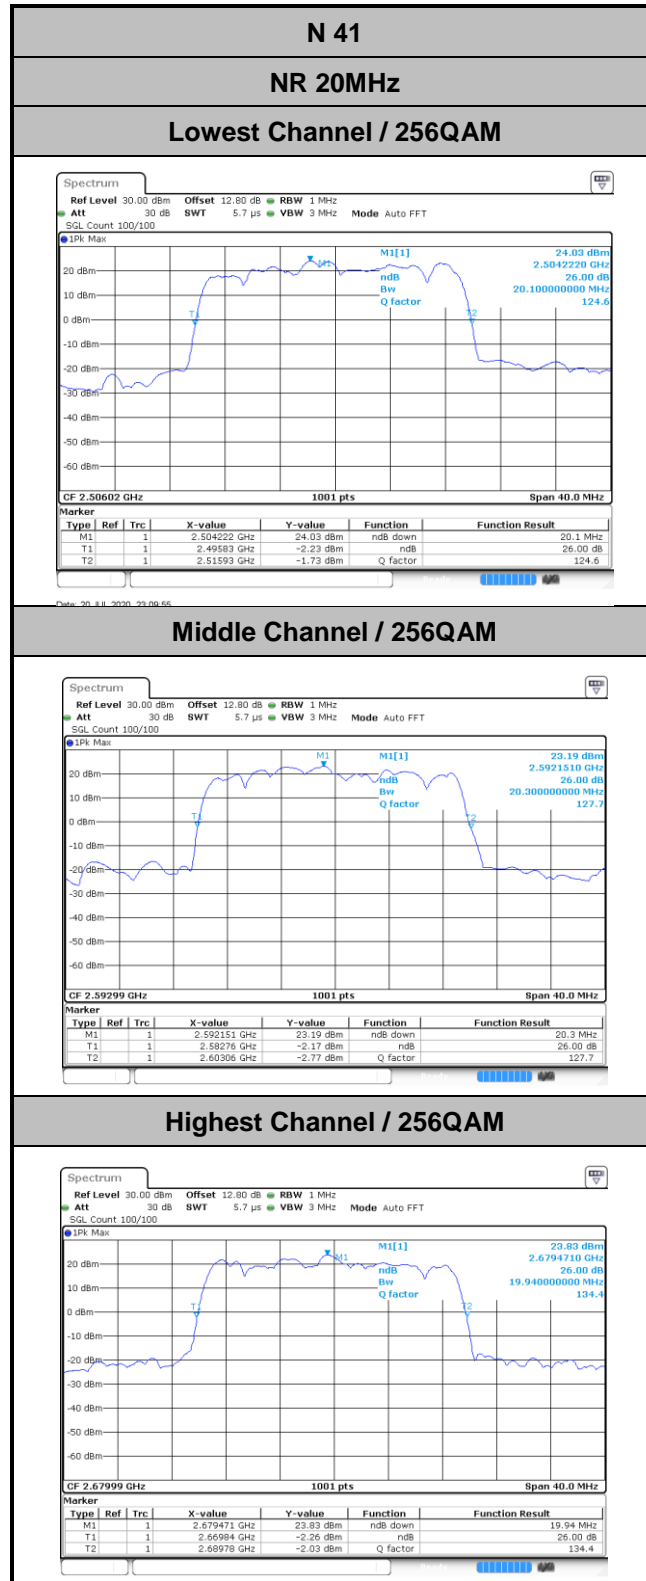

N 41

20MHz

Lowest Channel / 16QAM

Lowest Channel / 64QAM

Middle Channel / 16QAM

Middle Channel / 64QAM

Highest Channel / 16QAM

Highest Channel / 64QAM