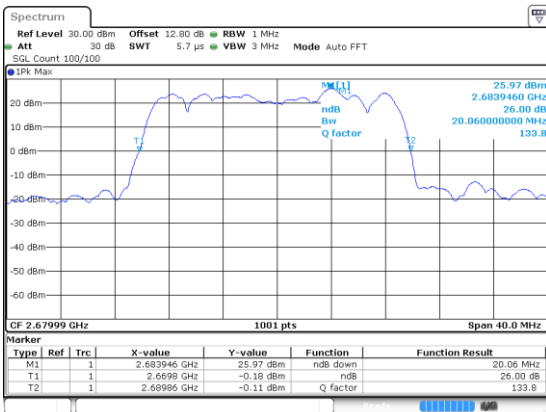

N 41

20MHz

Lowest Channel / 16QAM

Lowest Channel / 64QAM

Middle Channel / 16QAM

Middle Channel / 64QAM

Highest Channel / 16QAM

Highest Channel / 64QAM