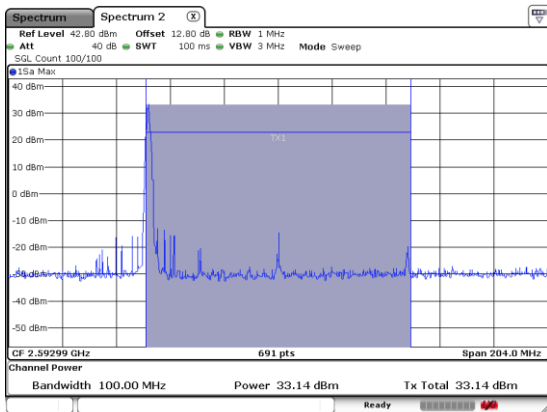

N 41

1RB0-P

Lowest Channel / BPSK

Lowest Channel / QPSK

Middle Channel / BPSK

Middle Channel / QPSK

Highest Channel / BPSK

Highest Channel / QPSK