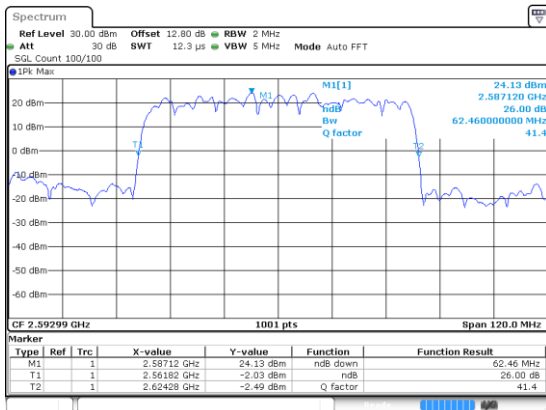

N 41

60MHz

Lowest Channel / BPSK

Date: 21 Jul 2020 00:38:17

Lowest Channel / QPSK

Date: 21 Jul 2020 00:38:33

Middle Channel / BPSK

Highest Channel / BPSK