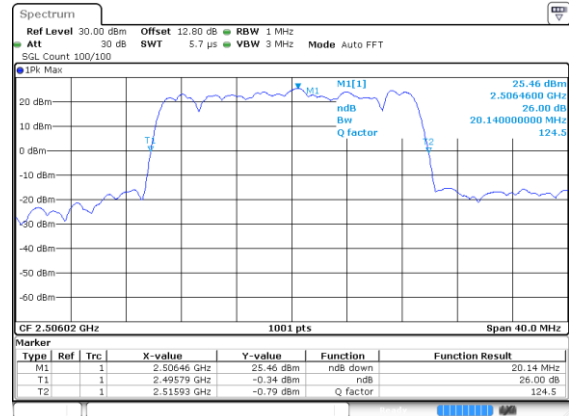

Lowest Channel / 64QAM