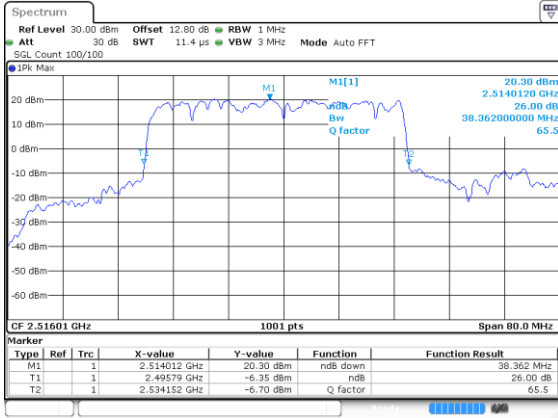

N 41

40MHz

Lowest Channel / BPSK