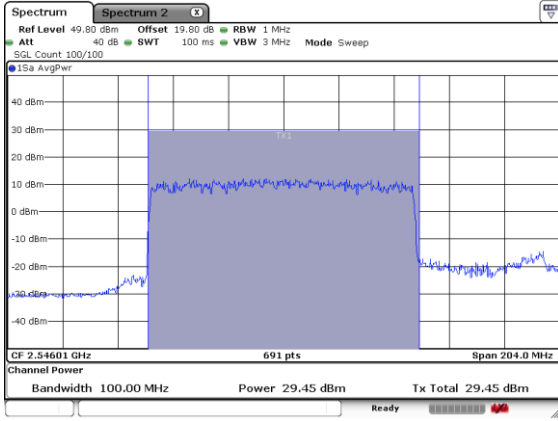

N 41

FULLRB-A

Lowest Channel / BPSK