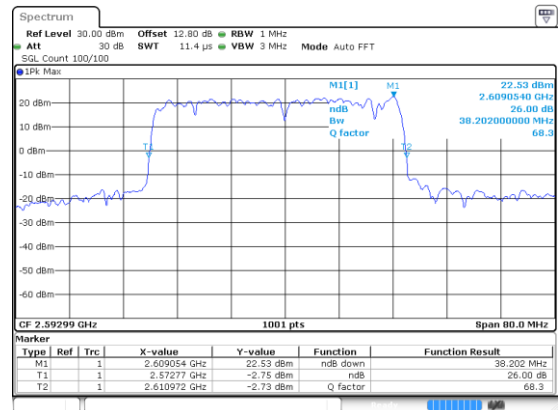

N 41

40MHz

Lowest Channel / BPSK

Lowest Channel / QPSK

Middle Channel / BPSK

Middle Channel / QPSK

Highest Channel / BPSK

Highest Channel / QPSK