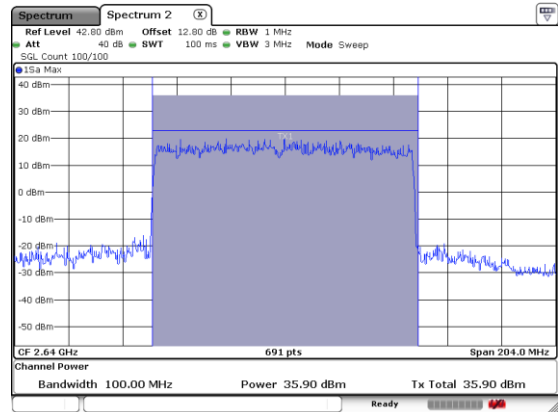

N 41

FULLRB-P

Lowest Channel / BPSK

Lowest Channel / QPSK

Middle Channel / BPSK

Middle Channel / QPSK

Highest Channel / BPSK

Highest Channel / QPSK