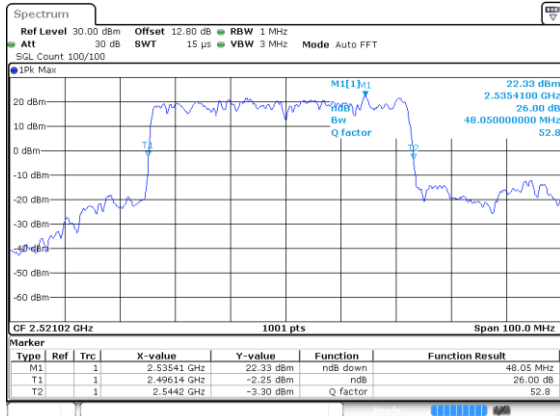

N 41

50MHz

Lowest Channel / BPSK