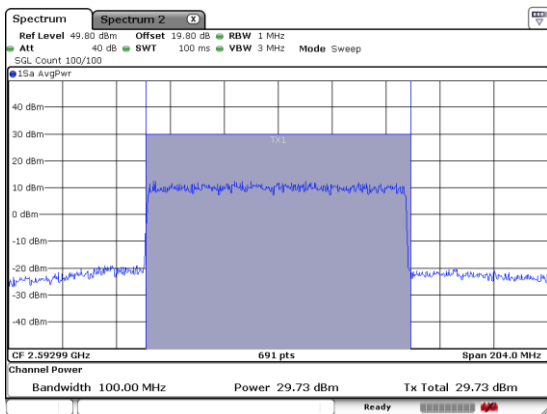

N 41

FULLRB-A

Lowest Channel / 16QAM

Lowest Channel / 64QAM

Middle Channel / 16QAM

Middle Channel / 64QAM

Highest Channel / 16QAM

Highest Channel / 64QAM