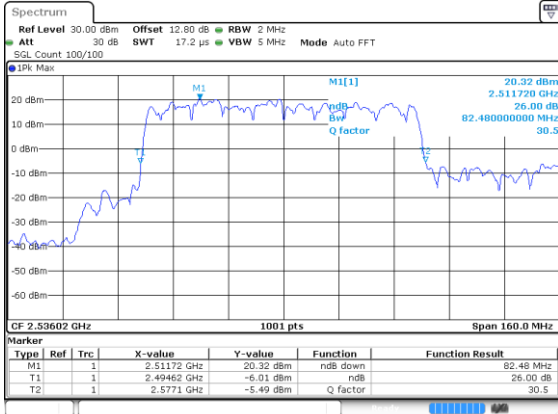

Highest Channel / 16QAM

Highest Channel / 64QAM

N 41

80MHz

Lowest Channel / BPSK

Date: 21 Jul 2020 00:38:58

Lowest Channel / QPSK

Date: 21 Jul 2020 00:37:20