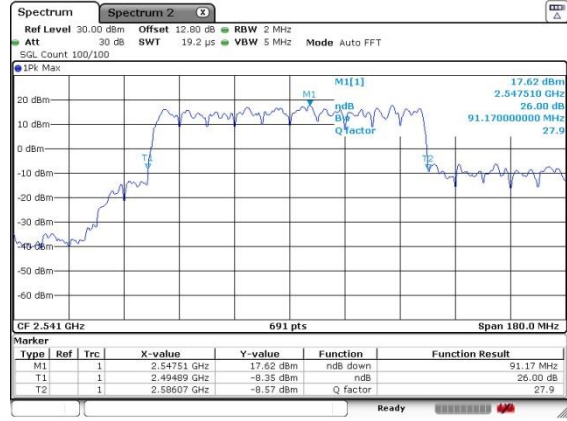

Middle Channel / QPSK

Date: 22 Jul 2020 03:33:45

Highest Channel / BPSK

Date: 22 Jul 2020 03:33:45

Highest Channel / QPSK

Date: 22 Jul 2020 03:33:45

N 41

90MHz

Lowest Channel / 16QAM

Lowest Channel / 64QAM

Middle Channel / 16QAM

Middle Channel / 64QAM

Highest Channel / 16QAM

Highest Channel / 64QAM