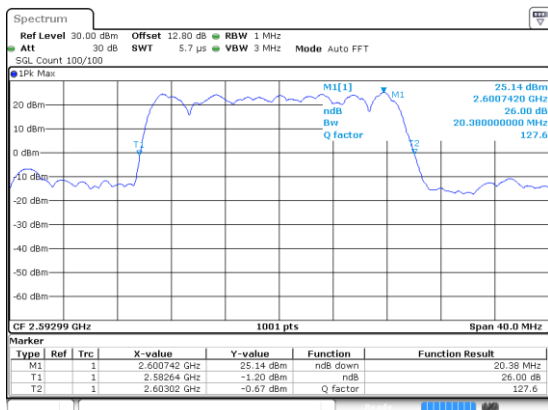

N 41

20MHz

Lowest Channel / BPSK

Lowest Channel / QPSK

Middle Channel / BPSK

Middle Channel / QPSK

Highest Channel / BPSK

Highest Channel / QPSK