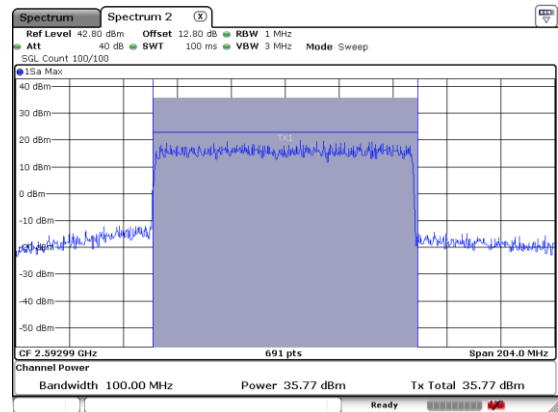

N 41

FULLRB-P

Lowest Channel / BPSK

Lowest Channel / QPSK

Middle Channel / BPSK

Middle Channel / QPSK

Highest Channel / BPSK

Highest Channel / QPSK