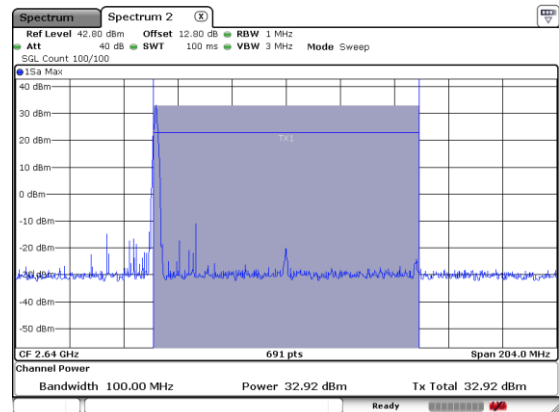

N 41

1RB0-P

Lowest Channel /16QAM

Lowest Channel / 64QAM

Middle Channel /16QAM

Middle Channel / 64QAM

Highest Channel / 16QAM

Highest Channel / 64QAM