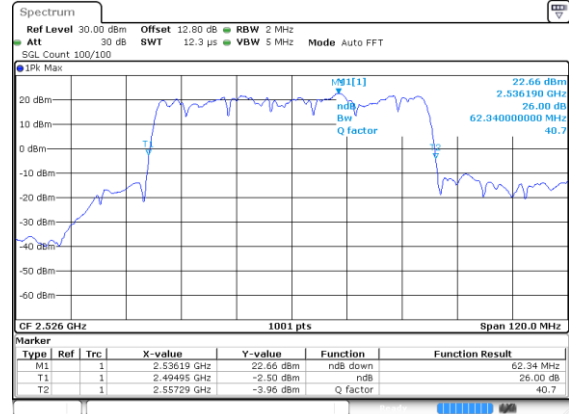

Highest Channel / QPSK

Highest Channel / QPSK

N 41

60MHz

Lowest Channel / 16QAM

Lowest Channel / 64QAM

Middle Channel / 16QAM

Middle Channel / 64QAM

Highest Channel / 16QAM

Highest Channel / 64QAM

N 41

80MHz

Lowest Channel / BPSK

Date: 21 Jul 2020 00:38:58

Lowest Channel / QPSK

Date: 21 Jul 2020 00:37:20