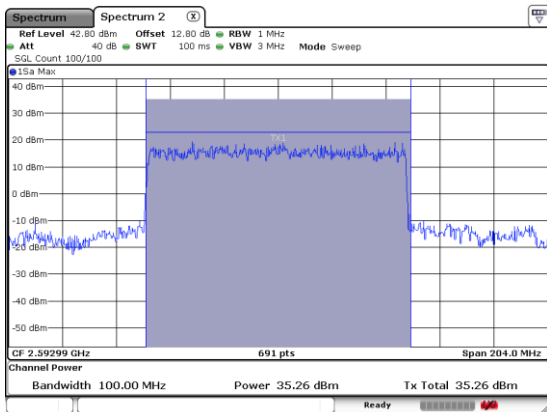

N 41

FULLRB-P

Lowest Channel / BPSK

Lowest Channel / QPSK

Middle Channel / BPSK

Middle Channel / QPSK

Highest Channel / BPSK

Highest Channel / QPSK