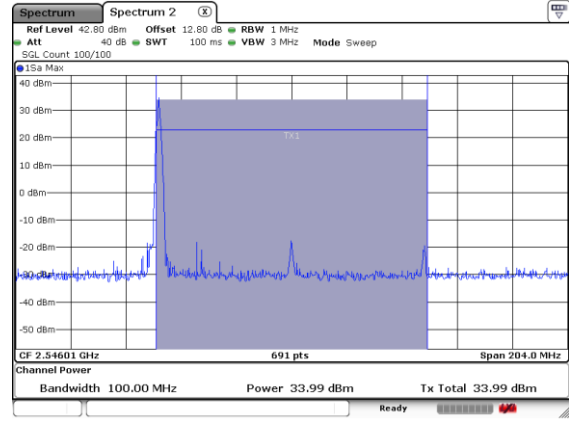

Lowest Channel / 64QAM