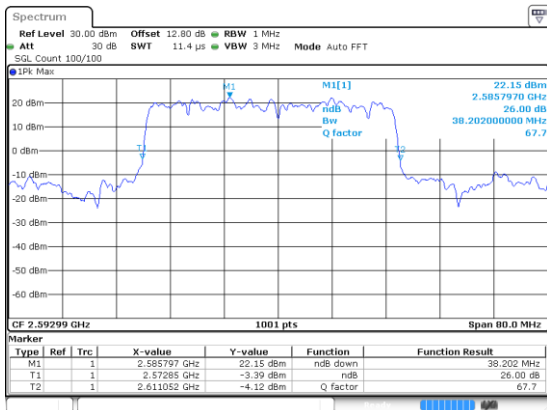

N 41

40MHz

Lowest Channel / BPSK

Lowest Channel / QPSK

Middle Channel / BPSK

Middle Channel / QPSK

Highest Channel / BPSK

Highest Channel / QPSK