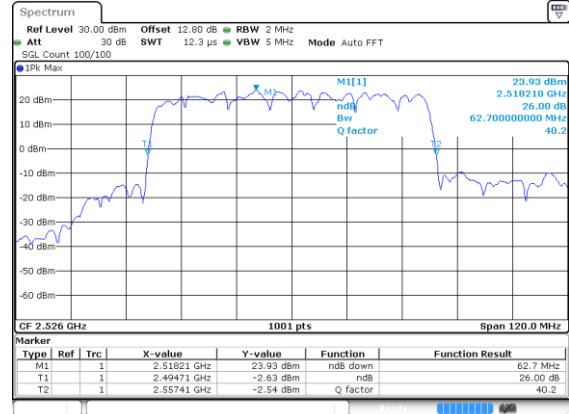

N 41

60MHz

Lowest Channel / BPSK

Date: 21 Jul 2020 00:38:17

Lowest Channel / QPSK

Date: 21 Jul 2020 00:38:33

Middle Channel / BPSK

Highest Channel / BPSK