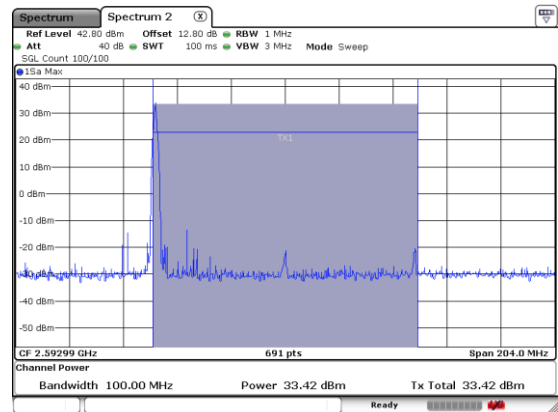

N 41

1RB0-P

Lowest Channel / BPSK

Lowest Channel / QPSK

Middle Channel / BPSK

Middle Channel / QPSK

Highest Channel / BPSK

Highest Channel / QPSK