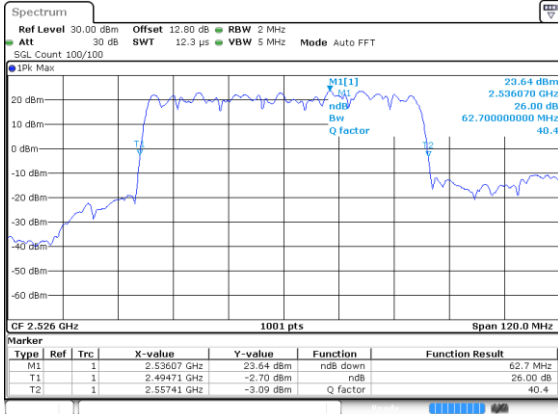

N 41

60MHz

Lowest Channel / BPSK