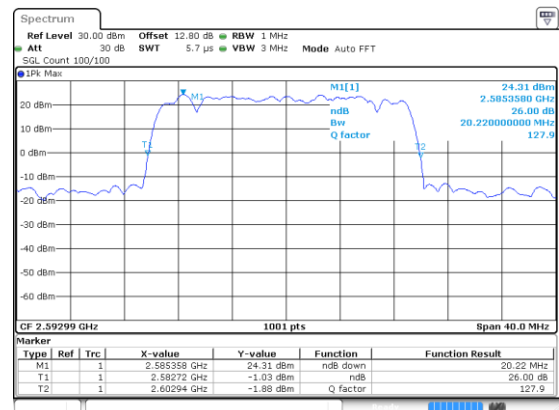

N 41

20MHz

Lowest Channel / BPSK

Lowest Channel / QPSK

Middle Channel / BPSK

Middle Channel / QPSK

Highest Channel / BPSK

Highest Channel / QPSK