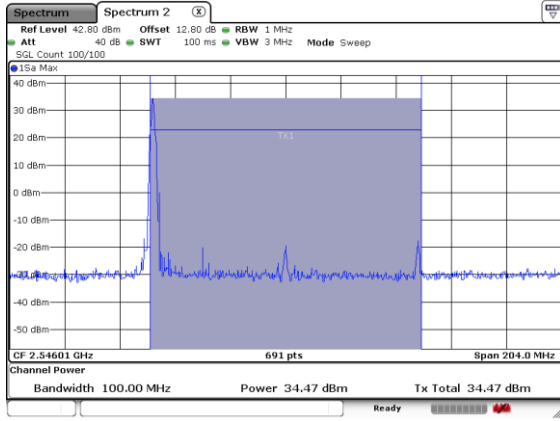

N 41

1RB0-P

Lowest Channel /16QAM