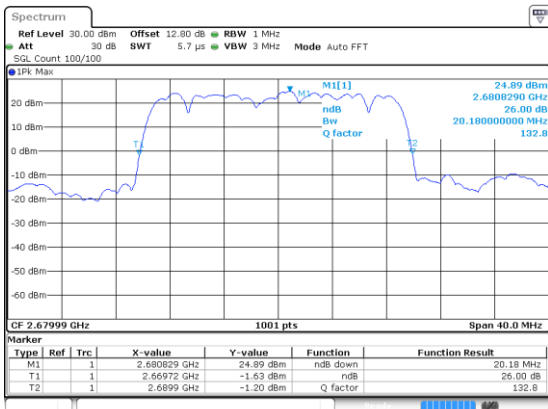

N 41

20MHz

Lowest Channel / BPSK

Lowest Channel / QPSK

Middle Channel / BPSK

Middle Channel / QPSK

Highest Channel / BPSK

Highest Channel / QPSK