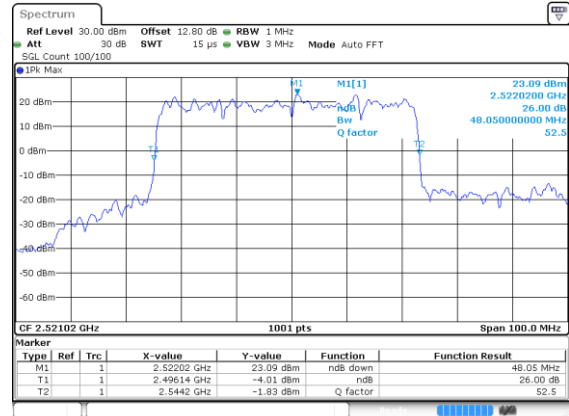

Lowest Channel / QPSK