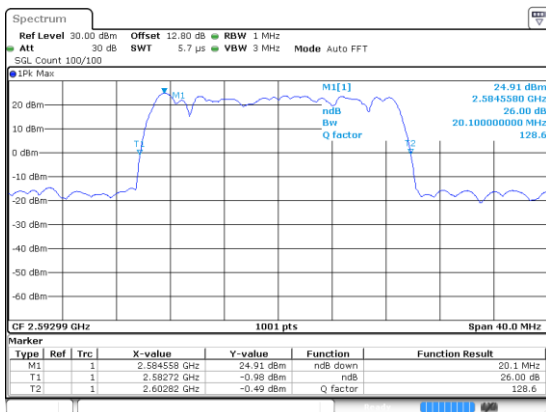

N 41

20MHz

Lowest Channel / 16QAM

Lowest Channel / 64QAM

Middle Channel / 16QAM

Middle Channel / 64QAM

Highest Channel / 16QAM

Highest Channel / 64QAM