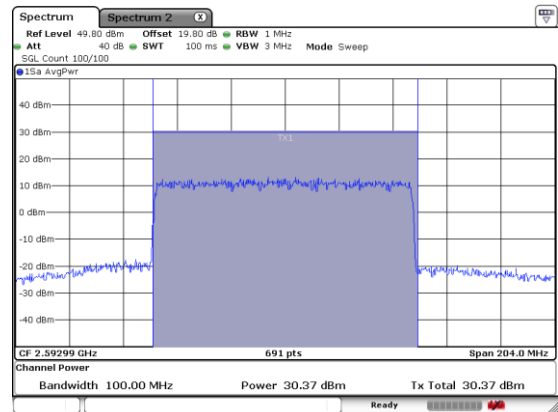

N 41

FULLRB-A

Lowest Channel / BPSK

Lowest Channel / QPSK

Middle Channel / BPSK

Middle Channel / QPSK

Highest Channel / BPSK

Highest Channel / QPSK