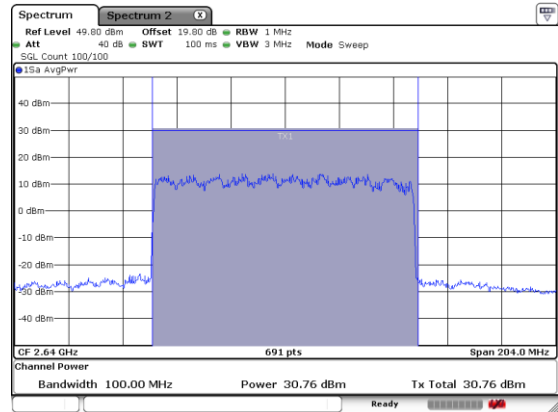

N 41

FULLRB-A

Lowest Channel / BPSK

Lowest Channel / QPSK

Middle Channel / BPSK

Middle Channel / QPSK

Highest Channel / BPSK

Highest Channel / QPSK