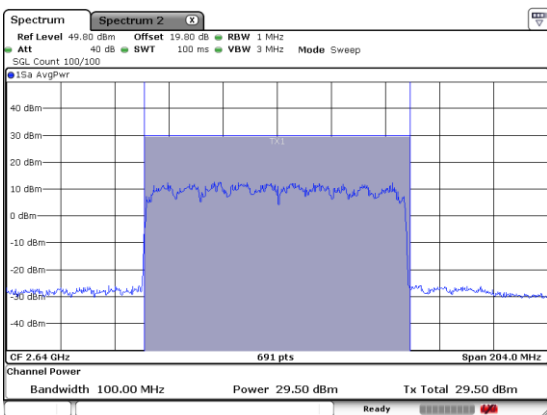

N 41

FULLRB-A

Lowest Channel / 16QAM

Lowest Channel / 64QAM

Middle Channel / 16QAM

Middle Channel / 64QAM

Highest Channel / 16QAM

Highest Channel / 64QAM