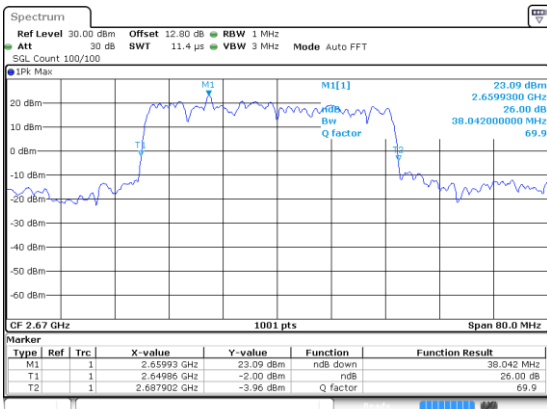

N 41

40MHz

Lowest Channel / BPSK

Lowest Channel / QPSK

Middle Channel / BPSK

Middle Channel / QPSK

Highest Channel / BPSK

Highest Channel / QPSK