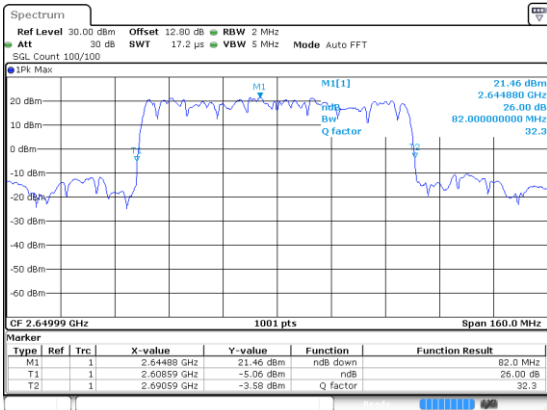

Middle Channel / BPSK

Date: 21 Jul 2020 00:38:58

Middle Channel / QPSK

Date: 21 Jul 2020 00:37:20

Highest Channel / BPSK

Date: 21 Jul 2020 00:38:58

Highest Channel / QPSK

Date: 21 Jul 2020 00:37:20