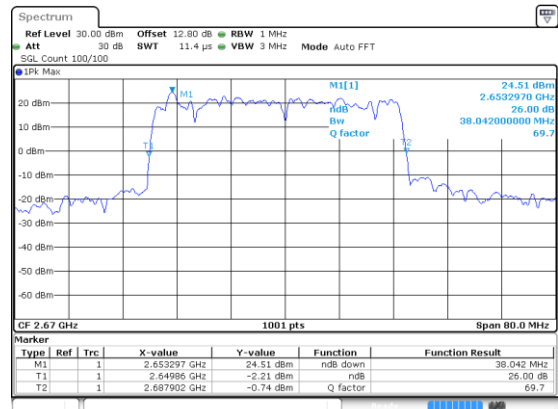

N 41

40MHz

Lowest Channel / BPSK

Lowest Channel / QPSK

Middle Channel / BPSK

Middle Channel / QPSK

Highest Channel / BPSK

Highest Channel / QPSK