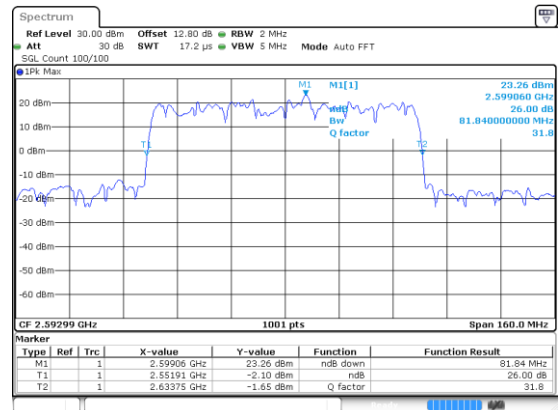

N 41

80MHz

Lowest Channel / 16QAM

Lowest Channel / 64QAM

Middle Channel / 16QAM

Middle Channel / 64QAM

Highest Channel / 16QAM

Highest Channel / 64QAM