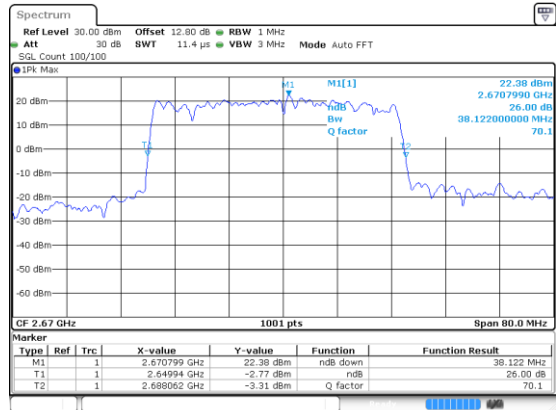

N 41

40MHz

Lowest Channel / 16QAM

Lowest Channel / 64QAM

Middle Channel / 16QAM

Middle Channel / 64QAM

Highest Channel / 16QAM

Highest Channel / 64QAM