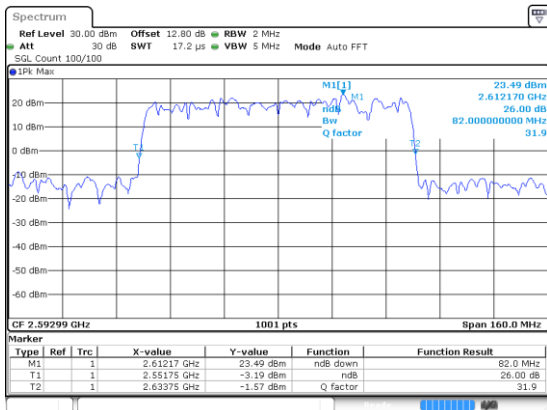

Middle Channel / BPSK

Date: 21 Jul 2020 00:38:58