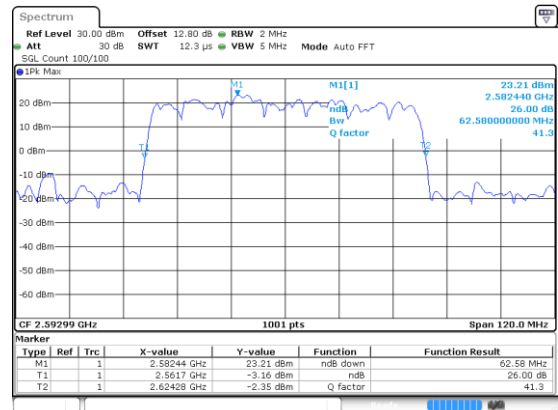

Highest Channel / QPSK

Highest Channel / QPSK

N 41

60MHz

Lowest Channel / 16QAM

Lowest Channel / 64QAM

Middle Channel / 16QAM

Middle Channel / 64QAM

Highest Channel / 16QAM

Highest Channel / 64QAM

N 41

80MHz

Lowest Channel / BPSK

Date: 21 Jul 2020 00:38:58

Lowest Channel / QPSK

Date: 21 Jul 2020 00:37:20