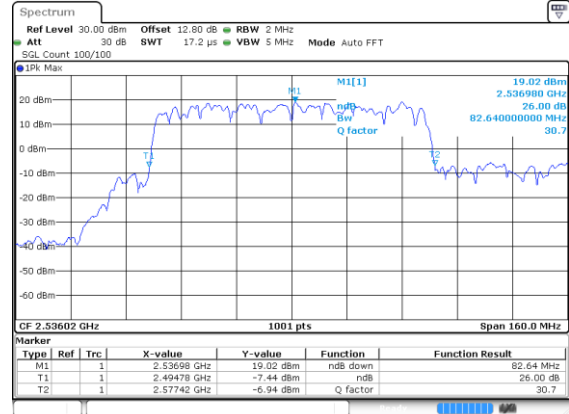

Highest Channel / 16QAM

Highest Channel / 64QAM

N 41

80MHz

Lowest Channel / BPSK

Date: 21 Jul 2020 00:38:58

Lowest Channel / QPSK

Date: 21 Jul 2020 00:37:20