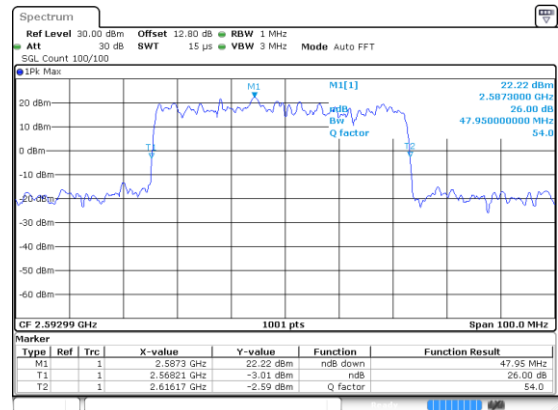

N 41

50MHz

Lowest Channel / 16QAM

Lowest Channel / 64QAM

Middle Channel / 16QAM

Middle Channel / 64QAM

Highest Channel / 16QAM

Highest Channel / 64QAM