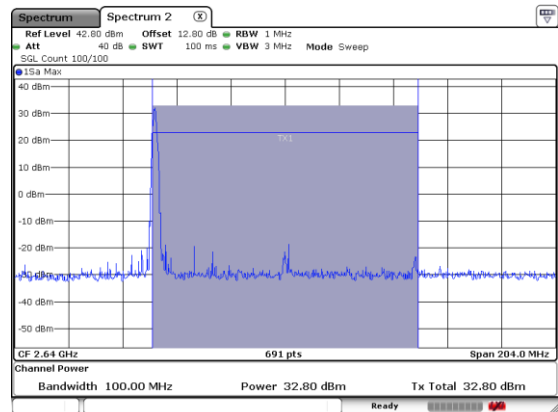

N 41

1RB0-P

Lowest Channel / BPSK

Lowest Channel / QPSK

Middle Channel / BPSK

Middle Channel / QPSK

Highest Channel / BPSK

Highest Channel / QPSK