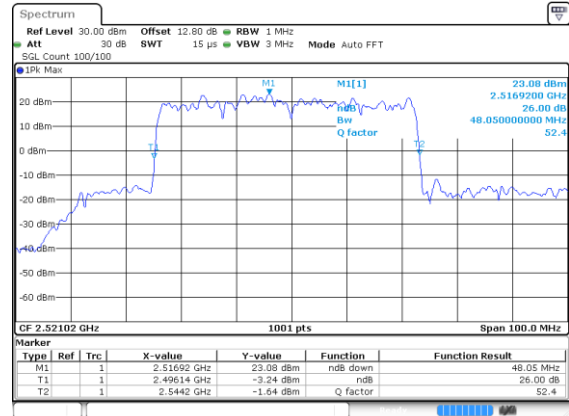

Lowest Channel / 64QAM