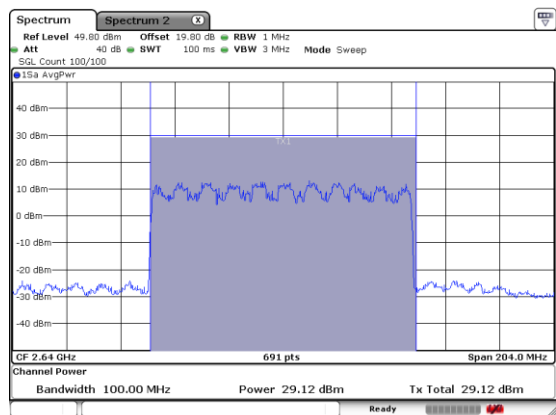

N 41

FULLRB-A

Lowest Channel / 16QAM

Lowest Channel / 64QAM

Middle Channel / 16QAM

Middle Channel / 64QAM

Highest Channel / 16QAM

Highest Channel / 64QAM