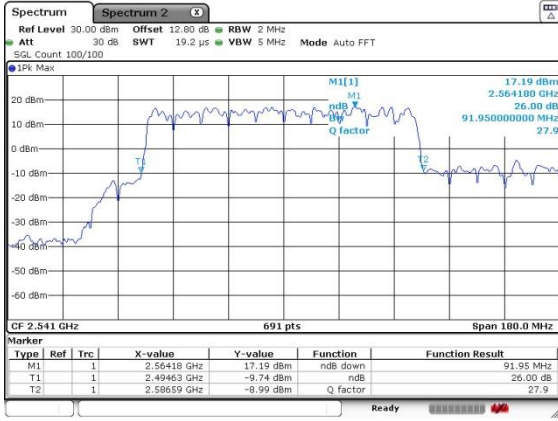

N 41

90MHz

Lowest Channel / BPSK

Date: 22 Jul 2020 03:33:21

Lowest Channel / QPSK

Date: 22 Jul 2020 03:33:45

Middle Channel / BPSK

Date: 22 Jul 2020 03:33:45

Middle Channel / QPSK

Date: 22 Jul 2020 03:33:45

Highest Channel / BPSK

Date: 22 Jul 2020 03:33:45

Highest Channel / QPSK

Date: 22 Jul 2020 03:33:45

N 41

90MHz

Lowest Channel / 16QAM

Lowest Channel / 64QAM

Middle Channel / 16QAM

Middle Channel / 64QAM

Highest Channel / 16QAM

Highest Channel / 64QAM