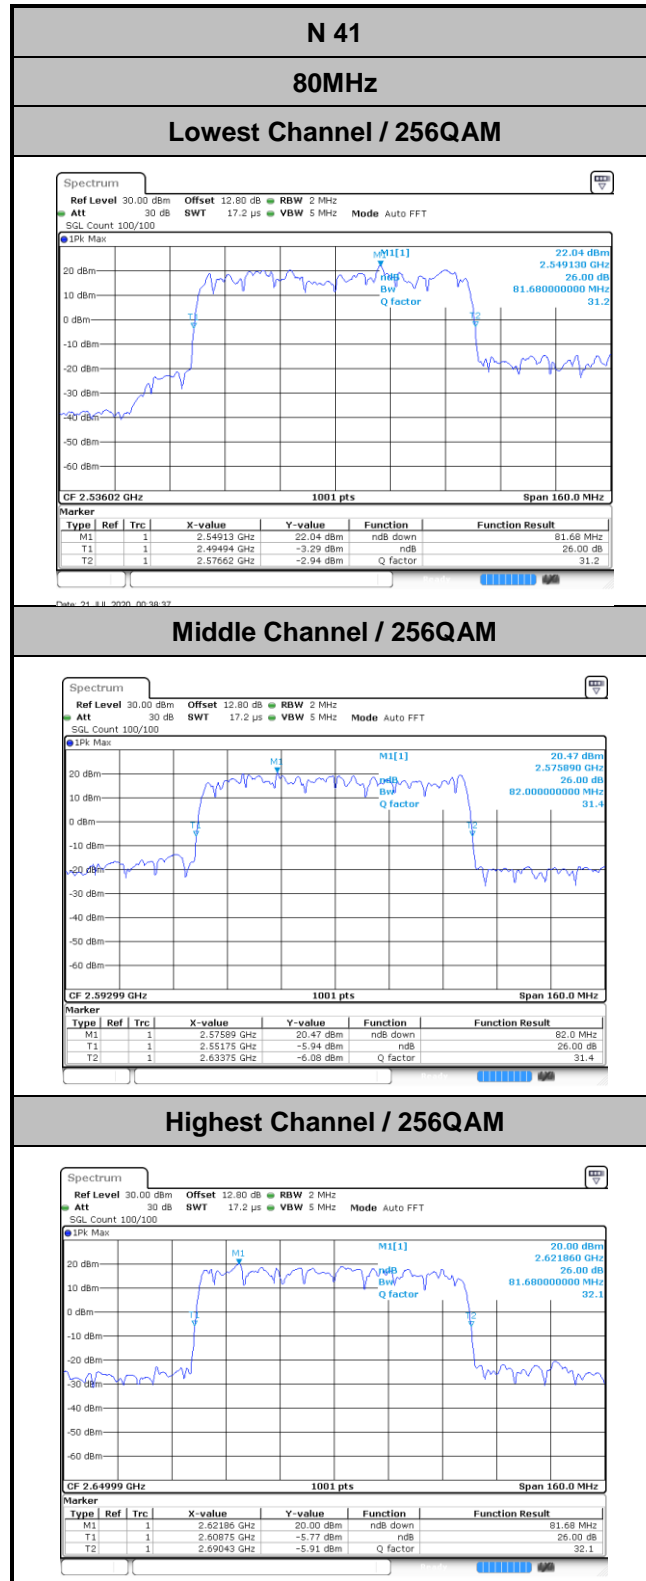

N 41

90MHz

Lowest Channel / BPSK

Date: 22 Jul 2020 03:33:21

Lowest Channel / QPSK

Date: 22 Jul 2020 03:33:45

Middle Channel / BPSK

Date: 22 Jul 2020 03:33:45