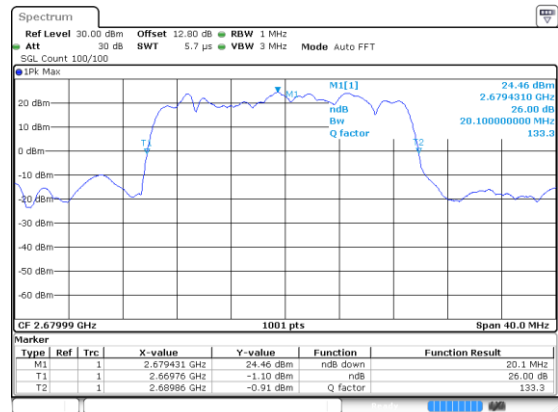

N 41

20MHz

Lowest Channel / 16QAM

Lowest Channel / 64QAM

Middle Channel / 16QAM

Middle Channel / 64QAM

Highest Channel / 16QAM

Highest Channel / 64QAM