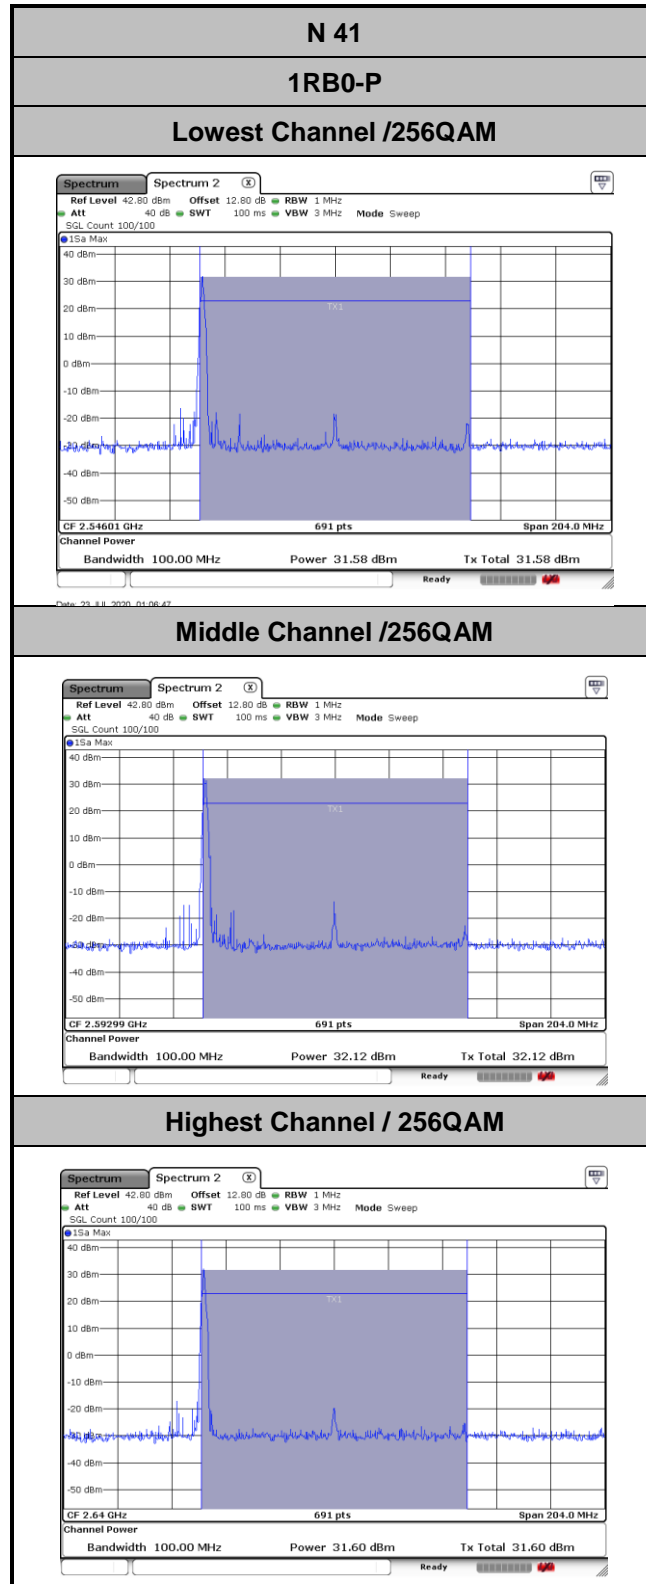

N 41

FULLRB-A

Lowest Channel / BPSK

Lowest Channel / QPSK

Middle Channel / BPSK

Middle Channel / QPSK

Highest Channel / BPSK

Highest Channel / QPSK