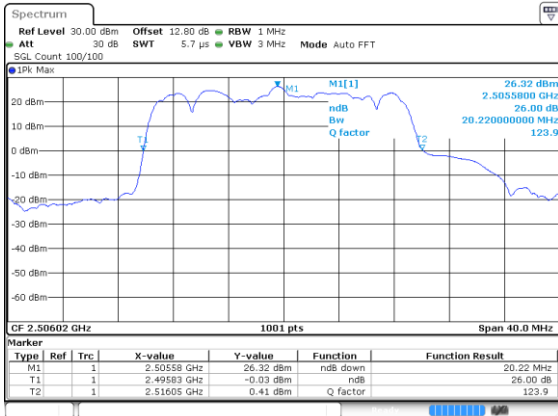

N 41

20MHz

Lowest Channel / 16QAM