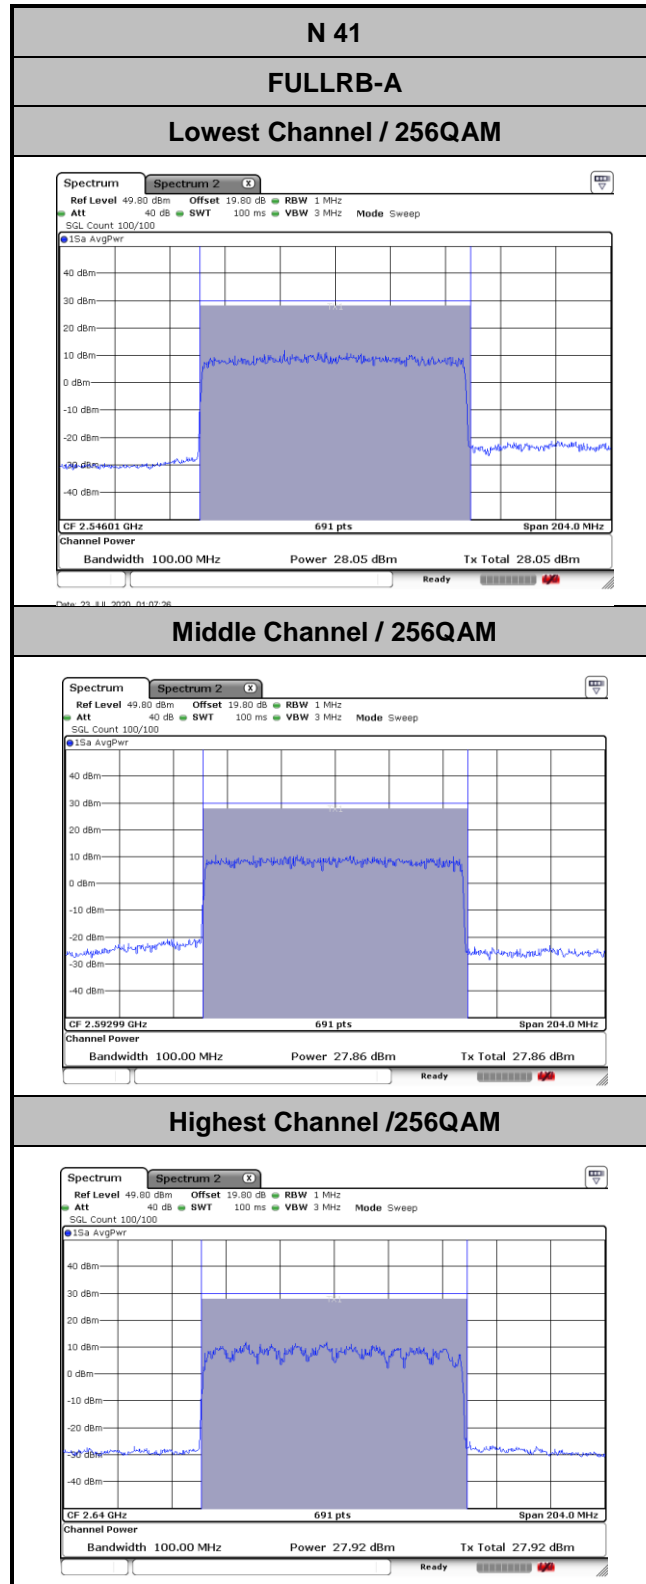

N 41

FULLRB-A

Lowest Channel / 16QAM

Lowest Channel / 64QAM

Middle Channel / 16QAM

Middle Channel / 64QAM

Highest Channel / 16QAM

Highest Channel / 64QAM