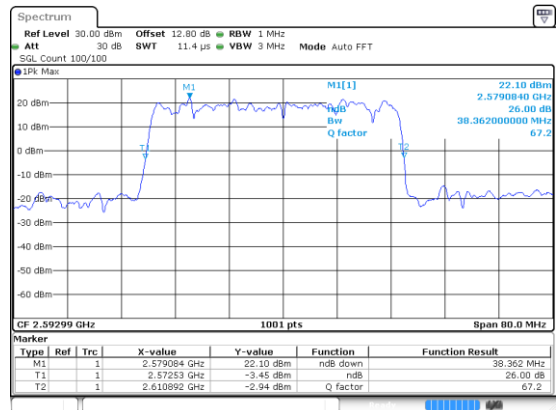

N 41

40MHz

Lowest Channel / 16QAM

Lowest Channel / 64QAM

Middle Channel / 16QAM

Middle Channel / 64QAM

Highest Channel / 16QAM

Highest Channel / 64QAM