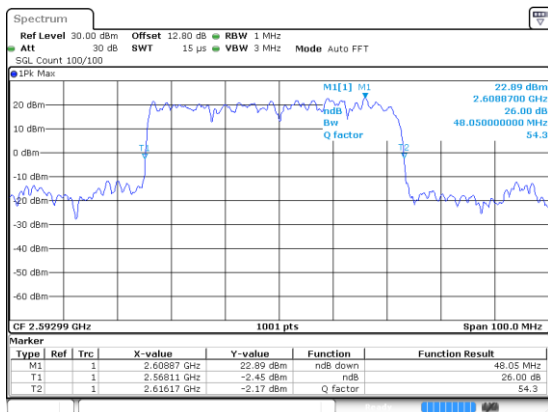

N 41

50MHz

Lowest Channel / BPSK

Lowest Channel / QPSK

Middle Channel / BPSK

Middle Channel / QPSK

Highest Channel / BPSK

Highest Channel / QPSK