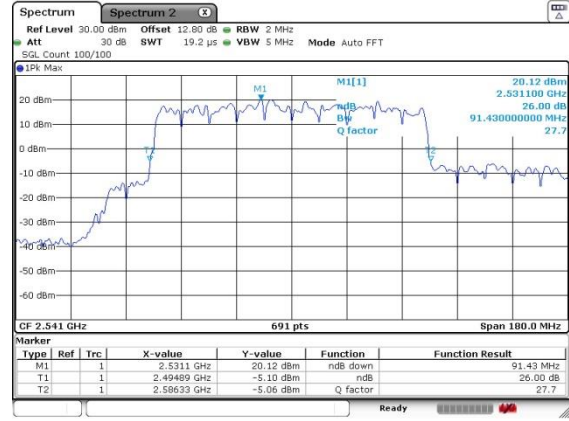

N 41

90MHz

Lowest Channel / BPSK

Date: 22 Jul 2020 03:33:21

Lowest Channel / QPSK

Date: 22 Jul 2020 03:33:45

Middle Channel / BPSK

Date: 22 Jul 2020 03:33:45

Middle Channel / QPSK

Date: 22 Jul 2020 03:33:45

Highest Channel / BPSK

Date: 22 Jul 2020 03:33:45

Highest Channel / QPSK

Date: 22 Jul 2020 03:33:45

N 41

90MHz