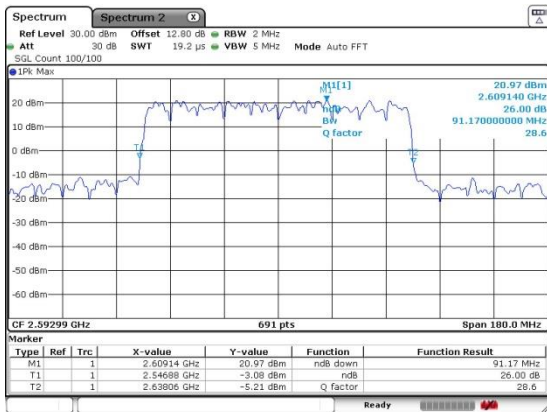

Middle Channel / QPSK

Date: 22 Jul 2020 03:33:45

Highest Channel / BPSK

Date: 22 Jul 2020 03:33:45

Highest Channel / QPSK

Date: 22 Jul 2020 03:33:45

N 41

90MHz

Lowest Channel / 16QAM

Lowest Channel / 64QAM

Middle Channel / 16QAM

Middle Channel / 64QAM

Highest Channel / 16QAM

Highest Channel / 64QAM