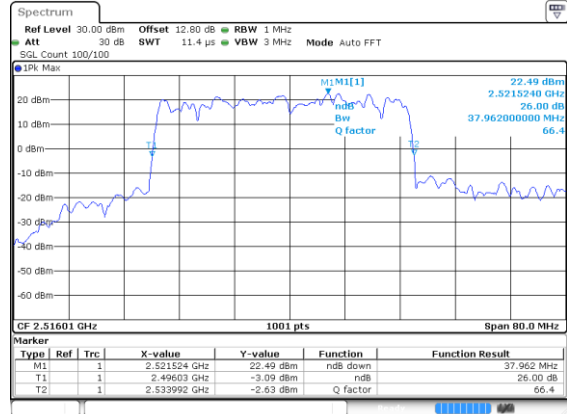

Lowest Channel / 64QAM