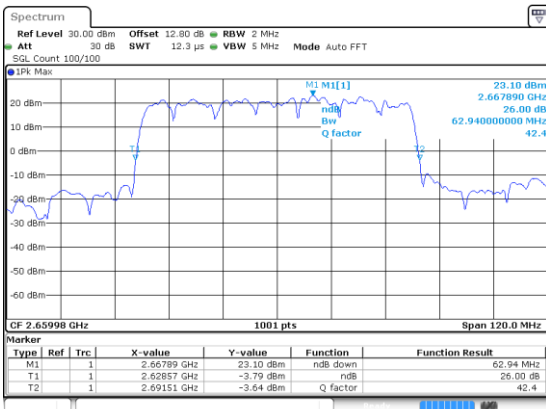

N 41

60MHz

Lowest Channel / BPSK

Date: 21 Jul 2020 00:38:17

Lowest Channel / QPSK

Date: 21 Jul 2020 00:38:33

Middle Channel / BPSK

Highest Channel / BPSK