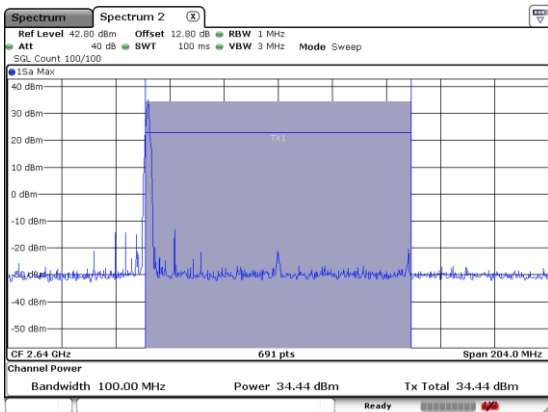

N 41

1RB0-P

Lowest Channel /16QAM

Lowest Channel / 64QAM

Middle Channel /16QAM

Middle Channel / 64QAM

Highest Channel / 16QAM

Highest Channel / 64QAM