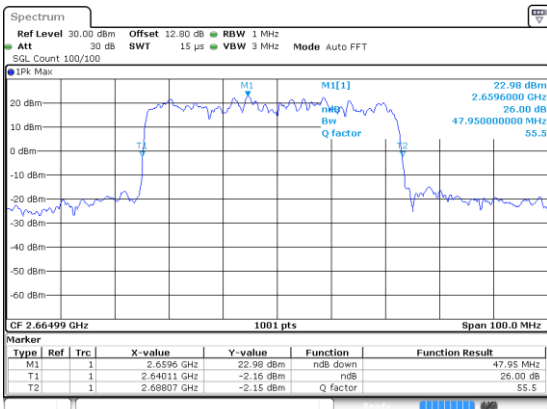

N 41

50MHz

Lowest Channel / 16QAM

Lowest Channel / 64QAM

Middle Channel / 16QAM

Middle Channel / 64QAM

Highest Channel / 16QAM

Highest Channel / 64QAM