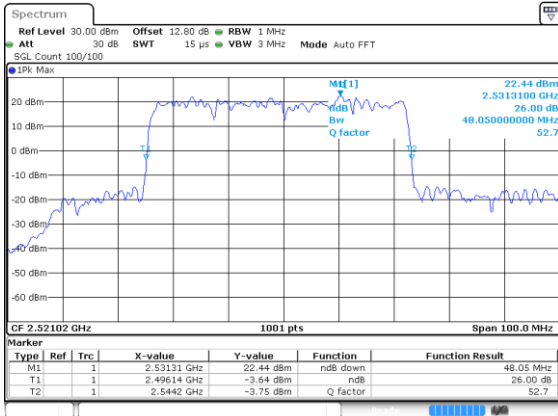

N 41

50MHz

Lowest Channel / 16QAM