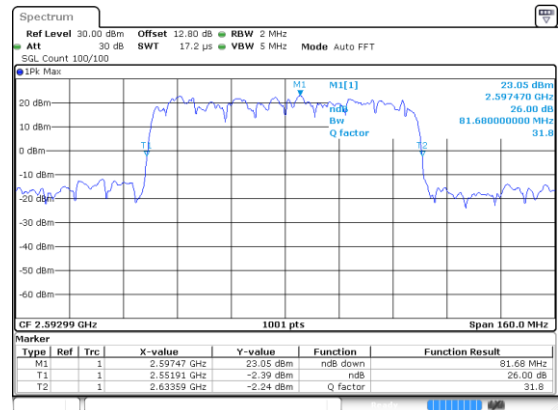

Middle Channel / QPSK

Date: 21 Jul 2020 00:37:20