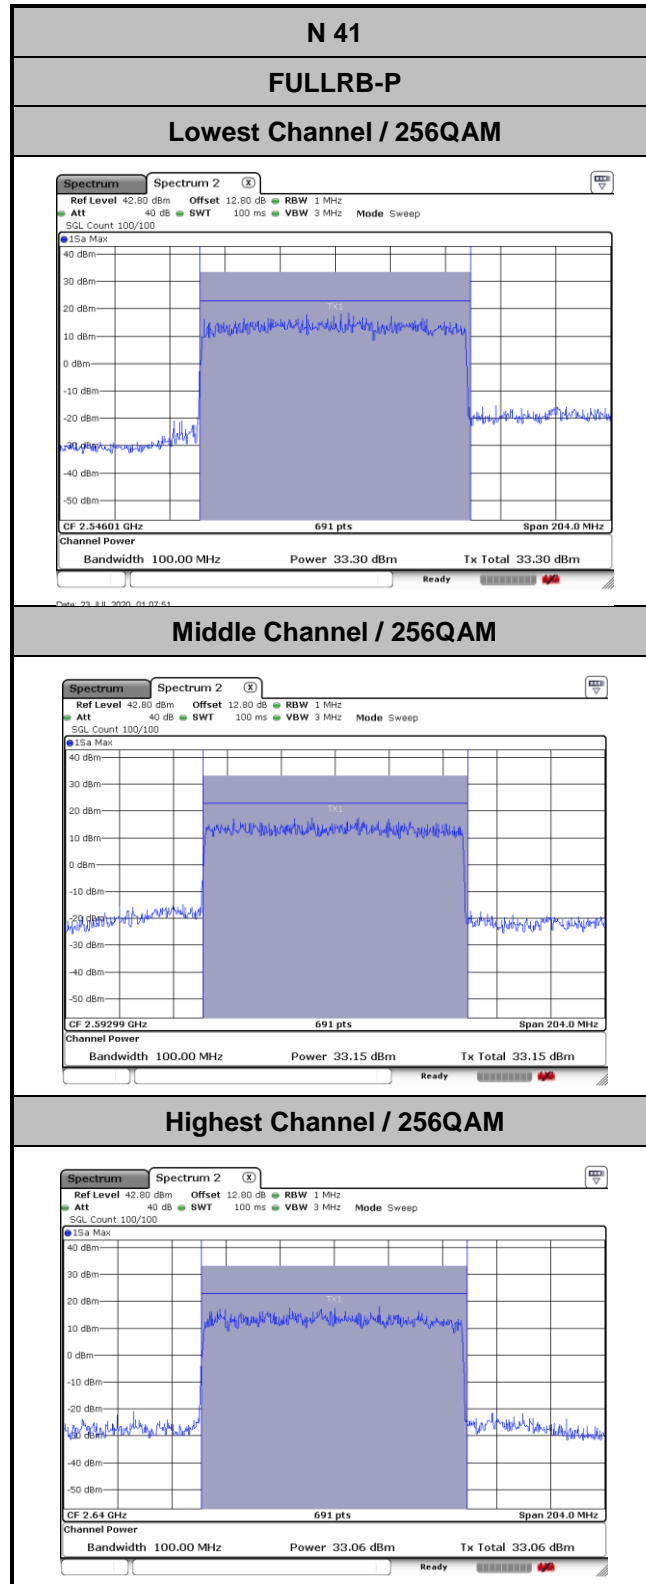

N 41

FULLRB-P

Lowest Channel / 16QAM

Lowest Channel / 64QAM

Middle Channel / 16QAM

Middle Channel / 64QAM

Highest Channel / 16QAM

Highest Channel / 64QAM