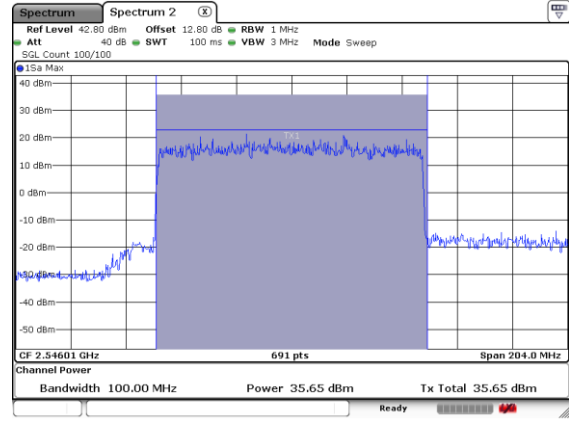

Lowest Channel / QPSK