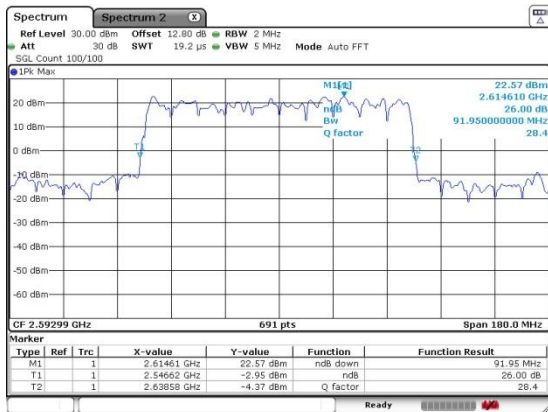

N 41

90MHz

Lowest Channel / BPSK

Date: 22 Jul 2020 03:33:21

Lowest Channel / QPSK

Date: 22 Jul 2020 03:33:45

Middle Channel / BPSK

Date: 22 Jul 2020 03:33:45