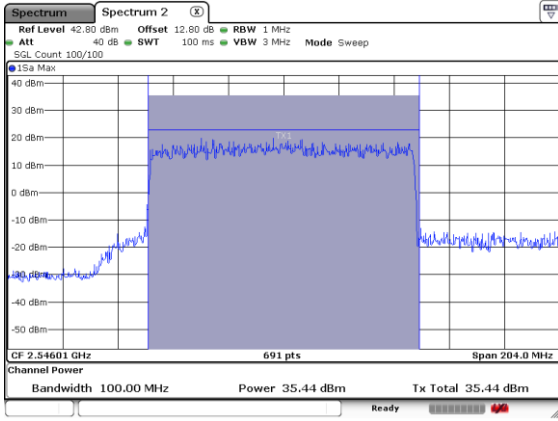

N 41

FULLRB-P

Lowest Channel / 16QAM