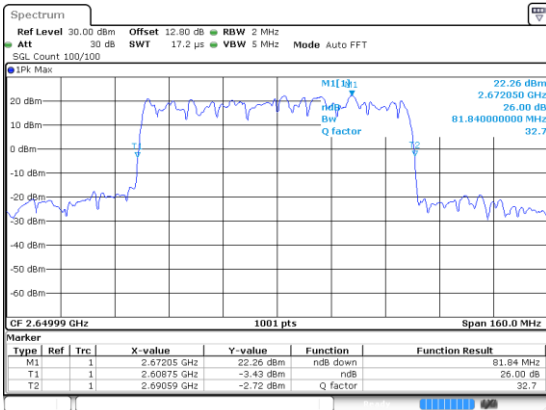

N 41

80MHz

Lowest Channel / 16QAM

Lowest Channel / 64QAM

Middle Channel / 16QAM

Middle Channel / 64QAM

Highest Channel / 16QAM

Highest Channel / 64QAM