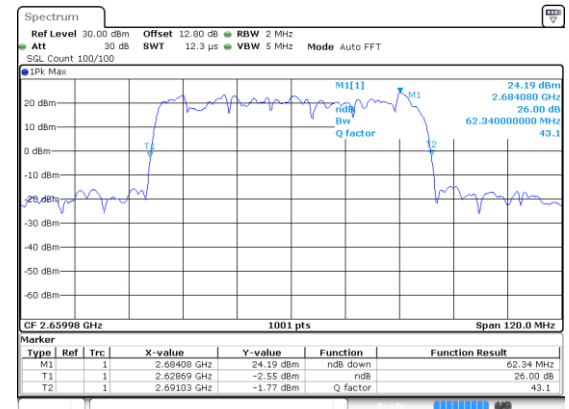

Highest Channel / QPSK