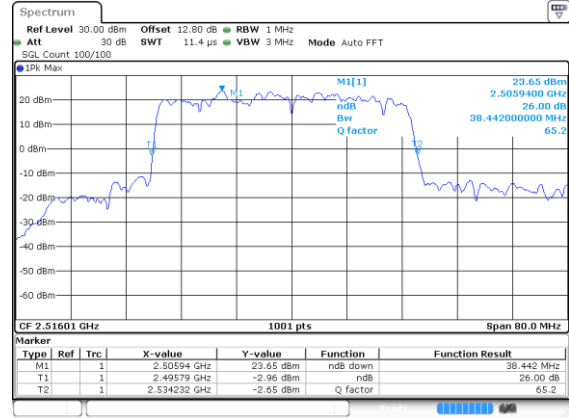

Lowest Channel / QPSK