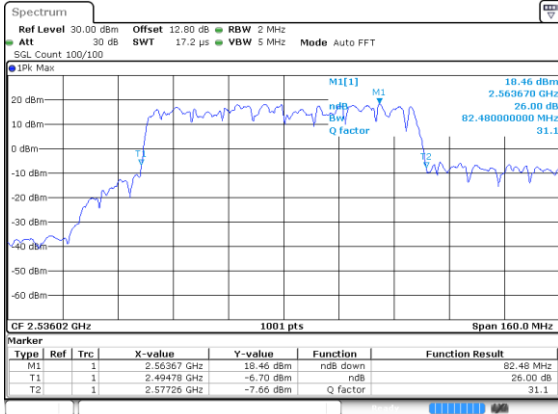

N 41

80MHz

Lowest Channel / 16QAM