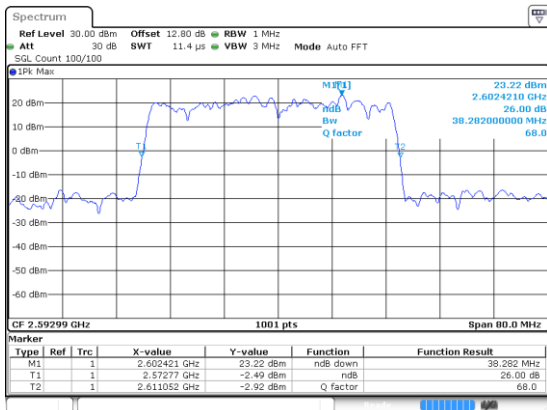

N 41

40MHz

Lowest Channel / 16QAM

Lowest Channel / 64QAM

Middle Channel / 16QAM

Middle Channel / 64QAM

Highest Channel / 16QAM

Highest Channel / 64QAM