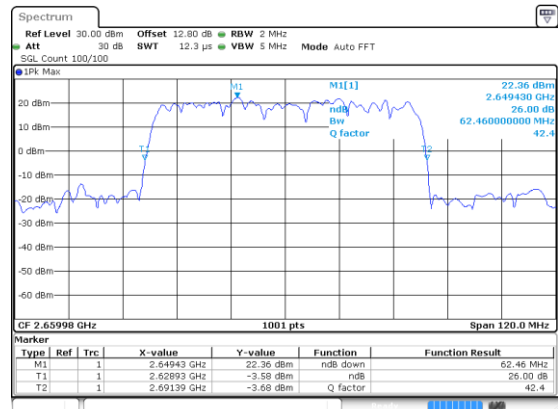

Highest Channel / QPSK

Highest Channel / QPSK

N 41

60MHz

Lowest Channel / 16QAM

Lowest Channel / 64QAM

Middle Channel / 16QAM

Middle Channel / 64QAM

Highest Channel / 16QAM

Highest Channel / 64QAM

N 41

80MHz

Lowest Channel / BPSK

Date: 21 Jul 2020 00:38:58

Lowest Channel / QPSK

Date: 21 Jul 2020 00:37:20