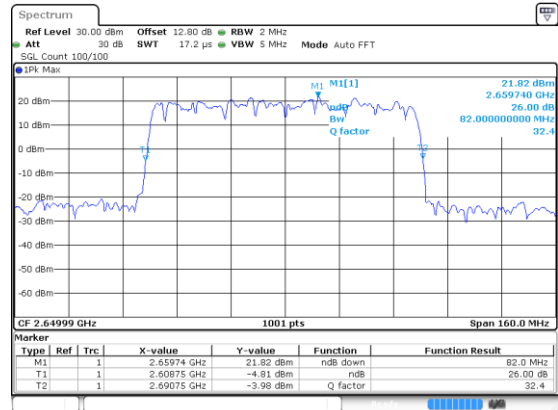

N 41

80MHz

Lowest Channel / 16QAM

Lowest Channel / 64QAM

Middle Channel / 16QAM

Middle Channel / 64QAM

Highest Channel / 16QAM

Highest Channel / 64QAM