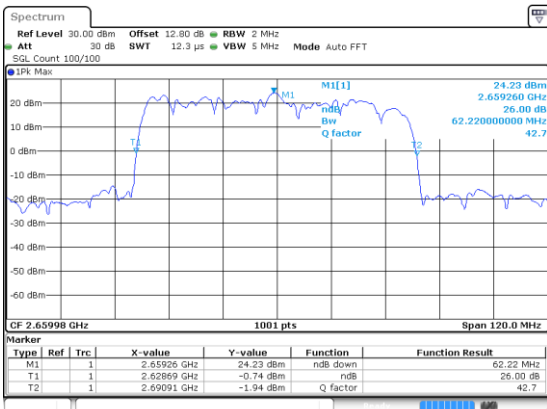

Highest Channel / QPSK

Highest Channel / QPSK

N 41

60MHz

Lowest Channel / 16QAM

Lowest Channel / 64QAM

Middle Channel / 16QAM

Middle Channel / 64QAM

Highest Channel / 16QAM

Highest Channel / 64QAM

N 41

80MHz

Lowest Channel / BPSK

Date: 21 Jul 2020 00:38:58

Lowest Channel / QPSK

Date: 21 Jul 2020 00:37:20