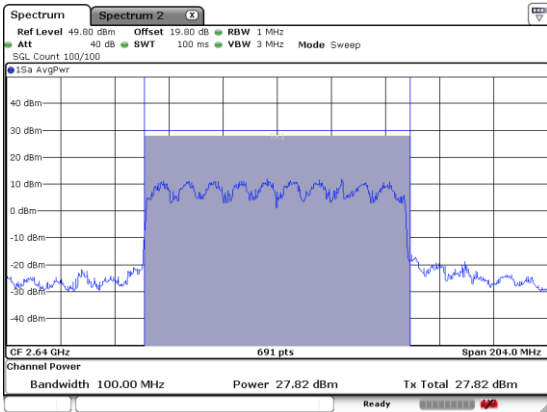

N 41

FULLRB-A

Lowest Channel / BPSK

Lowest Channel / QPSK

Middle Channel / BPSK

Middle Channel / QPSK

Highest Channel / BPSK

Highest Channel / QPSK