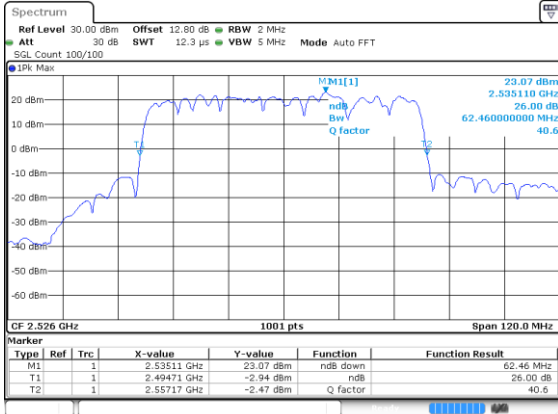

Highest Channel / QPSK

Highest Channel / QPSK

N 41

60MHz

Lowest Channel / 16QAM

Lowest Channel / 64QAM

Middle Channel / 16QAM

Middle Channel / 64QAM

Highest Channel / 16QAM

Highest Channel / 64QAM

N 41

80MHz

Lowest Channel / BPSK

Date: 21 Jul 2020 00:38:58

Lowest Channel / QPSK

Date: 21 Jul 2020 00:37:20