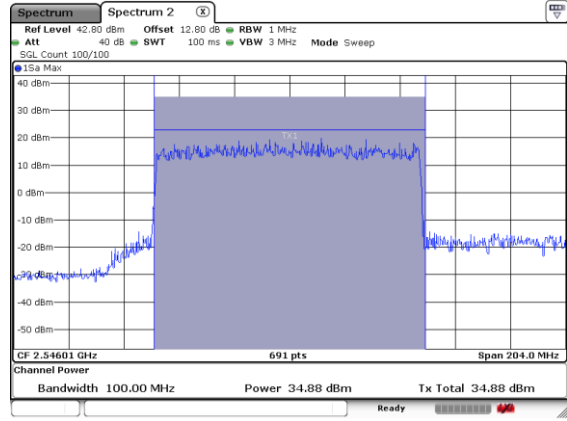

Lowest Channel / 64QAM