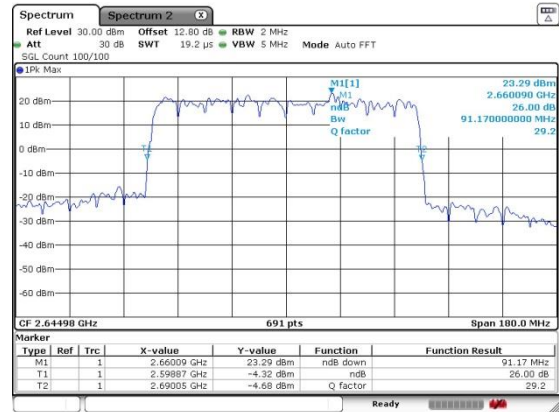

Middle Channel / QPSK

Date: 22 Jul 2020 03:33:45

Highest Channel / BPSK

Date: 22 Jul 2020 03:33:45

Highest Channel / QPSK

Date: 22 Jul 2020 03:33:45

N 41

90MHz

Lowest Channel / 16QAM

Lowest Channel / 64QAM

Middle Channel / 16QAM

Middle Channel / 64QAM

Highest Channel / 16QAM

Highest Channel / 64QAM