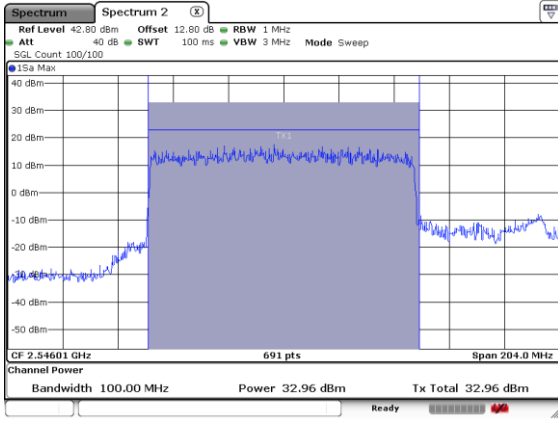

N 41

FULLRB-P

Lowest Channel / BPSK