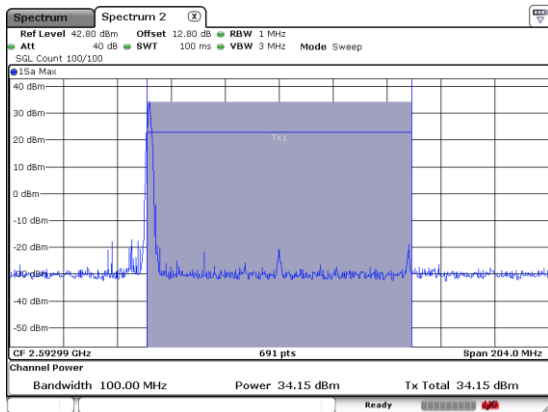

N 41

1RB0-P

Lowest Channel /16QAM

Lowest Channel / 64QAM

Middle Channel /16QAM

Middle Channel / 64QAM

Highest Channel / 16QAM

Highest Channel / 64QAM