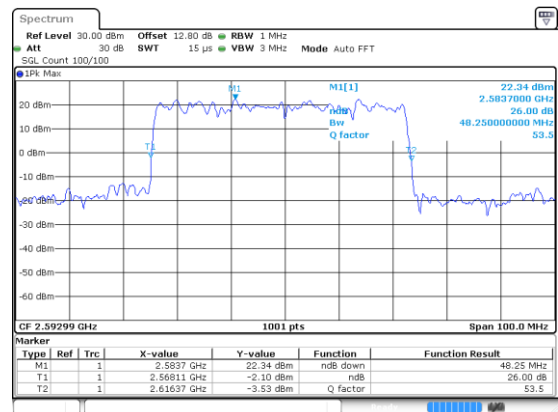

N 41

50MHz

Lowest Channel / BPSK

Lowest Channel / QPSK

Middle Channel / BPSK

Middle Channel / QPSK

Highest Channel / BPSK

Highest Channel / QPSK