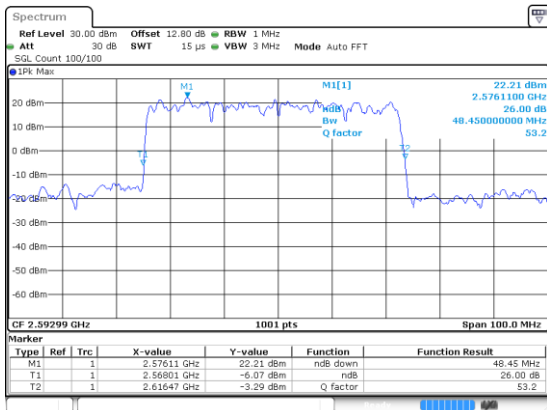

N 41

50MHz

Lowest Channel / 16QAM

Lowest Channel / 64QAM

Middle Channel / 16QAM

Middle Channel / 64QAM

Highest Channel / 16QAM

Highest Channel / 64QAM