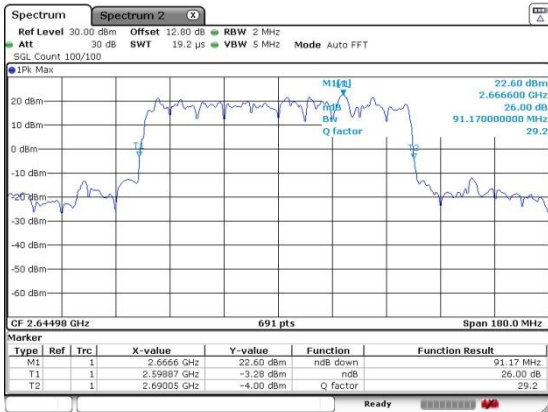

Highest Channel / BPSK

Date: 22 Jul 2020 03:33:45