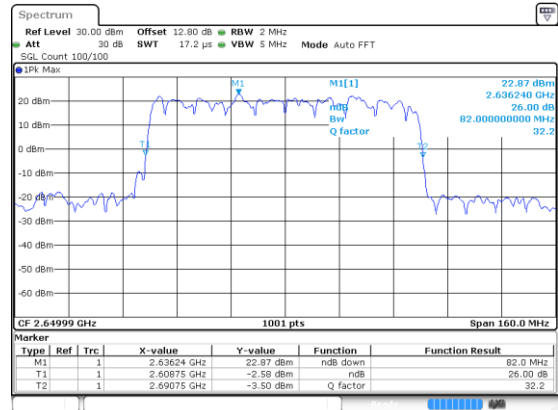

Middle Channel / BPSK

Date: 21 Jul 2020 00:38:58

Middle Channel / QPSK

Date: 21 Jul 2020 00:37:20

Highest Channel / BPSK

Date: 21 Jul 2020 00:38:58

Highest Channel / QPSK

Date: 21 Jul 2020 00:37:20