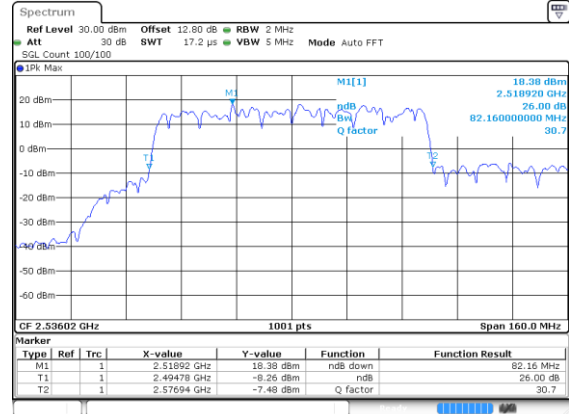

Lowest Channel / 64QAM