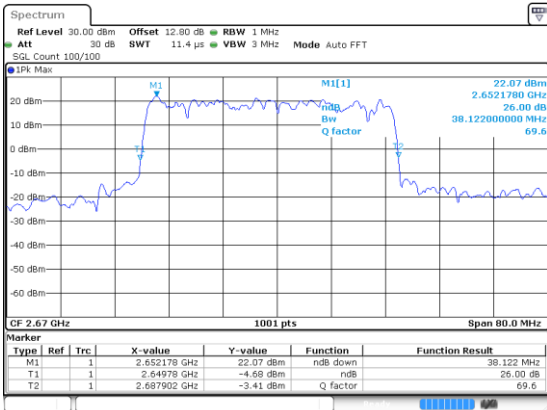

N 41

40MHz

Lowest Channel / 16QAM

Lowest Channel / 64QAM

Middle Channel / 16QAM

Middle Channel / 64QAM

Highest Channel / 16QAM

Highest Channel / 64QAM