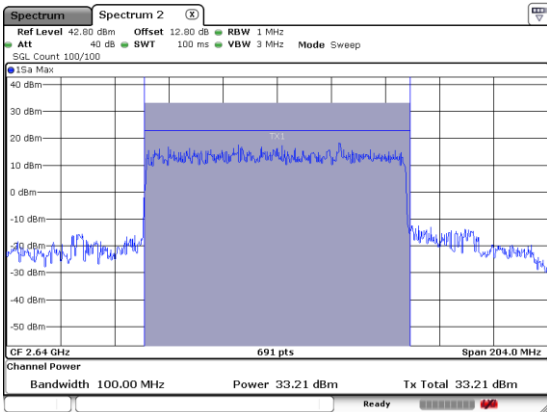

N 41

FULLRB-P

Lowest Channel / BPSK

Lowest Channel / QPSK

Middle Channel / BPSK

Middle Channel / QPSK

Highest Channel / BPSK

Highest Channel / QPSK