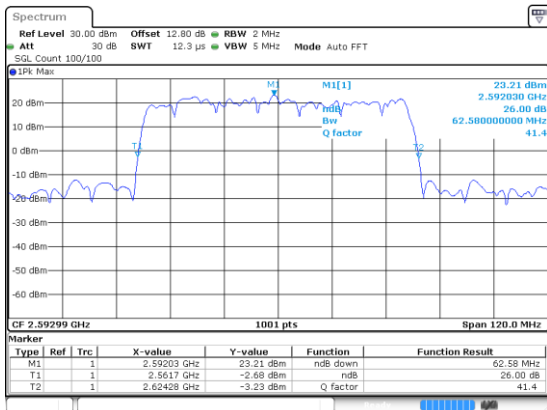

Highest Channel / QPSK

Highest Channel / QPSK

N 41

60MHz

Lowest Channel / 16QAM

Lowest Channel / 64QAM

Middle Channel / 16QAM

Middle Channel / 64QAM