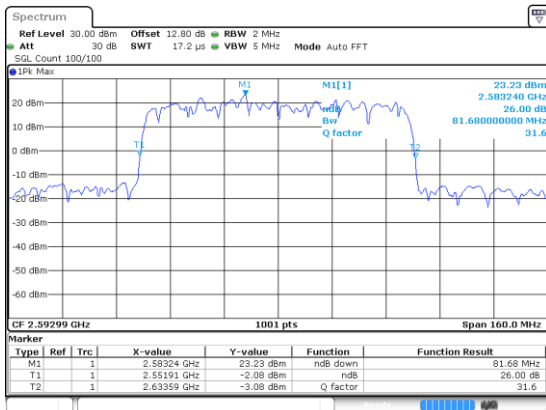

N 41

80MHz

Lowest Channel / 16QAM

Lowest Channel / 64QAM

Middle Channel / 16QAM

Middle Channel / 64QAM

Highest Channel / 16QAM

Highest Channel / 64QAM