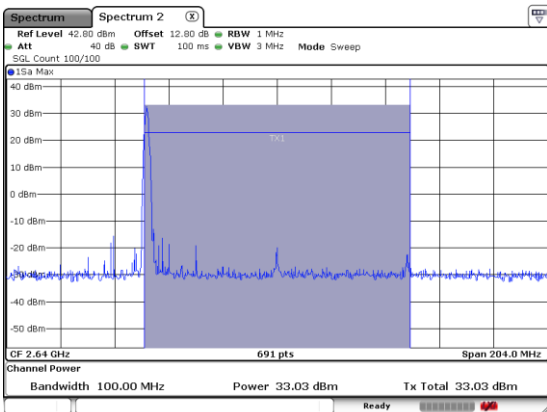

N 41

1RB0-P

Lowest Channel / BPSK

Lowest Channel / QPSK

Middle Channel / BPSK

Middle Channel / QPSK

Highest Channel / BPSK

Highest Channel / QPSK