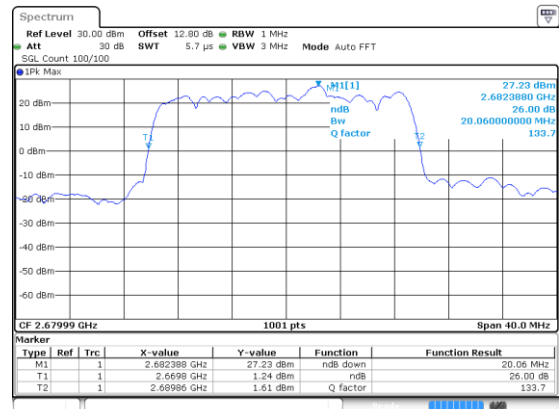

N 41

20MHz

Lowest Channel / BPSK

Lowest Channel / QPSK

Middle Channel / BPSK

Middle Channel / QPSK

Highest Channel / BPSK

Highest Channel / QPSK