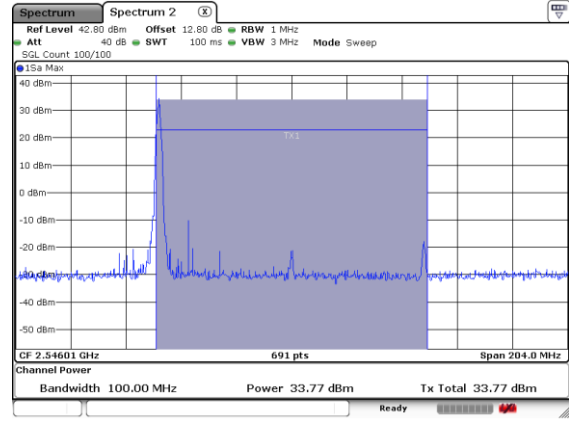

N 41

1RB0-P

Lowest Channel / BPSK

Lowest Channel / QPSK

Middle Channel / BPSK

Middle Channel / QPSK

Highest Channel / BPSK

Highest Channel / QPSK