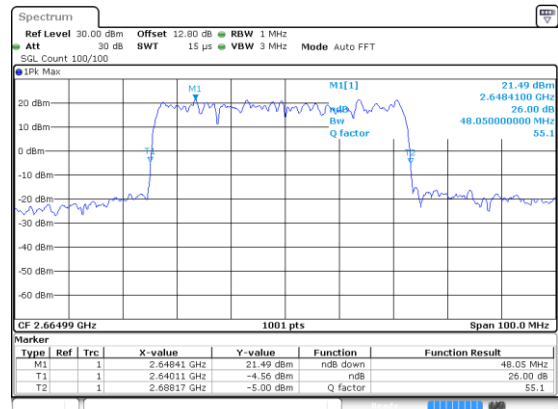

N 41

50MHz

Lowest Channel / 16QAM

Lowest Channel / 64QAM

Middle Channel / 16QAM

Middle Channel / 64QAM

Highest Channel / 16QAM

Highest Channel / 64QAM