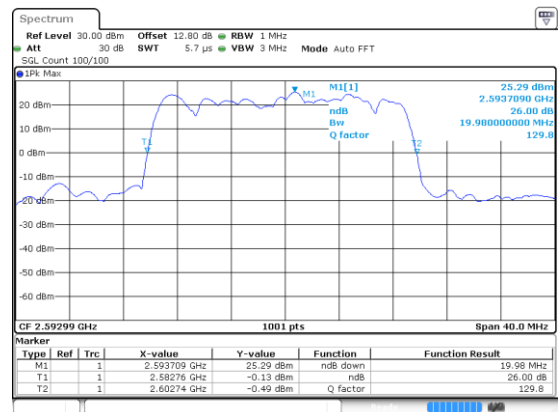

N 41

20MHz

Lowest Channel / 16QAM

Lowest Channel / 64QAM

Middle Channel / 16QAM

Middle Channel / 64QAM

Highest Channel / 16QAM

Highest Channel / 64QAM