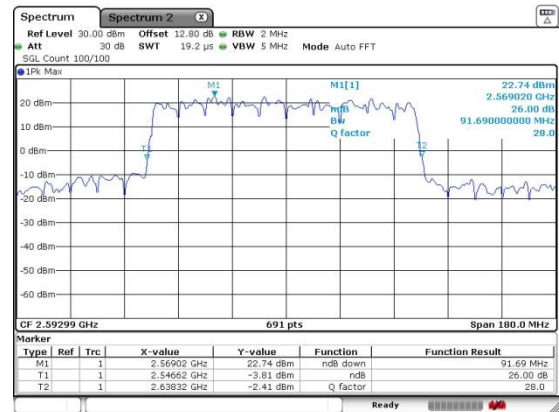

Middle Channel / QPSK

Date: 22 Jul 2020 03:33:45