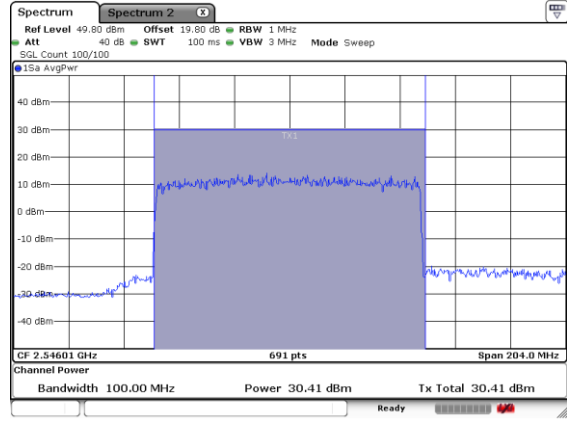

Lowest Channel / QPSK