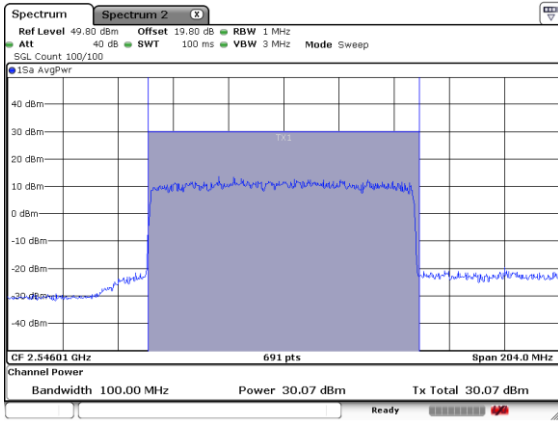

N 41

FULLRB-A

Lowest Channel / 16QAM