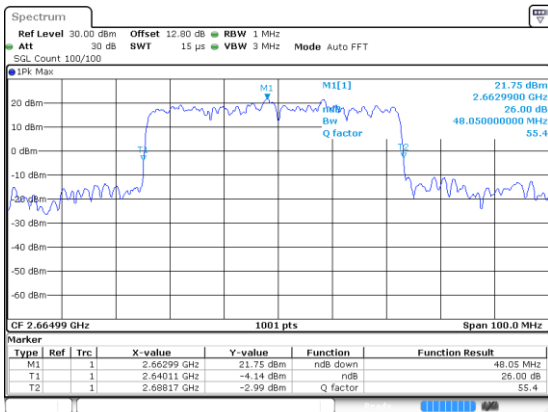

N 41

50MHz

Lowest Channel / BPSK

Lowest Channel / QPSK

Middle Channel / BPSK

Middle Channel / QPSK

Highest Channel / BPSK

Highest Channel / QPSK