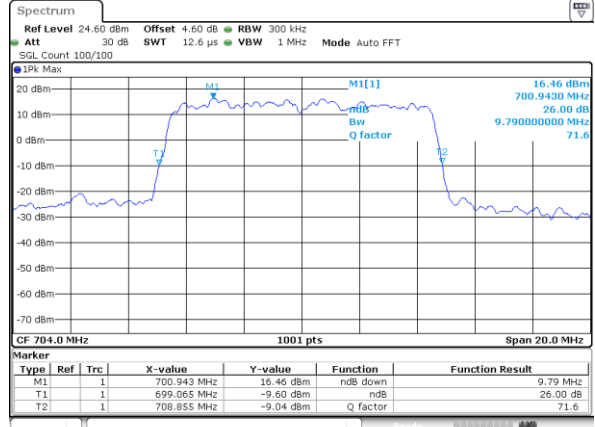

Lowest Channel / 10MHz / 16QAM

Date: 6 JUN 2020 18:15:09