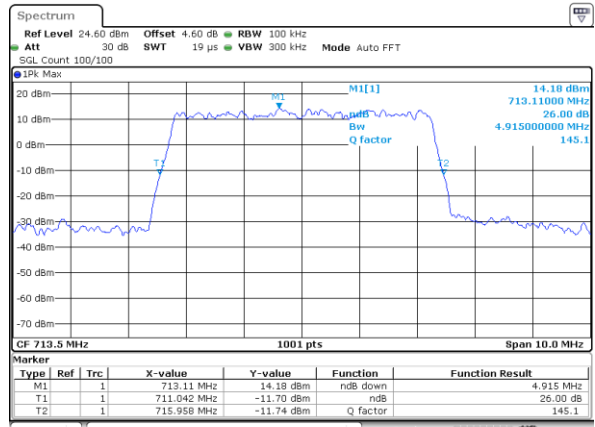

Date: 6 JUN 2020 17:58:04

Middle Channel / 5MHz / 16QAM

Date: 6 JUN 2020 17:58:14

Highest Channel / 5MHz / QPSK

Date: 6 JUN 2020 17:57:54

Highest Channel / 5MHz / 16QAM

Date: 6 JUN 2020 17:57:44

LTE Band 12