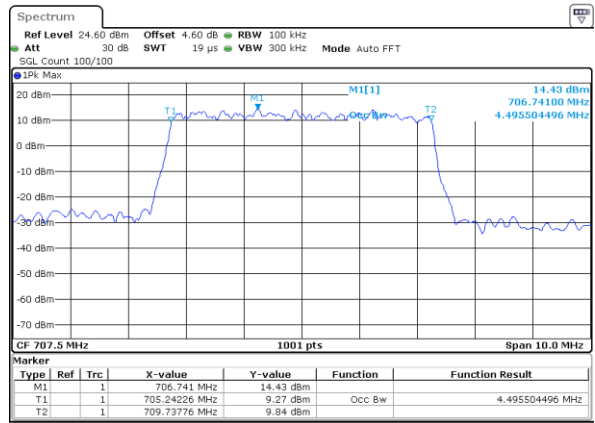

Highest Channel / 3MHz / 16QAM

Date: 6 JUN 2020 17:40:50

LTE Band 12

Lowest Channel / 5MHz / QPSK

Date: 6 JUN 2020 17:56:43

Lowest Channel / 5MHz / 16QAM

Date: 6 JUN 2020 17:56:53

Middle Channel / 5MHz / QPSK

Date: 6 JUN 2020 17:57:13

Middle Channel / 5MHz / 16QAM

Date: 6 JUN 2020 17:57:03

Highest Channel / 5MHz / QPSK

Date: 6 JUN 2020 17:57:24

Highest Channel / 5MHz / 16QAM

Date: 6 JUN 2020 17:57:34

LTE Band 12