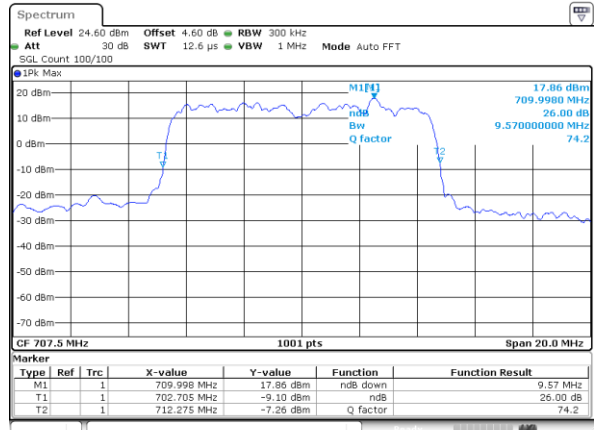

Date: 6 JUN 2020 17:58:04

Middle Channel / 5MHz / 16QAM

Date: 6 JUN 2020 17:58:14

Highest Channel / 5MHz / QPSK

Date: 6 JUN 2020 17:57:54

Highest Channel / 5MHz / 16QAM

Date: 6 JUN 2020 17:57:44

LTE Band 12

Lowest Channel / 10MHz / QPSK

Date: 6 JUN 2020 18:15:19

Lowest Channel / 10MHz / 16QAM

Date: 6 JUN 2020 18:15:09

Middle Channel / 10MHz / QPSK

Date: 6 JUN 2020 18:14:48

Middle Channel / 10MHz / 16QAM

Date: 6 JUN 2020 18:14:59

Highest Channel / 10MHz / QPSK

Date: 6 JUN 2020 18:14:38

Highest Channel / 10MHz / 16QAM

Date: 6 JUN 2020 18:14:28

LTE Band 12

Lowest Channel / 1.4MHz / 64QAM

Date: 6 JUN 2020 18:30:20

Lowest Channel / 3MHz / 64QAM