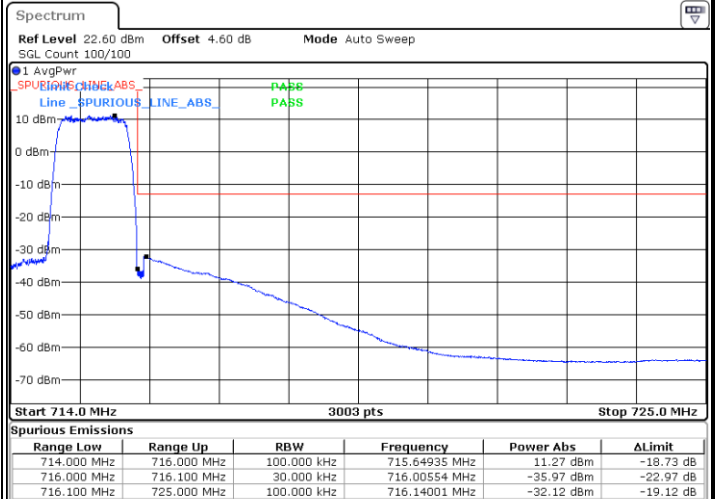

# Conducted Band Edge

LTE Band 12 / 1.4MHz / 16QAM

Lowest Band Edge / 1 RB

Highest Band Edge / 1 RB

Lowest Band Edge / Full RB

Highest Band Edge / Full RB

LTE Band 12 / 1.4MHz / 64QAM

Lowest Band Edge / 1 RB

Date: 6.JUN.2020 18:34:24

Highest Band Edge / 1 RB

Date: 6.JUN.2020 18:32:09

Lowest Band Edge / Full RB

Date: 6.JUN.2020 18:35:32

Highest Band Edge / Full RB

Date: 6.JUN.2020 18:33:16

LTE Band 12 / 3MHz / QPSK

Lowest Band Edge / 1RB

Date: 6.JUN.2020 17:49:46

Highest Band Edge / 1 RB

Date: 6.JUN.2020 17:55:25

Lowest Band Edge / Full RB

Date: 6.JUN.2020 17:50:54

Highest Band Edge / Full RB

Date: 6.JUN.2020 17:54:17

LTE Band 12 / 3MHz / 16QAM

Lowest Band Edge / 1 RB

Date: 6.JUN.2020 17:48:39

Highest Band Edge / 1 RB

Date: 6.JUN.2020 17:56:33

Lowest Band Edge / Full RB

Date: 6.JUN.2020 17:52:02

Highest Band Edge / Full RB