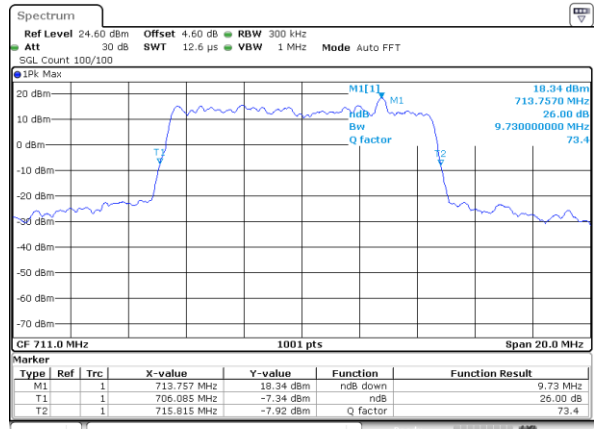

Lowest Channel / 10MHz / QPSK

Date: 6 JUN 2020 18:15:19

Lowest Channel / 10MHz / 16QAM

Date: 6 JUN 2020 18:15:09

Middle Channel / 10MHz / QPSK

Date: 6 JUN 2020 18:14:48

Middle Channel / 10MHz / 16QAM

Date: 6 JUN 2020 18:14:59

Highest Channel / 10MHz / QPSK

Date: 6 JUN 2020 18:14:38

Highest Channel / 10MHz / 16QAM

Date: 6 JUN 2020 18:14:28

LTE Band 12

Lowest Channel / 1.4MHz / 64QAM

Date: 6 JUN 2020 18:30:20

Lowest Channel / 3MHz / 64QAM