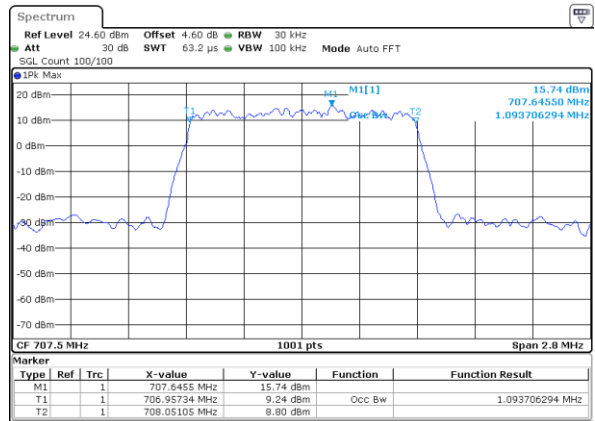

LTE Band 12

Lowest Channel / 1.4MHz / QPSK

Date: 6 JUN 2020 17:23:14

Lowest Channel / 1.4MHz / 16QAM

Date: 6 JUN 2020 17:23:25

Middle Channel / 1.4MHz / QPSK

Date: 6 JUN 2020 17:23:45

Middle Channel / 1.4MHz / 16QAM

Date: 6 JUN 2020 17:23:55

Highest Channel / 1.4MHz / QPSK

Date: 6 JUN 2020 17:23:55

Highest Channel / 1.4MHz / 16QAM

Date: 6 JUN 2020 17:24:05

LTE Band 12

Lowest Channel / 3MHz / QPSK

Date: 6 JUN 2020 17:39:59