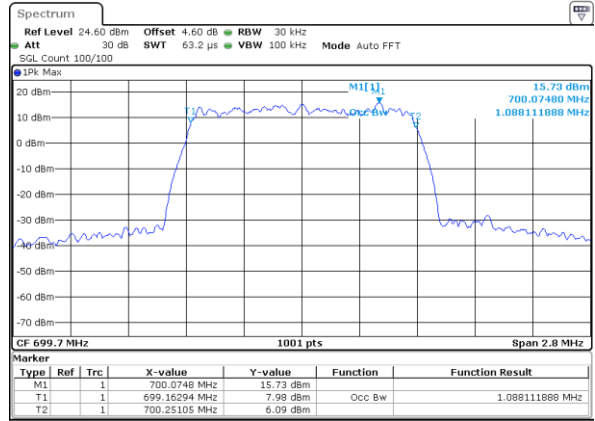

Lowest Channel / 1.4MHz / 16QAM

Date: 6 JUN 2020 17:23:25