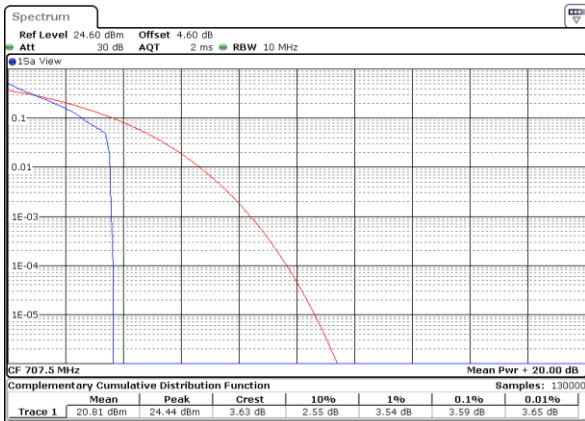

LTE Band 12 / 10MHz / QPSK

Lowest Channel / 1RB

Date: 6 JUN 2020 19:07:09

Lowest Channel / Full RB

Date: 6 JUN 2020 19:07:19

Middle Channel / 1RB

Date: 6 JUN 2020 19:07:59

Middle Channel / Full RB

Date: 6 JUN 2020 19:07:50

Highest Channel / 1RB

Date: 6 JUN 2020 19:08:32

Highest Channel / Full RB

Date: 6 JUN 2020 19:08:55

LTE Band 12 / 10MHz / 16QAM

Lowest Channel / 1RB

Date: 6 JUN 2020 19:06:58