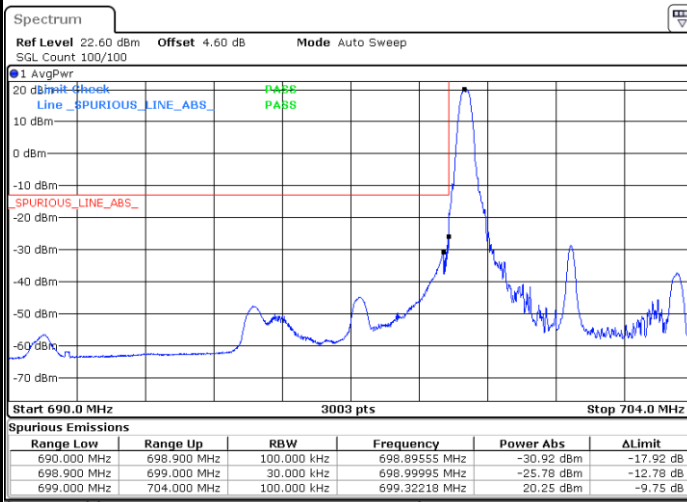

Highest Band Edge / Full RB

Date: 6.JUN.2020 18:45:36

LTE Band 12 / 5MHz / QPSK

Lowest Band Edge / 1 RB

Date: 6.JUN.2020 18:06:31

Highest Band Edge / 1 RB

Date: 6.JUN.2020 18:12:10

Lowest Band Edge / Full RB

Date: 6.JUN.2020 18:07:39

Highest Band Edge / Full RB

Date: 6.JUN.2020 18:11:02

LTE Band 12 / 5MHz / 16QAM

Lowest Band Edge / 1RB

Date: 6.JUN.2020 18:05:23

Highest Band Edge / 1 RB

Date: 6.JUN.2020 18:13:17

Lowest Band Edge / Full RB

Date: 6.JUN.2020 18:08:46

Highest Band Edge / Full RB

Date: 6.JUN.2020 18:09:54

LTE Band 12 / 5MHz / 64QAM

Lowest Band Edge / 1RB

Date: 6 JUN.2020 18:51:08

Highest Band Edge / 1 RB