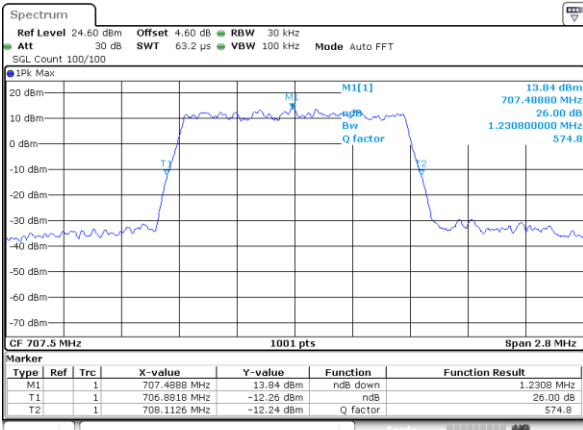

Middle Channel / 1.4MHz / 64QAM

Date: 6 JUN 2020 18:30:41