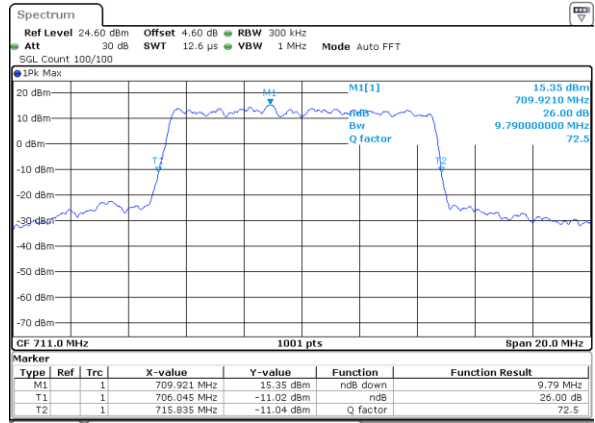

Date: 6 JUN 2020 18:42:13

LTE Band 12

Lowest Channel / 5MHz / 64QAM

Date: 6 JUN 2020 18:47:04

Lowest Channel / 10MHz / 64QAM

Date: 6 JUN 2020 18:58:16

Middle Channel / 5MHz / 64QAM

Date: 6 JUN 2020 18:47:25

Middle Channel / 10MHz / 64QAM

Date: 6 JUN 2020 18:58:36

Highest Channel / 5MHz / 64QAM

Date: 6 JUN 2020 18:47:45

Highest Channel / 10MHz / 64QAM

Date: 6 JUN 2020 18:58:56

Occupied Bandwidth

Mode	LTE Band 12 : 99%OBW(MHz)											
BW	1.4MHz		3MHz		5MHz		10MHz		15MHz		20MHz	
Mod.	QPSK	16QAM	QPSK	16QAM	QPSK	16QAM	QPSK	16QAM	QPSK	16QAM	QPSK	16QAM
Lowest CH	1.09	1.09	2.73	2.73	4.48	4.46	9.01	8.99	-	-	-	-
Middle CH	1.09	1.09	2.72	2.70	4.48	4.50	9.07	8.99	-	-	-	-
Highest CH	1.09	1.09	2.71	2.71	4.50	4.49	9.11	9.05	-	-	-	-
Mode	LTE Band 12 : 99%OBW(MHz)											
BW	1.4MHz		3MHz		5MHz		10MHz		15MHz		20MHz	
Mod.	64QAM		64QAM		64QAM		64QAM		64QAM		64QAM	
Lowest CH	1.09	-	2.72	-	4.47	-	9.03	-	-	-	-	-
Middle CH	1.09	-	2.72	-	4.49	-	8.99	-	-	-	-	-
Highest CH	1.09	-	2.72	-	4.47	-	9.05	-	-	-	-	-

LTE Band 12

Lowest Channel / 1.4MHz / QPSK

Date: 6 JUN 2020 17:23:14

Lowest Channel / 1.4MHz / 16QAM

Date: 6 JUN 2020 17:23:25

Middle Channel / 1.4MHz / QPSK

Date: 6 JUN 2020 17:23:45

Middle Channel / 1.4MHz / 16QAM

Date: 6 JUN 2020 17:23:55

Highest Channel / 1.4MHz / QPSK

Date: 6 JUN 2020 17:23:55

Highest Channel / 1.4MHz / 16QAM

Date: 6 JUN 2020 17:24:05

LTE Band 12

Lowest Channel / 3MHz / QPSK

Date: 6 JUN 2020 17:39:59