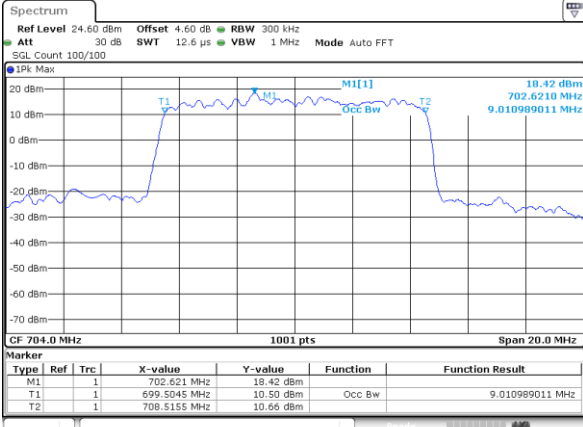

LTE Band 12

Lowest Channel / 10MHz / QPSK

Date: 6 JUN 2020 18:13:27