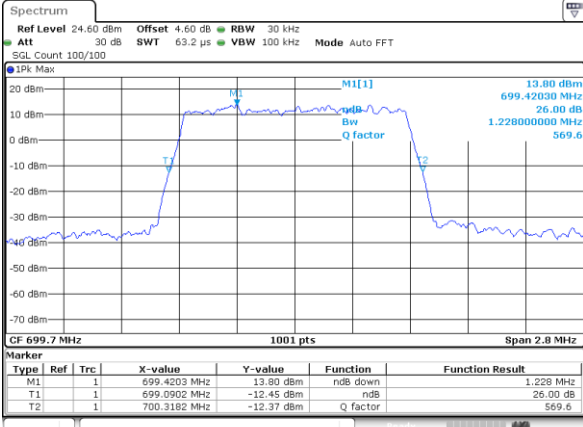

Highest Channel / 10MHz / QPSK

Date: 6 JUN 2020 18:14:38

Highest Channel / 10MHz / 16QAM

Date: 6 JUN 2020 18:14:28

LTE Band 12

Lowest Channel / 1.4MHz / 64QAM

Date: 6 JUN 2020 18:30:20

Lowest Channel / 3MHz / 64QAM