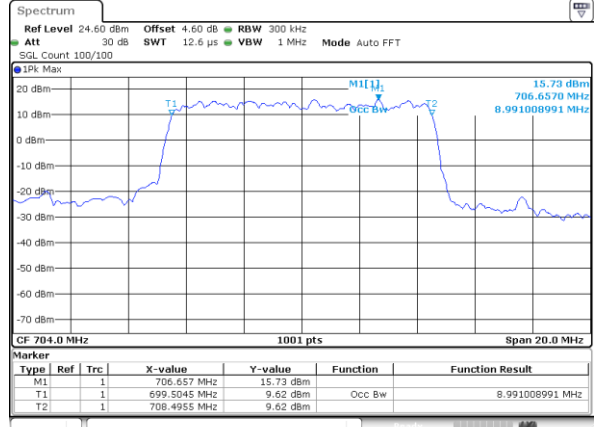

Lowest Channel / 10MHz / 16QAM

Date: 6 JUN 2020 18:13:37