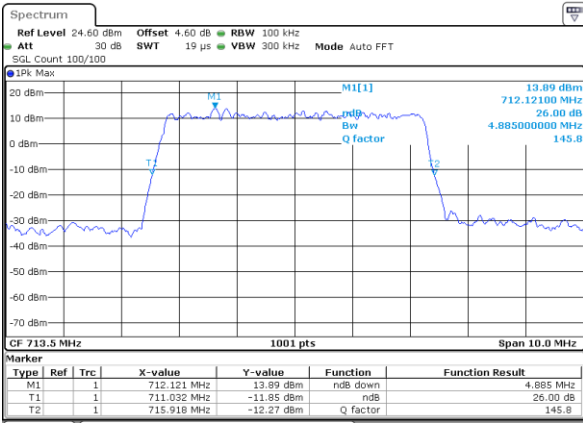

Date: 6 JUN 2020 18:42:13

LTE Band 12

Lowest Channel / 5MHz / 64QAM

Date: 6 JUN 2020 18:47:04

Lowest Channel / 10MHz / 64QAM

Date: 6 JUN 2020 18:58:16

Middle Channel / 5MHz / 64QAM

Date: 6 JUN 2020 18:47:25

Middle Channel / 10MHz / 64QAM

Date: 6 JUN 2020 18:58:36

Highest Channel / 5MHz / 64QAM

Date: 6 JUN 2020 18:47:45

Highest Channel / 10MHz / 64QAM

Date: 6 JUN 2020 18:58:56

Occupied Bandwidth

Mode	LTE Band 12 : 99%OBW(MHz)											
BW	1.4MHz		3MHz		5MHz		10MHz		15MHz		20MHz	
Mod.	QPSK	16QAM	QPSK	16QAM	QPSK	16QAM	QPSK	16QAM	QPSK	16QAM	QPSK	16QAM
Lowest CH	1.09	1.09	2.73	2.73	4.48	4.46	9.01	8.99	-	-	-	-
Middle CH	1.09	1.09	2.72	2.70	4.48	4.50	9.07	8.99	-	-	-	-
Highest CH	1.09	1.09	2.71	2.71	4.50	4.49	9.11	9.05	-	-	-	-
Mode	LTE Band 12 : 99%OBW(MHz)											
BW	1.4MHz		3MHz		5MHz		10MHz		15MHz		20MHz	
Mod.	64QAM		64QAM		64QAM		64QAM		64QAM		64QAM	
Lowest CH	1.09	-	2.72	-	4.47	-	9.03	-	-	-	-	-
Middle CH	1.09	-	2.72	-	4.49	-	8.99	-	-	-	-	-
Highest CH	1.09	-	2.72	-	4.47	-	9.05	-	-	-	-	-