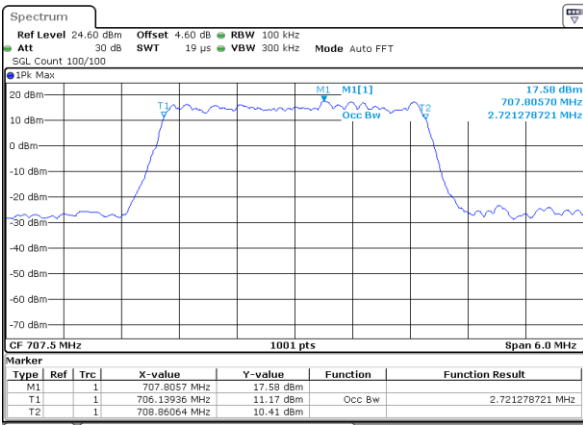

Middle Channel / 3MHz / QPSK

Date: 6 JUN 2020 17:40:20