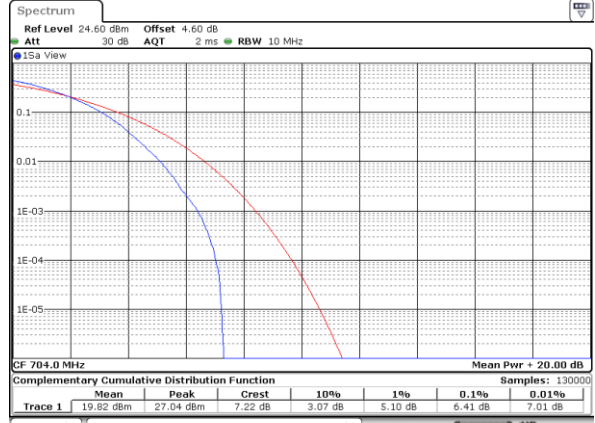

Highest Channel / Full RB

Date: 6 JUN 2020 19:09:05

LTE Band 12 / 10MHz / 64QAM

Lowest Channel / 1RB

Date: 6 JUN 2020 19:03:55

Lowest Channel / Full RB

Date: 6 JUN 2020 19:04:03

Middle Channel / 1RB

Date: 6 JUN 2020 19:04:30

Middle Channel / Full RB

Date: 6 JUN 2020 19:04:16

Highest Channel / 1RB

Date: 6 JUN 2020 19:04:41

Highest Channel / Full RB

Date: 6 JUN 2020 19:04:50

**26dB Bandwidth**

Mode	LTE Band 12 : 26dB BW(MHz)											
BW	1.4MHz		3MHz		5MHz		10MHz		15MHz		20MHz	
Mod.	QPSK	16QAM	QPSK	16QAM	QPSK	16QAM	QPSK	16QAM	QPSK	16QAM	QPSK	16QAM
Lowest CH	1.22	1.23	3.07	3.01	4.92	4.99	9.81	9.79	-	-	-	-
Middle CH	1.23	1.23	3.03	3.06	4.95	4.87	9.73	9.57	-	-	-	-
Highest CH	1.23	1.24	3.01	3.02	4.97	4.92	9.71	9.73	-	-	-	-
Mode	LTE Band 12 : 26dB BW(MHz)											
BW	1.4MHz		3MHz		5MHz		10MHz		15MHz		20MHz	
Mod.	64QAM		64QAM		64QAM		64QAM		64QAM		64QAM	
Lowest CH	1.23	-	3.02	-	4.85	-	9.69	-	-	-	-	-
Middle CH	1.23	-	2.97	-	4.88	-	9.81	-	-	-	-	-
Highest CH	1.23	-	3.04	-	4.89	-	9.79	-	-	-	-	-