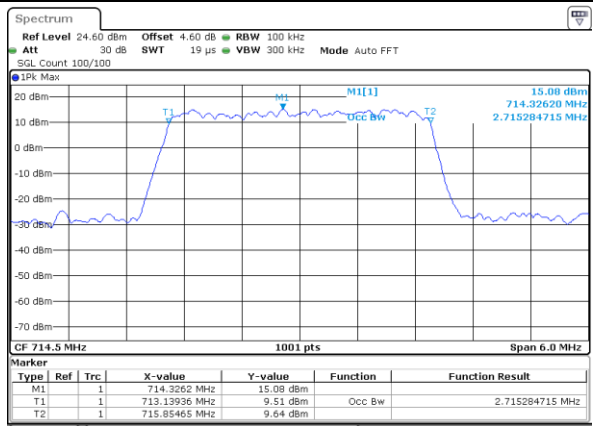

Highest Channel / 10MHz / QPSK

Date: 6 JUN 2020 18:14:08

Highest Channel / 10MHz / 16QAM

Date: 6 JUN 2020 18:14:18

LTE Band 12

Lowest Channel / 1.4MHz / 64QAM

Date: 6 JUN 2020 18:30:10

Lowest Channel / 3MHz / 64QAM

Date: 6 JUN 2020 18:41:23

Middle Channel / 1.4MHz / 64QAM

Date: 6 JUN 2020 18:30:31

Middle Channel / 3MHz / 64QAM

Date: 6 JUN 2020 18:41:43

Highest Channel / 1.4MHz / 64QAM

Date: 6 JUN 2020 18:30:51

Highest Channel / 3MHz / 64QAM

Date: 6 JUN 2020 18:42:03

LTE Band 12

Lowest Channel / 5MHz / 64QAM

Date: 6 JUN 2020 18:46:54

Lowest Channel / 10MHz / 64QAM

Date: 6 JUN 2020 18:58:06

Middle Channel / 5MHz / 64QAM

Date: 6 JUN 2020 18:47:14