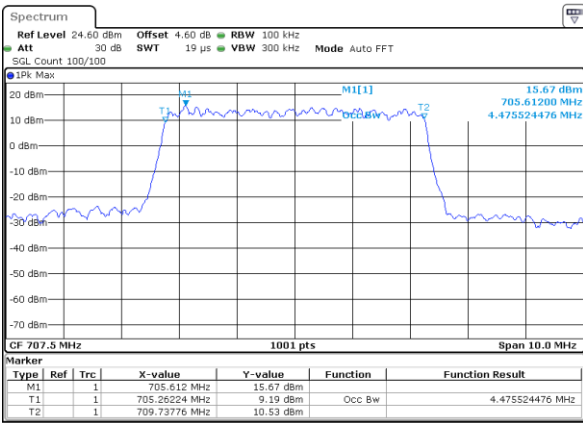

Highest Channel / 3MHz / 16QAM

Date: 6 JUN 2020 17:40:50

LTE Band 12

Lowest Channel / 5MHz / QPSK

Date: 6 JUN 2020 17:56:43

Lowest Channel / 5MHz / 16QAM

Date: 6 JUN 2020 17:56:53

Middle Channel / 5MHz / QPSK

Date: 6 JUN 2020 17:57:13

Middle Channel / 5MHz / 16QAM

Date: 6 JUN 2020 17:57:03

Highest Channel / 5MHz / QPSK

Date: 6 JUN 2020 17:57:24

Highest Channel / 5MHz / 16QAM

Date: 6 JUN 2020 17:57:34

LTE Band 12