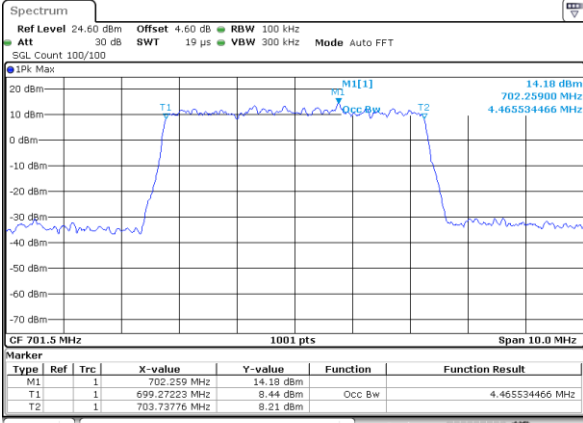

Highest Channel / 10MHz / QPSK

Date: 6 JUN 2020 18:14:08

Highest Channel / 10MHz / 16QAM

Date: 6 JUN 2020 18:14:18

LTE Band 12

Lowest Channel / 1.4MHz / 64QAM

Date: 6 JUN 2020 18:30:10

Lowest Channel / 3MHz / 64QAM

Date: 6 JUN 2020 18:41:23

Middle Channel / 1.4MHz / 64QAM

Date: 6 JUN 2020 18:30:31

Middle Channel / 3MHz / 64QAM

Date: 6 JUN 2020 18:41:43

Highest Channel / 1.4MHz / 64QAM

Date: 6 JUN 2020 18:30:51

Highest Channel / 3MHz / 64QAM

Date: 6 JUN 2020 18:42:03

LTE Band 12

Lowest Channel / 5MHz / 64QAM

Date: 6 JUN 2020 18:46:54

Lowest Channel / 10MHz / 64QAM

Date: 6 JUN 2020 18:58:06

Middle Channel / 5MHz / 64QAM

Date: 6 JUN 2020 18:47:14