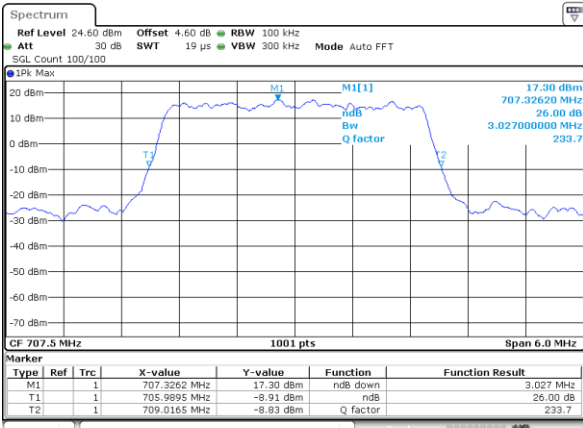

Middle Channel / 3MHz / QPSK

Date: 6 JUN 2020 17:41:20