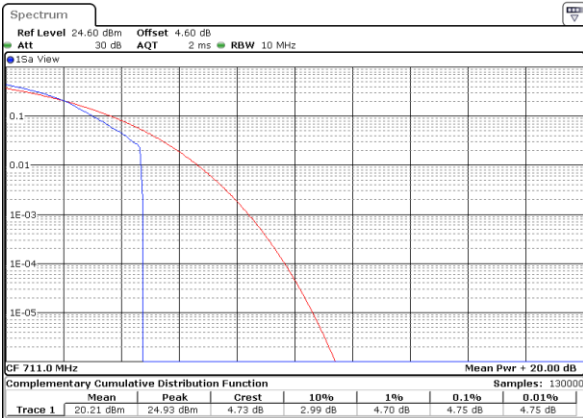

Lowest Channel / Full RB

Date: 6 JUN 2020 19:07:31

Middle Channel / 1RB

Date: 6 JUN 2020 19:08:09

Middle Channel / Full RB

Date: 6 JUN 2020 19:07:40

Highest Channel / 1RB

Date: 6 JUN 2020 19:08:19

Highest Channel / Full RB

Date: 6 JUN 2020 19:09:05

LTE Band 12 / 10MHz / 64QAM

Lowest Channel / 1RB

Date: 6 JUN 2020 19:03:55

Lowest Channel / Full RB

Date: 6 JUN 2020 19:04:03

Middle Channel / 1RB