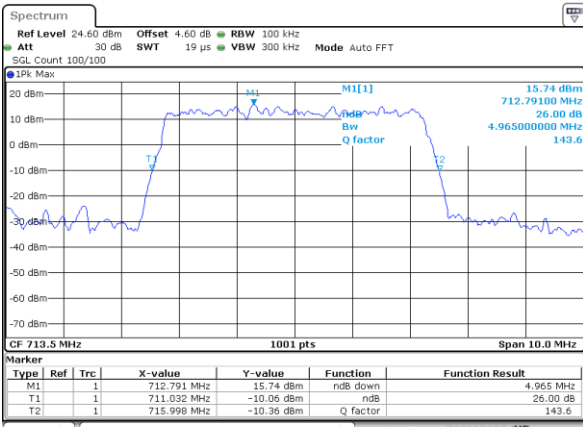

Highest Channel / 5MHz / QPSK

Date: 6 JUN 2020 17:57:54