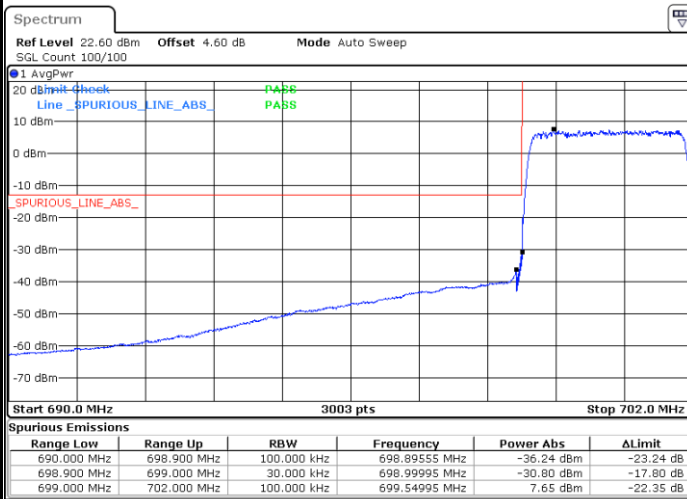

LTE Band 12 / 3MHz / 16QAM

Lowest Band Edge / 1 RB

Date: 6.JUN.2020 17:48:39

Highest Band Edge / 1 RB

Date: 6.JUN.2020 17:56:33

Lowest Band Edge / Full RB

Date: 6.JUN.2020 17:52:02

Highest Band Edge / Full RB

Date: 6.JUN.2020 17:53:10

LTE Band 12 / 3MHz / 64QAM

Lowest Band Edge / 1 RB

Date: 6.JUN.2020 18:43:21

Highest Band Edge / 1 RB

Date: 6.JUN.2020 18:46:44

Lowest Band Edge / Full RB

Date: 6.JUN.2020 18:44:29

Highest Band Edge / Full RB

Date: 6.JUN.2020 18:45:36

LTE Band 12 / 5MHz / QPSK

Lowest Band Edge / 1 RB

Date: 6.JUN.2020 18:06:31

Highest Band Edge / 1 RB

Date: 6.JUN.2020 18:12:10

Lowest Band Edge / Full RB

Date: 6.JUN.2020 18:07:39

Highest Band Edge / Full RB

Date: 6.JUN.2020 18:11:02

LTE Band 12 / 5MHz / 16QAM

Lowest Band Edge / 1RB

Date: 6.JUN.2020 18:05:23

Highest Band Edge / 1 RB

Date: 6.JUN.2020 18:13:17