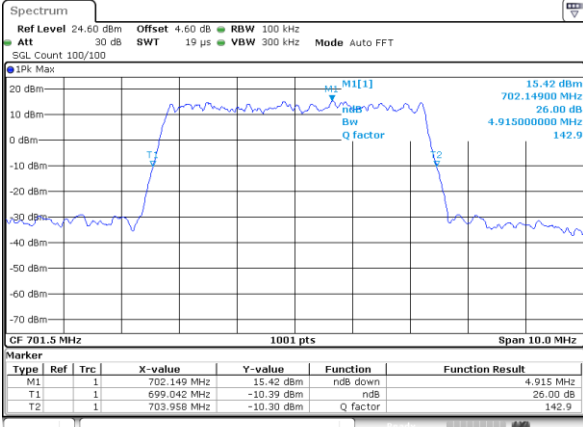

Highest Channel / 3MHz / 16QAM

Date: 6 JUN 2020 17:41:00

LTE Band 12

Lowest Channel / 5MHz / QPSK

Date: 6 JUN 2020 17:58:34

Lowest Channel / 5MHz / 16QAM

Date: 6 JUN 2020 17:58:24

Middle Channel / 5MHz / QPSK