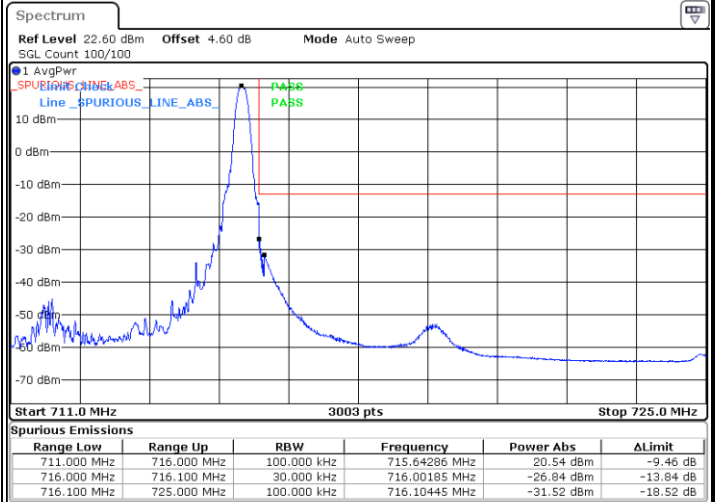

Highest Band Edge / Full RB

Date: 6.JUN.2020 18:45:36

LTE Band 12 / 5MHz / QPSK

Lowest Band Edge / 1 RB

Date: 6.JUN.2020 18:06:31

Highest Band Edge / 1 RB

Date: 6.JUN.2020 18:12:10

Lowest Band Edge / Full RB

Date: 6.JUN.2020 18:07:39

Highest Band Edge / Full RB

Date: 6.JUN.2020 18:11:02

LTE Band 12 / 5MHz / 16QAM

Lowest Band Edge / 1RB

Date: 6.JUN.2020 18:05:23

Highest Band Edge / 1 RB

Date: 6.JUN.2020 18:13:17

Lowest Band Edge / Full RB

Date: 6.JUN.2020 18:08:46

Highest Band Edge / Full RB

Date: 6.JUN.2020 18:09:54

LTE Band 12 / 5MHz / 64QAM

Lowest Band Edge / 1RB

Date: 6 JUN.2020 18:51:08

Highest Band Edge / 1 RB

Date: 6 JUN.2020 18:50:00

Lowest Band Edge / Full RB

Date: 6 JUN.2020 18:52:16

Highest Band Edge / Full RB

Date: 6 JUN.2020 18:48:53