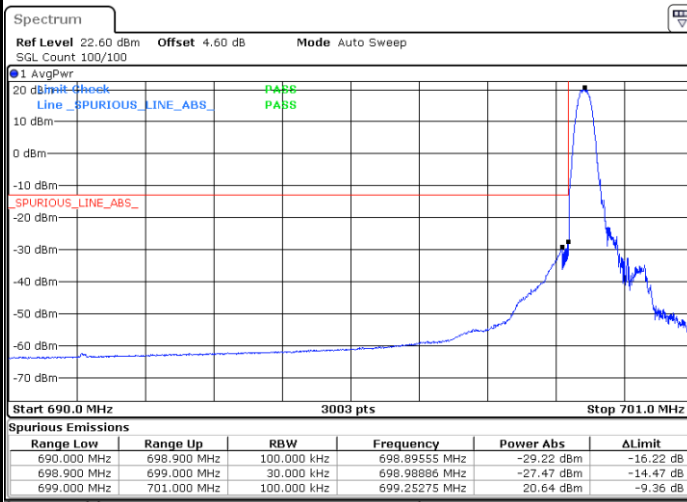

Date: 6 JUN 2020 18:42:03

LTE Band 12

Lowest Channel / 5MHz / 64QAM

Date: 6 JUN 2020 18:46:54

Lowest Channel / 10MHz / 64QAM

Date: 6 JUN 2020 18:58:06

Middle Channel / 5MHz / 64QAM

Date: 6 JUN 2020 18:47:14

Middle Channel / 10MHz / 64QAM

Date: 6 JUN 2020 18:58:26

Highest Channel / 5MHz / 64QAM

Date: 6 JUN 2020 18:47:35

Highest Channel / 10MHz / 64QAM

Date: 6 JUN 2020 18:58:46

# Conducted Band Edge

LTE Band 12 / 1.4MHz / 16QAM

Lowest Band Edge / 1 RB

Highest Band Edge / 1 RB

Lowest Band Edge / Full RB

Highest Band Edge / Full RB

LTE Band 12 / 1.4MHz / 64QAM

Lowest Band Edge / 1 RB

Date: 6.JUN.2020 18:34:24

Highest Band Edge / 1 RB

Date: 6.JUN.2020 18:32:09

Lowest Band Edge / Full RB

Date: 6.JUN.2020 18:35:32

Highest Band Edge / Full RB

Date: 6.JUN.2020 18:33:16

LTE Band 12 / 3MHz / QPSK