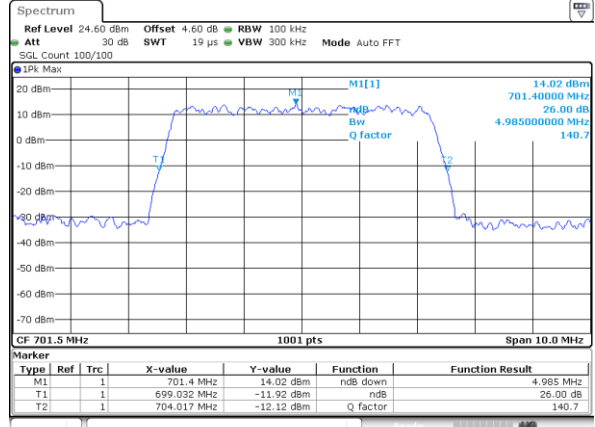

Highest Channel / 3MHz / 16QAM

Date: 6 JUN 2020 17:41:00

LTE Band 12

Lowest Channel / 5MHz / QPSK

Date: 6 JUN 2020 17:58:34

Lowest Channel / 5MHz / 16QAM

Date: 6 JUN 2020 17:58:24

Middle Channel / 5MHz / QPSK