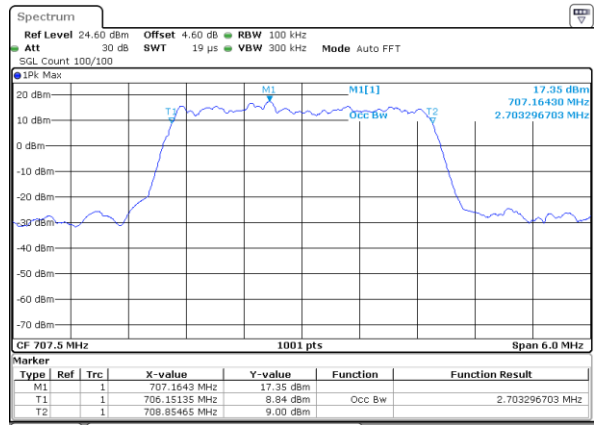

Date: 6 JUN 2020 17:23:55

Highest Channel / 1.4MHz / QPSK

Date: 6 JUN 2020 17:23:55

Highest Channel / 1.4MHz / 16QAM

Date: 6 JUN 2020 17:24:05

LTE Band 12

Lowest Channel / 3MHz / QPSK

Date: 6 JUN 2020 17:39:59

Lowest Channel / 3MHz / 16QAM

Date: 6 JUN 2020 17:40:09

Middle Channel / 3MHz / QPSK

Date: 6 JUN 2020 17:40:20

Middle Channel / 3MHz / 16QAM

Date: 6 JUN 2020 17:40:19

Highest Channel / 3MHz / QPSK

Date: 6 JUN 2020 17:40:39

Highest Channel / 3MHz / 16QAM

Date: 6 JUN 2020 17:40:50

LTE Band 12

Lowest Channel / 5MHz / QPSK

Date: 6 JUN 2020 17:56:43

Lowest Channel / 5MHz / 16QAM

Date: 6 JUN 2020 17:56:53

Middle Channel / 5MHz / QPSK