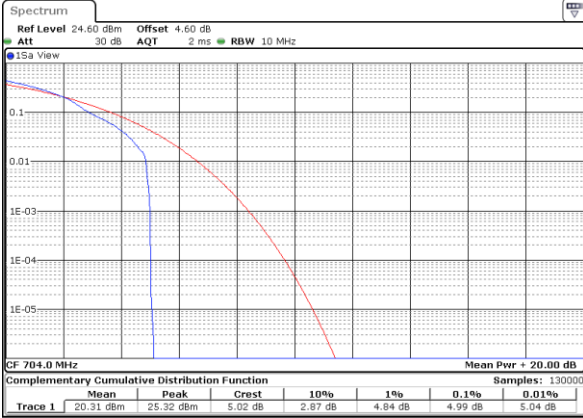

Date: 6 JUN 2020 19:07:50

Highest Channel / 1RB

Date: 6 JUN 2020 19:08:32

Highest Channel / Full RB

Date: 6 JUN 2020 19:08:55

LTE Band 12 / 10MHz / 16QAM

Lowest Channel / 1RB

Date: 6 JUN 2020 19:06:58

Lowest Channel / Full RB

Date: 6 JUN 2020 19:07:31

Middle Channel / 1RB

Date: 6 JUN 2020 19:08:09

Middle Channel / Full RB

Date: 6 JUN 2020 19:07:40

Highest Channel / 1RB

Date: 6 JUN 2020 19:08:19