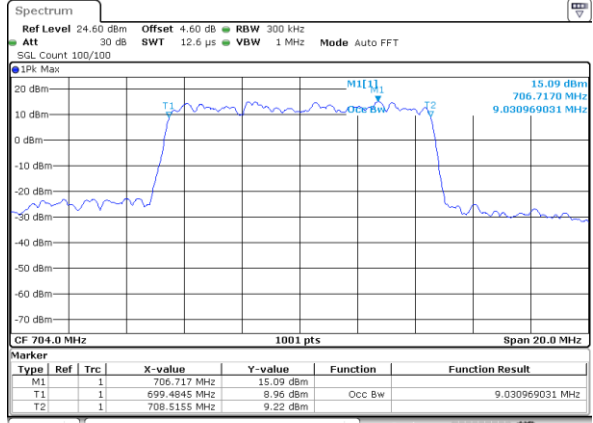

Date: 6 JUN 2020 18:41:23

Middle Channel / 1.4MHz / 64QAM

Date: 6 JUN 2020 18:30:31

Middle Channel / 3MHz / 64QAM

Date: 6 JUN 2020 18:41:43

Highest Channel / 1.4MHz / 64QAM

Date: 6 JUN 2020 18:30:51

Highest Channel / 3MHz / 64QAM

Date: 6 JUN 2020 18:42:03

LTE Band 12

Lowest Channel / 5MHz / 64QAM

Date: 6 JUN 2020 18:46:54

Lowest Channel / 10MHz / 64QAM

Date: 6 JUN 2020 18:58:06

Middle Channel / 5MHz / 64QAM

Date: 6 JUN 2020 18:47:14

Middle Channel / 10MHz / 64QAM

Date: 6 JUN 2020 18:58:26

Highest Channel / 5MHz / 64QAM

Date: 6 JUN 2020 18:47:35

Highest Channel / 10MHz / 64QAM

Date: 6 JUN 2020 18:58:46