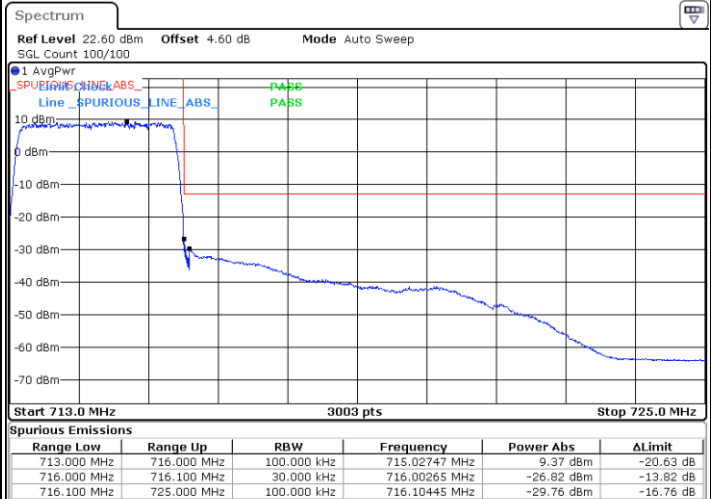

Date: 6.JUN.2020 18:34:24

Highest Band Edge / 1 RB

Date: 6.JUN.2020 18:32:09

Lowest Band Edge / Full RB

Date: 6.JUN.2020 18:35:32

Highest Band Edge / Full RB

Date: 6.JUN.2020 18:33:16

LTE Band 12 / 3MHz / QPSK

Lowest Band Edge / 1RB

Date: 6.JUN.2020 17:49:46

Highest Band Edge / 1 RB

Date: 6.JUN.2020 17:55:25

Lowest Band Edge / Full RB

Date: 6.JUN.2020 17:50:54

Highest Band Edge / Full RB

Date: 6.JUN.2020 17:54:17

LTE Band 12 / 3MHz / 16QAM

Lowest Band Edge / 1 RB

Date: 6.JUN.2020 17:48:39

Highest Band Edge / 1 RB

Date: 6.JUN.2020 17:56:33

Lowest Band Edge / Full RB

Date: 6.JUN.2020 17:52:02

Highest Band Edge / Full RB

Date: 6.JUN.2020 17:53:10

LTE Band 12 / 3MHz / 64QAM

Lowest Band Edge / 1 RB

Date: 6.JUN.2020 18:43:21

Highest Band Edge / 1 RB

Date: 6.JUN.2020 18:46:44

Lowest Band Edge / Full RB

Date: 6.JUN.2020 18:44:29