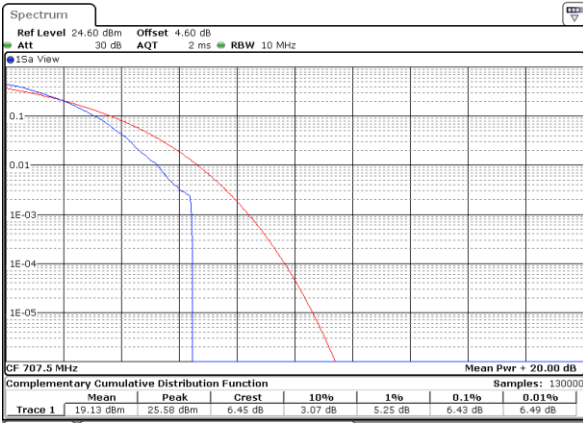

Highest Channel / Full RB

Date: 6 JUN 2020 19:09:05

LTE Band 12 / 10MHz / 64QAM

Lowest Channel / 1RB

Date: 6 JUN 2020 19:03:55

Lowest Channel / Full RB

Date: 6 JUN 2020 19:04:03

Middle Channel / 1RB

Date: 6 JUN 2020 19:04:30

Middle Channel / Full RB

Date: 6 JUN 2020 19:04:16

Highest Channel / 1RB

Date: 6 JUN 2020 19:04:41

Highest Channel / Full RB

Date: 6 JUN 2020 19:04:50

**26dB Bandwidth**

Mode	LTE Band 12 : 26dB BW(MHz)											
BW	1.4MHz		3MHz		5MHz		10MHz		15MHz		20MHz	
Mod.	QPSK	16QAM	QPSK	16QAM	QPSK	16QAM	QPSK	16QAM	QPSK	16QAM	QPSK	16QAM
Lowest CH	1.22	1.23	3.07	3.01	4.92	4.99	9.81	9.79	-	-	-	-
Middle CH	1.23	1.23	3.03	3.06	4.95	4.87	9.73	9.57	-	-	-	-
Highest CH	1.23	1.24	3.01	3.02	4.97	4.92	9.71	9.73	-	-	-	-
Mode	LTE Band 12 : 26dB BW(MHz)											
BW	1.4MHz		3MHz		5MHz		10MHz		15MHz		20MHz	
Mod.	64QAM		64QAM		64QAM		64QAM		64QAM		64QAM	
Lowest CH	1.23	-	3.02	-	4.85	-	9.69	-	-	-	-	-
Middle CH	1.23	-	2.97	-	4.88	-	9.81	-	-	-	-	-
Highest CH	1.23	-	3.04	-	4.89	-	9.79	-	-	-	-	-