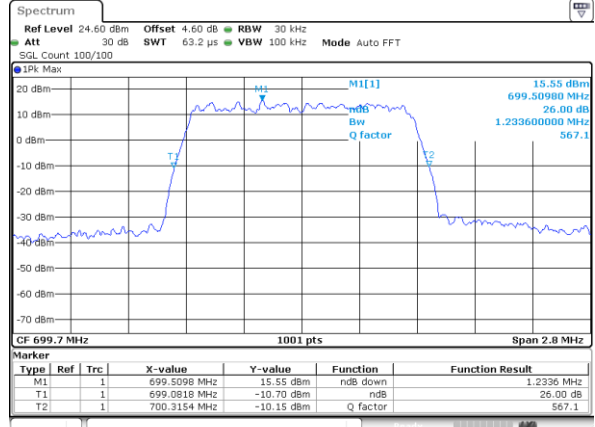

Lowest Channel / 1.4MHz / 16QAM

Date: 6 JUN 2020 17:24:55