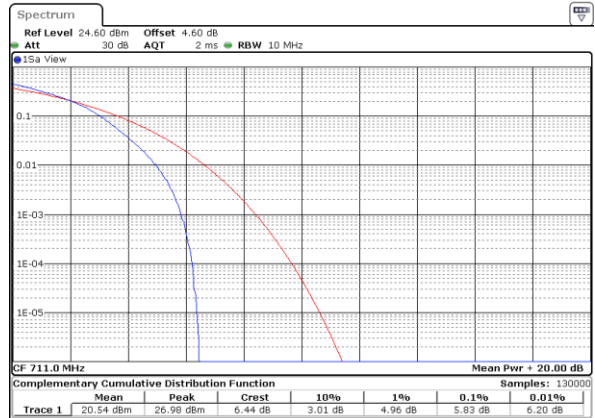

Highest Channel / Full RB

Date: 6 JUN 2020 19:09:05