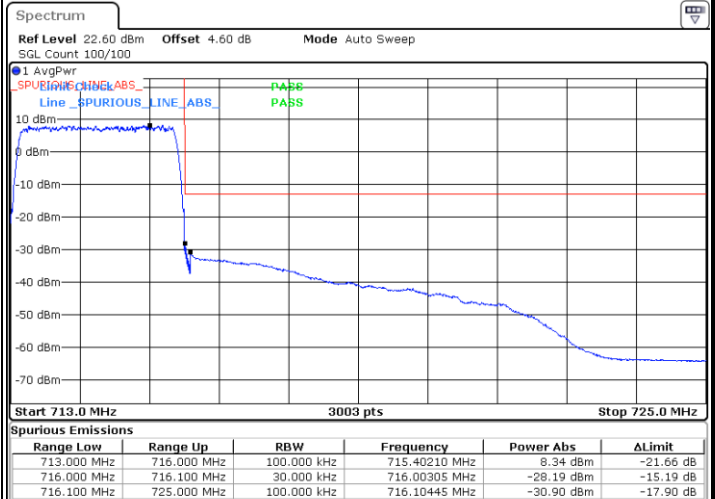

Lowest Band Edge / 1RB

Date: 6.JUN.2020 17:49:46

Highest Band Edge / 1 RB

Date: 6.JUN.2020 17:55:25

Lowest Band Edge / Full RB

Date: 6.JUN.2020 17:50:54

Highest Band Edge / Full RB

Date: 6.JUN.2020 17:54:17

LTE Band 12 / 3MHz / 16QAM

Lowest Band Edge / 1 RB

Date: 6.JUN.2020 17:48:39

Highest Band Edge / 1 RB

Date: 6.JUN.2020 17:56:33

Lowest Band Edge / Full RB

Date: 6.JUN.2020 17:52:02

Highest Band Edge / Full RB

Date: 6.JUN.2020 17:53:10

LTE Band 12 / 3MHz / 64QAM

Lowest Band Edge / 1 RB

Date: 6.JUN.2020 18:43:21

Highest Band Edge / 1 RB

Date: 6.JUN.2020 18:46:44

Lowest Band Edge / Full RB

Date: 6.JUN.2020 18:44:29

Highest Band Edge / Full RB

Date: 6.JUN.2020 18:45:36

LTE Band 12 / 5MHz / QPSK

Lowest Band Edge / 1 RB

Date: 6.JUN.2020 18:06:31

Highest Band Edge / 1 RB

Date: 6.JUN.2020 18:12:10

Lowest Band Edge / Full RB