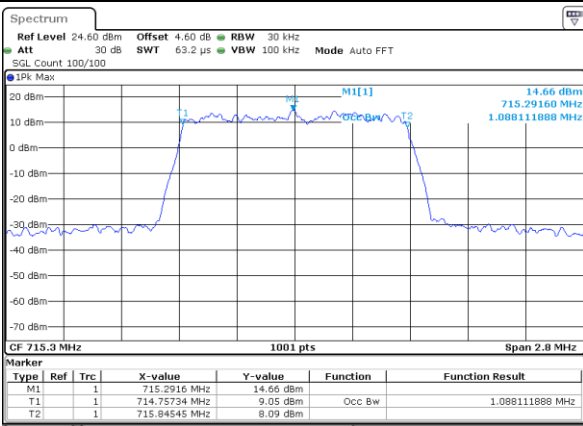

Highest Channel / 10MHz / QPSK

Date: 6 JUN 2020 18:14:08

Highest Channel / 10MHz / 16QAM

Date: 6 JUN 2020 18:14:18

LTE Band 12

Lowest Channel / 1.4MHz / 64QAM

Date: 6 JUN 2020 18:30:10

Lowest Channel / 3MHz / 64QAM

Date: 6 JUN 2020 18:41:23

Middle Channel / 1.4MHz / 64QAM

Date: 6 JUN 2020 18:30:31

Middle Channel / 3MHz / 64QAM

Date: 6 JUN 2020 18:41:43

Highest Channel / 1.4MHz / 64QAM

Date: 6 JUN 2020 18:30:51

Highest Channel / 3MHz / 64QAM

Date: 6 JUN 2020 18:42:03

LTE Band 12

Lowest Channel / 5MHz / 64QAM

Date: 6 JUN 2020 18:46:54

Lowest Channel / 10MHz / 64QAM

Date: 6 JUN 2020 18:58:06

Middle Channel / 5MHz / 64QAM

Date: 6 JUN 2020 18:47:14