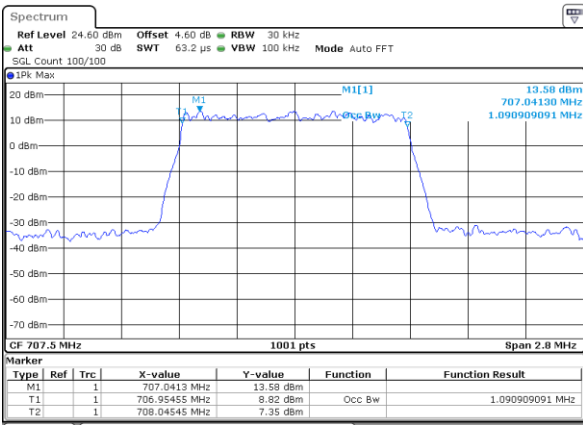

Highest Channel / 10MHz / QPSK

Date: 6 JUN 2020 18:14:08

Highest Channel / 10MHz / 16QAM

Date: 6 JUN 2020 18:14:18

LTE Band 12

Lowest Channel / 1.4MHz / 64QAM

Date: 6 JUN 2020 18:30:10

Lowest Channel / 3MHz / 64QAM

Date: 6 JUN 2020 18:41:23

Middle Channel / 1.4MHz / 64QAM

Date: 6 JUN 2020 18:30:31

Middle Channel / 3MHz / 64QAM

Date: 6 JUN 2020 18:41:43

Highest Channel / 1.4MHz / 64QAM

Date: 6 JUN 2020 18:30:51

Highest Channel / 3MHz / 64QAM