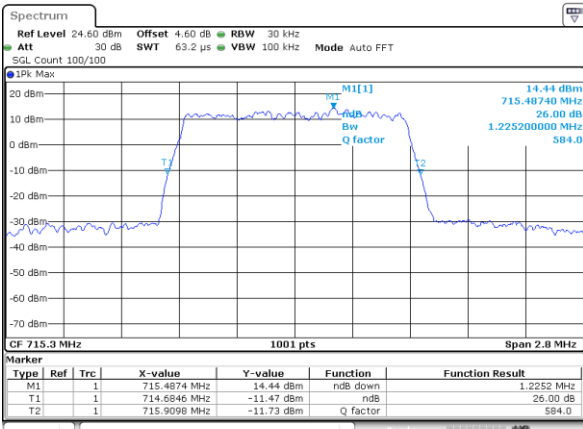

Date: 6 JUN 2020 18:41:33

Middle Channel / 1.4MHz / 64QAM

Date: 6 JUN 2020 18:30:41

Middle Channel / 3MHz / 64QAM

Date: 6 JUN 2020 18:41:53

Highest Channel / 1.4MHz / 64QAM

Date: 6 JUN 2020 18:31:01

Highest Channel / 3MHz / 64QAM