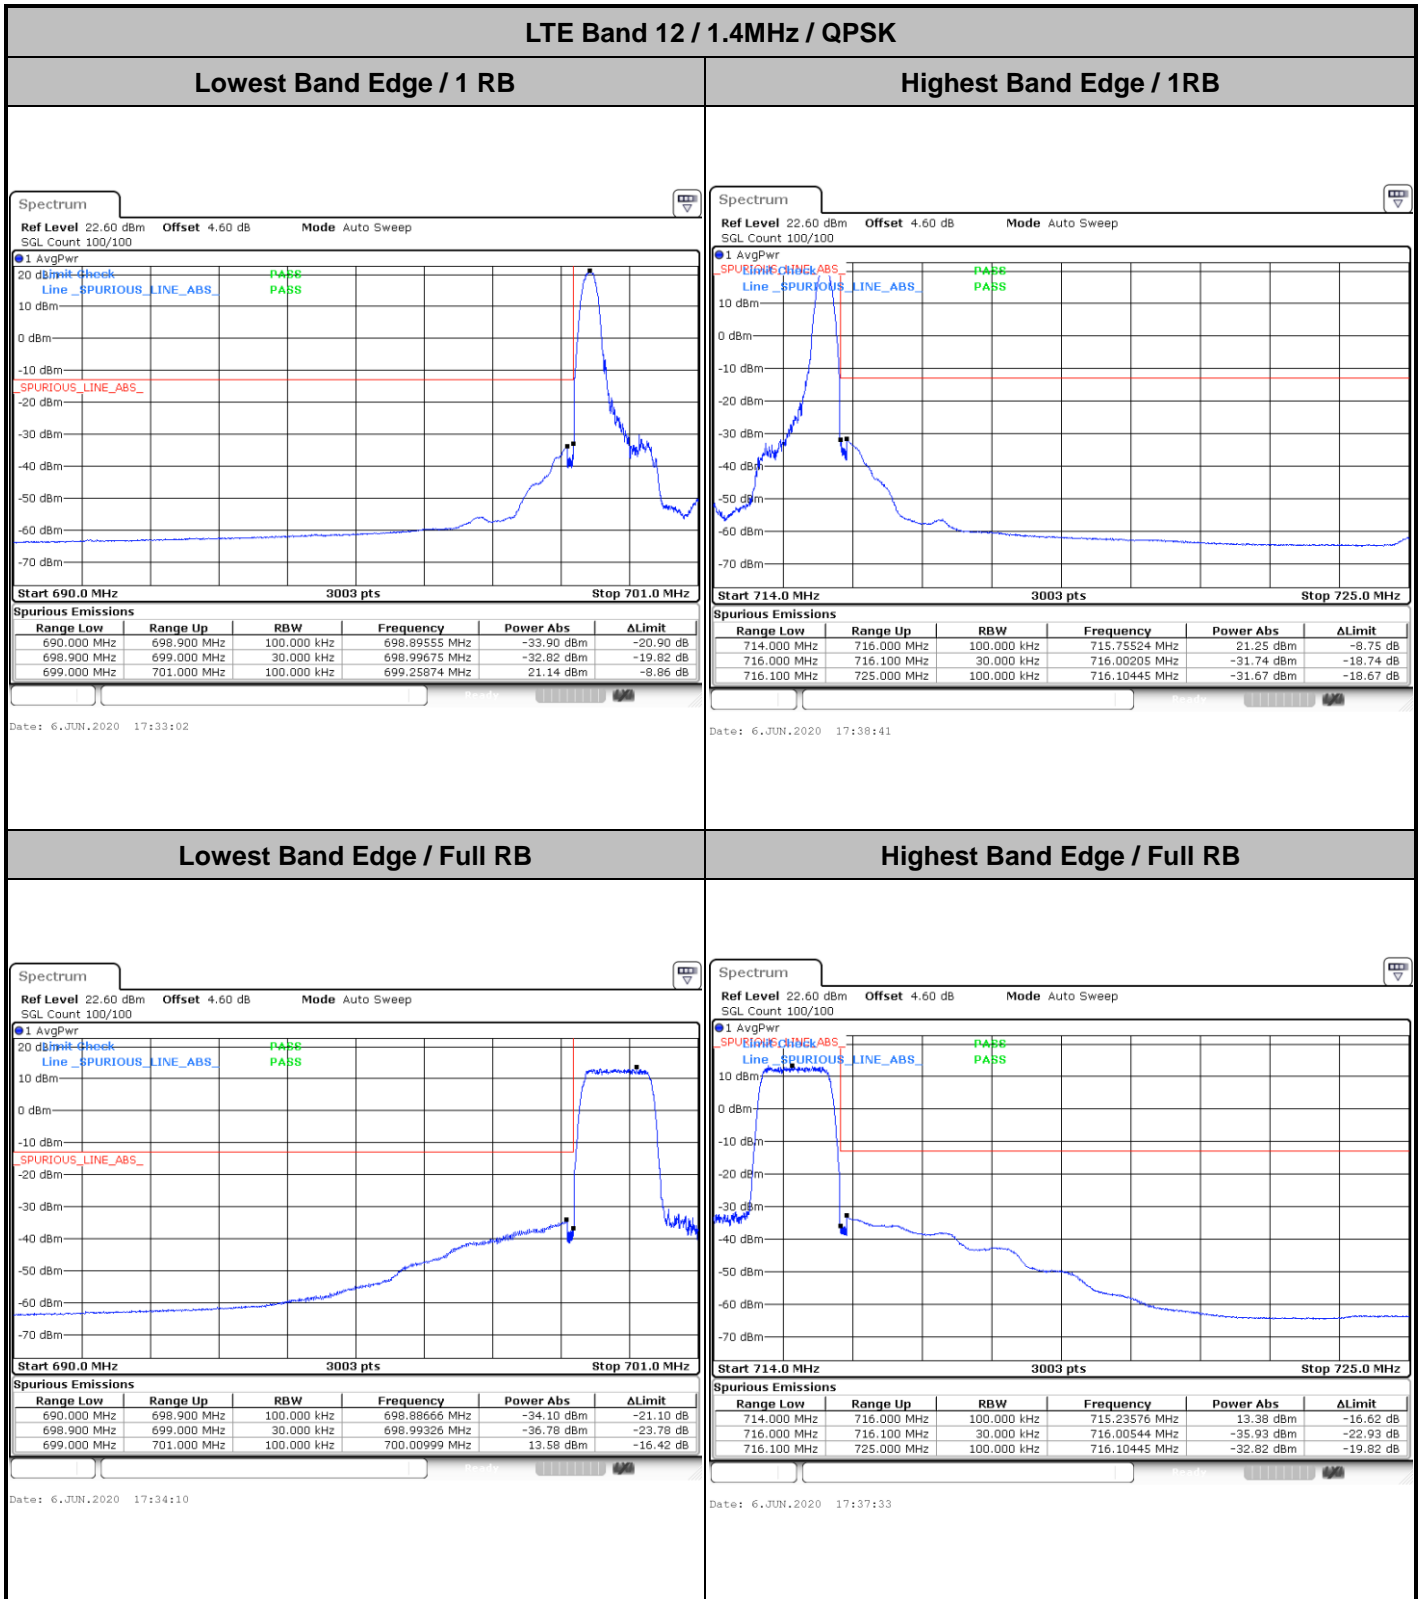

Date: 6 JUN 2020 18:42:03

LTE Band 12

Lowest Channel / 5MHz / 64QAM

Date: 6 JUN 2020 18:46:54

Lowest Channel / 10MHz / 64QAM

Date: 6 JUN 2020 18:58:06

Middle Channel / 5MHz / 64QAM

Date: 6 JUN 2020 18:47:14

Middle Channel / 10MHz / 64QAM

Date: 6 JUN 2020 18:58:26

Highest Channel / 5MHz / 64QAM

Date: 6 JUN 2020 18:47:35

Highest Channel / 10MHz / 64QAM

Date: 6 JUN 2020 18:58:46

# Conducted Band Edge

LTE Band 12 / 1.4MHz / 16QAM

Lowest Band Edge / 1 RB

Highest Band Edge / 1 RB

Lowest Band Edge / Full RB

Highest Band Edge / Full RB

LTE Band 12 / 1.4MHz / 64QAM

Lowest Band Edge / 1 RB

Date: 6.JUN.2020 18:34:24

Highest Band Edge / 1 RB

Date: 6.JUN.2020 18:32:09

Lowest Band Edge / Full RB

Date: 6.JUN.2020 18:35:32

Highest Band Edge / Full RB

Date: 6.JUN.2020 18:33:16

LTE Band 12 / 3MHz / QPSK