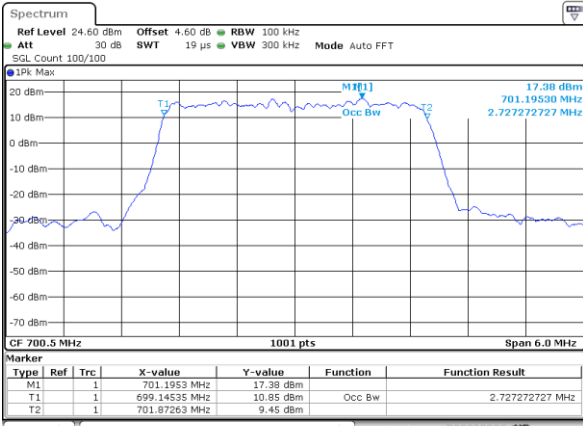

Date: 6 JUN 2020 17:23:55

Highest Channel / 1.4MHz / QPSK

Date: 6 JUN 2020 17:23:55

Highest Channel / 1.4MHz / 16QAM

Date: 6 JUN 2020 17:24:05

LTE Band 12

Lowest Channel / 3MHz / QPSK

Date: 6 JUN 2020 17:39:59