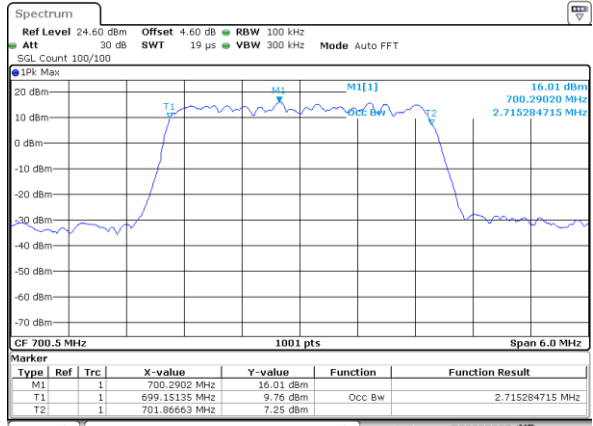

Highest Channel / 10MHz / QPSK

Date: 6 JUN 2020 18:14:08

Highest Channel / 10MHz / 16QAM

Date: 6 JUN 2020 18:14:18

LTE Band 12

Lowest Channel / 1.4MHz / 64QAM

Date: 6 JUN 2020 18:30:10

Lowest Channel / 3MHz / 64QAM

Date: 6 JUN 2020 18:41:23

Middle Channel / 1.4MHz / 64QAM

Date: 6 JUN 2020 18:30:31

Middle Channel / 3MHz / 64QAM

Date: 6 JUN 2020 18:41:43

Highest Channel / 1.4MHz / 64QAM

Date: 6 JUN 2020 18:30:51

Highest Channel / 3MHz / 64QAM