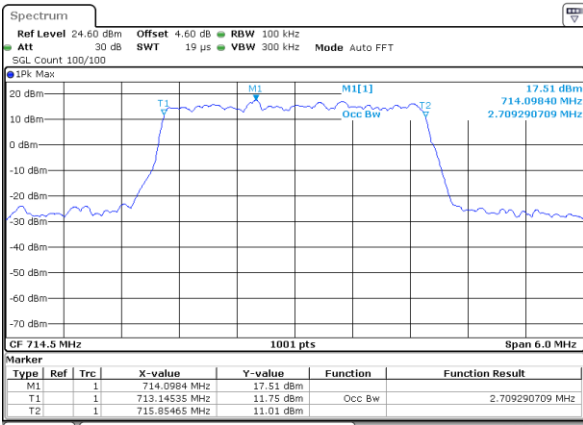

Date: 6 JUN 2020 17:23:55

Highest Channel / 1.4MHz / QPSK

Date: 6 JUN 2020 17:23:55

Highest Channel / 1.4MHz / 16QAM

Date: 6 JUN 2020 17:24:05

LTE Band 12

Lowest Channel / 3MHz / QPSK

Date: 6 JUN 2020 17:39:59

Lowest Channel / 3MHz / 16QAM

Date: 6 JUN 2020 17:40:09

Middle Channel / 3MHz / QPSK

Date: 6 JUN 2020 17:40:20

Middle Channel / 3MHz / 16QAM

Date: 6 JUN 2020 17:40:19

Highest Channel / 3MHz / QPSK

Date: 6 JUN 2020 17:40:39

Highest Channel / 3MHz / 16QAM

Date: 6 JUN 2020 17:40:50

LTE Band 12

Lowest Channel / 5MHz / QPSK

Date: 6 JUN 2020 17:56:43

Lowest Channel / 5MHz / 16QAM

Date: 6 JUN 2020 17:56:53

Middle Channel / 5MHz / QPSK