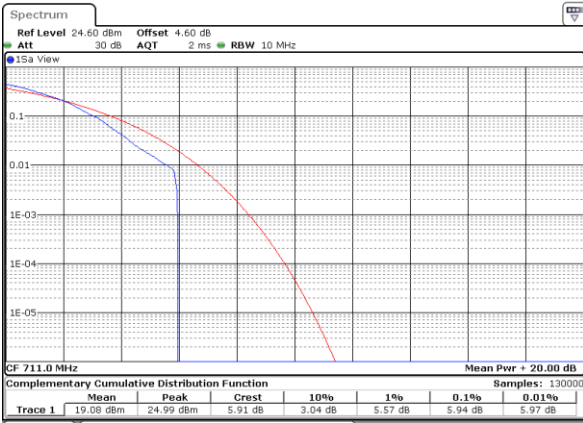

Highest Channel / Full RB

Date: 6 JUN 2020 19:09:05

LTE Band 12 / 10MHz / 64QAM

Lowest Channel / 1RB

Date: 6 JUN 2020 19:03:55

Lowest Channel / Full RB

Date: 6 JUN 2020 19:04:03

Middle Channel / 1RB

Date: 6 JUN 2020 19:04:30

Middle Channel / Full RB

Date: 6 JUN 2020 19:04:16

Highest Channel / 1RB

Date: 6 JUN 2020 19:04:41

Highest Channel / Full RB

Date: 6 JUN 2020 19:04:50

**26dB Bandwidth**