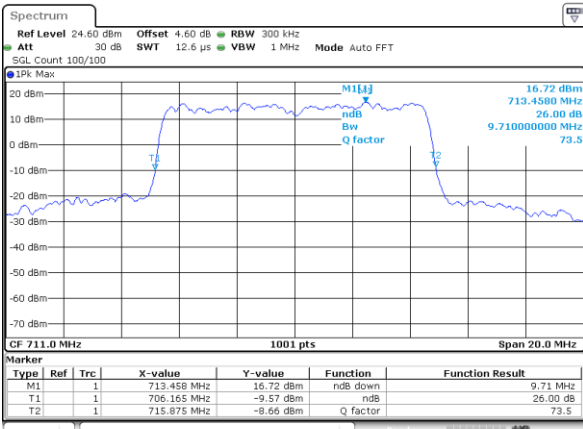

Highest Channel / 10MHz / QPSK

Date: 6 JUN 2020 18:14:38

Highest Channel / 10MHz / 16QAM

Date: 6 JUN 2020 18:14:28

LTE Band 12

Lowest Channel / 1.4MHz / 64QAM

Date: 6 JUN 2020 18:30:20

Lowest Channel / 3MHz / 64QAM