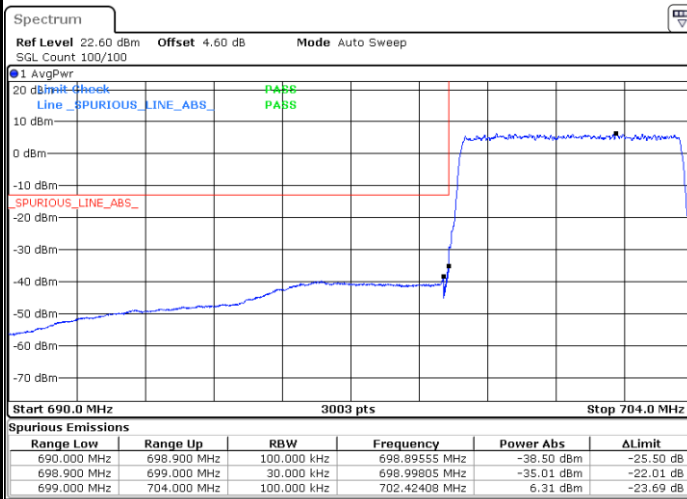

Highest Band Edge / Full RB

Date: 6.JUN.2020 18:45:36

LTE Band 12 / 5MHz / QPSK

Lowest Band Edge / 1 RB

Date: 6.JUN.2020 18:06:31

Highest Band Edge / 1 RB

Date: 6.JUN.2020 18:12:10

Lowest Band Edge / Full RB

Date: 6.JUN.2020 18:07:39

Highest Band Edge / Full RB

Date: 6.JUN.2020 18:11:02

LTE Band 12 / 5MHz / 16QAM

Lowest Band Edge / 1RB

Date: 6.JUN.2020 18:05:23

Highest Band Edge / 1 RB

Date: 6.JUN.2020 18:13:17

Lowest Band Edge / Full RB

Date: 6.JUN.2020 18:08:46

Highest Band Edge / Full RB

Date: 6.JUN.2020 18:09:54

LTE Band 12 / 5MHz / 64QAM

Lowest Band Edge / 1RB

Date: 6 JUN.2020 18:51:08

Highest Band Edge / 1 RB