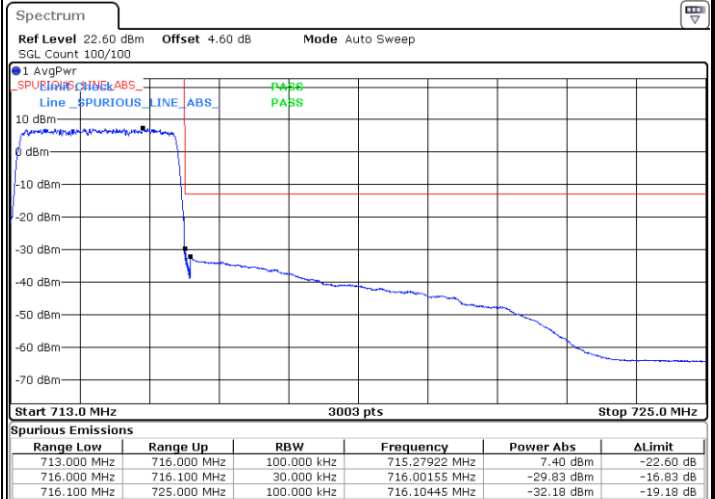

LTE Band 12 / 3MHz / 16QAM

Lowest Band Edge / 1 RB

Date: 6.JUN.2020 17:48:39

Highest Band Edge / 1 RB

Date: 6.JUN.2020 17:56:33

Lowest Band Edge / Full RB

Date: 6.JUN.2020 17:52:02

Highest Band Edge / Full RB

Date: 6.JUN.2020 17:53:10

LTE Band 12 / 3MHz / 64QAM

Lowest Band Edge / 1 RB

Date: 6.JUN.2020 18:43:21

Highest Band Edge / 1 RB

Date: 6.JUN.2020 18:46:44

Lowest Band Edge / Full RB

Date: 6.JUN.2020 18:44:29

Highest Band Edge / Full RB

Date: 6.JUN.2020 18:45:36

LTE Band 12 / 5MHz / QPSK

Lowest Band Edge / 1 RB

Date: 6.JUN.2020 18:06:31

Highest Band Edge / 1 RB

Date: 6.JUN.2020 18:12:10

Lowest Band Edge / Full RB

Date: 6.JUN.2020 18:07:39

Highest Band Edge / Full RB

Date: 6.JUN.2020 18:11:02

LTE Band 12 / 5MHz / 16QAM

Lowest Band Edge / 1RB

Date: 6.JUN.2020 18:05:23

Highest Band Edge / 1 RB

Date: 6.JUN.2020 18:13:17