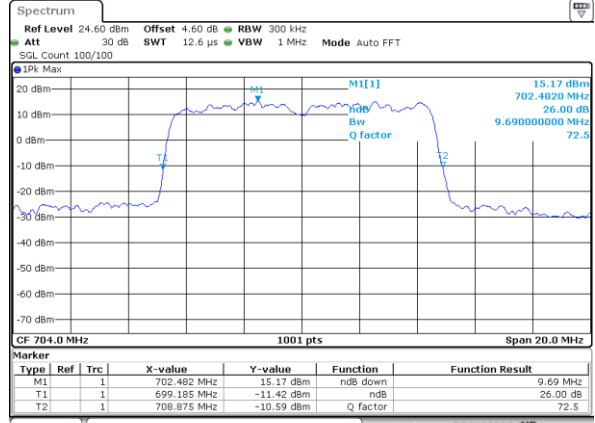

Date: 6 JUN 2020 18:42:13

LTE Band 12

Lowest Channel / 5MHz / 64QAM

Date: 6 JUN 2020 18:47:04

Lowest Channel / 10MHz / 64QAM

Date: 6 JUN 2020 18:58:16

Middle Channel / 5MHz / 64QAM

Date: 6 JUN 2020 18:47:25

Middle Channel / 10MHz / 64QAM

Date: 6 JUN 2020 18:58:36

Highest Channel / 5MHz / 64QAM

Date: 6 JUN 2020 18:47:45

Highest Channel / 10MHz / 64QAM

Date: 6 JUN 2020 18:58:56

Occupied Bandwidth

Mode	LTE Band 12 : 99%OBW(MHz)											
BW	1.4MHz		3MHz		5MHz		10MHz		15MHz		20MHz	
Mod.	QPSK	16QAM	QPSK	16QAM	QPSK	16QAM	QPSK	16QAM	QPSK	16QAM	QPSK	16QAM
Lowest CH	1.09	1.09	2.73	2.73	4.48	4.46	9.01	8.99	-	-	-	-
Middle CH	1.09	1.09	2.72	2.70	4.48	4.50	9.07	8.99	-	-	-	-
Highest CH	1.09	1.09	2.71	2.71	4.50	4.49	9.11	9.05	-	-	-	-
Mode	LTE Band 12 : 99%OBW(MHz)											
BW	1.4MHz		3MHz		5MHz		10MHz		15MHz		20MHz	
Mod.	64QAM		64QAM		64QAM		64QAM		64QAM		64QAM	
Lowest CH	1.09	-	2.72	-	4.47	-	9.03	-	-	-	-	-
Middle CH	1.09	-	2.72	-	4.49	-	8.99	-	-	-	-	-
Highest CH	1.09	-	2.72	-	4.47	-	9.05	-	-	-	-	-