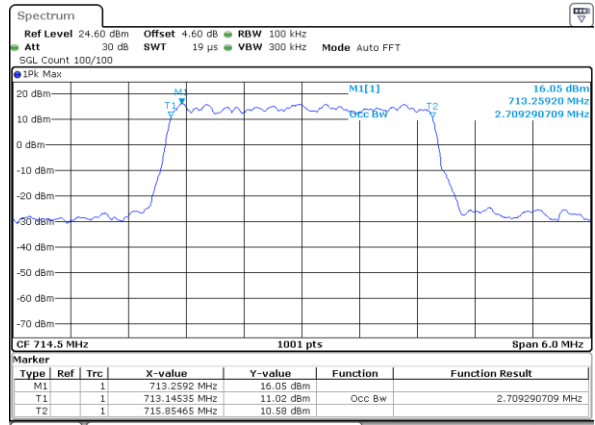

Date: 6 JUN 2020 17:23:55

Highest Channel / 1.4MHz / QPSK

Date: 6 JUN 2020 17:23:55

Highest Channel / 1.4MHz / 16QAM

Date: 6 JUN 2020 17:24:05

LTE Band 12

Lowest Channel / 3MHz / QPSK

Date: 6 JUN 2020 17:39:59

Lowest Channel / 3MHz / 16QAM

Date: 6 JUN 2020 17:40:09

Middle Channel / 3MHz / QPSK

Date: 6 JUN 2020 17:40:20

Middle Channel / 3MHz / 16QAM

Date: 6 JUN 2020 17:40:19

Highest Channel / 3MHz / QPSK

Date: 6 JUN 2020 17:40:39

Highest Channel / 3MHz / 16QAM

Date: 6 JUN 2020 17:40:50

LTE Band 12

Lowest Channel / 5MHz / QPSK

Date: 6 JUN 2020 17:56:43

Lowest Channel / 5MHz / 16QAM

Date: 6 JUN 2020 17:56:53

Middle Channel / 5MHz / QPSK