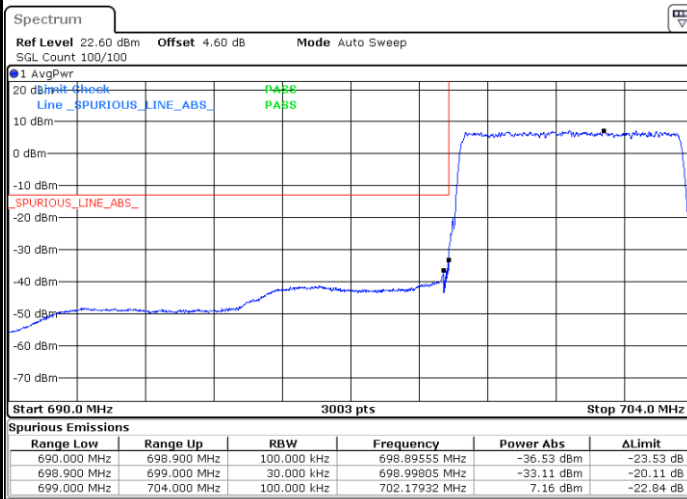

Date: 6.JUN.2020 17:53:10

LTE Band 12 / 3MHz / 64QAM

Lowest Band Edge / 1 RB

Date: 6.JUN.2020 18:43:21

Highest Band Edge / 1 RB

Date: 6.JUN.2020 18:46:44

Lowest Band Edge / Full RB

Date: 6.JUN.2020 18:44:29

Highest Band Edge / Full RB

Date: 6.JUN.2020 18:45:36

LTE Band 12 / 5MHz / QPSK

Lowest Band Edge / 1 RB

Date: 6.JUN.2020 18:06:31

Highest Band Edge / 1 RB

Date: 6.JUN.2020 18:12:10

Lowest Band Edge / Full RB

Date: 6.JUN.2020 18:07:39

Highest Band Edge / Full RB

Date: 6.JUN.2020 18:11:02

LTE Band 12 / 5MHz / 16QAM

Lowest Band Edge / 1RB

Date: 6.JUN.2020 18:05:23

Highest Band Edge / 1 RB

Date: 6.JUN.2020 18:13:17

Lowest Band Edge / Full RB

Date: 6.JUN.2020 18:08:46

Highest Band Edge / Full RB

Date: 6.JUN.2020 18:09:54

LTE Band 12 / 5MHz / 64QAM

Lowest Band Edge / 1RB

Date: 6 JUN.2020 18:51:08

Highest Band Edge / 1 RB