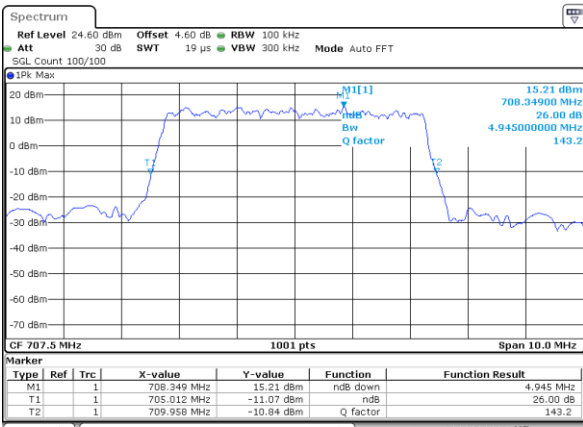

Highest Channel / 3MHz / 16QAM

Date: 6 JUN 2020 17:41:00

LTE Band 12

Lowest Channel / 5MHz / QPSK

Date: 6 JUN 2020 17:58:34

Lowest Channel / 5MHz / 16QAM

Date: 6 JUN 2020 17:58:24

Middle Channel / 5MHz / QPSK

Date: 6 JUN 2020 17:58:04

Middle Channel / 5MHz / 16QAM

Date: 6 JUN 2020 17:58:14

Highest Channel / 5MHz / QPSK

Date: 6 JUN 2020 17:57:54

Highest Channel / 5MHz / 16QAM

Date: 6 JUN 2020 17:57:44

LTE Band 12