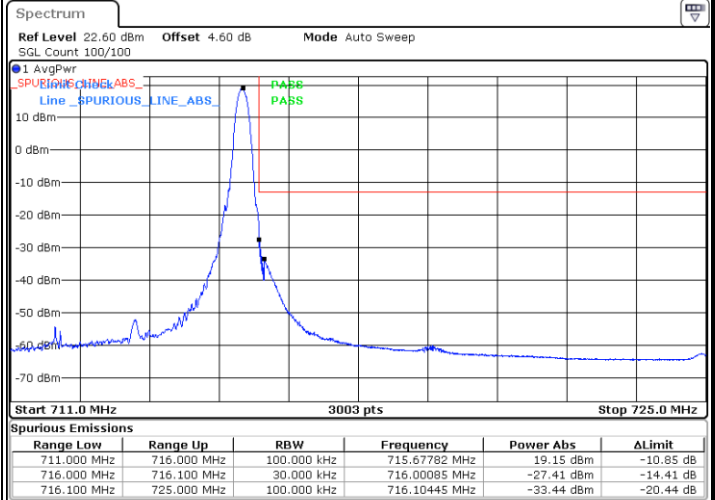

Highest Band Edge / Full RB

Date: 6.JUN.2020 18:45:36

LTE Band 12 / 5MHz / QPSK

Lowest Band Edge / 1 RB

Date: 6.JUN.2020 18:06:31

Highest Band Edge / 1 RB

Date: 6.JUN.2020 18:12:10

Lowest Band Edge / Full RB

Date: 6.JUN.2020 18:07:39

Highest Band Edge / Full RB

Date: 6.JUN.2020 18:11:02

LTE Band 12 / 5MHz / 16QAM

Lowest Band Edge / 1RB

Date: 6.JUN.2020 18:05:23

Highest Band Edge / 1 RB

Date: 6.JUN.2020 18:13:17

Lowest Band Edge / Full RB

Date: 6.JUN.2020 18:08:46

Highest Band Edge / Full RB

Date: 6.JUN.2020 18:09:54

LTE Band 12 / 5MHz / 64QAM

Lowest Band Edge / 1RB

Date: 6 JUN.2020 18:51:08

Highest Band Edge / 1 RB

Date: 6 JUN.2020 18:50:00

Lowest Band Edge / Full RB

Date: 6 JUN.2020 18:52:16

Highest Band Edge / Full RB

Date: 6 JUN.2020 18:48:53