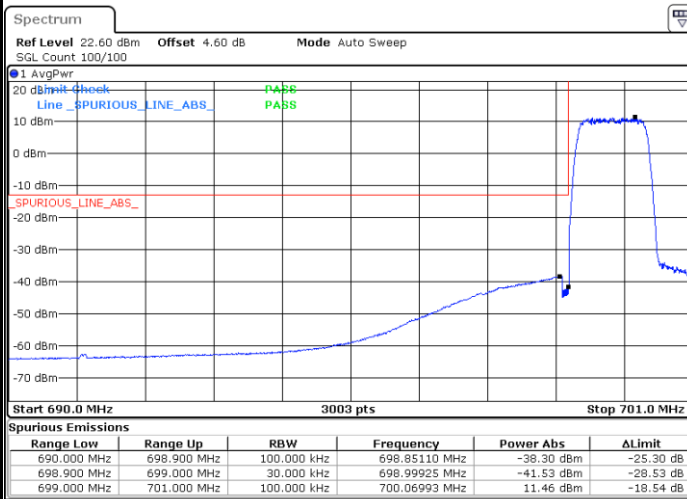

Middle Channel / 10MHz / 64QAM

Date: 6 JUN 2020 18:58:26

Highest Channel / 5MHz / 64QAM

Date: 6 JUN 2020 18:47:35

Highest Channel / 10MHz / 64QAM

Date: 6 JUN 2020 18:58:46

# Conducted Band Edge

LTE Band 12 / 1.4MHz / 16QAM

Lowest Band Edge / 1 RB

Highest Band Edge / 1 RB

Lowest Band Edge / Full RB

Highest Band Edge / Full RB

LTE Band 12 / 1.4MHz / 64QAM

Lowest Band Edge / 1 RB

Date: 6.JUN.2020 18:34:24

Highest Band Edge / 1 RB

Date: 6.JUN.2020 18:32:09

Lowest Band Edge / Full RB

Date: 6.JUN.2020 18:35:32

Highest Band Edge / Full RB

Date: 6.JUN.2020 18:33:16

LTE Band 12 / 3MHz / QPSK