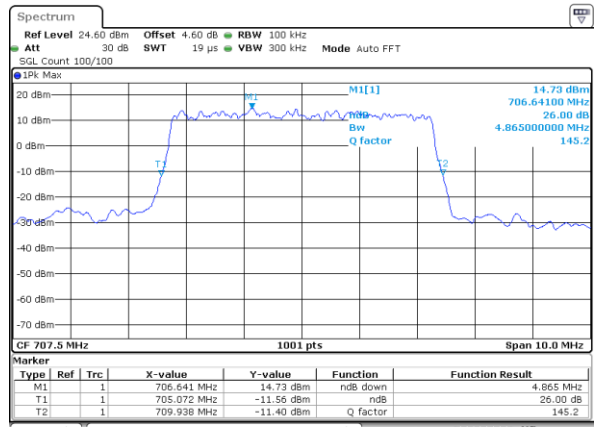

Highest Channel / 3MHz / 16QAM

Date: 6 JUN 2020 17:41:00

LTE Band 12

Lowest Channel / 5MHz / QPSK

Date: 6 JUN 2020 17:58:34

Lowest Channel / 5MHz / 16QAM

Date: 6 JUN 2020 17:58:24

Middle Channel / 5MHz / QPSK

Date: 6 JUN 2020 17:58:04

Middle Channel / 5MHz / 16QAM

Date: 6 JUN 2020 17:58:14

Highest Channel / 5MHz / QPSK

Date: 6 JUN 2020 17:57:54

Highest Channel / 5MHz / 16QAM

Date: 6 JUN 2020 17:57:44

LTE Band 12