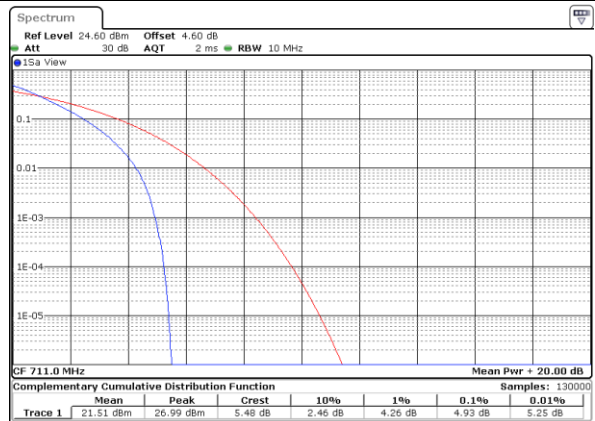

Highest Channel / Full RB

Date: 6 JUN 2020 19:08:55