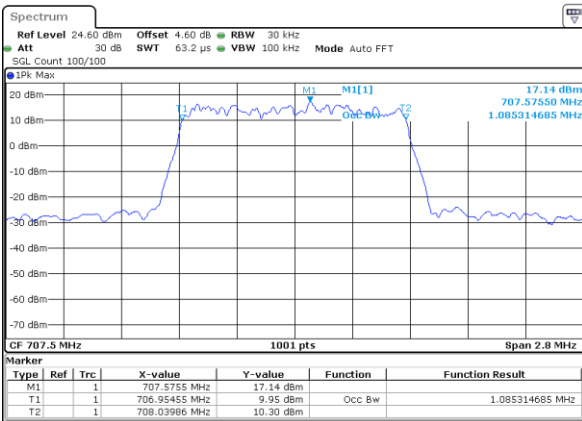

Middle Channel / 10MHz / 64QAM

Date: 6 JUN 2020 18:58:36

Highest Channel / 5MHz / 64QAM

Date: 6 JUN 2020 18:47:45

Highest Channel / 10MHz / 64QAM

Date: 6 JUN 2020 18:58:56

Occupied Bandwidth

Mode	LTE Band 12 : 99%OBW(MHz)											
BW	1.4MHz		3MHz		5MHz		10MHz		15MHz		20MHz	
Mod.	QPSK	16QAM	QPSK	16QAM	QPSK	16QAM	QPSK	16QAM	QPSK	16QAM	QPSK	16QAM
Lowest CH	1.09	1.09	2.73	2.73	4.48	4.46	9.01	8.99	-	-	-	-
Middle CH	1.09	1.09	2.72	2.70	4.48	4.50	9.07	8.99	-	-	-	-
Highest CH	1.09	1.09	2.71	2.71	4.50	4.49	9.11	9.05	-	-	-	-
Mode	LTE Band 12 : 99%OBW(MHz)											
BW	1.4MHz		3MHz		5MHz		10MHz		15MHz		20MHz	
Mod.	64QAM		64QAM		64QAM		64QAM		64QAM		64QAM	
Lowest CH	1.09	-	2.72	-	4.47	-	9.03	-	-	-	-	-
Middle CH	1.09	-	2.72	-	4.49	-	8.99	-	-	-	-	-
Highest CH	1.09	-	2.72	-	4.47	-	9.05	-	-	-	-	-

LTE Band 12

Lowest Channel / 1.4MHz / QPSK

Date: 6 JUN 2020 17:23:14

Lowest Channel / 1.4MHz / 16QAM

Date: 6 JUN 2020 17:23:25

Middle Channel / 1.4MHz / QPSK

Date: 6 JUN 2020 17:23:45

Middle Channel / 1.4MHz / 16QAM

Date: 6 JUN 2020 17:23:55

Highest Channel / 1.4MHz / QPSK

Date: 6 JUN 2020 17:23:55

Highest Channel / 1.4MHz / 16QAM

Date: 6 JUN 2020 17:24:05

LTE Band 12

Lowest Channel / 3MHz / QPSK

Date: 6 JUN 2020 17:39:59