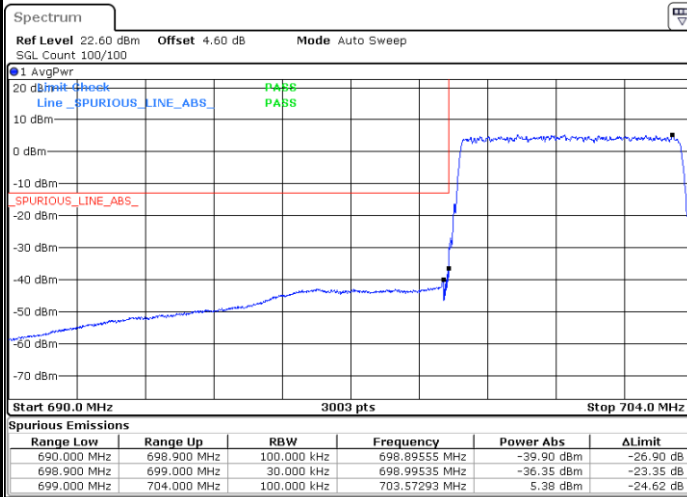

Date: 6.JUN.2020 18:07:39

Highest Band Edge / Full RB

Date: 6.JUN.2020 18:11:02

LTE Band 12 / 5MHz / 16QAM

Lowest Band Edge / 1RB

Date: 6.JUN.2020 18:05:23

Highest Band Edge / 1 RB

Date: 6.JUN.2020 18:13:17

Lowest Band Edge / Full RB

Date: 6.JUN.2020 18:08:46

Highest Band Edge / Full RB

Date: 6.JUN.2020 18:09:54

LTE Band 12 / 5MHz / 64QAM

Lowest Band Edge / 1RB

Date: 6 JUN.2020 18:51:08

Highest Band Edge / 1 RB

Date: 6 JUN.2020 18:50:00

Lowest Band Edge / Full RB

Date: 6 JUN.2020 18:52:16

Highest Band Edge / Full RB

Date: 6 JUN.2020 18:48:53