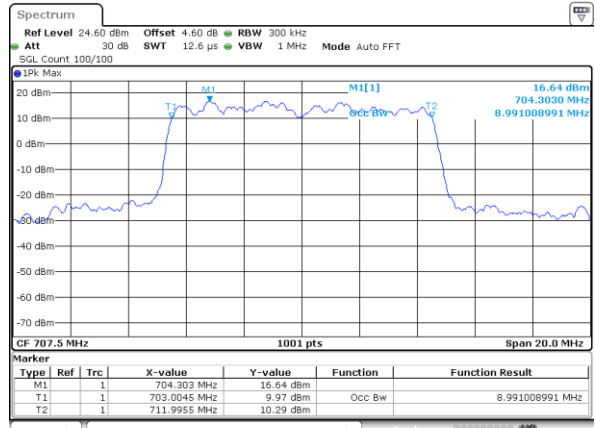

Date: 6 JUN 2020 17:57:13

Middle Channel / 5MHz / 16QAM

Date: 6 JUN 2020 17:57:03

Highest Channel / 5MHz / QPSK

Date: 6 JUN 2020 17:57:24

Highest Channel / 5MHz / 16QAM

Date: 6 JUN 2020 17:57:34

LTE Band 12

Lowest Channel / 10MHz / QPSK

Date: 6 JUN 2020 18:13:27

Lowest Channel / 10MHz / 16QAM

Date: 6 JUN 2020 18:13:37

Middle Channel / 10MHz / QPSK

Date: 6 JUN 2020 18:13:58

Middle Channel / 10MHz / 16QAM

Date: 6 JUN 2020 18:13:48

Highest Channel / 10MHz / QPSK

Date: 6 JUN 2020 18:14:08

Highest Channel / 10MHz / 16QAM

Date: 6 JUN 2020 18:14:18

LTE Band 12

Lowest Channel / 1.4MHz / 64QAM

Date: 6 JUN 2020 18:30:10

Lowest Channel / 3MHz / 64QAM