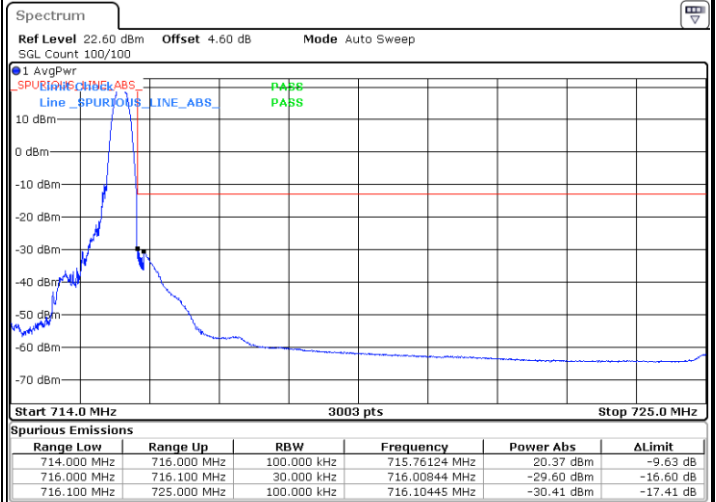

Middle Channel / 10MHz / 64QAM

Date: 6 JUN 2020 18:58:26

Highest Channel / 5MHz / 64QAM

Date: 6 JUN 2020 18:47:35

Highest Channel / 10MHz / 64QAM

Date: 6 JUN 2020 18:58:46

# Conducted Band Edge

LTE Band 12 / 1.4MHz / 16QAM

Lowest Band Edge / 1 RB

Highest Band Edge / 1 RB

Lowest Band Edge / Full RB

Highest Band Edge / Full RB

LTE Band 12 / 1.4MHz / 64QAM

Lowest Band Edge / 1 RB

Date: 6.JUN.2020 18:34:24

Highest Band Edge / 1 RB

Date: 6.JUN.2020 18:32:09

Lowest Band Edge / Full RB

Date: 6.JUN.2020 18:35:32

Highest Band Edge / Full RB

Date: 6.JUN.2020 18:33:16

LTE Band 12 / 3MHz / QPSK

Lowest Band Edge / 1RB

Date: 6.JUN.2020 17:49:46

Highest Band Edge / 1 RB

Date: 6.JUN.2020 17:55:25

Lowest Band Edge / Full RB

Date: 6.JUN.2020 17:50:54

Highest Band Edge / Full RB

Date: 6.JUN.2020 17:54:17