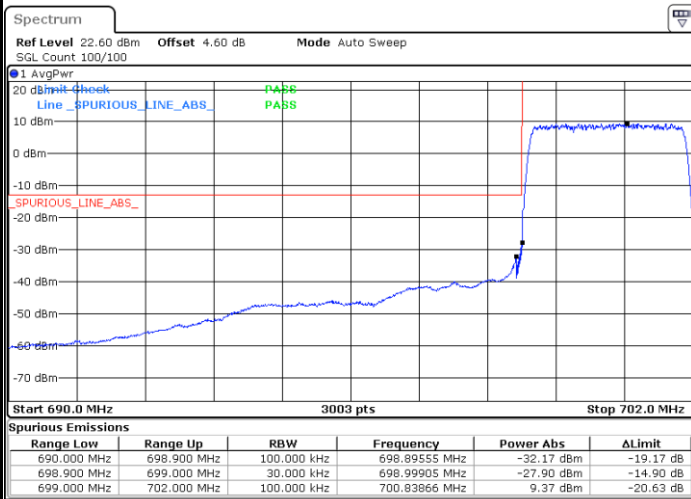

Date: 6.JUN.2020 18:34:24

Highest Band Edge / 1 RB

Date: 6.JUN.2020 18:32:09

Lowest Band Edge / Full RB

Date: 6.JUN.2020 18:35:32

Highest Band Edge / Full RB

Date: 6.JUN.2020 18:33:16

LTE Band 12 / 3MHz / QPSK

Lowest Band Edge / 1RB

Date: 6.JUN.2020 17:49:46

Highest Band Edge / 1 RB

Date: 6.JUN.2020 17:55:25

Lowest Band Edge / Full RB

Date: 6.JUN.2020 17:50:54

Highest Band Edge / Full RB

Date: 6.JUN.2020 17:54:17

LTE Band 12 / 3MHz / 16QAM

Lowest Band Edge / 1 RB

Date: 6.JUN.2020 17:48:39

Highest Band Edge / 1 RB

Date: 6.JUN.2020 17:56:33

Lowest Band Edge / Full RB

Date: 6.JUN.2020 17:52:02

Highest Band Edge / Full RB

Date: 6.JUN.2020 17:53:10

LTE Band 12 / 3MHz / 64QAM

Lowest Band Edge / 1 RB

Date: 6.JUN.2020 18:43:21

Highest Band Edge / 1 RB

Date: 6.JUN.2020 18:46:44

Lowest Band Edge / Full RB

Date: 6.JUN.2020 18:44:29