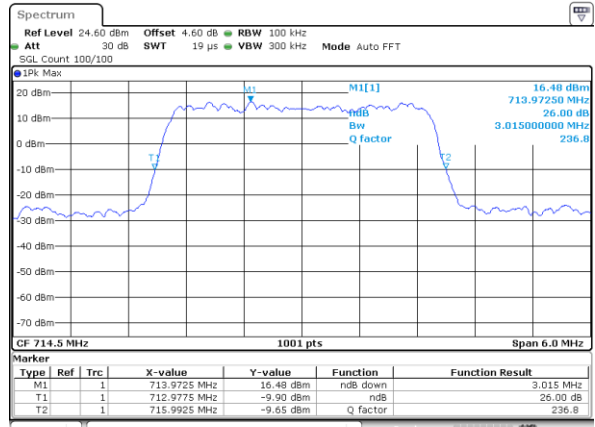

Date: 6 JUN 2020 17:24:45

Highest Channel / 1.4MHz / QPSK

Date: 6 JUN 2020 17:24:25

Highest Channel / 1.4MHz / 16QAM

Date: 6 JUN 2020 17:24:15

LTE Band 12

Lowest Channel / 3MHz / QPSK

Date: 6 JUN 2020 17:41:50

Lowest Channel / 3MHz / 16QAM

Date: 6 JUN 2020 17:41:40

Middle Channel / 3MHz / QPSK

Date: 6 JUN 2020 17:41:20

Middle Channel / 3MHz / 16QAM

Date: 6 JUN 2020 17:41:30

Highest Channel / 3MHz / QPSK

Date: 6 JUN 2020 17:41:10

Highest Channel / 3MHz / 16QAM

Date: 6 JUN 2020 17:41:00

LTE Band 12

Lowest Channel / 5MHz / QPSK

Date: 6 JUN 2020 17:58:34

Lowest Channel / 5MHz / 16QAM

Date: 6 JUN 2020 17:58:24

Middle Channel / 5MHz / QPSK