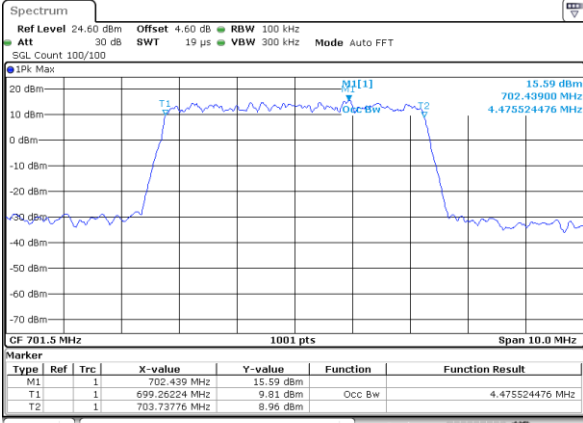

Highest Channel / 3MHz / 16QAM

Date: 6 JUN 2020 17:40:50

LTE Band 12

Lowest Channel / 5MHz / QPSK

Date: 6 JUN 2020 17:56:43

Lowest Channel / 5MHz / 16QAM

Date: 6 JUN 2020 17:56:53

Middle Channel / 5MHz / QPSK

Date: 6 JUN 2020 17:57:13

Middle Channel / 5MHz / 16QAM

Date: 6 JUN 2020 17:57:03

Highest Channel / 5MHz / QPSK

Date: 6 JUN 2020 17:57:24

Highest Channel / 5MHz / 16QAM

Date: 6 JUN 2020 17:57:34

LTE Band 12