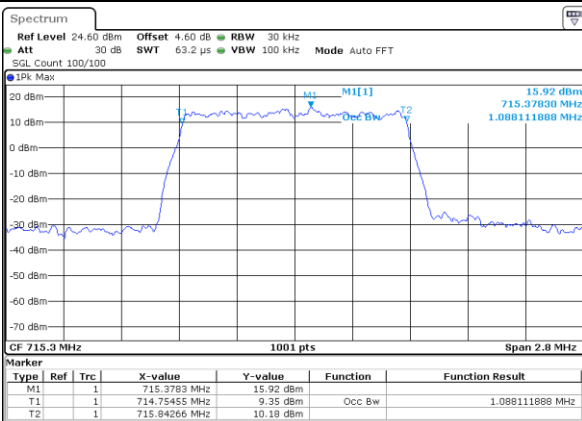

LTE Band 12

Lowest Channel / 1.4MHz / QPSK

Date: 6 JUN 2020 17:23:14

Lowest Channel / 1.4MHz / 16QAM

Date: 6 JUN 2020 17:23:25

Middle Channel / 1.4MHz / QPSK

Date: 6 JUN 2020 17:23:45

Middle Channel / 1.4MHz / 16QAM

Date: 6 JUN 2020 17:23:55

Highest Channel / 1.4MHz / QPSK

Date: 6 JUN 2020 17:23:55

Highest Channel / 1.4MHz / 16QAM

Date: 6 JUN 2020 17:24:05

LTE Band 12

Lowest Channel / 3MHz / QPSK

Date: 6 JUN 2020 17:39:59