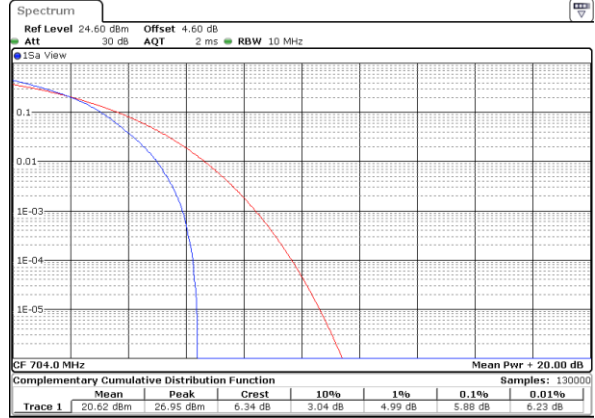

Lowest Channel / Full RB

Date: 6 JUN 2020 19:07:31