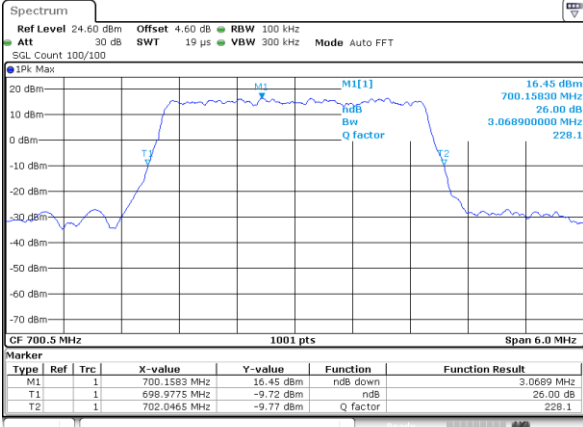

Date: 6 JUN 2020 17:24:45

Highest Channel / 1.4MHz / QPSK

Date: 6 JUN 2020 17:24:25

Highest Channel / 1.4MHz / 16QAM

Date: 6 JUN 2020 17:24:15

LTE Band 12

Lowest Channel / 3MHz / QPSK

Date: 6 JUN 2020 17:41:50