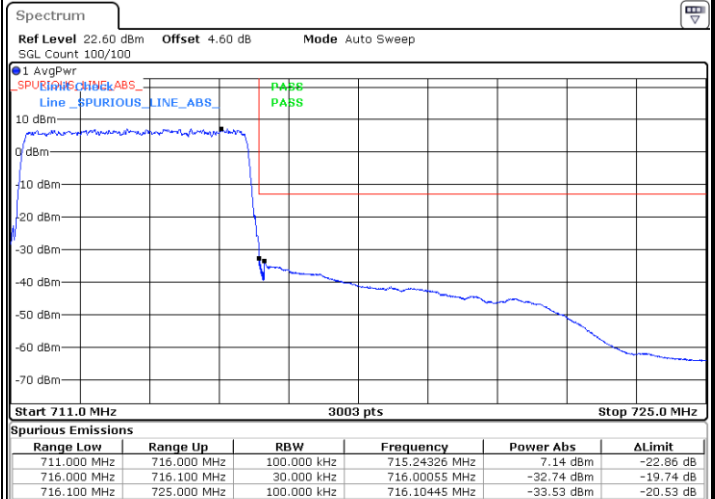

Date: 6.JUN.2020 17:53:10

LTE Band 12 / 3MHz / 64QAM

Lowest Band Edge / 1 RB

Date: 6.JUN.2020 18:43:21

Highest Band Edge / 1 RB

Date: 6.JUN.2020 18:46:44

Lowest Band Edge / Full RB

Date: 6.JUN.2020 18:44:29

Highest Band Edge / Full RB

Date: 6.JUN.2020 18:45:36

LTE Band 12 / 5MHz / QPSK

Lowest Band Edge / 1 RB

Date: 6.JUN.2020 18:06:31

Highest Band Edge / 1 RB

Date: 6.JUN.2020 18:12:10

Lowest Band Edge / Full RB

Date: 6.JUN.2020 18:07:39

Highest Band Edge / Full RB

Date: 6.JUN.2020 18:11:02

LTE Band 12 / 5MHz / 16QAM

Lowest Band Edge / 1RB

Date: 6.JUN.2020 18:05:23

Highest Band Edge / 1 RB

Date: 6.JUN.2020 18:13:17

Lowest Band Edge / Full RB

Date: 6.JUN.2020 18:08:46

Highest Band Edge / Full RB

Date: 6.JUN.2020 18:09:54

LTE Band 12 / 5MHz / 64QAM

Lowest Band Edge / 1RB

Date: 6 JUN.2020 18:51:08

Highest Band Edge / 1 RB