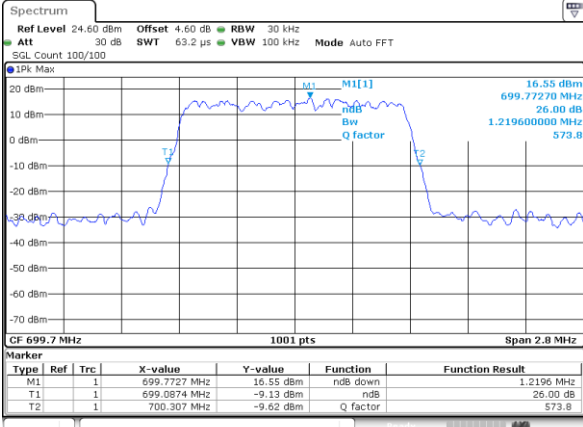

LTE Band 12

Lowest Channel / 1.4MHz / QPSK

Date: 6 JUN 2020 17:25:05