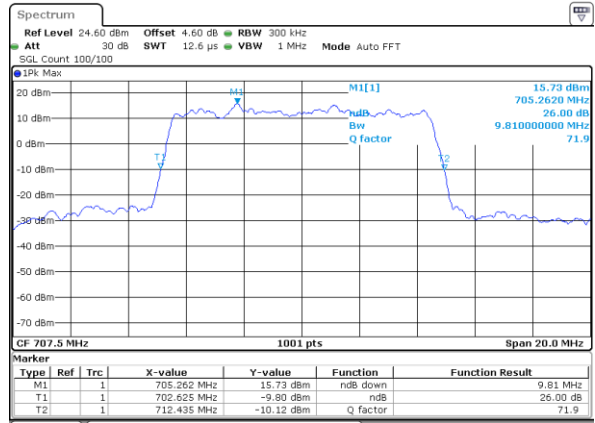

Date: 6 JUN 2020 18:41:33

Middle Channel / 1.4MHz / 64QAM

Date: 6 JUN 2020 18:30:41

Middle Channel / 3MHz / 64QAM

Date: 6 JUN 2020 18:41:53

Highest Channel / 1.4MHz / 64QAM

Date: 6 JUN 2020 18:31:01

Highest Channel / 3MHz / 64QAM

Date: 6 JUN 2020 18:42:13

LTE Band 12

Lowest Channel / 5MHz / 64QAM

Date: 6 JUN 2020 18:47:04

Lowest Channel / 10MHz / 64QAM

Date: 6 JUN 2020 18:58:16

Middle Channel / 5MHz / 64QAM

Date: 6 JUN 2020 18:47:25

Middle Channel / 10MHz / 64QAM

Date: 6 JUN 2020 18:58:36

Highest Channel / 5MHz / 64QAM

Date: 6 JUN 2020 18:47:45

Highest Channel / 10MHz / 64QAM

Date: 6 JUN 2020 18:58:56

Occupied Bandwidth

Mode	LTE Band 12 : 99%OBW(MHz)											
BW	1.4MHz		3MHz		5MHz		10MHz		15MHz		20MHz	
Mod.	QPSK	16QAM	QPSK	16QAM	QPSK	16QAM	QPSK	16QAM	QPSK	16QAM	QPSK	16QAM
Lowest CH	1.09	1.09	2.73	2.73	4.48	4.46	9.01	8.99	-	-	-	-
Middle CH	1.09	1.09	2.72	2.70	4.48	4.50	9.07	8.99	-	-	-	-
Highest CH	1.09	1.09	2.71	2.71	4.50	4.49	9.11	9.05	-	-	-	-
Mode	LTE Band 12 : 99%OBW(MHz)											
BW	1.4MHz		3MHz		5MHz		10MHz		15MHz		20MHz	
Mod.	64QAM		64QAM		64QAM		64QAM		64QAM		64QAM	
Lowest CH	1.09	-	2.72	-	4.47	-	9.03	-	-	-	-	-
Middle CH	1.09	-	2.72	-	4.49	-	8.99	-	-	-	-	-
Highest CH	1.09	-	2.72	-	4.47	-	9.05	-	-	-	-	-