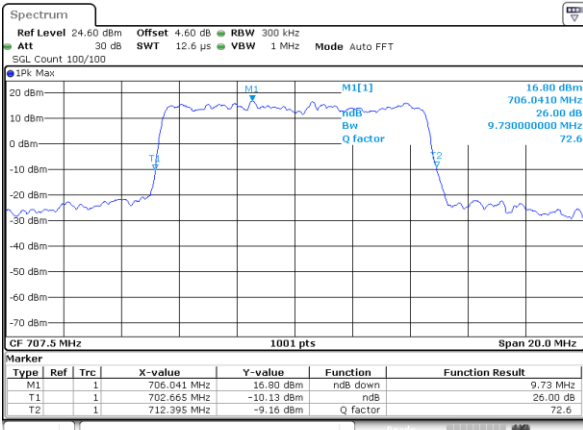

Middle Channel / 10MHz / QPSK

Date: 6 JUN 2020 18:14:48