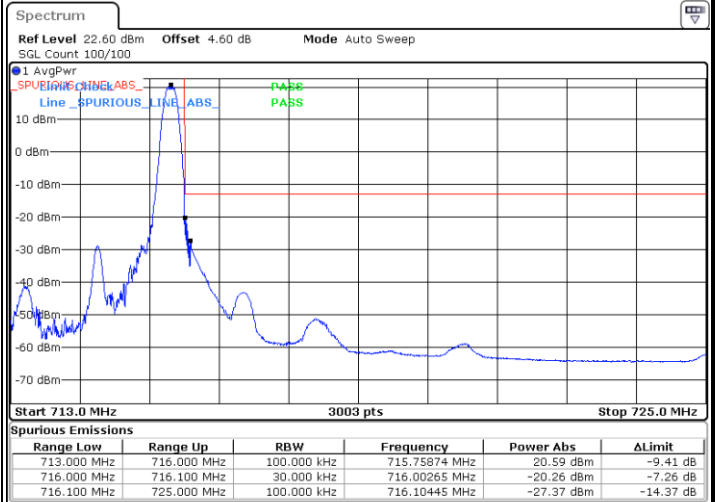

Date: 6.JUN.2020 18:34:24

Highest Band Edge / 1 RB

Date: 6.JUN.2020 18:32:09

Lowest Band Edge / Full RB

Date: 6.JUN.2020 18:35:32

Highest Band Edge / Full RB

Date: 6.JUN.2020 18:33:16

LTE Band 12 / 3MHz / QPSK

Lowest Band Edge / 1RB

Date: 6.JUN.2020 17:49:46

Highest Band Edge / 1 RB

Date: 6.JUN.2020 17:55:25

Lowest Band Edge / Full RB

Date: 6.JUN.2020 17:50:54

Highest Band Edge / Full RB

Date: 6.JUN.2020 17:54:17

LTE Band 12 / 3MHz / 16QAM

Lowest Band Edge / 1 RB

Date: 6.JUN.2020 17:48:39

Highest Band Edge / 1 RB

Date: 6.JUN.2020 17:56:33

Lowest Band Edge / Full RB

Date: 6.JUN.2020 17:52:02

Highest Band Edge / Full RB

Date: 6.JUN.2020 17:53:10

LTE Band 12 / 3MHz / 64QAM

Lowest Band Edge / 1 RB

Date: 6.JUN.2020 18:43:21

Highest Band Edge / 1 RB

Date: 6.JUN.2020 18:46:44

Lowest Band Edge / Full RB

Date: 6.JUN.2020 18:44:29