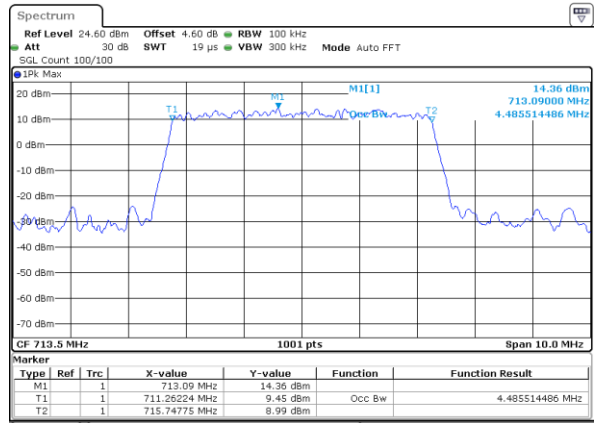

Date: 6 JUN 2020 17:57:13

Middle Channel / 5MHz / 16QAM

Date: 6 JUN 2020 17:57:03

Highest Channel / 5MHz / QPSK

Date: 6 JUN 2020 17:57:24

Highest Channel / 5MHz / 16QAM

Date: 6 JUN 2020 17:57:34

LTE Band 12