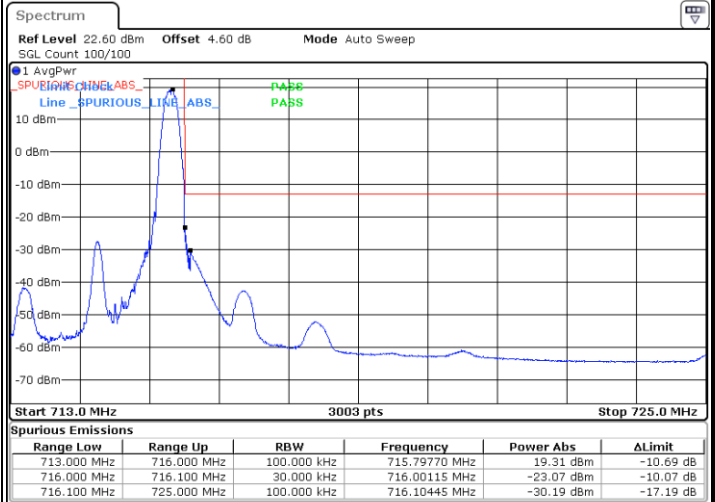

LTE Band 12 / 3MHz / 16QAM

Lowest Band Edge / 1 RB

Date: 6.JUN.2020 17:48:39

Highest Band Edge / 1 RB

Date: 6.JUN.2020 17:56:33

Lowest Band Edge / Full RB

Date: 6.JUN.2020 17:52:02

Highest Band Edge / Full RB

Date: 6.JUN.2020 17:53:10

LTE Band 12 / 3MHz / 64QAM

Lowest Band Edge / 1 RB

Date: 6.JUN.2020 18:43:21

Highest Band Edge / 1 RB

Date: 6.JUN.2020 18:46:44

Lowest Band Edge / Full RB

Date: 6.JUN.2020 18:44:29

Highest Band Edge / Full RB

Date: 6.JUN.2020 18:45:36

LTE Band 12 / 5MHz / QPSK

Lowest Band Edge / 1 RB

Date: 6.JUN.2020 18:06:31

Highest Band Edge / 1 RB

Date: 6.JUN.2020 18:12:10

Lowest Band Edge / Full RB

Date: 6.JUN.2020 18:07:39

Highest Band Edge / Full RB

Date: 6.JUN.2020 18:11:02

LTE Band 12 / 5MHz / 16QAM

Lowest Band Edge / 1RB

Date: 6.JUN.2020 18:05:23

Highest Band Edge / 1 RB

Date: 6.JUN.2020 18:13:17