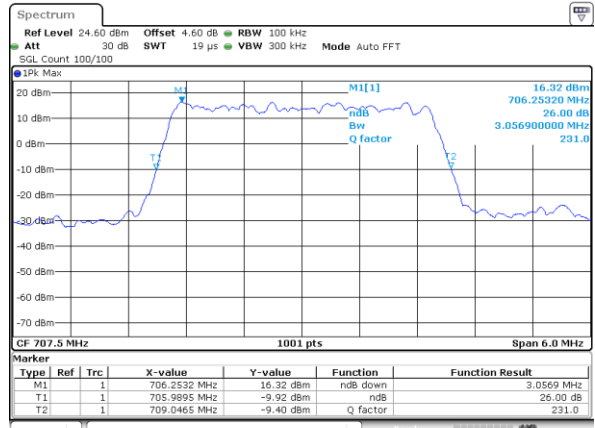

Date: 6 JUN 2020 17:24:45

Highest Channel / 1.4MHz / QPSK

Date: 6 JUN 2020 17:24:25

Highest Channel / 1.4MHz / 16QAM

Date: 6 JUN 2020 17:24:15

LTE Band 12

Lowest Channel / 3MHz / QPSK

Date: 6 JUN 2020 17:41:50

Lowest Channel / 3MHz / 16QAM

Date: 6 JUN 2020 17:41:40

Middle Channel / 3MHz / QPSK

Date: 6 JUN 2020 17:41:20

Middle Channel / 3MHz / 16QAM

Date: 6 JUN 2020 17:41:30

Highest Channel / 3MHz / QPSK

Date: 6 JUN 2020 17:41:10

Highest Channel / 3MHz / 16QAM

Date: 6 JUN 2020 17:41:00

LTE Band 12

Lowest Channel / 5MHz / QPSK

Date: 6 JUN 2020 17:58:34

Lowest Channel / 5MHz / 16QAM

Date: 6 JUN 2020 17:58:24

Middle Channel / 5MHz / QPSK