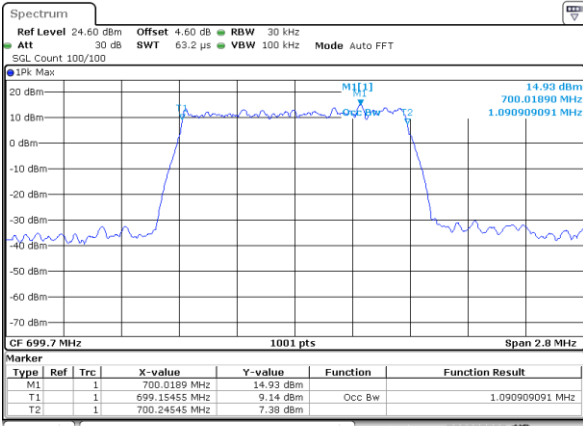

Highest Channel / 10MHz / QPSK

Date: 6 JUN 2020 18:14:08

Highest Channel / 10MHz / 16QAM

Date: 6 JUN 2020 18:14:18

LTE Band 12

Lowest Channel / 1.4MHz / 64QAM

Date: 6 JUN 2020 18:30:10

Lowest Channel / 3MHz / 64QAM