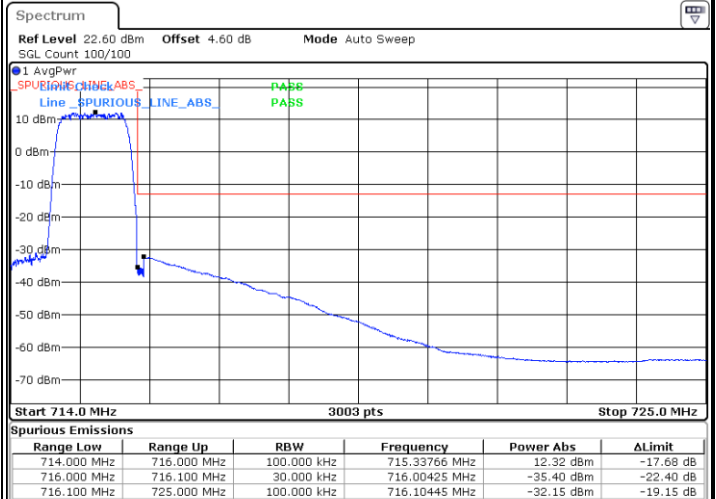

Middle Channel / 10MHz / 64QAM

Date: 6 JUN 2020 18:58:26

Highest Channel / 5MHz / 64QAM

Date: 6 JUN 2020 18:47:35

Highest Channel / 10MHz / 64QAM

Date: 6 JUN 2020 18:58:46

# Conducted Band Edge

LTE Band 12 / 1.4MHz / 16QAM

Lowest Band Edge / 1 RB

Highest Band Edge / 1 RB

Lowest Band Edge / Full RB

Highest Band Edge / Full RB

LTE Band 12 / 1.4MHz / 64QAM

Lowest Band Edge / 1 RB

Date: 6.JUN.2020 18:34:24

Highest Band Edge / 1 RB

Date: 6.JUN.2020 18:32:09

Lowest Band Edge / Full RB

Date: 6.JUN.2020 18:35:32

Highest Band Edge / Full RB

Date: 6.JUN.2020 18:33:16

LTE Band 12 / 3MHz / QPSK

Lowest Band Edge / 1RB

Date: 6.JUN.2020 17:49:46

Highest Band Edge / 1 RB

Date: 6.JUN.2020 17:55:25

Lowest Band Edge / Full RB

Date: 6.JUN.2020 17:50:54

Highest Band Edge / Full RB

Date: 6.JUN.2020 17:54:17