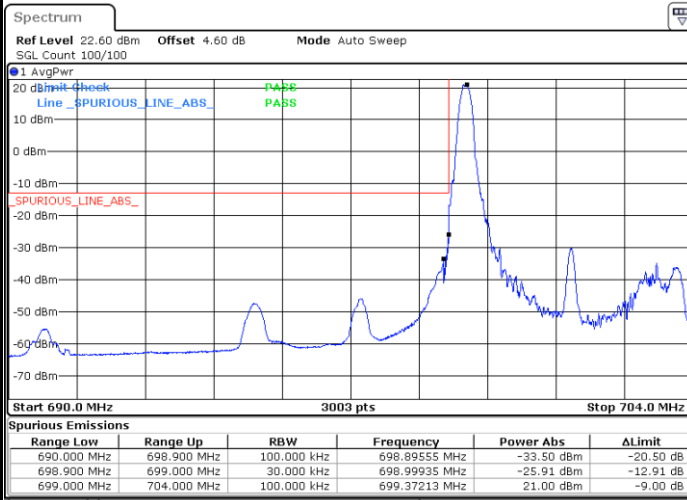

Date: 6.JUN.2020 17:53:10

LTE Band 12 / 3MHz / 64QAM

Lowest Band Edge / 1 RB

Date: 6.JUN.2020 18:43:21

Highest Band Edge / 1 RB

Date: 6.JUN.2020 18:46:44

Lowest Band Edge / Full RB

Date: 6.JUN.2020 18:44:29

Highest Band Edge / Full RB

Date: 6.JUN.2020 18:45:36

LTE Band 12 / 5MHz / QPSK

Lowest Band Edge / 1 RB

Date: 6.JUN.2020 18:06:31

Highest Band Edge / 1 RB

Date: 6.JUN.2020 18:12:10

Lowest Band Edge / Full RB

Date: 6.JUN.2020 18:07:39

Highest Band Edge / Full RB

Date: 6.JUN.2020 18:11:02

LTE Band 12 / 5MHz / 16QAM

Lowest Band Edge / 1RB

Date: 6.JUN.2020 18:05:23

Highest Band Edge / 1 RB

Date: 6.JUN.2020 18:13:17

Lowest Band Edge / Full RB

Date: 6.JUN.2020 18:08:46

Highest Band Edge / Full RB

Date: 6.JUN.2020 18:09:54

LTE Band 12 / 5MHz / 64QAM

Lowest Band Edge / 1RB

Date: 6 JUN.2020 18:51:08

Highest Band Edge / 1 RB