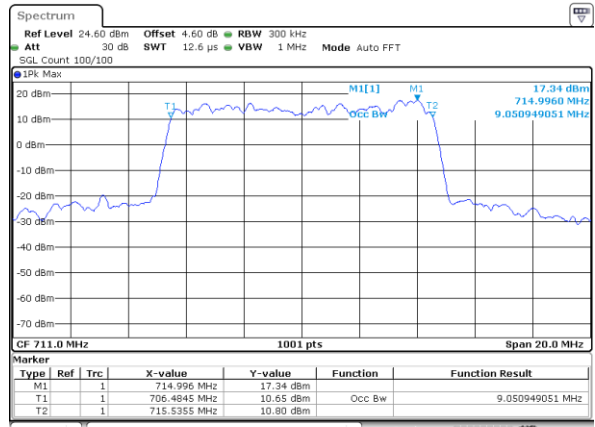

Date: 6 JUN 2020 17:57:13

Middle Channel / 5MHz / 16QAM

Date: 6 JUN 2020 17:57:03

Highest Channel / 5MHz / QPSK

Date: 6 JUN 2020 17:57:24

Highest Channel / 5MHz / 16QAM

Date: 6 JUN 2020 17:57:34

LTE Band 12

Lowest Channel / 10MHz / QPSK

Date: 6 JUN 2020 18:13:27

Lowest Channel / 10MHz / 16QAM

Date: 6 JUN 2020 18:13:37

Middle Channel / 10MHz / QPSK

Date: 6 JUN 2020 18:13:58

Middle Channel / 10MHz / 16QAM

Date: 6 JUN 2020 18:13:48

Highest Channel / 10MHz / QPSK

Date: 6 JUN 2020 18:14:08

Highest Channel / 10MHz / 16QAM

Date: 6 JUN 2020 18:14:18

LTE Band 12

Lowest Channel / 1.4MHz / 64QAM

Date: 6 JUN 2020 18:30:10

Lowest Channel / 3MHz / 64QAM