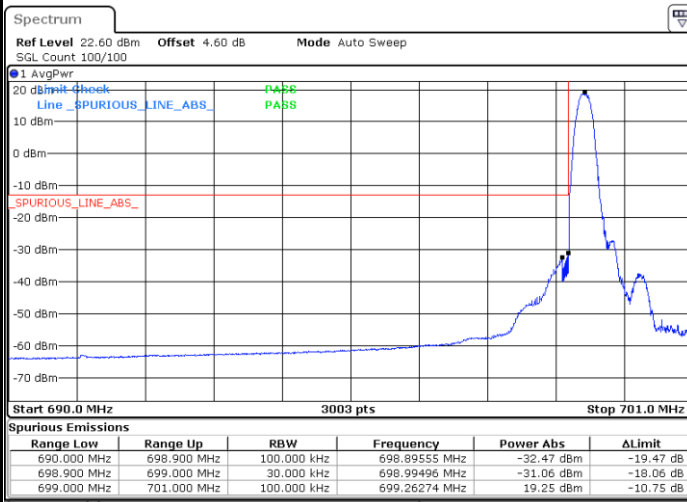

Middle Channel / 10MHz / 64QAM

Date: 6 JUN 2020 18:58:26

Highest Channel / 5MHz / 64QAM

Date: 6 JUN 2020 18:47:35

Highest Channel / 10MHz / 64QAM

Date: 6 JUN 2020 18:58:46

# Conducted Band Edge

LTE Band 12 / 1.4MHz / 16QAM

Lowest Band Edge / 1 RB

Highest Band Edge / 1 RB

Lowest Band Edge / Full RB

Highest Band Edge / Full RB

LTE Band 12 / 1.4MHz / 64QAM

Lowest Band Edge / 1 RB

Date: 6.JUN.2020 18:34:24

Highest Band Edge / 1 RB

Date: 6.JUN.2020 18:32:09

Lowest Band Edge / Full RB

Date: 6.JUN.2020 18:35:32

Highest Band Edge / Full RB

Date: 6.JUN.2020 18:33:16

LTE Band 12 / 3MHz / QPSK