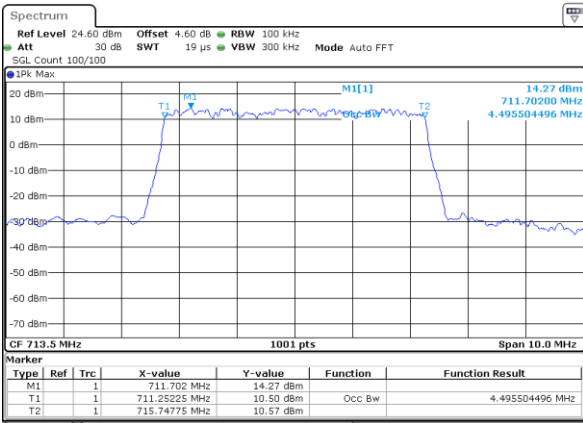

Highest Channel / 3MHz / 16QAM

Date: 6 JUN 2020 17:40:50

LTE Band 12

Lowest Channel / 5MHz / QPSK

Date: 6 JUN 2020 17:56:43

Lowest Channel / 5MHz / 16QAM

Date: 6 JUN 2020 17:56:53

Middle Channel / 5MHz / QPSK

Date: 6 JUN 2020 17:57:13

Middle Channel / 5MHz / 16QAM

Date: 6 JUN 2020 17:57:03

Highest Channel / 5MHz / QPSK

Date: 6 JUN 2020 17:57:24

Highest Channel / 5MHz / 16QAM

Date: 6 JUN 2020 17:57:34

LTE Band 12