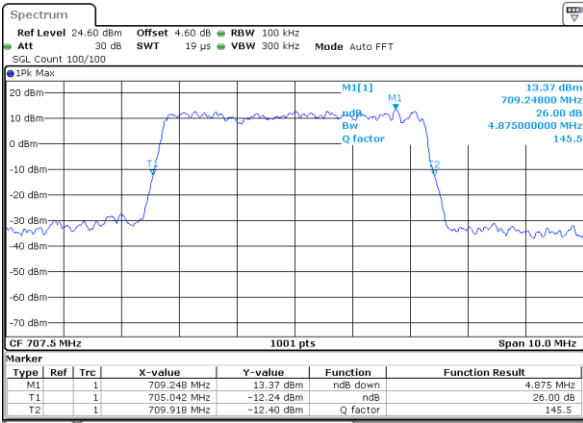

Date: 6 JUN 2020 18:42:13

LTE Band 12

Lowest Channel / 5MHz / 64QAM

Date: 6 JUN 2020 18:47:04

Lowest Channel / 10MHz / 64QAM

Date: 6 JUN 2020 18:58:16

Middle Channel / 5MHz / 64QAM

Date: 6 JUN 2020 18:47:25

Middle Channel / 10MHz / 64QAM

Date: 6 JUN 2020 18:58:36

Highest Channel / 5MHz / 64QAM

Date: 6 JUN 2020 18:47:45

Highest Channel / 10MHz / 64QAM

Date: 6 JUN 2020 18:58:56

Occupied Bandwidth

Mode	LTE Band 12 : 99%OBW(MHz)											
BW	1.4MHz		3MHz		5MHz		10MHz		15MHz		20MHz	
Mod.	QPSK	16QAM	QPSK	16QAM	QPSK	16QAM	QPSK	16QAM	QPSK	16QAM	QPSK	16QAM
Lowest CH	1.09	1.09	2.73	2.73	4.48	4.46	9.01	8.99	-	-	-	-
Middle CH	1.09	1.09	2.72	2.70	4.48	4.50	9.07	8.99	-	-	-	-
Highest CH	1.09	1.09	2.71	2.71	4.50	4.49	9.11	9.05	-	-	-	-
Mode	LTE Band 12 : 99%OBW(MHz)											
BW	1.4MHz		3MHz		5MHz		10MHz		15MHz		20MHz	
Mod.	64QAM		64QAM		64QAM		64QAM		64QAM		64QAM	
Lowest CH	1.09	-	2.72	-	4.47	-	9.03	-	-	-	-	-
Middle CH	1.09	-	2.72	-	4.49	-	8.99	-	-	-	-	-
Highest CH	1.09	-	2.72	-	4.47	-	9.05	-	-	-	-	-