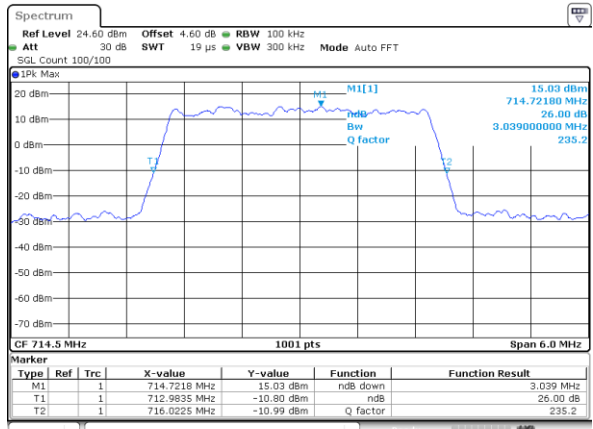

Highest Channel / 10MHz / QPSK

Date: 6 JUN 2020 18:14:38

Highest Channel / 10MHz / 16QAM

Date: 6 JUN 2020 18:14:28

LTE Band 12

Lowest Channel / 1.4MHz / 64QAM

Date: 6 JUN 2020 18:30:20

Lowest Channel / 3MHz / 64QAM

Date: 6 JUN 2020 18:41:33

Middle Channel / 1.4MHz / 64QAM

Date: 6 JUN 2020 18:30:41

Middle Channel / 3MHz / 64QAM

Date: 6 JUN 2020 18:41:53

Highest Channel / 1.4MHz / 64QAM

Date: 6 JUN 2020 18:31:01

Highest Channel / 3MHz / 64QAM

Date: 6 JUN 2020 18:42:13

LTE Band 12

Lowest Channel / 5MHz / 64QAM

Date: 6 JUN 2020 18:47:04

Lowest Channel / 10MHz / 64QAM

Date: 6 JUN 2020 18:58:16

Middle Channel / 5MHz / 64QAM

Date: 6 JUN 2020 18:47:25