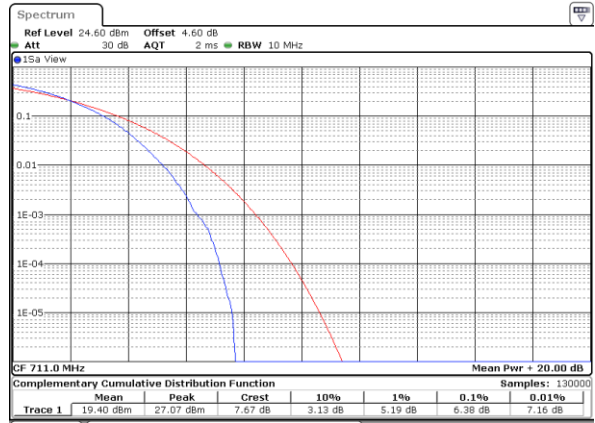

Highest Channel / Full RB

Date: 6 JUN 2020 19:09:05

LTE Band 12 / 10MHz / 64QAM

Lowest Channel / 1RB

Date: 6 JUN 2020 19:03:55

Lowest Channel / Full RB

Date: 6 JUN 2020 19:04:03

Middle Channel / 1RB

Date: 6 JUN 2020 19:04:30

Middle Channel / Full RB

Date: 6 JUN 2020 19:04:16

Highest Channel / 1RB

Date: 6 JUN 2020 19:04:41

Highest Channel / Full RB

Date: 6 JUN 2020 19:04:50

**26dB Bandwidth**

Mode	LTE Band 12 : 26dB BW(MHz)											
BW	1.4MHz		3MHz		5MHz		10MHz		15MHz		20MHz	
Mod.	QPSK	16QAM	QPSK	16QAM	QPSK	16QAM	QPSK	16QAM	QPSK	16QAM	QPSK	16QAM
Lowest CH	1.22	1.23	3.07	3.01	4.92	4.99	9.81	9.79	-	-	-	-
Middle CH	1.23	1.23	3.03	3.06	4.95	4.87	9.73	9.57	-	-	-	-
Highest CH	1.23	1.24	3.01	3.02	4.97	4.92	9.71	9.73	-	-	-	-
Mode	LTE Band 12 : 26dB BW(MHz)											
BW	1.4MHz		3MHz		5MHz		10MHz		15MHz		20MHz	
Mod.	64QAM		64QAM		64QAM		64QAM		64QAM		64QAM	
Lowest CH	1.23	-	3.02	-	4.85	-	9.69	-	-	-	-	-
Middle CH	1.23	-	2.97	-	4.88	-	9.81	-	-	-	-	-
Highest CH	1.23	-	3.04	-	4.89	-	9.79	-	-	-	-	-