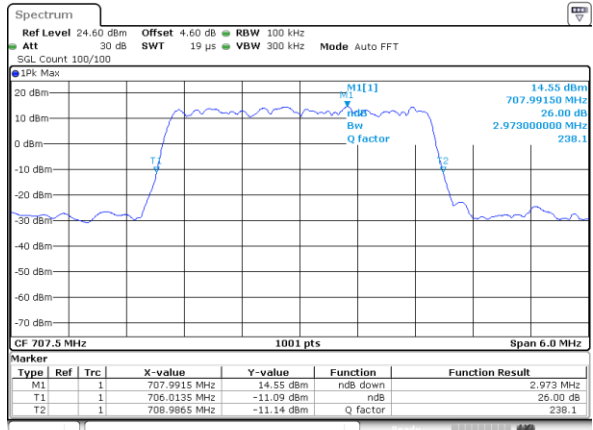

Middle Channel / 3MHz / 64QAM

Date: 6 JUN 2020 18:41:53