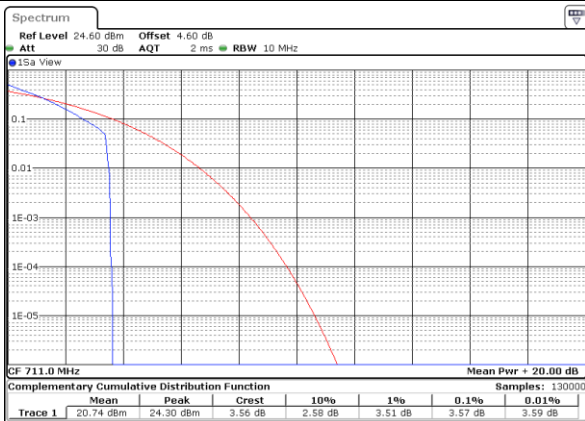

Highest Channel / 1RB

Date: 6 JUN 2020 19:08:32