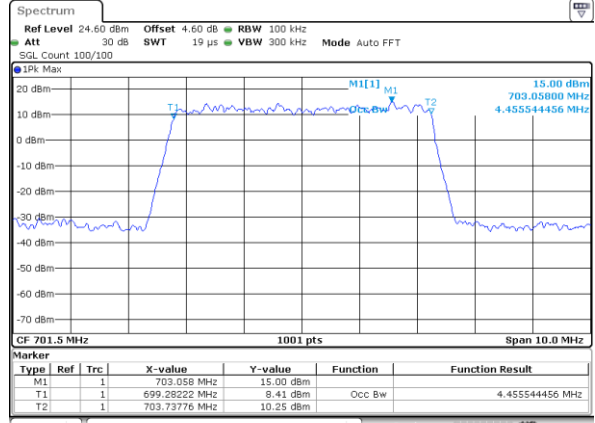

Highest Channel / 3MHz / 16QAM

Date: 6 JUN 2020 17:40:50

LTE Band 12

Lowest Channel / 5MHz / QPSK

Date: 6 JUN 2020 17:56:43

Lowest Channel / 5MHz / 16QAM

Date: 6 JUN 2020 17:56:53

Middle Channel / 5MHz / QPSK

Date: 6 JUN 2020 17:57:13

Middle Channel / 5MHz / 16QAM

Date: 6 JUN 2020 17:57:03

Highest Channel / 5MHz / QPSK

Date: 6 JUN 2020 17:57:24

Highest Channel / 5MHz / 16QAM

Date: 6 JUN 2020 17:57:34

LTE Band 12