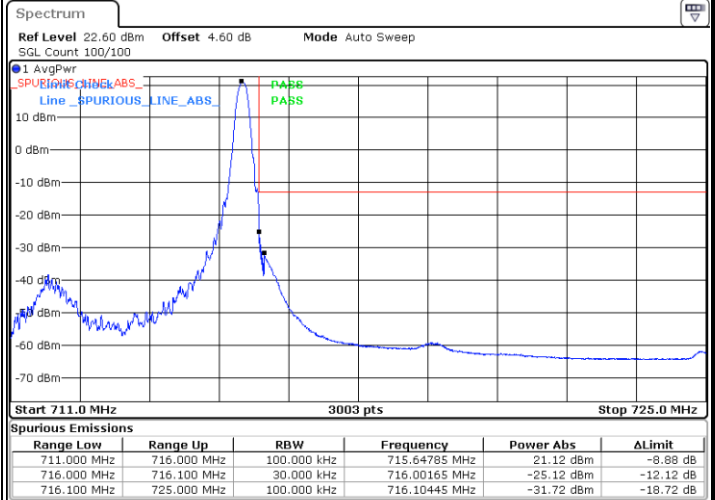

Date: 6.JUN.2020 17:53:10

LTE Band 12 / 3MHz / 64QAM

Lowest Band Edge / 1 RB

Date: 6.JUN.2020 18:43:21

Highest Band Edge / 1 RB

Date: 6.JUN.2020 18:46:44

Lowest Band Edge / Full RB

Date: 6.JUN.2020 18:44:29

Highest Band Edge / Full RB

Date: 6.JUN.2020 18:45:36

LTE Band 12 / 5MHz / QPSK

Lowest Band Edge / 1 RB

Date: 6.JUN.2020 18:06:31

Highest Band Edge / 1 RB

Date: 6.JUN.2020 18:12:10

Lowest Band Edge / Full RB

Date: 6.JUN.2020 18:07:39

Highest Band Edge / Full RB

Date: 6.JUN.2020 18:11:02

LTE Band 12 / 5MHz / 16QAM

Lowest Band Edge / 1RB

Date: 6.JUN.2020 18:05:23

Highest Band Edge / 1 RB

Date: 6.JUN.2020 18:13:17

Lowest Band Edge / Full RB

Date: 6.JUN.2020 18:08:46

Highest Band Edge / Full RB

Date: 6.JUN.2020 18:09:54

LTE Band 12 / 5MHz / 64QAM

Lowest Band Edge / 1RB

Date: 6 JUN.2020 18:51:08

Highest Band Edge / 1 RB