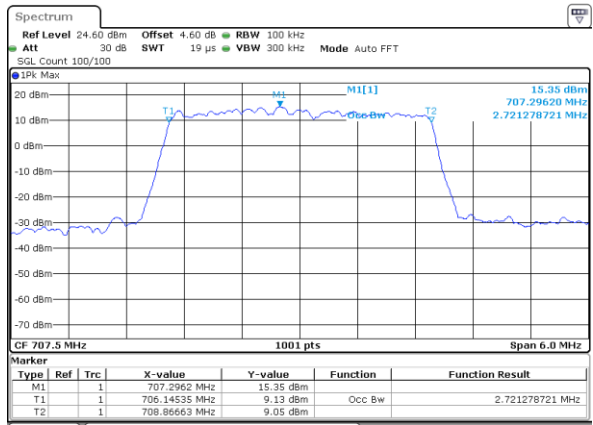

Highest Channel / 10MHz / QPSK

Date: 6 JUN 2020 18:14:08

Highest Channel / 10MHz / 16QAM

Date: 6 JUN 2020 18:14:18

LTE Band 12

Lowest Channel / 1.4MHz / 64QAM

Date: 6 JUN 2020 18:30:10

Lowest Channel / 3MHz / 64QAM

Date: 6 JUN 2020 18:41:23

Middle Channel / 1.4MHz / 64QAM

Date: 6 JUN 2020 18:30:31

Middle Channel / 3MHz / 64QAM

Date: 6 JUN 2020 18:41:43

Highest Channel / 1.4MHz / 64QAM

Date: 6 JUN 2020 18:30:51

Highest Channel / 3MHz / 64QAM