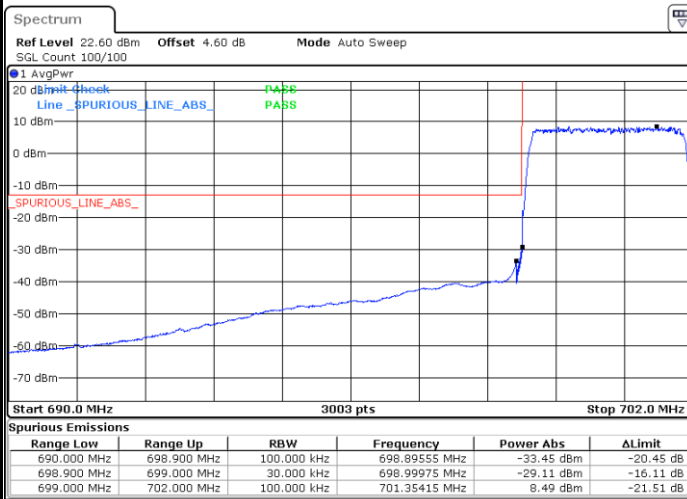

Lowest Band Edge / 1RB

Date: 6.JUN.2020 17:49:46

Highest Band Edge / 1 RB

Date: 6.JUN.2020 17:55:25

Lowest Band Edge / Full RB

Date: 6.JUN.2020 17:50:54

Highest Band Edge / Full RB

Date: 6.JUN.2020 17:54:17

LTE Band 12 / 3MHz / 16QAM

Lowest Band Edge / 1 RB

Date: 6.JUN.2020 17:48:39

Highest Band Edge / 1 RB

Date: 6.JUN.2020 17:56:33

Lowest Band Edge / Full RB

Date: 6.JUN.2020 17:52:02

Highest Band Edge / Full RB

Date: 6.JUN.2020 17:53:10

LTE Band 12 / 3MHz / 64QAM

Lowest Band Edge / 1 RB

Date: 6.JUN.2020 18:43:21

Highest Band Edge / 1 RB

Date: 6.JUN.2020 18:46:44

Lowest Band Edge / Full RB

Date: 6.JUN.2020 18:44:29

Highest Band Edge / Full RB

Date: 6.JUN.2020 18:45:36

LTE Band 12 / 5MHz / QPSK

Lowest Band Edge / 1 RB

Date: 6.JUN.2020 18:06:31

Highest Band Edge / 1 RB

Date: 6.JUN.2020 18:12:10

Lowest Band Edge / Full RB