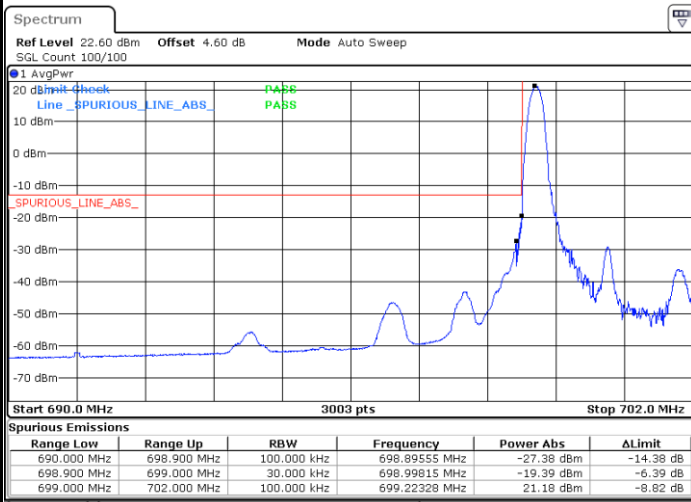

# Conducted Band Edge

LTE Band 12 / 1.4MHz / 16QAM

Lowest Band Edge / 1 RB

Highest Band Edge / 1 RB

Lowest Band Edge / Full RB

Highest Band Edge / Full RB

LTE Band 12 / 1.4MHz / 64QAM

Lowest Band Edge / 1 RB

Date: 6.JUN.2020 18:34:24

Highest Band Edge / 1 RB

Date: 6.JUN.2020 18:32:09

Lowest Band Edge / Full RB

Date: 6.JUN.2020 18:35:32

Highest Band Edge / Full RB

Date: 6.JUN.2020 18:33:16

LTE Band 12 / 3MHz / QPSK

Lowest Band Edge / 1RB

Date: 6.JUN.2020 17:49:46

Highest Band Edge / 1 RB

Date: 6.JUN.2020 17:55:25

Lowest Band Edge / Full RB

Date: 6.JUN.2020 17:50:54

Highest Band Edge / Full RB

Date: 6.JUN.2020 17:54:17