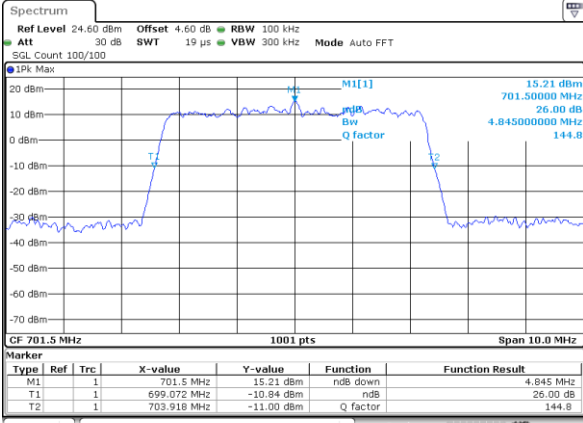

LTE Band 12

Lowest Channel / 5MHz / 64QAM

Date: 6 JUN 2020 18:47:04