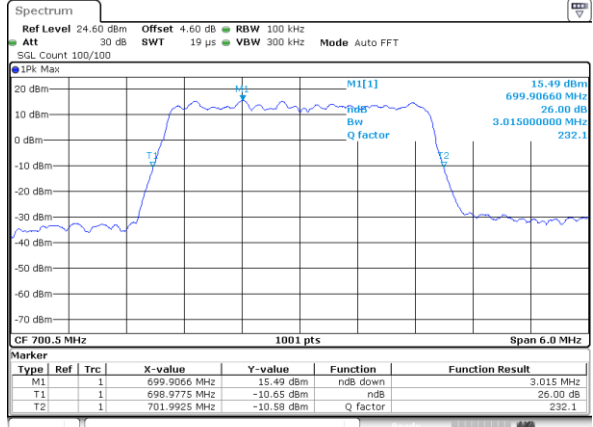

Highest Channel / 10MHz / QPSK

Date: 6 JUN 2020 18:14:38

Highest Channel / 10MHz / 16QAM

Date: 6 JUN 2020 18:14:28

LTE Band 12

Lowest Channel / 1.4MHz / 64QAM

Date: 6 JUN 2020 18:30:20

Lowest Channel / 3MHz / 64QAM