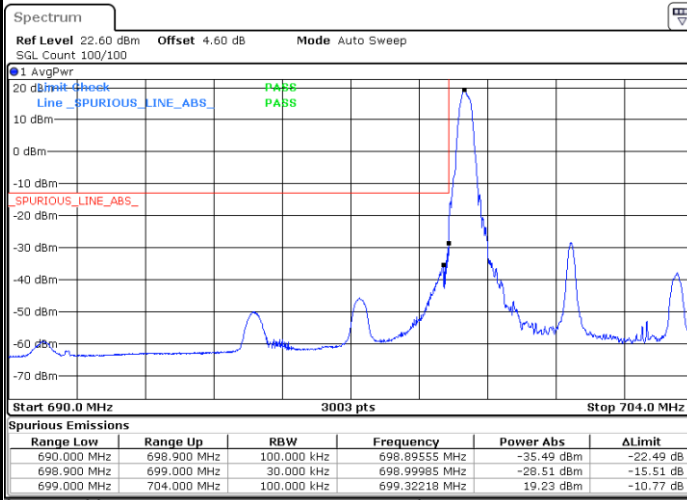

Highest Band Edge / Full RB

Date: 6.JUN.2020 18:45:36

LTE Band 12 / 5MHz / QPSK

Lowest Band Edge / 1 RB

Date: 6.JUN.2020 18:06:31

Highest Band Edge / 1 RB

Date: 6.JUN.2020 18:12:10

Lowest Band Edge / Full RB

Date: 6.JUN.2020 18:07:39

Highest Band Edge / Full RB

Date: 6.JUN.2020 18:11:02

LTE Band 12 / 5MHz / 16QAM

Lowest Band Edge / 1RB

Date: 6.JUN.2020 18:05:23

Highest Band Edge / 1 RB

Date: 6.JUN.2020 18:13:17

Lowest Band Edge / Full RB

Date: 6.JUN.2020 18:08:46

Highest Band Edge / Full RB

Date: 6.JUN.2020 18:09:54

LTE Band 12 / 5MHz / 64QAM

Lowest Band Edge / 1RB

Date: 6 JUN.2020 18:51:08

Highest Band Edge / 1 RB

Date: 6 JUN.2020 18:50:00

Lowest Band Edge / Full RB

Date: 6 JUN.2020 18:52:16

Highest Band Edge / Full RB

Date: 6 JUN.2020 18:48:53