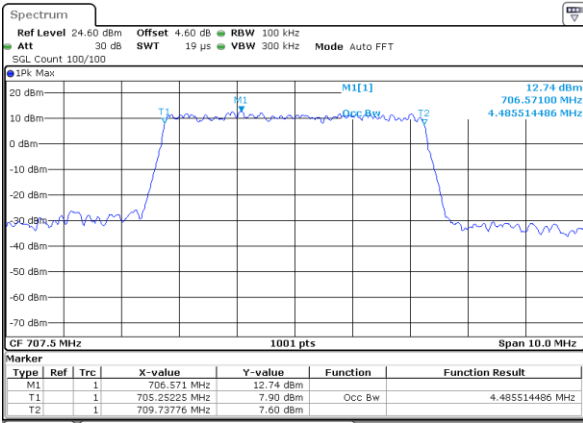

Date: 6 JUN 2020 18:41:23

Middle Channel / 1.4MHz / 64QAM

Date: 6 JUN 2020 18:30:31

Middle Channel / 3MHz / 64QAM

Date: 6 JUN 2020 18:41:43

Highest Channel / 1.4MHz / 64QAM

Date: 6 JUN 2020 18:30:51

Highest Channel / 3MHz / 64QAM

Date: 6 JUN 2020 18:42:03

LTE Band 12

Lowest Channel / 5MHz / 64QAM

Date: 6 JUN 2020 18:46:54

Lowest Channel / 10MHz / 64QAM

Date: 6 JUN 2020 18:58:06

Middle Channel / 5MHz / 64QAM

Date: 6 JUN 2020 18:47:14

Middle Channel / 10MHz / 64QAM

Date: 6 JUN 2020 18:58:26

Highest Channel / 5MHz / 64QAM

Date: 6 JUN 2020 18:47:35

Highest Channel / 10MHz / 64QAM

Date: 6 JUN 2020 18:58:46

# Conducted Band Edge

LTE Band 12 / 1.4MHz / 16QAM

Lowest Band Edge / 1 RB

Highest Band Edge / 1 RB

Lowest Band Edge / Full RB

Highest Band Edge / Full RB

LTE Band 12 / 1.4MHz / 64QAM

Lowest Band Edge / 1 RB