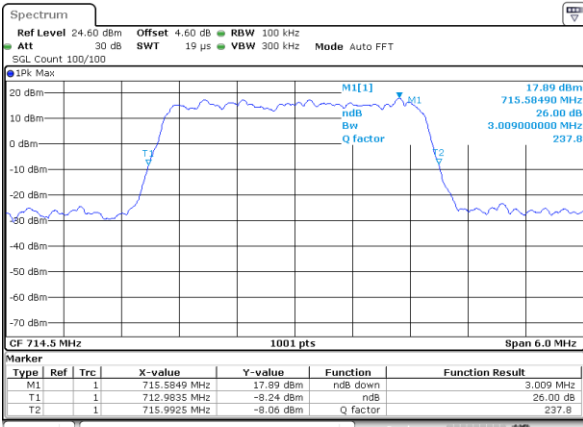

Date: 6 JUN 2020 17:24:45

Highest Channel / 1.4MHz / QPSK

Date: 6 JUN 2020 17:24:25

Highest Channel / 1.4MHz / 16QAM

Date: 6 JUN 2020 17:24:15

LTE Band 12

Lowest Channel / 3MHz / QPSK

Date: 6 JUN 2020 17:41:50

Lowest Channel / 3MHz / 16QAM

Date: 6 JUN 2020 17:41:40

Middle Channel / 3MHz / QPSK

Date: 6 JUN 2020 17:41:20

Middle Channel / 3MHz / 16QAM

Date: 6 JUN 2020 17:41:30

Highest Channel / 3MHz / QPSK

Date: 6 JUN 2020 17:41:10

Highest Channel / 3MHz / 16QAM

Date: 6 JUN 2020 17:41:00

LTE Band 12

Lowest Channel / 5MHz / QPSK

Date: 6 JUN 2020 17:58:34

Lowest Channel / 5MHz / 16QAM

Date: 6 JUN 2020 17:58:24

Middle Channel / 5MHz / QPSK