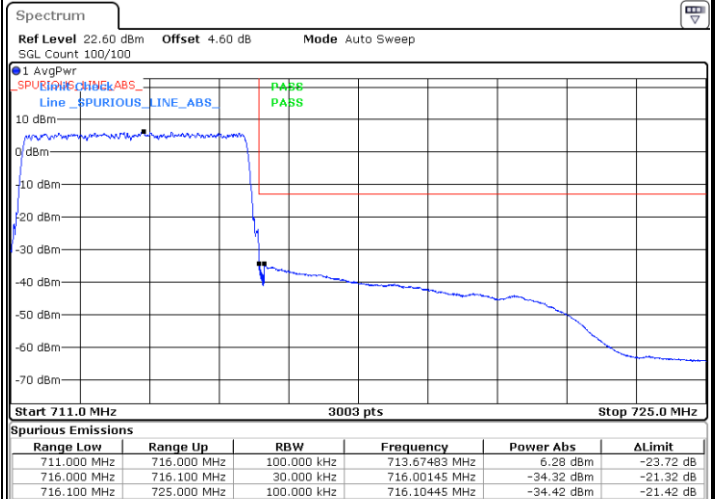

Date: 6.JUN.2020 17:53:10

LTE Band 12 / 3MHz / 64QAM

Lowest Band Edge / 1 RB

Date: 6.JUN.2020 18:43:21

Highest Band Edge / 1 RB

Date: 6.JUN.2020 18:46:44

Lowest Band Edge / Full RB

Date: 6.JUN.2020 18:44:29

Highest Band Edge / Full RB

Date: 6.JUN.2020 18:45:36

LTE Band 12 / 5MHz / QPSK

Lowest Band Edge / 1 RB

Date: 6.JUN.2020 18:06:31

Highest Band Edge / 1 RB

Date: 6.JUN.2020 18:12:10

Lowest Band Edge / Full RB

Date: 6.JUN.2020 18:07:39

Highest Band Edge / Full RB

Date: 6.JUN.2020 18:11:02

LTE Band 12 / 5MHz / 16QAM

Lowest Band Edge / 1RB

Date: 6.JUN.2020 18:05:23

Highest Band Edge / 1 RB

Date: 6.JUN.2020 18:13:17

Lowest Band Edge / Full RB

Date: 6.JUN.2020 18:08:46

Highest Band Edge / Full RB

Date: 6.JUN.2020 18:09:54

LTE Band 12 / 5MHz / 64QAM

Lowest Band Edge / 1RB

Date: 6 JUN.2020 18:51:08

Highest Band Edge / 1 RB