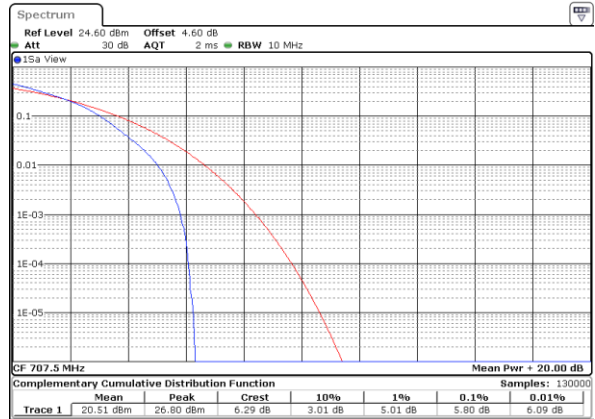

Lowest Channel / Full RB

Date: 6 JUN 2020 19:07:31

Middle Channel / 1RB

Date: 6 JUN 2020 19:08:09

Middle Channel / Full RB

Date: 6 JUN 2020 19:07:40

Highest Channel / 1RB

Date: 6 JUN 2020 19:08:19

Highest Channel / Full RB

Date: 6 JUN 2020 19:09:05

LTE Band 12 / 10MHz / 64QAM

Lowest Channel / 1RB

Date: 6 JUN 2020 19:03:55

Lowest Channel / Full RB

Date: 6 JUN 2020 19:04:03

Middle Channel / 1RB