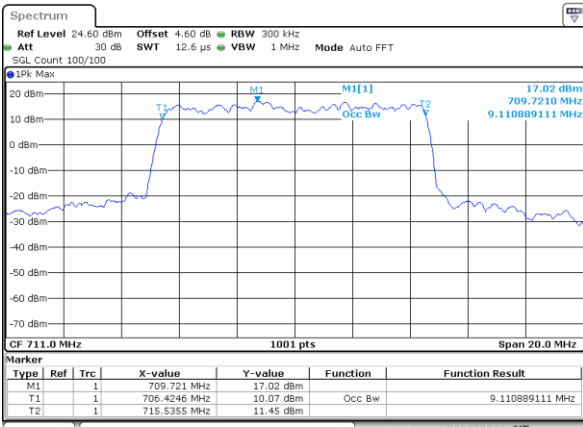

Lowest Channel / 10MHz / QPSK

Date: 6 JUN 2020 18:13:27

Lowest Channel / 10MHz / 16QAM

Date: 6 JUN 2020 18:13:37

Middle Channel / 10MHz / QPSK

Date: 6 JUN 2020 18:13:58

Middle Channel / 10MHz / 16QAM

Date: 6 JUN 2020 18:13:48

Highest Channel / 10MHz / QPSK

Date: 6 JUN 2020 18:14:08

Highest Channel / 10MHz / 16QAM

Date: 6 JUN 2020 18:14:18

LTE Band 12

Lowest Channel / 1.4MHz / 64QAM

Date: 6 JUN 2020 18:30:10

Lowest Channel / 3MHz / 64QAM