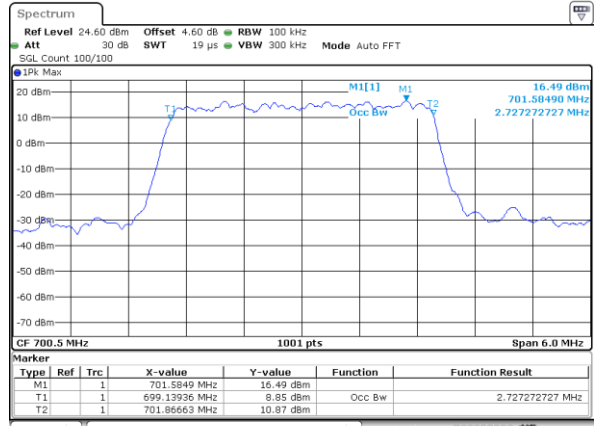

Lowest Channel / 3MHz / 16QAM

Date: 6 JUN 2020 17:40:09