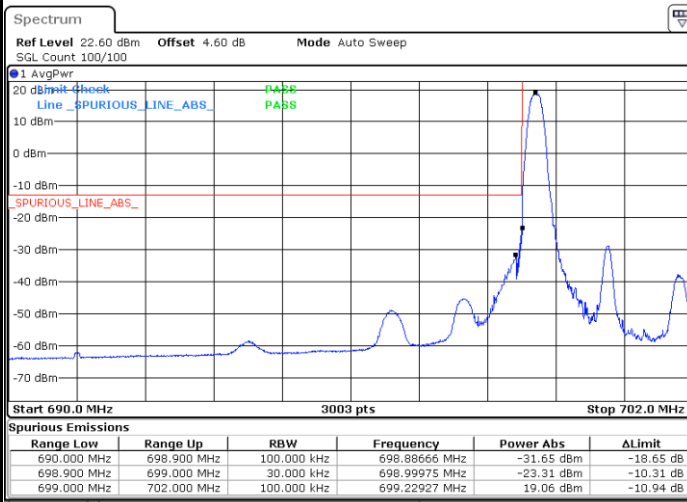

Lowest Band Edge / 1RB

Date: 6.JUN.2020 17:49:46

Highest Band Edge / 1 RB

Date: 6.JUN.2020 17:55:25

Lowest Band Edge / Full RB

Date: 6.JUN.2020 17:50:54

Highest Band Edge / Full RB

Date: 6.JUN.2020 17:54:17

LTE Band 12 / 3MHz / 16QAM

Lowest Band Edge / 1 RB

Date: 6.JUN.2020 17:48:39

Highest Band Edge / 1 RB

Date: 6.JUN.2020 17:56:33

Lowest Band Edge / Full RB

Date: 6.JUN.2020 17:52:02

Highest Band Edge / Full RB

Date: 6.JUN.2020 17:53:10

LTE Band 12 / 3MHz / 64QAM

Lowest Band Edge / 1 RB

Date: 6.JUN.2020 18:43:21

Highest Band Edge / 1 RB

Date: 6.JUN.2020 18:46:44

Lowest Band Edge / Full RB

Date: 6.JUN.2020 18:44:29

Highest Band Edge / Full RB

Date: 6.JUN.2020 18:45:36

LTE Band 12 / 5MHz / QPSK

Lowest Band Edge / 1 RB

Date: 6.JUN.2020 18:06:31

Highest Band Edge / 1 RB

Date: 6.JUN.2020 18:12:10

Lowest Band Edge / Full RB