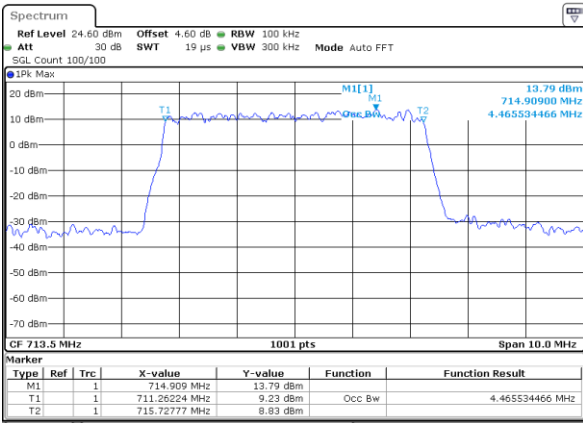

Date: 6 JUN 2020 18:41:23

Middle Channel / 1.4MHz / 64QAM

Date: 6 JUN 2020 18:30:31

Middle Channel / 3MHz / 64QAM

Date: 6 JUN 2020 18:41:43

Highest Channel / 1.4MHz / 64QAM

Date: 6 JUN 2020 18:30:51

Highest Channel / 3MHz / 64QAM

Date: 6 JUN 2020 18:42:03

LTE Band 12

Lowest Channel / 5MHz / 64QAM

Date: 6 JUN 2020 18:46:54

Lowest Channel / 10MHz / 64QAM

Date: 6 JUN 2020 18:58:06

Middle Channel / 5MHz / 64QAM

Date: 6 JUN 2020 18:47:14

Middle Channel / 10MHz / 64QAM

Date: 6 JUN 2020 18:58:26

Highest Channel / 5MHz / 64QAM

Date: 6 JUN 2020 18:47:35

Highest Channel / 10MHz / 64QAM

Date: 6 JUN 2020 18:58:46

# Conducted Band Edge

LTE Band 12 / 1.4MHz / 16QAM

Lowest Band Edge / 1 RB

Highest Band Edge / 1 RB

Lowest Band Edge / Full RB

Highest Band Edge / Full RB

LTE Band 12 / 1.4MHz / 64QAM

Lowest Band Edge / 1 RB