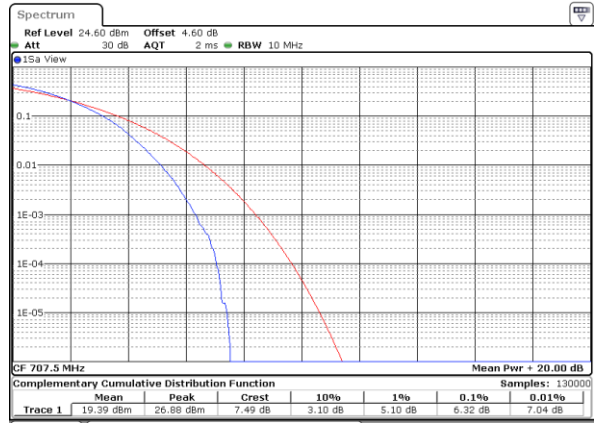

Highest Channel / Full RB

Date: 6 JUN 2020 19:09:05

LTE Band 12 / 10MHz / 64QAM

Lowest Channel / 1RB

Date: 6 JUN 2020 19:03:55

Lowest Channel / Full RB

Date: 6 JUN 2020 19:04:03

Middle Channel / 1RB

Date: 6 JUN 2020 19:04:30

Middle Channel / Full RB

Date: 6 JUN 2020 19:04:16

Highest Channel / 1RB

Date: 6 JUN 2020 19:04:41

Highest Channel / Full RB

Date: 6 JUN 2020 19:04:50

**26dB Bandwidth**

Mode	LTE Band 12 : 26dB BW(MHz)											
BW	1.4MHz		3MHz		5MHz		10MHz		15MHz		20MHz	
Mod.	QPSK	16QAM	QPSK	16QAM	QPSK	16QAM	QPSK	16QAM	QPSK	16QAM	QPSK	16QAM
Lowest CH	1.22	1.23	3.07	3.01	4.92	4.99	9.81	9.79	-	-	-	-
Middle CH	1.23	1.23	3.03	3.06	4.95	4.87	9.73	9.57	-	-	-	-
Highest CH	1.23	1.24	3.01	3.02	4.97	4.92	9.71	9.73	-	-	-	-
Mode	LTE Band 12 : 26dB BW(MHz)											
BW	1.4MHz		3MHz		5MHz		10MHz		15MHz		20MHz	
Mod.	64QAM		64QAM		64QAM		64QAM		64QAM		64QAM	
Lowest CH	1.23	-	3.02	-	4.85	-	9.69	-	-	-	-	-
Middle CH	1.23	-	2.97	-	4.88	-	9.81	-	-	-	-	-
Highest CH	1.23	-	3.04	-	4.89	-	9.79	-	-	-	-	-