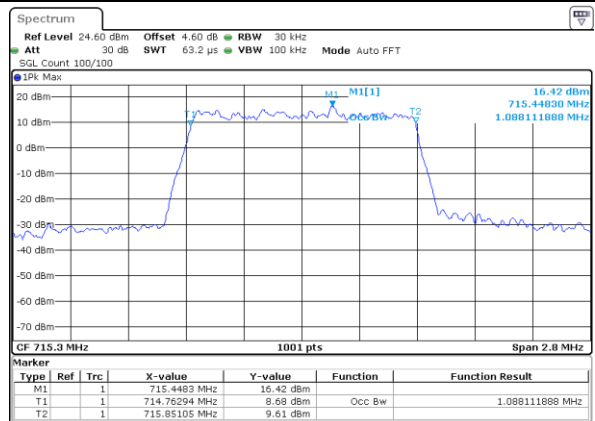

LTE Band 12

Lowest Channel / 1.4MHz / QPSK

Date: 6 JUN 2020 17:23:14

Lowest Channel / 1.4MHz / 16QAM

Date: 6 JUN 2020 17:23:25

Middle Channel / 1.4MHz / QPSK

Date: 6 JUN 2020 17:23:45

Middle Channel / 1.4MHz / 16QAM

Date: 6 JUN 2020 17:23:55

Highest Channel / 1.4MHz / QPSK

Date: 6 JUN 2020 17:23:55

Highest Channel / 1.4MHz / 16QAM

Date: 6 JUN 2020 17:24:05

LTE Band 12

Lowest Channel / 3MHz / QPSK

Date: 6 JUN 2020 17:39:59