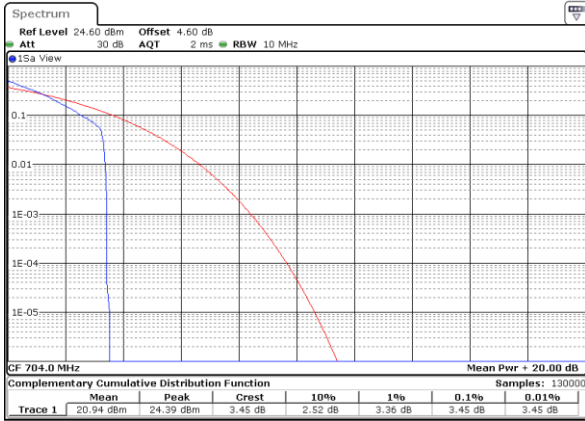

LTE Band 12 / 10MHz / QPSK

Lowest Channel / 1RB

Date: 6 JUN 2020 19:07:09

Lowest Channel / Full RB

Date: 6 JUN 2020 19:07:19

Middle Channel / 1RB

Date: 6 JUN 2020 19:07:59

Middle Channel / Full RB

Date: 6 JUN 2020 19:07:50

Highest Channel / 1RB

Date: 6 JUN 2020 19:08:32

Highest Channel / Full RB

Date: 6 JUN 2020 19:08:55

LTE Band 12 / 10MHz / 16QAM

Lowest Channel / 1RB

Date: 6 JUN 2020 19:06:58