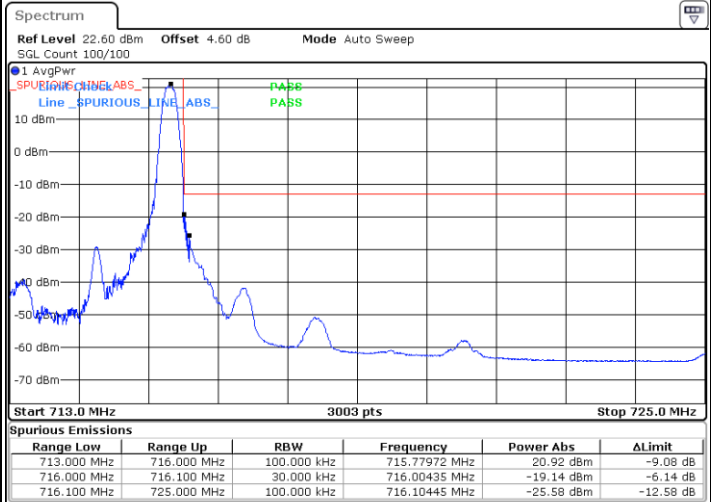

# Conducted Band Edge

LTE Band 12 / 1.4MHz / 16QAM

Lowest Band Edge / 1 RB

Highest Band Edge / 1 RB

Lowest Band Edge / Full RB

Highest Band Edge / Full RB

LTE Band 12 / 1.4MHz / 64QAM

Lowest Band Edge / 1 RB

Date: 6.JUN.2020 18:34:24

Highest Band Edge / 1 RB

Date: 6.JUN.2020 18:32:09

Lowest Band Edge / Full RB

Date: 6.JUN.2020 18:35:32

Highest Band Edge / Full RB

Date: 6.JUN.2020 18:33:16

LTE Band 12 / 3MHz / QPSK

Lowest Band Edge / 1RB

Date: 6.JUN.2020 17:49:46

Highest Band Edge / 1 RB

Date: 6.JUN.2020 17:55:25

Lowest Band Edge / Full RB

Date: 6.JUN.2020 17:50:54

Highest Band Edge / Full RB

Date: 6.JUN.2020 17:54:17

LTE Band 12 / 3MHz / 16QAM

Lowest Band Edge / 1 RB

Date: 6.JUN.2020 17:48:39

Highest Band Edge / 1 RB

Date: 6.JUN.2020 17:56:33

Lowest Band Edge / Full RB

Date: 6.JUN.2020 17:52:02

Highest Band Edge / Full RB