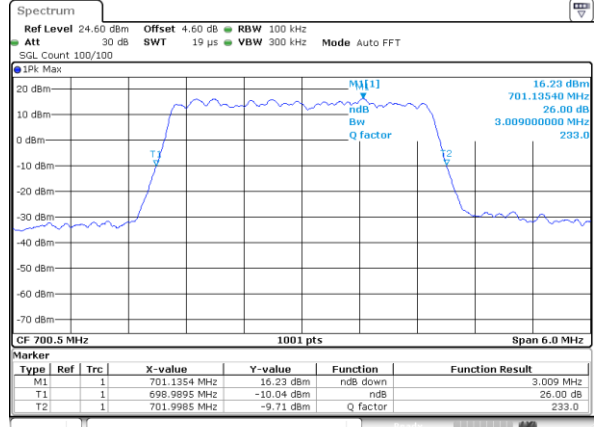

Lowest Channel / 3MHz / 16QAM

Date: 6 JUN 2020 17:41:40