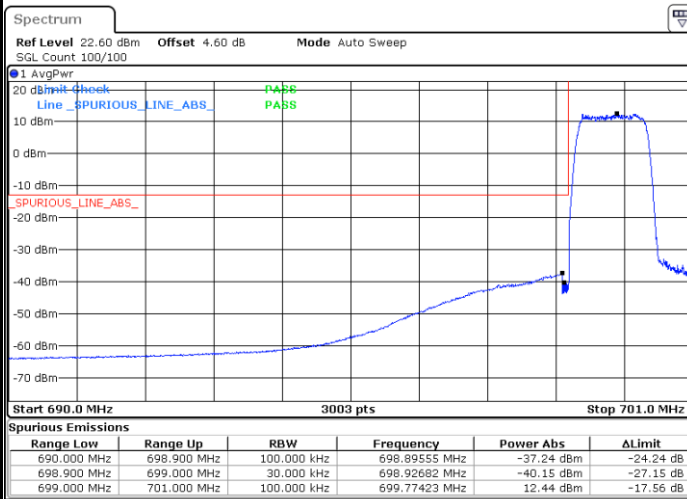

Middle Channel / 10MHz / 64QAM

Date: 6 JUN 2020 18:58:26

Highest Channel / 5MHz / 64QAM

Date: 6 JUN 2020 18:47:35

Highest Channel / 10MHz / 64QAM

Date: 6 JUN 2020 18:58:46

# Conducted Band Edge

LTE Band 12 / 1.4MHz / 16QAM

Lowest Band Edge / 1 RB

Highest Band Edge / 1 RB

Lowest Band Edge / Full RB

Highest Band Edge / Full RB

LTE Band 12 / 1.4MHz / 64QAM

Lowest Band Edge / 1 RB

Date: 6.JUN.2020 18:34:24

Highest Band Edge / 1 RB

Date: 6.JUN.2020 18:32:09

Lowest Band Edge / Full RB

Date: 6.JUN.2020 18:35:32

Highest Band Edge / Full RB

Date: 6.JUN.2020 18:33:16

LTE Band 12 / 3MHz / QPSK