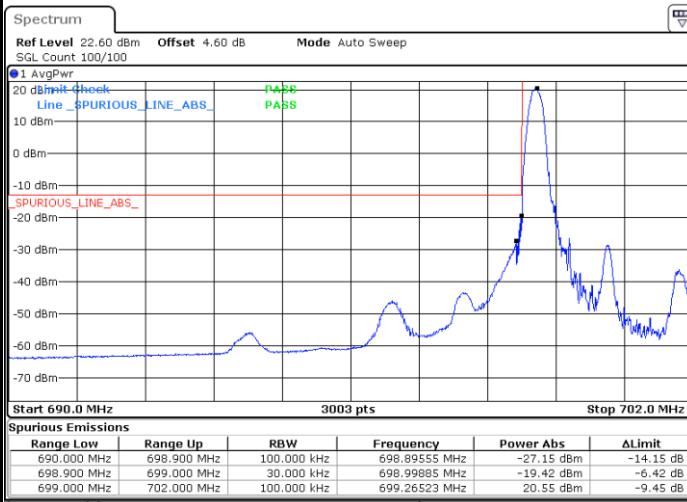

Date: 6.JUN.2020 18:34:24

Highest Band Edge / 1 RB

Date: 6.JUN.2020 18:32:09

Lowest Band Edge / Full RB

Date: 6.JUN.2020 18:35:32

Highest Band Edge / Full RB

Date: 6.JUN.2020 18:33:16

LTE Band 12 / 3MHz / QPSK

Lowest Band Edge / 1RB

Date: 6.JUN.2020 17:49:46

Highest Band Edge / 1 RB

Date: 6.JUN.2020 17:55:25

Lowest Band Edge / Full RB

Date: 6.JUN.2020 17:50:54

Highest Band Edge / Full RB

Date: 6.JUN.2020 17:54:17

LTE Band 12 / 3MHz / 16QAM

Lowest Band Edge / 1 RB

Date: 6.JUN.2020 17:48:39

Highest Band Edge / 1 RB

Date: 6.JUN.2020 17:56:33

Lowest Band Edge / Full RB

Date: 6.JUN.2020 17:52:02

Highest Band Edge / Full RB

Date: 6.JUN.2020 17:53:10

LTE Band 12 / 3MHz / 64QAM

Lowest Band Edge / 1 RB

Date: 6.JUN.2020 18:43:21

Highest Band Edge / 1 RB

Date: 6.JUN.2020 18:46:44

Lowest Band Edge / Full RB

Date: 6.JUN.2020 18:44:29