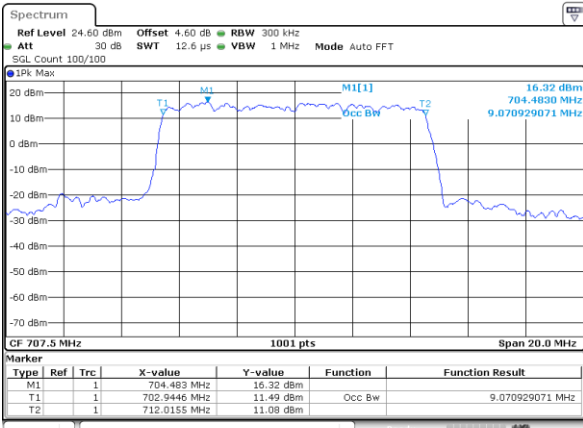

Date: 6 JUN 2020 17:57:13

Middle Channel / 5MHz / 16QAM

Date: 6 JUN 2020 17:57:03

Highest Channel / 5MHz / QPSK

Date: 6 JUN 2020 17:57:24

Highest Channel / 5MHz / 16QAM

Date: 6 JUN 2020 17:57:34

LTE Band 12

Lowest Channel / 10MHz / QPSK

Date: 6 JUN 2020 18:13:27

Lowest Channel / 10MHz / 16QAM

Date: 6 JUN 2020 18:13:37

Middle Channel / 10MHz / QPSK

Date: 6 JUN 2020 18:13:58

Middle Channel / 10MHz / 16QAM

Date: 6 JUN 2020 18:13:48

Highest Channel / 10MHz / QPSK

Date: 6 JUN 2020 18:14:08

Highest Channel / 10MHz / 16QAM

Date: 6 JUN 2020 18:14:18

LTE Band 12

Lowest Channel / 1.4MHz / 64QAM

Date: 6 JUN 2020 18:30:10

Lowest Channel / 3MHz / 64QAM