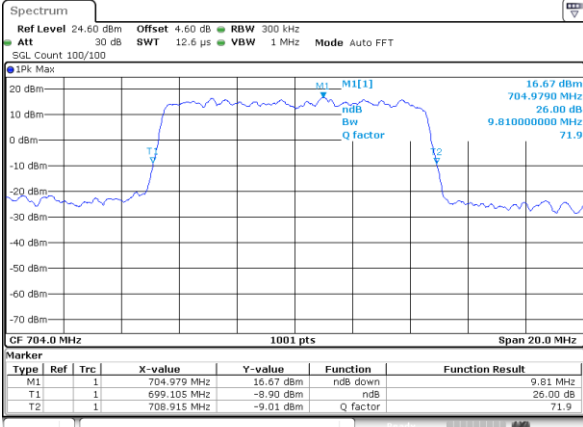

LTE Band 12

Lowest Channel / 10MHz / QPSK

Date: 6 JUN 2020 18:15:19