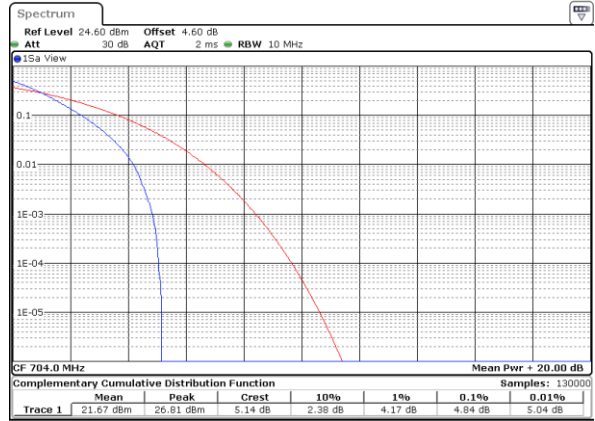

LTE Band 12 / 10MHz / QPSK

Lowest Channel / 1RB

Date: 6 JUN 2020 19:07:09

Lowest Channel / Full RB

Date: 6 JUN 2020 19:07:19

Middle Channel / 1RB

Date: 6 JUN 2020 19:07:59

Middle Channel / Full RB

Date: 6 JUN 2020 19:07:50

Highest Channel / 1RB

Date: 6 JUN 2020 19:08:32

Highest Channel / Full RB

Date: 6 JUN 2020 19:08:55

LTE Band 12 / 10MHz / 16QAM

Lowest Channel / 1RB

Date: 6 JUN 2020 19:06:58