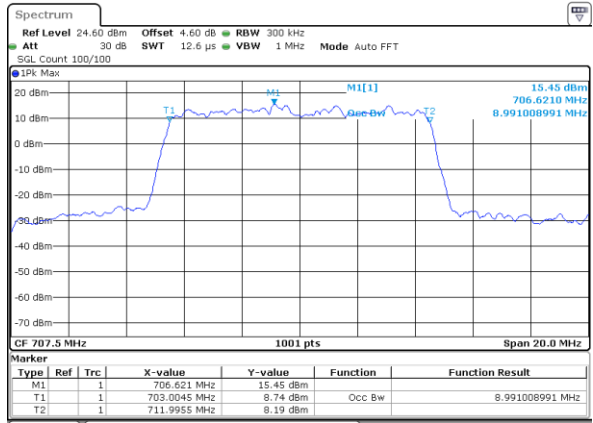

Date: 6 JUN 2020 18:41:23

Middle Channel / 1.4MHz / 64QAM

Date: 6 JUN 2020 18:30:31

Middle Channel / 3MHz / 64QAM

Date: 6 JUN 2020 18:41:43

Highest Channel / 1.4MHz / 64QAM

Date: 6 JUN 2020 18:30:51

Highest Channel / 3MHz / 64QAM

Date: 6 JUN 2020 18:42:03

LTE Band 12

Lowest Channel / 5MHz / 64QAM

Date: 6 JUN 2020 18:46:54

Lowest Channel / 10MHz / 64QAM

Date: 6 JUN 2020 18:58:06

Middle Channel / 5MHz / 64QAM

Date: 6 JUN 2020 18:47:14

Middle Channel / 10MHz / 64QAM

Date: 6 JUN 2020 18:58:26

Highest Channel / 5MHz / 64QAM

Date: 6 JUN 2020 18:47:35

Highest Channel / 10MHz / 64QAM

Date: 6 JUN 2020 18:58:46