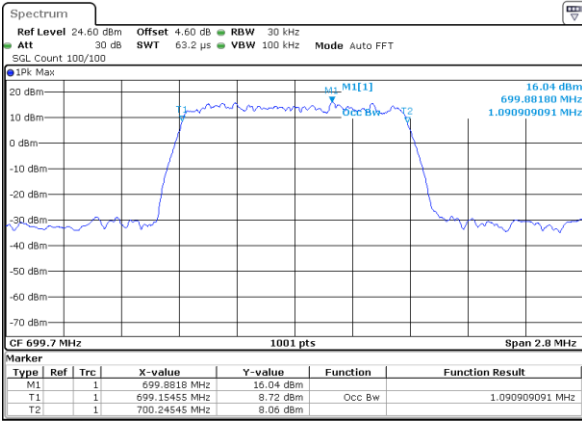

LTE Band 12

Lowest Channel / 1.4MHz / QPSK

Date: 6 JUN 2020 17:23:14