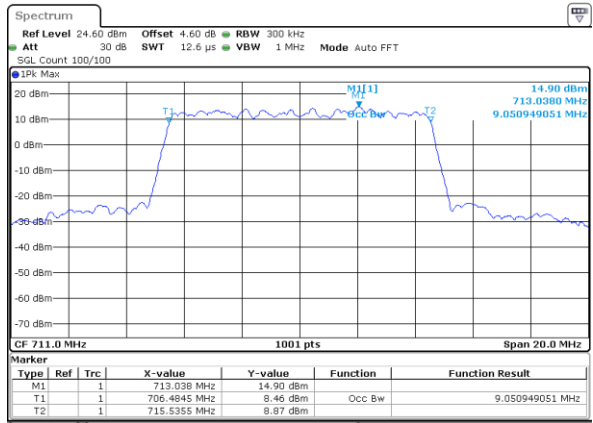

Date: 6 JUN 2020 18:42:03

LTE Band 12

Lowest Channel / 5MHz / 64QAM

Date: 6 JUN 2020 18:46:54

Lowest Channel / 10MHz / 64QAM

Date: 6 JUN 2020 18:58:06

Middle Channel / 5MHz / 64QAM

Date: 6 JUN 2020 18:47:14

Middle Channel / 10MHz / 64QAM

Date: 6 JUN 2020 18:58:26

Highest Channel / 5MHz / 64QAM

Date: 6 JUN 2020 18:47:35

Highest Channel / 10MHz / 64QAM

Date: 6 JUN 2020 18:58:46

# Conducted Band Edge

LTE Band 12 / 1.4MHz / 16QAM

Lowest Band Edge / 1 RB

Highest Band Edge / 1 RB

Lowest Band Edge / Full RB

Highest Band Edge / Full RB

LTE Band 12 / 1.4MHz / 64QAM

Lowest Band Edge / 1 RB

Date: 6.JUN.2020 18:34:24

Highest Band Edge / 1 RB

Date: 6.JUN.2020 18:32:09

Lowest Band Edge / Full RB

Date: 6.JUN.2020 18:35:32

Highest Band Edge / Full RB

Date: 6.JUN.2020 18:33:16

LTE Band 12 / 3MHz / QPSK