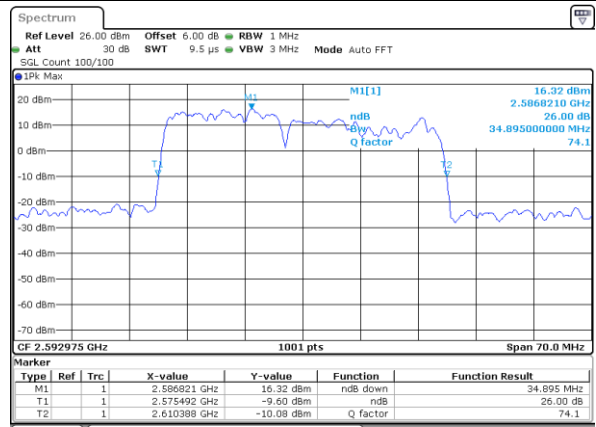

Highest Channel / 5MHz+20MHz

Date: 3 JUL 2020 11:40:39

Highest Channel / 10MHz+15MHz

Date: 3 JUL 2020 18:44:30

LTE Band 41C

16QAM

Lowest Channel / 10MHz+20MHz

Date: 3 JUL 2020 11:44:20

Lowest Channel / 15MHz+10MHz

Date: 3 JUL 2020 19:37:26

Middle Channel / 10MHz+20MHz

Date: 3 JUL 2020 12:04:00

Middle Channel / 15MHz+10MHz

Date: 3 JUL 2020 19:52:51

Highest Channel / 10MHz+20MHz

Date: 3 JUL 2020 12:07:21

Highest Channel / 15MHz+10MHz

Date: 3 JUL 2020 19:54:05

LTE Band 41C

16QAM

Lowest Channel / 15MHz+15MHz

Date: 3 JUL 2020 16:39:01

Lowest Channel / 15MHz+20MHz

Date: 3 JUL 2020 16:10:23

Middle Channel / 15MHz+15MHz

Date: 3 JUL 2020 16:57:27

Middle Channel / 15MHz+20MHz

Date: 3 JUL 2020 16:23:53

Highest Channel / 15MHz+15MHz

Date: 3 JUL 2020 17:01:46

Highest Channel / 15MHz+20MHz

Date: 3 JUL 2020 16:25:57