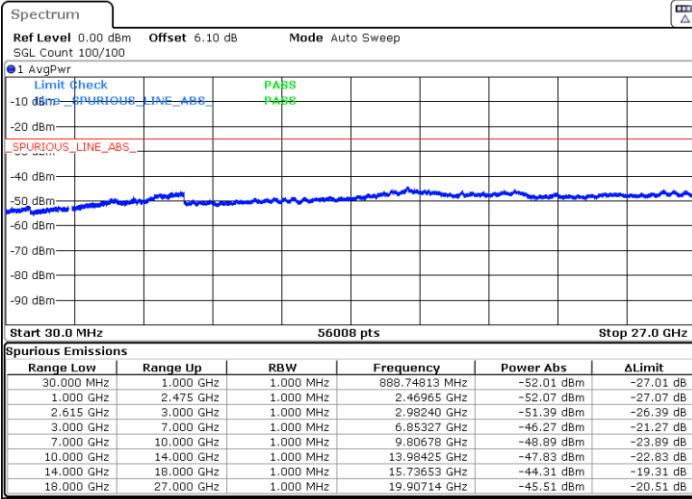

Lowest Channel / 1RB49 and 1RB0

Middle Channel / 1RB49 and 1RB0

Date: 10 JUN 2020 00:06:36

Date: 10 JUN 2020 00:33:23

LTE Band 7C / 10MHz+20MHz

16QAM

N/A

Highest Channel / 1RB49 and 1RB0

Date: 10 JUN 2020 00:42:56

LTE Band 7C / 15MHz+10MHz

16QAM

Lowest Channel / 1RB74 and 1RB0

Middle Channel / 1RB74 and 1RB0

Date: 11.JUN.2020 02:45:08

Date: 11.JUN.2020 02:48:52

LTE Band 7C / 15MHz+10MHz

16QAM

N/A

Highest Channel / 1RB74 and 1RB0

Date: 11.JUN.2020 02:58:35

LTE Band 7C / 15MHz+15MHz

16QAM

Lowest Channel / 1RB74 and 1RB0

Middle Channel / 1RB74 and 1RB0