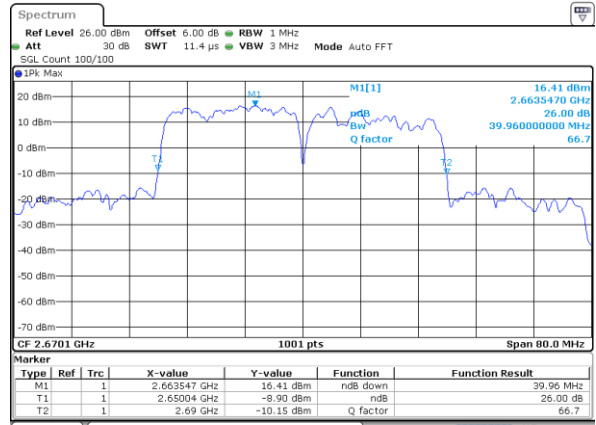

LTE Band 41C

QPSK

Lowest Channel / 20MHz+15MHz

Date: 30 JUN 2020 13:10:20

Lowest Channel / 20MHz+20MHz

Date: 30 JUN 2020 12:20:29

Middle Channel / 20MHz+15MHz

Date: 30 JUN 2020 14:55:33

Middle Channel / 20MHz+20MHz

Date: 30 JUN 2020 12:21:09

Highest Channel / 20MHz+15MHz

Date: 30 JUN 2020 14:59:24

Highest Channel / 20MHz+20MHz

Date: 30 JUN 2020 12:52:27

LTE Band 41C

16QAM

Lowest Channel / 5MHz+20MHz

Date: 3 JUL 2020 11:15:42

Lowest Channel / 10MHz+15MHz

Date: 3 JUL 2020 18:09:45

Middle Channel / 5MHz+20MHz

Date: 3 JUL 2020 11:17:40

Middle Channel / 10MHz+15MHz

Date: 3 JUL 2020 18:41:46

Highest Channel / 5MHz+20MHz

Date: 3 JUL 2020 11:40:39

Highest Channel / 10MHz+15MHz

Date: 3 JUL 2020 18:44:30

LTE Band 41C

16QAM

Lowest Channel / 10MHz+20MHz

Date: 3 JUL 2020 11:44:20