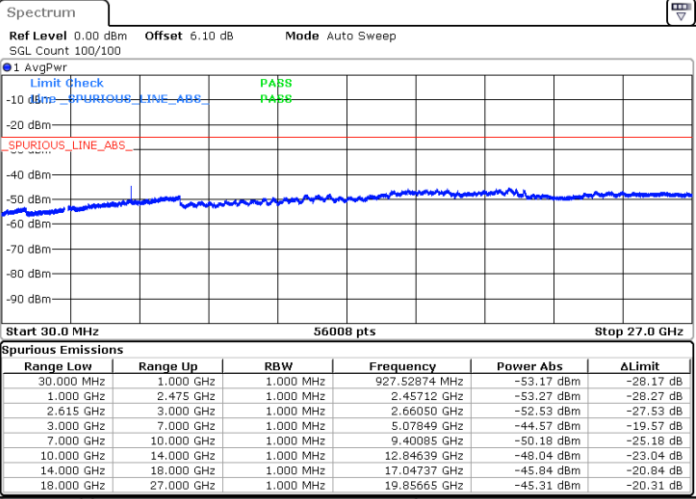

16QAM

Lowest Channel / 1RB74 and 1RB0

Middle Channel / 1RB74 and 1RB0

Date: 10 JUN 2020 02:24:05

Date: 10 JUN 2020 02:28:13

LTE Band 7C / 15MHz+20MHz

16QAM

N/A

Highest Channel / 1RB74 and 1RB0

Date: 10 JUN 2020 02:37:25

LTE Band 7C / 20MHz+10MHz

16QAM

Lowest Channel / 1RB99 and 1RB0

Middle Channel / 1RB99 and 1RB0

Date: 10 JUN 2020 00:53:52

Date: 10 JUN 2020 00:57:47

LTE Band 7C / 20MHz+10MHz

16QAM

N/A

Highest Channel / 1RB99 and 1RB0

Date: 10 JUN 2020 01:10:00

LTE Band 7C / 20MHz+15MHz

16QAM

Lowest Channel / 1RB99 and 1RB0

Middle Channel / 1RB99 and 1RB0

Date: 11.JUN.2020 01:43:46

Date: 11.JUN.2020 01:47:30

LTE Band 7C / 20MHz+15MHz

16QAM

N/A

Highest Channel / 1RB99 and 1RB0

Date: 11.JUN.2020 02:01:07