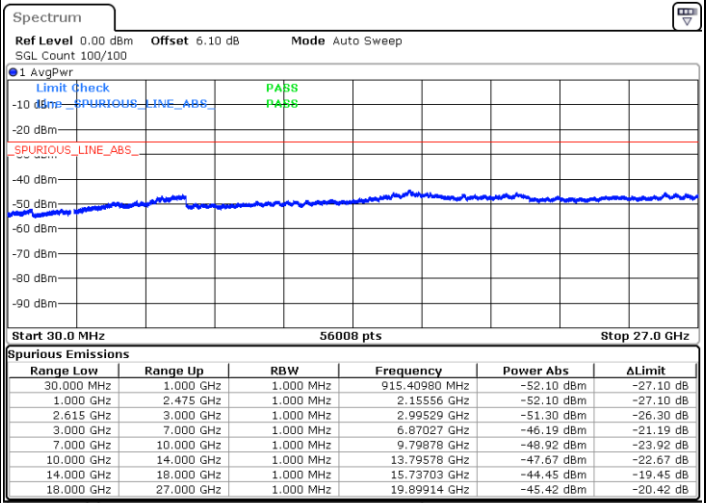

LTE Band 7C / 20MHz+10MHz

QPSK

Lowest Channel / 1RB99 and 1RB0

Middle Channel / 1RB99 and 1RB0

Date: 10 JUN 2020 00:55:12

Date: 10 JUN 2020 00:56:40

LTE Band 7C / 20MHz+10MHz

QPSK

N/A

Highest Channel / 1RB99 and 1RB0

Date: 10 JUN 2020 01:08:38

LTE Band 7C / 20MHz+15MHz

QPSK

Lowest Channel / 1RB99 and 1RB0

Middle Channel / 1RB99 and 1RB0

Date: 11 JUN.2020 01:37:26

Date: 11 JUN.2020 01:48:30

LTE Band 7C / 20MHz+15MHz

QPSK

N/A

Highest Channel / 1RB99 and 1RB0

Date: 11 JUN.2020 02:02:24

LTE Band 7C / 20MHz+20MHz

QPSK

Lowest Channel / 1RB99 and 1RB0

Middle Channel / 1RB99 and 1RB0

LTE Band 7C / 20MHz+20MHz

QPSK

N/A

Highest Channel / 1RB99 and 1RB0

LTE Band 7C / 10MHz+20MHz

16QAM