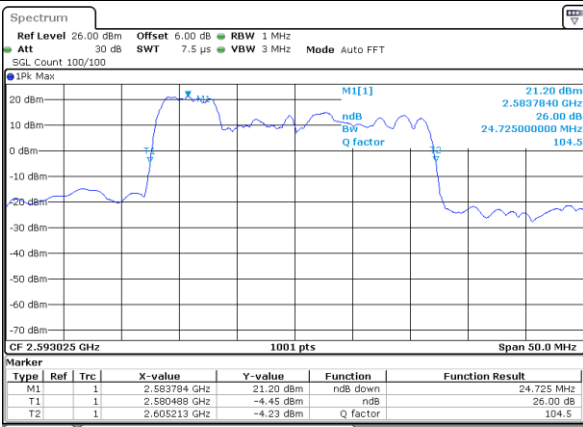

LTE Band 41C

QPSK

Lowest Channel / 5MHz+20MHz

Date: 3 JUL 2020 11:16:02

Lowest Channel / 10MHz+15MHz

Date: 3 JUL 2020 18:09:20

Middle Channel / 5MHz+20MHz

Date: 3 JUL 2020 11:17:13

Middle Channel / 10MHz+15MHz

Date: 3 JUL 2020 18:42:52

Highest Channel / 5MHz+20MHz

Date: 3 JUL 2020 11:40:18

Highest Channel / 10MHz+15MHz

Date: 3 JUL 2020 18:44:05

LTE Band 41C

QPSK