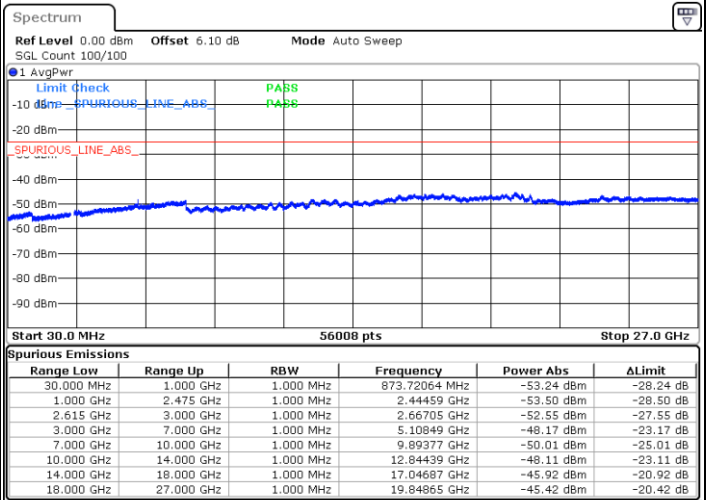

Lowest Channel / 1RB74 and 1RB0

Middle Channel / 1RB74 and 1RB0

Date: 11 JUN 2020 02:46:25

Date: 11 JUN 2020 02:47:51

LTE Band 7C / 15MHz+10MHz

64QAM

N/A

Highest Channel / 1RB74 and 1RB0

Date: 11 JUN 2020 02:57:20

LTE Band 7C / 15MHz+15MHz

64QAM

Lowest Channel / 1RB74 and 1RB0

Middle Channel / 1RB74 and 1RB0

Date: 10 JUN 2020 02:00:16

Date: 10 JUN 2020 02:02:03

LTE Band 7C / 15MHz+15MHz

64QAM

N/A

Highest Channel / 1RB74 and 1RB0

Date: 10 JUN 2020 02:13:16

LTE Band 7C / 15MHz+20MHz

64QAM

Lowest Channel / 1RB74 and 1RB0

Middle Channel / 1RB74 and 1RB0