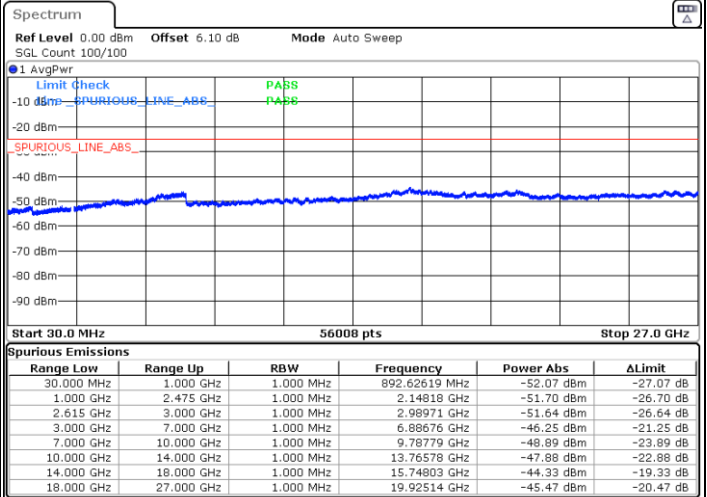

LTE Band 7C / 20MHz+10MHz

16QAM

N/A

Highest Channel / 1RB99 and 1RB0

Date: 10 JUN 2020 01:10:00

LTE Band 7C / 20MHz+15MHz

16QAM

Lowest Channel / 1RB99 and 1RB0

Middle Channel / 1RB99 and 1RB0

Date: 11.JUN.2020 01:43:46

Date: 11.JUN.2020 01:47:30

LTE Band 7C / 20MHz+15MHz

16QAM

N/A

Highest Channel / 1RB99 and 1RB0

Date: 11.JUN.2020 02:01:07

LTE Band 7C / 20MHz+20MHz

16QAM

Lowest Channel / 1RB99 and 1RB0

Middle Channel / 1RB99 and 1RB0

Date: 11.JUN.2020 02:16:55

Date: 11.JUN.2020 02:20:40

LTE Band 7C / 20MHz+20MHz

16QAM