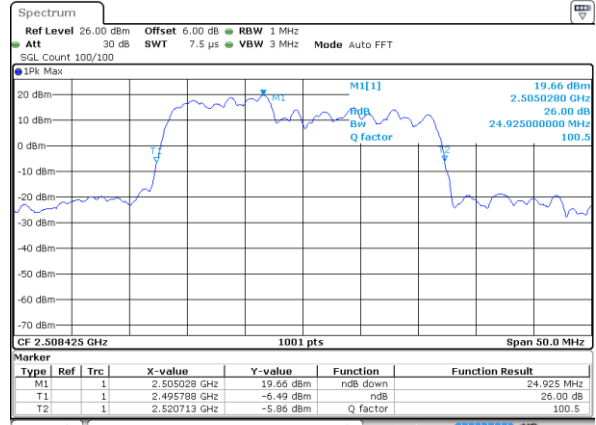

LTE Band 41C

QPSK

Lowest Channel / 20MHz+15MHz

Date: 30 JUN 2020 13:10:20

Lowest Channel / 20MHz+20MHz

Date: 30 JUN 2020 12:20:29

Middle Channel / 20MHz+15MHz

Date: 30 JUN 2020 14:55:33

Middle Channel / 20MHz+20MHz

Date: 30 JUN 2020 12:21:09

Highest Channel / 20MHz+15MHz

Date: 30 JUN 2020 14:59:24

Highest Channel / 20MHz+20MHz

Date: 30 JUN 2020 12:52:27

LTE Band 41C

16QAM

Lowest Channel / 5MHz+20MHz

Date: 3 JUL 2020 11:15:42

Lowest Channel / 10MHz+15MHz

Date: 3 JUL 2020 18:09:45

Middle Channel / 5MHz+20MHz

Date: 3 JUL 2020 11:17:40

Middle Channel / 10MHz+15MHz

Date: 3 JUL 2020 18:41:46

Highest Channel / 5MHz+20MHz

Date: 3 JUL 2020 11:40:39

Highest Channel / 10MHz+15MHz

Date: 3 JUL 2020 18:44:30

LTE Band 41C

16QAM

Lowest Channel / 10MHz+20MHz

Date: 3 JUL 2020 11:44:20