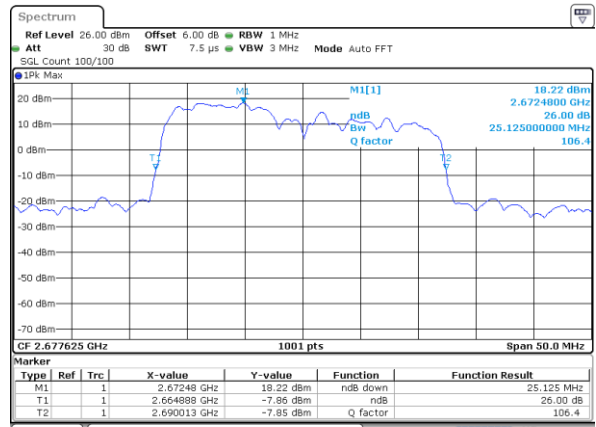

LTE Band 41C

QPSK

Lowest Channel / 20MHz+15MHz

Date: 30 JUN 2020 13:10:20

Lowest Channel / 20MHz+20MHz

Date: 30 JUN 2020 12:20:29

Middle Channel / 20MHz+15MHz

Date: 30 JUN 2020 14:55:33

Middle Channel / 20MHz+20MHz

Date: 30 JUN 2020 12:21:09

Highest Channel / 20MHz+15MHz

Date: 30 JUN 2020 14:59:24

Highest Channel / 20MHz+20MHz

Date: 30 JUN 2020 12:52:27

LTE Band 41C

16QAM

Lowest Channel / 5MHz+20MHz

Date: 3 JUL 2020 11:15:42

Lowest Channel / 10MHz+15MHz

Date: 3 JUL 2020 18:09:45

Middle Channel / 5MHz+20MHz

Date: 3 JUL 2020 11:17:40

Middle Channel / 10MHz+15MHz

Date: 3 JUL 2020 18:41:46

Highest Channel / 5MHz+20MHz

Date: 3 JUL 2020 11:40:39

Highest Channel / 10MHz+15MHz

Date: 3 JUL 2020 18:44:30

LTE Band 41C

16QAM

Lowest Channel / 10MHz+20MHz

Date: 3 JUL 2020 11:44:20