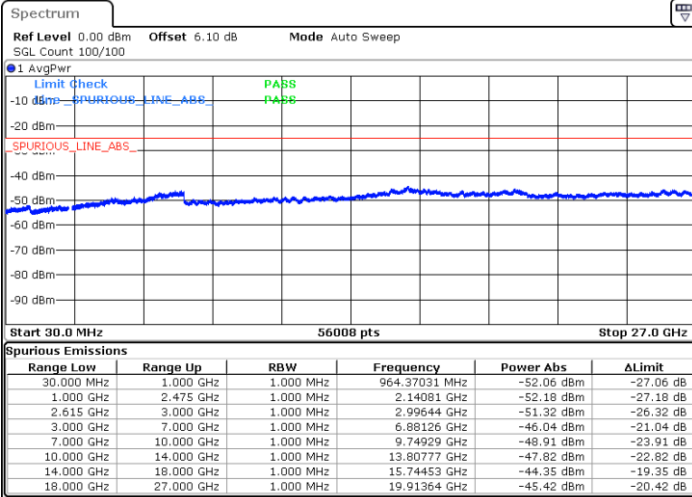

Highest Channel / 1RB74 and 1RB0

Date: 10 JUN 2020 02:37:25

LTE Band 7C / 20MHz+10MHz

16QAM

Lowest Channel / 1RB99 and 1RB0

Middle Channel / 1RB99 and 1RB0

Date: 10 JUN 2020 00:53:52

Date: 10 JUN 2020 00:57:47

LTE Band 7C / 20MHz+10MHz

16QAM

N/A

Highest Channel / 1RB99 and 1RB0

Date: 10 JUN 2020 01:10:00

LTE Band 7C / 20MHz+15MHz

16QAM

Lowest Channel / 1RB99 and 1RB0

Middle Channel / 1RB99 and 1RB0

Date: 11.JUN.2020 01:43:46

Date: 11.JUN.2020 01:47:30

LTE Band 7C / 20MHz+15MHz

16QAM

N/A

Highest Channel / 1RB99 and 1RB0

Date: 11.JUN.2020 02:01:07