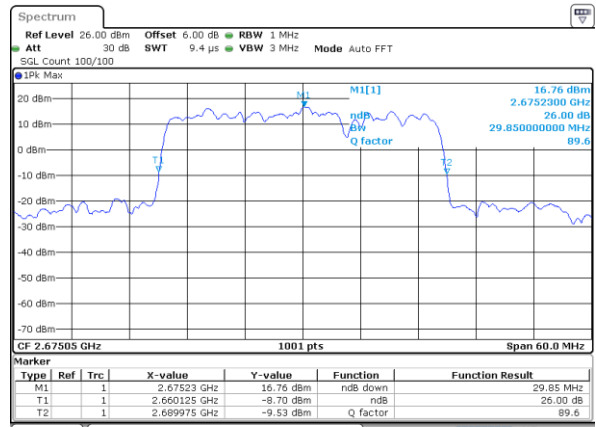

LTE Band 41C

16QAM

Lowest Channel / 20MHz+5MHz

Date: 30 JUN 2020 15:24:03

Lowest Channel / 20MHz+10MHz

Date: 30 JUN 2020 11:42:07

Middle Channel / 20MHz+5MHz

Date: 30 JUN 2020 15:25:23

Middle Channel / 20MHz+10MHz

Date: 30 JUN 2020 11:24:00

Highest Channel / 20MHz+5MHz

Date: 30 JUN 2020 15:46:15

Highest Channel / 20MHz+10MHz

Date: 30 JUN 2020 11:44:04