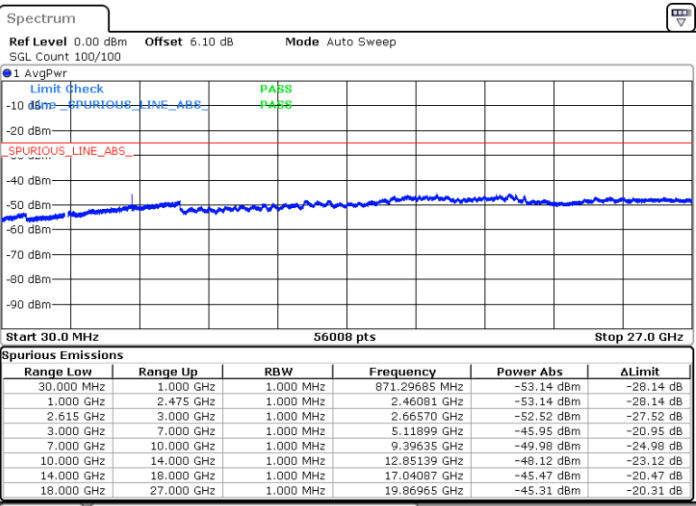

Highest Channel / 1RB74 and 1RB0

Date: 10 JUN 2020 02:37:25

LTE Band 7C / 20MHz+10MHz

16QAM

Lowest Channel / 1RB99 and 1RB0

Middle Channel / 1RB99 and 1RB0

Date: 10 JUN 2020 00:53:52

Date: 10 JUN 2020 00:57:47

LTE Band 7C / 20MHz+10MHz

16QAM

N/A

Highest Channel / 1RB99 and 1RB0

Date: 10 JUN 2020 01:10:00

LTE Band 7C / 20MHz+15MHz

16QAM

Lowest Channel / 1RB99 and 1RB0

Middle Channel / 1RB99 and 1RB0

Date: 11.JUN.2020 01:43:46

Date: 11.JUN.2020 01:47:30

LTE Band 7C / 20MHz+15MHz

16QAM

N/A

Highest Channel / 1RB99 and 1RB0

Date: 11.JUN.2020 02:01:07