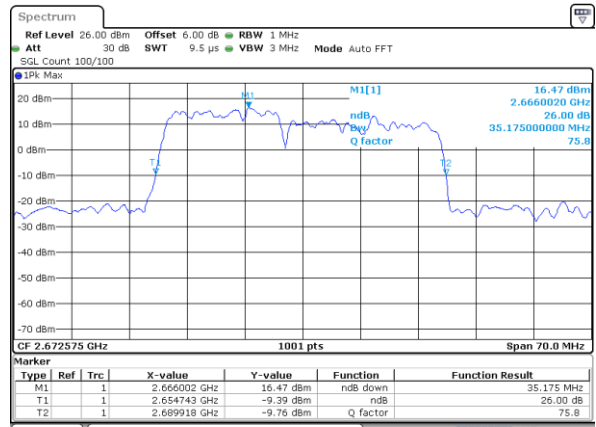

Highest Channel / 15MHz+10MHz

Date: 3 JUL 2020 19:54:05

LTE Band 41C

16QAM

Lowest Channel / 15MHz+15MHz

Date: 3 JUL 2020 16:39:01

Lowest Channel / 15MHz+20MHz

Date: 3 JUL 2020 16:10:23

Middle Channel / 15MHz+15MHz

Date: 3 JUL 2020 16:57:27

Middle Channel / 15MHz+20MHz

Date: 3 JUL 2020 16:23:53

Highest Channel / 15MHz+15MHz

Date: 3 JUL 2020 17:01:46

Highest Channel / 15MHz+20MHz

Date: 3 JUL 2020 16:25:57

LTE Band 41C

16QAM

Lowest Channel / 20MHz+5MHz

Date: 30 JUN 2020 15:24:03

Lowest Channel / 20MHz+10MHz

Date: 30 JUN 2020 11:42:07

Middle Channel / 20MHz+5MHz

Date: 30 JUN 2020 15:25:23