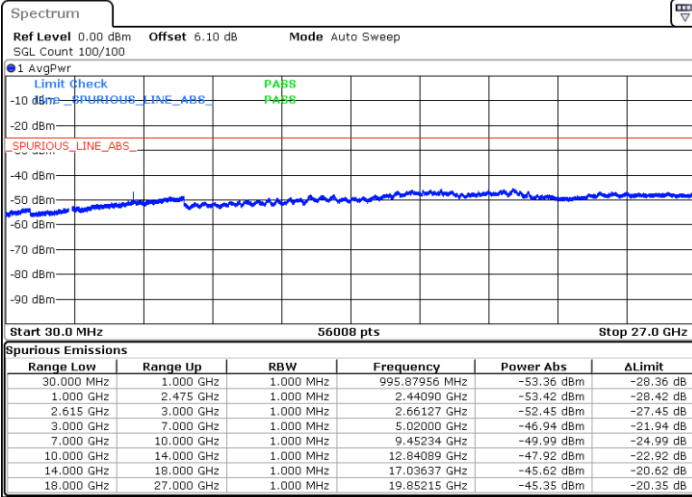

LTE Band 7C / 20MHz+20MHz

16QAM

Lowest Channel / 1RB99 and 1RB0

Middle Channel / 1RB99 and 1RB0

Date: 11.JUN.2020 02:16:55

Date: 11.JUN.2020 02:20:40

LTE Band 7C / 20MHz+20MHz

16QAM

N/A

Highest Channel / 1RB99 and 1RB0

Date: 11.JUN.2020 02:30:44

LTE Band 7C / 10MHz+20MHz

64QAM

Lowest Channel / 1RB49 and 1RB0

Middle Channel / 1RB49 and 1RB0

Date: 10 JUN 2020 00:07:51

Date: 10 JUN 2020 00:34:22

LTE Band 7C / 10MHz+20MHz

64QAM

N/A

Highest Channel / 1RB49 and 1RB0

Date: 10 JUN 2020 00:44:35

LTE Band 7C / 15MHz+10MHz

64QAM