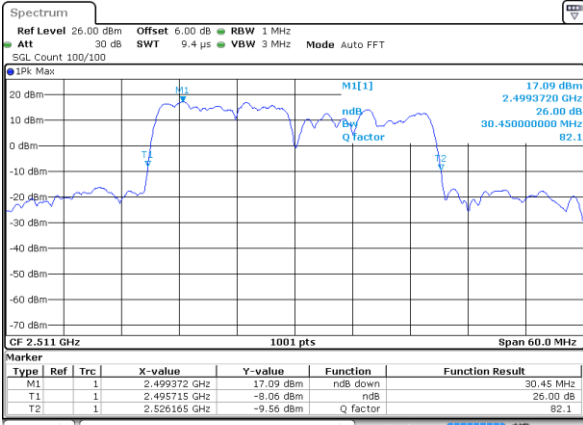

Highest Channel / 5MHz+20MHz

Date: 3 JUL 2020 11:40:39

Highest Channel / 10MHz+15MHz

Date: 3 JUL 2020 18:44:30

LTE Band 41C

16QAM

Lowest Channel / 10MHz+20MHz

Date: 3 JUL 2020 11:44:20

Lowest Channel / 15MHz+10MHz

Date: 3 JUL 2020 19:37:26

Middle Channel / 10MHz+20MHz

Date: 3 JUL 2020 12:04:00

Middle Channel / 15MHz+10MHz

Date: 3 JUL 2020 19:52:51

Highest Channel / 10MHz+20MHz

Date: 3 JUL 2020 12:07:21

Highest Channel / 15MHz+10MHz

Date: 3 JUL 2020 19:54:05

LTE Band 41C

16QAM

Lowest Channel / 15MHz+15MHz

Date: 3 JUL 2020 16:39:01

Lowest Channel / 15MHz+20MHz

Date: 3 JUL 2020 16:10:23

Middle Channel / 15MHz+15MHz

Date: 3 JUL 2020 16:57:27

Middle Channel / 15MHz+20MHz

Date: 3 JUL 2020 16:23:53

Highest Channel / 15MHz+15MHz

Date: 3 JUL 2020 17:01:46

Highest Channel / 15MHz+20MHz

Date: 3 JUL 2020 16:25:57