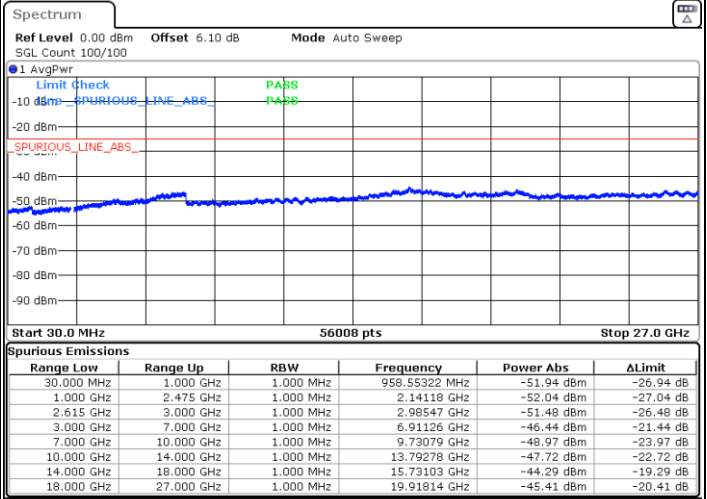

Highest Channel / 1RB99 and 1RB0

Date: 10 JUN 2020 01:11:29

LTE Band 7C / 20MHz+15MHz

64QAM

Lowest Channel / 1RB99 and 1RB0

Middle Channel / 1RB99 and 1RB0

Date: 11.JUN.2020 01:45:01

Date: 11.JUN.2020 01:46:31

LTE Band 7C / 20MHz+15MHz

64QAM

N/A

Highest Channel / 1RB99 and 1RB0

Date: 11.JUN.2020 01:59:47

LTE Band 7C / 20MHz+20MHz

64QAM

Lowest Channel / 1RB99 and 1RB0

Middle Channel / 1RB99 and 1RB0

Date: 11.JUN.2020 02:18:14

Date: 11.JUN.2020 02:19:37

LTE Band 7C / 20MHz+20MHz

64QAM

N/A

Highest Channel / 1RB99 and 1RB0

Date: 11.JUN.2020 02:29:16