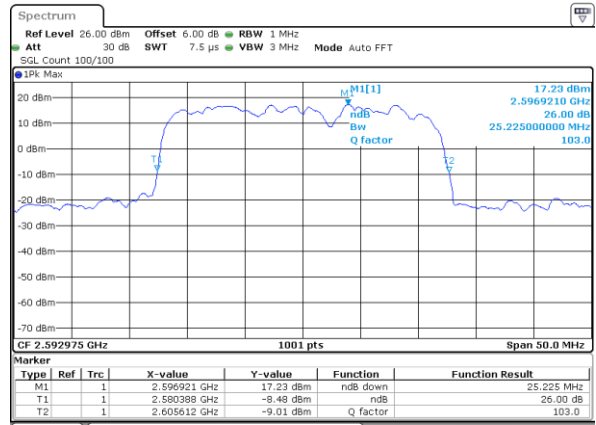

Middle Channel / 10MHz+15MHz

Date: 3 JUL 2020 18:42:52

Highest Channel / 5MHz+20MHz

Date: 3 JUL 2020 11:40:18

Highest Channel / 10MHz+15MHz

Date: 3 JUL 2020 18:44:05

LTE Band 41C

QPSK

Lowest Channel / 10MHz+20MHz

Date: 3 JUL 2020 11:44:41

Lowest Channel / 15MHz+10MHz

Date: 3 JUL 2020 19:37:44

Middle Channel / 10MHz+20MHz

Date: 3 JUL 2020 12:03:32

Middle Channel / 15MHz+10MHz

Date: 3 JUL 2020 19:52:31

Highest Channel / 10MHz+20MHz

Date: 3 JUL 2020 12:08:08

Highest Channel / 15MHz+10MHz

Date: 3 JUL 2020 19:54:24

LTE Band 41C

QPSK

Lowest Channel / 15MHz+15MHz

Date: 3 JUL 2020 16:38:11

Lowest Channel / 15MHz+20MHz

Date: 3 JUL 2020 16:09:40

Middle Channel / 15MHz+15MHz

Date: 3 JUL 2020 16:57:50

Middle Channel / 15MHz+20MHz

Date: 3 JUL 2020 16:24:17

Highest Channel / 15MHz+15MHz

Date: 3 JUL 2020 19:35:31