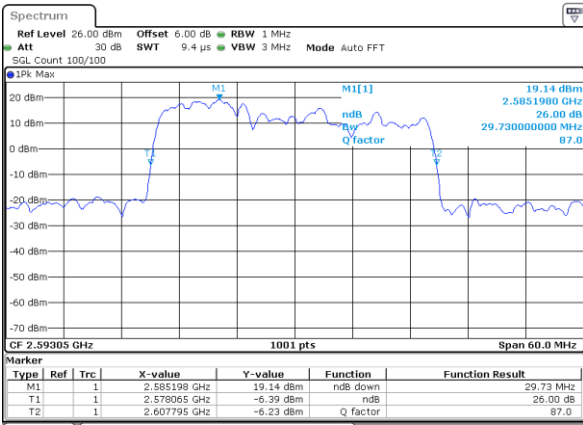

Middle Channel / 10MHz+15MHz

Date: 3 JUL 2020 18:42:52

Highest Channel / 5MHz+20MHz

Date: 3 JUL 2020 11:40:18

Highest Channel / 10MHz+15MHz

Date: 3 JUL 2020 18:44:05

LTE Band 41C

QPSK

Lowest Channel / 10MHz+20MHz

Date: 3 JUL 2020 11:44:41

Lowest Channel / 15MHz+10MHz

Date: 3 JUL 2020 19:37:44

Middle Channel / 10MHz+20MHz

Date: 3 JUL 2020 12:03:32

Middle Channel / 15MHz+10MHz

Date: 3 JUL 2020 19:52:31

Highest Channel / 10MHz+20MHz

Date: 3 JUL 2020 12:08:08

Highest Channel / 15MHz+10MHz

Date: 3 JUL 2020 19:54:24

LTE Band 41C

QPSK

Lowest Channel / 15MHz+15MHz

Date: 3 JUL 2020 16:38:11