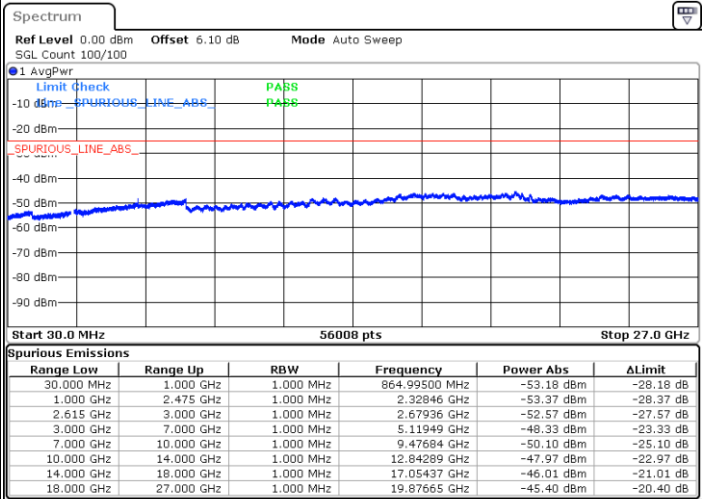

Date: 10 JUN 2020 02:25:38

Date: 10 JUN 2020 02:27:10

TE Band 7C / 15MHz+20MHz

64QAM

N/A

Highest Channel / 1RB74 and 1RB0

Date: 10 JUN 2020 02:36:10

LTE Band 7C / 20MHz+10MHz

64QAM

Lowest Channel / 1RB99 and 1RB0

Middle Channel / 1RB99 and 1RB0

Date: 10 JUN 2020 00:52:33

Date: 10 JUN 2020 00:59:03

LTE Band 7C / 20MHz+10MHz

64QAM

N/A

Highest Channel / 1RB99 and 1RB0

Date: 10 JUN 2020 01:11:29

LTE Band 7C / 20MHz+15MHz

64QAM

Lowest Channel / 1RB99 and 1RB0

Middle Channel / 1RB99 and 1RB0

Date: 11.JUN.2020 01:45:01

Date: 11.JUN.2020 01:46:31