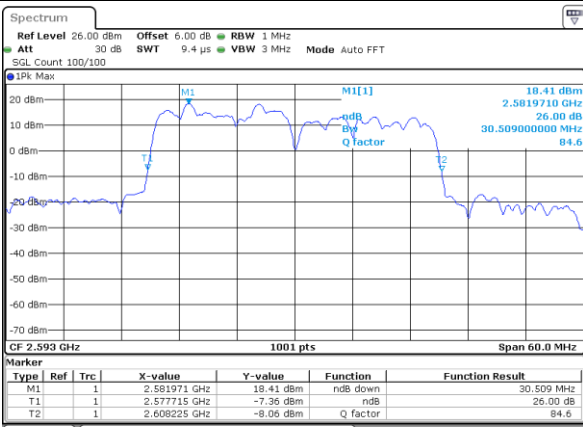

Lowest Channel / 15MHz+10MHz

Date: 3 JUL 2020 19:37:26

Middle Channel / 10MHz+20MHz

Date: 3 JUL 2020 12:04:00

Middle Channel / 15MHz+10MHz

Date: 3 JUL 2020 19:52:51

Highest Channel / 10MHz+20MHz

Date: 3 JUL 2020 12:07:21

Highest Channel / 15MHz+10MHz

Date: 3 JUL 2020 19:54:05

LTE Band 41C

16QAM

Lowest Channel / 15MHz+15MHz

Date: 3 JUL 2020 16:39:01

Lowest Channel / 15MHz+20MHz

Date: 3 JUL 2020 16:10:23

Middle Channel / 15MHz+15MHz

Date: 3 JUL 2020 16:57:27

Middle Channel / 15MHz+20MHz

Date: 3 JUL 2020 16:23:53

Highest Channel / 15MHz+15MHz

Date: 3 JUL 2020 17:01:46

Highest Channel / 15MHz+20MHz

Date: 3 JUL 2020 16:25:57