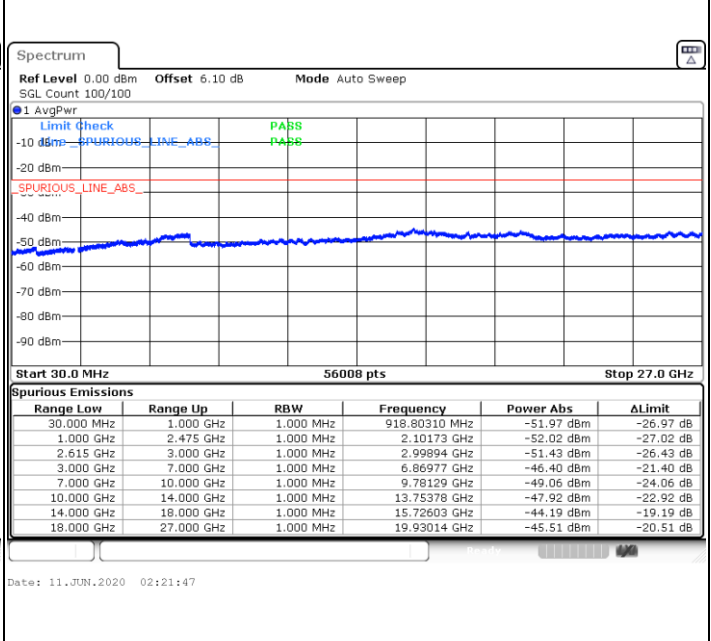

N/A

Highest Channel / 1RB99 and 1RB0

Date: 10 JUN 2020 01:08:38

LTE Band 7C / 20MHz+15MHz

QPSK

Lowest Channel / 1RB99 and 1RB0

Middle Channel / 1RB99 and 1RB0

Date: 11 JUN.2020 01:37:26

Date: 11 JUN.2020 01:48:30

LTE Band 7C / 20MHz+15MHz

QPSK

N/A

Highest Channel / 1RB99 and 1RB0

Date: 11 JUN.2020 02:02:24

LTE Band 7C / 20MHz+20MHz

QPSK

Lowest Channel / 1RB99 and 1RB0

Middle Channel / 1RB99 and 1RB0

LTE Band 7C / 20MHz+20MHz

QPSK

N/A

Highest Channel / 1RB99 and 1RB0

LTE Band 7C / 10MHz+20MHz

16QAM

Lowest Channel / 1RB49 and 1RB0

Middle Channel / 1RB49 and 1RB0

Date: 10 JUN 2020 00:06:36

Date: 10 JUN 2020 00:33:23

LTE Band 7C / 10MHz+20MHz

16QAM

N/A

Highest Channel / 1RB49 and 1RB0