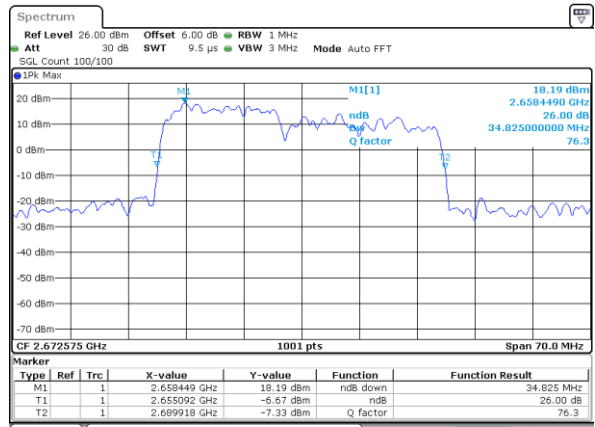

Highest Channel / 10MHz+20MHz

Date: 3 JUL 2020 12:08:08

Highest Channel / 15MHz+10MHz

Date: 3 JUL 2020 19:54:24

LTE Band 41C

QPSK

Lowest Channel / 15MHz+15MHz

Date: 3 JUL 2020 16:38:11

Lowest Channel / 15MHz+20MHz

Date: 3 JUL 2020 16:09:40

Middle Channel / 15MHz+15MHz

Date: 3 JUL 2020 16:57:50

Middle Channel / 15MHz+20MHz

Date: 3 JUL 2020 16:24:17

Highest Channel / 15MHz+15MHz

Date: 3 JUL 2020 19:35:31

Highest Channel / 15MHz+20MHz

Date: 3 JUL 2020 16:25:14

LTE Band 41C

QPSK

Lowest Channel / 20MHz+5MHz

Date: 30 JUN 2020 15:24:23

Lowest Channel / 20MHz+10MHz

Date: 30 JUN 2020 11:42:28

Middle Channel / 20MHz+5MHz

Date: 30 JUN 2020 15:25:04

Middle Channel / 20MHz+10MHz

Date: 30 JUN 2020 11:23:36

Highest Channel / 20MHz+5MHz

Date: 30 JUN 2020 15:46:33

Highest Channel / 20MHz+10MHz

Date: 30 JUN 2020 11:43:42