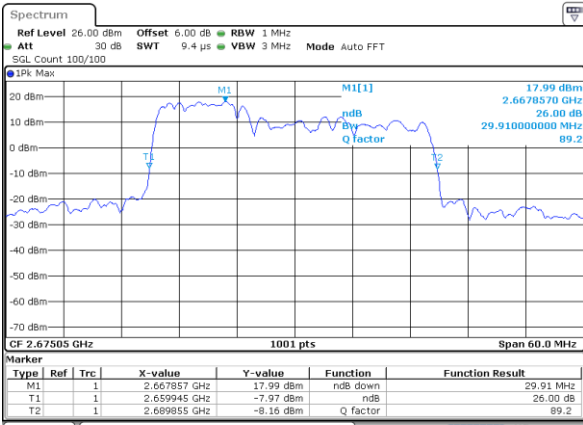

Highest Channel / 5MHz+20MHz

Date: 3 JUL 2020 11:40:39

Highest Channel / 10MHz+15MHz

Date: 3 JUL 2020 18:44:30

LTE Band 41C

16QAM

Lowest Channel / 10MHz+20MHz

Date: 3 JUL 2020 11:44:20

Lowest Channel / 15MHz+10MHz

Date: 3 JUL 2020 19:37:26

Middle Channel / 10MHz+20MHz

Date: 3 JUL 2020 12:04:00

Middle Channel / 15MHz+10MHz

Date: 3 JUL 2020 19:52:51

Highest Channel / 10MHz+20MHz

Date: 3 JUL 2020 12:07:21

Highest Channel / 15MHz+10MHz

Date: 3 JUL 2020 19:54:05

LTE Band 41C

16QAM

Lowest Channel / 15MHz+15MHz

Date: 3 JUL 2020 16:39:01

Lowest Channel / 15MHz+20MHz

Date: 3 JUL 2020 16:10:23