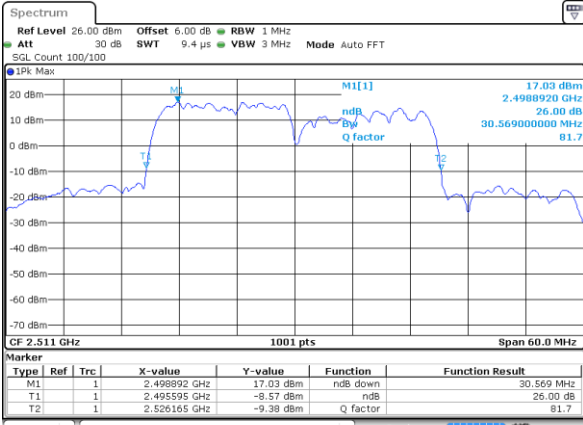

Lowest Channel / 10MHz+20MHz

Date: 3 JUL 2020 11:44:41

Lowest Channel / 15MHz+10MHz

Date: 3 JUL 2020 19:37:44

Middle Channel / 10MHz+20MHz

Date: 3 JUL 2020 12:03:32

Middle Channel / 15MHz+10MHz

Date: 3 JUL 2020 19:52:31

Highest Channel / 10MHz+20MHz

Date: 3 JUL 2020 12:08:08

Highest Channel / 15MHz+10MHz

Date: 3 JUL 2020 19:54:24

LTE Band 41C

QPSK

Lowest Channel / 15MHz+15MHz

Date: 3 JUL 2020 16:38:11

Lowest Channel / 15MHz+20MHz

Date: 3 JUL 2020 16:09:40

Middle Channel / 15MHz+15MHz

Date: 3 JUL 2020 16:57:50

Middle Channel / 15MHz+20MHz

Date: 3 JUL 2020 16:24:17

Highest Channel / 15MHz+15MHz

Date: 3 JUL 2020 19:35:31

Highest Channel / 15MHz+20MHz

Date: 3 JUL 2020 16:25:14

LTE Band 41C

QPSK

Lowest Channel / 20MHz+5MHz

Date: 30 JUN 2020 15:24:23

Lowest Channel / 20MHz+10MHz

Date: 30 JUN 2020 11:42:28