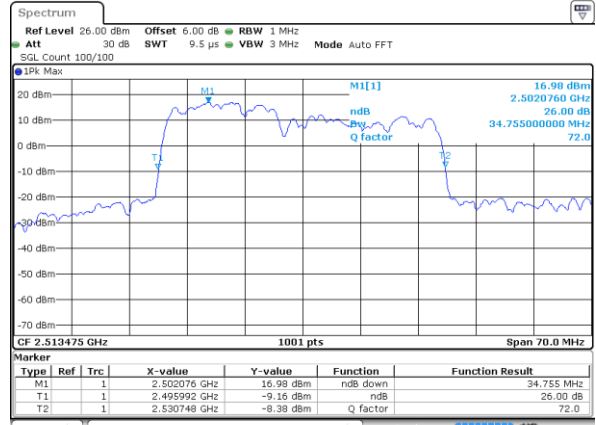

Highest Channel / 5MHz+20MHz

Date: 3 JUL 2020 11:40:39

Highest Channel / 10MHz+15MHz

Date: 3 JUL 2020 18:44:30

LTE Band 41C

16QAM

Lowest Channel / 10MHz+20MHz

Date: 3 JUL 2020 11:44:20

Lowest Channel / 15MHz+10MHz

Date: 3 JUL 2020 19:37:26

Middle Channel / 10MHz+20MHz

Date: 3 JUL 2020 12:04:00

Middle Channel / 15MHz+10MHz

Date: 3 JUL 2020 19:52:51

Highest Channel / 10MHz+20MHz

Date: 3 JUL 2020 12:07:21

Highest Channel / 15MHz+10MHz

Date: 3 JUL 2020 19:54:05

LTE Band 41C

16QAM

Lowest Channel / 15MHz+15MHz

Date: 3 JUL 2020 16:39:01

Lowest Channel / 15MHz+20MHz

Date: 3 JUL 2020 16:10:23

Middle Channel / 15MHz+15MHz

Date: 3 JUL 2020 16:57:27

Middle Channel / 15MHz+20MHz

Date: 3 JUL 2020 16:23:53

Highest Channel / 15MHz+15MHz

Date: 3 JUL 2020 17:01:46

Highest Channel / 15MHz+20MHz

Date: 3 JUL 2020 16:25:57