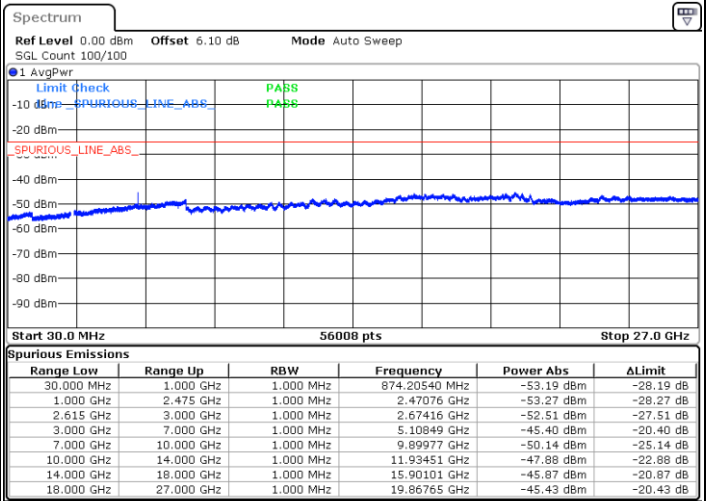

16QAM

N/A

Highest Channel / 1RB74 and 1RB0

Date: 11.JUN.2020 02:58:35

LTE Band 7C / 15MHz+15MHz

16QAM

Lowest Channel / 1RB74 and 1RB0

Middle Channel / 1RB74 and 1RB0

Date: 10 JUN 2020 01:58:50

Date: 10 JUN 2020 02:03:06

LTE Band 7C / 15MHz+15MHz

16QAM

N/A

Highest Channel / 1RB74 and 1RB0

Date: 10 JUN 2020 02:14:29

LTE Band 7C / 15MHz+20MHz

16QAM

Lowest Channel / 1RB74 and 1RB0

Middle Channel / 1RB74 and 1RB0

Date: 10 JUN 2020 02:24:05

Date: 10 JUN 2020 02:28:13

LTE Band 7C / 15MHz+20MHz

16QAM

N/A

Highest Channel / 1RB74 and 1RB0

Date: 10 JUN 2020 02:37:25

LTE Band 7C / 20MHz+10MHz

16QAM

Lowest Channel / 1RB99 and 1RB0

Middle Channel / 1RB99 and 1RB0

Date: 10 JUN 2020 00:53:52

Date: 10 JUN 2020 00:57:47