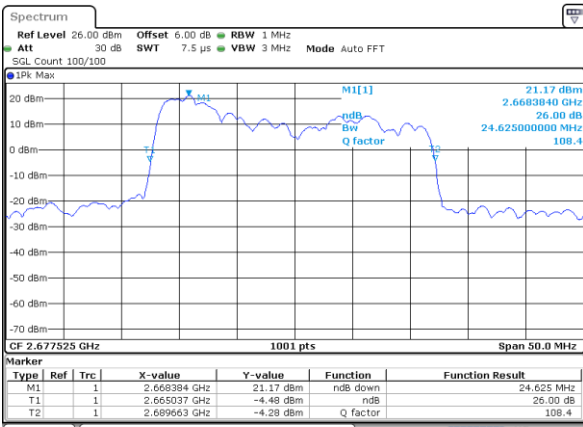

LTE Band 41C

QPSK

Lowest Channel / 20MHz+15MHz

Date: 30 JUN 2020 13:10:20

Lowest Channel / 20MHz+20MHz

Date: 30 JUN 2020 12:20:29

Middle Channel / 20MHz+15MHz

Date: 30 JUN 2020 14:55:33

Middle Channel / 20MHz+20MHz

Date: 30 JUN 2020 12:21:09

Highest Channel / 20MHz+15MHz

Date: 30 JUN 2020 14:59:24

Highest Channel / 20MHz+20MHz

Date: 30 JUN 2020 12:52:27

LTE Band 41C

16QAM

Lowest Channel / 5MHz+20MHz

Date: 3 JUL 2020 11:15:42

Lowest Channel / 10MHz+15MHz

Date: 3 JUL 2020 18:09:45

Middle Channel / 5MHz+20MHz

Date: 3 JUL 2020 11:17:40

Middle Channel / 10MHz+15MHz

Date: 3 JUL 2020 18:41:46

Highest Channel / 5MHz+20MHz

Date: 3 JUL 2020 11:40:39

Highest Channel / 10MHz+15MHz

Date: 3 JUL 2020 18:44:30

LTE Band 41C

16QAM

Lowest Channel / 10MHz+20MHz

Date: 3 JUL 2020 11:44:20