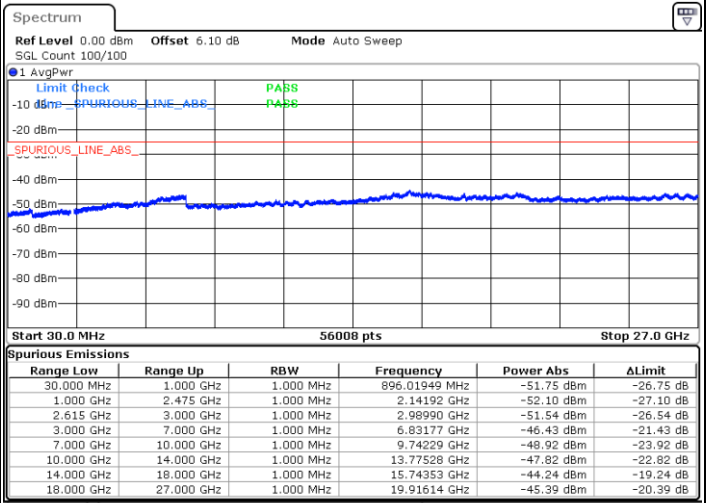

64QAM

Lowest Channel / 1RB99 and 1RB0

Middle Channel / 1RB99 and 1RB0

Date: 10 JUN 2020 00:52:33

Date: 10 JUN 2020 00:59:03

LTE Band 7C / 20MHz+10MHz

64QAM

N/A

Highest Channel / 1RB99 and 1RB0

Date: 10 JUN 2020 01:11:29

LTE Band 7C / 20MHz+15MHz

64QAM

Lowest Channel / 1RB99 and 1RB0

Middle Channel / 1RB99 and 1RB0

Date: 11.JUN.2020 01:45:01

Date: 11.JUN.2020 01:46:31

LTE Band 7C / 20MHz+15MHz

64QAM

N/A

Highest Channel / 1RB99 and 1RB0

Date: 11.JUN.2020 01:59:47

LTE Band 7C / 20MHz+20MHz

64QAM

Lowest Channel / 1RB99 and 1RB0