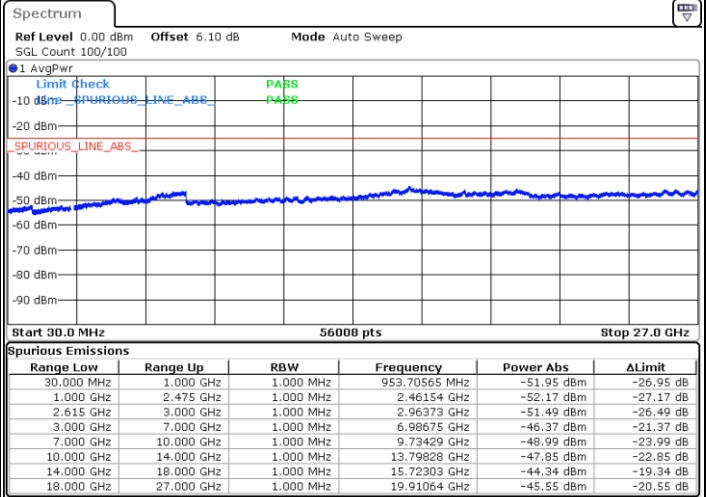

Highest Channel / 1RB74 and 1RB0

Date: 10 JUN 2020 02:37:25

LTE Band 7C / 20MHz+10MHz

16QAM

Lowest Channel / 1RB99 and 1RB0

Middle Channel / 1RB99 and 1RB0

Date: 10 JUN 2020 00:53:52

Date: 10 JUN 2020 00:57:47

LTE Band 7C / 20MHz+10MHz

16QAM

N/A

Highest Channel / 1RB99 and 1RB0

Date: 10 JUN 2020 01:10:00

LTE Band 7C / 20MHz+15MHz

16QAM

Lowest Channel / 1RB99 and 1RB0

Middle Channel / 1RB99 and 1RB0

Date: 11.JUN.2020 01:43:46

Date: 11.JUN.2020 01:47:30

LTE Band 7C / 20MHz+15MHz

16QAM

N/A

Highest Channel / 1RB99 and 1RB0

Date: 11.JUN.2020 02:01:07