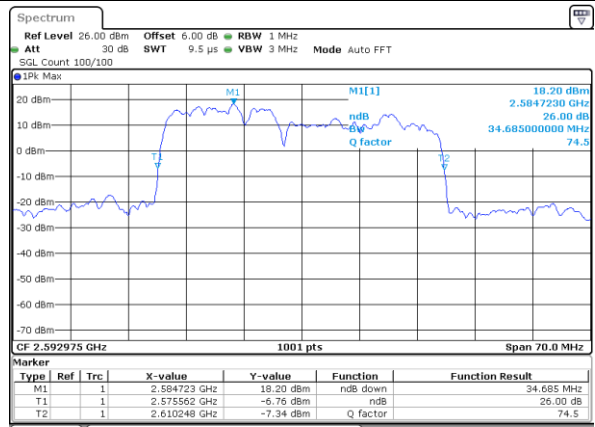

Highest Channel / 10MHz+20MHz

Date: 3 JUL 2020 12:08:08

Highest Channel / 15MHz+10MHz

Date: 3 JUL 2020 19:54:24

LTE Band 41C

QPSK

Lowest Channel / 15MHz+15MHz

Date: 3 JUL 2020 16:38:11

Lowest Channel / 15MHz+20MHz

Date: 3 JUL 2020 16:09:40

Middle Channel / 15MHz+15MHz

Date: 3 JUL 2020 16:57:50

Middle Channel / 15MHz+20MHz

Date: 3 JUL 2020 16:24:17

Highest Channel / 15MHz+15MHz

Date: 3 JUL 2020 19:35:31

Highest Channel / 15MHz+20MHz

Date: 3 JUL 2020 16:25:14

LTE Band 41C

QPSK

Lowest Channel / 20MHz+5MHz

Date: 30 JUN 2020 15:24:23

Lowest Channel / 20MHz+10MHz

Date: 30 JUN 2020 11:42:28

Middle Channel / 20MHz+5MHz

Date: 30 JUN 2020 15:25:04

Middle Channel / 20MHz+10MHz

Date: 30 JUN 2020 11:23:36

Highest Channel / 20MHz+5MHz

Date: 30 JUN 2020 15:46:33

Highest Channel / 20MHz+10MHz

Date: 30 JUN 2020 11:43:42