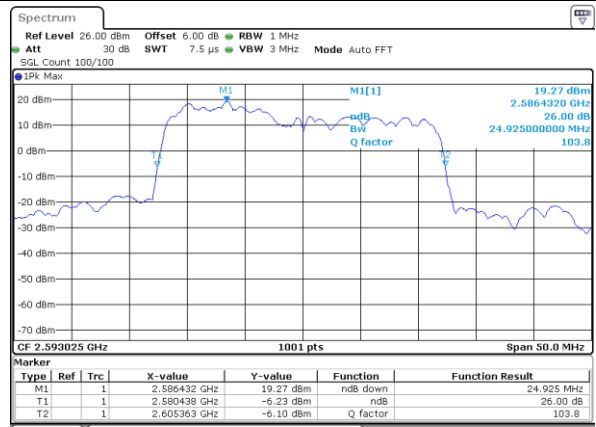

Middle Channel / 20MHz+20MHz

Date: 30 JUN 2020 12:21:09

Highest Channel / 20MHz+15MHz

Date: 30 JUN 2020 14:59:24

Highest Channel / 20MHz+20MHz

Date: 30 JUN 2020 12:52:27

LTE Band 41C

16QAM

Lowest Channel / 5MHz+20MHz

Date: 3 JUL 2020 11:15:42

Lowest Channel / 10MHz+15MHz

Date: 3 JUL 2020 18:09:45

Middle Channel / 5MHz+20MHz

Date: 3 JUL 2020 11:17:40

Middle Channel / 10MHz+15MHz

Date: 3 JUL 2020 18:41:46

Highest Channel / 5MHz+20MHz

Date: 3 JUL 2020 11:40:39

Highest Channel / 10MHz+15MHz

Date: 3 JUL 2020 18:44:30

LTE Band 41C

16QAM

Lowest Channel / 10MHz+20MHz

Date: 3 JUL 2020 11:44:20