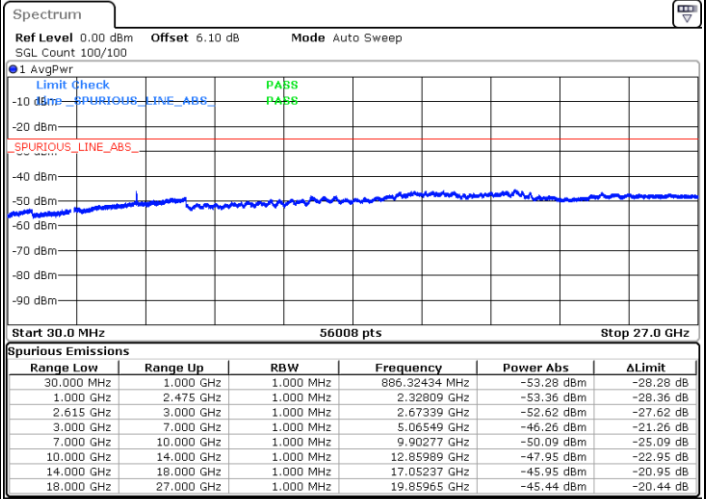

Date: 10 JUN 2020 01:58:50

Date: 10 JUN 2020 02:03:06

LTE Band 7C / 15MHz+15MHz

16QAM

N/A

Highest Channel / 1RB74 and 1RB0

Date: 10 JUN 2020 02:14:29

LTE Band 7C / 15MHz+20MHz

16QAM

Lowest Channel / 1RB74 and 1RB0

Middle Channel / 1RB74 and 1RB0

Date: 10 JUN 2020 02:24:05

Date: 10 JUN 2020 02:28:13

LTE Band 7C / 15MHz+20MHz

16QAM

N/A

Highest Channel / 1RB74 and 1RB0

Date: 10 JUN 2020 02:37:25

LTE Band 7C / 20MHz+10MHz

16QAM

Lowest Channel / 1RB99 and 1RB0

Middle Channel / 1RB99 and 1RB0

Date: 10 JUN 2020 00:53:52

Date: 10 JUN 2020 00:57:47