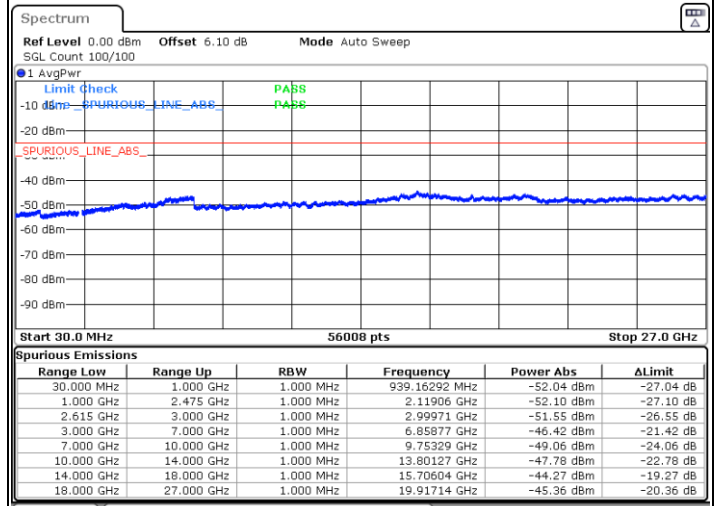

64QAM

Lowest Channel / 1RB99 and 1RB0

Middle Channel / 1RB99 and 1RB0

Date: 10 JUN 2020 00:52:33

Date: 10 JUN 2020 00:59:03

LTE Band 7C / 20MHz+10MHz

64QAM

N/A

Highest Channel / 1RB99 and 1RB0

Date: 10 JUN 2020 01:11:29

LTE Band 7C / 20MHz+15MHz

64QAM

Lowest Channel / 1RB99 and 1RB0

Middle Channel / 1RB99 and 1RB0

Date: 11.JUN.2020 01:45:01

Date: 11.JUN.2020 01:46:31

LTE Band 7C / 20MHz+15MHz

64QAM

N/A

Highest Channel / 1RB99 and 1RB0

Date: 11.JUN.2020 01:59:47

LTE Band 7C / 20MHz+20MHz

64QAM

Lowest Channel / 1RB99 and 1RB0