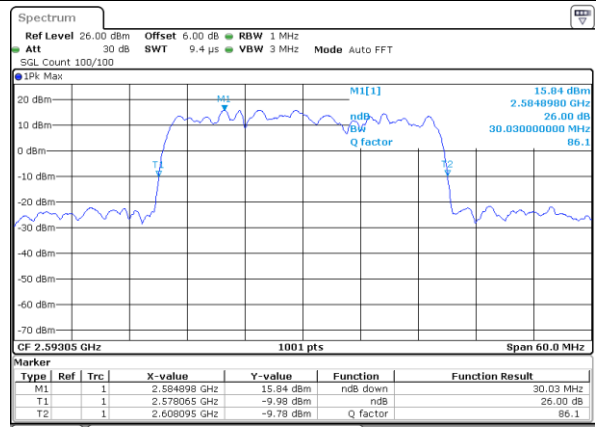

LTE Band 41C

16QAM

Lowest Channel / 20MHz+5MHz

Date: 30 JUN 2020 15:24:03

Lowest Channel / 20MHz+10MHz

Date: 30 JUN 2020 11:42:07

Middle Channel / 20MHz+5MHz

Date: 30 JUN 2020 15:25:23

Middle Channel / 20MHz+10MHz

Date: 30 JUN 2020 11:24:00

Highest Channel / 20MHz+5MHz

Date: 30 JUN 2020 15:46:15

Highest Channel / 20MHz+10MHz

Date: 30 JUN 2020 11:44:04