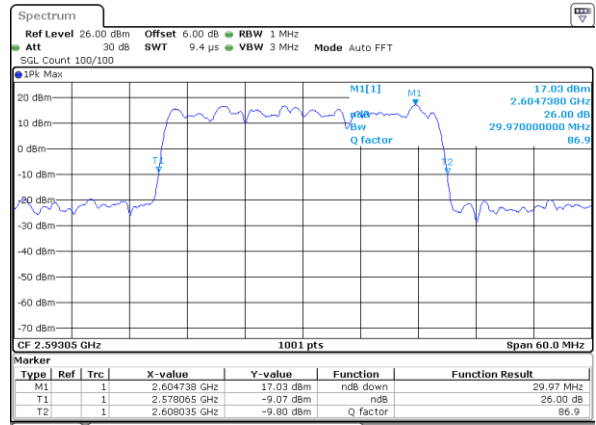

Highest Channel / 10MHz+20MHz

Date: 3 JUL 2020 12:08:08

Highest Channel / 15MHz+10MHz

Date: 3 JUL 2020 19:54:24

LTE Band 41C

QPSK

Lowest Channel / 15MHz+15MHz

Date: 3 JUL 2020 16:38:11

Lowest Channel / 15MHz+20MHz

Date: 3 JUL 2020 16:09:40

Middle Channel / 15MHz+15MHz

Date: 3 JUL 2020 16:57:50

Middle Channel / 15MHz+20MHz

Date: 3 JUL 2020 16:24:17

Highest Channel / 15MHz+15MHz

Date: 3 JUL 2020 19:35:31

Highest Channel / 15MHz+20MHz

Date: 3 JUL 2020 16:25:14

LTE Band 41C

QPSK

Lowest Channel / 20MHz+5MHz

Date: 30 JUN 2020 15:24:23

Lowest Channel / 20MHz+10MHz

Date: 30 JUN 2020 11:42:28

Middle Channel / 20MHz+5MHz

Date: 30 JUN 2020 15:25:04

Middle Channel / 20MHz+10MHz

Date: 30 JUN 2020 11:23:36

Highest Channel / 20MHz+5MHz

Date: 30 JUN 2020 15:46:33

Highest Channel / 20MHz+10MHz

Date: 30 JUN 2020 11:43:42