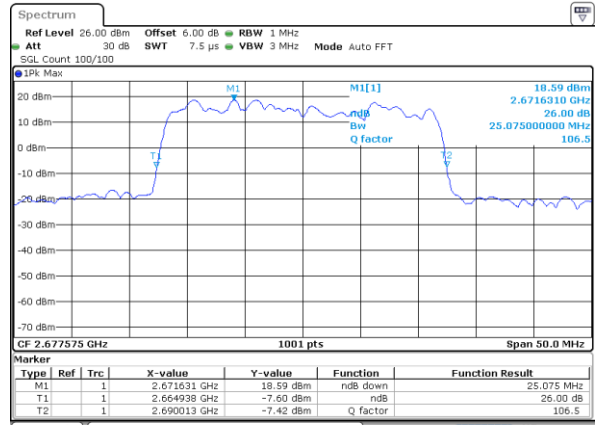

Middle Channel / 10MHz+15MHz

Date: 3 JUL 2020 18:42:52

Highest Channel / 5MHz+20MHz

Date: 3 JUL 2020 11:40:18

Highest Channel / 10MHz+15MHz

Date: 3 JUL 2020 18:44:05

LTE Band 41C

QPSK

Lowest Channel / 10MHz+20MHz

Date: 3 JUL 2020 11:44:41

Lowest Channel / 15MHz+10MHz

Date: 3 JUL 2020 19:37:44

Middle Channel / 10MHz+20MHz

Date: 3 JUL 2020 12:03:32

Middle Channel / 15MHz+10MHz

Date: 3 JUL 2020 19:52:31

Highest Channel / 10MHz+20MHz

Date: 3 JUL 2020 12:08:08

Highest Channel / 15MHz+10MHz

Date: 3 JUL 2020 19:54:24

LTE Band 41C

QPSK

Lowest Channel / 15MHz+15MHz

Date: 3 JUL 2020 16:38:11

Lowest Channel / 15MHz+20MHz

Date: 3 JUL 2020 16:09:40

Middle Channel / 15MHz+15MHz

Date: 3 JUL 2020 16:57:50

Middle Channel / 15MHz+20MHz

Date: 3 JUL 2020 16:24:17

Highest Channel / 15MHz+15MHz

Date: 3 JUL 2020 19:35:31