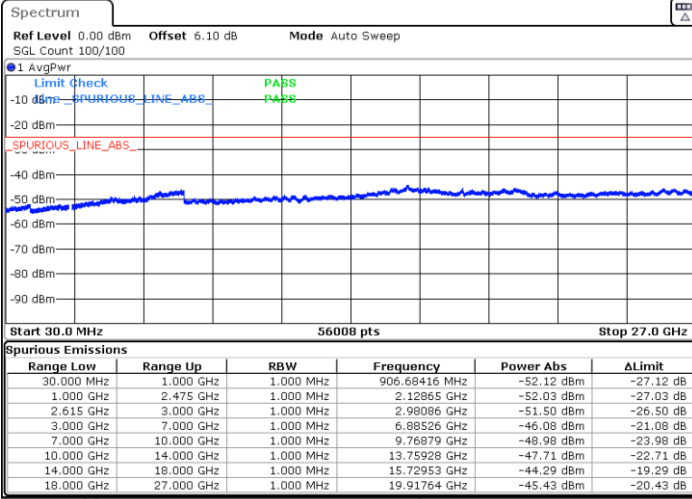

LTE Band 7C / 20MHz+10MHz

16QAM

N/A

Highest Channel / 1RB99 and 1RB0

Date: 10 JUN 2020 01:10:00

LTE Band 7C / 20MHz+15MHz

16QAM

Lowest Channel / 1RB99 and 1RB0

Middle Channel / 1RB99 and 1RB0

Date: 11.JUN.2020 01:43:46

Date: 11.JUN.2020 01:47:30

LTE Band 7C / 20MHz+15MHz

16QAM

N/A

Highest Channel / 1RB99 and 1RB0

Date: 11.JUN.2020 02:01:07

LTE Band 7C / 20MHz+20MHz

16QAM

Lowest Channel / 1RB99 and 1RB0

Middle Channel / 1RB99 and 1RB0

Date: 11.JUN.2020 02:16:55

Date: 11.JUN.2020 02:20:40

LTE Band 7C / 20MHz+20MHz

16QAM