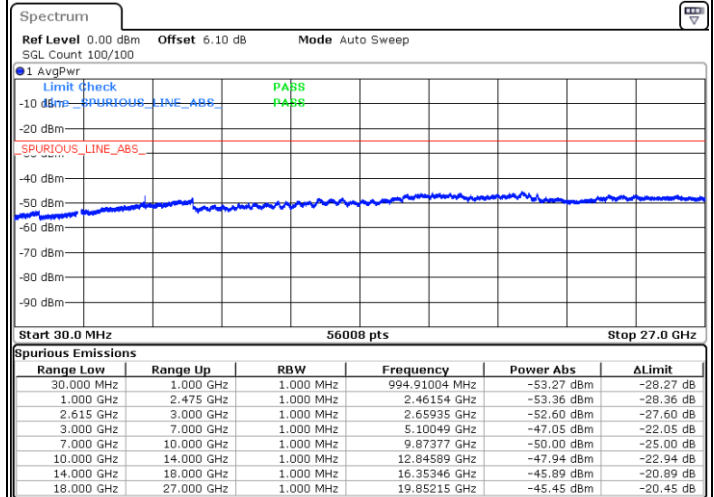

LTE Band 7C / 20MHz+20MHz

16QAM

Lowest Channel / 1RB99 and 1RB0

Middle Channel / 1RB99 and 1RB0

Date: 11.JUN.2020 02:16:55

Date: 11.JUN.2020 02:20:40

LTE Band 7C / 20MHz+20MHz

16QAM

N/A

Highest Channel / 1RB99 and 1RB0

Date: 11.JUN.2020 02:30:44

LTE Band 7C / 10MHz+20MHz

64QAM

Lowest Channel / 1RB49 and 1RB0

Middle Channel / 1RB49 and 1RB0

Date: 10 JUN 2020 00:07:51

Date: 10 JUN 2020 00:34:22

LTE Band 7C / 10MHz+20MHz

64QAM

N/A

Highest Channel / 1RB49 and 1RB0

Date: 10 JUN 2020 00:44:35

LTE Band 7C / 15MHz+10MHz

64QAM