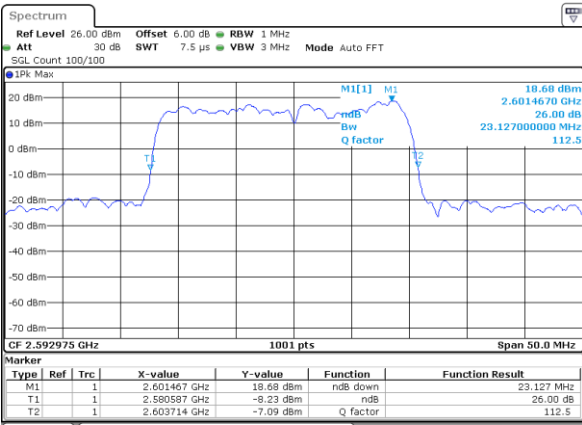

Lowest Channel / 15MHz+20MHz

Date: 3 JUL 2020 16:09:40

Middle Channel / 15MHz+15MHz

Date: 3 JUL 2020 16:57:50

Middle Channel / 15MHz+20MHz

Date: 3 JUL 2020 16:24:17

Highest Channel / 15MHz+15MHz

Date: 3 JUL 2020 19:35:31

Highest Channel / 15MHz+20MHz

Date: 3 JUL 2020 16:25:14

LTE Band 41C

QPSK

Lowest Channel / 20MHz+5MHz

Date: 30 JUN 2020 15:24:23

Lowest Channel / 20MHz+10MHz

Date: 30 JUN 2020 11:42:28

Middle Channel / 20MHz+5MHz

Date: 30 JUN 2020 15:25:04

Middle Channel / 20MHz+10MHz

Date: 30 JUN 2020 11:23:36

Highest Channel / 20MHz+5MHz

Date: 30 JUN 2020 15:46:33

Highest Channel / 20MHz+10MHz

Date: 30 JUN 2020 11:43:42