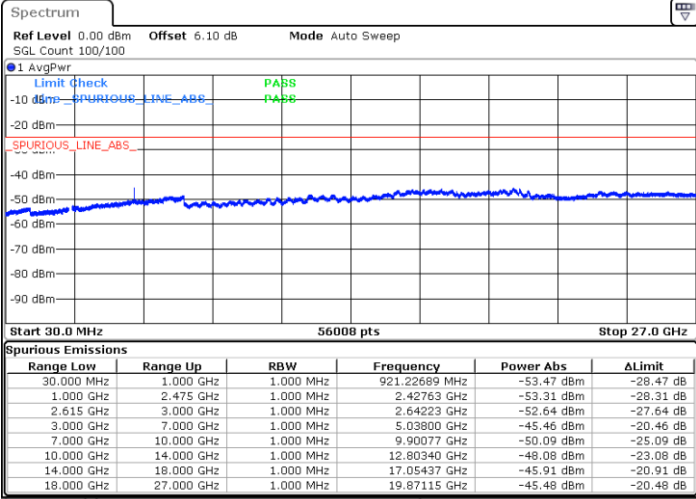

LTE Band 7C / 20MHz+10MHz

QPSK

Lowest Channel / 1RB99 and 1RB0

Middle Channel / 1RB99 and 1RB0

Date: 10 JUN 2020 00:55:12

Date: 10 JUN 2020 00:56:40

LTE Band 7C / 20MHz+10MHz

QPSK

N/A

Highest Channel / 1RB99 and 1RB0

Date: 10 JUN 2020 01:08:38

LTE Band 7C / 20MHz+15MHz

QPSK

Lowest Channel / 1RB99 and 1RB0

Middle Channel / 1RB99 and 1RB0

Date: 11 JUN.2020 01:37:26

Date: 11 JUN.2020 01:48:30

LTE Band 7C / 20MHz+15MHz

QPSK

N/A

Highest Channel / 1RB99 and 1RB0

Date: 11 JUN.2020 02:02:24

LTE Band 7C / 20MHz+20MHz

QPSK