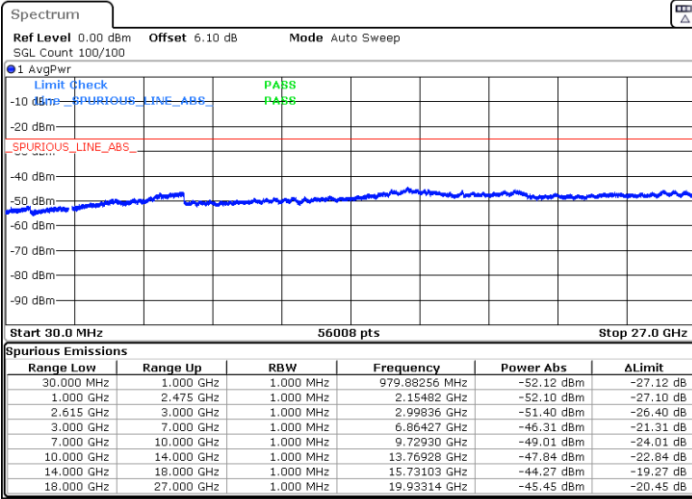

Highest Channel / 1RB99 and 1RB0

Date: 10 JUN 2020 01:11:29

LTE Band 7C / 20MHz+15MHz

64QAM

Lowest Channel / 1RB99 and 1RB0

Middle Channel / 1RB99 and 1RB0

Date: 11.JUN.2020 01:45:01

Date: 11.JUN.2020 01:46:31

LTE Band 7C / 20MHz+15MHz

64QAM

N/A

Highest Channel / 1RB99 and 1RB0

Date: 11.JUN.2020 01:59:47

LTE Band 7C / 20MHz+20MHz

64QAM

Lowest Channel / 1RB99 and 1RB0

Middle Channel / 1RB99 and 1RB0

Date: 11.JUN.2020 02:18:14

Date: 11.JUN.2020 02:19:37

LTE Band 7C / 20MHz+20MHz

64QAM

N/A

Highest Channel / 1RB99 and 1RB0

Date: 11.JUN.2020 02:29:16