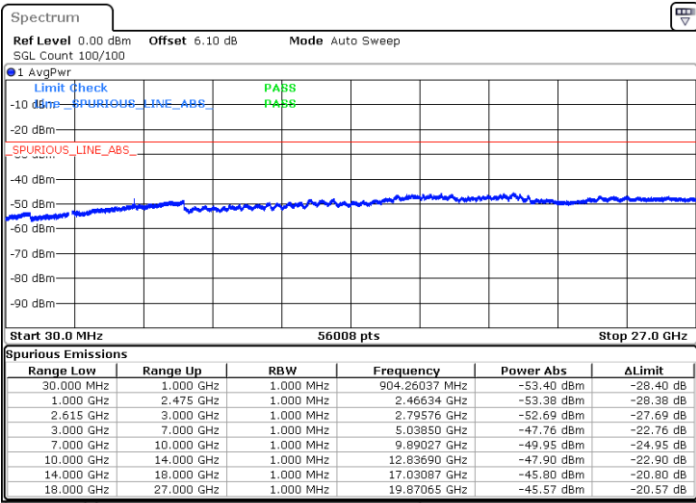

Date: 10 JUN 2020 02:25:38

Date: 10 JUN 2020 02:27:10

TE Band 7C / 15MHz+20MHz

64QAM

N/A

Highest Channel / 1RB74 and 1RB0

Date: 10 JUN 2020 02:36:10

LTE Band 7C / 20MHz+10MHz

64QAM

Lowest Channel / 1RB99 and 1RB0

Middle Channel / 1RB99 and 1RB0

Date: 10 JUN 2020 00:52:33

Date: 10 JUN 2020 00:59:03

LTE Band 7C / 20MHz+10MHz

64QAM

N/A