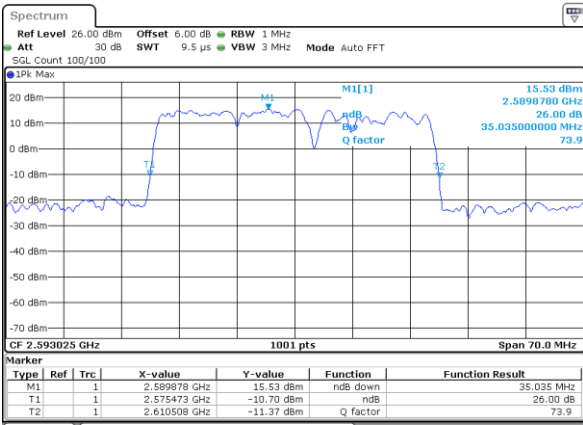

Middle Channel / 20MHz+5MHz

Date: 30 JUN 2020 15:25:04

Middle Channel / 20MHz+10MHz

Date: 30 JUN 2020 11:23:36

Highest Channel / 20MHz+5MHz

Date: 30 JUN 2020 15:46:33

Highest Channel / 20MHz+10MHz

Date: 30 JUN 2020 11:43:42

LTE Band 41C

QPSK

Lowest Channel / 20MHz+15MHz

Date: 30 JUN 2020 13:10:20

Lowest Channel / 20MHz+20MHz

Date: 30 JUN 2020 12:20:29

Middle Channel / 20MHz+15MHz

Date: 30 JUN 2020 14:55:33

Middle Channel / 20MHz+20MHz

Date: 30 JUN 2020 12:21:09

Highest Channel / 20MHz+15MHz

Date: 30 JUN 2020 14:59:24

Highest Channel / 20MHz+20MHz

Date: 30 JUN 2020 12:52:27

LTE Band 41C

16QAM