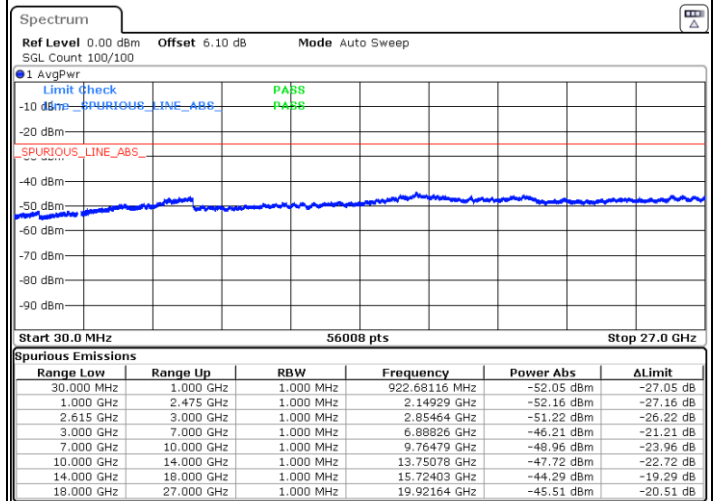

LTE Band 7C / 20MHz+15MHz

64QAM

N/A

Highest Channel / 1RB99 and 1RB0

Date: 11.JUN.2020 01:59:47

LTE Band 7C / 20MHz+20MHz

64QAM

Lowest Channel / 1RB99 and 1RB0

Middle Channel / 1RB99 and 1RB0

Date: 11.JUN.2020 02:18:14

Date: 11.JUN.2020 02:19:37

LTE Band 7C / 20MHz+20MHz

64QAM

N/A

Highest Channel / 1RB99 and 1RB0

Date: 11.JUN.2020 02:29:16

LTE Band 41C

26dB Bandwidth

Mode	LTE Band 41C : 26dB BW(MHz)				
QPSK					
BW	5MHz+20MHz	10MHz+15MHz	10MHz+20MHz	15MHz+10MHz	15MHz+15MHz
Lowest CH	24.83	24.98	29.91	25.08	30.57
Middle CH	24.73	24.98	29.73	25.23	30.63
Highest CH	24.78	25.13	29.91	25.08	30.69
BW	15MHz+20MHz	20MHz+5MHz	20MHz+10MHz	20MHz+15MHz	20MHz+20MHz
Lowest CH	34.76	23.28	30.03	34.97	39.96
Middle CH	34.69	23.13	29.97	35.04	39.80
Highest CH	34.83	24.98	30.09	34.90	39.96