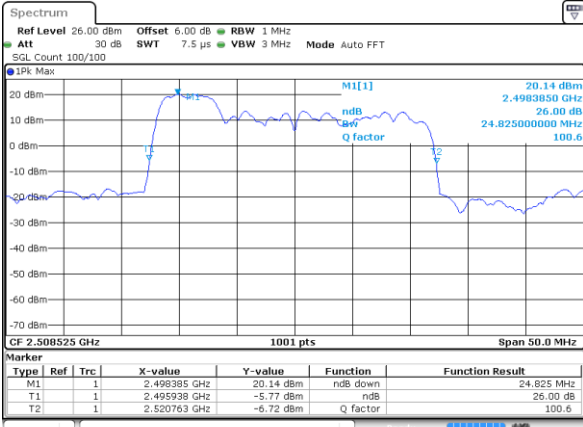

LTE Band 41C

QPSK

Lowest Channel / 5MHz+20MHz

Date: 3 JUL 2020 11:16:02