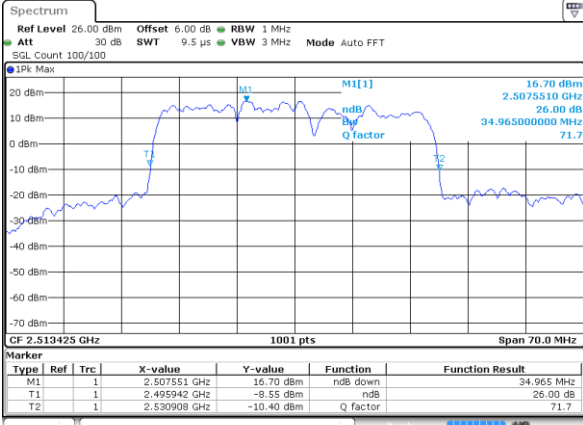

Highest Channel / 15MHz+20MHz

Date: 3 JUL 2020 16:25:14

LTE Band 41C

QPSK

Lowest Channel / 20MHz+5MHz

Date: 30 JUN 2020 15:24:23

Lowest Channel / 20MHz+10MHz

Date: 30 JUN 2020 11:42:28

Middle Channel / 20MHz+5MHz

Date: 30 JUN 2020 15:25:04

Middle Channel / 20MHz+10MHz

Date: 30 JUN 2020 11:23:36

Highest Channel / 20MHz+5MHz

Date: 30 JUN 2020 15:46:33

Highest Channel / 20MHz+10MHz

Date: 30 JUN 2020 11:43:42

LTE Band 41C

QPSK

Lowest Channel / 20MHz+15MHz

Date: 30 JUN 2020 13:10:20

Lowest Channel / 20MHz+20MHz

Date: 30 JUN 2020 12:20:29

Middle Channel / 20MHz+15MHz

Date: 30 JUN 2020 14:55:33

Middle Channel / 20MHz+20MHz

Date: 30 JUN 2020 12:21:09

Highest Channel / 20MHz+15MHz

Date: 30 JUN 2020 14:59:24

Highest Channel / 20MHz+20MHz

Date: 30 JUN 2020 12:52:27

LTE Band 41C

16QAM