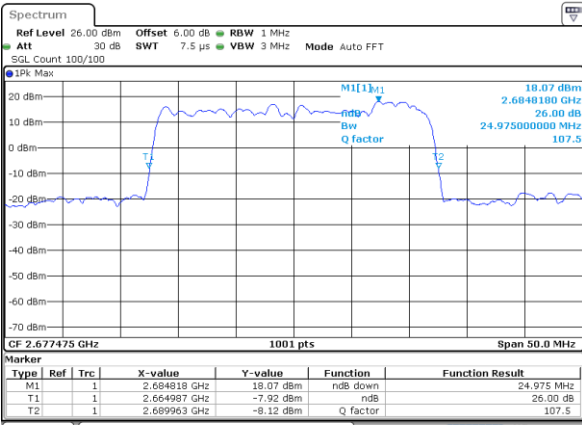

Highest Channel / 15MHz+20MHz

Date: 3 JUL 2020 16:25:14

LTE Band 41C

QPSK

Lowest Channel / 20MHz+5MHz

Date: 30 JUN 2020 15:24:23

Lowest Channel / 20MHz+10MHz

Date: 30 JUN 2020 11:42:28

Middle Channel / 20MHz+5MHz

Date: 30 JUN 2020 15:25:04

Middle Channel / 20MHz+10MHz

Date: 30 JUN 2020 11:23:36

Highest Channel / 20MHz+5MHz

Date: 30 JUN 2020 15:46:33

Highest Channel / 20MHz+10MHz

Date: 30 JUN 2020 11:43:42

LTE Band 41C

QPSK

Lowest Channel / 20MHz+15MHz

Date: 30 JUN 2020 13:10:20

Lowest Channel / 20MHz+20MHz

Date: 30 JUN 2020 12:20:29

Middle Channel / 20MHz+15MHz

Date: 30 JUN 2020 14:55:33

Middle Channel / 20MHz+20MHz

Date: 30 JUN 2020 12:21:09

Highest Channel / 20MHz+15MHz

Date: 30 JUN 2020 14:59:24

Highest Channel / 20MHz+20MHz

Date: 30 JUN 2020 12:52:27

LTE Band 41C

16QAM