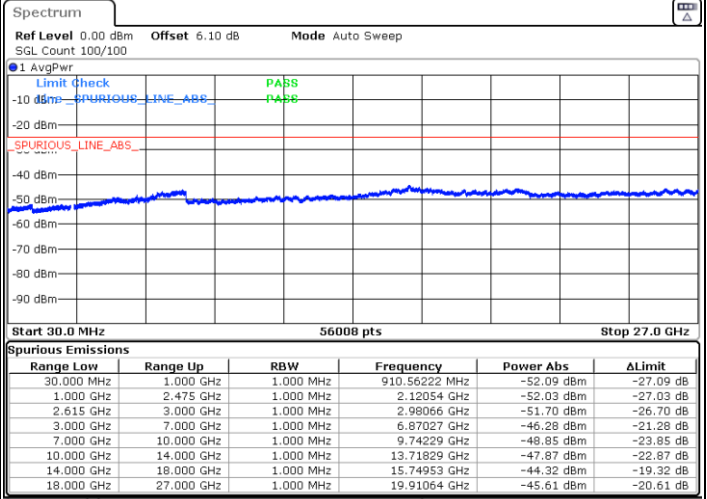

LTE Band 7C / 20MHz+10MHz

16QAM

N/A

Highest Channel / 1RB99 and 1RB0

Date: 10 JUN 2020 01:10:00

LTE Band 7C / 20MHz+15MHz

16QAM

Lowest Channel / 1RB99 and 1RB0

Middle Channel / 1RB99 and 1RB0

Date: 11.JUN.2020 01:43:46

Date: 11.JUN.2020 01:47:30

LTE Band 7C / 20MHz+15MHz

16QAM

N/A

Highest Channel / 1RB99 and 1RB0

Date: 11.JUN.2020 02:01:07

LTE Band 7C / 20MHz+20MHz

16QAM

Lowest Channel / 1RB99 and 1RB0

Middle Channel / 1RB99 and 1RB0

Date: 11.JUN.2020 02:16:55

Date: 11.JUN.2020 02:20:40

LTE Band 7C / 20MHz+20MHz

16QAM

N/A

Highest Channel / 1RB99 and 1RB0

Date: 11.JUN.2020 02:30:44

LTE Band 7C / 10MHz+20MHz

64QAM

Lowest Channel / 1RB49 and 1RB0

Middle Channel / 1RB49 and 1RB0

Date: 10 JUN 2020 00:07:51