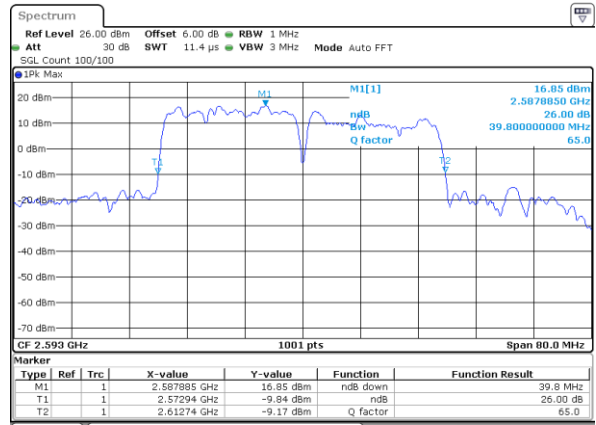

Highest Channel / 15MHz+20MHz

Date: 3 JUL 2020 16:25:14

LTE Band 41C

QPSK

Lowest Channel / 20MHz+5MHz

Date: 30 JUN 2020 15:24:23

Lowest Channel / 20MHz+10MHz

Date: 30 JUN 2020 11:42:28

Middle Channel / 20MHz+5MHz

Date: 30 JUN 2020 15:25:04

Middle Channel / 20MHz+10MHz

Date: 30 JUN 2020 11:23:36

Highest Channel / 20MHz+5MHz

Date: 30 JUN 2020 15:46:33

Highest Channel / 20MHz+10MHz

Date: 30 JUN 2020 11:43:42

LTE Band 41C

QPSK

Lowest Channel / 20MHz+15MHz

Date: 30 JUN 2020 13:10:20

Lowest Channel / 20MHz+20MHz

Date: 30 JUN 2020 12:20:29

Middle Channel / 20MHz+15MHz

Date: 30 JUN 2020 14:55:33

Middle Channel / 20MHz+20MHz

Date: 30 JUN 2020 12:21:09

Highest Channel / 20MHz+15MHz

Date: 30 JUN 2020 14:59:24

Highest Channel / 20MHz+20MHz

Date: 30 JUN 2020 12:52:27

LTE Band 41C

16QAM