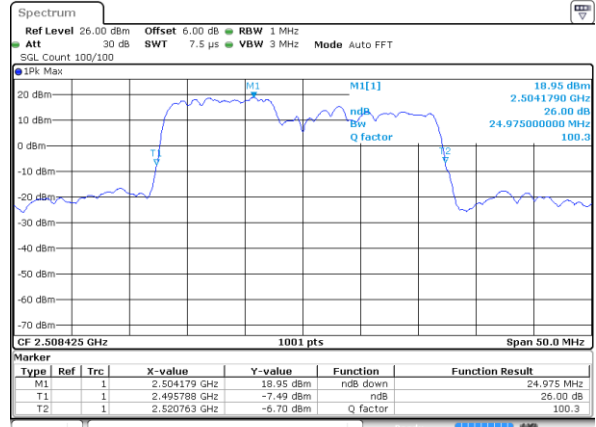

Mode	LTE Band 41C : 26dB BW(MHz)				
64QAM					
BW	5MHz+20MHz	10MHz+15MHz	10MHz+20MHz	15MHz+10MHz	15MHz+15MHz
Lowest CH	24.73	25.03	29.79	25.03	30.69
Middle CH	24.78	24.98	29.91	25.18	30.69
Highest CH	24.68	25.03	29.73	25.03	30.63
BW	15MHz+20MHz	20MHz+5MHz	20MHz+10MHz	20MHz+15MHz	20MHz+20MHz
Lowest CH	34.90	23.23	30.03	34.83	39.72
Middle CH	34.62	23.13	29.97	34.90	39.80
Highest CH	34.90	24.98	29.91	35.04	39.80

LTE Band 41C

QPSK

Lowest Channel / 5MHz+20MHz

Date: 3 JUL 2020 11:16:02

Lowest Channel / 10MHz+15MHz

Date: 3 JUL 2020 18:09:20

Middle Channel / 5MHz+20MHz

Date: 3 JUL 2020 11:17:13

Middle Channel / 10MHz+15MHz

Date: 3 JUL 2020 18:42:52

Highest Channel / 5MHz+20MHz

Date: 3 JUL 2020 11:40:18

Highest Channel / 10MHz+15MHz

Date: 3 JUL 2020 18:44:05

LTE Band 41C

QPSK

Lowest Channel / 10MHz+20MHz

Date: 3 JUL 2020 11:44:41

Lowest Channel / 15MHz+10MHz

Date: 3 JUL 2020 19:37:44

Middle Channel / 10MHz+20MHz

Date: 3 JUL 2020 12:03:32

Middle Channel / 15MHz+10MHz

Date: 3 JUL 2020 19:52:31