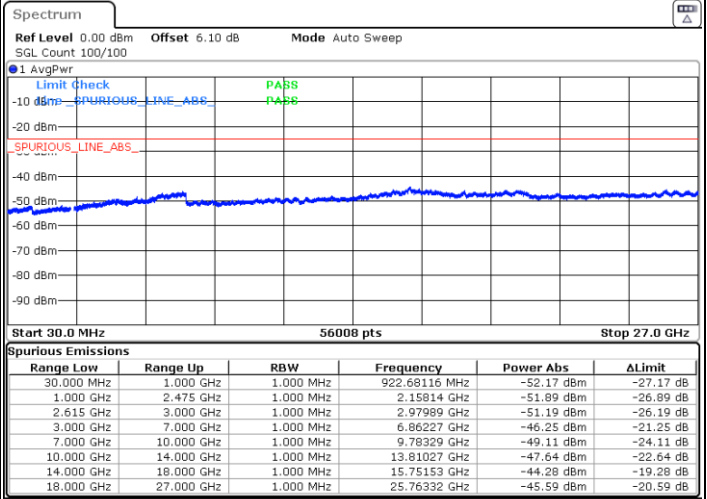

Lowest Channel / 1RB49 and 1RB0

Middle Channel / 1RB49 and 1RB0

Date: 10 JUN 2020 00:06:36

Date: 10 JUN 2020 00:33:23

LTE Band 7C / 10MHz+20MHz

16QAM

N/A

Highest Channel / 1RB49 and 1RB0

Date: 10 JUN 2020 00:42:56

LTE Band 7C / 15MHz+10MHz

16QAM

Lowest Channel / 1RB74 and 1RB0

Middle Channel / 1RB74 and 1RB0

Date: 11.JUN.2020 02:45:08

Date: 11.JUN.2020 02:48:52

LTE Band 7C / 15MHz+10MHz

16QAM

N/A

Highest Channel / 1RB74 and 1RB0

Date: 11.JUN.2020 02:58:35

LTE Band 7C / 15MHz+15MHz

16QAM

Lowest Channel / 1RB74 and 1RB0

Middle Channel / 1RB74 and 1RB0

Date: 10 JUN 2020 01:58:50

Date: 10 JUN 2020 02:03:06

LTE Band 7C / 15MHz+15MHz

16QAM

N/A

Highest Channel / 1RB74 and 1RB0

Date: 10 JUN 2020 02:14:29

LTE Band 7C / 15MHz+20MHz