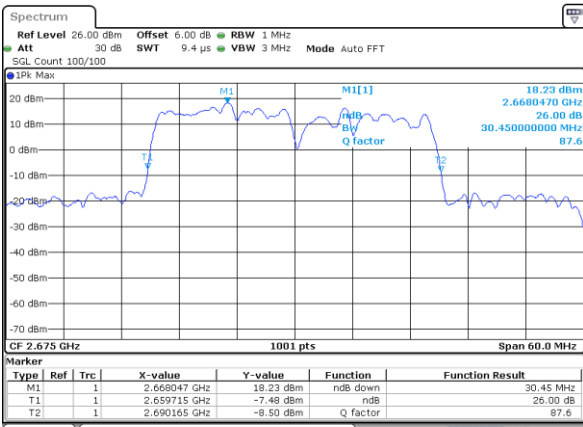

Highest Channel / 15MHz+10MHz

Date: 3 JUL 2020 19:54:05

LTE Band 41C

16QAM

Lowest Channel / 15MHz+15MHz

Date: 3 JUL 2020 16:39:01

Lowest Channel / 15MHz+20MHz

Date: 3 JUL 2020 16:10:23

Middle Channel / 15MHz+15MHz

Date: 3 JUL 2020 16:57:27

Middle Channel / 15MHz+20MHz

Date: 3 JUL 2020 16:23:53

Highest Channel / 15MHz+15MHz

Date: 3 JUL 2020 17:01:46

Highest Channel / 15MHz+20MHz

Date: 3 JUL 2020 16:25:57

LTE Band 41C

16QAM

Lowest Channel / 20MHz+5MHz

Date: 30 JUN 2020 15:24:03

Lowest Channel / 20MHz+10MHz

Date: 30 JUN 2020 11:42:07

Middle Channel / 20MHz+5MHz

Date: 30 JUN 2020 15:25:23