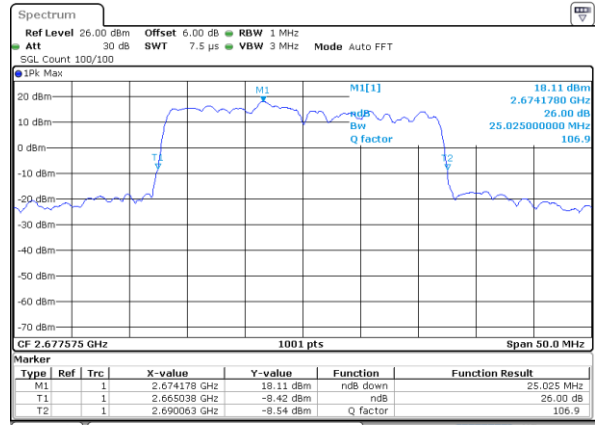

Highest Channel / 5MHz+20MHz

Date: 3 JUL 2020 11:40:39

Highest Channel / 10MHz+15MHz

Date: 3 JUL 2020 18:44:30

LTE Band 41C

16QAM

Lowest Channel / 10MHz+20MHz

Date: 3 JUL 2020 11:44:20

Lowest Channel / 15MHz+10MHz

Date: 3 JUL 2020 19:37:26

Middle Channel / 10MHz+20MHz

Date: 3 JUL 2020 12:04:00

Middle Channel / 15MHz+10MHz

Date: 3 JUL 2020 19:52:51

Highest Channel / 10MHz+20MHz

Date: 3 JUL 2020 12:07:21

Highest Channel / 15MHz+10MHz

Date: 3 JUL 2020 19:54:05

LTE Band 41C

16QAM

Lowest Channel / 15MHz+15MHz

Date: 3 JUL 2020 16:39:01

Lowest Channel / 15MHz+20MHz

Date: 3 JUL 2020 16:10:23