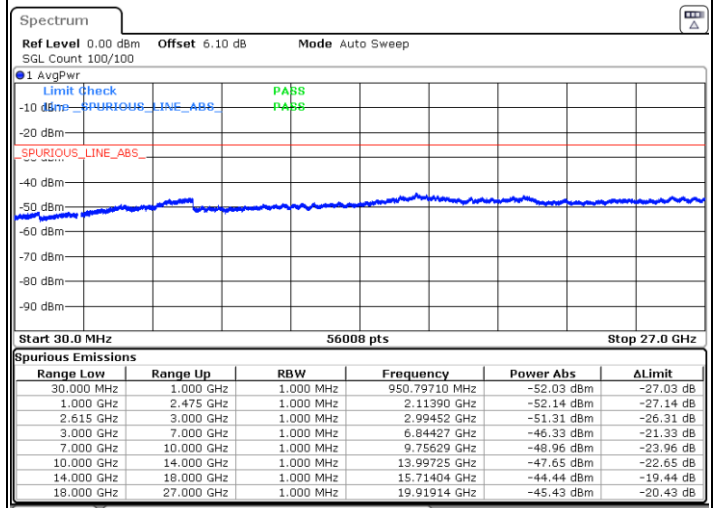

Lowest Channel / 1RB99 and 1RB0

Middle Channel / 1RB99 and 1RB0

LTE Band 7C / 20MHz+20MHz

QPSK

N/A

Highest Channel / 1RB99 and 1RB0

LTE Band 7C / 10MHz+20MHz

16QAM

Lowest Channel / 1RB49 and 1RB0

Middle Channel / 1RB49 and 1RB0

Date: 10 JUN 2020 00:06:36

Date: 10 JUN 2020 00:33:23

LTE Band 7C / 10MHz+20MHz

16QAM

N/A

Highest Channel / 1RB49 and 1RB0

Date: 10 JUN 2020 00:42:56

LTE Band 7C / 15MHz+10MHz

16QAM

Lowest Channel / 1RB74 and 1RB0

Middle Channel / 1RB74 and 1RB0

Date: 11.JUN.2020 02:45:08

Date: 11.JUN.2020 02:48:52

LTE Band 7C / 15MHz+10MHz

16QAM

N/A

Highest Channel / 1RB74 and 1RB0

Date: 11.JUN.2020 02:58:35

LTE Band 7C / 15MHz+15MHz

16QAM

Lowest Channel / 1RB74 and 1RB0

Middle Channel / 1RB74 and 1RB0