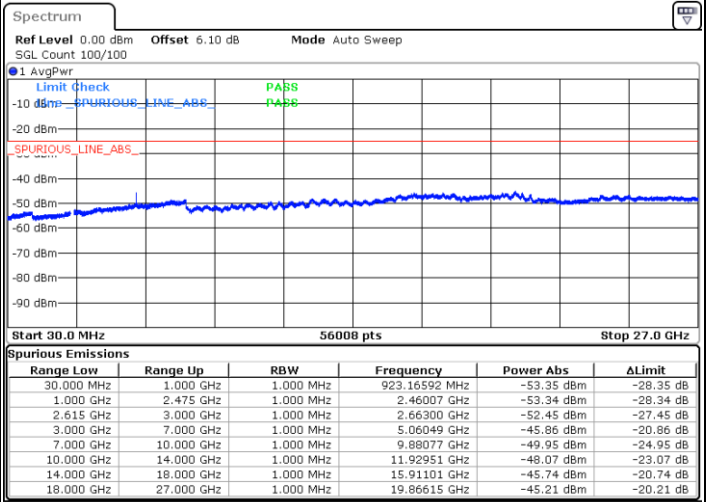

Date: 11 JUN.2020 01:48:30

LTE Band 7C / 20MHz+15MHz

QPSK

N/A

Highest Channel / 1RB99 and 1RB0

Date: 11 JUN.2020 02:02:24

LTE Band 7C / 20MHz+20MHz

QPSK

Lowest Channel / 1RB99 and 1RB0

Middle Channel / 1RB99 and 1RB0

LTE Band 7C / 20MHz+20MHz

QPSK

N/A

Highest Channel / 1RB99 and 1RB0

LTE Band 7C / 10MHz+20MHz

16QAM

Lowest Channel / 1RB49 and 1RB0

Middle Channel / 1RB49 and 1RB0

Date: 10 JUN 2020 00:06:36

Date: 10 JUN 2020 00:33:23

LTE Band 7C / 10MHz+20MHz

16QAM

N/A

Highest Channel / 1RB49 and 1RB0