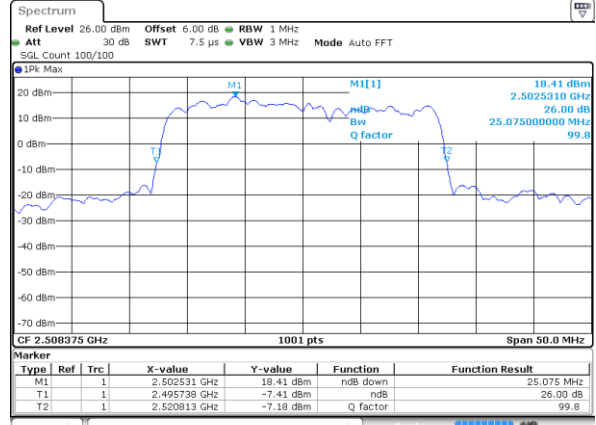

LTE Band 41C

QPSK

Lowest Channel / 5MHz+20MHz

Date: 3 JUL 2020 11:16:02

Lowest Channel / 10MHz+15MHz

Date: 3 JUL 2020 18:09:20

Middle Channel / 5MHz+20MHz

Date: 3 JUL 2020 11:17:13

Middle Channel / 10MHz+15MHz

Date: 3 JUL 2020 18:42:52

Highest Channel / 5MHz+20MHz

Date: 3 JUL 2020 11:40:18

Highest Channel / 10MHz+15MHz

Date: 3 JUL 2020 18:44:05

LTE Band 41C

QPSK

Lowest Channel / 10MHz+20MHz

Date: 3 JUL 2020 11:44:41

Lowest Channel / 15MHz+10MHz

Date: 3 JUL 2020 19:37:44

Middle Channel / 10MHz+20MHz

Date: 3 JUL 2020 12:03:32

Middle Channel / 15MHz+10MHz

Date: 3 JUL 2020 19:52:31

Highest Channel / 10MHz+20MHz

Date: 3 JUL 2020 12:08:08

Highest Channel / 15MHz+10MHz

Date: 3 JUL 2020 19:54:24

LTE Band 41C

QPSK

Lowest Channel / 15MHz+15MHz

Date: 3 JUL 2020 16:38:11