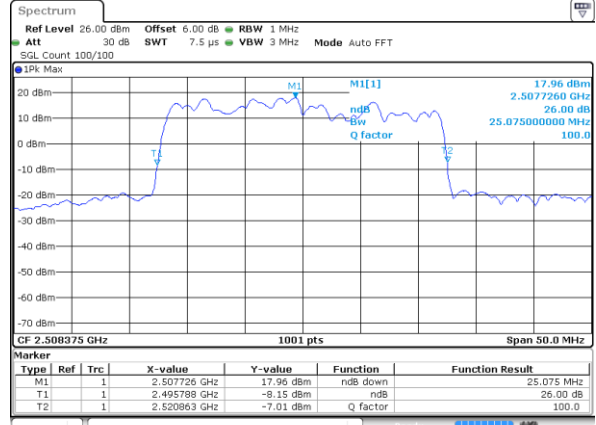

Middle Channel / 20MHz+20MHz

Date: 30 JUN 2020 12:21:09

Highest Channel / 20MHz+15MHz

Date: 30 JUN 2020 14:59:24

Highest Channel / 20MHz+20MHz

Date: 30 JUN 2020 12:52:27

LTE Band 41C

16QAM

Lowest Channel / 5MHz+20MHz

Date: 3 JUL 2020 11:15:42

Lowest Channel / 10MHz+15MHz

Date: 3 JUL 2020 18:09:45

Middle Channel / 5MHz+20MHz

Date: 3 JUL 2020 11:17:40

Middle Channel / 10MHz+15MHz

Date: 3 JUL 2020 18:41:46

Highest Channel / 5MHz+20MHz

Date: 3 JUL 2020 11:40:39

Highest Channel / 10MHz+15MHz

Date: 3 JUL 2020 18:44:30

LTE Band 41C

16QAM

Lowest Channel / 10MHz+20MHz

Date: 3 JUL 2020 11:44:20

Lowest Channel / 15MHz+10MHz

Date: 3 JUL 2020 19:37:26

Middle Channel / 10MHz+20MHz

Date: 3 JUL 2020 12:04:00

Middle Channel / 15MHz+10MHz

Date: 3 JUL 2020 19:52:51

Highest Channel / 10MHz+20MHz

Date: 3 JUL 2020 12:07:21