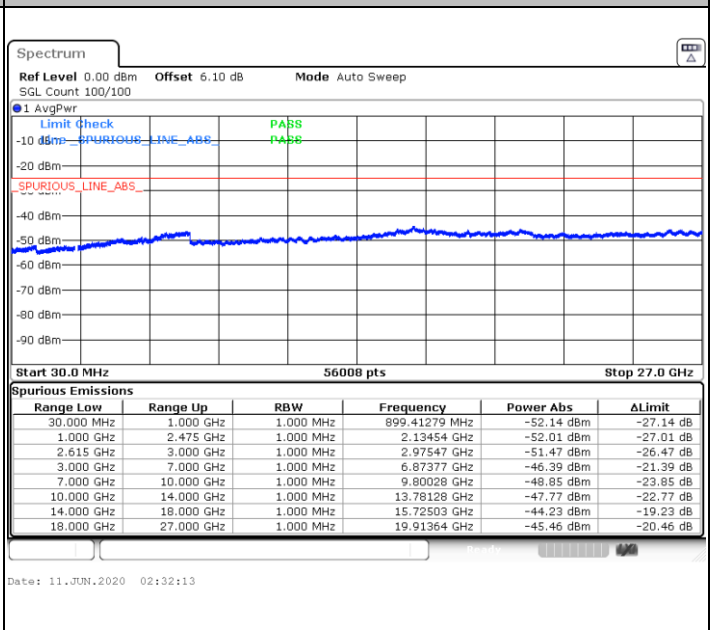

Date: 11 JUN.2020 01:48:30

LTE Band 7C / 20MHz+15MHz

QPSK

N/A

Highest Channel / 1RB99 and 1RB0

Date: 11 JUN.2020 02:02:24

LTE Band 7C / 20MHz+20MHz

QPSK

Lowest Channel / 1RB99 and 1RB0

Middle Channel / 1RB99 and 1RB0

LTE Band 7C / 20MHz+20MHz

QPSK

N/A

Highest Channel / 1RB99 and 1RB0

LTE Band 7C / 10MHz+20MHz

16QAM

Lowest Channel / 1RB49 and 1RB0

Middle Channel / 1RB49 and 1RB0

Date: 10 JUN 2020 00:06:36

Date: 10 JUN 2020 00:33:23

LTE Band 7C / 10MHz+20MHz

16QAM

N/A

Highest Channel / 1RB49 and 1RB0