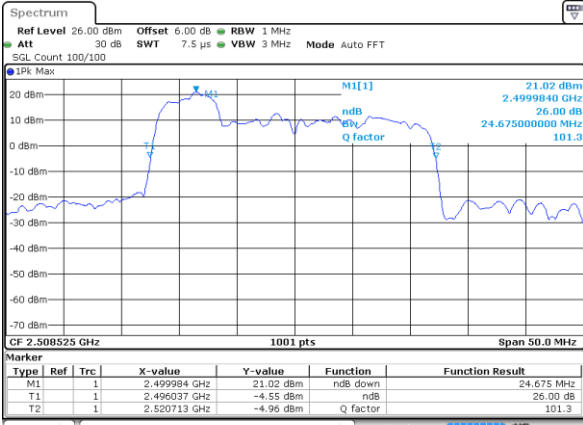

LTE Band 41C

QPSK

Lowest Channel / 20MHz+15MHz

Date: 30 JUN 2020 13:10:20

Lowest Channel / 20MHz+20MHz

Date: 30 JUN 2020 12:20:29

Middle Channel / 20MHz+15MHz

Date: 30 JUN 2020 14:55:33

Middle Channel / 20MHz+20MHz

Date: 30 JUN 2020 12:21:09

Highest Channel / 20MHz+15MHz

Date: 30 JUN 2020 14:59:24

Highest Channel / 20MHz+20MHz

Date: 30 JUN 2020 12:52:27

LTE Band 41C

16QAM

Lowest Channel / 5MHz+20MHz

Date: 3 JUL 2020 11:15:42

Lowest Channel / 10MHz+15MHz

Date: 3 JUL 2020 18:09:45

Middle Channel / 5MHz+20MHz

Date: 3 JUL 2020 11:17:40

Middle Channel / 10MHz+15MHz

Date: 3 JUL 2020 18:41:46

Highest Channel / 5MHz+20MHz

Date: 3 JUL 2020 11:40:39

Highest Channel / 10MHz+15MHz

Date: 3 JUL 2020 18:44:30

LTE Band 41C

16QAM

Lowest Channel / 10MHz+20MHz

Date: 3 JUL 2020 11:44:20