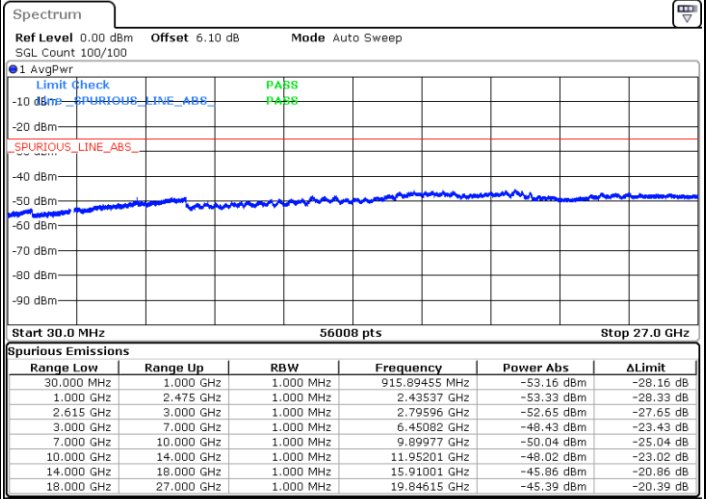

Lowest Channel / 1RB74 and 1RB0

Middle Channel / 1RB74 and 1RB0

Date: 11 JUN 2020 02:46:25

Date: 11 JUN 2020 02:47:51

LTE Band 7C / 15MHz+10MHz

64QAM

N/A

Highest Channel / 1RB74 and 1RB0

Date: 11 JUN 2020 02:57:20

LTE Band 7C / 15MHz+15MHz

64QAM

Lowest Channel / 1RB74 and 1RB0

Middle Channel / 1RB74 and 1RB0

Date: 10 JUN 2020 02:00:16

Date: 10 JUN 2020 02:02:03

LTE Band 7C / 15MHz+15MHz

64QAM

N/A

Highest Channel / 1RB74 and 1RB0

Date: 10 JUN 2020 02:13:16

LTE Band 7C / 15MHz+20MHz

64QAM

Lowest Channel / 1RB74 and 1RB0

Middle Channel / 1RB74 and 1RB0