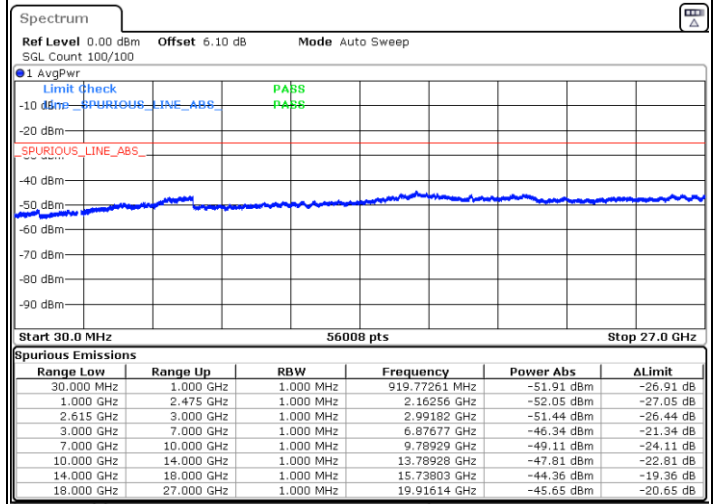

LTE Band 7C / 20MHz+10MHz

QPSK

Lowest Channel / 1RB99 and 1RB0

Middle Channel / 1RB99 and 1RB0

Date: 10 JUN 2020 00:55:12

Date: 10 JUN 2020 00:56:40

LTE Band 7C / 20MHz+10MHz

QPSK

N/A

Highest Channel / 1RB99 and 1RB0

Date: 10 JUN 2020 01:08:38

LTE Band 7C / 20MHz+15MHz

QPSK

Lowest Channel / 1RB99 and 1RB0

Middle Channel / 1RB99 and 1RB0

Date: 11 JUN.2020 01:37:26

Date: 11 JUN.2020 01:48:30

LTE Band 7C / 20MHz+15MHz

QPSK

N/A

Highest Channel / 1RB99 and 1RB0

Date: 11 JUN.2020 02:02:24

LTE Band 7C / 20MHz+20MHz

QPSK

Lowest Channel / 1RB99 and 1RB0

Middle Channel / 1RB99 and 1RB0

LTE Band 7C / 20MHz+20MHz

QPSK

N/A

Highest Channel / 1RB99 and 1RB0

LTE Band 7C / 10MHz+20MHz

16QAM