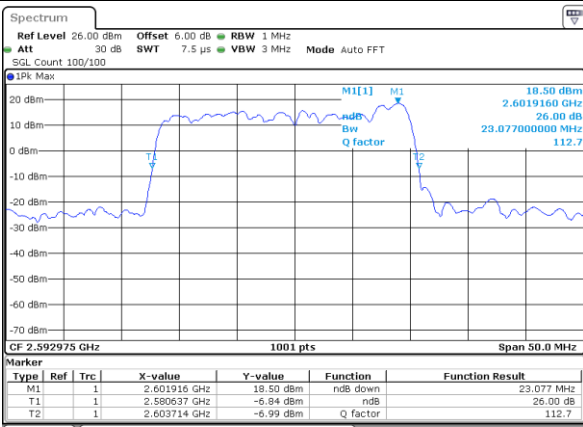

LTE Band 41C

16QAM

Lowest Channel / 20MHz+5MHz

Date: 30 JUN 2020 15:24:03

Lowest Channel / 20MHz+10MHz

Date: 30 JUN 2020 11:42:07

Middle Channel / 20MHz+5MHz

Date: 30 JUN 2020 15:25:23

Middle Channel / 20MHz+10MHz

Date: 30 JUN 2020 11:24:00

Highest Channel / 20MHz+5MHz

Date: 30 JUN 2020 15:46:15

Highest Channel / 20MHz+10MHz

Date: 30 JUN 2020 11:44:04