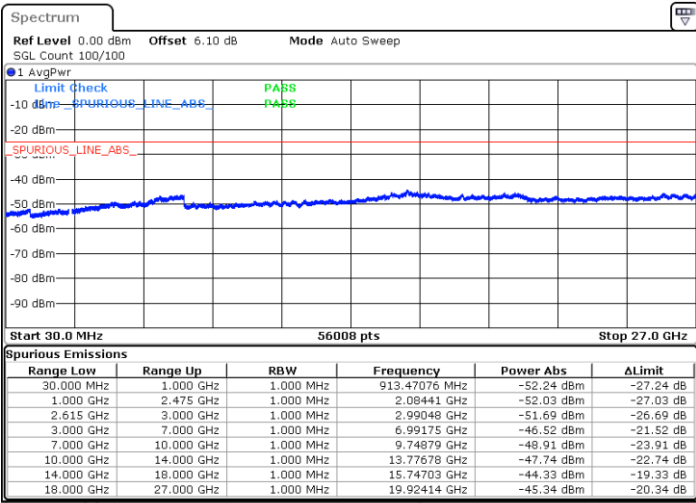

LTE Band 7C / 20MHz+10MHz

QPSK

Lowest Channel / 1RB99 and 1RB0

Middle Channel / 1RB99 and 1RB0

Date: 10 JUN 2020 00:55:12

Date: 10 JUN 2020 00:56:40

LTE Band 7C / 20MHz+10MHz

QPSK

N/A

Highest Channel / 1RB99 and 1RB0

Date: 10 JUN 2020 01:08:38

LTE Band 7C / 20MHz+15MHz

QPSK

Lowest Channel / 1RB99 and 1RB0

Middle Channel / 1RB99 and 1RB0

Date: 11 JUN.2020 01:37:26

Date: 11 JUN.2020 01:48:30

LTE Band 7C / 20MHz+15MHz

QPSK

N/A

Highest Channel / 1RB99 and 1RB0

Date: 11 JUN.2020 02:02:24

LTE Band 7C / 20MHz+20MHz

QPSK

Lowest Channel / 1RB99 and 1RB0

Middle Channel / 1RB99 and 1RB0

LTE Band 7C / 20MHz+20MHz

QPSK

N/A

Highest Channel / 1RB99 and 1RB0

LTE Band 7C / 10MHz+20MHz

16QAM