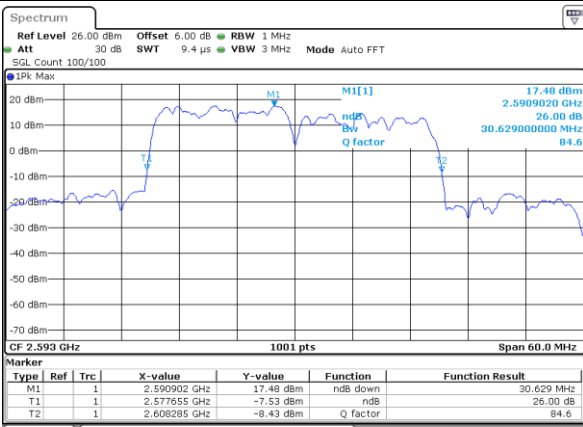

Lowest Channel / 10MHz+20MHz

Date: 3 JUL 2020 11:44:41

Lowest Channel / 15MHz+10MHz

Date: 3 JUL 2020 19:37:44

Middle Channel / 10MHz+20MHz

Date: 3 JUL 2020 12:03:32

Middle Channel / 15MHz+10MHz

Date: 3 JUL 2020 19:52:31

Highest Channel / 10MHz+20MHz

Date: 3 JUL 2020 12:08:08

Highest Channel / 15MHz+10MHz

Date: 3 JUL 2020 19:54:24

LTE Band 41C

QPSK

Lowest Channel / 15MHz+15MHz

Date: 3 JUL 2020 16:38:11

Lowest Channel / 15MHz+20MHz

Date: 3 JUL 2020 16:09:40

Middle Channel / 15MHz+15MHz

Date: 3 JUL 2020 16:57:50

Middle Channel / 15MHz+20MHz

Date: 3 JUL 2020 16:24:17

Highest Channel / 15MHz+15MHz

Date: 3 JUL 2020 19:35:31

Highest Channel / 15MHz+20MHz

Date: 3 JUL 2020 16:25:14

LTE Band 41C

QPSK

Lowest Channel / 20MHz+5MHz

Date: 30 JUN 2020 15:24:23

Lowest Channel / 20MHz+10MHz

Date: 30 JUN 2020 11:42:28