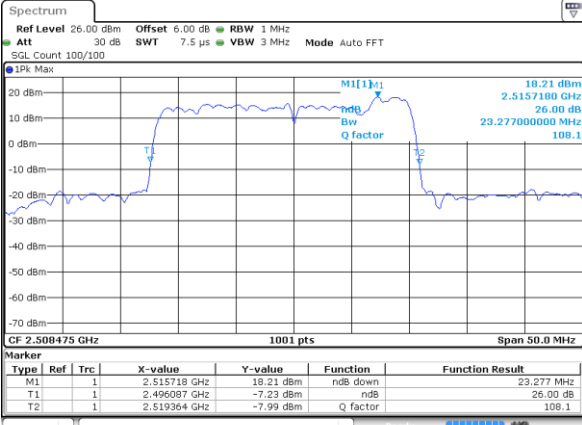

Lowest Channel / 15MHz+20MHz

Date: 3 JUL 2020 16:09:40

Middle Channel / 15MHz+15MHz

Date: 3 JUL 2020 16:57:50

Middle Channel / 15MHz+20MHz

Date: 3 JUL 2020 16:24:17

Highest Channel / 15MHz+15MHz

Date: 3 JUL 2020 19:35:31

Highest Channel / 15MHz+20MHz

Date: 3 JUL 2020 16:25:14

LTE Band 41C

QPSK

Lowest Channel / 20MHz+5MHz

Date: 30 JUN 2020 15:24:23

Lowest Channel / 20MHz+10MHz

Date: 30 JUN 2020 11:42:28

Middle Channel / 20MHz+5MHz

Date: 30 JUN 2020 15:25:04

Middle Channel / 20MHz+10MHz

Date: 30 JUN 2020 11:23:36

Highest Channel / 20MHz+5MHz

Date: 30 JUN 2020 15:46:33

Highest Channel / 20MHz+10MHz

Date: 30 JUN 2020 11:43:42