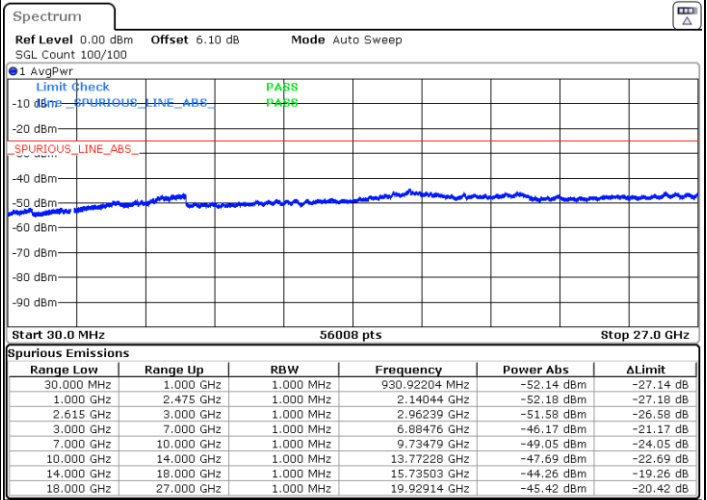

Middle Channel / 1RB99 and 1RB0

Date: 11.JUN.2020 01:43:46

Date: 11.JUN.2020 01:47:30

LTE Band 7C / 20MHz+15MHz

16QAM

N/A

Highest Channel / 1RB99 and 1RB0

Date: 11.JUN.2020 02:01:07

LTE Band 7C / 20MHz+20MHz

16QAM

Lowest Channel / 1RB99 and 1RB0

Middle Channel / 1RB99 and 1RB0

Date: 11.JUN.2020 02:16:55

Date: 11.JUN.2020 02:20:40

LTE Band 7C / 20MHz+20MHz

16QAM

N/A

Highest Channel / 1RB99 and 1RB0

Date: 11.JUN.2020 02:30:44

LTE Band 7C / 10MHz+20MHz

64QAM

Lowest Channel / 1RB49 and 1RB0

Middle Channel / 1RB49 and 1RB0

Date: 10 JUN 2020 00:07:51

Date: 10 JUN 2020 00:34:22

LTE Band 7C / 10MHz+20MHz

64QAM

N/A

Highest Channel / 1RB49 and 1RB0

Date: 10 JUN 2020 00:44:35

LTE Band 7C / 15MHz+10MHz

64QAM