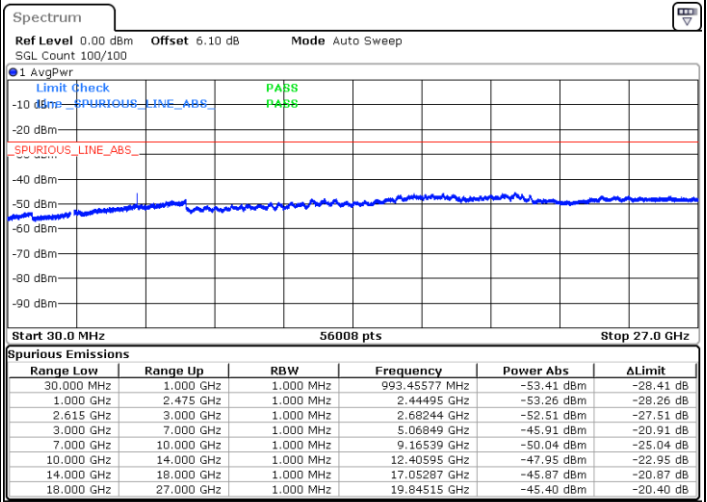

Date: 10 JUN 2020 00:42:56

LTE Band 7C / 15MHz+10MHz

16QAM

Lowest Channel / 1RB74 and 1RB0

Middle Channel / 1RB74 and 1RB0

Date: 11.JUN.2020 02:45:08

Date: 11.JUN.2020 02:48:52

LTE Band 7C / 15MHz+10MHz

16QAM

N/A

Highest Channel / 1RB74 and 1RB0

Date: 11.JUN.2020 02:58:35

LTE Band 7C / 15MHz+15MHz

16QAM

Lowest Channel / 1RB74 and 1RB0

Middle Channel / 1RB74 and 1RB0

Date: 10 JUN 2020 01:58:50

Date: 10 JUN 2020 02:03:06

LTE Band 7C / 15MHz+15MHz

16QAM

N/A

Highest Channel / 1RB74 and 1RB0

Date: 10 JUN 2020 02:14:29

LTE Band 7C / 15MHz+20MHz