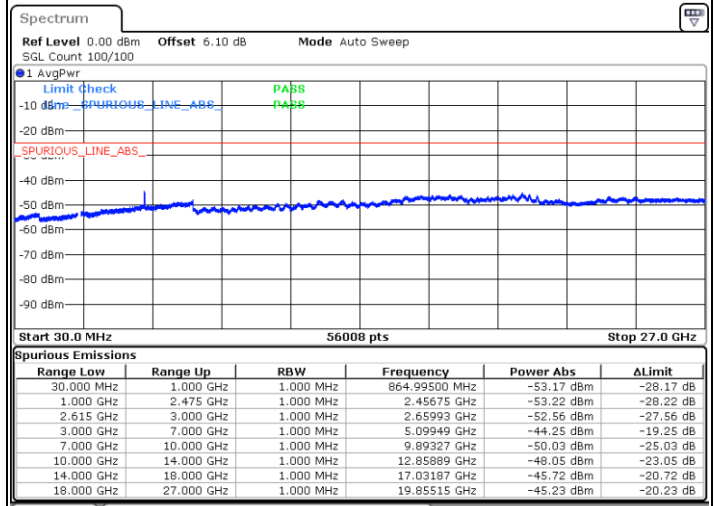

Date: 10 JUN 2020 01:58:50

Date: 10 JUN 2020 02:03:06

LTE Band 7C / 15MHz+15MHz

16QAM

N/A

Highest Channel / 1RB74 and 1RB0

Date: 10 JUN 2020 02:14:29

LTE Band 7C / 15MHz+20MHz

16QAM

Lowest Channel / 1RB74 and 1RB0

Middle Channel / 1RB74 and 1RB0

Date: 10 JUN 2020 02:24:05

Date: 10 JUN 2020 02:28:13

LTE Band 7C / 15MHz+20MHz

16QAM

N/A

Highest Channel / 1RB74 and 1RB0

Date: 10 JUN 2020 02:37:25

LTE Band 7C / 20MHz+10MHz

16QAM

Lowest Channel / 1RB99 and 1RB0

Middle Channel / 1RB99 and 1RB0

Date: 10 JUN 2020 00:53:52

Date: 10 JUN 2020 00:57:47

LTE Band 7C / 20MHz+10MHz

16QAM

N/A

Highest Channel / 1RB99 and 1RB0

Date: 10 JUN 2020 01:10:00

LTE Band 7C / 20MHz+15MHz

16QAM

Lowest Channel / 1RB99 and 1RB0