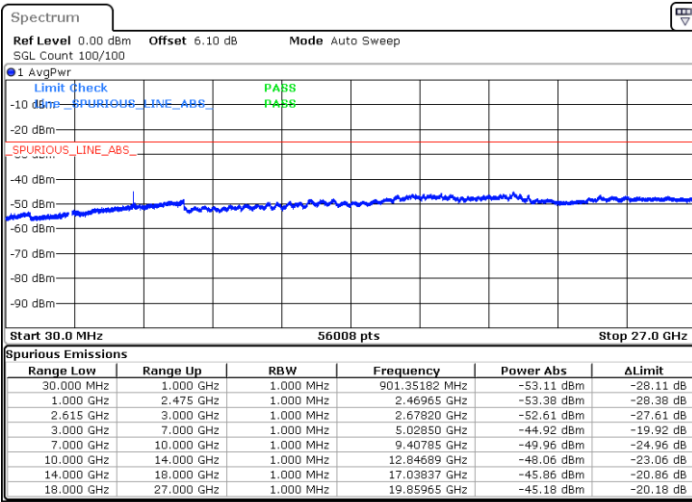

Date: 10 JUN 2020 00:42:56

LTE Band 7C / 15MHz+10MHz

16QAM

Lowest Channel / 1RB74 and 1RB0

Middle Channel / 1RB74 and 1RB0

Date: 11.JUN.2020 02:45:08

Date: 11.JUN.2020 02:48:52

LTE Band 7C / 15MHz+10MHz

16QAM

N/A

Highest Channel / 1RB74 and 1RB0

Date: 11.JUN.2020 02:58:35

LTE Band 7C / 15MHz+15MHz

16QAM

Lowest Channel / 1RB74 and 1RB0

Middle Channel / 1RB74 and 1RB0

Date: 10 JUN 2020 01:58:50

Date: 10 JUN 2020 02:03:06

LTE Band 7C / 15MHz+15MHz

16QAM

N/A

Highest Channel / 1RB74 and 1RB0

Date: 10 JUN 2020 02:14:29

LTE Band 7C / 15MHz+20MHz