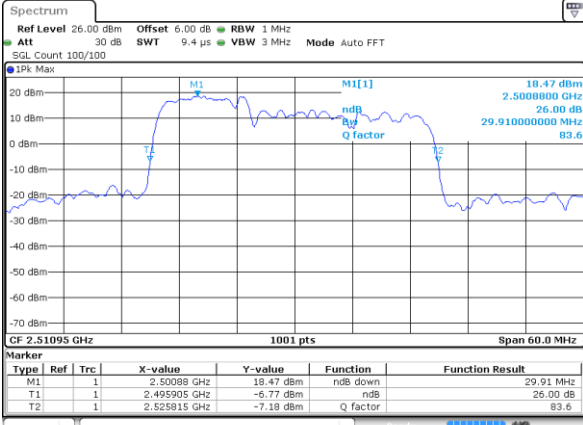

LTE Band 41C

QPSK

Lowest Channel / 5MHz+20MHz

Date: 3 JUL 2020 11:16:02

Lowest Channel / 10MHz+15MHz

Date: 3 JUL 2020 18:09:20

Middle Channel / 5MHz+20MHz

Date: 3 JUL 2020 11:17:13

Middle Channel / 10MHz+15MHz

Date: 3 JUL 2020 18:42:52

Highest Channel / 5MHz+20MHz

Date: 3 JUL 2020 11:40:18

Highest Channel / 10MHz+15MHz

Date: 3 JUL 2020 18:44:05

LTE Band 41C

QPSK

Lowest Channel / 10MHz+20MHz

Date: 3 JUL 2020 11:44:41

Lowest Channel / 15MHz+10MHz

Date: 3 JUL 2020 19:37:44

Middle Channel / 10MHz+20MHz

Date: 3 JUL 2020 12:03:32

Middle Channel / 15MHz+10MHz

Date: 3 JUL 2020 19:52:31

Highest Channel / 10MHz+20MHz

Date: 3 JUL 2020 12:08:08

Highest Channel / 15MHz+10MHz

Date: 3 JUL 2020 19:54:24

LTE Band 41C

QPSK

Lowest Channel / 15MHz+15MHz

Date: 3 JUL 2020 16:38:11