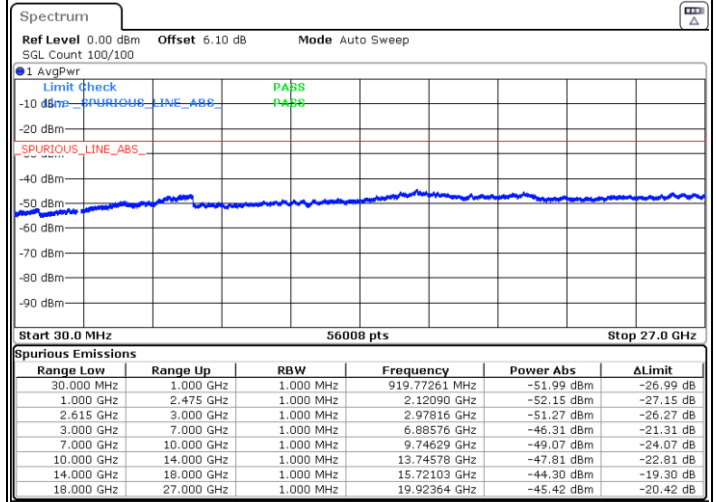

Date: 10 JUN 2020 00:34:22

LTE Band 7C / 10MHz+20MHz

64QAM

N/A

Highest Channel / 1RB49 and 1RB0

Date: 10 JUN 2020 00:44:35

LTE Band 7C / 15MHz+10MHz

64QAM

Lowest Channel / 1RB74 and 1RB0

Middle Channel / 1RB74 and 1RB0

Date: 11 JUN 2020 02:46:25

Date: 11 JUN 2020 02:47:51

LTE Band 7C / 15MHz+10MHz

64QAM

N/A

Highest Channel / 1RB74 and 1RB0

Date: 11 JUN 2020 02:57:20

LTE Band 7C / 15MHz+15MHz

64QAM

Lowest Channel / 1RB74 and 1RB0

Middle Channel / 1RB74 and 1RB0

Date: 10 JUN 2020 02:00:16

Date: 10 JUN 2020 02:02:03

LTE Band 7C / 15MHz+15MHz