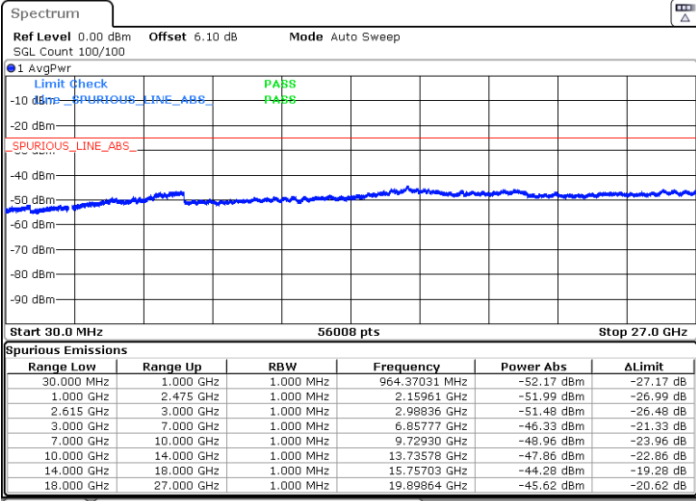

N/A

Highest Channel / 1RB99 and 1RB0

Date: 11.JUN.2020 02:30:44

LTE Band 7C / 10MHz+20MHz

64QAM

Lowest Channel / 1RB49 and 1RB0

Middle Channel / 1RB49 and 1RB0

Date: 10 JUN 2020 00:07:51

Date: 10 JUN 2020 00:34:22

LTE Band 7C / 10MHz+20MHz

64QAM

N/A

Highest Channel / 1RB49 and 1RB0

Date: 10 JUN 2020 00:44:35

LTE Band 7C / 15MHz+10MHz

64QAM

Lowest Channel / 1RB74 and 1RB0

Middle Channel / 1RB74 and 1RB0

Date: 11 JUN 2020 02:46:25

Date: 11 JUN 2020 02:47:51

LTE Band 7C / 15MHz+10MHz

64QAM

N/A

Highest Channel / 1RB74 and 1RB0