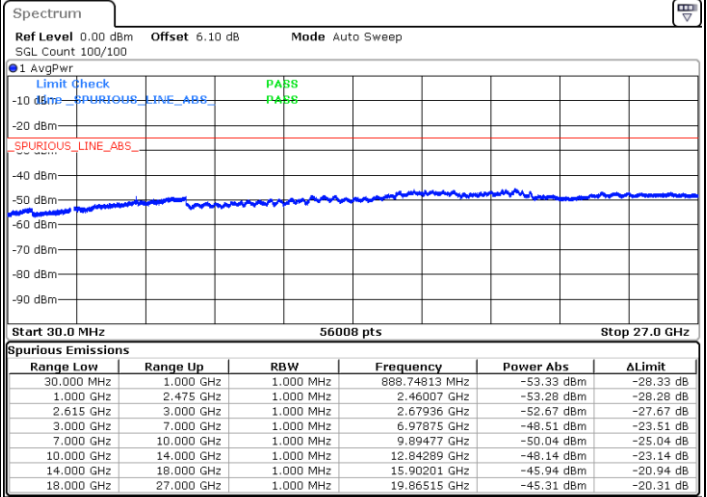

LTE Band 7C / 20MHz+20MHz

16QAM

Lowest Channel / 1RB99 and 1RB0

Middle Channel / 1RB99 and 1RB0

Date: 11.JUN.2020 02:16:55

Date: 11.JUN.2020 02:20:40

LTE Band 7C / 20MHz+20MHz

16QAM

N/A

Highest Channel / 1RB99 and 1RB0

Date: 11.JUN.2020 02:30:44

LTE Band 7C / 10MHz+20MHz

64QAM

Lowest Channel / 1RB49 and 1RB0

Middle Channel / 1RB49 and 1RB0

Date: 10 JUN 2020 00:07:51

Date: 10 JUN 2020 00:34:22

LTE Band 7C / 10MHz+20MHz

64QAM

N/A

Highest Channel / 1RB49 and 1RB0

Date: 10 JUN 2020 00:44:35

LTE Band 7C / 15MHz+10MHz

64QAM