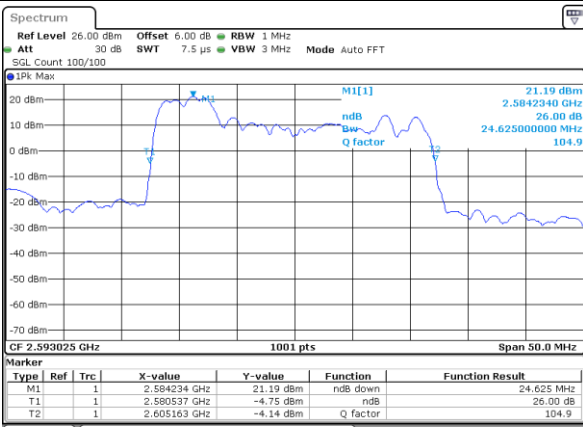

Middle Channel / 20MHz+20MHz

Date: 30 JUN 2020 12:21:09

Highest Channel / 20MHz+15MHz

Date: 30 JUN 2020 14:59:24

Highest Channel / 20MHz+20MHz

Date: 30 JUN 2020 12:52:27

LTE Band 41C

16QAM

Lowest Channel / 5MHz+20MHz

Date: 3 JUL 2020 11:15:42

Lowest Channel / 10MHz+15MHz

Date: 3 JUL 2020 18:09:45

Middle Channel / 5MHz+20MHz

Date: 3 JUL 2020 11:17:40

Middle Channel / 10MHz+15MHz

Date: 3 JUL 2020 18:41:46

Highest Channel / 5MHz+20MHz

Date: 3 JUL 2020 11:40:39

Highest Channel / 10MHz+15MHz

Date: 3 JUL 2020 18:44:30

LTE Band 41C

16QAM

Lowest Channel / 10MHz+20MHz

Date: 3 JUL 2020 11:44:20