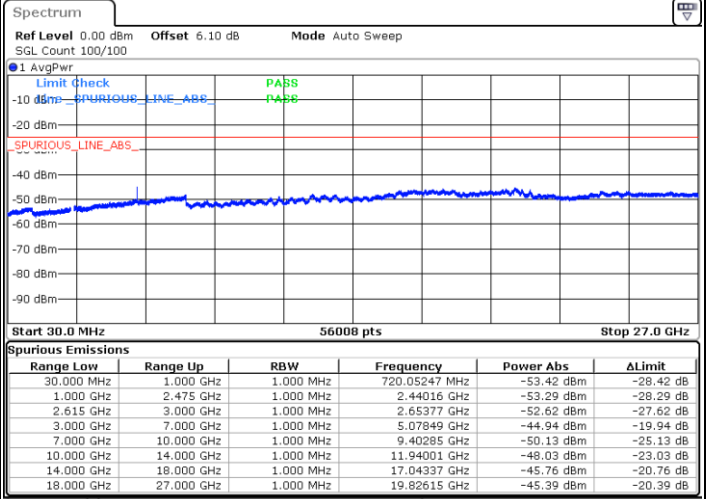

LTE Band 7C / 20MHz+10MHz

QPSK

Lowest Channel / 1RB99 and 1RB0

Middle Channel / 1RB99 and 1RB0

Date: 10 JUN 2020 00:55:12

Date: 10 JUN 2020 00:56:40

LTE Band 7C / 20MHz+10MHz

QPSK

N/A

Highest Channel / 1RB99 and 1RB0

Date: 10 JUN 2020 01:08:38

LTE Band 7C / 20MHz+15MHz

QPSK

Lowest Channel / 1RB99 and 1RB0

Middle Channel / 1RB99 and 1RB0

Date: 11 JUN.2020 01:37:26

Date: 11 JUN.2020 01:48:30

LTE Band 7C / 20MHz+15MHz

QPSK

N/A

Highest Channel / 1RB99 and 1RB0

Date: 11 JUN.2020 02:02:24

LTE Band 7C / 20MHz+20MHz

QPSK