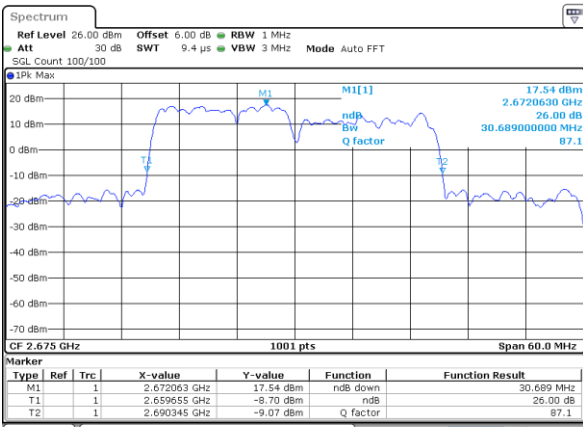

Highest Channel / 10MHz+20MHz

Date: 3 JUL 2020 12:08:08

Highest Channel / 15MHz+10MHz

Date: 3 JUL 2020 19:54:24

LTE Band 41C

QPSK

Lowest Channel / 15MHz+15MHz

Date: 3 JUL 2020 16:38:11

Lowest Channel / 15MHz+20MHz

Date: 3 JUL 2020 16:09:40

Middle Channel / 15MHz+15MHz

Date: 3 JUL 2020 16:57:50

Middle Channel / 15MHz+20MHz

Date: 3 JUL 2020 16:24:17

Highest Channel / 15MHz+15MHz

Date: 3 JUL 2020 19:35:31

Highest Channel / 15MHz+20MHz

Date: 3 JUL 2020 16:25:14

LTE Band 41C

QPSK

Lowest Channel / 20MHz+5MHz

Date: 30 JUN 2020 15:24:23

Lowest Channel / 20MHz+10MHz

Date: 30 JUN 2020 11:42:28