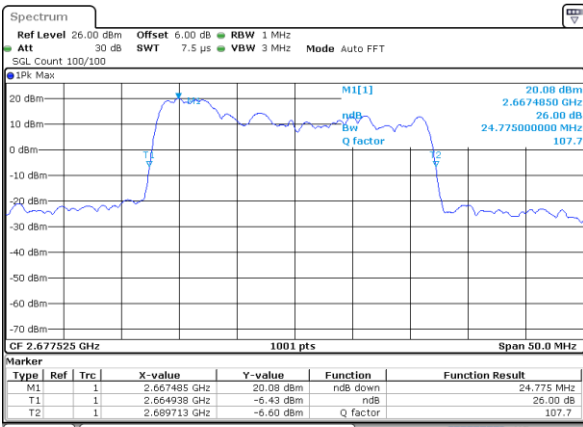

Mode	LTE Band 41C : 26dB BW(MHz)				
64QAM					
BW	5MHz+20MHz	10MHz+15MHz	10MHz+20MHz	15MHz+10MHz	15MHz+15MHz
Lowest CH	24.73	25.03	29.79	25.03	30.69
Middle CH	24.78	24.98	29.91	25.18	30.69
Highest CH	24.68	25.03	29.73	25.03	30.63
BW	15MHz+20MHz	20MHz+5MHz	20MHz+10MHz	20MHz+15MHz	20MHz+20MHz
Lowest CH	34.90	23.23	30.03	34.83	39.72
Middle CH	34.62	23.13	29.97	34.90	39.80
Highest CH	34.90	24.98	29.91	35.04	39.80

LTE Band 41C

QPSK

Lowest Channel / 5MHz+20MHz

Date: 3 JUL 2020 11:16:02

Lowest Channel / 10MHz+15MHz

Date: 3 JUL 2020 18:09:20

Middle Channel / 5MHz+20MHz

Date: 3 JUL 2020 11:17:13

Middle Channel / 10MHz+15MHz

Date: 3 JUL 2020 18:42:52

Highest Channel / 5MHz+20MHz

Date: 3 JUL 2020 11:40:18

Highest Channel / 10MHz+15MHz

Date: 3 JUL 2020 18:44:05

LTE Band 41C

QPSK