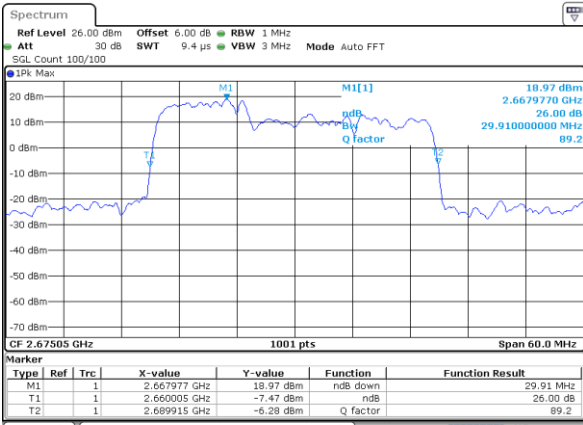

Middle Channel / 10MHz+15MHz

Date: 3 JUL 2020 18:42:52

Highest Channel / 5MHz+20MHz

Date: 3 JUL 2020 11:40:18

Highest Channel / 10MHz+15MHz

Date: 3 JUL 2020 18:44:05

LTE Band 41C

QPSK

Lowest Channel / 10MHz+20MHz

Date: 3 JUL 2020 11:44:41

Lowest Channel / 15MHz+10MHz

Date: 3 JUL 2020 19:37:44

Middle Channel / 10MHz+20MHz

Date: 3 JUL 2020 12:03:32

Middle Channel / 15MHz+10MHz

Date: 3 JUL 2020 19:52:31

Highest Channel / 10MHz+20MHz

Date: 3 JUL 2020 12:08:08

Highest Channel / 15MHz+10MHz

Date: 3 JUL 2020 19:54:24

LTE Band 41C

QPSK

Lowest Channel / 15MHz+15MHz

Date: 3 JUL 2020 16:38:11

Lowest Channel / 15MHz+20MHz

Date: 3 JUL 2020 16:09:40

Middle Channel / 15MHz+15MHz

Date: 3 JUL 2020 16:57:50

Middle Channel / 15MHz+20MHz

Date: 3 JUL 2020 16:24:17

Highest Channel / 15MHz+15MHz

Date: 3 JUL 2020 19:35:31