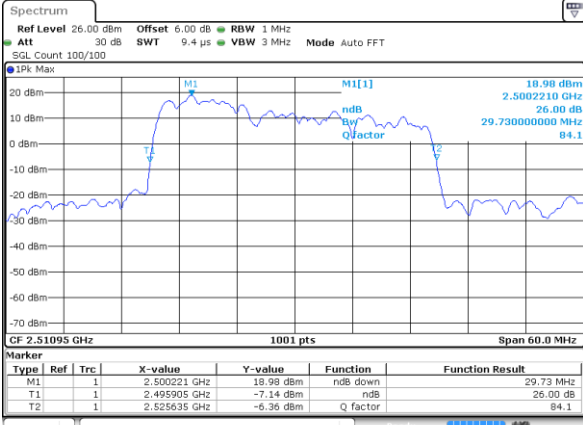

Lowest Channel / 5MHz+20MHz

Date: 3 JUL 2020 11:15:42

Lowest Channel / 10MHz+15MHz

Date: 3 JUL 2020 18:09:45

Middle Channel / 5MHz+20MHz

Date: 3 JUL 2020 11:17:40

Middle Channel / 10MHz+15MHz

Date: 3 JUL 2020 18:41:46

Highest Channel / 5MHz+20MHz

Date: 3 JUL 2020 11:40:39

Highest Channel / 10MHz+15MHz

Date: 3 JUL 2020 18:44:30

LTE Band 41C

16QAM

Lowest Channel / 10MHz+20MHz

Date: 3 JUL 2020 11:44:20

Lowest Channel / 15MHz+10MHz

Date: 3 JUL 2020 19:37:26

Middle Channel / 10MHz+20MHz

Date: 3 JUL 2020 12:04:00

Middle Channel / 15MHz+10MHz

Date: 3 JUL 2020 19:52:51

Highest Channel / 10MHz+20MHz

Date: 3 JUL 2020 12:07:21