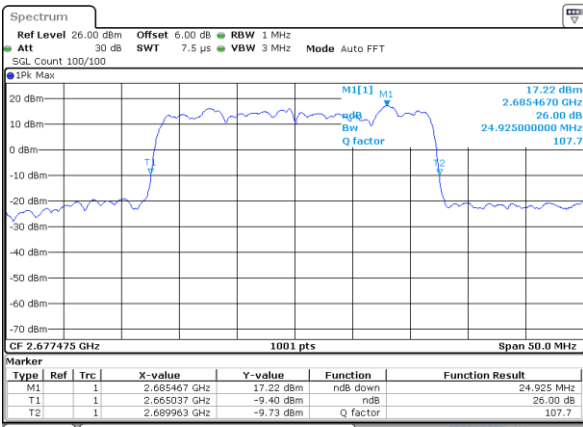

LTE Band 41C

16QAM

Lowest Channel / 20MHz+5MHz

Date: 30 JUN 2020 15:24:03

Lowest Channel / 20MHz+10MHz

Date: 30 JUN 2020 11:42:07

Middle Channel / 20MHz+5MHz

Date: 30 JUN 2020 15:25:23

Middle Channel / 20MHz+10MHz

Date: 30 JUN 2020 11:24:00

Highest Channel / 20MHz+5MHz

Date: 30 JUN 2020 15:46:15

Highest Channel / 20MHz+10MHz

Date: 30 JUN 2020 11:44:04