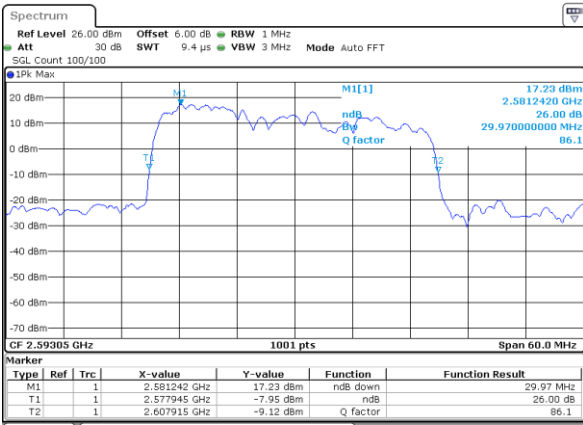

Middle Channel / 20MHz+20MHz

Date: 30 JUN 2020 12:21:09

Highest Channel / 20MHz+15MHz

Date: 30 JUN 2020 14:59:24

Highest Channel / 20MHz+20MHz

Date: 30 JUN 2020 12:52:27

LTE Band 41C

16QAM

Lowest Channel / 5MHz+20MHz

Date: 3 JUL 2020 11:15:42

Lowest Channel / 10MHz+15MHz

Date: 3 JUL 2020 18:09:45

Middle Channel / 5MHz+20MHz

Date: 3 JUL 2020 11:17:40

Middle Channel / 10MHz+15MHz

Date: 3 JUL 2020 18:41:46

Highest Channel / 5MHz+20MHz

Date: 3 JUL 2020 11:40:39

Highest Channel / 10MHz+15MHz

Date: 3 JUL 2020 18:44:30

LTE Band 41C

16QAM

Lowest Channel / 10MHz+20MHz

Date: 3 JUL 2020 11:44:20

Lowest Channel / 15MHz+10MHz

Date: 3 JUL 2020 19:37:26

Middle Channel / 10MHz+20MHz

Date: 3 JUL 2020 12:04:00

Middle Channel / 15MHz+10MHz

Date: 3 JUL 2020 19:52:51

Highest Channel / 10MHz+20MHz

Date: 3 JUL 2020 12:07:21