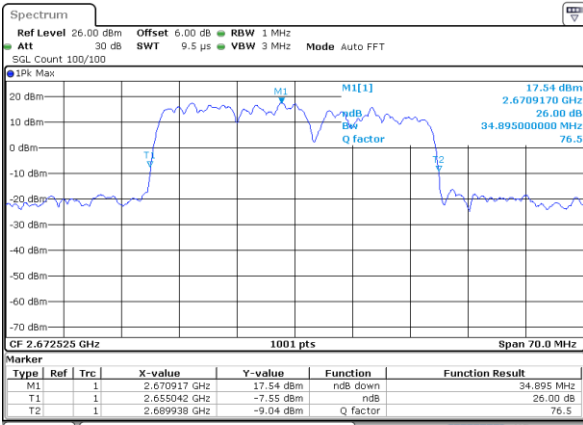

Highest Channel / 15MHz+20MHz

Date: 3 JUL 2020 16:25:14

LTE Band 41C

QPSK

Lowest Channel / 20MHz+5MHz

Date: 30 JUN 2020 15:24:23

Lowest Channel / 20MHz+10MHz

Date: 30 JUN 2020 11:42:28

Middle Channel / 20MHz+5MHz

Date: 30 JUN 2020 15:25:04

Middle Channel / 20MHz+10MHz

Date: 30 JUN 2020 11:23:36

Highest Channel / 20MHz+5MHz

Date: 30 JUN 2020 15:46:33

Highest Channel / 20MHz+10MHz

Date: 30 JUN 2020 11:43:42

LTE Band 41C

QPSK

Lowest Channel / 20MHz+15MHz

Date: 30 JUN 2020 13:10:20

Lowest Channel / 20MHz+20MHz

Date: 30 JUN 2020 12:20:29

Middle Channel / 20MHz+15MHz

Date: 30 JUN 2020 14:55:33

Middle Channel / 20MHz+20MHz

Date: 30 JUN 2020 12:21:09

Highest Channel / 20MHz+15MHz

Date: 30 JUN 2020 14:59:24

Highest Channel / 20MHz+20MHz

Date: 30 JUN 2020 12:52:27

LTE Band 41C

16QAM