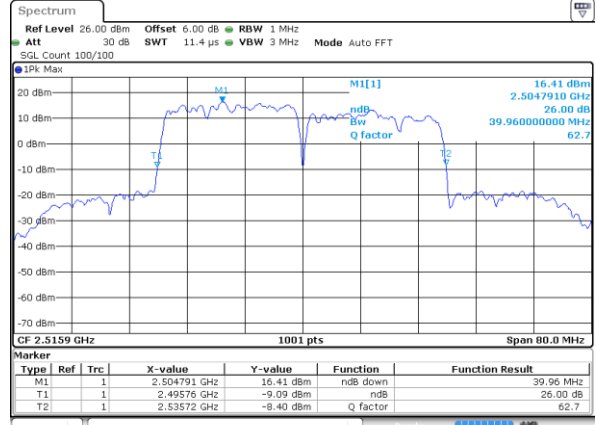

Highest Channel / 15MHz+20MHz

Date: 3 JUL 2020 16:25:14

LTE Band 41C

QPSK

Lowest Channel / 20MHz+5MHz

Date: 30 JUN 2020 15:24:23

Lowest Channel / 20MHz+10MHz

Date: 30 JUN 2020 11:42:28

Middle Channel / 20MHz+5MHz

Date: 30 JUN 2020 15:25:04

Middle Channel / 20MHz+10MHz

Date: 30 JUN 2020 11:23:36

Highest Channel / 20MHz+5MHz

Date: 30 JUN 2020 15:46:33

Highest Channel / 20MHz+10MHz

Date: 30 JUN 2020 11:43:42

LTE Band 41C

QPSK

Lowest Channel / 20MHz+15MHz

Date: 30 JUN 2020 13:10:20

Lowest Channel / 20MHz+20MHz

Date: 30 JUN 2020 12:20:29

Middle Channel / 20MHz+15MHz

Date: 30 JUN 2020 14:55:33

Middle Channel / 20MHz+20MHz

Date: 30 JUN 2020 12:21:09

Highest Channel / 20MHz+15MHz

Date: 30 JUN 2020 14:59:24

Highest Channel / 20MHz+20MHz

Date: 30 JUN 2020 12:52:27

LTE Band 41C

16QAM