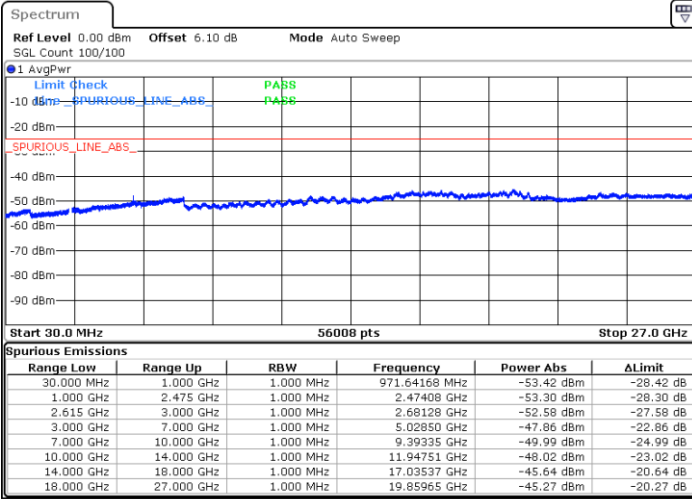

Lowest Channel / 1RB74 and 1RB0

Middle Channel / 1RB74 and 1RB0

Date: 11 JUN 2020 02:46:25

Date: 11 JUN 2020 02:47:51

LTE Band 7C / 15MHz+10MHz

64QAM

N/A

Highest Channel / 1RB74 and 1RB0

Date: 11 JUN 2020 02:57:20

LTE Band 7C / 15MHz+15MHz

64QAM

Lowest Channel / 1RB74 and 1RB0

Middle Channel / 1RB74 and 1RB0

Date: 10 JUN 2020 02:00:16

Date: 10 JUN 2020 02:02:03

LTE Band 7C / 15MHz+15MHz