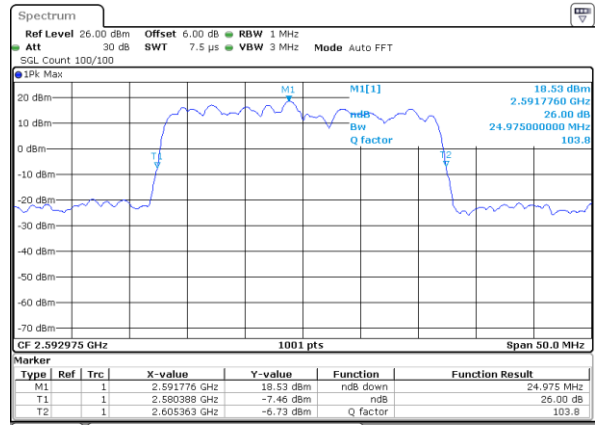

Highest Channel / 5MHz+20MHz

Date: 3 JUL 2020 11:40:39

Highest Channel / 10MHz+15MHz

Date: 3 JUL 2020 18:44:30

LTE Band 41C

16QAM

Lowest Channel / 10MHz+20MHz

Date: 3 JUL 2020 11:44:20

Lowest Channel / 15MHz+10MHz

Date: 3 JUL 2020 19:37:26

Middle Channel / 10MHz+20MHz

Date: 3 JUL 2020 12:04:00

Middle Channel / 15MHz+10MHz

Date: 3 JUL 2020 19:52:51

Highest Channel / 10MHz+20MHz

Date: 3 JUL 2020 12:07:21

Highest Channel / 15MHz+10MHz

Date: 3 JUL 2020 19:54:05

LTE Band 41C

16QAM

Lowest Channel / 15MHz+15MHz

Date: 3 JUL 2020 16:39:01

Lowest Channel / 15MHz+20MHz

Date: 3 JUL 2020 16:10:23

Middle Channel / 15MHz+15MHz

Date: 3 JUL 2020 16:57:27

Middle Channel / 15MHz+20MHz

Date: 3 JUL 2020 16:23:53

Highest Channel / 15MHz+15MHz

Date: 3 JUL 2020 17:01:46

Highest Channel / 15MHz+20MHz

Date: 3 JUL 2020 16:25:57