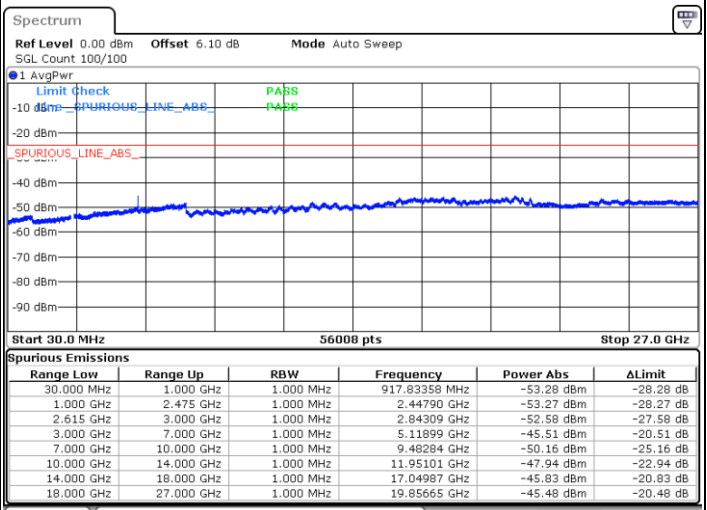

LTE Band 7C / 20MHz+10MHz

QPSK

Lowest Channel / 1RB99 and 1RB0

Middle Channel / 1RB99 and 1RB0

Date: 10 JUN 2020 00:55:12

Date: 10 JUN 2020 00:56:40

LTE Band 7C / 20MHz+10MHz

QPSK

N/A

Highest Channel / 1RB99 and 1RB0

Date: 10 JUN 2020 01:08:38

LTE Band 7C / 20MHz+15MHz

QPSK

Lowest Channel / 1RB99 and 1RB0

Middle Channel / 1RB99 and 1RB0

Date: 11 JUN.2020 01:37:26

Date: 11 JUN.2020 01:48:30

LTE Band 7C / 20MHz+15MHz

QPSK

N/A

Highest Channel / 1RB99 and 1RB0

Date: 11 JUN.2020 02:02:24

LTE Band 7C / 20MHz+20MHz

QPSK