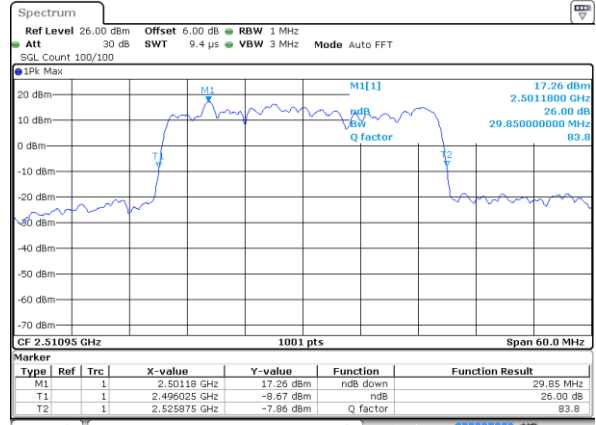

Highest Channel / 15MHz+10MHz

Date: 3 JUL 2020 19:54:05

LTE Band 41C

16QAM

Lowest Channel / 15MHz+15MHz

Date: 3 JUL 2020 16:39:01

Lowest Channel / 15MHz+20MHz

Date: 3 JUL 2020 16:10:23

Middle Channel / 15MHz+15MHz

Date: 3 JUL 2020 16:57:27

Middle Channel / 15MHz+20MHz

Date: 3 JUL 2020 16:23:53

Highest Channel / 15MHz+15MHz

Date: 3 JUL 2020 17:01:46

Highest Channel / 15MHz+20MHz

Date: 3 JUL 2020 16:25:57

LTE Band 41C

16QAM

Lowest Channel / 20MHz+5MHz

Date: 30 JUN 2020 15:24:03

Lowest Channel / 20MHz+10MHz

Date: 30 JUN 2020 11:42:07

Middle Channel / 20MHz+5MHz

Date: 30 JUN 2020 15:25:23

Middle Channel / 20MHz+10MHz

Date: 30 JUN 2020 11:24:00

Highest Channel / 20MHz+5MHz

Date: 30 JUN 2020 15:46:15

Highest Channel / 20MHz+10MHz

Date: 30 JUN 2020 11:44:04