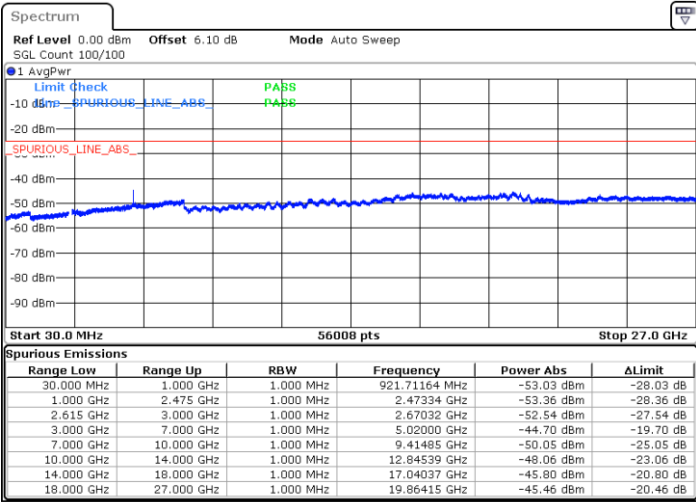

Date: 11 JUN.2020 01:48:30

LTE Band 7C / 20MHz+15MHz

QPSK

N/A

Highest Channel / 1RB99 and 1RB0

Date: 11 JUN.2020 02:02:24

LTE Band 7C / 20MHz+20MHz

QPSK

Lowest Channel / 1RB99 and 1RB0

Middle Channel / 1RB99 and 1RB0

LTE Band 7C / 20MHz+20MHz

QPSK

N/A

Highest Channel / 1RB99 and 1RB0

LTE Band 7C / 10MHz+20MHz

16QAM

Lowest Channel / 1RB49 and 1RB0

Middle Channel / 1RB49 and 1RB0

Date: 10 JUN 2020 00:06:36

Date: 10 JUN 2020 00:33:23

LTE Band 7C / 10MHz+20MHz

16QAM

N/A

Highest Channel / 1RB49 and 1RB0