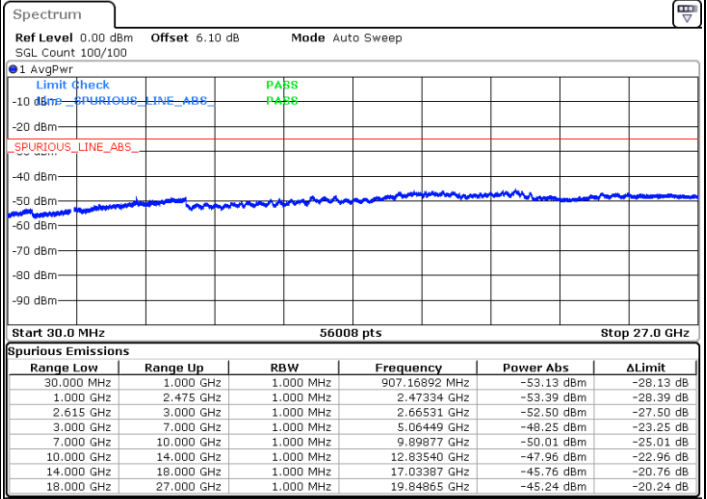

Date: 11 JUN 2020 02:57:20

LTE Band 7C / 15MHz+15MHz

64QAM

Lowest Channel / 1RB74 and 1RB0

Middle Channel / 1RB74 and 1RB0

Date: 10 JUN 2020 02:00:16

Date: 10 JUN 2020 02:02:03

LTE Band 7C / 15MHz+15MHz

64QAM

N/A

Highest Channel / 1RB74 and 1RB0

Date: 10 JUN 2020 02:13:16

LTE Band 7C / 15MHz+20MHz

64QAM

Lowest Channel / 1RB74 and 1RB0

Middle Channel / 1RB74 and 1RB0

Date: 10 JUN 2020 02:25:38

Date: 10 JUN 2020 02:27:10

TE Band 7C / 15MHz+20MHz

64QAM

N/A

Highest Channel / 1RB74 and 1RB0

Date: 10 JUN 2020 02:36:10

LTE Band 7C / 20MHz+10MHz