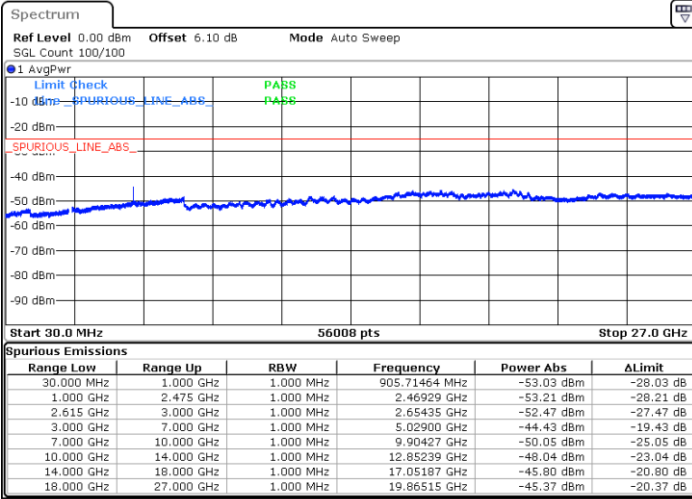

Date: 10 JUN 2020 01:58:50

Date: 10 JUN 2020 02:03:06

LTE Band 7C / 15MHz+15MHz

16QAM

N/A

Highest Channel / 1RB74 and 1RB0

Date: 10 JUN 2020 02:14:29

LTE Band 7C / 15MHz+20MHz

16QAM

Lowest Channel / 1RB74 and 1RB0

Middle Channel / 1RB74 and 1RB0

Date: 10 JUN 2020 02:24:05

Date: 10 JUN 2020 02:28:13

LTE Band 7C / 15MHz+20MHz

16QAM

N/A