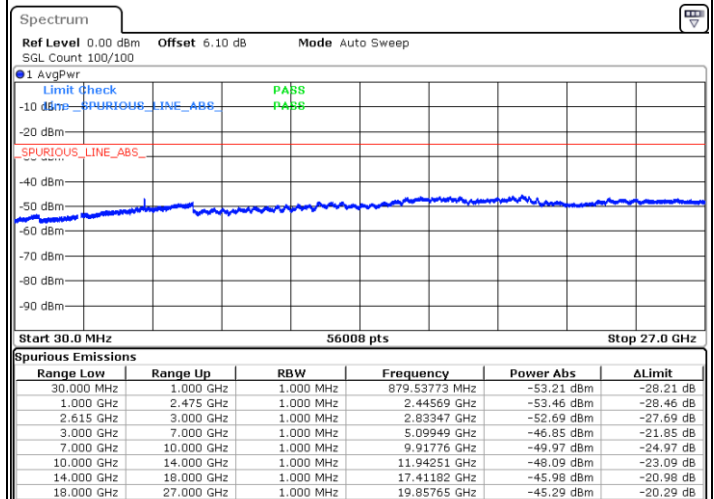

64QAM

N/A

Highest Channel / 1RB74 and 1RB0

Date: 10 JUN 2020 02:13:16

LTE Band 7C / 15MHz+20MHz

64QAM

Lowest Channel / 1RB74 and 1RB0

Middle Channel / 1RB74 and 1RB0

Date: 10 JUN 2020 02:25:38

Date: 10 JUN 2020 02:27:10

TE Band 7C / 15MHz+20MHz

64QAM

N/A

Highest Channel / 1RB74 and 1RB0

Date: 10 JUN 2020 02:36:10

LTE Band 7C / 20MHz+10MHz

64QAM

Lowest Channel / 1RB99 and 1RB0

Middle Channel / 1RB99 and 1RB0

Date: 10 JUN 2020 00:52:33

Date: 10 JUN 2020 00:59:03

LTE Band 7C / 20MHz+10MHz

64QAM

N/A

Highest Channel / 1RB99 and 1RB0

Date: 10 JUN 2020 01:11:29

LTE Band 7C / 20MHz+15MHz

64QAM

Lowest Channel / 1RB99 and 1RB0

Middle Channel / 1RB99 and 1RB0

Date: 11.JUN.2020 01:45:01

Date: 11.JUN.2020 01:46:31