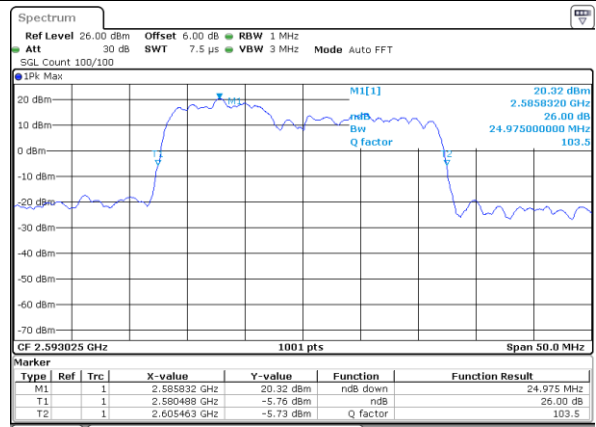

Mode	LTE Band 41C : 26dB BW(MHz)				
64QAM					
BW	5MHz+20MHz	10MHz+15MHz	10MHz+20MHz	15MHz+10MHz	15MHz+15MHz
Lowest CH	24.73	25.03	29.79	25.03	30.69
Middle CH	24.78	24.98	29.91	25.18	30.69
Highest CH	24.68	25.03	29.73	25.03	30.63
BW	15MHz+20MHz	20MHz+5MHz	20MHz+10MHz	20MHz+15MHz	20MHz+20MHz
Lowest CH	34.90	23.23	30.03	34.83	39.72
Middle CH	34.62	23.13	29.97	34.90	39.80
Highest CH	34.90	24.98	29.91	35.04	39.80

LTE Band 41C

QPSK

Lowest Channel / 5MHz+20MHz

Date: 3 JUL 2020 11:16:02

Lowest Channel / 10MHz+15MHz

Date: 3 JUL 2020 18:09:20

Middle Channel / 5MHz+20MHz

Date: 3 JUL 2020 11:17:13

Middle Channel / 10MHz+15MHz

Date: 3 JUL 2020 18:42:52

Highest Channel / 5MHz+20MHz

Date: 3 JUL 2020 11:40:18

Highest Channel / 10MHz+15MHz

Date: 3 JUL 2020 18:44:05

LTE Band 41C

QPSK