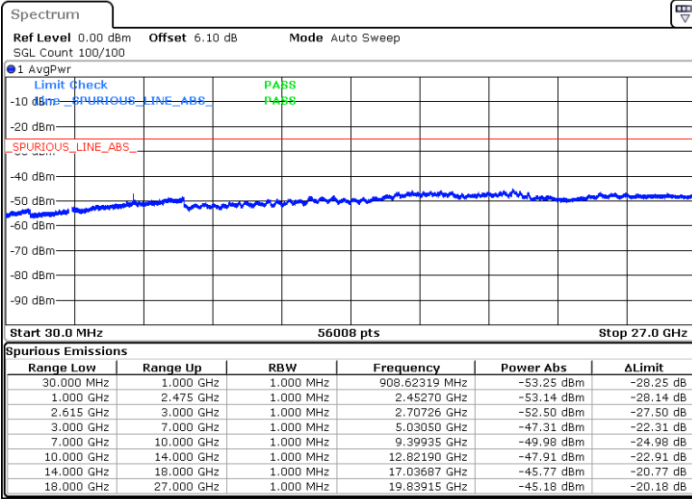

Date: 11 JUN 2020 02:57:20

LTE Band 7C / 15MHz+15MHz

64QAM

Lowest Channel / 1RB74 and 1RB0

Middle Channel / 1RB74 and 1RB0

Date: 10 JUN 2020 02:00:16

Date: 10 JUN 2020 02:02:03

LTE Band 7C / 15MHz+15MHz

64QAM

N/A

Highest Channel / 1RB74 and 1RB0

Date: 10 JUN 2020 02:13:16

LTE Band 7C / 15MHz+20MHz

64QAM

Lowest Channel / 1RB74 and 1RB0

Middle Channel / 1RB74 and 1RB0

Date: 10 JUN 2020 02:25:38

Date: 10 JUN 2020 02:27:10

TE Band 7C / 15MHz+20MHz

64QAM

N/A

Highest Channel / 1RB74 and 1RB0

Date: 10 JUN 2020 02:36:10

LTE Band 7C / 20MHz+10MHz