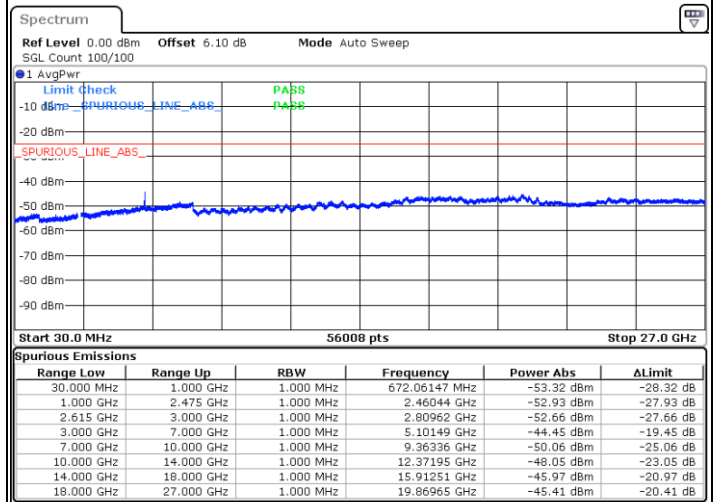

Lowest Channel / 1RB99 and 1RB0

Middle Channel / 1RB99 and 1RB0

LTE Band 7C / 20MHz+20MHz

QPSK

N/A

Highest Channel / 1RB99 and 1RB0

LTE Band 7C / 10MHz+20MHz

16QAM

Lowest Channel / 1RB49 and 1RB0

Middle Channel / 1RB49 and 1RB0

Date: 10 JUN 2020 00:06:36

Date: 10 JUN 2020 00:33:23

LTE Band 7C / 10MHz+20MHz

16QAM

N/A

Highest Channel / 1RB49 and 1RB0

Date: 10 JUN 2020 00:42:56

LTE Band 7C / 15MHz+10MHz

16QAM

Lowest Channel / 1RB74 and 1RB0

Middle Channel / 1RB74 and 1RB0

Date: 11.JUN.2020 02:45:08

Date: 11.JUN.2020 02:48:52

LTE Band 7C / 15MHz+10MHz