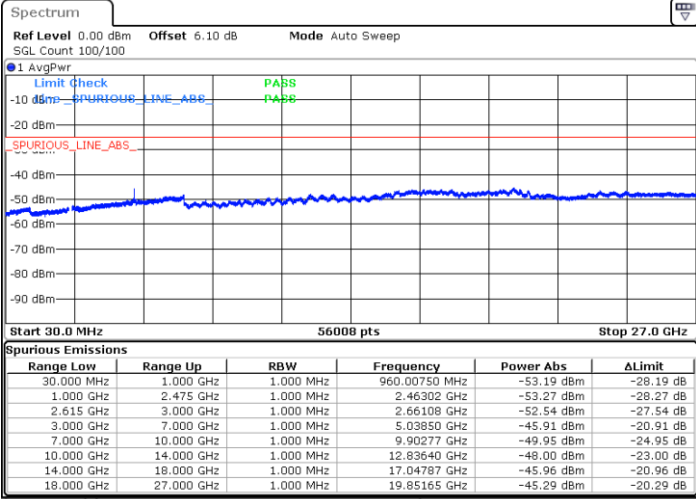

Highest Channel / 1RB74 and 1RB0

Date: 10 JUN 2020 02:37:25

LTE Band 7C / 20MHz+10MHz

16QAM

Lowest Channel / 1RB99 and 1RB0

Middle Channel / 1RB99 and 1RB0

Date: 10 JUN 2020 00:53:52

Date: 10 JUN 2020 00:57:47

LTE Band 7C / 20MHz+10MHz

16QAM

N/A

Highest Channel / 1RB99 and 1RB0

Date: 10 JUN 2020 01:10:00

LTE Band 7C / 20MHz+15MHz

16QAM

Lowest Channel / 1RB99 and 1RB0

Middle Channel / 1RB99 and 1RB0

Date: 11.JUN.2020 01:43:46

Date: 11.JUN.2020 01:47:30

LTE Band 7C / 20MHz+15MHz

16QAM

N/A

Highest Channel / 1RB99 and 1RB0

Date: 11.JUN.2020 02:01:07