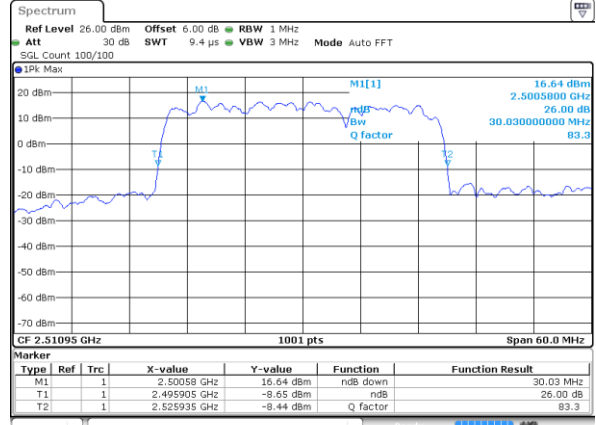

Highest Channel / 10MHz+20MHz

Date: 3 JUL 2020 12:08:08

Highest Channel / 15MHz+10MHz

Date: 3 JUL 2020 19:54:24

LTE Band 41C

QPSK

Lowest Channel / 15MHz+15MHz

Date: 3 JUL 2020 16:38:11

Lowest Channel / 15MHz+20MHz

Date: 3 JUL 2020 16:09:40

Middle Channel / 15MHz+15MHz

Date: 3 JUL 2020 16:57:50

Middle Channel / 15MHz+20MHz

Date: 3 JUL 2020 16:24:17

Highest Channel / 15MHz+15MHz

Date: 3 JUL 2020 19:35:31

Highest Channel / 15MHz+20MHz

Date: 3 JUL 2020 16:25:14

LTE Band 41C

QPSK

Lowest Channel / 20MHz+5MHz

Date: 30 JUN 2020 15:24:23

Lowest Channel / 20MHz+10MHz

Date: 30 JUN 2020 11:42:28

Middle Channel / 20MHz+5MHz

Date: 30 JUN 2020 15:25:04

Middle Channel / 20MHz+10MHz

Date: 30 JUN 2020 11:23:36

Highest Channel / 20MHz+5MHz

Date: 30 JUN 2020 15:46:33

Highest Channel / 20MHz+10MHz

Date: 30 JUN 2020 11:43:42