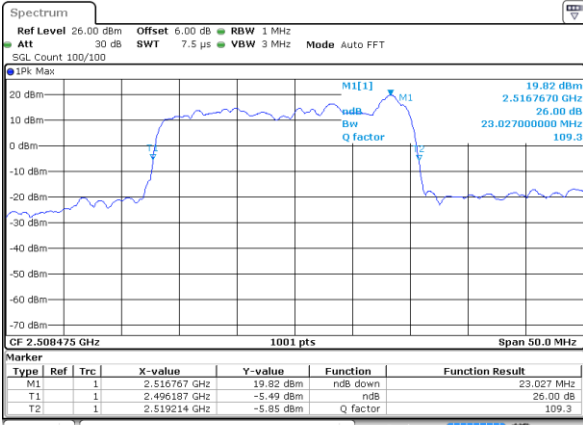

Highest Channel / 15MHz+10MHz

Date: 3 JUL 2020 19:54:05

LTE Band 41C

16QAM

Lowest Channel / 15MHz+15MHz

Date: 3 JUL 2020 16:39:01

Lowest Channel / 15MHz+20MHz

Date: 3 JUL 2020 16:10:23

Middle Channel / 15MHz+15MHz

Date: 3 JUL 2020 16:57:27

Middle Channel / 15MHz+20MHz

Date: 3 JUL 2020 16:23:53

Highest Channel / 15MHz+15MHz

Date: 3 JUL 2020 17:01:46

Highest Channel / 15MHz+20MHz

Date: 3 JUL 2020 16:25:57

LTE Band 41C

16QAM

Lowest Channel / 20MHz+5MHz

Date: 30 JUN 2020 15:24:03

Lowest Channel / 20MHz+10MHz

Date: 30 JUN 2020 11:42:07

Middle Channel / 20MHz+5MHz

Date: 30 JUN 2020 15:25:23