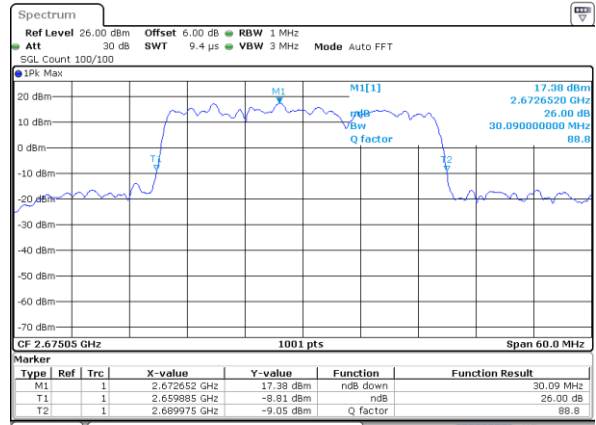

Highest Channel / 15MHz+20MHz

Date: 3 JUL 2020 16:25:14

LTE Band 41C

QPSK

Lowest Channel / 20MHz+5MHz

Date: 30 JUN 2020 15:24:23

Lowest Channel / 20MHz+10MHz

Date: 30 JUN 2020 11:42:28

Middle Channel / 20MHz+5MHz

Date: 30 JUN 2020 15:25:04

Middle Channel / 20MHz+10MHz

Date: 30 JUN 2020 11:23:36

Highest Channel / 20MHz+5MHz

Date: 30 JUN 2020 15:46:33

Highest Channel / 20MHz+10MHz

Date: 30 JUN 2020 11:43:42

LTE Band 41C

QPSK

Lowest Channel / 20MHz+15MHz

Date: 30 JUN 2020 13:10:20

Lowest Channel / 20MHz+20MHz

Date: 30 JUN 2020 12:20:29

Middle Channel / 20MHz+15MHz

Date: 30 JUN 2020 14:55:33

Middle Channel / 20MHz+20MHz

Date: 30 JUN 2020 12:21:09

Highest Channel / 20MHz+15MHz

Date: 30 JUN 2020 14:59:24

Highest Channel / 20MHz+20MHz

Date: 30 JUN 2020 12:52:27

LTE Band 41C

16QAM