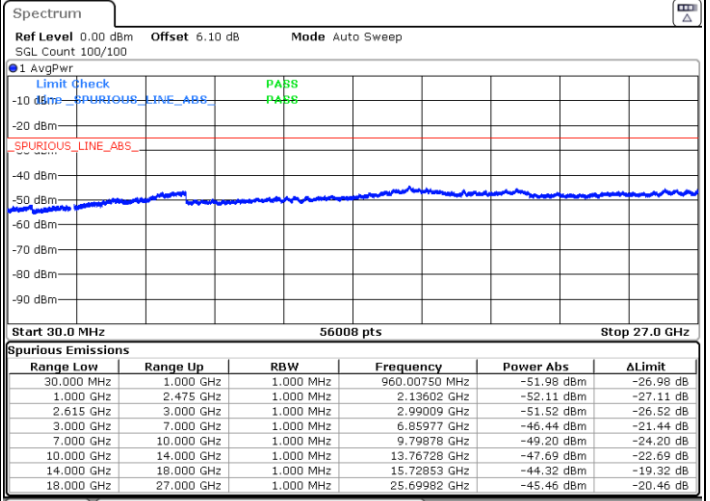

N/A

Highest Channel / 1RB99 and 1RB0

Date: 11.JUN.2020 02:30:44

LTE Band 7C / 10MHz+20MHz

64QAM

Lowest Channel / 1RB49 and 1RB0

Middle Channel / 1RB49 and 1RB0

Date: 10 JUN 2020 00:07:51

Date: 10 JUN 2020 00:34:22

LTE Band 7C / 10MHz+20MHz

64QAM

N/A

Highest Channel / 1RB49 and 1RB0

Date: 10 JUN 2020 00:44:35

LTE Band 7C / 15MHz+10MHz

64QAM

Lowest Channel / 1RB74 and 1RB0

Middle Channel / 1RB74 and 1RB0

Date: 11 JUN 2020 02:46:25

Date: 11 JUN 2020 02:47:51

LTE Band 7C / 15MHz+10MHz

64QAM

N/A

Highest Channel / 1RB74 and 1RB0