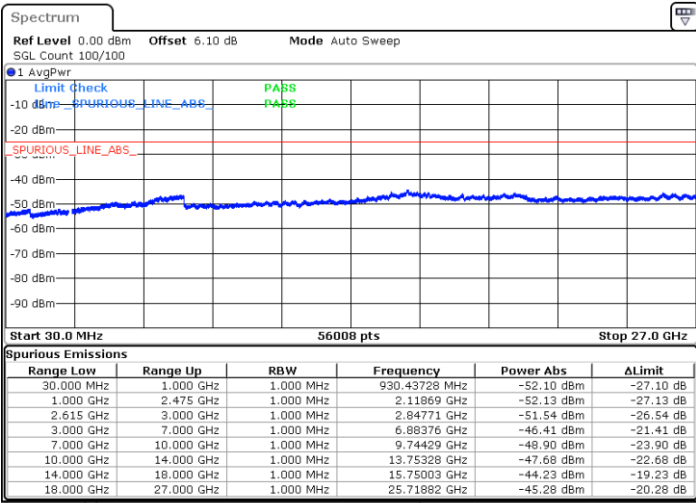

64QAM

Lowest Channel / 1RB99 and 1RB0

Middle Channel / 1RB99 and 1RB0

Date: 10 JUN 2020 00:52:33

Date: 10 JUN 2020 00:59:03

LTE Band 7C / 20MHz+10MHz

64QAM

N/A

Highest Channel / 1RB99 and 1RB0

Date: 10 JUN 2020 01:11:29

LTE Band 7C / 20MHz+15MHz

64QAM

Lowest Channel / 1RB99 and 1RB0

Middle Channel / 1RB99 and 1RB0

Date: 11.JUN.2020 01:45:01

Date: 11.JUN.2020 01:46:31

LTE Band 7C / 20MHz+15MHz

64QAM

N/A

Highest Channel / 1RB99 and 1RB0

Date: 11.JUN.2020 01:59:47

LTE Band 7C / 20MHz+20MHz

64QAM

Lowest Channel / 1RB99 and 1RB0