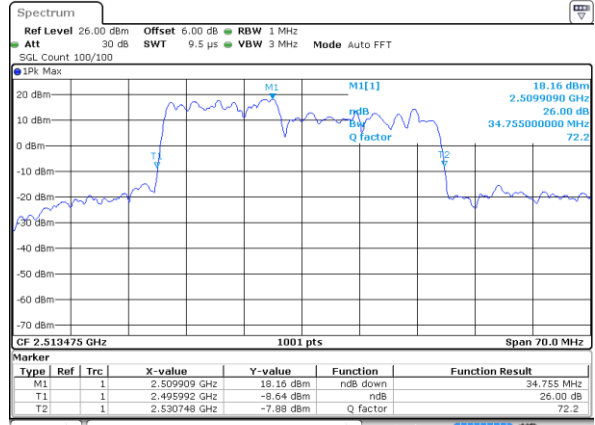

Lowest Channel / 10MHz+20MHz

Date: 3 JUL 2020 11:44:41

Lowest Channel / 15MHz+10MHz

Date: 3 JUL 2020 19:37:44

Middle Channel / 10MHz+20MHz

Date: 3 JUL 2020 12:03:32

Middle Channel / 15MHz+10MHz

Date: 3 JUL 2020 19:52:31

Highest Channel / 10MHz+20MHz

Date: 3 JUL 2020 12:08:08

Highest Channel / 15MHz+10MHz

Date: 3 JUL 2020 19:54:24

LTE Band 41C

QPSK

Lowest Channel / 15MHz+15MHz

Date: 3 JUL 2020 16:38:11

Lowest Channel / 15MHz+20MHz

Date: 3 JUL 2020 16:09:40

Middle Channel / 15MHz+15MHz

Date: 3 JUL 2020 16:57:50

Middle Channel / 15MHz+20MHz

Date: 3 JUL 2020 16:24:17

Highest Channel / 15MHz+15MHz

Date: 3 JUL 2020 19:35:31

Highest Channel / 15MHz+20MHz

Date: 3 JUL 2020 16:25:14

LTE Band 41C

QPSK

Lowest Channel / 20MHz+5MHz

Date: 30 JUN 2020 15:24:23

Lowest Channel / 20MHz+10MHz

Date: 30 JUN 2020 11:42:28