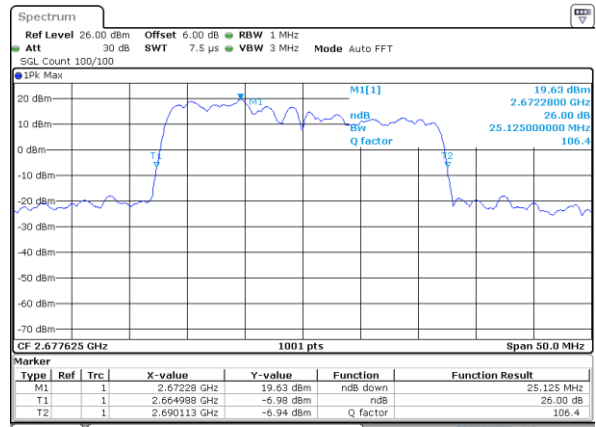

LTE Band 41C

QPSK

Lowest Channel / 5MHz+20MHz

Date: 3 JUL 2020 11:16:02

Lowest Channel / 10MHz+15MHz

Date: 3 JUL 2020 18:09:20

Middle Channel / 5MHz+20MHz

Date: 3 JUL 2020 11:17:13

Middle Channel / 10MHz+15MHz

Date: 3 JUL 2020 18:42:52

Highest Channel / 5MHz+20MHz

Date: 3 JUL 2020 11:40:18

Highest Channel / 10MHz+15MHz

Date: 3 JUL 2020 18:44:05

LTE Band 41C

QPSK

Lowest Channel / 10MHz+20MHz

Date: 3 JUL 2020 11:44:41

Lowest Channel / 15MHz+10MHz

Date: 3 JUL 2020 19:37:44

Middle Channel / 10MHz+20MHz

Date: 3 JUL 2020 12:03:32

Middle Channel / 15MHz+10MHz

Date: 3 JUL 2020 19:52:31

Highest Channel / 10MHz+20MHz

Date: 3 JUL 2020 12:08:08

Highest Channel / 15MHz+10MHz

Date: 3 JUL 2020 19:54:24

LTE Band 41C

QPSK

Lowest Channel / 15MHz+15MHz

Date: 3 JUL 2020 16:38:11