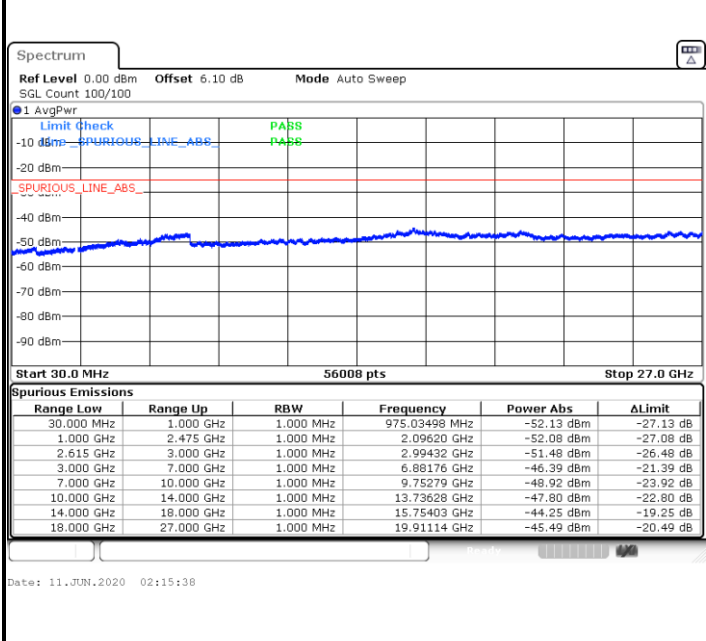

N/A

Highest Channel / 1RB99 and 1RB0

Date: 10 JUN 2020 01:08:38

LTE Band 7C / 20MHz+15MHz

QPSK

Lowest Channel / 1RB99 and 1RB0

Middle Channel / 1RB99 and 1RB0

Date: 11 JUN.2020 01:37:26

Date: 11 JUN.2020 01:48:30

LTE Band 7C / 20MHz+15MHz

QPSK

N/A

Highest Channel / 1RB99 and 1RB0

Date: 11 JUN.2020 02:02:24

LTE Band 7C / 20MHz+20MHz

QPSK

Lowest Channel / 1RB99 and 1RB0

Middle Channel / 1RB99 and 1RB0

LTE Band 7C / 20MHz+20MHz

QPSK

N/A

Highest Channel / 1RB99 and 1RB0

LTE Band 7C / 10MHz+20MHz

16QAM

Lowest Channel / 1RB49 and 1RB0

Middle Channel / 1RB49 and 1RB0

Date: 10 JUN 2020 00:06:36

Date: 10 JUN 2020 00:33:23

LTE Band 7C / 10MHz+20MHz

16QAM

N/A

Highest Channel / 1RB49 and 1RB0