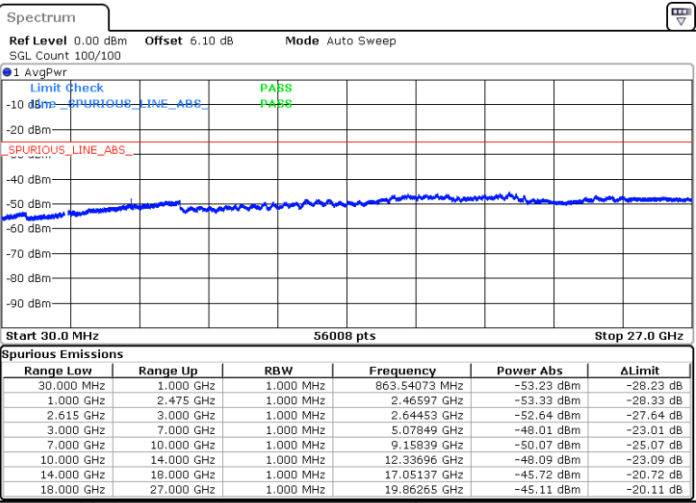

Date: 10 JUN 2020 02:25:38

Date: 10 JUN 2020 02:27:10

TE Band 7C / 15MHz+20MHz

64QAM

N/A

Highest Channel / 1RB74 and 1RB0

Date: 10 JUN 2020 02:36:10

LTE Band 7C / 20MHz+10MHz

64QAM

Lowest Channel / 1RB99 and 1RB0

Middle Channel / 1RB99 and 1RB0

Date: 10 JUN 2020 00:52:33

Date: 10 JUN 2020 00:59:03

LTE Band 7C / 20MHz+10MHz

64QAM

N/A