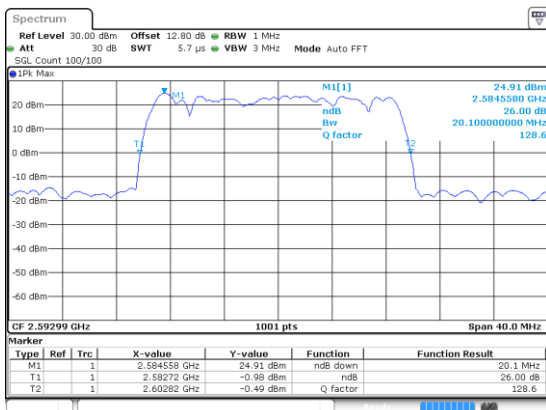

N 41

20MHz

Lowest Channel / 16QAM

Lowest Channel / 64QAM

Middle Channel / 16QAM

Middle Channel / 64QAM

Highest Channel / 16QAM

Highest Channel / 64QAM