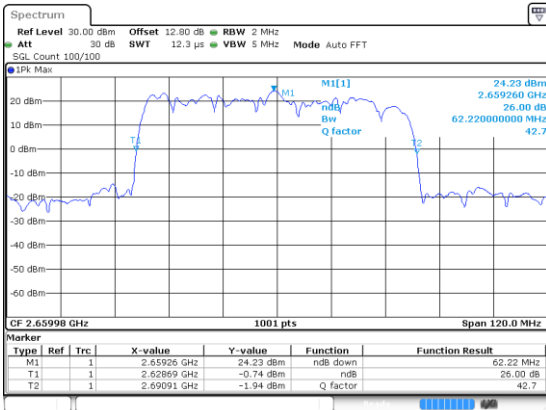

Lowest Channel / 64QAM

Middle Channel / 16QAM

Middle Channel / 64QAM

Highest Channel / 16QAM

Highest Channel / 64QAM

N 41

80MHz

Lowest Channel / BPSK

Date: 21 Jul 2020 00:38:58

Lowest Channel / QPSK

Date: 21 Jul 2020 00:37:20

Middle Channel / BPSK

Highest Channel / BPSK

Highest Channel / QPSK

N 41

80MHz