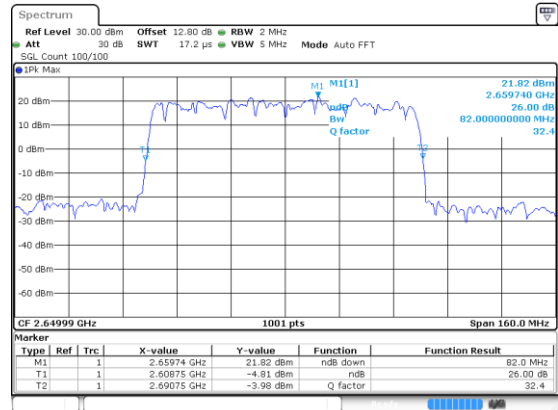

Lowest Channel / 16QAM

Lowest Channel / 64QAM

Middle Channel / 16QAM

Middle Channel / 64QAM

Highest Channel / 16QAM

Highest Channel / 64QAM

N 41

90MHz