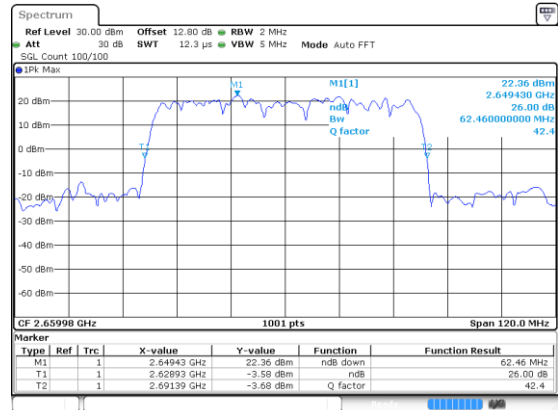

Lowest Channel / 64QAM

Middle Channel / 16QAM

Middle Channel / 64QAM

Highest Channel / 16QAM

Highest Channel / 64QAM

N 41

80MHz

Lowest Channel / BPSK

Date: 21 Jul 2020 00:38:58

Lowest Channel / QPSK

Date: 21 Jul 2020 00:37:20

Middle Channel / BPSK

Highest Channel / BPSK

Highest Channel / QPSK

N 41

80MHz