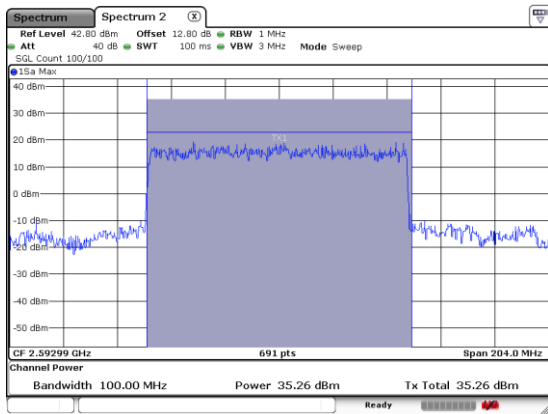

N 41

FULLRB-P

Lowest Channel / BPSK

Lowest Channel / QPSK

Middle Channel / BPSK

Middle Channel / QPSK

Highest Channel / BPSK

Highest Channel / QPSK