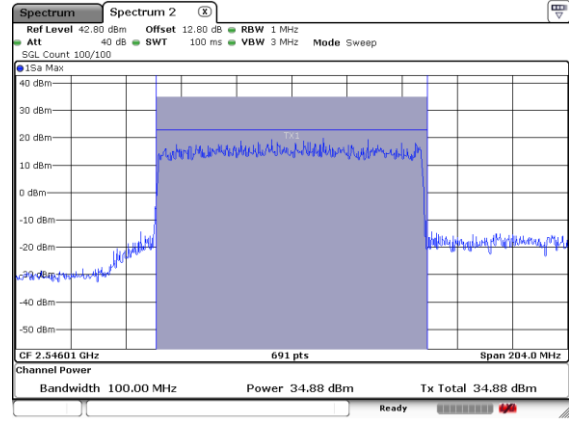

Lowest Channel / 64QAM