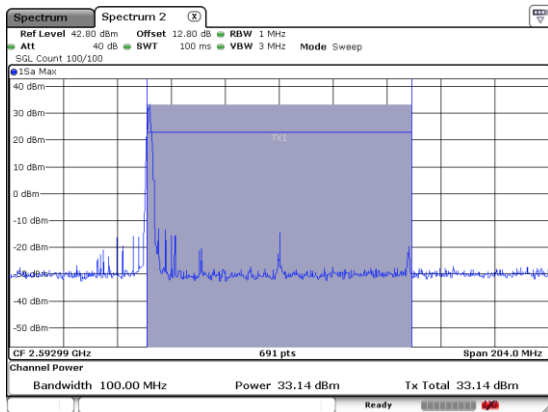

N 41

1RB0-P

Lowest Channel / BPSK

Lowest Channel / QPSK

Middle Channel / BPSK

Middle Channel / QPSK

Highest Channel / BPSK

Highest Channel / QPSK