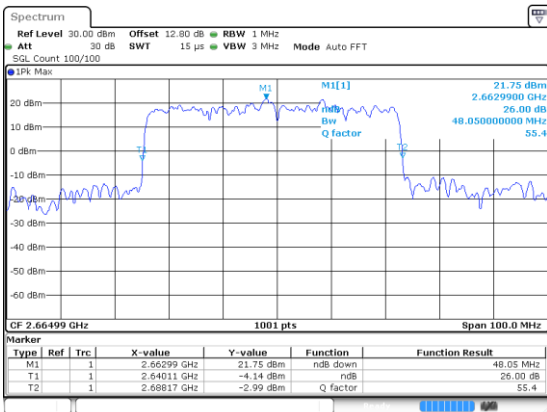

Highest Channel / 64QAM

N 41

50MHz

Lowest Channel / BPSK

Lowest Channel / QPSK

Middle Channel / BPSK

Middle Channel / QPSK

Highest Channel / BPSK