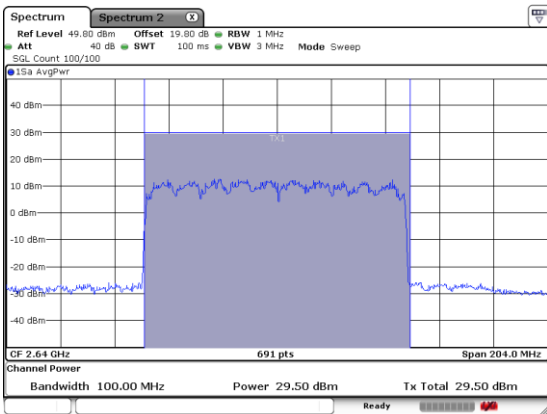

N 41

FULLRB-A

Lowest Channel / 16QAM

Lowest Channel / 64QAM

Middle Channel / 16QAM

Middle Channel / 64QAM

Highest Channel / 16QAM

Highest Channel / 64QAM