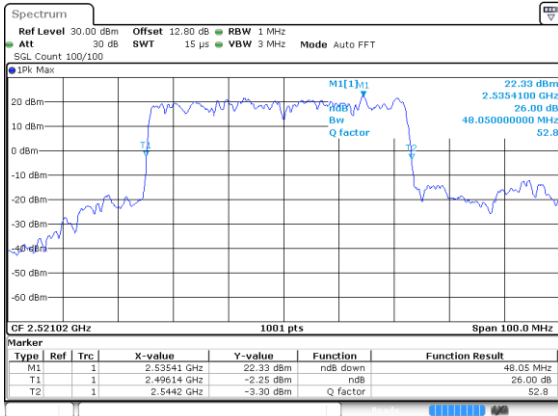

Highest Channel / 64QAM

N 41

50MHz

Lowest Channel / BPSK

Lowest Channel / QPSK

Middle Channel / BPSK

Middle Channel / QPSK

Highest Channel / BPSK