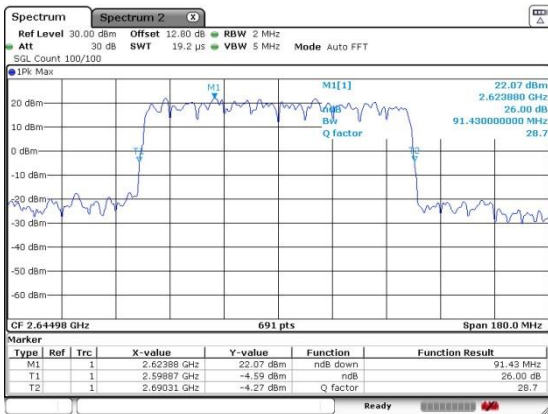

Highest Channel / BPSK

Date: 22 Jul 2020 03:33:45

Highest Channel / QPSK

Date: 22 Jul 2020 03:33:45

N 41

90MHz

Lowest Channel / 16QAM

Lowest Channel / 64QAM

Middle Channel / 16QAM

Middle Channel / 64QAM

Highest Channel / 16QAM

Highest Channel / 64QAM