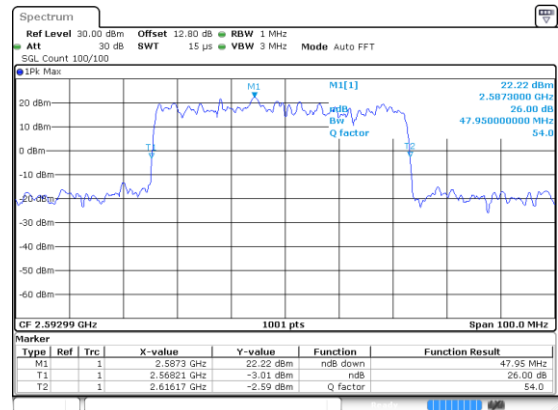

Highest Channel / QPSK

N 41

50MHz

Lowest Channel / 16QAM

Lowest Channel / 64QAM

Middle Channel / 16QAM

Middle Channel / 64QAM

Highest Channel / 16QAM