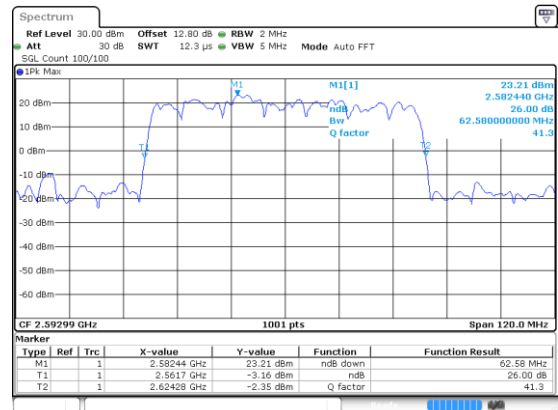

Middle Channel / 64QAM