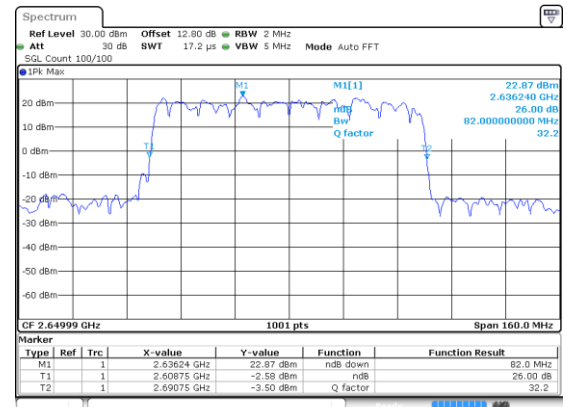

Date: 21 Jul 2020 00:38:58

Lowest Channel / QPSK

Date: 21 Jul 2020 00:37:20

Middle Channel / BPSK

Highest Channel / BPSK

Highest Channel / QPSK

N 41

80MHz