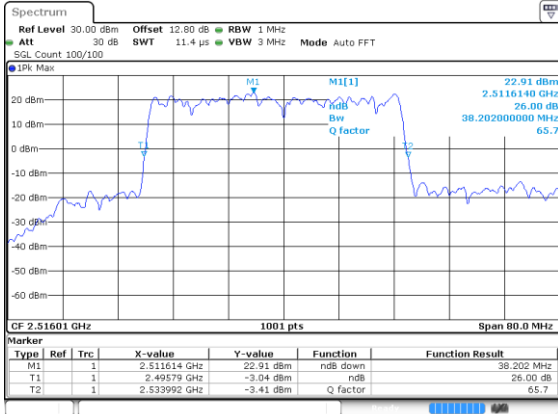

Highest Channel / QPSK

N 41

40MHz

Lowest Channel / 16QAM

Lowest Channel / 64QAM

Middle Channel / 16QAM

Middle Channel / 64QAM

Highest Channel / 16QAM