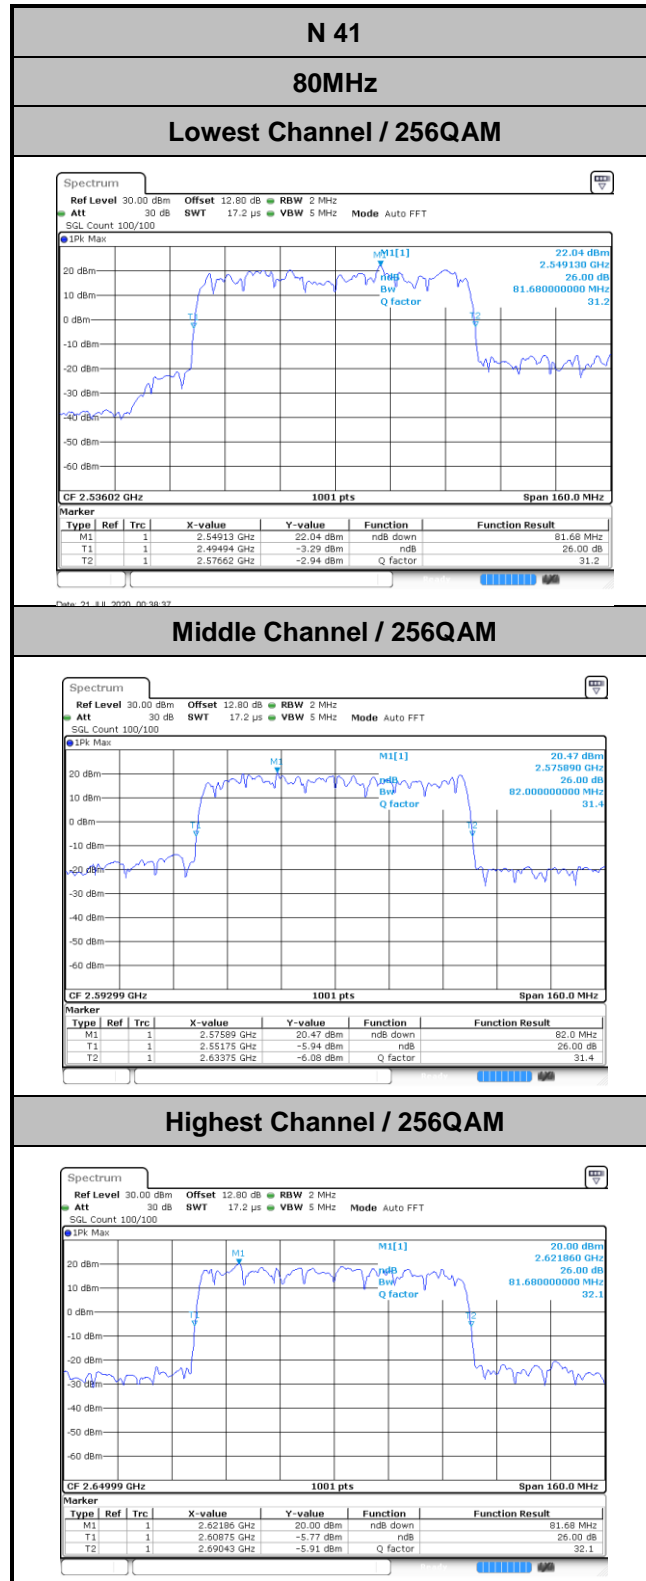

Lowest Channel / 16QAM

Lowest Channel / 64QAM

Middle Channel / 16QAM

Middle Channel / 64QAM

Highest Channel / 16QAM

Highest Channel / 64QAM

N 41

90MHz

Lowest Channel / BPSK

Date: 22 Jul 2020 03:33:21

Lowest Channel / QPSK

Date: 22 Jul 2020 03:33:45

Middle Channel / BPSK

Date: 22 Jul 2020 03:33:45

Middle Channel / QPSK

Date: 22 Jul 2020 03:33:45