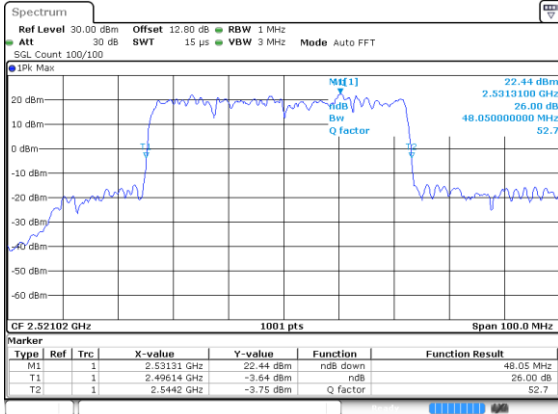

Highest Channel / QPSK

N 41

50MHz

Lowest Channel / 16QAM

Lowest Channel / 64QAM

Middle Channel / 16QAM

Middle Channel / 64QAM

Highest Channel / 16QAM