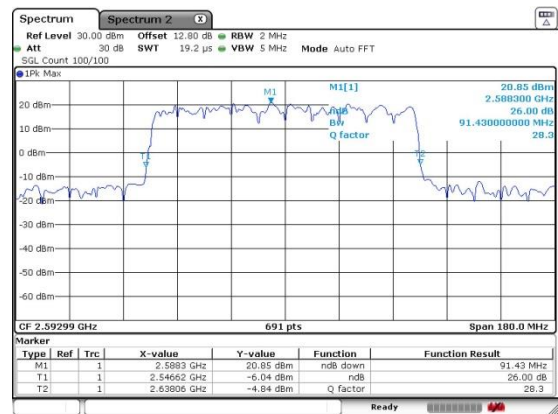

Highest Channel / BPSK

Date: 22 Jul 2020 03:33:45

Highest Channel / QPSK

Date: 22 Jul 2020 03:33:45

N 41

90MHz

Lowest Channel / 16QAM

Lowest Channel / 64QAM

Middle Channel / 16QAM

Middle Channel / 64QAM

Highest Channel / 16QAM

Highest Channel / 64QAM