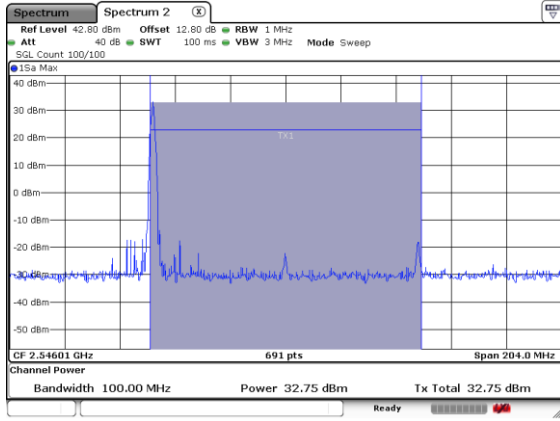

N 41

1RB0-P

Lowest Channel / BPSK

Lowest Channel / QPSK

Middle Channel / BPSK

Middle Channel / QPSK

Highest Channel / BPSK

Highest Channel / QPSK