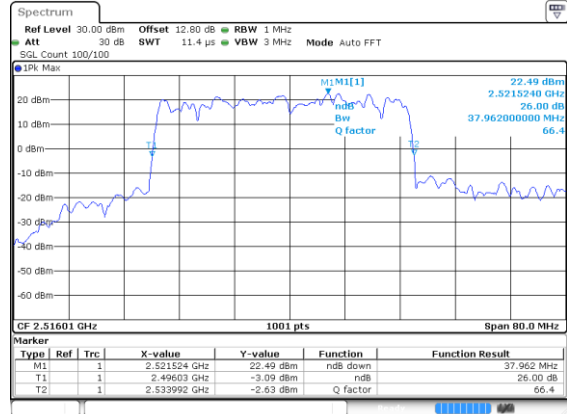

Highest Channel / QPSK

N 41

40MHz

Lowest Channel / 16QAM

Lowest Channel / 64QAM

Middle Channel / 16QAM

Middle Channel / 64QAM

Highest Channel / 16QAM