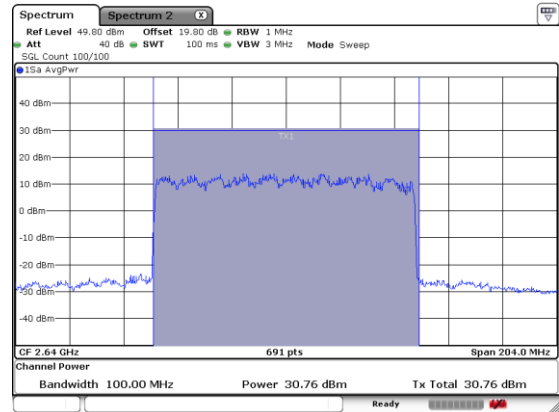

N 41

FULLRB-A

Lowest Channel / BPSK

Lowest Channel / QPSK

Middle Channel / BPSK

Middle Channel / QPSK

Highest Channel / BPSK

Highest Channel / QPSK