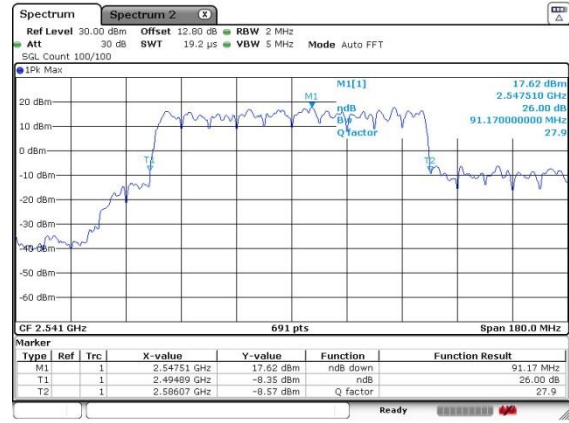

Highest Channel / BPSK

Date: 22 Jul 2020 03:33:45

Highest Channel / QPSK

Date: 22 Jul 2020 03:33:45

N 41

90MHz

Lowest Channel / 16QAM

Lowest Channel / 64QAM

Middle Channel / 16QAM

Middle Channel / 64QAM

Highest Channel / 16QAM

Highest Channel / 64QAM