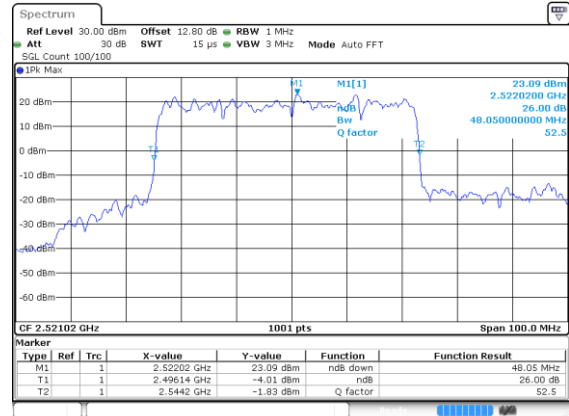

Highest Channel / 64QAM

N 41

50MHz

Lowest Channel / BPSK

Lowest Channel / QPSK

Middle Channel / BPSK

Middle Channel / QPSK

Highest Channel / BPSK