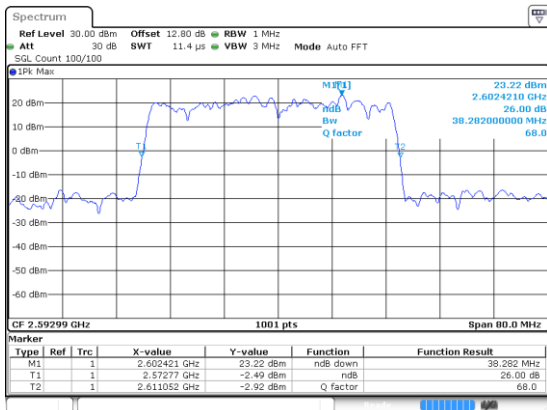

Highest Channel / QPSK

N 41

40MHz

Lowest Channel / 16QAM

Lowest Channel / 64QAM

Middle Channel / 16QAM

Middle Channel / 64QAM

Highest Channel / 16QAM