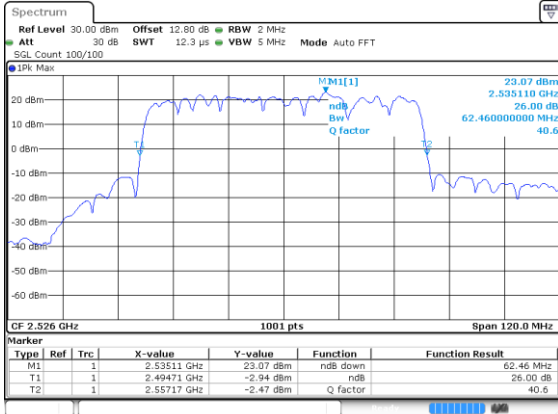

Highest Channel / BPSK

Date: 21.11.2020 00:38:17

Middle Channel / QPSK

Highest Channel / QPSK

Date: 21.11.2020 00:38:33

N 41

60MHz

Lowest Channel / 16QAM