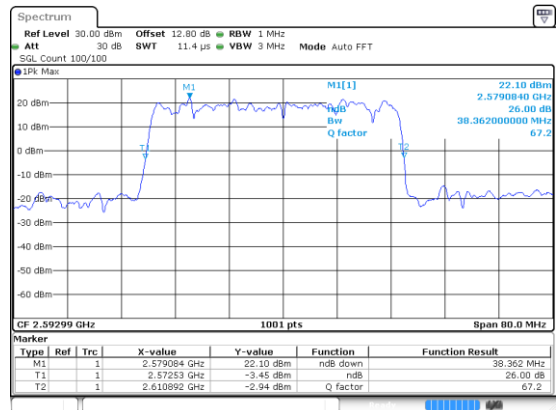

Highest Channel / QPSK

N 41

40MHz

Lowest Channel / 16QAM

Lowest Channel / 64QAM

Middle Channel / 16QAM

Middle Channel / 64QAM

Highest Channel / 16QAM