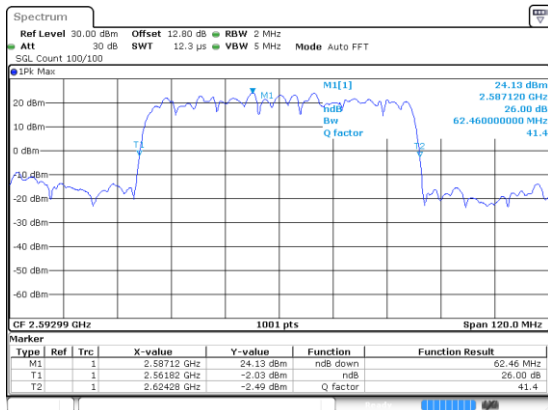

Highest Channel / 64QAM

N 41

60MHz

Lowest Channel / BPSK

Date: 21.11.2020 00:38:17

Lowest Channel / QPSK

Date: 21.11.2020 00:38:33

Middle Channel / BPSK