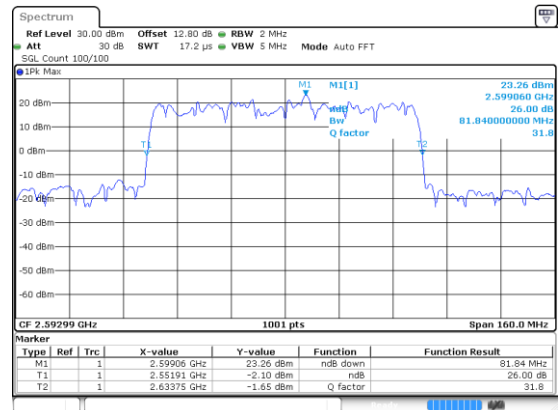

Lowest Channel / 16QAM

Lowest Channel / 64QAM

Middle Channel / 16QAM

Middle Channel / 64QAM

Highest Channel / 16QAM

Highest Channel / 64QAM

N 41

90MHz