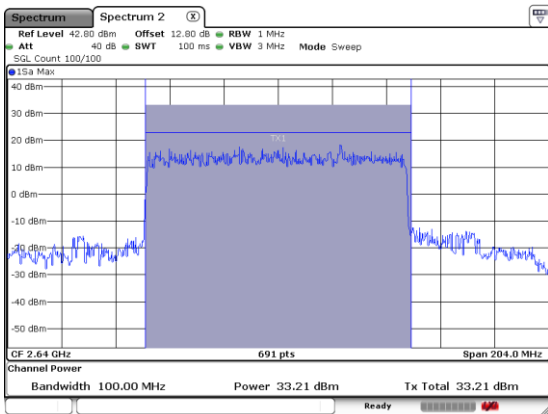

N 41

FULLRB-P

Lowest Channel / BPSK

Lowest Channel / QPSK

Middle Channel / BPSK

Middle Channel / QPSK

Highest Channel / BPSK

Highest Channel / QPSK