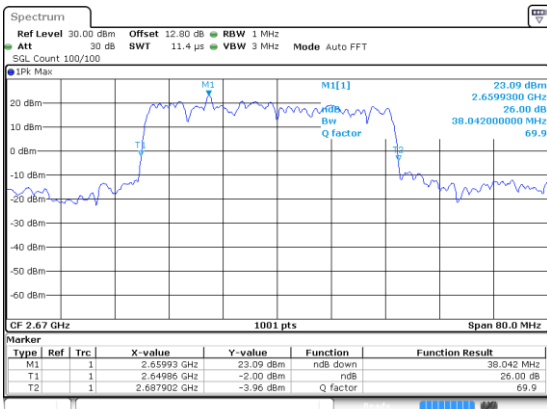

N 41

40MHz

Lowest Channel / BPSK

Date: 21.11.2020 00:13:41

Lowest Channel / QPSK

Date: 21.11.2020 00:13:56

Middle Channel / BPSK

Highest Channel / BPSK