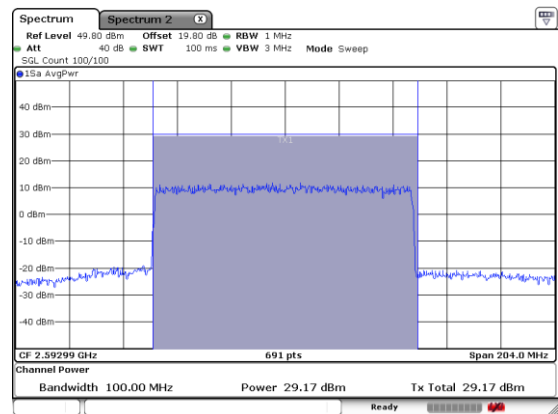

N 41

FULLRB-A

Lowest Channel / 16QAM

Lowest Channel / 64QAM

Middle Channel / 16QAM

Middle Channel / 64QAM

Highest Channel / 16QAM

Highest Channel / 64QAM