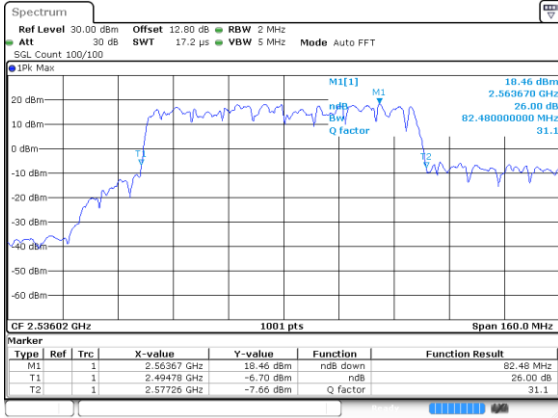

N 41

80MHz

Lowest Channel / 16QAM