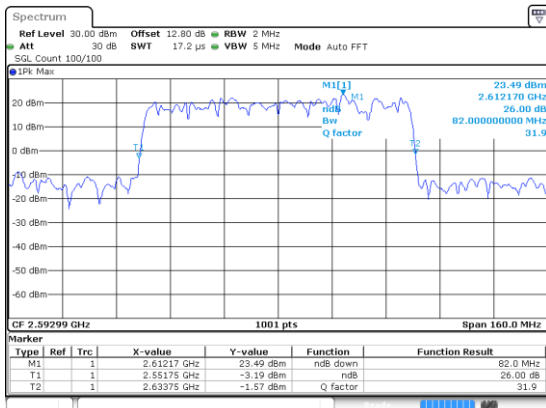

Lowest Channel / 64QAM

Middle Channel / 16QAM

Middle Channel / 64QAM

Highest Channel / 16QAM

Highest Channel / 64QAM

N 41

80MHz

Lowest Channel / BPSK

Date: 21 Jul 2020 00:38:58

Lowest Channel / QPSK

Date: 21 Jul 2020 00:37:20

Middle Channel / BPSK

Highest Channel / BPSK

Highest Channel / QPSK

N 41

80MHz