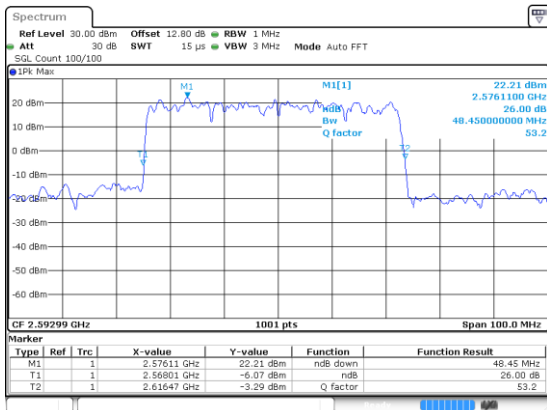

Highest Channel / QPSK

N 41

50MHz

Lowest Channel / 16QAM

Lowest Channel / 64QAM

Middle Channel / 16QAM

Middle Channel / 64QAM

Highest Channel / 16QAM