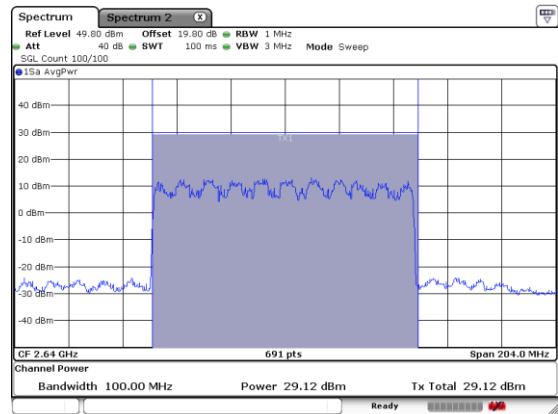

N 41

FULLRB-A

Lowest Channel / 16QAM

Lowest Channel / 64QAM

Middle Channel / 16QAM

Middle Channel / 64QAM

Highest Channel / 16QAM

Highest Channel / 64QAM