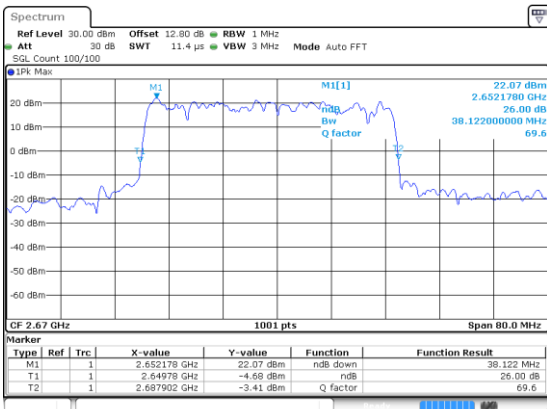

Highest Channel / QPSK

N 41

40MHz

Lowest Channel / 16QAM

Lowest Channel / 64QAM

Middle Channel / 16QAM

Middle Channel / 64QAM

Highest Channel / 16QAM