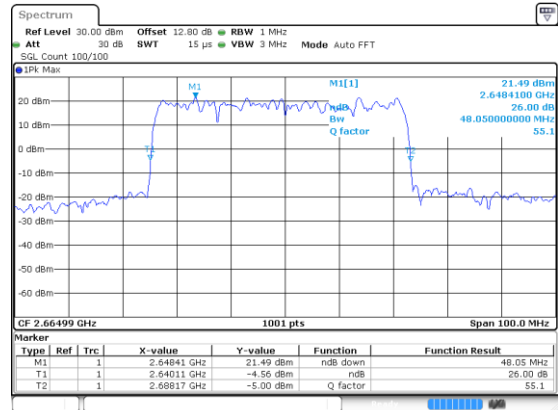

Highest Channel / 64QAM