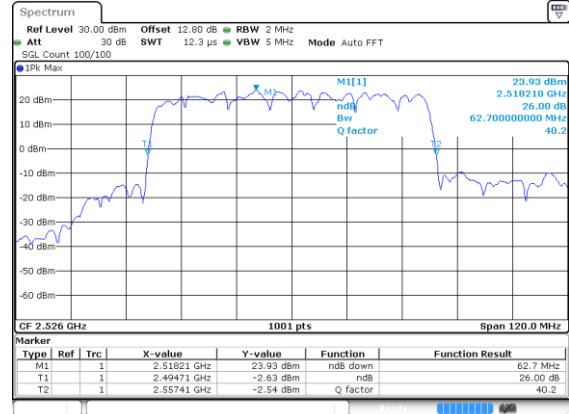

Highest Channel / 64QAM

N 41

60MHz

Lowest Channel / BPSK

Date: 21.11.2020 00:38:17

Lowest Channel / QPSK

Date: 21.11.2020 00:38:33

Middle Channel / BPSK

Highest Channel / BPSK

Date: 21.11.2020 00:38:17

Middle Channel / QPSK

Highest Channel / QPSK

Date: 21.11.2020 00:38:33

N 41

60MHz

Lowest Channel / 16QAM