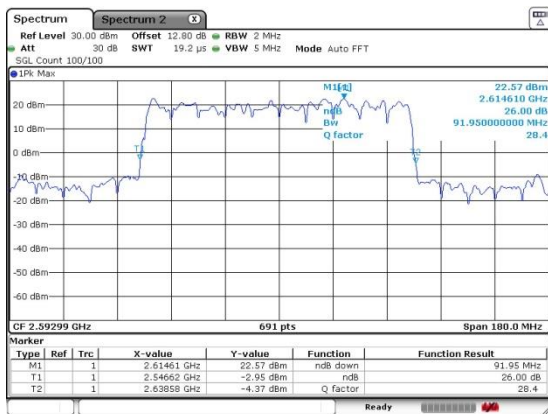

Lowest Channel / BPSK

Date: 22 Jul 2020 03:33:21

Lowest Channel / QPSK

Date: 22 Jul 2020 03:33:45

Middle Channel / BPSK

Date: 22 Jul 2020 03:33:45

Middle Channel / QPSK

Date: 22 Jul 2020 03:33:45

Highest Channel / BPSK

Date: 22 Jul 2020 03:33:45

Highest Channel / QPSK

Date: 22 Jul 2020 03:33:45

N 41

90MHz

Lowest Channel / 16QAM

Lowest Channel / 64QAM