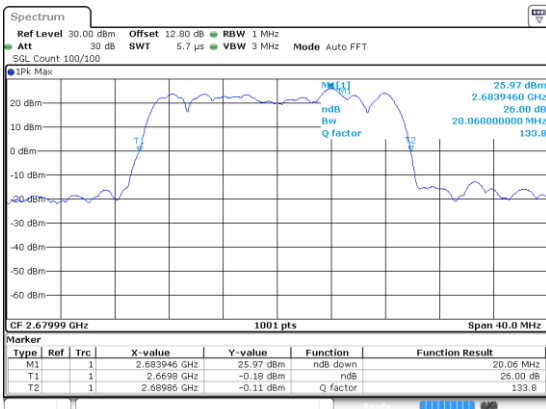

N 41

20MHz

Lowest Channel / 16QAM

Lowest Channel / 64QAM

Middle Channel / 16QAM

Middle Channel / 64QAM

Highest Channel / 16QAM

Highest Channel / 64QAM