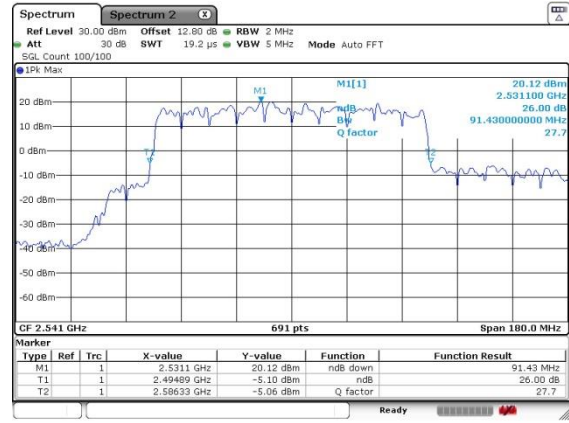

Lowest Channel / QPSK

Date: 22 Jul 2020 03:33:45