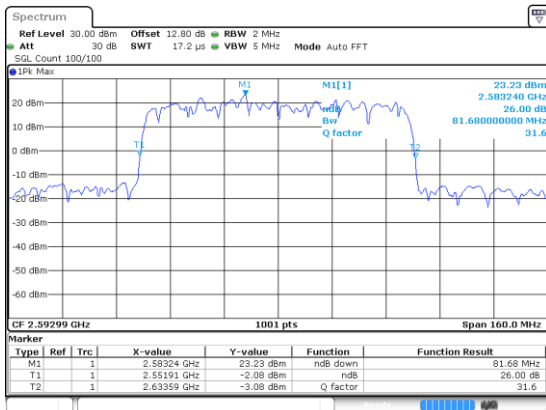

Middle Channel / 16QAM