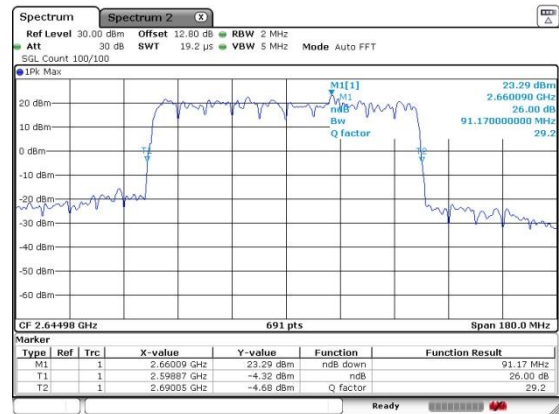

Highest Channel / QPSK

Date: 22 Jul 2020 03:33:45