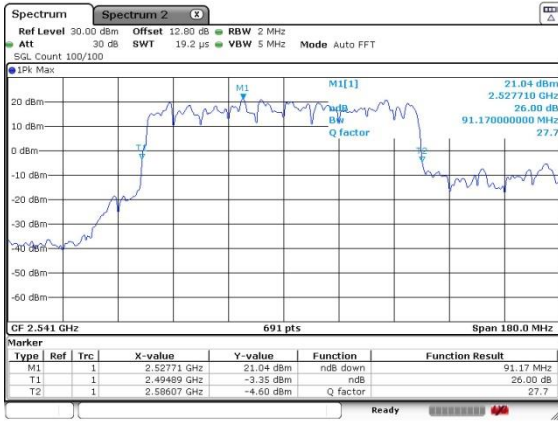

Date: 21 Jul 2020 00:38:58

Lowest Channel / QPSK

Date: 21 Jul 2020 00:37:20

Middle Channel / BPSK

Highest Channel / BPSK

Highest Channel / QPSK

N 41

80MHz

Lowest Channel / 16QAM

Lowest Channel / 64QAM

Middle Channel / 16QAM

Middle Channel / 64QAM

Highest Channel / 16QAM

Highest Channel / 64QAM

N 41

90MHz

Lowest Channel / BPSK

Date: 22 Jul 2020 03:33:21

Lowest Channel / QPSK

Date: 22 Jul 2020 03:33:45

Middle Channel / BPSK

Date: 22 Jul 2020 03:33:45

Middle Channel / QPSK

Date: 22 Jul 2020 03:33:45

Highest Channel / BPSK

Date: 22 Jul 2020 03:33:45

Highest Channel / QPSK

Date: 22 Jul 2020 03:33:45

N 41

90MHz

Lowest Channel / 16QAM

Lowest Channel / 64QAM