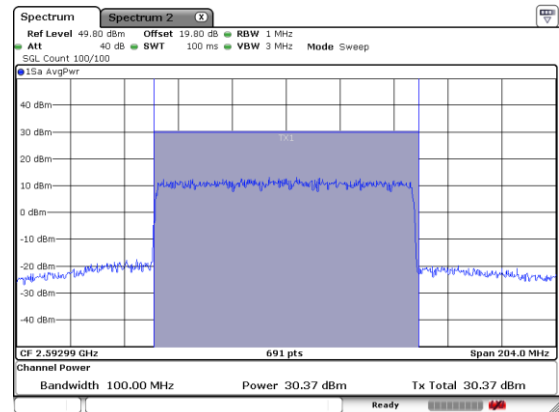

N 41

FULLRB-A

Lowest Channel / BPSK

Lowest Channel / QPSK

Middle Channel / BPSK

Middle Channel / QPSK

Highest Channel / BPSK

Highest Channel / QPSK