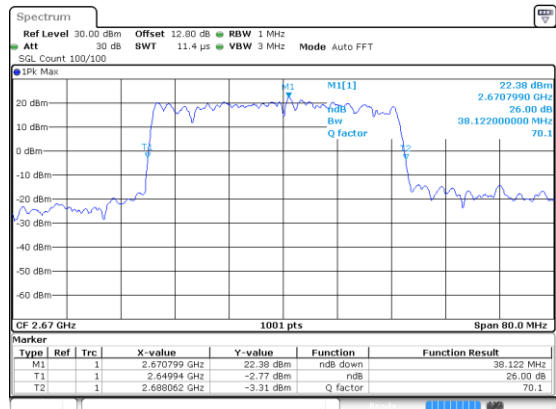

Highest Channel / 64QAM