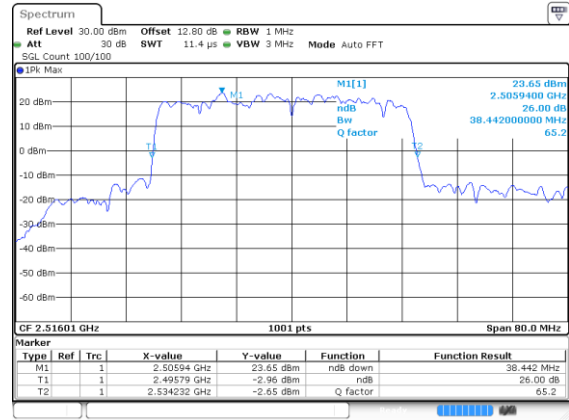

N 41

40MHz

Lowest Channel / BPSK

Date: 21.11.2020 00:13:41

Lowest Channel / QPSK

Date: 21.11.2020 00:13:56

Middle Channel / BPSK

Highest Channel / BPSK