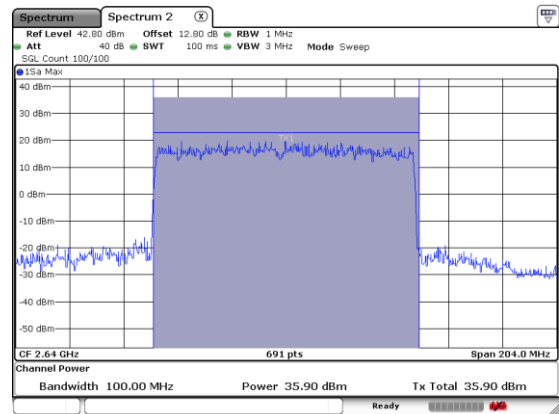

N 41

FULLRB-P

Lowest Channel / BPSK

Lowest Channel / QPSK

Middle Channel / BPSK

Middle Channel / QPSK

Highest Channel / BPSK

Highest Channel / QPSK