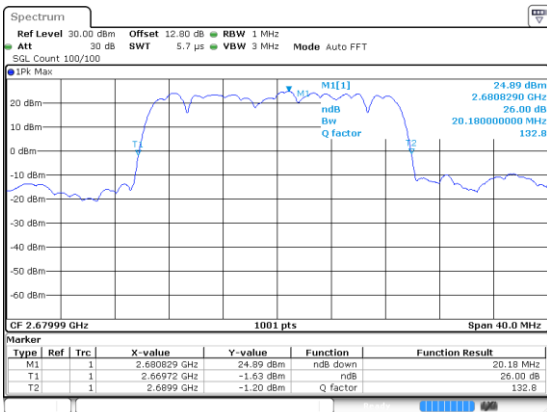

N 41

20MHz

Lowest Channel / BPSK

Lowest Channel / QPSK

Middle Channel / BPSK

Middle Channel / QPSK

Highest Channel / BPSK

Highest Channel / QPSK