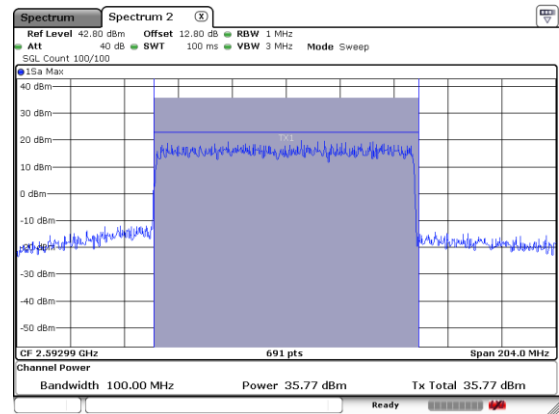

N 41

FULLRB-P

Lowest Channel / BPSK

Lowest Channel / QPSK

Middle Channel / BPSK

Middle Channel / QPSK

Highest Channel / BPSK

Highest Channel / QPSK