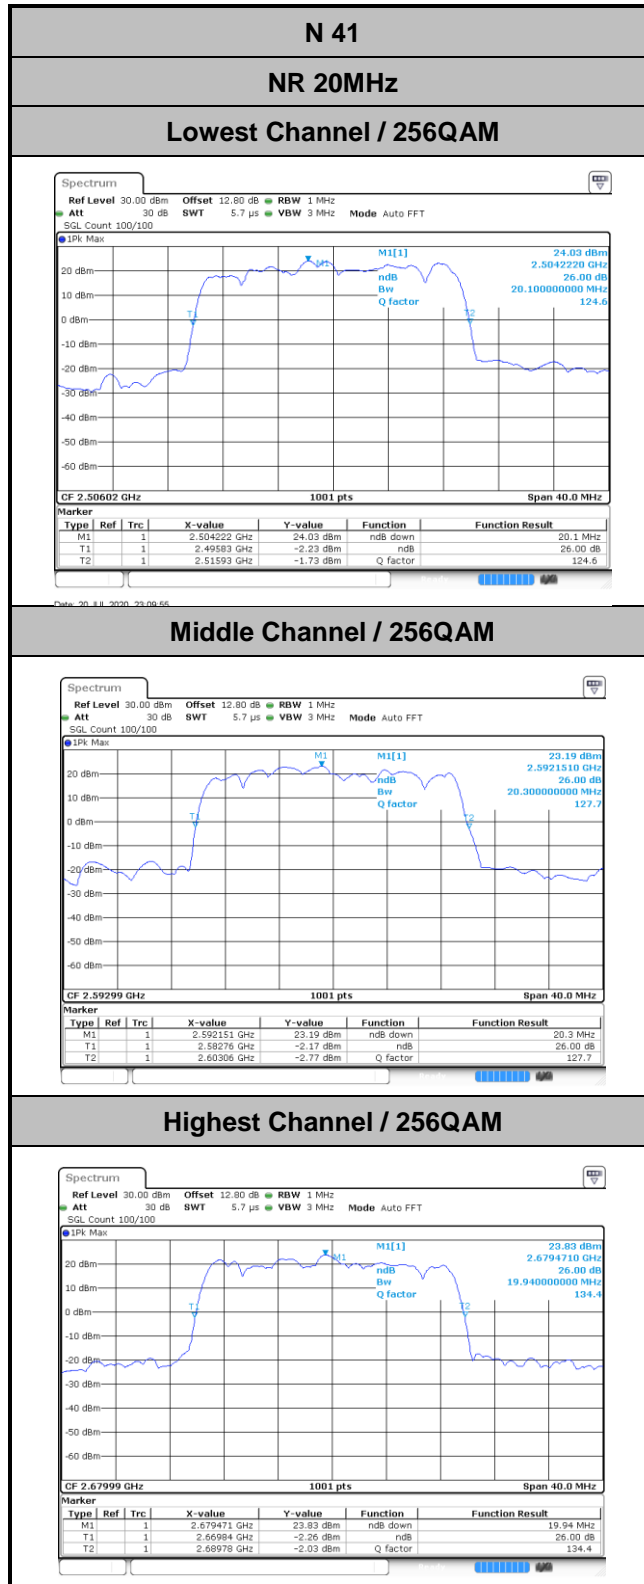

N 41

40MHz

Lowest Channel / BPSK

Date: 21.11.2020 00:13:41

Lowest Channel / QPSK

Date: 21.11.2020 00:13:56

Middle Channel / BPSK

Highest Channel / BPSK