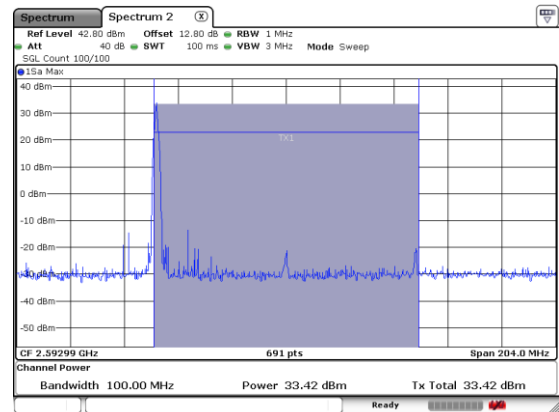

N 41

1RB0-P

Lowest Channel / BPSK

Lowest Channel / QPSK

Middle Channel / BPSK

Middle Channel / QPSK

Highest Channel / BPSK

Highest Channel / QPSK