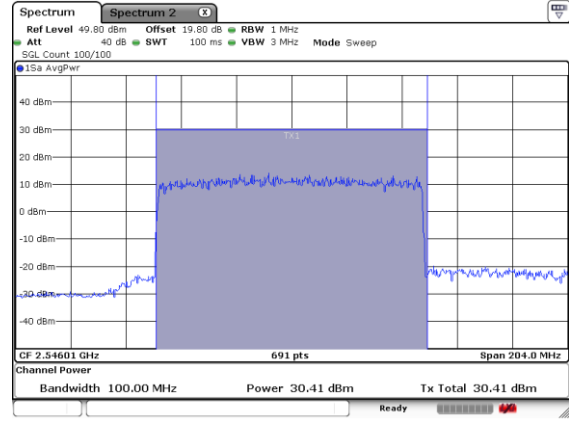

Lowest Channel / QPSK