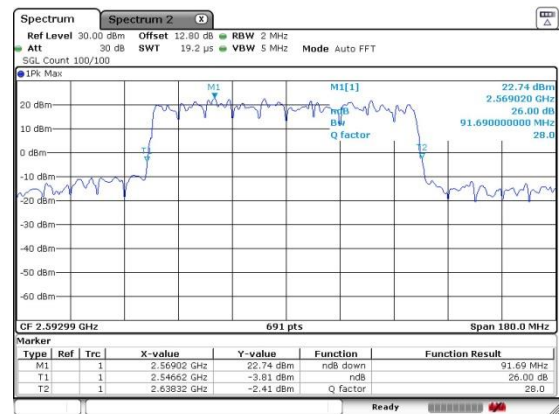

Lowest Channel / BPSK

Date: 22 Jul 2020 03:33:21

Lowest Channel / QPSK

Date: 22 Jul 2020 03:33:45

Middle Channel / BPSK

Date: 22 Jul 2020 03:33:45

Middle Channel / QPSK

Date: 22 Jul 2020 03:33:45

Highest Channel / BPSK

Date: 22 Jul 2020 03:33:45

Highest Channel / QPSK

Date: 22 Jul 2020 03:33:45

N 41

90MHz

Lowest Channel / 16QAM

Lowest Channel / 64QAM