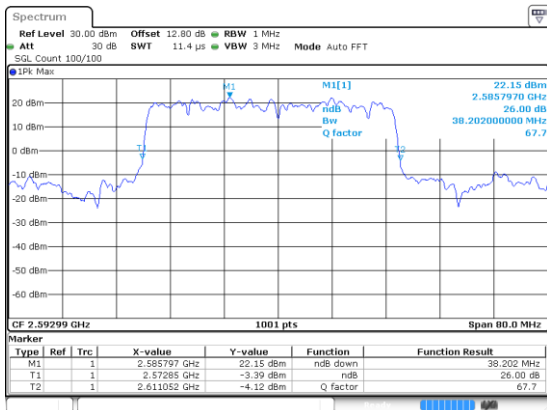

N 41

40MHz

Lowest Channel / BPSK

Date: 21.11.2020 00:13:41

Lowest Channel / QPSK

Date: 21.11.2020 00:13:56

Middle Channel / BPSK

Highest Channel / BPSK