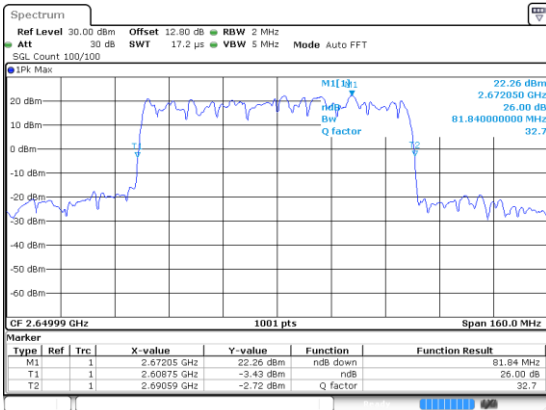

Lowest Channel / 16QAM

Lowest Channel / 64QAM

Middle Channel / 16QAM

Middle Channel / 64QAM

Highest Channel / 16QAM

Highest Channel / 64QAM

N 41

90MHz