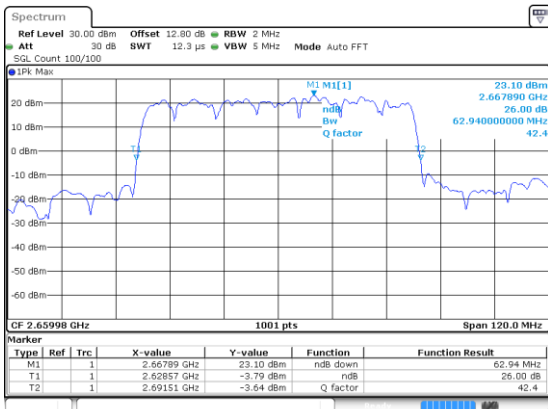

Highest Channel / 64QAM

N 41

60MHz

Lowest Channel / BPSK

Date: 21.11.2020 00:38:17

Lowest Channel / QPSK

Date: 21.11.2020 00:38:33

Middle Channel / BPSK

Highest Channel / BPSK

Date: 21.11.2020 00:38:17

Middle Channel / QPSK

Highest Channel / QPSK

Date: 21.11.2020 00:38:33

N 41

60MHz

Lowest Channel / 16QAM