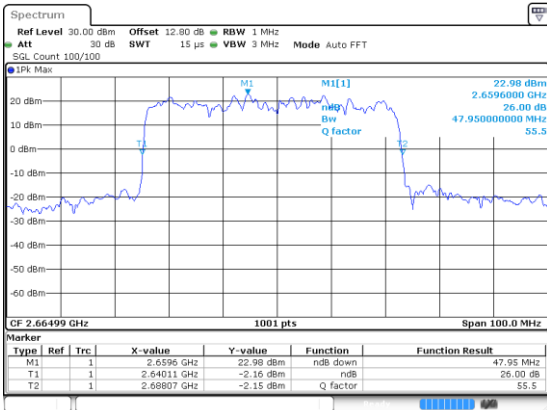

Highest Channel / QPSK

N 41

50MHz

Lowest Channel / 16QAM

Lowest Channel / 64QAM

Middle Channel / 16QAM

Middle Channel / 64QAM

Highest Channel / 16QAM