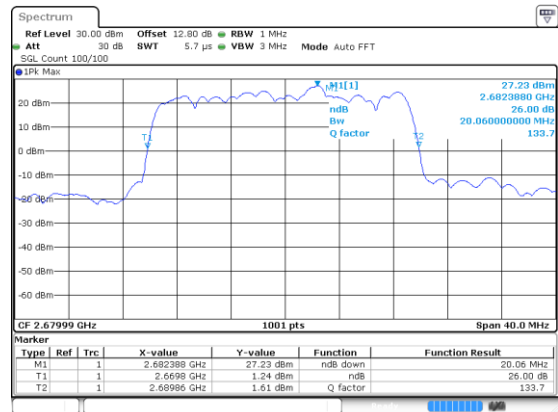

N 41

20MHz

Lowest Channel / BPSK

Lowest Channel / QPSK

Middle Channel / BPSK

Middle Channel / QPSK

Highest Channel / BPSK

Highest Channel / QPSK