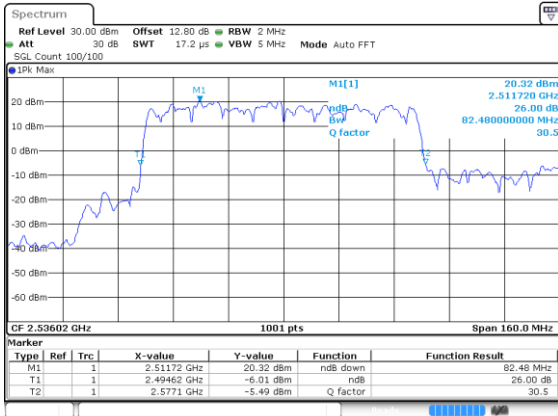

Lowest Channel / 64QAM

Middle Channel / 16QAM

Middle Channel / 64QAM

Highest Channel / 16QAM

Highest Channel / 64QAM

N 41

80MHz

Lowest Channel / BPSK

Date: 21 Jul 2020 00:38:58

Lowest Channel / QPSK

Date: 21 Jul 2020 00:37:20

Middle Channel / BPSK

Highest Channel / BPSK

Highest Channel / QPSK

N 41

80MHz