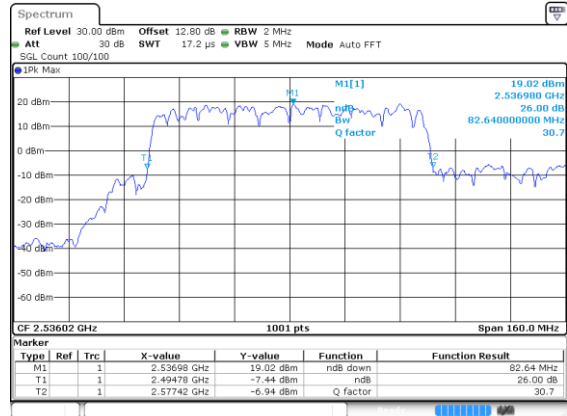

Lowest Channel / 64QAM

Middle Channel / 16QAM

Middle Channel / 64QAM

Highest Channel / 16QAM

Highest Channel / 64QAM

N 41

80MHz

Lowest Channel / BPSK

Date: 21 Jul 2020 00:38:58

Lowest Channel / QPSK

Date: 21 Jul 2020 00:37:20

Middle Channel / BPSK

Highest Channel / BPSK

Highest Channel / QPSK

N 41

80MHz