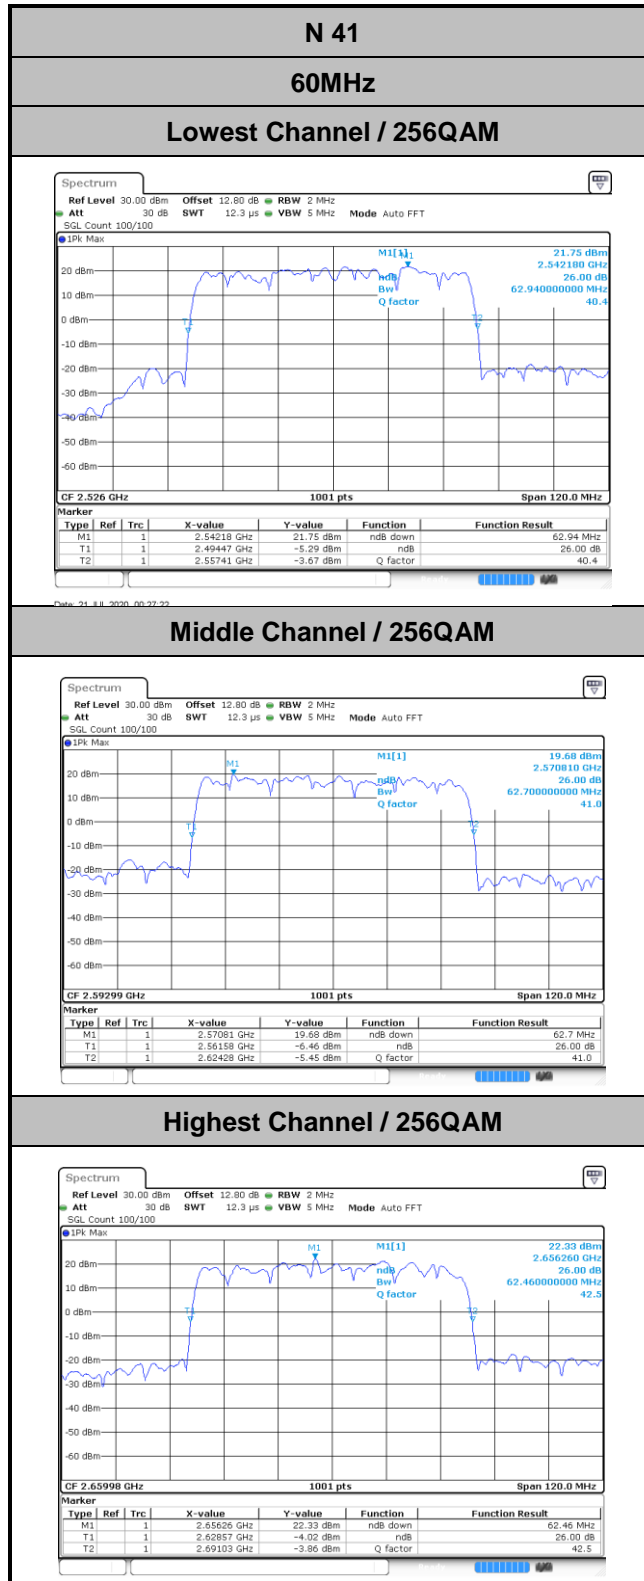

Lowest Channel / 64QAM

Middle Channel / 16QAM

Middle Channel / 64QAM

Highest Channel / 16QAM

Highest Channel / 64QAM

N 41

80MHz

Lowest Channel / BPSK