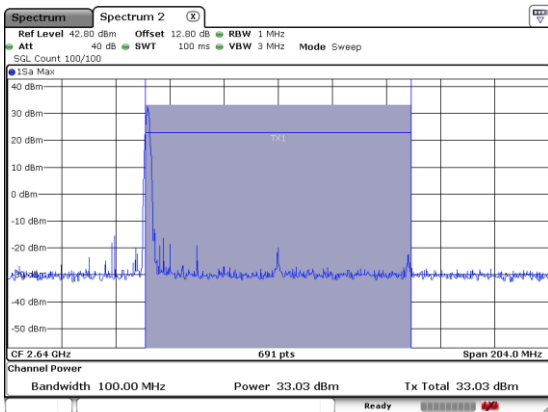

N 41

1RB0-P

Lowest Channel / BPSK

Lowest Channel / QPSK

Middle Channel / BPSK

Middle Channel / QPSK

Highest Channel / BPSK

Highest Channel / QPSK