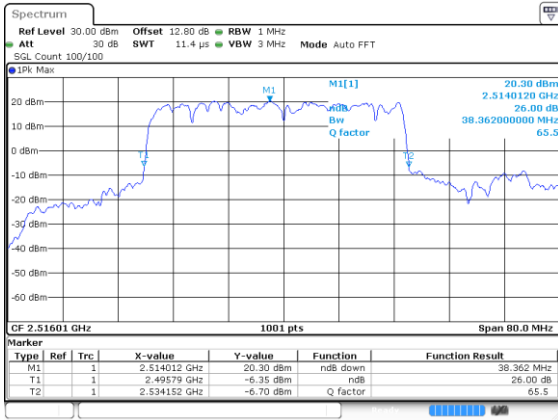

N 41

40MHz

Lowest Channel / BPSK