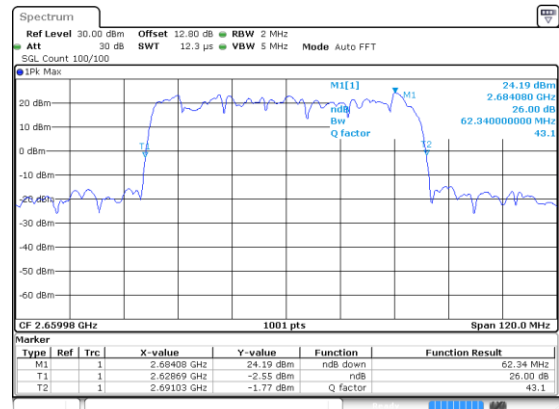

Highest Channel / BPSK

Date: 21.11.2020 00:38:17

Middle Channel / QPSK

Highest Channel / QPSK

Date: 21.11.2020 00:38:33

N 41

60MHz

Lowest Channel / 16QAM