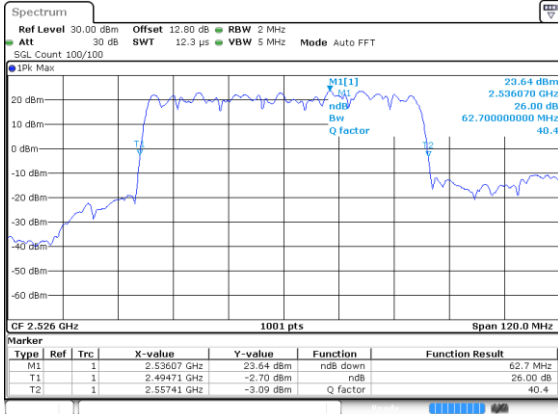

Highest Channel / 64QAM

N 41

60MHz

Lowest Channel / BPSK

Date: 21.11.2020 00:38:17

Lowest Channel / QPSK

Date: 21.11.2020 00:38:33

Middle Channel / BPSK

Highest Channel / BPSK

Date: 21.11.2020 00:38:17

Middle Channel / QPSK

Highest Channel / QPSK

Date: 21.11.2020 00:38:33

N 41

60MHz

Lowest Channel / 16QAM