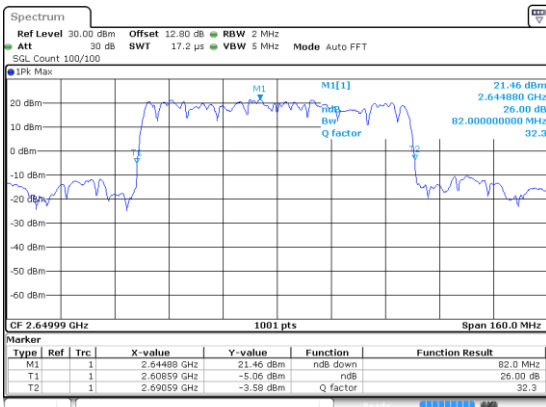

Date: 21 Jul 2020 00:38:58

Lowest Channel / QPSK

Date: 21 Jul 2020 00:37:20

Middle Channel / BPSK

Highest Channel / BPSK

Highest Channel / QPSK

N 41

80MHz