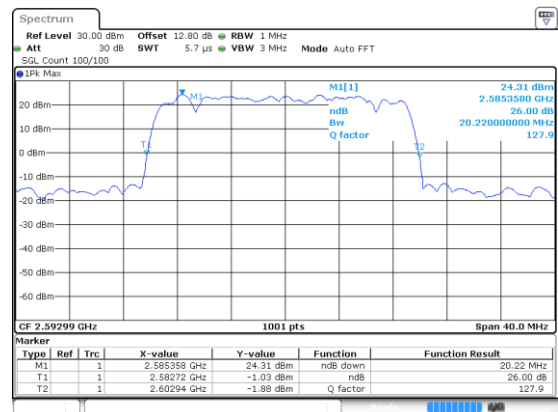

N 41

20MHz

Lowest Channel / BPSK

Lowest Channel / QPSK

Middle Channel / BPSK

Middle Channel / QPSK

Highest Channel / BPSK

Highest Channel / QPSK