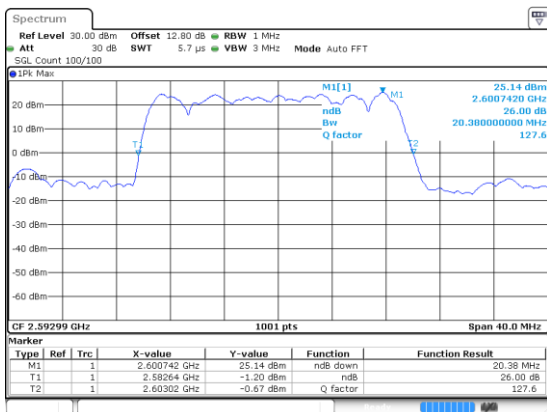

N 41

20MHz

Lowest Channel / BPSK

Lowest Channel / QPSK

Middle Channel / BPSK

Middle Channel / QPSK

Highest Channel / BPSK

Highest Channel / QPSK