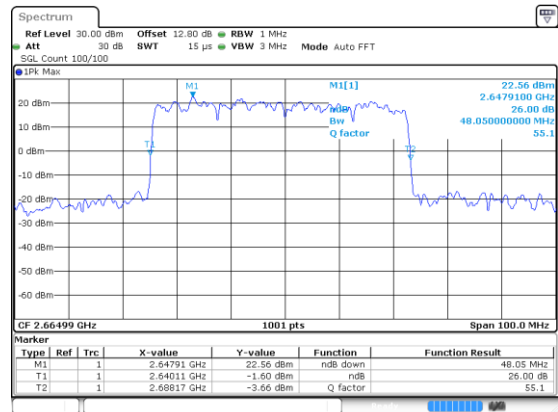

Highest Channel / QPSK