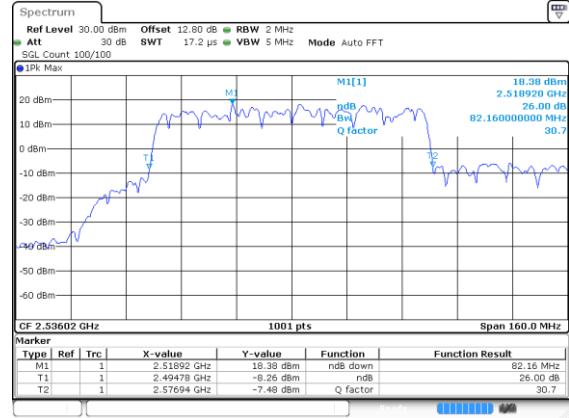

Lowest Channel / 64QAM