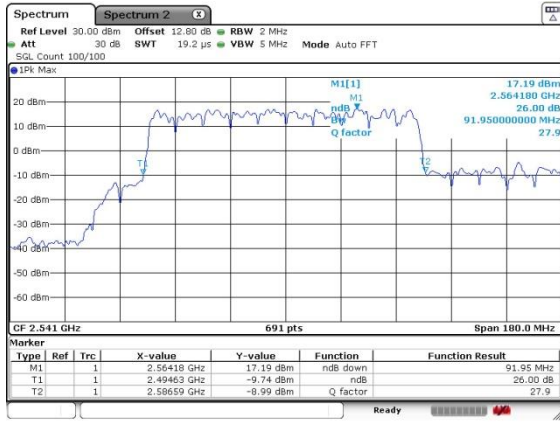

Highest Channel / BPSK

Date: 22 Jul 2020 03:33:45

Highest Channel / QPSK

Date: 22 Jul 2020 03:33:45

N 41

90MHz

Lowest Channel / 16QAM

Lowest Channel / 64QAM

Middle Channel / 16QAM

Middle Channel / 64QAM

Highest Channel / 16QAM

Highest Channel / 64QAM