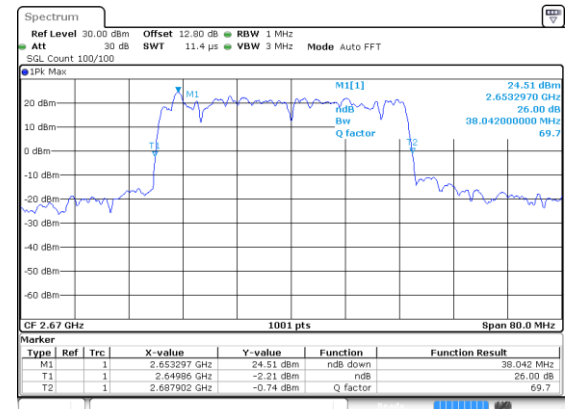

N 41

40MHz

Lowest Channel / BPSK

Date: 21.11.2020 00:13:41

Lowest Channel / QPSK

Date: 21.11.2020 00:13:56

Middle Channel / BPSK

Highest Channel / BPSK

Highest Channel / QPSK