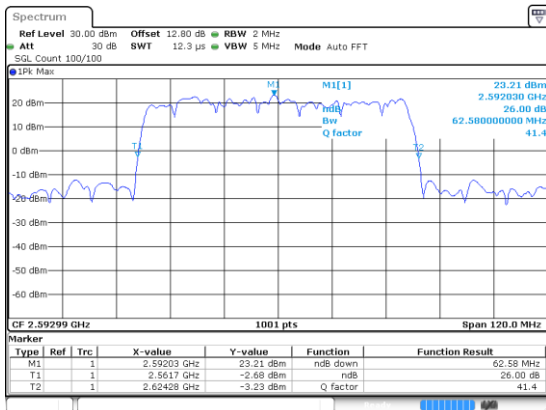

Middle Channel / 16QAM