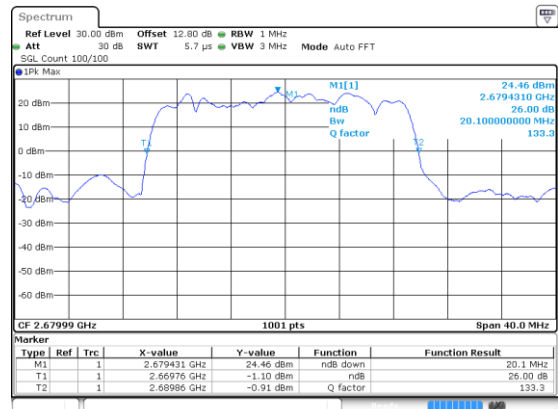

N 41

20MHz

Lowest Channel / 16QAM

Lowest Channel / 64QAM

Middle Channel / 16QAM

Middle Channel / 64QAM

Highest Channel / 16QAM

Highest Channel / 64QAM