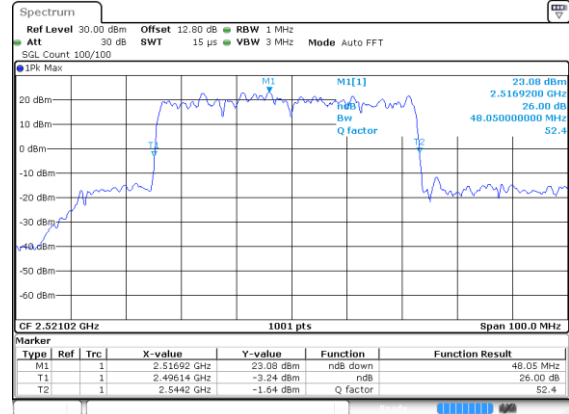

Highest Channel / QPSK

N 41

50MHz

Lowest Channel / 16QAM

Lowest Channel / 64QAM

Middle Channel / 16QAM

Middle Channel / 64QAM

Highest Channel / 16QAM