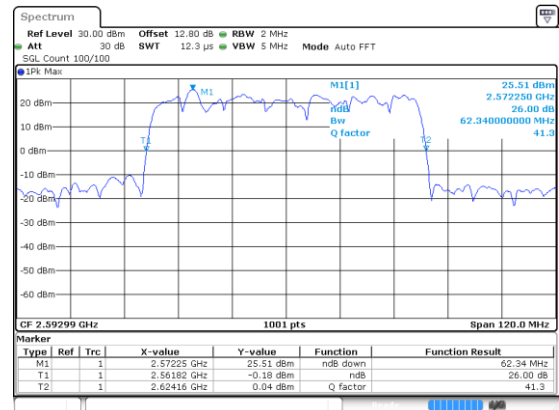

Highest Channel / 64QAM

N 41

60MHz

Lowest Channel / BPSK

Date: 21.11.2020 00:38:17

Lowest Channel / QPSK

Date: 21.11.2020 00:38:33

Middle Channel / BPSK

Highest Channel / BPSK

Date: 21.11.2020 00:38:17

Middle Channel / QPSK

Highest Channel / QPSK

Date: 21.11.2020 00:38:33

N 41

60MHz

Lowest Channel / 16QAM