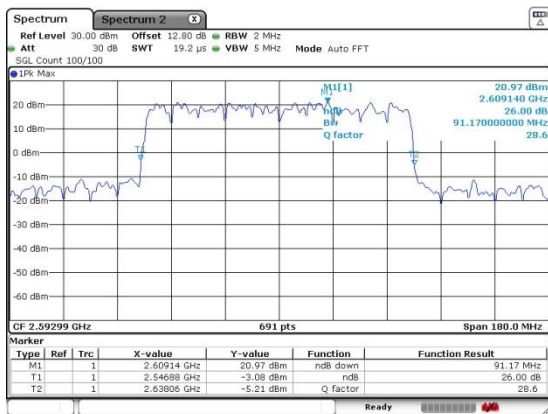

Highest Channel / BPSK

Date: 22 Jul 2020 03:33:45

Highest Channel / QPSK

Date: 22 Jul 2020 03:33:45

N 41

90MHz

Lowest Channel / 16QAM

Lowest Channel / 64QAM

Middle Channel / 16QAM

Middle Channel / 64QAM

Highest Channel / 16QAM

Highest Channel / 64QAM