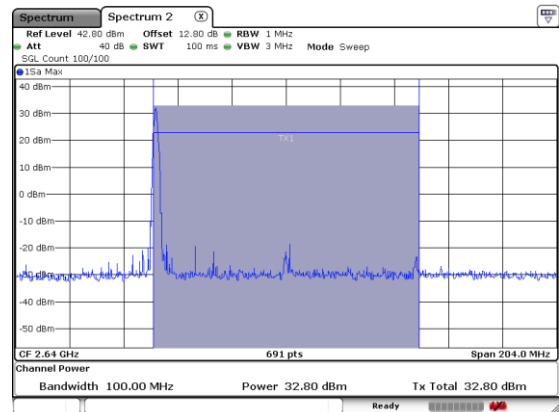

N 41

1RB0-P

Lowest Channel / BPSK

Lowest Channel / QPSK

Middle Channel / BPSK

Middle Channel / QPSK

Highest Channel / BPSK

Highest Channel / QPSK