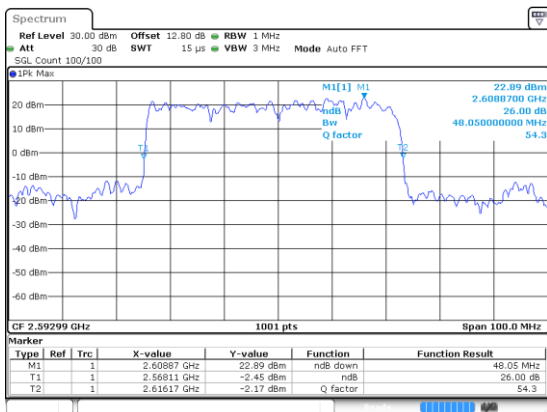

Highest Channel / 64QAM

N 41

50MHz

Lowest Channel / BPSK

Lowest Channel / QPSK

Middle Channel / BPSK

Middle Channel / QPSK

Highest Channel / BPSK