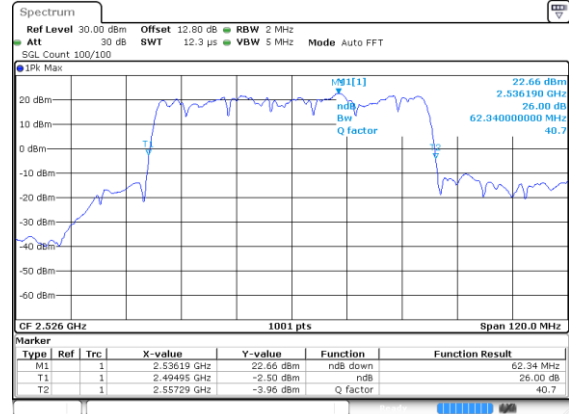

Lowest Channel / 64QAM