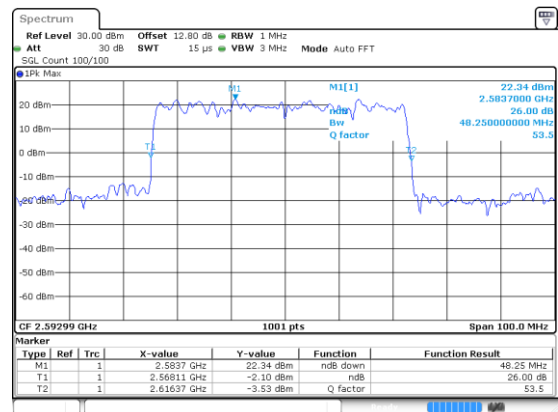

Highest Channel / 64QAM

N 41

50MHz

Lowest Channel / BPSK

Lowest Channel / QPSK

Middle Channel / BPSK

Middle Channel / QPSK

Highest Channel / BPSK