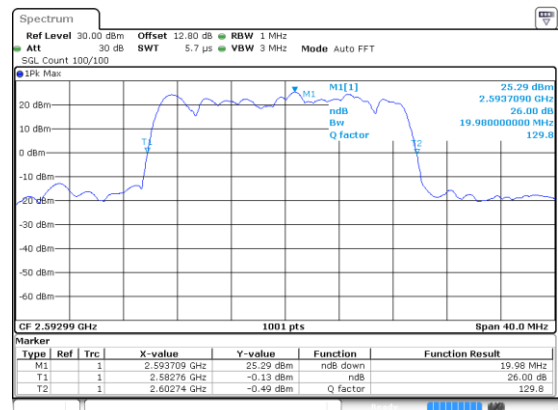

N 41

20MHz

Lowest Channel / 16QAM

Lowest Channel / 64QAM

Middle Channel / 16QAM

Middle Channel / 64QAM

Highest Channel / 16QAM

Highest Channel / 64QAM