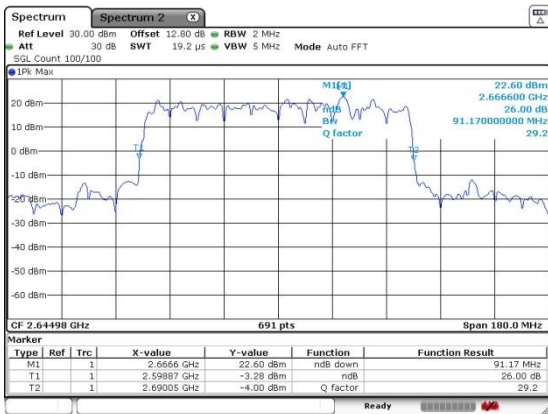

Lowest Channel / BPSK

Date: 22 Jul 2020 03:33:21

Lowest Channel / QPSK

Date: 22 Jul 2020 03:33:45

Middle Channel / BPSK

Date: 22 Jul 2020 03:33:45

Middle Channel / QPSK

Date: 22 Jul 2020 03:33:45

Highest Channel / BPSK

Date: 22 Jul 2020 03:33:45

Highest Channel / QPSK

Date: 22 Jul 2020 03:33:45

N 41

90MHz

Lowest Channel / 16QAM

Lowest Channel / 64QAM