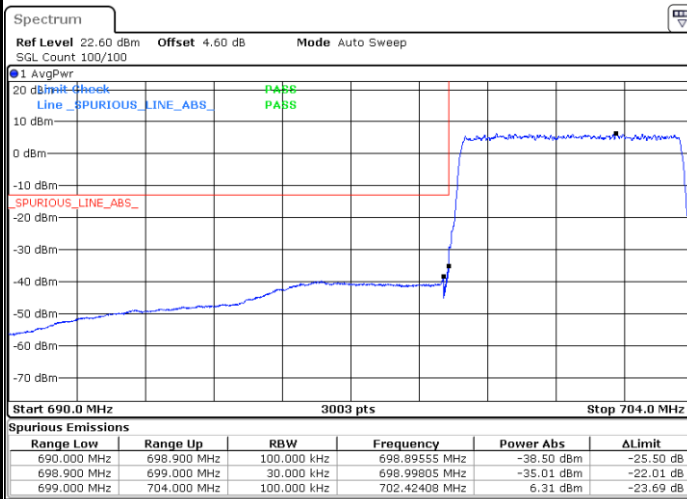

Highest Band Edge / 1 RB

Date: 6 JUN 2020 18:46:44

Lowest Band Edge / Full RB

Date: 6 JUN 2020 18:44:29

Highest Band Edge / Full RB

Date: 6 JUN 2020 18:45:36

LTE Band 12 / 5MHz / QPSK

Lowest Band Edge / 1 RB

Date: 6.JUN.2020 18:06:31

Highest Band Edge / 1 RB

Date: 6.JUN.2020 18:12:10

Lowest Band Edge / Full RB

Date: 6.JUN.2020 18:07:39

Highest Band Edge / Full RB

Date: 6.JUN.2020 18:11:02

LTE Band 12 / 5MHz / 16QAM

Lowest Band Edge / 1RB

Date: 6.JUN.2020 18:05:23

Highest Band Edge / 1 RB

Date: 6.JUN.2020 18:13:17

Lowest Band Edge / Full RB

Date: 6.JUN.2020 18:08:46

Highest Band Edge / Full RB

Date: 6.JUN.2020 18:09:54

LTE Band 12 / 5MHz / 64QAM

Lowest Band Edge / 1RB

Date: 6.JUN.2020 18:51:08

Highest Band Edge / 1 RB

Date: 6.JUN.2020 18:50:00

Lowest Band Edge / Full RB

Date: 6.JUN.2020 18:52:16

Highest Band Edge / Full RB