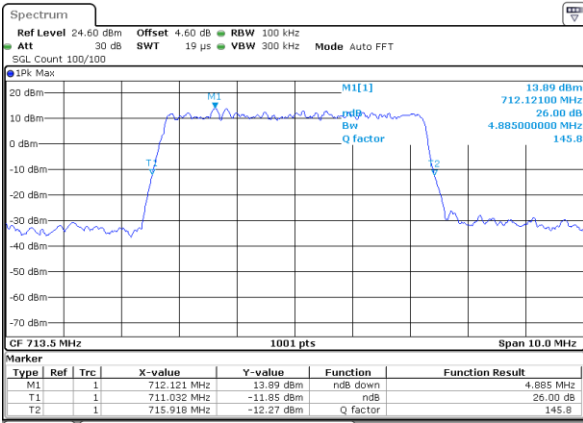

Date: 6 JUN 2020 18:42:13

LTE Band 12

Lowest Channel / 5MHz / 64QAM

Date: 6 JUN 2020 18:47:04

Lowest Channel / 10MHz / 64QAM

Date: 6 JUN 2020 18:58:16

Middle Channel / 5MHz / 64QAM

Date: 6 JUN 2020 18:47:25

Middle Channel / 10MHz / 64QAM

Date: 6 JUN 2020 18:58:36

Highest Channel / 5MHz / 64QAM

Date: 6 JUN 2020 18:47:45

Highest Channel / 10MHz / 64QAM

Date: 6 JUN 2020 18:58:56

### Occupied Bandwidth

Mode	LTE Band 12 : 99%OBW(MHz)											
BW	1.4MHz		3MHz		5MHz		10MHz		15MHz		20MHz	
Mod.	QPSK	16QAM	QPSK	16QAM	QPSK	16QAM	QPSK	16QAM	QPSK	16QAM	QPSK	16QAM
Lowest CH	1.09	1.09	2.73	2.73	4.48	4.46	9.01	8.99	-	-	-	-
Middle CH	1.09	1.09	2.72	2.70	4.48	4.50	9.07	8.99	-	-	-	-
Highest CH	1.09	1.09	2.71	2.71	4.50	4.49	9.11	9.05	-	-	-	-
Mode	LTE Band 12 : 99%OBW(MHz)											
BW	1.4MHz		3MHz		5MHz		10MHz		15MHz		20MHz	
Mod.	64QAM		64QAM		64QAM		64QAM		64QAM		64QAM	
Lowest CH	1.09	-	2.72	-	4.47	-	9.03	-	-	-	-	-
Middle CH	1.09	-	2.72	-	4.49	-	8.99	-	-	-	-	-
Highest CH	1.09	-	2.72	-	4.47	-	9.05	-	-	-	-	-