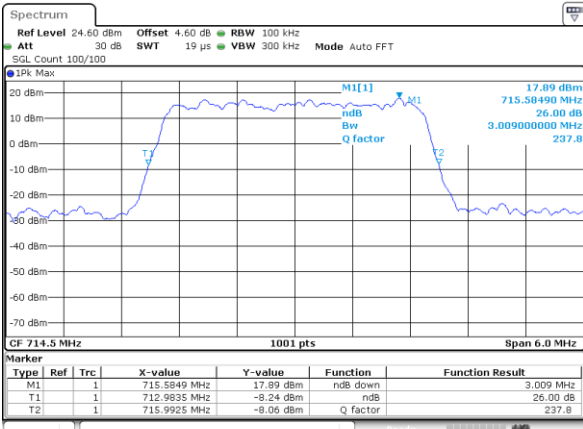

Date: 6 JUN 2020 17:24:45

Highest Channel / 1.4MHz / QPSK

Date: 6 JUN 2020 17:24:25

Highest Channel / 1.4MHz / 16QAM

Date: 6 JUN 2020 17:24:15

LTE Band 12

Lowest Channel / 3MHz / QPSK

Date: 6 JUN 2020 17:41:50

Lowest Channel / 3MHz / 16QAM

Date: 6 JUN 2020 17:41:40

Middle Channel / 3MHz / QPSK

Date: 6 JUN 2020 17:41:20

Middle Channel / 3MHz / 16QAM

Date: 6 JUN 2020 17:41:30

Highest Channel / 3MHz / QPSK

Date: 6 JUN 2020 17:41:10

Highest Channel / 3MHz / 16QAM

Date: 6 JUN 2020 17:41:00

LTE Band 12

Lowest Channel / 5MHz / QPSK

Date: 6 JUN 2020 17:58:34

Lowest Channel / 5MHz / 16QAM

Date: 6 JUN 2020 17:58:24

Middle Channel / 5MHz / QPSK