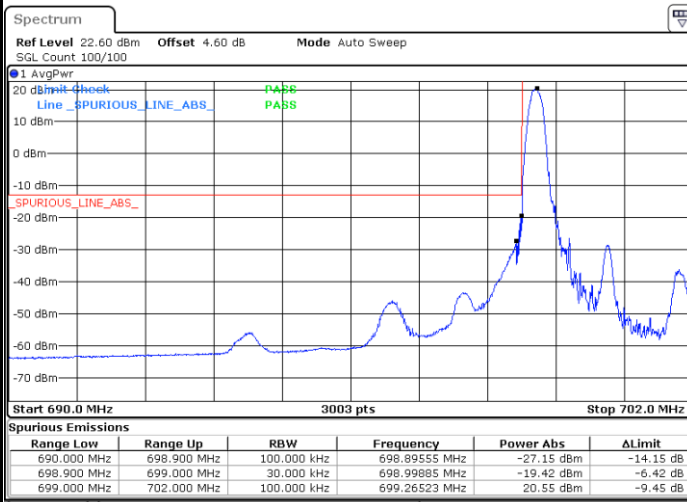

Highest Band Edge / Full RB

Date: 6 JUN.2020 17:36:25

LTE Band 12 / 1.4MHz / 64QAM

Lowest Band Edge / 1 RB

Date: 6.JUN.2020 18:34:24

Highest Band Edge / 1 RB

Date: 6.JUN.2020 18:32:09

Lowest Band Edge / Full RB

Date: 6.JUN.2020 18:35:32

Highest Band Edge / Full RB

Date: 6.JUN.2020 18:33:16

**LTE Band 12 / 3MHz / QPSK**

LTE Band 12 / 3MHz / 16QAM

Lowest Band Edge / 1 RB

Date: 6.JUN.2020 17:48:39

Highest Band Edge / 1 RB

Date: 6.JUN.2020 17:56:33

Lowest Band Edge / Full RB

Date: 6.JUN.2020 17:52:02

Highest Band Edge / Full RB

Date: 6.JUN.2020 17:53:10

LTE Band 12 / 3MHz / 64QAM

Lowest Band Edge / 1 RB

Date: 6 JUN 2020 18:43:21

Highest Band Edge / 1 RB

Date: 6 JUN 2020 18:46:44

Lowest Band Edge / Full RB

Date: 6 JUN 2020 18:44:29

Highest Band Edge / Full RB

Date: 6 JUN 2020 18:45:36

LTE Band 12 / 5MHz / QPSK

Lowest Band Edge / 1 RB