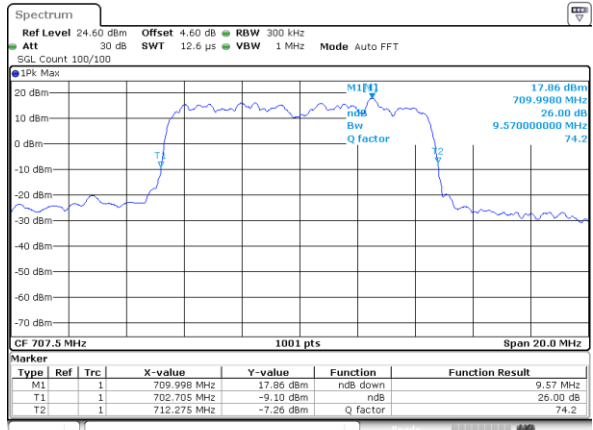

Date: 6 JUN 2020 17:58:04

Middle Channel / 5MHz / 16QAM

Date: 6 JUN 2020 17:58:14

Highest Channel / 5MHz / QPSK

Date: 6 JUN 2020 17:57:54

Highest Channel / 5MHz / 16QAM

Date: 6 JUN 2020 17:57:44

LTE Band 12

Lowest Channel / 10MHz / QPSK

Date: 6 JUN 2020 18:15:19

Lowest Channel / 10MHz / 16QAM

Date: 6 JUN 2020 18:15:09

Middle Channel / 10MHz / QPSK

Date: 6 JUN 2020 18:14:48

Middle Channel / 10MHz / 16QAM

Date: 6 JUN 2020 18:14:59

Highest Channel / 10MHz / QPSK

Date: 6 JUN 2020 18:14:38

Highest Channel / 10MHz / 16QAM

Date: 6 JUN 2020 18:14:28

LTE Band 12

Lowest Channel / 1.4MHz / 64QAM

Date: 6 JUN 2020 18:30:20

Lowest Channel / 3MHz / 64QAM