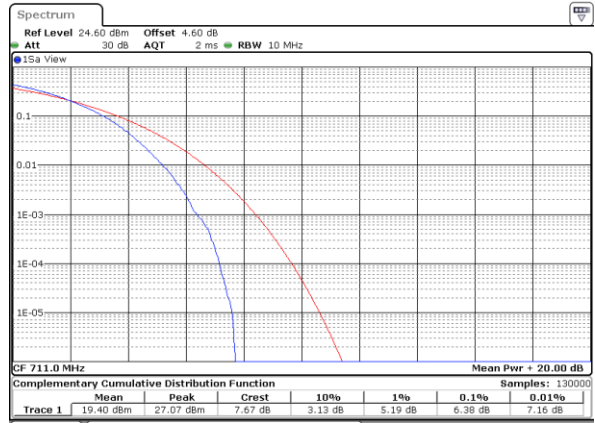

Highest Channel / Full RB

Date: 6 JUN 2020 19:09:05

LTE Band 12 / 10MHz / 64QAM

Lowest Channel / 1RB

Date: 6 JUN 2020 19:03:55

Lowest Channel / Full RB

Date: 6 JUN 2020 19:04:03

Middle Channel / 1RB

Date: 6 JUN 2020 19:04:30

Middle Channel / Full RB

Date: 6 JUN 2020 19:04:16

Highest Channel / 1RB

Date: 6 JUN 2020 19:04:41

Highest Channel / Full RB

Date: 6 JUN 2020 19:04:50

26dB Bandwidth

Mode	LTE Band 12 : 26dB BW(MHz)											
BW	1.4MHz		3MHz		5MHz		10MHz		15MHz		20MHz	
Mod.	QPSK	16QAM	QPSK	16QAM	QPSK	16QAM	QPSK	16QAM	QPSK	16QAM	QPSK	16QAM
Lowest CH	1.22	1.23	3.07	3.01	4.92	4.99	9.81	9.79	-	-	-	-
Middle CH	1.23	1.23	3.03	3.06	4.95	4.87	9.73	9.57	-	-	-	-
Highest CH	1.23	1.24	3.01	3.02	4.97	4.92	9.71	9.73	-	-	-	-
Mode	LTE Band 12 : 26dB BW(MHz)											
BW	1.4MHz		3MHz		5MHz		10MHz		15MHz		20MHz	
Mod.	64QAM		64QAM		64QAM		64QAM		64QAM		64QAM	
Lowest CH	1.23	-	3.02	-	4.85	-	9.69	-	-	-	-	-
Middle CH	1.23	-	2.97	-	4.88	-	9.81	-	-	-	-	-
Highest CH	1.23	-	3.04	-	4.89	-	9.79	-	-	-	-	-