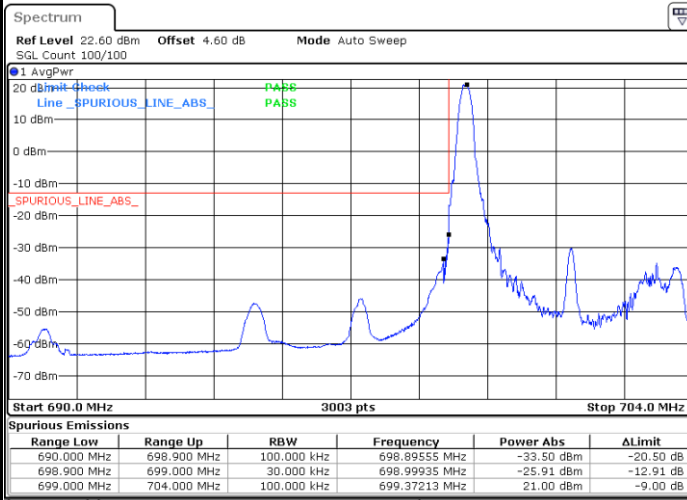

Date: 6.JUN.2020 17:56:33

Lowest Band Edge / Full RB

Date: 6.JUN.2020 17:52:02

Highest Band Edge / Full RB

Date: 6.JUN.2020 17:53:10

LTE Band 12 / 3MHz / 64QAM

Lowest Band Edge / 1 RB

Date: 6 JUN 2020 18:43:21

Highest Band Edge / 1 RB

Date: 6 JUN 2020 18:46:44

Lowest Band Edge / Full RB

Date: 6 JUN 2020 18:44:29

Highest Band Edge / Full RB

Date: 6 JUN 2020 18:45:36

LTE Band 12 / 5MHz / QPSK

Lowest Band Edge / 1 RB

Date: 6.JUN.2020 18:06:31

Highest Band Edge / 1 RB

Date: 6.JUN.2020 18:12:10

Lowest Band Edge / Full RB

Date: 6.JUN.2020 18:07:39

Highest Band Edge / Full RB

Date: 6.JUN.2020 18:11:02

LTE Band 12 / 5MHz / 16QAM