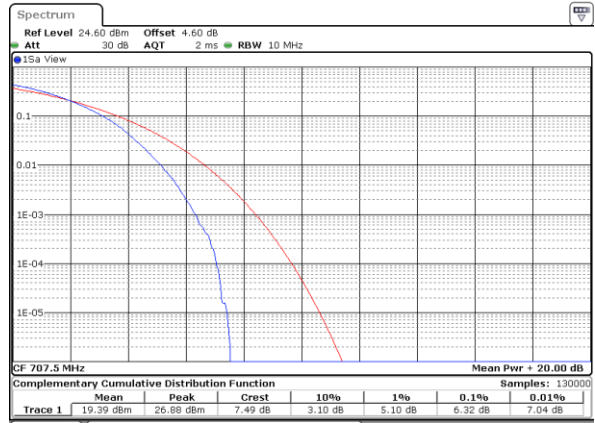

Highest Channel / Full RB

Date: 6 JUN 2020 19:09:05

LTE Band 12 / 10MHz / 64QAM

Lowest Channel / 1RB

Date: 6 JUN 2020 19:03:55

Lowest Channel / Full RB

Date: 6 JUN 2020 19:04:03

Middle Channel / 1RB

Date: 6 JUN 2020 19:04:30

Middle Channel / Full RB

Date: 6 JUN 2020 19:04:16

Highest Channel / 1RB

Date: 6 JUN 2020 19:04:41

Highest Channel / Full RB

Date: 6 JUN 2020 19:04:50

26dB Bandwidth

Mode	LTE Band 12 : 26dB BW(MHz)											
BW	1.4MHz		3MHz		5MHz		10MHz		15MHz		20MHz	
Mod.	QPSK	16QAM	QPSK	16QAM	QPSK	16QAM	QPSK	16QAM	QPSK	16QAM	QPSK	16QAM
Lowest CH	1.22	1.23	3.07	3.01	4.92	4.99	9.81	9.79	-	-	-	-
Middle CH	1.23	1.23	3.03	3.06	4.95	4.87	9.73	9.57	-	-	-	-
Highest CH	1.23	1.24	3.01	3.02	4.97	4.92	9.71	9.73	-	-	-	-
Mode	LTE Band 12 : 26dB BW(MHz)											
BW	1.4MHz		3MHz		5MHz		10MHz		15MHz		20MHz	
Mod.	64QAM		64QAM		64QAM		64QAM		64QAM		64QAM	
Lowest CH	1.23	-	3.02	-	4.85	-	9.69	-	-	-	-	-
Middle CH	1.23	-	2.97	-	4.88	-	9.81	-	-	-	-	-
Highest CH	1.23	-	3.04	-	4.89	-	9.79	-	-	-	-	-