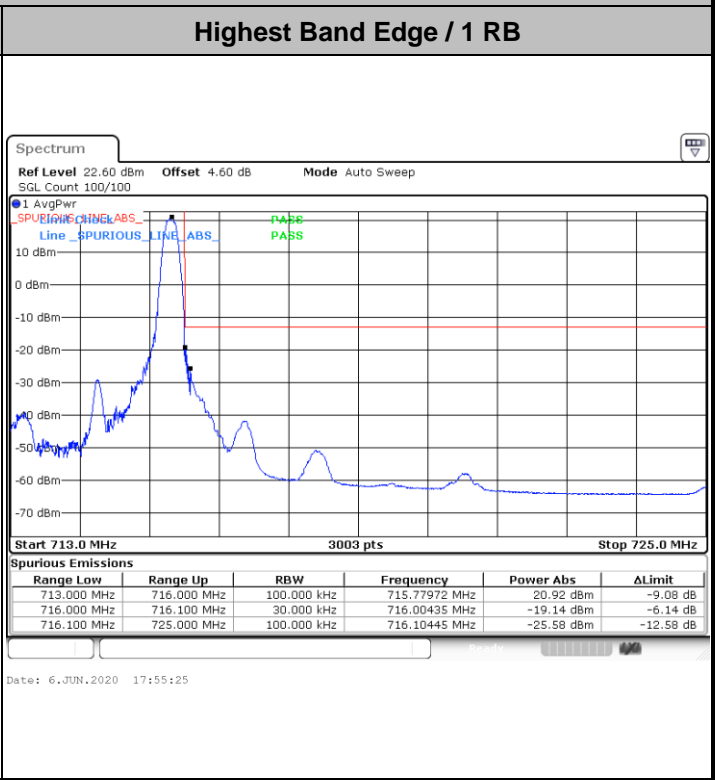

Highest Band Edge / Full RB

Date: 6 JUN.2020 17:36:25

LTE Band 12 / 1.4MHz / 64QAM

Lowest Band Edge / 1 RB

Date: 6.JUN.2020 18:34:24

Highest Band Edge / 1 RB

Date: 6.JUN.2020 18:32:09

Lowest Band Edge / Full RB

Date: 6.JUN.2020 18:35:32

Highest Band Edge / Full RB

Date: 6.JUN.2020 18:33:16

**LTE Band 12 / 3MHz / QPSK**

LTE Band 12 / 3MHz / 16QAM

Lowest Band Edge / 1 RB

Date: 6.JUN.2020 17:48:39

Highest Band Edge / 1 RB

Date: 6.JUN.2020 17:56:33

Lowest Band Edge / Full RB

Date: 6.JUN.2020 17:52:02

Highest Band Edge / Full RB

Date: 6.JUN.2020 17:53:10

LTE Band 12 / 3MHz / 64QAM

Lowest Band Edge / 1 RB

Date: 6 JUN 2020 18:43:21

Highest Band Edge / 1 RB

Date: 6 JUN 2020 18:46:44

Lowest Band Edge / Full RB

Date: 6 JUN 2020 18:44:29

Highest Band Edge / Full RB

Date: 6 JUN 2020 18:45:36

LTE Band 12 / 5MHz / QPSK

Lowest Band Edge / 1 RB