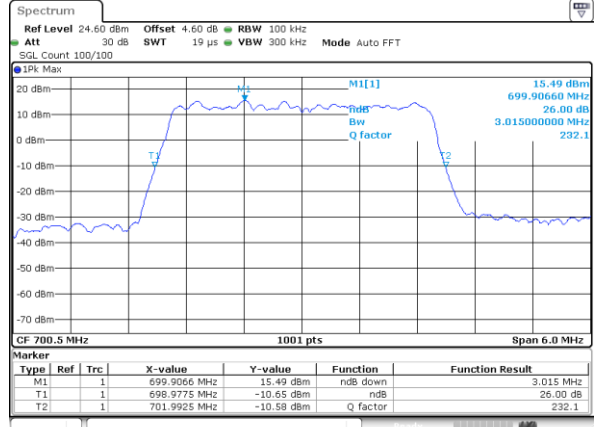

Highest Channel / 10MHz / QPSK

Date: 6 JUN 2020 18:14:38

Highest Channel / 10MHz / 16QAM

Date: 6 JUN 2020 18:14:28

LTE Band 12

Lowest Channel / 1.4MHz / 64QAM

Date: 6 JUN 2020 18:30:20

Lowest Channel / 3MHz / 64QAM

Date: 6 JUN 2020 18:41:33

Middle Channel / 1.4MHz / 64QAM

Date: 6 JUN 2020 18:30:41

Middle Channel / 3MHz / 64QAM

Date: 6 JUN 2020 18:41:53

Highest Channel / 1.4MHz / 64QAM

Date: 6 JUN 2020 18:31:01

Highest Channel / 3MHz / 64QAM