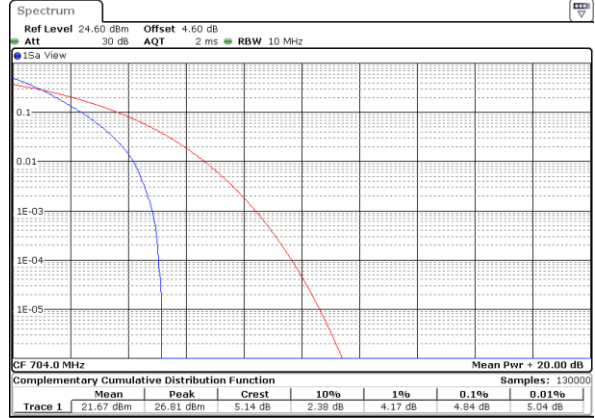

LTE Band 12 / 10MHz / QPSK

Lowest Channel / 1RB

Date: 6 JUN 2020 19:07:09

Lowest Channel / Full RB

Date: 6 JUN 2020 19:07:19

Middle Channel / 1RB

Date: 6 JUN 2020 19:07:59

Middle Channel / Full RB