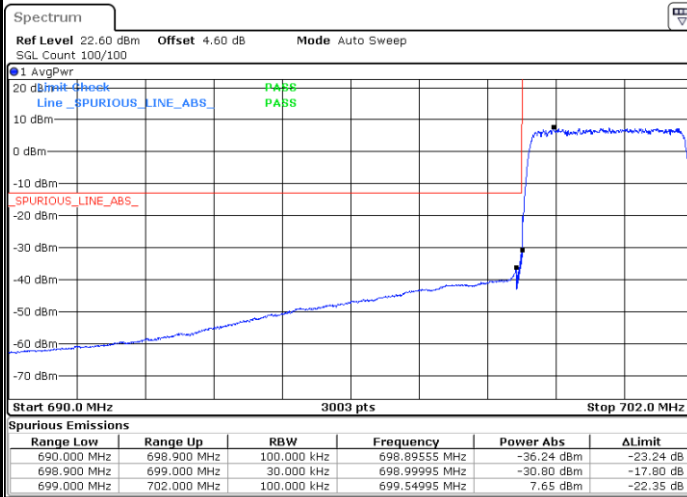

Date: 6.JUN.2020 18:35:32

Highest Band Edge / Full RB

Date: 6.JUN.2020 18:33:16

**LTE Band 12 / 3MHz / QPSK**

LTE Band 12 / 3MHz / 16QAM

Lowest Band Edge / 1 RB

Date: 6.JUN.2020 17:48:39

Highest Band Edge / 1 RB

Date: 6.JUN.2020 17:56:33

Lowest Band Edge / Full RB

Date: 6.JUN.2020 17:52:02

Highest Band Edge / Full RB

Date: 6.JUN.2020 17:53:10

LTE Band 12 / 3MHz / 64QAM

Lowest Band Edge / 1 RB

Date: 6 JUN 2020 18:43:21

Highest Band Edge / 1 RB

Date: 6 JUN 2020 18:46:44

Lowest Band Edge / Full RB

Date: 6 JUN 2020 18:44:29

Highest Band Edge / Full RB

Date: 6 JUN 2020 18:45:36

LTE Band 12 / 5MHz / QPSK

Lowest Band Edge / 1 RB

Date: 6.JUN.2020 18:06:31

Highest Band Edge / 1 RB

Date: 6.JUN.2020 18:12:10

Lowest Band Edge / Full RB

Date: 6.JUN.2020 18:07:39

Highest Band Edge / Full RB

Date: 6.JUN.2020 18:11:02

LTE Band 12 / 5MHz / 16QAM