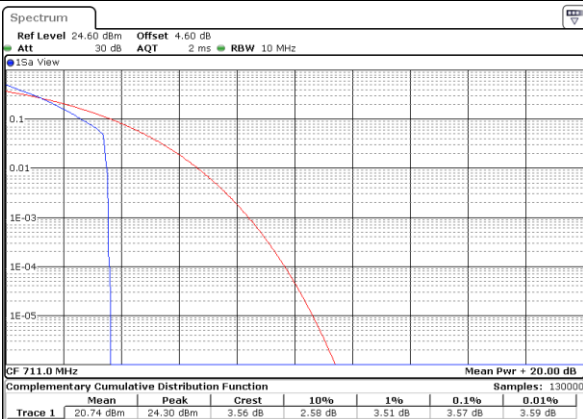

LTE Band 12 / 10MHz / QPSK

Lowest Channel / 1RB

Date: 6 JUN 2020 19:07:09

Lowest Channel / Full RB

Date: 6 JUN 2020 19:07:19

Middle Channel / 1RB

Date: 6 JUN 2020 19:07:59

Middle Channel / Full RB

Date: 6 JUN 2020 19:07:50

Highest Channel / 1RB

Date: 6 JUN 2020 19:08:32

Highest Channel / Full RB

Date: 6 JUN 2020 19:08:55

LTE Band 12 / 10MHz / 16QAM

Lowest Channel / 1RB

Date: 6 JUN 2020 19:06:58