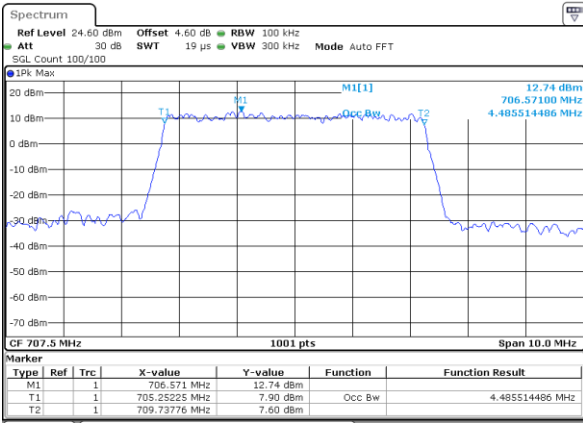

Date: 6 JUN 2020 18:41:23

Middle Channel / 1.4MHz / 64QAM

Date: 6 JUN 2020 18:30:31

Middle Channel / 3MHz / 64QAM

Date: 6 JUN 2020 18:41:43

Highest Channel / 1.4MHz / 64QAM

Date: 6 JUN 2020 18:30:51

Highest Channel / 3MHz / 64QAM

Date: 6 JUN 2020 18:42:03

LTE Band 12

Lowest Channel / 5MHz / 64QAM

Date: 6 JUN 2020 18:46:54

Lowest Channel / 10MHz / 64QAM

Date: 6 JUN 2020 18:58:06

Middle Channel / 5MHz / 64QAM

Date: 6 JUN 2020 18:47:14

Middle Channel / 10MHz / 64QAM

Date: 6 JUN 2020 18:58:26

Highest Channel / 5MHz / 64QAM

Date: 6 JUN 2020 18:47:35

Highest Channel / 10MHz / 64QAM

Date: 6 JUN 2020 18:58:46

# Conducted Band Edge

LTE Band 12 / 1.4MHz / 16QAM

Lowest Band Edge / 1 RB

Date: 6 JUN.2020 17:31:55

Highest Band Edge / 1 RB

Date: 6 JUN.2020 17:39:49

Lowest Band Edge / Full RB

Date: 6 JUN.2020 17:35:18