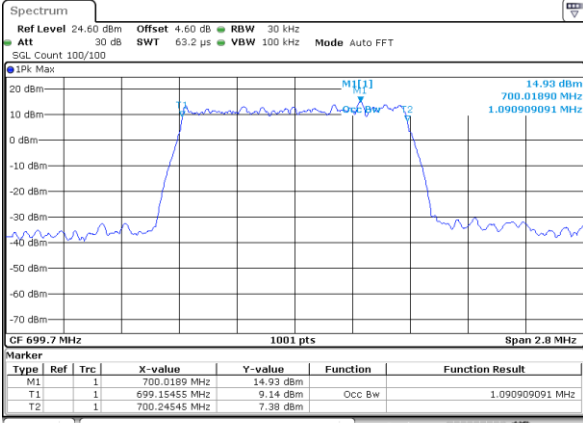

Highest Channel / 10MHz / QPSK

Date: 6 JUN 2020 18:14:08

Highest Channel / 10MHz / 16QAM

Date: 6 JUN 2020 18:14:18

LTE Band 12

Lowest Channel / 1.4MHz / 64QAM

Date: 6 JUN 2020 18:30:10

Lowest Channel / 3MHz / 64QAM

Date: 6 JUN 2020 18:41:23

Middle Channel / 1.4MHz / 64QAM

Date: 6 JUN 2020 18:30:31

Middle Channel / 3MHz / 64QAM

Date: 6 JUN 2020 18:41:43

Highest Channel / 1.4MHz / 64QAM

Date: 6 JUN 2020 18:30:51

Highest Channel / 3MHz / 64QAM