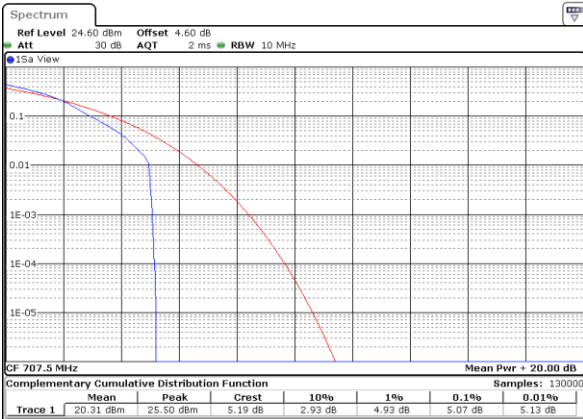

Date: 6 JUN 2020 19:07:50

Highest Channel / 1RB

Date: 6 JUN 2020 19:08:32

Highest Channel / Full RB

Date: 6 JUN 2020 19:08:55

LTE Band 12 / 10MHz / 16QAM

Lowest Channel / 1RB

Date: 6 JUN 2020 19:06:58

Lowest Channel / Full RB

Date: 6 JUN 2020 19:07:31

Middle Channel / 1RB

Date: 6 JUN 2020 19:08:09

Middle Channel / Full RB

Date: 6 JUN 2020 19:07:40

Highest Channel / 1RB

Date: 6 JUN 2020 19:08:19