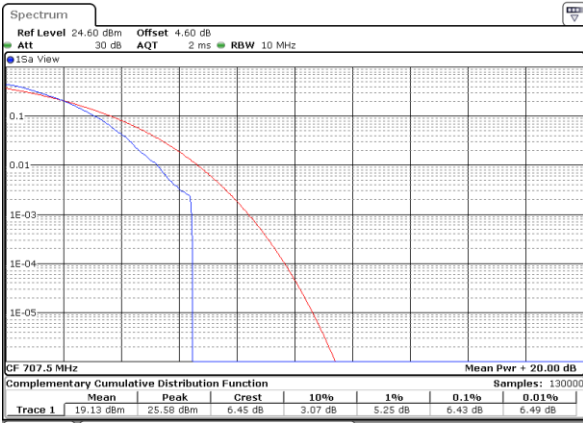

Highest Channel / Full RB

Date: 6 JUN 2020 19:09:05

LTE Band 12 / 10MHz / 64QAM

Lowest Channel / 1RB

Date: 6 JUN 2020 19:03:55

Lowest Channel / Full RB

Date: 6 JUN 2020 19:04:03

Middle Channel / 1RB

Date: 6 JUN 2020 19:04:30

Middle Channel / Full RB

Date: 6 JUN 2020 19:04:16

Highest Channel / 1RB

Date: 6 JUN 2020 19:04:41

Highest Channel / Full RB

Date: 6 JUN 2020 19:04:50

26dB Bandwidth

Mode	LTE Band 12 : 26dB BW(MHz)											
BW	1.4MHz		3MHz		5MHz		10MHz		15MHz		20MHz	
Mod.	QPSK	16QAM	QPSK	16QAM	QPSK	16QAM	QPSK	16QAM	QPSK	16QAM	QPSK	16QAM
Lowest CH	1.22	1.23	3.07	3.01	4.92	4.99	9.81	9.79	-	-	-	-
Middle CH	1.23	1.23	3.03	3.06	4.95	4.87	9.73	9.57	-	-	-	-
Highest CH	1.23	1.24	3.01	3.02	4.97	4.92	9.71	9.73	-	-	-	-
Mode	LTE Band 12 : 26dB BW(MHz)											
BW	1.4MHz		3MHz		5MHz		10MHz		15MHz		20MHz	
Mod.	64QAM		64QAM		64QAM		64QAM		64QAM		64QAM	
Lowest CH	1.23	-	3.02	-	4.85	-	9.69	-	-	-	-	-
Middle CH	1.23	-	2.97	-	4.88	-	9.81	-	-	-	-	-
Highest CH	1.23	-	3.04	-	4.89	-	9.79	-	-	-	-	-