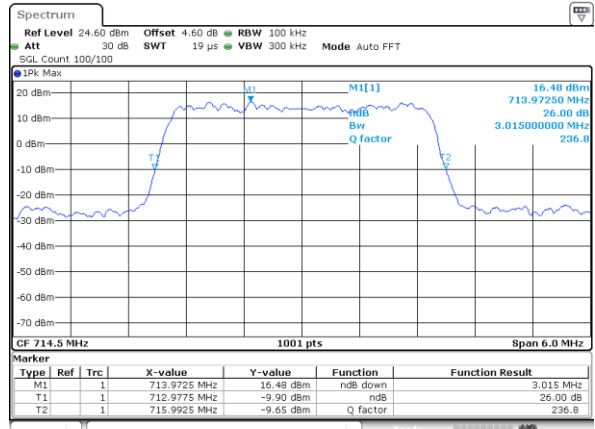

Date: 6 JUN 2020 17:24:45

Highest Channel / 1.4MHz / QPSK

Date: 6 JUN 2020 17:24:25

Highest Channel / 1.4MHz / 16QAM

Date: 6 JUN 2020 17:24:15

LTE Band 12

Lowest Channel / 3MHz / QPSK

Date: 6 JUN 2020 17:41:50

Lowest Channel / 3MHz / 16QAM

Date: 6 JUN 2020 17:41:40

Middle Channel / 3MHz / QPSK

Date: 6 JUN 2020 17:41:20

Middle Channel / 3MHz / 16QAM

Date: 6 JUN 2020 17:41:30

Highest Channel / 3MHz / QPSK

Date: 6 JUN 2020 17:41:10

Highest Channel / 3MHz / 16QAM

Date: 6 JUN 2020 17:41:00

LTE Band 12

Lowest Channel / 5MHz / QPSK

Date: 6 JUN 2020 17:58:34

Lowest Channel / 5MHz / 16QAM

Date: 6 JUN 2020 17:58:24

Middle Channel / 5MHz / QPSK