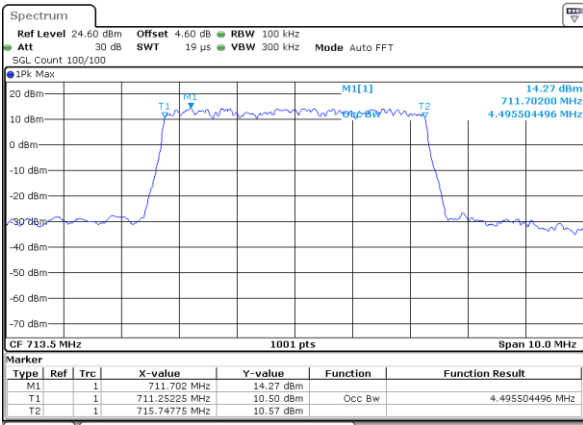

Highest Channel / 3MHz / 16QAM

Date: 6 JUN 2020 17:40:50

LTE Band 12

Lowest Channel / 5MHz / QPSK

Date: 6 JUN 2020 17:56:43

Lowest Channel / 5MHz / 16QAM

Date: 6 JUN 2020 17:56:53

Middle Channel / 5MHz / QPSK

Date: 6 JUN 2020 17:57:13

Middle Channel / 5MHz / 16QAM

Date: 6 JUN 2020 17:57:03

Highest Channel / 5MHz / QPSK

Date: 6 JUN 2020 17:57:24

Highest Channel / 5MHz / 16QAM

Date: 6 JUN 2020 17:57:34

LTE Band 12