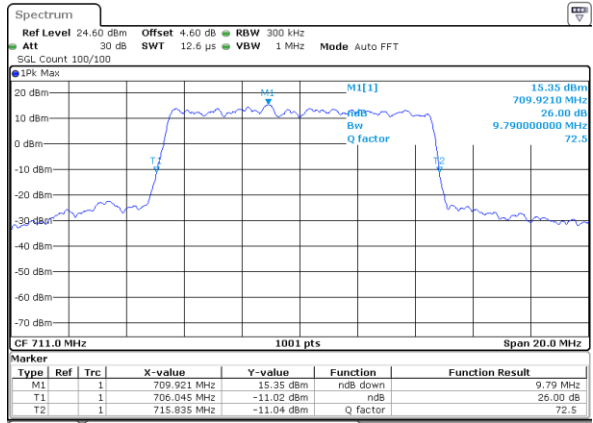

Date: 6 JUN 2020 18:42:13

LTE Band 12

Lowest Channel / 5MHz / 64QAM

Date: 6 JUN 2020 18:47:04

Lowest Channel / 10MHz / 64QAM

Date: 6 JUN 2020 18:58:16

Middle Channel / 5MHz / 64QAM

Date: 6 JUN 2020 18:47:25

Middle Channel / 10MHz / 64QAM

Date: 6 JUN 2020 18:58:36

Highest Channel / 5MHz / 64QAM

Date: 6 JUN 2020 18:47:45

Highest Channel / 10MHz / 64QAM

Date: 6 JUN 2020 18:58:56

### Occupied Bandwidth

Mode	LTE Band 12 : 99%OBW(MHz)											
BW	1.4MHz		3MHz		5MHz		10MHz		15MHz		20MHz	
Mod.	QPSK	16QAM	QPSK	16QAM	QPSK	16QAM	QPSK	16QAM	QPSK	16QAM	QPSK	16QAM
Lowest CH	1.09	1.09	2.73	2.73	4.48	4.46	9.01	8.99	-	-	-	-
Middle CH	1.09	1.09	2.72	2.70	4.48	4.50	9.07	8.99	-	-	-	-
Highest CH	1.09	1.09	2.71	2.71	4.50	4.49	9.11	9.05	-	-	-	-
Mode	LTE Band 12 : 99%OBW(MHz)											
BW	1.4MHz		3MHz		5MHz		10MHz		15MHz		20MHz	
Mod.	64QAM		64QAM		64QAM		64QAM		64QAM		64QAM	
Lowest CH	1.09	-	2.72	-	4.47	-	9.03	-	-	-	-	-
Middle CH	1.09	-	2.72	-	4.49	-	8.99	-	-	-	-	-
Highest CH	1.09	-	2.72	-	4.47	-	9.05	-	-	-	-	-