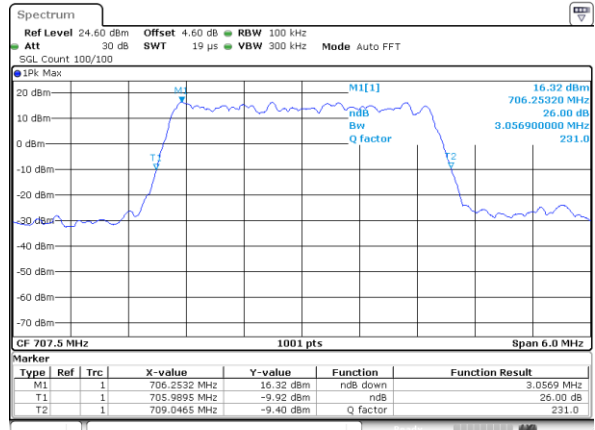

Date: 6 JUN 2020 17:24:45

Highest Channel / 1.4MHz / QPSK

Date: 6 JUN 2020 17:24:25

Highest Channel / 1.4MHz / 16QAM

Date: 6 JUN 2020 17:24:15

LTE Band 12

Lowest Channel / 3MHz / QPSK

Date: 6 JUN 2020 17:41:50

Lowest Channel / 3MHz / 16QAM

Date: 6 JUN 2020 17:41:40

Middle Channel / 3MHz / QPSK

Date: 6 JUN 2020 17:41:20

Middle Channel / 3MHz / 16QAM

Date: 6 JUN 2020 17:41:30

Highest Channel / 3MHz / QPSK

Date: 6 JUN 2020 17:41:10

Highest Channel / 3MHz / 16QAM

Date: 6 JUN 2020 17:41:00

LTE Band 12

Lowest Channel / 5MHz / QPSK

Date: 6 JUN 2020 17:58:34

Lowest Channel / 5MHz / 16QAM

Date: 6 JUN 2020 17:58:24

Middle Channel / 5MHz / QPSK