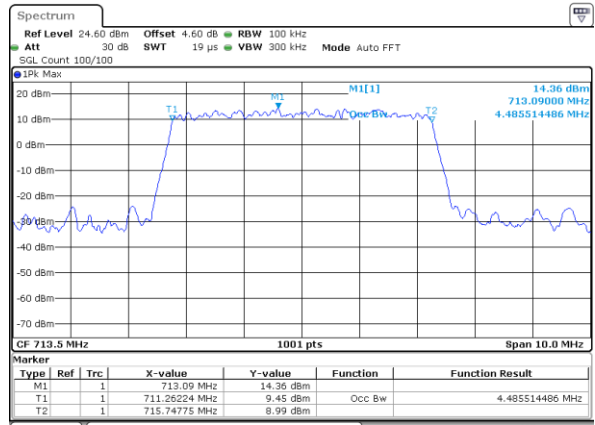

Date: 6 JUN 2020 17:57:13

Middle Channel / 5MHz / 16QAM

Date: 6 JUN 2020 17:57:03

Highest Channel / 5MHz / QPSK

Date: 6 JUN 2020 17:57:24

Highest Channel / 5MHz / 16QAM

Date: 6 JUN 2020 17:57:34

LTE Band 12