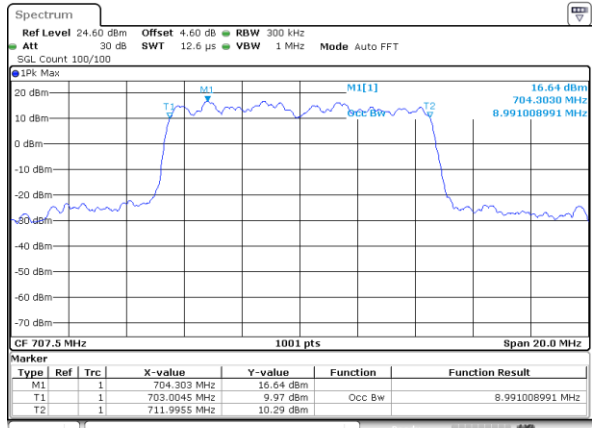

Date: 6 JUN 2020 17:57:13

Middle Channel / 5MHz / 16QAM

Date: 6 JUN 2020 17:57:03

Highest Channel / 5MHz / QPSK

Date: 6 JUN 2020 17:57:24

Highest Channel / 5MHz / 16QAM

Date: 6 JUN 2020 17:57:34

LTE Band 12

Lowest Channel / 10MHz / QPSK

Date: 6 JUN 2020 18:13:27

Lowest Channel / 10MHz / 16QAM

Date: 6 JUN 2020 18:13:37

Middle Channel / 10MHz / QPSK

Date: 6 JUN 2020 18:13:58

Middle Channel / 10MHz / 16QAM

Date: 6 JUN 2020 18:13:48

Highest Channel / 10MHz / QPSK

Date: 6 JUN 2020 18:14:08

Highest Channel / 10MHz / 16QAM

Date: 6 JUN 2020 18:14:18

LTE Band 12

Lowest Channel / 1.4MHz / 64QAM

Date: 6 JUN 2020 18:30:10

Lowest Channel / 3MHz / 64QAM