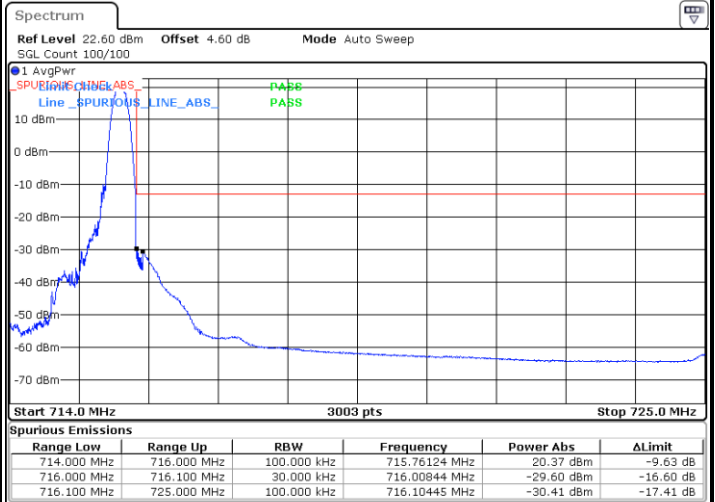

Middle Channel / 10MHz / 64QAM

Date: 6 JUN 2020 18:58:26

Highest Channel / 5MHz / 64QAM

Date: 6 JUN 2020 18:47:35

Highest Channel / 10MHz / 64QAM

Date: 6 JUN 2020 18:58:46

# Conducted Band Edge

LTE Band 12 / 1.4MHz / 16QAM

Lowest Band Edge / 1 RB

Date: 6 JUN.2020 17:31:55

Highest Band Edge / 1 RB

Date: 6 JUN.2020 17:39:49

Lowest Band Edge / Full RB

Date: 6 JUN.2020 17:35:18

Highest Band Edge / Full RB

Date: 6 JUN.2020 17:36:25

LTE Band 12 / 1.4MHz / 64QAM

Lowest Band Edge / 1 RB

Date: 6.JUN.2020 18:34:24

Highest Band Edge / 1 RB

Date: 6.JUN.2020 18:32:09

Lowest Band Edge / Full RB

Date: 6.JUN.2020 18:35:32

Highest Band Edge / Full RB

Date: 6.JUN.2020 18:33:16

**LTE Band 12 / 3MHz / QPSK**

LTE Band 12 / 3MHz / 16QAM

Lowest Band Edge / 1 RB

Date: 6.JUN.2020 17:48:39

Highest Band Edge / 1 RB