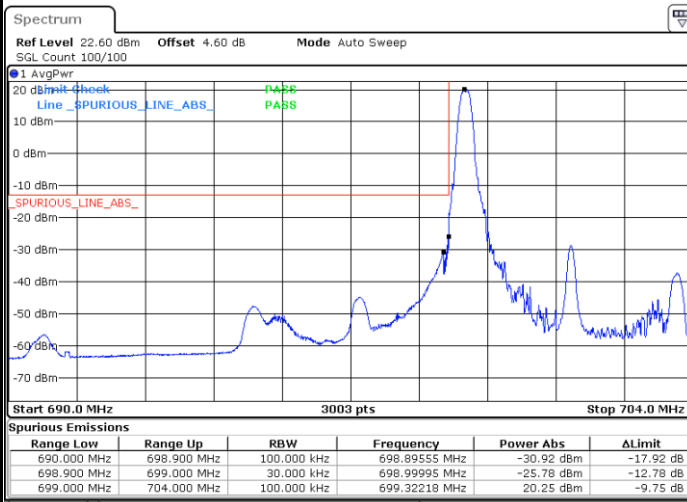

Highest Band Edge / 1 RB

Date: 6 JUN 2020 18:46:44

Lowest Band Edge / Full RB

Date: 6 JUN 2020 18:44:29

Highest Band Edge / Full RB

Date: 6 JUN 2020 18:45:36

LTE Band 12 / 5MHz / QPSK

Lowest Band Edge / 1 RB

Date: 6.JUN.2020 18:06:31

Highest Band Edge / 1 RB

Date: 6.JUN.2020 18:12:10

Lowest Band Edge / Full RB

Date: 6.JUN.2020 18:07:39

Highest Band Edge / Full RB

Date: 6.JUN.2020 18:11:02

LTE Band 12 / 5MHz / 16QAM

Lowest Band Edge / 1RB

Date: 6.JUN.2020 18:05:23

Highest Band Edge / 1 RB

Date: 6.JUN.2020 18:13:17

Lowest Band Edge / Full RB

Date: 6.JUN.2020 18:08:46

Highest Band Edge / Full RB

Date: 6.JUN.2020 18:09:54

LTE Band 12 / 5MHz / 64QAM

Lowest Band Edge / 1RB

Date: 6.JUN.2020 18:51:08

Highest Band Edge / 1 RB

Date: 6.JUN.2020 18:50:00

Lowest Band Edge / Full RB

Date: 6.JUN.2020 18:52:16

Highest Band Edge / Full RB