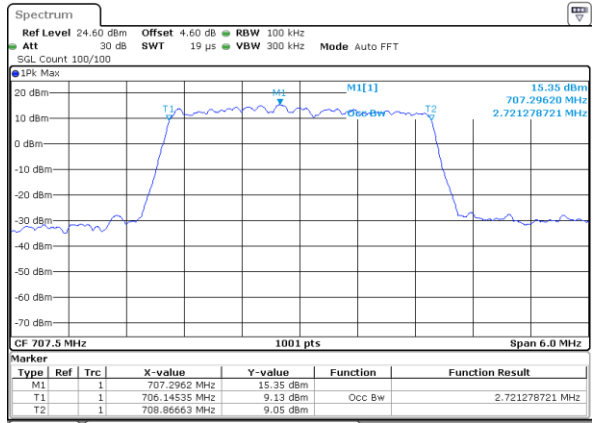

Highest Channel / 10MHz / QPSK

Date: 6 JUN 2020 18:14:08

Highest Channel / 10MHz / 16QAM

Date: 6 JUN 2020 18:14:18

LTE Band 12

Lowest Channel / 1.4MHz / 64QAM

Date: 6 JUN 2020 18:30:10

Lowest Channel / 3MHz / 64QAM

Date: 6 JUN 2020 18:41:23

Middle Channel / 1.4MHz / 64QAM

Date: 6 JUN 2020 18:30:31

Middle Channel / 3MHz / 64QAM

Date: 6 JUN 2020 18:41:43

Highest Channel / 1.4MHz / 64QAM

Date: 6 JUN 2020 18:30:51

Highest Channel / 3MHz / 64QAM