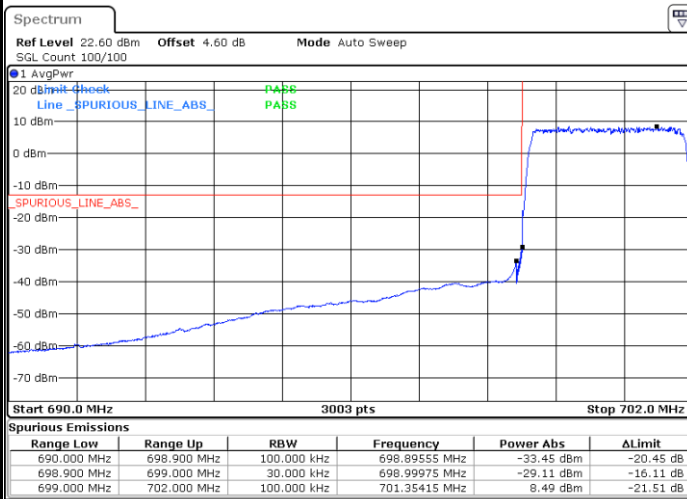

Highest Band Edge / Full RB

Date: 6 JUN.2020 17:36:25

LTE Band 12 / 1.4MHz / 64QAM

Lowest Band Edge / 1 RB

Date: 6.JUN.2020 18:34:24

Highest Band Edge / 1 RB

Date: 6.JUN.2020 18:32:09

Lowest Band Edge / Full RB

Date: 6.JUN.2020 18:35:32

Highest Band Edge / Full RB

Date: 6.JUN.2020 18:33:16

**LTE Band 12 / 3MHz / QPSK**

LTE Band 12 / 3MHz / 16QAM

Lowest Band Edge / 1 RB

Date: 6.JUN.2020 17:48:39

Highest Band Edge / 1 RB

Date: 6.JUN.2020 17:56:33

Lowest Band Edge / Full RB

Date: 6.JUN.2020 17:52:02

Highest Band Edge / Full RB

Date: 6.JUN.2020 17:53:10

LTE Band 12 / 3MHz / 64QAM

Lowest Band Edge / 1 RB

Date: 6 JUN 2020 18:43:21

Highest Band Edge / 1 RB

Date: 6 JUN 2020 18:46:44

Lowest Band Edge / Full RB

Date: 6 JUN 2020 18:44:29

Highest Band Edge / Full RB

Date: 6 JUN 2020 18:45:36

LTE Band 12 / 5MHz / QPSK

Lowest Band Edge / 1 RB