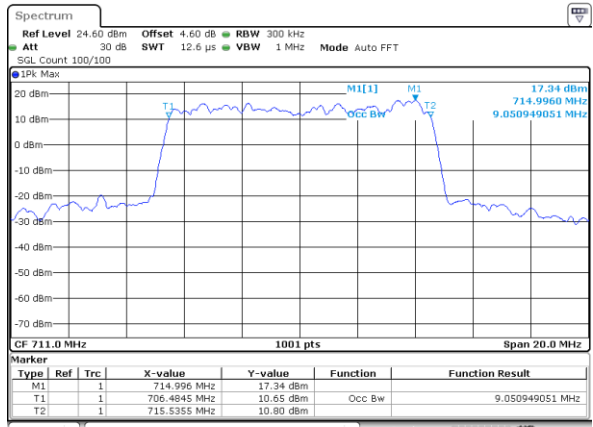

Date: 6 JUN 2020 17:57:13

Middle Channel / 5MHz / 16QAM

Date: 6 JUN 2020 17:57:03

Highest Channel / 5MHz / QPSK

Date: 6 JUN 2020 17:57:24

Highest Channel / 5MHz / 16QAM

Date: 6 JUN 2020 17:57:34

LTE Band 12

Lowest Channel / 10MHz / QPSK

Date: 6 JUN 2020 18:13:27

Lowest Channel / 10MHz / 16QAM

Date: 6 JUN 2020 18:13:37

Middle Channel / 10MHz / QPSK

Date: 6 JUN 2020 18:13:58

Middle Channel / 10MHz / 16QAM

Date: 6 JUN 2020 18:13:48

Highest Channel / 10MHz / QPSK

Date: 6 JUN 2020 18:14:08

Highest Channel / 10MHz / 16QAM

Date: 6 JUN 2020 18:14:18

LTE Band 12

Lowest Channel / 1.4MHz / 64QAM

Date: 6 JUN 2020 18:30:10

Lowest Channel / 3MHz / 64QAM