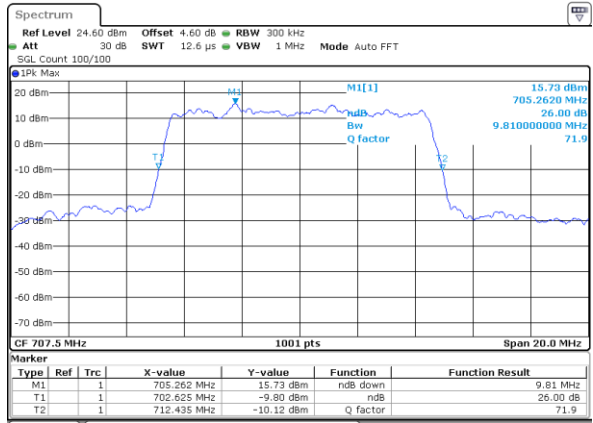

Date: 6 JUN 2020 18:42:13

LTE Band 12

Lowest Channel / 5MHz / 64QAM

Date: 6 JUN 2020 18:47:04

Lowest Channel / 10MHz / 64QAM

Date: 6 JUN 2020 18:58:16

Middle Channel / 5MHz / 64QAM

Date: 6 JUN 2020 18:47:25

Middle Channel / 10MHz / 64QAM

Date: 6 JUN 2020 18:58:36

Highest Channel / 5MHz / 64QAM

Date: 6 JUN 2020 18:47:45

Highest Channel / 10MHz / 64QAM

Date: 6 JUN 2020 18:58:56

### Occupied Bandwidth

Mode	LTE Band 12 : 99%OBW(MHz)											
BW	1.4MHz		3MHz		5MHz		10MHz		15MHz		20MHz	
Mod.	QPSK	16QAM	QPSK	16QAM	QPSK	16QAM	QPSK	16QAM	QPSK	16QAM	QPSK	16QAM
Lowest CH	1.09	1.09	2.73	2.73	4.48	4.46	9.01	8.99	-	-	-	-
Middle CH	1.09	1.09	2.72	2.70	4.48	4.50	9.07	8.99	-	-	-	-
Highest CH	1.09	1.09	2.71	2.71	4.50	4.49	9.11	9.05	-	-	-	-
Mode	LTE Band 12 : 99%OBW(MHz)											
BW	1.4MHz		3MHz		5MHz		10MHz		15MHz		20MHz	
Mod.	64QAM		64QAM		64QAM		64QAM		64QAM		64QAM	
Lowest CH	1.09	-	2.72	-	4.47	-	9.03	-	-	-	-	-
Middle CH	1.09	-	2.72	-	4.49	-	8.99	-	-	-	-	-
Highest CH	1.09	-	2.72	-	4.47	-	9.05	-	-	-	-	-