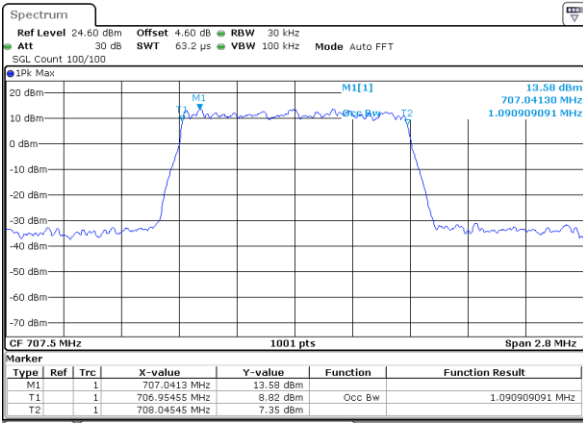

Highest Channel / 10MHz / QPSK

Date: 6 JUN 2020 18:14:08

Highest Channel / 10MHz / 16QAM

Date: 6 JUN 2020 18:14:18

LTE Band 12

Lowest Channel / 1.4MHz / 64QAM

Date: 6 JUN 2020 18:30:10

Lowest Channel / 3MHz / 64QAM

Date: 6 JUN 2020 18:41:23

Middle Channel / 1.4MHz / 64QAM

Date: 6 JUN 2020 18:30:31

Middle Channel / 3MHz / 64QAM

Date: 6 JUN 2020 18:41:43

Highest Channel / 1.4MHz / 64QAM

Date: 6 JUN 2020 18:30:51

Highest Channel / 3MHz / 64QAM