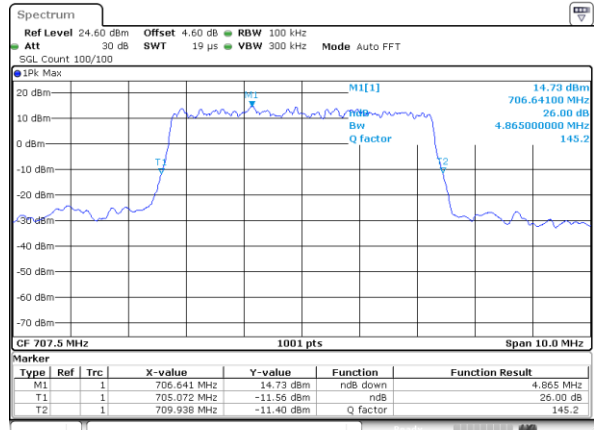

Highest Channel / 3MHz / 16QAM

Date: 6 JUN 2020 17:41:00

LTE Band 12

Lowest Channel / 5MHz / QPSK

Date: 6 JUN 2020 17:58:34

Lowest Channel / 5MHz / 16QAM

Date: 6 JUN 2020 17:58:24

Middle Channel / 5MHz / QPSK

Date: 6 JUN 2020 17:58:04

Middle Channel / 5MHz / 16QAM

Date: 6 JUN 2020 17:58:14

Highest Channel / 5MHz / QPSK

Date: 6 JUN 2020 17:57:54

Highest Channel / 5MHz / 16QAM

Date: 6 JUN 2020 17:57:44

LTE Band 12