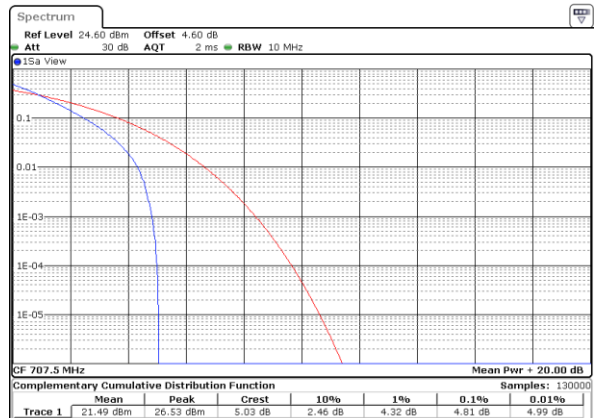

LTE Band 12 / 10MHz / QPSK

Lowest Channel / 1RB

Date: 6 JUN 2020 19:07:09

Lowest Channel / Full RB

Date: 6 JUN 2020 19:07:19

Middle Channel / 1RB

Date: 6 JUN 2020 19:07:59

Middle Channel / Full RB