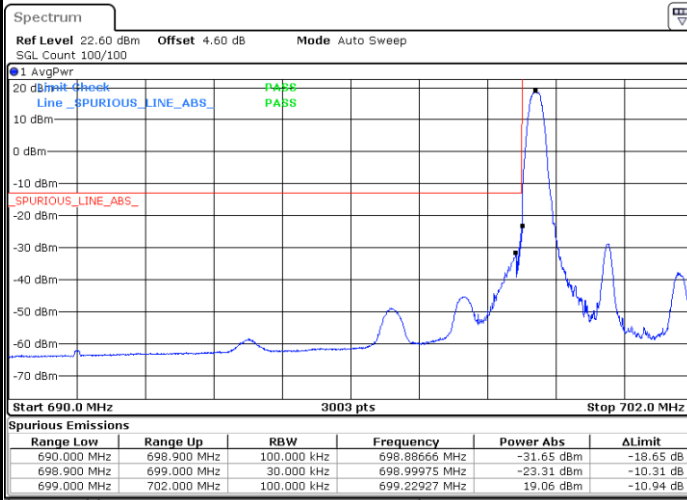

Date: 6.JUN.2020 18:35:32

Highest Band Edge / Full RB

Date: 6.JUN.2020 18:33:16

**LTE Band 12 / 3MHz / QPSK**

LTE Band 12 / 3MHz / 16QAM

Lowest Band Edge / 1 RB

Date: 6.JUN.2020 17:48:39

Highest Band Edge / 1 RB

Date: 6.JUN.2020 17:56:33

Lowest Band Edge / Full RB

Date: 6.JUN.2020 17:52:02

Highest Band Edge / Full RB

Date: 6.JUN.2020 17:53:10

LTE Band 12 / 3MHz / 64QAM

Lowest Band Edge / 1 RB

Date: 6 JUN 2020 18:43:21

Highest Band Edge / 1 RB

Date: 6 JUN 2020 18:46:44

Lowest Band Edge / Full RB

Date: 6 JUN 2020 18:44:29

Highest Band Edge / Full RB

Date: 6 JUN 2020 18:45:36

LTE Band 12 / 5MHz / QPSK

Lowest Band Edge / 1 RB

Date: 6.JUN.2020 18:06:31

Highest Band Edge / 1 RB

Date: 6.JUN.2020 18:12:10

Lowest Band Edge / Full RB

Date: 6.JUN.2020 18:07:39

Highest Band Edge / Full RB

Date: 6.JUN.2020 18:11:02

LTE Band 12 / 5MHz / 16QAM