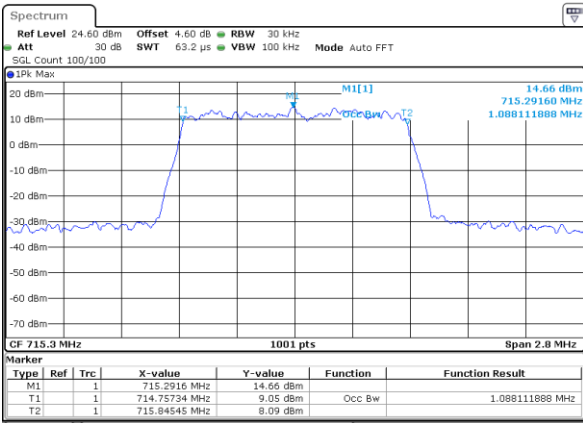

Highest Channel / 10MHz / QPSK

Date: 6 JUN 2020 18:14:08

Highest Channel / 10MHz / 16QAM

Date: 6 JUN 2020 18:14:18

LTE Band 12

Lowest Channel / 1.4MHz / 64QAM

Date: 6 JUN 2020 18:30:10

Lowest Channel / 3MHz / 64QAM

Date: 6 JUN 2020 18:41:23

Middle Channel / 1.4MHz / 64QAM

Date: 6 JUN 2020 18:30:31

Middle Channel / 3MHz / 64QAM

Date: 6 JUN 2020 18:41:43

Highest Channel / 1.4MHz / 64QAM

Date: 6 JUN 2020 18:30:51

Highest Channel / 3MHz / 64QAM

Date: 6 JUN 2020 18:42:03

LTE Band 12

Lowest Channel / 5MHz / 64QAM

Date: 6 JUN 2020 18:46:54

Lowest Channel / 10MHz / 64QAM

Date: 6 JUN 2020 18:58:06

Middle Channel / 5MHz / 64QAM

Date: 6 JUN 2020 18:47:14