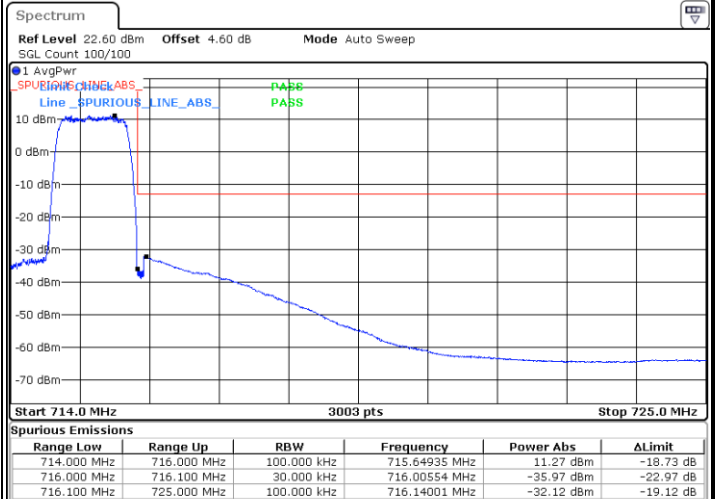

# Conducted Band Edge

LTE Band 12 / 1.4MHz / 16QAM

Lowest Band Edge / 1 RB

Date: 6 JUN.2020 17:31:55

Highest Band Edge / 1 RB

Date: 6 JUN.2020 17:39:49

Lowest Band Edge / Full RB

Date: 6 JUN.2020 17:35:18

Highest Band Edge / Full RB

Date: 6 JUN.2020 17:36:25

LTE Band 12 / 1.4MHz / 64QAM

Lowest Band Edge / 1 RB

Date: 6.JUN.2020 18:34:24

Highest Band Edge / 1 RB

Date: 6.JUN.2020 18:32:09

Lowest Band Edge / Full RB

Date: 6.JUN.2020 18:35:32

Highest Band Edge / Full RB

Date: 6.JUN.2020 18:33:16

**LTE Band 12 / 3MHz / QPSK**

LTE Band 12 / 3MHz / 16QAM

Lowest Band Edge / 1 RB

Date: 6.JUN.2020 17:48:39

Highest Band Edge / 1 RB

Date: 6.JUN.2020 17:56:33

Lowest Band Edge / Full RB

Date: 6.JUN.2020 17:52:02

Highest Band Edge / Full RB

Date: 6.JUN.2020 17:53:10

LTE Band 12 / 3MHz / 64QAM

Lowest Band Edge / 1 RB

Date: 6 JUN 2020 18:43:21