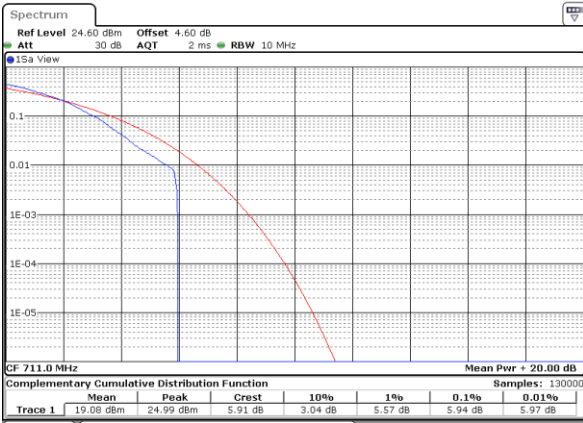

Highest Channel / Full RB

Date: 6 JUN 2020 19:09:05

LTE Band 12 / 10MHz / 64QAM

Lowest Channel / 1RB

Date: 6 JUN 2020 19:03:55

Lowest Channel / Full RB

Date: 6 JUN 2020 19:04:03

Middle Channel / 1RB

Date: 6 JUN 2020 19:04:30

Middle Channel / Full RB

Date: 6 JUN 2020 19:04:16

Highest Channel / 1RB

Date: 6 JUN 2020 19:04:41

Highest Channel / Full RB

Date: 6 JUN 2020 19:04:50

26dB Bandwidth