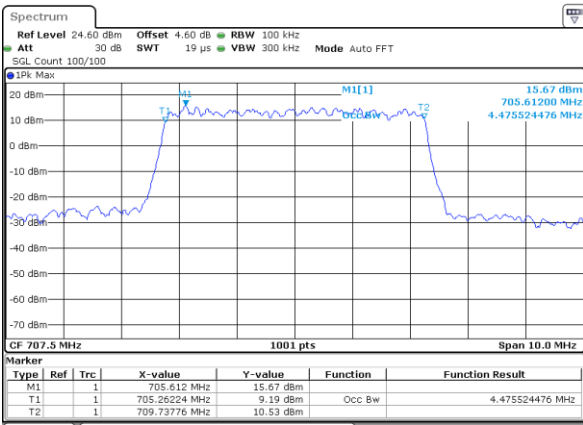

Highest Channel / 3MHz / 16QAM

Date: 6 JUN 2020 17:40:50

LTE Band 12

Lowest Channel / 5MHz / QPSK

Date: 6 JUN 2020 17:56:43

Lowest Channel / 5MHz / 16QAM

Date: 6 JUN 2020 17:56:53

Middle Channel / 5MHz / QPSK

Date: 6 JUN 2020 17:57:13

Middle Channel / 5MHz / 16QAM

Date: 6 JUN 2020 17:57:03

Highest Channel / 5MHz / QPSK

Date: 6 JUN 2020 17:57:24

Highest Channel / 5MHz / 16QAM

Date: 6 JUN 2020 17:57:34

LTE Band 12