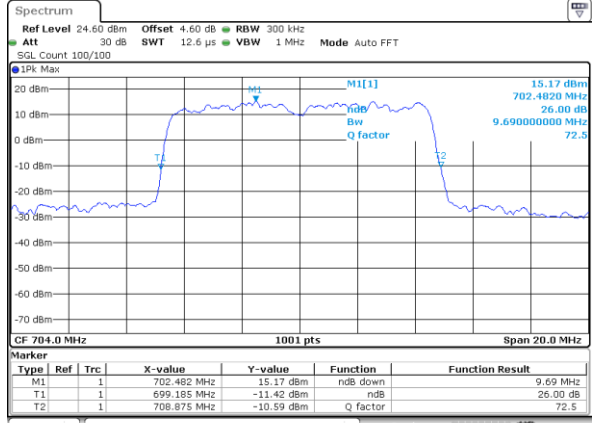

Date: 6 JUN 2020 18:42:13

LTE Band 12

Lowest Channel / 5MHz / 64QAM

Date: 6 JUN 2020 18:47:04

Lowest Channel / 10MHz / 64QAM

Date: 6 JUN 2020 18:58:16

Middle Channel / 5MHz / 64QAM

Date: 6 JUN 2020 18:47:25

Middle Channel / 10MHz / 64QAM

Date: 6 JUN 2020 18:58:36

Highest Channel / 5MHz / 64QAM

Date: 6 JUN 2020 18:47:45

Highest Channel / 10MHz / 64QAM

Date: 6 JUN 2020 18:58:56

### Occupied Bandwidth

Mode	LTE Band 12 : 99%OBW(MHz)											
BW	1.4MHz		3MHz		5MHz		10MHz		15MHz		20MHz	
Mod.	QPSK	16QAM	QPSK	16QAM	QPSK	16QAM	QPSK	16QAM	QPSK	16QAM	QPSK	16QAM
Lowest CH	1.09	1.09	2.73	2.73	4.48	4.46	9.01	8.99	-	-	-	-
Middle CH	1.09	1.09	2.72	2.70	4.48	4.50	9.07	8.99	-	-	-	-
Highest CH	1.09	1.09	2.71	2.71	4.50	4.49	9.11	9.05	-	-	-	-
Mode	LTE Band 12 : 99%OBW(MHz)											
BW	1.4MHz		3MHz		5MHz		10MHz		15MHz		20MHz	
Mod.	64QAM		64QAM		64QAM		64QAM		64QAM		64QAM	
Lowest CH	1.09	-	2.72	-	4.47	-	9.03	-	-	-	-	-
Middle CH	1.09	-	2.72	-	4.49	-	8.99	-	-	-	-	-
Highest CH	1.09	-	2.72	-	4.47	-	9.05	-	-	-	-	-