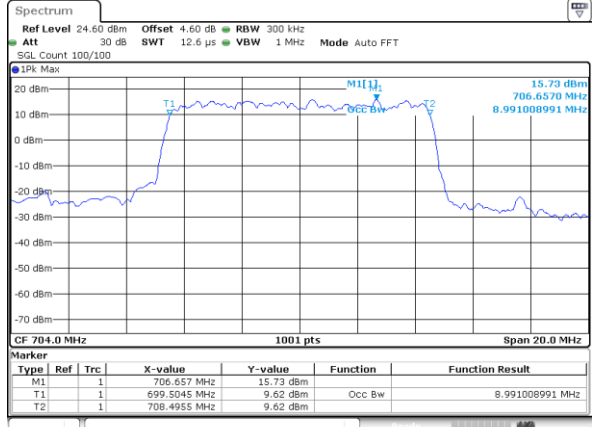

Lowest Channel / 10MHz / 16QAM

Date: 6 JUN 2020 18:13:37