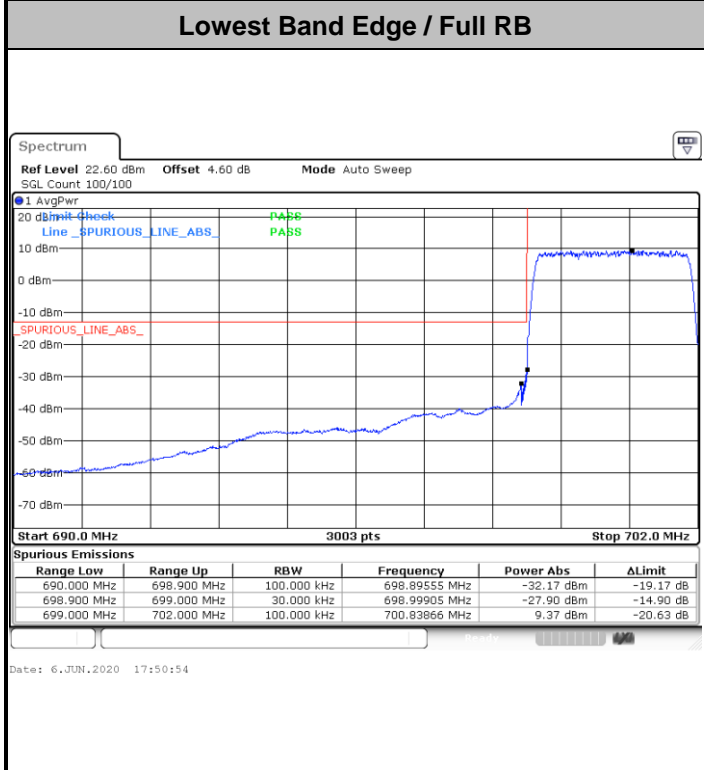

Highest Band Edge / Full RB

Date: 6 JUN.2020 17:36:25

LTE Band 12 / 1.4MHz / 64QAM

Lowest Band Edge / 1 RB

Date: 6.JUN.2020 18:34:24

Highest Band Edge / 1 RB

Date: 6.JUN.2020 18:32:09

Lowest Band Edge / Full RB

Date: 6.JUN.2020 18:35:32

Highest Band Edge / Full RB

Date: 6.JUN.2020 18:33:16

**LTE Band 12 / 3MHz / QPSK**

LTE Band 12 / 3MHz / 16QAM

Lowest Band Edge / 1 RB

Date: 6.JUN.2020 17:48:39

Highest Band Edge / 1 RB

Date: 6.JUN.2020 17:56:33

Lowest Band Edge / Full RB

Date: 6.JUN.2020 17:52:02

Highest Band Edge / Full RB

Date: 6.JUN.2020 17:53:10

LTE Band 12 / 3MHz / 64QAM

Lowest Band Edge / 1 RB

Date: 6 JUN 2020 18:43:21

Highest Band Edge / 1 RB

Date: 6 JUN 2020 18:46:44

Lowest Band Edge / Full RB

Date: 6 JUN 2020 18:44:29

Highest Band Edge / Full RB

Date: 6 JUN 2020 18:45:36

LTE Band 12 / 5MHz / QPSK

Lowest Band Edge / 1 RB