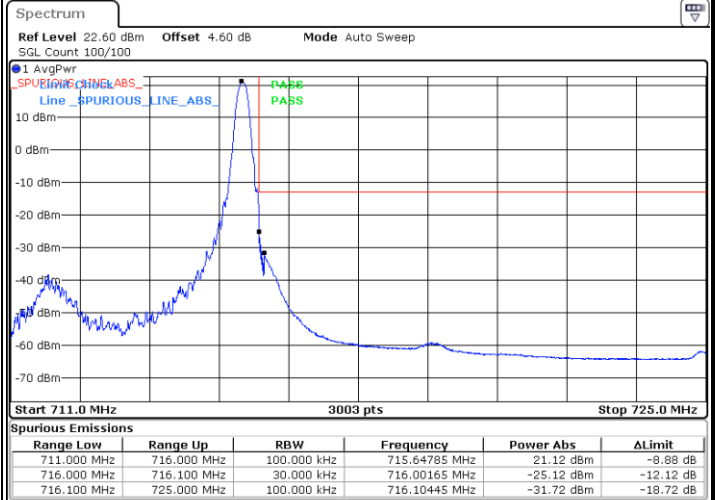

Date: 6.JUN.2020 17:56:33

Lowest Band Edge / Full RB

Date: 6.JUN.2020 17:52:02

Highest Band Edge / Full RB

Date: 6.JUN.2020 17:53:10

LTE Band 12 / 3MHz / 64QAM

Lowest Band Edge / 1 RB

Date: 6 JUN 2020 18:43:21

Highest Band Edge / 1 RB

Date: 6 JUN 2020 18:46:44

Lowest Band Edge / Full RB

Date: 6 JUN 2020 18:44:29

Highest Band Edge / Full RB

Date: 6 JUN 2020 18:45:36

LTE Band 12 / 5MHz / QPSK

Lowest Band Edge / 1 RB

Date: 6.JUN.2020 18:06:31

Highest Band Edge / 1 RB

Date: 6.JUN.2020 18:12:10

Lowest Band Edge / Full RB

Date: 6.JUN.2020 18:07:39

Highest Band Edge / Full RB

Date: 6.JUN.2020 18:11:02

LTE Band 12 / 5MHz / 16QAM

Lowest Band Edge / 1RB

Date: 6.JUN.2020 18:05:23

Highest Band Edge / 1 RB

Date: 6.JUN.2020 18:13:17

Lowest Band Edge / Full RB

Date: 6.JUN.2020 18:08:46

Highest Band Edge / Full RB

Date: 6.JUN.2020 18:09:54