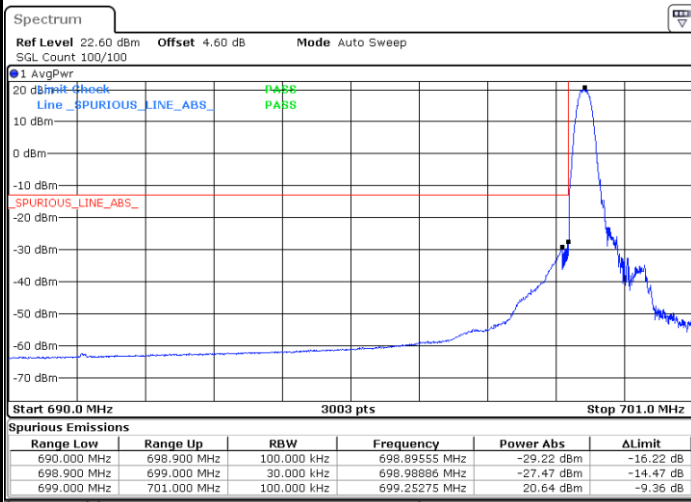

Date: 6 JUN 2020 18:42:03

LTE Band 12

Lowest Channel / 5MHz / 64QAM

Date: 6 JUN 2020 18:46:54

Lowest Channel / 10MHz / 64QAM

Date: 6 JUN 2020 18:58:06

Middle Channel / 5MHz / 64QAM

Date: 6 JUN 2020 18:47:14

Middle Channel / 10MHz / 64QAM

Date: 6 JUN 2020 18:58:26

Highest Channel / 5MHz / 64QAM

Date: 6 JUN 2020 18:47:35

Highest Channel / 10MHz / 64QAM

Date: 6 JUN 2020 18:58:46

# Conducted Band Edge

LTE Band 12 / 1.4MHz / 16QAM

Lowest Band Edge / 1 RB

Date: 6 JUN.2020 17:31:55

Highest Band Edge / 1 RB

Date: 6 JUN.2020 17:39:49

Lowest Band Edge / Full RB

Date: 6 JUN.2020 17:35:18

Highest Band Edge / Full RB

Date: 6 JUN.2020 17:36:25

LTE Band 12 / 1.4MHz / 64QAM

Lowest Band Edge / 1 RB

Date: 6.JUN.2020 18:34:24

Highest Band Edge / 1 RB

Date: 6.JUN.2020 18:32:09

Lowest Band Edge / Full RB