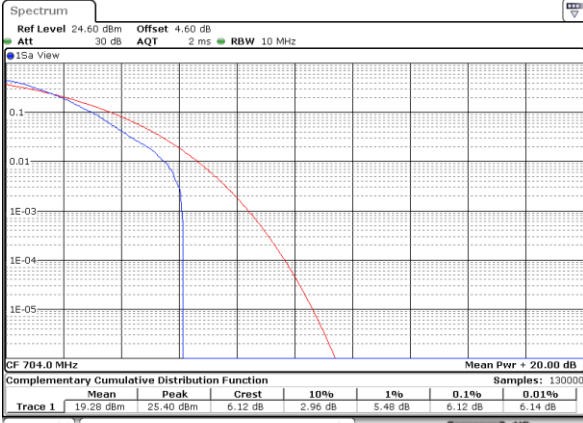

Highest Channel / Full RB

Date: 6 JUN 2020 19:09:05

LTE Band 12 / 10MHz / 64QAM

Lowest Channel / 1RB

Date: 6 JUN 2020 19:03:55

Lowest Channel / Full RB

Date: 6 JUN 2020 19:04:03

Middle Channel / 1RB

Date: 6 JUN 2020 19:04:30

Middle Channel / Full RB

Date: 6 JUN 2020 19:04:16

Highest Channel / 1RB

Date: 6 JUN 2020 19:04:41

Highest Channel / Full RB

Date: 6 JUN 2020 19:04:50

26dB Bandwidth

Mode	LTE Band 12 : 26dB BW(MHz)											
BW	1.4MHz		3MHz		5MHz		10MHz		15MHz		20MHz	
Mod.	QPSK	16QAM	QPSK	16QAM	QPSK	16QAM	QPSK	16QAM	QPSK	16QAM	QPSK	16QAM
Lowest CH	1.22	1.23	3.07	3.01	4.92	4.99	9.81	9.79	-	-	-	-
Middle CH	1.23	1.23	3.03	3.06	4.95	4.87	9.73	9.57	-	-	-	-
Highest CH	1.23	1.24	3.01	3.02	4.97	4.92	9.71	9.73	-	-	-	-
Mode	LTE Band 12 : 26dB BW(MHz)											
BW	1.4MHz		3MHz		5MHz		10MHz		15MHz		20MHz	
Mod.	64QAM		64QAM		64QAM		64QAM		64QAM		64QAM	
Lowest CH	1.23	-	3.02	-	4.85	-	9.69	-	-	-	-	-
Middle CH	1.23	-	2.97	-	4.88	-	9.81	-	-	-	-	-
Highest CH	1.23	-	3.04	-	4.89	-	9.79	-	-	-	-	-