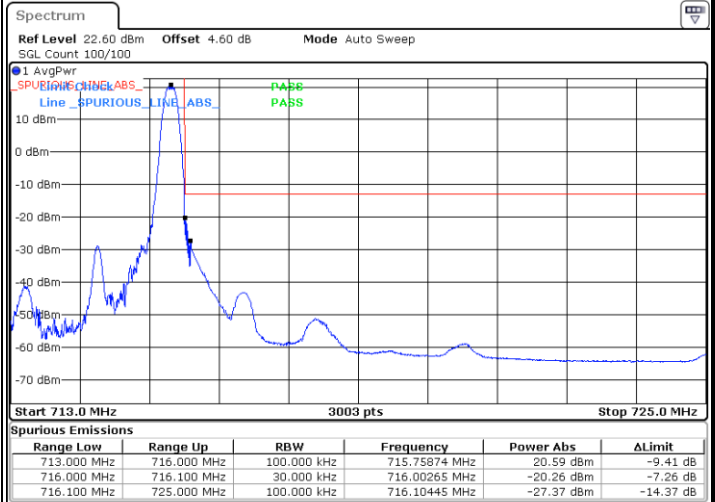

Highest Band Edge / Full RB

Date: 6 JUN.2020 17:36:25

LTE Band 12 / 1.4MHz / 64QAM

Lowest Band Edge / 1 RB

Date: 6.JUN.2020 18:34:24

Highest Band Edge / 1 RB

Date: 6.JUN.2020 18:32:09

Lowest Band Edge / Full RB

Date: 6.JUN.2020 18:35:32

Highest Band Edge / Full RB

Date: 6.JUN.2020 18:33:16

**LTE Band 12 / 3MHz / QPSK**

LTE Band 12 / 3MHz / 16QAM

Lowest Band Edge / 1 RB

Date: 6.JUN.2020 17:48:39

Highest Band Edge / 1 RB

Date: 6.JUN.2020 17:56:33

Lowest Band Edge / Full RB

Date: 6.JUN.2020 17:52:02

Highest Band Edge / Full RB

Date: 6.JUN.2020 17:53:10

LTE Band 12 / 3MHz / 64QAM

Lowest Band Edge / 1 RB

Date: 6 JUN 2020 18:43:21

Highest Band Edge / 1 RB

Date: 6 JUN 2020 18:46:44

Lowest Band Edge / Full RB

Date: 6 JUN 2020 18:44:29

Highest Band Edge / Full RB

Date: 6 JUN 2020 18:45:36

LTE Band 12 / 5MHz / QPSK

Lowest Band Edge / 1 RB