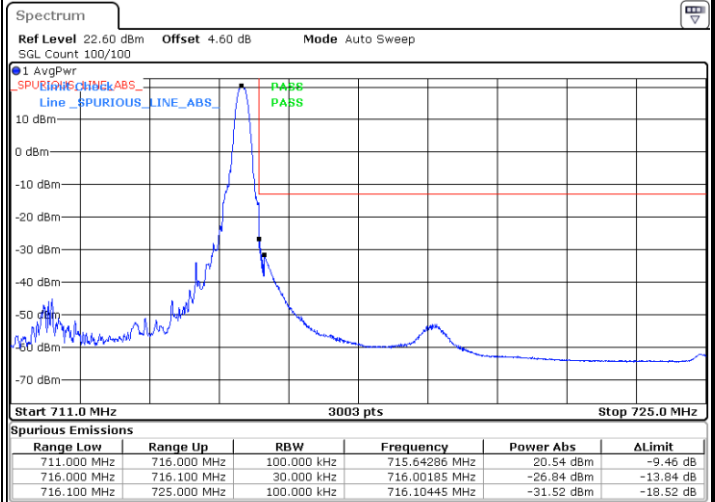

Highest Band Edge / 1 RB

Date: 6 JUN 2020 18:46:44

Lowest Band Edge / Full RB

Date: 6 JUN 2020 18:44:29

Highest Band Edge / Full RB

Date: 6 JUN 2020 18:45:36

LTE Band 12 / 5MHz / QPSK

Lowest Band Edge / 1 RB

Date: 6.JUN.2020 18:06:31

Highest Band Edge / 1 RB

Date: 6.JUN.2020 18:12:10

Lowest Band Edge / Full RB

Date: 6.JUN.2020 18:07:39

Highest Band Edge / Full RB

Date: 6.JUN.2020 18:11:02

LTE Band 12 / 5MHz / 16QAM

Lowest Band Edge / 1RB

Date: 6.JUN.2020 18:05:23

Highest Band Edge / 1 RB

Date: 6.JUN.2020 18:13:17

Lowest Band Edge / Full RB

Date: 6.JUN.2020 18:08:46

Highest Band Edge / Full RB

Date: 6.JUN.2020 18:09:54

LTE Band 12 / 5MHz / 64QAM

Lowest Band Edge / 1RB

Date: 6.JUN.2020 18:51:08

Highest Band Edge / 1 RB

Date: 6.JUN.2020 18:50:00

Lowest Band Edge / Full RB

Date: 6.JUN.2020 18:52:16

Highest Band Edge / Full RB