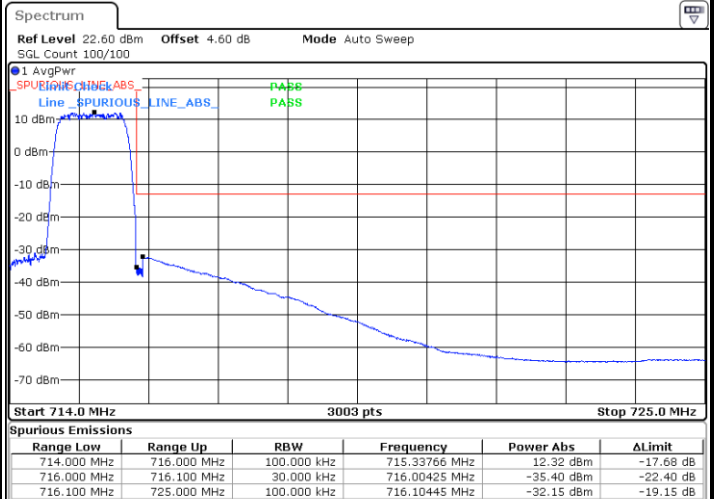

Middle Channel / 10MHz / 64QAM

Date: 6 JUN 2020 18:58:26

Highest Channel / 5MHz / 64QAM

Date: 6 JUN 2020 18:47:35

Highest Channel / 10MHz / 64QAM

Date: 6 JUN 2020 18:58:46

# Conducted Band Edge

LTE Band 12 / 1.4MHz / 16QAM

Lowest Band Edge / 1 RB

Date: 6 JUN.2020 17:31:55

Highest Band Edge / 1 RB

Date: 6 JUN.2020 17:39:49

Lowest Band Edge / Full RB

Date: 6 JUN.2020 17:35:18

Highest Band Edge / Full RB

Date: 6 JUN.2020 17:36:25

LTE Band 12 / 1.4MHz / 64QAM

Lowest Band Edge / 1 RB

Date: 6.JUN.2020 18:34:24

Highest Band Edge / 1 RB

Date: 6.JUN.2020 18:32:09

Lowest Band Edge / Full RB

Date: 6.JUN.2020 18:35:32

Highest Band Edge / Full RB

Date: 6.JUN.2020 18:33:16

**LTE Band 12 / 3MHz / QPSK**

LTE Band 12 / 3MHz / 16QAM

Lowest Band Edge / 1 RB

Date: 6.JUN.2020 17:48:39

Highest Band Edge / 1 RB