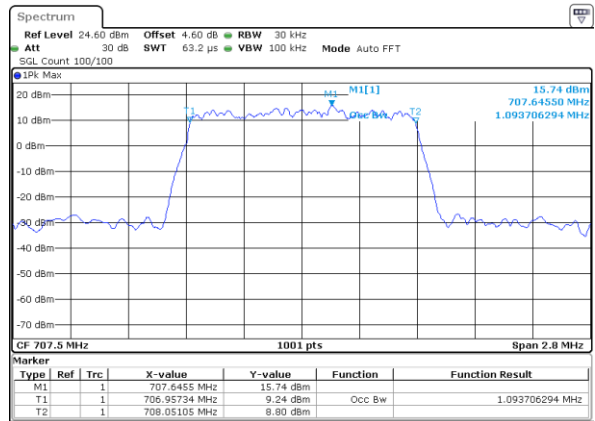

### Occupied Bandwidth

Mode	LTE Band 12 : 99%OBW(MHz)											
BW	1.4MHz		3MHz		5MHz		10MHz		15MHz		20MHz	
Mod.	QPSK	16QAM	QPSK	16QAM	QPSK	16QAM	QPSK	16QAM	QPSK	16QAM	QPSK	16QAM
Lowest CH	1.09	1.09	2.73	2.73	4.48	4.46	9.01	8.99	-	-	-	-
Middle CH	1.09	1.09	2.72	2.70	4.48	4.50	9.07	8.99	-	-	-	-
Highest CH	1.09	1.09	2.71	2.71	4.50	4.49	9.11	9.05	-	-	-	-
Mode	LTE Band 12 : 99%OBW(MHz)											
BW	1.4MHz		3MHz		5MHz		10MHz		15MHz		20MHz	
Mod.	64QAM		64QAM		64QAM		64QAM		64QAM		64QAM	
Lowest CH	1.09	-	2.72	-	4.47	-	9.03	-	-	-	-	-
Middle CH	1.09	-	2.72	-	4.49	-	8.99	-	-	-	-	-
Highest CH	1.09	-	2.72	-	4.47	-	9.05	-	-	-	-	-

LTE Band 12

Lowest Channel / 1.4MHz / QPSK

Date: 6 JUN 2020 17:23:14

Lowest Channel / 1.4MHz / 16QAM

Date: 6 JUN 2020 17:23:25

Middle Channel / 1.4MHz / QPSK

Date: 6 JUN 2020 17:23:45

Middle Channel / 1.4MHz / 16QAM

Date: 6 JUN 2020 17:23:55

Highest Channel / 1.4MHz / QPSK

Date: 6 JUN 2020 17:23:55

Highest Channel / 1.4MHz / 16QAM

Date: 6 JUN 2020 17:24:05

LTE Band 12

Lowest Channel / 3MHz / QPSK

Date: 6 JUN 2020 17:39:59