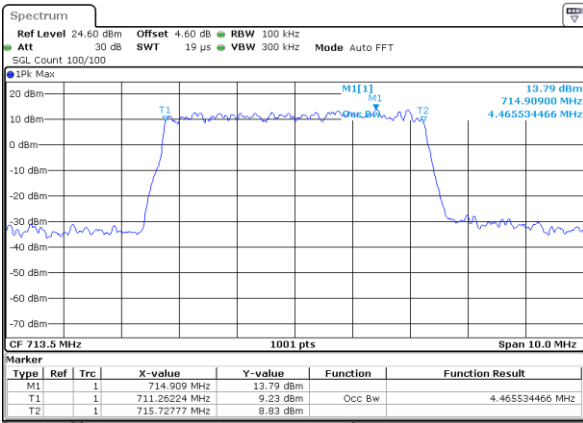

Date: 6 JUN 2020 18:41:23

Middle Channel / 1.4MHz / 64QAM

Date: 6 JUN 2020 18:30:31

Middle Channel / 3MHz / 64QAM

Date: 6 JUN 2020 18:41:43

Highest Channel / 1.4MHz / 64QAM

Date: 6 JUN 2020 18:30:51

Highest Channel / 3MHz / 64QAM

Date: 6 JUN 2020 18:42:03

LTE Band 12

Lowest Channel / 5MHz / 64QAM

Date: 6 JUN 2020 18:46:54

Lowest Channel / 10MHz / 64QAM

Date: 6 JUN 2020 18:58:06

Middle Channel / 5MHz / 64QAM

Date: 6 JUN 2020 18:47:14

Middle Channel / 10MHz / 64QAM

Date: 6 JUN 2020 18:58:26

Highest Channel / 5MHz / 64QAM

Date: 6 JUN 2020 18:47:35

Highest Channel / 10MHz / 64QAM

Date: 6 JUN 2020 18:58:46

# Conducted Band Edge

LTE Band 12 / 1.4MHz / 16QAM

Lowest Band Edge / 1 RB

Date: 6 JUN.2020 17:31:55

Highest Band Edge / 1 RB

Date: 6 JUN.2020 17:39:49

Lowest Band Edge / Full RB

Date: 6 JUN.2020 17:35:18