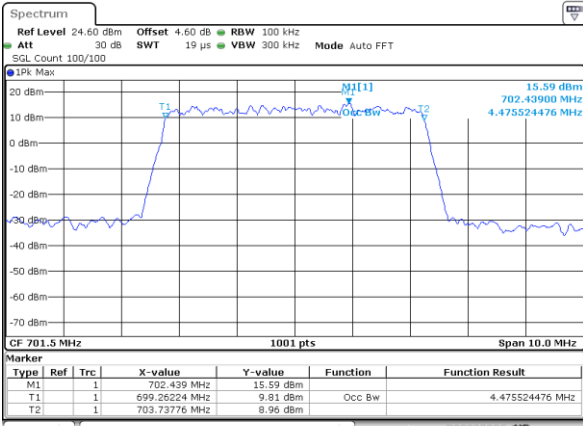

Highest Channel / 3MHz / 16QAM

Date: 6 JUN 2020 17:40:50

LTE Band 12

Lowest Channel / 5MHz / QPSK

Date: 6 JUN 2020 17:56:43

Lowest Channel / 5MHz / 16QAM

Date: 6 JUN 2020 17:56:53

Middle Channel / 5MHz / QPSK

Date: 6 JUN 2020 17:57:13

Middle Channel / 5MHz / 16QAM

Date: 6 JUN 2020 17:57:03

Highest Channel / 5MHz / QPSK

Date: 6 JUN 2020 17:57:24

Highest Channel / 5MHz / 16QAM

Date: 6 JUN 2020 17:57:34

LTE Band 12