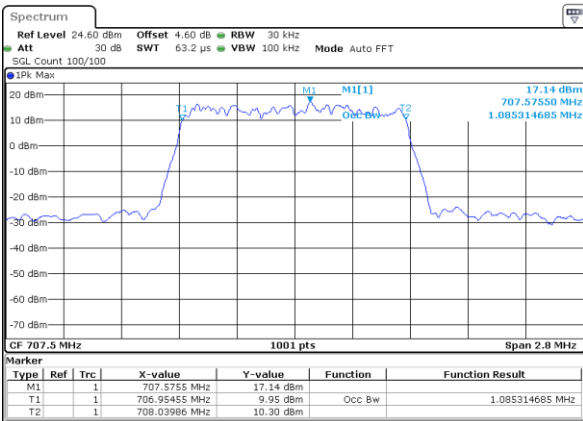

### Occupied Bandwidth

Mode	LTE Band 12 : 99%OBW(MHz)											
BW	1.4MHz		3MHz		5MHz		10MHz		15MHz		20MHz	
Mod.	QPSK	16QAM	QPSK	16QAM	QPSK	16QAM	QPSK	16QAM	QPSK	16QAM	QPSK	16QAM
Lowest CH	1.09	1.09	2.73	2.73	4.48	4.46	9.01	8.99	-	-	-	-
Middle CH	1.09	1.09	2.72	2.70	4.48	4.50	9.07	8.99	-	-	-	-
Highest CH	1.09	1.09	2.71	2.71	4.50	4.49	9.11	9.05	-	-	-	-
Mode	LTE Band 12 : 99%OBW(MHz)											
BW	1.4MHz		3MHz		5MHz		10MHz		15MHz		20MHz	
Mod.	64QAM		64QAM		64QAM		64QAM		64QAM		64QAM	
Lowest CH	1.09	-	2.72	-	4.47	-	9.03	-	-	-	-	-
Middle CH	1.09	-	2.72	-	4.49	-	8.99	-	-	-	-	-
Highest CH	1.09	-	2.72	-	4.47	-	9.05	-	-	-	-	-

LTE Band 12

Lowest Channel / 1.4MHz / QPSK

Date: 6 JUN 2020 17:23:14

Lowest Channel / 1.4MHz / 16QAM

Date: 6 JUN 2020 17:23:25

Middle Channel / 1.4MHz / QPSK

Date: 6 JUN 2020 17:23:45

Middle Channel / 1.4MHz / 16QAM

Date: 6 JUN 2020 17:23:55

Highest Channel / 1.4MHz / QPSK

Date: 6 JUN 2020 17:23:55

Highest Channel / 1.4MHz / 16QAM

Date: 6 JUN 2020 17:24:05

LTE Band 12

Lowest Channel / 3MHz / QPSK

Date: 6 JUN 2020 17:39:59