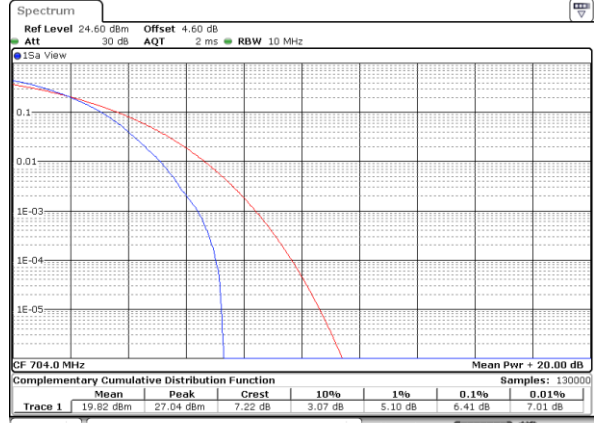

Highest Channel / Full RB

Date: 6 JUN 2020 19:09:05

LTE Band 12 / 10MHz / 64QAM

Lowest Channel / 1RB

Date: 6 JUN 2020 19:03:55

Lowest Channel / Full RB

Date: 6 JUN 2020 19:04:03

Middle Channel / 1RB

Date: 6 JUN 2020 19:04:30

Middle Channel / Full RB

Date: 6 JUN 2020 19:04:16

Highest Channel / 1RB

Date: 6 JUN 2020 19:04:41

Highest Channel / Full RB

Date: 6 JUN 2020 19:04:50

26dB Bandwidth

Mode	LTE Band 12 : 26dB BW(MHz)											
BW	1.4MHz		3MHz		5MHz		10MHz		15MHz		20MHz	
Mod.	QPSK	16QAM	QPSK	16QAM	QPSK	16QAM	QPSK	16QAM	QPSK	16QAM	QPSK	16QAM
Lowest CH	1.22	1.23	3.07	3.01	4.92	4.99	9.81	9.79	-	-	-	-
Middle CH	1.23	1.23	3.03	3.06	4.95	4.87	9.73	9.57	-	-	-	-
Highest CH	1.23	1.24	3.01	3.02	4.97	4.92	9.71	9.73	-	-	-	-
Mode	LTE Band 12 : 26dB BW(MHz)											
BW	1.4MHz		3MHz		5MHz		10MHz		15MHz		20MHz	
Mod.	64QAM		64QAM		64QAM		64QAM		64QAM		64QAM	
Lowest CH	1.23	-	3.02	-	4.85	-	9.69	-	-	-	-	-
Middle CH	1.23	-	2.97	-	4.88	-	9.81	-	-	-	-	-
Highest CH	1.23	-	3.04	-	4.89	-	9.79	-	-	-	-	-