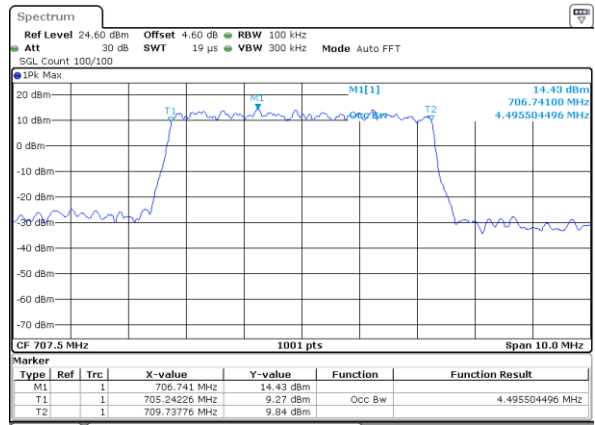

Highest Channel / 3MHz / 16QAM

Date: 6 JUN 2020 17:40:50

LTE Band 12

Lowest Channel / 5MHz / QPSK

Date: 6 JUN 2020 17:56:43

Lowest Channel / 5MHz / 16QAM

Date: 6 JUN 2020 17:56:53

Middle Channel / 5MHz / QPSK

Date: 6 JUN 2020 17:57:13

Middle Channel / 5MHz / 16QAM

Date: 6 JUN 2020 17:57:03

Highest Channel / 5MHz / QPSK

Date: 6 JUN 2020 17:57:24

Highest Channel / 5MHz / 16QAM

Date: 6 JUN 2020 17:57:34

LTE Band 12