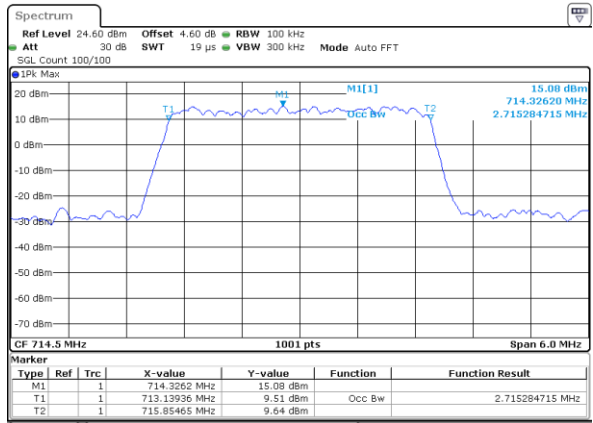

Highest Channel / 10MHz / QPSK

Date: 6 JUN 2020 18:14:08

Highest Channel / 10MHz / 16QAM

Date: 6 JUN 2020 18:14:18

LTE Band 12

Lowest Channel / 1.4MHz / 64QAM

Date: 6 JUN 2020 18:30:10

Lowest Channel / 3MHz / 64QAM

Date: 6 JUN 2020 18:41:23

Middle Channel / 1.4MHz / 64QAM

Date: 6 JUN 2020 18:30:31

Middle Channel / 3MHz / 64QAM

Date: 6 JUN 2020 18:41:43

Highest Channel / 1.4MHz / 64QAM

Date: 6 JUN 2020 18:30:51

Highest Channel / 3MHz / 64QAM

Date: 6 JUN 2020 18:42:03

LTE Band 12

Lowest Channel / 5MHz / 64QAM

Date: 6 JUN 2020 18:46:54

Lowest Channel / 10MHz / 64QAM

Date: 6 JUN 2020 18:58:06

Middle Channel / 5MHz / 64QAM

Date: 6 JUN 2020 18:47:14