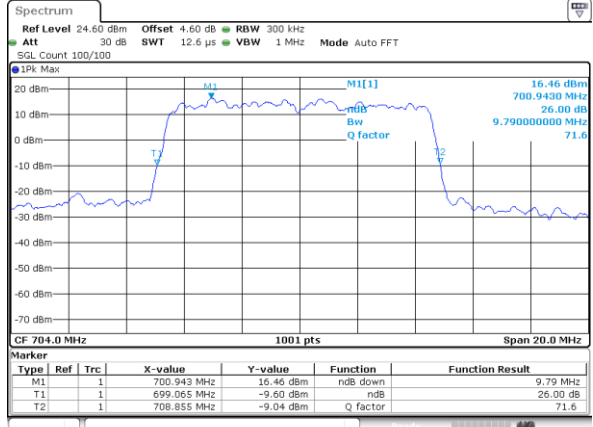

Lowest Channel / 10MHz / 16QAM

Date: 6 JUN 2020 18:15:09