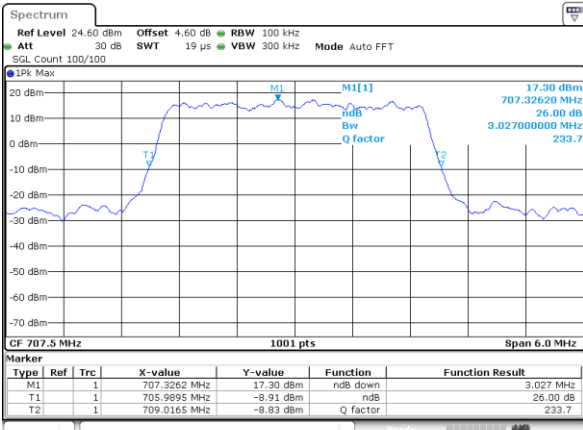

Middle Channel / 3MHz / QPSK

Date: 6 JUN 2020 17:41:20