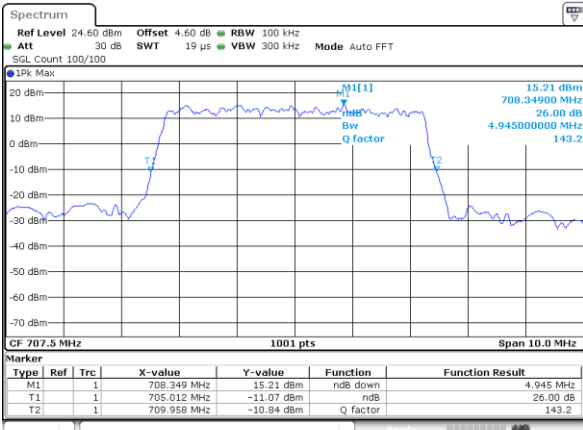

Highest Channel / 3MHz / 16QAM

Date: 6 JUN 2020 17:41:00

LTE Band 12

Lowest Channel / 5MHz / QPSK

Date: 6 JUN 2020 17:58:34

Lowest Channel / 5MHz / 16QAM

Date: 6 JUN 2020 17:58:24

Middle Channel / 5MHz / QPSK

Date: 6 JUN 2020 17:58:04

Middle Channel / 5MHz / 16QAM

Date: 6 JUN 2020 17:58:14

Highest Channel / 5MHz / QPSK

Date: 6 JUN 2020 17:57:54

Highest Channel / 5MHz / 16QAM

Date: 6 JUN 2020 17:57:44

LTE Band 12