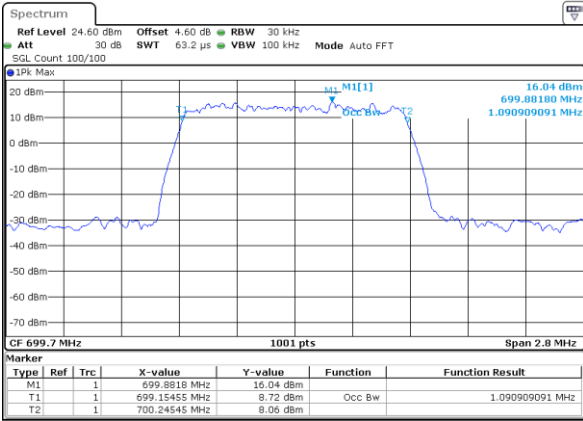

LTE Band 12

Lowest Channel / 1.4MHz / QPSK

Date: 6 JUN 2020 17:23:14