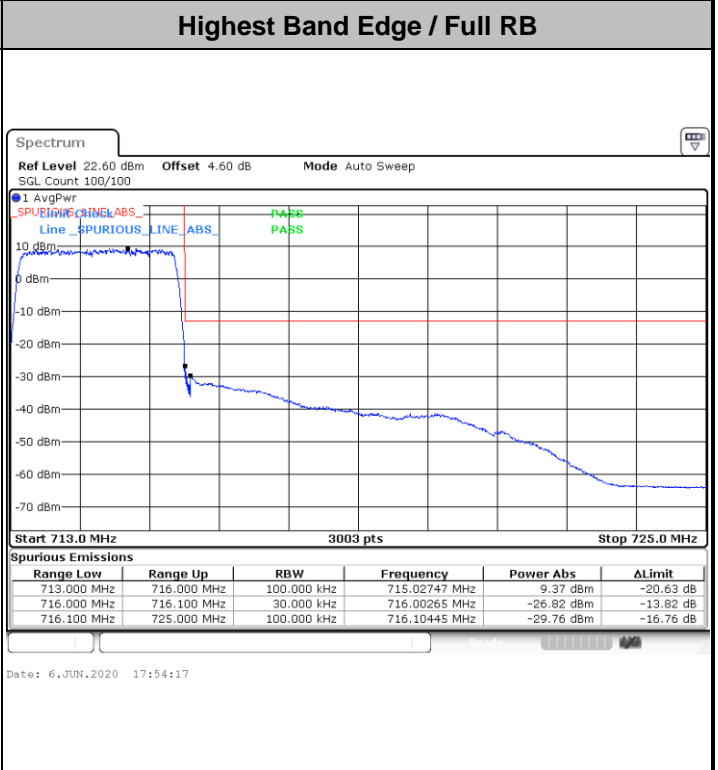

Highest Band Edge / Full RB

Date: 6 JUN.2020 17:36:25

LTE Band 12 / 1.4MHz / 64QAM

Lowest Band Edge / 1 RB

Date: 6.JUN.2020 18:34:24

Highest Band Edge / 1 RB

Date: 6.JUN.2020 18:32:09

Lowest Band Edge / Full RB

Date: 6.JUN.2020 18:35:32

Highest Band Edge / Full RB

Date: 6.JUN.2020 18:33:16

**LTE Band 12 / 3MHz / QPSK**

LTE Band 12 / 3MHz / 16QAM

Lowest Band Edge / 1 RB

Date: 6.JUN.2020 17:48:39

Highest Band Edge / 1 RB

Date: 6.JUN.2020 17:56:33

Lowest Band Edge / Full RB

Date: 6.JUN.2020 17:52:02

Highest Band Edge / Full RB

Date: 6.JUN.2020 17:53:10

LTE Band 12 / 3MHz / 64QAM

Lowest Band Edge / 1 RB

Date: 6 JUN 2020 18:43:21

Highest Band Edge / 1 RB

Date: 6 JUN 2020 18:46:44

Lowest Band Edge / Full RB

Date: 6 JUN 2020 18:44:29

Highest Band Edge / Full RB

Date: 6 JUN 2020 18:45:36

LTE Band 12 / 5MHz / QPSK

Lowest Band Edge / 1 RB