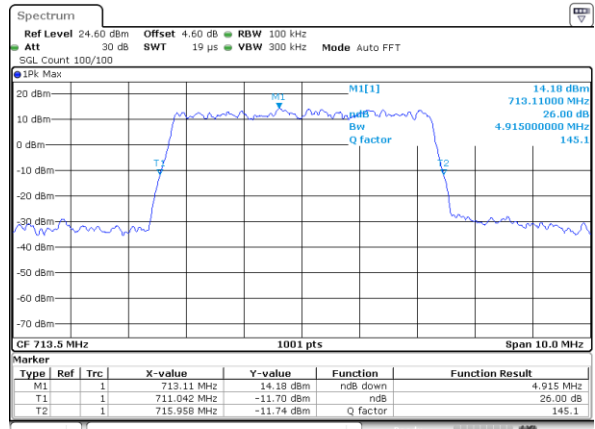

Date: 6 JUN 2020 17:58:04

Middle Channel / 5MHz / 16QAM

Date: 6 JUN 2020 17:58:14

Highest Channel / 5MHz / QPSK

Date: 6 JUN 2020 17:57:54

Highest Channel / 5MHz / 16QAM

Date: 6 JUN 2020 17:57:44

LTE Band 12