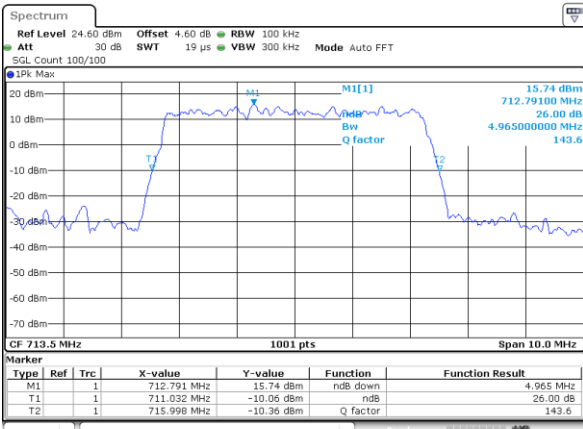

Highest Channel / 5MHz / QPSK

Date: 6 JUN 2020 17:57:54