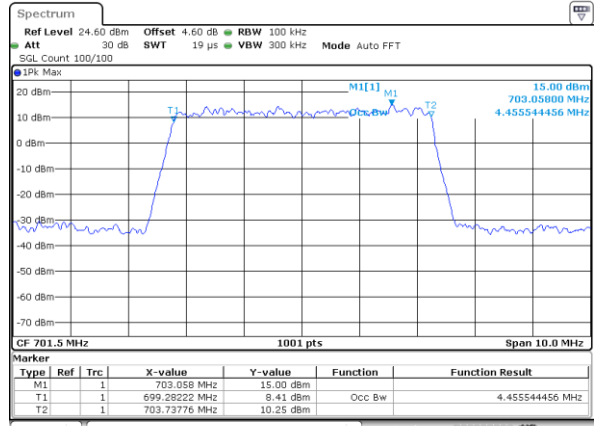

Highest Channel / 3MHz / 16QAM

Date: 6 JUN 2020 17:40:50

LTE Band 12

Lowest Channel / 5MHz / QPSK

Date: 6 JUN 2020 17:56:43

Lowest Channel / 5MHz / 16QAM

Date: 6 JUN 2020 17:56:53

Middle Channel / 5MHz / QPSK

Date: 6 JUN 2020 17:57:13

Middle Channel / 5MHz / 16QAM

Date: 6 JUN 2020 17:57:03

Highest Channel / 5MHz / QPSK

Date: 6 JUN 2020 17:57:24

Highest Channel / 5MHz / 16QAM

Date: 6 JUN 2020 17:57:34

LTE Band 12