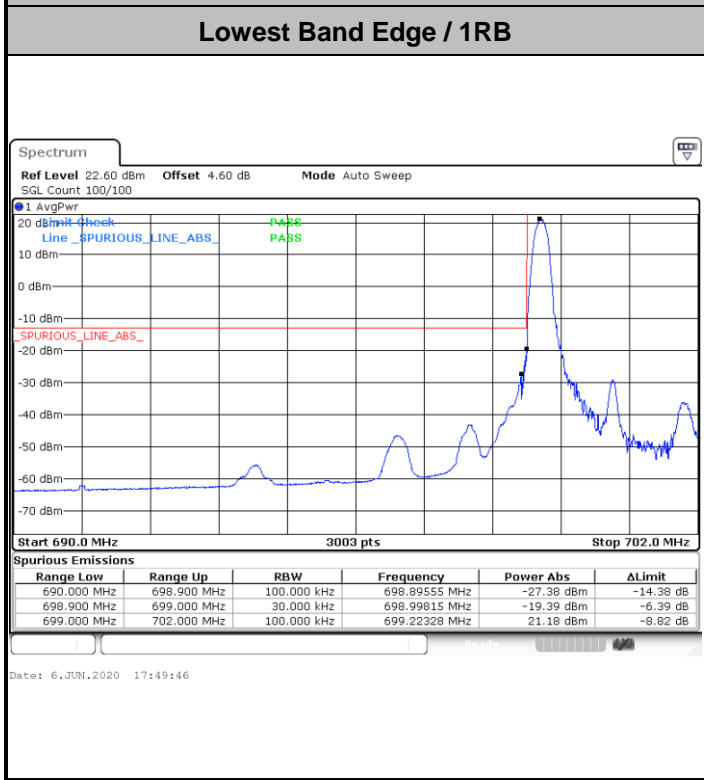

Highest Band Edge / Full RB

Date: 6 JUN.2020 17:36:25

LTE Band 12 / 1.4MHz / 64QAM

Lowest Band Edge / 1 RB

Date: 6.JUN.2020 18:34:24

Highest Band Edge / 1 RB

Date: 6.JUN.2020 18:32:09

Lowest Band Edge / Full RB

Date: 6.JUN.2020 18:35:32

Highest Band Edge / Full RB

Date: 6.JUN.2020 18:33:16

**LTE Band 12 / 3MHz / QPSK**

LTE Band 12 / 3MHz / 16QAM

Lowest Band Edge / 1 RB

Date: 6.JUN.2020 17:48:39

Highest Band Edge / 1 RB

Date: 6.JUN.2020 17:56:33

Lowest Band Edge / Full RB

Date: 6.JUN.2020 17:52:02

Highest Band Edge / Full RB

Date: 6.JUN.2020 17:53:10

LTE Band 12 / 3MHz / 64QAM

Lowest Band Edge / 1 RB

Date: 6 JUN 2020 18:43:21

Highest Band Edge / 1 RB

Date: 6 JUN 2020 18:46:44

Lowest Band Edge / Full RB

Date: 6 JUN 2020 18:44:29

Highest Band Edge / Full RB

Date: 6 JUN 2020 18:45:36

LTE Band 12 / 5MHz / QPSK

Lowest Band Edge / 1 RB