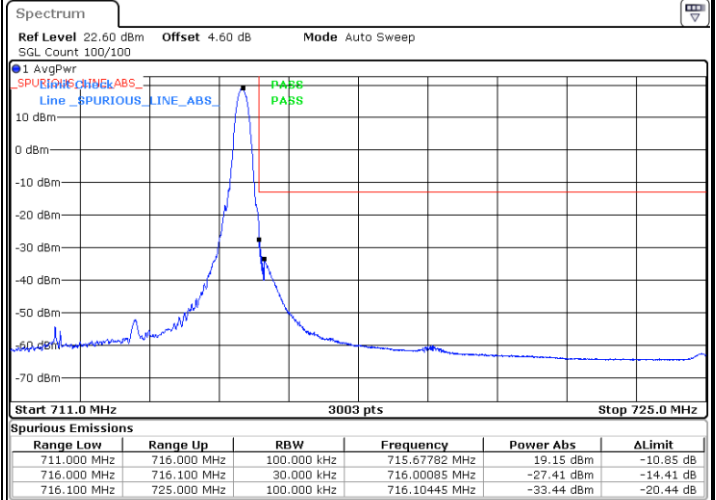

Highest Band Edge / 1 RB

Date: 6 JUN 2020 18:46:44

Lowest Band Edge / Full RB

Date: 6 JUN 2020 18:44:29

Highest Band Edge / Full RB

Date: 6 JUN 2020 18:45:36

LTE Band 12 / 5MHz / QPSK

Lowest Band Edge / 1 RB

Date: 6.JUN.2020 18:06:31

Highest Band Edge / 1 RB

Date: 6.JUN.2020 18:12:10

Lowest Band Edge / Full RB

Date: 6.JUN.2020 18:07:39

Highest Band Edge / Full RB

Date: 6.JUN.2020 18:11:02

LTE Band 12 / 5MHz / 16QAM

Lowest Band Edge / 1RB

Date: 6.JUN.2020 18:05:23

Highest Band Edge / 1 RB

Date: 6.JUN.2020 18:13:17

Lowest Band Edge / Full RB

Date: 6.JUN.2020 18:08:46

Highest Band Edge / Full RB

Date: 6.JUN.2020 18:09:54

LTE Band 12 / 5MHz / 64QAM

Lowest Band Edge / 1RB

Date: 6.JUN.2020 18:51:08

Highest Band Edge / 1 RB

Date: 6.JUN.2020 18:50:00

Lowest Band Edge / Full RB

Date: 6.JUN.2020 18:52:16

Highest Band Edge / Full RB