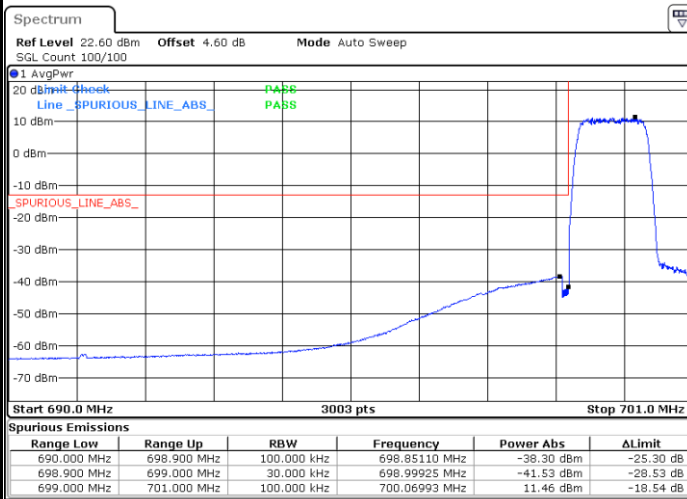

# Conducted Band Edge

LTE Band 12 / 1.4MHz / 16QAM

Lowest Band Edge / 1 RB

Date: 6 JUN.2020 17:31:55

Highest Band Edge / 1 RB

Date: 6 JUN.2020 17:39:49

Lowest Band Edge / Full RB

Date: 6 JUN.2020 17:35:18

Highest Band Edge / Full RB

Date: 6 JUN.2020 17:36:25

LTE Band 12 / 1.4MHz / 64QAM

Lowest Band Edge / 1 RB

Date: 6.JUN.2020 18:34:24

Highest Band Edge / 1 RB

Date: 6.JUN.2020 18:32:09

Lowest Band Edge / Full RB

Date: 6.JUN.2020 18:35:32

Highest Band Edge / Full RB

Date: 6.JUN.2020 18:33:16

**LTE Band 12 / 3MHz / QPSK**

LTE Band 12 / 3MHz / 16QAM

Lowest Band Edge / 1 RB

Date: 6.JUN.2020 17:48:39

Highest Band Edge / 1 RB

Date: 6.JUN.2020 17:56:33

Lowest Band Edge / Full RB

Date: 6.JUN.2020 17:52:02

Highest Band Edge / Full RB

Date: 6.JUN.2020 17:53:10

LTE Band 12 / 3MHz / 64QAM

Lowest Band Edge / 1 RB

Date: 6 JUN 2020 18:43:21