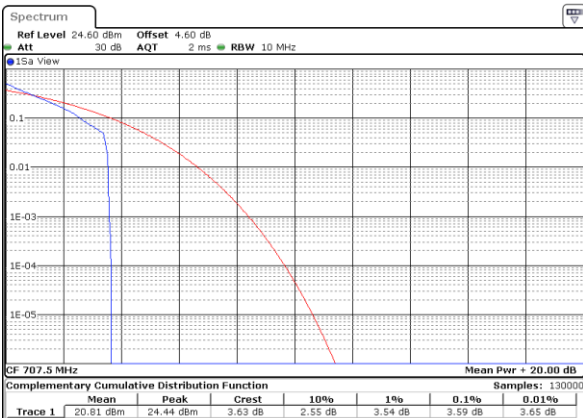

LTE Band 12 / 10MHz / QPSK

Lowest Channel / 1RB

Date: 6 JUN 2020 19:07:09

Lowest Channel / Full RB

Date: 6 JUN 2020 19:07:19

Middle Channel / 1RB

Date: 6 JUN 2020 19:07:59

Middle Channel / Full RB