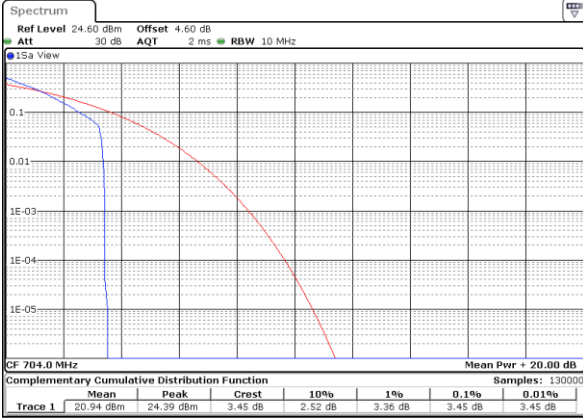

LTE Band 12 / 10MHz / QPSK

Lowest Channel / 1RB

Date: 6 JUN 2020 19:07:09

Lowest Channel / Full RB

Date: 6 JUN 2020 19:07:19

Middle Channel / 1RB

Date: 6 JUN 2020 19:07:59

Middle Channel / Full RB

Date: 6 JUN 2020 19:07:50

Highest Channel / 1RB

Date: 6 JUN 2020 19:08:32

Highest Channel / Full RB

Date: 6 JUN 2020 19:08:55

LTE Band 12 / 10MHz / 16QAM

Lowest Channel / 1RB

Date: 6 JUN 2020 19:06:58