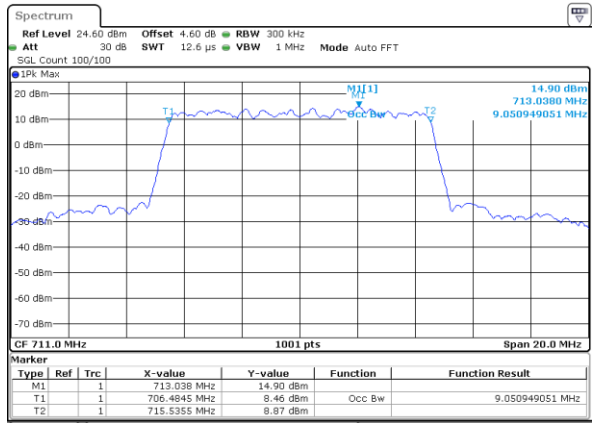

Date: 6 JUN 2020 18:42:03

LTE Band 12

Lowest Channel / 5MHz / 64QAM

Date: 6 JUN 2020 18:46:54

Lowest Channel / 10MHz / 64QAM

Date: 6 JUN 2020 18:58:06

Middle Channel / 5MHz / 64QAM

Date: 6 JUN 2020 18:47:14

Middle Channel / 10MHz / 64QAM

Date: 6 JUN 2020 18:58:26

Highest Channel / 5MHz / 64QAM

Date: 6 JUN 2020 18:47:35

Highest Channel / 10MHz / 64QAM

Date: 6 JUN 2020 18:58:46

# Conducted Band Edge

LTE Band 12 / 1.4MHz / 16QAM

Lowest Band Edge / 1 RB

Date: 6 JUN.2020 17:31:55

Highest Band Edge / 1 RB

Date: 6 JUN.2020 17:39:49

Lowest Band Edge / Full RB

Date: 6 JUN.2020 17:35:18

Highest Band Edge / Full RB

Date: 6 JUN.2020 17:36:25

LTE Band 12 / 1.4MHz / 64QAM

Lowest Band Edge / 1 RB

Date: 6.JUN.2020 18:34:24

Highest Band Edge / 1 RB

Date: 6.JUN.2020 18:32:09

Lowest Band Edge / Full RB