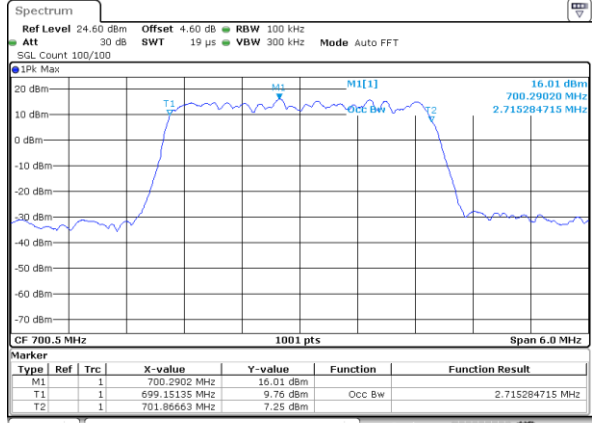

Highest Channel / 10MHz / QPSK

Date: 6 JUN 2020 18:14:08

Highest Channel / 10MHz / 16QAM

Date: 6 JUN 2020 18:14:18

LTE Band 12

Lowest Channel / 1.4MHz / 64QAM

Date: 6 JUN 2020 18:30:10

Lowest Channel / 3MHz / 64QAM

Date: 6 JUN 2020 18:41:23

Middle Channel / 1.4MHz / 64QAM

Date: 6 JUN 2020 18:30:31

Middle Channel / 3MHz / 64QAM

Date: 6 JUN 2020 18:41:43

Highest Channel / 1.4MHz / 64QAM

Date: 6 JUN 2020 18:30:51

Highest Channel / 3MHz / 64QAM