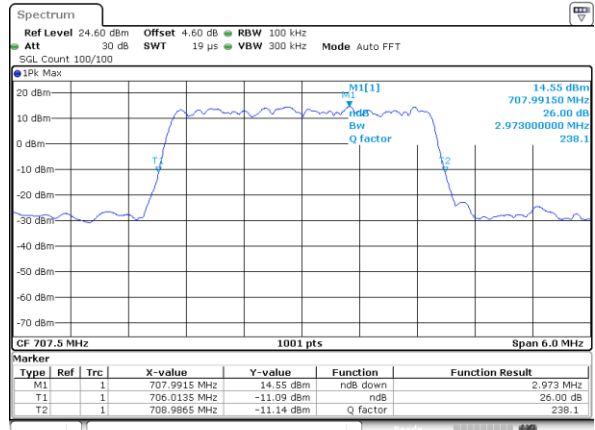

Highest Channel / 10MHz / QPSK

Date: 6 JUN 2020 18:14:38

Highest Channel / 10MHz / 16QAM

Date: 6 JUN 2020 18:14:28

LTE Band 12

Lowest Channel / 1.4MHz / 64QAM

Date: 6 JUN 2020 18:30:20

Lowest Channel / 3MHz / 64QAM

Date: 6 JUN 2020 18:41:33

Middle Channel / 1.4MHz / 64QAM

Date: 6 JUN 2020 18:30:41

Middle Channel / 3MHz / 64QAM

Date: 6 JUN 2020 18:41:53

Highest Channel / 1.4MHz / 64QAM

Date: 6 JUN 2020 18:31:01

Highest Channel / 3MHz / 64QAM