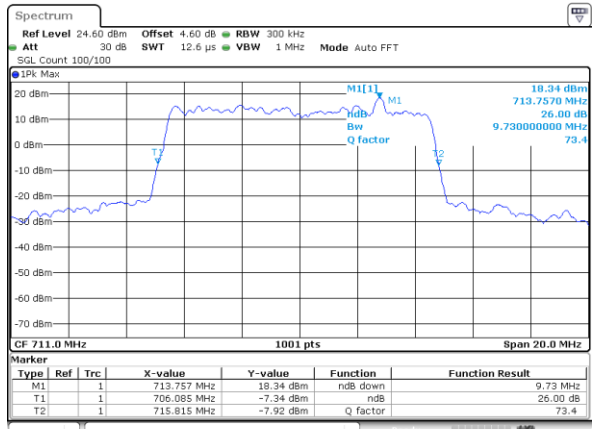

Lowest Channel / 10MHz / QPSK

Date: 6 JUN 2020 18:15:19

Lowest Channel / 10MHz / 16QAM

Date: 6 JUN 2020 18:15:09

Middle Channel / 10MHz / QPSK

Date: 6 JUN 2020 18:14:48

Middle Channel / 10MHz / 16QAM

Date: 6 JUN 2020 18:14:59

Highest Channel / 10MHz / QPSK

Date: 6 JUN 2020 18:14:38

Highest Channel / 10MHz / 16QAM

Date: 6 JUN 2020 18:14:28

LTE Band 12

Lowest Channel / 1.4MHz / 64QAM

Date: 6 JUN 2020 18:30:20

Lowest Channel / 3MHz / 64QAM