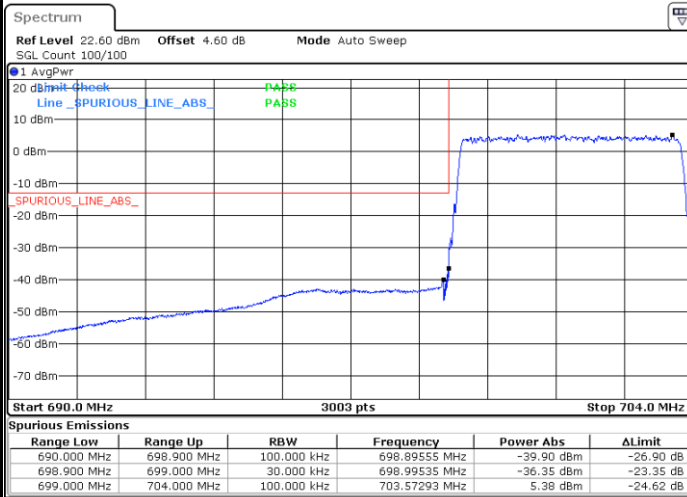

Lowest Band Edge / 1RB

Date: 6.JUN.2020 18:05:23

Highest Band Edge / 1 RB

Date: 6.JUN.2020 18:13:17

Lowest Band Edge / Full RB

Date: 6.JUN.2020 18:08:46

Highest Band Edge / Full RB

Date: 6.JUN.2020 18:09:54

LTE Band 12 / 5MHz / 64QAM

Lowest Band Edge / 1RB

Date: 6.JUN.2020 18:51:08

Highest Band Edge / 1 RB

Date: 6.JUN.2020 18:50:00

Lowest Band Edge / Full RB

Date: 6.JUN.2020 18:52:16

Highest Band Edge / Full RB