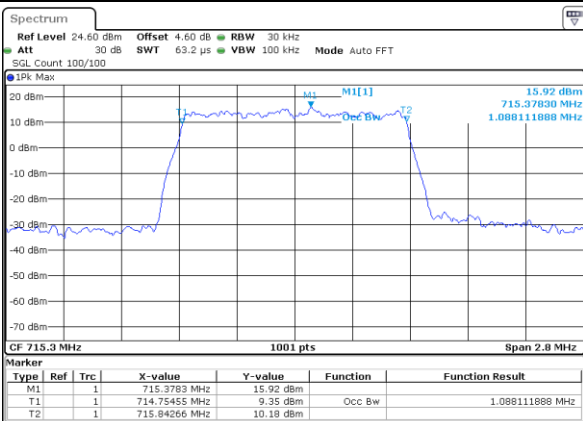

### Occupied Bandwidth

Mode	LTE Band 12 : 99%OBW(MHz)											
BW	1.4MHz		3MHz		5MHz		10MHz		15MHz		20MHz	
Mod.	QPSK	16QAM	QPSK	16QAM	QPSK	16QAM	QPSK	16QAM	QPSK	16QAM	QPSK	16QAM
Lowest CH	1.09	1.09	2.73	2.73	4.48	4.46	9.01	8.99	-	-	-	-
Middle CH	1.09	1.09	2.72	2.70	4.48	4.50	9.07	8.99	-	-	-	-
Highest CH	1.09	1.09	2.71	2.71	4.50	4.49	9.11	9.05	-	-	-	-
Mode	LTE Band 12 : 99%OBW(MHz)											
BW	1.4MHz		3MHz		5MHz		10MHz		15MHz		20MHz	
Mod.	64QAM		64QAM		64QAM		64QAM		64QAM		64QAM	
Lowest CH	1.09	-	2.72	-	4.47	-	9.03	-	-	-	-	-
Middle CH	1.09	-	2.72	-	4.49	-	8.99	-	-	-	-	-
Highest CH	1.09	-	2.72	-	4.47	-	9.05	-	-	-	-	-

LTE Band 12

Lowest Channel / 1.4MHz / QPSK

Date: 6 JUN 2020 17:23:14

Lowest Channel / 1.4MHz / 16QAM

Date: 6 JUN 2020 17:23:25

Middle Channel / 1.4MHz / QPSK

Date: 6 JUN 2020 17:23:45

Middle Channel / 1.4MHz / 16QAM

Date: 6 JUN 2020 17:23:55

Highest Channel / 1.4MHz / QPSK

Date: 6 JUN 2020 17:23:55

Highest Channel / 1.4MHz / 16QAM

Date: 6 JUN 2020 17:24:05

LTE Band 12

Lowest Channel / 3MHz / QPSK

Date: 6 JUN 2020 17:39:59