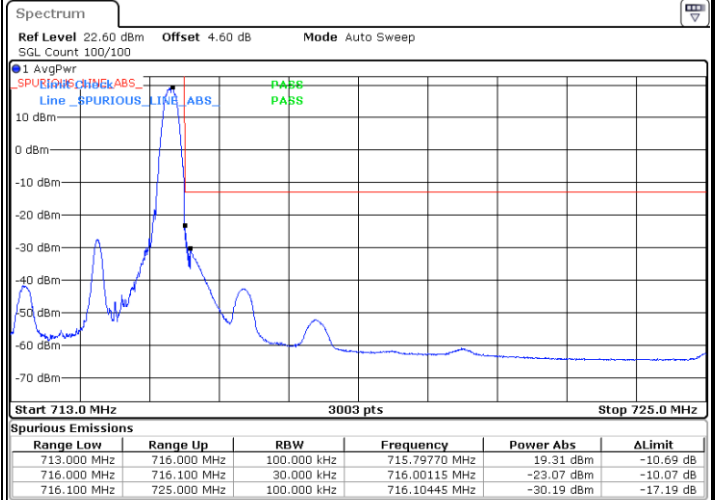

Date: 6.JUN.2020 18:35:32

Highest Band Edge / Full RB

Date: 6.JUN.2020 18:33:16

**LTE Band 12 / 3MHz / QPSK**

LTE Band 12 / 3MHz / 16QAM

Lowest Band Edge / 1 RB

Date: 6.JUN.2020 17:48:39

Highest Band Edge / 1 RB

Date: 6.JUN.2020 17:56:33

Lowest Band Edge / Full RB

Date: 6.JUN.2020 17:52:02

Highest Band Edge / Full RB

Date: 6.JUN.2020 17:53:10

LTE Band 12 / 3MHz / 64QAM

Lowest Band Edge / 1 RB

Date: 6 JUN 2020 18:43:21

Highest Band Edge / 1 RB

Date: 6 JUN 2020 18:46:44

Lowest Band Edge / Full RB

Date: 6 JUN 2020 18:44:29

Highest Band Edge / Full RB

Date: 6 JUN 2020 18:45:36

LTE Band 12 / 5MHz / QPSK

Lowest Band Edge / 1 RB

Date: 6.JUN.2020 18:06:31

Highest Band Edge / 1 RB

Date: 6.JUN.2020 18:12:10

Lowest Band Edge / Full RB

Date: 6.JUN.2020 18:07:39

Highest Band Edge / Full RB

Date: 6.JUN.2020 18:11:02

LTE Band 12 / 5MHz / 16QAM