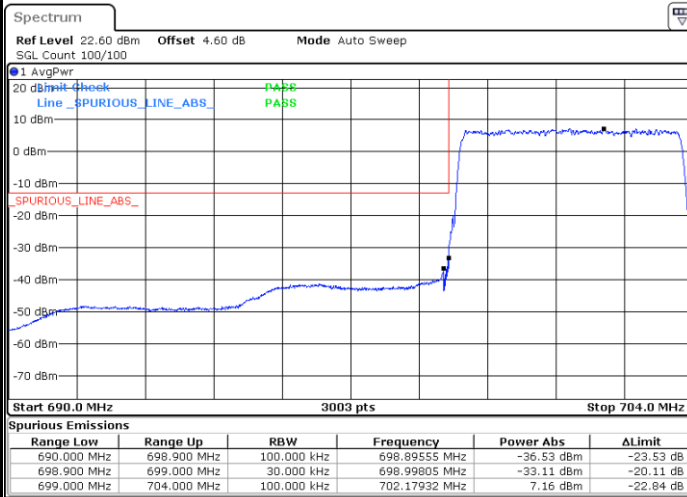

Date: 6.JUN.2020 17:56:33

Lowest Band Edge / Full RB

Date: 6.JUN.2020 17:52:02

Highest Band Edge / Full RB

Date: 6.JUN.2020 17:53:10

LTE Band 12 / 3MHz / 64QAM

Lowest Band Edge / 1 RB

Date: 6 JUN 2020 18:43:21

Highest Band Edge / 1 RB

Date: 6 JUN 2020 18:46:44

Lowest Band Edge / Full RB

Date: 6 JUN 2020 18:44:29

Highest Band Edge / Full RB

Date: 6 JUN 2020 18:45:36

LTE Band 12 / 5MHz / QPSK

Lowest Band Edge / 1 RB

Date: 6.JUN.2020 18:06:31

Highest Band Edge / 1 RB

Date: 6.JUN.2020 18:12:10

Lowest Band Edge / Full RB

Date: 6.JUN.2020 18:07:39

Highest Band Edge / Full RB

Date: 6.JUN.2020 18:11:02

LTE Band 12 / 5MHz / 16QAM