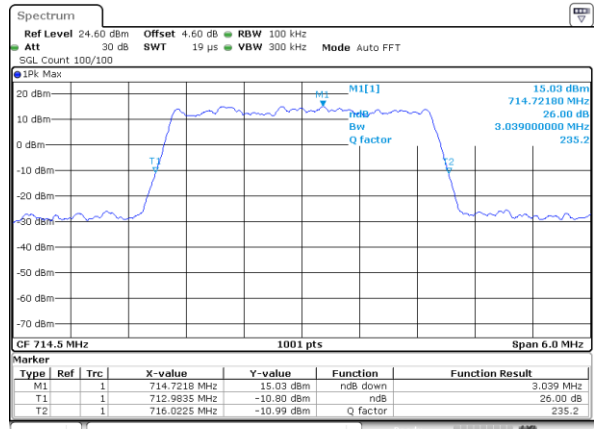

Highest Channel / 10MHz / QPSK

Date: 6 JUN 2020 18:14:38

Highest Channel / 10MHz / 16QAM

Date: 6 JUN 2020 18:14:28

LTE Band 12

Lowest Channel / 1.4MHz / 64QAM

Date: 6 JUN 2020 18:30:20

Lowest Channel / 3MHz / 64QAM

Date: 6 JUN 2020 18:41:33

Middle Channel / 1.4MHz / 64QAM

Date: 6 JUN 2020 18:30:41

Middle Channel / 3MHz / 64QAM

Date: 6 JUN 2020 18:41:53

Highest Channel / 1.4MHz / 64QAM

Date: 6 JUN 2020 18:31:01

Highest Channel / 3MHz / 64QAM