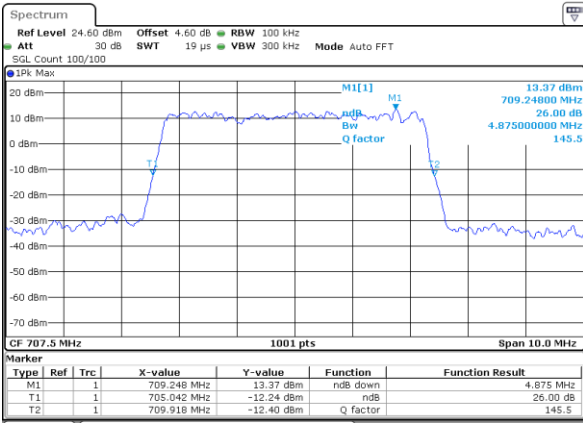

Date: 6 JUN 2020 18:42:13

LTE Band 12

Lowest Channel / 5MHz / 64QAM

Date: 6 JUN 2020 18:47:04

Lowest Channel / 10MHz / 64QAM

Date: 6 JUN 2020 18:58:16

Middle Channel / 5MHz / 64QAM

Date: 6 JUN 2020 18:47:25

Middle Channel / 10MHz / 64QAM

Date: 6 JUN 2020 18:58:36

Highest Channel / 5MHz / 64QAM

Date: 6 JUN 2020 18:47:45

Highest Channel / 10MHz / 64QAM

Date: 6 JUN 2020 18:58:56

### Occupied Bandwidth

Mode	LTE Band 12 : 99%OBW(MHz)											
BW	1.4MHz		3MHz		5MHz		10MHz		15MHz		20MHz	
Mod.	QPSK	16QAM	QPSK	16QAM	QPSK	16QAM	QPSK	16QAM	QPSK	16QAM	QPSK	16QAM
Lowest CH	1.09	1.09	2.73	2.73	4.48	4.46	9.01	8.99	-	-	-	-
Middle CH	1.09	1.09	2.72	2.70	4.48	4.50	9.07	8.99	-	-	-	-
Highest CH	1.09	1.09	2.71	2.71	4.50	4.49	9.11	9.05	-	-	-	-
Mode	LTE Band 12 : 99%OBW(MHz)											
BW	1.4MHz		3MHz		5MHz		10MHz		15MHz		20MHz	
Mod.	64QAM		64QAM		64QAM		64QAM		64QAM		64QAM	
Lowest CH	1.09	-	2.72	-	4.47	-	9.03	-	-	-	-	-
Middle CH	1.09	-	2.72	-	4.49	-	8.99	-	-	-	-	-
Highest CH	1.09	-	2.72	-	4.47	-	9.05	-	-	-	-	-