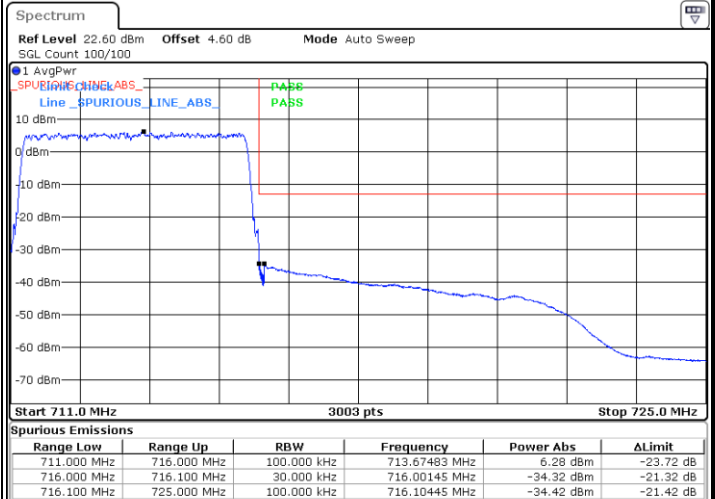

Highest Band Edge / 1 RB

Date: 6 JUN 2020 18:46:44

Lowest Band Edge / Full RB

Date: 6 JUN 2020 18:44:29

Highest Band Edge / Full RB

Date: 6 JUN 2020 18:45:36

LTE Band 12 / 5MHz / QPSK

Lowest Band Edge / 1 RB

Date: 6.JUN.2020 18:06:31

Highest Band Edge / 1 RB

Date: 6.JUN.2020 18:12:10

Lowest Band Edge / Full RB

Date: 6.JUN.2020 18:07:39

Highest Band Edge / Full RB

Date: 6.JUN.2020 18:11:02

LTE Band 12 / 5MHz / 16QAM

Lowest Band Edge / 1RB

Date: 6.JUN.2020 18:05:23

Highest Band Edge / 1 RB

Date: 6.JUN.2020 18:13:17

Lowest Band Edge / Full RB

Date: 6.JUN.2020 18:08:46

Highest Band Edge / Full RB

Date: 6.JUN.2020 18:09:54

LTE Band 12 / 5MHz / 64QAM

Lowest Band Edge / 1RB

Date: 6.JUN.2020 18:51:08

Highest Band Edge / 1 RB

Date: 6.JUN.2020 18:50:00

Lowest Band Edge / Full RB

Date: 6.JUN.2020 18:52:16

Highest Band Edge / Full RB