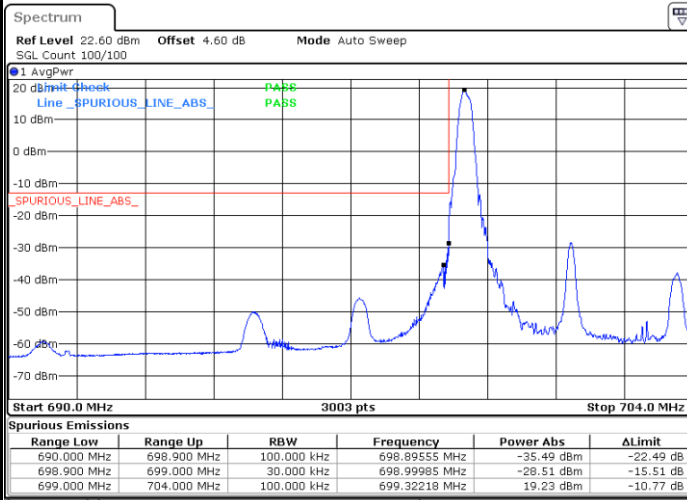

Highest Band Edge / 1 RB

Date: 6 JUN 2020 18:46:44

Lowest Band Edge / Full RB

Date: 6 JUN 2020 18:44:29

Highest Band Edge / Full RB

Date: 6 JUN 2020 18:45:36

LTE Band 12 / 5MHz / QPSK

Lowest Band Edge / 1 RB

Date: 6.JUN.2020 18:06:31

Highest Band Edge / 1 RB

Date: 6.JUN.2020 18:12:10

Lowest Band Edge / Full RB

Date: 6.JUN.2020 18:07:39

Highest Band Edge / Full RB

Date: 6.JUN.2020 18:11:02

LTE Band 12 / 5MHz / 16QAM

Lowest Band Edge / 1RB

Date: 6.JUN.2020 18:05:23

Highest Band Edge / 1 RB

Date: 6.JUN.2020 18:13:17

Lowest Band Edge / Full RB

Date: 6.JUN.2020 18:08:46

Highest Band Edge / Full RB

Date: 6.JUN.2020 18:09:54

LTE Band 12 / 5MHz / 64QAM

Lowest Band Edge / 1RB

Date: 6.JUN.2020 18:51:08

Highest Band Edge / 1 RB

Date: 6.JUN.2020 18:50:00

Lowest Band Edge / Full RB

Date: 6.JUN.2020 18:52:16

Highest Band Edge / Full RB