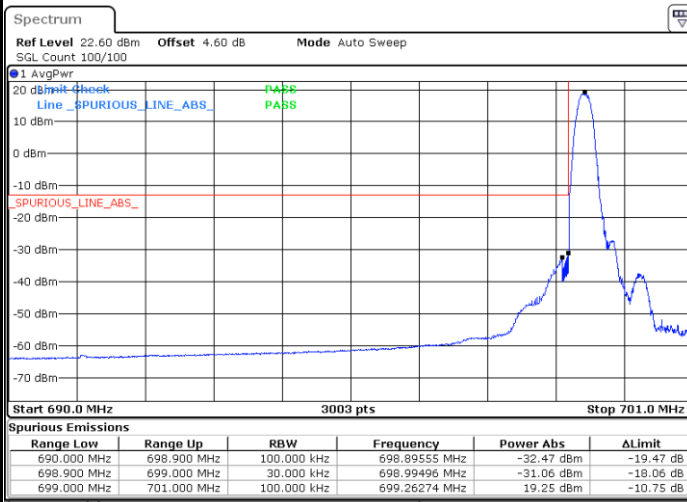

# Conducted Band Edge

LTE Band 12 / 1.4MHz / 16QAM

Lowest Band Edge / 1 RB

Date: 6 JUN.2020 17:31:55

Highest Band Edge / 1 RB

Date: 6 JUN.2020 17:39:49

Lowest Band Edge / Full RB

Date: 6 JUN.2020 17:35:18

Highest Band Edge / Full RB

Date: 6 JUN.2020 17:36:25

LTE Band 12 / 1.4MHz / 64QAM

Lowest Band Edge / 1 RB

Date: 6.JUN.2020 18:34:24

Highest Band Edge / 1 RB

Date: 6.JUN.2020 18:32:09

Lowest Band Edge / Full RB

Date: 6.JUN.2020 18:35:32

Highest Band Edge / Full RB

Date: 6.JUN.2020 18:33:16

**LTE Band 12 / 3MHz / QPSK**

LTE Band 12 / 3MHz / 16QAM

Lowest Band Edge / 1 RB

Date: 6.JUN.2020 17:48:39

Highest Band Edge / 1 RB

Date: 6.JUN.2020 17:56:33

Lowest Band Edge / Full RB

Date: 6.JUN.2020 17:52:02

Highest Band Edge / Full RB

Date: 6.JUN.2020 17:53:10

LTE Band 12 / 3MHz / 64QAM

Lowest Band Edge / 1 RB

Date: 6 JUN 2020 18:43:21