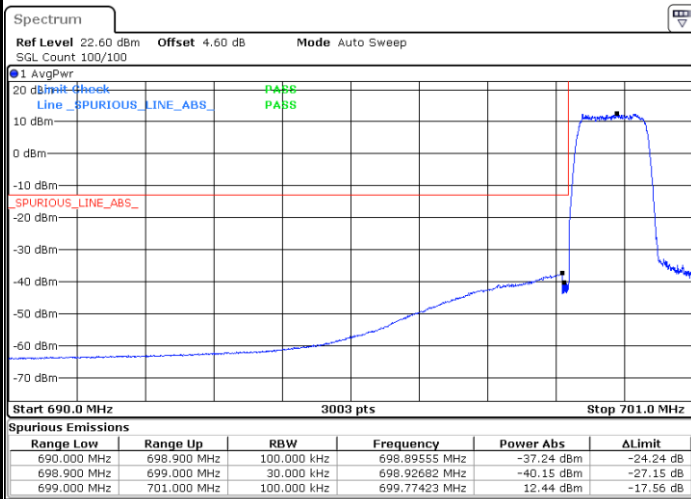

Middle Channel / 10MHz / 64QAM

Date: 6 JUN 2020 18:58:26

Highest Channel / 5MHz / 64QAM

Date: 6 JUN 2020 18:47:35

Highest Channel / 10MHz / 64QAM

Date: 6 JUN 2020 18:58:46

# Conducted Band Edge

LTE Band 12 / 1.4MHz / 16QAM

Lowest Band Edge / 1 RB

Date: 6 JUN.2020 17:31:55

Highest Band Edge / 1 RB

Date: 6 JUN.2020 17:39:49

Lowest Band Edge / Full RB

Date: 6 JUN.2020 17:35:18

Highest Band Edge / Full RB

Date: 6 JUN.2020 17:36:25

LTE Band 12 / 1.4MHz / 64QAM

Lowest Band Edge / 1 RB

Date: 6.JUN.2020 18:34:24

Highest Band Edge / 1 RB

Date: 6.JUN.2020 18:32:09

Lowest Band Edge / Full RB

Date: 6.JUN.2020 18:35:32

Highest Band Edge / Full RB

Date: 6.JUN.2020 18:33:16

**LTE Band 12 / 3MHz / QPSK**

LTE Band 12 / 3MHz / 16QAM

Lowest Band Edge / 1 RB

Date: 6.JUN.2020 17:48:39

Highest Band Edge / 1 RB