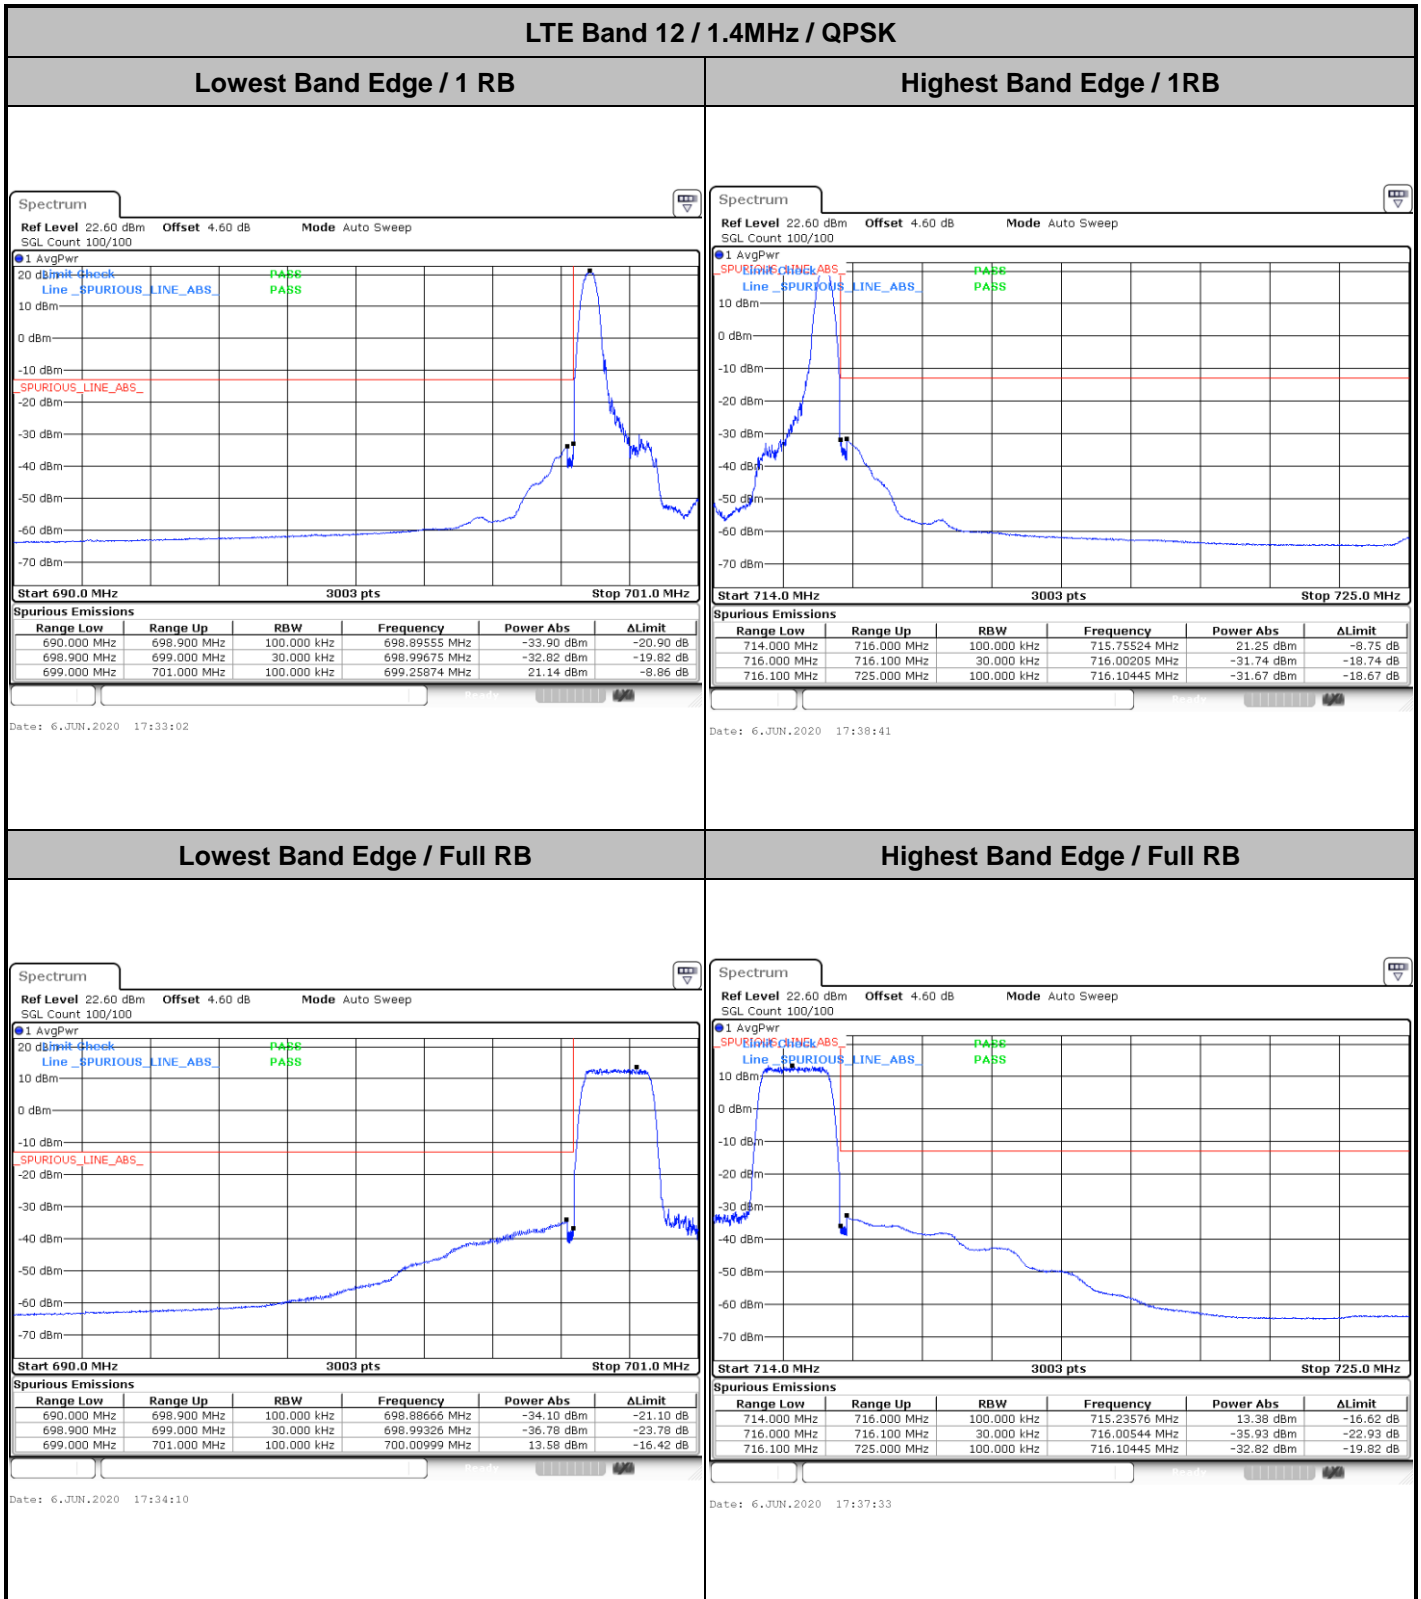

Date: 6 JUN 2020 18:42:03

LTE Band 12

Lowest Channel / 5MHz / 64QAM

Date: 6 JUN 2020 18:46:54

Lowest Channel / 10MHz / 64QAM

Date: 6 JUN 2020 18:58:06

Middle Channel / 5MHz / 64QAM

Date: 6 JUN 2020 18:47:14

Middle Channel / 10MHz / 64QAM

Date: 6 JUN 2020 18:58:26

Highest Channel / 5MHz / 64QAM

Date: 6 JUN 2020 18:47:35

Highest Channel / 10MHz / 64QAM

Date: 6 JUN 2020 18:58:46

# Conducted Band Edge

LTE Band 12 / 1.4MHz / 16QAM

Lowest Band Edge / 1 RB

Date: 6 JUN.2020 17:31:55

Highest Band Edge / 1 RB

Date: 6 JUN.2020 17:39:49

Lowest Band Edge / Full RB

Date: 6 JUN.2020 17:35:18

Highest Band Edge / Full RB

Date: 6 JUN.2020 17:36:25

LTE Band 12 / 1.4MHz / 64QAM

Lowest Band Edge / 1 RB

Date: 6.JUN.2020 18:34:24

Highest Band Edge / 1 RB

Date: 6.JUN.2020 18:32:09

Lowest Band Edge / Full RB