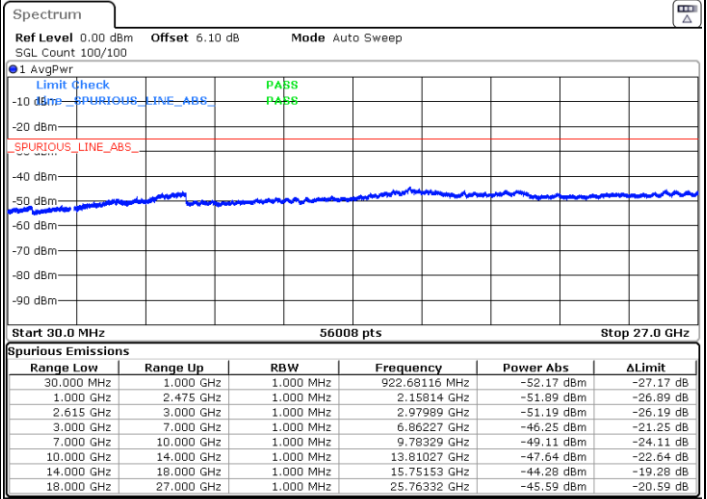

Date: 11 JUN.2020 02:32:13

LTE Band 7C / 10MHz+20MHz

16QAM

Lowest Channel / 1RB49 and 1RB0

Middle Channel / 1RB49 and 1RB0

Date: 10 JUN 2020 00:06:36

Date: 10 JUN 2020 00:33:23

LTE Band 7C / 10MHz+20MHz

16QAM

N/A

Highest Channel / 1RB49 and 1RB0

Date: 10 JUN 2020 00:42:56

LTE Band 7C / 15MHz+10MHz

16QAM

Lowest Channel / 1RB74 and 1RB0

Middle Channel / 1RB74 and 1RB0

Date: 11.JUN.2020 02:45:08

Date: 11.JUN.2020 02:48:52

LTE Band 7C / 15MHz+10MHz

16QAM

N/A

Highest Channel / 1RB74 and 1RB0

Date: 11.JUN.2020 02:58:35

LTE Band 7C / 15MHz+15MHz