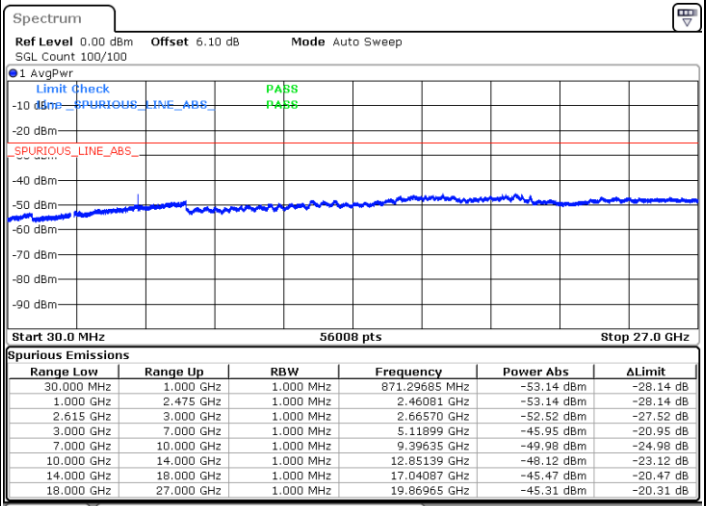

LTE Band 7C / 15MHz+20MHz

16QAM

N/A

Highest Channel / 1RB74 and 1RB0

Date: 10 JUN 2020 02:37:25

LTE Band 7C / 20MHz+10MHz

16QAM

Lowest Channel / 1RB99 and 1RB0

Middle Channel / 1RB99 and 1RB0

Date: 10 JUN 2020 00:53:52

Date: 10 JUN 2020 00:57:47

LTE Band 7C / 20MHz+10MHz

16QAM

N/A

Highest Channel / 1RB99 and 1RB0

Date: 10 JUN 2020 01:10:00

LTE Band 7C / 20MHz+15MHz

16QAM

Lowest Channel / 1RB99 and 1RB0

Middle Channel / 1RB99 and 1RB0

Date: 11.JUN.2020 01:43:46

Date: 11.JUN.2020 01:47:30

LTE Band 7C / 20MHz+15MHz

16QAM

N/A

Highest Channel / 1RB99 and 1RB0

Date: 11.JUN.2020 02:01:07

LTE Band 7C / 20MHz+20MHz

16QAM

Lowest Channel / 1RB99 and 1RB0

Middle Channel / 1RB99 and 1RB0

Date: 11.JUN.2020 02:16:55