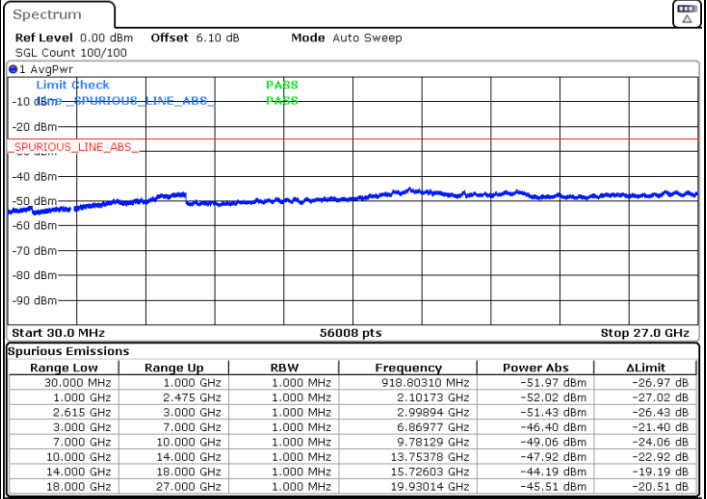

N/A

Highest Channel / 1RB99 and 1RB0

Date: 10 JUN 2020 01:08:38

LTE Band 7C / 20MHz+15MHz

QPSK

Lowest Channel / 1RB99 and 1RB0

Middle Channel / 1RB99 and 1RB0

Date: 11 JUN.2020 01:37:26

Date: 11 JUN.2020 01:48:30

LTE Band 7C / 20MHz+15MHz

QPSK

N/A

Highest Channel / 1RB99 and 1RB0

Date: 11 JUN.2020 02:02:24

LTE Band 7C / 20MHz+20MHz

QPSK

Lowest Channel / 1RB99 and 1RB0

Middle Channel / 1RB99 and 1RB0

Date: 11 JUN.2020 02:15:38

Date: 11 JUN.2020 02:21:47

LTE Band 7C / 20MHz+20MHz

QPSK

N/A

Highest Channel / 1RB99 and 1RB0

Date: 11 JUN.2020 02:32:13

LTE Band 7C / 10MHz+20MHz

16QAM

Lowest Channel / 1RB49 and 1RB0

Middle Channel / 1RB49 and 1RB0

Date: 10 JUN 2020 00:06:36

Date: 10 JUN 2020 00:33:23

LTE Band 7C / 10MHz+20MHz