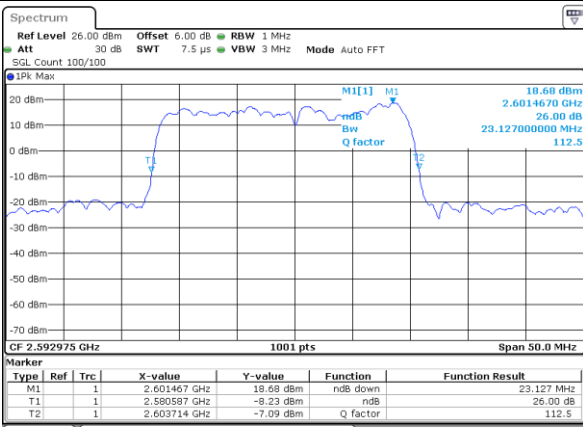

Highest Channel / 15MHz+20MHz

Date: 3 JUL 2020 16:25:14

LTE Band 41C

QPSK

Lowest Channel / 20MHz+5MHz

Date: 30 JUN 2020 15:24:23

Lowest Channel / 20MHz+10MHz

Date: 30 JUN 2020 11:42:28

Middle Channel / 20MHz+5MHz

Date: 30 JUN 2020 15:25:04

Middle Channel / 20MHz+10MHz

Date: 30 JUN 2020 11:23:36

Highest Channel / 20MHz+5MHz

Date: 30 JUN 2020 15:46:33

Highest Channel / 20MHz+10MHz

Date: 30 JUN 2020 11:43:42