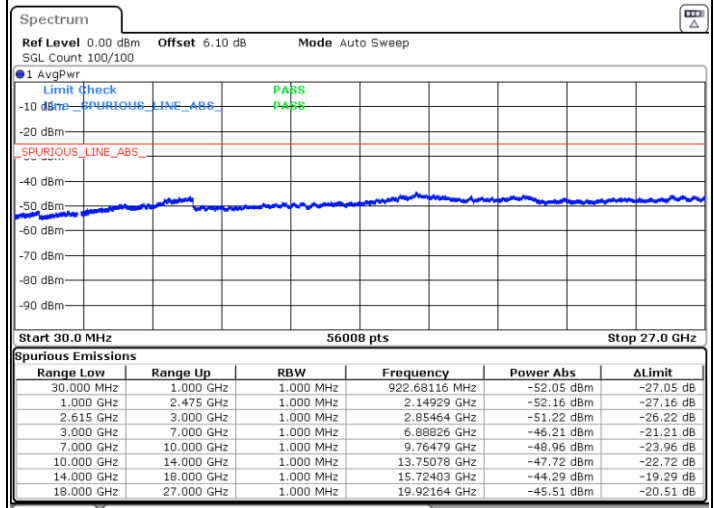

LTE Band 7C / 20MHz+15MHz

64QAM

N/A

Highest Channel / 1RB99 and 1RB0

Date: 11.JUN.2020 01:59:47

LTE Band 7C / 20MHz+20MHz

64QAM

Lowest Channel / 1RB99 and 1RB0

Middle Channel / 1RB99 and 1RB0

Date: 11.JUN.2020 02:18:14

Date: 11.JUN.2020 02:19:37

LTE Band 7C / 20MHz+20MHz

64QAM

N/A

Highest Channel / 1RB99 and 1RB0

Date: 11.JUN.2020 02:29:16

# LTE Band 41C