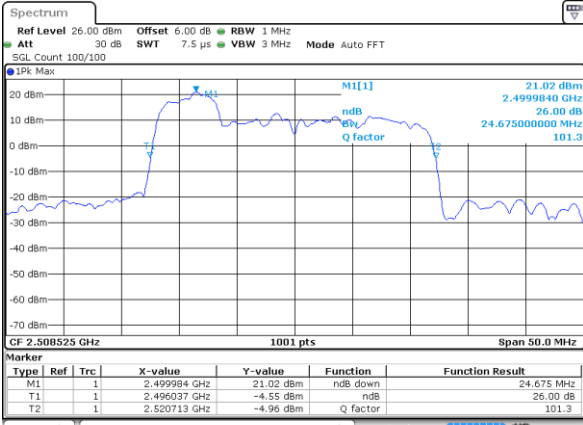

LTE Band 41C

QPSK

Lowest Channel / 20MHz+15MHz

Date: 30 JUN 2020 13:10:20

Lowest Channel / 20MHz+20MHz

Date: 30 JUN 2020 12:20:29

Middle Channel / 20MHz+15MHz

Date: 30 JUN 2020 14:55:33

Middle Channel / 20MHz+20MHz

Date: 30 JUN 2020 12:21:09

Highest Channel / 20MHz+15MHz

Date: 30 JUN 2020 14:59:24

Highest Channel / 20MHz+20MHz

Date: 30 JUN 2020 12:52:27

LTE Band 41C

16QAM

Lowest Channel / 5MHz+20MHz

Date: 3 JUL 2020 11:15:42

Lowest Channel / 10MHz+15MHz

Date: 3 JUL 2020 18:09:45

Middle Channel / 5MHz+20MHz

Date: 3 JUL 2020 11:17:40

Middle Channel / 10MHz+15MHz

Date: 3 JUL 2020 18:41:46