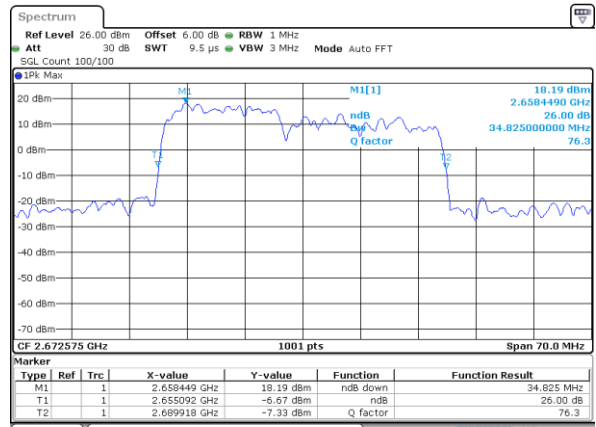

Highest Channel / 10MHz+20MHz

Date: 3 JUL 2020 12:08:08

Highest Channel / 15MHz+10MHz

Date: 3 JUL 2020 19:54:24

LTE Band 41C

QPSK

Lowest Channel / 15MHz+15MHz

Date: 3 JUL 2020 16:38:11

Lowest Channel / 15MHz+20MHz

Date: 3 JUL 2020 16:09:40

Middle Channel / 15MHz+15MHz

Date: 3 JUL 2020 16:57:50

Middle Channel / 15MHz+20MHz

Date: 3 JUL 2020 16:24:17

Highest Channel / 15MHz+15MHz

Date: 3 JUL 2020 19:35:31

Highest Channel / 15MHz+20MHz

Date: 3 JUL 2020 16:25:14

LTE Band 41C

QPSK

Lowest Channel / 20MHz+5MHz

Date: 30 JUN 2020 15:24:23

Lowest Channel / 20MHz+10MHz

Date: 30 JUN 2020 11:42:28

Middle Channel / 20MHz+5MHz

Date: 30 JUN 2020 15:25:04

Middle Channel / 20MHz+10MHz

Date: 30 JUN 2020 11:23:36

Highest Channel / 20MHz+5MHz

Date: 30 JUN 2020 15:46:33

Highest Channel / 20MHz+10MHz

Date: 30 JUN 2020 11:43:42