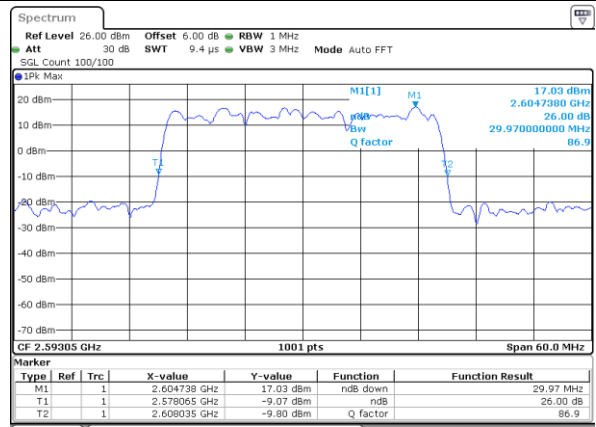

Highest Channel / 10MHz+20MHz

Date: 3 JUL 2020 12:08:08

Highest Channel / 15MHz+10MHz

Date: 3 JUL 2020 19:54:24

LTE Band 41C

QPSK

Lowest Channel / 15MHz+15MHz

Date: 3 JUL 2020 16:38:11

Lowest Channel / 15MHz+20MHz

Date: 3 JUL 2020 16:09:40

Middle Channel / 15MHz+15MHz

Date: 3 JUL 2020 16:57:50

Middle Channel / 15MHz+20MHz

Date: 3 JUL 2020 16:24:17

Highest Channel / 15MHz+15MHz

Date: 3 JUL 2020 19:35:31

Highest Channel / 15MHz+20MHz

Date: 3 JUL 2020 16:25:14

LTE Band 41C

QPSK

Lowest Channel / 20MHz+5MHz

Date: 30 JUN 2020 15:24:23

Lowest Channel / 20MHz+10MHz

Date: 30 JUN 2020 11:42:28

Middle Channel / 20MHz+5MHz

Date: 30 JUN 2020 15:25:04

Middle Channel / 20MHz+10MHz

Date: 30 JUN 2020 11:23:36

Highest Channel / 20MHz+5MHz

Date: 30 JUN 2020 15:46:33

Highest Channel / 20MHz+10MHz

Date: 30 JUN 2020 11:43:42