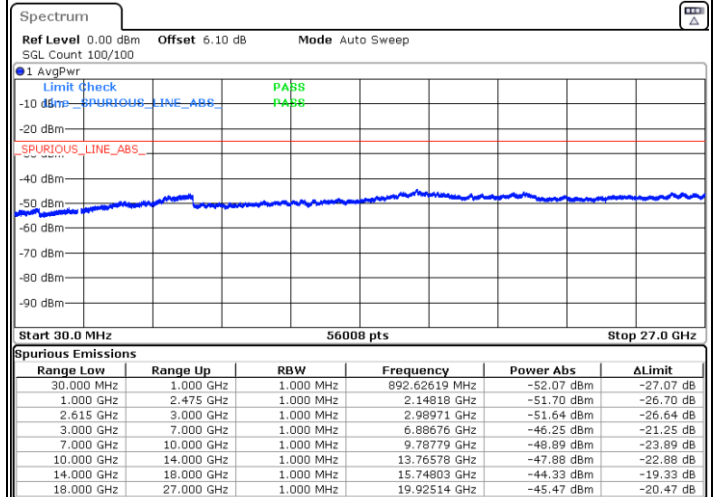

Middle Channel / 1RB99 and 1RB0

Date: 10 JUN 2020 00:53:52

Date: 10 JUN 2020 00:57:47

LTE Band 7C / 20MHz+10MHz

16QAM

N/A

Highest Channel / 1RB99 and 1RB0

Date: 10 JUN 2020 01:10:00

LTE Band 7C / 20MHz+15MHz

16QAM

Lowest Channel / 1RB99 and 1RB0

Middle Channel / 1RB99 and 1RB0

Date: 11.JUN.2020 01:43:46

Date: 11.JUN.2020 01:47:30

LTE Band 7C / 20MHz+15MHz

16QAM

N/A

Highest Channel / 1RB99 and 1RB0

Date: 11.JUN.2020 02:01:07

LTE Band 7C / 20MHz+20MHz

16QAM

Lowest Channel / 1RB99 and 1RB0

Middle Channel / 1RB99 and 1RB0

Date: 11.JUN.2020 02:16:55

Date: 11.JUN.2020 02:20:40

LTE Band 7C / 20MHz+20MHz

16QAM

N/A

Highest Channel / 1RB99 and 1RB0

Date: 11.JUN.2020 02:30:44

LTE Band 7C / 10MHz+20MHz

64QAM