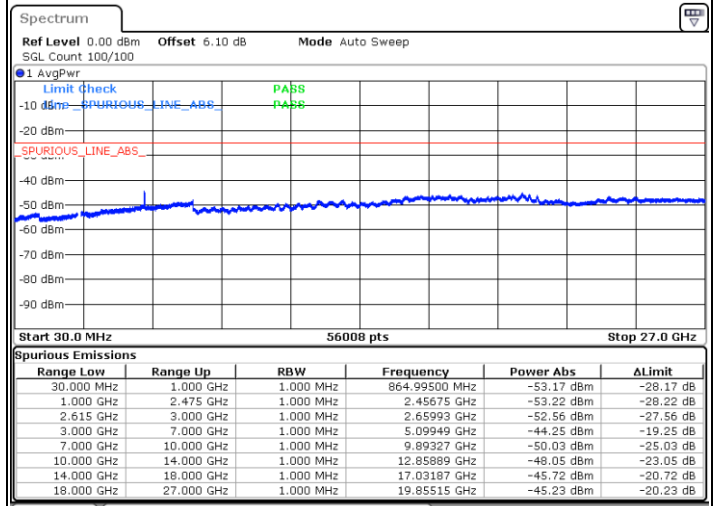

Highest Channel / 1RB74 and 1RB0

Date: 10 JUN 2020 02:14:29

LTE Band 7C / 15MHz+20MHz

16QAM

Lowest Channel / 1RB74 and 1RB0

Middle Channel / 1RB74 and 1RB0

Date: 10 JUN 2020 02:24:05

Date: 10 JUN 2020 02:28:13

LTE Band 7C / 15MHz+20MHz

16QAM

N/A

Highest Channel / 1RB74 and 1RB0

Date: 10 JUN 2020 02:37:25

LTE Band 7C / 20MHz+10MHz

16QAM

Lowest Channel / 1RB99 and 1RB0

Middle Channel / 1RB99 and 1RB0

Date: 10 JUN 2020 00:53:52

Date: 10 JUN 2020 00:57:47

LTE Band 7C / 20MHz+10MHz

16QAM

N/A

Highest Channel / 1RB99 and 1RB0

Date: 10 JUN 2020 01:10:00