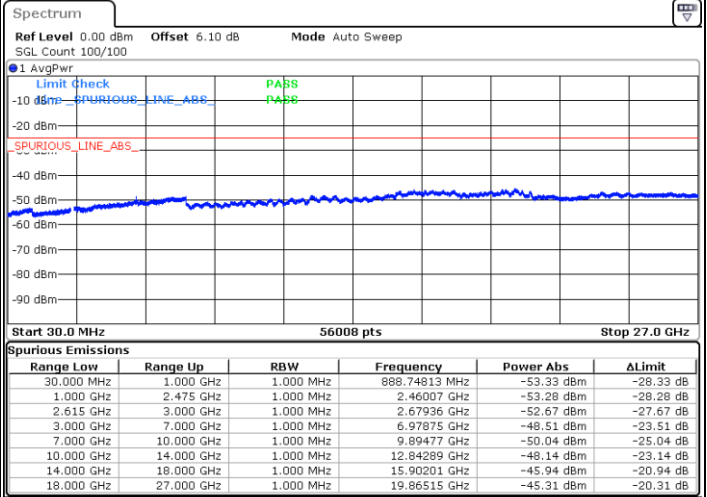

N/A

Highest Channel / 1RB99 and 1RB0

Date: 11.JUN.2020 02:01:07

LTE Band 7C / 20MHz+20MHz

16QAM

Lowest Channel / 1RB99 and 1RB0

Middle Channel / 1RB99 and 1RB0

Date: 11.JUN.2020 02:16:55

Date: 11.JUN.2020 02:20:40

LTE Band 7C / 20MHz+20MHz

16QAM

N/A

Highest Channel / 1RB99 and 1RB0

Date: 11.JUN.2020 02:30:44

LTE Band 7C / 10MHz+20MHz

64QAM

Lowest Channel / 1RB49 and 1RB0

Middle Channel / 1RB49 and 1RB0

Date: 10 JUN 2020 00:07:51

Date: 10 JUN 2020 00:34:22

LTE Band 7C / 10MHz+20MHz

64QAM

N/A

Highest Channel / 1RB49 and 1RB0