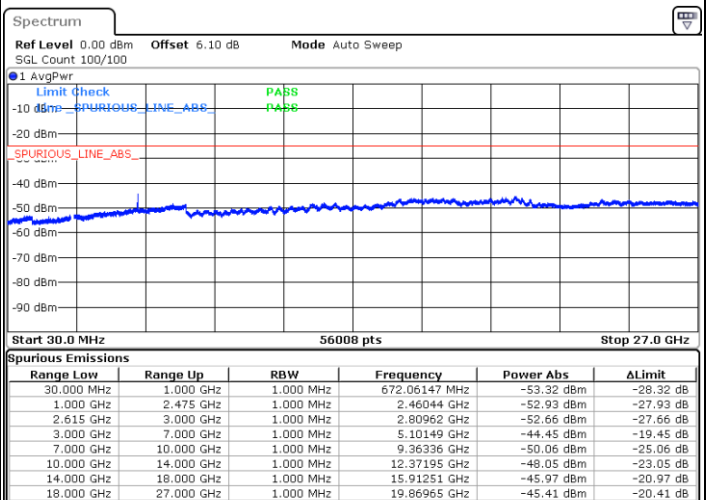

Lowest Channel / 1RB99 and 1RB0

Middle Channel / 1RB99 and 1RB0

Date: 11 JUN.2020 02:15:38

Date: 11 JUN.2020 02:21:47

LTE Band 7C / 20MHz+20MHz

QPSK

N/A

Highest Channel / 1RB99 and 1RB0

Date: 11 JUN.2020 02:32:13

LTE Band 7C / 10MHz+20MHz

16QAM

Lowest Channel / 1RB49 and 1RB0

Middle Channel / 1RB49 and 1RB0

Date: 10 JUN 2020 00:06:36

Date: 10 JUN 2020 00:33:23

LTE Band 7C / 10MHz+20MHz

16QAM

N/A

Highest Channel / 1RB49 and 1RB0

Date: 10 JUN 2020 00:42:56

LTE Band 7C / 15MHz+10MHz

16QAM

Lowest Channel / 1RB74 and 1RB0

Middle Channel / 1RB74 and 1RB0

Date: 11.JUN.2020 02:45:08

Date: 11.JUN.2020 02:48:52

LTE Band 7C / 15MHz+10MHz

16QAM

N/A

Highest Channel / 1RB74 and 1RB0

Date: 11.JUN.2020 02:58:35

LTE Band 7C / 15MHz+15MHz