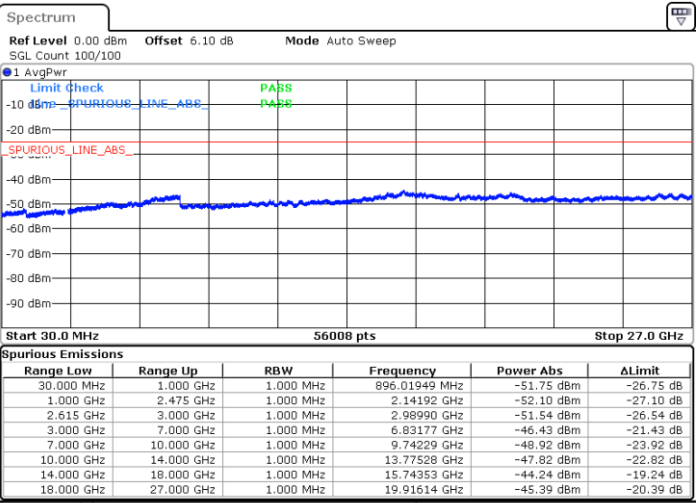

64QAM

Lowest Channel / 1RB99 and 1RB0

Middle Channel / 1RB99 and 1RB0

Date: 10 JUN 2020 00:52:33

Date: 10 JUN 2020 00:59:03

LTE Band 7C / 20MHz+10MHz

64QAM

N/A

Highest Channel / 1RB99 and 1RB0

Date: 10 JUN 2020 01:11:29

LTE Band 7C / 20MHz+15MHz

64QAM

Lowest Channel / 1RB99 and 1RB0

Middle Channel / 1RB99 and 1RB0

Date: 11.JUN.2020 01:45:01

Date: 11.JUN.2020 01:46:31

LTE Band 7C / 20MHz+15MHz

64QAM

N/A

Highest Channel / 1RB99 and 1RB0

Date: 11.JUN.2020 01:59:47

LTE Band 7C / 20MHz+20MHz

64QAM

Lowest Channel / 1RB99 and 1RB0