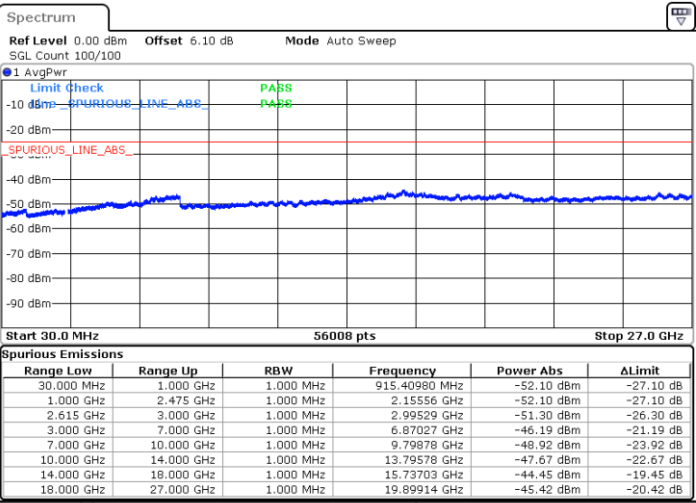

LTE Band 7C / 20MHz+10MHz

QPSK

Lowest Channel / 1RB99 and 1RB0

Middle Channel / 1RB99 and 1RB0

Date: 10 JUN 2020 00:55:12

Date: 10 JUN 2020 00:56:40

LTE Band 7C / 20MHz+10MHz

QPSK

N/A

Highest Channel / 1RB99 and 1RB0

Date: 10 JUN 2020 01:08:38

LTE Band 7C / 20MHz+15MHz

QPSK

Lowest Channel / 1RB99 and 1RB0

Middle Channel / 1RB99 and 1RB0

Date: 11 JUN.2020 01:37:26

Date: 11 JUN.2020 01:48:30

LTE Band 7C / 20MHz+15MHz

QPSK

N/A

Highest Channel / 1RB99 and 1RB0

Date: 11 JUN.2020 02:02:24

LTE Band 7C / 20MHz+20MHz

QPSK

Lowest Channel / 1RB99 and 1RB0

Middle Channel / 1RB99 and 1RB0

Date: 11 JUN.2020 02:15:38

Date: 11 JUN.2020 02:21:47

LTE Band 7C / 20MHz+20MHz

QPSK

N/A

Highest Channel / 1RB99 and 1RB0