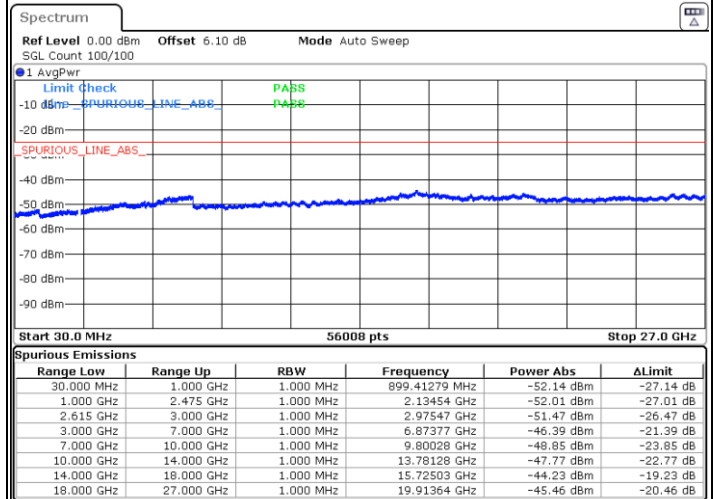

Date: 11 JUN.2020 01:48:30

LTE Band 7C / 20MHz+15MHz

QPSK

N/A

Highest Channel / 1RB99 and 1RB0

Date: 11 JUN.2020 02:02:24

LTE Band 7C / 20MHz+20MHz

QPSK

Lowest Channel / 1RB99 and 1RB0

Middle Channel / 1RB99 and 1RB0

Date: 11 JUN.2020 02:15:38

Date: 11 JUN.2020 02:21:47

LTE Band 7C / 20MHz+20MHz

QPSK

N/A

Highest Channel / 1RB99 and 1RB0

Date: 11 JUN.2020 02:32:13

LTE Band 7C / 10MHz+20MHz

16QAM

Lowest Channel / 1RB49 and 1RB0

Middle Channel / 1RB49 and 1RB0

Date: 10 JUN 2020 00:06:36

Date: 10 JUN 2020 00:33:23

LTE Band 7C / 10MHz+20MHz