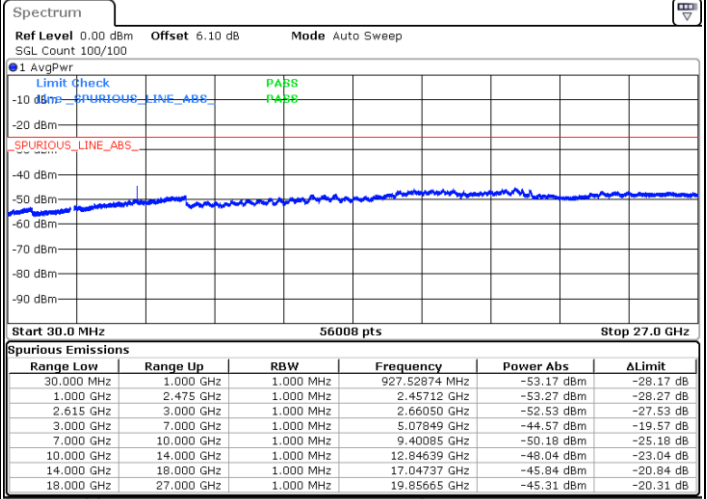

Highest Channel / 1RB74 and 1RB0

Date: 10 JUN 2020 02:14:29

LTE Band 7C / 15MHz+20MHz

16QAM

Lowest Channel / 1RB74 and 1RB0

Middle Channel / 1RB74 and 1RB0

Date: 10 JUN 2020 02:24:05

Date: 10 JUN 2020 02:28:13

LTE Band 7C / 15MHz+20MHz

16QAM

N/A

Highest Channel / 1RB74 and 1RB0

Date: 10 JUN 2020 02:37:25

LTE Band 7C / 20MHz+10MHz

16QAM

Lowest Channel / 1RB99 and 1RB0

Middle Channel / 1RB99 and 1RB0

Date: 10 JUN 2020 00:53:52

Date: 10 JUN 2020 00:57:47

LTE Band 7C / 20MHz+10MHz

16QAM

N/A

Highest Channel / 1RB99 and 1RB0

Date: 10 JUN 2020 01:10:00