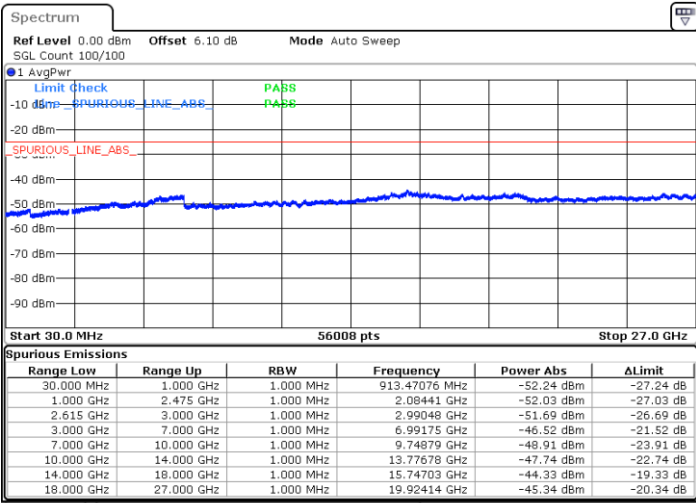

LTE Band 7C / 20MHz+10MHz

QPSK

Lowest Channel / 1RB99 and 1RB0

Middle Channel / 1RB99 and 1RB0

Date: 10 JUN 2020 00:55:12

Date: 10 JUN 2020 00:56:40

LTE Band 7C / 20MHz+10MHz

QPSK

N/A

Highest Channel / 1RB99 and 1RB0

Date: 10 JUN 2020 01:08:38

LTE Band 7C / 20MHz+15MHz

QPSK

Lowest Channel / 1RB99 and 1RB0

Middle Channel / 1RB99 and 1RB0

Date: 11 JUN.2020 01:37:26

Date: 11 JUN.2020 01:48:30

LTE Band 7C / 20MHz+15MHz

QPSK

N/A

Highest Channel / 1RB99 and 1RB0

Date: 11 JUN.2020 02:02:24

LTE Band 7C / 20MHz+20MHz

QPSK

Lowest Channel / 1RB99 and 1RB0

Middle Channel / 1RB99 and 1RB0

Date: 11 JUN.2020 02:15:38

Date: 11 JUN.2020 02:21:47

LTE Band 7C / 20MHz+20MHz

QPSK

N/A

Highest Channel / 1RB99 and 1RB0