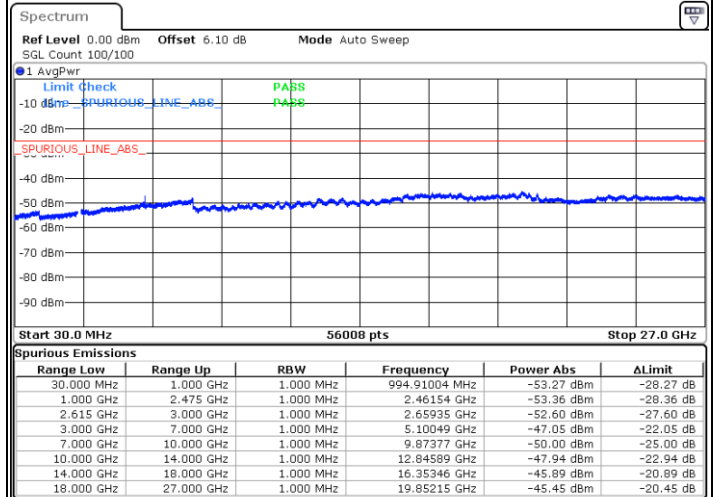

Date: 11.JUN.2020 02:20:40

LTE Band 7C / 20MHz+20MHz

16QAM

N/A

Highest Channel / 1RB99 and 1RB0

Date: 11.JUN.2020 02:30:44

LTE Band 7C / 10MHz+20MHz

64QAM

Lowest Channel / 1RB49 and 1RB0

Middle Channel / 1RB49 and 1RB0

Date: 10 JUN 2020 00:07:51

Date: 10 JUN 2020 00:34:22

LTE Band 7C / 10MHz+20MHz

64QAM

N/A

Highest Channel / 1RB49 and 1RB0

Date: 10 JUN 2020 00:44:35

LTE Band 7C / 15MHz+10MHz

64QAM

Lowest Channel / 1RB74 and 1RB0

Middle Channel / 1RB74 and 1RB0

LTE Band 7C / 15MHz+10MHz

64QAM

N/A