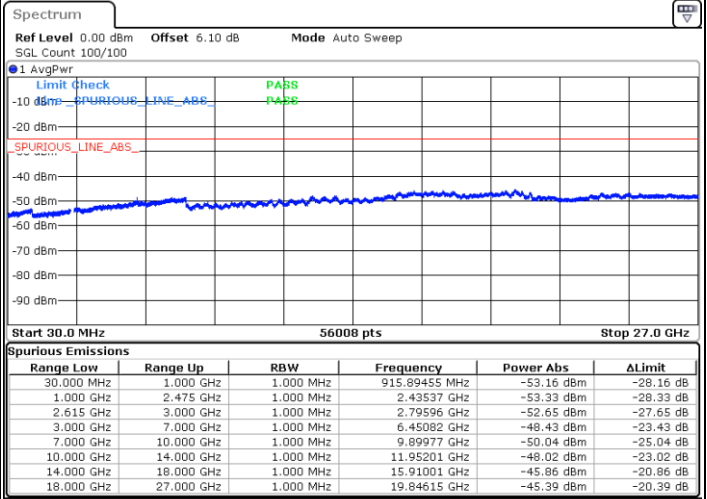

Date: 10 JUN 2020 00:44:35

LTE Band 7C / 15MHz+10MHz

64QAM

Lowest Channel / 1RB74 and 1RB0

Middle Channel / 1RB74 and 1RB0

LTE Band 7C / 15MHz+10MHz

64QAM

N/A

Highest Channel / 1RB74 and 1RB0

LTE Band 7C / 15MHz+15MHz

64QAM

Lowest Channel / 1RB74 and 1RB0

Middle Channel / 1RB74 and 1RB0

Date: 10 JUN 2020 02:00:16

Date: 10 JUN 2020 02:02:03

LTE Band 7C / 15MHz+15MHz

64QAM

N/A

Highest Channel / 1RB74 and 1RB0

Date: 10 JUN 2020 02:13:16

LTE Band 7C / 15MHz+20MHz

64QAM

Lowest Channel / 1RB74 and 1RB0

Middle Channel / 1RB74 and 1RB0