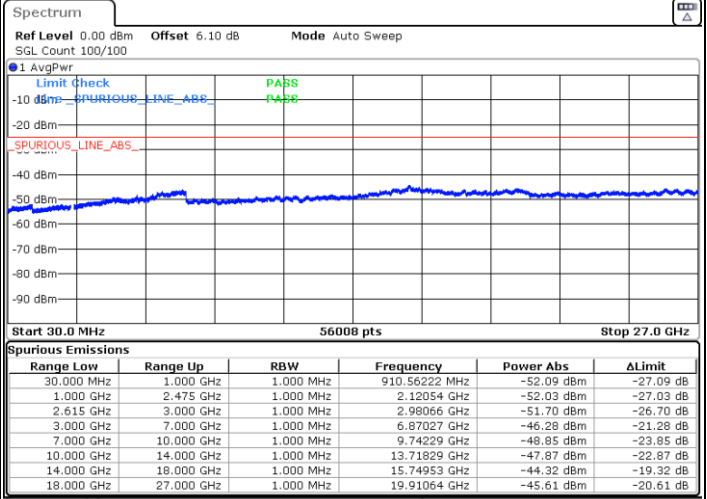

LTE Band 7C / 20MHz+15MHz

16QAM

Lowest Channel / 1RB99 and 1RB0

Middle Channel / 1RB99 and 1RB0

Date: 11.JUN.2020 01:43:46

Date: 11.JUN.2020 01:47:30

LTE Band 7C / 20MHz+15MHz

16QAM

N/A

Highest Channel / 1RB99 and 1RB0

Date: 11.JUN.2020 02:01:07

LTE Band 7C / 20MHz+20MHz

16QAM

Lowest Channel / 1RB99 and 1RB0

Middle Channel / 1RB99 and 1RB0

Date: 11.JUN.2020 02:16:55

Date: 11.JUN.2020 02:20:40

LTE Band 7C / 20MHz+20MHz

16QAM

N/A

Highest Channel / 1RB99 and 1RB0

Date: 11.JUN.2020 02:30:44

LTE Band 7C / 10MHz+20MHz

64QAM