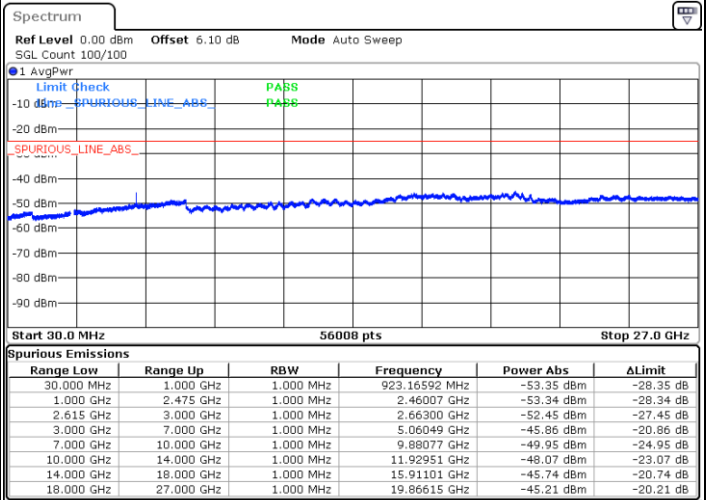

Lowest Channel / 1RB99 and 1RB0

Middle Channel / 1RB99 and 1RB0

Date: 11 JUN.2020 02:15:38

Date: 11 JUN.2020 02:21:47

LTE Band 7C / 20MHz+20MHz

QPSK

N/A

Highest Channel / 1RB99 and 1RB0

Date: 11 JUN.2020 02:32:13

LTE Band 7C / 10MHz+20MHz

16QAM

Lowest Channel / 1RB49 and 1RB0

Middle Channel / 1RB49 and 1RB0

Date: 10 JUN 2020 00:06:36

Date: 10 JUN 2020 00:33:23

LTE Band 7C / 10MHz+20MHz

16QAM

N/A

Highest Channel / 1RB49 and 1RB0

Date: 10 JUN 2020 00:42:56

LTE Band 7C / 15MHz+10MHz

16QAM

Lowest Channel / 1RB74 and 1RB0

Middle Channel / 1RB74 and 1RB0