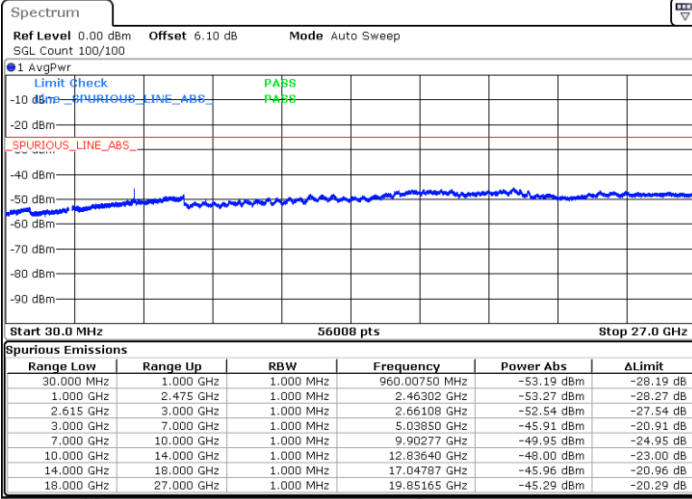

Highest Channel / 1RB74 and 1RB0

Date: 10 JUN 2020 02:14:29

LTE Band 7C / 15MHz+20MHz

16QAM

Lowest Channel / 1RB74 and 1RB0

Middle Channel / 1RB74 and 1RB0

Date: 10 JUN 2020 02:24:05

Date: 10 JUN 2020 02:28:13

LTE Band 7C / 15MHz+20MHz

16QAM

N/A

Highest Channel / 1RB74 and 1RB0

Date: 10 JUN 2020 02:37:25

LTE Band 7C / 20MHz+10MHz

16QAM

Lowest Channel / 1RB99 and 1RB0

Middle Channel / 1RB99 and 1RB0

Date: 10 JUN 2020 00:53:52

Date: 10 JUN 2020 00:57:47

LTE Band 7C / 20MHz+10MHz

16QAM

N/A

Highest Channel / 1RB99 and 1RB0

Date: 10 JUN 2020 01:10:00