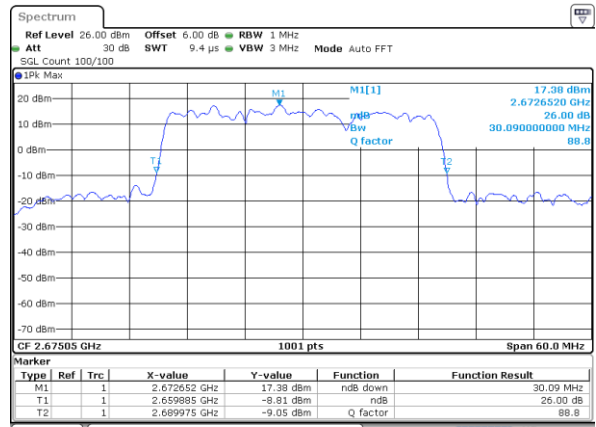

Highest Channel / 15MHz+20MHz

Date: 3 JUL 2020 16:25:14

LTE Band 41C

QPSK

Lowest Channel / 20MHz+5MHz

Date: 30 JUN 2020 15:24:23

Lowest Channel / 20MHz+10MHz

Date: 30 JUN 2020 11:42:28

Middle Channel / 20MHz+5MHz

Date: 30 JUN 2020 15:25:04

Middle Channel / 20MHz+10MHz

Date: 30 JUN 2020 11:23:36

Highest Channel / 20MHz+5MHz

Date: 30 JUN 2020 15:46:33

Highest Channel / 20MHz+10MHz

Date: 30 JUN 2020 11:43:42

LTE Band 41C

QPSK

Lowest Channel / 20MHz+15MHz

Date: 30 JUN 2020 13:10:20

Lowest Channel / 20MHz+20MHz

Date: 30 JUN 2020 12:20:29

Middle Channel / 20MHz+15MHz

Date: 30 JUN 2020 14:55:33

Middle Channel / 20MHz+20MHz

Date: 30 JUN 2020 12:21:09

Highest Channel / 20MHz+15MHz

Date: 30 JUN 2020 14:59:24

Highest Channel / 20MHz+20MHz

Date: 30 JUN 2020 12:52:27

LTE Band 41C

16QAM