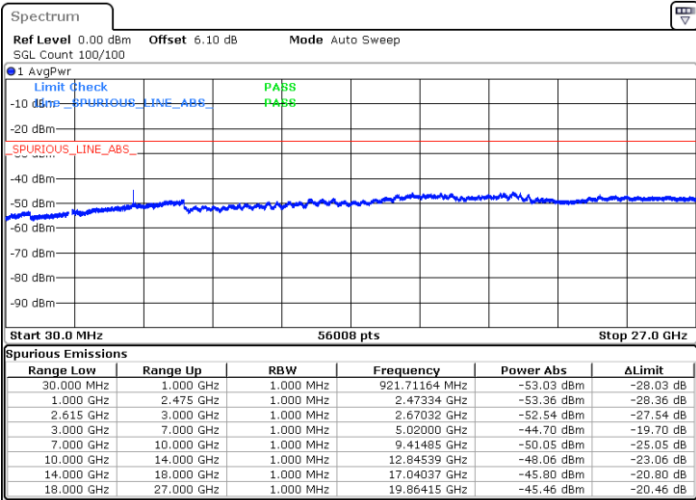

Lowest Channel / 1RB99 and 1RB0

Middle Channel / 1RB99 and 1RB0

Date: 11 JUN.2020 02:15:38

Date: 11 JUN.2020 02:21:47

LTE Band 7C / 20MHz+20MHz

QPSK

N/A

Highest Channel / 1RB99 and 1RB0

Date: 11 JUN.2020 02:32:13

LTE Band 7C / 10MHz+20MHz

16QAM

Lowest Channel / 1RB49 and 1RB0

Middle Channel / 1RB49 and 1RB0

Date: 10 JUN 2020 00:06:36

Date: 10 JUN 2020 00:33:23

LTE Band 7C / 10MHz+20MHz

16QAM

N/A

Highest Channel / 1RB49 and 1RB0

Date: 10 JUN 2020 00:42:56

LTE Band 7C / 15MHz+10MHz

16QAM

Lowest Channel / 1RB74 and 1RB0

Middle Channel / 1RB74 and 1RB0