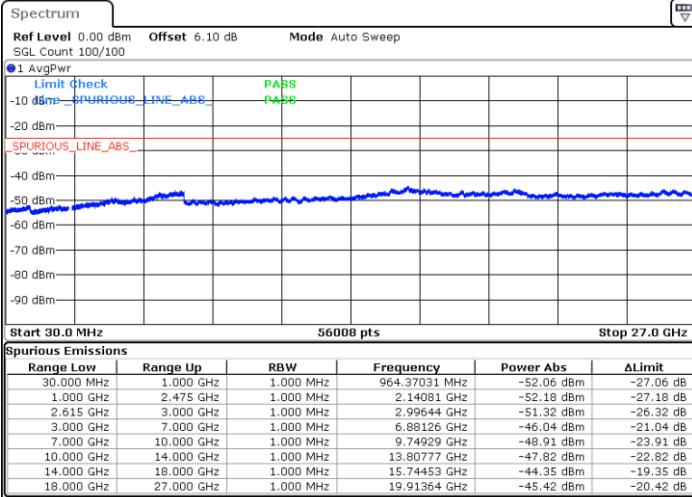

LTE Band 7C / 15MHz+20MHz

16QAM

N/A

Highest Channel / 1RB74 and 1RB0

Date: 10 JUN 2020 02:37:25

LTE Band 7C / 20MHz+10MHz

16QAM

Lowest Channel / 1RB99 and 1RB0

Middle Channel / 1RB99 and 1RB0

Date: 10 JUN 2020 00:53:52

Date: 10 JUN 2020 00:57:47

LTE Band 7C / 20MHz+10MHz

16QAM

N/A

Highest Channel / 1RB99 and 1RB0

Date: 10 JUN 2020 01:10:00

LTE Band 7C / 20MHz+15MHz

16QAM

Lowest Channel / 1RB99 and 1RB0

Middle Channel / 1RB99 and 1RB0

Date: 11.JUN.2020 01:43:46

Date: 11.JUN.2020 01:47:30

LTE Band 7C / 20MHz+15MHz

16QAM

N/A

Highest Channel / 1RB99 and 1RB0

Date: 11.JUN.2020 02:01:07

LTE Band 7C / 20MHz+20MHz

16QAM

Lowest Channel / 1RB99 and 1RB0

Middle Channel / 1RB99 and 1RB0

Date: 11.JUN.2020 02:16:55