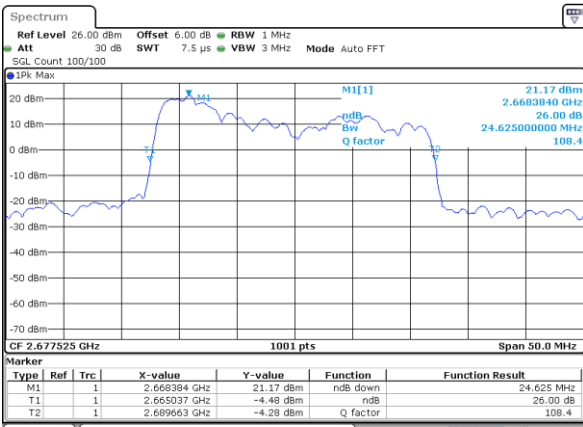

Middle Channel / 20MHz+20MHz

Date: 30 JUN 2020 12:21:09

Highest Channel / 20MHz+15MHz

Date: 30 JUN 2020 14:59:24

Highest Channel / 20MHz+20MHz

Date: 30 JUN 2020 12:52:27

LTE Band 41C

16QAM

Lowest Channel / 5MHz+20MHz

Date: 3 JUL 2020 11:15:42

Lowest Channel / 10MHz+15MHz

Date: 3 JUL 2020 18:09:45

Middle Channel / 5MHz+20MHz

Date: 3 JUL 2020 11:17:40

Middle Channel / 10MHz+15MHz

Date: 3 JUL 2020 18:41:46

Highest Channel / 5MHz+20MHz

Date: 3 JUL 2020 11:40:39

Highest Channel / 10MHz+15MHz

Date: 3 JUL 2020 18:44:30

LTE Band 41C

16QAM

Lowest Channel / 10MHz+20MHz

Date: 3 JUL 2020 11:44:20