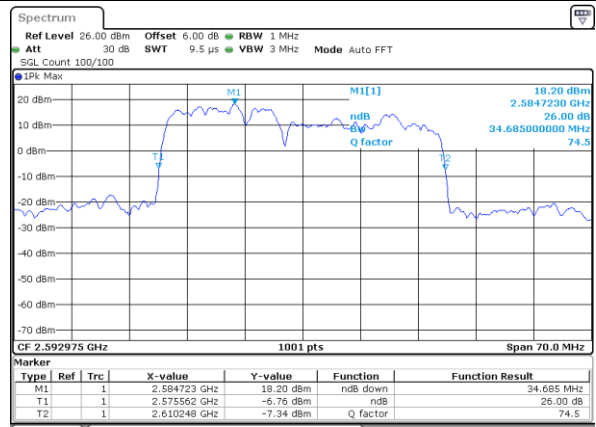

Highest Channel / 10MHz+20MHz

Date: 3 JUL 2020 12:08:08

Highest Channel / 15MHz+10MHz

Date: 3 JUL 2020 19:54:24

LTE Band 41C

QPSK

Lowest Channel / 15MHz+15MHz

Date: 3 JUL 2020 16:38:11

Lowest Channel / 15MHz+20MHz

Date: 3 JUL 2020 16:09:40

Middle Channel / 15MHz+15MHz

Date: 3 JUL 2020 16:57:50

Middle Channel / 15MHz+20MHz

Date: 3 JUL 2020 16:24:17

Highest Channel / 15MHz+15MHz

Date: 3 JUL 2020 19:35:31

Highest Channel / 15MHz+20MHz

Date: 3 JUL 2020 16:25:14

LTE Band 41C

QPSK

Lowest Channel / 20MHz+5MHz

Date: 30 JUN 2020 15:24:23

Lowest Channel / 20MHz+10MHz

Date: 30 JUN 2020 11:42:28