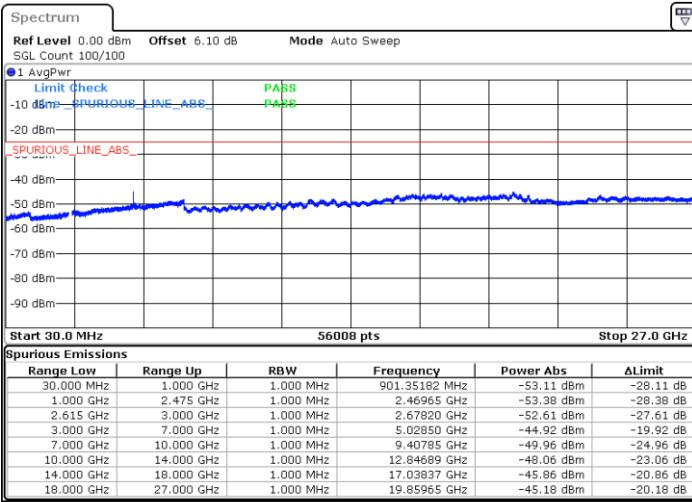

16QAM

N/A

Highest Channel / 1RB49 and 1RB0

Date: 10 JUN 2020 00:42:56

LTE Band 7C / 15MHz+10MHz

16QAM

Lowest Channel / 1RB74 and 1RB0

Middle Channel / 1RB74 and 1RB0

Date: 11.JUN.2020 02:45:08

Date: 11.JUN.2020 02:48:52

LTE Band 7C / 15MHz+10MHz

16QAM

N/A

Highest Channel / 1RB74 and 1RB0

Date: 11.JUN.2020 02:58:35

LTE Band 7C / 15MHz+15MHz

16QAM

Lowest Channel / 1RB74 and 1RB0

Middle Channel / 1RB74 and 1RB0

Date: 10 JUN 2020 01:58:50

Date: 10 JUN 2020 02:03:06

LTE Band 7C / 15MHz+15MHz

16QAM

N/A