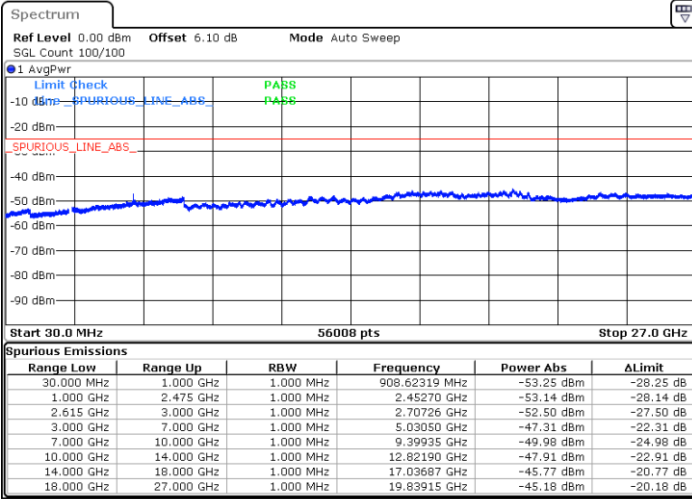

Highest Channel / 1RB74 and 1RB0

LTE Band 7C / 15MHz+15MHz

64QAM

Lowest Channel / 1RB74 and 1RB0

Middle Channel / 1RB74 and 1RB0

Date: 10 JUN 2020 02:00:16

Date: 10 JUN 2020 02:02:03

LTE Band 7C / 15MHz+15MHz

64QAM

N/A

Highest Channel / 1RB74 and 1RB0

Date: 10 JUN 2020 02:13:16

LTE Band 7C / 15MHz+20MHz

64QAM

Lowest Channel / 1RB74 and 1RB0

Middle Channel / 1RB74 and 1RB0

Date: 10 JUN 2020 02:25:38

Date: 10 JUN 2020 02:27:10

TE Band 7C / 15MHz+20MHz

64QAM

N/A

Highest Channel / 1RB74 and 1RB0

Date: 10 JUN 2020 02:36:10

LTE Band 7C / 20MHz+10MHz