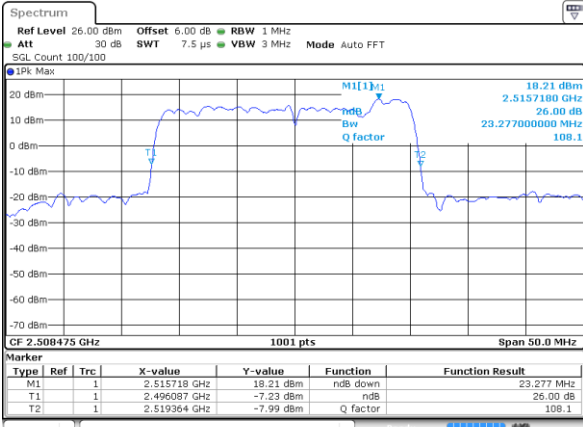

Lowest Channel / 15MHz+20MHz

Date: 3 JUL 2020 16:09:40

Middle Channel / 15MHz+15MHz

Date: 3 JUL 2020 16:57:50

Middle Channel / 15MHz+20MHz

Date: 3 JUL 2020 16:24:17

Highest Channel / 15MHz+15MHz

Date: 3 JUL 2020 19:35:31

Highest Channel / 15MHz+20MHz

Date: 3 JUL 2020 16:25:14

LTE Band 41C

QPSK

Lowest Channel / 20MHz+5MHz

Date: 30 JUN 2020 15:24:23

Lowest Channel / 20MHz+10MHz

Date: 30 JUN 2020 11:42:28

Middle Channel / 20MHz+5MHz

Date: 30 JUN 2020 15:25:04

Middle Channel / 20MHz+10MHz

Date: 30 JUN 2020 11:23:36

Highest Channel / 20MHz+5MHz

Date: 30 JUN 2020 15:46:33

Highest Channel / 20MHz+10MHz

Date: 30 JUN 2020 11:43:42