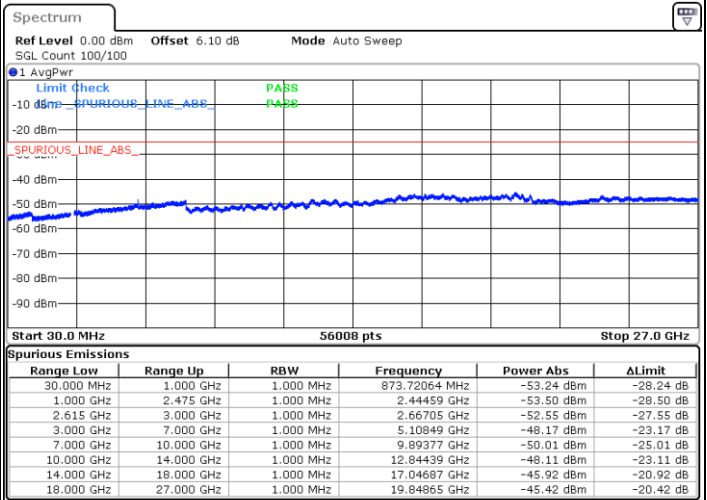

Date: 10 JUN 2020 00:44:35

LTE Band 7C / 15MHz+10MHz

64QAM

Lowest Channel / 1RB74 and 1RB0

Middle Channel / 1RB74 and 1RB0

LTE Band 7C / 15MHz+10MHz

64QAM

N/A

Highest Channel / 1RB74 and 1RB0

LTE Band 7C / 15MHz+15MHz

64QAM

Lowest Channel / 1RB74 and 1RB0

Middle Channel / 1RB74 and 1RB0

Date: 10 JUN 2020 02:00:16

Date: 10 JUN 2020 02:02:03

LTE Band 7C / 15MHz+15MHz

64QAM

N/A

Highest Channel / 1RB74 and 1RB0

Date: 10 JUN 2020 02:13:16

LTE Band 7C / 15MHz+20MHz

64QAM

Lowest Channel / 1RB74 and 1RB0

Middle Channel / 1RB74 and 1RB0