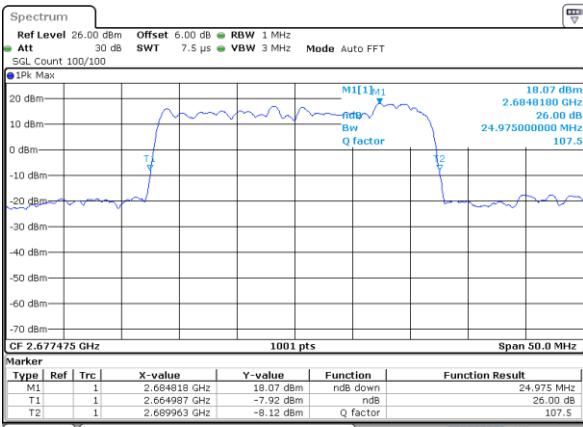

Highest Channel / 15MHz+20MHz

Date: 3 JUL 2020 16:25:14

LTE Band 41C

QPSK

Lowest Channel / 20MHz+5MHz

Date: 30 JUN 2020 15:24:23

Lowest Channel / 20MHz+10MHz

Date: 30 JUN 2020 11:42:28

Middle Channel / 20MHz+5MHz

Date: 30 JUN 2020 15:25:04

Middle Channel / 20MHz+10MHz

Date: 30 JUN 2020 11:23:36

Highest Channel / 20MHz+5MHz

Date: 30 JUN 2020 15:46:33

Highest Channel / 20MHz+10MHz

Date: 30 JUN 2020 11:43:42

LTE Band 41C

QPSK

Lowest Channel / 20MHz+15MHz

Date: 30 JUN 2020 13:10:20

Lowest Channel / 20MHz+20MHz

Date: 30 JUN 2020 12:20:29

Middle Channel / 20MHz+15MHz

Date: 30 JUN 2020 14:55:33

Middle Channel / 20MHz+20MHz

Date: 30 JUN 2020 12:21:09

Highest Channel / 20MHz+15MHz

Date: 30 JUN 2020 14:59:24

Highest Channel / 20MHz+20MHz

Date: 30 JUN 2020 12:52:27

LTE Band 41C

16QAM