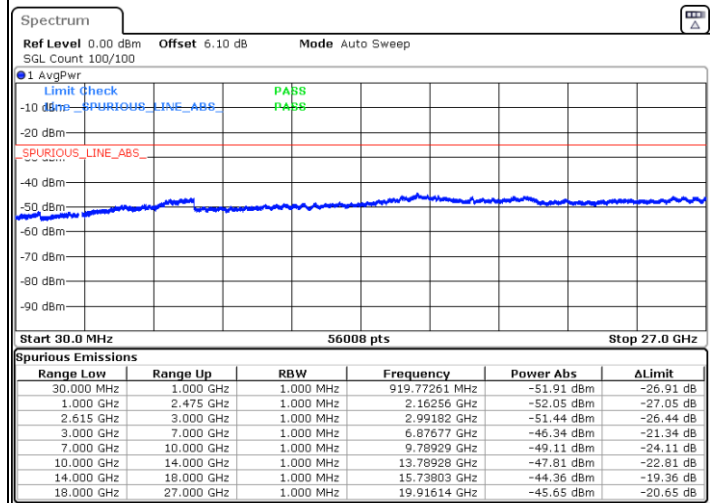

LTE Band 7C / 20MHz+10MHz

QPSK

Lowest Channel / 1RB99 and 1RB0

Middle Channel / 1RB99 and 1RB0

Date: 10 JUN 2020 00:55:12

Date: 10 JUN 2020 00:56:40

LTE Band 7C / 20MHz+10MHz

QPSK

N/A

Highest Channel / 1RB99 and 1RB0

Date: 10 JUN 2020 01:08:38

LTE Band 7C / 20MHz+15MHz

QPSK

Lowest Channel / 1RB99 and 1RB0

Middle Channel / 1RB99 and 1RB0

Date: 11 JUN.2020 01:37:26

Date: 11 JUN.2020 01:48:30

LTE Band 7C / 20MHz+15MHz

QPSK

N/A

Highest Channel / 1RB99 and 1RB0

Date: 11 JUN.2020 02:02:24

LTE Band 7C / 20MHz+20MHz

QPSK

Lowest Channel / 1RB99 and 1RB0

Middle Channel / 1RB99 and 1RB0

Date: 11 JUN.2020 02:15:38

Date: 11 JUN.2020 02:21:47

LTE Band 7C / 20MHz+20MHz

QPSK

N/A

Highest Channel / 1RB99 and 1RB0