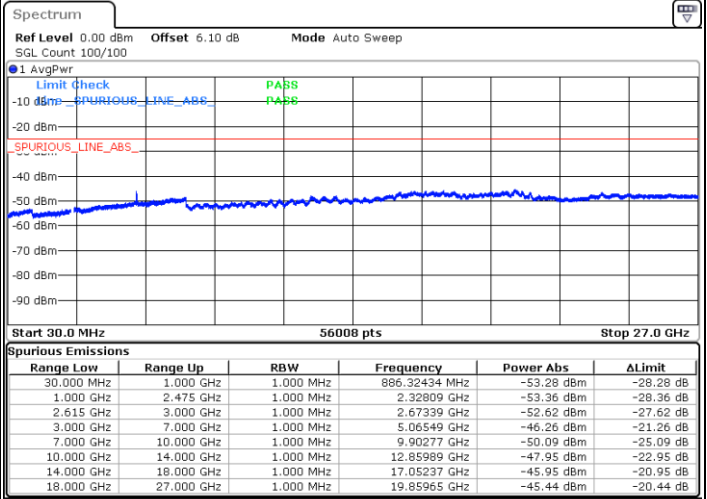

Highest Channel / 1RB74 and 1RB0

Date: 10 JUN 2020 02:14:29

LTE Band 7C / 15MHz+20MHz

16QAM

Lowest Channel / 1RB74 and 1RB0

Middle Channel / 1RB74 and 1RB0

Date: 10 JUN 2020 02:24:05

Date: 10 JUN 2020 02:28:13

LTE Band 7C / 15MHz+20MHz

16QAM

N/A

Highest Channel / 1RB74 and 1RB0

Date: 10 JUN 2020 02:37:25

LTE Band 7C / 20MHz+10MHz

16QAM

Lowest Channel / 1RB99 and 1RB0