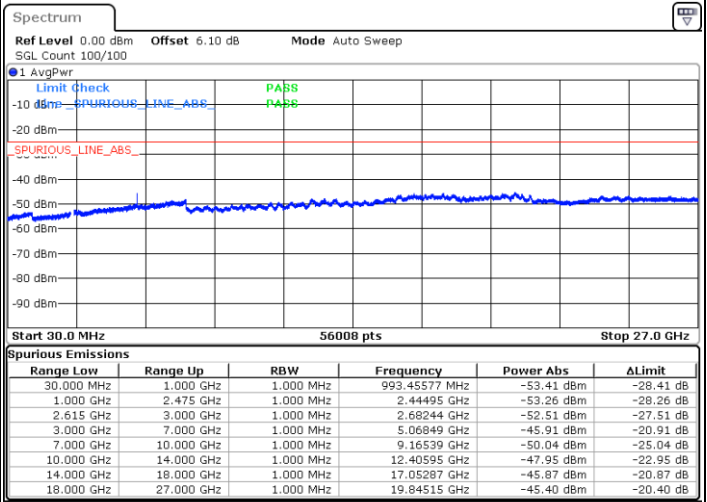

16QAM

N/A

Highest Channel / 1RB49 and 1RB0

Date: 10 JUN 2020 00:42:56

LTE Band 7C / 15MHz+10MHz

16QAM

Lowest Channel / 1RB74 and 1RB0

Middle Channel / 1RB74 and 1RB0

Date: 11.JUN.2020 02:45:08

Date: 11.JUN.2020 02:48:52

LTE Band 7C / 15MHz+10MHz

16QAM

N/A

Highest Channel / 1RB74 and 1RB0

Date: 11.JUN.2020 02:58:35

LTE Band 7C / 15MHz+15MHz

16QAM

Lowest Channel / 1RB74 and 1RB0

Middle Channel / 1RB74 and 1RB0

Date: 10 JUN 2020 01:58:50

Date: 10 JUN 2020 02:03:06

LTE Band 7C / 15MHz+15MHz

16QAM

N/A

Highest Channel / 1RB74 and 1RB0

Date: 10 JUN 2020 02:14:29

LTE Band 7C / 15MHz+20MHz

16QAM

Lowest Channel / 1RB74 and 1RB0

Middle Channel / 1RB74 and 1RB0

Date: 10 JUN 2020 02:24:05

Date: 10 JUN 2020 02:28:13