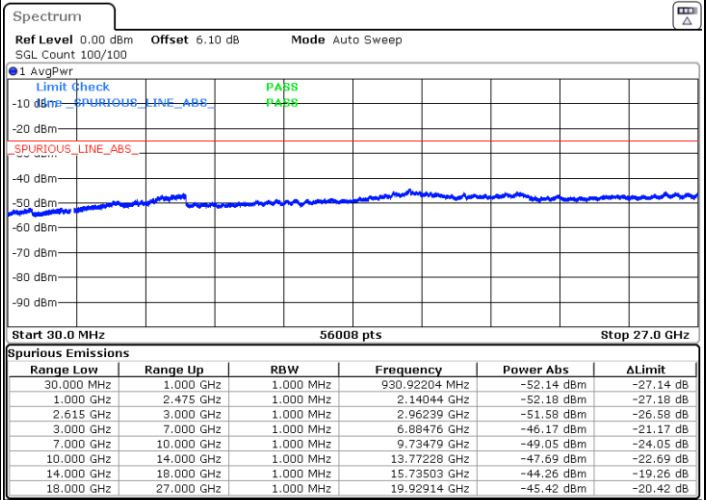

LTE Band 7C / 20MHz+15MHz

16QAM

Lowest Channel / 1RB99 and 1RB0

Middle Channel / 1RB99 and 1RB0

Date: 11.JUN.2020 01:43:46

Date: 11.JUN.2020 01:47:30

LTE Band 7C / 20MHz+15MHz

16QAM

N/A

Highest Channel / 1RB99 and 1RB0

Date: 11.JUN.2020 02:01:07

LTE Band 7C / 20MHz+20MHz

16QAM

Lowest Channel / 1RB99 and 1RB0

Middle Channel / 1RB99 and 1RB0

Date: 11.JUN.2020 02:16:55

Date: 11.JUN.2020 02:20:40

LTE Band 7C / 20MHz+20MHz

16QAM

N/A

Highest Channel / 1RB99 and 1RB0

Date: 11.JUN.2020 02:30:44

LTE Band 7C / 10MHz+20MHz

64QAM