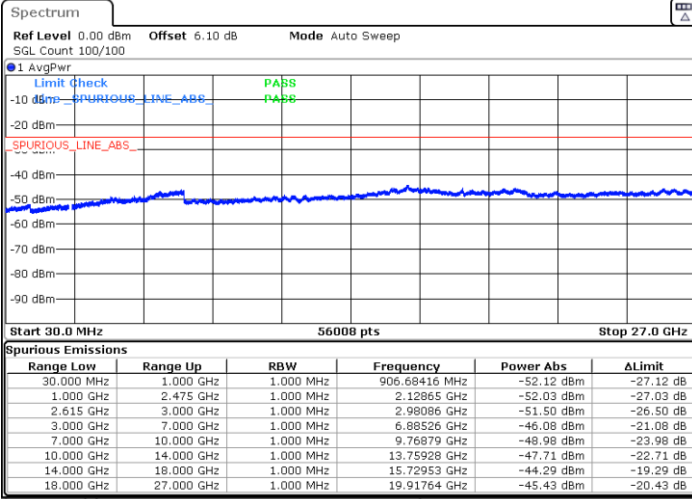

LTE Band 7C / 20MHz+15MHz

16QAM

Lowest Channel / 1RB99 and 1RB0

Middle Channel / 1RB99 and 1RB0

Date: 11.JUN.2020 01:43:46

Date: 11.JUN.2020 01:47:30

LTE Band 7C / 20MHz+15MHz

16QAM

N/A

Highest Channel / 1RB99 and 1RB0

Date: 11.JUN.2020 02:01:07

LTE Band 7C / 20MHz+20MHz

16QAM

Lowest Channel / 1RB99 and 1RB0

Middle Channel / 1RB99 and 1RB0

Date: 11.JUN.2020 02:16:55

Date: 11.JUN.2020 02:20:40

LTE Band 7C / 20MHz+20MHz

16QAM

N/A

Highest Channel / 1RB99 and 1RB0

Date: 11.JUN.2020 02:30:44

LTE Band 7C / 10MHz+20MHz

64QAM