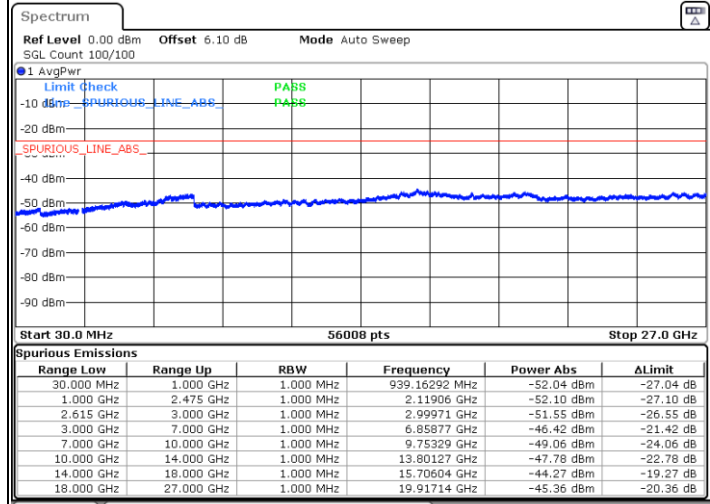

64QAM

Lowest Channel / 1RB99 and 1RB0

Middle Channel / 1RB99 and 1RB0

Date: 10 JUN 2020 00:52:33

Date: 10 JUN 2020 00:59:03

LTE Band 7C / 20MHz+10MHz

64QAM

N/A

Highest Channel / 1RB99 and 1RB0

Date: 10 JUN 2020 01:11:29

LTE Band 7C / 20MHz+15MHz

64QAM

Lowest Channel / 1RB99 and 1RB0

Middle Channel / 1RB99 and 1RB0

Date: 11.JUN.2020 01:45:01

Date: 11.JUN.2020 01:46:31

LTE Band 7C / 20MHz+15MHz

64QAM

N/A

Highest Channel / 1RB99 and 1RB0

Date: 11.JUN.2020 01:59:47

LTE Band 7C / 20MHz+20MHz

64QAM

Lowest Channel / 1RB99 and 1RB0