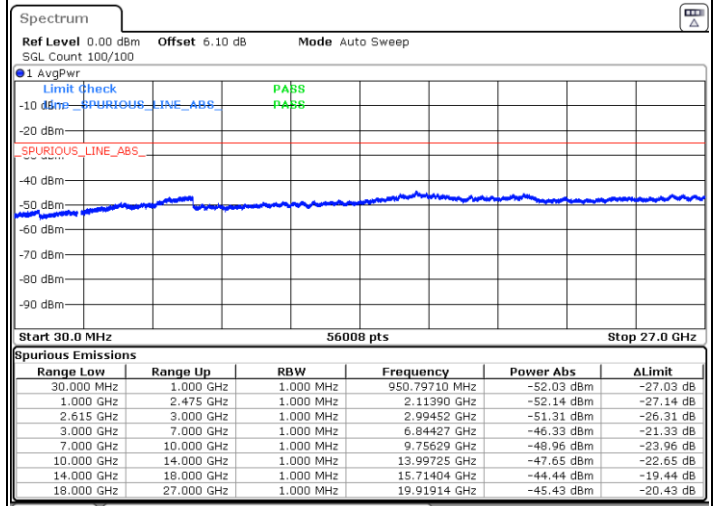

16QAM

N/A

Highest Channel / 1RB49 and 1RB0

Date: 10 JUN 2020 00:42:56

LTE Band 7C / 15MHz+10MHz

16QAM

Lowest Channel / 1RB74 and 1RB0

Middle Channel / 1RB74 and 1RB0

Date: 11.JUN.2020 02:45:08

Date: 11.JUN.2020 02:48:52

LTE Band 7C / 15MHz+10MHz

16QAM

N/A

Highest Channel / 1RB74 and 1RB0

Date: 11.JUN.2020 02:58:35

LTE Band 7C / 15MHz+15MHz

16QAM

Lowest Channel / 1RB74 and 1RB0

Middle Channel / 1RB74 and 1RB0

Date: 10 JUN 2020 01:58:50

Date: 10 JUN 2020 02:03:06

LTE Band 7C / 15MHz+15MHz

16QAM

N/A

Highest Channel / 1RB74 and 1RB0

Date: 10 JUN 2020 02:14:29

LTE Band 7C / 15MHz+20MHz

16QAM

Lowest Channel / 1RB74 and 1RB0

Middle Channel / 1RB74 and 1RB0

Date: 10 JUN 2020 02:24:05

Date: 10 JUN 2020 02:28:13