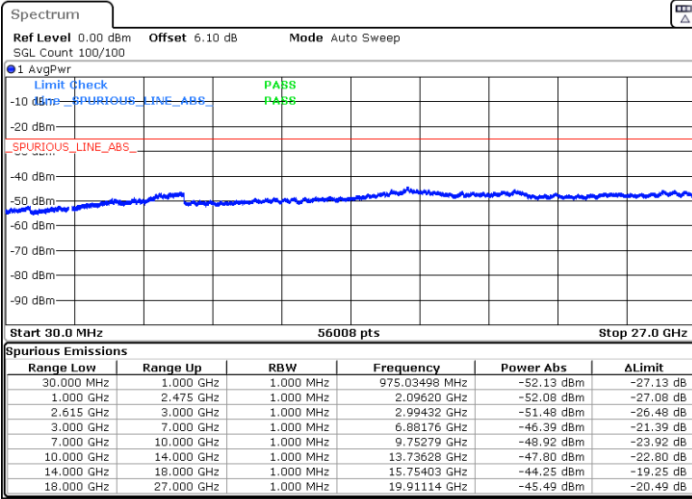

N/A

Highest Channel / 1RB99 and 1RB0

Date: 10 JUN 2020 01:08:38

LTE Band 7C / 20MHz+15MHz

QPSK

Lowest Channel / 1RB99 and 1RB0

Middle Channel / 1RB99 and 1RB0

Date: 11 JUN.2020 01:37:26

Date: 11 JUN.2020 01:48:30

LTE Band 7C / 20MHz+15MHz

QPSK

N/A

Highest Channel / 1RB99 and 1RB0

Date: 11 JUN.2020 02:02:24

LTE Band 7C / 20MHz+20MHz

QPSK

Lowest Channel / 1RB99 and 1RB0

Middle Channel / 1RB99 and 1RB0

Date: 11 JUN.2020 02:15:38

Date: 11 JUN.2020 02:21:47

LTE Band 7C / 20MHz+20MHz

QPSK

N/A

Highest Channel / 1RB99 and 1RB0