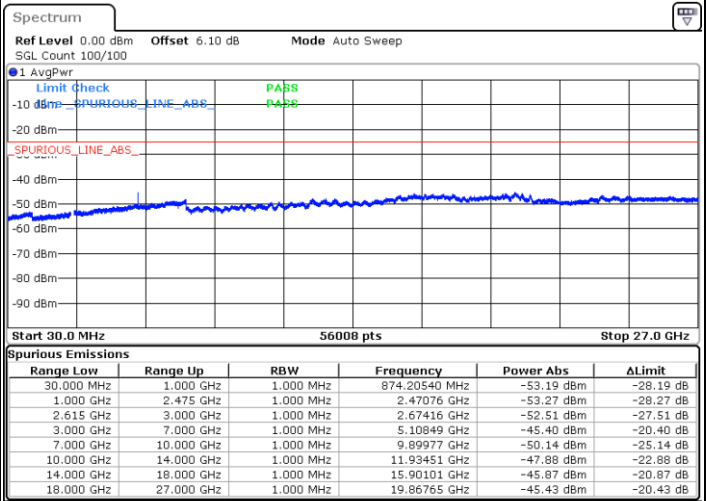

Date: 11.JUN.2020 02:45:08

Date: 11.JUN.2020 02:48:52

LTE Band 7C / 15MHz+10MHz

16QAM

N/A

Highest Channel / 1RB74 and 1RB0

Date: 11.JUN.2020 02:58:35

LTE Band 7C / 15MHz+15MHz

16QAM

Lowest Channel / 1RB74 and 1RB0

Middle Channel / 1RB74 and 1RB0

Date: 10 JUN 2020 01:58:50

Date: 10 JUN 2020 02:03:06

LTE Band 7C / 15MHz+15MHz

16QAM

N/A

Highest Channel / 1RB74 and 1RB0

Date: 10 JUN 2020 02:14:29

LTE Band 7C / 15MHz+20MHz

16QAM

Lowest Channel / 1RB74 and 1RB0

Middle Channel / 1RB74 and 1RB0

Date: 10 JUN 2020 02:24:05

Date: 10 JUN 2020 02:28:13

LTE Band 7C / 15MHz+20MHz

16QAM

N/A

Highest Channel / 1RB74 and 1RB0

Date: 10 JUN 2020 02:37:25

LTE Band 7C / 20MHz+10MHz

16QAM

Lowest Channel / 1RB99 and 1RB0