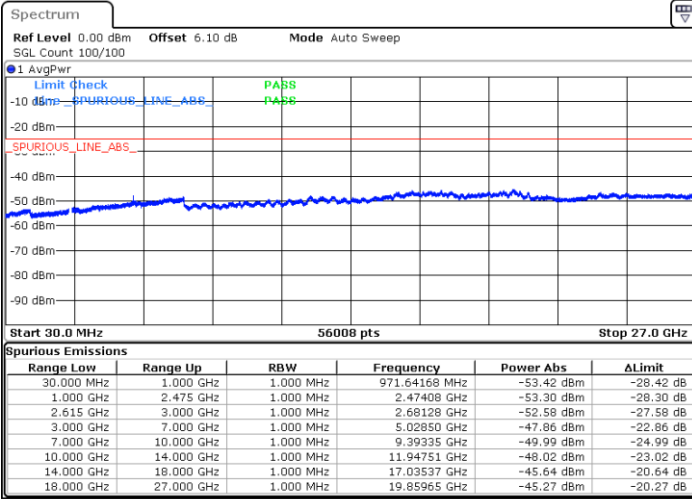

Highest Channel / 1RB74 and 1RB0

LTE Band 7C / 15MHz+15MHz

64QAM

Lowest Channel / 1RB74 and 1RB0

Middle Channel / 1RB74 and 1RB0

Date: 10 JUN 2020 02:00:16

Date: 10 JUN 2020 02:02:03

LTE Band 7C / 15MHz+15MHz