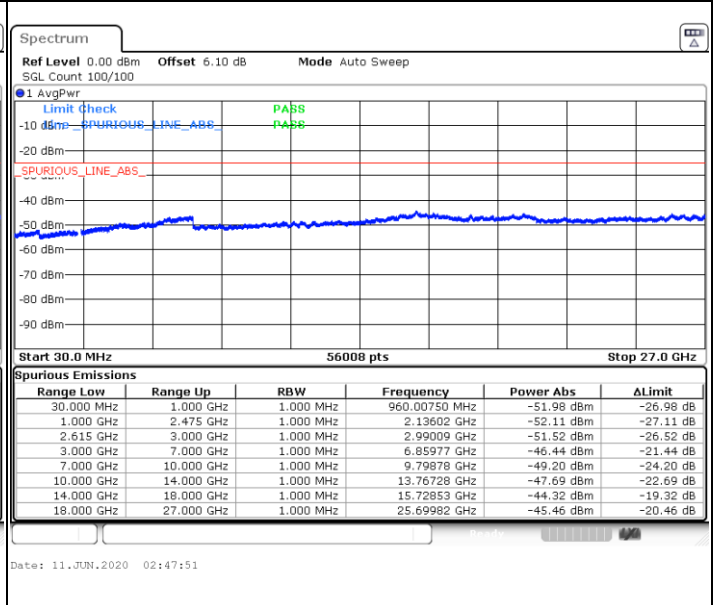

Lowest Channel / 1RB49 and 1RB0

Middle Channel / 1RB49 and 1RB0

Date: 10 JUN 2020 00:07:51

Date: 10 JUN 2020 00:34:22

LTE Band 7C / 10MHz+20MHz

64QAM

N/A

Highest Channel / 1RB49 and 1RB0

Date: 10 JUN 2020 00:44:35

LTE Band 7C / 15MHz+10MHz

64QAM

Lowest Channel / 1RB74 and 1RB0

Middle Channel / 1RB74 and 1RB0

LTE Band 7C / 15MHz+10MHz

64QAM

N/A

Highest Channel / 1RB74 and 1RB0

LTE Band 7C / 15MHz+15MHz

64QAM

Lowest Channel / 1RB74 and 1RB0

Middle Channel / 1RB74 and 1RB0

Date: 10 JUN 2020 02:00:16

Date: 10 JUN 2020 02:02:03

LTE Band 7C / 15MHz+15MHz