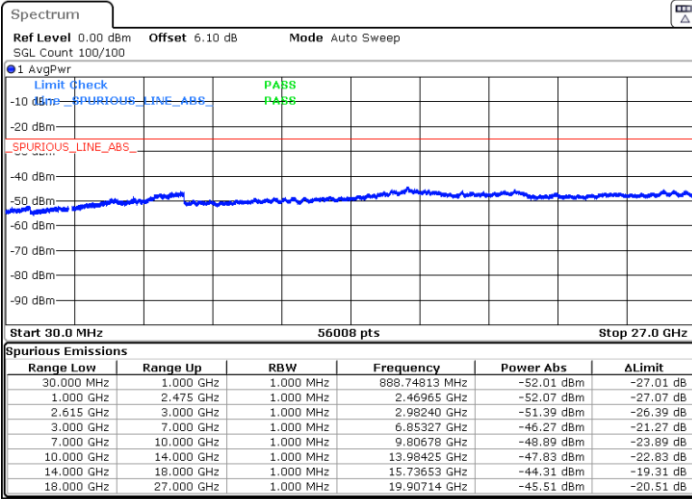

Date: 11 JUN.2020 02:32:13

LTE Band 7C / 10MHz+20MHz

16QAM

Lowest Channel / 1RB49 and 1RB0

Middle Channel / 1RB49 and 1RB0

Date: 10 JUN 2020 00:06:36

Date: 10 JUN 2020 00:33:23

LTE Band 7C / 10MHz+20MHz

16QAM

N/A

Highest Channel / 1RB49 and 1RB0

Date: 10 JUN 2020 00:42:56

LTE Band 7C / 15MHz+10MHz

16QAM

Lowest Channel / 1RB74 and 1RB0

Middle Channel / 1RB74 and 1RB0

Date: 11.JUN.2020 02:45:08

Date: 11.JUN.2020 02:48:52

LTE Band 7C / 15MHz+10MHz

16QAM

N/A

Highest Channel / 1RB74 and 1RB0

Date: 11.JUN.2020 02:58:35

LTE Band 7C / 15MHz+15MHz