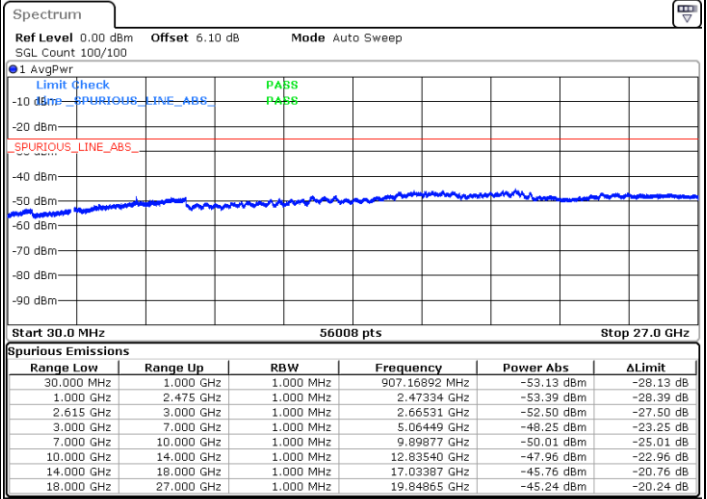

Highest Channel / 1RB74 and 1RB0

LTE Band 7C / 15MHz+15MHz

64QAM

Lowest Channel / 1RB74 and 1RB0

Middle Channel / 1RB74 and 1RB0

Date: 10 JUN 2020 02:00:16

Date: 10 JUN 2020 02:02:03

LTE Band 7C / 15MHz+15MHz

64QAM

N/A

Highest Channel / 1RB74 and 1RB0

Date: 10 JUN 2020 02:13:16

LTE Band 7C / 15MHz+20MHz

64QAM

Lowest Channel / 1RB74 and 1RB0

Middle Channel / 1RB74 and 1RB0

Date: 10 JUN 2020 02:25:38

Date: 10 JUN 2020 02:27:10

TE Band 7C / 15MHz+20MHz

64QAM

N/A

Highest Channel / 1RB74 and 1RB0

Date: 10 JUN 2020 02:36:10

LTE Band 7C / 20MHz+10MHz