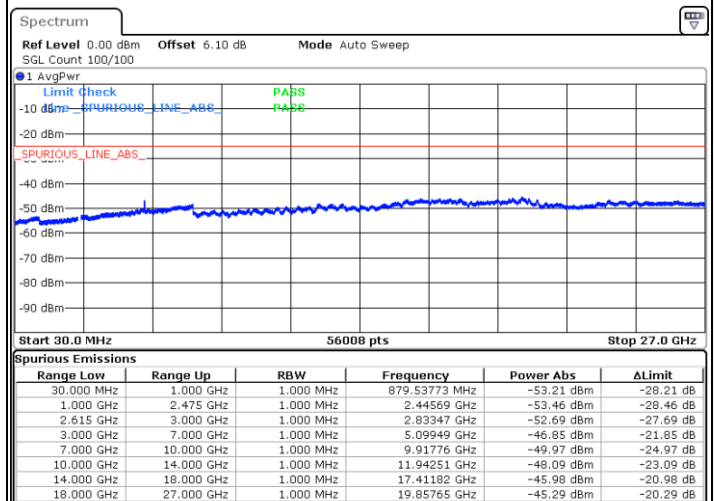

Date: 10 JUN 2020 02:25:38

Date: 10 JUN 2020 02:27:10

TE Band 7C / 15MHz+20MHz

64QAM

N/A

Highest Channel / 1RB74 and 1RB0

Date: 10 JUN 2020 02:36:10

LTE Band 7C / 20MHz+10MHz

64QAM

Lowest Channel / 1RB99 and 1RB0

Middle Channel / 1RB99 and 1RB0

Date: 10 JUN 2020 00:52:33

Date: 10 JUN 2020 00:59:03

LTE Band 7C / 20MHz+10MHz

64QAM

N/A