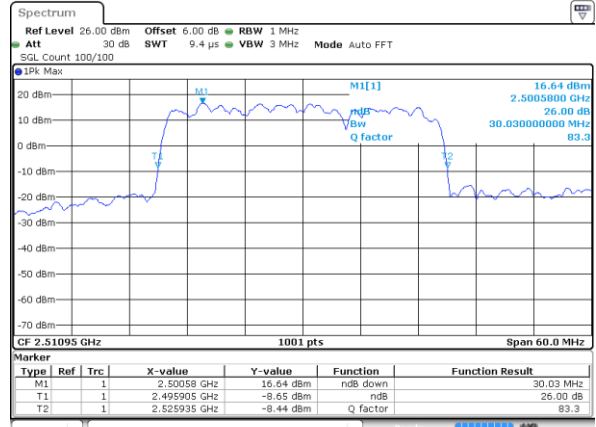

Highest Channel / 10MHz+20MHz

Date: 3 JUL 2020 12:08:08

Highest Channel / 15MHz+10MHz

Date: 3 JUL 2020 19:54:24

LTE Band 41C

QPSK

Lowest Channel / 15MHz+15MHz

Date: 3 JUL 2020 16:38:11

Lowest Channel / 15MHz+20MHz

Date: 3 JUL 2020 16:09:40

Middle Channel / 15MHz+15MHz

Date: 3 JUL 2020 16:57:50

Middle Channel / 15MHz+20MHz

Date: 3 JUL 2020 16:24:17

Highest Channel / 15MHz+15MHz

Date: 3 JUL 2020 19:35:31

Highest Channel / 15MHz+20MHz

Date: 3 JUL 2020 16:25:14

LTE Band 41C

QPSK

Lowest Channel / 20MHz+5MHz

Date: 30 JUN 2020 15:24:23

Lowest Channel / 20MHz+10MHz

Date: 30 JUN 2020 11:42:28

Middle Channel / 20MHz+5MHz

Date: 30 JUN 2020 15:25:04

Middle Channel / 20MHz+10MHz

Date: 30 JUN 2020 11:23:36

Highest Channel / 20MHz+5MHz

Date: 30 JUN 2020 15:46:33

Highest Channel / 20MHz+10MHz

Date: 30 JUN 2020 11:43:42