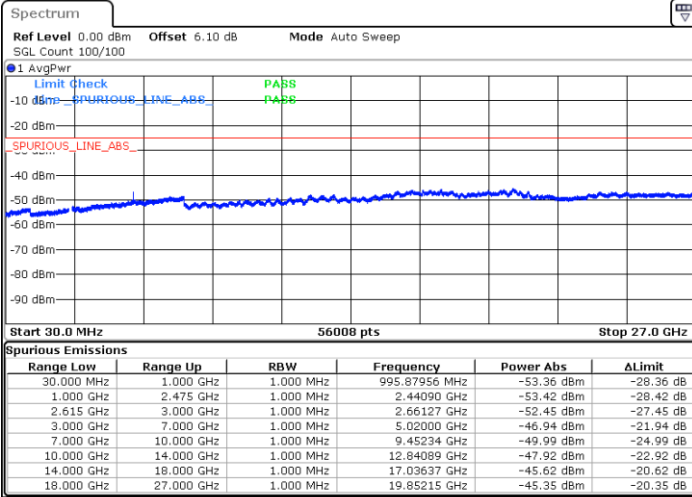

N/A

Highest Channel / 1RB99 and 1RB0

Date: 11.JUN.2020 02:01:07

LTE Band 7C / 20MHz+20MHz

16QAM

Lowest Channel / 1RB99 and 1RB0

Middle Channel / 1RB99 and 1RB0

Date: 11.JUN.2020 02:16:55

Date: 11.JUN.2020 02:20:40

LTE Band 7C / 20MHz+20MHz

16QAM

N/A

Highest Channel / 1RB99 and 1RB0

Date: 11.JUN.2020 02:30:44

LTE Band 7C / 10MHz+20MHz

64QAM

Lowest Channel / 1RB49 and 1RB0

Middle Channel / 1RB49 and 1RB0

Date: 10 JUN 2020 00:07:51

Date: 10 JUN 2020 00:34:22

LTE Band 7C / 10MHz+20MHz

64QAM

N/A

Highest Channel / 1RB49 and 1RB0