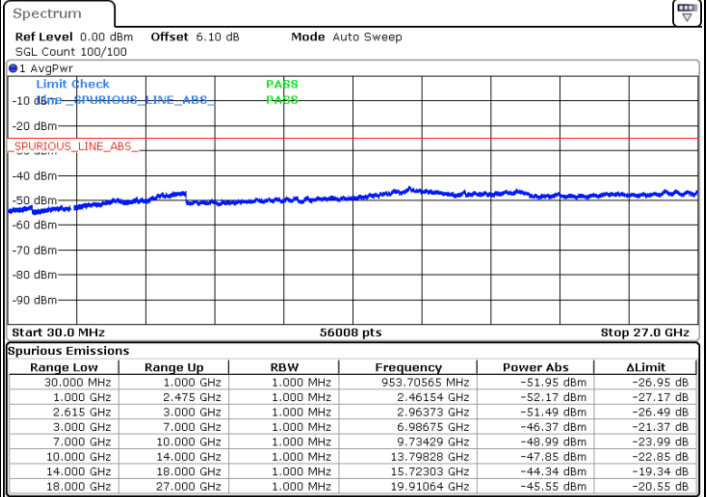

LTE Band 7C / 15MHz+20MHz

16QAM

N/A

Highest Channel / 1RB74 and 1RB0

Date: 10 JUN 2020 02:37:25

LTE Band 7C / 20MHz+10MHz

16QAM

Lowest Channel / 1RB99 and 1RB0

Middle Channel / 1RB99 and 1RB0

Date: 10 JUN 2020 00:53:52

Date: 10 JUN 2020 00:57:47

LTE Band 7C / 20MHz+10MHz

16QAM

N/A

Highest Channel / 1RB99 and 1RB0

Date: 10 JUN 2020 01:10:00

LTE Band 7C / 20MHz+15MHz

16QAM

Lowest Channel / 1RB99 and 1RB0

Middle Channel / 1RB99 and 1RB0

Date: 11.JUN.2020 01:43:46

Date: 11.JUN.2020 01:47:30

LTE Band 7C / 20MHz+15MHz

16QAM

N/A

Highest Channel / 1RB99 and 1RB0

Date: 11.JUN.2020 02:01:07

LTE Band 7C / 20MHz+20MHz

16QAM

Lowest Channel / 1RB99 and 1RB0

Middle Channel / 1RB99 and 1RB0

Date: 11.JUN.2020 02:16:55