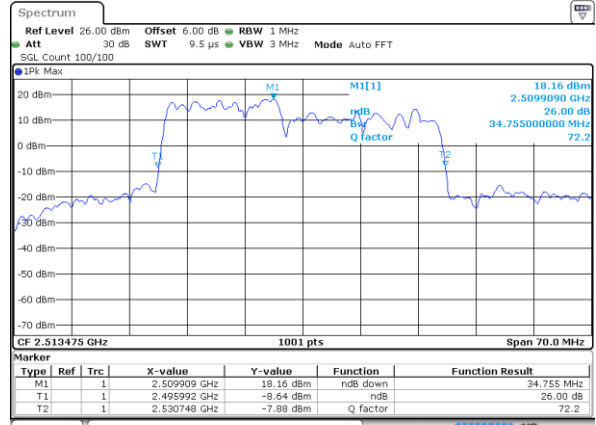

Lowest Channel / 10MHz+20MHz

Date: 3 JUL 2020 11:44:41

Lowest Channel / 15MHz+10MHz

Date: 3 JUL 2020 19:37:44

Middle Channel / 10MHz+20MHz

Date: 3 JUL 2020 12:03:32

Middle Channel / 15MHz+10MHz

Date: 3 JUL 2020 19:52:31

Highest Channel / 10MHz+20MHz

Date: 3 JUL 2020 12:08:08

Highest Channel / 15MHz+10MHz

Date: 3 JUL 2020 19:54:24

LTE Band 41C

QPSK

Lowest Channel / 15MHz+15MHz

Date: 3 JUL 2020 16:38:11

Lowest Channel / 15MHz+20MHz

Date: 3 JUL 2020 16:09:40

Middle Channel / 15MHz+15MHz

Date: 3 JUL 2020 16:57:50

Middle Channel / 15MHz+20MHz

Date: 3 JUL 2020 16:24:17

Highest Channel / 15MHz+15MHz

Date: 3 JUL 2020 19:35:31

Highest Channel / 15MHz+20MHz

Date: 3 JUL 2020 16:25:14

LTE Band 41C

QPSK

Lowest Channel / 20MHz+5MHz

Date: 30 JUN 2020 15:24:23

Lowest Channel / 20MHz+10MHz

Date: 30 JUN 2020 11:42:28