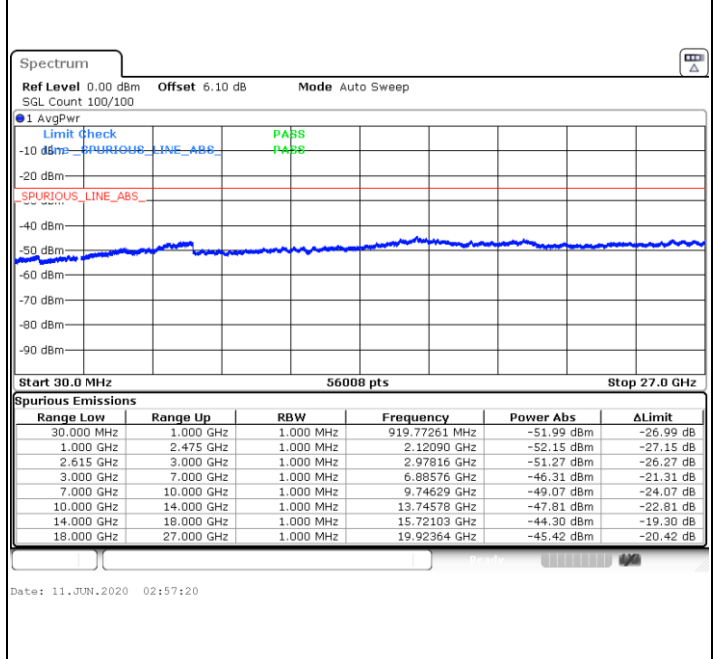

Lowest Channel / 1RB49 and 1RB0

Middle Channel / 1RB49 and 1RB0

Date: 10 JUN 2020 00:07:51

Date: 10 JUN 2020 00:34:22

LTE Band 7C / 10MHz+20MHz

64QAM

N/A

Highest Channel / 1RB49 and 1RB0

Date: 10 JUN 2020 00:44:35

LTE Band 7C / 15MHz+10MHz

64QAM

Lowest Channel / 1RB74 and 1RB0

Middle Channel / 1RB74 and 1RB0

LTE Band 7C / 15MHz+10MHz

64QAM

N/A

Highest Channel / 1RB74 and 1RB0

LTE Band 7C / 15MHz+15MHz

64QAM

Lowest Channel / 1RB74 and 1RB0

Middle Channel / 1RB74 and 1RB0

Date: 10 JUN 2020 02:00:16

Date: 10 JUN 2020 02:02:03

LTE Band 7C / 15MHz+15MHz