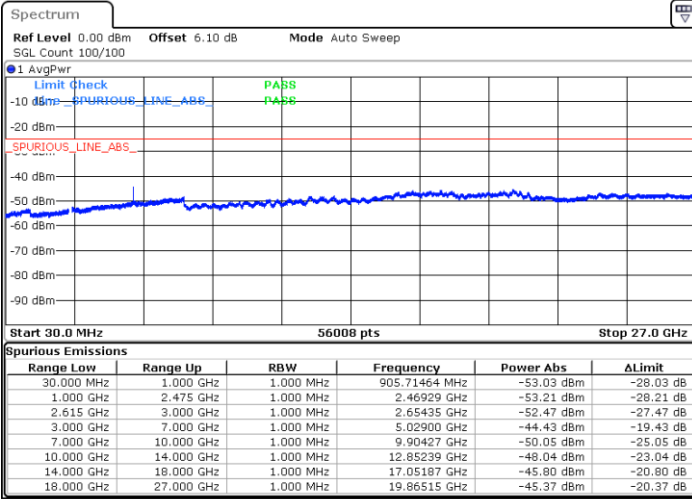

Highest Channel / 1RB74 and 1RB0

Date: 10 JUN 2020 02:14:29

LTE Band 7C / 15MHz+20MHz

16QAM

Lowest Channel / 1RB74 and 1RB0

Middle Channel / 1RB74 and 1RB0

Date: 10 JUN 2020 02:24:05

Date: 10 JUN 2020 02:28:13

LTE Band 7C / 15MHz+20MHz

16QAM

N/A

Highest Channel / 1RB74 and 1RB0

Date: 10 JUN 2020 02:37:25

LTE Band 7C / 20MHz+10MHz

16QAM

Lowest Channel / 1RB99 and 1RB0