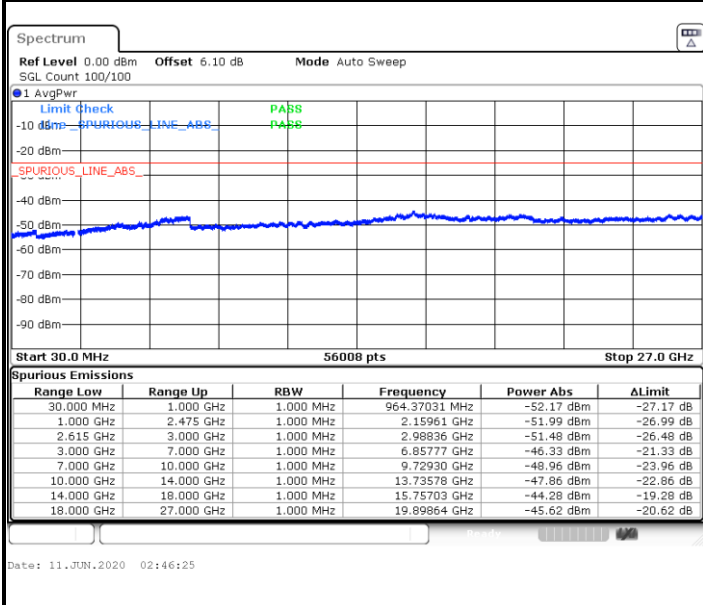

Date: 11.JUN.2020 02:20:40

LTE Band 7C / 20MHz+20MHz

16QAM

N/A

Highest Channel / 1RB99 and 1RB0

Date: 11.JUN.2020 02:30:44

LTE Band 7C / 10MHz+20MHz

64QAM

Lowest Channel / 1RB49 and 1RB0

Middle Channel / 1RB49 and 1RB0

Date: 10 JUN 2020 00:07:51

Date: 10 JUN 2020 00:34:22

LTE Band 7C / 10MHz+20MHz

64QAM

N/A

Highest Channel / 1RB49 and 1RB0

Date: 10 JUN 2020 00:44:35

LTE Band 7C / 15MHz+10MHz

64QAM

Lowest Channel / 1RB74 and 1RB0

Middle Channel / 1RB74 and 1RB0

LTE Band 7C / 15MHz+10MHz

64QAM

N/A

Highest Channel / 1RB74 and 1RB0

LTE Band 7C / 15MHz+15MHz

64QAM

Lowest Channel / 1RB74 and 1RB0

Middle Channel / 1RB74 and 1RB0

Date: 10 JUN 2020 02:00:16

Date: 10 JUN 2020 02:02:03

LTE Band 7C / 15MHz+15MHz