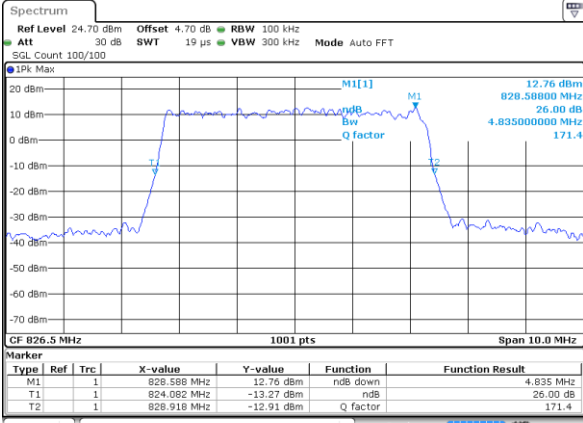

Middle Channel / 15MHz / 16QAM

Highest Channel / 15MHz / QPSK

Highest Channel / 15MHz / 16QAM

LTE Band 26

Lowest Channel / 1.4MHz / 64QAM

Lowest Channel / 3MHz / 64QAM

Middle Channel / 1.4MHz / 64QAM

Middle Channel / 3MHz / 64QAM

Highest Channel / 1.4MHz / 64QAM

Highest Channel / 3MHz / 64QAM

LTE Band 26

Lowest Channel / 5MHz / 64QAM

Lowest Channel / 10MHz / 64QAM

Middle Channel / 5MHz / 64QAM

Middle Channel / 10MHz / 64QAM

Highest Channel / 5MHz / 64QAM

Highest Channel / 10MHz / 64QAM

Occupied Bandwidth

Mode	LTE Band 26 : 99%OBW(MHz)											
BW	1.4MHz		3MHz		5MHz		10MHz		15MHz		CH26765	
Mod.	QPSK	16QAM	QPSK	16QAM	QPSK	16QAM	QPSK	16QAM	QPSK	16QAM	QPSK	16QAM
Lowest CH	1.097	1.091	2.703	2.697	4.486	4.486	9.031	9.031	13.427	13.487	13.427	13.516
Middle CH	1.083	1.085	2.715	2.709	4.486	4.505	9.111	9.011	13.457	13.457	-	-
Highest CH	1.088	1.097	2.703	2.709	4.466	4.486	8.971	9.011	13.457	13.397	-	-
Mode	LTE Band 26 : 99%OBW(MHz)											
BW	1.4MHz		3MHz		5MHz		10MHz		15MHz		CH26765	
Mod.	64QAM		64QAM		64QAM		64QAM		64QAM		64QAM	
Lowest CH	1.085		2.709		4.486		9.011		13.427		13.427	
Middle CH	1.085		2.715		4.486		9.071		13.487		-	-
Highest CH	1.085		2.697		4.496		8.951		13.427		-	-