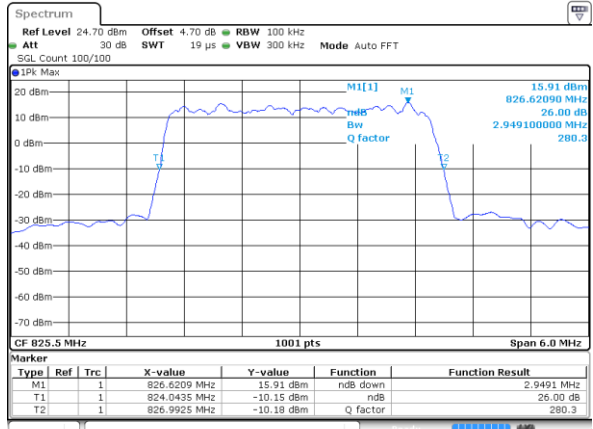

Middle Channel / 10MHz / QPSK

Middle Channel / 10MHz / 16QAM

Highest Channel / 10MHz / QPSK

Highest Channel / 10MHz / 16QAM

LTE Band 26

Lowest Channel / 15MHz / QPSK

Lowest Channel / 15MHz / 16QAM

Middle Channel / 15MHz / QPSK

Middle Channel / 15MHz / 16QAM

Highest Channel / 15MHz / QPSK

Highest Channel / 15MHz / 16QAM

LTE Band 26

Lowest Channel / 1.4MHz / 64QAM

Lowest Channel / 3MHz / 64QAM

Middle Channel / 1.4MHz / 64QAM

Middle Channel / 3MHz / 64QAM

Highest Channel / 1.4MHz / 64QAM

Highest Channel / 3MHz / 64QAM

LTE Band 26

Lowest Channel / 5MHz / 64QAM

Lowest Channel / 10MHz / 64QAM

Middle Channel / 5MHz / 64QAM

Middle Channel / 10MHz / 64QAM

Highest Channel / 5MHz / 64QAM