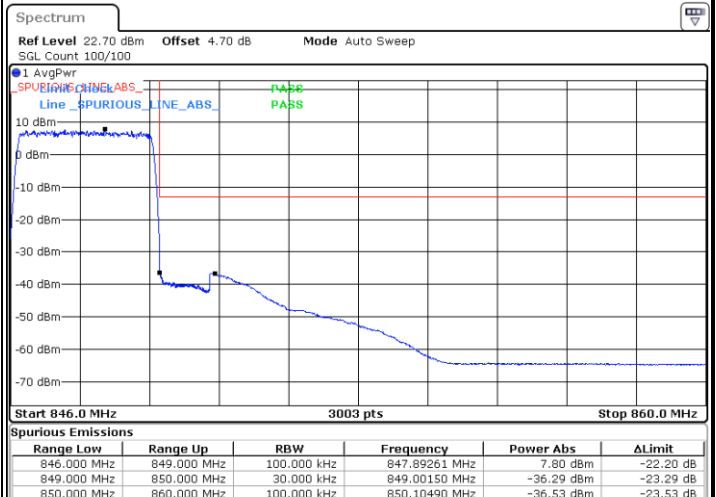

Lowest Band Edge / 1 RB

Highest Band Edge / 1 RB

Lowest Band Edge / Full RB

Highest Band Edge / Full RB

LTE Band 26 / 3MHz / 16QAM

Lowest Band Edge / 1 RB

Highest Band Edge / 1 RB

Lowest Band Edge / Full RB

Highest Band Edge / Full RB

LTE Band 26 / 3MHz / 64QAM

Lowest Band Edge / 1 RB

Highest Band Edge / 1 RB

Lowest Band Edge / Full RB

Highest Band Edge / Full RB

LTE Band 26 / 5MHz / QPSK

Lowest Band Edge / 1 RB

Highest Band Edge / 1 RB

Lowest Band Edge / Full RB

Highest Band Edge / Full RB

LTE Band 26 / 5MHz / 16QAM

Lowest Band Edge / 1RB

Highest Band Edge / 1 RB

Lowest Band Edge / Full RB

Highest Band Edge / Full RB