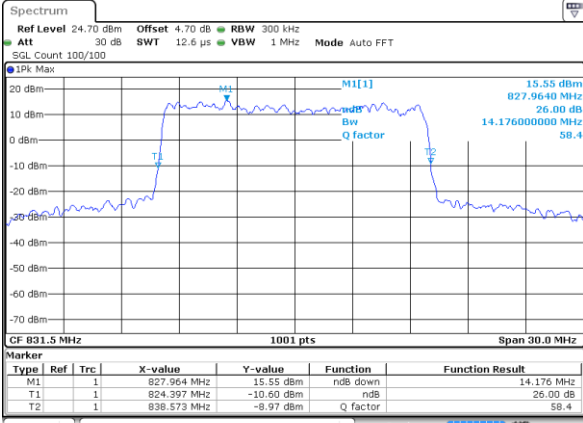

Lowest Channel / 5MHz / 16QAM

Middle Channel / 5MHz / QPSK

Middle Channel / 5MHz / 16QAM

Highest Channel / 5MHz / QPSK

Highest Channel / 5MHz / 16QAM

LTE Band 26

Lowest Channel / 10MHz / QPSK

Lowest Channel / 10MHz / 16QAM

Middle Channel / 10MHz / QPSK

Middle Channel / 10MHz / 16QAM

Highest Channel / 10MHz / QPSK

Highest Channel / 10MHz / 16QAM

LTE Band 26

Lowest Channel / 15MHz / QPSK

Lowest Channel / 15MHz / 16QAM

Middle Channel / 15MHz / QPSK

Middle Channel / 15MHz / 16QAM

Highest Channel / 15MHz / QPSK

Highest Channel / 15MHz / 16QAM

LTE Band 26

Lowest Channel / 1.4MHz / 64QAM

Lowest Channel / 3MHz / 64QAM

Middle Channel / 1.4MHz / 64QAM

Middle Channel / 3MHz / 64QAM

Highest Channel / 1.4MHz / 64QAM

Highest Channel / 3MHz / 64QAM

LTE Band 26

Lowest Channel / 5MHz / 64QAM

Lowest Channel / 10MHz / 64QAM

Middle Channel / 5MHz / 64QAM

Middle Channel / 10MHz / 64QAM

Highest Channel / 5MHz / 64QAM