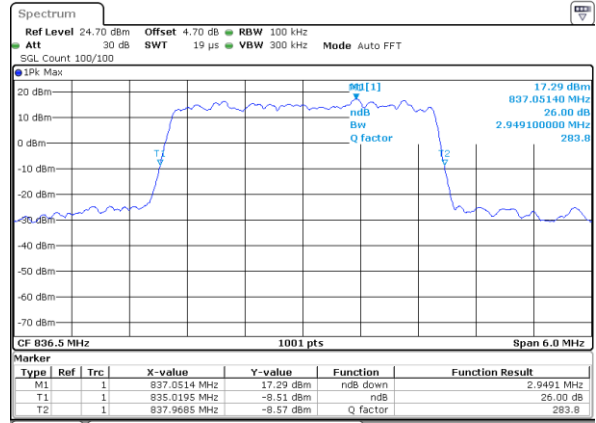

LTE Band 26

Lowest Channel / 1.4MHz / QPSK

Lowest Channel / 1.4MHz / 16QAM

Middle Channel / 1.4MHz / QPSK

Middle Channel / 1.4MHz / 16QAM

Highest Channel / 1.4MHz / QPSK

Highest Channel / 1.4MHz / 16QAM

LTE Band 26

Lowest Channel / 3MHz / QPSK

Lowest Channel / 3MHz / 16QAM

Middle Channel / 3MHz / QPSK

Middle Channel / 3MHz / 16QAM

Highest Channel / 3MHz / QPSK

Highest Channel / 3MHz / 16QAM

LTE Band 26

Lowest Channel / 5MHz / QPSK

Lowest Channel / 5MHz / 16QAM

Middle Channel / 5MHz / QPSK

Middle Channel / 5MHz / 16QAM

Highest Channel / 5MHz / QPSK

Highest Channel / 5MHz / 16QAM

LTE Band 26

Lowest Channel / 10MHz / QPSK

Lowest Channel / 10MHz / 16QAM

Middle Channel / 10MHz / QPSK

Middle Channel / 10MHz / 16QAM

Highest Channel / 10MHz / QPSK

Highest Channel / 10MHz / 16QAM

LTE Band 26

Lowest Channel / 15MHz / QPSK

Lowest Channel / 15MHz / 16QAM

Middle Channel / 15MHz / QPSK