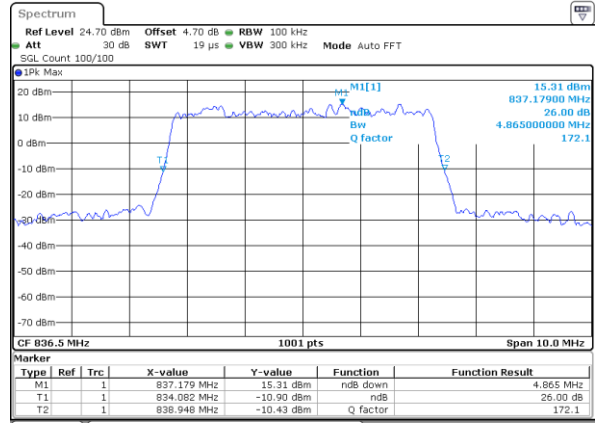

LTE Band 26

Lowest Channel / 1.4MHz / QPSK

Lowest Channel / 1.4MHz / 16QAM

Middle Channel / 1.4MHz / QPSK

Middle Channel / 1.4MHz / 16QAM

Highest Channel / 1.4MHz / QPSK

Highest Channel / 1.4MHz / 16QAM

LTE Band 26

Lowest Channel / 3MHz / QPSK

Lowest Channel / 3MHz / 16QAM

Middle Channel / 3MHz / QPSK

Middle Channel / 3MHz / 16QAM

Highest Channel / 3MHz / QPSK

Highest Channel / 3MHz / 16QAM

LTE Band 26

Lowest Channel / 5MHz / QPSK

Lowest Channel / 5MHz / 16QAM

Middle Channel / 5MHz / QPSK

Middle Channel / 5MHz / 16QAM

Highest Channel / 5MHz / QPSK

Highest Channel / 5MHz / 16QAM

LTE Band 26

Lowest Channel / 10MHz / QPSK

Lowest Channel / 10MHz / 16QAM