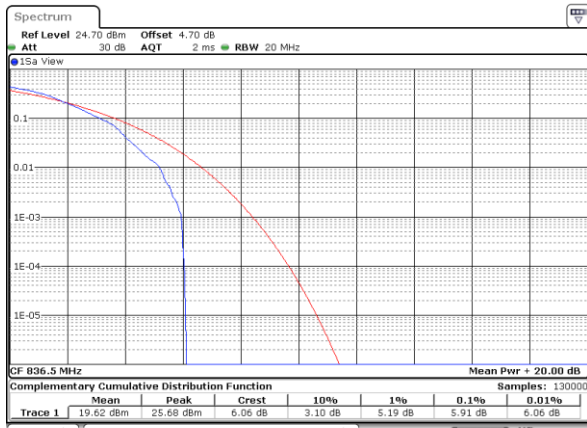

LTE Band 26 / 15MHz / 64QAM

Lowest Channel / 1RB

Lowest Channel / Full RB

Middle Channel / 1RB

Middle Channel / Full RB

Highest Channel / 1RB

Highest Channel / Full RB

26dB Bandwidth

Mode	LTE Band 26 : 26dB BW(MHz)											
BW	1.4MHz		3MHz		5MHz		10MHz		15MHz		20MHz	
Mod.	QPSK	16QAM	QPSK	16QAM	QPSK	16QAM	QPSK	16QAM	QPSK	16QAM	QPSK	16QAM
Lowest CH	1.28	1.28	2.96	2.93	4.86	4.87	9.031	9.031	13.427	13.487		
Middle CH	1.28	1.26	2.93	2.95	4.87	4.87	9.111	9.011	13.457	13.457		
Highest CH	1.26	1.27	2.95	2.93	4.85	4.78	8.971	9.011	13.457	13.397		
Mode	LTE Band 26 : 26dB BW(MHz)											
BW	1.4MHz		3MHz		5MHz		10MHz		15MHz		20MHz	
Mod.	64QAM		64QAM		64QAM		64QAM		64QAM			
Lowest CH	1.25		2.95		4.84		9.011		13.427			
Middle CH	1.28		2.94		4.83		9.071		13.487			
Highest CH	1.28		2.96		4.83		8.951		13.427			