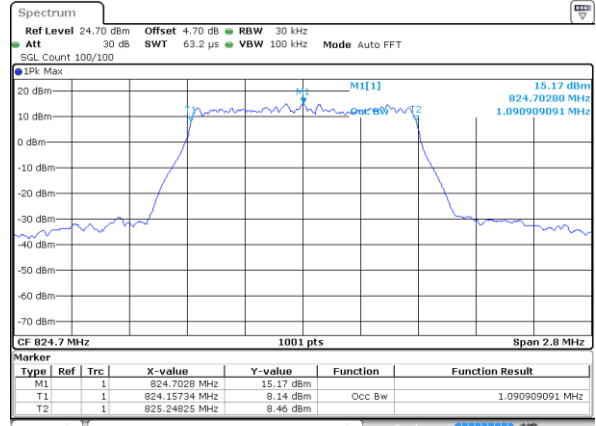

Highest Channel / 1.4MHz / 64QAM

Highest Channel / 3MHz / 64QAM

LTE Band 26

Lowest Channel / 5MHz / 64QAM

Lowest Channel / 10MHz / 64QAM

Middle Channel / 5MHz / 64QAM

Middle Channel / 10MHz / 64QAM

Highest Channel / 5MHz / 64QAM

Highest Channel / 10MHz / 64QAM

Occupied Bandwidth

Mode	LTE Band 26 : 99%OBW(MHz)											
BW	1.4MHz		3MHz		5MHz		10MHz		15MHz		CH26765	
Mod.	QPSK	16QAM	QPSK	16QAM	QPSK	16QAM	QPSK	16QAM	QPSK	16QAM	QPSK	16QAM
Lowest CH	1.097	1.091	2.703	2.697	4.486	4.486	9.031	9.031	13.427	13.487	13.427	13.516
Middle CH	1.083	1.085	2.715	2.709	4.486	4.505	9.111	9.011	13.457	13.457	-	-
Highest CH	1.088	1.097	2.703	2.709	4.466	4.486	8.971	9.011	13.457	13.397	-	-
Mode	LTE Band 26 : 99%OBW(MHz)											
BW	1.4MHz		3MHz		5MHz		10MHz		15MHz		CH26765	
Mod.	64QAM		64QAM		64QAM		64QAM		64QAM		64QAM	
Lowest CH	1.085		2.709		4.486		9.011		13.427		13.427	
Middle CH	1.085		2.715		4.486		9.071		13.487		-	-
Highest CH	1.085		2.697		4.496		8.951		13.427		-	-

LTE Band 26

Lowest Channel / 1.4MHz / QPSK

Lowest Channel / 1.4MHz / 16QAM

Middle Channel / 1.4MHz / QPSK

Middle Channel / 1.4MHz / 16QAM

Highest Channel / 1.4MHz / QPSK

Highest Channel / 1.4MHz / 16QAM

LTE Band 26