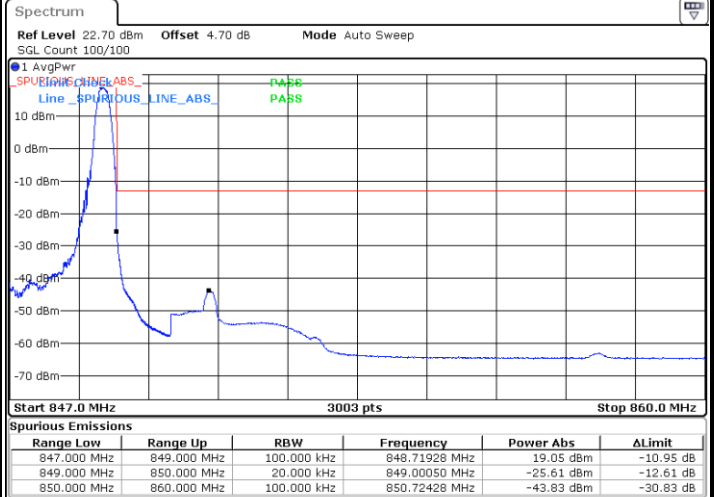

Highest Channel / 10MHz / 64QAM

LTE Band 26

Lowest Channel / 15MHz / 64QAM

Lowest Channel /Channel 26765/QPSK

Middle Channel / 15MHz / 64QAM

Lowest Channel /Channel 26765/16QAM

Highest Channel / 15MHz / 64QAM

Lowest Channel /Channel 26765/64QAM

Conducted Band Edge

LTE Band 26 / 1.4MHz / 16QAM

Lowest Band Edge / 1 RB

Highest Band Edge / 1 RB

Lowest Band Edge / Full RB

Highest Band Edge / Full RB

LTE Band 26 / 1.4MHz / 64QAM

Lowest Band Edge / 1 RB

Highest Band Edge / 1 RB

Lowest Band Edge / Full RB

Highest Band Edge / Full RB

LTE Band 26 / 3MHz / 16QAM

Lowest Band Edge / 1 RB

Highest Band Edge / 1 RB

Lowest Band Edge / Full RB

Highest Band Edge / Full RB

LTE Band 26 / 3MHz / 64QAM

Lowest Band Edge / 1 RB

Highest Band Edge / 1 RB

Lowest Band Edge / Full RB

Highest Band Edge / Full RB

LTE Band 26 / 5MHz / QPSK

Lowest Band Edge / 1 RB