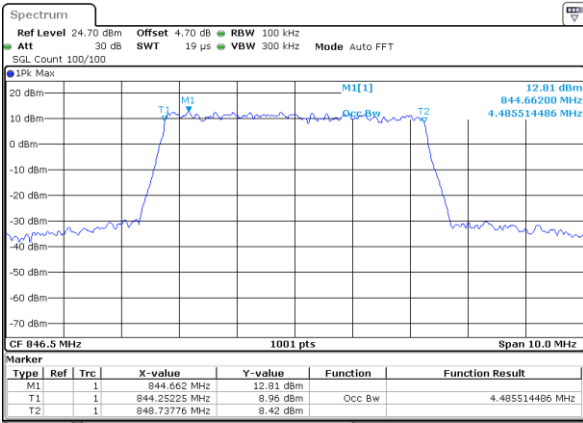

Middle Channel / 15MHz / 16QAM

Highest Channel / 15MHz / QPSK

Highest Channel / 15MHz / 16QAM

LTE Band 26

Lowest Channel / 1.4MHz / 64QAM

Lowest Channel / 3MHz / 64QAM

Middle Channel / 1.4MHz / 64QAM

Middle Channel / 3MHz / 64QAM

Highest Channel / 1.4MHz / 64QAM

Highest Channel / 3MHz / 64QAM

LTE Band 26

Lowest Channel / 5MHz / 64QAM

Lowest Channel / 10MHz / 64QAM

Middle Channel / 5MHz / 64QAM

Middle Channel / 10MHz / 64QAM

Highest Channel / 5MHz / 64QAM

Highest Channel / 10MHz / 64QAM

LTE Band 26

Lowest Channel / 15MHz / 64QAM

Lowest Channel /Channel 26765/QPSK

Middle Channel / 15MHz / 64QAM

Lowest Channel /Channel 26765/16QAM

Highest Channel / 15MHz / 64QAM

Lowest Channel /Channel 26765/64QAM

Conducted Band Edge

LTE Band 26 / 1.4MHz / 16QAM

Lowest Band Edge / 1 RB

Highest Band Edge / 1 RB

Lowest Band Edge / Full RB

Highest Band Edge / Full RB

LTE Band 26 / 1.4MHz / 64QAM