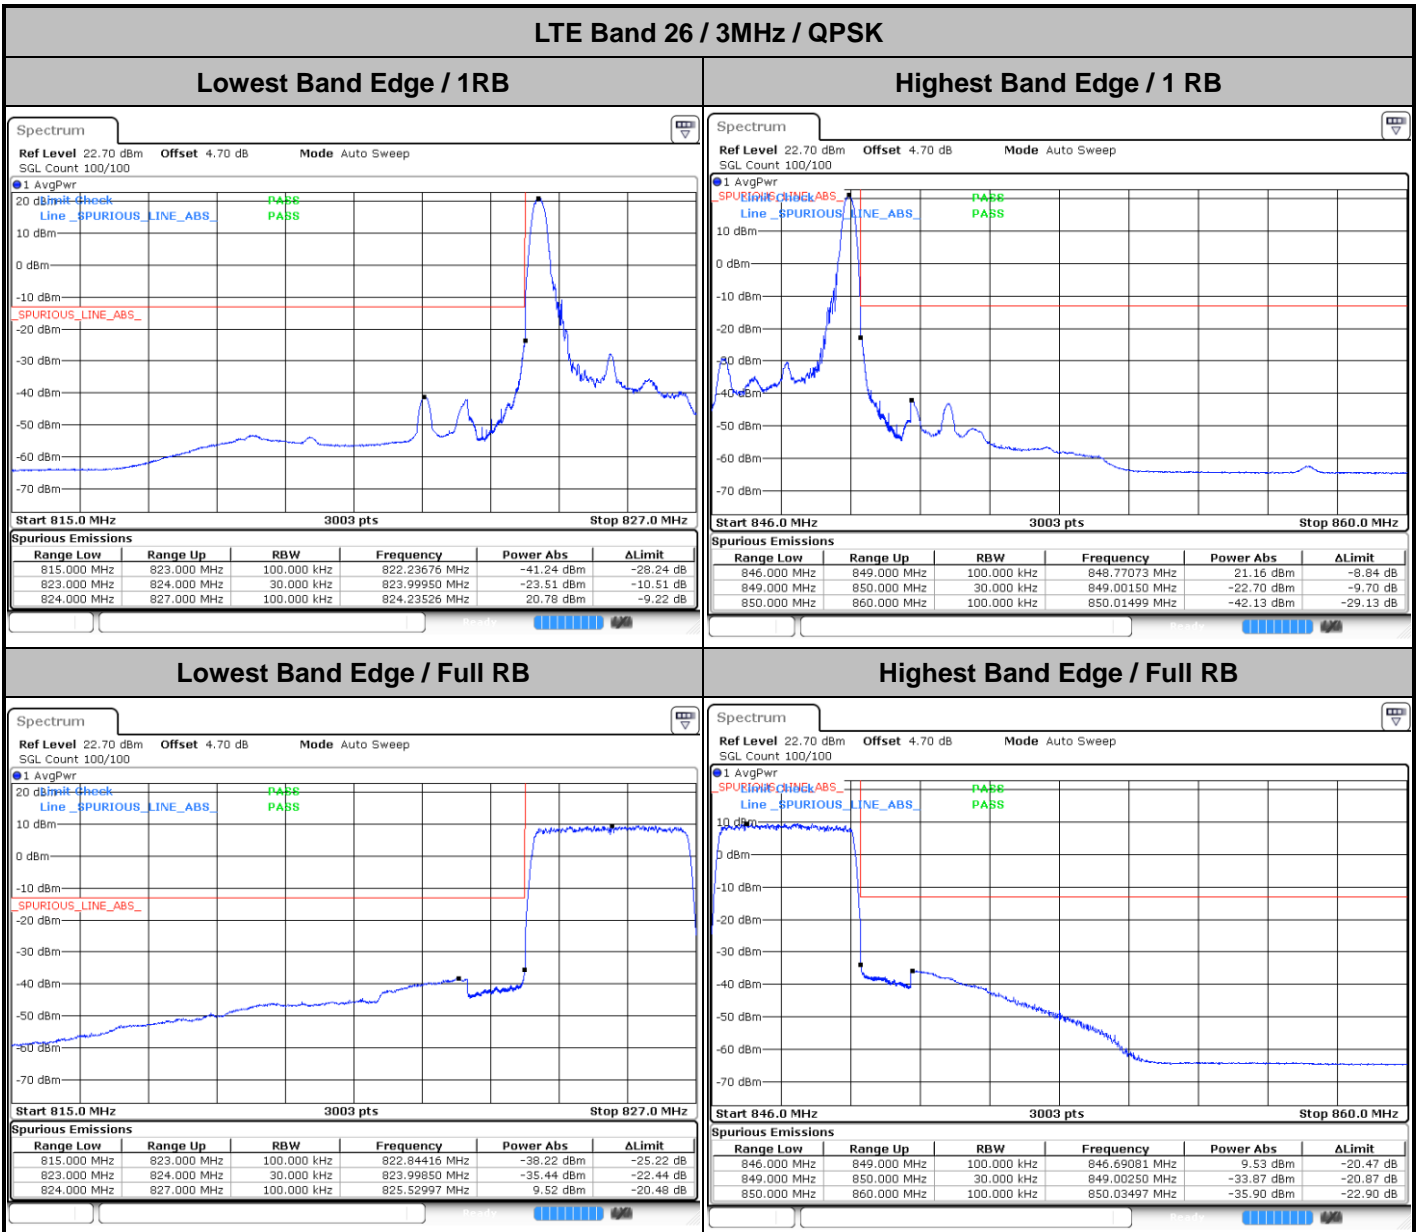

Lowest Channel /Channel 26765/64QAM

Conducted Band Edge

LTE Band 26 / 1.4MHz / 16QAM

Lowest Band Edge / 1 RB

Highest Band Edge / 1 RB

Lowest Band Edge / Full RB

Highest Band Edge / Full RB

LTE Band 26 / 1.4MHz / 64QAM

Lowest Band Edge / 1 RB

Highest Band Edge / 1 RB

Lowest Band Edge / Full RB

Highest Band Edge / Full RB

LTE Band 26 / 3MHz / 16QAM

Lowest Band Edge / 1 RB

Highest Band Edge / 1 RB

Lowest Band Edge / Full RB

Highest Band Edge / Full RB

LTE Band 26 / 3MHz / 64QAM

Lowest Band Edge / 1 RB

Highest Band Edge / 1 RB

Lowest Band Edge / Full RB

Highest Band Edge / Full RB

LTE Band 26 / 5MHz / QPSK

Lowest Band Edge / 1 RB

Highest Band Edge / 1 RB

Lowest Band Edge / Full RB

Highest Band Edge / Full RB

LTE Band 26 / 5MHz / 16QAM

Lowest Band Edge / 1RB

Highest Band Edge / 1 RB

Lowest Band Edge / Full RB

Highest Band Edge / Full RB