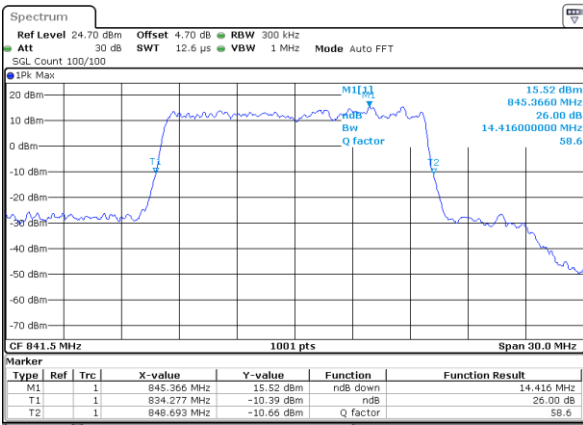

Lowest Channel / 5MHz / 16QAM

Middle Channel / 5MHz / QPSK

Middle Channel / 5MHz / 16QAM

Highest Channel / 5MHz / QPSK

Highest Channel / 5MHz / 16QAM

LTE Band 26

Lowest Channel / 10MHz / QPSK

Lowest Channel / 10MHz / 16QAM

Middle Channel / 10MHz / QPSK

Middle Channel / 10MHz / 16QAM

Highest Channel / 10MHz / QPSK

Highest Channel / 10MHz / 16QAM

LTE Band 26

Lowest Channel / 15MHz / QPSK

Lowest Channel / 15MHz / 16QAM

Middle Channel / 15MHz / QPSK

Middle Channel / 15MHz / 16QAM

Highest Channel / 15MHz / QPSK

Highest Channel / 15MHz / 16QAM

LTE Band 26

Lowest Channel / 1.4MHz / 64QAM

Lowest Channel / 3MHz / 64QAM

Middle Channel / 1.4MHz / 64QAM

Middle Channel / 3MHz / 64QAM