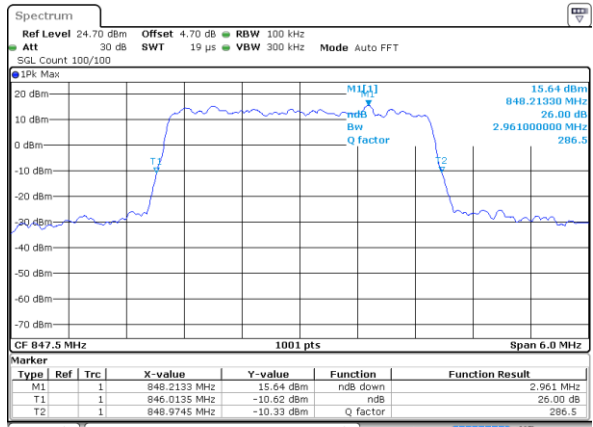

Middle Channel / 10MHz / QPSK

Middle Channel / 10MHz / 16QAM

Highest Channel / 10MHz / QPSK

Highest Channel / 10MHz / 16QAM

LTE Band 26

Lowest Channel / 15MHz / QPSK

Lowest Channel / 15MHz / 16QAM

Middle Channel / 15MHz / QPSK

Middle Channel / 15MHz / 16QAM

Highest Channel / 15MHz / QPSK

Highest Channel / 15MHz / 16QAM

LTE Band 26

Lowest Channel / 1.4MHz / 64QAM

Lowest Channel / 3MHz / 64QAM

Middle Channel / 1.4MHz / 64QAM

Middle Channel / 3MHz / 64QAM

Highest Channel / 1.4MHz / 64QAM

Highest Channel / 3MHz / 64QAM

LTE Band 26

Lowest Channel / 5MHz / 64QAM

Lowest Channel / 10MHz / 64QAM

Middle Channel / 5MHz / 64QAM

Middle Channel / 10MHz / 64QAM

Highest Channel / 5MHz / 64QAM