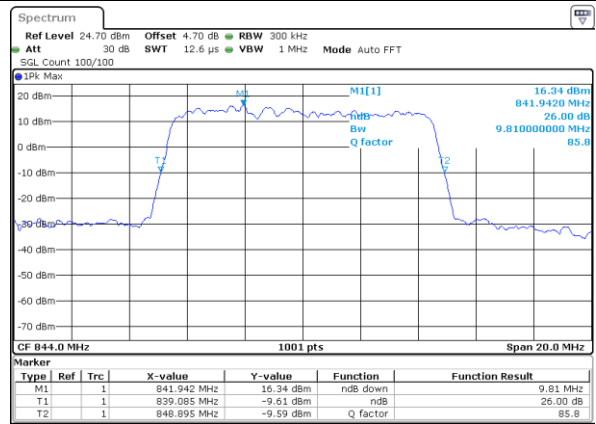

Middle Channel / 10MHz / QPSK

Middle Channel / 10MHz / 16QAM

Highest Channel / 10MHz / QPSK

Highest Channel / 10MHz / 16QAM

LTE Band 26

Lowest Channel / 15MHz / QPSK

Lowest Channel / 15MHz / 16QAM

Middle Channel / 15MHz / QPSK

Middle Channel / 15MHz / 16QAM

Highest Channel / 15MHz / QPSK

Highest Channel / 15MHz / 16QAM

LTE Band 26

Lowest Channel / 1.4MHz / 64QAM

Lowest Channel / 3MHz / 64QAM

Middle Channel / 1.4MHz / 64QAM

Middle Channel / 3MHz / 64QAM