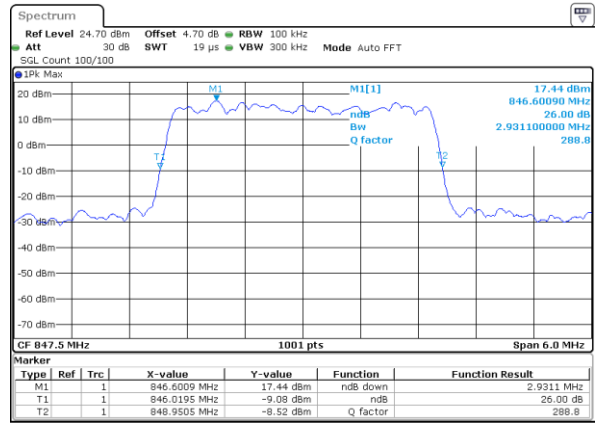

LTE Band 26

Lowest Channel / 1.4MHz / QPSK

Lowest Channel / 1.4MHz / 16QAM

Middle Channel / 1.4MHz / QPSK

Middle Channel / 1.4MHz / 16QAM

Highest Channel / 1.4MHz / QPSK

Highest Channel / 1.4MHz / 16QAM

LTE Band 26

Lowest Channel / 3MHz / QPSK

Lowest Channel / 3MHz / 16QAM

Middle Channel / 3MHz / QPSK

Middle Channel / 3MHz / 16QAM

Highest Channel / 3MHz / QPSK

Highest Channel / 3MHz / 16QAM

LTE Band 26

Lowest Channel / 5MHz / QPSK

Lowest Channel / 5MHz / 16QAM

Middle Channel / 5MHz / QPSK

Middle Channel / 5MHz / 16QAM

Highest Channel / 5MHz / QPSK

Highest Channel / 5MHz / 16QAM

LTE Band 26

Lowest Channel / 10MHz / QPSK

Lowest Channel / 10MHz / 16QAM

Middle Channel / 10MHz / QPSK

Middle Channel / 10MHz / 16QAM

Highest Channel / 10MHz / QPSK

Highest Channel / 10MHz / 16QAM

LTE Band 26

Lowest Channel / 15MHz / QPSK

Lowest Channel / 15MHz / 16QAM

Middle Channel / 15MHz / QPSK