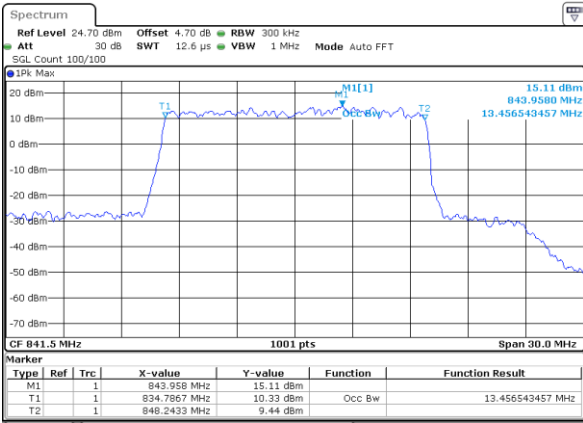

Lowest Channel / 5MHz / 16QAM

Middle Channel / 5MHz / QPSK

Middle Channel / 5MHz / 16QAM

Highest Channel / 5MHz / QPSK

Highest Channel / 5MHz / 16QAM

LTE Band 26

Lowest Channel / 10MHz / QPSK

Lowest Channel / 10MHz / 16QAM

Middle Channel / 10MHz / QPSK

Middle Channel / 10MHz / 16QAM

Highest Channel / 10MHz / QPSK

Highest Channel / 10MHz / 16QAM

LTE Band 26

Lowest Channel / 15MHz / QPSK

Lowest Channel / 15MHz / 16QAM

Middle Channel / 15MHz / QPSK

Middle Channel / 15MHz / 16QAM

Highest Channel / 15MHz / QPSK

Highest Channel / 15MHz / 16QAM

LTE Band 26

Lowest Channel / 1.4MHz / 64QAM

Lowest Channel / 3MHz / 64QAM

Middle Channel / 1.4MHz / 64QAM

Middle Channel / 3MHz / 64QAM