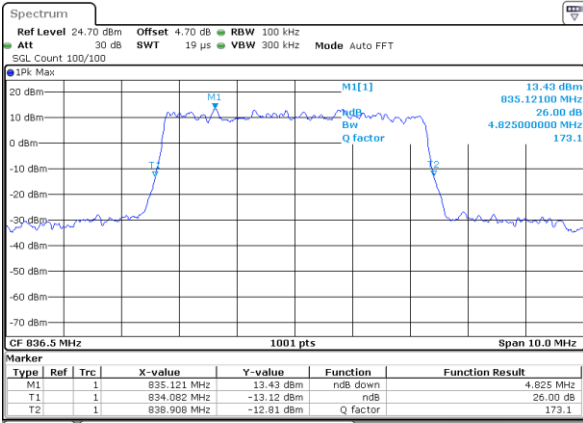

Middle Channel / 15MHz / 16QAM

Highest Channel / 15MHz / QPSK

Highest Channel / 15MHz / 16QAM

LTE Band 26

Lowest Channel / 1.4MHz / 64QAM

Lowest Channel / 3MHz / 64QAM

Middle Channel / 1.4MHz / 64QAM

Middle Channel / 3MHz / 64QAM

Highest Channel / 1.4MHz / 64QAM

Highest Channel / 3MHz / 64QAM

LTE Band 26

Lowest Channel / 5MHz / 64QAM

Lowest Channel / 10MHz / 64QAM

Middle Channel / 5MHz / 64QAM

Middle Channel / 10MHz / 64QAM

Highest Channel / 5MHz / 64QAM

Highest Channel / 10MHz / 64QAM

Occupied Bandwidth

Mode	LTE Band 26 : 99%OBW(MHz)											
BW	1.4MHz		3MHz		5MHz		10MHz		15MHz		CH26765	
Mod.	QPSK	16QAM	QPSK	16QAM	QPSK	16QAM	QPSK	16QAM	QPSK	16QAM	QPSK	16QAM
Lowest CH	1.097	1.091	2.703	2.697	4.486	4.486	9.031	9.031	13.427	13.487	13.427	13.516
Middle CH	1.083	1.085	2.715	2.709	4.486	4.505	9.111	9.011	13.457	13.457	-	-
Highest CH	1.088	1.097	2.703	2.709	4.466	4.486	8.971	9.011	13.457	13.397	-	-
Mode	LTE Band 26 : 99%OBW(MHz)											
BW	1.4MHz		3MHz		5MHz		10MHz		15MHz		CH26765	
Mod.	64QAM		64QAM		64QAM		64QAM		64QAM		64QAM	
Lowest CH	1.085		2.709		4.486		9.011		13.427		13.427	
Middle CH	1.085		2.715		4.486		9.071		13.487		-	-
Highest CH	1.085		2.697		4.496		8.951		13.427		-	-