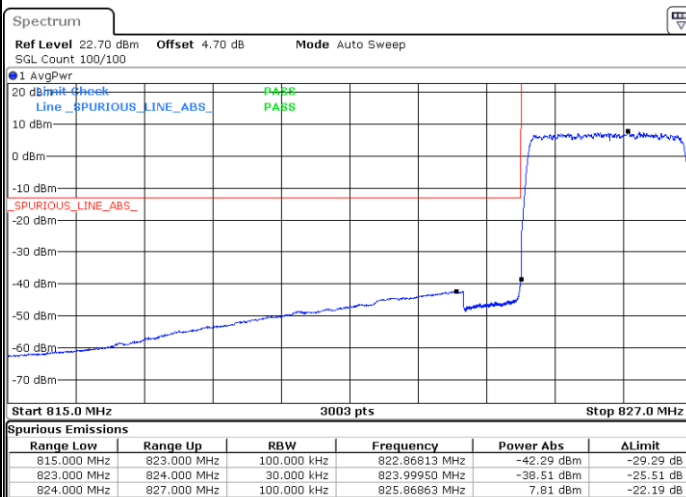

Lowest Band Edge / 1 RB

Highest Band Edge / 1 RB

Lowest Band Edge / Full RB

Highest Band Edge / Full RB

LTE Band 26 / 3MHz / 16QAM

Lowest Band Edge / 1 RB

Highest Band Edge / 1 RB

Lowest Band Edge / Full RB

Highest Band Edge / Full RB

LTE Band 26 / 3MHz / 64QAM

Lowest Band Edge / 1 RB

Highest Band Edge / 1 RB

Lowest Band Edge / Full RB

Highest Band Edge / Full RB

LTE Band 26 / 5MHz / QPSK

Lowest Band Edge / 1 RB

Highest Band Edge / 1 RB

Lowest Band Edge / Full RB

Highest Band Edge / Full RB

LTE Band 26 / 5MHz / 16QAM

Lowest Band Edge / 1RB

Highest Band Edge / 1 RB

Lowest Band Edge / Full RB

Highest Band Edge / Full RB