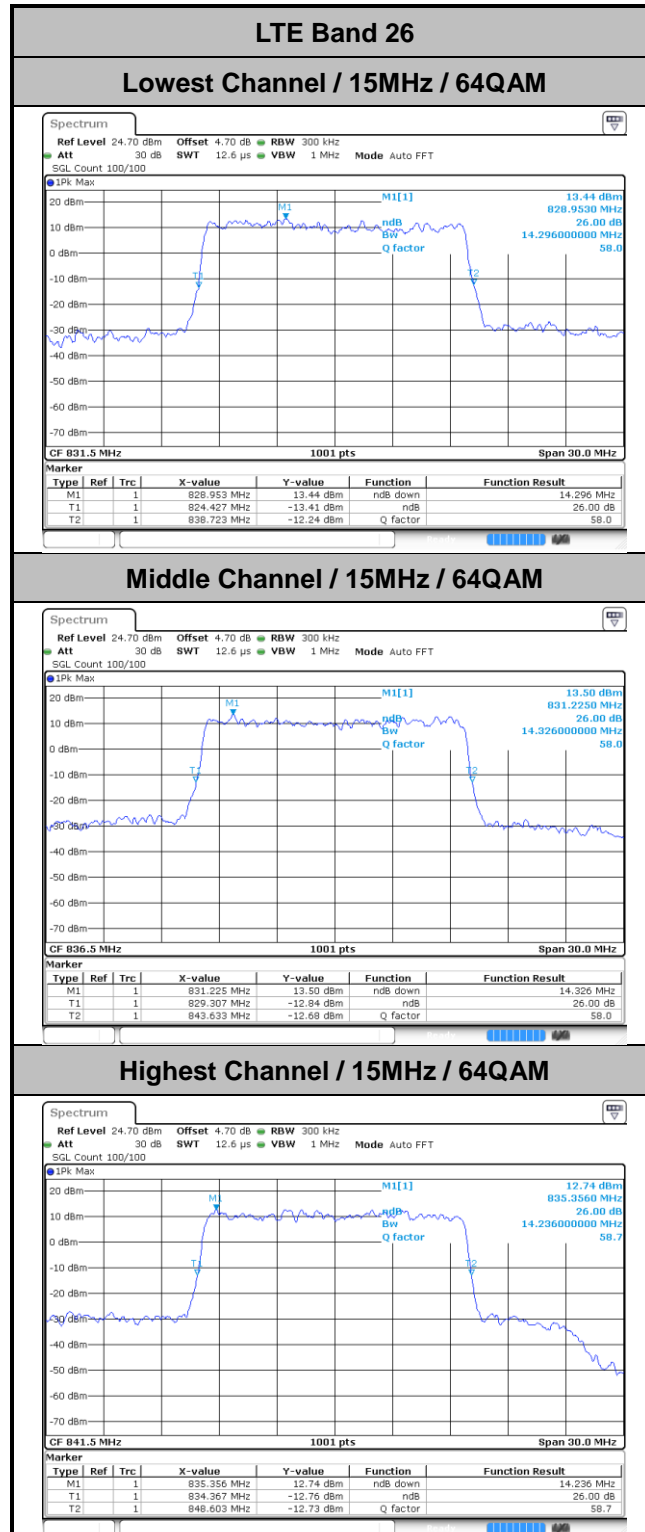

Occupied Bandwidth

Mode	LTE Band 26 : 99%OBW(MHz)											
BW	1.4MHz		3MHz		5MHz		10MHz		15MHz		CH26765	
Mod.	QPSK	16QAM	QPSK	16QAM	QPSK	16QAM	QPSK	16QAM	QPSK	16QAM	QPSK	16QAM
Lowest CH	1.097	1.091	2.703	2.697	4.486	4.486	9.031	9.031	13.427	13.487	13.427	13.516
Middle CH	1.083	1.085	2.715	2.709	4.486	4.505	9.111	9.011	13.457	13.457	-	-
Highest CH	1.088	1.097	2.703	2.709	4.466	4.486	8.971	9.011	13.457	13.397	-	-
Mode	LTE Band 26 : 99%OBW(MHz)											
BW	1.4MHz		3MHz		5MHz		10MHz		15MHz		CH26765	
Mod.	64QAM		64QAM		64QAM		64QAM		64QAM		64QAM	
Lowest CH	1.085		2.709		4.486		9.011		13.427		13.427	
Middle CH	1.085		2.715		4.486		9.071		13.487		-	-
Highest CH	1.085		2.697		4.496		8.951		13.427		-	-