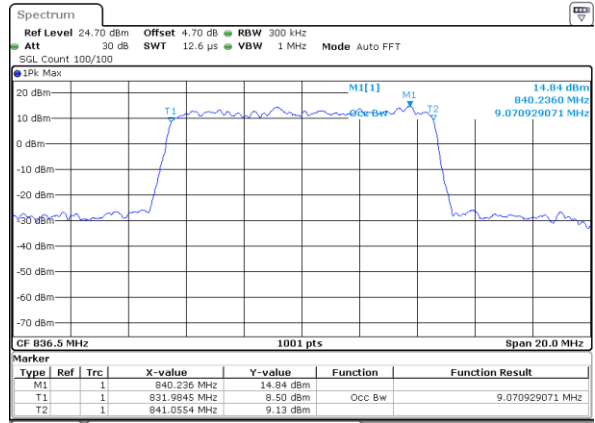

Middle Channel / 15MHz / 16QAM

Highest Channel / 15MHz / QPSK

Highest Channel / 15MHz / 16QAM

LTE Band 26

Lowest Channel / 1.4MHz / 64QAM

Lowest Channel / 3MHz / 64QAM

Middle Channel / 1.4MHz / 64QAM

Middle Channel / 3MHz / 64QAM

Highest Channel / 1.4MHz / 64QAM

Highest Channel / 3MHz / 64QAM

LTE Band 26

Lowest Channel / 5MHz / 64QAM

Lowest Channel / 10MHz / 64QAM

Middle Channel / 5MHz / 64QAM

Middle Channel / 10MHz / 64QAM

Highest Channel / 5MHz / 64QAM

Highest Channel / 10MHz / 64QAM

LTE Band 26

Lowest Channel / 15MHz / 64QAM

Lowest Channel /Channel 26765/QPSK

Middle Channel / 15MHz / 64QAM

Lowest Channel /Channel 26765/16QAM

Highest Channel / 15MHz / 64QAM

Lowest Channel /Channel 26765/64QAM

Conducted Band Edge

LTE Band 26 / 1.4MHz / 16QAM

Lowest Band Edge / 1 RB

Highest Band Edge / 1 RB

Lowest Band Edge / Full RB

Highest Band Edge / Full RB

LTE Band 26 / 1.4MHz / 64QAM