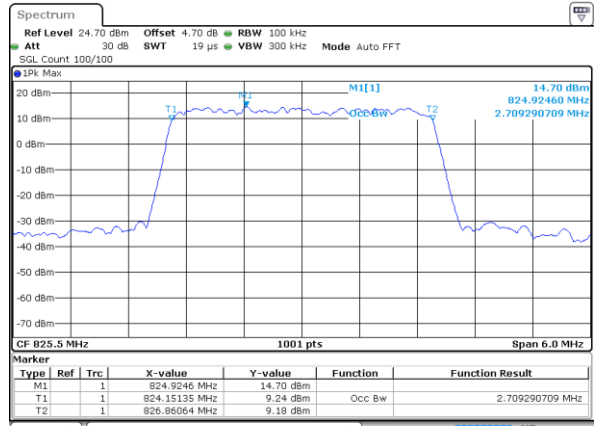

Middle Channel / 15MHz / 16QAM

Highest Channel / 15MHz / QPSK

Highest Channel / 15MHz / 16QAM

LTE Band 26

Lowest Channel / 1.4MHz / 64QAM

Lowest Channel / 3MHz / 64QAM

Middle Channel / 1.4MHz / 64QAM

Middle Channel / 3MHz / 64QAM

Highest Channel / 1.4MHz / 64QAM

Highest Channel / 3MHz / 64QAM

LTE Band 26

Lowest Channel / 5MHz / 64QAM

Lowest Channel / 10MHz / 64QAM

Middle Channel / 5MHz / 64QAM

Middle Channel / 10MHz / 64QAM

Highest Channel / 5MHz / 64QAM