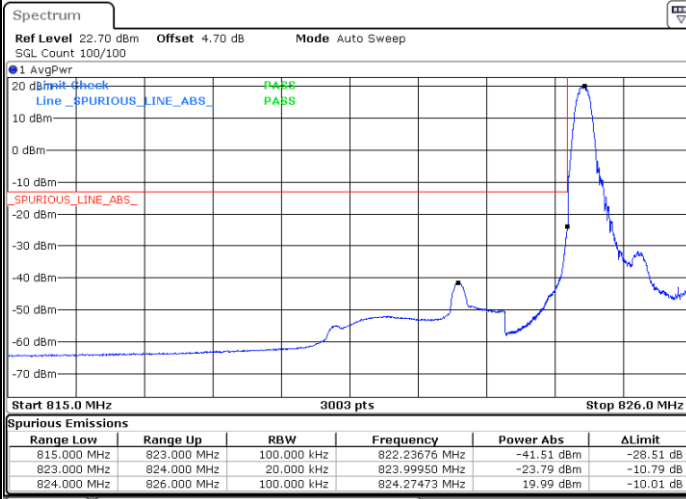

Highest Channel / 10MHz / 64QAM

LTE Band 26

Lowest Channel / 15MHz / 64QAM

Lowest Channel /Channel 26765/QPSK

Middle Channel / 15MHz / 64QAM

Lowest Channel /Channel 26765/16QAM

Highest Channel / 15MHz / 64QAM

Lowest Channel /Channel 26765/64QAM

Conducted Band Edge

LTE Band 26 / 1.4MHz / 16QAM

Lowest Band Edge / 1 RB

Highest Band Edge / 1 RB

Lowest Band Edge / Full RB

Highest Band Edge / Full RB

LTE Band 26 / 1.4MHz / 64QAM

Lowest Band Edge / 1 RB

Highest Band Edge / 1 RB

Lowest Band Edge / Full RB

Highest Band Edge / Full RB

LTE Band 26 / 3MHz / 16QAM

Lowest Band Edge / 1 RB

Highest Band Edge / 1 RB

Lowest Band Edge / Full RB

Highest Band Edge / Full RB

LTE Band 26 / 3MHz / 64QAM

Lowest Band Edge / 1 RB

Highest Band Edge / 1 RB

Lowest Band Edge / Full RB

Highest Band Edge / Full RB

LTE Band 26 / 5MHz / QPSK

Lowest Band Edge / 1 RB