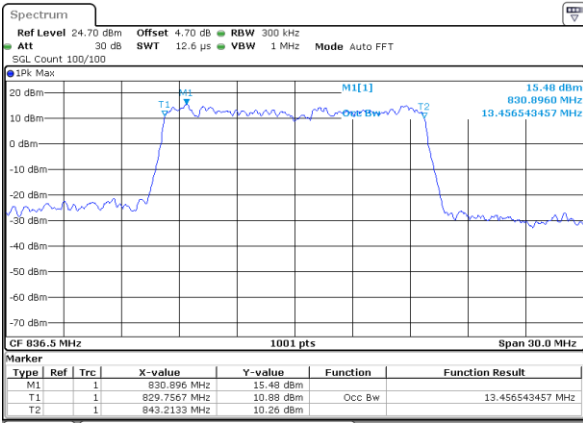

Lowest Channel / 5MHz / 16QAM

Middle Channel / 5MHz / QPSK

Middle Channel / 5MHz / 16QAM

Highest Channel / 5MHz / QPSK

Highest Channel / 5MHz / 16QAM

LTE Band 26

Lowest Channel / 10MHz / QPSK

Lowest Channel / 10MHz / 16QAM

Middle Channel / 10MHz / QPSK

Middle Channel / 10MHz / 16QAM

Highest Channel / 10MHz / QPSK

Highest Channel / 10MHz / 16QAM

LTE Band 26

Lowest Channel / 15MHz / QPSK

Lowest Channel / 15MHz / 16QAM

Middle Channel / 15MHz / QPSK

Middle Channel / 15MHz / 16QAM

Highest Channel / 15MHz / QPSK

Highest Channel / 15MHz / 16QAM

LTE Band 26

Lowest Channel / 1.4MHz / 64QAM

Lowest Channel / 3MHz / 64QAM

Middle Channel / 1.4MHz / 64QAM

Middle Channel / 3MHz / 64QAM

Highest Channel / 1.4MHz / 64QAM

Highest Channel / 3MHz / 64QAM

LTE Band 26

Lowest Channel / 5MHz / 64QAM

Lowest Channel / 10MHz / 64QAM

Middle Channel / 5MHz / 64QAM

Middle Channel / 10MHz / 64QAM

Highest Channel / 5MHz / 64QAM