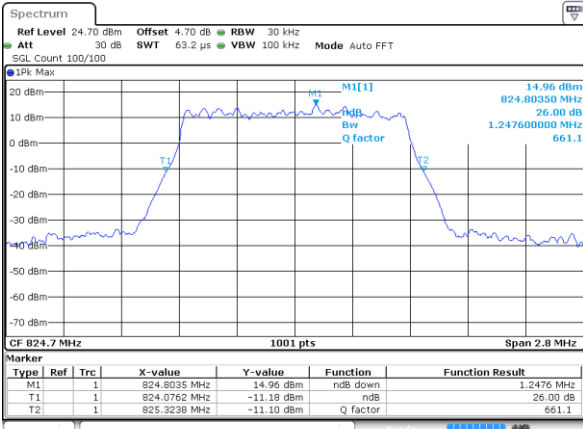

Middle Channel / 15MHz / 16QAM

Highest Channel / 15MHz / QPSK

Highest Channel / 15MHz / 16QAM

LTE Band 26

Lowest Channel / 1.4MHz / 64QAM

Lowest Channel / 3MHz / 64QAM

Middle Channel / 1.4MHz / 64QAM

Middle Channel / 3MHz / 64QAM

Highest Channel / 1.4MHz / 64QAM

Highest Channel / 3MHz / 64QAM

LTE Band 26

Lowest Channel / 5MHz / 64QAM

Lowest Channel / 10MHz / 64QAM

Middle Channel / 5MHz / 64QAM

Middle Channel / 10MHz / 64QAM

Highest Channel / 5MHz / 64QAM