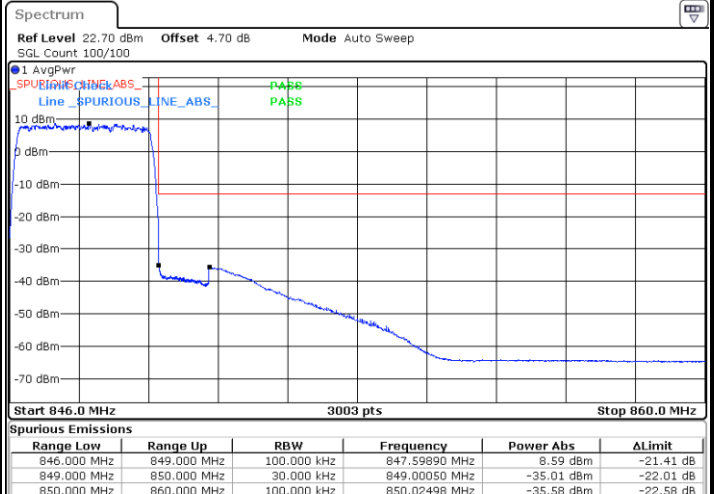

Lowest Channel /Channel 26765/64QAM

Conducted Band Edge

LTE Band 26 / 1.4MHz / 16QAM

Lowest Band Edge / 1 RB

Highest Band Edge / 1 RB

Lowest Band Edge / Full RB

Highest Band Edge / Full RB

LTE Band 26 / 1.4MHz / 64QAM

Lowest Band Edge / 1 RB

Highest Band Edge / 1 RB

Lowest Band Edge / Full RB

Highest Band Edge / Full RB

LTE Band 26 / 3MHz / 16QAM

Lowest Band Edge / 1 RB

Highest Band Edge / 1 RB

Lowest Band Edge / Full RB

Highest Band Edge / Full RB

LTE Band 26 / 3MHz / 64QAM

Lowest Band Edge / 1 RB

Highest Band Edge / 1 RB

Lowest Band Edge / Full RB

Highest Band Edge / Full RB

LTE Band 26 / 5MHz / QPSK

Lowest Band Edge / 1 RB

Highest Band Edge / 1 RB

Lowest Band Edge / Full RB

Highest Band Edge / Full RB

LTE Band 26 / 5MHz / 16QAM

Lowest Band Edge / 1RB

Highest Band Edge / 1 RB

Lowest Band Edge / Full RB

Highest Band Edge / Full RB