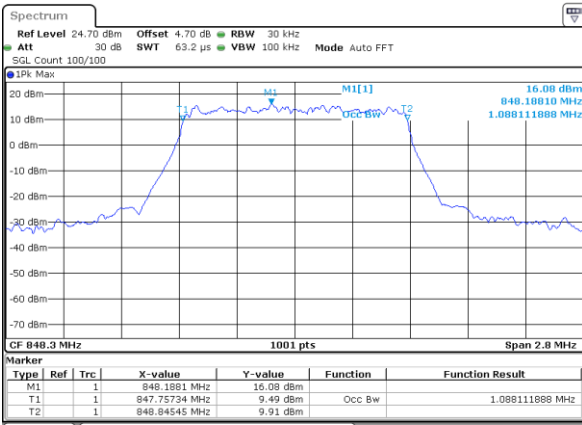

Highest Channel / 10MHz / 64QAM

Occupied Bandwidth

Mode	LTE Band 26 : 99%OBW(MHz)											
BW	1.4MHz		3MHz		5MHz		10MHz		15MHz		CH26765	
Mod.	QPSK	16QAM	QPSK	16QAM	QPSK	16QAM	QPSK	16QAM	QPSK	16QAM	QPSK	16QAM
Lowest CH	1.097	1.091	2.703	2.697	4.486	4.486	9.031	9.031	13.427	13.487	13.427	13.516
Middle CH	1.083	1.085	2.715	2.709	4.486	4.505	9.111	9.011	13.457	13.457	-	-
Highest CH	1.088	1.097	2.703	2.709	4.466	4.486	8.971	9.011	13.457	13.397	-	-
Mode	LTE Band 26 : 99%OBW(MHz)											
BW	1.4MHz		3MHz		5MHz		10MHz		15MHz		CH26765	
Mod.	64QAM		64QAM		64QAM		64QAM		64QAM		64QAM	
Lowest CH	1.085		2.709		4.486		9.011		13.427		13.427	
Middle CH	1.085		2.715		4.486		9.071		13.487		-	-
Highest CH	1.085		2.697		4.496		8.951		13.427		-	-

LTE Band 26

Lowest Channel / 1.4MHz / QPSK

Lowest Channel / 1.4MHz / 16QAM

Middle Channel / 1.4MHz / QPSK

Middle Channel / 1.4MHz / 16QAM

Highest Channel / 1.4MHz / QPSK

Highest Channel / 1.4MHz / 16QAM

LTE Band 26

Lowest Channel / 3MHz / QPSK

Lowest Channel / 3MHz / 16QAM

Middle Channel / 3MHz / QPSK

Middle Channel / 3MHz / 16QAM

Highest Channel / 3MHz / QPSK

Highest Channel / 3MHz / 16QAM

LTE Band 26

Lowest Channel / 5MHz / QPSK