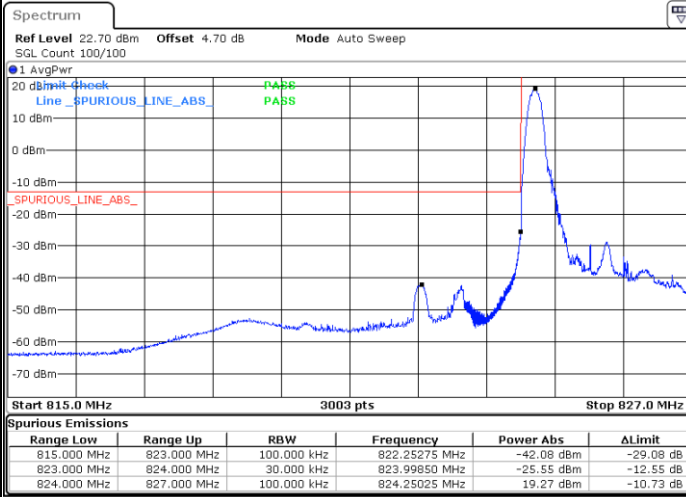

Lowest Channel /Channel 26765/64QAM

Conducted Band Edge

LTE Band 26 / 1.4MHz / 16QAM

Lowest Band Edge / 1 RB

Highest Band Edge / 1 RB

Lowest Band Edge / Full RB

Highest Band Edge / Full RB

LTE Band 26 / 1.4MHz / 64QAM

Lowest Band Edge / 1 RB

Highest Band Edge / 1 RB

Lowest Band Edge / Full RB

Highest Band Edge / Full RB

LTE Band 26 / 3MHz / 16QAM

Lowest Band Edge / 1 RB

Highest Band Edge / 1 RB

Lowest Band Edge / Full RB

Highest Band Edge / Full RB

LTE Band 26 / 3MHz / 64QAM

Lowest Band Edge / 1 RB

Highest Band Edge / 1 RB

Lowest Band Edge / Full RB

Highest Band Edge / Full RB

LTE Band 26 / 5MHz / QPSK

Lowest Band Edge / 1 RB

Highest Band Edge / 1 RB

Lowest Band Edge / Full RB

Highest Band Edge / Full RB

LTE Band 26 / 5MHz / 16QAM

Lowest Band Edge / 1RB

Highest Band Edge / 1 RB

Lowest Band Edge / Full RB

Highest Band Edge / Full RB