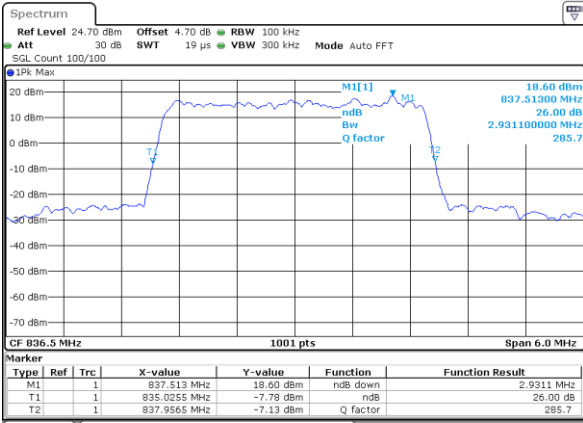

Mode	LTE Band 26 : 26dB BW(MHz)											
BW	1.4MHz		3MHz		5MHz		10MHz		15MHz		20MHz	
Mod.	QPSK	16QAM	QPSK	16QAM	QPSK	16QAM	QPSK	16QAM	QPSK	16QAM	QPSK	16QAM
Lowest CH	1.28	1.28	2.96	2.93	4.86	4.87	9.031	9.031	13.427	13.487		
Middle CH	1.28	1.26	2.93	2.95	4.87	4.87	9.111	9.011	13.457	13.457		
Highest CH	1.26	1.27	2.95	2.93	4.85	4.78	8.971	9.011	13.457	13.397		
Mode	LTE Band 26 : 26dB BW(MHz)											
BW	1.4MHz		3MHz		5MHz		10MHz		15MHz		20MHz	
Mod.	64QAM		64QAM		64QAM		64QAM		64QAM			
Lowest CH	1.25		2.95		4.84		9.011		13.427			
Middle CH	1.28		2.94		4.83		9.071		13.487			
Highest CH	1.28		2.96		4.83		8.951		13.427			

LTE Band 26

Lowest Channel / 1.4MHz / QPSK

Lowest Channel / 1.4MHz / 16QAM

Middle Channel / 1.4MHz / QPSK

Middle Channel / 1.4MHz / 16QAM

Highest Channel / 1.4MHz / QPSK

Highest Channel / 1.4MHz / 16QAM

LTE Band 26

Lowest Channel / 3MHz / QPSK

Lowest Channel / 3MHz / 16QAM

Middle Channel / 3MHz / QPSK

Middle Channel / 3MHz / 16QAM

Highest Channel / 3MHz / QPSK

Highest Channel / 3MHz / 16QAM

LTE Band 26

Lowest Channel / 5MHz / QPSK

Lowest Channel / 5MHz / 16QAM

Middle Channel / 5MHz / QPSK

Middle Channel / 5MHz / 16QAM

Highest Channel / 5MHz / QPSK

Highest Channel / 5MHz / 16QAM

LTE Band 26

Lowest Channel / 10MHz / QPSK

Lowest Channel / 10MHz / 16QAM