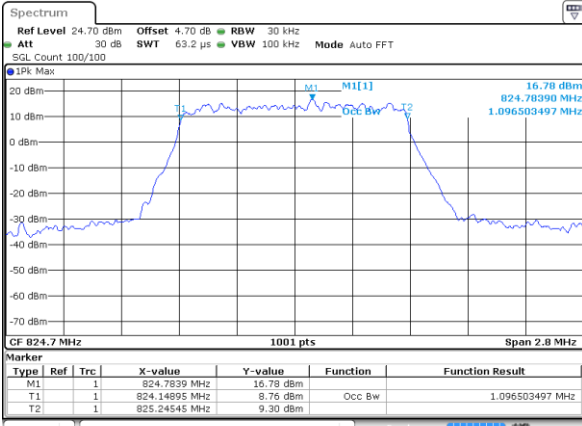

Highest Channel / 10MHz / 64QAM

Occupied Bandwidth

Mode	LTE Band 26 : 99%OBW(MHz)											
BW	1.4MHz		3MHz		5MHz		10MHz		15MHz		CH26765	
Mod.	QPSK	16QAM	QPSK	16QAM	QPSK	16QAM	QPSK	16QAM	QPSK	16QAM	QPSK	16QAM
Lowest CH	1.097	1.091	2.703	2.697	4.486	4.486	9.031	9.031	13.427	13.487	13.427	13.516
Middle CH	1.083	1.085	2.715	2.709	4.486	4.505	9.111	9.011	13.457	13.457	-	-
Highest CH	1.088	1.097	2.703	2.709	4.466	4.486	8.971	9.011	13.457	13.397	-	-
Mode	LTE Band 26 : 99%OBW(MHz)											
BW	1.4MHz		3MHz		5MHz		10MHz		15MHz		CH26765	
Mod.	64QAM		64QAM		64QAM		64QAM		64QAM		64QAM	
Lowest CH	1.085		2.709		4.486		9.011		13.427		13.427	
Middle CH	1.085		2.715		4.486		9.071		13.487		-	-
Highest CH	1.085		2.697		4.496		8.951		13.427		-	-

LTE Band 26

Lowest Channel / 1.4MHz / QPSK

Lowest Channel / 1.4MHz / 16QAM

Middle Channel / 1.4MHz / QPSK

Middle Channel / 1.4MHz / 16QAM

Highest Channel / 1.4MHz / QPSK

Highest Channel / 1.4MHz / 16QAM

LTE Band 26