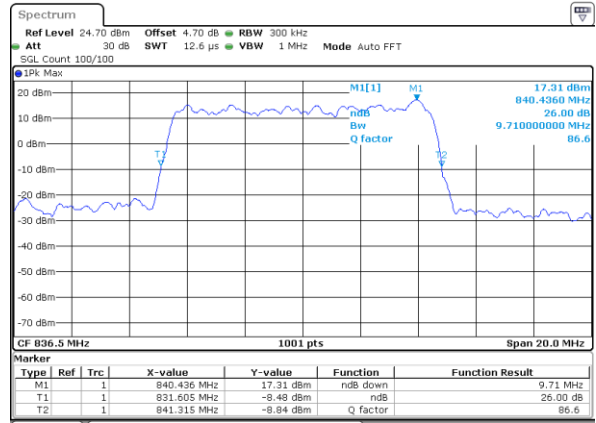

Lowest Channel / 3MHz / QPSK

Lowest Channel / 3MHz / 16QAM

Middle Channel / 3MHz / QPSK

Middle Channel / 3MHz / 16QAM

Highest Channel / 3MHz / QPSK

Highest Channel / 3MHz / 16QAM

LTE Band 26

Lowest Channel / 5MHz / QPSK

Lowest Channel / 5MHz / 16QAM

Middle Channel / 5MHz / QPSK

Middle Channel / 5MHz / 16QAM

Highest Channel / 5MHz / QPSK

Highest Channel / 5MHz / 16QAM

LTE Band 26

Lowest Channel / 10MHz / QPSK

Lowest Channel / 10MHz / 16QAM

Middle Channel / 10MHz / QPSK

Middle Channel / 10MHz / 16QAM

Highest Channel / 10MHz / QPSK

Highest Channel / 10MHz / 16QAM

LTE Band 26

Lowest Channel / 15MHz / QPSK

Lowest Channel / 15MHz / 16QAM

Middle Channel / 15MHz / QPSK

Middle Channel / 15MHz / 16QAM

Highest Channel / 15MHz / QPSK

Highest Channel / 15MHz / 16QAM

LTE Band 26

Lowest Channel / 1.4MHz / 64QAM

Lowest Channel / 3MHz / 64QAM

Middle Channel / 1.4MHz / 64QAM

Middle Channel / 3MHz / 64QAM