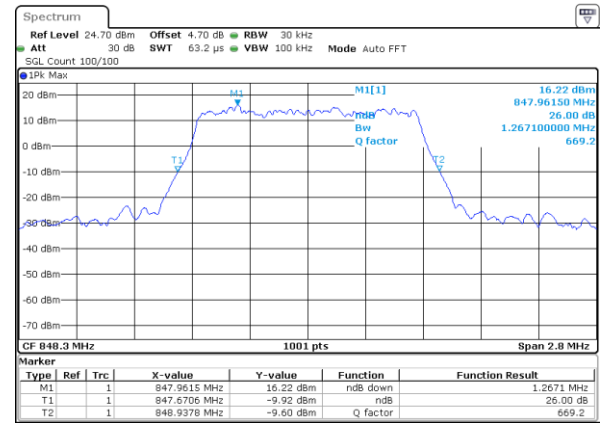

Mode	LTE Band 26 : 26dB BW(MHz)											
BW	1.4MHz		3MHz		5MHz		10MHz		15MHz		20MHz	
Mod.	QPSK	16QAM	QPSK	16QAM	QPSK	16QAM	QPSK	16QAM	QPSK	16QAM	QPSK	16QAM
Lowest CH	1.28	1.28	2.96	2.93	4.86	4.87	9.031	9.031	13.427	13.487		
Middle CH	1.28	1.26	2.93	2.95	4.87	4.87	9.111	9.011	13.457	13.457		
Highest CH	1.26	1.27	2.95	2.93	4.85	4.78	8.971	9.011	13.457	13.397		
Mode	LTE Band 26 : 26dB BW(MHz)											
BW	1.4MHz		3MHz		5MHz		10MHz		15MHz		20MHz	
Mod.	64QAM		64QAM		64QAM		64QAM		64QAM			
Lowest CH	1.25		2.95		4.84		9.011		13.427			
Middle CH	1.28		2.94		4.83		9.071		13.487			
Highest CH	1.28		2.96		4.83		8.951		13.427			

LTE Band 26

Lowest Channel / 1.4MHz / QPSK

Lowest Channel / 1.4MHz / 16QAM

Middle Channel / 1.4MHz / QPSK

Middle Channel / 1.4MHz / 16QAM

Highest Channel / 1.4MHz / QPSK

Highest Channel / 1.4MHz / 16QAM

LTE Band 26

Lowest Channel / 3MHz / QPSK

Lowest Channel / 3MHz / 16QAM

Middle Channel / 3MHz / QPSK

Middle Channel / 3MHz / 16QAM

Highest Channel / 3MHz / QPSK

Highest Channel / 3MHz / 16QAM

LTE Band 26

Lowest Channel / 5MHz / QPSK