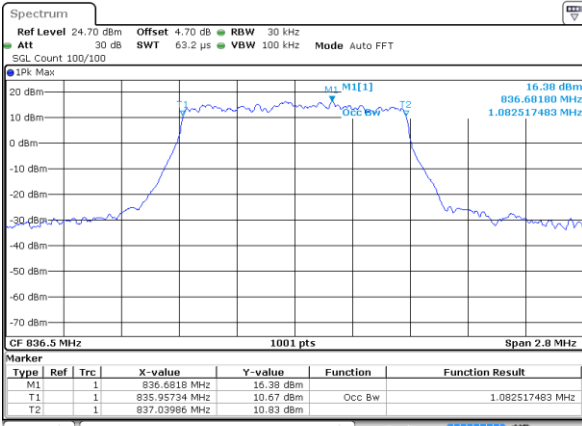

LTE Band 26

Lowest Channel / 1.4MHz / QPSK

Lowest Channel / 1.4MHz / 16QAM

Middle Channel / 1.4MHz / QPSK

Middle Channel / 1.4MHz / 16QAM

Highest Channel / 1.4MHz / QPSK

Highest Channel / 1.4MHz / 16QAM

LTE Band 26

Lowest Channel / 3MHz / QPSK

Lowest Channel / 3MHz / 16QAM

Middle Channel / 3MHz / QPSK

Middle Channel / 3MHz / 16QAM

Highest Channel / 3MHz / QPSK

Highest Channel / 3MHz / 16QAM

LTE Band 26

Lowest Channel / 5MHz / QPSK