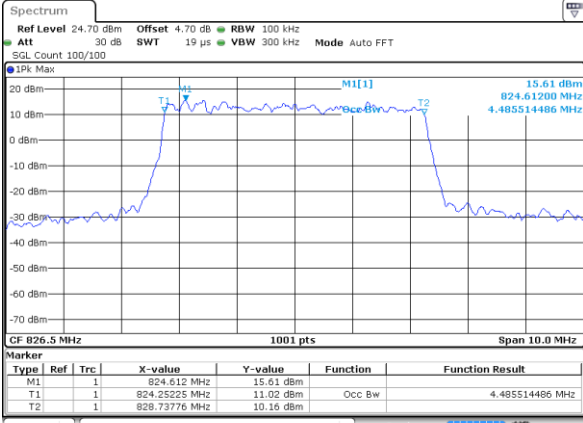

LTE Band 26

Lowest Channel / 1.4MHz / QPSK

Lowest Channel / 1.4MHz / 16QAM

Middle Channel / 1.4MHz / QPSK

Middle Channel / 1.4MHz / 16QAM

Highest Channel / 1.4MHz / QPSK

Highest Channel / 1.4MHz / 16QAM

LTE Band 26

Lowest Channel / 3MHz / QPSK

Lowest Channel / 3MHz / 16QAM

Middle Channel / 3MHz / QPSK

Middle Channel / 3MHz / 16QAM

Highest Channel / 3MHz / QPSK

Highest Channel / 3MHz / 16QAM

LTE Band 26

Lowest Channel / 5MHz / QPSK

Lowest Channel / 5MHz / 16QAM

Middle Channel / 5MHz / QPSK

Middle Channel / 5MHz / 16QAM

Highest Channel / 5MHz / QPSK

Highest Channel / 5MHz / 16QAM

LTE Band 26

Lowest Channel / 10MHz / QPSK

Lowest Channel / 10MHz / 16QAM