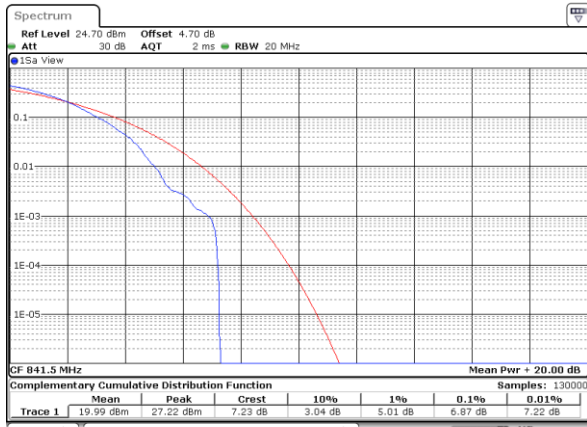

LTE Band 26 / 15MHz / 64QAM

Lowest Channel / 1RB

Lowest Channel / Full RB

Middle Channel / 1RB

Middle Channel / Full RB

Highest Channel / 1RB

Highest Channel / Full RB

26dB Bandwidth

Mode	LTE Band 26 : 26dB BW(MHz)											
BW	1.4MHz		3MHz		5MHz		10MHz		15MHz		20MHz	
Mod.	QPSK	16QAM	QPSK	16QAM	QPSK	16QAM	QPSK	16QAM	QPSK	16QAM	QPSK	16QAM
Lowest CH	1.28	1.28	2.96	2.93	4.86	4.87	9.031	9.031	13.427	13.487		
Middle CH	1.28	1.26	2.93	2.95	4.87	4.87	9.111	9.011	13.457	13.457		
Highest CH	1.26	1.27	2.95	2.93	4.85	4.78	8.971	9.011	13.457	13.397		
Mode	LTE Band 26 : 26dB BW(MHz)											
BW	1.4MHz		3MHz		5MHz		10MHz		15MHz		20MHz	
Mod.	64QAM		64QAM		64QAM		64QAM		64QAM			
Lowest CH	1.25		2.95		4.84		9.011		13.427			
Middle CH	1.28		2.94		4.83		9.071		13.487			
Highest CH	1.28		2.96		4.83		8.951		13.427			