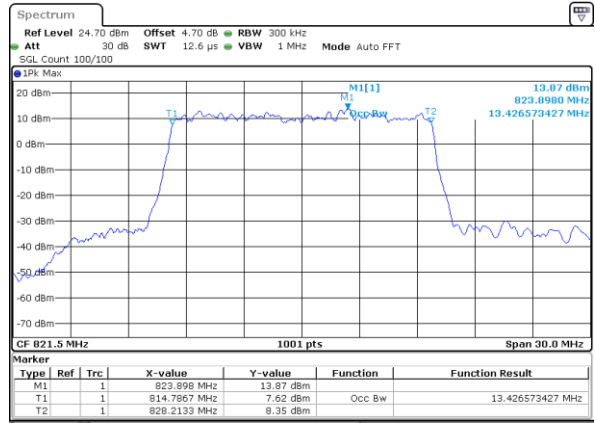

Highest Channel / 1.4MHz / 64QAM

Highest Channel / 3MHz / 64QAM

LTE Band 26

Lowest Channel / 5MHz / 64QAM

Lowest Channel / 10MHz / 64QAM

Middle Channel / 5MHz / 64QAM

Middle Channel / 10MHz / 64QAM

Highest Channel / 5MHz / 64QAM

Highest Channel / 10MHz / 64QAM

LTE Band 26

Lowest Channel / 15MHz / 64QAM

Lowest Channel /Channel 26765/QPSK

Middle Channel / 15MHz / 64QAM

Lowest Channel /Channel 26765/16QAM

Highest Channel / 15MHz / 64QAM

Lowest Channel /Channel 26765/64QAM

Conducted Band Edge

LTE Band 26 / 1.4MHz / 16QAM

Lowest Band Edge / 1 RB

Highest Band Edge / 1 RB

Lowest Band Edge / Full RB

Highest Band Edge / Full RB

LTE Band 26 / 1.4MHz / 64QAM

Lowest Band Edge / 1 RB

Highest Band Edge / 1 RB

Lowest Band Edge / Full RB

Highest Band Edge / Full RB

LTE Band 26 / 3MHz / 16QAM

Lowest Band Edge / 1 RB

Highest Band Edge / 1 RB

Lowest Band Edge / Full RB