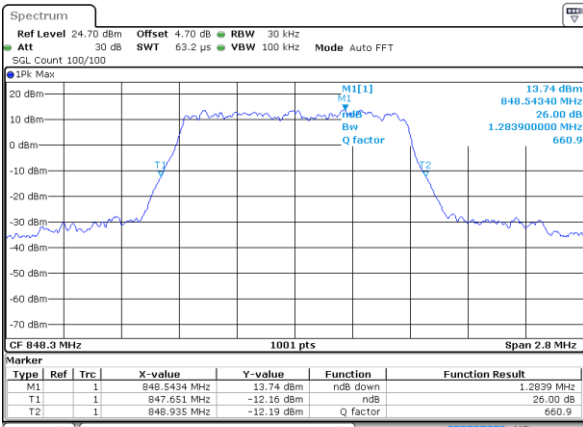

Middle Channel / 15MHz / 16QAM

Highest Channel / 15MHz / QPSK

Highest Channel / 15MHz / 16QAM

LTE Band 26

Lowest Channel / 1.4MHz / 64QAM

Lowest Channel / 3MHz / 64QAM

Middle Channel / 1.4MHz / 64QAM

Middle Channel / 3MHz / 64QAM

Highest Channel / 1.4MHz / 64QAM

Highest Channel / 3MHz / 64QAM

LTE Band 26

Lowest Channel / 5MHz / 64QAM

Lowest Channel / 10MHz / 64QAM

Middle Channel / 5MHz / 64QAM

Middle Channel / 10MHz / 64QAM

Highest Channel / 5MHz / 64QAM