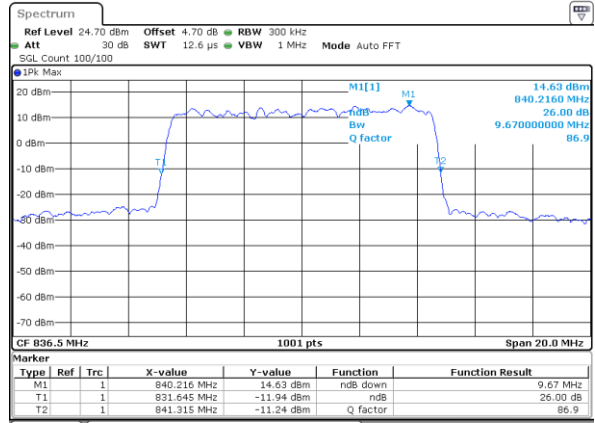

Middle Channel / 15MHz / 16QAM

Highest Channel / 15MHz / QPSK

Highest Channel / 15MHz / 16QAM

LTE Band 26

Lowest Channel / 1.4MHz / 64QAM

Lowest Channel / 3MHz / 64QAM

Middle Channel / 1.4MHz / 64QAM

Middle Channel / 3MHz / 64QAM

Highest Channel / 1.4MHz / 64QAM

Highest Channel / 3MHz / 64QAM

LTE Band 26

Lowest Channel / 5MHz / 64QAM

Lowest Channel / 10MHz / 64QAM

Middle Channel / 5MHz / 64QAM

Middle Channel / 10MHz / 64QAM

Highest Channel / 5MHz / 64QAM

Highest Channel / 10MHz / 64QAM

Occupied Bandwidth

Mode	LTE Band 26 : 99%OBW(MHz)											
BW	1.4MHz		3MHz		5MHz		10MHz		15MHz		CH26765	
Mod.	QPSK	16QAM	QPSK	16QAM	QPSK	16QAM	QPSK	16QAM	QPSK	16QAM	QPSK	16QAM
Lowest CH	1.097	1.091	2.703	2.697	4.486	4.486	9.031	9.031	13.427	13.487	13.427	13.516
Middle CH	1.083	1.085	2.715	2.709	4.486	4.505	9.111	9.011	13.457	13.457	-	-
Highest CH	1.088	1.097	2.703	2.709	4.466	4.486	8.971	9.011	13.457	13.397	-	-
Mode	LTE Band 26 : 99%OBW(MHz)											
BW	1.4MHz		3MHz		5MHz		10MHz		15MHz		CH26765	
Mod.	64QAM		64QAM		64QAM		64QAM		64QAM		64QAM	
Lowest CH	1.085		2.709		4.486		9.011		13.427		13.427	
Middle CH	1.085		2.715		4.486		9.071		13.487		-	-
Highest CH	1.085		2.697		4.496		8.951		13.427		-	-

LTE Band 26

Lowest Channel / 1.4MHz / QPSK

Lowest Channel / 1.4MHz / 16QAM

Middle Channel / 1.4MHz / QPSK

Middle Channel / 1.4MHz / 16QAM

Highest Channel / 1.4MHz / QPSK

Highest Channel / 1.4MHz / 16QAM

LTE Band 26