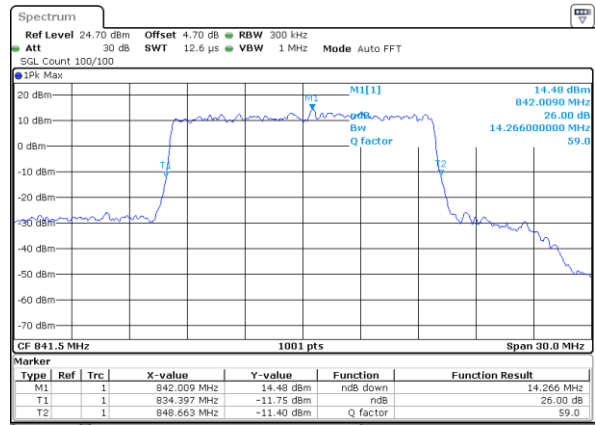

Lowest Channel / 5MHz / 16QAM

Middle Channel / 5MHz / QPSK

Middle Channel / 5MHz / 16QAM

Highest Channel / 5MHz / QPSK

Highest Channel / 5MHz / 16QAM

LTE Band 26

Lowest Channel / 10MHz / QPSK

Lowest Channel / 10MHz / 16QAM

Middle Channel / 10MHz / QPSK

Middle Channel / 10MHz / 16QAM

Highest Channel / 10MHz / QPSK

Highest Channel / 10MHz / 16QAM

LTE Band 26

Lowest Channel / 15MHz / QPSK

Lowest Channel / 15MHz / 16QAM

Middle Channel / 15MHz / QPSK

Middle Channel / 15MHz / 16QAM

Highest Channel / 15MHz / QPSK

Highest Channel / 15MHz / 16QAM

LTE Band 26

Lowest Channel / 1.4MHz / 64QAM

Lowest Channel / 3MHz / 64QAM

Middle Channel / 1.4MHz / 64QAM

Middle Channel / 3MHz / 64QAM

Highest Channel / 1.4MHz / 64QAM

Highest Channel / 3MHz / 64QAM

LTE Band 26

Lowest Channel / 5MHz / 64QAM

Lowest Channel / 10MHz / 64QAM

Middle Channel / 5MHz / 64QAM

Middle Channel / 10MHz / 64QAM

Highest Channel / 5MHz / 64QAM