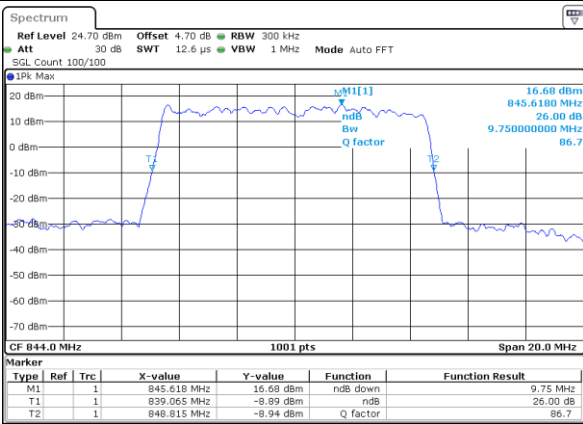

Lowest Channel / 5MHz / 16QAM

Middle Channel / 5MHz / QPSK

Middle Channel / 5MHz / 16QAM

Highest Channel / 5MHz / QPSK

Highest Channel / 5MHz / 16QAM

LTE Band 26

Lowest Channel / 10MHz / QPSK

Lowest Channel / 10MHz / 16QAM

Middle Channel / 10MHz / QPSK

Middle Channel / 10MHz / 16QAM

Highest Channel / 10MHz / QPSK

Highest Channel / 10MHz / 16QAM

LTE Band 26

Lowest Channel / 15MHz / QPSK

Lowest Channel / 15MHz / 16QAM

Middle Channel / 15MHz / QPSK