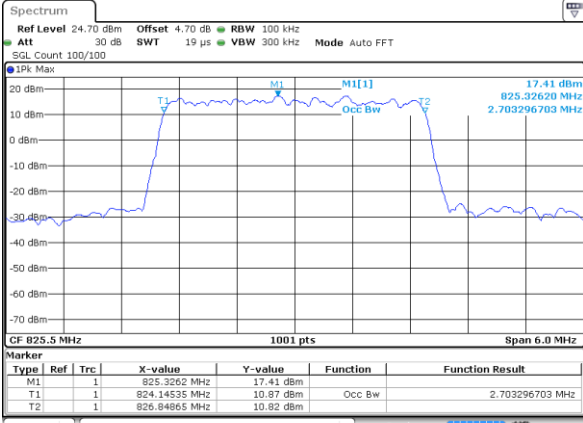

Highest Channel / 10MHz / 64QAM

Occupied Bandwidth

Mode	LTE Band 26 : 99%OBW(MHz)											
BW	1.4MHz		3MHz		5MHz		10MHz		15MHz		CH26765	
Mod.	QPSK	16QAM	QPSK	16QAM	QPSK	16QAM	QPSK	16QAM	QPSK	16QAM	QPSK	16QAM
Lowest CH	1.097	1.091	2.703	2.697	4.486	4.486	9.031	9.031	13.427	13.487	13.427	13.516
Middle CH	1.083	1.085	2.715	2.709	4.486	4.505	9.111	9.011	13.457	13.457	-	-
Highest CH	1.088	1.097	2.703	2.709	4.466	4.486	8.971	9.011	13.457	13.397	-	-
Mode	LTE Band 26 : 99%OBW(MHz)											
BW	1.4MHz		3MHz		5MHz		10MHz		15MHz		CH26765	
Mod.	64QAM		64QAM		64QAM		64QAM		64QAM		64QAM	
Lowest CH	1.085		2.709		4.486		9.011		13.427		13.427	
Middle CH	1.085		2.715		4.486		9.071		13.487		-	-
Highest CH	1.085		2.697		4.496		8.951		13.427		-	-

LTE Band 26

Lowest Channel / 1.4MHz / QPSK

Lowest Channel / 1.4MHz / 16QAM

Middle Channel / 1.4MHz / QPSK

Middle Channel / 1.4MHz / 16QAM

Highest Channel / 1.4MHz / QPSK

Highest Channel / 1.4MHz / 16QAM

LTE Band 26

Lowest Channel / 3MHz / QPSK

Lowest Channel / 3MHz / 16QAM

Middle Channel / 3MHz / QPSK

Middle Channel / 3MHz / 16QAM

Highest Channel / 3MHz / QPSK

Highest Channel / 3MHz / 16QAM

LTE Band 26

Lowest Channel / 5MHz / QPSK