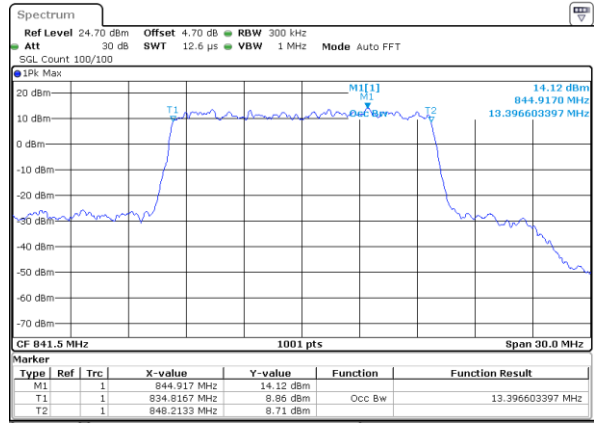

Lowest Channel / 5MHz / 16QAM

Middle Channel / 5MHz / QPSK

Middle Channel / 5MHz / 16QAM

Highest Channel / 5MHz / QPSK

Highest Channel / 5MHz / 16QAM

LTE Band 26

Lowest Channel / 10MHz / QPSK

Lowest Channel / 10MHz / 16QAM

Middle Channel / 10MHz / QPSK

Middle Channel / 10MHz / 16QAM

Highest Channel / 10MHz / QPSK

Highest Channel / 10MHz / 16QAM

LTE Band 26

Lowest Channel / 15MHz / QPSK

Lowest Channel / 15MHz / 16QAM

Middle Channel / 15MHz / QPSK

Middle Channel / 15MHz / 16QAM

Highest Channel / 15MHz / QPSK

Highest Channel / 15MHz / 16QAM

LTE Band 26

Lowest Channel / 1.4MHz / 64QAM

Lowest Channel / 3MHz / 64QAM

Middle Channel / 1.4MHz / 64QAM

Middle Channel / 3MHz / 64QAM

Highest Channel / 1.4MHz / 64QAM

Highest Channel / 3MHz / 64QAM

LTE Band 26

Lowest Channel / 5MHz / 64QAM

Lowest Channel / 10MHz / 64QAM

Middle Channel / 5MHz / 64QAM

Middle Channel / 10MHz / 64QAM

Highest Channel / 5MHz / 64QAM