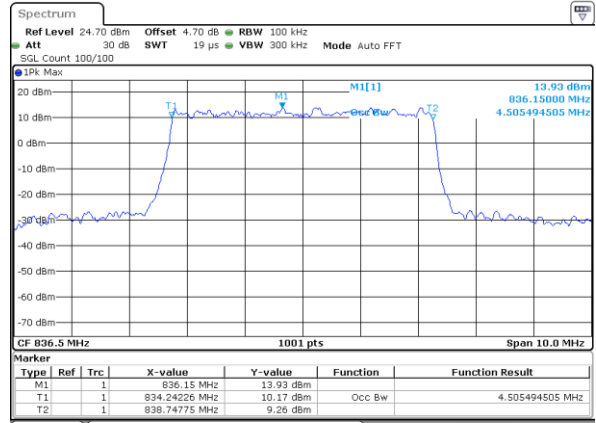

Middle Channel / 5MHz / 16QAM