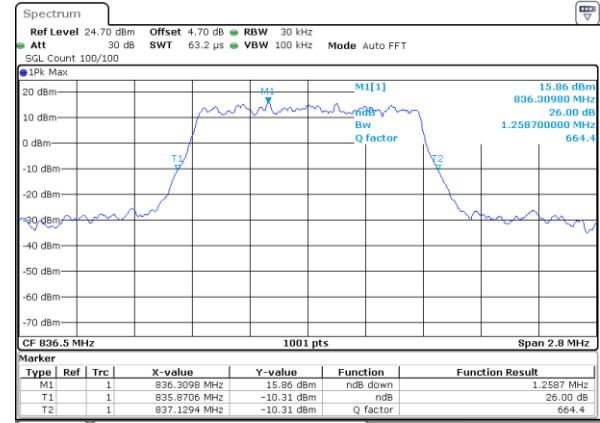

Mode	LTE Band 26 : 26dB BW(MHz)											
BW	1.4MHz		3MHz		5MHz		10MHz		15MHz		20MHz	
Mod.	QPSK	16QAM	QPSK	16QAM	QPSK	16QAM	QPSK	16QAM	QPSK	16QAM	QPSK	16QAM
Lowest CH	1.28	1.28	2.96	2.93	4.86	4.87	9.031	9.031	13.427	13.487		
Middle CH	1.28	1.26	2.93	2.95	4.87	4.87	9.111	9.011	13.457	13.457		
Highest CH	1.26	1.27	2.95	2.93	4.85	4.78	8.971	9.011	13.457	13.397		
Mode	LTE Band 26 : 26dB BW(MHz)											
BW	1.4MHz		3MHz		5MHz		10MHz		15MHz		20MHz	
Mod.	64QAM		64QAM		64QAM		64QAM		64QAM			
Lowest CH	1.25		2.95		4.84		9.011		13.427			
Middle CH	1.28		2.94		4.83		9.071		13.487			
Highest CH	1.28		2.96		4.83		8.951		13.427			

LTE Band 26

Lowest Channel / 1.4MHz / QPSK

Lowest Channel / 1.4MHz / 16QAM

Middle Channel / 1.4MHz / QPSK

Middle Channel / 1.4MHz / 16QAM

Highest Channel / 1.4MHz / QPSK

Highest Channel / 1.4MHz / 16QAM

LTE Band 26

Lowest Channel / 3MHz / QPSK

Lowest Channel / 3MHz / 16QAM

Middle Channel / 3MHz / QPSK

Middle Channel / 3MHz / 16QAM

Highest Channel / 3MHz / QPSK

Highest Channel / 3MHz / 16QAM

LTE Band 26

Lowest Channel / 5MHz / QPSK

Lowest Channel / 5MHz / 16QAM

Middle Channel / 5MHz / QPSK

Middle Channel / 5MHz / 16QAM

Highest Channel / 5MHz / QPSK

Highest Channel / 5MHz / 16QAM

LTE Band 26

Lowest Channel / 10MHz / QPSK

Lowest Channel / 10MHz / 16QAM