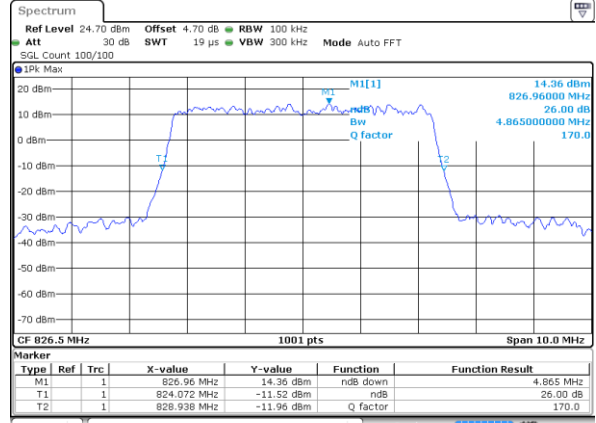

LTE Band 26

Lowest Channel / 1.4MHz / QPSK

Lowest Channel / 1.4MHz / 16QAM

Middle Channel / 1.4MHz / QPSK

Middle Channel / 1.4MHz / 16QAM

Highest Channel / 1.4MHz / QPSK

Highest Channel / 1.4MHz / 16QAM

LTE Band 26

Lowest Channel / 3MHz / QPSK

Lowest Channel / 3MHz / 16QAM

Middle Channel / 3MHz / QPSK

Middle Channel / 3MHz / 16QAM

Highest Channel / 3MHz / QPSK

Highest Channel / 3MHz / 16QAM

LTE Band 26

Lowest Channel / 5MHz / QPSK

Lowest Channel / 5MHz / 16QAM

Middle Channel / 5MHz / QPSK

Middle Channel / 5MHz / 16QAM

Highest Channel / 5MHz / QPSK

Highest Channel / 5MHz / 16QAM

LTE Band 26

Lowest Channel / 10MHz / QPSK

Lowest Channel / 10MHz / 16QAM

Middle Channel / 10MHz / QPSK

Middle Channel / 10MHz / 16QAM

Highest Channel / 10MHz / QPSK

Highest Channel / 10MHz / 16QAM

LTE Band 26

Lowest Channel / 15MHz / QPSK

Lowest Channel / 15MHz / 16QAM

Middle Channel / 15MHz / QPSK