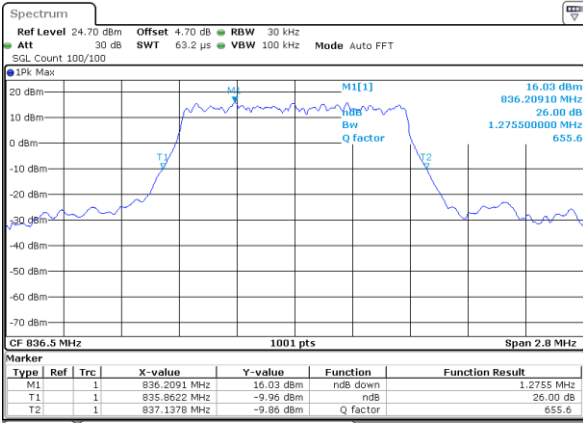

Mode	LTE Band 26 : 26dB BW(MHz)											
BW	1.4MHz		3MHz		5MHz		10MHz		15MHz		20MHz	
Mod.	QPSK	16QAM	QPSK	16QAM	QPSK	16QAM	QPSK	16QAM	QPSK	16QAM	QPSK	16QAM
Lowest CH	1.28	1.28	2.96	2.93	4.86	4.87	9.031	9.031	13.427	13.487		
Middle CH	1.28	1.26	2.93	2.95	4.87	4.87	9.111	9.011	13.457	13.457		
Highest CH	1.26	1.27	2.95	2.93	4.85	4.78	8.971	9.011	13.457	13.397		
Mode	LTE Band 26 : 26dB BW(MHz)											
BW	1.4MHz		3MHz		5MHz		10MHz		15MHz		20MHz	
Mod.	64QAM		64QAM		64QAM		64QAM		64QAM			
Lowest CH	1.25		2.95		4.84		9.011		13.427			
Middle CH	1.28		2.94		4.83		9.071		13.487			
Highest CH	1.28		2.96		4.83		8.951		13.427			

LTE Band 26

Lowest Channel / 1.4MHz / QPSK

Lowest Channel / 1.4MHz / 16QAM

Middle Channel / 1.4MHz / QPSK

Middle Channel / 1.4MHz / 16QAM

Highest Channel / 1.4MHz / QPSK

Highest Channel / 1.4MHz / 16QAM

LTE Band 26

Lowest Channel / 3MHz / QPSK

Lowest Channel / 3MHz / 16QAM

Middle Channel / 3MHz / QPSK

Middle Channel / 3MHz / 16QAM

Highest Channel / 3MHz / QPSK

Highest Channel / 3MHz / 16QAM

LTE Band 26

Lowest Channel / 5MHz / QPSK

Lowest Channel / 5MHz / 16QAM

Middle Channel / 5MHz / QPSK

Middle Channel / 5MHz / 16QAM

Highest Channel / 5MHz / QPSK

Highest Channel / 5MHz / 16QAM

LTE Band 26

Lowest Channel / 10MHz / QPSK

Lowest Channel / 10MHz / 16QAM