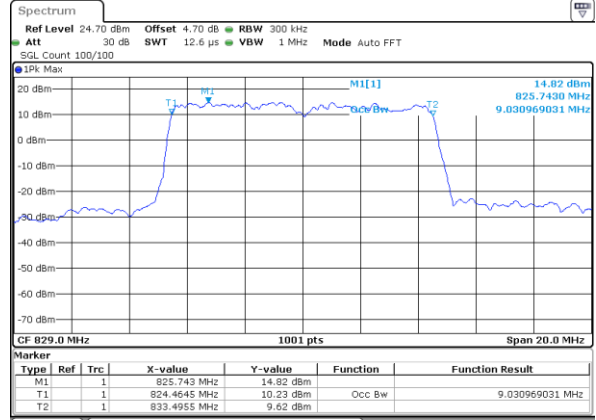

Lowest Channel / 3MHz / QPSK

Lowest Channel / 3MHz / 16QAM

Middle Channel / 3MHz / QPSK

Middle Channel / 3MHz / 16QAM

Highest Channel / 3MHz / QPSK

Highest Channel / 3MHz / 16QAM

LTE Band 26

Lowest Channel / 5MHz / QPSK

Lowest Channel / 5MHz / 16QAM

Middle Channel / 5MHz / QPSK

Middle Channel / 5MHz / 16QAM

Highest Channel / 5MHz / QPSK

Highest Channel / 5MHz / 16QAM

LTE Band 26

Lowest Channel / 10MHz / QPSK

Lowest Channel / 10MHz / 16QAM

Middle Channel / 10MHz / QPSK

Middle Channel / 10MHz / 16QAM

Highest Channel / 10MHz / QPSK

Highest Channel / 10MHz / 16QAM

LTE Band 26

Lowest Channel / 15MHz / QPSK

Lowest Channel / 15MHz / 16QAM

Middle Channel / 15MHz / QPSK