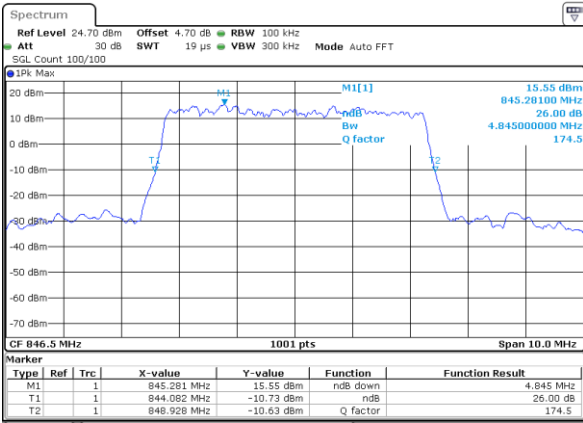

Lowest Channel / 3MHz / QPSK

Lowest Channel / 3MHz / 16QAM

Middle Channel / 3MHz / QPSK

Middle Channel / 3MHz / 16QAM

Highest Channel / 3MHz / QPSK

Highest Channel / 3MHz / 16QAM

LTE Band 26

Lowest Channel / 5MHz / QPSK

Lowest Channel / 5MHz / 16QAM

Middle Channel / 5MHz / QPSK

Middle Channel / 5MHz / 16QAM

Highest Channel / 5MHz / QPSK

Highest Channel / 5MHz / 16QAM

LTE Band 26

Lowest Channel / 10MHz / QPSK

Lowest Channel / 10MHz / 16QAM

Middle Channel / 10MHz / QPSK

Middle Channel / 10MHz / 16QAM

Highest Channel / 10MHz / QPSK

Highest Channel / 10MHz / 16QAM

LTE Band 26

Lowest Channel / 15MHz / QPSK

Lowest Channel / 15MHz / 16QAM

Middle Channel / 15MHz / QPSK