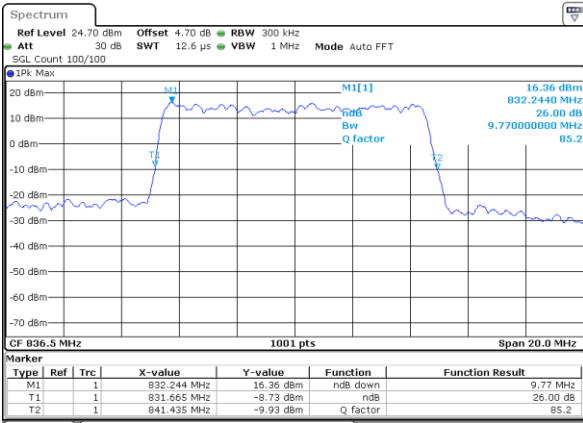

Lowest Channel / 3MHz / QPSK

Lowest Channel / 3MHz / 16QAM

Middle Channel / 3MHz / QPSK

Middle Channel / 3MHz / 16QAM

Highest Channel / 3MHz / QPSK

Highest Channel / 3MHz / 16QAM

LTE Band 26

Lowest Channel / 5MHz / QPSK

Lowest Channel / 5MHz / 16QAM

Middle Channel / 5MHz / QPSK

Middle Channel / 5MHz / 16QAM

Highest Channel / 5MHz / QPSK

Highest Channel / 5MHz / 16QAM

LTE Band 26

Lowest Channel / 10MHz / QPSK

Lowest Channel / 10MHz / 16QAM

Middle Channel / 10MHz / QPSK

Middle Channel / 10MHz / 16QAM

Highest Channel / 10MHz / QPSK

Highest Channel / 10MHz / 16QAM

LTE Band 26

Lowest Channel / 15MHz / QPSK

Lowest Channel / 15MHz / 16QAM

Middle Channel / 15MHz / QPSK

Middle Channel / 15MHz / 16QAM

Highest Channel / 15MHz / QPSK

Highest Channel / 15MHz / 16QAM

LTE Band 26

Lowest Channel / 1.4MHz / 64QAM

Lowest Channel / 3MHz / 64QAM

Middle Channel / 1.4MHz / 64QAM

Middle Channel / 3MHz / 64QAM