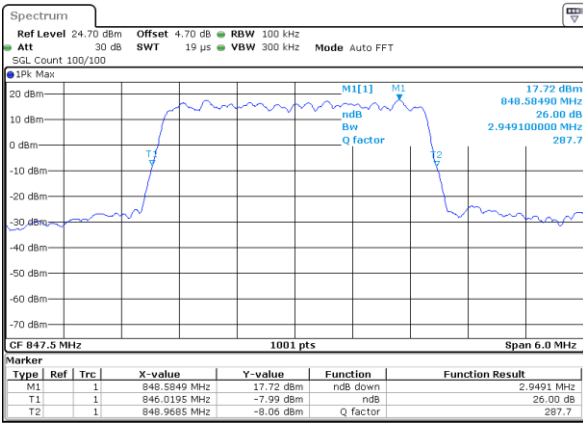

LTE Band 26

Lowest Channel / 1.4MHz / QPSK

Lowest Channel / 1.4MHz / 16QAM

Middle Channel / 1.4MHz / QPSK

Middle Channel / 1.4MHz / 16QAM

Highest Channel / 1.4MHz / QPSK

Highest Channel / 1.4MHz / 16QAM

LTE Band 26

Lowest Channel / 3MHz / QPSK

Lowest Channel / 3MHz / 16QAM

Middle Channel / 3MHz / QPSK

Middle Channel / 3MHz / 16QAM

Highest Channel / 3MHz / QPSK

Highest Channel / 3MHz / 16QAM

LTE Band 26

Lowest Channel / 5MHz / QPSK

Lowest Channel / 5MHz / 16QAM

Middle Channel / 5MHz / QPSK

Middle Channel / 5MHz / 16QAM

Highest Channel / 5MHz / QPSK

Highest Channel / 5MHz / 16QAM

LTE Band 26

Lowest Channel / 10MHz / QPSK

Lowest Channel / 10MHz / 16QAM

Middle Channel / 10MHz / QPSK

Middle Channel / 10MHz / 16QAM

Highest Channel / 10MHz / QPSK

Highest Channel / 10MHz / 16QAM

LTE Band 26

Lowest Channel / 15MHz / QPSK

Lowest Channel / 15MHz / 16QAM

Middle Channel / 15MHz / QPSK