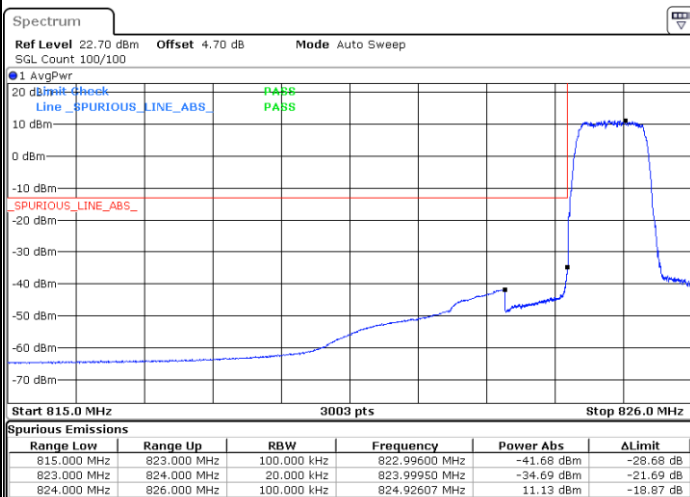

Highest Channel / 10MHz / 64QAM

LTE Band 26

Lowest Channel / 15MHz / 64QAM

Lowest Channel /Channel 26765/QPSK

Middle Channel / 15MHz / 64QAM

Lowest Channel /Channel 26765/16QAM

Highest Channel / 15MHz / 64QAM

Lowest Channel /Channel 26765/64QAM

Conducted Band Edge

LTE Band 26 / 1.4MHz / 16QAM

Lowest Band Edge / 1 RB

Highest Band Edge / 1 RB

Lowest Band Edge / Full RB

Highest Band Edge / Full RB

LTE Band 26 / 1.4MHz / 64QAM

Lowest Band Edge / 1 RB

Highest Band Edge / 1 RB

Lowest Band Edge / Full RB

Highest Band Edge / Full RB

LTE Band 26 / 3MHz / 16QAM

Lowest Band Edge / 1 RB

Highest Band Edge / 1 RB

Lowest Band Edge / Full RB

Highest Band Edge / Full RB

LTE Band 26 / 3MHz / 64QAM

Lowest Band Edge / 1 RB

Highest Band Edge / 1 RB

Lowest Band Edge / Full RB

Highest Band Edge / Full RB

LTE Band 26 / 5MHz / QPSK

Lowest Band Edge / 1 RB