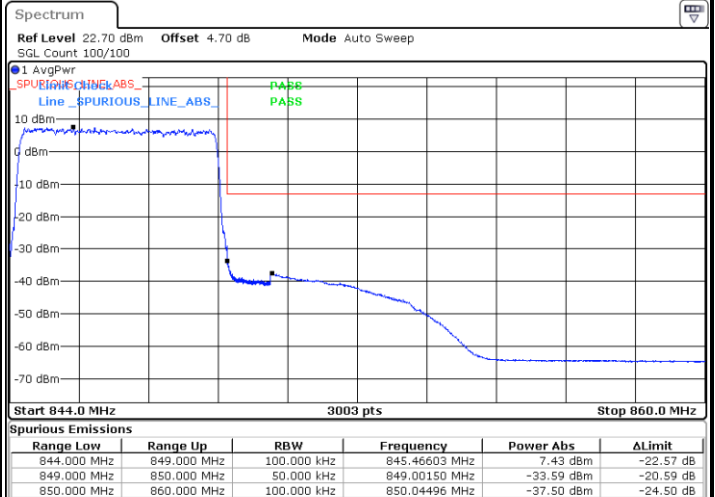

Lowest Band Edge / 1 RB

Highest Band Edge / 1 RB

Lowest Band Edge / Full RB

Highest Band Edge / Full RB

LTE Band 26 / 3MHz / 16QAM

Lowest Band Edge / 1 RB

Highest Band Edge / 1 RB

Lowest Band Edge / Full RB

Highest Band Edge / Full RB

LTE Band 26 / 3MHz / 64QAM

Lowest Band Edge / 1 RB

Highest Band Edge / 1 RB

Lowest Band Edge / Full RB

Highest Band Edge / Full RB

LTE Band 26 / 5MHz / QPSK

Lowest Band Edge / 1 RB

Highest Band Edge / 1 RB

Lowest Band Edge / Full RB

Highest Band Edge / Full RB

LTE Band 26 / 5MHz / 16QAM

Lowest Band Edge / 1RB

Highest Band Edge / 1 RB

Lowest Band Edge / Full RB

Highest Band Edge / Full RB