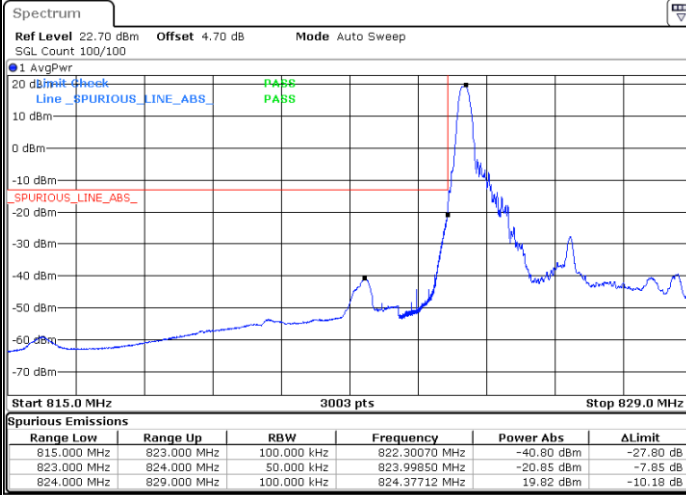

Lowest Band Edge / 1 RB

Highest Band Edge / 1 RB

Lowest Band Edge / Full RB

Highest Band Edge / Full RB

LTE Band 26 / 3MHz / 16QAM

Lowest Band Edge / 1 RB

Highest Band Edge / 1 RB

Lowest Band Edge / Full RB

Highest Band Edge / Full RB

LTE Band 26 / 3MHz / 64QAM

Lowest Band Edge / 1 RB

Highest Band Edge / 1 RB

Lowest Band Edge / Full RB

Highest Band Edge / Full RB

LTE Band 26 / 5MHz / QPSK

Lowest Band Edge / 1 RB

Highest Band Edge / 1 RB

Lowest Band Edge / Full RB

Highest Band Edge / Full RB

LTE Band 26 / 5MHz / 16QAM

Lowest Band Edge / 1RB

Highest Band Edge / 1 RB

Lowest Band Edge / Full RB

Highest Band Edge / Full RB