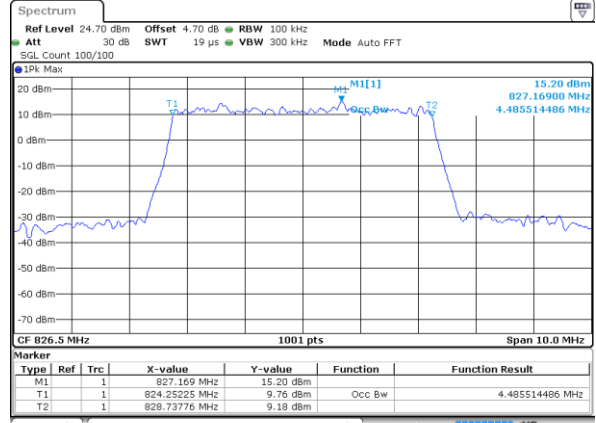

Lowest Channel / 3MHz / QPSK

Lowest Channel / 3MHz / 16QAM

Middle Channel / 3MHz / QPSK

Middle Channel / 3MHz / 16QAM

Highest Channel / 3MHz / QPSK

Highest Channel / 3MHz / 16QAM

LTE Band 26

Lowest Channel / 5MHz / QPSK

Lowest Channel / 5MHz / 16QAM

Middle Channel / 5MHz / QPSK

Middle Channel / 5MHz / 16QAM

Highest Channel / 5MHz / QPSK

Highest Channel / 5MHz / 16QAM

LTE Band 26

Lowest Channel / 10MHz / QPSK

Lowest Channel / 10MHz / 16QAM