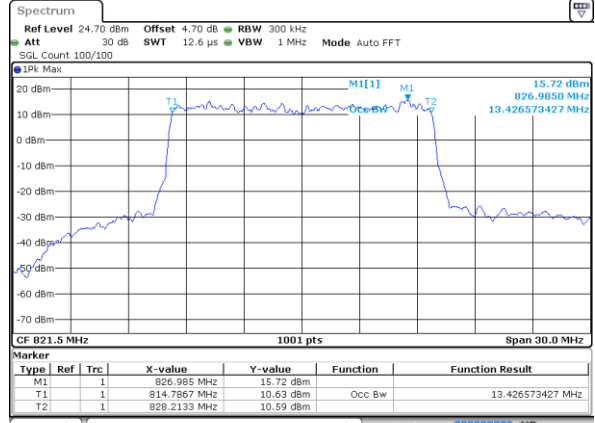

Highest Channel / 1.4MHz / 64QAM

Highest Channel / 3MHz / 64QAM

LTE Band 26

Lowest Channel / 5MHz / 64QAM

Lowest Channel / 10MHz / 64QAM

Middle Channel / 5MHz / 64QAM

Middle Channel / 10MHz / 64QAM

Highest Channel / 5MHz / 64QAM

Highest Channel / 10MHz / 64QAM

LTE Band 26

Lowest Channel / 15MHz / 64QAM

Lowest Channel /Channel 26765/QPSK

Middle Channel / 15MHz / 64QAM

Lowest Channel /Channel 26765/16QAM

Highest Channel / 15MHz / 64QAM

Lowest Channel /Channel 26765/64QAM

Conducted Band Edge

LTE Band 26 / 1.4MHz / 16QAM

Lowest Band Edge / 1 RB

Highest Band Edge / 1 RB

Lowest Band Edge / Full RB

Highest Band Edge / Full RB

LTE Band 26 / 1.4MHz / 64QAM

Lowest Band Edge / 1 RB

Highest Band Edge / 1 RB

Lowest Band Edge / Full RB

Highest Band Edge / Full RB

LTE Band 26 / 3MHz / 16QAM

Lowest Band Edge / 1 RB

Highest Band Edge / 1 RB

Lowest Band Edge / Full RB