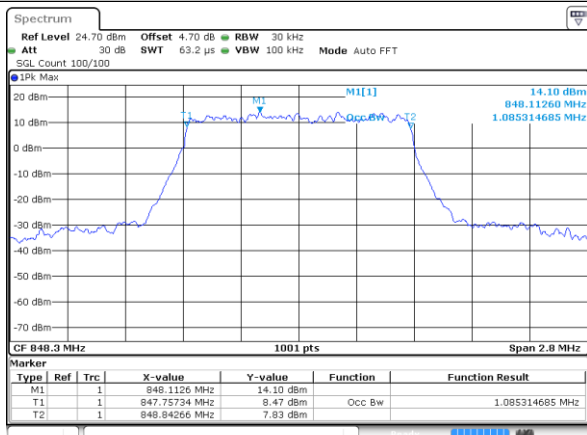

Middle Channel / 15MHz / 16QAM

Highest Channel / 15MHz / QPSK

Highest Channel / 15MHz / 16QAM

LTE Band 26

Lowest Channel / 1.4MHz / 64QAM

Lowest Channel / 3MHz / 64QAM

Middle Channel / 1.4MHz / 64QAM

Middle Channel / 3MHz / 64QAM

Highest Channel / 1.4MHz / 64QAM

Highest Channel / 3MHz / 64QAM

LTE Band 26

Lowest Channel / 5MHz / 64QAM

Lowest Channel / 10MHz / 64QAM

Middle Channel / 5MHz / 64QAM

Middle Channel / 10MHz / 64QAM

Highest Channel / 5MHz / 64QAM