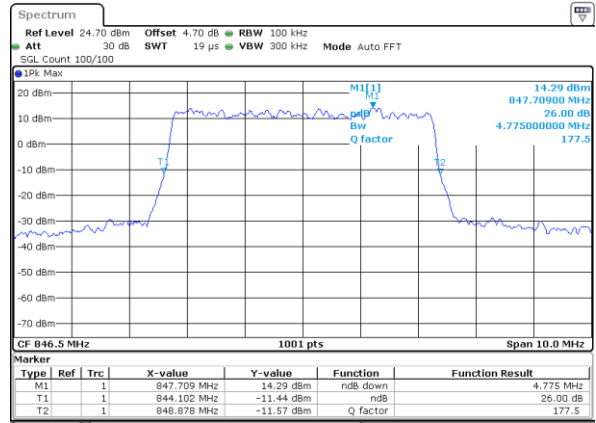

Lowest Channel / 3MHz / QPSK

Lowest Channel / 3MHz / 16QAM

Middle Channel / 3MHz / QPSK

Middle Channel / 3MHz / 16QAM

Highest Channel / 3MHz / QPSK

Highest Channel / 3MHz / 16QAM

LTE Band 26

Lowest Channel / 5MHz / QPSK

Lowest Channel / 5MHz / 16QAM

Middle Channel / 5MHz / QPSK

Middle Channel / 5MHz / 16QAM

Highest Channel / 5MHz / QPSK

Highest Channel / 5MHz / 16QAM

LTE Band 26

Lowest Channel / 10MHz / QPSK

Lowest Channel / 10MHz / 16QAM

Middle Channel / 10MHz / QPSK

Middle Channel / 10MHz / 16QAM

Highest Channel / 10MHz / QPSK

Highest Channel / 10MHz / 16QAM

LTE Band 26

Lowest Channel / 15MHz / QPSK

Lowest Channel / 15MHz / 16QAM

Middle Channel / 15MHz / QPSK

Middle Channel / 15MHz / 16QAM

Highest Channel / 15MHz / QPSK

Highest Channel / 15MHz / 16QAM

LTE Band 26

Lowest Channel / 1.4MHz / 64QAM

Lowest Channel / 3MHz / 64QAM

Middle Channel / 1.4MHz / 64QAM

Middle Channel / 3MHz / 64QAM