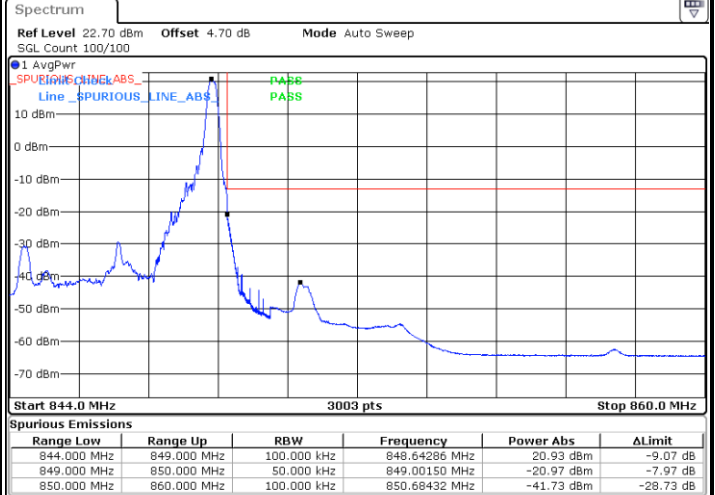

Lowest Band Edge / 1 RB

Highest Band Edge / 1 RB

Lowest Band Edge / Full RB

Highest Band Edge / Full RB

LTE Band 26 / 3MHz / 16QAM

Lowest Band Edge / 1 RB

Highest Band Edge / 1 RB

Lowest Band Edge / Full RB

Highest Band Edge / Full RB

LTE Band 26 / 3MHz / 64QAM

Lowest Band Edge / 1 RB

Highest Band Edge / 1 RB

Lowest Band Edge / Full RB

Highest Band Edge / Full RB

LTE Band 26 / 5MHz / QPSK

Lowest Band Edge / 1 RB

Highest Band Edge / 1 RB

Lowest Band Edge / Full RB

Highest Band Edge / Full RB

LTE Band 26 / 5MHz / 16QAM

Lowest Band Edge / 1RB

Highest Band Edge / 1 RB

Lowest Band Edge / Full RB

Highest Band Edge / Full RB