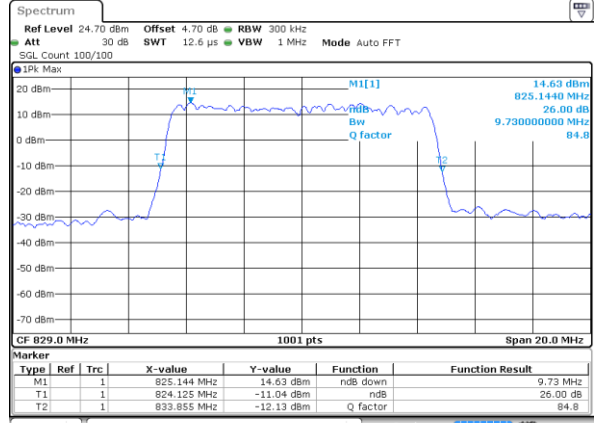

Middle Channel / 15MHz / 16QAM

Highest Channel / 15MHz / QPSK

Highest Channel / 15MHz / 16QAM

LTE Band 26

Lowest Channel / 1.4MHz / 64QAM

Lowest Channel / 3MHz / 64QAM

Middle Channel / 1.4MHz / 64QAM

Middle Channel / 3MHz / 64QAM

Highest Channel / 1.4MHz / 64QAM

Highest Channel / 3MHz / 64QAM

LTE Band 26

Lowest Channel / 5MHz / 64QAM

Lowest Channel / 10MHz / 64QAM

Middle Channel / 5MHz / 64QAM

Middle Channel / 10MHz / 64QAM

Highest Channel / 5MHz / 64QAM

Highest Channel / 10MHz / 64QAM

Occupied Bandwidth

Mode	LTE Band 26 : 99%OBW(MHz)											
BW	1.4MHz		3MHz		5MHz		10MHz		15MHz		CH26765	
Mod.	QPSK	16QAM	QPSK	16QAM	QPSK	16QAM	QPSK	16QAM	QPSK	16QAM	QPSK	16QAM
Lowest CH	1.097	1.091	2.703	2.697	4.486	4.486	9.031	9.031	13.427	13.487	13.427	13.516
Middle CH	1.083	1.085	2.715	2.709	4.486	4.505	9.111	9.011	13.457	13.457	-	-
Highest CH	1.088	1.097	2.703	2.709	4.466	4.486	8.971	9.011	13.457	13.397	-	-
Mode	LTE Band 26 : 99%OBW(MHz)											
BW	1.4MHz		3MHz		5MHz		10MHz		15MHz		CH26765	
Mod.	64QAM		64QAM		64QAM		64QAM		64QAM		64QAM	
Lowest CH	1.085		2.709		4.486		9.011		13.427		13.427	
Middle CH	1.085		2.715		4.486		9.071		13.487		-	-
Highest CH	1.085		2.697		4.496		8.951		13.427		-	-