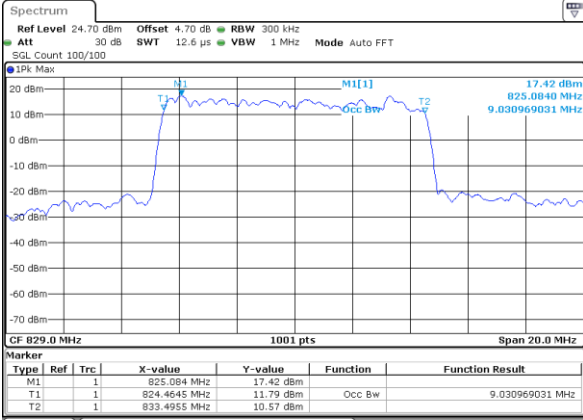

Lowest Channel / 3MHz / QPSK

Lowest Channel / 3MHz / 16QAM

Middle Channel / 3MHz / QPSK

Middle Channel / 3MHz / 16QAM

Highest Channel / 3MHz / QPSK

Highest Channel / 3MHz / 16QAM

LTE Band 26

Lowest Channel / 5MHz / QPSK

Lowest Channel / 5MHz / 16QAM

Middle Channel / 5MHz / QPSK

Middle Channel / 5MHz / 16QAM

Highest Channel / 5MHz / QPSK

Highest Channel / 5MHz / 16QAM

LTE Band 26

Lowest Channel / 10MHz / QPSK

Lowest Channel / 10MHz / 16QAM

Middle Channel / 10MHz / QPSK

Middle Channel / 10MHz / 16QAM

Highest Channel / 10MHz / QPSK

Highest Channel / 10MHz / 16QAM

LTE Band 26

Lowest Channel / 15MHz / QPSK

Lowest Channel / 15MHz / 16QAM

Middle Channel / 15MHz / QPSK