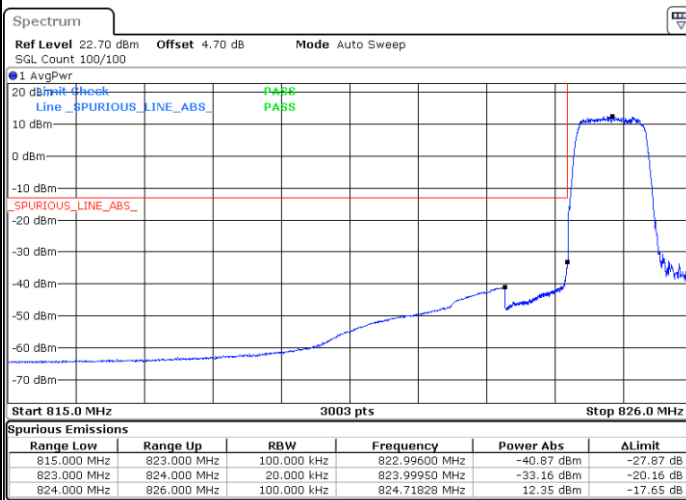

Highest Channel / 10MHz / 64QAM

LTE Band 26

Lowest Channel / 15MHz / 64QAM

Lowest Channel /Channel 26765/QPSK

Middle Channel / 15MHz / 64QAM

Lowest Channel /Channel 26765/16QAM

Highest Channel / 15MHz / 64QAM

Lowest Channel /Channel 26765/64QAM

Conducted Band Edge

LTE Band 26 / 1.4MHz / 16QAM

Lowest Band Edge / 1 RB

Highest Band Edge / 1 RB

Lowest Band Edge / Full RB

Highest Band Edge / Full RB

LTE Band 26 / 1.4MHz / 64QAM

Lowest Band Edge / 1 RB

Highest Band Edge / 1 RB

Lowest Band Edge / Full RB

Highest Band Edge / Full RB

LTE Band 26 / 3MHz / 16QAM

Lowest Band Edge / 1 RB

Highest Band Edge / 1 RB

Lowest Band Edge / Full RB

Highest Band Edge / Full RB

LTE Band 26 / 3MHz / 64QAM

Lowest Band Edge / 1 RB

Highest Band Edge / 1 RB

Lowest Band Edge / Full RB

Highest Band Edge / Full RB

LTE Band 26 / 5MHz / QPSK

Lowest Band Edge / 1 RB