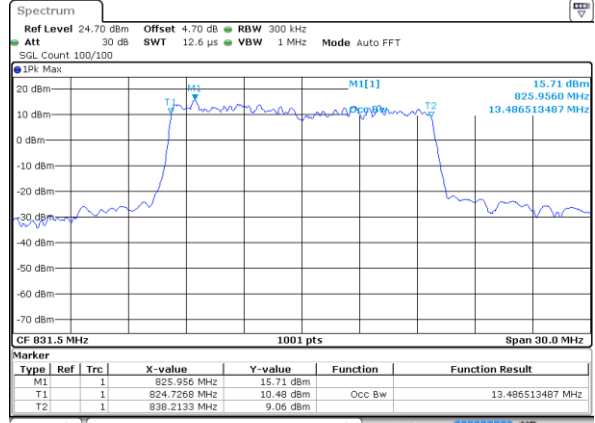

Middle Channel / 10MHz / QPSK

Middle Channel / 10MHz / 16QAM

Highest Channel / 10MHz / QPSK

Highest Channel / 10MHz / 16QAM

LTE Band 26

Lowest Channel / 15MHz / QPSK

Lowest Channel / 15MHz / 16QAM

Middle Channel / 15MHz / QPSK

Middle Channel / 15MHz / 16QAM

Highest Channel / 15MHz / QPSK

Highest Channel / 15MHz / 16QAM

LTE Band 26

Lowest Channel / 1.4MHz / 64QAM

Lowest Channel / 3MHz / 64QAM

Middle Channel / 1.4MHz / 64QAM

Middle Channel / 3MHz / 64QAM