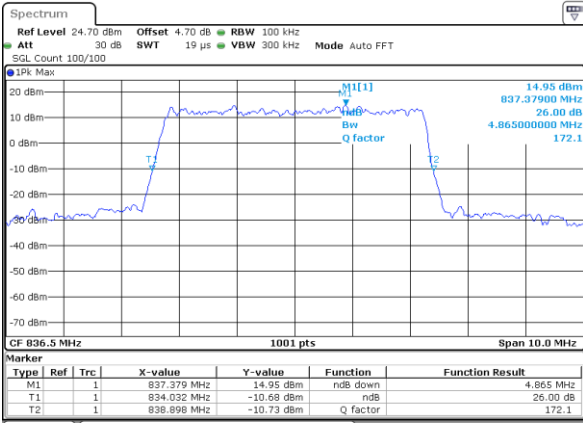

LTE Band 26

Lowest Channel / 1.4MHz / QPSK

Lowest Channel / 1.4MHz / 16QAM

Middle Channel / 1.4MHz / QPSK

Middle Channel / 1.4MHz / 16QAM

Highest Channel / 1.4MHz / QPSK

Highest Channel / 1.4MHz / 16QAM

LTE Band 26

Lowest Channel / 3MHz / QPSK

Lowest Channel / 3MHz / 16QAM

Middle Channel / 3MHz / QPSK

Middle Channel / 3MHz / 16QAM

Highest Channel / 3MHz / QPSK

Highest Channel / 3MHz / 16QAM

LTE Band 26

Lowest Channel / 5MHz / QPSK

Lowest Channel / 5MHz / 16QAM

Middle Channel / 5MHz / QPSK

Middle Channel / 5MHz / 16QAM

Highest Channel / 5MHz / QPSK

Highest Channel / 5MHz / 16QAM

LTE Band 26

Lowest Channel / 10MHz / QPSK

Lowest Channel / 10MHz / 16QAM