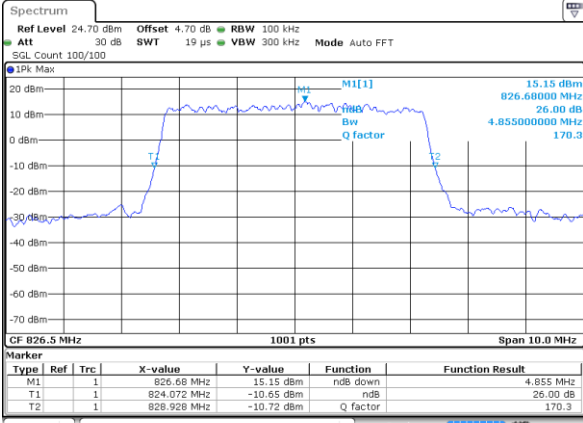

LTE Band 26

Lowest Channel / 1.4MHz / QPSK

Lowest Channel / 1.4MHz / 16QAM

Middle Channel / 1.4MHz / QPSK

Middle Channel / 1.4MHz / 16QAM

Highest Channel / 1.4MHz / QPSK

Highest Channel / 1.4MHz / 16QAM

LTE Band 26

Lowest Channel / 3MHz / QPSK

Lowest Channel / 3MHz / 16QAM

Middle Channel / 3MHz / QPSK

Middle Channel / 3MHz / 16QAM

Highest Channel / 3MHz / QPSK

Highest Channel / 3MHz / 16QAM

LTE Band 26

Lowest Channel / 5MHz / QPSK

Lowest Channel / 5MHz / 16QAM

Middle Channel / 5MHz / QPSK

Middle Channel / 5MHz / 16QAM

Highest Channel / 5MHz / QPSK

Highest Channel / 5MHz / 16QAM

LTE Band 26

Lowest Channel / 10MHz / QPSK

Lowest Channel / 10MHz / 16QAM

Middle Channel / 10MHz / QPSK

Middle Channel / 10MHz / 16QAM

Highest Channel / 10MHz / QPSK

Highest Channel / 10MHz / 16QAM

LTE Band 26

Lowest Channel / 15MHz / QPSK

Lowest Channel / 15MHz / 16QAM

Middle Channel / 15MHz / QPSK