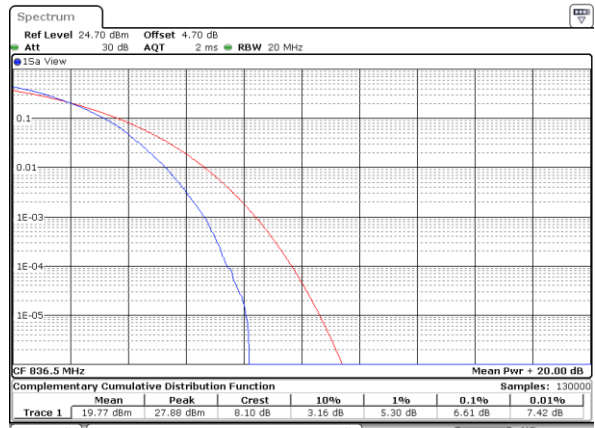

LTE Band 26 / 15MHz / 64QAM

Lowest Channel / 1RB

Lowest Channel / Full RB

Middle Channel / 1RB

Middle Channel / Full RB

Highest Channel / 1RB

Highest Channel / Full RB

26dB Bandwidth

Mode	LTE Band 26 : 26dB BW(MHz)											
BW	1.4MHz		3MHz		5MHz		10MHz		15MHz		20MHz	
Mod.	QPSK	16QAM	QPSK	16QAM	QPSK	16QAM	QPSK	16QAM	QPSK	16QAM	QPSK	16QAM
Lowest CH	1.28	1.28	2.96	2.93	4.86	4.87	9.031	9.031	13.427	13.487		
Middle CH	1.28	1.26	2.93	2.95	4.87	4.87	9.111	9.011	13.457	13.457		
Highest CH	1.26	1.27	2.95	2.93	4.85	4.78	8.971	9.011	13.457	13.397		
Mode	LTE Band 26 : 26dB BW(MHz)											
BW	1.4MHz		3MHz		5MHz		10MHz		15MHz		20MHz	
Mod.	64QAM		64QAM		64QAM		64QAM		64QAM			
Lowest CH	1.25		2.95		4.84		9.011		13.427			
Middle CH	1.28		2.94		4.83		9.071		13.487			
Highest CH	1.28		2.96		4.83		8.951		13.427			