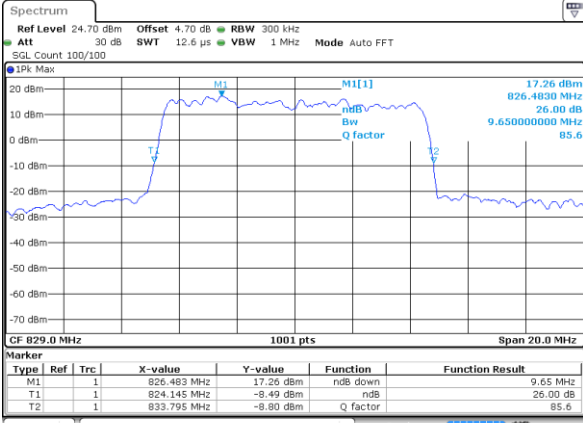

Lowest Channel / 3MHz / QPSK

Lowest Channel / 3MHz / 16QAM

Middle Channel / 3MHz / QPSK

Middle Channel / 3MHz / 16QAM

Highest Channel / 3MHz / QPSK

Highest Channel / 3MHz / 16QAM

LTE Band 26

Lowest Channel / 5MHz / QPSK

Lowest Channel / 5MHz / 16QAM

Middle Channel / 5MHz / QPSK

Middle Channel / 5MHz / 16QAM

Highest Channel / 5MHz / QPSK

Highest Channel / 5MHz / 16QAM

LTE Band 26

Lowest Channel / 10MHz / QPSK

Lowest Channel / 10MHz / 16QAM

Middle Channel / 10MHz / QPSK

Middle Channel / 10MHz / 16QAM

Highest Channel / 10MHz / QPSK

Highest Channel / 10MHz / 16QAM

LTE Band 26

Lowest Channel / 15MHz / QPSK

Lowest Channel / 15MHz / 16QAM

Middle Channel / 15MHz / QPSK

Middle Channel / 15MHz / 16QAM

Highest Channel / 15MHz / QPSK

Highest Channel / 15MHz / 16QAM

LTE Band 26

Lowest Channel / 1.4MHz / 64QAM

Lowest Channel / 3MHz / 64QAM

Middle Channel / 1.4MHz / 64QAM

Middle Channel / 3MHz / 64QAM