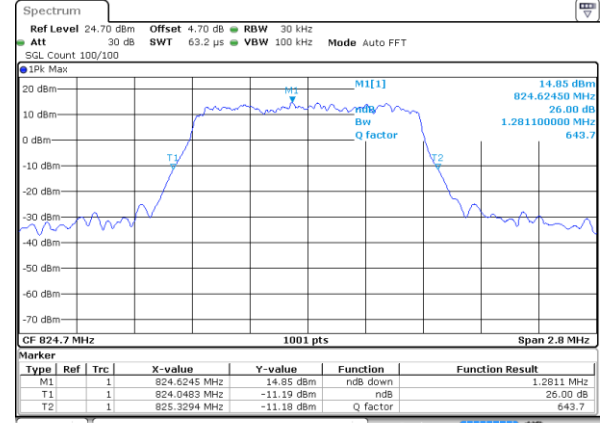

LTE Band 26 / 15MHz / 64QAM

Lowest Channel / 1RB

Lowest Channel / Full RB

Middle Channel / 1RB

Middle Channel / Full RB

Highest Channel / 1RB

Highest Channel / Full RB

26dB Bandwidth

Mode	LTE Band 26 : 26dB BW(MHz)											
BW	1.4MHz		3MHz		5MHz		10MHz		15MHz		20MHz	
Mod.	QPSK	16QAM	QPSK	16QAM	QPSK	16QAM	QPSK	16QAM	QPSK	16QAM	QPSK	16QAM
Lowest CH	1.28	1.28	2.96	2.93	4.86	4.87	9.031	9.031	13.427	13.487		
Middle CH	1.28	1.26	2.93	2.95	4.87	4.87	9.111	9.011	13.457	13.457		
Highest CH	1.26	1.27	2.95	2.93	4.85	4.78	8.971	9.011	13.457	13.397		
Mode	LTE Band 26 : 26dB BW(MHz)											
BW	1.4MHz		3MHz		5MHz		10MHz		15MHz		20MHz	
Mod.	64QAM		64QAM		64QAM		64QAM		64QAM			
Lowest CH	1.25		2.95		4.84		9.011		13.427			
Middle CH	1.28		2.94		4.83		9.071		13.487			
Highest CH	1.28		2.96		4.83		8.951		13.427			

LTE Band 26

Lowest Channel / 1.4MHz / QPSK

Lowest Channel / 1.4MHz / 16QAM

Middle Channel / 1.4MHz / QPSK

Middle Channel / 1.4MHz / 16QAM

Highest Channel / 1.4MHz / QPSK

Highest Channel / 1.4MHz / 16QAM

LTE Band 26

Lowest Channel / 3MHz / QPSK

Lowest Channel / 3MHz / 16QAM

Middle Channel / 3MHz / QPSK

Middle Channel / 3MHz / 16QAM

Highest Channel / 3MHz / QPSK

Highest Channel / 3MHz / 16QAM

LTE Band 26

Lowest Channel / 5MHz / QPSK