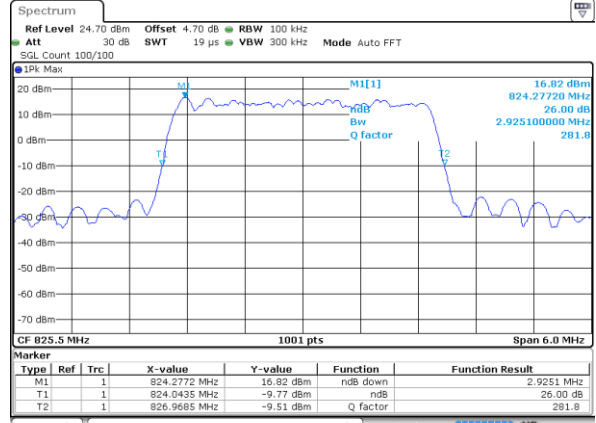

Mode	LTE Band 26 : 26dB BW(MHz)											
BW	1.4MHz		3MHz		5MHz		10MHz		15MHz		20MHz	
Mod.	QPSK	16QAM	QPSK	16QAM	QPSK	16QAM	QPSK	16QAM	QPSK	16QAM	QPSK	16QAM
Lowest CH	1.28	1.28	2.96	2.93	4.86	4.87	9.031	9.031	13.427	13.487		
Middle CH	1.28	1.26	2.93	2.95	4.87	4.87	9.111	9.011	13.457	13.457		
Highest CH	1.26	1.27	2.95	2.93	4.85	4.78	8.971	9.011	13.457	13.397		
Mode	LTE Band 26 : 26dB BW(MHz)											
BW	1.4MHz		3MHz		5MHz		10MHz		15MHz		20MHz	
Mod.	64QAM		64QAM		64QAM		64QAM		64QAM			
Lowest CH	1.25		2.95		4.84		9.011		13.427			
Middle CH	1.28		2.94		4.83		9.071		13.487			
Highest CH	1.28		2.96		4.83		8.951		13.427			

LTE Band 26

Lowest Channel / 1.4MHz / QPSK

Lowest Channel / 1.4MHz / 16QAM

Middle Channel / 1.4MHz / QPSK

Middle Channel / 1.4MHz / 16QAM

Highest Channel / 1.4MHz / QPSK

Highest Channel / 1.4MHz / 16QAM

LTE Band 26

Lowest Channel / 3MHz / QPSK

Lowest Channel / 3MHz / 16QAM

Middle Channel / 3MHz / QPSK

Middle Channel / 3MHz / 16QAM

Highest Channel / 3MHz / QPSK

Highest Channel / 3MHz / 16QAM

LTE Band 26

Lowest Channel / 5MHz / QPSK

Lowest Channel / 5MHz / 16QAM

Middle Channel / 5MHz / QPSK

Middle Channel / 5MHz / 16QAM

Highest Channel / 5MHz / QPSK

Highest Channel / 5MHz / 16QAM

LTE Band 26

Lowest Channel / 10MHz / QPSK

Lowest Channel / 10MHz / 16QAM