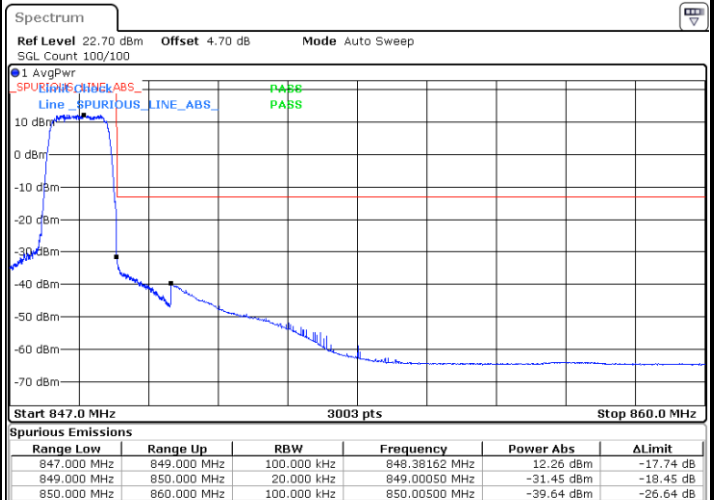

Highest Channel / 10MHz / 64QAM

LTE Band 26

Lowest Channel / 15MHz / 64QAM

Lowest Channel /Channel 26765/QPSK

Middle Channel / 15MHz / 64QAM

Lowest Channel /Channel 26765/16QAM

Highest Channel / 15MHz / 64QAM

Lowest Channel /Channel 26765/64QAM

Conducted Band Edge

LTE Band 26 / 1.4MHz / 16QAM

Lowest Band Edge / 1 RB

Highest Band Edge / 1 RB

Lowest Band Edge / Full RB

Highest Band Edge / Full RB

LTE Band 26 / 1.4MHz / 64QAM

Lowest Band Edge / 1 RB

Highest Band Edge / 1 RB

Lowest Band Edge / Full RB

Highest Band Edge / Full RB

LTE Band 26 / 3MHz / 16QAM

Lowest Band Edge / 1 RB

Highest Band Edge / 1 RB

Lowest Band Edge / Full RB

Highest Band Edge / Full RB

LTE Band 26 / 3MHz / 64QAM

Lowest Band Edge / 1 RB

Highest Band Edge / 1 RB

Lowest Band Edge / Full RB

Highest Band Edge / Full RB

LTE Band 26 / 5MHz / QPSK

Lowest Band Edge / 1 RB