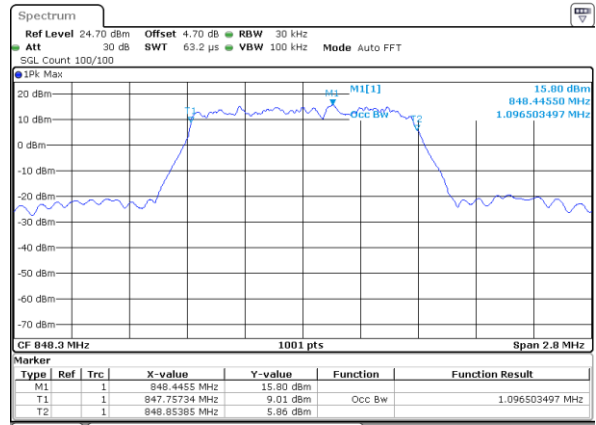

Highest Channel / 10MHz / 64QAM

Occupied Bandwidth

Mode	LTE Band 26 : 99%OBW(MHz)											
BW	1.4MHz		3MHz		5MHz		10MHz		15MHz		CH26765	
Mod.	QPSK	16QAM	QPSK	16QAM	QPSK	16QAM	QPSK	16QAM	QPSK	16QAM	QPSK	16QAM
Lowest CH	1.097	1.091	2.703	2.697	4.486	4.486	9.031	9.031	13.427	13.487	13.427	13.516
Middle CH	1.083	1.085	2.715	2.709	4.486	4.505	9.111	9.011	13.457	13.457	-	-
Highest CH	1.088	1.097	2.703	2.709	4.466	4.486	8.971	9.011	13.457	13.397	-	-
Mode	LTE Band 26 : 99%OBW(MHz)											
BW	1.4MHz		3MHz		5MHz		10MHz		15MHz		CH26765	
Mod.	64QAM		64QAM		64QAM		64QAM		64QAM		64QAM	
Lowest CH	1.085		2.709		4.486		9.011		13.427		13.427	
Middle CH	1.085		2.715		4.486		9.071		13.487		-	-
Highest CH	1.085		2.697		4.496		8.951		13.427		-	-

LTE Band 26

Lowest Channel / 1.4MHz / QPSK

Lowest Channel / 1.4MHz / 16QAM

Middle Channel / 1.4MHz / QPSK

Middle Channel / 1.4MHz / 16QAM

Highest Channel / 1.4MHz / QPSK

Highest Channel / 1.4MHz / 16QAM

LTE Band 26

Lowest Channel / 3MHz / QPSK

Lowest Channel / 3MHz / 16QAM

Middle Channel / 3MHz / QPSK

Middle Channel / 3MHz / 16QAM

Highest Channel / 3MHz / QPSK

Highest Channel / 3MHz / 16QAM

LTE Band 26

Lowest Channel / 5MHz / QPSK