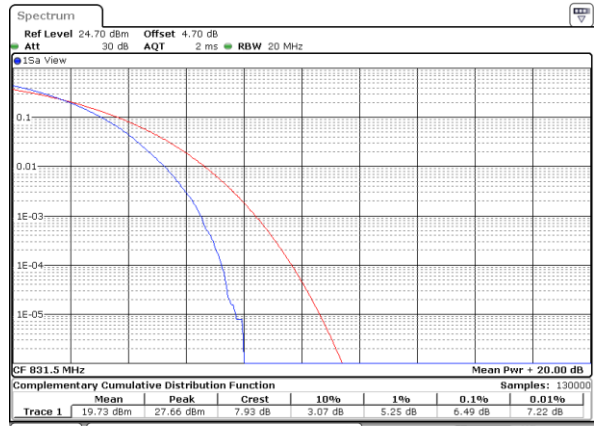

LTE Band 26 / 15MHz / 64QAM

Lowest Channel / 1RB

Lowest Channel / Full RB

Middle Channel / 1RB

Middle Channel / Full RB

Highest Channel / 1RB

Highest Channel / Full RB

26dB Bandwidth

Mode	LTE Band 26 : 26dB BW(MHz)											
BW	1.4MHz		3MHz		5MHz		10MHz		15MHz		20MHz	
Mod.	QPSK	16QAM	QPSK	16QAM	QPSK	16QAM	QPSK	16QAM	QPSK	16QAM	QPSK	16QAM
Lowest CH	1.28	1.28	2.96	2.93	4.86	4.87	9.031	9.031	13.427	13.487		
Middle CH	1.28	1.26	2.93	2.95	4.87	4.87	9.111	9.011	13.457	13.457		
Highest CH	1.26	1.27	2.95	2.93	4.85	4.78	8.971	9.011	13.457	13.397		
Mode	LTE Band 26 : 26dB BW(MHz)											
BW	1.4MHz		3MHz		5MHz		10MHz		15MHz		20MHz	
Mod.	64QAM		64QAM		64QAM		64QAM		64QAM			
Lowest CH	1.25		2.95		4.84		9.011		13.427			
Middle CH	1.28		2.94		4.83		9.071		13.487			
Highest CH	1.28		2.96		4.83		8.951		13.427			