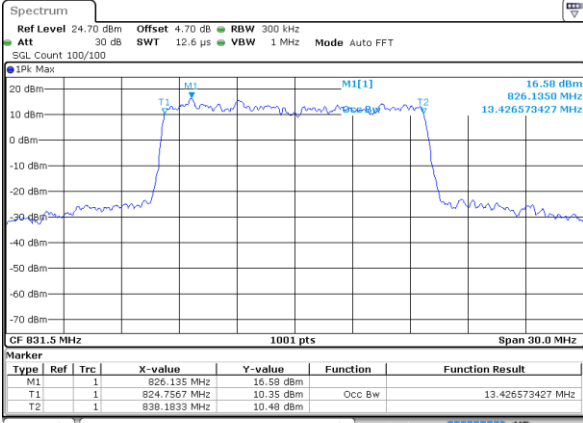

Lowest Channel / 5MHz / 16QAM

Middle Channel / 5MHz / QPSK

Middle Channel / 5MHz / 16QAM

Highest Channel / 5MHz / QPSK

Highest Channel / 5MHz / 16QAM

LTE Band 26

Lowest Channel / 10MHz / QPSK

Lowest Channel / 10MHz / 16QAM

Middle Channel / 10MHz / QPSK

Middle Channel / 10MHz / 16QAM

Highest Channel / 10MHz / QPSK

Highest Channel / 10MHz / 16QAM

LTE Band 26

Lowest Channel / 15MHz / QPSK

Lowest Channel / 15MHz / 16QAM

Middle Channel / 15MHz / QPSK

Middle Channel / 15MHz / 16QAM

Highest Channel / 15MHz / QPSK

Highest Channel / 15MHz / 16QAM

LTE Band 26

Lowest Channel / 1.4MHz / 64QAM

Lowest Channel / 3MHz / 64QAM

Middle Channel / 1.4MHz / 64QAM

Middle Channel / 3MHz / 64QAM