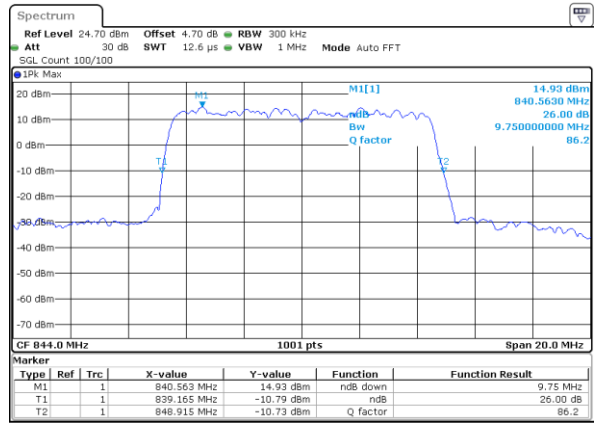

Middle Channel / 15MHz / 16QAM

Highest Channel / 15MHz / QPSK

Highest Channel / 15MHz / 16QAM

LTE Band 26

Lowest Channel / 1.4MHz / 64QAM

Lowest Channel / 3MHz / 64QAM

Middle Channel / 1.4MHz / 64QAM

Middle Channel / 3MHz / 64QAM

Highest Channel / 1.4MHz / 64QAM

Highest Channel / 3MHz / 64QAM

LTE Band 26

Lowest Channel / 5MHz / 64QAM

Lowest Channel / 10MHz / 64QAM

Middle Channel / 5MHz / 64QAM

Middle Channel / 10MHz / 64QAM

Highest Channel / 5MHz / 64QAM

Highest Channel / 10MHz / 64QAM

Occupied Bandwidth

Mode	LTE Band 26 : 99%OBW(MHz)											
BW	1.4MHz		3MHz		5MHz		10MHz		15MHz		CH26765	
Mod.	QPSK	16QAM	QPSK	16QAM	QPSK	16QAM	QPSK	16QAM	QPSK	16QAM	QPSK	16QAM
Lowest CH	1.097	1.091	2.703	2.697	4.486	4.486	9.031	9.031	13.427	13.487	13.427	13.516
Middle CH	1.083	1.085	2.715	2.709	4.486	4.505	9.111	9.011	13.457	13.457	-	-
Highest CH	1.088	1.097	2.703	2.709	4.466	4.486	8.971	9.011	13.457	13.397	-	-
Mode	LTE Band 26 : 99%OBW(MHz)											
BW	1.4MHz		3MHz		5MHz		10MHz		15MHz		CH26765	
Mod.	64QAM		64QAM		64QAM		64QAM		64QAM		64QAM	
Lowest CH	1.085		2.709		4.486		9.011		13.427		13.427	
Middle CH	1.085		2.715		4.486		9.071		13.487		-	-
Highest CH	1.085		2.697		4.496		8.951		13.427		-	-