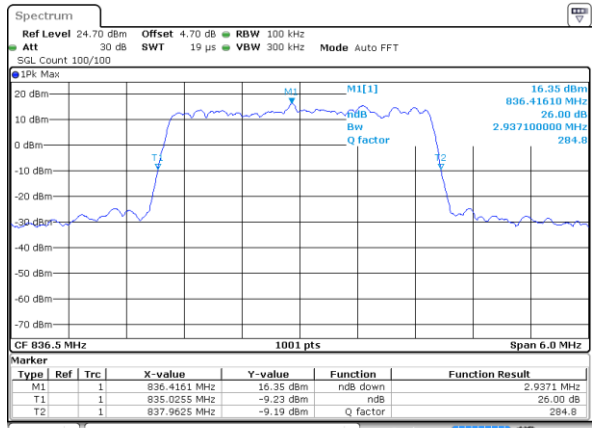

Middle Channel / 10MHz / QPSK

Middle Channel / 10MHz / 16QAM

Highest Channel / 10MHz / QPSK

Highest Channel / 10MHz / 16QAM

LTE Band 26

Lowest Channel / 15MHz / QPSK

Lowest Channel / 15MHz / 16QAM

Middle Channel / 15MHz / QPSK

Middle Channel / 15MHz / 16QAM

Highest Channel / 15MHz / QPSK

Highest Channel / 15MHz / 16QAM

LTE Band 26

Lowest Channel / 1.4MHz / 64QAM

Lowest Channel / 3MHz / 64QAM

Middle Channel / 1.4MHz / 64QAM

Middle Channel / 3MHz / 64QAM

Highest Channel / 1.4MHz / 64QAM

Highest Channel / 3MHz / 64QAM

LTE Band 26

Lowest Channel / 5MHz / 64QAM

Lowest Channel / 10MHz / 64QAM

Middle Channel / 5MHz / 64QAM

Middle Channel / 10MHz / 64QAM

Highest Channel / 5MHz / 64QAM