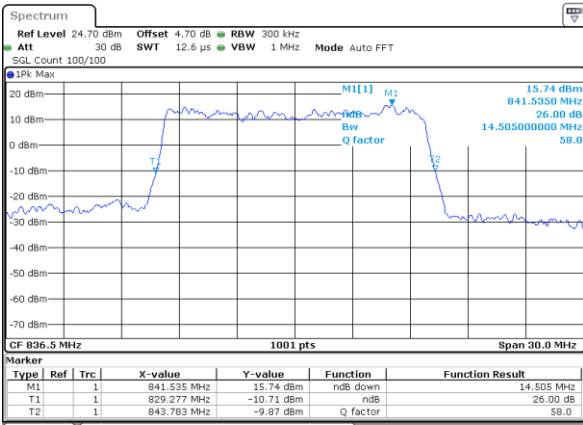

Lowest Channel / 5MHz / 16QAM

Middle Channel / 5MHz / QPSK

Middle Channel / 5MHz / 16QAM

Highest Channel / 5MHz / QPSK

Highest Channel / 5MHz / 16QAM

LTE Band 26

Lowest Channel / 10MHz / QPSK

Lowest Channel / 10MHz / 16QAM

Middle Channel / 10MHz / QPSK

Middle Channel / 10MHz / 16QAM

Highest Channel / 10MHz / QPSK

Highest Channel / 10MHz / 16QAM

LTE Band 26

Lowest Channel / 15MHz / QPSK

Lowest Channel / 15MHz / 16QAM

Middle Channel / 15MHz / QPSK

Middle Channel / 15MHz / 16QAM

Highest Channel / 15MHz / QPSK

Highest Channel / 15MHz / 16QAM

LTE Band 26

Lowest Channel / 1.4MHz / 64QAM

Lowest Channel / 3MHz / 64QAM

Middle Channel / 1.4MHz / 64QAM

Middle Channel / 3MHz / 64QAM