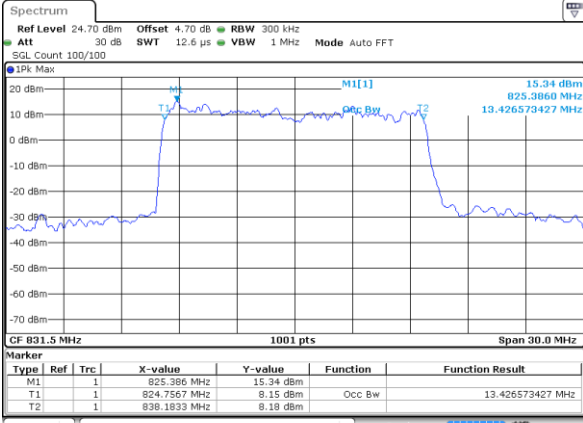

Middle Channel / 15MHz / 16QAM

Highest Channel / 15MHz / QPSK

Highest Channel / 15MHz / 16QAM

LTE Band 26

Lowest Channel / 1.4MHz / 64QAM

Lowest Channel / 3MHz / 64QAM

Middle Channel / 1.4MHz / 64QAM

Middle Channel / 3MHz / 64QAM

Highest Channel / 1.4MHz / 64QAM

Highest Channel / 3MHz / 64QAM

LTE Band 26

Lowest Channel / 5MHz / 64QAM

Lowest Channel / 10MHz / 64QAM

Middle Channel / 5MHz / 64QAM

Middle Channel / 10MHz / 64QAM

Highest Channel / 5MHz / 64QAM

Highest Channel / 10MHz / 64QAM

LTE Band 26

Lowest Channel / 15MHz / 64QAM

Lowest Channel /Channel 26765/QPSK

Middle Channel / 15MHz / 64QAM

Lowest Channel /Channel 26765/16QAM

Highest Channel / 15MHz / 64QAM

Lowest Channel /Channel 26765/64QAM

Conducted Band Edge

LTE Band 26 / 1.4MHz / 16QAM

Lowest Band Edge / 1 RB

Highest Band Edge / 1 RB

Lowest Band Edge / Full RB

Highest Band Edge / Full RB

LTE Band 26 / 1.4MHz / 64QAM