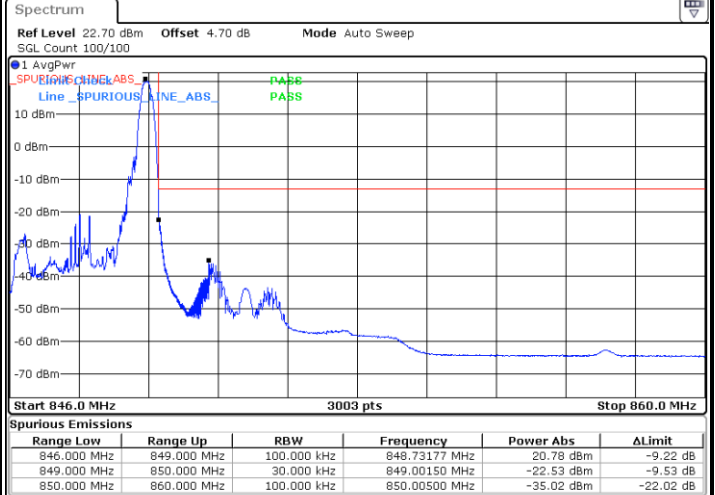

Lowest Channel /Channel 26765/64QAM

Conducted Band Edge

LTE Band 26 / 1.4MHz / 16QAM

Lowest Band Edge / 1 RB

Highest Band Edge / 1 RB

Lowest Band Edge / Full RB

Highest Band Edge / Full RB

LTE Band 26 / 1.4MHz / 64QAM

Lowest Band Edge / 1 RB

Highest Band Edge / 1 RB

Lowest Band Edge / Full RB

Highest Band Edge / Full RB

LTE Band 26 / 3MHz / 16QAM

Lowest Band Edge / 1 RB

Highest Band Edge / 1 RB

Lowest Band Edge / Full RB

Highest Band Edge / Full RB

LTE Band 26 / 3MHz / 64QAM

Lowest Band Edge / 1 RB

Highest Band Edge / 1 RB

Lowest Band Edge / Full RB

Highest Band Edge / Full RB

LTE Band 26 / 5MHz / QPSK

Lowest Band Edge / 1 RB

Highest Band Edge / 1 RB

Lowest Band Edge / Full RB

Highest Band Edge / Full RB

LTE Band 26 / 5MHz / 16QAM

Lowest Band Edge / 1RB

Highest Band Edge / 1 RB

Lowest Band Edge / Full RB

Highest Band Edge / Full RB