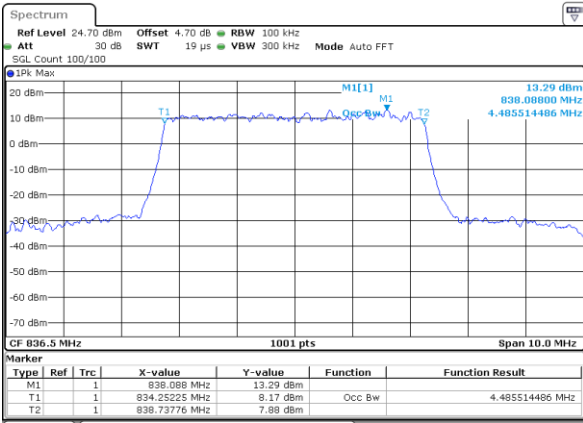

Middle Channel / 15MHz / 16QAM

Highest Channel / 15MHz / QPSK

Highest Channel / 15MHz / 16QAM

LTE Band 26

Lowest Channel / 1.4MHz / 64QAM

Lowest Channel / 3MHz / 64QAM

Middle Channel / 1.4MHz / 64QAM

Middle Channel / 3MHz / 64QAM

Highest Channel / 1.4MHz / 64QAM

Highest Channel / 3MHz / 64QAM

LTE Band 26

Lowest Channel / 5MHz / 64QAM

Lowest Channel / 10MHz / 64QAM

Middle Channel / 5MHz / 64QAM

Middle Channel / 10MHz / 64QAM

Highest Channel / 5MHz / 64QAM

Highest Channel / 10MHz / 64QAM

LTE Band 26

Lowest Channel / 15MHz / 64QAM

Lowest Channel /Channel 26765/QPSK

Middle Channel / 15MHz / 64QAM

Lowest Channel /Channel 26765/16QAM

Highest Channel / 15MHz / 64QAM

Lowest Channel /Channel 26765/64QAM

Conducted Band Edge

LTE Band 26 / 1.4MHz / 16QAM

Lowest Band Edge / 1 RB

Highest Band Edge / 1 RB

Lowest Band Edge / Full RB

Highest Band Edge / Full RB

LTE Band 26 / 1.4MHz / 64QAM