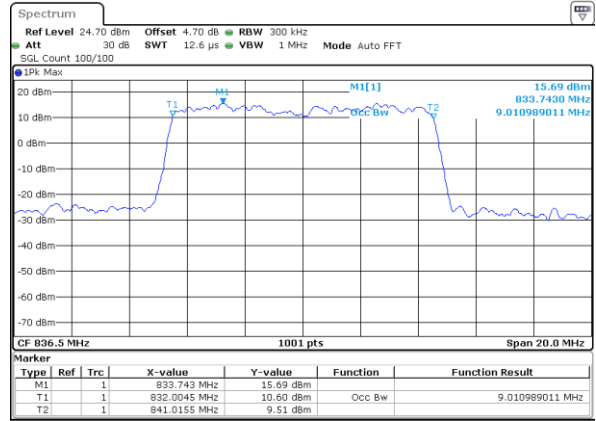

Lowest Channel / 5MHz / 16QAM

Middle Channel / 5MHz / QPSK

Middle Channel / 5MHz / 16QAM

Highest Channel / 5MHz / QPSK

Highest Channel / 5MHz / 16QAM

LTE Band 26

Lowest Channel / 10MHz / QPSK

Lowest Channel / 10MHz / 16QAM

Middle Channel / 10MHz / QPSK

Middle Channel / 10MHz / 16QAM

Highest Channel / 10MHz / QPSK

Highest Channel / 10MHz / 16QAM

LTE Band 26

Lowest Channel / 15MHz / QPSK

Lowest Channel / 15MHz / 16QAM

Middle Channel / 15MHz / QPSK