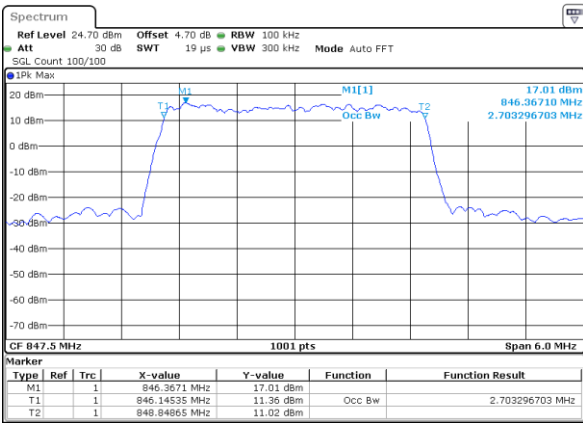

LTE Band 26

Lowest Channel / 1.4MHz / QPSK

Lowest Channel / 1.4MHz / 16QAM

Middle Channel / 1.4MHz / QPSK

Middle Channel / 1.4MHz / 16QAM

Highest Channel / 1.4MHz / QPSK

Highest Channel / 1.4MHz / 16QAM

LTE Band 26

Lowest Channel / 3MHz / QPSK

Lowest Channel / 3MHz / 16QAM

Middle Channel / 3MHz / QPSK

Middle Channel / 3MHz / 16QAM

Highest Channel / 3MHz / QPSK

Highest Channel / 3MHz / 16QAM

LTE Band 26

Lowest Channel / 5MHz / QPSK

Lowest Channel / 5MHz / 16QAM

Middle Channel / 5MHz / QPSK

Middle Channel / 5MHz / 16QAM

Highest Channel / 5MHz / QPSK

Highest Channel / 5MHz / 16QAM

LTE Band 26

Lowest Channel / 10MHz / QPSK

Lowest Channel / 10MHz / 16QAM