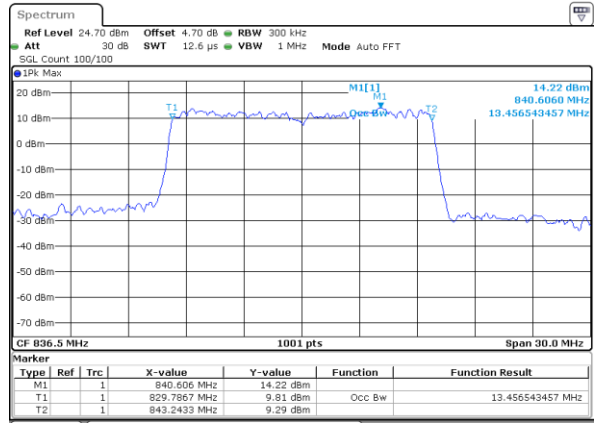

Middle Channel / 10MHz / QPSK

Middle Channel / 10MHz / 16QAM

Highest Channel / 10MHz / QPSK

Highest Channel / 10MHz / 16QAM

LTE Band 26

Lowest Channel / 15MHz / QPSK

Lowest Channel / 15MHz / 16QAM

Middle Channel / 15MHz / QPSK

Middle Channel / 15MHz / 16QAM

Highest Channel / 15MHz / QPSK

Highest Channel / 15MHz / 16QAM

LTE Band 26

Lowest Channel / 1.4MHz / 64QAM

Lowest Channel / 3MHz / 64QAM

Middle Channel / 1.4MHz / 64QAM

Middle Channel / 3MHz / 64QAM