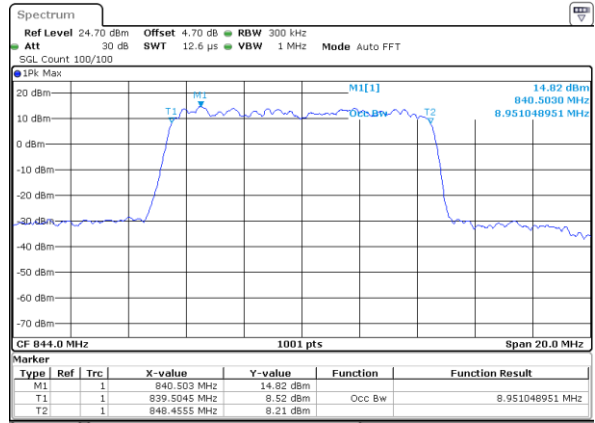

Middle Channel / 15MHz / 16QAM

Highest Channel / 15MHz / QPSK

Highest Channel / 15MHz / 16QAM

LTE Band 26

Lowest Channel / 1.4MHz / 64QAM

Lowest Channel / 3MHz / 64QAM

Middle Channel / 1.4MHz / 64QAM

Middle Channel / 3MHz / 64QAM

Highest Channel / 1.4MHz / 64QAM

Highest Channel / 3MHz / 64QAM

LTE Band 26

Lowest Channel / 5MHz / 64QAM

Lowest Channel / 10MHz / 64QAM

Middle Channel / 5MHz / 64QAM

Middle Channel / 10MHz / 64QAM

Highest Channel / 5MHz / 64QAM

Highest Channel / 10MHz / 64QAM

LTE Band 26

Lowest Channel / 15MHz / 64QAM

Lowest Channel /Channel 26765/QPSK

Middle Channel / 15MHz / 64QAM

Lowest Channel /Channel 26765/16QAM

Highest Channel / 15MHz / 64QAM

Lowest Channel /Channel 26765/64QAM

Conducted Band Edge

LTE Band 26 / 1.4MHz / 16QAM

Lowest Band Edge / 1 RB

Highest Band Edge / 1 RB

Lowest Band Edge / Full RB

Highest Band Edge / Full RB

LTE Band 26 / 1.4MHz / 64QAM