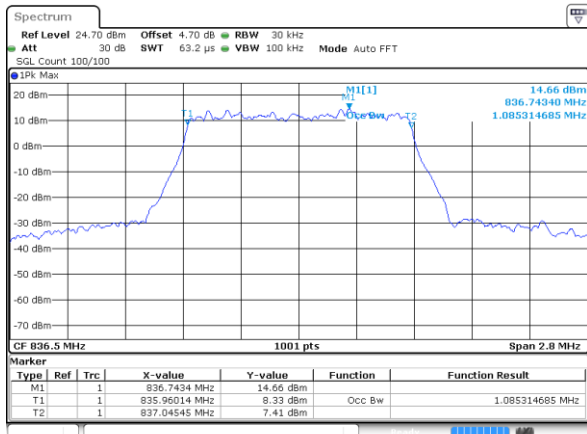

Middle Channel / 15MHz / 16QAM

Highest Channel / 15MHz / QPSK

Highest Channel / 15MHz / 16QAM

LTE Band 26

Lowest Channel / 1.4MHz / 64QAM

Lowest Channel / 3MHz / 64QAM

Middle Channel / 1.4MHz / 64QAM

Middle Channel / 3MHz / 64QAM

Highest Channel / 1.4MHz / 64QAM

Highest Channel / 3MHz / 64QAM

LTE Band 26

Lowest Channel / 5MHz / 64QAM

Lowest Channel / 10MHz / 64QAM

Middle Channel / 5MHz / 64QAM

Middle Channel / 10MHz / 64QAM

Highest Channel / 5MHz / 64QAM