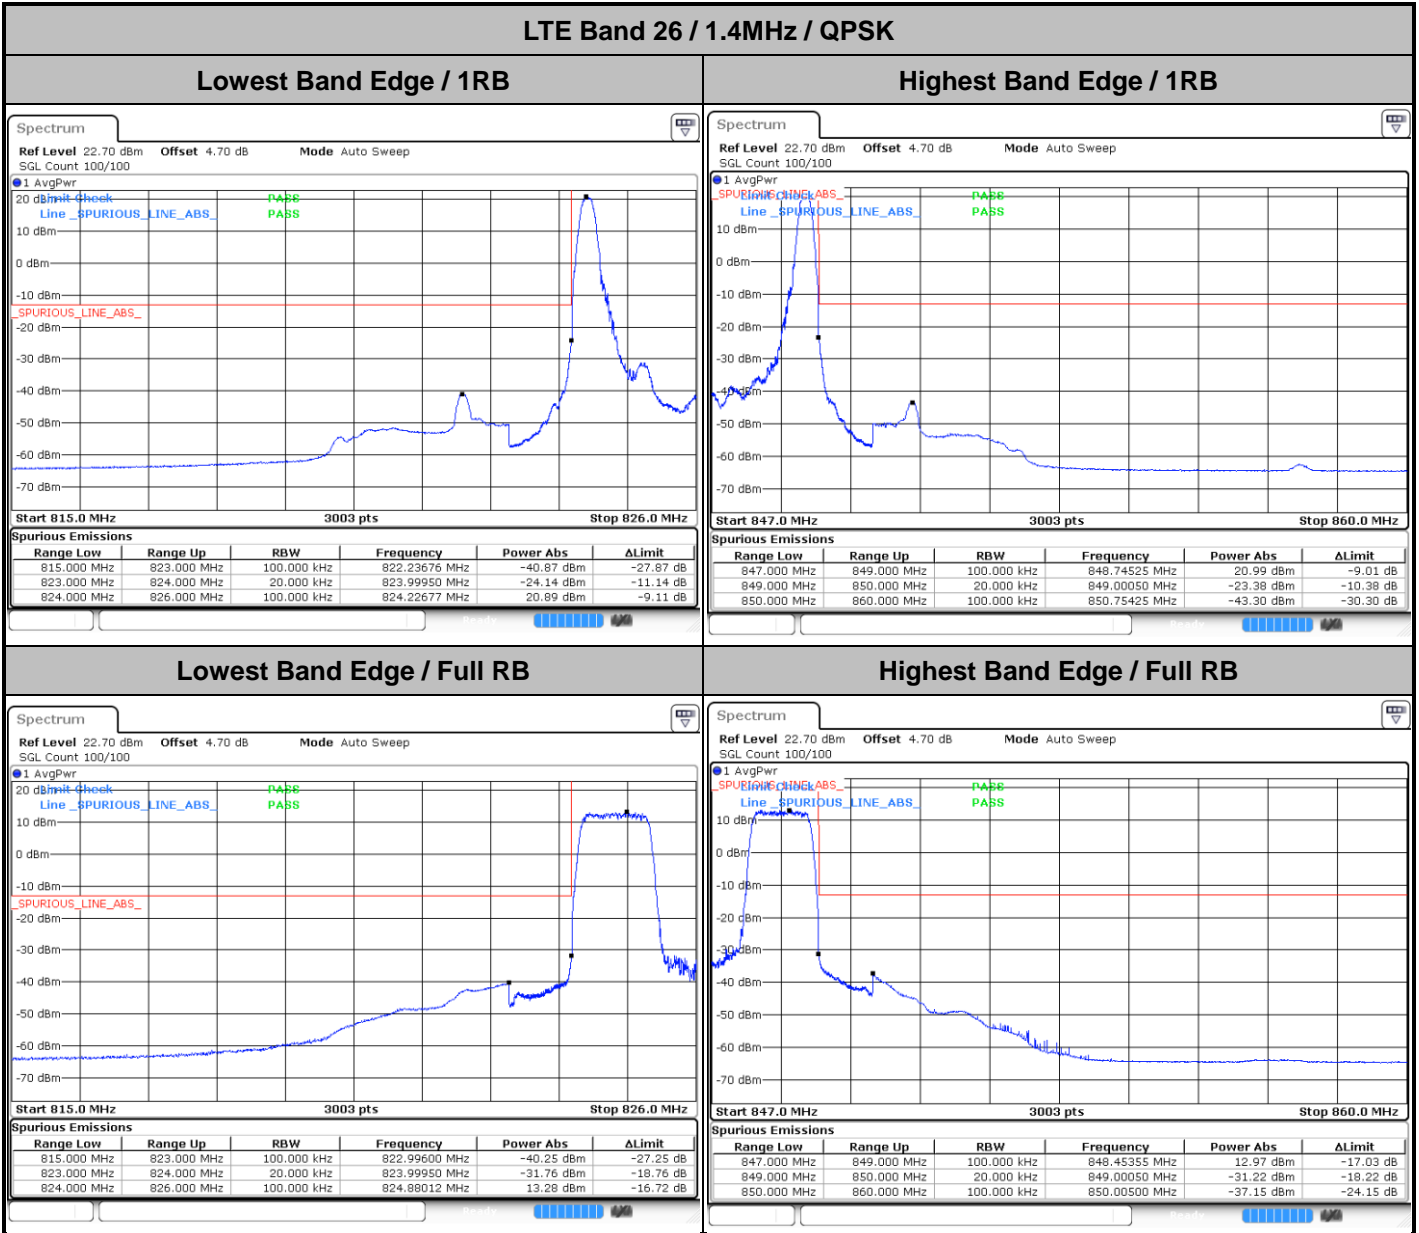

Highest Channel / 1.4MHz / 64QAM

Highest Channel / 3MHz / 64QAM

LTE Band 26

Lowest Channel / 5MHz / 64QAM

Lowest Channel / 10MHz / 64QAM

Middle Channel / 5MHz / 64QAM

Middle Channel / 10MHz / 64QAM

Highest Channel / 5MHz / 64QAM

Highest Channel / 10MHz / 64QAM

LTE Band 26

Lowest Channel / 15MHz / 64QAM

Lowest Channel /Channel 26765/QPSK

Middle Channel / 15MHz / 64QAM

Lowest Channel /Channel 26765/16QAM

Highest Channel / 15MHz / 64QAM

Lowest Channel /Channel 26765/64QAM

Conducted Band Edge

LTE Band 26 / 1.4MHz / 16QAM

Lowest Band Edge / 1 RB

Highest Band Edge / 1 RB

Lowest Band Edge / Full RB

Highest Band Edge / Full RB

LTE Band 26 / 1.4MHz / 64QAM

Lowest Band Edge / 1 RB

Highest Band Edge / 1 RB

Lowest Band Edge / Full RB

Highest Band Edge / Full RB

LTE Band 26 / 3MHz / 16QAM

Lowest Band Edge / 1 RB

Highest Band Edge / 1 RB

Lowest Band Edge / Full RB