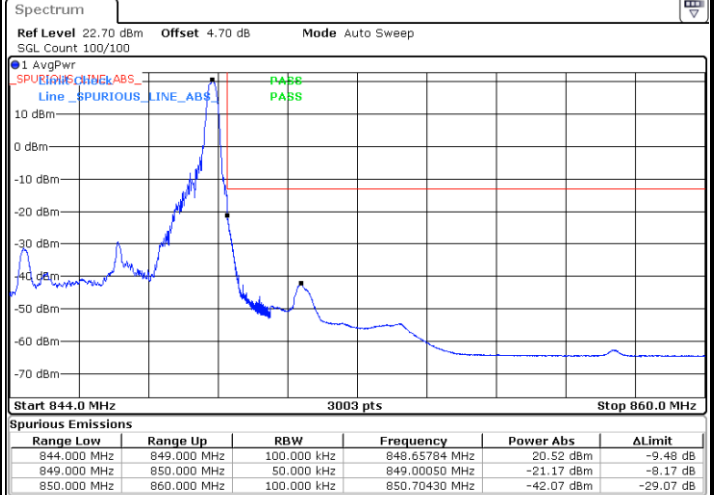

Lowest Band Edge / 1 RB

Highest Band Edge / 1 RB

Lowest Band Edge / Full RB

Highest Band Edge / Full RB

LTE Band 26 / 3MHz / 16QAM

Lowest Band Edge / 1 RB

Highest Band Edge / 1 RB

Lowest Band Edge / Full RB

Highest Band Edge / Full RB

LTE Band 26 / 3MHz / 64QAM

Lowest Band Edge / 1 RB

Highest Band Edge / 1 RB

Lowest Band Edge / Full RB

Highest Band Edge / Full RB

LTE Band 26 / 5MHz / QPSK

Lowest Band Edge / 1 RB

Highest Band Edge / 1 RB

Lowest Band Edge / Full RB

Highest Band Edge / Full RB

LTE Band 26 / 5MHz / 16QAM

Lowest Band Edge / 1RB

Highest Band Edge / 1 RB

Lowest Band Edge / Full RB

Highest Band Edge / Full RB