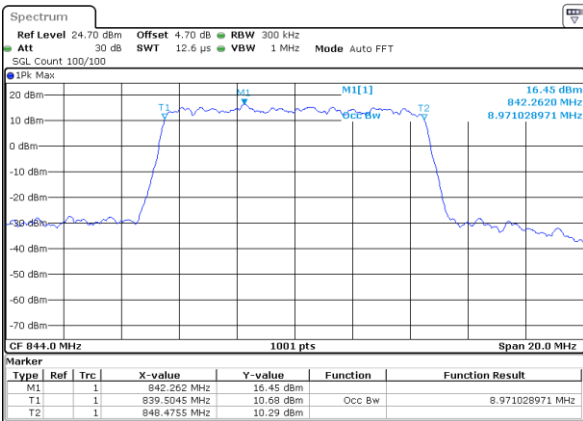

Lowest Channel / 3MHz / QPSK

Lowest Channel / 3MHz / 16QAM

Middle Channel / 3MHz / QPSK

Middle Channel / 3MHz / 16QAM

Highest Channel / 3MHz / QPSK

Highest Channel / 3MHz / 16QAM

LTE Band 26

Lowest Channel / 5MHz / QPSK

Lowest Channel / 5MHz / 16QAM

Middle Channel / 5MHz / QPSK

Middle Channel / 5MHz / 16QAM

Highest Channel / 5MHz / QPSK

Highest Channel / 5MHz / 16QAM

LTE Band 26

Lowest Channel / 10MHz / QPSK

Lowest Channel / 10MHz / 16QAM

Middle Channel / 10MHz / QPSK

Middle Channel / 10MHz / 16QAM

Highest Channel / 10MHz / QPSK

Highest Channel / 10MHz / 16QAM

LTE Band 26

Lowest Channel / 15MHz / QPSK

Lowest Channel / 15MHz / 16QAM

Middle Channel / 15MHz / QPSK