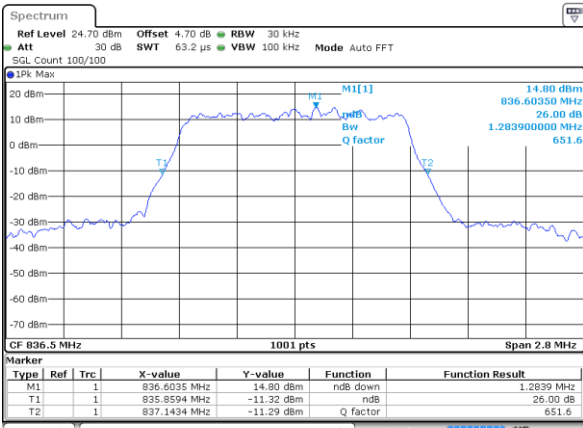

Middle Channel / 15MHz / 16QAM

Highest Channel / 15MHz / QPSK

Highest Channel / 15MHz / 16QAM

LTE Band 26

Lowest Channel / 1.4MHz / 64QAM

Lowest Channel / 3MHz / 64QAM

Middle Channel / 1.4MHz / 64QAM

Middle Channel / 3MHz / 64QAM

Highest Channel / 1.4MHz / 64QAM

Highest Channel / 3MHz / 64QAM

LTE Band 26

Lowest Channel / 5MHz / 64QAM

Lowest Channel / 10MHz / 64QAM

Middle Channel / 5MHz / 64QAM

Middle Channel / 10MHz / 64QAM

Highest Channel / 5MHz / 64QAM