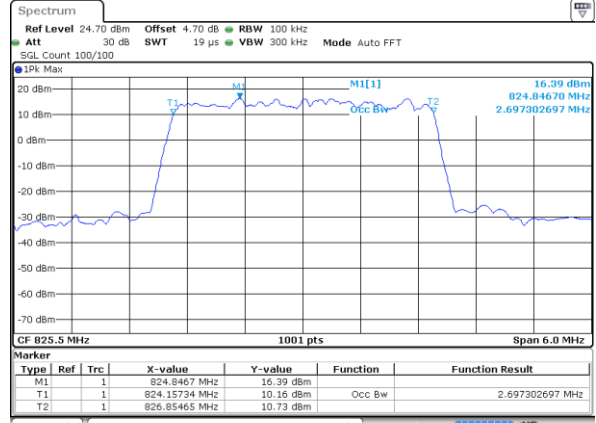

Highest Channel / 10MHz / 64QAM

Occupied Bandwidth

Mode	LTE Band 26 : 99%OBW(MHz)											
BW	1.4MHz		3MHz		5MHz		10MHz		15MHz		CH26765	
Mod.	QPSK	16QAM	QPSK	16QAM	QPSK	16QAM	QPSK	16QAM	QPSK	16QAM	QPSK	16QAM
Lowest CH	1.097	1.091	2.703	2.697	4.486	4.486	9.031	9.031	13.427	13.487	13.427	13.516
Middle CH	1.083	1.085	2.715	2.709	4.486	4.505	9.111	9.011	13.457	13.457	-	-
Highest CH	1.088	1.097	2.703	2.709	4.466	4.486	8.971	9.011	13.457	13.397	-	-
Mode	LTE Band 26 : 99%OBW(MHz)											
BW	1.4MHz		3MHz		5MHz		10MHz		15MHz		CH26765	
Mod.	64QAM		64QAM		64QAM		64QAM		64QAM		64QAM	
Lowest CH	1.085		2.709		4.486		9.011		13.427		13.427	
Middle CH	1.085		2.715		4.486		9.071		13.487		-	-
Highest CH	1.085		2.697		4.496		8.951		13.427		-	-

LTE Band 26

Lowest Channel / 1.4MHz / QPSK

Lowest Channel / 1.4MHz / 16QAM

Middle Channel / 1.4MHz / QPSK

Middle Channel / 1.4MHz / 16QAM

Highest Channel / 1.4MHz / QPSK

Highest Channel / 1.4MHz / 16QAM

LTE Band 26

Lowest Channel / 3MHz / QPSK

Lowest Channel / 3MHz / 16QAM

Middle Channel / 3MHz / QPSK

Middle Channel / 3MHz / 16QAM

Highest Channel / 3MHz / QPSK

Highest Channel / 3MHz / 16QAM

LTE Band 26

Lowest Channel / 5MHz / QPSK