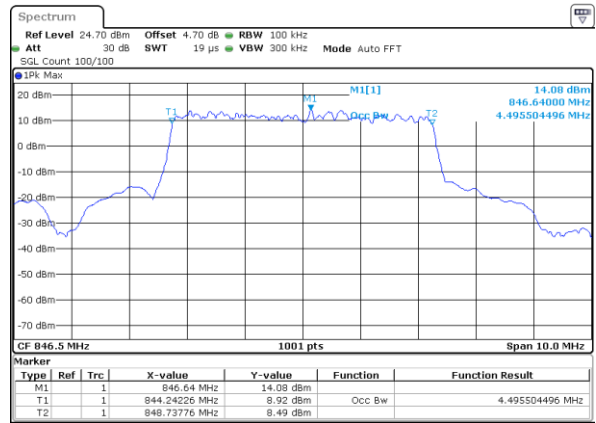

Lowest Channel / 5MHz / 16QAM

Middle Channel / 5MHz / QPSK

Middle Channel / 5MHz / 16QAM

Highest Channel / 5MHz / QPSK

Highest Channel / 5MHz / 16QAM

LTE Band 26

Lowest Channel / 10MHz / QPSK

Lowest Channel / 10MHz / 16QAM

Middle Channel / 10MHz / QPSK

Middle Channel / 10MHz / 16QAM

Highest Channel / 10MHz / QPSK

Highest Channel / 10MHz / 16QAM

LTE Band 26

Lowest Channel / 15MHz / QPSK

Lowest Channel / 15MHz / 16QAM

Middle Channel / 15MHz / QPSK