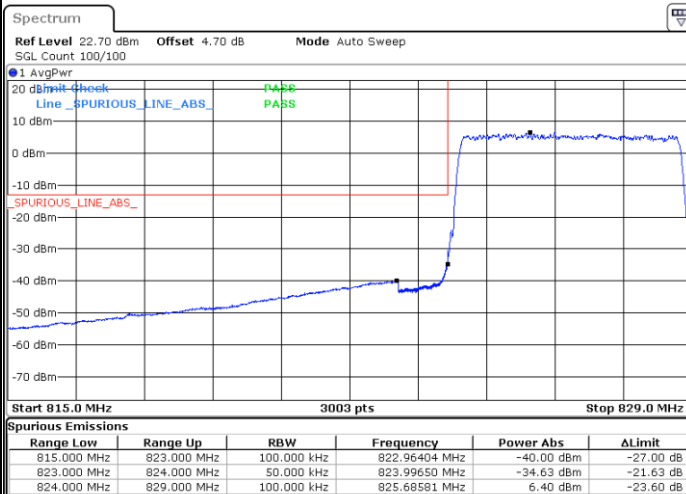

Highest Band Edge / Full RB

LTE Band 26 / 3MHz / 64QAM

Lowest Band Edge / 1 RB

Highest Band Edge / 1 RB

Lowest Band Edge / Full RB

Highest Band Edge / Full RB

LTE Band 26 / 5MHz / QPSK

Lowest Band Edge / 1 RB

Highest Band Edge / 1 RB

Lowest Band Edge / Full RB

Highest Band Edge / Full RB

LTE Band 26 / 5MHz / 16QAM

Lowest Band Edge / 1RB

Highest Band Edge / 1 RB

Lowest Band Edge / Full RB

Highest Band Edge / Full RB