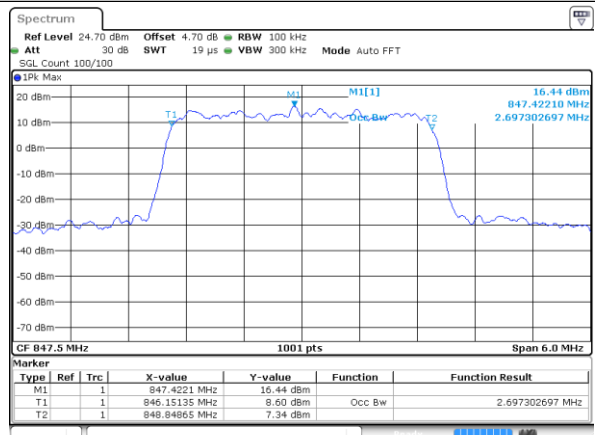

Middle Channel / 15MHz / 16QAM

Highest Channel / 15MHz / QPSK

Highest Channel / 15MHz / 16QAM

LTE Band 26

Lowest Channel / 1.4MHz / 64QAM

Lowest Channel / 3MHz / 64QAM

Middle Channel / 1.4MHz / 64QAM

Middle Channel / 3MHz / 64QAM

Highest Channel / 1.4MHz / 64QAM

Highest Channel / 3MHz / 64QAM

LTE Band 26

Lowest Channel / 5MHz / 64QAM

Lowest Channel / 10MHz / 64QAM

Middle Channel / 5MHz / 64QAM

Middle Channel / 10MHz / 64QAM

Highest Channel / 5MHz / 64QAM