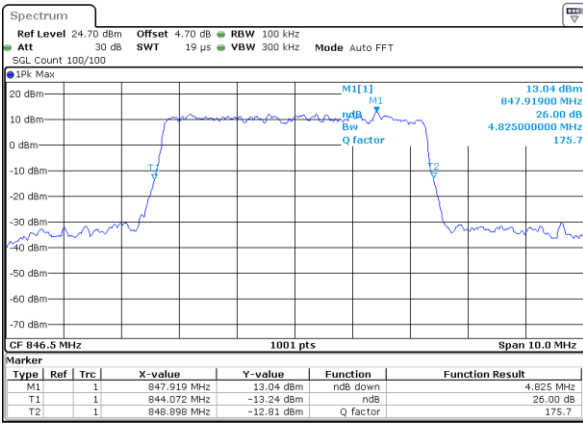

Middle Channel / 15MHz / 16QAM

Highest Channel / 15MHz / QPSK

Highest Channel / 15MHz / 16QAM

LTE Band 26

Lowest Channel / 1.4MHz / 64QAM

Lowest Channel / 3MHz / 64QAM

Middle Channel / 1.4MHz / 64QAM

Middle Channel / 3MHz / 64QAM

Highest Channel / 1.4MHz / 64QAM

Highest Channel / 3MHz / 64QAM

LTE Band 26

Lowest Channel / 5MHz / 64QAM

Lowest Channel / 10MHz / 64QAM

Middle Channel / 5MHz / 64QAM

Middle Channel / 10MHz / 64QAM

Highest Channel / 5MHz / 64QAM

Highest Channel / 10MHz / 64QAM

Occupied Bandwidth

Mode	LTE Band 26 : 99%OBW(MHz)											
BW	1.4MHz		3MHz		5MHz		10MHz		15MHz		CH26765	
Mod.	QPSK	16QAM	QPSK	16QAM	QPSK	16QAM	QPSK	16QAM	QPSK	16QAM	QPSK	16QAM
Lowest CH	1.097	1.091	2.703	2.697	4.486	4.486	9.031	9.031	13.427	13.487	13.427	13.516
Middle CH	1.083	1.085	2.715	2.709	4.486	4.505	9.111	9.011	13.457	13.457	-	-
Highest CH	1.088	1.097	2.703	2.709	4.466	4.486	8.971	9.011	13.457	13.397	-	-
Mode	LTE Band 26 : 99%OBW(MHz)											
BW	1.4MHz		3MHz		5MHz		10MHz		15MHz		CH26765	
Mod.	64QAM		64QAM		64QAM		64QAM		64QAM		64QAM	
Lowest CH	1.085		2.709		4.486		9.011		13.427		13.427	
Middle CH	1.085		2.715		4.486		9.071		13.487		-	-
Highest CH	1.085		2.697		4.496		8.951		13.427		-	-