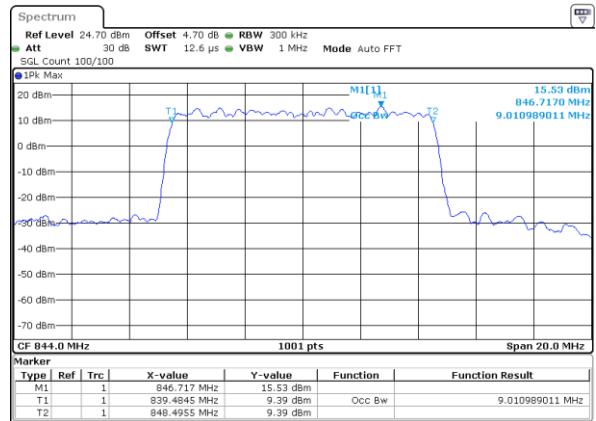

Middle Channel / 10MHz / QPSK

Middle Channel / 10MHz / 16QAM

Highest Channel / 10MHz / QPSK

Highest Channel / 10MHz / 16QAM

LTE Band 26

Lowest Channel / 15MHz / QPSK

Lowest Channel / 15MHz / 16QAM

Middle Channel / 15MHz / QPSK

Middle Channel / 15MHz / 16QAM

Highest Channel / 15MHz / QPSK

Highest Channel / 15MHz / 16QAM

LTE Band 26

Lowest Channel / 1.4MHz / 64QAM

Lowest Channel / 3MHz / 64QAM

Middle Channel / 1.4MHz / 64QAM

Middle Channel / 3MHz / 64QAM