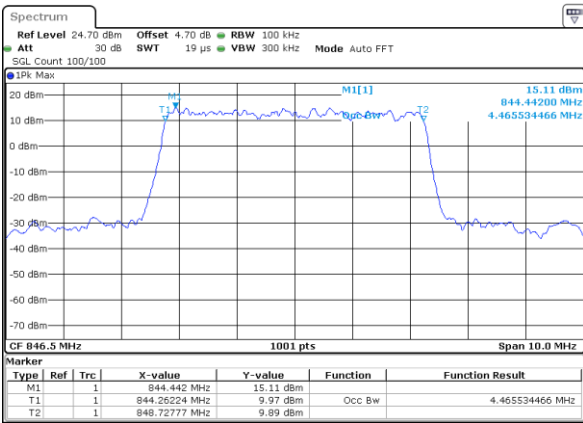

Lowest Channel / 3MHz / QPSK

Lowest Channel / 3MHz / 16QAM

Middle Channel / 3MHz / QPSK

Middle Channel / 3MHz / 16QAM

Highest Channel / 3MHz / QPSK

Highest Channel / 3MHz / 16QAM

LTE Band 26

Lowest Channel / 5MHz / QPSK

Lowest Channel / 5MHz / 16QAM

Middle Channel / 5MHz / QPSK

Middle Channel / 5MHz / 16QAM

Highest Channel / 5MHz / QPSK

Highest Channel / 5MHz / 16QAM

LTE Band 26

Lowest Channel / 10MHz / QPSK

Lowest Channel / 10MHz / 16QAM

Middle Channel / 10MHz / QPSK

Middle Channel / 10MHz / 16QAM

Highest Channel / 10MHz / QPSK

Highest Channel / 10MHz / 16QAM

LTE Band 26

Lowest Channel / 15MHz / QPSK

Lowest Channel / 15MHz / 16QAM

Middle Channel / 15MHz / QPSK