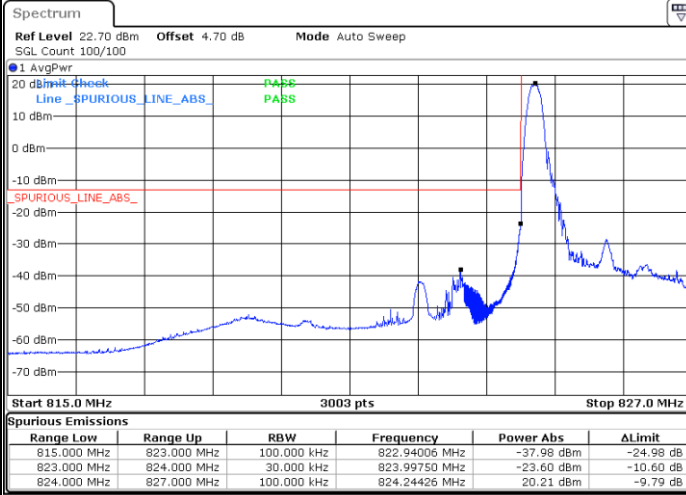

Lowest Channel /Channel 26765/64QAM

Conducted Band Edge

LTE Band 26 / 1.4MHz / 16QAM

Lowest Band Edge / 1 RB

Highest Band Edge / 1 RB

Lowest Band Edge / Full RB

Highest Band Edge / Full RB

LTE Band 26 / 1.4MHz / 64QAM

Lowest Band Edge / 1 RB

Highest Band Edge / 1 RB

Lowest Band Edge / Full RB

Highest Band Edge / Full RB

LTE Band 26 / 3MHz / 16QAM

Lowest Band Edge / 1 RB

Highest Band Edge / 1 RB

Lowest Band Edge / Full RB

Highest Band Edge / Full RB

LTE Band 26 / 3MHz / 64QAM

Lowest Band Edge / 1 RB

Highest Band Edge / 1 RB

Lowest Band Edge / Full RB

Highest Band Edge / Full RB

LTE Band 26 / 5MHz / QPSK

Lowest Band Edge / 1 RB

Highest Band Edge / 1 RB

Lowest Band Edge / Full RB

Highest Band Edge / Full RB

LTE Band 26 / 5MHz / 16QAM

Lowest Band Edge / 1RB

Highest Band Edge / 1 RB

Lowest Band Edge / Full RB

Highest Band Edge / Full RB