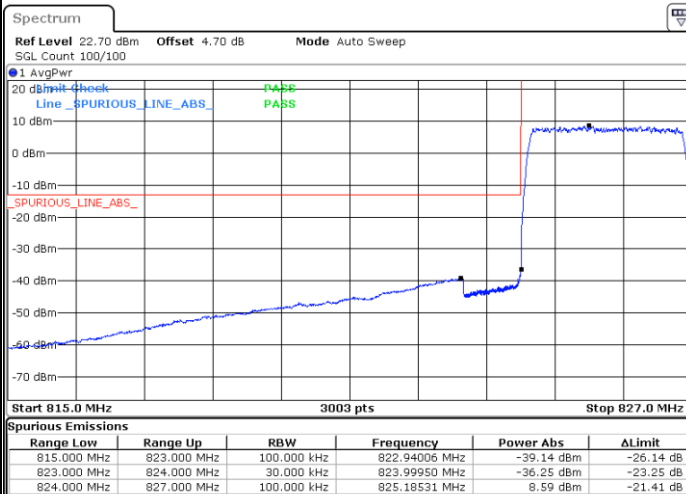

Lowest Channel /Channel 26765/64QAM

Conducted Band Edge

LTE Band 26 / 1.4MHz / 16QAM

Lowest Band Edge / 1 RB

Highest Band Edge / 1 RB

Lowest Band Edge / Full RB

Highest Band Edge / Full RB

LTE Band 26 / 1.4MHz / 64QAM

Lowest Band Edge / 1 RB

Highest Band Edge / 1 RB

Lowest Band Edge / Full RB

Highest Band Edge / Full RB

LTE Band 26 / 3MHz / 16QAM

Lowest Band Edge / 1 RB

Highest Band Edge / 1 RB

Lowest Band Edge / Full RB

Highest Band Edge / Full RB

LTE Band 26 / 3MHz / 64QAM

Lowest Band Edge / 1 RB

Highest Band Edge / 1 RB

Lowest Band Edge / Full RB

Highest Band Edge / Full RB

LTE Band 26 / 5MHz / QPSK

Lowest Band Edge / 1 RB

Highest Band Edge / 1 RB

Lowest Band Edge / Full RB

Highest Band Edge / Full RB

LTE Band 26 / 5MHz / 16QAM

Lowest Band Edge / 1RB

Highest Band Edge / 1 RB

Lowest Band Edge / Full RB

Highest Band Edge / Full RB