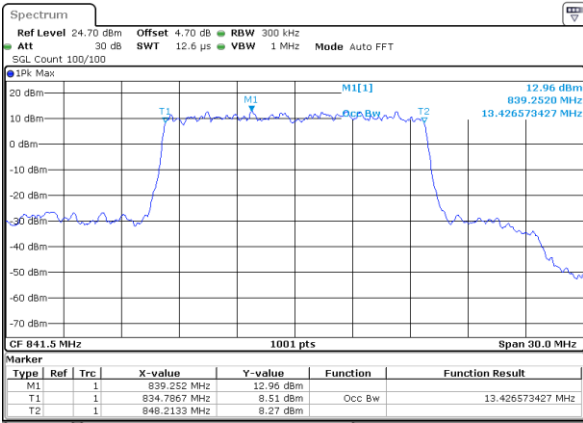

Highest Channel / 1.4MHz / 64QAM

Highest Channel / 3MHz / 64QAM

LTE Band 26

Lowest Channel / 5MHz / 64QAM

Lowest Channel / 10MHz / 64QAM

Middle Channel / 5MHz / 64QAM

Middle Channel / 10MHz / 64QAM

Highest Channel / 5MHz / 64QAM

Highest Channel / 10MHz / 64QAM

LTE Band 26

Lowest Channel / 15MHz / 64QAM

Lowest Channel /Channel 26765/QPSK

Middle Channel / 15MHz / 64QAM

Lowest Channel /Channel 26765/16QAM

Highest Channel / 15MHz / 64QAM

Lowest Channel /Channel 26765/64QAM

Conducted Band Edge

LTE Band 26 / 1.4MHz / 16QAM

Lowest Band Edge / 1 RB

Highest Band Edge / 1 RB

Lowest Band Edge / Full RB

Highest Band Edge / Full RB

LTE Band 26 / 1.4MHz / 64QAM

Lowest Band Edge / 1 RB

Highest Band Edge / 1 RB

Lowest Band Edge / Full RB

Highest Band Edge / Full RB

LTE Band 26 / 3MHz / 16QAM

Lowest Band Edge / 1 RB

Highest Band Edge / 1 RB

Lowest Band Edge / Full RB