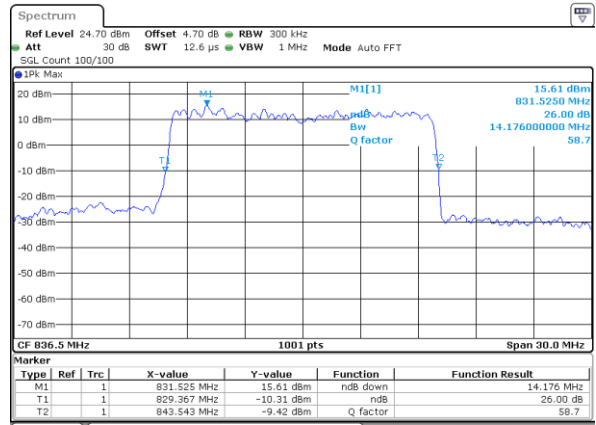

Lowest Channel / 5MHz / 16QAM

Middle Channel / 5MHz / QPSK

Middle Channel / 5MHz / 16QAM

Highest Channel / 5MHz / QPSK

Highest Channel / 5MHz / 16QAM

LTE Band 26

Lowest Channel / 10MHz / QPSK

Lowest Channel / 10MHz / 16QAM

Middle Channel / 10MHz / QPSK

Middle Channel / 10MHz / 16QAM

Highest Channel / 10MHz / QPSK

Highest Channel / 10MHz / 16QAM

LTE Band 26

Lowest Channel / 15MHz / QPSK

Lowest Channel / 15MHz / 16QAM

Middle Channel / 15MHz / QPSK

Middle Channel / 15MHz / 16QAM

Highest Channel / 15MHz / QPSK

Highest Channel / 15MHz / 16QAM

LTE Band 26

Lowest Channel / 1.4MHz / 64QAM

Lowest Channel / 3MHz / 64QAM

Middle Channel / 1.4MHz / 64QAM

Middle Channel / 3MHz / 64QAM

Highest Channel / 1.4MHz / 64QAM

Highest Channel / 3MHz / 64QAM

LTE Band 26

Lowest Channel / 5MHz / 64QAM

Lowest Channel / 10MHz / 64QAM

Middle Channel / 5MHz / 64QAM

Middle Channel / 10MHz / 64QAM

Highest Channel / 5MHz / 64QAM