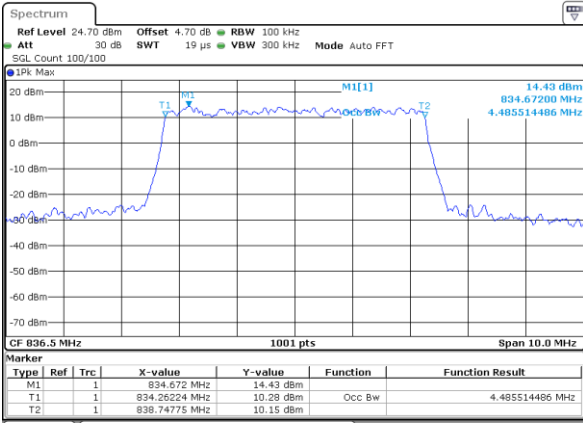

LTE Band 26

Lowest Channel / 1.4MHz / QPSK

Lowest Channel / 1.4MHz / 16QAM

Middle Channel / 1.4MHz / QPSK

Middle Channel / 1.4MHz / 16QAM

Highest Channel / 1.4MHz / QPSK

Highest Channel / 1.4MHz / 16QAM

LTE Band 26

Lowest Channel / 3MHz / QPSK

Lowest Channel / 3MHz / 16QAM

Middle Channel / 3MHz / QPSK

Middle Channel / 3MHz / 16QAM

Highest Channel / 3MHz / QPSK

Highest Channel / 3MHz / 16QAM

LTE Band 26

Lowest Channel / 5MHz / QPSK

Lowest Channel / 5MHz / 16QAM

Middle Channel / 5MHz / QPSK

Middle Channel / 5MHz / 16QAM

Highest Channel / 5MHz / QPSK

Highest Channel / 5MHz / 16QAM

LTE Band 26

Lowest Channel / 10MHz / QPSK

Lowest Channel / 10MHz / 16QAM