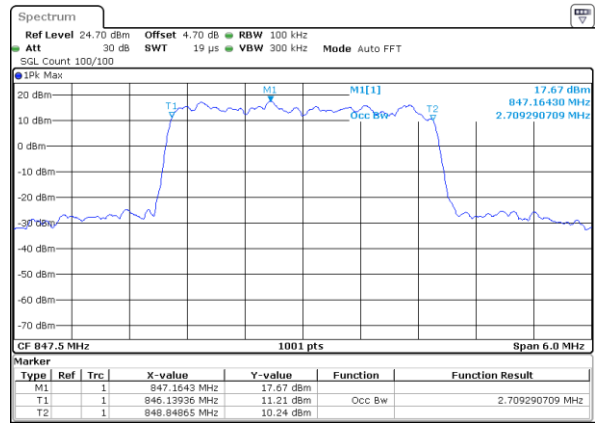

LTE Band 26

Lowest Channel / 1.4MHz / QPSK

Lowest Channel / 1.4MHz / 16QAM

Middle Channel / 1.4MHz / QPSK

Middle Channel / 1.4MHz / 16QAM

Highest Channel / 1.4MHz / QPSK

Highest Channel / 1.4MHz / 16QAM

LTE Band 26

Lowest Channel / 3MHz / QPSK

Lowest Channel / 3MHz / 16QAM

Middle Channel / 3MHz / QPSK

Middle Channel / 3MHz / 16QAM

Highest Channel / 3MHz / QPSK

Highest Channel / 3MHz / 16QAM

LTE Band 26

Lowest Channel / 5MHz / QPSK

Lowest Channel / 5MHz / 16QAM

Middle Channel / 5MHz / QPSK

Middle Channel / 5MHz / 16QAM

Highest Channel / 5MHz / QPSK

Highest Channel / 5MHz / 16QAM

LTE Band 26

Lowest Channel / 10MHz / QPSK

Lowest Channel / 10MHz / 16QAM