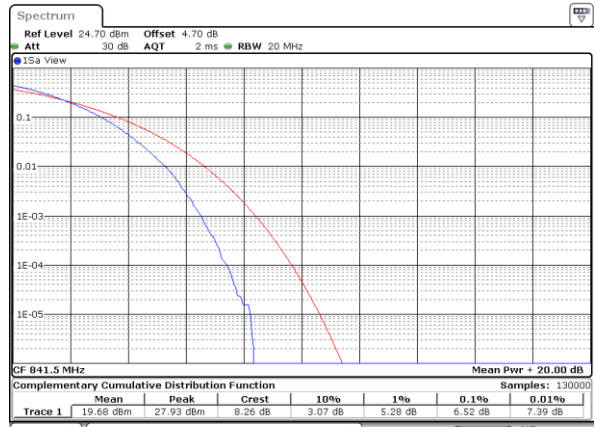

LTE Band 26 / 15MHz / 64QAM

Lowest Channel / 1RB

Lowest Channel / Full RB

Middle Channel / 1RB

Middle Channel / Full RB

Highest Channel / 1RB

Highest Channel / Full RB

26dB Bandwidth

Mode	LTE Band 26 : 26dB BW(MHz)											
BW	1.4MHz		3MHz		5MHz		10MHz		15MHz		20MHz	
Mod.	QPSK	16QAM	QPSK	16QAM	QPSK	16QAM	QPSK	16QAM	QPSK	16QAM	QPSK	16QAM
Lowest CH	1.28	1.28	2.96	2.93	4.86	4.87	9.031	9.031	13.427	13.487		
Middle CH	1.28	1.26	2.93	2.95	4.87	4.87	9.111	9.011	13.457	13.457		
Highest CH	1.26	1.27	2.95	2.93	4.85	4.78	8.971	9.011	13.457	13.397		
Mode	LTE Band 26 : 26dB BW(MHz)											
BW	1.4MHz		3MHz		5MHz		10MHz		15MHz		20MHz	
Mod.	64QAM		64QAM		64QAM		64QAM		64QAM			
Lowest CH	1.25		2.95		4.84		9.011		13.427			
Middle CH	1.28		2.94		4.83		9.071		13.487			
Highest CH	1.28		2.96		4.83		8.951		13.427			

LTE Band 26

Lowest Channel / 1.4MHz / QPSK

Lowest Channel / 1.4MHz / 16QAM

Middle Channel / 1.4MHz / QPSK

Middle Channel / 1.4MHz / 16QAM

Highest Channel / 1.4MHz / QPSK

Highest Channel / 1.4MHz / 16QAM

LTE Band 26