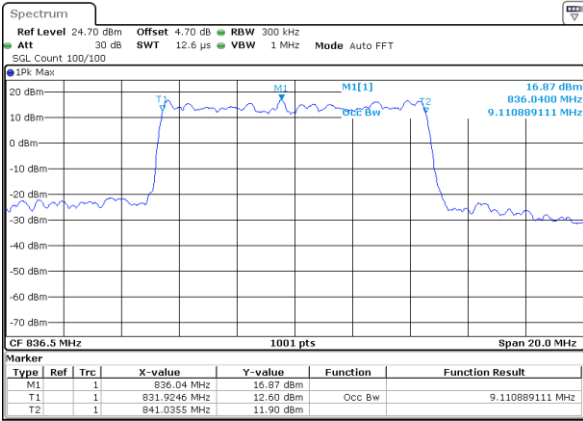

Lowest Channel / 3MHz / QPSK

Lowest Channel / 3MHz / 16QAM

Middle Channel / 3MHz / QPSK

Middle Channel / 3MHz / 16QAM

Highest Channel / 3MHz / QPSK

Highest Channel / 3MHz / 16QAM

LTE Band 26

Lowest Channel / 5MHz / QPSK

Lowest Channel / 5MHz / 16QAM

Middle Channel / 5MHz / QPSK

Middle Channel / 5MHz / 16QAM

Highest Channel / 5MHz / QPSK

Highest Channel / 5MHz / 16QAM

LTE Band 26

Lowest Channel / 10MHz / QPSK

Lowest Channel / 10MHz / 16QAM

Middle Channel / 10MHz / QPSK

Middle Channel / 10MHz / 16QAM

Highest Channel / 10MHz / QPSK

Highest Channel / 10MHz / 16QAM

LTE Band 26

Lowest Channel / 15MHz / QPSK

Lowest Channel / 15MHz / 16QAM

Middle Channel / 15MHz / QPSK