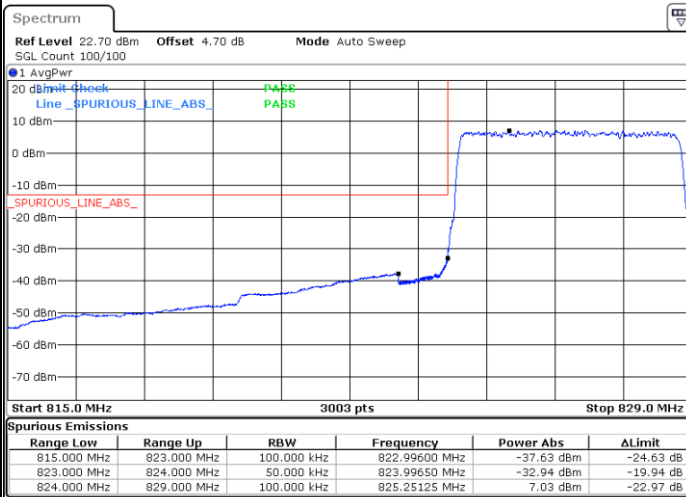

Lowest Band Edge / 1 RB

Highest Band Edge / 1 RB

Lowest Band Edge / Full RB

Highest Band Edge / Full RB

LTE Band 26 / 3MHz / 16QAM

Lowest Band Edge / 1 RB

Highest Band Edge / 1 RB

Lowest Band Edge / Full RB

Highest Band Edge / Full RB

LTE Band 26 / 3MHz / 64QAM

Lowest Band Edge / 1 RB

Highest Band Edge / 1 RB

Lowest Band Edge / Full RB

Highest Band Edge / Full RB

LTE Band 26 / 5MHz / QPSK

Lowest Band Edge / 1 RB

Highest Band Edge / 1 RB

Lowest Band Edge / Full RB

Highest Band Edge / Full RB

LTE Band 26 / 5MHz / 16QAM

Lowest Band Edge / 1RB

Highest Band Edge / 1 RB

Lowest Band Edge / Full RB

Highest Band Edge / Full RB