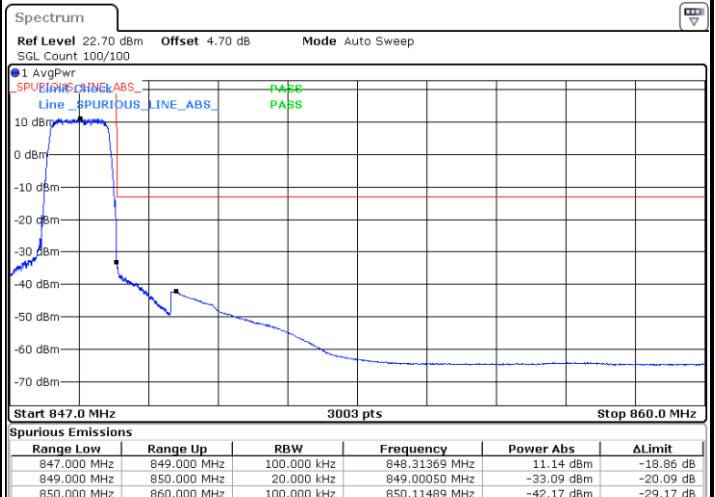

Lowest Channel /Channel 26765/64QAM

Conducted Band Edge

LTE Band 26 / 1.4MHz / 16QAM

Lowest Band Edge / 1 RB

Highest Band Edge / 1 RB

Lowest Band Edge / Full RB

Highest Band Edge / Full RB

LTE Band 26 / 1.4MHz / 64QAM

Lowest Band Edge / 1 RB

Highest Band Edge / 1 RB

Lowest Band Edge / Full RB

Highest Band Edge / Full RB

LTE Band 26 / 3MHz / 16QAM

Lowest Band Edge / 1 RB

Highest Band Edge / 1 RB

Lowest Band Edge / Full RB

Highest Band Edge / Full RB

LTE Band 26 / 3MHz / 64QAM

Lowest Band Edge / 1 RB

Highest Band Edge / 1 RB

Lowest Band Edge / Full RB

Highest Band Edge / Full RB

LTE Band 26 / 5MHz / QPSK

Lowest Band Edge / 1 RB

Highest Band Edge / 1 RB

Lowest Band Edge / Full RB

Highest Band Edge / Full RB

LTE Band 26 / 5MHz / 16QAM

Lowest Band Edge / 1RB

Highest Band Edge / 1 RB

Lowest Band Edge / Full RB

Highest Band Edge / Full RB