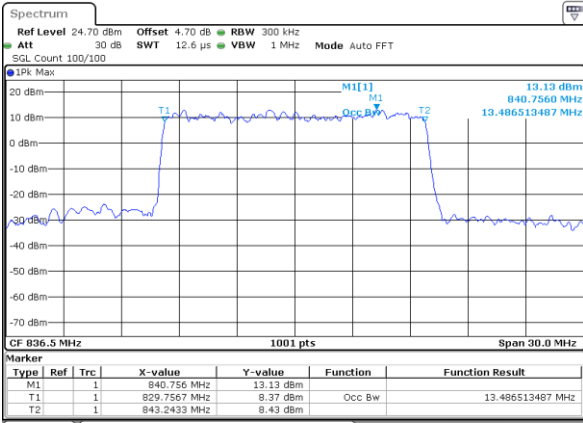

Highest Channel / 1.4MHz / 64QAM

Highest Channel / 3MHz / 64QAM

LTE Band 26

Lowest Channel / 5MHz / 64QAM

Lowest Channel / 10MHz / 64QAM

Middle Channel / 5MHz / 64QAM

Middle Channel / 10MHz / 64QAM

Highest Channel / 5MHz / 64QAM

Highest Channel / 10MHz / 64QAM

LTE Band 26

Lowest Channel / 15MHz / 64QAM

Lowest Channel /Channel 26765/QPSK

Middle Channel / 15MHz / 64QAM

Lowest Channel /Channel 26765/16QAM

Highest Channel / 15MHz / 64QAM

Lowest Channel /Channel 26765/64QAM

Conducted Band Edge

LTE Band 26 / 1.4MHz / 16QAM

Lowest Band Edge / 1 RB

Highest Band Edge / 1 RB

Lowest Band Edge / Full RB

Highest Band Edge / Full RB

LTE Band 26 / 1.4MHz / 64QAM

Lowest Band Edge / 1 RB

Highest Band Edge / 1 RB

Lowest Band Edge / Full RB

Highest Band Edge / Full RB

LTE Band 26 / 3MHz / 16QAM

Lowest Band Edge / 1 RB

Highest Band Edge / 1 RB

Lowest Band Edge / Full RB