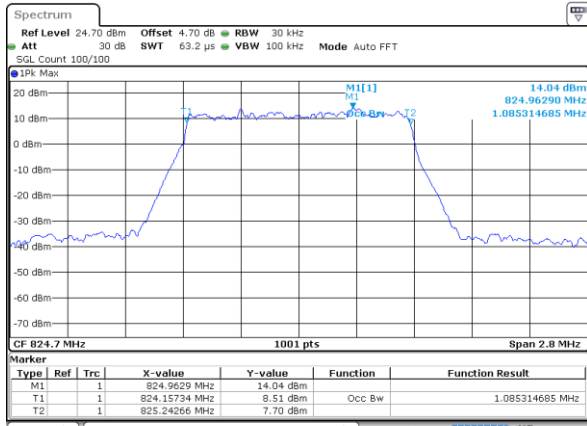

Middle Channel / 15MHz / 16QAM

Highest Channel / 15MHz / QPSK

Highest Channel / 15MHz / 16QAM

LTE Band 26

Lowest Channel / 1.4MHz / 64QAM

Lowest Channel / 3MHz / 64QAM

Middle Channel / 1.4MHz / 64QAM

Middle Channel / 3MHz / 64QAM

Highest Channel / 1.4MHz / 64QAM

Highest Channel / 3MHz / 64QAM

LTE Band 26

Lowest Channel / 5MHz / 64QAM

Lowest Channel / 10MHz / 64QAM

Middle Channel / 5MHz / 64QAM

Middle Channel / 10MHz / 64QAM

Highest Channel / 5MHz / 64QAM