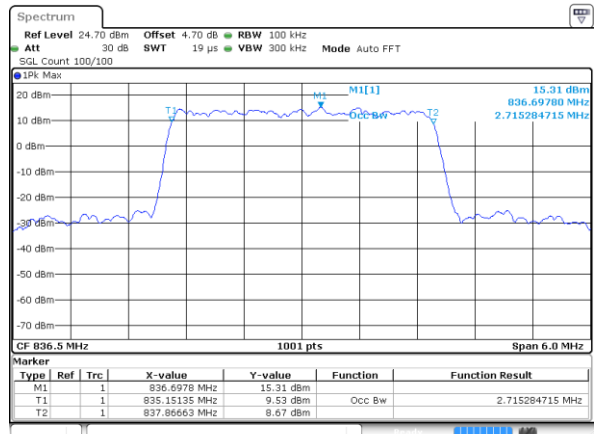

Middle Channel / 15MHz / 16QAM

Highest Channel / 15MHz / QPSK

Highest Channel / 15MHz / 16QAM

LTE Band 26

Lowest Channel / 1.4MHz / 64QAM

Lowest Channel / 3MHz / 64QAM

Middle Channel / 1.4MHz / 64QAM

Middle Channel / 3MHz / 64QAM

Highest Channel / 1.4MHz / 64QAM

Highest Channel / 3MHz / 64QAM

LTE Band 26

Lowest Channel / 5MHz / 64QAM

Lowest Channel / 10MHz / 64QAM

Middle Channel / 5MHz / 64QAM

Middle Channel / 10MHz / 64QAM

Highest Channel / 5MHz / 64QAM