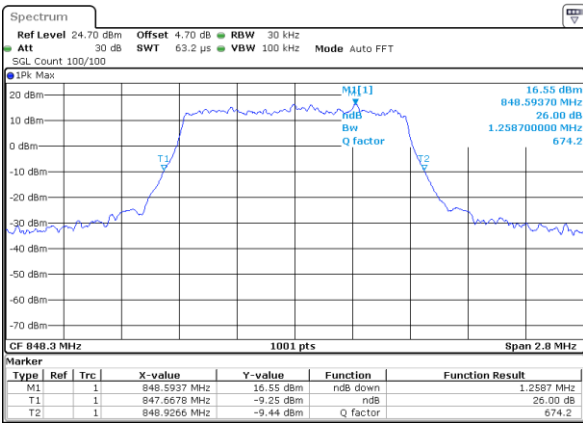

Mode	LTE Band 26 : 26dB BW(MHz)											
BW	1.4MHz		3MHz		5MHz		10MHz		15MHz		20MHz	
Mod.	QPSK	16QAM	QPSK	16QAM	QPSK	16QAM	QPSK	16QAM	QPSK	16QAM	QPSK	16QAM
Lowest CH	1.28	1.28	2.96	2.93	4.86	4.87	9.031	9.031	13.427	13.487		
Middle CH	1.28	1.26	2.93	2.95	4.87	4.87	9.111	9.011	13.457	13.457		
Highest CH	1.26	1.27	2.95	2.93	4.85	4.78	8.971	9.011	13.457	13.397		
Mode	LTE Band 26 : 26dB BW(MHz)											
BW	1.4MHz		3MHz		5MHz		10MHz		15MHz		20MHz	
Mod.	64QAM		64QAM		64QAM		64QAM		64QAM			
Lowest CH	1.25		2.95		4.84		9.011		13.427			
Middle CH	1.28		2.94		4.83		9.071		13.487			
Highest CH	1.28		2.96		4.83		8.951		13.427			

LTE Band 26

Lowest Channel / 1.4MHz / QPSK

Lowest Channel / 1.4MHz / 16QAM

Middle Channel / 1.4MHz / QPSK

Middle Channel / 1.4MHz / 16QAM

Highest Channel / 1.4MHz / QPSK

Highest Channel / 1.4MHz / 16QAM

LTE Band 26

Lowest Channel / 3MHz / QPSK

Lowest Channel / 3MHz / 16QAM

Middle Channel / 3MHz / QPSK

Middle Channel / 3MHz / 16QAM

Highest Channel / 3MHz / QPSK

Highest Channel / 3MHz / 16QAM

LTE Band 26

Lowest Channel / 5MHz / QPSK

Lowest Channel / 5MHz / 16QAM

Middle Channel / 5MHz / QPSK

Middle Channel / 5MHz / 16QAM

Highest Channel / 5MHz / QPSK

Highest Channel / 5MHz / 16QAM

LTE Band 26

Lowest Channel / 10MHz / QPSK

Lowest Channel / 10MHz / 16QAM