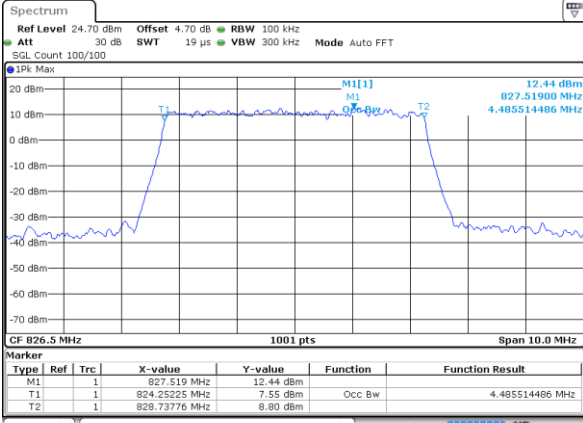

Middle Channel / 15MHz / 16QAM

Highest Channel / 15MHz / QPSK

Highest Channel / 15MHz / 16QAM

LTE Band 26

Lowest Channel / 1.4MHz / 64QAM

Lowest Channel / 3MHz / 64QAM

Middle Channel / 1.4MHz / 64QAM

Middle Channel / 3MHz / 64QAM

Highest Channel / 1.4MHz / 64QAM

Highest Channel / 3MHz / 64QAM

LTE Band 26

Lowest Channel / 5MHz / 64QAM

Lowest Channel / 10MHz / 64QAM

Middle Channel / 5MHz / 64QAM

Middle Channel / 10MHz / 64QAM

Highest Channel / 5MHz / 64QAM

Highest Channel / 10MHz / 64QAM

LTE Band 26

Lowest Channel / 15MHz / 64QAM

Lowest Channel /Channel 26765/QPSK

Middle Channel / 15MHz / 64QAM

Lowest Channel /Channel 26765/16QAM

Highest Channel / 15MHz / 64QAM