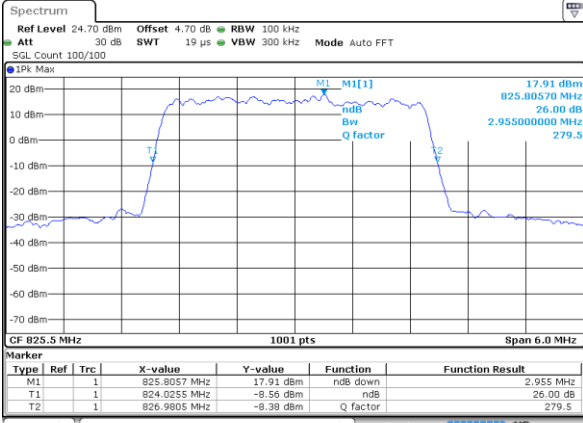

Mode	LTE Band 26 : 26dB BW(MHz)											
BW	1.4MHz		3MHz		5MHz		10MHz		15MHz		20MHz	
Mod.	QPSK	16QAM	QPSK	16QAM	QPSK	16QAM	QPSK	16QAM	QPSK	16QAM	QPSK	16QAM
Lowest CH	1.28	1.28	2.96	2.93	4.86	4.87	9.031	9.031	13.427	13.487		
Middle CH	1.28	1.26	2.93	2.95	4.87	4.87	9.111	9.011	13.457	13.457		
Highest CH	1.26	1.27	2.95	2.93	4.85	4.78	8.971	9.011	13.457	13.397		
Mode	LTE Band 26 : 26dB BW(MHz)											
BW	1.4MHz		3MHz		5MHz		10MHz		15MHz		20MHz	
Mod.	64QAM		64QAM		64QAM		64QAM		64QAM			
Lowest CH	1.25		2.95		4.84		9.011		13.427			
Middle CH	1.28		2.94		4.83		9.071		13.487			
Highest CH	1.28		2.96		4.83		8.951		13.427			

LTE Band 26

Lowest Channel / 1.4MHz / QPSK

Lowest Channel / 1.4MHz / 16QAM

Middle Channel / 1.4MHz / QPSK

Middle Channel / 1.4MHz / 16QAM

Highest Channel / 1.4MHz / QPSK

Highest Channel / 1.4MHz / 16QAM

LTE Band 26

Lowest Channel / 3MHz / QPSK

Lowest Channel / 3MHz / 16QAM

Middle Channel / 3MHz / QPSK

Middle Channel / 3MHz / 16QAM

Highest Channel / 3MHz / QPSK

Highest Channel / 3MHz / 16QAM

LTE Band 26

Lowest Channel / 5MHz / QPSK

Lowest Channel / 5MHz / 16QAM

Middle Channel / 5MHz / QPSK

Middle Channel / 5MHz / 16QAM

Highest Channel / 5MHz / QPSK

Highest Channel / 5MHz / 16QAM

LTE Band 26

Lowest Channel / 10MHz / QPSK

Lowest Channel / 10MHz / 16QAM