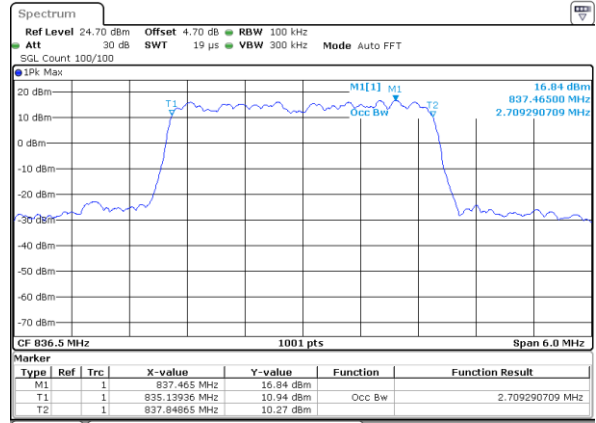

LTE Band 26

Lowest Channel / 1.4MHz / QPSK

Lowest Channel / 1.4MHz / 16QAM

Middle Channel / 1.4MHz / QPSK

Middle Channel / 1.4MHz / 16QAM

Highest Channel / 1.4MHz / QPSK

Highest Channel / 1.4MHz / 16QAM

LTE Band 26

Lowest Channel / 3MHz / QPSK

Lowest Channel / 3MHz / 16QAM

Middle Channel / 3MHz / QPSK

Middle Channel / 3MHz / 16QAM

Highest Channel / 3MHz / QPSK

Highest Channel / 3MHz / 16QAM

LTE Band 26

Lowest Channel / 5MHz / QPSK

Lowest Channel / 5MHz / 16QAM

Middle Channel / 5MHz / QPSK

Middle Channel / 5MHz / 16QAM

Highest Channel / 5MHz / QPSK

Highest Channel / 5MHz / 16QAM

LTE Band 26

Lowest Channel / 10MHz / QPSK

Lowest Channel / 10MHz / 16QAM