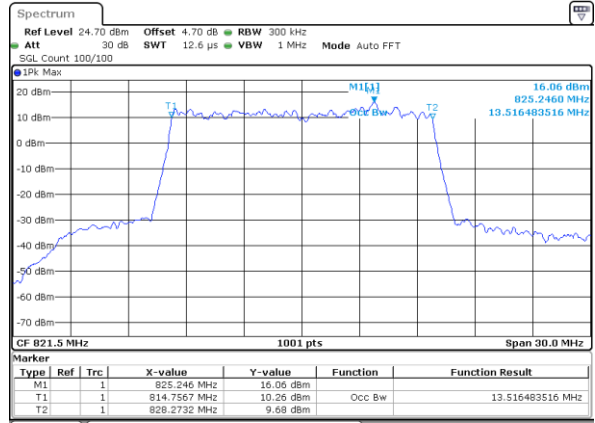

Highest Channel / 1.4MHz / 64QAM

Highest Channel / 3MHz / 64QAM

LTE Band 26

Lowest Channel / 5MHz / 64QAM

Lowest Channel / 10MHz / 64QAM

Middle Channel / 5MHz / 64QAM

Middle Channel / 10MHz / 64QAM

Highest Channel / 5MHz / 64QAM

Highest Channel / 10MHz / 64QAM

LTE Band 26

Lowest Channel / 15MHz / 64QAM

Lowest Channel /Channel 26765/QPSK

Middle Channel / 15MHz / 64QAM

Lowest Channel /Channel 26765/16QAM

Highest Channel / 15MHz / 64QAM

Lowest Channel /Channel 26765/64QAM

Conducted Band Edge

LTE Band 26 / 1.4MHz / 16QAM

Lowest Band Edge / 1 RB

Highest Band Edge / 1 RB

Lowest Band Edge / Full RB

Highest Band Edge / Full RB

LTE Band 26 / 1.4MHz / 64QAM