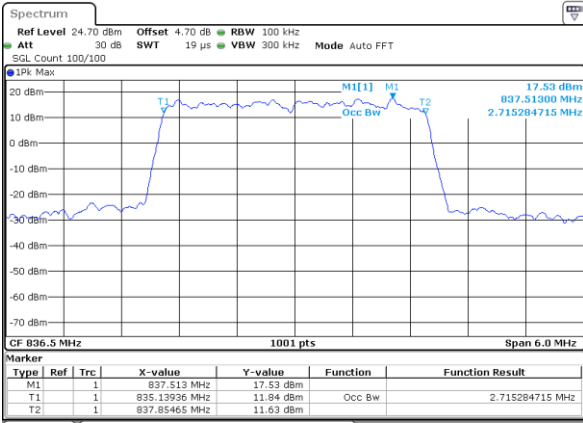

Highest Channel / 10MHz / 64QAM

Occupied Bandwidth

Mode	LTE Band 26 : 99%OBW(MHz)											
BW	1.4MHz		3MHz		5MHz		10MHz		15MHz		CH26765	
Mod.	QPSK	16QAM	QPSK	16QAM	QPSK	16QAM	QPSK	16QAM	QPSK	16QAM	QPSK	16QAM
Lowest CH	1.097	1.091	2.703	2.697	4.486	4.486	9.031	9.031	13.427	13.487	13.427	13.516
Middle CH	1.083	1.085	2.715	2.709	4.486	4.505	9.111	9.011	13.457	13.457	-	-
Highest CH	1.088	1.097	2.703	2.709	4.466	4.486	8.971	9.011	13.457	13.397	-	-
Mode	LTE Band 26 : 99%OBW(MHz)											
BW	1.4MHz		3MHz		5MHz		10MHz		15MHz		CH26765	
Mod.	64QAM		64QAM		64QAM		64QAM		64QAM		64QAM	
Lowest CH	1.085		2.709		4.486		9.011		13.427		13.427	
Middle CH	1.085		2.715		4.486		9.071		13.487		-	-
Highest CH	1.085		2.697		4.496		8.951		13.427		-	-

LTE Band 26

Lowest Channel / 1.4MHz / QPSK

Lowest Channel / 1.4MHz / 16QAM

Middle Channel / 1.4MHz / QPSK

Middle Channel / 1.4MHz / 16QAM

Highest Channel / 1.4MHz / QPSK

Highest Channel / 1.4MHz / 16QAM

LTE Band 26

Lowest Channel / 3MHz / QPSK

Lowest Channel / 3MHz / 16QAM

Middle Channel / 3MHz / QPSK

Middle Channel / 3MHz / 16QAM

Highest Channel / 3MHz / QPSK

Highest Channel / 3MHz / 16QAM

LTE Band 26

Lowest Channel / 5MHz / QPSK