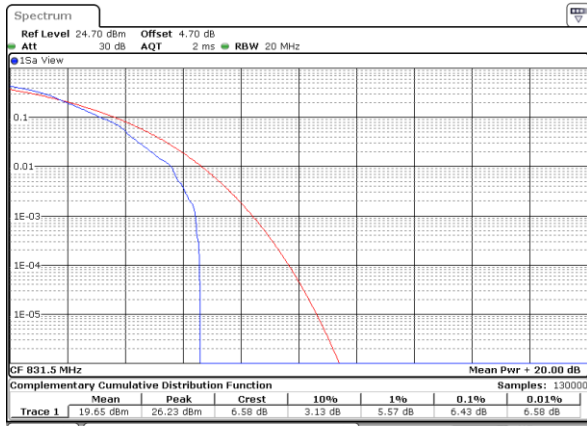

LTE Band 26 / 15MHz / 64QAM

Lowest Channel / 1RB

Lowest Channel / Full RB

Middle Channel / 1RB

Middle Channel / Full RB

Highest Channel / 1RB

Highest Channel / Full RB

26dB Bandwidth

Mode	LTE Band 26 : 26dB BW(MHz)											
BW	1.4MHz		3MHz		5MHz		10MHz		15MHz		20MHz	
Mod.	QPSK	16QAM	QPSK	16QAM	QPSK	16QAM	QPSK	16QAM	QPSK	16QAM	QPSK	16QAM
Lowest CH	1.28	1.28	2.96	2.93	4.86	4.87	9.031	9.031	13.427	13.487		
Middle CH	1.28	1.26	2.93	2.95	4.87	4.87	9.111	9.011	13.457	13.457		
Highest CH	1.26	1.27	2.95	2.93	4.85	4.78	8.971	9.011	13.457	13.397		
Mode	LTE Band 26 : 26dB BW(MHz)											
BW	1.4MHz		3MHz		5MHz		10MHz		15MHz		20MHz	
Mod.	64QAM		64QAM		64QAM		64QAM		64QAM			
Lowest CH	1.25		2.95		4.84		9.011		13.427			
Middle CH	1.28		2.94		4.83		9.071		13.487			
Highest CH	1.28		2.96		4.83		8.951		13.427			