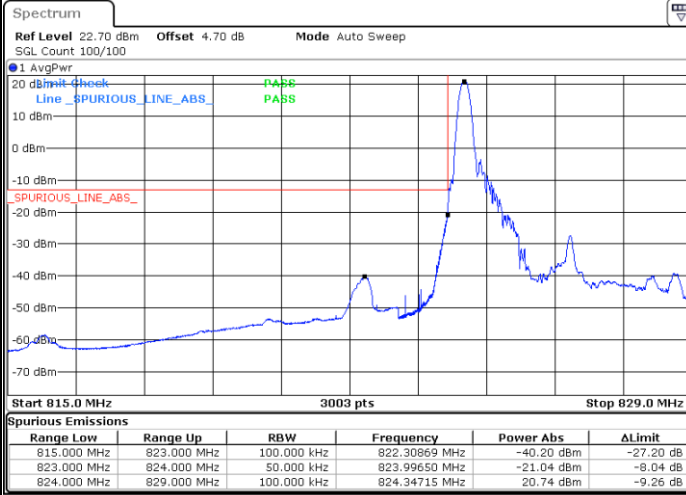

Lowest Band Edge / 1 RB

Highest Band Edge / 1 RB

Lowest Band Edge / Full RB

Highest Band Edge / Full RB

LTE Band 26 / 3MHz / 16QAM

Lowest Band Edge / 1 RB

Highest Band Edge / 1 RB

Lowest Band Edge / Full RB

Highest Band Edge / Full RB

LTE Band 26 / 3MHz / 64QAM

Lowest Band Edge / 1 RB

Highest Band Edge / 1 RB

Lowest Band Edge / Full RB

Highest Band Edge / Full RB

LTE Band 26 / 5MHz / QPSK

Lowest Band Edge / 1 RB

Highest Band Edge / 1 RB

Lowest Band Edge / Full RB

Highest Band Edge / Full RB

LTE Band 26 / 5MHz / 16QAM

Lowest Band Edge / 1RB

Highest Band Edge / 1 RB

Lowest Band Edge / Full RB

Highest Band Edge / Full RB