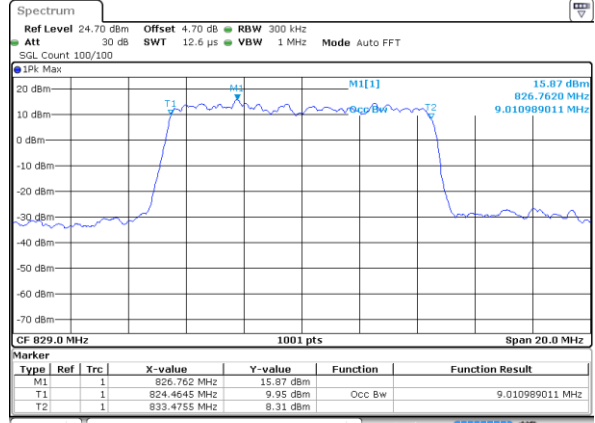

Highest Channel / 1.4MHz / 64QAM

Highest Channel / 3MHz / 64QAM

LTE Band 26

Lowest Channel / 5MHz / 64QAM

Lowest Channel / 10MHz / 64QAM

Middle Channel / 5MHz / 64QAM

Middle Channel / 10MHz / 64QAM

Highest Channel / 5MHz / 64QAM

Highest Channel / 10MHz / 64QAM

LTE Band 26

Lowest Channel / 15MHz / 64QAM

Lowest Channel /Channel 26765/QPSK

Middle Channel / 15MHz / 64QAM

Lowest Channel /Channel 26765/16QAM

Highest Channel / 15MHz / 64QAM