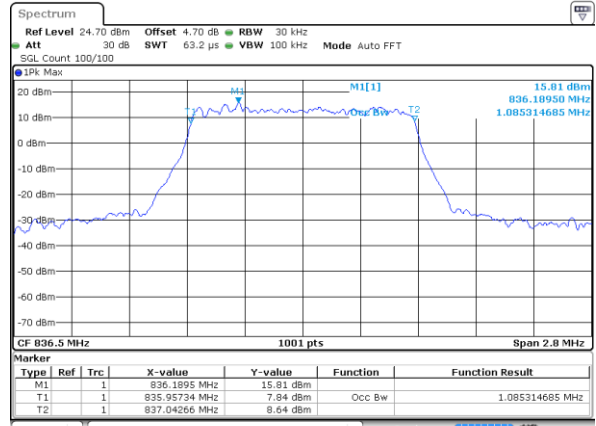

LTE Band 26

Lowest Channel / 1.4MHz / QPSK

Lowest Channel / 1.4MHz / 16QAM

Middle Channel / 1.4MHz / QPSK

Middle Channel / 1.4MHz / 16QAM

Highest Channel / 1.4MHz / QPSK

Highest Channel / 1.4MHz / 16QAM

LTE Band 26

Lowest Channel / 3MHz / QPSK

Lowest Channel / 3MHz / 16QAM

Middle Channel / 3MHz / QPSK

Middle Channel / 3MHz / 16QAM

Highest Channel / 3MHz / QPSK

Highest Channel / 3MHz / 16QAM

LTE Band 26

Lowest Channel / 5MHz / QPSK