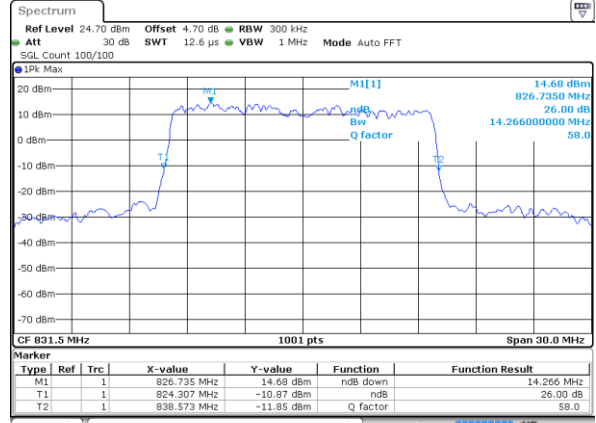

Lowest Channel / 5MHz / 16QAM

Middle Channel / 5MHz / QPSK

Middle Channel / 5MHz / 16QAM

Highest Channel / 5MHz / QPSK

Highest Channel / 5MHz / 16QAM

LTE Band 26

Lowest Channel / 10MHz / QPSK

Lowest Channel / 10MHz / 16QAM

Middle Channel / 10MHz / QPSK

Middle Channel / 10MHz / 16QAM

Highest Channel / 10MHz / QPSK

Highest Channel / 10MHz / 16QAM

LTE Band 26

Lowest Channel / 15MHz / QPSK

Lowest Channel / 15MHz / 16QAM

Middle Channel / 15MHz / QPSK

Middle Channel / 15MHz / 16QAM

Highest Channel / 15MHz / QPSK

Highest Channel / 15MHz / 16QAM

LTE Band 26

Lowest Channel / 1.4MHz / 64QAM

Lowest Channel / 3MHz / 64QAM

Middle Channel / 1.4MHz / 64QAM

Middle Channel / 3MHz / 64QAM

Highest Channel / 1.4MHz / 64QAM

Highest Channel / 3MHz / 64QAM

LTE Band 26

Lowest Channel / 5MHz / 64QAM

Lowest Channel / 10MHz / 64QAM

Middle Channel / 5MHz / 64QAM

Middle Channel / 10MHz / 64QAM

Highest Channel / 5MHz / 64QAM