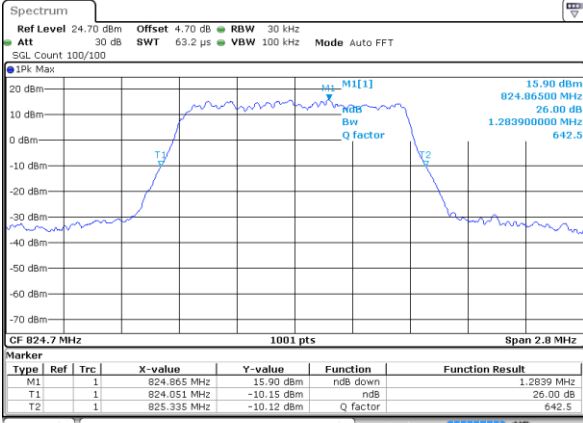

LTE Band 26 / 15MHz / 64QAM

Lowest Channel / 1RB

Lowest Channel / Full RB

Middle Channel / 1RB

Middle Channel / Full RB

Highest Channel / 1RB

Highest Channel / Full RB

26dB Bandwidth

Mode	LTE Band 26 : 26dB BW(MHz)											
BW	1.4MHz		3MHz		5MHz		10MHz		15MHz		20MHz	
Mod.	QPSK	16QAM	QPSK	16QAM	QPSK	16QAM	QPSK	16QAM	QPSK	16QAM	QPSK	16QAM
Lowest CH	1.28	1.28	2.96	2.93	4.86	4.87	9.031	9.031	13.427	13.487		
Middle CH	1.28	1.26	2.93	2.95	4.87	4.87	9.111	9.011	13.457	13.457		
Highest CH	1.26	1.27	2.95	2.93	4.85	4.78	8.971	9.011	13.457	13.397		
Mode	LTE Band 26 : 26dB BW(MHz)											
BW	1.4MHz		3MHz		5MHz		10MHz		15MHz		20MHz	
Mod.	64QAM		64QAM		64QAM		64QAM		64QAM			
Lowest CH	1.25		2.95		4.84		9.011		13.427			
Middle CH	1.28		2.94		4.83		9.071		13.487			
Highest CH	1.28		2.96		4.83		8.951		13.427			

LTE Band 26

Lowest Channel / 1.4MHz / QPSK

Lowest Channel / 1.4MHz / 16QAM

Middle Channel / 1.4MHz / QPSK

Middle Channel / 1.4MHz / 16QAM

Highest Channel / 1.4MHz / QPSK

Highest Channel / 1.4MHz / 16QAM

LTE Band 26