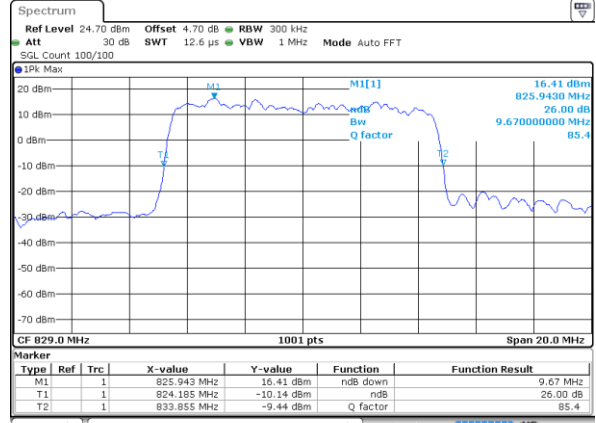

Lowest Channel / 3MHz / QPSK

Lowest Channel / 3MHz / 16QAM

Middle Channel / 3MHz / QPSK

Middle Channel / 3MHz / 16QAM

Highest Channel / 3MHz / QPSK

Highest Channel / 3MHz / 16QAM

LTE Band 26

Lowest Channel / 5MHz / QPSK

Lowest Channel / 5MHz / 16QAM

Middle Channel / 5MHz / QPSK

Middle Channel / 5MHz / 16QAM

Highest Channel / 5MHz / QPSK

Highest Channel / 5MHz / 16QAM

LTE Band 26

Lowest Channel / 10MHz / QPSK

Lowest Channel / 10MHz / 16QAM

Middle Channel / 10MHz / QPSK

Middle Channel / 10MHz / 16QAM

Highest Channel / 10MHz / QPSK

Highest Channel / 10MHz / 16QAM

LTE Band 26

Lowest Channel / 15MHz / QPSK

Lowest Channel / 15MHz / 16QAM

Middle Channel / 15MHz / QPSK

Middle Channel / 15MHz / 16QAM

Highest Channel / 15MHz / QPSK

Highest Channel / 15MHz / 16QAM

LTE Band 26

Lowest Channel / 1.4MHz / 64QAM

Lowest Channel / 3MHz / 64QAM

Middle Channel / 1.4MHz / 64QAM

Middle Channel / 3MHz / 64QAM