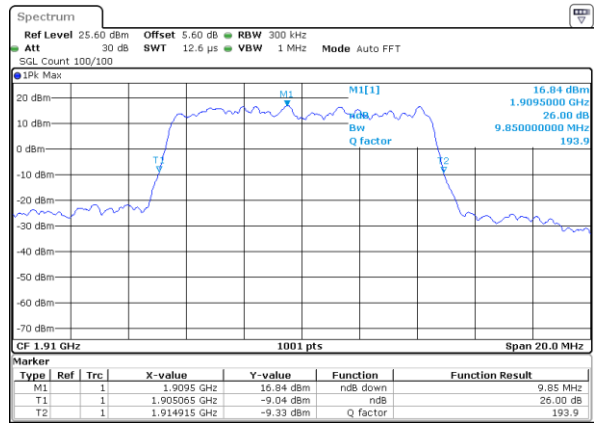

LTE Band 25

Lowest Channel / 5MHz / QPSK

Lowest Channel / 5MHz / 16QAM

Middle Channel / 5MHz / QPSK

Middle Channel / 5MHz / 16QAM

Highest Channel / 5MHz / QPSK

Highest Channel / 5MHz / 16QAM

LTE Band 25

Lowest Channel / 10MHz / QPSK

Lowest Channel / 10MHz / 16QAM

Middle Channel / 10MHz / QPSK

Middle Channel / 10MHz / 16QAM

Highest Channel / 10MHz / QPSK

Highest Channel / 10MHz / 16QAM

LTE Band 25

Lowest Channel / 15MHz / QPSK

Lowest Channel / 15MHz / 16QAM

Middle Channel / 15MHz / QPSK

Middle Channel / 15MHz / 16QAM

Highest Channel / 15MHz / QPSK

Highest Channel / 15MHz / 16QAM

LTE Band 25

Lowest Channel / 20MHz / QPSK

Lowest Channel / 20MHz / 16QAM

Middle Channel / 20MHz / QPSK

Middle Channel / 20MHz / 16QAM

Highest Channel / 20MHz / QPSK

Highest Channel / 20MHz / 16QAM

LTE Band 25

Lowest Channel / 1.4MHz / 64QAM

Lowest Channel / 3MHz / 64QAM

Middle Channel / 1.4MHz / 64QAM