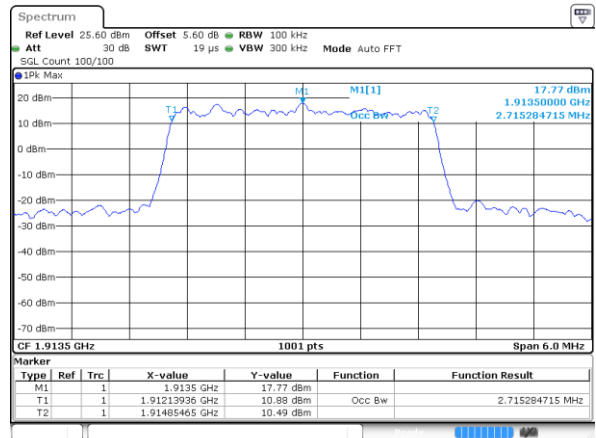

LTE Band 25

Lowest Channel / 1.4MHz / QPSK

Lowest Channel / 1.4MHz / 16QAM

Middle Channel / 1.4MHz / QPSK

Middle Channel / 1.4MHz / 16QAM

Highest Channel / 1.4MHz / QPSK

Highest Channel / 1.4MHz / 16QAM

LTE Band 25

Lowest Channel / 3MHz / QPSK

Lowest Channel / 3MHz / 16QAM

Middle Channel / 3MHz / QPSK

Middle Channel / 3MHz / 16QAM

Highest Channel / 3MHz / QPSK

Highest Channel / 3MHz / 16QAM

LTE Band 25

Lowest Channel / 5MHz / QPSK

Lowest Channel / 5MHz / 16QAM

Middle Channel / 5MHz / QPSK

Middle Channel / 5MHz / 16QAM

Highest Channel / 5MHz / QPSK

Highest Channel / 5MHz / 16QAM

LTE Band 25

Lowest Channel / 10MHz / QPSK

Lowest Channel / 10MHz / 16QAM