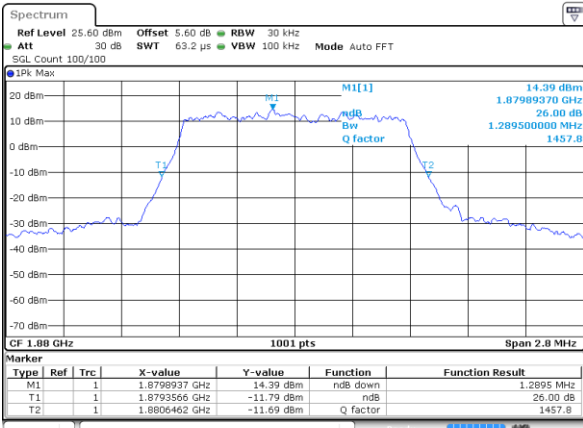

Lowest Channel / 15MHz / 16QAM

Middle Channel / 15MHz / QPSK

Middle Channel / 15MHz / 16QAM

Highest Channel / 15MHz / QPSK

Highest Channel / 15MHz / 16QAM

LTE Band 25

Lowest Channel / 20MHz / QPSK

Lowest Channel / 20MHz / 16QAM

Middle Channel / 20MHz / QPSK

Middle Channel / 20MHz / 16QAM

Highest Channel / 20MHz / QPSK

Highest Channel / 20MHz / 16QAM

LTE Band 25

Lowest Channel / 1.4MHz / 64QAM

Lowest Channel / 3MHz / 64QAM

Middle Channel / 1.4MHz / 64QAM

Middle Channel / 3MHz / 64QAM

Highest Channel / 1.4MHz / 64QAM

Highest Channel / 3MHz / 64QAM

LTE Band 25

Lowest Channel / 5MHz / 64QAM

Lowest Channel / 10MHz / 64QAM

Middle Channel / 5MHz / 64QAM

Middle Channel / 10MHz / 64QAM