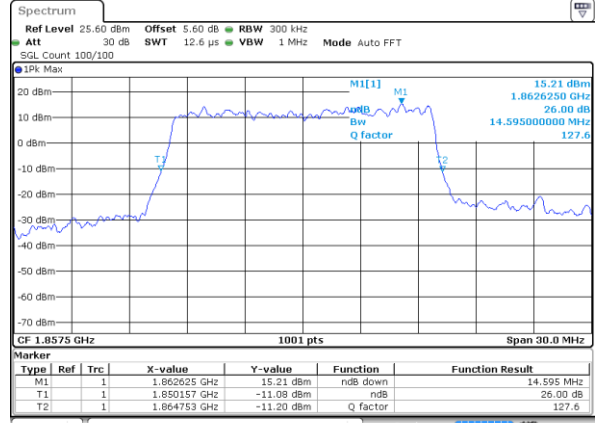

LTE Band 25

Lowest Channel / 5MHz / QPSK

Lowest Channel / 5MHz / 16QAM

Middle Channel / 5MHz / QPSK

Middle Channel / 5MHz / 16QAM

Highest Channel / 5MHz / QPSK

Highest Channel / 5MHz / 16QAM

LTE Band 25

Lowest Channel / 10MHz / QPSK

Lowest Channel / 10MHz / 16QAM

Middle Channel / 10MHz / QPSK

Middle Channel / 10MHz / 16QAM

Highest Channel / 10MHz / QPSK

Highest Channel / 10MHz / 16QAM

LTE Band 25

Lowest Channel / 15MHz / QPSK

Lowest Channel / 15MHz / 16QAM

Middle Channel / 15MHz / QPSK

Middle Channel / 15MHz / 16QAM

Highest Channel / 15MHz / QPSK

Highest Channel / 15MHz / 16QAM

LTE Band 25

Lowest Channel / 20MHz / QPSK

Lowest Channel / 20MHz / 16QAM

Middle Channel / 20MHz / QPSK

Middle Channel / 20MHz / 16QAM

Highest Channel / 20MHz / QPSK

Highest Channel / 20MHz / 16QAM

LTE Band 25

Lowest Channel / 1.4MHz / 64QAM

Lowest Channel / 3MHz / 64QAM

Middle Channel / 1.4MHz / 64QAM