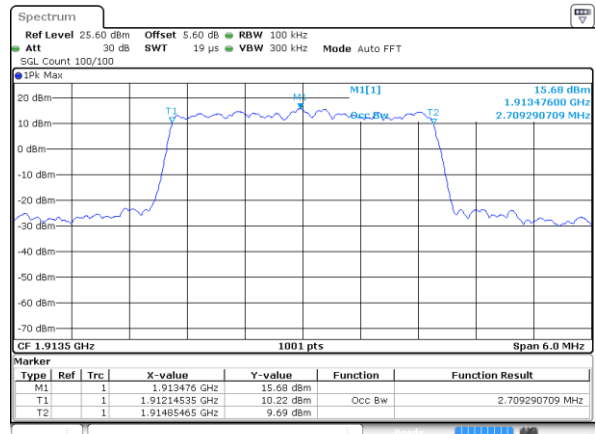

Highest Channel / 20MHz / QPSK

Highest Channel / 20MHz / 16QAM

LTE Band 25

Lowest Channel / 1.4MHz / 64QAM

Lowest Channel / 3MHz / 64QAM

Middle Channel / 1.4MHz / 64QAM

Middle Channel / 3MHz / 64QAM

Highest Channel / 1.4MHz / 64QAM

Highest Channel / 3MHz / 64QAM

LTE Band 25

Lowest Channel / 5MHz / 64QAM

Lowest Channel / 10MHz / 64QAM

Middle Channel / 5MHz / 64QAM

Middle Channel / 10MHz / 64QAM

Highest Channel / 5MHz / 64QAM

Highest Channel / 10MHz / 64QAM