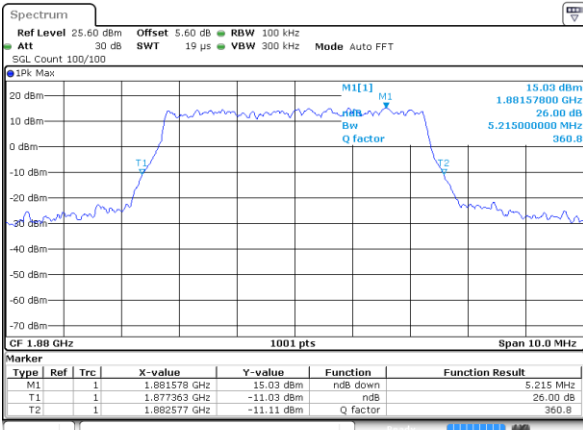

LTE Band 25

Lowest Channel / 5MHz / QPSK

Lowest Channel / 5MHz / 16QAM

Middle Channel / 5MHz / QPSK

Middle Channel / 5MHz / 16QAM

Highest Channel / 5MHz / QPSK

Highest Channel / 5MHz / 16QAM

LTE Band 25

Lowest Channel / 10MHz / QPSK

Lowest Channel / 10MHz / 16QAM

Middle Channel / 10MHz / QPSK

Middle Channel / 10MHz / 16QAM

Highest Channel / 10MHz / QPSK

Highest Channel / 10MHz / 16QAM

LTE Band 25

Lowest Channel / 15MHz / QPSK