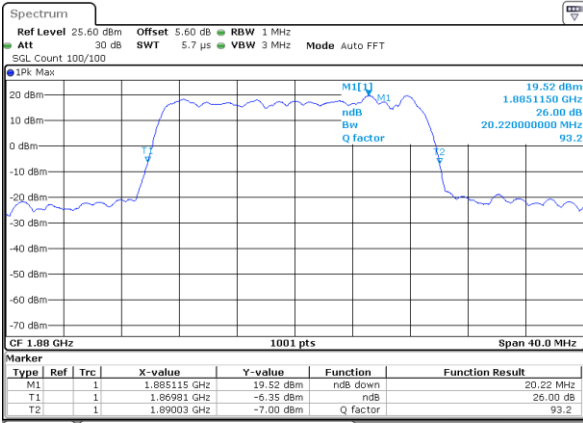

Lowest Channel / 10MHz / QPSK

Lowest Channel / 10MHz / 16QAM

Middle Channel / 10MHz / QPSK

Middle Channel / 10MHz / 16QAM

Highest Channel / 10MHz / QPSK

Highest Channel / 10MHz / 16QAM

LTE Band 25

Lowest Channel / 15MHz / QPSK

Lowest Channel / 15MHz / 16QAM

Middle Channel / 15MHz / QPSK

Middle Channel / 15MHz / 16QAM

Highest Channel / 15MHz / QPSK

Highest Channel / 15MHz / 16QAM

LTE Band 25

Lowest Channel / 20MHz / QPSK

Lowest Channel / 20MHz / 16QAM

Middle Channel / 20MHz / QPSK

Middle Channel / 20MHz / 16QAM

Highest Channel / 20MHz / QPSK

Highest Channel / 20MHz / 16QAM

LTE Band 25

Lowest Channel / 1.4MHz / 64QAM

Lowest Channel / 3MHz / 64QAM

Middle Channel / 1.4MHz / 64QAM

Middle Channel / 3MHz / 64QAM

Highest Channel / 1.4MHz / 64QAM

Highest Channel / 3MHz / 64QAM

LTE Band 25

Lowest Channel / 5MHz / 64QAM

Lowest Channel / 10MHz / 64QAM

Middle Channel / 5MHz / 64QAM

Middle Channel / 10MHz / 64QAM