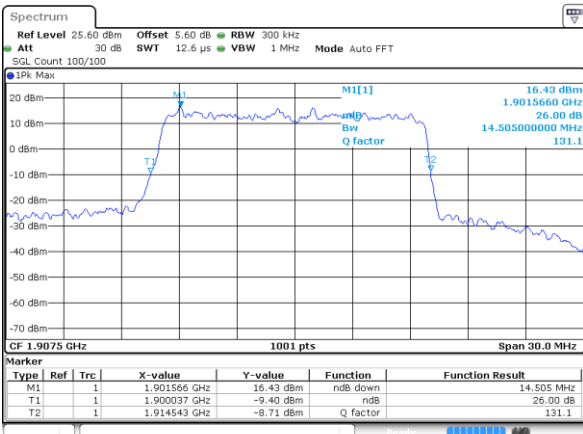

Lowest Channel / 10MHz / QPSK

Lowest Channel / 10MHz / 16QAM

Middle Channel / 10MHz / QPSK

Middle Channel / 10MHz / 16QAM

Highest Channel / 10MHz / QPSK

Highest Channel / 10MHz / 16QAM

LTE Band 25

Lowest Channel / 15MHz / QPSK

Lowest Channel / 15MHz / 16QAM

Middle Channel / 15MHz / QPSK

Middle Channel / 15MHz / 16QAM

Highest Channel / 15MHz / QPSK

Highest Channel / 15MHz / 16QAM

LTE Band 25

Lowest Channel / 20MHz / QPSK

Lowest Channel / 20MHz / 16QAM

Middle Channel / 20MHz / QPSK

Middle Channel / 20MHz / 16QAM

Highest Channel / 20MHz / QPSK

Highest Channel / 20MHz / 16QAM

LTE Band 25

Lowest Channel / 1.4MHz / 64QAM

Lowest Channel / 3MHz / 64QAM

Middle Channel / 1.4MHz / 64QAM