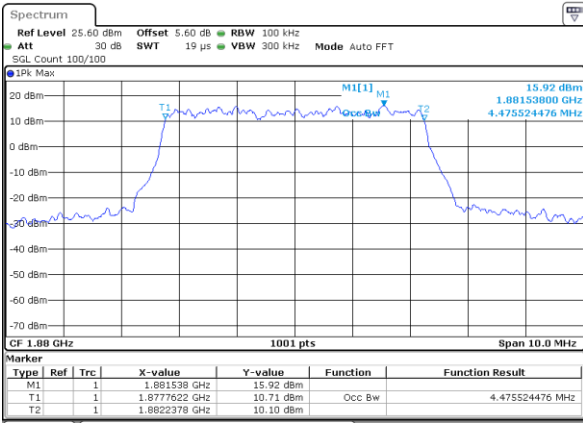

LTE Band 25

Lowest Channel / 1.4MHz / QPSK

Lowest Channel / 1.4MHz / 16QAM

Middle Channel / 1.4MHz / QPSK

Middle Channel / 1.4MHz / 16QAM

Highest Channel / 1.4MHz / QPSK

Highest Channel / 1.4MHz / 16QAM

LTE Band 25

Lowest Channel / 3MHz / QPSK

Lowest Channel / 3MHz / 16QAM

Middle Channel / 3MHz / QPSK

Middle Channel / 3MHz / 16QAM

Highest Channel / 3MHz / QPSK

Highest Channel / 3MHz / 16QAM

LTE Band 25

Lowest Channel / 5MHz / QPSK

Lowest Channel / 5MHz / 16QAM

Middle Channel / 5MHz / QPSK

Middle Channel / 5MHz / 16QAM

Highest Channel / 5MHz / QPSK

Highest Channel / 5MHz / 16QAM

LTE Band 25

Lowest Channel / 10MHz / QPSK

Lowest Channel / 10MHz / 16QAM