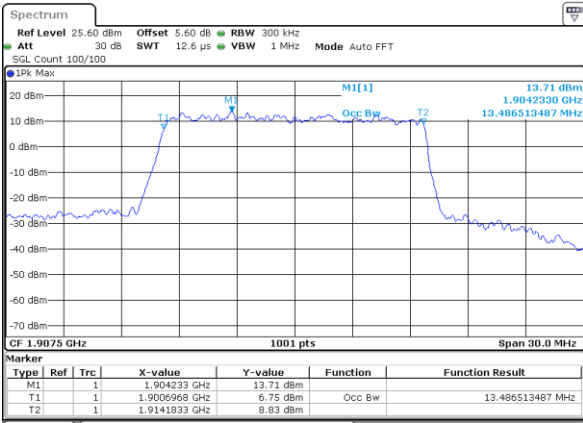

Highest Channel / 3MHz / 64QAM

LTE Band 25

Lowest Channel / 5MHz / 64QAM

Lowest Channel / 10MHz / 64QAM

Middle Channel / 5MHz / 64QAM

Middle Channel / 10MHz / 64QAM

Highest Channel / 5MHz / 64QAM

Highest Channel / 10MHz / 64QAM

LTE Band 25

Lowest Channel / 15MHz / 64QAM

Lowest Channel / 20MHz / 64QAM

Middle Channel / 15MHz / 64QAM

Middle Channel / 20MHz / 64QAM

Highest Channel / 15MHz / 64QAM

Highest Channel / 20MHz / 64QAM

Conducted Band Edge

LTE Band 25 / 1.4MHz / 64QAM

Lowest Band Edge / 1 RB

Highest Band Edge / 1 RB

Lowest Band Edge / Full RB

Highest Band Edge / Full RB

LTE Band 25 / 3MHz / QPSK

Lowest Band Edge / 1RB

Highest Band Edge / 1 RB

Lowest Band Edge / Full RB

Highest Band Edge / Full RB

LTE Band 25 / 3MHz / 16QAM

Lowest Band Edge / 1 RB

Highest Band Edge / 1 RB

Lowest Band Edge / Full RB

Highest Band Edge / Full RB

LTE Band 25 / 3MHz / 64QAM