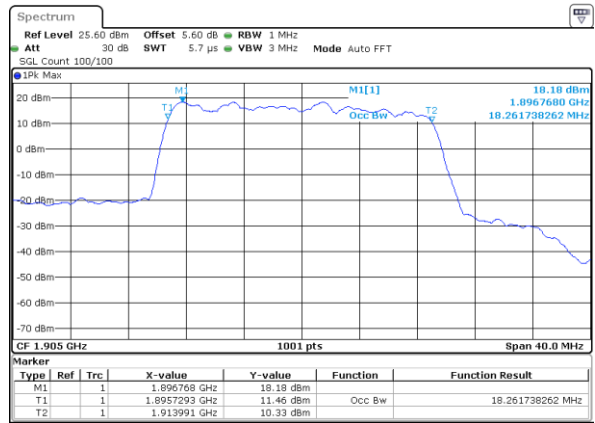

Middle Channel / 10MHz / QPSK

Middle Channel / 10MHz / 16QAM

Highest Channel / 10MHz / QPSK

Highest Channel / 10MHz / 16QAM

LTE Band 25

Lowest Channel / 15MHz / QPSK

Lowest Channel / 15MHz / 16QAM

Middle Channel / 15MHz / QPSK

Middle Channel / 15MHz / 16QAM

Highest Channel / 15MHz / QPSK

Highest Channel / 15MHz / 16QAM

LTE Band 25

Lowest Channel / 20MHz / QPSK

Lowest Channel / 20MHz / 16QAM

Middle Channel / 20MHz / QPSK

Middle Channel / 20MHz / 16QAM

Highest Channel / 20MHz / QPSK

Highest Channel / 20MHz / 16QAM

LTE Band 25

Lowest Channel / 1.4MHz / 64QAM

Lowest Channel / 3MHz / 64QAM

Middle Channel / 1.4MHz / 64QAM

Middle Channel / 3MHz / 64QAM

Highest Channel / 1.4MHz / 64QAM