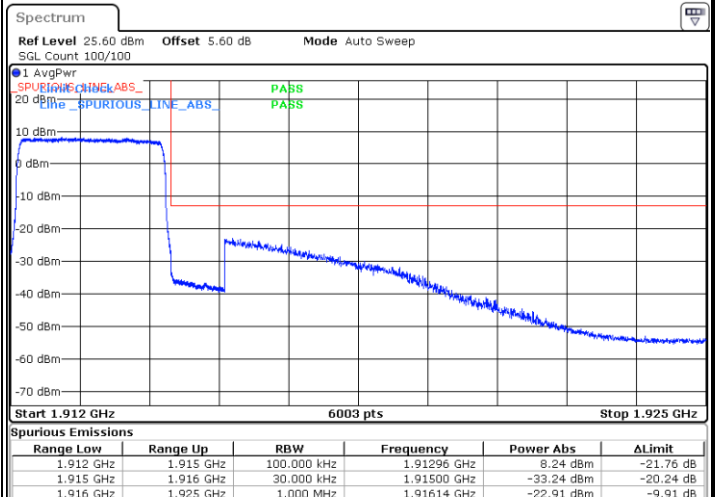

LTE Band 25 / 1.4MHz / 64QAM

Lowest Band Edge / 1 RB

Highest Band Edge / 1 RB

Lowest Band Edge / Full RB

Highest Band Edge / Full RB

LTE Band 25 / 3MHz / QPSK

Lowest Band Edge / 1RB

Highest Band Edge / 1 RB

Lowest Band Edge / Full RB

Highest Band Edge / Full RB

LTE Band 25 / 3MHz / 16QAM

Lowest Band Edge / 1 RB

Highest Band Edge / 1 RB

Lowest Band Edge / Full RB

Highest Band Edge / Full RB

LTE Band 25 / 3MHz / 64QAM

Lowest Band Edge / 1 RB

Highest Band Edge / 1 RB

Lowest Band Edge / Full RB

Highest Band Edge / Full RB

LTE Band 25 / 5MHz / QPSK

Lowest Band Edge / 1 RB

Highest Band Edge / 1 RB

Lowest Band Edge / Full RB

Highest Band Edge / Full RB