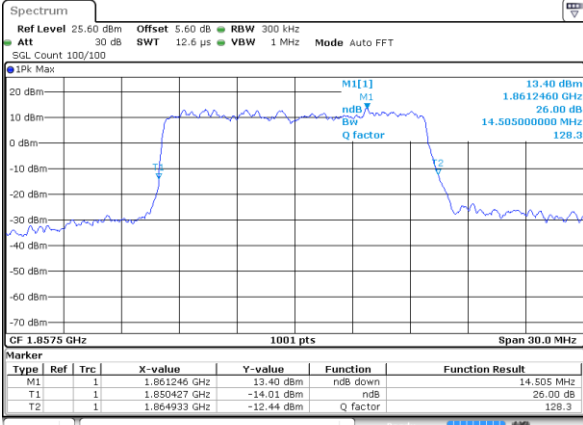

Highest Channel / 5MHz / 64QAM

Highest Channel / 10MHz / 64QAM

LTE Band 25

Lowest Channel / 15MHz / 64QAM

Lowest Channel / 20MHz / 64QAM

Middle Channel / 15MHz / 64QAM

Middle Channel / 20MHz / 64QAM

Highest Channel / 15MHz / 64QAM

Highest Channel / 20MHz / 64QAM

Occupied Bandwidth

Mode	LTE Band 25 : 99%OBW(MHz)											
BW	1.4MHz		3MHz		5MHz		10MHz		15MHz		20MHz	
Mod.	QPSK	16QAM	QPSK	16QAM	QPSK	16QAM	QPSK	16QAM	QPSK	16QAM	QPSK	16QAM
Lowest CH	1.094	1.080	2.709	2.685	4.496	4.505	9.031	9.051	13.516	13.546	18.501	18.302
Middle CH	1.094	1.088	2.697	2.703	4.476	4.486	9.051	9.011	13.487	13.457	18.422	18.302
Highest CH	1.091	1.094	2.715	2.715	4.496	4.486	9.031	9.051	13.487	13.397	18.382	18.262
Mode	LTE Band 25 : 99%OBW(MHz)											
BW	1.4MHz		3MHz		5MHz		10MHz		15MHz		20MHz	
Mod.	64QAM		64QAM		64QAM		64QAM		64QAM		64QAM	
Lowest CH	1.085		2.715		4.505		9.111		13.457		18.422	
Middle CH	1.091		2.727		4.496		9.091		13.546		18.462	
Highest CH	1.083		2.709		4.456		9.011		13.487		18.302	