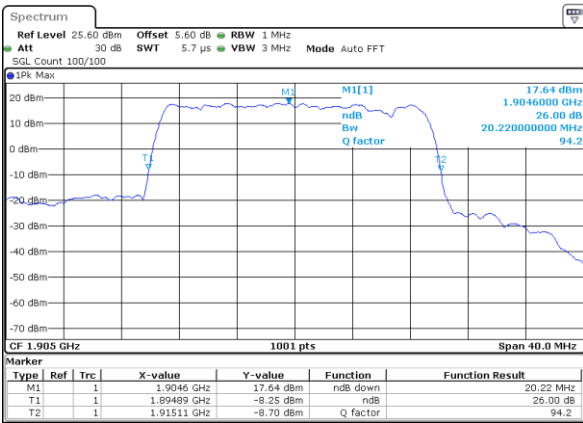

Lowest Channel / 10MHz / QPSK

Lowest Channel / 10MHz / 16QAM

Middle Channel / 10MHz / QPSK

Middle Channel / 10MHz / 16QAM

Highest Channel / 10MHz / QPSK

Highest Channel / 10MHz / 16QAM

LTE Band 25

Lowest Channel / 15MHz / QPSK

Lowest Channel / 15MHz / 16QAM

Middle Channel / 15MHz / QPSK

Middle Channel / 15MHz / 16QAM

Highest Channel / 15MHz / QPSK

Highest Channel / 15MHz / 16QAM

LTE Band 25

Lowest Channel / 20MHz / QPSK

Lowest Channel / 20MHz / 16QAM

Middle Channel / 20MHz / QPSK

Middle Channel / 20MHz / 16QAM

Highest Channel / 20MHz / QPSK

Highest Channel / 20MHz / 16QAM

LTE Band 25

Lowest Channel / 1.4MHz / 64QAM

Lowest Channel / 3MHz / 64QAM

Middle Channel / 1.4MHz / 64QAM