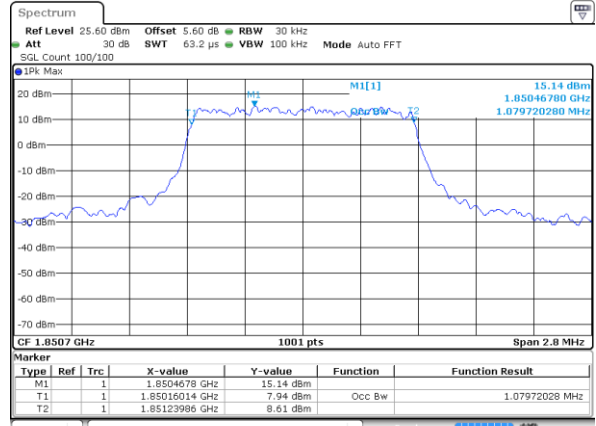

Highest Channel / 5MHz / 64QAM

Highest Channel / 10MHz / 64QAM

LTE Band 25

Lowest Channel / 15MHz / 64QAM

Lowest Channel / 20MHz / 64QAM

Middle Channel / 15MHz / 64QAM

Middle Channel / 20MHz / 64QAM

Highest Channel / 15MHz / 64QAM

Highest Channel / 20MHz / 64QAM

Occupied Bandwidth

Mode	LTE Band 25 : 99%OBW(MHz)											
BW	1.4MHz		3MHz		5MHz		10MHz		15MHz		20MHz	
Mod.	QPSK	16QAM	QPSK	16QAM	QPSK	16QAM	QPSK	16QAM	QPSK	16QAM	QPSK	16QAM
Lowest CH	1.094	1.080	2.709	2.685	4.496	4.505	9.031	9.051	13.516	13.546	18.501	18.302
Middle CH	1.094	1.088	2.697	2.703	4.476	4.486	9.051	9.011	13.487	13.457	18.422	18.302
Highest CH	1.091	1.094	2.715	2.715	4.496	4.486	9.031	9.051	13.487	13.397	18.382	18.262
Mode	LTE Band 25 : 99%OBW(MHz)											
BW	1.4MHz		3MHz		5MHz		10MHz		15MHz		20MHz	
Mod.	64QAM		64QAM		64QAM		64QAM		64QAM		64QAM	
Lowest CH	1.085		2.715		4.505		9.111		13.457		18.422	
Middle CH	1.091		2.727		4.496		9.091		13.546		18.462	
Highest CH	1.083		2.709		4.456		9.011		13.487		18.302	

LTE Band 25

Lowest Channel / 1.4MHz / QPSK

Lowest Channel / 1.4MHz / 16QAM

Middle Channel / 1.4MHz / QPSK

Middle Channel / 1.4MHz / 16QAM

Highest Channel / 1.4MHz / QPSK

Highest Channel / 1.4MHz / 16QAM

LTE Band 25