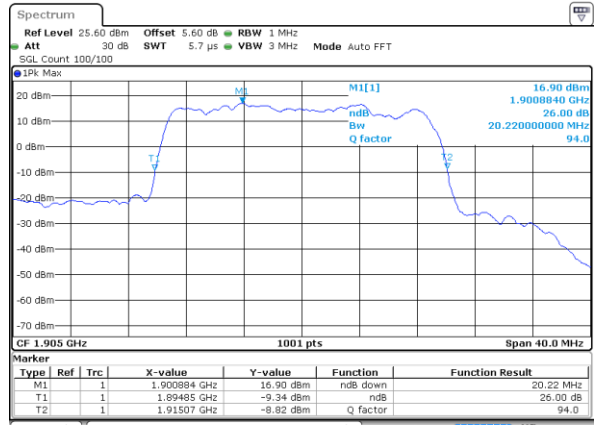

Middle Channel / 3MHz / 64QAM

Highest Channel / 1.4MHz / 64QAM

Highest Channel / 3MHz / 64QAM

LTE Band 25

Lowest Channel / 5MHz / 64QAM

Lowest Channel / 10MHz / 64QAM

Middle Channel / 5MHz / 64QAM

Middle Channel / 10MHz / 64QAM

Highest Channel / 5MHz / 64QAM

Highest Channel / 10MHz / 64QAM

LTE Band 25

Lowest Channel / 15MHz / 64QAM

Lowest Channel / 20MHz / 64QAM

Middle Channel / 15MHz / 64QAM

Middle Channel / 20MHz / 64QAM

Highest Channel / 15MHz / 64QAM

Highest Channel / 20MHz / 64QAM

Occupied Bandwidth

Mode	LTE Band 25 : 99%OBW(MHz)											
BW	1.4MHz		3MHz		5MHz		10MHz		15MHz		20MHz	
Mod.	QPSK	16QAM	QPSK	16QAM	QPSK	16QAM	QPSK	16QAM	QPSK	16QAM	QPSK	16QAM
Lowest CH	1.094	1.080	2.709	2.685	4.496	4.505	9.031	9.051	13.516	13.546	18.501	18.302
Middle CH	1.094	1.088	2.697	2.703	4.476	4.486	9.051	9.011	13.487	13.457	18.422	18.302
Highest CH	1.091	1.094	2.715	2.715	4.496	4.486	9.031	9.051	13.487	13.397	18.382	18.262
Mode	LTE Band 25 : 99%OBW(MHz)											
BW	1.4MHz		3MHz		5MHz		10MHz		15MHz		20MHz	
Mod.	64QAM		64QAM		64QAM		64QAM		64QAM		64QAM	
Lowest CH	1.085		2.715		4.505		9.111		13.457		18.422	
Middle CH	1.091		2.727		4.496		9.091		13.546		18.462	
Highest CH	1.083		2.709		4.456		9.011		13.487		18.302	

LTE Band 25

Lowest Channel / 1.4MHz / QPSK

Lowest Channel / 1.4MHz / 16QAM

Middle Channel / 1.4MHz / QPSK

Middle Channel / 1.4MHz / 16QAM

Highest Channel / 1.4MHz / QPSK

Highest Channel / 1.4MHz / 16QAM

LTE Band 25