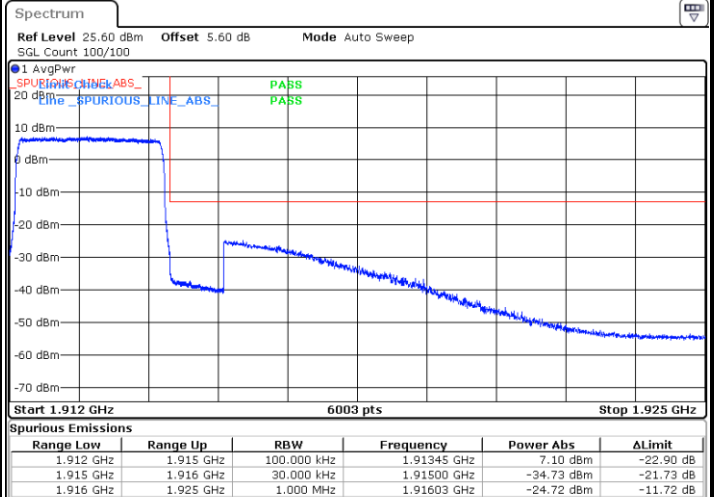

LTE Band 25 / 1.4MHz / 64QAM

Lowest Band Edge / 1 RB

Highest Band Edge / 1 RB

Lowest Band Edge / Full RB

Highest Band Edge / Full RB

LTE Band 25 / 3MHz / QPSK

Lowest Band Edge / 1RB

Highest Band Edge / 1 RB

Lowest Band Edge / Full RB

Highest Band Edge / Full RB

LTE Band 25 / 3MHz / 16QAM

Lowest Band Edge / 1 RB

Highest Band Edge / 1 RB

Lowest Band Edge / Full RB

Highest Band Edge / Full RB

LTE Band 25 / 3MHz / 64QAM

Lowest Band Edge / 1 RB

Highest Band Edge / 1 RB

Lowest Band Edge / Full RB

Highest Band Edge / Full RB

LTE Band 25 / 5MHz / QPSK

Lowest Band Edge / 1 RB

Highest Band Edge / 1 RB

Lowest Band Edge / Full RB

Highest Band Edge / Full RB