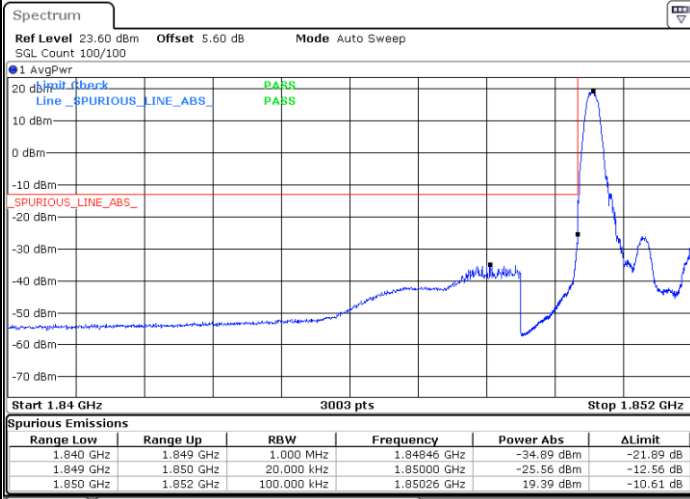

Highest Channel / 3MHz / 64QAM

LTE Band 25

Lowest Channel / 5MHz / 64QAM

Lowest Channel / 10MHz / 64QAM

Middle Channel / 5MHz / 64QAM

Middle Channel / 10MHz / 64QAM

Highest Channel / 5MHz / 64QAM

Highest Channel / 10MHz / 64QAM

LTE Band 25

Lowest Channel / 15MHz / 64QAM

Lowest Channel / 20MHz / 64QAM

Middle Channel / 15MHz / 64QAM

Middle Channel / 20MHz / 64QAM

Highest Channel / 15MHz / 64QAM

Highest Channel / 20MHz / 64QAM

Conducted Band Edge

LTE Band 25 / 1.4MHz / 64QAM

Lowest Band Edge / 1 RB

Highest Band Edge / 1 RB

Lowest Band Edge / Full RB

Highest Band Edge / Full RB

LTE Band 25 / 3MHz / QPSK

Lowest Band Edge / 1RB

Highest Band Edge / 1 RB

Lowest Band Edge / Full RB

Highest Band Edge / Full RB

LTE Band 25 / 3MHz / 16QAM

Lowest Band Edge / 1 RB

Highest Band Edge / 1 RB

Lowest Band Edge / Full RB

Highest Band Edge / Full RB

LTE Band 25 / 3MHz / 64QAM