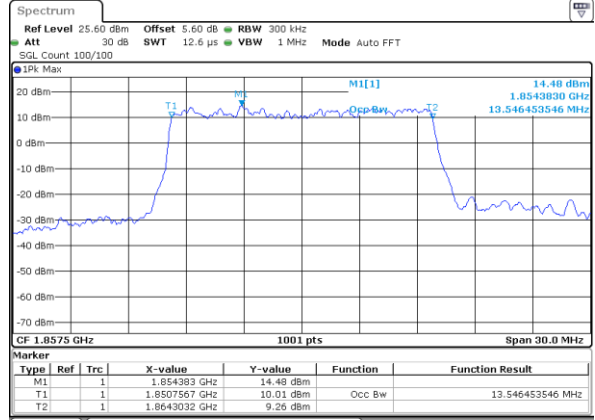

Middle Channel / 10MHz / QPSK

Middle Channel / 10MHz / 16QAM

Highest Channel / 10MHz / QPSK

Highest Channel / 10MHz / 16QAM

LTE Band 25

Lowest Channel / 15MHz / QPSK

Lowest Channel / 15MHz / 16QAM

Middle Channel / 15MHz / QPSK

Middle Channel / 15MHz / 16QAM

Highest Channel / 15MHz / QPSK

Highest Channel / 15MHz / 16QAM

LTE Band 25

Lowest Channel / 20MHz / QPSK

Lowest Channel / 20MHz / 16QAM

Middle Channel / 20MHz / QPSK

Middle Channel / 20MHz / 16QAM