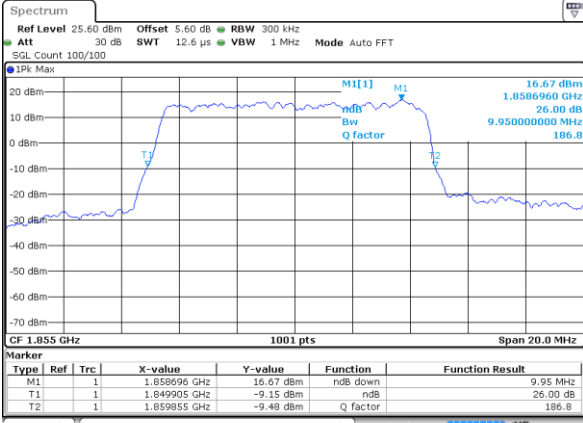

LTE Band 25

Lowest Channel / 5MHz / QPSK

Lowest Channel / 5MHz / 16QAM

Middle Channel / 5MHz / QPSK

Middle Channel / 5MHz / 16QAM

Highest Channel / 5MHz / QPSK

Highest Channel / 5MHz / 16QAM

LTE Band 25

Lowest Channel / 10MHz / QPSK

Lowest Channel / 10MHz / 16QAM

Middle Channel / 10MHz / QPSK

Middle Channel / 10MHz / 16QAM

Highest Channel / 10MHz / QPSK

Highest Channel / 10MHz / 16QAM

LTE Band 25

Lowest Channel / 15MHz / QPSK

Lowest Channel / 15MHz / 16QAM

Middle Channel / 15MHz / QPSK

Middle Channel / 15MHz / 16QAM

Highest Channel / 15MHz / QPSK

Highest Channel / 15MHz / 16QAM

LTE Band 25

Lowest Channel / 20MHz / QPSK

Lowest Channel / 20MHz / 16QAM