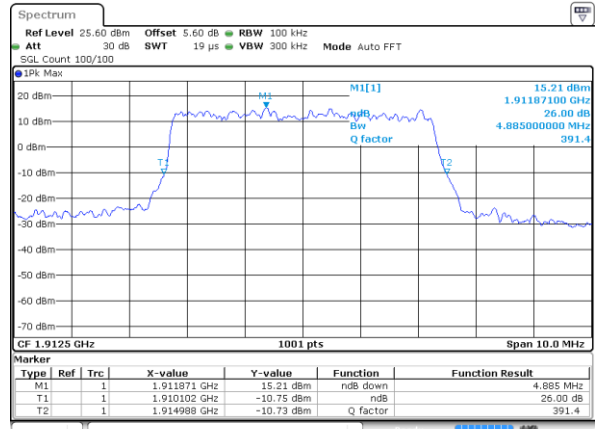

LTE Band 25

Lowest Channel / 5MHz / QPSK

Lowest Channel / 5MHz / 16QAM

Middle Channel / 5MHz / QPSK

Middle Channel / 5MHz / 16QAM

Highest Channel / 5MHz / QPSK

Highest Channel / 5MHz / 16QAM

LTE Band 25

Lowest Channel / 10MHz / QPSK

Lowest Channel / 10MHz / 16QAM

Middle Channel / 10MHz / QPSK

Middle Channel / 10MHz / 16QAM

Highest Channel / 10MHz / QPSK

Highest Channel / 10MHz / 16QAM

LTE Band 25

Lowest Channel / 15MHz / QPSK