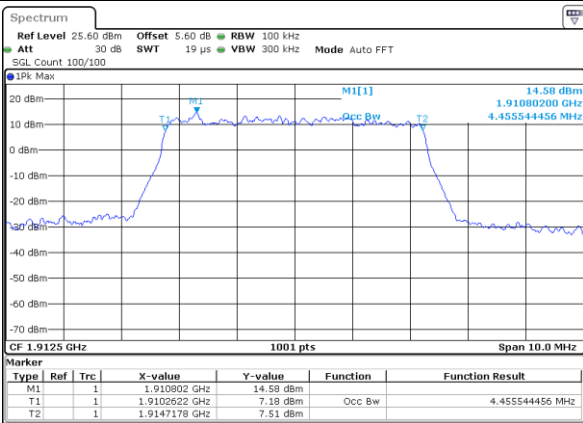

Highest Channel / 20MHz / QPSK

Highest Channel / 20MHz / 16QAM

LTE Band 25

Lowest Channel / 1.4MHz / 64QAM

Lowest Channel / 3MHz / 64QAM

Middle Channel / 1.4MHz / 64QAM

Middle Channel / 3MHz / 64QAM

Highest Channel / 1.4MHz / 64QAM

Highest Channel / 3MHz / 64QAM

LTE Band 25

Lowest Channel / 5MHz / 64QAM

Lowest Channel / 10MHz / 64QAM

Middle Channel / 5MHz / 64QAM

Middle Channel / 10MHz / 64QAM

Highest Channel / 5MHz / 64QAM

Highest Channel / 10MHz / 64QAM

LTE Band 25

Lowest Channel / 15MHz / 64QAM

Lowest Channel / 20MHz / 64QAM

Middle Channel / 15MHz / 64QAM

Middle Channel / 20MHz / 64QAM

Highest Channel / 15MHz / 64QAM

Highest Channel / 20MHz / 64QAM

Conducted Band Edge