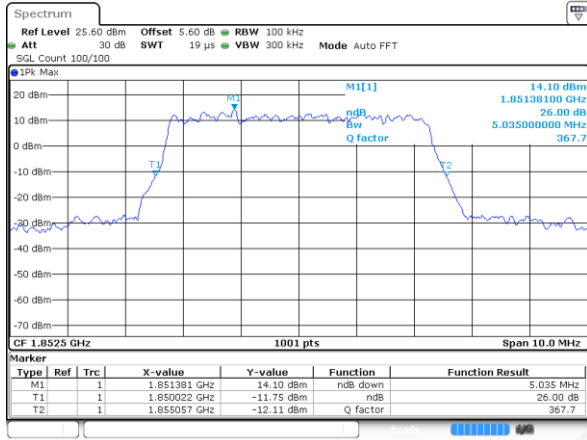

Middle Channel / 20MHz / QPSK

Middle Channel / 20MHz / 16QAM

Highest Channel / 20MHz / QPSK

Highest Channel / 20MHz / 16QAM

LTE Band 25

Lowest Channel / 1.4MHz / 64QAM

Lowest Channel / 3MHz / 64QAM

Middle Channel / 1.4MHz / 64QAM

Middle Channel / 3MHz / 64QAM

Highest Channel / 1.4MHz / 64QAM

Highest Channel / 3MHz / 64QAM

LTE Band 25

Lowest Channel / 5MHz / 64QAM

Lowest Channel / 10MHz / 64QAM

Middle Channel / 5MHz / 64QAM

Middle Channel / 10MHz / 64QAM

Highest Channel / 5MHz / 64QAM

Highest Channel / 10MHz / 64QAM

LTE Band 25

Lowest Channel / 15MHz / 64QAM

Lowest Channel / 20MHz / 64QAM

Middle Channel / 15MHz / 64QAM

Middle Channel / 20MHz / 64QAM

Highest Channel / 15MHz / 64QAM