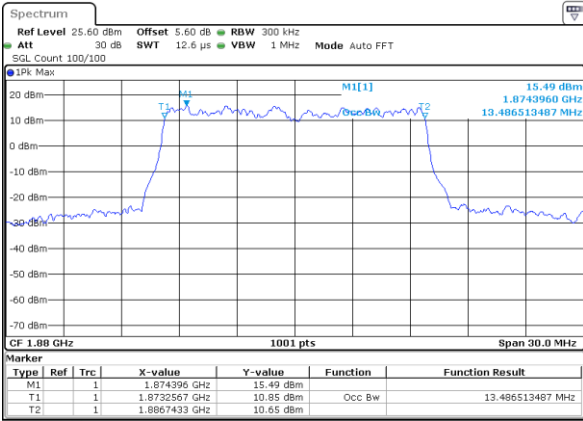

Lowest Channel / 5MHz / 16QAM

Middle Channel / 5MHz / QPSK

Middle Channel / 5MHz / 16QAM

Highest Channel / 5MHz / QPSK

Highest Channel / 5MHz / 16QAM

LTE Band 25

Lowest Channel / 10MHz / QPSK

Lowest Channel / 10MHz / 16QAM

Middle Channel / 10MHz / QPSK

Middle Channel / 10MHz / 16QAM

Highest Channel / 10MHz / QPSK

Highest Channel / 10MHz / 16QAM

LTE Band 25

Lowest Channel / 15MHz / QPSK

Lowest Channel / 15MHz / 16QAM

Middle Channel / 15MHz / QPSK

Middle Channel / 15MHz / 16QAM

Highest Channel / 15MHz / QPSK

Highest Channel / 15MHz / 16QAM

LTE Band 25

Lowest Channel / 20MHz / QPSK

Lowest Channel / 20MHz / 16QAM

Middle Channel / 20MHz / QPSK

Middle Channel / 20MHz / 16QAM

Highest Channel / 20MHz / QPSK

Highest Channel / 20MHz / 16QAM

LTE Band 25

Lowest Channel / 1.4MHz / 64QAM

Lowest Channel / 3MHz / 64QAM

Middle Channel / 1.4MHz / 64QAM

Middle Channel / 3MHz / 64QAM

Highest Channel / 1.4MHz / 64QAM