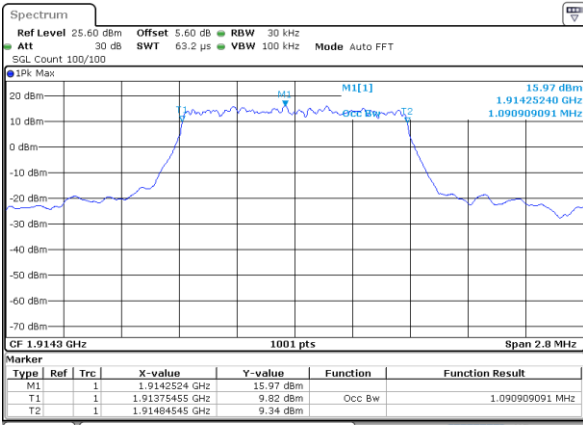

Highest Channel / 20MHz / 64QAM

Occupied Bandwidth

Mode	LTE Band 25 : 99%OBW(MHz)											
BW	1.4MHz		3MHz		5MHz		10MHz		15MHz		20MHz	
Mod.	QPSK	16QAM	QPSK	16QAM	QPSK	16QAM	QPSK	16QAM	QPSK	16QAM	QPSK	16QAM
Lowest CH	1.094	1.080	2.709	2.685	4.496	4.505	9.031	9.051	13.516	13.546	18.501	18.302
Middle CH	1.094	1.088	2.697	2.703	4.476	4.486	9.051	9.011	13.487	13.457	18.422	18.302
Highest CH	1.091	1.094	2.715	2.715	4.496	4.486	9.031	9.051	13.487	13.397	18.382	18.262
Mode	LTE Band 25 : 99%OBW(MHz)											
BW	1.4MHz		3MHz		5MHz		10MHz		15MHz		20MHz	
Mod.	64QAM		64QAM		64QAM		64QAM		64QAM		64QAM	
Lowest CH	1.085		2.715		4.505		9.111		13.457		18.422	
Middle CH	1.091		2.727		4.496		9.091		13.546		18.462	
Highest CH	1.083		2.709		4.456		9.011		13.487		18.302	

LTE Band 25

Lowest Channel / 1.4MHz / QPSK

Lowest Channel / 1.4MHz / 16QAM

Middle Channel / 1.4MHz / QPSK

Middle Channel / 1.4MHz / 16QAM

Highest Channel / 1.4MHz / QPSK

Highest Channel / 1.4MHz / 16QAM

LTE Band 25

Lowest Channel / 3MHz / QPSK

Lowest Channel / 3MHz / 16QAM

Middle Channel / 3MHz / QPSK

Middle Channel / 3MHz / 16QAM

Highest Channel / 3MHz / QPSK

Highest Channel / 3MHz / 16QAM

LTE Band 25

Lowest Channel / 5MHz / QPSK