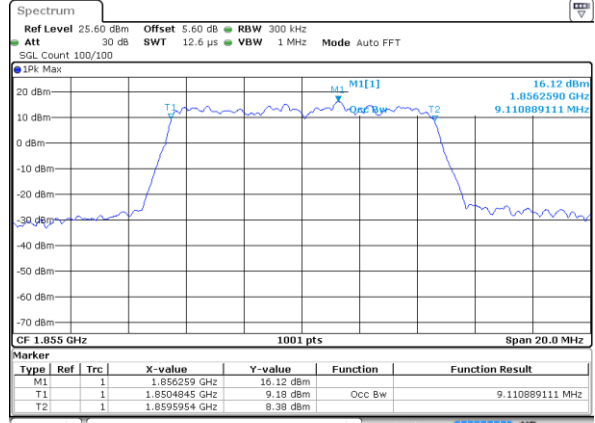

Highest Channel / 20MHz / QPSK

Highest Channel / 20MHz / 16QAM

LTE Band 25

Lowest Channel / 1.4MHz / 64QAM

Lowest Channel / 3MHz / 64QAM

Middle Channel / 1.4MHz / 64QAM

Middle Channel / 3MHz / 64QAM

Highest Channel / 1.4MHz / 64QAM

Highest Channel / 3MHz / 64QAM

LTE Band 25

Lowest Channel / 5MHz / 64QAM

Lowest Channel / 10MHz / 64QAM

Middle Channel / 5MHz / 64QAM

Middle Channel / 10MHz / 64QAM

Highest Channel / 5MHz / 64QAM

Highest Channel / 10MHz / 64QAM

LTE Band 25

Lowest Channel / 15MHz / 64QAM

Lowest Channel / 20MHz / 64QAM

Middle Channel / 15MHz / 64QAM

Middle Channel / 20MHz / 64QAM

Highest Channel / 15MHz / 64QAM

Highest Channel / 20MHz / 64QAM

Conducted Band Edge