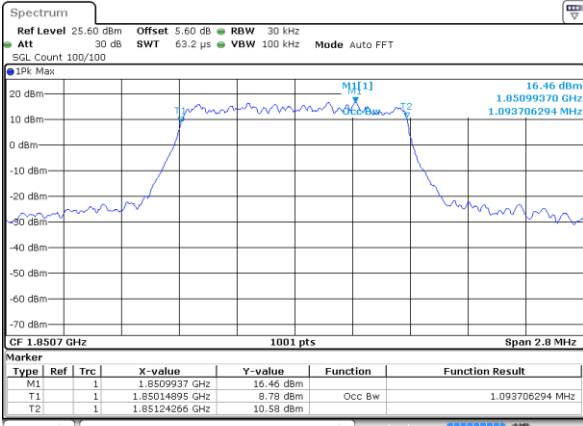

Highest Channel / 20MHz / 64QAM

Occupied Bandwidth

Mode	LTE Band 25 : 99%OBW(MHz)											
BW	1.4MHz		3MHz		5MHz		10MHz		15MHz		20MHz	
Mod.	QPSK	16QAM	QPSK	16QAM	QPSK	16QAM	QPSK	16QAM	QPSK	16QAM	QPSK	16QAM
Lowest CH	1.094	1.080	2.709	2.685	4.496	4.505	9.031	9.051	13.516	13.546	18.501	18.302
Middle CH	1.094	1.088	2.697	2.703	4.476	4.486	9.051	9.011	13.487	13.457	18.422	18.302
Highest CH	1.091	1.094	2.715	2.715	4.496	4.486	9.031	9.051	13.487	13.397	18.382	18.262
Mode	LTE Band 25 : 99%OBW(MHz)											
BW	1.4MHz		3MHz		5MHz		10MHz		15MHz		20MHz	
Mod.	64QAM		64QAM		64QAM		64QAM		64QAM		64QAM	
Lowest CH	1.085		2.715		4.505		9.111		13.457		18.422	
Middle CH	1.091		2.727		4.496		9.091		13.546		18.462	
Highest CH	1.083		2.709		4.456		9.011		13.487		18.302	

LTE Band 25

Lowest Channel / 1.4MHz / QPSK

Lowest Channel / 1.4MHz / 16QAM

Middle Channel / 1.4MHz / QPSK

Middle Channel / 1.4MHz / 16QAM

Highest Channel / 1.4MHz / QPSK

Highest Channel / 1.4MHz / 16QAM

LTE Band 25