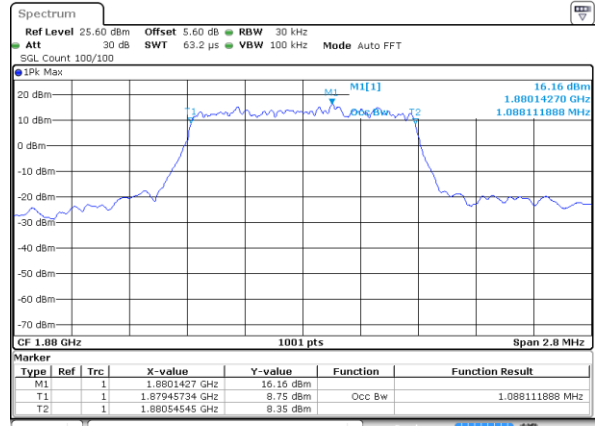

Highest Channel / 20MHz / 64QAM

Occupied Bandwidth

Mode	LTE Band 25 : 99%OBW(MHz)											
BW	1.4MHz		3MHz		5MHz		10MHz		15MHz		20MHz	
Mod.	QPSK	16QAM	QPSK	16QAM	QPSK	16QAM	QPSK	16QAM	QPSK	16QAM	QPSK	16QAM
Lowest CH	1.094	1.080	2.709	2.685	4.496	4.505	9.031	9.051	13.516	13.546	18.501	18.302
Middle CH	1.094	1.088	2.697	2.703	4.476	4.486	9.051	9.011	13.487	13.457	18.422	18.302
Highest CH	1.091	1.094	2.715	2.715	4.496	4.486	9.031	9.051	13.487	13.397	18.382	18.262
Mode	LTE Band 25 : 99%OBW(MHz)											
BW	1.4MHz		3MHz		5MHz		10MHz		15MHz		20MHz	
Mod.	64QAM		64QAM		64QAM		64QAM		64QAM		64QAM	
Lowest CH	1.085		2.715		4.505		9.111		13.457		18.422	
Middle CH	1.091		2.727		4.496		9.091		13.546		18.462	
Highest CH	1.083		2.709		4.456		9.011		13.487		18.302	

LTE Band 25

Lowest Channel / 1.4MHz / QPSK

Lowest Channel / 1.4MHz / 16QAM

Middle Channel / 1.4MHz / QPSK

Middle Channel / 1.4MHz / 16QAM

Highest Channel / 1.4MHz / QPSK

Highest Channel / 1.4MHz / 16QAM

LTE Band 25

Lowest Channel / 3MHz / QPSK

Lowest Channel / 3MHz / 16QAM

Middle Channel / 3MHz / QPSK

Middle Channel / 3MHz / 16QAM

Highest Channel / 3MHz / QPSK

Highest Channel / 3MHz / 16QAM

LTE Band 25

Lowest Channel / 5MHz / QPSK