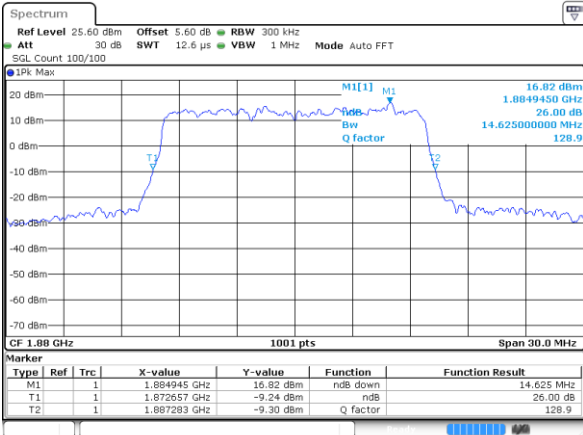

LTE Band 25

Lowest Channel / 5MHz / QPSK

Lowest Channel / 5MHz / 16QAM

Middle Channel / 5MHz / QPSK

Middle Channel / 5MHz / 16QAM

Highest Channel / 5MHz / QPSK

Highest Channel / 5MHz / 16QAM

LTE Band 25

Lowest Channel / 10MHz / QPSK

Lowest Channel / 10MHz / 16QAM

Middle Channel / 10MHz / QPSK

Middle Channel / 10MHz / 16QAM

Highest Channel / 10MHz / QPSK

Highest Channel / 10MHz / 16QAM

LTE Band 25

Lowest Channel / 15MHz / QPSK

Lowest Channel / 15MHz / 16QAM

Middle Channel / 15MHz / QPSK

Middle Channel / 15MHz / 16QAM

Highest Channel / 15MHz / QPSK

Highest Channel / 15MHz / 16QAM

LTE Band 25

Lowest Channel / 20MHz / QPSK

Lowest Channel / 20MHz / 16QAM