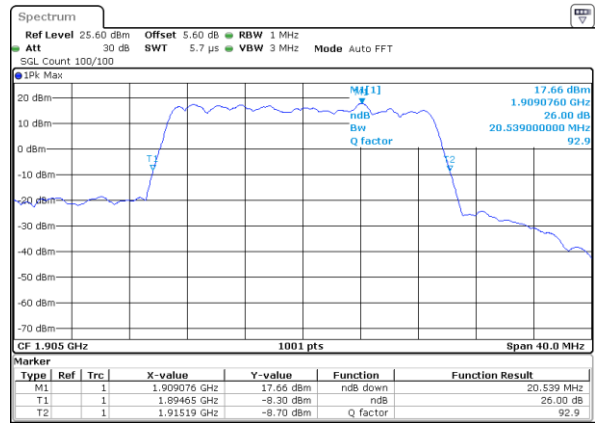

Lowest Channel / 15MHz / 16QAM

Middle Channel / 15MHz / QPSK

Middle Channel / 15MHz / 16QAM

Highest Channel / 15MHz / QPSK

Highest Channel / 15MHz / 16QAM

LTE Band 25

Lowest Channel / 20MHz / QPSK

Lowest Channel / 20MHz / 16QAM

Middle Channel / 20MHz / QPSK

Middle Channel / 20MHz / 16QAM

Highest Channel / 20MHz / QPSK

Highest Channel / 20MHz / 16QAM

LTE Band 25

Lowest Channel / 1.4MHz / 64QAM

Lowest Channel / 3MHz / 64QAM

Middle Channel / 1.4MHz / 64QAM

Middle Channel / 3MHz / 64QAM

Highest Channel / 1.4MHz / 64QAM

Highest Channel / 3MHz / 64QAM

LTE Band 25

Lowest Channel / 5MHz / 64QAM

Lowest Channel / 10MHz / 64QAM

Middle Channel / 5MHz / 64QAM

Middle Channel / 10MHz / 64QAM