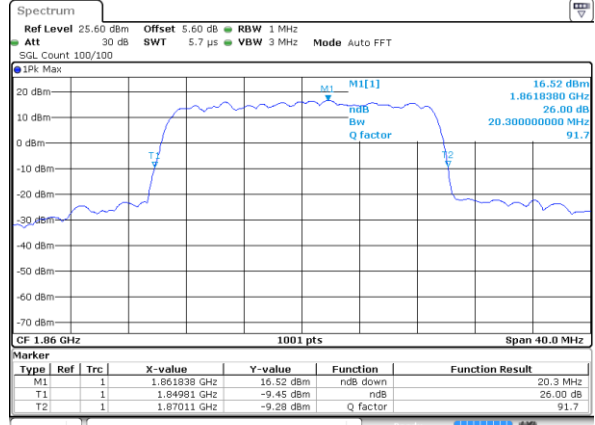

Middle Channel / 3MHz / 64QAM

Highest Channel / 1.4MHz / 64QAM

Highest Channel / 3MHz / 64QAM

LTE Band 25

Lowest Channel / 5MHz / 64QAM

Lowest Channel / 10MHz / 64QAM

Middle Channel / 5MHz / 64QAM

Middle Channel / 10MHz / 64QAM

Highest Channel / 5MHz / 64QAM

Highest Channel / 10MHz / 64QAM

LTE Band 25

Lowest Channel / 15MHz / 64QAM

Lowest Channel / 20MHz / 64QAM

Middle Channel / 15MHz / 64QAM

Middle Channel / 20MHz / 64QAM

Highest Channel / 15MHz / 64QAM

Highest Channel / 20MHz / 64QAM

Occupied Bandwidth

Mode	LTE Band 25 : 99%OBW(MHz)											
BW	1.4MHz		3MHz		5MHz		10MHz		15MHz		20MHz	
Mod.	QPSK	16QAM	QPSK	16QAM	QPSK	16QAM	QPSK	16QAM	QPSK	16QAM	QPSK	16QAM
Lowest CH	1.094	1.080	2.709	2.685	4.496	4.505	9.031	9.051	13.516	13.546	18.501	18.302
Middle CH	1.094	1.088	2.697	2.703	4.476	4.486	9.051	9.011	13.487	13.457	18.422	18.302
Highest CH	1.091	1.094	2.715	2.715	4.496	4.486	9.031	9.051	13.487	13.397	18.382	18.262
Mode	LTE Band 25 : 99%OBW(MHz)											
BW	1.4MHz		3MHz		5MHz		10MHz		15MHz		20MHz	
Mod.	64QAM		64QAM		64QAM		64QAM		64QAM		64QAM	
Lowest CH	1.085		2.715		4.505		9.111		13.457		18.422	
Middle CH	1.091		2.727		4.496		9.091		13.546		18.462	
Highest CH	1.083		2.709		4.456		9.011		13.487		18.302	

LTE Band 25

Lowest Channel / 1.4MHz / QPSK

Lowest Channel / 1.4MHz / 16QAM

Middle Channel / 1.4MHz / QPSK

Middle Channel / 1.4MHz / 16QAM

Highest Channel / 1.4MHz / QPSK

Highest Channel / 1.4MHz / 16QAM

LTE Band 25