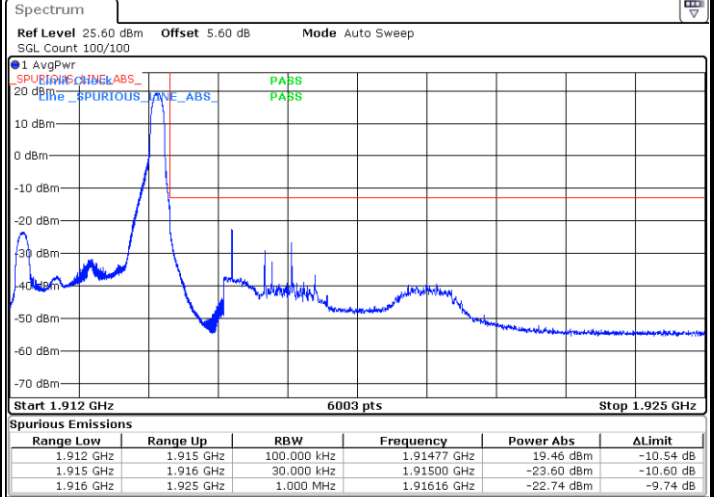

LTE Band 25 / 1.4MHz / 64QAM

Lowest Band Edge / 1 RB

Highest Band Edge / 1 RB

Lowest Band Edge / Full RB

Highest Band Edge / Full RB

LTE Band 25 / 3MHz / QPSK

Lowest Band Edge / 1RB

Highest Band Edge / 1 RB

Lowest Band Edge / Full RB

Highest Band Edge / Full RB

LTE Band 25 / 3MHz / 16QAM

Lowest Band Edge / 1 RB

Highest Band Edge / 1 RB

Lowest Band Edge / Full RB

Highest Band Edge / Full RB

LTE Band 25 / 3MHz / 64QAM

Lowest Band Edge / 1 RB

Highest Band Edge / 1 RB

Lowest Band Edge / Full RB

Highest Band Edge / Full RB

LTE Band 25 / 5MHz / QPSK

Lowest Band Edge / 1 RB

Highest Band Edge / 1 RB

Lowest Band Edge / Full RB