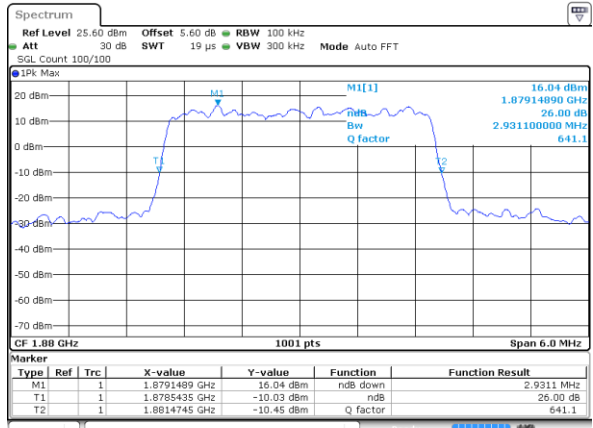

Lowest Channel / 15MHz / 16QAM

Middle Channel / 15MHz / QPSK

Middle Channel / 15MHz / 16QAM

Highest Channel / 15MHz / QPSK

Highest Channel / 15MHz / 16QAM

LTE Band 25

Lowest Channel / 20MHz / QPSK

Lowest Channel / 20MHz / 16QAM

Middle Channel / 20MHz / QPSK

Middle Channel / 20MHz / 16QAM

Highest Channel / 20MHz / QPSK

Highest Channel / 20MHz / 16QAM

LTE Band 25

Lowest Channel / 1.4MHz / 64QAM

Lowest Channel / 3MHz / 64QAM

Middle Channel / 1.4MHz / 64QAM

Middle Channel / 3MHz / 64QAM

Highest Channel / 1.4MHz / 64QAM

Highest Channel / 3MHz / 64QAM

LTE Band 25

Lowest Channel / 5MHz / 64QAM

Lowest Channel / 10MHz / 64QAM

Middle Channel / 5MHz / 64QAM

Middle Channel / 10MHz / 64QAM