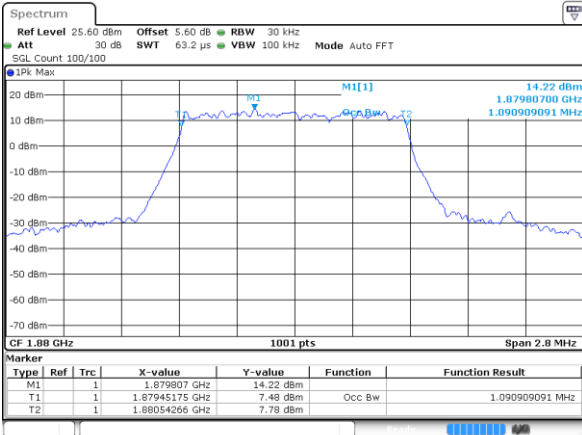

Highest Channel / 20MHz / QPSK

Highest Channel / 20MHz / 16QAM

LTE Band 25

Lowest Channel / 1.4MHz / 64QAM

Lowest Channel / 3MHz / 64QAM

Middle Channel / 1.4MHz / 64QAM

Middle Channel / 3MHz / 64QAM

Highest Channel / 1.4MHz / 64QAM

Highest Channel / 3MHz / 64QAM

LTE Band 25

Lowest Channel / 5MHz / 64QAM

Lowest Channel / 10MHz / 64QAM

Middle Channel / 5MHz / 64QAM

Middle Channel / 10MHz / 64QAM

Highest Channel / 5MHz / 64QAM

Highest Channel / 10MHz / 64QAM