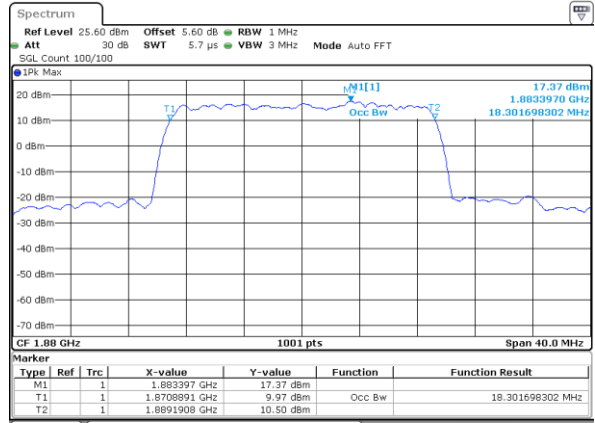

Middle Channel / 10MHz / QPSK

Middle Channel / 10MHz / 16QAM

Highest Channel / 10MHz / QPSK

Highest Channel / 10MHz / 16QAM

LTE Band 25

Lowest Channel / 15MHz / QPSK

Lowest Channel / 15MHz / 16QAM

Middle Channel / 15MHz / QPSK

Middle Channel / 15MHz / 16QAM

Highest Channel / 15MHz / QPSK

Highest Channel / 15MHz / 16QAM

LTE Band 25

Lowest Channel / 20MHz / QPSK

Lowest Channel / 20MHz / 16QAM

Middle Channel / 20MHz / QPSK

Middle Channel / 20MHz / 16QAM

Highest Channel / 20MHz / QPSK

Highest Channel / 20MHz / 16QAM

LTE Band 25

Lowest Channel / 1.4MHz / 64QAM

Lowest Channel / 3MHz / 64QAM

Middle Channel / 1.4MHz / 64QAM

Middle Channel / 3MHz / 64QAM

Highest Channel / 1.4MHz / 64QAM