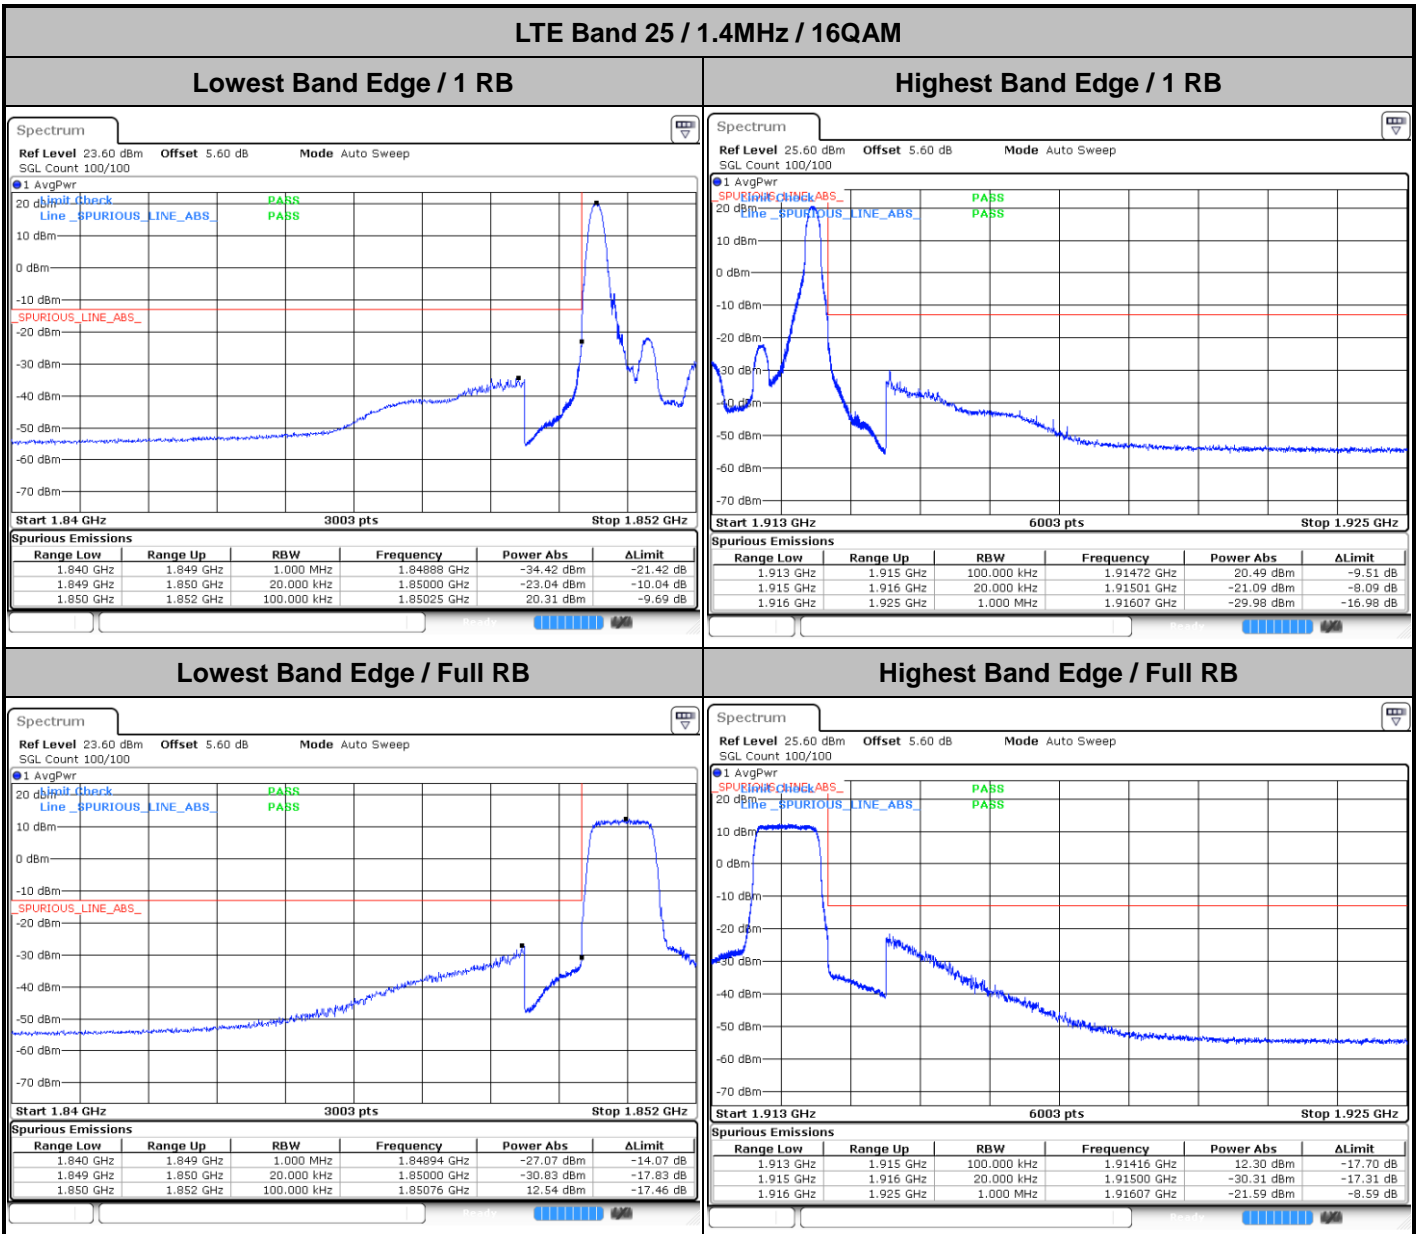

Highest Channel / 3MHz / 64QAM

LTE Band 25

Lowest Channel / 5MHz / 64QAM

Lowest Channel / 10MHz / 64QAM

Middle Channel / 5MHz / 64QAM

Middle Channel / 10MHz / 64QAM

Highest Channel / 5MHz / 64QAM

Highest Channel / 10MHz / 64QAM

LTE Band 25

Lowest Channel / 15MHz / 64QAM

Lowest Channel / 20MHz / 64QAM

Middle Channel / 15MHz / 64QAM

Middle Channel / 20MHz / 64QAM

Highest Channel / 15MHz / 64QAM

Highest Channel / 20MHz / 64QAM

Conducted Band Edge

LTE Band 25 / 1.4MHz / 64QAM

Lowest Band Edge / 1 RB

Highest Band Edge / 1 RB

Lowest Band Edge / Full RB

Highest Band Edge / Full RB

LTE Band 25 / 3MHz / QPSK

Lowest Band Edge / 1RB

Highest Band Edge / 1 RB

Lowest Band Edge / Full RB

Highest Band Edge / Full RB

LTE Band 25 / 3MHz / 16QAM

Lowest Band Edge / 1 RB

Highest Band Edge / 1 RB

Lowest Band Edge / Full RB

Highest Band Edge / Full RB

LTE Band 25 / 3MHz / 64QAM