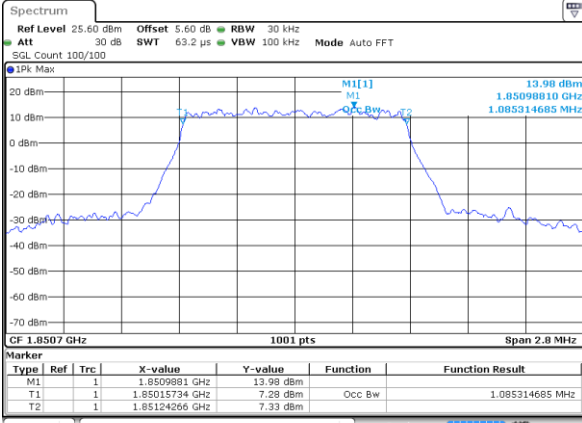

Middle Channel / 15MHz / 16QAM

Highest Channel / 15MHz / QPSK

Highest Channel / 15MHz / 16QAM

LTE Band 25

Lowest Channel / 20MHz / QPSK

Lowest Channel / 20MHz / 16QAM

Middle Channel / 20MHz / QPSK

Middle Channel / 20MHz / 16QAM

Highest Channel / 20MHz / QPSK

Highest Channel / 20MHz / 16QAM

LTE Band 25

Lowest Channel / 1.4MHz / 64QAM

Lowest Channel / 3MHz / 64QAM

Middle Channel / 1.4MHz / 64QAM

Middle Channel / 3MHz / 64QAM

Highest Channel / 1.4MHz / 64QAM

Highest Channel / 3MHz / 64QAM

LTE Band 25

Lowest Channel / 5MHz / 64QAM

Lowest Channel / 10MHz / 64QAM

Middle Channel / 5MHz / 64QAM

Middle Channel / 10MHz / 64QAM

Highest Channel / 5MHz / 64QAM

Highest Channel / 10MHz / 64QAM