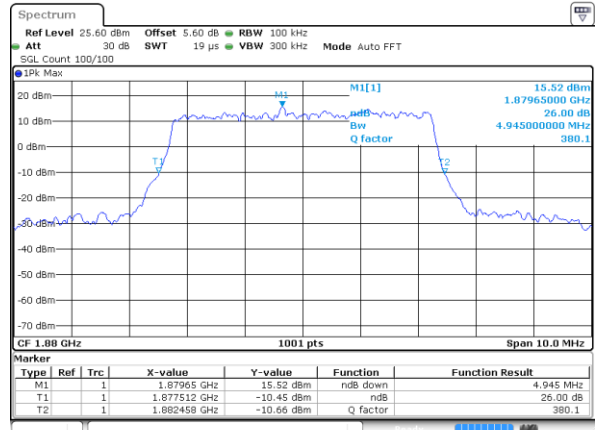

LTE Band 25

Lowest Channel / 5MHz / QPSK

Lowest Channel / 5MHz / 16QAM

Middle Channel / 5MHz / QPSK

Middle Channel / 5MHz / 16QAM

Highest Channel / 5MHz / QPSK

Highest Channel / 5MHz / 16QAM

LTE Band 25

Lowest Channel / 10MHz / QPSK

Lowest Channel / 10MHz / 16QAM

Middle Channel / 10MHz / QPSK

Middle Channel / 10MHz / 16QAM

Highest Channel / 10MHz / QPSK

Highest Channel / 10MHz / 16QAM

LTE Band 25

Lowest Channel / 15MHz / QPSK

Lowest Channel / 15MHz / 16QAM

Middle Channel / 15MHz / QPSK

Middle Channel / 15MHz / 16QAM

Highest Channel / 15MHz / QPSK

Highest Channel / 15MHz / 16QAM

LTE Band 25

Lowest Channel / 20MHz / QPSK

Lowest Channel / 20MHz / 16QAM