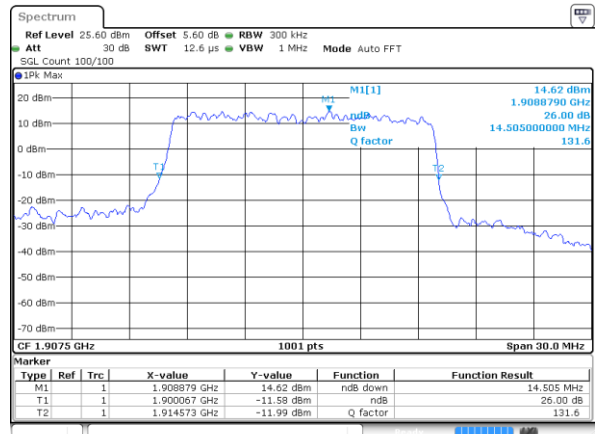

Lowest Channel / 10MHz / QPSK

Lowest Channel / 10MHz / 16QAM

Middle Channel / 10MHz / QPSK

Middle Channel / 10MHz / 16QAM

Highest Channel / 10MHz / QPSK

Highest Channel / 10MHz / 16QAM

LTE Band 25

Lowest Channel / 15MHz / QPSK

Lowest Channel / 15MHz / 16QAM

Middle Channel / 15MHz / QPSK

Middle Channel / 15MHz / 16QAM

Highest Channel / 15MHz / QPSK

Highest Channel / 15MHz / 16QAM

LTE Band 25

Lowest Channel / 20MHz / QPSK

Lowest Channel / 20MHz / 16QAM

Middle Channel / 20MHz / QPSK

Middle Channel / 20MHz / 16QAM

Highest Channel / 20MHz / QPSK

Highest Channel / 20MHz / 16QAM

LTE Band 25

Lowest Channel / 1.4MHz / 64QAM

Lowest Channel / 3MHz / 64QAM

Middle Channel / 1.4MHz / 64QAM