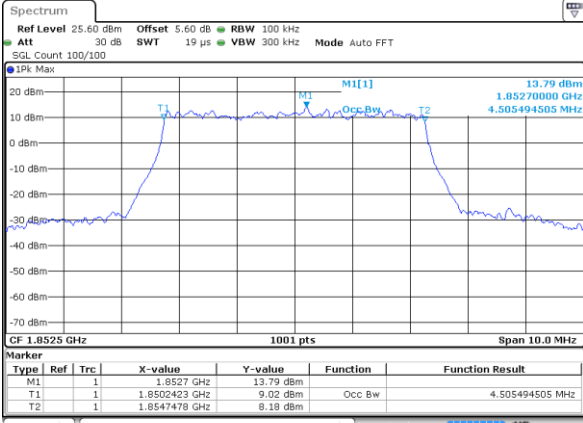

Middle Channel / 15MHz / 16QAM

Highest Channel / 15MHz / QPSK

Highest Channel / 15MHz / 16QAM

LTE Band 25

Lowest Channel / 20MHz / QPSK

Lowest Channel / 20MHz / 16QAM

Middle Channel / 20MHz / QPSK

Middle Channel / 20MHz / 16QAM

Highest Channel / 20MHz / QPSK

Highest Channel / 20MHz / 16QAM

LTE Band 25

Lowest Channel / 1.4MHz / 64QAM

Lowest Channel / 3MHz / 64QAM

Middle Channel / 1.4MHz / 64QAM

Middle Channel / 3MHz / 64QAM

Highest Channel / 1.4MHz / 64QAM

Highest Channel / 3MHz / 64QAM

LTE Band 25

Lowest Channel / 5MHz / 64QAM

Lowest Channel / 10MHz / 64QAM

Middle Channel / 5MHz / 64QAM

Middle Channel / 10MHz / 64QAM

Highest Channel / 5MHz / 64QAM

Highest Channel / 10MHz / 64QAM