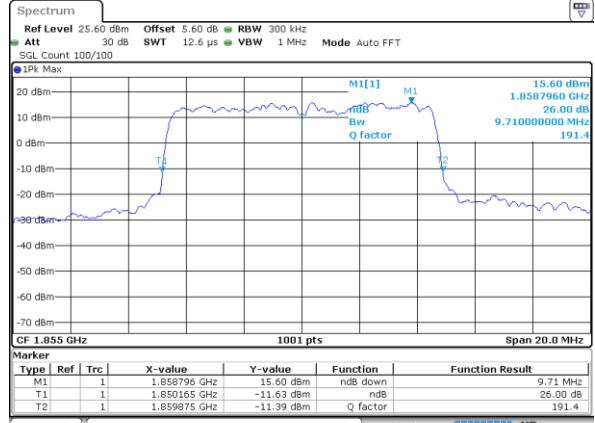

LTE Band 25

Lowest Channel / 5MHz / QPSK

Lowest Channel / 5MHz / 16QAM

Middle Channel / 5MHz / QPSK

Middle Channel / 5MHz / 16QAM

Highest Channel / 5MHz / QPSK

Highest Channel / 5MHz / 16QAM

LTE Band 25

Lowest Channel / 10MHz / QPSK

Lowest Channel / 10MHz / 16QAM

Middle Channel / 10MHz / QPSK

Middle Channel / 10MHz / 16QAM

Highest Channel / 10MHz / QPSK

Highest Channel / 10MHz / 16QAM

LTE Band 25

Lowest Channel / 15MHz / QPSK

Lowest Channel / 15MHz / 16QAM

Middle Channel / 15MHz / QPSK

Middle Channel / 15MHz / 16QAM

Highest Channel / 15MHz / QPSK

Highest Channel / 15MHz / 16QAM

LTE Band 25

Lowest Channel / 20MHz / QPSK

Lowest Channel / 20MHz / 16QAM