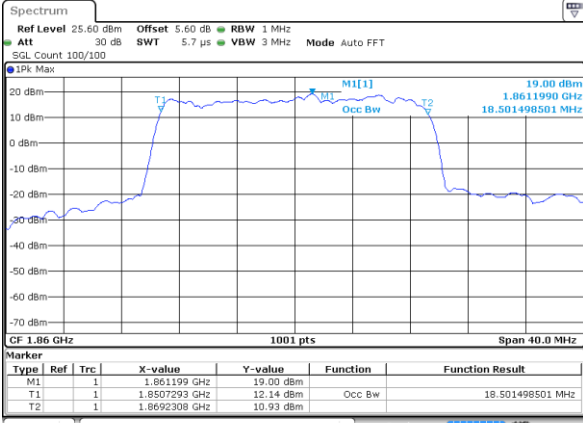

Middle Channel / 10MHz / QPSK

Middle Channel / 10MHz / 16QAM

Highest Channel / 10MHz / QPSK

Highest Channel / 10MHz / 16QAM

LTE Band 25

Lowest Channel / 15MHz / QPSK

Lowest Channel / 15MHz / 16QAM

Middle Channel / 15MHz / QPSK

Middle Channel / 15MHz / 16QAM

Highest Channel / 15MHz / QPSK

Highest Channel / 15MHz / 16QAM

LTE Band 25

Lowest Channel / 20MHz / QPSK

Lowest Channel / 20MHz / 16QAM

Middle Channel / 20MHz / QPSK

Middle Channel / 20MHz / 16QAM

Highest Channel / 20MHz / QPSK

Highest Channel / 20MHz / 16QAM

LTE Band 25

Lowest Channel / 1.4MHz / 64QAM

Lowest Channel / 3MHz / 64QAM

Middle Channel / 1.4MHz / 64QAM

Middle Channel / 3MHz / 64QAM

Highest Channel / 1.4MHz / 64QAM