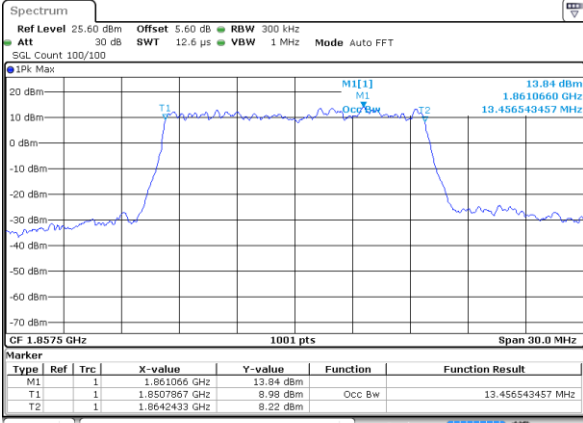

Highest Channel / 20MHz / QPSK

Highest Channel / 20MHz / 16QAM

LTE Band 25

Lowest Channel / 1.4MHz / 64QAM

Lowest Channel / 3MHz / 64QAM

Middle Channel / 1.4MHz / 64QAM

Middle Channel / 3MHz / 64QAM

Highest Channel / 1.4MHz / 64QAM

Highest Channel / 3MHz / 64QAM

LTE Band 25

Lowest Channel / 5MHz / 64QAM

Lowest Channel / 10MHz / 64QAM

Middle Channel / 5MHz / 64QAM

Middle Channel / 10MHz / 64QAM

Highest Channel / 5MHz / 64QAM

Highest Channel / 10MHz / 64QAM

LTE Band 25

Lowest Channel / 15MHz / 64QAM

Lowest Channel / 20MHz / 64QAM

Middle Channel / 15MHz / 64QAM

Middle Channel / 20MHz / 64QAM

Highest Channel / 15MHz / 64QAM

Highest Channel / 20MHz / 64QAM

Conducted Band Edge

LTE Band 25 / 1.4MHz / 64QAM

Lowest Band Edge / 1 RB

Highest Band Edge / 1 RB

Lowest Band Edge / Full RB

Highest Band Edge / Full RB

LTE Band 25 / 3MHz / QPSK

Lowest Band Edge / 1RB

Highest Band Edge / 1 RB