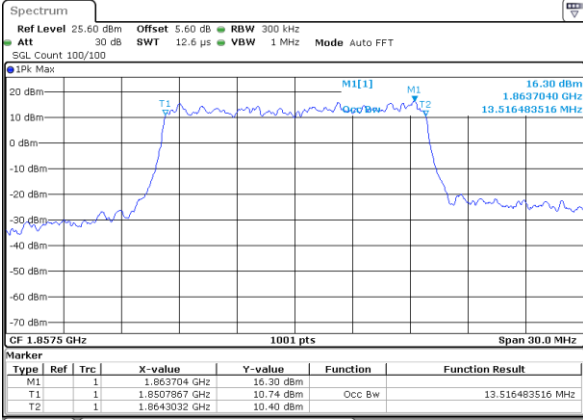

Lowest Channel / 5MHz / 16QAM

Middle Channel / 5MHz / QPSK

Middle Channel / 5MHz / 16QAM

Highest Channel / 5MHz / QPSK

Highest Channel / 5MHz / 16QAM

LTE Band 25

Lowest Channel / 10MHz / QPSK

Lowest Channel / 10MHz / 16QAM

Middle Channel / 10MHz / QPSK

Middle Channel / 10MHz / 16QAM

Highest Channel / 10MHz / QPSK

Highest Channel / 10MHz / 16QAM

LTE Band 25

Lowest Channel / 15MHz / QPSK

Lowest Channel / 15MHz / 16QAM

Middle Channel / 15MHz / QPSK

Middle Channel / 15MHz / 16QAM

Highest Channel / 15MHz / QPSK

Highest Channel / 15MHz / 16QAM

LTE Band 25

Lowest Channel / 20MHz / QPSK

Lowest Channel / 20MHz / 16QAM

Middle Channel / 20MHz / QPSK

Middle Channel / 20MHz / 16QAM