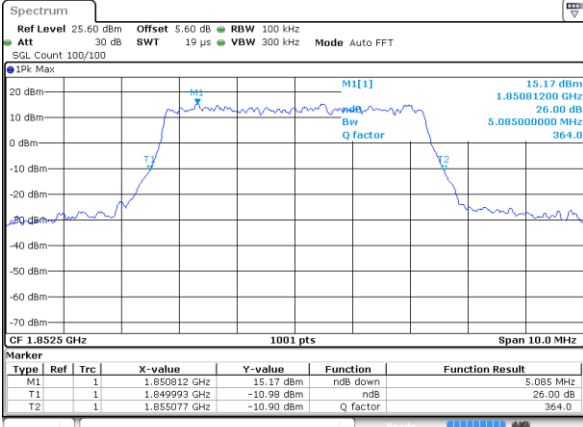

LTE Band 25

Lowest Channel / 5MHz / QPSK

Lowest Channel / 5MHz / 16QAM

Middle Channel / 5MHz / QPSK

Middle Channel / 5MHz / 16QAM

Highest Channel / 5MHz / QPSK

Highest Channel / 5MHz / 16QAM

LTE Band 25

Lowest Channel / 10MHz / QPSK

Lowest Channel / 10MHz / 16QAM

Middle Channel / 10MHz / QPSK

Middle Channel / 10MHz / 16QAM

Highest Channel / 10MHz / QPSK

Highest Channel / 10MHz / 16QAM

LTE Band 25

Lowest Channel / 15MHz / QPSK