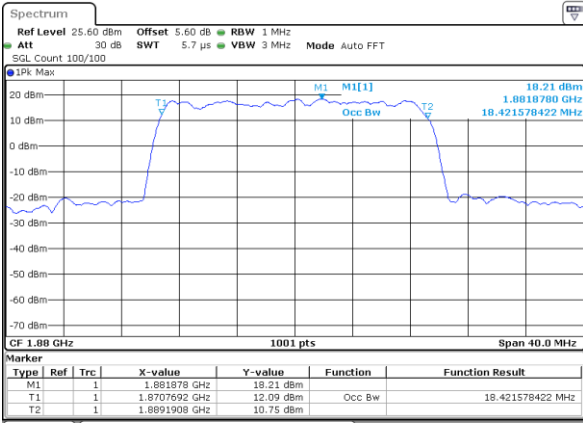

Middle Channel / 10MHz / QPSK

Middle Channel / 10MHz / 16QAM

Highest Channel / 10MHz / QPSK

Highest Channel / 10MHz / 16QAM

LTE Band 25

Lowest Channel / 15MHz / QPSK

Lowest Channel / 15MHz / 16QAM

Middle Channel / 15MHz / QPSK

Middle Channel / 15MHz / 16QAM

Highest Channel / 15MHz / QPSK

Highest Channel / 15MHz / 16QAM

LTE Band 25

Lowest Channel / 20MHz / QPSK

Lowest Channel / 20MHz / 16QAM

Middle Channel / 20MHz / QPSK

Middle Channel / 20MHz / 16QAM

Highest Channel / 20MHz / QPSK

Highest Channel / 20MHz / 16QAM

LTE Band 25

Lowest Channel / 1.4MHz / 64QAM

Lowest Channel / 3MHz / 64QAM

Middle Channel / 1.4MHz / 64QAM

Middle Channel / 3MHz / 64QAM

Highest Channel / 1.4MHz / 64QAM