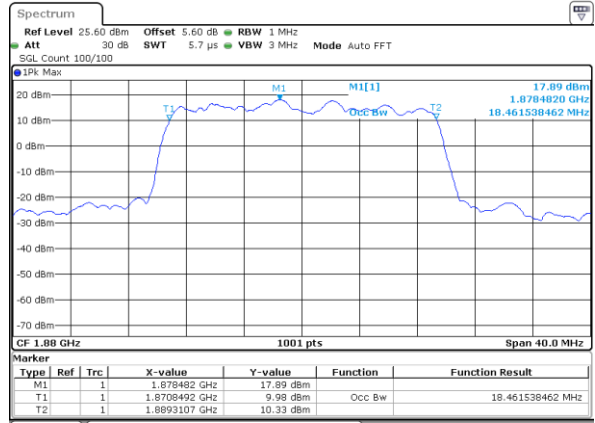

Highest Channel / 3MHz / 64QAM

LTE Band 25

Lowest Channel / 5MHz / 64QAM

Lowest Channel / 10MHz / 64QAM

Middle Channel / 5MHz / 64QAM

Middle Channel / 10MHz / 64QAM

Highest Channel / 5MHz / 64QAM

Highest Channel / 10MHz / 64QAM

LTE Band 25

Lowest Channel / 15MHz / 64QAM

Lowest Channel / 20MHz / 64QAM

Middle Channel / 15MHz / 64QAM

Middle Channel / 20MHz / 64QAM

Highest Channel / 15MHz / 64QAM

Highest Channel / 20MHz / 64QAM

Conducted Band Edge

LTE Band 25 / 1.4MHz / 64QAM

Lowest Band Edge / 1 RB

Highest Band Edge / 1 RB

Lowest Band Edge / Full RB

Highest Band Edge / Full RB

LTE Band 25 / 3MHz / QPSK

Lowest Band Edge / 1RB

Highest Band Edge / 1 RB

Lowest Band Edge / Full RB

Highest Band Edge / Full RB

LTE Band 25 / 3MHz / 16QAM

Lowest Band Edge / 1 RB

Highest Band Edge / 1 RB

Lowest Band Edge / Full RB

Highest Band Edge / Full RB

LTE Band 25 / 3MHz / 64QAM