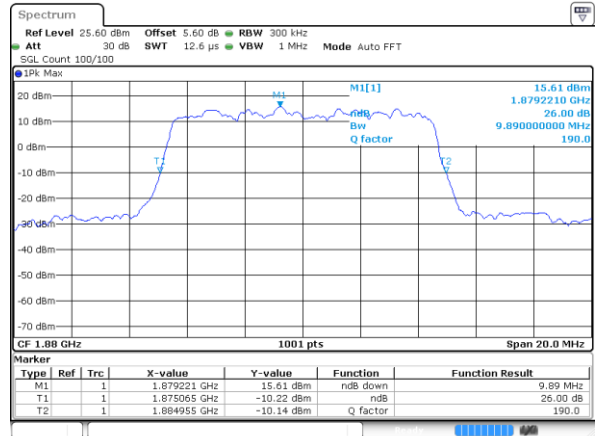

Middle Channel / 3MHz / 64QAM

Highest Channel / 1.4MHz / 64QAM

Highest Channel / 3MHz / 64QAM

LTE Band 25

Lowest Channel / 5MHz / 64QAM

Lowest Channel / 10MHz / 64QAM

Middle Channel / 5MHz / 64QAM

Middle Channel / 10MHz / 64QAM

Highest Channel / 5MHz / 64QAM

Highest Channel / 10MHz / 64QAM

LTE Band 25

Lowest Channel / 15MHz / 64QAM

Lowest Channel / 20MHz / 64QAM

Middle Channel / 15MHz / 64QAM

Middle Channel / 20MHz / 64QAM

Highest Channel / 15MHz / 64QAM