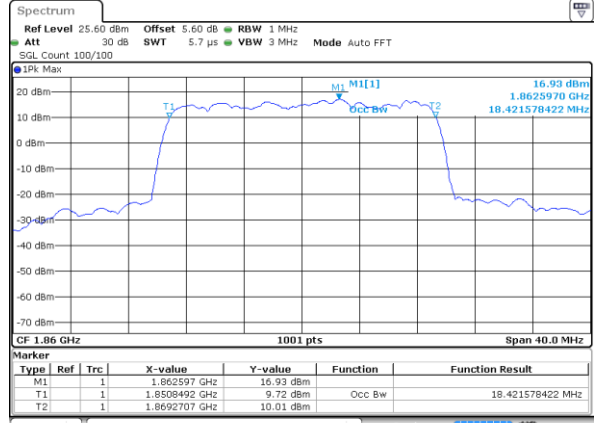

Highest Channel / 20MHz / QPSK

Highest Channel / 20MHz / 16QAM

LTE Band 25

Lowest Channel / 1.4MHz / 64QAM

Lowest Channel / 3MHz / 64QAM

Middle Channel / 1.4MHz / 64QAM

Middle Channel / 3MHz / 64QAM

Highest Channel / 1.4MHz / 64QAM

Highest Channel / 3MHz / 64QAM

LTE Band 25

Lowest Channel / 5MHz / 64QAM

Lowest Channel / 10MHz / 64QAM

Middle Channel / 5MHz / 64QAM

Middle Channel / 10MHz / 64QAM

Highest Channel / 5MHz / 64QAM

Highest Channel / 10MHz / 64QAM

LTE Band 25

Lowest Channel / 15MHz / 64QAM

Lowest Channel / 20MHz / 64QAM

Middle Channel / 15MHz / 64QAM

Middle Channel / 20MHz / 64QAM

Highest Channel / 15MHz / 64QAM

Highest Channel / 20MHz / 64QAM

Conducted Band Edge

LTE Band 25 / 1.4MHz / 64QAM

Lowest Band Edge / 1 RB

Highest Band Edge / 1 RB

Lowest Band Edge / Full RB

Highest Band Edge / Full RB

LTE Band 25 / 3MHz / QPSK

Lowest Band Edge / 1RB

Highest Band Edge / 1 RB