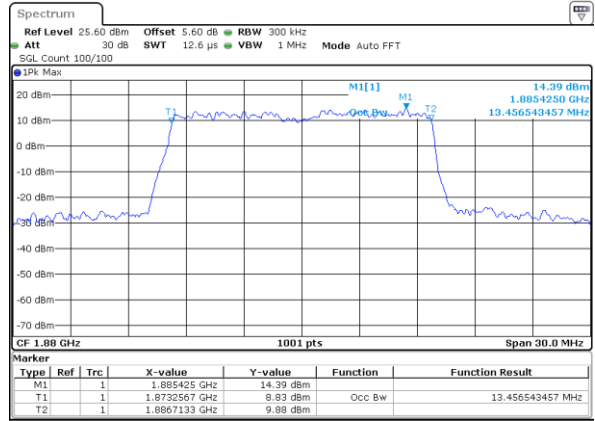

Lowest Channel / 5MHz / 16QAM

Middle Channel / 5MHz / QPSK

Middle Channel / 5MHz / 16QAM

Highest Channel / 5MHz / QPSK

Highest Channel / 5MHz / 16QAM

LTE Band 25

Lowest Channel / 10MHz / QPSK

Lowest Channel / 10MHz / 16QAM

Middle Channel / 10MHz / QPSK

Middle Channel / 10MHz / 16QAM

Highest Channel / 10MHz / QPSK

Highest Channel / 10MHz / 16QAM

LTE Band 25

Lowest Channel / 15MHz / QPSK

Lowest Channel / 15MHz / 16QAM

Middle Channel / 15MHz / QPSK

Middle Channel / 15MHz / 16QAM

Highest Channel / 15MHz / QPSK

Highest Channel / 15MHz / 16QAM

LTE Band 25

Lowest Channel / 20MHz / QPSK

Lowest Channel / 20MHz / 16QAM

Middle Channel / 20MHz / QPSK

Middle Channel / 20MHz / 16QAM