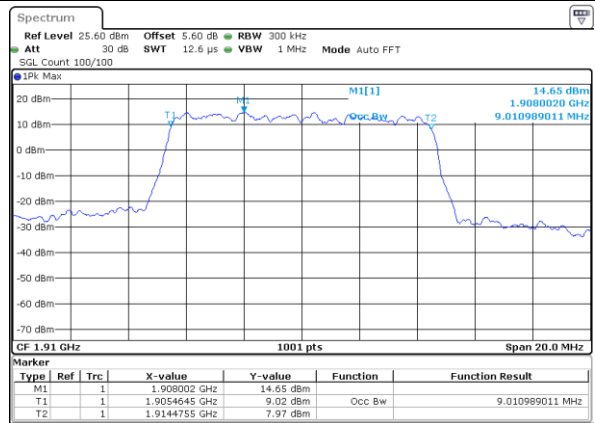

Highest Channel / 20MHz / QPSK

Highest Channel / 20MHz / 16QAM

LTE Band 25

Lowest Channel / 1.4MHz / 64QAM

Lowest Channel / 3MHz / 64QAM

Middle Channel / 1.4MHz / 64QAM

Middle Channel / 3MHz / 64QAM

Highest Channel / 1.4MHz / 64QAM

Highest Channel / 3MHz / 64QAM

LTE Band 25

Lowest Channel / 5MHz / 64QAM

Lowest Channel / 10MHz / 64QAM

Middle Channel / 5MHz / 64QAM

Middle Channel / 10MHz / 64QAM

Highest Channel / 5MHz / 64QAM

Highest Channel / 10MHz / 64QAM

LTE Band 25

Lowest Channel / 15MHz / 64QAM

Lowest Channel / 20MHz / 64QAM

Middle Channel / 15MHz / 64QAM

Middle Channel / 20MHz / 64QAM

Highest Channel / 15MHz / 64QAM

Highest Channel / 20MHz / 64QAM

Conducted Band Edge