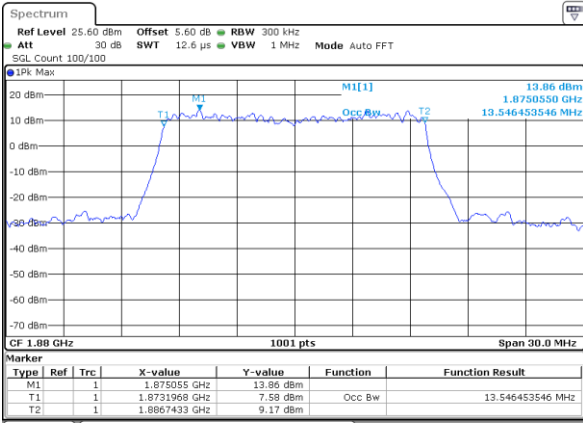

Highest Channel / 3MHz / 64QAM

LTE Band 25

Lowest Channel / 5MHz / 64QAM

Lowest Channel / 10MHz / 64QAM

Middle Channel / 5MHz / 64QAM

Middle Channel / 10MHz / 64QAM

Highest Channel / 5MHz / 64QAM

Highest Channel / 10MHz / 64QAM

LTE Band 25

Lowest Channel / 15MHz / 64QAM

Lowest Channel / 20MHz / 64QAM

Middle Channel / 15MHz / 64QAM

Middle Channel / 20MHz / 64QAM

Highest Channel / 15MHz / 64QAM

Highest Channel / 20MHz / 64QAM

Conducted Band Edge

LTE Band 25 / 1.4MHz / 64QAM

Lowest Band Edge / 1 RB

Highest Band Edge / 1 RB

Lowest Band Edge / Full RB

Highest Band Edge / Full RB

LTE Band 25 / 3MHz / QPSK

Lowest Band Edge / 1RB

Highest Band Edge / 1 RB

Lowest Band Edge / Full RB

Highest Band Edge / Full RB

LTE Band 25 / 3MHz / 16QAM

Lowest Band Edge / 1 RB

Highest Band Edge / 1 RB

Lowest Band Edge / Full RB

Highest Band Edge / Full RB

LTE Band 25 / 3MHz / 64QAM