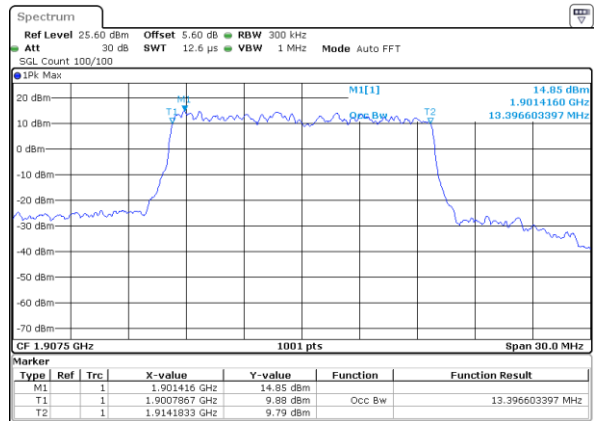

Middle Channel / 10MHz / QPSK

Middle Channel / 10MHz / 16QAM

Highest Channel / 10MHz / QPSK

Highest Channel / 10MHz / 16QAM

LTE Band 25

Lowest Channel / 15MHz / QPSK

Lowest Channel / 15MHz / 16QAM

Middle Channel / 15MHz / QPSK

Middle Channel / 15MHz / 16QAM

Highest Channel / 15MHz / QPSK

Highest Channel / 15MHz / 16QAM

LTE Band 25

Lowest Channel / 20MHz / QPSK

Lowest Channel / 20MHz / 16QAM

Middle Channel / 20MHz / QPSK

Middle Channel / 20MHz / 16QAM