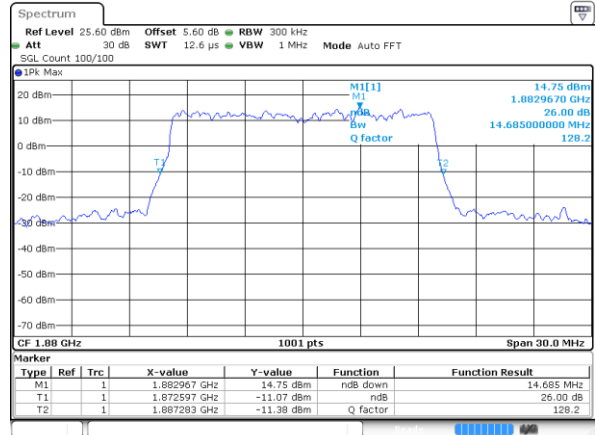

LTE Band 25

Lowest Channel / 5MHz / QPSK

Lowest Channel / 5MHz / 16QAM

Middle Channel / 5MHz / QPSK

Middle Channel / 5MHz / 16QAM

Highest Channel / 5MHz / QPSK

Highest Channel / 5MHz / 16QAM

LTE Band 25

Lowest Channel / 10MHz / QPSK

Lowest Channel / 10MHz / 16QAM

Middle Channel / 10MHz / QPSK

Middle Channel / 10MHz / 16QAM

Highest Channel / 10MHz / QPSK

Highest Channel / 10MHz / 16QAM

LTE Band 25

Lowest Channel / 15MHz / QPSK

Lowest Channel / 15MHz / 16QAM

Middle Channel / 15MHz / QPSK

Middle Channel / 15MHz / 16QAM

Highest Channel / 15MHz / QPSK

Highest Channel / 15MHz / 16QAM

LTE Band 25

Lowest Channel / 20MHz / QPSK

Lowest Channel / 20MHz / 16QAM

Middle Channel / 20MHz / QPSK

Middle Channel / 20MHz / 16QAM

Highest Channel / 20MHz / QPSK

Highest Channel / 20MHz / 16QAM

LTE Band 25

Lowest Channel / 1.4MHz / 64QAM

Lowest Channel / 3MHz / 64QAM

Middle Channel / 1.4MHz / 64QAM