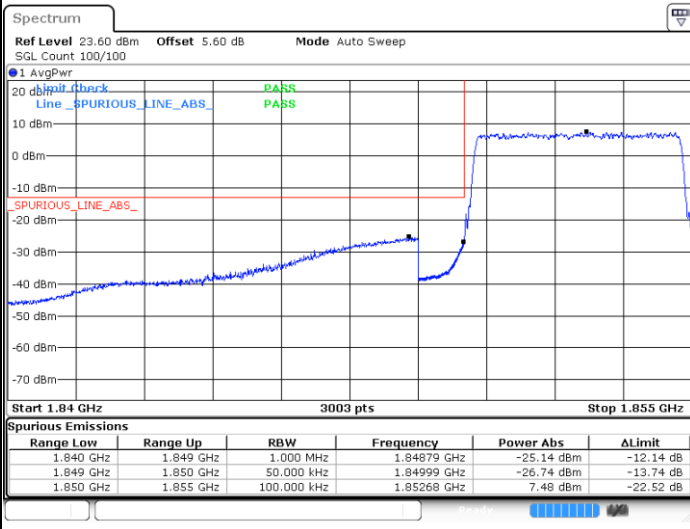

LTE Band 25 / 1.4MHz / 64QAM

Lowest Band Edge / 1 RB

Highest Band Edge / 1 RB

Lowest Band Edge / Full RB

Highest Band Edge / Full RB

LTE Band 25 / 3MHz / QPSK

Lowest Band Edge / 1RB

Highest Band Edge / 1 RB

Lowest Band Edge / Full RB

Highest Band Edge / Full RB

LTE Band 25 / 3MHz / 16QAM

Lowest Band Edge / 1 RB

Highest Band Edge / 1 RB

Lowest Band Edge / Full RB

Highest Band Edge / Full RB

LTE Band 25 / 3MHz / 64QAM

Lowest Band Edge / 1 RB

Highest Band Edge / 1 RB

Lowest Band Edge / Full RB

Highest Band Edge / Full RB

LTE Band 25 / 5MHz / QPSK

Lowest Band Edge / 1 RB

Highest Band Edge / 1 RB

Lowest Band Edge / Full RB

Highest Band Edge / Full RB