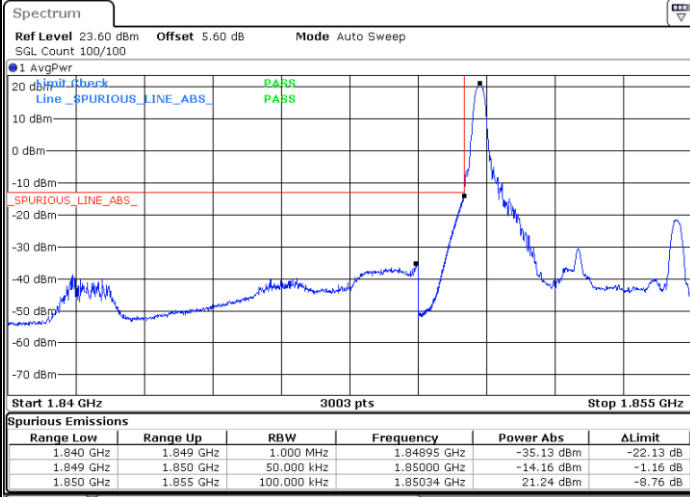

Lowest Band Edge / Full RB

Highest Band Edge / Full RB

LTE Band 25 / 3MHz / 16QAM

Lowest Band Edge / 1 RB

Highest Band Edge / 1 RB

Lowest Band Edge / Full RB

Highest Band Edge / Full RB

LTE Band 25 / 3MHz / 64QAM

Lowest Band Edge / 1 RB

Highest Band Edge / 1 RB

Lowest Band Edge / Full RB

Highest Band Edge / Full RB

LTE Band 25 / 5MHz / QPSK

Lowest Band Edge / 1 RB

Highest Band Edge / 1 RB

Lowest Band Edge / Full RB

Highest Band Edge / Full RB