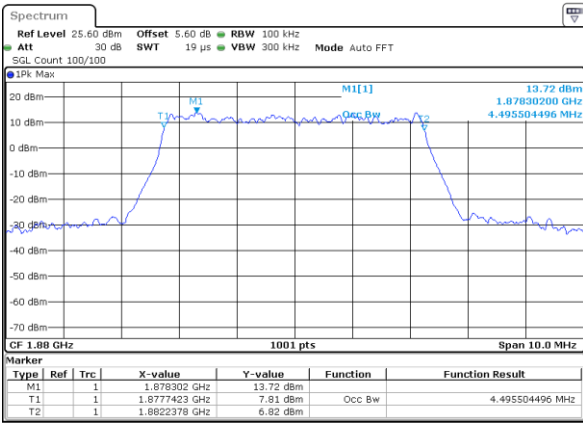

Highest Channel / 20MHz / QPSK

Highest Channel / 20MHz / 16QAM

LTE Band 25

Lowest Channel / 1.4MHz / 64QAM

Lowest Channel / 3MHz / 64QAM

Middle Channel / 1.4MHz / 64QAM

Middle Channel / 3MHz / 64QAM

Highest Channel / 1.4MHz / 64QAM

Highest Channel / 3MHz / 64QAM

LTE Band 25

Lowest Channel / 5MHz / 64QAM

Lowest Channel / 10MHz / 64QAM

Middle Channel / 5MHz / 64QAM

Middle Channel / 10MHz / 64QAM

Highest Channel / 5MHz / 64QAM

Highest Channel / 10MHz / 64QAM

LTE Band 25

Lowest Channel / 15MHz / 64QAM

Lowest Channel / 20MHz / 64QAM

Middle Channel / 15MHz / 64QAM

Middle Channel / 20MHz / 64QAM

Highest Channel / 15MHz / 64QAM

Highest Channel / 20MHz / 64QAM

Conducted Band Edge

LTE Band 25 / 1.4MHz / 64QAM

Lowest Band Edge / 1 RB

Highest Band Edge / 1 RB

Lowest Band Edge / Full RB

Highest Band Edge / Full RB

LTE Band 25 / 3MHz / QPSK

Lowest Band Edge / 1RB

Highest Band Edge / 1 RB