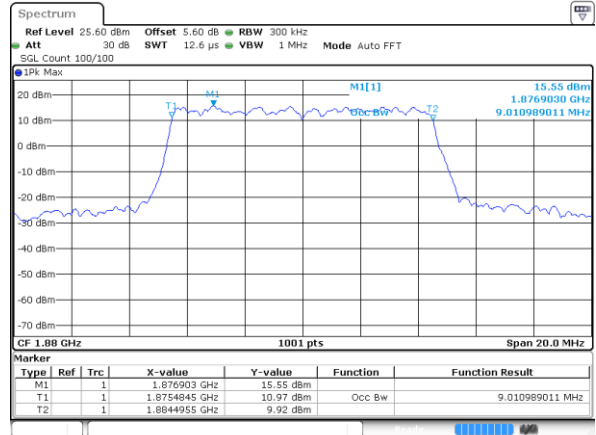

Lowest Channel / 3MHz / QPSK

Lowest Channel / 3MHz / 16QAM

Middle Channel / 3MHz / QPSK

Middle Channel / 3MHz / 16QAM

Highest Channel / 3MHz / QPSK

Highest Channel / 3MHz / 16QAM

LTE Band 25

Lowest Channel / 5MHz / QPSK

Lowest Channel / 5MHz / 16QAM

Middle Channel / 5MHz / QPSK

Middle Channel / 5MHz / 16QAM

Highest Channel / 5MHz / QPSK

Highest Channel / 5MHz / 16QAM

LTE Band 25

Lowest Channel / 10MHz / QPSK

Lowest Channel / 10MHz / 16QAM

Middle Channel / 10MHz / QPSK

Middle Channel / 10MHz / 16QAM

Highest Channel / 10MHz / QPSK

Highest Channel / 10MHz / 16QAM

LTE Band 25

Lowest Channel / 15MHz / QPSK

Lowest Channel / 15MHz / 16QAM

Middle Channel / 15MHz / QPSK