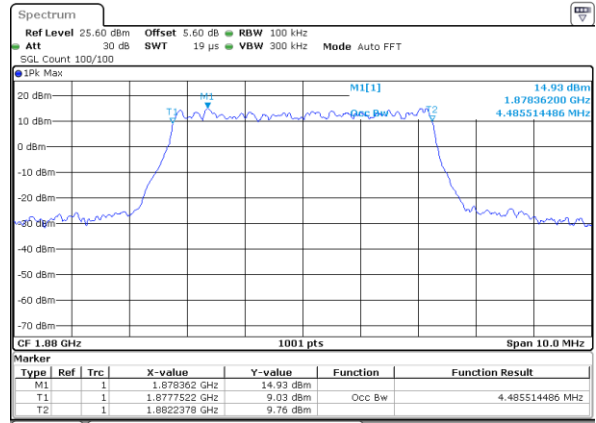

LTE Band 25

Lowest Channel / 1.4MHz / QPSK

Lowest Channel / 1.4MHz / 16QAM

Middle Channel / 1.4MHz / QPSK

Middle Channel / 1.4MHz / 16QAM

Highest Channel / 1.4MHz / QPSK

Highest Channel / 1.4MHz / 16QAM

LTE Band 25

Lowest Channel / 3MHz / QPSK

Lowest Channel / 3MHz / 16QAM

Middle Channel / 3MHz / QPSK

Middle Channel / 3MHz / 16QAM

Highest Channel / 3MHz / QPSK

Highest Channel / 3MHz / 16QAM

LTE Band 25

Lowest Channel / 5MHz / QPSK

Lowest Channel / 5MHz / 16QAM

Middle Channel / 5MHz / QPSK

Middle Channel / 5MHz / 16QAM

Highest Channel / 5MHz / QPSK

Highest Channel / 5MHz / 16QAM

LTE Band 25

Lowest Channel / 10MHz / QPSK

Lowest Channel / 10MHz / 16QAM