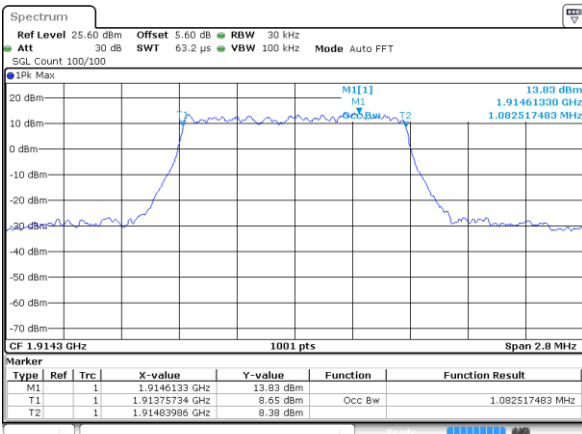

Highest Channel / 20MHz / QPSK

Highest Channel / 20MHz / 16QAM

LTE Band 25

Lowest Channel / 1.4MHz / 64QAM

Lowest Channel / 3MHz / 64QAM

Middle Channel / 1.4MHz / 64QAM

Middle Channel / 3MHz / 64QAM

Highest Channel / 1.4MHz / 64QAM

Highest Channel / 3MHz / 64QAM

LTE Band 25

Lowest Channel / 5MHz / 64QAM

Lowest Channel / 10MHz / 64QAM

Middle Channel / 5MHz / 64QAM

Middle Channel / 10MHz / 64QAM

Highest Channel / 5MHz / 64QAM

Highest Channel / 10MHz / 64QAM