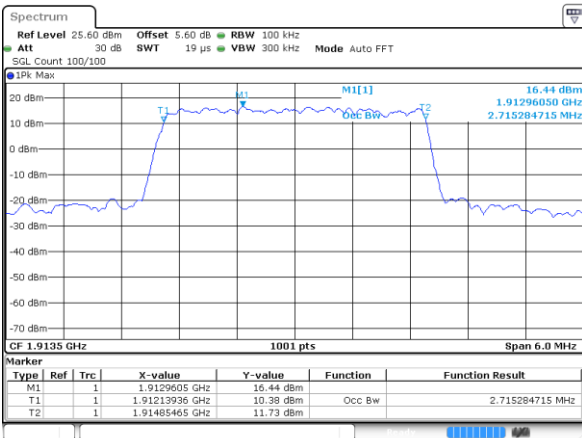

Lowest Channel / 3MHz / QPSK

Lowest Channel / 3MHz / 16QAM

Middle Channel / 3MHz / QPSK

Middle Channel / 3MHz / 16QAM

Highest Channel / 3MHz / QPSK

Highest Channel / 3MHz / 16QAM

LTE Band 25

Lowest Channel / 5MHz / QPSK

Lowest Channel / 5MHz / 16QAM

Middle Channel / 5MHz / QPSK

Middle Channel / 5MHz / 16QAM

Highest Channel / 5MHz / QPSK

Highest Channel / 5MHz / 16QAM

LTE Band 25

Lowest Channel / 10MHz / QPSK

Lowest Channel / 10MHz / 16QAM