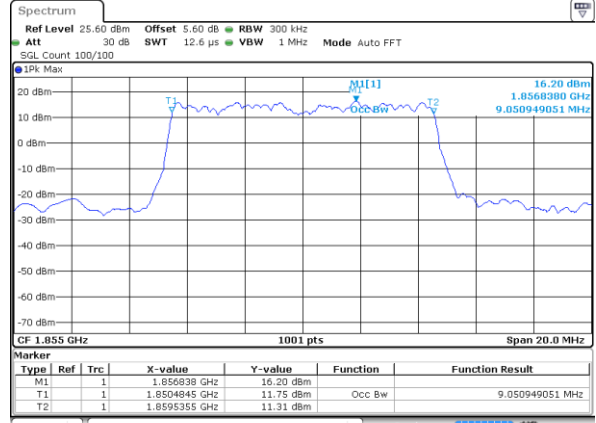

Lowest Channel / 3MHz / QPSK

Lowest Channel / 3MHz / 16QAM

Middle Channel / 3MHz / QPSK

Middle Channel / 3MHz / 16QAM

Highest Channel / 3MHz / QPSK

Highest Channel / 3MHz / 16QAM

LTE Band 25

Lowest Channel / 5MHz / QPSK

Lowest Channel / 5MHz / 16QAM

Middle Channel / 5MHz / QPSK

Middle Channel / 5MHz / 16QAM

Highest Channel / 5MHz / QPSK

Highest Channel / 5MHz / 16QAM

LTE Band 25

Lowest Channel / 10MHz / QPSK

Lowest Channel / 10MHz / 16QAM

Middle Channel / 10MHz / QPSK

Middle Channel / 10MHz / 16QAM

Highest Channel / 10MHz / QPSK

Highest Channel / 10MHz / 16QAM

LTE Band 25

Lowest Channel / 15MHz / QPSK

Lowest Channel / 15MHz / 16QAM

Middle Channel / 15MHz / QPSK