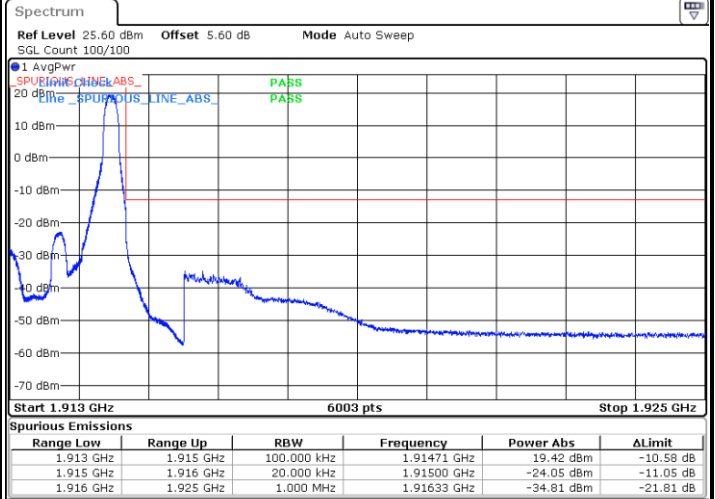

Highest Channel / 3MHz / 64QAM

LTE Band 25

Lowest Channel / 5MHz / 64QAM

Lowest Channel / 10MHz / 64QAM

Middle Channel / 5MHz / 64QAM

Middle Channel / 10MHz / 64QAM

Highest Channel / 5MHz / 64QAM

Highest Channel / 10MHz / 64QAM

LTE Band 25

Lowest Channel / 15MHz / 64QAM

Lowest Channel / 20MHz / 64QAM

Middle Channel / 15MHz / 64QAM

Middle Channel / 20MHz / 64QAM

Highest Channel / 15MHz / 64QAM

Highest Channel / 20MHz / 64QAM

Conducted Band Edge

LTE Band 25 / 1.4MHz / 64QAM

Lowest Band Edge / 1 RB

Highest Band Edge / 1 RB

Lowest Band Edge / Full RB

Highest Band Edge / Full RB

LTE Band 25 / 3MHz / QPSK

Lowest Band Edge / 1RB

Highest Band Edge / 1 RB

Lowest Band Edge / Full RB

Highest Band Edge / Full RB

LTE Band 25 / 3MHz / 16QAM

Lowest Band Edge / 1 RB

Highest Band Edge / 1 RB

Lowest Band Edge / Full RB

Highest Band Edge / Full RB

LTE Band 25 / 3MHz / 64QAM