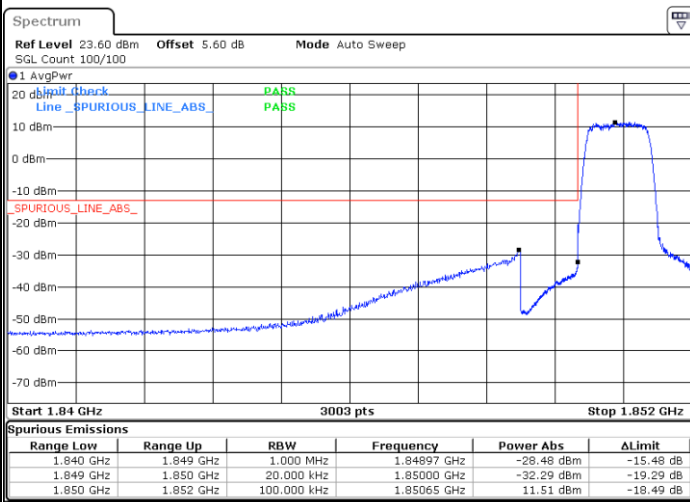

LTE Band 25

Lowest Channel / 15MHz / 64QAM

Lowest Channel / 20MHz / 64QAM

Middle Channel / 15MHz / 64QAM

Middle Channel / 20MHz / 64QAM

Highest Channel / 15MHz / 64QAM

Highest Channel / 20MHz / 64QAM

Conducted Band Edge

LTE Band 25 / 1.4MHz / 64QAM

Lowest Band Edge / 1 RB

Highest Band Edge / 1 RB

Lowest Band Edge / Full RB

Highest Band Edge / Full RB

LTE Band 25 / 3MHz / QPSK

Lowest Band Edge / 1RB

Highest Band Edge / 1 RB

Lowest Band Edge / Full RB

Highest Band Edge / Full RB

LTE Band 25 / 3MHz / 16QAM

Lowest Band Edge / 1 RB

Highest Band Edge / 1 RB

Lowest Band Edge / Full RB

Highest Band Edge / Full RB

LTE Band 25 / 3MHz / 64QAM

Lowest Band Edge / 1 RB

Highest Band Edge / 1 RB

Lowest Band Edge / Full RB

Highest Band Edge / Full RB

LTE Band 25 / 5MHz / QPSK

Lowest Band Edge / 1 RB

Highest Band Edge / 1 RB

Lowest Band Edge / Full RB