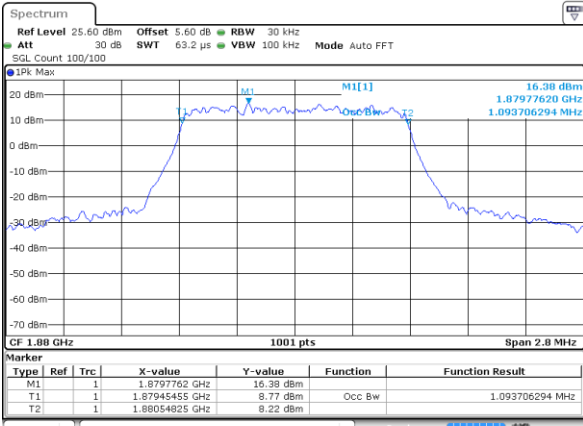

LTE Band 25

Lowest Channel / 1.4MHz / QPSK

Lowest Channel / 1.4MHz / 16QAM

Middle Channel / 1.4MHz / QPSK

Middle Channel / 1.4MHz / 16QAM

Highest Channel / 1.4MHz / QPSK

Highest Channel / 1.4MHz / 16QAM

LTE Band 25

Lowest Channel / 3MHz / QPSK

Lowest Channel / 3MHz / 16QAM

Middle Channel / 3MHz / QPSK

Middle Channel / 3MHz / 16QAM

Highest Channel / 3MHz / QPSK

Highest Channel / 3MHz / 16QAM

LTE Band 25

Lowest Channel / 5MHz / QPSK