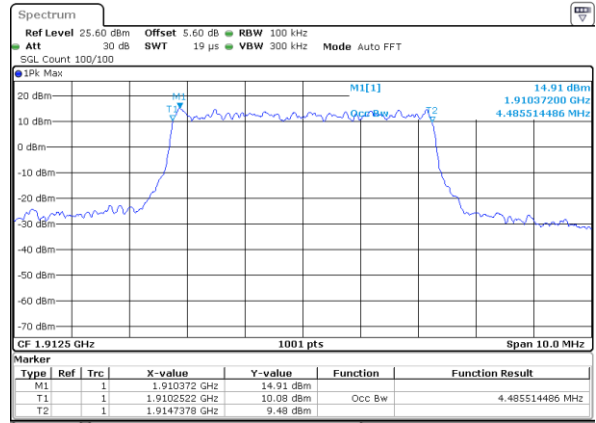

Lowest Channel / 3MHz / QPSK

Lowest Channel / 3MHz / 16QAM

Middle Channel / 3MHz / QPSK

Middle Channel / 3MHz / 16QAM

Highest Channel / 3MHz / QPSK

Highest Channel / 3MHz / 16QAM

LTE Band 25

Lowest Channel / 5MHz / QPSK

Lowest Channel / 5MHz / 16QAM

Middle Channel / 5MHz / QPSK

Middle Channel / 5MHz / 16QAM

Highest Channel / 5MHz / QPSK

Highest Channel / 5MHz / 16QAM

LTE Band 25

Lowest Channel / 10MHz / QPSK

Lowest Channel / 10MHz / 16QAM

Middle Channel / 10MHz / QPSK

Middle Channel / 10MHz / 16QAM

Highest Channel / 10MHz / QPSK

Highest Channel / 10MHz / 16QAM

LTE Band 25

Lowest Channel / 15MHz / QPSK

Lowest Channel / 15MHz / 16QAM

Middle Channel / 15MHz / QPSK