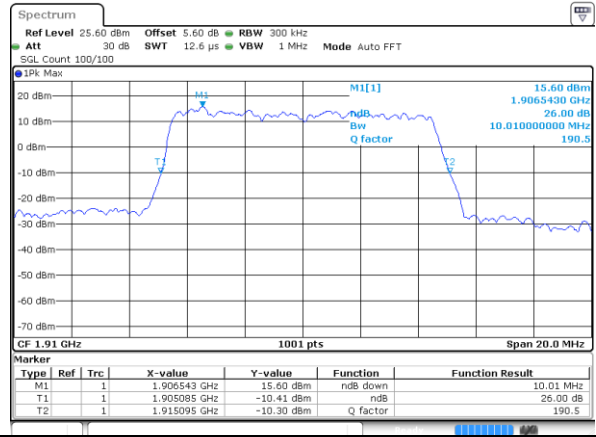

Middle Channel / 20MHz / QPSK

Middle Channel / 20MHz / 16QAM

Highest Channel / 20MHz / QPSK

Highest Channel / 20MHz / 16QAM

LTE Band 25

Lowest Channel / 1.4MHz / 64QAM

Lowest Channel / 3MHz / 64QAM

Middle Channel / 1.4MHz / 64QAM

Middle Channel / 3MHz / 64QAM

Highest Channel / 1.4MHz / 64QAM

Highest Channel / 3MHz / 64QAM

LTE Band 25

Lowest Channel / 5MHz / 64QAM

Lowest Channel / 10MHz / 64QAM

Middle Channel / 5MHz / 64QAM

Middle Channel / 10MHz / 64QAM

Highest Channel / 5MHz / 64QAM

Highest Channel / 10MHz / 64QAM

LTE Band 25

Lowest Channel / 15MHz / 64QAM

Lowest Channel / 20MHz / 64QAM

Middle Channel / 15MHz / 64QAM

Middle Channel / 20MHz / 64QAM

Highest Channel / 15MHz / 64QAM