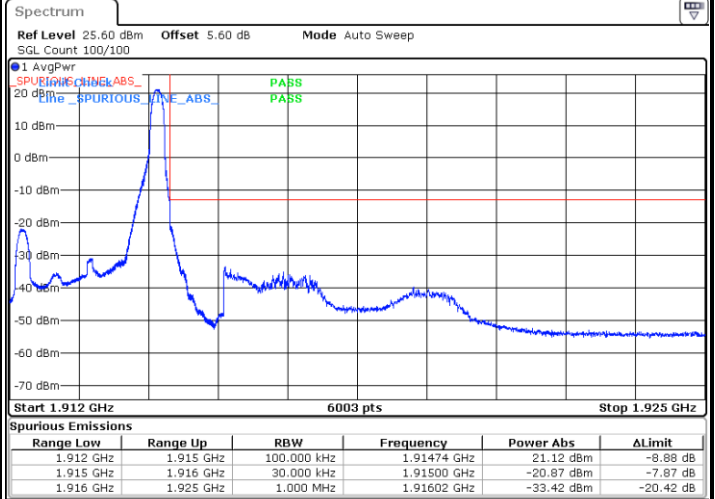

LTE Band 25

Lowest Channel / 15MHz / 64QAM

Lowest Channel / 20MHz / 64QAM

Middle Channel / 15MHz / 64QAM

Middle Channel / 20MHz / 64QAM

Highest Channel / 15MHz / 64QAM

Highest Channel / 20MHz / 64QAM

Conducted Band Edge

LTE Band 25 / 1.4MHz / 64QAM

Lowest Band Edge / 1 RB

Highest Band Edge / 1 RB

Lowest Band Edge / Full RB

Highest Band Edge / Full RB

LTE Band 25 / 3MHz / QPSK

Lowest Band Edge / 1RB

Highest Band Edge / 1 RB

Lowest Band Edge / Full RB

Highest Band Edge / Full RB

LTE Band 25 / 3MHz / 16QAM

Lowest Band Edge / 1 RB

Highest Band Edge / 1 RB

Lowest Band Edge / Full RB

Highest Band Edge / Full RB

LTE Band 25 / 3MHz / 64QAM

Lowest Band Edge / 1 RB

Highest Band Edge / 1 RB

Lowest Band Edge / Full RB

Highest Band Edge / Full RB

LTE Band 25 / 5MHz / QPSK

Lowest Band Edge / 1 RB

Highest Band Edge / 1 RB

Lowest Band Edge / Full RB