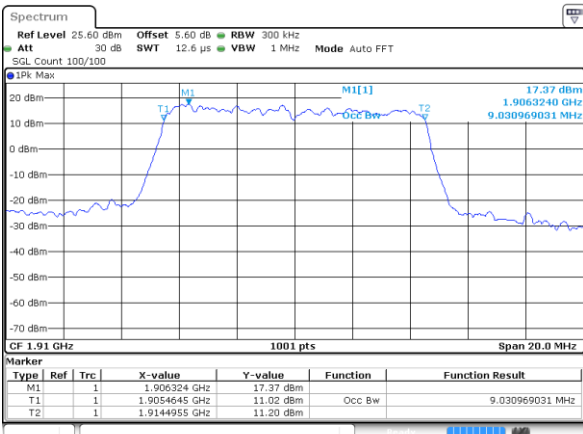

Lowest Channel / 5MHz / 16QAM

Middle Channel / 5MHz / QPSK

Middle Channel / 5MHz / 16QAM

Highest Channel / 5MHz / QPSK

Highest Channel / 5MHz / 16QAM

LTE Band 25

Lowest Channel / 10MHz / QPSK

Lowest Channel / 10MHz / 16QAM

Middle Channel / 10MHz / QPSK

Middle Channel / 10MHz / 16QAM

Highest Channel / 10MHz / QPSK

Highest Channel / 10MHz / 16QAM

LTE Band 25

Lowest Channel / 15MHz / QPSK

Lowest Channel / 15MHz / 16QAM

Middle Channel / 15MHz / QPSK