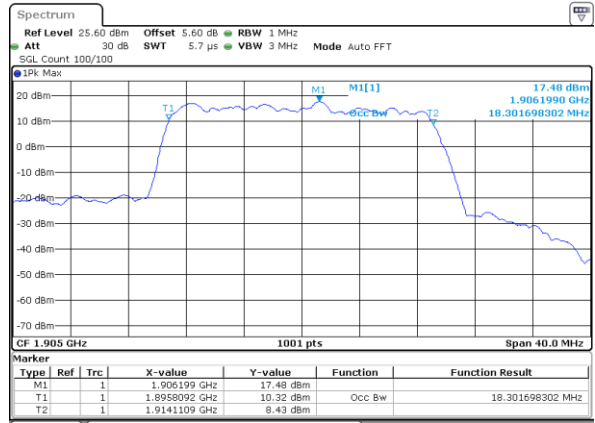

Highest Channel / 3MHz / 64QAM

LTE Band 25

Lowest Channel / 5MHz / 64QAM

Lowest Channel / 10MHz / 64QAM

Middle Channel / 5MHz / 64QAM

Middle Channel / 10MHz / 64QAM

Highest Channel / 5MHz / 64QAM

Highest Channel / 10MHz / 64QAM

LTE Band 25

Lowest Channel / 15MHz / 64QAM

Lowest Channel / 20MHz / 64QAM

Middle Channel / 15MHz / 64QAM

Middle Channel / 20MHz / 64QAM

Highest Channel / 15MHz / 64QAM

Highest Channel / 20MHz / 64QAM

Conducted Band Edge

LTE Band 25 / 1.4MHz / 64QAM

Lowest Band Edge / 1 RB

Highest Band Edge / 1 RB

Lowest Band Edge / Full RB

Highest Band Edge / Full RB

LTE Band 25 / 3MHz / QPSK

Lowest Band Edge / 1RB

Highest Band Edge / 1 RB

Lowest Band Edge / Full RB

Highest Band Edge / Full RB

LTE Band 25 / 3MHz / 16QAM

Lowest Band Edge / 1 RB

Highest Band Edge / 1 RB

Lowest Band Edge / Full RB

Highest Band Edge / Full RB

LTE Band 25 / 3MHz / 64QAM