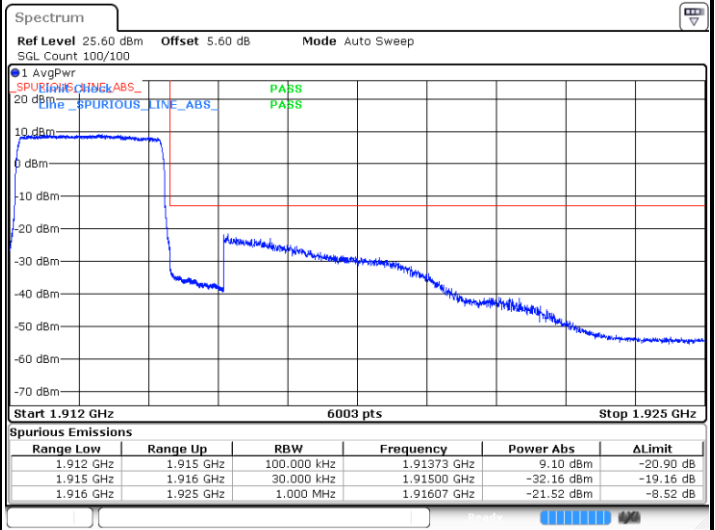

LTE Band 25

Lowest Channel / 15MHz / 64QAM

Lowest Channel / 20MHz / 64QAM

Middle Channel / 15MHz / 64QAM

Middle Channel / 20MHz / 64QAM

Highest Channel / 15MHz / 64QAM

Highest Channel / 20MHz / 64QAM

Conducted Band Edge

LTE Band 25 / 1.4MHz / 64QAM

Lowest Band Edge / 1 RB

Highest Band Edge / 1 RB

Lowest Band Edge / Full RB

Highest Band Edge / Full RB

LTE Band 25 / 3MHz / QPSK

Lowest Band Edge / 1RB

Highest Band Edge / 1 RB

Lowest Band Edge / Full RB

Highest Band Edge / Full RB

LTE Band 25 / 3MHz / 16QAM

Lowest Band Edge / 1 RB

Highest Band Edge / 1 RB

Lowest Band Edge / Full RB

Highest Band Edge / Full RB

LTE Band 25 / 3MHz / 64QAM

Lowest Band Edge / 1 RB

Highest Band Edge / 1 RB

Lowest Band Edge / Full RB

Highest Band Edge / Full RB

LTE Band 25 / 5MHz / QPSK

Lowest Band Edge / 1 RB

Highest Band Edge / 1 RB

Lowest Band Edge / Full RB