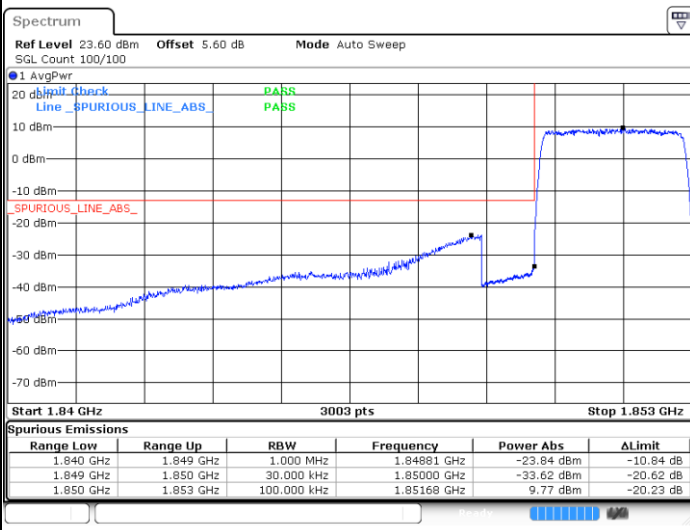

LTE Band 25

Lowest Channel / 15MHz / 64QAM

Lowest Channel / 20MHz / 64QAM

Middle Channel / 15MHz / 64QAM

Middle Channel / 20MHz / 64QAM

Highest Channel / 15MHz / 64QAM

Highest Channel / 20MHz / 64QAM

Conducted Band Edge

LTE Band 25 / 1.4MHz / 64QAM

Lowest Band Edge / 1 RB

Highest Band Edge / 1 RB

Lowest Band Edge / Full RB

Highest Band Edge / Full RB

LTE Band 25 / 3MHz / QPSK

Lowest Band Edge / 1RB

Highest Band Edge / 1 RB

Lowest Band Edge / Full RB

Highest Band Edge / Full RB

LTE Band 25 / 3MHz / 16QAM

Lowest Band Edge / 1 RB

Highest Band Edge / 1 RB

Lowest Band Edge / Full RB

Highest Band Edge / Full RB

LTE Band 25 / 3MHz / 64QAM

Lowest Band Edge / 1 RB

Highest Band Edge / 1 RB

Lowest Band Edge / Full RB

Highest Band Edge / Full RB

LTE Band 25 / 5MHz / QPSK

Lowest Band Edge / 1 RB

Highest Band Edge / 1 RB

Lowest Band Edge / Full RB