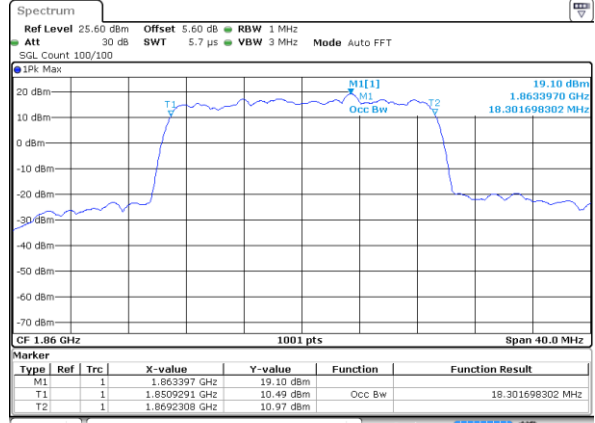

Middle Channel / 15MHz / 16QAM

Highest Channel / 15MHz / QPSK

Highest Channel / 15MHz / 16QAM

LTE Band 25

Lowest Channel / 20MHz / QPSK

Lowest Channel / 20MHz / 16QAM

Middle Channel / 20MHz / QPSK

Middle Channel / 20MHz / 16QAM

Highest Channel / 20MHz / QPSK

Highest Channel / 20MHz / 16QAM

LTE Band 25

Lowest Channel / 1.4MHz / 64QAM

Lowest Channel / 3MHz / 64QAM

Middle Channel / 1.4MHz / 64QAM

Middle Channel / 3MHz / 64QAM

Highest Channel / 1.4MHz / 64QAM