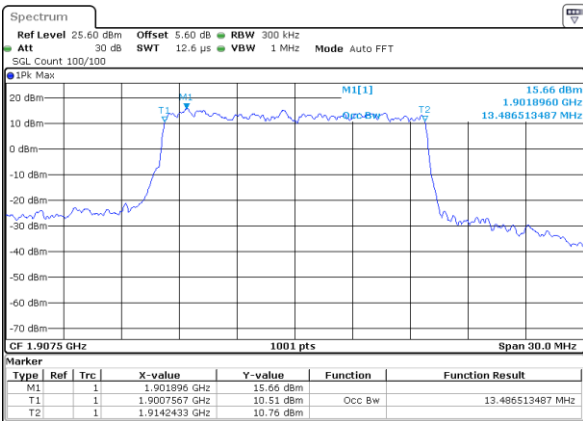

Lowest Channel / 5MHz / 16QAM

Middle Channel / 5MHz / QPSK

Middle Channel / 5MHz / 16QAM

Highest Channel / 5MHz / QPSK

Highest Channel / 5MHz / 16QAM

LTE Band 25

Lowest Channel / 10MHz / QPSK

Lowest Channel / 10MHz / 16QAM

Middle Channel / 10MHz / QPSK

Middle Channel / 10MHz / 16QAM

Highest Channel / 10MHz / QPSK

Highest Channel / 10MHz / 16QAM

LTE Band 25

Lowest Channel / 15MHz / QPSK

Lowest Channel / 15MHz / 16QAM

Middle Channel / 15MHz / QPSK

Middle Channel / 15MHz / 16QAM

Highest Channel / 15MHz / QPSK

Highest Channel / 15MHz / 16QAM

LTE Band 25

Lowest Channel / 20MHz / QPSK

Lowest Channel / 20MHz / 16QAM

Middle Channel / 20MHz / QPSK

Middle Channel / 20MHz / 16QAM