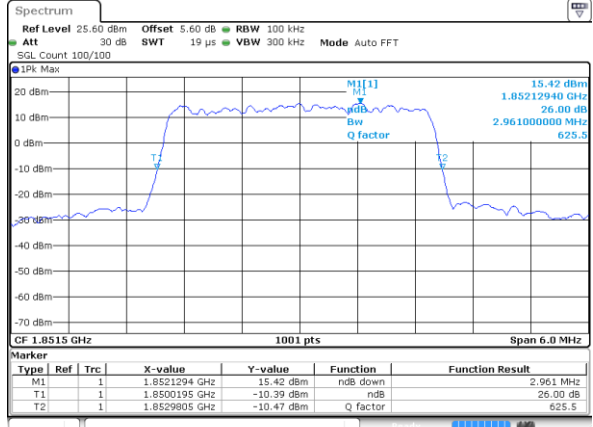

Lowest Channel / 15MHz / 16QAM

Middle Channel / 15MHz / QPSK

Middle Channel / 15MHz / 16QAM

Highest Channel / 15MHz / QPSK

Highest Channel / 15MHz / 16QAM

LTE Band 25

Lowest Channel / 20MHz / QPSK

Lowest Channel / 20MHz / 16QAM

Middle Channel / 20MHz / QPSK

Middle Channel / 20MHz / 16QAM

Highest Channel / 20MHz / QPSK

Highest Channel / 20MHz / 16QAM

LTE Band 25

Lowest Channel / 1.4MHz / 64QAM

Lowest Channel / 3MHz / 64QAM

Middle Channel / 1.4MHz / 64QAM

Middle Channel / 3MHz / 64QAM

Highest Channel / 1.4MHz / 64QAM

Highest Channel / 3MHz / 64QAM

LTE Band 25

Lowest Channel / 5MHz / 64QAM

Lowest Channel / 10MHz / 64QAM

Middle Channel / 5MHz / 64QAM

Middle Channel / 10MHz / 64QAM

Highest Channel / 5MHz / 64QAM

Highest Channel / 10MHz / 64QAM

LTE Band 25

Lowest Channel / 15MHz / 64QAM

Lowest Channel / 20MHz / 64QAM

Middle Channel / 15MHz / 64QAM

Middle Channel / 20MHz / 64QAM

Highest Channel / 15MHz / 64QAM