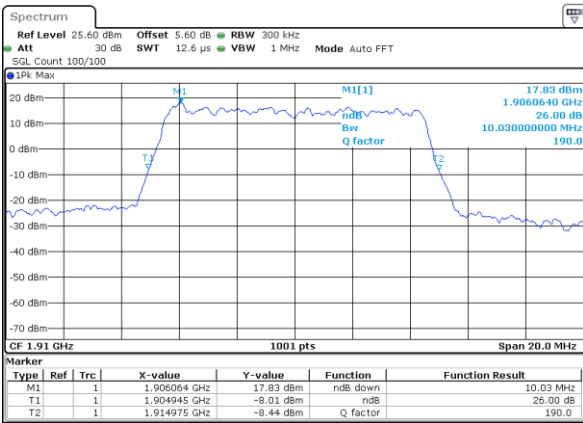

LTE Band 25

Lowest Channel / 5MHz / QPSK

Lowest Channel / 5MHz / 16QAM

Middle Channel / 5MHz / QPSK

Middle Channel / 5MHz / 16QAM

Highest Channel / 5MHz / QPSK

Highest Channel / 5MHz / 16QAM

LTE Band 25

Lowest Channel / 10MHz / QPSK

Lowest Channel / 10MHz / 16QAM

Middle Channel / 10MHz / QPSK

Middle Channel / 10MHz / 16QAM

Highest Channel / 10MHz / QPSK

Highest Channel / 10MHz / 16QAM

LTE Band 25

Lowest Channel / 15MHz / QPSK

Lowest Channel / 15MHz / 16QAM

Middle Channel / 15MHz / QPSK

Middle Channel / 15MHz / 16QAM

Highest Channel / 15MHz / QPSK

Highest Channel / 15MHz / 16QAM

LTE Band 25

Lowest Channel / 20MHz / QPSK

Lowest Channel / 20MHz / 16QAM

Middle Channel / 20MHz / QPSK

Middle Channel / 20MHz / 16QAM

Highest Channel / 20MHz / QPSK

Highest Channel / 20MHz / 16QAM

LTE Band 25

Lowest Channel / 1.4MHz / 64QAM

Lowest Channel / 3MHz / 64QAM

Middle Channel / 1.4MHz / 64QAM