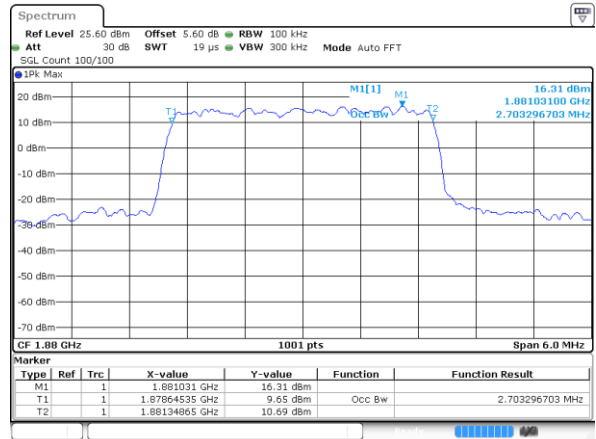

Lowest Channel / 3MHz / QPSK

Lowest Channel / 3MHz / 16QAM

Middle Channel / 3MHz / QPSK

Middle Channel / 3MHz / 16QAM

Highest Channel / 3MHz / QPSK

Highest Channel / 3MHz / 16QAM

LTE Band 25

Lowest Channel / 5MHz / QPSK

Lowest Channel / 5MHz / 16QAM

Middle Channel / 5MHz / QPSK

Middle Channel / 5MHz / 16QAM

Highest Channel / 5MHz / QPSK

Highest Channel / 5MHz / 16QAM

LTE Band 25

Lowest Channel / 10MHz / QPSK

Lowest Channel / 10MHz / 16QAM