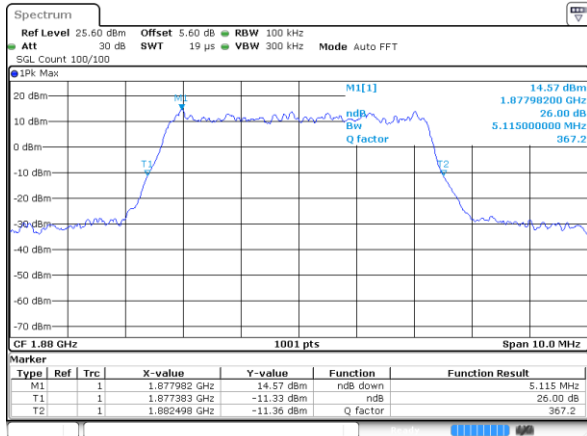

Middle Channel / 3MHz / 64QAM

Highest Channel / 1.4MHz / 64QAM

Highest Channel / 3MHz / 64QAM

LTE Band 25

Lowest Channel / 5MHz / 64QAM

Lowest Channel / 10MHz / 64QAM

Middle Channel / 5MHz / 64QAM

Middle Channel / 10MHz / 64QAM

Highest Channel / 5MHz / 64QAM

Highest Channel / 10MHz / 64QAM

LTE Band 25

Lowest Channel / 15MHz / 64QAM

Lowest Channel / 20MHz / 64QAM

Middle Channel / 15MHz / 64QAM

Middle Channel / 20MHz / 64QAM

Highest Channel / 15MHz / 64QAM