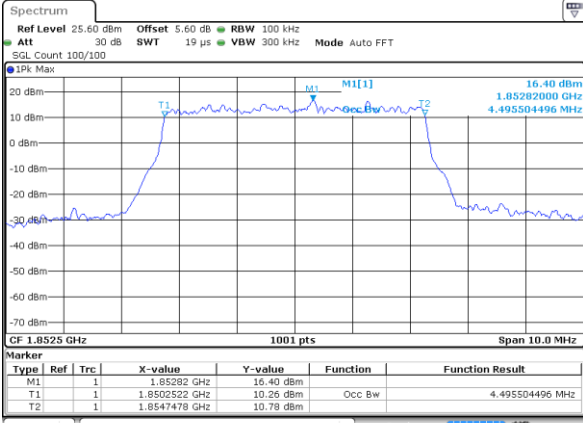

LTE Band 25

Lowest Channel / 1.4MHz / QPSK

Lowest Channel / 1.4MHz / 16QAM

Middle Channel / 1.4MHz / QPSK

Middle Channel / 1.4MHz / 16QAM

Highest Channel / 1.4MHz / QPSK

Highest Channel / 1.4MHz / 16QAM

LTE Band 25

Lowest Channel / 3MHz / QPSK

Lowest Channel / 3MHz / 16QAM

Middle Channel / 3MHz / QPSK

Middle Channel / 3MHz / 16QAM

Highest Channel / 3MHz / QPSK

Highest Channel / 3MHz / 16QAM

LTE Band 25

Lowest Channel / 5MHz / QPSK

Lowest Channel / 5MHz / 16QAM

Middle Channel / 5MHz / QPSK

Middle Channel / 5MHz / 16QAM

Highest Channel / 5MHz / QPSK

Highest Channel / 5MHz / 16QAM

LTE Band 25

Lowest Channel / 10MHz / QPSK

Lowest Channel / 10MHz / 16QAM