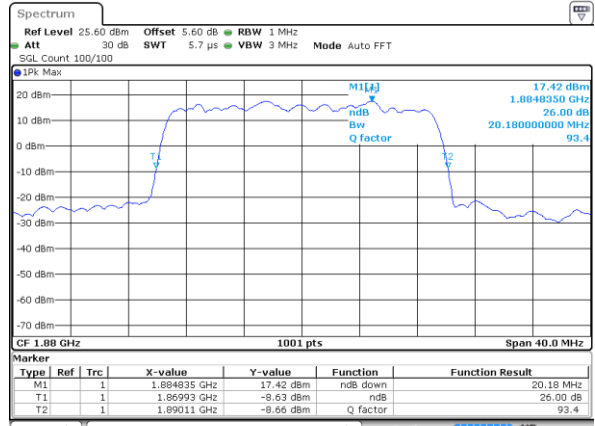

Middle Channel / 3MHz / 64QAM

Highest Channel / 1.4MHz / 64QAM

Highest Channel / 3MHz / 64QAM

LTE Band 25

Lowest Channel / 5MHz / 64QAM

Lowest Channel / 10MHz / 64QAM

Middle Channel / 5MHz / 64QAM

Middle Channel / 10MHz / 64QAM

Highest Channel / 5MHz / 64QAM

Highest Channel / 10MHz / 64QAM

LTE Band 25

Lowest Channel / 15MHz / 64QAM

Lowest Channel / 20MHz / 64QAM

Middle Channel / 15MHz / 64QAM

Middle Channel / 20MHz / 64QAM

Highest Channel / 15MHz / 64QAM

Highest Channel / 20MHz / 64QAM

Occupied Bandwidth

Mode	LTE Band 25 : 99%OBW(MHz)											
BW	1.4MHz		3MHz		5MHz		10MHz		15MHz		20MHz	
Mod.	QPSK	16QAM	QPSK	16QAM	QPSK	16QAM	QPSK	16QAM	QPSK	16QAM	QPSK	16QAM
Lowest CH	1.094	1.080	2.709	2.685	4.496	4.505	9.031	9.051	13.516	13.546	18.501	18.302
Middle CH	1.094	1.088	2.697	2.703	4.476	4.486	9.051	9.011	13.487	13.457	18.422	18.302
Highest CH	1.091	1.094	2.715	2.715	4.496	4.486	9.031	9.051	13.487	13.397	18.382	18.262
Mode	LTE Band 25 : 99%OBW(MHz)											
BW	1.4MHz		3MHz		5MHz		10MHz		15MHz		20MHz	
Mod.	64QAM		64QAM		64QAM		64QAM		64QAM		64QAM	
Lowest CH	1.085		2.715		4.505		9.111		13.457		18.422	
Middle CH	1.091		2.727		4.496		9.091		13.546		18.462	
Highest CH	1.083		2.709		4.456		9.011		13.487		18.302	