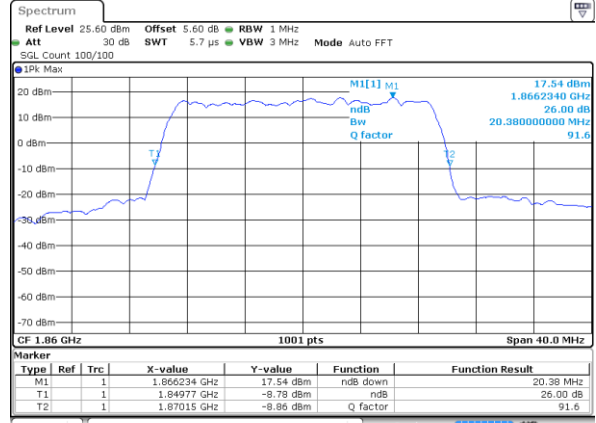

Lowest Channel / 10MHz / QPSK

Lowest Channel / 10MHz / 16QAM

Middle Channel / 10MHz / QPSK

Middle Channel / 10MHz / 16QAM

Highest Channel / 10MHz / QPSK

Highest Channel / 10MHz / 16QAM

LTE Band 25

Lowest Channel / 15MHz / QPSK

Lowest Channel / 15MHz / 16QAM

Middle Channel / 15MHz / QPSK

Middle Channel / 15MHz / 16QAM

Highest Channel / 15MHz / QPSK

Highest Channel / 15MHz / 16QAM

LTE Band 25

Lowest Channel / 20MHz / QPSK

Lowest Channel / 20MHz / 16QAM

Middle Channel / 20MHz / QPSK

Middle Channel / 20MHz / 16QAM

Highest Channel / 20MHz / QPSK

Highest Channel / 20MHz / 16QAM

LTE Band 25

Lowest Channel / 1.4MHz / 64QAM

Lowest Channel / 3MHz / 64QAM

Middle Channel / 1.4MHz / 64QAM

Middle Channel / 3MHz / 64QAM

Highest Channel / 1.4MHz / 64QAM

Highest Channel / 3MHz / 64QAM

LTE Band 25

Lowest Channel / 5MHz / 64QAM

Lowest Channel / 10MHz / 64QAM

Middle Channel / 5MHz / 64QAM

Middle Channel / 10MHz / 64QAM