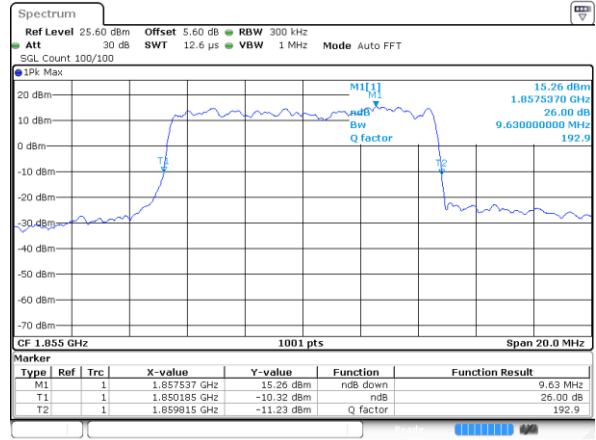

Middle Channel / 20MHz / QPSK

Middle Channel / 20MHz / 16QAM

Highest Channel / 20MHz / QPSK

Highest Channel / 20MHz / 16QAM

LTE Band 25

Lowest Channel / 1.4MHz / 64QAM

Lowest Channel / 3MHz / 64QAM

Middle Channel / 1.4MHz / 64QAM

Middle Channel / 3MHz / 64QAM

Highest Channel / 1.4MHz / 64QAM

Highest Channel / 3MHz / 64QAM

LTE Band 25

Lowest Channel / 5MHz / 64QAM

Lowest Channel / 10MHz / 64QAM

Middle Channel / 5MHz / 64QAM

Middle Channel / 10MHz / 64QAM

Highest Channel / 5MHz / 64QAM

Highest Channel / 10MHz / 64QAM

LTE Band 25

Lowest Channel / 15MHz / 64QAM

Lowest Channel / 20MHz / 64QAM

Middle Channel / 15MHz / 64QAM

Middle Channel / 20MHz / 64QAM

Highest Channel / 15MHz / 64QAM