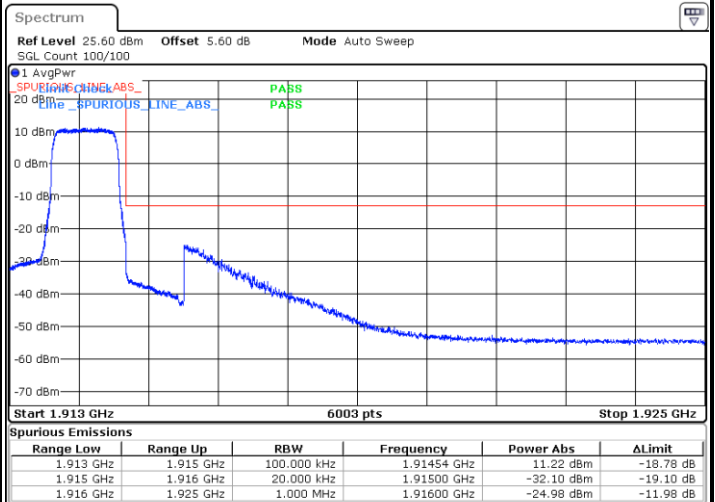

LTE Band 25

Lowest Channel / 15MHz / 64QAM

Lowest Channel / 20MHz / 64QAM

Middle Channel / 15MHz / 64QAM

Middle Channel / 20MHz / 64QAM

Highest Channel / 15MHz / 64QAM

Highest Channel / 20MHz / 64QAM

Conducted Band Edge

LTE Band 25 / 1.4MHz / 64QAM

Lowest Band Edge / 1 RB

Highest Band Edge / 1 RB

Lowest Band Edge / Full RB

Highest Band Edge / Full RB

LTE Band 25 / 3MHz / QPSK

Lowest Band Edge / 1RB

Highest Band Edge / 1 RB

Lowest Band Edge / Full RB

Highest Band Edge / Full RB

LTE Band 25 / 3MHz / 16QAM

Lowest Band Edge / 1 RB

Highest Band Edge / 1 RB

Lowest Band Edge / Full RB

Highest Band Edge / Full RB

LTE Band 25 / 3MHz / 64QAM

Lowest Band Edge / 1 RB

Highest Band Edge / 1 RB

Lowest Band Edge / Full RB

Highest Band Edge / Full RB

LTE Band 25 / 5MHz / QPSK

Lowest Band Edge / 1 RB

Highest Band Edge / 1 RB

Lowest Band Edge / Full RB