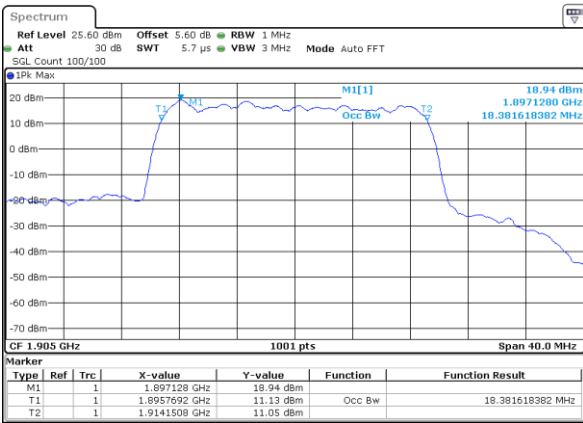

Middle Channel / 15MHz / 16QAM

Highest Channel / 15MHz / QPSK

Highest Channel / 15MHz / 16QAM

LTE Band 25

Lowest Channel / 20MHz / QPSK

Lowest Channel / 20MHz / 16QAM

Middle Channel / 20MHz / QPSK

Middle Channel / 20MHz / 16QAM

Highest Channel / 20MHz / QPSK

Highest Channel / 20MHz / 16QAM

LTE Band 25

Lowest Channel / 1.4MHz / 64QAM

Lowest Channel / 3MHz / 64QAM

Middle Channel / 1.4MHz / 64QAM

Middle Channel / 3MHz / 64QAM

Highest Channel / 1.4MHz / 64QAM