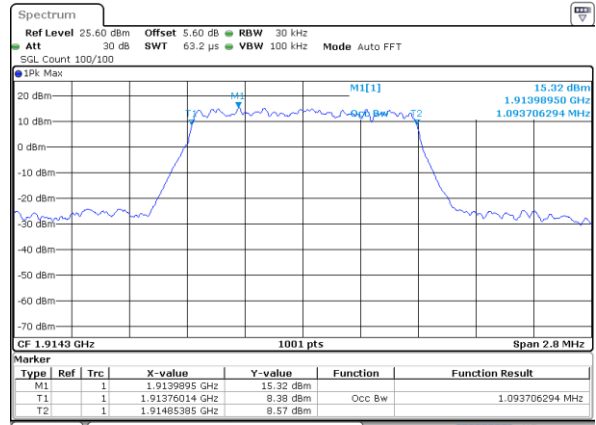

Highest Channel / 20MHz / 64QAM

Occupied Bandwidth

Mode	LTE Band 25 : 99%OBW(MHz)											
BW	1.4MHz		3MHz		5MHz		10MHz		15MHz		20MHz	
Mod.	QPSK	16QAM	QPSK	16QAM	QPSK	16QAM	QPSK	16QAM	QPSK	16QAM	QPSK	16QAM
Lowest CH	1.094	1.080	2.709	2.685	4.496	4.505	9.031	9.051	13.516	13.546	18.501	18.302
Middle CH	1.094	1.088	2.697	2.703	4.476	4.486	9.051	9.011	13.487	13.457	18.422	18.302
Highest CH	1.091	1.094	2.715	2.715	4.496	4.486	9.031	9.051	13.487	13.397	18.382	18.262
Mode	LTE Band 25 : 99%OBW(MHz)											
BW	1.4MHz		3MHz		5MHz		10MHz		15MHz		20MHz	
Mod.	64QAM		64QAM		64QAM		64QAM		64QAM		64QAM	
Lowest CH	1.085		2.715		4.505		9.111		13.457		18.422	
Middle CH	1.091		2.727		4.496		9.091		13.546		18.462	
Highest CH	1.083		2.709		4.456		9.011		13.487		18.302	

LTE Band 25

Lowest Channel / 1.4MHz / QPSK

Lowest Channel / 1.4MHz / 16QAM

Middle Channel / 1.4MHz / QPSK

Middle Channel / 1.4MHz / 16QAM

Highest Channel / 1.4MHz / QPSK

Highest Channel / 1.4MHz / 16QAM

LTE Band 25

Lowest Channel / 3MHz / QPSK

Lowest Channel / 3MHz / 16QAM

Middle Channel / 3MHz / QPSK

Middle Channel / 3MHz / 16QAM

Highest Channel / 3MHz / QPSK

Highest Channel / 3MHz / 16QAM

LTE Band 25

Lowest Channel / 5MHz / QPSK