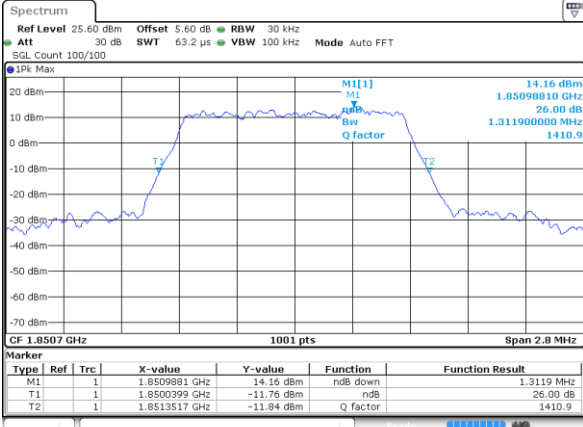

Lowest Channel / 15MHz / 16QAM

Middle Channel / 15MHz / QPSK

Middle Channel / 15MHz / 16QAM

Highest Channel / 15MHz / QPSK

Highest Channel / 15MHz / 16QAM

LTE Band 25

Lowest Channel / 20MHz / QPSK

Lowest Channel / 20MHz / 16QAM

Middle Channel / 20MHz / QPSK

Middle Channel / 20MHz / 16QAM

Highest Channel / 20MHz / QPSK

Highest Channel / 20MHz / 16QAM

LTE Band 25

Lowest Channel / 1.4MHz / 64QAM

Lowest Channel / 3MHz / 64QAM

Middle Channel / 1.4MHz / 64QAM

Middle Channel / 3MHz / 64QAM

Highest Channel / 1.4MHz / 64QAM

Highest Channel / 3MHz / 64QAM

LTE Band 25

Lowest Channel / 5MHz / 64QAM

Lowest Channel / 10MHz / 64QAM

Middle Channel / 5MHz / 64QAM

Middle Channel / 10MHz / 64QAM