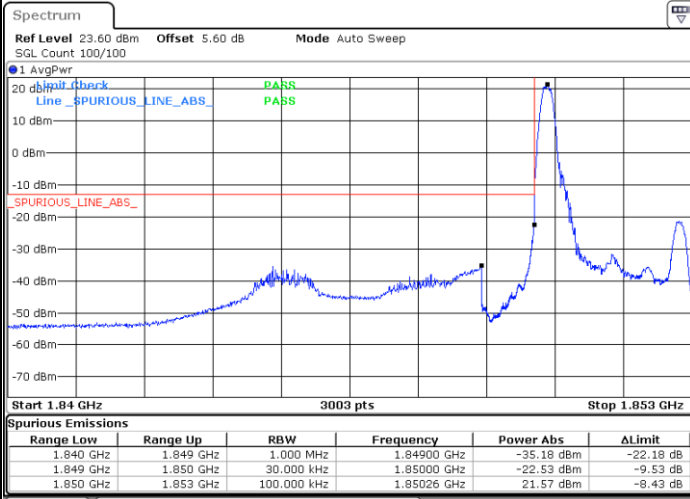

LTE Band 25

Lowest Channel / 15MHz / 64QAM

Lowest Channel / 20MHz / 64QAM

Middle Channel / 15MHz / 64QAM

Middle Channel / 20MHz / 64QAM

Highest Channel / 15MHz / 64QAM

Highest Channel / 20MHz / 64QAM

Conducted Band Edge

LTE Band 25 / 1.4MHz / 64QAM

Lowest Band Edge / 1 RB

Highest Band Edge / 1 RB

Lowest Band Edge / Full RB

Highest Band Edge / Full RB

LTE Band 25 / 3MHz / QPSK

Lowest Band Edge / 1RB

Highest Band Edge / 1 RB

Lowest Band Edge / Full RB

Highest Band Edge / Full RB

LTE Band 25 / 3MHz / 16QAM

Lowest Band Edge / 1 RB

Highest Band Edge / 1 RB

Lowest Band Edge / Full RB

Highest Band Edge / Full RB

LTE Band 25 / 3MHz / 64QAM

Lowest Band Edge / 1 RB

Highest Band Edge / 1 RB

Lowest Band Edge / Full RB

Highest Band Edge / Full RB

LTE Band 25 / 5MHz / QPSK

Lowest Band Edge / 1 RB

Highest Band Edge / 1 RB

Lowest Band Edge / Full RB