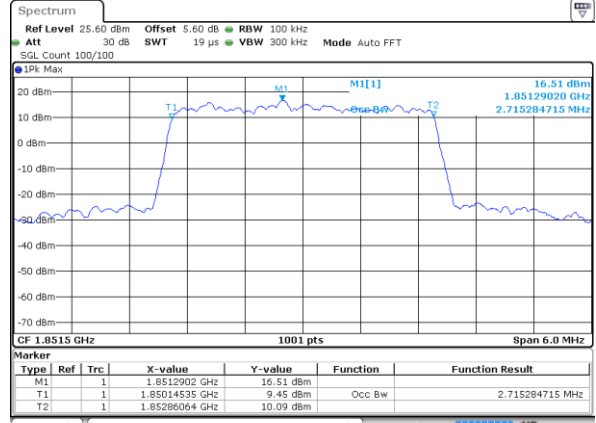

Middle Channel / 15MHz / 16QAM

Highest Channel / 15MHz / QPSK

Highest Channel / 15MHz / 16QAM

LTE Band 25

Lowest Channel / 20MHz / QPSK

Lowest Channel / 20MHz / 16QAM

Middle Channel / 20MHz / QPSK

Middle Channel / 20MHz / 16QAM

Highest Channel / 20MHz / QPSK

Highest Channel / 20MHz / 16QAM

LTE Band 25

Lowest Channel / 1.4MHz / 64QAM

Lowest Channel / 3MHz / 64QAM

Middle Channel / 1.4MHz / 64QAM

Middle Channel / 3MHz / 64QAM

Highest Channel / 1.4MHz / 64QAM

Highest Channel / 3MHz / 64QAM

LTE Band 25

Lowest Channel / 5MHz / 64QAM

Lowest Channel / 10MHz / 64QAM

Middle Channel / 5MHz / 64QAM

Middle Channel / 10MHz / 64QAM

Highest Channel / 5MHz / 64QAM

Highest Channel / 10MHz / 64QAM