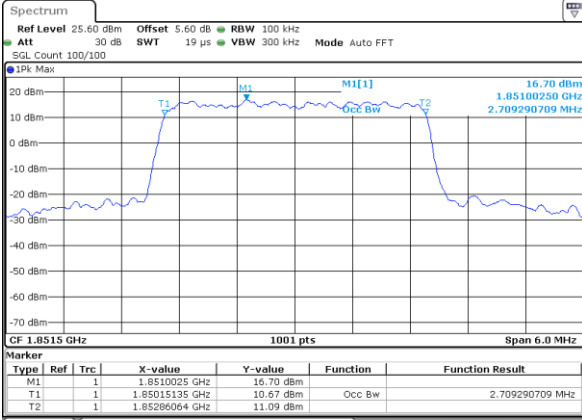

Highest Channel / 20MHz / 64QAM

Occupied Bandwidth

Mode	LTE Band 25 : 99%OBW(MHz)											
BW	1.4MHz		3MHz		5MHz		10MHz		15MHz		20MHz	
Mod.	QPSK	16QAM	QPSK	16QAM	QPSK	16QAM	QPSK	16QAM	QPSK	16QAM	QPSK	16QAM
Lowest CH	1.094	1.080	2.709	2.685	4.496	4.505	9.031	9.051	13.516	13.546	18.501	18.302
Middle CH	1.094	1.088	2.697	2.703	4.476	4.486	9.051	9.011	13.487	13.457	18.422	18.302
Highest CH	1.091	1.094	2.715	2.715	4.496	4.486	9.031	9.051	13.487	13.397	18.382	18.262
Mode	LTE Band 25 : 99%OBW(MHz)											
BW	1.4MHz		3MHz		5MHz		10MHz		15MHz		20MHz	
Mod.	64QAM		64QAM		64QAM		64QAM		64QAM		64QAM	
Lowest CH	1.085		2.715		4.505		9.111		13.457		18.422	
Middle CH	1.091		2.727		4.496		9.091		13.546		18.462	
Highest CH	1.083		2.709		4.456		9.011		13.487		18.302	

LTE Band 25

Lowest Channel / 1.4MHz / QPSK

Lowest Channel / 1.4MHz / 16QAM

Middle Channel / 1.4MHz / QPSK

Middle Channel / 1.4MHz / 16QAM

Highest Channel / 1.4MHz / QPSK

Highest Channel / 1.4MHz / 16QAM

LTE Band 25

Lowest Channel / 3MHz / QPSK

Lowest Channel / 3MHz / 16QAM

Middle Channel / 3MHz / QPSK

Middle Channel / 3MHz / 16QAM

Highest Channel / 3MHz / QPSK

Highest Channel / 3MHz / 16QAM

LTE Band 25

Lowest Channel / 5MHz / QPSK