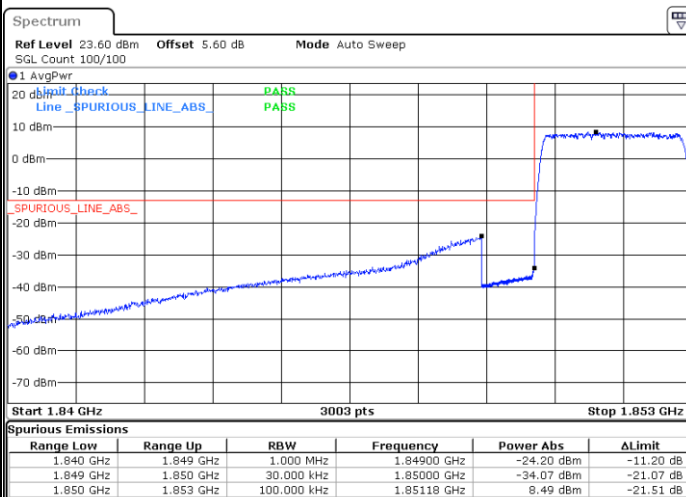

LTE Band 25 / 1.4MHz / 64QAM

Lowest Band Edge / 1 RB

Highest Band Edge / 1 RB

Lowest Band Edge / Full RB

Highest Band Edge / Full RB

LTE Band 25 / 3MHz / QPSK

Lowest Band Edge / 1RB

Highest Band Edge / 1 RB

Lowest Band Edge / Full RB

Highest Band Edge / Full RB

LTE Band 25 / 3MHz / 16QAM

Lowest Band Edge / 1 RB

Highest Band Edge / 1 RB

Lowest Band Edge / Full RB

Highest Band Edge / Full RB

LTE Band 25 / 3MHz / 64QAM

Lowest Band Edge / 1 RB

Highest Band Edge / 1 RB

Lowest Band Edge / Full RB

Highest Band Edge / Full RB

LTE Band 25 / 5MHz / QPSK

Lowest Band Edge / 1 RB

Highest Band Edge / 1 RB

Lowest Band Edge / Full RB