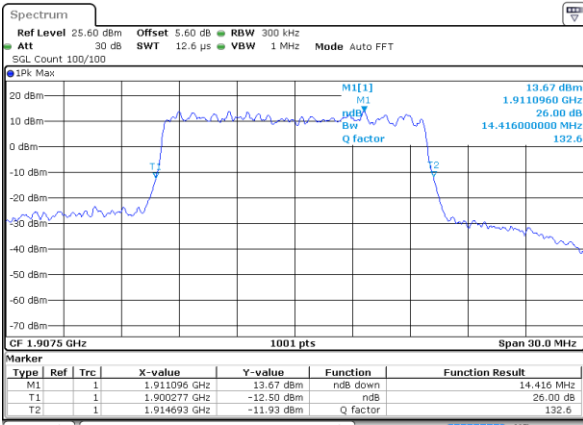

Middle Channel / 3MHz / 64QAM

Highest Channel / 1.4MHz / 64QAM

Highest Channel / 3MHz / 64QAM

LTE Band 25

Lowest Channel / 5MHz / 64QAM

Lowest Channel / 10MHz / 64QAM

Middle Channel / 5MHz / 64QAM

Middle Channel / 10MHz / 64QAM

Highest Channel / 5MHz / 64QAM

Highest Channel / 10MHz / 64QAM

LTE Band 25

Lowest Channel / 15MHz / 64QAM

Lowest Channel / 20MHz / 64QAM

Middle Channel / 15MHz / 64QAM

Middle Channel / 20MHz / 64QAM

Highest Channel / 15MHz / 64QAM

Highest Channel / 20MHz / 64QAM

Occupied Bandwidth

Mode	LTE Band 25 : 99%OBW(MHz)											
BW	1.4MHz		3MHz		5MHz		10MHz		15MHz		20MHz	
Mod.	QPSK	16QAM	QPSK	16QAM	QPSK	16QAM	QPSK	16QAM	QPSK	16QAM	QPSK	16QAM
Lowest CH	1.094	1.080	2.709	2.685	4.496	4.505	9.031	9.051	13.516	13.546	18.501	18.302
Middle CH	1.094	1.088	2.697	2.703	4.476	4.486	9.051	9.011	13.487	13.457	18.422	18.302
Highest CH	1.091	1.094	2.715	2.715	4.496	4.486	9.031	9.051	13.487	13.397	18.382	18.262
Mode	LTE Band 25 : 99%OBW(MHz)											
BW	1.4MHz		3MHz		5MHz		10MHz		15MHz		20MHz	
Mod.	64QAM		64QAM		64QAM		64QAM		64QAM		64QAM	
Lowest CH	1.085		2.715		4.505		9.111		13.457		18.422	
Middle CH	1.091		2.727		4.496		9.091		13.546		18.462	
Highest CH	1.083		2.709		4.456		9.011		13.487		18.302	