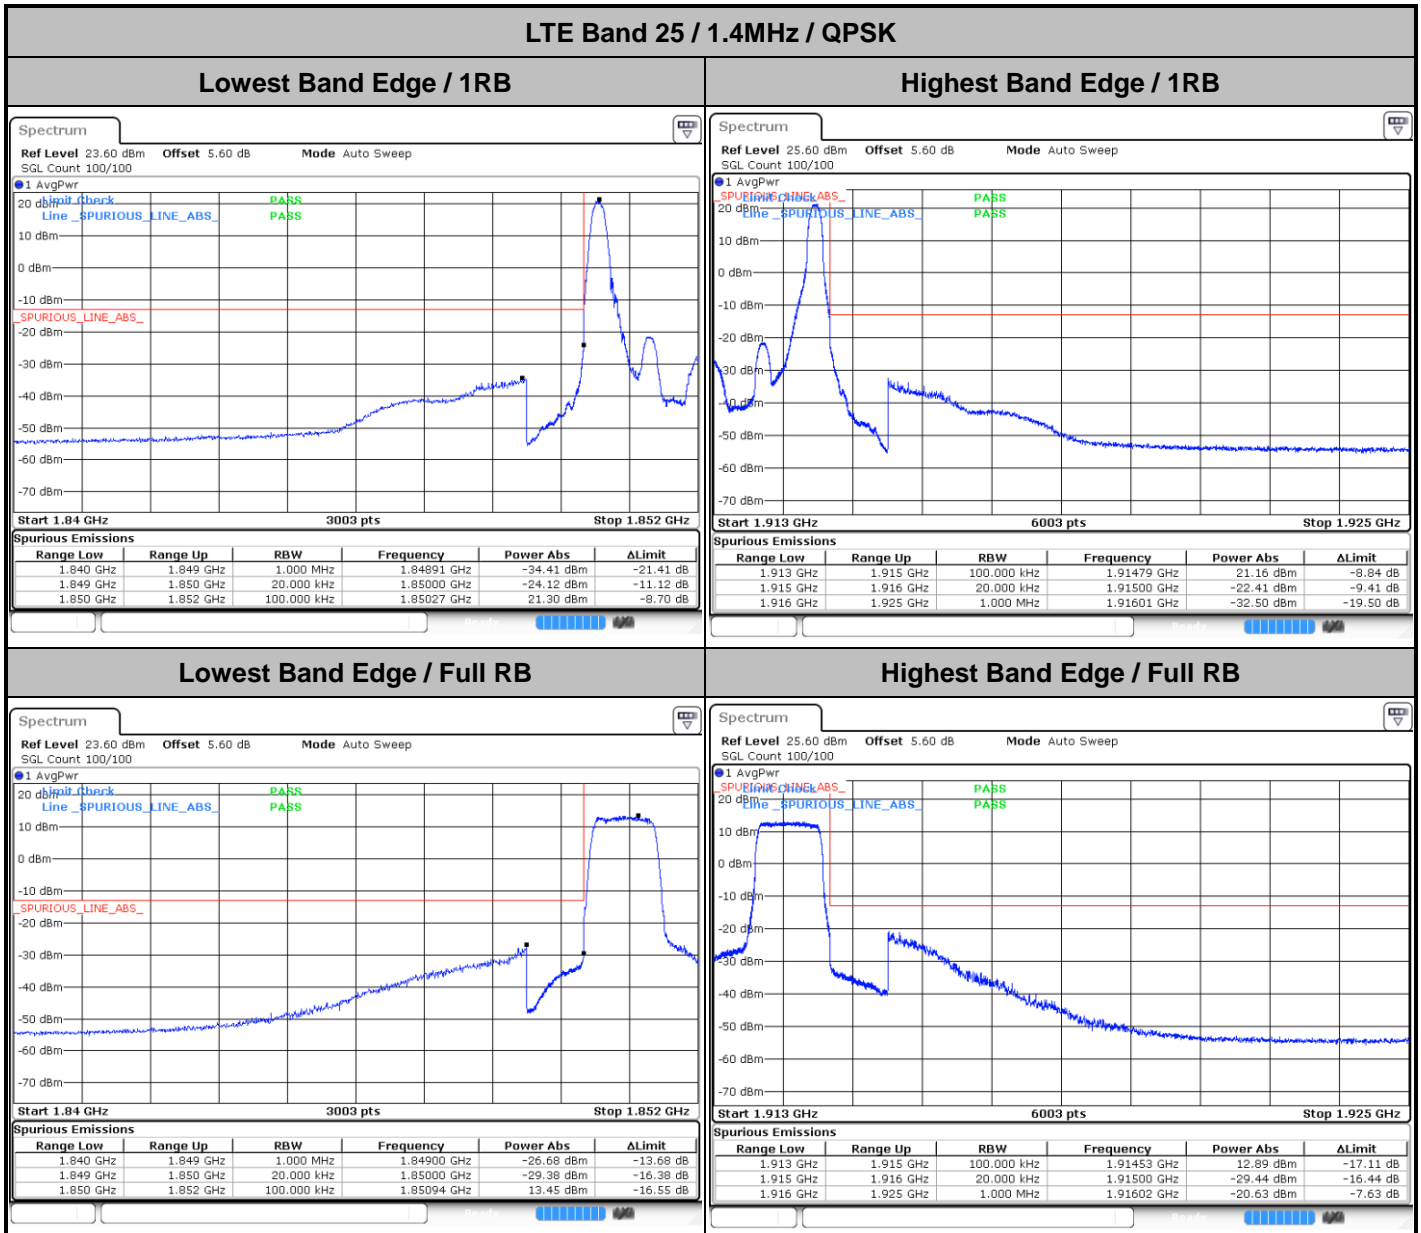

Highest Channel / 3MHz / 64QAM

LTE Band 25

Lowest Channel / 5MHz / 64QAM

Lowest Channel / 10MHz / 64QAM

Middle Channel / 5MHz / 64QAM

Middle Channel / 10MHz / 64QAM

Highest Channel / 5MHz / 64QAM

Highest Channel / 10MHz / 64QAM

LTE Band 25

Lowest Channel / 15MHz / 64QAM

Lowest Channel / 20MHz / 64QAM

Middle Channel / 15MHz / 64QAM

Middle Channel / 20MHz / 64QAM

Highest Channel / 15MHz / 64QAM

Highest Channel / 20MHz / 64QAM

Conducted Band Edge

LTE Band 25 / 1.4MHz / 64QAM

Lowest Band Edge / 1 RB

Highest Band Edge / 1 RB

Lowest Band Edge / Full RB

Highest Band Edge / Full RB

LTE Band 25 / 3MHz / QPSK

Lowest Band Edge / 1RB

Highest Band Edge / 1 RB

Lowest Band Edge / Full RB

Highest Band Edge / Full RB

LTE Band 25 / 3MHz / 16QAM

Lowest Band Edge / 1 RB

Highest Band Edge / 1 RB

Lowest Band Edge / Full RB

Highest Band Edge / Full RB

LTE Band 25 / 3MHz / 64QAM