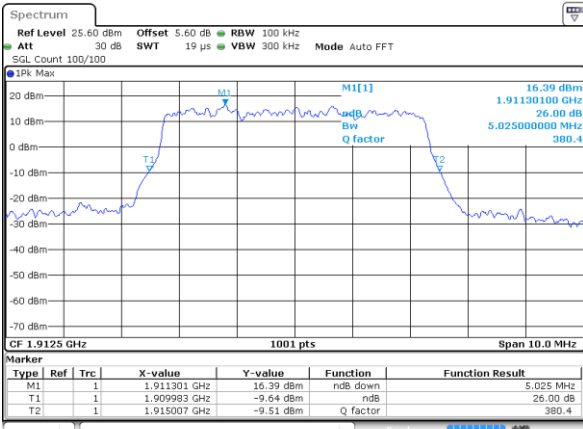

LTE Band 25

Lowest Channel / 5MHz / QPSK

Lowest Channel / 5MHz / 16QAM

Middle Channel / 5MHz / QPSK

Middle Channel / 5MHz / 16QAM

Highest Channel / 5MHz / QPSK

Highest Channel / 5MHz / 16QAM

LTE Band 25

Lowest Channel / 10MHz / QPSK

Lowest Channel / 10MHz / 16QAM

Middle Channel / 10MHz / QPSK

Middle Channel / 10MHz / 16QAM

Highest Channel / 10MHz / QPSK

Highest Channel / 10MHz / 16QAM

LTE Band 25

Lowest Channel / 15MHz / QPSK