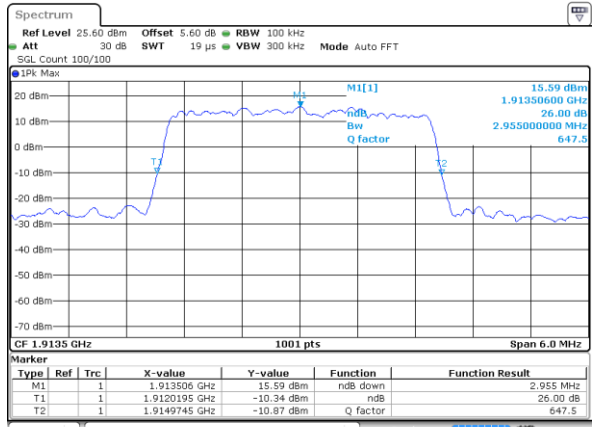

Lowest Channel / 15MHz / 16QAM

Middle Channel / 15MHz / QPSK

Middle Channel / 15MHz / 16QAM

Highest Channel / 15MHz / QPSK

Highest Channel / 15MHz / 16QAM

LTE Band 25

Lowest Channel / 20MHz / QPSK

Lowest Channel / 20MHz / 16QAM

Middle Channel / 20MHz / QPSK

Middle Channel / 20MHz / 16QAM

Highest Channel / 20MHz / QPSK

Highest Channel / 20MHz / 16QAM

LTE Band 25

Lowest Channel / 1.4MHz / 64QAM

Lowest Channel / 3MHz / 64QAM

Middle Channel / 1.4MHz / 64QAM

Middle Channel / 3MHz / 64QAM

Highest Channel / 1.4MHz / 64QAM

Highest Channel / 3MHz / 64QAM

LTE Band 25

Lowest Channel / 5MHz / 64QAM

Lowest Channel / 10MHz / 64QAM

Middle Channel / 5MHz / 64QAM

Middle Channel / 10MHz / 64QAM

Highest Channel / 5MHz / 64QAM

Highest Channel / 10MHz / 64QAM

LTE Band 25

Lowest Channel / 15MHz / 64QAM

Lowest Channel / 20MHz / 64QAM

Middle Channel / 15MHz / 64QAM

Middle Channel / 20MHz / 64QAM

Highest Channel / 15MHz / 64QAM