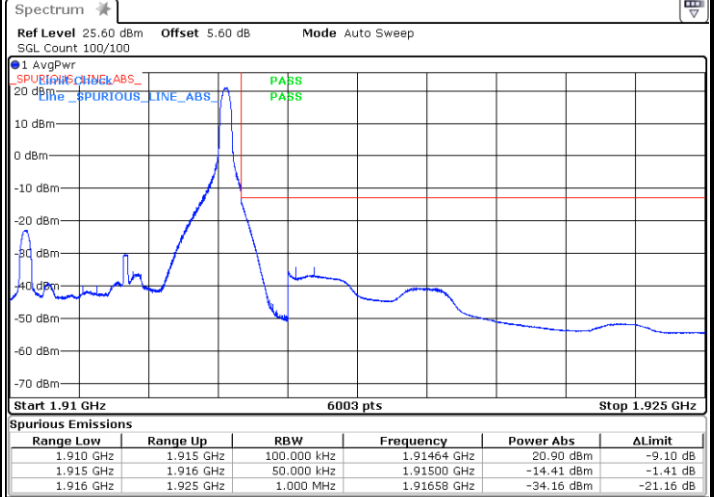

Lowest Band Edge / Full RB

Highest Band Edge / Full RB

LTE Band 25 / 3MHz / 16QAM

Lowest Band Edge / 1 RB

Highest Band Edge / 1 RB

Lowest Band Edge / Full RB

Highest Band Edge / Full RB

LTE Band 25 / 3MHz / 64QAM

Lowest Band Edge / 1 RB

Highest Band Edge / 1 RB

Lowest Band Edge / Full RB

Highest Band Edge / Full RB

LTE Band 25 / 5MHz / QPSK

Lowest Band Edge / 1 RB

Highest Band Edge / 1 RB

Lowest Band Edge / Full RB

Highest Band Edge / Full RB