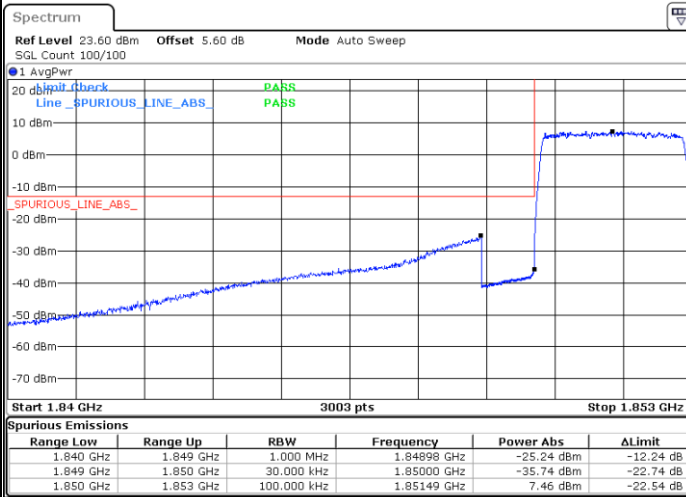

LTE Band 25 / 1.4MHz / 64QAM

Lowest Band Edge / 1 RB

Highest Band Edge / 1 RB

Lowest Band Edge / Full RB

Highest Band Edge / Full RB

LTE Band 25 / 3MHz / QPSK

Lowest Band Edge / 1RB

Highest Band Edge / 1 RB

Lowest Band Edge / Full RB

Highest Band Edge / Full RB

LTE Band 25 / 3MHz / 16QAM

Lowest Band Edge / 1 RB

Highest Band Edge / 1 RB

Lowest Band Edge / Full RB

Highest Band Edge / Full RB

LTE Band 25 / 3MHz / 64QAM

Lowest Band Edge / 1 RB

Highest Band Edge / 1 RB

Lowest Band Edge / Full RB

Highest Band Edge / Full RB

LTE Band 25 / 5MHz / QPSK

Lowest Band Edge / 1 RB

Highest Band Edge / 1 RB

Lowest Band Edge / Full RB