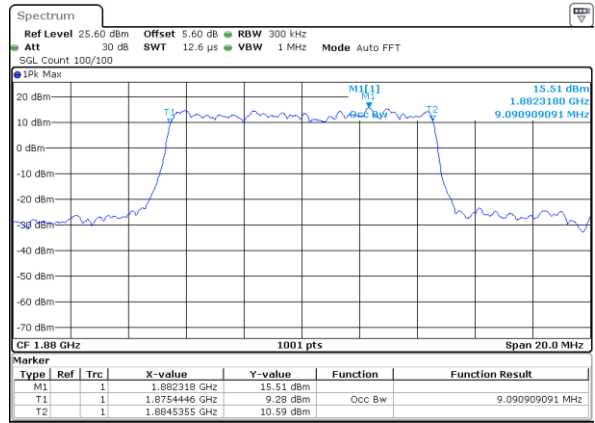

Highest Channel / 20MHz / QPSK

Highest Channel / 20MHz / 16QAM

LTE Band 25

Lowest Channel / 1.4MHz / 64QAM

Lowest Channel / 3MHz / 64QAM

Middle Channel / 1.4MHz / 64QAM

Middle Channel / 3MHz / 64QAM

Highest Channel / 1.4MHz / 64QAM

Highest Channel / 3MHz / 64QAM

LTE Band 25

Lowest Channel / 5MHz / 64QAM

Lowest Channel / 10MHz / 64QAM

Middle Channel / 5MHz / 64QAM

Middle Channel / 10MHz / 64QAM

Highest Channel / 5MHz / 64QAM

Highest Channel / 10MHz / 64QAM

LTE Band 25

Lowest Channel / 15MHz / 64QAM

Lowest Channel / 20MHz / 64QAM

Middle Channel / 15MHz / 64QAM

Middle Channel / 20MHz / 64QAM

Highest Channel / 15MHz / 64QAM

Highest Channel / 20MHz / 64QAM

Conducted Band Edge