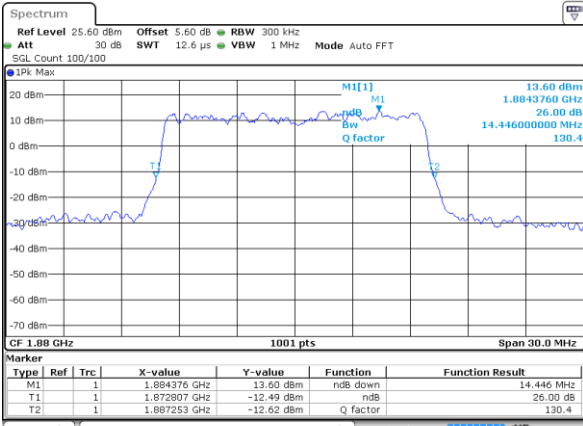

Highest Channel / 5MHz / 64QAM

Highest Channel / 10MHz / 64QAM

LTE Band 25

Lowest Channel / 15MHz / 64QAM

Lowest Channel / 20MHz / 64QAM

Middle Channel / 15MHz / 64QAM

Middle Channel / 20MHz / 64QAM

Highest Channel / 15MHz / 64QAM

Highest Channel / 20MHz / 64QAM

Occupied Bandwidth

Mode	LTE Band 25 : 99%OBW(MHz)											
BW	1.4MHz		3MHz		5MHz		10MHz		15MHz		20MHz	
Mod.	QPSK	16QAM	QPSK	16QAM	QPSK	16QAM	QPSK	16QAM	QPSK	16QAM	QPSK	16QAM
Lowest CH	1.094	1.080	2.709	2.685	4.496	4.505	9.031	9.051	13.516	13.546	18.501	18.302
Middle CH	1.094	1.088	2.697	2.703	4.476	4.486	9.051	9.011	13.487	13.457	18.422	18.302
Highest CH	1.091	1.094	2.715	2.715	4.496	4.486	9.031	9.051	13.487	13.397	18.382	18.262
Mode	LTE Band 25 : 99%OBW(MHz)											
BW	1.4MHz		3MHz		5MHz		10MHz		15MHz		20MHz	
Mod.	64QAM		64QAM		64QAM		64QAM		64QAM		64QAM	
Lowest CH	1.085		2.715		4.505		9.111		13.457		18.422	
Middle CH	1.091		2.727		4.496		9.091		13.546		18.462	
Highest CH	1.083		2.709		4.456		9.011		13.487		18.302	