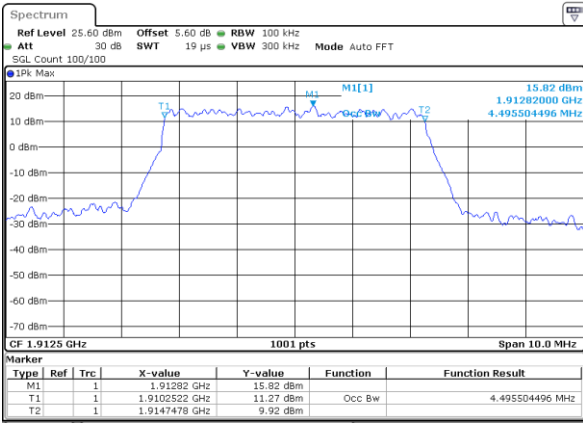

Lowest Channel / 3MHz / QPSK

Lowest Channel / 3MHz / 16QAM

Middle Channel / 3MHz / QPSK

Middle Channel / 3MHz / 16QAM

Highest Channel / 3MHz / QPSK

Highest Channel / 3MHz / 16QAM

LTE Band 25

Lowest Channel / 5MHz / QPSK

Lowest Channel / 5MHz / 16QAM

Middle Channel / 5MHz / QPSK

Middle Channel / 5MHz / 16QAM

Highest Channel / 5MHz / QPSK

Highest Channel / 5MHz / 16QAM

LTE Band 25

Lowest Channel / 10MHz / QPSK

Lowest Channel / 10MHz / 16QAM

Middle Channel / 10MHz / QPSK

Middle Channel / 10MHz / 16QAM

Highest Channel / 10MHz / QPSK

Highest Channel / 10MHz / 16QAM

LTE Band 25

Lowest Channel / 15MHz / QPSK

Lowest Channel / 15MHz / 16QAM

Middle Channel / 15MHz / QPSK