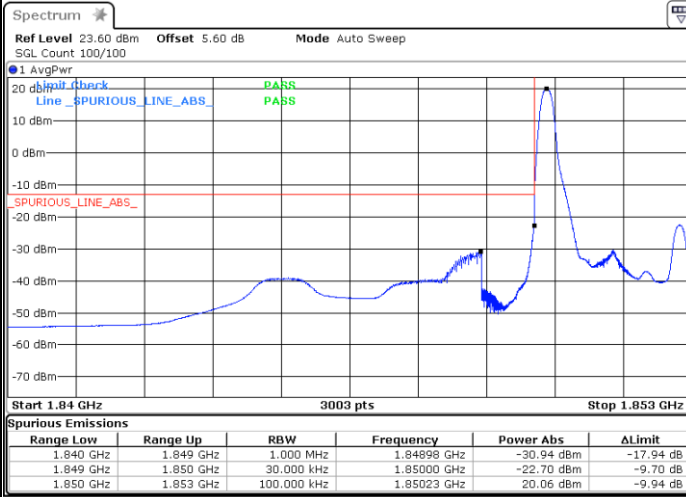

LTE Band 25 / 1.4MHz / 64QAM

Lowest Band Edge / 1 RB

Highest Band Edge / 1 RB

Lowest Band Edge / Full RB

Highest Band Edge / Full RB

LTE Band 25 / 3MHz / QPSK

Lowest Band Edge / 1RB

Highest Band Edge / 1 RB

Lowest Band Edge / Full RB

Highest Band Edge / Full RB

LTE Band 25 / 3MHz / 16QAM

Lowest Band Edge / 1 RB

Highest Band Edge / 1 RB

Lowest Band Edge / Full RB

Highest Band Edge / Full RB

LTE Band 25 / 3MHz / 64QAM

Lowest Band Edge / 1 RB

Highest Band Edge / 1 RB

Lowest Band Edge / Full RB

Highest Band Edge / Full RB

LTE Band 25 / 5MHz / QPSK

Lowest Band Edge / 1 RB

Highest Band Edge / 1 RB

Lowest Band Edge / Full RB

Highest Band Edge / Full RB