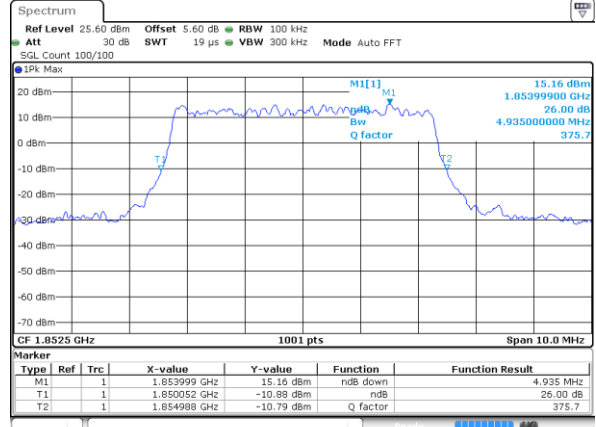

LTE Band 25

Lowest Channel / 5MHz / QPSK

Lowest Channel / 5MHz / 16QAM

Middle Channel / 5MHz / QPSK

Middle Channel / 5MHz / 16QAM

Highest Channel / 5MHz / QPSK

Highest Channel / 5MHz / 16QAM

LTE Band 25

Lowest Channel / 10MHz / QPSK

Lowest Channel / 10MHz / 16QAM

Middle Channel / 10MHz / QPSK

Middle Channel / 10MHz / 16QAM

Highest Channel / 10MHz / QPSK

Highest Channel / 10MHz / 16QAM

LTE Band 25

Lowest Channel / 15MHz / QPSK