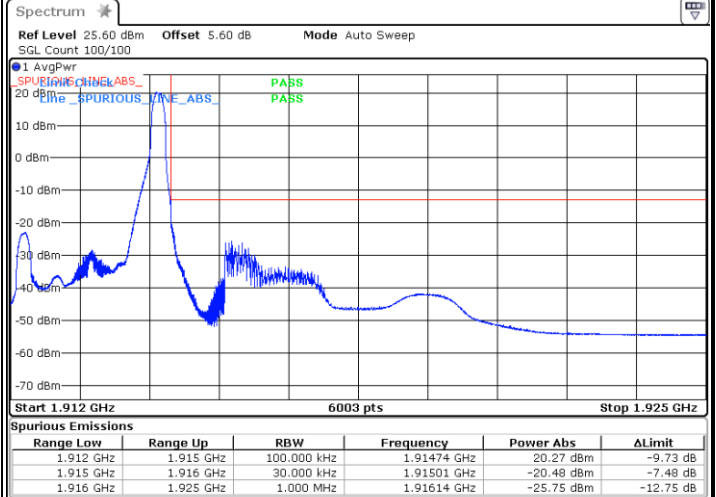

LTE Band 25 / 1.4MHz / 64QAM

Lowest Band Edge / 1 RB

Highest Band Edge / 1 RB

Lowest Band Edge / Full RB

Highest Band Edge / Full RB

LTE Band 25 / 3MHz / QPSK

Lowest Band Edge / 1RB

Highest Band Edge / 1 RB

Lowest Band Edge / Full RB

Highest Band Edge / Full RB

LTE Band 25 / 3MHz / 16QAM

Lowest Band Edge / 1 RB

Highest Band Edge / 1 RB

Lowest Band Edge / Full RB

Highest Band Edge / Full RB

LTE Band 25 / 3MHz / 64QAM

Lowest Band Edge / 1 RB

Highest Band Edge / 1 RB

Lowest Band Edge / Full RB

Highest Band Edge / Full RB

LTE Band 25 / 5MHz / QPSK

Lowest Band Edge / 1 RB

Highest Band Edge / 1 RB

Lowest Band Edge / Full RB

Highest Band Edge / Full RB