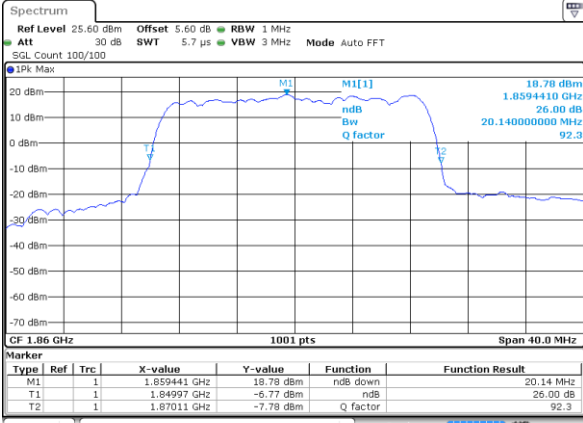

Lowest Channel / 10MHz / QPSK

Lowest Channel / 10MHz / 16QAM

Middle Channel / 10MHz / QPSK

Middle Channel / 10MHz / 16QAM

Highest Channel / 10MHz / QPSK

Highest Channel / 10MHz / 16QAM

LTE Band 25

Lowest Channel / 15MHz / QPSK

Lowest Channel / 15MHz / 16QAM

Middle Channel / 15MHz / QPSK

Middle Channel / 15MHz / 16QAM

Highest Channel / 15MHz / QPSK

Highest Channel / 15MHz / 16QAM

LTE Band 25

Lowest Channel / 20MHz / QPSK

Lowest Channel / 20MHz / 16QAM

Middle Channel / 20MHz / QPSK

Middle Channel / 20MHz / 16QAM

Highest Channel / 20MHz / QPSK

Highest Channel / 20MHz / 16QAM

LTE Band 25

Lowest Channel / 1.4MHz / 64QAM

Lowest Channel / 3MHz / 64QAM

Middle Channel / 1.4MHz / 64QAM

Middle Channel / 3MHz / 64QAM

Highest Channel / 1.4MHz / 64QAM

Highest Channel / 3MHz / 64QAM

LTE Band 25

Lowest Channel / 5MHz / 64QAM

Lowest Channel / 10MHz / 64QAM

Middle Channel / 5MHz / 64QAM

Middle Channel / 10MHz / 64QAM