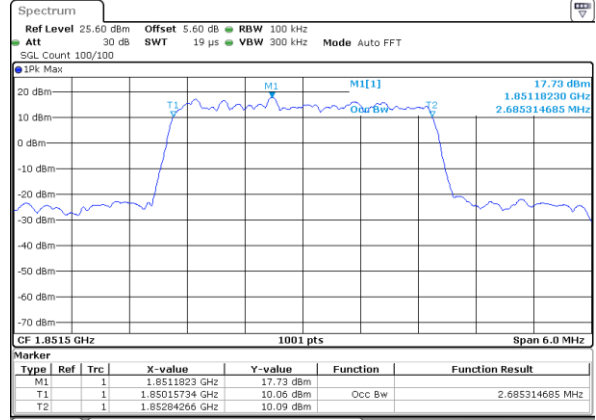

Highest Channel / 20MHz / 64QAM

Occupied Bandwidth

Mode	LTE Band 25 : 99%OBW(MHz)											
BW	1.4MHz		3MHz		5MHz		10MHz		15MHz		20MHz	
Mod.	QPSK	16QAM	QPSK	16QAM	QPSK	16QAM	QPSK	16QAM	QPSK	16QAM	QPSK	16QAM
Lowest CH	1.094	1.080	2.709	2.685	4.496	4.505	9.031	9.051	13.516	13.546	18.501	18.302
Middle CH	1.094	1.088	2.697	2.703	4.476	4.486	9.051	9.011	13.487	13.457	18.422	18.302
Highest CH	1.091	1.094	2.715	2.715	4.496	4.486	9.031	9.051	13.487	13.397	18.382	18.262
Mode	LTE Band 25 : 99%OBW(MHz)											
BW	1.4MHz		3MHz		5MHz		10MHz		15MHz		20MHz	
Mod.	64QAM		64QAM		64QAM		64QAM		64QAM		64QAM	
Lowest CH	1.085		2.715		4.505		9.111		13.457		18.422	
Middle CH	1.091		2.727		4.496		9.091		13.546		18.462	
Highest CH	1.083		2.709		4.456		9.011		13.487		18.302	

LTE Band 25

Lowest Channel / 1.4MHz / QPSK

Lowest Channel / 1.4MHz / 16QAM

Middle Channel / 1.4MHz / QPSK

Middle Channel / 1.4MHz / 16QAM

Highest Channel / 1.4MHz / QPSK

Highest Channel / 1.4MHz / 16QAM

LTE Band 25

Lowest Channel / 3MHz / QPSK

Lowest Channel / 3MHz / 16QAM

Middle Channel / 3MHz / QPSK

Middle Channel / 3MHz / 16QAM

Highest Channel / 3MHz / QPSK

Highest Channel / 3MHz / 16QAM

LTE Band 25

Lowest Channel / 5MHz / QPSK