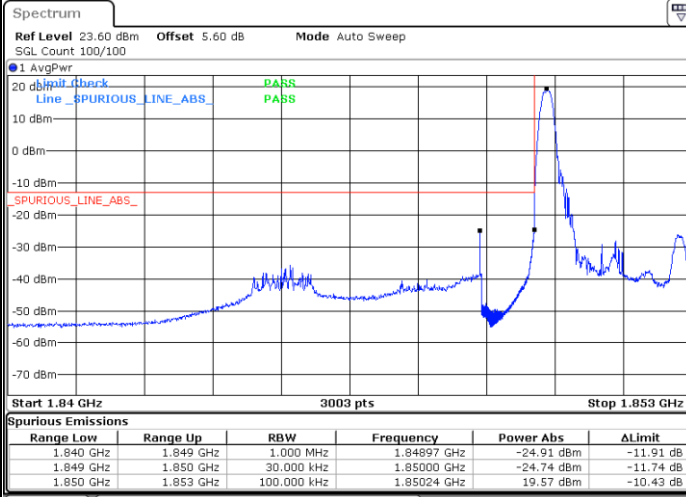

LTE Band 25 / 1.4MHz / 64QAM

Lowest Band Edge / 1 RB

Highest Band Edge / 1 RB

Lowest Band Edge / Full RB

Highest Band Edge / Full RB

LTE Band 25 / 3MHz / QPSK

Lowest Band Edge / 1RB

Highest Band Edge / 1 RB

Lowest Band Edge / Full RB

Highest Band Edge / Full RB

LTE Band 25 / 3MHz / 16QAM

Lowest Band Edge / 1 RB

Highest Band Edge / 1 RB

Lowest Band Edge / Full RB

Highest Band Edge / Full RB

LTE Band 25 / 3MHz / 64QAM

Lowest Band Edge / 1 RB

Highest Band Edge / 1 RB

Lowest Band Edge / Full RB

Highest Band Edge / Full RB

LTE Band 25 / 5MHz / QPSK

Lowest Band Edge / 1 RB

Highest Band Edge / 1 RB

Lowest Band Edge / Full RB