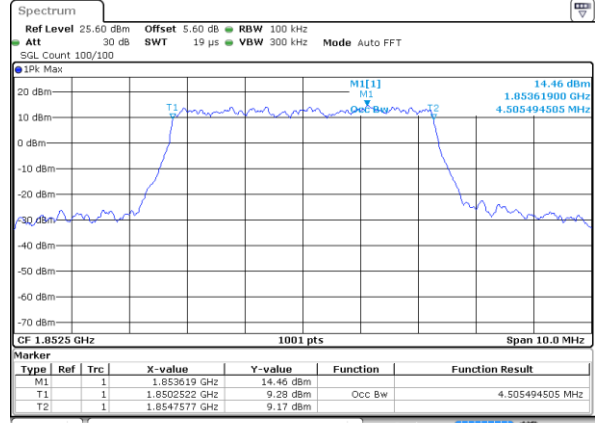

LTE Band 25

Lowest Channel / 1.4MHz / QPSK

Lowest Channel / 1.4MHz / 16QAM

Middle Channel / 1.4MHz / QPSK

Middle Channel / 1.4MHz / 16QAM

Highest Channel / 1.4MHz / QPSK

Highest Channel / 1.4MHz / 16QAM

LTE Band 25

Lowest Channel / 3MHz / QPSK

Lowest Channel / 3MHz / 16QAM

Middle Channel / 3MHz / QPSK

Middle Channel / 3MHz / 16QAM

Highest Channel / 3MHz / QPSK

Highest Channel / 3MHz / 16QAM

LTE Band 25

Lowest Channel / 5MHz / QPSK

Lowest Channel / 5MHz / 16QAM

Middle Channel / 5MHz / QPSK

Middle Channel / 5MHz / 16QAM

Highest Channel / 5MHz / QPSK

Highest Channel / 5MHz / 16QAM

LTE Band 25

Lowest Channel / 10MHz / QPSK

Lowest Channel / 10MHz / 16QAM