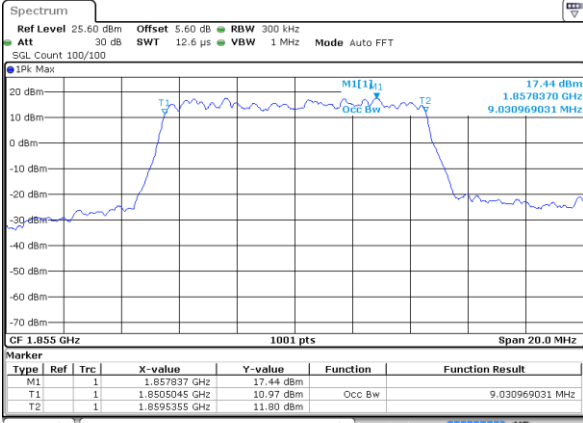

Lowest Channel / 3MHz / QPSK

Lowest Channel / 3MHz / 16QAM

Middle Channel / 3MHz / QPSK

Middle Channel / 3MHz / 16QAM

Highest Channel / 3MHz / QPSK

Highest Channel / 3MHz / 16QAM

LTE Band 25

Lowest Channel / 5MHz / QPSK

Lowest Channel / 5MHz / 16QAM

Middle Channel / 5MHz / QPSK

Middle Channel / 5MHz / 16QAM

Highest Channel / 5MHz / QPSK

Highest Channel / 5MHz / 16QAM

LTE Band 25

Lowest Channel / 10MHz / QPSK

Lowest Channel / 10MHz / 16QAM

Middle Channel / 10MHz / QPSK

Middle Channel / 10MHz / 16QAM

Highest Channel / 10MHz / QPSK

Highest Channel / 10MHz / 16QAM

LTE Band 25

Lowest Channel / 15MHz / QPSK

Lowest Channel / 15MHz / 16QAM

Middle Channel / 15MHz / QPSK