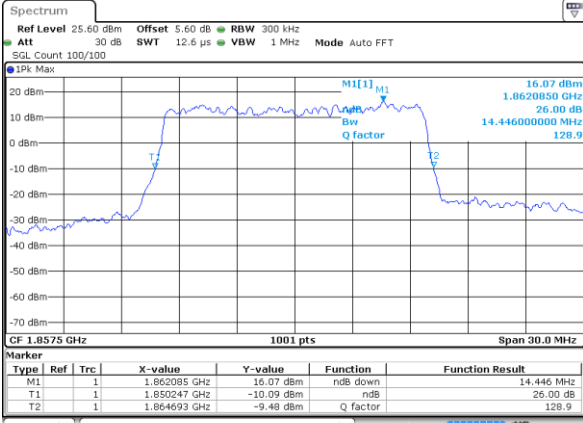

LTE Band 25

Lowest Channel / 5MHz / QPSK

Lowest Channel / 5MHz / 16QAM

Middle Channel / 5MHz / QPSK

Middle Channel / 5MHz / 16QAM

Highest Channel / 5MHz / QPSK

Highest Channel / 5MHz / 16QAM

LTE Band 25

Lowest Channel / 10MHz / QPSK

Lowest Channel / 10MHz / 16QAM

Middle Channel / 10MHz / QPSK

Middle Channel / 10MHz / 16QAM

Highest Channel / 10MHz / QPSK

Highest Channel / 10MHz / 16QAM

LTE Band 25

Lowest Channel / 15MHz / QPSK

Lowest Channel / 15MHz / 16QAM

Middle Channel / 15MHz / QPSK

Middle Channel / 15MHz / 16QAM

Highest Channel / 15MHz / QPSK

Highest Channel / 15MHz / 16QAM

LTE Band 25

Lowest Channel / 20MHz / QPSK

Lowest Channel / 20MHz / 16QAM

Middle Channel / 20MHz / QPSK

Middle Channel / 20MHz / 16QAM

Highest Channel / 20MHz / QPSK

Highest Channel / 20MHz / 16QAM

LTE Band 25

Lowest Channel / 1.4MHz / 64QAM

Lowest Channel / 3MHz / 64QAM

Middle Channel / 1.4MHz / 64QAM