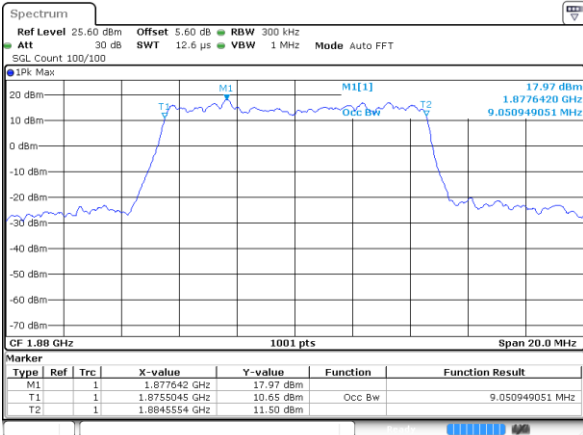

Lowest Channel / 3MHz / QPSK

Lowest Channel / 3MHz / 16QAM

Middle Channel / 3MHz / QPSK

Middle Channel / 3MHz / 16QAM

Highest Channel / 3MHz / QPSK

Highest Channel / 3MHz / 16QAM

LTE Band 25

Lowest Channel / 5MHz / QPSK

Lowest Channel / 5MHz / 16QAM

Middle Channel / 5MHz / QPSK

Middle Channel / 5MHz / 16QAM

Highest Channel / 5MHz / QPSK

Highest Channel / 5MHz / 16QAM

LTE Band 25

Lowest Channel / 10MHz / QPSK

Lowest Channel / 10MHz / 16QAM

Middle Channel / 10MHz / QPSK

Middle Channel / 10MHz / 16QAM

Highest Channel / 10MHz / QPSK

Highest Channel / 10MHz / 16QAM

LTE Band 25

Lowest Channel / 15MHz / QPSK

Lowest Channel / 15MHz / 16QAM

Middle Channel / 15MHz / QPSK