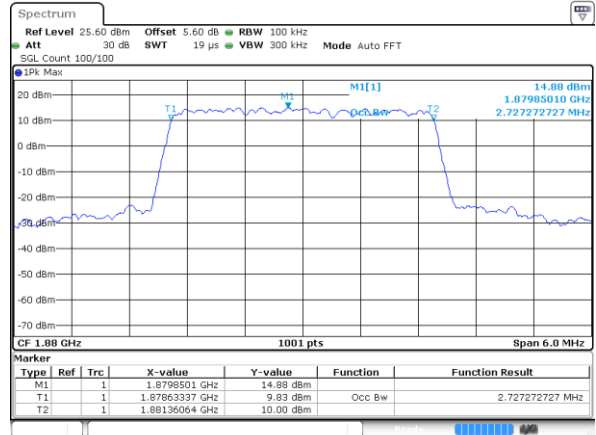

Highest Channel / 20MHz / QPSK

Highest Channel / 20MHz / 16QAM

LTE Band 25

Lowest Channel / 1.4MHz / 64QAM

Lowest Channel / 3MHz / 64QAM

Middle Channel / 1.4MHz / 64QAM

Middle Channel / 3MHz / 64QAM

Highest Channel / 1.4MHz / 64QAM

Highest Channel / 3MHz / 64QAM

LTE Band 25

Lowest Channel / 5MHz / 64QAM

Lowest Channel / 10MHz / 64QAM

Middle Channel / 5MHz / 64QAM

Middle Channel / 10MHz / 64QAM

Highest Channel / 5MHz / 64QAM

Highest Channel / 10MHz / 64QAM