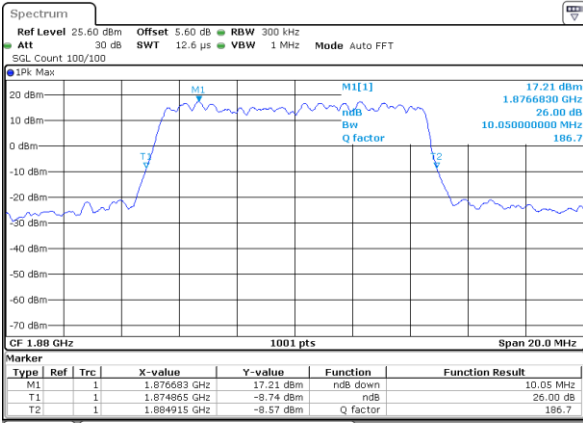

LTE Band 25

Lowest Channel / 5MHz / QPSK

Lowest Channel / 5MHz / 16QAM

Middle Channel / 5MHz / QPSK

Middle Channel / 5MHz / 16QAM

Highest Channel / 5MHz / QPSK

Highest Channel / 5MHz / 16QAM

LTE Band 25

Lowest Channel / 10MHz / QPSK

Lowest Channel / 10MHz / 16QAM

Middle Channel / 10MHz / QPSK

Middle Channel / 10MHz / 16QAM

Highest Channel / 10MHz / QPSK

Highest Channel / 10MHz / 16QAM

LTE Band 25

Lowest Channel / 15MHz / QPSK

Lowest Channel / 15MHz / 16QAM

Middle Channel / 15MHz / QPSK

Middle Channel / 15MHz / 16QAM

Highest Channel / 15MHz / QPSK

Highest Channel / 15MHz / 16QAM

LTE Band 25

Lowest Channel / 20MHz / QPSK

Lowest Channel / 20MHz / 16QAM