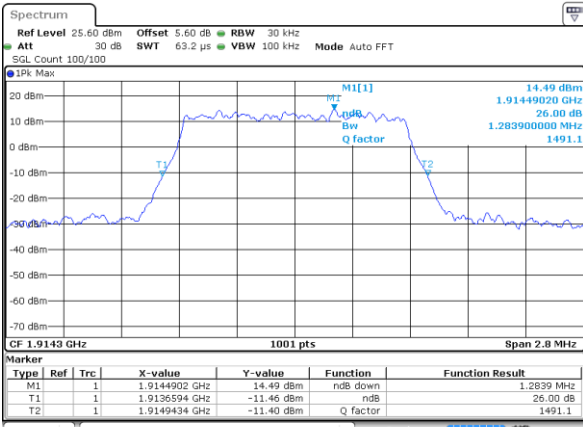

Lowest Channel / 15MHz / 16QAM

Middle Channel / 15MHz / QPSK

Middle Channel / 15MHz / 16QAM

Highest Channel / 15MHz / QPSK

Highest Channel / 15MHz / 16QAM

LTE Band 25

Lowest Channel / 20MHz / QPSK

Lowest Channel / 20MHz / 16QAM

Middle Channel / 20MHz / QPSK

Middle Channel / 20MHz / 16QAM

Highest Channel / 20MHz / QPSK

Highest Channel / 20MHz / 16QAM

LTE Band 25

Lowest Channel / 1.4MHz / 64QAM

Lowest Channel / 3MHz / 64QAM

Middle Channel / 1.4MHz / 64QAM

Middle Channel / 3MHz / 64QAM

Highest Channel / 1.4MHz / 64QAM

Highest Channel / 3MHz / 64QAM

LTE Band 25

Lowest Channel / 5MHz / 64QAM

Lowest Channel / 10MHz / 64QAM

Middle Channel / 5MHz / 64QAM

Middle Channel / 10MHz / 64QAM