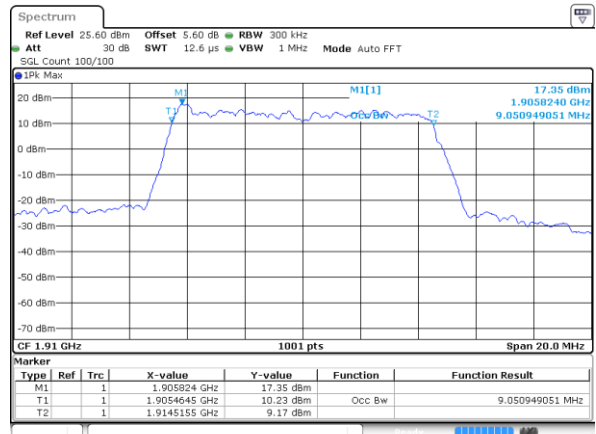

Middle Channel / 10MHz / QPSK

Middle Channel / 10MHz / 16QAM

Highest Channel / 10MHz / QPSK

Highest Channel / 10MHz / 16QAM

LTE Band 25

Lowest Channel / 15MHz / QPSK

Lowest Channel / 15MHz / 16QAM

Middle Channel / 15MHz / QPSK

Middle Channel / 15MHz / 16QAM

Highest Channel / 15MHz / QPSK

Highest Channel / 15MHz / 16QAM

LTE Band 25

Lowest Channel / 20MHz / QPSK

Lowest Channel / 20MHz / 16QAM

Middle Channel / 20MHz / QPSK

Middle Channel / 20MHz / 16QAM