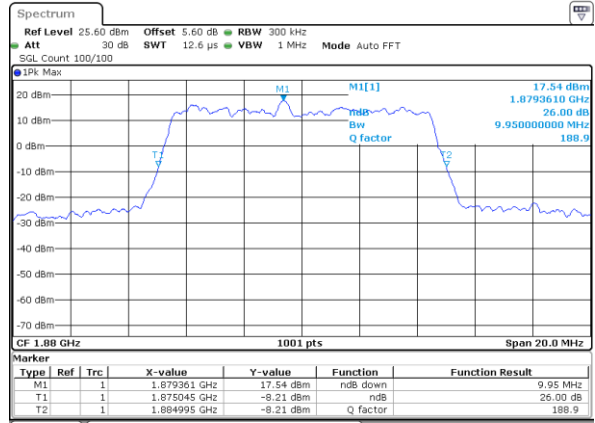

LTE Band 25

Lowest Channel / 5MHz / QPSK

Lowest Channel / 5MHz / 16QAM

Middle Channel / 5MHz / QPSK

Middle Channel / 5MHz / 16QAM

Highest Channel / 5MHz / QPSK

Highest Channel / 5MHz / 16QAM

LTE Band 25

Lowest Channel / 10MHz / QPSK

Lowest Channel / 10MHz / 16QAM

Middle Channel / 10MHz / QPSK

Middle Channel / 10MHz / 16QAM

Highest Channel / 10MHz / QPSK

Highest Channel / 10MHz / 16QAM

LTE Band 25

Lowest Channel / 15MHz / QPSK

Lowest Channel / 15MHz / 16QAM

Middle Channel / 15MHz / QPSK

Middle Channel / 15MHz / 16QAM

Highest Channel / 15MHz / QPSK

Highest Channel / 15MHz / 16QAM

LTE Band 25

Lowest Channel / 20MHz / QPSK

Lowest Channel / 20MHz / 16QAM

Middle Channel / 20MHz / QPSK

Middle Channel / 20MHz / 16QAM

Highest Channel / 20MHz / QPSK

Highest Channel / 20MHz / 16QAM

LTE Band 25

Lowest Channel / 1.4MHz / 64QAM

Lowest Channel / 3MHz / 64QAM

Middle Channel / 1.4MHz / 64QAM