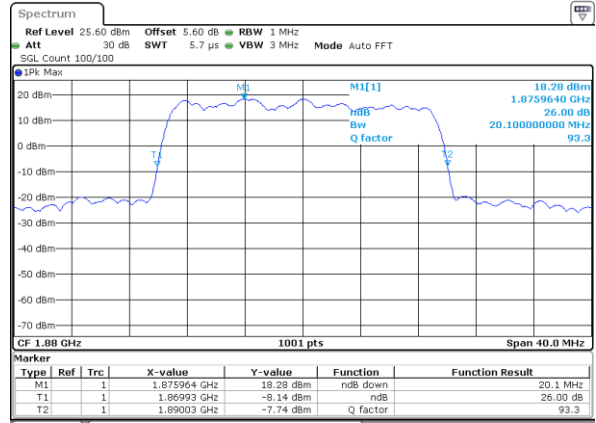

Lowest Channel / 10MHz / QPSK

Lowest Channel / 10MHz / 16QAM

Middle Channel / 10MHz / QPSK

Middle Channel / 10MHz / 16QAM

Highest Channel / 10MHz / QPSK

Highest Channel / 10MHz / 16QAM

LTE Band 25

Lowest Channel / 15MHz / QPSK

Lowest Channel / 15MHz / 16QAM

Middle Channel / 15MHz / QPSK

Middle Channel / 15MHz / 16QAM

Highest Channel / 15MHz / QPSK

Highest Channel / 15MHz / 16QAM

LTE Band 25

Lowest Channel / 20MHz / QPSK

Lowest Channel / 20MHz / 16QAM

Middle Channel / 20MHz / QPSK

Middle Channel / 20MHz / 16QAM

Highest Channel / 20MHz / QPSK

Highest Channel / 20MHz / 16QAM

LTE Band 25

Lowest Channel / 1.4MHz / 64QAM

Lowest Channel / 3MHz / 64QAM

Middle Channel / 1.4MHz / 64QAM