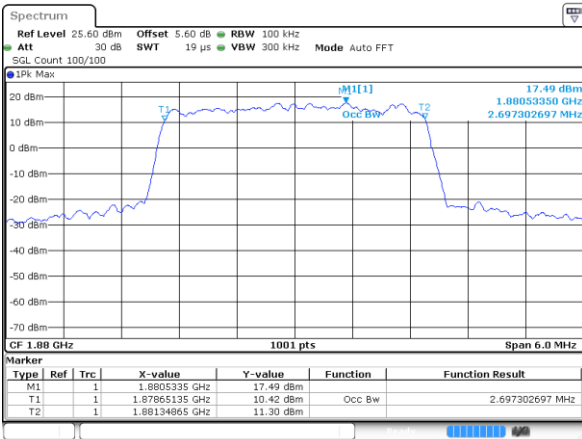

Highest Channel / 20MHz / 64QAM

Occupied Bandwidth

Mode	LTE Band 25 : 99%OBW(MHz)											
BW	1.4MHz		3MHz		5MHz		10MHz		15MHz		20MHz	
Mod.	QPSK	16QAM	QPSK	16QAM	QPSK	16QAM	QPSK	16QAM	QPSK	16QAM	QPSK	16QAM
Lowest CH	1.094	1.080	2.709	2.685	4.496	4.505	9.031	9.051	13.516	13.546	18.501	18.302
Middle CH	1.094	1.088	2.697	2.703	4.476	4.486	9.051	9.011	13.487	13.457	18.422	18.302
Highest CH	1.091	1.094	2.715	2.715	4.496	4.486	9.031	9.051	13.487	13.397	18.382	18.262
Mode	LTE Band 25 : 99%OBW(MHz)											
BW	1.4MHz		3MHz		5MHz		10MHz		15MHz		20MHz	
Mod.	64QAM		64QAM		64QAM		64QAM		64QAM		64QAM	
Lowest CH	1.085		2.715		4.505		9.111		13.457		18.422	
Middle CH	1.091		2.727		4.496		9.091		13.546		18.462	
Highest CH	1.083		2.709		4.456		9.011		13.487		18.302	

LTE Band 25

Lowest Channel / 1.4MHz / QPSK

Lowest Channel / 1.4MHz / 16QAM

Middle Channel / 1.4MHz / QPSK

Middle Channel / 1.4MHz / 16QAM

Highest Channel / 1.4MHz / QPSK

Highest Channel / 1.4MHz / 16QAM

LTE Band 25

Lowest Channel / 3MHz / QPSK

Lowest Channel / 3MHz / 16QAM

Middle Channel / 3MHz / QPSK

Middle Channel / 3MHz / 16QAM

Highest Channel / 3MHz / QPSK

Highest Channel / 3MHz / 16QAM

LTE Band 25

Lowest Channel / 5MHz / QPSK