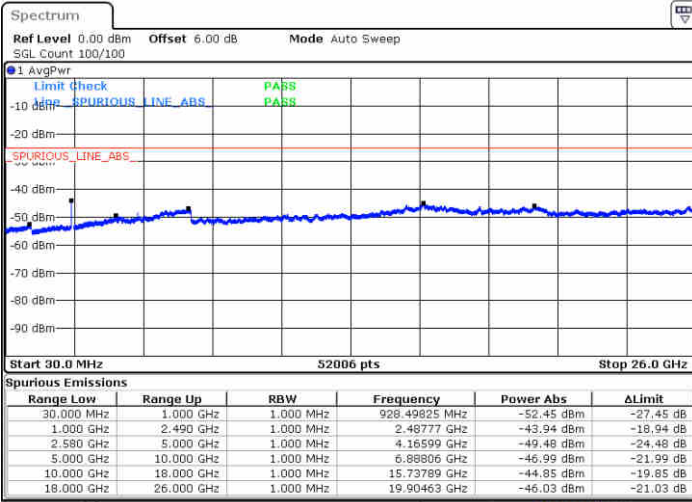

Date: 22 JUN 2019 21:18:13

Highest Channel / 16QAM

Date: 22 JUN 2019 21:19:07

LTE Band 7 / 10MHz

Lowest Channel / QPSK

Date: 22 JUN 2019 21:31:07

Lowest Channel / 16QAM

Date: 22 JUN 2019 21:32:01

LTE Band 7 / 10MHz

Middle Channel / QPSK

Middle Channel / 16QAM

Date: 22 JUN 2019 21:33:49

Date: 22 JUN 2019 21:32:55

Highest Channel / QPSK

Highest Channel / 16QAM

Date: 22 JUN 2019 21:34:43

Date: 22 JUN 2019 21:35:37

LTE Band 7 / 15MHz

Lowest Channel / QPSK

Lowest Channel / 16QAM

Date: 22 JUN 2019 21:47:39

Date: 22 JUN 2019 21:48:33

Middle Channel / QPSK

Middle Channel / 16QAM