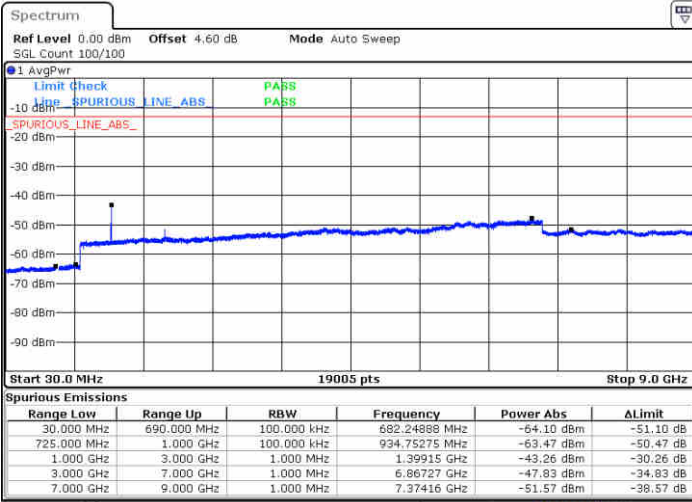

Lowest Channel / QPSK

Date: 22 JUN 2019 23:24:46

Lowest Channel / 16QAM

Date: 22 JUN 2019 23:25:40

LTE Band 12 / 3MHz

Middle Channel / QPSK

Middle Channel / 16QAM

Date: 22 JUN 2019 23:27:29

Date: 22 JUN 2019 23:28:35

Highest Channel / QPSK

Highest Channel / 16QAM

Date: 22 JUN 2019 23:28:24

Date: 22 JUN 2019 23:29:18

LTE Band 12 / 5MHz

Lowest Channel / QPSK

Lowest Channel / 16QAM

Date: 22 JUN 2019 23:41:14

Date: 22 JUN 2019 23:42:08

Middle Channel / QPSK

Middle Channel / 16QAM

Date: 22 JUN 2019 23:43:58

Date: 22 JUN 2019 23:43:03

LTE Band 12 / 5MHz

Highest Channel / QPSK

Date: 22 JUN 2019 23:44:52

Highest Channel / 16QAM

Date: 22 JUN 2019 23:45:47

LTE Band 12 / 10MHz

Lowest Channel / QPSK

Date: 22 JUN 2019 23:57:43

Lowest Channel / 16QAM

Date: 22 JUN 2019 23:58:37