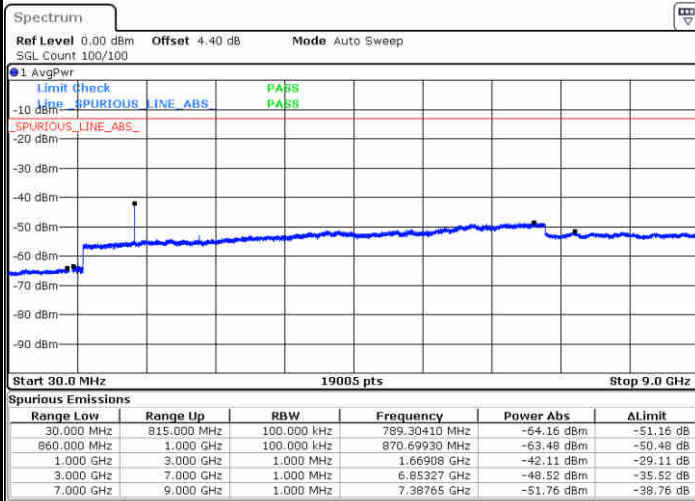

Date: 14 JUN 2019 04:46:03

Highest Channel / QPSK

Highest Channel / 16QAM

Date: 14 JUN 2019 04:54:12

Date: 14 JUN 2019 04:55:05

LTE Band 5 / 5MHz

Lowest Channel / QPSK

Lowest Channel / 16QAM

Date: 13 JUN 2019 04:37:17

Date: 13 JUN 2019 04:36:49

Middle Channel / QPSK

Middle Channel / 16QAM

Date: 13 JUN 2019 04:18:23

Date: 13 JUN 2019 04:19:17

LTE Band 5 / 5MHz

Highest Channel / QPSK