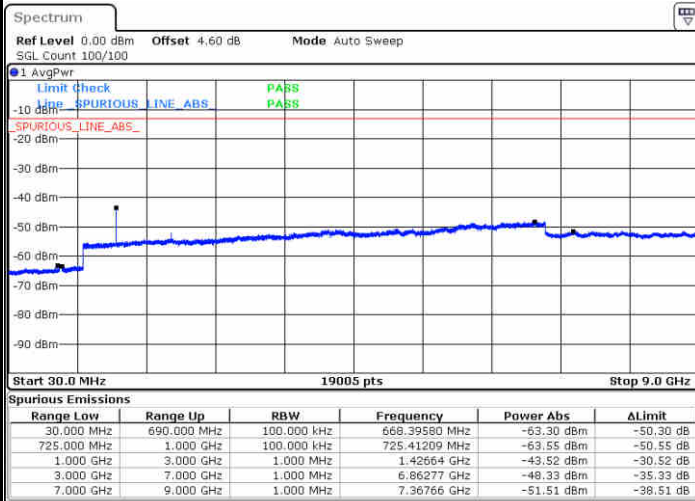

Date: 22 JUN 2019 23:11:01

Date: 22 JUN 2019 23:10:07

LTE Band 12 / 1.4MHz

Highest Channel / QPSK

Date: 22 JUN 2019 23:11:56

Highest Channel / 16QAM

Date: 22 JUN 2019 23:12:50

LTE Band 12 / 3MHz

Lowest Channel / QPSK

Date: 22 JUN 2019 23:24:46

Lowest Channel / 16QAM

Date: 22 JUN 2019 23:25:40

LTE Band 12 / 3MHz

Middle Channel / QPSK

Middle Channel / 16QAM

Date: 22 JUN 2019 23:27:29

Date: 22 JUN 2019 23:28:35

Highest Channel / QPSK

Highest Channel / 16QAM

Date: 22 JUN 2019 23:28:24

Date: 22 JUN 2019 23:29:18

LTE Band 12 / 5MHz

Lowest Channel / QPSK

Lowest Channel / 16QAM