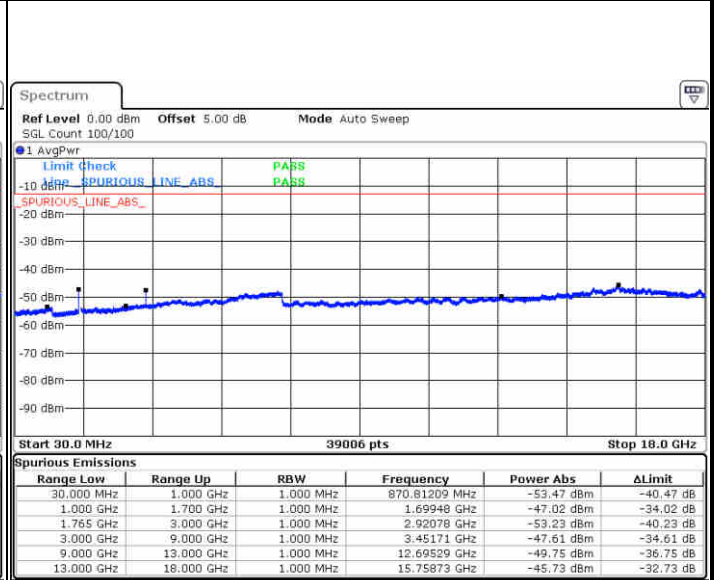

Highest Channel / QPSK

Date: 13 JUN 2019 01:46:17

Highest Channel / 16QAM

Date: 13 JUN 2019 01:47:12

LTE Band 4 / 10MHz

Lowest Channel / 64QAM

Date: 13 JUN 2019 02:15:27

Middle Channel / 64QAM

Date: 13 JUN 2019 02:16:42

Highest Channel / 64QAM

Date: 13 JUN 2019 02:20:12

LTE Band 4 / 15MHz

Lowest Channel / 64QAM

Date: 13 JUN 2019 02:23:42

Middle Channel / 64QAM

Date: 13 JUN 2019 02:24:57

Highest Channel / 64QAM

Date: 13 JUN 2019 02:28:27

LTE Band 4 / 20MHz

Lowest Channel / 64QAM

Middle Channel / 64QAM

Date: 13 JUN 2019 02:31:57

Date: 13 JUN 2019 02:33:12

Highest Channel / 64QAM