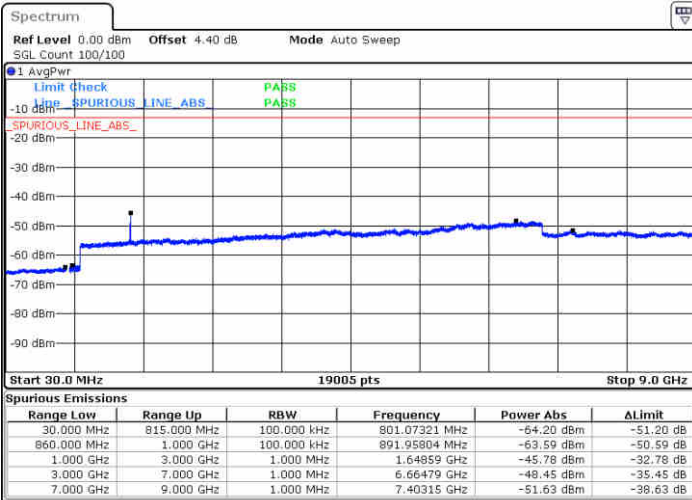

Date: 13 JUN 2019 04:27:22

Highest Channel / 16QAM

Date: 13 JUN 2019 04:28:17

LTE Band 5 / 10MHz

Lowest Channel / QPSK

Date: 14 JUN 2019 05:03:14

Lowest Channel / 16QAM

Date: 14 JUN 2019 05:04:08

LTE Band 5 / 10MHz

Middle Channel / QPSK

Middle Channel / 16QAM

Date: 14 JUN 2019 05:05:42

Date: 14 JUN 2019 05:06:36

Highest Channel / QPSK

Highest Channel / 16QAM

Date: 14 JUN 2019 05:14:45

Date: 14 JUN 2019 05:15:39

LTE Band 5 / 1.4MHz

Lowest Channel / 64QAM

Middle Channel / 64QAM

Date: 13 JUN 2019 04:44:37

Date: 13 JUN 2019 04:45:31

Highest Channel / 64QAM

Date: 13 JUN 2019 04:50:21