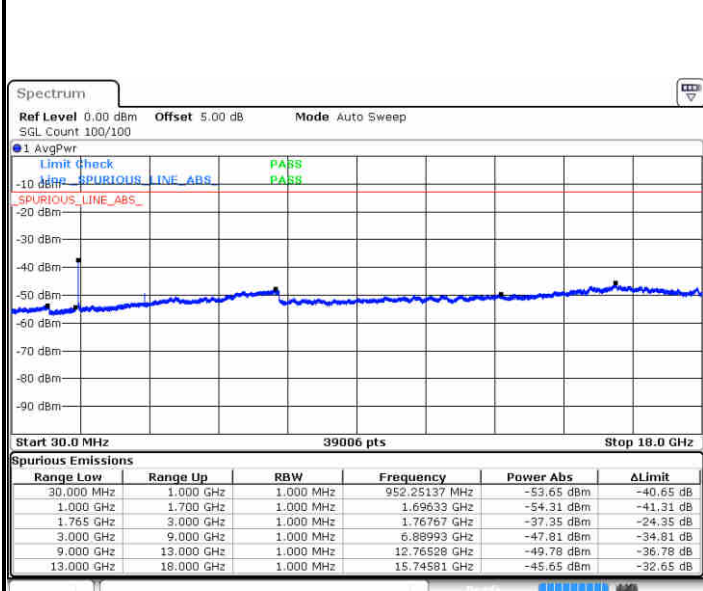

Highest Channel / QPSK

Date: 13 JUN 2019 01:46:17

Highest Channel / 16QAM

Date: 13 JUN 2019 01:47:12

LTE Band 4 / 10MHz

Lowest Channel / 64QAM

Date: 13 JUN 2019 02:15:27

Middle Channel / 64QAM

Date: 13 JUN 2019 02:16:42

Highest Channel / 64QAM

Date: 13 JUN 2019 02:20:12

LTE Band 4 / 15MHz

Lowest Channel / 64QAM

Date: 13 JUN 2019 02:23:42

Middle Channel / 64QAM

Date: 13 JUN 2019 02:24:57

Highest Channel / 64QAM

Date: 13 JUN 2019 02:28:27

LTE Band 4 / 20MHz

Lowest Channel / 64QAM

Middle Channel / 64QAM

Date: 13 JUN 2019 02:31:57

Date: 13 JUN 2019 02:33:12

Highest Channel / 64QAM

Date: 13 JUN 2019 02:36:42

LTE Band 5 / 1.4MHz

Lowest Channel / QPSK

Lowest Channel / 16QAM

Date: 14 JUN 2019 04:22:07

Date: 14 JUN 2019 04:23:01

Middle Channel / QPSK

Middle Channel / 16QAM