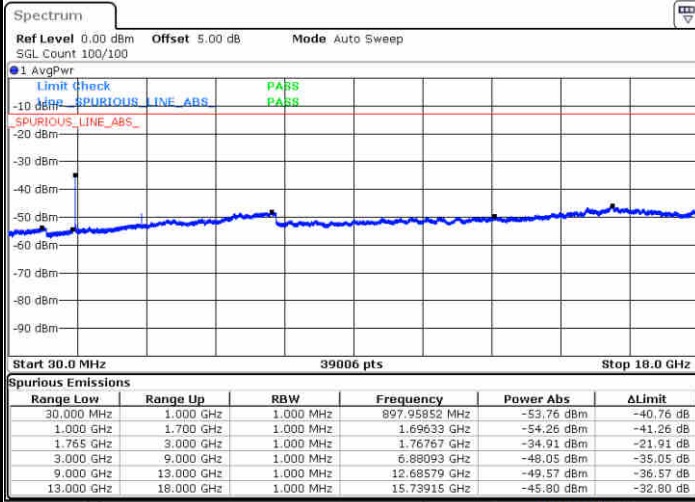

LTE Band 4 / 15MHz

Lowest Channel / QPSK

Lowest Channel / 16QAM

Date: 13 JUN 2019 01:20:17

Date: 13 JUN 2019 01:21:12

Middle Channel / QPSK

Middle Channel / 16QAM

Date: 13 JUN 2019 01:22:47

Date: 13 JUN 2019 01:23:42

LTE Band 4 / 15MHz

Highest Channel / QPSK

Date: 13 JUN 2019 01:29:47

Highest Channel / 16QAM

Date: 13 JUN 2019 01:30:42

LTE Band 4 / 20MHz

Lowest Channel / QPSK