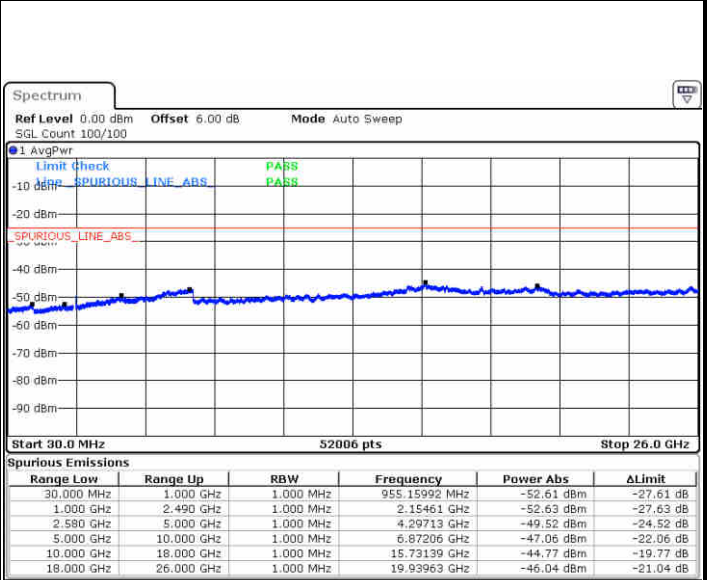

Date: 22 JUN 2019 21:35:37

LTE Band 7 / 15MHz

Lowest Channel / QPSK

Lowest Channel / 16QAM

Date: 22 JUN 2019 21:47:39

Date: 22 JUN 2019 21:48:33

Middle Channel / QPSK

Middle Channel / 16QAM

Date: 22 JUN 2019 21:50:21

Date: 22 JUN 2019 21:49:27

LTE Band 7 / 15MHz

Highest Channel / QPSK

Date: 22 JUN 2019 21:51:15

Highest Channel / 16QAM

Date: 22 JUN 2019 21:52:09

LTE Band 7 / 20MHz

Lowest Channel / QPSK

Date: 22 JUN 2019 22:04:10

Lowest Channel / 16QAM

Date: 22 JUN 2019 22:05:04

LTE Band 7 / 20MHz

Middle Channel / QPSK

Middle Channel / 16QAM

Date: 22 JUN 2019 22:06:52

Date: 22 JUN 2019 22:05:58

Highest Channel / QPSK

Highest Channel / 16QAM

Date: 22 JUN 2019 22:07:46

Date: 22 JUN 2019 22:08:40

LTE Band 7 / 5MHz

Lowest Channel / 64QAM

Middle Channel / 64QAM