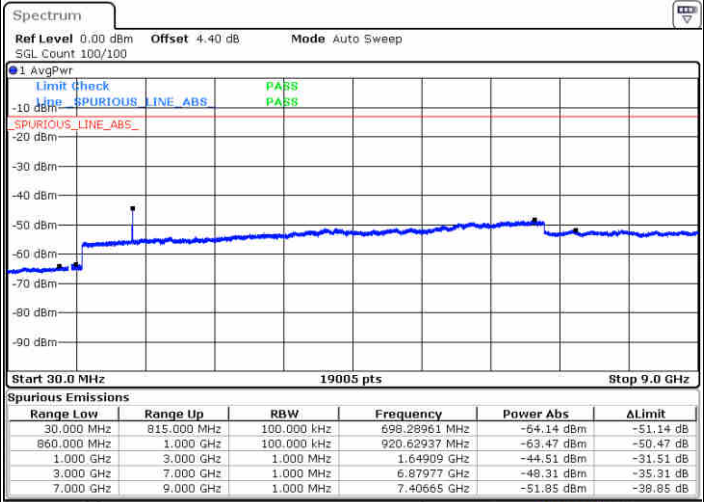

Lowest Channel / QPSK

Date: 14 JUN 2019 04:42:41

Lowest Channel / 16QAM

Date: 14 JUN 2019 04:43:34

LTE Band 5 / 3MHz

Middle Channel / QPSK

Middle Channel / 16QAM

Date: 14 JUN 2019 04:45:09

Date: 14 JUN 2019 04:46:03

Highest Channel / QPSK

Highest Channel / 16QAM

Date: 14 JUN 2019 04:54:12

Date: 14 JUN 2019 04:55:05

LTE Band 5 / 5MHz

Lowest Channel / QPSK

Lowest Channel / 16QAM

Date: 13 JUN 2019 04:37:17

Date: 13 JUN 2019 04:36:49

Middle Channel / QPSK

Middle Channel / 16QAM

Date: 13 JUN 2019 04:18:23

Date: 13 JUN 2019 04:19:17

LTE Band 5 / 5MHz

Highest Channel / QPSK