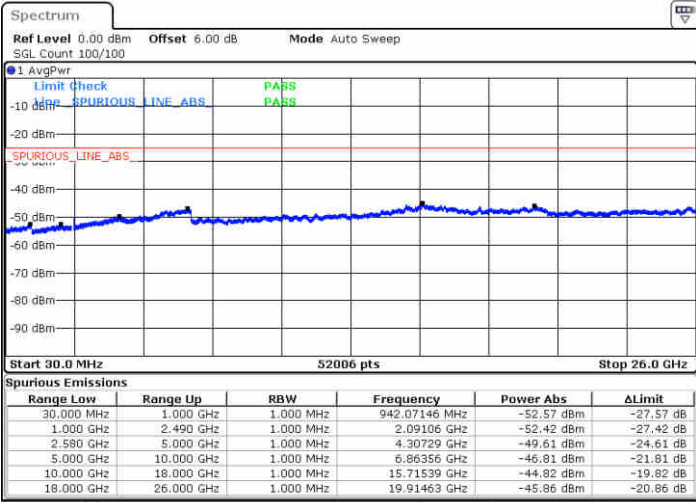

Date: 22 JUN 2019 21:50:21

Date: 22 JUN 2019 21:49:27

LTE Band 7 / 15MHz

Highest Channel / QPSK

Date: 22 JUN 2019 21:51:15

Highest Channel / 16QAM

Date: 22 JUN 2019 21:52:09

LTE Band 7 / 20MHz

Lowest Channel / QPSK

Date: 22 JUN 2019 22:04:10

Lowest Channel / 16QAM

Date: 22 JUN 2019 22:05:04

LTE Band 7 / 20MHz

Middle Channel / QPSK

Middle Channel / 16QAM

Date: 22 JUN 2019 22:06:52

Date: 22 JUN 2019 22:05:58

Highest Channel / QPSK

Highest Channel / 16QAM

Date: 22 JUN 2019 22:07:46

Date: 22 JUN 2019 22:08:40

LTE Band 7 / 5MHz

Lowest Channel / 64QAM

Middle Channel / 64QAM

Date: 22 JUN 2019 22:10:34

Date: 22 JUN 2019 22:11:28

Highest Channel / 64QAM

Date: 22 JUN 2019 22:12:22

LTE Band 7 / 10MHz

Lowest Channel / 64QAM

Date: 22 JUN 2019 22:18:50

Middle Channel / 64QAM