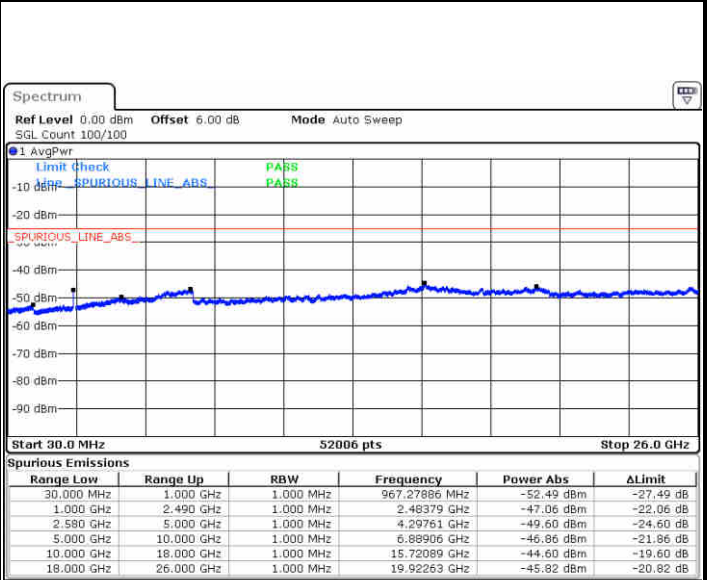

Date: 22 JUN 2019 21:35:37

LTE Band 7 / 15MHz

Lowest Channel / QPSK

Lowest Channel / 16QAM

Date: 22 JUN 2019 21:47:39

Date: 22 JUN 2019 21:48:33

Middle Channel / QPSK

Middle Channel / 16QAM

Date: 22 JUN 2019 21:50:21

Date: 22 JUN 2019 21:49:27

LTE Band 7 / 15MHz

Highest Channel / QPSK

Date: 22 JUN 2019 21:51:15

Highest Channel / 16QAM

Date: 22 JUN 2019 21:52:09

LTE Band 7 / 20MHz

Lowest Channel / QPSK

Date: 22 JUN 2019 22:04:10

Lowest Channel / 16QAM

Date: 22 JUN 2019 22:05:04

LTE Band 7 / 20MHz

Middle Channel / QPSK

Middle Channel / 16QAM

Date: 22 JUN 2019 22:06:52