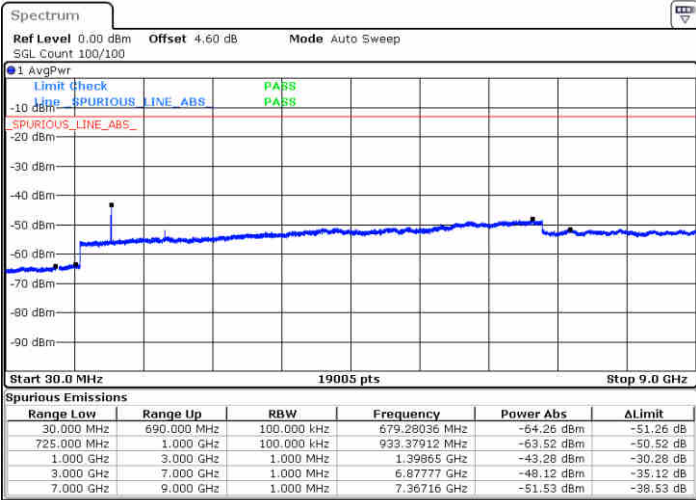

Date: 22 JUN 2019 22:19:44

Highest Channel / 64QAM

Date: 22 JUN 2019 22:20:38

LTE Band 7 / 15MHz

Lowest Channel / 64QAM

Middle Channel / 64QAM

Date: 22 JUN 2019 22:31:38

Date: 22 JUN 2019 22:32:33

Highest Channel / 64QAM

Date: 22 JUN 2019 22:33:27

LTE Band 7 / 20MHz

Lowest Channel / 64QAM

Middle Channel / 64QAM

Date: 22 JUN 2019 22:39:54

Date: 22 JUN 2019 22:40:48

Highest Channel / 64QAM

Date: 22 JUN 2019 22:41:42

LTE Band 12 / 1.4MHz

Lowest Channel / QPSK

Lowest Channel / 16QAM

Date: 22 JUN 2019 23:08:17

Date: 22 JUN 2019 23:09:12

Middle Channel / QPSK

Middle Channel / 16QAM

Date: 22 JUN 2019 23:11:01

Date: 22 JUN 2019 23:10:07

LTE Band 12 / 1.4MHz

Highest Channel / QPSK

Date: 22 JUN 2019 23:11:56

Highest Channel / 16QAM

Date: 22 JUN 2019 23:12:50

LTE Band 12 / 3MHz