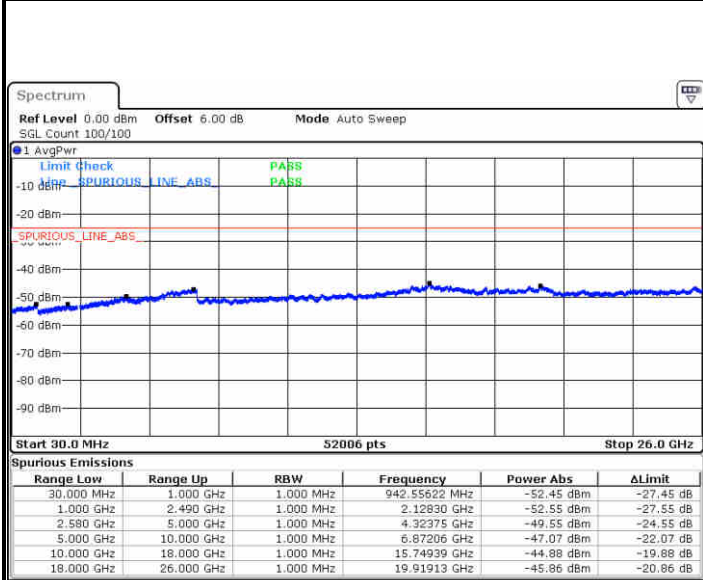

Middle Channel / 64QAM

Date: 14 JUN 2019 03:54:51

Date: 14 JUN 2019 03:55:45

Highest Channel / 64QAM

Date: 14 JUN 2019 04:00:36

LTE Band 7 / 5MHz

Lowest Channel / QPSK

Date: 22 JUN 2019 21:14:37

Lowest Channel / 16QAM

Date: 22 JUN 2019 21:15:31

Middle Channel / QPSK

Date: 22 JUN 2019 21:17:19

Middle Channel / 16QAM

Date: 22 JUN 2019 21:16:25

LTE Band 7 / 5MHz

Highest Channel / QPSK

Date: 22 JUN 2019 21:18:13

Highest Channel / 16QAM

Date: 22 JUN 2019 21:19:07

LTE Band 7 / 10MHz

Lowest Channel / QPSK

Date: 22 JUN 2019 21:31:07

Lowest Channel / 16QAM

Date: 22 JUN 2019 21:32:01