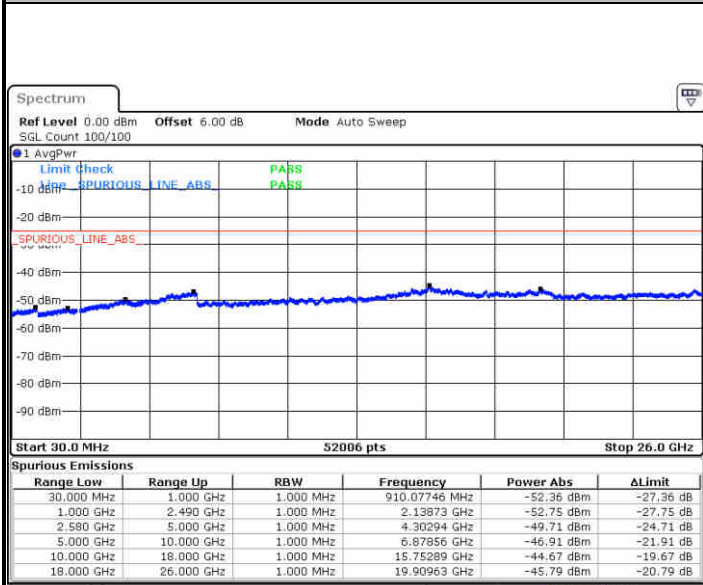

Date: 22 JUN 2019 22:05:58

Highest Channel / QPSK

Highest Channel / 16QAM

Date: 22 JUN 2019 22:07:46

Date: 22 JUN 2019 22:08:40

LTE Band 7 / 5MHz

Lowest Channel / 64QAM

Middle Channel / 64QAM

Date: 22 JUN 2019 22:10:34

Date: 22 JUN 2019 22:11:28

Highest Channel / 64QAM

Date: 22 JUN 2019 22:12:22

LTE Band 7 / 10MHz

Lowest Channel / 64QAM

Date: 22 JUN 2019 22:18:50

Middle Channel / 64QAM

Date: 22 JUN 2019 22:19:44

Highest Channel / 64QAM

Date: 22 JUN 2019 22:20:38

LTE Band 7 / 15MHz

Lowest Channel / 64QAM

Middle Channel / 64QAM

Date: 22 JUN 2019 22:31:38

Date: 22 JUN 2019 22:32:33

Highest Channel / 64QAM

Date: 22 JUN 2019 22:33:27

LTE Band 7 / 20MHz

Lowest Channel / 64QAM

Middle Channel / 64QAM

Date: 22 JUN 2019 22:39:54

Date: 22 JUN 2019 22:40:48

Highest Channel / 64QAM