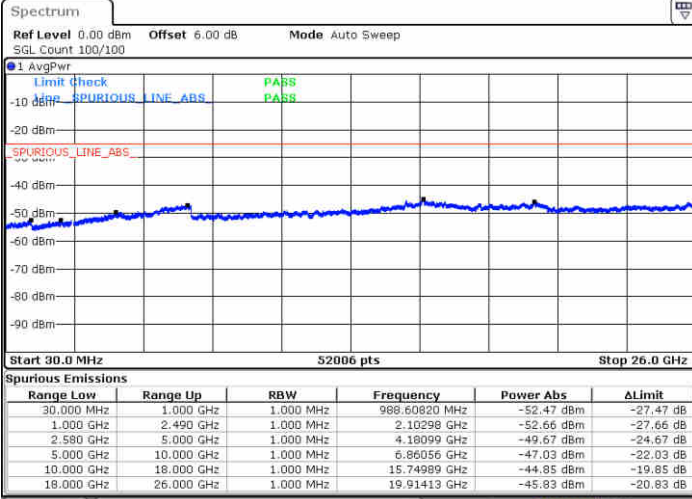

Lowest Channel / QPSK

Date: 22 JUN 2019 22:04:10

Lowest Channel / 16QAM

Date: 22 JUN 2019 22:05:04

LTE Band 7 / 20MHz

Middle Channel / QPSK

Middle Channel / 16QAM

Date: 22 JUN 2019 22:06:52

Date: 22 JUN 2019 22:05:58

Highest Channel / QPSK

Highest Channel / 16QAM

Date: 22 JUN 2019 22:07:46

Date: 22 JUN 2019 22:08:40

LTE Band 7 / 5MHz

Lowest Channel / 64QAM

Middle Channel / 64QAM

Date: 22 JUN 2019 22:10:34

Date: 22 JUN 2019 22:11:28

Highest Channel / 64QAM

Date: 22 JUN 2019 22:12:22

LTE Band 7 / 10MHz

Lowest Channel / 64QAM

Date: 22 JUN 2019 22:18:50

Middle Channel / 64QAM