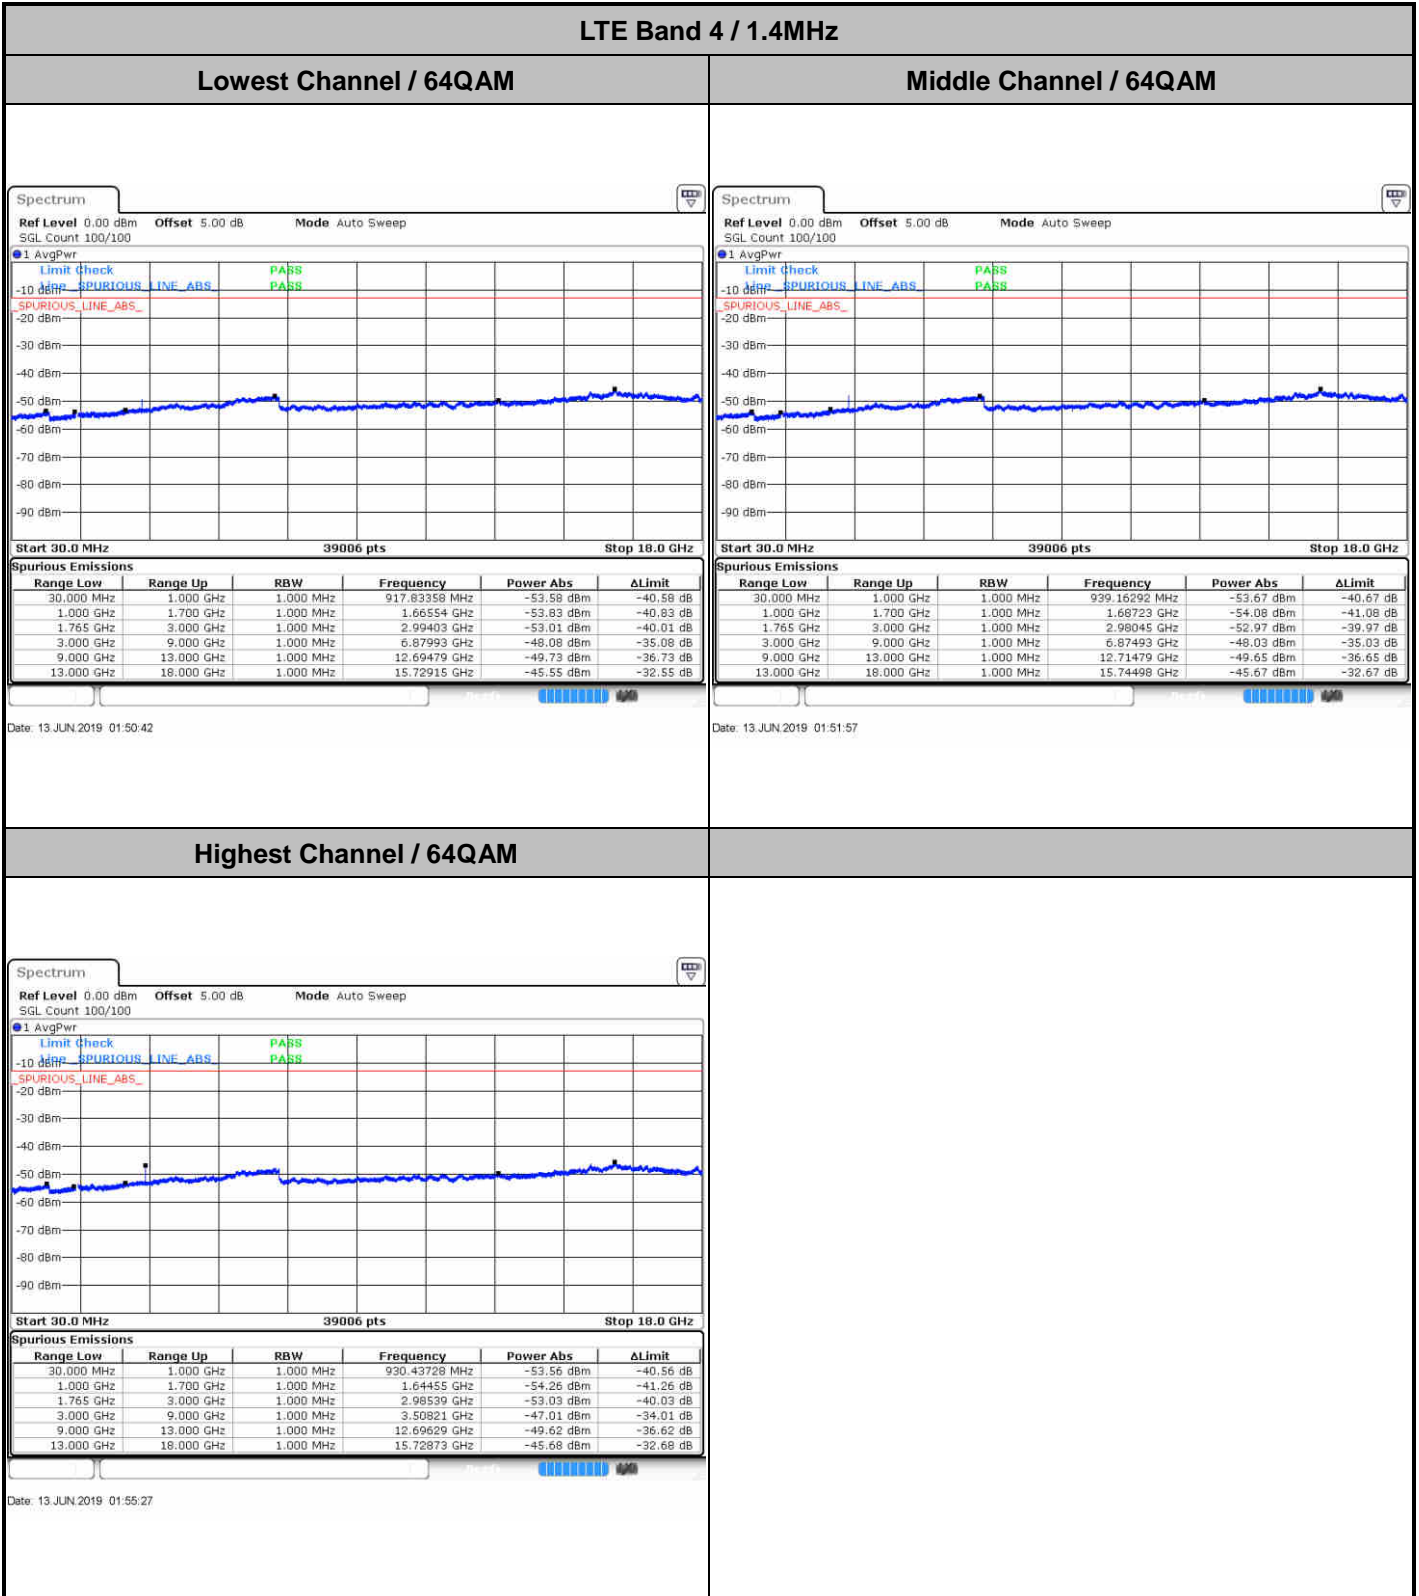

Highest Channel / QPSK

Date: 13 JUN 2019 01:46:17

Highest Channel / 16QAM

Date: 13 JUN 2019 01:47:12

LTE Band 4 / 10MHz

Lowest Channel / 64QAM

Date: 13 JUN 2019 02:15:27

Middle Channel / 64QAM

Date: 13 JUN 2019 02:16:42

Highest Channel / 64QAM

Date: 13 JUN 2019 02:20:12

LTE Band 4 / 15MHz

Lowest Channel / 64QAM

Date: 13 JUN 2019 02:23:42

Middle Channel / 64QAM

Date: 13 JUN 2019 02:24:57