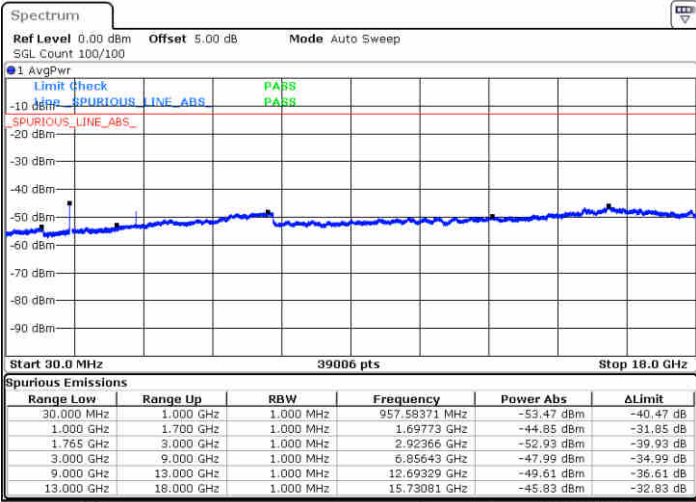

LTE Band 4 / 15MHz

Lowest Channel / QPSK

Lowest Channel / 16QAM

Date: 13 JUN 2019 01:20:17

Date: 13 JUN 2019 01:21:12

Middle Channel / QPSK

Middle Channel / 16QAM

Date: 13 JUN 2019 01:22:47

Date: 13 JUN 2019 01:23:42

LTE Band 4 / 15MHz

Highest Channel / QPSK

Date: 13 JUN 2019 01:29:47

Highest Channel / 16QAM

Date: 13 JUN 2019 01:30:42

LTE Band 4 / 20MHz

Lowest Channel / QPSK