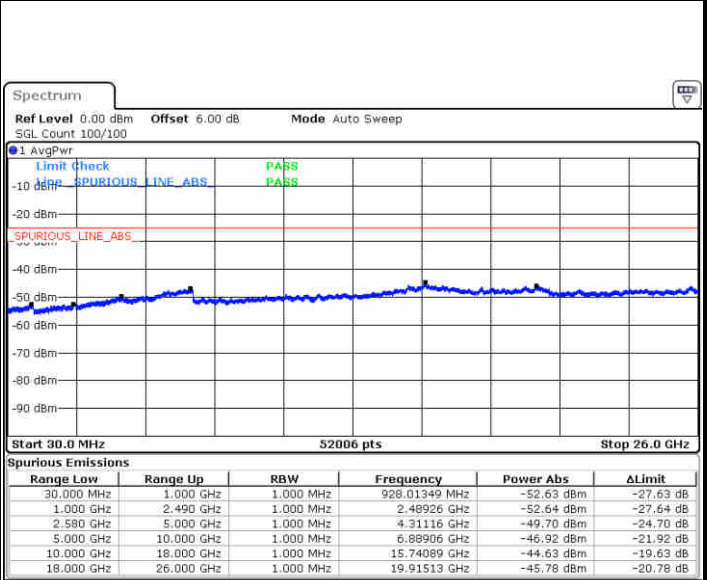

Middle Channel / 64QAM

Date: 14 JUN 2019 03:54:51

Date: 14 JUN 2019 03:55:45

Highest Channel / 64QAM

Date: 14 JUN 2019 04:00:36

LTE Band 7 / 5MHz

Lowest Channel / QPSK

Date: 22 JUN 2019 21:14:37

Lowest Channel / 16QAM

Date: 22 JUN 2019 21:15:31

Middle Channel / QPSK

Date: 22 JUN 2019 21:17:19

Middle Channel / 16QAM

Date: 22 JUN 2019 21:16:25

LTE Band 7 / 5MHz

Highest Channel / QPSK

Date: 22 JUN 2019 21:18:13

Highest Channel / 16QAM

Date: 22 JUN 2019 21:19:07

LTE Band 7 / 10MHz

Lowest Channel / QPSK

Date: 22 JUN 2019 21:31:07

Lowest Channel / 16QAM

Date: 22 JUN 2019 21:32:01