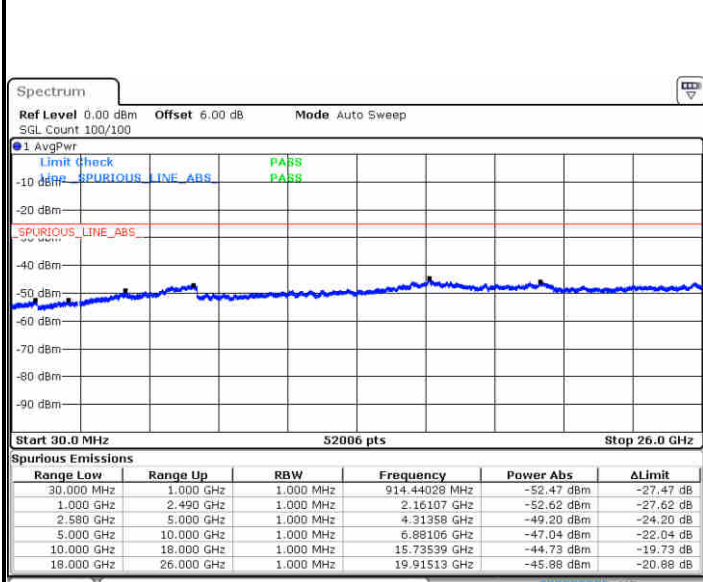

Lowest Channel / 64QAM

Middle Channel / 64QAM

Date: 14 JUN 2019 03:43:55

Date: 14 JUN 2019 03:45:28

Highest Channel / 64QAM

Date: 14 JUN 2019 03:50:19

LTE Band 5 / 10MHz

Lowest Channel / 64QAM

Middle Channel / 64QAM

Date: 14 JUN 2019 03:54:51

Date: 14 JUN 2019 03:55:45

Highest Channel / 64QAM

Date: 14 JUN 2019 04:00:36

LTE Band 7 / 5MHz

Lowest Channel / QPSK

Date: 22 JUN 2019 21:14:37

Lowest Channel / 16QAM

Date: 22 JUN 2019 21:15:31

Middle Channel / QPSK

Date: 22 JUN 2019 21:17:19

Middle Channel / 16QAM

Date: 22 JUN 2019 21:16:25

LTE Band 7 / 5MHz

Highest Channel / QPSK

Date: 22 JUN 2019 21:18:13

Highest Channel / 16QAM

Date: 22 JUN 2019 21:19:07

LTE Band 7 / 10MHz

Lowest Channel / QPSK

Date: 22 JUN 2019 21:31:07

Lowest Channel / 16QAM

Date: 22 JUN 2019 21:32:01