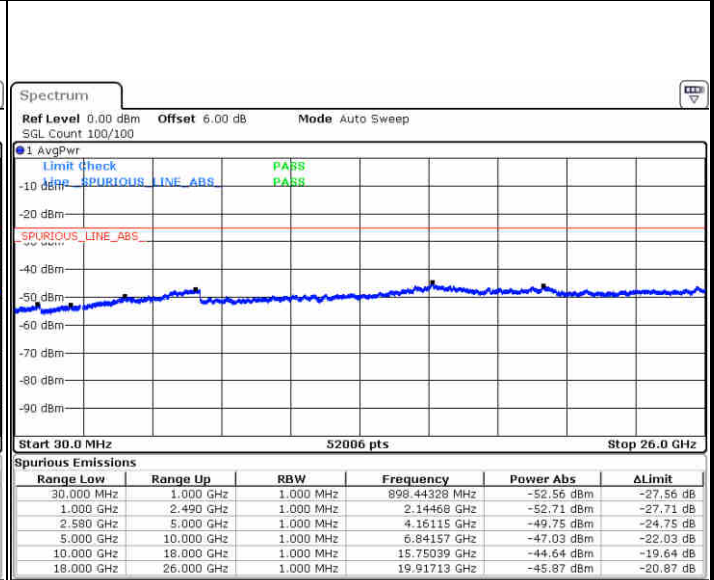

Date: 22 JUN 2019 22:05:58

Highest Channel / QPSK

Highest Channel / 16QAM

Date: 22 JUN 2019 22:07:46

Date: 22 JUN 2019 22:08:40

LTE Band 7 / 5MHz

Lowest Channel / 64QAM

Middle Channel / 64QAM

Date: 22 JUN 2019 22:10:34

Date: 22 JUN 2019 22:11:28

Highest Channel / 64QAM

Date: 22 JUN 2019 22:12:22

LTE Band 7 / 10MHz

Lowest Channel / 64QAM

Date: 22 JUN 2019 22:18:50

Middle Channel / 64QAM

Date: 22 JUN 2019 22:19:44

Highest Channel / 64QAM

Date: 22 JUN 2019 22:20:38

LTE Band 7 / 15MHz

Lowest Channel / 64QAM

Middle Channel / 64QAM

Date: 22 JUN 2019 22:31:38

Date: 22 JUN 2019 22:32:33

Highest Channel / 64QAM

Date: 22 JUN 2019 22:33:27

LTE Band 7 / 20MHz

Lowest Channel / 64QAM

Middle Channel / 64QAM

Date: 22 JUN 2019 22:39:54

Date: 22 JUN 2019 22:40:48

Highest Channel / 64QAM