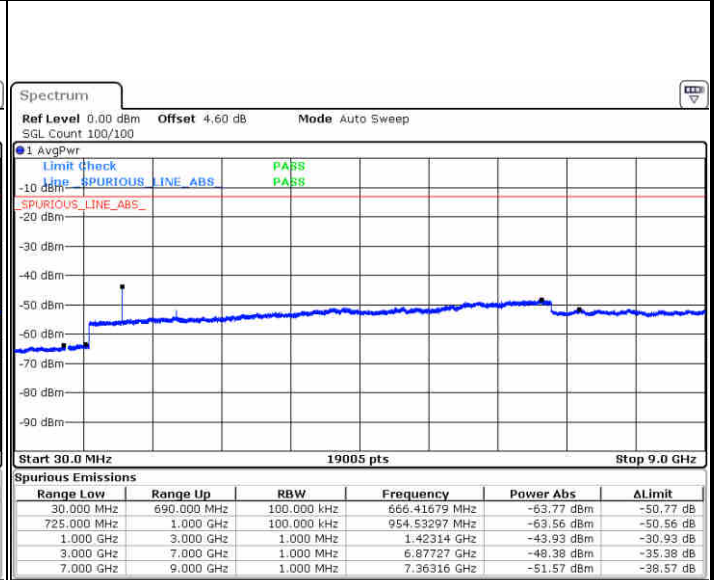

Date: 22 JUN 2019 23:28:35

Highest Channel / QPSK

Highest Channel / 16QAM

Date: 22 JUN 2019 23:28:24

Date: 22 JUN 2019 23:29:18

LTE Band 12 / 5MHz

Lowest Channel / QPSK

Lowest Channel / 16QAM

Date: 22 JUN 2019 23:41:14

Date: 22 JUN 2019 23:42:08

Middle Channel / QPSK

Middle Channel / 16QAM

Date: 22 JUN 2019 23:43:58

Date: 22 JUN 2019 23:43:03

LTE Band 12 / 5MHz

Highest Channel / QPSK

Date: 22 JUN 2019 23:44:52

Highest Channel / 16QAM

Date: 22 JUN 2019 23:45:47

LTE Band 12 / 10MHz

Lowest Channel / QPSK

Date: 22 JUN 2019 23:57:43

Lowest Channel / 16QAM

Date: 22 JUN 2019 23:58:37