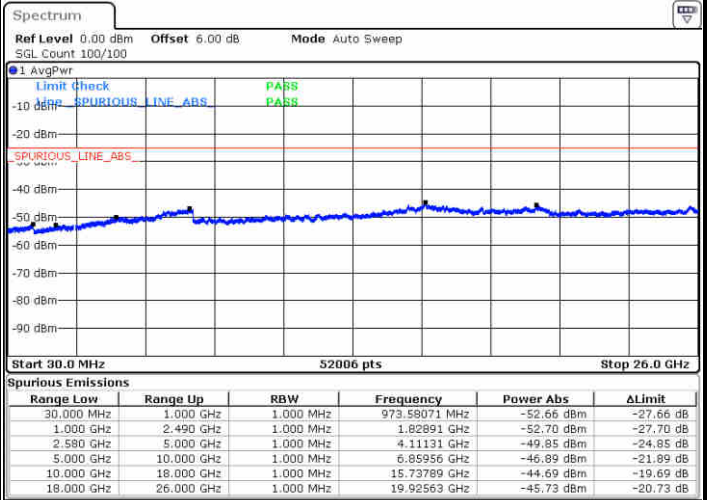

Date: 22 JUN 2019 22:19:44

Highest Channel / 64QAM

Date: 22 JUN 2019 22:20:38

LTE Band 7 / 15MHz

Lowest Channel / 64QAM

Middle Channel / 64QAM

Date: 22 JUN 2019 22:31:38

Date: 22 JUN 2019 22:32:33

Highest Channel / 64QAM

Date: 22 JUN 2019 22:33:27

LTE Band 7 / 20MHz

Lowest Channel / 64QAM

Middle Channel / 64QAM

Date: 22 JUN 2019 22:39:54

Date: 22 JUN 2019 22:40:48

Highest Channel / 64QAM

Date: 22 JUN 2019 22:41:42

LTE Band 12 / 1.4MHz

Lowest Channel / QPSK

Lowest Channel / 16QAM

Date: 22 JUN 2019 23:08:17

Date: 22 JUN 2019 23:09:12

Middle Channel / QPSK

Middle Channel / 16QAM