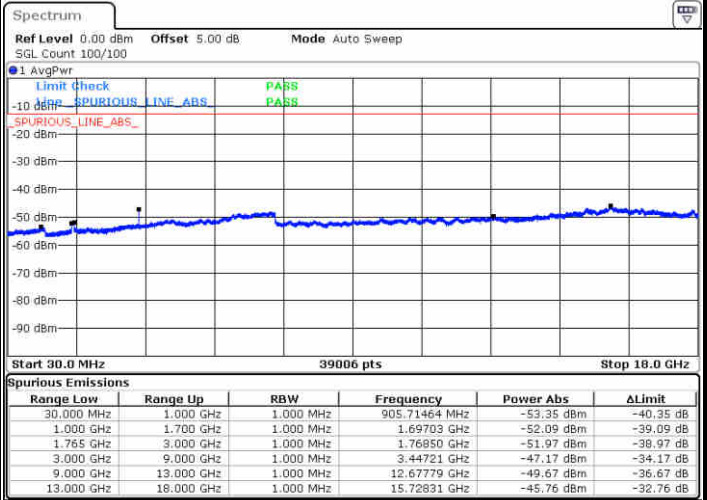

Highest Channel / 64QAM

Date: 13 JUN 2019 02:28:27

LTE Band 4 / 20MHz

Lowest Channel / 64QAM

Middle Channel / 64QAM

Date: 13 JUN 2019 02:31:57

Date: 13 JUN 2019 02:33:12

Highest Channel / 64QAM

Date: 13 JUN 2019 02:36:42

LTE Band 5 / 1.4MHz

Lowest Channel / QPSK

Lowest Channel / 16QAM

Date: 14 JUN 2019 04:22:07

Date: 14 JUN 2019 04:23:01

Middle Channel / QPSK

Middle Channel / 16QAM