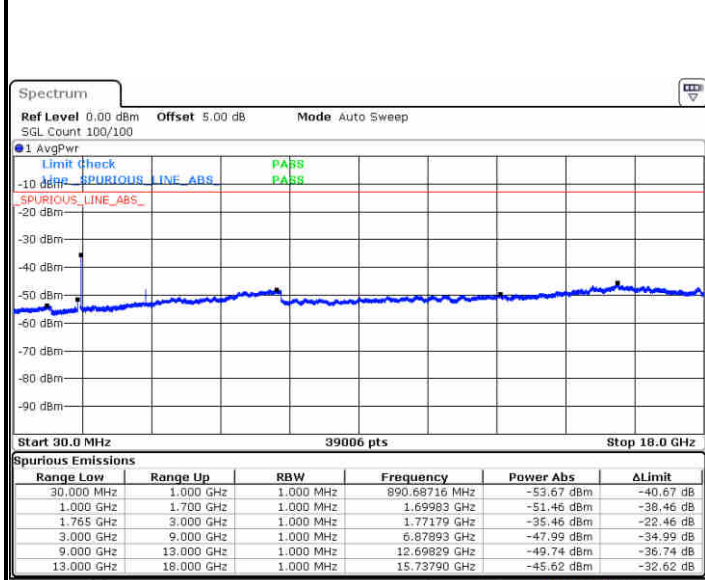

Date: 13 JUN 2019 01:23:42

LTE Band 4 / 15MHz

Highest Channel / QPSK

Date: 13 JUN 2019 01:29:47

Highest Channel / 16QAM

Date: 13 JUN 2019 01:30:42

LTE Band 4 / 20MHz

Lowest Channel / QPSK

Date: 13 JUN 2019 01:36:47

Lowest Channel / 16QAM

Date: 13 JUN 2019 01:37:42

LTE Band 4 / 20MHz

Middle Channel / QPSK

Date: 13 JUN 2019 01:39:17

Middle Channel / 16QAM

Date: 13 JUN 2019 01:40:12

Highest Channel / QPSK

Date: 13 JUN 2019 01:46:17

Highest Channel / 16QAM

Date: 13 JUN 2019 01:47:12

LTE Band 4 / 10MHz

Lowest Channel / 64QAM

Date: 13 JUN 2019 02:15:27

Middle Channel / 64QAM

Date: 13 JUN 2019 02:16:42

Highest Channel / 64QAM

Date: 13 JUN 2019 02:20:12

LTE Band 4 / 15MHz

Lowest Channel / 64QAM

Date: 13 JUN 2019 02:23:42

Middle Channel / 64QAM

Date: 13 JUN 2019 02:24:57