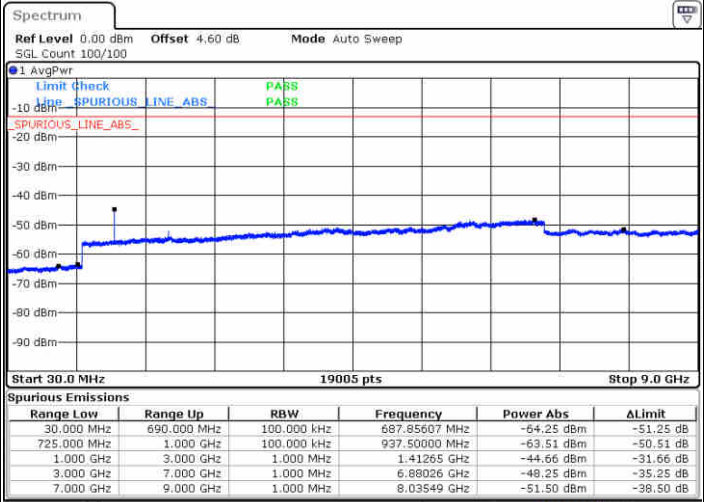

Date: 22 JUN 2019 23:11:01

Date: 22 JUN 2019 23:10:07

LTE Band 12 / 1.4MHz

Highest Channel / QPSK

Date: 22 JUN 2019 23:11:56

Highest Channel / 16QAM

Date: 22 JUN 2019 23:12:50

LTE Band 12 / 3MHz

Lowest Channel / QPSK

Date: 22 JUN 2019 23:24:46

Lowest Channel / 16QAM

Date: 22 JUN 2019 23:25:40

LTE Band 12 / 3MHz

Middle Channel / QPSK

Middle Channel / 16QAM

Date: 22 JUN 2019 23:27:29

Date: 22 JUN 2019 23:28:35

Highest Channel / QPSK

Highest Channel / 16QAM

Date: 22 JUN 2019 23:28:24

Date: 22 JUN 2019 23:29:18

LTE Band 12 / 5MHz

Lowest Channel / QPSK

Lowest Channel / 16QAM

Date: 22 JUN 2019 23:41:14

Date: 22 JUN 2019 23:42:08

Middle Channel / QPSK

Middle Channel / 16QAM

Date: 22 JUN 2019 23:43:58

Date: 22 JUN 2019 23:43:03

LTE Band 12 / 5MHz

Highest Channel / QPSK