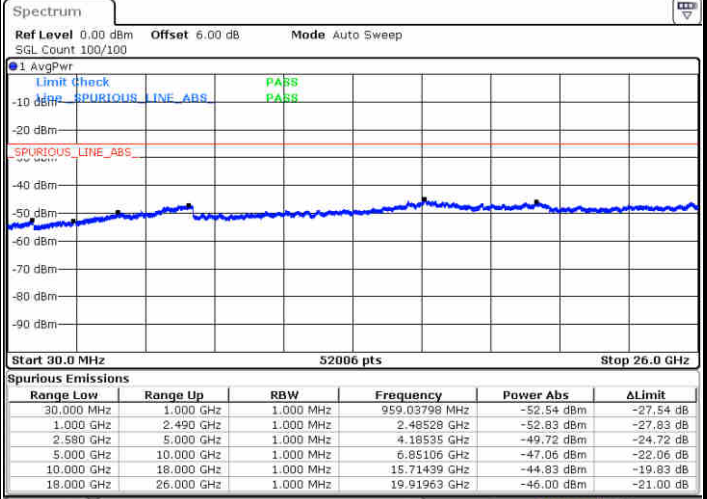

Lowest Channel / QPSK

Date: 22 JUN 2019 22:04:10

Lowest Channel / 16QAM

Date: 22 JUN 2019 22:05:04

LTE Band 7 / 20MHz

Middle Channel / QPSK

Middle Channel / 16QAM

Date: 22 JUN 2019 22:06:52

Date: 22 JUN 2019 22:05:58

Highest Channel / QPSK

Highest Channel / 16QAM

Date: 22 JUN 2019 22:07:46

Date: 22 JUN 2019 22:08:40

LTE Band 7 / 5MHz

Lowest Channel / 64QAM

Middle Channel / 64QAM

Date: 22 JUN 2019 22:10:34

Date: 22 JUN 2019 22:11:28

Highest Channel / 64QAM

Date: 22 JUN 2019 22:12:22

LTE Band 7 / 10MHz

Lowest Channel / 64QAM

Date: 22 JUN 2019 22:18:50

Middle Channel / 64QAM