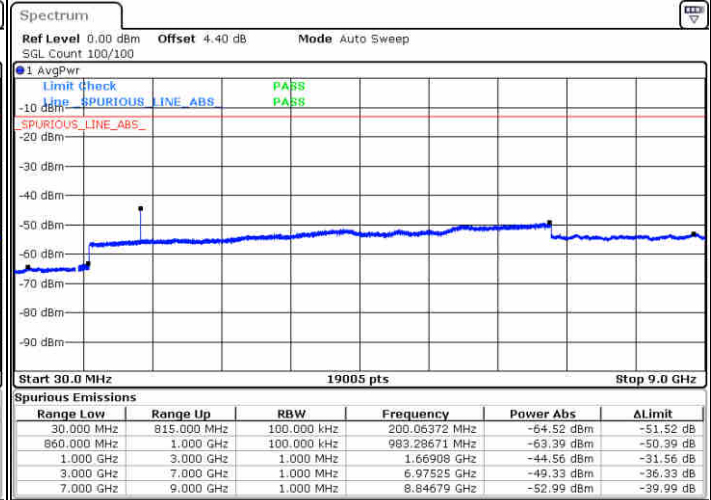

Date: 14 JUN 2019 05:15:39

LTE Band 5 / 1.4MHz

Lowest Channel / 64QAM

Middle Channel / 64QAM

Date: 13 JUN 2019 04:44:37

Date: 13 JUN 2019 04:45:31

Highest Channel / 64QAM

Date: 13 JUN 2019 04:50:21

LTE Band 5 / 3MHz

Lowest Channel / 64QAM

Middle Channel / 64QAM

Date: 13 JUN 2019 04:54:51

Date: 13 JUN 2019 04:55:46

Highest Channel / 64QAM

Date: 13 JUN 2019 05:00:36

LTE Band 5 / 5MHz

Lowest Channel / 64QAM

Middle Channel / 64QAM

Date: 14 JUN 2019 03:43:55

Date: 14 JUN 2019 03:45:28

Highest Channel / 64QAM

Date: 14 JUN 2019 03:50:19

LTE Band 5 / 10MHz

Lowest Channel / 64QAM