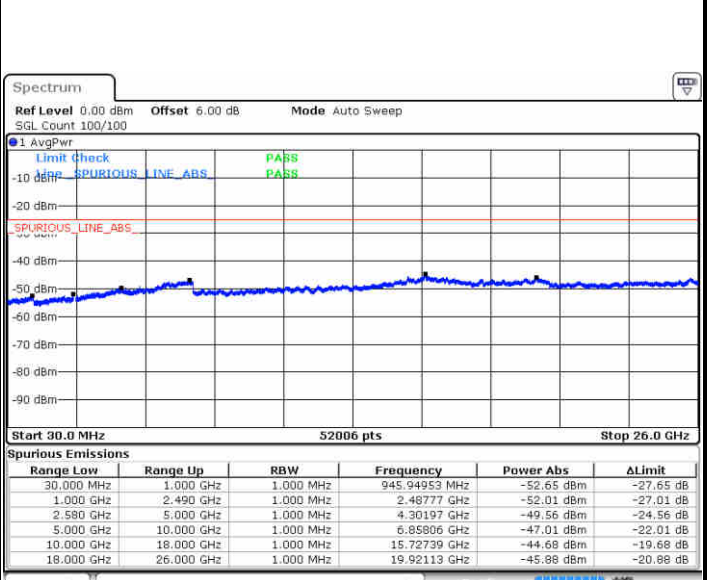

Lowest Channel / 16QAM

Date: 22 JUN 2019 21:15:31

Middle Channel / QPSK

Date: 22 JUN 2019 21:17:19

Middle Channel / 16QAM

Date: 22 JUN 2019 21:16:25

LTE Band 7 / 5MHz

Highest Channel / QPSK

Date: 22 JUN 2019 21:18:13

Highest Channel / 16QAM

Date: 22 JUN 2019 21:19:07

LTE Band 7 / 10MHz

Lowest Channel / QPSK

Date: 22 JUN 2019 21:31:07

Lowest Channel / 16QAM

Date: 22 JUN 2019 21:32:01

LTE Band 7 / 10MHz

Middle Channel / QPSK

Middle Channel / 16QAM

Date: 22 JUN 2019 21:33:49

Date: 22 JUN 2019 21:32:55

Highest Channel / QPSK

Highest Channel / 16QAM

Date: 22 JUN 2019 21:34:43