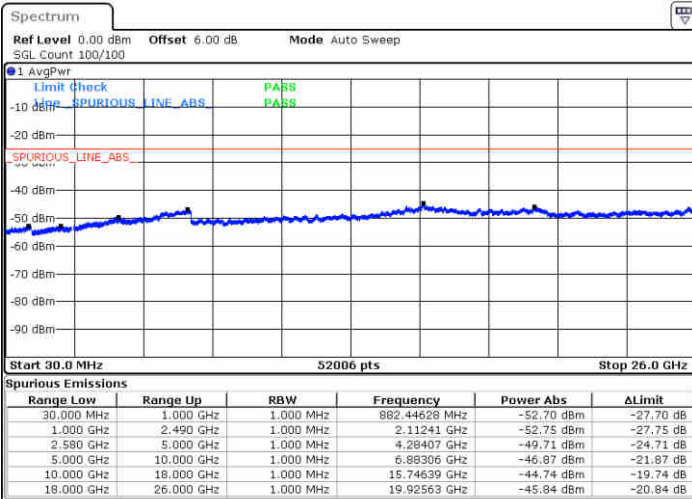

Lowest Channel / QPSK

Date: 22 JUN 2019 22:04:10

Lowest Channel / 16QAM

Date: 22 JUN 2019 22:05:04

LTE Band 7 / 20MHz

Middle Channel / QPSK

Middle Channel / 16QAM

Date: 22 JUN 2019 22:06:52

Date: 22 JUN 2019 22:05:58

Highest Channel / QPSK

Highest Channel / 16QAM

Date: 22 JUN 2019 22:07:46

Date: 22 JUN 2019 22:08:40

LTE Band 7 / 5MHz

Lowest Channel / 64QAM

Middle Channel / 64QAM

Date: 22 JUN 2019 22:10:34

Date: 22 JUN 2019 22:11:28

Highest Channel / 64QAM

Date: 22 JUN 2019 22:12:22

LTE Band 7 / 10MHz

Lowest Channel / 64QAM

Date: 22 JUN 2019 22:18:50

Middle Channel / 64QAM