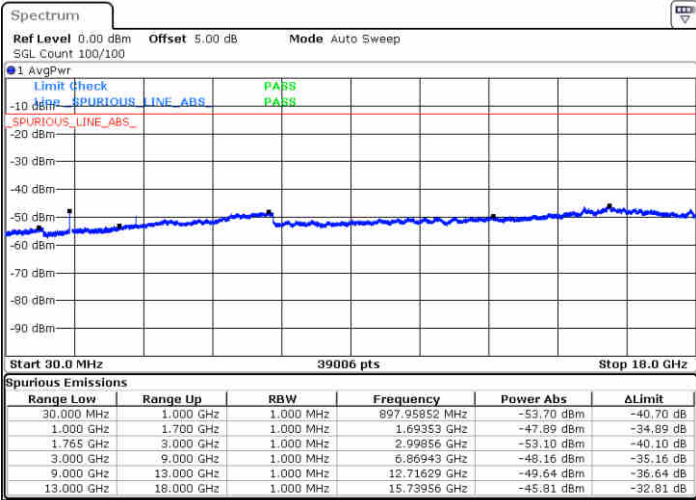

Date: 13 JUN 2019 02:16:42

Highest Channel / 64QAM

Date: 13 JUN 2019 02:20:12

LTE Band 4 / 15MHz

Lowest Channel / 64QAM

Date: 13 JUN 2019 02:23:42

Middle Channel / 64QAM

Date: 13 JUN 2019 02:24:57

Highest Channel / 64QAM

Date: 13 JUN 2019 02:28:27

LTE Band 4 / 20MHz

Lowest Channel / 64QAM

Middle Channel / 64QAM

Date: 13 JUN 2019 02:31:57

Date: 13 JUN 2019 02:33:12

Highest Channel / 64QAM

Date: 13 JUN 2019 02:36:42

LTE Band 5 / 1.4MHz

Lowest Channel / QPSK

Lowest Channel / 16QAM

Date: 14 JUN 2019 04:22:07

Date: 14 JUN 2019 04:23:01

Middle Channel / QPSK

Middle Channel / 16QAM

Date: 14 JUN 2019 04:24:35

Date: 14 JUN 2019 04:25:29

LTE Band 5 / 1.4MHz

Highest Channel / QPSK

Date: 14 JUN 2019 04:33:38

Highest Channel / 16QAM

Date: 14 JUN 2019 04:34:32

LTE Band 5 / 3MHz