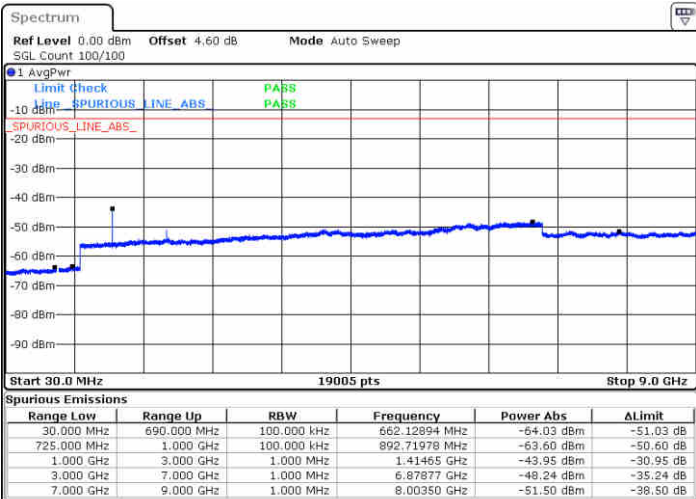

Highest Channel / 64QAM

Date: 22 JUN 2019 22:33:27

LTE Band 7 / 20MHz

Lowest Channel / 64QAM

Middle Channel / 64QAM

Date: 22 JUN 2019 22:39:54

Date: 22 JUN 2019 22:40:48

Highest Channel / 64QAM

Date: 22 JUN 2019 22:41:42

LTE Band 12 / 1.4MHz

Lowest Channel / QPSK

Lowest Channel / 16QAM

Date: 22 JUN 2019 23:08:17

Date: 22 JUN 2019 23:09:12

Middle Channel / QPSK

Middle Channel / 16QAM

Date: 22 JUN 2019 23:11:01

Date: 22 JUN 2019 23:10:07

LTE Band 12 / 1.4MHz

Highest Channel / QPSK

Date: 22 JUN 2019 23:11:56

Highest Channel / 16QAM

Date: 22 JUN 2019 23:12:50

LTE Band 12 / 3MHz