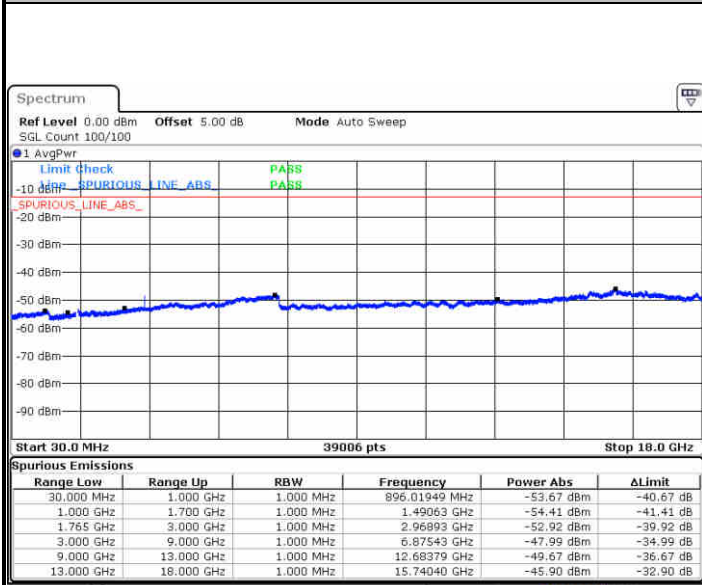

Date: 13 JUN 2019 01:36:47

Lowest Channel / 16QAM

Date: 13 JUN 2019 01:37:42

LTE Band 4 / 20MHz

Middle Channel / QPSK

Date: 13 JUN 2019 01:39:17

Middle Channel / 16QAM

Date: 13 JUN 2019 01:40:12

Highest Channel / QPSK

Date: 13 JUN 2019 01:46:17

Highest Channel / 16QAM

Date: 13 JUN 2019 01:47:12

LTE Band 4 / 10MHz

Lowest Channel / 64QAM

Date: 13 JUN 2019 02:15:27

Middle Channel / 64QAM

Date: 13 JUN 2019 02:16:42

Highest Channel / 64QAM

Date: 13 JUN 2019 02:20:12

LTE Band 4 / 15MHz

Lowest Channel / 64QAM

Date: 13 JUN 2019 02:23:42

Middle Channel / 64QAM

Date: 13 JUN 2019 02:24:57

Highest Channel / 64QAM

Date: 13 JUN 2019 02:28:27

LTE Band 4 / 20MHz

Lowest Channel / 64QAM

Middle Channel / 64QAM

Date: 13 JUN 2019 02:31:57

Date: 13 JUN 2019 02:33:12

Highest Channel / 64QAM