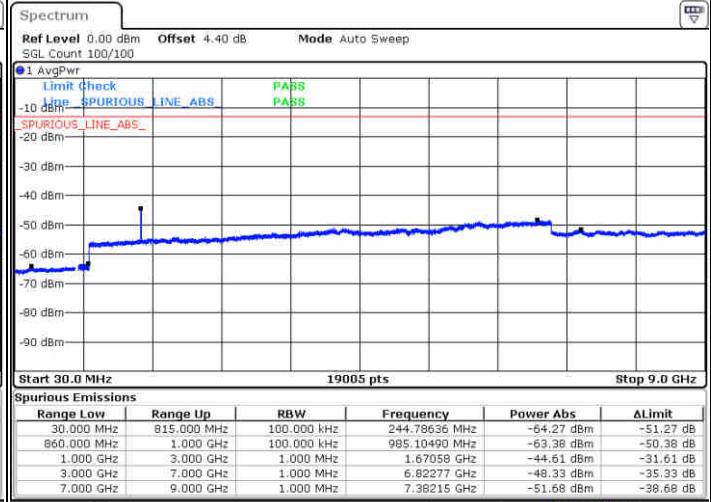

LTE Band 5 / 10MHz

Middle Channel / QPSK

Middle Channel / 16QAM

Date: 14 JUN 2019 05:05:42

Date: 14 JUN 2019 05:06:36

Highest Channel / QPSK

Highest Channel / 16QAM

Date: 14 JUN 2019 05:14:45

Date: 14 JUN 2019 05:15:39

LTE Band 5 / 1.4MHz

Lowest Channel / 64QAM

Middle Channel / 64QAM

Date: 13 JUN 2019 04:44:37

Date: 13 JUN 2019 04:45:31

Highest Channel / 64QAM

Date: 13 JUN 2019 04:50:21

LTE Band 5 / 3MHz

Lowest Channel / 64QAM

Middle Channel / 64QAM

Date: 13 JUN 2019 04:54:51

Date: 13 JUN 2019 04:55:46

Highest Channel / 64QAM

Date: 13 JUN 2019 05:00:36

LTE Band 5 / 5MHz

Lowest Channel / 64QAM

Middle Channel / 64QAM

Date: 14 JUN 2019 03:43:55

Date: 14 JUN 2019 03:45:28

Highest Channel / 64QAM

Date: 14 JUN 2019 03:50:19

LTE Band 5 / 10MHz

Lowest Channel / 64QAM