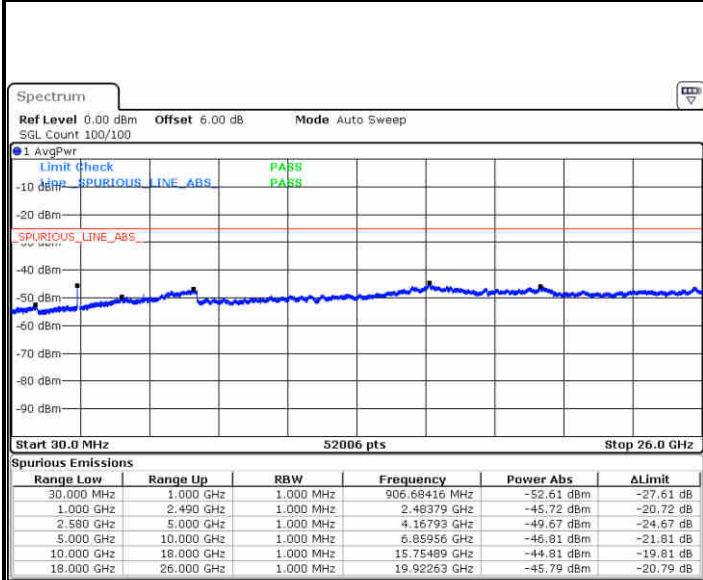

Date: 22 JUN 2019 21:35:37

LTE Band 7 / 15MHz

Lowest Channel / QPSK

Lowest Channel / 16QAM

Date: 22 JUN 2019 21:47:39

Date: 22 JUN 2019 21:48:33

Middle Channel / QPSK

Middle Channel / 16QAM

Date: 22 JUN 2019 21:50:21

Date: 22 JUN 2019 21:49:27

LTE Band 7 / 15MHz

Highest Channel / QPSK

Date: 22 JUN 2019 21:51:15

Highest Channel / 16QAM

Date: 22 JUN 2019 21:52:09

LTE Band 7 / 20MHz

Lowest Channel / QPSK

Date: 22 JUN 2019 22:04:10

Lowest Channel / 16QAM

Date: 22 JUN 2019 22:05:04

LTE Band 7 / 20MHz

Middle Channel / QPSK

Middle Channel / 16QAM

Date: 22 JUN 2019 22:06:52

Date: 22 JUN 2019 22:05:58

Highest Channel / QPSK

Highest Channel / 16QAM

Date: 22 JUN 2019 22:07:46

Date: 22 JUN 2019 22:08:40

LTE Band 7 / 5MHz

Lowest Channel / 64QAM

Middle Channel / 64QAM