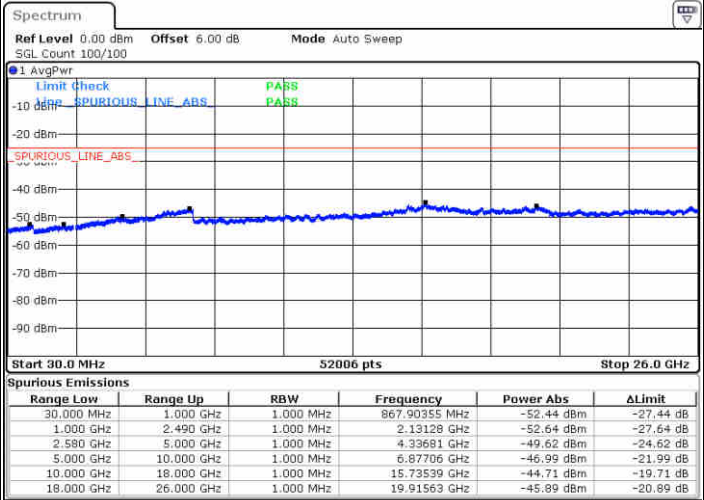

Date: 22 JUN 2019 22:10:34

Date: 22 JUN 2019 22:11:28

Highest Channel / 64QAM

Date: 22 JUN 2019 22:12:22

LTE Band 7 / 10MHz

Lowest Channel / 64QAM

Date: 22 JUN 2019 22:18:50

Middle Channel / 64QAM

Date: 22 JUN 2019 22:19:44

Highest Channel / 64QAM

Date: 22 JUN 2019 22:20:38

LTE Band 7 / 15MHz

Lowest Channel / 64QAM

Middle Channel / 64QAM

Date: 22 JUN 2019 22:31:38

Date: 22 JUN 2019 22:32:33

Highest Channel / 64QAM

Date: 22 JUN 2019 22:33:27

LTE Band 7 / 20MHz

Lowest Channel / 64QAM

Middle Channel / 64QAM

Date: 22 JUN 2019 22:39:54

Date: 22 JUN 2019 22:40:48

Highest Channel / 64QAM