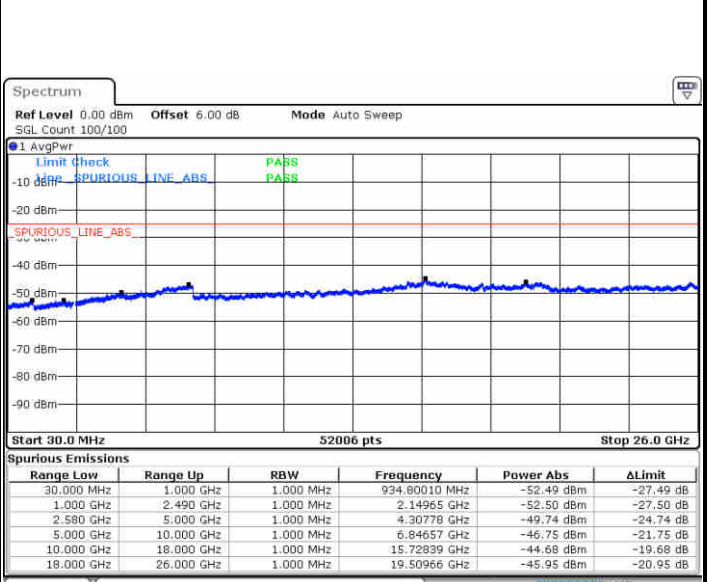

Middle Channel / 64QAM

Date: 14 JUN 2019 03:54:51

Date: 14 JUN 2019 03:55:45

Highest Channel / 64QAM

Date: 14 JUN 2019 04:00:36

LTE Band 7 / 5MHz

Lowest Channel / QPSK

Date: 22 JUN 2019 21:14:37

Lowest Channel / 16QAM

Date: 22 JUN 2019 21:15:31

Middle Channel / QPSK

Date: 22 JUN 2019 21:17:19

Middle Channel / 16QAM

Date: 22 JUN 2019 21:16:25

LTE Band 7 / 5MHz

Highest Channel / QPSK

Date: 22 JUN 2019 21:18:13

Highest Channel / 16QAM

Date: 22 JUN 2019 21:19:07

LTE Band 7 / 10MHz

Lowest Channel / QPSK

Date: 22 JUN 2019 21:31:07

Lowest Channel / 16QAM

Date: 22 JUN 2019 21:32:01