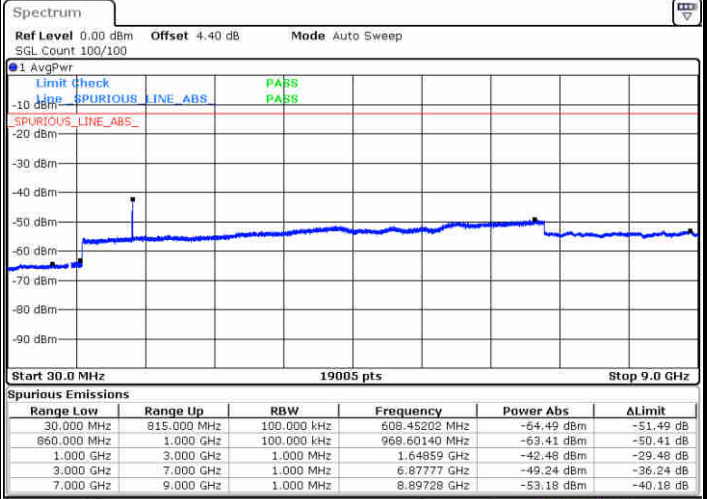

Highest Channel / 64QAM

Date: 13 JUN 2019 02:28:27

LTE Band 4 / 20MHz

Lowest Channel / 64QAM

Middle Channel / 64QAM

Date: 13 JUN 2019 02:31:57

Date: 13 JUN 2019 02:33:12

Highest Channel / 64QAM

Date: 13 JUN 2019 02:36:42

LTE Band 5 / 1.4MHz

Lowest Channel / QPSK

Lowest Channel / 16QAM

Date: 14 JUN 2019 04:22:07

Date: 14 JUN 2019 04:23:01

Middle Channel / QPSK

Middle Channel / 16QAM