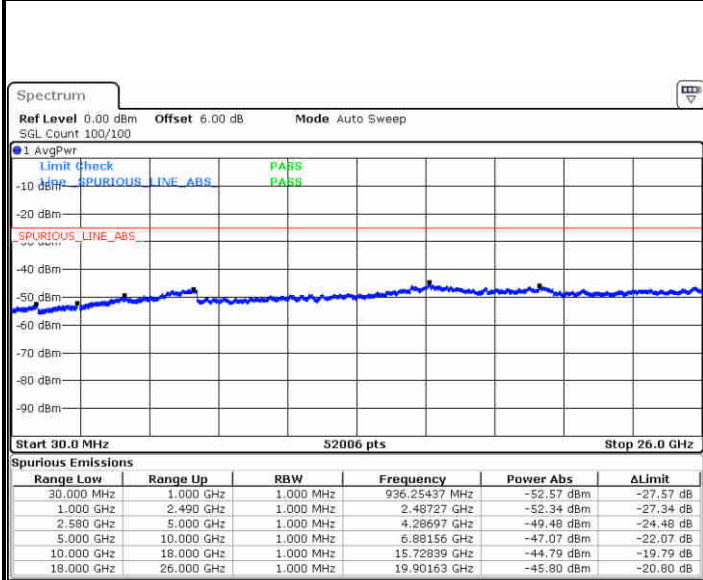

Date: 22 JUN 2019 22:05:58

Highest Channel / QPSK

Highest Channel / 16QAM

Date: 22 JUN 2019 22:07:46

Date: 22 JUN 2019 22:08:40

LTE Band 7 / 5MHz

Lowest Channel / 64QAM

Middle Channel / 64QAM

Date: 22 JUN 2019 22:10:34

Date: 22 JUN 2019 22:11:28

Highest Channel / 64QAM

Date: 22 JUN 2019 22:12:22

LTE Band 7 / 10MHz

Lowest Channel / 64QAM

Date: 22 JUN 2019 22:18:50

Middle Channel / 64QAM

Date: 22 JUN 2019 22:19:44

Highest Channel / 64QAM

Date: 22 JUN 2019 22:20:38

LTE Band 7 / 15MHz

Lowest Channel / 64QAM

Middle Channel / 64QAM

Date: 22 JUN 2019 22:31:38

Date: 22 JUN 2019 22:32:33

Highest Channel / 64QAM

Date: 22 JUN 2019 22:33:27

LTE Band 7 / 20MHz

Lowest Channel / 64QAM

Middle Channel / 64QAM

Date: 22 JUN 2019 22:39:54

Date: 22 JUN 2019 22:40:48

Highest Channel / 64QAM