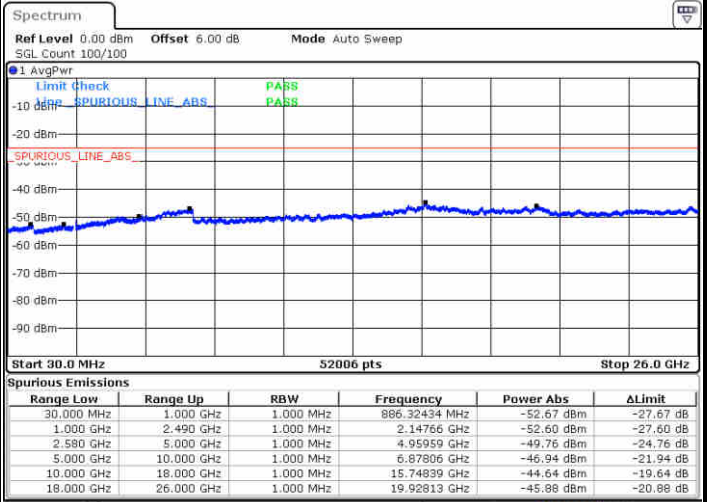

Date: 22 JUN 2019 21:50:21

Date: 22 JUN 2019 21:49:27

LTE Band 7 / 15MHz

Highest Channel / QPSK

Date: 22 JUN 2019 21:51:15

Highest Channel / 16QAM

Date: 22 JUN 2019 21:52:09

LTE Band 7 / 20MHz

Lowest Channel / QPSK

Date: 22 JUN 2019 22:04:10

Lowest Channel / 16QAM

Date: 22 JUN 2019 22:05:04

LTE Band 7 / 20MHz

Middle Channel / QPSK

Middle Channel / 16QAM

Date: 22 JUN 2019 22:06:52

Date: 22 JUN 2019 22:05:58

Highest Channel / QPSK

Highest Channel / 16QAM

Date: 22 JUN 2019 22:07:46

Date: 22 JUN 2019 22:08:40

LTE Band 7 / 5MHz

Lowest Channel / 64QAM

Middle Channel / 64QAM

Date: 22 JUN 2019 22:10:34

Date: 22 JUN 2019 22:11:28

Highest Channel / 64QAM

Date: 22 JUN 2019 22:12:22

LTE Band 7 / 10MHz

Lowest Channel / 64QAM

Date: 22 JUN 2019 22:18:50

Middle Channel / 64QAM