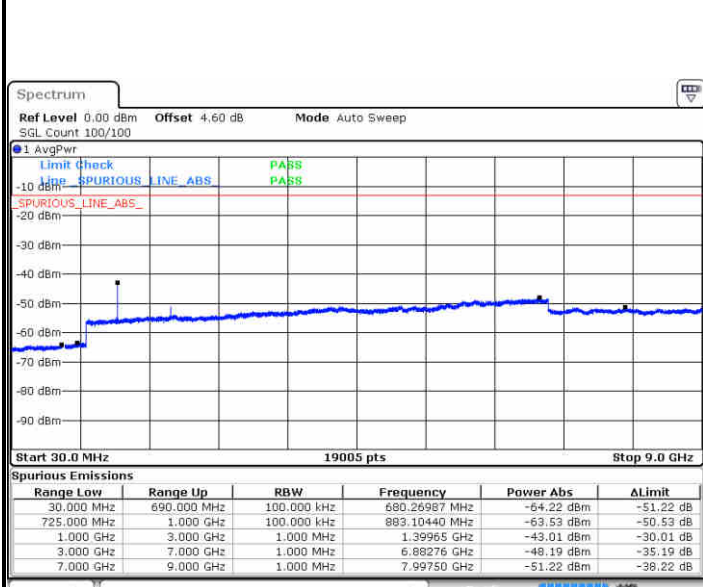

Date: 22 JUN 2019 23:28:35

Highest Channel / QPSK

Highest Channel / 16QAM

Date: 22 JUN 2019 23:28:24

Date: 22 JUN 2019 23:29:18

LTE Band 12 / 5MHz

Lowest Channel / QPSK

Lowest Channel / 16QAM

Date: 22 JUN 2019 23:41:14

Date: 22 JUN 2019 23:42:08

Middle Channel / QPSK

Middle Channel / 16QAM

Date: 22 JUN 2019 23:43:58

Date: 22 JUN 2019 23:43:03

LTE Band 12 / 5MHz

Highest Channel / QPSK

Date: 22 JUN 2019 23:44:52

Highest Channel / 16QAM

Date: 22 JUN 2019 23:45:47

LTE Band 12 / 10MHz

Lowest Channel / QPSK

Date: 22 JUN 2019 23:57:43

Lowest Channel / 16QAM

Date: 22 JUN 2019 23:58:37