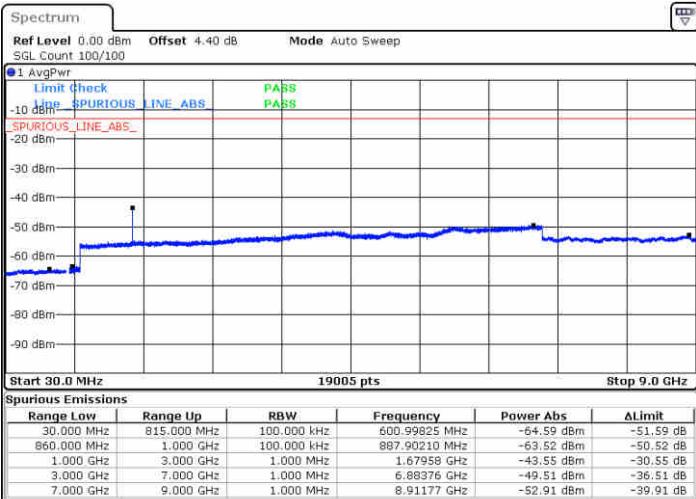

Lowest Channel / 64QAM

Middle Channel / 64QAM

Date: 14 JUN 2019 03:43:55

Date: 14 JUN 2019 03:45:28

Highest Channel / 64QAM

Date: 14 JUN 2019 03:50:19

LTE Band 5 / 10MHz

Lowest Channel / 64QAM

Middle Channel / 64QAM

Date: 14 JUN 2019 03:54:51

Date: 14 JUN 2019 03:55:45

Highest Channel / 64QAM

Date: 14 JUN 2019 04:00:36

LTE Band 7 / 5MHz

Lowest Channel / QPSK

Date: 22 JUN 2019 21:14:37

Lowest Channel / 16QAM

Date: 22 JUN 2019 21:15:31

Middle Channel / QPSK

Date: 22 JUN 2019 21:17:19

Middle Channel / 16QAM

Date: 22 JUN 2019 21:16:25

LTE Band 7 / 5MHz

Highest Channel / QPSK