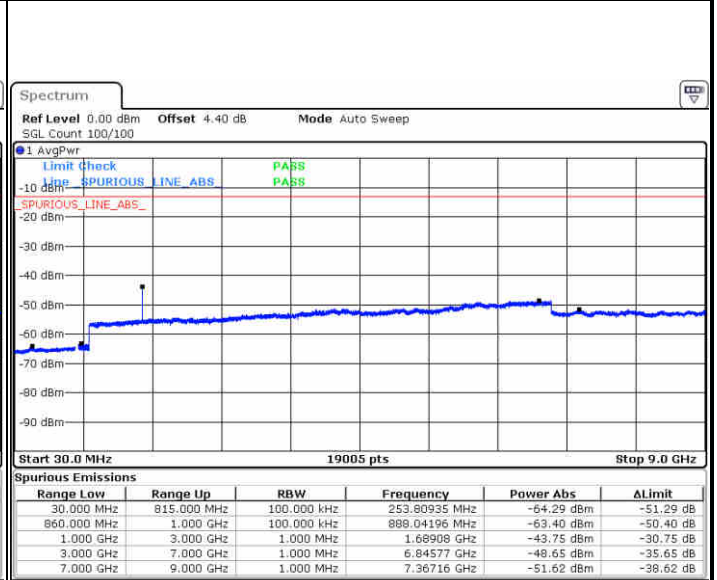

Date: 14 JUN 2019 04:46:03

Highest Channel / QPSK

Highest Channel / 16QAM

Date: 14 JUN 2019 04:54:12

Date: 14 JUN 2019 04:55:05

LTE Band 5 / 5MHz

Lowest Channel / QPSK

Lowest Channel / 16QAM

Date: 13 JUN 2019 04:37:17

Date: 13 JUN 2019 04:36:49

Middle Channel / QPSK

Middle Channel / 16QAM

Date: 13 JUN 2019 04:18:23

Date: 13 JUN 2019 04:19:17

LTE Band 5 / 5MHz

Highest Channel / QPSK

Date: 13 JUN 2019 04:27:22

Highest Channel / 16QAM

Date: 13 JUN 2019 04:28:17

LTE Band 5 / 10MHz

Lowest Channel / QPSK

Date: 14 JUN 2019 05:03:14

Lowest Channel / 16QAM

Date: 14 JUN 2019 05:04:08