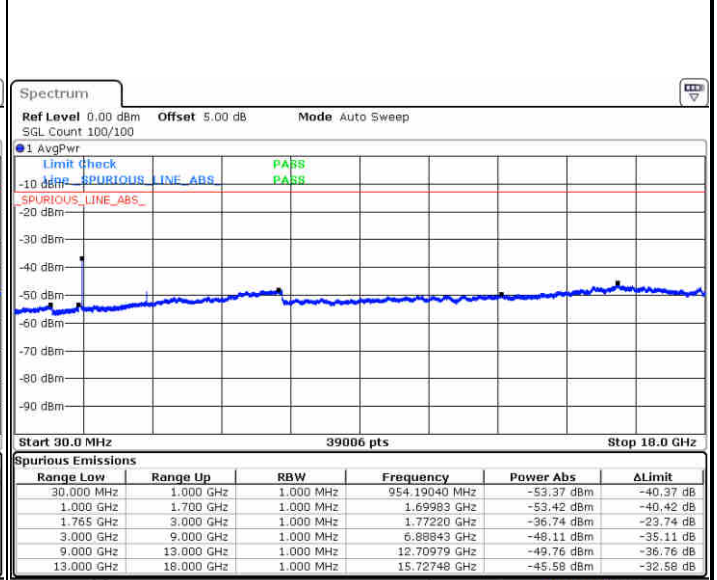

Date: 13 JUN 2019 01:23:42

LTE Band 4 / 15MHz

Highest Channel / QPSK

Date: 13 JUN 2019 01:29:47

Highest Channel / 16QAM

Date: 13 JUN 2019 01:30:42

LTE Band 4 / 20MHz

Lowest Channel / QPSK

Date: 13 JUN 2019 01:36:47

Lowest Channel / 16QAM

Date: 13 JUN 2019 01:37:42

LTE Band 4 / 20MHz

Middle Channel / QPSK

Date: 13 JUN 2019 01:39:17

Middle Channel / 16QAM

Date: 13 JUN 2019 01:40:12

Highest Channel / QPSK

Date: 13 JUN 2019 01:46:17

Highest Channel / 16QAM

Date: 13 JUN 2019 01:47:12

LTE Band 4 / 10MHz

Lowest Channel / 64QAM

Date: 13 JUN 2019 02:15:27

Middle Channel / 64QAM