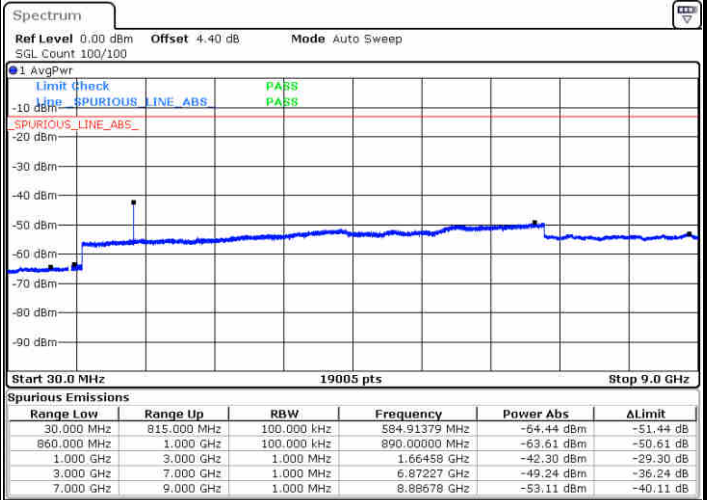

Date: 13 JUN 2019 04:27:22

Highest Channel / 16QAM

Date: 13 JUN 2019 04:28:17

LTE Band 5 / 10MHz

Lowest Channel / QPSK

Date: 14 JUN 2019 05:03:14

Lowest Channel / 16QAM

Date: 14 JUN 2019 05:04:08

LTE Band 5 / 10MHz

Middle Channel / QPSK

Middle Channel / 16QAM

Date: 14 JUN 2019 05:05:42

Date: 14 JUN 2019 05:06:36

Highest Channel / QPSK

Highest Channel / 16QAM

Date: 14 JUN 2019 05:14:45