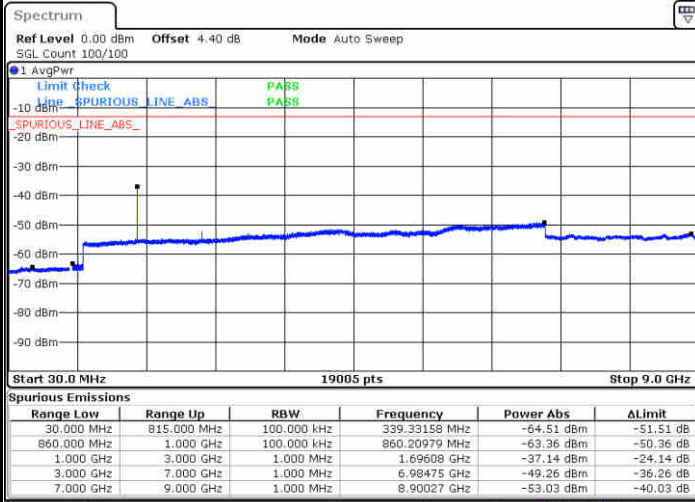

Highest Channel / 64QAM

Date: 13 JUN 2019 02:28:27

LTE Band 4 / 20MHz

Lowest Channel / 64QAM

Middle Channel / 64QAM

Date: 13 JUN 2019 02:31:57

Date: 13 JUN 2019 02:33:12

Highest Channel / 64QAM

Date: 13 JUN 2019 02:36:42

LTE Band 5 / 1.4MHz

Lowest Channel / QPSK

Lowest Channel / 16QAM

Date: 14 JUN 2019 04:22:07

Date: 14 JUN 2019 04:23:01

Middle Channel / QPSK

Middle Channel / 16QAM

Date: 14 JUN 2019 04:24:35

Date: 14 JUN 2019 04:25:29

LTE Band 5 / 1.4MHz

Highest Channel / QPSK

Date: 14 JUN 2019 04:33:38

Highest Channel / 16QAM

Date: 14 JUN 2019 04:34:32

LTE Band 5 / 3MHz