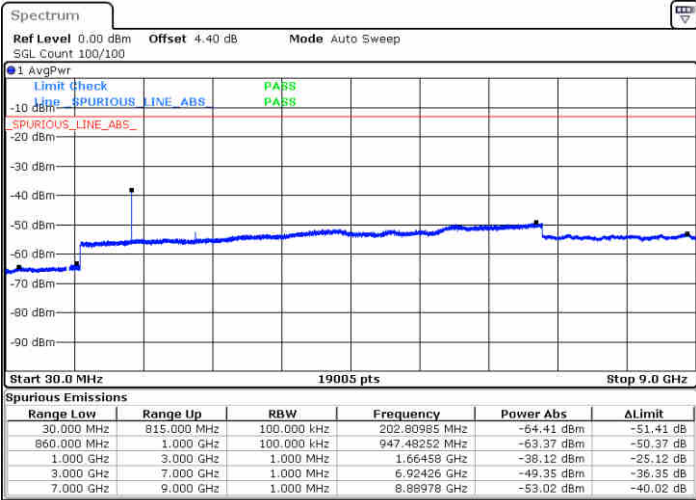

Date: 13 JUN 2019 04:37:17

Date: 13 JUN 2019 04:36:49

Middle Channel / QPSK

Middle Channel / 16QAM

Date: 13 JUN 2019 04:18:23

Date: 13 JUN 2019 04:19:17

LTE Band 5 / 5MHz

Highest Channel / QPSK

Date: 13 JUN 2019 04:27:22

Highest Channel / 16QAM

Date: 13 JUN 2019 04:28:17

LTE Band 5 / 10MHz

Lowest Channel / QPSK

Date: 14 JUN 2019 05:03:14

Lowest Channel / 16QAM

Date: 14 JUN 2019 05:04:08

LTE Band 5 / 10MHz

Middle Channel / QPSK

Middle Channel / 16QAM

Date: 14 JUN 2019 05:05:42

Date: 14 JUN 2019 05:06:36

Highest Channel / QPSK

Highest Channel / 16QAM

Date: 14 JUN 2019 05:14:45

Date: 14 JUN 2019 05:15:39

LTE Band 5 / 1.4MHz

Lowest Channel / 64QAM

Middle Channel / 64QAM

Date: 13 JUN 2019 04:44:37

Date: 13 JUN 2019 04:45:31

Highest Channel / 64QAM

Date: 13 JUN 2019 04:50:21