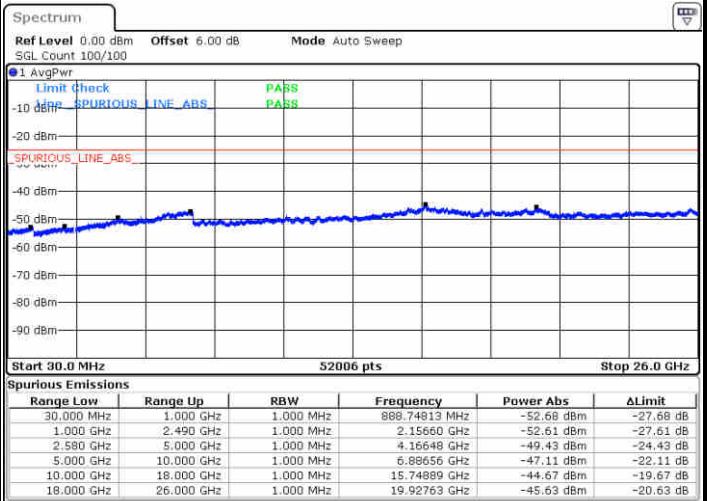

LTE Band 7 / 10MHz

Middle Channel / QPSK

Middle Channel / 16QAM

Date: 22 JUN 2019 21:33:49

Date: 22 JUN 2019 21:32:55

Highest Channel / QPSK

Highest Channel / 16QAM

Date: 22 JUN 2019 21:34:43

Date: 22 JUN 2019 21:35:37

LTE Band 7 / 15MHz

Lowest Channel / QPSK

Lowest Channel / 16QAM

Date: 22 JUN 2019 21:47:39

Date: 22 JUN 2019 21:48:33

Middle Channel / QPSK

Middle Channel / 16QAM

Date: 22 JUN 2019 21:50:21

Date: 22 JUN 2019 21:49:27

LTE Band 7 / 15MHz

Highest Channel / QPSK

Date: 22 JUN 2019 21:51:15

Highest Channel / 16QAM

Date: 22 JUN 2019 21:52:09

LTE Band 7 / 20MHz