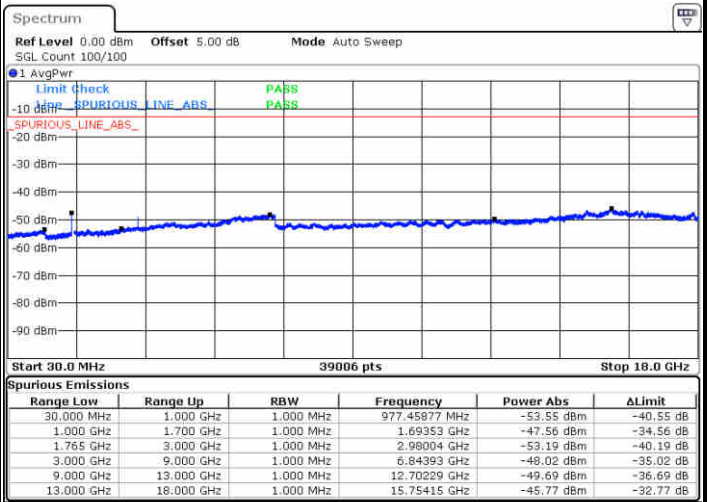

Lowest Channel / 16QAM

Date: 13 JUN 2019 01:37:42