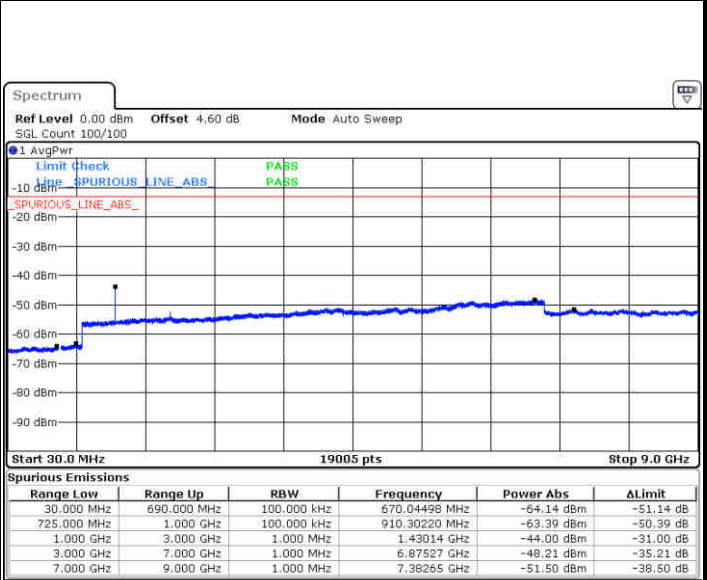

Highest Channel / 64QAM

Date: 22 JUN 2019 22:33:27

LTE Band 7 / 20MHz

Lowest Channel / 64QAM

Middle Channel / 64QAM

Date: 22 JUN 2019 22:39:54

Date: 22 JUN 2019 22:40:48

Highest Channel / 64QAM

Date: 22 JUN 2019 22:41:42

LTE Band 12 / 1.4MHz

Lowest Channel / QPSK

Lowest Channel / 16QAM

Date: 22 JUN 2019 23:08:17

Date: 22 JUN 2019 23:09:12

Middle Channel / QPSK

Middle Channel / 16QAM

Date: 22 JUN 2019 23:11:01

Date: 22 JUN 2019 23:10:07

LTE Band 12 / 1.4MHz

Highest Channel / QPSK

Date: 22 JUN 2019 23:11:56

Highest Channel / 16QAM

Date: 22 JUN 2019 23:12:50

LTE Band 12 / 3MHz

Lowest Channel / QPSK

Date: 22 JUN 2019 23:24:46

Lowest Channel / 16QAM

Date: 22 JUN 2019 23:25:40

LTE Band 12 / 3MHz

Middle Channel / QPSK

Middle Channel / 16QAM

Date: 22 JUN 2019 23:27:29