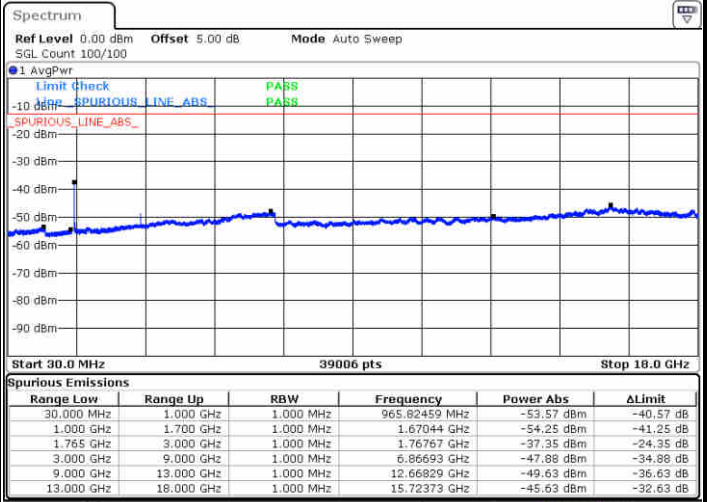

Date: 13 JUN 2019 01:23:42

LTE Band 4 / 15MHz

Highest Channel / QPSK

Date: 13 JUN 2019 01:29:47

Highest Channel / 16QAM

Date: 13 JUN 2019 01:30:42

LTE Band 4 / 20MHz

Lowest Channel / QPSK

Date: 13 JUN 2019 01:36:47

Lowest Channel / 16QAM

Date: 13 JUN 2019 01:37:42

LTE Band 4 / 20MHz

Middle Channel / QPSK

Date: 13 JUN 2019 01:39:17

Middle Channel / 16QAM

Date: 13 JUN 2019 01:40:12