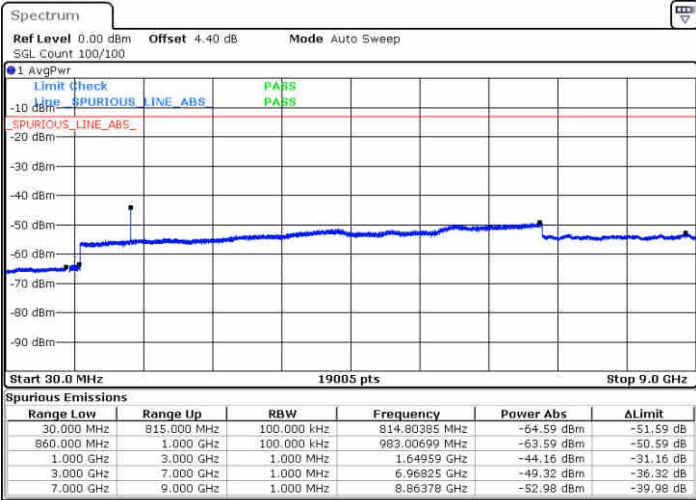

LTE Band 5 / 3MHz

Lowest Channel / 64QAM

Middle Channel / 64QAM

Date: 13 JUN 2019 04:54:51

Date: 13 JUN 2019 04:55:46

Highest Channel / 64QAM

Date: 13 JUN 2019 05:00:36

LTE Band 5 / 5MHz

Lowest Channel / 64QAM

Middle Channel / 64QAM

Date: 14 JUN 2019 03:43:55

Date: 14 JUN 2019 03:45:28

Highest Channel / 64QAM

Date: 14 JUN 2019 03:50:19

LTE Band 5 / 10MHz

Lowest Channel / 64QAM

Middle Channel / 64QAM

Date: 14 JUN 2019 03:54:51

Date: 14 JUN 2019 03:55:45

Highest Channel / 64QAM

Date: 14 JUN 2019 04:00:36

LTE Band 7 / 5MHz

Lowest Channel / QPSK

Date: 22 JUN 2019 21:14:37