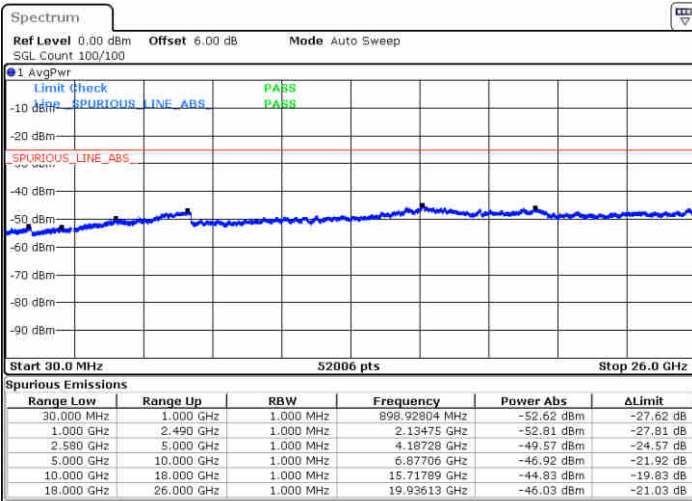

LTE Band 7 / 10MHz

Middle Channel / QPSK

Middle Channel / 16QAM

Date: 22 JUN 2019 21:33:49

Date: 22 JUN 2019 21:32:55

Highest Channel / QPSK

Highest Channel / 16QAM

Date: 22 JUN 2019 21:34:43

Date: 22 JUN 2019 21:35:37

LTE Band 7 / 15MHz

Lowest Channel / QPSK

Lowest Channel / 16QAM

Date: 22 JUN 2019 21:47:39

Date: 22 JUN 2019 21:48:33

Middle Channel / QPSK

Middle Channel / 16QAM

Date: 22 JUN 2019 21:50:21

Date: 22 JUN 2019 21:49:27

LTE Band 7 / 15MHz

Highest Channel / QPSK

Date: 22 JUN 2019 21:51:15

Highest Channel / 16QAM

Date: 22 JUN 2019 21:52:09

LTE Band 7 / 20MHz