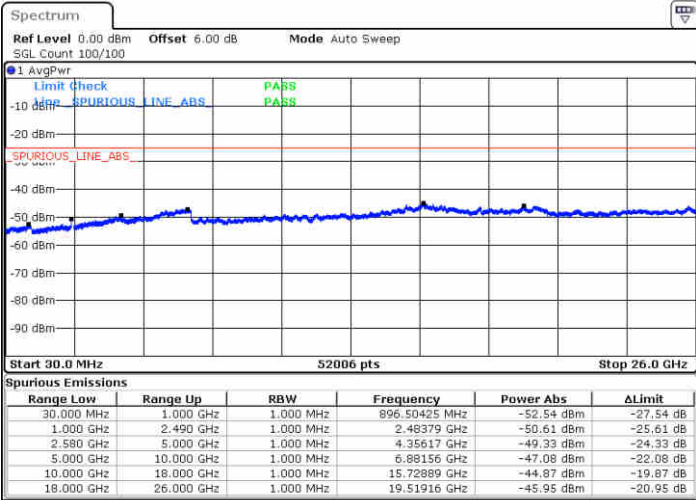

Date: 22 JUN 2019 22:19:44

Highest Channel / 64QAM

Date: 22 JUN 2019 22:20:38

LTE Band 7 / 15MHz

Lowest Channel / 64QAM

Middle Channel / 64QAM

Date: 22 JUN 2019 22:31:38

Date: 22 JUN 2019 22:32:33

Highest Channel / 64QAM

Date: 22 JUN 2019 22:33:27

LTE Band 7 / 20MHz

Lowest Channel / 64QAM

Middle Channel / 64QAM

Date: 22 JUN 2019 22:39:54

Date: 22 JUN 2019 22:40:48

Highest Channel / 64QAM

Date: 22 JUN 2019 22:41:42

LTE Band 12 / 1.4MHz

Lowest Channel / QPSK

Lowest Channel / 16QAM

Date: 22 JUN 2019 23:08:17

Date: 22 JUN 2019 23:09:12

Middle Channel / QPSK

Middle Channel / 16QAM