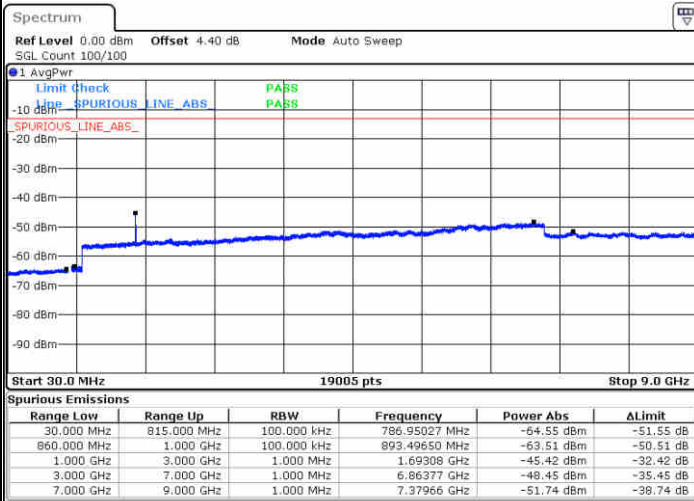

Date: 14 JUN 2019 05:15:39

LTE Band 5 / 1.4MHz

Lowest Channel / 64QAM

Middle Channel / 64QAM

Date: 13 JUN 2019 04:44:37

Date: 13 JUN 2019 04:45:31

Highest Channel / 64QAM

Date: 13 JUN 2019 04:50:21

LTE Band 5 / 3MHz

Lowest Channel / 64QAM

Middle Channel / 64QAM

Date: 13 JUN 2019 04:54:51

Date: 13 JUN 2019 04:55:46

Highest Channel / 64QAM

Date: 13 JUN 2019 05:00:36

LTE Band 5 / 5MHz

Lowest Channel / 64QAM

Middle Channel / 64QAM

Date: 14 JUN 2019 03:43:55

Date: 14 JUN 2019 03:45:28

Highest Channel / 64QAM

Date: 14 JUN 2019 03:50:19

LTE Band 5 / 10MHz

Lowest Channel / 64QAM