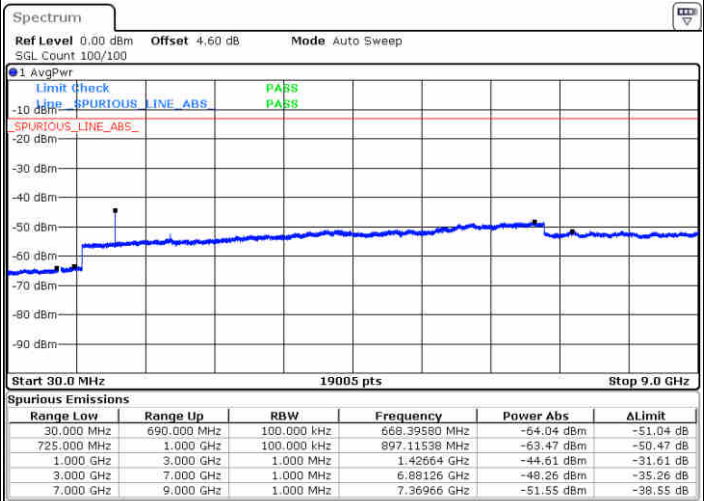

Date: 22 JUN 2019 23:11:01

Date: 22 JUN 2019 23:10:07

LTE Band 12 / 1.4MHz

Highest Channel / QPSK

Date: 22 JUN 2019 23:11:56

Highest Channel / 16QAM

Date: 22 JUN 2019 23:12:50

LTE Band 12 / 3MHz

Lowest Channel / QPSK

Date: 22 JUN 2019 23:24:46

Lowest Channel / 16QAM

Date: 22 JUN 2019 23:25:40

LTE Band 12 / 3MHz

Middle Channel / QPSK

Middle Channel / 16QAM

Date: 22 JUN 2019 23:27:29

Date: 22 JUN 2019 23:28:35

Highest Channel / QPSK

Highest Channel / 16QAM

Date: 22 JUN 2019 23:28:24

Date: 22 JUN 2019 23:29:18

LTE Band 12 / 5MHz

Lowest Channel / QPSK

Lowest Channel / 16QAM