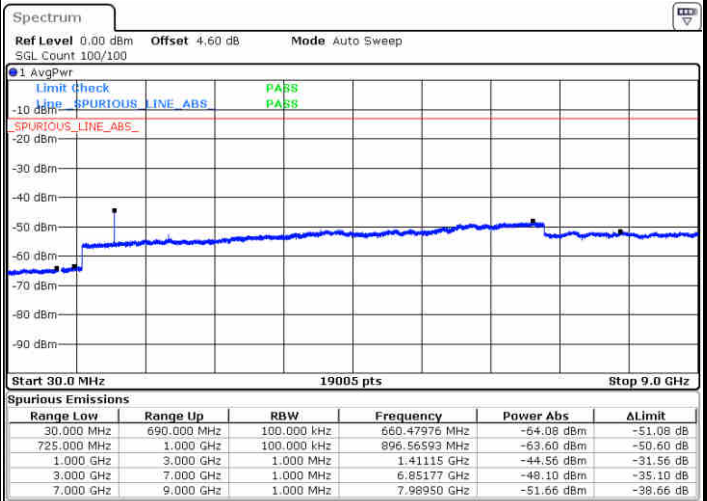

Lowest Channel / QPSK

Date: 22 JUN 2019 23:24:46

Lowest Channel / 16QAM

Date: 22 JUN 2019 23:25:40

LTE Band 12 / 3MHz

Middle Channel / QPSK

Middle Channel / 16QAM

Date: 22 JUN 2019 23:27:29

Date: 22 JUN 2019 23:28:35

Highest Channel / QPSK

Highest Channel / 16QAM

Date: 22 JUN 2019 23:28:24

Date: 22 JUN 2019 23:29:18

LTE Band 12 / 5MHz

Lowest Channel / QPSK

Lowest Channel / 16QAM

Date: 22 JUN 2019 23:41:14

Date: 22 JUN 2019 23:42:08

Middle Channel / QPSK

Middle Channel / 16QAM

Date: 22 JUN 2019 23:43:58

Date: 22 JUN 2019 23:43:03

LTE Band 12 / 5MHz

Highest Channel / QPSK

Date: 22 JUN 2019 23:44:52

Highest Channel / 16QAM

Date: 22 JUN 2019 23:45:47

LTE Band 12 / 10MHz

Lowest Channel / QPSK

Date: 22 JUN 2019 23:57:43

Lowest Channel / 16QAM

Date: 22 JUN 2019 23:58:37