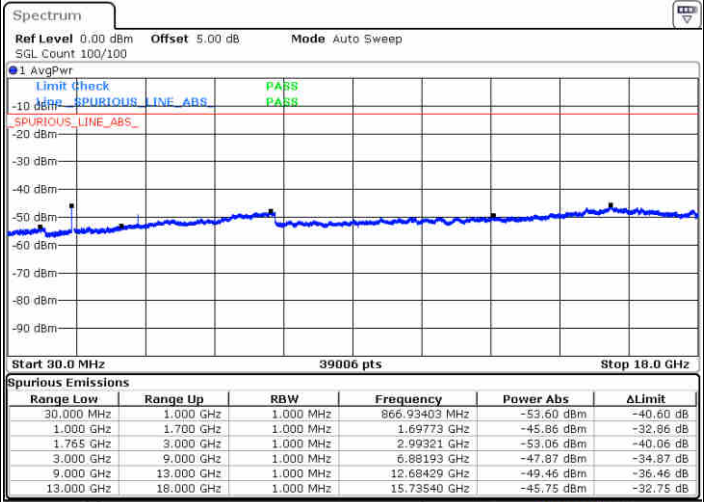

LTE Band 4 / 15MHz

Lowest Channel / QPSK

Lowest Channel / 16QAM

Date: 13 JUN 2019 01:20:17

Date: 13 JUN 2019 01:21:12

Middle Channel / QPSK

Middle Channel / 16QAM

Date: 13 JUN 2019 01:22:47

Date: 13 JUN 2019 01:23:42

LTE Band 4 / 15MHz

Highest Channel / QPSK

Date: 13 JUN 2019 01:29:47

Highest Channel / 16QAM

Date: 13 JUN 2019 01:30:42

LTE Band 4 / 20MHz

Lowest Channel / QPSK