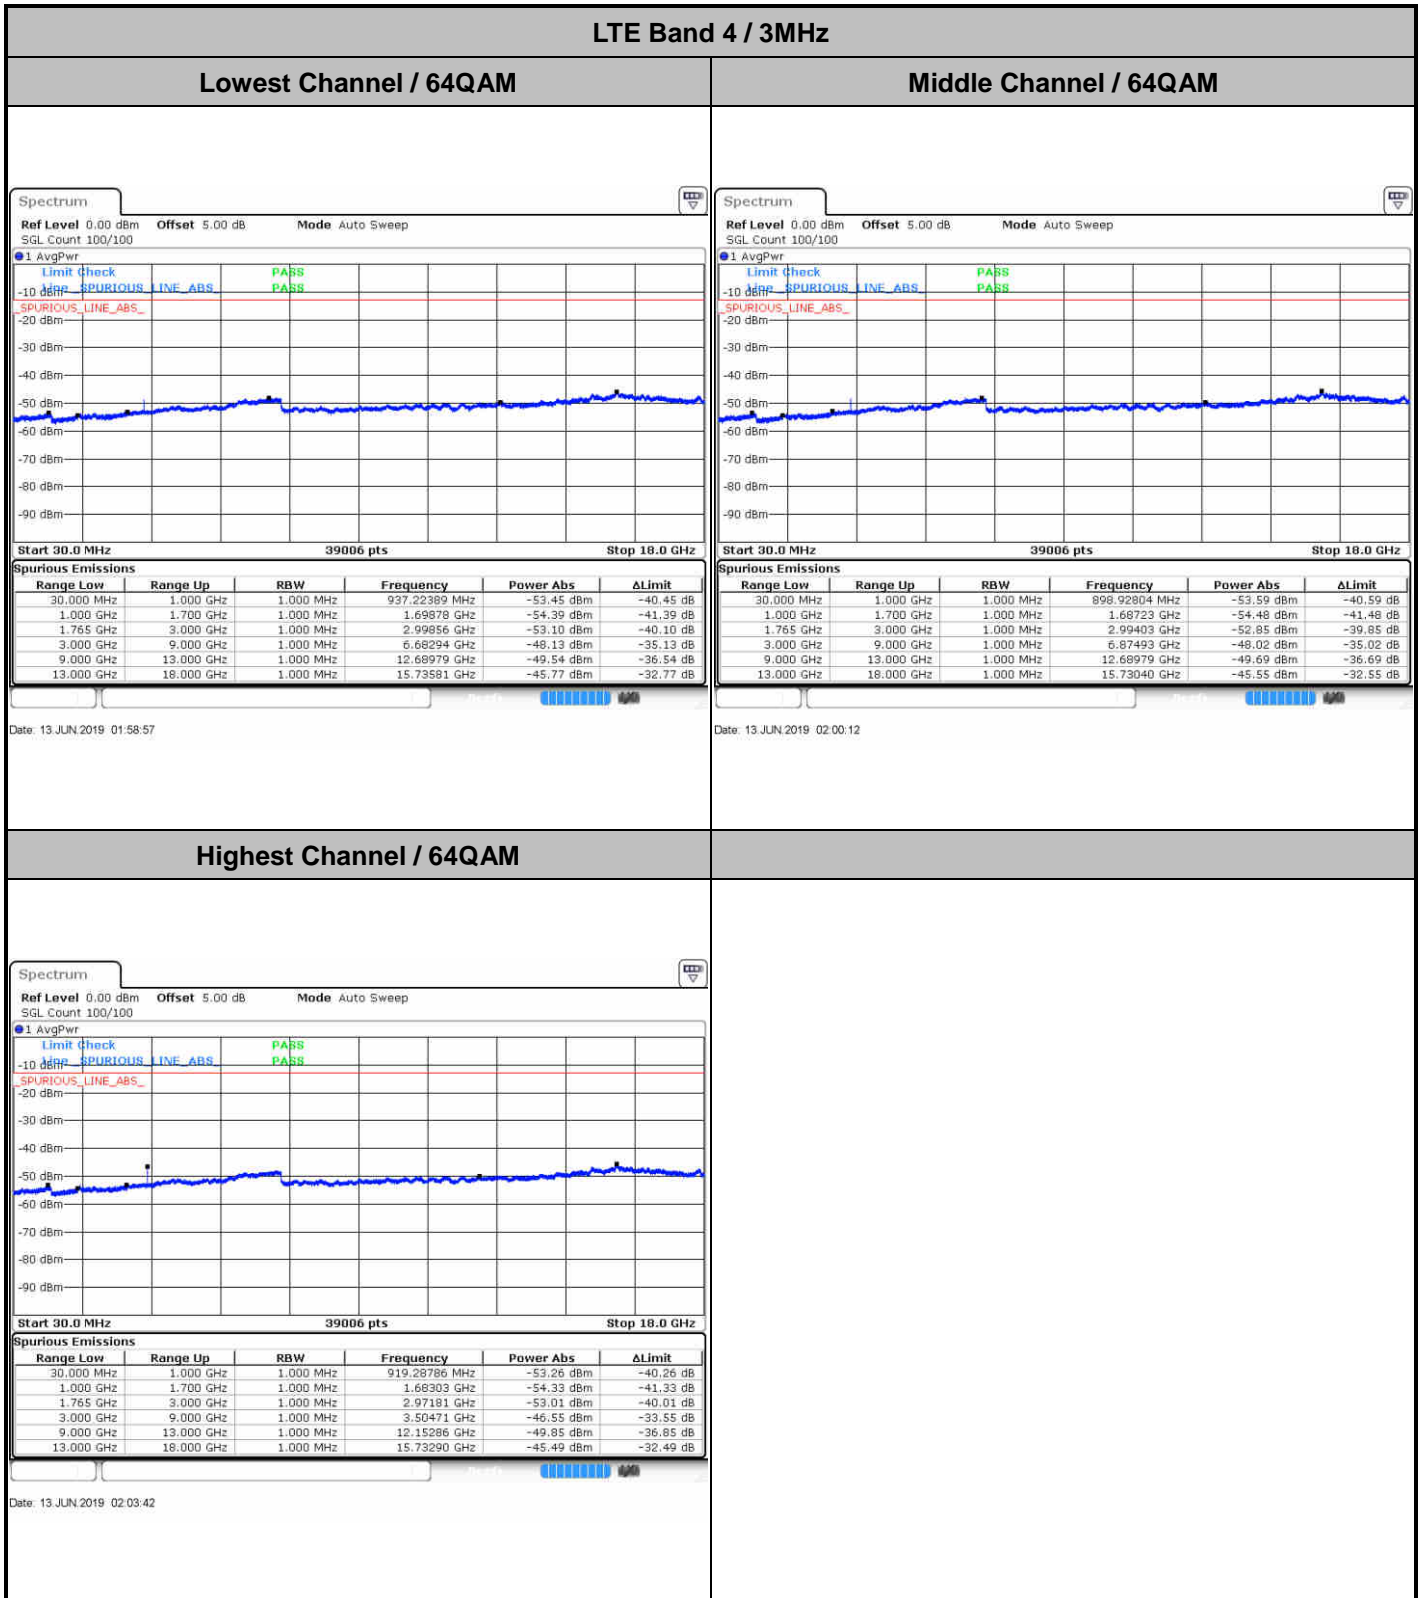

Highest Channel / QPSK

Date: 13 JUN 2019 01:46:17

Highest Channel / 16QAM

Date: 13 JUN 2019 01:47:12

LTE Band 4 / 10MHz

Lowest Channel / 64QAM

Date: 13 JUN 2019 02:15:27

Middle Channel / 64QAM

Date: 13 JUN 2019 02:16:42

Highest Channel / 64QAM

Date: 13 JUN 2019 02:20:12

LTE Band 4 / 15MHz

Lowest Channel / 64QAM

Date: 13 JUN 2019 02:23:42

Middle Channel / 64QAM

Date: 13 JUN 2019 02:24:57