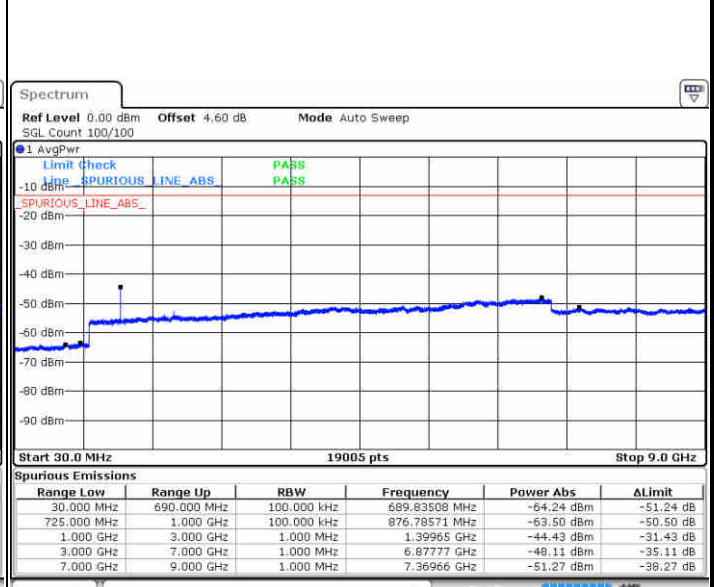

Date: 22 JUN 2019 23:28:35

Highest Channel / QPSK

Highest Channel / 16QAM

Date: 22 JUN 2019 23:28:24

Date: 22 JUN 2019 23:29:18

LTE Band 12 / 5MHz

Lowest Channel / QPSK

Lowest Channel / 16QAM

Date: 22 JUN 2019 23:41:14

Date: 22 JUN 2019 23:42:08

Middle Channel / QPSK

Middle Channel / 16QAM

Date: 22 JUN 2019 23:43:58

Date: 22 JUN 2019 23:43:03

LTE Band 12 / 5MHz

Highest Channel / QPSK

Date: 22 JUN 2019 23:44:52

Highest Channel / 16QAM

Date: 22 JUN 2019 23:45:47

LTE Band 12 / 10MHz

Lowest Channel / QPSK

Date: 22 JUN 2019 23:57:43

Lowest Channel / 16QAM

Date: 22 JUN 2019 23:58:37