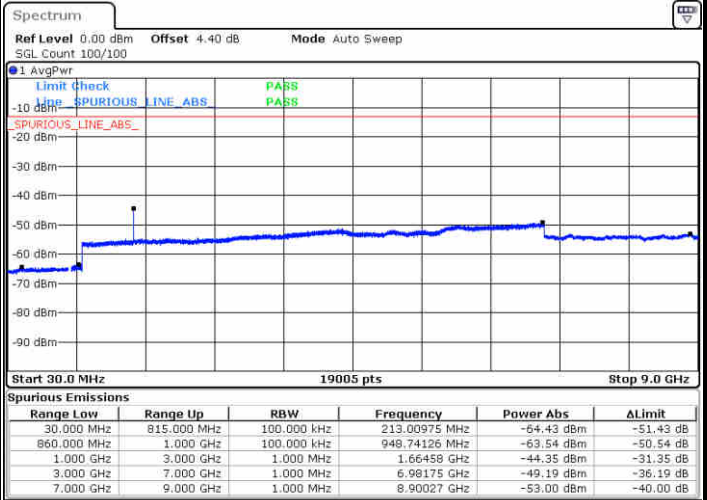

LTE Band 5 / 3MHz

Lowest Channel / 64QAM

Middle Channel / 64QAM

Date: 13 JUN 2019 04:54:51

Date: 13 JUN 2019 04:55:46

Highest Channel / 64QAM

Date: 13 JUN 2019 05:00:36

LTE Band 5 / 5MHz

Lowest Channel / 64QAM

Middle Channel / 64QAM

Date: 14 JUN 2019 03:43:55

Date: 14 JUN 2019 03:45:28

Highest Channel / 64QAM

Date: 14 JUN 2019 03:50:19

LTE Band 5 / 10MHz

Lowest Channel / 64QAM

Middle Channel / 64QAM

Date: 14 JUN 2019 03:54:51

Date: 14 JUN 2019 03:55:45

Highest Channel / 64QAM

Date: 14 JUN 2019 04:00:36

LTE Band 7 / 5MHz

Lowest Channel / QPSK

Date: 22 JUN 2019 21:14:37