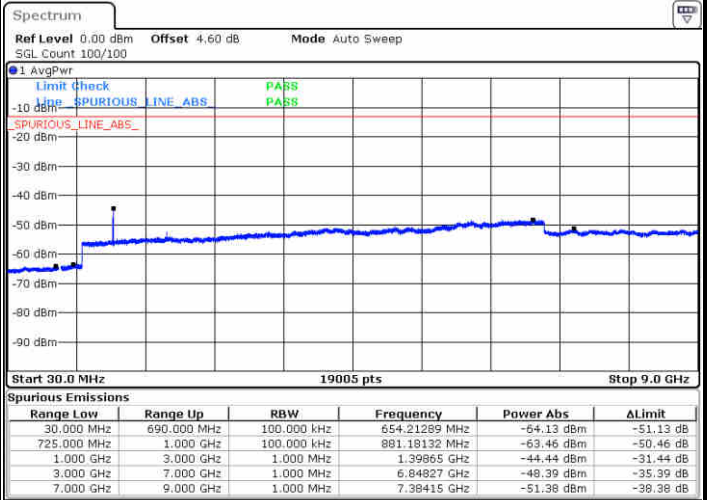

Date: 22 JUN 2019 22:19:44

Highest Channel / 64QAM

Date: 22 JUN 2019 22:20:38

LTE Band 7 / 15MHz

Lowest Channel / 64QAM

Middle Channel / 64QAM

Date: 22 JUN 2019 22:31:38

Date: 22 JUN 2019 22:32:33

Highest Channel / 64QAM

Date: 22 JUN 2019 22:33:27

LTE Band 7 / 20MHz

Lowest Channel / 64QAM

Middle Channel / 64QAM

Date: 22 JUN 2019 22:39:54

Date: 22 JUN 2019 22:40:48

Highest Channel / 64QAM

Date: 22 JUN 2019 22:41:42

LTE Band 12 / 1.4MHz

Lowest Channel / QPSK

Lowest Channel / 16QAM

Date: 22 JUN 2019 23:08:17

Date: 22 JUN 2019 23:09:12

Middle Channel / QPSK

Middle Channel / 16QAM

Date: 22 JUN 2019 23:11:01

Date: 22 JUN 2019 23:10:07

LTE Band 12 / 1.4MHz

Highest Channel / QPSK

Date: 22 JUN 2019 23:11:56

Highest Channel / 16QAM

Date: 22 JUN 2019 23:12:50

LTE Band 12 / 3MHz