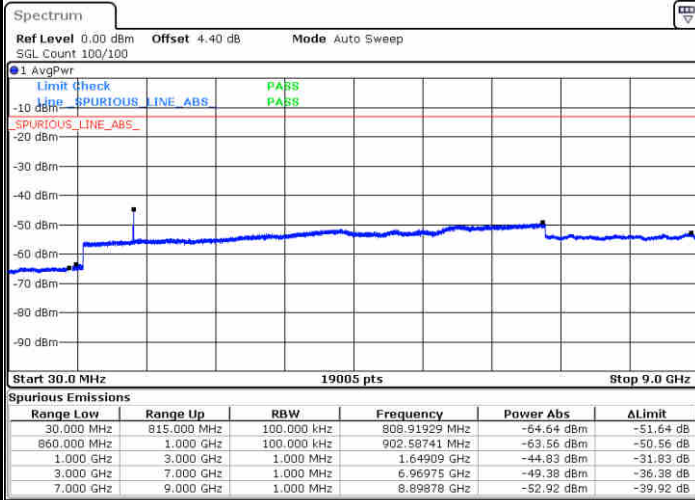

Date: 14 JUN 2019 05:15:39

LTE Band 5 / 1.4MHz

Lowest Channel / 64QAM

Middle Channel / 64QAM

Date: 13 JUN 2019 04:44:37

Date: 13 JUN 2019 04:45:31

Highest Channel / 64QAM

Date: 13 JUN 2019 04:50:21

LTE Band 5 / 3MHz

Lowest Channel / 64QAM

Middle Channel / 64QAM

Date: 13 JUN 2019 04:54:51

Date: 13 JUN 2019 04:55:46

Highest Channel / 64QAM

Date: 13 JUN 2019 05:00:36

LTE Band 5 / 5MHz

Lowest Channel / 64QAM

Middle Channel / 64QAM

Date: 14 JUN 2019 03:43:55

Date: 14 JUN 2019 03:45:28

Highest Channel / 64QAM

Date: 14 JUN 2019 03:50:19

LTE Band 5 / 10MHz

Lowest Channel / 64QAM