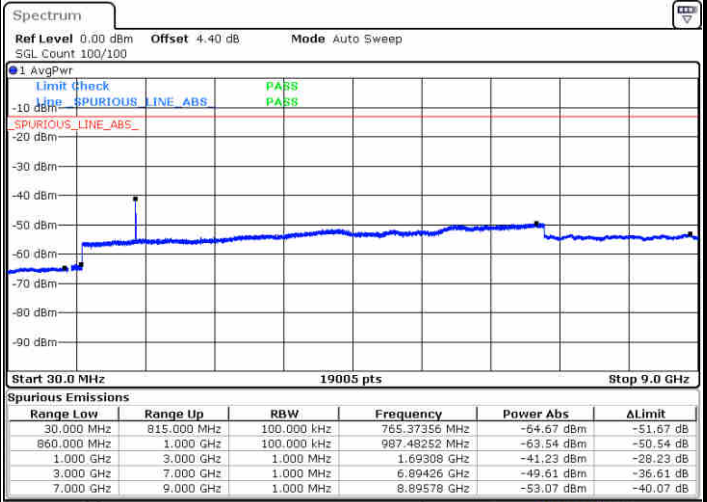

Date: 14 JUN 2019 04:24:35

Date: 14 JUN 2019 04:25:29

LTE Band 5 / 1.4MHz

Highest Channel / QPSK

Date: 14 JUN 2019 04:33:38

Highest Channel / 16QAM

Date: 14 JUN 2019 04:34:32

LTE Band 5 / 3MHz

Lowest Channel / QPSK

Date: 14 JUN 2019 04:42:41

Lowest Channel / 16QAM

Date: 14 JUN 2019 04:43:34

LTE Band 5 / 3MHz

Middle Channel / QPSK

Middle Channel / 16QAM

Date: 14 JUN 2019 04:45:09

Date: 14 JUN 2019 04:46:03

Highest Channel / QPSK

Highest Channel / 16QAM

Date: 14 JUN 2019 04:54:12

Date: 14 JUN 2019 04:55:05

LTE Band 5 / 5MHz

Lowest Channel / QPSK

Lowest Channel / 16QAM