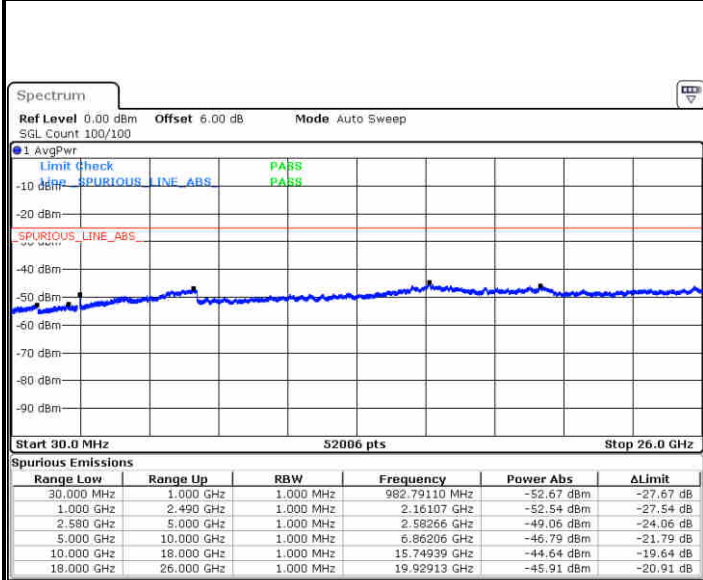

LTE Band 7 / 10MHz

Middle Channel / QPSK

Middle Channel / 16QAM

Date: 22 JUN 2019 21:33:49

Date: 22 JUN 2019 21:32:55

Highest Channel / QPSK

Highest Channel / 16QAM

Date: 22 JUN 2019 21:34:43

Date: 22 JUN 2019 21:35:37

LTE Band 7 / 15MHz

Lowest Channel / QPSK

Lowest Channel / 16QAM

Date: 22 JUN 2019 21:47:39

Date: 22 JUN 2019 21:48:33

Middle Channel / QPSK

Middle Channel / 16QAM

Date: 22 JUN 2019 21:50:21

Date: 22 JUN 2019 21:49:27

LTE Band 7 / 15MHz

Highest Channel / QPSK

Date: 22 JUN 2019 21:51:15

Highest Channel / 16QAM

Date: 22 JUN 2019 21:52:09

LTE Band 7 / 20MHz