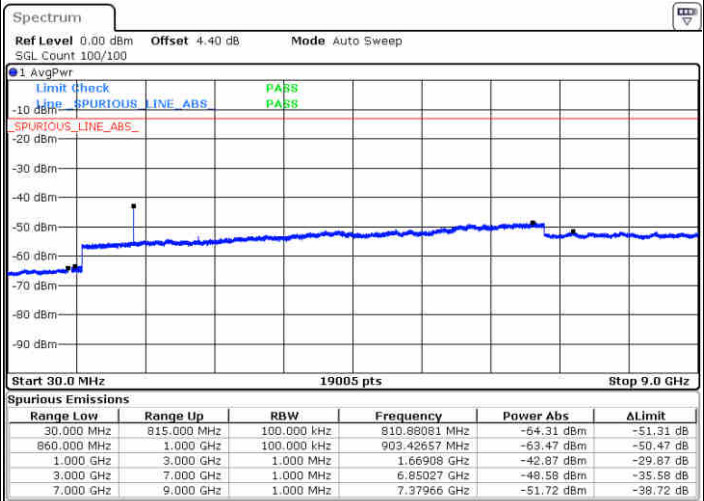

Date: 14 JUN 2019 04:46:03

Highest Channel / QPSK

Highest Channel / 16QAM

Date: 14 JUN 2019 04:54:12

Date: 14 JUN 2019 04:55:05

LTE Band 5 / 5MHz

Lowest Channel / QPSK

Lowest Channel / 16QAM

Date: 13 JUN 2019 04:37:17

Date: 13 JUN 2019 04:36:49

Middle Channel / QPSK

Middle Channel / 16QAM

Date: 13 JUN 2019 04:18:23

Date: 13 JUN 2019 04:19:17

LTE Band 5 / 5MHz

Highest Channel / QPSK

Date: 13 JUN 2019 04:27:22

Highest Channel / 16QAM

Date: 13 JUN 2019 04:28:17

LTE Band 5 / 10MHz

Lowest Channel / QPSK

Date: 14 JUN 2019 05:03:14

Lowest Channel / 16QAM

Date: 14 JUN 2019 05:04:08