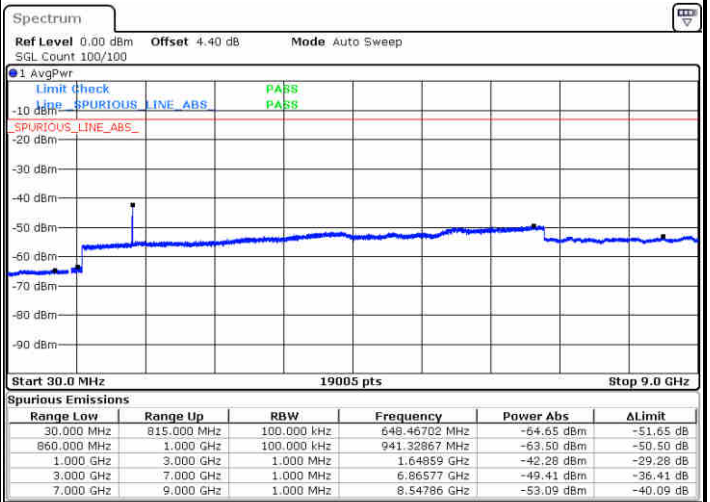

Date: 13 JUN 2019 02:36:42

LTE Band 5 / 1.4MHz

Lowest Channel / QPSK

Lowest Channel / 16QAM

Date: 14 JUN 2019 04:22:07

Date: 14 JUN 2019 04:23:01

Middle Channel / QPSK

Middle Channel / 16QAM

Date: 14 JUN 2019 04:24:35

Date: 14 JUN 2019 04:25:29

LTE Band 5 / 1.4MHz

Highest Channel / QPSK

Date: 14 JUN 2019 04:33:38

Highest Channel / 16QAM

Date: 14 JUN 2019 04:34:32

LTE Band 5 / 3MHz

Lowest Channel / QPSK

Date: 14 JUN 2019 04:42:41

Lowest Channel / 16QAM

Date: 14 JUN 2019 04:43:34

LTE Band 5 / 3MHz

Middle Channel / QPSK

Middle Channel / 16QAM

Date: 14 JUN 2019 04:45:09