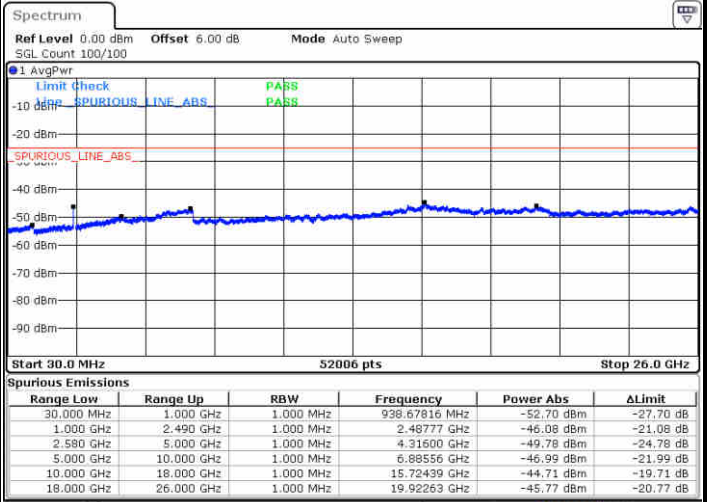

Date: 22 JUN 2019 21:18:13

Highest Channel / 16QAM

Date: 22 JUN 2019 21:19:07

LTE Band 7 / 10MHz

Lowest Channel / QPSK

Date: 22 JUN 2019 21:31:07

Lowest Channel / 16QAM

Date: 22 JUN 2019 21:32:01

LTE Band 7 / 10MHz

Middle Channel / QPSK

Middle Channel / 16QAM

Date: 22 JUN 2019 21:33:49

Date: 22 JUN 2019 21:32:55

Highest Channel / QPSK

Highest Channel / 16QAM

Date: 22 JUN 2019 21:34:43

Date: 22 JUN 2019 21:35:37

LTE Band 7 / 15MHz

Lowest Channel / QPSK

Lowest Channel / 16QAM

Date: 22 JUN 2019 21:47:39

Date: 22 JUN 2019 21:48:33

Middle Channel / QPSK

Middle Channel / 16QAM