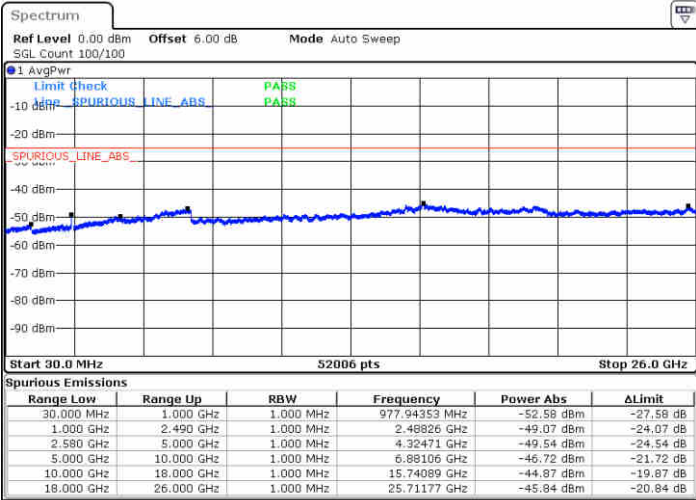

Date: 22 JUN 2019 22:10:34

Date: 22 JUN 2019 22:11:28

Highest Channel / 64QAM

Date: 22 JUN 2019 22:12:22

LTE Band 7 / 10MHz

Lowest Channel / 64QAM

Date: 22 JUN 2019 22:18:50

Middle Channel / 64QAM

Date: 22 JUN 2019 22:19:44

Highest Channel / 64QAM

Date: 22 JUN 2019 22:20:38

LTE Band 7 / 15MHz

Lowest Channel / 64QAM

Middle Channel / 64QAM

Date: 22 JUN 2019 22:31:38

Date: 22 JUN 2019 22:32:33

Highest Channel / 64QAM

Date: 22 JUN 2019 22:33:27

LTE Band 7 / 20MHz

Lowest Channel / 64QAM

Middle Channel / 64QAM

Date: 22 JUN 2019 22:39:54

Date: 22 JUN 2019 22:40:48

Highest Channel / 64QAM