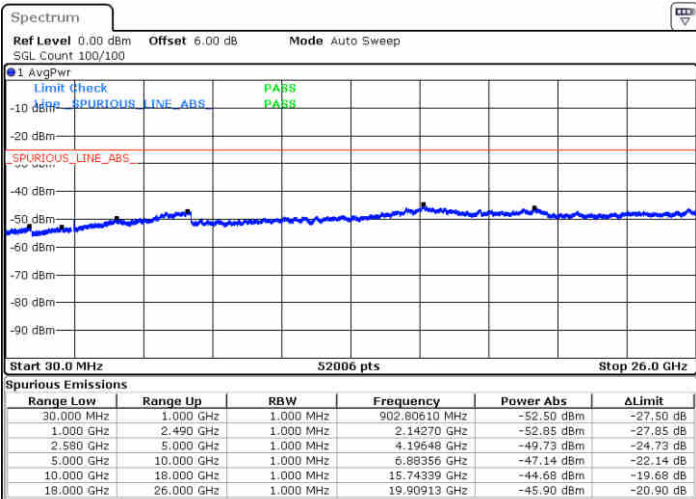

Date: 22 JUN 2019 22:10:34

Date: 22 JUN 2019 22:11:28

Highest Channel / 64QAM

Date: 22 JUN 2019 22:12:22

LTE Band 7 / 10MHz

Lowest Channel / 64QAM

Date: 22 JUN 2019 22:18:50

Middle Channel / 64QAM

Date: 22 JUN 2019 22:19:44

Highest Channel / 64QAM

Date: 22 JUN 2019 22:20:38

LTE Band 7 / 15MHz

Lowest Channel / 64QAM

Middle Channel / 64QAM

Date: 22 JUN 2019 22:31:38

Date: 22 JUN 2019 22:32:33

Highest Channel / 64QAM

Date: 22 JUN 2019 22:33:27

LTE Band 7 / 20MHz

Lowest Channel / 64QAM

Middle Channel / 64QAM

Date: 22 JUN 2019 22:39:54

Date: 22 JUN 2019 22:40:48

Highest Channel / 64QAM