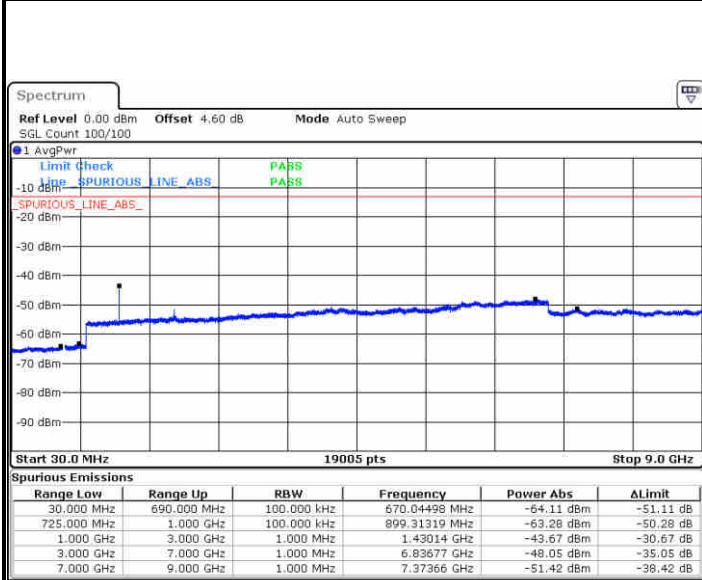

Highest Channel / 64QAM

Date: 22 JUN 2019 22:33:27

LTE Band 7 / 20MHz

Lowest Channel / 64QAM

Middle Channel / 64QAM

Date: 22 JUN 2019 22:39:54

Date: 22 JUN 2019 22:40:48

Highest Channel / 64QAM

Date: 22 JUN 2019 22:41:42

LTE Band 12 / 1.4MHz

Lowest Channel / QPSK

Lowest Channel / 16QAM

Date: 22 JUN 2019 23:08:17

Date: 22 JUN 2019 23:09:12

Middle Channel / QPSK

Middle Channel / 16QAM

Date: 22 JUN 2019 23:11:01

Date: 22 JUN 2019 23:10:07

LTE Band 12 / 1.4MHz

Highest Channel / QPSK

Date: 22 JUN 2019 23:11:56

Highest Channel / 16QAM

Date: 22 JUN 2019 23:12:50

LTE Band 12 / 3MHz