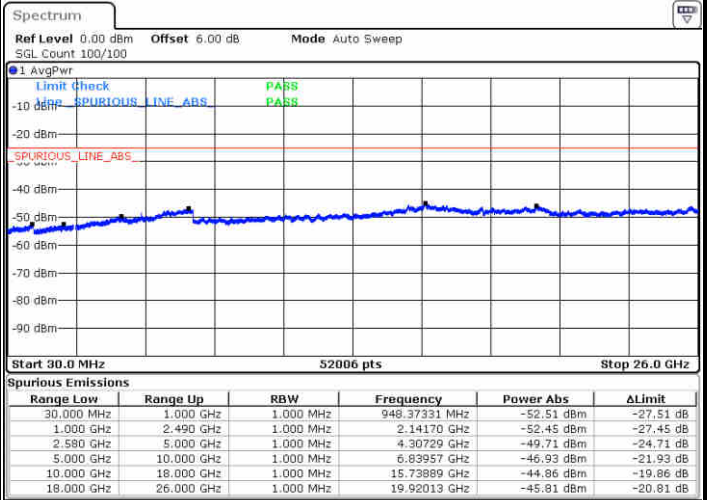

Date: 22 JUN 2019 21:50:21

Date: 22 JUN 2019 21:49:27

LTE Band 7 / 15MHz

Highest Channel / QPSK

Date: 22 JUN 2019 21:51:15

Highest Channel / 16QAM

Date: 22 JUN 2019 21:52:09

LTE Band 7 / 20MHz

Lowest Channel / QPSK

Date: 22 JUN 2019 22:04:10

Lowest Channel / 16QAM

Date: 22 JUN 2019 22:05:04

LTE Band 7 / 20MHz

Middle Channel / QPSK

Middle Channel / 16QAM

Date: 22 JUN 2019 22:06:52

Date: 22 JUN 2019 22:05:58

Highest Channel / QPSK

Highest Channel / 16QAM

Date: 22 JUN 2019 22:07:46

Date: 22 JUN 2019 22:08:40

LTE Band 7 / 5MHz

Lowest Channel / 64QAM

Middle Channel / 64QAM