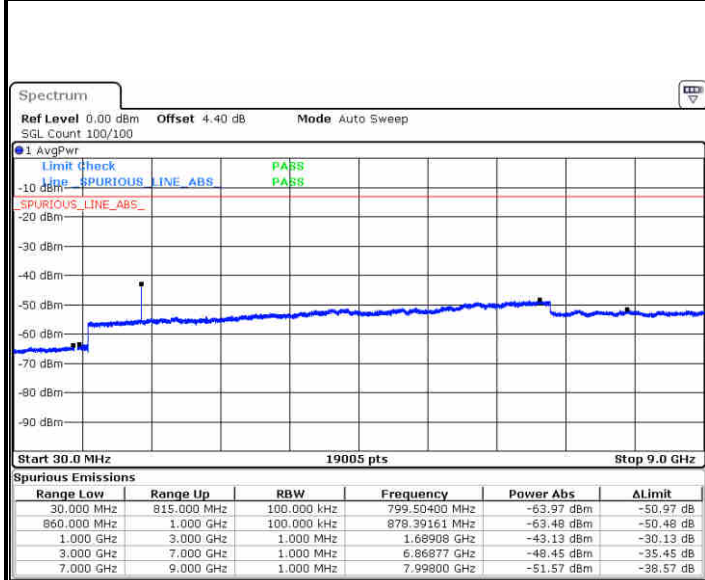

Date: 14 JUN 2019 04:46:03

Highest Channel / QPSK

Highest Channel / 16QAM

Date: 14 JUN 2019 04:54:12

Date: 14 JUN 2019 04:55:05

LTE Band 5 / 5MHz

Lowest Channel / QPSK

Lowest Channel / 16QAM

Date: 13 JUN 2019 04:37:17

Date: 13 JUN 2019 04:36:49

Middle Channel / QPSK

Middle Channel / 16QAM

Date: 13 JUN 2019 04:18:23

Date: 13 JUN 2019 04:19:17

LTE Band 5 / 5MHz

Highest Channel / QPSK

Date: 13 JUN 2019 04:27:22

Highest Channel / 16QAM

Date: 13 JUN 2019 04:28:17

LTE Band 5 / 10MHz

Lowest Channel / QPSK

Date: 14 JUN 2019 05:03:14

Lowest Channel / 16QAM

Date: 14 JUN 2019 05:04:08

LTE Band 5 / 10MHz

Middle Channel / QPSK

Middle Channel / 16QAM

Date: 14 JUN 2019 05:05:42

Date: 14 JUN 2019 05:06:36

Highest Channel / QPSK

Highest Channel / 16QAM

Date: 14 JUN 2019 05:14:45