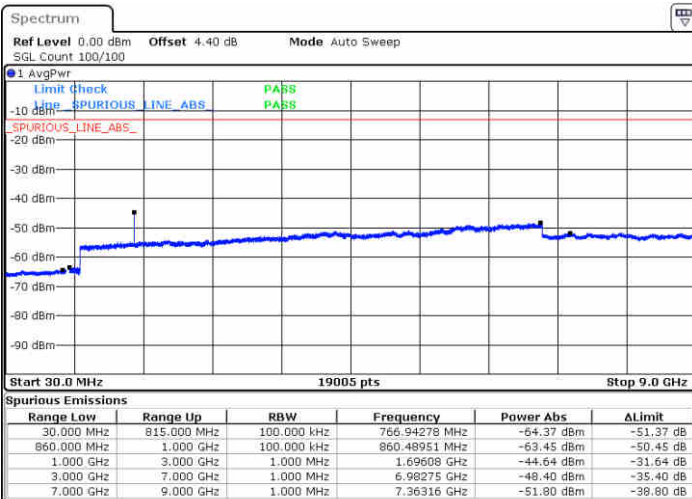

LTE Band 5 / 10MHz

Middle Channel / QPSK

Middle Channel / 16QAM

Date: 14 JUN 2019 05:05:42

Date: 14 JUN 2019 05:06:36

Highest Channel / QPSK

Highest Channel / 16QAM

Date: 14 JUN 2019 05:14:45

Date: 14 JUN 2019 05:15:39

LTE Band 5 / 1.4MHz

Lowest Channel / 64QAM

Middle Channel / 64QAM

Date: 13 JUN 2019 04:44:37

Date: 13 JUN 2019 04:45:31

Highest Channel / 64QAM

Date: 13 JUN 2019 04:50:21

LTE Band 5 / 3MHz

Lowest Channel / 64QAM

Middle Channel / 64QAM

Date: 13 JUN 2019 04:54:51

Date: 13 JUN 2019 04:55:46

Highest Channel / 64QAM

Date: 13 JUN 2019 05:00:36

LTE Band 5 / 5MHz