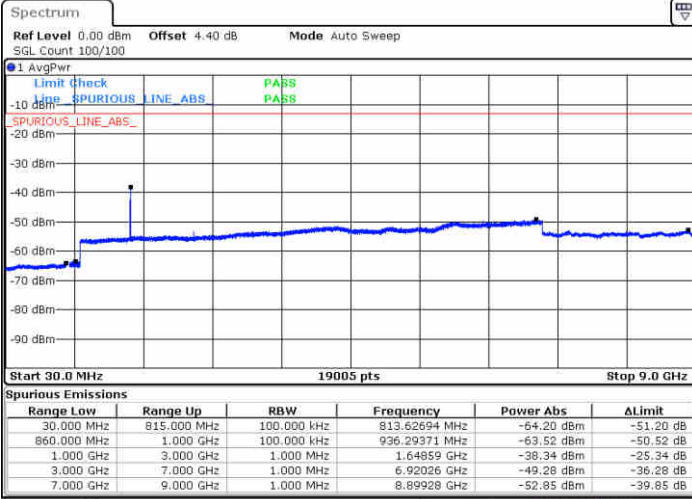

Highest Channel / 64QAM

Date: 13 JUN 2019 02:28:27

LTE Band 4 / 20MHz

Lowest Channel / 64QAM

Middle Channel / 64QAM

Date: 13 JUN 2019 02:31:57

Date: 13 JUN 2019 02:33:12

Highest Channel / 64QAM

Date: 13 JUN 2019 02:36:42

LTE Band 5 / 1.4MHz

Lowest Channel / QPSK

Lowest Channel / 16QAM

Date: 14 JUN 2019 04:22:07

Date: 14 JUN 2019 04:23:01

Middle Channel / QPSK

Middle Channel / 16QAM