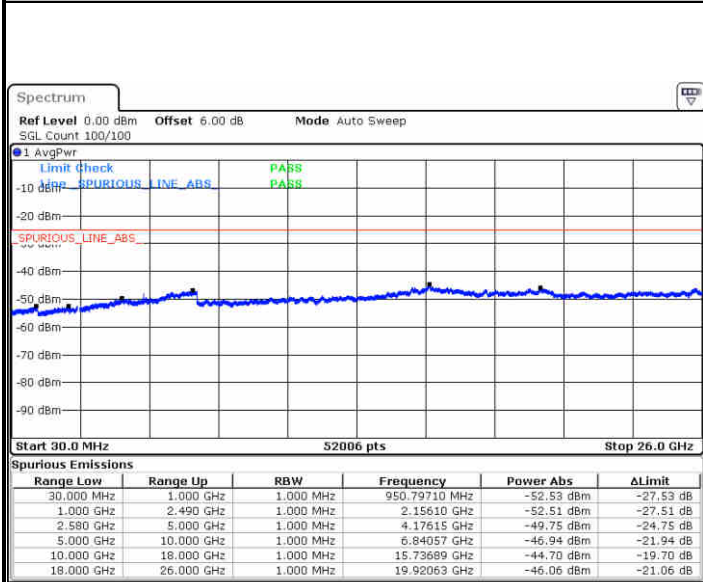

Lowest Channel / 64QAM

Middle Channel / 64QAM

Date: 14 JUN 2019 03:43:55

Date: 14 JUN 2019 03:45:28

Highest Channel / 64QAM

Date: 14 JUN 2019 03:50:19

LTE Band 5 / 10MHz

Lowest Channel / 64QAM

Middle Channel / 64QAM

Date: 14 JUN 2019 03:54:51

Date: 14 JUN 2019 03:55:45

Highest Channel / 64QAM

Date: 14 JUN 2019 04:00:36

LTE Band 7 / 5MHz

Lowest Channel / QPSK

Date: 22 JUN 2019 21:14:37

Lowest Channel / 16QAM

Date: 22 JUN 2019 21:15:31

Middle Channel / QPSK

Date: 22 JUN 2019 21:17:19

Middle Channel / 16QAM

Date: 22 JUN 2019 21:16:25

LTE Band 7 / 5MHz

Highest Channel / QPSK