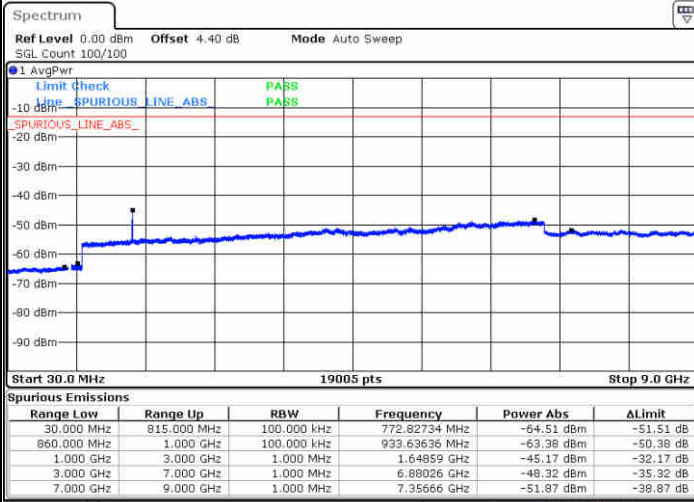

LTE Band 5 / 10MHz

Middle Channel / QPSK

Middle Channel / 16QAM

Date: 14 JUN 2019 05:05:42

Date: 14 JUN 2019 05:06:36

Highest Channel / QPSK

Highest Channel / 16QAM

Date: 14 JUN 2019 05:14:45

Date: 14 JUN 2019 05:15:39

LTE Band 5 / 1.4MHz

Lowest Channel / 64QAM

Middle Channel / 64QAM

Date: 13 JUN 2019 04:44:37

Date: 13 JUN 2019 04:45:31

Highest Channel / 64QAM

Date: 13 JUN 2019 04:50:21

LTE Band 5 / 3MHz

Lowest Channel / 64QAM

Middle Channel / 64QAM

Date: 13 JUN 2019 04:54:51

Date: 13 JUN 2019 04:55:46

Highest Channel / 64QAM

Date: 13 JUN 2019 05:00:36

LTE Band 5 / 5MHz