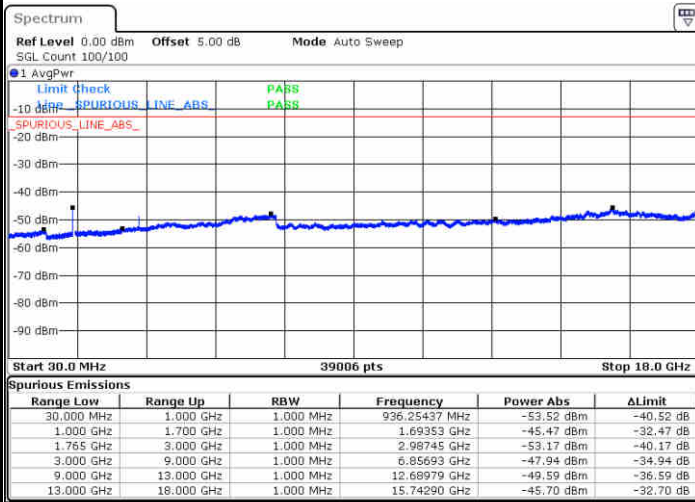

Date: 13 JUN 2019 01:23:42

LTE Band 4 / 15MHz

Highest Channel / QPSK

Date: 13 JUN 2019 01:29:47

Highest Channel / 16QAM

Date: 13 JUN 2019 01:30:42

LTE Band 4 / 20MHz

Lowest Channel / QPSK