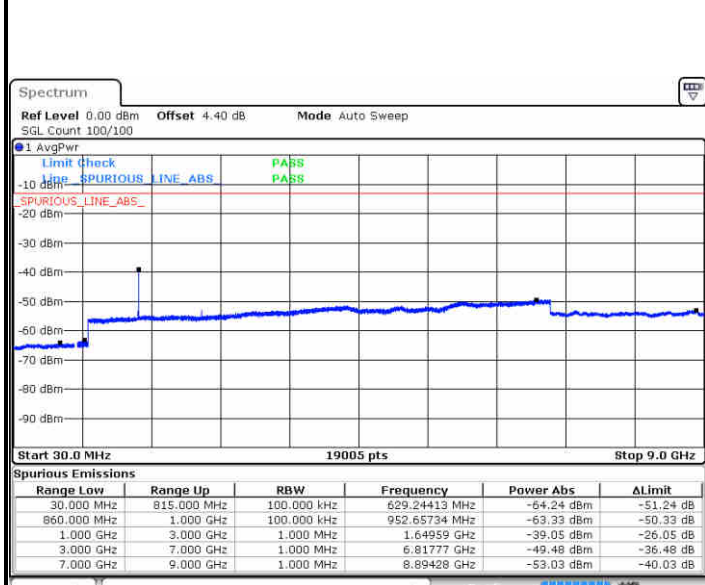

Date: 13 JUN 2019 04:37:17

Date: 13 JUN 2019 04:36:49

Middle Channel / QPSK

Middle Channel / 16QAM

Date: 13 JUN 2019 04:18:23

Date: 13 JUN 2019 04:19:17

LTE Band 5 / 5MHz

Highest Channel / QPSK

Date: 13 JUN 2019 04:27:22

Highest Channel / 16QAM

Date: 13 JUN 2019 04:28:17

LTE Band 5 / 10MHz

Lowest Channel / QPSK

Date: 14 JUN 2019 05:03:14

Lowest Channel / 16QAM

Date: 14 JUN 2019 05:04:08

LTE Band 5 / 10MHz

Middle Channel / QPSK

Middle Channel / 16QAM

Date: 14 JUN 2019 05:05:42

Date: 14 JUN 2019 05:06:36

Highest Channel / QPSK

Highest Channel / 16QAM

Date: 14 JUN 2019 05:14:45

Date: 14 JUN 2019 05:15:39

LTE Band 5 / 1.4MHz

Lowest Channel / 64QAM

Middle Channel / 64QAM

Date: 13 JUN 2019 04:44:37

Date: 13 JUN 2019 04:45:31

Highest Channel / 64QAM

Date: 13 JUN 2019 04:50:21