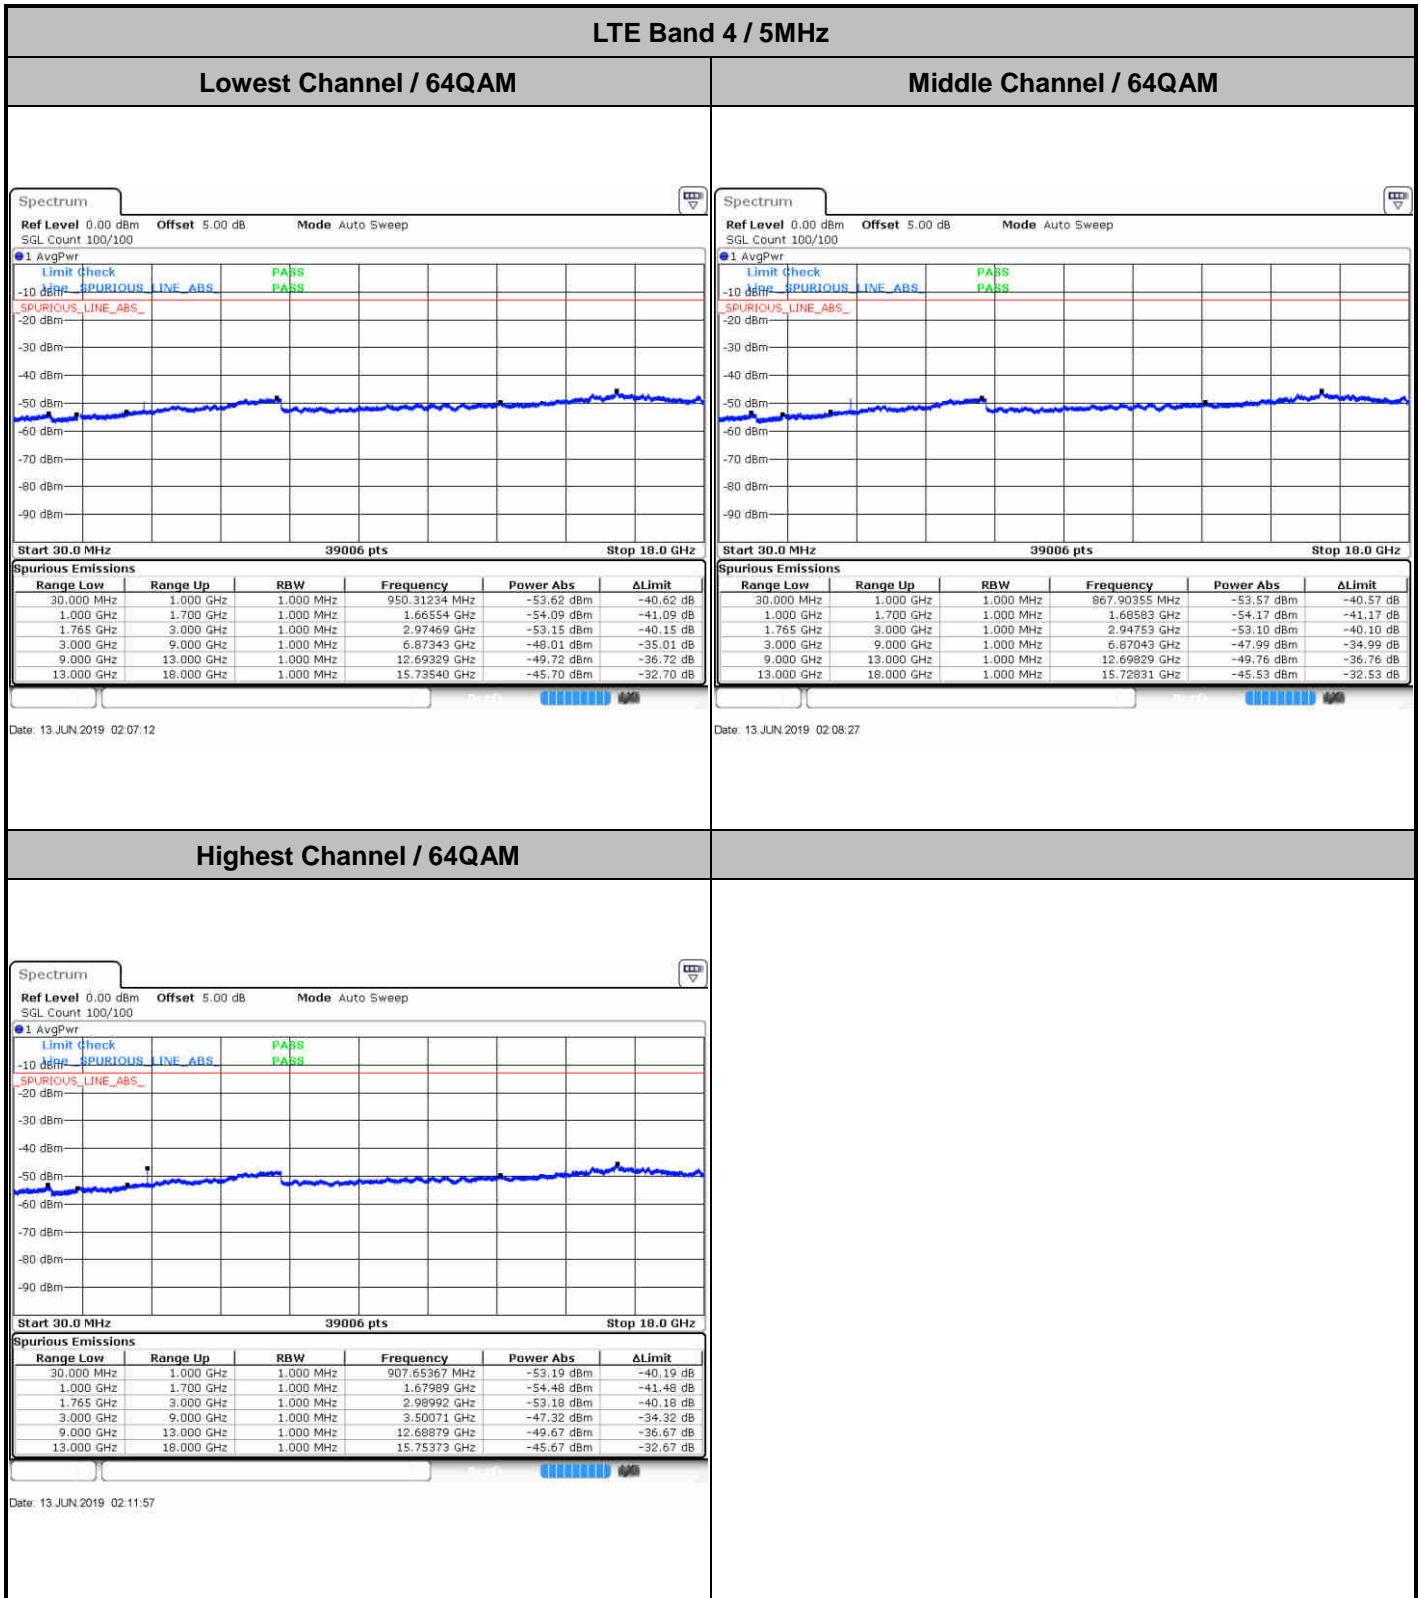

Highest Channel / QPSK

Date: 13 JUN 2019 01:46:17

Highest Channel / 16QAM

Date: 13 JUN 2019 01:47:12

LTE Band 4 / 10MHz

Lowest Channel / 64QAM

Date: 13 JUN 2019 02:15:27

Middle Channel / 64QAM

Date: 13 JUN 2019 02:16:42

Highest Channel / 64QAM

Date: 13 JUN 2019 02:20:12

LTE Band 4 / 15MHz

Lowest Channel / 64QAM

Date: 13 JUN 2019 02:23:42

Middle Channel / 64QAM

Date: 13 JUN 2019 02:24:57