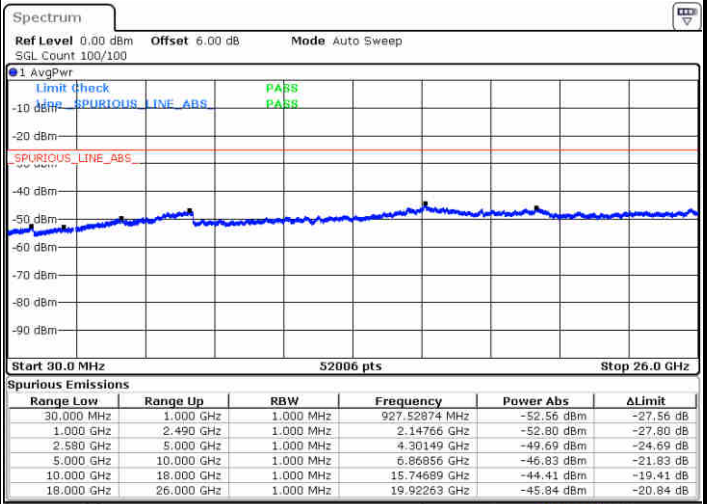

Date: 22 JUN 2019 21:18:13

Highest Channel / 16QAM

Date: 22 JUN 2019 21:19:07

LTE Band 7 / 10MHz

Lowest Channel / QPSK

Date: 22 JUN 2019 21:31:07

Lowest Channel / 16QAM

Date: 22 JUN 2019 21:32:01

LTE Band 7 / 10MHz

Middle Channel / QPSK

Middle Channel / 16QAM

Date: 22 JUN 2019 21:33:49

Date: 22 JUN 2019 21:32:55

Highest Channel / QPSK

Highest Channel / 16QAM

Date: 22 JUN 2019 21:34:43

Date: 22 JUN 2019 21:35:37

LTE Band 7 / 15MHz

Lowest Channel / QPSK

Lowest Channel / 16QAM

Date: 22 JUN 2019 21:47:39

Date: 22 JUN 2019 21:48:33

Middle Channel / QPSK

Middle Channel / 16QAM