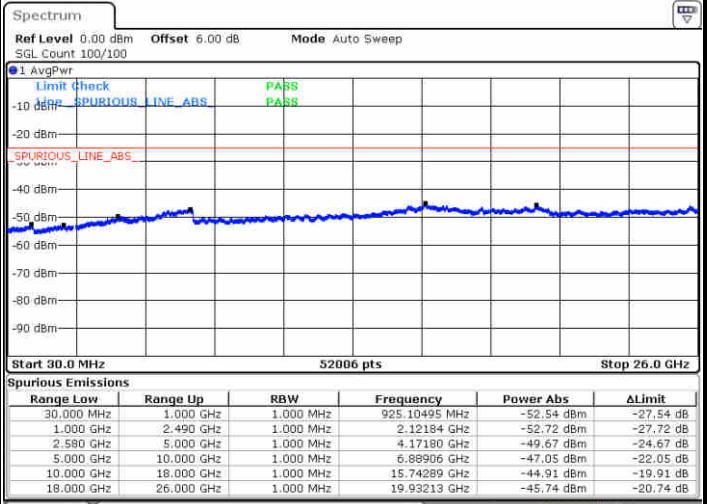

Lowest Channel / 16QAM

Date: 22 JUN 2019 21:15:31

Middle Channel / QPSK

Date: 22 JUN 2019 21:17:19

Middle Channel / 16QAM

Date: 22 JUN 2019 21:16:25

LTE Band 7 / 5MHz

Highest Channel / QPSK

Date: 22 JUN 2019 21:18:13

Highest Channel / 16QAM

Date: 22 JUN 2019 21:19:07

LTE Band 7 / 10MHz

Lowest Channel / QPSK

Date: 22 JUN 2019 21:31:07

Lowest Channel / 16QAM

Date: 22 JUN 2019 21:32:01

LTE Band 7 / 10MHz

Middle Channel / QPSK

Middle Channel / 16QAM

Date: 22 JUN 2019 21:33:49

Date: 22 JUN 2019 21:32:55

Highest Channel / QPSK

Highest Channel / 16QAM

Date: 22 JUN 2019 21:34:43