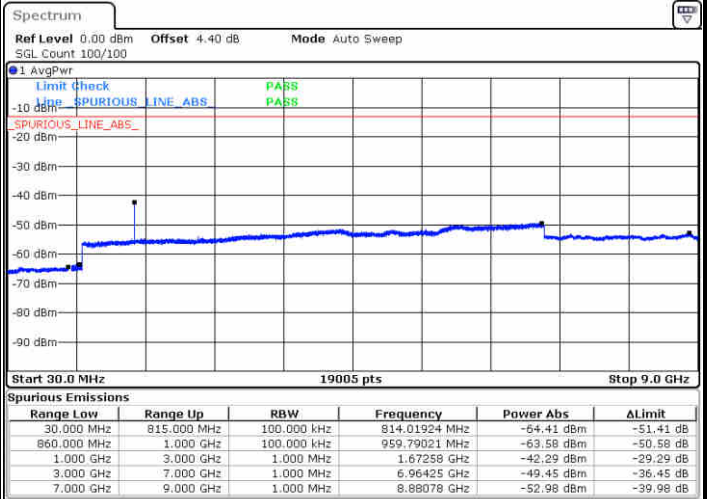

Highest Channel / 64QAM

Date: 13 JUN 2019 02:28:27

LTE Band 4 / 20MHz

Lowest Channel / 64QAM

Middle Channel / 64QAM

Date: 13 JUN 2019 02:31:57

Date: 13 JUN 2019 02:33:12

Highest Channel / 64QAM

Date: 13 JUN 2019 02:36:42

LTE Band 5 / 1.4MHz

Lowest Channel / QPSK

Lowest Channel / 16QAM

Date: 14 JUN 2019 04:22:07

Date: 14 JUN 2019 04:23:01

Middle Channel / QPSK

Middle Channel / 16QAM

Date: 14 JUN 2019 04:24:35

Date: 14 JUN 2019 04:25:29

LTE Band 5 / 1.4MHz

Highest Channel / QPSK

Date: 14 JUN 2019 04:33:38

Highest Channel / 16QAM

Date: 14 JUN 2019 04:34:32

LTE Band 5 / 3MHz