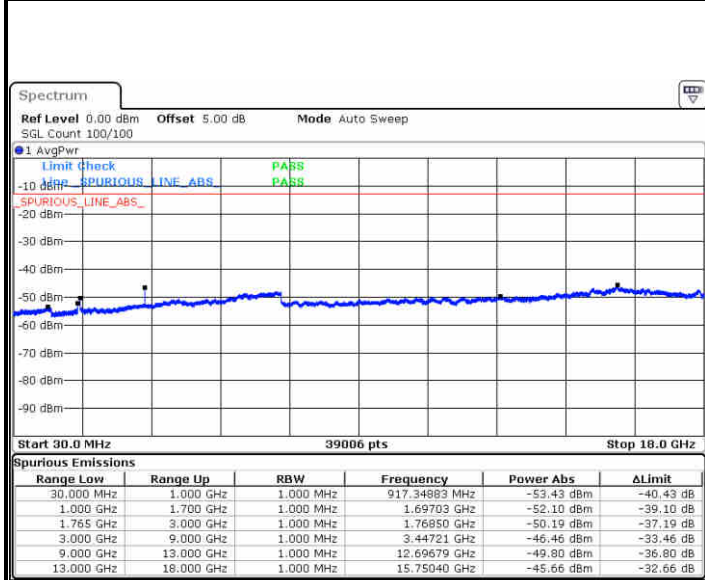

Date: 13 JUN 2019 01:23:42

LTE Band 4 / 15MHz

Highest Channel / QPSK

Date: 13 JUN 2019 01:29:47

Highest Channel / 16QAM

Date: 13 JUN 2019 01:30:42

LTE Band 4 / 20MHz

Lowest Channel / QPSK

Date: 13 JUN 2019 01:36:47

Lowest Channel / 16QAM

Date: 13 JUN 2019 01:37:42

LTE Band 4 / 20MHz

Middle Channel / QPSK

Date: 13 JUN 2019 01:39:17

Middle Channel / 16QAM

Date: 13 JUN 2019 01:40:12

Highest Channel / QPSK

Date: 13 JUN 2019 01:46:17

Highest Channel / 16QAM

Date: 13 JUN 2019 01:47:12

LTE Band 4 / 10MHz

Lowest Channel / 64QAM

Date: 13 JUN 2019 02:15:27

Middle Channel / 64QAM