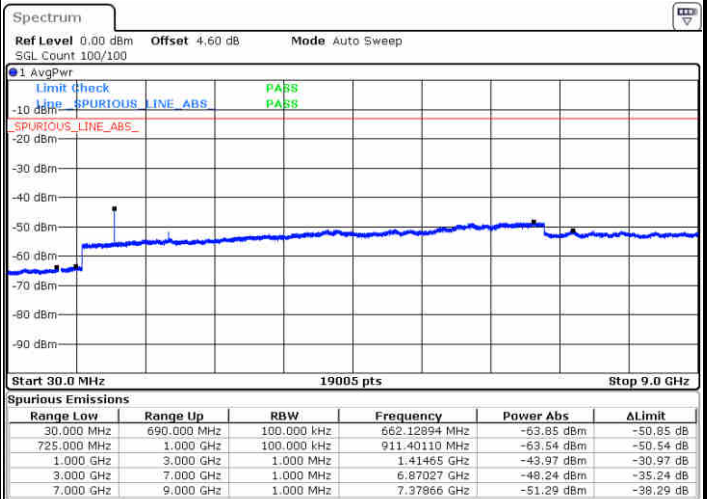

Highest Channel / 64QAM

Date: 22 JUN 2019 22:33:27

LTE Band 7 / 20MHz

Lowest Channel / 64QAM

Middle Channel / 64QAM

Date: 22 JUN 2019 22:39:54

Date: 22 JUN 2019 22:40:48

Highest Channel / 64QAM

Date: 22 JUN 2019 22:41:42

LTE Band 12 / 1.4MHz

Lowest Channel / QPSK

Lowest Channel / 16QAM

Date: 22 JUN 2019 23:08:17

Date: 22 JUN 2019 23:09:12

Middle Channel / QPSK

Middle Channel / 16QAM

Date: 22 JUN 2019 23:11:01

Date: 22 JUN 2019 23:10:07

LTE Band 12 / 1.4MHz

Highest Channel / QPSK

Date: 22 JUN 2019 23:11:56

Highest Channel / 16QAM

Date: 22 JUN 2019 23:12:50

LTE Band 12 / 3MHz