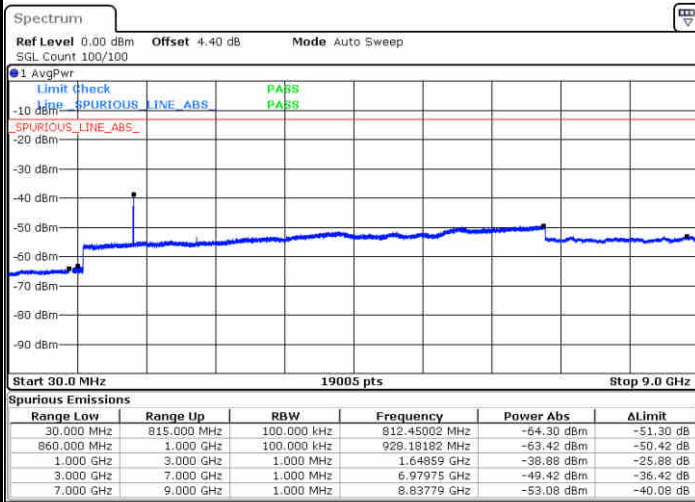

Date: 13 JUN 2019 02:36:42

LTE Band 5 / 1.4MHz

Lowest Channel / QPSK

Lowest Channel / 16QAM

Date: 14 JUN 2019 04:22:07

Date: 14 JUN 2019 04:23:01

Middle Channel / QPSK

Middle Channel / 16QAM

Date: 14 JUN 2019 04:24:35

Date: 14 JUN 2019 04:25:29

LTE Band 5 / 1.4MHz

Highest Channel / QPSK

Date: 14 JUN 2019 04:33:38

Highest Channel / 16QAM

Date: 14 JUN 2019 04:34:32

LTE Band 5 / 3MHz

Lowest Channel / QPSK

Date: 14 JUN 2019 04:42:41

Lowest Channel / 16QAM

Date: 14 JUN 2019 04:43:34

LTE Band 5 / 3MHz

Middle Channel / QPSK

Middle Channel / 16QAM

Date: 14 JUN 2019 04:45:09