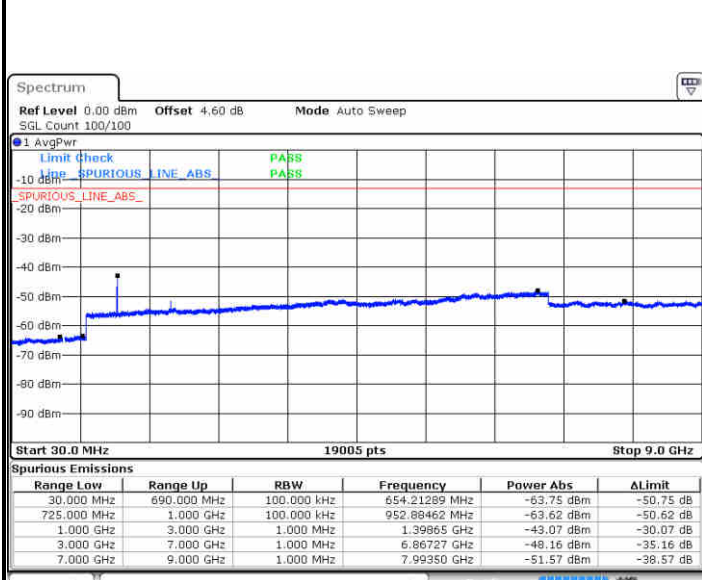

Highest Channel / 64QAM

Date: 22 JUN 2019 22:33:27

LTE Band 7 / 20MHz

Lowest Channel / 64QAM

Middle Channel / 64QAM

Date: 22 JUN 2019 22:39:54

Date: 22 JUN 2019 22:40:48

Highest Channel / 64QAM

Date: 22 JUN 2019 22:41:42

LTE Band 12 / 1.4MHz

Lowest Channel / QPSK

Lowest Channel / 16QAM

Date: 22 JUN 2019 23:08:17

Date: 22 JUN 2019 23:09:12

Middle Channel / QPSK

Middle Channel / 16QAM

Date: 22 JUN 2019 23:11:01

Date: 22 JUN 2019 23:10:07

LTE Band 12 / 1.4MHz

Highest Channel / QPSK

Date: 22 JUN 2019 23:11:56

Highest Channel / 16QAM

Date: 22 JUN 2019 23:12:50

LTE Band 12 / 3MHz

Lowest Channel / QPSK

Date: 22 JUN 2019 23:24:46

Lowest Channel / 16QAM

Date: 22 JUN 2019 23:25:40

LTE Band 12 / 3MHz

Middle Channel / QPSK

Middle Channel / 16QAM

Date: 22 JUN 2019 23:27:29