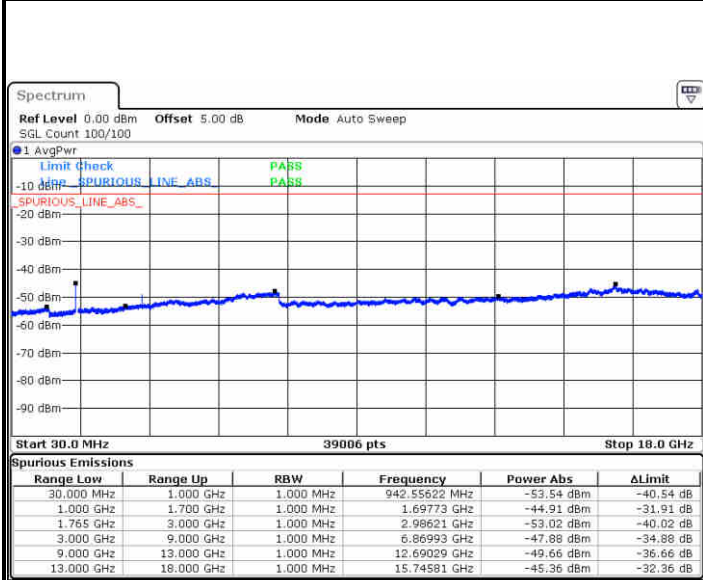

Highest Channel / QPSK

Date: 13 JUN 2019 01:46:17

Highest Channel / 16QAM

Date: 13 JUN 2019 01:47:12

LTE Band 4 / 10MHz

Lowest Channel / 64QAM

Date: 13 JUN 2019 02:15:27

Middle Channel / 64QAM

Date: 13 JUN 2019 02:16:42

Highest Channel / 64QAM

Date: 13 JUN 2019 02:20:12

LTE Band 4 / 15MHz

Lowest Channel / 64QAM

Date: 13 JUN 2019 02:23:42

Middle Channel / 64QAM

Date: 13 JUN 2019 02:24:57

Highest Channel / 64QAM

Date: 13 JUN 2019 02:28:27

LTE Band 4 / 20MHz

Lowest Channel / 64QAM

Middle Channel / 64QAM

Date: 13 JUN 2019 02:31:57

Date: 13 JUN 2019 02:33:12

Highest Channel / 64QAM

Date: 13 JUN 2019 02:36:42

LTE Band 5 / 1.4MHz

Lowest Channel / QPSK

Lowest Channel / 16QAM

Date: 14 JUN 2019 04:22:07

Date: 14 JUN 2019 04:23:01

Middle Channel / QPSK

Middle Channel / 16QAM