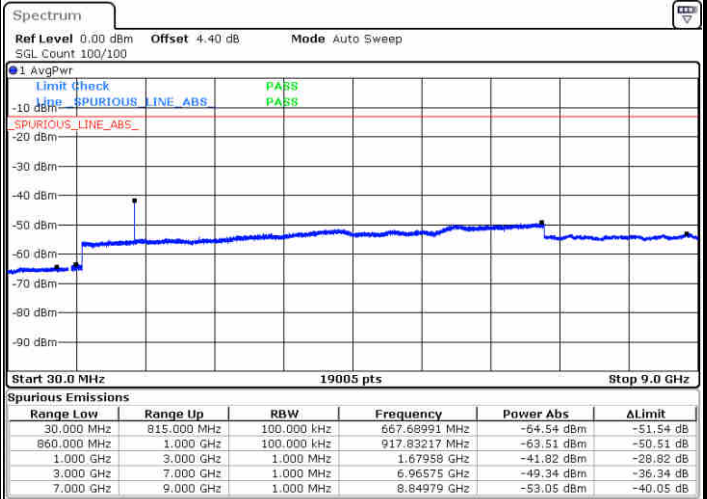

Date: 13 JUN 2019 04:27:22

Highest Channel / 16QAM

Date: 13 JUN 2019 04:28:17

LTE Band 5 / 10MHz

Lowest Channel / QPSK

Date: 14 JUN 2019 05:03:14

Lowest Channel / 16QAM

Date: 14 JUN 2019 05:04:08

LTE Band 5 / 10MHz

Middle Channel / QPSK

Middle Channel / 16QAM

Date: 14 JUN 2019 05:05:42

Date: 14 JUN 2019 05:06:36

Highest Channel / QPSK

Highest Channel / 16QAM

Date: 14 JUN 2019 05:14:45

Date: 14 JUN 2019 05:15:39

LTE Band 5 / 1.4MHz

Lowest Channel / 64QAM

Middle Channel / 64QAM

Date: 13 JUN 2019 04:44:37

Date: 13 JUN 2019 04:45:31

Highest Channel / 64QAM

Date: 13 JUN 2019 04:50:21