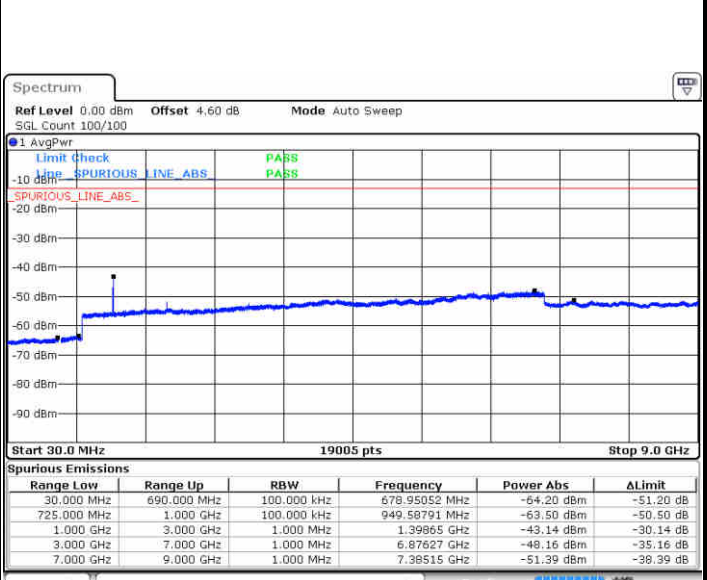

Highest Channel / 64QAM

Date: 22 JUN 2019 22:33:27

LTE Band 7 / 20MHz

Lowest Channel / 64QAM

Middle Channel / 64QAM

Date: 22 JUN 2019 22:39:54

Date: 22 JUN 2019 22:40:48

Highest Channel / 64QAM

Date: 22 JUN 2019 22:41:42

LTE Band 12 / 1.4MHz

Lowest Channel / QPSK

Lowest Channel / 16QAM

Date: 22 JUN 2019 23:08:17

Date: 22 JUN 2019 23:09:12

Middle Channel / QPSK

Middle Channel / 16QAM

Date: 22 JUN 2019 23:11:01

Date: 22 JUN 2019 23:10:07

LTE Band 12 / 1.4MHz

Highest Channel / QPSK

Date: 22 JUN 2019 23:11:56

Highest Channel / 16QAM

Date: 22 JUN 2019 23:12:50

LTE Band 12 / 3MHz

Lowest Channel / QPSK

Date: 22 JUN 2019 23:24:46

Lowest Channel / 16QAM

Date: 22 JUN 2019 23:25:40

LTE Band 12 / 3MHz

Middle Channel / QPSK

Middle Channel / 16QAM

Date: 22 JUN 2019 23:27:29