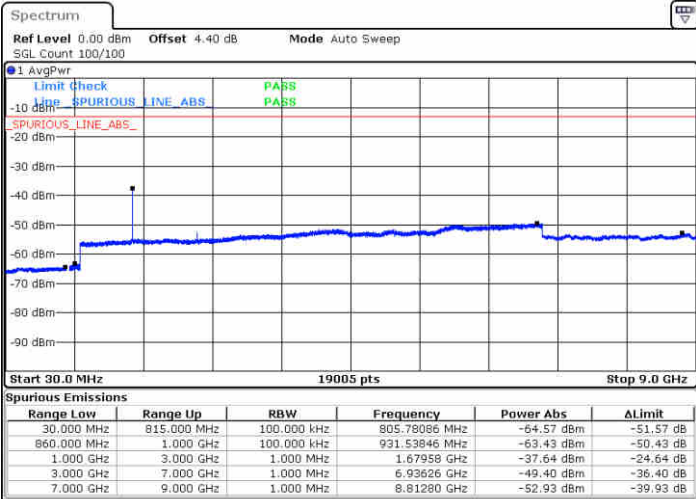

Date: 13 JUN 2019 04:27:22

Highest Channel / 16QAM

Date: 13 JUN 2019 04:28:17

LTE Band 5 / 10MHz

Lowest Channel / QPSK

Date: 14 JUN 2019 05:03:14

Lowest Channel / 16QAM

Date: 14 JUN 2019 05:04:08

LTE Band 5 / 10MHz

Middle Channel / QPSK

Middle Channel / 16QAM

Date: 14 JUN 2019 05:05:42

Date: 14 JUN 2019 05:06:36

Highest Channel / QPSK

Highest Channel / 16QAM

Date: 14 JUN 2019 05:14:45

Date: 14 JUN 2019 05:15:39

LTE Band 5 / 1.4MHz

Lowest Channel / 64QAM

Middle Channel / 64QAM

Date: 13 JUN 2019 04:44:37

Date: 13 JUN 2019 04:45:31

Highest Channel / 64QAM

Date: 13 JUN 2019 04:50:21