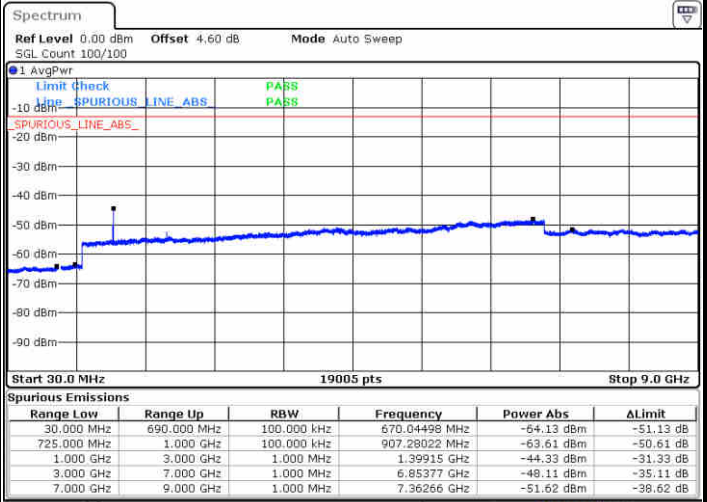

Lowest Channel / QPSK

Date: 22 JUN 2019 23:24:46

Lowest Channel / 16QAM

Date: 22 JUN 2019 23:25:40

LTE Band 12 / 3MHz

Middle Channel / QPSK

Middle Channel / 16QAM

Date: 22 JUN 2019 23:27:29

Date: 22 JUN 2019 23:28:35

Highest Channel / QPSK

Highest Channel / 16QAM

Date: 22 JUN 2019 23:28:24

Date: 22 JUN 2019 23:29:18

LTE Band 12 / 5MHz

Lowest Channel / QPSK

Lowest Channel / 16QAM

Date: 22 JUN 2019 23:41:14

Date: 22 JUN 2019 23:42:08

Middle Channel / QPSK

Middle Channel / 16QAM

Date: 22 JUN 2019 23:43:58

Date: 22 JUN 2019 23:43:03

LTE Band 12 / 5MHz

Highest Channel / QPSK

Date: 22 JUN 2019 23:44:52

Highest Channel / 16QAM

Date: 22 JUN 2019 23:45:47

LTE Band 12 / 10MHz

Lowest Channel / QPSK

Date: 22 JUN 2019 23:57:43

Lowest Channel / 16QAM

Date: 22 JUN 2019 23:58:37