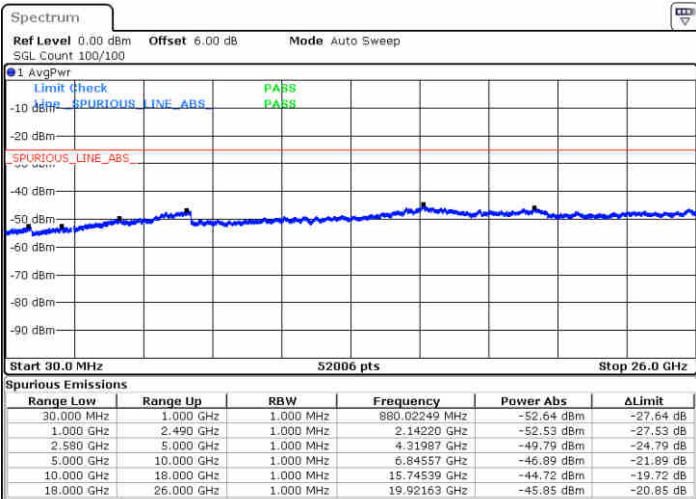

Date: 22 JUN 2019 22:19:44

Highest Channel / 64QAM

Date: 22 JUN 2019 22:20:38

LTE Band 7 / 15MHz

Lowest Channel / 64QAM

Middle Channel / 64QAM

Date: 22 JUN 2019 22:31:38

Date: 22 JUN 2019 22:32:33

Highest Channel / 64QAM

Date: 22 JUN 2019 22:33:27

LTE Band 7 / 20MHz

Lowest Channel / 64QAM

Middle Channel / 64QAM

Date: 22 JUN 2019 22:39:54

Date: 22 JUN 2019 22:40:48

Highest Channel / 64QAM

Date: 22 JUN 2019 22:41:42

LTE Band 12 / 1.4MHz

Lowest Channel / QPSK

Lowest Channel / 16QAM

Date: 22 JUN 2019 23:08:17

Date: 22 JUN 2019 23:09:12

Middle Channel / QPSK

Middle Channel / 16QAM