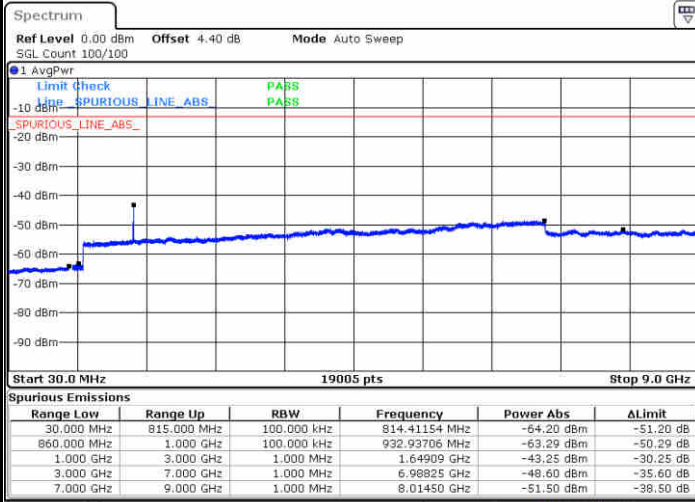

Date: 14 JUN 2019 04:46:03

Highest Channel / QPSK

Highest Channel / 16QAM

Date: 14 JUN 2019 04:54:12

Date: 14 JUN 2019 04:55:05

LTE Band 5 / 5MHz

Lowest Channel / QPSK

Lowest Channel / 16QAM

Date: 13 JUN 2019 04:37:17

Date: 13 JUN 2019 04:36:49

Middle Channel / QPSK

Middle Channel / 16QAM

Date: 13 JUN 2019 04:18:23

Date: 13 JUN 2019 04:19:17

LTE Band 5 / 5MHz

Highest Channel / QPSK