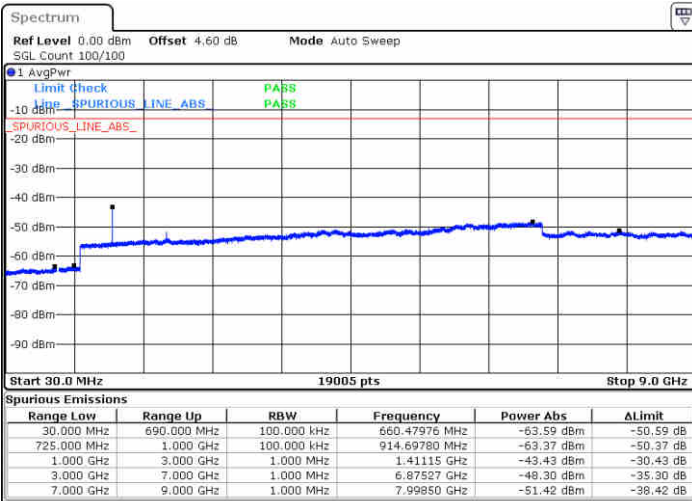

Lowest Channel / QPSK

Date: 22 JUN 2019 23:24:46

Lowest Channel / 16QAM

Date: 22 JUN 2019 23:25:40

LTE Band 12 / 3MHz

Middle Channel / QPSK

Middle Channel / 16QAM

Date: 22 JUN 2019 23:27:29

Date: 22 JUN 2019 23:28:35

Highest Channel / QPSK

Highest Channel / 16QAM

Date: 22 JUN 2019 23:28:24

Date: 22 JUN 2019 23:29:18

LTE Band 12 / 5MHz

Lowest Channel / QPSK

Lowest Channel / 16QAM

Date: 22 JUN 2019 23:41:14

Date: 22 JUN 2019 23:42:08

Middle Channel / QPSK

Middle Channel / 16QAM

Date: 22 JUN 2019 23:43:58

Date: 22 JUN 2019 23:43:03

LTE Band 12 / 5MHz

Highest Channel / QPSK

Date: 22 JUN 2019 23:44:52

Highest Channel / 16QAM

Date: 22 JUN 2019 23:45:47

LTE Band 12 / 10MHz

Lowest Channel / QPSK

Date: 22 JUN 2019 23:57:43

Lowest Channel / 16QAM

Date: 22 JUN 2019 23:58:37