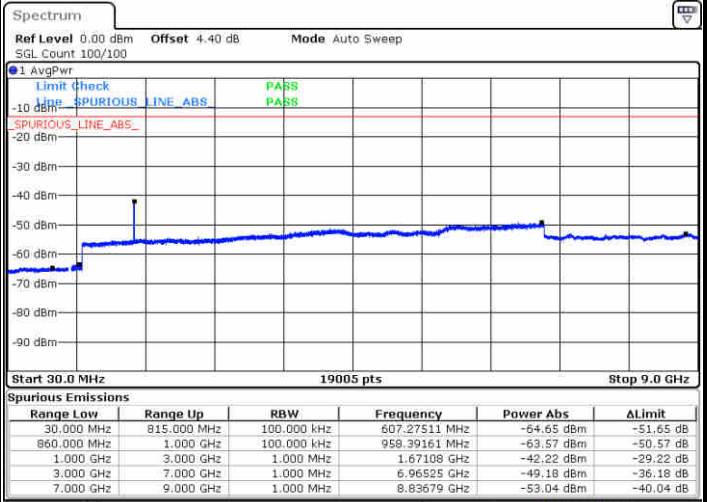

Date: 14 JUN 2019 04:24:35

Date: 14 JUN 2019 04:25:29

LTE Band 5 / 1.4MHz

Highest Channel / QPSK

Date: 14 JUN 2019 04:33:38

Highest Channel / 16QAM

Date: 14 JUN 2019 04:34:32

LTE Band 5 / 3MHz

Lowest Channel / QPSK

Date: 14 JUN 2019 04:42:41

Lowest Channel / 16QAM

Date: 14 JUN 2019 04:43:34

LTE Band 5 / 3MHz

Middle Channel / QPSK

Middle Channel / 16QAM

Date: 14 JUN 2019 04:45:09

Date: 14 JUN 2019 04:46:03

Highest Channel / QPSK

Highest Channel / 16QAM

Date: 14 JUN 2019 04:54:12

Date: 14 JUN 2019 04:55:05

LTE Band 5 / 5MHz

Lowest Channel / QPSK

Lowest Channel / 16QAM