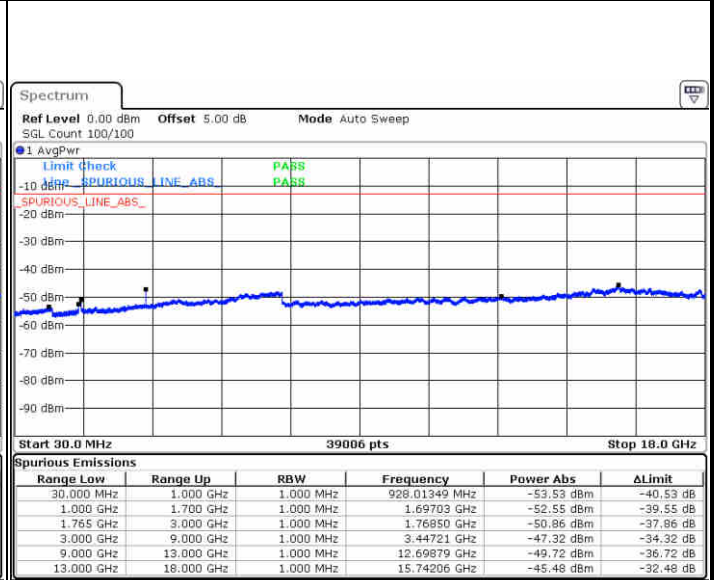

Date: 13 JUN 2019 01:23:42

LTE Band 4 / 15MHz

Highest Channel / QPSK

Date: 13 JUN 2019 01:29:47

Highest Channel / 16QAM

Date: 13 JUN 2019 01:30:42

LTE Band 4 / 20MHz

Lowest Channel / QPSK

Date: 13 JUN 2019 01:36:47

Lowest Channel / 16QAM

Date: 13 JUN 2019 01:37:42

LTE Band 4 / 20MHz

Middle Channel / QPSK

Date: 13 JUN 2019 01:39:17

Middle Channel / 16QAM

Date: 13 JUN 2019 01:40:12

Highest Channel / QPSK

Date: 13 JUN 2019 01:46:17

Highest Channel / 16QAM

Date: 13 JUN 2019 01:47:12

LTE Band 4 / 10MHz

Lowest Channel / 64QAM

Date: 13 JUN 2019 02:15:27

Middle Channel / 64QAM