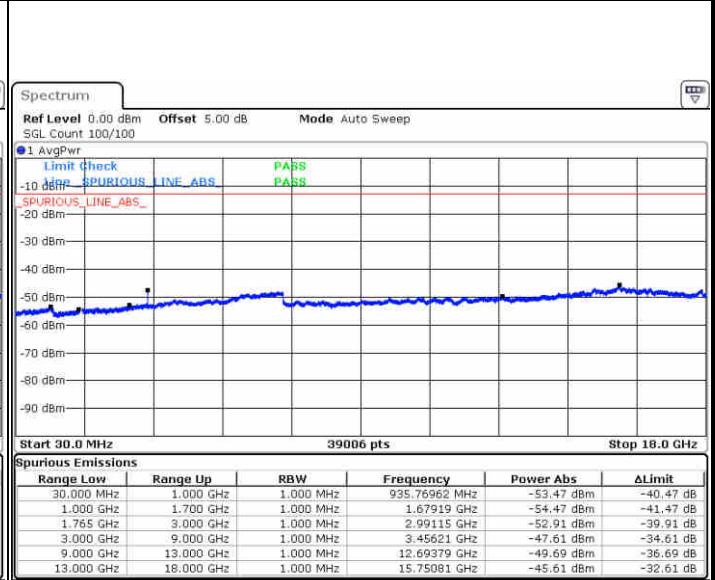

Highest Channel / QPSK

Date: 13 JUN 2019 01:46:17

Highest Channel / 16QAM

Date: 13 JUN 2019 01:47:12

LTE Band 4 / 10MHz

Lowest Channel / 64QAM

Date: 13 JUN 2019 02:15:27

Middle Channel / 64QAM

Date: 13 JUN 2019 02:16:42

Highest Channel / 64QAM

Date: 13 JUN 2019 02:20:12

LTE Band 4 / 15MHz

Lowest Channel / 64QAM

Date: 13 JUN 2019 02:23:42

Middle Channel / 64QAM

Date: 13 JUN 2019 02:24:57

Highest Channel / 64QAM

Date: 13 JUN 2019 02:28:27

LTE Band 4 / 20MHz

Lowest Channel / 64QAM

Middle Channel / 64QAM

Date: 13 JUN 2019 02:31:57

Date: 13 JUN 2019 02:33:12

Highest Channel / 64QAM