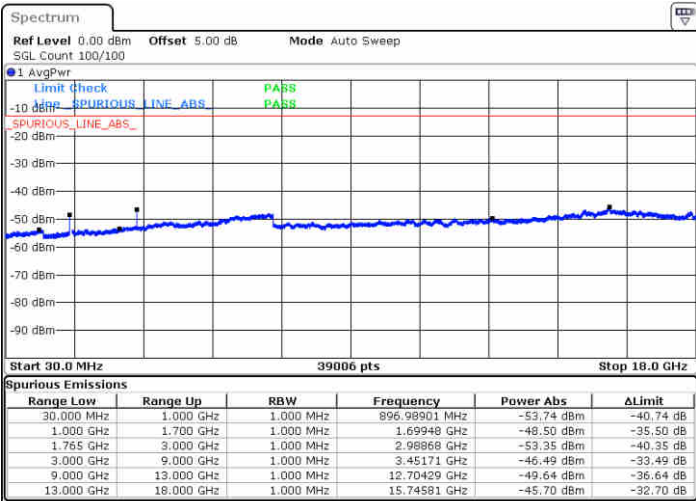

LTE Band 4 / 15MHz

Lowest Channel / QPSK

Lowest Channel / 16QAM

Date: 13 JUN 2019 01:20:17

Date: 13 JUN 2019 01:21:12

Middle Channel / QPSK

Middle Channel / 16QAM

Date: 13 JUN 2019 01:22:47

Date: 13 JUN 2019 01:23:42

LTE Band 4 / 15MHz

Highest Channel / QPSK

Date: 13 JUN 2019 01:29:47

Highest Channel / 16QAM

Date: 13 JUN 2019 01:30:42

LTE Band 4 / 20MHz

Lowest Channel / QPSK