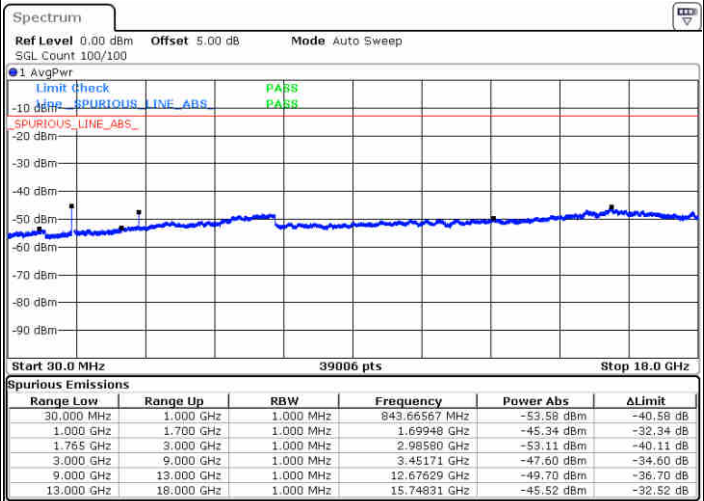

LTE Band 4 / 15MHz

Lowest Channel / QPSK

Lowest Channel / 16QAM

Date: 13 JUN 2019 01:20:17

Date: 13 JUN 2019 01:21:12

Middle Channel / QPSK

Middle Channel / 16QAM

Date: 13 JUN 2019 01:22:47

Date: 13 JUN 2019 01:23:42

LTE Band 4 / 15MHz

Highest Channel / QPSK

Date: 13 JUN 2019 01:29:47

Highest Channel / 16QAM

Date: 13 JUN 2019 01:30:42

LTE Band 4 / 20MHz

Lowest Channel / QPSK