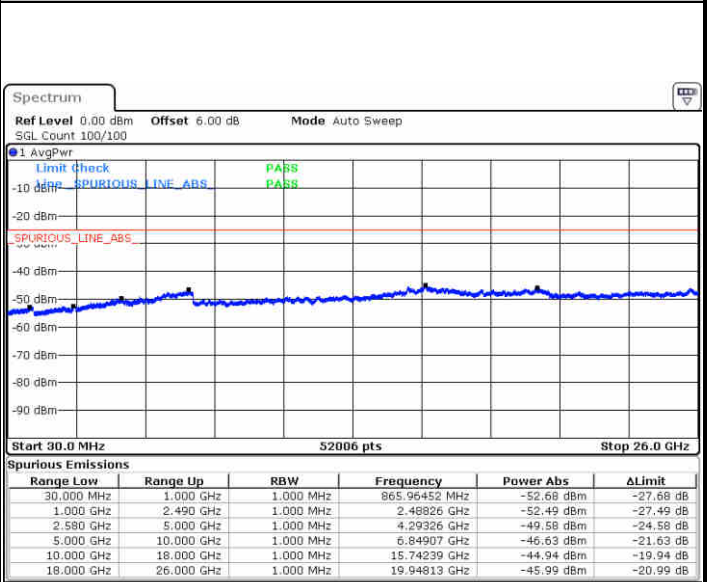

Lowest Channel / 64QAM

Middle Channel / 64QAM

Date: 14 JUN 2019 03:43:55

Date: 14 JUN 2019 03:45:28

Highest Channel / 64QAM

Date: 14 JUN 2019 03:50:19

LTE Band 5 / 10MHz

Lowest Channel / 64QAM

Middle Channel / 64QAM

Date: 14 JUN 2019 03:54:51

Date: 14 JUN 2019 03:55:45

Highest Channel / 64QAM

Date: 14 JUN 2019 04:00:36

LTE Band 7 / 5MHz

Lowest Channel / QPSK

Date: 22 JUN 2019 21:14:37

Lowest Channel / 16QAM

Date: 22 JUN 2019 21:15:31

Middle Channel / QPSK

Date: 22 JUN 2019 21:17:19

Middle Channel / 16QAM

Date: 22 JUN 2019 21:16:25

LTE Band 7 / 5MHz

Highest Channel / QPSK