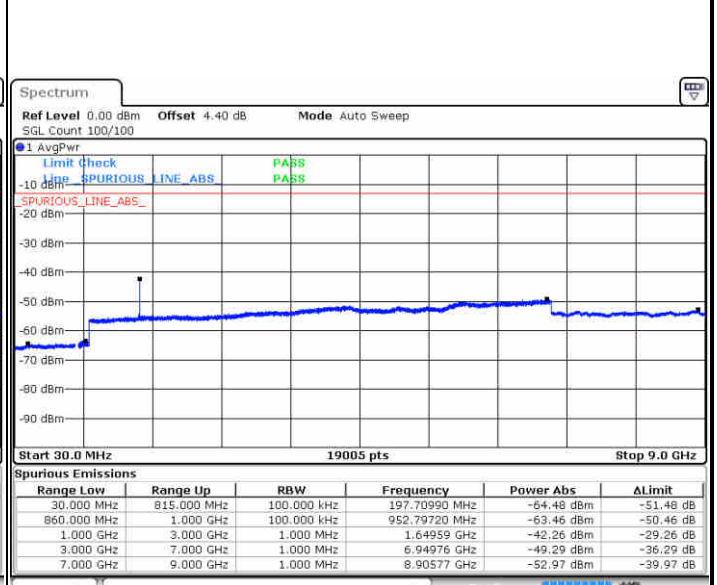

Date: 13 JUN 2019 04:37:17

Date: 13 JUN 2019 04:36:49

Middle Channel / QPSK

Middle Channel / 16QAM

Date: 13 JUN 2019 04:18:23

Date: 13 JUN 2019 04:19:17

LTE Band 5 / 5MHz

Highest Channel / QPSK

Date: 13 JUN 2019 04:27:22

Highest Channel / 16QAM

Date: 13 JUN 2019 04:28:17

LTE Band 5 / 10MHz

Lowest Channel / QPSK

Date: 14 JUN 2019 05:03:14

Lowest Channel / 16QAM

Date: 14 JUN 2019 05:04:08

LTE Band 5 / 10MHz

Middle Channel / QPSK

Middle Channel / 16QAM

Date: 14 JUN 2019 05:05:42

Date: 14 JUN 2019 05:06:36

Highest Channel / QPSK

Highest Channel / 16QAM

Date: 14 JUN 2019 05:14:45

Date: 14 JUN 2019 05:15:39

LTE Band 5 / 1.4MHz

Lowest Channel / 64QAM

Middle Channel / 64QAM

Date: 13 JUN 2019 04:44:37

Date: 13 JUN 2019 04:45:31

Highest Channel / 64QAM

Date: 13 JUN 2019 04:50:21