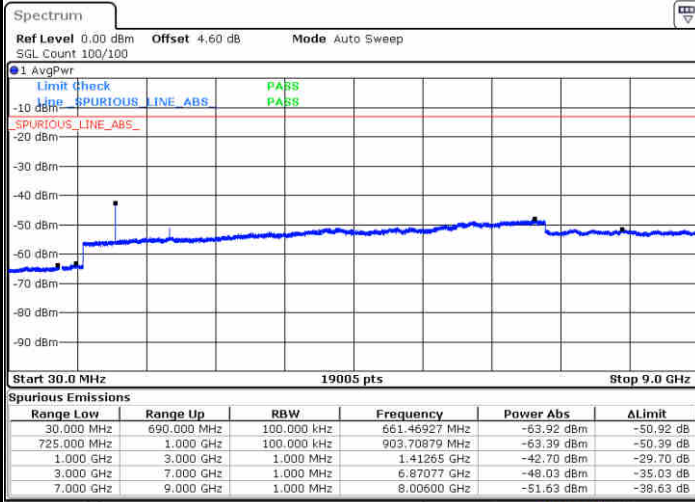

Date: 22 JUN 2019 23:11:01

Date: 22 JUN 2019 23:10:07

LTE Band 12 / 1.4MHz

Highest Channel / QPSK

Date: 22 JUN 2019 23:11:56

Highest Channel / 16QAM

Date: 22 JUN 2019 23:12:50

LTE Band 12 / 3MHz

Lowest Channel / QPSK

Date: 22 JUN 2019 23:24:46

Lowest Channel / 16QAM

Date: 22 JUN 2019 23:25:40

LTE Band 12 / 3MHz

Middle Channel / QPSK

Middle Channel / 16QAM

Date: 22 JUN 2019 23:27:29

Date: 22 JUN 2019 23:28:35

Highest Channel / QPSK

Highest Channel / 16QAM

Date: 22 JUN 2019 23:28:24

Date: 22 JUN 2019 23:29:18

LTE Band 12 / 5MHz

Lowest Channel / QPSK

Lowest Channel / 16QAM