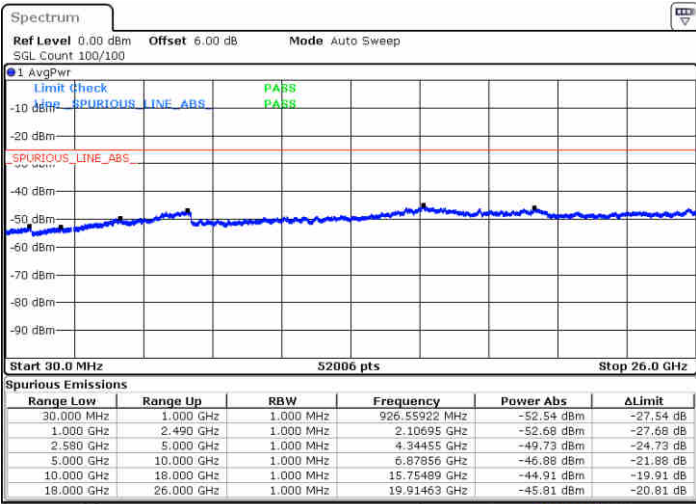

Date: 22 JUN 2019 21:18:13

Highest Channel / 16QAM

Date: 22 JUN 2019 21:19:07

LTE Band 7 / 10MHz

Lowest Channel / QPSK

Date: 22 JUN 2019 21:31:07

Lowest Channel / 16QAM

Date: 22 JUN 2019 21:32:01

LTE Band 7 / 10MHz

Middle Channel / QPSK

Middle Channel / 16QAM

Date: 22 JUN 2019 21:33:49

Date: 22 JUN 2019 21:32:55

Highest Channel / QPSK

Highest Channel / 16QAM

Date: 22 JUN 2019 21:34:43

Date: 22 JUN 2019 21:35:37

LTE Band 7 / 15MHz

Lowest Channel / QPSK

Lowest Channel / 16QAM

Date: 22 JUN 2019 21:47:39

Date: 22 JUN 2019 21:48:33

Middle Channel / QPSK

Middle Channel / 16QAM