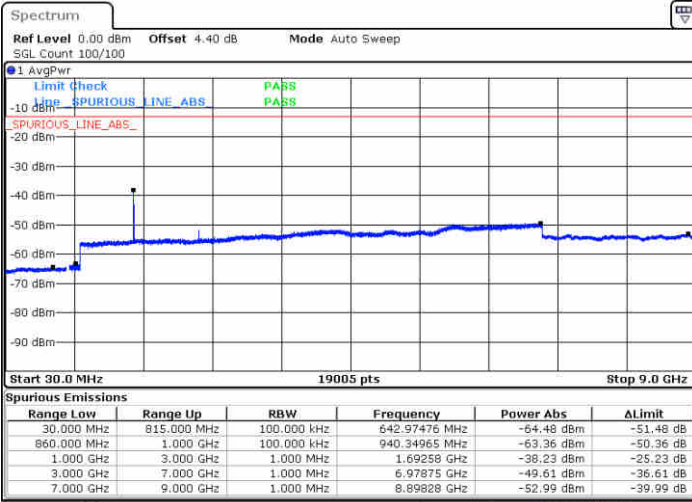

Date: 14 JUN 2019 04:24:35

Date: 14 JUN 2019 04:25:29

LTE Band 5 / 1.4MHz

Highest Channel / QPSK

Date: 14 JUN 2019 04:33:38

Highest Channel / 16QAM

Date: 14 JUN 2019 04:34:32

LTE Band 5 / 3MHz

Lowest Channel / QPSK

Date: 14 JUN 2019 04:42:41

Lowest Channel / 16QAM

Date: 14 JUN 2019 04:43:34

LTE Band 5 / 3MHz

Middle Channel / QPSK

Middle Channel / 16QAM

Date: 14 JUN 2019 04:45:09

Date: 14 JUN 2019 04:46:03

Highest Channel / QPSK

Highest Channel / 16QAM

Date: 14 JUN 2019 04:54:12

Date: 14 JUN 2019 04:55:05

LTE Band 5 / 5MHz

Lowest Channel / QPSK

Lowest Channel / 16QAM