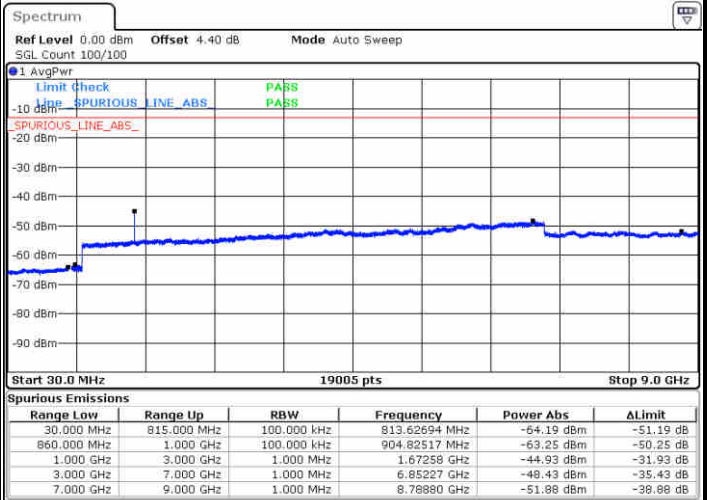

Date: 13 JUN 2019 04:27:22

Highest Channel / 16QAM

Date: 13 JUN 2019 04:28:17

LTE Band 5 / 10MHz

Lowest Channel / QPSK

Date: 14 JUN 2019 05:03:14

Lowest Channel / 16QAM

Date: 14 JUN 2019 05:04:08

LTE Band 5 / 10MHz

Middle Channel / QPSK

Middle Channel / 16QAM

Date: 14 JUN 2019 05:05:42

Date: 14 JUN 2019 05:06:36

Highest Channel / QPSK

Highest Channel / 16QAM

Date: 14 JUN 2019 05:14:45

Date: 14 JUN 2019 05:15:39

LTE Band 5 / 1.4MHz

Lowest Channel / 64QAM

Middle Channel / 64QAM

Date: 13 JUN 2019 04:44:37

Date: 13 JUN 2019 04:45:31

Highest Channel / 64QAM

Date: 13 JUN 2019 04:50:21