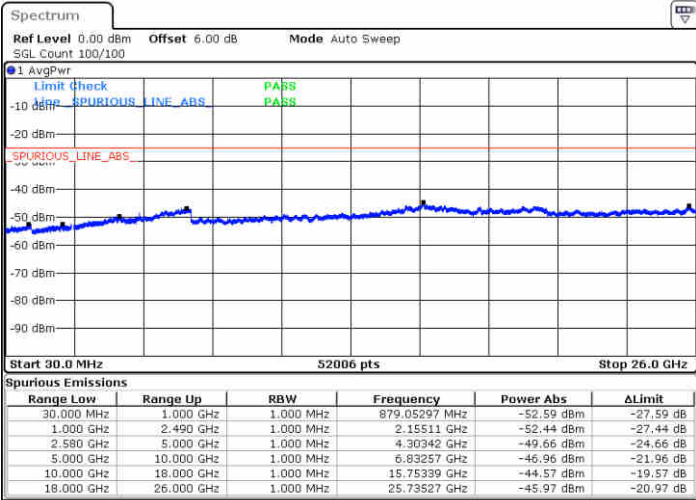

Date: 22 JUN 2019 21:50:21

Date: 22 JUN 2019 21:49:27

LTE Band 7 / 15MHz

Highest Channel / QPSK

Date: 22 JUN 2019 21:51:15

Highest Channel / 16QAM

Date: 22 JUN 2019 21:52:09

LTE Band 7 / 20MHz

Lowest Channel / QPSK

Date: 22 JUN 2019 22:04:10

Lowest Channel / 16QAM

Date: 22 JUN 2019 22:05:04

LTE Band 7 / 20MHz

Middle Channel / QPSK

Middle Channel / 16QAM

Date: 22 JUN 2019 22:06:52

Date: 22 JUN 2019 22:05:58

Highest Channel / QPSK

Highest Channel / 16QAM

Date: 22 JUN 2019 22:07:46

Date: 22 JUN 2019 22:08:40

LTE Band 7 / 5MHz

Lowest Channel / 64QAM

Middle Channel / 64QAM

Date: 22 JUN 2019 22:10:34

Date: 22 JUN 2019 22:11:28

Highest Channel / 64QAM

Date: 22 JUN 2019 22:12:22

LTE Band 7 / 10MHz

Lowest Channel / 64QAM

Date: 22 JUN 2019 22:18:50

Middle Channel / 64QAM