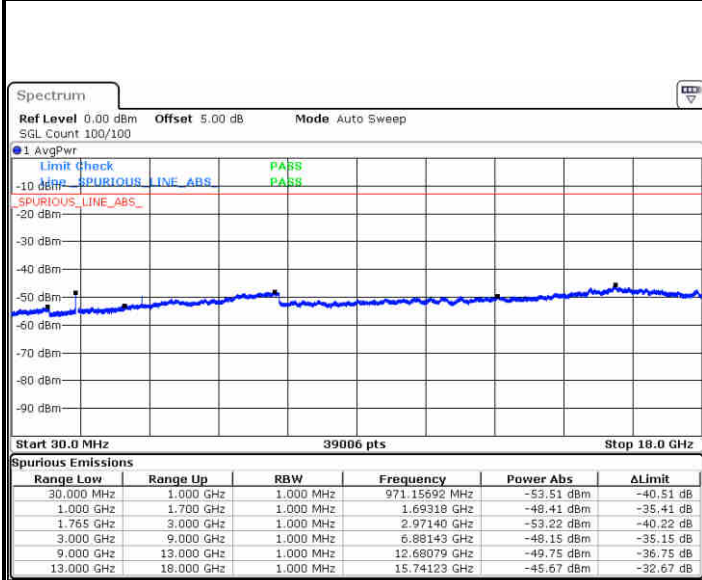

Highest Channel / QPSK

Date: 13 JUN 2019 01:46:17

Highest Channel / 16QAM

Date: 13 JUN 2019 01:47:12

LTE Band 4 / 10MHz

Lowest Channel / 64QAM

Date: 13 JUN 2019 02:15:27

Middle Channel / 64QAM

Date: 13 JUN 2019 02:16:42

Highest Channel / 64QAM

Date: 13 JUN 2019 02:20:12

LTE Band 4 / 15MHz

Lowest Channel / 64QAM

Date: 13 JUN 2019 02:23:42

Middle Channel / 64QAM

Date: 13 JUN 2019 02:24:57

Highest Channel / 64QAM

Date: 13 JUN 2019 02:28:27

LTE Band 4 / 20MHz

Lowest Channel / 64QAM

Middle Channel / 64QAM

Date: 13 JUN 2019 02:31:57

Date: 13 JUN 2019 02:33:12

Highest Channel / 64QAM