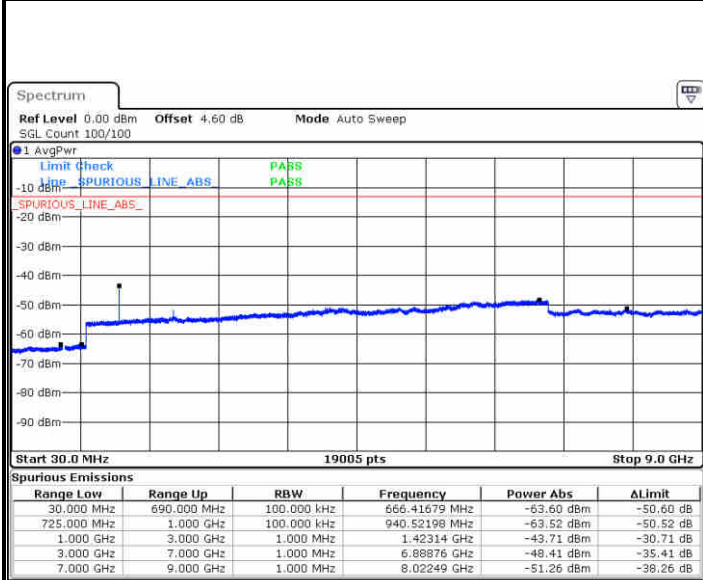

Date: 22 JUN 2019 23:28:35

Highest Channel / QPSK

Highest Channel / 16QAM

Date: 22 JUN 2019 23:28:24

Date: 22 JUN 2019 23:29:18

LTE Band 12 / 5MHz

Lowest Channel / QPSK

Lowest Channel / 16QAM

Date: 22 JUN 2019 23:41:14

Date: 22 JUN 2019 23:42:08

Middle Channel / QPSK

Middle Channel / 16QAM

Date: 22 JUN 2019 23:43:58

Date: 22 JUN 2019 23:43:03

LTE Band 12 / 5MHz

Highest Channel / QPSK

Date: 22 JUN 2019 23:44:52

Highest Channel / 16QAM

Date: 22 JUN 2019 23:45:47

LTE Band 12 / 10MHz

Lowest Channel / QPSK

Date: 22 JUN 2019 23:57:43

Lowest Channel / 16QAM

Date: 22 JUN 2019 23:58:37