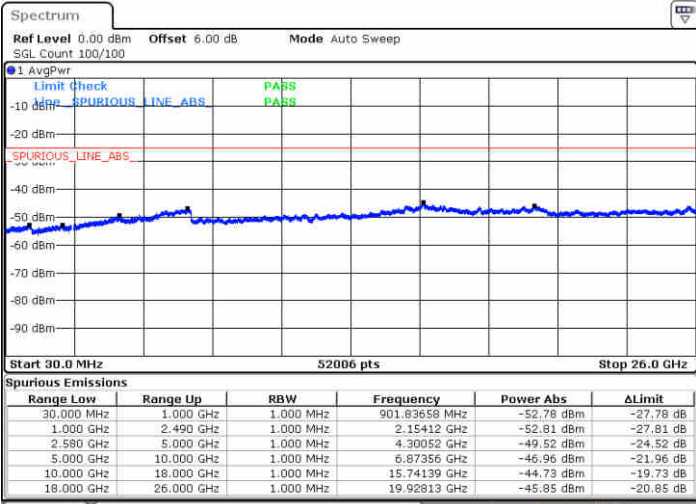

Lowest Channel / 16QAM

Date: 22 JUN 2019 21:15:31

Middle Channel / QPSK

Date: 22 JUN 2019 21:17:19

Middle Channel / 16QAM

Date: 22 JUN 2019 21:16:25

LTE Band 7 / 5MHz

Highest Channel / QPSK

Date: 22 JUN 2019 21:18:13

Highest Channel / 16QAM

Date: 22 JUN 2019 21:19:07

LTE Band 7 / 10MHz

Lowest Channel / QPSK

Date: 22 JUN 2019 21:31:07

Lowest Channel / 16QAM

Date: 22 JUN 2019 21:32:01

LTE Band 7 / 10MHz

Middle Channel / QPSK

Middle Channel / 16QAM

Date: 22 JUN 2019 21:33:49

Date: 22 JUN 2019 21:32:55

Highest Channel / QPSK

Highest Channel / 16QAM

Date: 22 JUN 2019 21:34:43