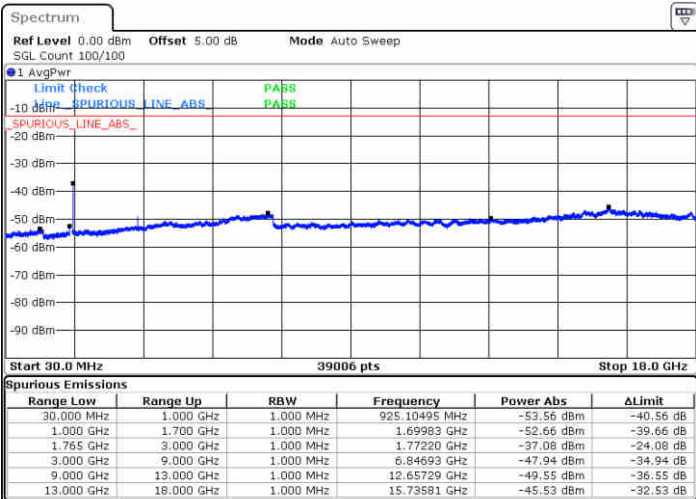

Highest Channel / 64QAM

Date: 13 JUN 2019 02:28:27

LTE Band 4 / 20MHz

Lowest Channel / 64QAM

Middle Channel / 64QAM

Date: 13 JUN 2019 02:31:57

Date: 13 JUN 2019 02:33:12

Highest Channel / 64QAM

Date: 13 JUN 2019 02:36:42

LTE Band 5 / 1.4MHz

Lowest Channel / QPSK

Lowest Channel / 16QAM

Date: 14 JUN 2019 04:22:07

Date: 14 JUN 2019 04:23:01

Middle Channel / QPSK

Middle Channel / 16QAM