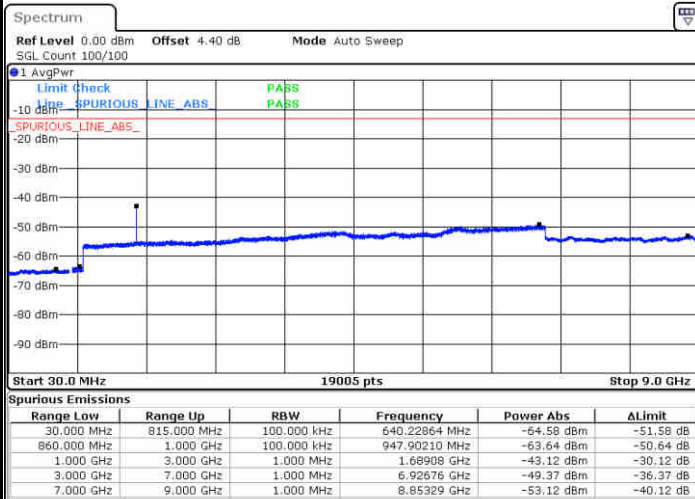

LTE Band 5 / 3MHz

Lowest Channel / 64QAM

Middle Channel / 64QAM

Date: 13 JUN 2019 04:54:51

Date: 13 JUN 2019 04:55:46

Highest Channel / 64QAM

Date: 13 JUN 2019 05:00:36

LTE Band 5 / 5MHz

Lowest Channel / 64QAM

Middle Channel / 64QAM

Date: 14 JUN 2019 03:43:55

Date: 14 JUN 2019 03:45:28

Highest Channel / 64QAM

Date: 14 JUN 2019 03:50:19

LTE Band 5 / 10MHz

Lowest Channel / 64QAM

Middle Channel / 64QAM

Date: 14 JUN 2019 03:54:51

Date: 14 JUN 2019 03:55:45

Highest Channel / 64QAM

Date: 14 JUN 2019 04:00:36

LTE Band 7 / 5MHz

Lowest Channel / QPSK

Date: 22 JUN 2019 21:14:37