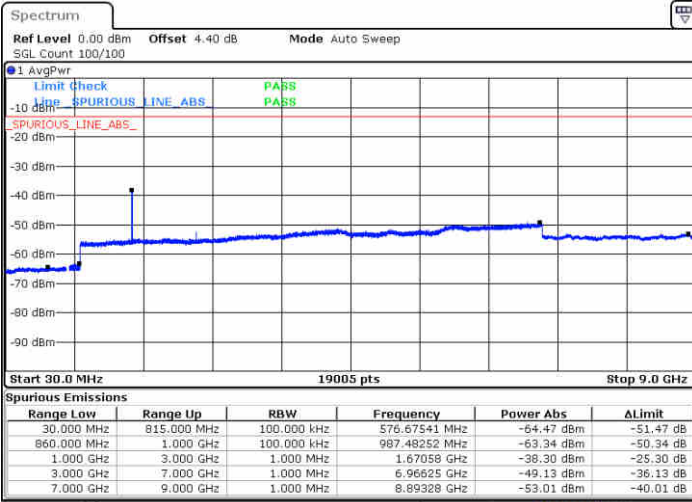

Date: 14 JUN 2019 04:24:35

Date: 14 JUN 2019 04:25:29

LTE Band 5 / 1.4MHz

Highest Channel / QPSK

Date: 14 JUN 2019 04:33:38

Highest Channel / 16QAM

Date: 14 JUN 2019 04:34:32

LTE Band 5 / 3MHz

Lowest Channel / QPSK

Date: 14 JUN 2019 04:42:41

Lowest Channel / 16QAM

Date: 14 JUN 2019 04:43:34

LTE Band 5 / 3MHz

Middle Channel / QPSK

Middle Channel / 16QAM

Date: 14 JUN 2019 04:45:09

Date: 14 JUN 2019 04:46:03

Highest Channel / QPSK

Highest Channel / 16QAM

Date: 14 JUN 2019 04:54:12

Date: 14 JUN 2019 04:55:05

LTE Band 5 / 5MHz

Lowest Channel / QPSK

Lowest Channel / 16QAM