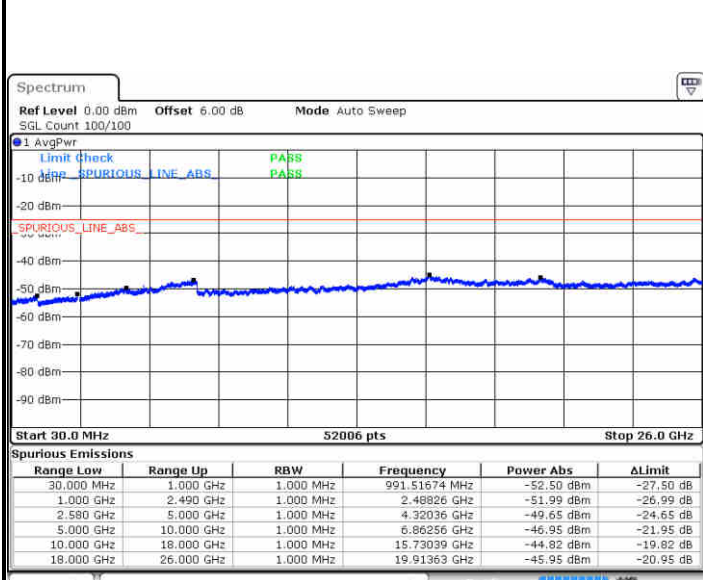

Lowest Channel / 16QAM

Date: 22 JUN 2019 21:15:31

Middle Channel / QPSK

Date: 22 JUN 2019 21:17:19

Middle Channel / 16QAM

Date: 22 JUN 2019 21:16:25

LTE Band 7 / 5MHz

Highest Channel / QPSK

Date: 22 JUN 2019 21:18:13

Highest Channel / 16QAM

Date: 22 JUN 2019 21:19:07

LTE Band 7 / 10MHz

Lowest Channel / QPSK

Date: 22 JUN 2019 21:31:07

Lowest Channel / 16QAM

Date: 22 JUN 2019 21:32:01

LTE Band 7 / 10MHz

Middle Channel / QPSK

Middle Channel / 16QAM

Date: 22 JUN 2019 21:33:49

Date: 22 JUN 2019 21:32:55

Highest Channel / QPSK

Highest Channel / 16QAM

Date: 22 JUN 2019 21:34:43