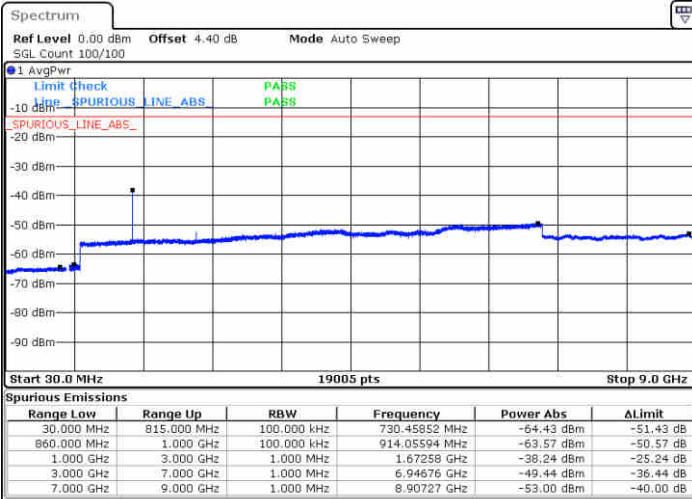

Highest Channel / 64QAM

Date: 13 JUN 2019 02:28:27

LTE Band 4 / 20MHz

Lowest Channel / 64QAM

Middle Channel / 64QAM

Date: 13 JUN 2019 02:31:57

Date: 13 JUN 2019 02:33:12

Highest Channel / 64QAM

Date: 13 JUN 2019 02:36:42

LTE Band 5 / 1.4MHz

Lowest Channel / QPSK

Lowest Channel / 16QAM

Date: 14 JUN 2019 04:22:07

Date: 14 JUN 2019 04:23:01

Middle Channel / QPSK

Middle Channel / 16QAM

Date: 14 JUN 2019 04:24:35

Date: 14 JUN 2019 04:25:29

LTE Band 5 / 1.4MHz

Highest Channel / QPSK

Date: 14 JUN 2019 04:33:38

Highest Channel / 16QAM

Date: 14 JUN 2019 04:34:32

LTE Band 5 / 3MHz