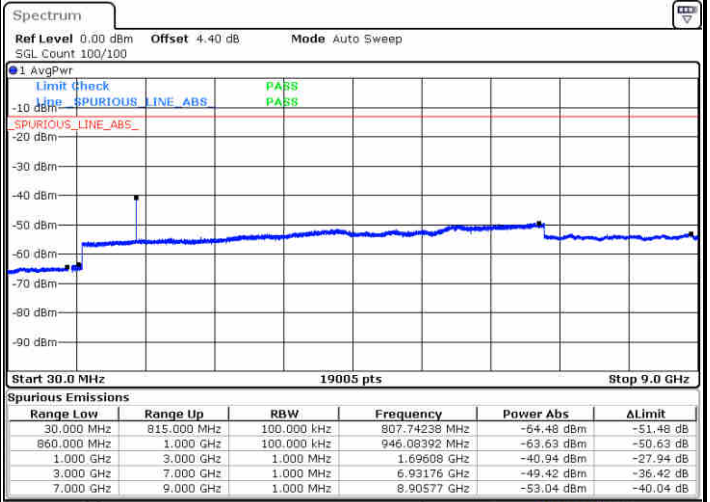

Date: 13 JUN 2019 02:36:42

LTE Band 5 / 1.4MHz

Lowest Channel / QPSK

Lowest Channel / 16QAM

Date: 14 JUN 2019 04:22:07

Date: 14 JUN 2019 04:23:01

Middle Channel / QPSK

Middle Channel / 16QAM

Date: 14 JUN 2019 04:24:35

Date: 14 JUN 2019 04:25:29

LTE Band 5 / 1.4MHz

Highest Channel / QPSK

Date: 14 JUN 2019 04:33:38

Highest Channel / 16QAM

Date: 14 JUN 2019 04:34:32

LTE Band 5 / 3MHz

Lowest Channel / QPSK

Date: 14 JUN 2019 04:42:41

Lowest Channel / 16QAM

Date: 14 JUN 2019 04:43:34

LTE Band 5 / 3MHz

Middle Channel / QPSK

Middle Channel / 16QAM

Date: 14 JUN 2019 04:45:09