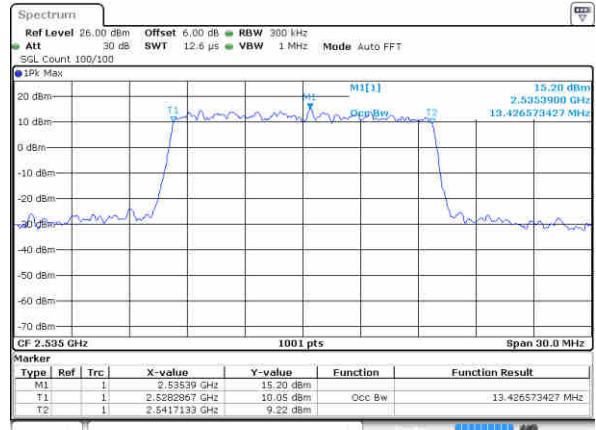

Date: 22 JUN 2019 21:20:59

LTE Band 7

Lowest Channel / 15MHz / QPSK

Date: 22 JUN 2019 21:36:08

Lowest Channel / 15MHz / 16QAM

Date: 22 JUN 2019 21:35:48

Middle Channel / 15MHz / QPSK

Date: 22 JUN 2019 21:36:29

Middle Channel / 15MHz / 16QAM

Date: 22 JUN 2019 21:36:49

Highest Channel / 15MHz / QPSK

Date: 22 JUN 2019 21:37:29

Highest Channel / 15MHz / 16QAM

Date: 22 JUN 2019 21:37:09

LTE Band 7

Lowest Channel / 20MHz / QPSK