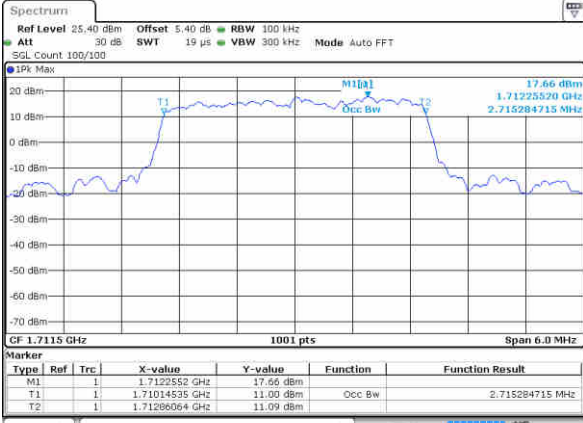

Lowest Channel / 1.4MHz / QPSK

Date: 25 JUN 2019 01:50:21

Lowest Channel / 1.4MHz / 16QAM

Date: 25 JUN 2019 01:50:44

Middle Channel / 1.4MHz / QPSK

Date: 25 JUN 2019 02:06:23

Middle Channel / 1.4MHz / 16QAM

Date: 25 JUN 2019 02:06:45

Highest Channel / 1.4MHz / QPSK

Date: 25 JUN 2019 02:08:16

Highest Channel / 1.4MHz / 16QAM

Date: 25 JUN 2019 02:07:55

LTE Band 66

Lowest Channel / 3MHz / QPSK

Date: 25 JUN 2019 02:21:30

Highest Channel / 3MHz / 16QAM

Date: 25 JUN 2019 02:34:39

LTE Band 66

Lowest Channel / 5MHz / QPSK

Date: 25 JUN 2019 02:41:51

Lowest Channel / 5MHz / 16QAM

Date: 25 JUN 2019 02:42:28

Middle Channel / 5MHz / QPSK