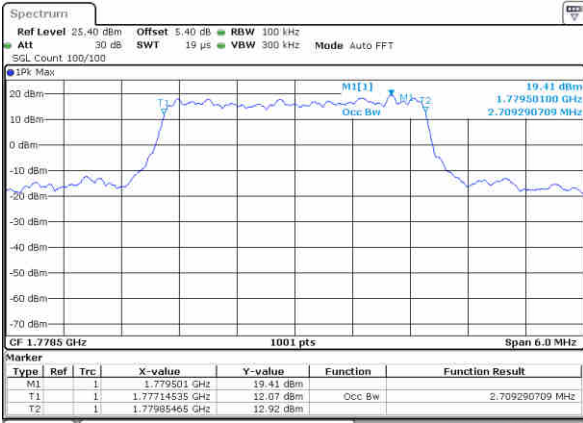

Date: 25 JUN 2019 02:06:45

Highest Channel / 1.4MHz / QPSK

Date: 25 JUN 2019 02:08:16

Highest Channel / 1.4MHz / 16QAM

Date: 25 JUN 2019 02:07:55

LTE Band 66

Lowest Channel / 3MHz / QPSK

Date: 25 JUN 2019 02:21:30

Lowest Channel / 3MHz / 16QAM

Date: 25 JUN 2019 02:22:18

Middle Channel / 3MHz / QPSK

Date: 25 JUN 2019 02:30:37

Middle Channel / 3MHz / 16QAM

Date: 25 JUN 2019 02:30:21

Highest Channel / 3MHz / QPSK

Date: 25 JUN 2019 02:31:28

Highest Channel / 3MHz / 16QAM

Date: 25 JUN 2019 02:34:39

LTE Band 66

Lowest Channel / 5MHz / QPSK

Date: 25 JUN 2019 02:41:51

Lowest Channel / 5MHz / 16QAM

Date: 25 JUN 2019 02:42:28

Middle Channel / 5MHz / QPSK