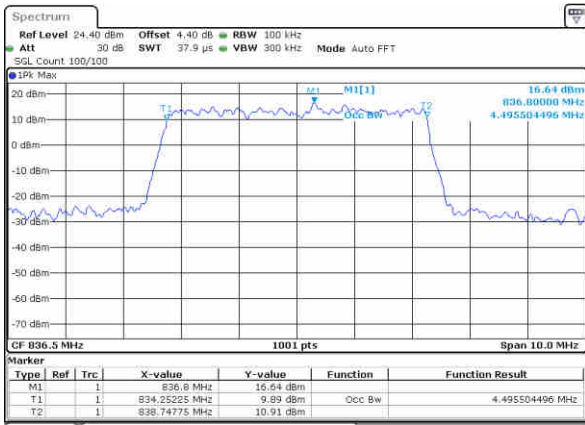

Middle Channel / 5MHz / QPSK

Date: 14 JUN 2019 04 04:55