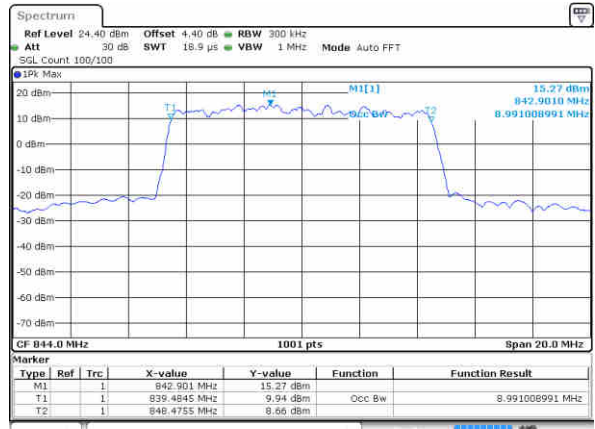

Date: 14 JUN 2019 04 03 34

Middle Channel / 10MHz / 64QAM

Date: 14 JUN 2019 03 55 55

Highest Channel / 5MHz / 64QAM

Date: 14 JUN 2019 04 03 56

Highest Channel / 10MHz / 64QAM

Date: 14 JUN 2019 03 56 15

LTE Band 7