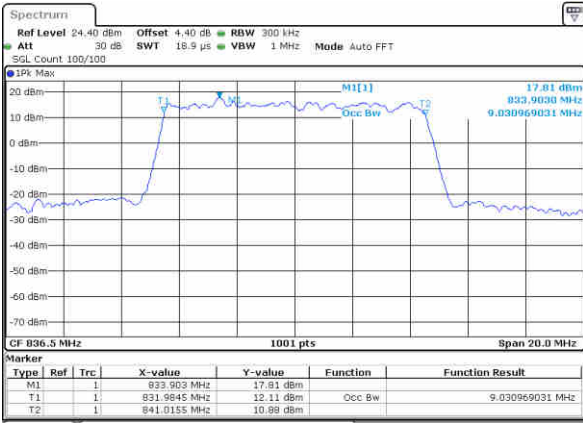

LTE Band 5

Lowest Channel / 10MHz / QPSK

Date: 14 JUN 2019 04:55:15

Lowest Channel / 10MHz / 16QAM

Date: 14 JUN 2019 04:55:25

Middle Channel / 10MHz / QPSK

Date: 14 JUN 2019 05:04:18

Middle Channel / 10MHz / 16QAM

Date: 14 JUN 2019 05:04:28

Highest Channel / 10MHz / QPSK

Date: 14 JUN 2019 05:06:46

Highest Channel / 10MHz / 16QAM

Date: 14 JUN 2019 05:06:56

LTE Band 5

Lowest Channel / 1.4MHz / 64QAM

Date: 14 JUN 2019 04:12:19