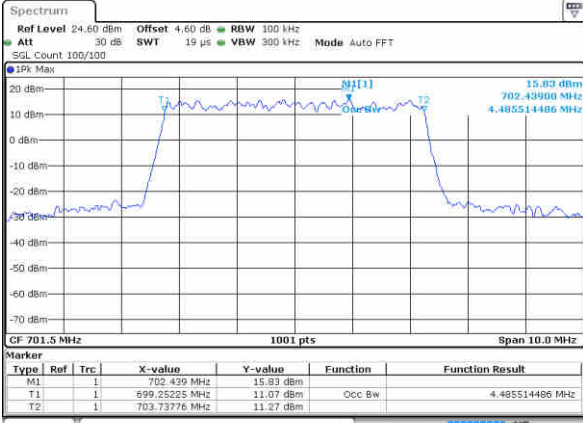

LTE Band 12

Lowest Channel / 5MHz / QPSK

Date: 22 JUN 2019 23:38:29