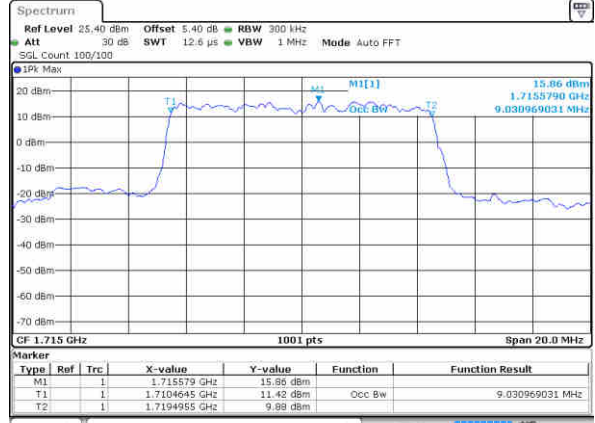

Lowest Channel / 10MHz / 16QAM

Date: 25 JUN 2019 02:59:06