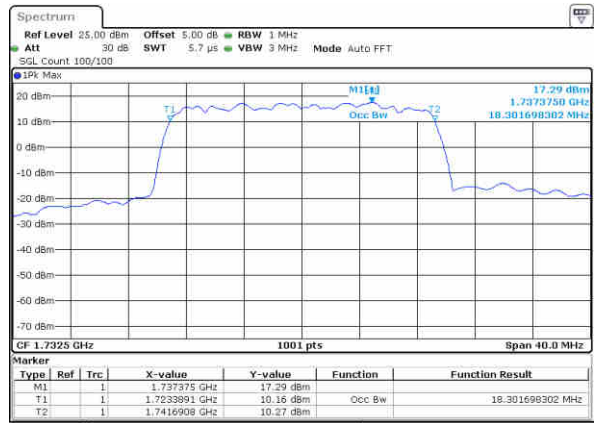

Lowest Channel / 20MHz / 16QAM

Date: 13 JUN 2019 01:31:02

Middle Channel / 20MHz / QPSK

Date: 13 JUN 2019 01:37:52

Middle Channel / 20MHz / 16QAM

Date: 13 JUN 2019 01:38:03

Highest Channel / 20MHz / QPSK

Date: 13 JUN 2019 01:40:23

Highest Channel / 20MHz / 16QAM

Date: 13 JUN 2019 01:40:33

LTE Band 4

Lowest Channel / 1.4MHz / 64QAM

Date: 13 JUN 2019 01:47:23

Lowest Channel / 3MHz / 64QAM

Date: 13 JUN 2019 01:55:38

Middle Channel / 1.4MHz / 64QAM