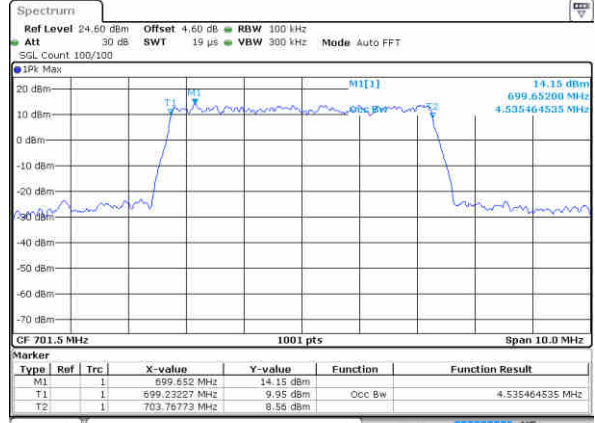

Lowest Channel / 5MHz / 16QAM

Date: 22 JUN 2019 23:38:39