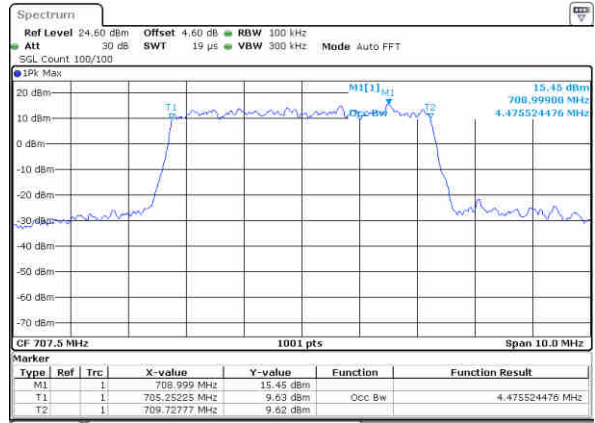

LTE Band 12

Lowest Channel / 5MHz / QPSK

Date: 22 JUN 2019 23:38:29

Lowest Channel / 5MHz / 16QAM

Date: 22 JUN 2019 23:38:39

Middle Channel / 5MHz / QPSK

Date: 22 JUN 2019 23:38:59

Middle Channel / 5MHz / 16QAM

Date: 22 JUN 2019 23:38:49

Highest Channel / 5MHz / QPSK

Date: 22 JUN 2019 23:38:09

Highest Channel / 5MHz / 16QAM

Date: 22 JUN 2019 23:38:20

LTE Band 12

Lowest Channel / 10MHz / QPSK

Date: 22 JUN 2019 23:54:58