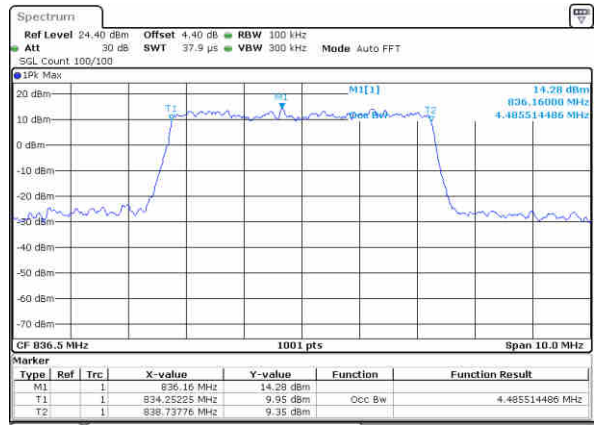

Middle Channel / 5MHz / 16QAM

Date: 14 JUN 2019 04 05:15