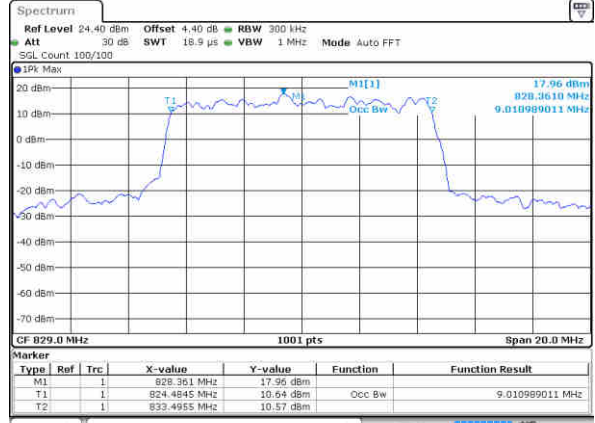

Lowest Channel / 10MHz / 16QAM

Date: 14 JUN 2019 04:55:25