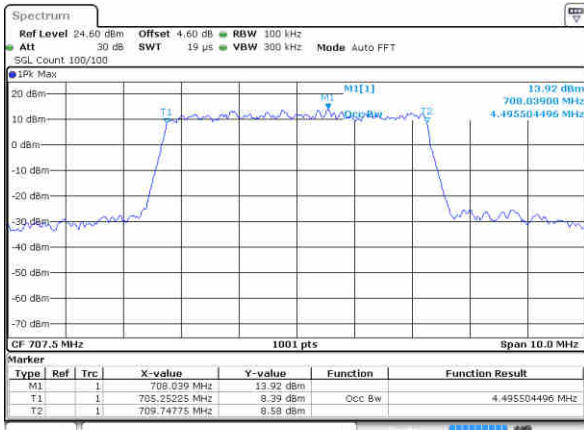

Lowest Channel / 5MHz / 64QAM

Date: 23 JUN 2019 00:28:31

Lowest Channel / 10MHz / 64QAM

Date: 23 JUN 2019 00:39:29

Middle Channel / 5MHz / 64QAM

Date: 23 JUN 2019 00:28:51

Middle Channel / 10MHz / 64QAM

Date: 23 JUN 2019 00:39:49

Highest Channel / 5MHz / 64QAM

Date: 23 JUN 2019 00:29:11

Highest Channel / 10MHz / 64QAM

Date: 23 JUN 2019 00:40:09

LTE Band 13

Lowest Channel / 5MHz / QPSK

Date: 23 JUN 2019 10:58:18

Lowest Channel / 5MHz / 16QAM