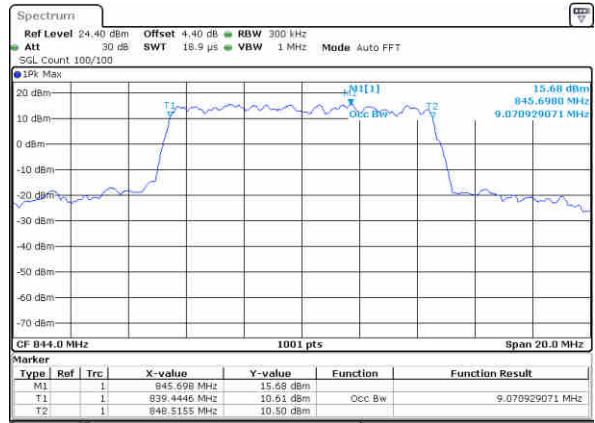

LTE Band 5

Lowest Channel / 10MHz / QPSK

Date: 14 JUN 2019 04:55:15

Lowest Channel / 10MHz / 16QAM

Date: 14 JUN 2019 04:55:25

Middle Channel / 10MHz / QPSK

Date: 14 JUN 2019 05:04:18

Middle Channel / 10MHz / 16QAM

Date: 14 JUN 2019 05:04:28

Highest Channel / 10MHz / QPSK

Date: 14 JUN 2019 05:06:46

Highest Channel / 10MHz / 16QAM

Date: 14 JUN 2019 05:06:56

LTE Band 5

Lowest Channel / 1.4MHz / 64QAM

Date: 14 JUN 2019 04:12:19