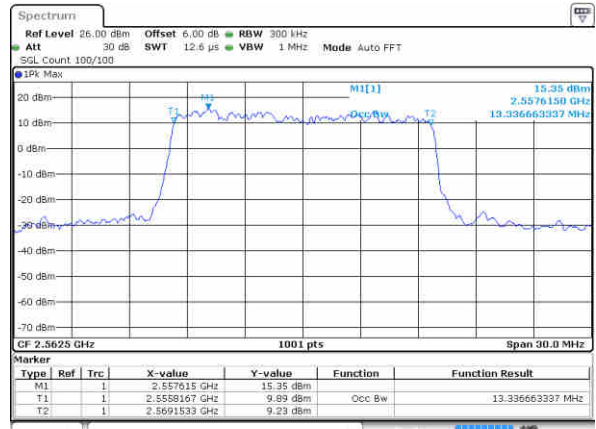

Middle Channel / 15MHz / 16QAM

Date: 22 JUN 2019 21:36:49

Highest Channel / 15MHz / QPSK

Date: 22 JUN 2019 21:37:29

Highest Channel / 15MHz / 16QAM

Date: 22 JUN 2019 21:37:09

LTE Band 7

Lowest Channel / 20MHz / QPSK