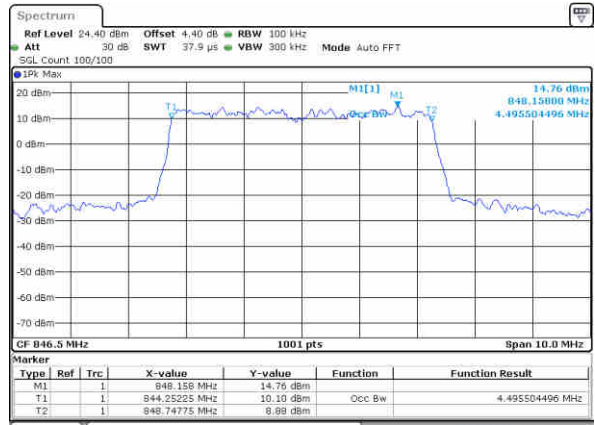

Date: 14 JUN 2019 04:46:12

Highest Channel / 3MHz / 16QAM

Date: 14 JUN 2019 04:46:23

LTE Band 5

Lowest Channel / 5MHz / QPSK

Date: 14 JUN 2019 04 05:57

Lowest Channel / 5MHz / 16QAM

Date: 14 JUN 2019 04 05:37

Middle Channel / 5MHz / QPSK

Date: 14 JUN 2019 04 04:55

Middle Channel / 5MHz / 16QAM

Date: 14 JUN 2019 04 05:15

Highest Channel / 5MHz / QPSK

Date: 14 JUN 2019 04 04:35

Highest Channel / 5MHz / 16QAM

Date: 14 JUN 2019 04 04:15