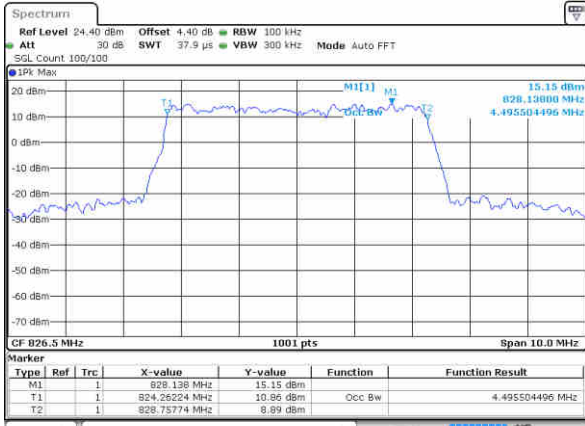

Date: 14 JUN 2019 04:46:12

Highest Channel / 3MHz / 16QAM

Date: 14 JUN 2019 04:46:23

LTE Band 5

Lowest Channel / 5MHz / QPSK

Date: 14 JUN 2019 04 05:57

Lowest Channel / 5MHz / 16QAM

Date: 14 JUN 2019 04 05:37