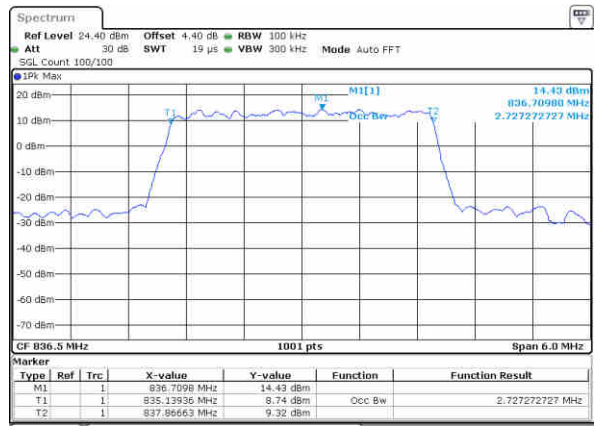

Date: 14 JUN 2019 05:04:28

Highest Channel / 10MHz / QPSK

Date: 14 JUN 2019 05:06:46

Highest Channel / 10MHz / 16QAM

Date: 14 JUN 2019 05:06:56

LTE Band 5

Lowest Channel / 1.4MHz / 64QAM

Date: 14 JUN 2019 04:12:19

Lowest Channel / 3MHz / 64QAM

Date: 14 JUN 2019 04:07:25

Middle Channel / 1.4MHz / 64QAM

Date: 13 JUN 2019 04:45:42

Middle Channel / 3MHz / 64QAM

Date: 13 JUN 2019 04:55:56

Highest Channel / 1.4MHz / 64QAM

Date: 13 JUN 2019 04:46:02

Highest Channel / 3MHz / 64QAM

Date: 13 JUN 2019 04:56:16

LTE Band 5

Lowest Channel / 5MHz / 64QAM

Date: 14 JUN 2019 04 03 11

Lowest Channel / 10MHz / 64QAM

Date: 14 JUN 2019 03 50 29

Middle Channel / 5MHz / 64QAM