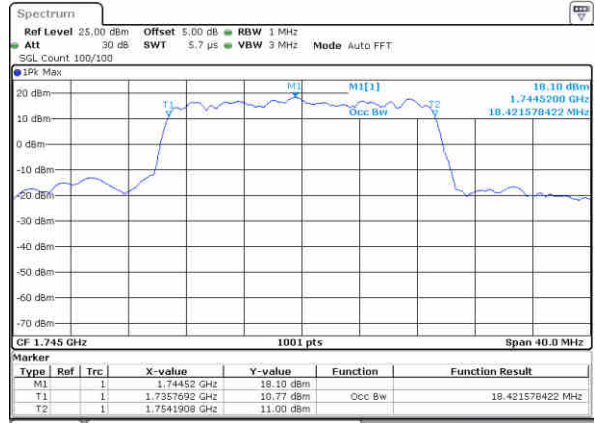

Highest Channel / 5MHz / 64QAM

Date: 13 JUN 2019 02:08:37

Highest Channel / 10MHz / 64QAM

Date: 13 JUN 2019 02:16:52

LTE Band 4

Lowest Channel / 15MHz / 64QAM

Date: 13 JUN 2019 02:20:22

Lowest Channel / 20MHz / 64QAM

Date: 13 JUN 2019 02:28:37

Middle Channel / 15MHz / 64QAM

Date: 13 JUN 2019 02:23:52

Middle Channel / 20MHz / 64QAM

Date: 13 JUN 2019 02:32:07

Highest Channel / 15MHz / 64QAM

Date: 13 JUN 2019 02:25:07

Highest Channel / 20MHz / 64QAM

Date: 13 JUN 2019 02:33:22

LTE Band 5

Lowest Channel / 1.4MHz / QPSK

Date: 14 JUN 2019 04:14:08

Lowest Channel / 1.4MHz / 16QAM

Date: 14 JUN 2019 04:14:18

Middle Channel / 1.4MHz / QPSK

Date: 14 JUN 2019 04:23:11