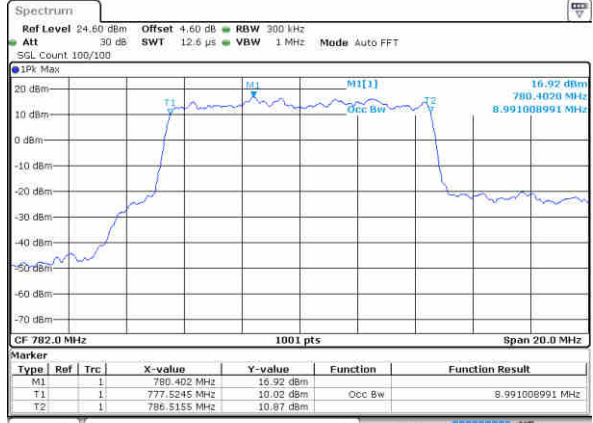

Date: 23 JUN 2019 11:09:47

LTE Band 13

Middle Channel / 10MHz / QPSK

Date: 23 JUN 2019 11:20:25

Middle Channel / 10MHz / 16QAM

Date: 23 JUN 2019 11:20:35

LTE Band 13

Lowest Channel / 5MHz / 64QAM

Date: 23 JUN 2019 11:31:11

Middle Channel / 5MHz / 64QAM

Date: 23 JUN 2019 11:31:21

Middle Channel / 10MHz / 64QAM

Date: 23 JUN 2019 11:41:25

Highest Channel / 5MHz / 64QAM

Date: 23 JUN 2019 11:31:31

LTE Band 66