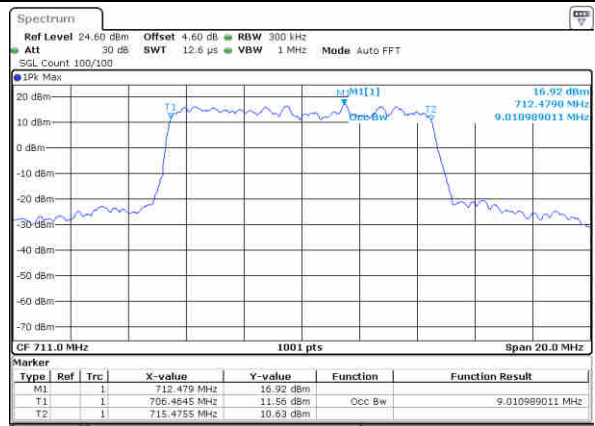

Date: 22 JUN 2019 23:38:49

Highest Channel / 5MHz / QPSK

Date: 22 JUN 2019 23:38:09

Highest Channel / 5MHz / 16QAM

Date: 22 JUN 2019 23:38:20

LTE Band 12

Lowest Channel / 10MHz / QPSK

Date: 22 JUN 2019 23:54:58

Lowest Channel / 10MHz / 16QAM

Date: 22 JUN 2019 23:55:08

Middle Channel / 10MHz / QPSK

Date: 22 JUN 2019 23:55:28

Middle Channel / 10MHz / 16QAM

Date: 22 JUN 2019 23:55:18

Highest Channel / 10MHz / QPSK

Date: 22 JUN 2019 23:55:38

Highest Channel / 10MHz / 16QAM

Date: 22 JUN 2019 23:55:48

LTE Band 12

Lowest Channel / 1.4MHz / 64QAM

Date: 23 JUN 2019 00:12:03

Lowest Channel / 3MHz / 64QAM

Date: 23 JUN 2019 00:23:01

Middle Channel / 1.4MHz / 64QAM