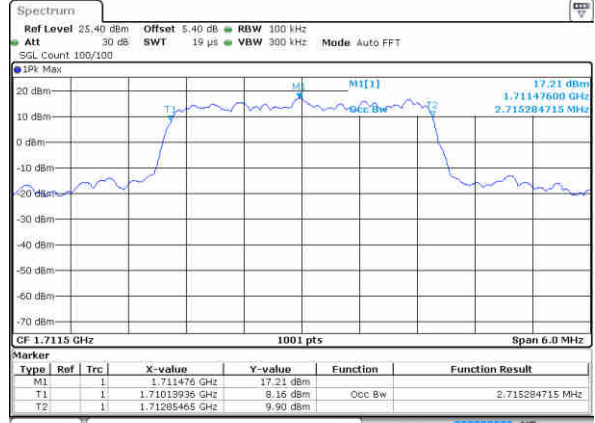

Lowest Channel / 3MHz / 16QAM

Date: 25 JUN 2019 02:22:18