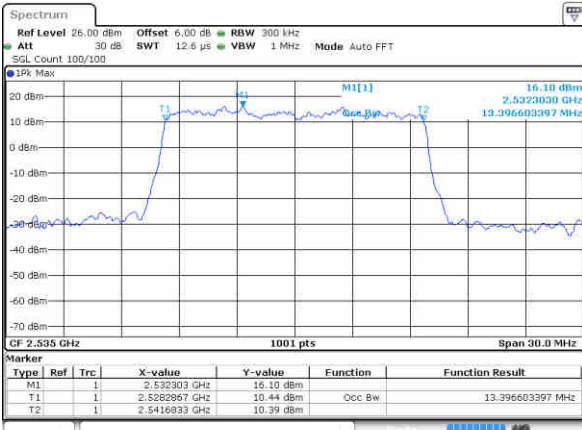

Date: 22 JUN 2019 21:20:59

LTE Band 7

Lowest Channel / 15MHz / QPSK

Date: 22 JUN 2019 21:36:08

Lowest Channel / 15MHz / 16QAM

Date: 22 JUN 2019 21:35:48

Middle Channel / 15MHz / QPSK

Date: 22 JUN 2019 21:36:29