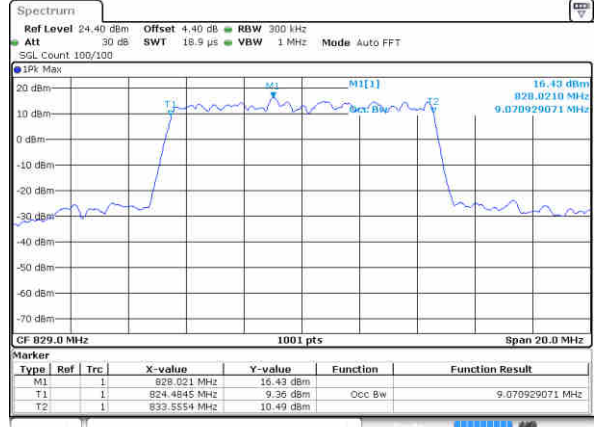

Highest Channel / 3MHz / 64QAM

Date: 13 JUN 2019 04:56:16

LTE Band 5

Lowest Channel / 5MHz / 64QAM

Date: 14 JUN 2019 04 03 11

Lowest Channel / 10MHz / 64QAM

Date: 14 JUN 2019 03 50 29

Middle Channel / 5MHz / 64QAM