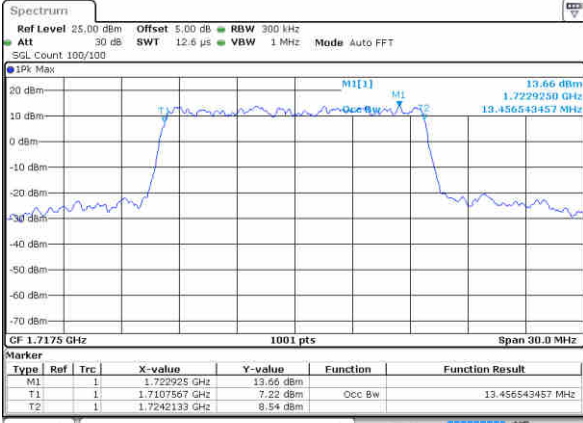

Highest Channel / 5MHz / 64QAM

Date: 13 JUN 2019 02:08:37

Highest Channel / 10MHz / 64QAM

Date: 13 JUN 2019 02:16:52

LTE Band 4

Lowest Channel / 15MHz / 64QAM

Date: 13 JUN 2019 02:20:22

Lowest Channel / 20MHz / 64QAM