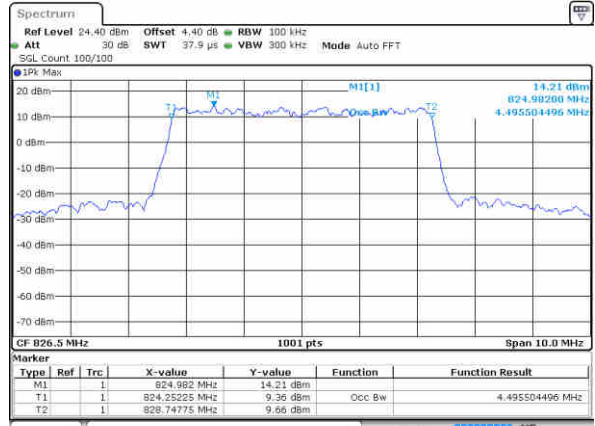

Date: 14 JUN 2019 04:46:12

Highest Channel / 3MHz / 16QAM

Date: 14 JUN 2019 04:46:23

LTE Band 5

Lowest Channel / 5MHz / QPSK

Date: 14 JUN 2019 04 05:57

Lowest Channel / 5MHz / 16QAM

Date: 14 JUN 2019 04 05:37