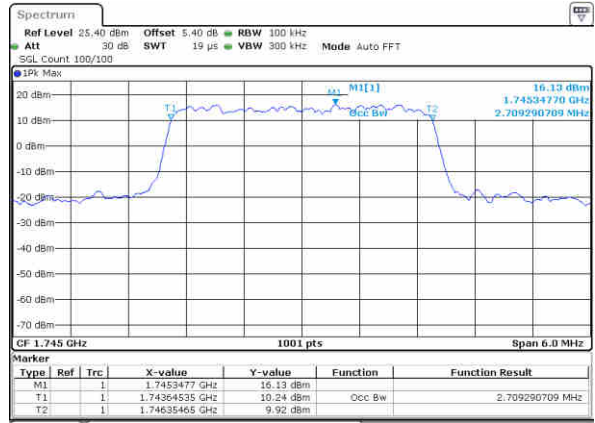

Date: 25 JUN 2019 02:06:45

Highest Channel / 1.4MHz / QPSK

Date: 25 JUN 2019 02:08:16

Highest Channel / 1.4MHz / 16QAM

Date: 25 JUN 2019 02:07:55

LTE Band 66

Lowest Channel / 3MHz / QPSK

Date: 25 JUN 2019 02:21:30

Lowest Channel / 3MHz / 16QAM

Date: 25 JUN 2019 02:22:18

Middle Channel / 3MHz / QPSK

Date: 25 JUN 2019 02:30:37

Middle Channel / 3MHz / 16QAM

Date: 25 JUN 2019 02:30:21

Highest Channel / 3MHz / QPSK

Date: 25 JUN 2019 02:31:28

Highest Channel / 3MHz / 16QAM

Date: 25 JUN 2019 02:34:39

LTE Band 66

Lowest Channel / 5MHz / QPSK

Date: 25 JUN 2019 02:41:51

Lowest Channel / 5MHz / 16QAM

Date: 25 JUN 2019 02:42:28

Middle Channel / 5MHz / QPSK