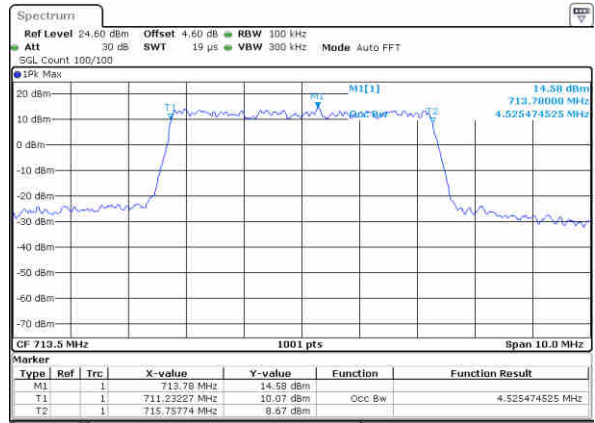

LTE Band 12

Lowest Channel / 5MHz / QPSK

Date: 22 JUN 2019 23:38:29

Lowest Channel / 5MHz / 16QAM

Date: 22 JUN 2019 23:38:39

Middle Channel / 5MHz / QPSK

Date: 22 JUN 2019 23:38:59

Middle Channel / 5MHz / 16QAM

Date: 22 JUN 2019 23:38:49

Highest Channel / 5MHz / QPSK

Date: 22 JUN 2019 23:38:09

Highest Channel / 5MHz / 16QAM

Date: 22 JUN 2019 23:38:20

LTE Band 12

Lowest Channel / 10MHz / QPSK

Date: 22 JUN 2019 23:54:58