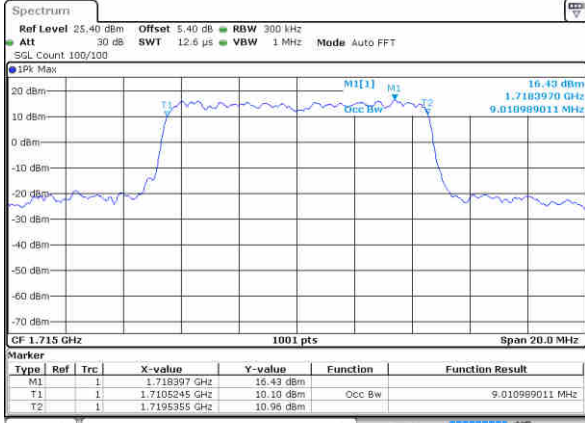

LTE Band 66

Lowest Channel / 10MHz / QPSK

Date: 25 JUN 2019 02:58:43