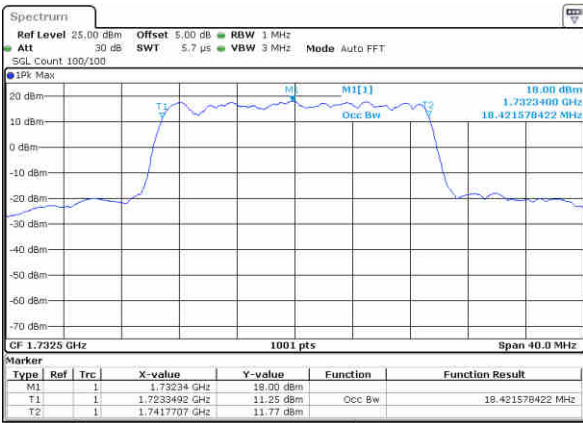

Middle Channel / 20MHz / QPSK

Date: 13 JUN 2019 01:37:52