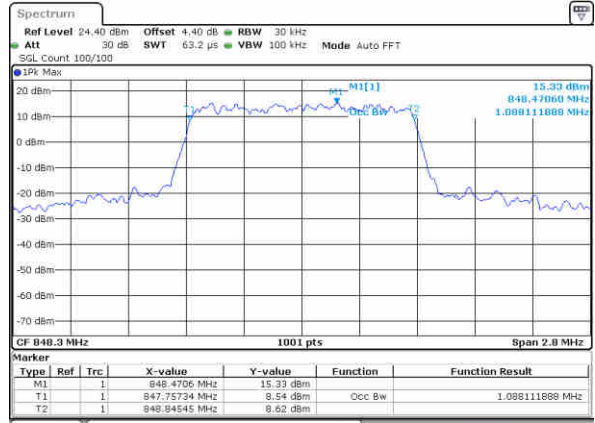

Middle Channel / 1.4MHz / 16QAM

Date: 14 JUN 2019 04:23:21

Highest Channel / 1.4MHz / QPSK

Date: 14 JUN 2019 04:25:39

Highest Channel / 1.4MHz / 16QAM

Date: 14 JUN 2019 04:25:49

LTE Band 5

Lowest Channel / 3MHz / QPSK