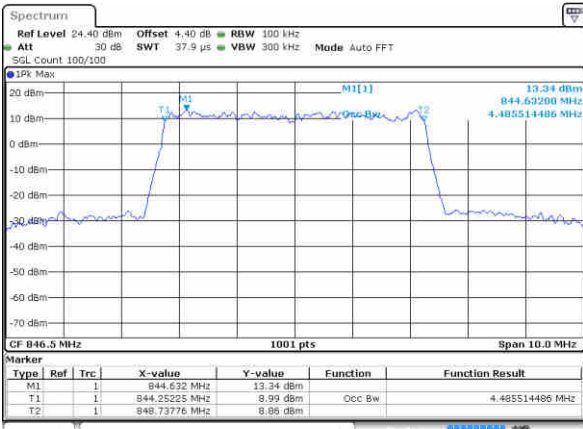

Highest Channel / 5MHz / 64QAM

Date: 14 JUN 2019 04 03 56