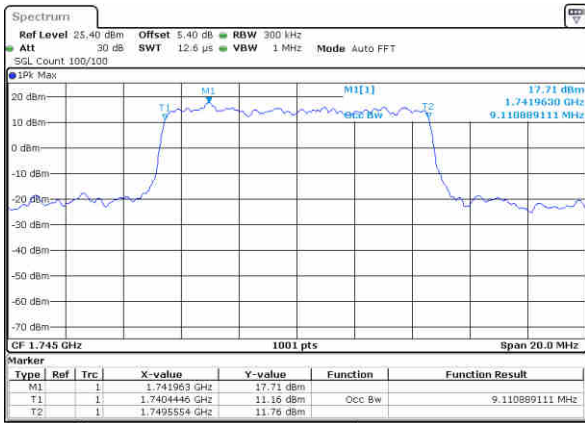

Highest Channel / 3MHz / 16QAM

Date: 25 JUN 2019 02:34:39

LTE Band 66

Lowest Channel / 5MHz / QPSK

Date: 25 JUN 2019 02:41:51

Lowest Channel / 5MHz / 16QAM

Date: 25 JUN 2019 02:42:28

Middle Channel / 5MHz / QPSK

Date: 25 JUN 2019 02:49:30

Middle Channel / 5MHz / 16QAM

Date: 25 JUN 2019 02:49:15

Highest Channel / 5MHz / QPSK

Date: 25 JUN 2019 02:50:09

Highest Channel / 5MHz / 16QAM

Date: 25 JUN 2019 02:50:44

LTE Band 66

Lowest Channel / 10MHz / QPSK

Date: 25 JUN 2019 02:58:43

Lowest Channel / 10MHz / 16QAM

Date: 25 JUN 2019 02:59:06

Middle Channel / 10MHz / QPSK

Date: 25 JUN 2019 03:06:42

Middle Channel / 10MHz / 16QAM

Date: 25 JUN 2019 03:06:29

Highest Channel / 10MHz / QPSK

Date: 25 JUN 2019 03:07:17

Highest Channel / 10MHz / 16QAM

Date: 25 JUN 2019 03:07:45