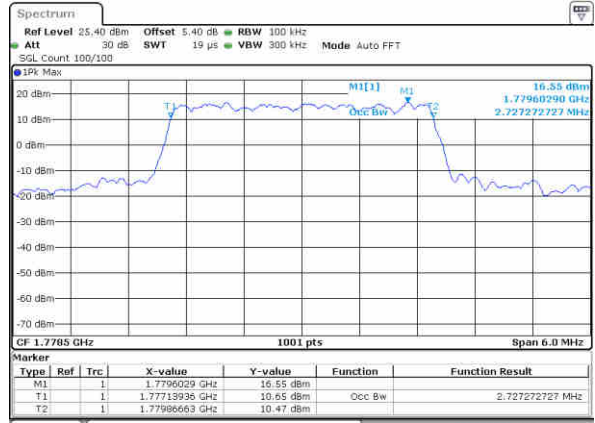

Date: 25 JUN 2019 02:06:45

Highest Channel / 1.4MHz / QPSK

Date: 25 JUN 2019 02:08:16

Highest Channel / 1.4MHz / 16QAM

Date: 25 JUN 2019 02:07:55

LTE Band 66

Lowest Channel / 3MHz / QPSK

Date: 25 JUN 2019 02:21:30

Lowest Channel / 3MHz / 16QAM

Date: 25 JUN 2019 02:22:18

Middle Channel / 3MHz / QPSK

Date: 25 JUN 2019 02:30:37

Middle Channel / 3MHz / 16QAM

Date: 25 JUN 2019 02:30:21

Highest Channel / 3MHz / QPSK

Date: 25 JUN 2019 02:31:28

Highest Channel / 3MHz / 16QAM

Date: 25 JUN 2019 02:34:39

LTE Band 66

Lowest Channel / 5MHz / QPSK

Date: 25 JUN 2019 02:41:51

Lowest Channel / 5MHz / 16QAM

Date: 25 JUN 2019 02:42:28

Middle Channel / 5MHz / QPSK