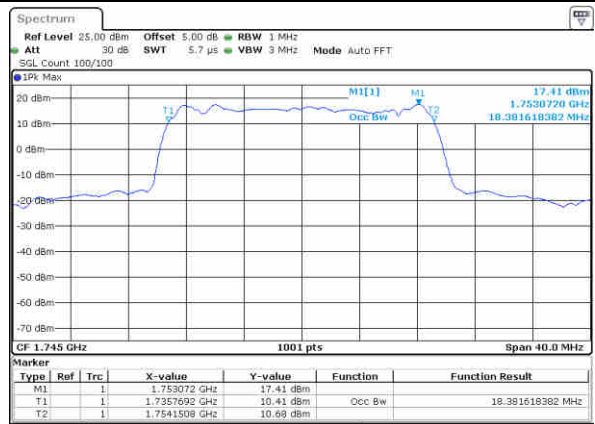

Highest Channel / 20MHz / 16QAM

Date: 13 JUN 2019 01:40:33

LTE Band 4

Lowest Channel / 1.4MHz / 64QAM

Date: 13 JUN 2019 01:47:23

Lowest Channel / 3MHz / 64QAM

Date: 13 JUN 2019 01:55:38

Middle Channel / 1.4MHz / 64QAM