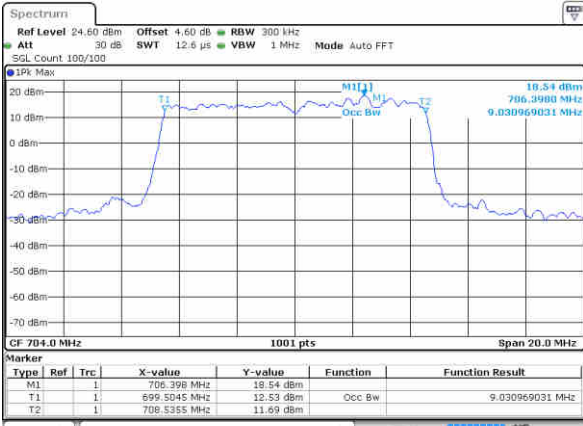

Date: 22 JUN 2019 23:38:49

Highest Channel / 5MHz / QPSK

Date: 22 JUN 2019 23:38:09

Highest Channel / 5MHz / 16QAM

Date: 22 JUN 2019 23:38:20

LTE Band 12

Lowest Channel / 10MHz / QPSK

Date: 22 JUN 2019 23:54:58