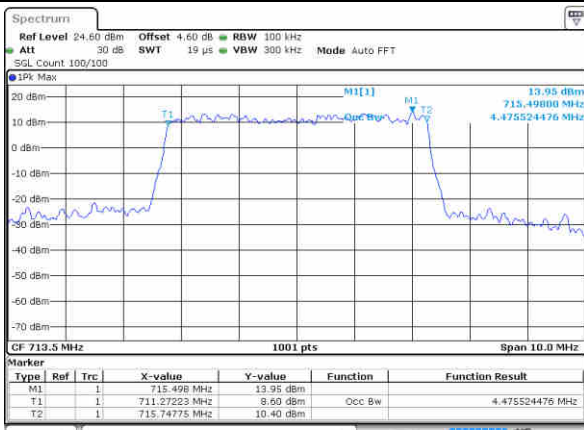

Lowest Channel / 5MHz / 64QAM

Date: 23 JUN 2019 00:28:31

Lowest Channel / 10MHz / 64QAM

Date: 23 JUN 2019 00:39:29

Middle Channel / 5MHz / 64QAM

Date: 23 JUN 2019 00:28:51

Middle Channel / 10MHz / 64QAM

Date: 23 JUN 2019 00:39:49

Highest Channel / 5MHz / 64QAM

Date: 23 JUN 2019 00:29:11

Highest Channel / 10MHz / 64QAM

Date: 23 JUN 2019 00:40:09

LTE Band 13

Lowest Channel / 5MHz / QPSK

Date: 23 JUN 2019 10:58:18

Lowest Channel / 5MHz / 16QAM