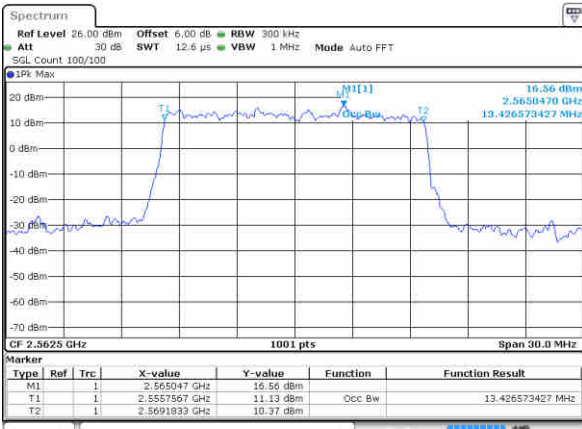

Date: 22 JUN 2019 21:20:59

LTE Band 7

Lowest Channel / 15MHz / QPSK

Date: 22 JUN 2019 21:36:08

Lowest Channel / 15MHz / 16QAM

Date: 22 JUN 2019 21:35:48

Middle Channel / 15MHz / QPSK

Date: 22 JUN 2019 21:36:29

Middle Channel / 15MHz / 16QAM

Date: 22 JUN 2019 21:36:49

Highest Channel / 15MHz / QPSK

Date: 22 JUN 2019 21:37:29

Highest Channel / 15MHz / 16QAM

Date: 22 JUN 2019 21:37:09

LTE Band 7

Lowest Channel / 20MHz / QPSK