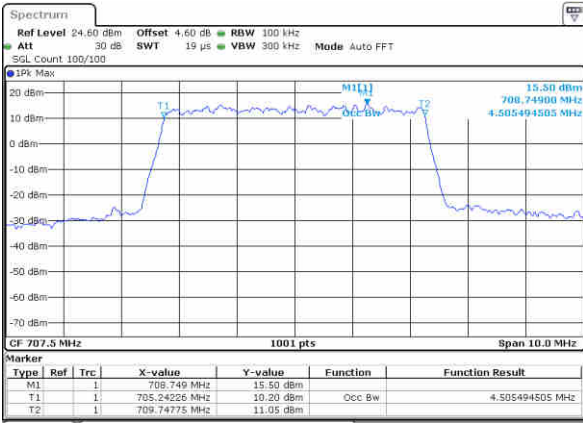

LTE Band 12

Lowest Channel / 5MHz / QPSK

Date: 22 JUN 2019 23:38:29

Lowest Channel / 5MHz / 16QAM

Date: 22 JUN 2019 23:38:39

Middle Channel / 5MHz / QPSK

Date: 22 JUN 2019 23:38:59

Middle Channel / 5MHz / 16QAM

Date: 22 JUN 2019 23:38:49

Highest Channel / 5MHz / QPSK

Date: 22 JUN 2019 23:38:09

Highest Channel / 5MHz / 16QAM

Date: 22 JUN 2019 23:38:20

LTE Band 12

Lowest Channel / 10MHz / QPSK

Date: 22 JUN 2019 23:54:58