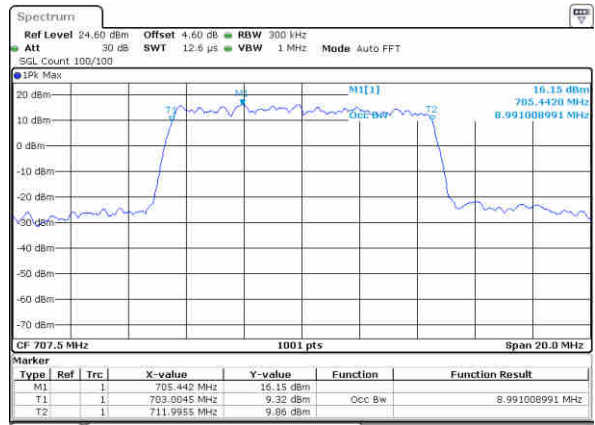

Date: 22 JUN 2019 23:38:49

Highest Channel / 5MHz / QPSK

Date: 22 JUN 2019 23:38:09

Highest Channel / 5MHz / 16QAM

Date: 22 JUN 2019 23:38:20

LTE Band 12

Lowest Channel / 10MHz / QPSK

Date: 22 JUN 2019 23:54:58

Lowest Channel / 10MHz / 16QAM

Date: 22 JUN 2019 23:55:08

Middle Channel / 10MHz / QPSK

Date: 22 JUN 2019 23:55:28

Middle Channel / 10MHz / 16QAM

Date: 22 JUN 2019 23:55:18

Highest Channel / 10MHz / QPSK

Date: 22 JUN 2019 23:55:38

Highest Channel / 10MHz / 16QAM

Date: 22 JUN 2019 23:55:48

LTE Band 12

Lowest Channel / 1.4MHz / 64QAM

Date: 23 JUN 2019 00:12:03

Lowest Channel / 3MHz / 64QAM

Date: 23 JUN 2019 00:23:01

Middle Channel / 1.4MHz / 64QAM