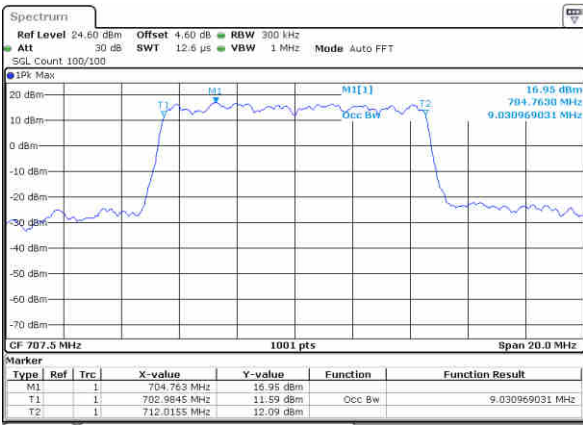

Middle Channel / 10MHz / QPSK

Date: 22 JUN 2019 23:55:28