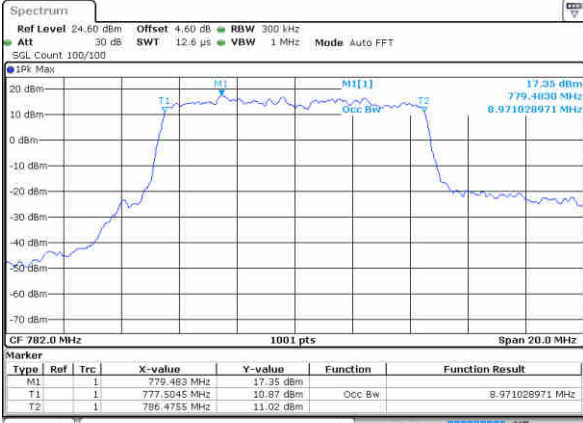

Highest Channel / 5MHz / 64QAM

Date: 23 JUN 2019 00:29:11

Highest Channel / 10MHz / 64QAM

Date: 23 JUN 2019 00:40:09

LTE Band 13

Lowest Channel / 5MHz / QPSK

Date: 23 JUN 2019 10:58:18

Lowest Channel / 5MHz / 16QAM

Date: 23 JUN 2019 10:58:08

Middle Channel / 5MHz / QPSK

Date: 23 JUN 2019 11:07:08

Middle Channel / 5MHz / 16QAM

Date: 23 JUN 2019 11:07:18

Highest Channel / 5MHz / QPSK

Date: 23 JUN 2019 11:09:37

Highest Channel / 5MHz / 16QAM

Date: 23 JUN 2019 11:09:47

LTE Band 13

Middle Channel / 10MHz / QPSK

Date: 23 JUN 2019 11:20:25

Middle Channel / 10MHz / 16QAM

Date: 23 JUN 2019 11:20:35

LTE Band 13

Lowest Channel / 5MHz / 64QAM

Date: 23 JUN 2019 11:31:11

Middle Channel / 5MHz / 64QAM

Date: 23 JUN 2019 11:31:21

Middle Channel / 10MHz / 64QAM

Date: 23 JUN 2019 11:41:25

Highest Channel / 5MHz / 64QAM

Date: 23 JUN 2019 11:31:31

LTE Band 66