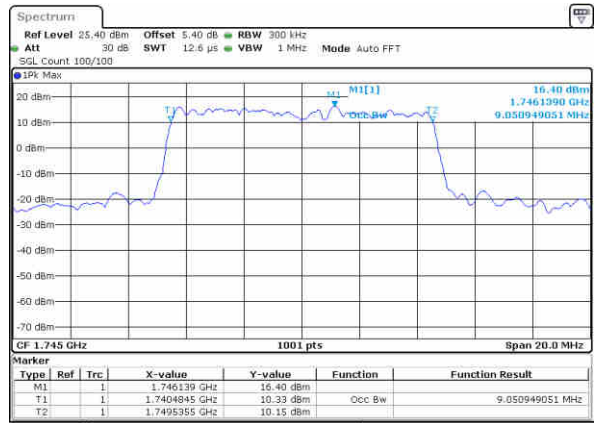

Date: 25 JUN 2019 02:49:30

Middle Channel / 5MHz / 16QAM

Date: 25 JUN 2019 02:49:15

Highest Channel / 5MHz / QPSK

Date: 25 JUN 2019 02:50:09

Highest Channel / 5MHz / 16QAM

Date: 25 JUN 2019 02:50:44

LTE Band 66

Lowest Channel / 10MHz / QPSK

Date: 25 JUN 2019 02:58:43

Lowest Channel / 10MHz / 16QAM

Date: 25 JUN 2019 02:59:06

Middle Channel / 10MHz / QPSK

Date: 25 JUN 2019 03:06:42

Middle Channel / 10MHz / 16QAM

Date: 25 JUN 2019 03:06:29

Highest Channel / 10MHz / QPSK

Date: 25 JUN 2019 03:07:17

Highest Channel / 10MHz / 16QAM

Date: 25 JUN 2019 03:07:45