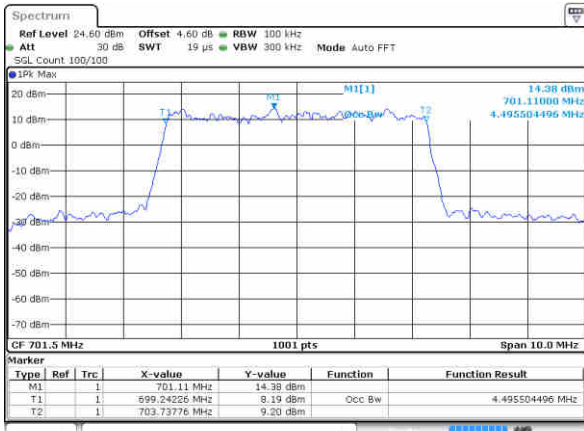

LTE Band 12

Lowest Channel / 5MHz / 64QAM

Date: 23 JUN 2019 00:28:31