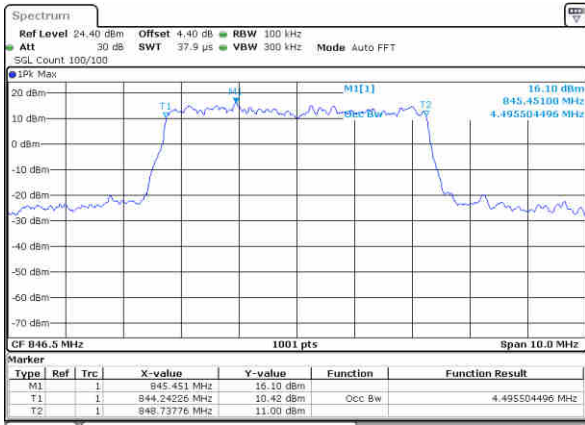

Middle Channel / 5MHz / QPSK

Date: 14 JUN 2019 04 04:55

Middle Channel / 5MHz / 16QAM

Date: 14 JUN 2019 04 05:15

Highest Channel / 5MHz / QPSK

Date: 14 JUN 2019 04 04:35

Highest Channel / 5MHz / 16QAM

Date: 14 JUN 2019 04 04:15