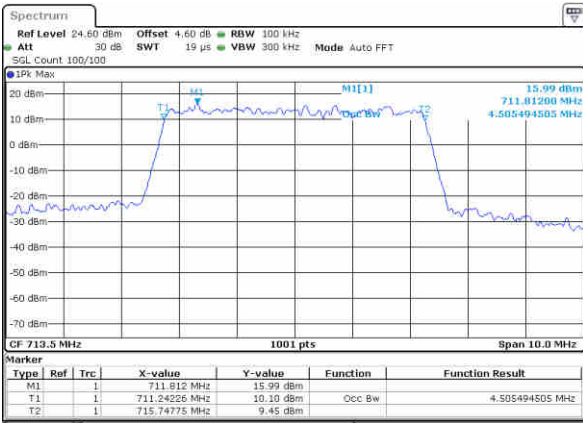

LTE Band 12

Lowest Channel / 5MHz / QPSK

Date: 22 JUN 2019 23:38:29

Lowest Channel / 5MHz / 16QAM

Date: 22 JUN 2019 23:38:39

Middle Channel / 5MHz / QPSK

Date: 22 JUN 2019 23:38:59

Middle Channel / 5MHz / 16QAM

Date: 22 JUN 2019 23:38:49

Highest Channel / 5MHz / QPSK

Date: 22 JUN 2019 23:38:09

Highest Channel / 5MHz / 16QAM

Date: 22 JUN 2019 23:38:20

LTE Band 12

Lowest Channel / 10MHz / QPSK

Date: 22 JUN 2019 23:54:58