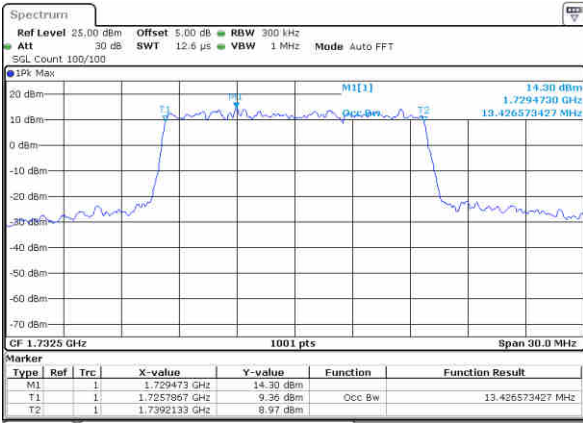

Middle Channel / 15MHz / 64QAM

Date: 13 JUN 2019 02:23:52