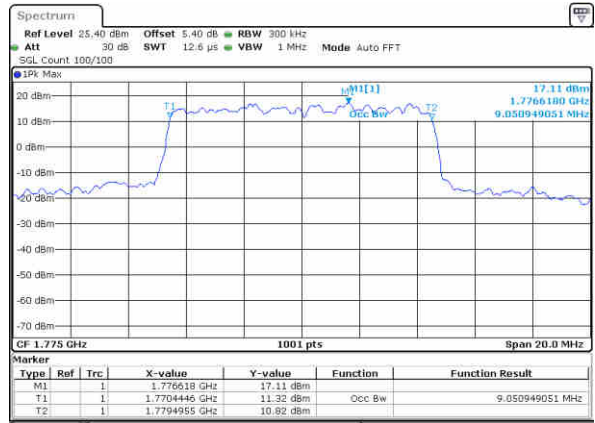

Highest Channel / 10MHz / 16QAM

Date: 25 JUN 2019 03:07:45