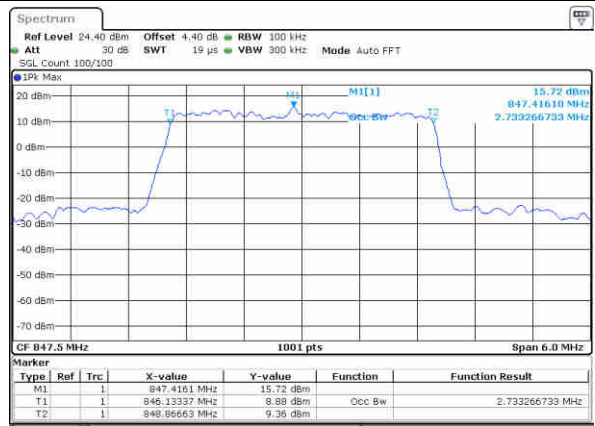

Date: 14 JUN 2019 05:04:28

Highest Channel / 10MHz / QPSK

Date: 14 JUN 2019 05:06:46

Highest Channel / 10MHz / 16QAM

Date: 14 JUN 2019 05:06:56

LTE Band 5

Lowest Channel / 1.4MHz / 64QAM

Date: 14 JUN 2019 04:12:19

Lowest Channel / 3MHz / 64QAM

Date: 14 JUN 2019 04:07:25

Middle Channel / 1.4MHz / 64QAM

Date: 13 JUN 2019 04:45:42

Middle Channel / 3MHz / 64QAM

Date: 13 JUN 2019 04:55:56

Highest Channel / 1.4MHz / 64QAM

Date: 13 JUN 2019 04:46:02

Highest Channel / 3MHz / 64QAM

Date: 13 JUN 2019 04:56:16

LTE Band 5

Lowest Channel / 5MHz / 64QAM

Date: 14 JUN 2019 04 03 11

Lowest Channel / 10MHz / 64QAM

Date: 14 JUN 2019 03 50 29

Middle Channel / 5MHz / 64QAM