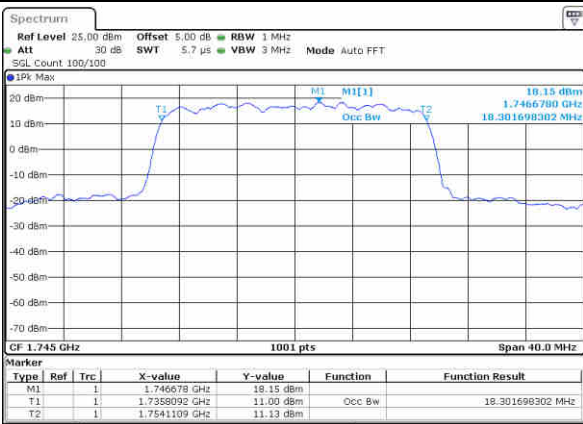

Highest Channel / 20MHz / QPSK

Date: 13 JUN 2019 01:40:23