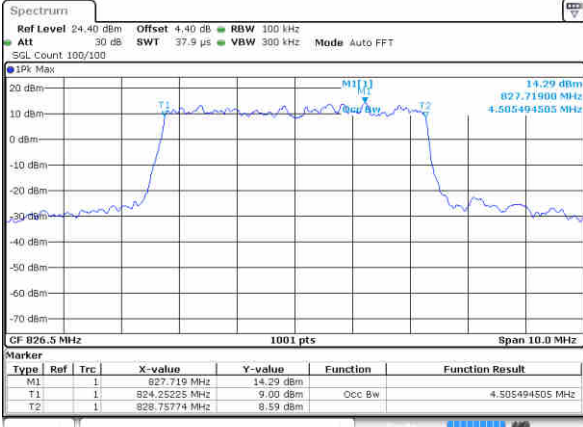

Highest Channel / 3MHz / 64QAM

Date: 13 JUN 2019 04:56:16

LTE Band 5

Lowest Channel / 5MHz / 64QAM

Date: 14 JUN 2019 04 03 11

Lowest Channel / 10MHz / 64QAM

Date: 14 JUN 2019 03 50 29

Middle Channel / 5MHz / 64QAM