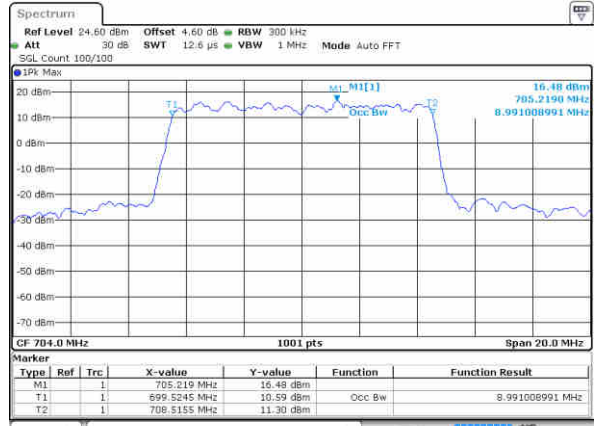

Lowest Channel / 10MHz / 16QAM

Date: 22 JUN 2019 23:55:08