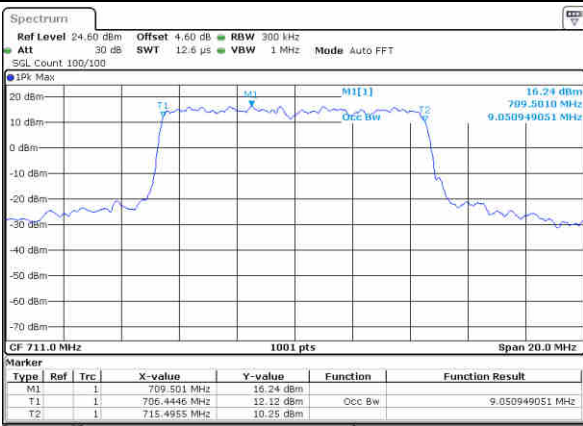

Date: 22 JUN 2019 23:38:49

Highest Channel / 5MHz / QPSK

Date: 22 JUN 2019 23:38:09

Highest Channel / 5MHz / 16QAM

Date: 22 JUN 2019 23:38:20

LTE Band 12

Lowest Channel / 10MHz / QPSK

Date: 22 JUN 2019 23:54:58

Lowest Channel / 10MHz / 16QAM

Date: 22 JUN 2019 23:55:08

Middle Channel / 10MHz / QPSK

Date: 22 JUN 2019 23:55:28

Middle Channel / 10MHz / 16QAM

Date: 22 JUN 2019 23:55:18

Highest Channel / 10MHz / QPSK

Date: 22 JUN 2019 23:55:38

Highest Channel / 10MHz / 16QAM

Date: 22 JUN 2019 23:55:48

LTE Band 12

Lowest Channel / 1.4MHz / 64QAM

Date: 23 JUN 2019 00:12:03

Lowest Channel / 3MHz / 64QAM

Date: 23 JUN 2019 00:23:01

Middle Channel / 1.4MHz / 64QAM