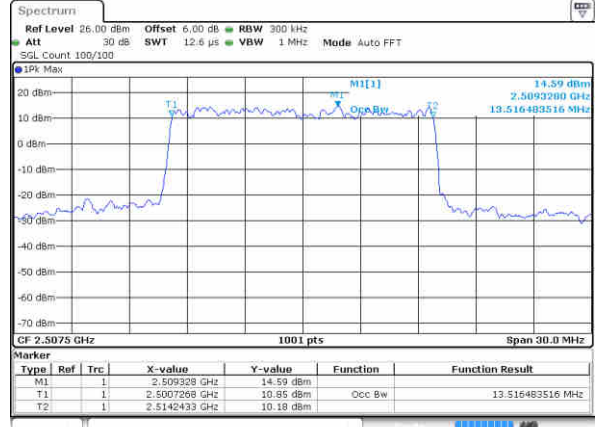

Date: 22 JUN 2019 21:20:59

LTE Band 7

Lowest Channel / 15MHz / QPSK

Date: 22 JUN 2019 21:36:08

Lowest Channel / 15MHz / 16QAM

Date: 22 JUN 2019 21:35:48

Middle Channel / 15MHz / QPSK

Date: 22 JUN 2019 21:36:29