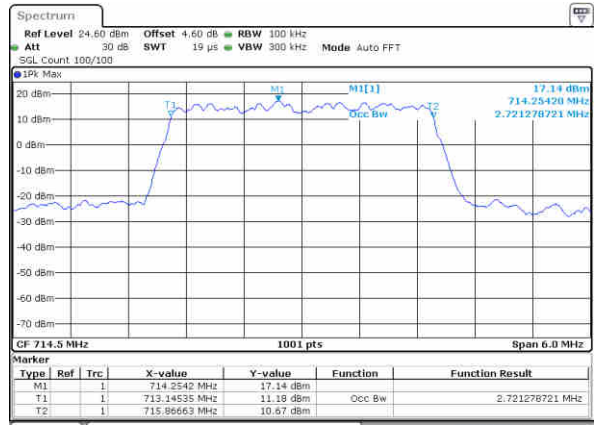

Date: 22 JUN 2019 23:06:13

Highest Channel / 1.4MHz / 16QAM

Date: 22 JUN 2019 23:06:23

LTE Band 12

Lowest Channel / 3MHz / QPSK

Date: 22 JUN 2019 23:22:01

Lowest Channel / 3MHz / 16QAM

Date: 22 JUN 2019 23:22:11

Middle Channel / 3MHz / QPSK

Date: 22 JUN 2019 23:22:31

Middle Channel / 3MHz / 16QAM

Date: 22 JUN 2019 23:22:11

Highest Channel / 3MHz / QPSK

Date: 22 JUN 2019 23:22:41

Highest Channel / 3MHz / 16QAM

Date: 22 JUN 2019 23:22:51