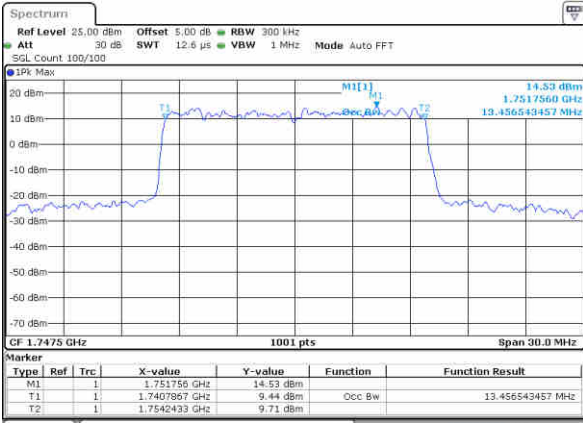

Date: 13 JUN 2019 02:28:37

Middle Channel / 15MHz / 64QAM

Date: 13 JUN 2019 02:23:52

Middle Channel / 20MHz / 64QAM

Date: 13 JUN 2019 02:32:07

Highest Channel / 15MHz / 64QAM

Date: 13 JUN 2019 02:25:07

Highest Channel / 20MHz / 64QAM