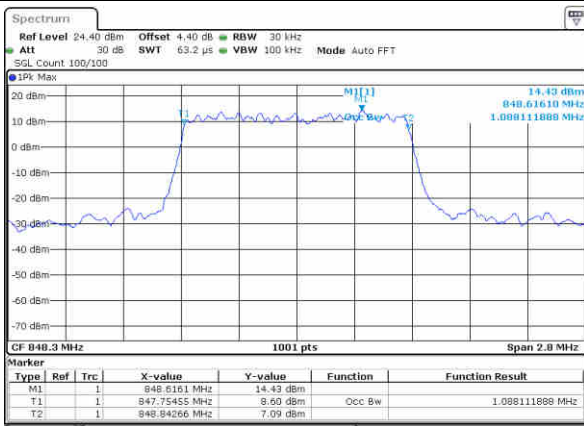

Date: 14 JUN 2019 05:04:28

Highest Channel / 10MHz / QPSK

Date: 14 JUN 2019 05:06:46

Highest Channel / 10MHz / 16QAM

Date: 14 JUN 2019 05:06:56

LTE Band 5

Lowest Channel / 1.4MHz / 64QAM

Date: 14 JUN 2019 04:12:19

Lowest Channel / 3MHz / 64QAM

Date: 14 JUN 2019 04:07:25

Middle Channel / 1.4MHz / 64QAM

Date: 13 JUN 2019 04:45:42

Middle Channel / 3MHz / 64QAM

Date: 13 JUN 2019 04:55:56

Highest Channel / 1.4MHz / 64QAM

Date: 13 JUN 2019 04:46:02

Highest Channel / 3MHz / 64QAM

Date: 13 JUN 2019 04:56:16

LTE Band 5

Lowest Channel / 5MHz / 64QAM

Date: 14 JUN 2019 04 03 11

Lowest Channel / 10MHz / 64QAM

Date: 14 JUN 2019 03 50 29

Middle Channel / 5MHz / 64QAM