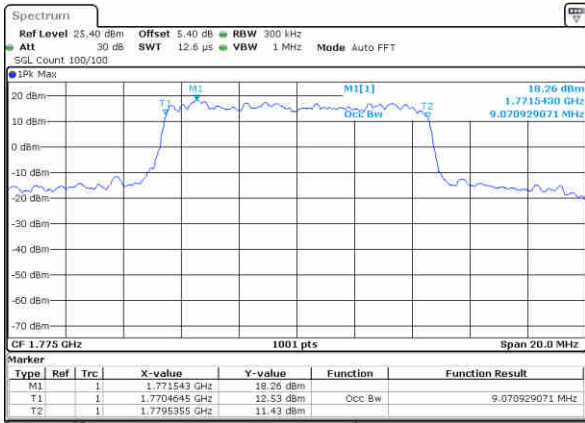

Date: 25 JUN 2019 02:49:30

Middle Channel / 5MHz / 16QAM

Date: 25 JUN 2019 02:49:15

Highest Channel / 5MHz / QPSK

Date: 25 JUN 2019 02:50:09

Highest Channel / 5MHz / 16QAM

Date: 25 JUN 2019 02:50:44

LTE Band 66

Lowest Channel / 10MHz / QPSK

Date: 25 JUN 2019 02:58:43

Lowest Channel / 10MHz / 16QAM

Date: 25 JUN 2019 02:59:06

Middle Channel / 10MHz / QPSK

Date: 25 JUN 2019 03:06:42

Middle Channel / 10MHz / 16QAM

Date: 25 JUN 2019 03:06:29

Highest Channel / 10MHz / QPSK

Date: 25 JUN 2019 03:07:17

Highest Channel / 10MHz / 16QAM

Date: 25 JUN 2019 03:07:45