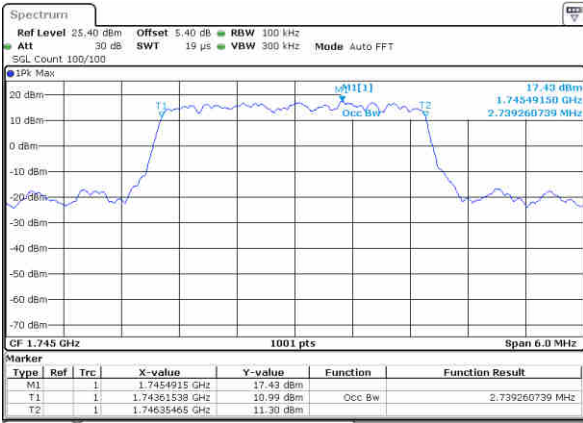

Middle Channel / 3MHz / QPSK

Date: 25 JUN 2019 02:30:37