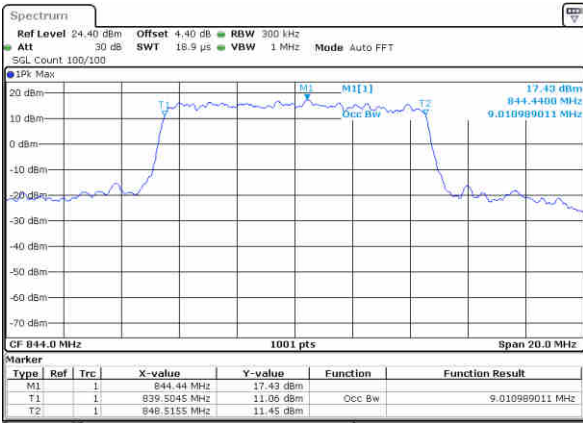

LTE Band 5

Lowest Channel / 10MHz / QPSK

Date: 14 JUN 2019 04:55:15

Lowest Channel / 10MHz / 16QAM

Date: 14 JUN 2019 04:55:25

Middle Channel / 10MHz / QPSK

Date: 14 JUN 2019 05:04:18

Middle Channel / 10MHz / 16QAM

Date: 14 JUN 2019 05:04:28

Highest Channel / 10MHz / QPSK

Date: 14 JUN 2019 05:06:46

Highest Channel / 10MHz / 16QAM

Date: 14 JUN 2019 05:06:56

LTE Band 5

Lowest Channel / 1.4MHz / 64QAM

Date: 14 JUN 2019 04:12:19