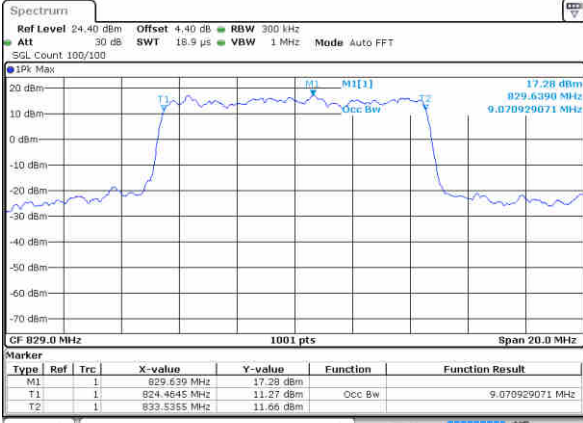

LTE Band 5

Lowest Channel / 10MHz / QPSK

Date: 14 JUN 2019 04:55:15