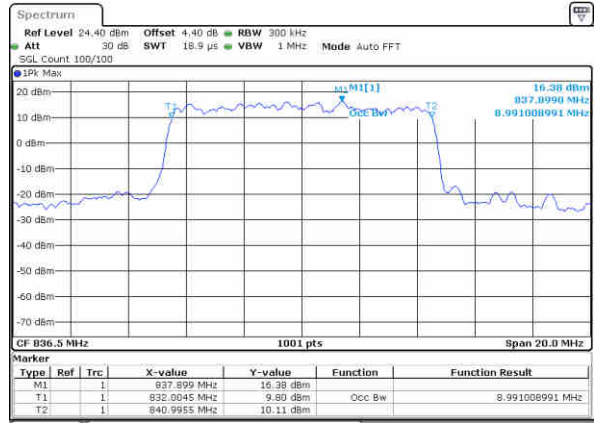

LTE Band 5

Lowest Channel / 10MHz / QPSK

Date: 14 JUN 2019 04:55:15

Lowest Channel / 10MHz / 16QAM

Date: 14 JUN 2019 04:55:25

Middle Channel / 10MHz / QPSK

Date: 14 JUN 2019 05:04:18

Middle Channel / 10MHz / 16QAM

Date: 14 JUN 2019 05:04:28

Highest Channel / 10MHz / QPSK

Date: 14 JUN 2019 05:06:46

Highest Channel / 10MHz / 16QAM

Date: 14 JUN 2019 05:06:56

LTE Band 5

Lowest Channel / 1.4MHz / 64QAM

Date: 14 JUN 2019 04:12:19