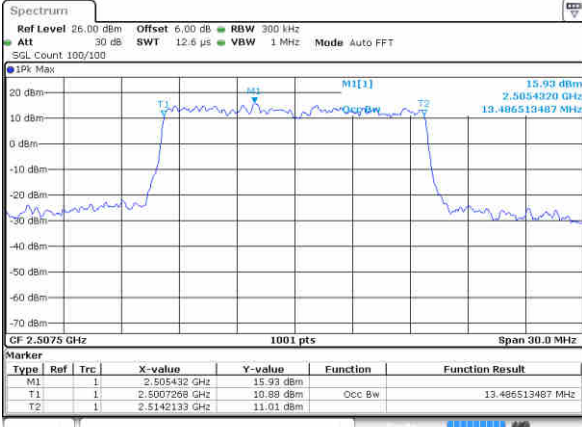

LTE Band 7

Lowest Channel / 15MHz / QPSK

Date: 22 JUN 2019 21:36:08