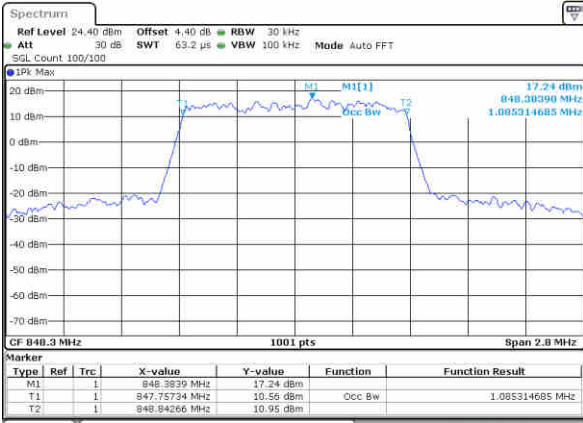

Date: 13 JUN 2019 02:33:22

LTE Band 5

Lowest Channel / 1.4MHz / QPSK

Date: 14 JUN 2019 04:14:08

Lowest Channel / 1.4MHz / 16QAM

Date: 14 JUN 2019 04:14:18

Middle Channel / 1.4MHz / QPSK

Date: 14 JUN 2019 04:23:11

Middle Channel / 1.4MHz / 16QAM

Date: 14 JUN 2019 04:23:21

Highest Channel / 1.4MHz / QPSK

Date: 14 JUN 2019 04:25:39

Highest Channel / 1.4MHz / 16QAM

Date: 14 JUN 2019 04:25:49

LTE Band 5

Lowest Channel / 3MHz / QPSK