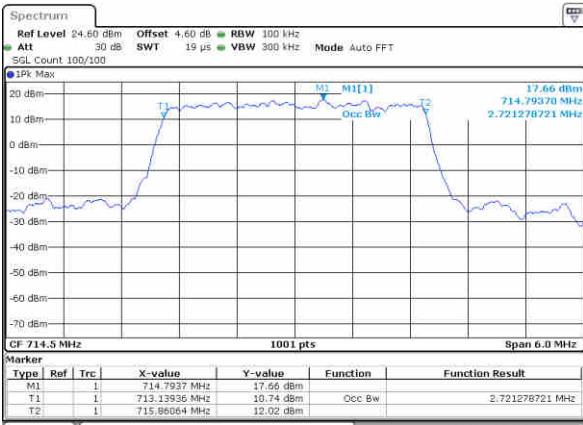

Middle Channel / 3MHz / QPSK

Date: 22 JUN 2019 23:22:31

Middle Channel / 3MHz / 16QAM

Date: 22 JUN 2019 23:22:11

Highest Channel / 3MHz / QPSK

Date: 22 JUN 2019 23:22:41

Highest Channel / 3MHz / 16QAM

Date: 22 JUN 2019 23:22:51