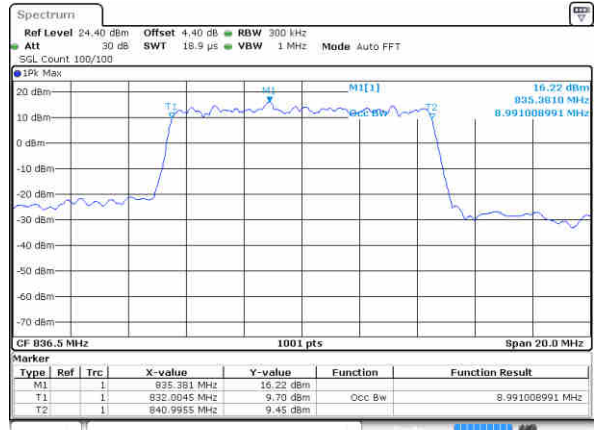

Middle Channel / 10MHz / 64QAM

Date: 14 JUN 2019 03 55 55