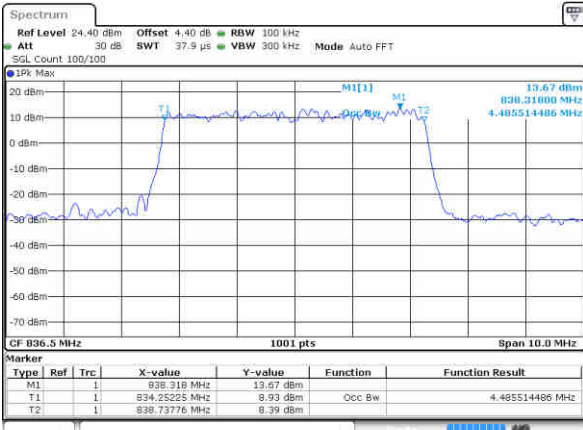

Highest Channel / 3MHz / 64QAM

Date: 13 JUN 2019 04:56:16

LTE Band 5

Lowest Channel / 5MHz / 64QAM

Date: 14 JUN 2019 04 03 11

Lowest Channel / 10MHz / 64QAM

Date: 14 JUN 2019 03 50 29

Middle Channel / 5MHz / 64QAM